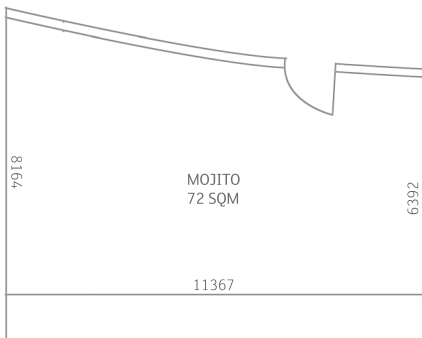

Motor City and Emirates Golf
Course.
20 minutes to Atlantis, The Palm
Jumeirah.

Make more of the moments that matter

	AREA (M) W X L X H	TOTAL (SQM)	AREA (FT)	TOTAL (SFT)	THEATRE	COCKTAIL	CLASSROOM	BANQUET	U-SHAPE	BOARDROOM
Al Reem 1	8.25 x 17.50 x 2.35	144.38	27.07 x 57.41 x 7.71	1554.04	100	100	50	84	40	44
Al Reem 2	8.25 x 7.50 x 2.35	61.88	27.07 x 24.61 x 7.71	666.02	40	40	24	25	20	24
Al Reem 3	8.25 x 5.60 x 2.35	46.20	27.07 x 18.37 x 7.71	497.29	30	30	18	20	12	15
Al Shaheen	10 x 8.60 x 2.35	86.50	32.88 x 28.37 x 7.71	932.8	55	55	40	40	30	35
Al Maha	5.20 x 12.60 x 2.35	65.52	17.06 x 41.34 x 7.71	705.25	30	30	18	15	12	16
Al Abjar	5.70 x 10.90 x 2.44	62.13	18.70 x 35.76 x 8.01	668.76	40	40	24	20	24	16
Al Reem 1, 2 & 3	8.25 x 30.60 x 2.35	252.45	27.70 x 100.39 x 7.71	2717.35	150	180	140	150	70	80
Mojito	6.25 x 11.48 x 3.55	72	20.6 x 37.6 x 11.6	775	60	30	40	24	24	26