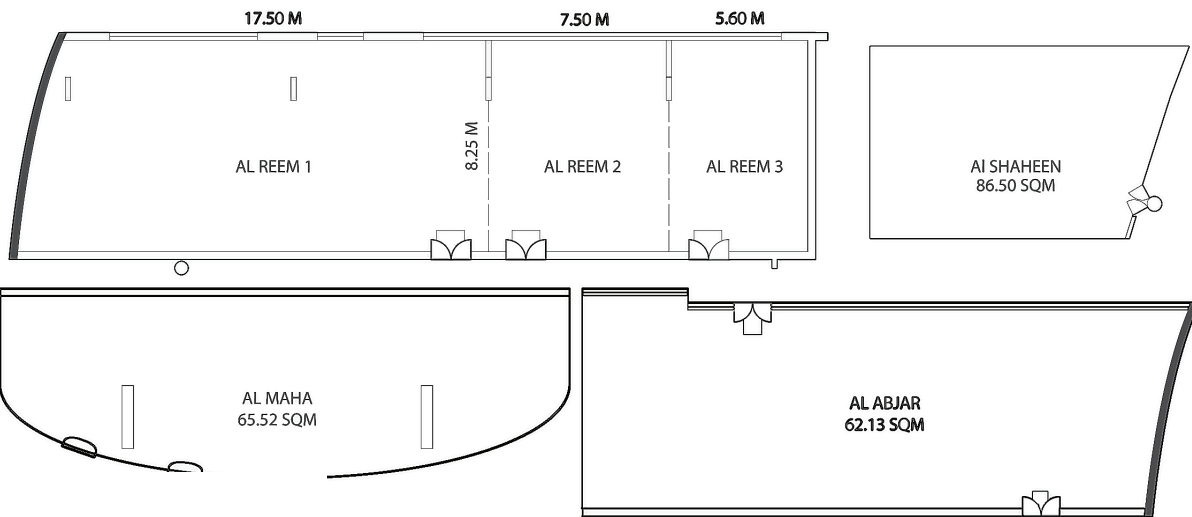

Business & Conference Facilities

With total area of 5799.16 sq ft meeting space, we provide 6 dedicated on-site sales and meeting professionals to make your experience smooth and memorable.

All meeting rooms are well equipped with DVD player, lectern or podium, microphone, modem lines, over head projector, LED television, plasma television, teleconferencing equipment, digital projector, slide advancer, wireless projection, cable modem, white boards, name card holders, flip chart, markers, pens, pencils and pads.

Motor City and Emirates Golf
Course.
20 minutes to Atlantis, The Palm
Jumeirah.

Make more of the moments that matter

	AREA (M) W X L X H	TOTAL (SQM)	AREA (FT)	TOTAL (SFT)	THEATRE	COCKTAIL	CLASSROOM	BANQUET	U-SHAPE	BOARDROOM
Al Reem 1	8.25 x 17.50 x 2.35	144.38	27.07 x 57.41 x 7.71	1554.04	100	100	50	84	40	44
Al Reem 2	8.25 x 7.50 x 2.35	61.88	27.07 x 24.61 x 7.71	666.02	40	40	24	25	20	24
Al Reem 3	8.25 x 5.60 x 2.35	46.20	27.07 x 18.37 x 7.71	497.29	30	30	18	20	12	15
Al Shaheen	10 x 8.60 x 2.35	86.50	32.88 x 28.37 x 7.71	932.8	55	55	40	40	30	35
Al Maha	5.20 x 12.60 x 2.35	65.52	17.06 x 41.34 x 7.71	705.25	30	30	18	15	12	16
Al Abjar	5.70 x 10.90 x 2.44	62.13	18.70 x 35.76 x 8.01	668.76	40	40	24	20	24	16
Al Reem 1, 2 & 3	8.25 x 30.60 x 2.35	252.45	27.70 x 100.39 x 7.71	2717.35	150	180	140	150	70	80
Mojito	6.25 x 11.48 x 3.55	72	20.6 x 37.6 x 11.6	775	60	30	40	24	24	26