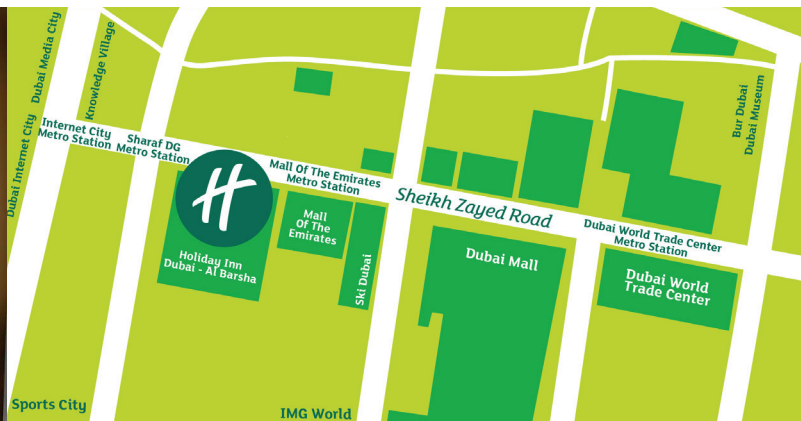

The perfect space for every business occasion

Meeting Rooms

6 choices of meeting rooms with seating capacity up to 180 and state-of-the-art A/V equipments. Natural day light in all meeting rooms coupled with complimentary high speed internet access is an added advantage to our Banquet & Conference facilities.

Business & Conference Facilities

With total area of 5799.16 sq ft meeting space, we provide 6 dedicated on-site sales and meeting professionals to make your experience smooth and memorable.

All meeting rooms are well equipped with DVD player, lectern or podium, microphone, modem lines, over head projector, LED television, plasma television, teleconferencing equipment, digital projector, slide advancer, wireless projection, cable modem, white boards, name card holders, flip chart, markers, pens, pencils and pads.

Catering

Holiday Inn Dubai - Al Barsha is home to some of Dubai's finest cuisines, we now offer you the luxury of relishing our delicacies at your homes and private events, creating the ambiance you desire and the theme that suits your mood.

We enjoy a multinational and passionate team of highly skilled and qualified professionals bringing together their years of practice to create a talked about experience that will keep you flattered.

www.hialbarshadubai.com
www.outdoorcateringdubai.com

Book with us and join
IHG® Rewards Club.

Holiday Inn Dubai - Al Barsha

Al Barsha 1, Sheikh Zayed Road,
Next to Mall of the Emirates and
Sharaf DG Metro Station.
P.O.Box 115443, Dubai, UAE.
T +971 4 323 4333 | F +971 4 323 4334
800-4642 | www.hialbarshadubai.com

Airports

20 minutes drive to Dubai
International Airport, 35 minutes to Al
Maktoum International Airport and 60
minutes to Abu Dhabi Airport.

Public Transportation

Walking distance to Sharaf DG metro
station.

Nearby Attractions

**Next to Mall of the Emirates and
Ski Dubai.**
5 minutes drive from Jumeirah
Beach and Wild Wadi Water Park.
20 minutes drive from Burj
Khalifa and Dubai Mall.
30 minutes to Bur Dubai.
Close to Dubai Sports City, Dubai

Motor City and Emirates Golf
Course.
20 minutes to Atlantis, The Palm
Jumeirah.