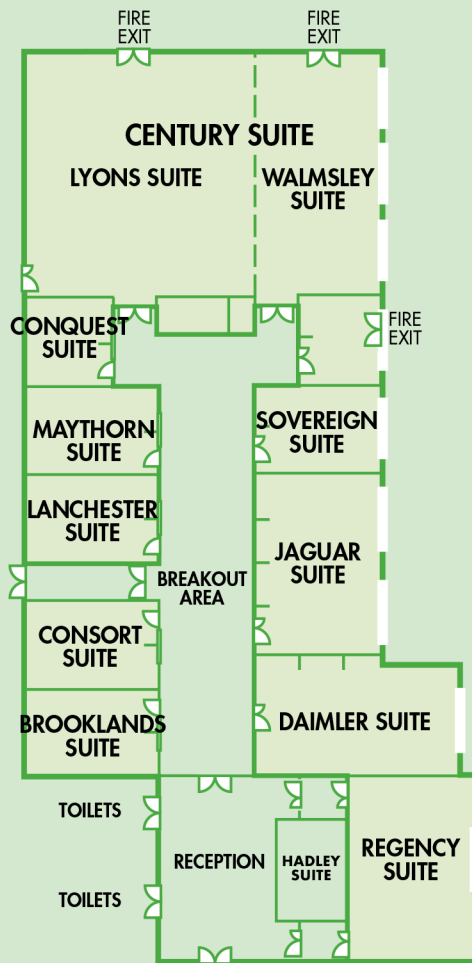

Holiday Inn Coventry

Meetings & Events Fact Sheet

Modern, practical and in a great location, Holiday Inn Coventry M6, J2 offers flexible meeting space, comfortable bedrooms and delicious dining in our contemporary restaurant. Our meeting rooms have built in audio and visual technology for simple, fuss free meetings and events. Offering free Wifi, onsite parking and easy access to transport links we are ideally situated for your event.

 No. of bedrooms 158

 36 twin rooms available

 300 parking spaces on-site

 1 charging point

 Coventry Station (5 miles)

 Birmingham (16.4 miles)

 18 meeting rooms

 Air conditioning in all M&E rooms

 Natural daylight in some M&E rooms

	Dimensions	Theatre	Boardroom	Cabaret	Banquet
Ground Level	(m)				
Brooklands	4.8 x 6.75	25	12	N/A	N/A
Consort	4.8 x 6.75	25	12	N/A	N/A
Lanchester	4.8 x 6.75	25	12	N/A	N/A
Maythorn	4.8 x 6.75	25	12	N/A	N/A
Conquest	4.45 x 4.8	10	8	N/A	N/A
Regency	10.7 x 6.45	50	26	32	32
Daimler	10.7 x 6.45	N/A	26	N/A	N/A
Jaguar	10.7 x 6.45	50	26	32	32
Sovereign	4.8 x 6.45	25	12	N/A	N/A
Century (Lyons & Walmsley)	18.3 x 13.1	250	105	160	200
Lyons	11.7 x 12.8	160	N/A	64	100
Walmsley	6.5 x 14.6	90	40	40	50
Hadley	4.45 x 4.8	N/A	8	N/A	N/A
Outside The Academy (Upstairs)					
Meriden	7.0 x 4.5	30	16	N/A	N/A
Warwick	7.0 x 3.9	N/A	8	N/A	N/A
Thornycroft	7.0 x 3.0	10	8	N/A	N/A
Brandon	7.0 x 3.9	N/A	6	N/A	N/A
Outside The Academy (Ground Floor)					
Hansom Suite	11.0 x 16.0	70	28	48	56
Le Mans	4.45 x 5.05	10	8	N/A	N/A