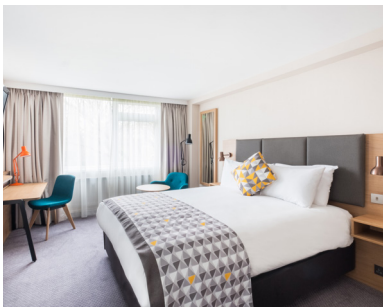

 No. of bedrooms 158

 36 twin rooms available

 300 parking spaces on-site

 1 charging point

 Coventry Station (5 miles)

 Birmingham (16.4 miles)

 18 meeting rooms

 Air conditioning in all M&E rooms