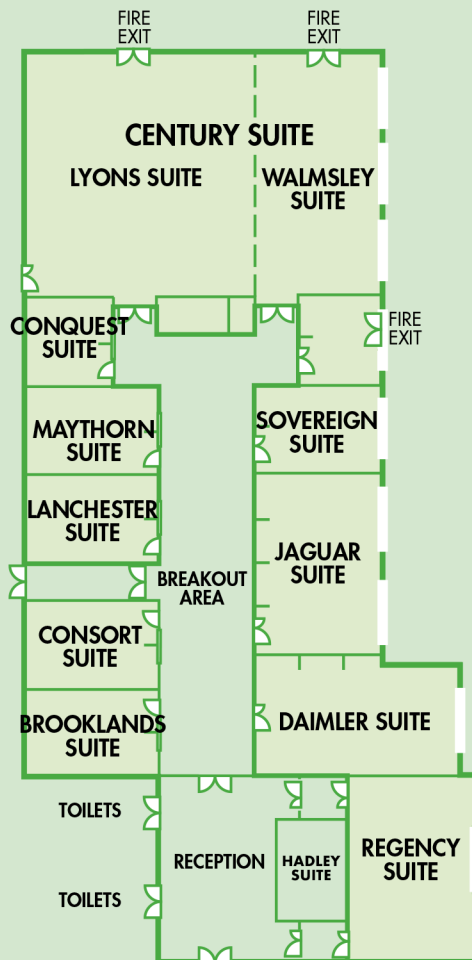

Holiday Inn Coventry

Meetings & Events Fact Sheet

Modern, practical and in a great location, Holiday Inn Coventry M6, J2 offers flexible meeting space, comfortable bedrooms and delicious dining in our contemporary restaurant. Our meeting rooms have built in audio and visual technology for simple, fuss free meetings and events. Offering free Wifi, onsite parking and easy access to transport links we are ideally situated for your event.

 No. of bedrooms 158

 36 twin rooms available

 300 parking spaces on-site

 1 charging point

 Coventry Station (5 miles)

 Birmingham (16.4 miles)

 18 meeting rooms

 Air conditioning in all M&E rooms

 Natural daylight in some M&E rooms

	Dimensions	Theatre	Boardroom	Cabaret	Banquet
Ground Level	(m)				
Brooklands	4.8 x 6.75	25	12	N/A	N/A
Consort	4.8 x 6.75	25	12	N/A	N/A
Lanchester	4.8 x 6.75	25	12	N/A	N/A
Maythorn	4.8 x 6.75	25	12	N/A	N/A
Conquest	4.45 x 4.8	10	8	N/A	N/A
Regency	10.7 x 6.45	50	26	32	32
Daimler	10.7 x 6.45	N/A	26	N/A	N/A
Jaguar	10.7 x 6.45	50	26	32	32
Sovereign	4.8 x 6.45	25	12	N/A	N/A
Century (Lyons & Walmsley)	18.3 x 13.1	250	105	160	200
Lyons	11.7 x 12.8	160	N/A	64	100
Walmsley	6.5 x 14.6	90	40	40	50
Hadley	4.45 x 4.8	N/A	8	N/A	N/A
Outside The Academy (Upstairs)					
Meriden	7.0 x 4.5	30	16	N/A	N/A
Warwick	7.0 x 3.9	N/A	8	N/A	N/A
Thornycroft	7.0 x 3.0	10	8	N/A	N/A
Brandon	7.0 x 3.9	N/A	6	N/A	N/A
Outside The Academy (Ground Floor)					
Hansom Suite	11.0 x 16.0	70	28	48	56
Le Mans	4.45 x 5.05	10	8	N/A	N/A