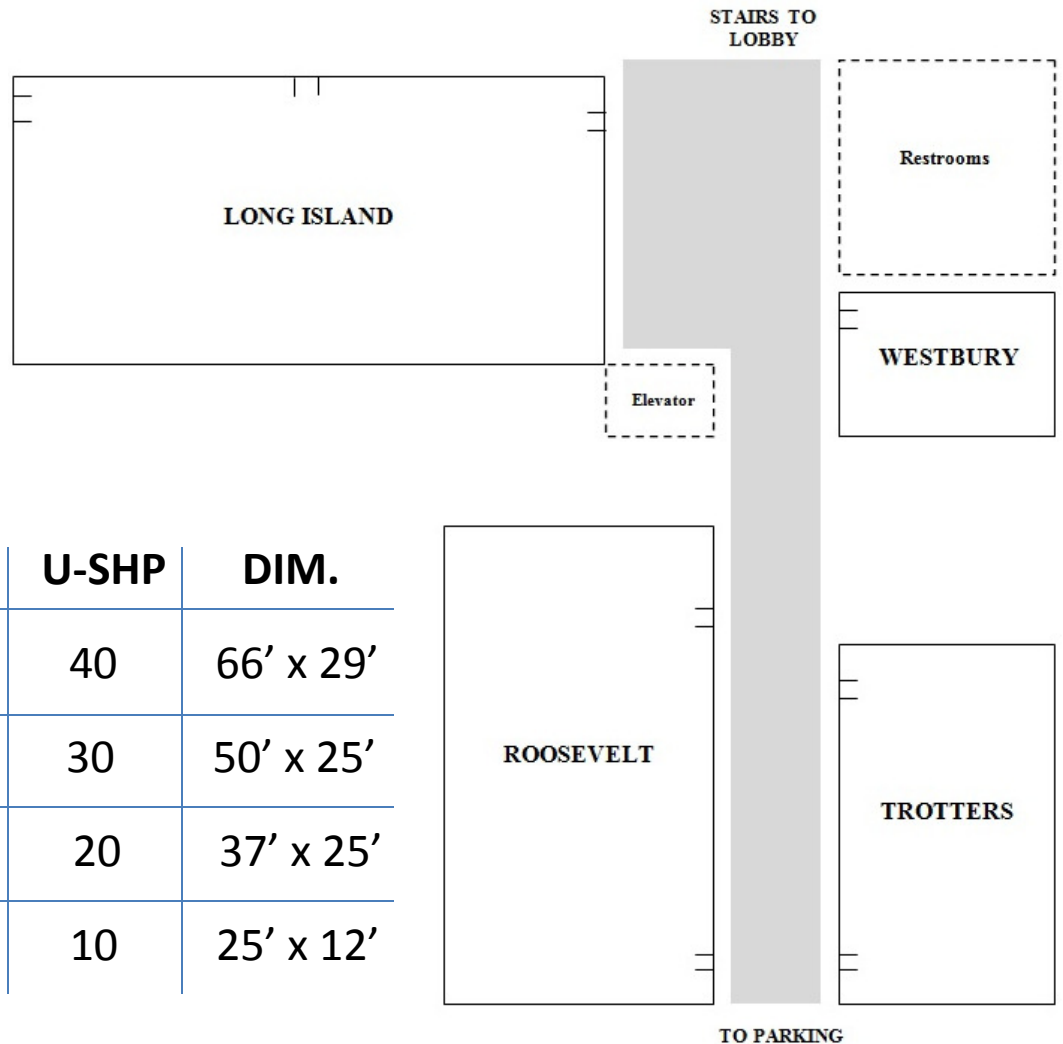

Holiday Inn

BANQUET & MEETING ROOM SPECIFICATIONS

- Located on the Lower Level
- Ceiling Height is 8 feet
- Carpeted Floors
- Custom Wooden Dance Floor

	BQT	THTR	CLASS	CONF	U-SHP	DIM.
Long Island	120	120	100	40	40	66' x 29'
Roosevelt	60	80	60	30	30	50' x 25'
Trotters	50	60	30	20	20	37' x 25'
Westbury		15	12	15	10	25' x 12'