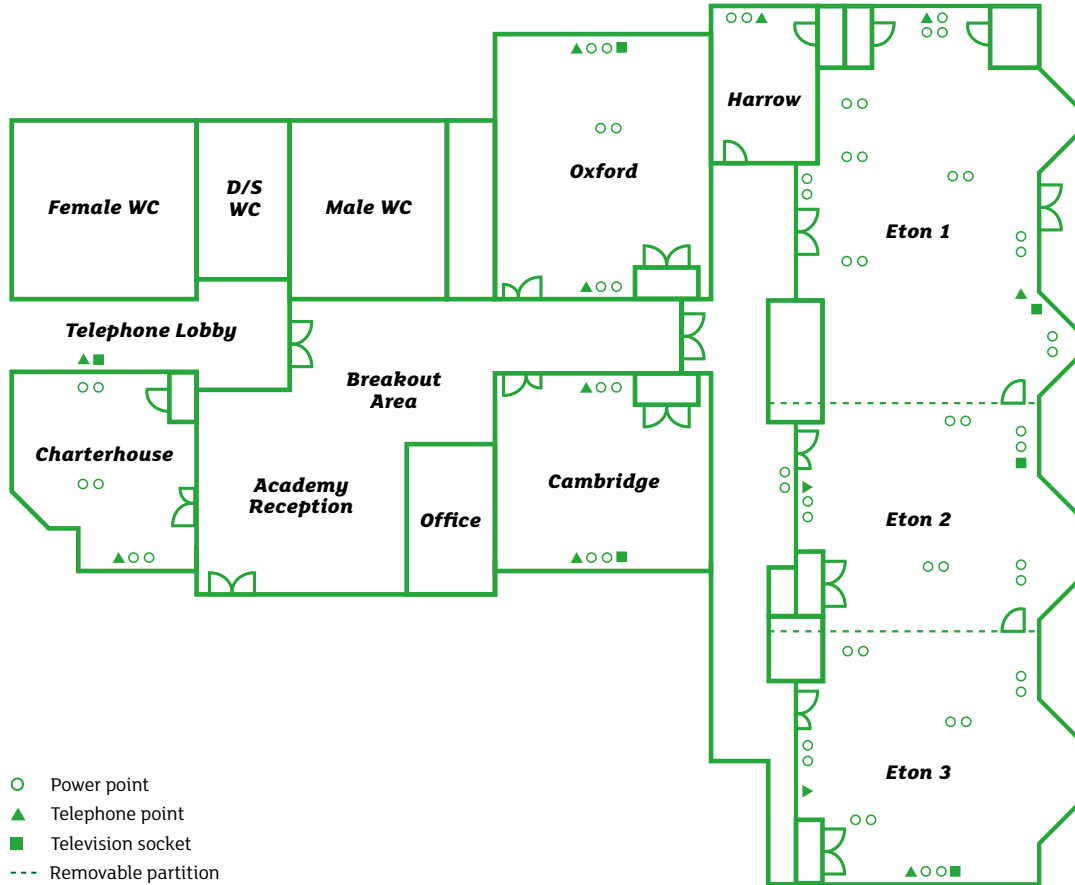

Dedicated meeting host

Accessible meeting spaces

Residential conference rates

Flexible menus

On-site equipment

Refreshment area

Meeting Floor Plans

Meeting Rooms Detail

MEETING ROOM	Reception	Theatre	Classroom	Boardroom	Banquet	U-Shape	Cabaret	Dimensions	Height	Door H/W	Natural Daylight	Floor Level
Eton Suite (whole)	160	160	70	50	110	50	-	24.3 x 6.7	2.65	2.05	✓	G
Eton Suite 1	65	65	25	25	40	30	36	11.1 x 6.8	2.65	2.05	✓	G
Eton Suite 2	40	40	15	12	20	18	20	6.3 x 6.7	2.65	2.05	✓	G
Eton Suite 3	50	50	20	15	30	18	26	6.9 x 6.7	2.65	2.05	✓	G
Top Lounge	80	60	16	24	45	24	45	7.63 x 7.8	2.7	2.03 x 1.03	✓	G
Harrow	-	10	8	6	8	-	-	4.3 x 2.8	2.3	2.05	✓	G
Oxford	35	35	15	15	30	16	24	7.2 x 5.2	2.3	2.05	✓	G
Cambridge	20	20	10	12	20	12	15	5.4 x 5.2	2.3	2.05	-	G
Charterhouse	10	10	8	8	10	10	12	5.0 x 4.8	2.3	2.05	-	G