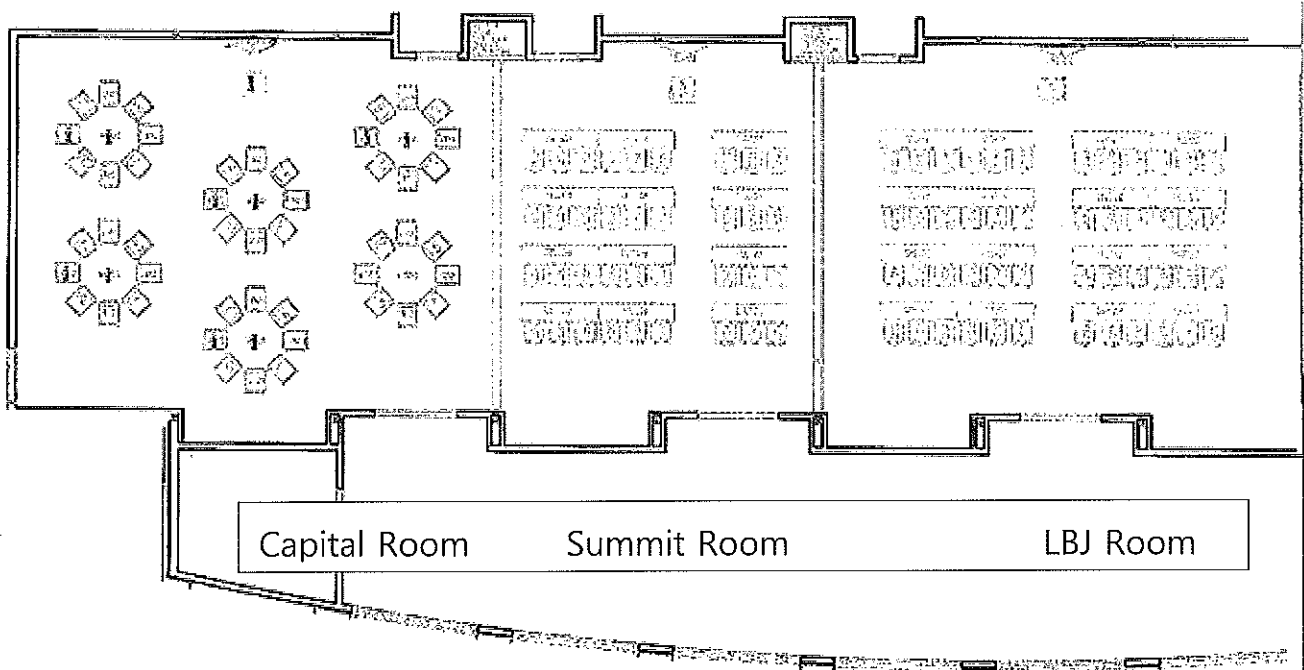

## FUNCTION ROOMS

Click to view room details and floor plans.

### GROUND LEVEL

Function Room	Size (sq. ft.)						
LBJ Room	1,102	60	36	138	54	31	36
Summit Room	740	40	24	92	36	21	24
Capital Room	1,102	60	36	138	54	31	36

 Ballroom      2,944      160      96      368      144      83      96

 Designates all three meeting spaces grouped together