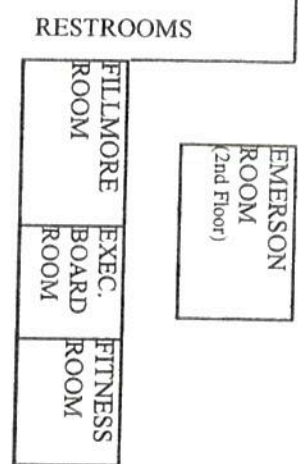

From the South
 Take I-81 North to the Lafayette exit. At that exit, follow Rte 20 West to Auburn. Turn right onto Rte 34 North. We are on the left.

www.hiauburn.com

Meeting and Banquet Capacities

Rooms	Dimensions	Banquet	Classroom	Theatre	Conference	U-Shape
Finger Lakes Ballroom	108' x 58'	550	500	650	-	-
Skaneateles	58' x 36'	120	70	150	70	60
Owasco	58' x 36'	120	70	150	70	60
Cayuga	29' x 36'	50	40	75	30	35
Seneca	29' x 36'	50	40	75	30	35
Breakout Rooms (3)	24' x 22'	up to 40	up to 30	up to 50	up to 25	-
Falls Room	26' x 26'	up to 50	up to 30	up to 60	up to 25	22
Exec. Board Room	11' x 26'	-	-	-	8	-
Courtyard	-	200	-	-	-	-
Seward	-	50	30	40	25	25
Fillmore	-	40	25-30	40	25	25