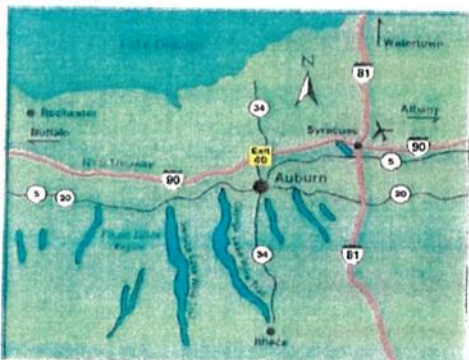

DIRECTIONS

From the Syracuse Airport
 Travel Rte 81 South to the NYS Thruway (I-90). Travel I-90 West to Exit 40 (Weedsport). Turn right onto Rte 34 South. Follow approximately 8 miles,

From the NYS Thruway (I-90)
 Exit 40 (Weedsport). Turn right onto Rte 34 South. Follow approximately 8 miles. We are on the right.

From the South
 Take I-81 North to the Lafayette exit. At that exit, follow Rte 20 West to Auburn. Turn right onto Rte 34 North. We are on the left.

www.hiauburn.com

Meeting and Banquet Capacities

Rooms	Dimensions	Banquet	Classroom	Theatre	Conference	U-Shape
Finger Lakes Ballroom	108' x 58'	550	500	650	-	-
Skaneateles	58' x 36'	120	70	150	70	60
Owasco	58' x 36'	120	70	150	70	60
Cayuga	29' x 36'	50	40	75	30	35
Seneca	29' x 36'	50	40	75	30	35
Breakout Rooms (3)	24' x 22'	up to 40	up to 30	up to 50	up to 25	-
Falls Room	26' x 26'	up to 50	up to 30	up to 60	up to 25	22
Exec. Board Room	11' x 26'	-	-	-	8	-
Courtyard	-	200	-	-	-	-
Seward	-	50	30	40	25	25
Fillmore	-	40	25-30	40	25	25