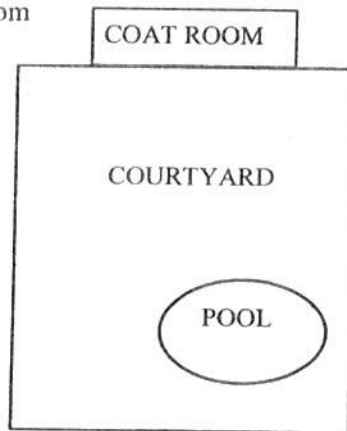

From the South
 Take I-81 North to the Lafayette exit. At that exit, follow Rte 20 West to Auburn. Turn right onto Rte 34 North. We are on the left.

www.hiauburn.com

Meeting and Banquet Capacities

Rooms	Dimensions	Banquet	Classroom	Theatre	Conference	U-Shape
Finger Lakes Ballroom	108' x 58'	550	500	650	-	-
Skaneateles	58' x 36'	120	70	150	70	60
Owasco	58' x 36'	120	70	150	70	60
Cayuga	29' x 36'	50	40	75	30	35
Seneca	29' x 36'	50	40	75	30	35
Breakout Rooms (3)	24' x 22'	up to 40	up to 30	up to 50	up to 25	-
Falls Room	26' x 26'	up to 50	up to 30	up to 60	up to 25	22
Exec. Board Room	11' x 26'	-	-	-	8	-
Courtyard	-	200	-	-	-	-
Seward	-	50	30	40	25	25
Fillmore	-	40	25-30	40	25	25