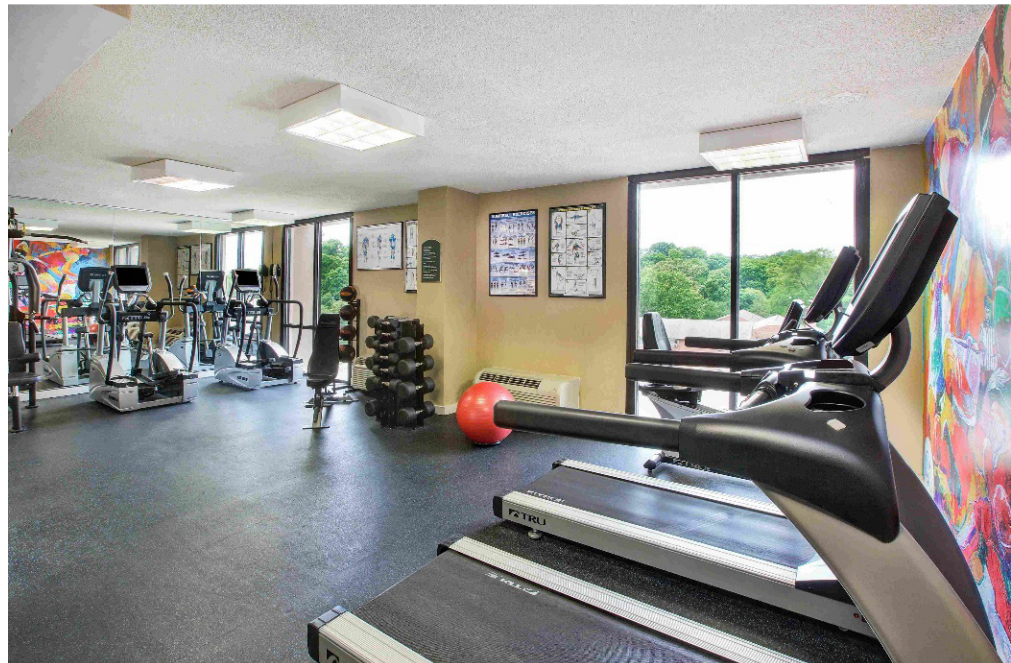

Start your day with a hot breakfast buffet or à la carte options in Fresh Kitchen.

FROM DAYTIME TO NIGHTTIME

Our 4,902 square feet of indoor event space, including our luxurious and spacious Shenandoah Ballroom, is available for your unique gathering. For a package deal that takes care of your business needs, please consult with your sales representative on property.

All our guest rooms have complimentary wi-fi, flat screen TVs, satellite channels and ergonomic work desks.

For a virtual tour, click [here!](#)

PRODUCTIVITY IN ANY TIMEZONE

Work when you need to at our 24-hour business and meeting center in the lobby, or set up a mobile office in one of our flexible, public workspaces throughout the hotel.

FITNESS FIX

Feel energized anytime in our fully-equipped fitness center that is open 24 hours with room key access.

GUEST ROOM BREAKDOWN

ROOM TYPE	#
Standard King	123
Standard 2 Double Beds	128
ADA King	9
ADA 2 Double Beds	6
King Deluxe + Sleeper Sofa	13
King Suite	1
Total	280

FRESH KITCHEN

Fresh Kitchen offers a full, hot breakfast each morning in an inviting and casual setting, located on our Lobby Level.

Open Daily
6:30 AM – 10:30 AM

O'MALLEY'S

A great neighborhood watering hole serving a chef-driven menu in the heart of Crystal City. Join us on game day and watch your favorite team on flat-screen HDTVs. Pair your favorite beverage with our half-pound Tavern Burger, or one of our other signature dishes.