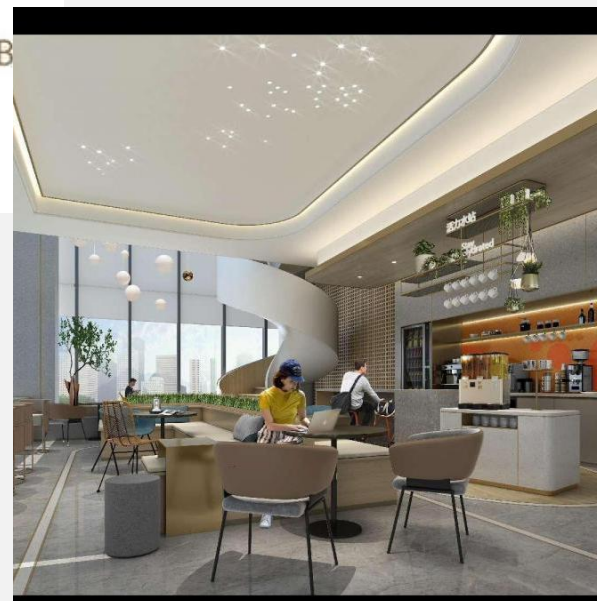

MEET
EVEN®
HOTELS
遇见逸衡酒店®

WHERE WELLNESS IS BUILT IN.
均衡 乐趣 元气

Hotel Lobby 酒店大堂

商旅人士的一天：工作+社交+体验+生活
WORKING+SOCIAL+EXPERIENCE+LIFE

Hygiene Water 活力水站

24小时为您补充健康能量源泉，在繁忙工作之余，卸下压力繁琐，享受舒畅自由的轻松

24 hours for you to supplement the health energy source. In the busy working day, remove all pressure tedious and enjoy the ease of freedom

为住店宾客供应健康、自然并有当地特色饮品，让宾客一整天水分十足，活力满满

Provide healthy, natural and local drinks for in-house guests to keep hydrated and energetic all day

MEET
EVEN®
HOTELS
遇见逸衡酒店

WHERE WELLNESS IS B
均衡 乐趣 元气

Even Table 衡食餐厅