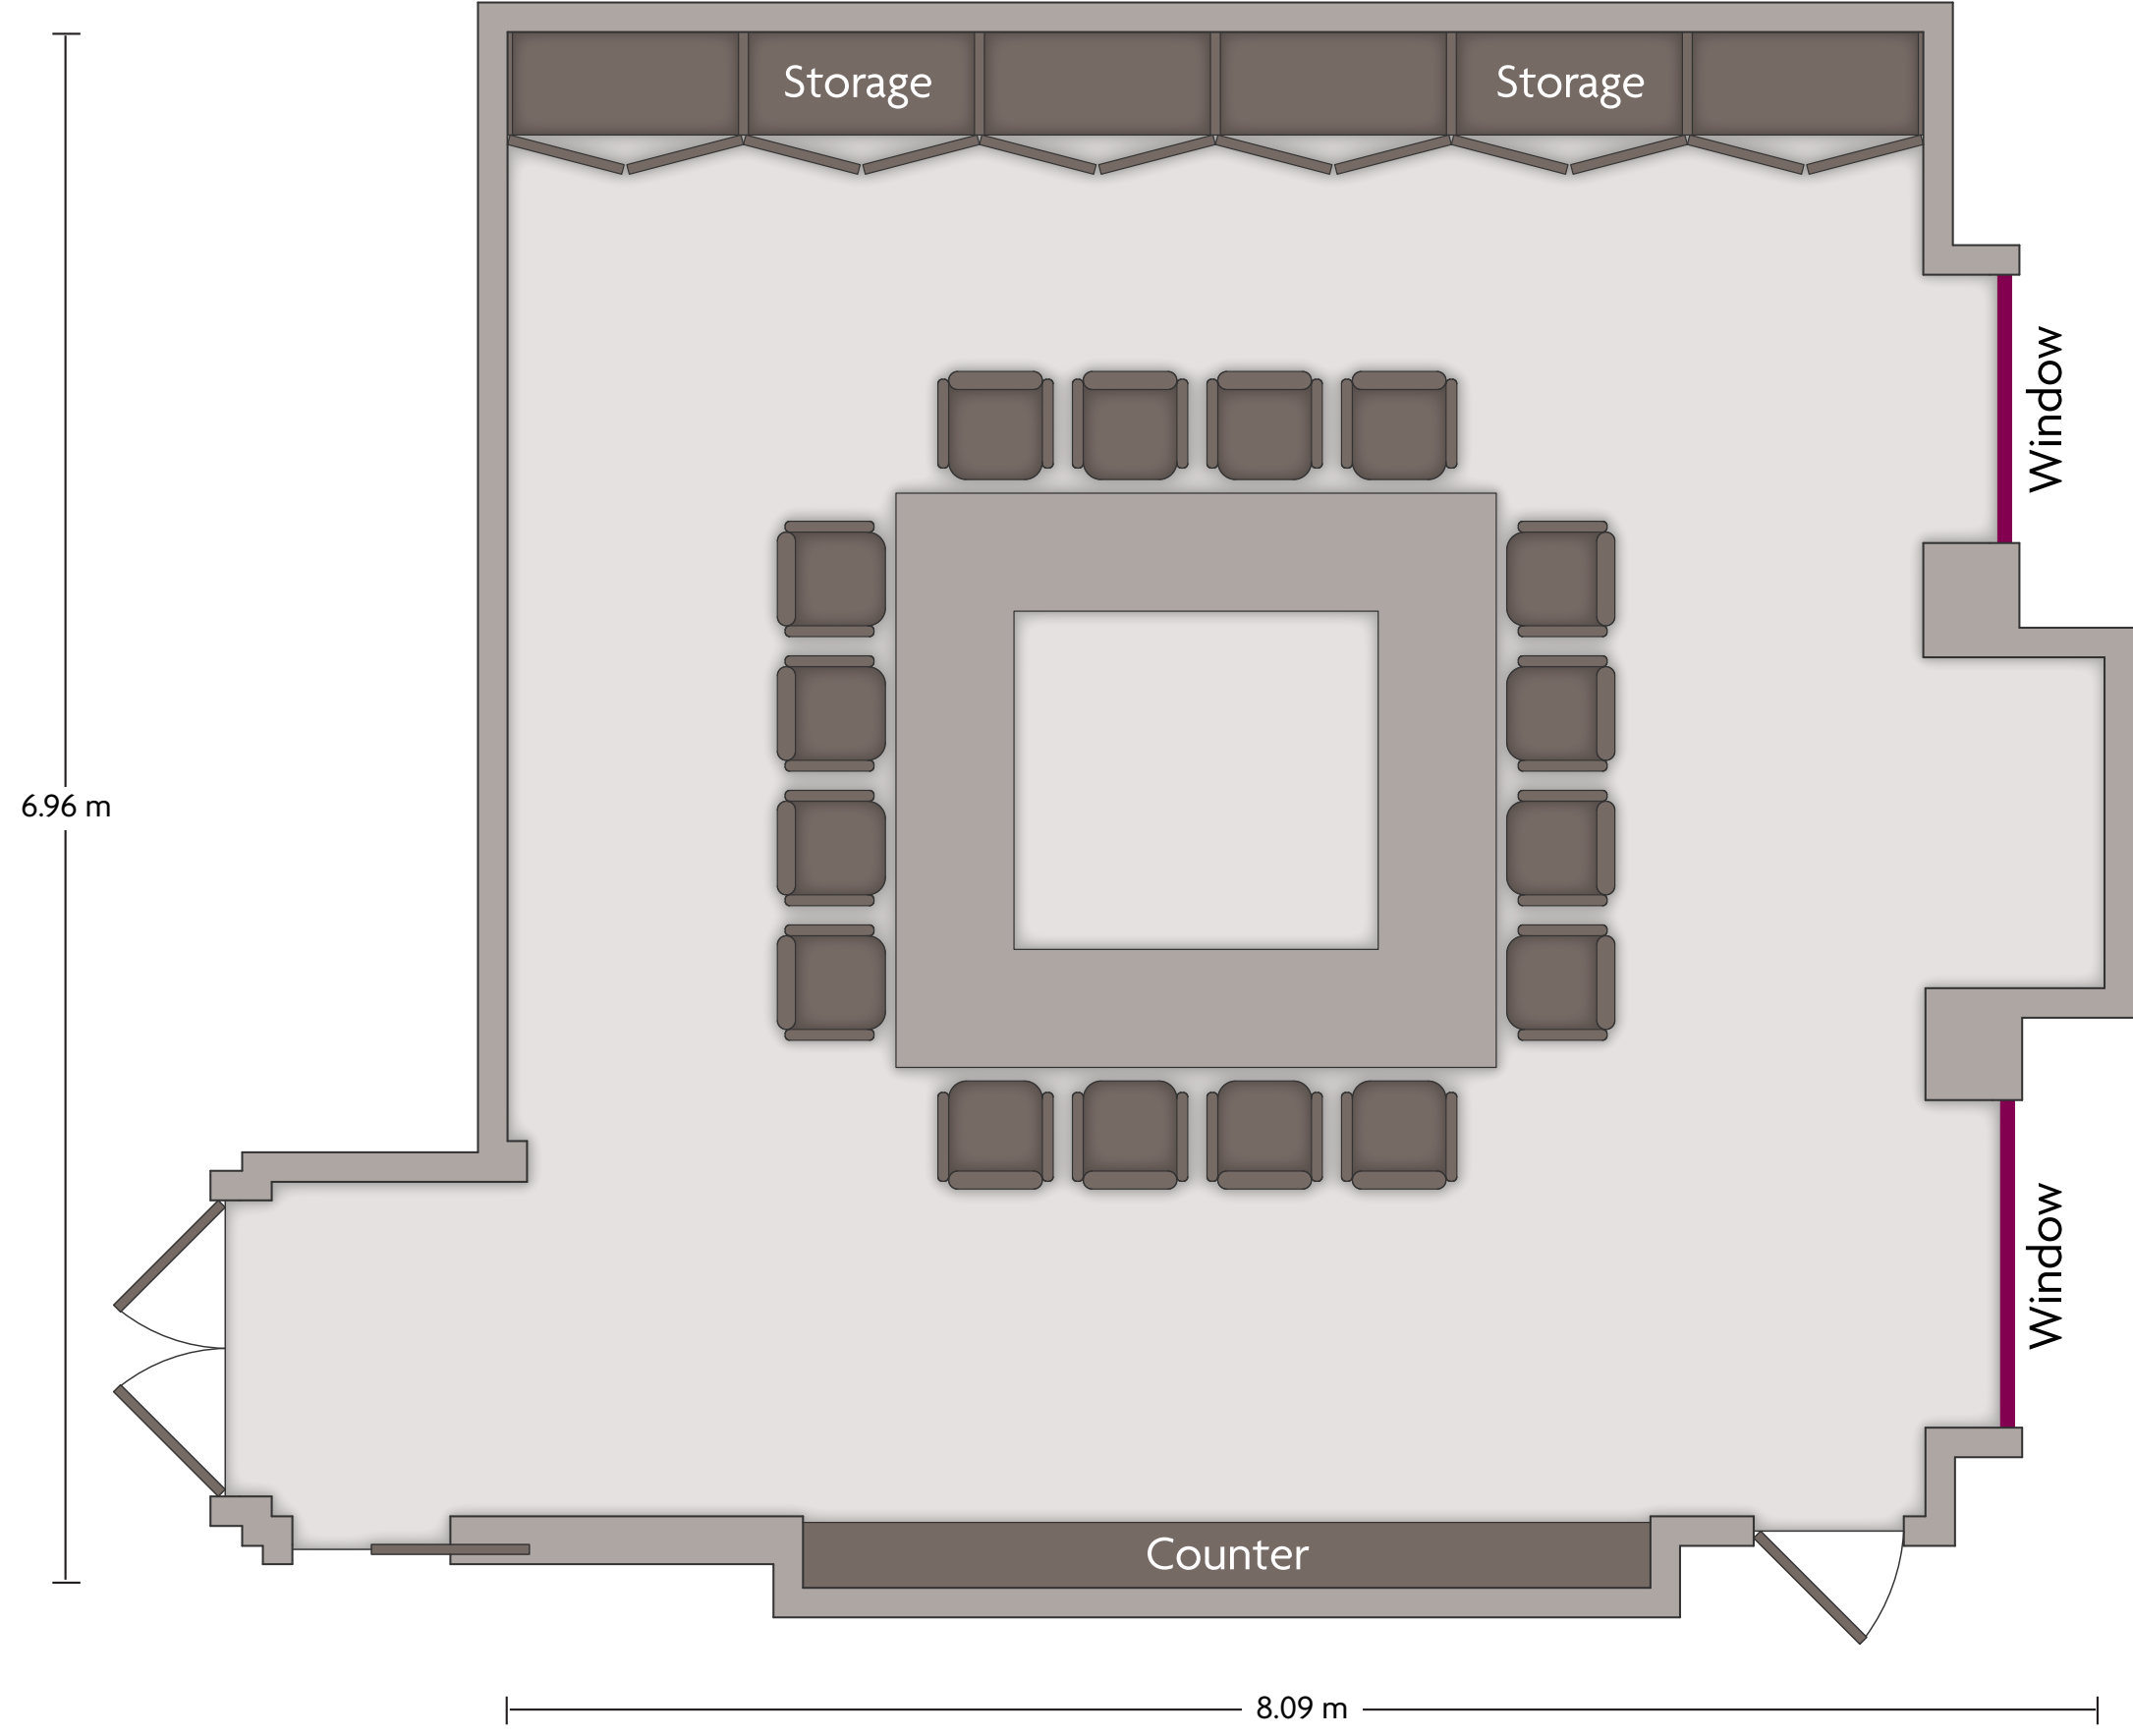

# Crowne Plaza® Xiangfan - Boardroom

LENGTH: 8.09 m    WIDTH: 6.96 m    HEIGHT: 3.58 m    TOTAL SQUARE METERS: 55.15 m<sup>2</sup>    MAXIMUM CAPACITY: 16    POWER OUTLETS: 7

No. 11 Changhong North Road | Xiangyang Hubei - 441000, China (People's Republic) | 86-0710-3288866

# Crowne Plaza® Xiangfan - Grand Ballroom

LENGTH: 44.16 m    WIDTH: 23.52 m    HEIGHT: 7.95 m    TOTAL SQUARE METERS: 1,031.37 m<sup>2</sup>    MAXIMUM CAPACITY: 1,000    POWER OUTLETS: 43

No. 11 Changhong North Road | Xiangyang Hubei - 441000, China (People's Republic) | 86-0710-3288866

# Crowne Plaza® Xiangfan - Xiangyang & Xiangcheng Halls

LENGTH: 28.26 m    WIDTH: 23.52 m    HEIGHT: 7.95 m    TOTAL SQUARE METERS: 661.65 m<sup>2</sup>    MAXIMUM CAPACITY: 300    POWER OUTLETS: 28

No. 11 Changhong North Road | Xiangyang Hubei - 441000, China (People's Republic) | 86-0710-3288866

LENGTH: 16.10 m    WIDTH: 8.51 m    HEIGHT: 3.89 m    TOTAL SQUARE METERS: 134.69 m<sup>2</sup>    MAXIMUM CAPACITY: 100    POWER OUTLETS: 5

No. 11 Changhong North Road | Xiangyang Hubei - 441000, China (People's Republic) | 86-0710-3288866