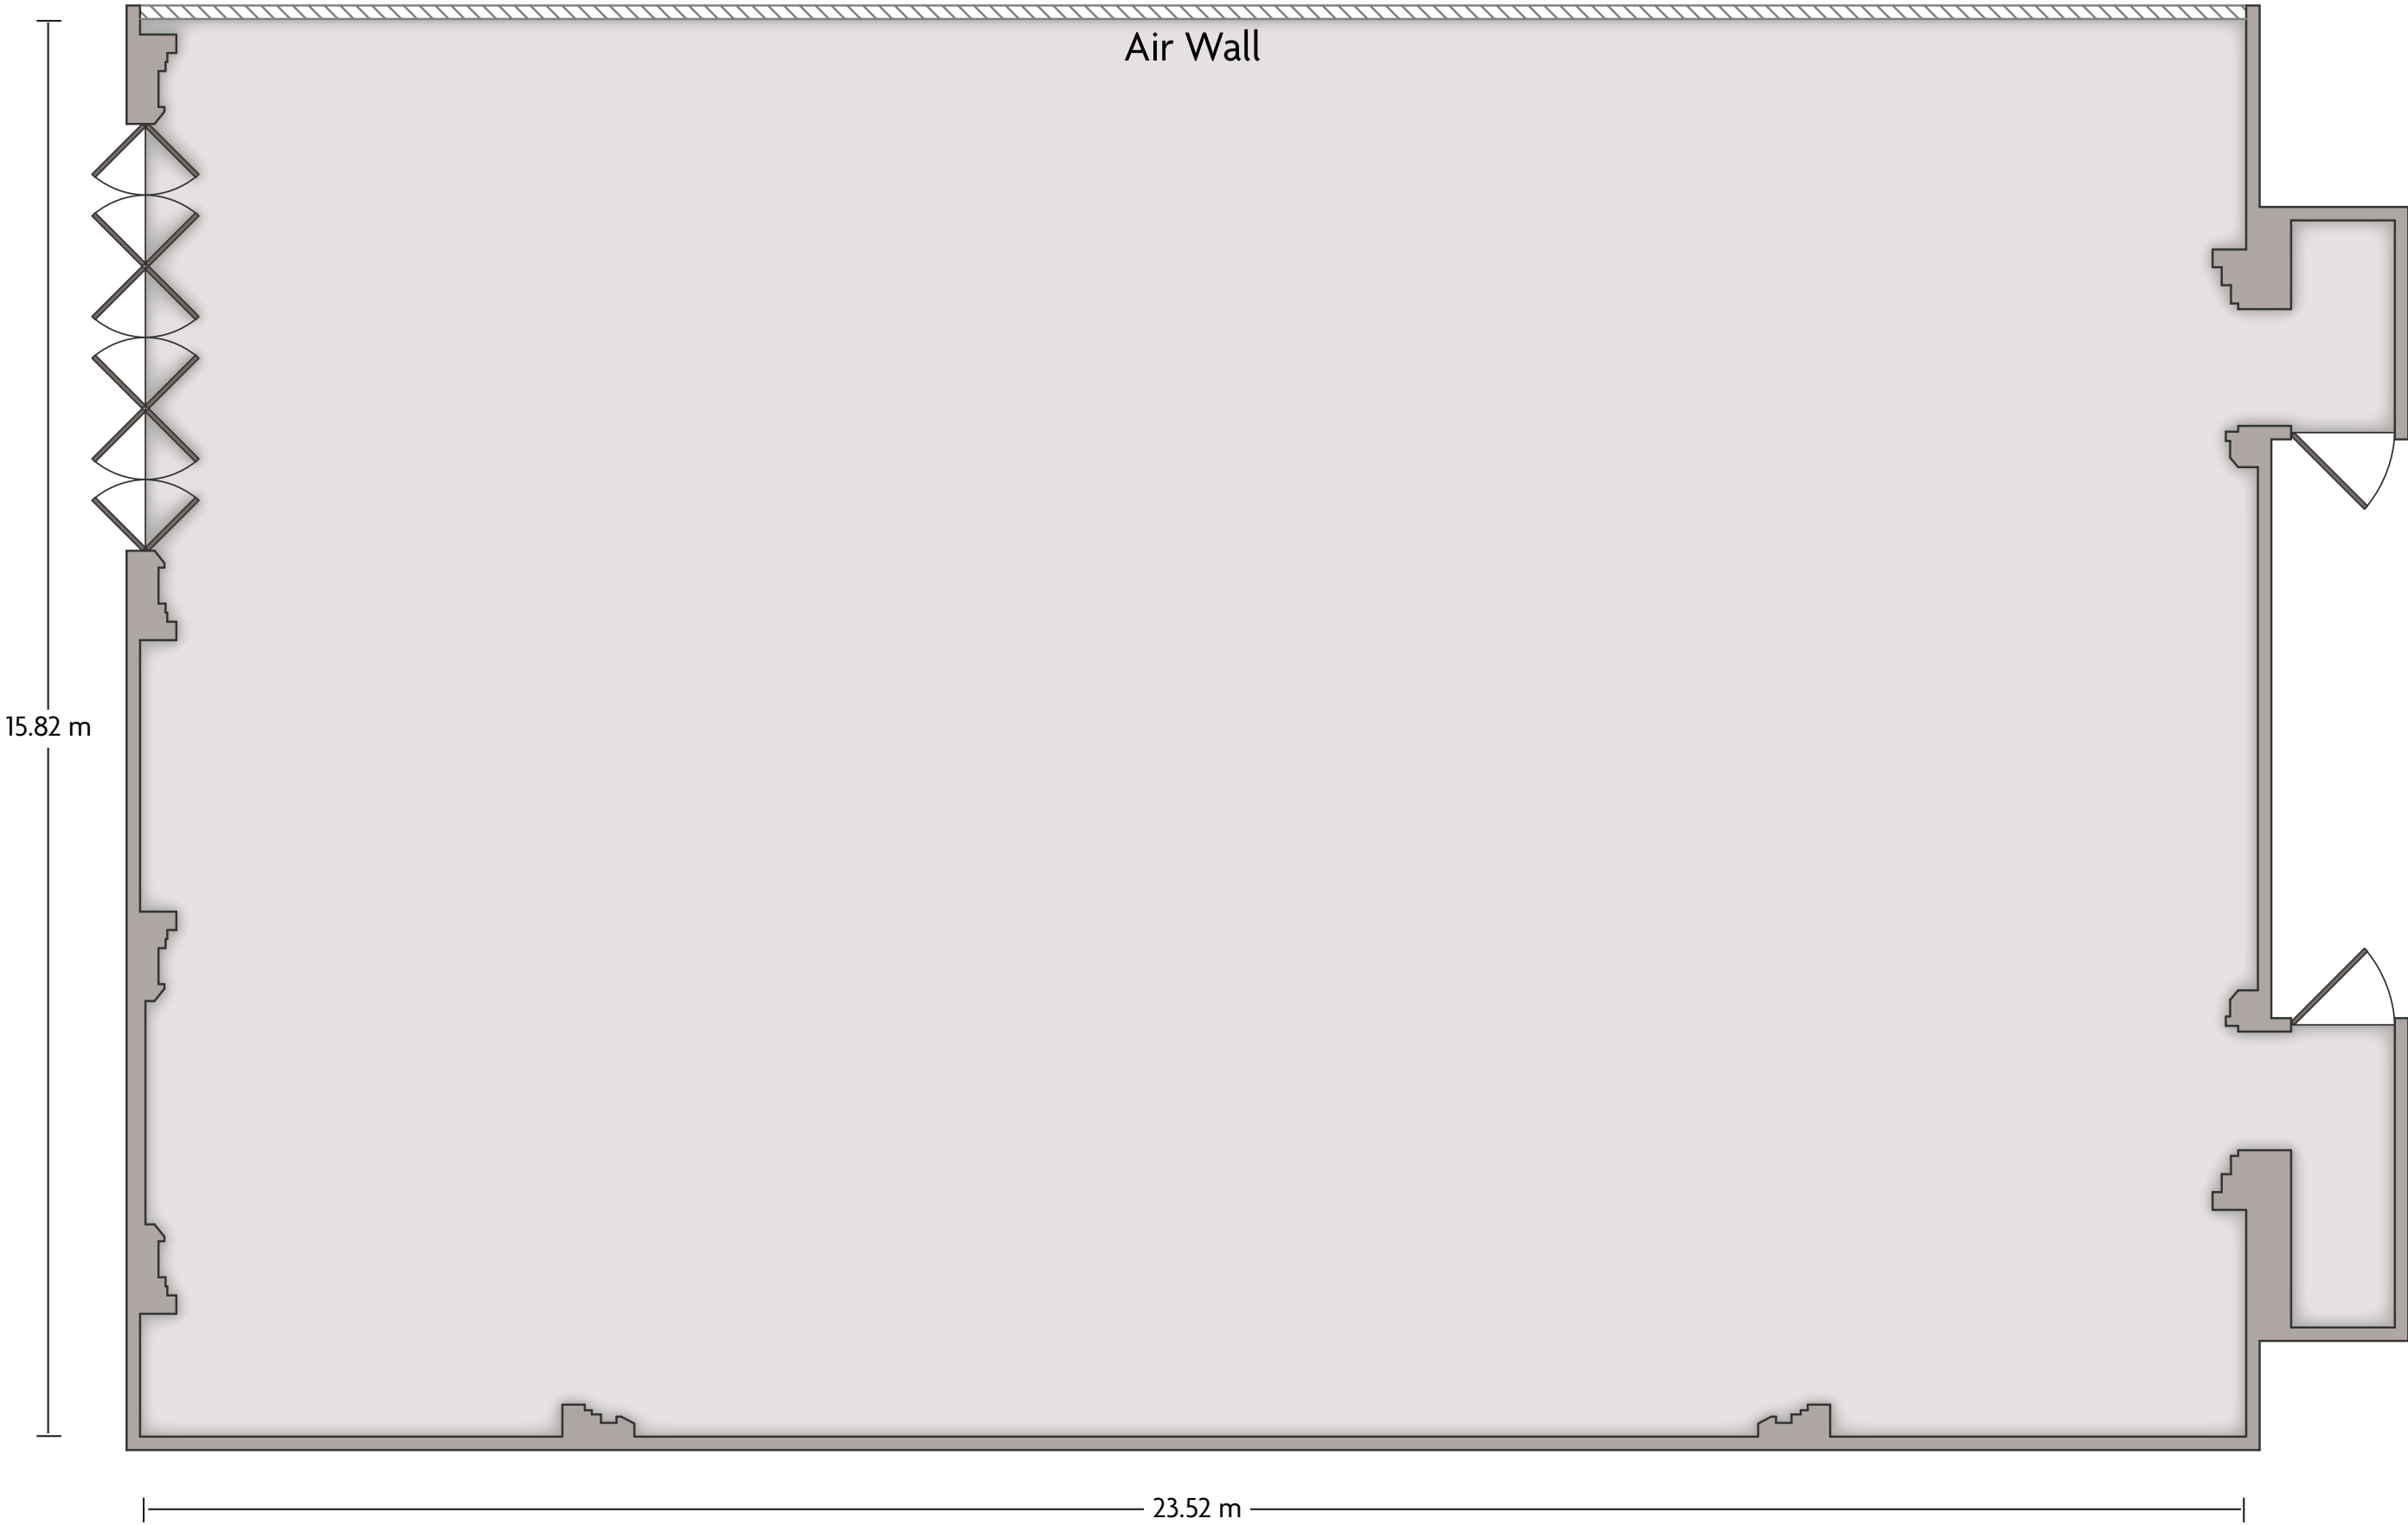

LENGTH: 23.52 m   WIDTH: 15.82 m   HEIGHT: 7.95 m   TOTAL SQUARE METERS: 369.83 m²   MAXIMUM CAPACITY: 300   POWER OUTLETS: 15

No. 11 Changhong North Road | Xiangyang Hubei - 441000, China (People's Republic) | 86-0710-3288866