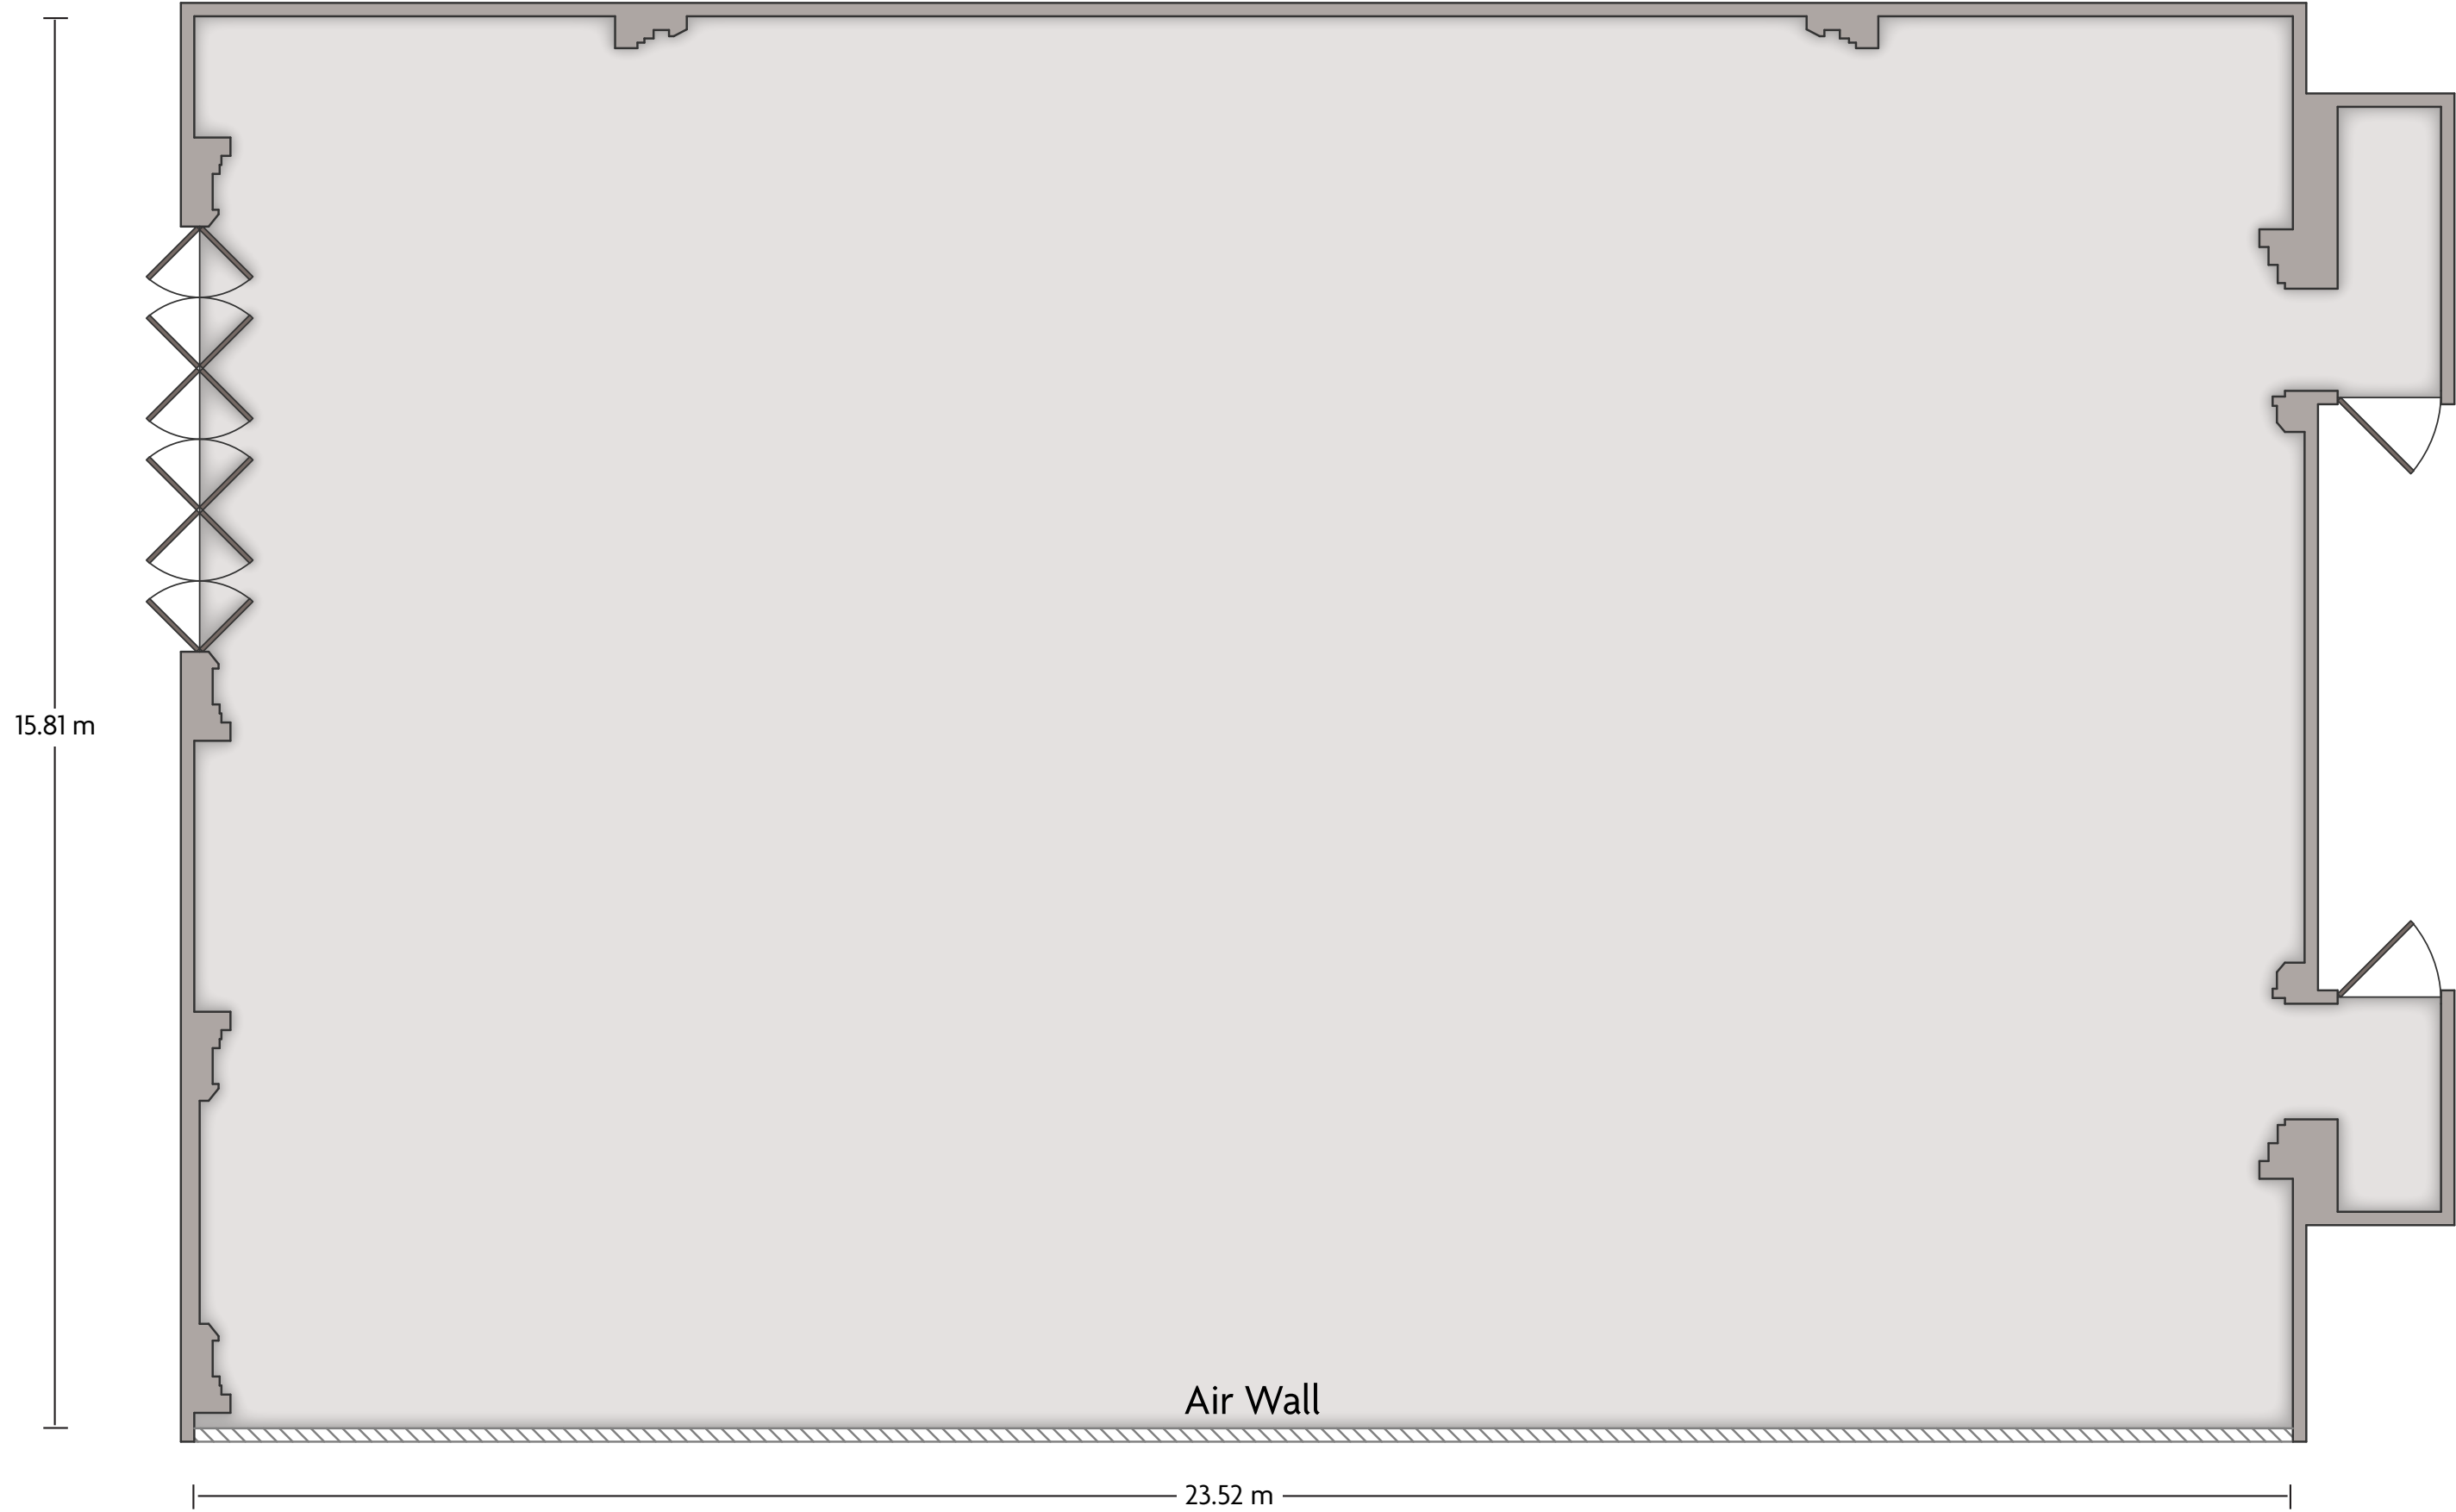

# Crowne Plaza® Xiangfan - Boardroom

LENGTH: 8.09 m    WIDTH: 6.96 m    HEIGHT: 3.58 m    TOTAL SQUARE METERS: 55.15 m<sup>2</sup>    MAXIMUM CAPACITY: 16    POWER OUTLETS: 7

No. 11 Changhong North Road | Xiangyang Hubei - 441000, China (People's Republic) | 86-0710-3288866

# Crowne Plaza® Xiangfan - Grand Ballroom

LENGTH: 44.16 m    WIDTH: 23.52 m    HEIGHT: 7.95 m    TOTAL SQUARE METERS: 1,031.37 m<sup>2</sup>    MAXIMUM CAPACITY: 1,000    POWER OUTLETS: 43

No. 11 Changhong North Road | Xiangyang Hubei - 441000, China (People's Republic) | 86-0710-3288866