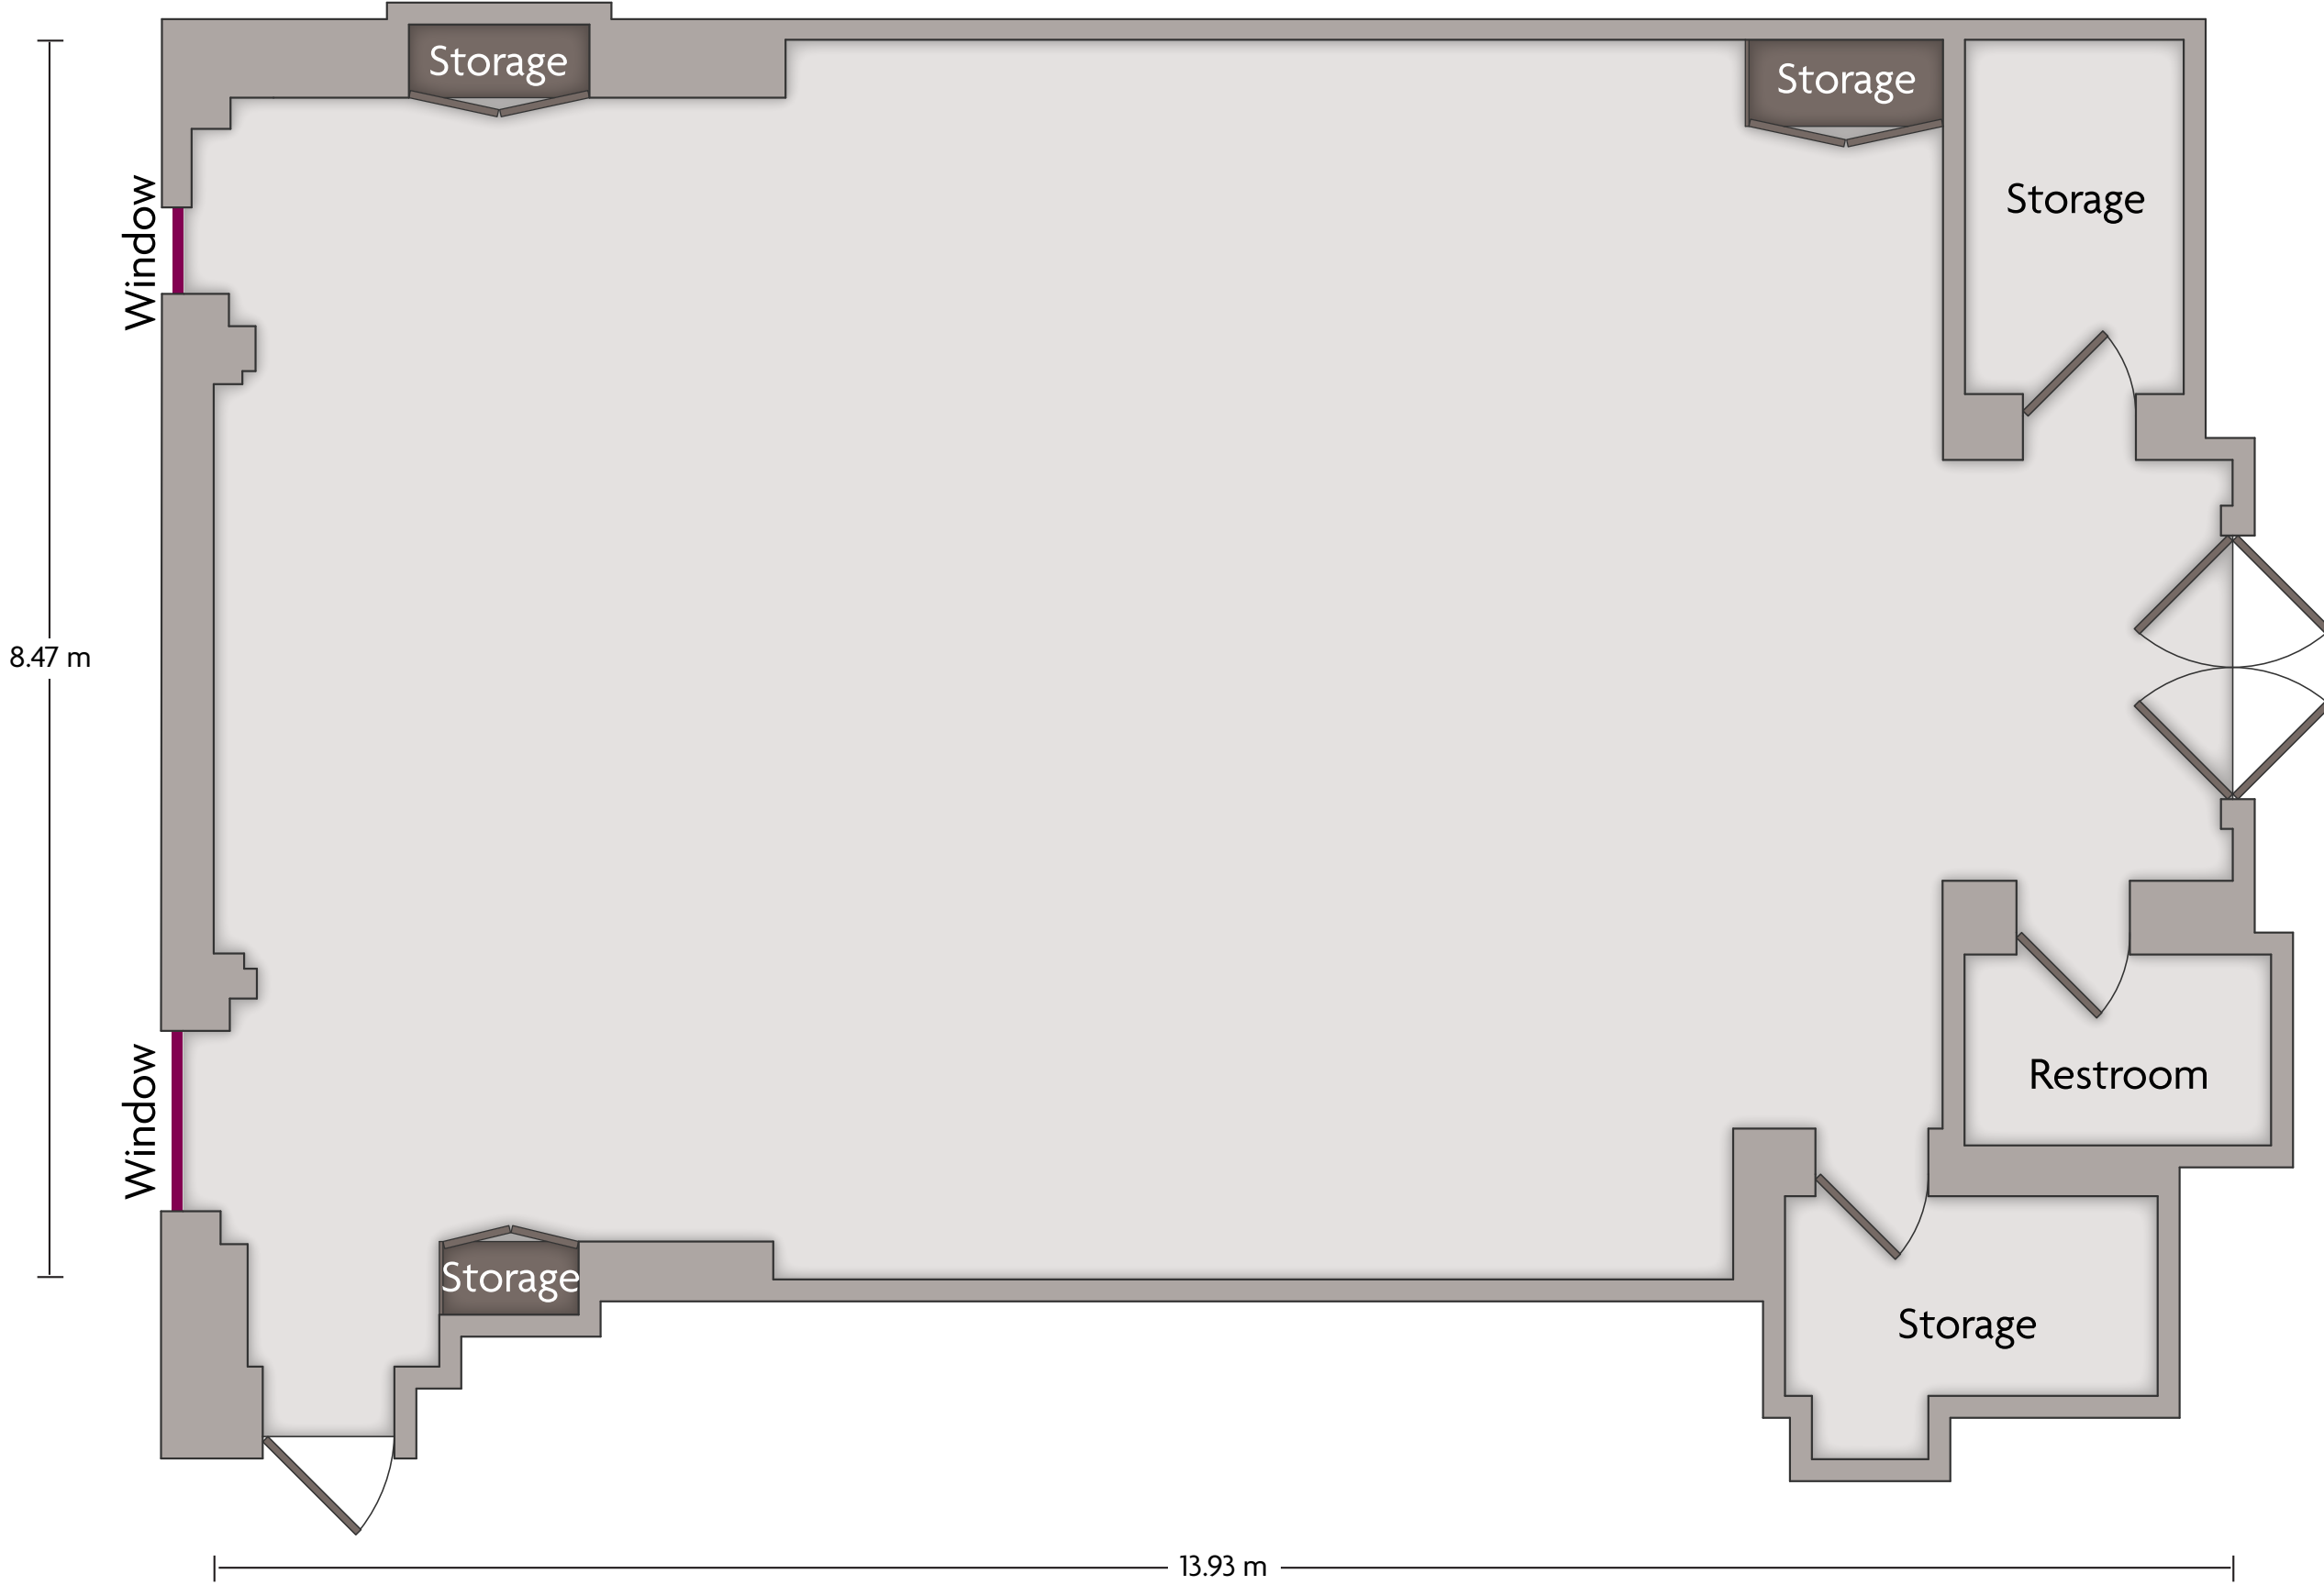

# Crowne Plaza® Xiangfan - Xiangyang & Xiangcheng Halls

LENGTH: 28.26 m    WIDTH: 23.52 m    HEIGHT: 7.95 m    TOTAL SQUARE METERS: 661.65 m<sup>2</sup>    MAXIMUM CAPACITY: 300    POWER OUTLETS: 28

No. 11 Changhong North Road | Xiangyang Hubei - 441000, China (People's Republic) | 86-0710-3288866

LENGTH: 13.94 m    WIDTH: 8.59 m    HEIGHT: 3.20 m    TOTAL SQUARE METERS: 102.40 m<sup>2</sup>    MAXIMUM CAPACITY: 80    POWER OUTLETS: 7

No. 11 Changhong North Road | Xiangyang Hubei - 441000, China (People's Republic) | 86-0710-3288866

LENGTH: 13.93 m    WIDTH: 8.47 m    HEIGHT: 3.19 m    TOTAL SQUARE METERS: 102.16 m<sup>2</sup>    MAXIMUM CAPACITY: 80    POWER OUTLETS: 7

No. 11 Changhong North Road | Xiangyang Hubei - 441000, China (People's Republic) | 86-0710-3288866

# Crowne Plaza® Xiangfan - Yicheng Hall

LENGTH: 8.70 m    WIDTH: 5.10 m    HEIGHT: 3.91 m    TOTAL SQUARE METERS: 44.80 m<sup>2</sup>    MAXIMUM CAPACITY: 40    POWER OUTLETS: 4

No. 11 Changhong North Road | Xiangyang Hubei - 441000, China (People's Republic) | 86-0710-3288866