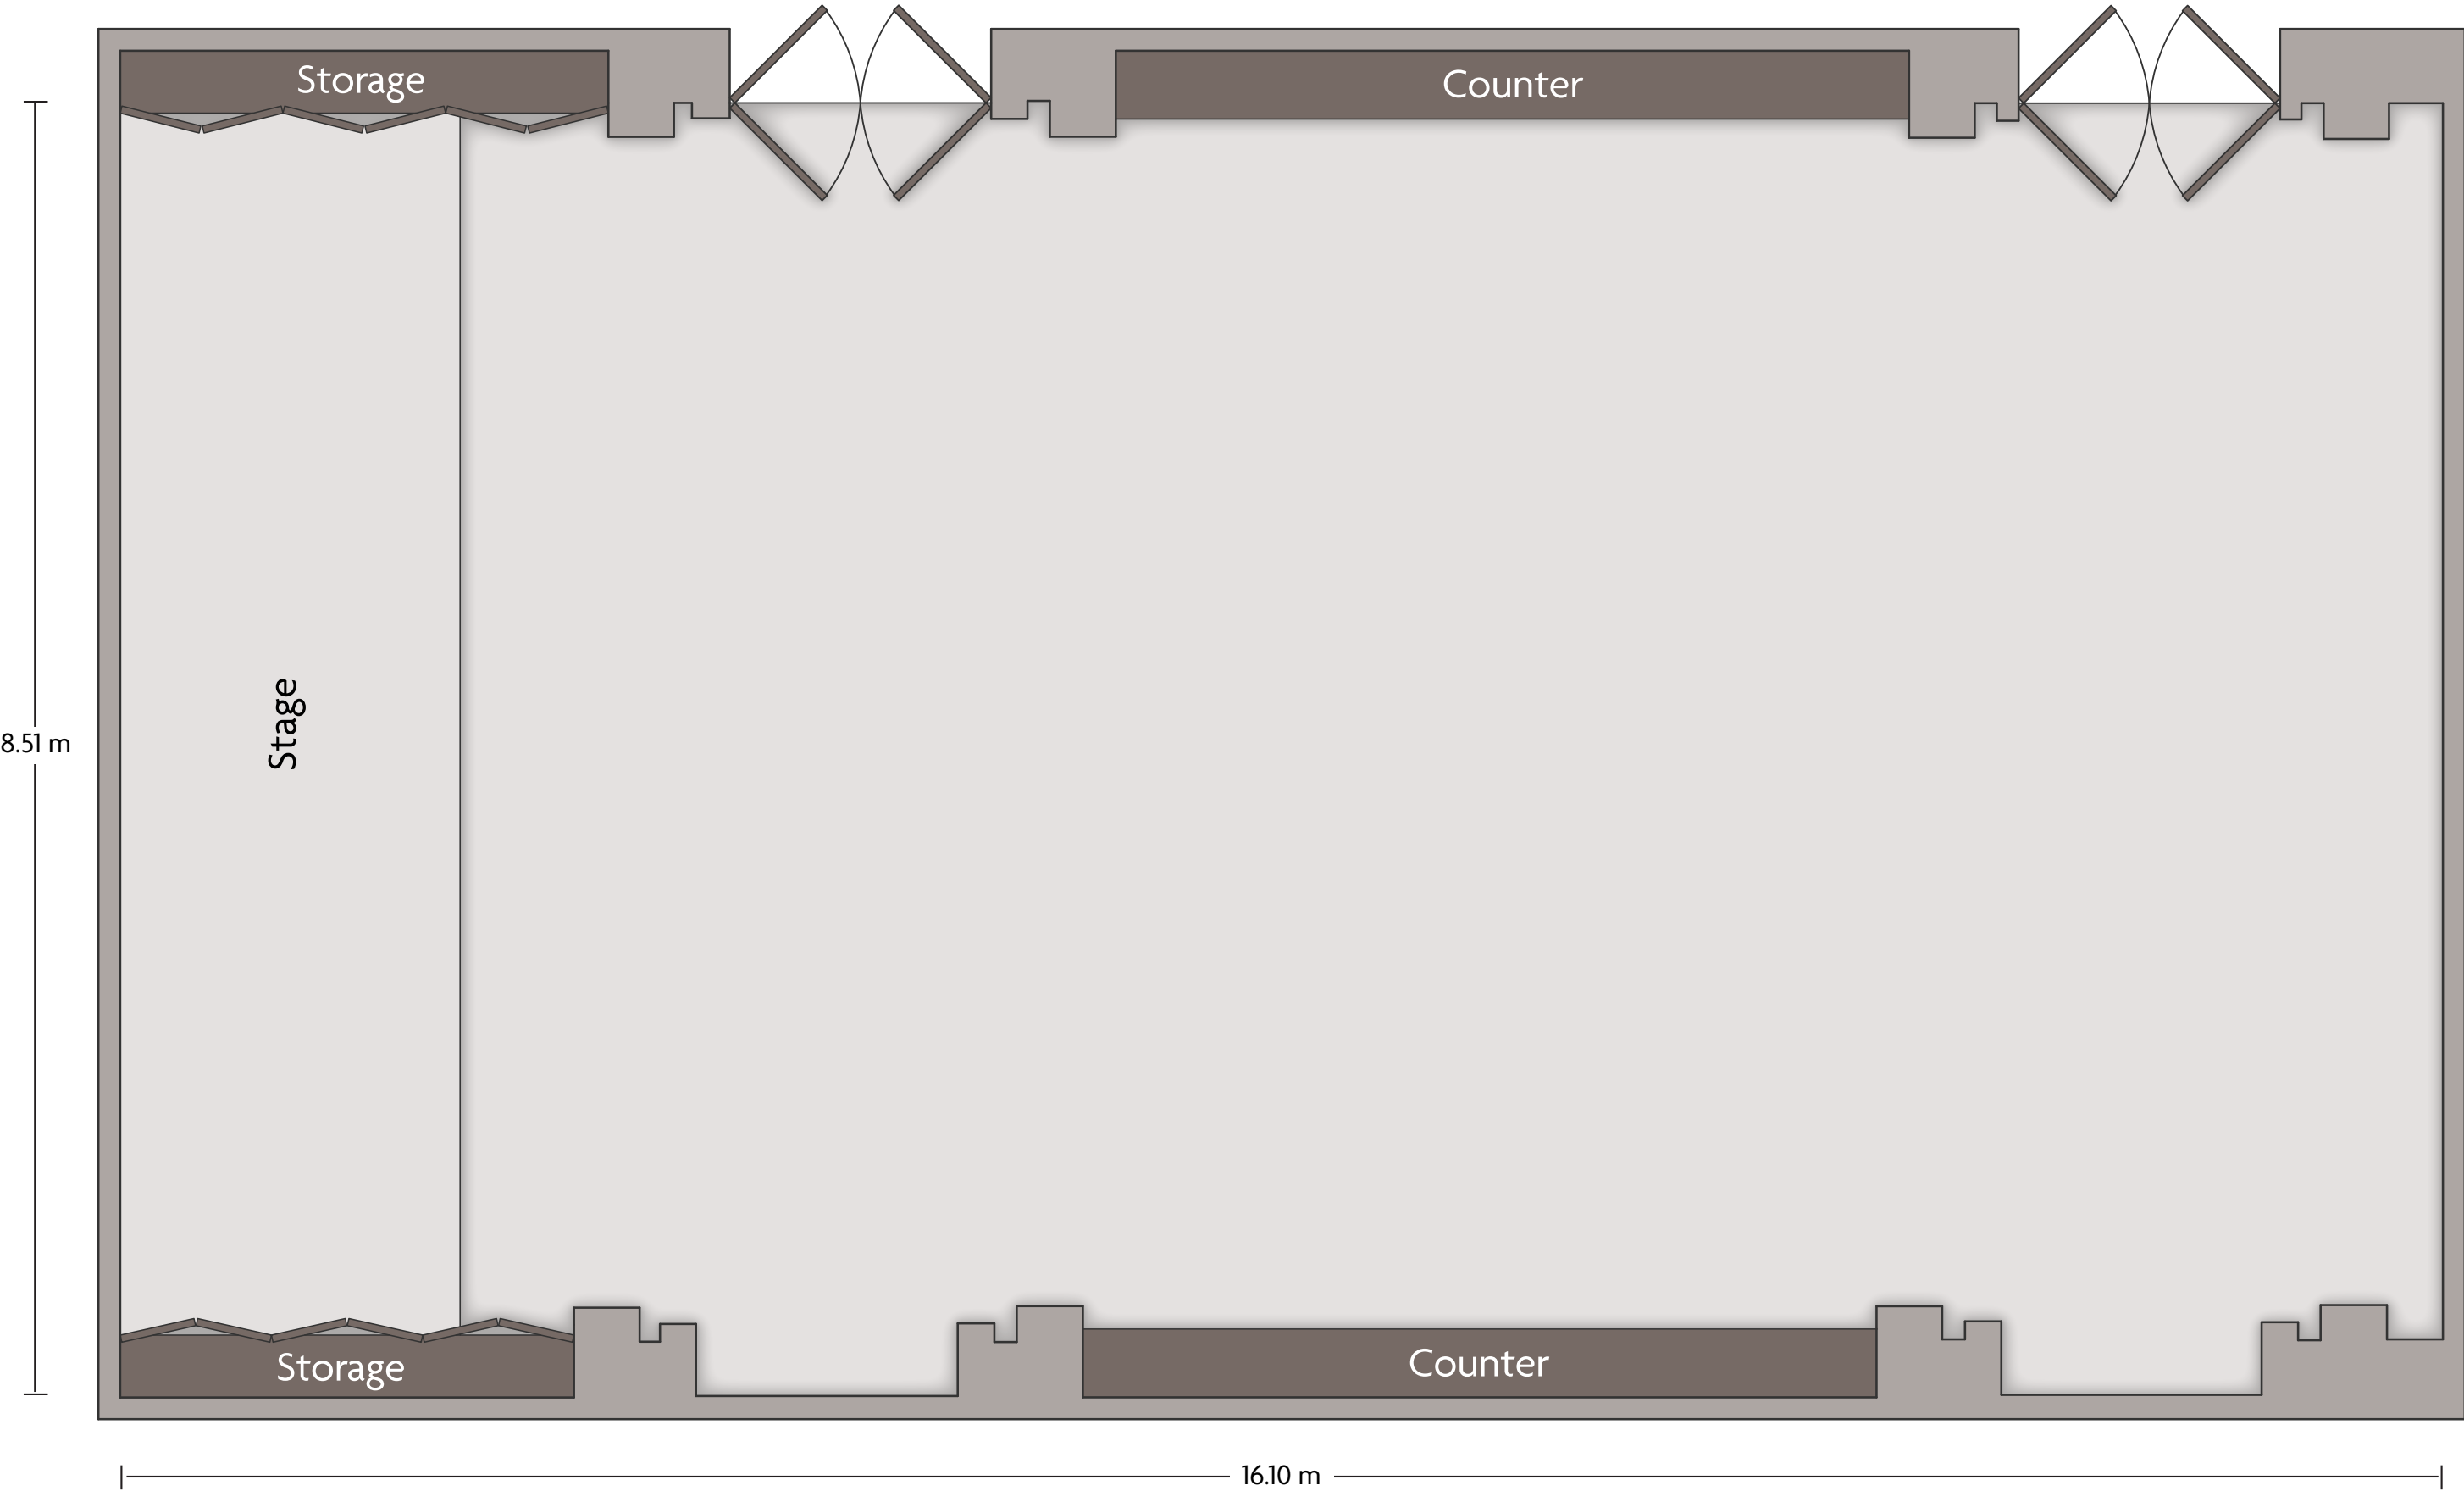

# Crowne Plaza® Xiangfan - Xiangyang & Xiangcheng Halls

LENGTH: 28.26 m    WIDTH: 23.52 m    HEIGHT: 7.95 m    TOTAL SQUARE METERS: 661.65 m<sup>2</sup>    MAXIMUM CAPACITY: 300    POWER OUTLETS: 28

No. 11 Changhong North Road | Xiangyang Hubei - 441000, China (People's Republic) | 86-0710-3288866

LENGTH: 13.94 m    WIDTH: 8.59 m    HEIGHT: 3.20 m    TOTAL SQUARE METERS: 102.40 m<sup>2</sup>    MAXIMUM CAPACITY: 80    POWER OUTLETS: 7

No. 11 Changhong North Road | Xiangyang Hubei - 441000, China (People's Republic) | 86-0710-3288866

LENGTH: 13.93 m    WIDTH: 8.47 m    HEIGHT: 3.19 m    TOTAL SQUARE METERS: 102.16 m<sup>2</sup>    MAXIMUM CAPACITY: 80    POWER OUTLETS: 7

No. 11 Changhong North Road | Xiangyang Hubei - 441000, China (People's Republic) | 86-0710-3288866

# Crowne Plaza® Xiangfan - Yicheng Hall

LENGTH: 8.70 m    WIDTH: 5.10 m    HEIGHT: 3.91 m    TOTAL SQUARE METERS: 44.80 m<sup>2</sup>    MAXIMUM CAPACITY: 40    POWER OUTLETS: 4

No. 11 Changhong North Road | Xiangyang Hubei - 441000, China (People's Republic) | 86-0710-3288866