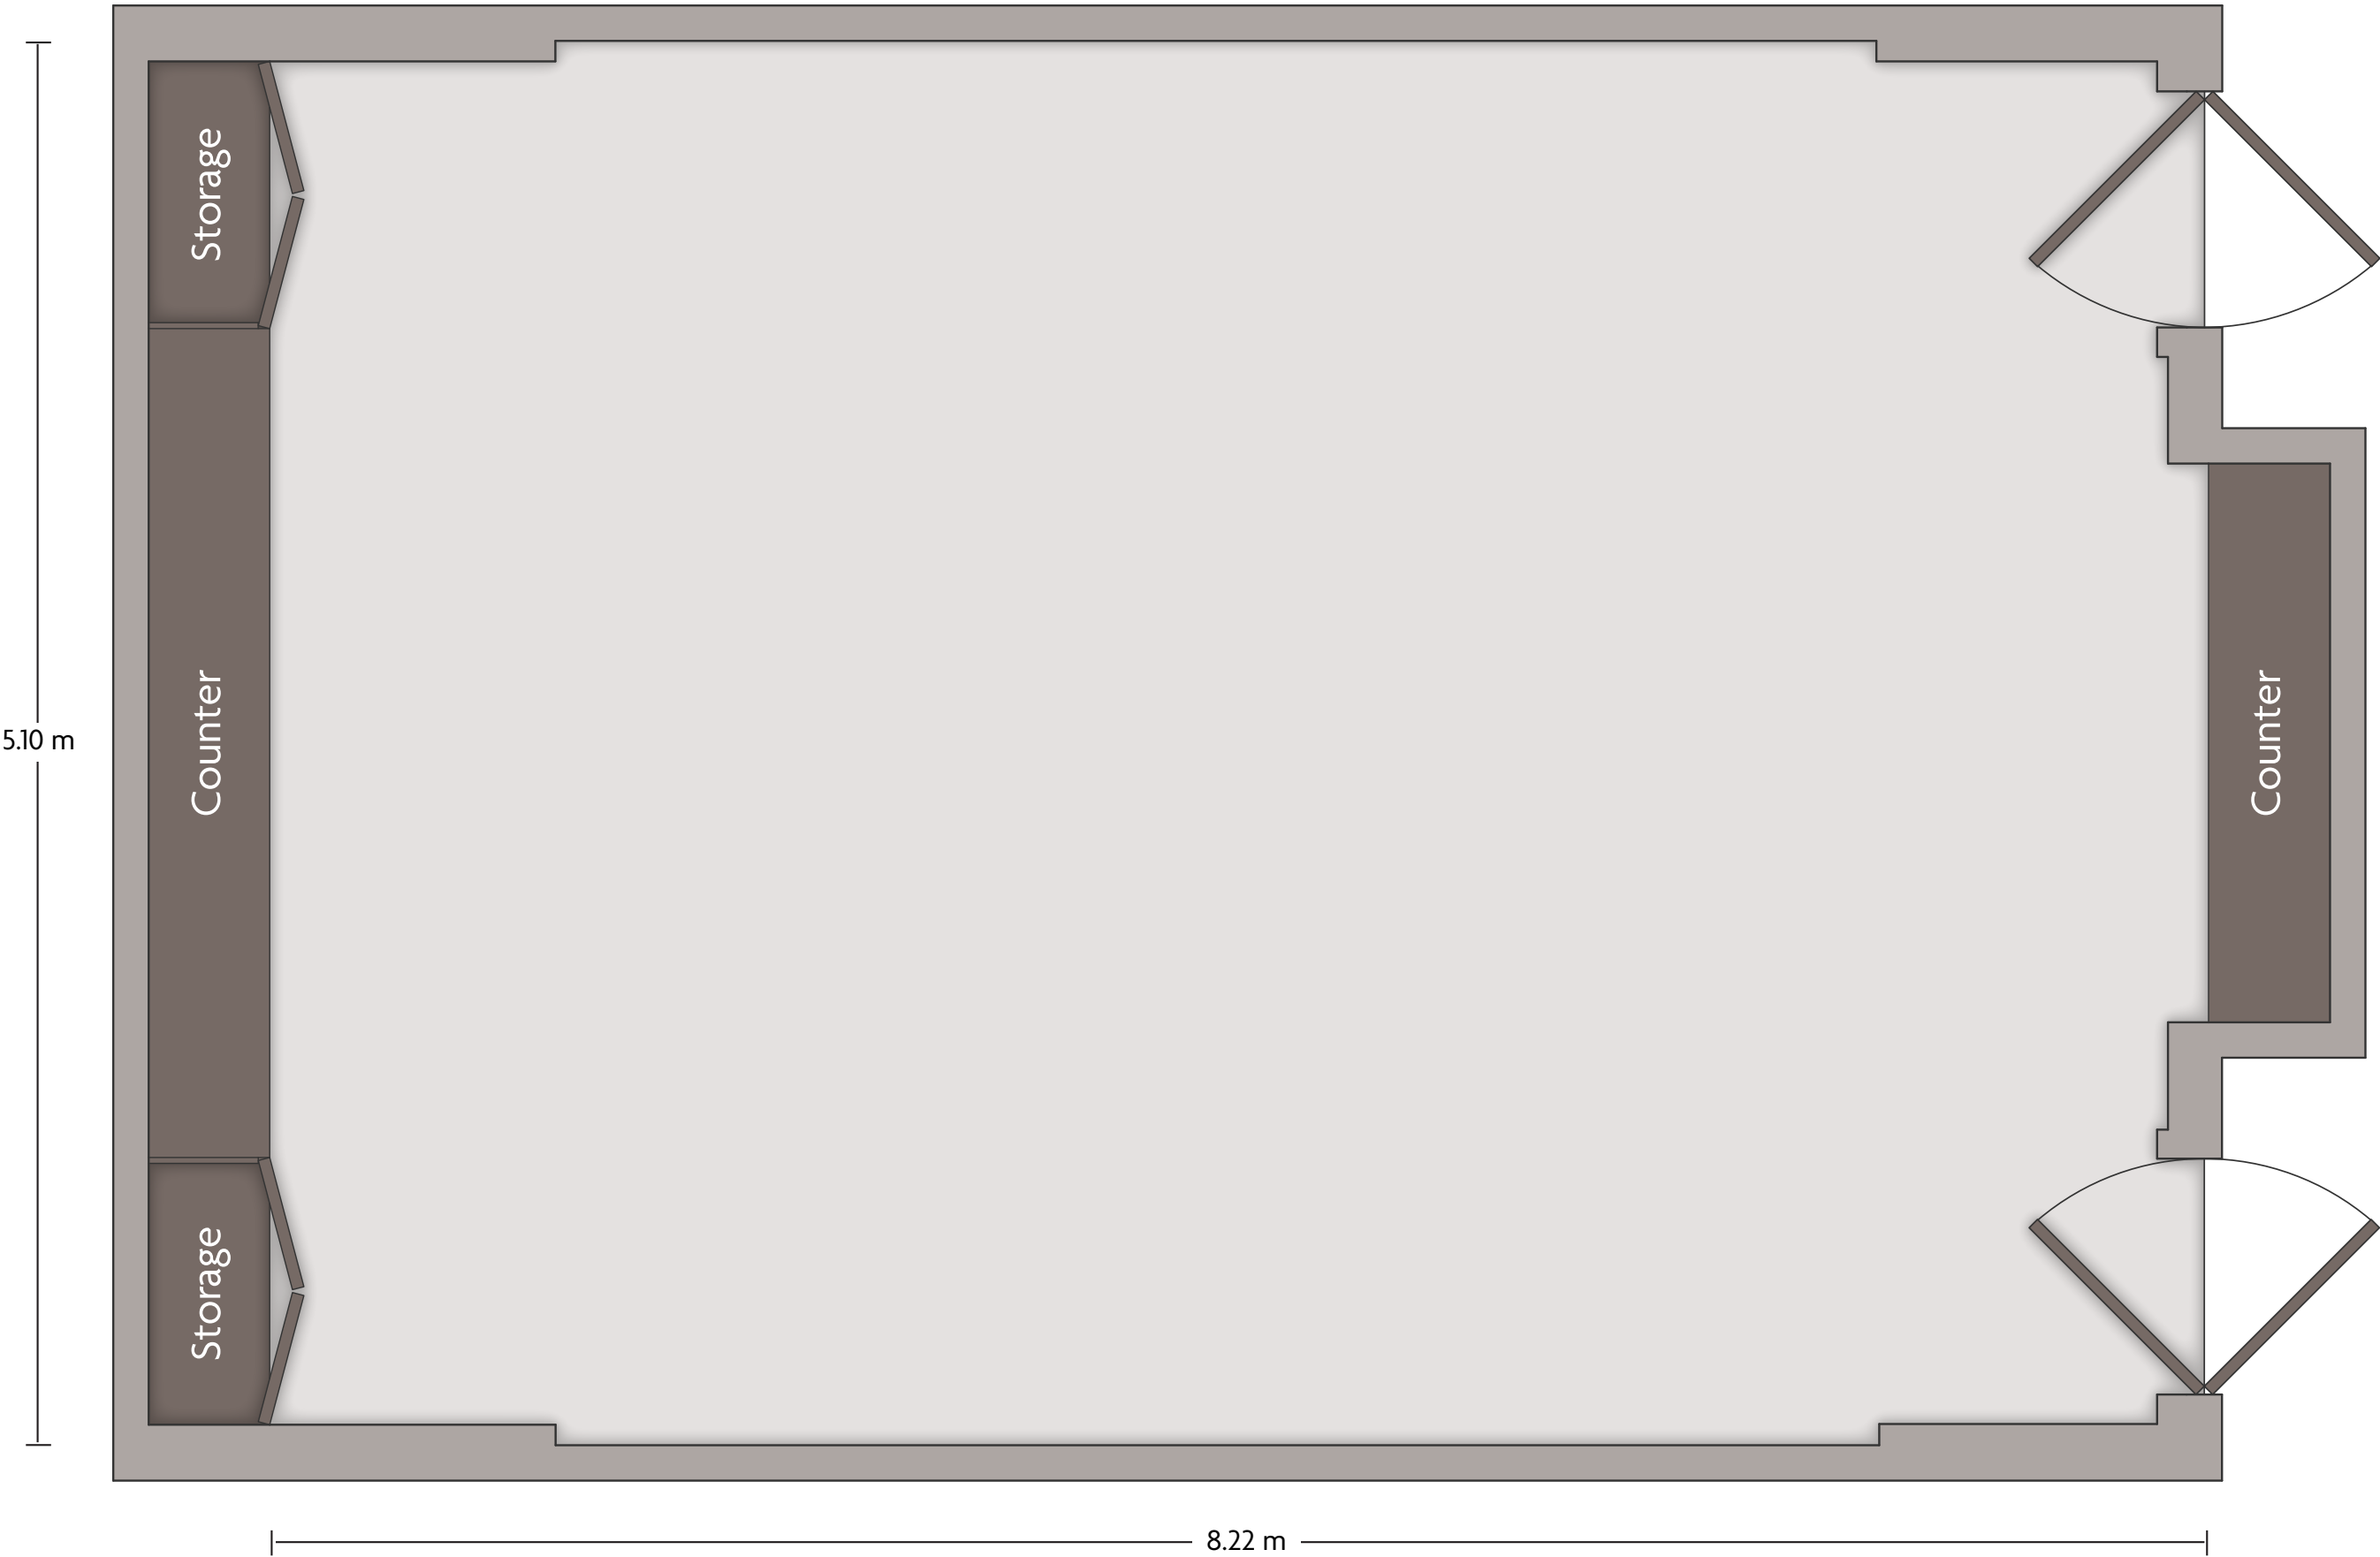

LENGTH: 13.93 m    WIDTH: 8.47 m    HEIGHT: 3.19 m    TOTAL SQUARE METERS: 102.16 m<sup>2</sup>    MAXIMUM CAPACITY: 80    POWER OUTLETS: 7

No. 11 Changhong North Road | Xiangyang Hubei - 441000, China (People's Republic) | 86-0710-3288866

LENGTH: 16.10 m    WIDTH: 8.51 m    HEIGHT: 3.89 m    TOTAL SQUARE METERS: 134.69 m<sup>2</sup>    MAXIMUM CAPACITY: 100    POWER OUTLETS: 5

No. 11 Changhong North Road | Xiangyang Hubei - 441000, China (People's Republic) | 86-0710-3288866

# Crowne Plaza® Xiangfan - Yicheng Hall

LENGTH: 8.70 m    WIDTH: 5.10 m    HEIGHT: 3.91 m    TOTAL SQUARE METERS: 44.80 m<sup>2</sup>    MAXIMUM CAPACITY: 40    POWER OUTLETS: 4

No. 11 Changhong North Road | Xiangyang Hubei - 441000, China (People's Republic) | 86-0710-3288866

LENGTH: 8.22 m    WIDTH: 5.95 m    HEIGHT: 3.88 m    TOTAL SQUARE METERS: 48.03 m<sup>2</sup>    MAXIMUM CAPACITY: 40    POWER OUTLETS: 3

No. 11 Changhong North Road | Xiangyang Hubei - 441000, China (People's Republic) | 86-0710-3288866