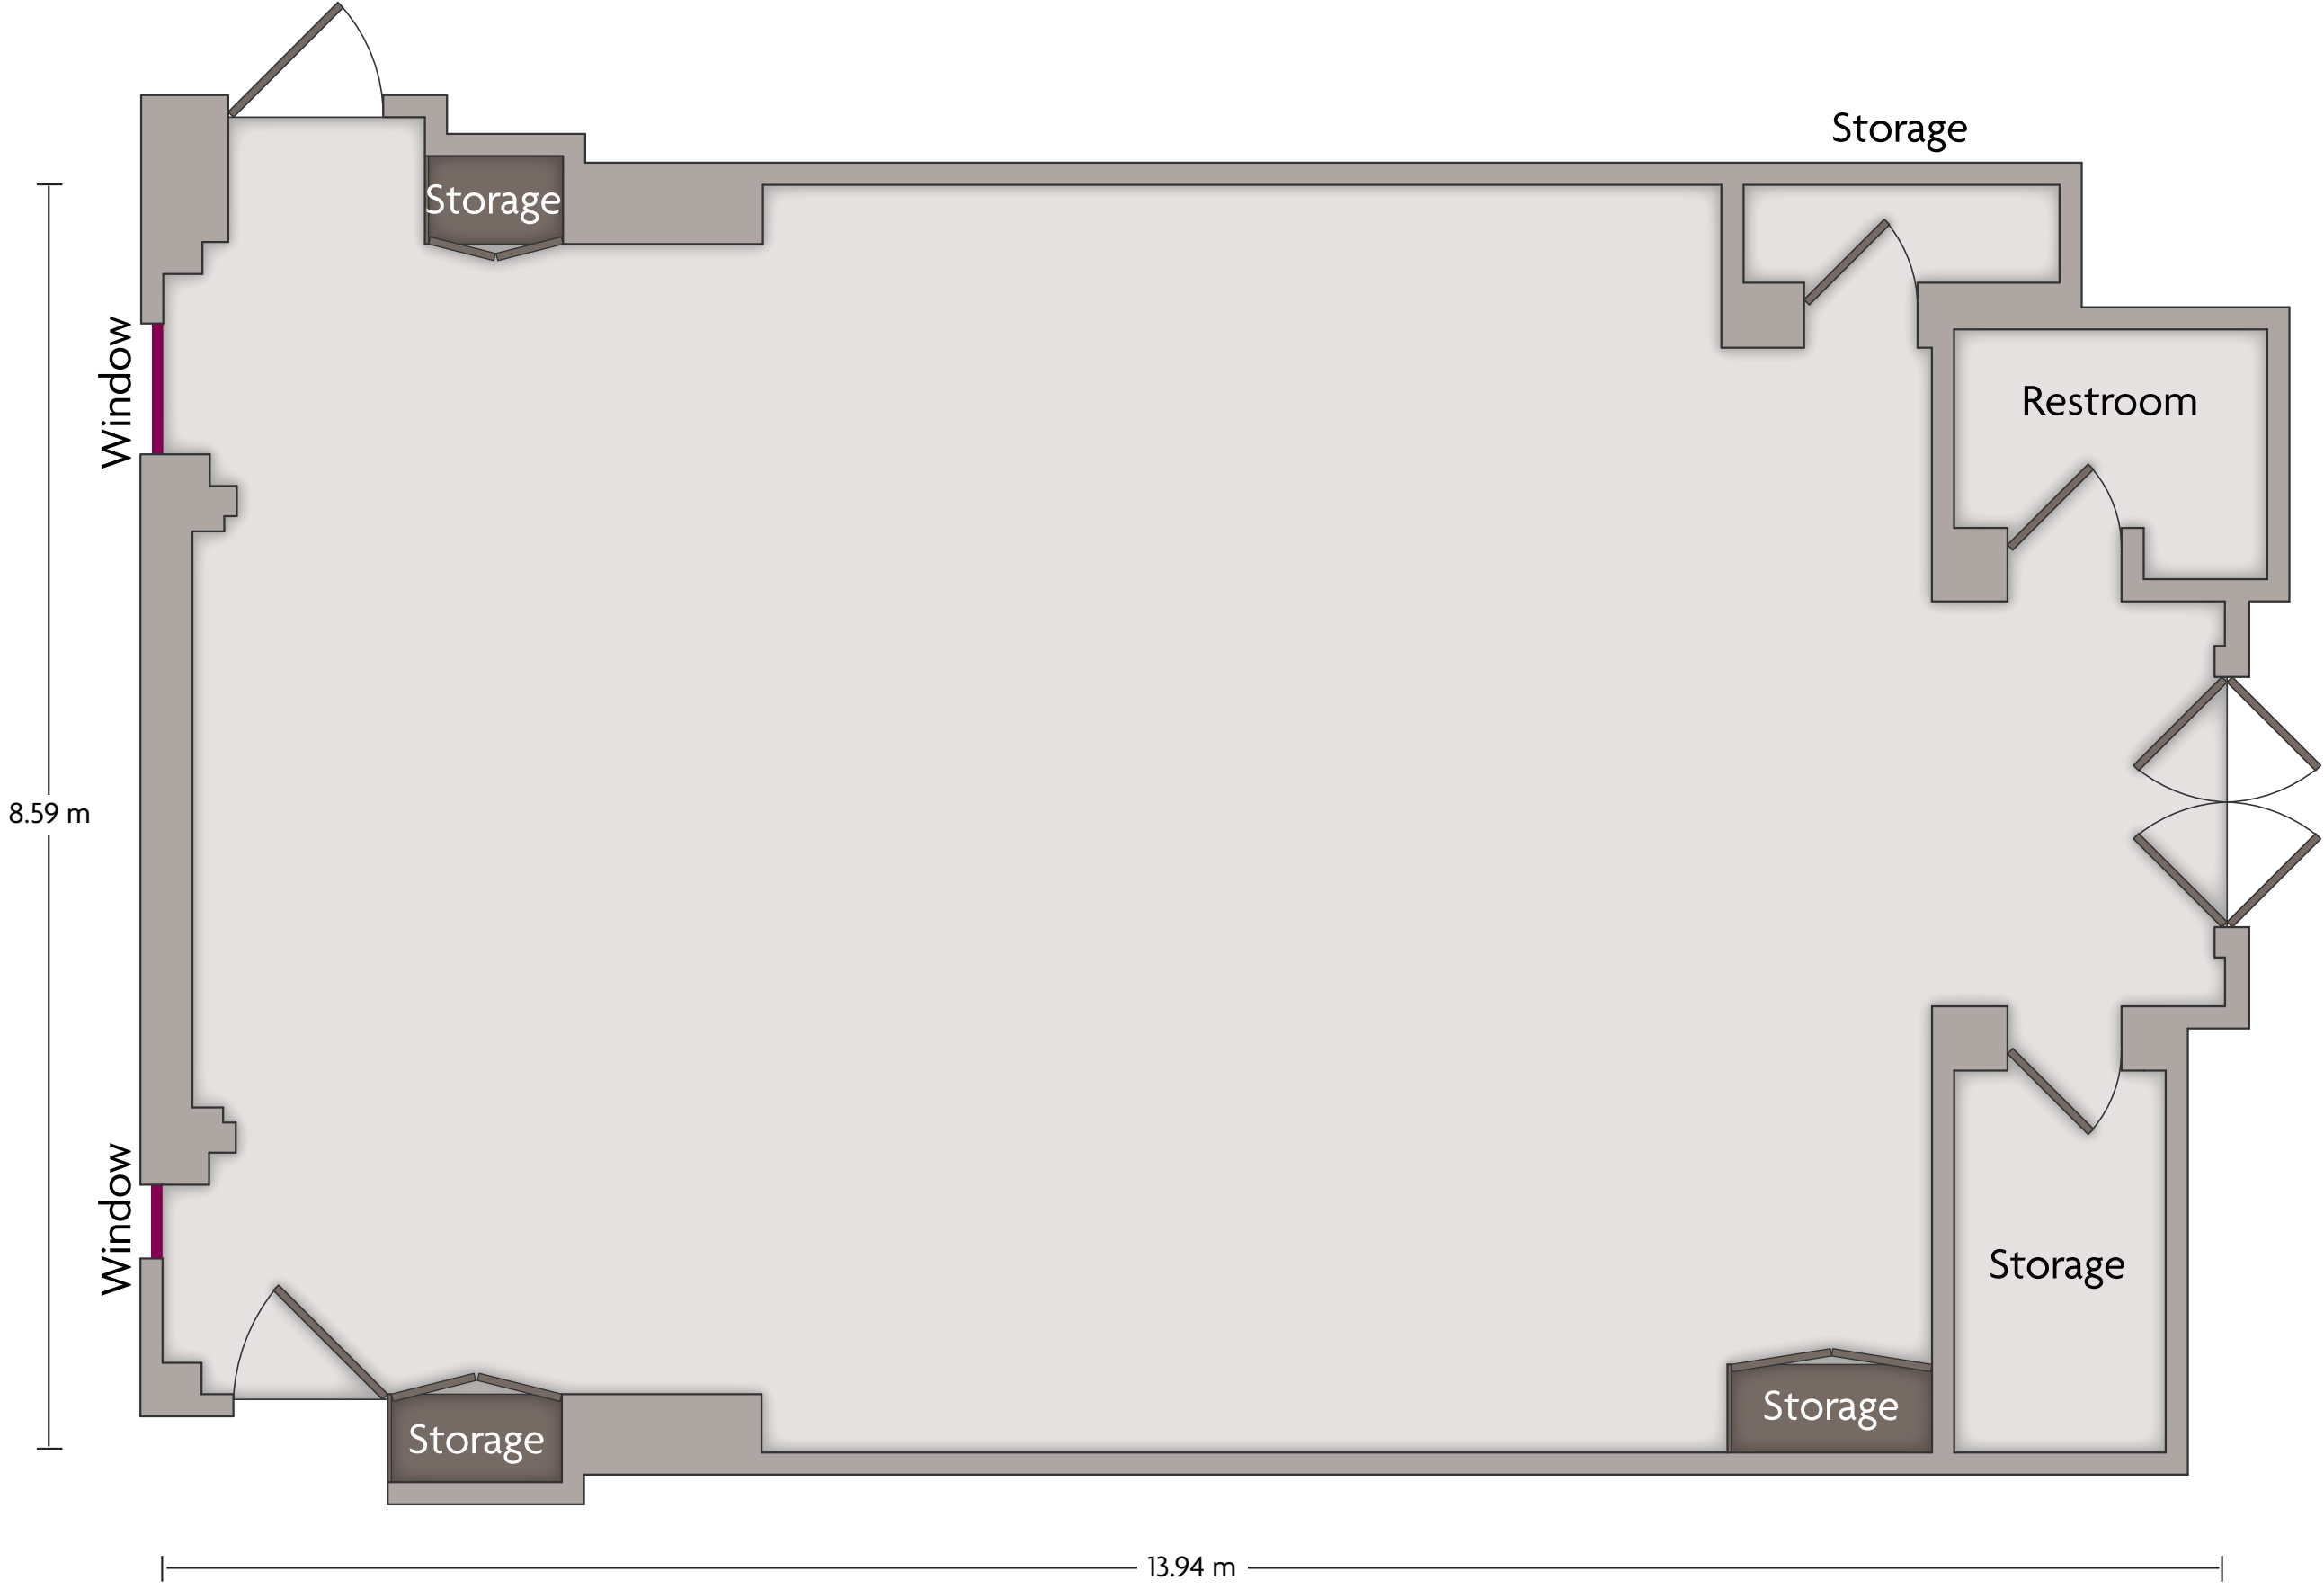

LENGTH: 23.52 m    WIDTH: 15.82 m    HEIGHT: 7.95 m    TOTAL SQUARE METERS: 369.83 m<sup>2</sup>    MAXIMUM CAPACITY: 300    POWER OUTLETS: 15

No. 11 Changhong North Road | Xiangyang Hubei - 441000, China (People's Republic) | 86-0710-3288866

# Crowne Plaza® Xiangfan - Xiangyang & Xiangcheng Halls

LENGTH: 28.26 m    WIDTH: 23.52 m    HEIGHT: 7.95 m    TOTAL SQUARE METERS: 661.65 m<sup>2</sup>    MAXIMUM CAPACITY: 300    POWER OUTLETS: 28

No. 11 Changhong North Road | Xiangyang Hubei - 441000, China (People's Republic) | 86-0710-3288866

LENGTH: 13.94 m    WIDTH: 8.59 m    HEIGHT: 3.20 m    TOTAL SQUARE METERS: 102.40 m<sup>2</sup>    MAXIMUM CAPACITY: 80    POWER OUTLETS: 7

No. 11 Changhong North Road | Xiangyang Hubei - 441000, China (People's Republic) | 86-0710-3288866

LENGTH: 16.10 m    WIDTH: 8.51 m    HEIGHT: 3.89 m    TOTAL SQUARE METERS: 134.69 m<sup>2</sup>    MAXIMUM CAPACITY: 100    POWER OUTLETS: 5

No. 11 Changhong North Road | Xiangyang Hubei - 441000, China (People's Republic) | 86-0710-3288866