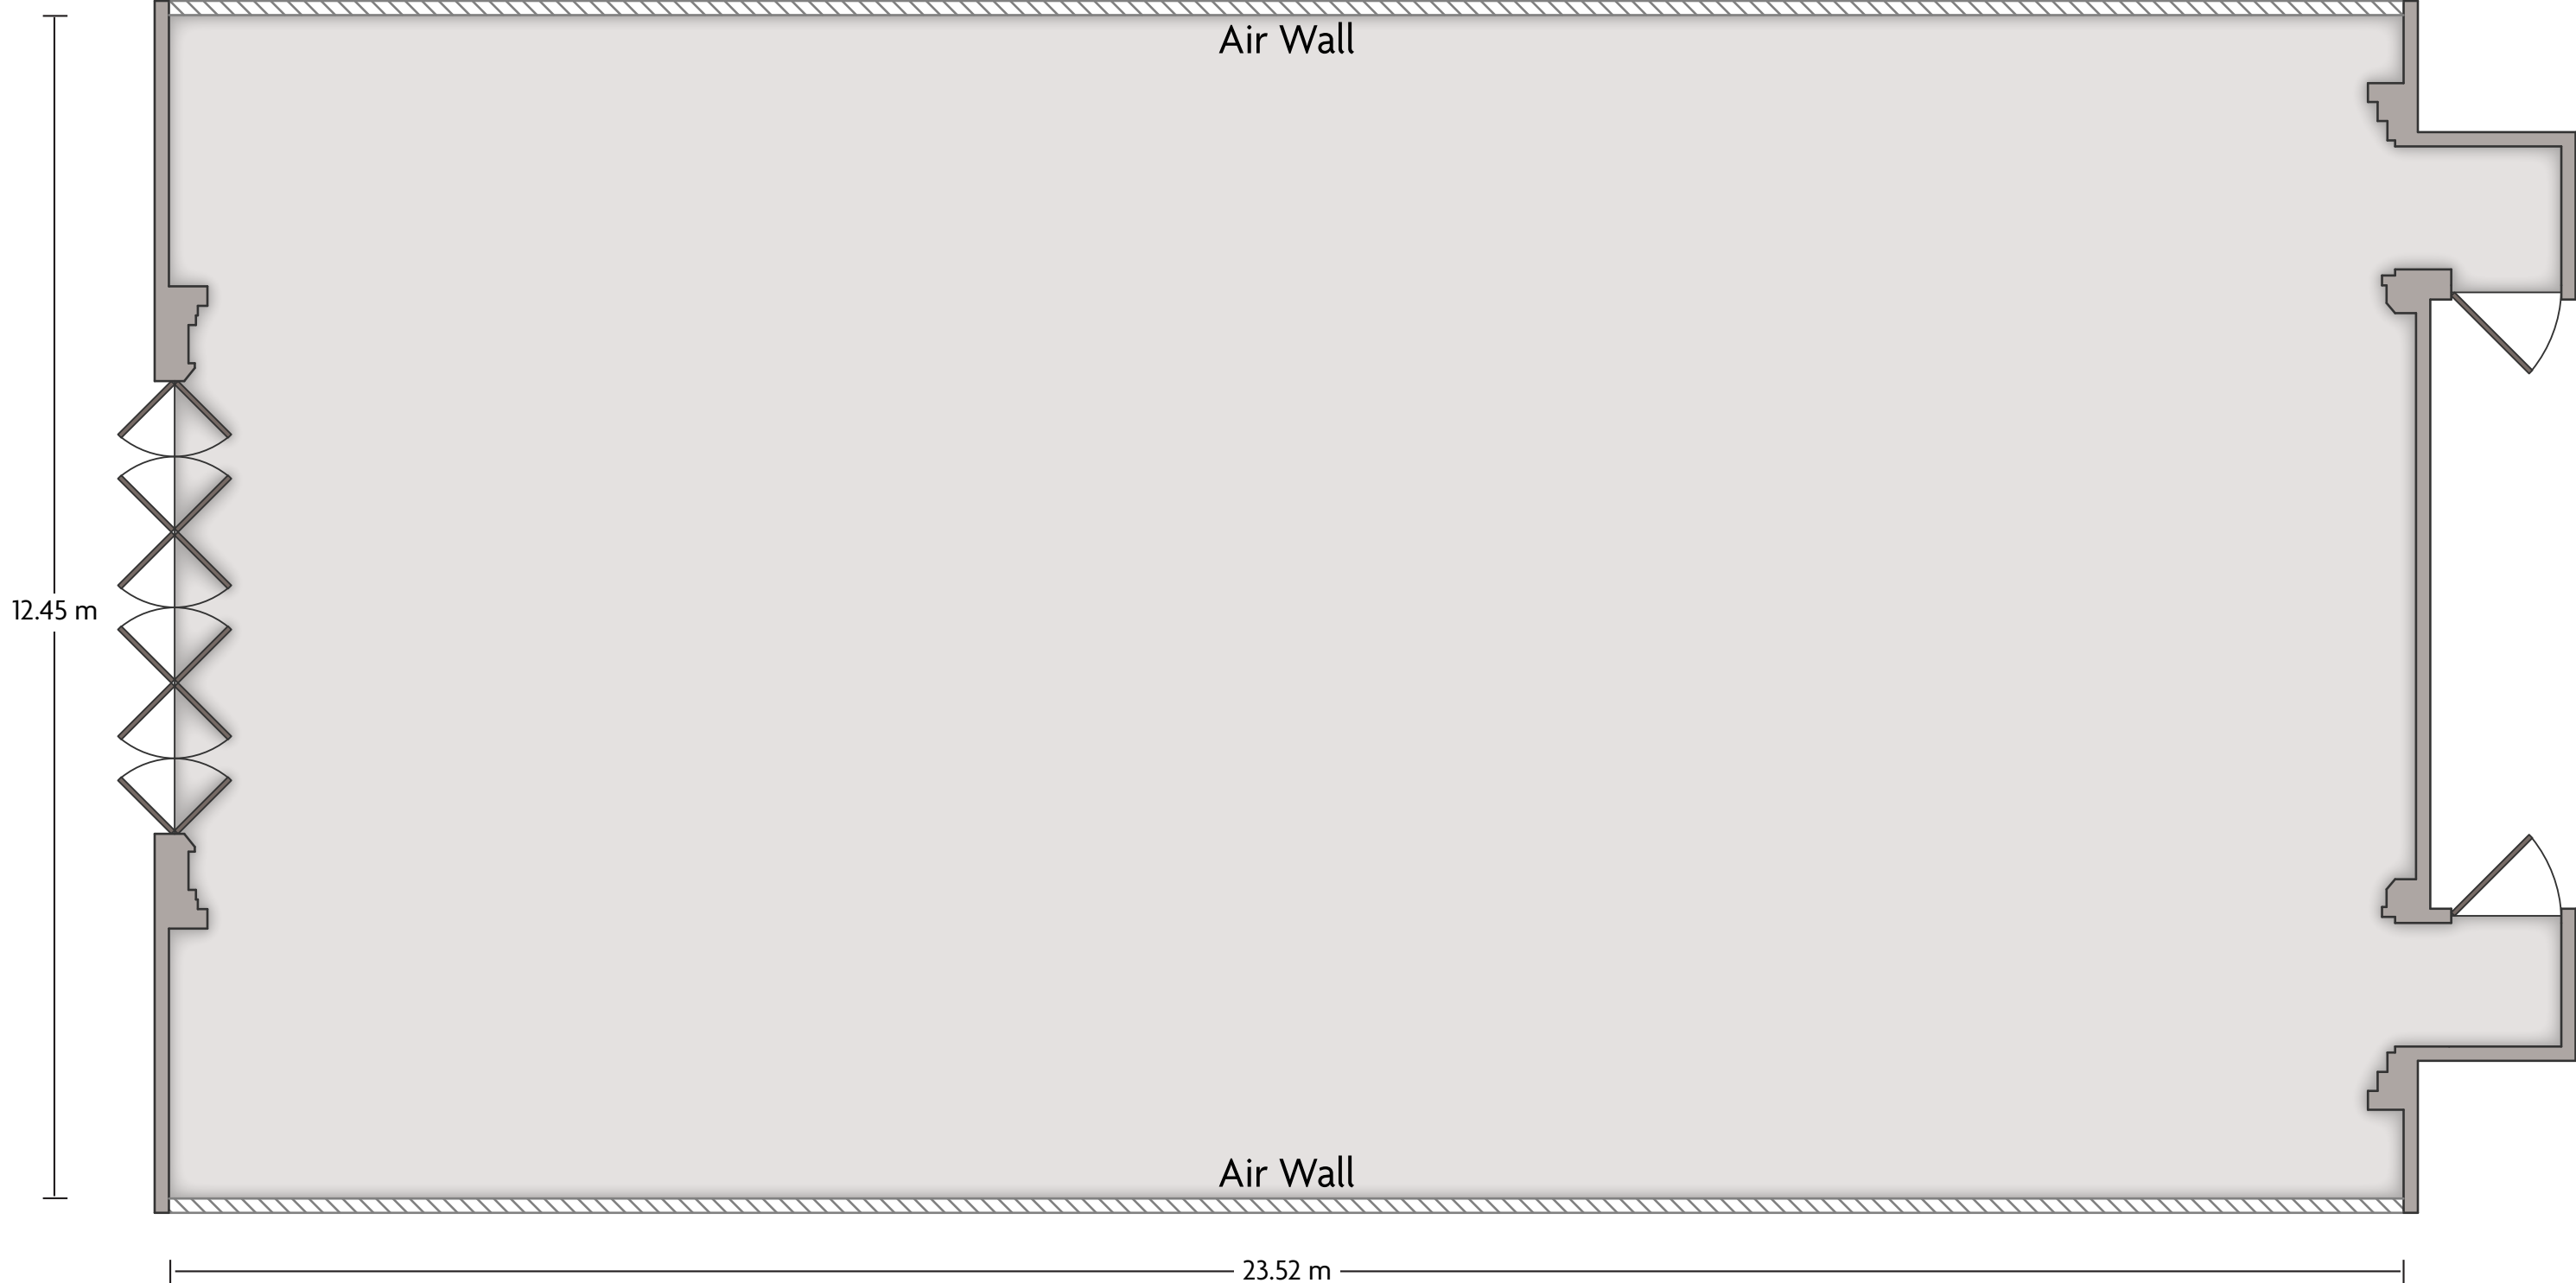

LENGTH: 23.52 m   WIDTH: 12.45 m   HEIGHT: 7.95 m   TOTAL SQUARE METERS: 291.82 m²   MAXIMUM CAPACITY: 300   POWER OUTLETS: 13

No. 11 Changhong North Road | Xiangyang Hubei - 441000, China (People's Republic) | 86-0710-3288866