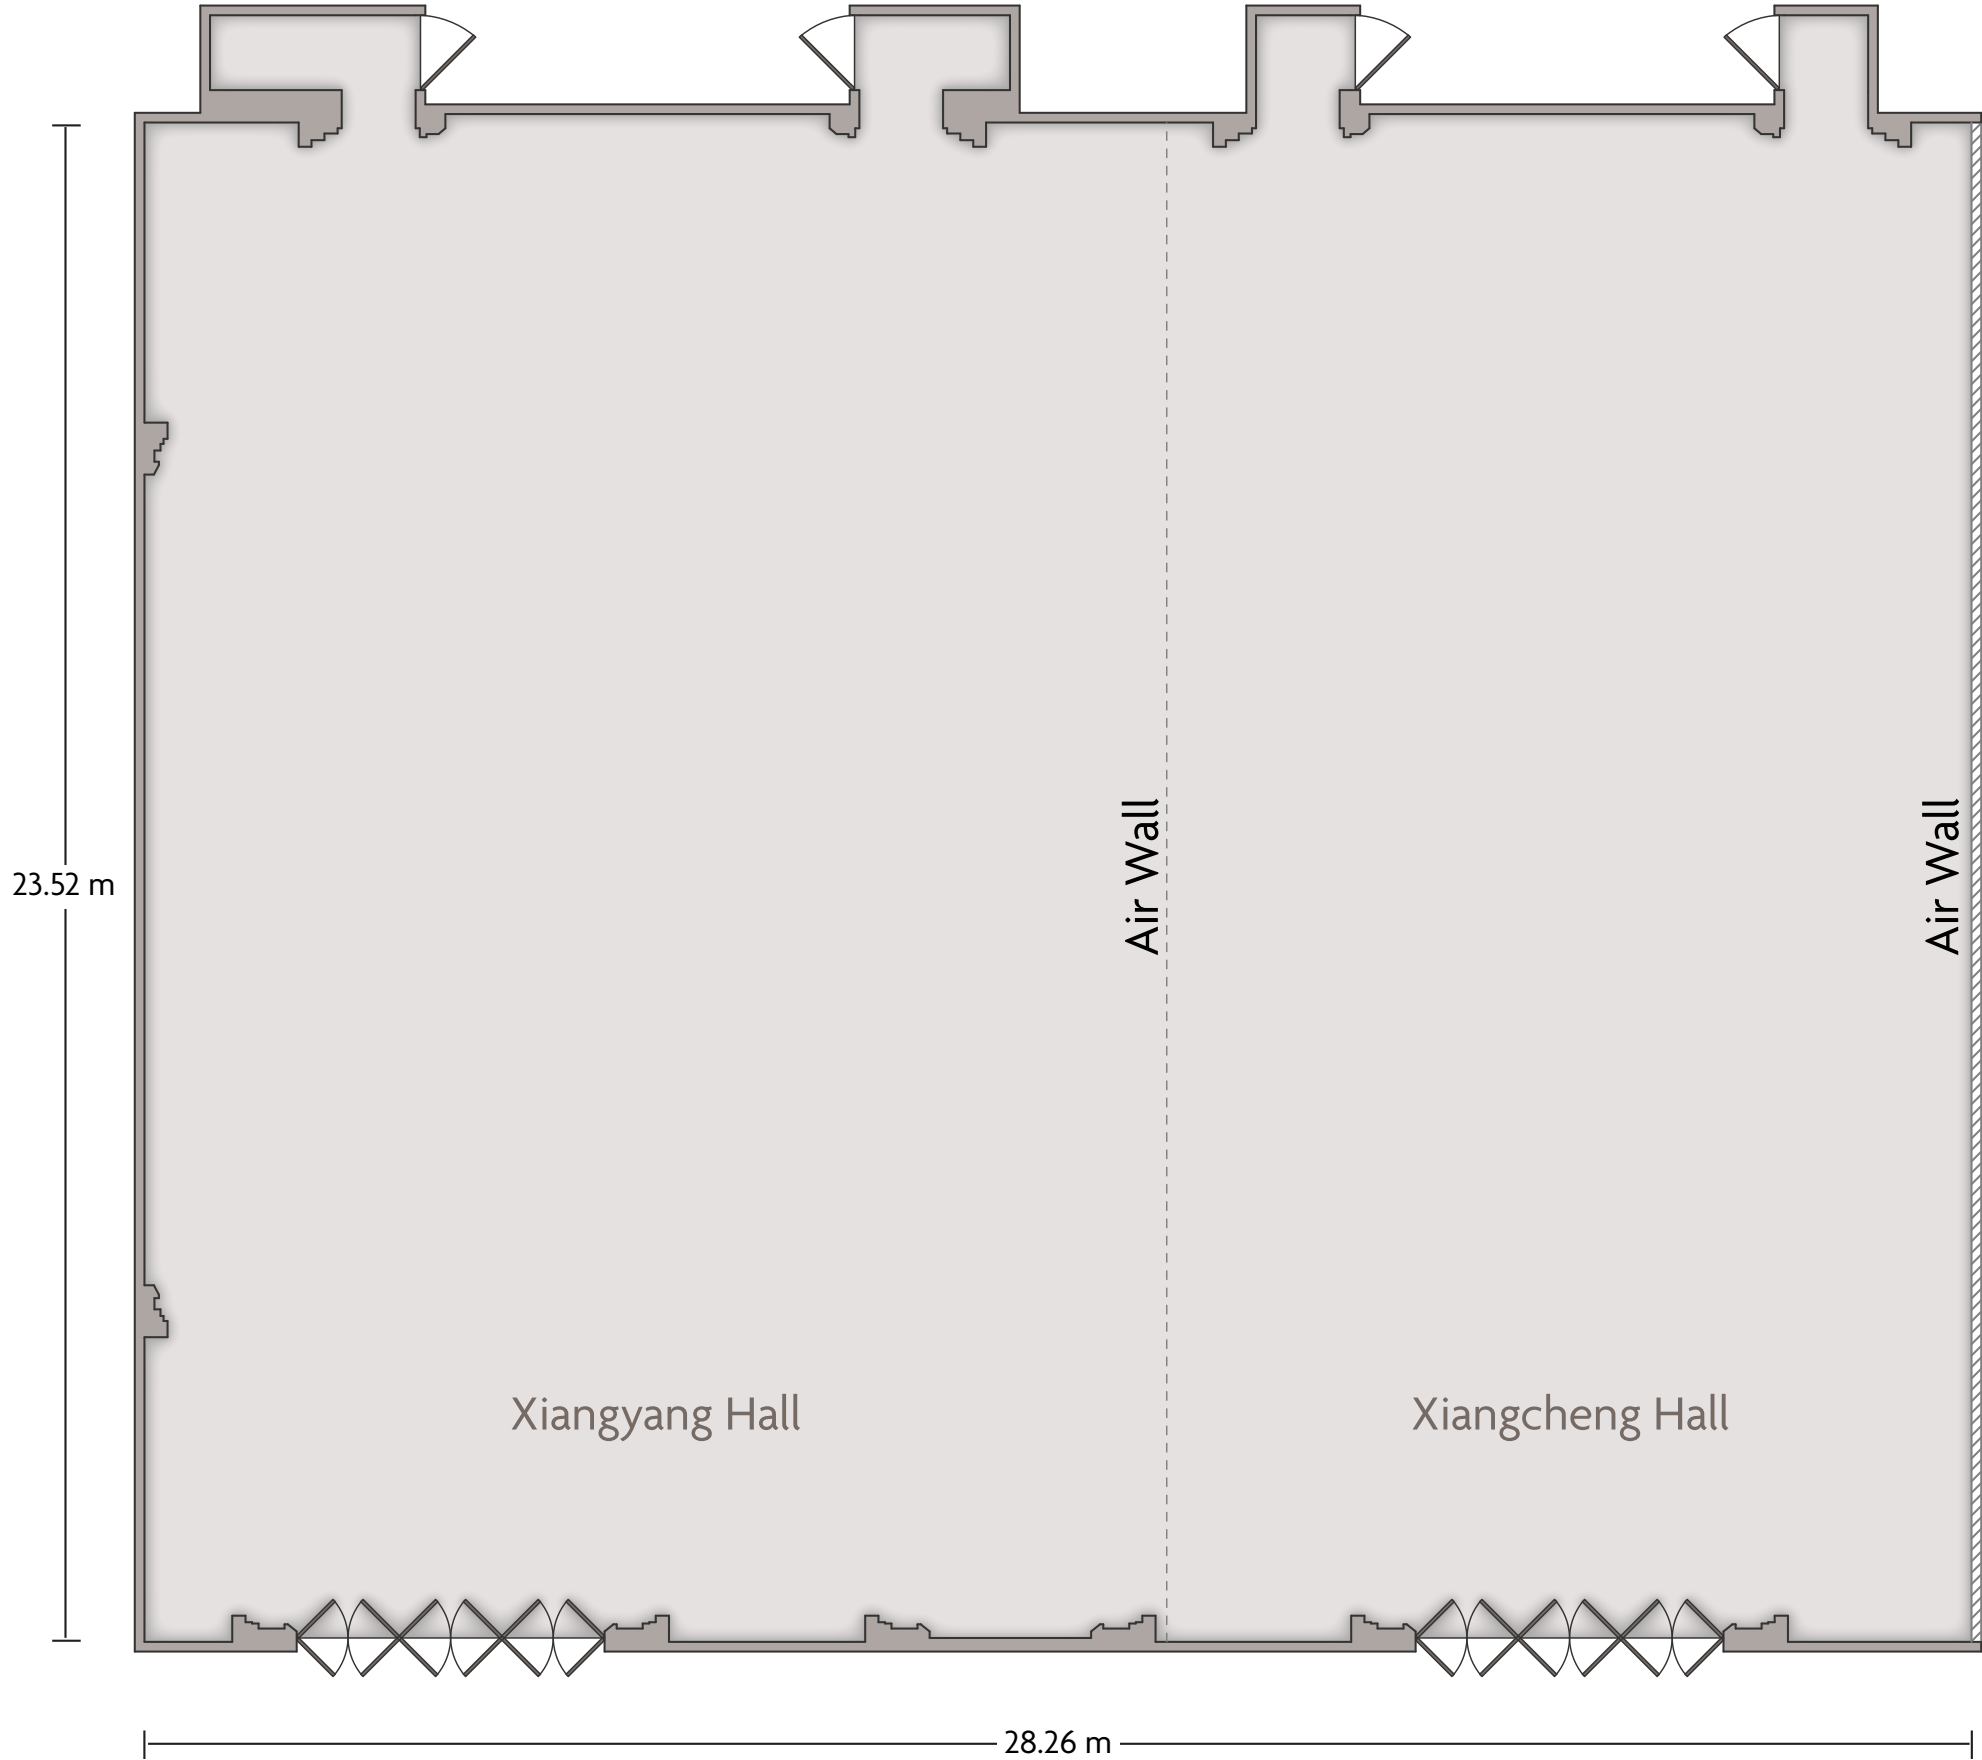

LENGTH: 23.52 m    WIDTH: 12.45 m    HEIGHT: 7.95 m    TOTAL SQUARE METERS: 291.82 m<sup>2</sup>    MAXIMUM CAPACITY: 300    POWER OUTLETS: 13

No. 11 Changhong North Road | Xiangyang Hubei - 441000, China (People's Republic) | 86-0710-3288866

LENGTH: 23.52 m    WIDTH: 15.82 m    HEIGHT: 7.95 m    TOTAL SQUARE METERS: 369.83 m<sup>2</sup>    MAXIMUM CAPACITY: 300    POWER OUTLETS: 15

No. 11 Changhong North Road | Xiangyang Hubei - 441000, China (People's Republic) | 86-0710-3288866

# Crowne Plaza® Xiangfan - Xiangyang & Xiangcheng Halls

LENGTH: 28.26 m    WIDTH: 23.52 m    HEIGHT: 7.95 m    TOTAL SQUARE METERS: 661.65 m<sup>2</sup>    MAXIMUM CAPACITY: 300    POWER OUTLETS: 28

No. 11 Changhong North Road | Xiangyang Hubei - 441000, China (People's Republic) | 86-0710-3288866

LENGTH: 16.10 m    WIDTH: 8.51 m    HEIGHT: 3.89 m    TOTAL SQUARE METERS: 134.69 m<sup>2</sup>    MAXIMUM CAPACITY: 100    POWER OUTLETS: 5

No. 11 Changhong North Road | Xiangyang Hubei - 441000, China (People's Republic) | 86-0710-3288866