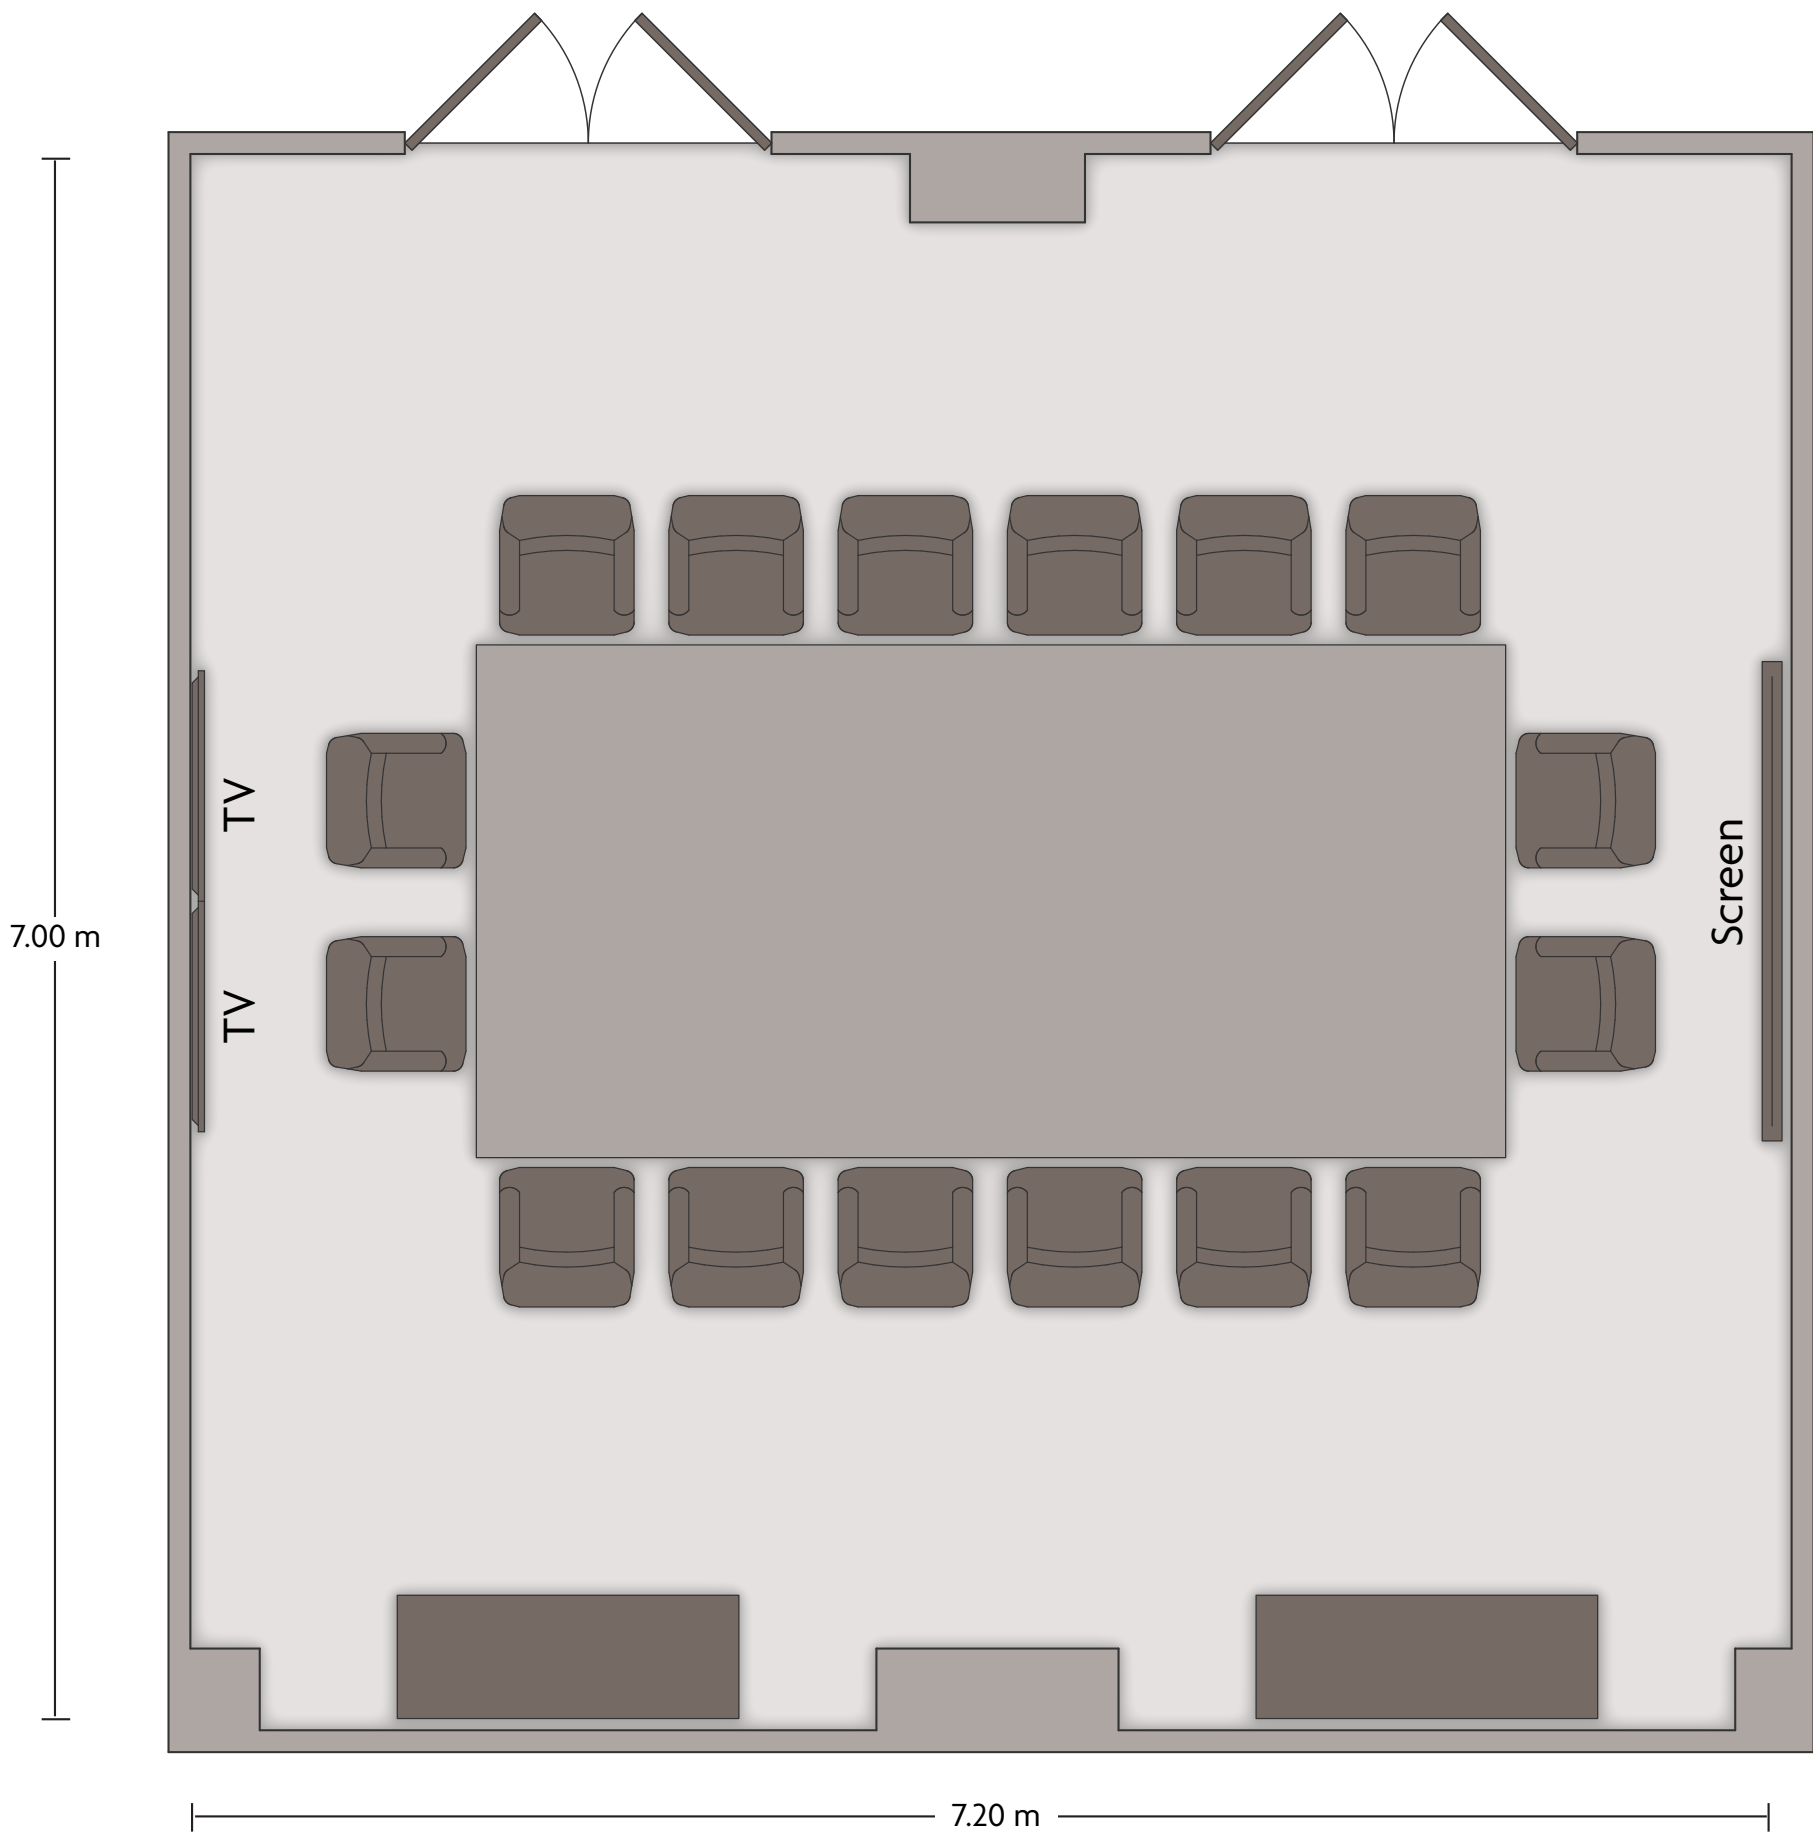

LENGTH: 7.20 m   WIDTH: 7.00 m   HEIGHT: 4.20 m   TOTAL SQUARE METERS: 50.00 m²   MAXIMUM CAPACITY: 25   POWER OUTLETS: 8

No. 1 Zhu Que Zhong Road | Xi'an Shaanxi - 710061, China (People's Republic) | 86.29.88668888