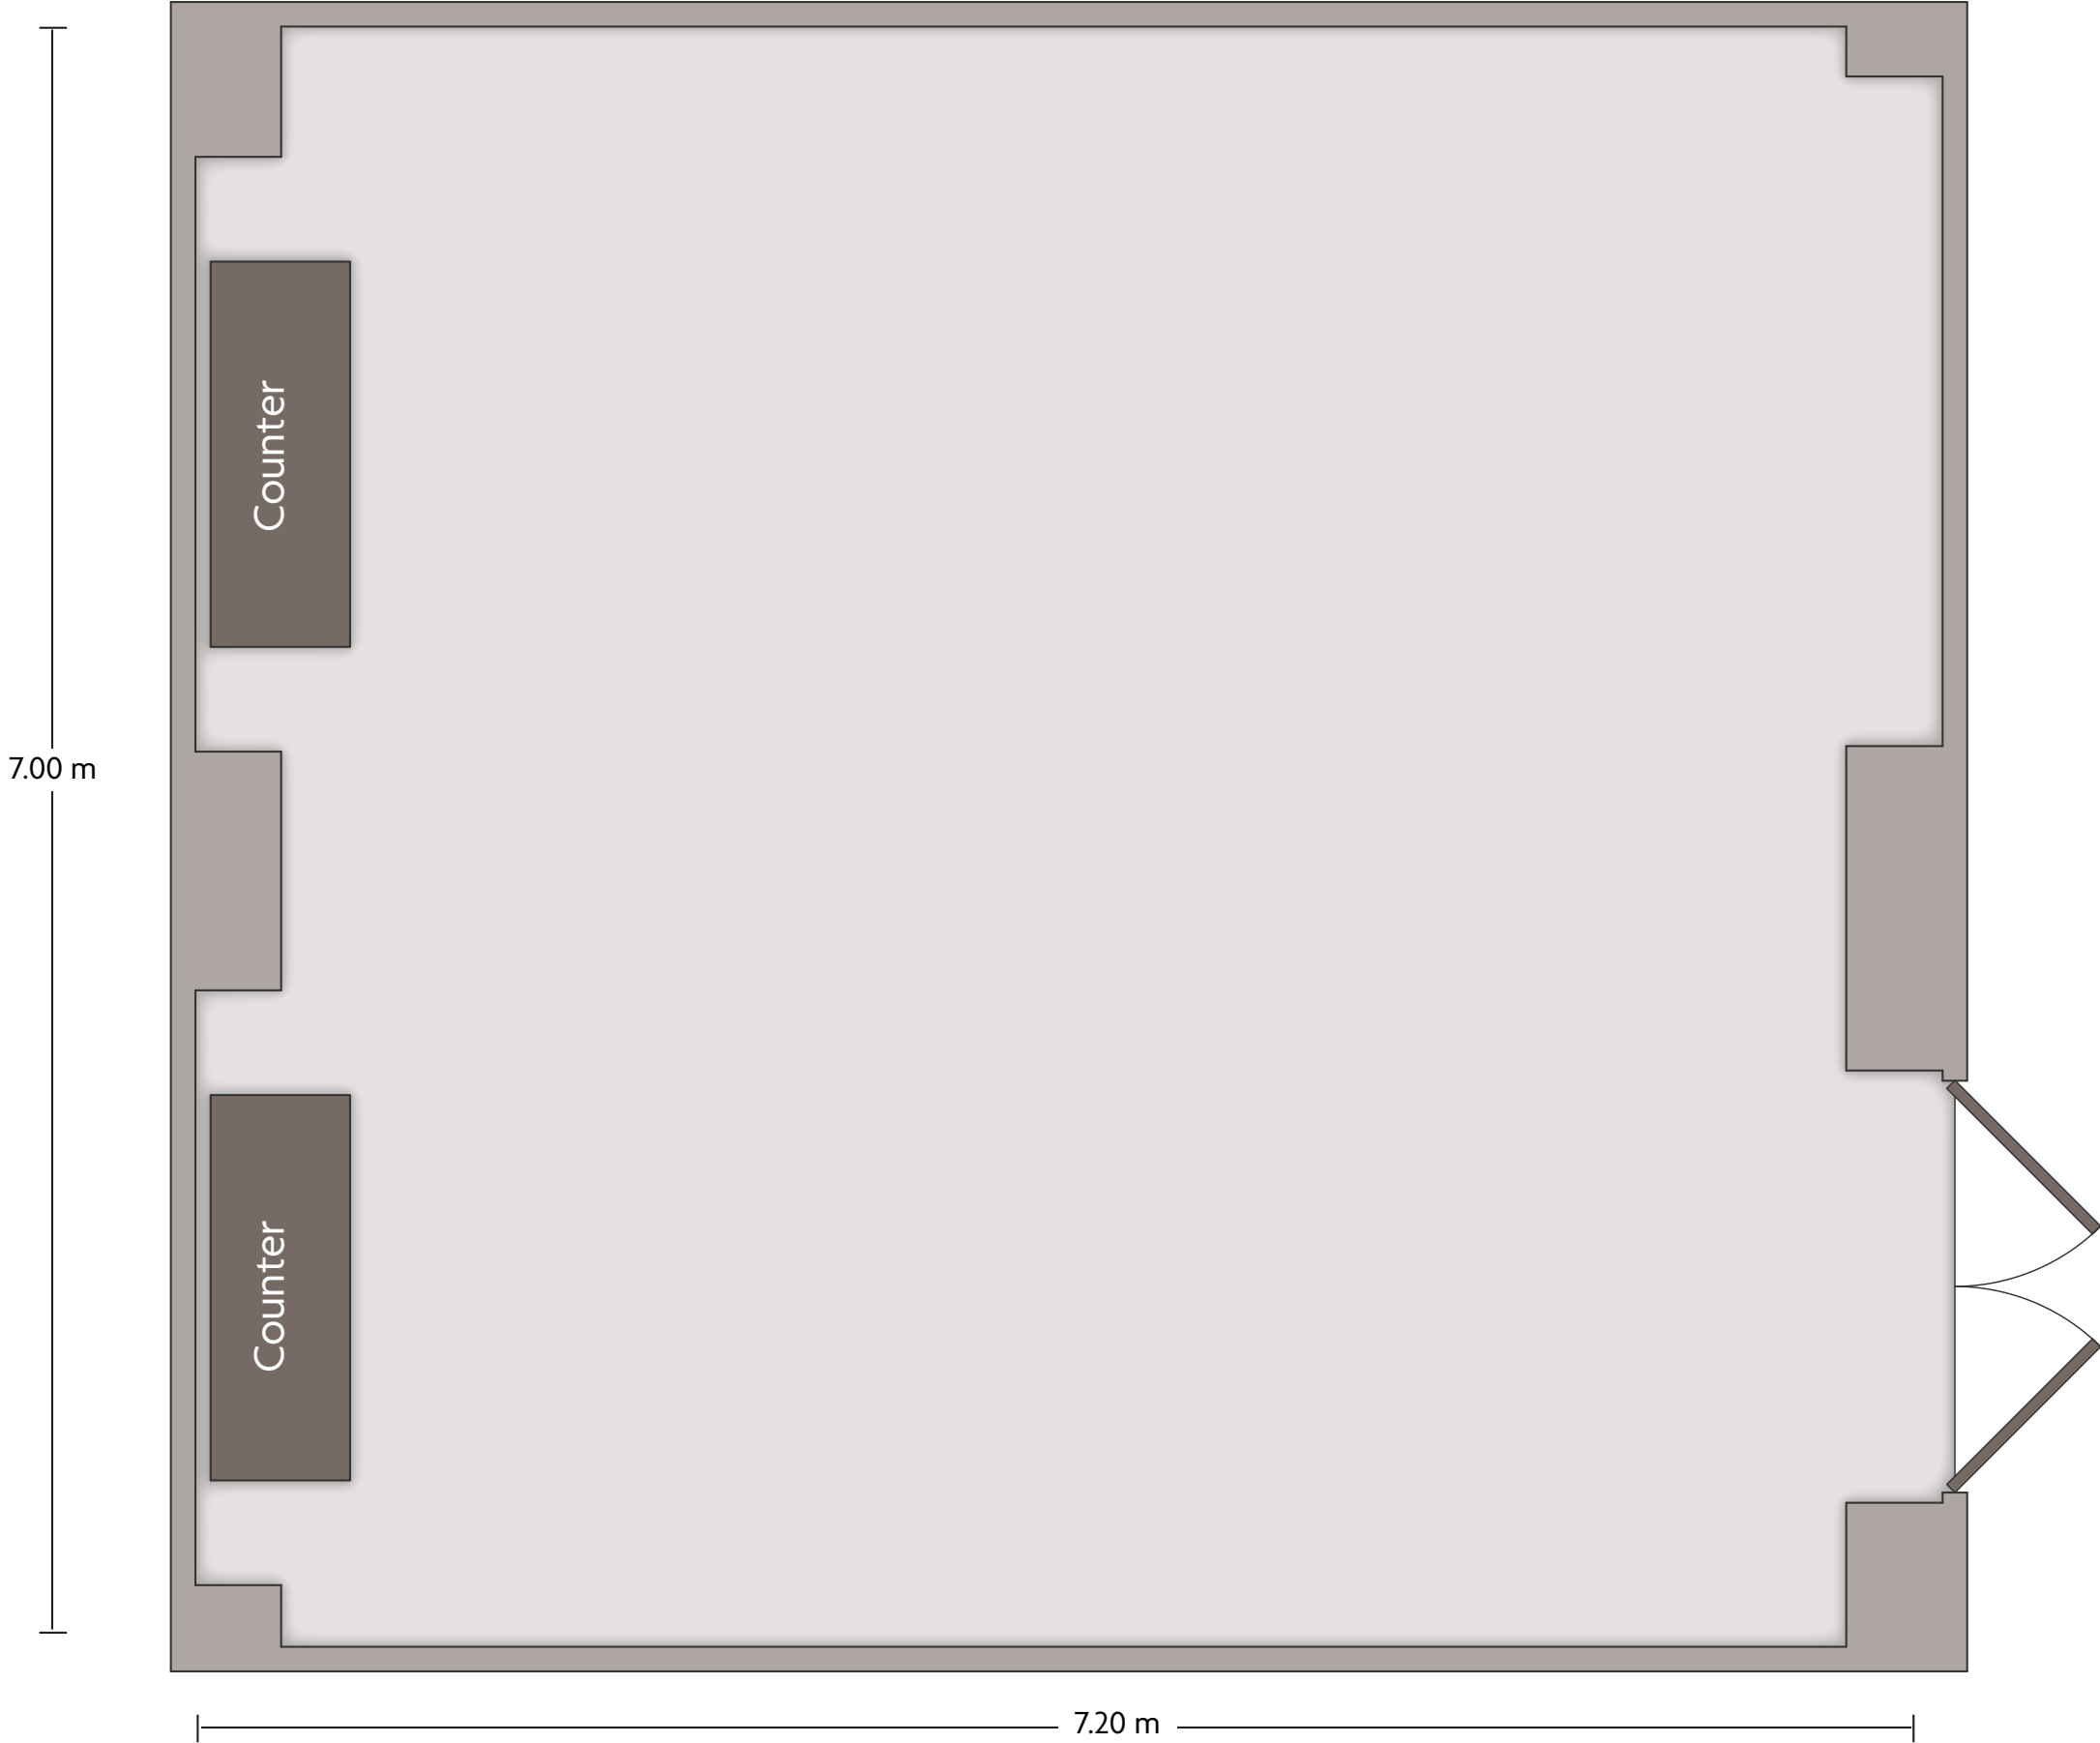

LENGTH: 7.20 m   WIDTH: 7.00 m   HEIGHT: 4.20 m   TOTAL SQUARE METERS: 50.00 m²   MAXIMUM CAPACITY: 25   POWER OUTLETS: 5

No. 1 Zhu Que Zhong Road | Xi'an Shaanxi - 710061, China (People's Republic) | 86.29.88668888

*Multiple layout options available for this space.