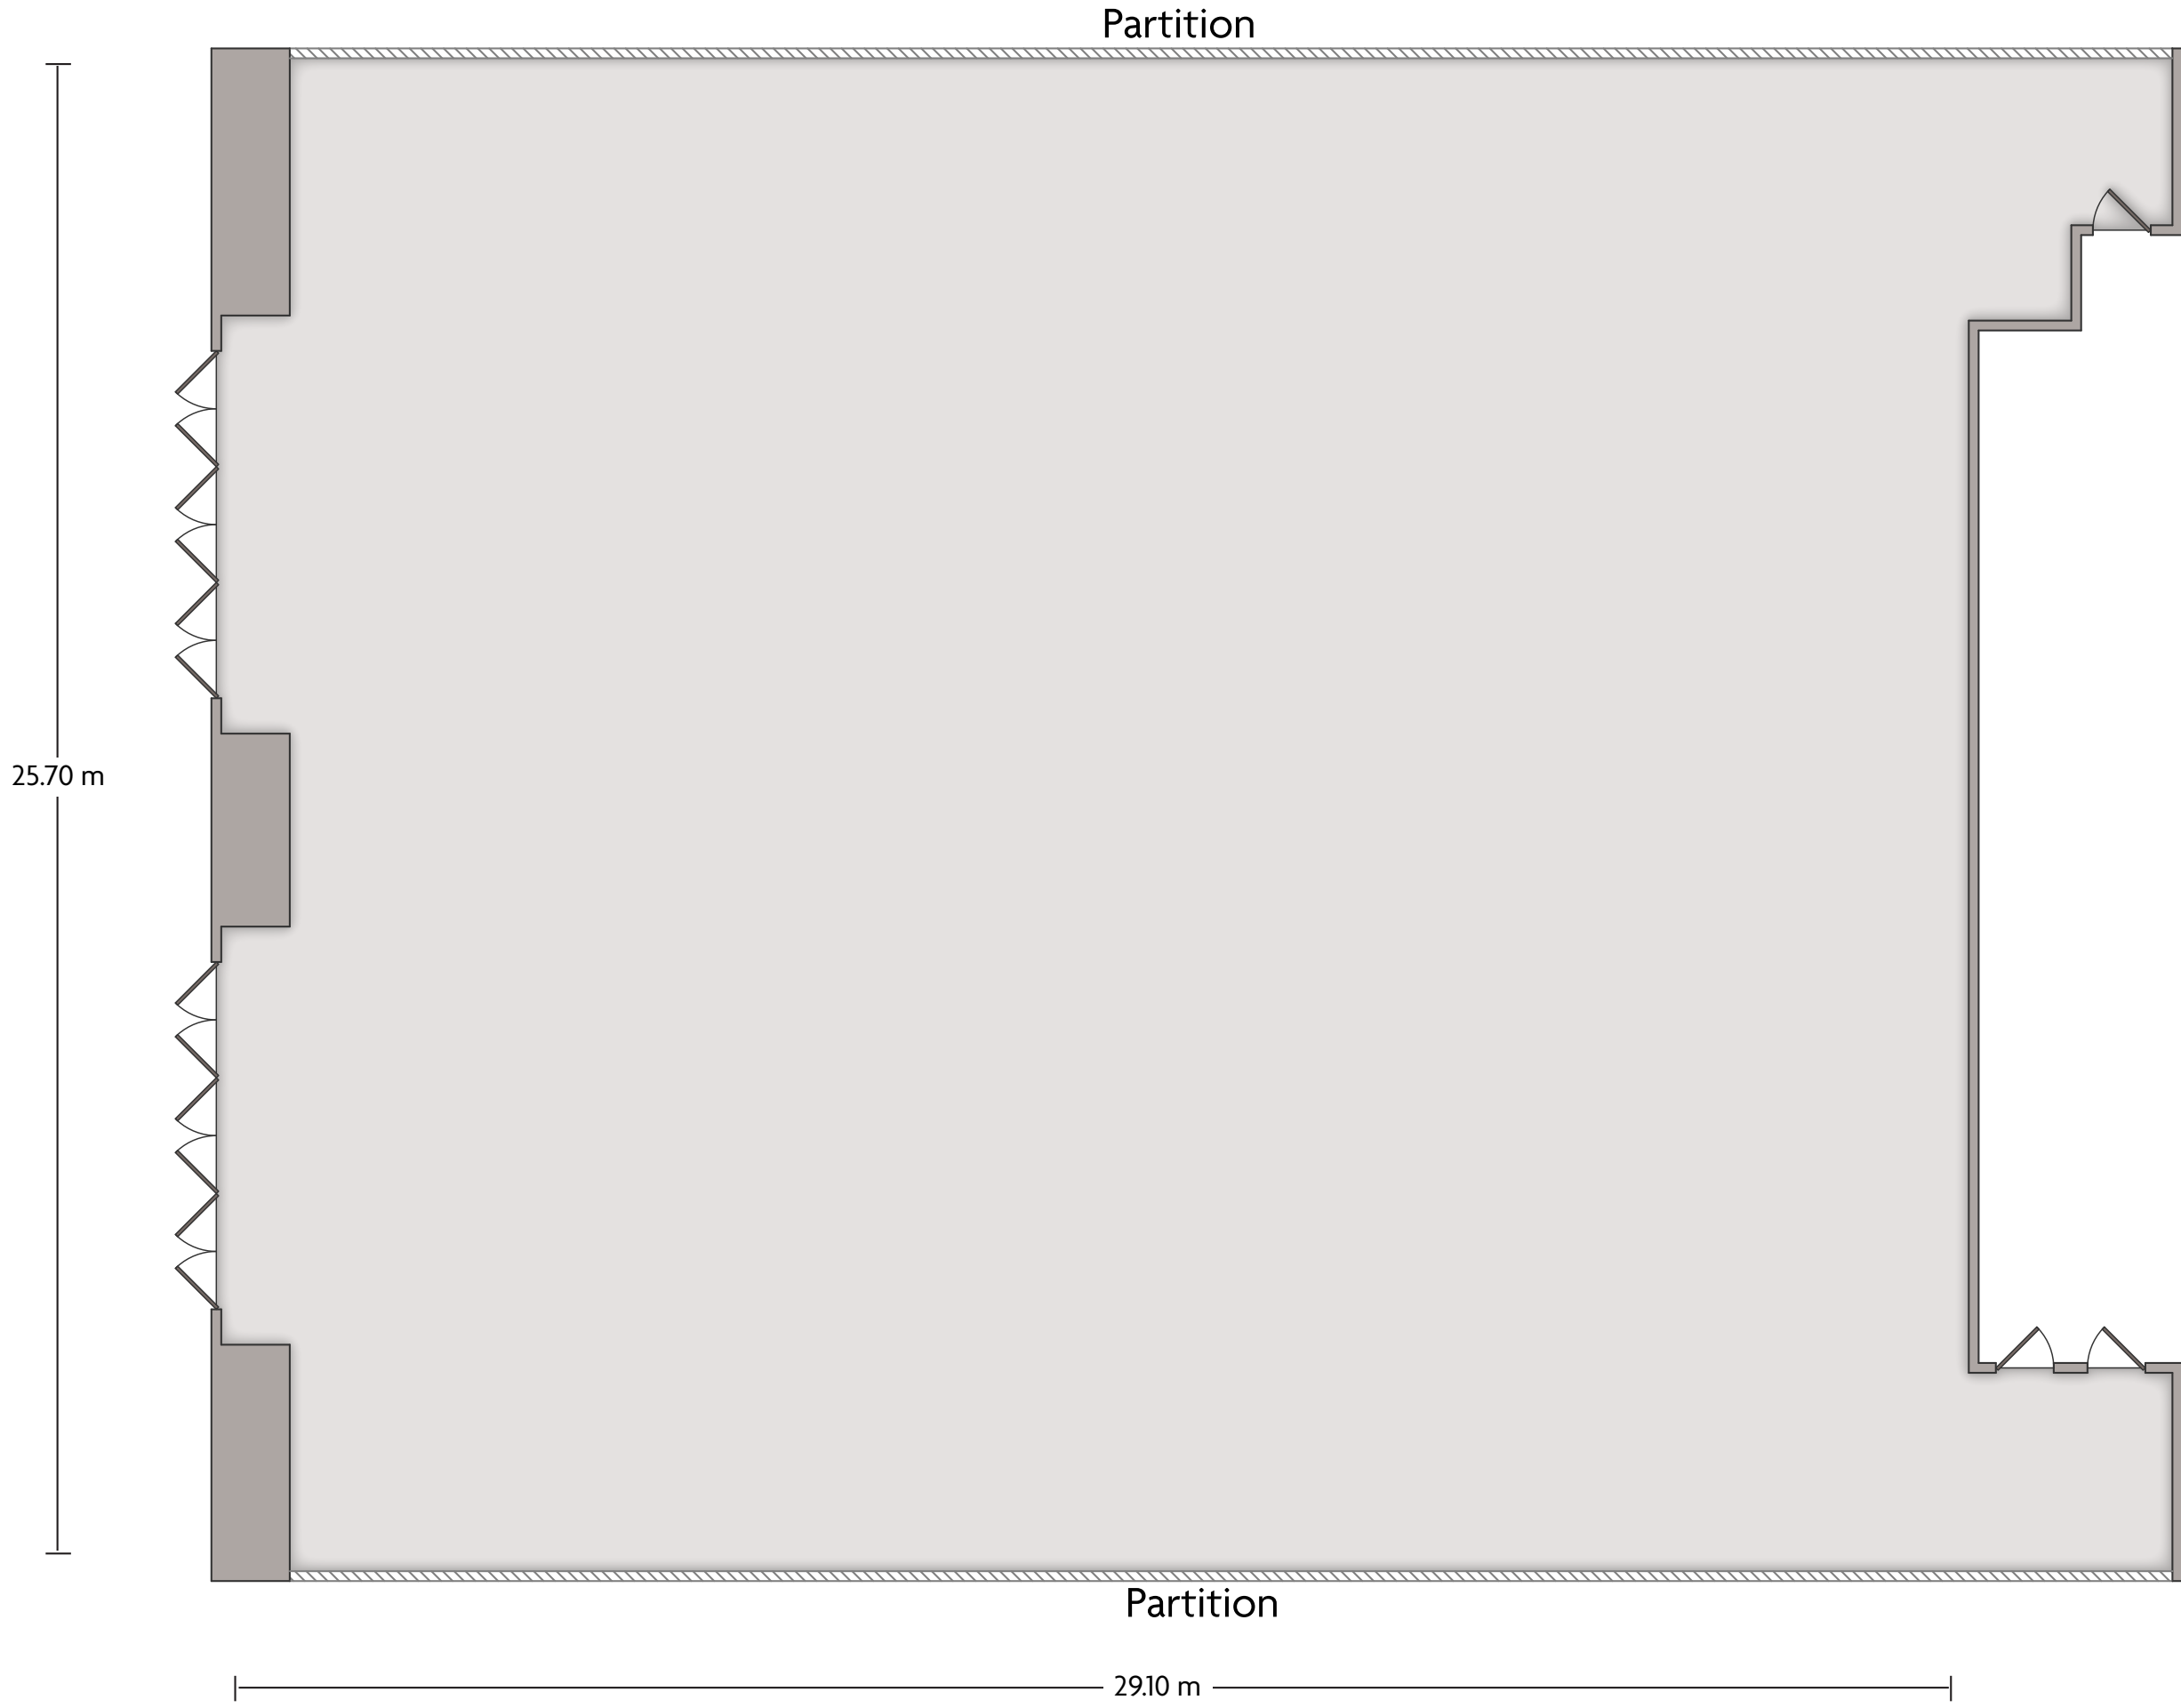

Crowne Plaza® Xi'an - Crown Grand Ballroom

LENGTH: 64.60 m WIDTH: 29.10 m HEIGHT: 10.50 m TOTAL SQUARE METERS: 1880.00 m² MAXIMUM CAPACITY: 1700 POWER OUTLETS: 53

No. 1 Zhu Que Zhong Road | Xi'an Shaanxi - 710061, China (People's Republic) | 86.29.88668888

*Multiple layout options available for this space.

Crowne Plaza® Xi'an - Crowne Grand Ballroom 3

LENGTH: 29.10 m WIDTH: 17.10 m HEIGHT: 10.50 m TOTAL SQUARE METERS: 498.00 m² MAXIMUM CAPACITY: 440 POWER OUTLETS: 7

No. 1 Zhu Que Zhong Road | Xi'an Shaanxi - 710061, China (People's Republic) | 86.29.88668888

*Multiple layout options available for this space.

Crowne Plaza® Xi'an - Crown Grand Ballroom 2

LENGTH: 29.10 m WIDTH: 25.70 m HEIGHT: 9.12 m TOTAL SQUARE METERS: 747.00 m² MAXIMUM CAPACITY: 690 POWER OUTLETS: 12

No. 1 Zhu Que Zhong Road | Xi'an Shaanxi - 710061, China (People's Republic) | 86.29.88668888

*Multiple layout options available for this space.

Crowne Plaza® Xi'an - Crystal Crown

LENGTH: 7.20 m WIDTH: 7.00 m HEIGHT: 4.20 m TOTAL SQUARE METERS: 50.00 m² MAXIMUM CAPACITY: 25 POWER OUTLETS: 6