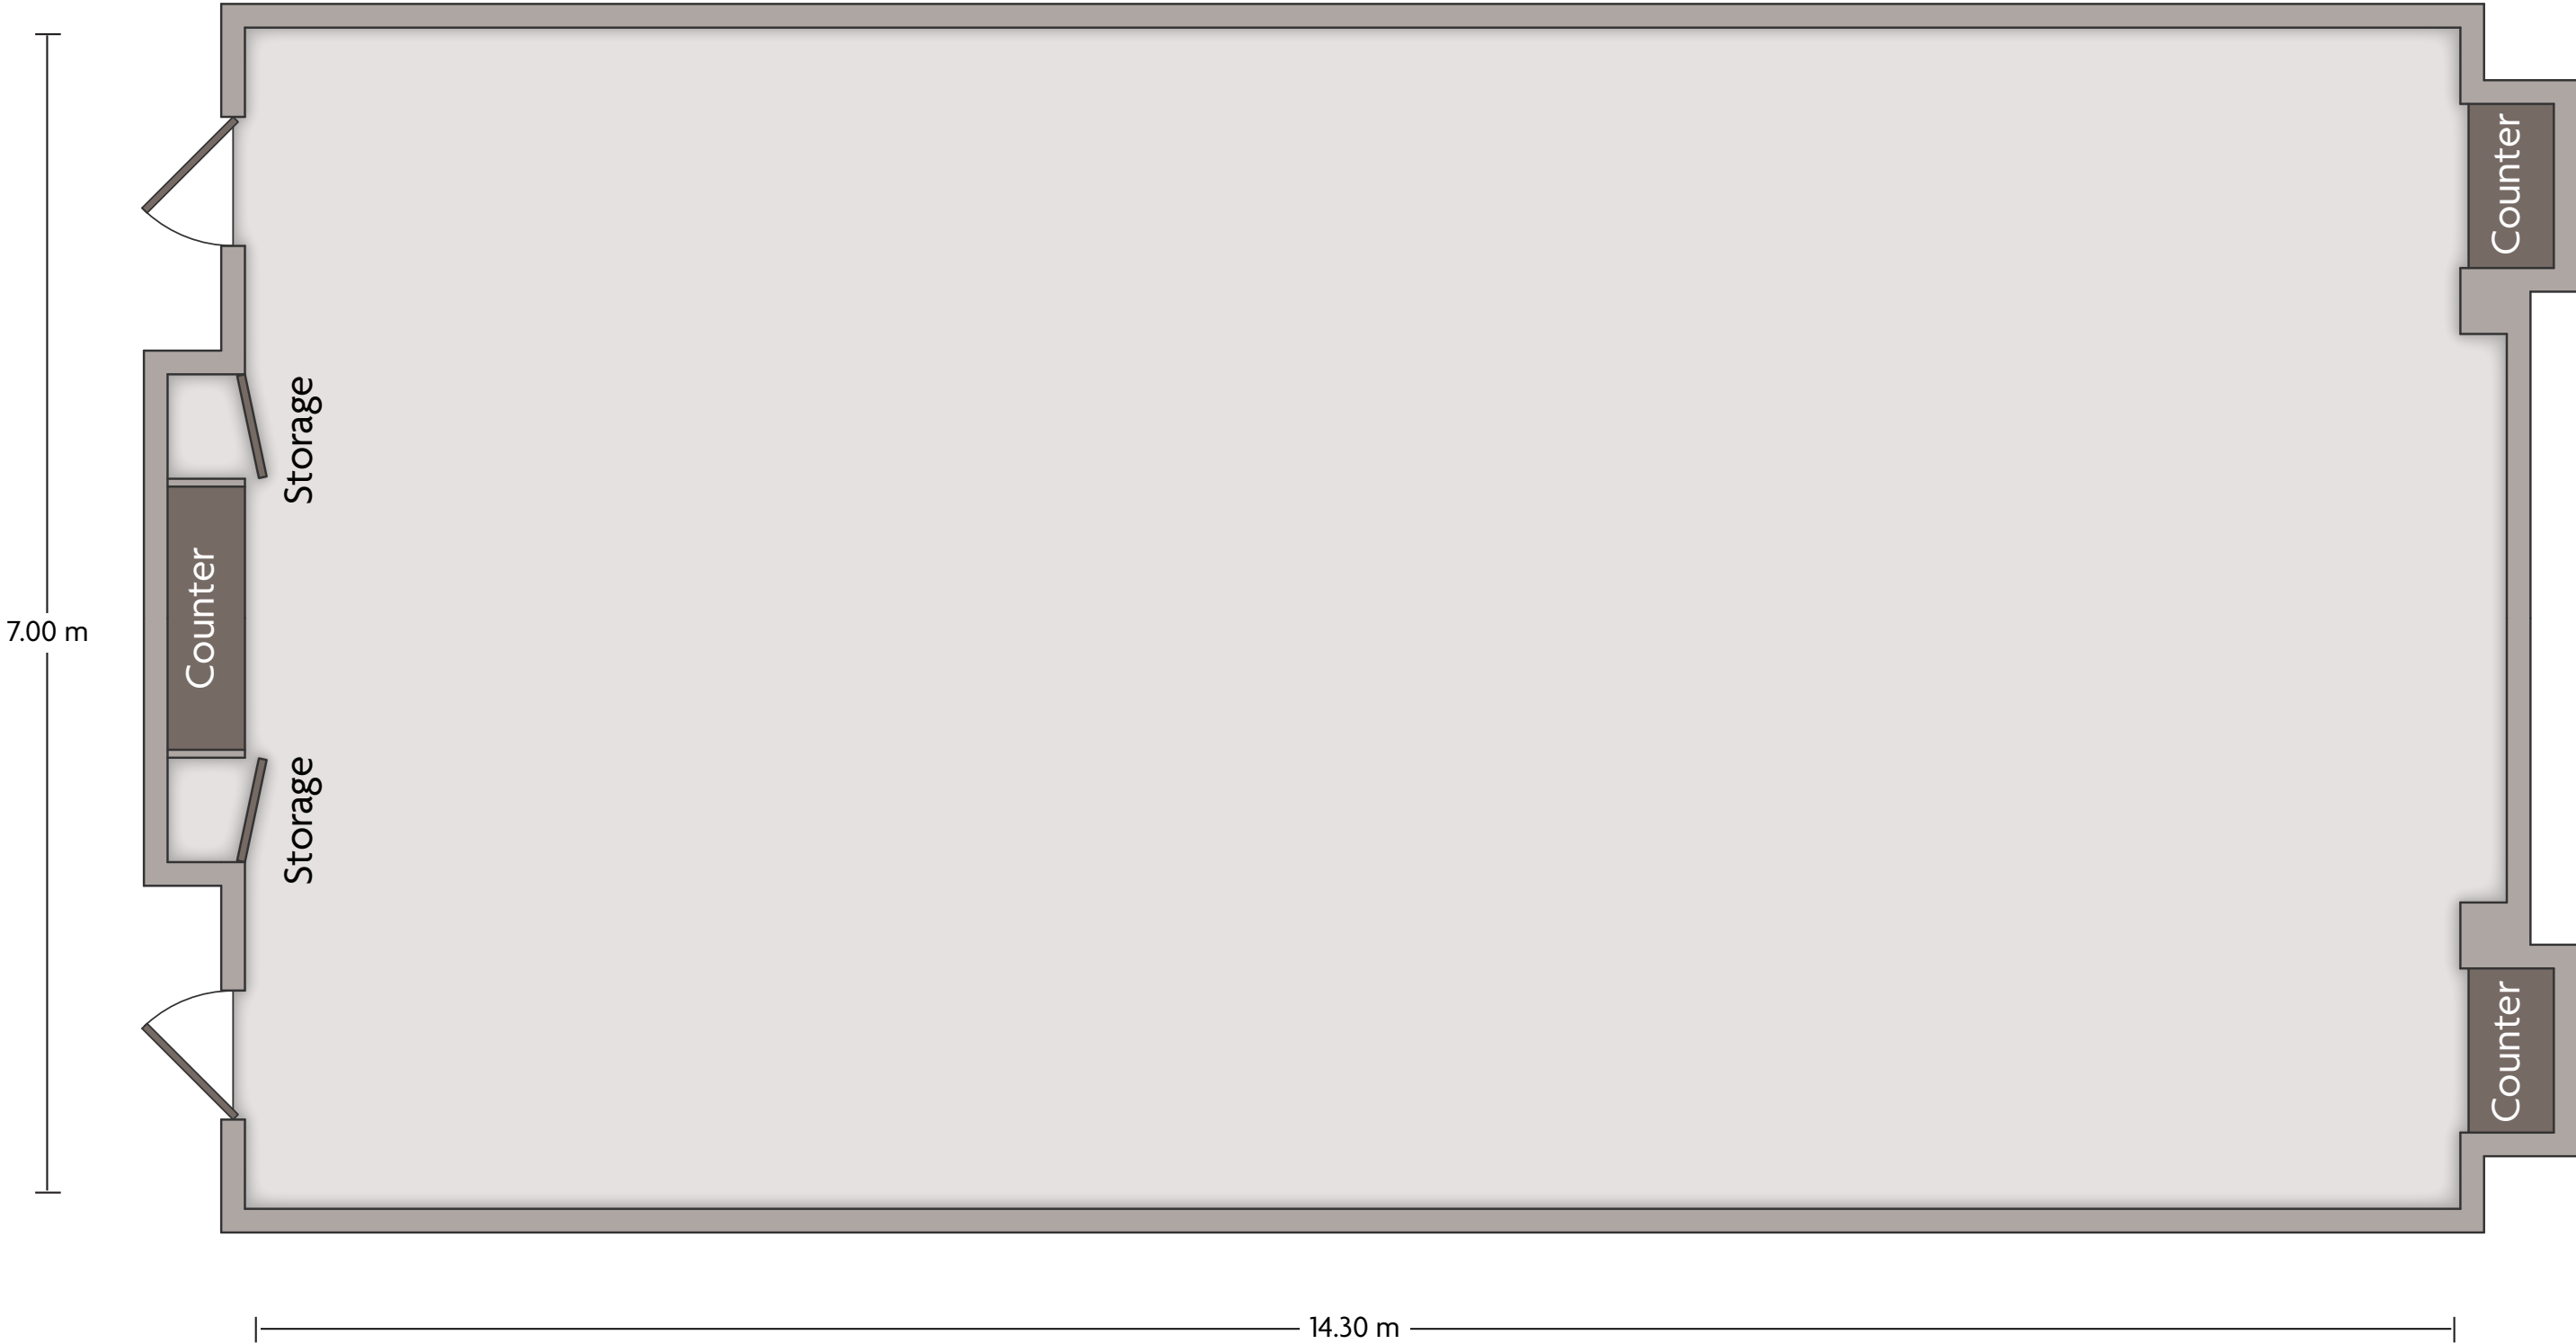

No. 1 Zhu Que Zhong Road | Xi'an Shaanxi - 710061, China (People's Republic) | 86.29.88668888

*Multiple layout options available for this space.

Crowne Plaza® Xi'an - Pearl Crown & Amber Crown

LENGTH: 14.70 m WIDTH: 8.90 m HEIGHT: 4.20 m TOTAL SQUARE METERS: 131.00 m² MAXIMUM CAPACITY: 80 POWER OUTLETS: 8

No. 1 Zhu Que Zhong Road | Xi'an Shaanxi - 710061, China (People's Republic) | 86.29.88668888

*Multiple layout options available for this space.

LENGTH: 7.60 m WIDTH: 8.90 m HEIGHT: 4.20 m TOTAL SQUARE METERS: 68.00 m² MAXIMUM CAPACITY: 40 POWER OUTLETS: 4

No. 1 Zhu Que Zhong Road | Xi'an Shaanxi - 710061, China (People's Republic) | 86.29.88668888

*Multiple layout options available for this space.

LENGTH: 14.30 m WIDTH: 7.00 m HEIGHT: 4.20 m TOTAL SQUARE METERS: 100.00 m² MAXIMUM CAPACITY: 70 POWER OUTLETS: 5

No. 1 Zhu Que Zhong Road | Xi'an Shaanxi - 710061, China (People's Republic) | 86.29.88668888

*Multiple layout options available for this space.

LENGTH: 11.90 m WIDTH: 7.10 m HEIGHT: 4.20 m TOTAL SQUARE METERS: 84.00 m² MAXIMUM CAPACITY: 50 POWER OUTLETS: 4