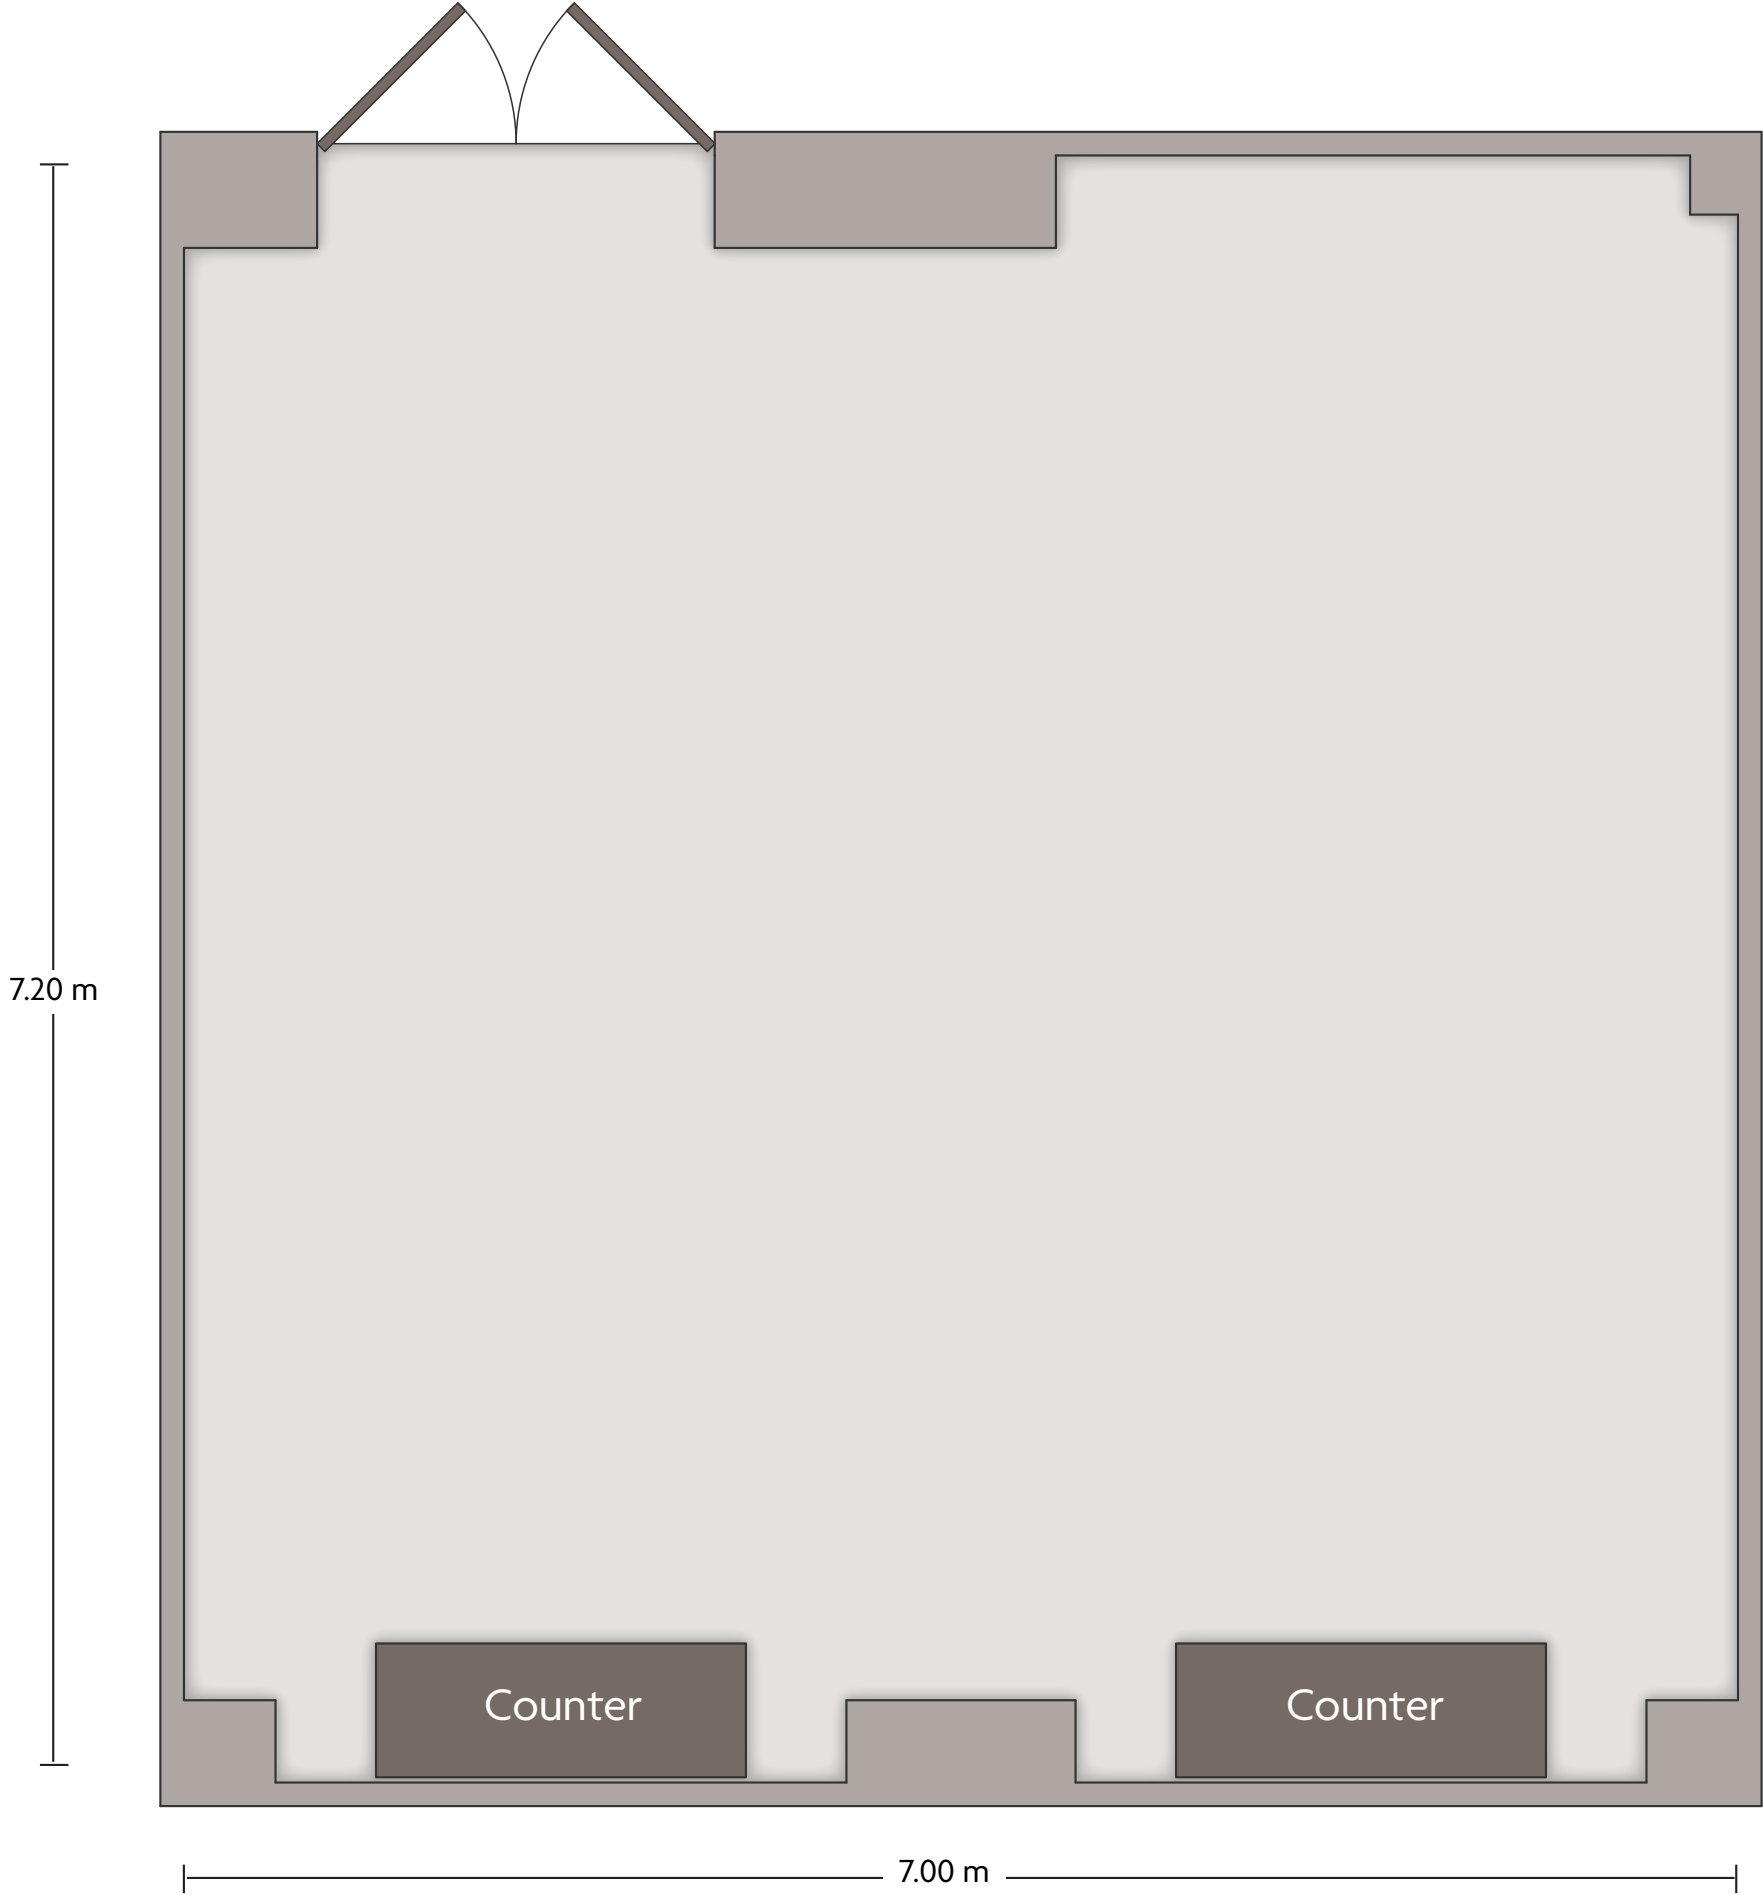

No. 1 Zhu Que Zhong Road | Xi'an Shaanxi - 710061, China (People's Republic) | 86.29.88668888

*Multiple layout options available for this space.

Crowne Plaza® Xi'an - Crown Grand Ballroom 1

LENGTH: 29.10 m WIDTH: 21.80 m HEIGHT: 10.50 m TOTAL SQUARE METERS: 635.00 m² MAXIMUM CAPACITY: 560 POWER OUTLETS: 22

No. 1 Zhu Que Zhong Road | Xi'an Shaanxi - 710061, China (People's Republic) | 86.29.88668888

*Multiple layout options available for this space.

Crowne Plaza® Xi'an - Crystal Crown

LENGTH: 7.20 m WIDTH: 7.00 m HEIGHT: 4.20 m TOTAL SQUARE METERS: 50.00 m² MAXIMUM CAPACITY: 25 POWER OUTLETS: 6

No. 1 Zhu Que Zhong Road | Xi'an Shaanxi - 710061, China (People's Republic) | 86.29.88668888

*Multiple layout options available for this space.

Crowne Plaza® Xi'an - Pearl Crown & Amber Crown

LENGTH: 14.70 m WIDTH: 8.90 m HEIGHT: 4.20 m TOTAL SQUARE METERS: 131.00 m² MAXIMUM CAPACITY: 80 POWER OUTLETS: 8

No. 1 Zhu Que Zhong Road | Xi'an Shaanxi - 710061, China (People's Republic) | 86.29.88668888

*Multiple layout options available for this space.

LENGTH: 7.60 m WIDTH: 8.90 m HEIGHT: 4.20 m TOTAL SQUARE METERS: 68.00 m² MAXIMUM CAPACITY: 40 POWER OUTLETS: 4