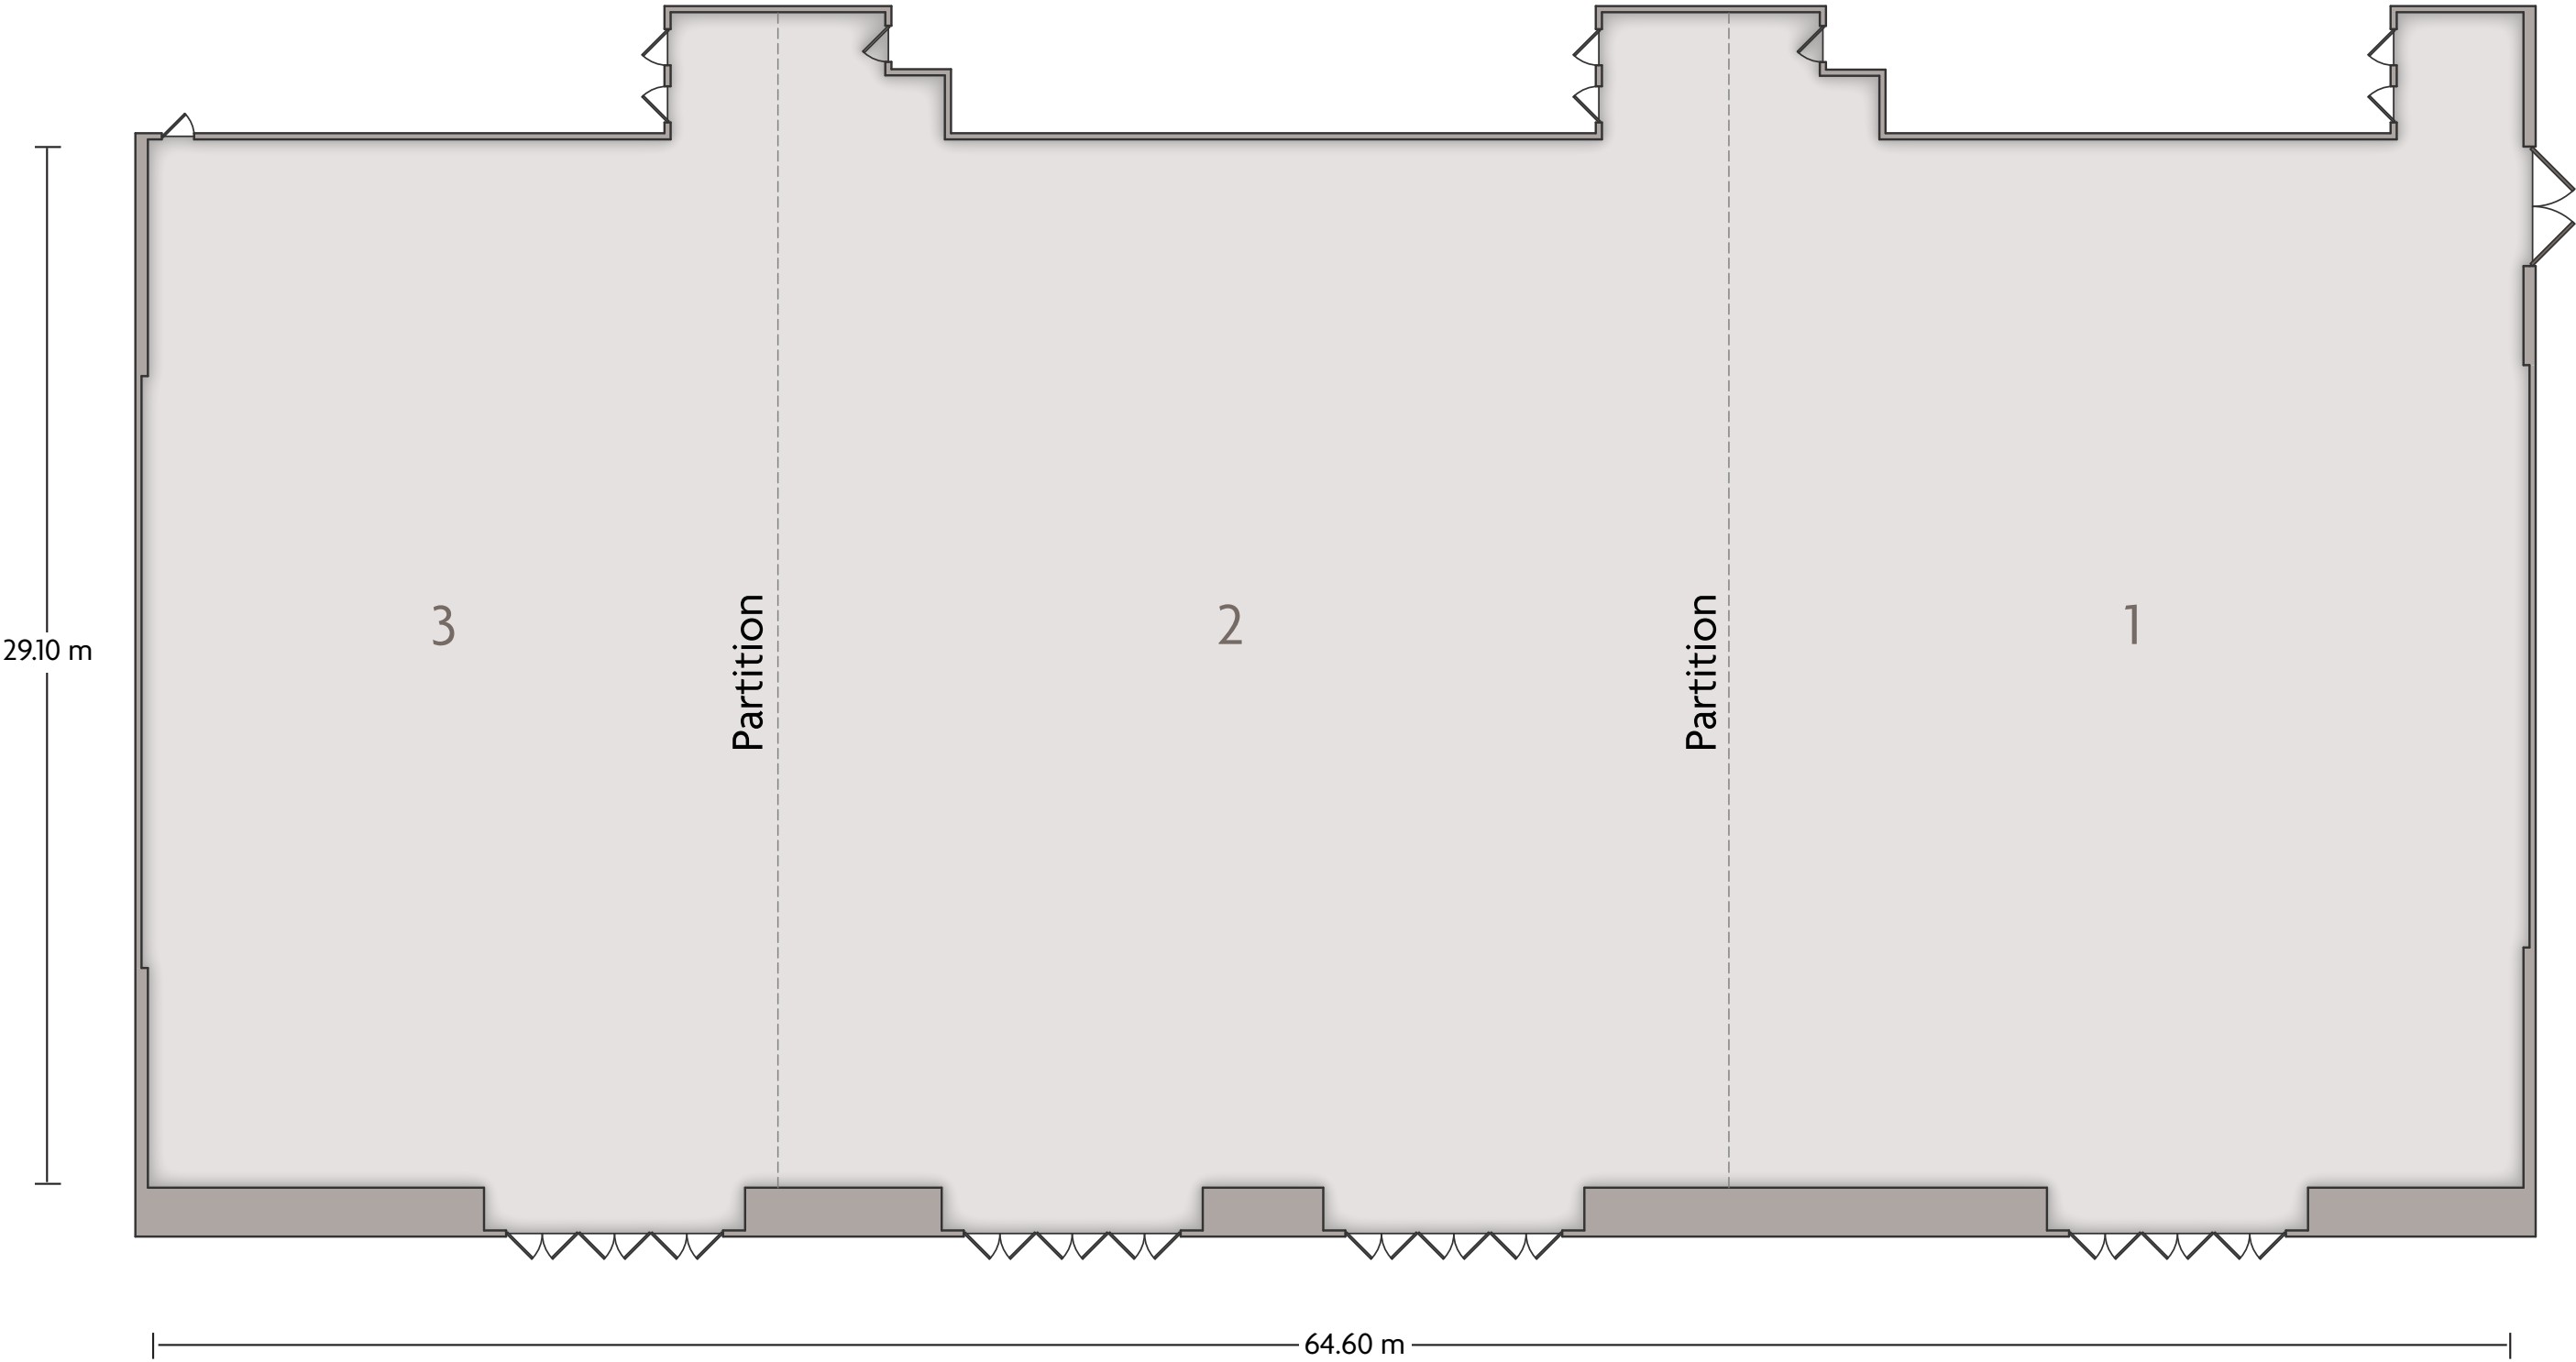

Crowne Plaza® Xi'an - Crown Grand Ballroom

LENGTH: 64.60 m WIDTH: 29.10 m HEIGHT: 10.50 m TOTAL SQUARE METERS: 1880.00 m² MAXIMUM CAPACITY: 1700 POWER OUTLETS: 53

No. 1 Zhu Que Zhong Road | Xi'an Shaanxi - 710061, China (People's Republic) | 86.29.88668888

*Multiple layout options available for this space.

Crowne Plaza® Xi'an - Crowne Grand Ballroom 3

LENGTH: 29.10 m WIDTH: 17.10 m HEIGHT: 10.50 m TOTAL SQUARE METERS: 498.00 m² MAXIMUM CAPACITY: 440 POWER OUTLETS: 7

No. 1 Zhu Que Zhong Road | Xi'an Shaanxi - 710061, China (People's Republic) | 86.29.88668888

*Multiple layout options available for this space.

Crowne Plaza® Xi'an - Crown Grand Ballroom 2

LENGTH: 29.10 m WIDTH: 25.70 m HEIGHT: 9.12 m TOTAL SQUARE METERS: 747.00 m² MAXIMUM CAPACITY: 690 POWER OUTLETS: 12

No. 1 Zhu Que Zhong Road | Xi'an Shaanxi - 710061, China (People's Republic) | 86.29.88668888

*Multiple layout options available for this space.

Crowne Plaza® Xi'an - Crown Grand Ballroom 1

LENGTH: 29.10 m WIDTH: 21.80 m HEIGHT: 10.50 m TOTAL SQUARE METERS: 635.00 m² MAXIMUM CAPACITY: 560 POWER OUTLETS: 22