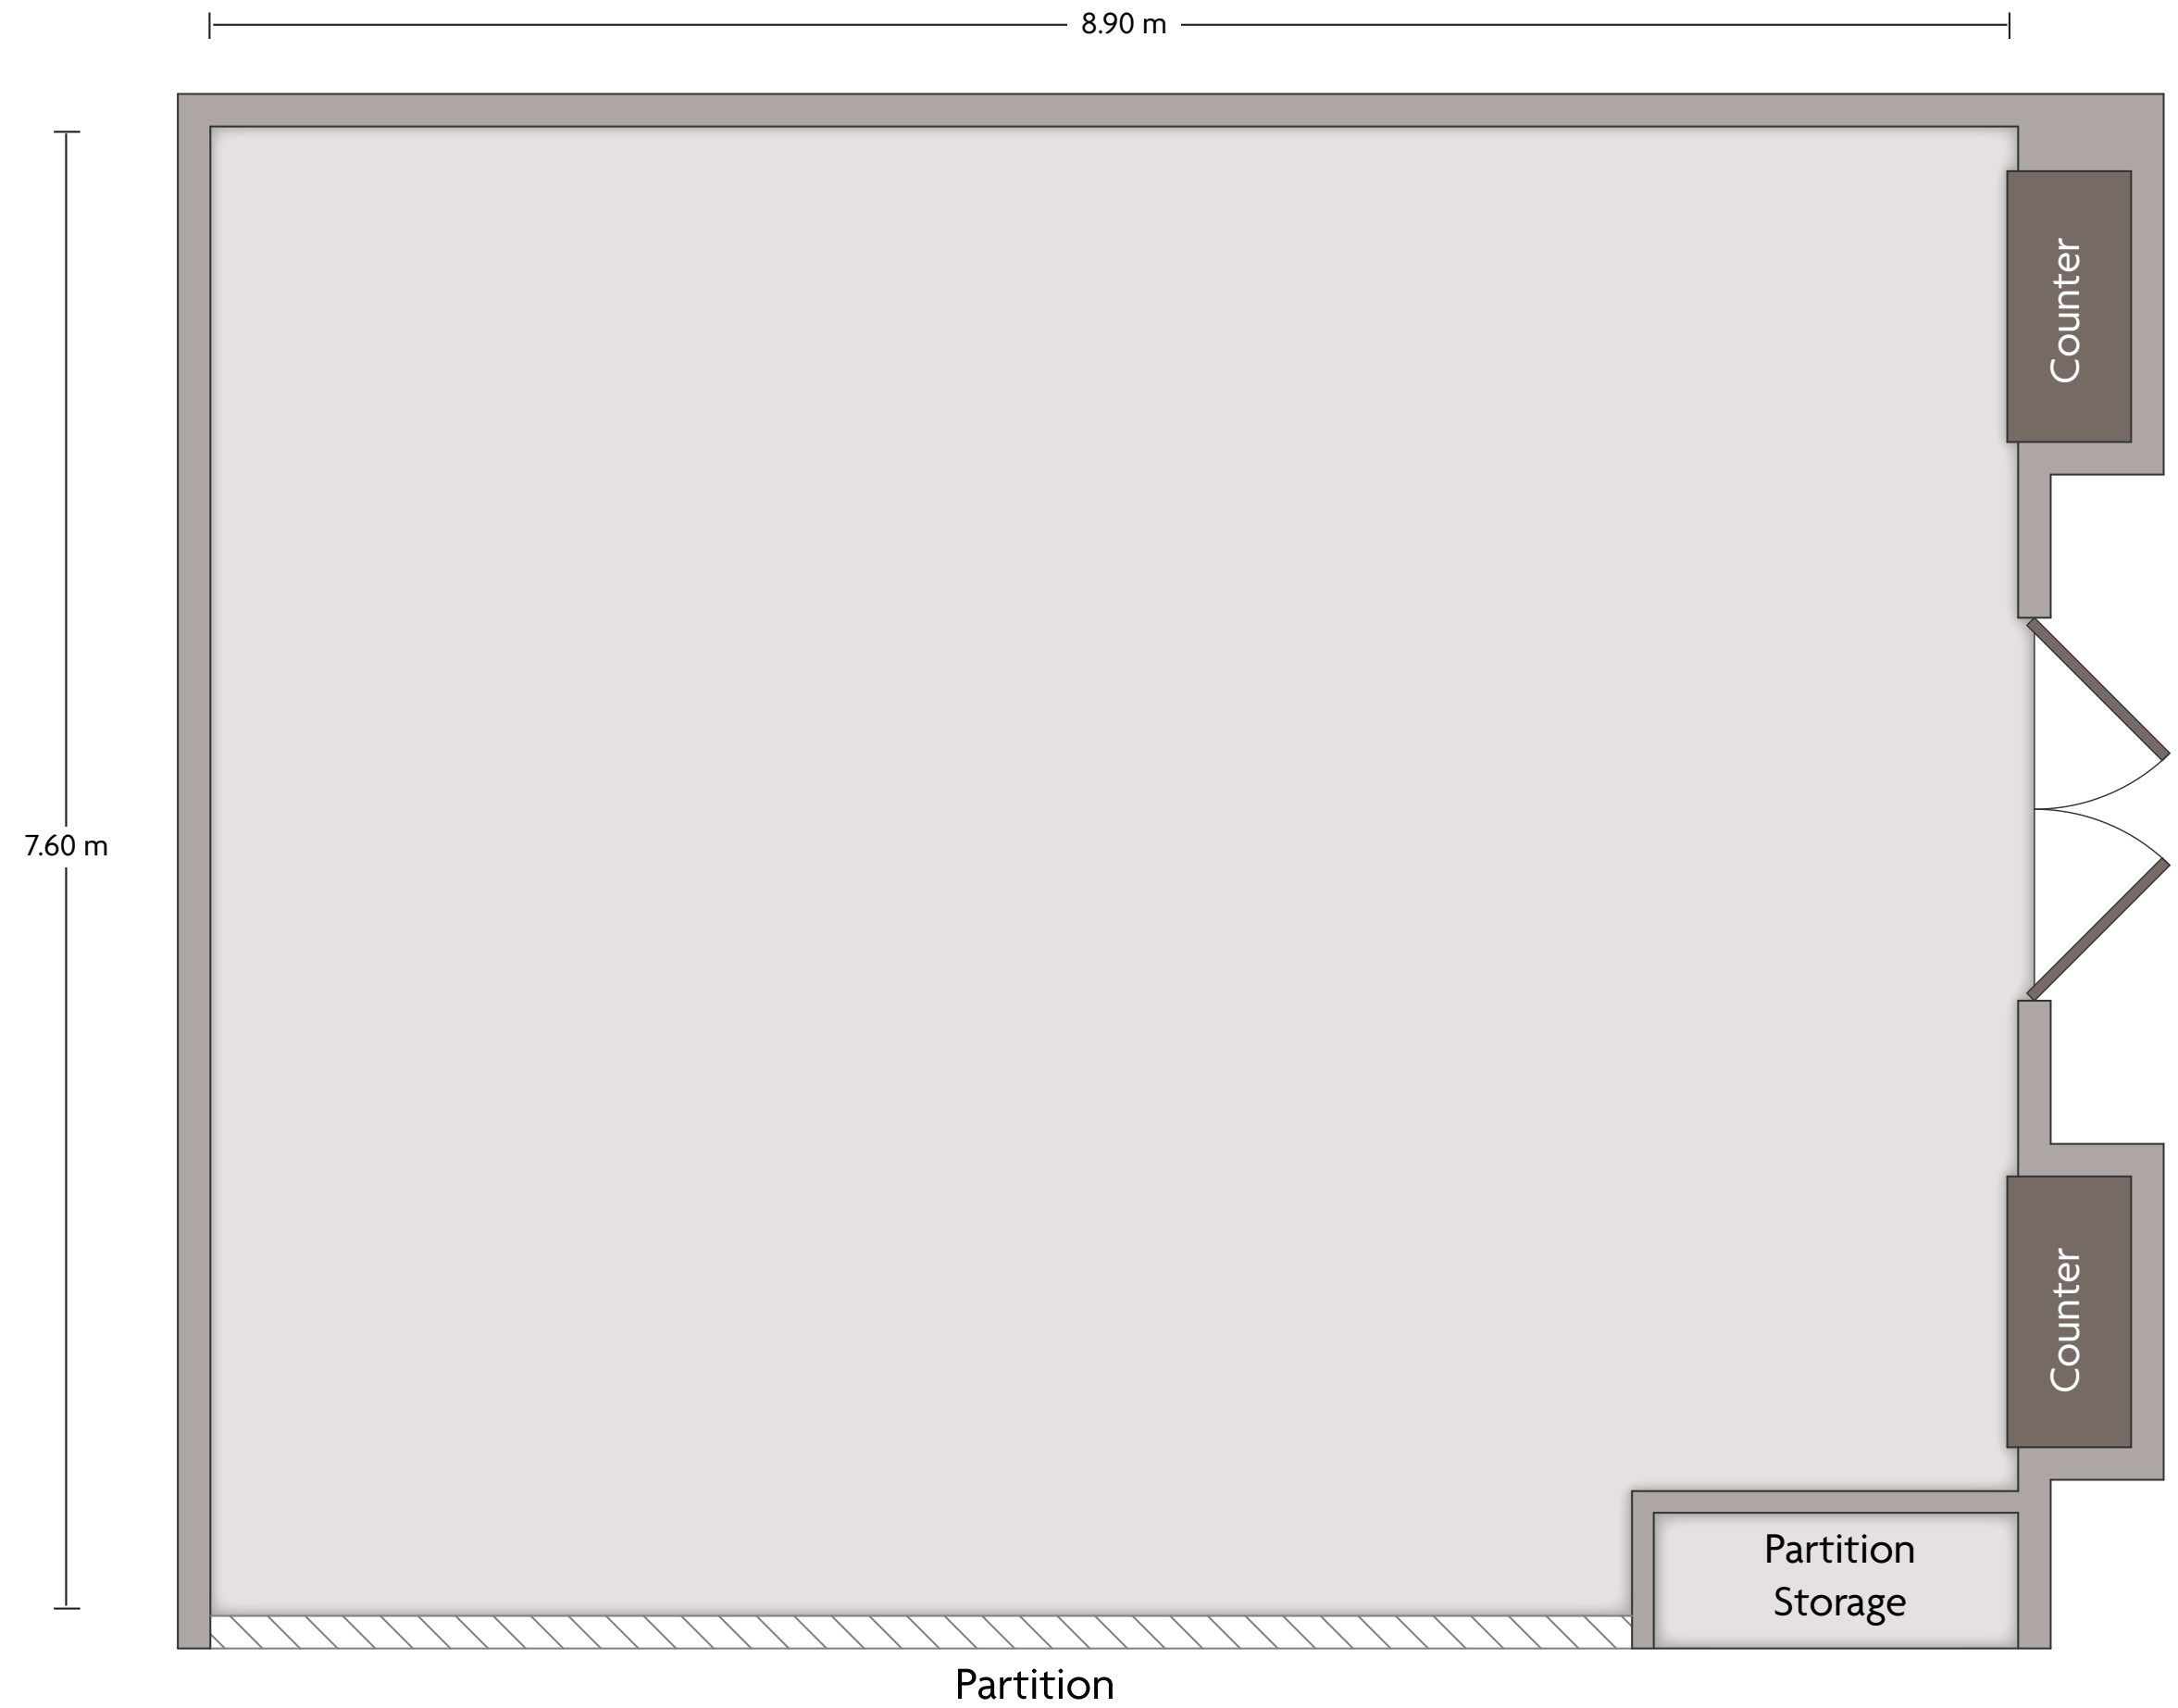

No. 1 Zhu Que Zhong Road | Xi'an Shaanxi - 710061, China (People's Republic) | 86.29.88668888

*Multiple layout options available for this space.

Crowne Plaza® Xi'an - Pearl Crown & Amber Crown

LENGTH: 14.70 m WIDTH: 8.90 m HEIGHT: 4.20 m TOTAL SQUARE METERS: 131.00 m² MAXIMUM CAPACITY: 80 POWER OUTLETS: 8

No. 1 Zhu Que Zhong Road | Xi'an Shaanxi - 710061, China (People's Republic) | 86.29.88668888

*Multiple layout options available for this space.

LENGTH: 7.60 m WIDTH: 8.90 m HEIGHT: 4.20 m TOTAL SQUARE METERS: 68.00 m² MAXIMUM CAPACITY: 40 POWER OUTLETS: 4

No. 1 Zhu Que Zhong Road | Xi'an Shaanxi - 710061, China (People's Republic) | 86.29.88668888

*Multiple layout options available for this space.

LENGTH: 14.30 m WIDTH: 7.00 m HEIGHT: 4.20 m TOTAL SQUARE METERS: 100.00 m² MAXIMUM CAPACITY: 70 POWER OUTLETS: 5

No. 1 Zhu Que Zhong Road | Xi'an Shaanxi - 710061, China (People's Republic) | 86.29.88668888

*Multiple layout options available for this space.

LENGTH: 11.90 m WIDTH: 7.10 m HEIGHT: 4.20 m TOTAL SQUARE METERS: 84.00 m² MAXIMUM CAPACITY: 50 POWER OUTLETS: 4