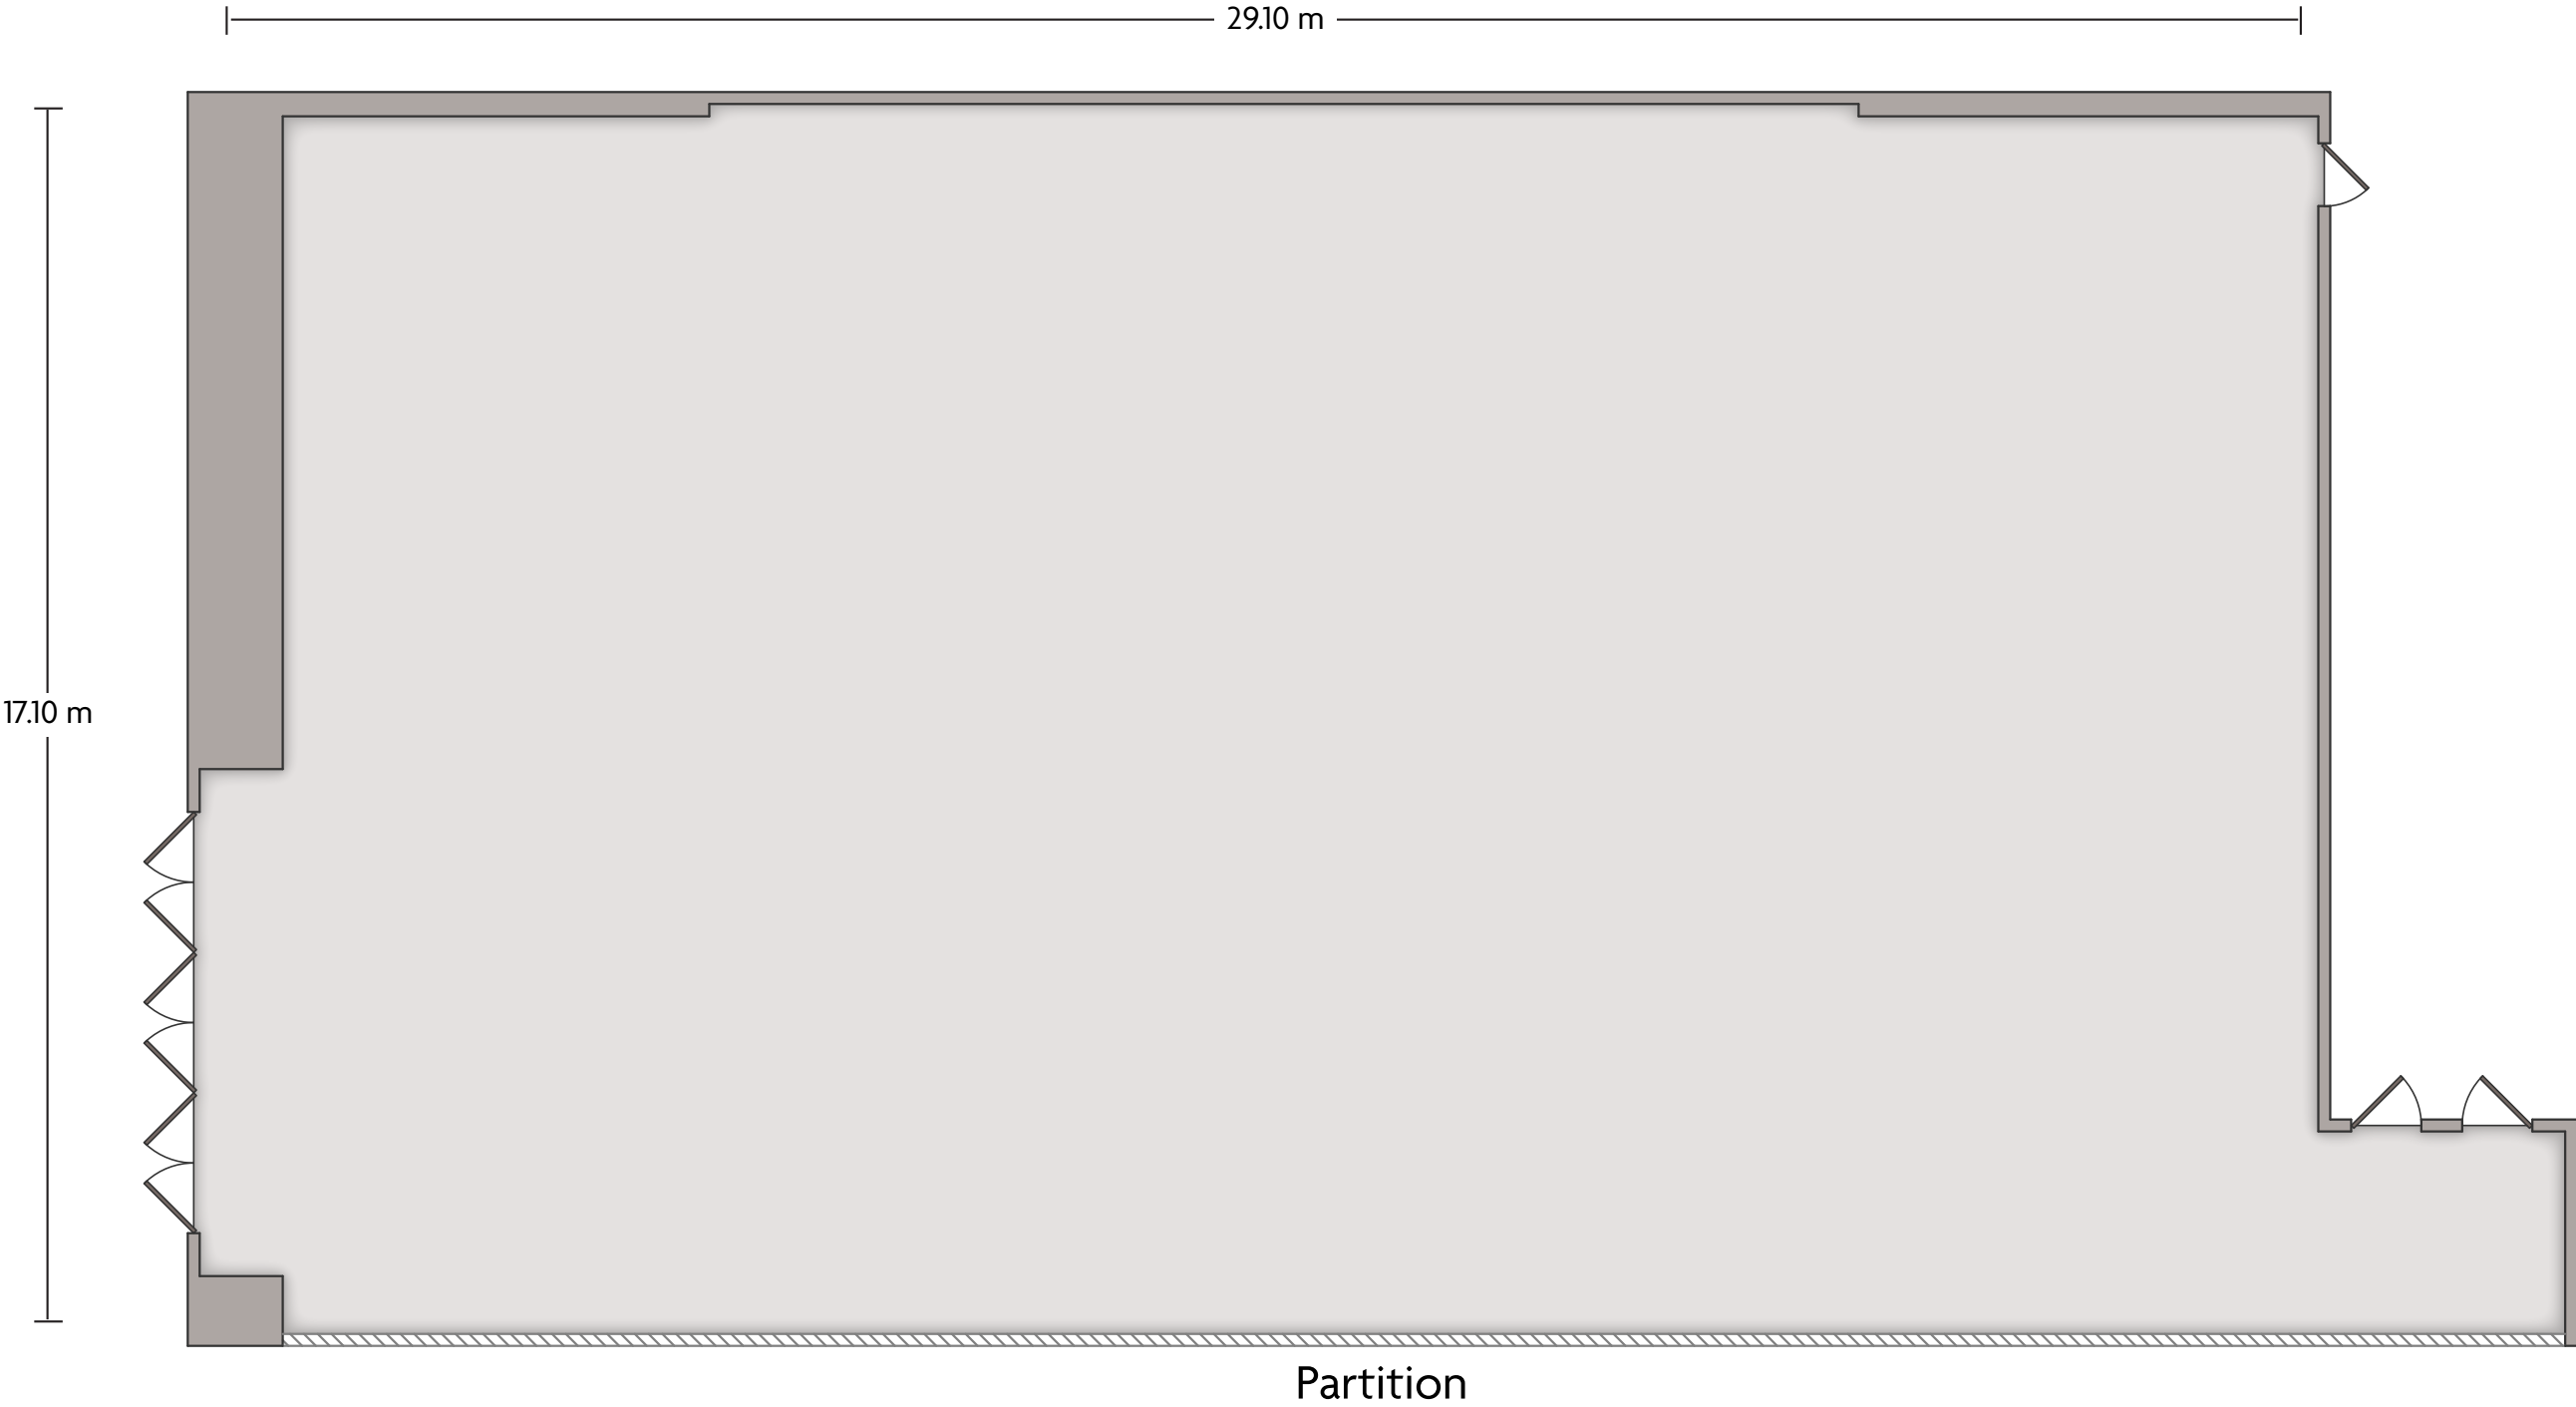

Crowne Plaza® Xi'an - Crown Grand Ballroom

LENGTH: 64.60 m WIDTH: 29.10 m HEIGHT: 10.50 m TOTAL SQUARE METERS: 1880.00 m² MAXIMUM CAPACITY: 1700 POWER OUTLETS: 53

No. 1 Zhu Que Zhong Road | Xi'an Shaanxi - 710061, China (People's Republic) | 86.29.88668888

*Multiple layout options available for this space.

Crowne Plaza® Xi'an - Crowne Grand Ballroom 3

LENGTH: 29.10 m WIDTH: 17.10 m HEIGHT: 10.50 m TOTAL SQUARE METERS: 498.00 m² MAXIMUM CAPACITY: 440 POWER OUTLETS: 7

No. 1 Zhu Que Zhong Road | Xi'an Shaanxi - 710061, China (People's Republic) | 86.29.88668888

*Multiple layout options available for this space.

Crowne Plaza® Xi'an - Crown Grand Ballroom 2

LENGTH: 29.10 m WIDTH: 25.70 m HEIGHT: 9.12 m TOTAL SQUARE METERS: 747.00 m² MAXIMUM CAPACITY: 690 POWER OUTLETS: 12

No. 1 Zhu Que Zhong Road | Xi'an Shaanxi - 710061, China (People's Republic) | 86.29.88668888

*Multiple layout options available for this space.

Crowne Plaza® Xi'an - Crystal Crown

LENGTH: 7.20 m WIDTH: 7.00 m HEIGHT: 4.20 m TOTAL SQUARE METERS: 50.00 m² MAXIMUM CAPACITY: 25 POWER OUTLETS: 6