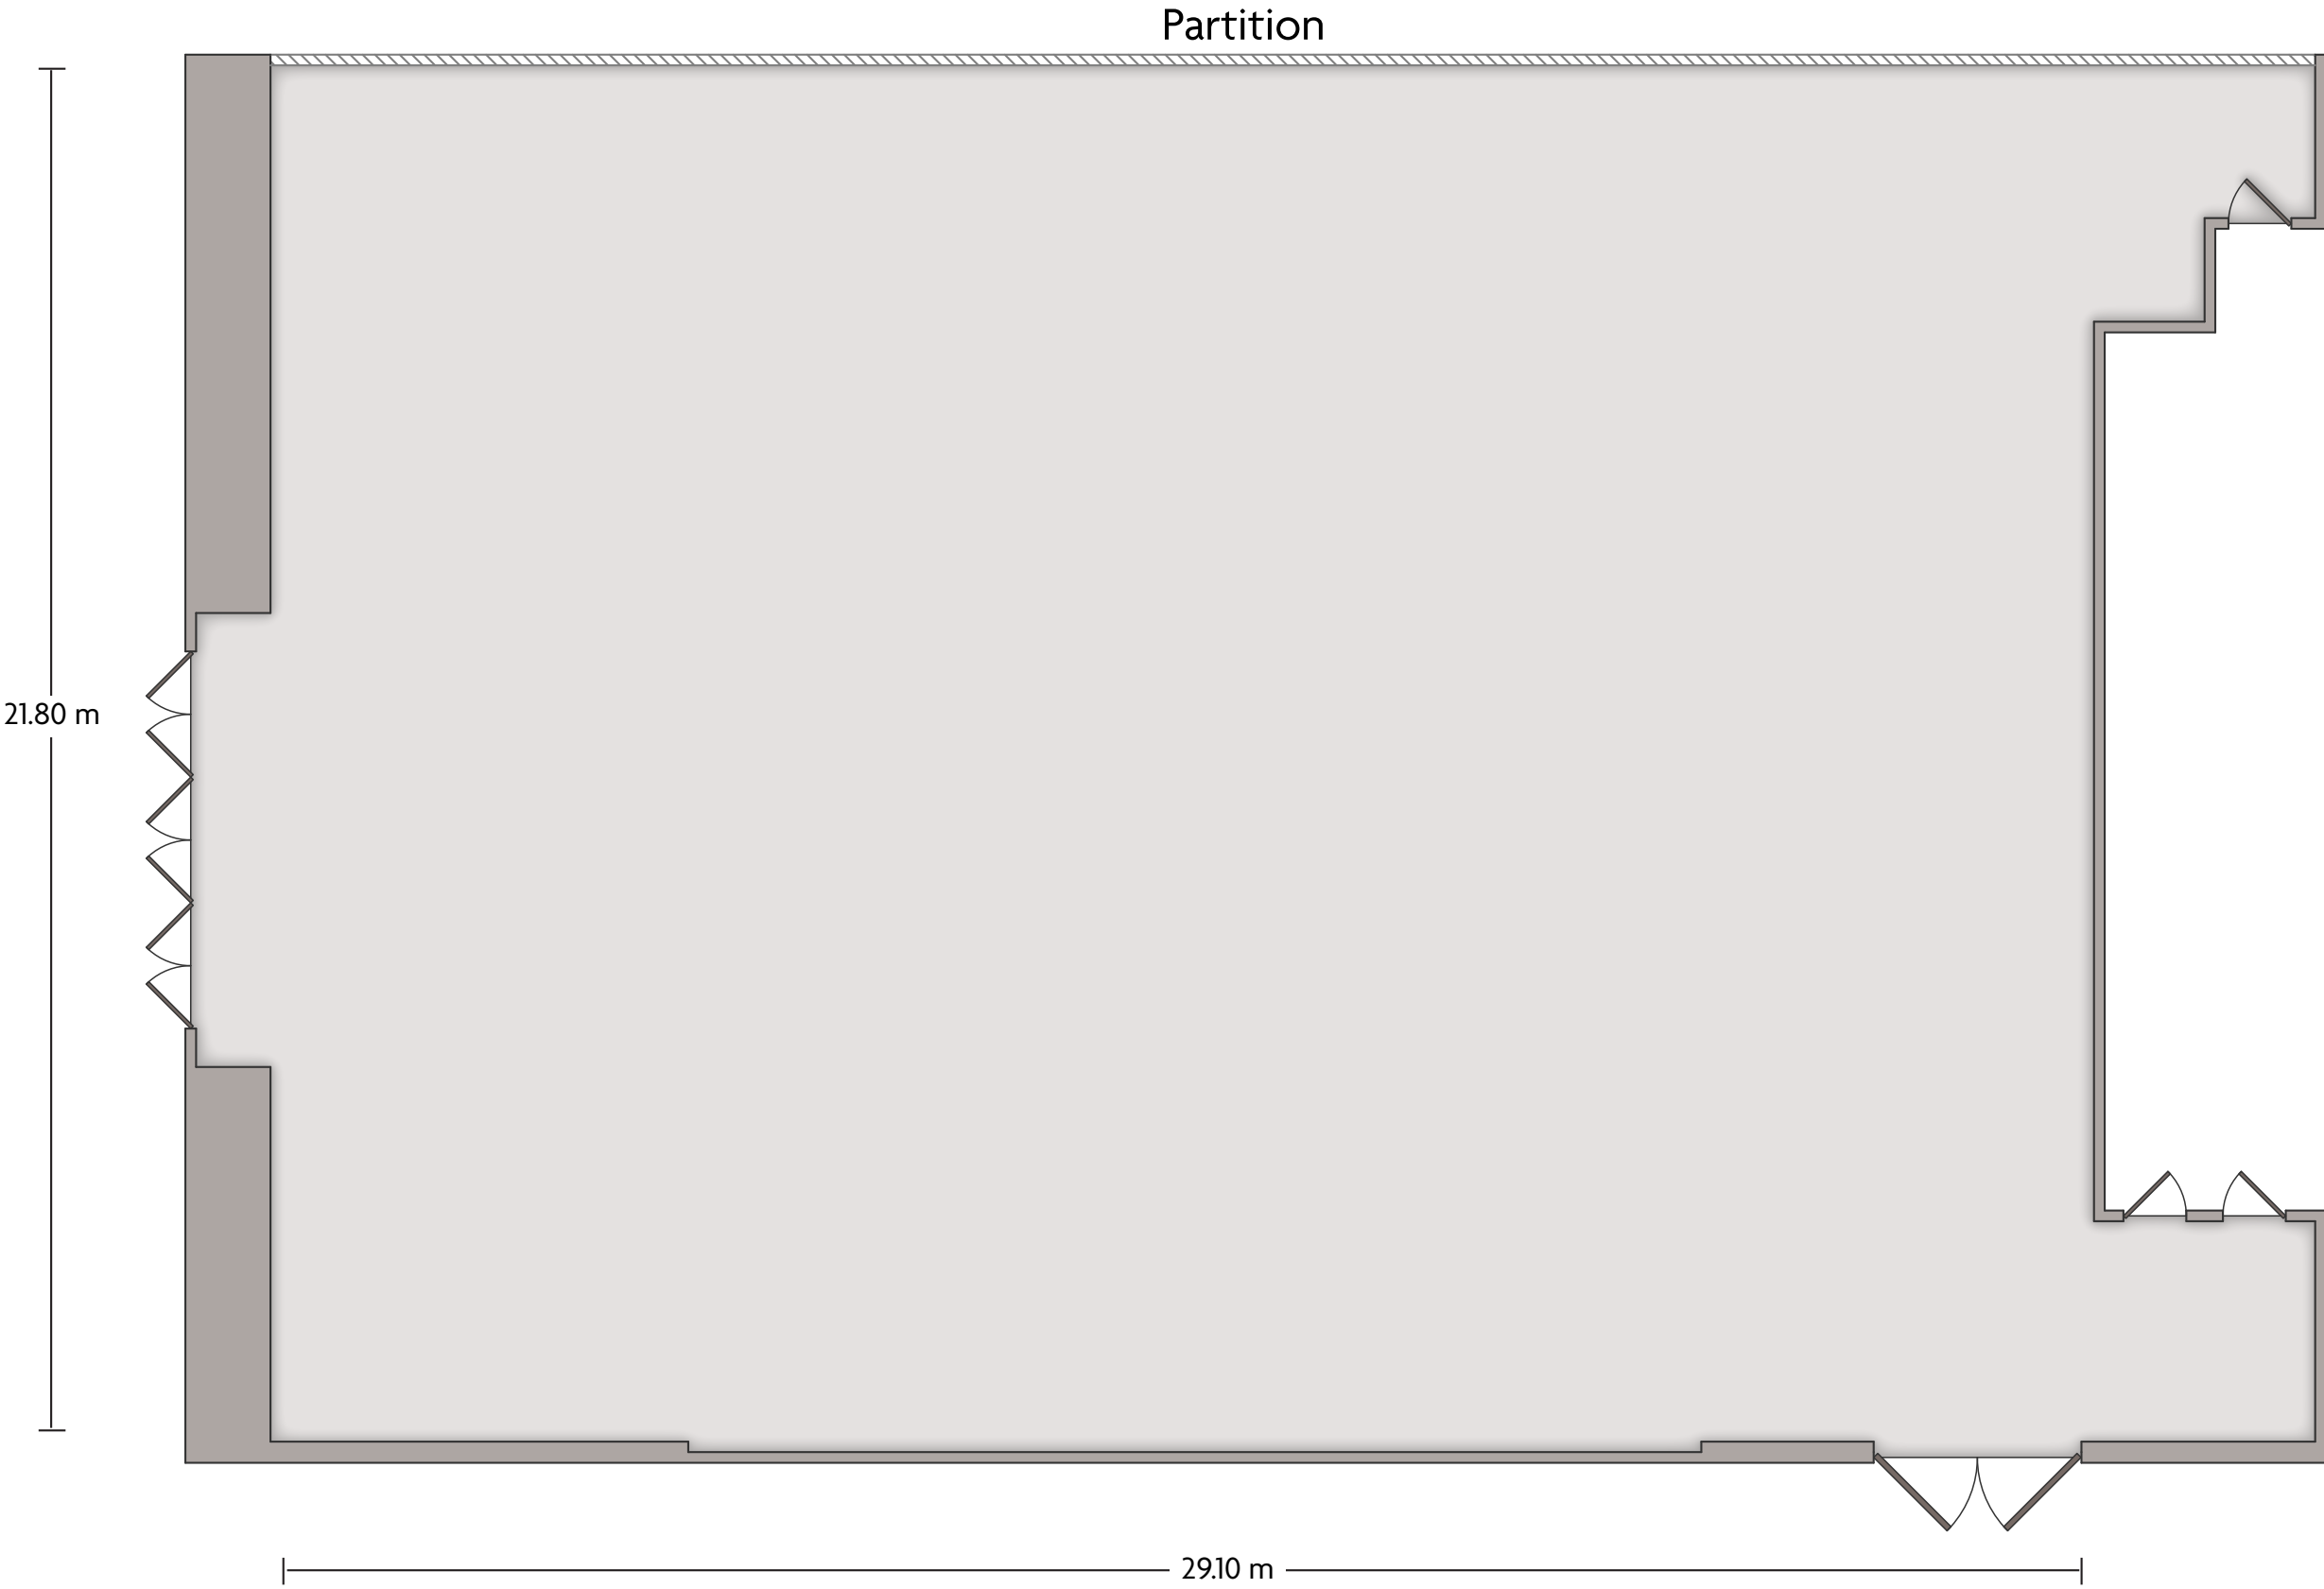

*Multiple layout options available for this space.

Crowne Plaza® Xi'an - Crowne Grand Ballroom 3

LENGTH: 29.10 m WIDTH: 17.10 m HEIGHT: 10.50 m TOTAL SQUARE METERS: 498.00 m² MAXIMUM CAPACITY: 440 POWER OUTLETS: 7

No. 1 Zhu Que Zhong Road | Xi'an Shaanxi - 710061, China (People's Republic) | 86.29.88668888

*Multiple layout options available for this space.

Crowne Plaza® Xi'an - Crown Grand Ballroom 2

LENGTH: 29.10 m WIDTH: 25.70 m HEIGHT: 9.12 m TOTAL SQUARE METERS: 747.00 m² MAXIMUM CAPACITY: 690 POWER OUTLETS: 12

No. 1 Zhu Que Zhong Road | Xi'an Shaanxi - 710061, China (People's Republic) | 86.29.88668888

*Multiple layout options available for this space.

Crowne Plaza® Xi'an - Crown Grand Ballroom 1

LENGTH: 29.10 m WIDTH: 21.80 m HEIGHT: 10.50 m TOTAL SQUARE METERS: 635.00 m² MAXIMUM CAPACITY: 560 POWER OUTLETS: 22

No. 1 Zhu Que Zhong Road | Xi'an Shaanxi - 710061, China (People's Republic) | 86.29.88668888

*Multiple layout options available for this space.

Crowne Plaza® Xi'an - Crystal Crown

LENGTH: 7.20 m WIDTH: 7.00 m HEIGHT: 4.20 m TOTAL SQUARE METERS: 50.00 m² MAXIMUM CAPACITY: 25 POWER OUTLETS: 6