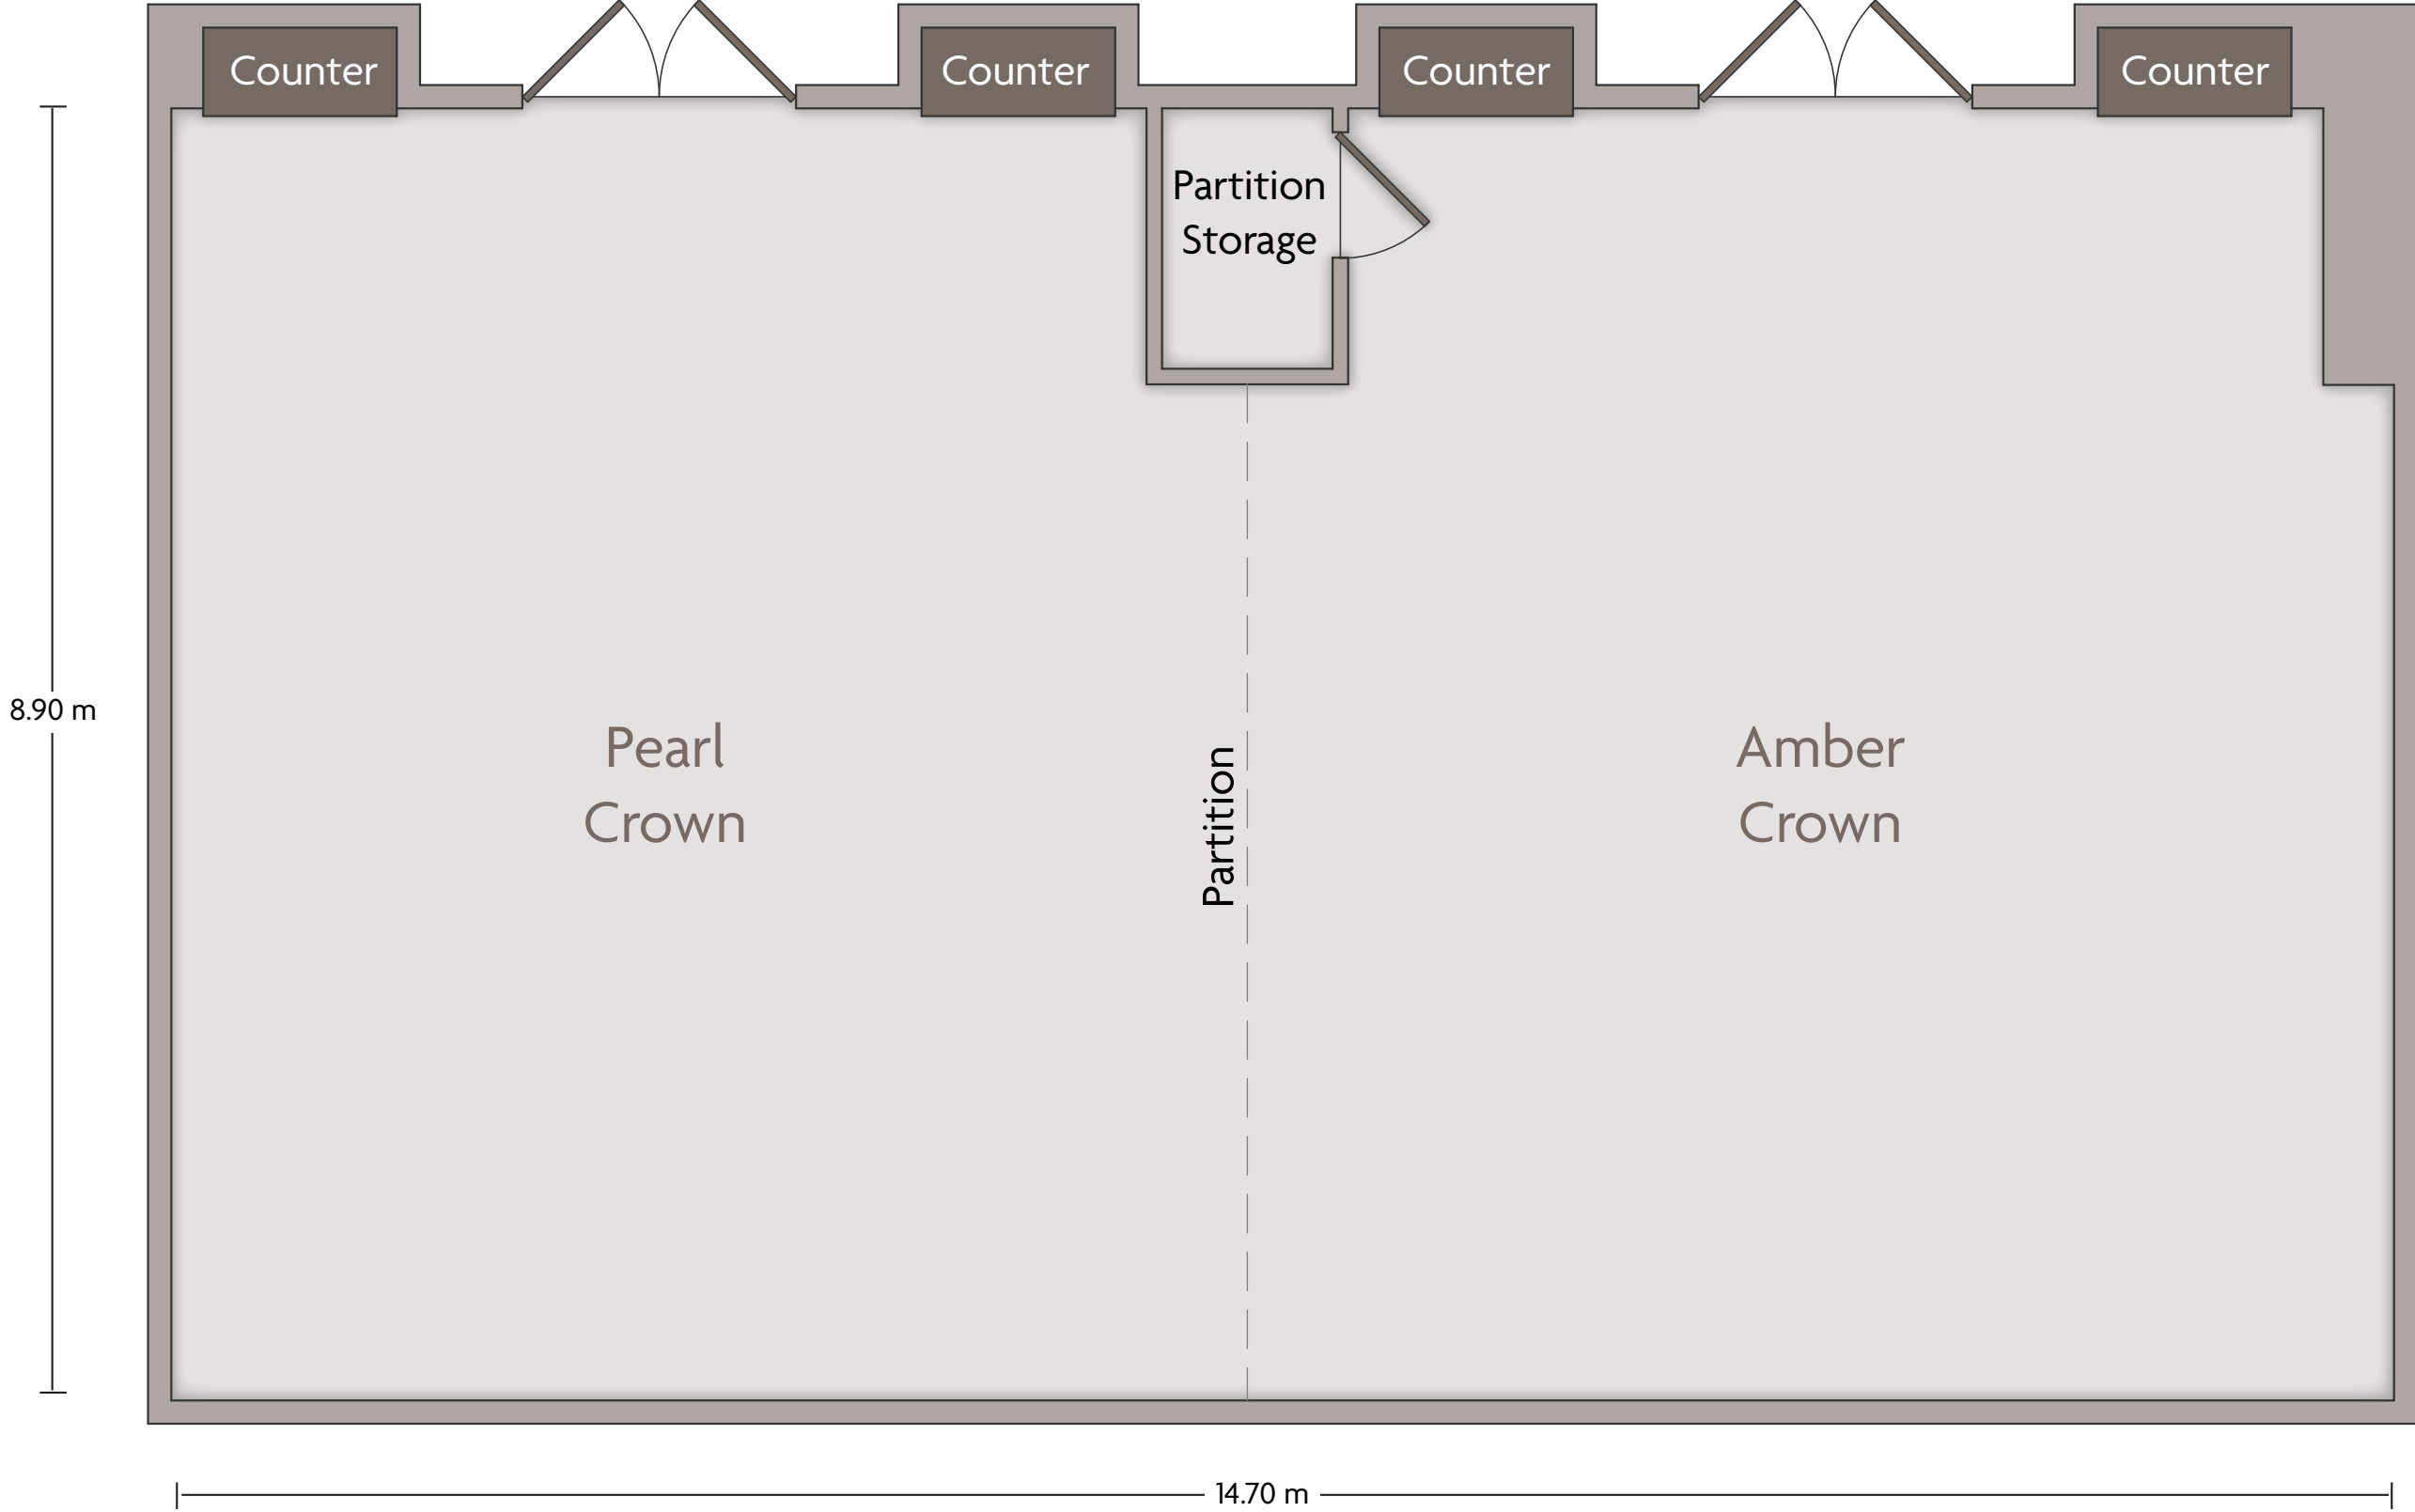

No. 1 Zhu Que Zhong Road | Xi'an Shaanxi - 710061, China (People's Republic) | 86.29.88668888

LENGTH: 7.20 m WIDTH: 7.00 m HEIGHT: 4.20 m TOTAL SQUARE METERS: 50.00 m² MAXIMUM CAPACITY: 25 POWER OUTLETS: 5

No. 1 Zhu Que Zhong Road | Xi'an Shaanxi - 710061, China (People's Republic) | 86.29.88668888

*Multiple layout options available for this space.

Crowne Plaza® Xi'an - Pearl Crown & Amber Crown

LENGTH: 14.70 m WIDTH: 8.90 m HEIGHT: 4.20 m TOTAL SQUARE METERS: 131.00 m² MAXIMUM CAPACITY: 80 POWER OUTLETS: 8

No. 1 Zhu Que Zhong Road | Xi'an Shaanxi - 710061, China (People's Republic) | 86.29.88668888

*Multiple layout options available for this space.

LENGTH: 7.60 m WIDTH: 8.90 m HEIGHT: 4.20 m TOTAL SQUARE METERS: 68.00 m² MAXIMUM CAPACITY: 40 POWER OUTLETS: 4

No. 1 Zhu Que Zhong Road | Xi'an Shaanxi - 710061, China (People's Republic) | 86.29.88668888

*Multiple layout options available for this space.

LENGTH: 14.30 m WIDTH: 7.00 m HEIGHT: 4.20 m TOTAL SQUARE METERS: 100.00 m² MAXIMUM CAPACITY: 70 POWER OUTLETS: 5