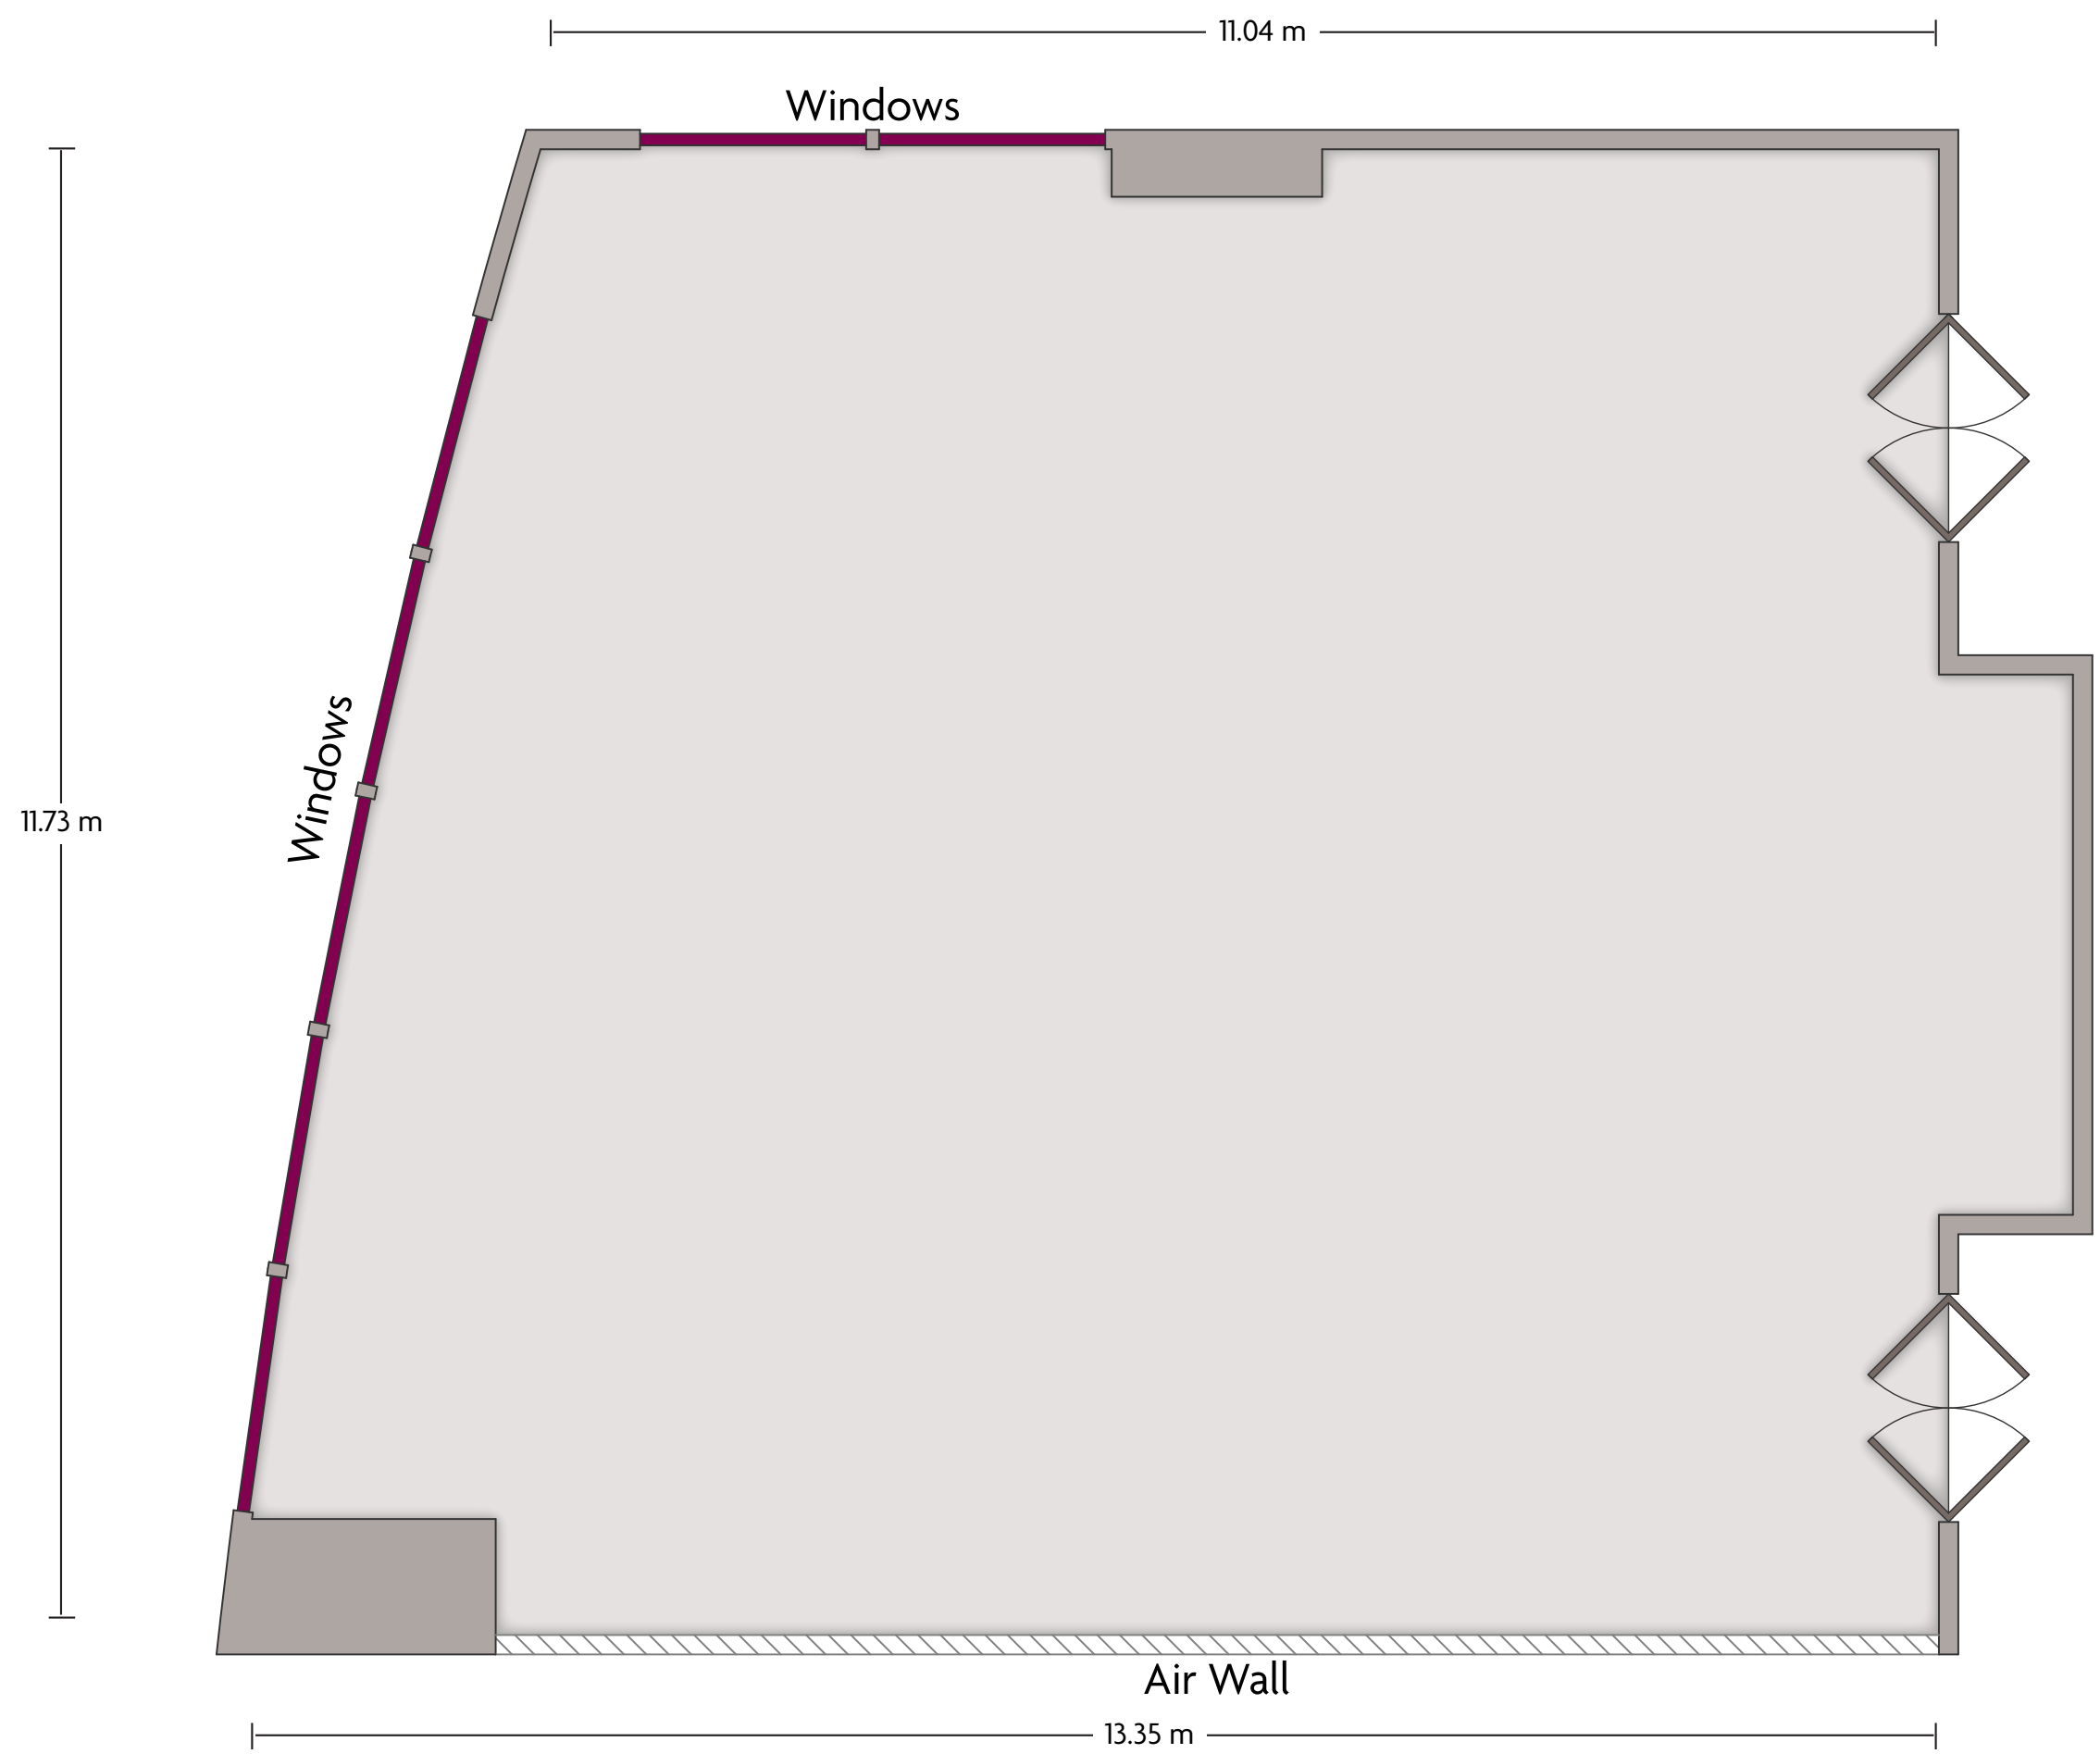

\*Multiple layout options available for this space.

# Crowne Plaza® Wuxi Taihu - Multi-Function Room

LENGTH: 38.56 m    WIDTH: 14.93 m    HEIGHT: 3.69 m    TOTAL SQUARE METERS: 506.89 m<sup>2</sup>    MAXIMUM CAPACITY: 450    POWER OUTLETS: 31

No. 1888 Taihu Avenue Binhu District I Wuxi Jiangsu - 214072, China (People's Republic) | 86.510.85798888

# Crowne Plaza® Wuxi Taihu - Multi-Function Room 1

LENGTH: 13.35 m    WIDTH: 11.73 m    HEIGHT: 3.69 m    TOTAL SQUARE METERS: 147.43 m<sup>2</sup>    MAXIMUM CAPACITY: 140    POWER OUTLETS: 9

No. 1888 Taihu Avenue Binhu District I Wuxi Jiangsu - 214072, China (People's Republic) | 86.510.85798888