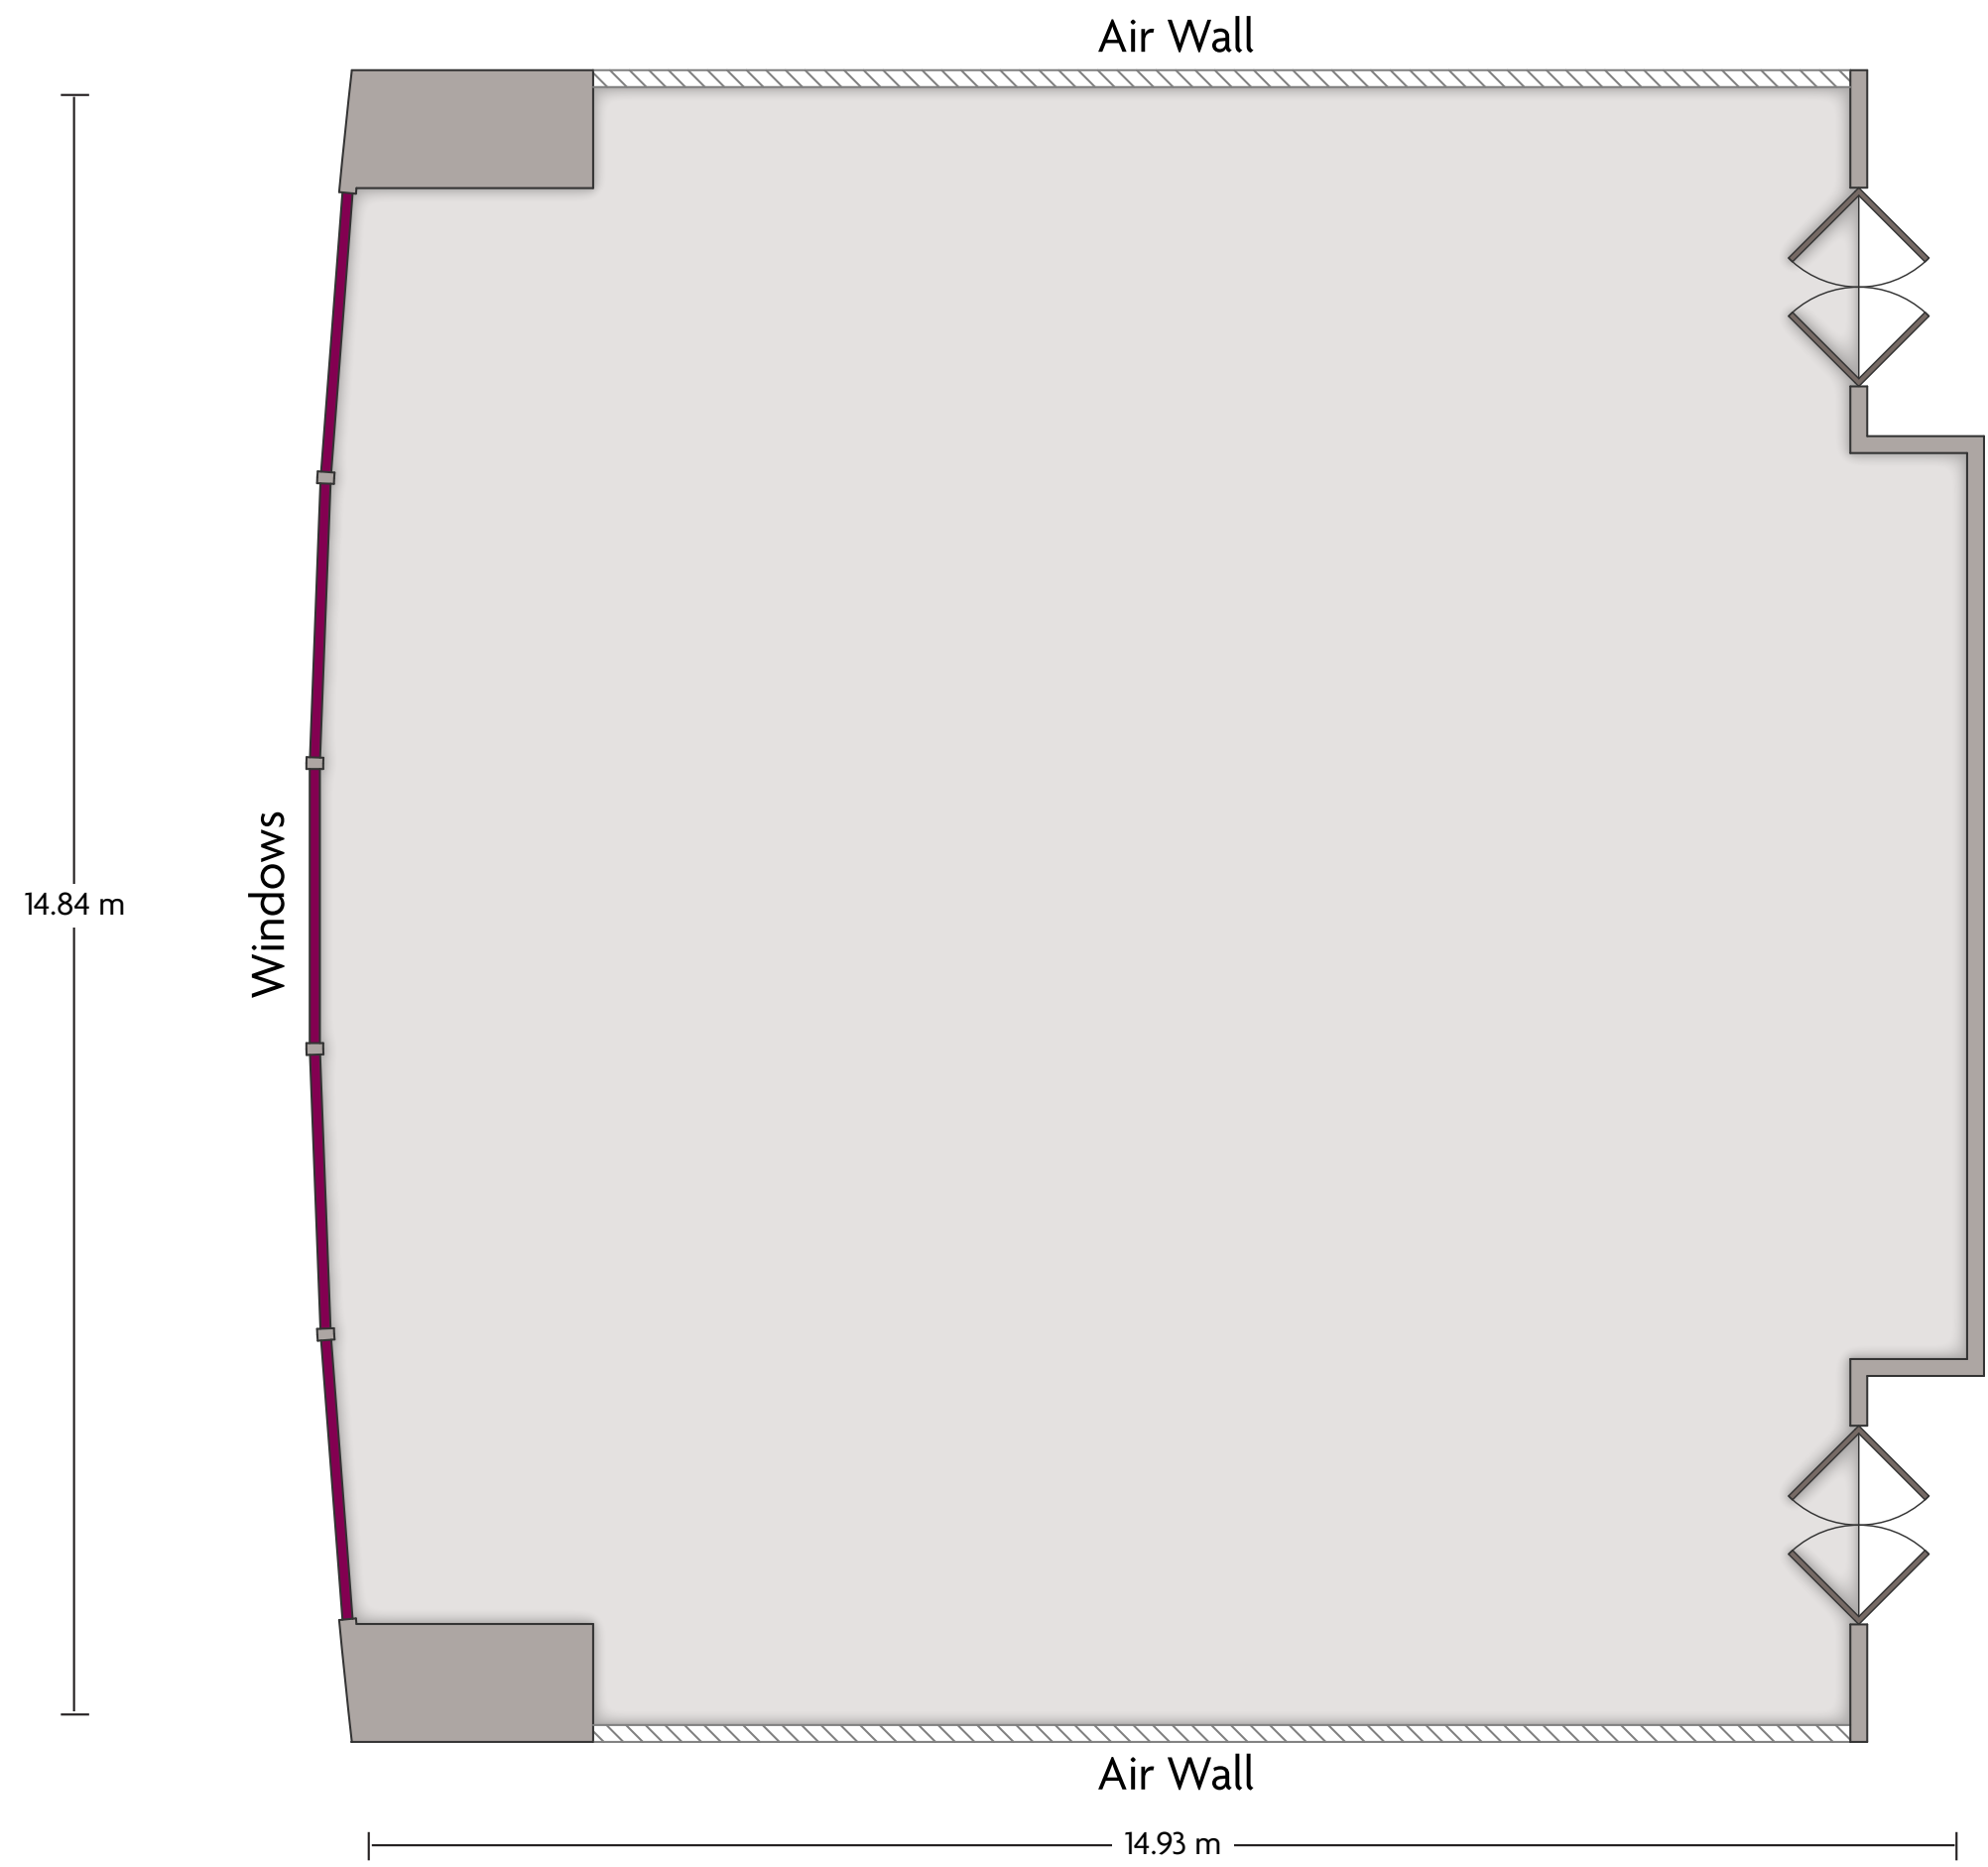

\*Multiple layout options available for this space.

# Crowne Plaza® Wuxi Taihu - Multi-Function Room 1

LENGTH: 13.35 m    WIDTH: 11.73 m    HEIGHT: 3.69 m    TOTAL SQUARE METERS: 147.43 m<sup>2</sup>    MAXIMUM CAPACITY: 140    POWER OUTLETS: 9

No. 1888 Taihu Avenue Binhu District I Wuxi Jiangsu - 214072, China (People's Republic) | 86.510.85798888

# Crowne Plaza® Wuxi Taihu - Multi-Function Room 2

LENGTH: 14.93 m    WIDTH: 14.84 m    HEIGHT: 3.69 m    TOTAL SQUARE METERS: 207.97 m<sup>2</sup>    MAXIMUM CAPACITY: 200    POWER OUTLETS: 11

No. 1888 Taihu Avenue Binhu District I Wuxi Jiangsu - 214072, China (People's Republic) | 86.510.85798888