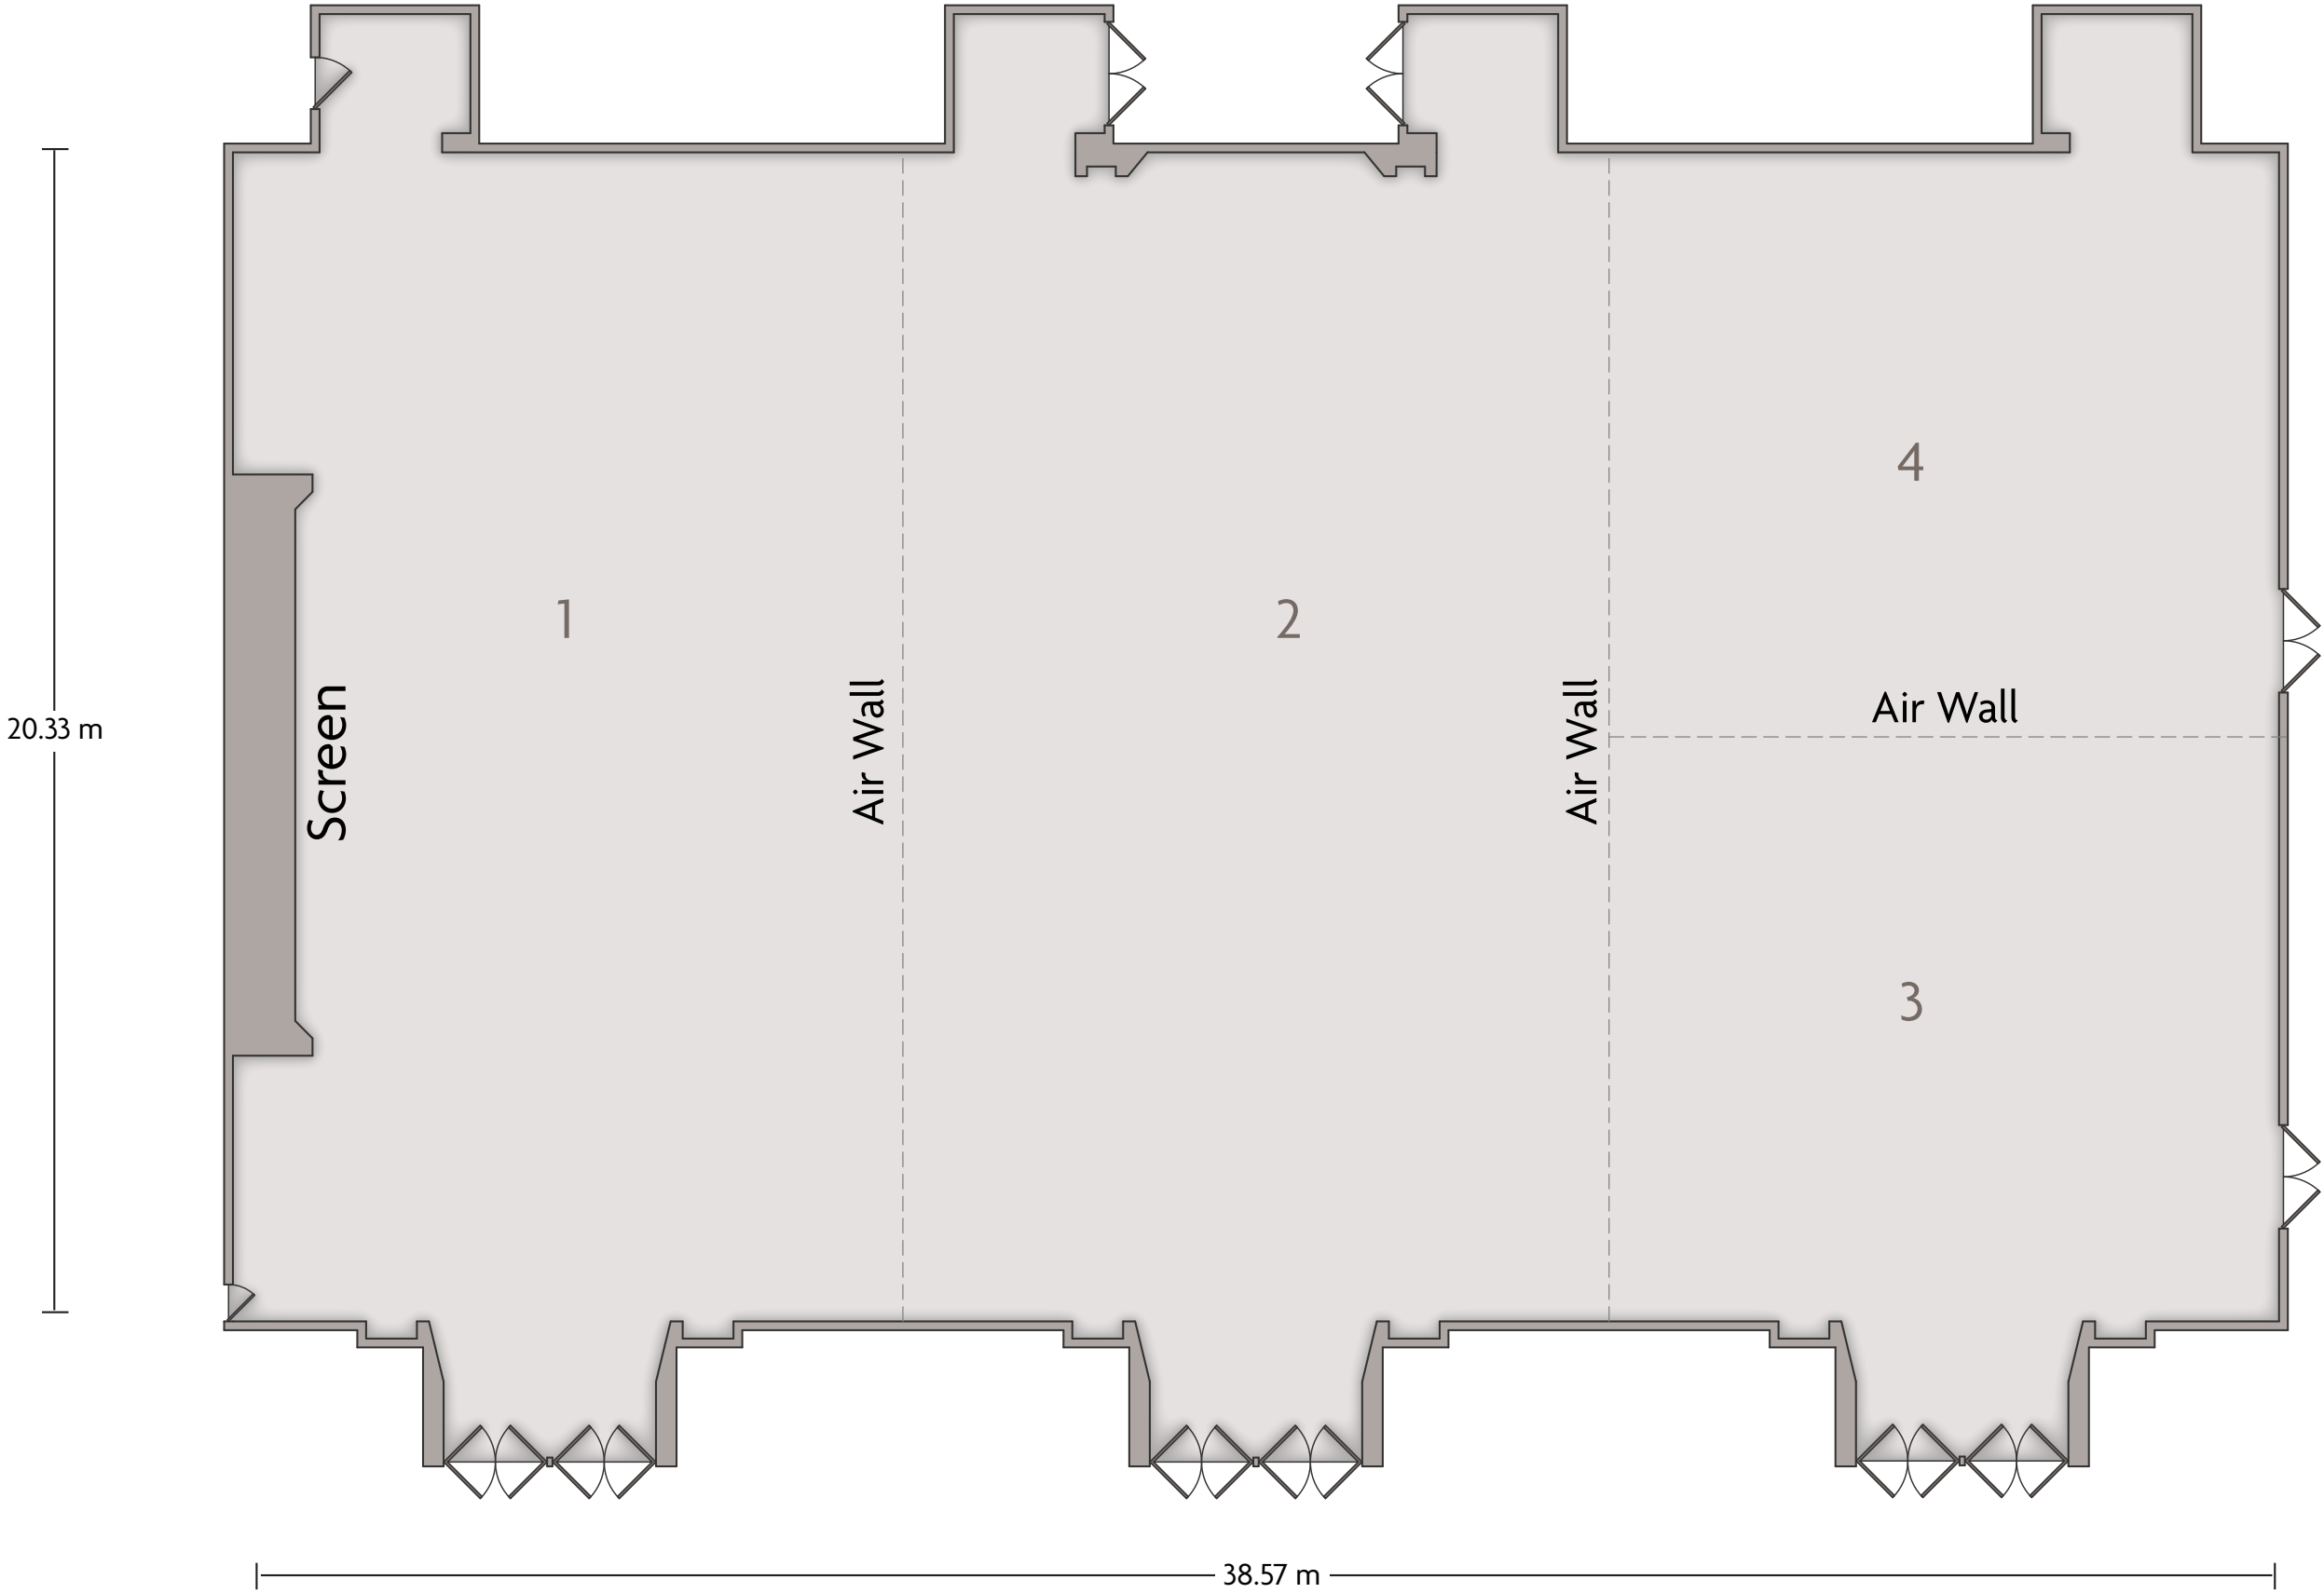

# Crowne Plaza® Wuxi Taihu - Grand Ballroom

LENGTH: 38.57 m    WIDTH: 20.33 m    HEIGHT: 6.76 m    TOTAL SQUARE METERS: 711.74 m<sup>2</sup>    MAXIMUM CAPACITY: 600    POWER OUTLETS: 30

No. 1888 Taihu Avenue Binhu District | Wuxi Jiangsu - 214072, China (People's Republic) | 86.510.85798888

\*Multiple layout options available for this space.

# Crowne Plaza® Wuxi Taihu - Grand Ballroom 1

LENGTH: 20.33 m    WIDTH: 11.57 m    HEIGHT: 6.76 m    TOTAL SQUARE METERS: 233.49 m<sup>2</sup>    MAXIMUM CAPACITY: 200    POWER OUTLETS: 18

No. 1888 Taihu Avenue Binhu District I Wuxi Jiangsu - 214072, China (People's Republic) | 86.510.85798888

# Crowne Plaza® Wuxi Taihu - Grand Ballroom 2

LENGTH: 20.33 m    WIDTH: 12.12 m    HEIGHT: 6.76 m    TOTAL SQUARE METERS: 261.37 m<sup>2</sup>    MAXIMUM CAPACITY: 200    POWER OUTLETS: 8

No. 1888 Taihu Avenue Binhu District I Wuxi Jiangsu - 214072, China (People's Republic) | 86.510.85798888