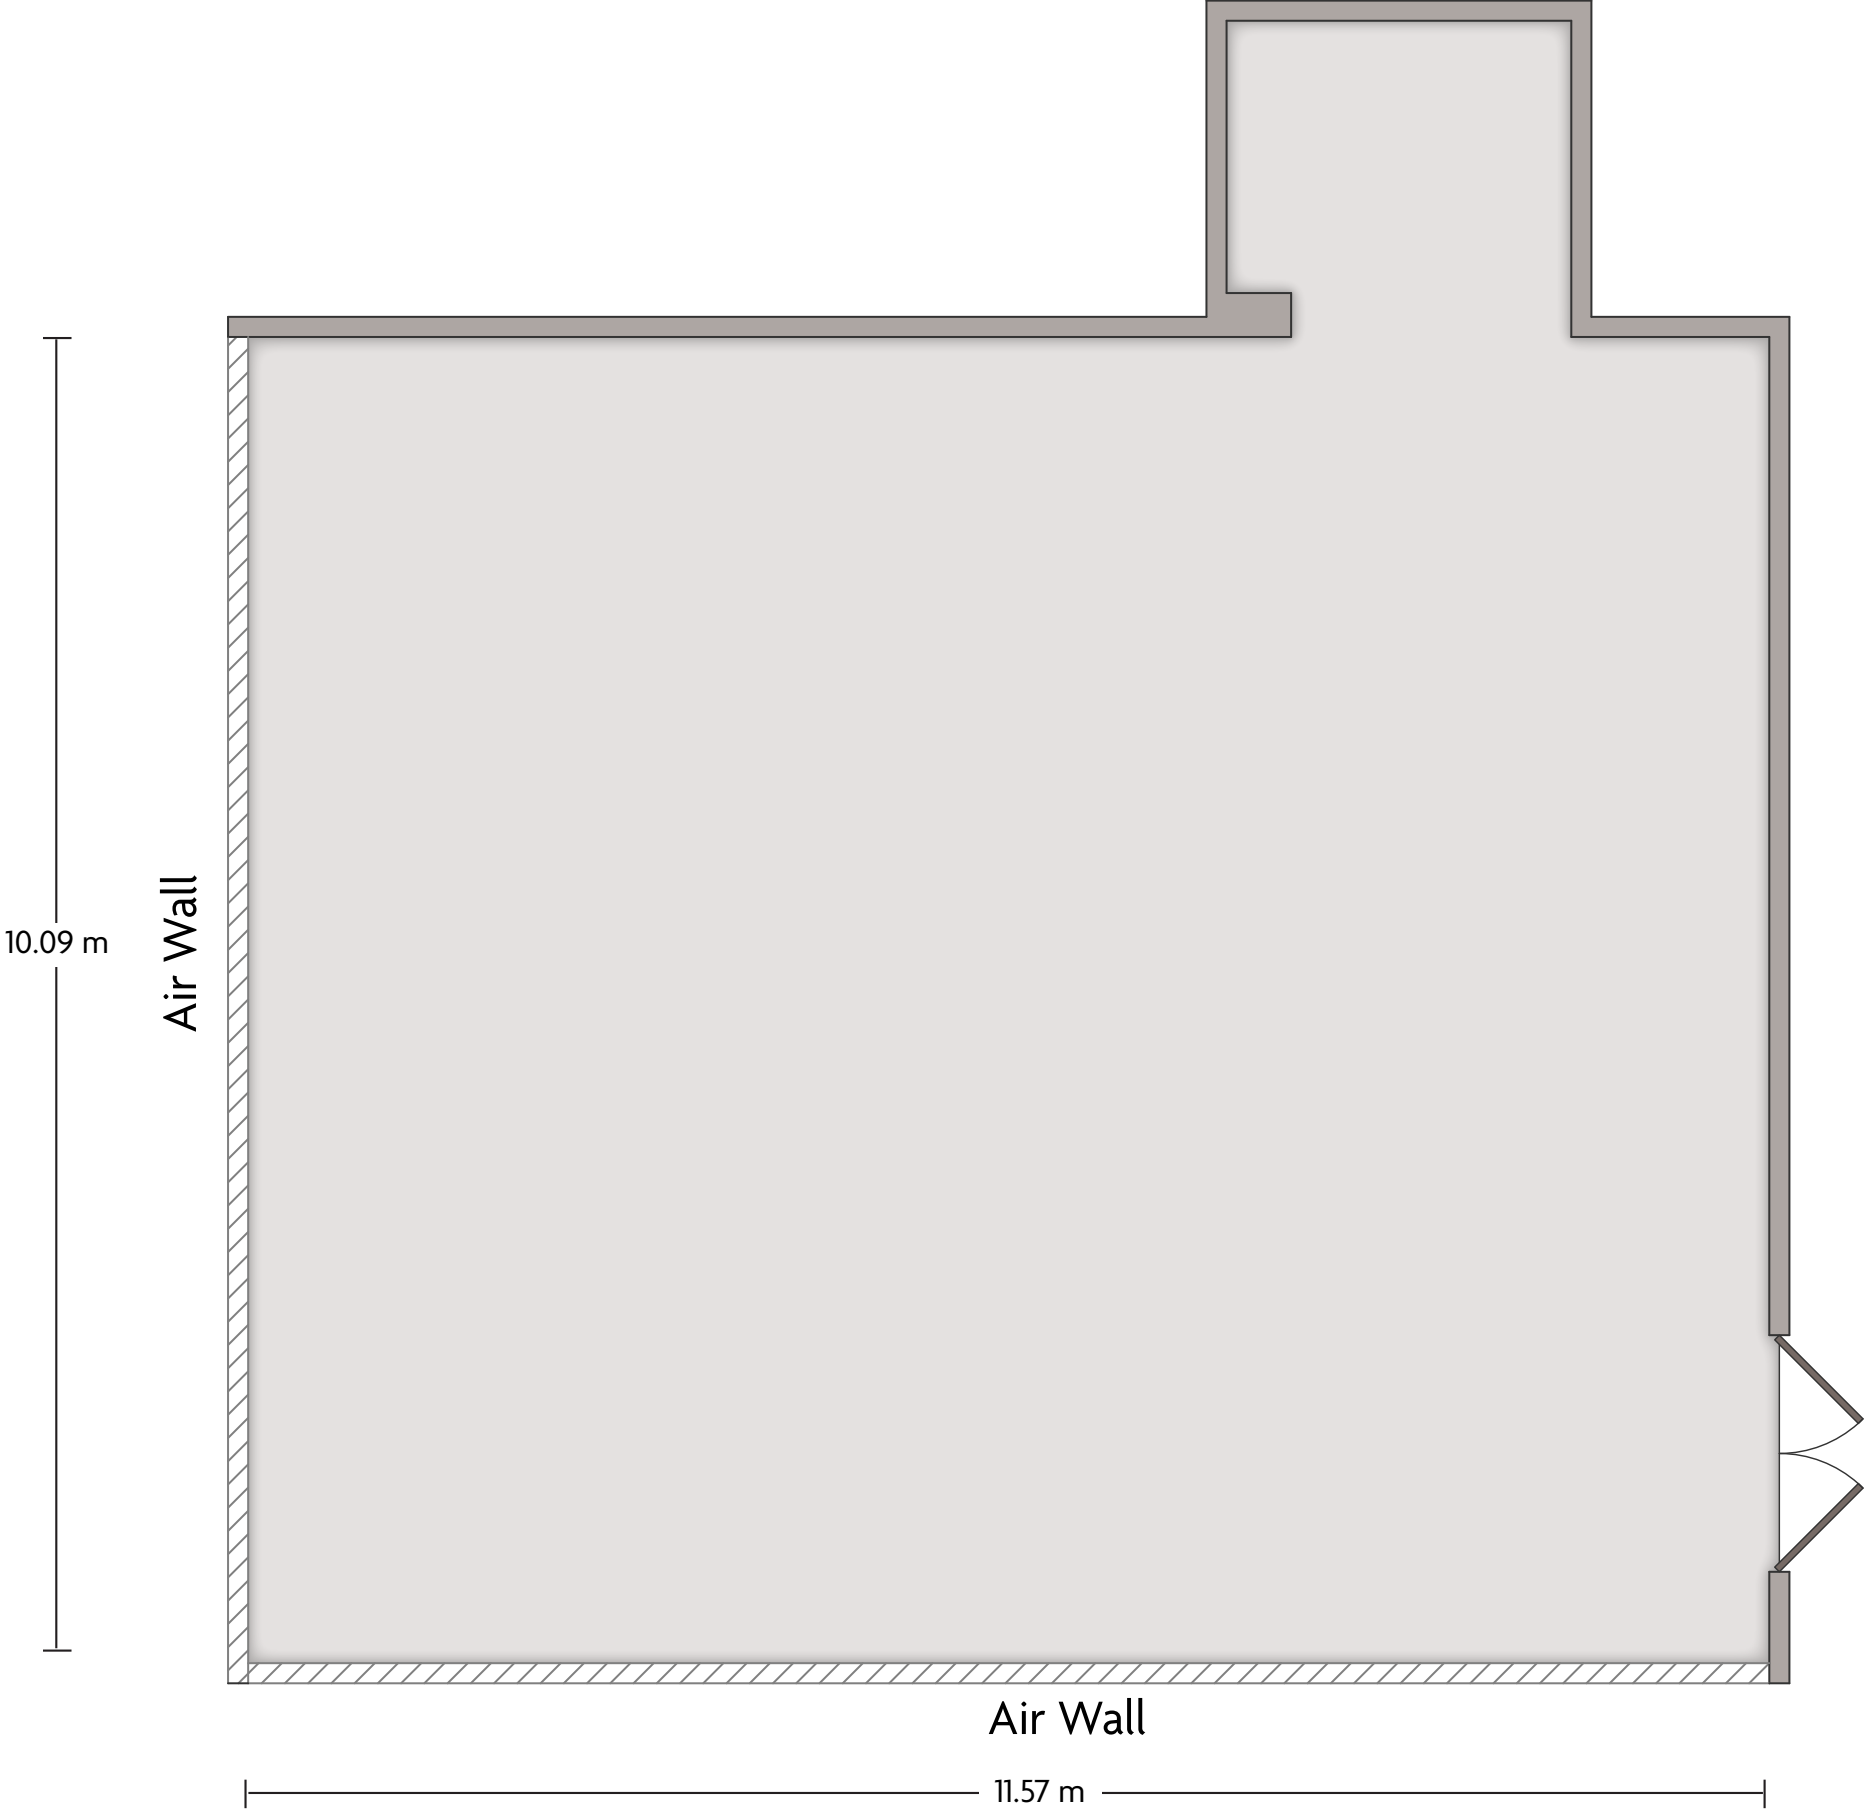

# Crowne Plaza® Wuxi Taihu - Grand Ballroom 3

LENGTH: 11.57 m    WIDTH: 10.04 m    HEIGHT: 6.76 m    TOTAL SQUARE METERS: 126.24 m<sup>2</sup>    MAXIMUM CAPACITY: 100    POWER OUTLETS: 4

No. 1888 Taihu Avenue Binhu District I Wuxi Jiangsu - 214072, China (People's Republic) | 86.510.85798888

\*Multiple layout options available for this space.

# Crowne Plaza® Wuxi Taihu - Grand Ballroom 4

LENGTH: 11.57 m    WIDTH: 10.09 m    HEIGHT: 6.76 m    TOTAL SQUARE METERS: 116.70 m<sup>2</sup>    MAXIMUM CAPACITY: 100    POWER OUTLETS: 0

No. 1888 Taihu Avenue Binhu District I Wuxi Jiangsu - 214072, China (People's Republic) | 86.510.85798888