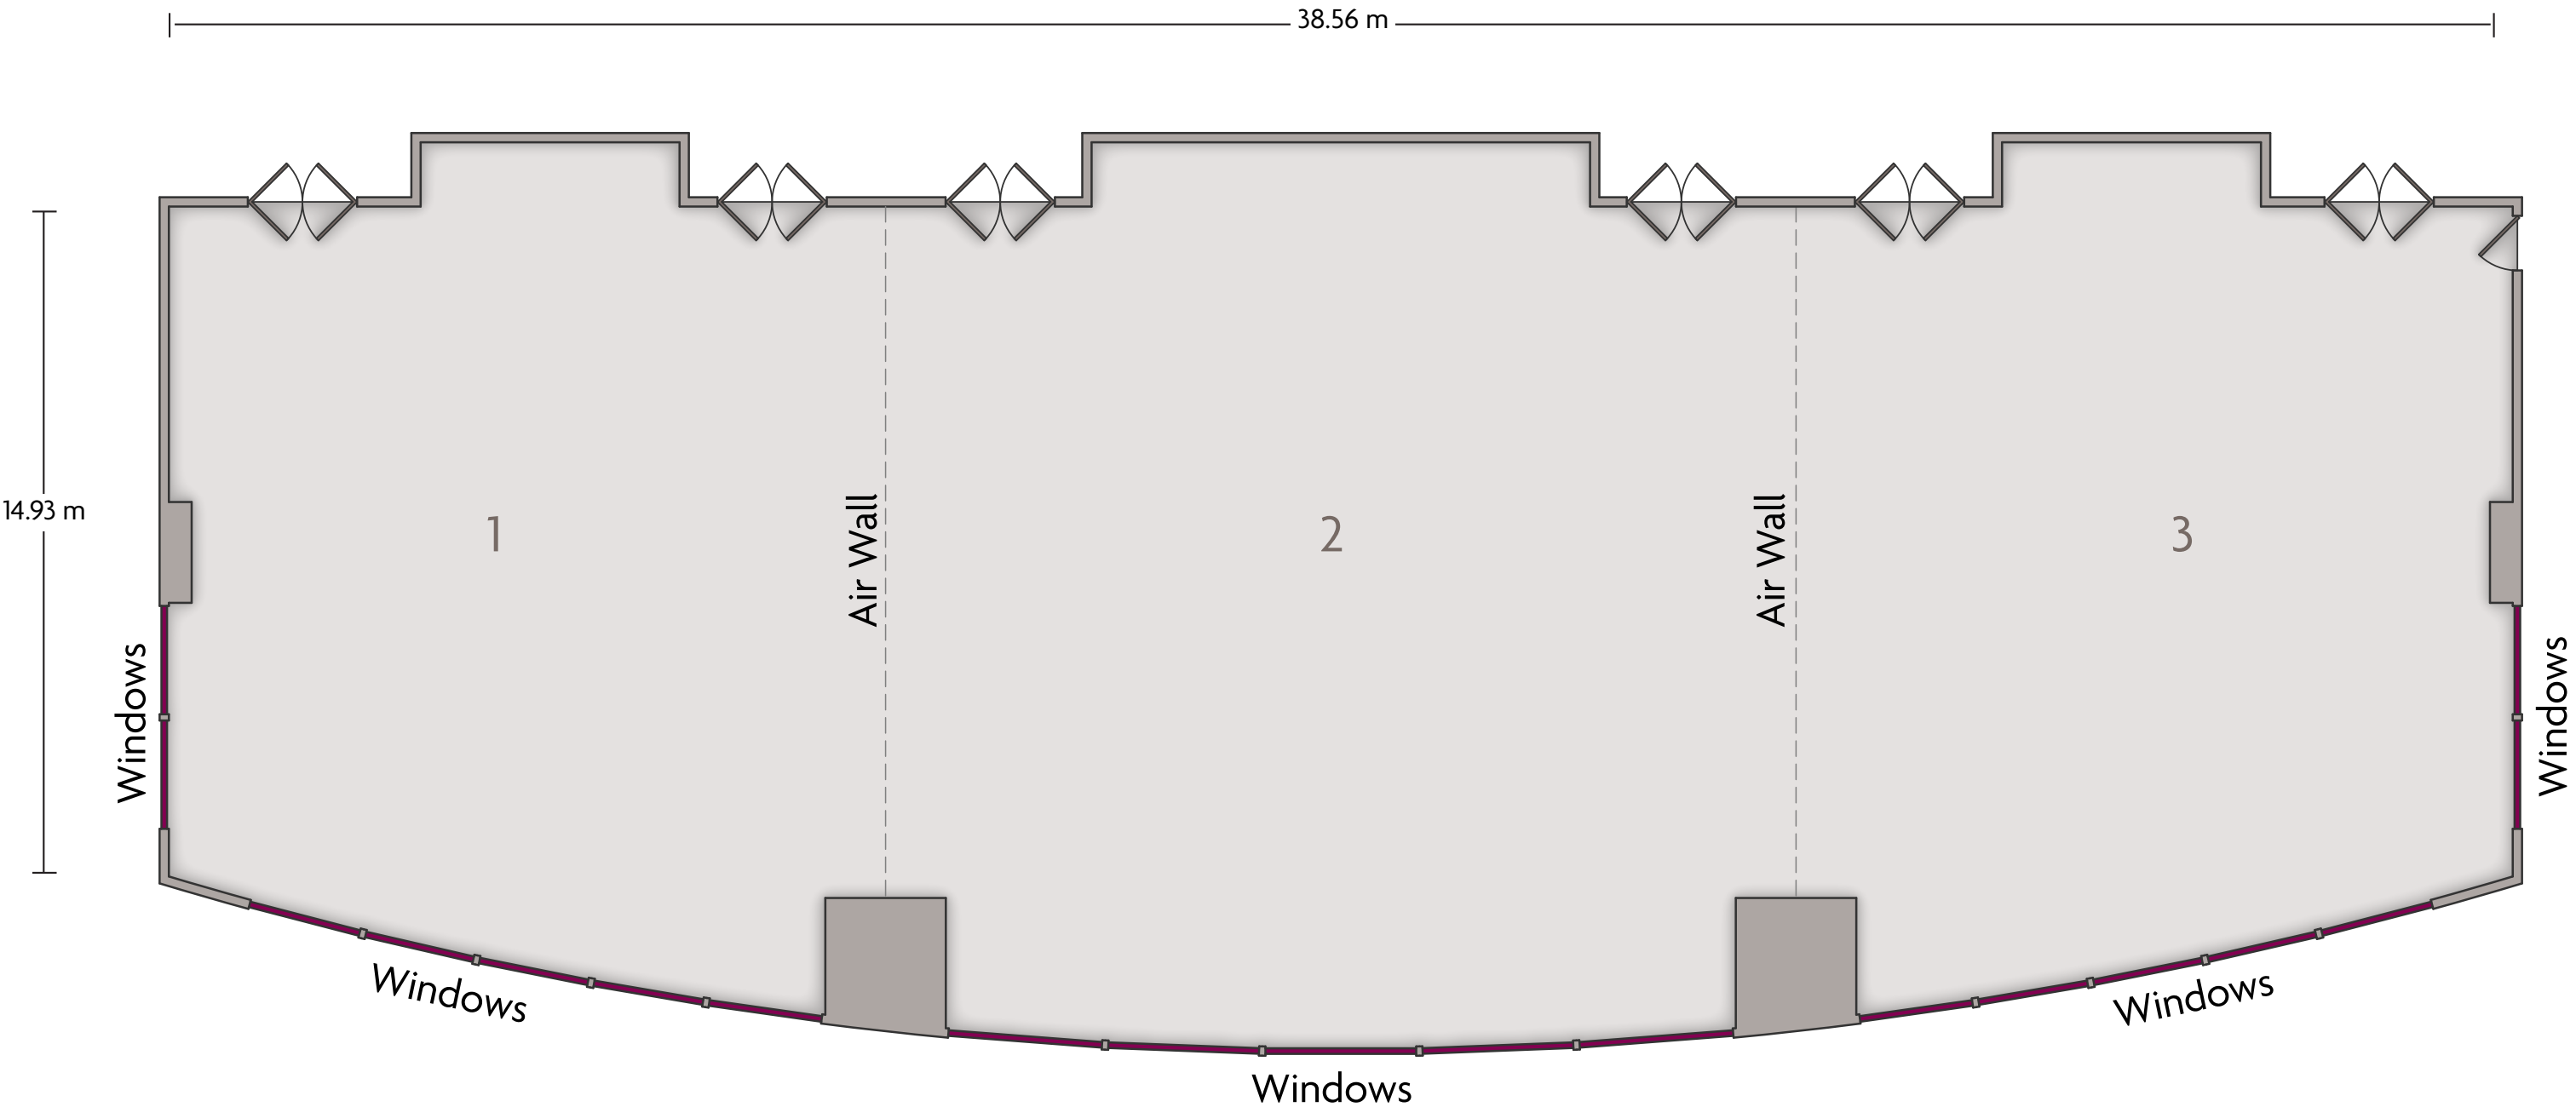

# Crowne Plaza® Wuxi Taihu - Grand Ballroom 4

LENGTH: 11.57 m    WIDTH: 10.09 m    HEIGHT: 6.76 m    TOTAL SQUARE METERS: 116.70 m<sup>2</sup>    MAXIMUM CAPACITY: 100    POWER OUTLETS: 0

No. 1888 Taihu Avenue Binhu District I Wuxi Jiangsu - 214072, China (People's Republic) | 86.510.85798888

\*Multiple layout options available for this space.

# Crowne Plaza® Wuxi Taihu - Multi-Function Room

LENGTH: 38.56 m    WIDTH: 14.93 m    HEIGHT: 3.69 m    TOTAL SQUARE METERS: 506.89 m<sup>2</sup>    MAXIMUM CAPACITY: 450    POWER OUTLETS: 31

No. 1888 Taihu Avenue Binhu District I Wuxi Jiangsu - 214072, China (People's Republic) | 86.510.85798888

# Crowne Plaza® Wuxi Taihu - Multi-Function Room 1

LENGTH: 13.35 m    WIDTH: 11.73 m    HEIGHT: 3.69 m    TOTAL SQUARE METERS: 147.43 m<sup>2</sup>    MAXIMUM CAPACITY: 140    POWER OUTLETS: 9

No. 1888 Taihu Avenue Binhu District I Wuxi Jiangsu - 214072, China (People's Republic) | 86.510.85798888