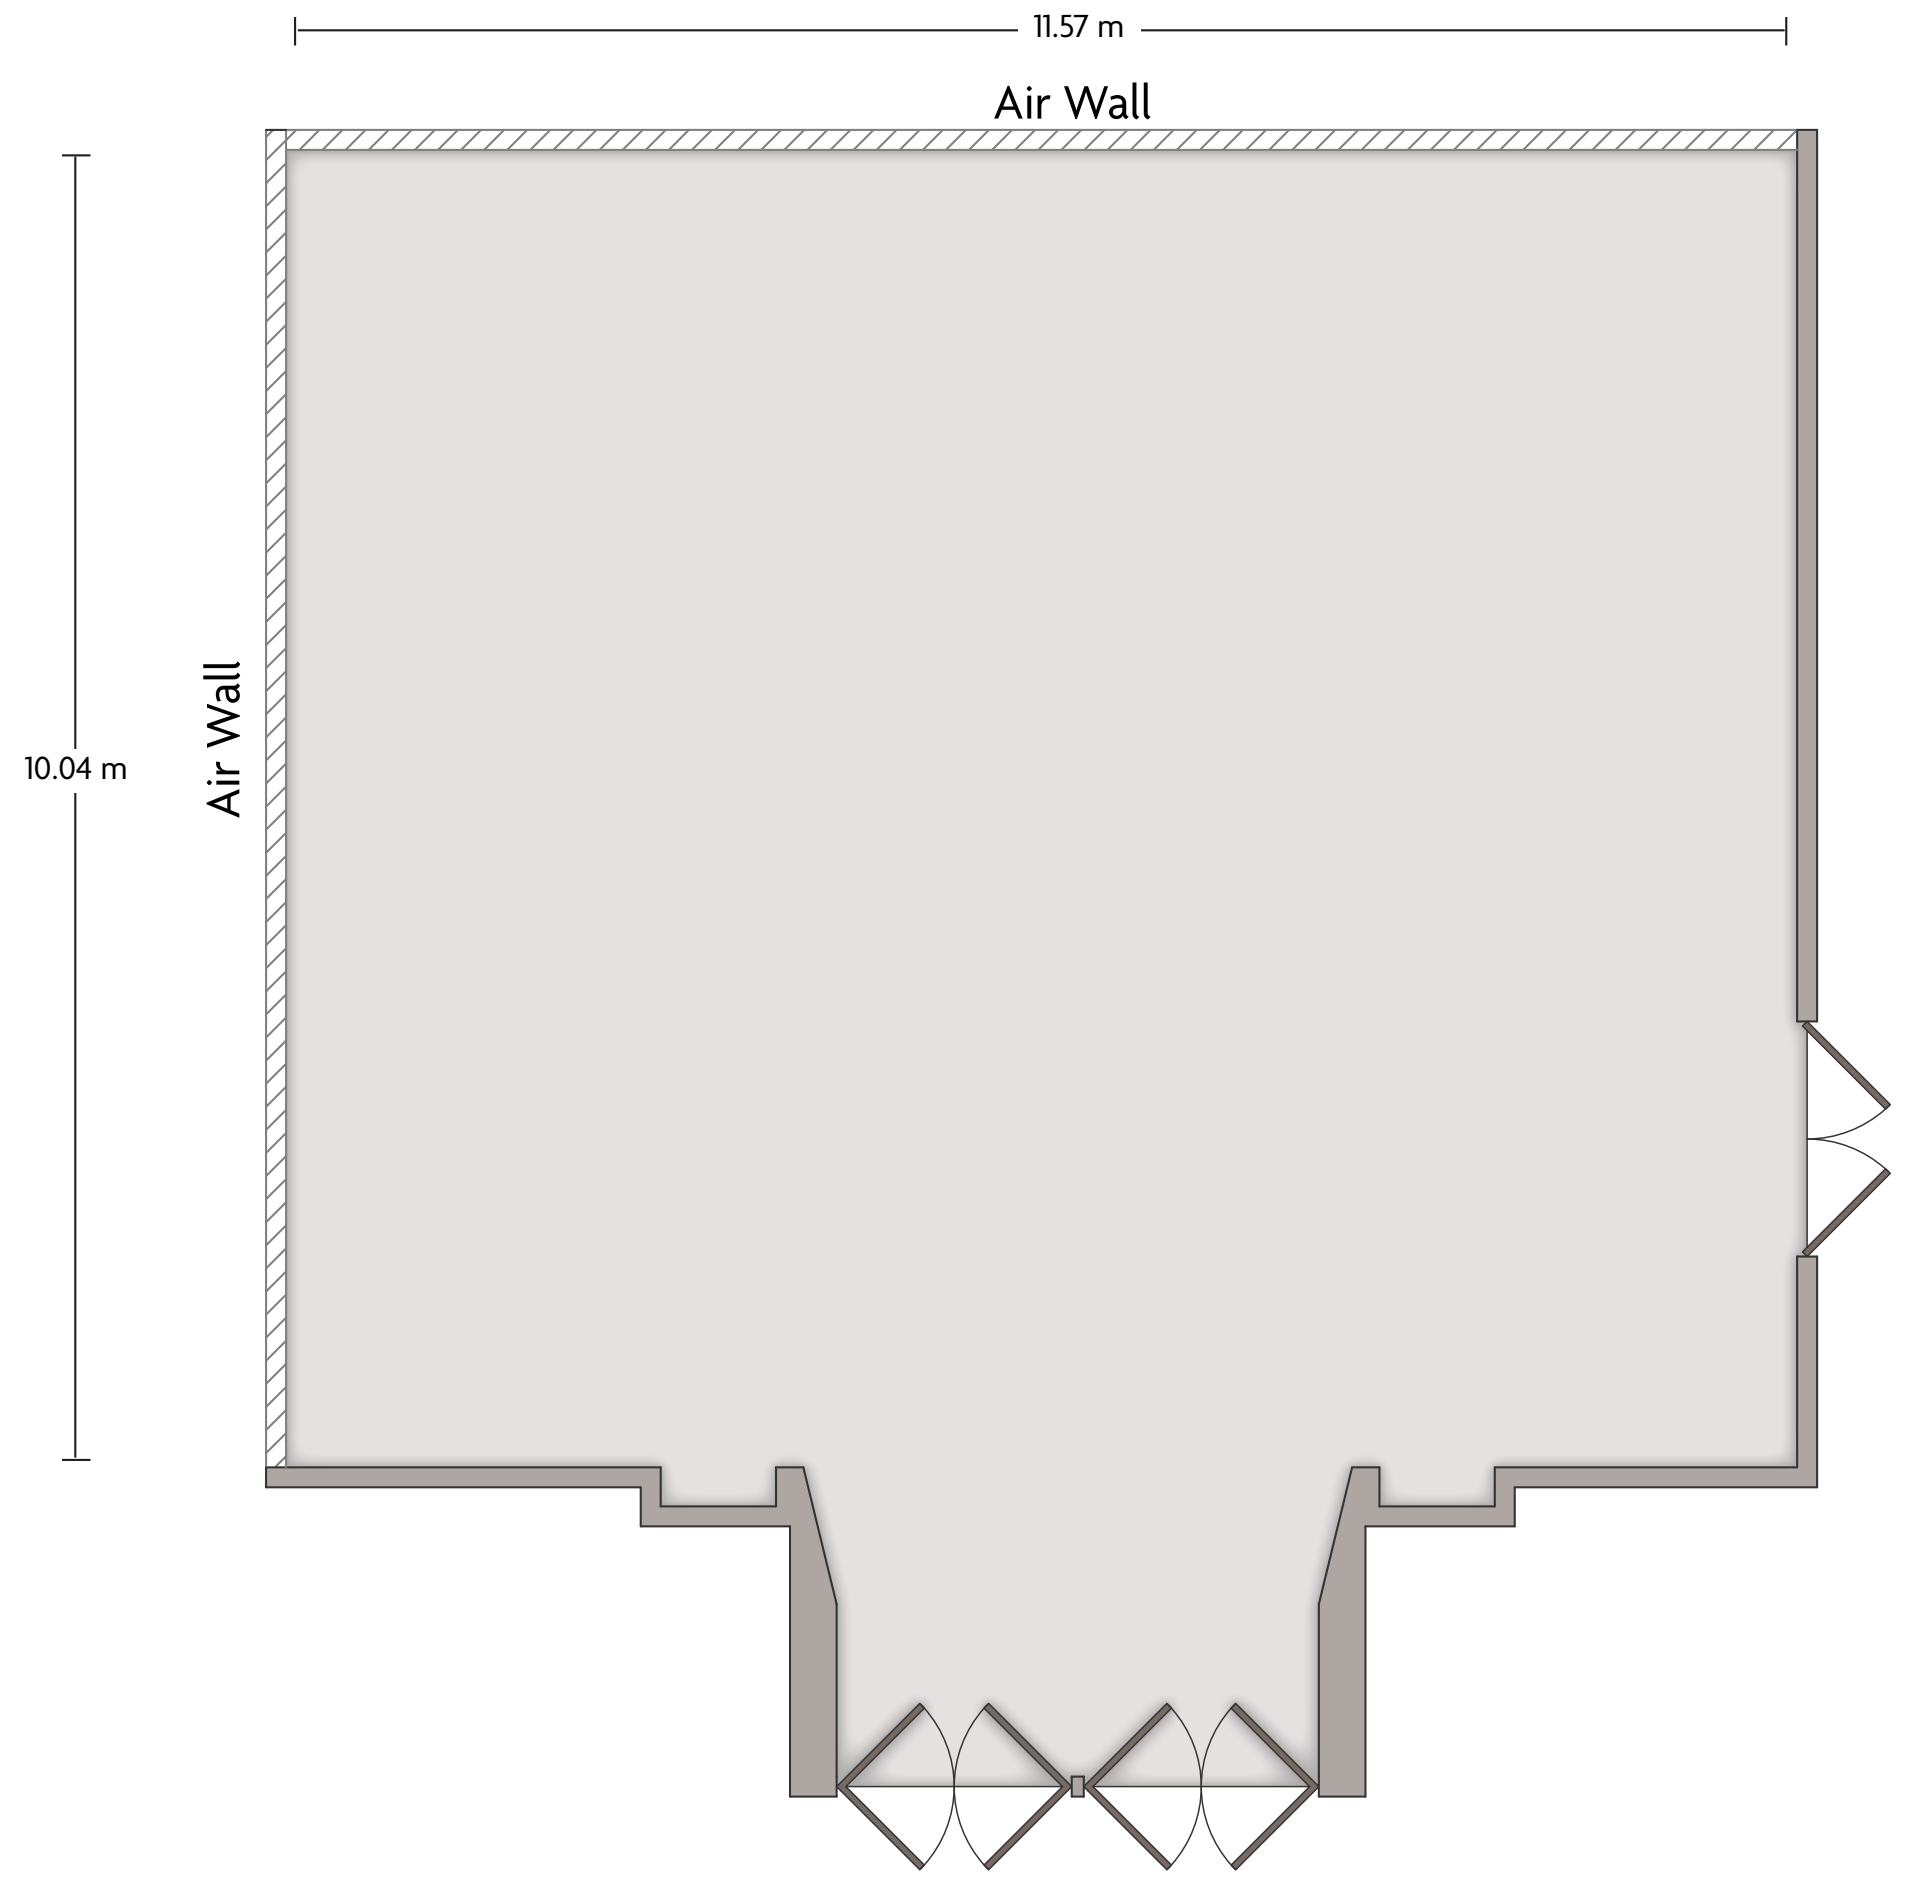

# Crowne Plaza® Wuxi Taihu - Grand Ballroom 1

LENGTH: 20.33 m    WIDTH: 11.57 m    HEIGHT: 6.76 m    TOTAL SQUARE METERS: 233.49 m<sup>2</sup>    MAXIMUM CAPACITY: 200    POWER OUTLETS: 18

No. 1888 Taihu Avenue Binhu District I Wuxi Jiangsu - 214072, China (People's Republic) | 86.510.85798888

# Crowne Plaza® Wuxi Taihu - Grand Ballroom 2

LENGTH: 20.33 m    WIDTH: 12.12 m    HEIGHT: 6.76 m    TOTAL SQUARE METERS: 261.37 m<sup>2</sup>    MAXIMUM CAPACITY: 200    POWER OUTLETS: 8

No. 1888 Taihu Avenue Binhu District I Wuxi Jiangsu - 214072, China (People's Republic) | 86.510.85798888

# Crowne Plaza® Wuxi Taihu - Grand Ballroom 3

LENGTH: 11.57 m    WIDTH: 10.04 m    HEIGHT: 6.76 m    TOTAL SQUARE METERS: 126.24 m<sup>2</sup>    MAXIMUM CAPACITY: 100    POWER OUTLETS: 4

No. 1888 Taihu Avenue Binhu District I Wuxi Jiangsu - 214072, China (People's Republic) | 86.510.85798888