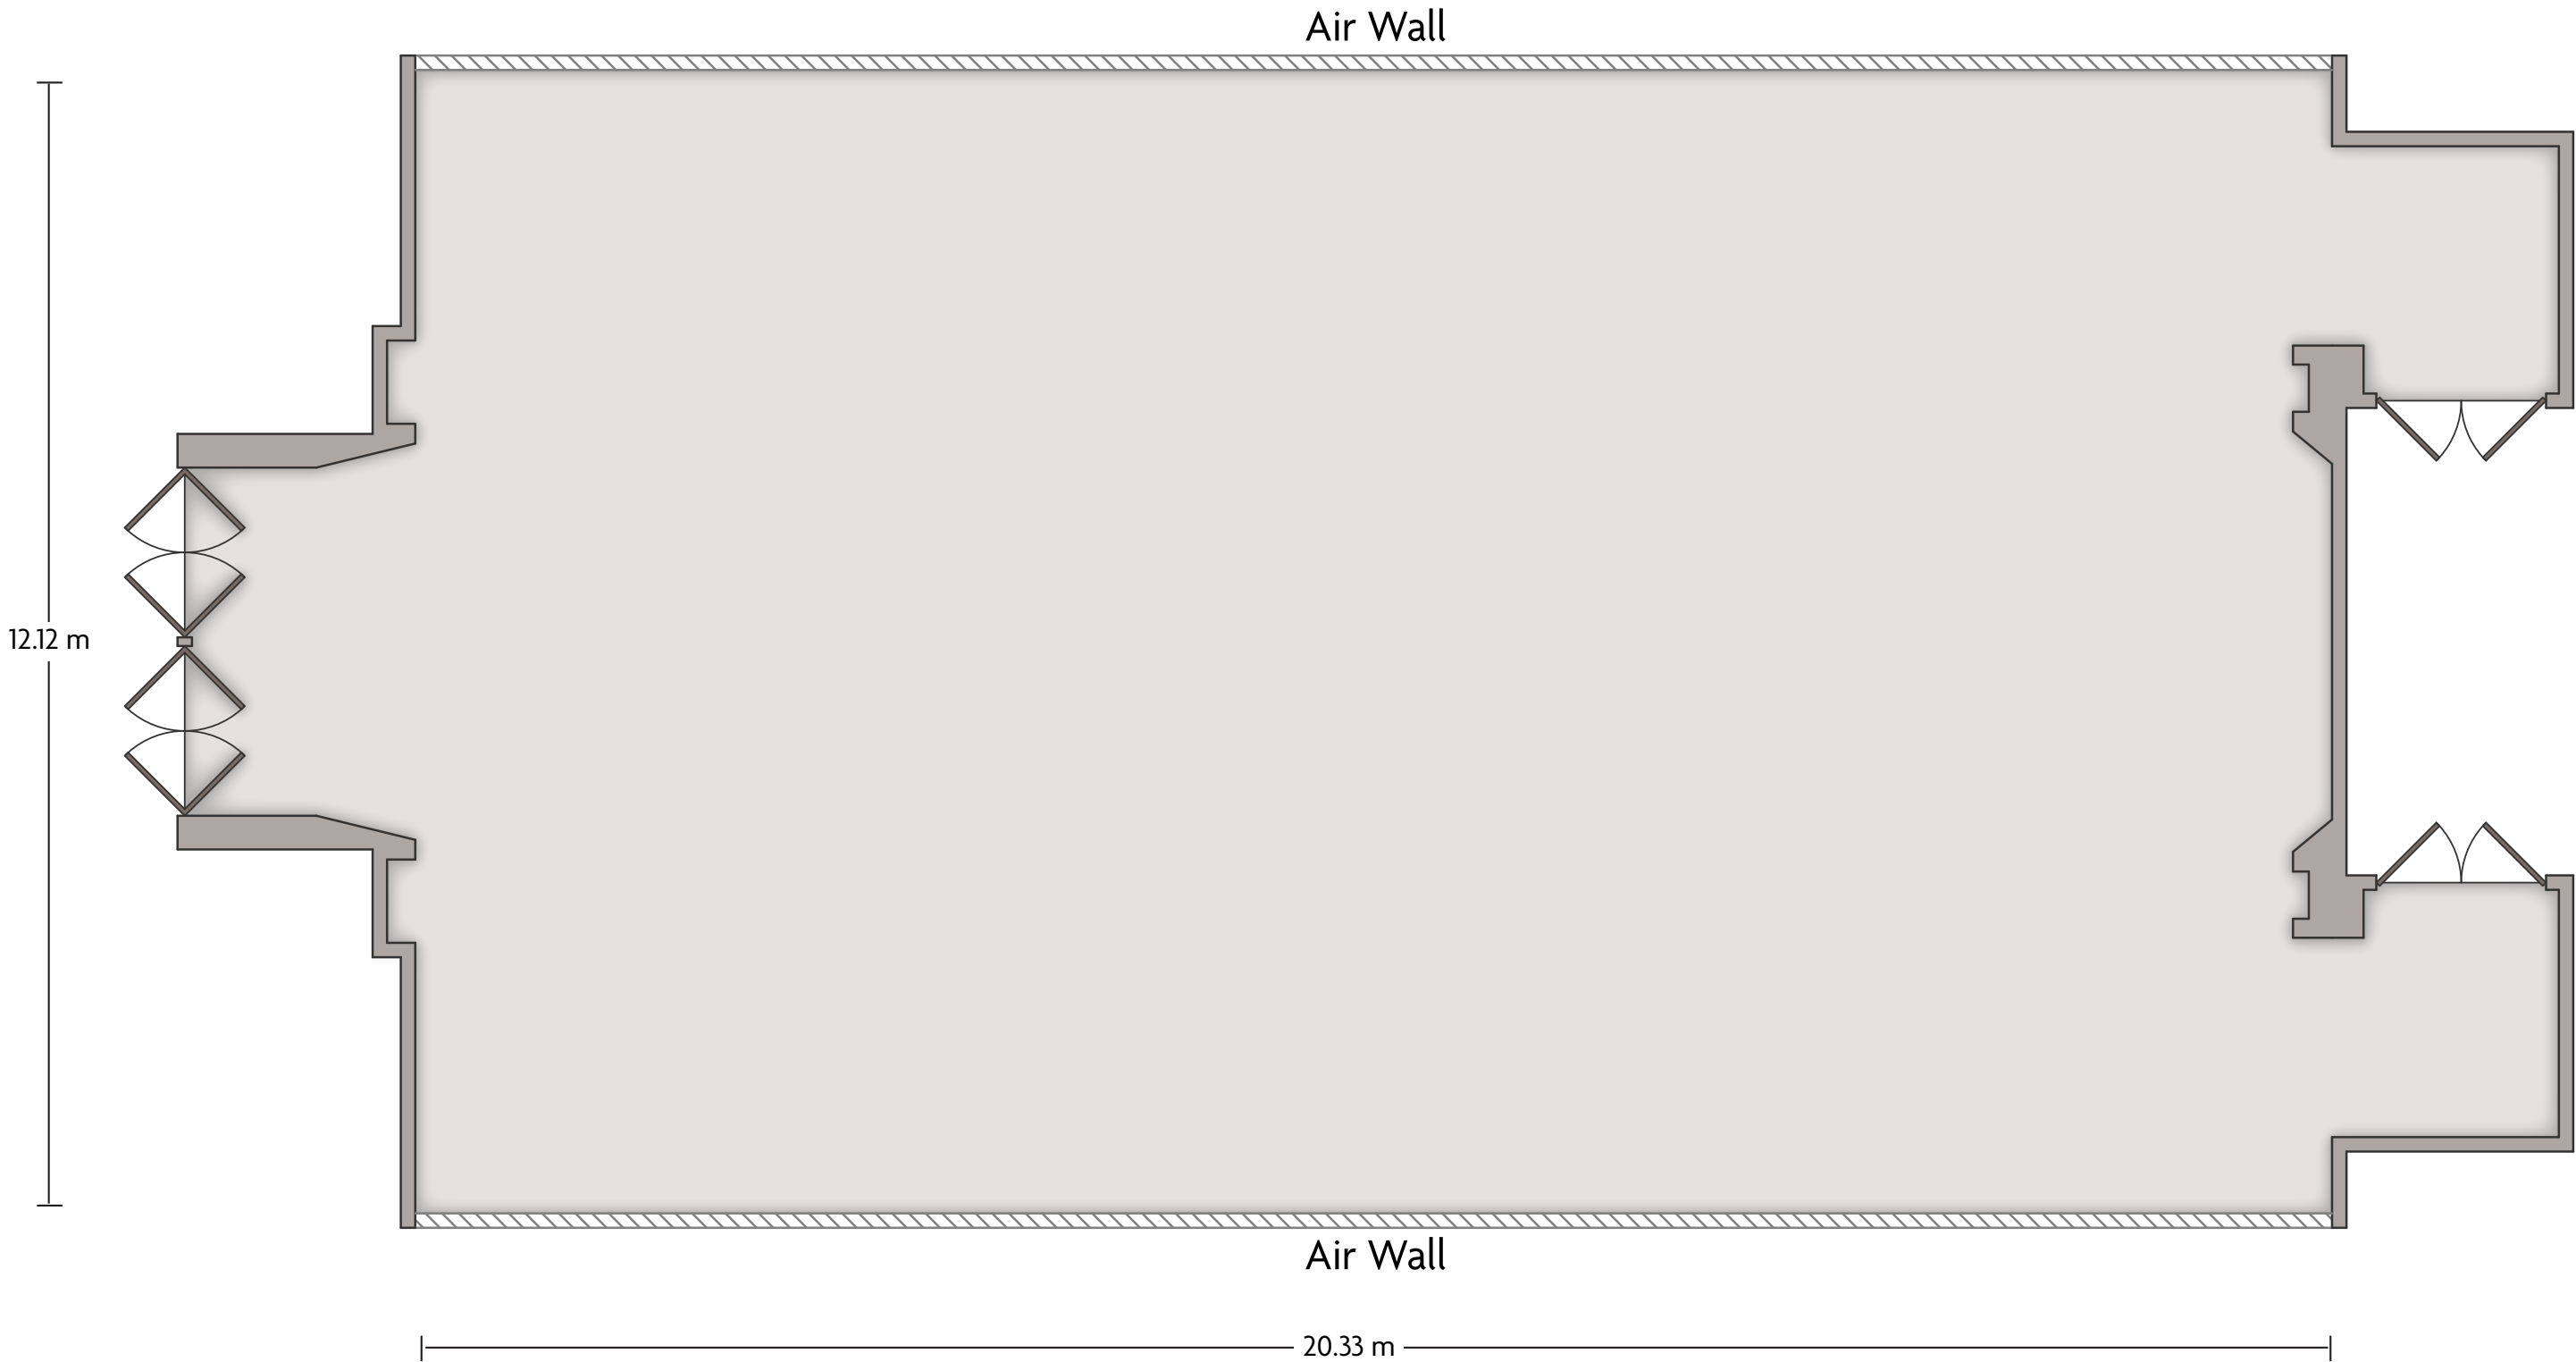

# Crowne Plaza® Wuxi Taihu - Grand Ballroom

LENGTH: 38.57 m    WIDTH: 20.33 m    HEIGHT: 6.76 m    TOTAL SQUARE METERS: 711.74 m<sup>2</sup>    MAXIMUM CAPACITY: 600    POWER OUTLETS: 30

No. 1888 Taihu Avenue Binhu District | Wuxi Jiangsu - 214072, China (People's Republic) | 86.510.85798888

# Crowne Plaza® Wuxi Taihu - Grand Ballroom 1

LENGTH: 20.33 m    WIDTH: 11.57 m    HEIGHT: 6.76 m    TOTAL SQUARE METERS: 233.49 m<sup>2</sup>    MAXIMUM CAPACITY: 200    POWER OUTLETS: 18

No. 1888 Taihu Avenue Binhu District I Wuxi Jiangsu - 214072, China (People's Republic) | 86.510.85798888

# Crowne Plaza® Wuxi Taihu - Grand Ballroom 2

LENGTH: 20.33 m    WIDTH: 12.12 m    HEIGHT: 6.76 m    TOTAL SQUARE METERS: 261.37 m<sup>2</sup>    MAXIMUM CAPACITY: 200    POWER OUTLETS: 8

No. 1888 Taihu Avenue Binhu District I Wuxi Jiangsu - 214072, China (People's Republic) | 86.510.85798888