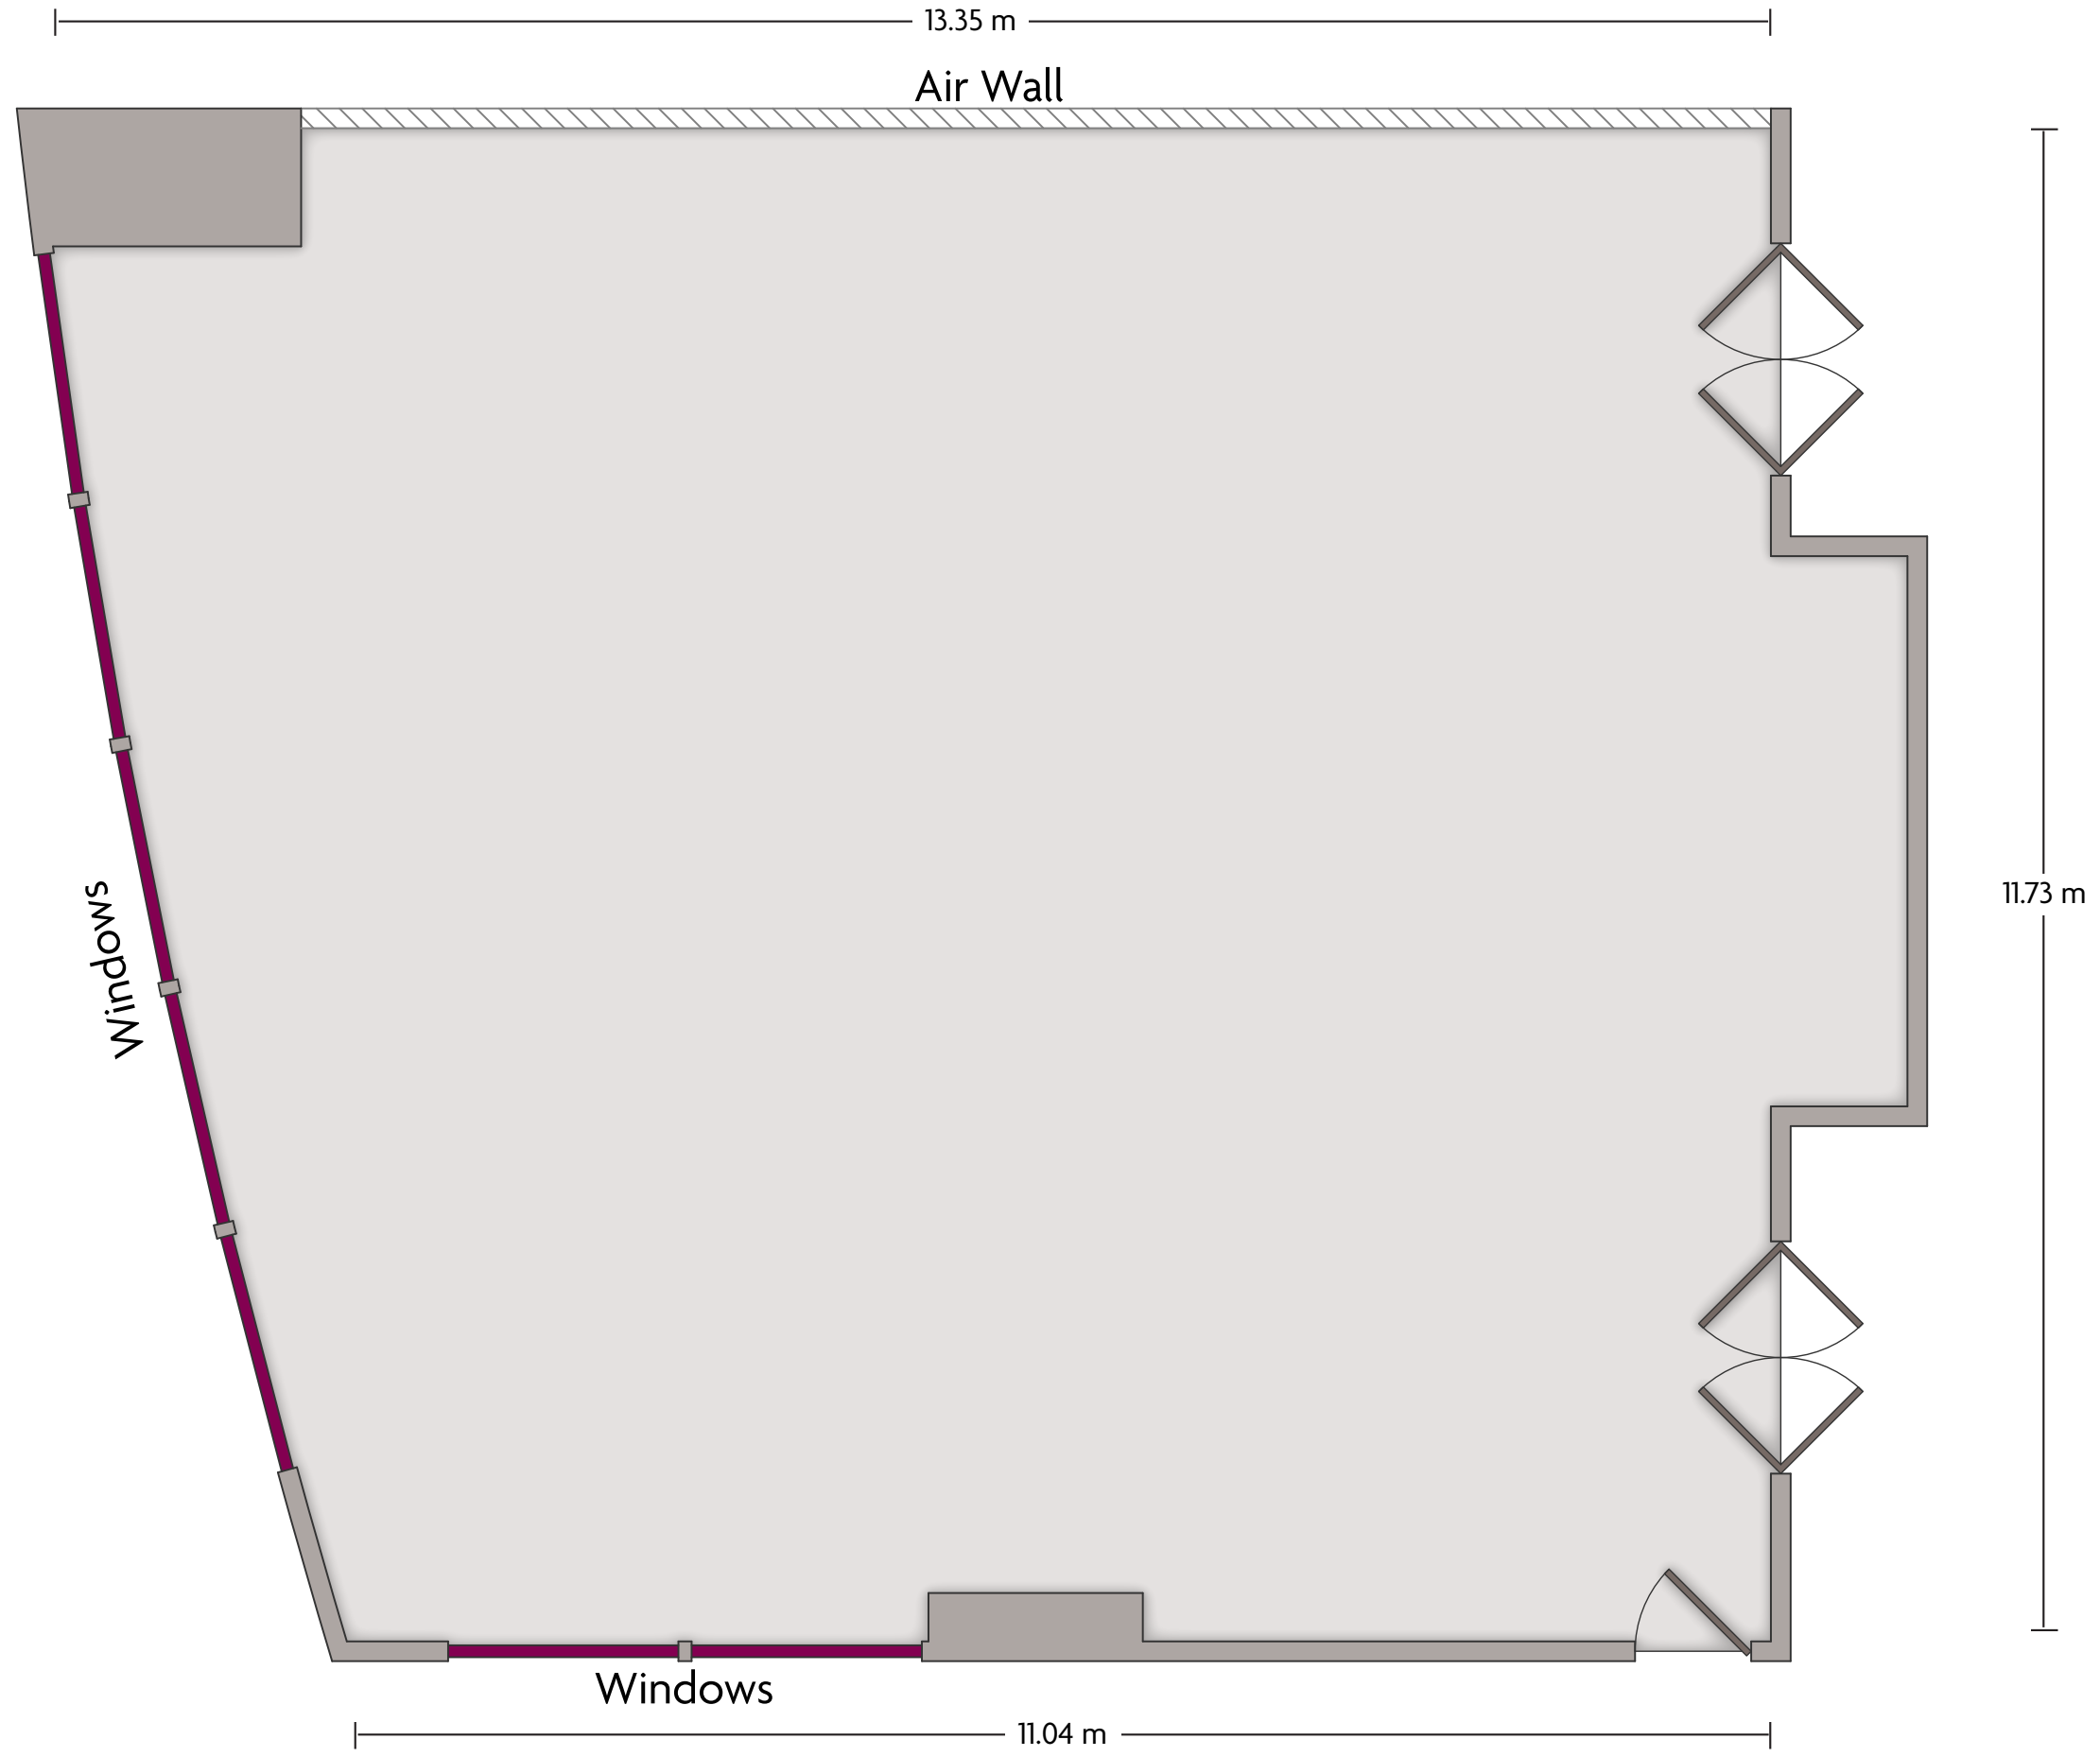

\*Multiple layout options available for this space.

# Crowne Plaza® Wuxi Taihu - Multi-Function Room 2

LENGTH: 14.93 m    WIDTH: 14.84 m    HEIGHT: 3.69 m    TOTAL SQUARE METERS: 207.97 m<sup>2</sup>    MAXIMUM CAPACITY: 200    POWER OUTLETS: 11

No. 1888 Taihu Avenue Binhu District I Wuxi Jiangsu - 214072, China (People's Republic) | 86.510.85798888

# Crowne Plaza® Wuxi Taihu - Multi-Function Room 3

LENGTH: 13.35 m    WIDTH: 11.73 m    HEIGHT: 3.69 m    TOTAL SQUARE METERS: 147.43 m<sup>2</sup>    MAXIMUM CAPACITY: 140    POWER OUTLETS: 11

No. 1888 Taihu Avenue Binhu District I Wuxi Jiangsu - 214072, China (People's Republic) | 86.510.85798888