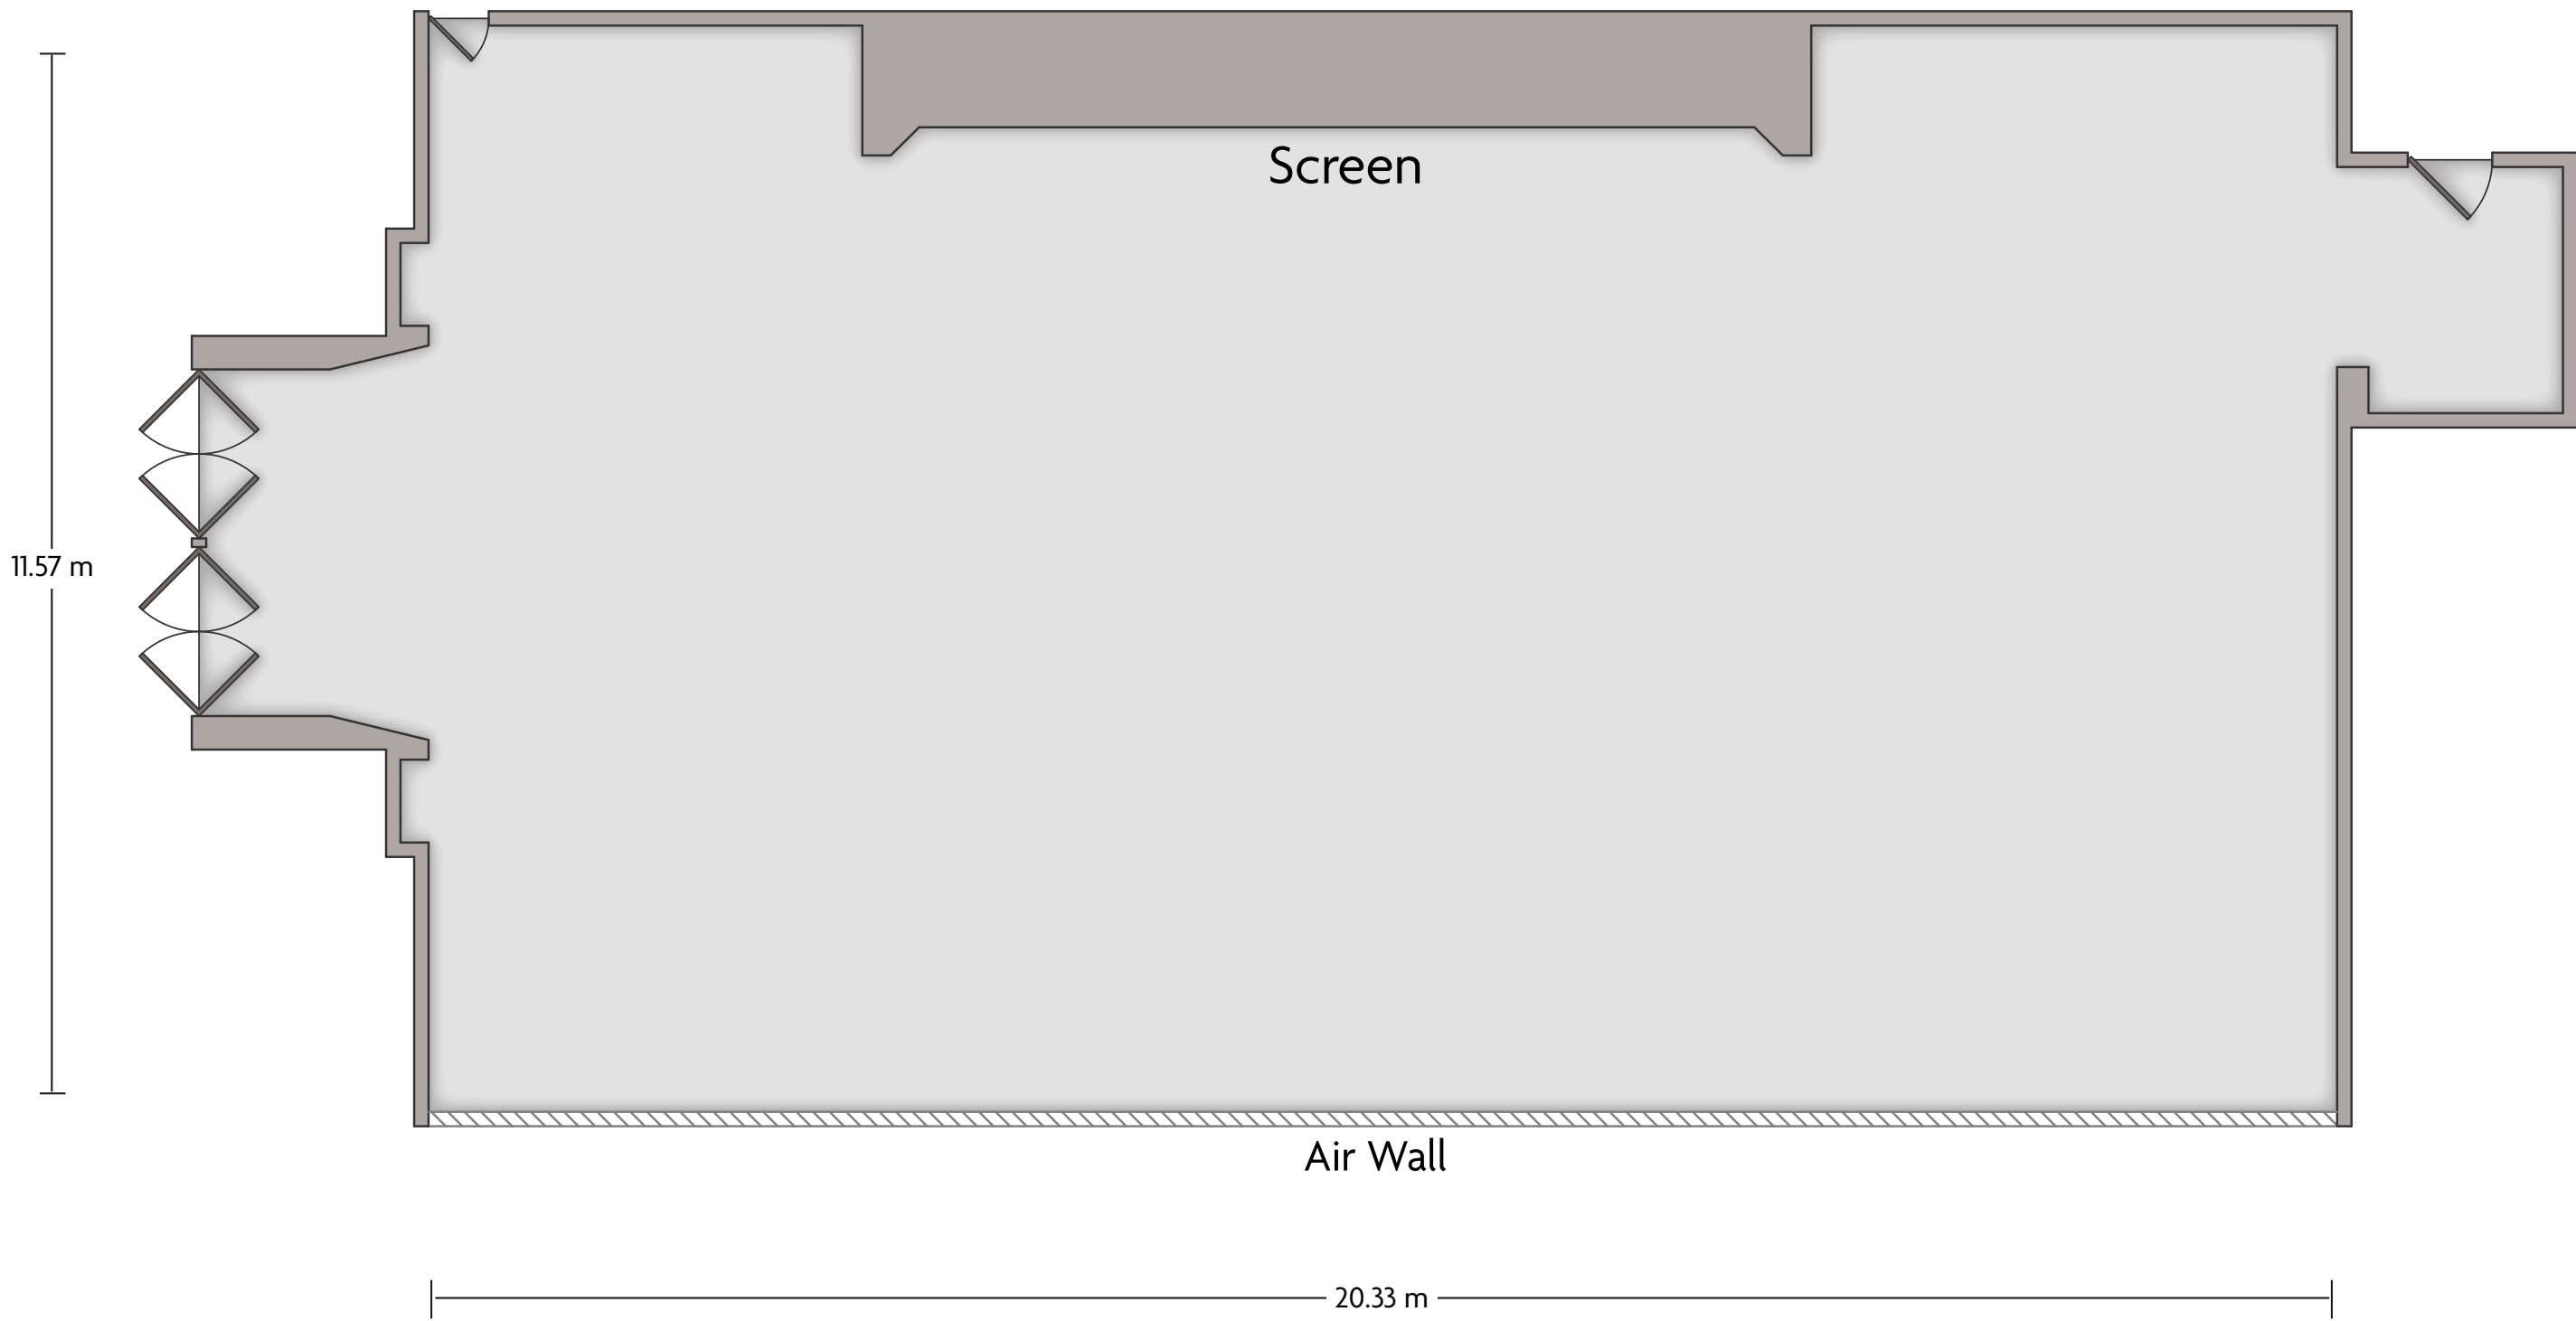

# Crowne Plaza® Wuxi Taihu - Grand Ballroom

LENGTH: 38.57 m    WIDTH: 20.33 m    HEIGHT: 6.76 m    TOTAL SQUARE METERS: 711.74 m<sup>2</sup>    MAXIMUM CAPACITY: 600    POWER OUTLETS: 30

No. 1888 Taihu Avenue Binhu District | Wuxi Jiangsu - 214072, China (People's Republic) | 86.510.85798888

\*Multiple layout options available for this space.

# Crowne Plaza® Wuxi Taihu - Grand Ballroom 1

LENGTH: 20.33 m    WIDTH: 11.57 m    HEIGHT: 6.76 m    TOTAL SQUARE METERS: 233.49 m<sup>2</sup>    MAXIMUM CAPACITY: 200    POWER OUTLETS: 18

No. 1888 Taihu Avenue Binhu District I Wuxi Jiangsu - 214072, China (People's Republic) | 86.510.85798888