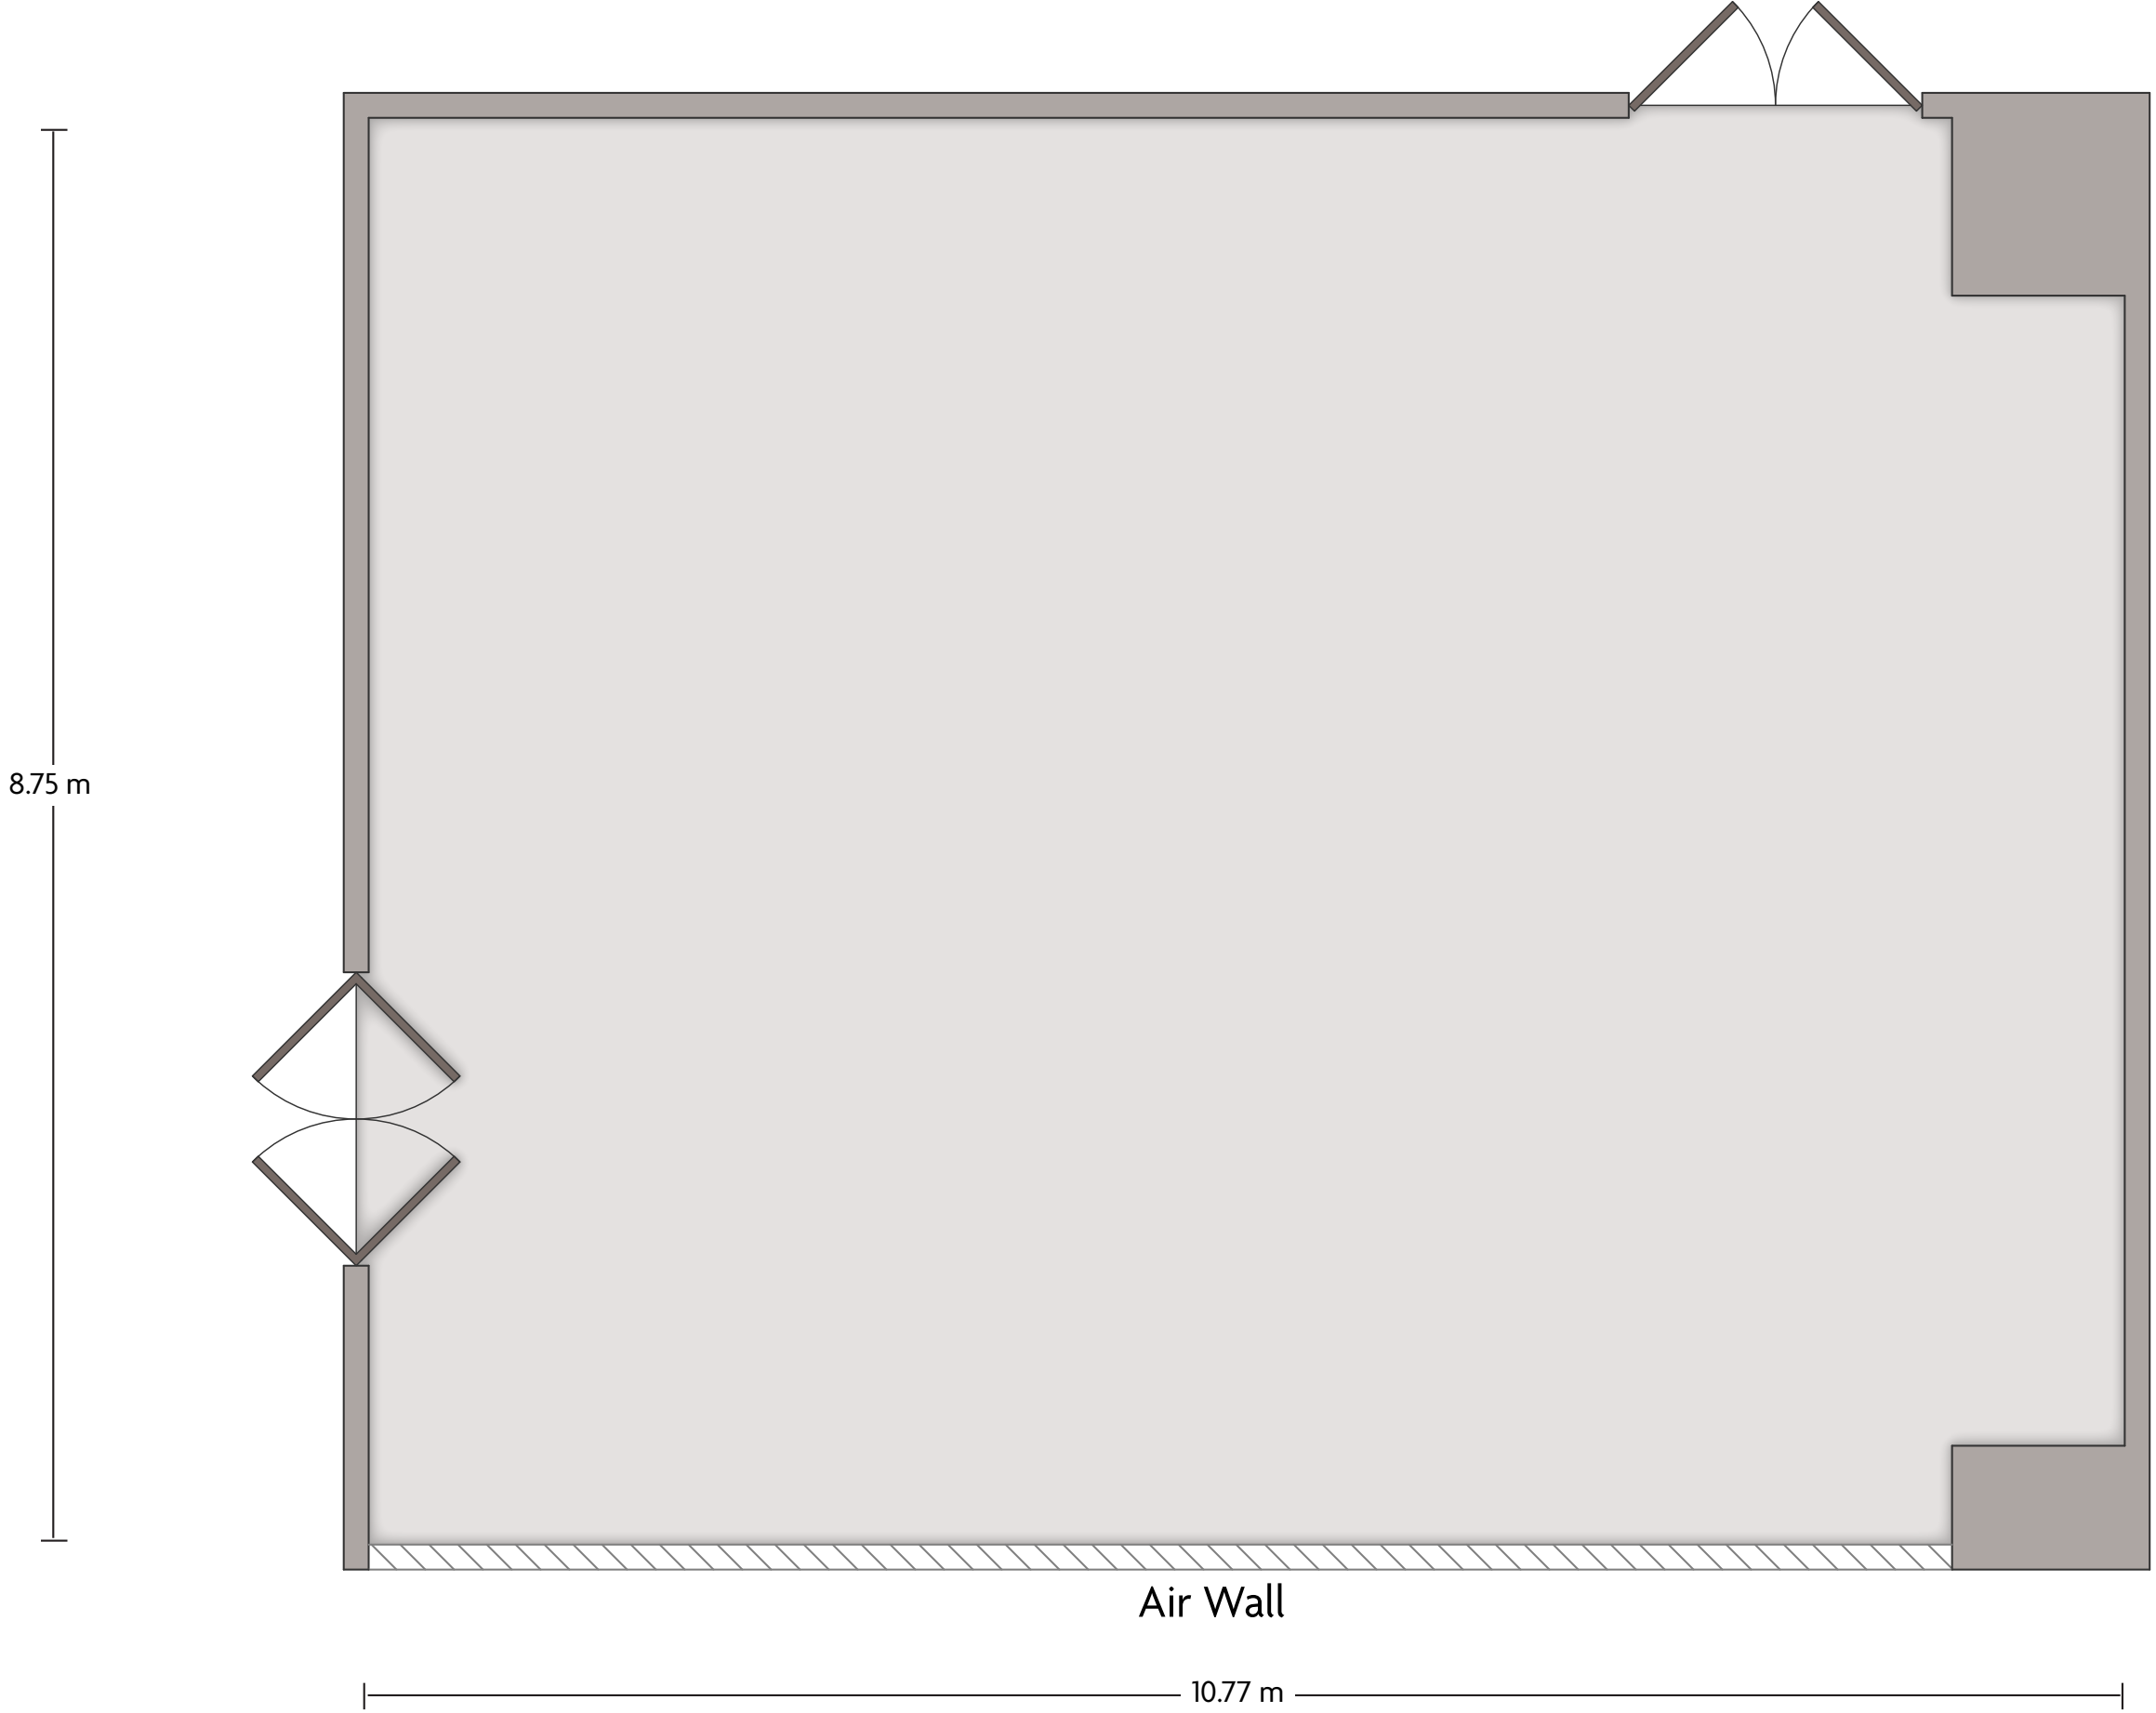

# Crowne Plaza® Wuxi Taihu - Multi-Function Room 3

LENGTH: 13.35 m    WIDTH: 11.73 m    HEIGHT: 3.69 m    TOTAL SQUARE METERS: 147.43 m<sup>2</sup>    MAXIMUM CAPACITY: 140    POWER OUTLETS: 11

No. 1888 Taihu Avenue Binhu District I Wuxi Jiangsu - 214072, China (People's Republic) | 86.510.85798888

# Crowne Plaza® Wuxi Taihu - Premier Ballroom 1

LENGTH: 10.77 m    WIDTH: 8.75 m    HEIGHT: 3.46 m    TOTAL SQUARE METERS: 92.40 m<sup>2</sup>    MAXIMUM CAPACITY: 75    POWER OUTLETS: 8

No. 1888 Taihu Avenue Binhu District I Wuxi Jiangsu - 214072, China (People's Republic) | 86.510.85798888