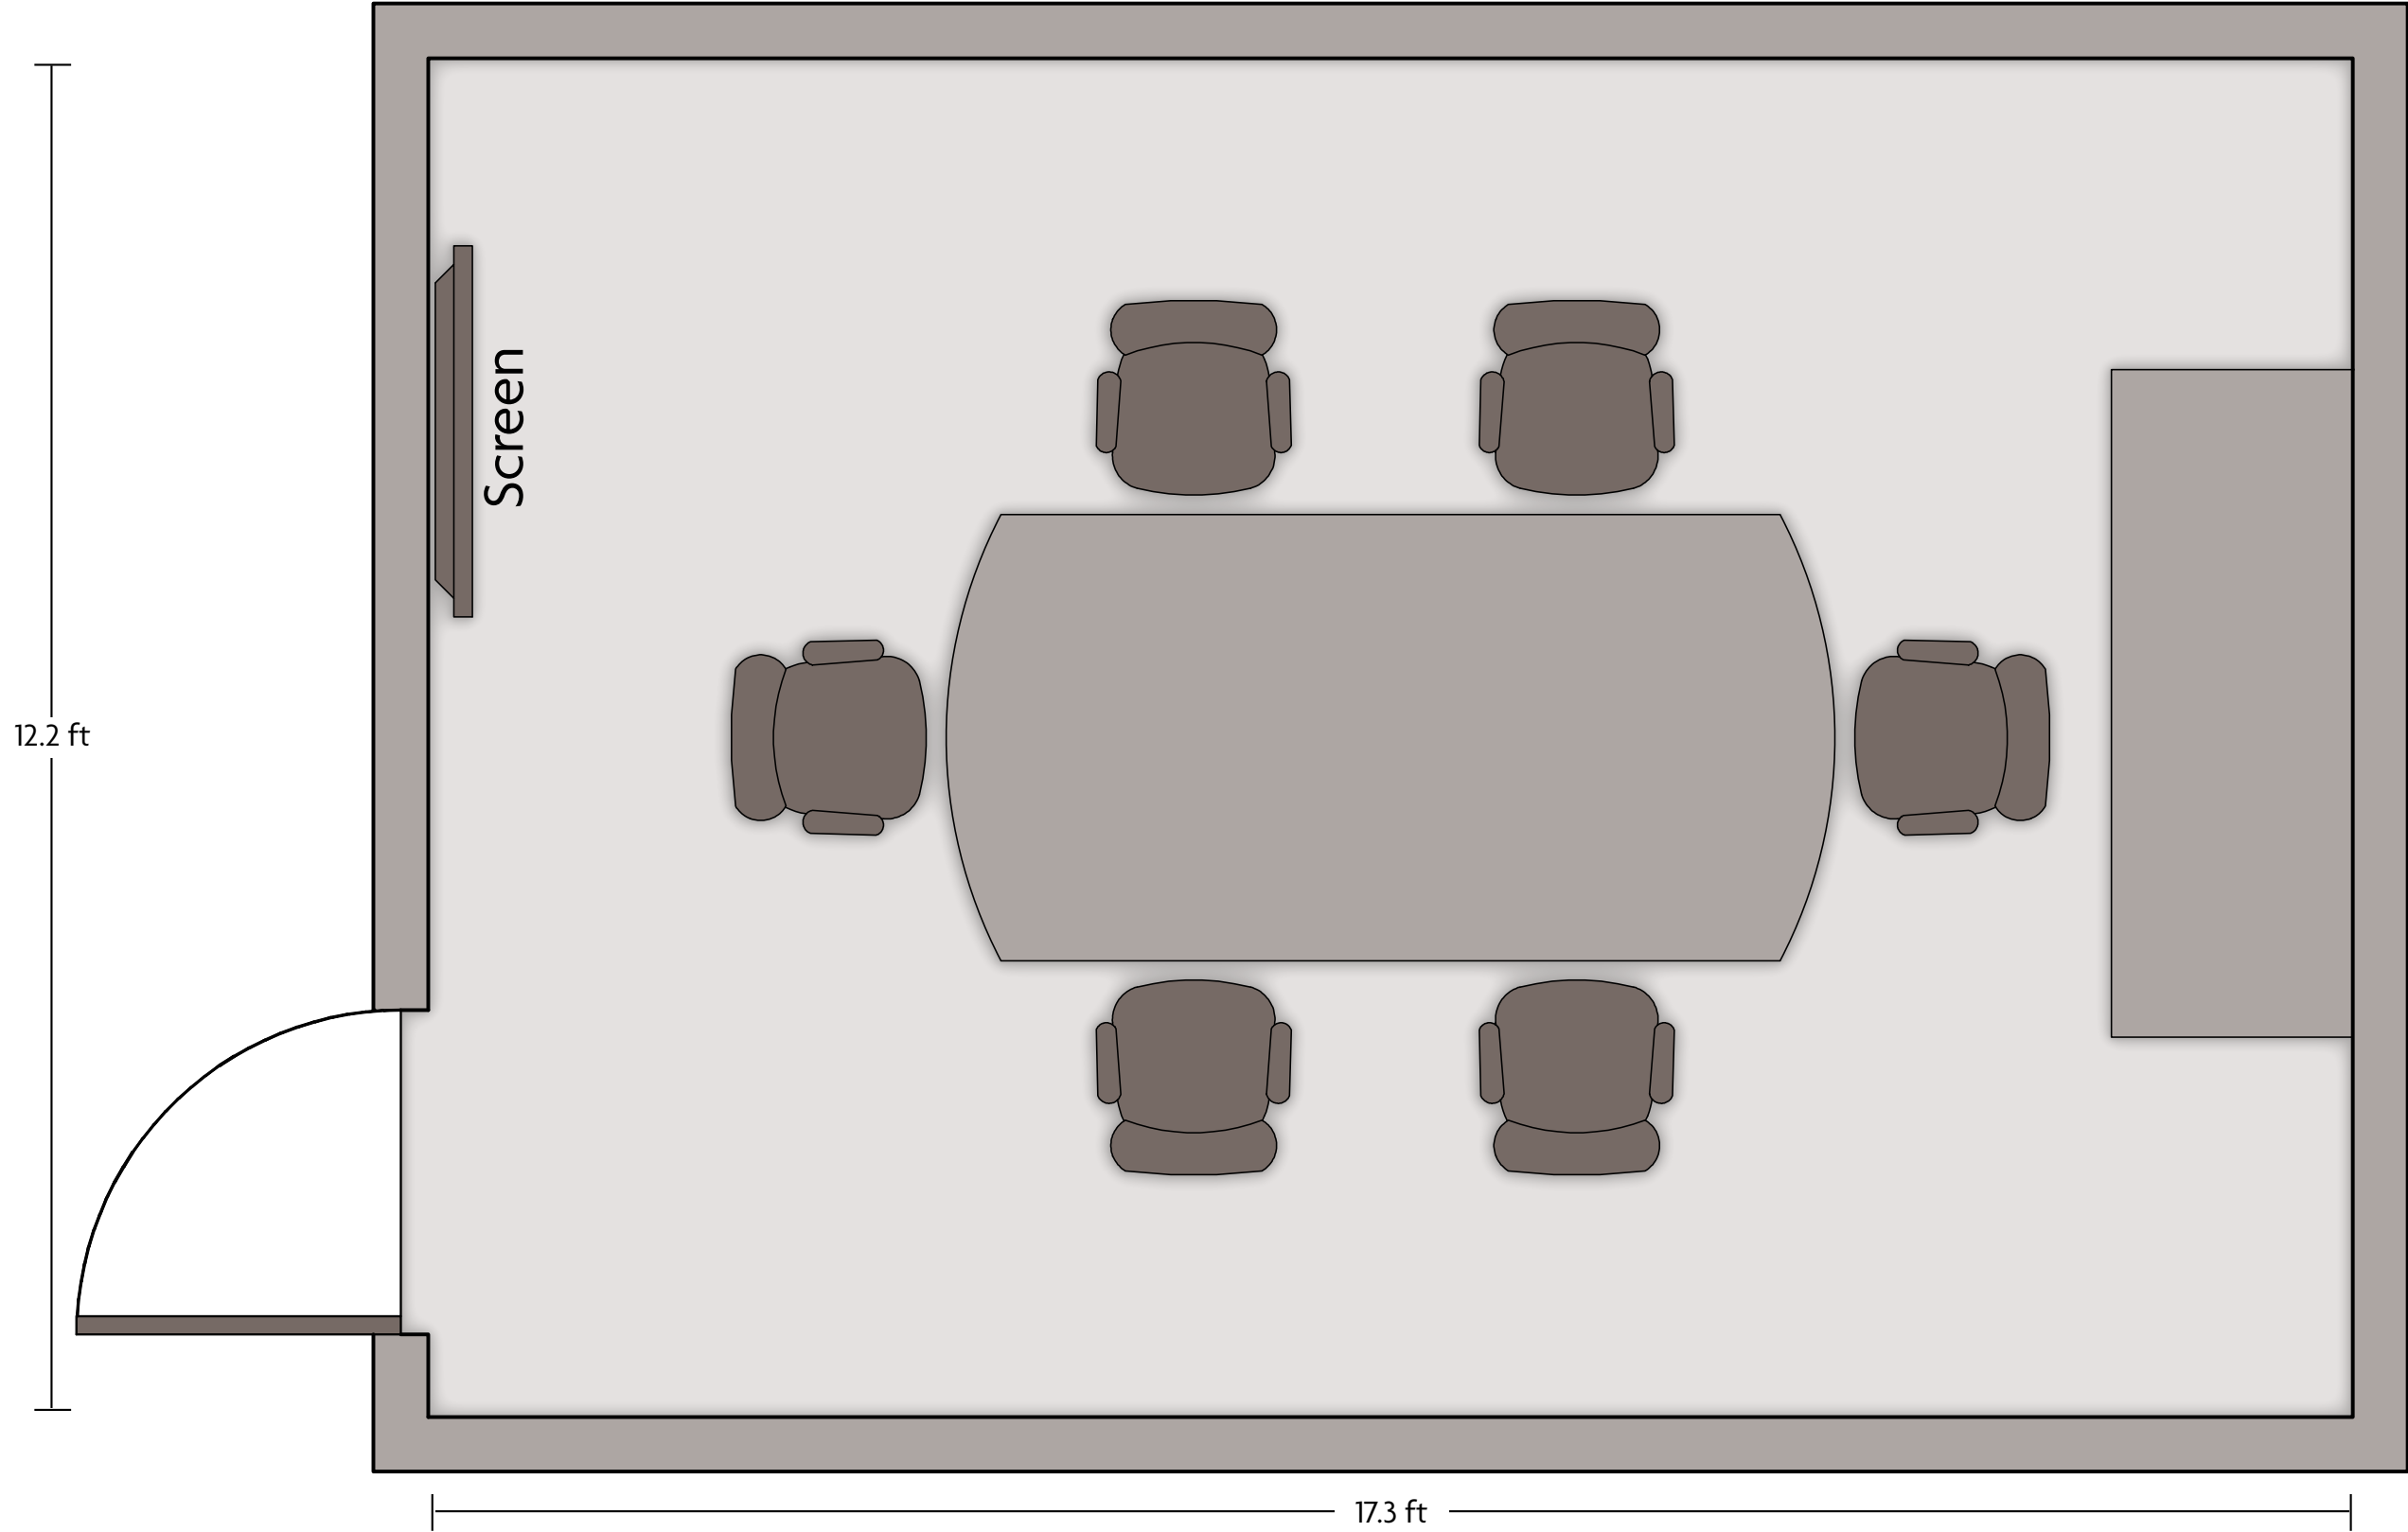

LENGTH: 27 Ft WIDTH: 44.7 Ft HEIGHT: 13.9 Ft TOTAL SQUARE FEET: 1217 Sq Ft MAXIMUM CAPACITY: 160 POWER OUTLETS: 6

801 Greenwich Ave. | Warwick, RI 02886 | 401.732.6000

*Multiple layout options available for this space.

LENGTH: 12.2 Ft WIDTH: 17.3 Ft HEIGHT: 7.9 Ft TOTAL SQUARE FEET: 210 Sq Ft MAXIMUM CAPACITY: 12 POWER OUTLETS: 8

801 Greenwich Ave. | Warwick, RI 02886 | 401.732.6000

Crowne Plaza® Providence - Warwick (Airport) - Grand Ballroom

LENGTH: 59 Ft WIDTH: 119 Ft HEIGHT: 24 Ft TOTAL SQUARE FEET: 7030 Sq Ft MAXIMUM CAPACITY: 1000 POWER OUTLETS: 24

801 Greenwich Ave. | Warwick, RI 02886 | 401.732.6000

*Multiple layout options available for this space.

Crowne Plaza® Providence - Warwick (Airport) - Grand Foyer

LENGTH: 26 Ft WIDTH: 113 Ft HEIGHT: 13.7 Ft TOTAL SQUARE FEET: 8400 Sq Ft MAXIMUM CAPACITY: 1000 POWER OUTLETS: 41

801 Greenwich Ave. | Warwick, RI 02886 | 401.732.6000