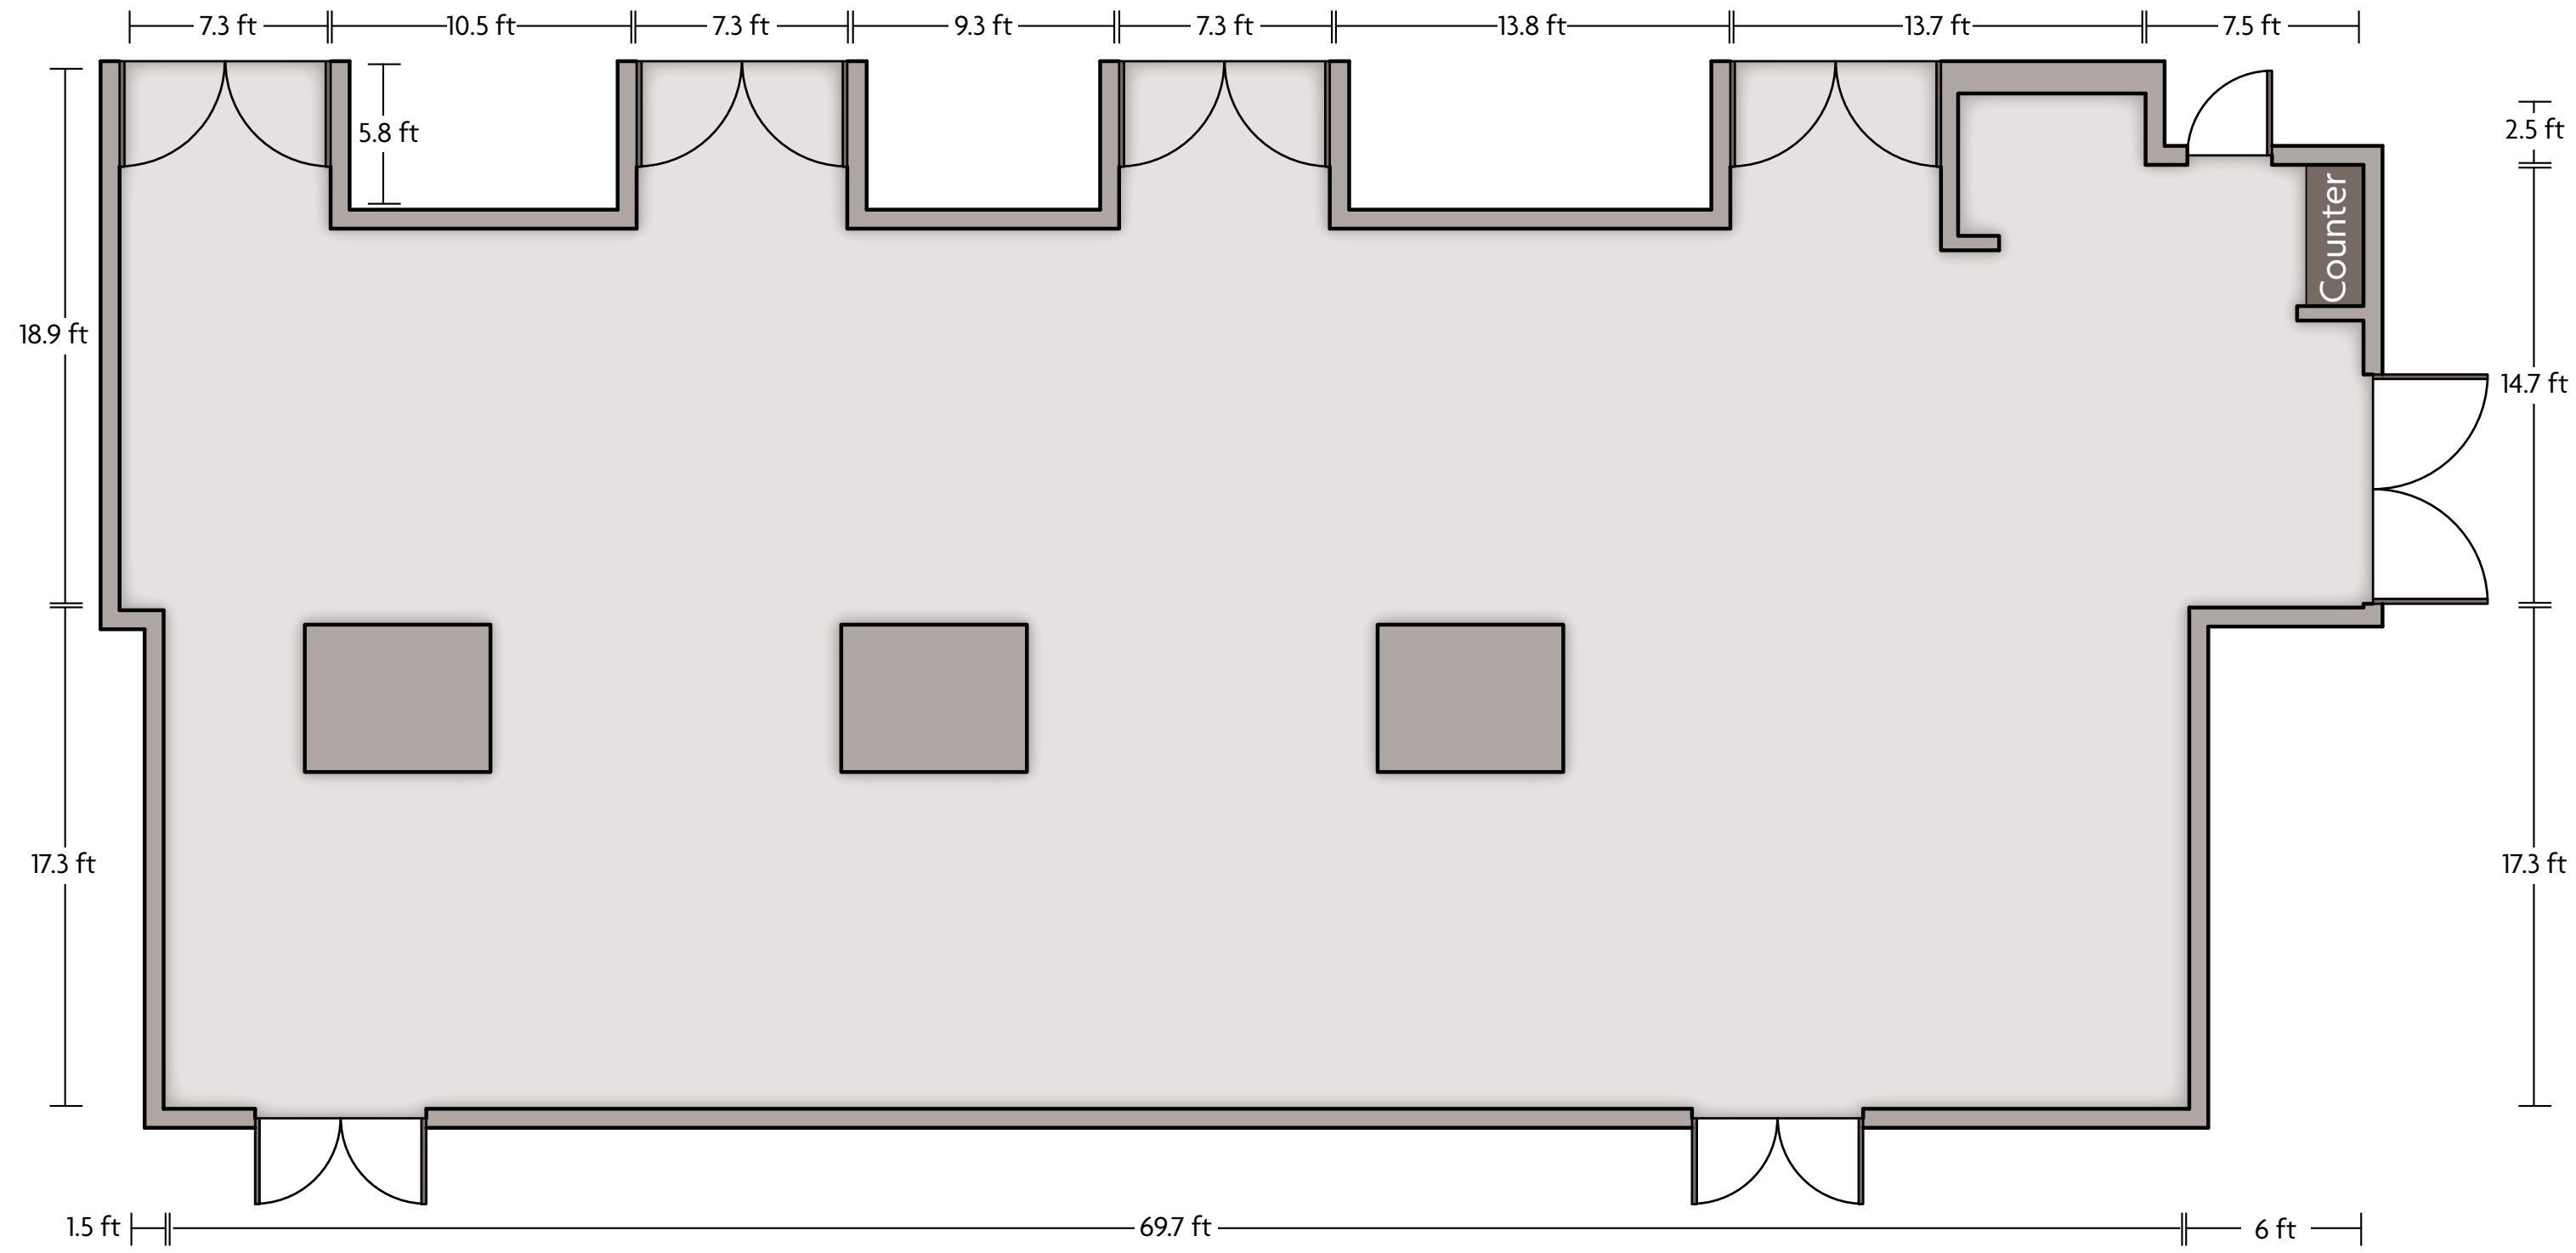

*Multiple layout options available for this space.

LENGTH: 29 Ft WIDTH: 34.5 Ft HEIGHT: 9 Ft TOTAL SQUARE FEET: 909 Sq Ft MAXIMUM CAPACITY: 100 POWER OUTLETS: 9

801 Greenwich Ave. | Warwick, RI 02886 | 401.732.6000

*Multiple layout options available for this space.

Crowne Plaza® Providence - Warwick (Airport) - Plaza Ballroom

LENGTH: 39 Ft WIDTH: 81 Ft HEIGHT: 14.7 Ft TOTAL SQUARE FEET: 3185 Sq Ft MAXIMUM CAPACITY: 800 POWER OUTLETS: 15

801 Greenwich Ave. | Warwick, RI 02886 | 401.732.6000

*Multiple layout options available for this space.

Crowne Plaza® Providence - Warwick (Airport) - Plaza Foyer

To Plaza Ballroom

LENGTH: 36 Ft WIDTH: 77 Ft HEIGHT: 14.7 Ft TOTAL SQUARE FEET: 2310 Sq Ft MAXIMUM CAPACITY: 300 POWER OUTLETS: 18

801 Greenwich Ave. | Warwick, RI 02886 | 401.732.6000

*Multiple layout options available for this space.

Crowne Plaza® Providence - Warwick (Airport) - Rotunda

LENGTH: 51 Ft WIDTH: 95 Ft HEIGHT: 39 Ft TOTAL SQUARE FEET: 2987 Sq Ft MAXIMUM CAPACITY: 400 POWER OUTLETS: 9