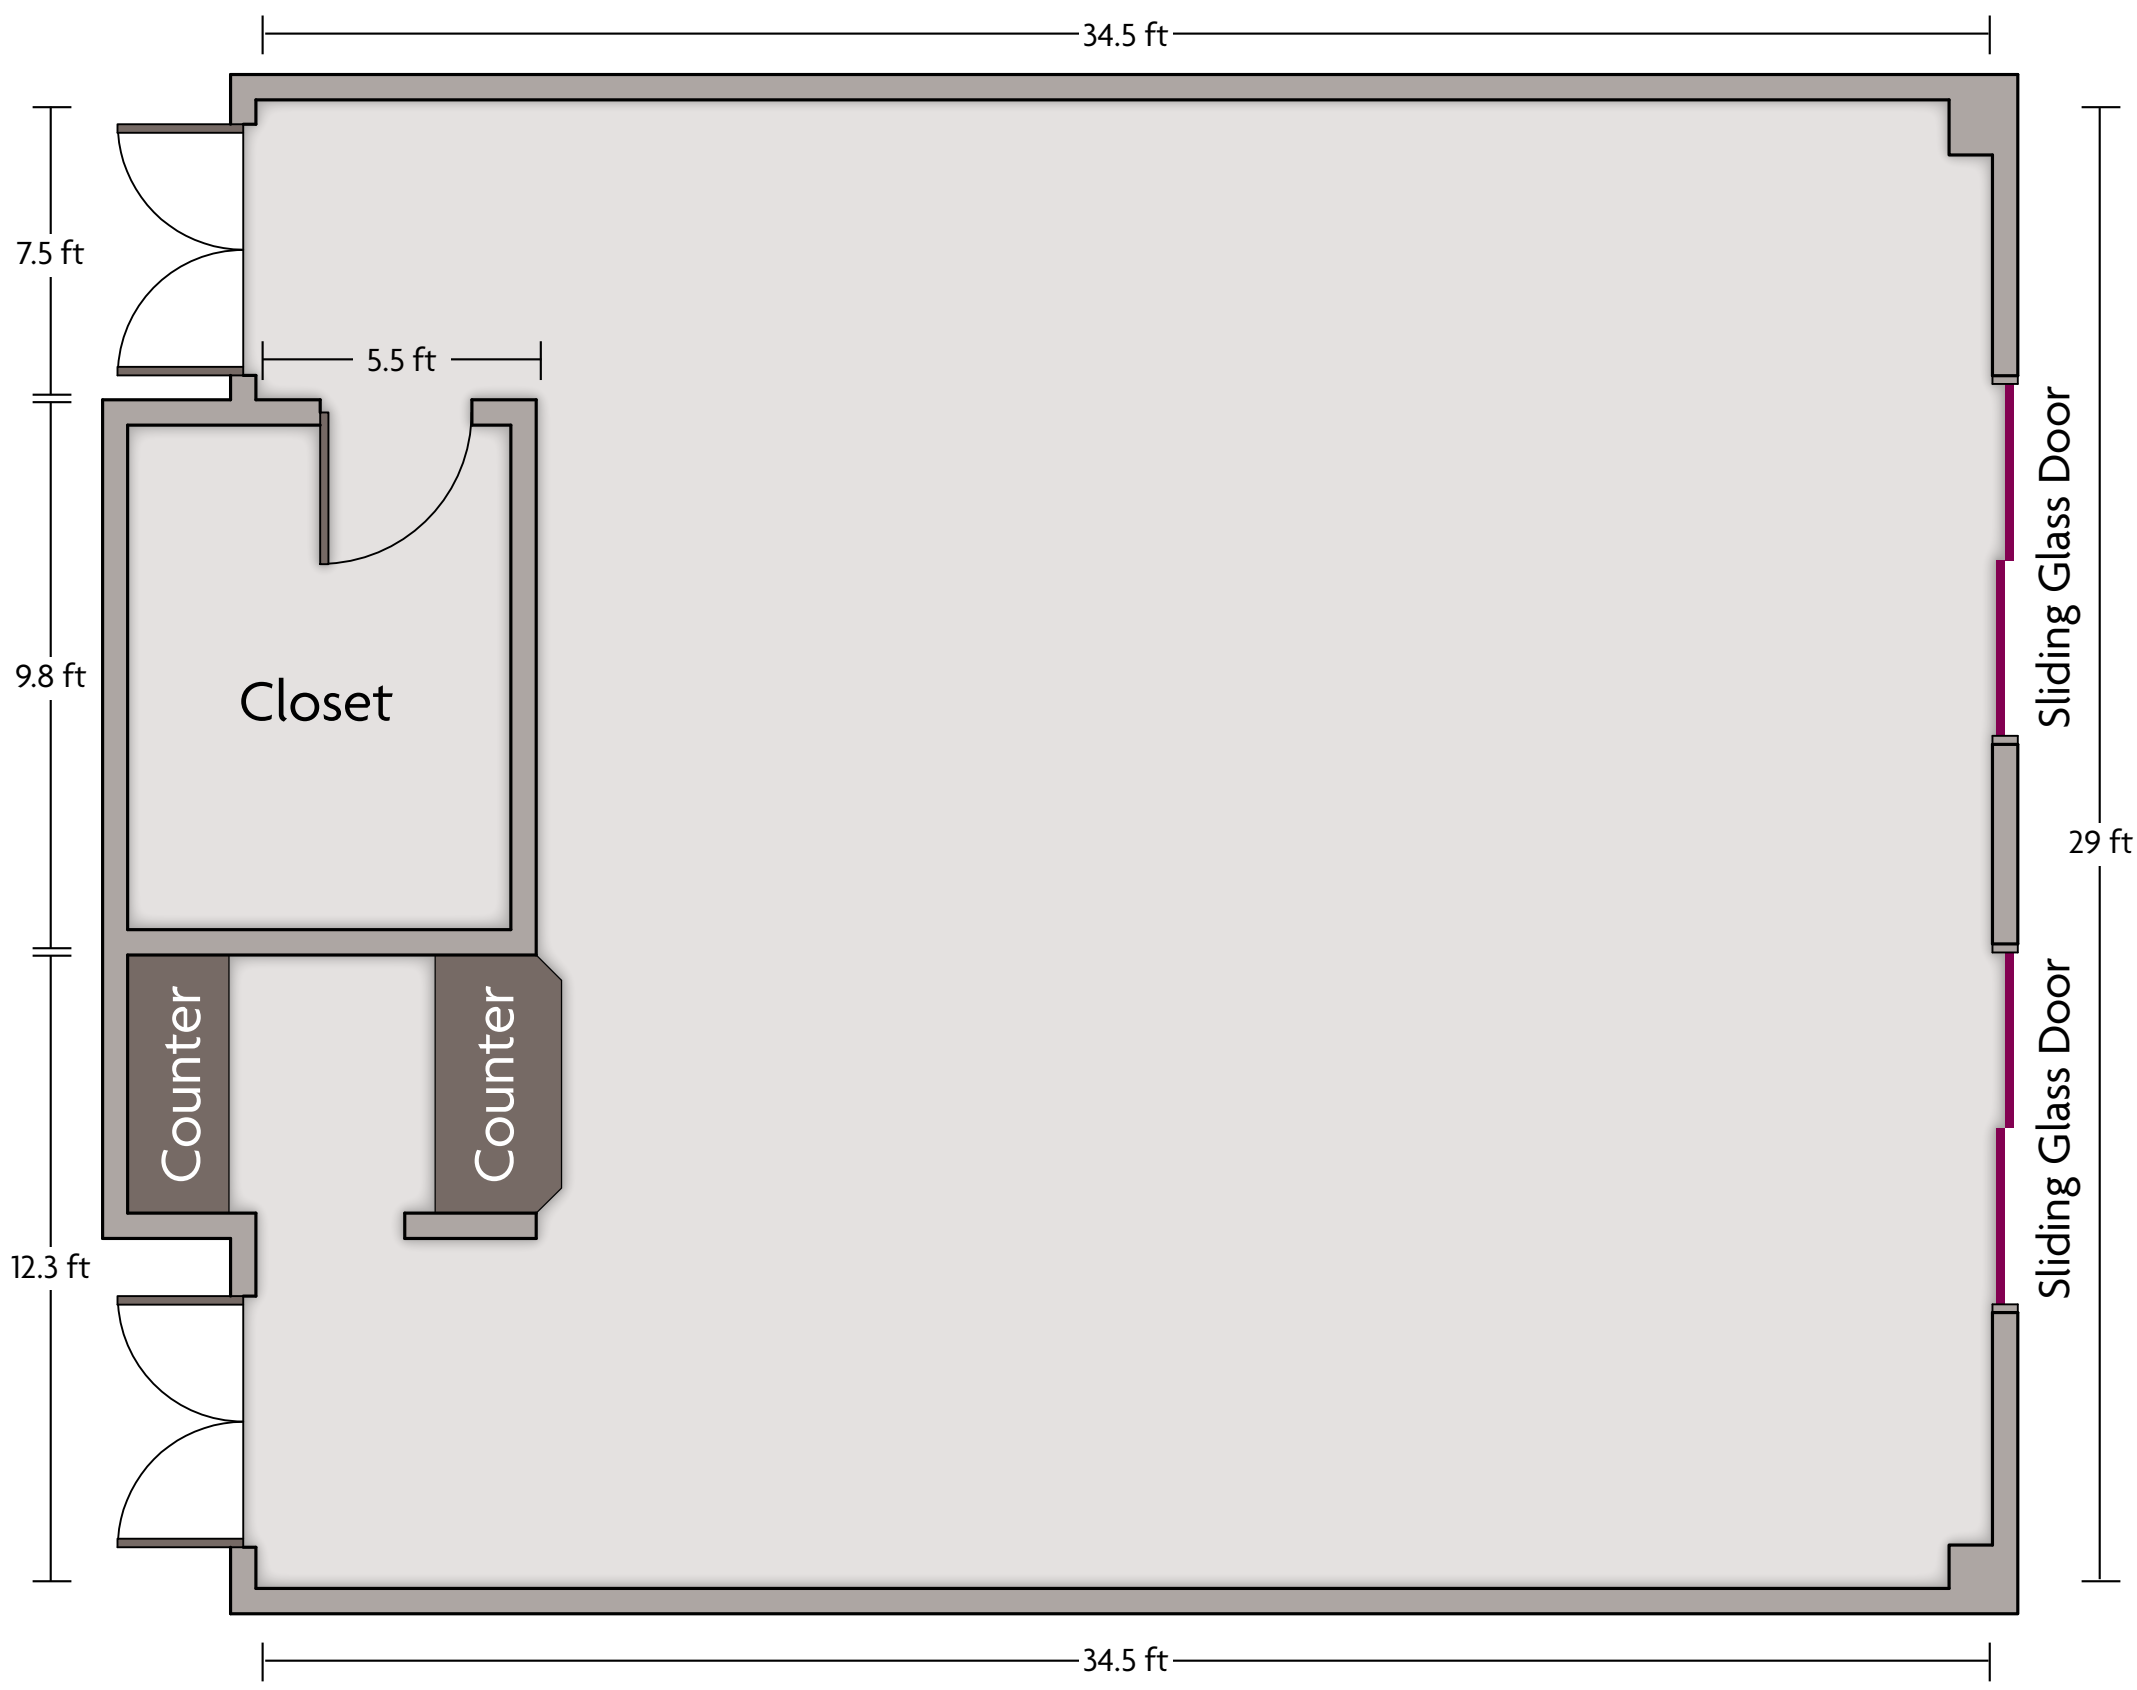

801 Greenwich Ave. | Warwick, RI 02886 | 401.732.6000

*Multiple layout options available for this space.

Crowne Plaza® Providence - Warwick (Airport) - Plaza Foyer

To Plaza Ballroom

LENGTH: 36 Ft WIDTH: 77 Ft HEIGHT: 14.7 Ft TOTAL SQUARE FEET: 2310 Sq Ft MAXIMUM CAPACITY: 300 POWER OUTLETS: 18

801 Greenwich Ave. | Warwick, RI 02886 | 401.732.6000

*Multiple layout options available for this space.

Crowne Plaza® Providence - Warwick (Airport) - Rotunda

LENGTH: 51 Ft WIDTH: 95 Ft HEIGHT: 39 Ft TOTAL SQUARE FEET: 2987 Sq Ft MAXIMUM CAPACITY: 400 POWER OUTLETS: 9

801 Greenwich Ave. | Warwick, RI 02886 | 401.732.6000

*Multiple layout options available for this space.

LENGTH: 31 Ft WIDTH: 39 Ft HEIGHT: 14 Ft TOTAL SQUARE FEET: 1216 Sq Ft MAXIMUM CAPACITY: 160 POWER OUTLETS: 8

801 Greenwich Ave. | Warwick, RI 02886 | 401.732.6000

*Multiple layout options available for this space.

LENGTH: 29 Ft WIDTH: 34.7 Ft HEIGHT: 9 Ft TOTAL SQUARE FEET: 909 Sq Ft MAXIMUM CAPACITY: 100 POWER OUTLETS: 9