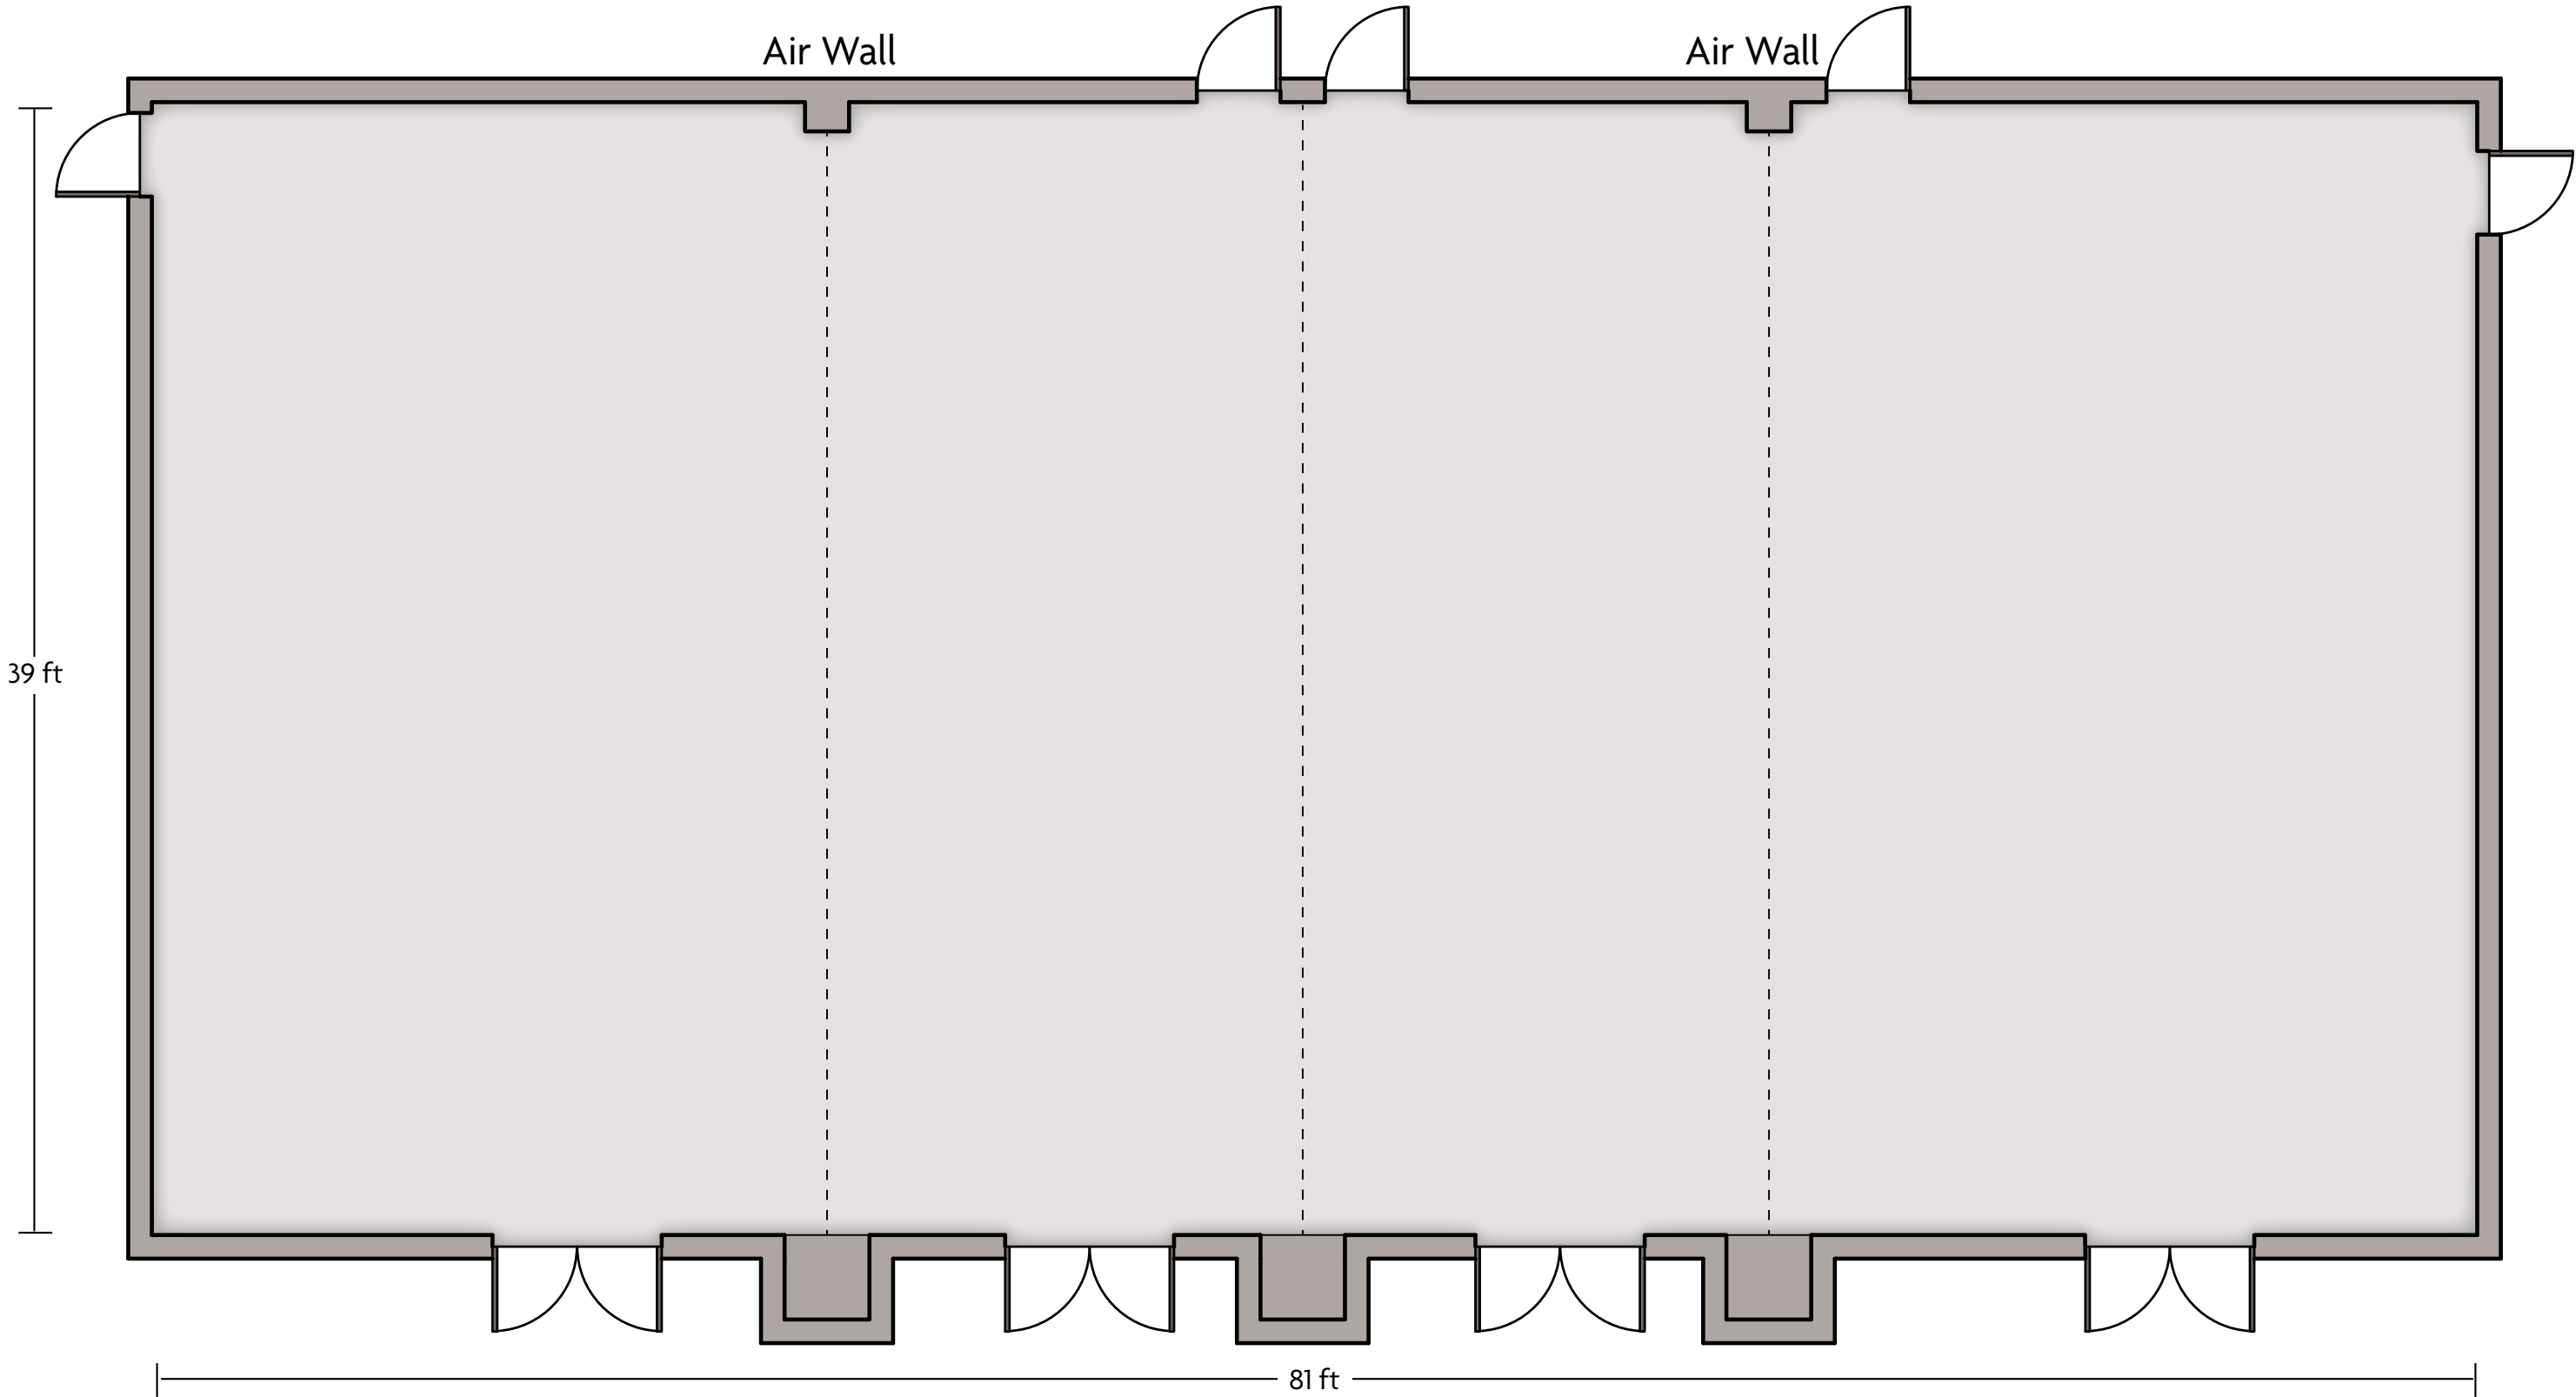

*Multiple layout options available for this space.

LENGTH: 28.8 Ft WIDTH: 36.5 Ft HEIGHT: 9.8 Ft TOTAL SQUARE FEET: 968 Sq Ft MAXIMUM CAPACITY: 120 POWER OUTLETS: 10

801 Greenwich Ave. | Warwick, RI 02886 | 401.732.6000

*Multiple layout options available for this space.

LENGTH: 29 Ft WIDTH: 34.5 Ft HEIGHT: 9 Ft TOTAL SQUARE FEET: 909 Sq Ft MAXIMUM CAPACITY: 100 POWER OUTLETS: 9

801 Greenwich Ave. | Warwick, RI 02886 | 401.732.6000

*Multiple layout options available for this space.

Crowne Plaza® Providence - Warwick (Airport) - Plaza Ballroom

LENGTH: 39 Ft WIDTH: 81 Ft HEIGHT: 14.7 Ft TOTAL SQUARE FEET: 3185 Sq Ft MAXIMUM CAPACITY: 800 POWER OUTLETS: 15

801 Greenwich Ave. | Warwick, RI 02886 | 401.732.6000

*Multiple layout options available for this space.

Crowne Plaza® Providence - Warwick (Airport) - Plaza Foyer

To Plaza Ballroom

LENGTH: 36 Ft WIDTH: 77 Ft HEIGHT: 14.7 Ft TOTAL SQUARE FEET: 2310 Sq Ft MAXIMUM CAPACITY: 300 POWER OUTLETS: 18