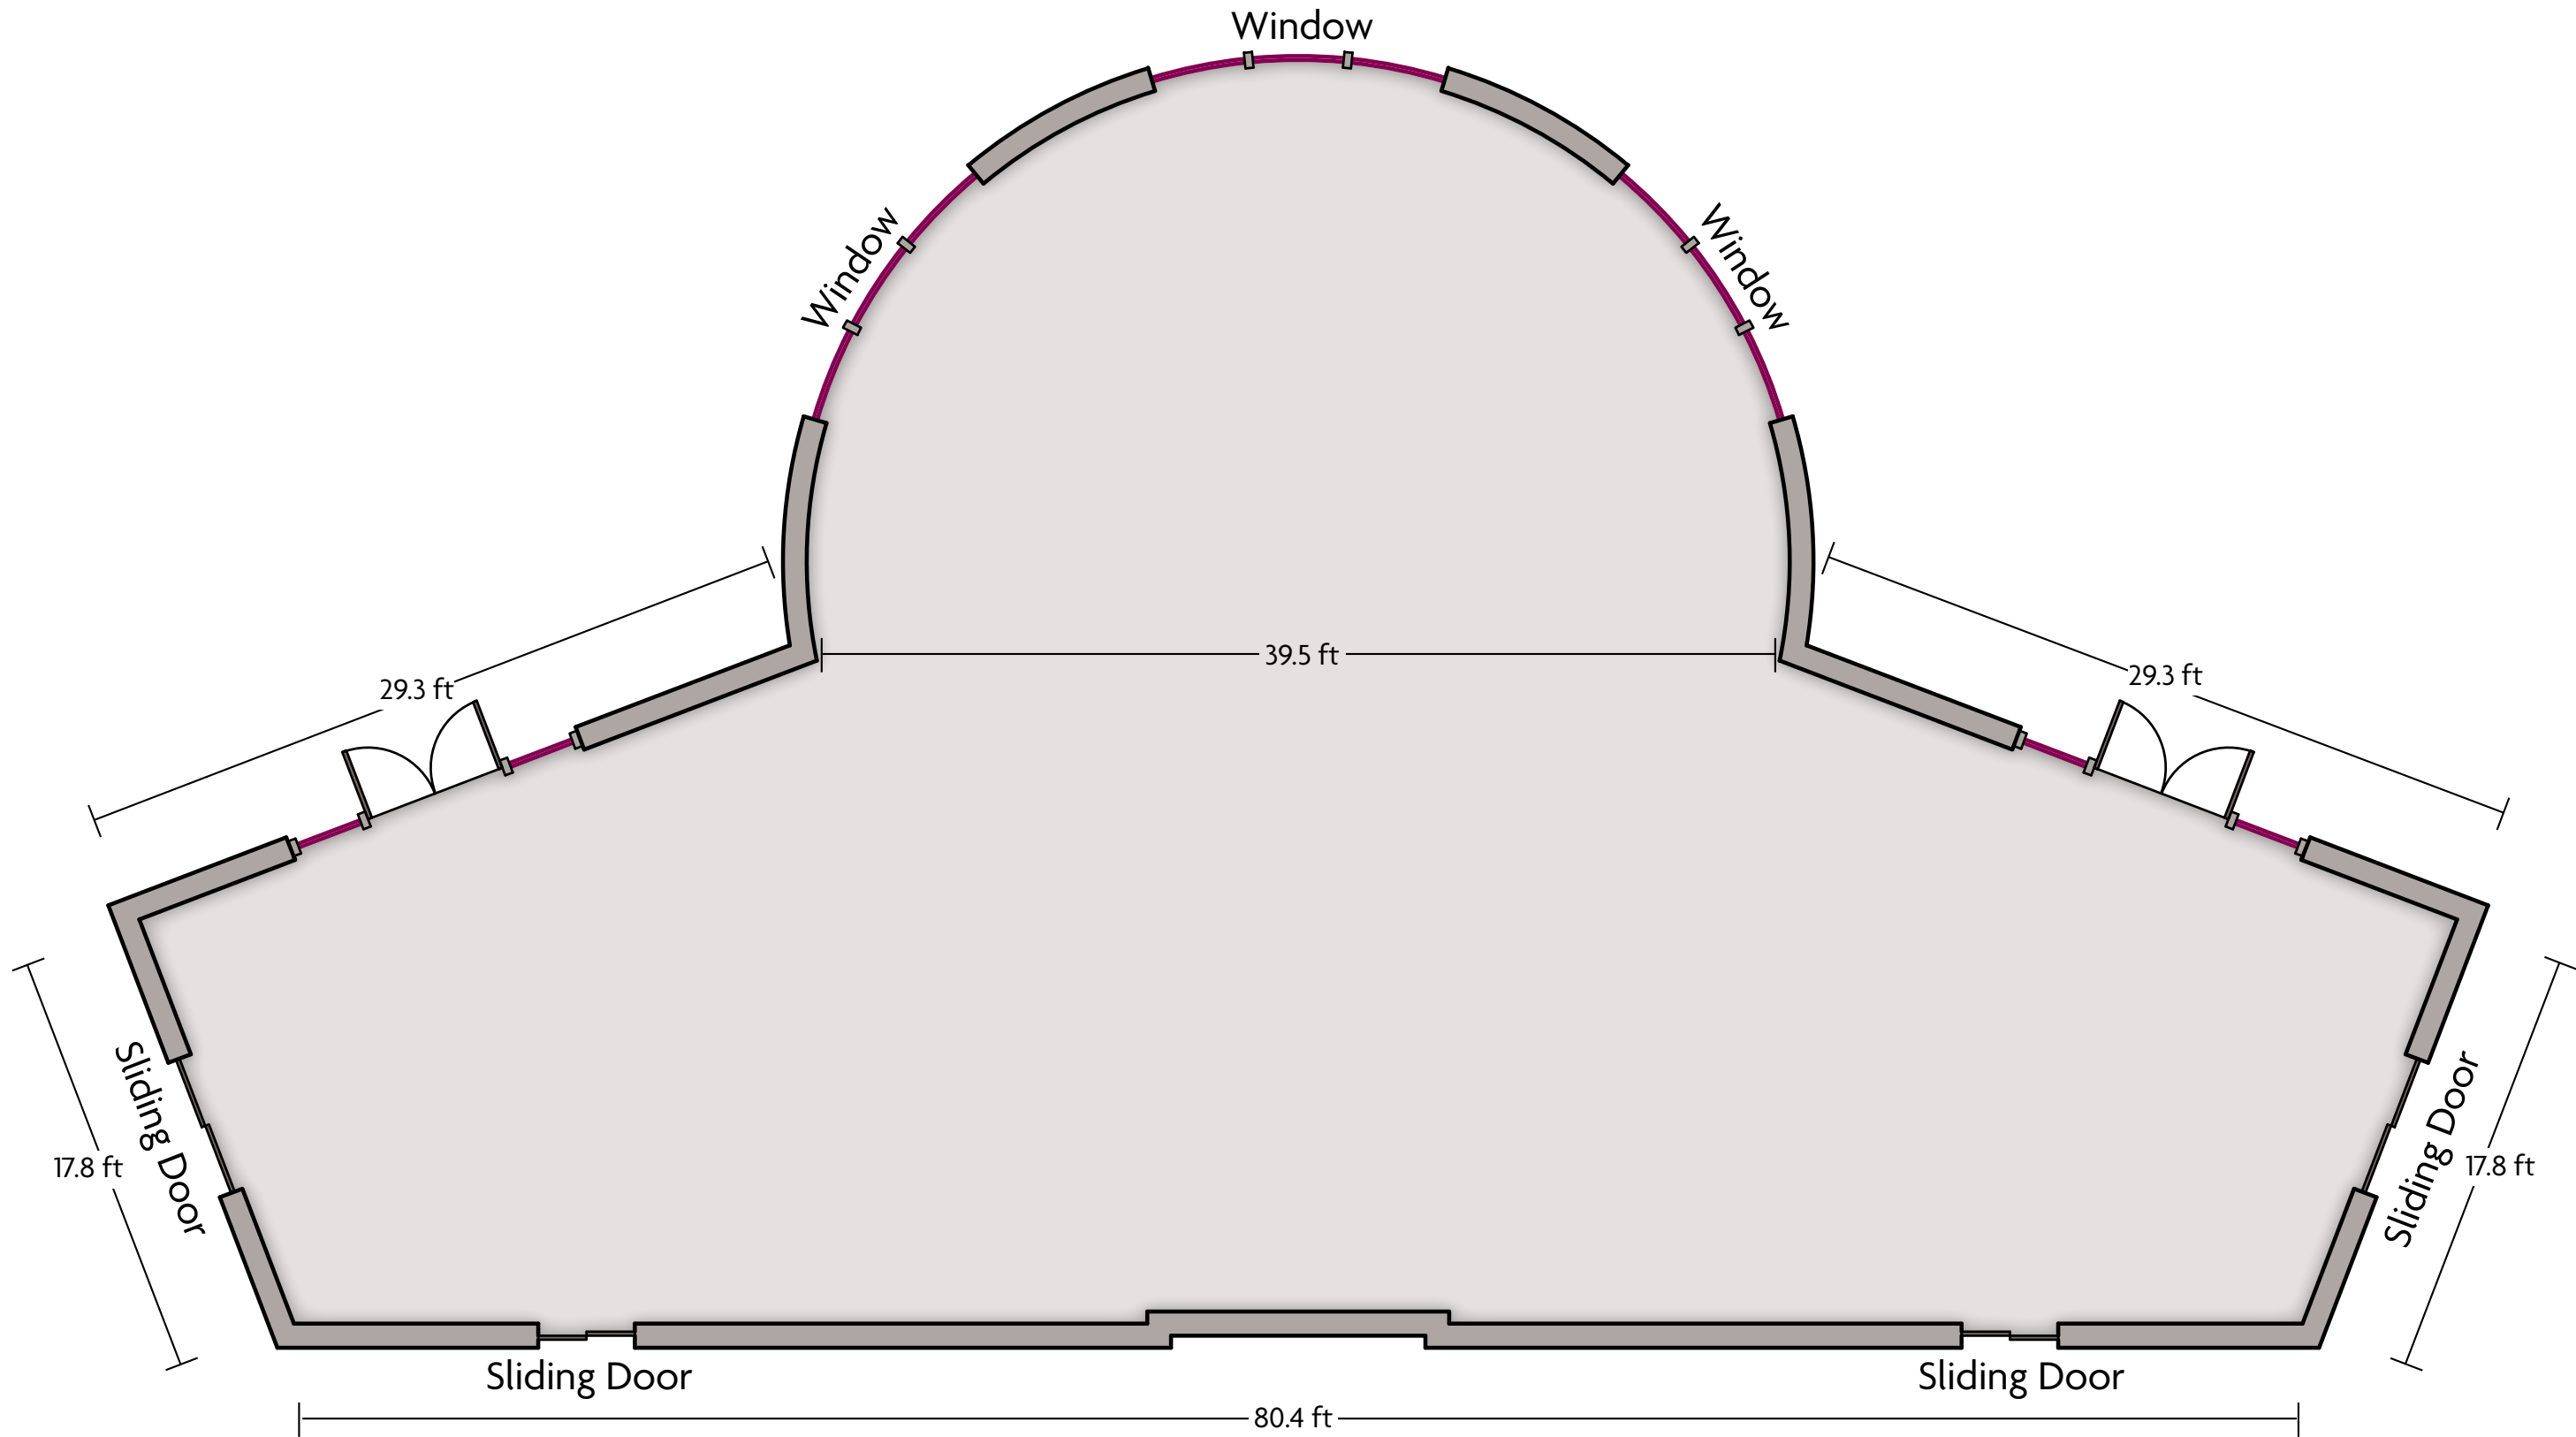

*Multiple layout options available for this space.

Crowne Plaza® Providence - Warwick (Airport) - Plaza Ballroom

LENGTH: 39 Ft WIDTH: 81 Ft HEIGHT: 14.7 Ft TOTAL SQUARE FEET: 3185 Sq Ft MAXIMUM CAPACITY: 800 POWER OUTLETS: 15

801 Greenwich Ave. | Warwick, RI 02886 | 401.732.6000

*Multiple layout options available for this space.

Crowne Plaza® Providence - Warwick (Airport) - Plaza Foyer

To Plaza Ballroom

LENGTH: 36 Ft WIDTH: 77 Ft HEIGHT: 14.7 Ft TOTAL SQUARE FEET: 2310 Sq Ft MAXIMUM CAPACITY: 300 POWER OUTLETS: 18

801 Greenwich Ave. | Warwick, RI 02886 | 401.732.6000

*Multiple layout options available for this space.

Crowne Plaza® Providence - Warwick (Airport) - Rotunda

LENGTH: 51 Ft WIDTH: 95 Ft HEIGHT: 39 Ft TOTAL SQUARE FEET: 2987 Sq Ft MAXIMUM CAPACITY: 400 POWER OUTLETS: 9

801 Greenwich Ave. | Warwick, RI 02886 | 401.732.6000

*Multiple layout options available for this space.

LENGTH: 31 Ft WIDTH: 39 Ft HEIGHT: 14 Ft TOTAL SQUARE FEET: 1216 Sq Ft MAXIMUM CAPACITY: 160 POWER OUTLETS: 8