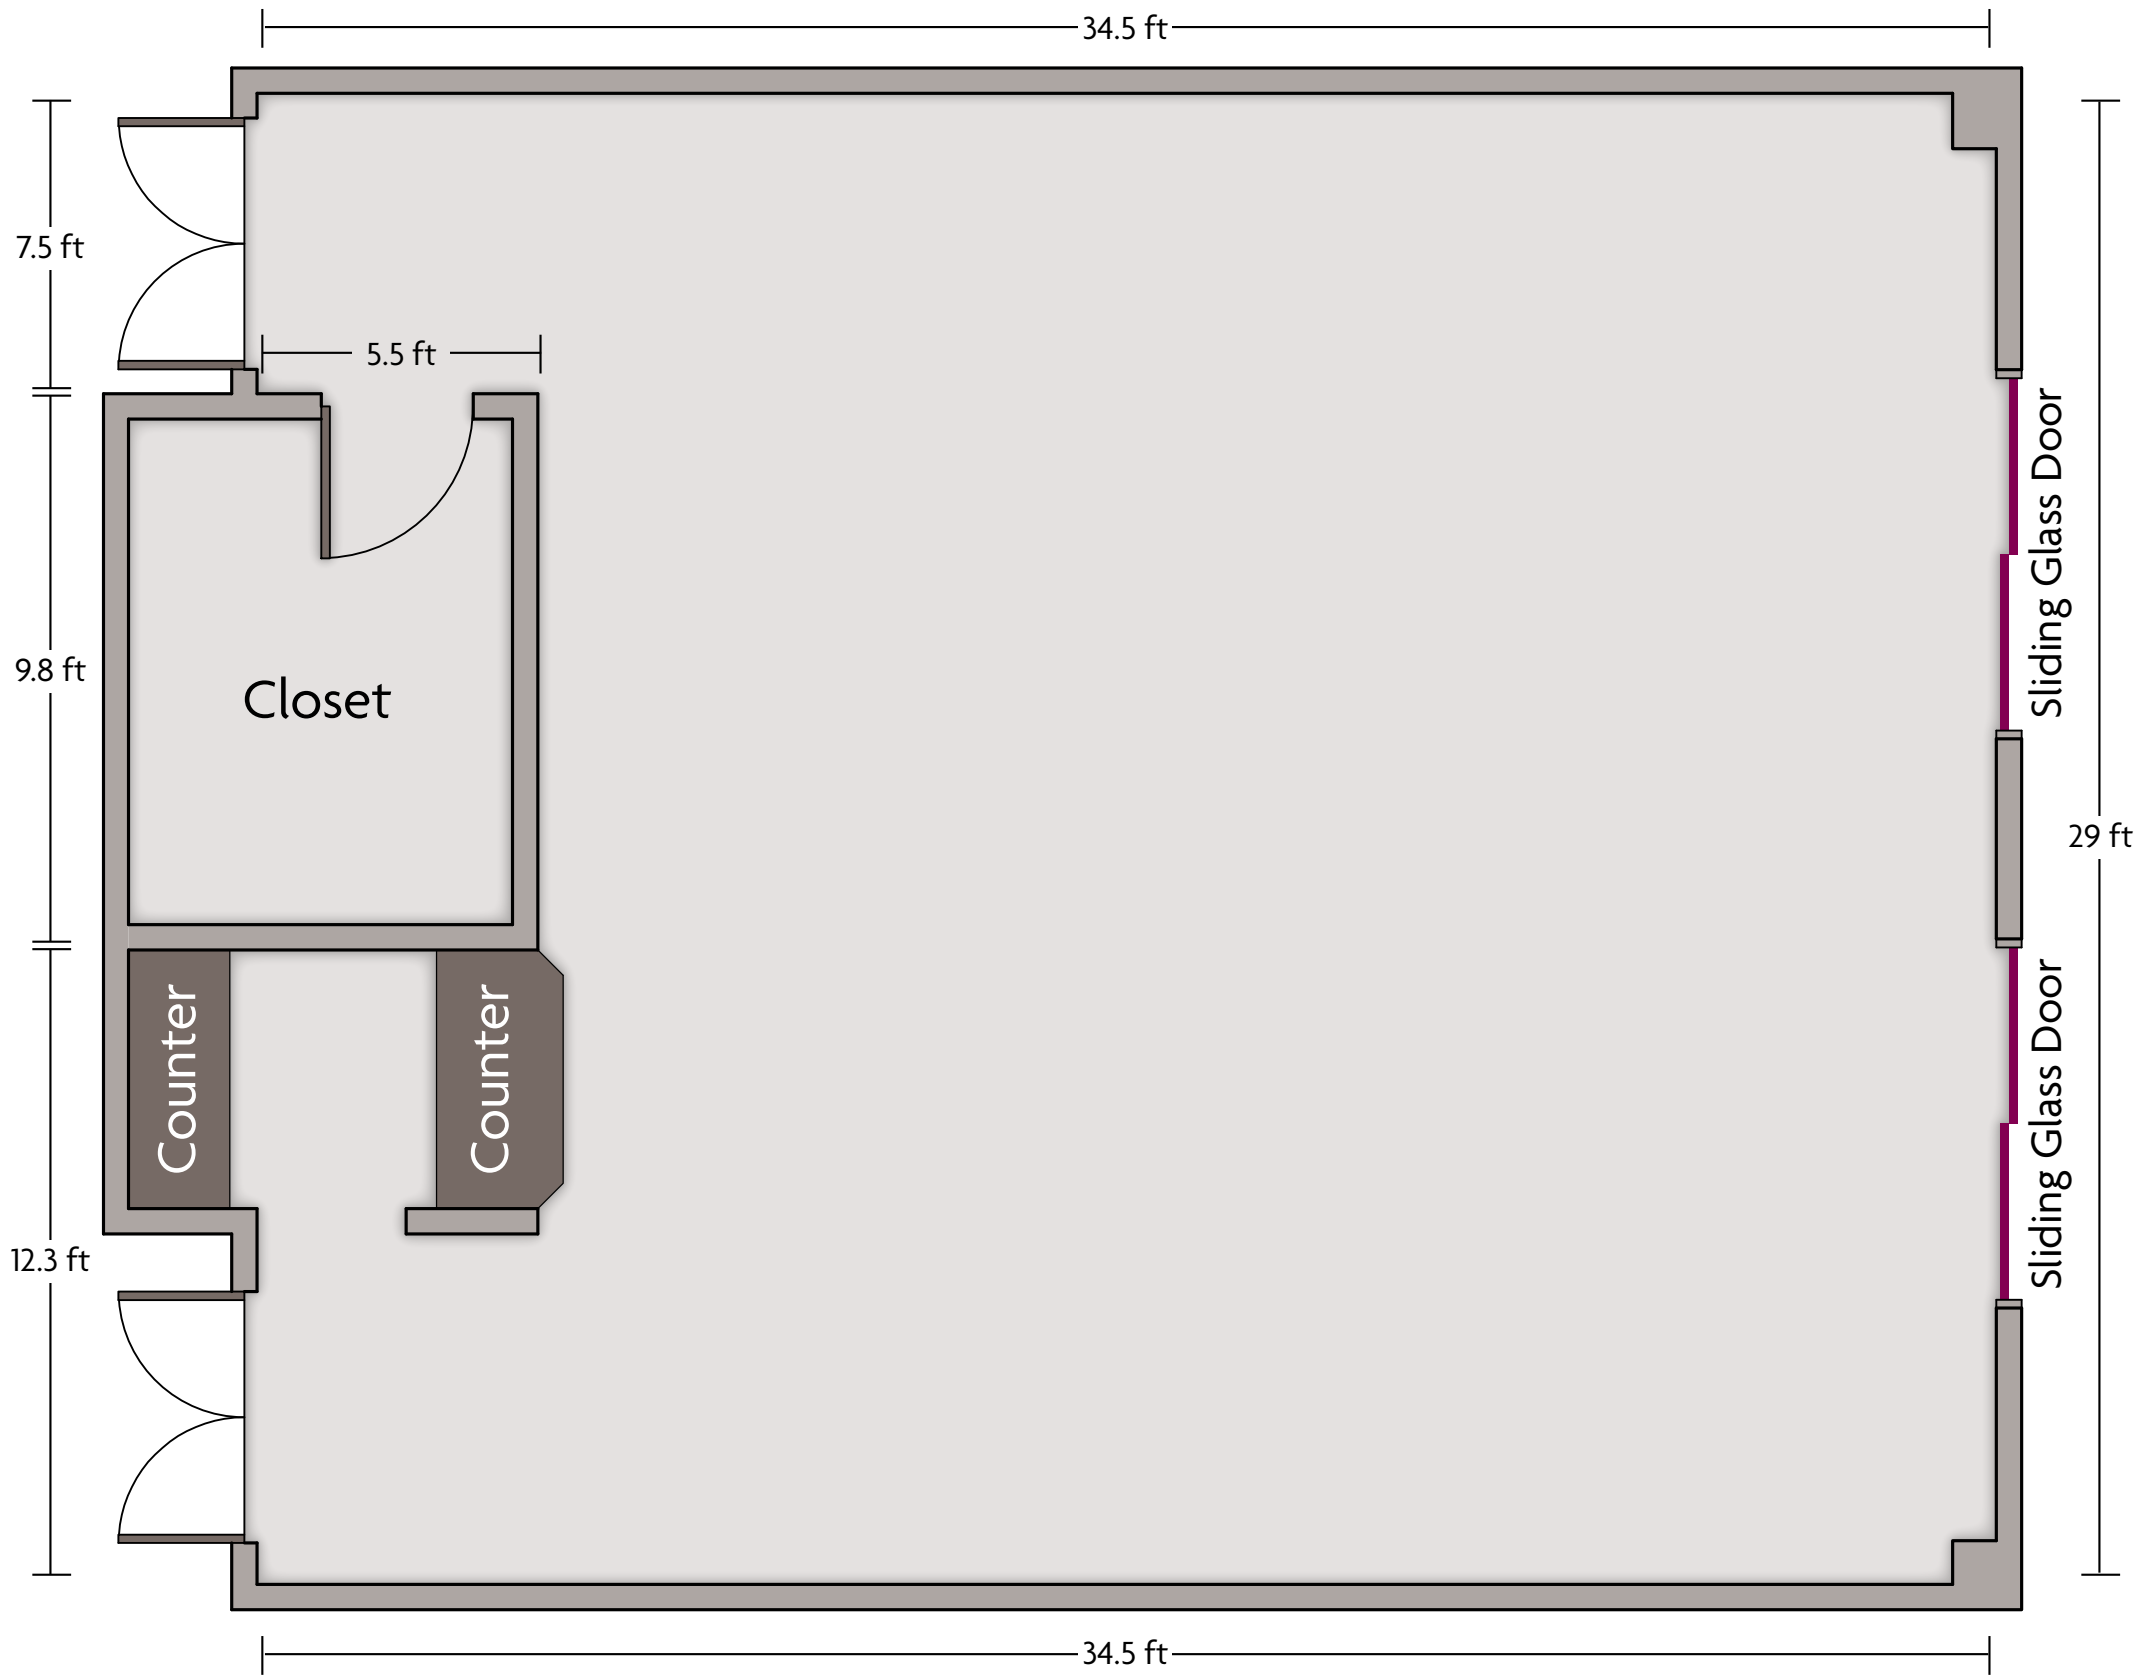

LENGTH: 59 Ft WIDTH: 119 Ft HEIGHT: 24 Ft TOTAL SQUARE FEET: 7030 Sq Ft MAXIMUM CAPACITY: 1000 POWER OUTLETS: 24

801 Greenwich Ave. | Warwick, RI 02886 | 401.732.6000

*Multiple layout options available for this space.

Crowne Plaza® Providence - Warwick (Airport) - Grand Foyer

LENGTH: 26 Ft WIDTH: 113 Ft HEIGHT: 13.7 Ft TOTAL SQUARE FEET: 8400 Sq Ft MAXIMUM CAPACITY: 1000 POWER OUTLETS: 41

801 Greenwich Ave. | Warwick, RI 02886 | 401.732.6000

*Multiple layout options available for this space.

LENGTH: 28.8 Ft WIDTH: 36.5 Ft HEIGHT: 9.8 Ft TOTAL SQUARE FEET: 968 Sq Ft MAXIMUM CAPACITY: 120 POWER OUTLETS: 10

801 Greenwich Ave. | Warwick, RI 02886 | 401.732.6000

*Multiple layout options available for this space.

LENGTH: 29 Ft WIDTH: 34.5 Ft HEIGHT: 9 Ft TOTAL SQUARE FEET: 909 Sq Ft MAXIMUM CAPACITY: 100 POWER OUTLETS: 9

801 Greenwich Ave. | Warwick, RI 02886 | 401.732.6000