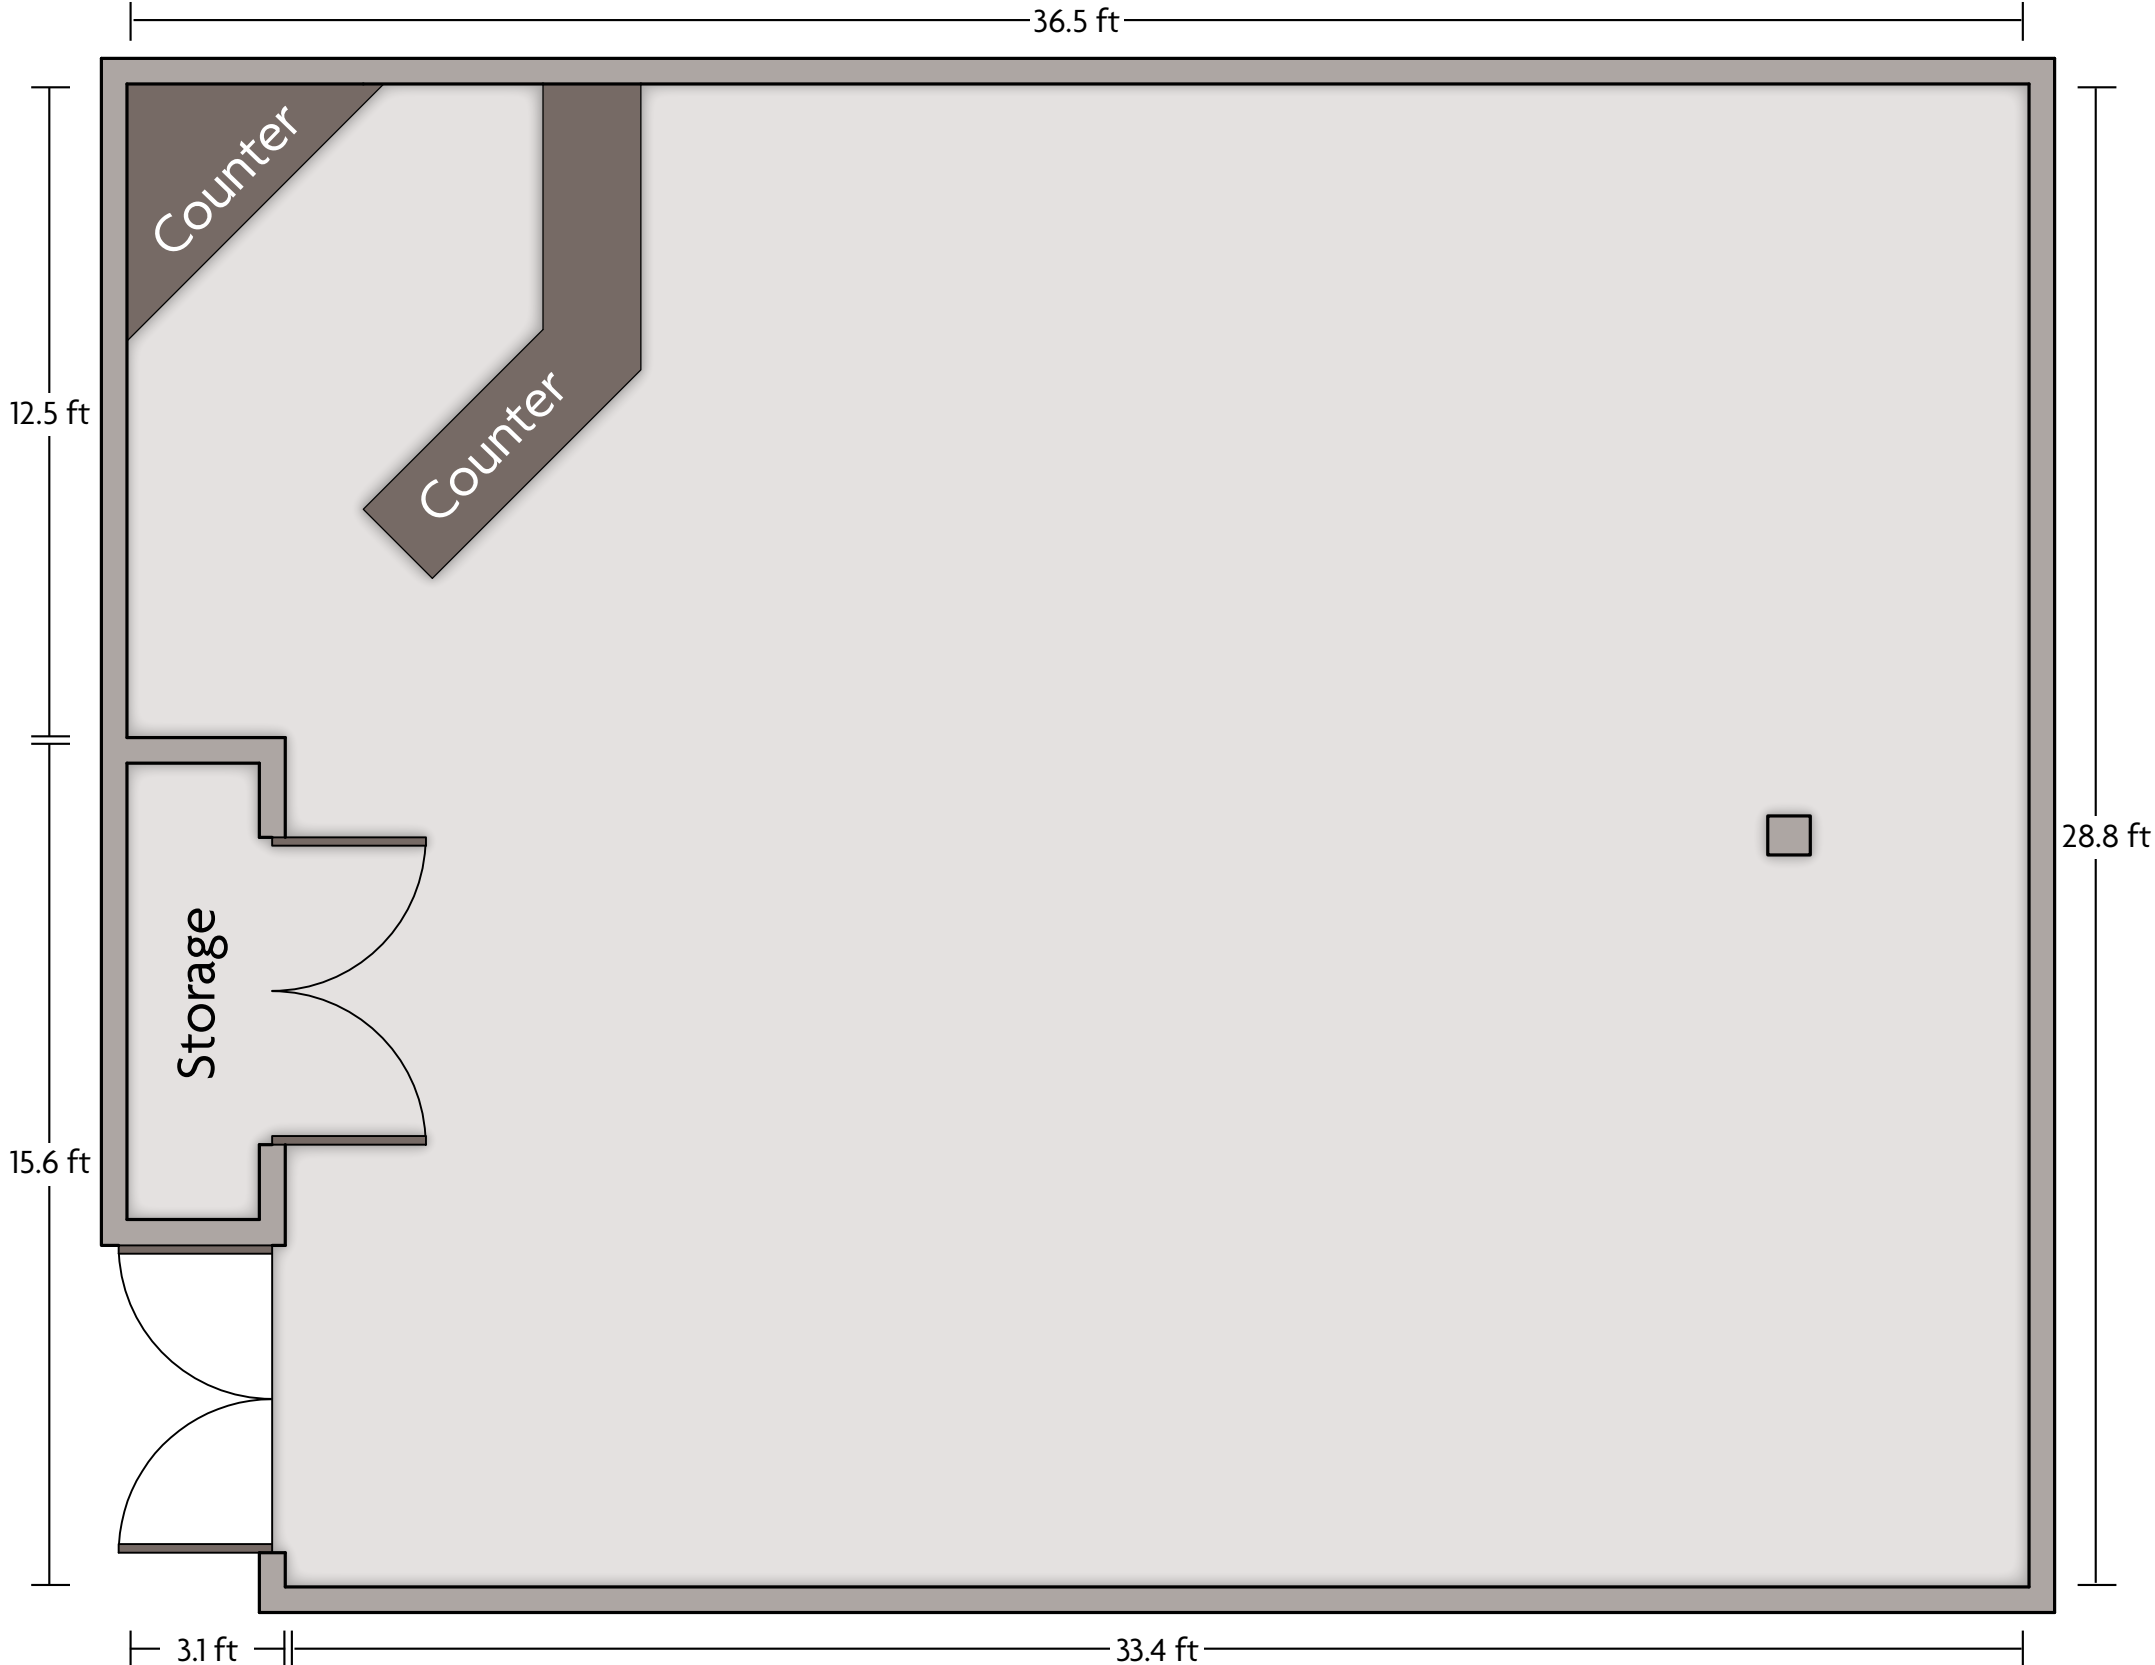

LENGTH: 59 Ft WIDTH: 119 Ft HEIGHT: 24 Ft TOTAL SQUARE FEET: 7030 Sq Ft MAXIMUM CAPACITY: 1000 POWER OUTLETS: 24

801 Greenwich Ave. | Warwick, RI 02886 | 401.732.6000

*Multiple layout options available for this space.

Crowne Plaza® Providence - Warwick (Airport) - Grand Foyer

LENGTH: 26 Ft WIDTH: 113 Ft HEIGHT: 13.7 Ft TOTAL SQUARE FEET: 8400 Sq Ft MAXIMUM CAPACITY: 1000 POWER OUTLETS: 41

801 Greenwich Ave. | Warwick, RI 02886 | 401.732.6000

*Multiple layout options available for this space.

LENGTH: 28.8 Ft WIDTH: 36.5 Ft HEIGHT: 9.8 Ft TOTAL SQUARE FEET: 968 Sq Ft MAXIMUM CAPACITY: 120 POWER OUTLETS: 10

801 Greenwich Ave. | Warwick, RI 02886 | 401.732.6000

*Multiple layout options available for this space.

LENGTH: 29 Ft WIDTH: 34.5 Ft HEIGHT: 9 Ft TOTAL SQUARE FEET: 909 Sq Ft MAXIMUM CAPACITY: 100 POWER OUTLETS: 9

801 Greenwich Ave. | Warwick, RI 02886 | 401.732.6000