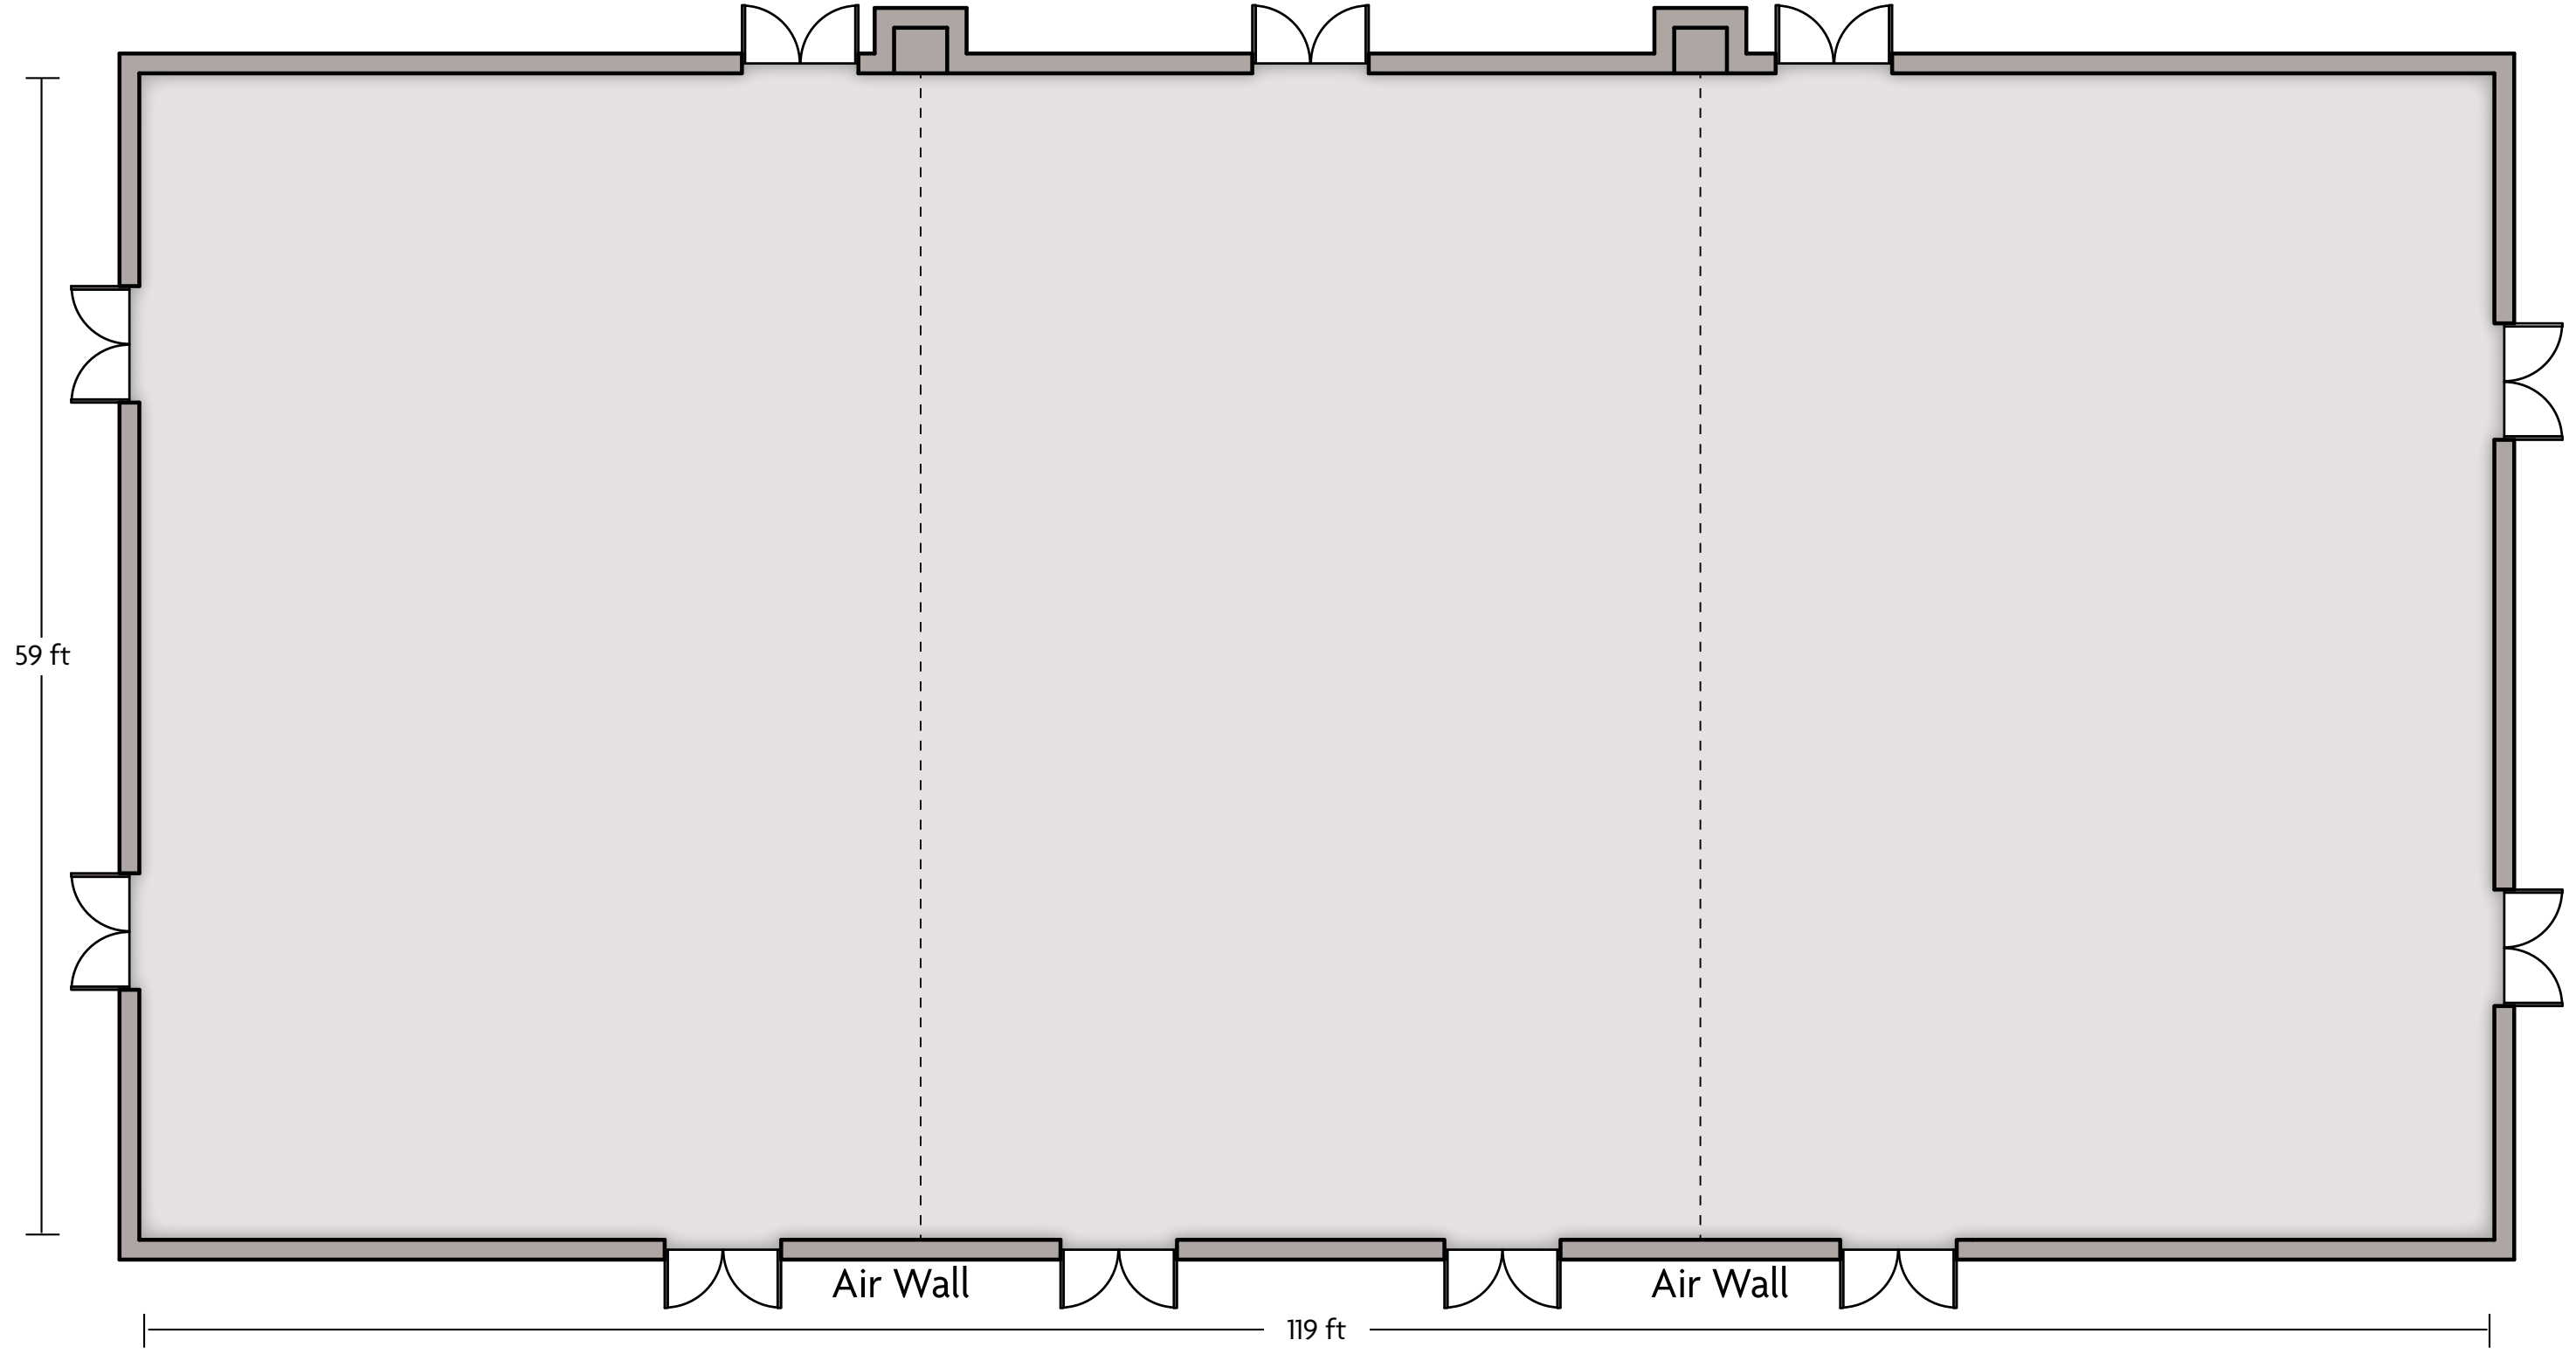

LENGTH: 27 Ft WIDTH: 44.7 Ft HEIGHT: 13.9 Ft TOTAL SQUARE FEET: 1217 Sq Ft MAXIMUM CAPACITY: 160 POWER OUTLETS: 6

801 Greenwich Ave. | Warwick, RI 02886 | 401.732.6000

*Multiple layout options available for this space.

LENGTH: 12.2 Ft WIDTH: 17.3 Ft HEIGHT: 7.9 Ft TOTAL SQUARE FEET: 210 Sq Ft MAXIMUM CAPACITY: 12 POWER OUTLETS: 8

801 Greenwich Ave. | Warwick, RI 02886 | 401.732.6000

Crowne Plaza® Providence - Warwick (Airport) - Grand Ballroom

LENGTH: 59 Ft WIDTH: 119 Ft HEIGHT: 24 Ft TOTAL SQUARE FEET: 7030 Sq Ft MAXIMUM CAPACITY: 1000 POWER OUTLETS: 24

801 Greenwich Ave. | Warwick, RI 02886 | 401.732.6000

*Multiple layout options available for this space.

Crowne Plaza® Providence - Warwick (Airport) - Grand Foyer

LENGTH: 26 Ft WIDTH: 113 Ft HEIGHT: 13.7 Ft TOTAL SQUARE FEET: 8400 Sq Ft MAXIMUM CAPACITY: 1000 POWER OUTLETS: 41

801 Greenwich Ave. | Warwick, RI 02886 | 401.732.6000