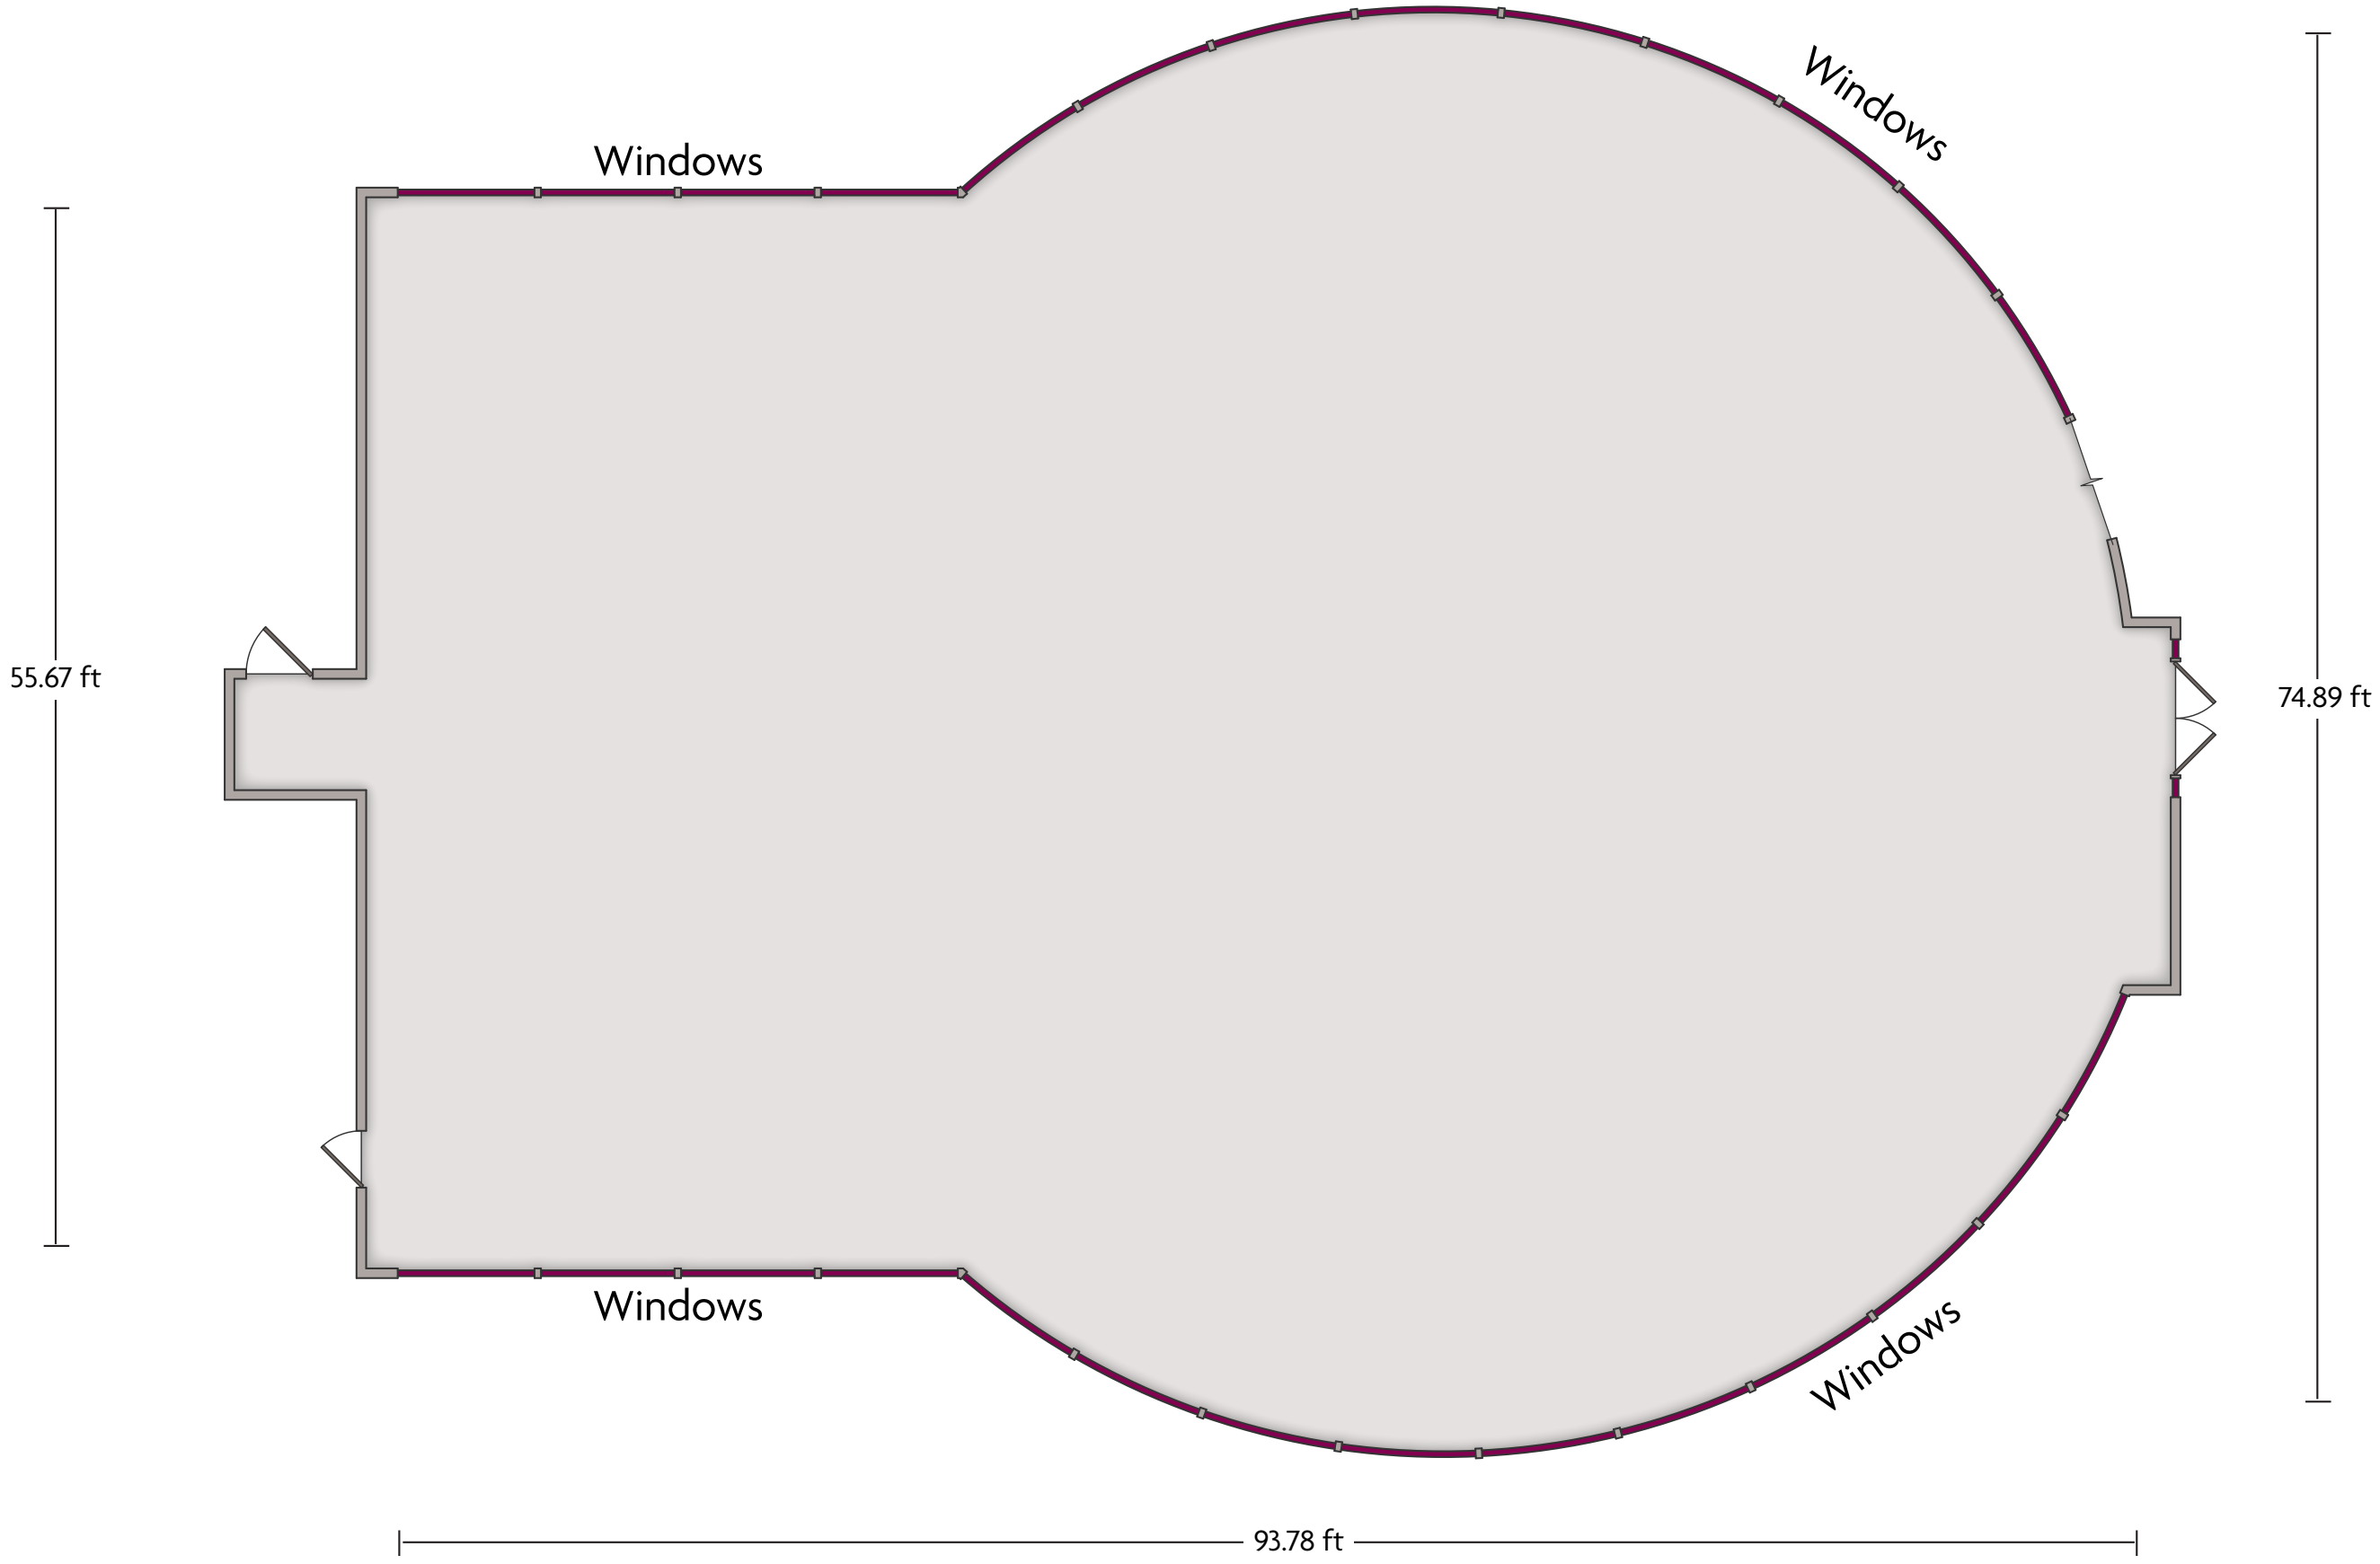

*Multiple layout options available for this space.

LENGTH: 25.25 ft WIDTH: 18.08 ft HEIGHT: 9.50 ft TOTAL SQUARE FEET: 449.81 ft² MAXIMUM CAPACITY: 60 POWER OUTLETS: 7

450 East Harbor Boulevard | Ventura, CA 93001 | 805.648.2100

*Multiple layout options available for this space.

LENGTH: 29.32 ft WIDTH: 25.48 ft HEIGHT: 10.00 ft TOTAL SQUARE FEET: 747.00 ft² MAXIMUM CAPACITY: 70 POWER OUTLETS: 8

450 East Harbor Boulevard | Ventura, CA 93001 | 805.648.2100

*Multiple layout options available for this space.

LENGTH: 68.37 ft WIDTH: 29.44 ft HEIGHT: n/a ft TOTAL SQUARE FEET: 1076.92 ft² MAXIMUM CAPACITY: n/a POWER OUTLETS: 0

450 East Harbor Boulevard | Ventura, CA 93001 | 805.648.2100

*Multiple layout options available for this space.

Crowne Plaza® Ventura Beach - Top of the Harbor

LENGTH: 93.78 ft WIDTH: 74.89 ft HEIGHT: 11.00 ft TOTAL SQUARE FEET: 5639.89 ft² MAXIMUM CAPACITY: 700 POWER OUTLETS: 16