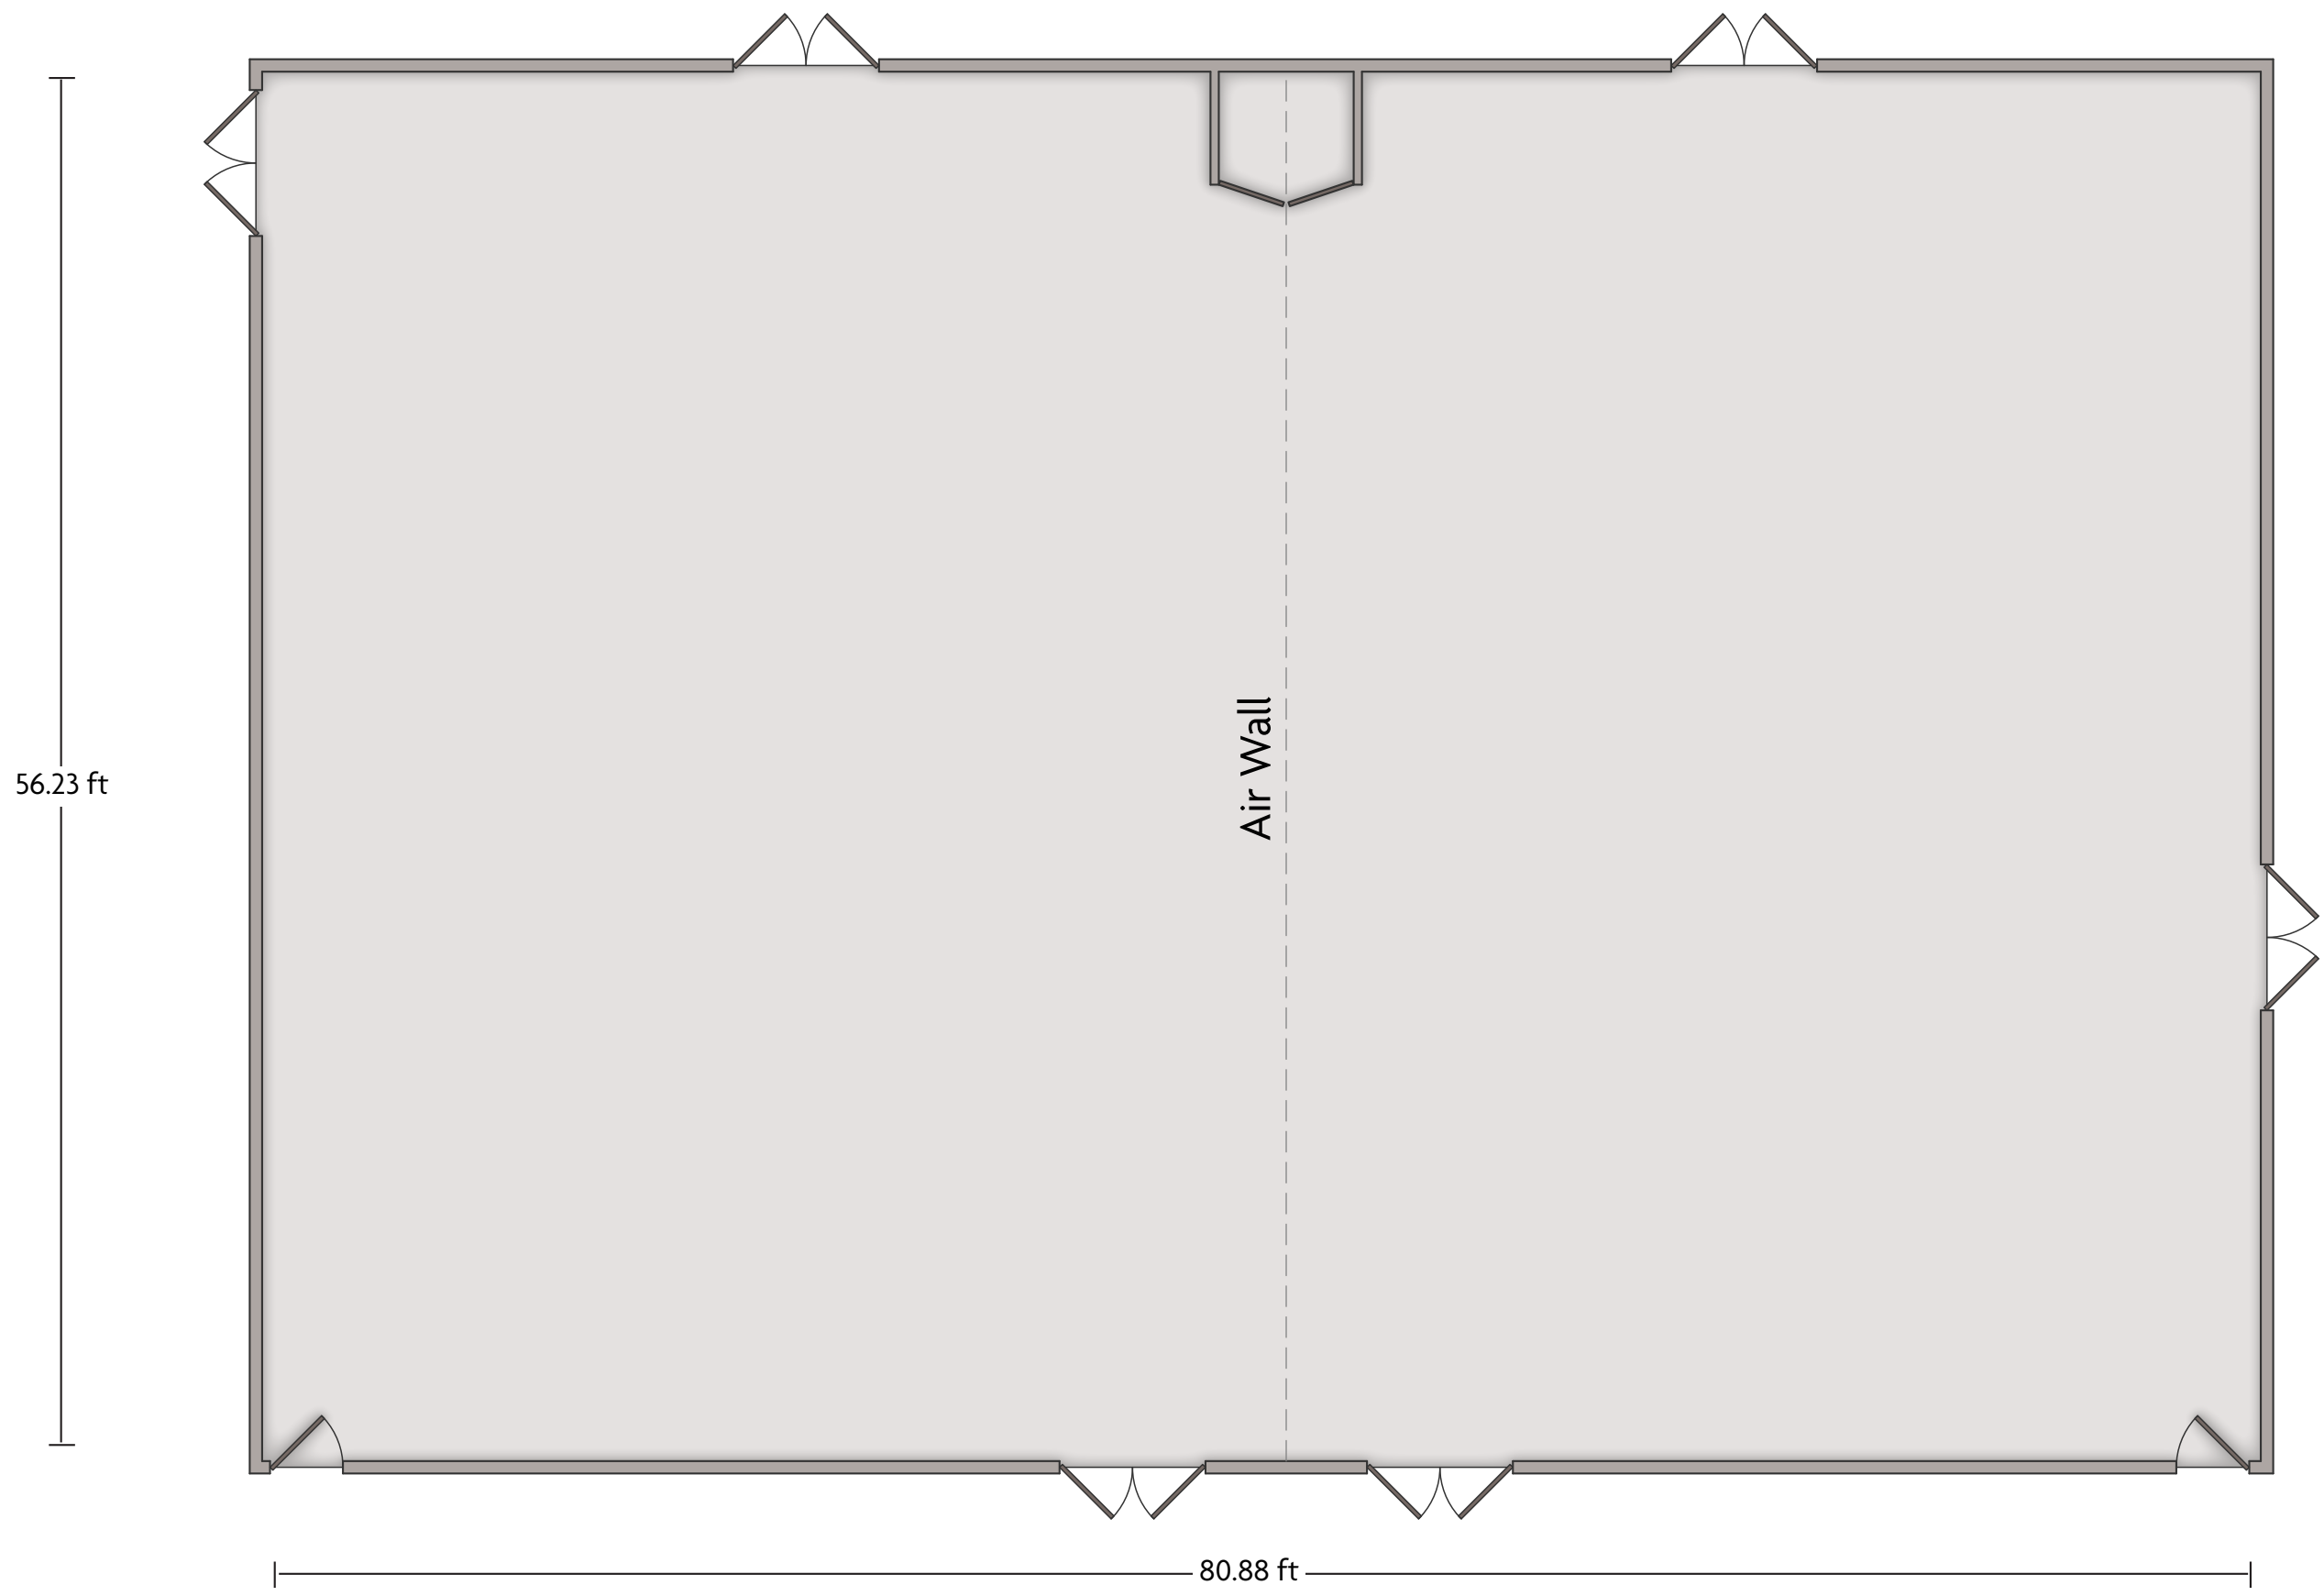

LENGTH: 30.46 ft WIDTH: 18.49 ft HEIGHT: 9.50 ft TOTAL SQUARE FEET: 563.18 ft² MAXIMUM CAPACITY: 70 POWER OUTLETS: 7

450 East Harbor Boulevard | Ventura, CA 93001 | 805.648.2100

*Multiple layout options available for this space.

LENGTH: 48.93 ft WIDTH: 26.34 ft HEIGHT: 10.50 ft TOTAL SQUARE FEET: 1011.05 ft² MAXIMUM CAPACITY: 80 POWER OUTLETS: 10

450 East Harbor Boulevard | Ventura, CA 93001 | 805.648.2100

*Multiple layout options available for this space.

Crowne Plaza® Ventura Beach - Chef's Table

LENGTH: 24.50 ft WIDTH: 17.93 ft HEIGHT: 10.00 ft TOTAL SQUARE FEET: 445.25 ft² MAXIMUM CAPACITY: 15 POWER OUTLETS: 5

450 East Harbor Boulevard | Ventura, CA 93001 | 805.648.2100

*Multiple layout options available for this space.

LENGTH: 80.88 ft WIDTH: 56.23 ft HEIGHT: 9.70 ft TOTAL SQUARE FEET: 4520.02 ft² MAXIMUM CAPACITY: 400 POWER OUTLETS: 19

450 East Harbor Boulevard | Ventura, CA 93001 | 805.648.2100