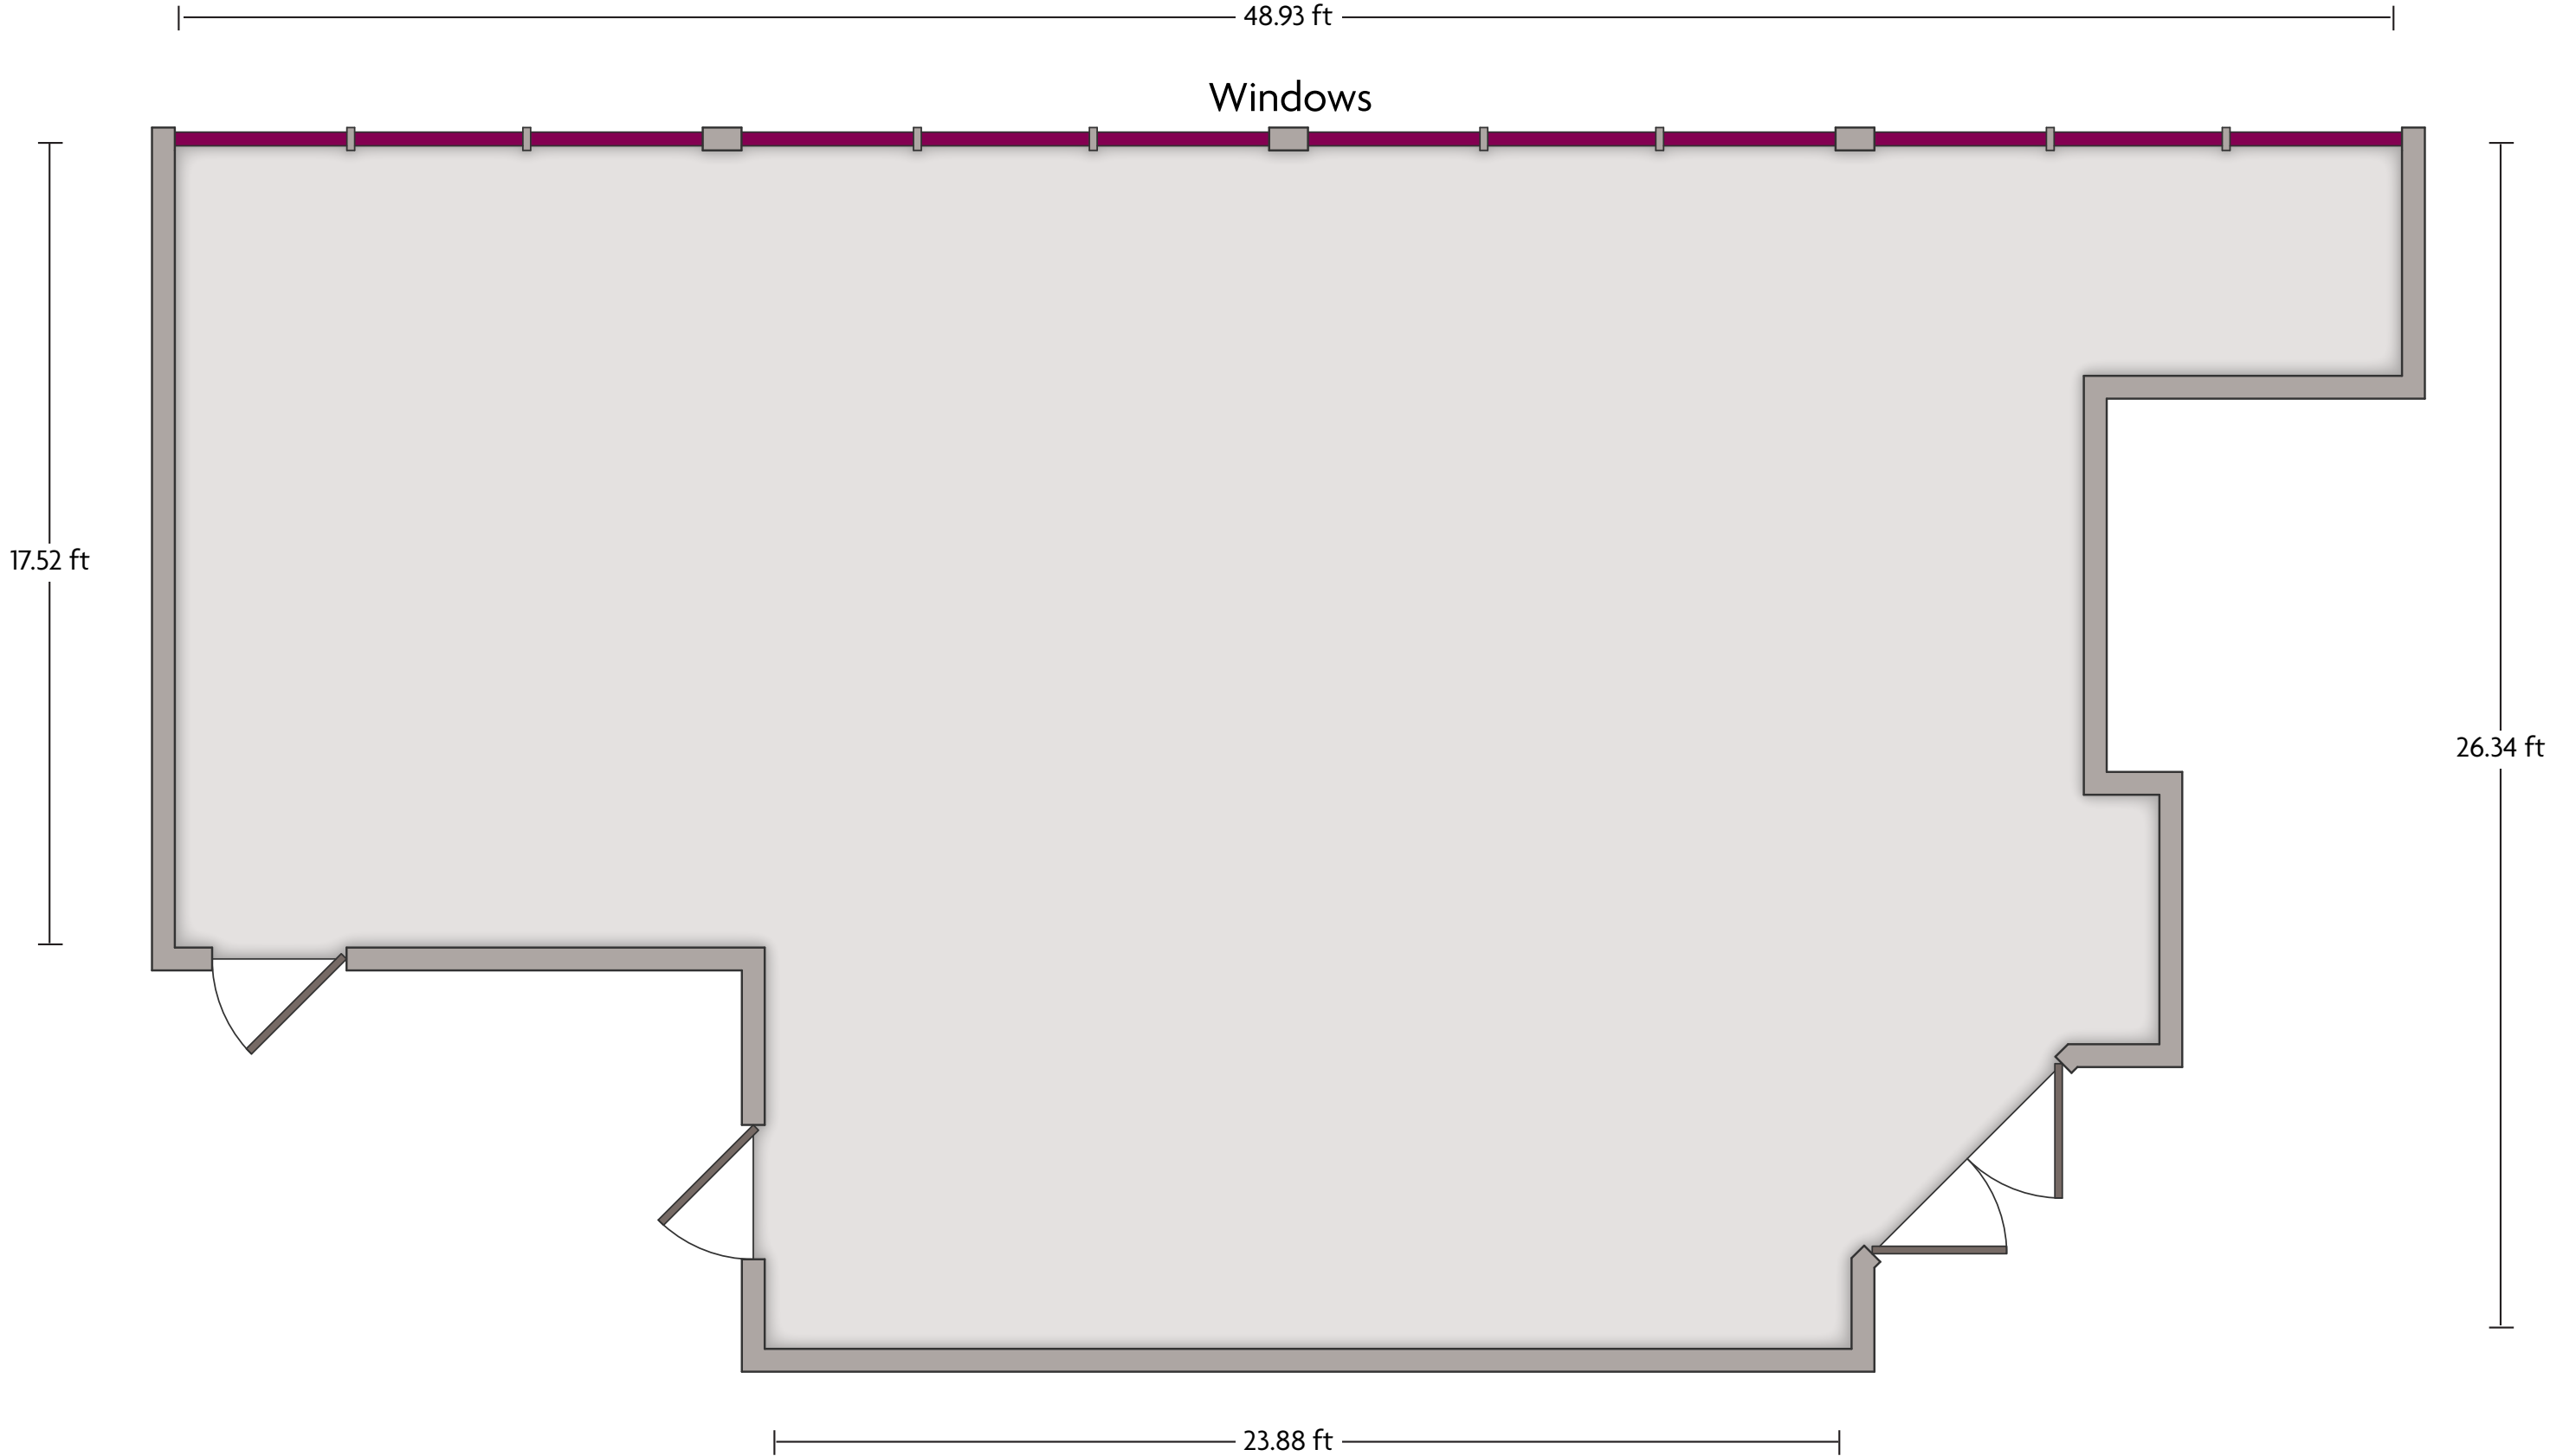

LENGTH: 30.46 ft WIDTH: 18.49 ft HEIGHT: 9.50 ft TOTAL SQUARE FEET: 563.18 ft² MAXIMUM CAPACITY: 70 POWER OUTLETS: 7

450 East Harbor Boulevard | Ventura, CA 93001 | 805.648.2100

*Multiple layout options available for this space.

LENGTH: 48.93 ft WIDTH: 26.34 ft HEIGHT: 10.50 ft TOTAL SQUARE FEET: 1011.05 ft² MAXIMUM CAPACITY: 80 POWER OUTLETS: 10

450 East Harbor Boulevard | Ventura, CA 93001 | 805.648.2100

*Multiple layout options available for this space.

Crowne Plaza® Ventura Beach - Chef's Table

LENGTH: 24.50 ft WIDTH: 17.93 ft HEIGHT: 10.00 ft TOTAL SQUARE FEET: 445.25 ft² MAXIMUM CAPACITY: 15 POWER OUTLETS: 5

450 East Harbor Boulevard | Ventura, CA 93001 | 805.648.2100

*Multiple layout options available for this space.

Crowne Plaza® Ventura Beach - Top of the Harbor

LENGTH: 93.78 ft WIDTH: 74.89 ft HEIGHT: 11.00 ft TOTAL SQUARE FEET: 5639.89 ft² MAXIMUM CAPACITY: 700 POWER OUTLETS: 16