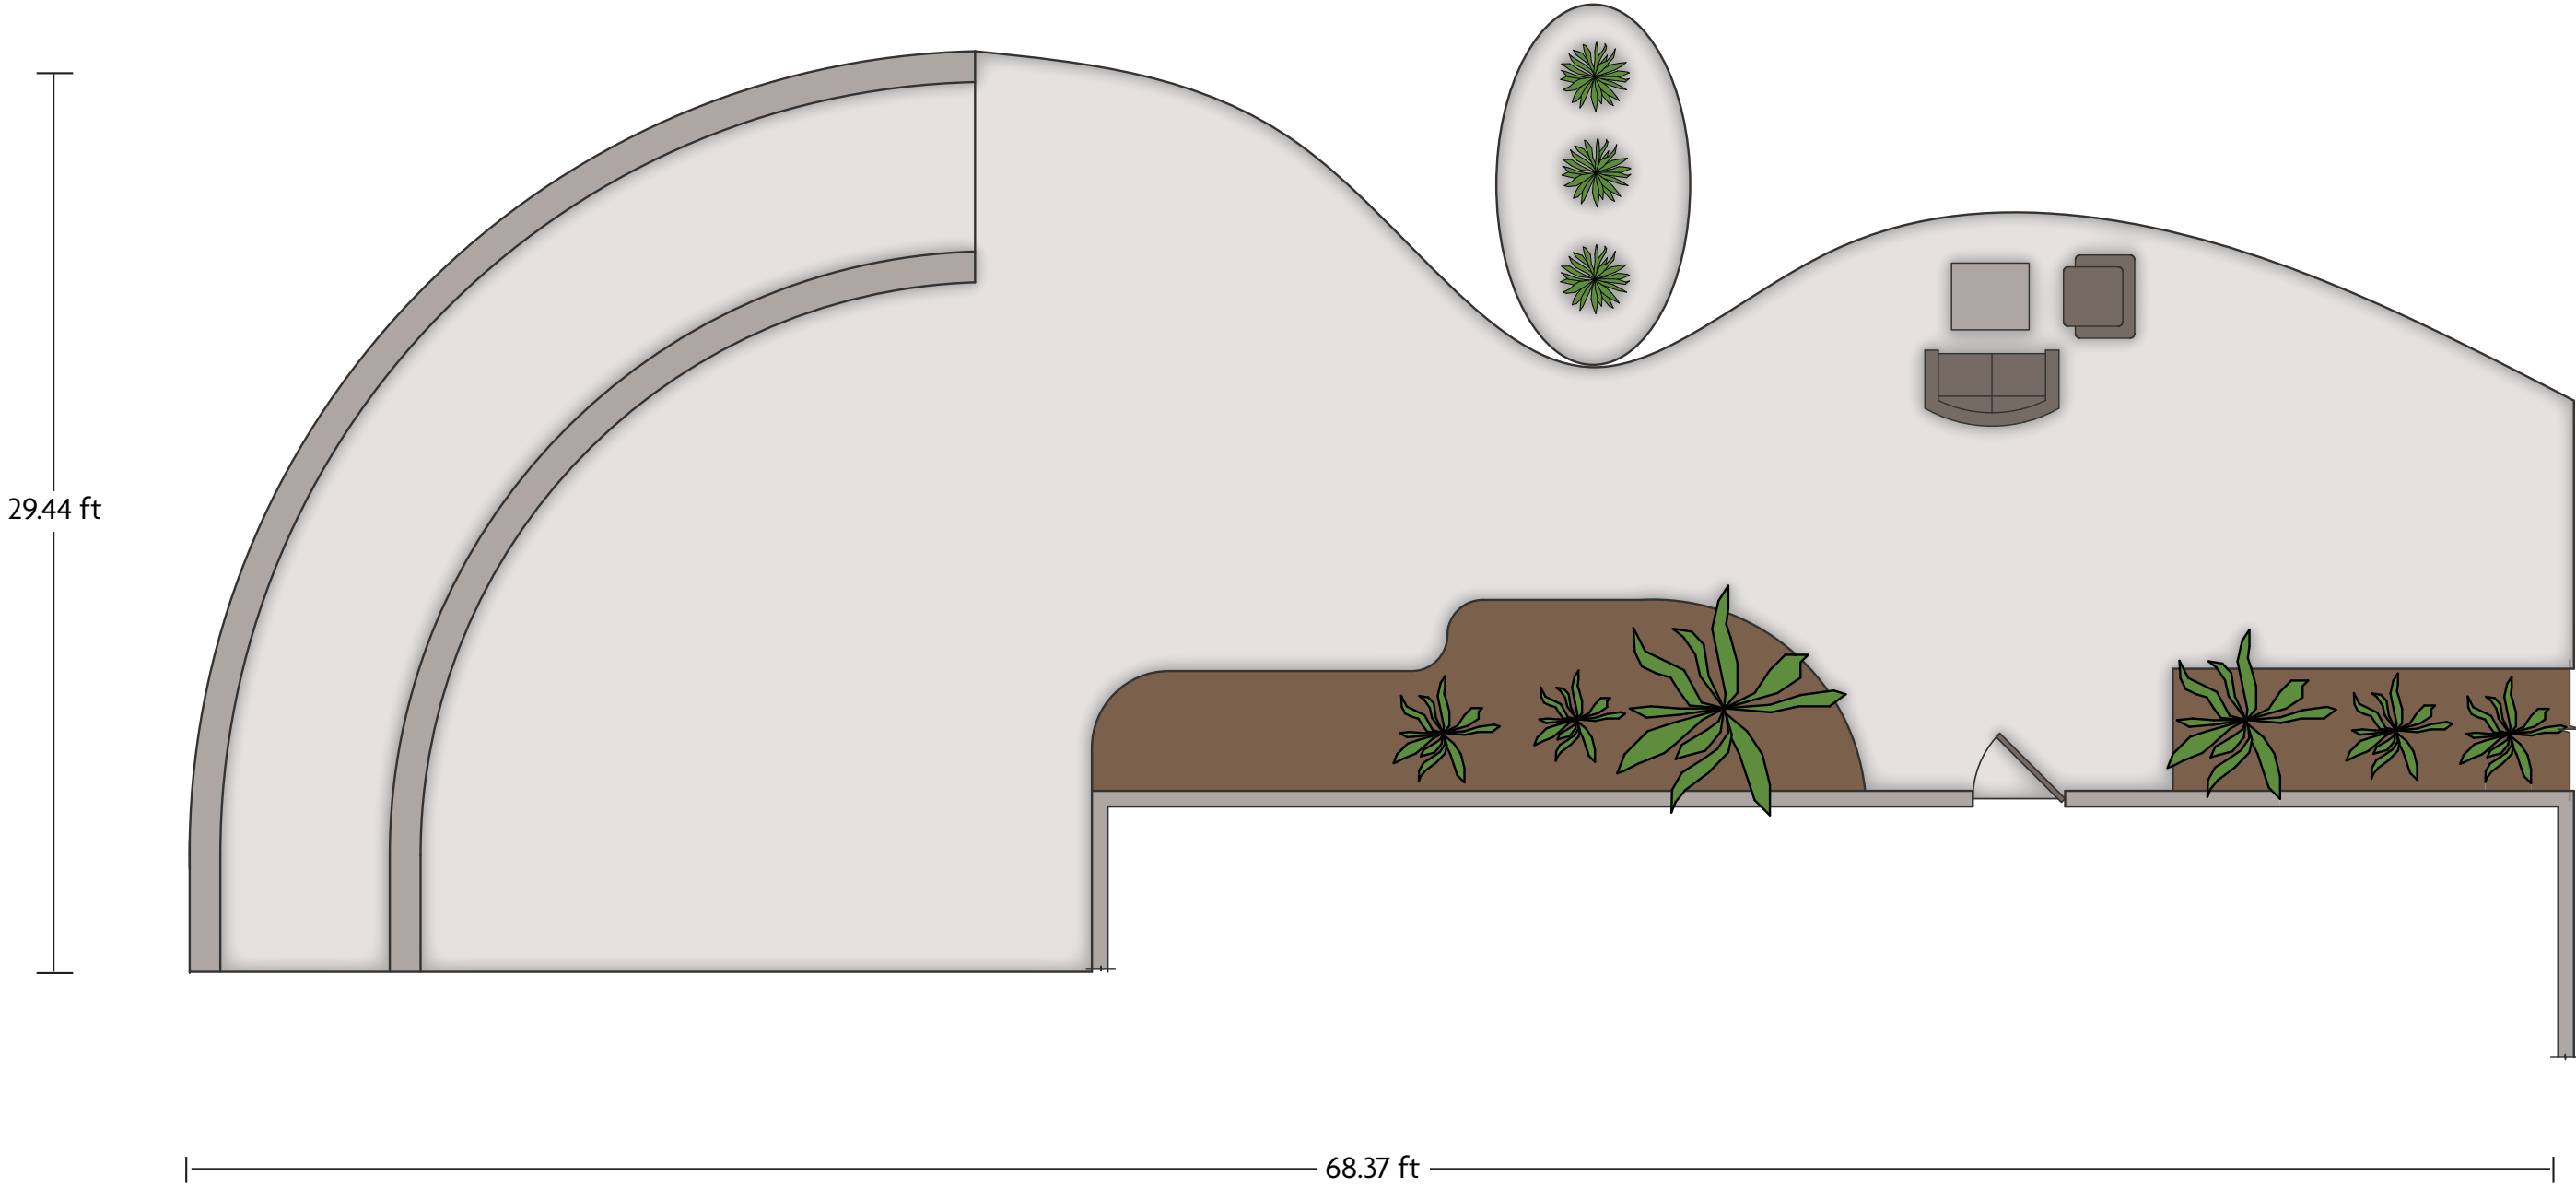

*Multiple layout options available for this space.

LENGTH: 25.25 ft WIDTH: 18.08 ft HEIGHT: 9.50 ft TOTAL SQUARE FEET: 449.81 ft² MAXIMUM CAPACITY: 60 POWER OUTLETS: 7

450 East Harbor Boulevard | Ventura, CA 93001 | 805.648.2100

*Multiple layout options available for this space.

LENGTH: 29.32 ft WIDTH: 25.48 ft HEIGHT: 10.00 ft TOTAL SQUARE FEET: 747.00 ft² MAXIMUM CAPACITY: 70 POWER OUTLETS: 8

450 East Harbor Boulevard | Ventura, CA 93001 | 805.648.2100

*Multiple layout options available for this space.

LENGTH: 68.37 ft WIDTH: 29.44 ft HEIGHT: n/a ft TOTAL SQUARE FEET: 1076.92 ft² MAXIMUM CAPACITY: n/a POWER OUTLETS: 0

450 East Harbor Boulevard | Ventura, CA 93001 | 805.648.2100

*Multiple layout options available for this space.

Crowne Plaza® Ventura Beach - Top of the Harbor

LENGTH: 93.78 ft WIDTH: 74.89 ft HEIGHT: 11.00 ft TOTAL SQUARE FEET: 5639.89 ft² MAXIMUM CAPACITY: 700 POWER OUTLETS: 16