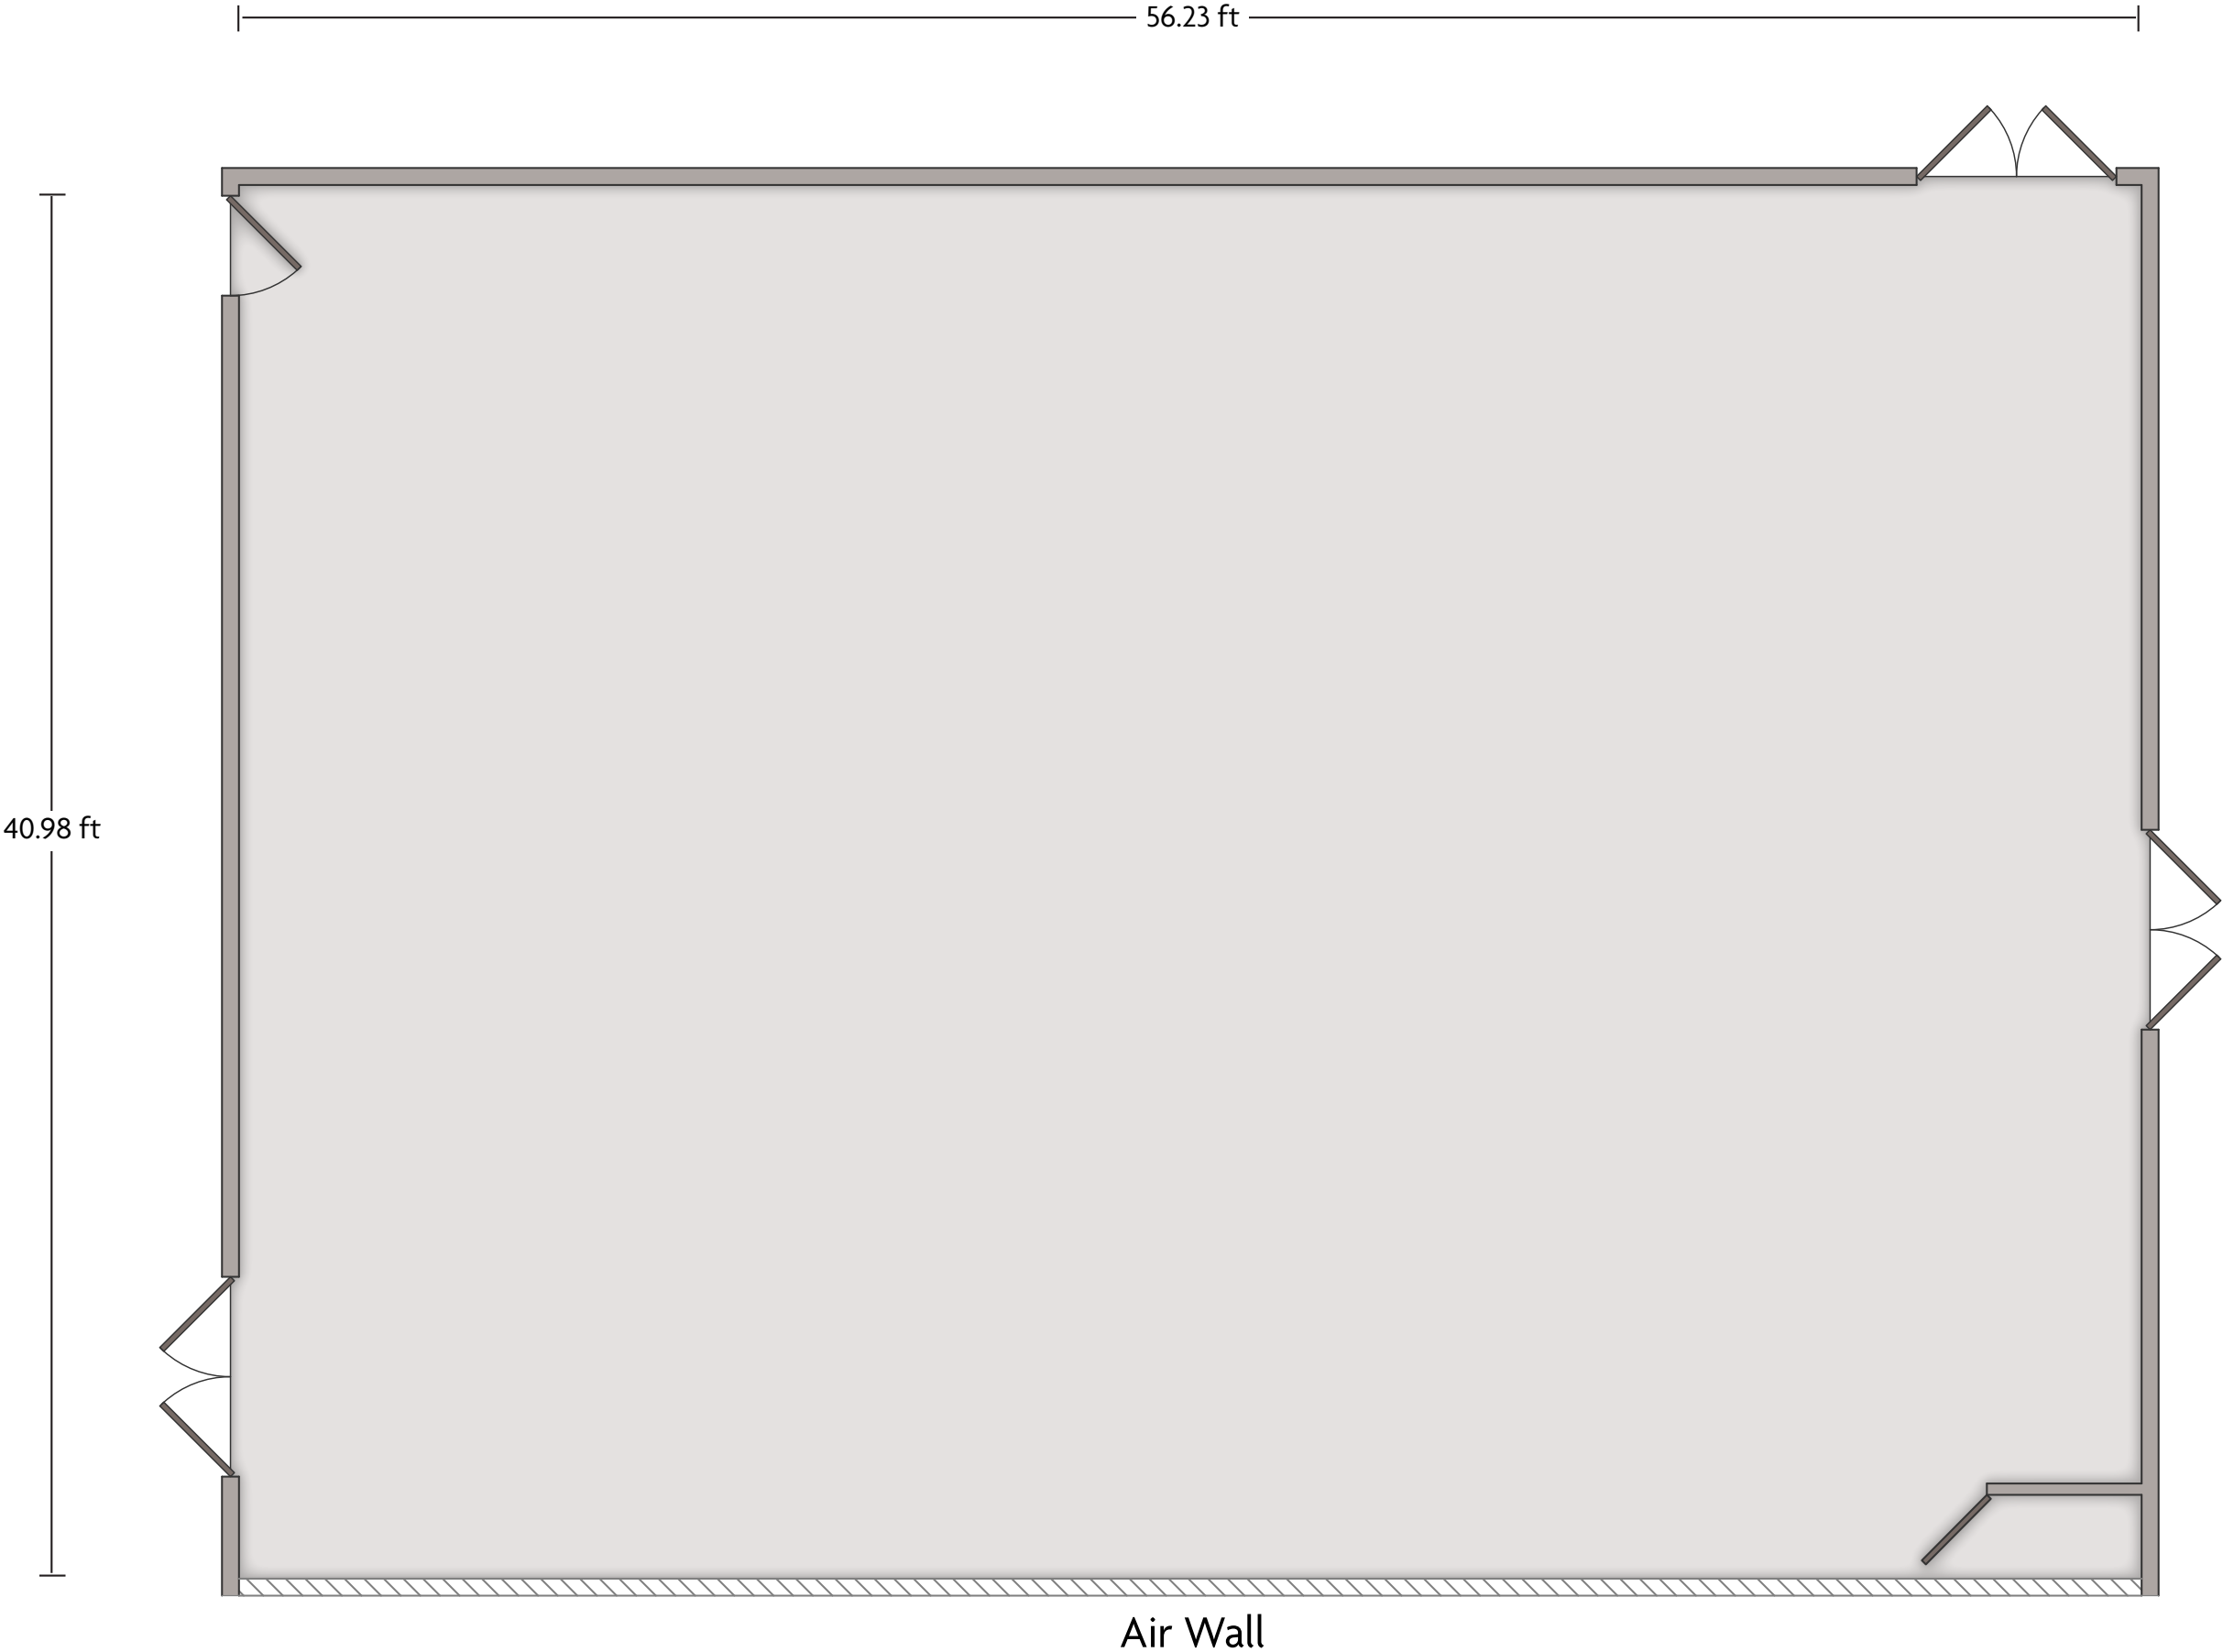

Crowne Plaza® Ventura Beach - Chef's Table

LENGTH: 24.50 ft WIDTH: 17.93 ft HEIGHT: 10.00 ft TOTAL SQUARE FEET: 445.25 ft² MAXIMUM CAPACITY: 15 POWER OUTLETS: 5

450 East Harbor Boulevard | Ventura, CA 93001 | 805.648.2100

*Multiple layout options available for this space.

LENGTH: 80.88 ft WIDTH: 56.23 ft HEIGHT: 9.70 ft TOTAL SQUARE FEET: 4520.02 ft² MAXIMUM CAPACITY: 400 POWER OUTLETS: 19

450 East Harbor Boulevard | Ventura, CA 93001 | 805.648.2100

*Multiple layout options available for this space.

LENGTH: 56.23 ft WIDTH: 40.98 ft HEIGHT: 9.70 ft TOTAL SQUARE FEET: 2303.40 ft² MAXIMUM CAPACITY: 200 POWER OUTLETS: 9

450 East Harbor Boulevard | Ventura, CA 93001 | 805.648.2100

*Multiple layout options available for this space.

Crowne Plaza® Ventura Beach - Top of the Harbor

LENGTH: 93.78 ft WIDTH: 74.89 ft HEIGHT: 11.00 ft TOTAL SQUARE FEET: 5639.89 ft² MAXIMUM CAPACITY: 700 POWER OUTLETS: 16