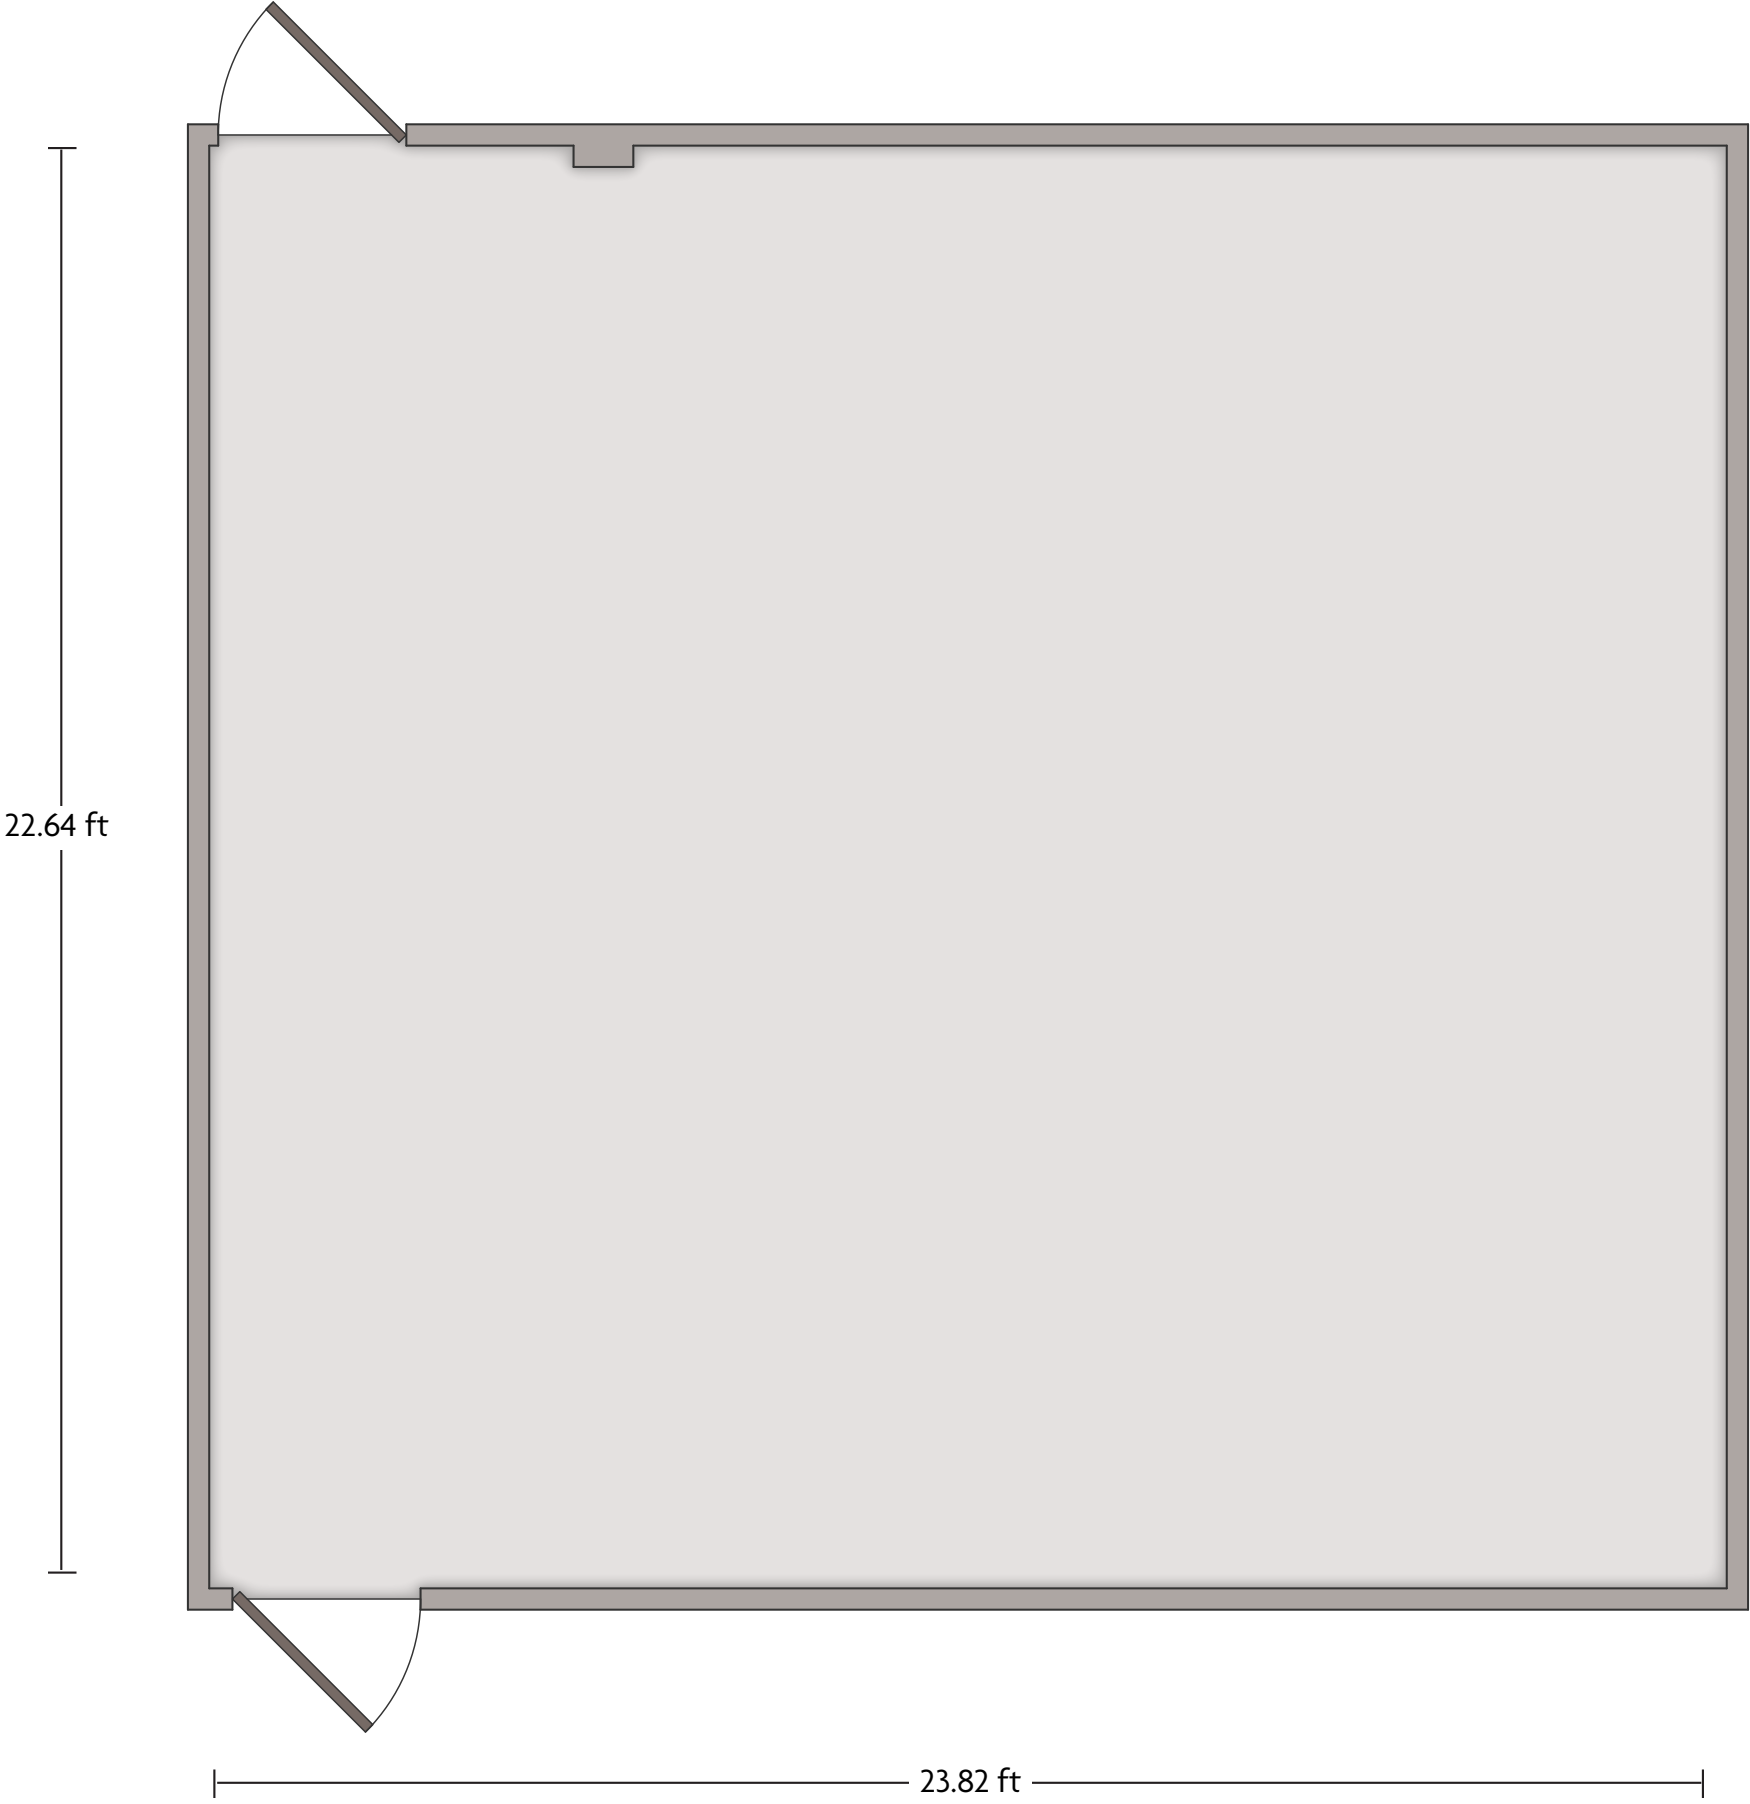

LENGTH: 23.82 ft   WIDTH: 22.64 ft   HEIGHT: 10.00 ft   TOTAL SQUARE FEET: 539.05 ft²   MAXIMUM CAPACITY: 60   POWER OUTLETS: 8

450 East Harbor Boulevard | Ventura, CA 93001 | 805.648.2100

*Multiple layout options available for this space.