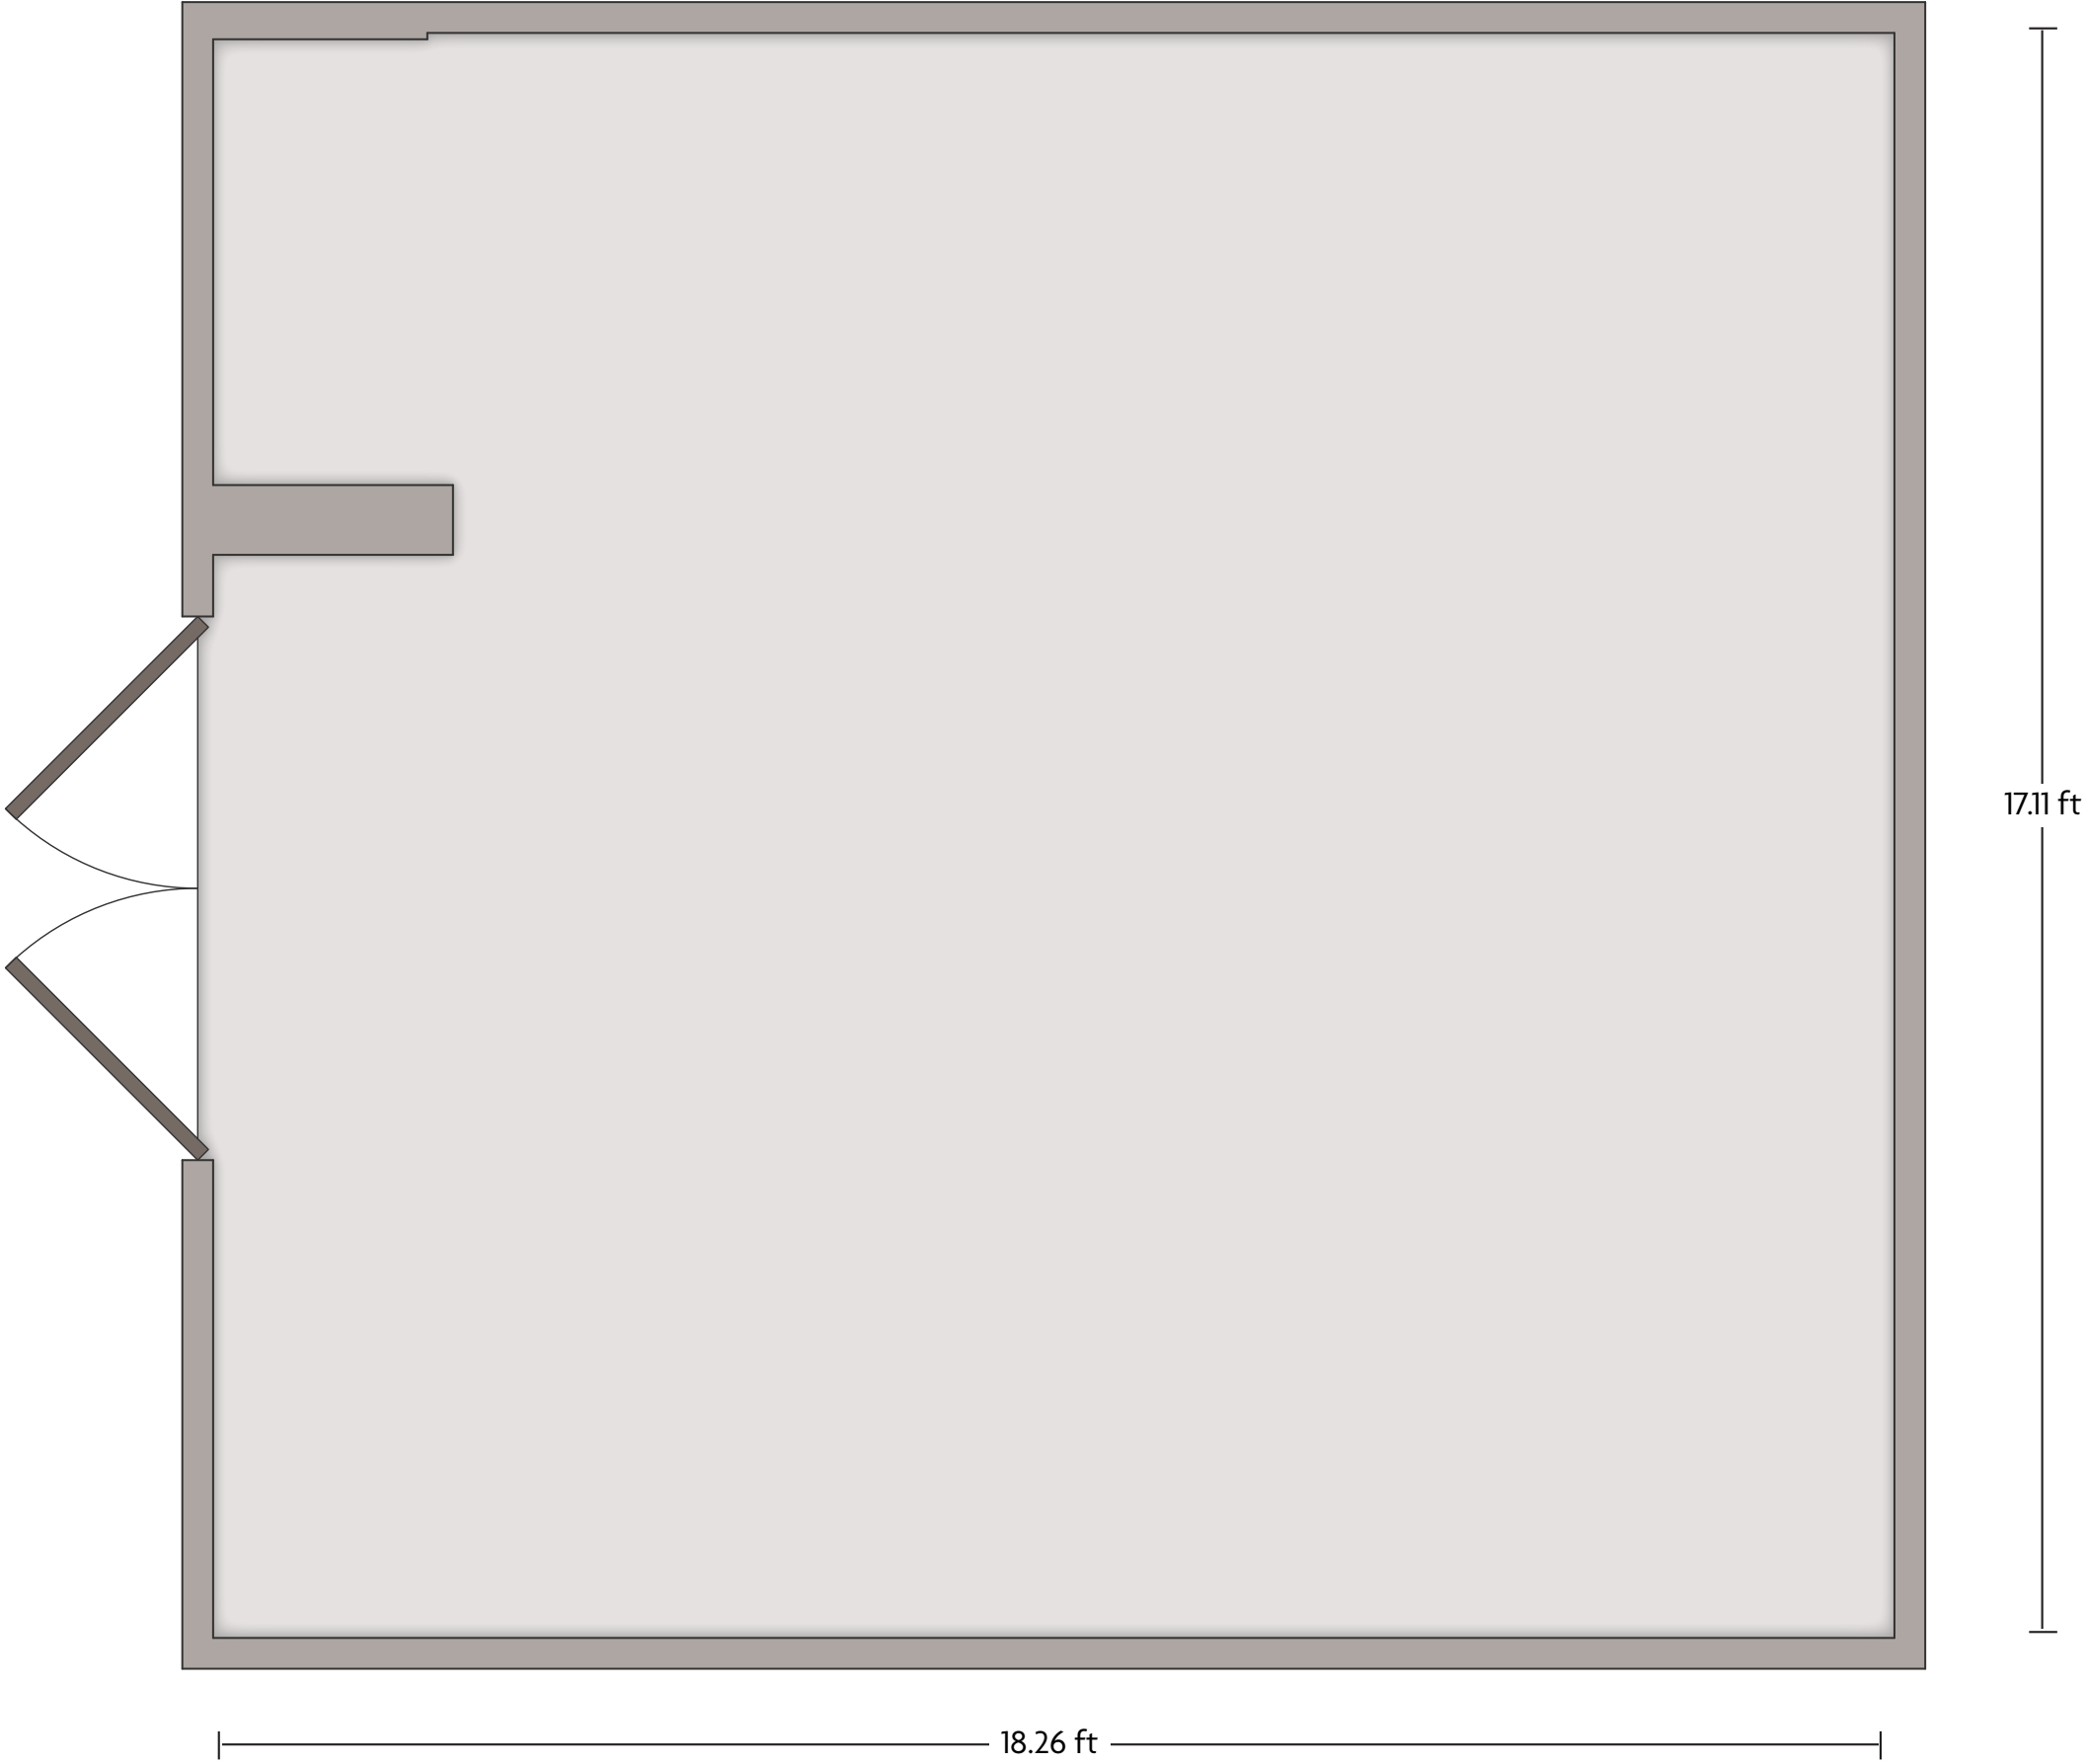

Crowne Plaza® Ventura Beach - Chef's Table

LENGTH: 24.50 ft WIDTH: 17.93 ft HEIGHT: 10.00 ft TOTAL SQUARE FEET: 445.25 ft² MAXIMUM CAPACITY: 15 POWER OUTLETS: 5

450 East Harbor Boulevard | Ventura, CA 93001 | 805.648.2100

*Multiple layout options available for this space.

LENGTH: 80.88 ft WIDTH: 56.23 ft HEIGHT: 9.70 ft TOTAL SQUARE FEET: 4520.02 ft² MAXIMUM CAPACITY: 400 POWER OUTLETS: 19

450 East Harbor Boulevard | Ventura, CA 93001 | 805.648.2100

*Multiple layout options available for this space.

LENGTH: 56.23 ft WIDTH: 40.98 ft HEIGHT: 9.70 ft TOTAL SQUARE FEET: 2303.40 ft² MAXIMUM CAPACITY: 200 POWER OUTLETS: 9

450 East Harbor Boulevard | Ventura, CA 93001 | 805.648.2100

*Multiple layout options available for this space.

LENGTH: 18.26 ft WIDTH: 17.11 ft HEIGHT: 9.50 ft TOTAL SQUARE FEET: 316.24 ft² MAXIMUM CAPACITY: 30 POWER OUTLETS: 7

450 East Harbor Boulevard | Ventura, CA 93001 | 805.648.2100