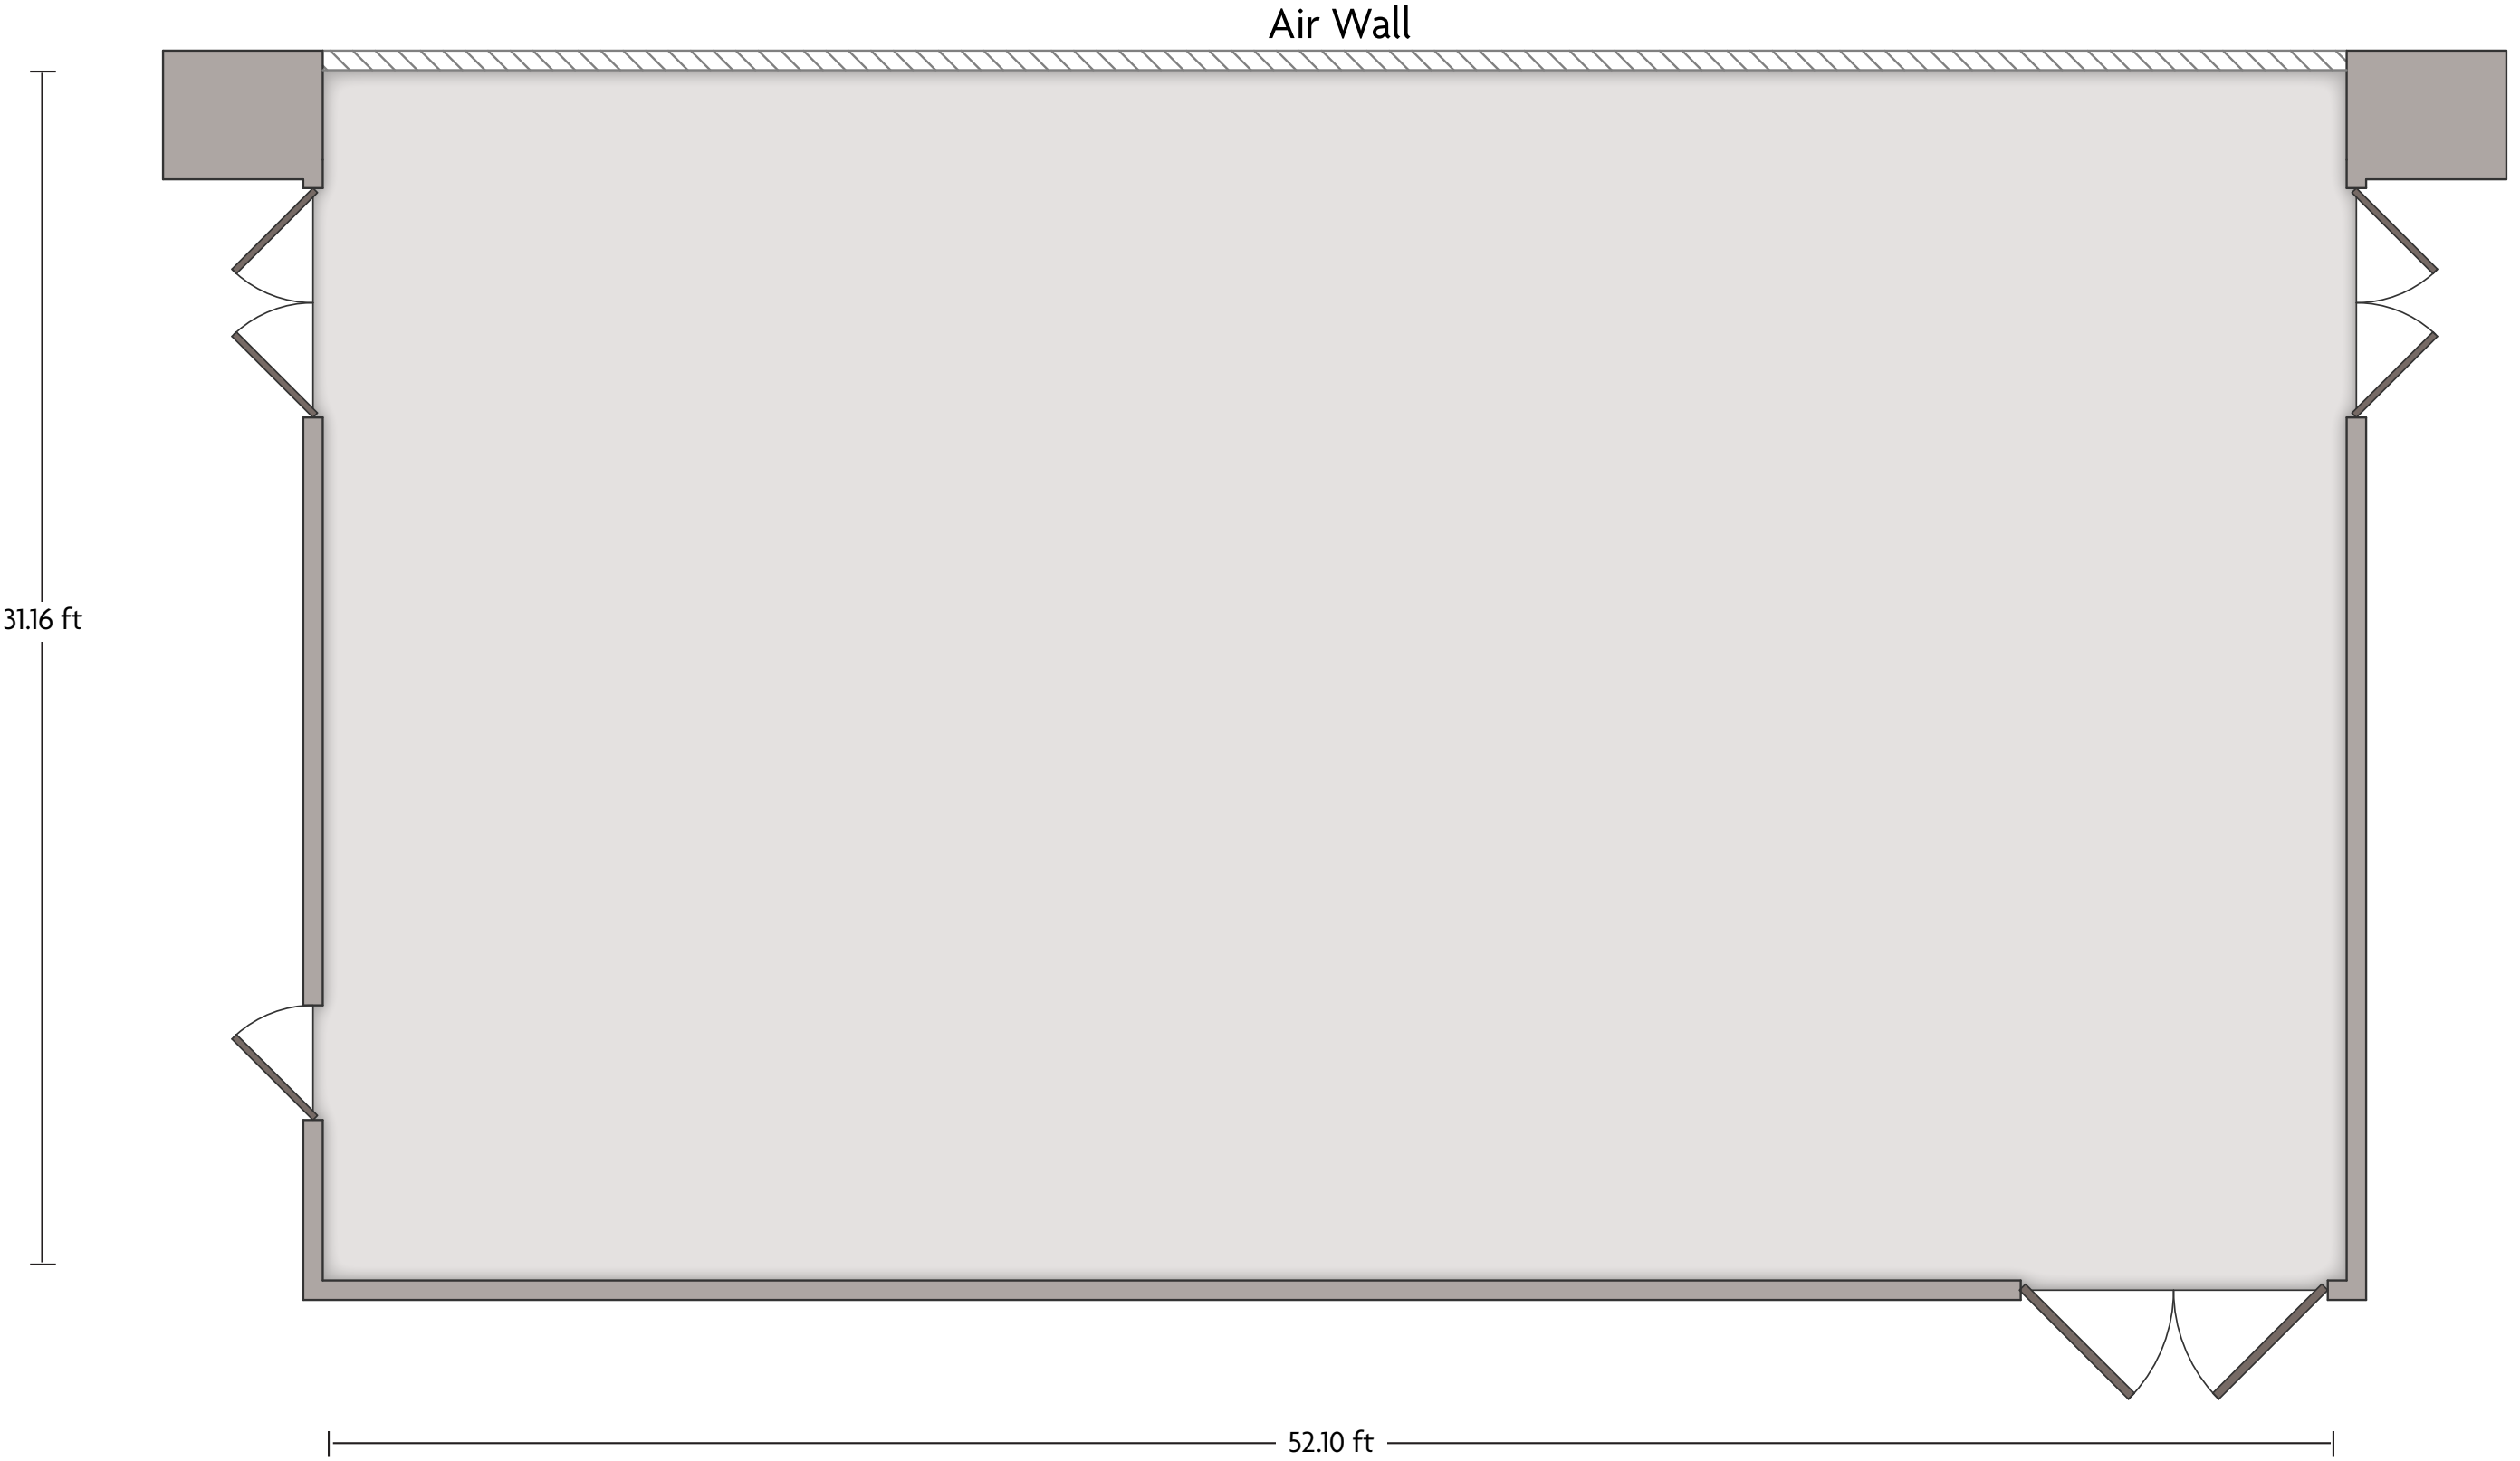

Crowne Plaza® Silicon Valley North - Union City

San Mateo Ballroom III

LENGTH: 52.10 ft   WIDTH: 31.16 ft   HEIGHT: 14.0 ft   TOTAL SQUARE FEET: 1621.8 ft²   MAXIMUM CAPACITY: 200   POWER OUTLETS: 4

32083 Alvarado-Niles Rd. | Union City, CA 94587 | 510.489.2200

*Multiple layout options available for this space.