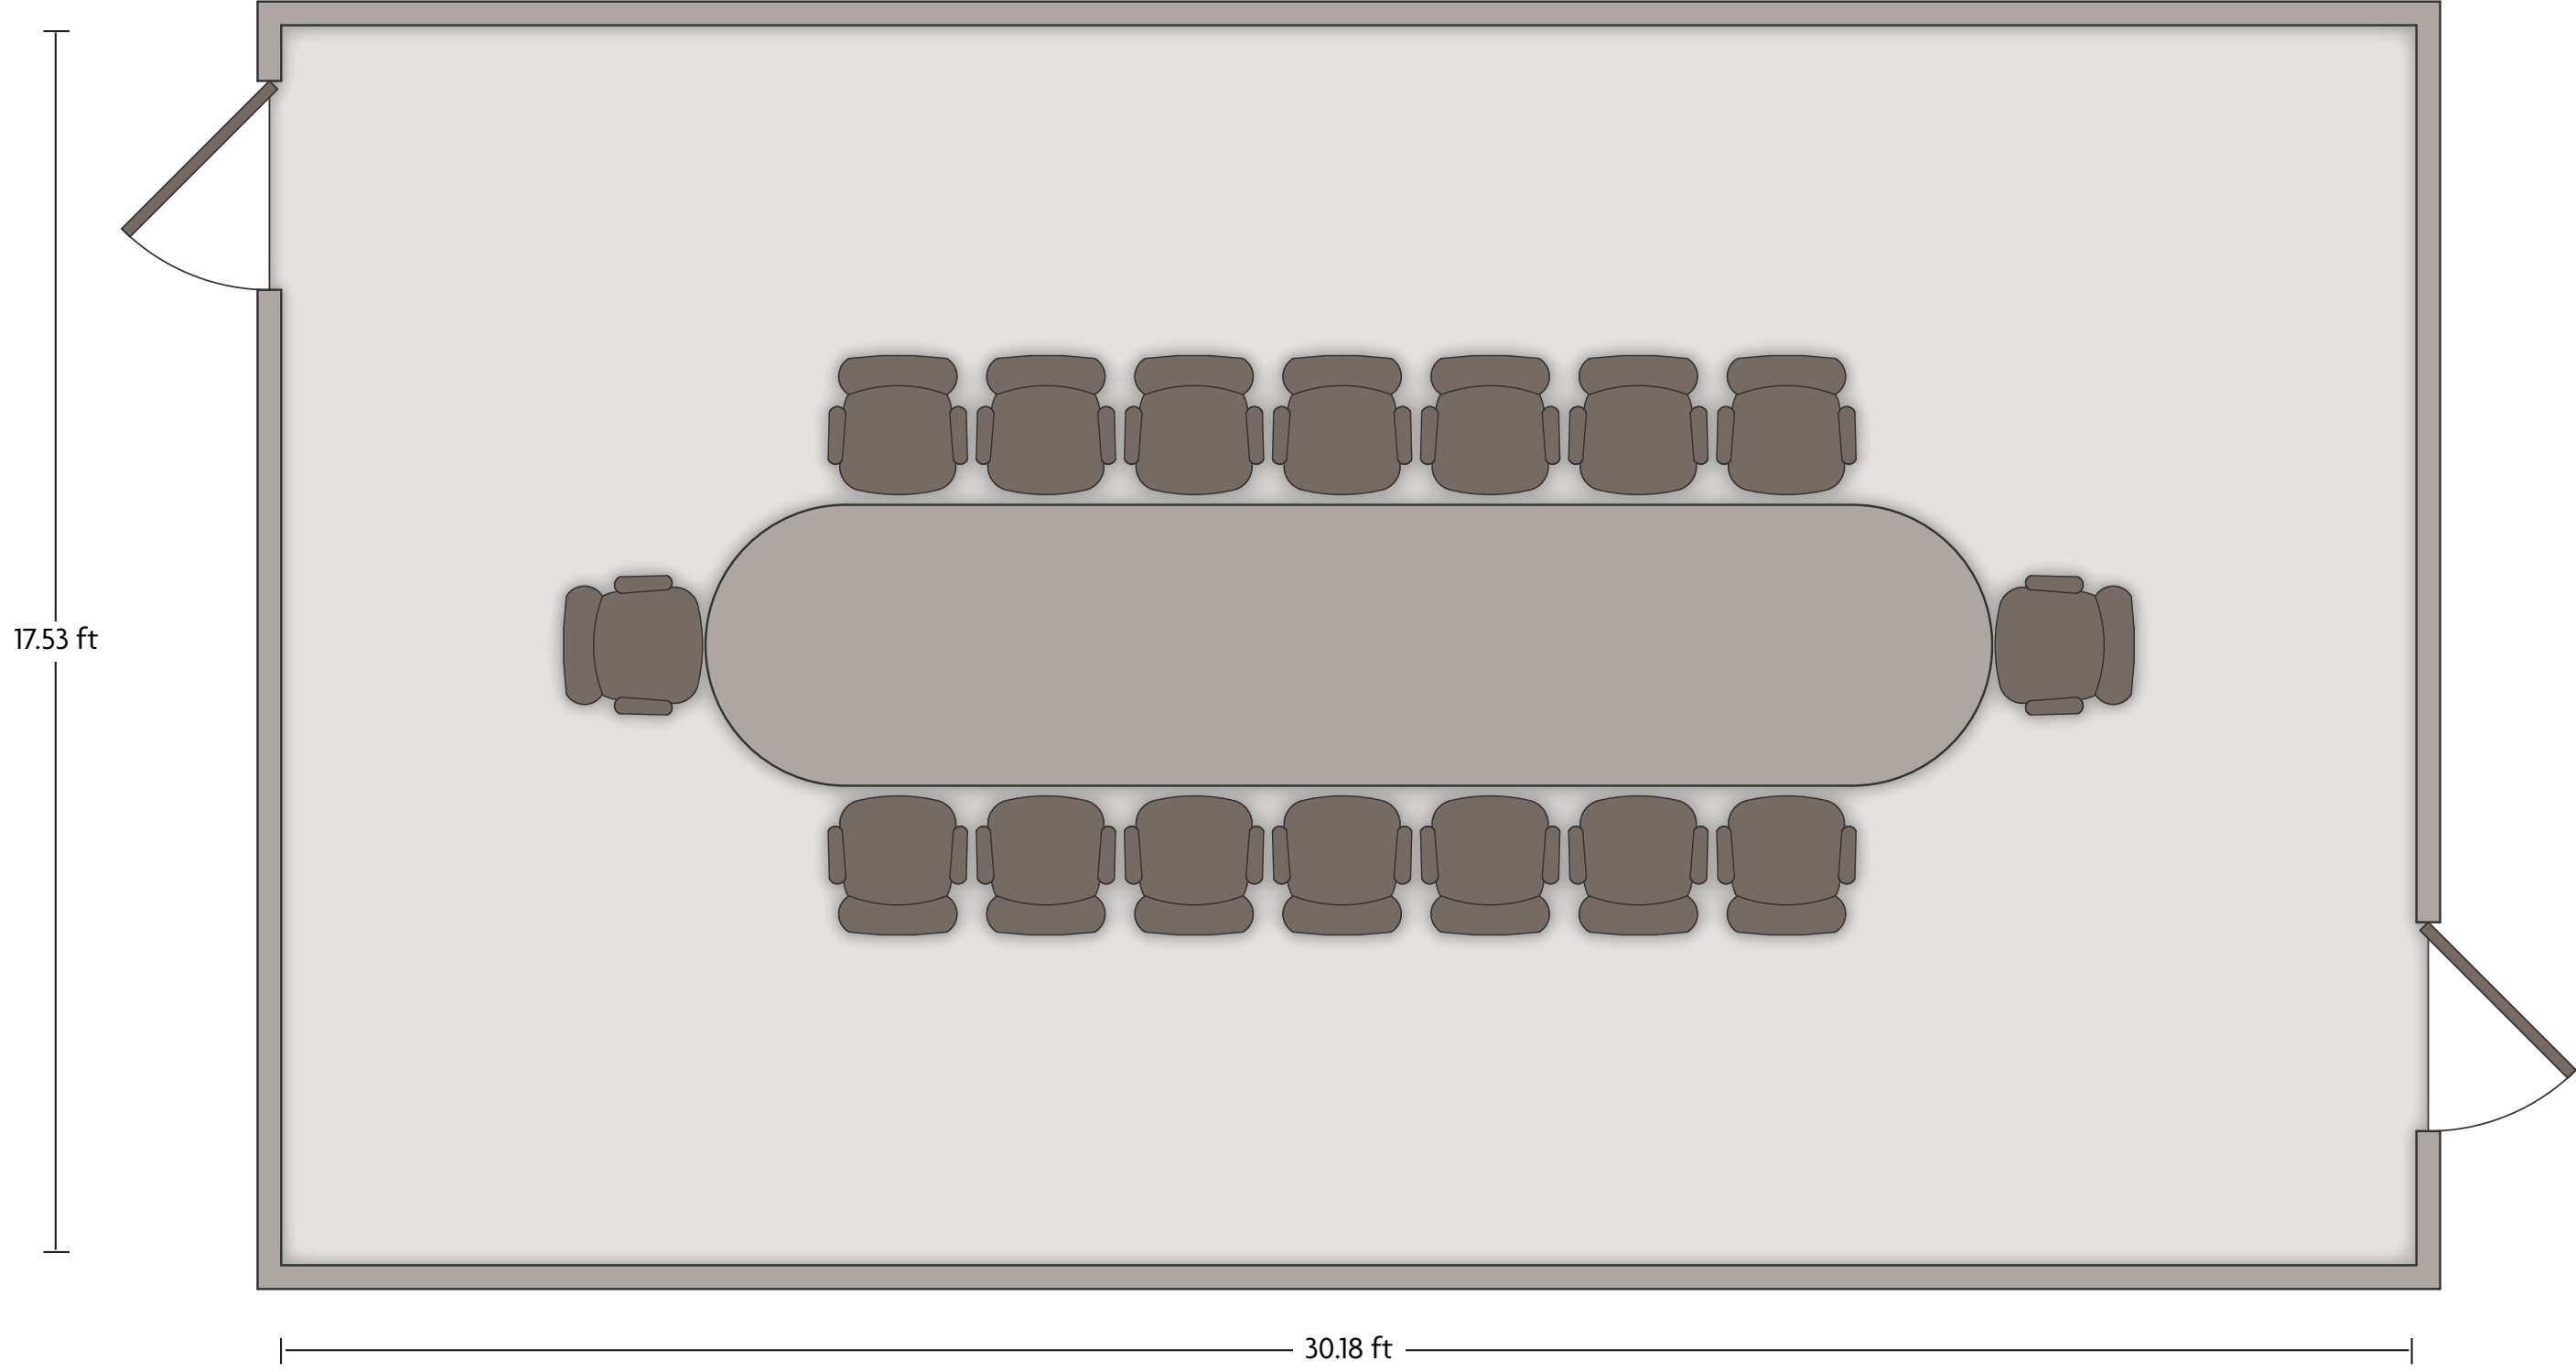

32083 Alvarado-Niles Rd. | Union City, CA 94587 | 510.489.2200

*Multiple layout options available for this space.

Crowne Plaza® Silicon Valley North - Union City

San Mateo Ballroom III

LENGTH: 52.10 ft WIDTH: 31.16 ft HEIGHT: 14.0 ft TOTAL SQUARE FEET: 1621.8 ft² MAXIMUM CAPACITY: 200 POWER OUTLETS: 4

32083 Alvarado-Niles Rd. | Union City, CA 94587 | 510.489.2200

*Multiple layout options available for this space.

Crowne Plaza® Silicon Valley North - Union City

San Rafael Boardroom

LENGTH: 30.18 ft WIDTH: 17.53 ft HEIGHT: 9.0 ft TOTAL SQUARE FEET: 529.0 ft² MAXIMUM CAPACITY: 14 POWER OUTLETS: 6

32083 Alvarado-Niles Rd. | Union City, CA 94587 | 510.489.2200

Crowne Plaza® Silicon Valley North - Union City San Ramon

LENGTH: 36.19 ft WIDTH: 18.96 ft HEIGHT: 8.0 ft TOTAL SQUARE FEET: 683.5 ft² MAXIMUM CAPACITY: 50 POWER OUTLETS: 4

32083 Alvarado-Niles Rd. | Union City, CA 94587 | 510.489.2200

*Multiple layout options available for this space.

Crowne Plaza[®] Silicon Valley North - Union City

VIP Room

LENGTH: 39.88 ft WIDTH: 12.80 ft HEIGHT: 9.0 ft TOTAL SQUARE FEET: 509.7 ft² MAXIMUM CAPACITY: 60 POWER OUTLETS: 0