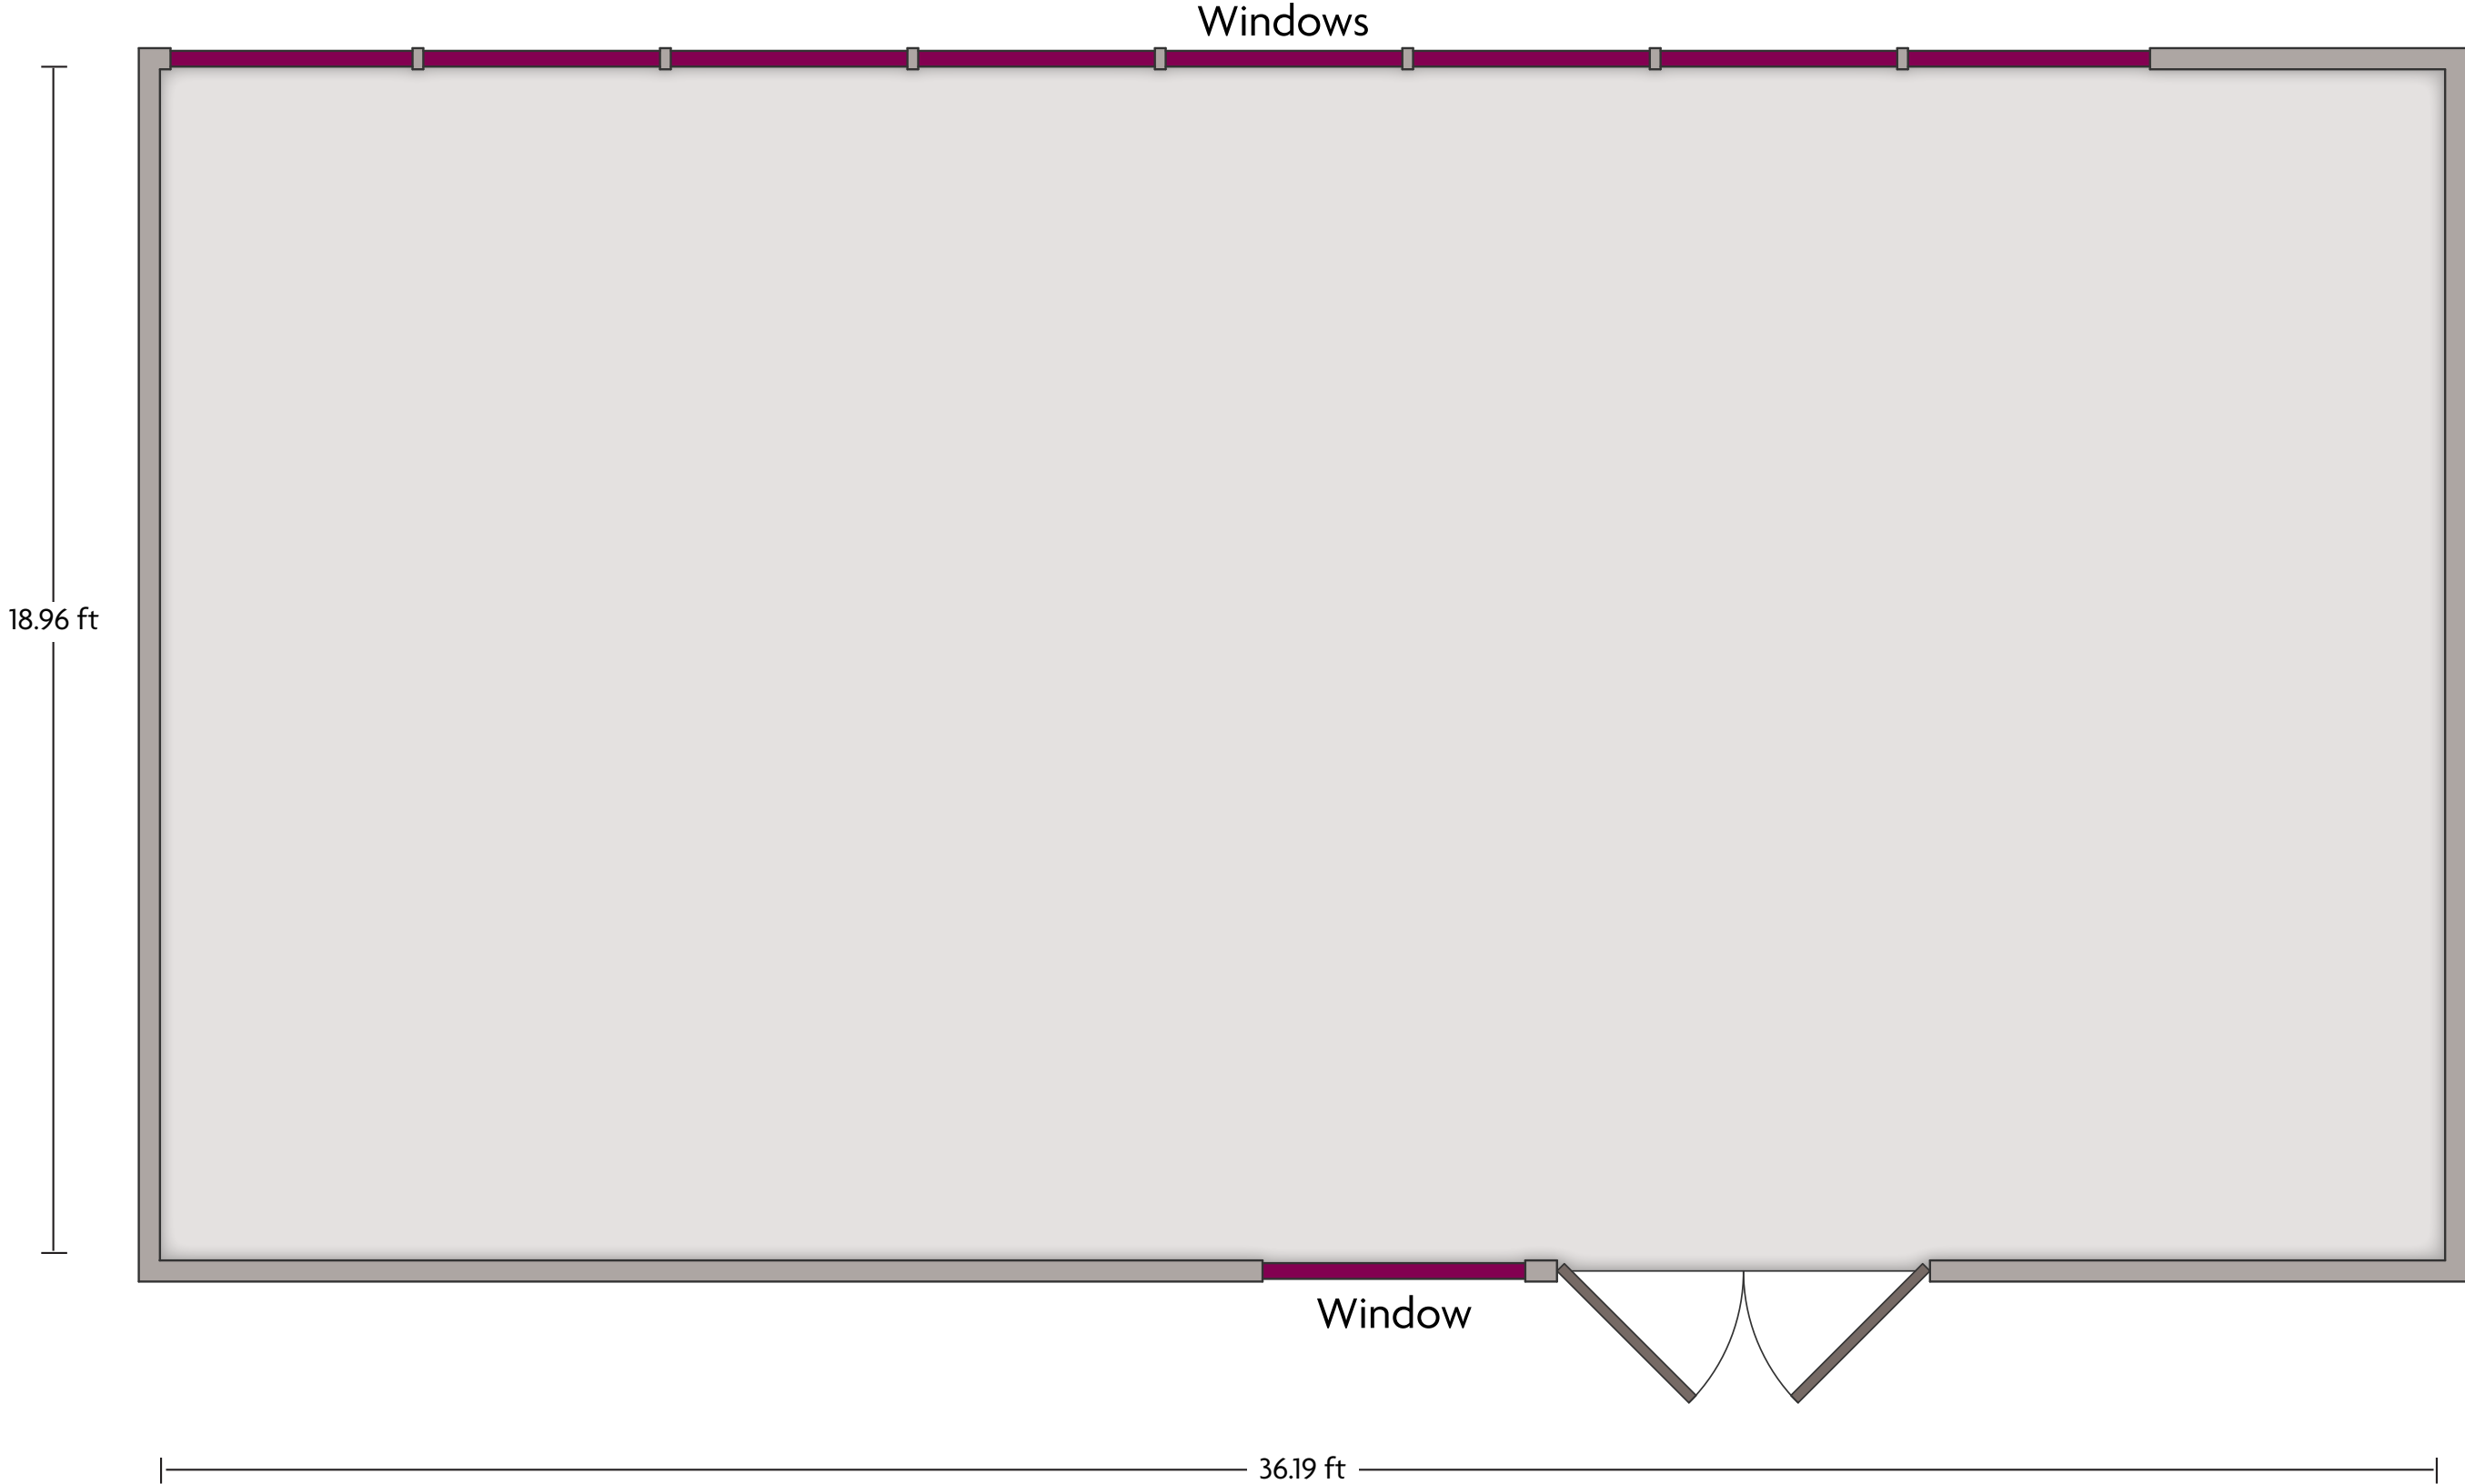

32083 Alvarado-Niles Rd. | Union City, CA 94587 | 510.489.2200

*Multiple layout options available for this space.

Crowne Plaza® Silicon Valley North - Union City

San Rafael Boardroom

LENGTH: 30.18 ft WIDTH: 17.53 ft HEIGHT: 9.0 ft TOTAL SQUARE FEET: 529.0 ft² MAXIMUM CAPACITY: 14 POWER OUTLETS: 6

32083 Alvarado-Niles Rd. | Union City, CA 94587 | 510.489.2200

Crowne Plaza® Silicon Valley North - Union City San Ramon

LENGTH: 36.19 ft WIDTH: 18.96 ft HEIGHT: 8.0 ft TOTAL SQUARE FEET: 683.5 ft² MAXIMUM CAPACITY: 50 POWER OUTLETS: 4

32083 Alvarado-Niles Rd. | Union City, CA 94587 | 510.489.2200

*Multiple layout options available for this space.

Crowne Plaza[®] Silicon Valley North - Union City

VIP Room

LENGTH: 39.88 ft WIDTH: 12.80 ft HEIGHT: 9.0 ft TOTAL SQUARE FEET: 509.7 ft² MAXIMUM CAPACITY: 60 POWER OUTLETS: 0