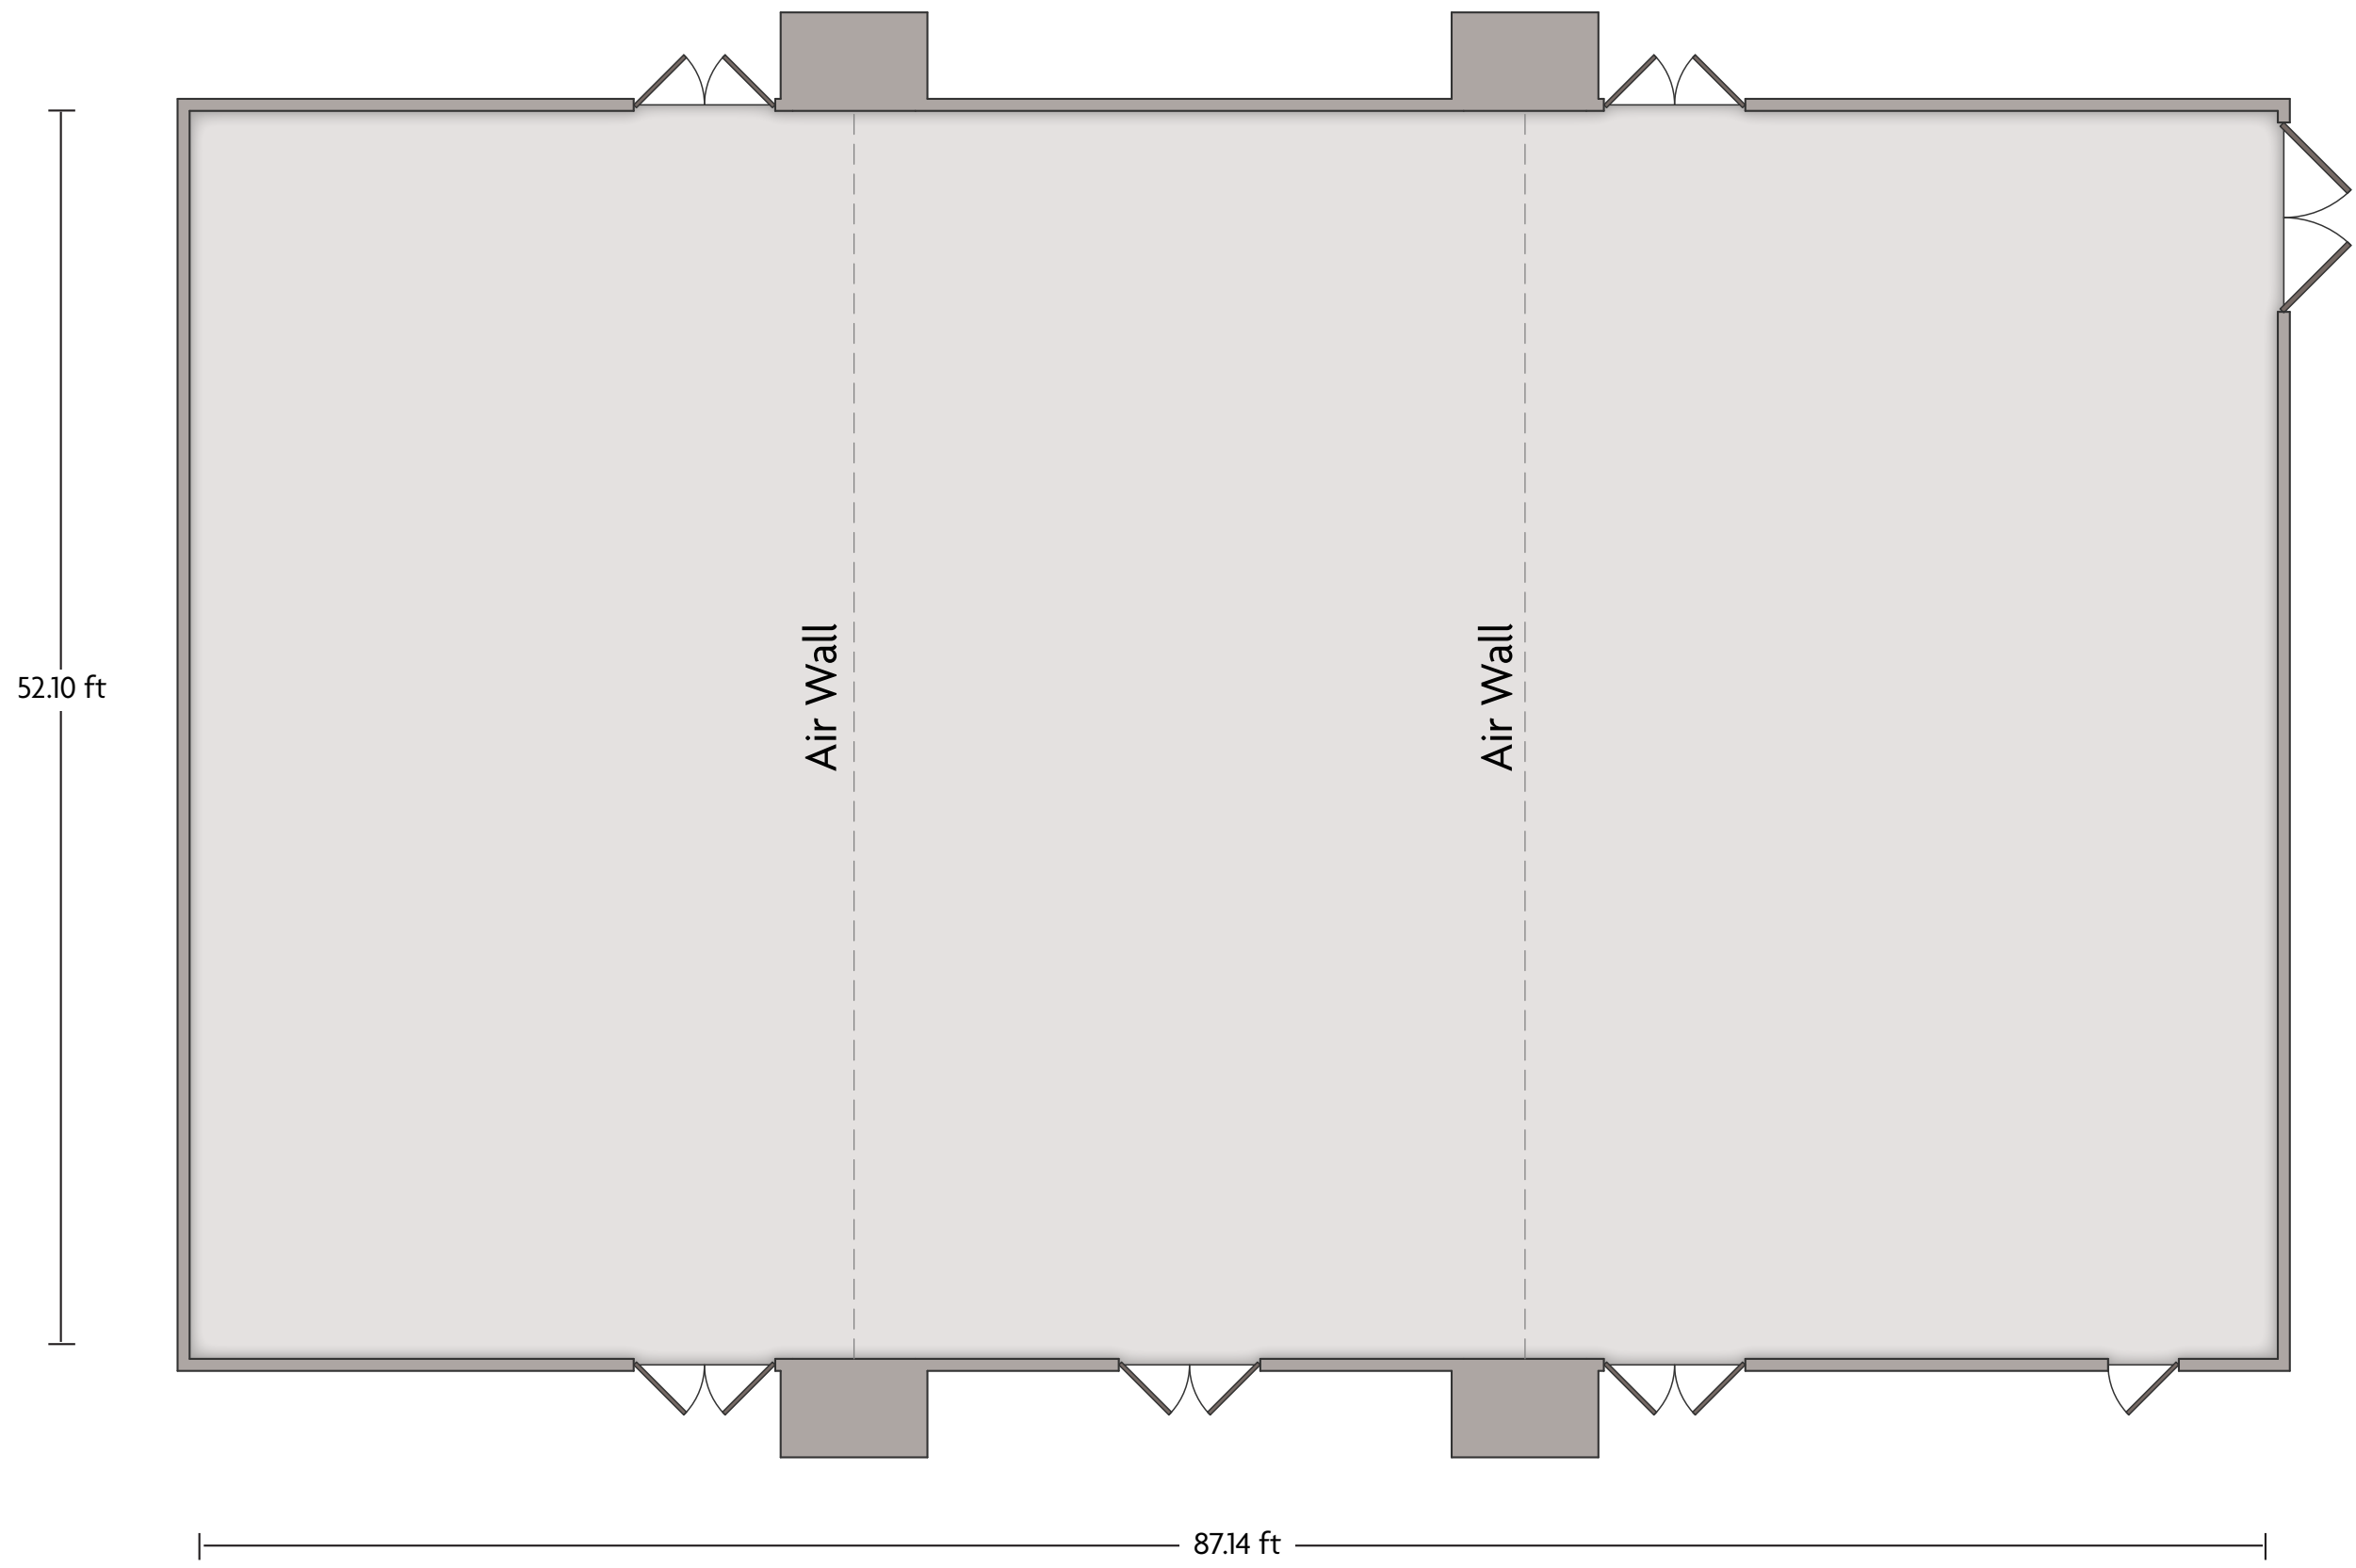

Crowne Plaza® Silicon Valley North - Union City

Bay Room

LENGTH: 51.76 ft WIDTH: 36.95 ft HEIGHT: 9.0 ft TOTAL SQUARE FEET: 1650.6 ft² MAXIMUM CAPACITY: 60 POWER OUTLETS: 14

32083 Alvarado-Niles Rd. | Union City, CA 94587 | 510.489.2200

*Multiple layout options available for this space.

Crowne Plaza® Silicon Valley North - Union City San Leandro

LENGTH: 19.24 ft WIDTH: 18.38 ft HEIGHT: 9.0 ft TOTAL SQUARE FEET: 353.7 ft² MAXIMUM CAPACITY: 30 POWER OUTLETS: 4

32083 Alvarado-Niles Rd. | Union City, CA 94587 | 510.489.2200

*Multiple layout options available for this space.

Crowne Plaza® Silicon Valley North - Union City

San Mateo Ballroom

LENGTH: 87.14 ft WIDTH: 52.10 ft HEIGHT: 14.0 ft TOTAL SQUARE FEET: 4540.0 ft² MAXIMUM CAPACITY: 600 POWER OUTLETS: 11

32083 Alvarado-Niles Rd. | Union City, CA 94587 | 510.489.2200

Crowne Plaza® Silicon Valley North - Union City San Ramon

LENGTH: 36.19 ft WIDTH: 18.96 ft HEIGHT: 8.0 ft TOTAL SQUARE FEET: 683.5 ft² MAXIMUM CAPACITY: 50 POWER OUTLETS: 4