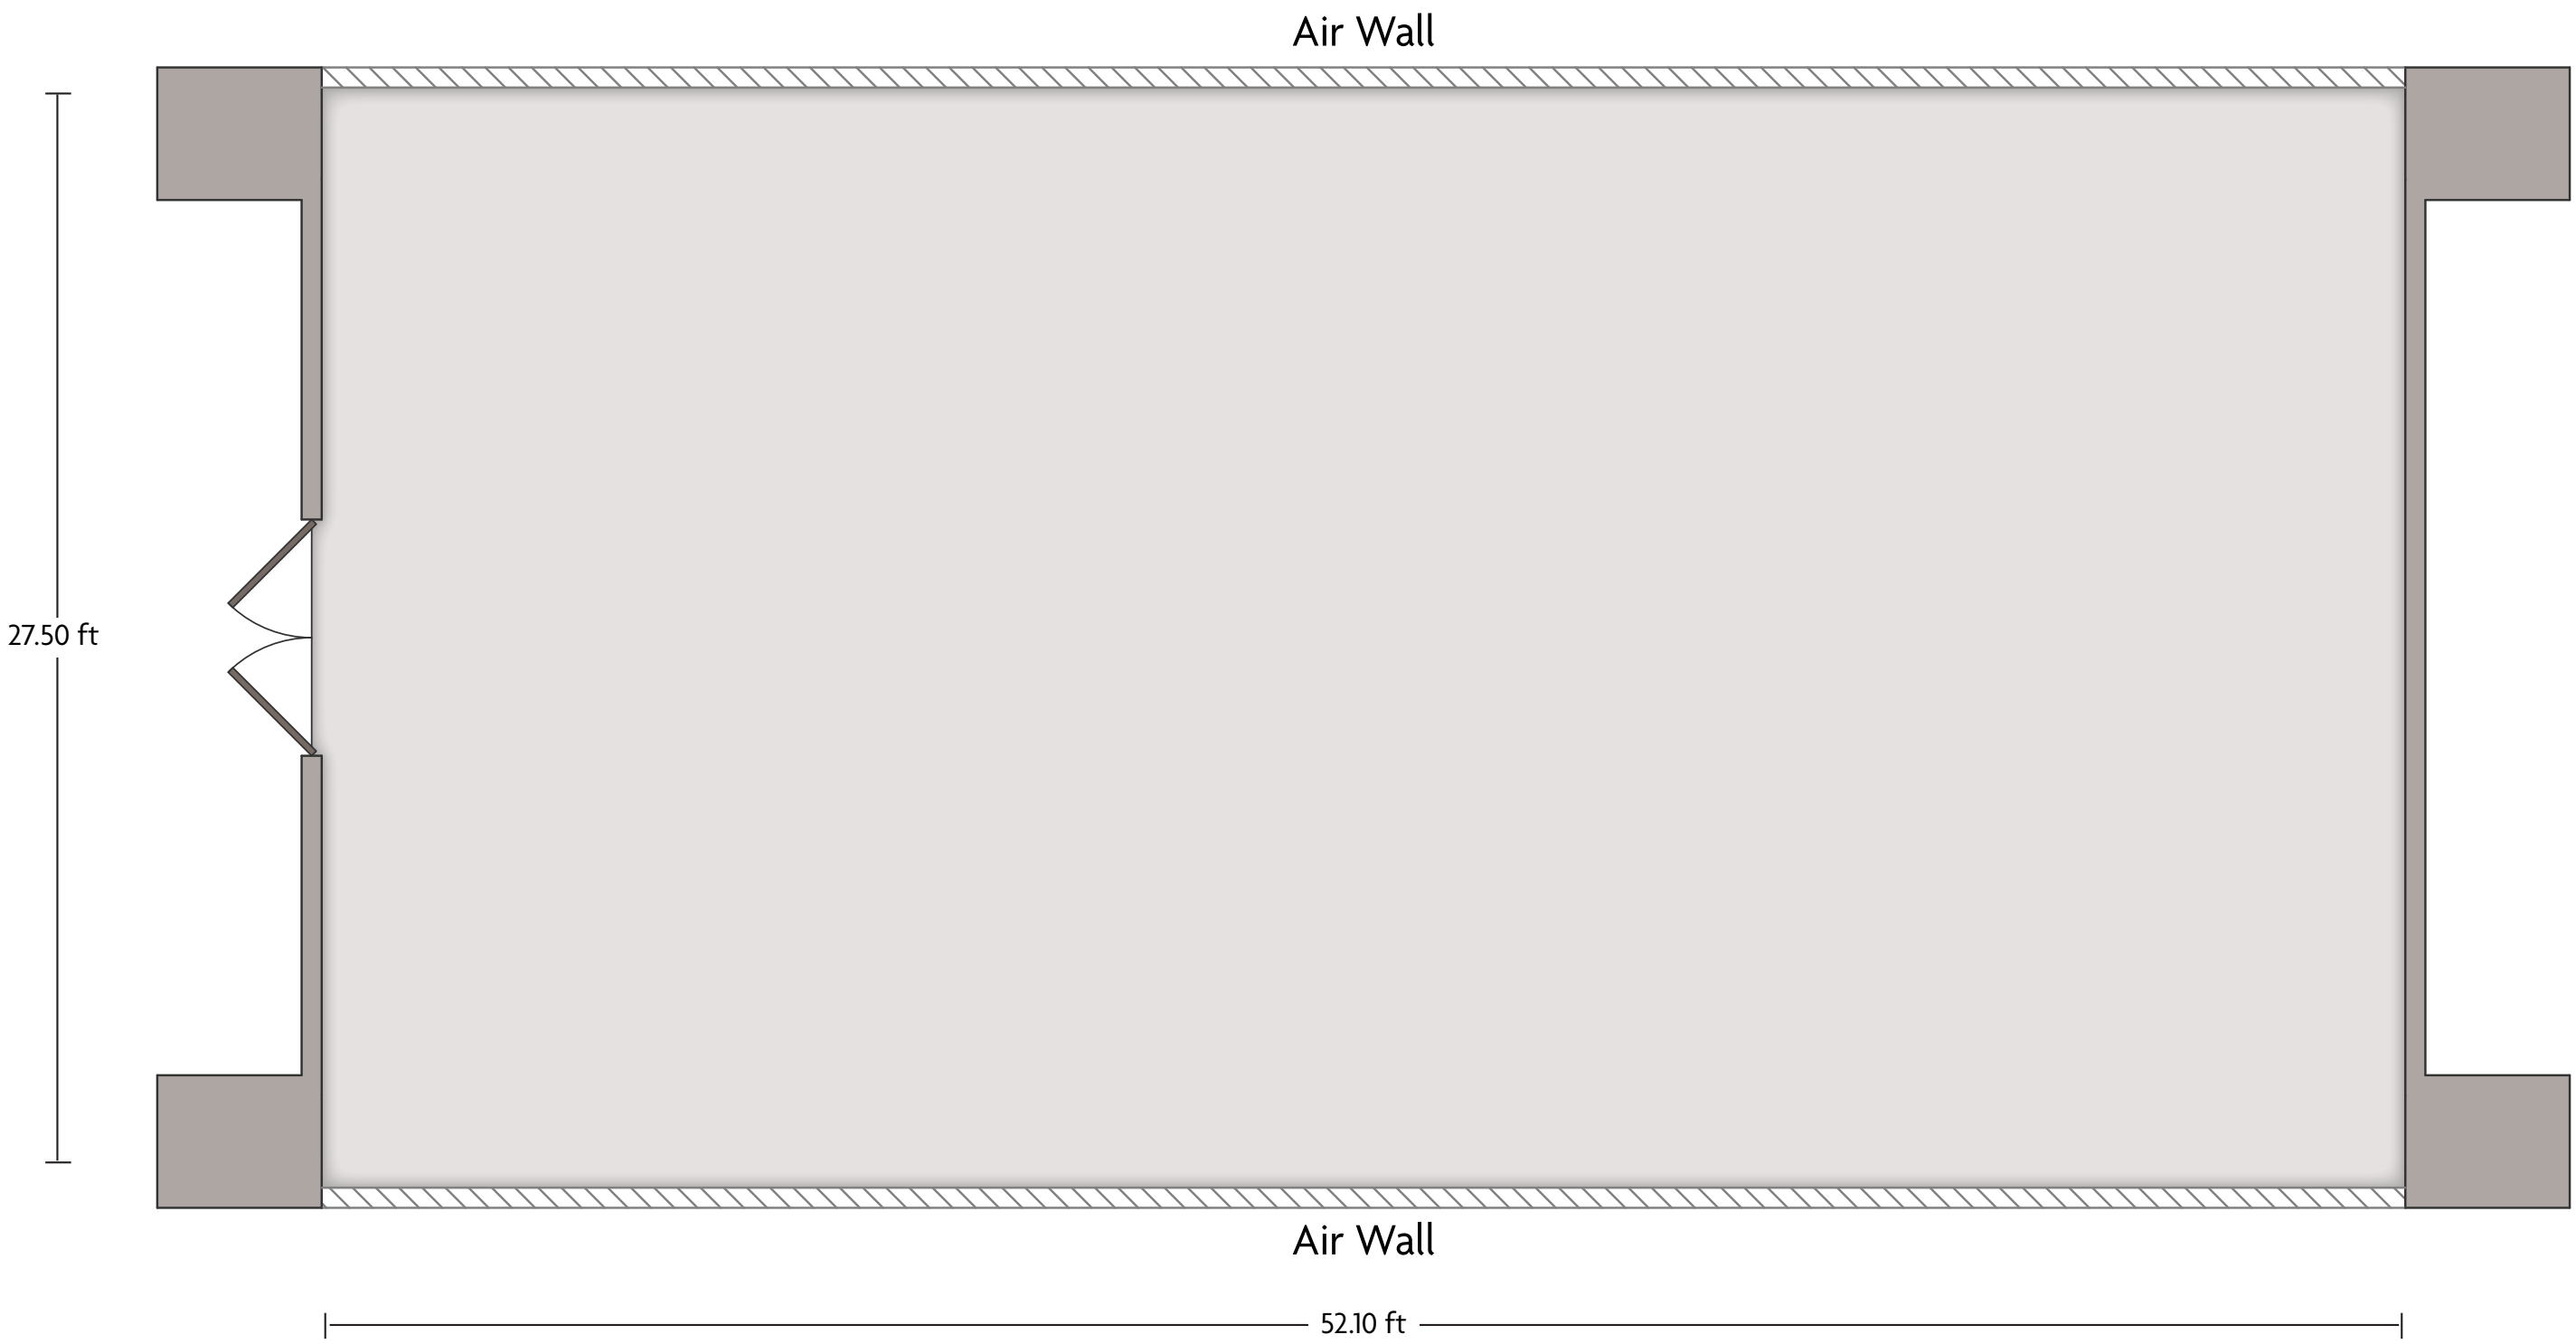

Crowne Plaza® Silicon Valley North - Union City

San Mateo Ballroom II

LENGTH: 52.10 ft   WIDTH: 27.50 ft   HEIGHT: 14.0 ft   TOTAL SQUARE FEET: 1430.6 ft²   MAXIMUM CAPACITY: 200   POWER OUTLETS: 6

32083 Alvarado-Niles Rd. | Union City, CA 94587 | 510.489.2200

*Multiple layout options available for this space.