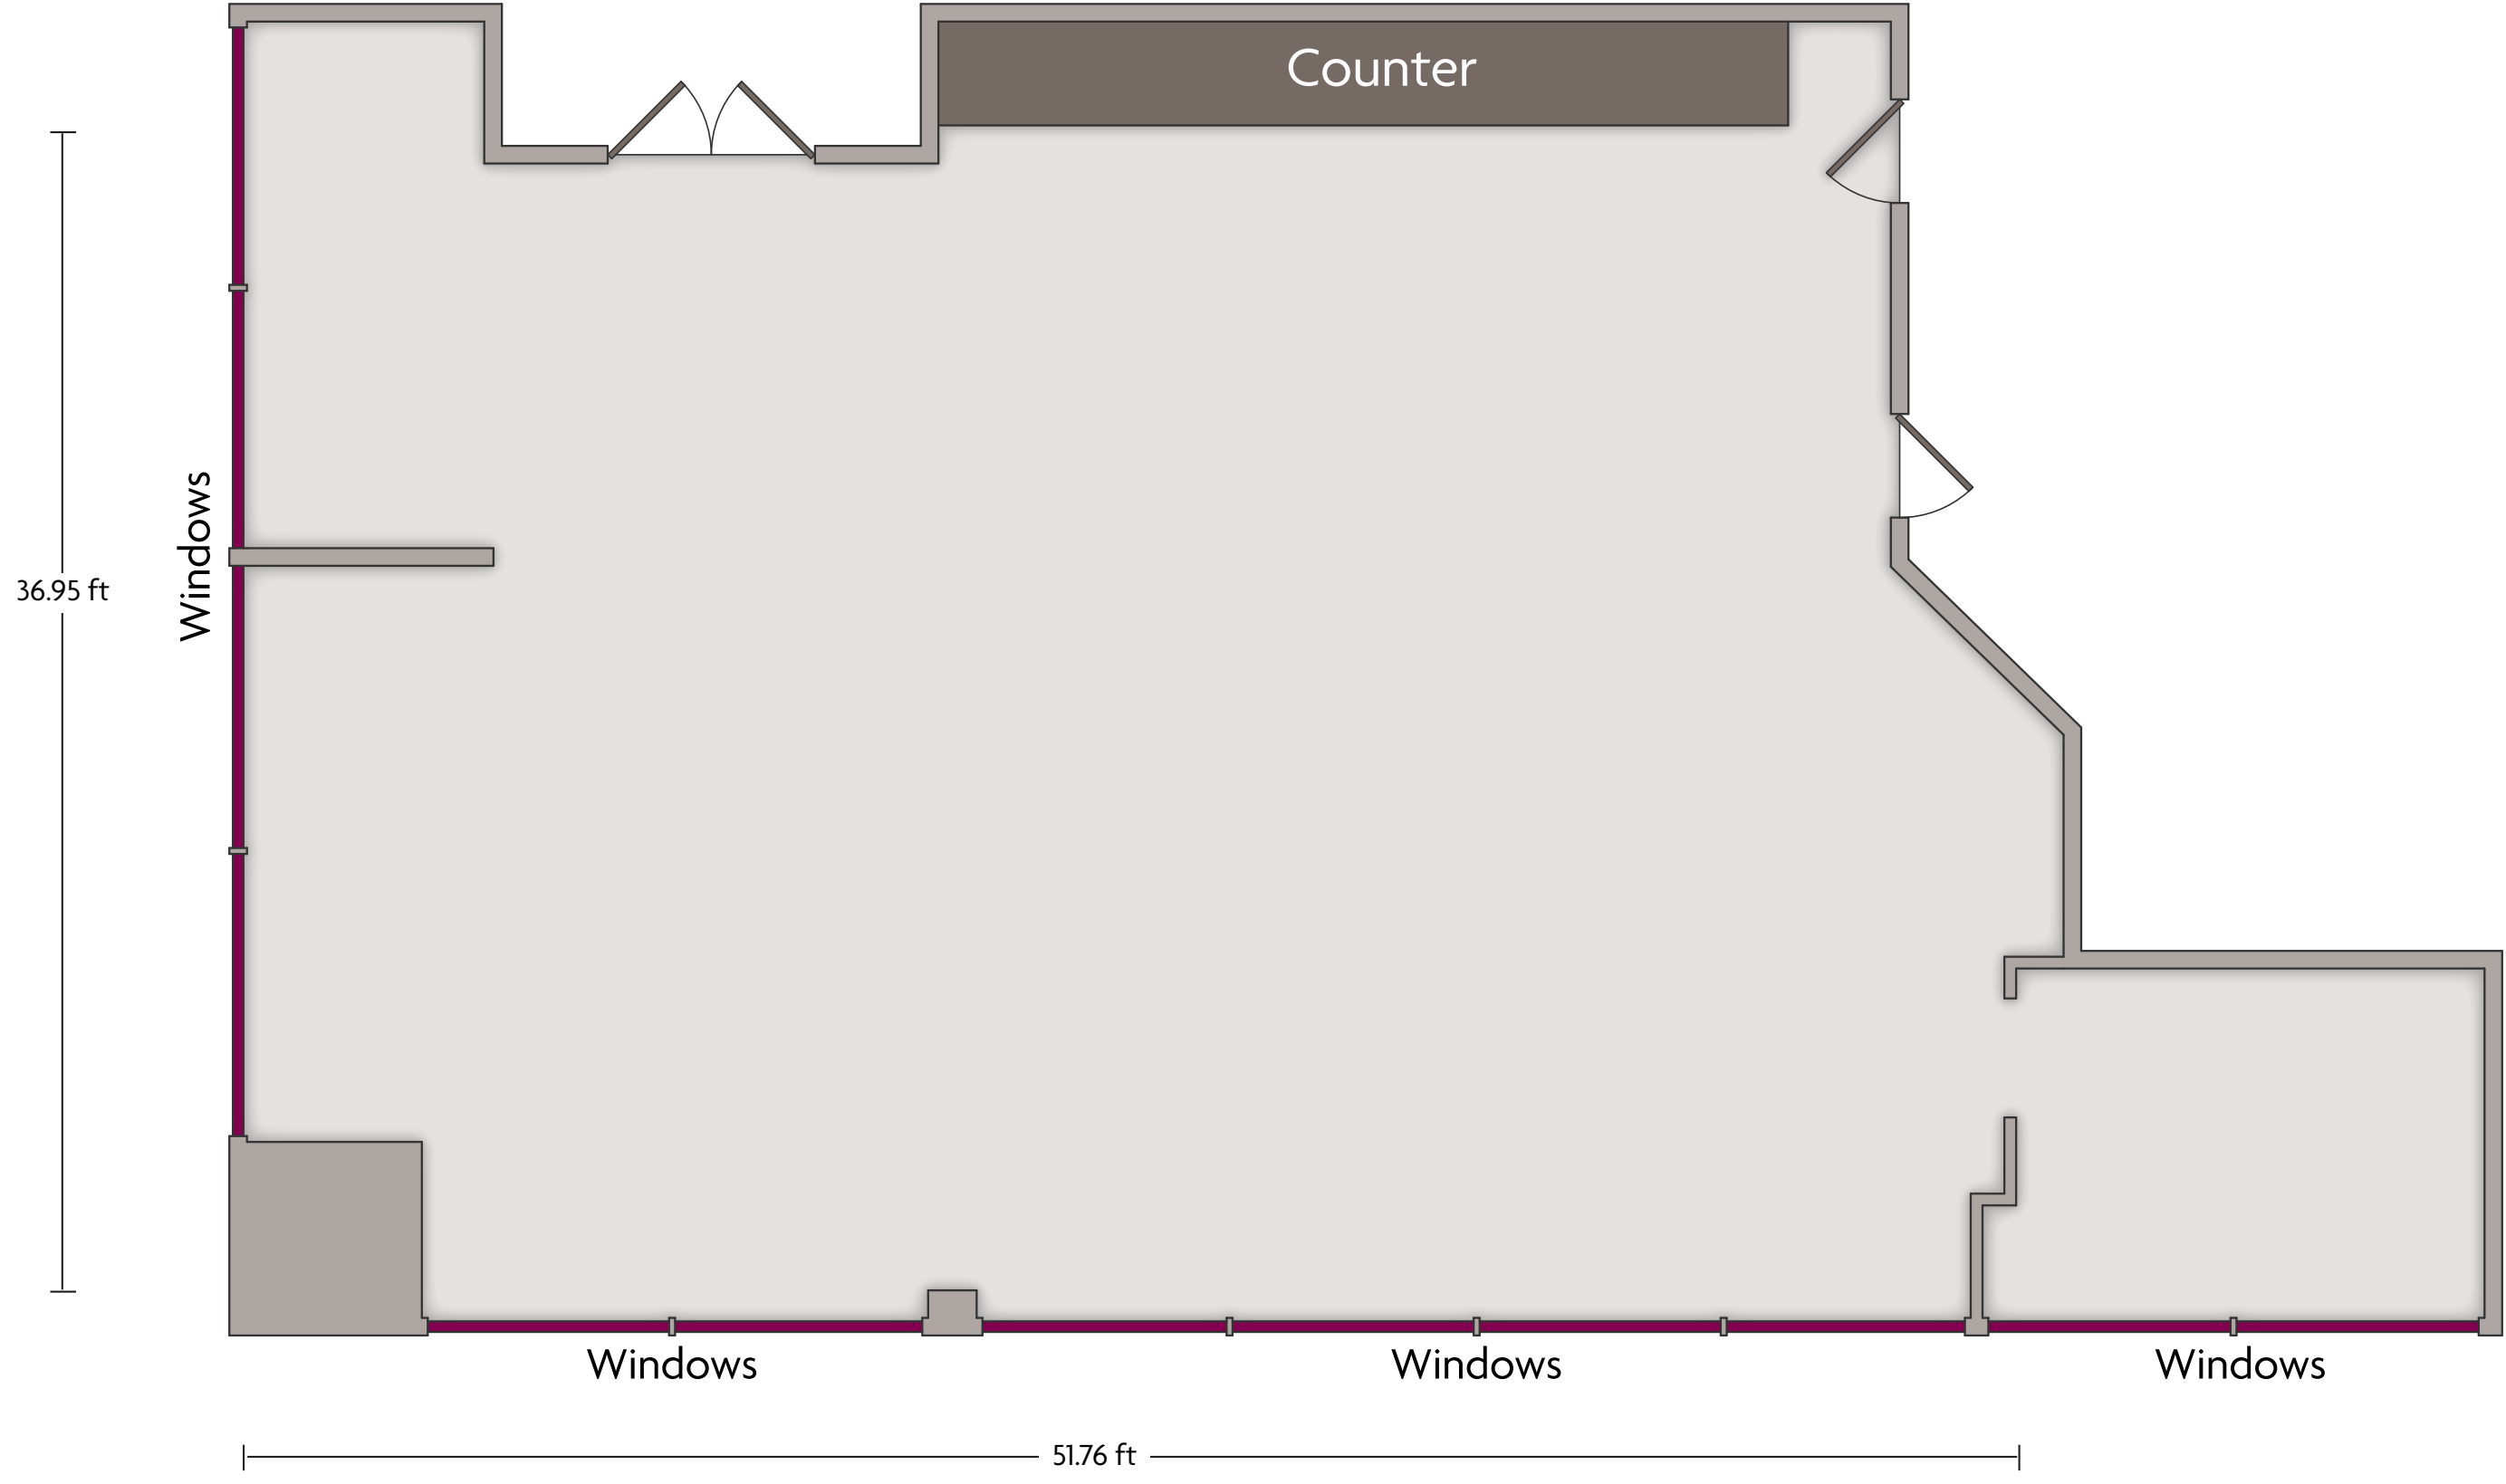

Crowne Plaza® Silicon Valley North - Union City

Bay Room

LENGTH: 51.76 ft WIDTH: 36.95 ft HEIGHT: 9.0 ft TOTAL SQUARE FEET: 1650.6 ft² MAXIMUM CAPACITY: 60 POWER OUTLETS: 14

32083 Alvarado-Niles Rd. | Union City, CA 94587 | 510.489.2200

*Multiple layout options available for this space.

Crowne Plaza® Silicon Valley North - Union City San Leandro

LENGTH: 19.24 ft WIDTH: 18.38 ft HEIGHT: 9.0 ft TOTAL SQUARE FEET: 353.7 ft² MAXIMUM CAPACITY: 30 POWER OUTLETS: 4

32083 Alvarado-Niles Rd. | Union City, CA 94587 | 510.489.2200

*Multiple layout options available for this space.

Crowne Plaza® Silicon Valley North - Union City

San Rafael Boardroom

LENGTH: 30.18 ft WIDTH: 17.53 ft HEIGHT: 9.0 ft TOTAL SQUARE FEET: 529.0 ft² MAXIMUM CAPACITY: 14 POWER OUTLETS: 6

32083 Alvarado-Niles Rd. | Union City, CA 94587 | 510.489.2200

Crowne Plaza® Silicon Valley North - Union City San Ramon

LENGTH: 36.19 ft WIDTH: 18.96 ft HEIGHT: 8.0 ft TOTAL SQUARE FEET: 683.5 ft² MAXIMUM CAPACITY: 50 POWER OUTLETS: 4