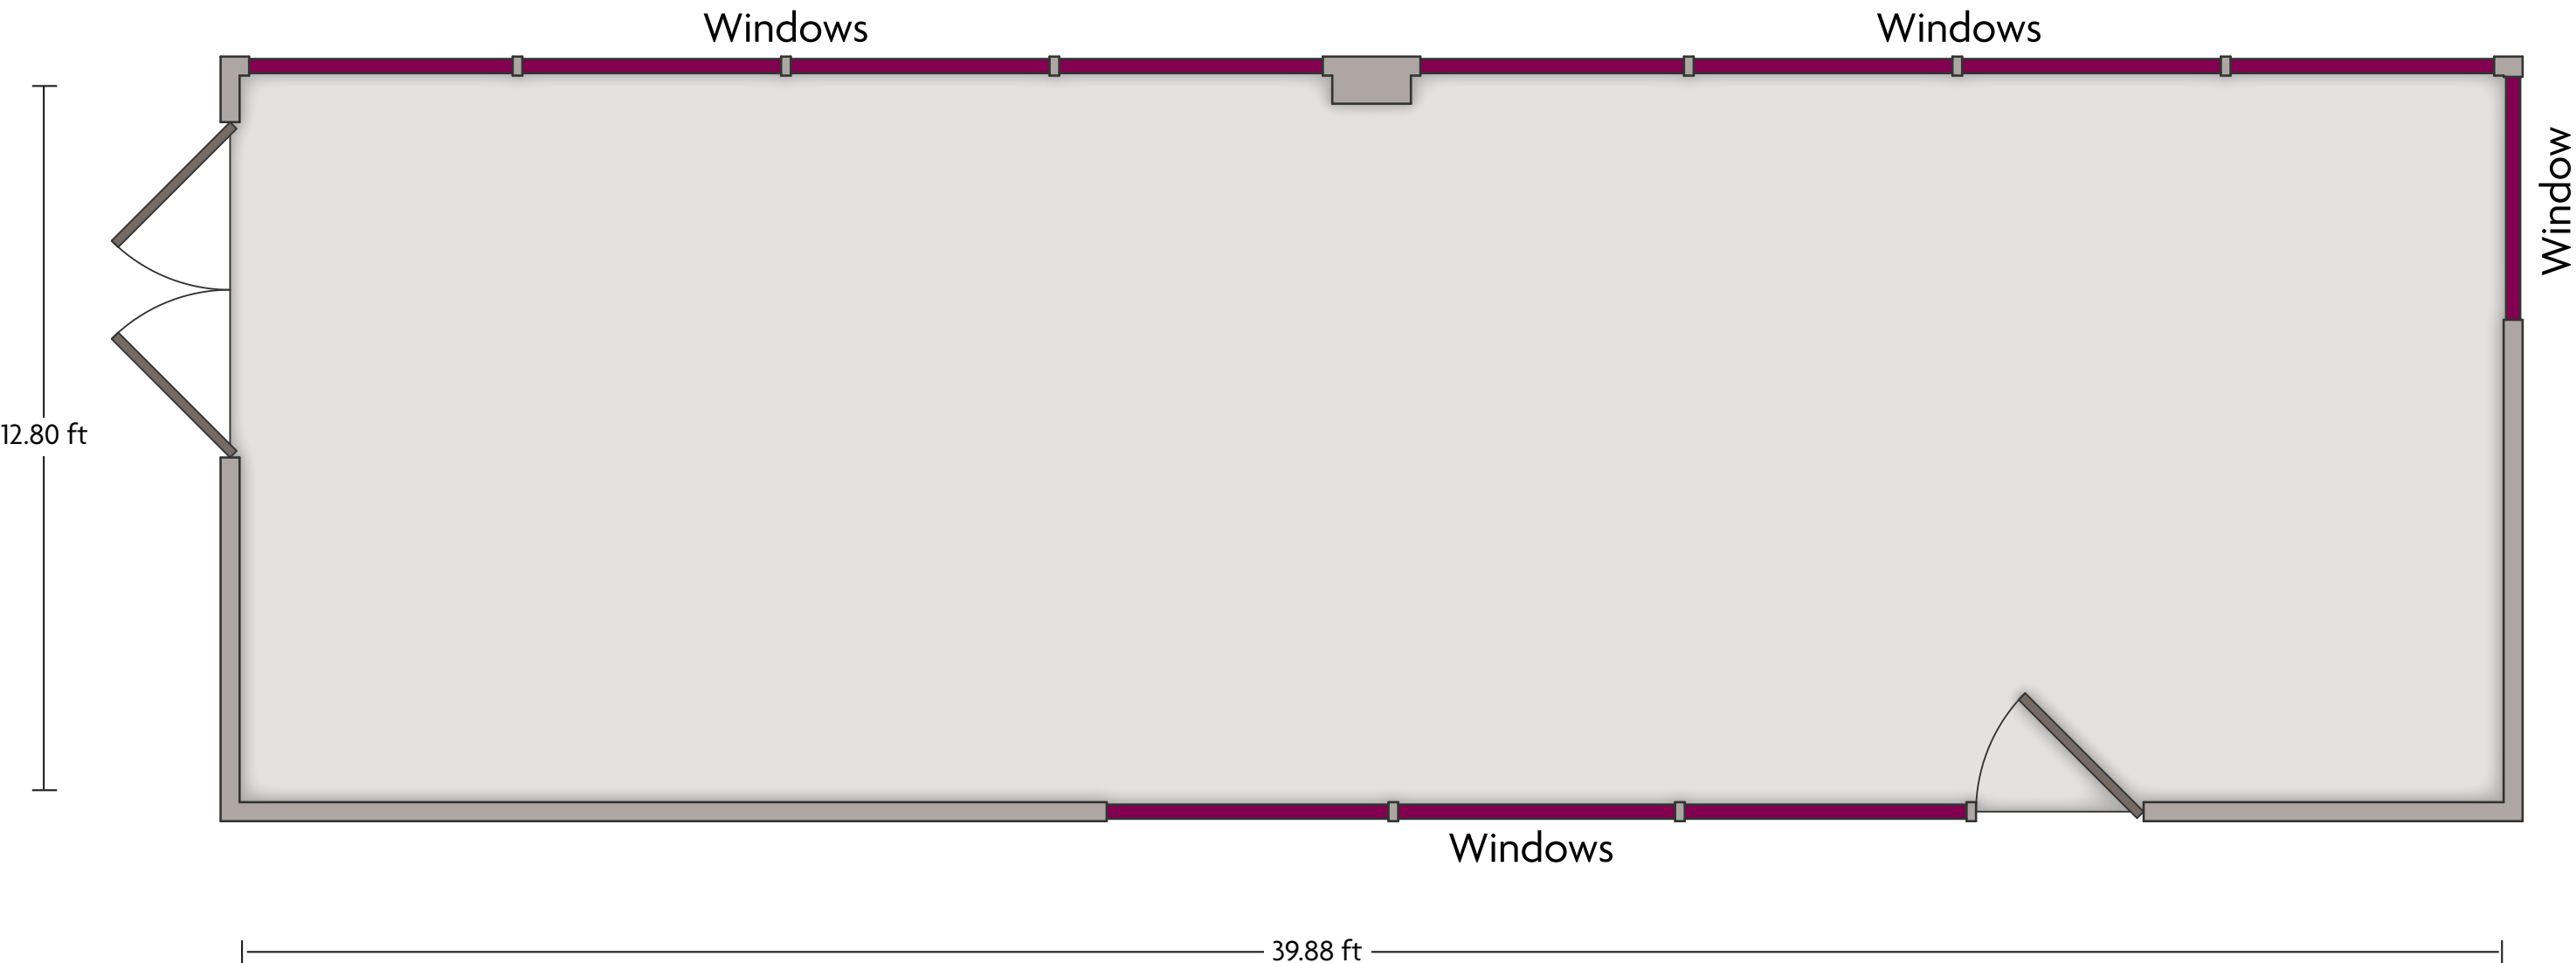

32083 Alvarado-Niles Rd. | Union City, CA 94587 | 510.489.2200

*Multiple layout options available for this space.

Crowne Plaza® Silicon Valley North - Union City

San Rafael Boardroom

LENGTH: 30.18 ft WIDTH: 17.53 ft HEIGHT: 9.0 ft TOTAL SQUARE FEET: 529.0 ft² MAXIMUM CAPACITY: 14 POWER OUTLETS: 6

32083 Alvarado-Niles Rd. | Union City, CA 94587 | 510.489.2200

Crowne Plaza® Silicon Valley North - Union City San Ramon

LENGTH: 36.19 ft WIDTH: 18.96 ft HEIGHT: 8.0 ft TOTAL SQUARE FEET: 683.5 ft² MAXIMUM CAPACITY: 50 POWER OUTLETS: 4

32083 Alvarado-Niles Rd. | Union City, CA 94587 | 510.489.2200

*Multiple layout options available for this space.

Crowne Plaza[®] Silicon Valley North - Union City

VIP Room

LENGTH: 39.88 ft WIDTH: 12.80 ft HEIGHT: 9.0 ft TOTAL SQUARE FEET: 509.7 ft² MAXIMUM CAPACITY: 60 POWER OUTLETS: 0