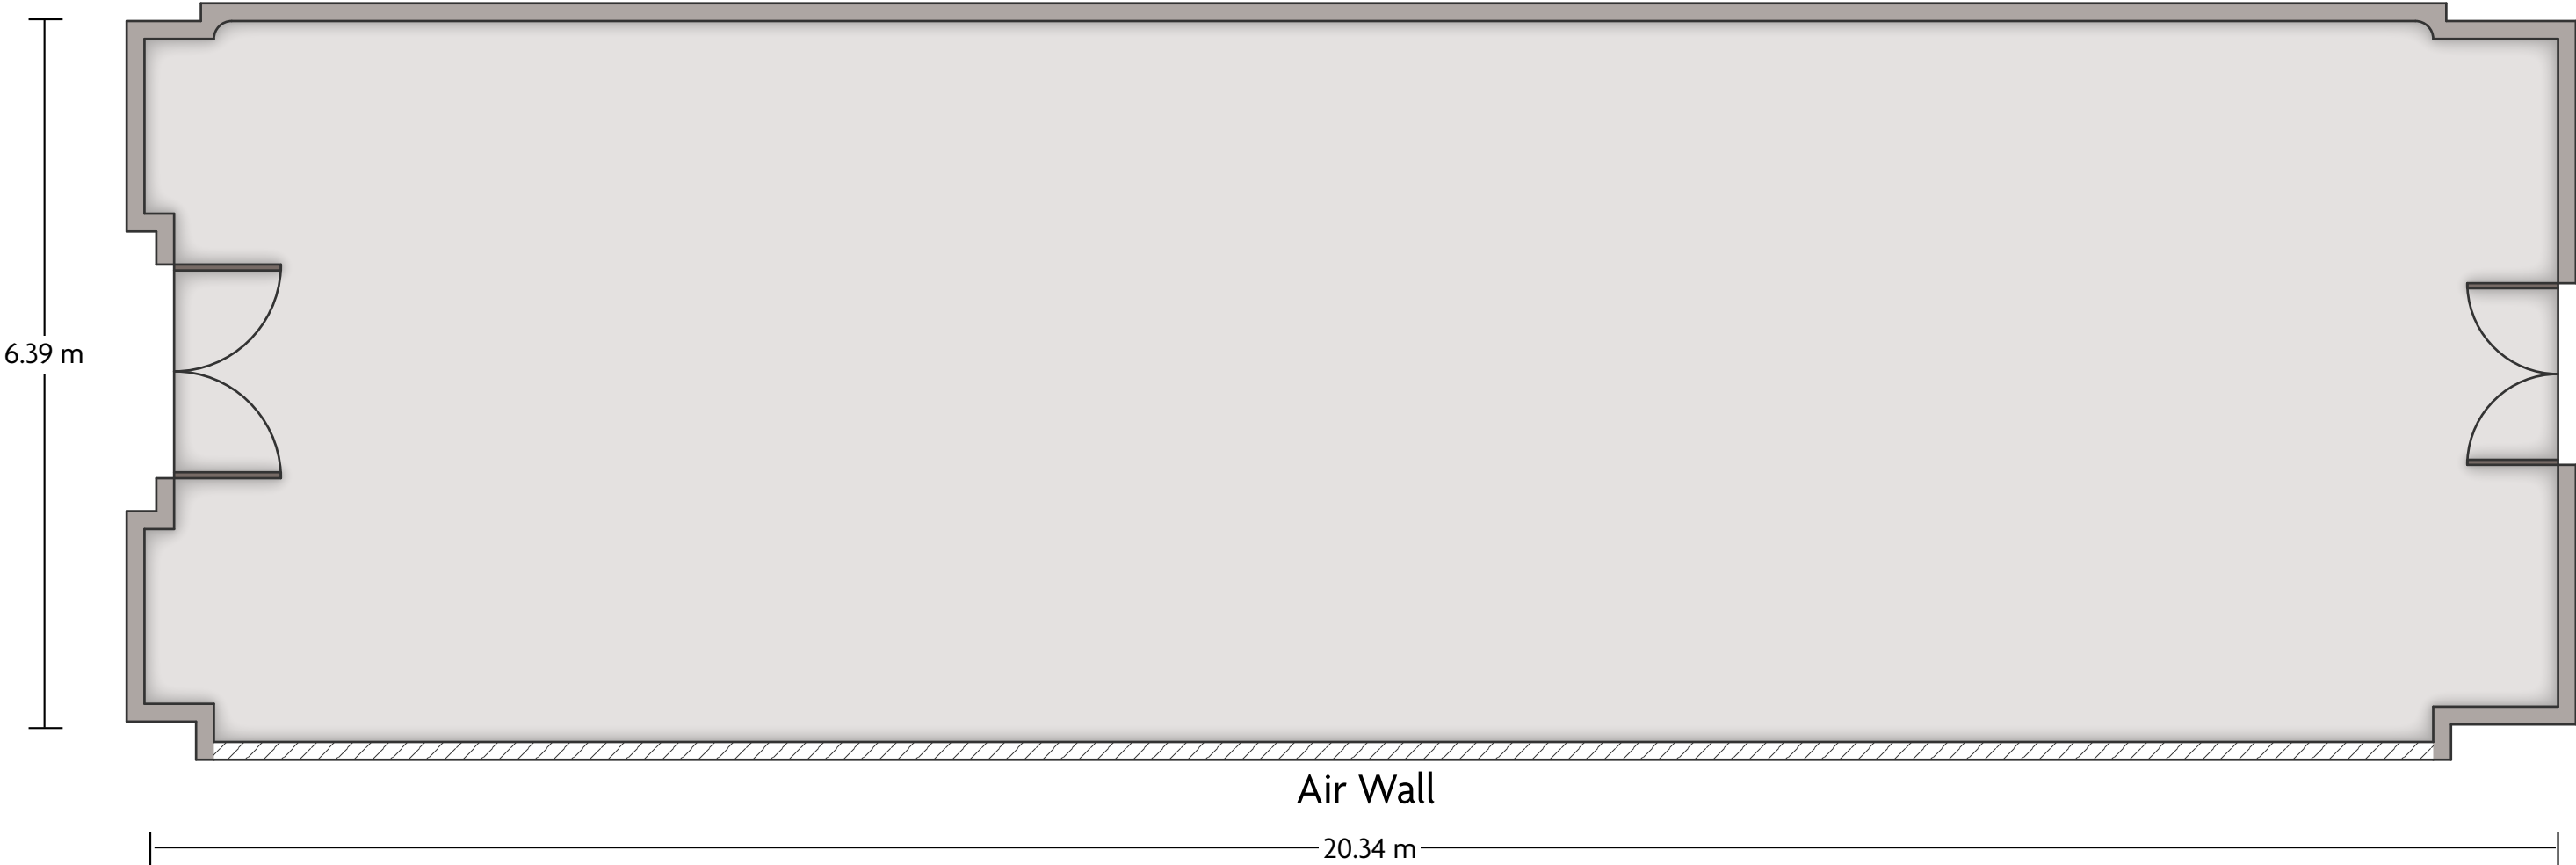

Crowne Plaza® Mexico Norte Tlalnepantla - Atrium

LENGTH: 29.5 m WIDTH: 27.0 m HEIGHT: 5.7 m TOTAL SQUARE METERS: 494.4 m² MAXIMUM CAPACITY: 850 POWER OUTLETS: X

Av. Roberto Fulton: 2-A Col. San Lorenzo I Tlalnepantla Mex 54030 | 52.55.52289500

*Multiple layout options available for this space.

LENGTH: 20.3 m WIDTH: 6.4 m HEIGHT: 4.9 m TOTAL SQUARE METERS: 122.1 m² MAXIMUM CAPACITY: 150 POWER OUTLETS: 5 std. 1-220V

Av. Roberto Fulton: 2-A Col. San Lorenzo I Tlalnepantla Mex 54030 | 52.55.52289500