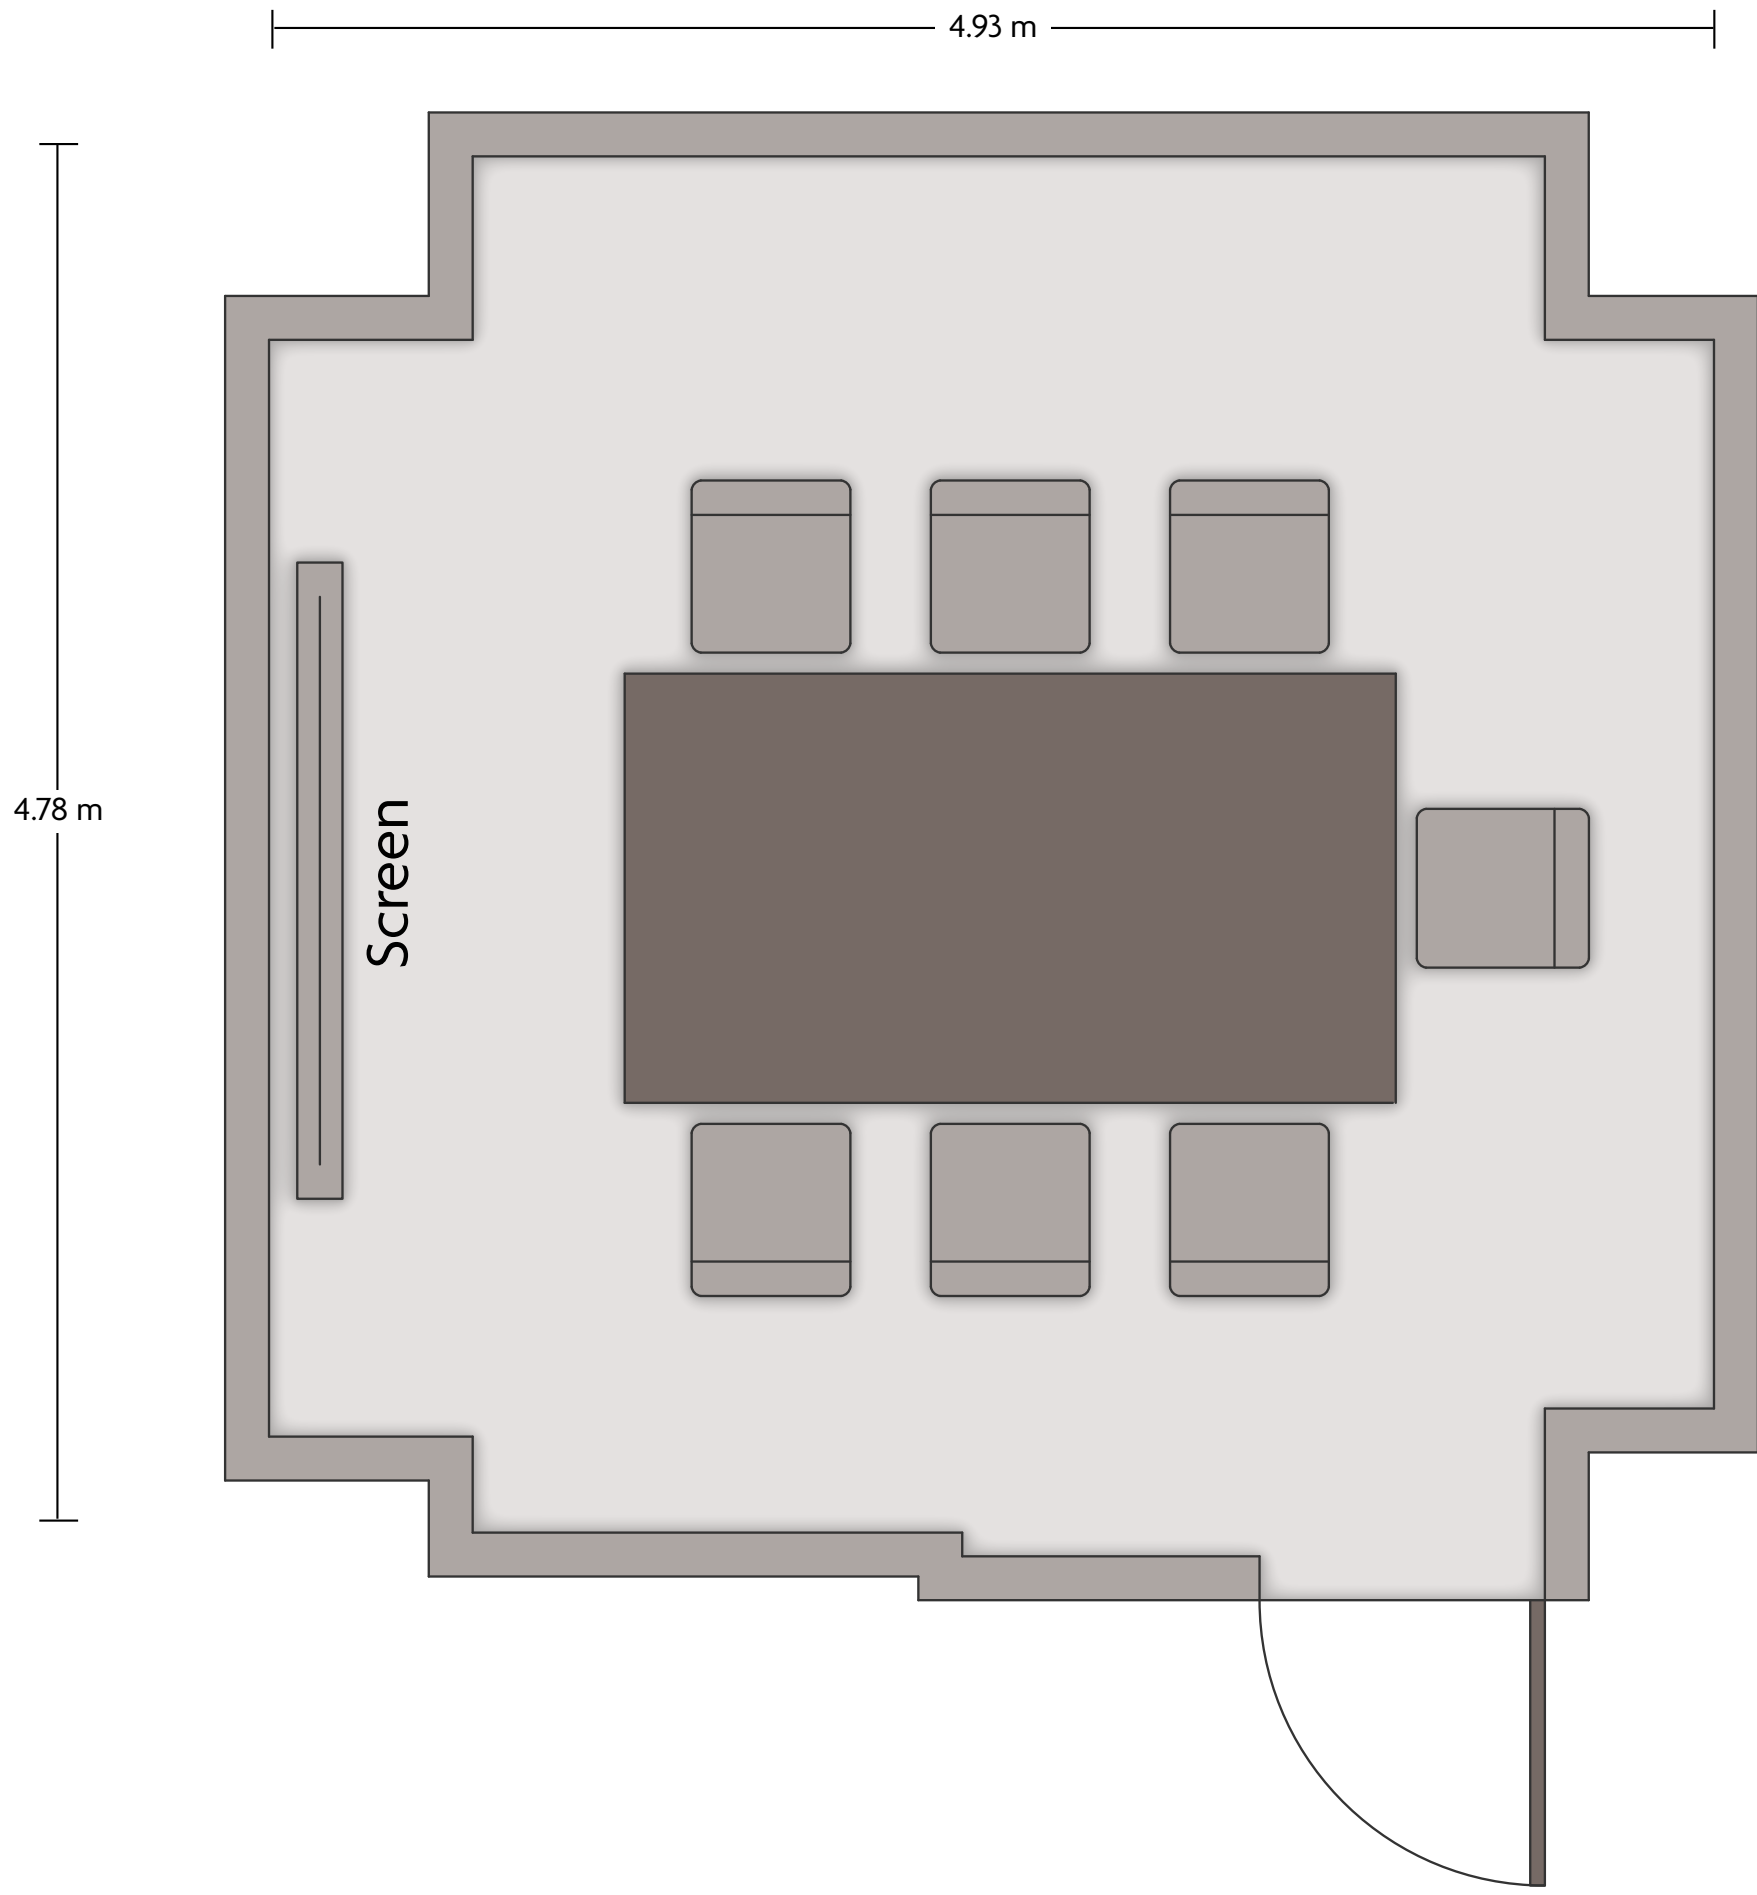

Av. Roberto Fulton: 2-A Col. San Lorenzo I Tlalnepantla Mex 54030 | 52.55.52289500

*Multiple layout options available for this space.

LENGTH: 7.1 m WIDTH: 4.9 m HEIGHT: 2.3 m TOTAL SQUARE METERS: 31.7 m² MAXIMUM CAPACITY: 30 POWER OUTLETS: 5

Av. Roberto Fulton: 2-A Col. San Lorenzo I Tlalnepantla Mex 54030 | 52.55.52289500

*Multiple layout options available for this space.

LENGTH: 7.1 m WIDTH: 4.9 m HEIGHT: 2.3 m TOTAL SQUARE METERS: 31.7 m² MAXIMUM CAPACITY: 30 POWER OUTLETS: 4

Av. Roberto Fulton: 2-A Col. San Lorenzo I Tlalnepantla Mex 54030 | 52.55.52289500

*Multiple layout options available for this space.

Crowne Plaza® Mexico Norte Tlalnepantla - Sala 3

LENGTH: 4.9 m WIDTH: 4.8 m HEIGHT: 2.7 m TOTAL SQUARE METERS: 22.1 m² MAXIMUM CAPACITY: 8 POWER OUTLETS: X