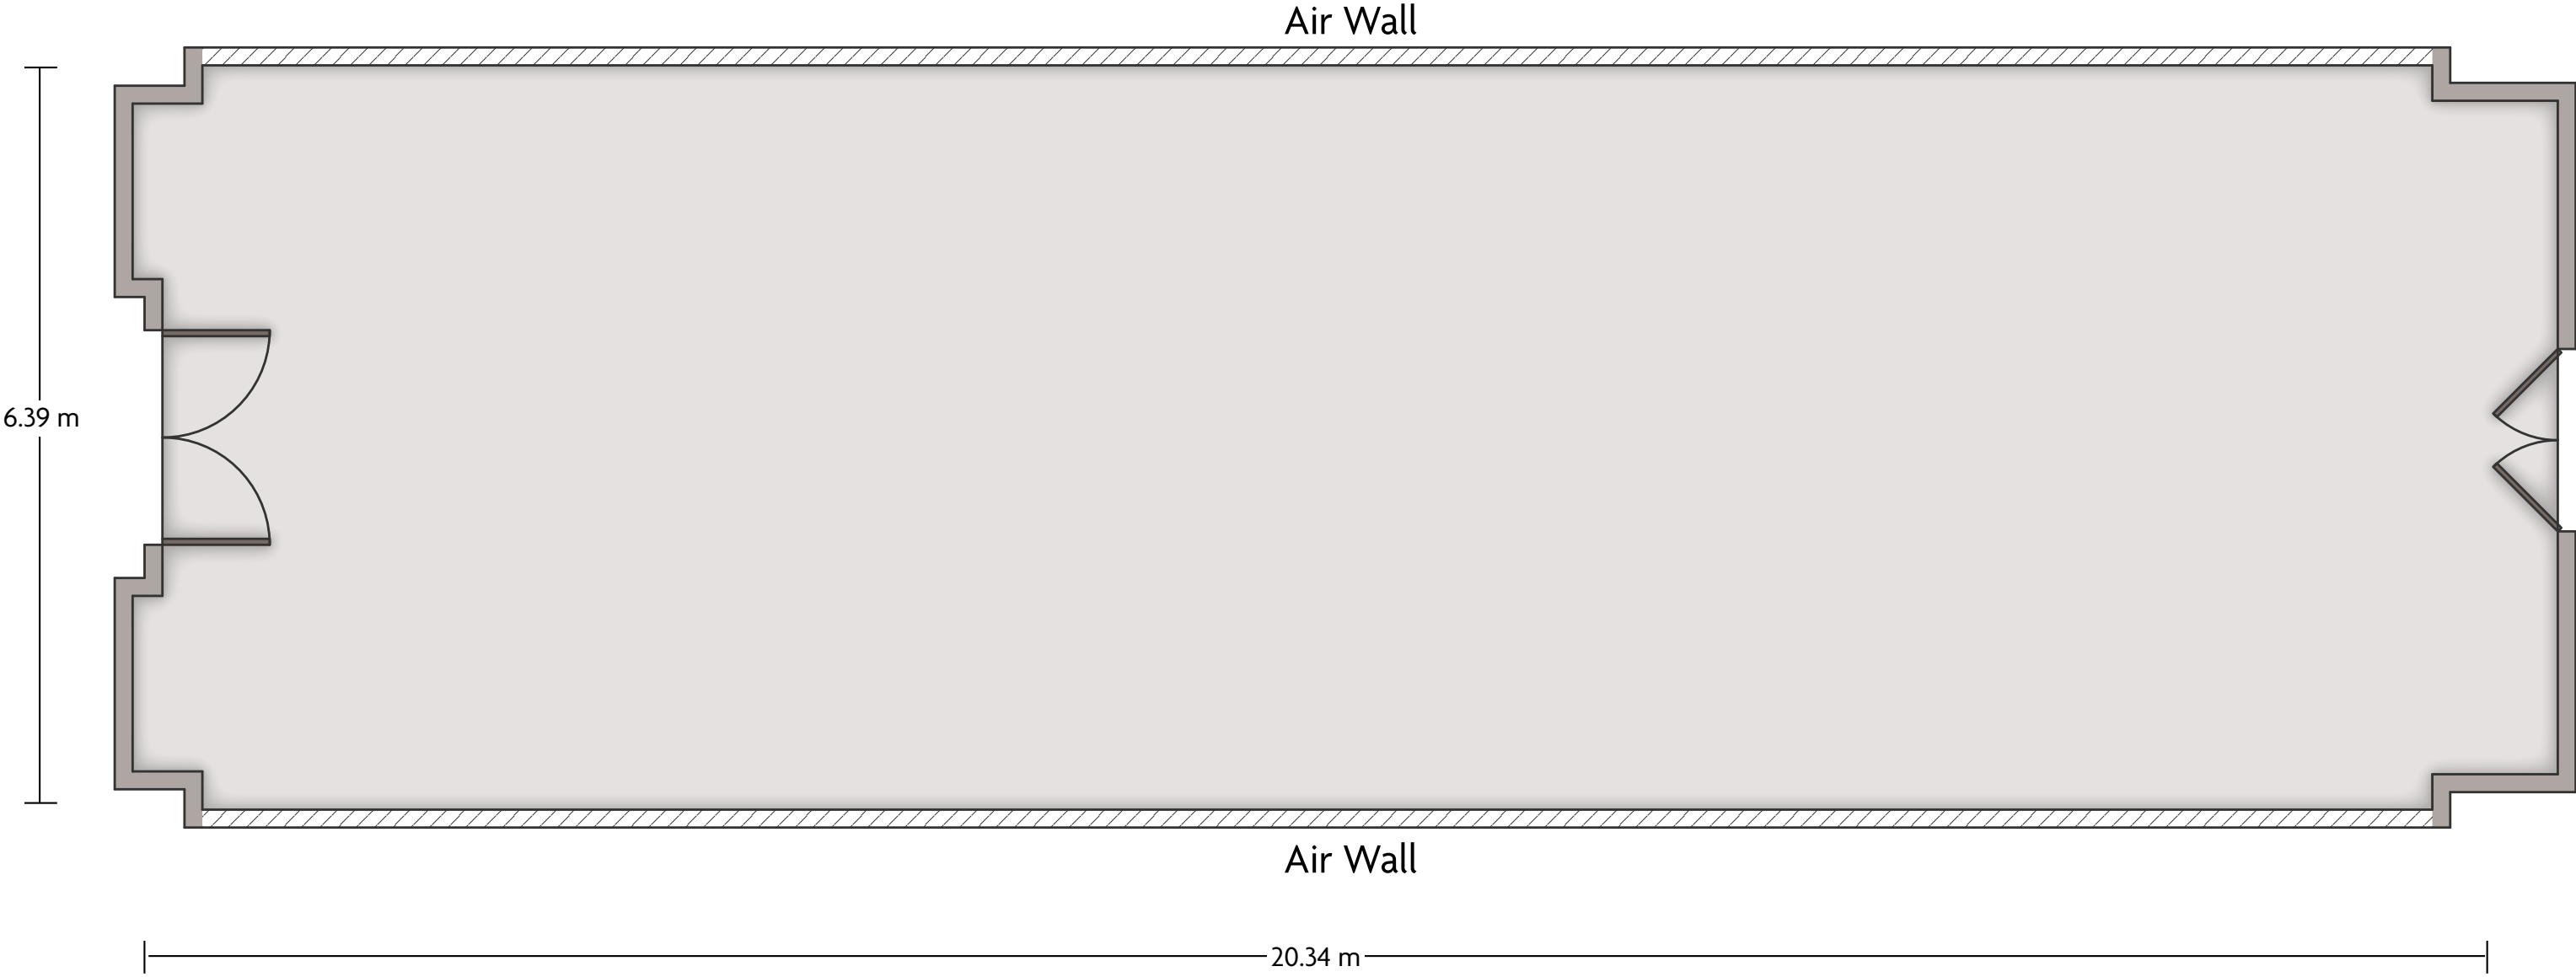

*Multiple layout options available for this space.

LENGTH: 20.3 m WIDTH: 6.4 m HEIGHT: 4.9 m TOTAL SQUARE METERS: 122.1 m² MAXIMUM CAPACITY: 150 POWER OUTLETS: 5 std. 1-220V

Av. Roberto Fulton: 2-A Col. San Lorenzo I Tlalnepantla Mex 54030 | 52.55.52289500

*Multiple layout options available for this space.

LENGTH: 20.3 m WIDTH: 12.8 m HEIGHT: 4.9 m TOTAL SQUARE METERS: 256.3 m² MAXIMUM CAPACITY: 300 POWER OUTLETS: 10 std 2-220V

Av. Roberto Fulton: 2-A Col. San Lorenzo I Tlalnepantla Mex 54030 | 52.55.52289500