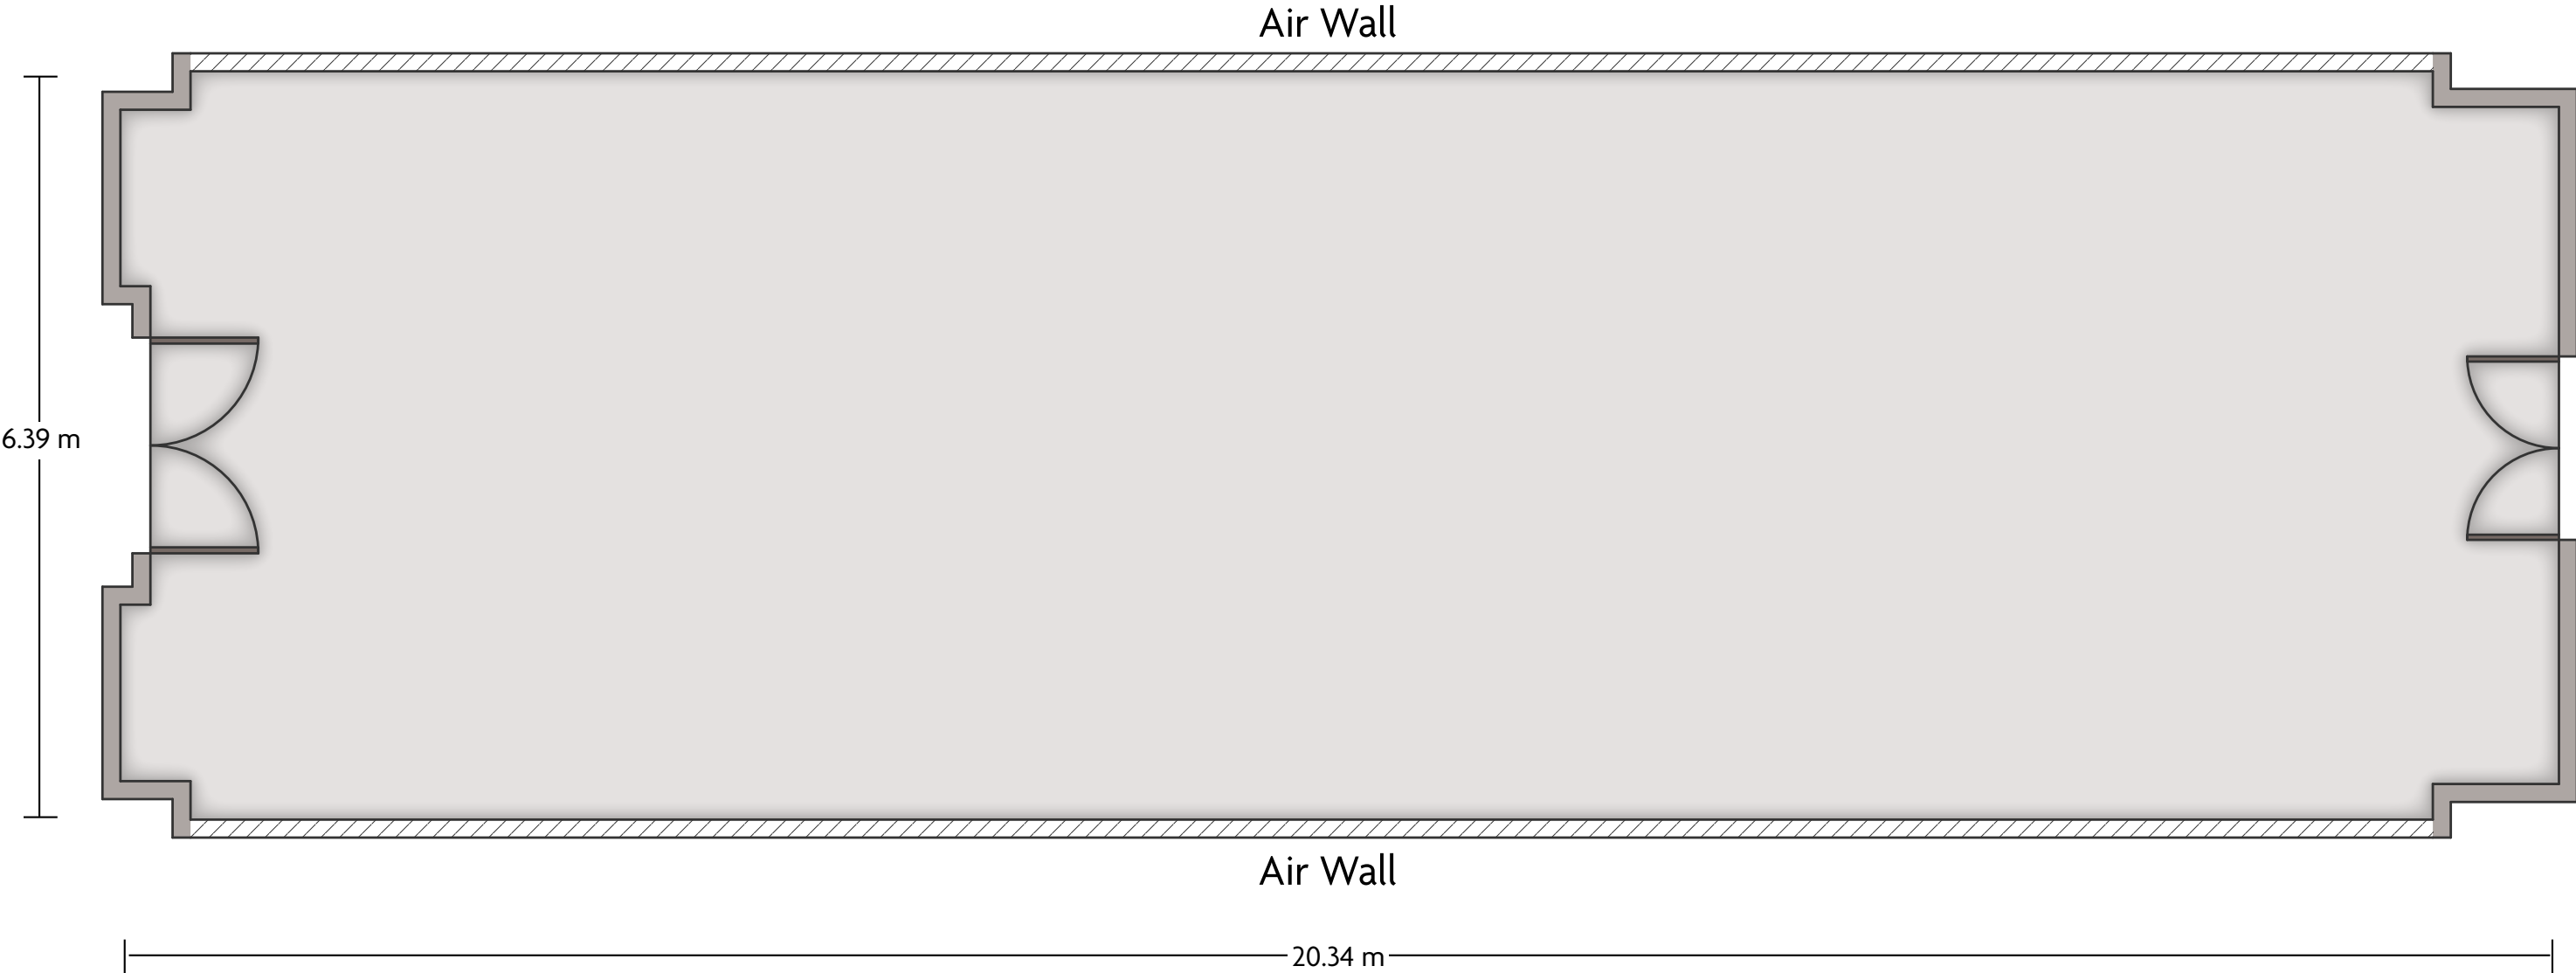

Crowne Plaza® Mexico Norte Tlalnepantla - Atrium

LENGTH: 29.5 m WIDTH: 27.0 m HEIGHT: 5.7 m TOTAL SQUARE METERS: 494.4 m² MAXIMUM CAPACITY: 850 POWER OUTLETS: X

Av. Roberto Fulton: 2-A Col. San Lorenzo I Tlalnepantla Mex 54030 | 52.55.52289500

*Multiple layout options available for this space.

LENGTH: 20.3 m WIDTH: 6.4 m HEIGHT: 4.9 m TOTAL SQUARE METERS: 122.1 m² MAXIMUM CAPACITY: 150 POWER OUTLETS: 5 std. 1-220V

Av. Roberto Fulton: 2-A Col. San Lorenzo I Tlalnepantla Mex 54030 | 52.55.52289500