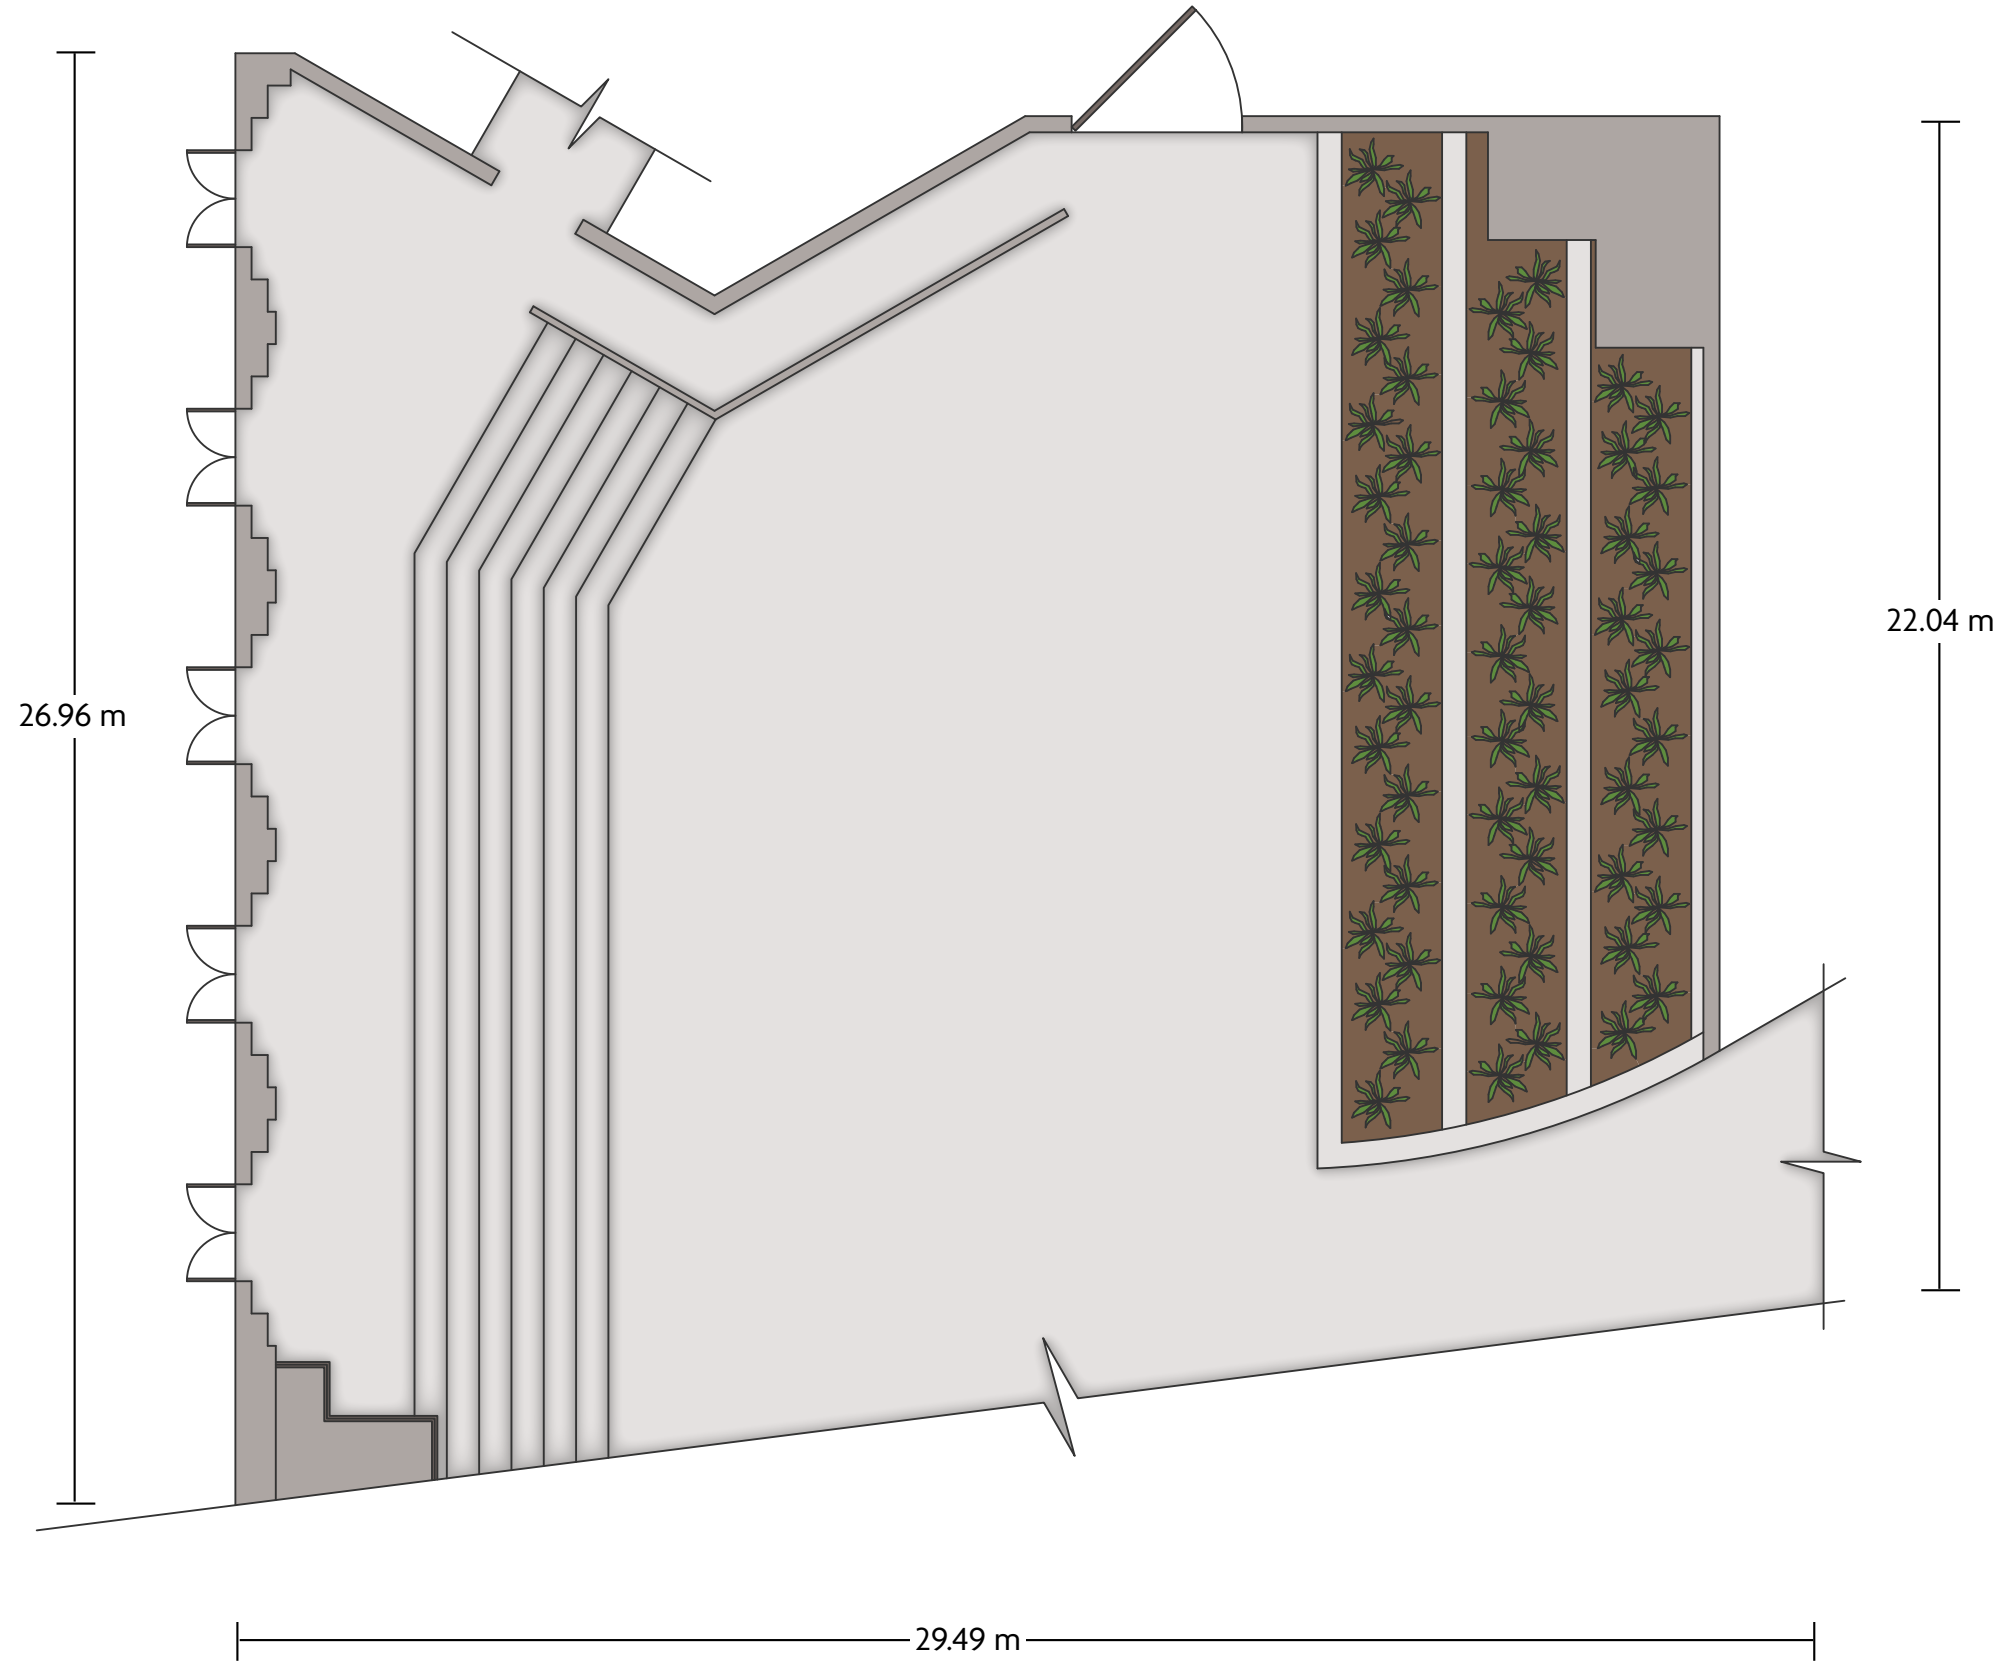

Crowne Plaza® Mexico Norte Tlalnepantla - Atrium

LENGTH: 29.5 m WIDTH: 27.0 m HEIGHT: 5.7 m TOTAL SQUARE METERS: 494.4 m² MAXIMUM CAPACITY: 850 POWER OUTLETS: X

Av. Roberto Fulton: 2-A Col. San Lorenzo I Tlalnepantla Mex 54030 | 52.55.52289500

*Multiple layout options available for this space.

LENGTH: 20.3 m WIDTH: 6.4 m HEIGHT: 4.9 m TOTAL SQUARE METERS: 122.1 m² MAXIMUM CAPACITY: 150 POWER OUTLETS: 5 std. 1-220V

Av. Roberto Fulton: 2-A Col. San Lorenzo I Tlalnepantla Mex 54030 | 52.55.52289500