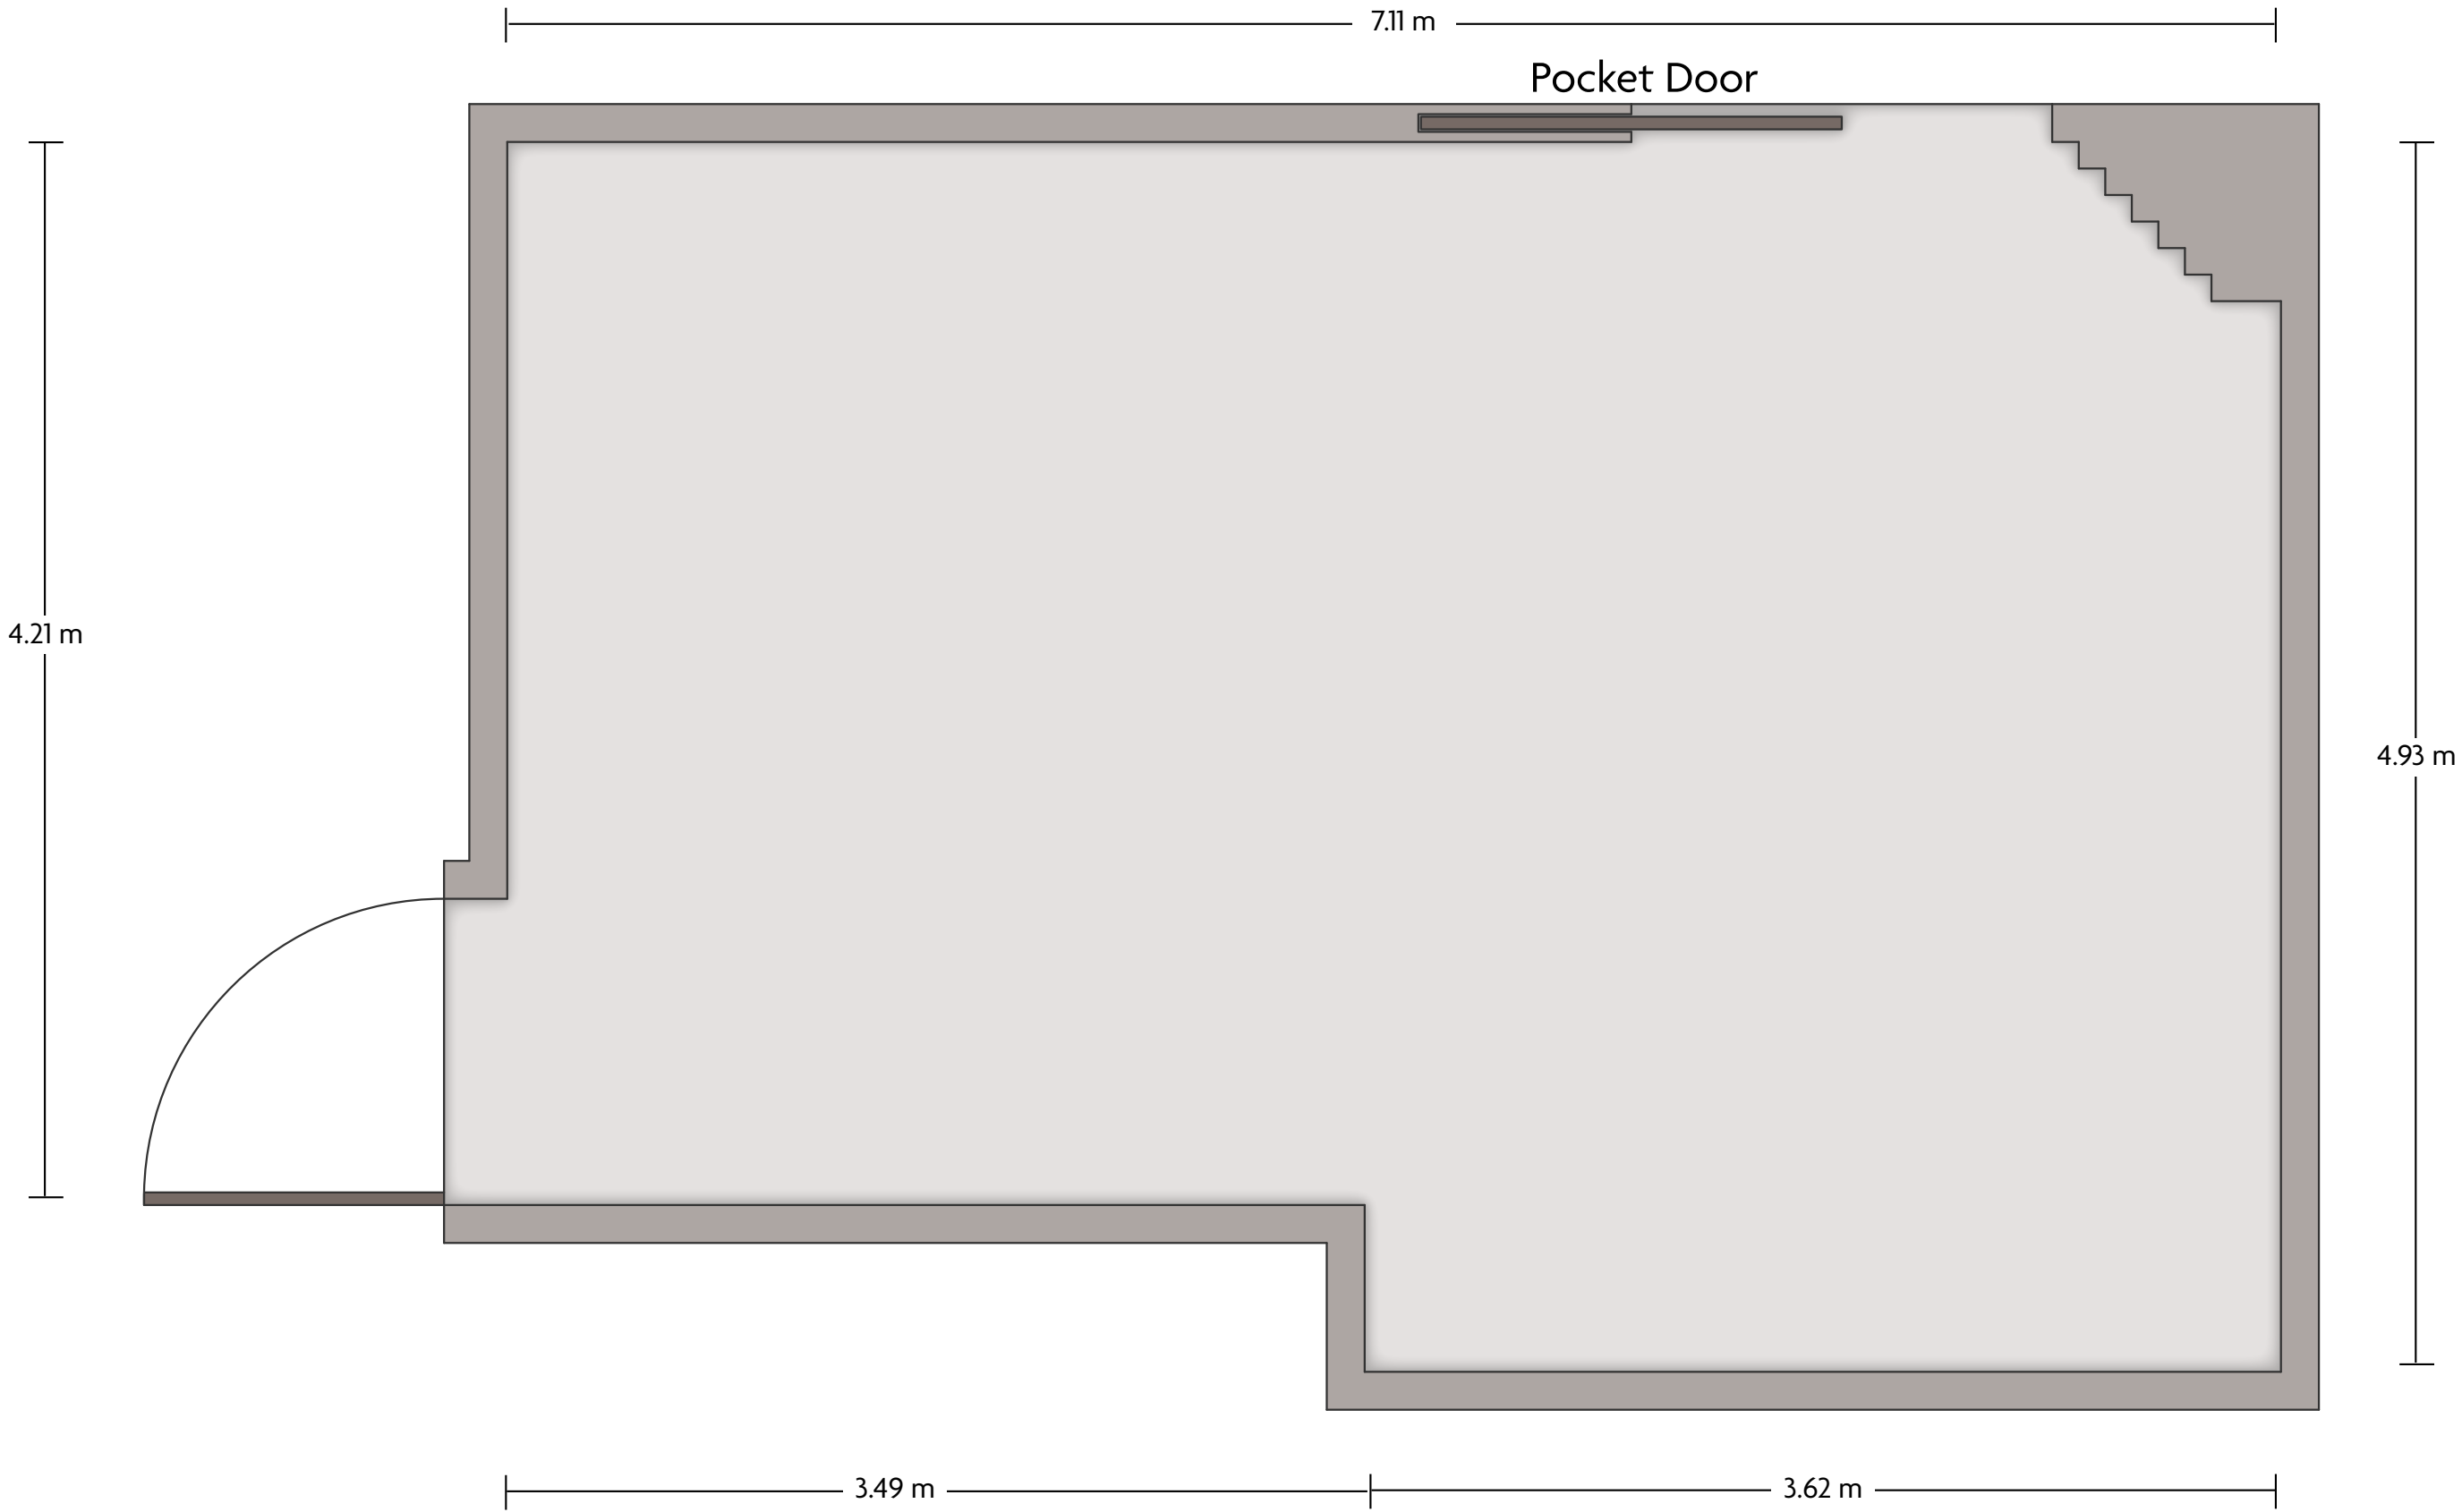

Av. Roberto Fulton: 2-A Col. San Lorenzo I Tlalnepantla Mex 54030 | 52.55.52289500

*Multiple layout options available for this space.

Crowne Plaza® Mexico Norte Tlalnepantla - Orquídea

LENGTH: 12.6 m WIDTH: 10.1 m HEIGHT: 2.3 m TOTAL SQUARE METERS: 87.2 m² MAXIMUM CAPACITY: 60 POWER OUTLETS: 7

Av. Roberto Fulton: 2-A Col. San Lorenzo I Tlalnepantla Mex 54030 | 52.55.52289500

*Multiple layout options available for this space.

LENGTH: 7.1 m WIDTH: 4.9 m HEIGHT: 2.3 m TOTAL SQUARE METERS: 31.7 m² MAXIMUM CAPACITY: 30 POWER OUTLETS: 5

Av. Roberto Fulton: 2-A Col. San Lorenzo I Tlalnepantla Mex 54030 | 52.55.52289500

*Multiple layout options available for this space.

LENGTH: 7.1 m WIDTH: 4.9 m HEIGHT: 2.3 m TOTAL SQUARE METERS: 31.7 m² MAXIMUM CAPACITY: 30 POWER OUTLETS: 4