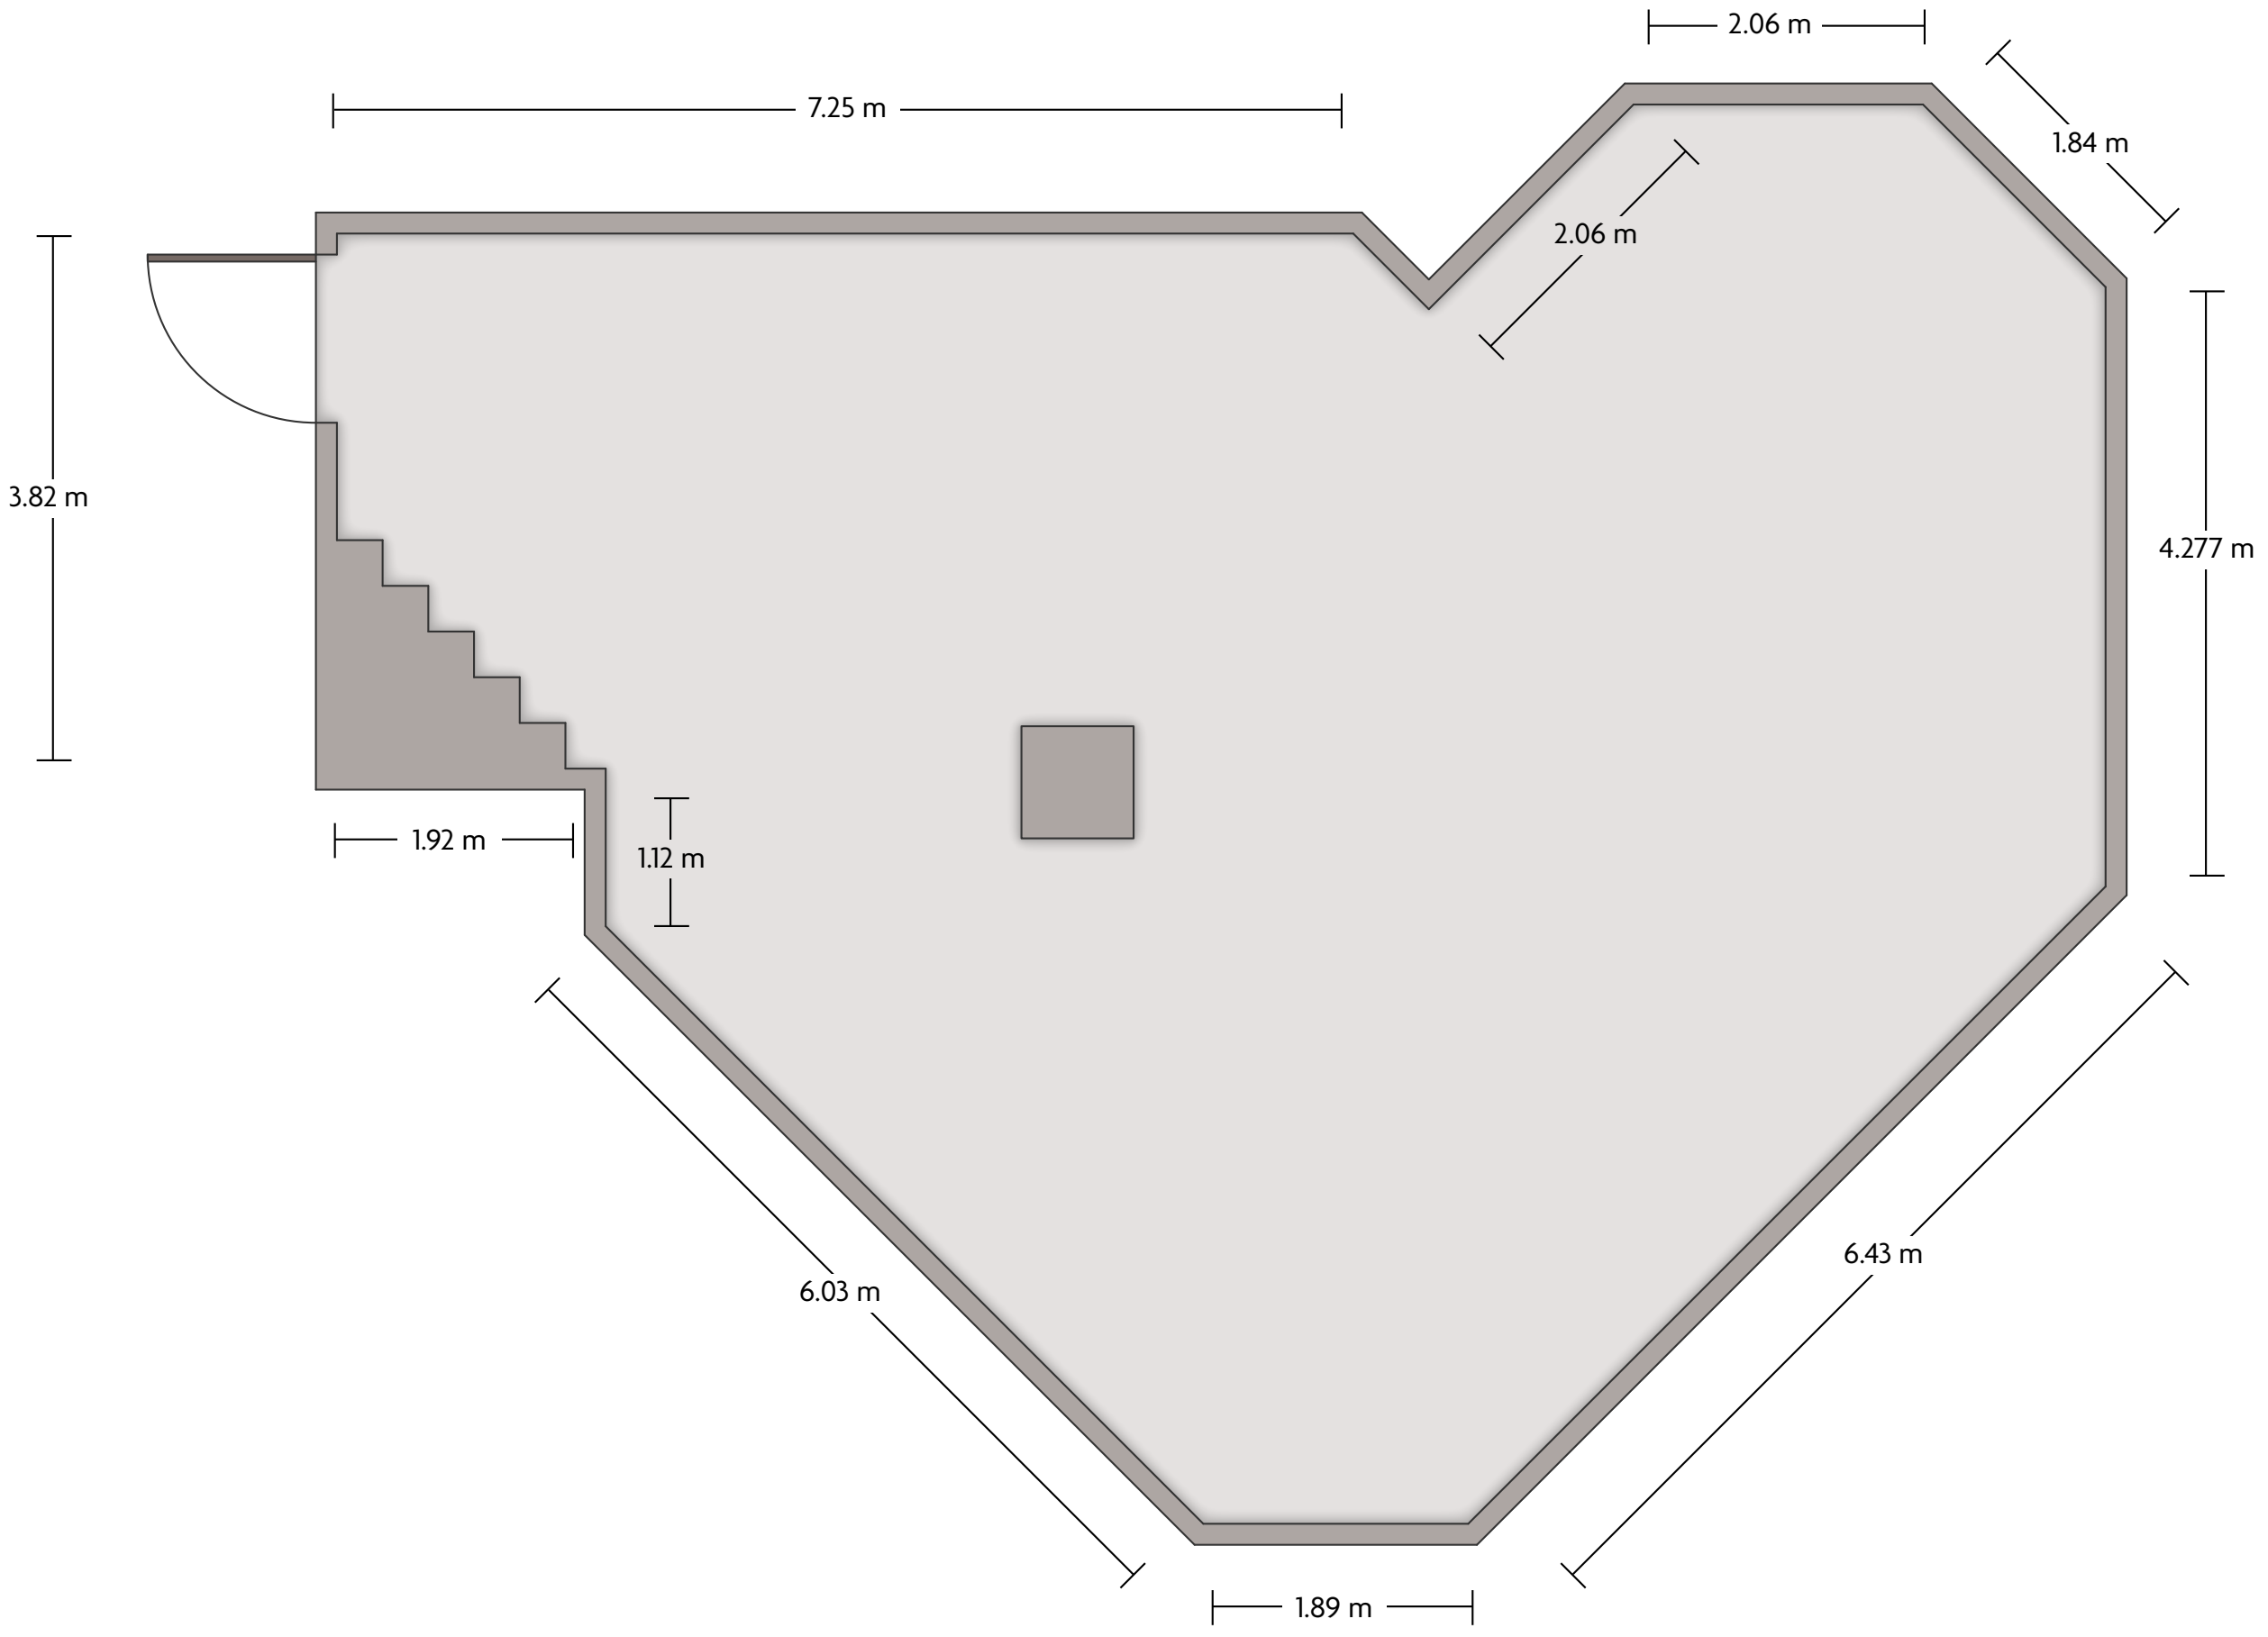

*Multiple layout options available for this space.

Crowne Plaza® Mexico Norte Tlalnepantla - Lancaster 1

LENGTH: 19.7 m WIDTH: 17.4 m HEIGHT: 5 m TOTAL SQUARE METERS: 235.6 m² MAXIMUM CAPACITY: 250 POWER OUTLETS: 5 std 1-220V

Av. Roberto Fulton: 2-A Col. San Lorenzo I Tlalnepantla Mex 54030 | 52.55.52289500

*Multiple layout options available for this space.

Crowne Plaza® Mexico Norte Tlalnepantla - Orquídea

LENGTH: 12.6 m WIDTH: 10.1 m HEIGHT: 2.3 m TOTAL SQUARE METERS: 87.2 m² MAXIMUM CAPACITY: 60 POWER OUTLETS: 7

Av. Roberto Fulton: 2-A Col. San Lorenzo I Tlalnepantla Mex 54030 | 52.55.52289500

*Multiple layout options available for this space.

LENGTH: 7.1 m WIDTH: 4.9 m HEIGHT: 2.3 m TOTAL SQUARE METERS: 31.7 m² MAXIMUM CAPACITY: 30 POWER OUTLETS: 5

Av. Roberto Fulton: 2-A Col. San Lorenzo I Tlalnepantla Mex 54030 | 52.55.52289500

*Multiple layout options available for this space.

LENGTH: 7.1 m WIDTH: 4.9 m HEIGHT: 2.3 m TOTAL SQUARE METERS: 31.7 m² MAXIMUM CAPACITY: 30 POWER OUTLETS: 4