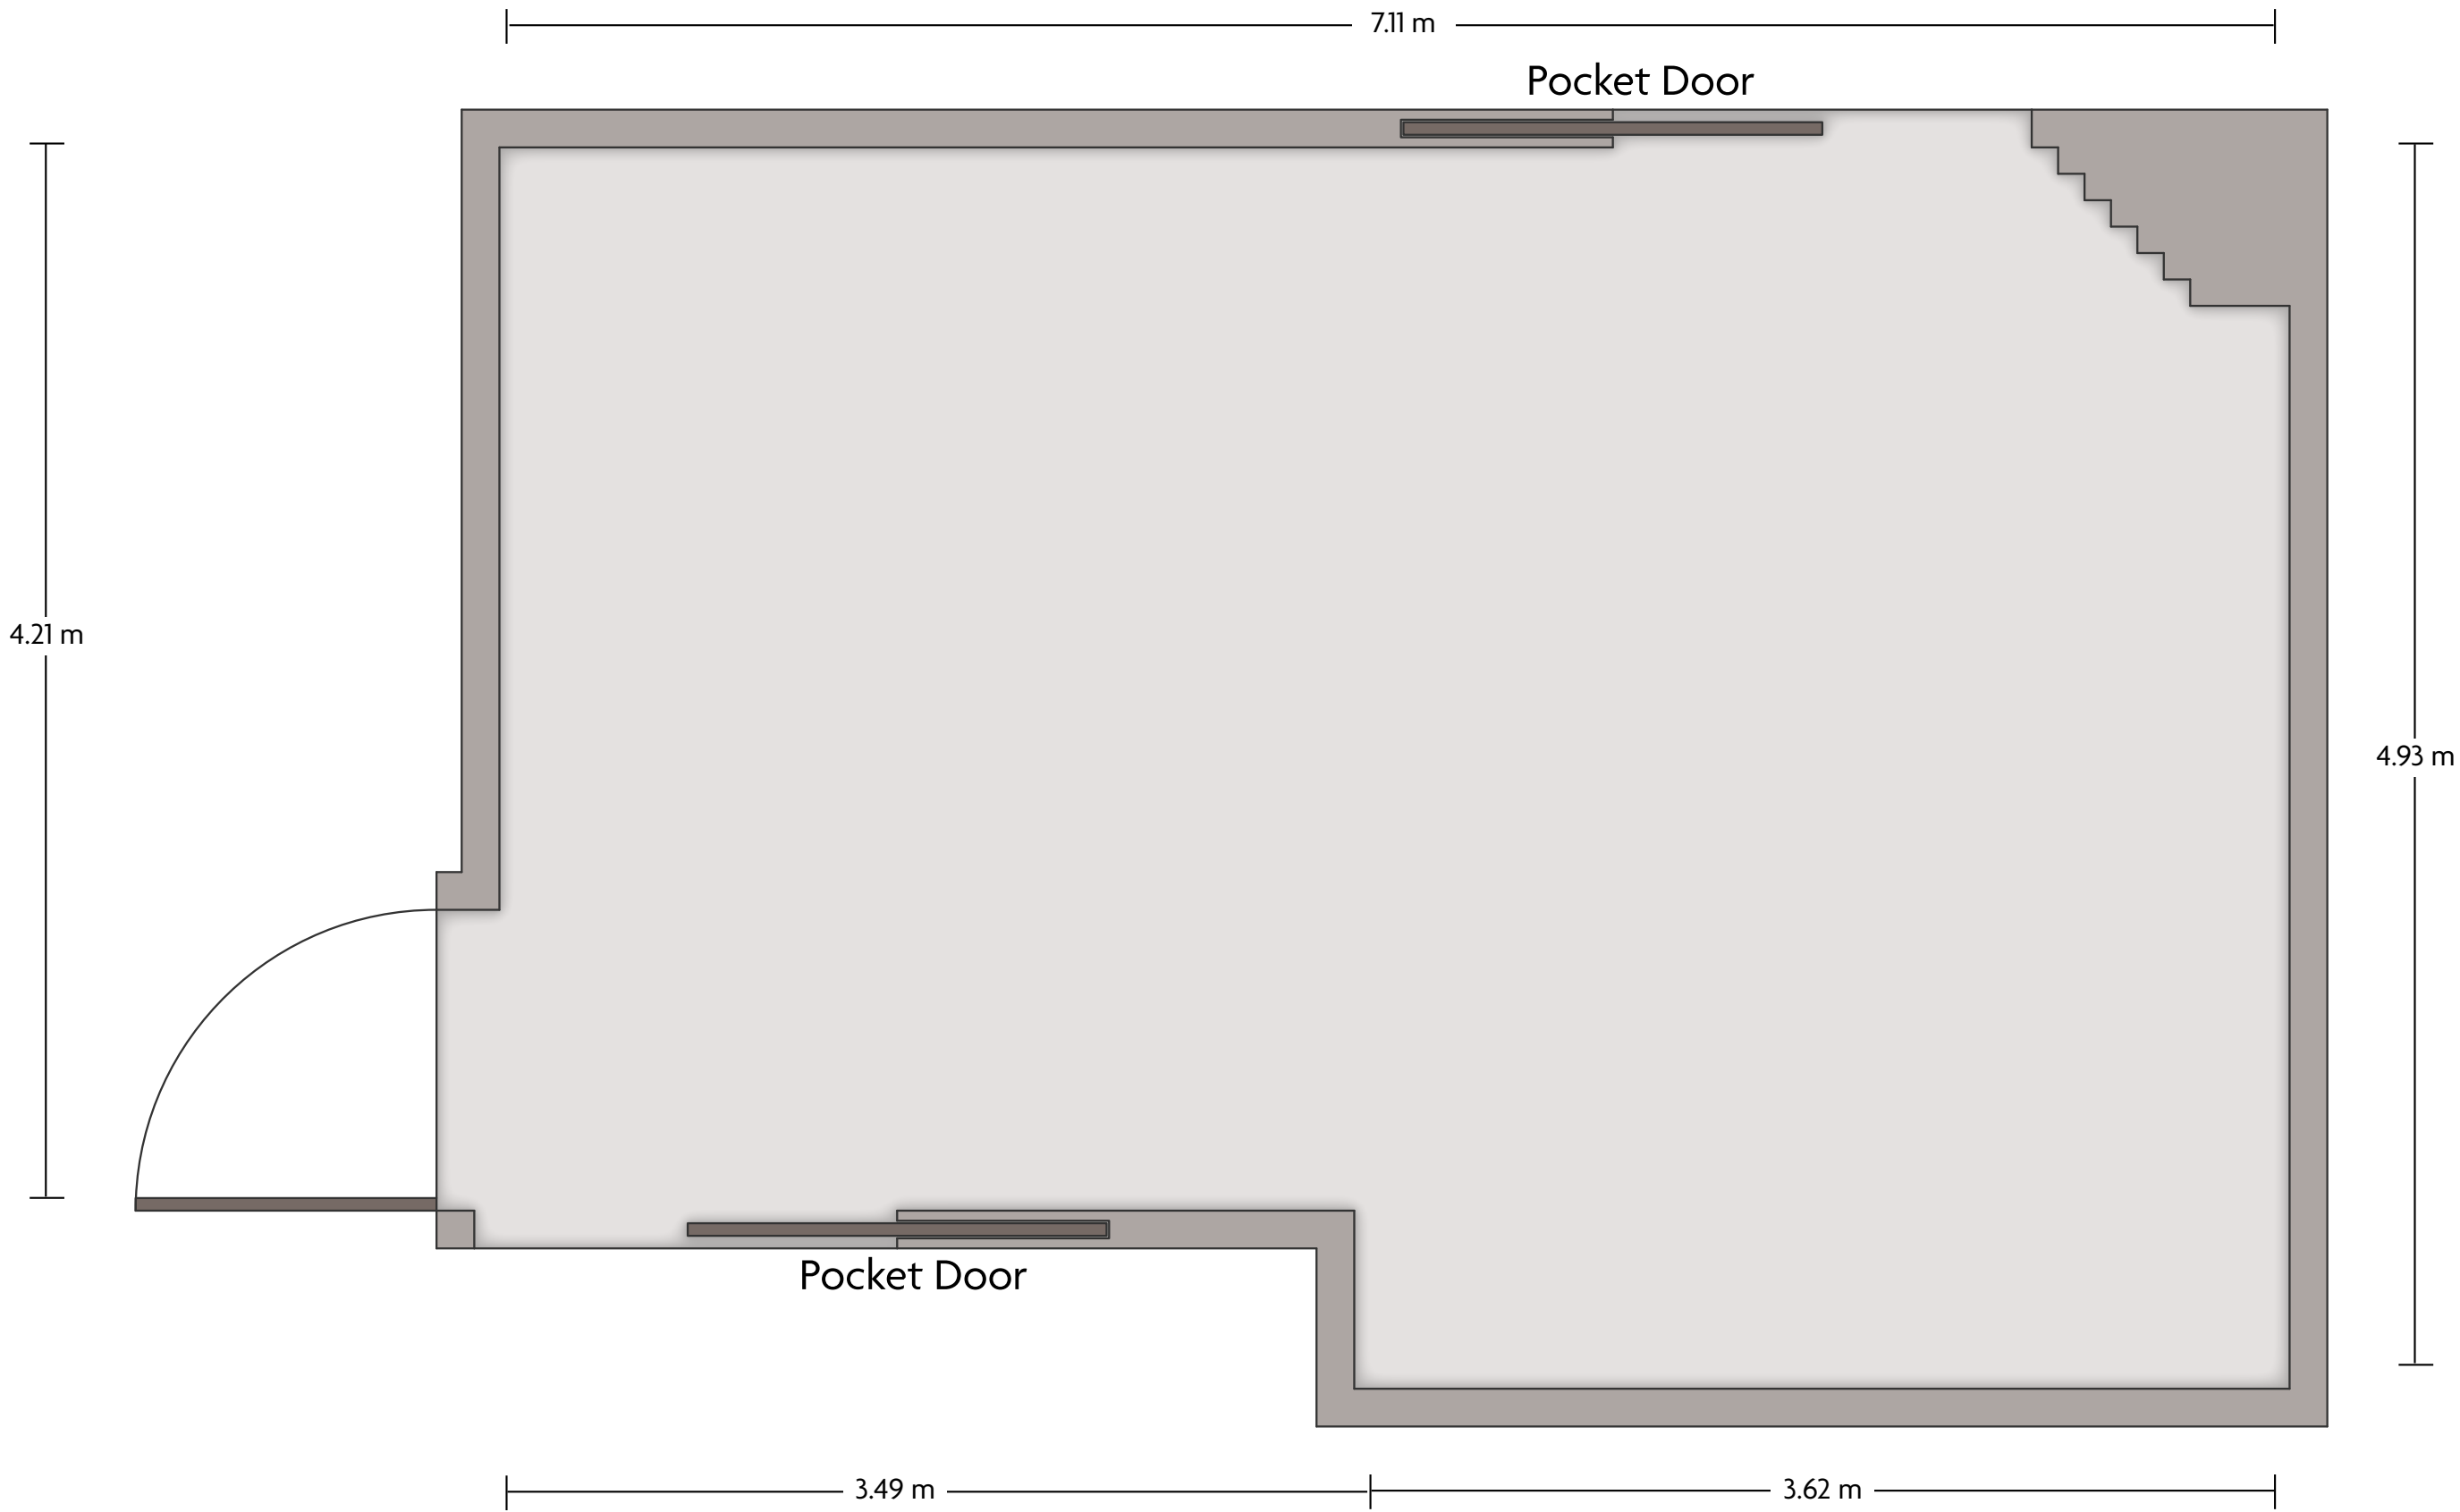

Av. Roberto Fulton: 2-A Col. San Lorenzo I Tlalnepantla Mex 54030 | 52.55.52289500

*Multiple layout options available for this space.

LENGTH: 7.1 m WIDTH: 4.9 m HEIGHT: 2.3 m TOTAL SQUARE METERS: 31.7 m² MAXIMUM CAPACITY: 30 POWER OUTLETS: 5

Av. Roberto Fulton: 2-A Col. San Lorenzo I Tlalnepantla Mex 54030 | 52.55.52289500

*Multiple layout options available for this space.

LENGTH: 7.1 m WIDTH: 4.9 m HEIGHT: 2.3 m TOTAL SQUARE METERS: 31.7 m² MAXIMUM CAPACITY: 30 POWER OUTLETS: 4

Av. Roberto Fulton: 2-A Col. San Lorenzo I Tlalnepantla Mex 54030 | 52.55.52289500

*Multiple layout options available for this space.

Crowne Plaza® Mexico Norte Tlalnepantla - Sala 3

LENGTH: 4.9 m WIDTH: 4.8 m HEIGHT: 2.7 m TOTAL SQUARE METERS: 22.1 m² MAXIMUM CAPACITY: 8 POWER OUTLETS: X