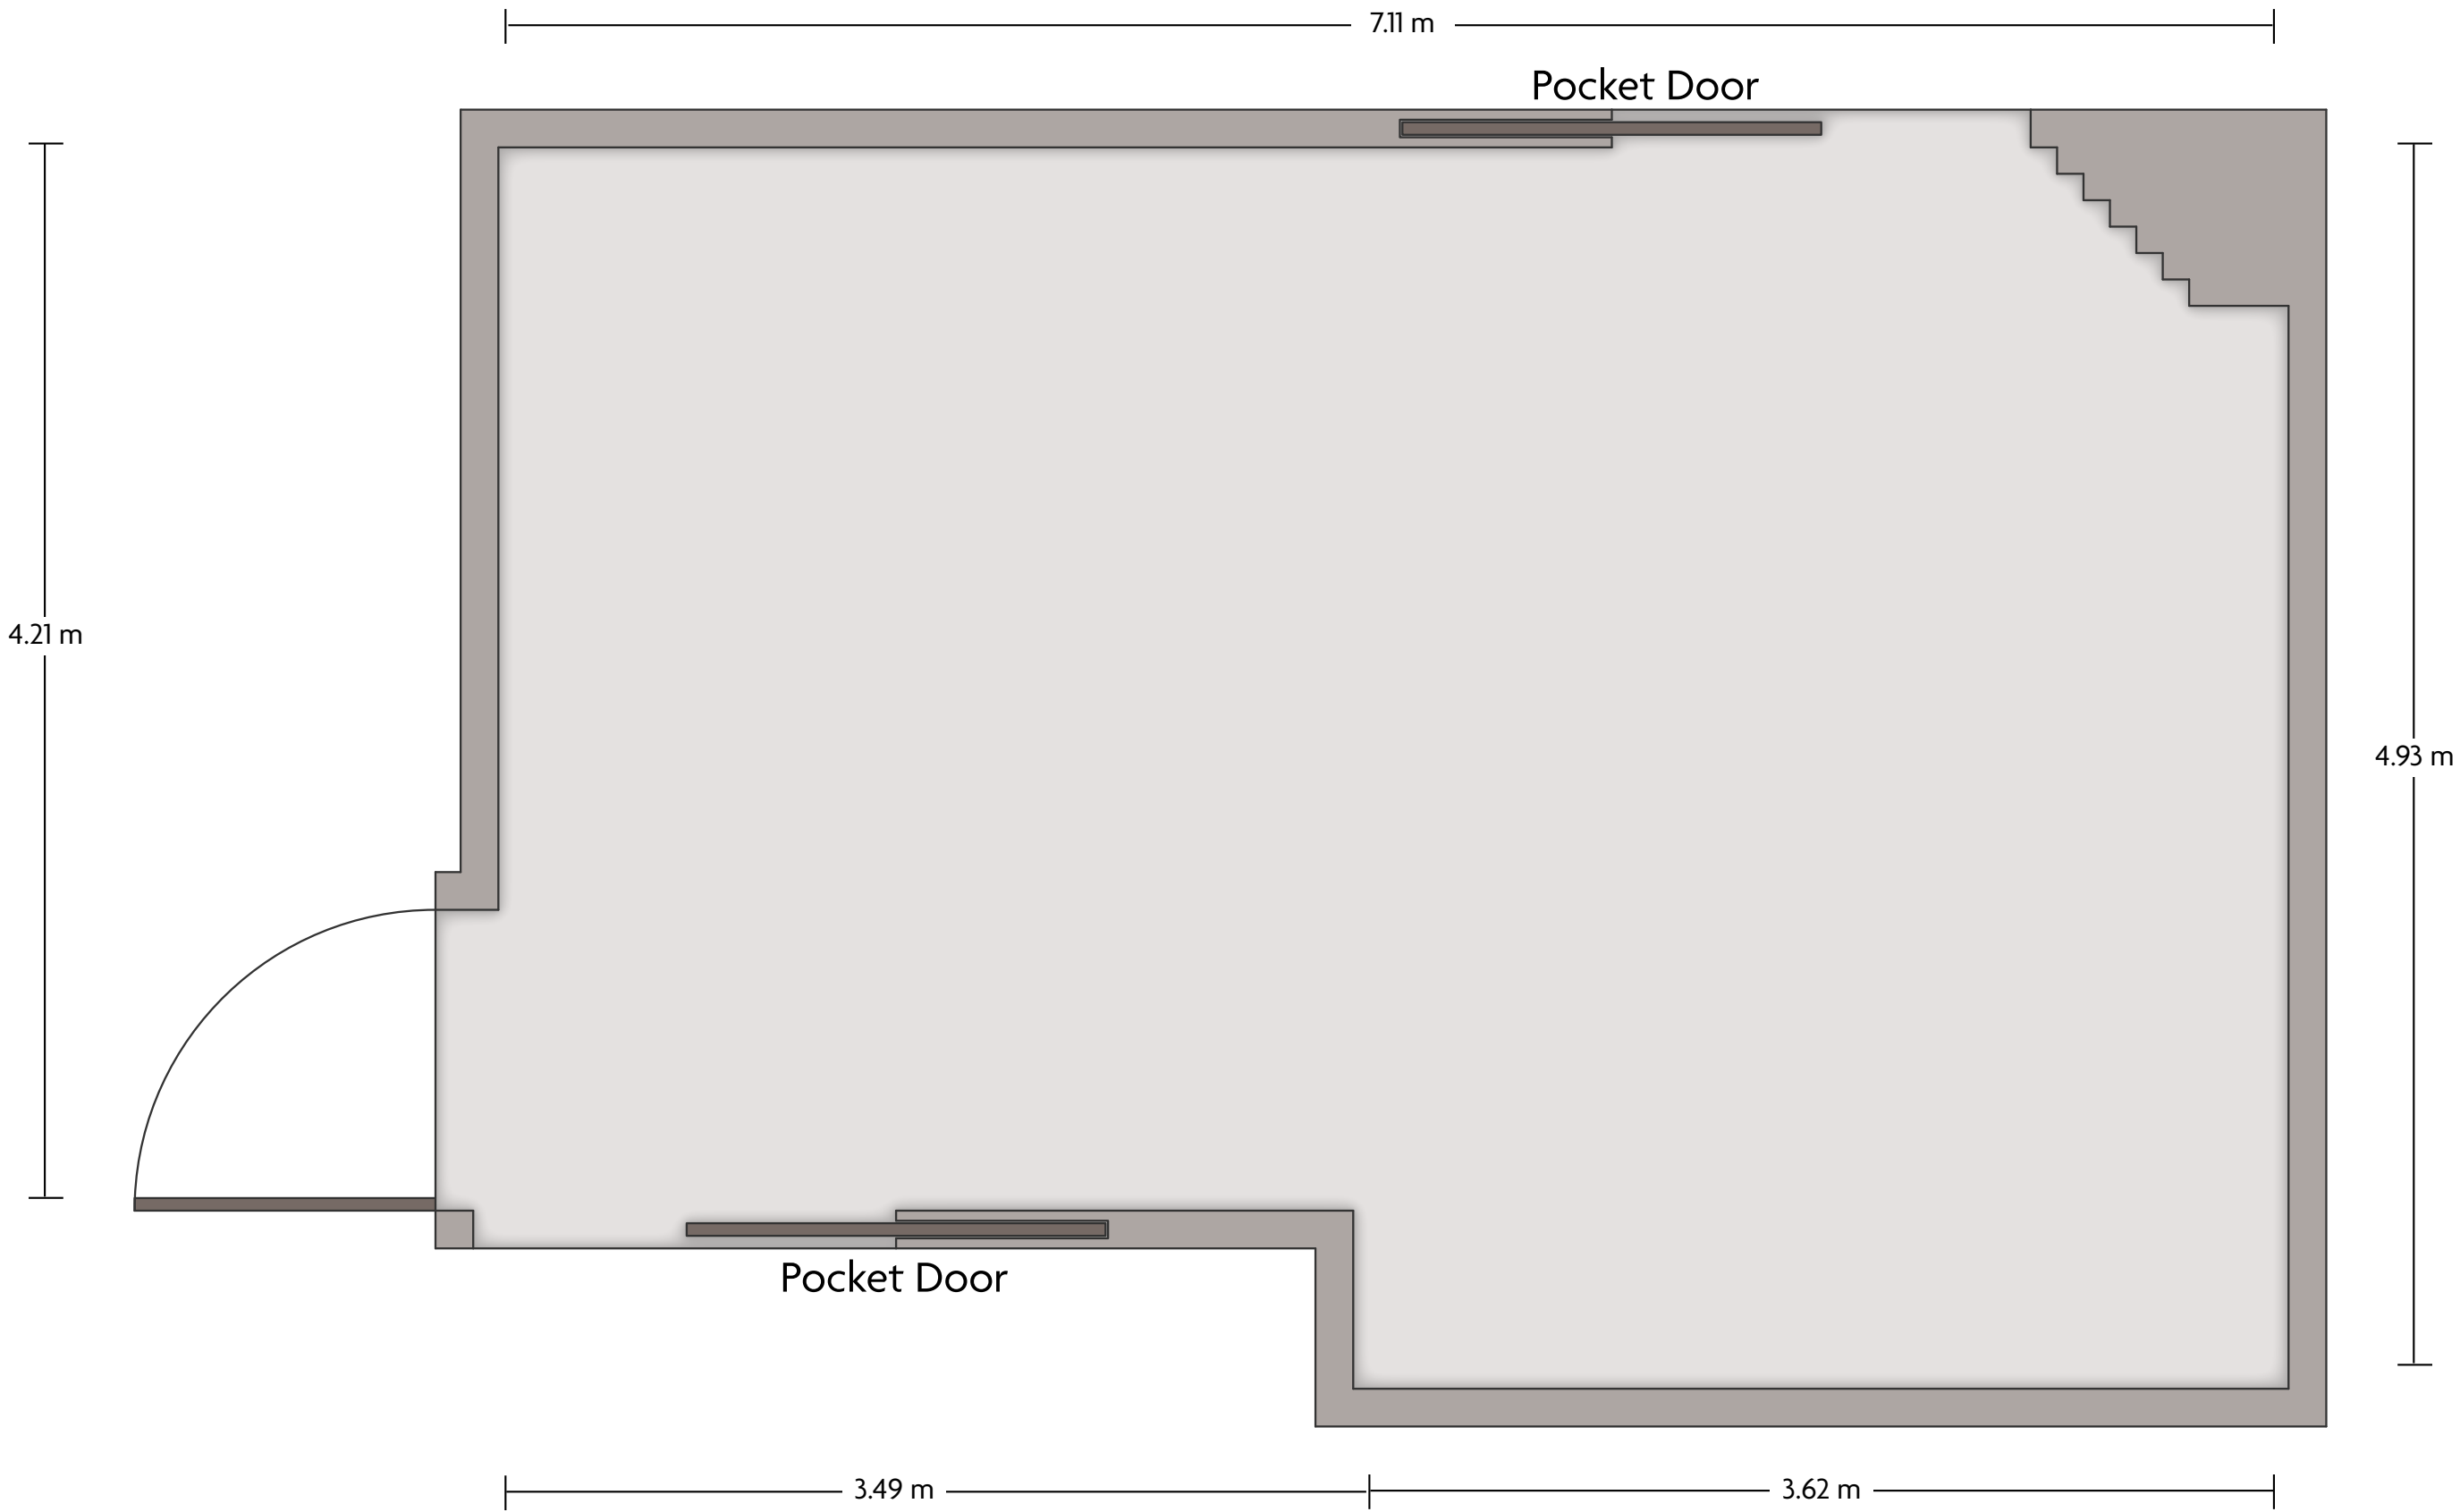

Av. Roberto Fulton: 2-A Col. San Lorenzo I Tlalnepantla Mex 54030 | 52.55.52289500

*Multiple layout options available for this space.

LENGTH: 7.1 m WIDTH: 4.9 m HEIGHT: 2.3 m TOTAL SQUARE METERS: 31.7 m² MAXIMUM CAPACITY: 30 POWER OUTLETS: 5

Av. Roberto Fulton: 2-A Col. San Lorenzo I Tlalnepantla Mex 54030 | 52.55.52289500

*Multiple layout options available for this space.

LENGTH: 7.1 m WIDTH: 4.9 m HEIGHT: 2.3 m TOTAL SQUARE METERS: 31.7 m² MAXIMUM CAPACITY: 30 POWER OUTLETS: 4

Av. Roberto Fulton: 2-A Col. San Lorenzo I Tlalnepantla Mex 54030 | 52.55.52289500

*Multiple layout options available for this space.

Crowne Plaza® Mexico Norte Tlalnepantla - Sala 3

LENGTH: 4.9 m WIDTH: 4.8 m HEIGHT: 2.7 m TOTAL SQUARE METERS: 22.1 m² MAXIMUM CAPACITY: 8 POWER OUTLETS: X