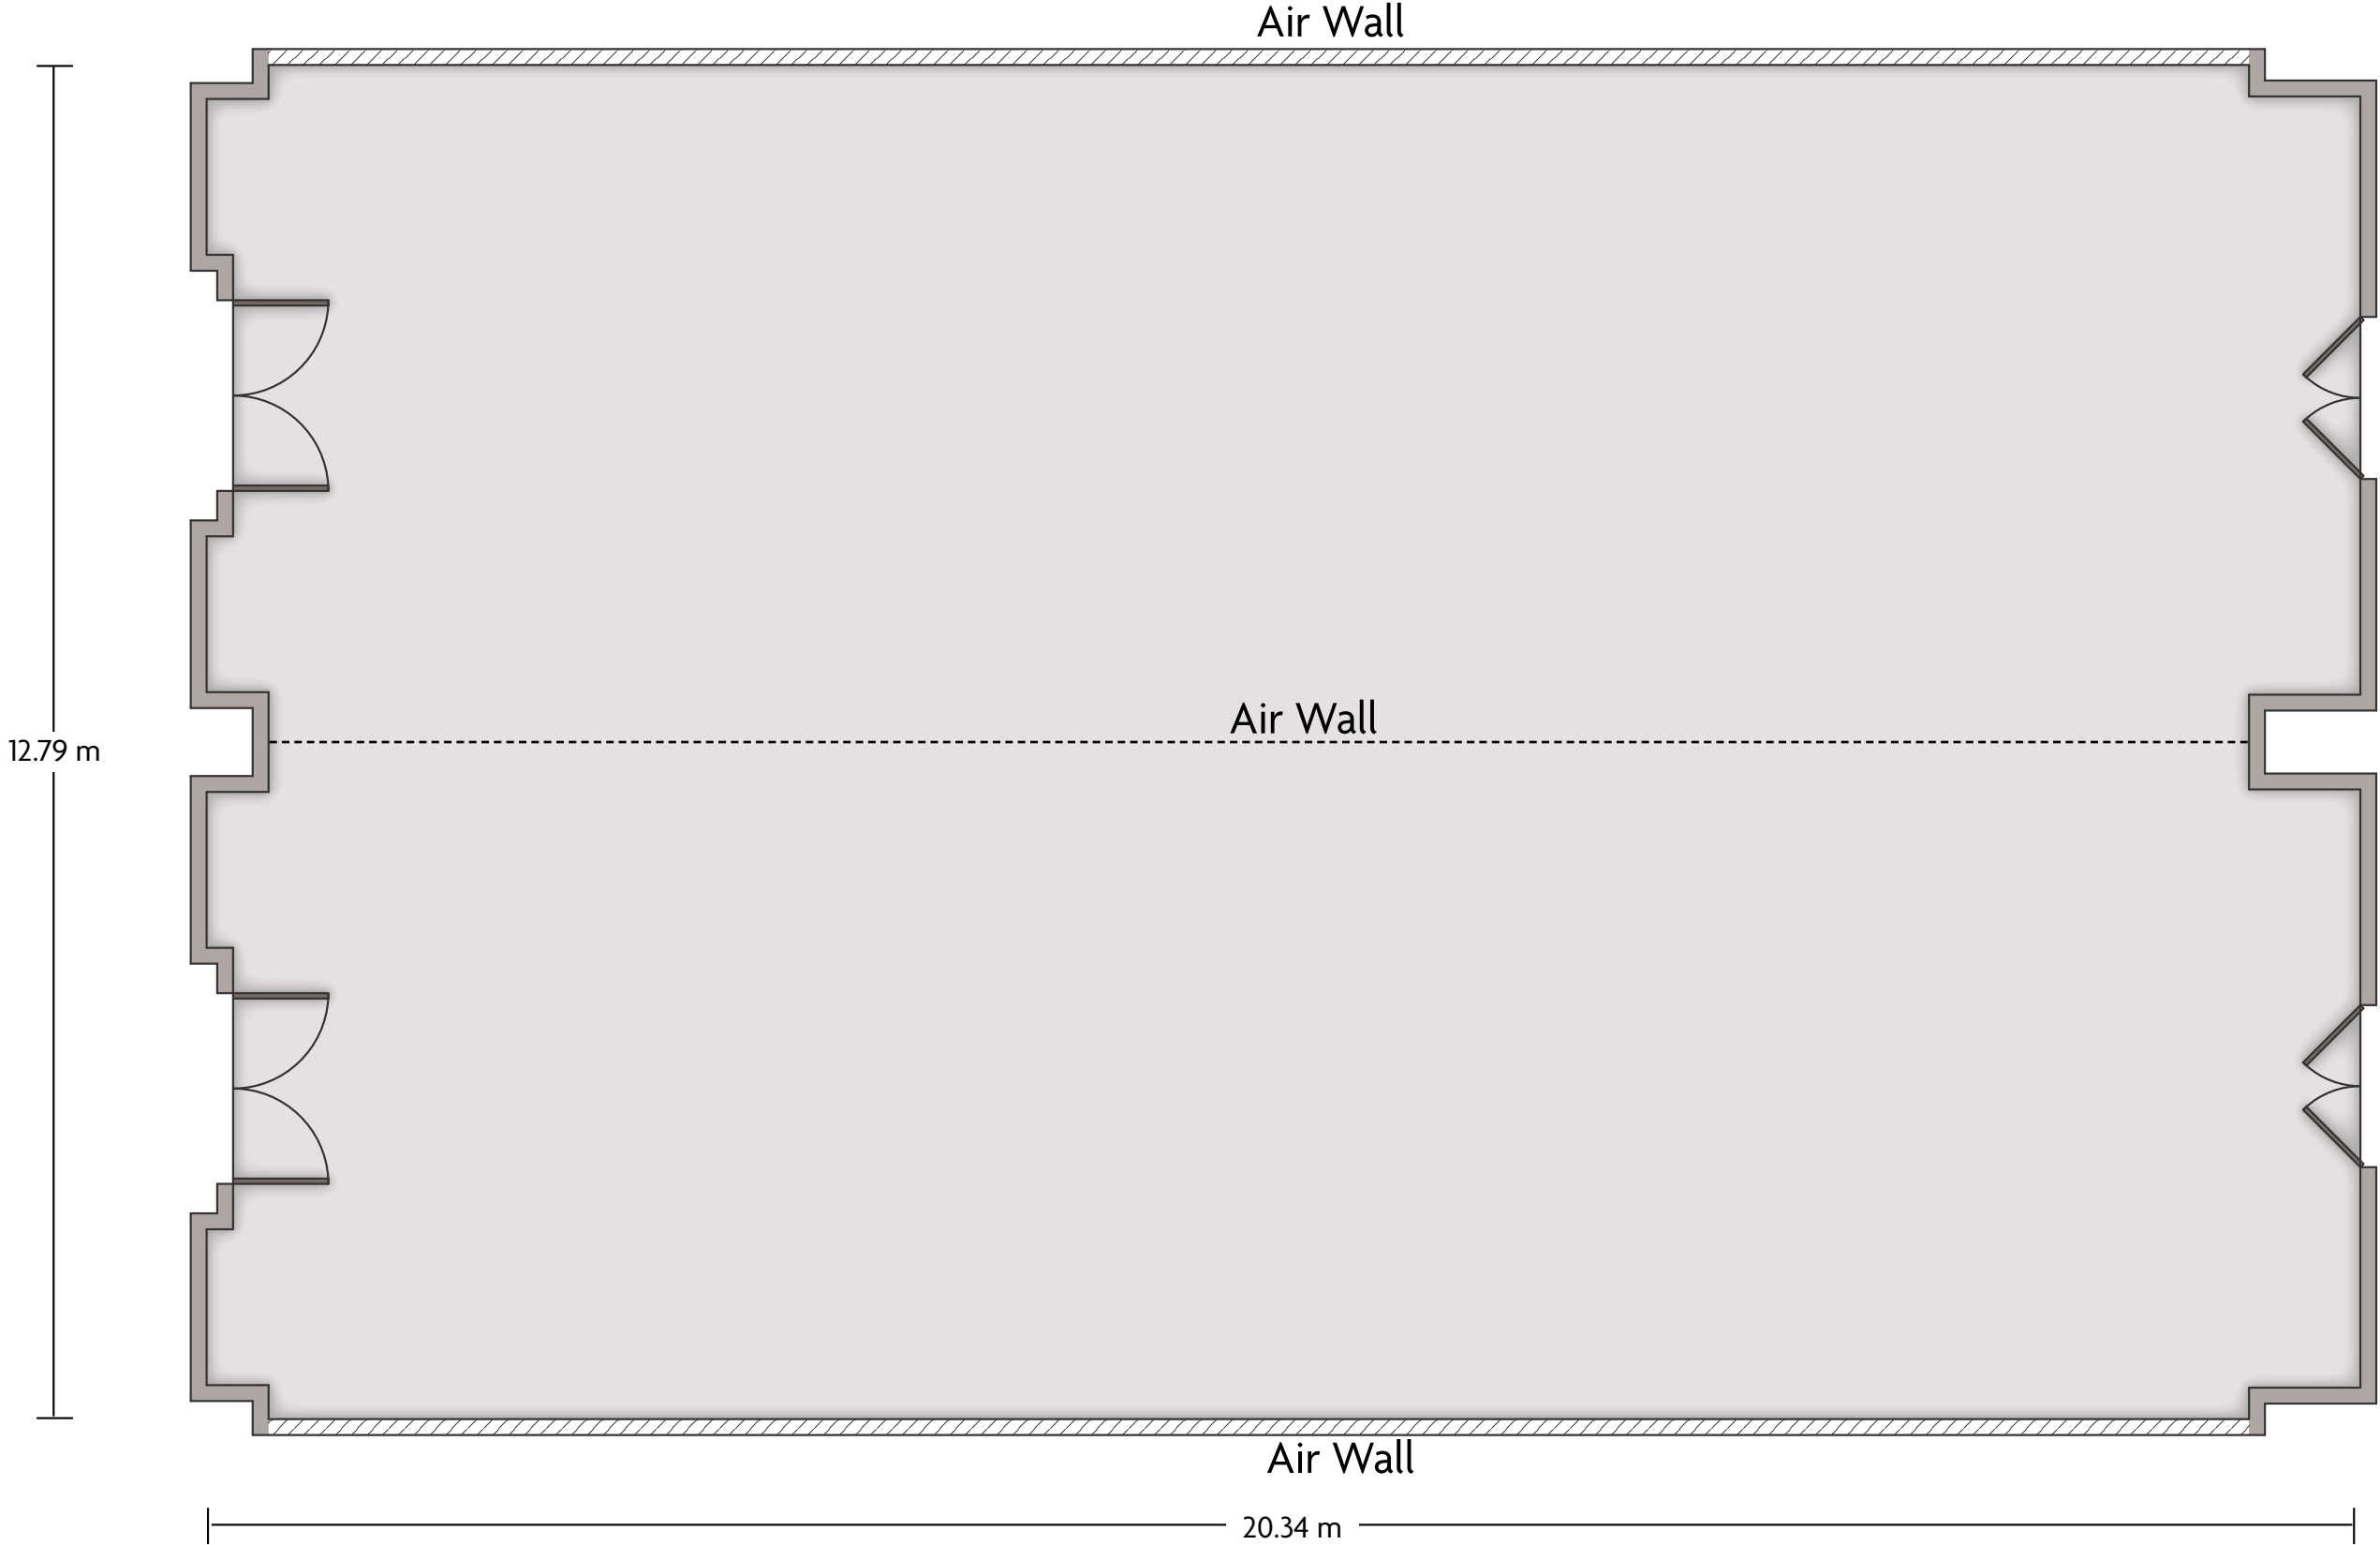

*Multiple layout options available for this space.

LENGTH: 20.3 m WIDTH: 6.4 m HEIGHT: 4.9 m TOTAL SQUARE METERS: 122.1 m² MAXIMUM CAPACITY: 150 POWER OUTLETS: 5 std. 1-220V

Av. Roberto Fulton: 2-A Col. San Lorenzo I Tlalnepantla Mex 54030 | 52.55.52289500

*Multiple layout options available for this space.

LENGTH: 20.3 m WIDTH: 12.8 m HEIGHT: 4.9 m TOTAL SQUARE METERS: 256.3 m² MAXIMUM CAPACITY: 300 POWER OUTLETS: 10 std 2-220V

Av. Roberto Fulton: 2-A Col. San Lorenzo I Tlalnepantla Mex 54030 | 52.55.52289500