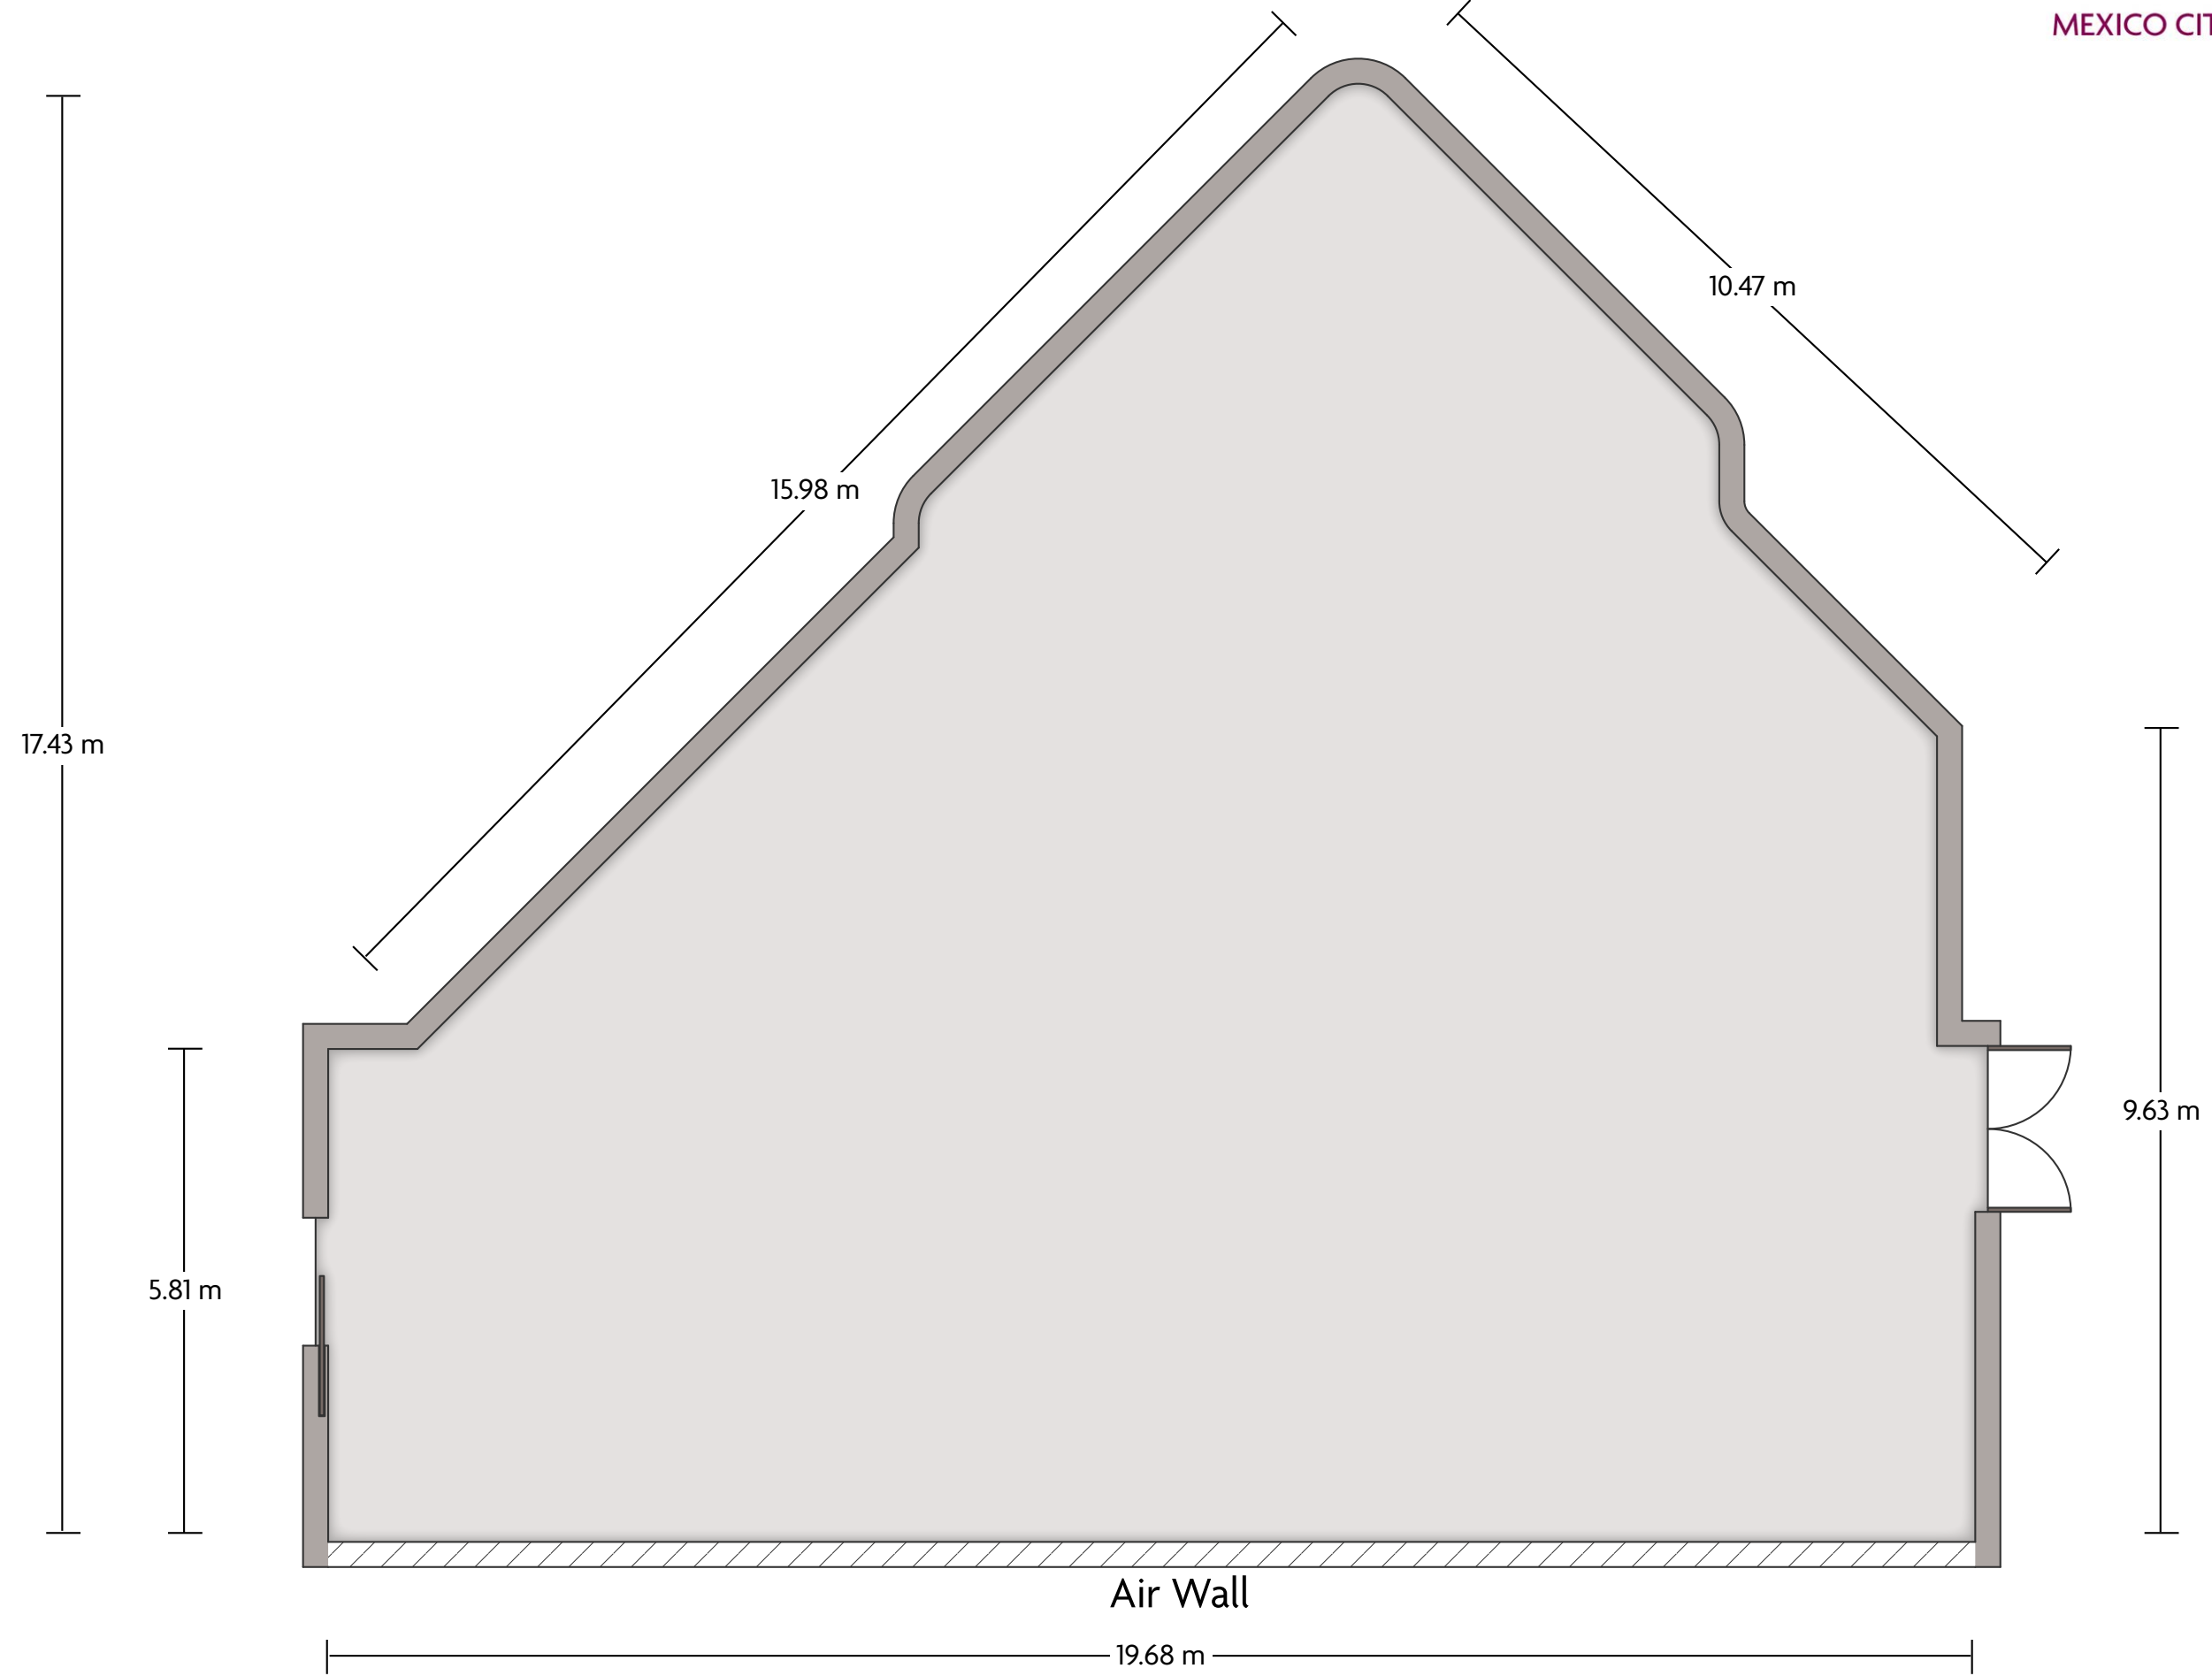

*Multiple layout options available for this space.

LENGTH: 20.3 m WIDTH: 6.4 m HEIGHT: 4.9 m TOTAL SQUARE METERS: 122.1 m² MAXIMUM CAPACITY: 150 POWER OUTLETS: 5 std. 1-220V

Av. Roberto Fulton: 2-A Col. San Lorenzo I Tlalnepantla Mex 54030 | 52.55.52289500

*Multiple layout options available for this space.

LENGTH: 20.3 m WIDTH: 12.8 m HEIGHT: 4.9 m TOTAL SQUARE METERS: 256.3 m² MAXIMUM CAPACITY: 300 POWER OUTLETS: 10 std 2-220V

Av. Roberto Fulton: 2-A Col. San Lorenzo I Tlalnepantla Mex 54030 | 52.55.52289500

*Multiple layout options available for this space.

Crowne Plaza® Mexico Norte Tlalnepantla - Lancaster 1

LENGTH: 19.7 m WIDTH: 17.4 m HEIGHT: 5 m TOTAL SQUARE METERS: 235.6 m² MAXIMUM CAPACITY: 250 POWER OUTLETS: 5 std 1-220V

Av. Roberto Fulton: 2-A Col. San Lorenzo I Tlalnepantla Mex 54030 | 52.55.52289500

*Multiple layout options available for this space.

Crowne Plaza® Mexico Norte Tlalnepantla - Orquídea

LENGTH: 12.6 m WIDTH: 10.1 m HEIGHT: 2.3 m TOTAL SQUARE METERS: 87.2 m² MAXIMUM CAPACITY: 60 POWER OUTLETS: 7