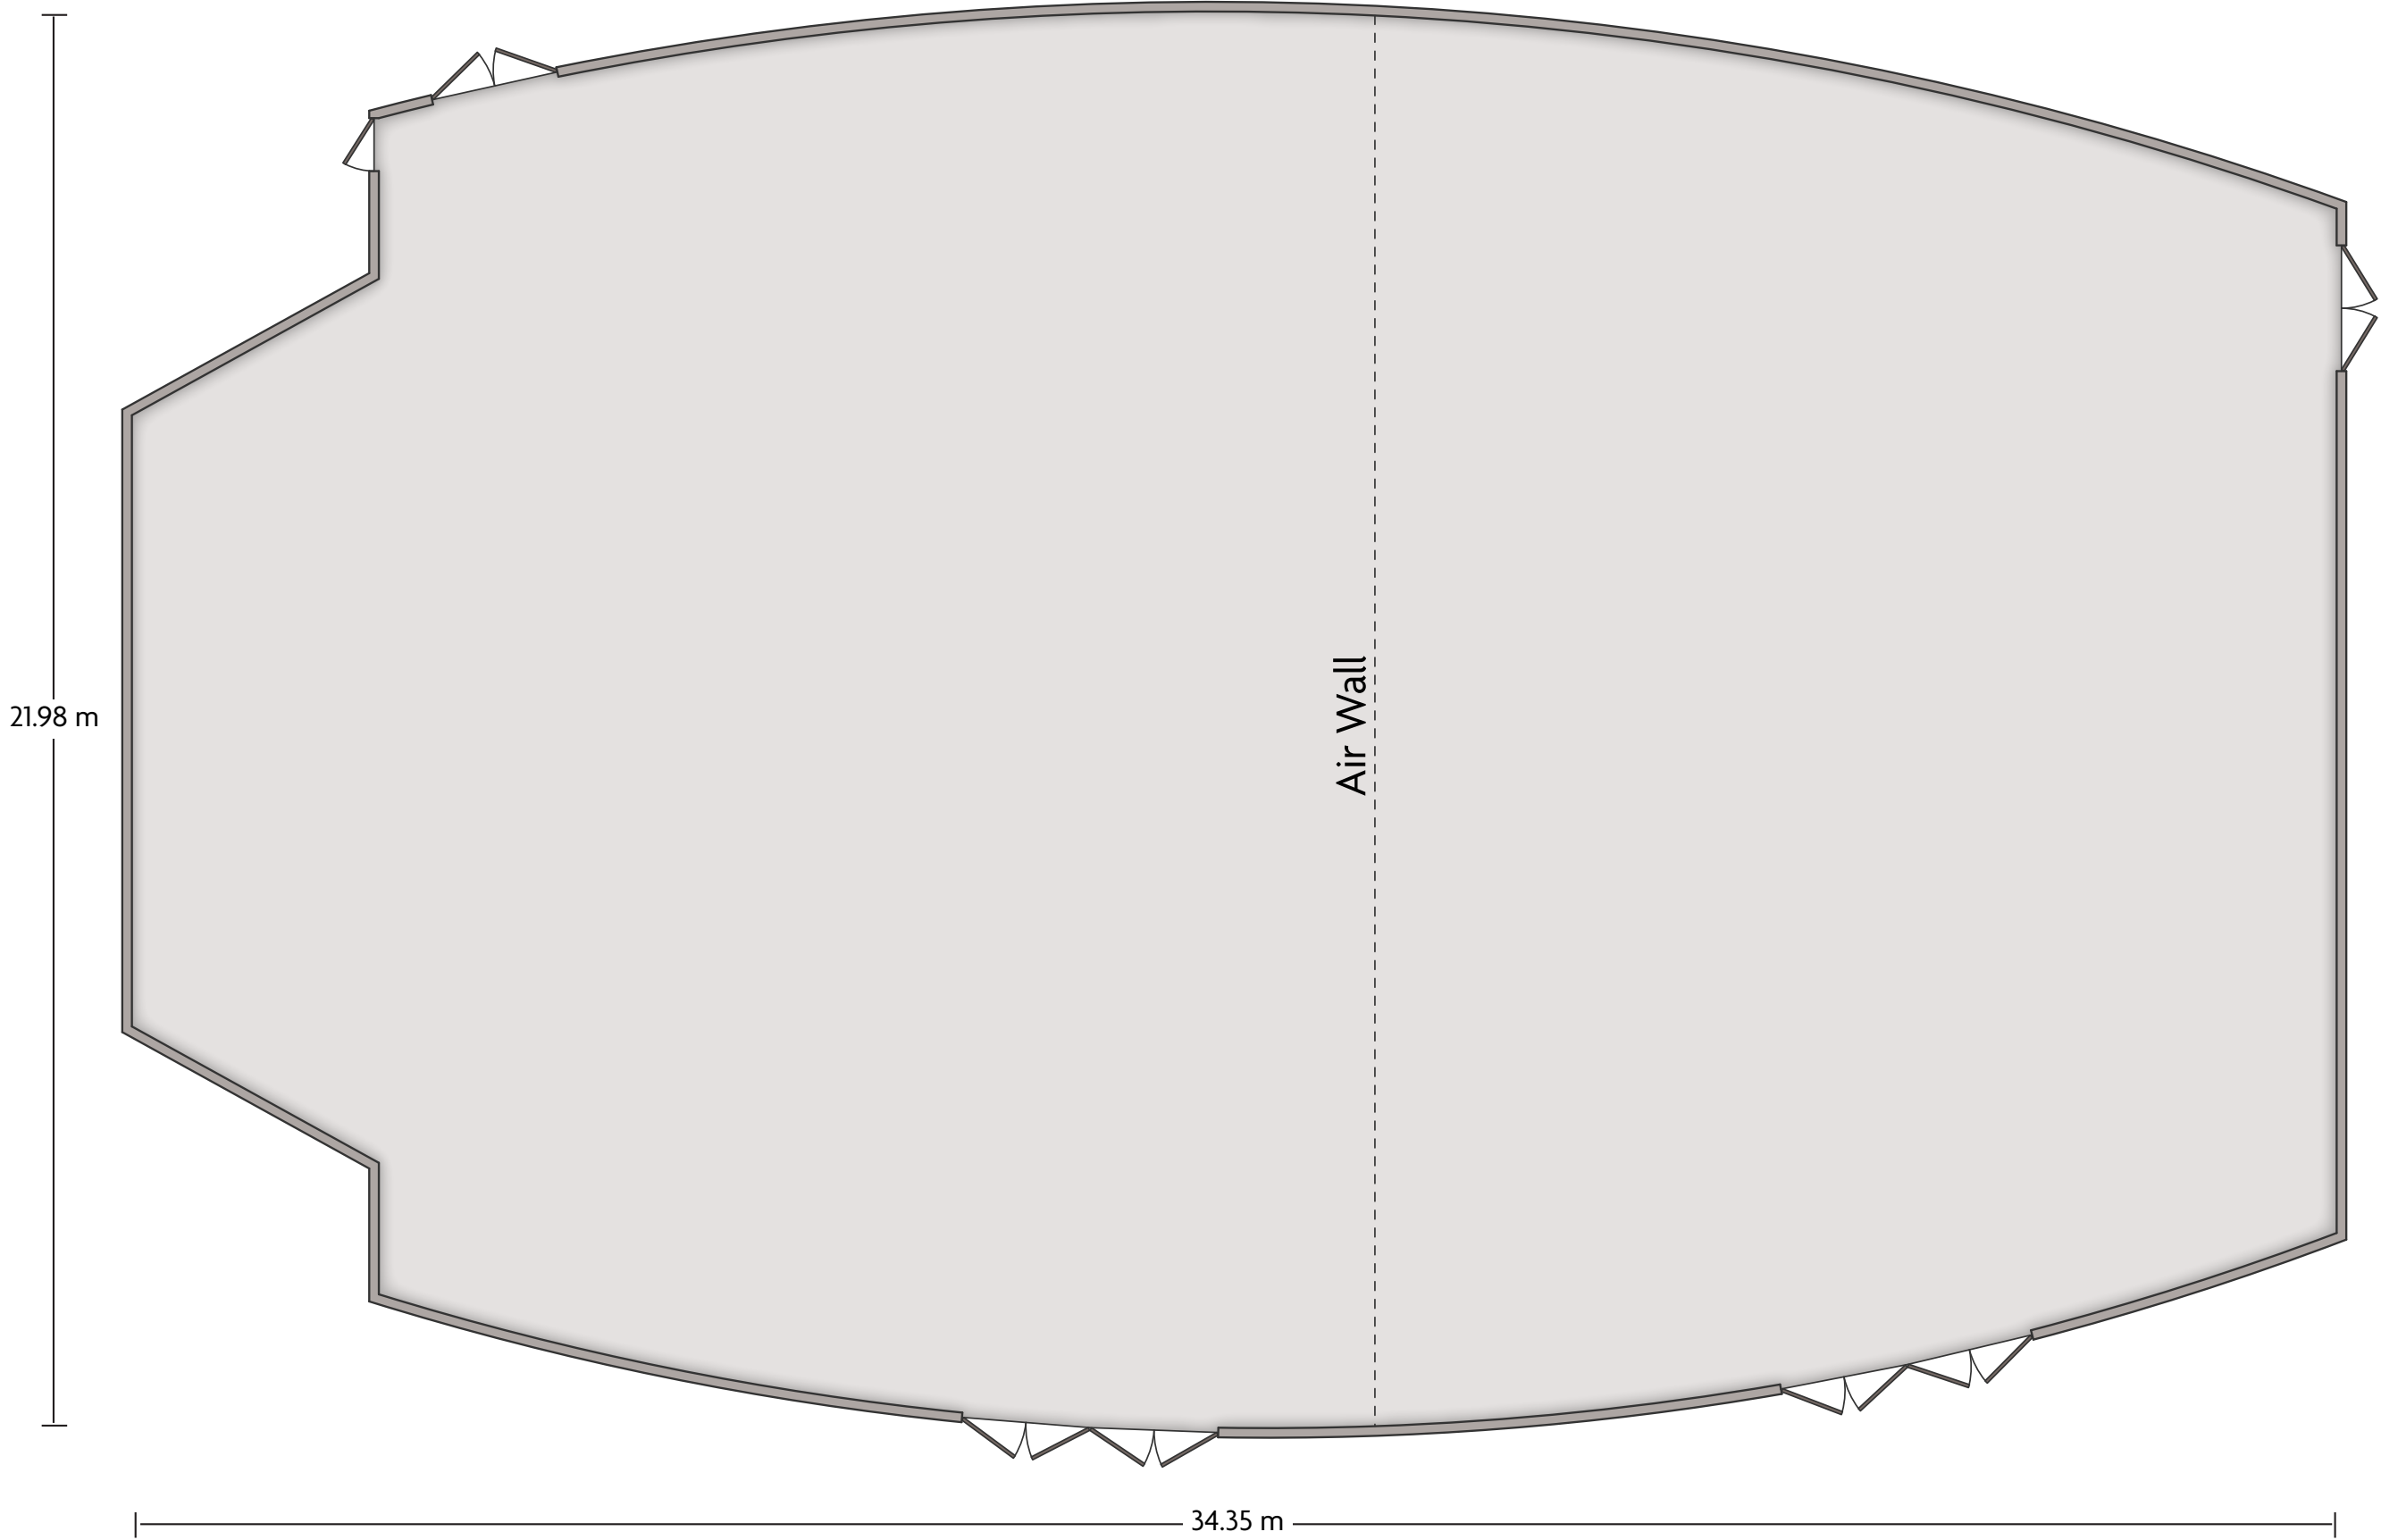

Crowne Plaza® Tianjin Meijiangnan - Crowne Ballroom

LENGTH: 34.35 m WIDTH: 21.98 m HEIGHT: 4.95 m TOTAL SQUARE METERS: 666.63 m² MAXIMUM CAPACITY: 330 POWER OUTLETS: 38

East to South Youyi Road | Xiqing District, Tianjin - 300221, China (People's Republic) | 86-022-58576666

*Multiple layout options available for this space.

Crowne Plaza® Tianjin Meijiangnan - Meeting Room 1

LENGTH: 8.17 m WIDTH: 6.25 m HEIGHT: 3.79 m TOTAL SQUARE METERS: 45.31 m² MAXIMUM CAPACITY: 30 POWER OUTLETS: 6

LENGTH: 8.66 m WIDTH: 6.10 m HEIGHT: 3.89 m TOTAL SQUARE METERS: 47.17 m² MAXIMUM CAPACITY: 30 POWER OUTLETS: 7

East to South Youyi Road | Xiqing District, Tianjin - 300221, China (People's Republic) | 86-022-58576666

*Multiple layout options available for this space.

Crowne Plaza® Tianjin Meijiangnan - Meeting Room 3

LENGTH: 7.48 m WIDTH: 6.26 m HEIGHT: 3.90 m TOTAL SQUARE METERS: 46.20 m² MAXIMUM CAPACITY: 40 POWER OUTLETS: 8