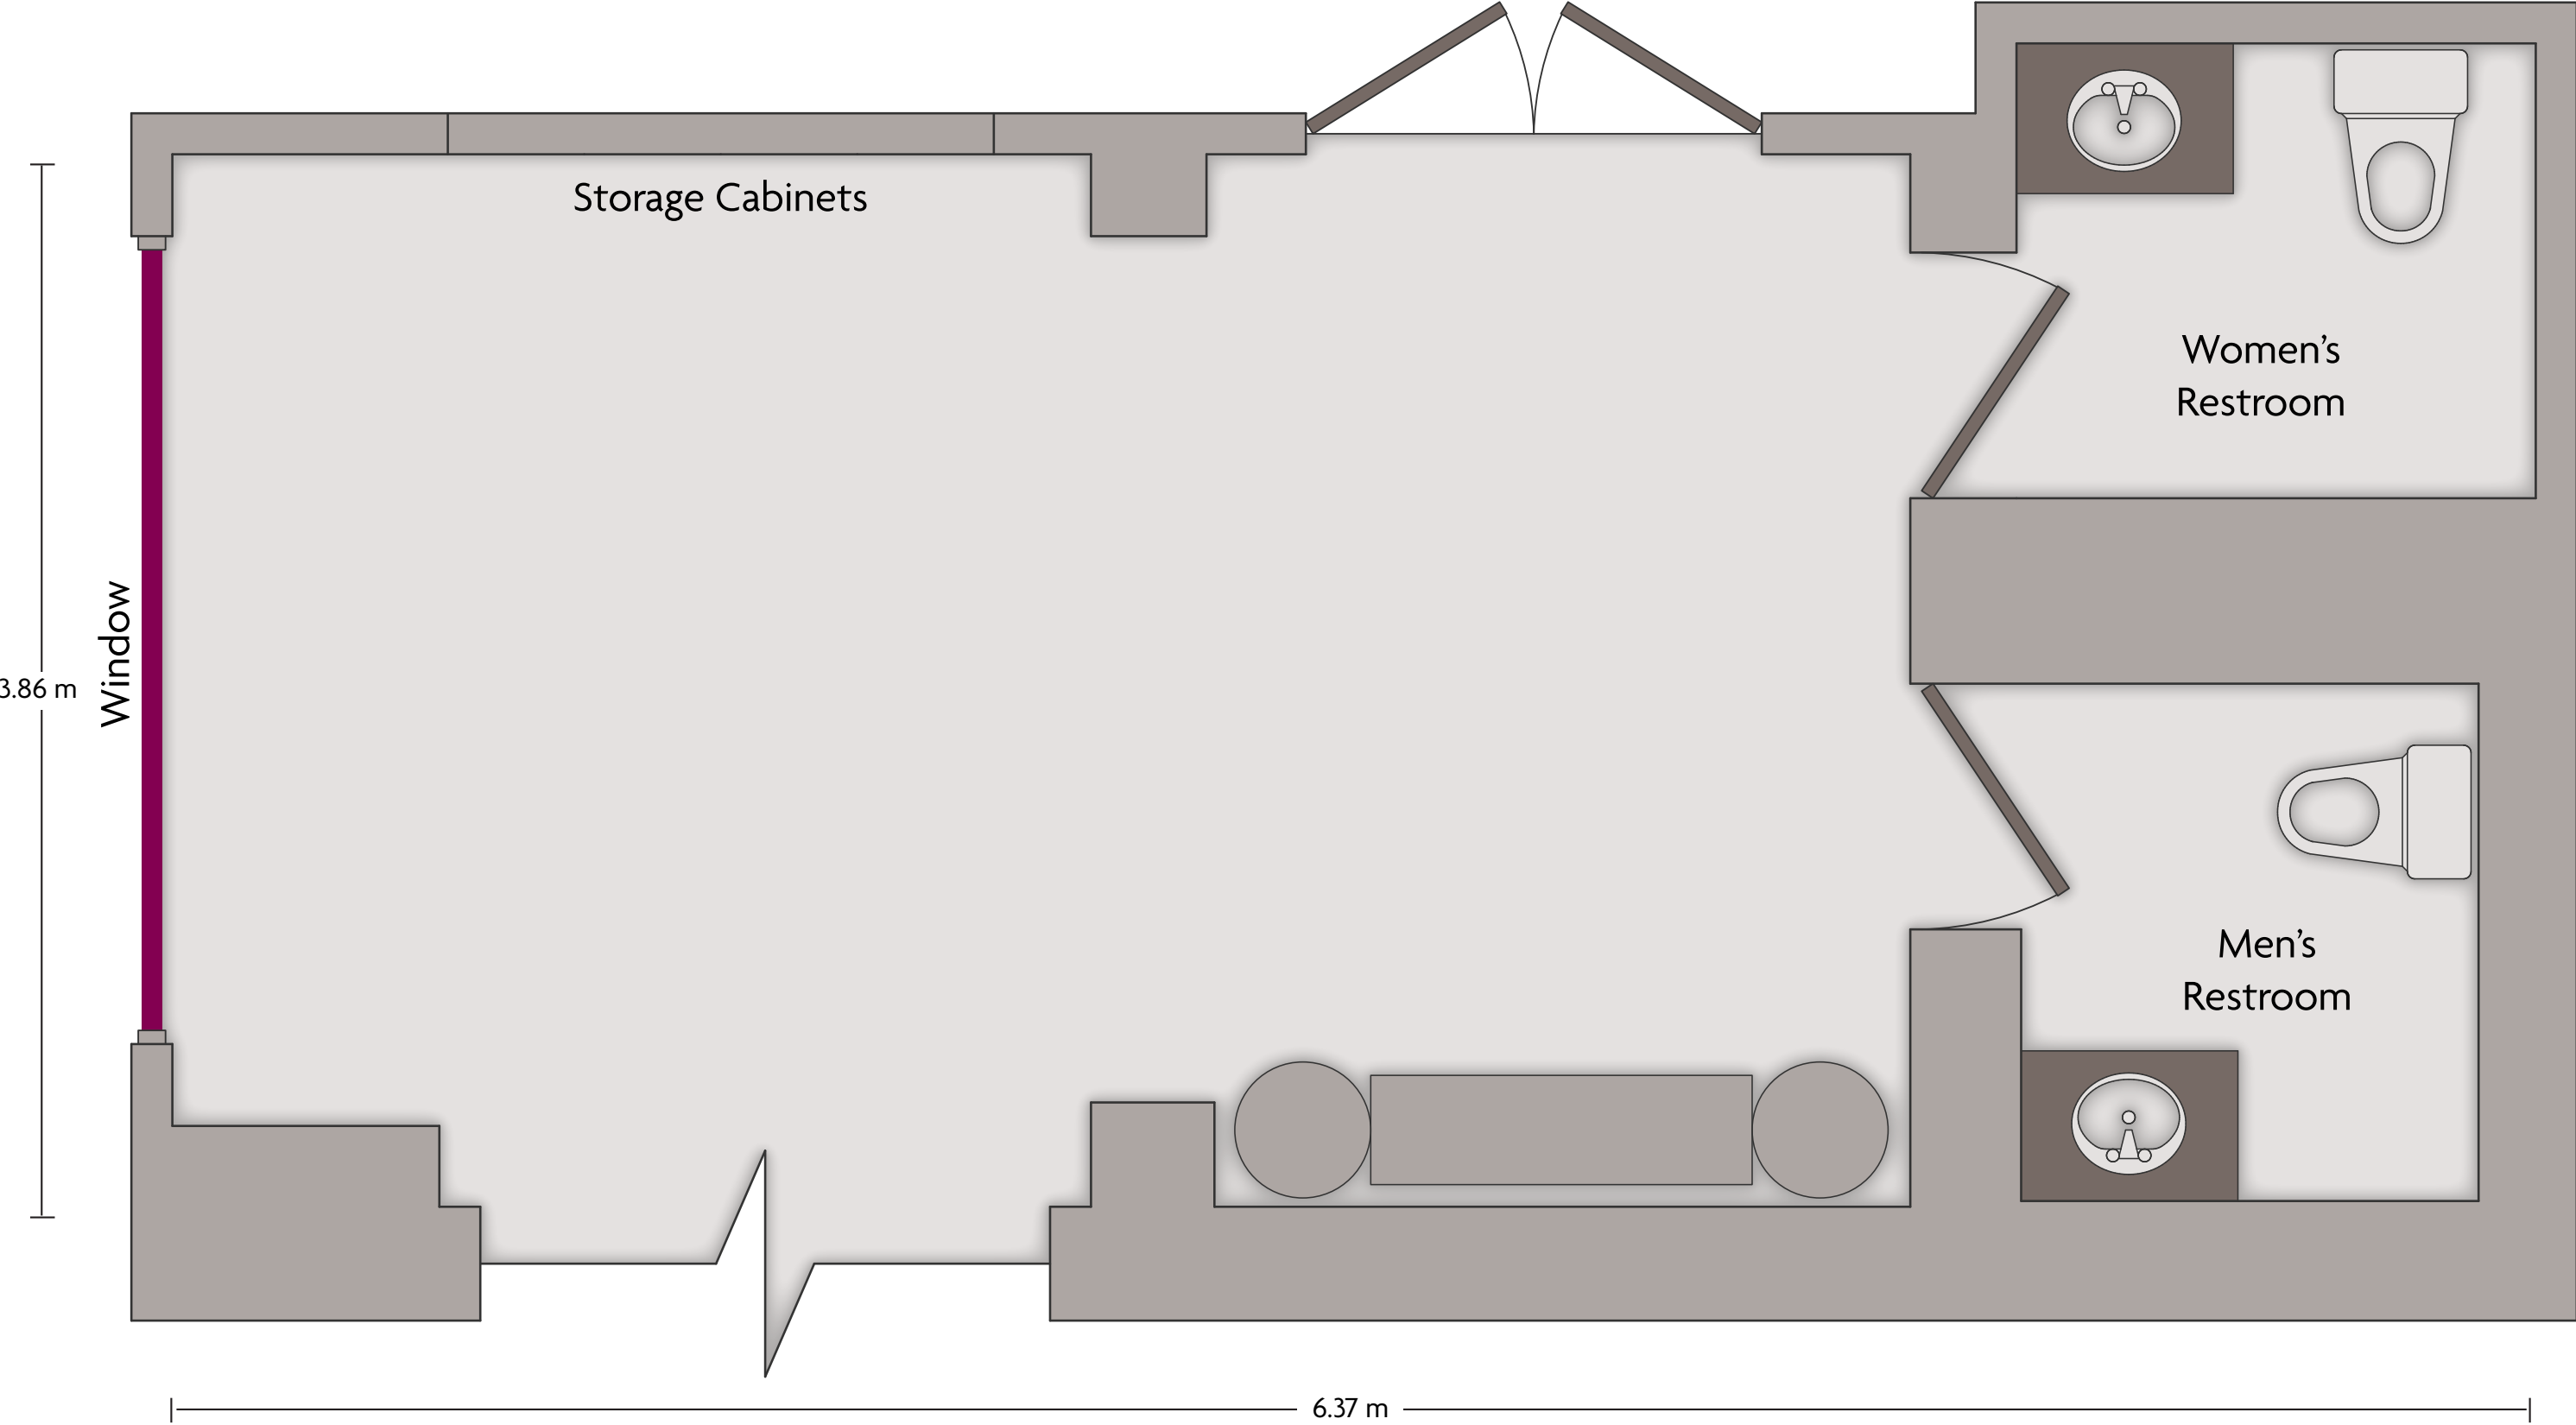

*Multiple layout options available for this space.

Crowne Plaza® Tianjin Meijiangnan - Meeting Room 4 A

LENGTH: 9.49 m WIDTH: 6.63 m HEIGHT: 3.91 m TOTAL SQUARE METERS: 58.12 m² MAXIMUM CAPACITY: 30 POWER OUTLETS: 7

*Multiple layout options available for this space.

Crowne Plaza® Tianjin Meijiangnan - Meeting Room 5 w/Attachment

LENGTH: 15.13 m WIDTH: 12.89 m HEIGHT: 4.49 m TOTAL SQUARE METERS: 150.56 m² MAXIMUM CAPACITY: 60 POWER OUTLETS: 12

LENGTH: 6.37 m WIDTH: 3.86 m HEIGHT: 3.89 m TOTAL SQUARE METERS: 23.95 m² MAXIMUM CAPACITY: N/A POWER OUTLETS: 0

East to South Youyi Road | Xiqing District, Tianjin - 300221, China (People's Republic) | 86-022-58576666

*Multiple layout options available for this space.

Crowne Plaza® Tianjin Meijiangnan - Meeting Room 5

LENGTH: 15.13 m WIDTH: 8.13 m HEIGHT: 4.49 m TOTAL SQUARE METERS: 118.50 m² MAXIMUM CAPACITY: 60 POWER OUTLETS: 12