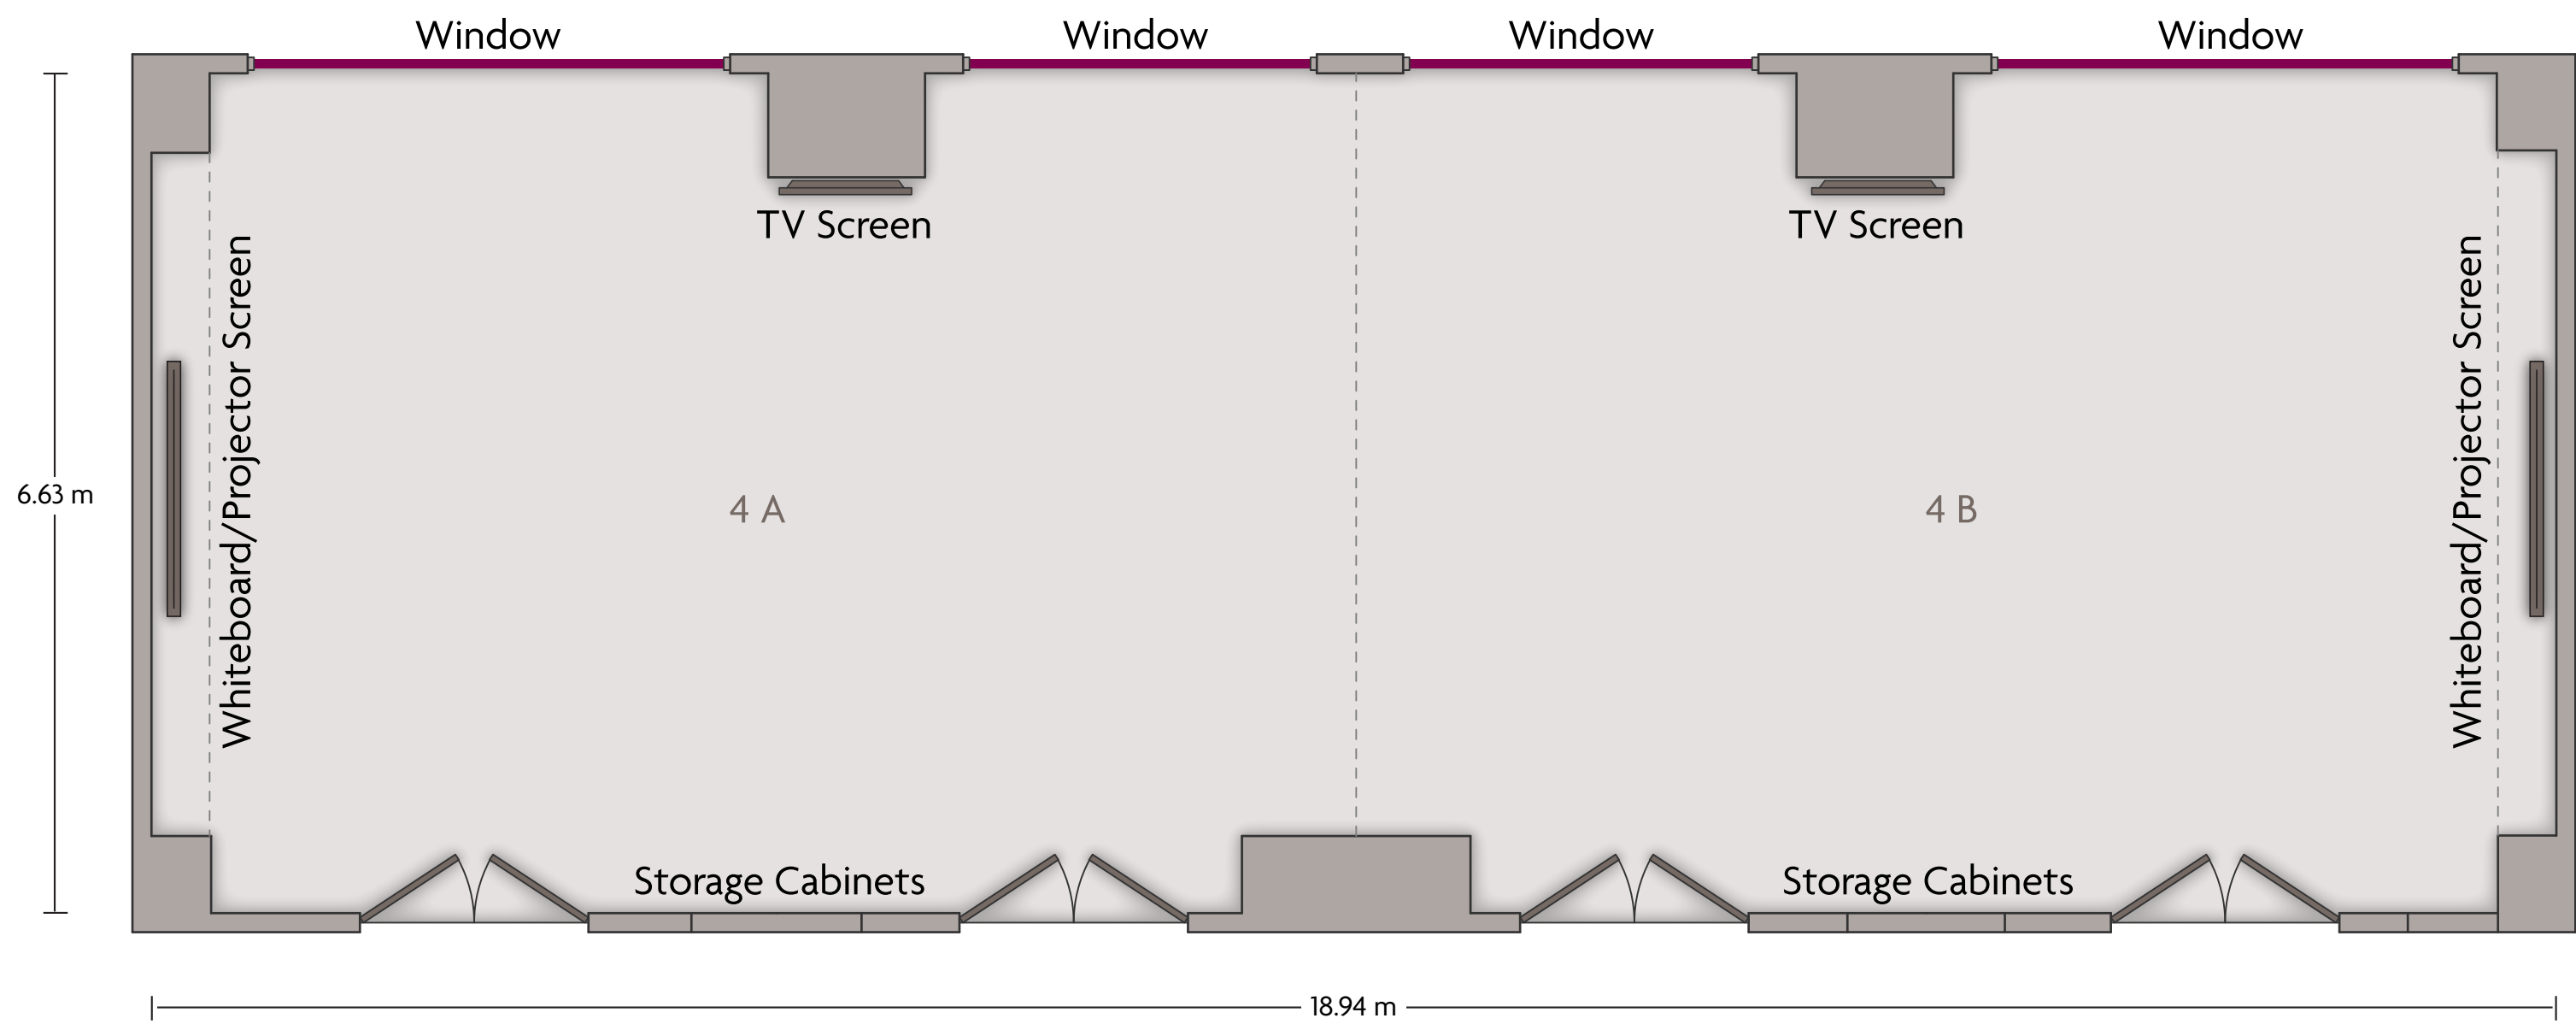

Crowne Plaza® Tianjin Meijiangnan - Meeting Room 4 A & B

LENGTH: 18.94 m   WIDTH: 6.63 m   HEIGHT: 3.91 m   TOTAL SQUARE METERS: 115.98 m²   MAXIMUM CAPACITY: 60   POWER OUTLETS: 14

East to South Youyi Road | Xiqing District, Tianjin - 300221, China (People's Republic) | 86-022-58576666

*Multiple layout options available for this space.