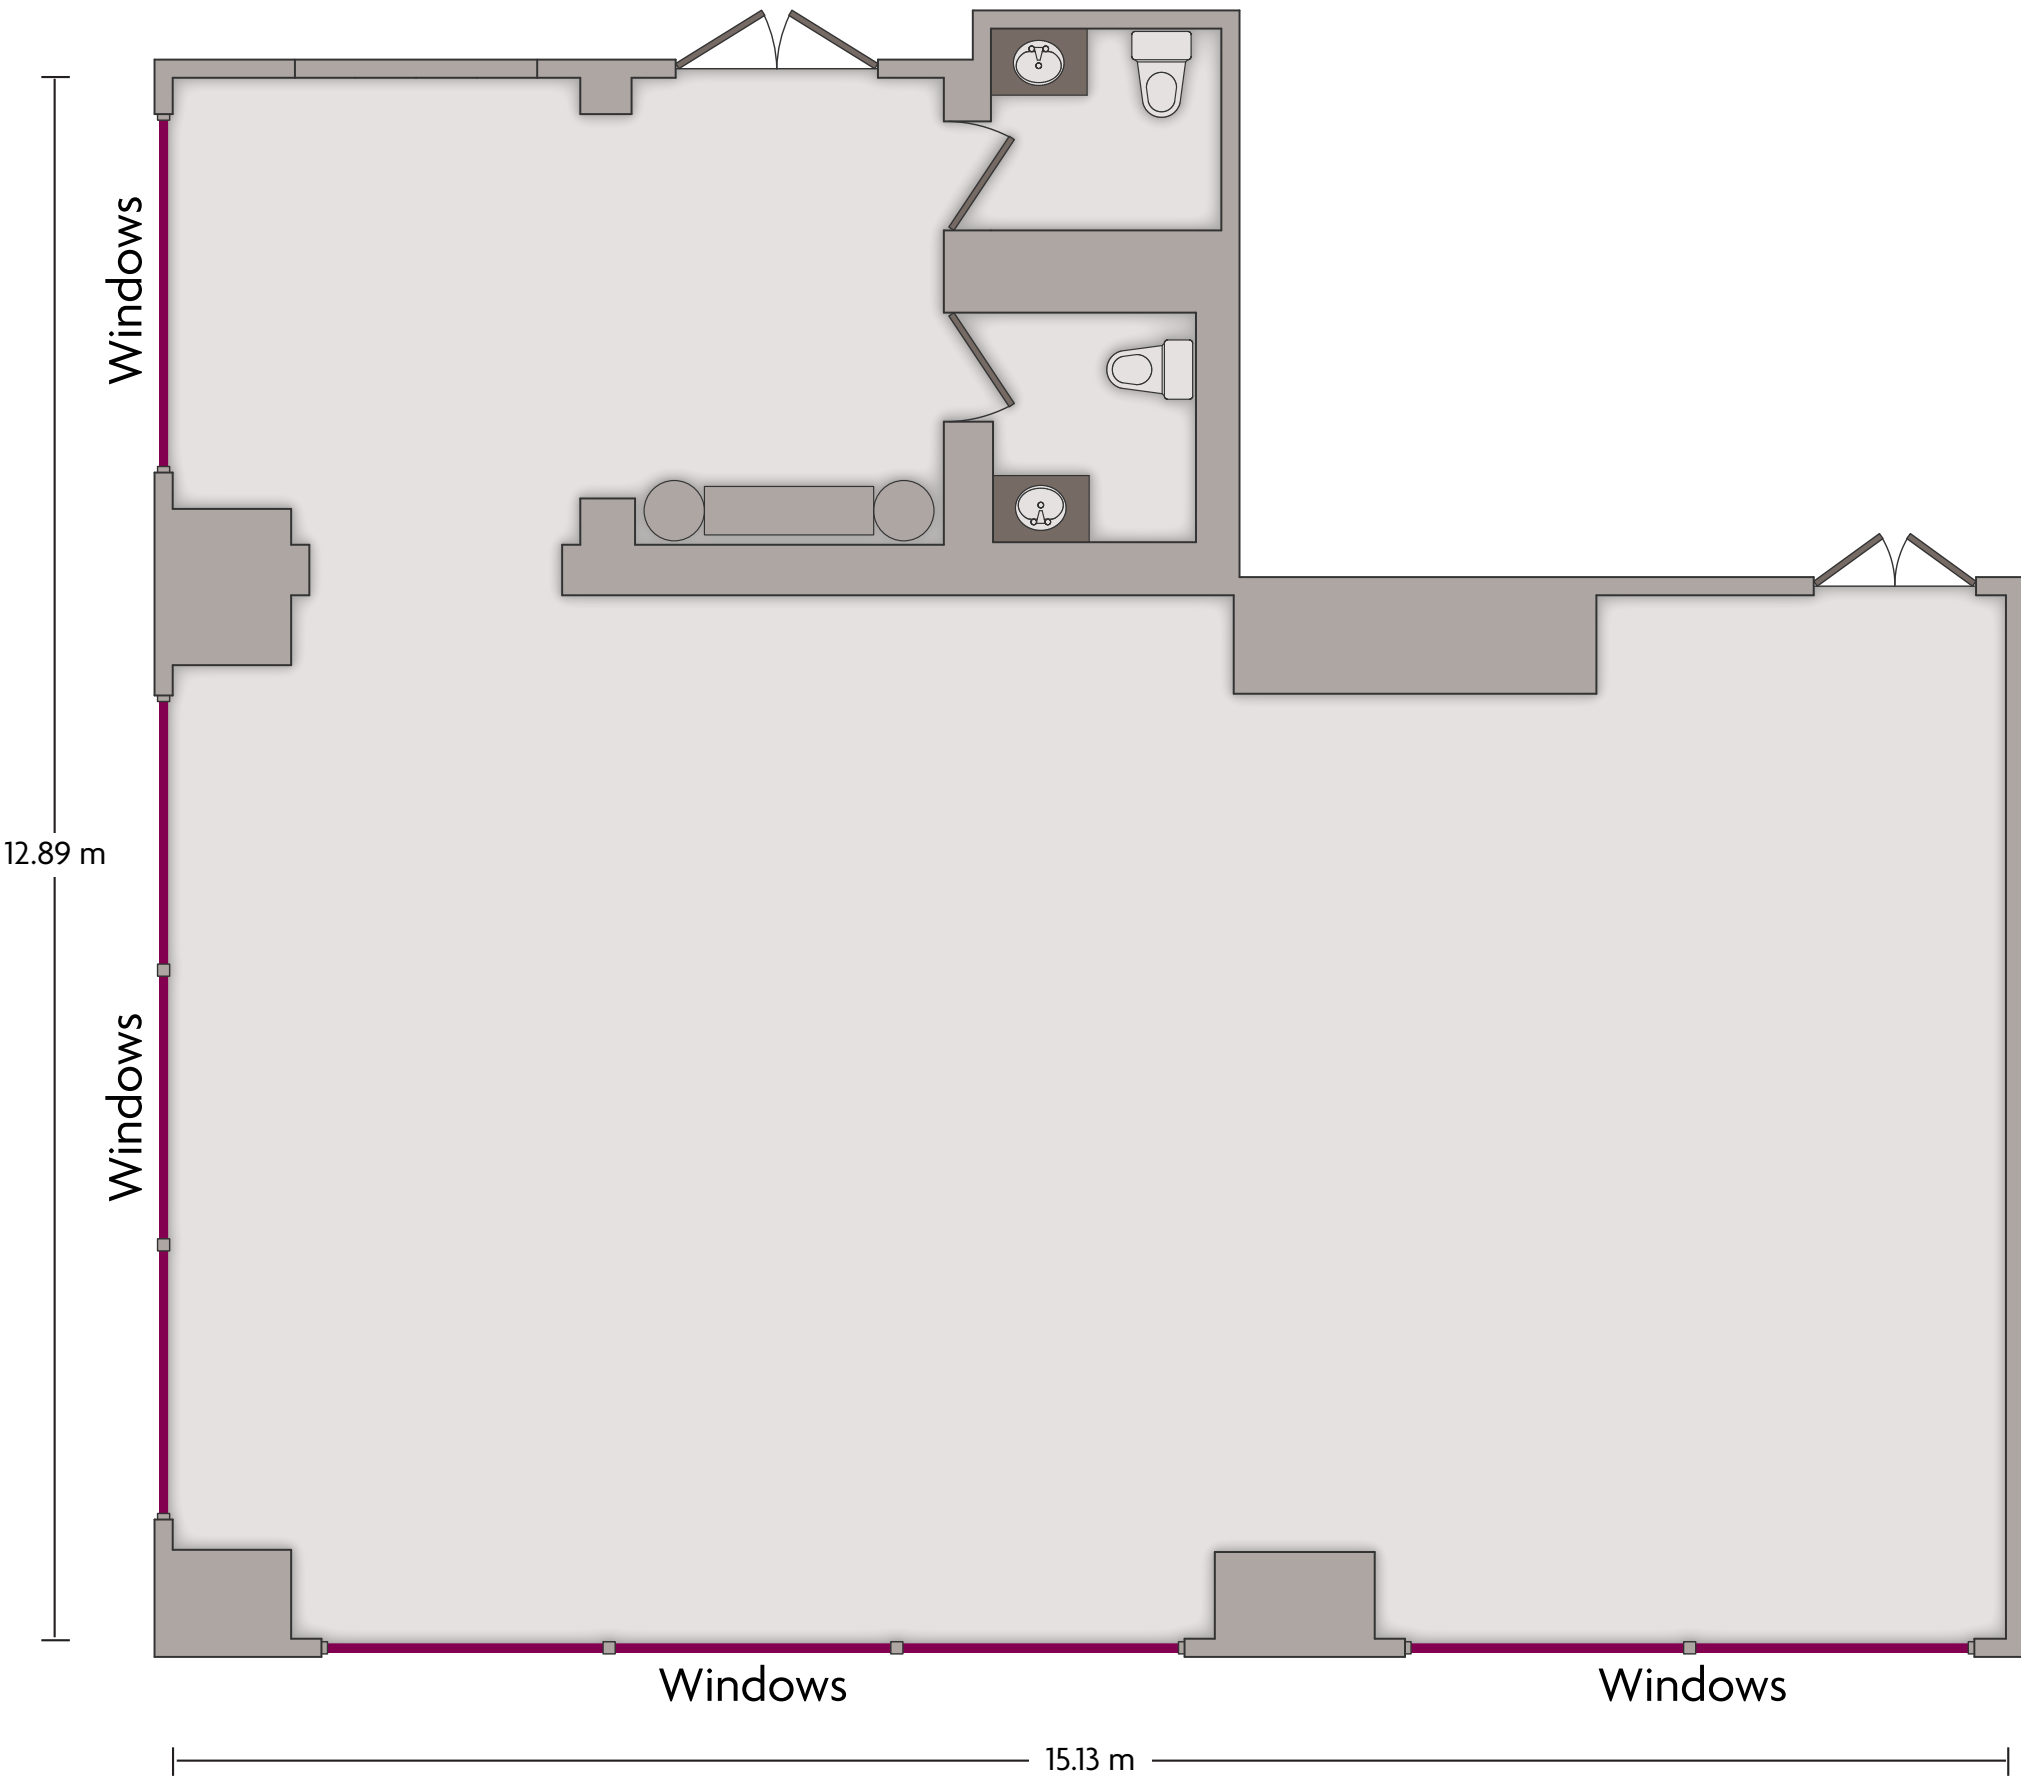

*Multiple layout options available for this space.

Crowne Plaza® Tianjin Meijiangnan - Meeting Room 4 A

LENGTH: 9.49 m WIDTH: 6.63 m HEIGHT: 3.91 m TOTAL SQUARE METERS: 58.12 m² MAXIMUM CAPACITY: 30 POWER OUTLETS: 7

LENGTH: 9.45 m WIDTH: 6.63 m HEIGHT: 3.91 m TOTAL SQUARE METERS: 57.84 m² MAXIMUM CAPACITY: 30 POWER OUTLETS: 7

East to South Youyi Road | Xiqing District, Tianjin - 300221, China (People's Republic) | 86-022-58576666

*Multiple layout options available for this space.

Crowne Plaza® Tianjin Meijiangnan - Meeting Room 5 w/Attachment

LENGTH: 15.13 m WIDTH: 12.89 m HEIGHT: 4.49 m TOTAL SQUARE METERS: 150.56 m² MAXIMUM CAPACITY: 60 POWER OUTLETS: 12

*Multiple layout options available for this space.

Crowne Plaza® Tianjin Meijiangnan - Meeting Room 5

LENGTH: 15.13 m WIDTH: 8.13 m HEIGHT: 4.49 m TOTAL SQUARE METERS: 118.50 m² MAXIMUM CAPACITY: 60 POWER OUTLETS: 12