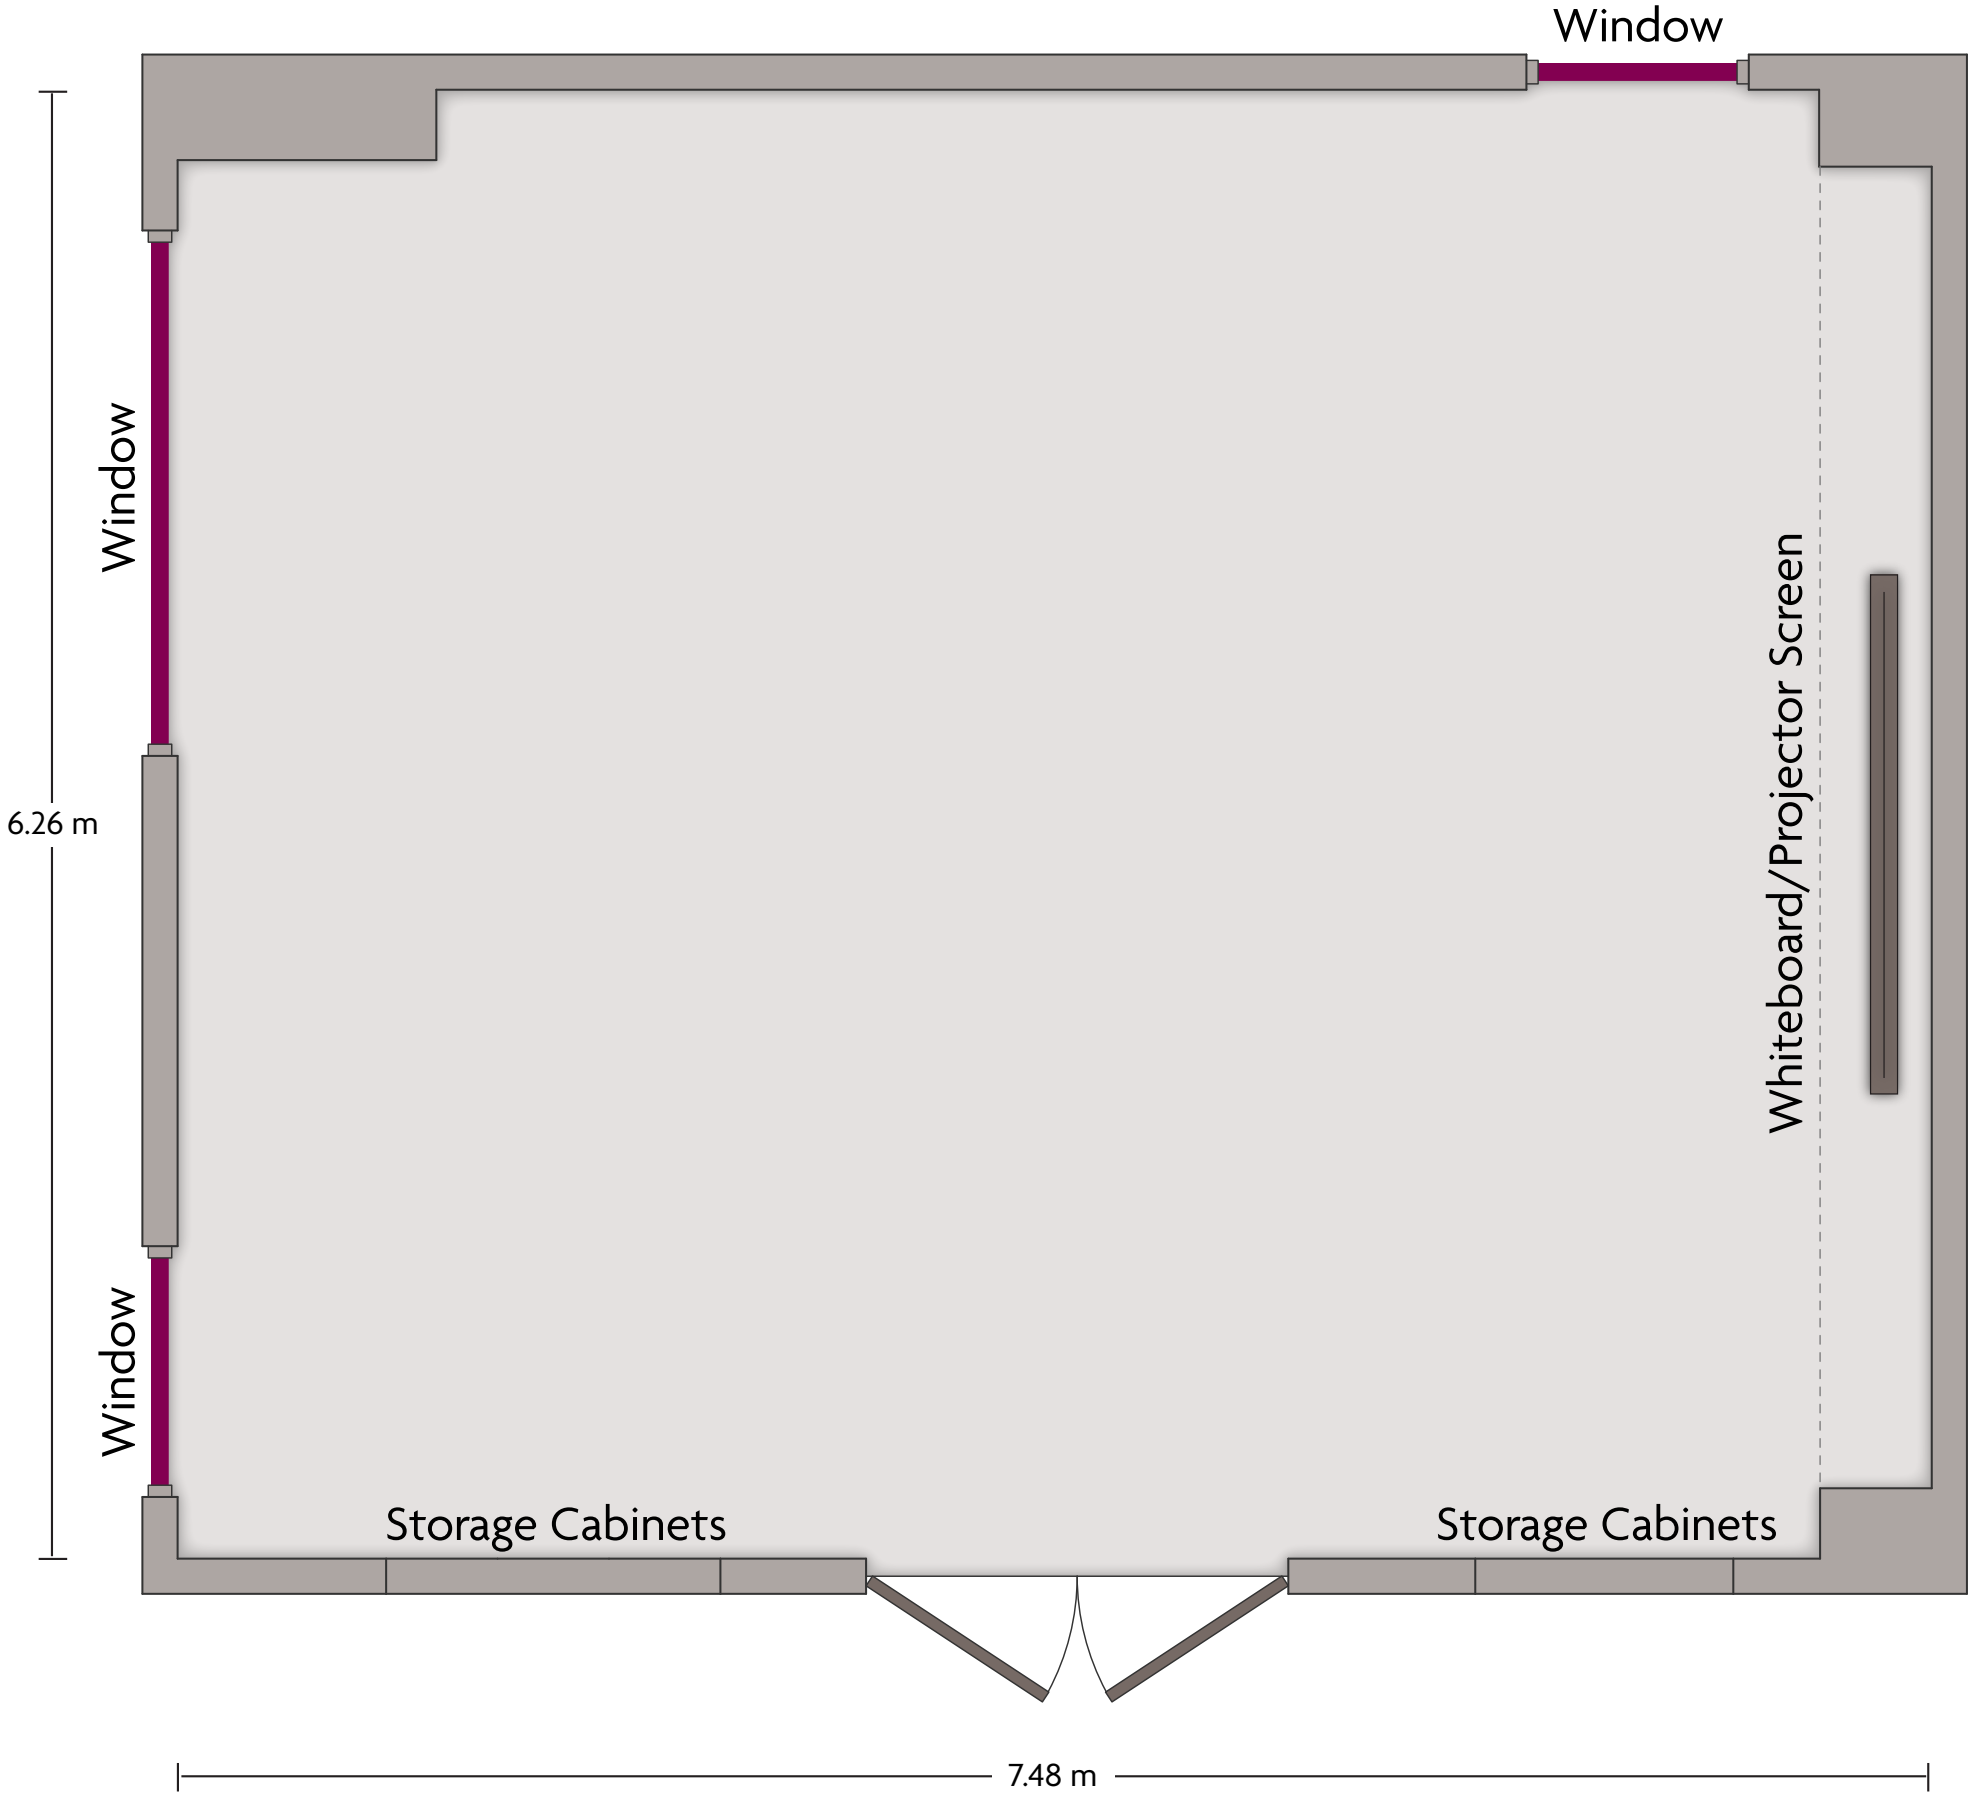

*Multiple layout options available for this space.

Crowne Plaza® Tianjin Meijiangnan - Meeting Room 1

LENGTH: 8.17 m WIDTH: 6.25 m HEIGHT: 3.79 m TOTAL SQUARE METERS: 45.31 m² MAXIMUM CAPACITY: 30 POWER OUTLETS: 6

*Multiple layout options available for this space.

Crowne Plaza® Tianjin Meijiangnan - Meeting Room 3

LENGTH: 7.48 m WIDTH: 6.26 m HEIGHT: 3.90 m TOTAL SQUARE METERS: 46.20 m² MAXIMUM CAPACITY: 40 POWER OUTLETS: 8

*Multiple layout options available for this space.

Crowne Plaza® Tianjin Meijiangnan - Meeting Room 4 A

LENGTH: 9.49 m WIDTH: 6.63 m HEIGHT: 3.91 m TOTAL SQUARE METERS: 58.12 m² MAXIMUM CAPACITY: 30 POWER OUTLETS: 7

*Multiple layout options available for this space.

Crowne Plaza® Tianjin Meijiangnan - Meeting Room 5 w/Attachment

LENGTH: 15.13 m WIDTH: 12.89 m HEIGHT: 4.49 m TOTAL SQUARE METERS: 150.56 m² MAXIMUM CAPACITY: 60 POWER OUTLETS: 12