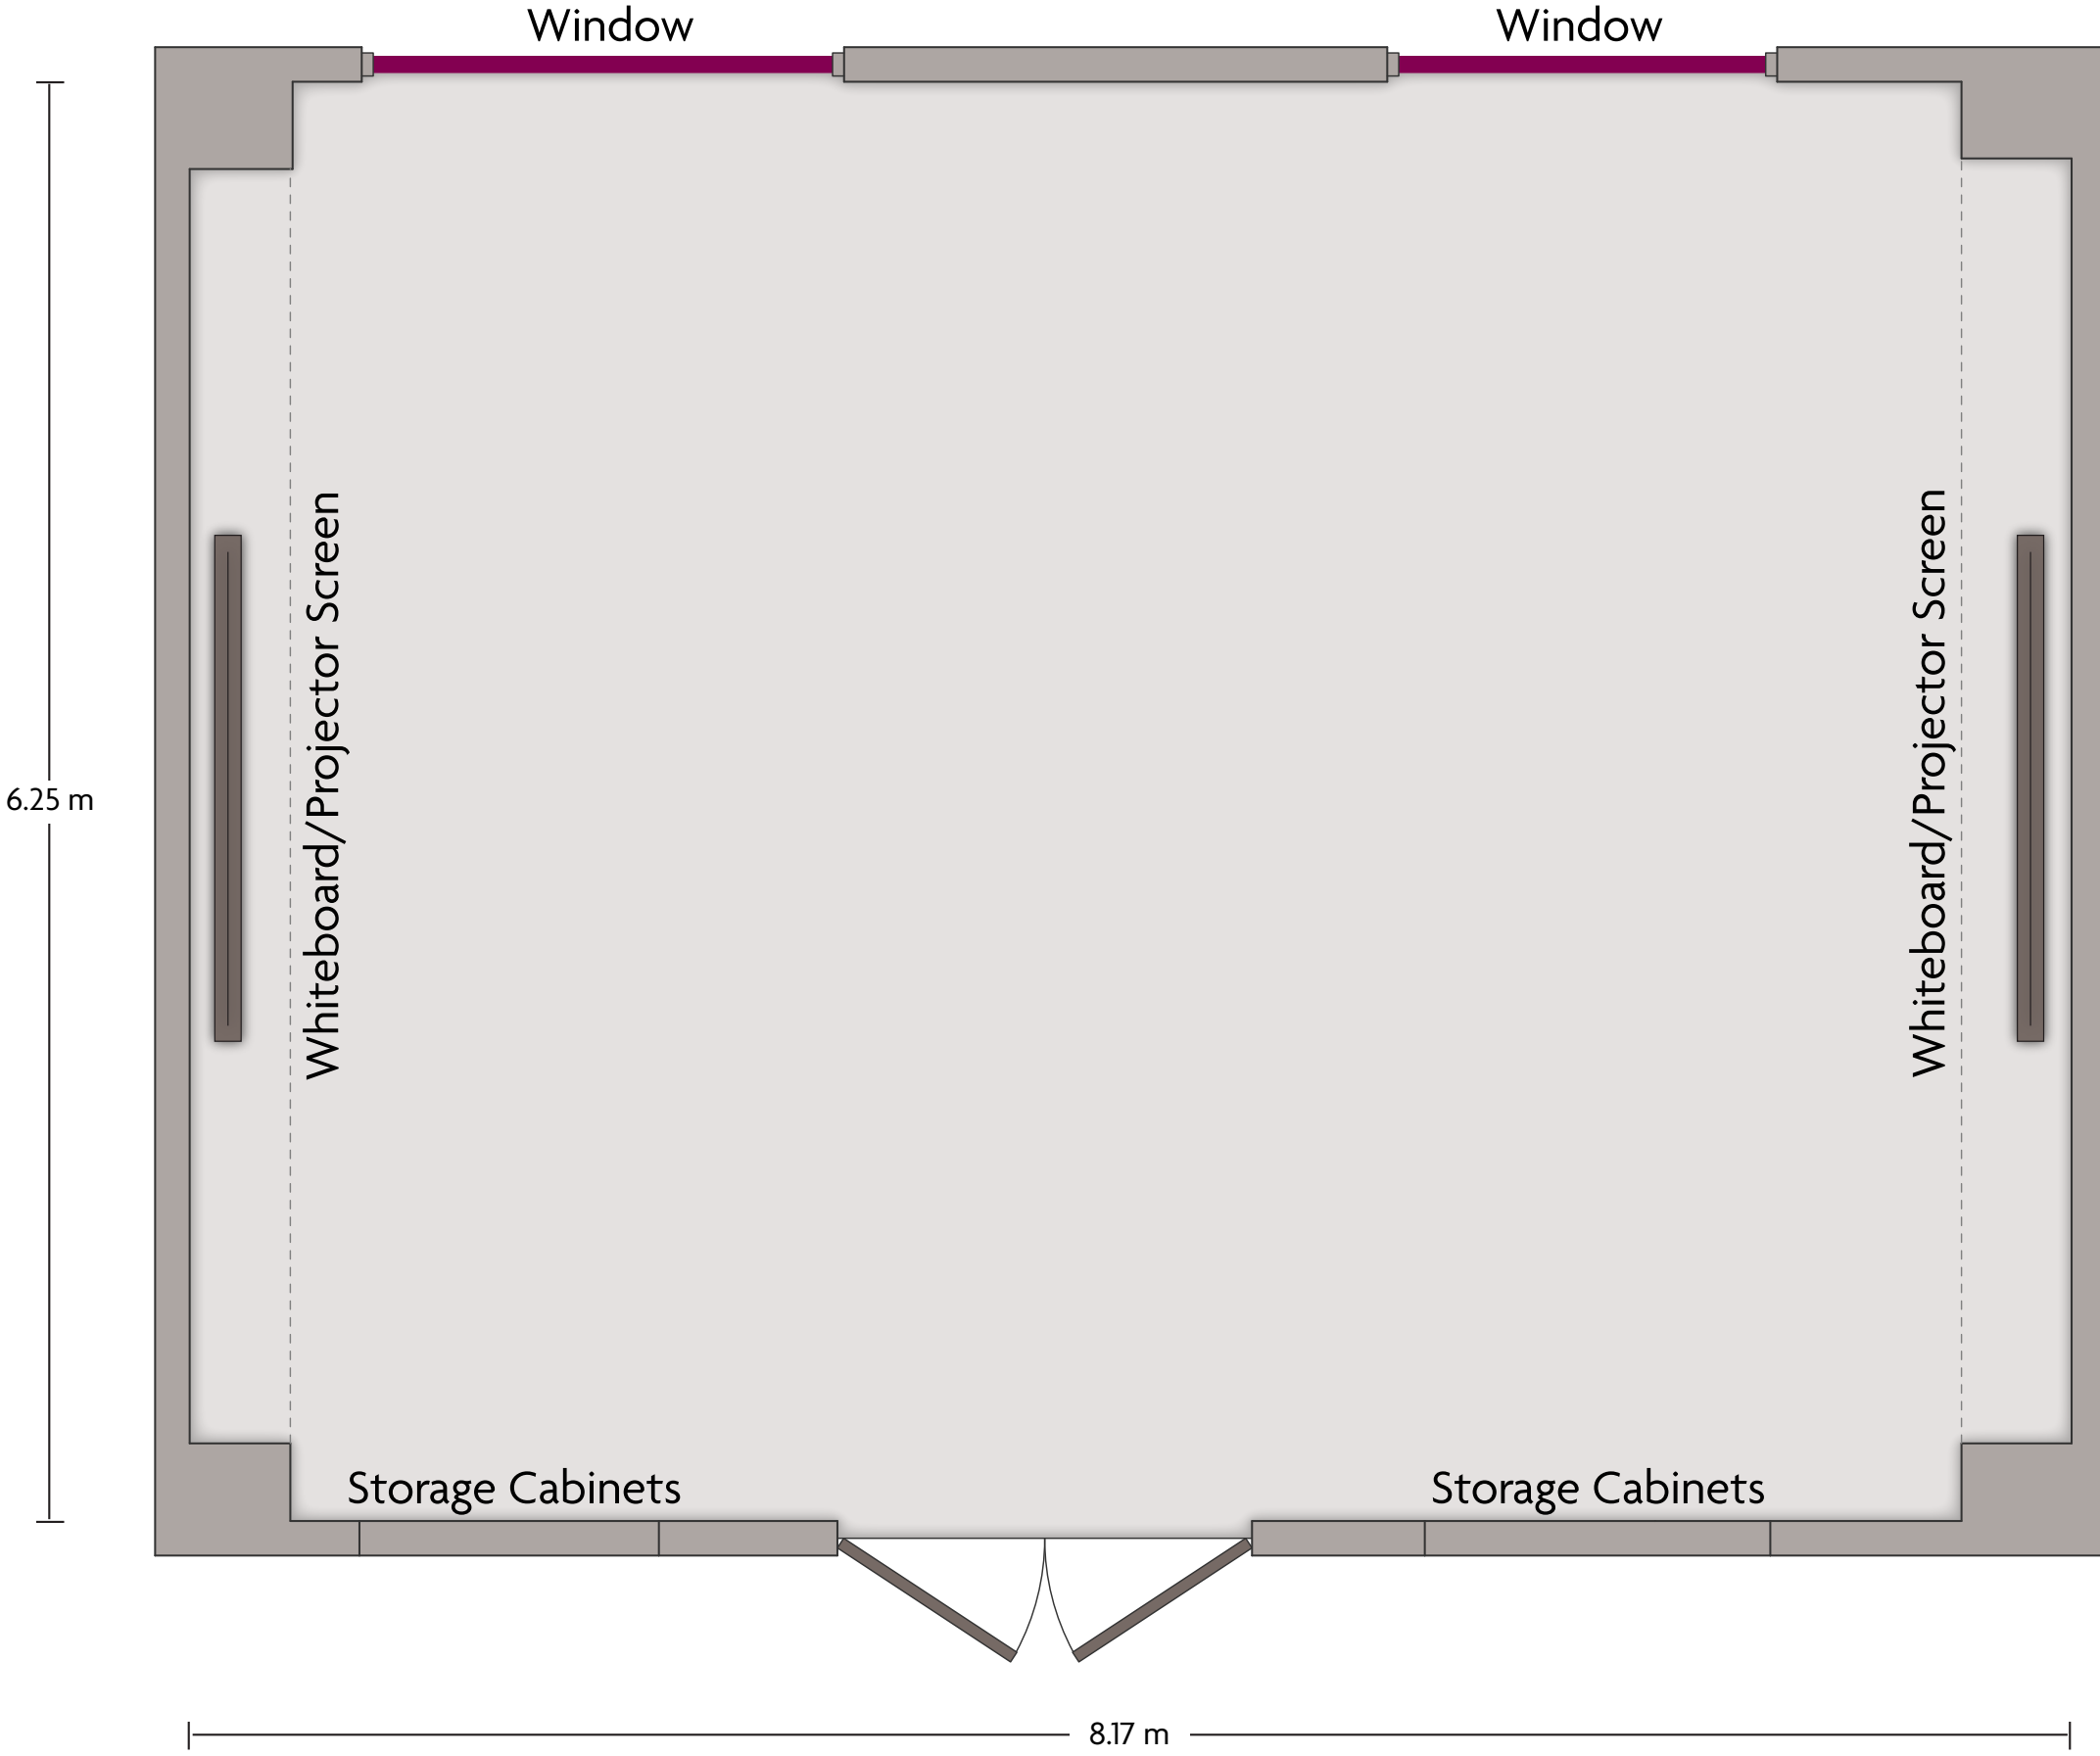

Crowne Plaza® Tianjin Meijiangnan - Crowne Ballroom

LENGTH: 34.35 m WIDTH: 21.98 m HEIGHT: 4.95 m TOTAL SQUARE METERS: 666.63 m² MAXIMUM CAPACITY: 330 POWER OUTLETS: 38

East to South Youyi Road | Xiqing District, Tianjin - 300221, China (People's Republic) | 86-022-58576666

*Multiple layout options available for this space.

Crowne Plaza® Tianjin Meijiangnan - Meeting Room 1

LENGTH: 8.17 m WIDTH: 6.25 m HEIGHT: 3.79 m TOTAL SQUARE METERS: 45.31 m² MAXIMUM CAPACITY: 30 POWER OUTLETS: 6

*Multiple layout options available for this space.

Crowne Plaza® Tianjin Meijiangnan - Meeting Room 3

LENGTH: 7.48 m WIDTH: 6.26 m HEIGHT: 3.90 m TOTAL SQUARE METERS: 46.20 m² MAXIMUM CAPACITY: 40 POWER OUTLETS: 8

*Multiple layout options available for this space.

Crowne Plaza® Tianjin Meijiangnan - Meeting Room 4 A

LENGTH: 9.49 m WIDTH: 6.63 m HEIGHT: 3.91 m TOTAL SQUARE METERS: 58.12 m² MAXIMUM CAPACITY: 30 POWER OUTLETS: 7