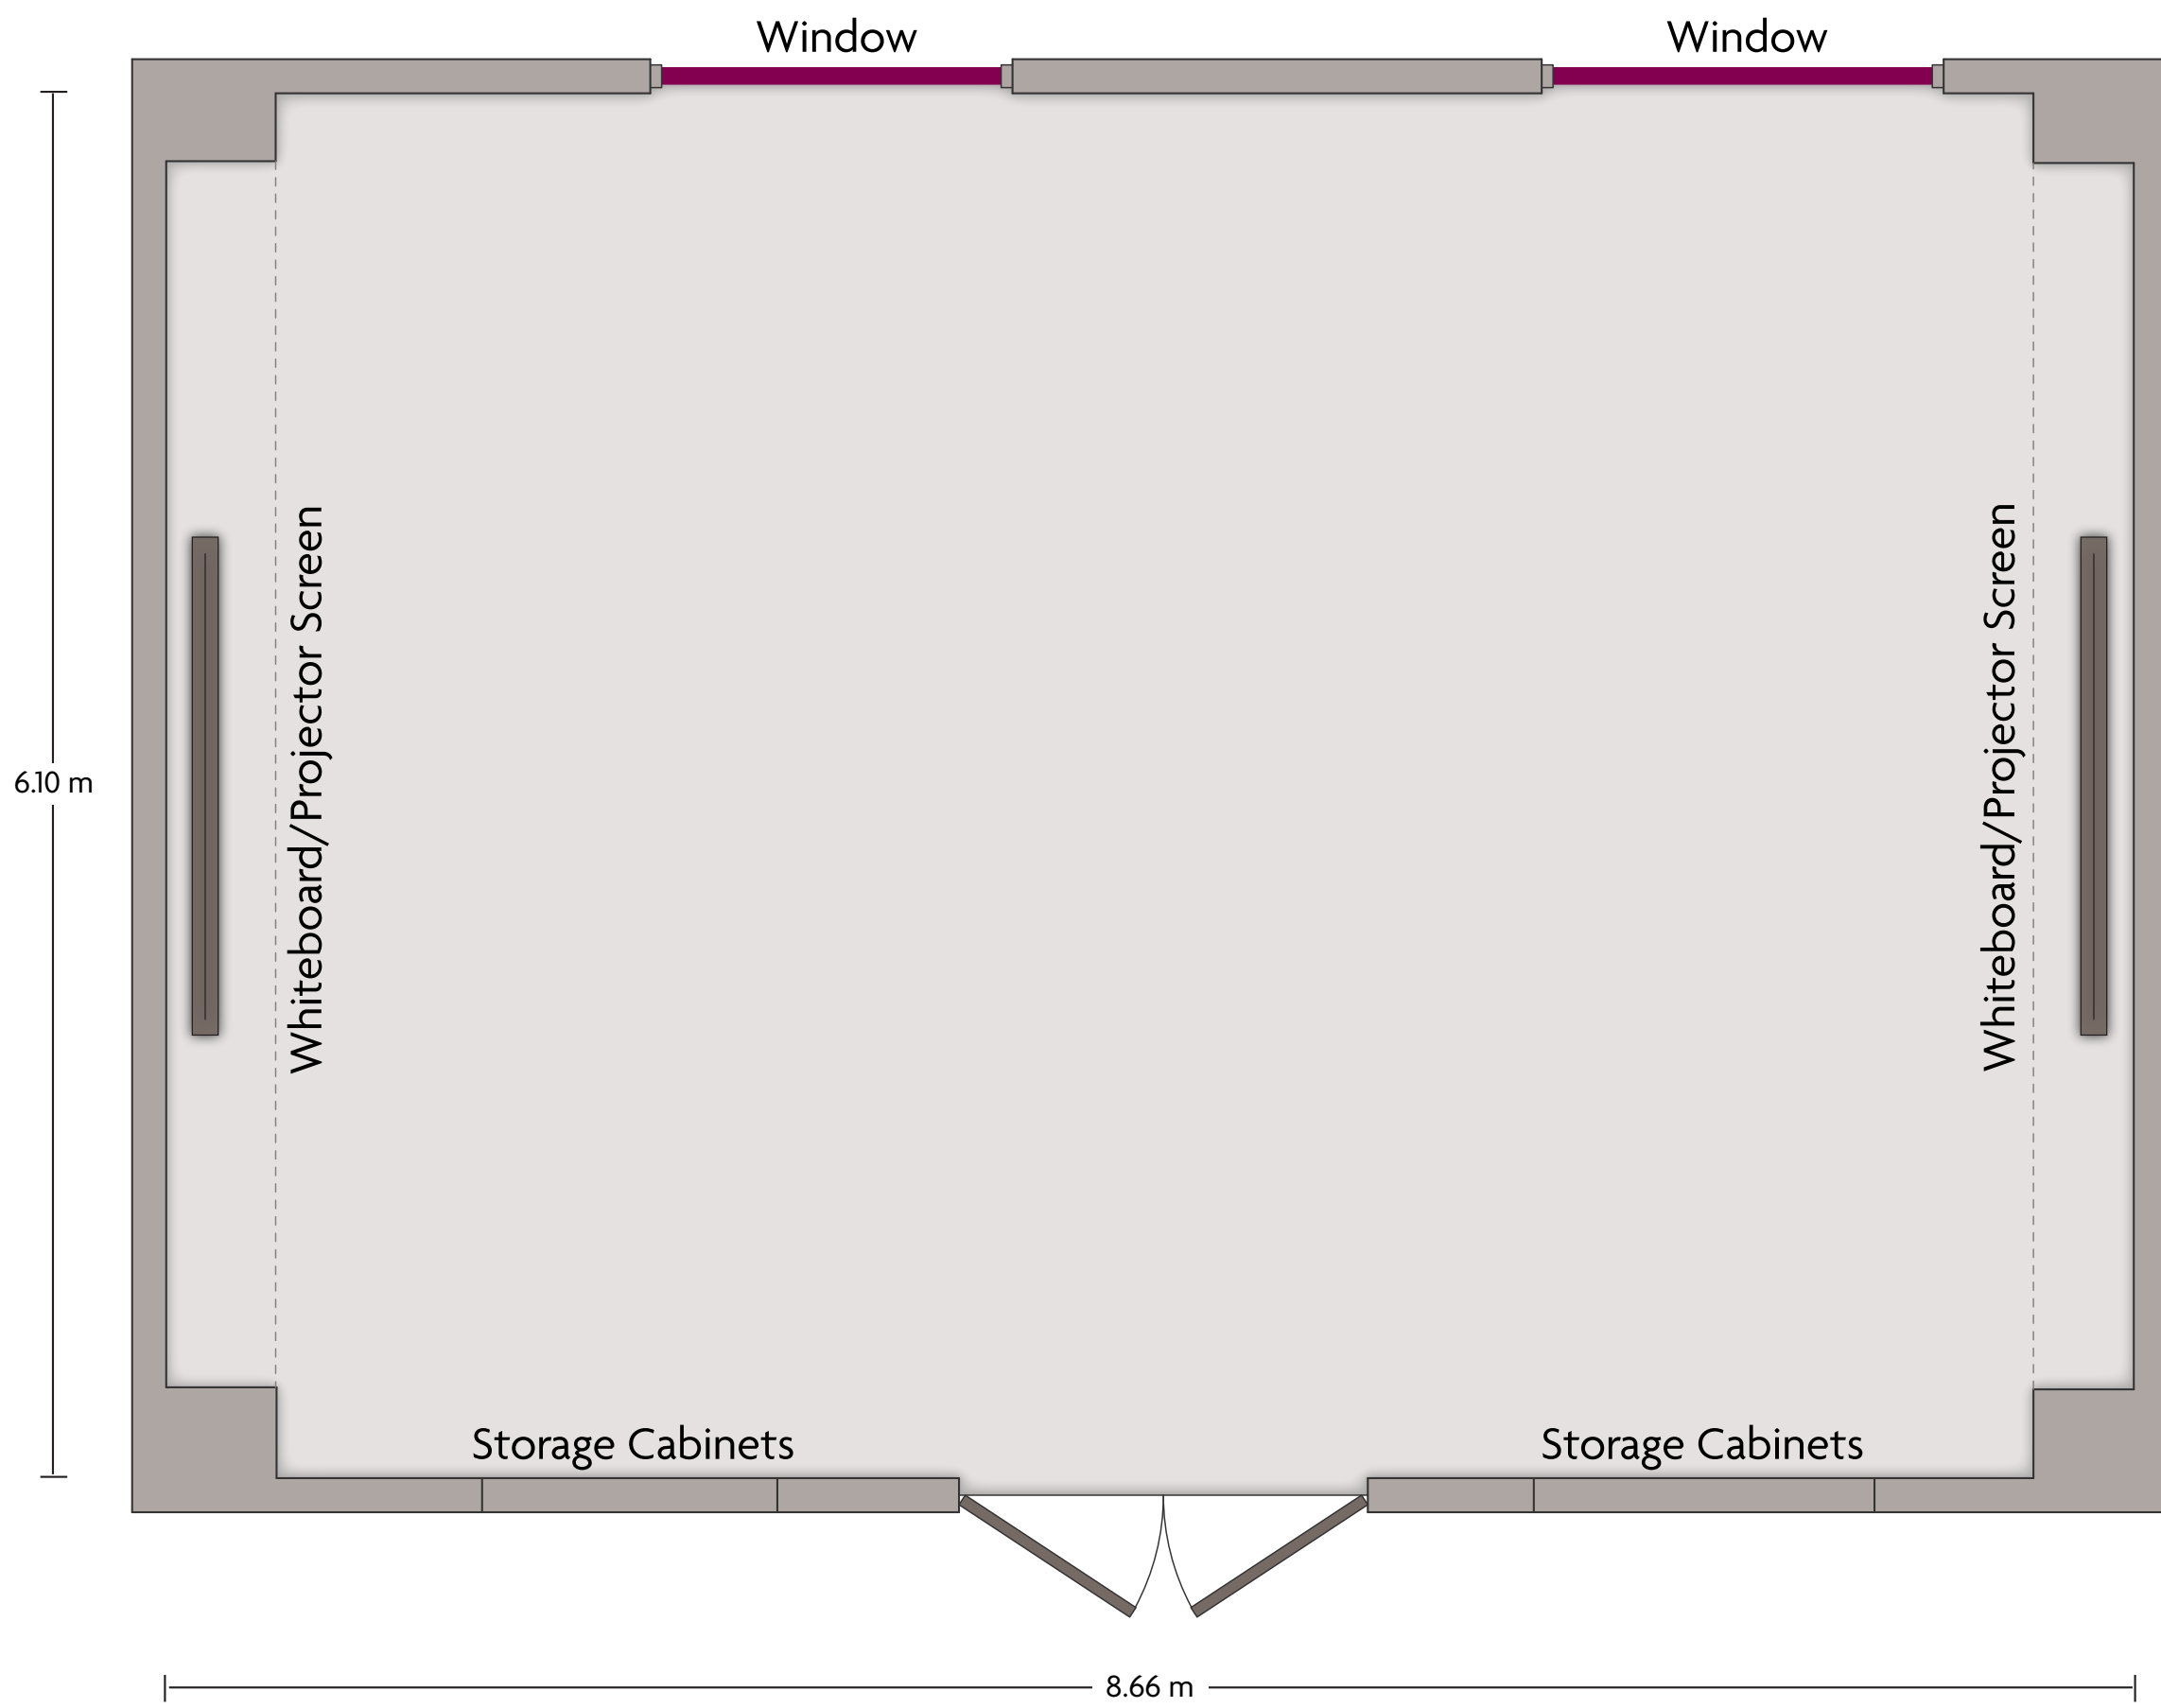

Crowne Plaza® Tianjin Meijiangnan - Meeting Room 2

LENGTH: 8.66 m   WIDTH: 6.10 m   HEIGHT: 3.89 m   TOTAL SQUARE METERS: 47.17 m²   MAXIMUM CAPACITY: 30   POWER OUTLETS: 7

East to South Youyi Road | Xiqing District, Tianjin - 300221, China (People's Republic) | 86-022-58576666

*Multiple layout options available for this space.