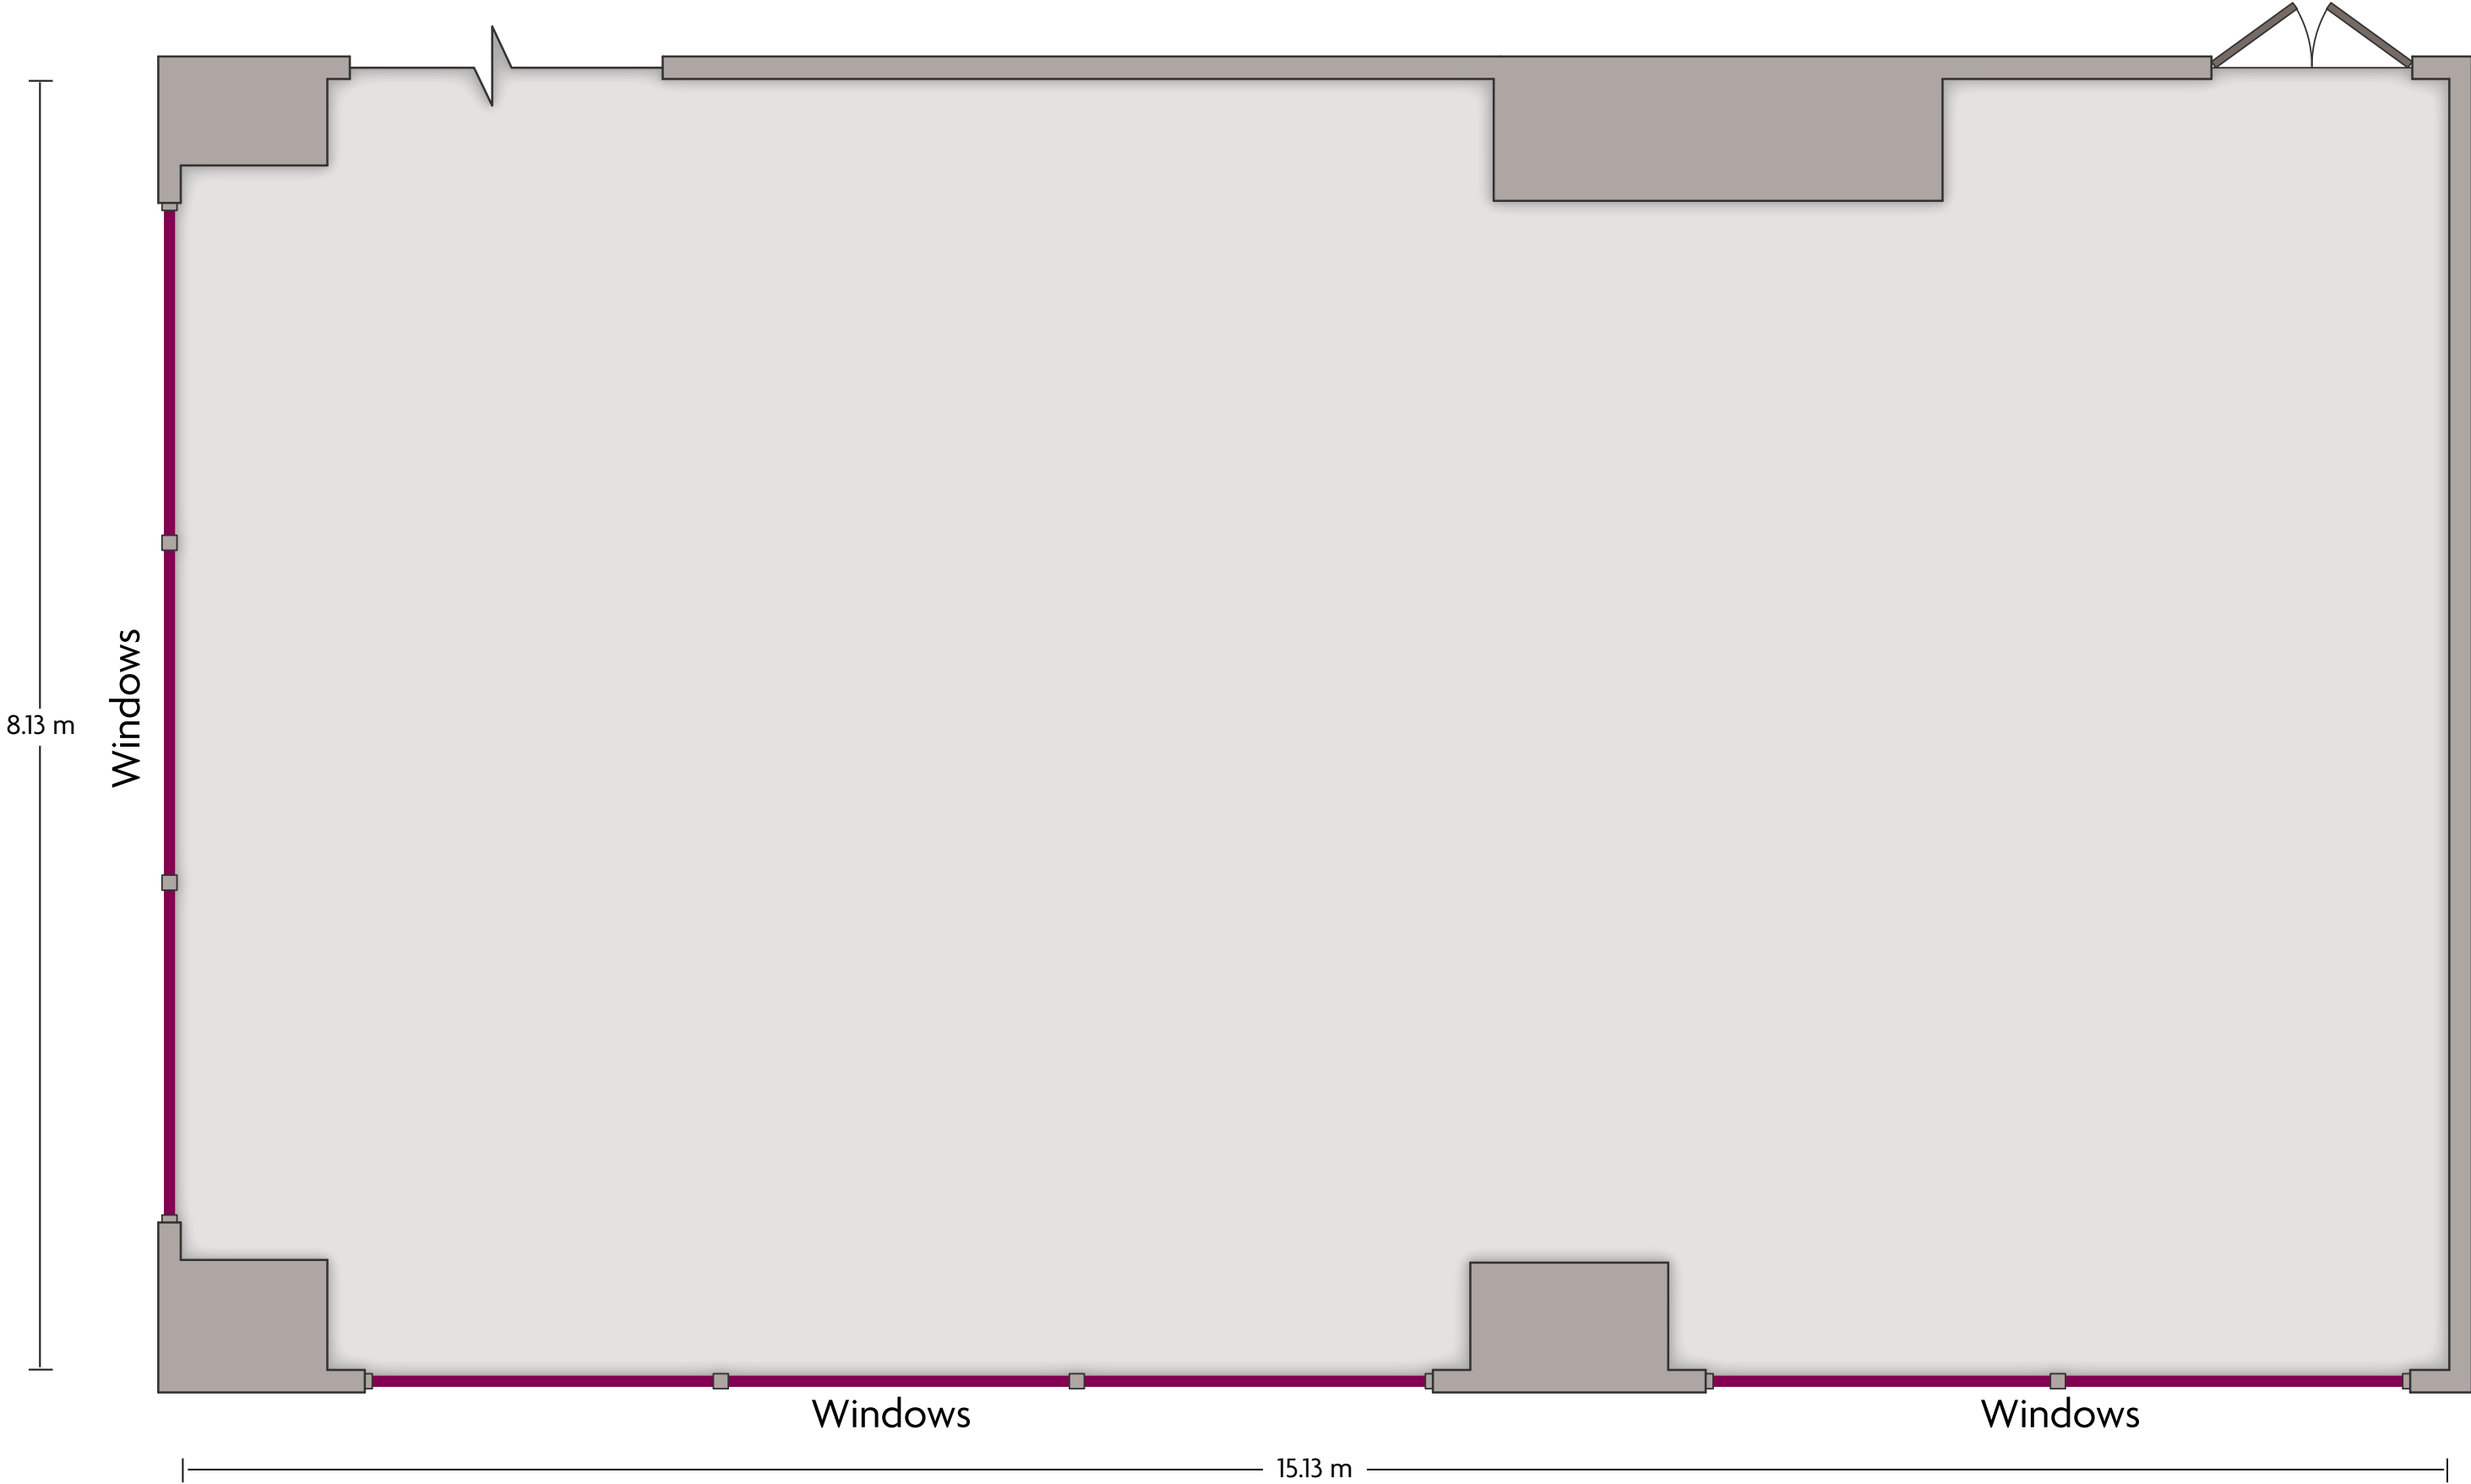

*Multiple layout options available for this space.

Crowne Plaza® Tianjin Meijiangnan - Meeting Room 4 A

LENGTH: 9.49 m WIDTH: 6.63 m HEIGHT: 3.91 m TOTAL SQUARE METERS: 58.12 m² MAXIMUM CAPACITY: 30 POWER OUTLETS: 7

*Multiple layout options available for this space.

Crowne Plaza® Tianjin Meijiangnan - Meeting Room 5 w/Attachment

LENGTH: 15.13 m WIDTH: 12.89 m HEIGHT: 4.49 m TOTAL SQUARE METERS: 150.56 m² MAXIMUM CAPACITY: 60 POWER OUTLETS: 12

LENGTH: 6.37 m WIDTH: 3.86 m HEIGHT: 3.89 m TOTAL SQUARE METERS: 23.95 m² MAXIMUM CAPACITY: N/A POWER OUTLETS: 0

East to South Youyi Road | Xiqing District, Tianjin - 300221, China (People's Republic) | 86-022-58576666

*Multiple layout options available for this space.

Crowne Plaza® Tianjin Meijiangnan - Meeting Room 5

LENGTH: 15.13 m WIDTH: 8.13 m HEIGHT: 4.49 m TOTAL SQUARE METERS: 118.50 m² MAXIMUM CAPACITY: 60 POWER OUTLETS: 12