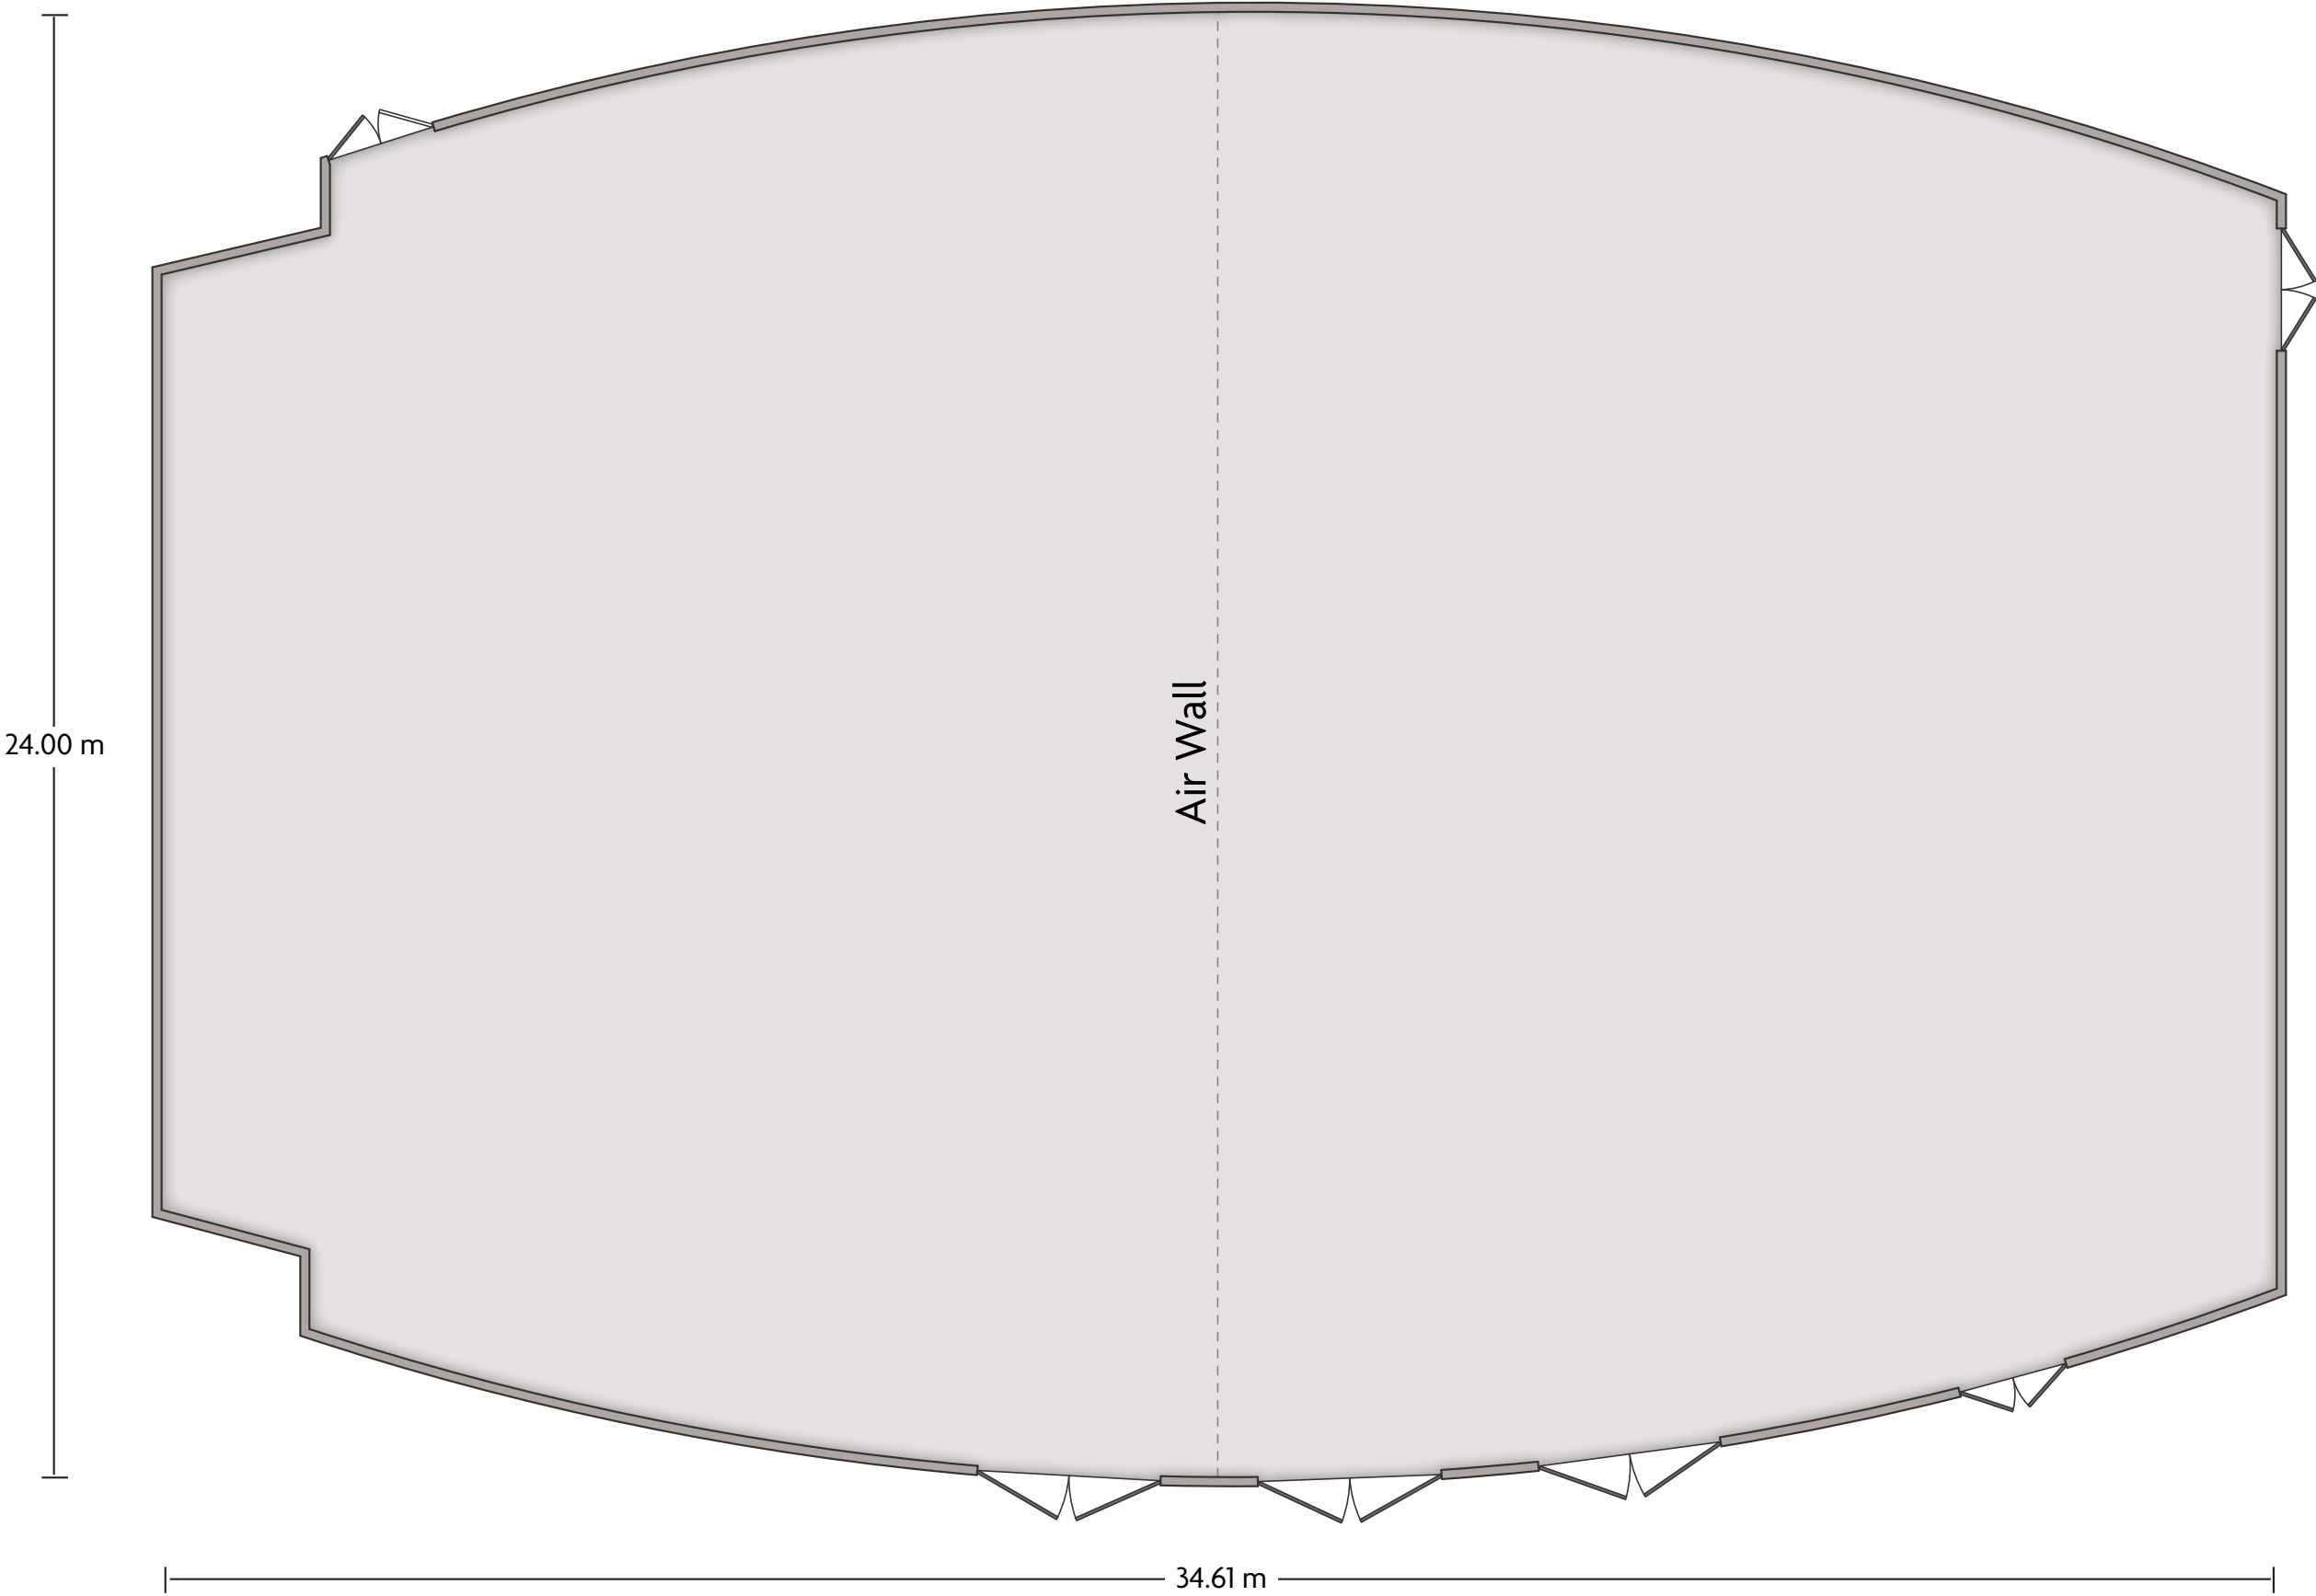

*Multiple layout options available for this space.

Crowne Plaza® Tianjin Meijiangnan - Meeting Room 5 w/Attachment

LENGTH: 15.13 m WIDTH: 12.89 m HEIGHT: 4.49 m TOTAL SQUARE METERS: 150.56 m² MAXIMUM CAPACITY: 60 POWER OUTLETS: 12

LENGTH: 6.37 m WIDTH: 3.86 m HEIGHT: 3.89 m TOTAL SQUARE METERS: 23.95 m² MAXIMUM CAPACITY: N/A POWER OUTLETS: 0

East to South Youyi Road | Xiqing District, Tianjin - 300221, China (People's Republic) | 86-022-58576666

*Multiple layout options available for this space.

Crowne Plaza® Tianjin Meijiangnan - Meeting Room 5

LENGTH: 15.13 m WIDTH: 8.13 m HEIGHT: 4.49 m TOTAL SQUARE METERS: 118.50 m² MAXIMUM CAPACITY: 60 POWER OUTLETS: 12

LENGTH: 34.61 m WIDTH: 24.00 m HEIGHT: 6.68 m TOTAL SQUARE METERS: 747.71 m² MAXIMUM CAPACITY: 370 POWER OUTLETS: 36

East to South Youyi Road | Xiqing District, Tianjin - 300221, China (People's Republic) | 86-022-58576666