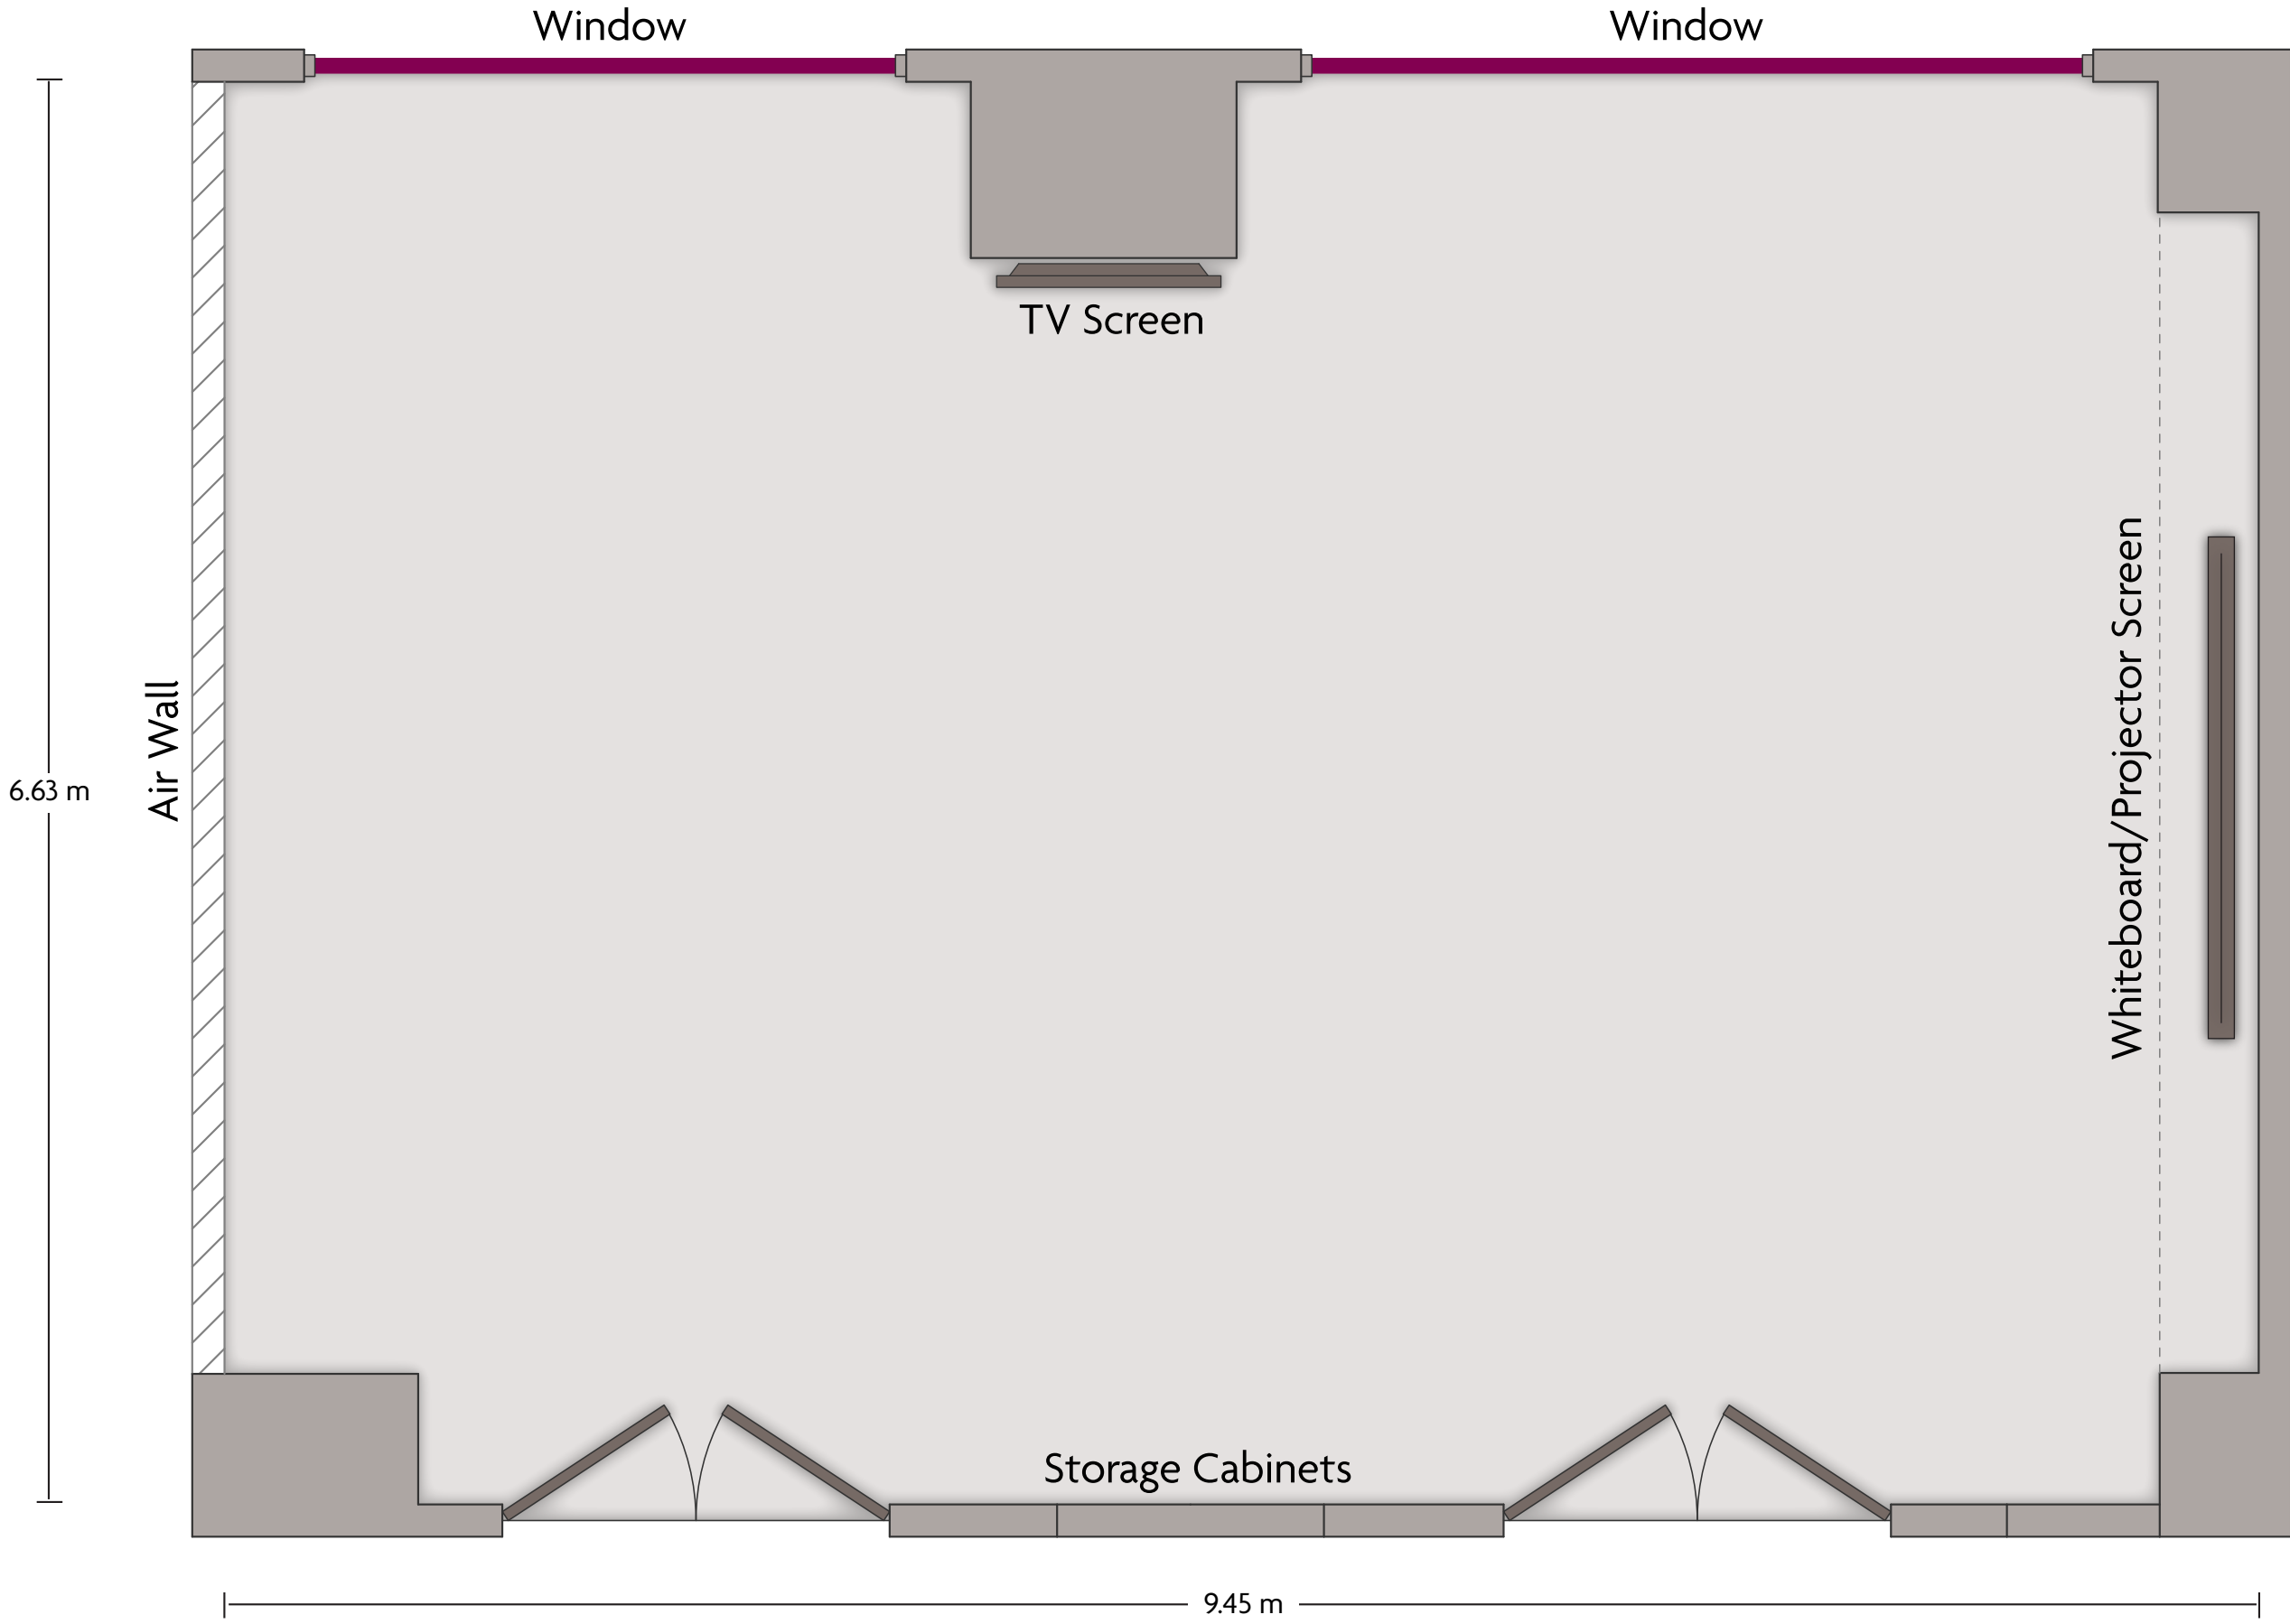

*Multiple layout options available for this space.

Crowne Plaza® Tianjin Meijiangnan - Meeting Room 4 A

LENGTH: 9.49 m WIDTH: 6.63 m HEIGHT: 3.91 m TOTAL SQUARE METERS: 58.12 m² MAXIMUM CAPACITY: 30 POWER OUTLETS: 7

LENGTH: 9.45 m WIDTH: 6.63 m HEIGHT: 3.91 m TOTAL SQUARE METERS: 57.84 m² MAXIMUM CAPACITY: 30 POWER OUTLETS: 7

East to South Youyi Road | Xiqing District, Tianjin - 300221, China (People's Republic) | 86-022-58576666

*Multiple layout options available for this space.

Crowne Plaza® Tianjin Meijiangnan - Meeting Room 5 w/Attachment

LENGTH: 15.13 m WIDTH: 12.89 m HEIGHT: 4.49 m TOTAL SQUARE METERS: 150.56 m² MAXIMUM CAPACITY: 60 POWER OUTLETS: 12

*Multiple layout options available for this space.

Crowne Plaza® Tianjin Meijiangnan - Meeting Room 5

LENGTH: 15.13 m WIDTH: 8.13 m HEIGHT: 4.49 m TOTAL SQUARE METERS: 118.50 m² MAXIMUM CAPACITY: 60 POWER OUTLETS: 12