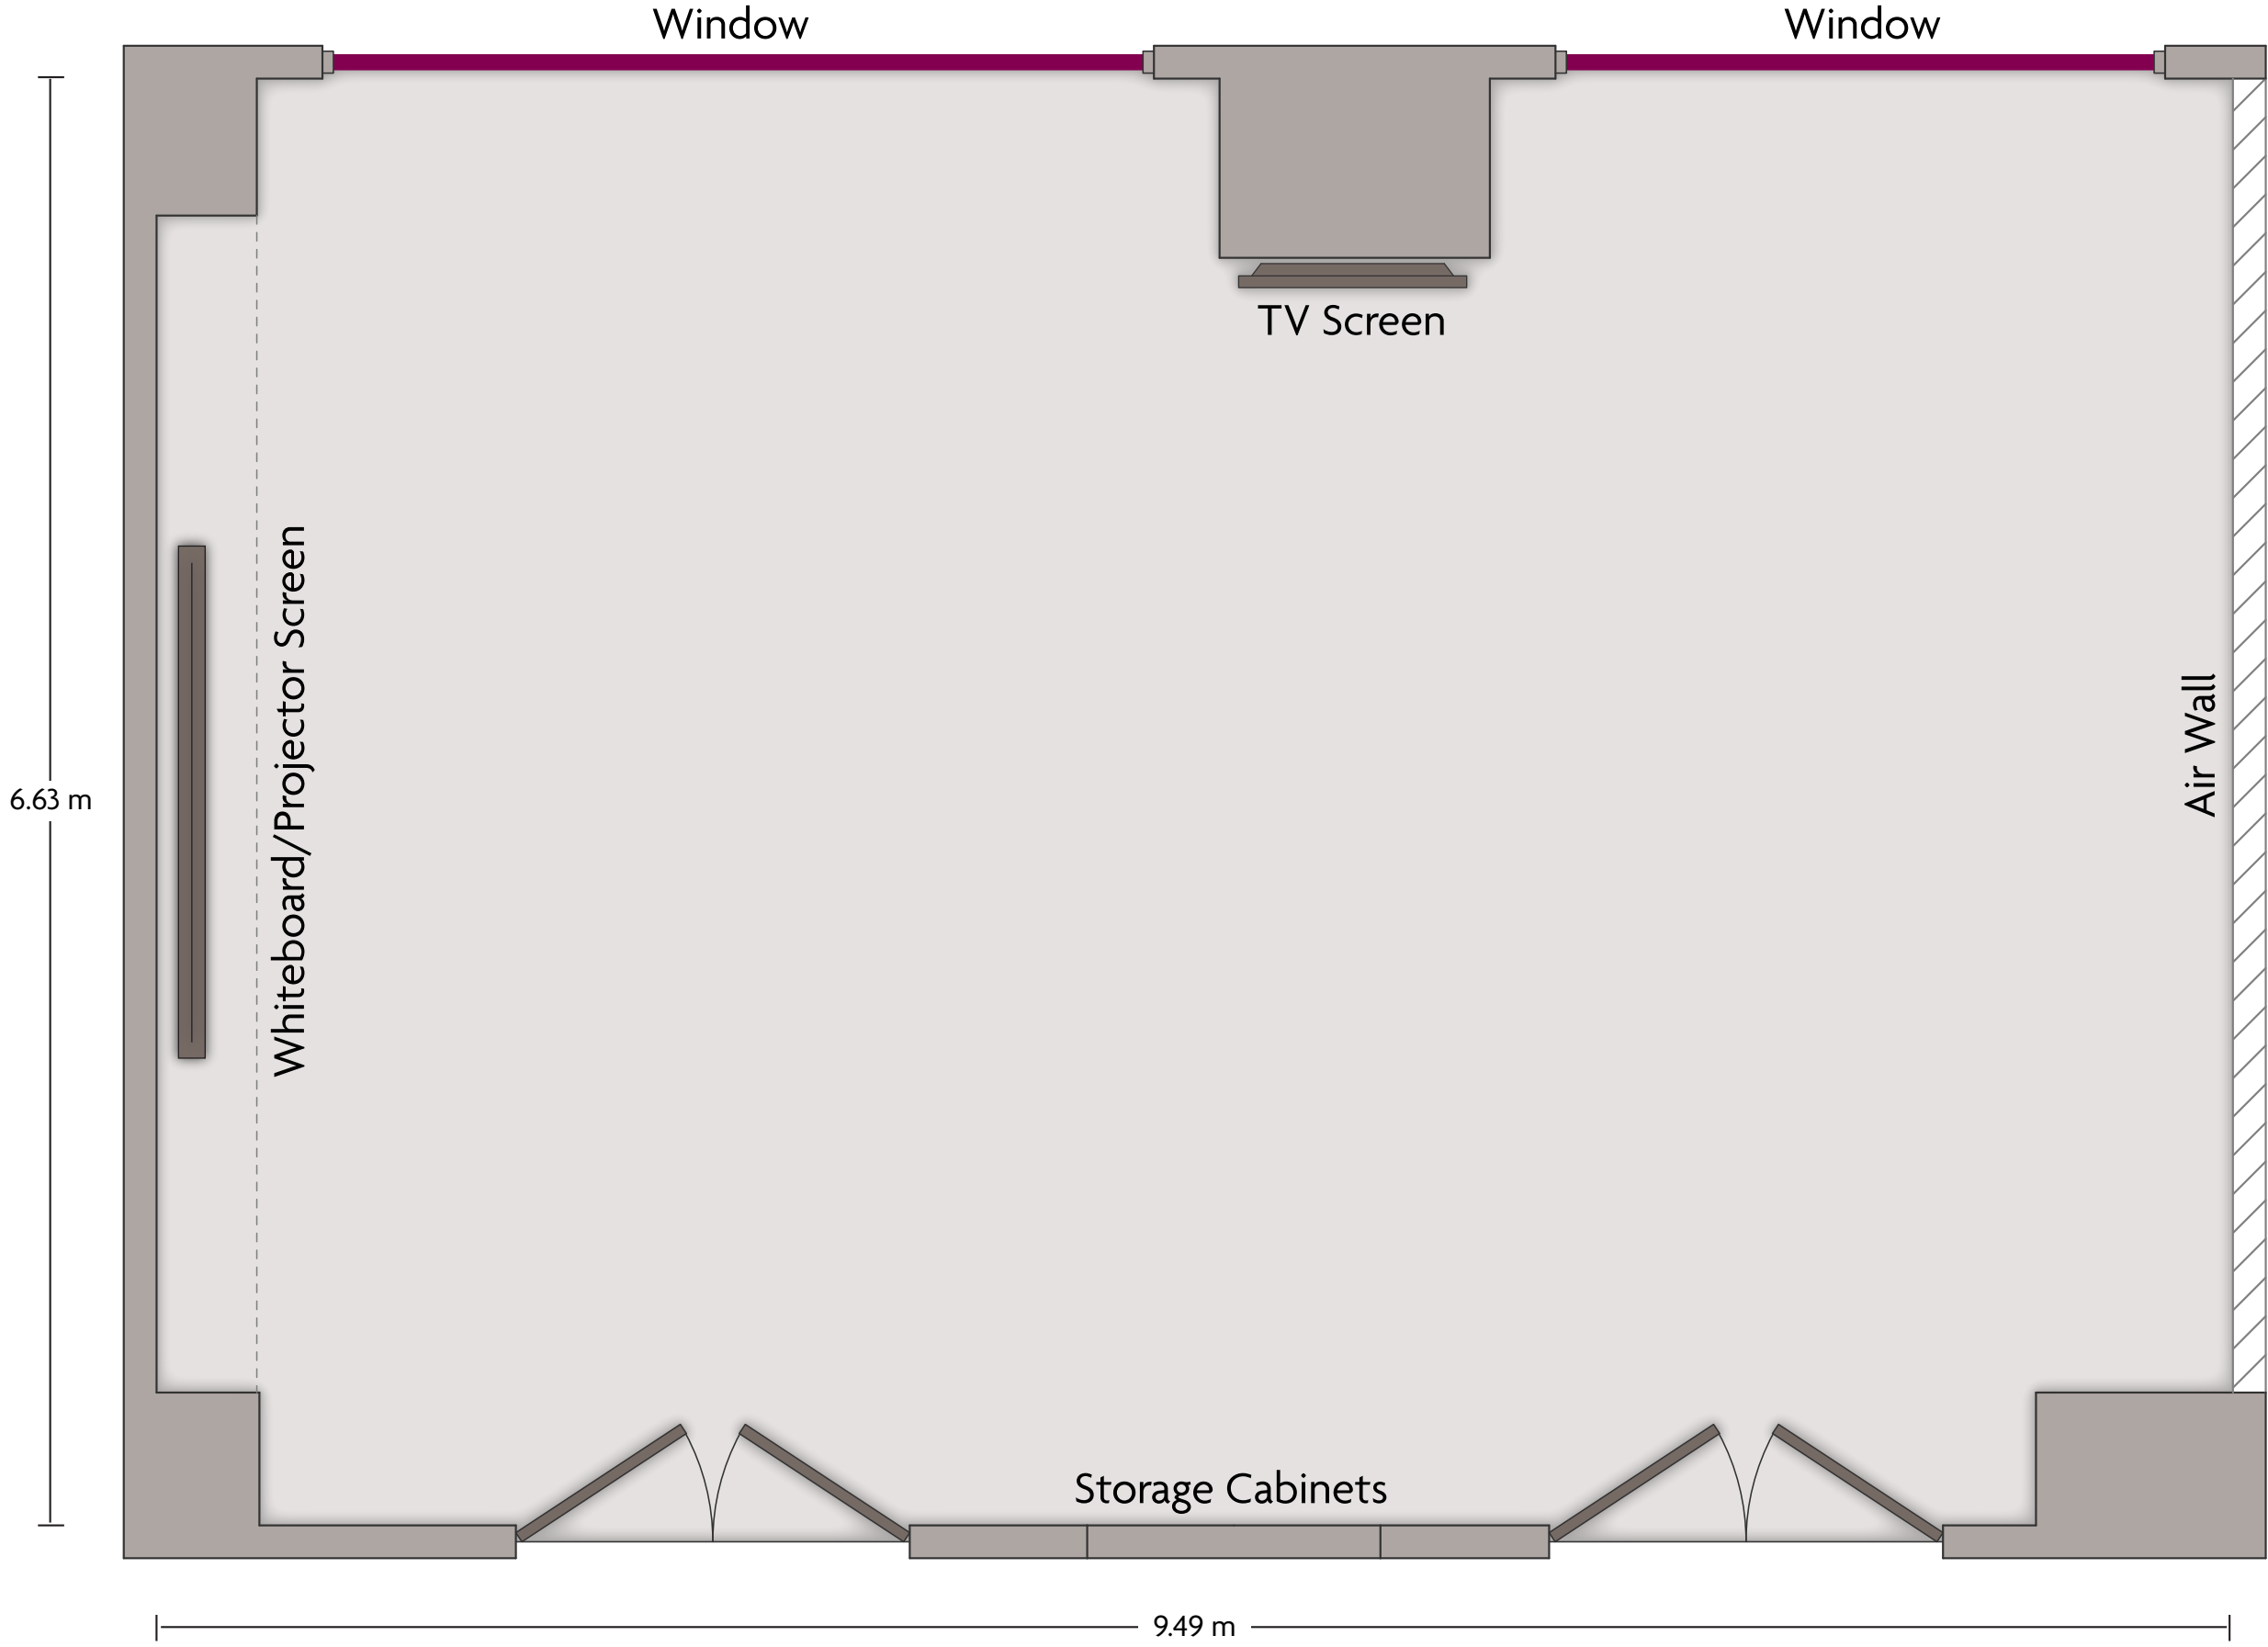

*Multiple layout options available for this space.

Crowne Plaza® Tianjin Meijiangnan - Meeting Room 3

LENGTH: 7.48 m WIDTH: 6.26 m HEIGHT: 3.90 m TOTAL SQUARE METERS: 46.20 m² MAXIMUM CAPACITY: 40 POWER OUTLETS: 8

*Multiple layout options available for this space.

Crowne Plaza® Tianjin Meijiangnan - Meeting Room 4 A

LENGTH: 9.49 m WIDTH: 6.63 m HEIGHT: 3.91 m TOTAL SQUARE METERS: 58.12 m² MAXIMUM CAPACITY: 30 POWER OUTLETS: 7

*Multiple layout options available for this space.

Crowne Plaza® Tianjin Meijiangnan - Meeting Room 5 w/Attachment

LENGTH: 15.13 m WIDTH: 12.89 m HEIGHT: 4.49 m TOTAL SQUARE METERS: 150.56 m² MAXIMUM CAPACITY: 60 POWER OUTLETS: 12

*Multiple layout options available for this space.

Crowne Plaza® Tianjin Meijiangnan - Meeting Room 5

LENGTH: 15.13 m WIDTH: 8.13 m HEIGHT: 4.49 m TOTAL SQUARE METERS: 118.50 m² MAXIMUM CAPACITY: 60 POWER OUTLETS: 12