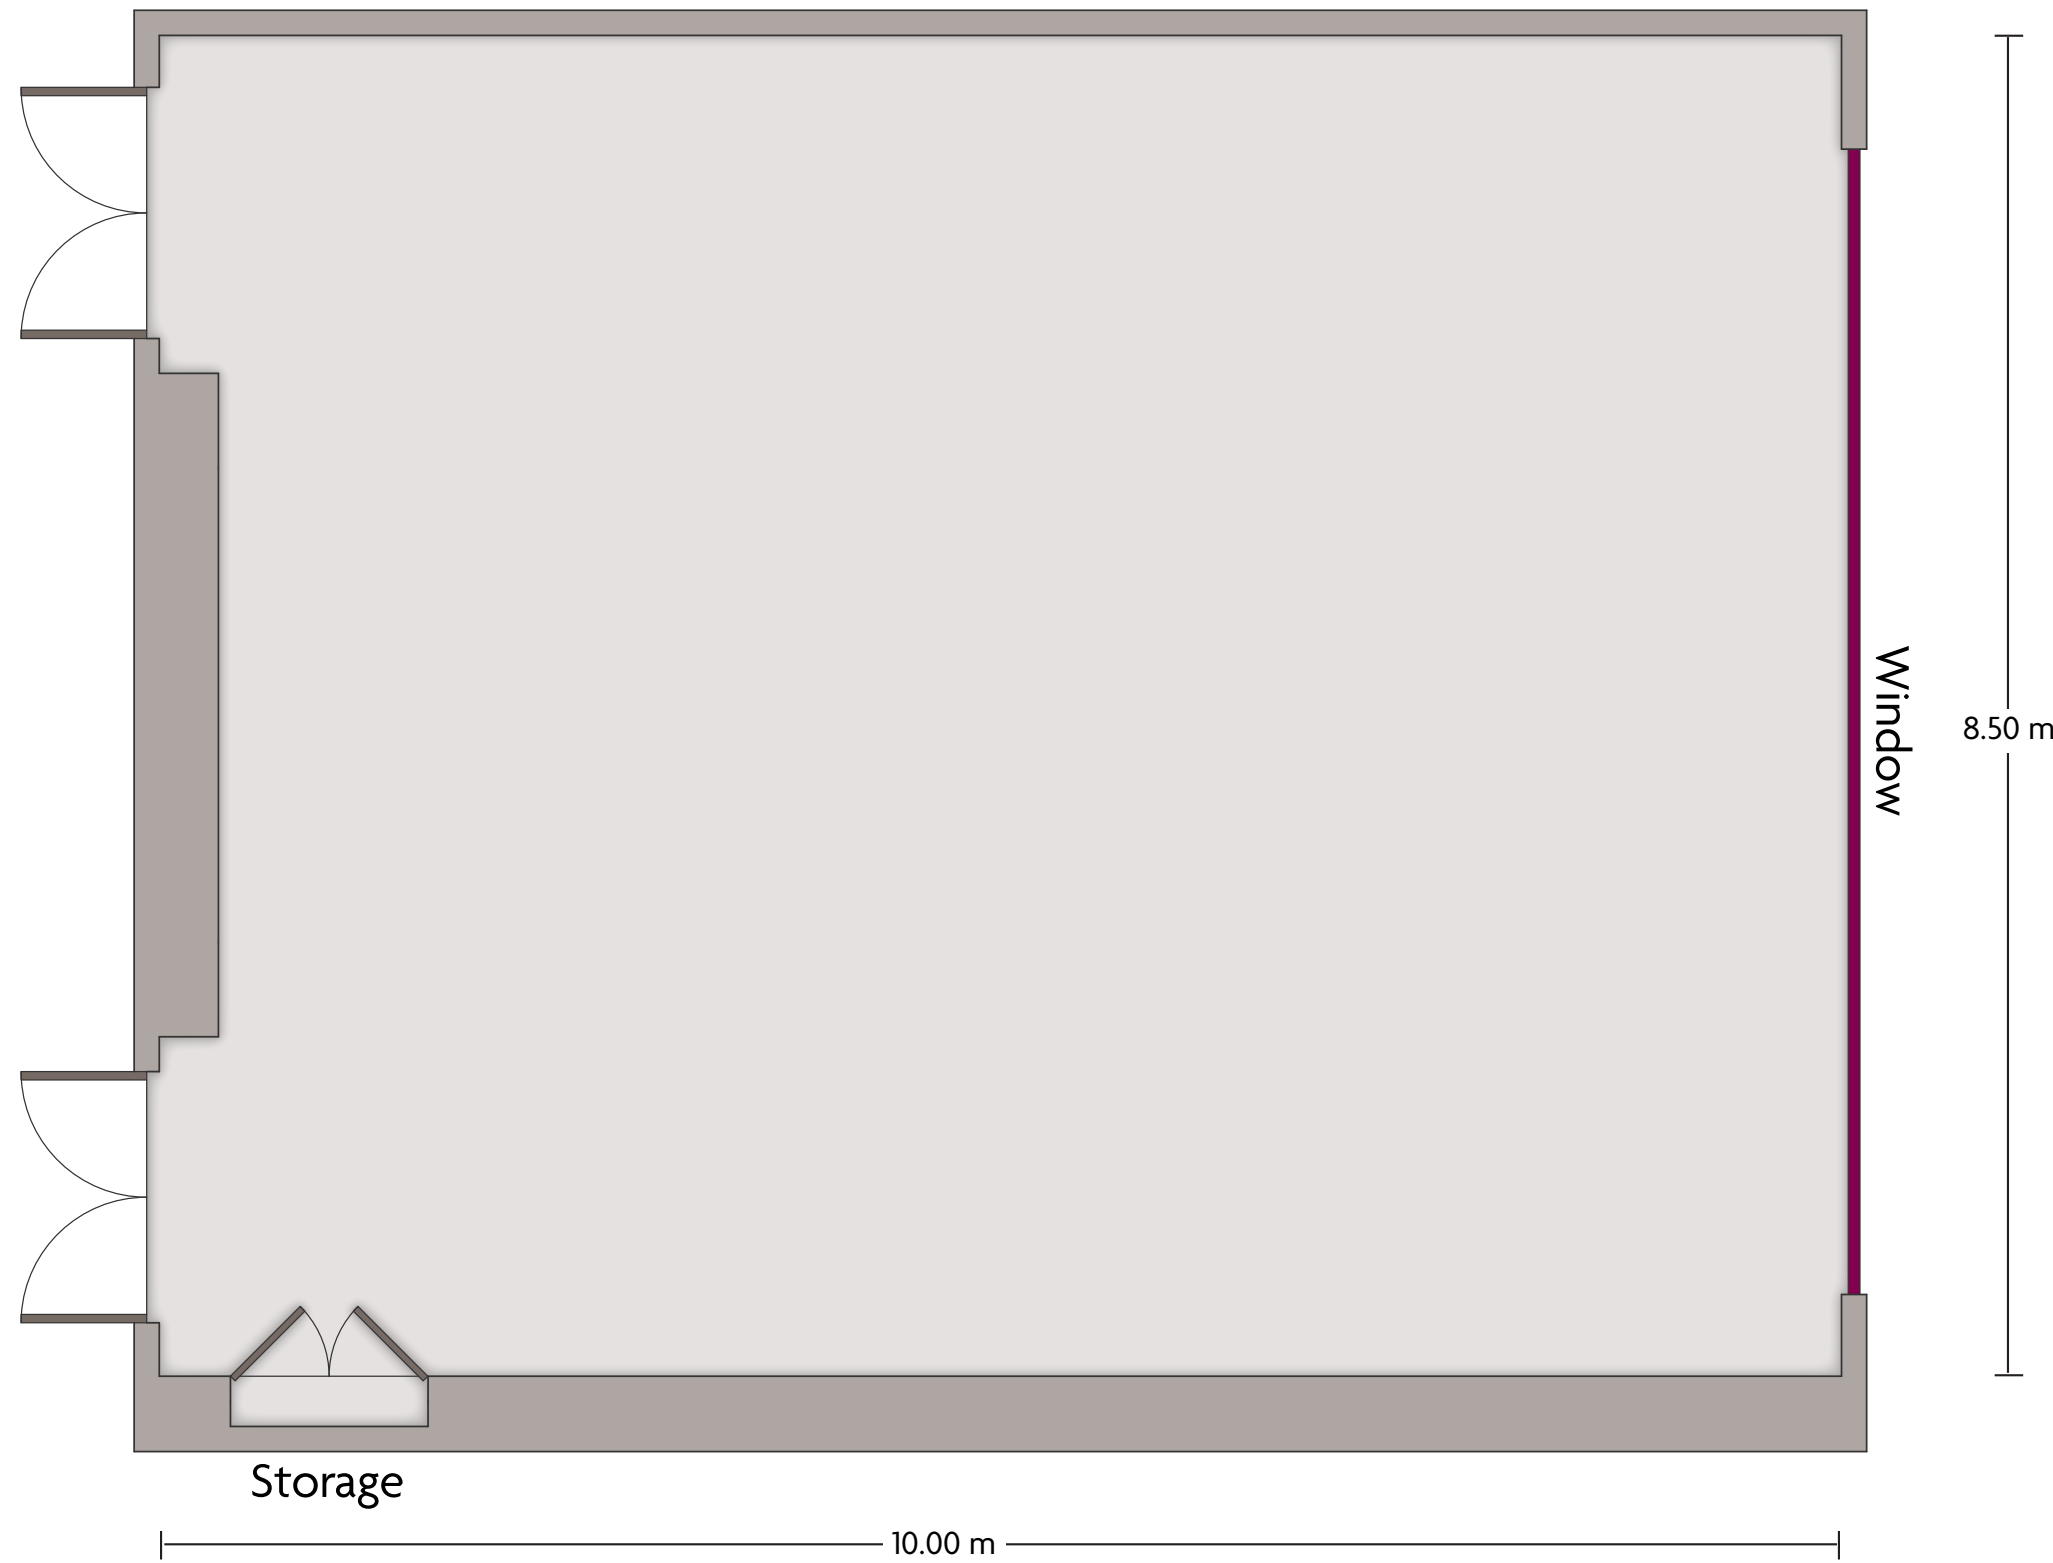

*Multiple layout options available for this space.

LENGTH: 11.00 m WIDTH: 8.50 m HEIGHT: 3.70 m TOTAL SQUARE METERS: 93.00 m² MAXIMUM CAPACITY: 50 POWER OUTLETS: 7

55 Zhongxin Avenue, Airport Economic Area, Tianjin, 300308, P.R. China | 86-022-58678888

*Multiple layout options available for this space.

LENGTH: 10.00 m WIDTH: 8.50 m HEIGHT: 3.70 m TOTAL SQUARE METERS: 85.00 m² MAXIMUM CAPACITY: 50 POWER OUTLETS: 3

55 Zhongxin Avenue, Airport Economic Area, Tianjin, 300308, P.R. China | 86-022-58678888

*Multiple layout options available for this space.

Crowne Plaza® Tianjin Binhai - Function Room

LENGTH: 25.00 m WIDTH: 12.00 m HEIGHT: 4.10 m TOTAL SQUARE METERS: 250.00 m² MAXIMUM CAPACITY: 120 POWER OUTLETS: 6