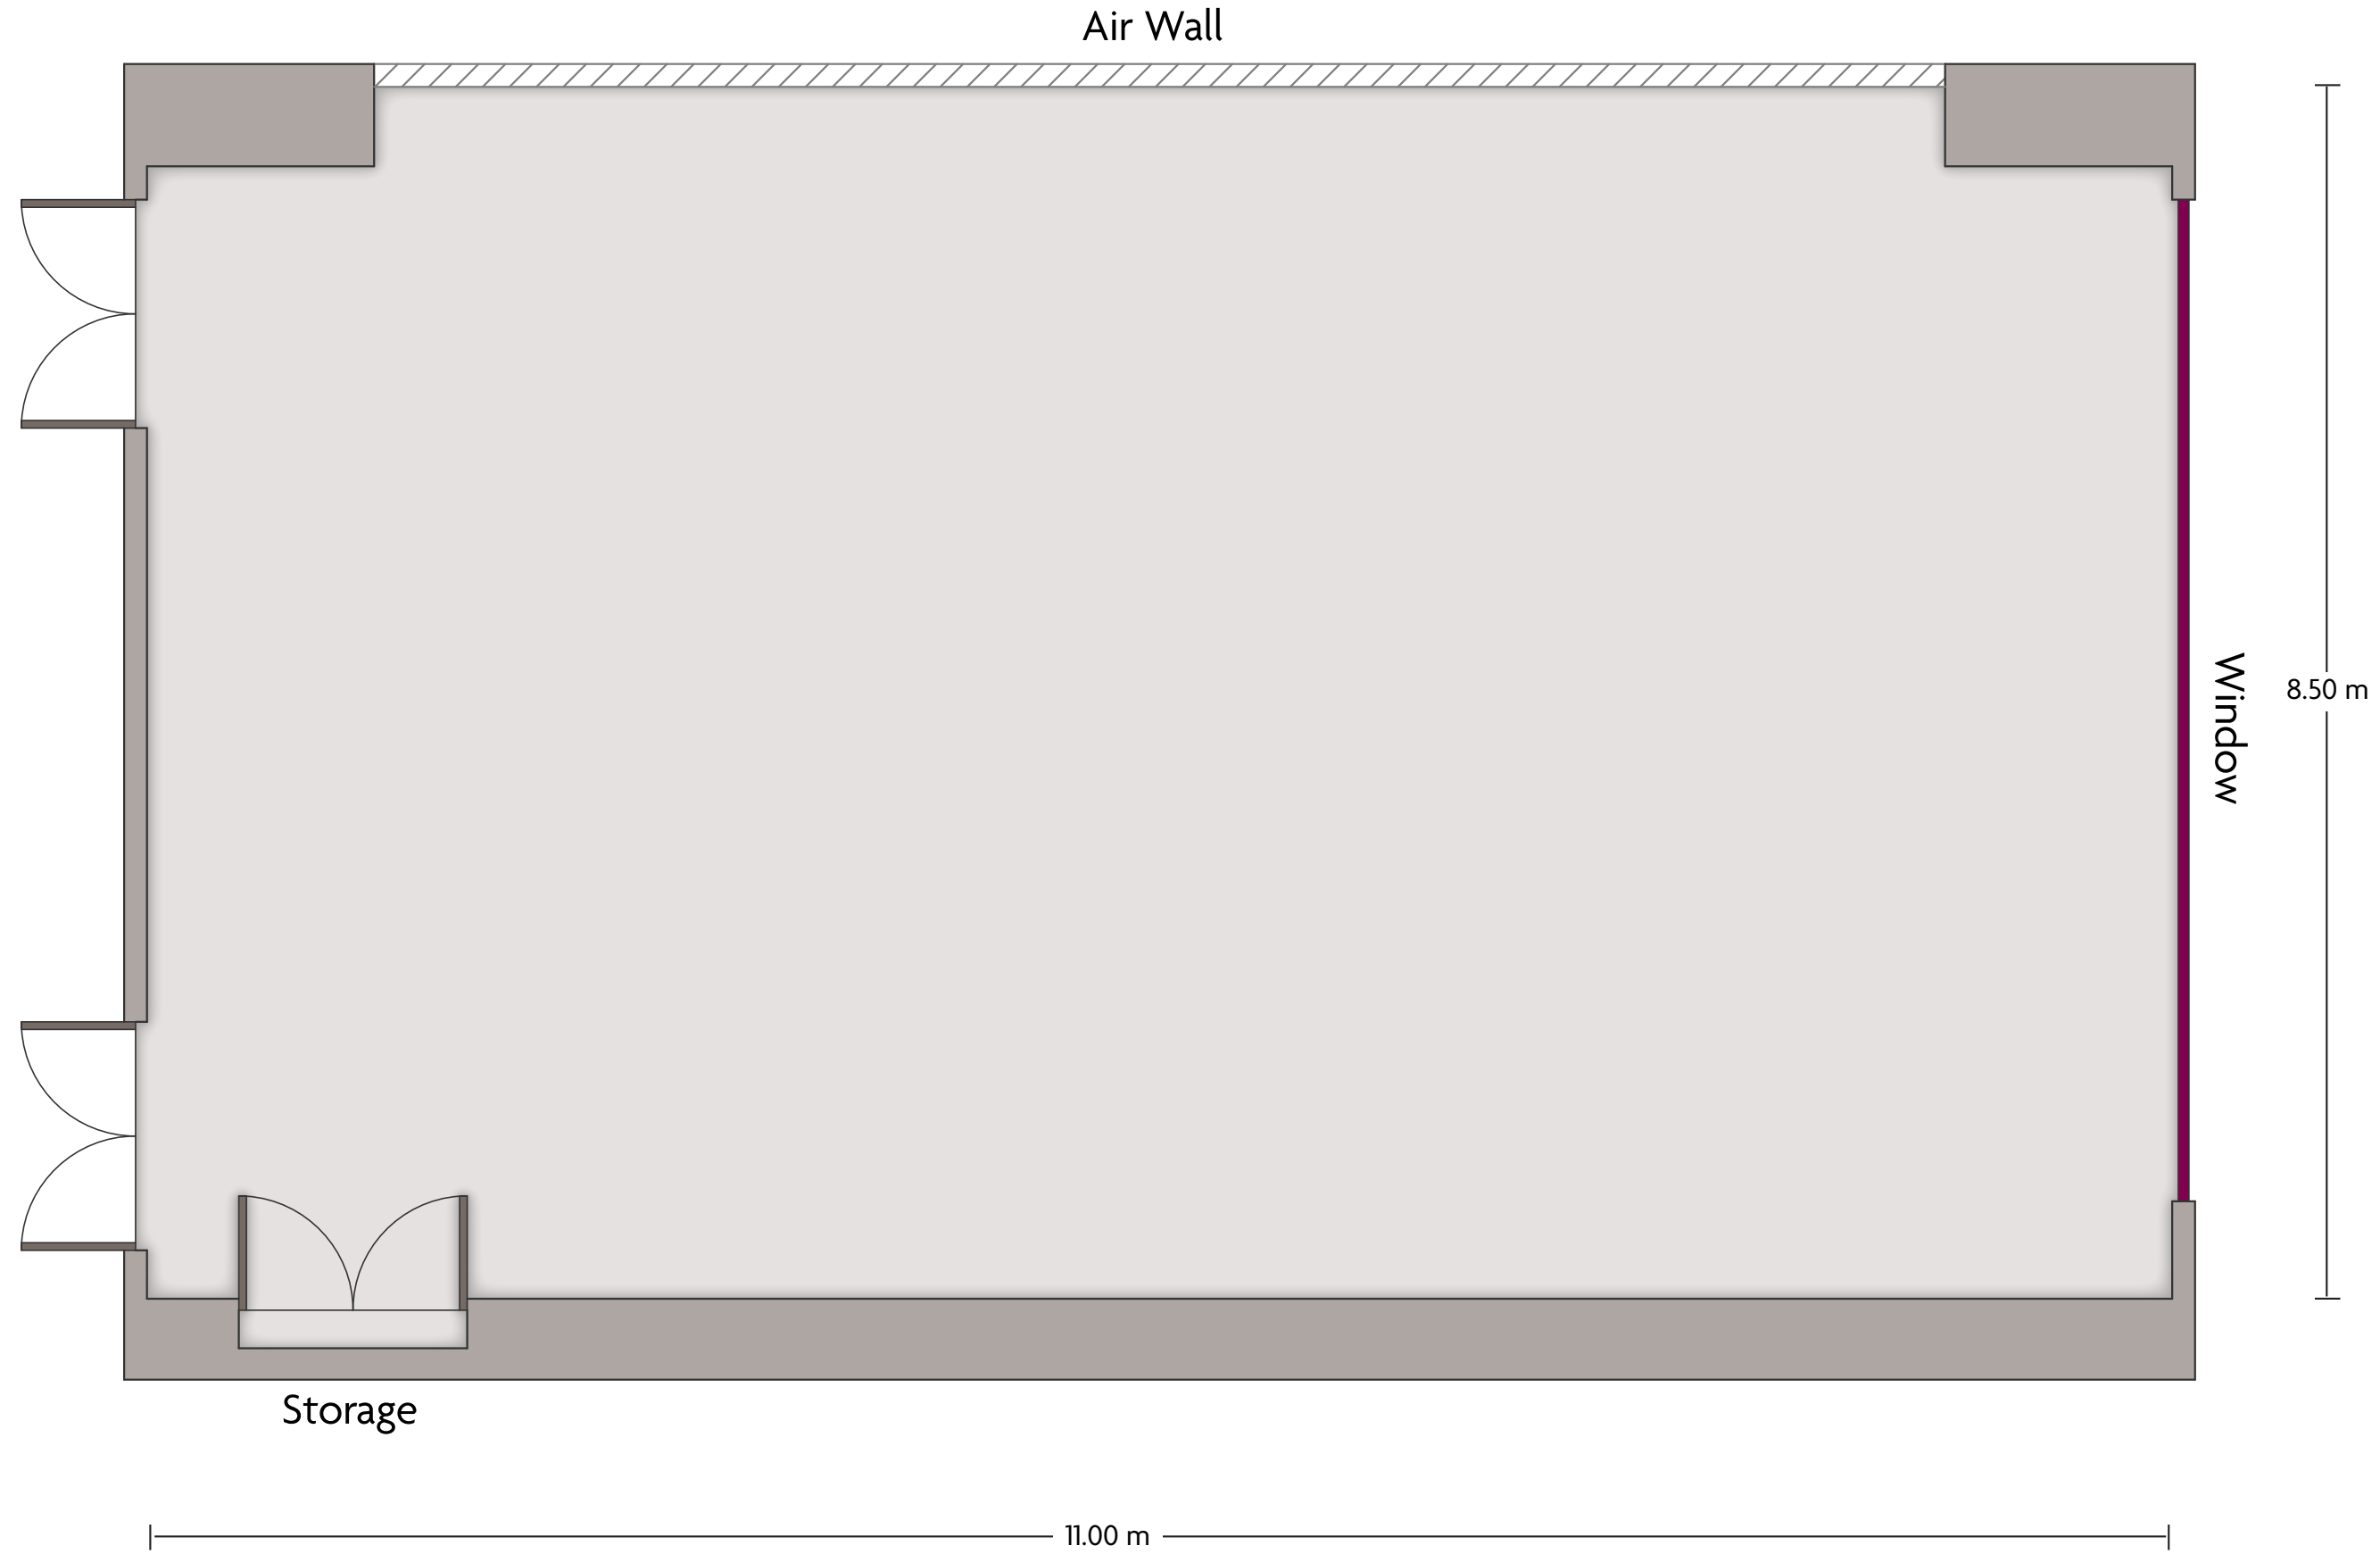

*Multiple layout options available for this space.

LENGTH: 17.00 m WIDTH: 11.00 m HEIGHT: 3.70 m TOTAL SQUARE METERS: 187.00 m² MAXIMUM CAPACITY: 100 POWER OUTLETS: 14

55 Zhongxin Avenue, Airport Economic Area, Tianjin, 300308, P.R. China | 86-022-58678888

*Multiple layout options available for this space.

LENGTH: 11.00 m WIDTH: 8.50 m HEIGHT: 3.70 m TOTAL SQUARE METERS: 93.00 m² MAXIMUM CAPACITY: 50 POWER OUTLETS: 7

55 Zhongxin Avenue, Airport Economic Area, Tianjin, 300308, P.R. China | 86-022-58678888

*Multiple layout options available for this space.

Crowne Plaza® Tianjin Binhai - Function Room

LENGTH: 25.00 m WIDTH: 12.00 m HEIGHT: 4.10 m TOTAL SQUARE METERS: 250.00 m² MAXIMUM CAPACITY: 120 POWER OUTLETS: 6