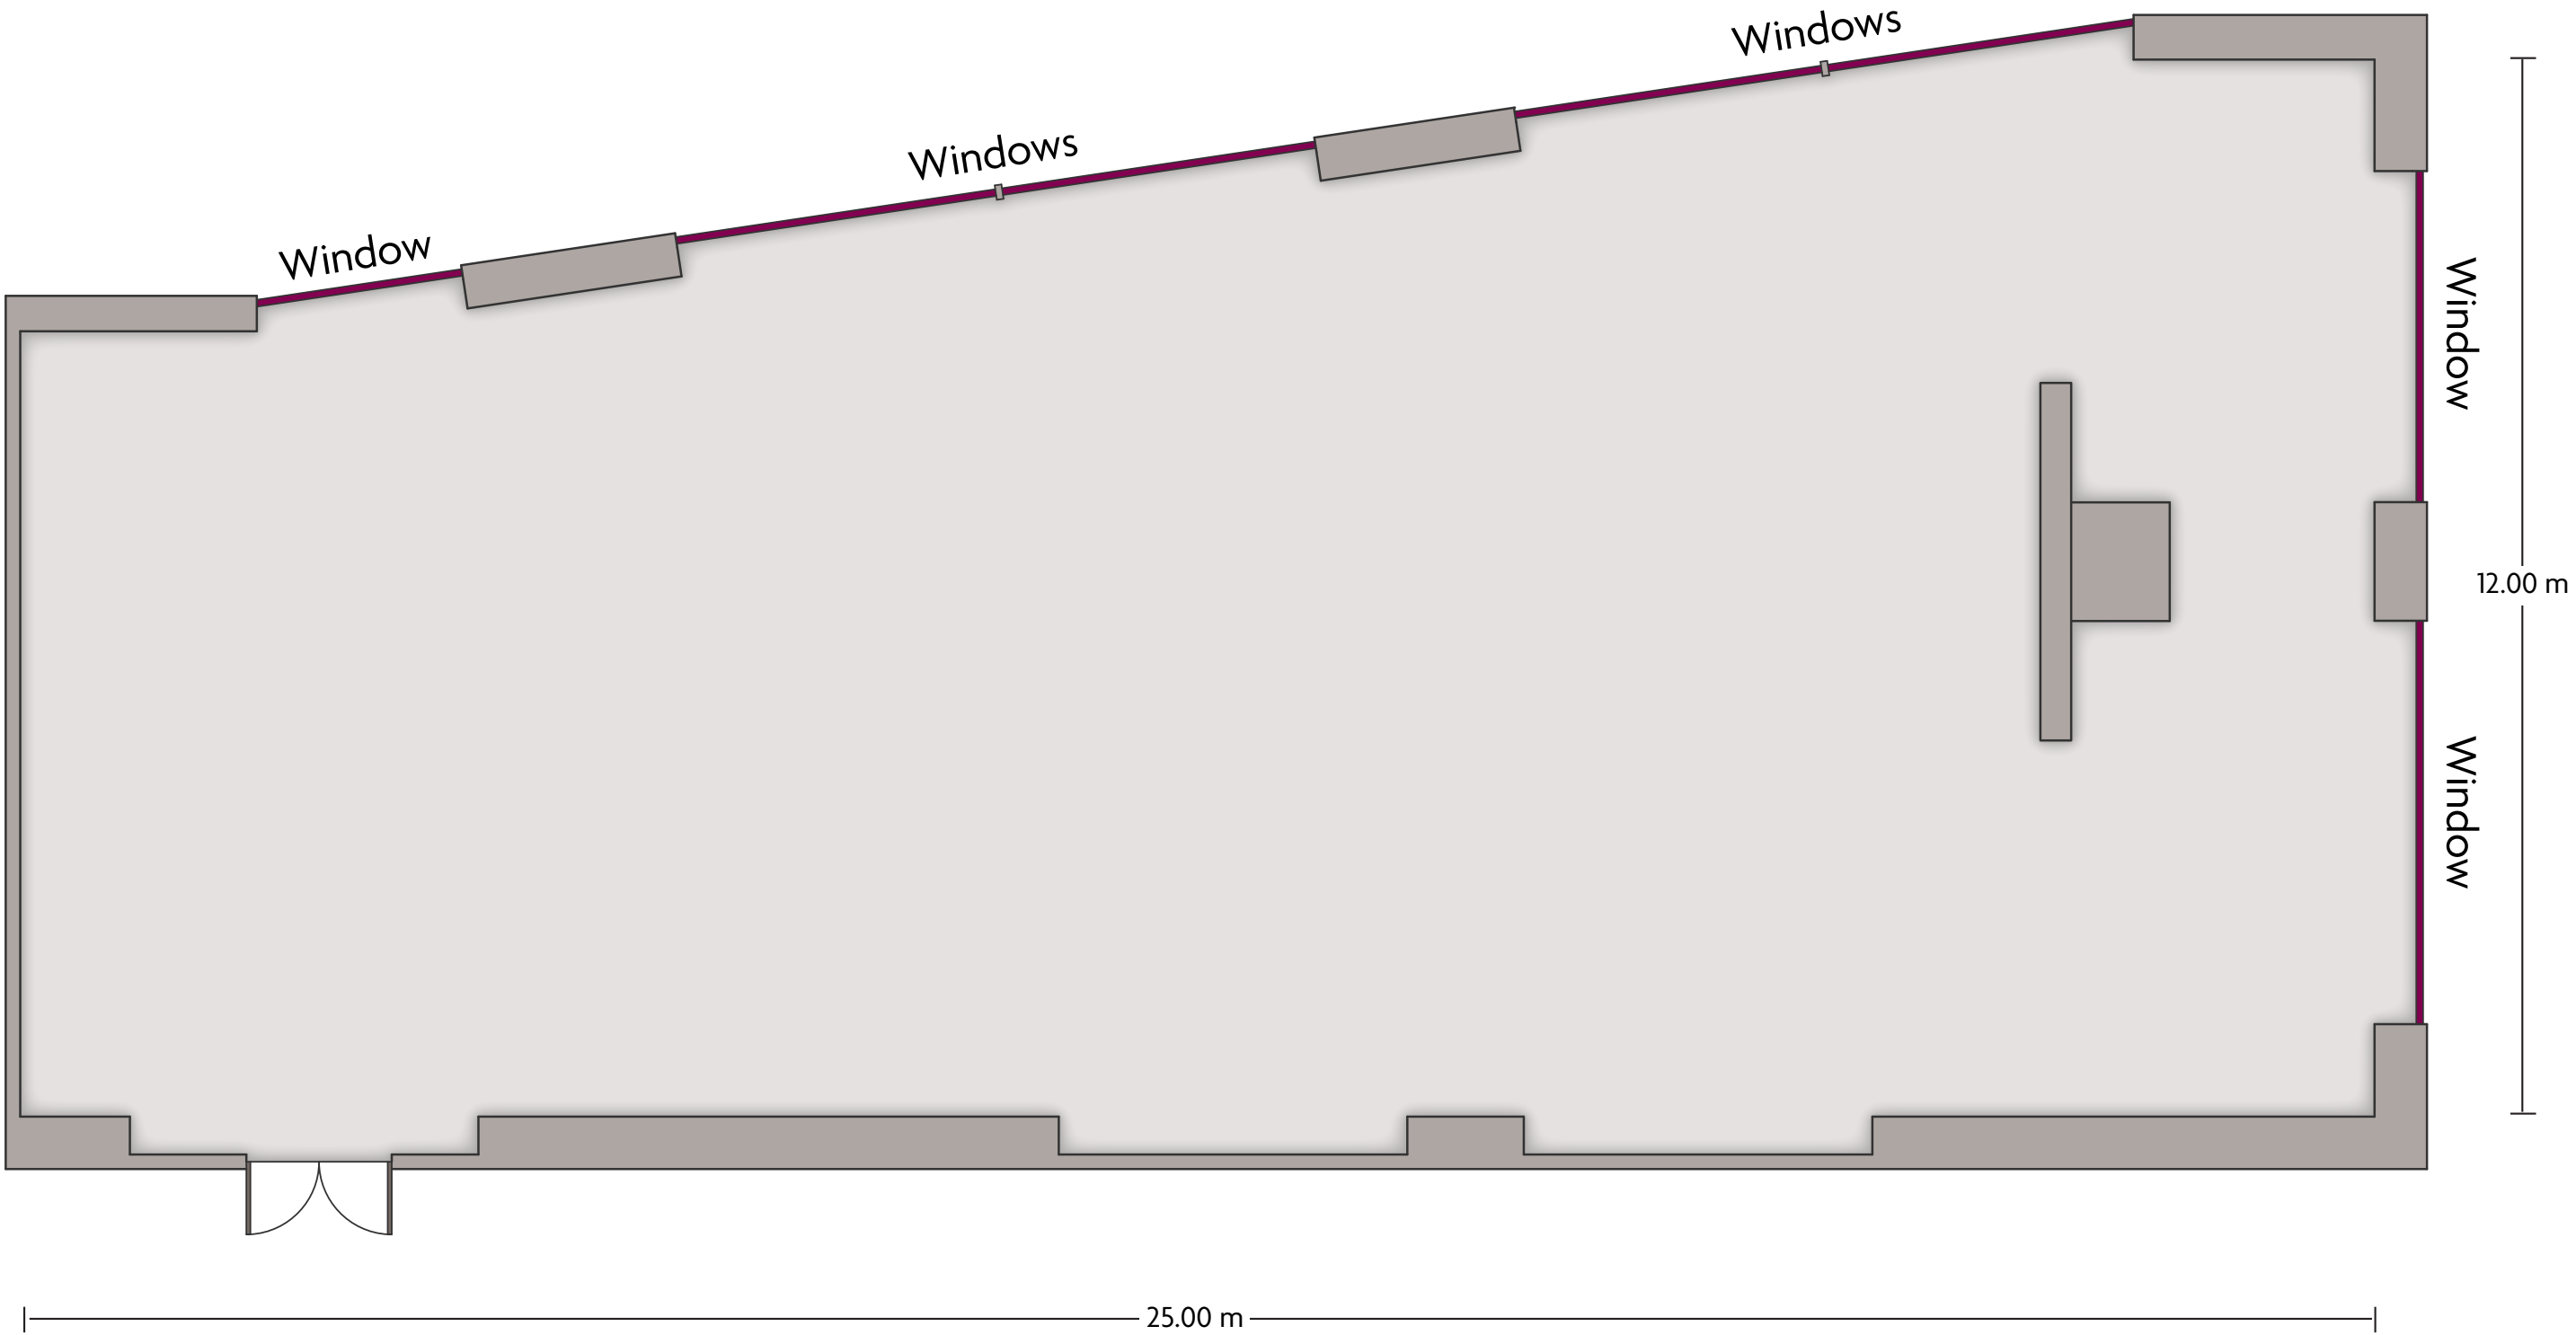

*Multiple layout options available for this space.

LENGTH: 11.00 m WIDTH: 8.50 m HEIGHT: 3.70 m TOTAL SQUARE METERS: 93.00 m² MAXIMUM CAPACITY: 50 POWER OUTLETS: 7

55 Zhongxin Avenue, Airport Economic Area, Tianjin, 300308, P.R. China | 86-022-58678888

*Multiple layout options available for this space.

LENGTH: 10.00 m WIDTH: 8.50 m HEIGHT: 3.70 m TOTAL SQUARE METERS: 85.00 m² MAXIMUM CAPACITY: 50 POWER OUTLETS: 3

55 Zhongxin Avenue, Airport Economic Area, Tianjin, 300308, P.R. China | 86-022-58678888

*Multiple layout options available for this space.

Crowne Plaza® Tianjin Binhai - Function Room

LENGTH: 25.00 m WIDTH: 12.00 m HEIGHT: 4.10 m TOTAL SQUARE METERS: 250.00 m² MAXIMUM CAPACITY: 120 POWER OUTLETS: 6

55 Zhongxin Avenue, Airport Economic Area, Tianjin, 300308, P.R. China | 86-022-58678888

*Multiple layout options available for this space.

Crowne Plaza® Tianjin Binhai - Grand Ballroom

LENGTH: 35.00 m WIDTH: 25.00 m HEIGHT: 7.73 m TOTAL SQUARE METERS: 875.00 m² MAXIMUM CAPACITY: 1000 POWER OUTLETS: 17