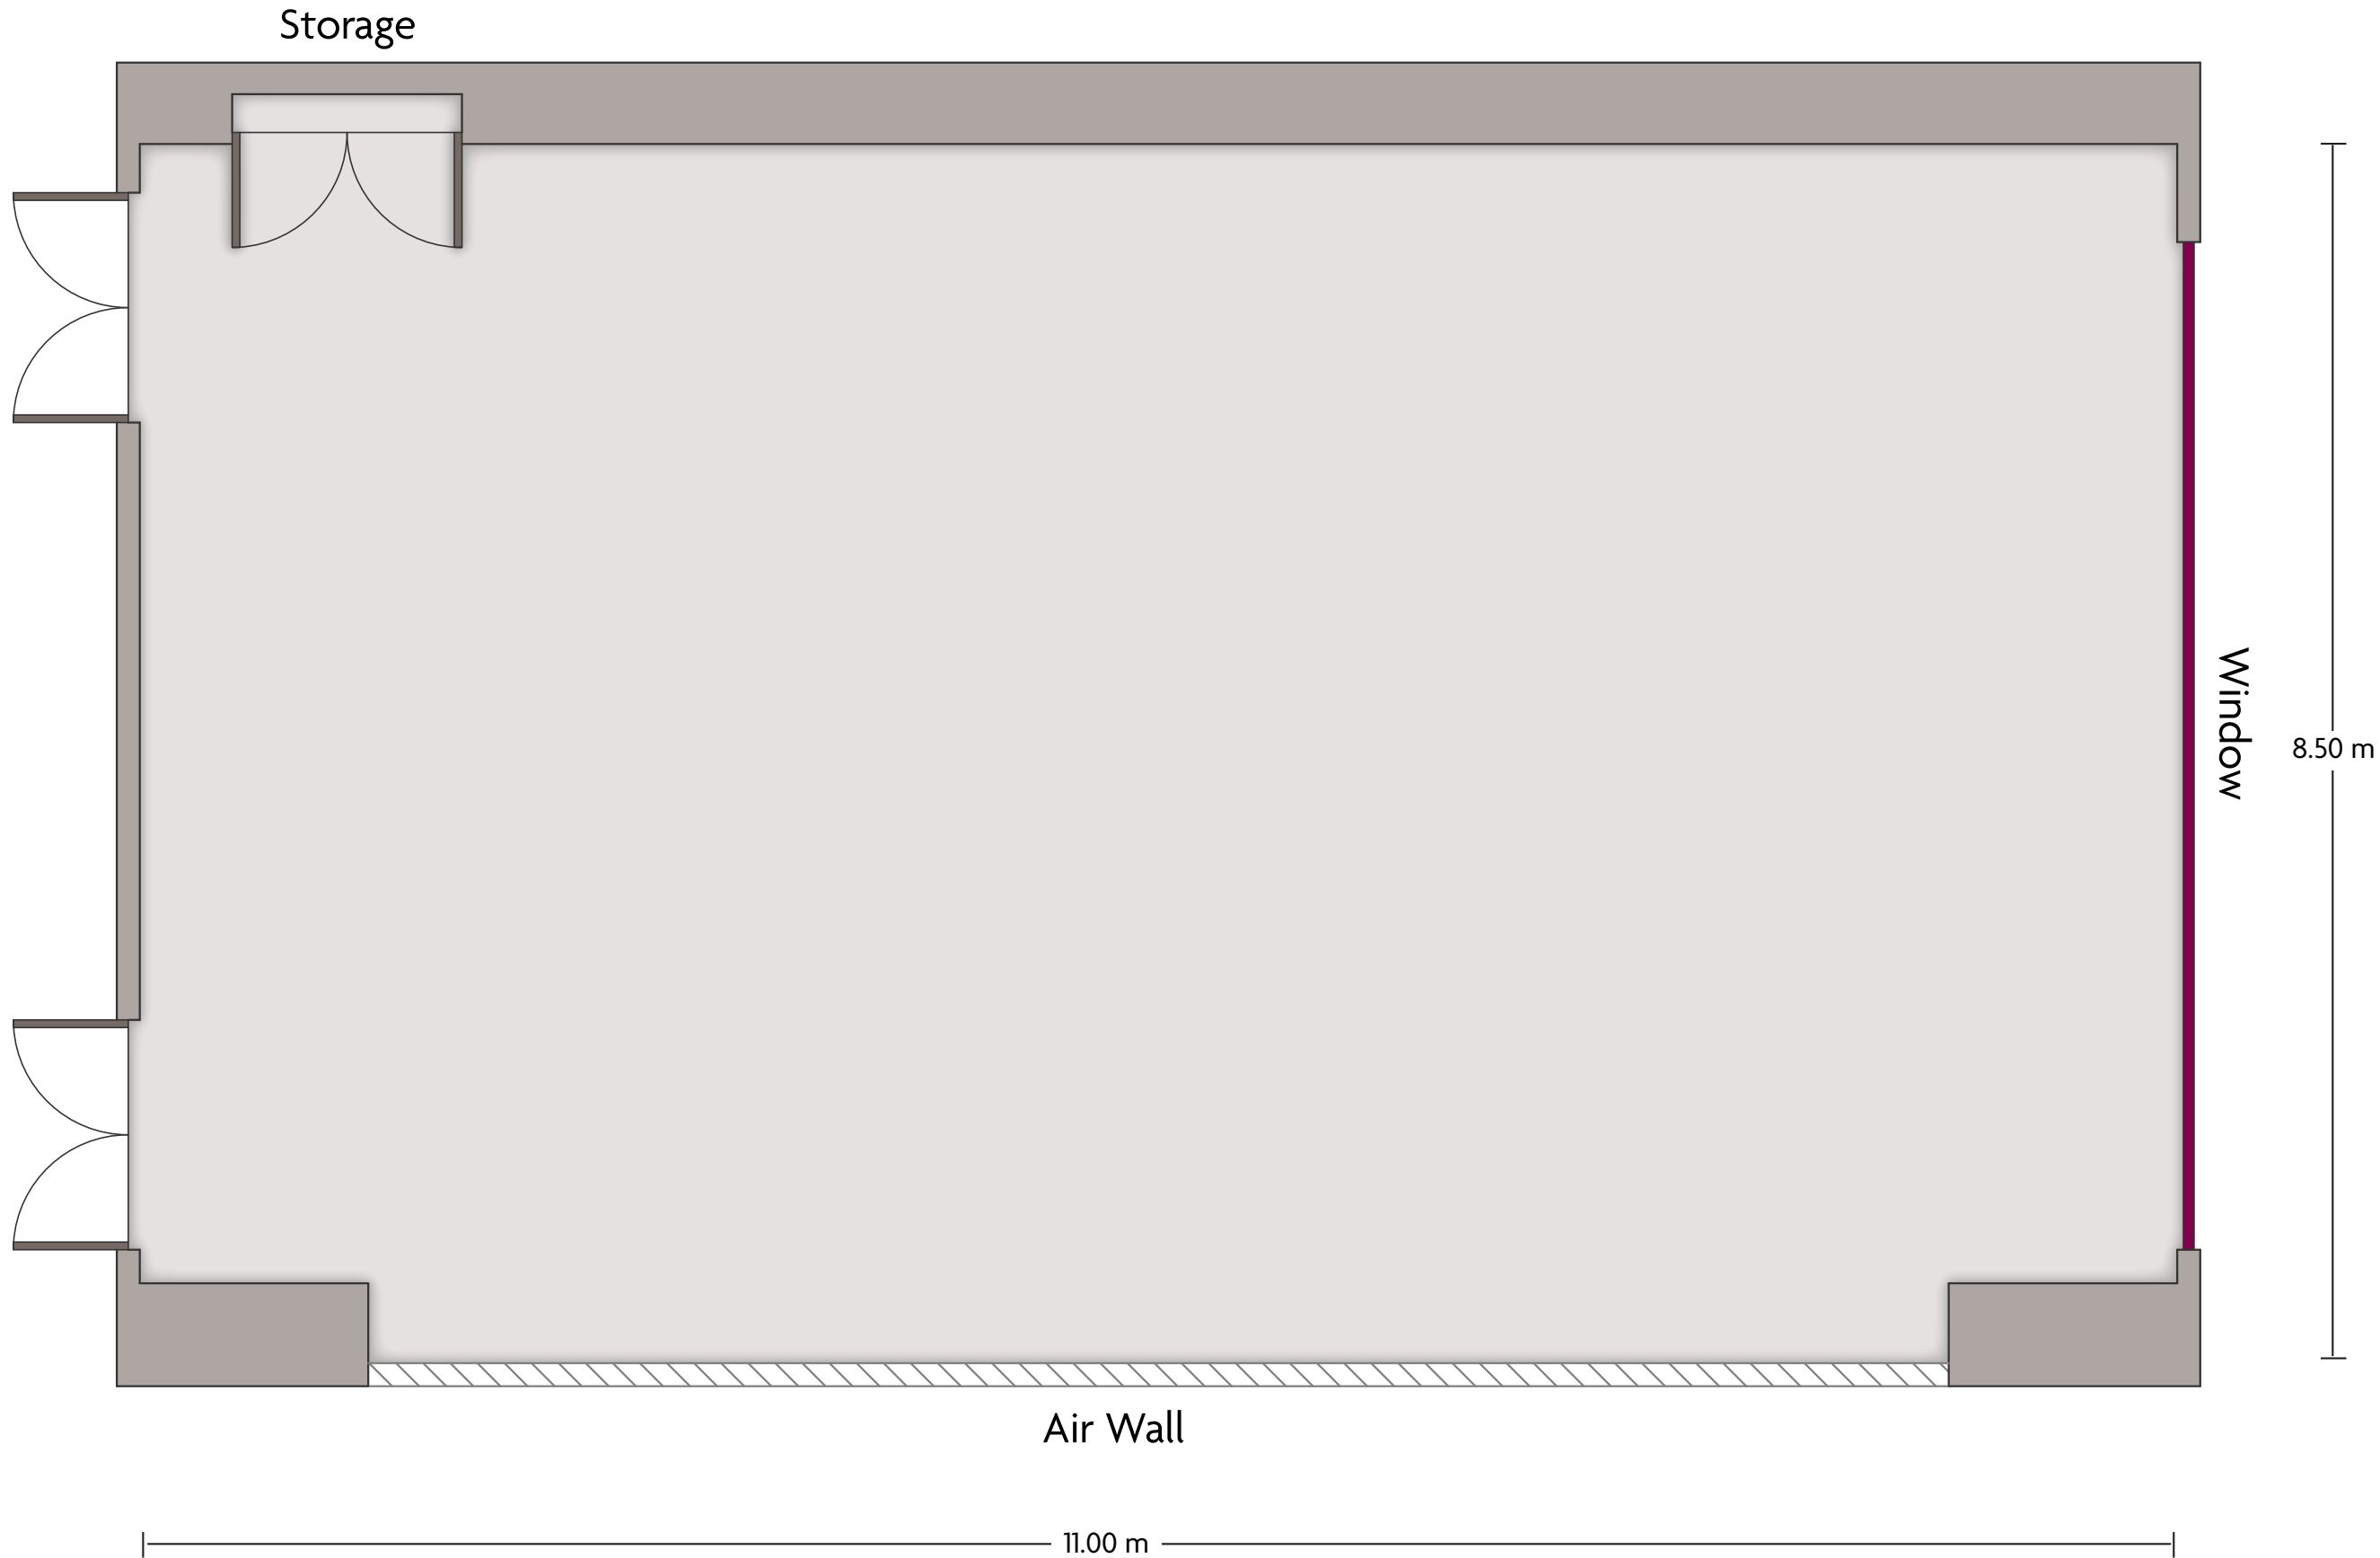

LENGTH: 12.00 m WIDTH: 8.50 m HEIGHT: 3.60 m TOTAL SQUARE METERS: 105.00 m² MAXIMUM CAPACITY: 14 POWER OUTLETS: 5

55 Zhongxin Avenue, Airport Economic Area, Tianjin, 300308, P.R. China | 86-022-58678888

*Multiple layout options available for this space.

LENGTH: 17.00 m WIDTH: 11.00 m HEIGHT: 3.70 m TOTAL SQUARE METERS: 187.00 m² MAXIMUM CAPACITY: 100 POWER OUTLETS: 14

55 Zhongxin Avenue, Airport Economic Area, Tianjin, 300308, P.R. China | 86-022-58678888

*Multiple layout options available for this space.

LENGTH: 11.00 m WIDTH: 8.50 m HEIGHT: 3.70 m TOTAL SQUARE METERS: 93.00 m² MAXIMUM CAPACITY: 50 POWER OUTLETS: 7

55 Zhongxin Avenue, Airport Economic Area, Tianjin, 300308, P.R. China | 86-022-58678888

*Multiple layout options available for this space.

Crowne Plaza® Tianjin Binhai - Function Room

LENGTH: 25.00 m WIDTH: 12.00 m HEIGHT: 4.10 m TOTAL SQUARE METERS: 250.00 m² MAXIMUM CAPACITY: 120 POWER OUTLETS: 6