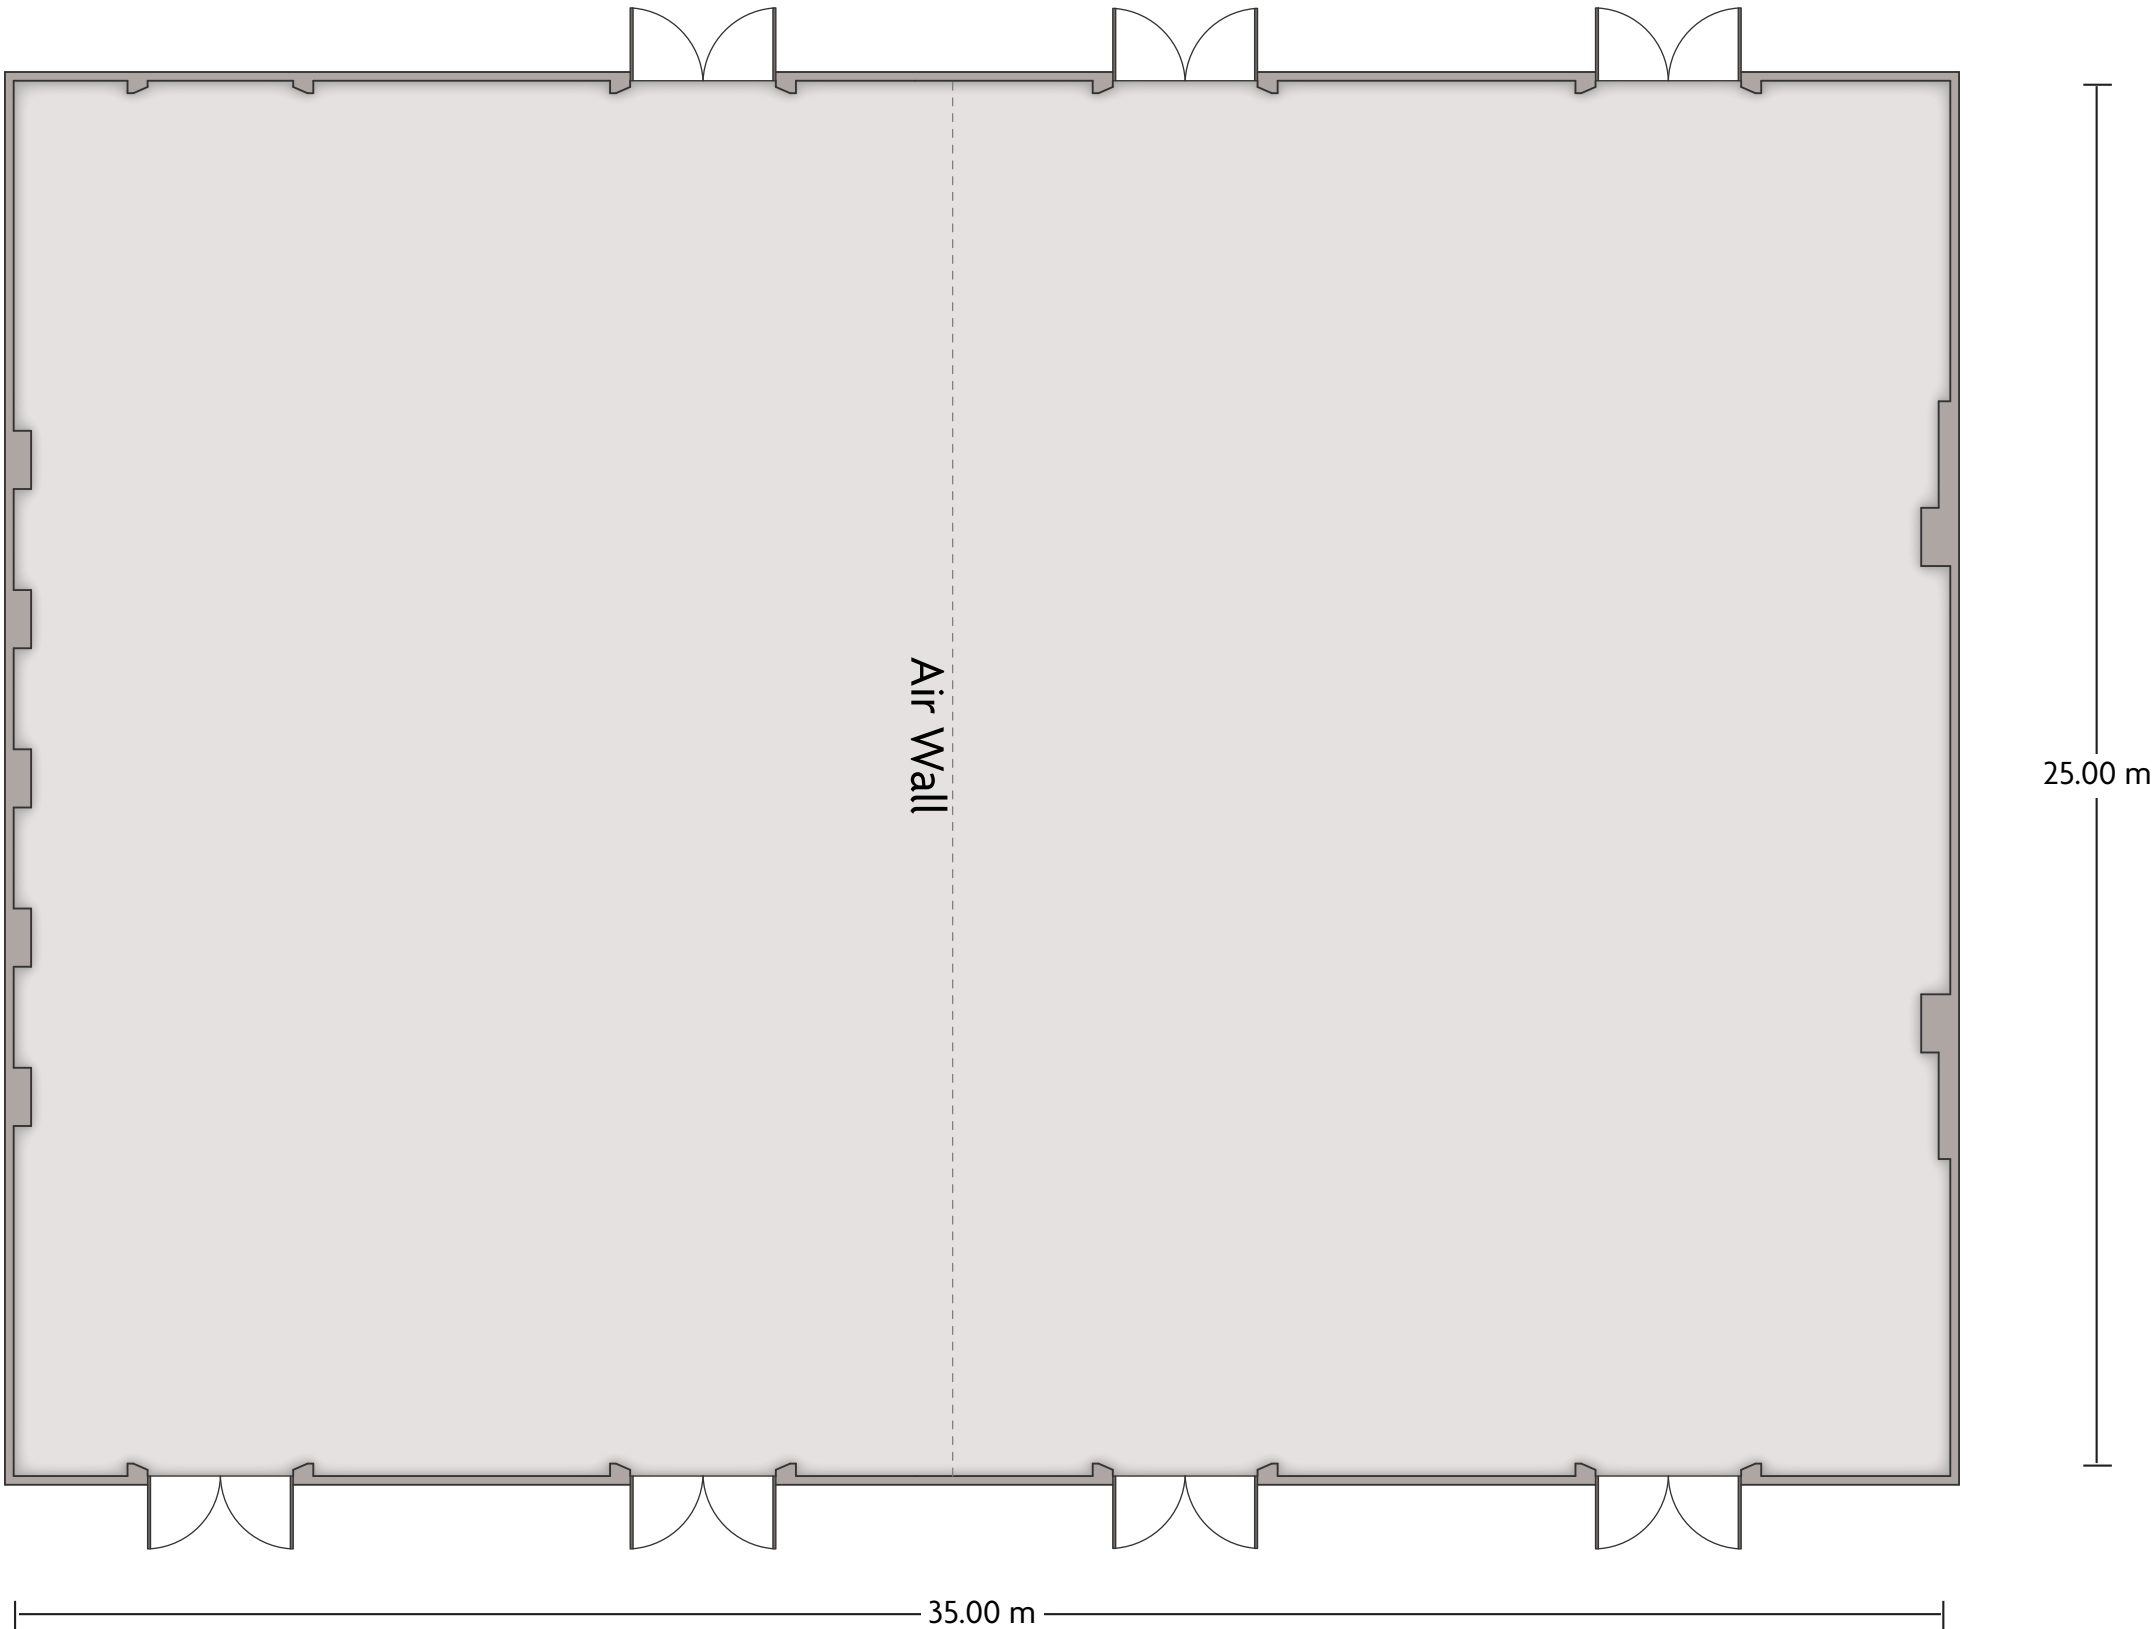

*Multiple layout options available for this space.

LENGTH: 10.00 m WIDTH: 8.50 m HEIGHT: 3.70 m TOTAL SQUARE METERS: 85.00 m² MAXIMUM CAPACITY: 50 POWER OUTLETS: 3

55 Zhongxin Avenue, Airport Economic Area, Tianjin, 300308, P.R. China | 86-022-58678888

*Multiple layout options available for this space.

Crowne Plaza® Tianjin Binhai - Function Room

LENGTH: 25.00 m WIDTH: 12.00 m HEIGHT: 4.10 m TOTAL SQUARE METERS: 250.00 m² MAXIMUM CAPACITY: 120 POWER OUTLETS: 6

55 Zhongxin Avenue, Airport Economic Area, Tianjin, 300308, P.R. China | 86-022-58678888

*Multiple layout options available for this space.

Crowne Plaza® Tianjin Binhai - Grand Ballroom

LENGTH: 35.00 m WIDTH: 25.00 m HEIGHT: 7.73 m TOTAL SQUARE METERS: 875.00 m² MAXIMUM CAPACITY: 1000 POWER OUTLETS: 17