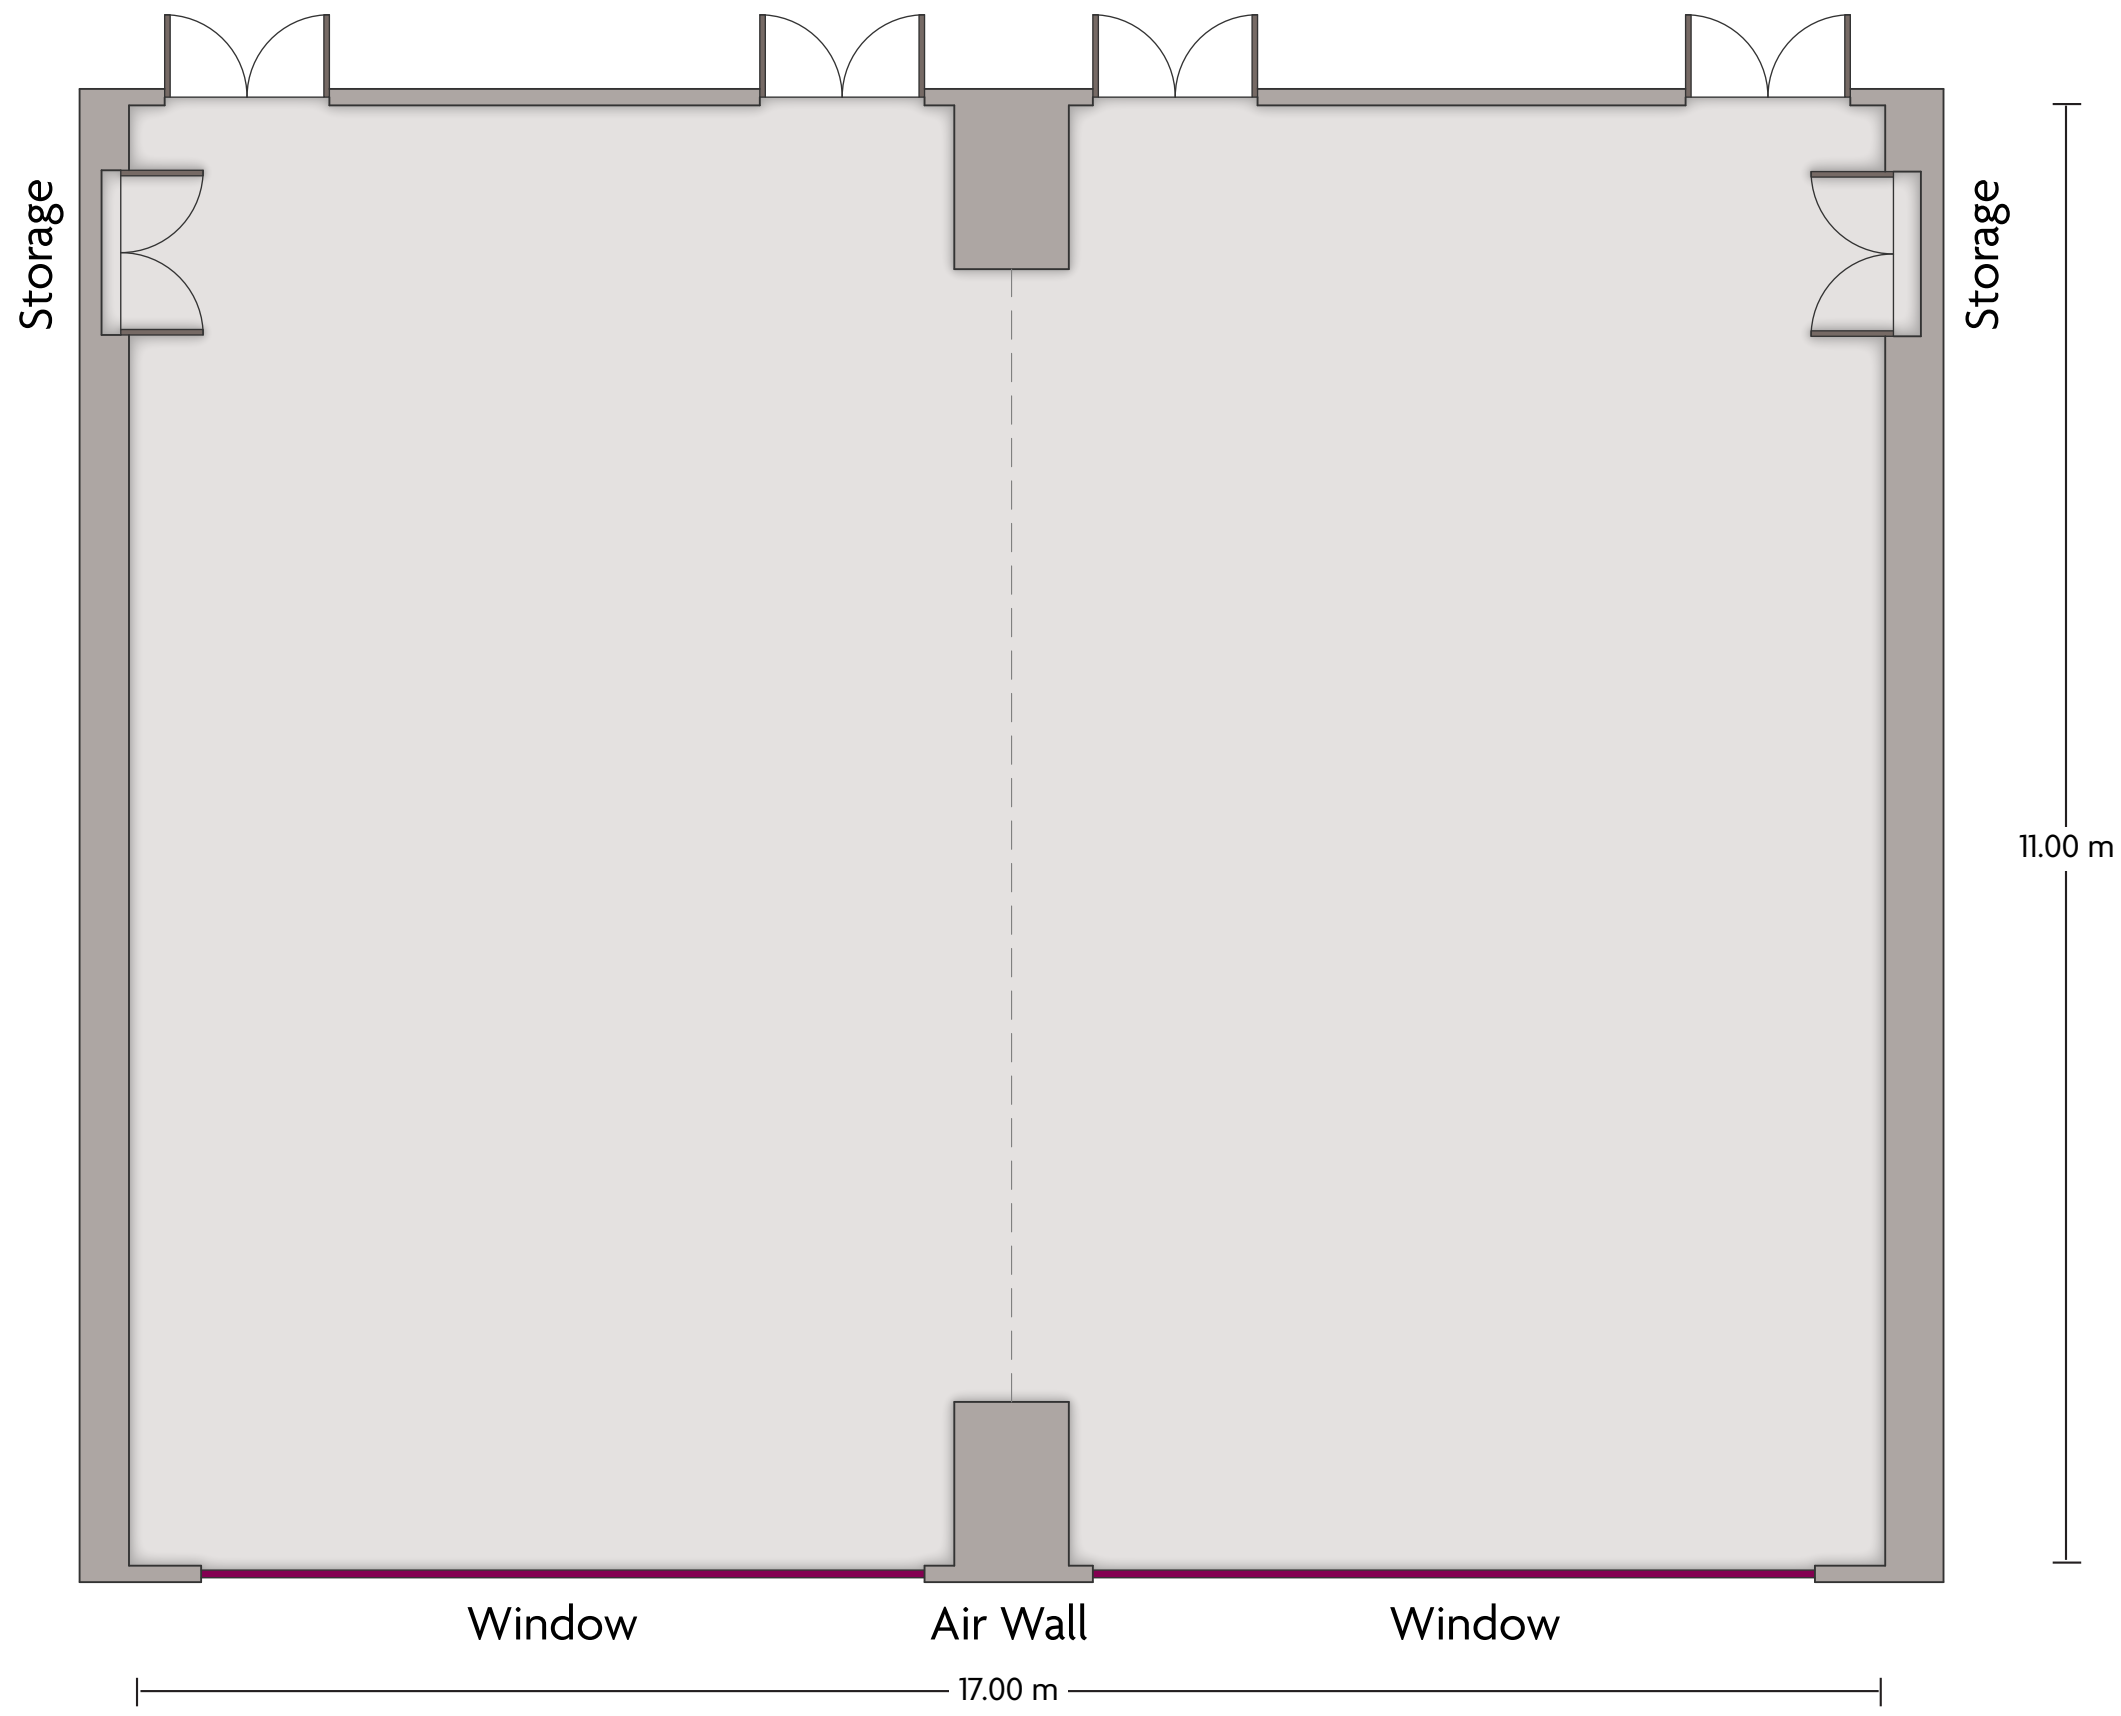

LENGTH: 12.00 m WIDTH: 8.50 m HEIGHT: 3.60 m TOTAL SQUARE METERS: 105.00 m² MAXIMUM CAPACITY: 14 POWER OUTLETS: 5

55 Zhongxin Avenue, Airport Economic Area, Tianjin, 300308, P.R. China | 86-022-58678888

*Multiple layout options available for this space.

LENGTH: 17.00 m WIDTH: 11.00 m HEIGHT: 3.70 m TOTAL SQUARE METERS: 187.00 m² MAXIMUM CAPACITY: 100 POWER OUTLETS: 14

55 Zhongxin Avenue, Airport Economic Area, Tianjin, 300308, P.R. China | 86-022-58678888

*Multiple layout options available for this space.

LENGTH: 11.00 m WIDTH: 8.50 m HEIGHT: 3.70 m TOTAL SQUARE METERS: 93.00 m² MAXIMUM CAPACITY: 50 POWER OUTLETS: 7

55 Zhongxin Avenue, Airport Economic Area, Tianjin, 300308, P.R. China | 86-022-58678888

*Multiple layout options available for this space.

Crowne Plaza® Tianjin Binhai - Function Room

LENGTH: 25.00 m WIDTH: 12.00 m HEIGHT: 4.10 m TOTAL SQUARE METERS: 250.00 m² MAXIMUM CAPACITY: 120 POWER OUTLETS: 6