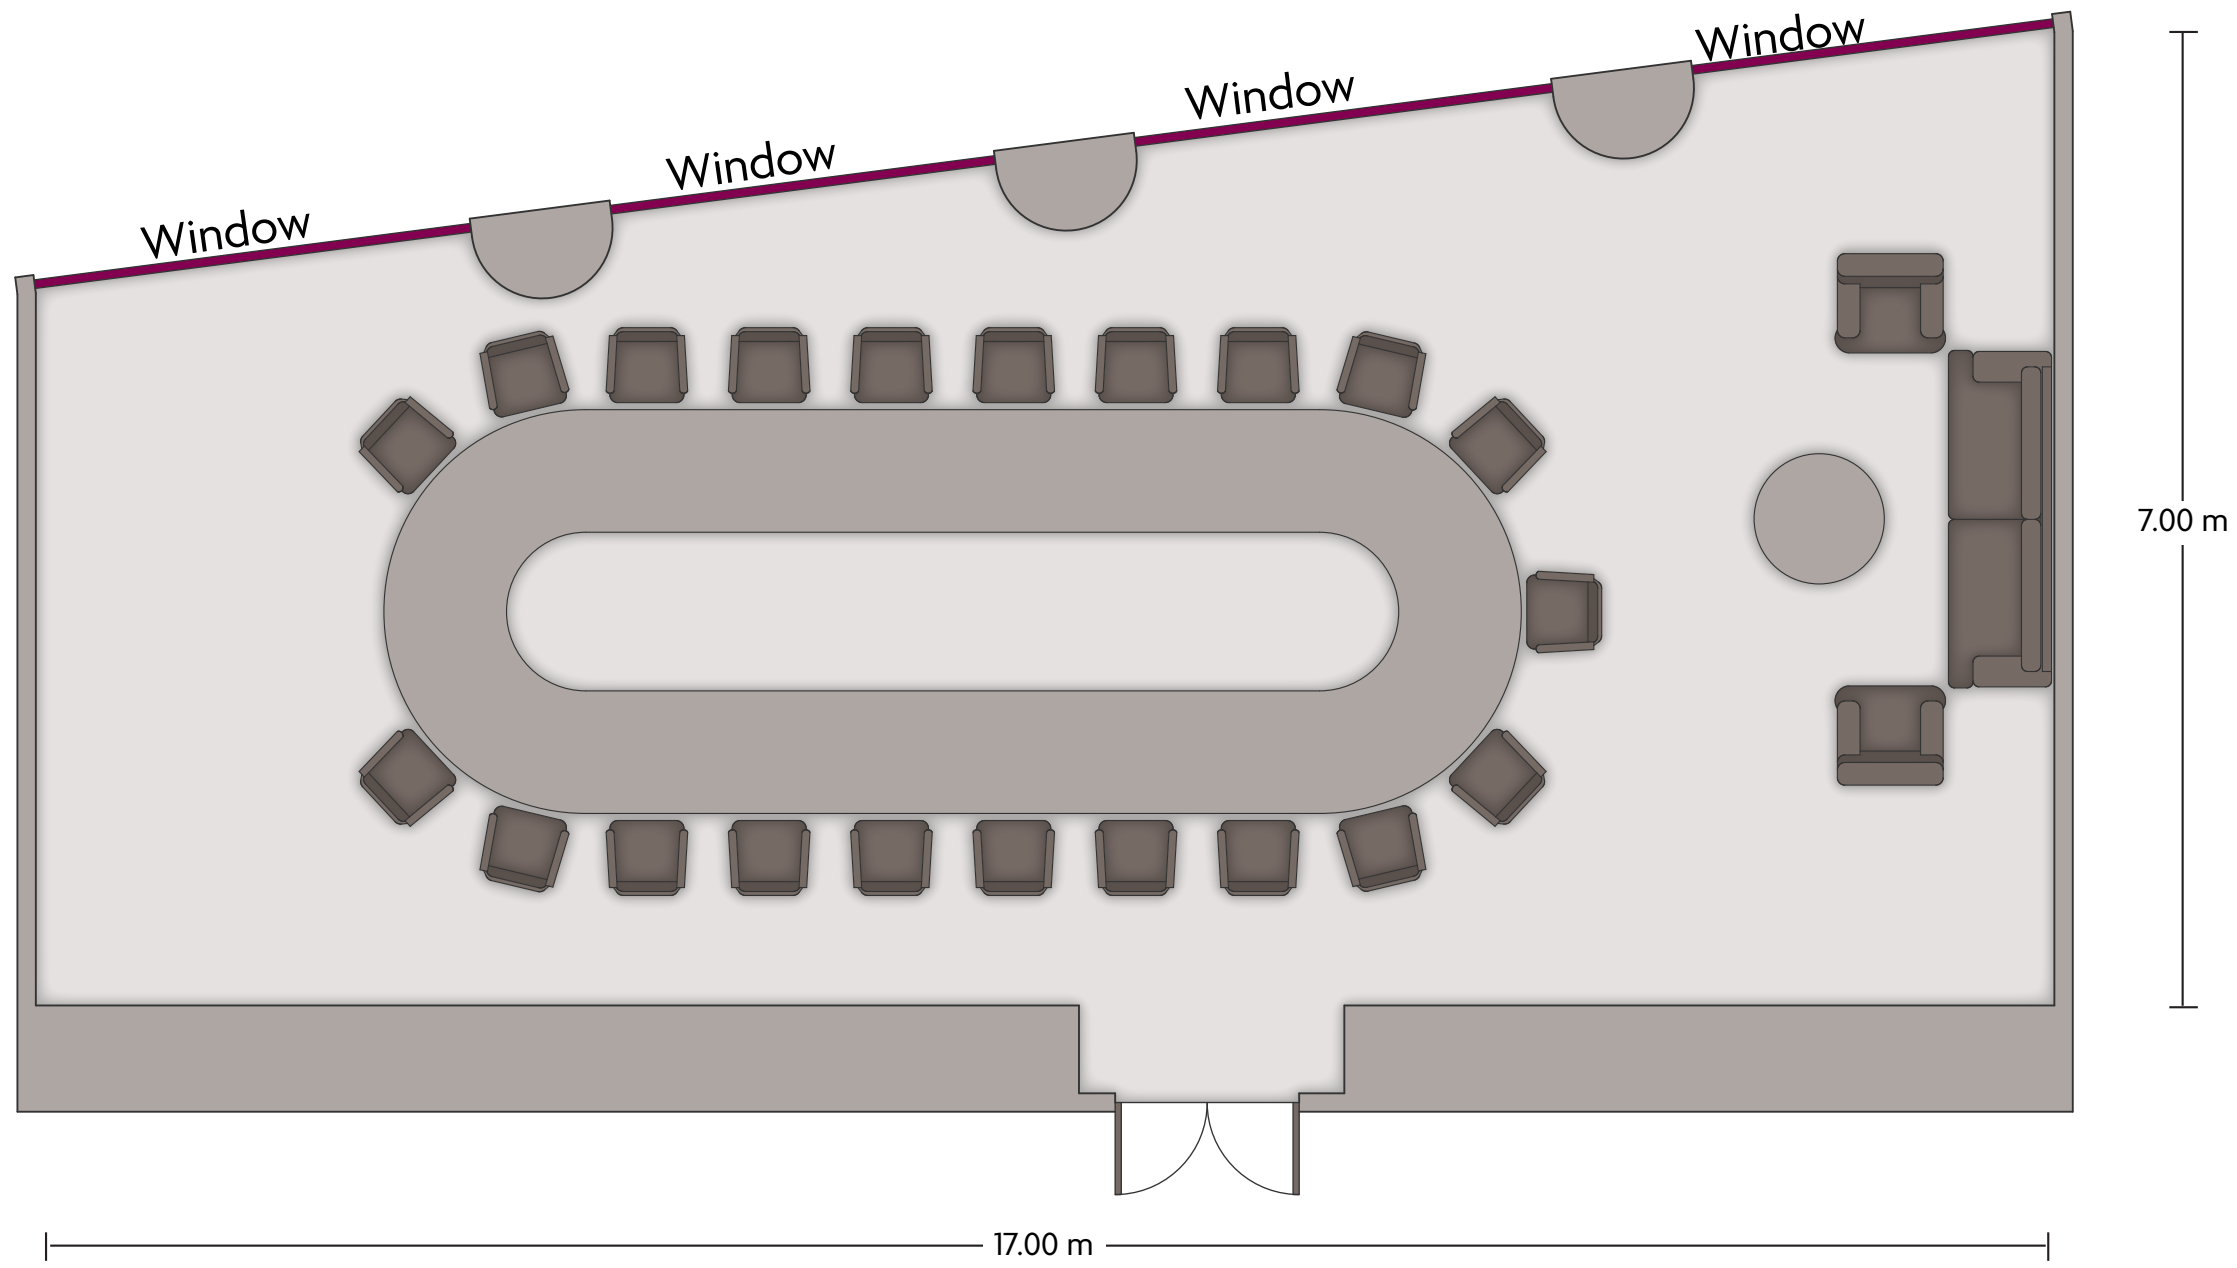

*Multiple layout options available for this space.

Crowne Plaza® Tianjin Binhai - Function Room

LENGTH: 25.00 m WIDTH: 12.00 m HEIGHT: 4.10 m TOTAL SQUARE METERS: 250.00 m² MAXIMUM CAPACITY: 120 POWER OUTLETS: 6

55 Zhongxin Avenue, Airport Economic Area, Tianjin, 300308, P.R. China | 86-022-58678888

*Multiple layout options available for this space.

LENGTH: 10.00 m WIDTH: 8.50 m HEIGHT: 3.70 m TOTAL SQUARE METERS: 85.00 m² MAXIMUM CAPACITY: 50 POWER OUTLETS: 3

55 Zhongxin Avenue, Airport Economic Area, Tianjin, 300308, P.R. China | 86-022-58678888

*Multiple layout options available for this space.

LENGTH: 17.00 m WIDTH: 7.00 m HEIGHT: 3.60 m TOTAL SQUARE METERS: 120.00 m² MAXIMUM CAPACITY: 21 POWER OUTLETS: 25