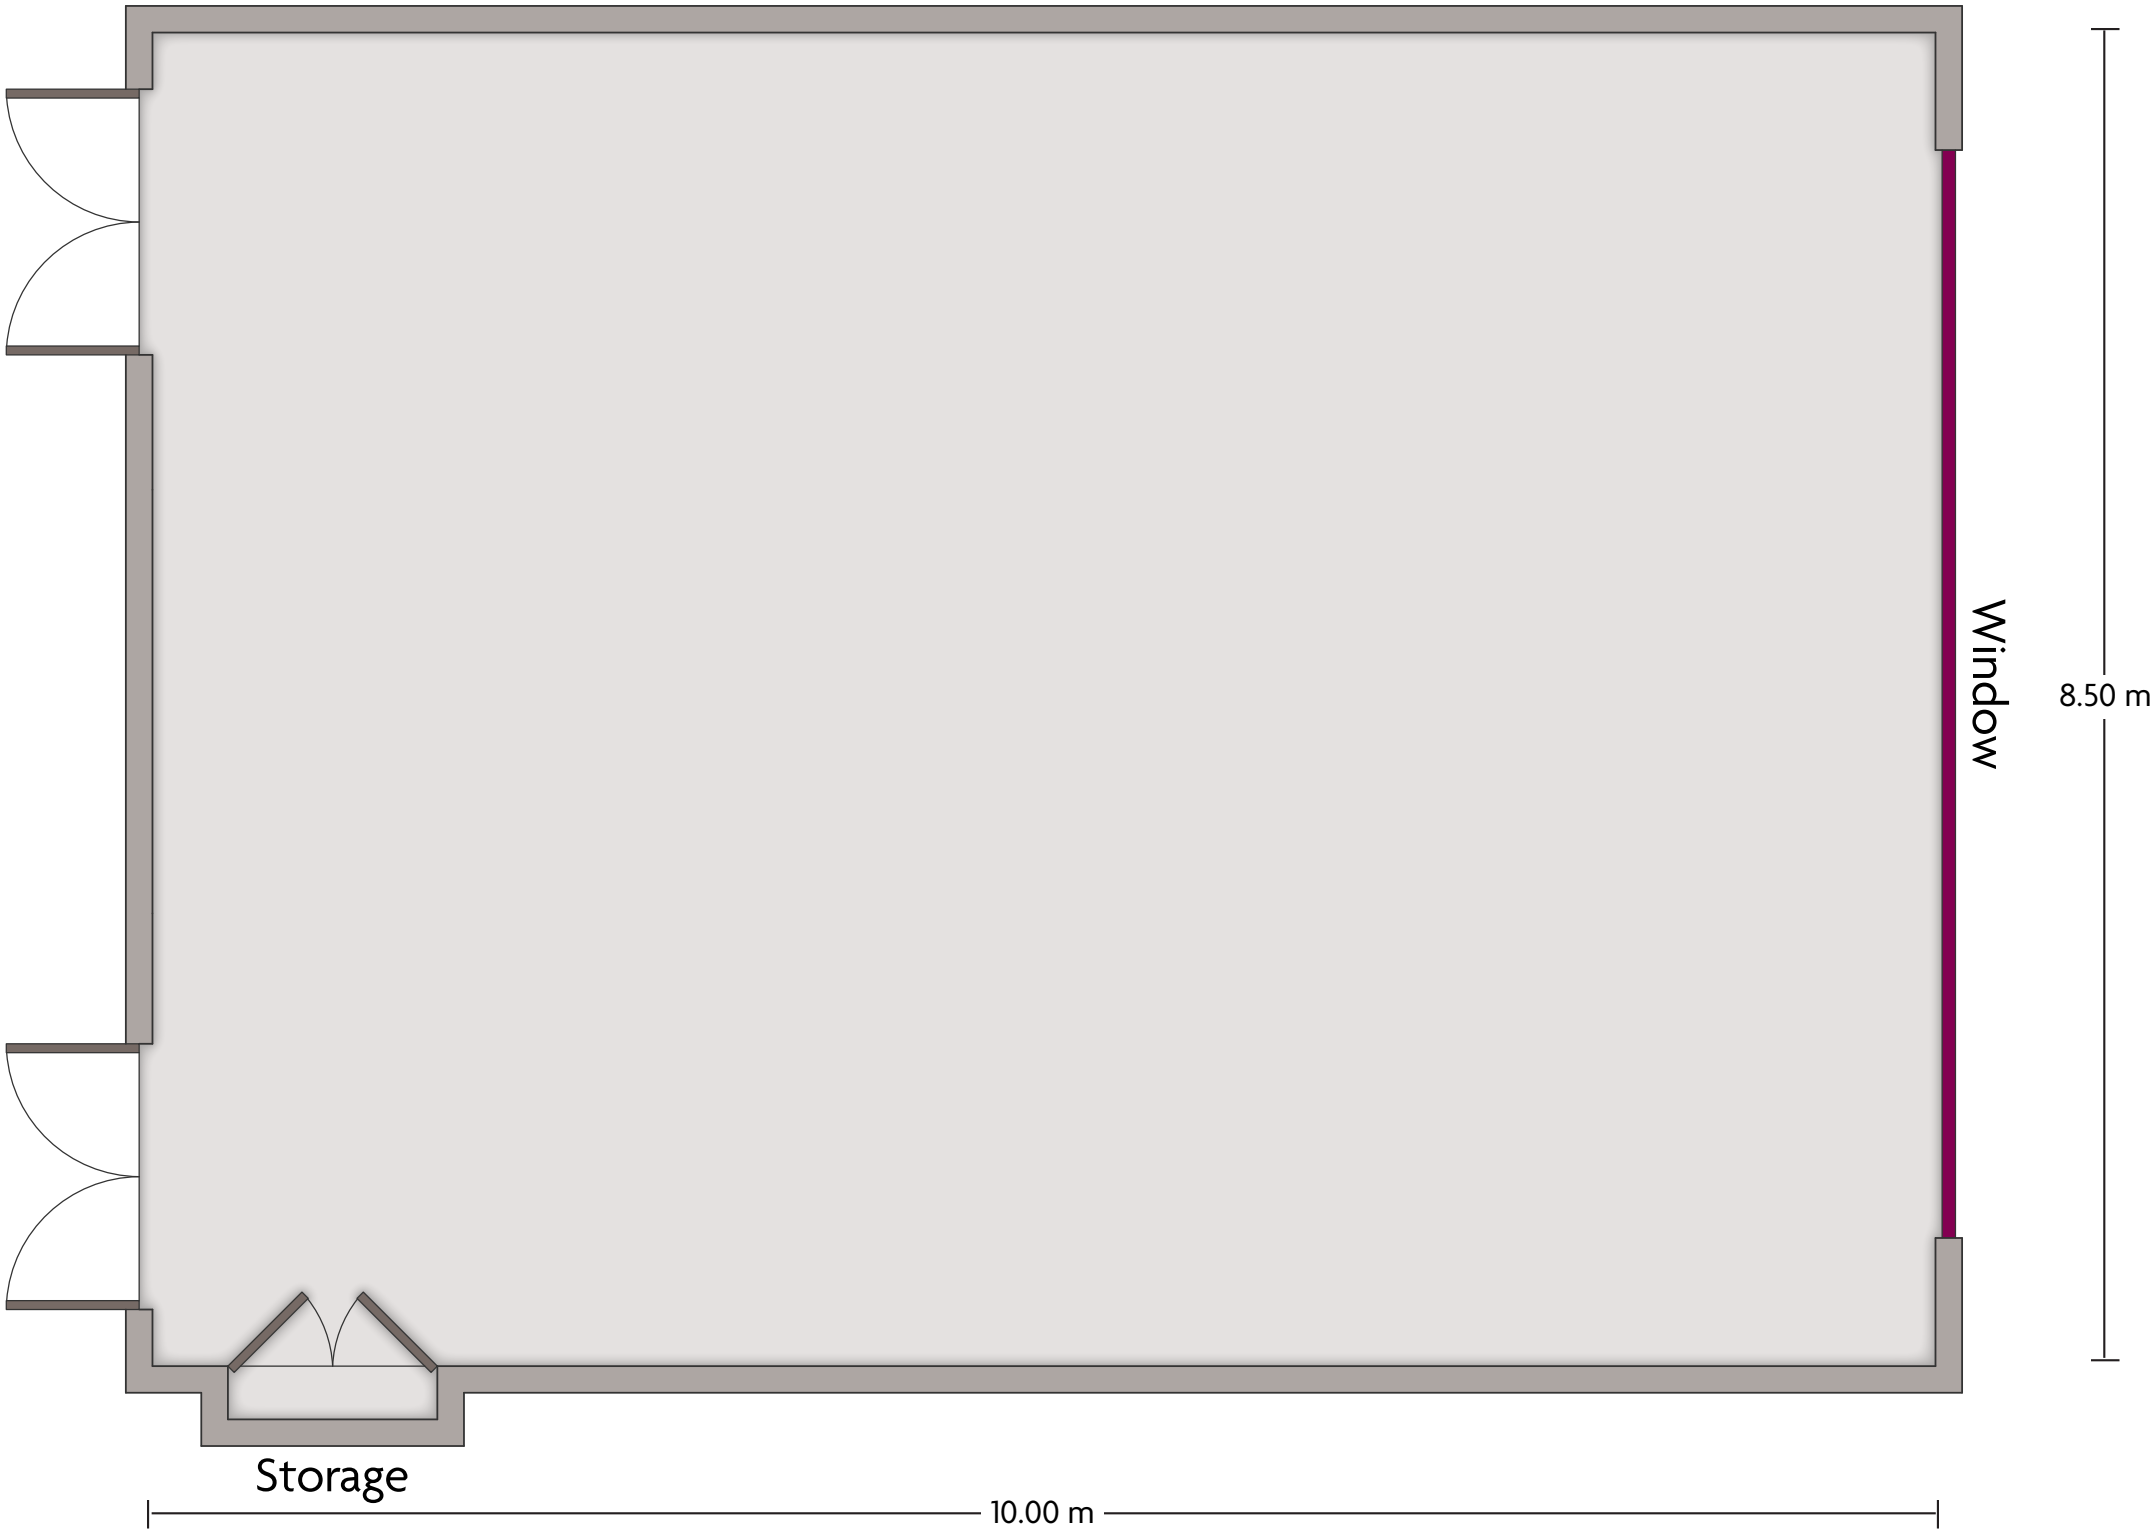

*Multiple layout options available for this space.

Crowne Plaza® Tianjin Binhai - Function Room

LENGTH: 25.00 m WIDTH: 12.00 m HEIGHT: 4.10 m TOTAL SQUARE METERS: 250.00 m² MAXIMUM CAPACITY: 120 POWER OUTLETS: 6

55 Zhongxin Avenue, Airport Economic Area, Tianjin, 300308, P.R. China | 86-022-58678888

*Multiple layout options available for this space.

Crowne Plaza® Tianjin Binhai - Grand Ballroom

LENGTH: 35.00 m WIDTH: 25.00 m HEIGHT: 7.73 m TOTAL SQUARE METERS: 875.00 m² MAXIMUM CAPACITY: 1000 POWER OUTLETS: 17

55 Zhongxin Avenue, Airport Economic Area, Tianjin, 300308, P.R. China | 86-022-58678888

*Multiple layout options available for this space.

LENGTH: 10.00 m WIDTH: 8.50 m HEIGHT: 3.70 m TOTAL SQUARE METERS: 85.00 m² MAXIMUM CAPACITY: 50 POWER OUTLETS: 3