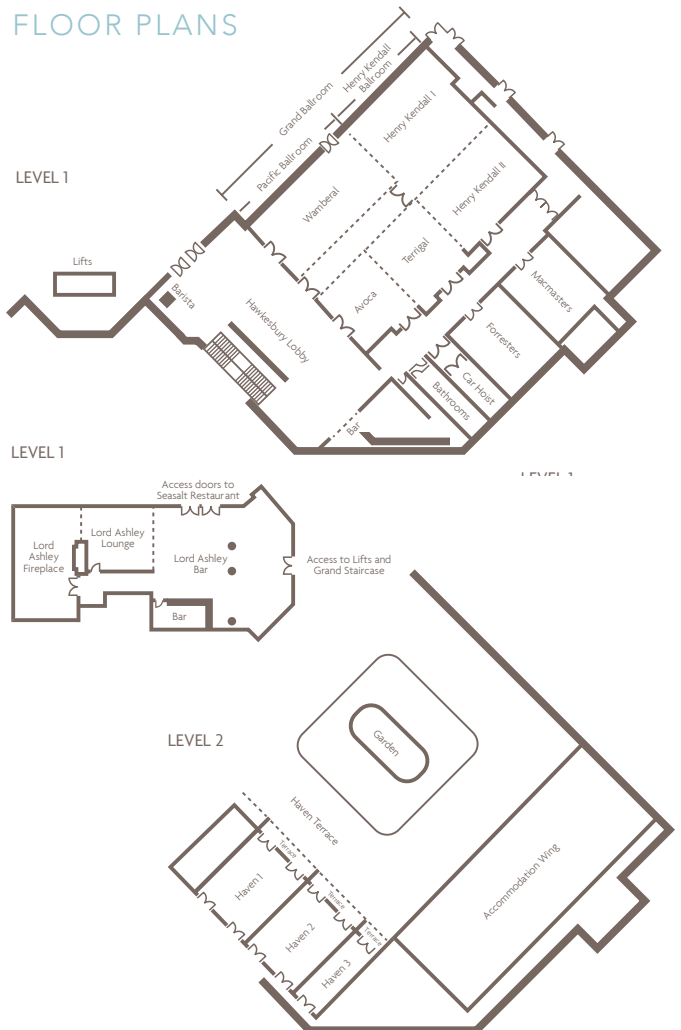

FLOOR PLANS

Crowne Plaza Terrigal Pacific

T 02 4384 9111 | F 02 4384 5798 | TERRIGALPACIFIC.CROWNEPLAZA.COM

PINE TREE LANE, TERRIGAL NSW 2260, AUSTRALIA