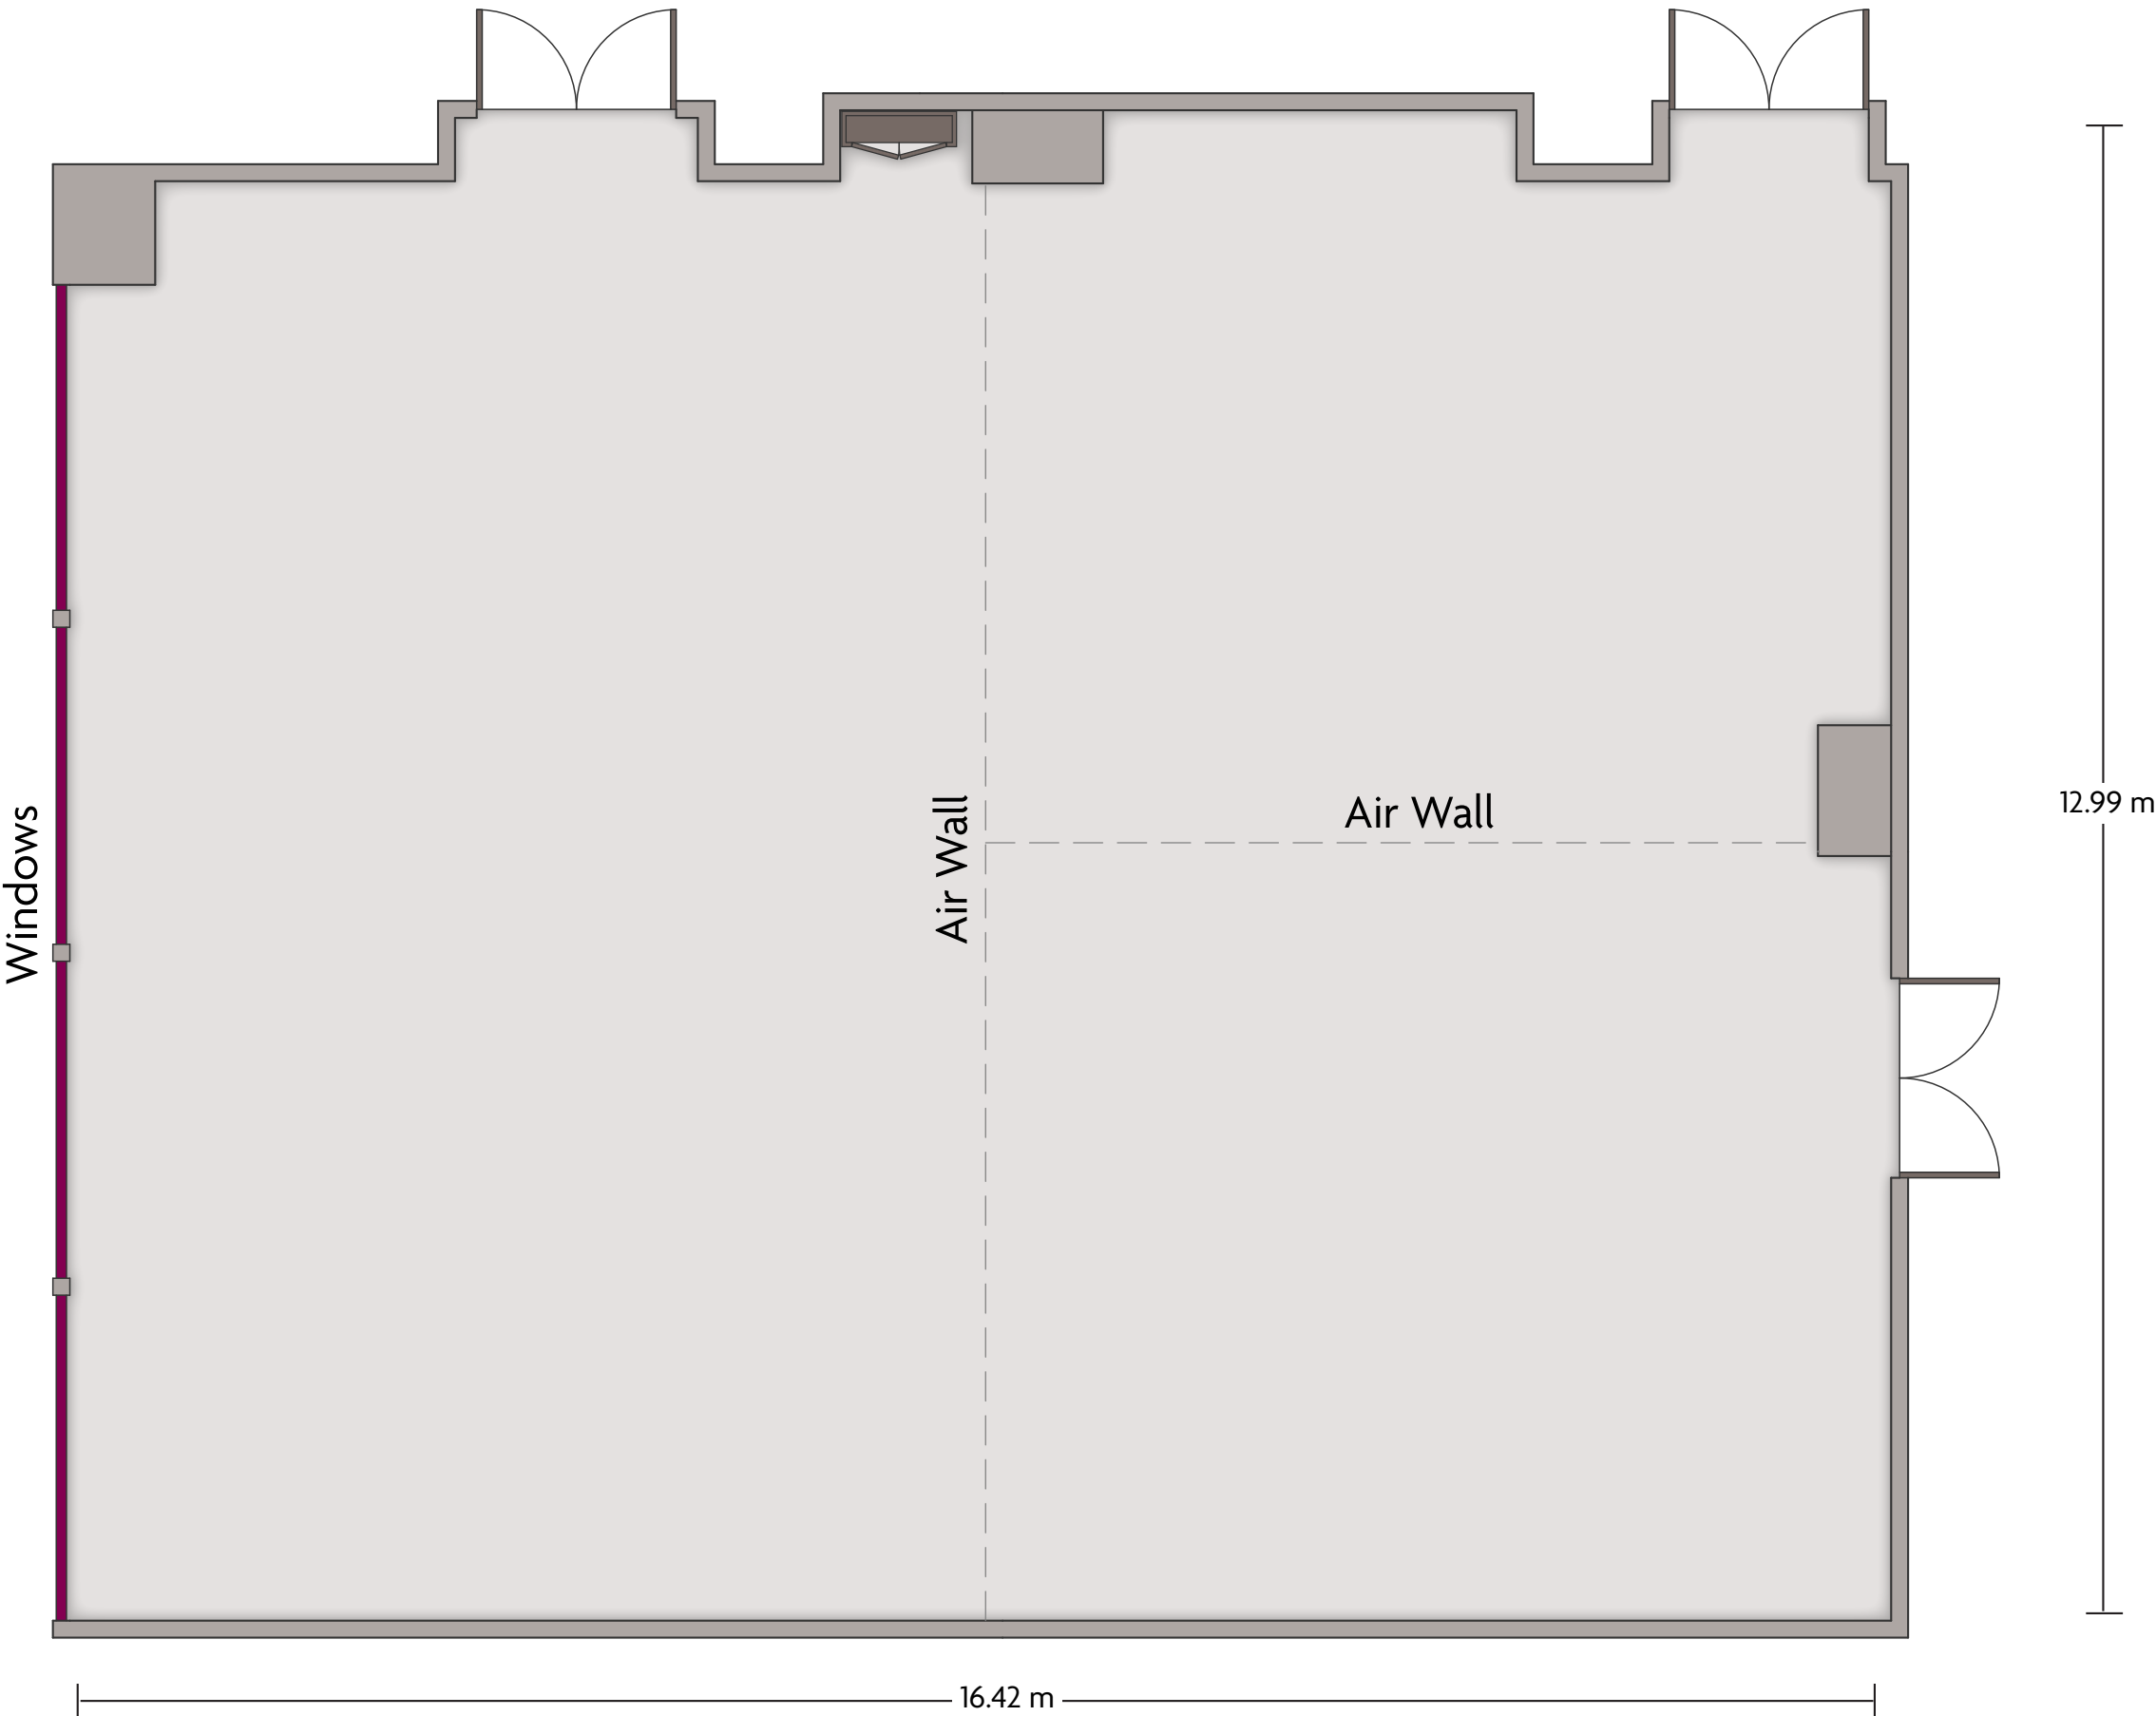

Crowne Plaza® Tel Aviv Beach - Sapir, Odem & Tarshish

LENGTH: 16.4 m   WIDTH: 13.0 m   HEIGHT: 2.7 m   TOTAL SQUARE METERS: 216.2 m²   MAXIMUM CAPACITY: 200   POWER OUTLETS: 10

145 Hayarkon Street | Tel Aviv - 6345313, Israel | 972.3.5201111

*Multiple layout options available for this space.