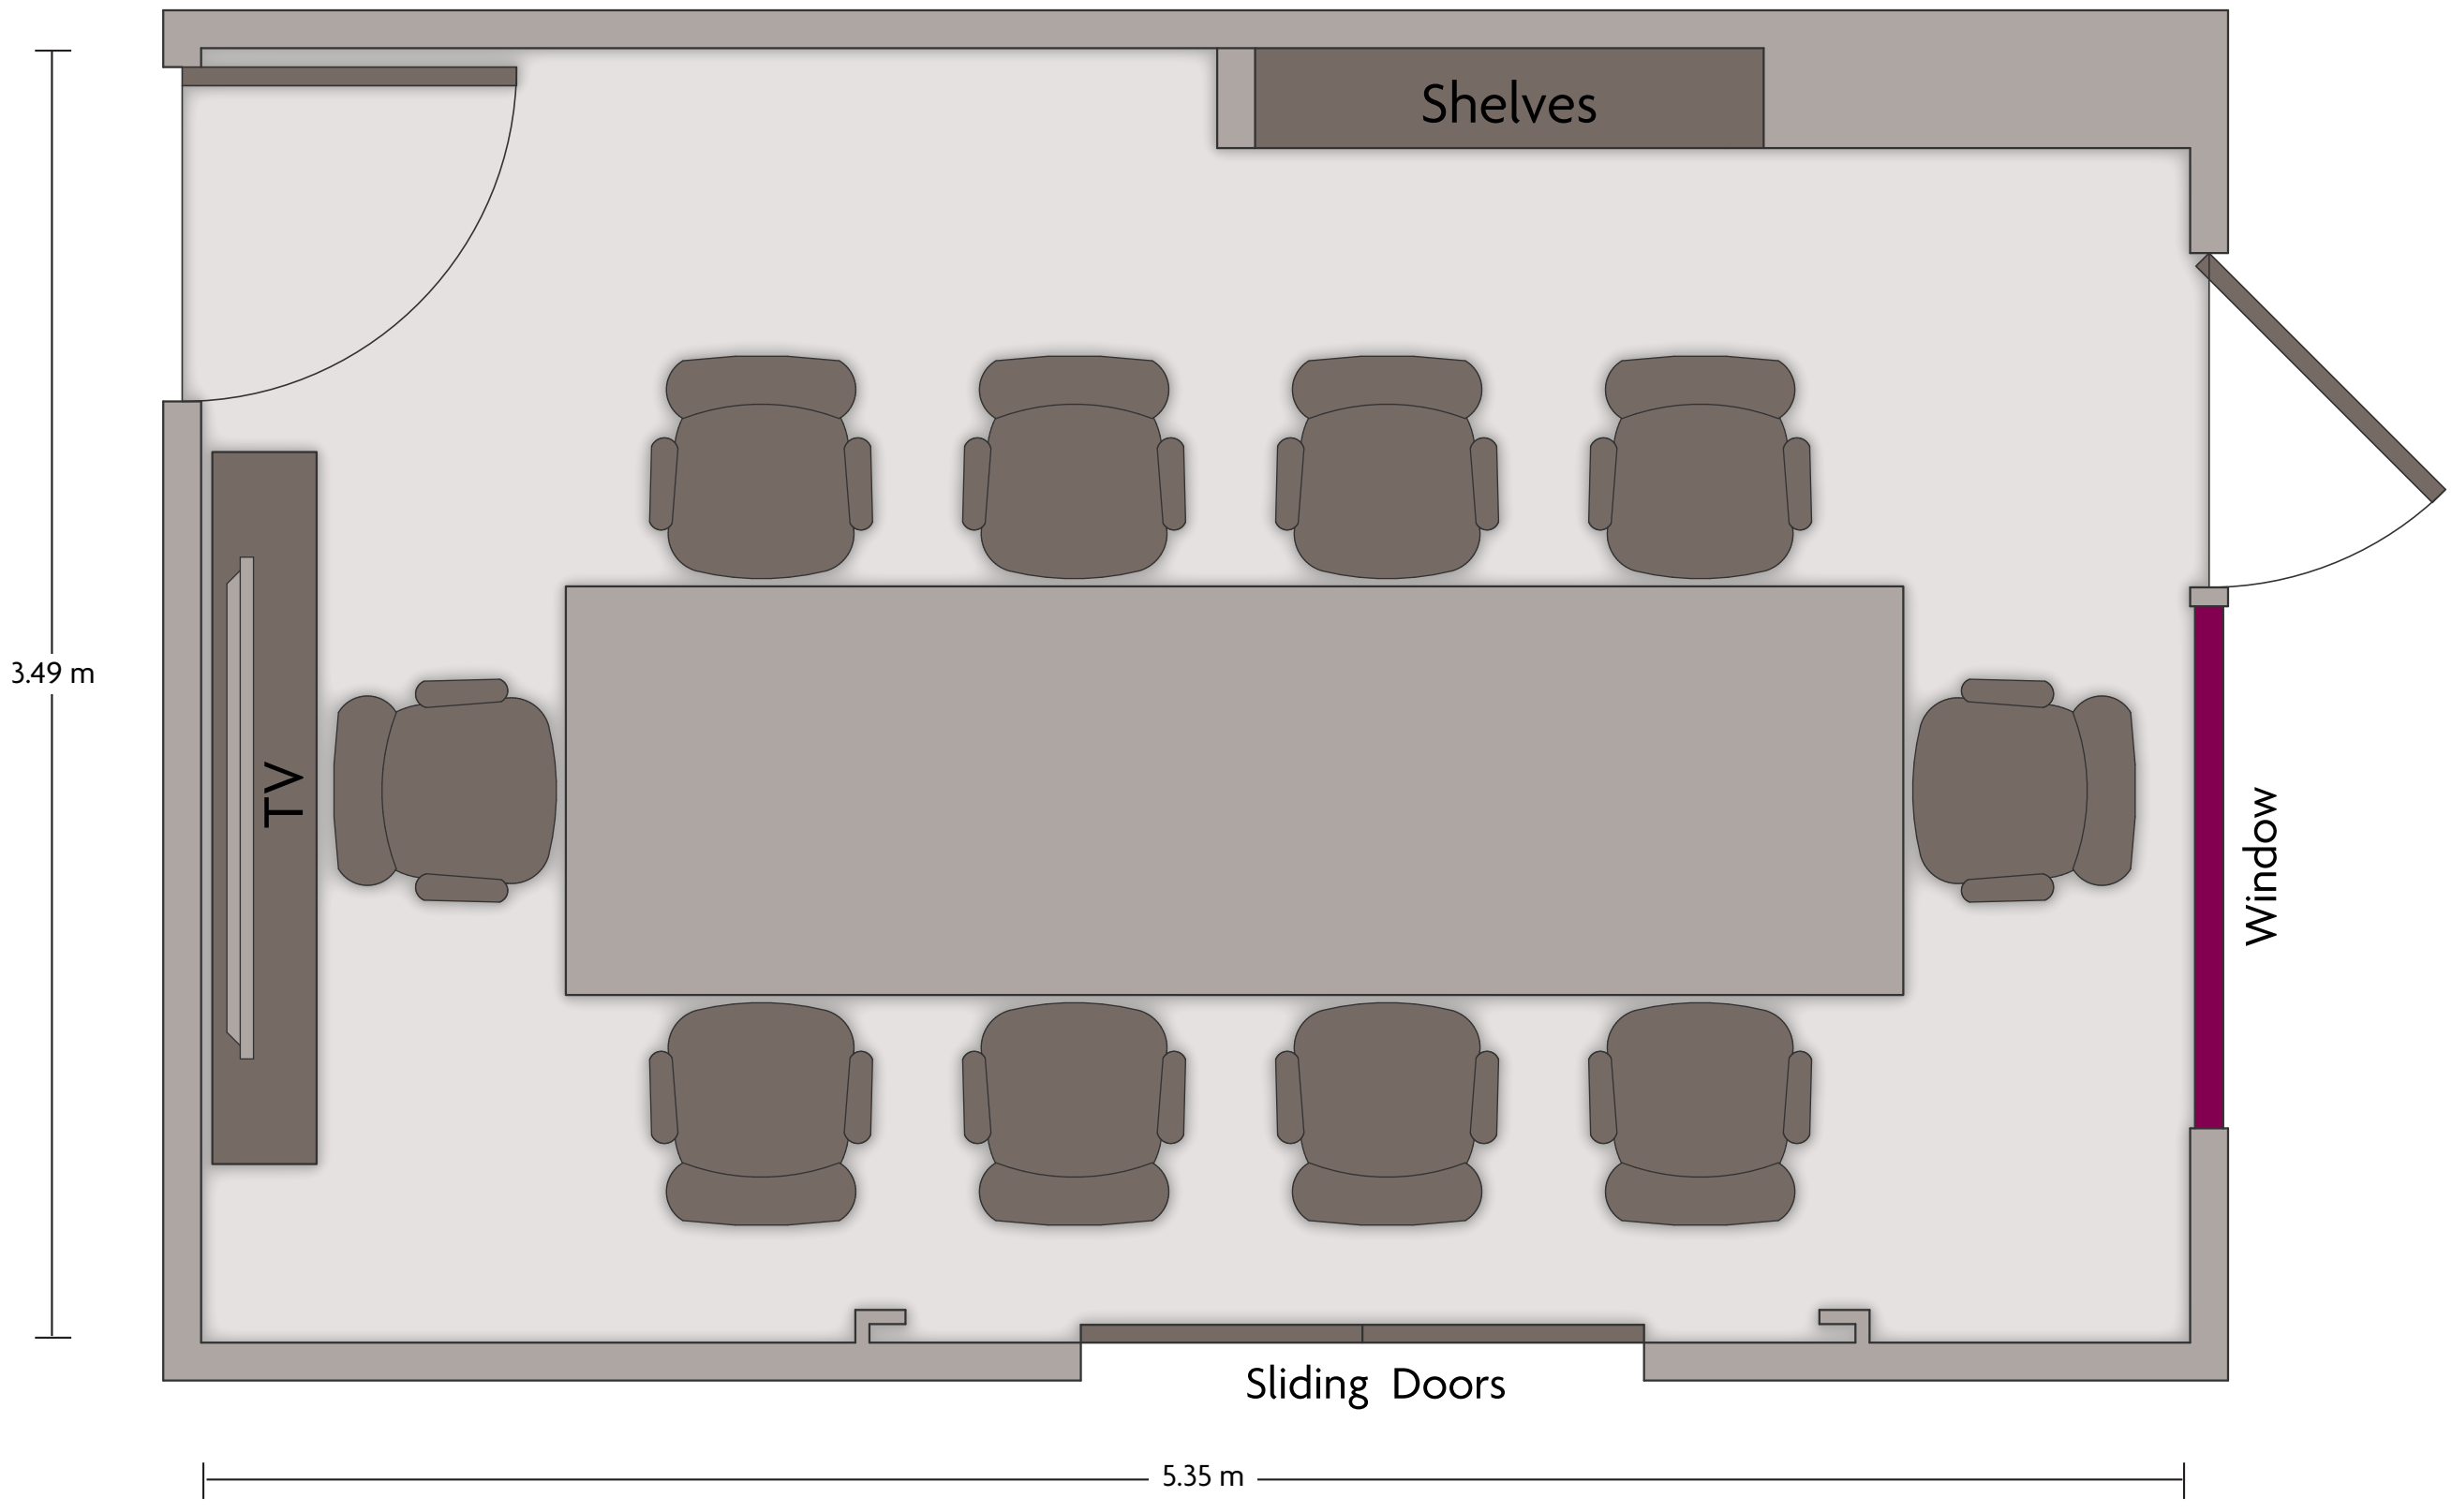

LENGTH: 16.7 m    WIDTH: 13.6 m    HEIGHT: 3 m    TOTAL SQUARE METERS: 188.7 m<sup>2</sup>    MAXIMUM CAPACITY: 280    POWER OUTLETS: 8

# Crowne Plaza® Tel Aviv Beach - Choshen Hall A & B

LENGTH: 11.5 m    WIDTH: 5.2 m    HEIGHT: 2.5 m    TOTAL SQUARE METERS: 50.7 m<sup>2</sup>    MAXIMUM CAPACITY: 21    POWER OUTLETS: 3

145 Hayarkon Street | Tel Aviv - 6345313, Israel | 972.3.5201111

# Crowne Plaza® Tel Aviv Beach - Club Boardroom

LENGTH: 5.3 m    WIDTH: 3.5 m    HEIGHT: 2.5 m    TOTAL SQUARE METERS: 17.9 m<sup>2</sup>    MAXIMUM CAPACITY: 14    POWER OUTLETS: 6

145 Hayarkon Street | Tel Aviv - 6345313, Israel | 972.3.5201111

LENGTH: 8.0 m    WIDTH: 6.9 m    HEIGHT: 2.7 m    TOTAL SQUARE METERS: 55.5 m<sup>2</sup>    MAXIMUM CAPACITY: 50    POWER OUTLETS: 2