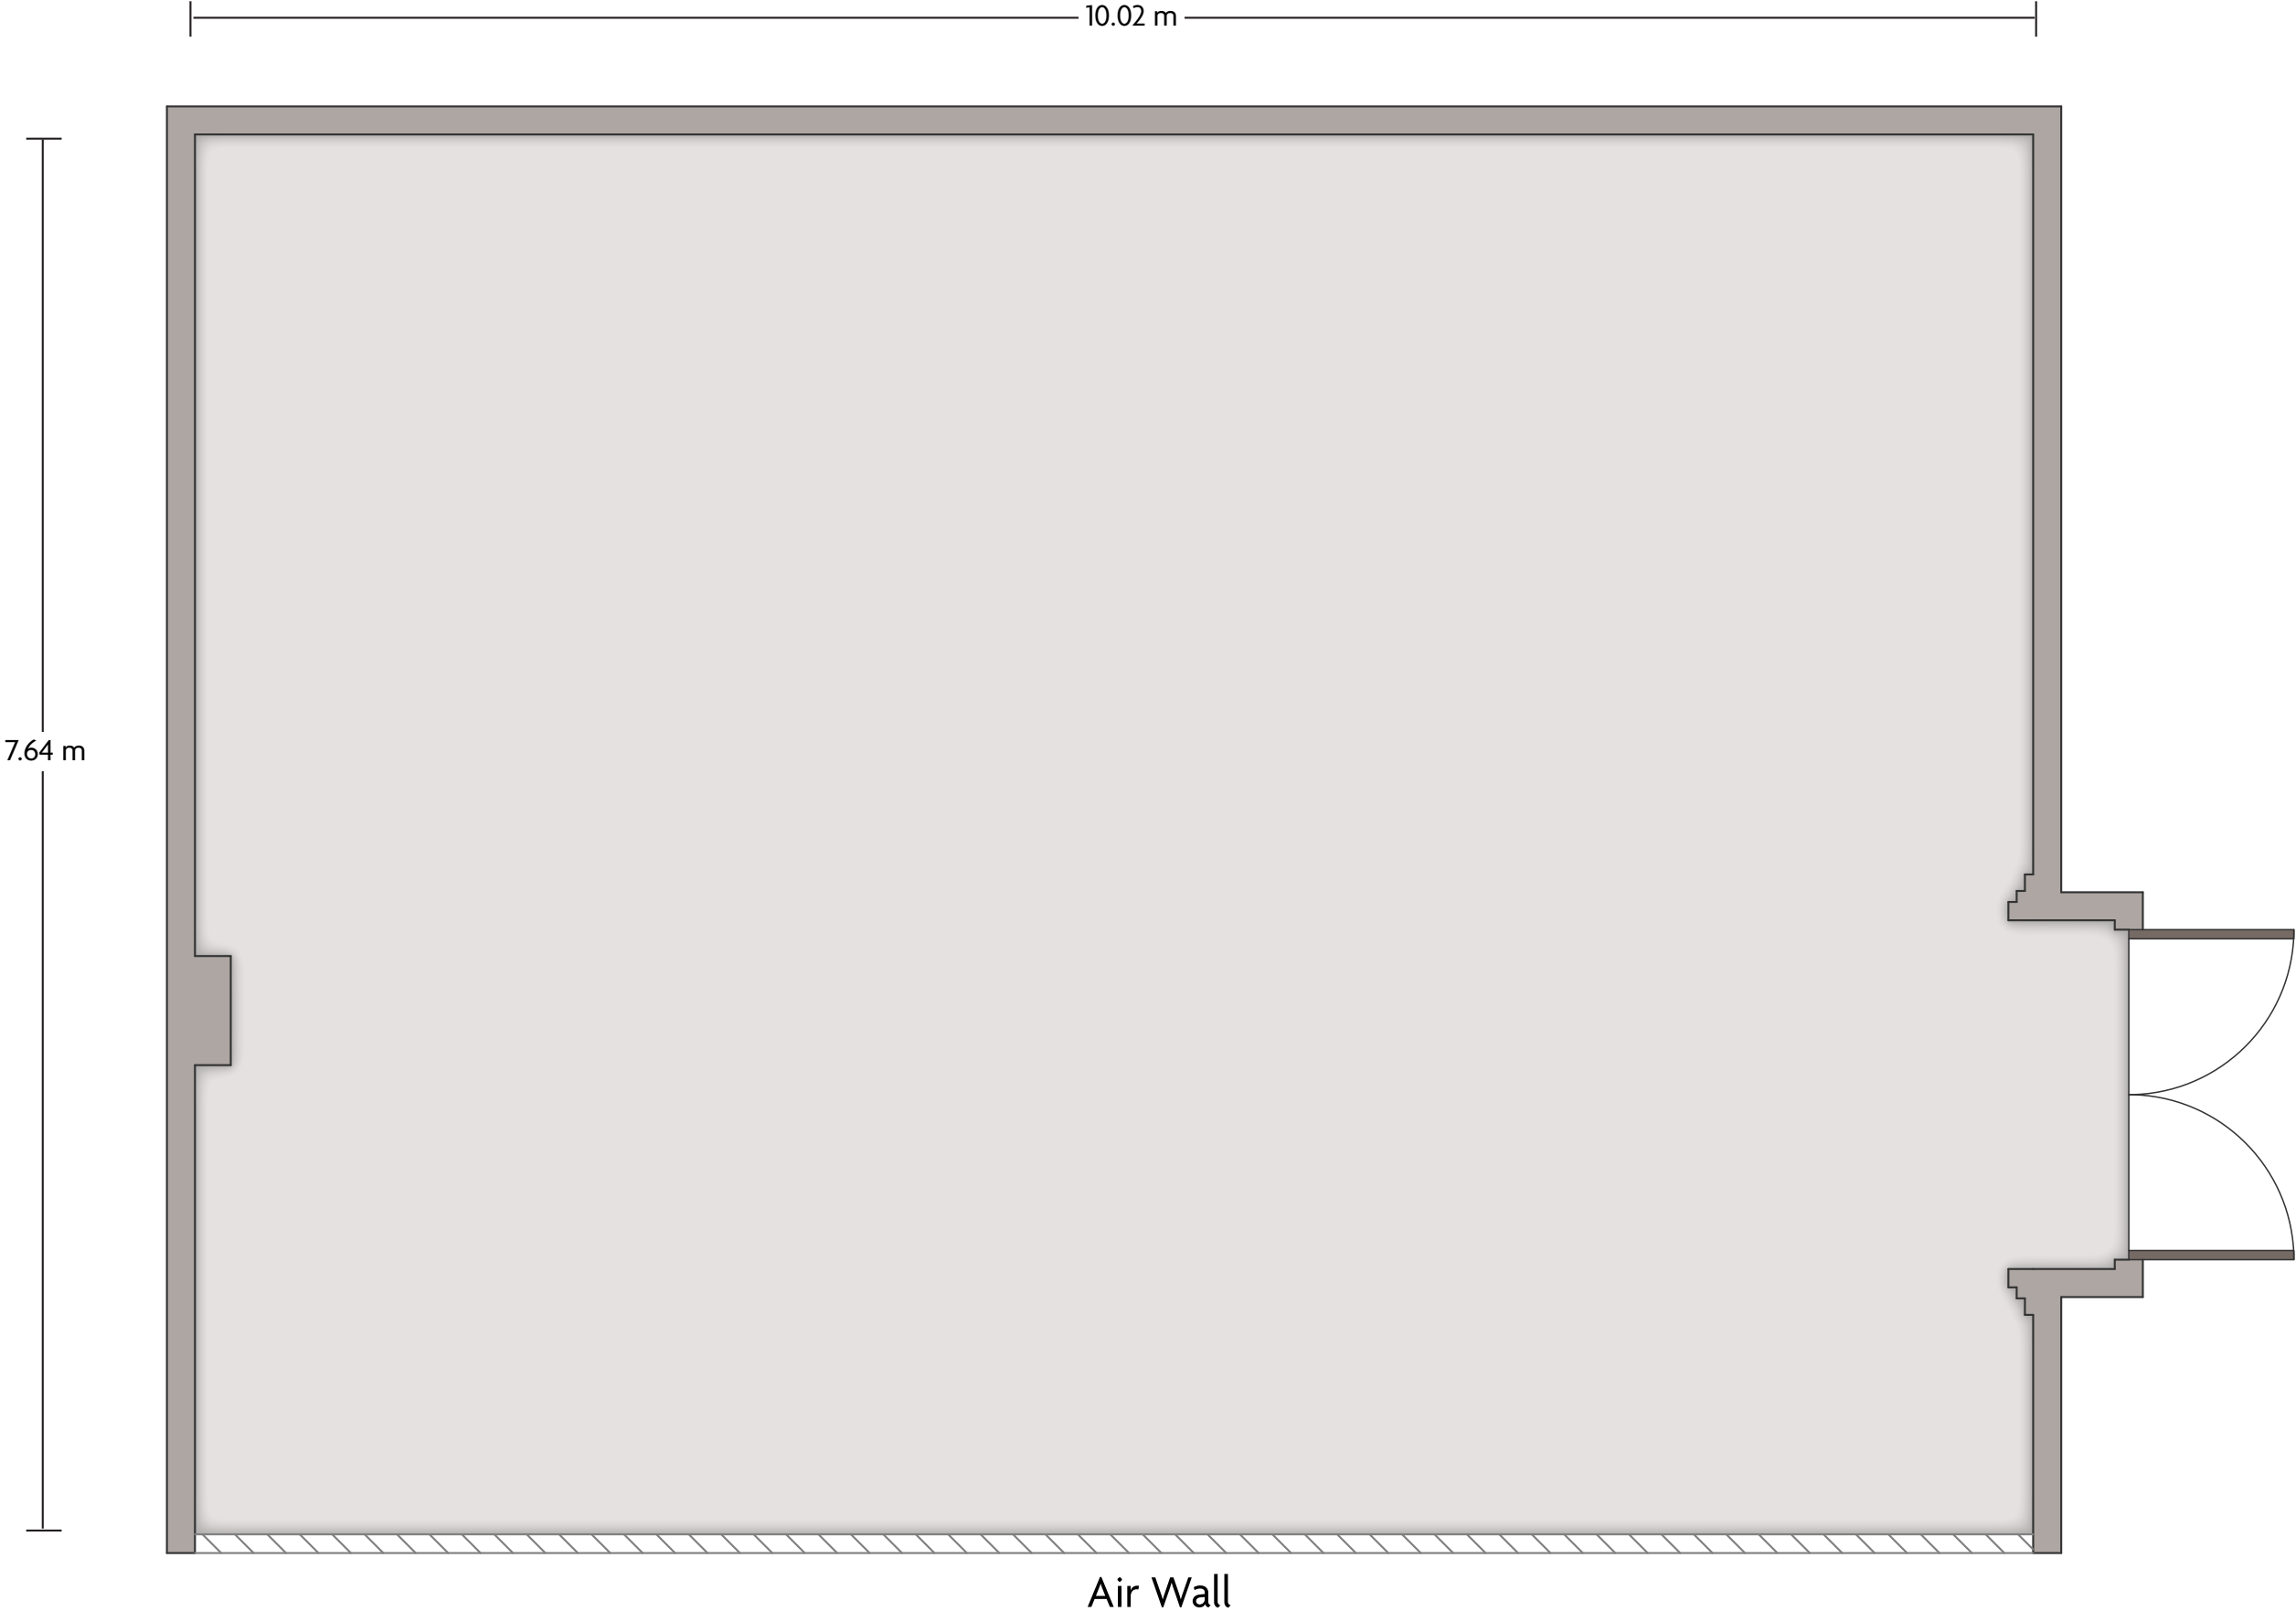

# Crowne Plaza® Tel Aviv Beach - Club Boardroom

LENGTH: 5.3 m    WIDTH: 3.5 m    HEIGHT: 2.5 m    TOTAL SQUARE METERS: 17.9 m<sup>2</sup>    MAXIMUM CAPACITY: 14    POWER OUTLETS: 6

145 Hayarkon Street | Tel Aviv - 6345313, Israel | 972.3.5201111

LENGTH: 10.0 m    WIDTH: 7.6 m    HEIGHT: 2.6 m    TOTAL SQUARE METERS: 77.2 m<sup>2</sup>    MAXIMUM CAPACITY: 70    POWER OUTLETS: 3

LENGTH: 10.0 m    WIDTH: 8.6 m    HEIGHT: 2.6 m    TOTAL SQUARE METERS: 68.9 m<sup>2</sup>    MAXIMUM CAPACITY: 50    POWER OUTLETS: 3

LENGTH: 16.4 m    WIDTH: 10.0 m    HEIGHT: 2.6 m    TOTAL SQUARE METERS: 147.5 m<sup>2</sup>    MAXIMUM CAPACITY: 120    POWER OUTLETS: 6

LENGTH: 13.0 m    WIDTH: 8.3 m    HEIGHT: 2.7 m    TOTAL SQUARE METERS: 107.8 m<sup>2</sup>    MAXIMUM CAPACITY: 110    POWER OUTLETS: 6

LENGTH: 8.0 m    WIDTH: 6.9 m    HEIGHT: 2.7 m    TOTAL SQUARE METERS: 55.5 m<sup>2</sup>    MAXIMUM CAPACITY: 50    POWER OUTLETS: 2