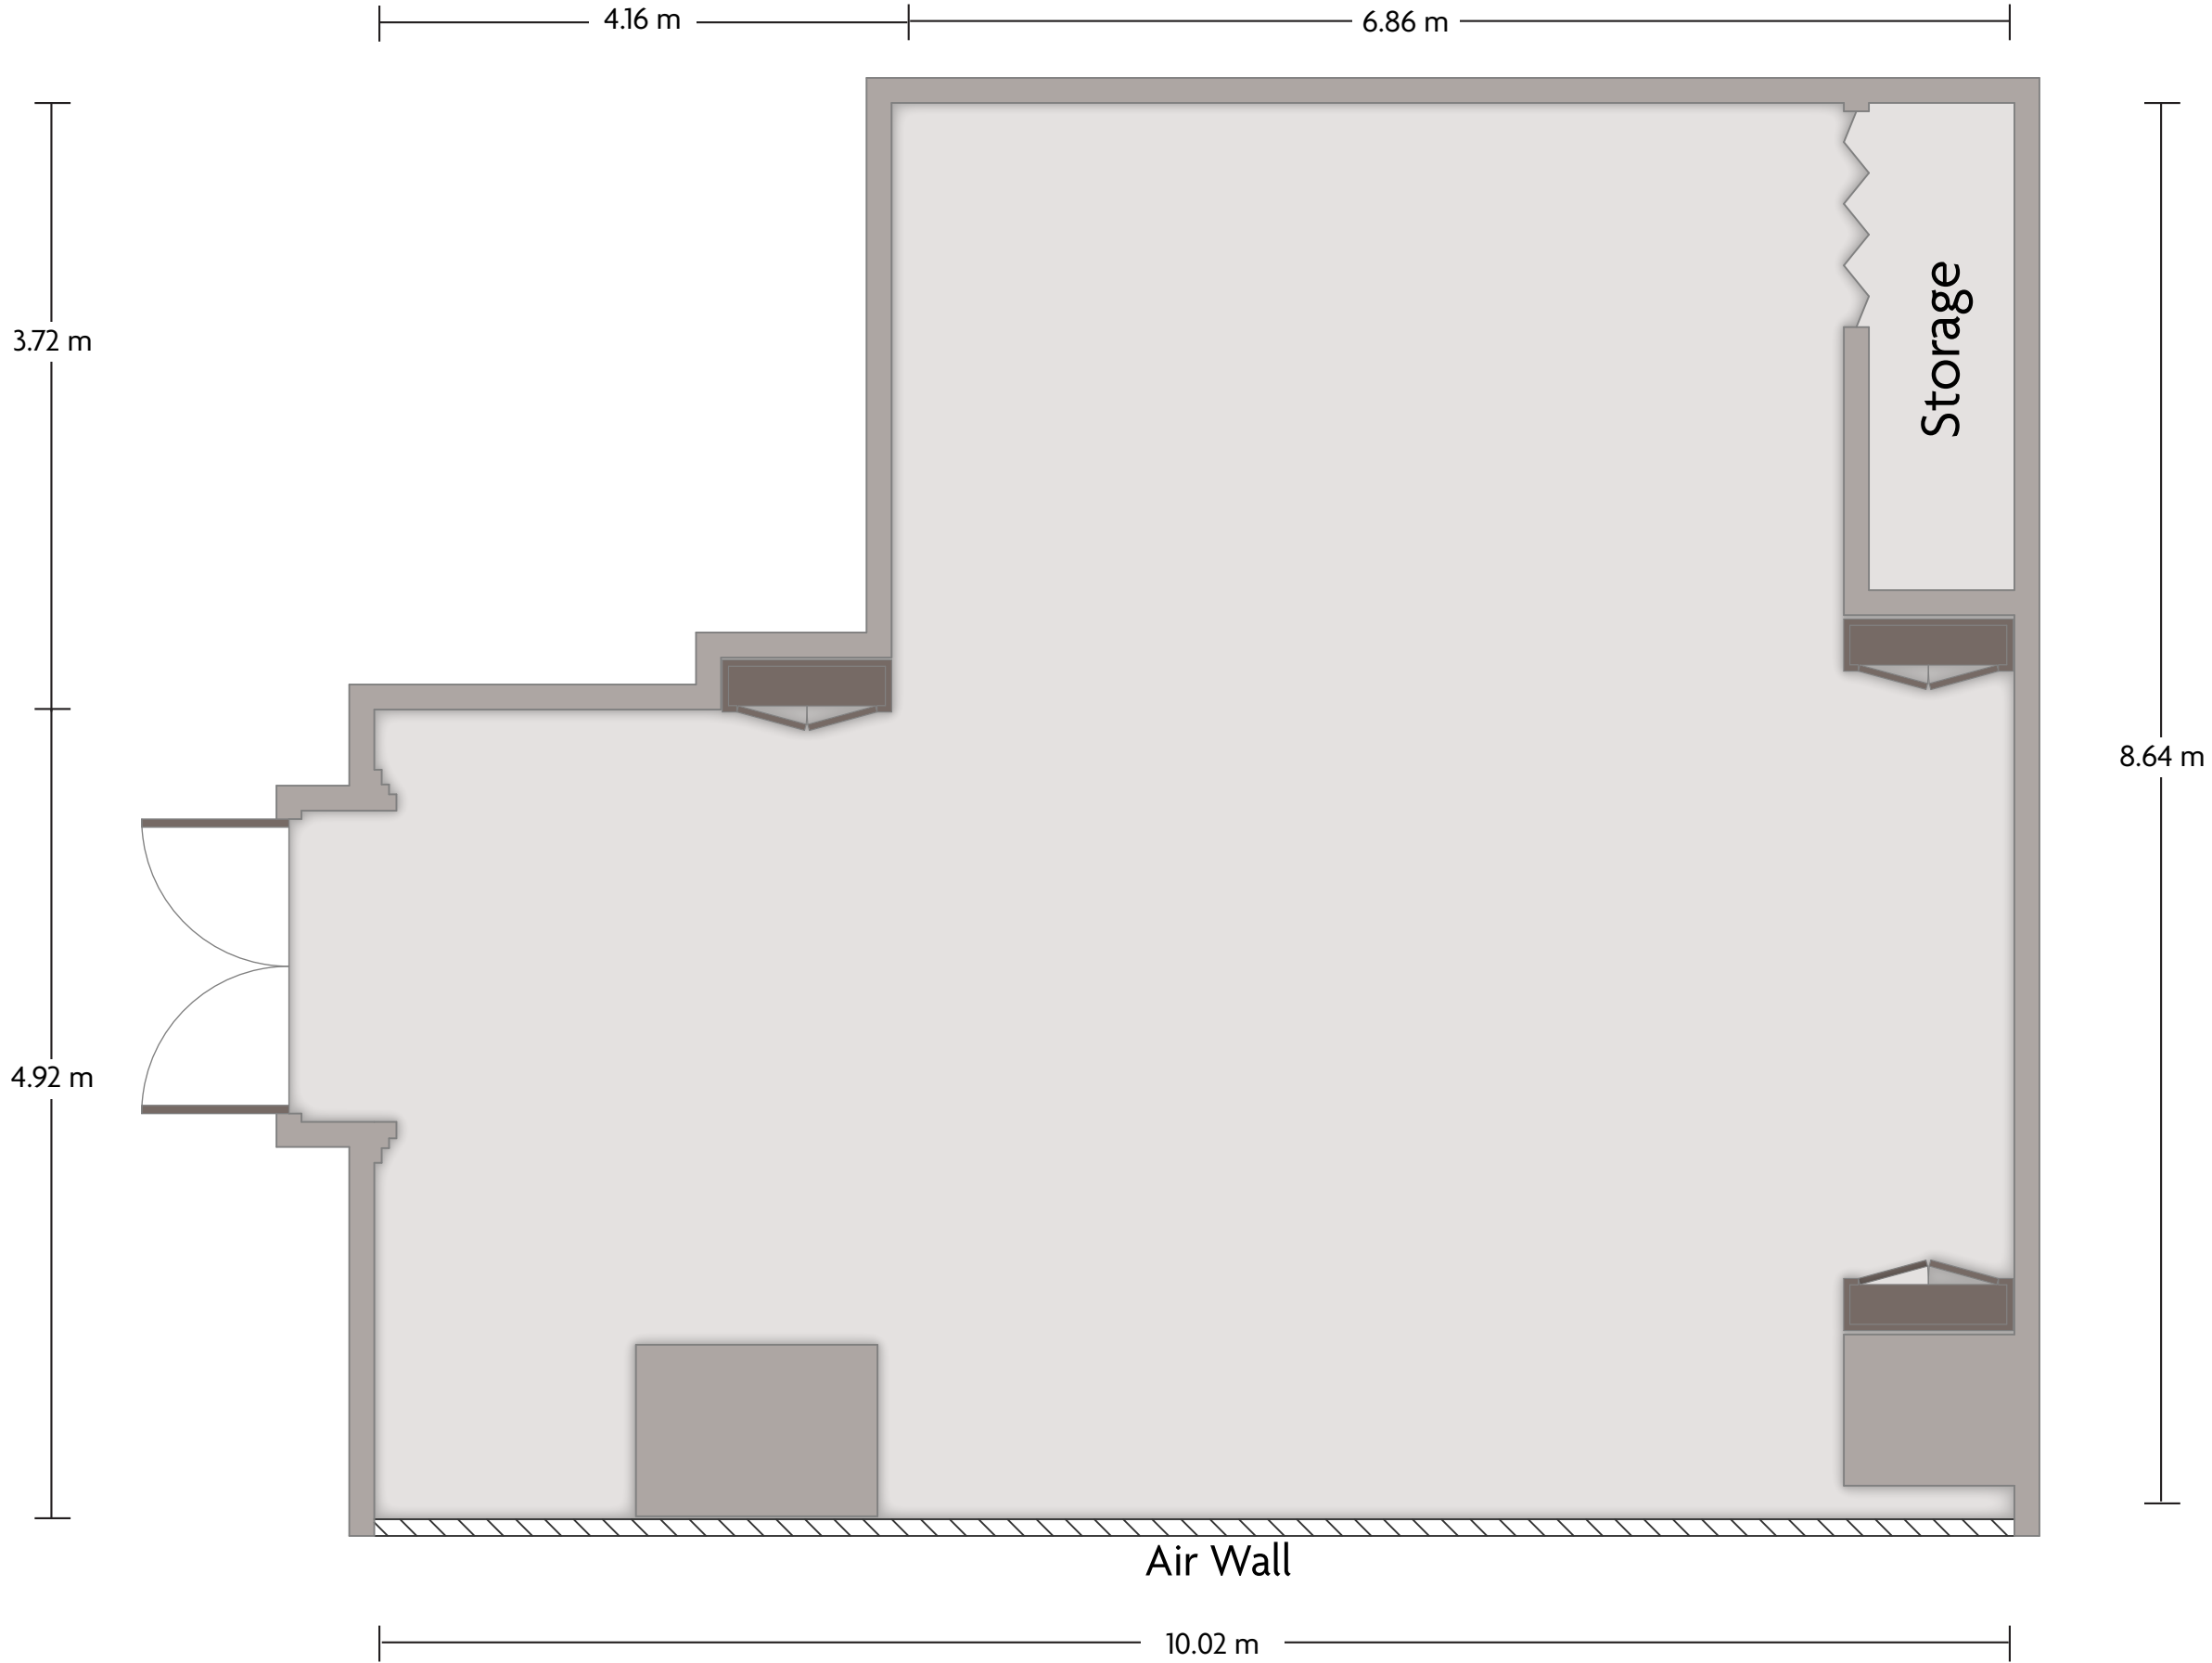

# Crowne Plaza® Tel Aviv Beach - Club Boardroom

LENGTH: 5.3 m    WIDTH: 3.5 m    HEIGHT: 2.5 m    TOTAL SQUARE METERS: 17.9 m<sup>2</sup>    MAXIMUM CAPACITY: 14    POWER OUTLETS: 6

145 Hayarkon Street | Tel Aviv - 6345313, Israel | 972.3.5201111

LENGTH: 10.0 m    WIDTH: 7.6 m    HEIGHT: 2.6 m    TOTAL SQUARE METERS: 77.2 m<sup>2</sup>    MAXIMUM CAPACITY: 70    POWER OUTLETS: 3

LENGTH: 10.0 m    WIDTH: 8.6 m    HEIGHT: 2.6 m    TOTAL SQUARE METERS: 68.9 m<sup>2</sup>    MAXIMUM CAPACITY: 50    POWER OUTLETS: 3

LENGTH: 16.4 m    WIDTH: 10.0 m    HEIGHT: 2.6 m    TOTAL SQUARE METERS: 147.5 m<sup>2</sup>    MAXIMUM CAPACITY: 120    POWER OUTLETS: 6

LENGTH: 13.0 m    WIDTH: 8.3 m    HEIGHT: 2.7 m    TOTAL SQUARE METERS: 107.8 m<sup>2</sup>    MAXIMUM CAPACITY: 110    POWER OUTLETS: 6

LENGTH: 8.0 m    WIDTH: 6.9 m    HEIGHT: 2.7 m    TOTAL SQUARE METERS: 55.5 m<sup>2</sup>    MAXIMUM CAPACITY: 50    POWER OUTLETS: 2