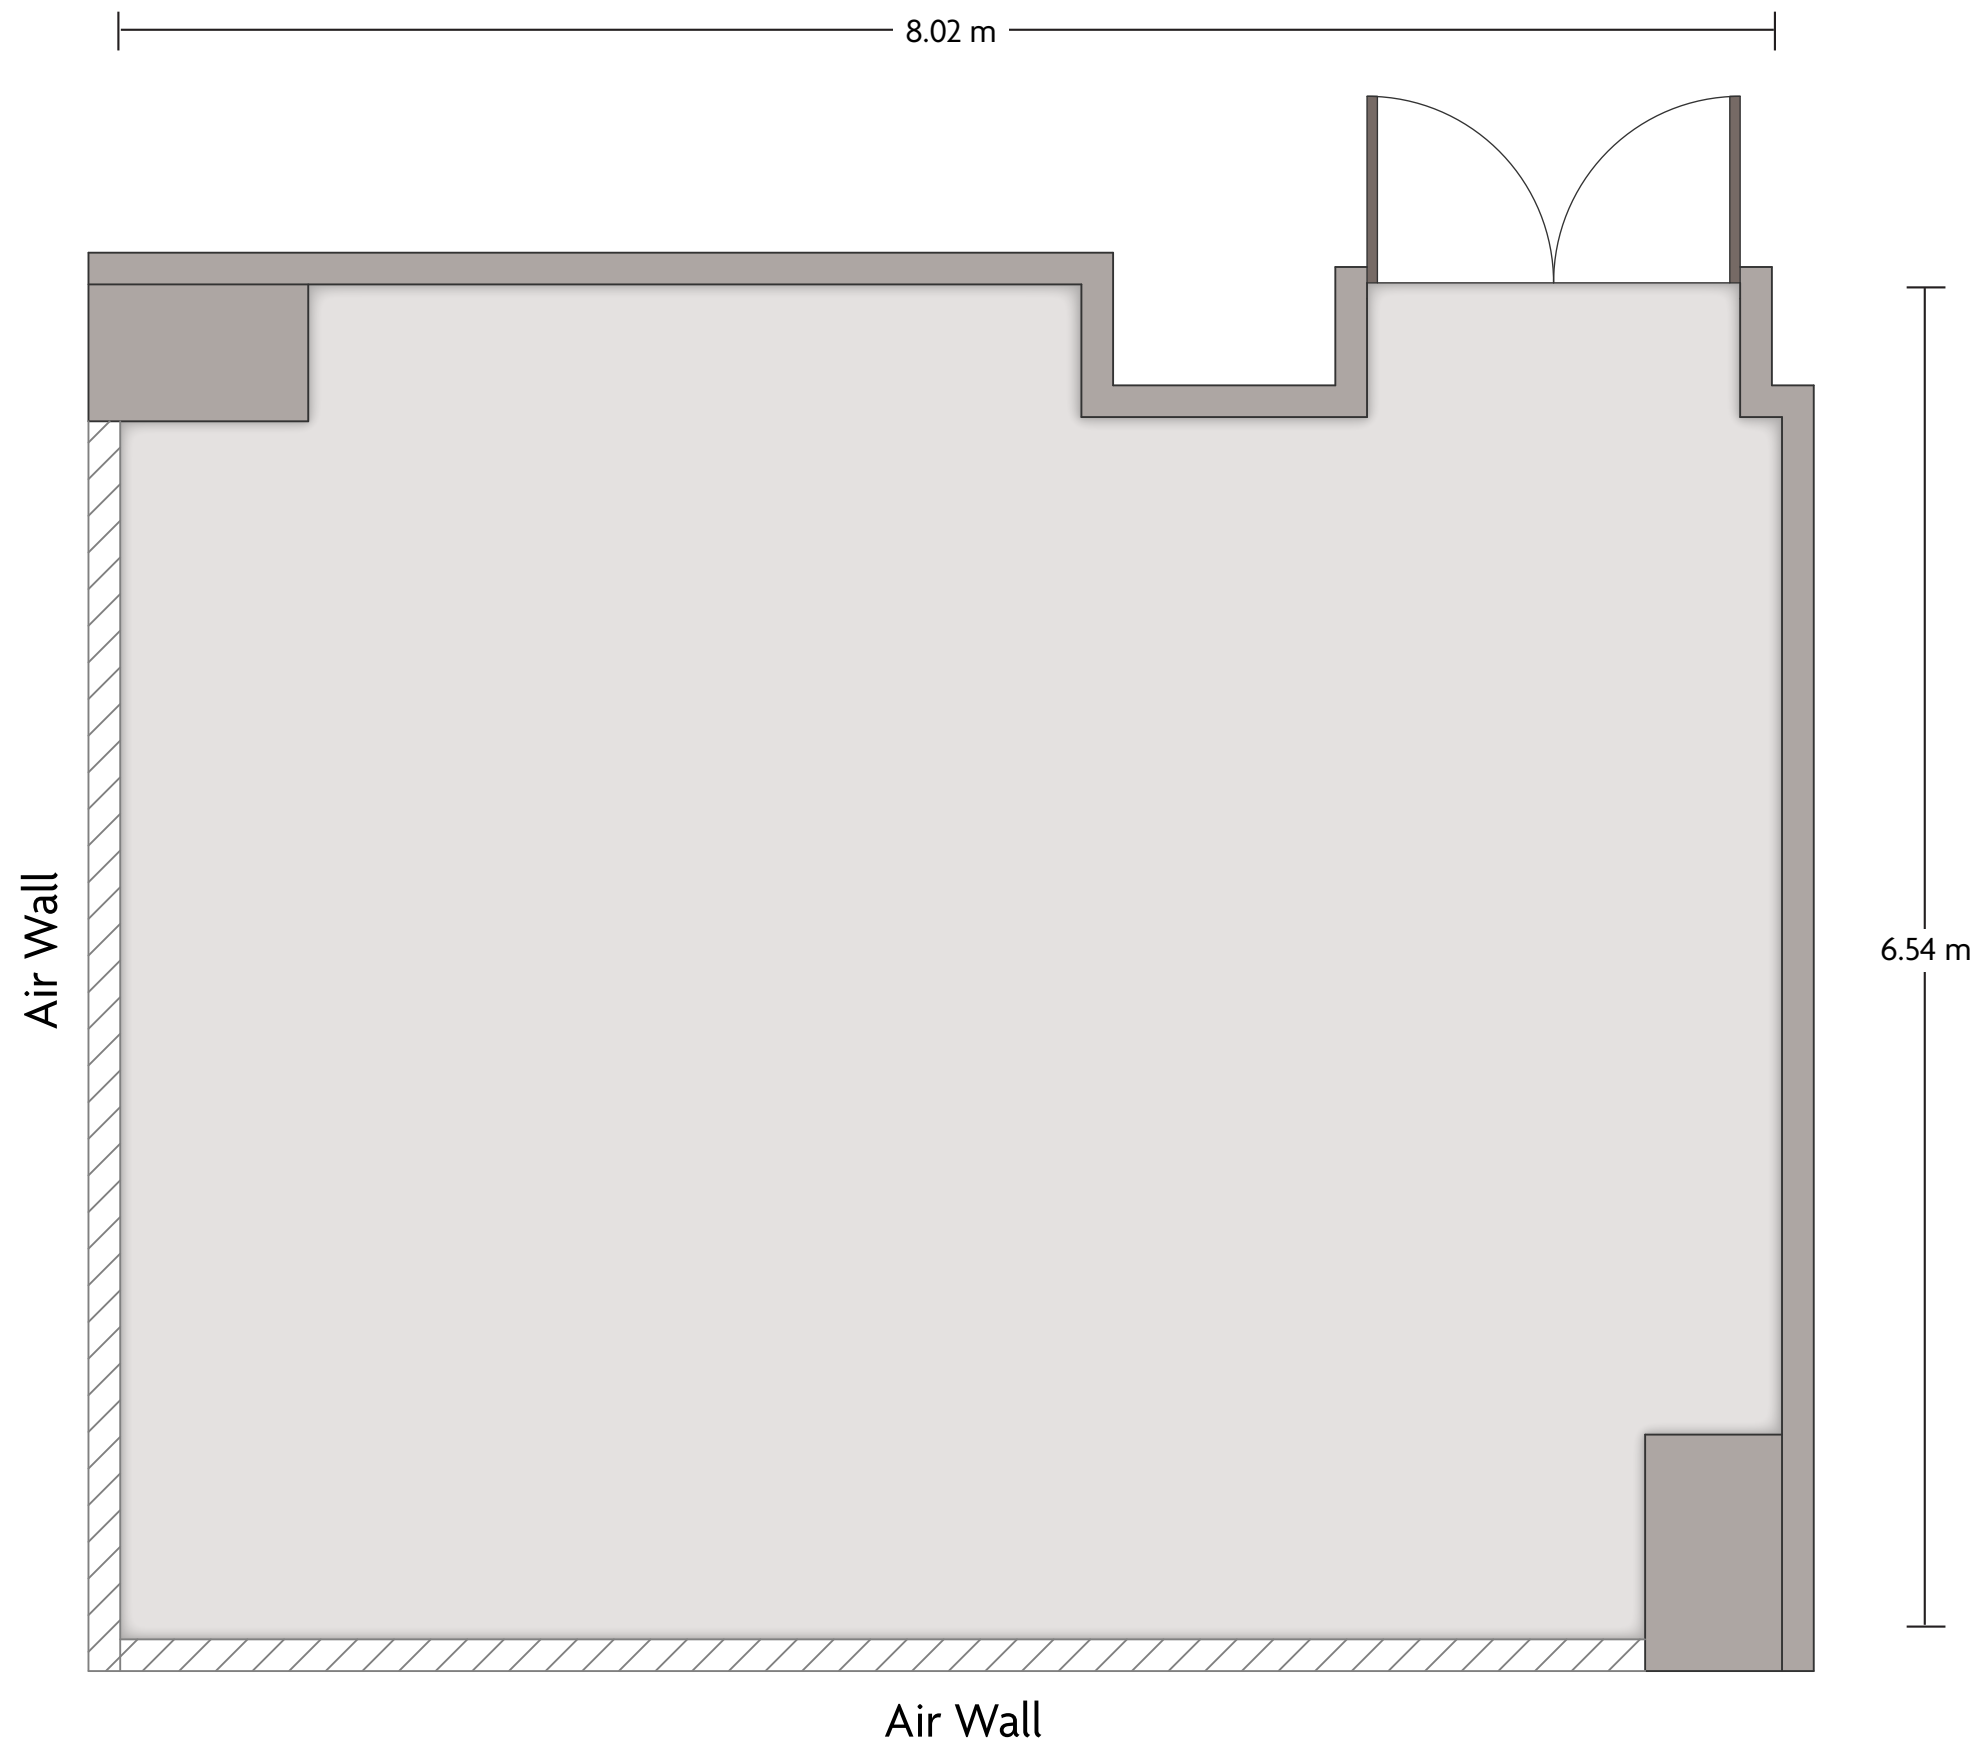

LENGTH: 10.0 m    WIDTH: 7.6 m    HEIGHT: 2.6 m    TOTAL SQUARE METERS: 77.2 m<sup>2</sup>    MAXIMUM CAPACITY: 70    POWER OUTLETS: 3

LENGTH: 10.0 m    WIDTH: 8.6 m    HEIGHT: 2.6 m    TOTAL SQUARE METERS: 68.9 m<sup>2</sup>    MAXIMUM CAPACITY: 50    POWER OUTLETS: 3

LENGTH: 16.4 m    WIDTH: 10.0 m    HEIGHT: 2.6 m    TOTAL SQUARE METERS: 147.5 m<sup>2</sup>    MAXIMUM CAPACITY: 120    POWER OUTLETS: 6

LENGTH: 13.0 m    WIDTH: 8.3 m    HEIGHT: 2.7 m    TOTAL SQUARE METERS: 107.8 m<sup>2</sup>    MAXIMUM CAPACITY: 110    POWER OUTLETS: 6

145 Hayarkon Street | Tel Aviv - 6345313, Israel | 972.3.5201111

\*Multiple layout options available for this space.

LENGTH: 8.0 m    WIDTH: 6.5 m    HEIGHT: 2.7 m    TOTAL SQUARE METERS: 50.1 m<sup>2</sup>    MAXIMUM CAPACITY: 50    POWER OUTLETS: 2

LENGTH: 8.0 m    WIDTH: 6.9 m    HEIGHT: 2.7 m    TOTAL SQUARE METERS: 55.5 m<sup>2</sup>    MAXIMUM CAPACITY: 50    POWER OUTLETS: 2