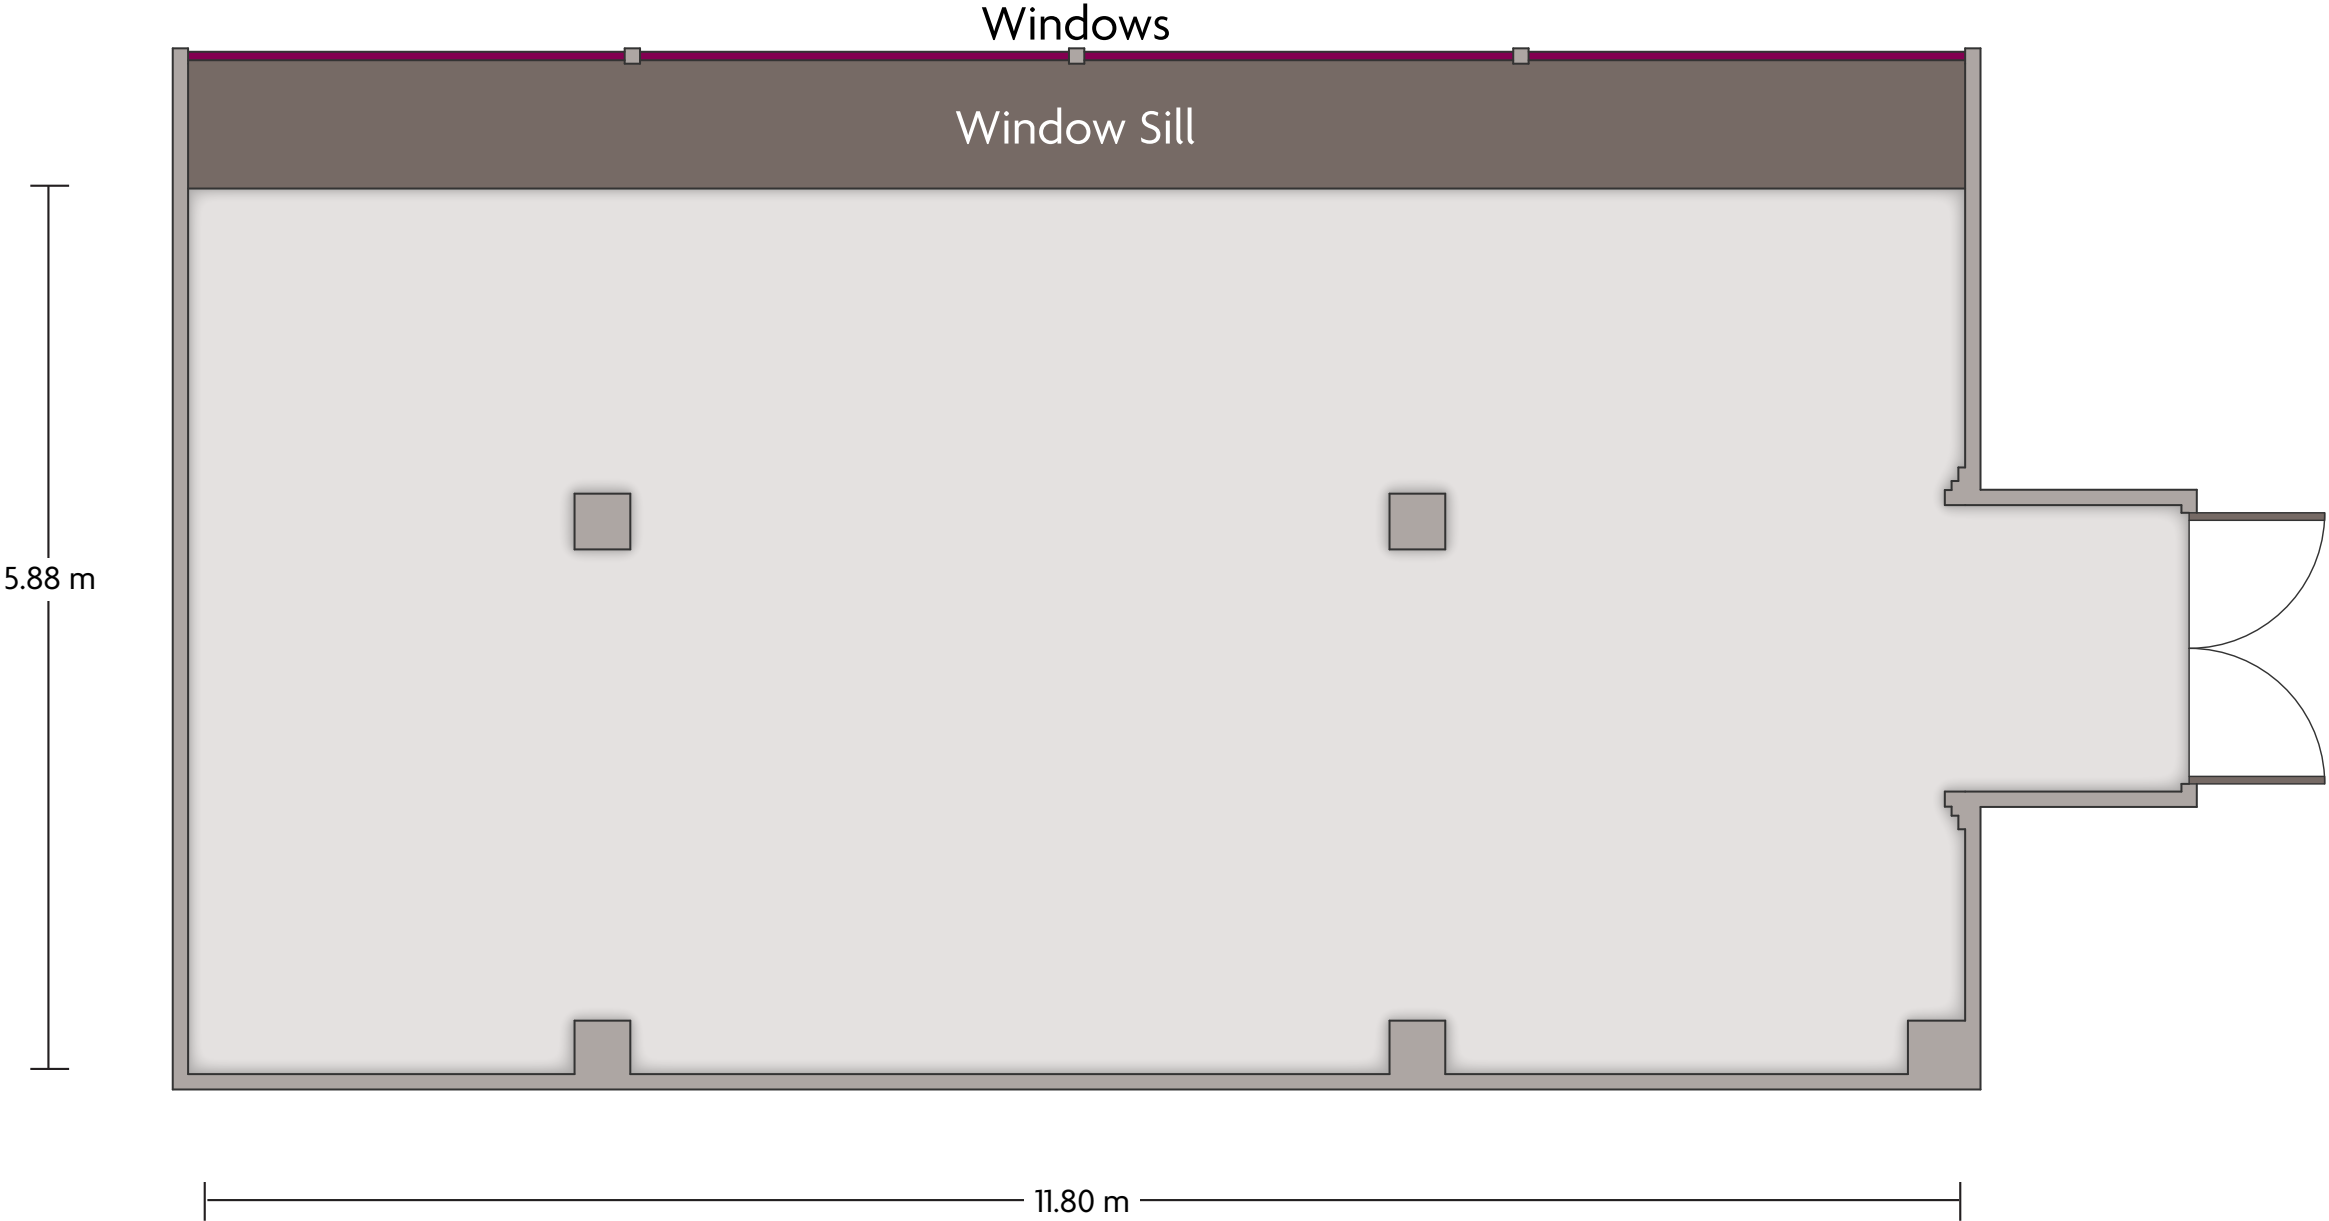

LENGTH: 11.8 m   WIDTH: 5.9 m   HEIGHT: 2.2 m   TOTAL SQUARE METERS: 69 m²   MAXIMUM CAPACITY: 70   POWER OUTLETS: 3

145 Hayarkon Street | Tel Aviv - 6345313, Israel | 972.3.5201111

*Multiple layout options available for this space.