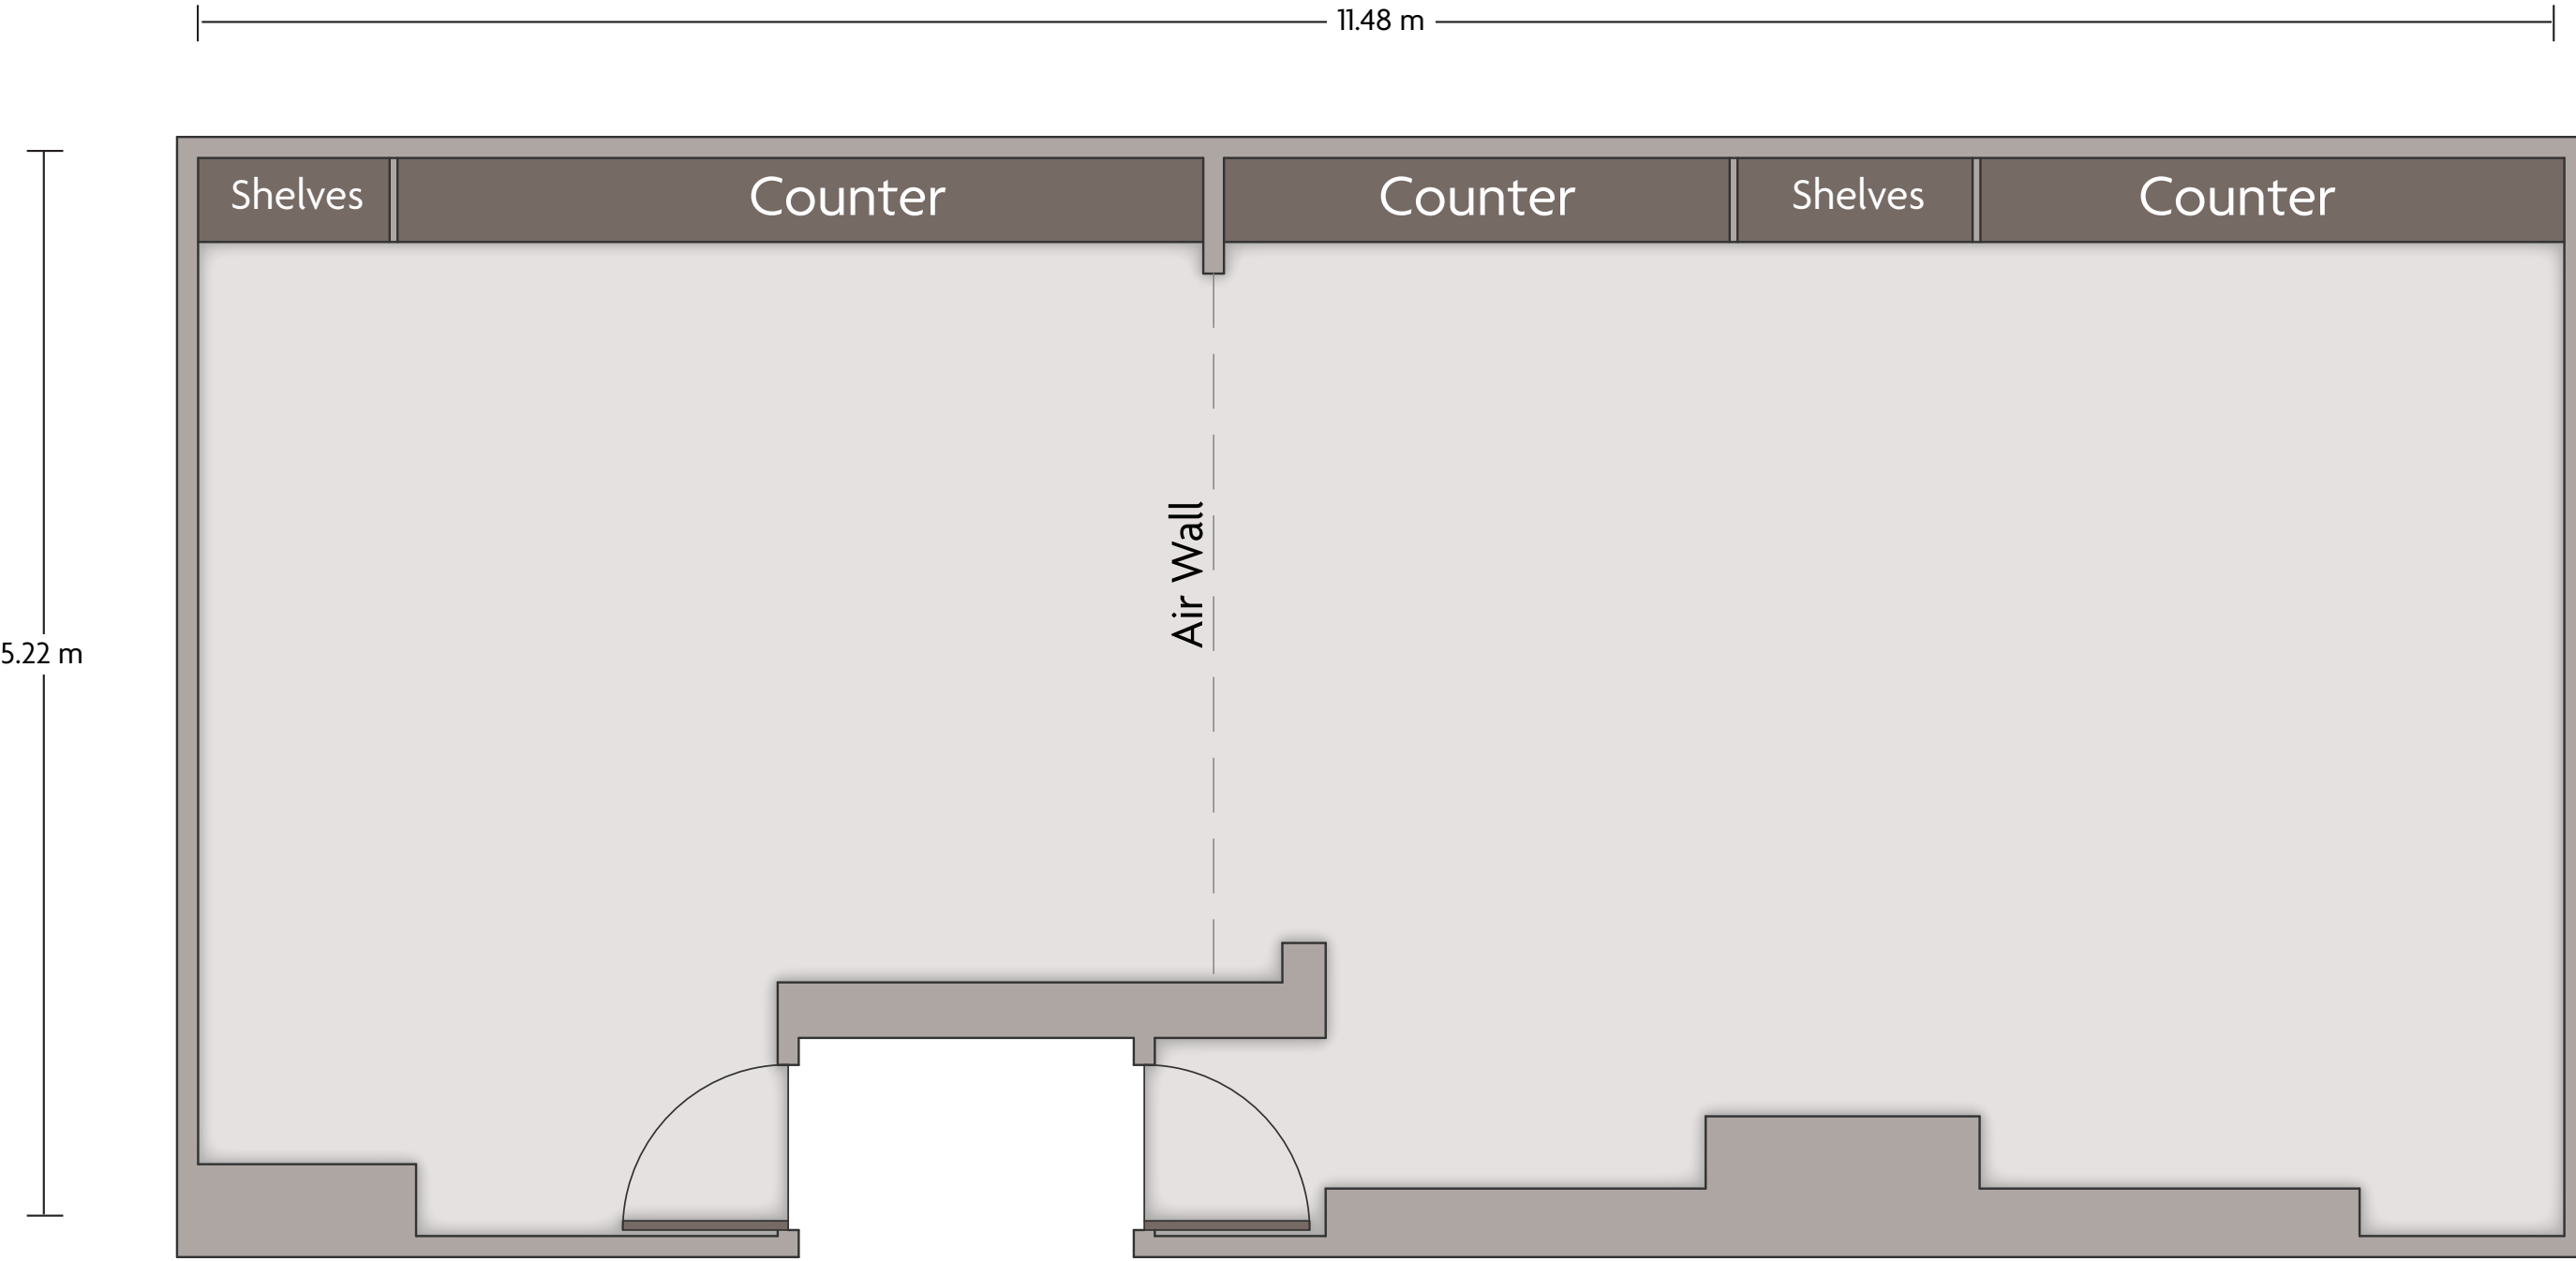

LENGTH: 16.7 m    WIDTH: 13.6 m    HEIGHT: 3 m    TOTAL SQUARE METERS: 188.7 m<sup>2</sup>    MAXIMUM CAPACITY: 280    POWER OUTLETS: 8

# Crowne Plaza® Tel Aviv Beach - Choshen Hall A & B

LENGTH: 11.5 m    WIDTH: 5.2 m    HEIGHT: 2.5 m    TOTAL SQUARE METERS: 50.7 m<sup>2</sup>    MAXIMUM CAPACITY: 21    POWER OUTLETS: 3

145 Hayarkon Street | Tel Aviv - 6345313, Israel | 972.3.5201111

LENGTH: 10.0 m    WIDTH: 7.6 m    HEIGHT: 2.6 m    TOTAL SQUARE METERS: 77.2 m<sup>2</sup>    MAXIMUM CAPACITY: 70    POWER OUTLETS: 3

LENGTH: 10.0 m    WIDTH: 8.6 m    HEIGHT: 2.6 m    TOTAL SQUARE METERS: 68.9 m<sup>2</sup>    MAXIMUM CAPACITY: 50    POWER OUTLETS: 3

LENGTH: 8.0 m    WIDTH: 6.9 m    HEIGHT: 2.7 m    TOTAL SQUARE METERS: 55.5 m<sup>2</sup>    MAXIMUM CAPACITY: 50    POWER OUTLETS: 2