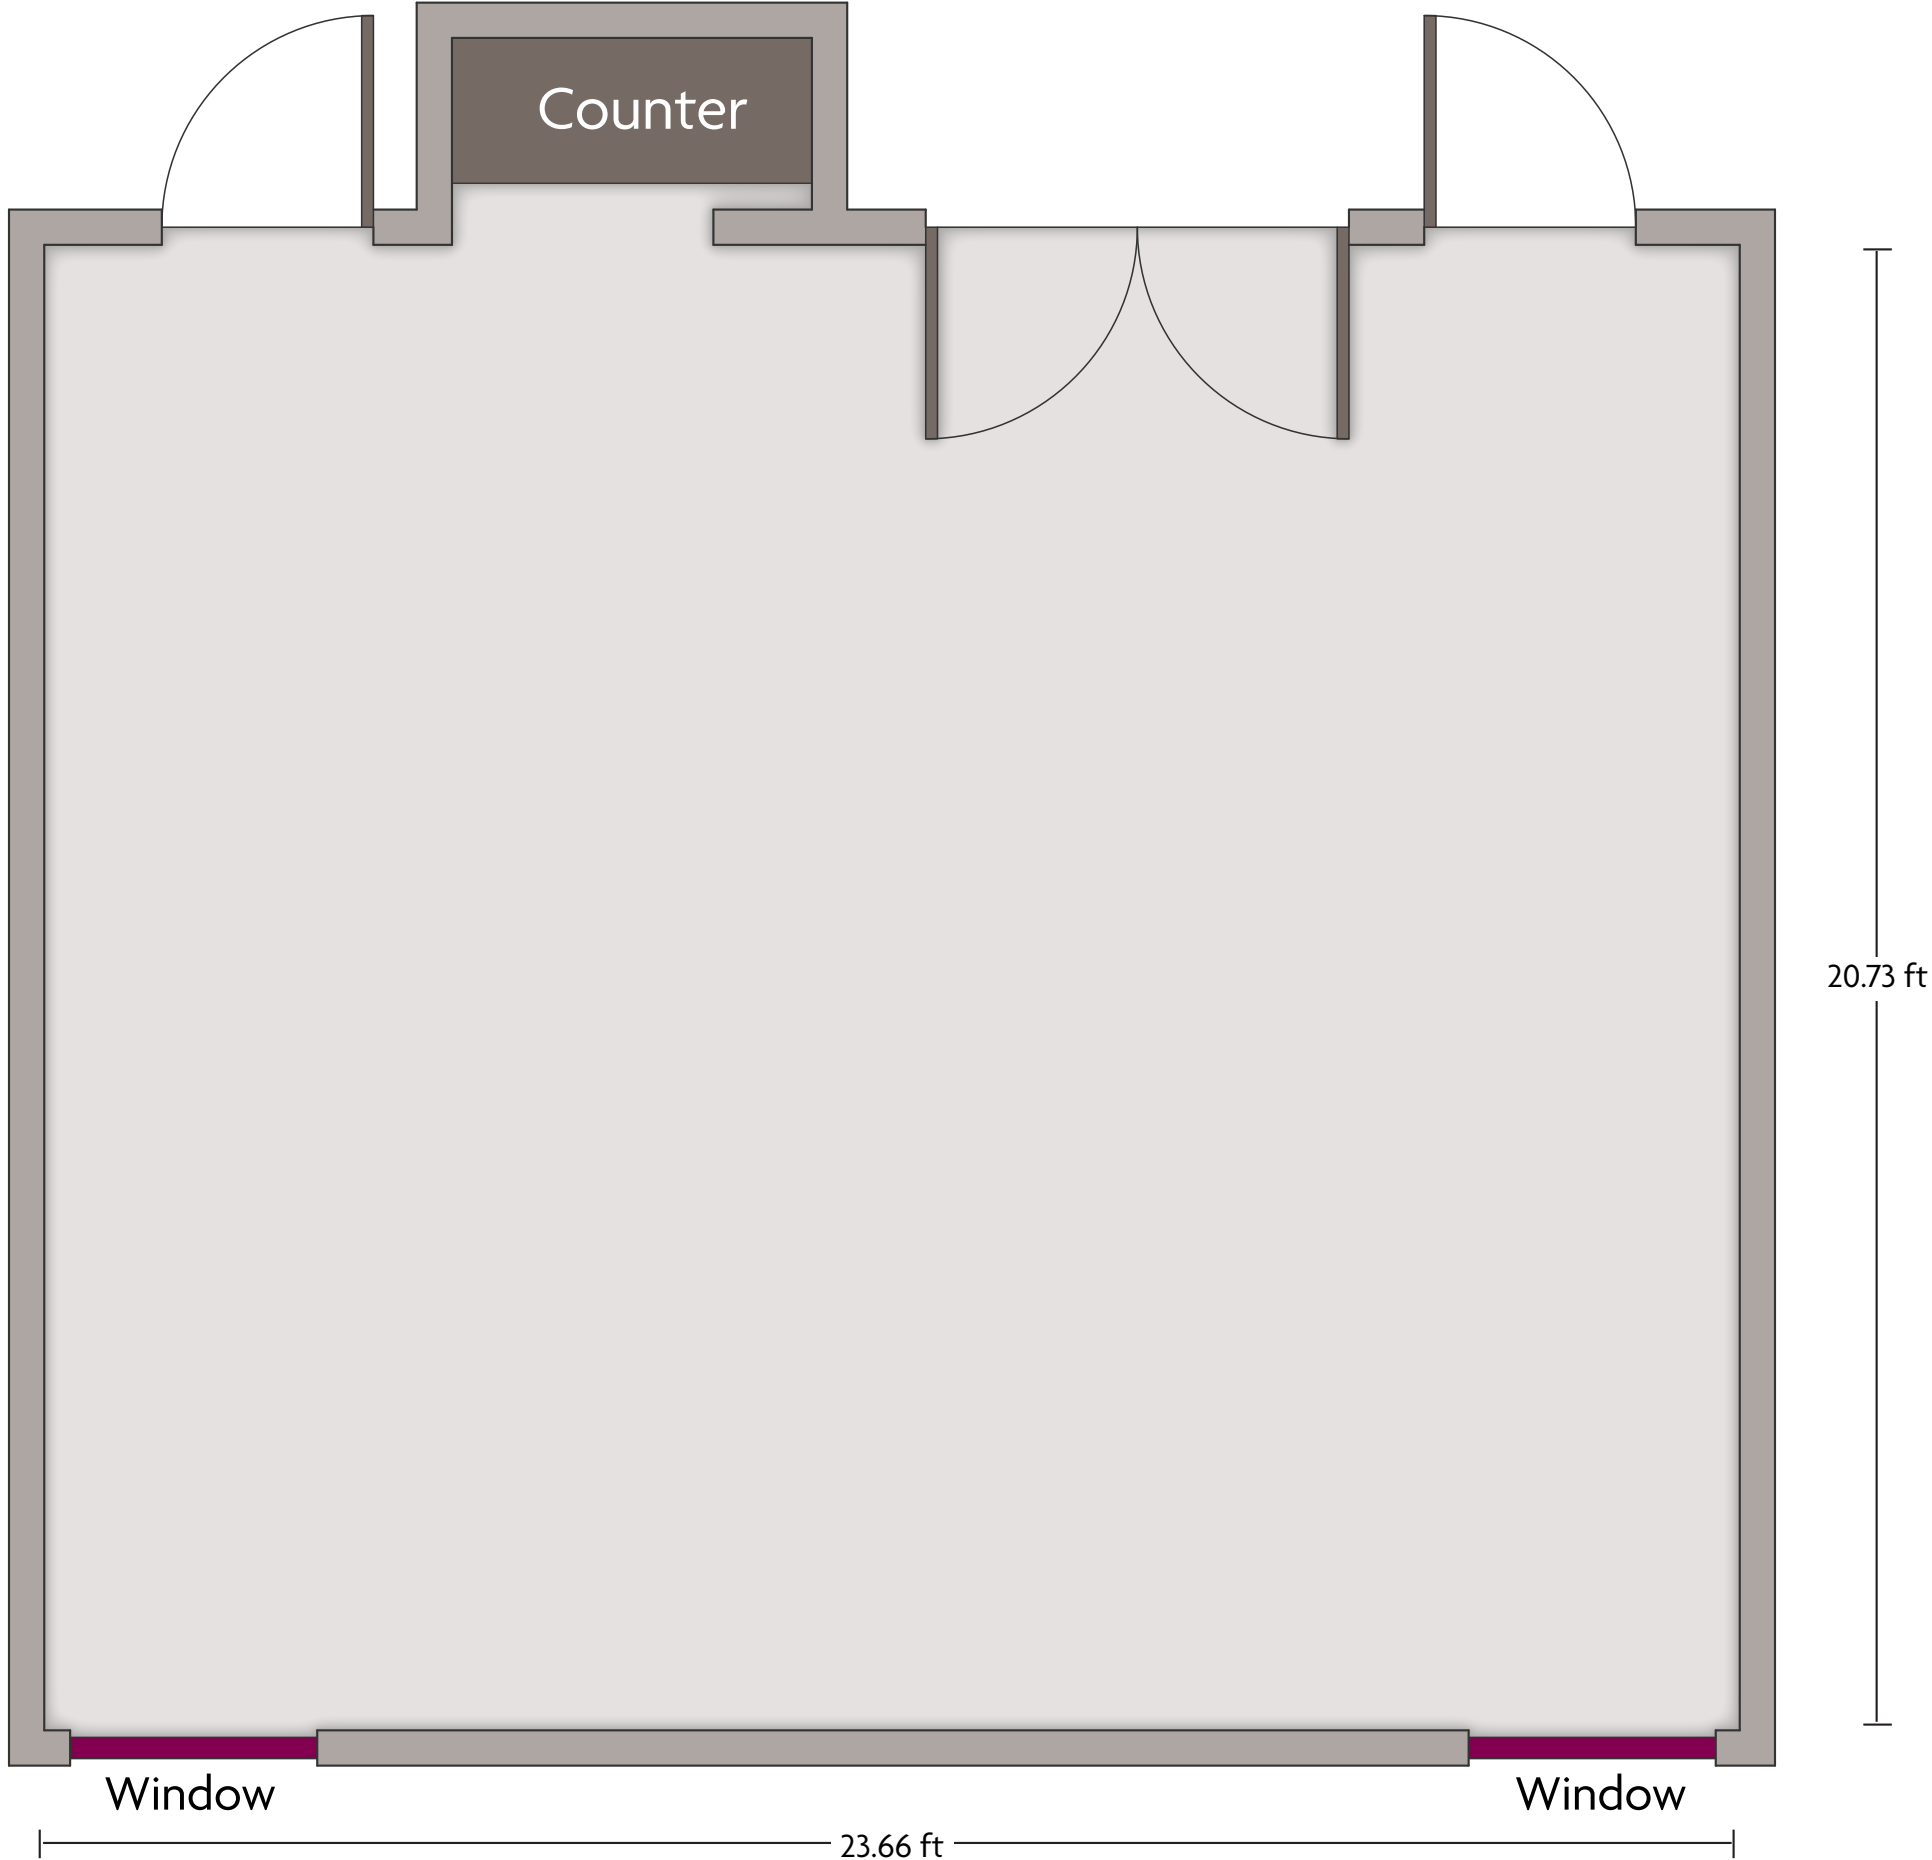

LENGTH: 23.7 ft WIDTH: 20.7 ft HEIGHT: 9.8 ft TOTAL SQUARE FEET: 490.4 ft² MAXIMUM CAPACITY: 40 POWER OUTLETS: 12

LENGTH: 52 ft WIDTH: 24 ft HEIGHT: 9.7 ft TOTAL SQUARE FEET: 1187.1 ft² MAXIMUM CAPACITY: 100 POWER OUTLETS: 10

164 Fort Couch Road | Pittsburgh, PA 15241 | 412.833.5300

*Multiple layout options available for this space.

Crowne Plaza® Suites Pittsburgh South - Duquesne

LENGTH: 24.2 ft WIDTH: 20.9 ft HEIGHT: 9.7 ft TOTAL SQUARE FEET: 511 ft² MAXIMUM CAPACITY: 40 POWER OUTLETS: 10

164 Fort Couch Road | Pittsburgh, PA 15241 | 412.833.5300

*Multiple layout options available for this space.

Crowne Plaza® Suites Pittsburgh South - Keystone

LENGTH: 49.7 ft WIDTH: 39.7 ft HEIGHT: 9 ft TOTAL SQUARE FEET: 1899.2 ft² MAXIMUM CAPACITY: 150 POWER OUTLETS: 11

164 Fort Couch Road | Pittsburgh, PA 15241 | 412.833.5300

*Multiple layout options available for this space.

Crowne Plaza® Suites Pittsburgh South - Laurel

LENGTH: 49.7 ft WIDTH: 40.2 ft HEIGHT: 9 ft TOTAL SQUARE FEET: 1896.5 ft² MAXIMUM CAPACITY: 150 POWER OUTLETS: 6