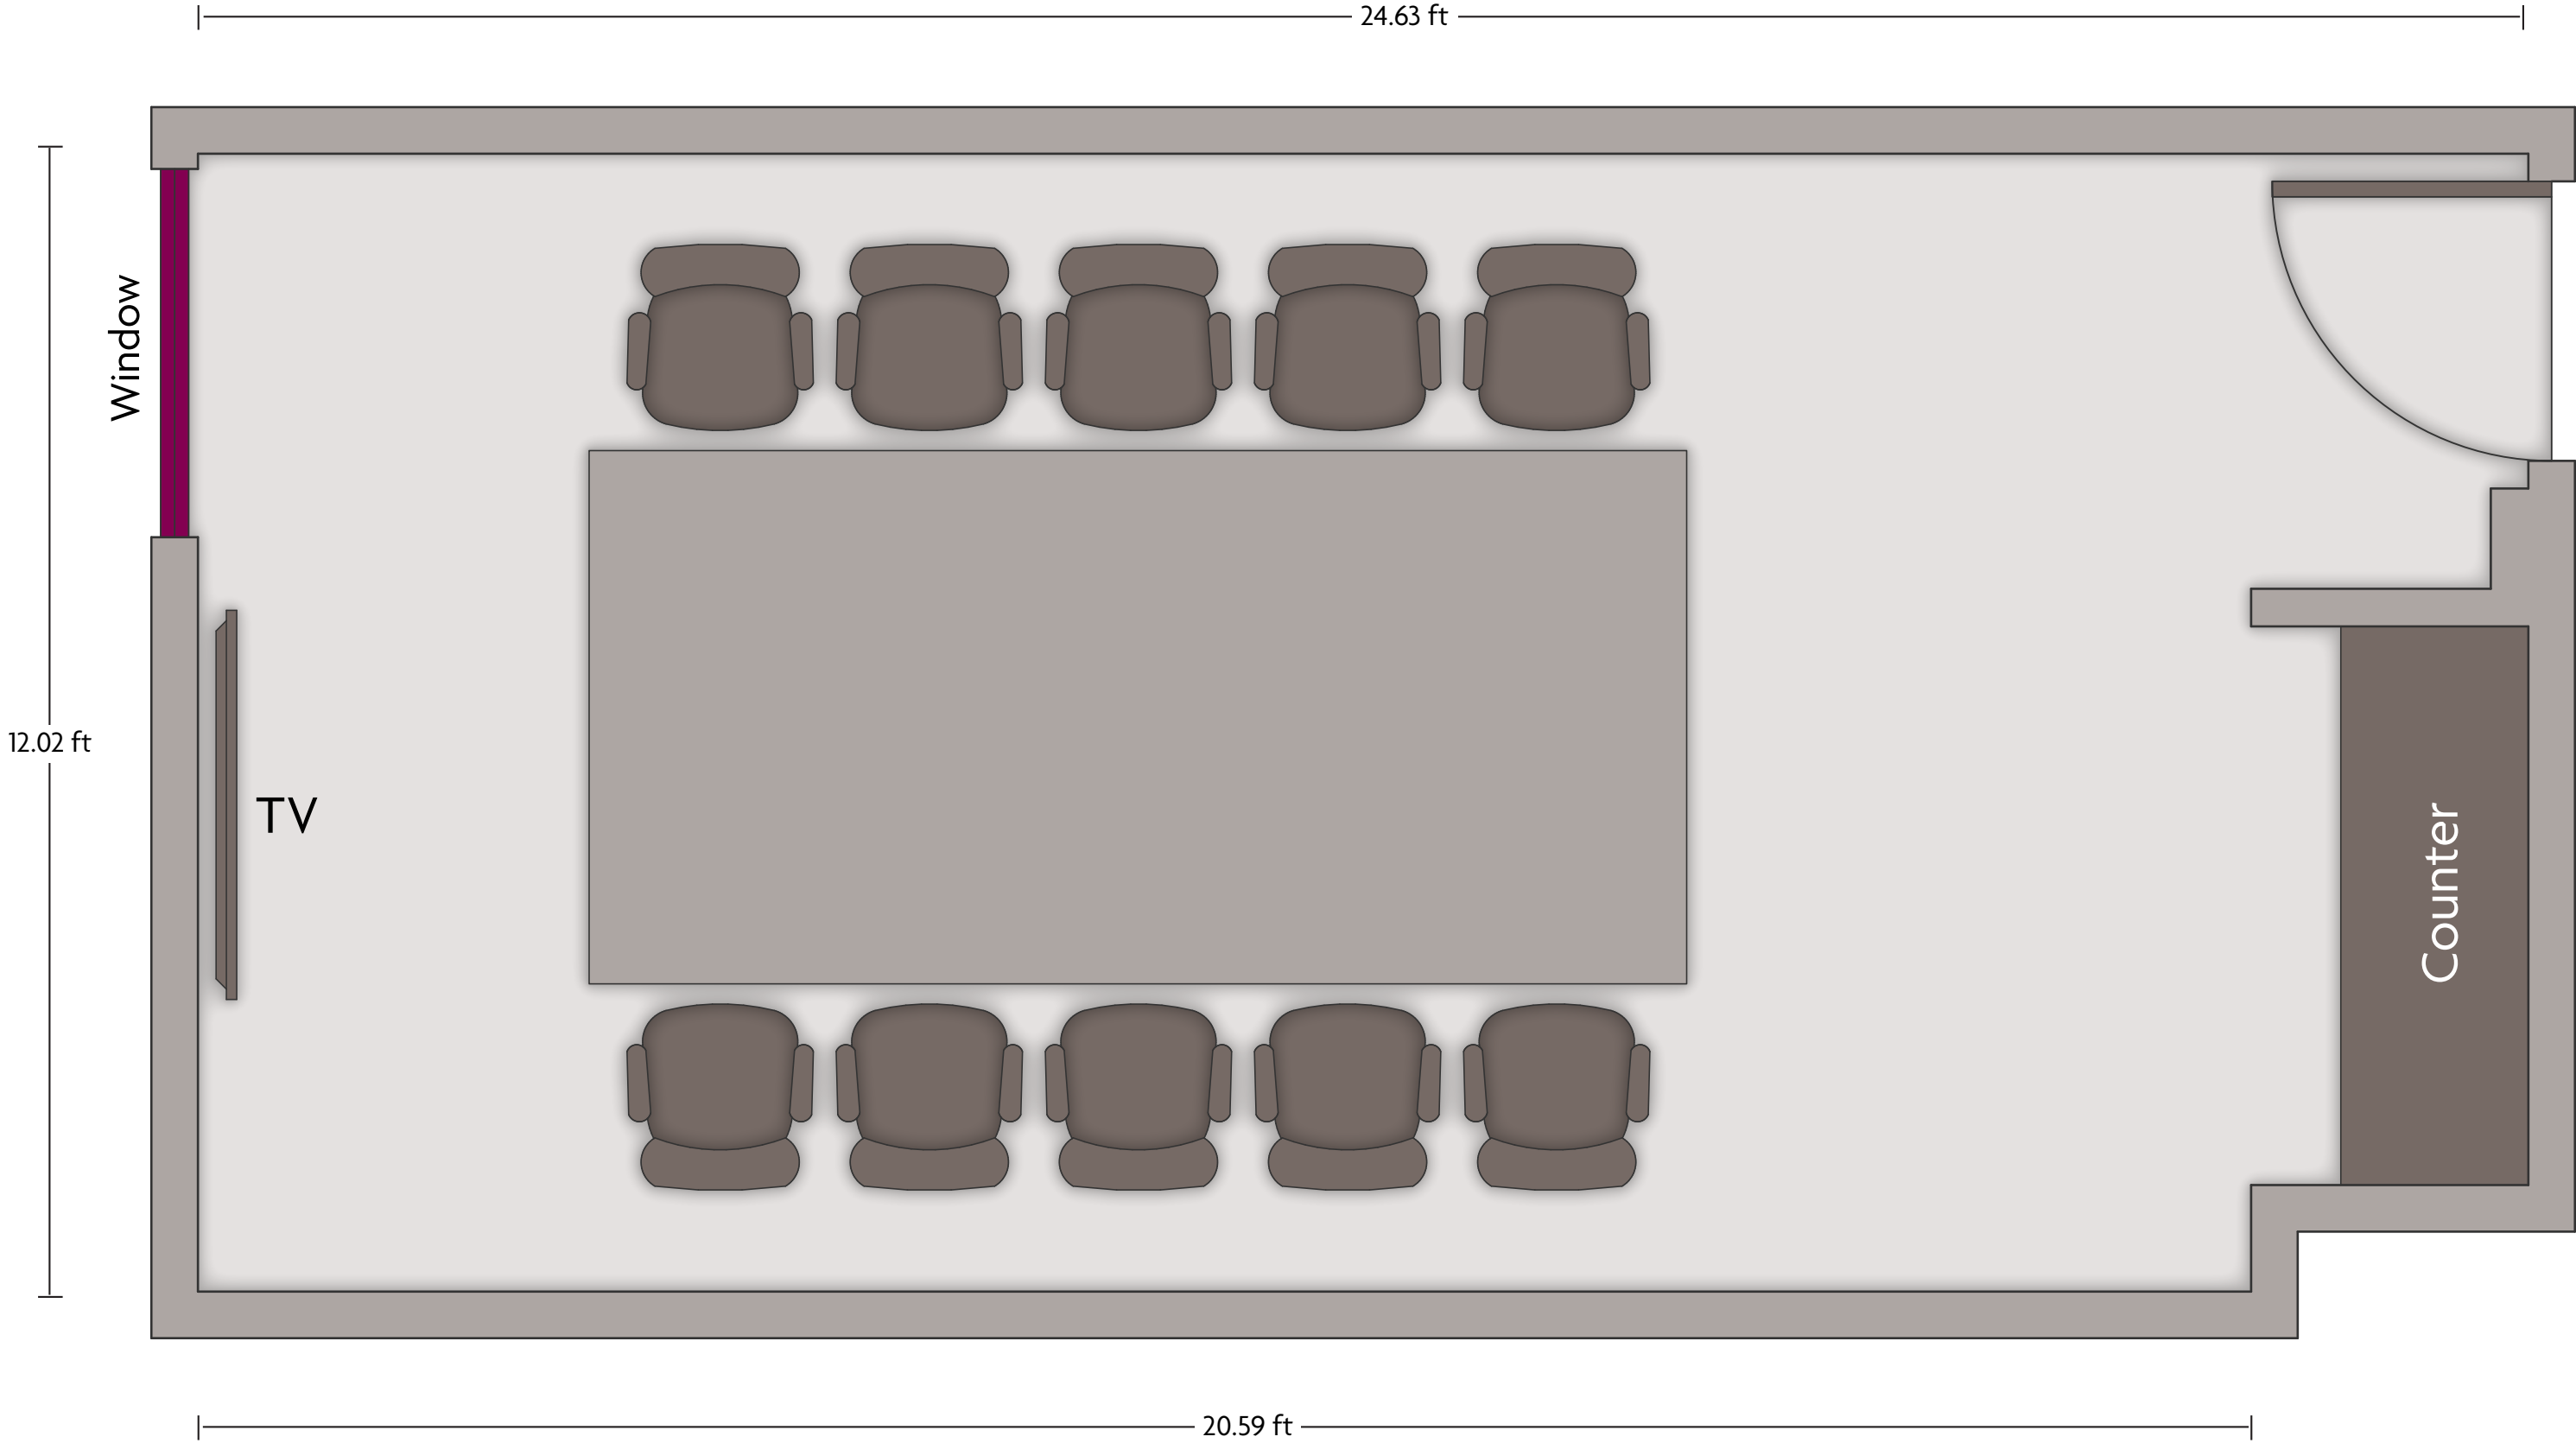

LENGTH: 24.6 ft   WIDTH: 12 ft   HEIGHT: 9.3 ft   TOTAL SQUARE FEET: 279.7 ft²   MAXIMUM CAPACITY: 10   POWER OUTLETS: 8

164 Fort Couch Road | Pittsburgh, PA 15241 | 412.833.5300