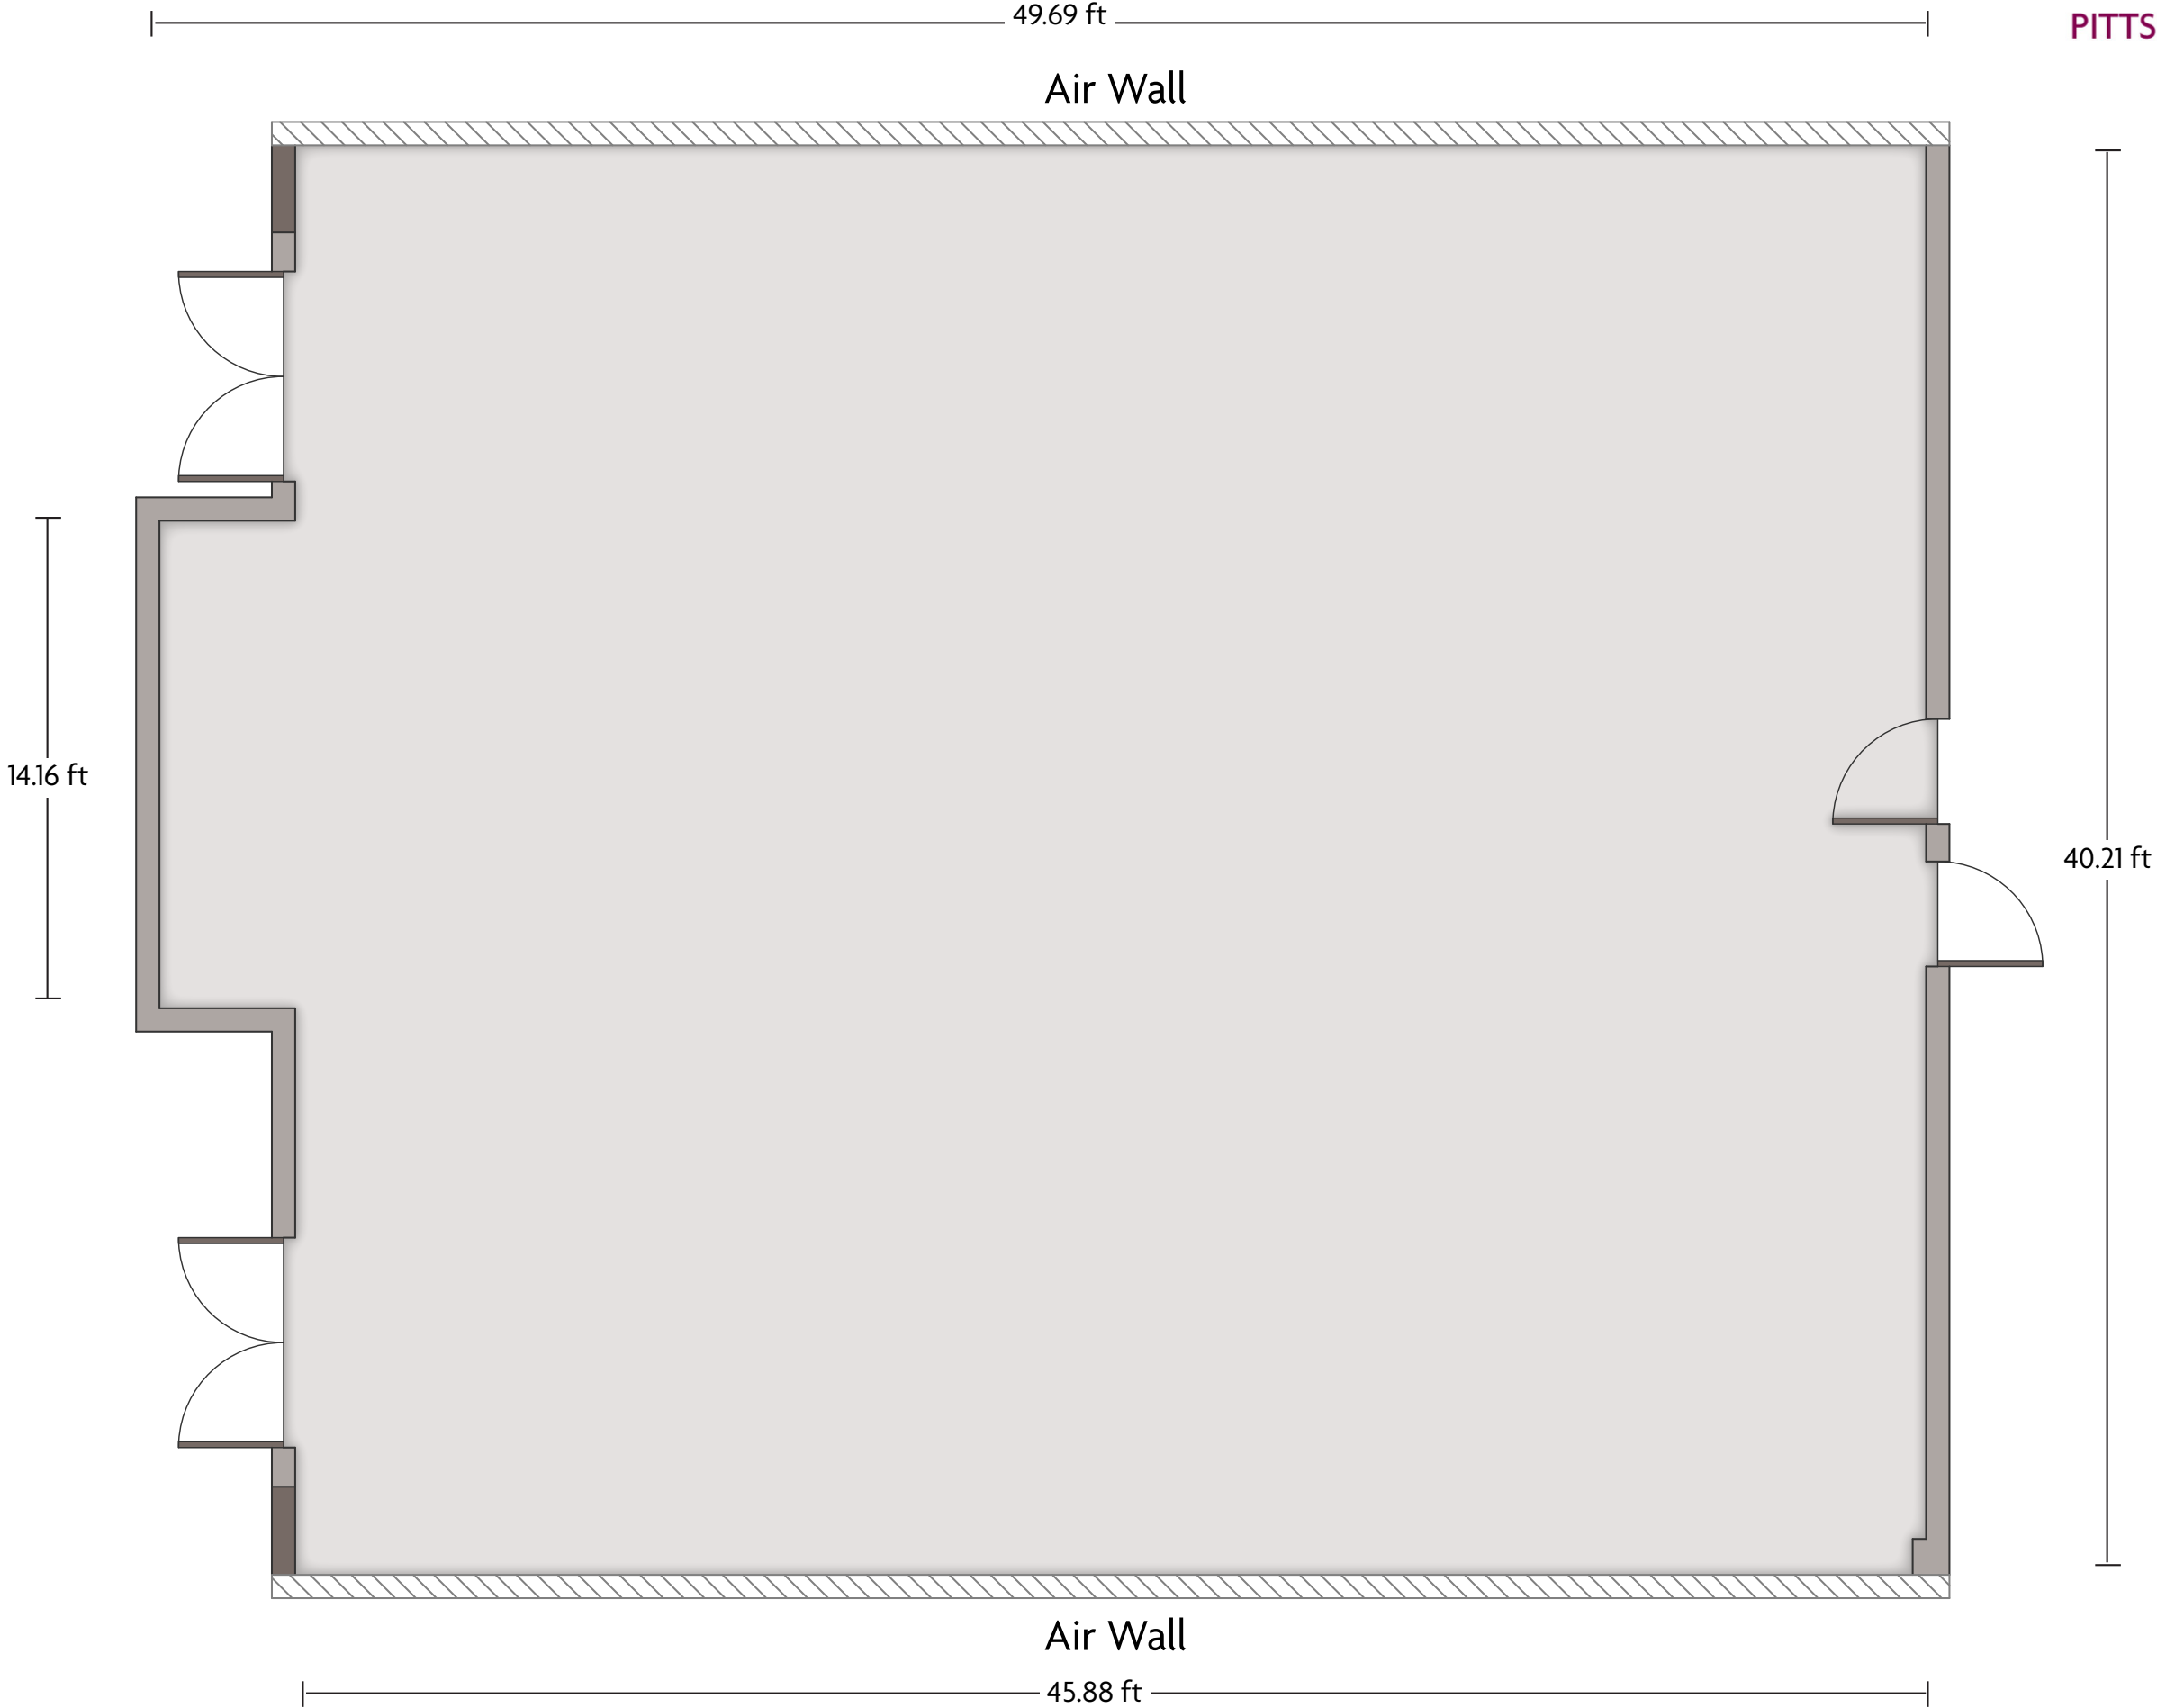

LENGTH: 23.7 ft WIDTH: 20.7 ft HEIGHT: 9.8 ft TOTAL SQUARE FEET: 490.4 ft² MAXIMUM CAPACITY: 40 POWER OUTLETS: 12

LENGTH: 52 ft WIDTH: 24 ft HEIGHT: 9.7 ft TOTAL SQUARE FEET: 1187.1 ft² MAXIMUM CAPACITY: 100 POWER OUTLETS: 10

164 Fort Couch Road | Pittsburgh, PA 15241 | 412.833.5300

*Multiple layout options available for this space.

Crowne Plaza® Suites Pittsburgh South - Grand Ballroom

LENGTH: 104.4 ft WIDTH: 49.7 ft HEIGHT: 9 ft TOTAL SQUARE FEET: 4945.3 ft² MAXIMUM CAPACITY: 500 POWER OUTLETS: 26

164 Fort Couch Road | Pittsburgh, PA 15241 | 412.833.5300

*Multiple layout options available for this space.

Crowne Plaza® Suites Pittsburgh South - Keystone

LENGTH: 49.7 ft WIDTH: 39.7 ft HEIGHT: 9 ft TOTAL SQUARE FEET: 1899.2 ft² MAXIMUM CAPACITY: 150 POWER OUTLETS: 11

164 Fort Couch Road | Pittsburgh, PA 15241 | 412.833.5300

*Multiple layout options available for this space.

Crowne Plaza® Suites Pittsburgh South - Laurel

LENGTH: 49.7 ft WIDTH: 40.2 ft HEIGHT: 9 ft TOTAL SQUARE FEET: 1896.5 ft² MAXIMUM CAPACITY: 150 POWER OUTLETS: 6