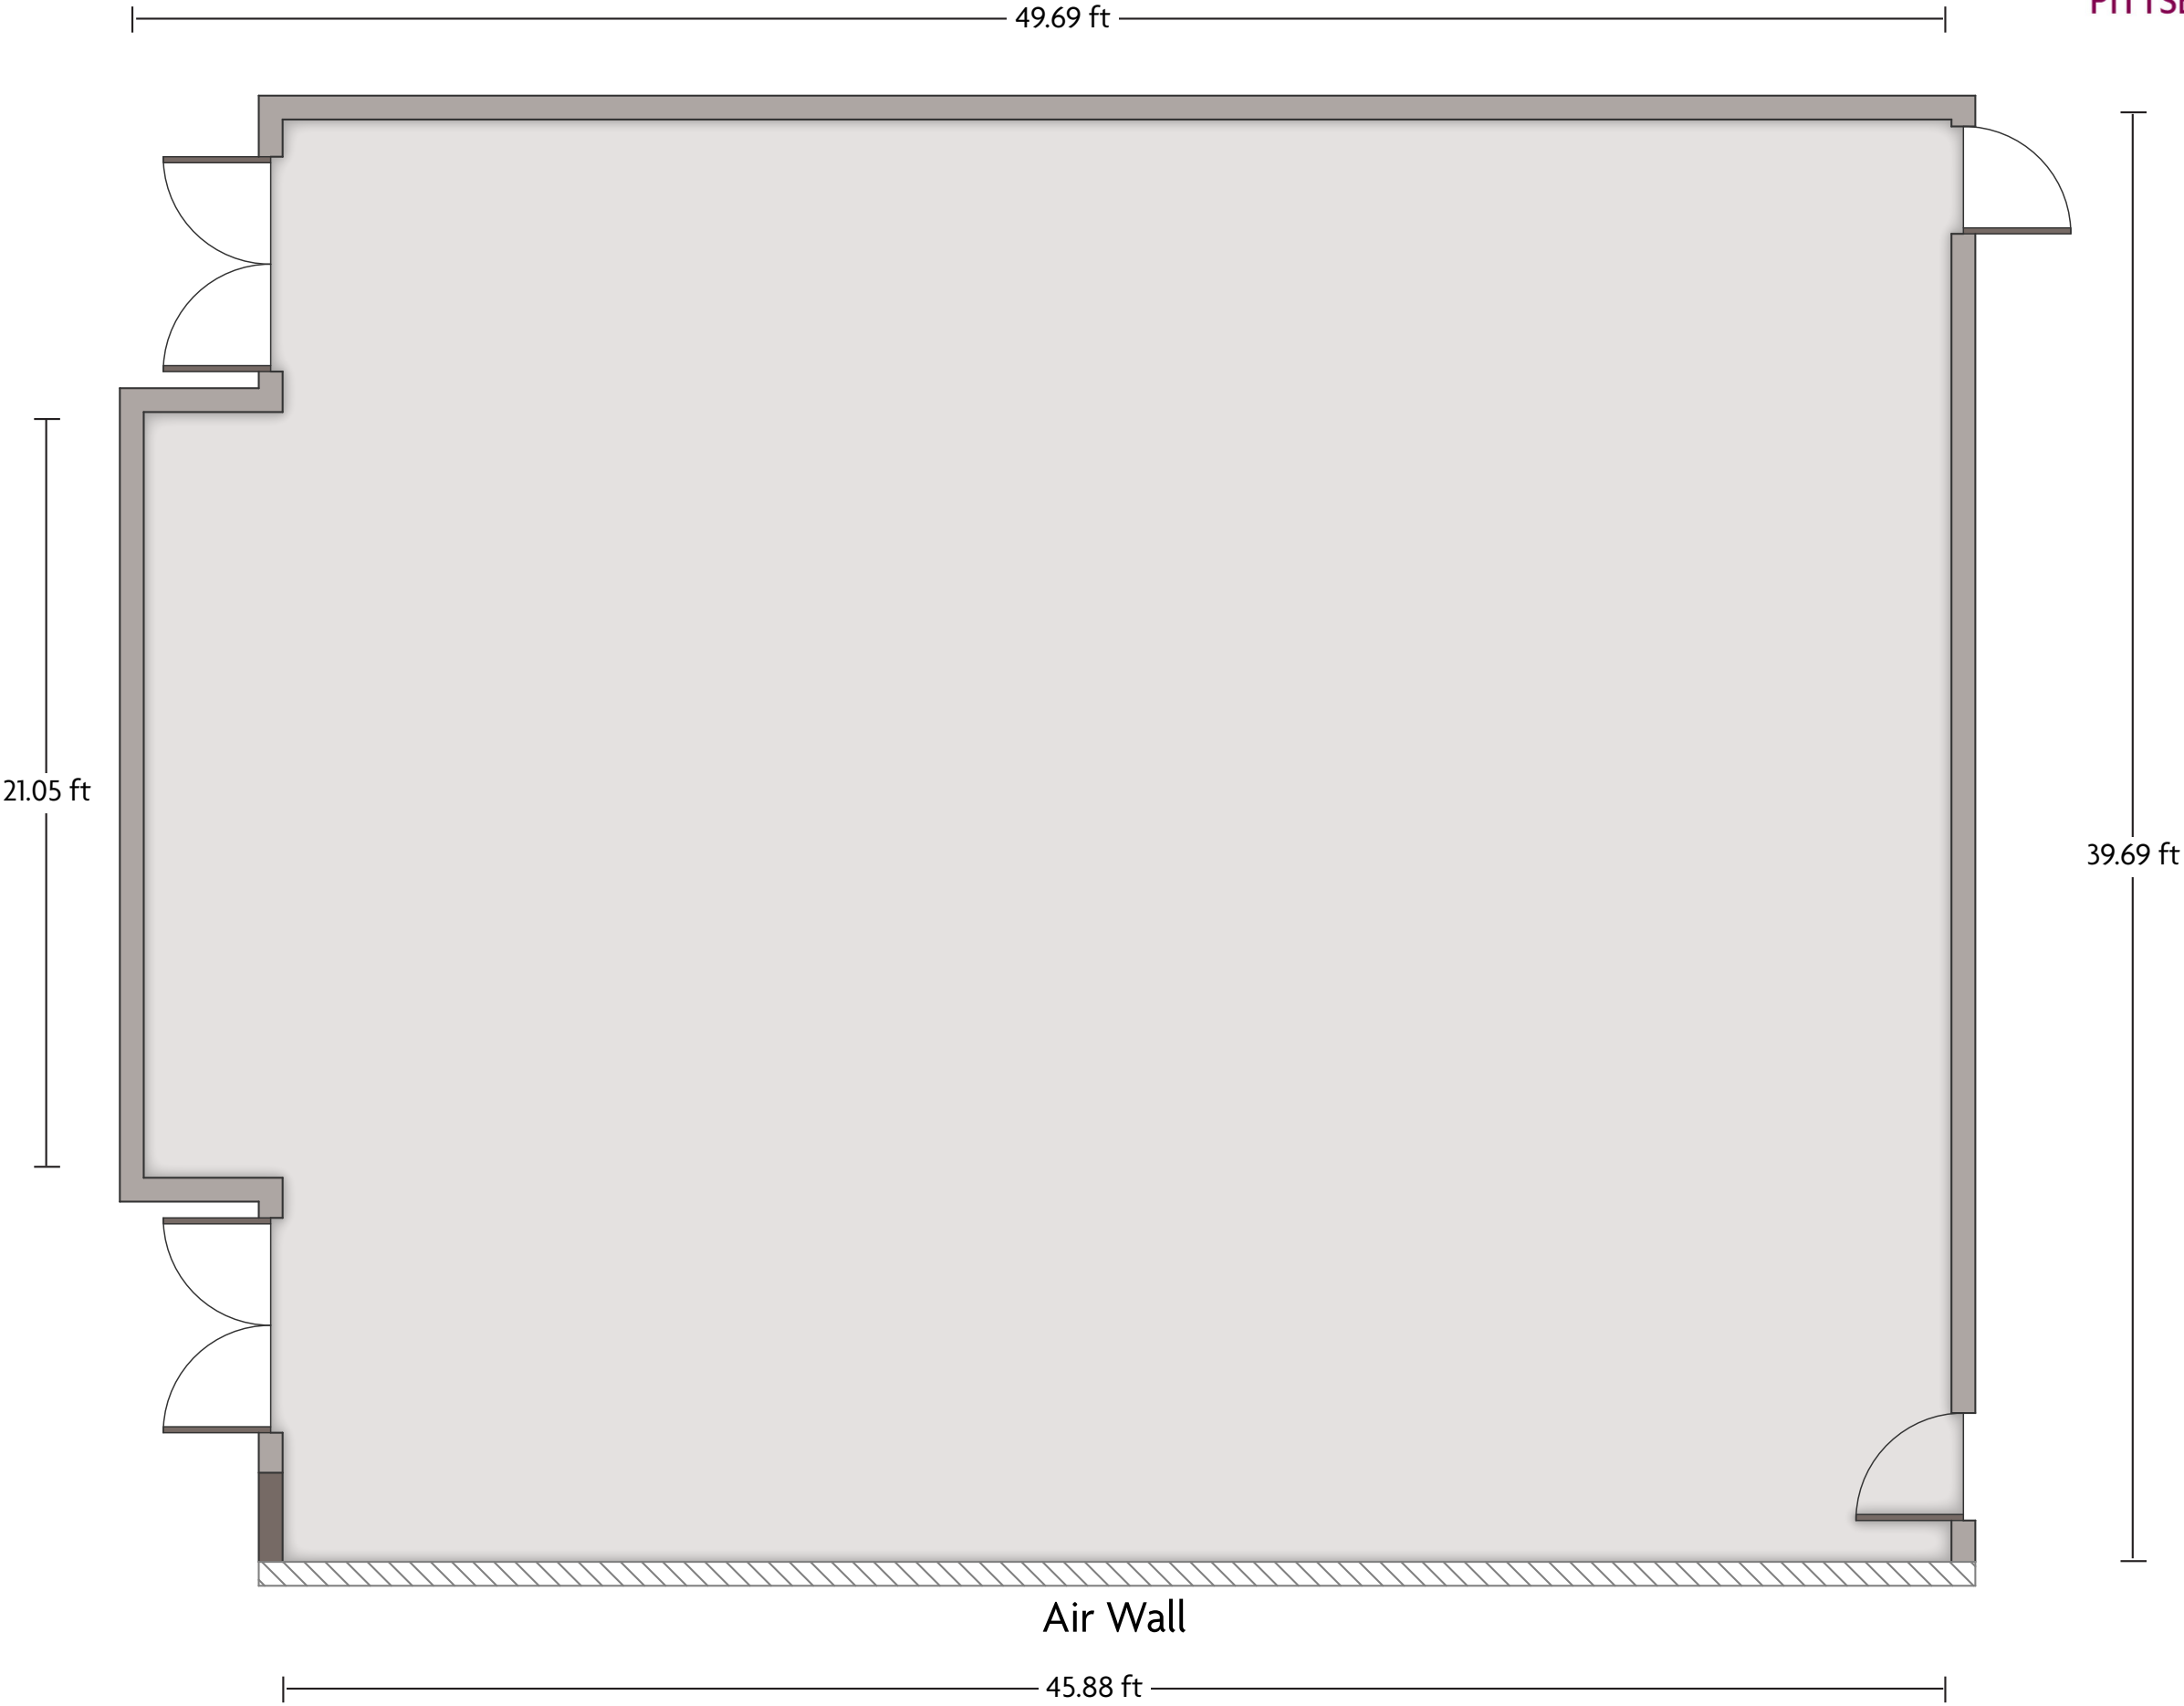

164 Fort Couch Road | Pittsburgh, PA 15241 | 412.833.5300

*Multiple layout options available for this space.

Crowne Plaza® Suites Pittsburgh South - Duquesne

LENGTH: 24.2 ft WIDTH: 20.9 ft HEIGHT: 9.7 ft TOTAL SQUARE FEET: 511 ft² MAXIMUM CAPACITY: 40 POWER OUTLETS: 10

164 Fort Couch Road | Pittsburgh, PA 15241 | 412.833.5300

*Multiple layout options available for this space.

Crowne Plaza® Suites Pittsburgh South - Grand Ballroom

LENGTH: 104.4 ft WIDTH: 49.7 ft HEIGHT: 9 ft TOTAL SQUARE FEET: 4945.3 ft² MAXIMUM CAPACITY: 500 POWER OUTLETS: 26

164 Fort Couch Road | Pittsburgh, PA 15241 | 412.833.5300

*Multiple layout options available for this space.

Crowne Plaza® Suites Pittsburgh South - Keystone

LENGTH: 49.7 ft WIDTH: 39.7 ft HEIGHT: 9 ft TOTAL SQUARE FEET: 1899.2 ft² MAXIMUM CAPACITY: 150 POWER OUTLETS: 11

164 Fort Couch Road | Pittsburgh, PA 15241 | 412.833.5300

*Multiple layout options available for this space.

Crowne Plaza® Suites Pittsburgh South - Laurel

LENGTH: 49.7 ft WIDTH: 40.2 ft HEIGHT: 9 ft TOTAL SQUARE FEET: 1896.5 ft² MAXIMUM CAPACITY: 150 POWER OUTLETS: 6