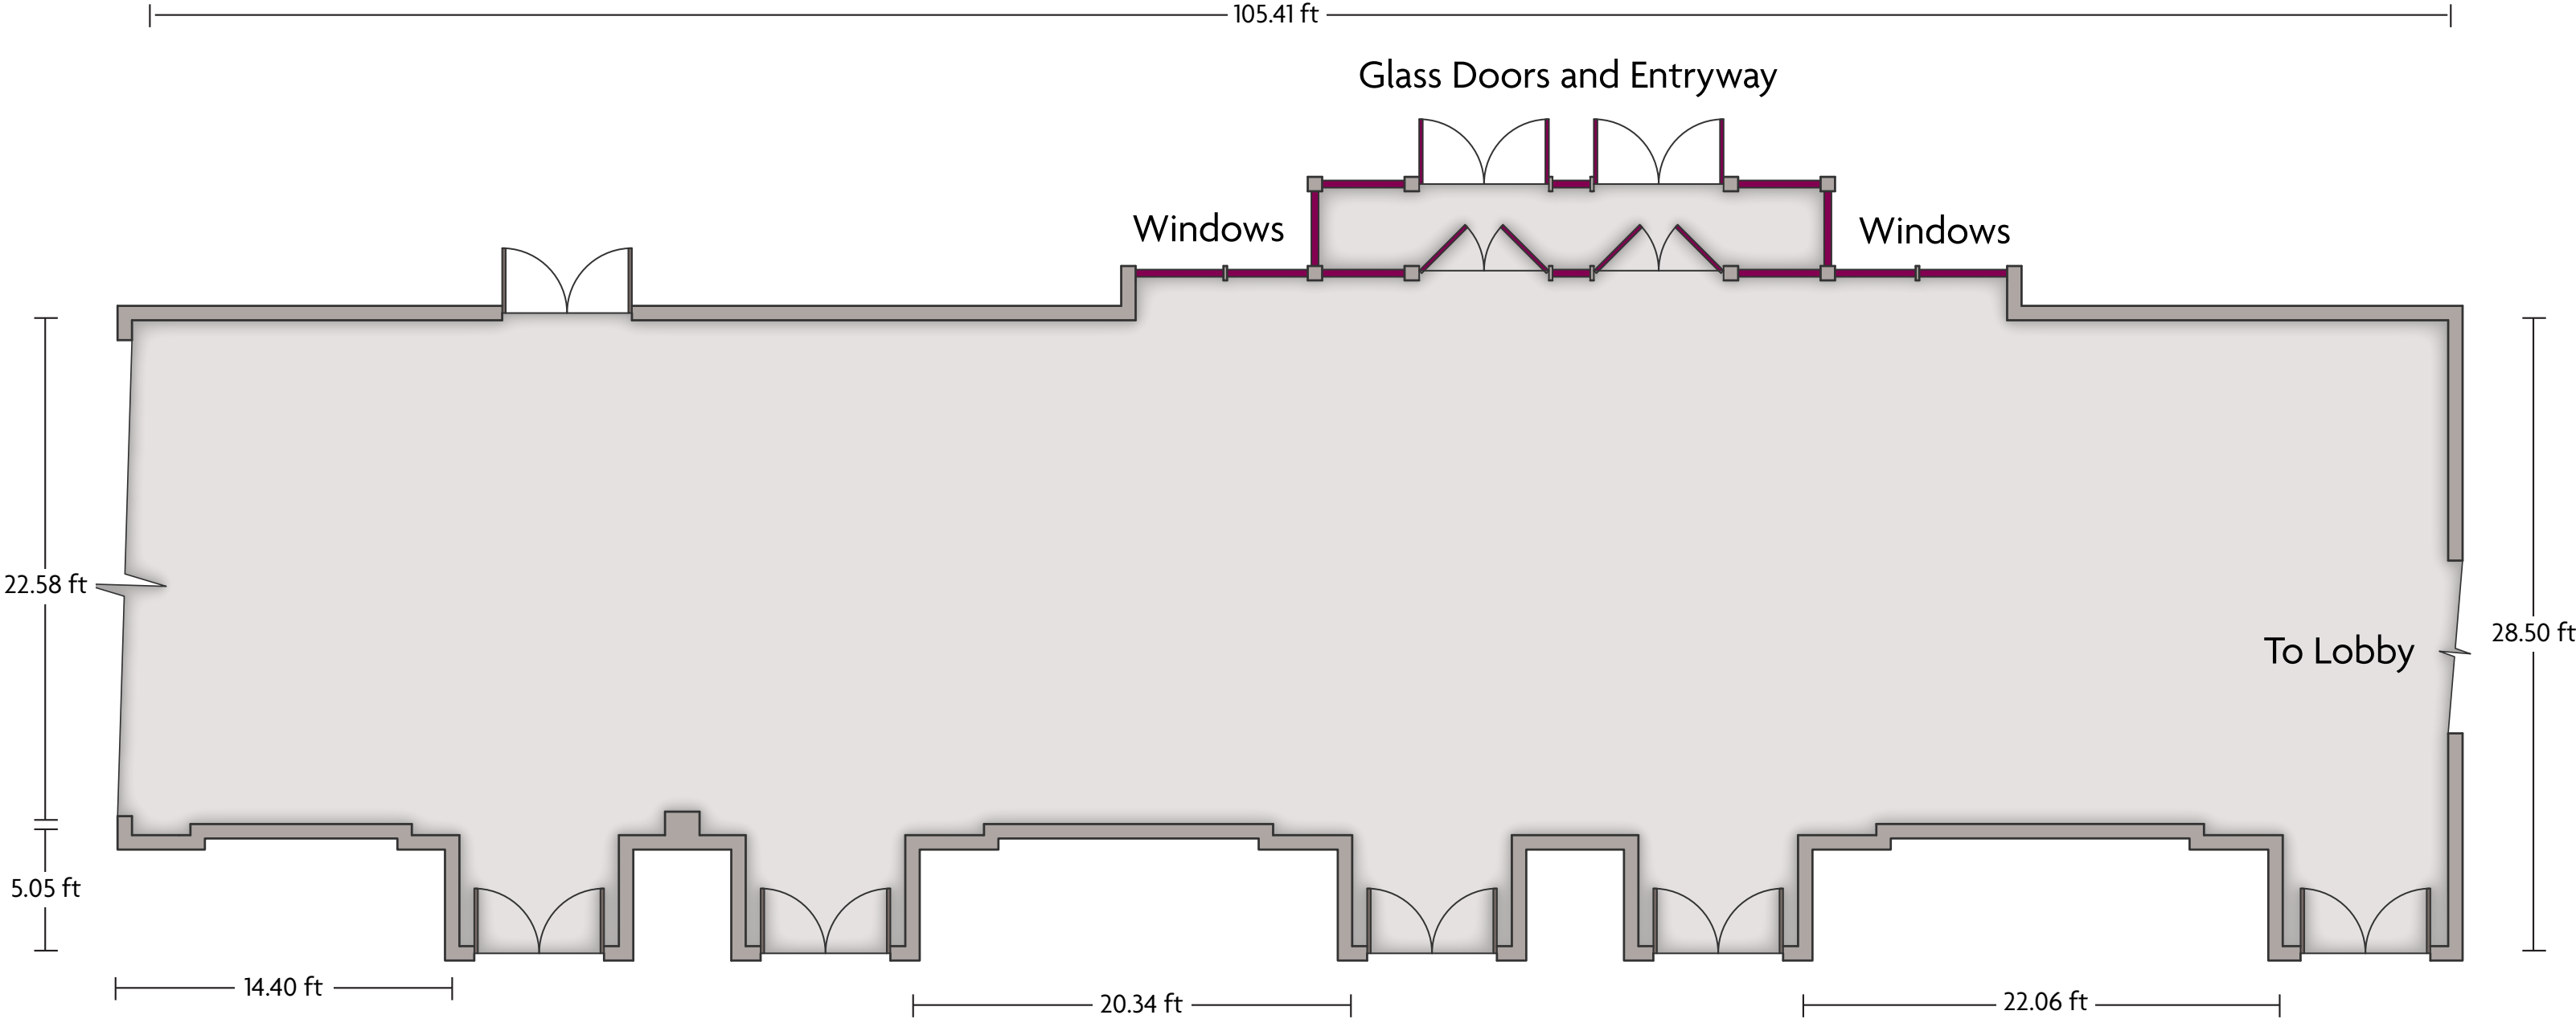

164 Fort Couch Road | Pittsburgh, PA 15241 | 412.833.5300

*Multiple layout options available for this space.

Crowne Plaza® Suites Pittsburgh South - Laurel

LENGTH: 49.7 ft WIDTH: 40.2 ft HEIGHT: 9 ft TOTAL SQUARE FEET: 1896.5 ft² MAXIMUM CAPACITY: 150 POWER OUTLETS: 6

164 Fort Couch Road | Pittsburgh, PA 15241 | 412.833.5300

*Multiple layout options available for this space.

LENGTH: 38.3 ft WIDTH: 20.8 ft HEIGHT: 9.3 ft TOTAL SQUARE FEET: 800.9 ft² MAXIMUM CAPACITY: 60 POWER OUTLETS: 10

164 Fort Couch Road | Pittsburgh, PA 15241 | 412.833.5300

*Multiple layout options available for this space.

LENGTH: 24.6 ft WIDTH: 12 ft HEIGHT: 9.3 ft TOTAL SQUARE FEET: 279.7 ft² MAXIMUM CAPACITY: 10 POWER OUTLETS: 8

164 Fort Couch Road | Pittsburgh, PA 15241 | 412.833.5300

Crowne Plaza® Suites Pittsburgh South - Pre-function

LENGTH: 105.4 ft WIDTH: 28.5 ft HEIGHT: 9.2 ft TOTAL SQUARE FEET: 2707.1 ft² MAXIMUM CAPACITY: N/A POWER OUTLETS: 3