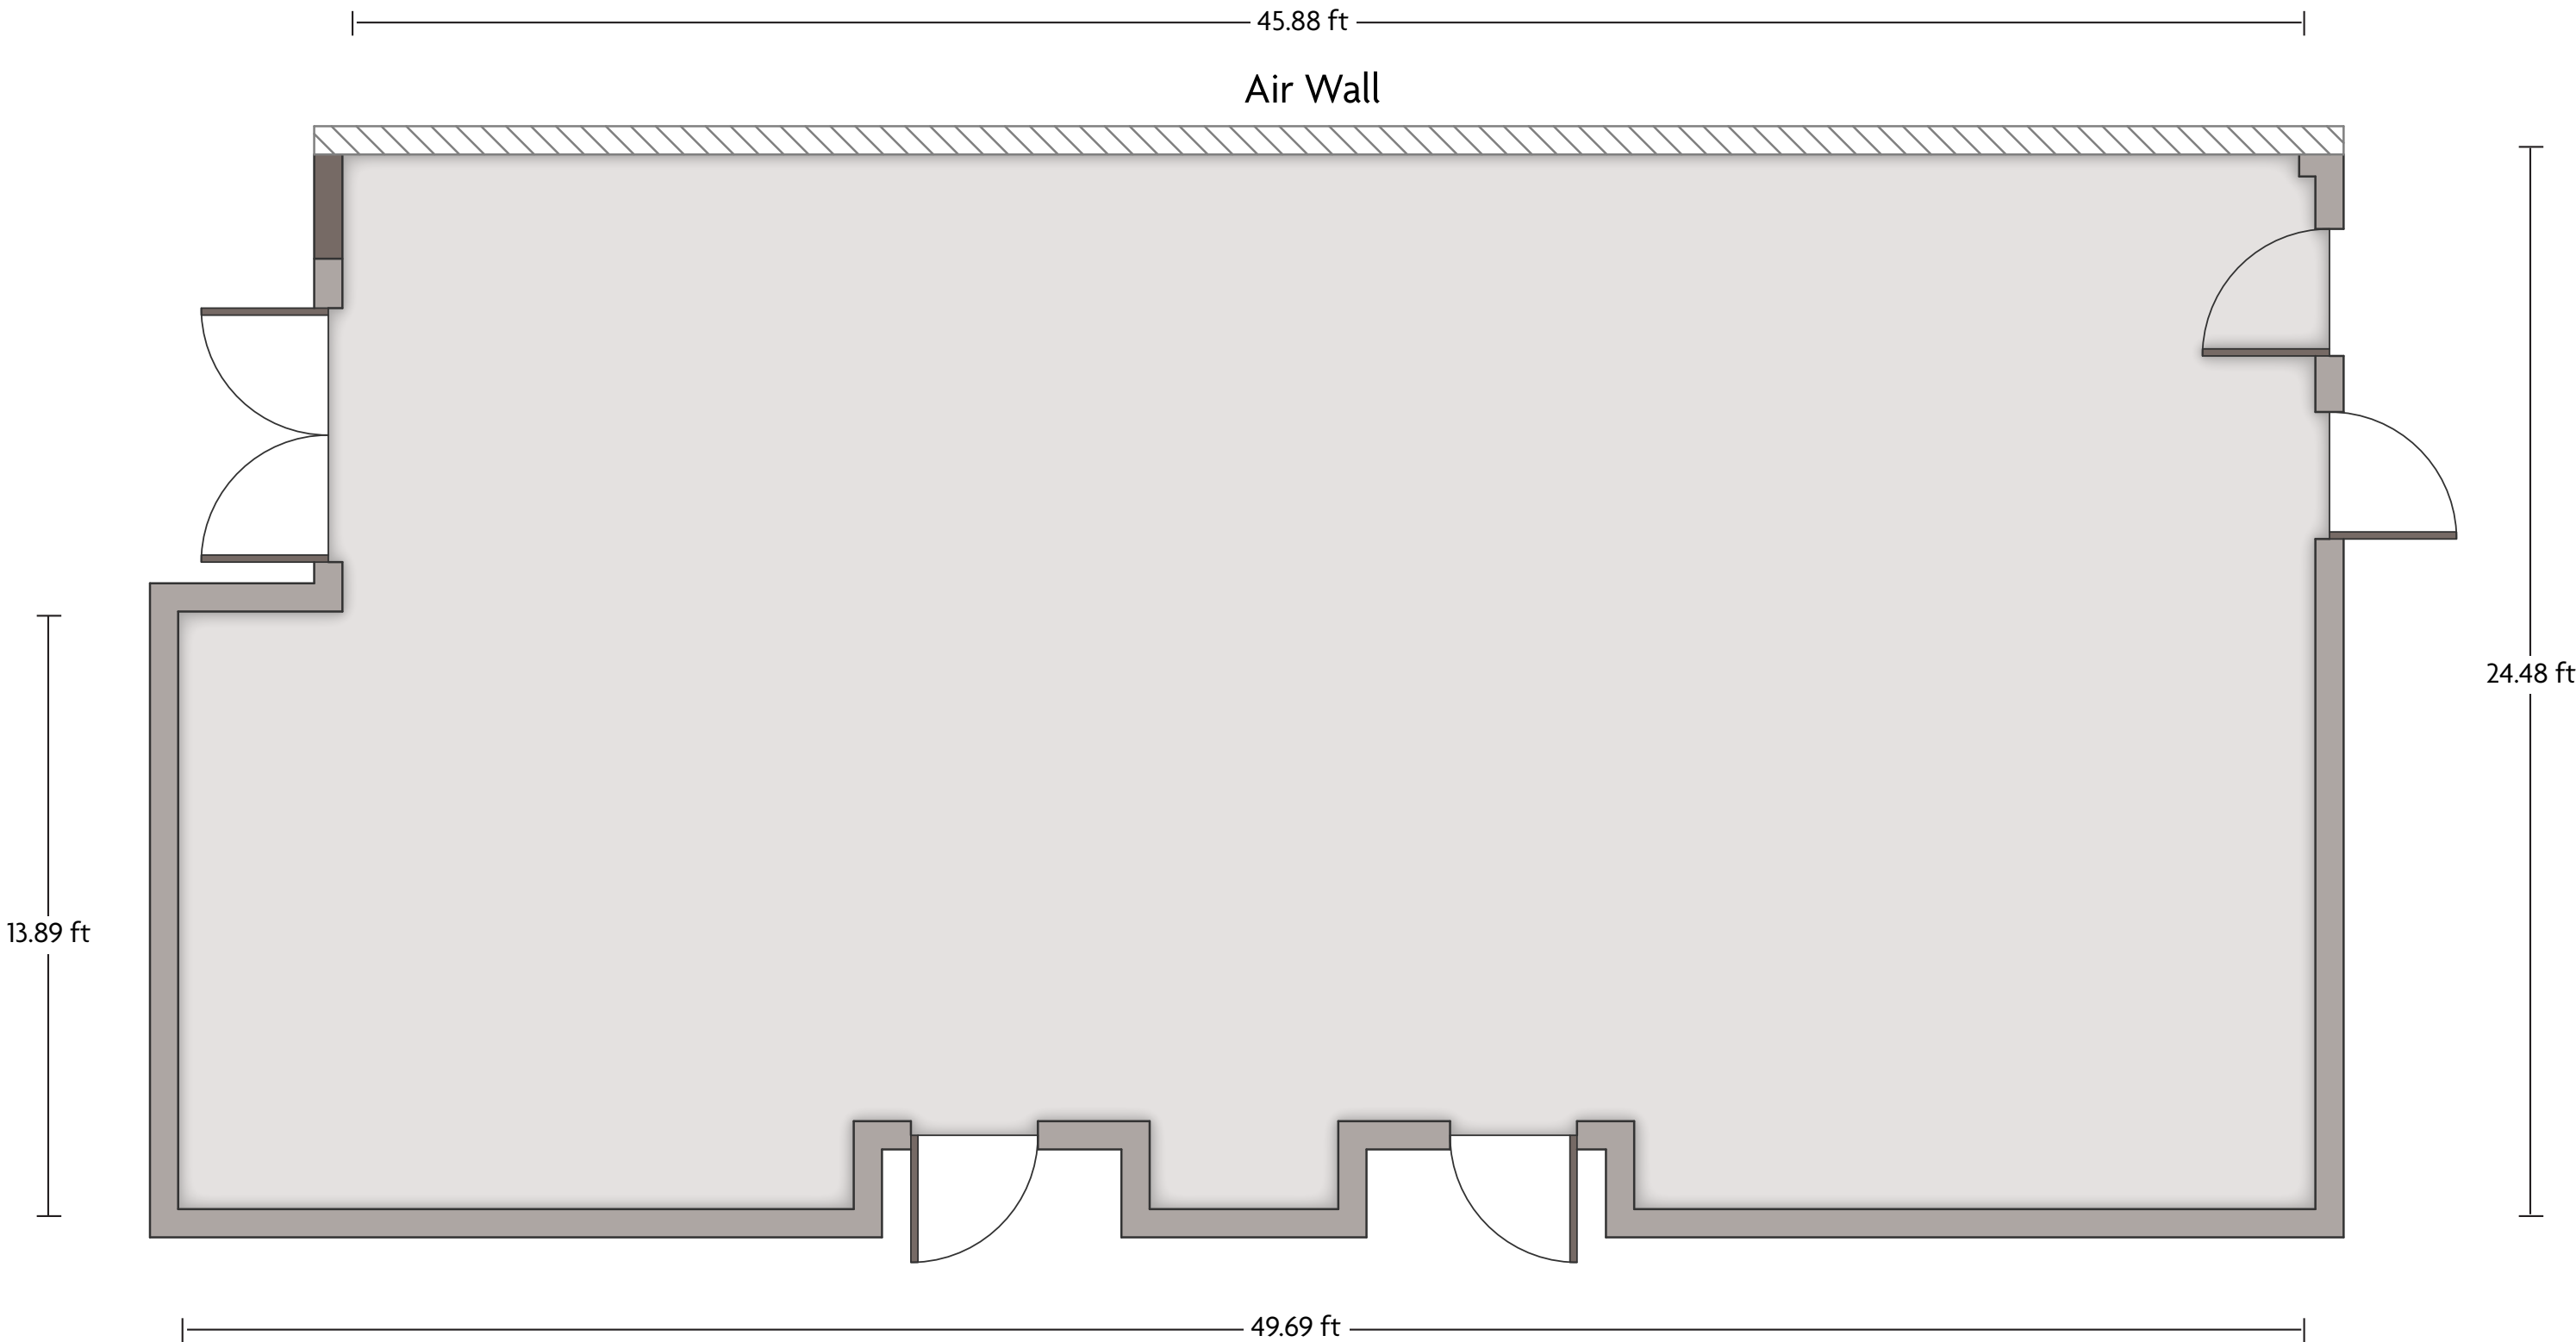

164 Fort Couch Road | Pittsburgh, PA 15241 | 412.833.5300

*Multiple layout options available for this space.

Crowne Plaza® Suites Pittsburgh South - Keystone

LENGTH: 49.7 ft WIDTH: 39.7 ft HEIGHT: 9 ft TOTAL SQUARE FEET: 1899.2 ft² MAXIMUM CAPACITY: 150 POWER OUTLETS: 11

164 Fort Couch Road | Pittsburgh, PA 15241 | 412.833.5300

*Multiple layout options available for this space.

Crowne Plaza® Suites Pittsburgh South - Laurel

LENGTH: 49.7 ft WIDTH: 40.2 ft HEIGHT: 9 ft TOTAL SQUARE FEET: 1896.5 ft² MAXIMUM CAPACITY: 150 POWER OUTLETS: 6

164 Fort Couch Road | Pittsburgh, PA 15241 | 412.833.5300

*Multiple layout options available for this space.

LENGTH: 49.7 ft WIDTH: 24.5 ft HEIGHT: 9 ft TOTAL SQUARE FEET: 1149.7 ft² MAXIMUM CAPACITY: 110 POWER OUTLETS: 9

164 Fort Couch Road | Pittsburgh, PA 15241 | 412.833.5300

Crowne Plaza® Suites Pittsburgh South - Pre-function

LENGTH: 105.4 ft WIDTH: 28.5 ft HEIGHT: 9.2 ft TOTAL SQUARE FEET: 2707.1 ft² MAXIMUM CAPACITY: N/A POWER OUTLETS: 3