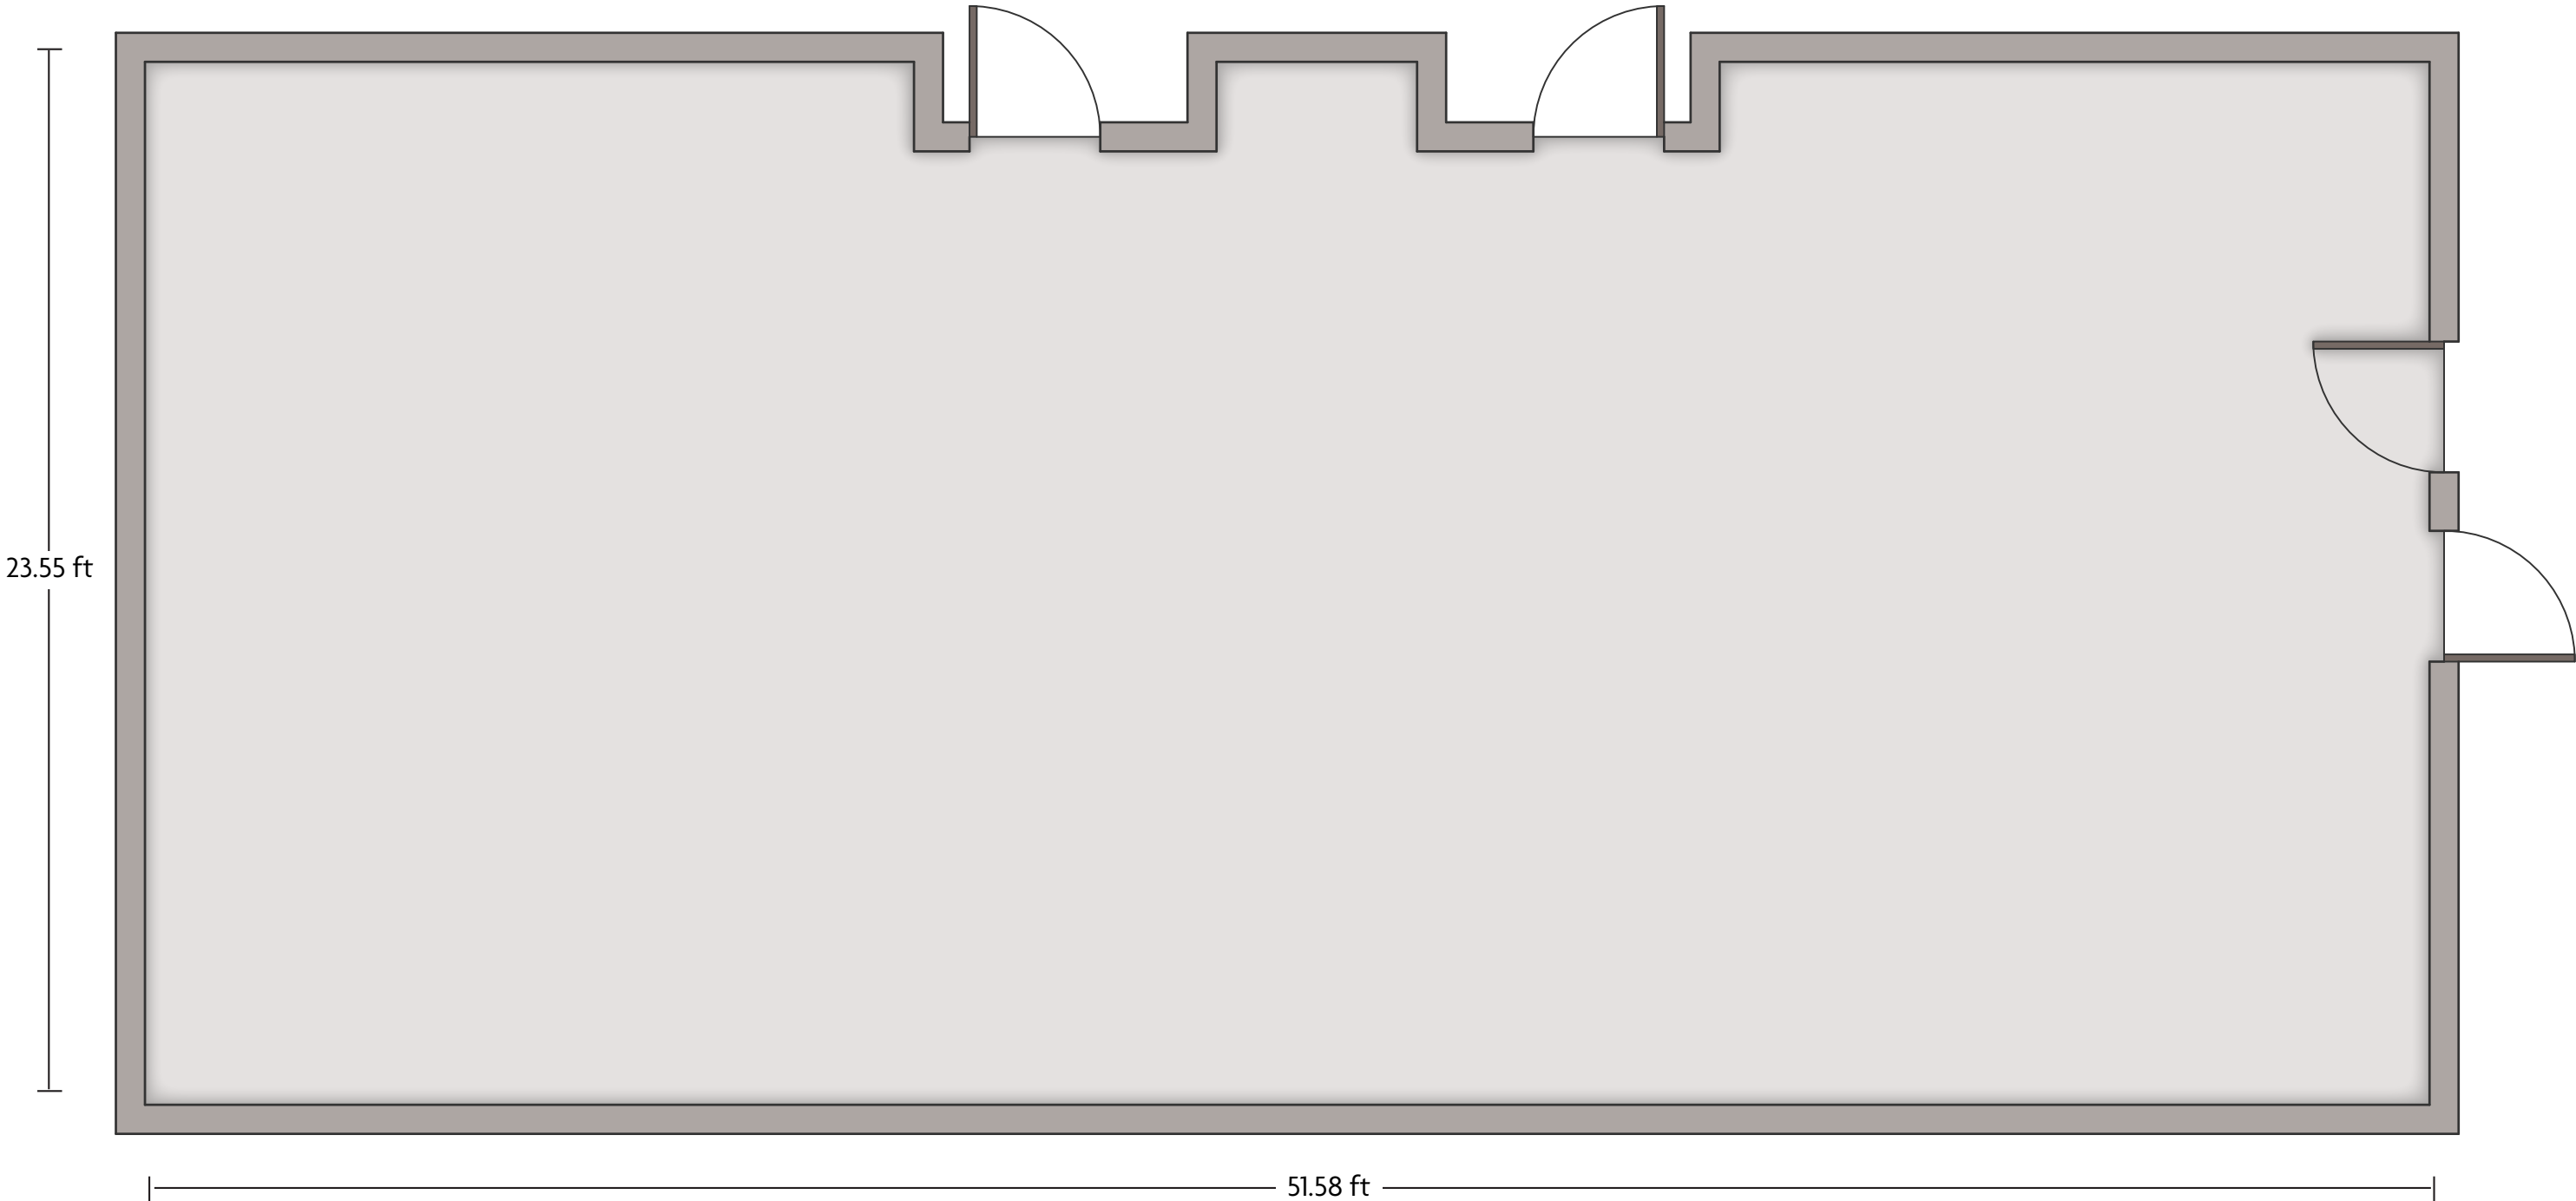

LENGTH: 48.9 ft WIDTH: 31.9 ft HEIGHT: 9.3 ft TOTAL SQUARE FEET: 1290.5 ft² MAXIMUM CAPACITY: 50 POWER OUTLETS: 7

164 Fort Couch Road | Pittsburgh, PA 15241 | 412.833.5300

*Multiple layout options available for this space.

LENGTH: 23.7 ft WIDTH: 20.7 ft HEIGHT: 9.8 ft TOTAL SQUARE FEET: 490.4 ft² MAXIMUM CAPACITY: 40 POWER OUTLETS: 12

LENGTH: 52 ft WIDTH: 24 ft HEIGHT: 9.7 ft TOTAL SQUARE FEET: 1187.1 ft² MAXIMUM CAPACITY: 100 POWER OUTLETS: 10

164 Fort Couch Road | Pittsburgh, PA 15241 | 412.833.5300

*Multiple layout options available for this space.

Crowne Plaza® Suites Pittsburgh South - Duquesne

LENGTH: 24.2 ft WIDTH: 20.9 ft HEIGHT: 9.7 ft TOTAL SQUARE FEET: 511 ft² MAXIMUM CAPACITY: 40 POWER OUTLETS: 10

164 Fort Couch Road | Pittsburgh, PA 15241 | 412.833.5300

*Multiple layout options available for this space.

Crowne Plaza® Suites Pittsburgh South - Laurel

LENGTH: 49.7 ft WIDTH: 40.2 ft HEIGHT: 9 ft TOTAL SQUARE FEET: 1896.5 ft² MAXIMUM CAPACITY: 150 POWER OUTLETS: 6