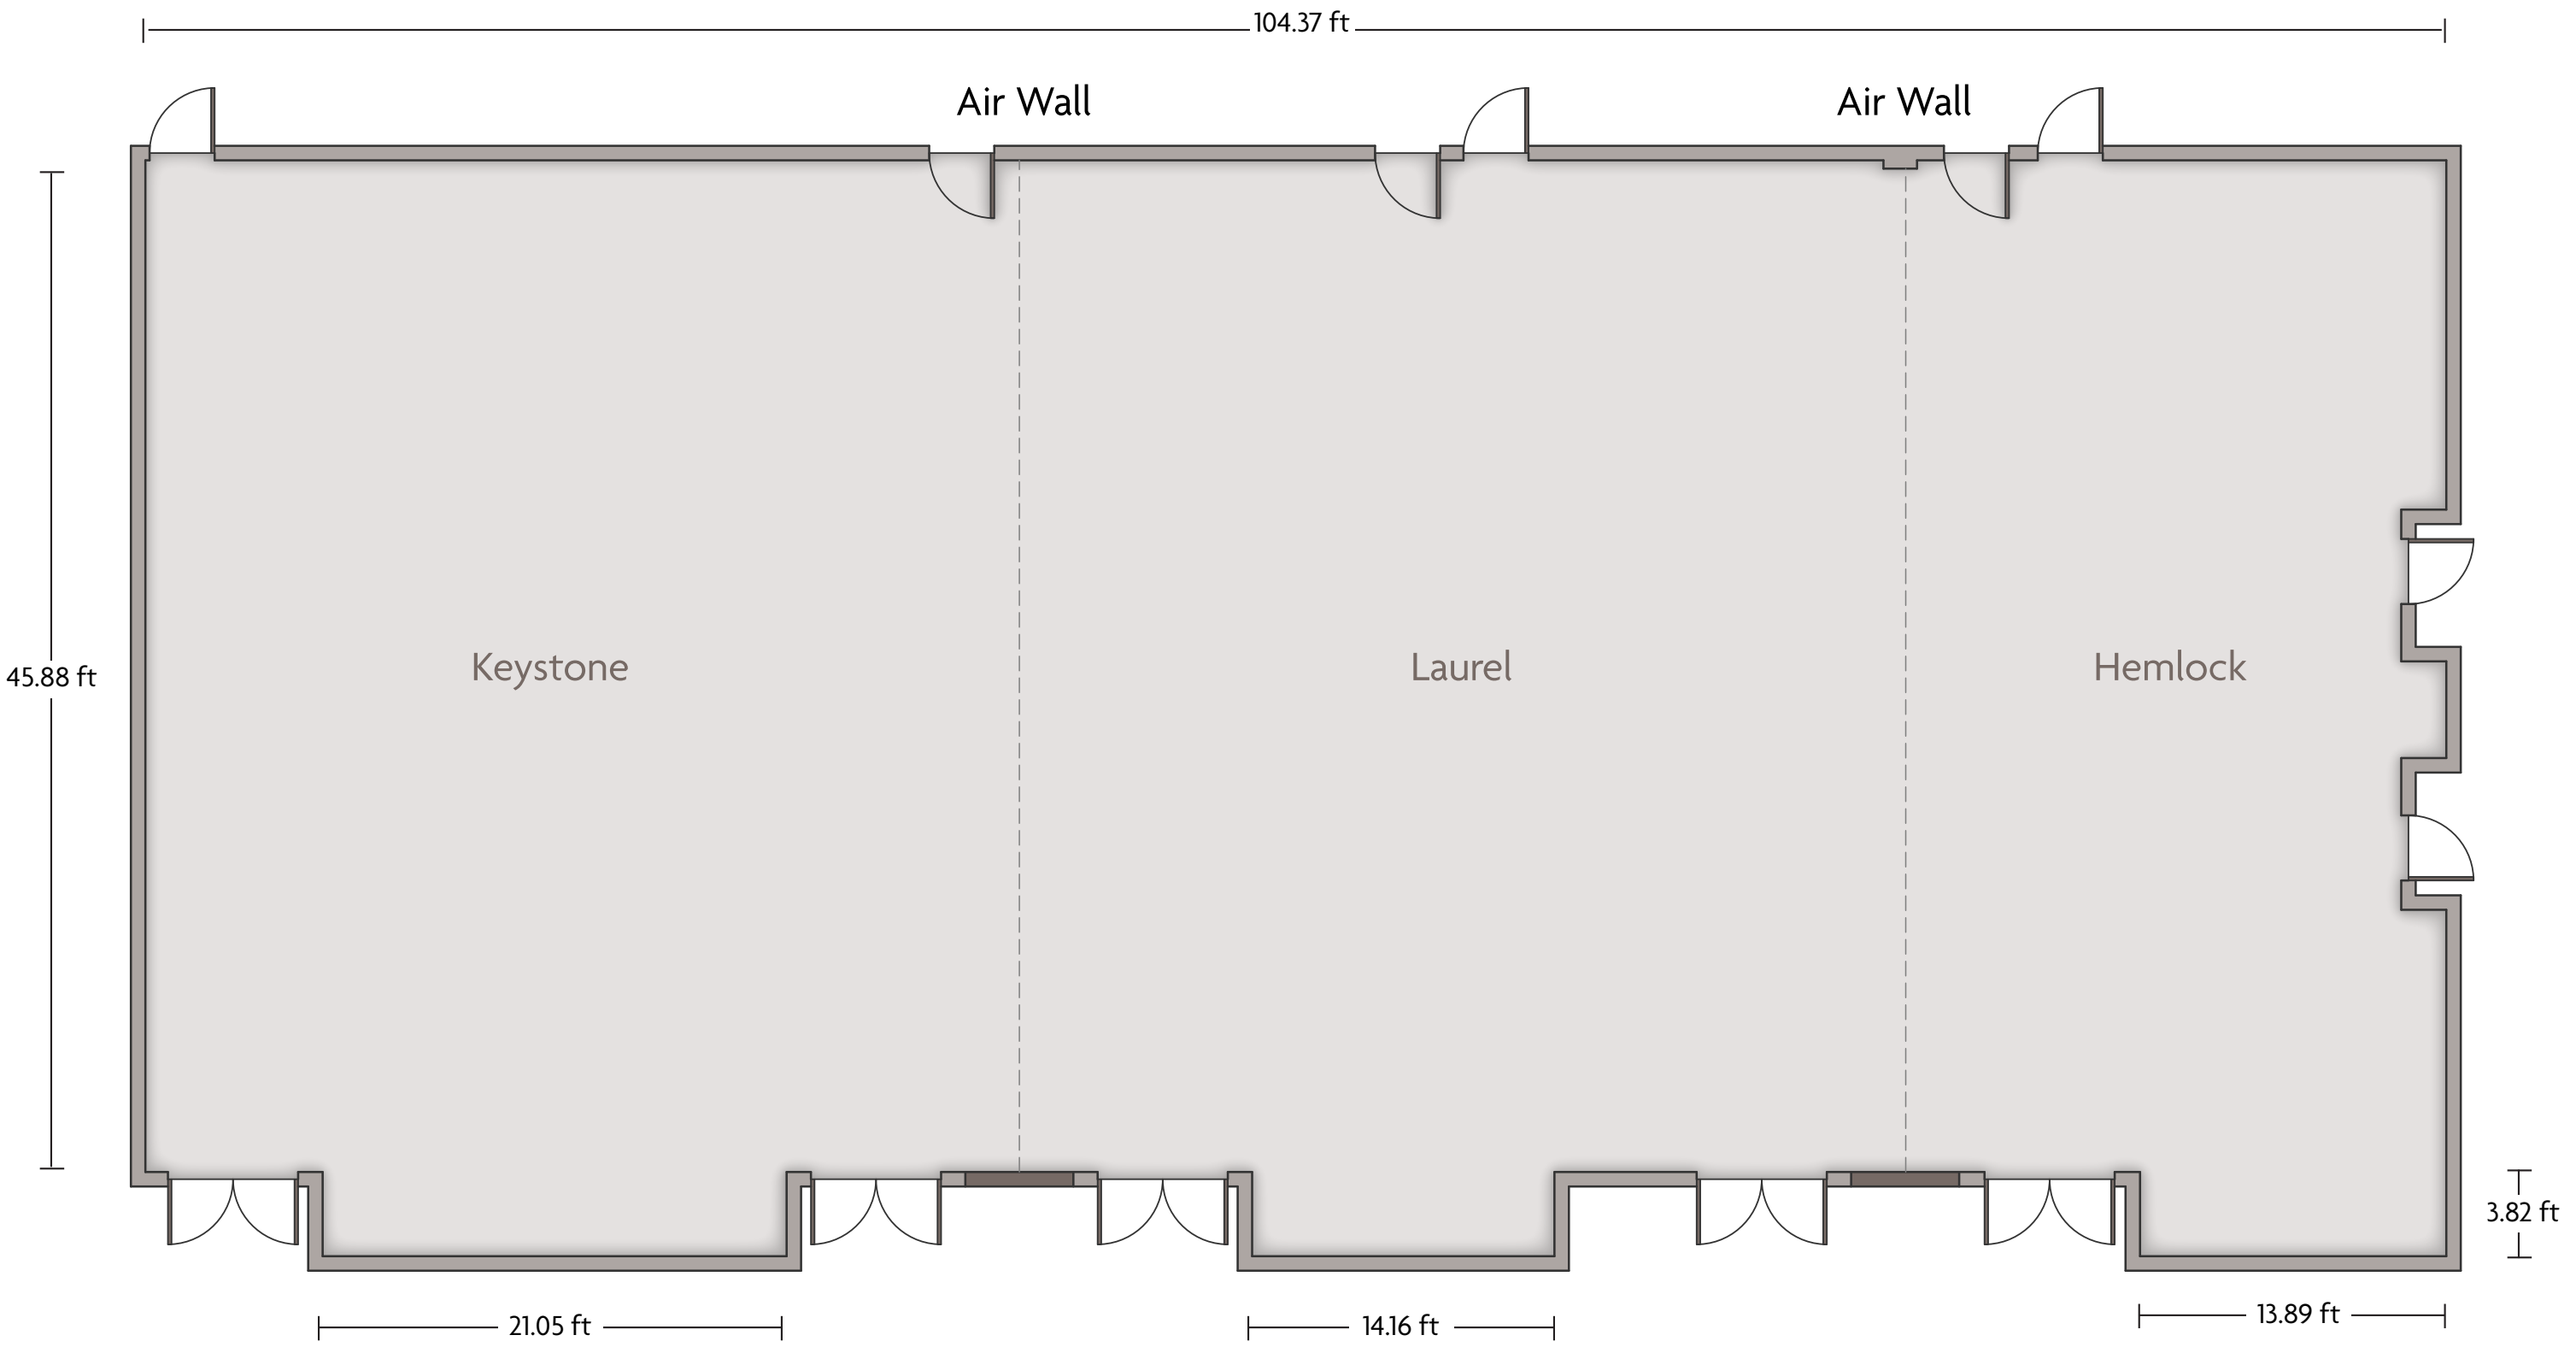

164 Fort Couch Road | Pittsburgh, PA 15241 | 412.833.5300

*Multiple layout options available for this space.

Crowne Plaza® Suites Pittsburgh South - Duquesne

LENGTH: 24.2 ft WIDTH: 20.9 ft HEIGHT: 9.7 ft TOTAL SQUARE FEET: 511 ft² MAXIMUM CAPACITY: 40 POWER OUTLETS: 10

164 Fort Couch Road | Pittsburgh, PA 15241 | 412.833.5300

*Multiple layout options available for this space.

Crowne Plaza® Suites Pittsburgh South - Grand Ballroom

LENGTH: 104.4 ft WIDTH: 49.7 ft HEIGHT: 9 ft TOTAL SQUARE FEET: 4945.3 ft² MAXIMUM CAPACITY: 500 POWER OUTLETS: 26

164 Fort Couch Road | Pittsburgh, PA 15241 | 412.833.5300

*Multiple layout options available for this space.

Crowne Plaza® Suites Pittsburgh South - Keystone

LENGTH: 49.7 ft WIDTH: 39.7 ft HEIGHT: 9 ft TOTAL SQUARE FEET: 1899.2 ft² MAXIMUM CAPACITY: 150 POWER OUTLETS: 11

164 Fort Couch Road | Pittsburgh, PA 15241 | 412.833.5300

*Multiple layout options available for this space.

Crowne Plaza® Suites Pittsburgh South - Laurel

LENGTH: 49.7 ft WIDTH: 40.2 ft HEIGHT: 9 ft TOTAL SQUARE FEET: 1896.5 ft² MAXIMUM CAPACITY: 150 POWER OUTLETS: 6