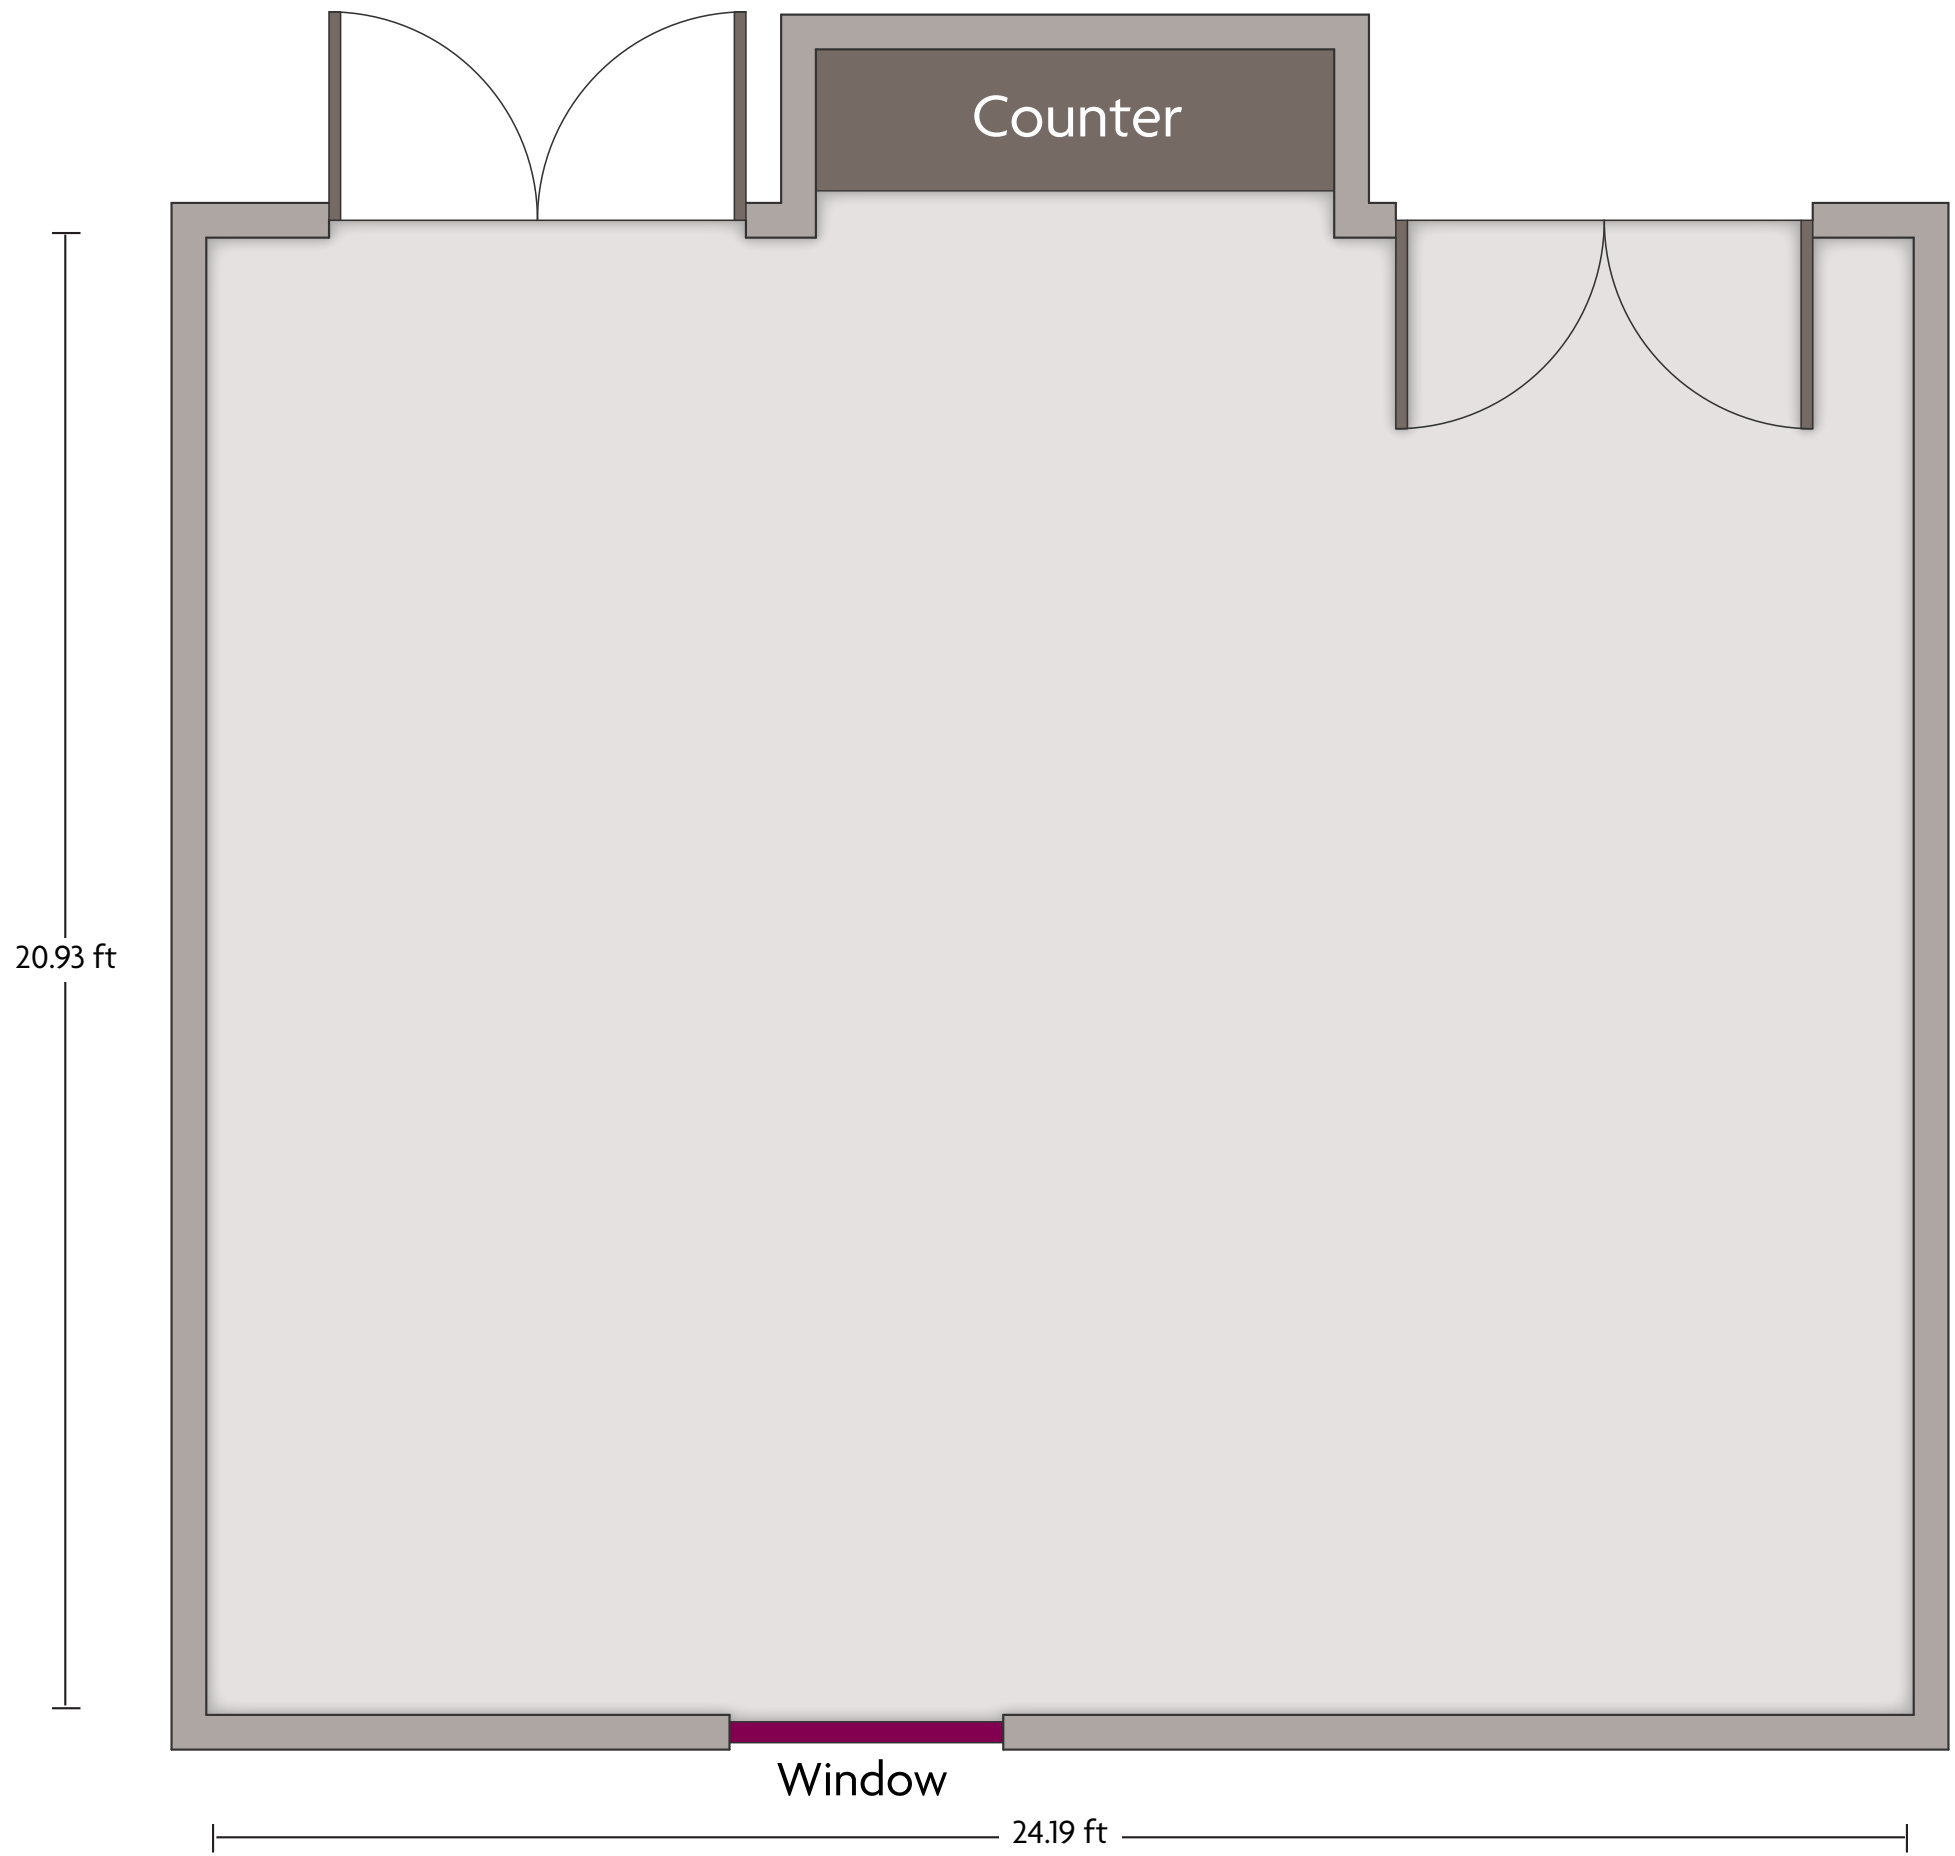

LENGTH: 23.7 ft WIDTH: 20.7 ft HEIGHT: 9.8 ft TOTAL SQUARE FEET: 490.4 ft² MAXIMUM CAPACITY: 40 POWER OUTLETS: 12

LENGTH: 52 ft WIDTH: 24 ft HEIGHT: 9.7 ft TOTAL SQUARE FEET: 1187.1 ft² MAXIMUM CAPACITY: 100 POWER OUTLETS: 10

164 Fort Couch Road | Pittsburgh, PA 15241 | 412.833.5300

*Multiple layout options available for this space.

Crowne Plaza® Suites Pittsburgh South - Duquesne

LENGTH: 24.2 ft WIDTH: 20.9 ft HEIGHT: 9.7 ft TOTAL SQUARE FEET: 511 ft² MAXIMUM CAPACITY: 40 POWER OUTLETS: 10

164 Fort Couch Road | Pittsburgh, PA 15241 | 412.833.5300

*Multiple layout options available for this space.

Crowne Plaza® Suites Pittsburgh South - Grand Ballroom

LENGTH: 104.4 ft WIDTH: 49.7 ft HEIGHT: 9 ft TOTAL SQUARE FEET: 4945.3 ft² MAXIMUM CAPACITY: 500 POWER OUTLETS: 26

164 Fort Couch Road | Pittsburgh, PA 15241 | 412.833.5300

*Multiple layout options available for this space.

Crowne Plaza® Suites Pittsburgh South - Keystone

LENGTH: 49.7 ft WIDTH: 39.7 ft HEIGHT: 9 ft TOTAL SQUARE FEET: 1899.2 ft² MAXIMUM CAPACITY: 150 POWER OUTLETS: 11