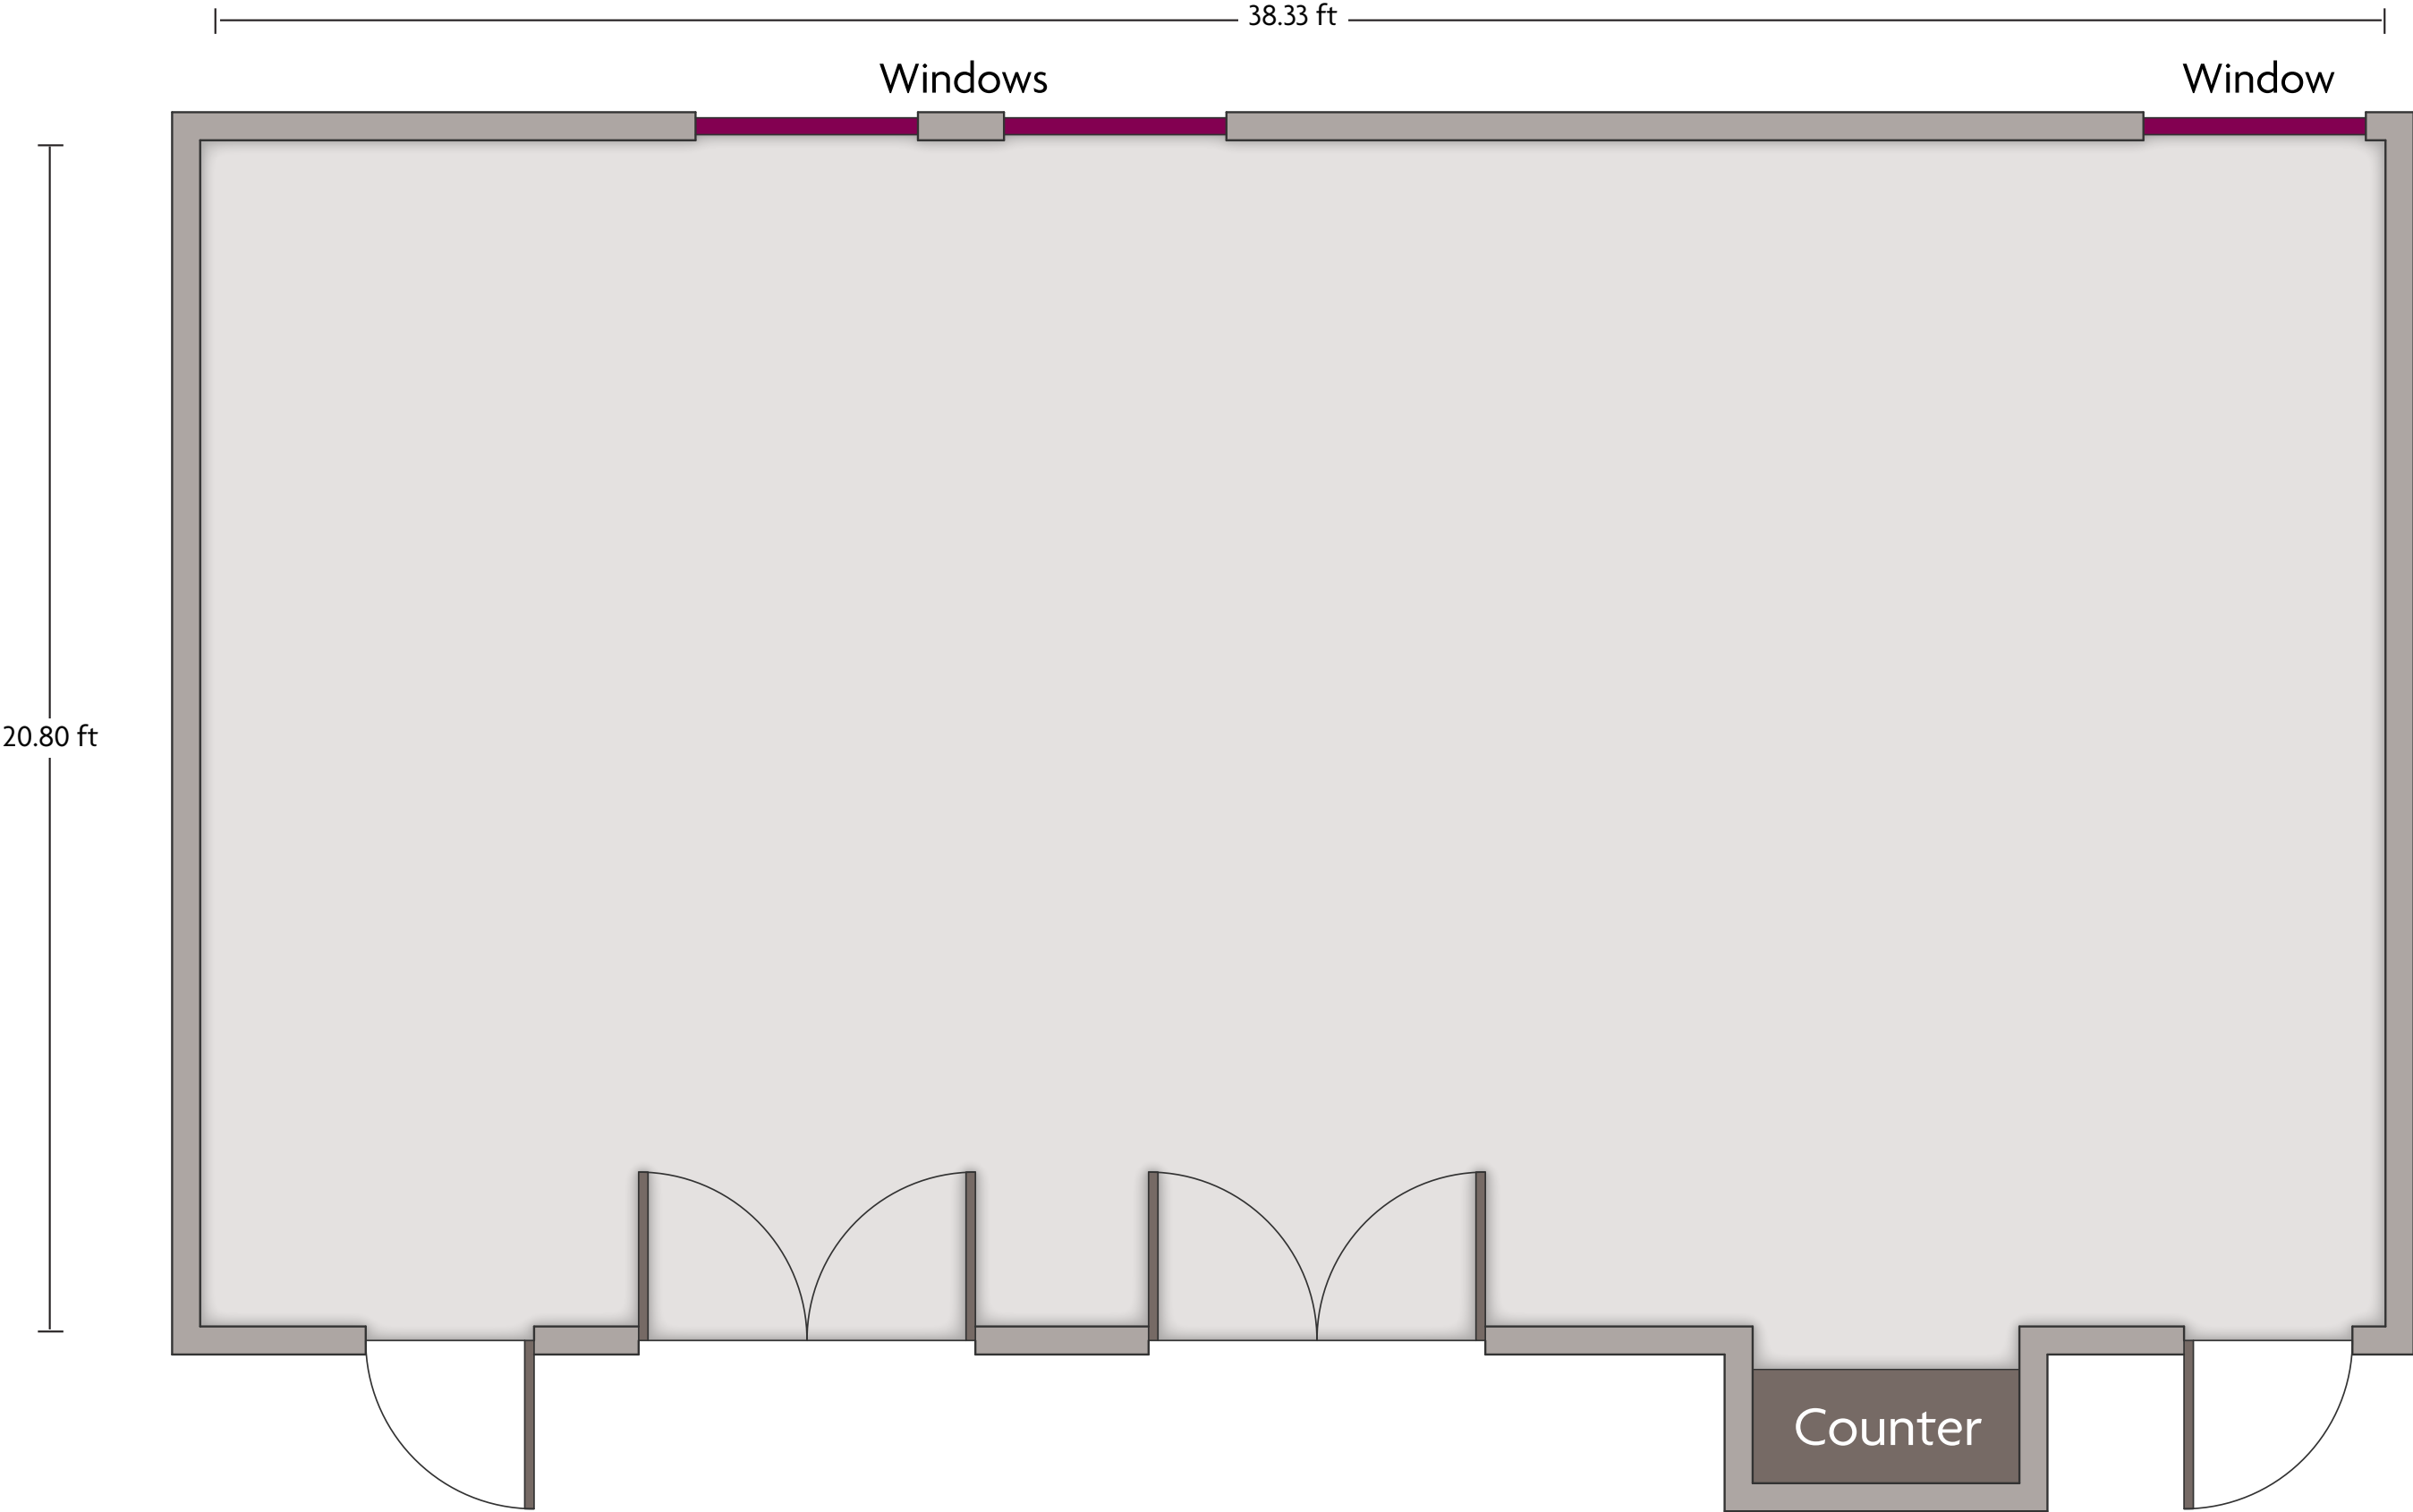

164 Fort Couch Road | Pittsburgh, PA 15241 | 412.833.5300

*Multiple layout options available for this space.

Crowne Plaza® Suites Pittsburgh South - Laurel

LENGTH: 49.7 ft WIDTH: 40.2 ft HEIGHT: 9 ft TOTAL SQUARE FEET: 1896.5 ft² MAXIMUM CAPACITY: 150 POWER OUTLETS: 6

164 Fort Couch Road | Pittsburgh, PA 15241 | 412.833.5300

*Multiple layout options available for this space.

LENGTH: 49.7 ft WIDTH: 24.5 ft HEIGHT: 9 ft TOTAL SQUARE FEET: 1149.7 ft² MAXIMUM CAPACITY: 110 POWER OUTLETS: 9

164 Fort Couch Road | Pittsburgh, PA 15241 | 412.833.5300

*Multiple layout options available for this space.

LENGTH: 38.3 ft WIDTH: 20.8 ft HEIGHT: 9.3 ft TOTAL SQUARE FEET: 800.9 ft² MAXIMUM CAPACITY: 60 POWER OUTLETS: 10

164 Fort Couch Road | Pittsburgh, PA 15241 | 412.833.5300

Crowne Plaza® Suites Pittsburgh South - Pre-function

LENGTH: 105.4 ft WIDTH: 28.5 ft HEIGHT: 9.2 ft TOTAL SQUARE FEET: 2707.1 ft² MAXIMUM CAPACITY: N/A POWER OUTLETS: 3