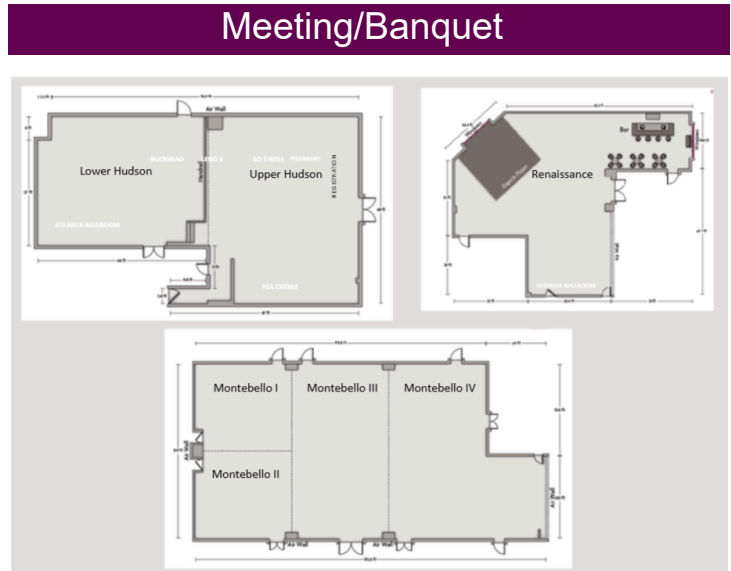

Meeting & Event Facilities

- 25,000 sq. ft. of flexible space for meetings, conferences, and celebrations
- Montebello Ballroom is hosting up to 600 guests for standout events
- Breakout rooms and boardrooms for collaboration and connection
- Indoor and outdoor venues, including gardens and patio settings

Dining & Local Area

- Flagstone Restaurant and Koi Lounge for on-site dining
- In-room dining
- Crowne Plaza Crafted Social every Wednesday
- Convenient access to surrounding businesses and regional destinations

CROWNE PLAZA SUFFERN-MAHWAH

Three Executive Boulevard, Suffern, NY 10901
Phone: +845-357-4800 Instagram: @crowne_plaza_suffern
www.crowneplaza.com/suffernny

Meeting Room Measurements & Capacities

Meeting Rooms	Sq Ft	Celing Height	Dimensions	Theatre	Classroom	U Shape	Crescent Rounds	Round/Dance	Conference
Board Room									
Rockland	480	8	24x20						16
Lafayette	480	8	24x20						16
Washington	480	8	24x20	30	18	20	16		20
Meeting/Banquet									
Montebello Ballroom	6407	12.6	93 x 31	600	260	150	320	340	
Montebello I	992	12.6	32 x 31	64	40	32	40	50	30
Montebello II	992	12.6	32 x 31	64	40	32	40	50	30
Montebello III	1952	12.6	32 X 61	150	80	52	88		50
Montebello I, II, III	3904	12.6	64 X 61	300	180	72	192	170	
Montebello IV	2503	12.6	96 X 31 + alcove	150	100	52	96	120	50
Renaissance Ballroom	3234	12,6		250	108	50	136	120	
Hudson Ballroom	3341	11.6	93 x 37	250	140		168	120	
Upper Hudson	1824	11,6	48 x 38	120	80	52	88	100	40
Lower Hudson	1575	11.7	45 x 35	100	60	52	80	110	30
Waterfall Gardens	6500	OPEN	130 x 50					288	
Outdoor Patio	2100		35 x 60					100	