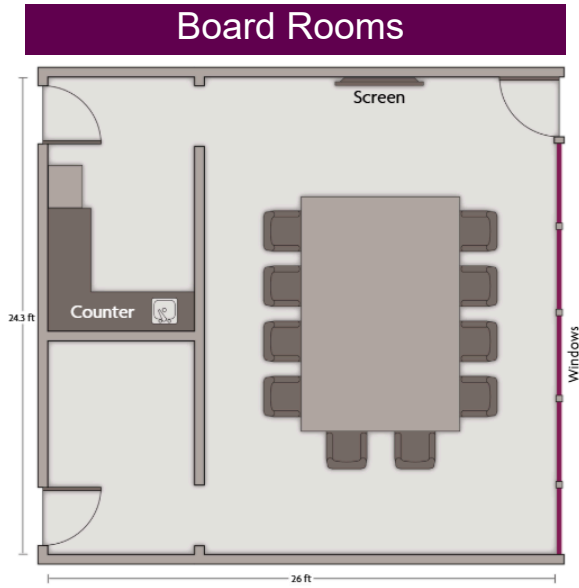

Meeting & Event Facilities

- 25,000 sq. ft. of flexible space for meetings, conferences, and celebrations
- Montebello Ballroom is hosting up to 600 guests for standout events
- Breakout rooms and boardrooms for collaboration and connection
- Indoor and outdoor venues, including gardens and patio settings

Dining & Local Area

- Flagstone Restaurant and Koi Lounge for on-site dining
- In-room dining
- Crowne Plaza Crafted Social every Wednesday
- Convenient access to surrounding businesses and regional destinations

CROWNE PLAZA SUFFERN-MAHWAH

Three Executive Boulevard, Suffern, NY 10901
Phone: +845-357-4800 Instagram: @crowne_plaza_suffern
www.crowneplaza.com/suffernny

Meeting Room Measurements & Capacities

Meeting Rooms	Sq Ft	Celing Height	Dimensions	Theatre	Classroom	U Shape	Crescent Rounds	Round/Dance	Conference
Board Room									
Rockland	480	8	24x20						16
Lafayette	480	8	24x20						16
Washington	480	8	24x20	30	18	20	16		20
Meeting/Banquet									
Montebello Ballroom	6407	12.6	93 x 31	600	260	150	320	340	
Montebello I	992	12.6	32 x 31	64	40	32	40	50	30
Montebello II	992	12.6	32 x 31	64	40	32	40	50	30
Montebello III	1952	12.6	32 X 61	150	80	52	88		50
Montebello I, II, III	3904	12.6	64 X 61	300	180	72	192	170	
Montebello IV	2503	12.6	96 X 31 + alcove	150	100	52	96	120	50
Renaissance Ballroom	3234	12,6		250	108	50	136	120	
Hudson Ballroom	3341	11.6	93 x 37	250	140		168	120	
Upper Hudson	1824	11,6	48 x 38	120	80	52	88	100	40
Lower Hudson	1575	11.7	45 x 35	100	60	52	80	110	30
Waterfall Gardens	6500	OPEN	130 x 50					288	
Outdoor Patio	2100		35 x 60					100	