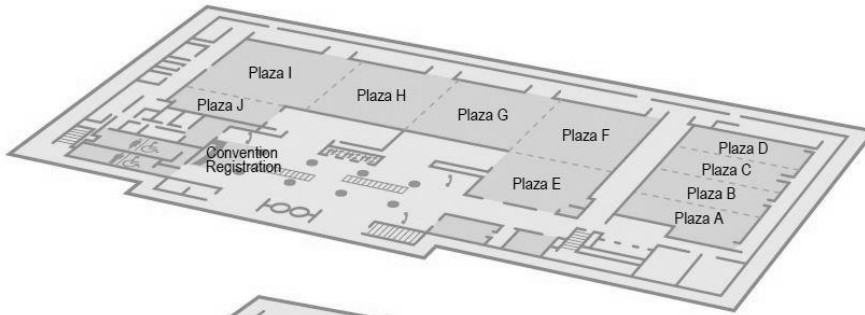

Designated **quiet zone floors**

Free Wi-Fi in public space and guestrooms

IHG Business Rewards provides three reward points for every dollar spent

CROWNE PLAZA SPRINGFIELD

3000 South Dirksen Parkway • Springfield, IL 62703
217-585-2830 • sales@cpspringfield.com
www.cpspringfield.com

Meetings & Banquets

PLAZA LEVEL

BALLROOM LEVEL

CONFERENCE LEVEL

Meeting Room Measurements & Capacities

PLAZA LEVEL	SQ. FT.	HEIGHT	THEATRE	CLASSROOM	ROUNDS	RECEPTION
Plaza A	1,800	16'	125	60	80	125
Plaza B	1,600	16'	125	60	80	125
Plaza C	1,500	16'	125	60	80	125
Plaza D	1,600	16'	125	60	80	125
Plaza E	2,800	16'	200	120	150	200
Plaza F	3,600	16'	420	207	200	400
Plaza G	3,600	16'	420	207	200	400
Plaza H	3,600	16'	420	207	200	400
Plaza I	4,500	16'	500	260	240	450
Plaza J	1,400	16'	85	45	60	75
Total Plaza Reception	27,500	16'	2,110	1,125	1,540	2,400
BALLROOM LEVEL	SQ. FT.	HEIGHT	THEATRE	CLASSROOM	ROUNDS	RECEPTION
Ruby	2,800	16'	300	130	180	300
Emerald	3,700	16'	450	230	240	400
Diamond	3,800	16'	450	230	240	400
Sapphire	3,800	16'	450	230	240	500
Topaz	575	16'	22	10	22	40
Total Ballroom	13,500	16'	1,210	624	780	1,600
Opal	—	—	Conference for 6			
Pearl	—	—	Conference for 4			
Turquoise	—	—	Conference for 8			
CONFERENCE LEVEL	SQ. FT.	HEIGHT	THEATRE	CLASSROOM	ROUNDS	RECEPTION
Governor	1,400	9'	100	50	90	100
Illinois	1,400	9'	100	50	90	125
Springfield	750	9'	50	24	40	40
Sangamon	750	9'	50	24	40	40
Capital I-VI (Six Total)	750 each	9'	50	24	40	40
Lincoln Boardroom	750	—	Conference Table Seating for 20			
Winter Garden (14th Floor)	800	9'	40	25	40	60
Capital View (12th Floor)	1,000	9'	40	N/A	40	70