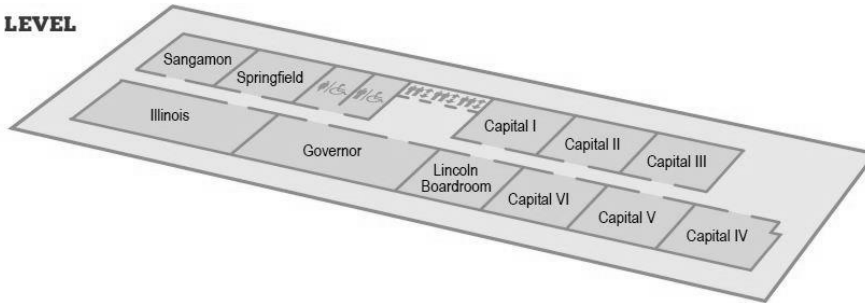

## PLAZA LEVEL

## BALLROOM LEVEL

## Meeting Room Measurements & Capacities

PLAZA LEVEL	SQ. FT.	HEIGHT	THEATRE	CLASSROOM	ROUNDS	RECEPTION
Plaza A	1,800	16'	125	60	80	125
Plaza B	1,600	16'	125	60	80	125
Plaza C	1,500	16'	125	60	80	125
Plaza D	1,600	16'	125	60	80	125
Plaza E	2,800	16'	200	120	150	200
Plaza F	3,600	16'	420	207	200	400
Plaza G	3,600	16'	420	207	200	400
Plaza H	3,600	16'	420	207	200	400
Plaza I	4,500	16'	500	260	240	450
Plaza J	1,400	16'	85	45	60	75
Total Plaza Reception	27,500	16'	2,110	1,125	1,540	2,400
BALLROOM LEVEL	SQ. FT.	HEIGHT	THEATRE	CLASSROOM	ROUNDS	RECEPTION
Ruby	2,800	16'	300	130	180	300
Emerald	3,700	16'	450	230	240	400
Diamond	3,800	16'	450	230	240	400
Sapphire	3,800	16'	450	230	240	500
Topaz	575	16'	22	10	22	40
Total Ballroom	13,500	16'	1,210	624	780	1,600
Opal	—	—	Conference for 6			
Pearl	—	—	Conference for 4			
Turquoise	—	—	Conference for 8			
CONFERENCE LEVEL	SQ. FT.	HEIGHT	THEATRE	CLASSROOM	ROUNDS	RECEPTION
Governor	1,400	9'	100	50	90	100
Illinois	1,400	9'	100	50	90	125
Springfield	750	9'	50	24	40	40
Sangamon	750	9'	50	24	40	40
Capital I-VI (Six Total)	750 each	9'	50	24	40	40
Lincoln Boardroom	750	—	Conference Table Seating for 20			
Winter Garden (14th Floor)	800	9'	40	25	40	60
Capital View (12th Floor)	1,000	9'	40	N/A	40	70