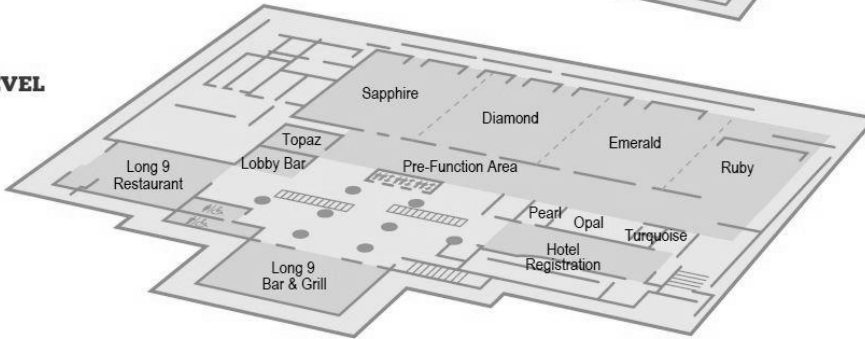

Designated **quiet zone floors**

Free Wi-Fi in public space and guestrooms

IHG Business Rewards provides three reward points for every dollar spent

CROWNE PLAZA SPRINGFIELD

3000 South Dirksen Parkway • Springfield, IL 62703
217-585-2830 • sales@cpspringfield.com
www.cpspringfield.com

Meetings & Banquets

PLAZA LEVEL

BALLROOM LEVEL

CONFERENCE LEVEL

Meeting Room Measurements & Capacities

PLAZA LEVEL	SQ. FT.	HEIGHT	THEATRE	CLASSROOM	ROUNDS	RECEPTION
Plaza A	1,800	16'	125	60	80	125
Plaza B	1,600	16'	125	60	80	125
Plaza C	1,500	16'	125	60	80	125
Plaza D	1,600	16'	125	60	80	125
Plaza E	2,800	16'	200	120	150	200
Plaza F	3,600	16'	420	207	200	400
Plaza G	3,600	16'	420	207	200	400
Plaza H	3,600	16'	420	207	200	400
Plaza I	4,500	16'	500	260	240	450
Plaza J	1,400	16'	85	45	60	75
Total Plaza Reception	27,500	16'	2,110	1,125	1,540	2,400
BALLROOM LEVEL	SQ. FT.	HEIGHT	THEATRE	CLASSROOM	ROUNDS	RECEPTION
Ruby	2,800	16'	300	130	180	300
Emerald	3,700	16'	450	230	240	400
Diamond	3,800	16'	450	230	240	400
Sapphire	3,800	16'	450	230	240	500
Topaz	575	16'	22	10	22	40
Total Ballroom	13,500	16'	1,210	624	780	1,600
Opal	—	—	Conference for 6			
Pearl	—	—	Conference for 4			
Turquoise	—	—	Conference for 8			
CONFERENCE LEVEL	SQ. FT.	HEIGHT	THEATRE	CLASSROOM	ROUNDS	RECEPTION
Governor	1,400	9'	100	50	90	100
Illinois	1,400	9'	100	50	90	125
Springfield	750	9'	50	24	40	40
Sangamon	750	9'	50	24	40	40
Capital I-VI (Six Total)	750 each	9'	50	24	40	40
Lincoln Boardroom	750	—	Conference Table Seating for 20			
Winter Garden (14th Floor)	800	9'	40	25	40	60
Capital View (12th Floor)	1,000	9'	40	N/A	40	70