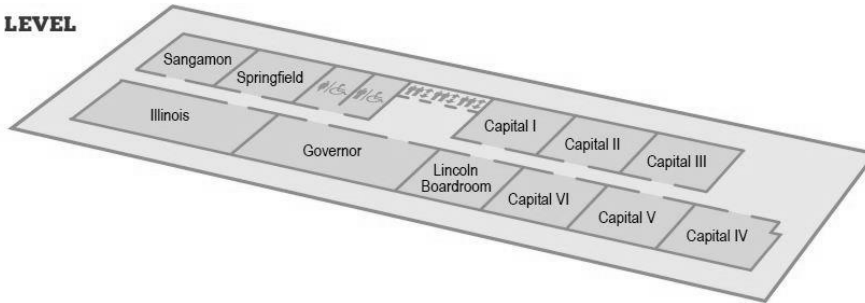

Meetings & Banquets

PLAZA LEVEL

BALLROOM LEVEL

CONFERENCE LEVEL

Meeting Room Measurements & Capacities

PLAZA LEVEL	SQ. FT.	HEIGHT	THEATRE	CLASSROOM	ROUNDS	RECEPTION
Plaza A	1,800	16'	125	60	80	125
Plaza B	1,600	16'	125	60	80	125
Plaza C	1,500	16'	125	60	80	125
Plaza D	1,600	16'	125	60	80	125
Plaza E	2,800	16'	200	120	150	200
Plaza F	3,600	16'	420	207	200	400
Plaza G	3,600	16'	420	207	200	400
Plaza H	3,600	16'	420	207	200	400
Plaza I	4,500	16'	500	260	240	450
Plaza J	1,400	16'	85	45	60	75
Total Plaza Reception	27,500	16'	2,110	1,125	1,540	2,400
BALLROOM LEVEL	SQ. FT.	HEIGHT	THEATRE	CLASSROOM	ROUNDS	RECEPTION
Ruby	2,800	16'	300	130	180	300
Emerald	3,700	16'	450	230	240	400
Diamond	3,800	16'	450	230	240	400
Sapphire	3,800	16'	450	230	240	500
Topaz	575	16'	22	10	22	40
Total Ballroom	13,500	16'	1,210	624	780	1,600
Opal	—	—	Conference for 6			
Pearl	—	—	Conference for 4			
Turquoise	—	—	Conference for 8			
CONFERENCE LEVEL	SQ. FT.	HEIGHT	THEATRE	CLASSROOM	ROUNDS	RECEPTION
Governor	1,400	9'	100	50	90	100
Illinois	1,400	9'	100	50	90	125
Springfield	750	9'	50	24	40	40
Sangamon	750	9'	50	24	40	40
Capital I-VI (Six Total)	750 each	9'	50	24	40	40
Lincoln Boardroom	750	—	Conference Table Seating for 20			
Winter Garden (14th Floor)	800	9'	40	25	40	60
Capital View (12th Floor)	1,000	9'	40	N/A	40	70