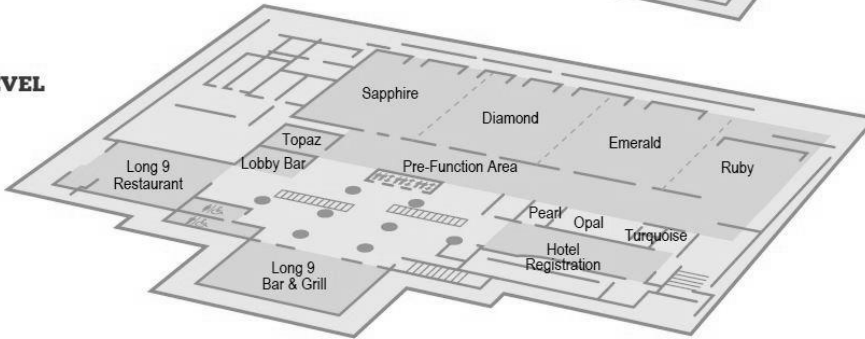

BALLROOM LEVEL