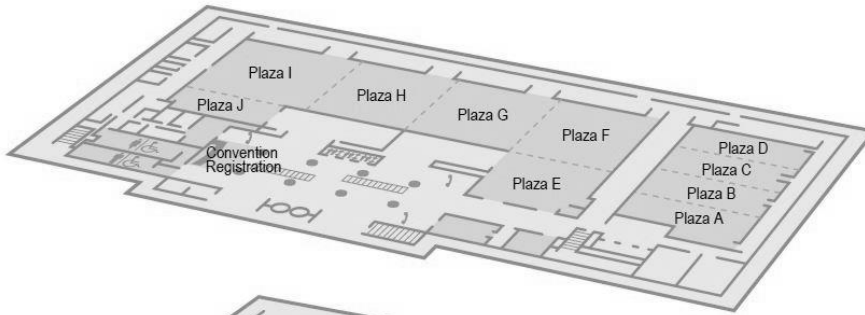

## PLAZA LEVEL

## Meeting Room Measurements & Capacities

PLAZA LEVEL	SQ. FT.	HEIGHT	THEATRE	CLASSROOM	ROUNDS	RECEPTION
Plaza A	1,800	16'	125	60	80	125
Plaza B	1,600	16'	125	60	80	125
Plaza C	1,500	16'	125	60	80	125
Plaza D	1,600	16'	125	60	80	125
Plaza E	2,800	16'	200	120	150	200
Plaza F	3,600	16'	420	207	200	400
Plaza G	3,600	16'	420	207	200	400
Plaza H	3,600	16'	420	207	200	400
Plaza I	4,500	16'	500	260	240	450
Plaza J	1,400	16'	85	45	60	75
Total Plaza Reception	27,500	16'	2,110	1,125	1,540	2,400
BALLROOM LEVEL	SQ. FT.	HEIGHT	THEATRE	CLASSROOM	ROUNDS	RECEPTION
Ruby	2,800	16'	300	130	180	300
Emerald	3,700	16'	450	230	240	400
Diamond	3,800	16'	450	230	240	400
Sapphire	3,800	16'	450	230	240	500
Topaz	575	16'	22	10	22	40
Total Ballroom	13,500	16'	1,210	624	780	1,600
Opal	—	—	Conference for 6			
Pearl	—	—	Conference for 4			
Turquoise	—	—	Conference for 8			
CONFERENCE LEVEL	SQ. FT.	HEIGHT	THEATRE	CLASSROOM	ROUNDS	RECEPTION
Governor	1,400	9'	100	50	90	100
Illinois	1,400	9'	100	50	90	125
Springfield	750	9'	50	24	40	40
Sangamon	750	9'	50	24	40	40
Capital I-VI (Six Total)	750 each	9'	50	24	40	40
Lincoln Boardroom	750	—	Conference Table Seating for 20			
Winter Garden (14th Floor)	800	9'	40	25	40	60
Capital View (12th Floor)	1,000	9'	40	N/A	40	70