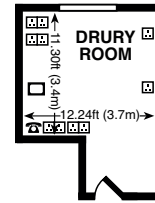

First Floor