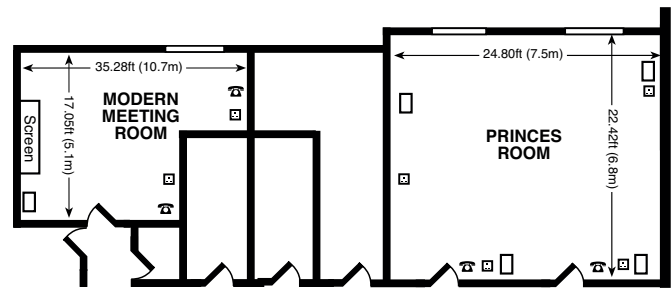

### ROOMS

	Dimensions (LxW) (m)	Classroom	Theatre	Boardroom	Cabaret	Reception
De Limesi	22 x 7.8	100	200	80	80	200
De Limesi 1	14 x 7.8	60	100	40	56	80
De Limesi 2	8 x 7.8	20	50	18	24	40
De Limesi Foyer	N/A	N/A	N/A	N/A	N/A	40
Princes	7.5 x 6.8	20	40	18	21	50
Modern	10.7 x 5.1	18	20	18	N/A	30
Homer	9.7 x 3.9	20	30	20	N/A	20
Boardroom	8.5 x 4.2	N/A	N/A	17	N/A	N/A
Blossomfield	5.4 x 5	10	16	10	N/A	10
Alderbrook	5.2 x 5	8	10	8	N/A	10
Drury	3.7 x 3.4	N/A	N/A	6	N/A	N/A
Earlwood	3.7 x 3.4	N/A	N/A	6	N/A	N/A
Fulford	3.7 x 3.4	N/A	N/A	6	N/A	N/A
Greswolde	3.7 x 3.4	N/A	N/A	6	N/A	N/A

# FLOOR PLAN

## De Limesi

De Limesi 1 & 2 combined

Ground Floor

First Floor

First Floor

First Floor

First Floor

First Floor

Ground Floor