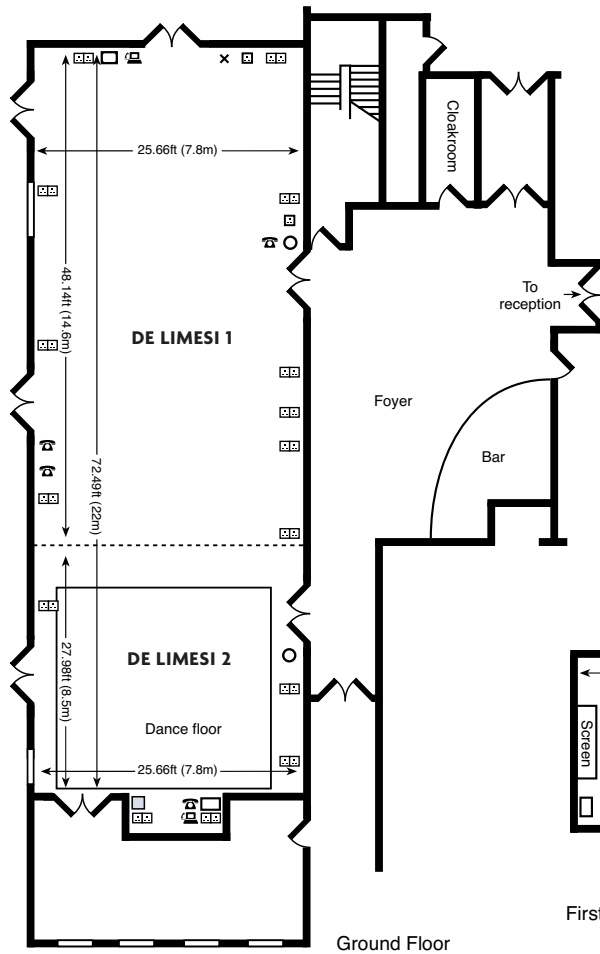

### ROOMS

	Dimensions (LxW) (m)	Classroom	Theatre	Boardroom	Cabaret	Reception
De Limesi	22 x 7.8	100	200	80	80	200
De Limesi 1	14 x 7.8	60	100	40	56	80
De Limesi 2	8 x 7.8	20	50	18	24	40
De Limesi Foyer	N/A	N/A	N/A	N/A	N/A	40
Princes	7.5 x 6.8	20	40	18	21	50
Modern	10.7 x 5.1	18	20	18	N/A	30
Homer	9.7 x 3.9	20	30	20	N/A	20
Boardroom	8.5 x 4.2	N/A	N/A	17	N/A	N/A
Blossomfield	5.4 x 5	10	16	10	N/A	10
Alderbrook	5.2 x 5	8	10	8	N/A	10
Drury	3.7 x 3.4	N/A	N/A	6	N/A	N/A
Earlwood	3.7 x 3.4	N/A	N/A	6	N/A	N/A
Fulford	3.7 x 3.4	N/A	N/A	6	N/A	N/A
Greswolde	3.7 x 3.4	N/A	N/A	6	N/A	N/A

# FLOOR PLAN

## De Limesi

De Limesi 1 & 2 combined

Ground Floor

First Floor

First Floor

First Floor

First Floor

First Floor

Ground Floor