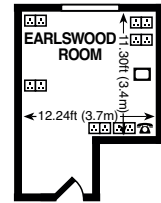

### ROOMS

	Dimensions (LxW) (m)	Classroom	Theatre	Boardroom	Cabaret	Reception
De Limesi	22 x 7.8	100	200	80	80	200
De Limesi 1	14 x 7.8	60	100	40	56	80
De Limesi 2	8 x 7.8	20	50	18	24	40
De Limesi Foyer	N/A	N/A	N/A	N/A	N/A	40
Princes	7.5 x 6.8	20	40	18	21	50
Modern	10.7 x 5.1	18	20	18	N/A	30
Homer	9.7 x 3.9	20	30	20	N/A	20
Boardroom	8.5 x 4.2	N/A	N/A	17	N/A	N/A
Blossomfield	5.4 x 5	10	16	10	N/A	10
Alderbrook	5.2 x 5	8	10	8	N/A	10
Drury	3.7 x 3.4	N/A	N/A	6	N/A	N/A
Earlwood	3.7 x 3.4	N/A	N/A	6	N/A	N/A
Fulford	3.7 x 3.4	N/A	N/A	6	N/A	N/A
Greswolde	3.7 x 3.4	N/A	N/A	6	N/A	N/A

# FLOOR PLAN

## De Limesi

De Limesi 1 & 2 combined

Ground Floor

First Floor

First Floor

First Floor

First Floor

First Floor