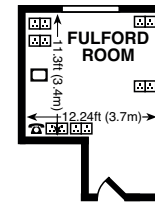

### ROOMS

	Dimensions (LxW) (m)	Classroom	Theatre	Boardroom	Cabaret	Reception
De Limesi	22 x 7.8	100	200	80	80	200
De Limesi 1	14 x 7.8	60	100	40	56	80
De Limesi 2	8 x 7.8	20	50	18	24	40
De Limesi Foyer	N/A	N/A	N/A	N/A	N/A	40
Princes	7.5 x 6.8	20	40	18	21	50
Modern	10.7 x 5.1	18	20	18	N/A	30
Homer	9.7 x 3.9	20	30	20	N/A	20
Boardroom	8.5 x 4.2	N/A	N/A	17	N/A	N/A
Blossomfield	5.4 x 5	10	16	10	N/A	10
Alderbrook	5.2 x 5	8	10	8	N/A	10
Drury	3.7 x 3.4	N/A	N/A	6	N/A	N/A
Earlwood	3.7 x 3.4	N/A	N/A	6	N/A	N/A
Fulford	3.7 x 3.4	N/A	N/A	6	N/A	N/A
Greswolde	3.7 x 3.4	N/A	N/A	6	N/A	N/A

# FLOOR PLAN

## De Limesi

De Limesi 1 & 2 combined

Ground Floor

First Floor

First Floor

First Floor

First Floor

First Floor