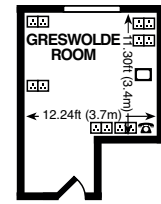

### ROOMS

	Dimensions (LxW) (m)	Classroom	Theatre	Boardroom	Cabaret	Reception
De Limesi	22 x 7.8	100	200	80	80	200
De Limesi 1	14 x 7.8	60	100	40	56	80
De Limesi 2	8 x 7.8	20	50	18	24	40
De Limesi Foyer	N/A	N/A	N/A	N/A	N/A	40
Princes	7.5 x 6.8	20	40	18	21	50
Modern	10.7 x 5.1	18	20	18	N/A	30
Homer	9.7 x 3.9	20	30	20	N/A	20
Boardroom	8.5 x 4.2	N/A	N/A	17	N/A	N/A
Blossomfield	5.4 x 5	10	16	10	N/A	10
Alderbrook	5.2 x 5	8	10	8	N/A	10
Drury	3.7 x 3.4	N/A	N/A	6	N/A	N/A
Earlwood	3.7 x 3.4	N/A	N/A	6	N/A	N/A
Fulford	3.7 x 3.4	N/A	N/A	6	N/A	N/A
Greswolde	3.7 x 3.4	N/A	N/A	6	N/A	N/A

# FLOOR PLAN

## De Limesi

De Limesi 1 & 2 combined

Ground Floor

First Floor

First Floor

First Floor

First Floor

First Floor