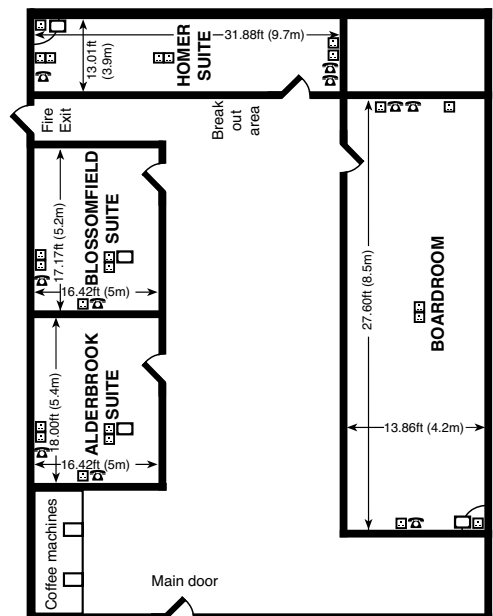

### ROOMS

	Dimensions (LxW) (m)	Classroom	Theatre	Boardroom	Cabaret	Reception
De Limesi	22 x 7.8	100	200	80	80	200
De Limesi 1	14 x 7.8	60	100	40	56	80
De Limesi 2	8 x 7.8	20	50	18	24	40
De Limesi Foyer	N/A	N/A	N/A	N/A	N/A	40
Princes	7.5 x 6.8	20	40	18	21	50
Modern	10.7 x 5.1	18	20	18	N/A	30
Homer	9.7 x 3.9	20	30	20	N/A	20
Boardroom	8.5 x 4.2	N/A	N/A	17	N/A	N/A
Blossomfield	5.4 x 5	10	16	10	N/A	10
Alderbrook	5.2 x 5	8	10	8	N/A	10
Drury	3.7 x 3.4	N/A	N/A	6	N/A	N/A
Earlwood	3.7 x 3.4	N/A	N/A	6	N/A	N/A
Fulford	3.7 x 3.4	N/A	N/A	6	N/A	N/A
Greswolde	3.7 x 3.4	N/A	N/A	6	N/A	N/A

# FLOOR PLAN

## De Limesi

De Limesi 1 & 2 combined

Ground Floor

First Floor

First Floor

First Floor

First Floor

First Floor

Ground Floor