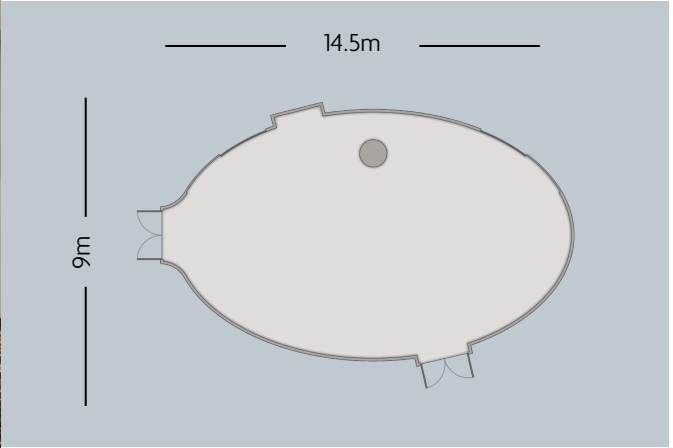

Meeting room configurations and capacity

Meeting rooms	Sqm.	Sqft.	Theatre	Boardroom	Classroom	Standing Cocktail	Banquet	U-shape	Cluster
Chengal Ballroom	367m ²	3950ft ²	360	–	210	280	280	84	224
Chengal 1	183.5m ²	1975ft ²	156	30	90	160	160	42	96
Chengal 2	183.5m ²	1975ft ²	156	30	90	160	160	42	96
Garcinia	72.2m ²	777ft ²	48	21	30	48	48	18	32
Meranti Boardroom	56m ²	603ft ²	–	13	–	–	–	–	–
Hopea	76m ²	818ft ²	48	21	30	48	48	18	32
Kempas	76m ²	818ft ²	48	21	30	48	48	18	32
Alstonia	130.5m ²	1405ft ²	80	33	48	60	60	30	64
Camellia	284m ²	3057ft ²	180	–	90	180	180	–	112

Hopea Room

Length: 9.5m • Width: 8.0m • Height: 3m • Total Square Metres: 76m²
Maximum Capacity: 48 • Power outlets: 11 • Level 1

Meranti Room

Length: 8.0m • Width: 7.0m • Height: 3.0m • Total Square Metres: 56m²
Maximum Capacity: 13 • Power outlets: 14 • Level 1

Garcinia Room

Length: 9.5m • Width: 7.6m • Height: 3.0m • Total Square Metres: 72.2m²
Maximum Capacity: 48 • Power outlets: 13 • Level 1

Alstonia Room

Length: 14.5m • Width: 9.0m • Height: 3.38m • Total Square Metres: 130.5m²
Maximum Capacity: 100 • Power outlets: 11 • Level 2