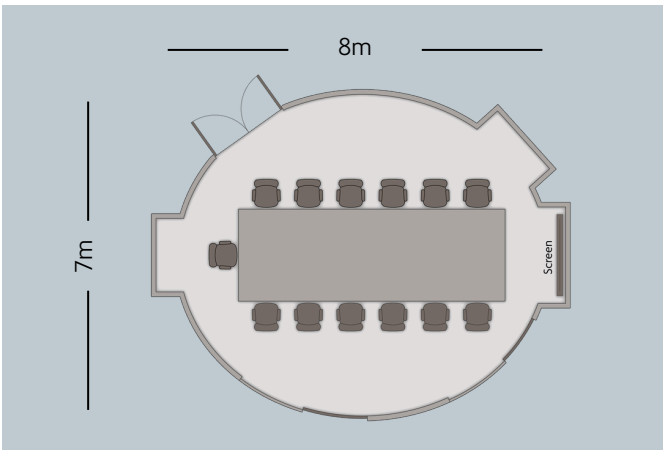

Meeting room configurations and capacity

Meeting rooms	Sqm.	Sqft.	Theatre	Boardroom	Classroom	Standing Cocktail	Banquet	U-shape	Cluster
Chengal Ballroom	367m ²	3950ft ²	360	–	210	280	280	84	224
Chengal 1	183.5m ²	1975ft ²	156	30	90	160	160	42	96
Chengal 2	183.5m ²	1975ft ²	156	30	90	160	160	42	96
Garcinia	72.2m ²	777ft ²	48	21	30	48	48	18	32
Meranti Boardroom	56m ²	603ft ²	–	13	–	–	–	–	–
Hopea	76m ²	818ft ²	48	21	30	48	48	18	32
Kempas	76m ²	818ft ²	48	21	30	48	48	18	32
Alstonia	130.5m ²	1405ft ²	80	33	48	60	60	30	64
Camellia	284m ²	3057ft ²	180	–	90	180	180	–	112

Hopea Room

Length: 9.5m • Width: 8.0m • Height: 3m • Total Square Metres: 76m²
Maximum Capacity: 48 • Power outlets: 11 • Level 1

Meranti Room

Length: 8.0m • Width: 7.0m • Height: 3.0m • Total Square Metres: 56m²
Maximum Capacity: 13 • Power outlets: 14 • Level 1

Garcinia Room

Length: 9.5m • Width: 7.6m • Height: 3.0m • Total Square Metres: 72.2m²
Maximum Capacity: 48 • Power outlets: 13 • Level 1

Alstonia Room

Length: 14.5m • Width: 9.0m • Height: 3.38m • Total Square Metres: 130.5m²
Maximum Capacity: 100 • Power outlets: 11 • Level 2