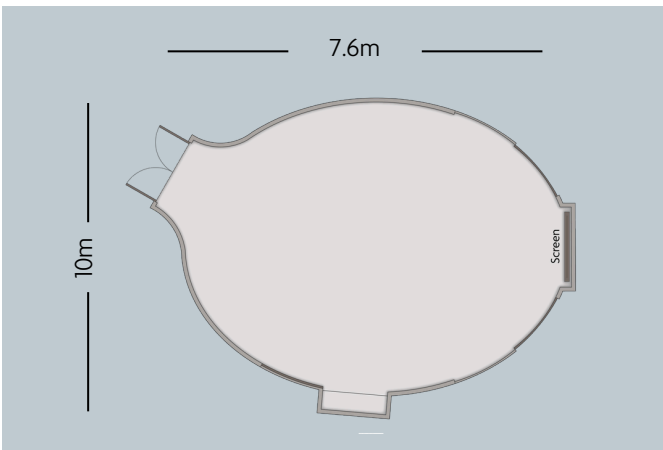

Meeting room configurations and capacity

Meeting rooms	Sqm.	Sqft.	Theatre	Boardroom	Classroom	Standing Cocktail	Banquet	U-shape	Cluster
Chengal Ballroom	367m ²	3950ft ²	360	–	210	280	280	84	224
Chengal 1	183.5m ²	1975ft ²	156	30	90	160	160	42	96
Chengal 2	183.5m ²	1975ft ²	156	30	90	160	160	42	96
Garcinia	72.2m ²	777ft ²	48	21	30	48	48	18	32
Meranti Boardroom	56m ²	603ft ²	–	13	–	–	–	–	–
Hopea	76m ²	818ft ²	48	21	30	48	48	18	32
Kempas	76m ²	818ft ²	48	21	30	48	48	18	32
Alstonia	130.5m ²	1405ft ²	80	33	48	60	60	30	64
Camellia	284m ²	3057ft ²	180	–	90	180	180	–	112

Hopea Room

Length: 9.5m • Width: 8.0m • Height: 3m • Total Square Metres: 76m²
Maximum Capacity: 48 • Power outlets: 11 • Level 1

Meranti Room

Length: 8.0m • Width: 7.0m • Height: 3.0m • Total Square Metres: 56m²
Maximum Capacity: 13 • Power outlets: 14 • Level 1

Garcinia Room

Length: 9.5m • Width: 7.6m • Height: 3.0m • Total Square Metres: 72.2m²
Maximum Capacity: 48 • Power outlets: 13 • Level 1

Alstonia Room

Length: 14.5m • Width: 9.0m • Height: 3.38m • Total Square Metres: 130.5m²
Maximum Capacity: 100 • Power outlets: 11 • Level 2

Kempas Room

Length: 10.0m • Width: 7.6m • Height: 3.0m • Total Square Metres: 76m²
Maximum Capacity: 48 • Power outlets: 11 • Level 2

Contact our Meetings team
for your next event at
MEETINGS.CPCA@IHG.COM