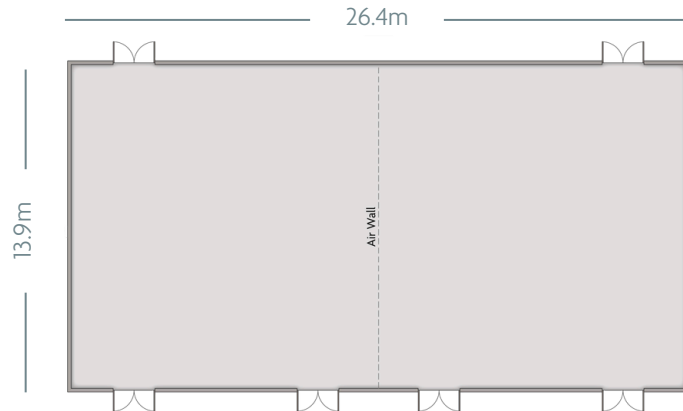

Chengal Ballroom

- Rainforest-themed pillar-less ballroom with 6m high ceiling
- Length: 26.4m²
- Width: 13.9m
- Height: 6m
- Total Square Metres: 367.0m²
- Maximum Capacity: 360
- Power outlets: 28
- Level 1

Chengal Ballroom