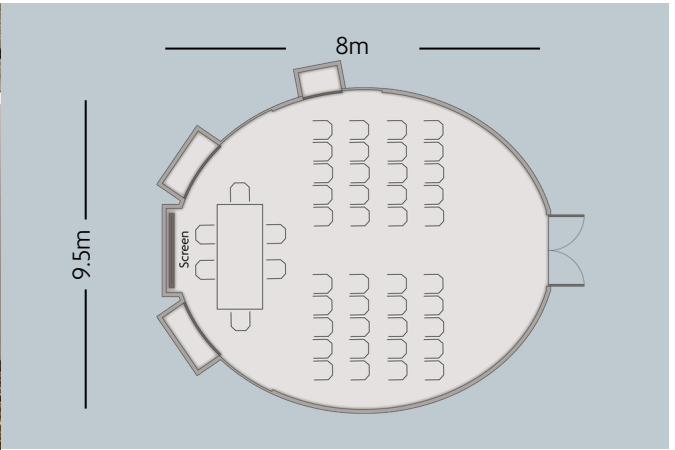

Meeting room configurations and capacity

Meeting rooms	Sqm.	Sqft.	Theatre	Boardroom	Classroom	Standing Cocktail	Banquet	U-shape	Cluster
Chengal Ballroom	367m ²	3950ft ²	360	–	210	280	280	84	224
Chengal 1	183.5m ²	1975ft ²	156	30	90	160	160	42	96
Chengal 2	183.5m ²	1975ft ²	156	30	90	160	160	42	96
Garcinia	72.2m ²	777ft ²	48	21	30	48	48	18	32
Meranti Boardroom	56m ²	603ft ²	–	13	–	–	–	–	–
Hopea	76m ²	818ft ²	48	21	30	48	48	18	32
Kempas	76m ²	818ft ²	48	21	30	48	48	18	32
Alstonia	130.5m ²	1405ft ²	80	33	48	60	60	30	64
Camellia	284m ²	3057ft ²	180	–	90	180	180	–	112

Hopea Room

Length: 9.5m • Width: 8.0m • Height: 3m • Total Square Metres: 76m²
Maximum Capacity: 48 • Power outlets: 11 • Level 1

Meranti Room

Length: 8.0m • Width: 7.0m • Height: 3.0m • Total Square Metres: 56m²
Maximum Capacity: 13 • Power outlets: 14 • Level 1

Garcinia Room

Length: 9.5m • Width: 7.6m • Height: 3.0m • Total Square Metres: 72.2m²
Maximum Capacity: 48 • Power outlets: 13 • Level 1

Alstonia Room

Length: 14.5m • Width: 9.0m • Height: 3.38m • Total Square Metres: 130.5m²
Maximum Capacity: 100 • Power outlets: 11 • Level 2