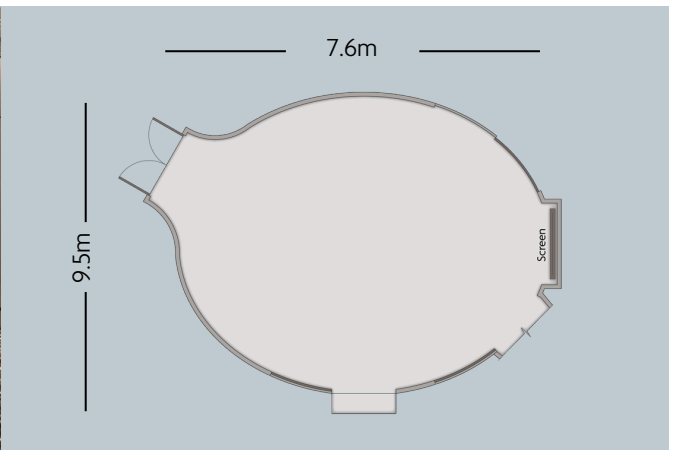

Meeting room configurations and capacity

Meeting rooms	Sqm.	Sqft.	Theatre	Boardroom	Classroom	Standing Cocktail	Banquet	U-shape	Cluster
Chengal Ballroom	367m ²	3950ft ²	360	–	210	280	280	84	224
Chengal 1	183.5m ²	1975ft ²	156	30	90	160	160	42	96
Chengal 2	183.5m ²	1975ft ²	156	30	90	160	160	42	96
Garcinia	72.2m ²	777ft ²	48	21	30	48	48	18	32
Meranti Boardroom	56m ²	603ft ²	–	13	–	–	–	–	–
Hopea	76m ²	818ft ²	48	21	30	48	48	18	32
Kempas	76m ²	818ft ²	48	21	30	48	48	18	32
Alstonia	130.5m ²	1405ft ²	80	33	48	60	60	30	64
Camellia	284m ²	3057ft ²	180	–	90	180	180	–	112

Hopea Room

Length: 9.5m • Width: 8.0m • Height: 3m • Total Square Metres: 76m²
Maximum Capacity: 48 • Power outlets: 11 • Level 1

Meranti Room

Length: 8.0m • Width: 7.0m • Height: 3.0m • Total Square Metres: 56m²
Maximum Capacity: 13 • Power outlets: 14 • Level 1

Garcinia Room

Length: 9.5m • Width: 7.6m • Height: 3.0m • Total Square Metres: 72.2m²
Maximum Capacity: 48 • Power outlets: 13 • Level 1

Alstonia Room

Length: 14.5m • Width: 9.0m • Height: 3.38m • Total Square Metres: 130.5m²
Maximum Capacity: 100 • Power outlets: 11 • Level 2