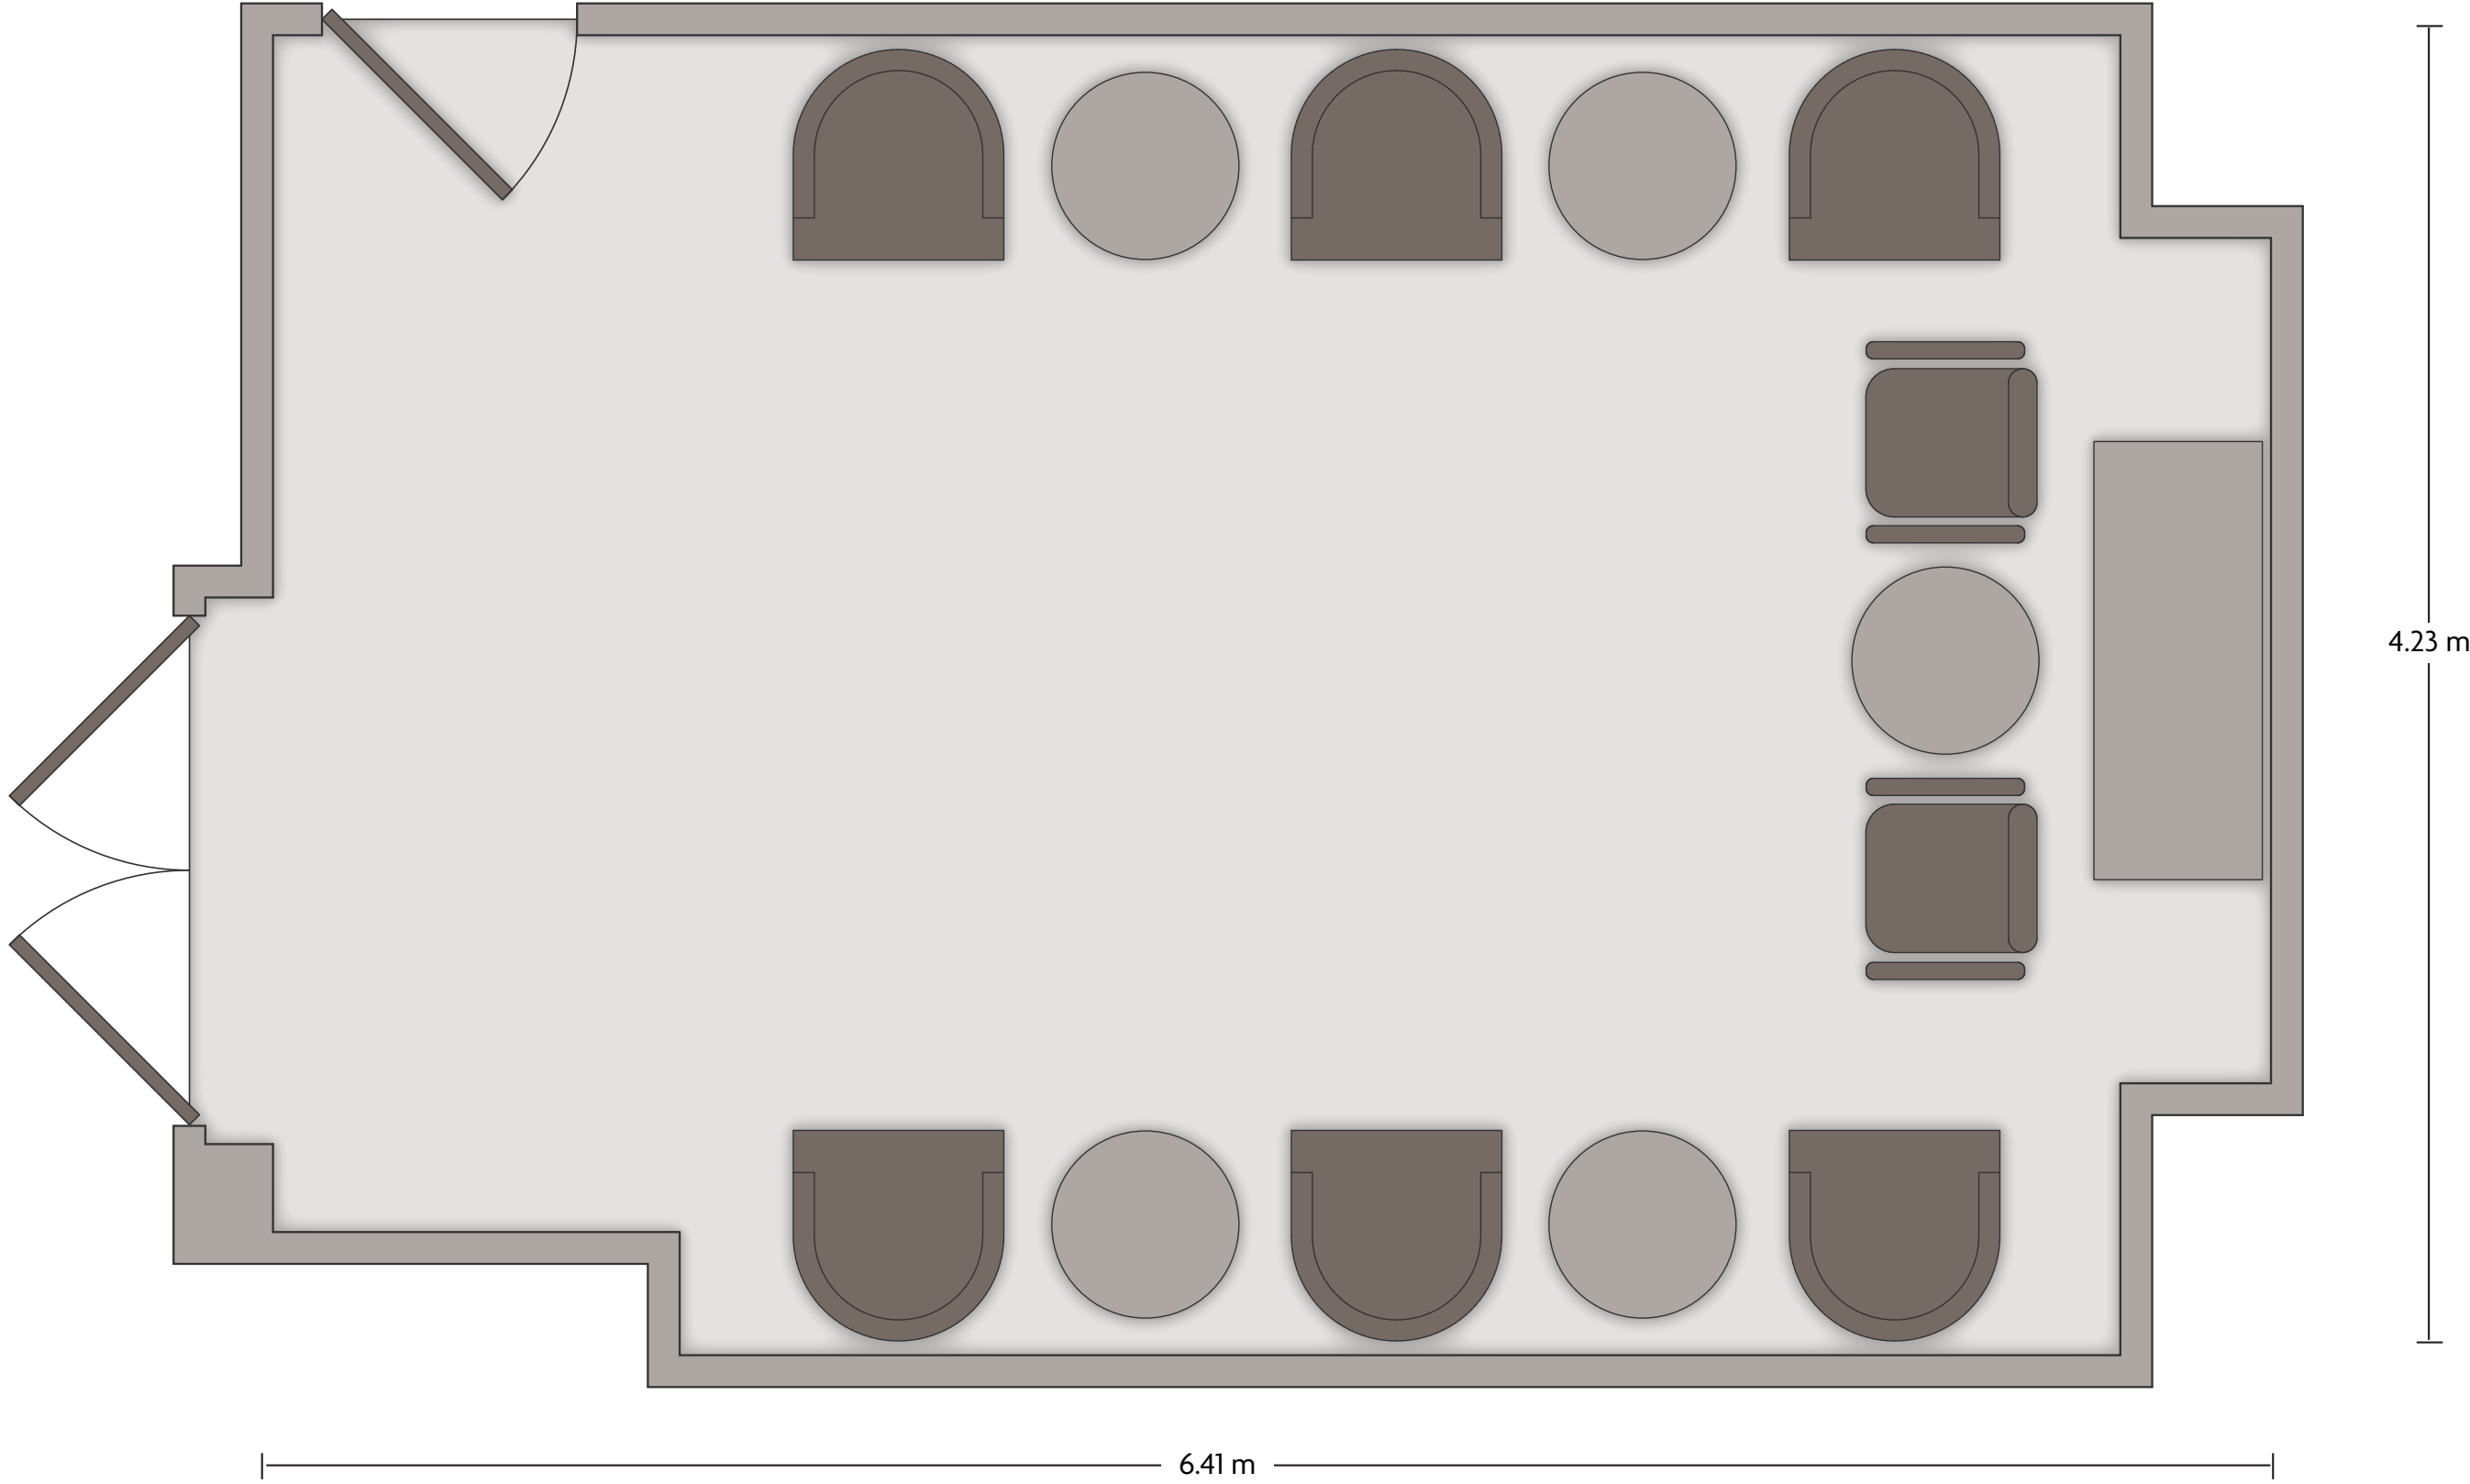

199 Handan Road, Shanghai Shanghai - 200433, China (People's Republic) | 86-21-55529999

*Multiple layout options available for this space.

Crowne Plaza® Shanghai Fudan - Meeting Room 3

LENGTH: 8.56 m WIDTH: 7.85 m HEIGHT: 2.84 m TOTAL SQUARE METERS: 66.00 m² MAXIMUM CAPACITY: 70 POWER OUTLETS: 1

199 Handan Road, Shanghai Shanghai - 200433, China (People's Republic) | 86-21-55529999

*Multiple layout options available for this space.

Crowne Plaza® Shanghai Fudan - Meeting Room 4 & 5

LENGTH: 8.40 m WIDTH: 7.46 m HEIGHT: 3.36 m TOTAL SQUARE METERS: 61.73 m² MAXIMUM CAPACITY: 70 POWER OUTLETS: 8

199 Handan Road, Shanghai Shanghai - 200433, China (People's Republic) | 86-21-55529999

*Multiple layout options available for this space.

Crowne Plaza® Shanghai Fudan - Terrace Rooms 1 & 2

LENGTH: 16.35 m WIDTH: 9.43 m HEIGHT: 2.80 m TOTAL SQUARE METERS: 146.14 m² MAXIMUM CAPACITY: 120 POWER OUTLETS: 4

199 Handan Road, Shanghai Shanghai - 200433, China (People's Republic) | 86-21-55529999

*Multiple layout options available for this space.

Crowne Plaza® Shanghai Fudan - VIP Room

LENGTH: 6.41 m WIDTH: 4.23 m HEIGHT: 2.90 m TOTAL SQUARE METERS: 26.51 m² MAXIMUM CAPACITY: 20 POWER OUTLETS: 7