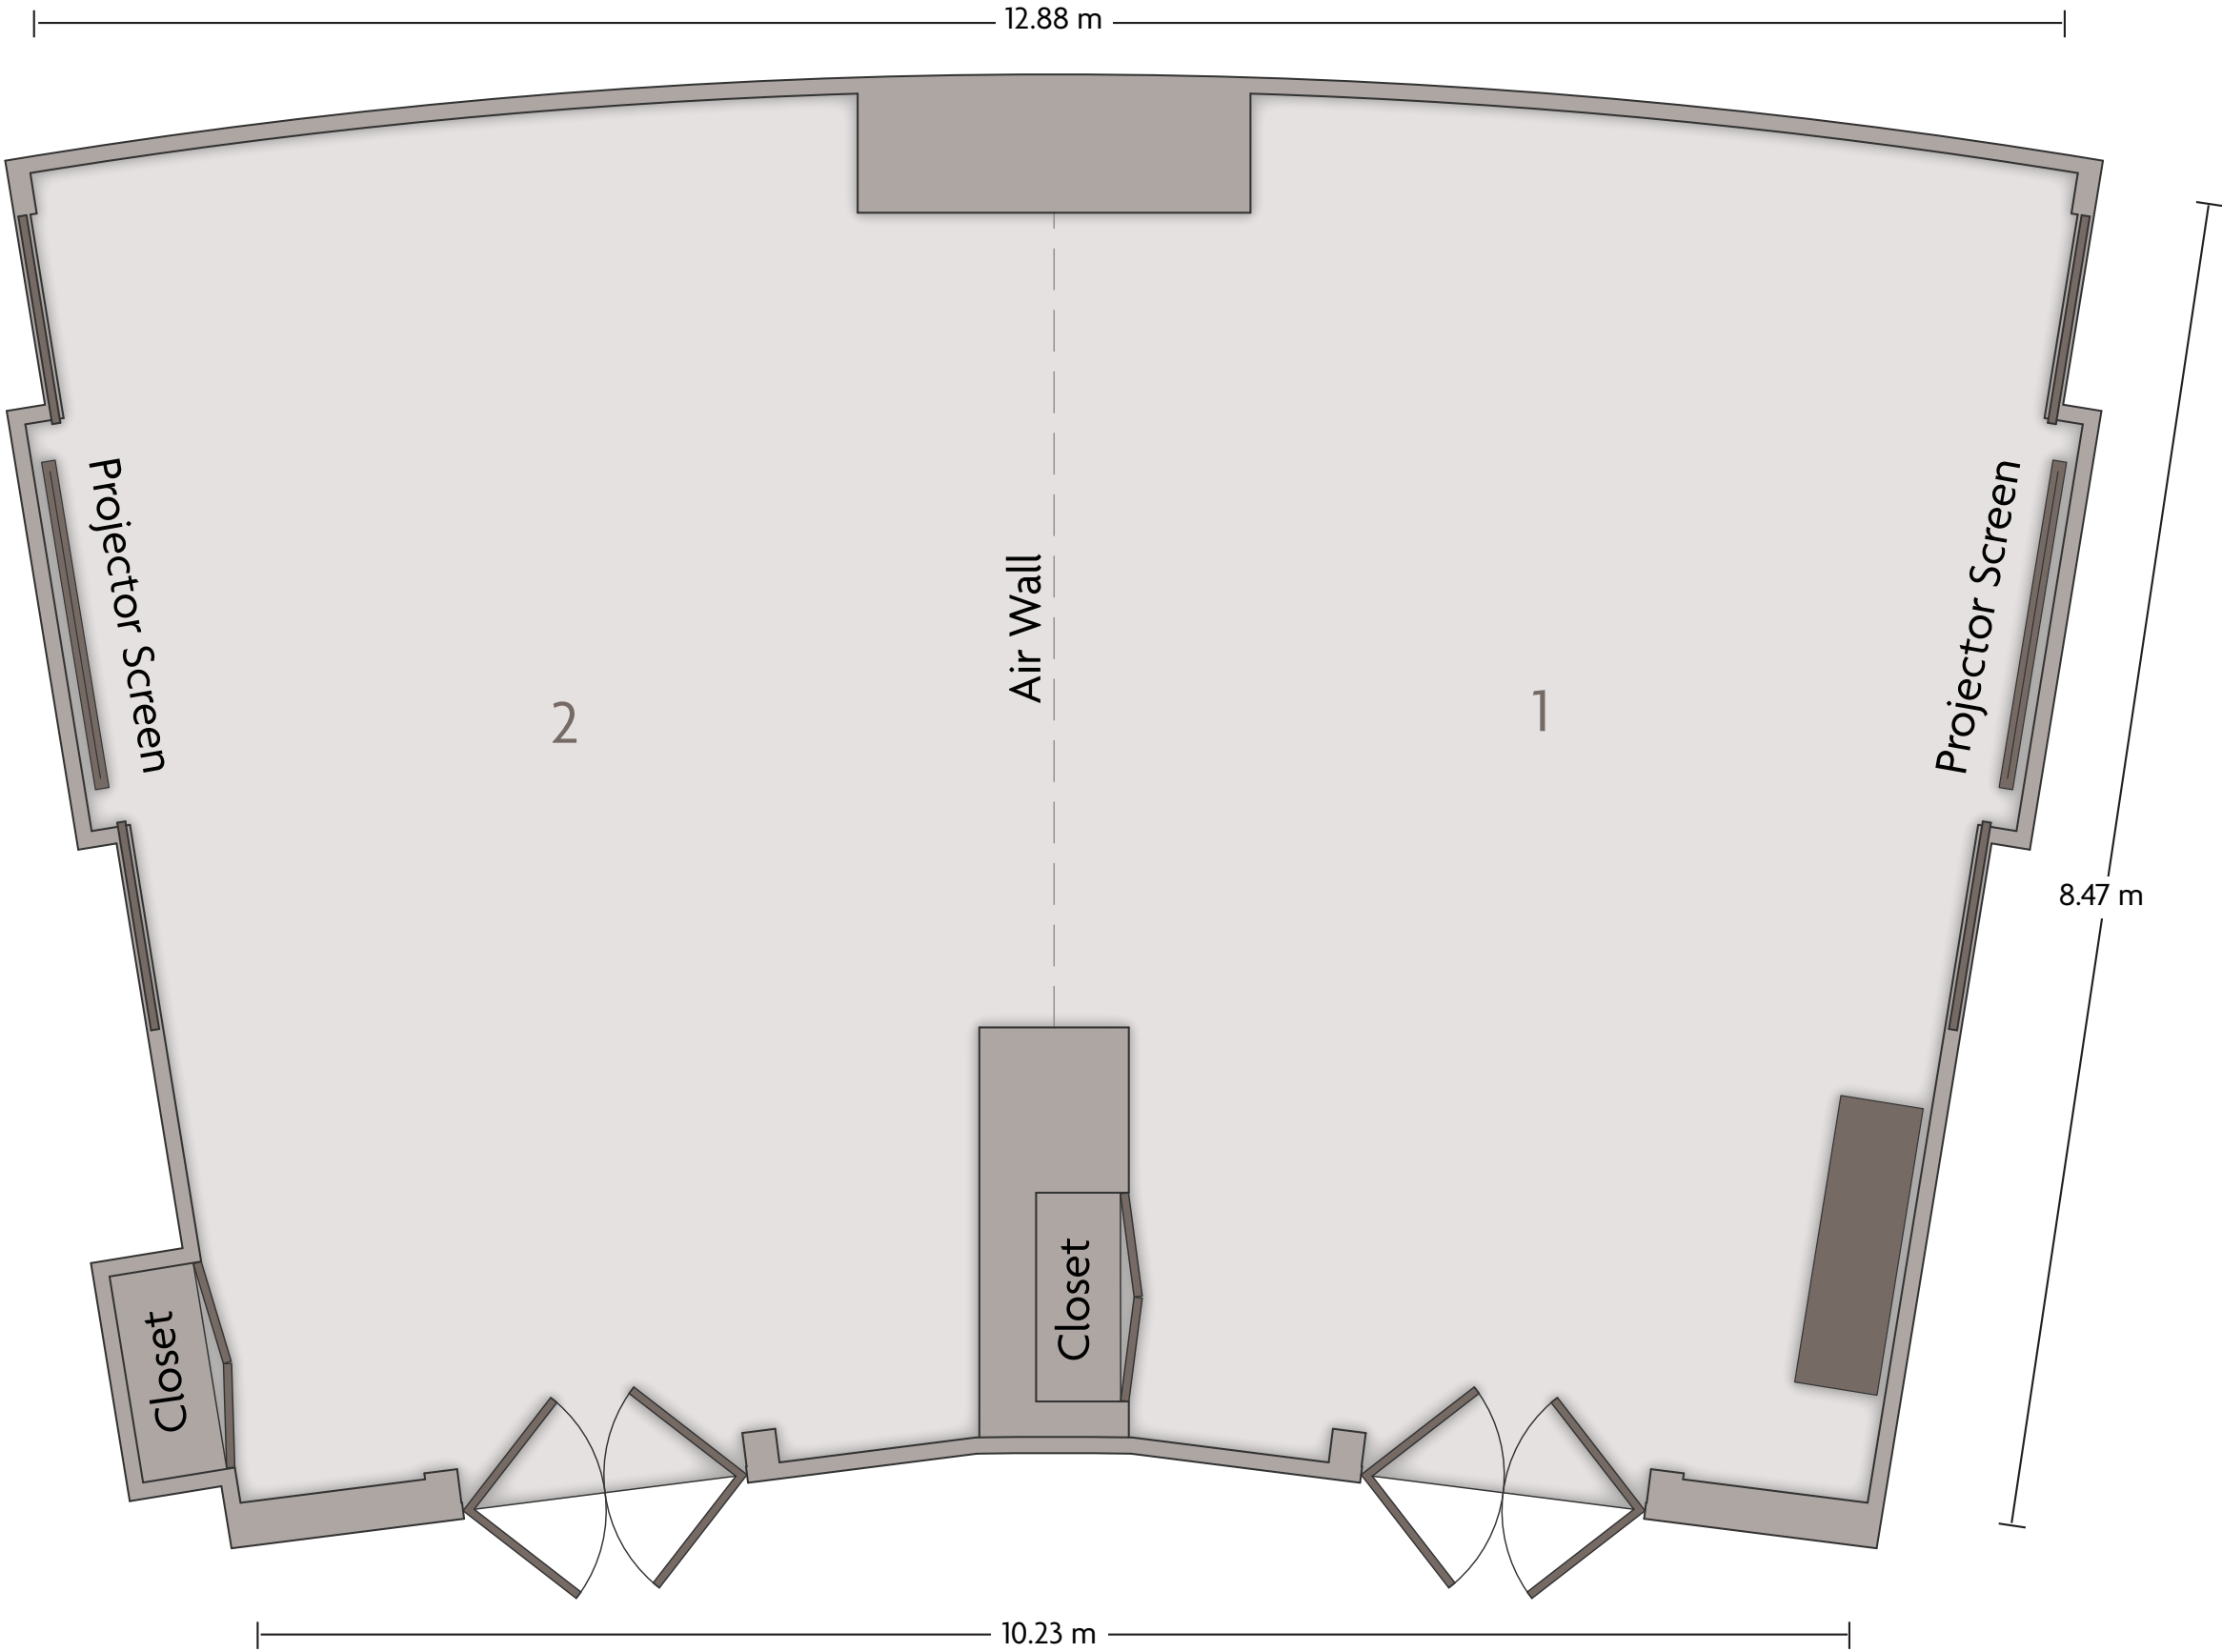

199 Handan Road, Shanghai Shanghai - 200433, China (People's Republic) | 86-21-55529999

*Multiple layout options available for this space.

Crowne Plaza® Shanghai Fudan - Jing Room

LENGTH: 9.37 m WIDTH: 7.41 m HEIGHT: 2.96 m TOTAL SQUARE METERS: 46.81 m² MAXIMUM CAPACITY: 40 POWER OUTLETS: 2

199 Handan Road, Shanghai Shanghai - 200433, China (People's Republic) | 86-21-55529999

*Multiple layout options available for this space.

Crowne Plaza® Shanghai Fudan - Meeting Rooms 1 & 2

LENGTH: 12.88 m WIDTH: 8.47 m HEIGHT: 2.80 m TOTAL SQUARE METERS: 93.58 m² MAXIMUM CAPACITY: 80 POWER OUTLETS: 4

199 Handan Road, Shanghai Shanghai - 200433, China (People's Republic) | 86-21-55529999

*Multiple layout options available for this space.

Crowne Plaza® Shanghai Fudan - Meeting Room 3

LENGTH: 8.56 m WIDTH: 7.85 m HEIGHT: 2.84 m TOTAL SQUARE METERS: 66.00 m² MAXIMUM CAPACITY: 70 POWER OUTLETS: 1

199 Handan Road, Shanghai Shanghai - 200433, China (People's Republic) | 86-21-55529999

*Multiple layout options available for this space.

Crowne Plaza® Shanghai Fudan - Meeting Room 4 & 5

LENGTH: 8.40 m WIDTH: 7.46 m HEIGHT: 3.36 m TOTAL SQUARE METERS: 61.73 m² MAXIMUM CAPACITY: 70 POWER OUTLETS: 8