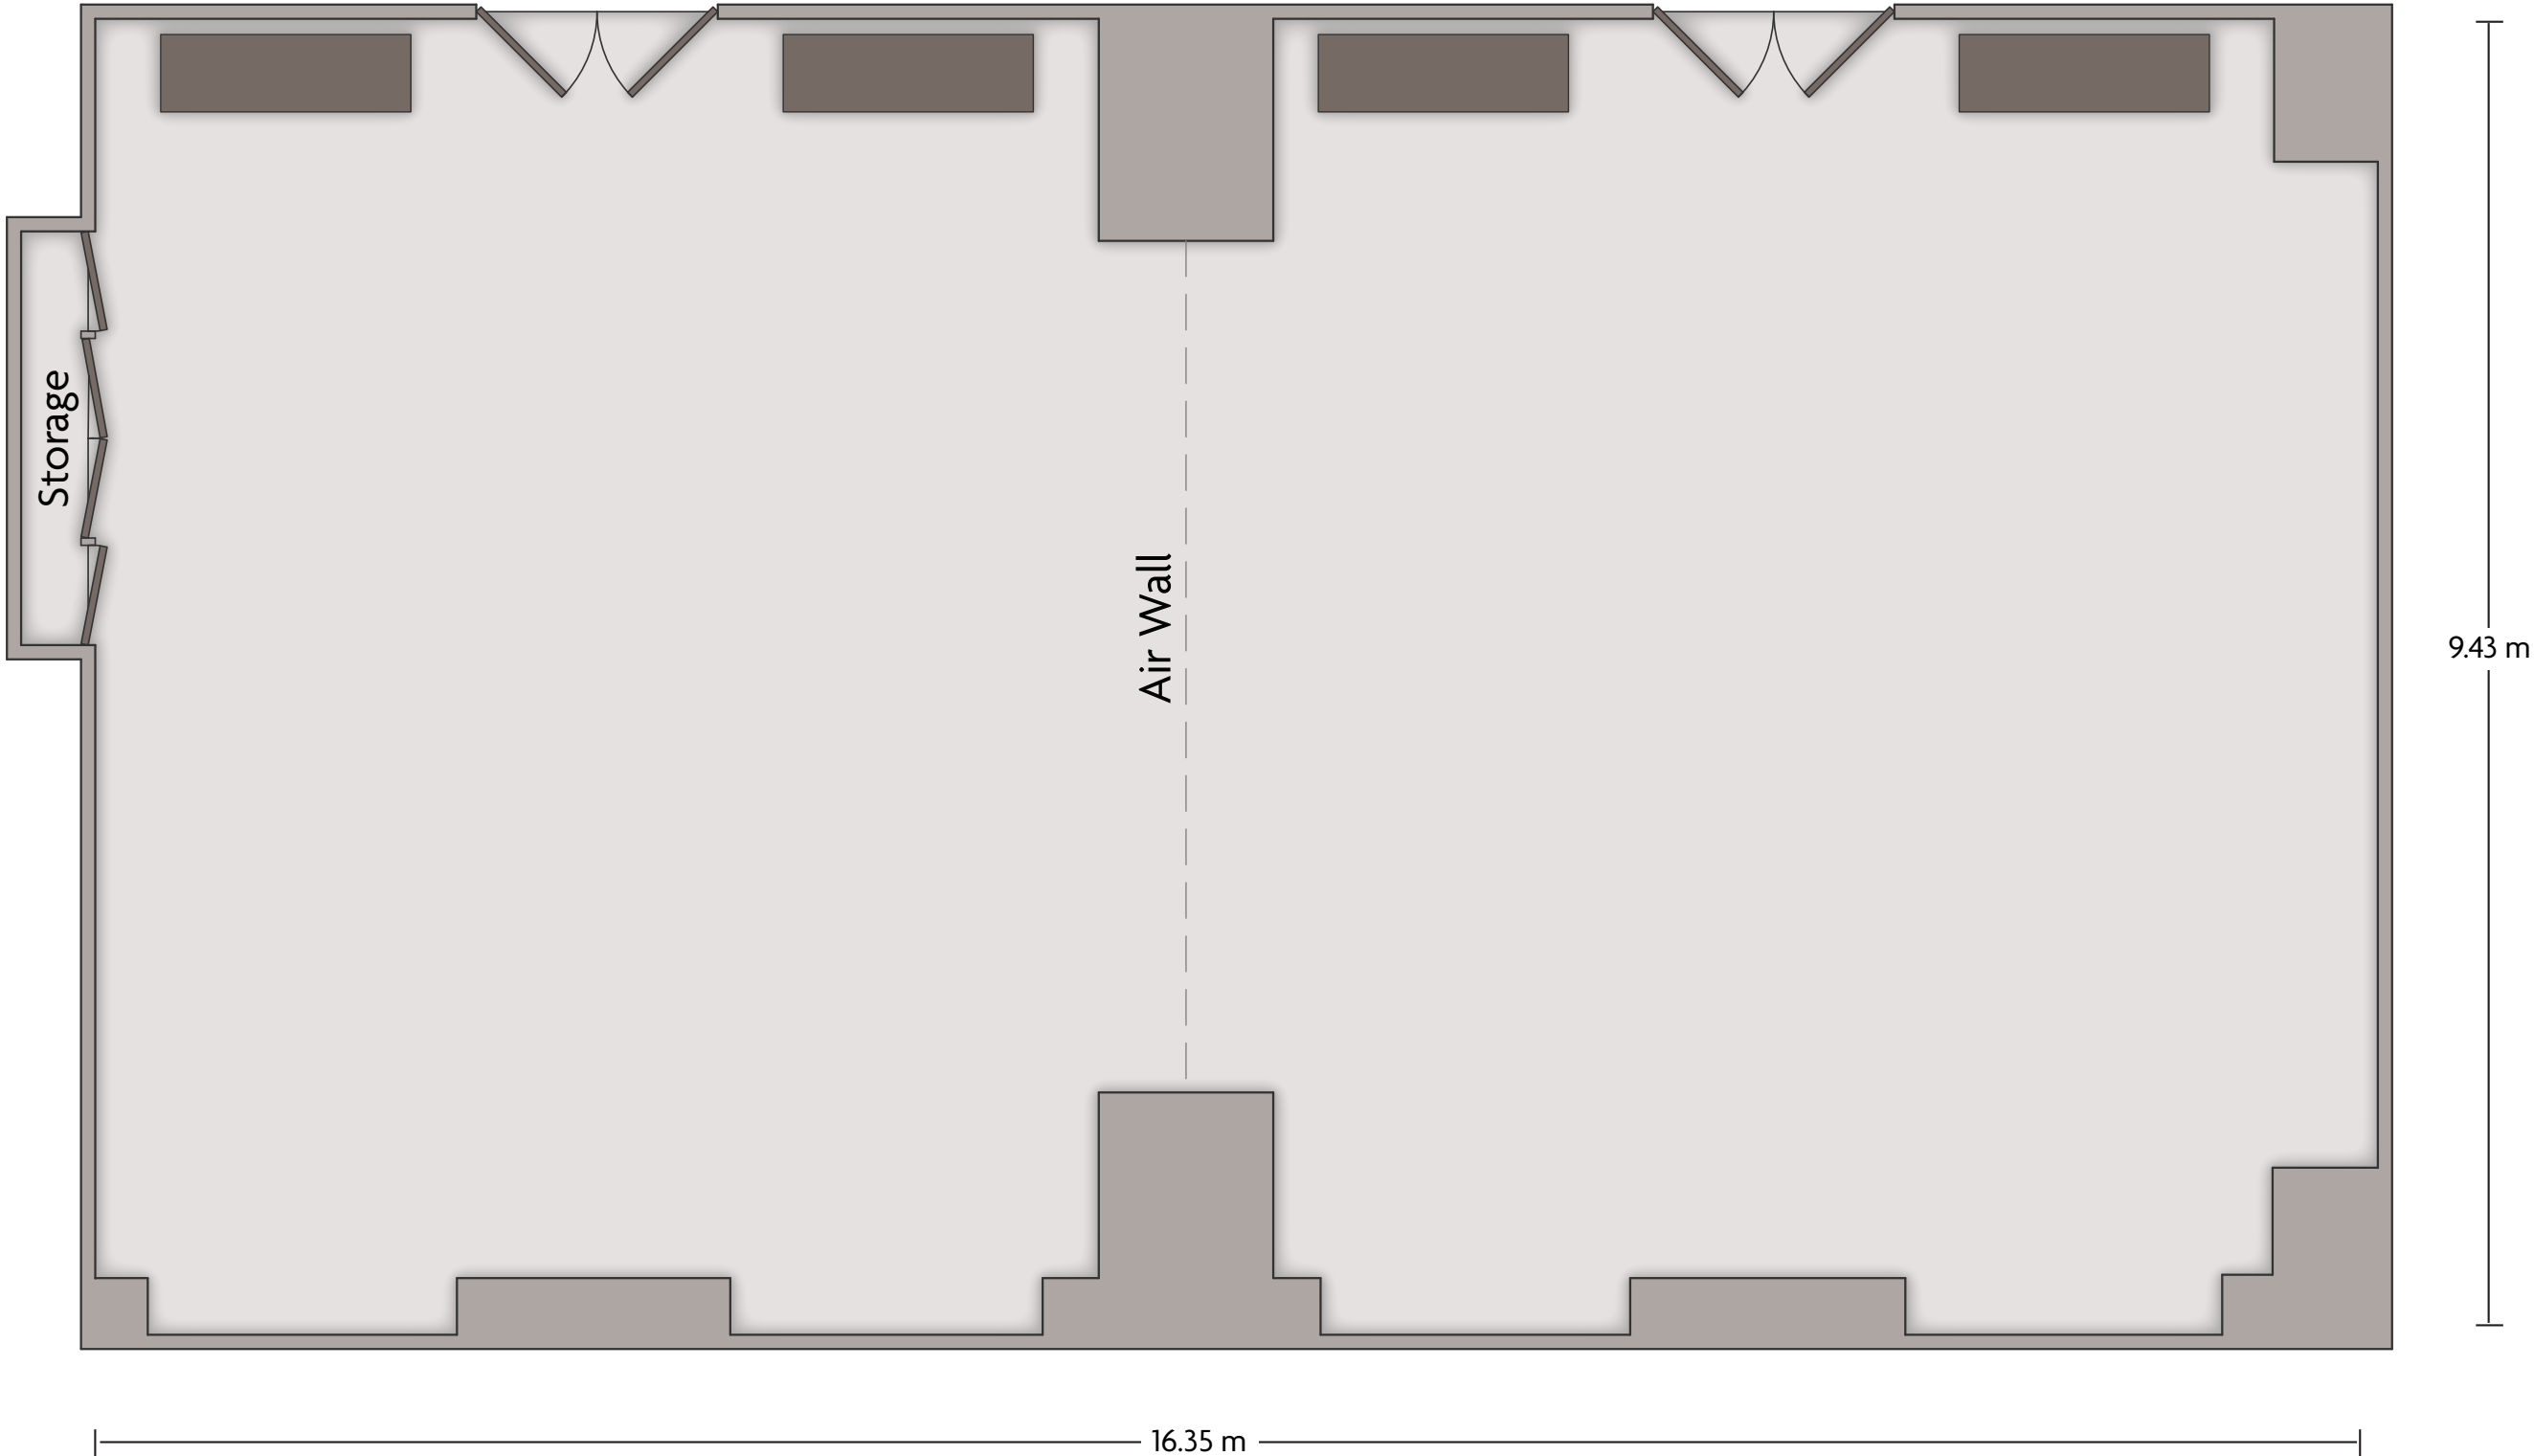

199 Handan Road, Shanghai Shanghai - 200433, China (People's Republic) | 86-21-55529999

*Multiple layout options available for this space.

Crowne Plaza® Shanghai Fudan - Meeting Room 3

LENGTH: 8.56 m WIDTH: 7.85 m HEIGHT: 2.84 m TOTAL SQUARE METERS: 66.00 m² MAXIMUM CAPACITY: 70 POWER OUTLETS: 1

199 Handan Road, Shanghai Shanghai - 200433, China (People's Republic) | 86-21-55529999

*Multiple layout options available for this space.

Crowne Plaza® Shanghai Fudan - Meeting Room 4 & 5

LENGTH: 8.40 m WIDTH: 7.46 m HEIGHT: 3.36 m TOTAL SQUARE METERS: 61.73 m² MAXIMUM CAPACITY: 70 POWER OUTLETS: 8

199 Handan Road, Shanghai Shanghai - 200433, China (People's Republic) | 86-21-55529999

*Multiple layout options available for this space.

Crowne Plaza® Shanghai Fudan - Terrace Rooms 1 & 2

LENGTH: 16.35 m WIDTH: 9.43 m HEIGHT: 2.80 m TOTAL SQUARE METERS: 146.14 m² MAXIMUM CAPACITY: 120 POWER OUTLETS: 4

199 Handan Road, Shanghai Shanghai - 200433, China (People's Republic) | 86-21-55529999

*Multiple layout options available for this space.

Crowne Plaza® Shanghai Fudan - VIP Room

LENGTH: 6.41 m WIDTH: 4.23 m HEIGHT: 2.90 m TOTAL SQUARE METERS: 26.51 m² MAXIMUM CAPACITY: 20 POWER OUTLETS: 7