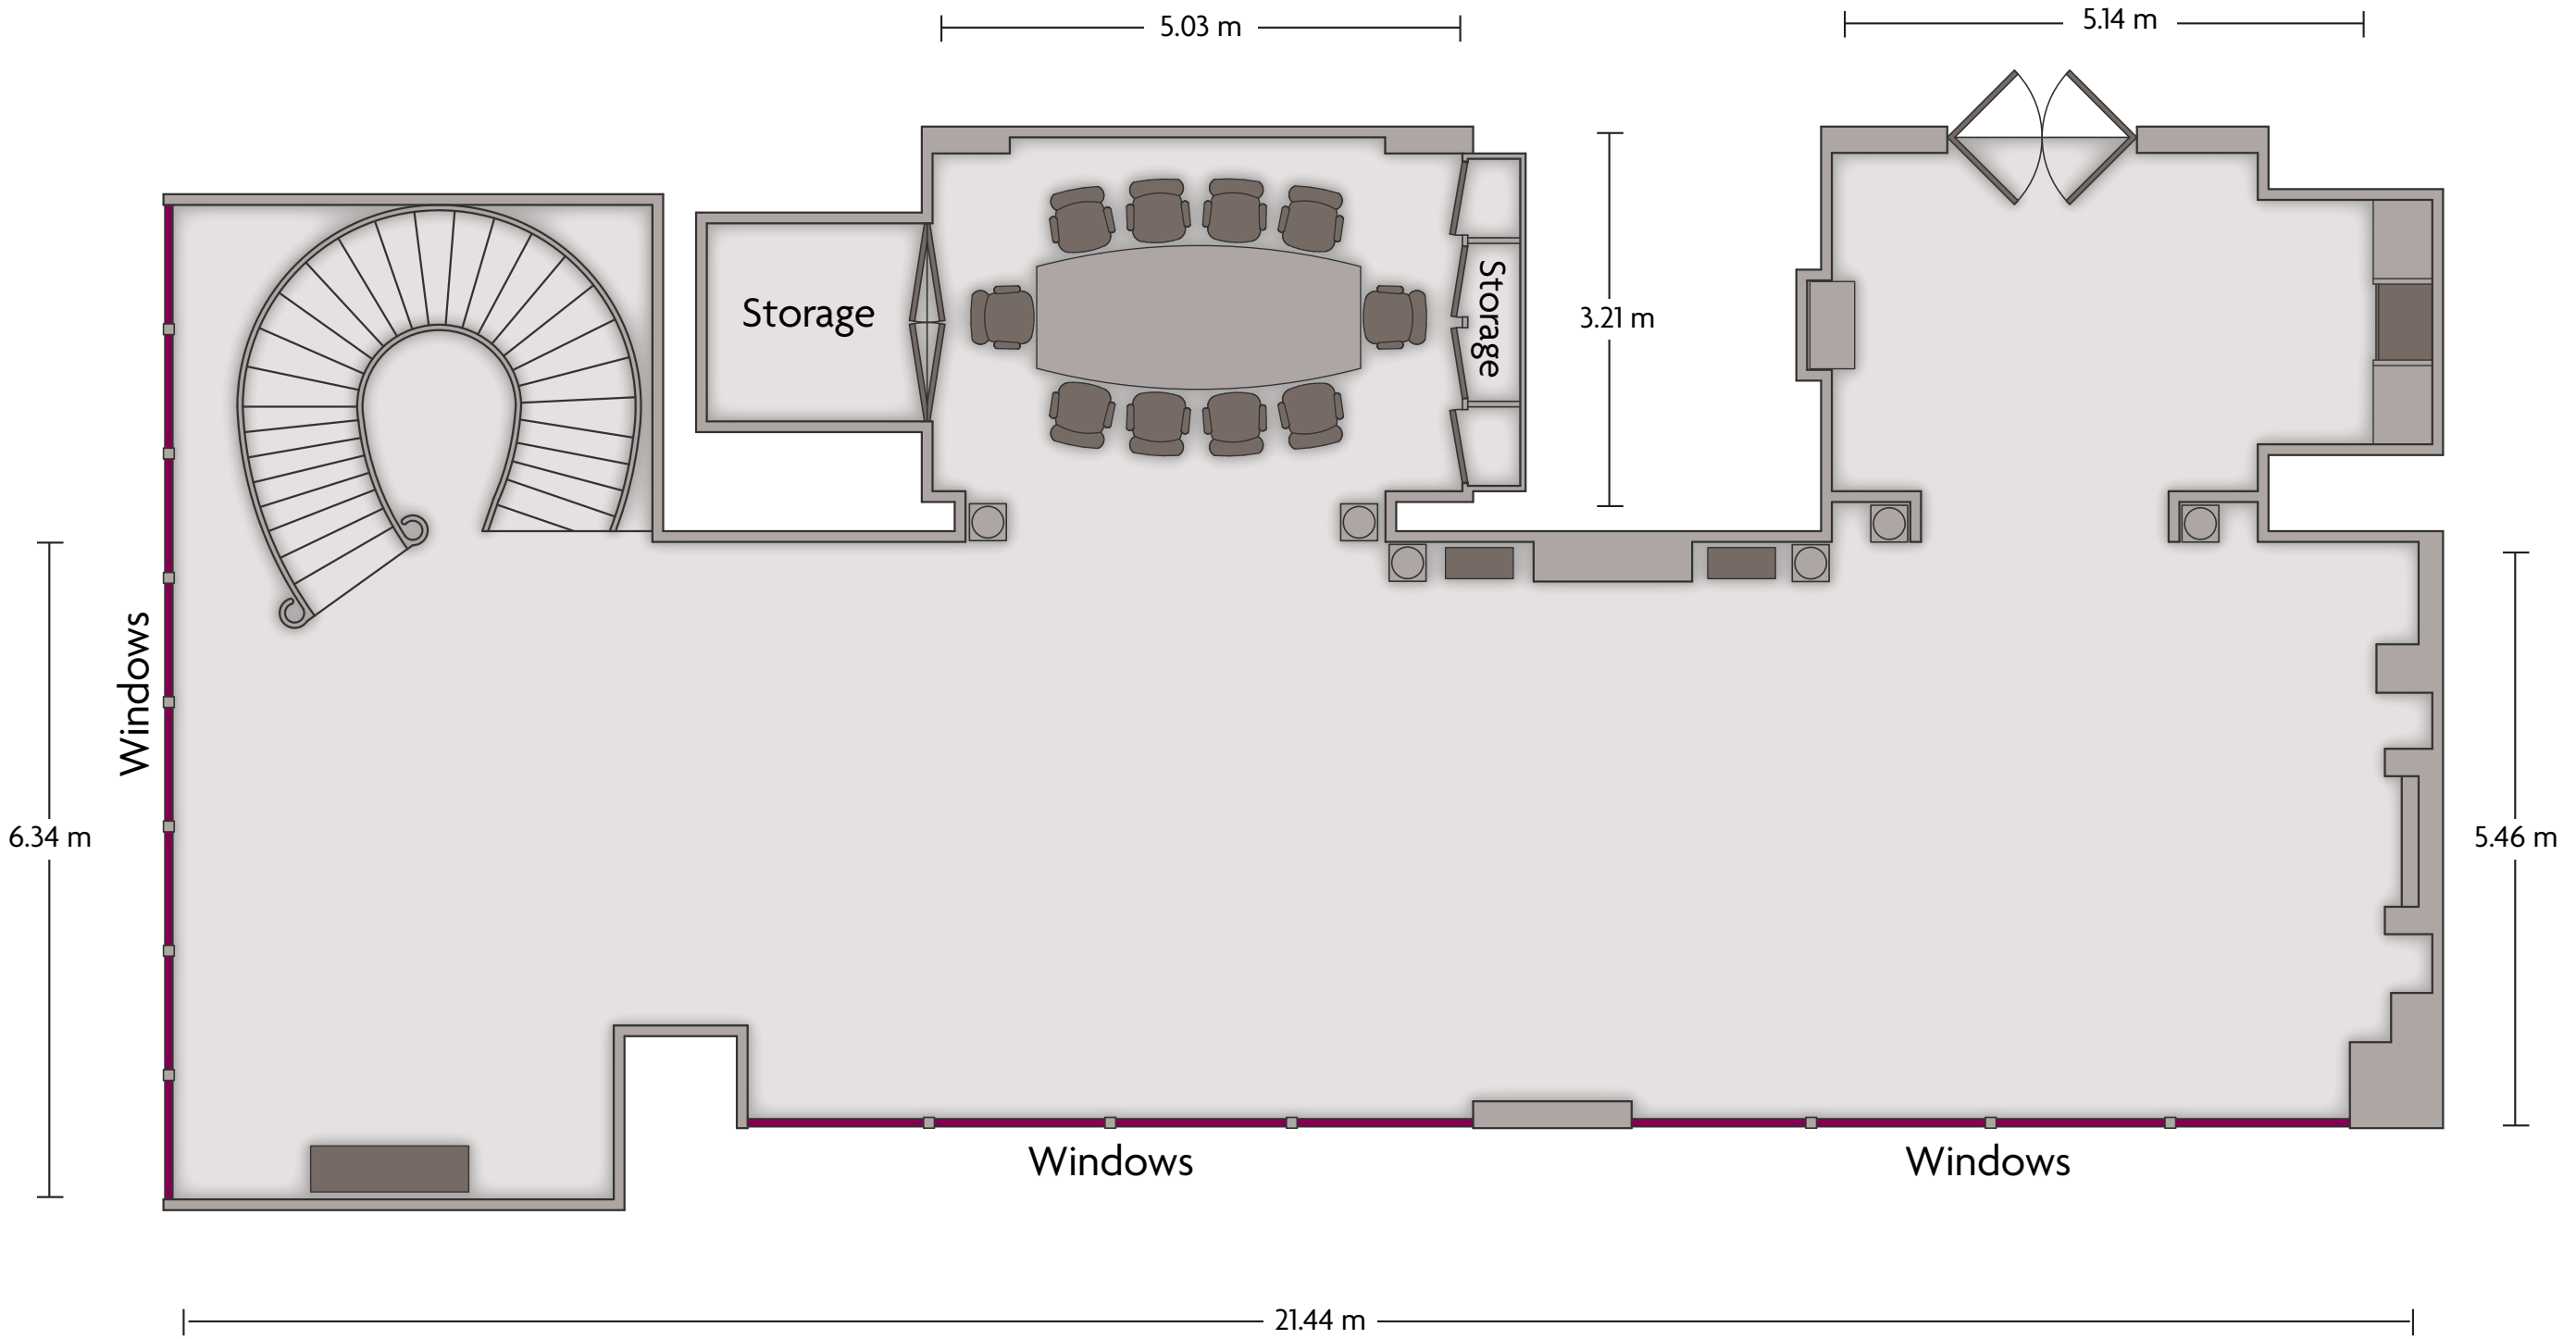

Crowne Plaza® Shanghai Fudan - Chancellor's Club Floor 1

LENGTH: 21.44 m   WIDTH: 6.34 m   HEIGHT: 7.24 m   TOTAL SQUARE METERS: 148.63 m²   MAXIMUM CAPACITY: 150   POWER OUTLETS: 16

199 Handan Road, Shanghai Shanghai - 200433, China (People's Republic) | 86-21-55529999

*Multiple layout options available for this space.