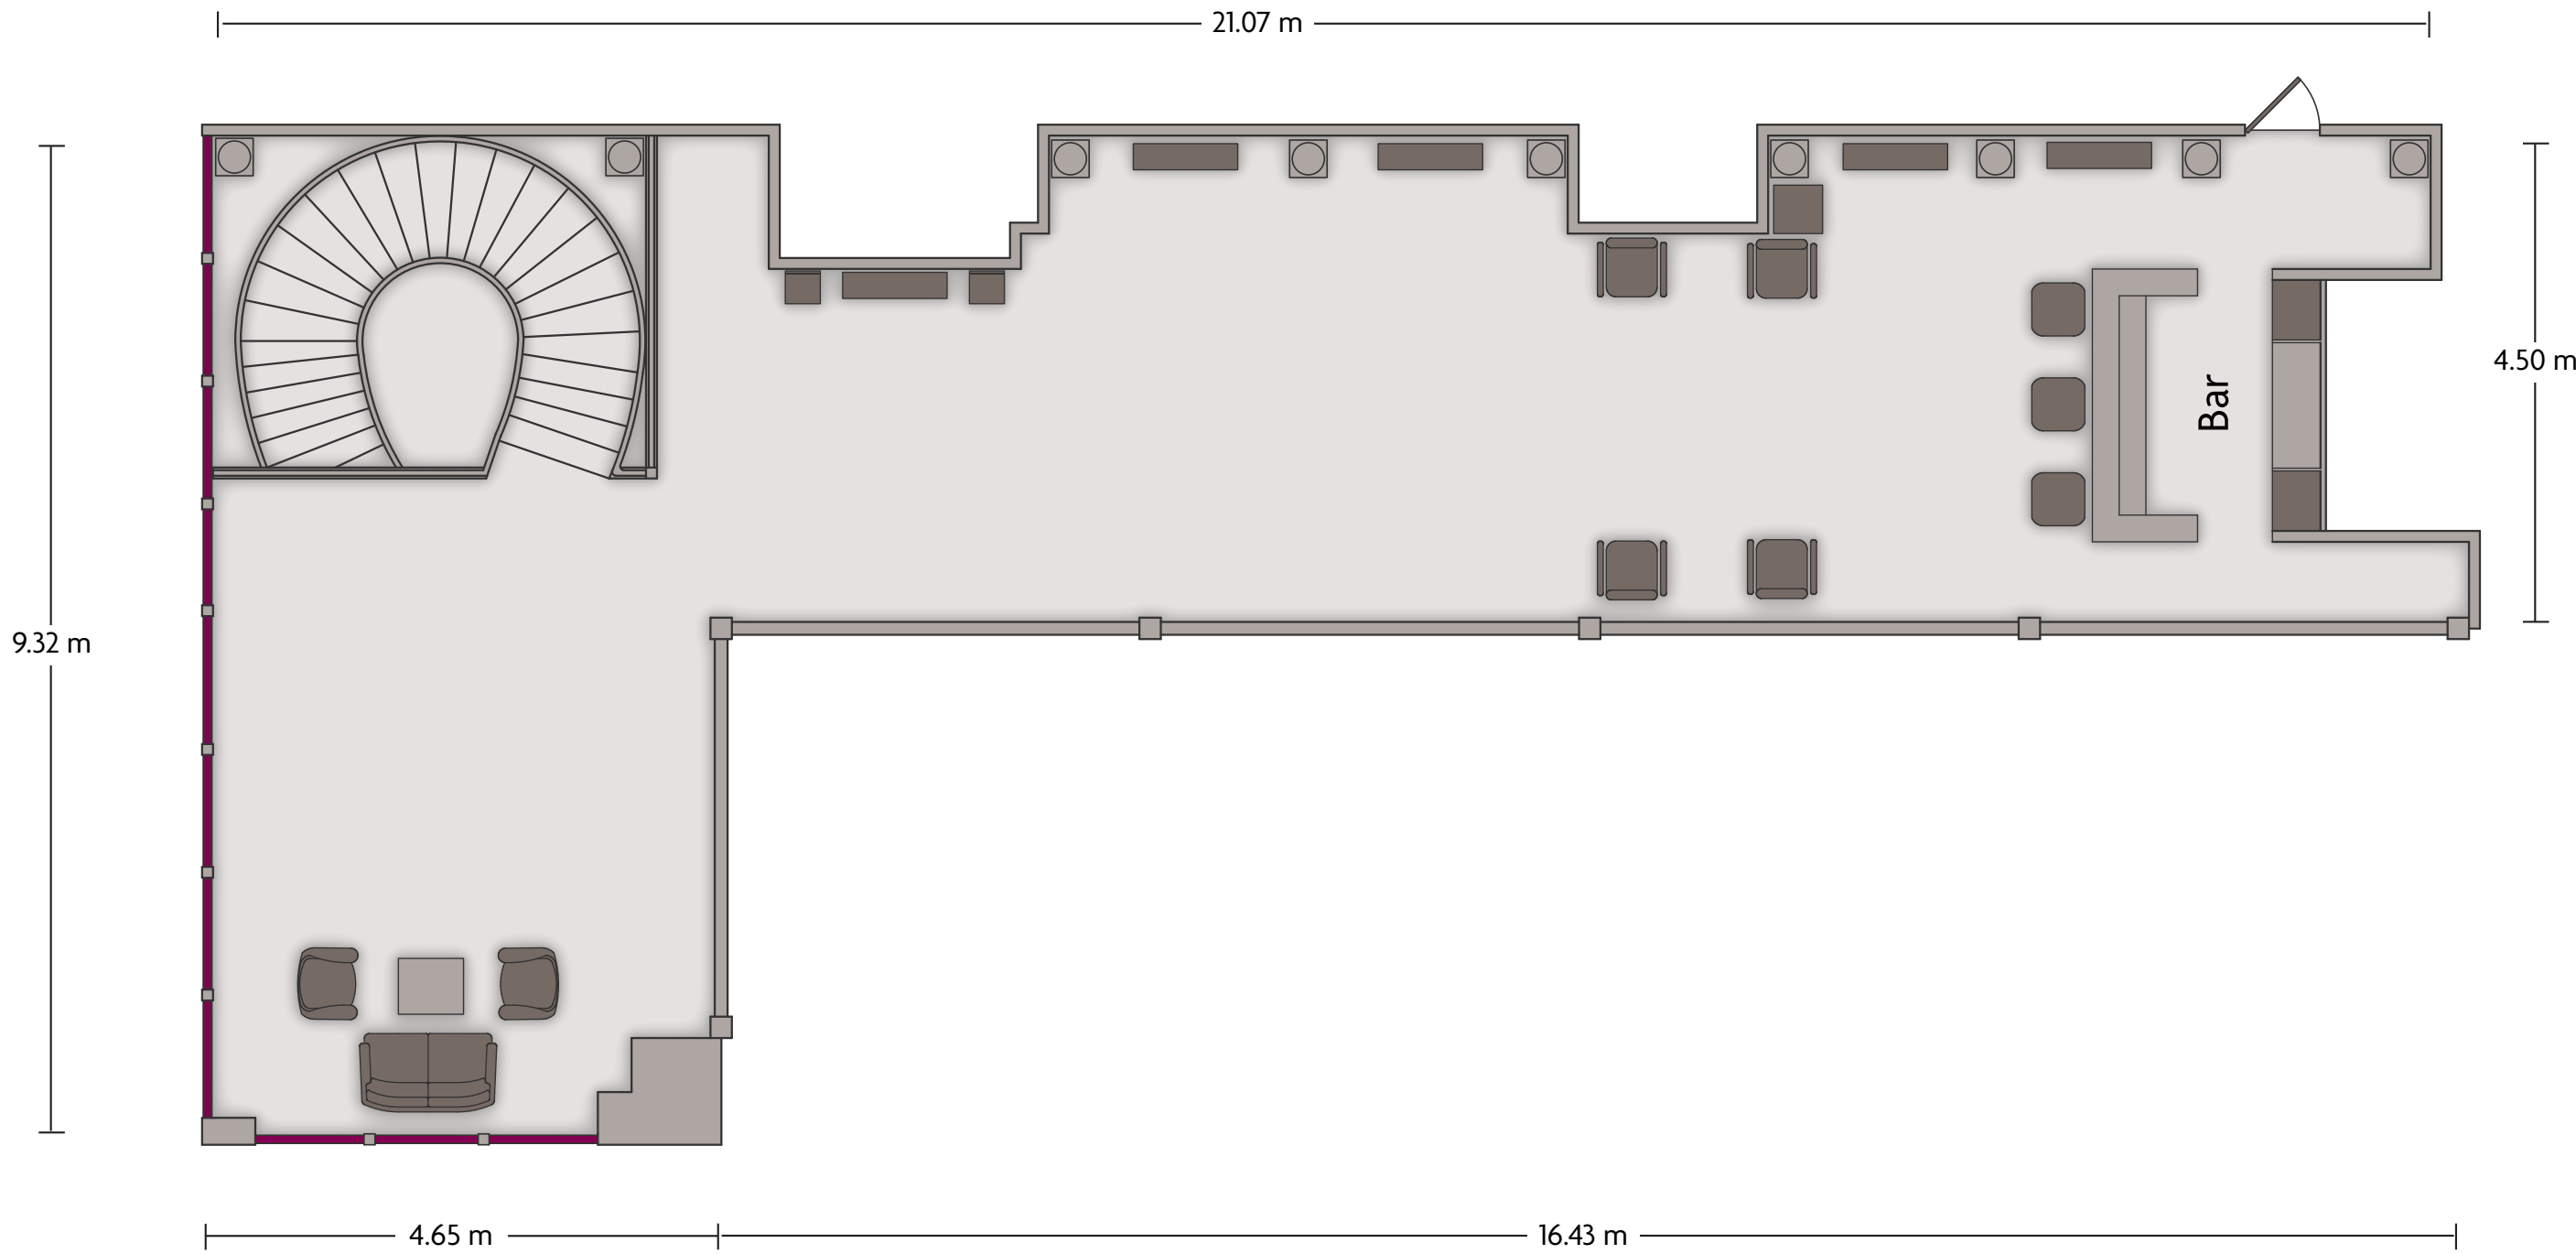

Crowne Plaza® Shanghai Fudan - Chancellor's Club Floor 2

LENGTH: 21.07 m   WIDTH: 9.32 m   HEIGHT: 2.80 m   TOTAL SQUARE METERS: 88.86 m²   MAXIMUM CAPACITY: 150   POWER OUTLETS: 7

199 Handan Road, Shanghai Shanghai - 200433, China (People's Republic) | 86-21-55529999

*Multiple layout options available for this space.