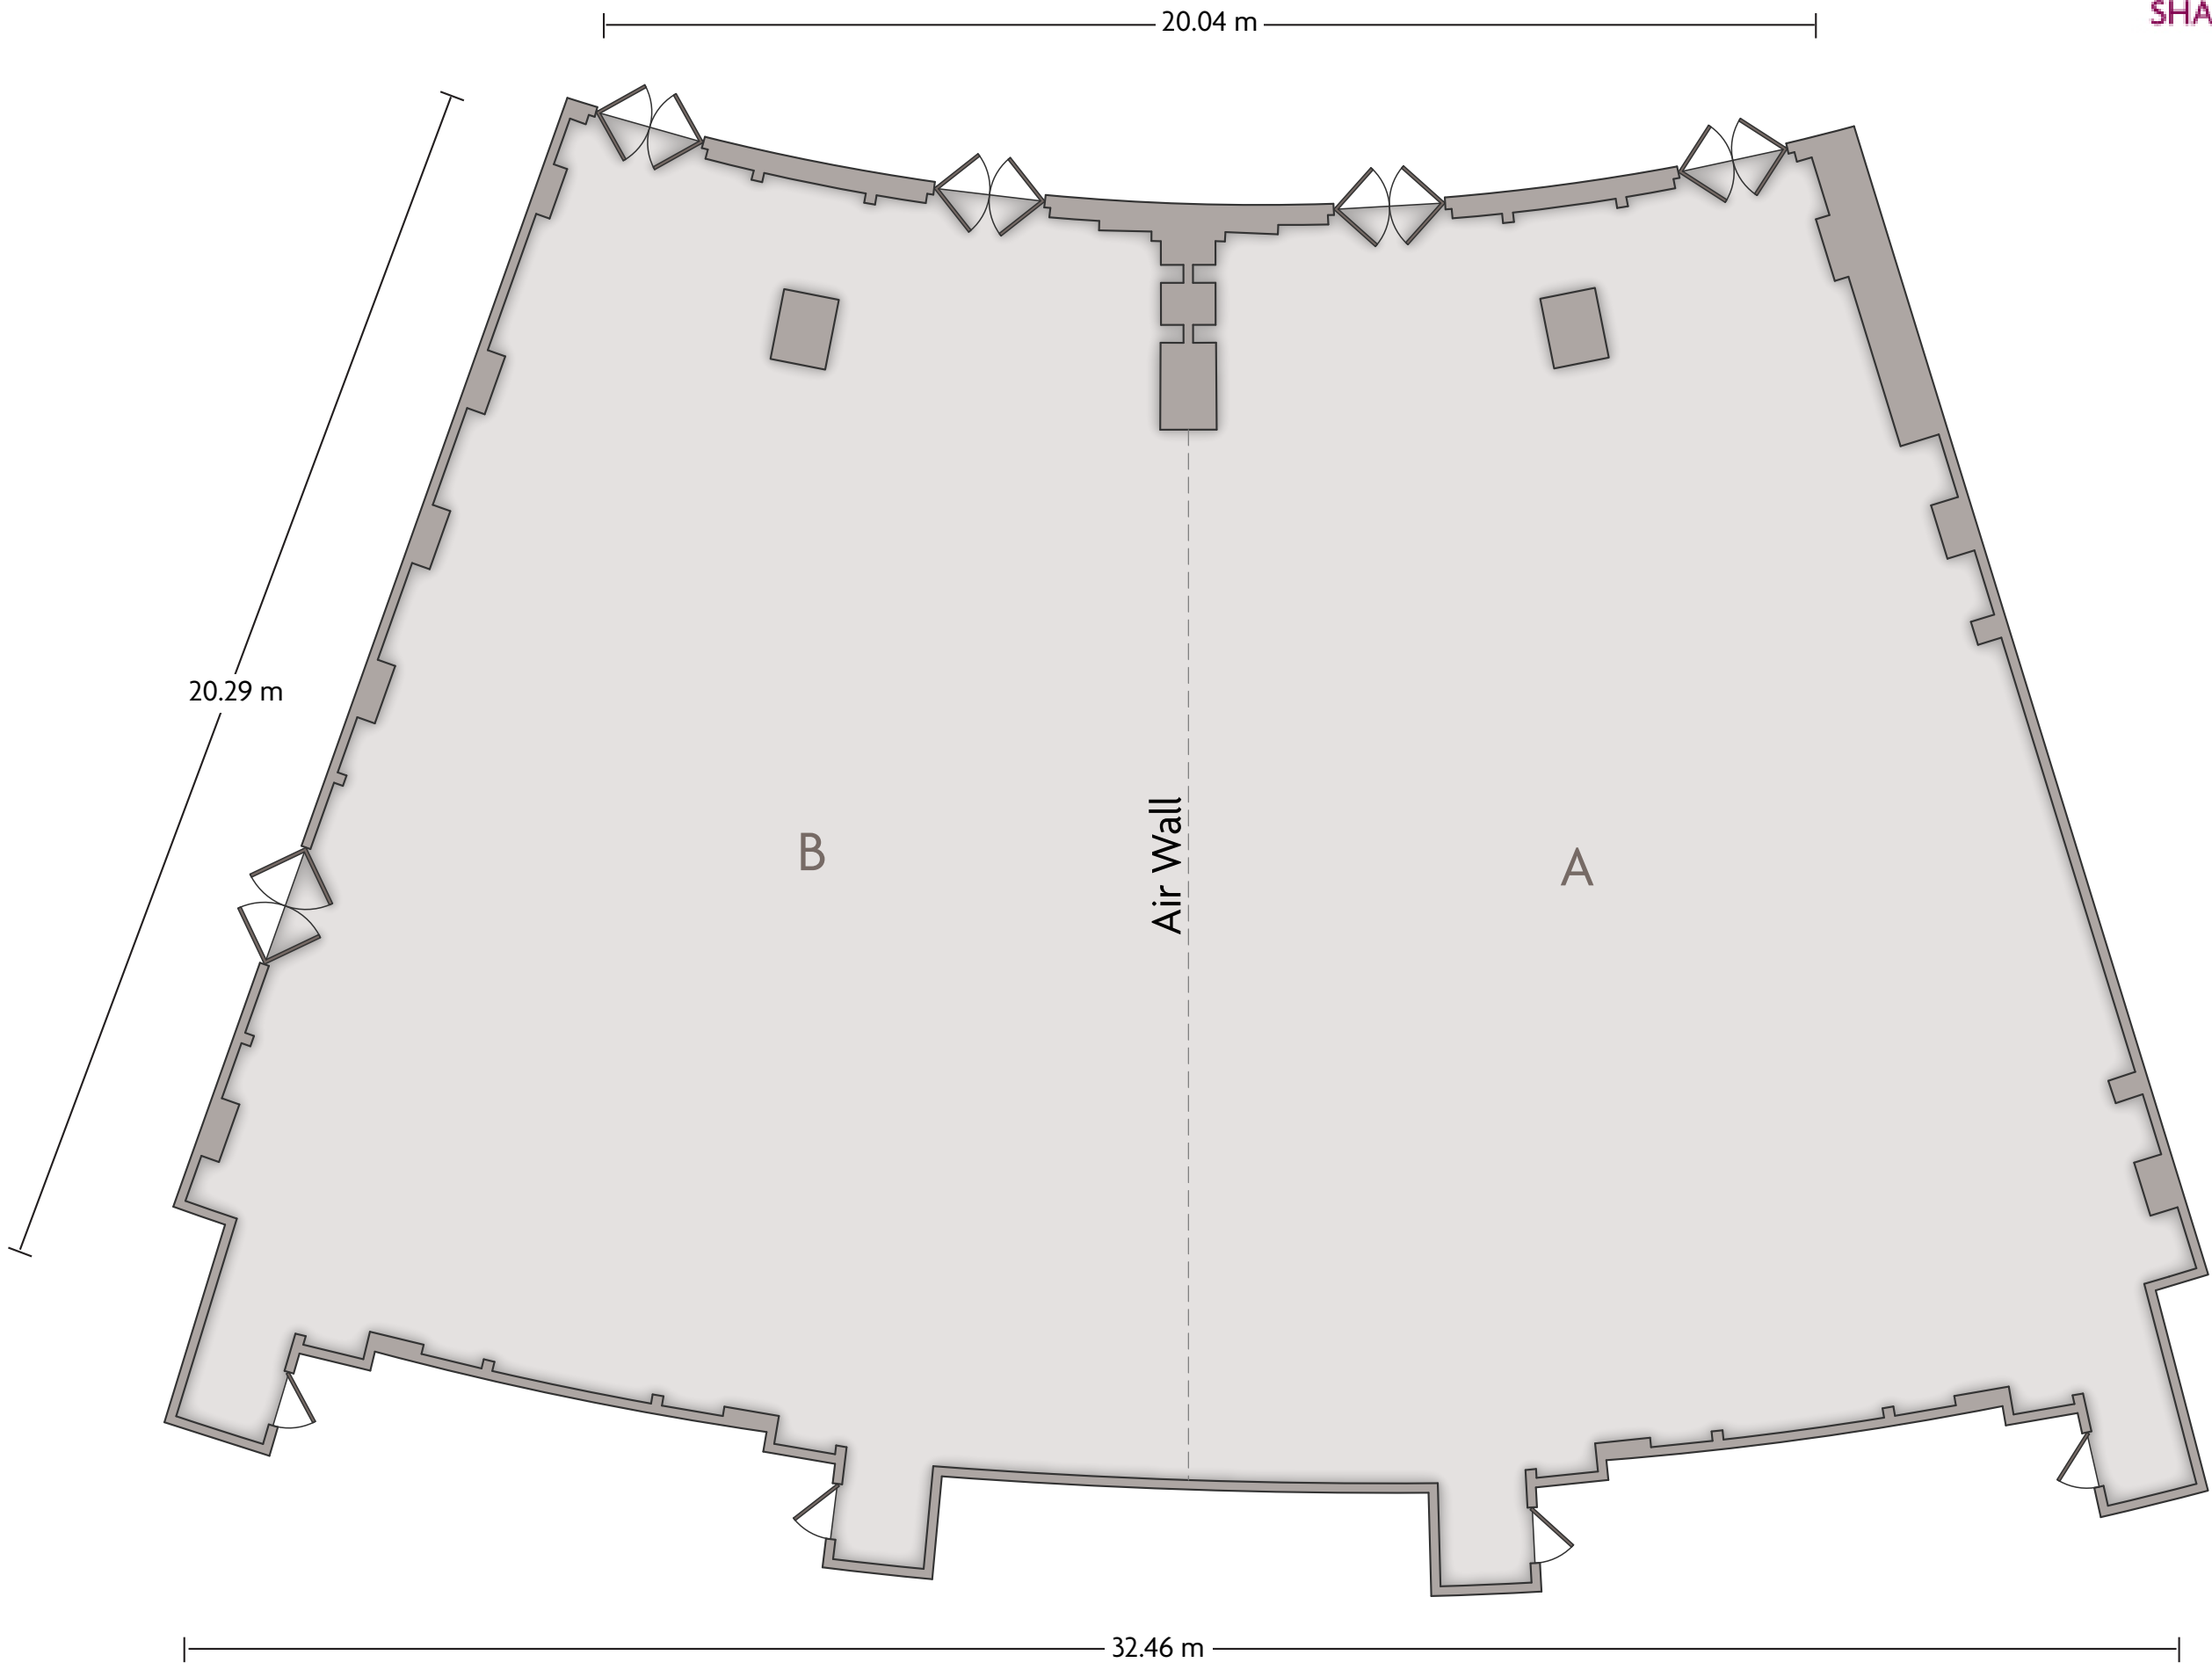

Crowne Plaza® Shanghai Fudan - Ballroom A & B

LENGTH: 32.46 m WIDTH: 20.29 m HEIGHT: 6.09 m TOTAL SQUARE METERS: 549.81 m² MAXIMUM CAPACITY: 560 POWER OUTLETS: 6

199 Handan Road, Shanghai Shanghai - 200433, China (People's Republic) | 86-21-55529999

*Multiple layout options available for this space.

Crowne Plaza® Shanghai Fudan - Ballroom A

LENGTH: 20.29 m WIDTH: 15.52 m HEIGHT: 6.09 m TOTAL SQUARE METERS: 276.00 m² MAXIMUM CAPACITY: 280 POWER OUTLETS: 6

199 Handan Road, Shanghai Shanghai - 200433, China (People's Republic) | 86-21-55529999

*Multiple layout options available for this space.

Crowne Plaza® Shanghai Fudan - Ballroom B

LENGTH: 20.29 m WIDTH: 16.77 m HEIGHT: 6.09 m TOTAL SQUARE METERS: 271.94 m² MAXIMUM CAPACITY: 280 POWER OUTLETS: 9

199 Handan Road, Shanghai Shanghai - 200433, China (People's Republic) | 86-21-55529999

*Multiple layout options available for this space.

Crowne Plaza® Shanghai Fudan - Chancellor's Club Floor 1

LENGTH: 21.44 m WIDTH: 6.34 m HEIGHT: 7.24 m TOTAL SQUARE METERS: 148.63 m² MAXIMUM CAPACITY: 150 POWER OUTLETS: 16