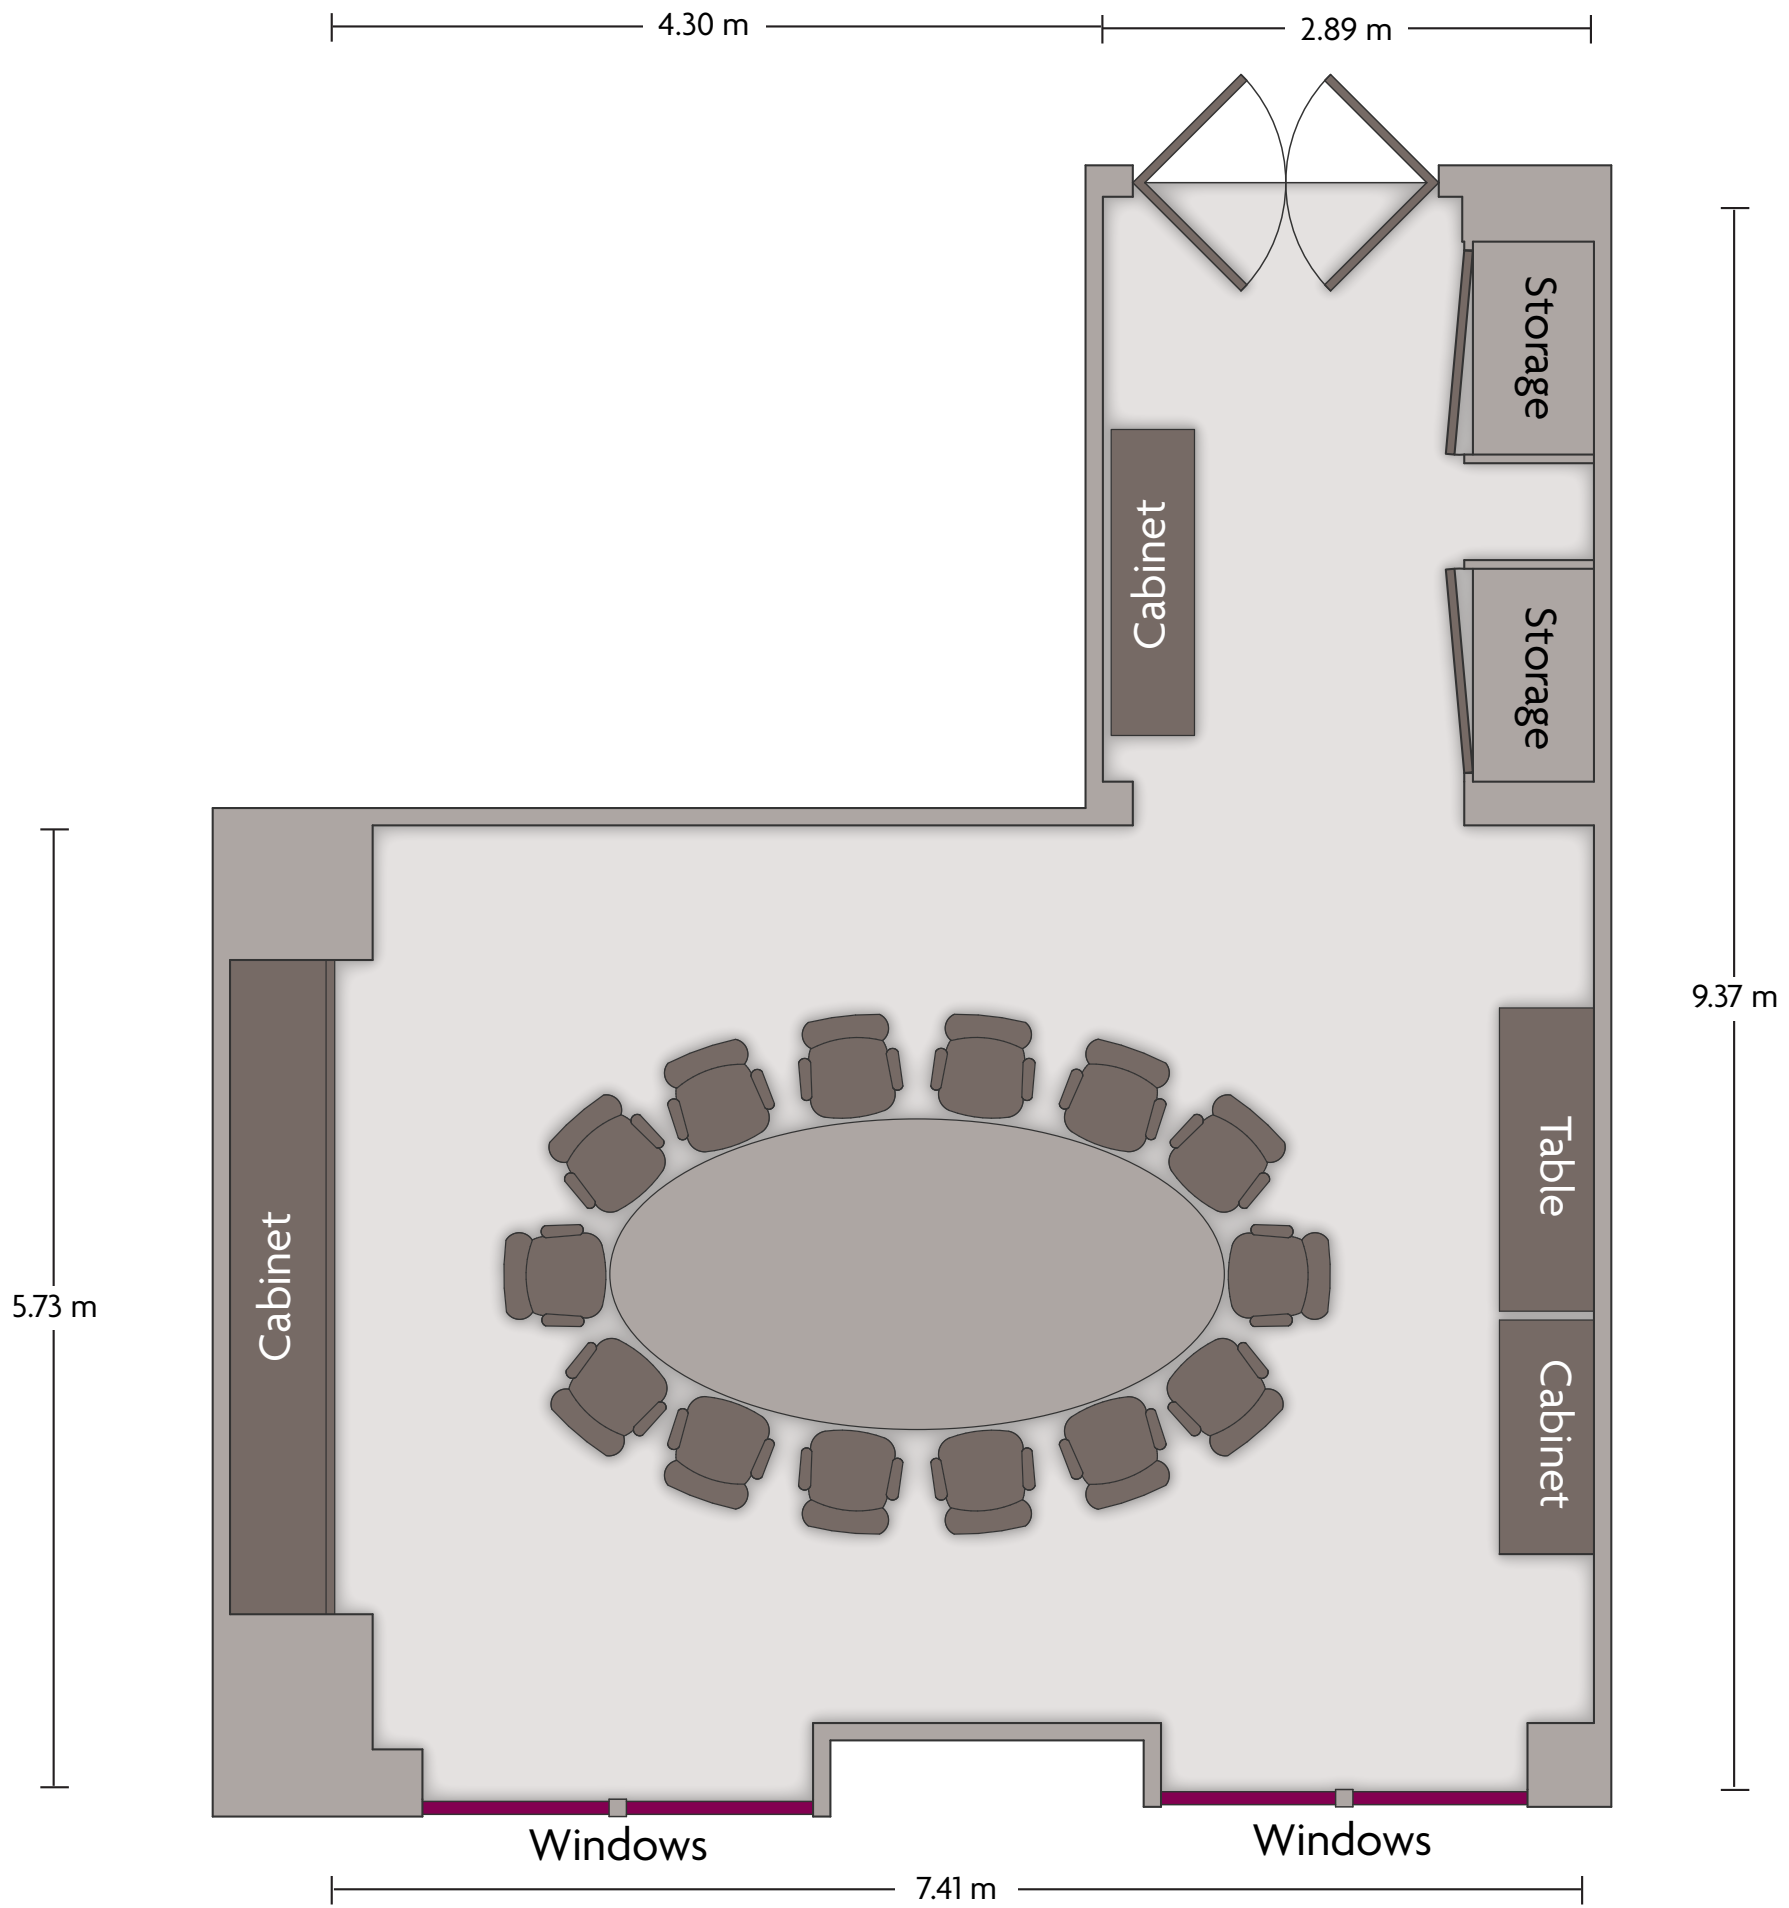

199 Handan Road, Shanghai Shanghai - 200433, China (People's Republic) | 86-21-55529999

*Multiple layout options available for this space.

Crowne Plaza® Shanghai Fudan - Chancellor's Club Floor 2

LENGTH: 21.07 m WIDTH: 9.32 m HEIGHT: 2.80 m TOTAL SQUARE METERS: 88.86 m² MAXIMUM CAPACITY: 150 POWER OUTLETS: 7

199 Handan Road, Shanghai Shanghai - 200433, China (People's Republic) | 86-21-55529999

*Multiple layout options available for this space.

Crowne Plaza® Shanghai Fudan - Jing Room

LENGTH: 9.37 m WIDTH: 7.41 m HEIGHT: 2.96 m TOTAL SQUARE METERS: 46.81 m² MAXIMUM CAPACITY: 40 POWER OUTLETS: 2

199 Handan Road, Shanghai Shanghai - 200433, China (People's Republic) | 86-21-55529999

*Multiple layout options available for this space.

Crowne Plaza® Shanghai Fudan - Meeting Rooms 1 & 2

LENGTH: 12.88 m WIDTH: 8.47 m HEIGHT: 2.80 m TOTAL SQUARE METERS: 93.58 m² MAXIMUM CAPACITY: 80 POWER OUTLETS: 4

199 Handan Road, Shanghai Shanghai - 200433, China (People's Republic) | 86-21-55529999

*Multiple layout options available for this space.

Crowne Plaza® Shanghai Fudan - Meeting Room 3

LENGTH: 8.56 m WIDTH: 7.85 m HEIGHT: 2.84 m TOTAL SQUARE METERS: 66.00 m² MAXIMUM CAPACITY: 70 POWER OUTLETS: 1