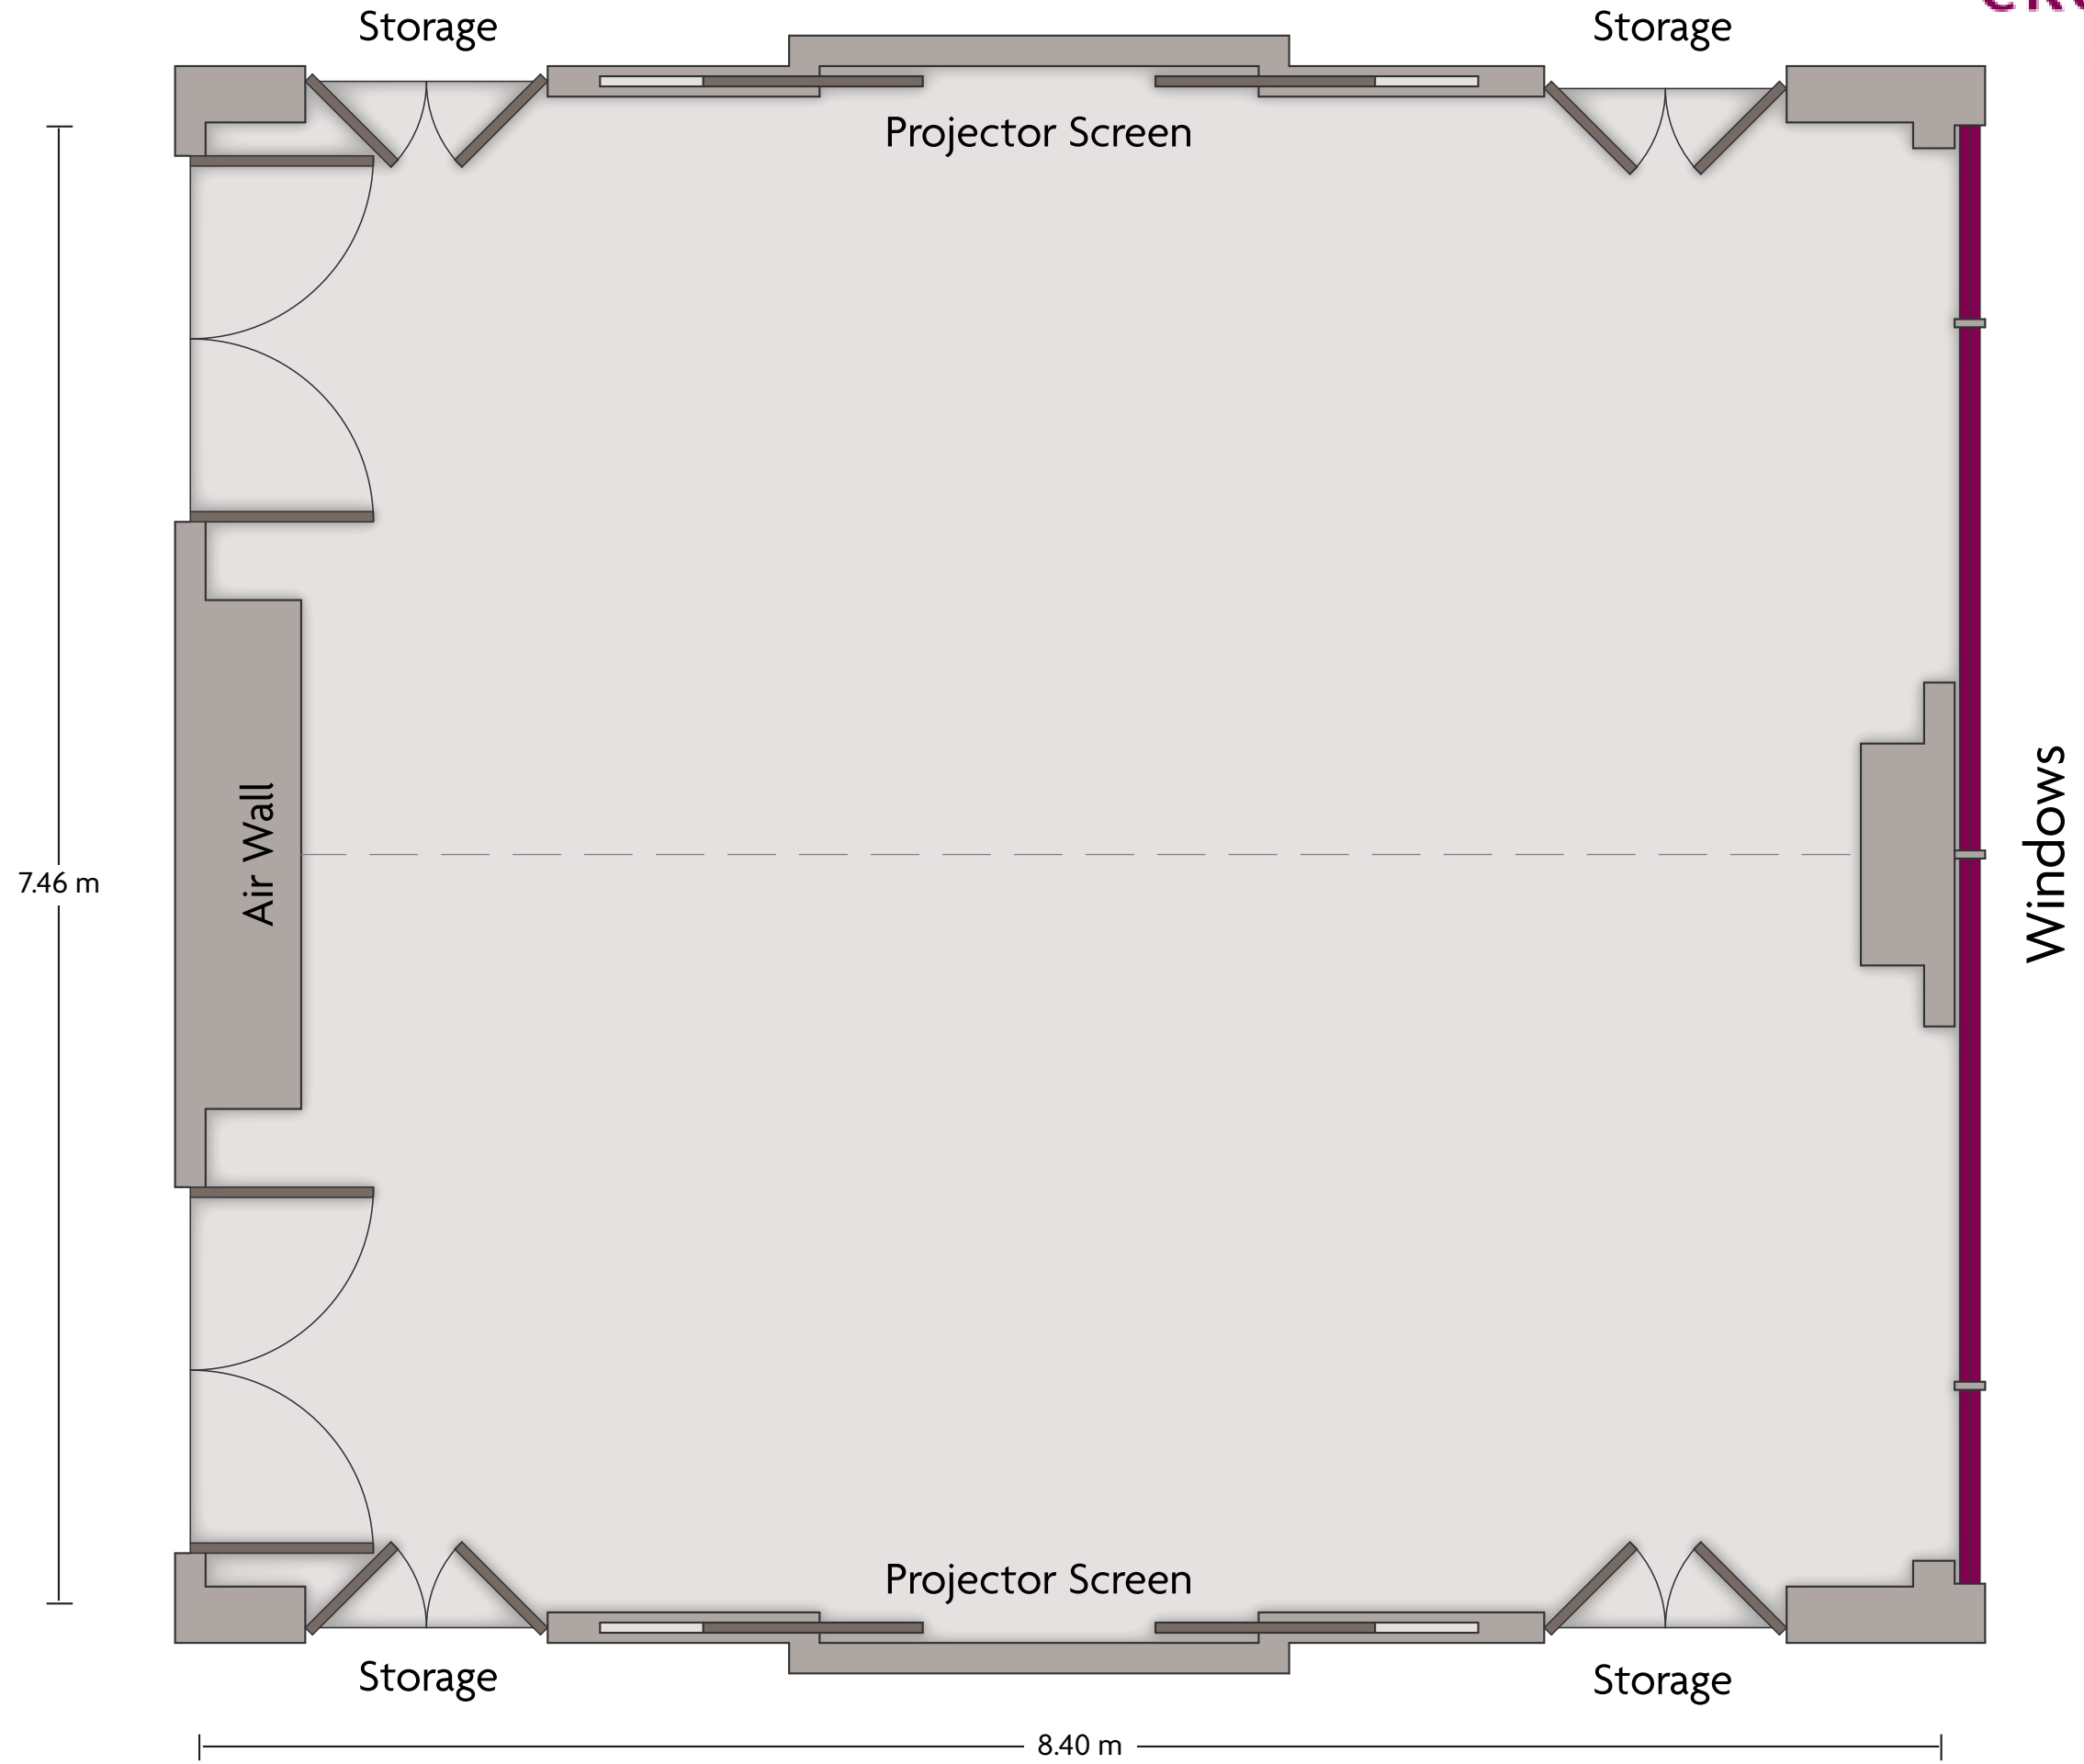

199 Handan Road, Shanghai Shanghai - 200433, China (People's Republic) | 86-21-55529999

*Multiple layout options available for this space.

Crowne Plaza® Shanghai Fudan - Meeting Rooms 1 & 2

LENGTH: 12.88 m WIDTH: 8.47 m HEIGHT: 2.80 m TOTAL SQUARE METERS: 93.58 m² MAXIMUM CAPACITY: 80 POWER OUTLETS: 4

199 Handan Road, Shanghai Shanghai - 200433, China (People's Republic) | 86-21-55529999

*Multiple layout options available for this space.

Crowne Plaza® Shanghai Fudan - Meeting Room 3

LENGTH: 8.56 m WIDTH: 7.85 m HEIGHT: 2.84 m TOTAL SQUARE METERS: 66.00 m² MAXIMUM CAPACITY: 70 POWER OUTLETS: 1

199 Handan Road, Shanghai Shanghai - 200433, China (People's Republic) | 86-21-55529999

*Multiple layout options available for this space.

Crowne Plaza® Shanghai Fudan - Meeting Room 4 & 5

LENGTH: 8.40 m WIDTH: 7.46 m HEIGHT: 3.36 m TOTAL SQUARE METERS: 61.73 m² MAXIMUM CAPACITY: 70 POWER OUTLETS: 8

199 Handan Road, Shanghai Shanghai - 200433, China (People's Republic) | 86-21-55529999

*Multiple layout options available for this space.

Crowne Plaza® Shanghai Fudan - Terrace Rooms 1 & 2

LENGTH: 16.35 m WIDTH: 9.43 m HEIGHT: 2.80 m TOTAL SQUARE METERS: 146.14 m² MAXIMUM CAPACITY: 120 POWER OUTLETS: 4