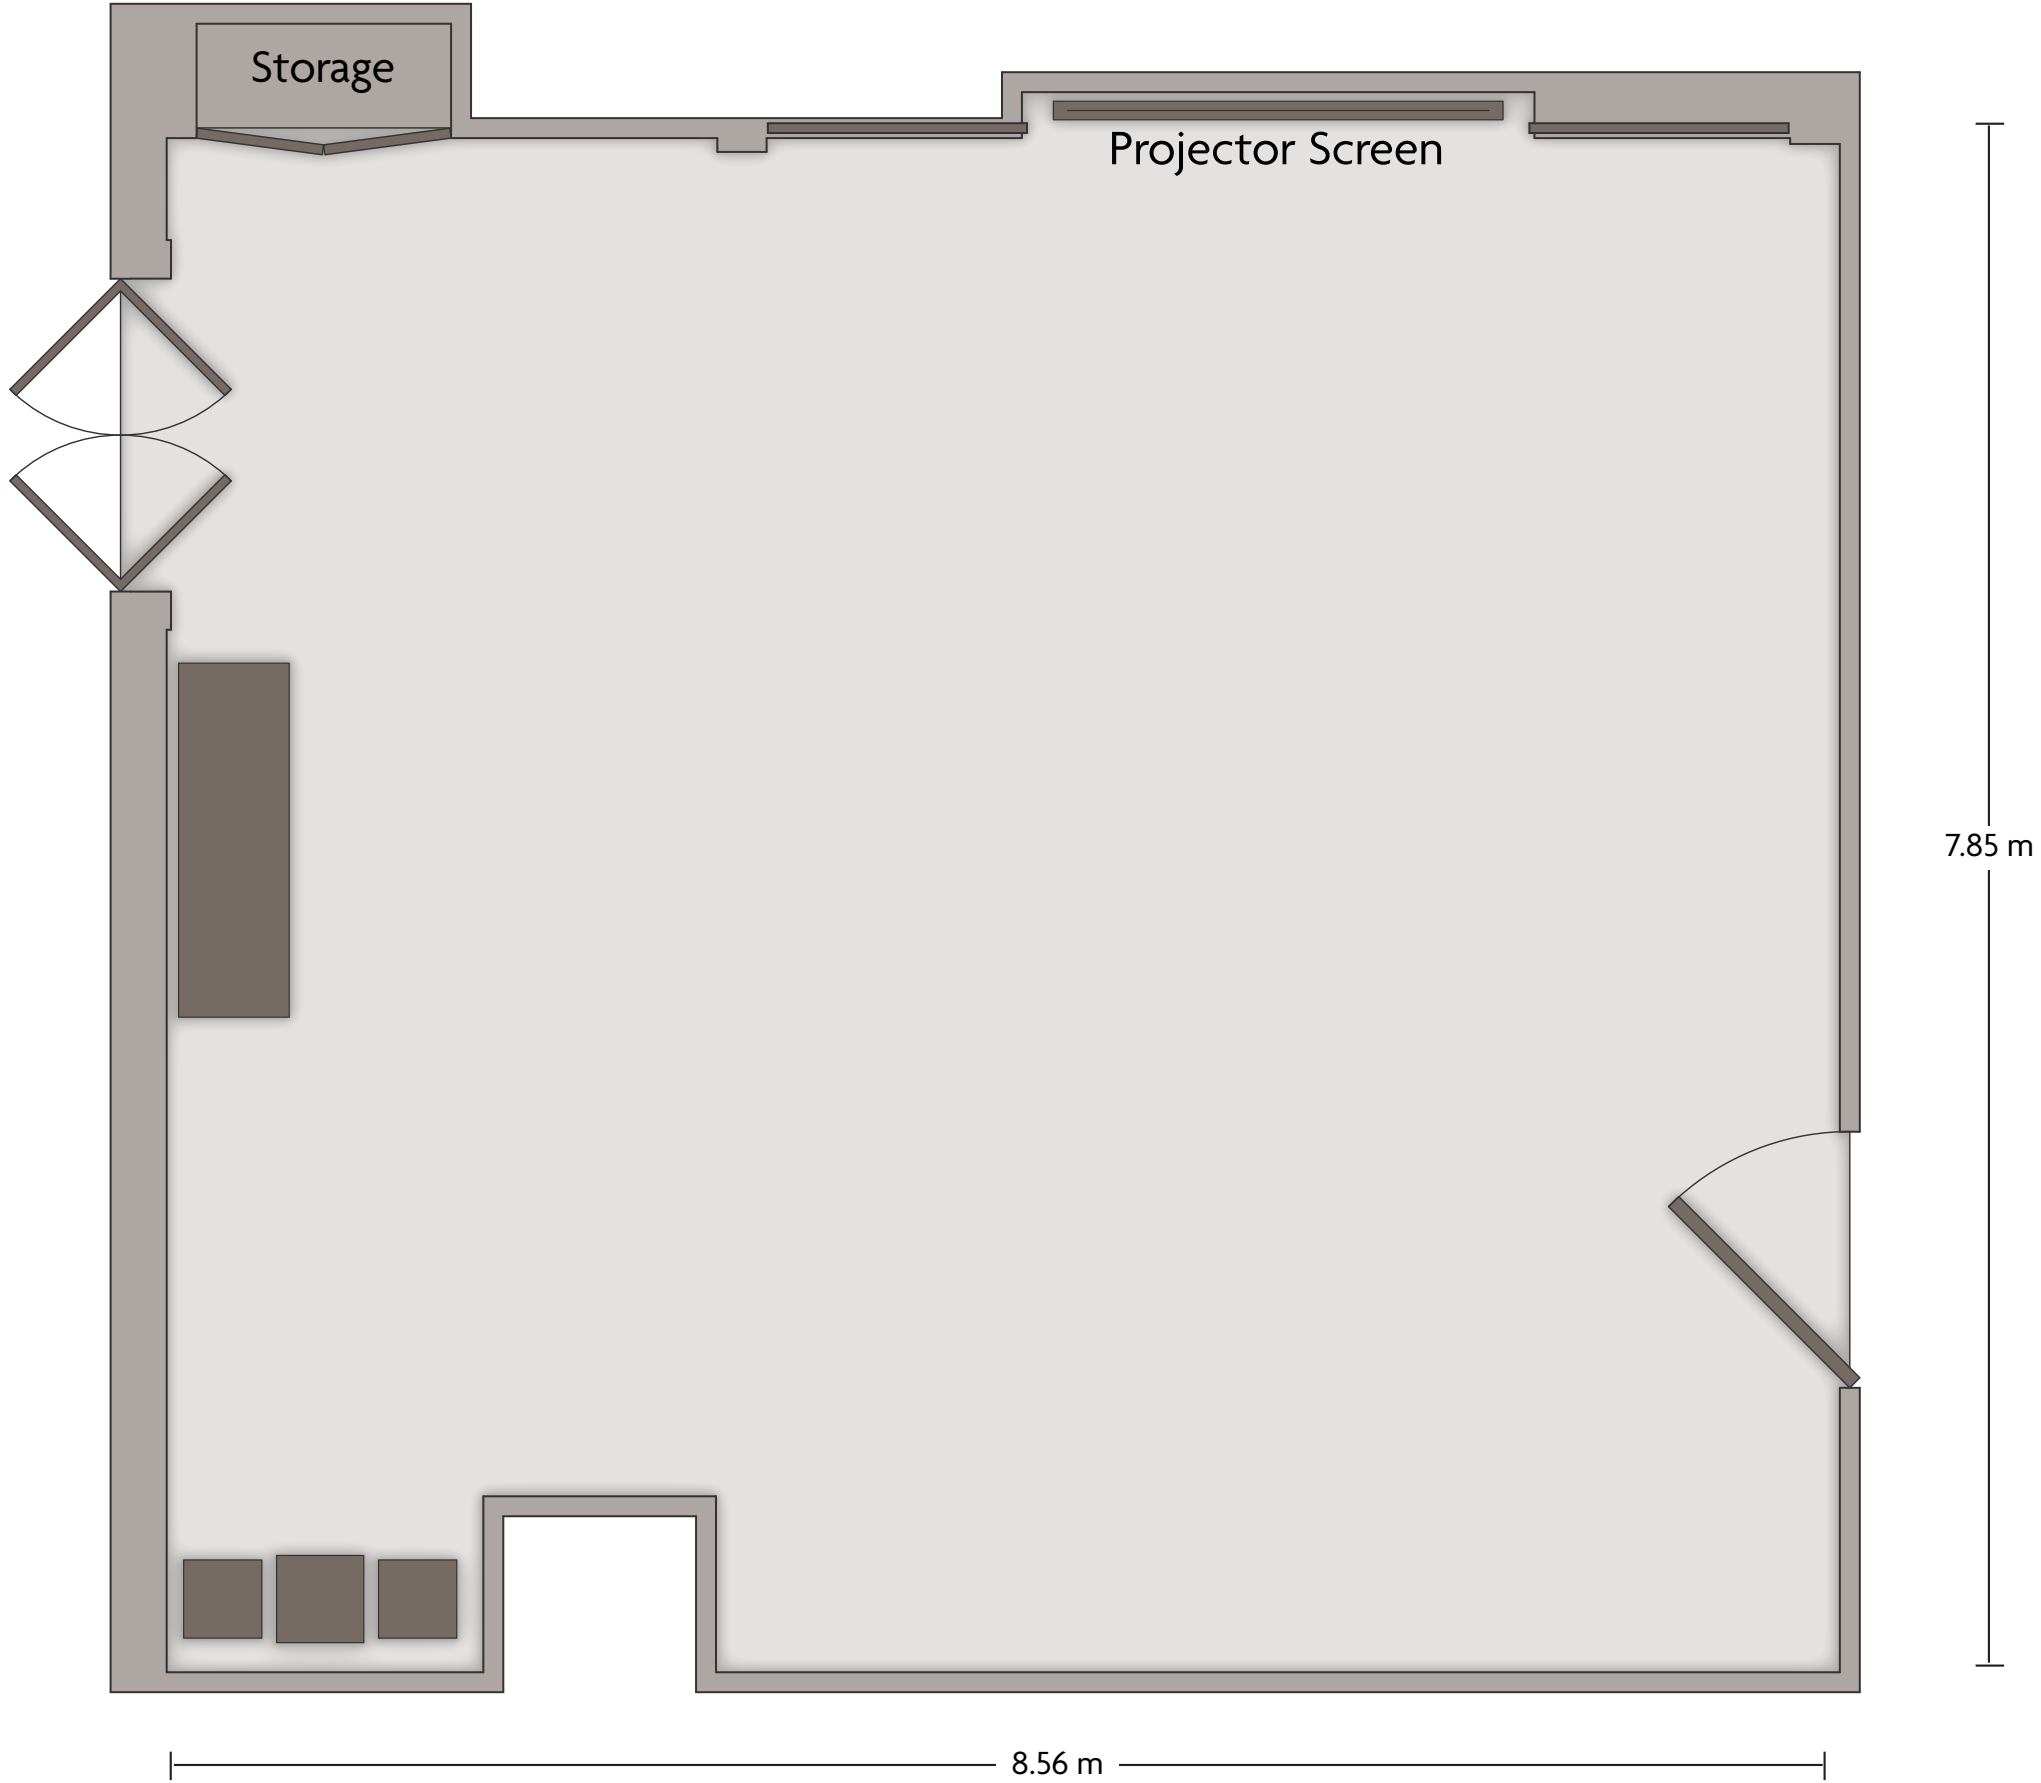

199 Handan Road, Shanghai Shanghai - 200433, China (People's Republic) | 86-21-55529999

*Multiple layout options available for this space.

Crowne Plaza® Shanghai Fudan - Jing Room

LENGTH: 9.37 m WIDTH: 7.41 m HEIGHT: 2.96 m TOTAL SQUARE METERS: 46.81 m² MAXIMUM CAPACITY: 40 POWER OUTLETS: 2

199 Handan Road, Shanghai Shanghai - 200433, China (People's Republic) | 86-21-55529999

*Multiple layout options available for this space.

Crowne Plaza® Shanghai Fudan - Meeting Rooms 1 & 2

LENGTH: 12.88 m WIDTH: 8.47 m HEIGHT: 2.80 m TOTAL SQUARE METERS: 93.58 m² MAXIMUM CAPACITY: 80 POWER OUTLETS: 4

199 Handan Road, Shanghai Shanghai - 200433, China (People's Republic) | 86-21-55529999

*Multiple layout options available for this space.

Crowne Plaza® Shanghai Fudan - Meeting Room 3

LENGTH: 8.56 m WIDTH: 7.85 m HEIGHT: 2.84 m TOTAL SQUARE METERS: 66.00 m² MAXIMUM CAPACITY: 70 POWER OUTLETS: 1

199 Handan Road, Shanghai Shanghai - 200433, China (People's Republic) | 86-21-55529999

*Multiple layout options available for this space.

Crowne Plaza® Shanghai Fudan - Meeting Room 4 & 5

LENGTH: 8.40 m WIDTH: 7.46 m HEIGHT: 3.36 m TOTAL SQUARE METERS: 61.73 m² MAXIMUM CAPACITY: 70 POWER OUTLETS: 8