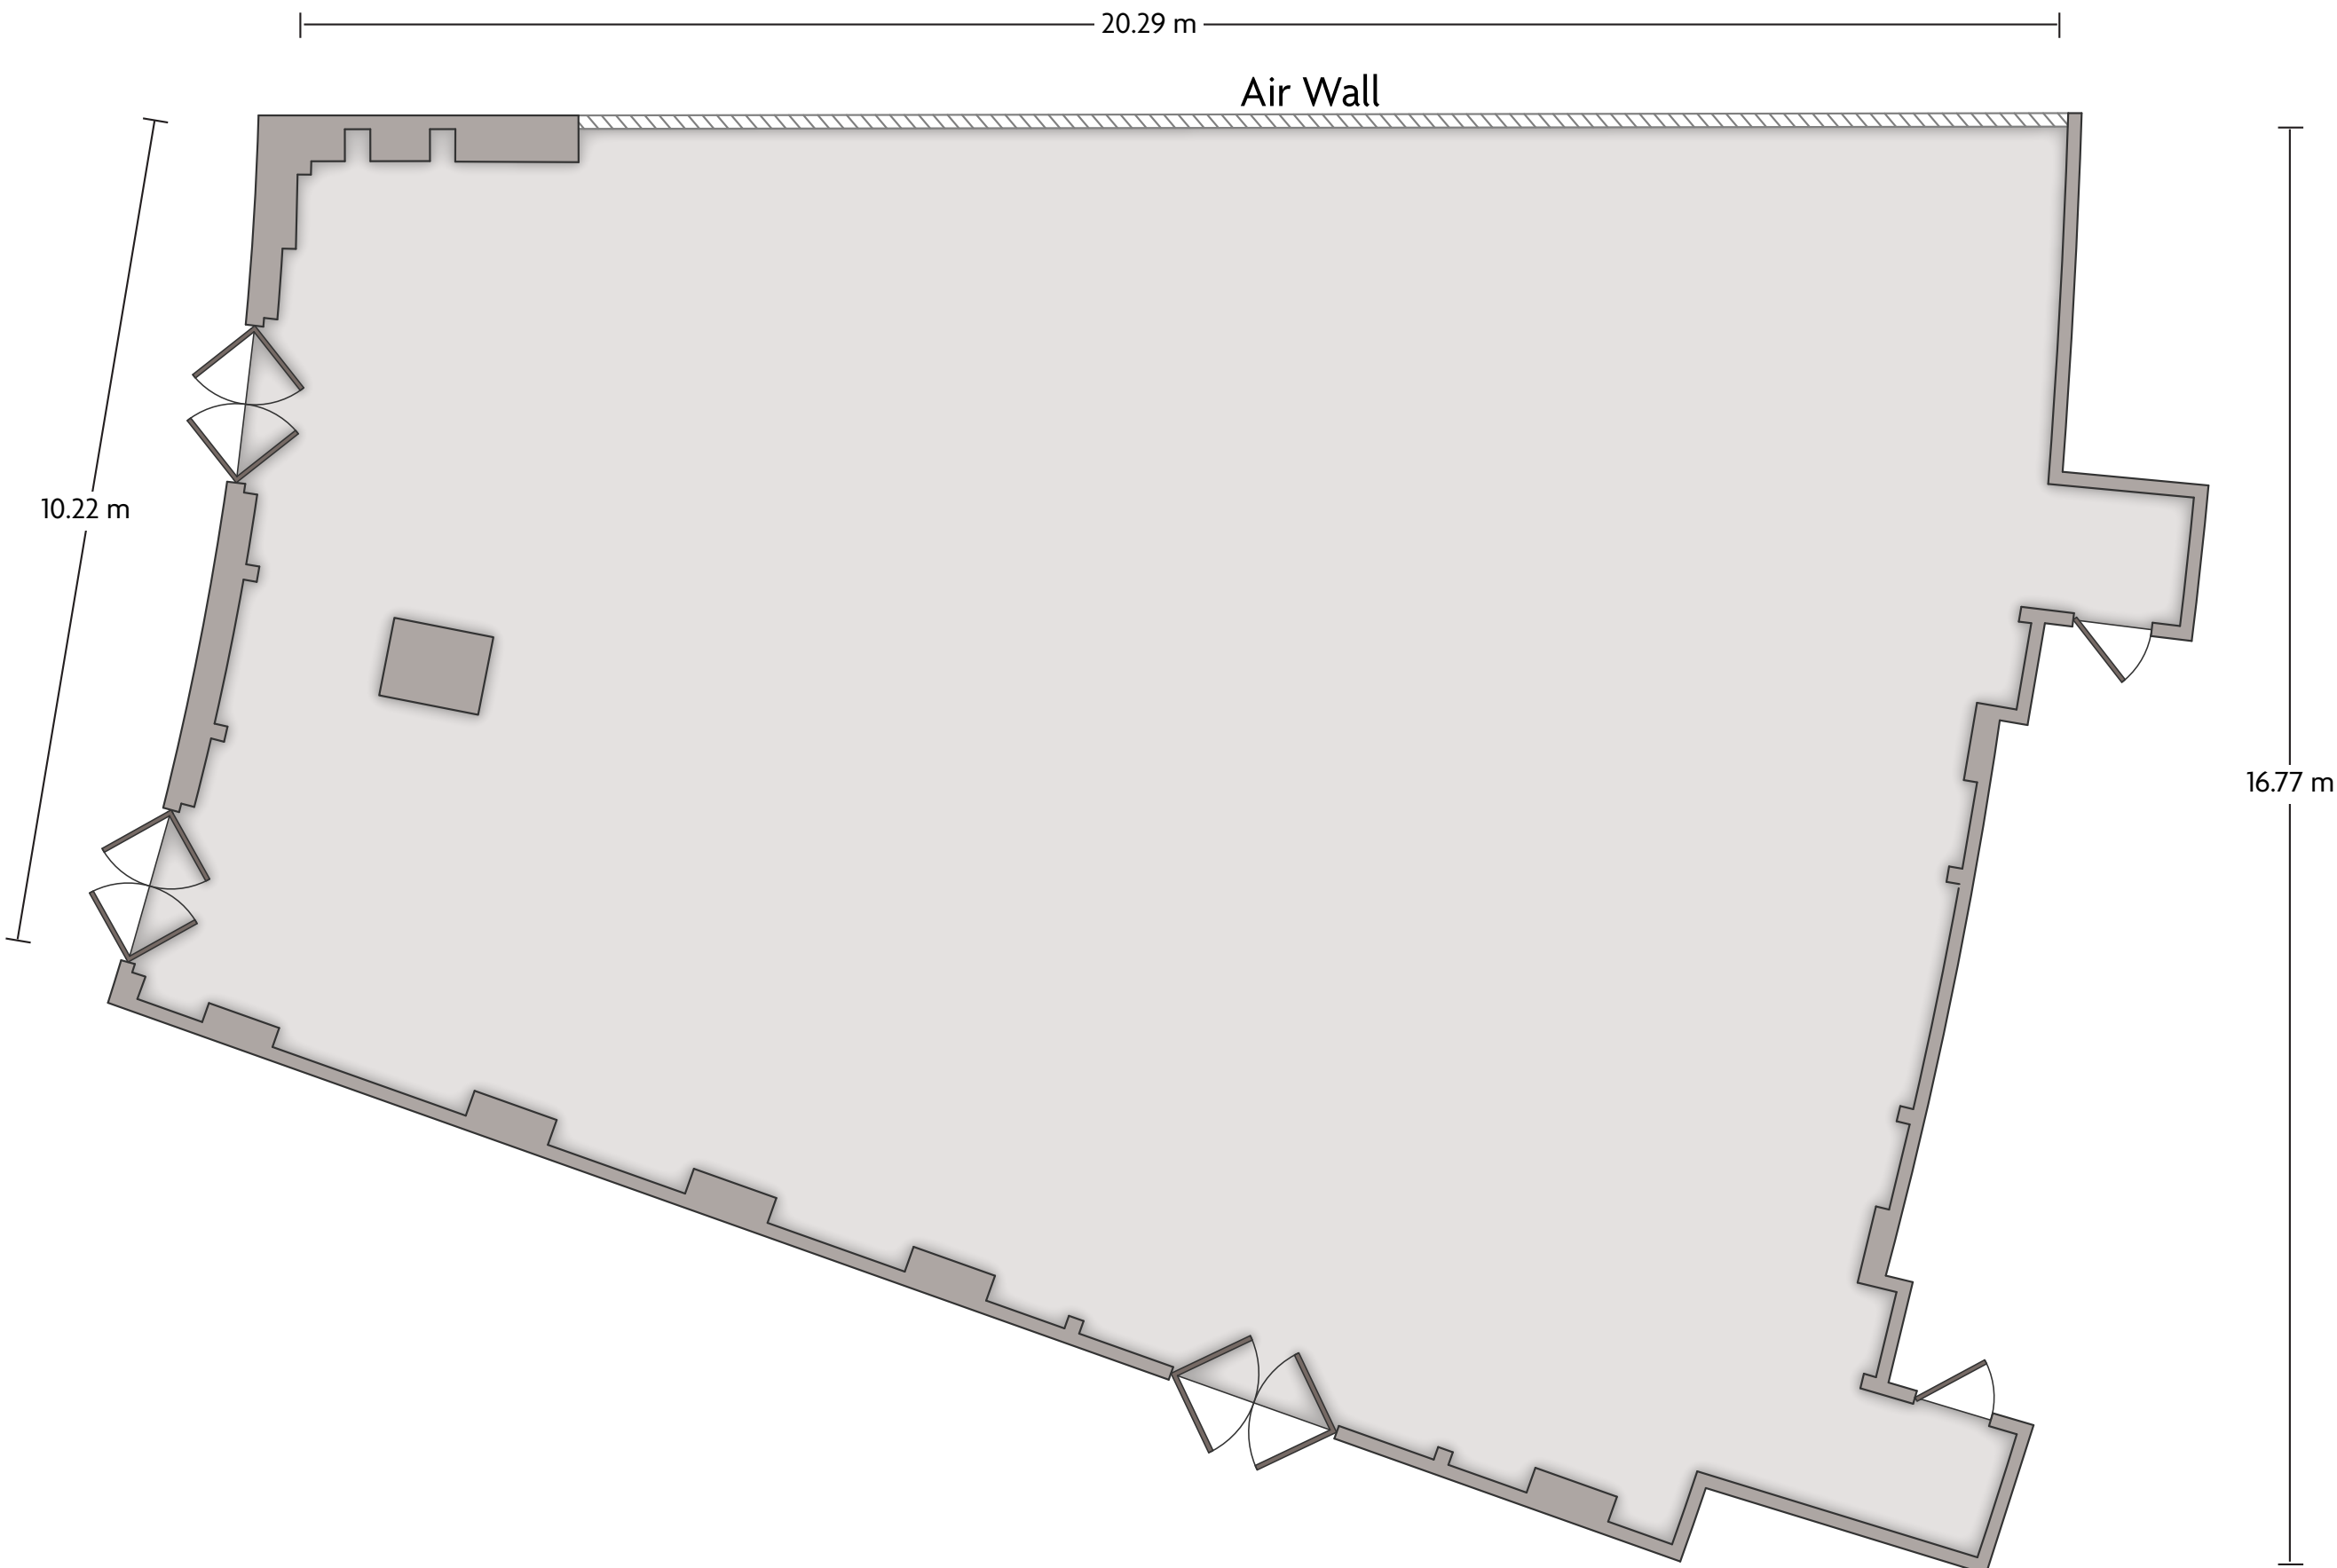

Crowne Plaza® Shanghai Fudan - Ballroom A & B

LENGTH: 32.46 m WIDTH: 20.29 m HEIGHT: 6.09 m TOTAL SQUARE METERS: 549.81 m² MAXIMUM CAPACITY: 560 POWER OUTLETS: 6

199 Handan Road, Shanghai Shanghai - 200433, China (People's Republic) | 86-21-55529999

*Multiple layout options available for this space.

Crowne Plaza® Shanghai Fudan - Ballroom A

LENGTH: 20.29 m WIDTH: 15.52 m HEIGHT: 6.09 m TOTAL SQUARE METERS: 276.00 m² MAXIMUM CAPACITY: 280 POWER OUTLETS: 6

199 Handan Road, Shanghai Shanghai - 200433, China (People's Republic) | 86-21-55529999

*Multiple layout options available for this space.

Crowne Plaza® Shanghai Fudan - Ballroom B

LENGTH: 20.29 m WIDTH: 16.77 m HEIGHT: 6.09 m TOTAL SQUARE METERS: 271.94 m² MAXIMUM CAPACITY: 280 POWER OUTLETS: 9

199 Handan Road, Shanghai Shanghai - 200433, China (People's Republic) | 86-21-55529999

*Multiple layout options available for this space.

Crowne Plaza® Shanghai Fudan - Chancellor's Club Floor 1

LENGTH: 21.44 m WIDTH: 6.34 m HEIGHT: 7.24 m TOTAL SQUARE METERS: 148.63 m² MAXIMUM CAPACITY: 150 POWER OUTLETS: 16