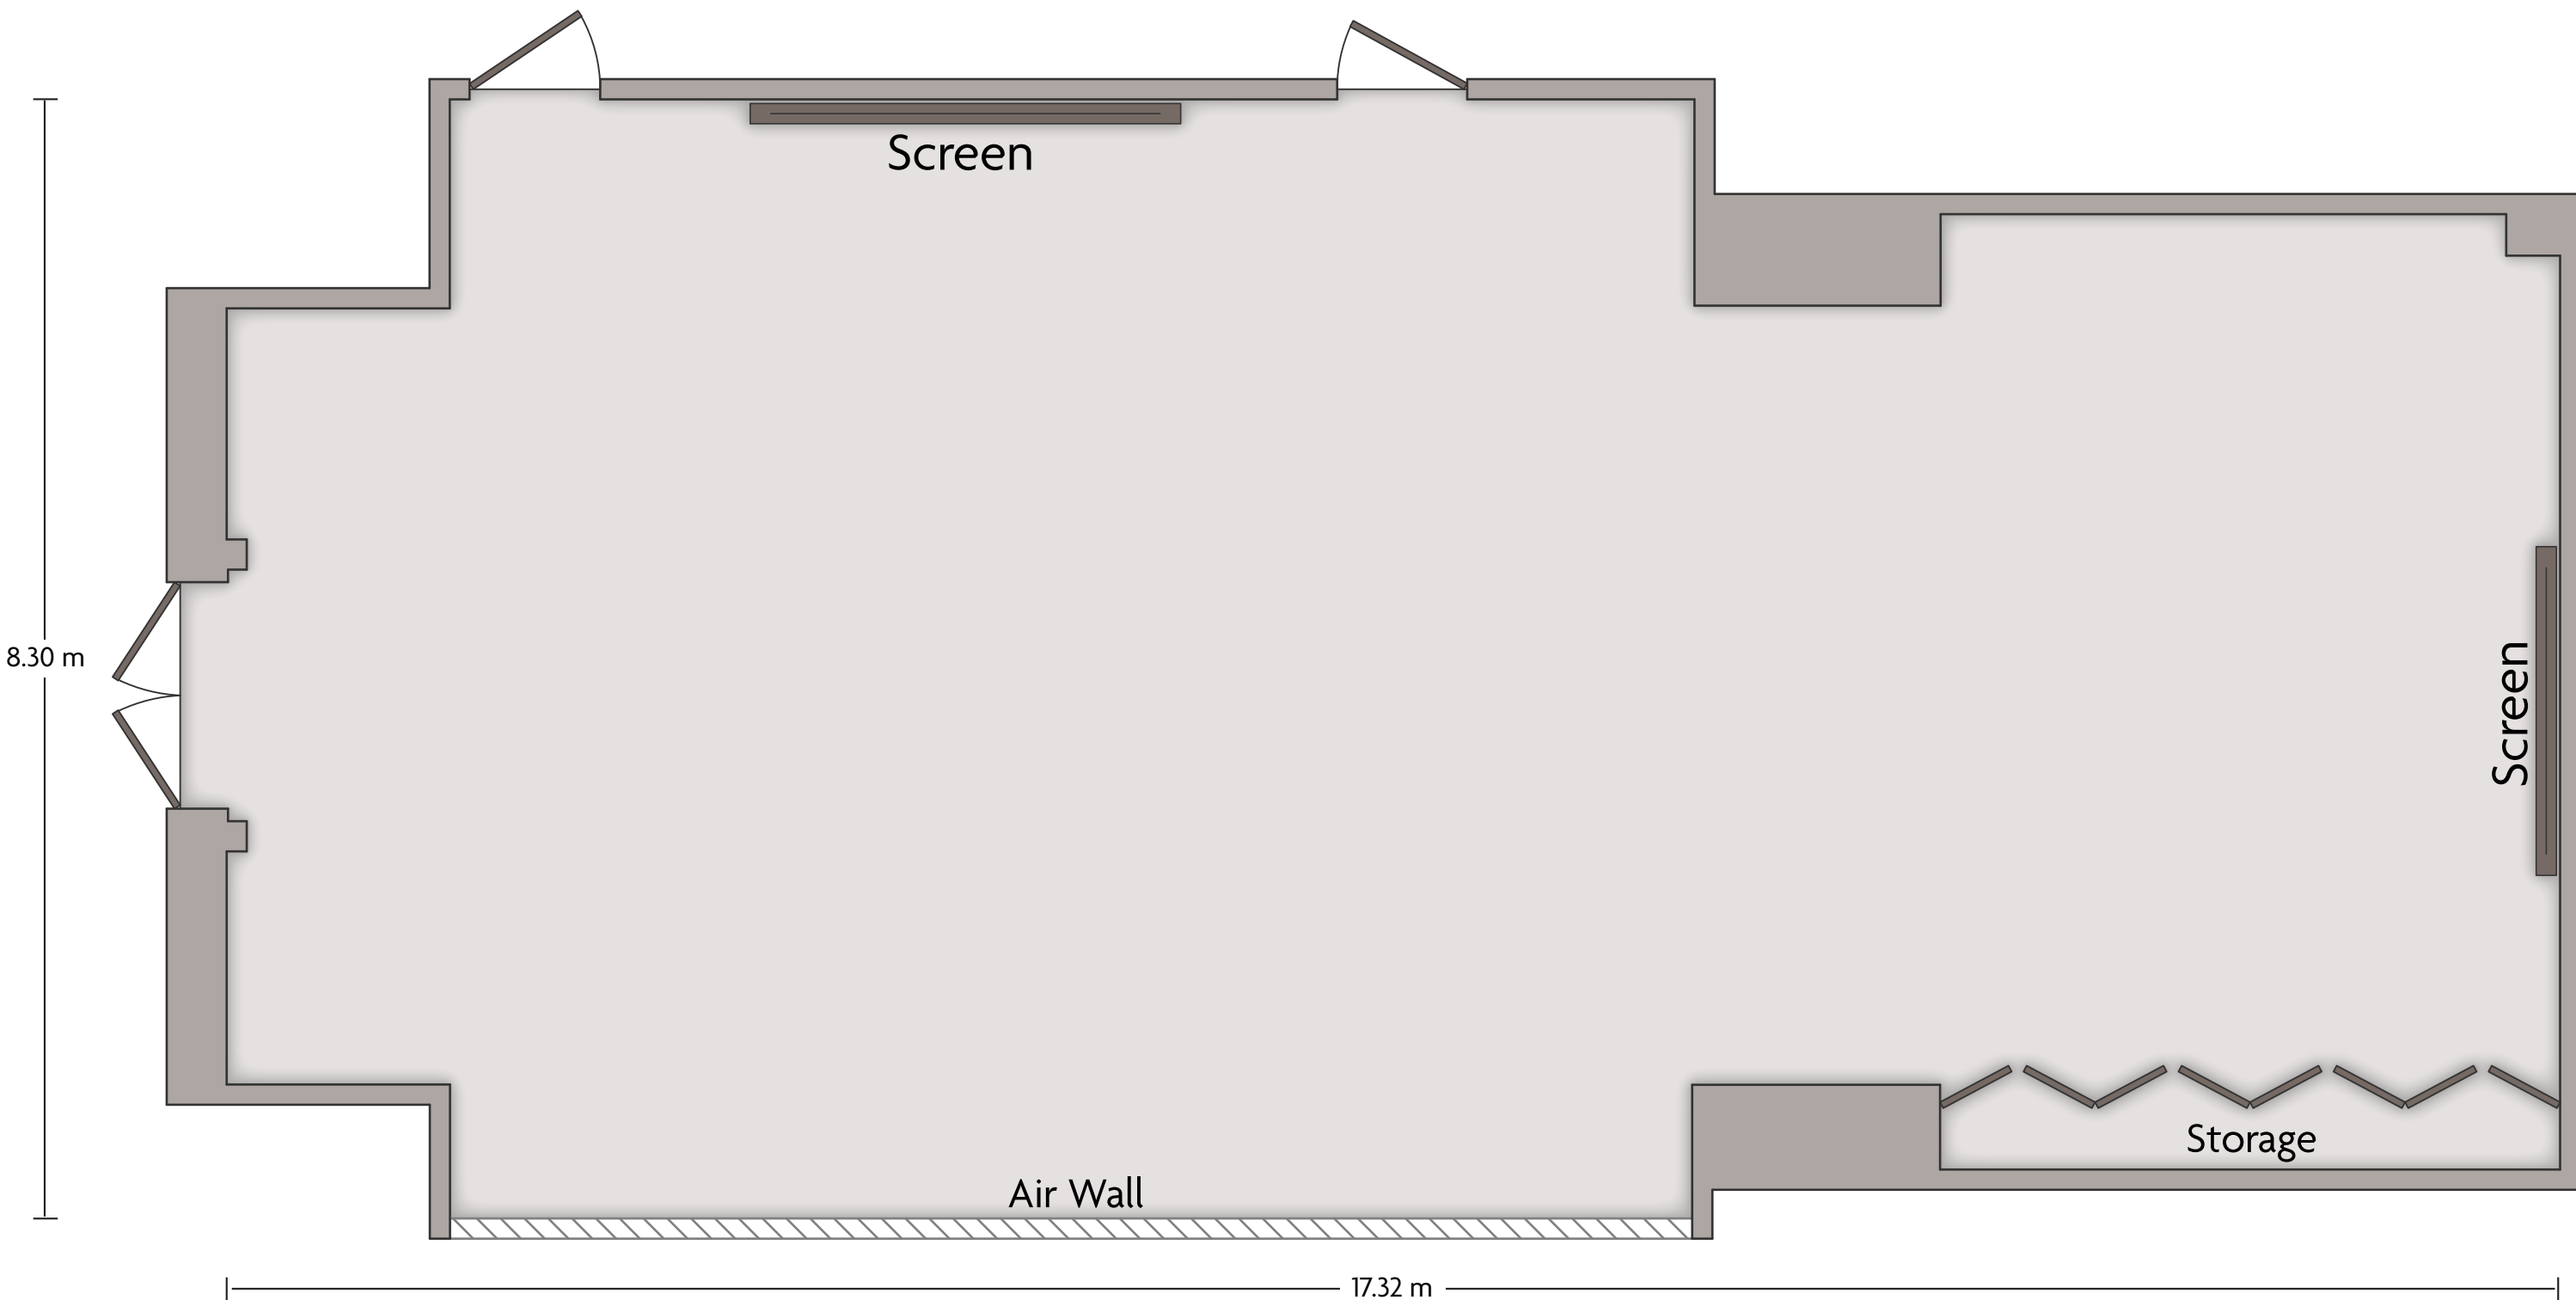

400 Pan Yu Road | Shanghai Shanghai - 200052, China (People's Republic) | 86-21-61458888

*Multiple layout options available for this space.

LENGTH: 17.66 m WIDTH: 7.49 m HEIGHT: 3.41 m TOTAL SQUARE METERS: 106.49 m² MAXIMUM CAPACITY: 50 POWER OUTLETS: 6

400 Pan Yu Road | Shanghai Shanghai - 200052, China (People's Republic) | 86-21-61458888

*Multiple layout options available for this space.

LENGTH: 17.68 m WIDTH: 7.81 m HEIGHT: 3.39 m TOTAL SQUARE METERS: 121.22 m² MAXIMUM CAPACITY: 60 POWER OUTLETS: 2

400 Pan Yu Road | Shanghai Shanghai - 200052, China (People's Republic) | 86-21-61458888

*Multiple layout options available for this space.

LENGTH: 17.32 m WIDTH: 8.30 m HEIGHT: 3.40 m TOTAL SQUARE METERS: 127.52 m² MAXIMUM CAPACITY: 60 POWER OUTLETS: 6

400 Pan Yu Road | Shanghai Shanghai - 200052, China (People's Republic) | 86-21-61458888

*Multiple layout options available for this space.

LENGTH: 17.50 m WIDTH: 7.81 m HEIGHT: 3.23 m TOTAL SQUARE METERS: 123.30 m² MAXIMUM CAPACITY: 80 POWER OUTLETS: 9