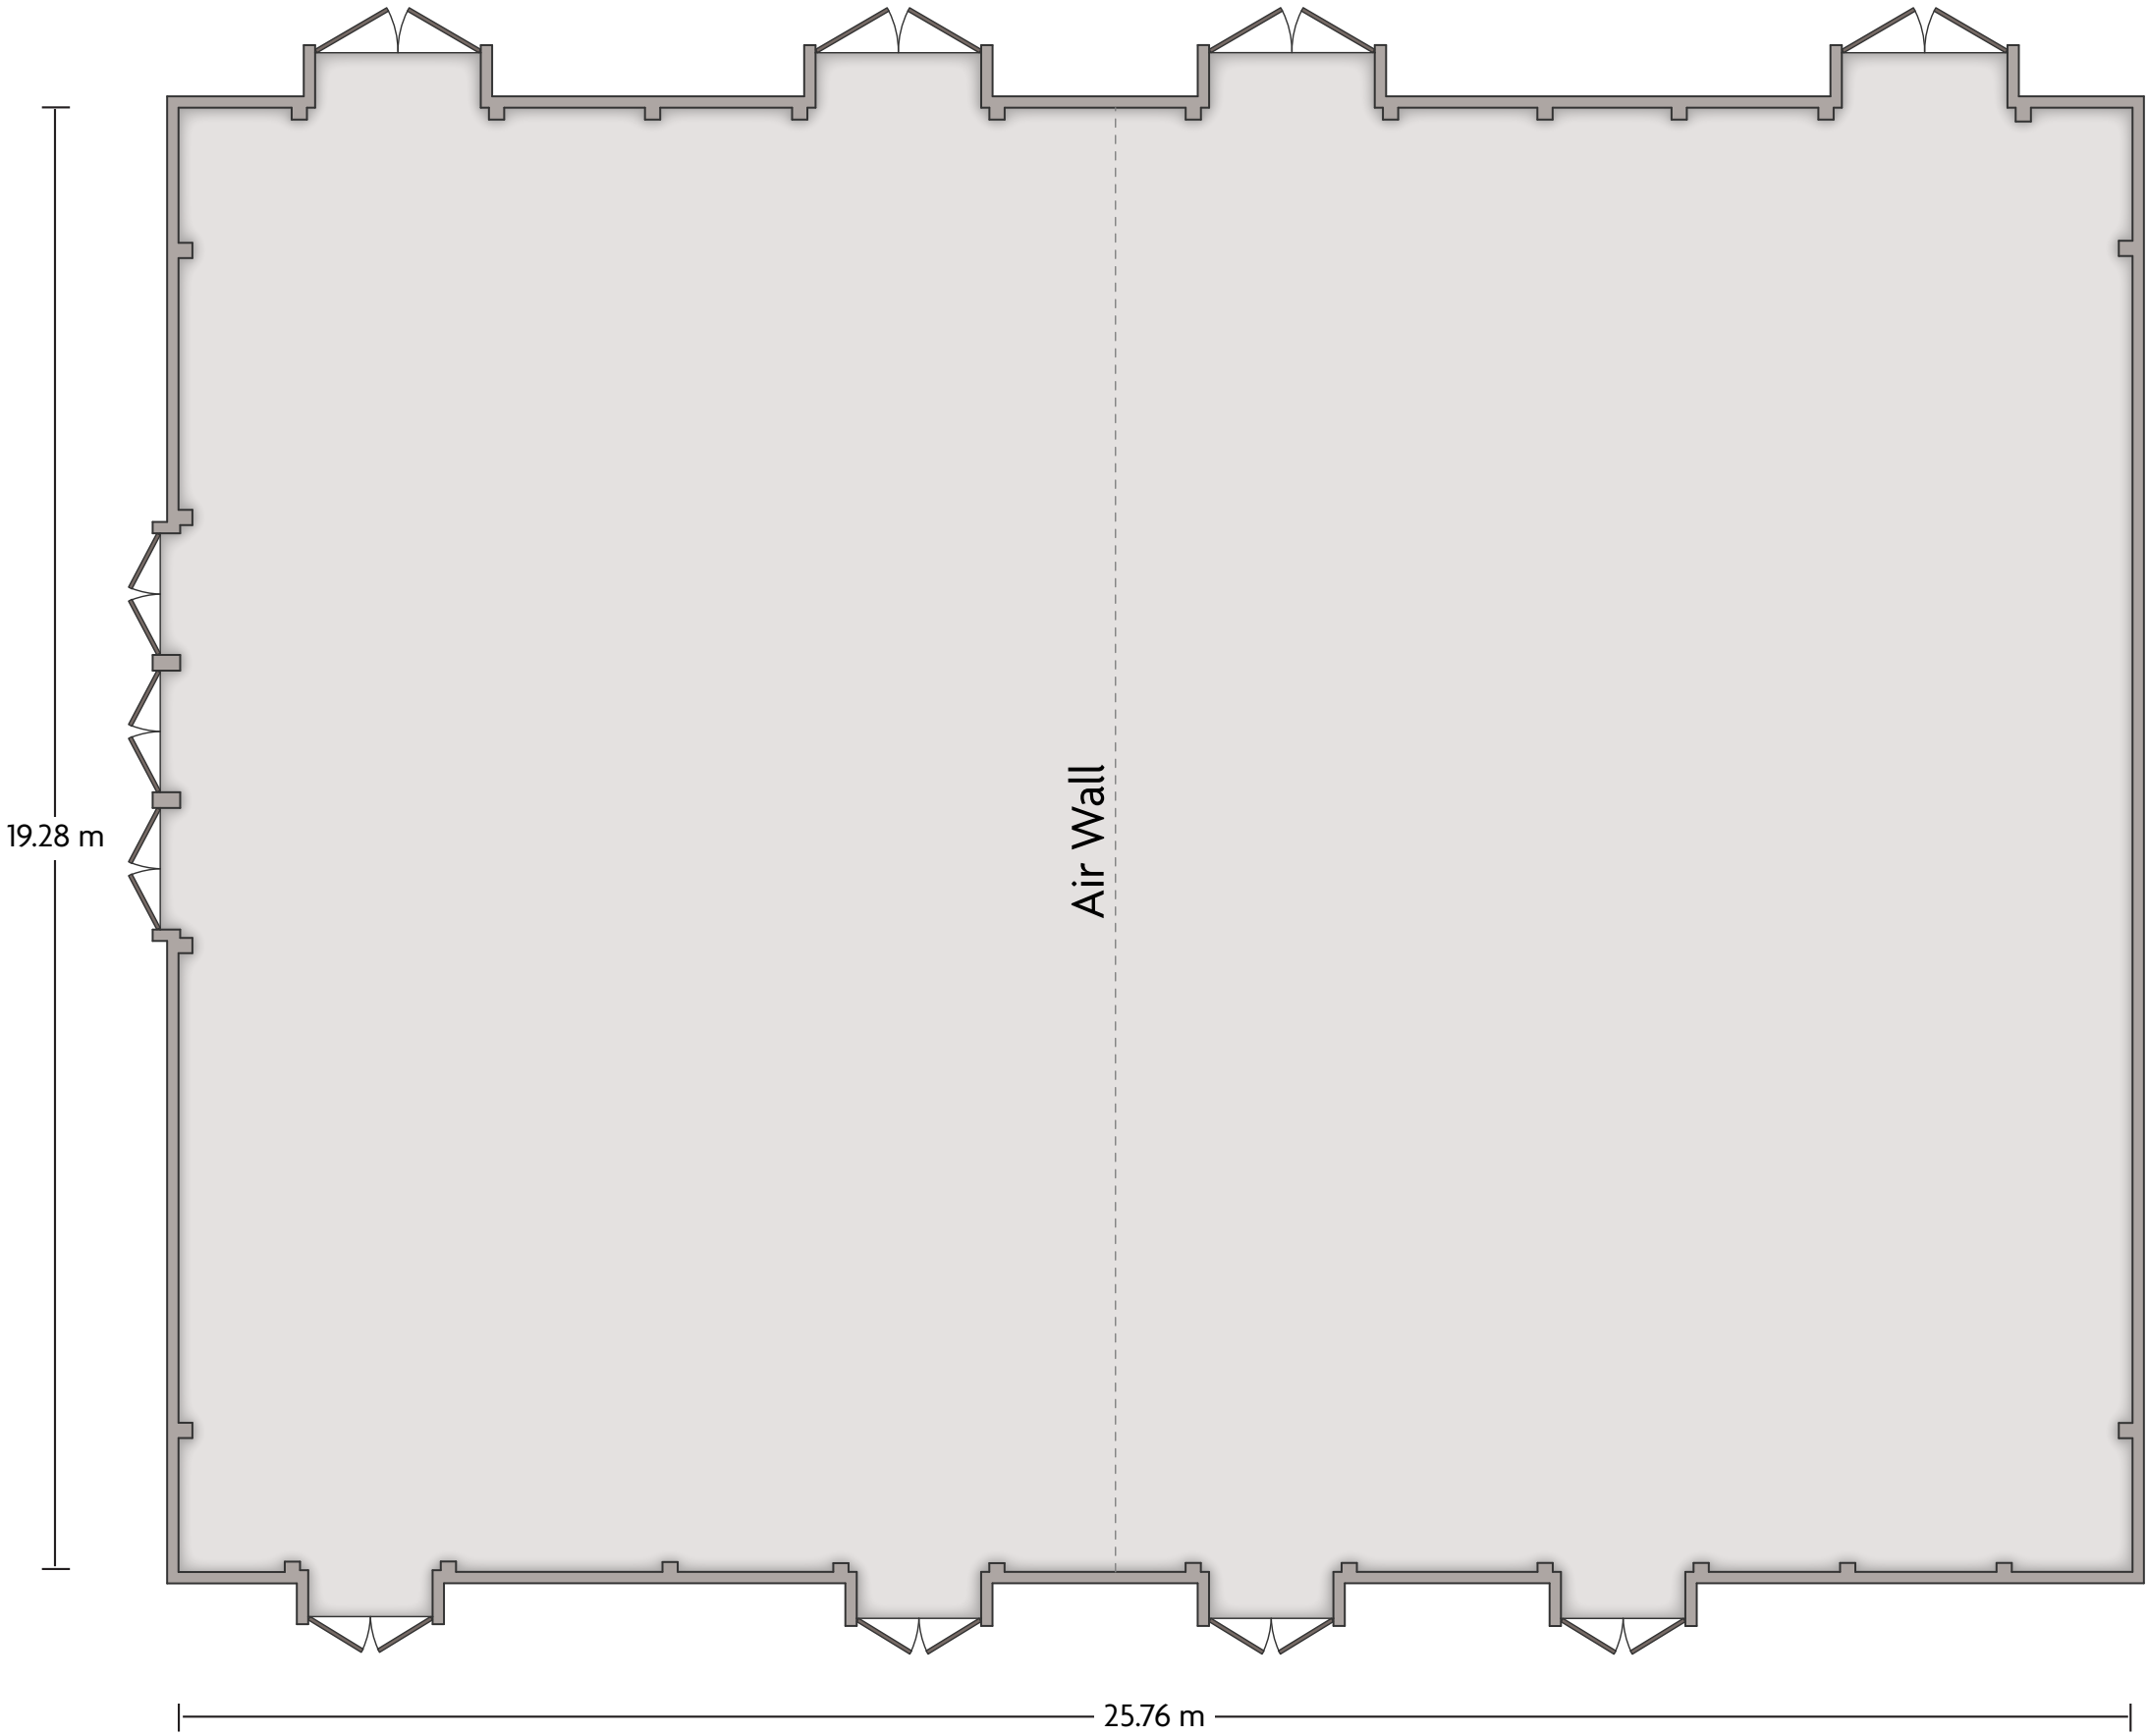

*Multiple layout options available for this space.

LENGTH: 12.17 m WIDTH: 7.81 m HEIGHT: 3.39 m TOTAL SQUARE METERS: 89.04 m² MAXIMUM CAPACITY: 60 POWER OUTLETS: 2

400 Pan Yu Road | Shanghai Shanghai - 200052, China (People's Republic) | 86-21-61458888

*Multiple layout options available for this space.

LENGTH: 11.91 m WIDTH: 7.69 m HEIGHT: 3.41 m TOTAL SQUARE METERS: 85.87 m² MAXIMUM CAPACITY: 40 POWER OUTLETS: 4

400 Pan Yu Road | Shanghai Shanghai - 200052, China (People's Republic) | 86-21-61458888

*Multiple layout options available for this space.

Crowne Plaza® Shanghai - JinJue Ballroom

LENGTH: 25.76 m WIDTH: 19.28 m HEIGHT: 4.83 m TOTAL SQUARE METERS: 530.00 m² MAXIMUM CAPACITY: 550 POWER OUTLETS: 13