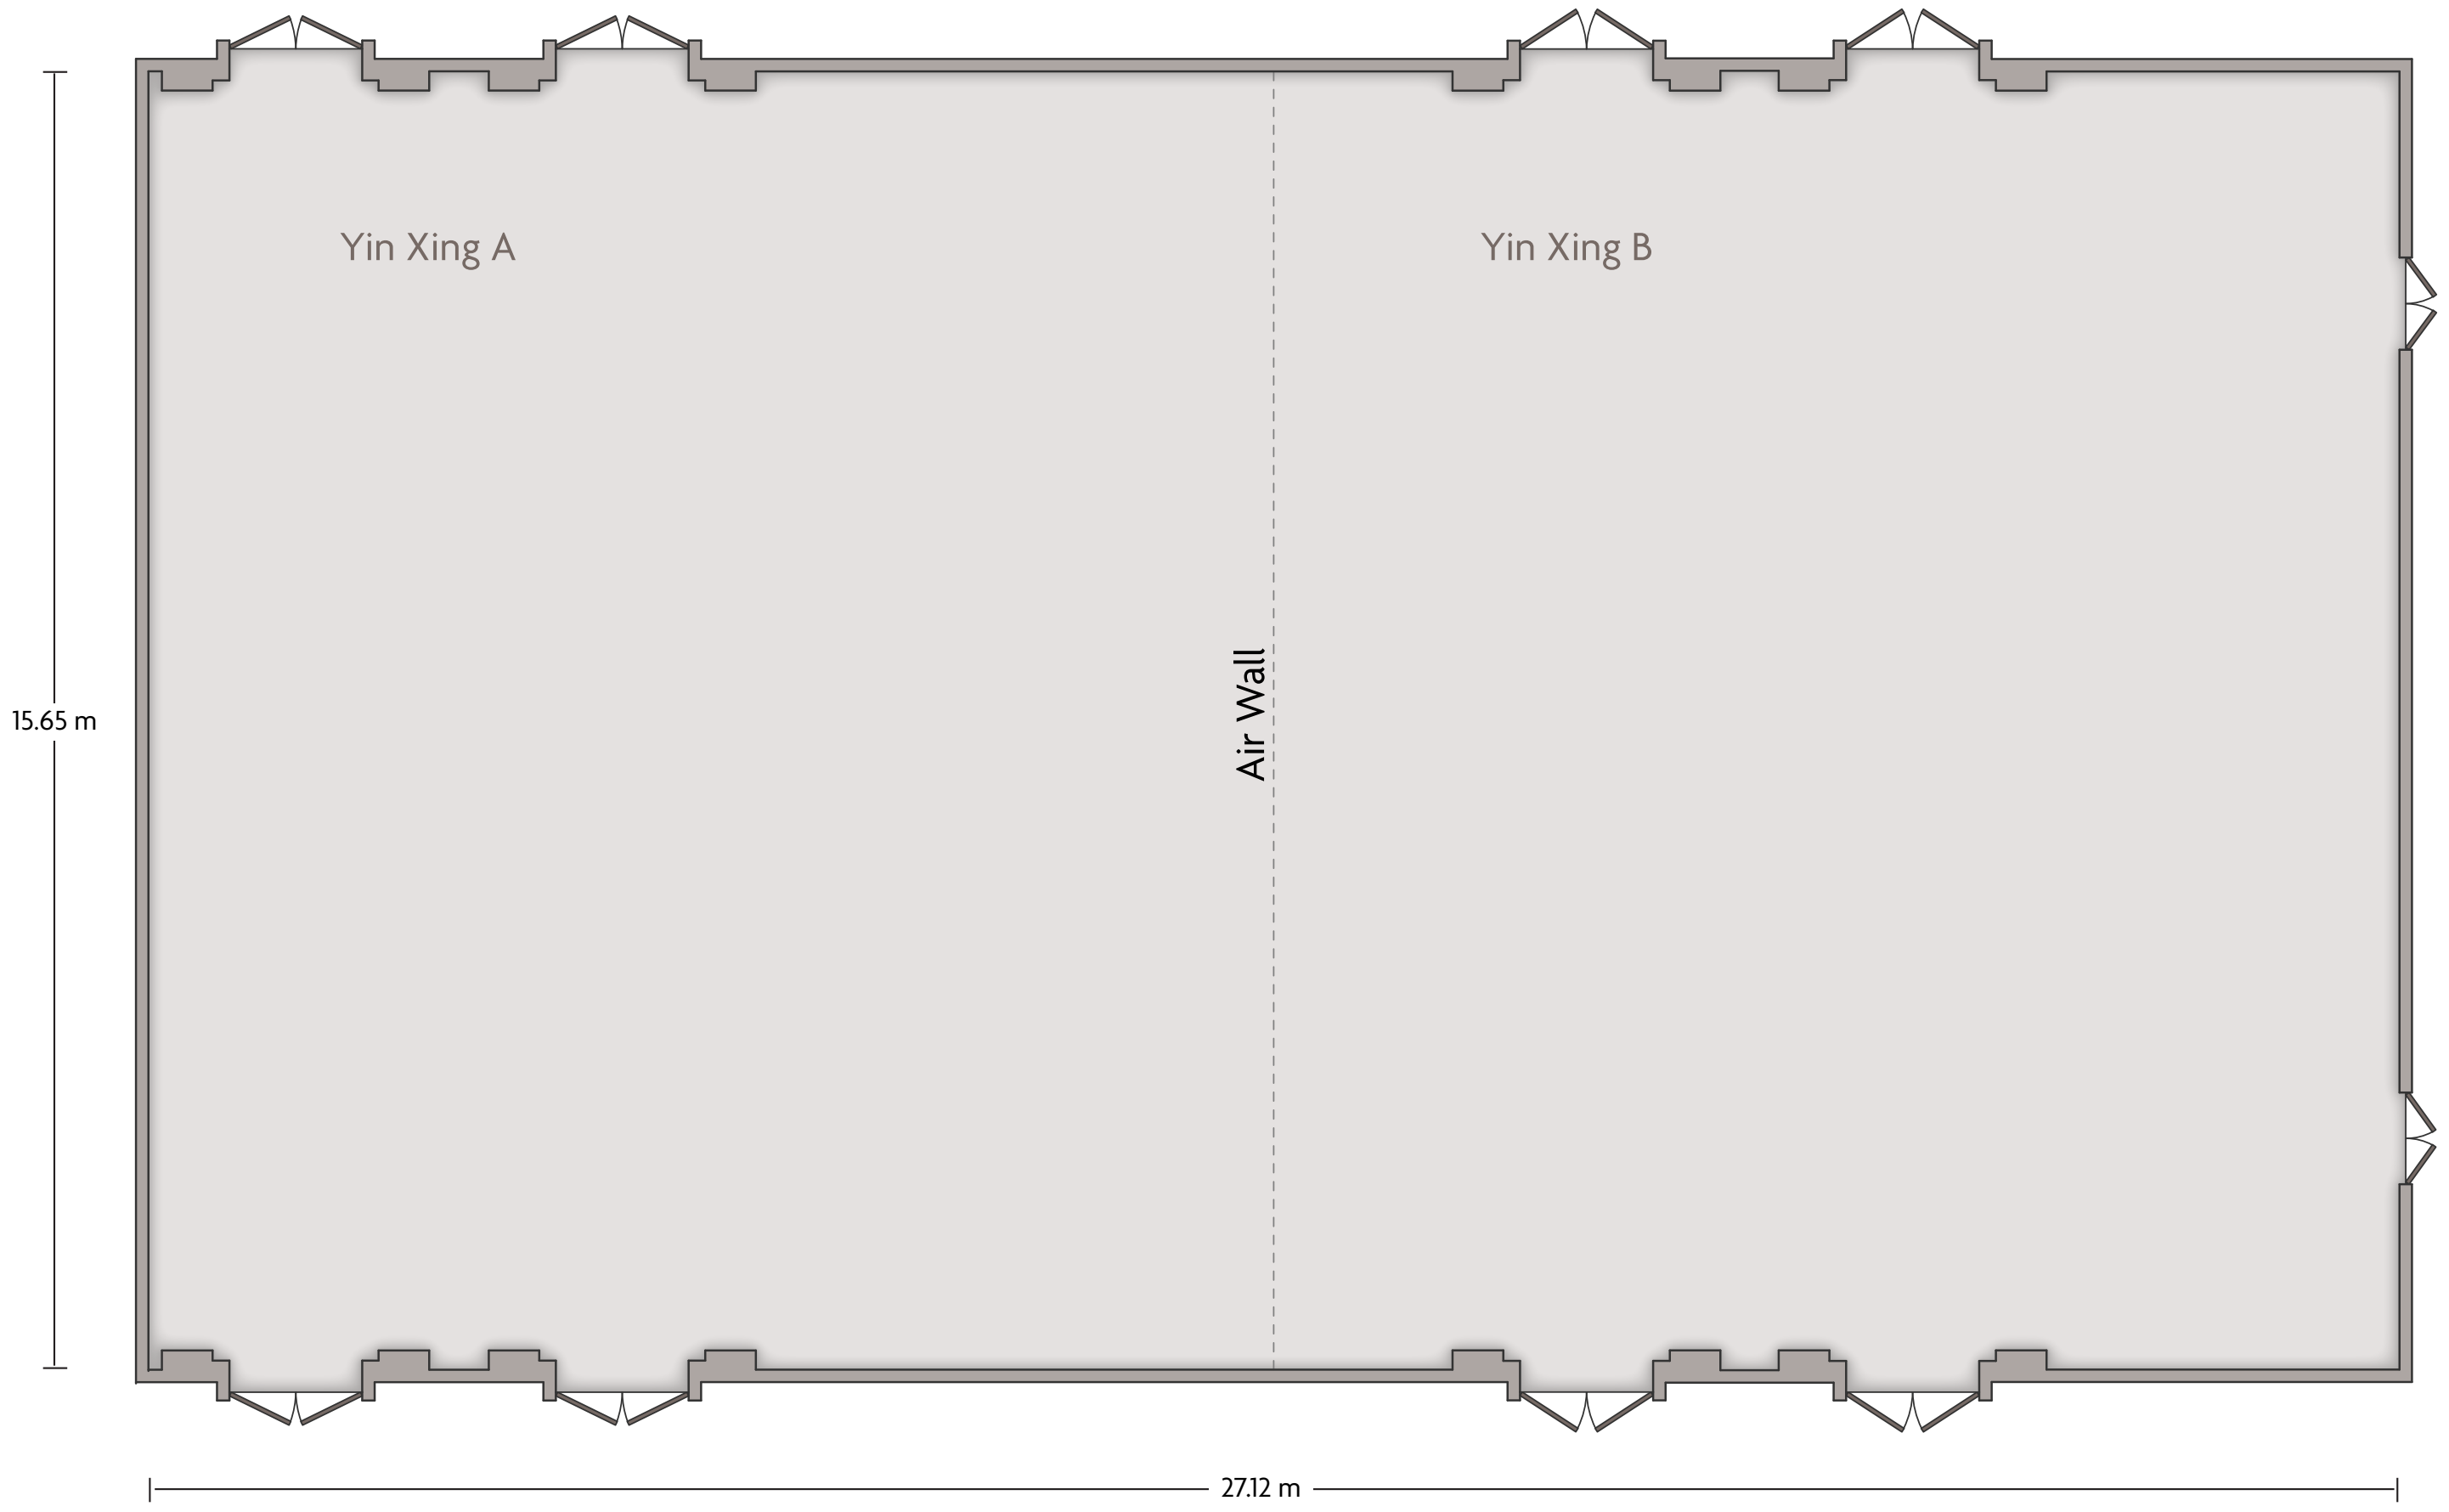

400 Pan Yu Road | Shanghai Shanghai - 200052, China (People's Republic) | 86-21-61458888

*Multiple layout options available for this space.

LENGTH: 17.50 m WIDTH: 7.81 m HEIGHT: 3.23 m TOTAL SQUARE METERS: 123.30 m² MAXIMUM CAPACITY: 80 POWER OUTLETS: 9

400 Pan Yu Road | Shanghai Shanghai - 200052, China (People's Republic) | 86-21-61458888

*Multiple layout options available for this space.

LENGTH: 6.49 m WIDTH: 5.82 m HEIGHT: 3.14 m TOTAL SQUARE METERS: 37.95 m² MAXIMUM CAPACITY: 20 POWER OUTLETS: 5

400 Pan Yu Road | Shanghai Shanghai - 200052, China (People's Republic) | 86-21-61458888

*Multiple layout options available for this space.

Crowne Plaza® Shanghai - Yin Xing Ballroom

LENGTH: 27.12 m WIDTH: 15.65 m HEIGHT: 4.14 m TOTAL SQUARE METERS: 425.11 m² MAXIMUM CAPACITY: 400 POWER OUTLETS: 18

400 Pan Yu Road | Shanghai Shanghai - 200052, China (People's Republic) | 86-21-61458888

*Multiple layout options available for this space.

LENGTH: 15.65 m WIDTH: 13.58 m HEIGHT: 4.14 m TOTAL SQUARE METERS: 212.73 m² MAXIMUM CAPACITY: 150 POWER OUTLETS: 9