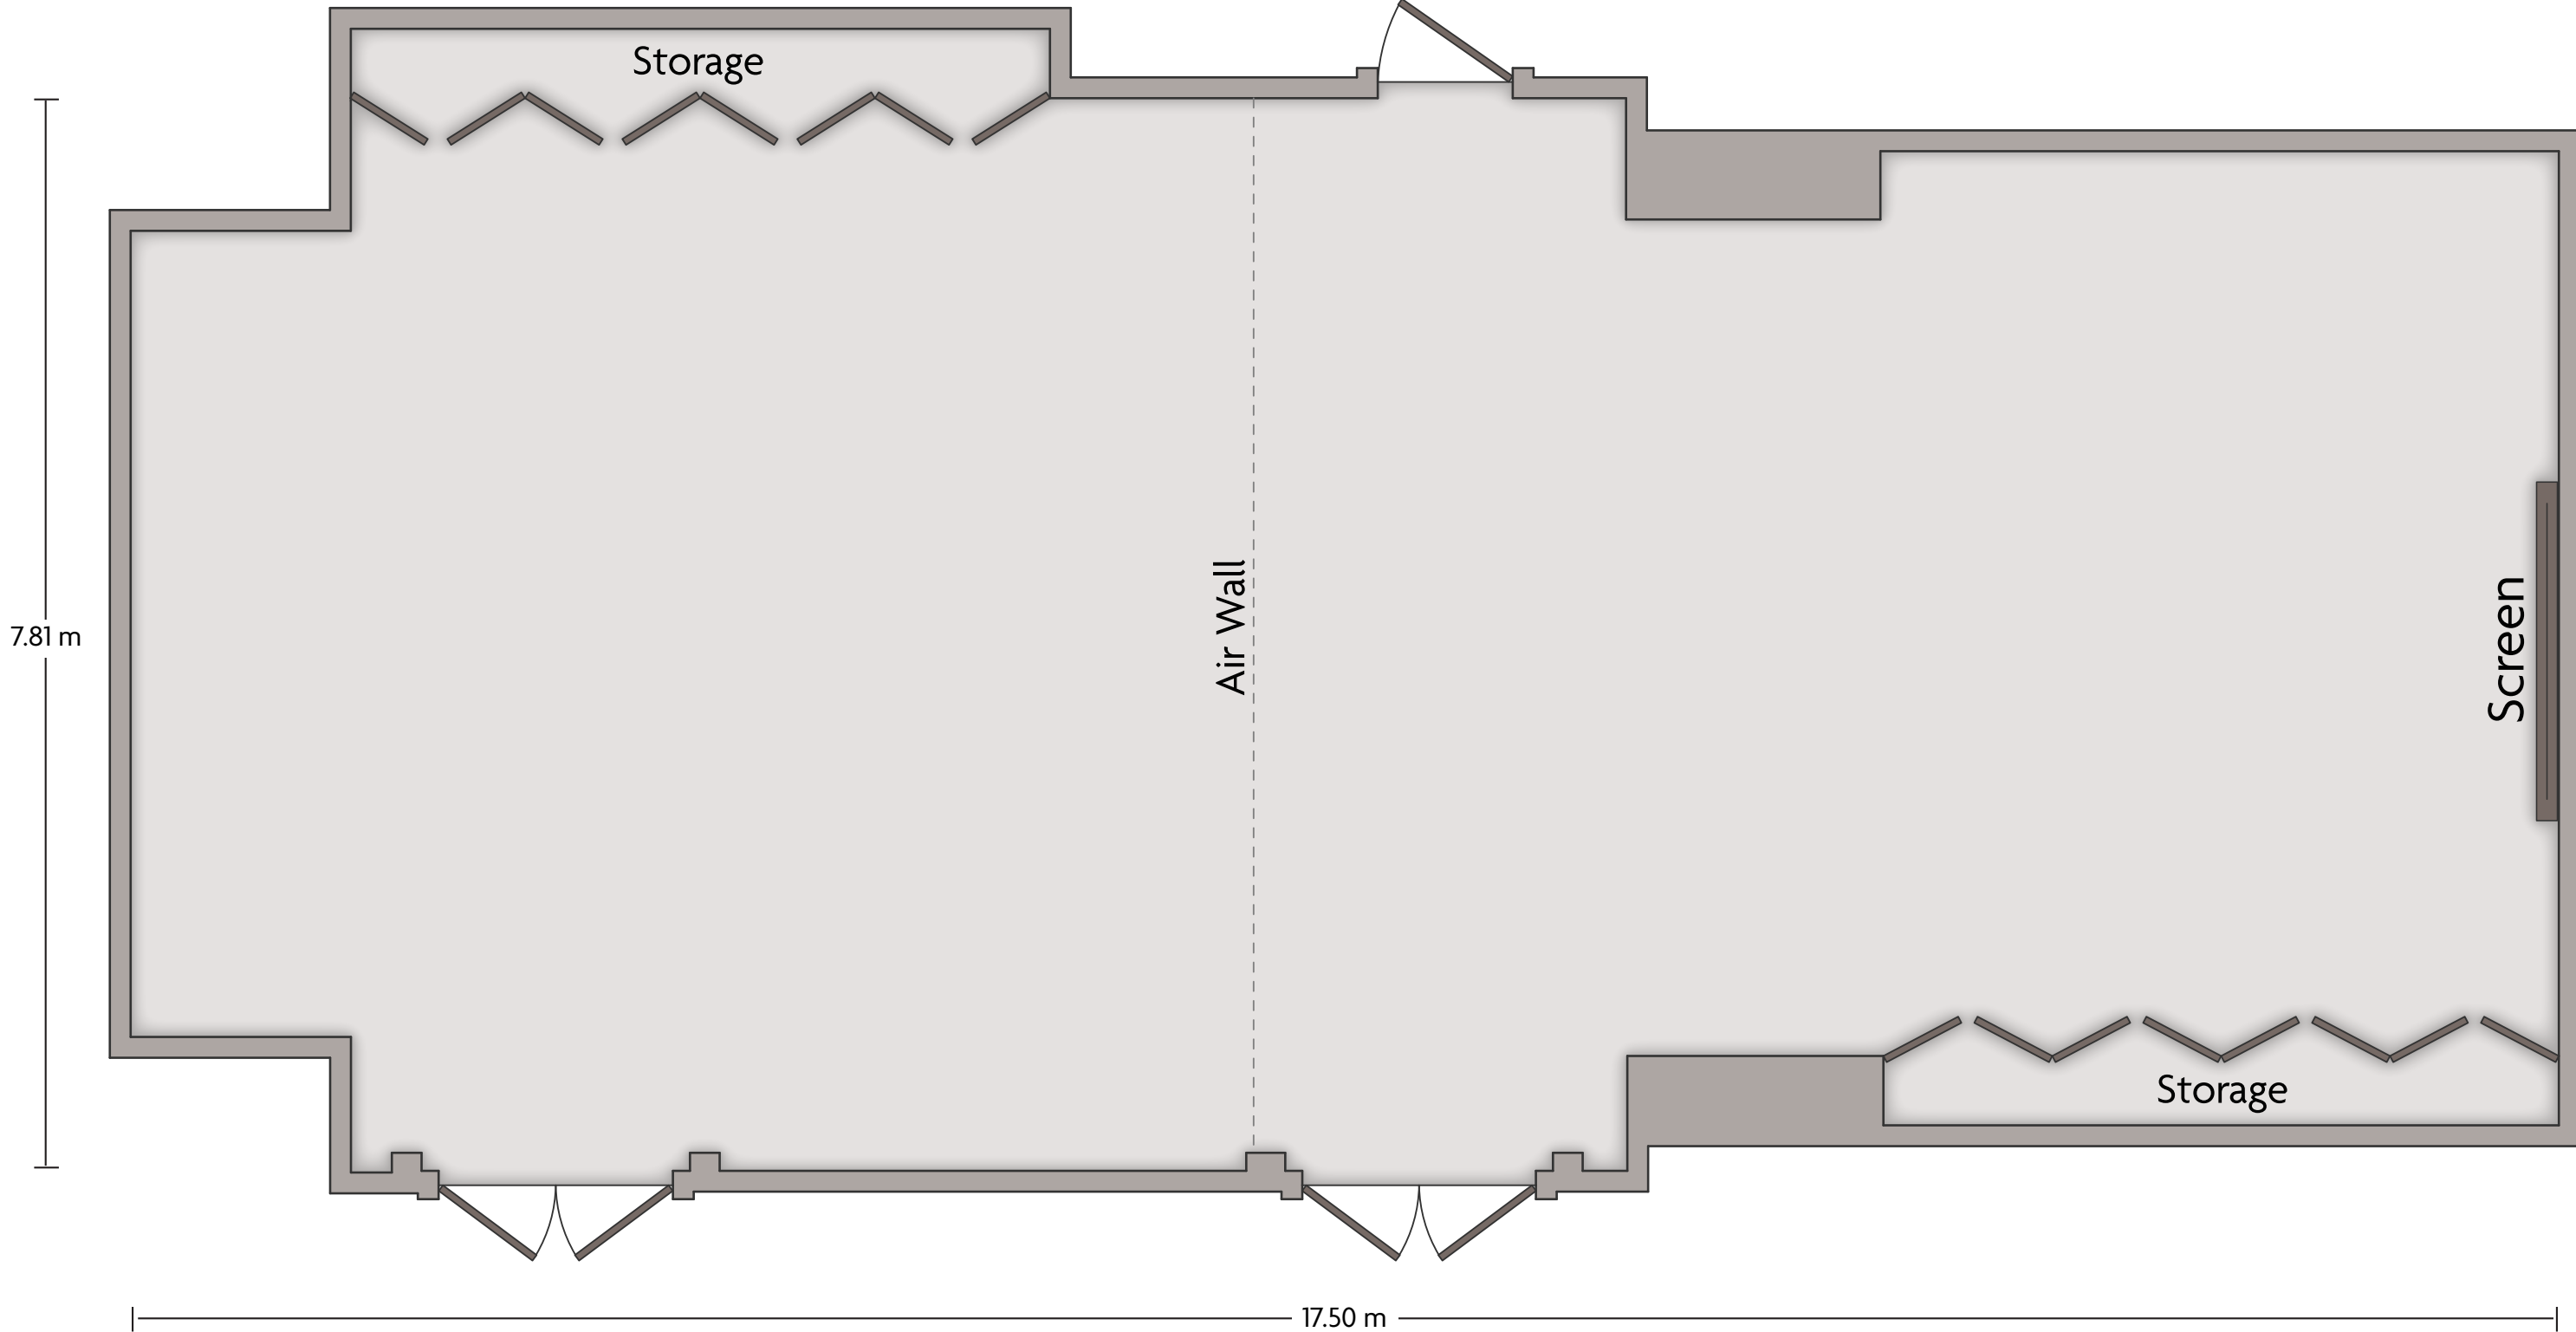

400 Pan Yu Road | Shanghai Shanghai - 200052, China (People's Republic) | 86-21-61458888

*Multiple layout options available for this space.

LENGTH: 17.68 m WIDTH: 7.81 m HEIGHT: 3.39 m TOTAL SQUARE METERS: 121.22 m² MAXIMUM CAPACITY: 60 POWER OUTLETS: 2

400 Pan Yu Road | Shanghai Shanghai - 200052, China (People's Republic) | 86-21-61458888

*Multiple layout options available for this space.

LENGTH: 17.32 m WIDTH: 8.30 m HEIGHT: 3.40 m TOTAL SQUARE METERS: 127.52 m² MAXIMUM CAPACITY: 60 POWER OUTLETS: 6

400 Pan Yu Road | Shanghai Shanghai - 200052, China (People's Republic) | 86-21-61458888

*Multiple layout options available for this space.

LENGTH: 17.50 m WIDTH: 7.81 m HEIGHT: 3.23 m TOTAL SQUARE METERS: 123.30 m² MAXIMUM CAPACITY: 80 POWER OUTLETS: 9

400 Pan Yu Road | Shanghai Shanghai - 200052, China (People's Republic) | 86-21-61458888

*Multiple layout options available for this space.

LENGTH: 6.49 m WIDTH: 5.82 m HEIGHT: 3.14 m TOTAL SQUARE METERS: 37.95 m² MAXIMUM CAPACITY: 20 POWER OUTLETS: 5