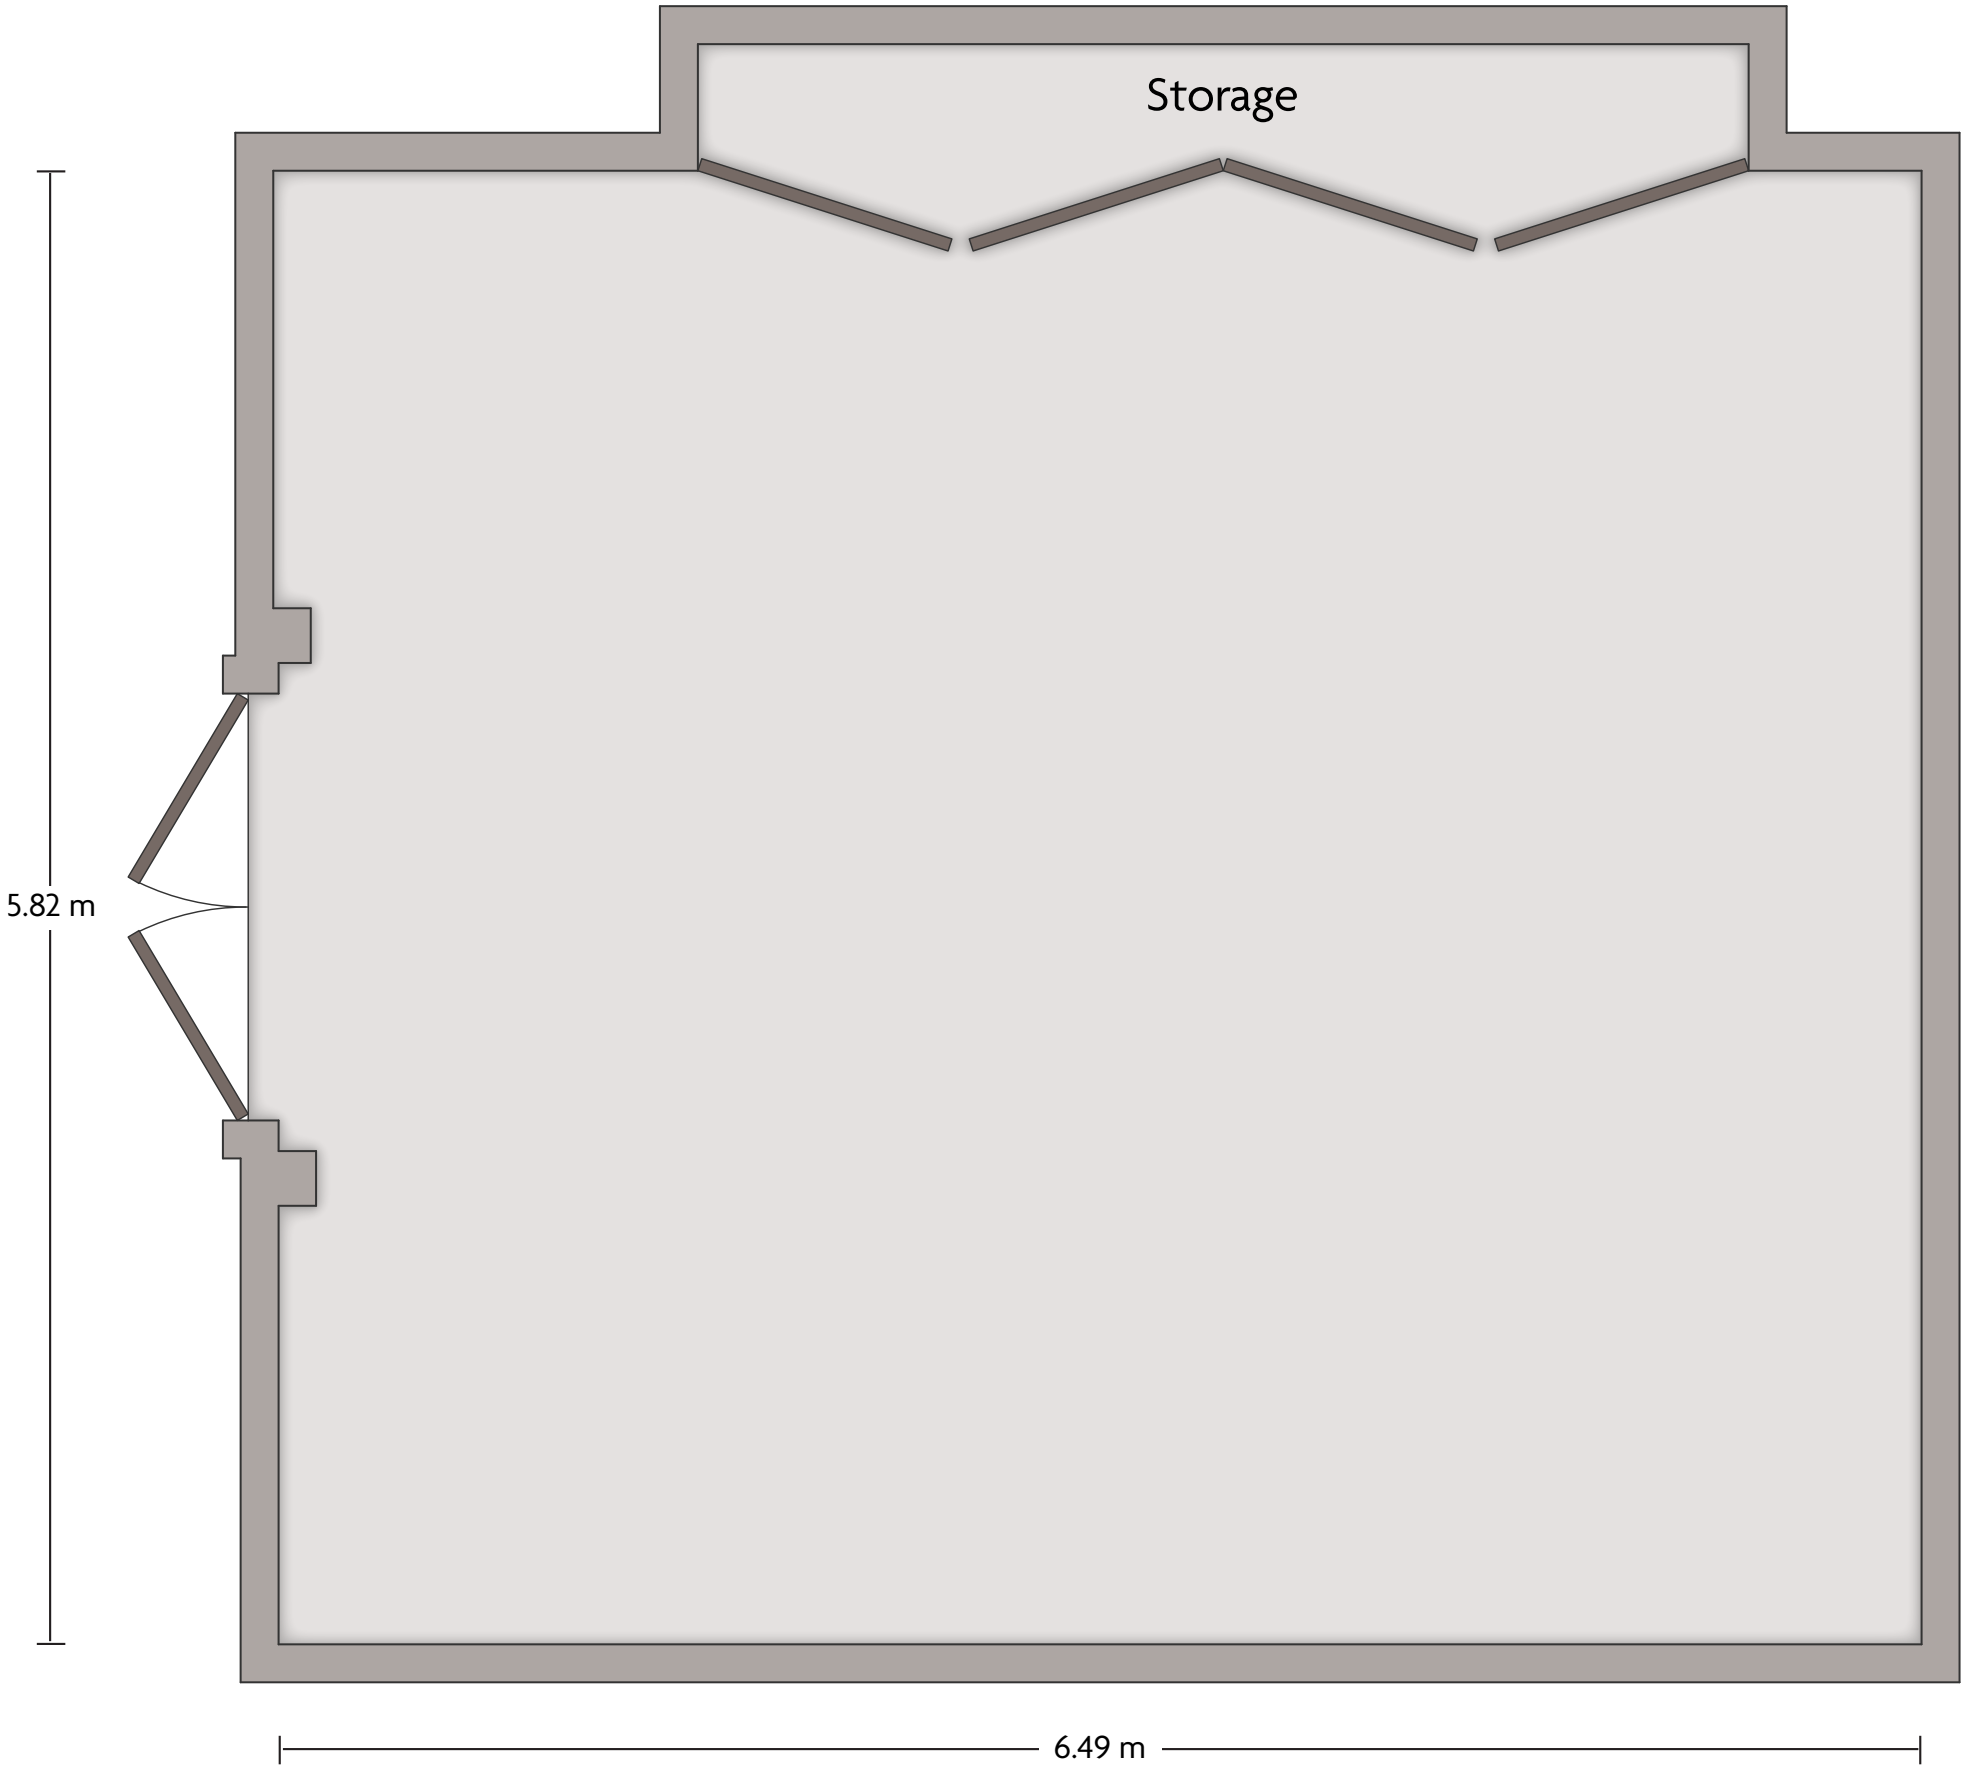

400 Pan Yu Road | Shanghai Shanghai - 200052, China (People's Republic) | 86-21-61458888

*Multiple layout options available for this space.

LENGTH: 17.50 m WIDTH: 7.81 m HEIGHT: 3.23 m TOTAL SQUARE METERS: 123.30 m² MAXIMUM CAPACITY: 80 POWER OUTLETS: 9

400 Pan Yu Road | Shanghai Shanghai - 200052, China (People's Republic) | 86-21-61458888

*Multiple layout options available for this space.

LENGTH: 6.49 m WIDTH: 5.82 m HEIGHT: 3.14 m TOTAL SQUARE METERS: 37.95 m² MAXIMUM CAPACITY: 20 POWER OUTLETS: 5