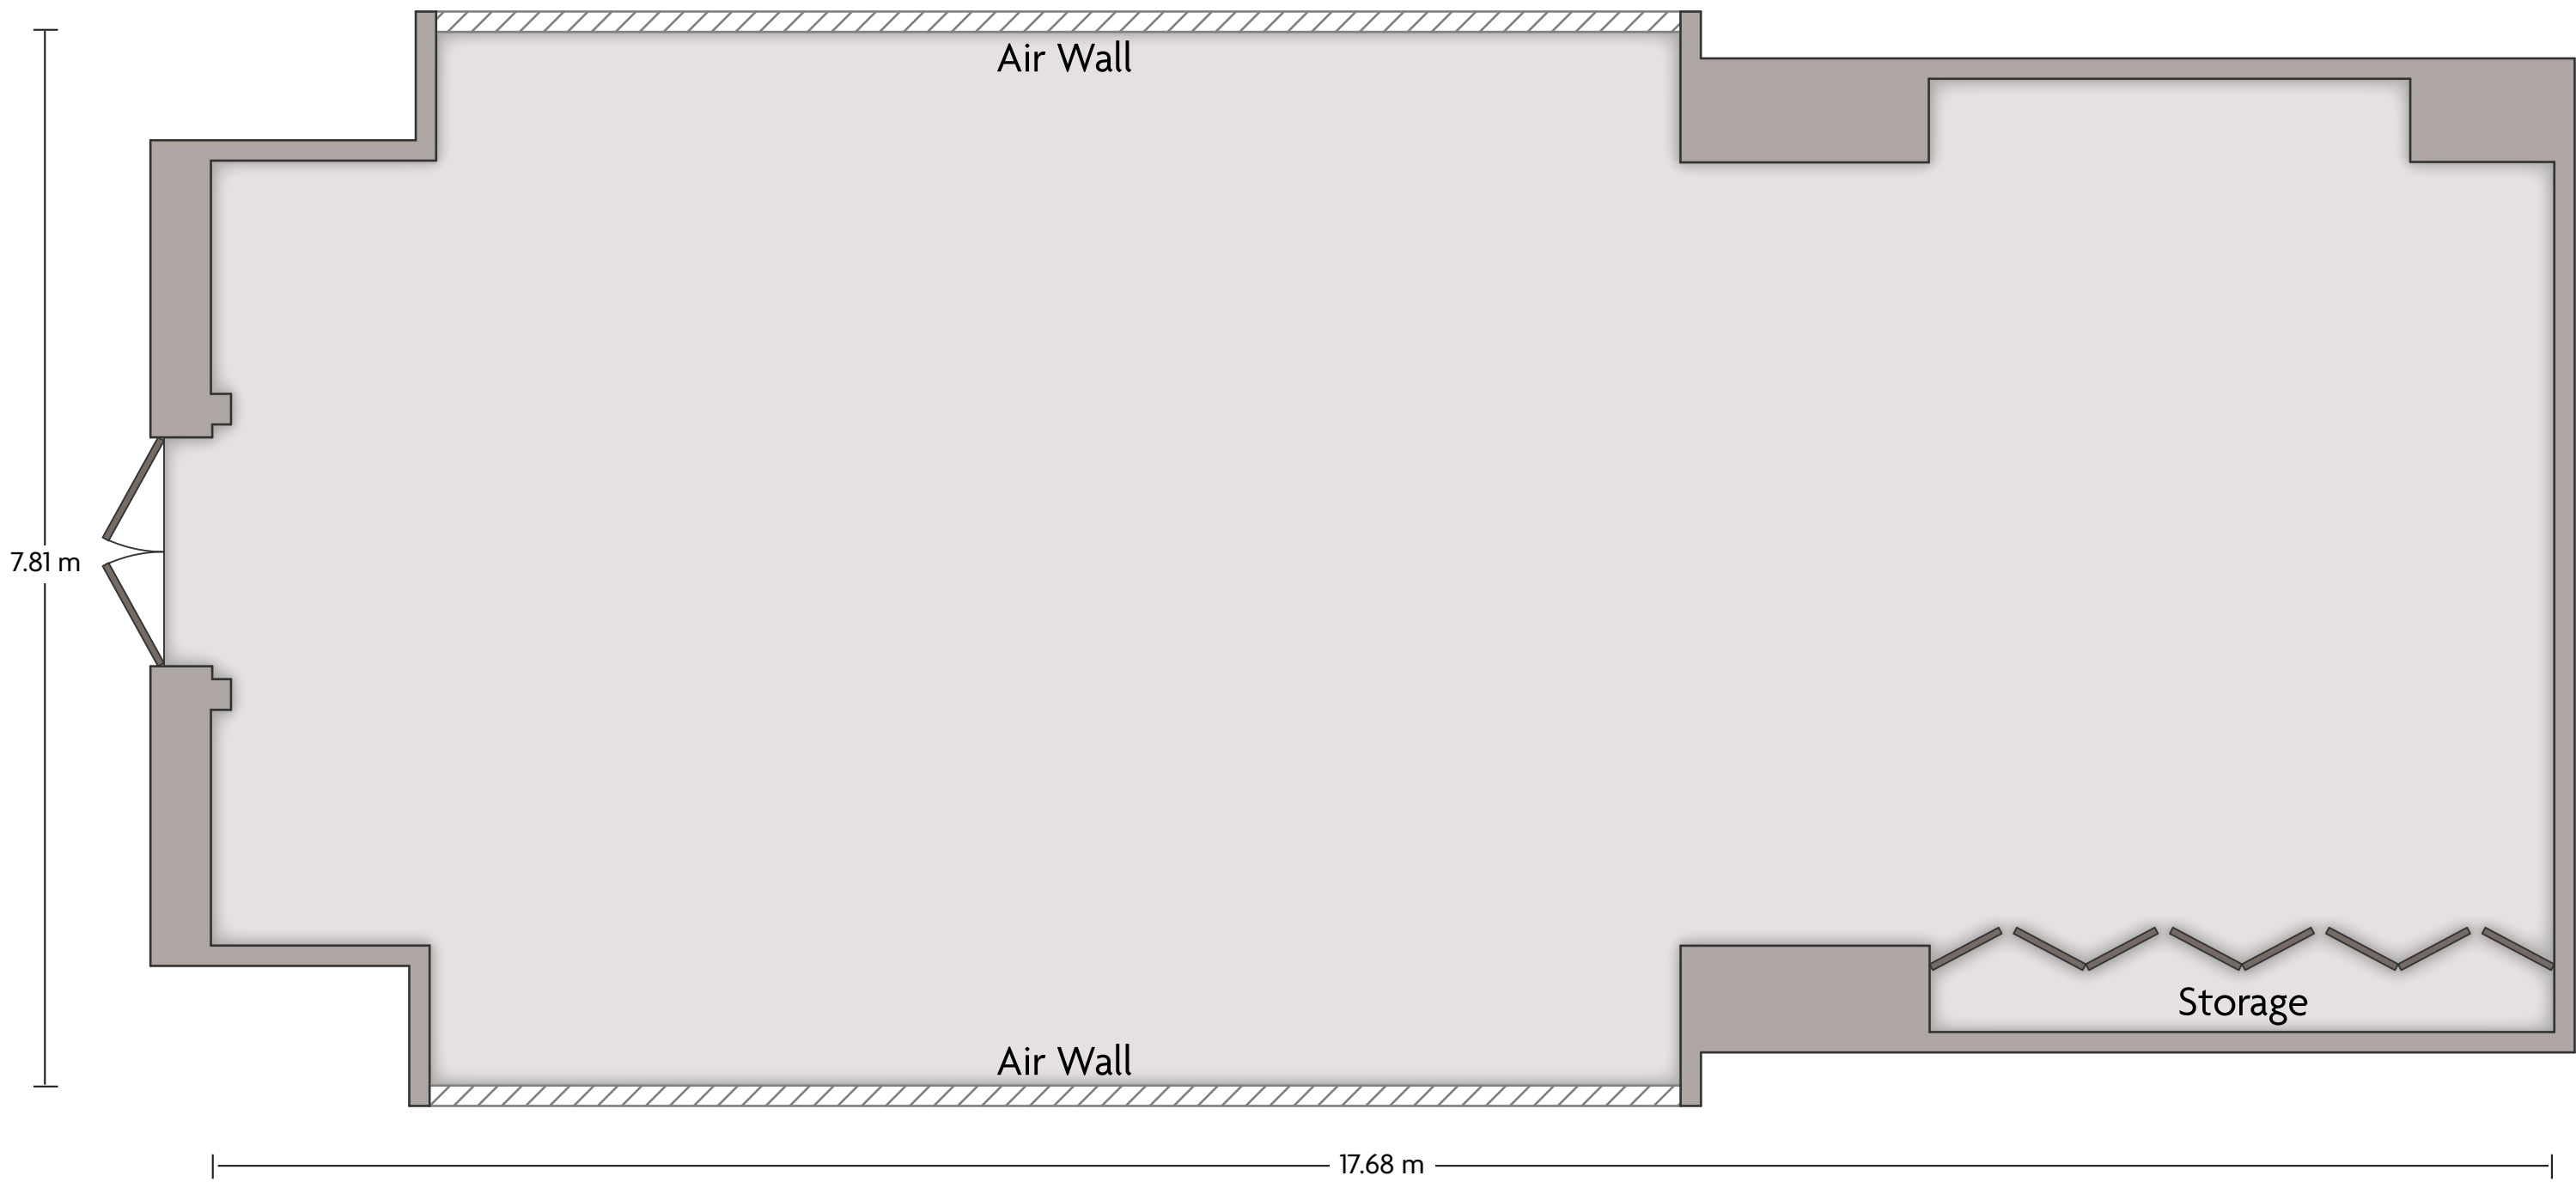

400 Pan Yu Road | Shanghai Shanghai - 200052, China (People's Republic) | 86-21-61458888

*Multiple layout options available for this space.

LENGTH: 17.66 m WIDTH: 7.49 m HEIGHT: 3.41 m TOTAL SQUARE METERS: 106.49 m² MAXIMUM CAPACITY: 50 POWER OUTLETS: 6

400 Pan Yu Road | Shanghai Shanghai - 200052, China (People's Republic) | 86-21-61458888

*Multiple layout options available for this space.

LENGTH: 17.68 m WIDTH: 7.81 m HEIGHT: 3.39 m TOTAL SQUARE METERS: 121.22 m² MAXIMUM CAPACITY: 60 POWER OUTLETS: 2

400 Pan Yu Road | Shanghai Shanghai - 200052, China (People's Republic) | 86-21-61458888

*Multiple layout options available for this space.

LENGTH: 17.32 m WIDTH: 8.30 m HEIGHT: 3.40 m TOTAL SQUARE METERS: 127.52 m² MAXIMUM CAPACITY: 60 POWER OUTLETS: 6