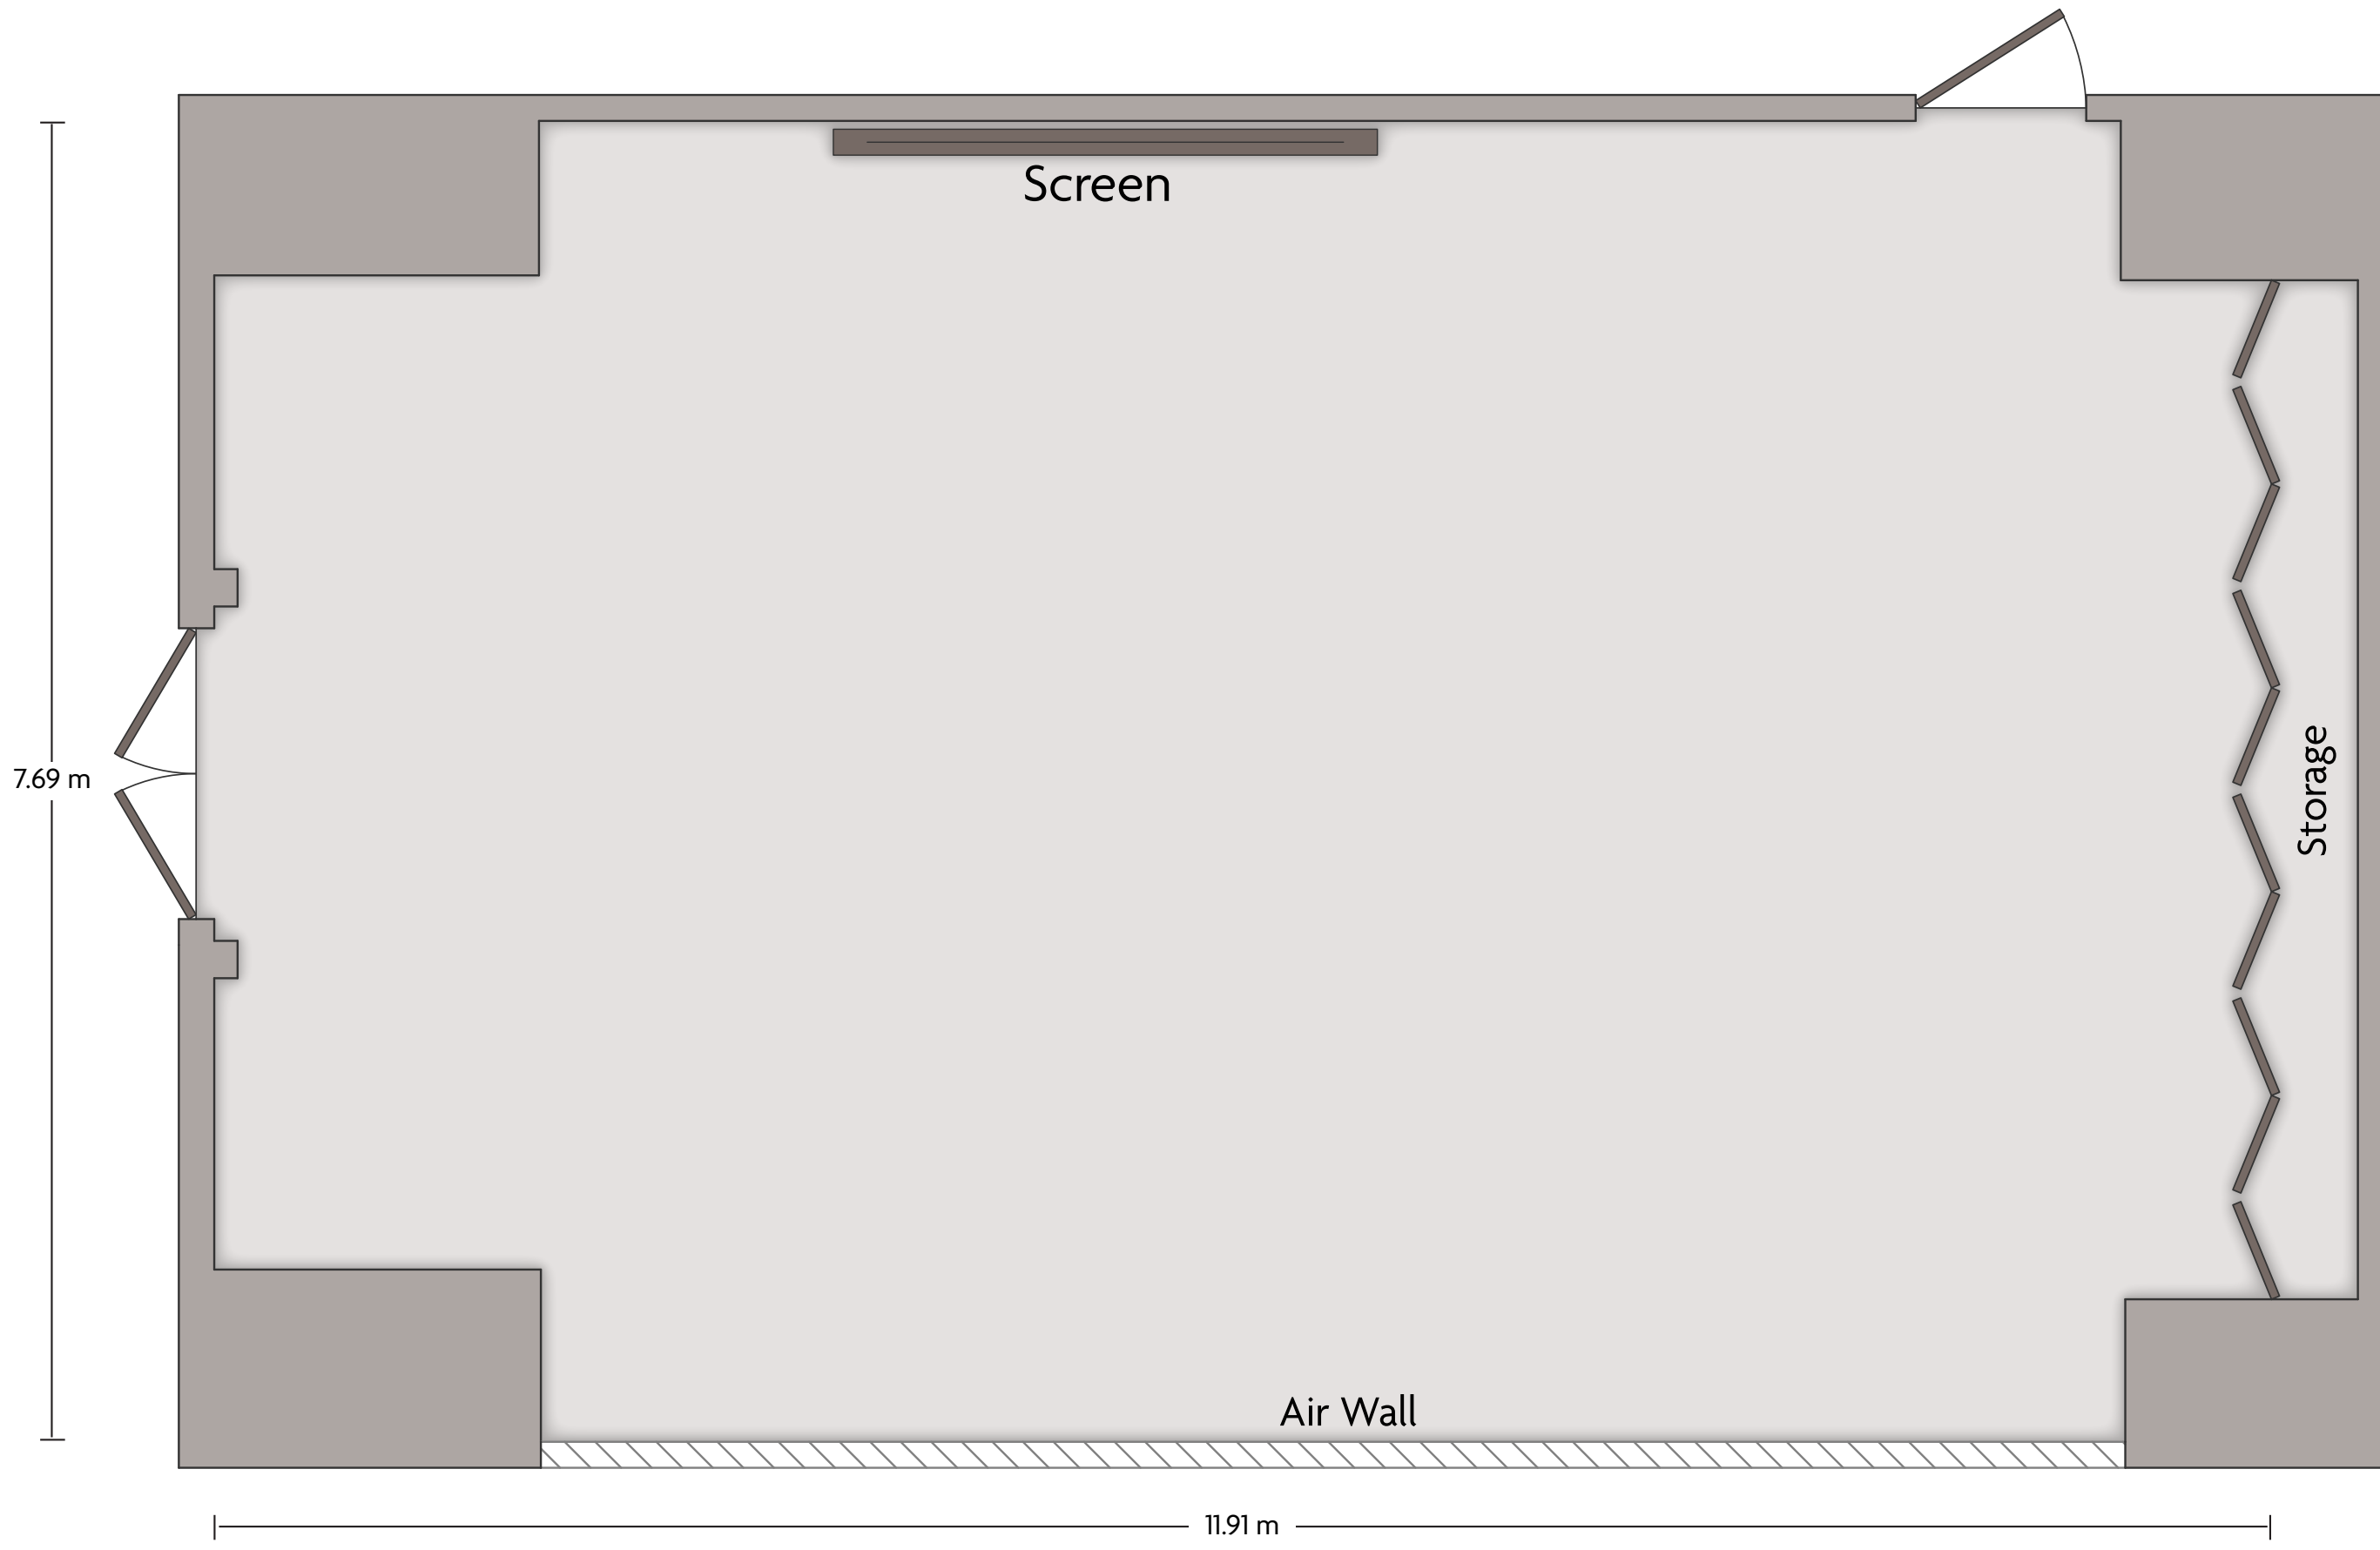

*Multiple layout options available for this space.

LENGTH: 12.17 m WIDTH: 7.49 m HEIGHT: 3.41 m TOTAL SQUARE METERS: 77.24 m² MAXIMUM CAPACITY: 50 POWER OUTLETS: 6

400 Pan Yu Road | Shanghai Shanghai - 200052, China (People's Republic) | 86-21-61458888

*Multiple layout options available for this space.

LENGTH: 12.17 m WIDTH: 7.81 m HEIGHT: 3.39 m TOTAL SQUARE METERS: 89.04 m² MAXIMUM CAPACITY: 60 POWER OUTLETS: 2

400 Pan Yu Road | Shanghai Shanghai - 200052, China (People's Republic) | 86-21-61458888

*Multiple layout options available for this space.

LENGTH: 11.91 m WIDTH: 7.69 m HEIGHT: 3.41 m TOTAL SQUARE METERS: 85.87 m² MAXIMUM CAPACITY: 40 POWER OUTLETS: 4

400 Pan Yu Road | Shanghai Shanghai - 200052, China (People's Republic) | 86-21-61458888

*Multiple layout options available for this space.

Crowne Plaza® Shanghai - JinJue Ballroom

LENGTH: 25.76 m WIDTH: 19.28 m HEIGHT: 4.83 m TOTAL SQUARE METERS: 530.00 m² MAXIMUM CAPACITY: 550 POWER OUTLETS: 13