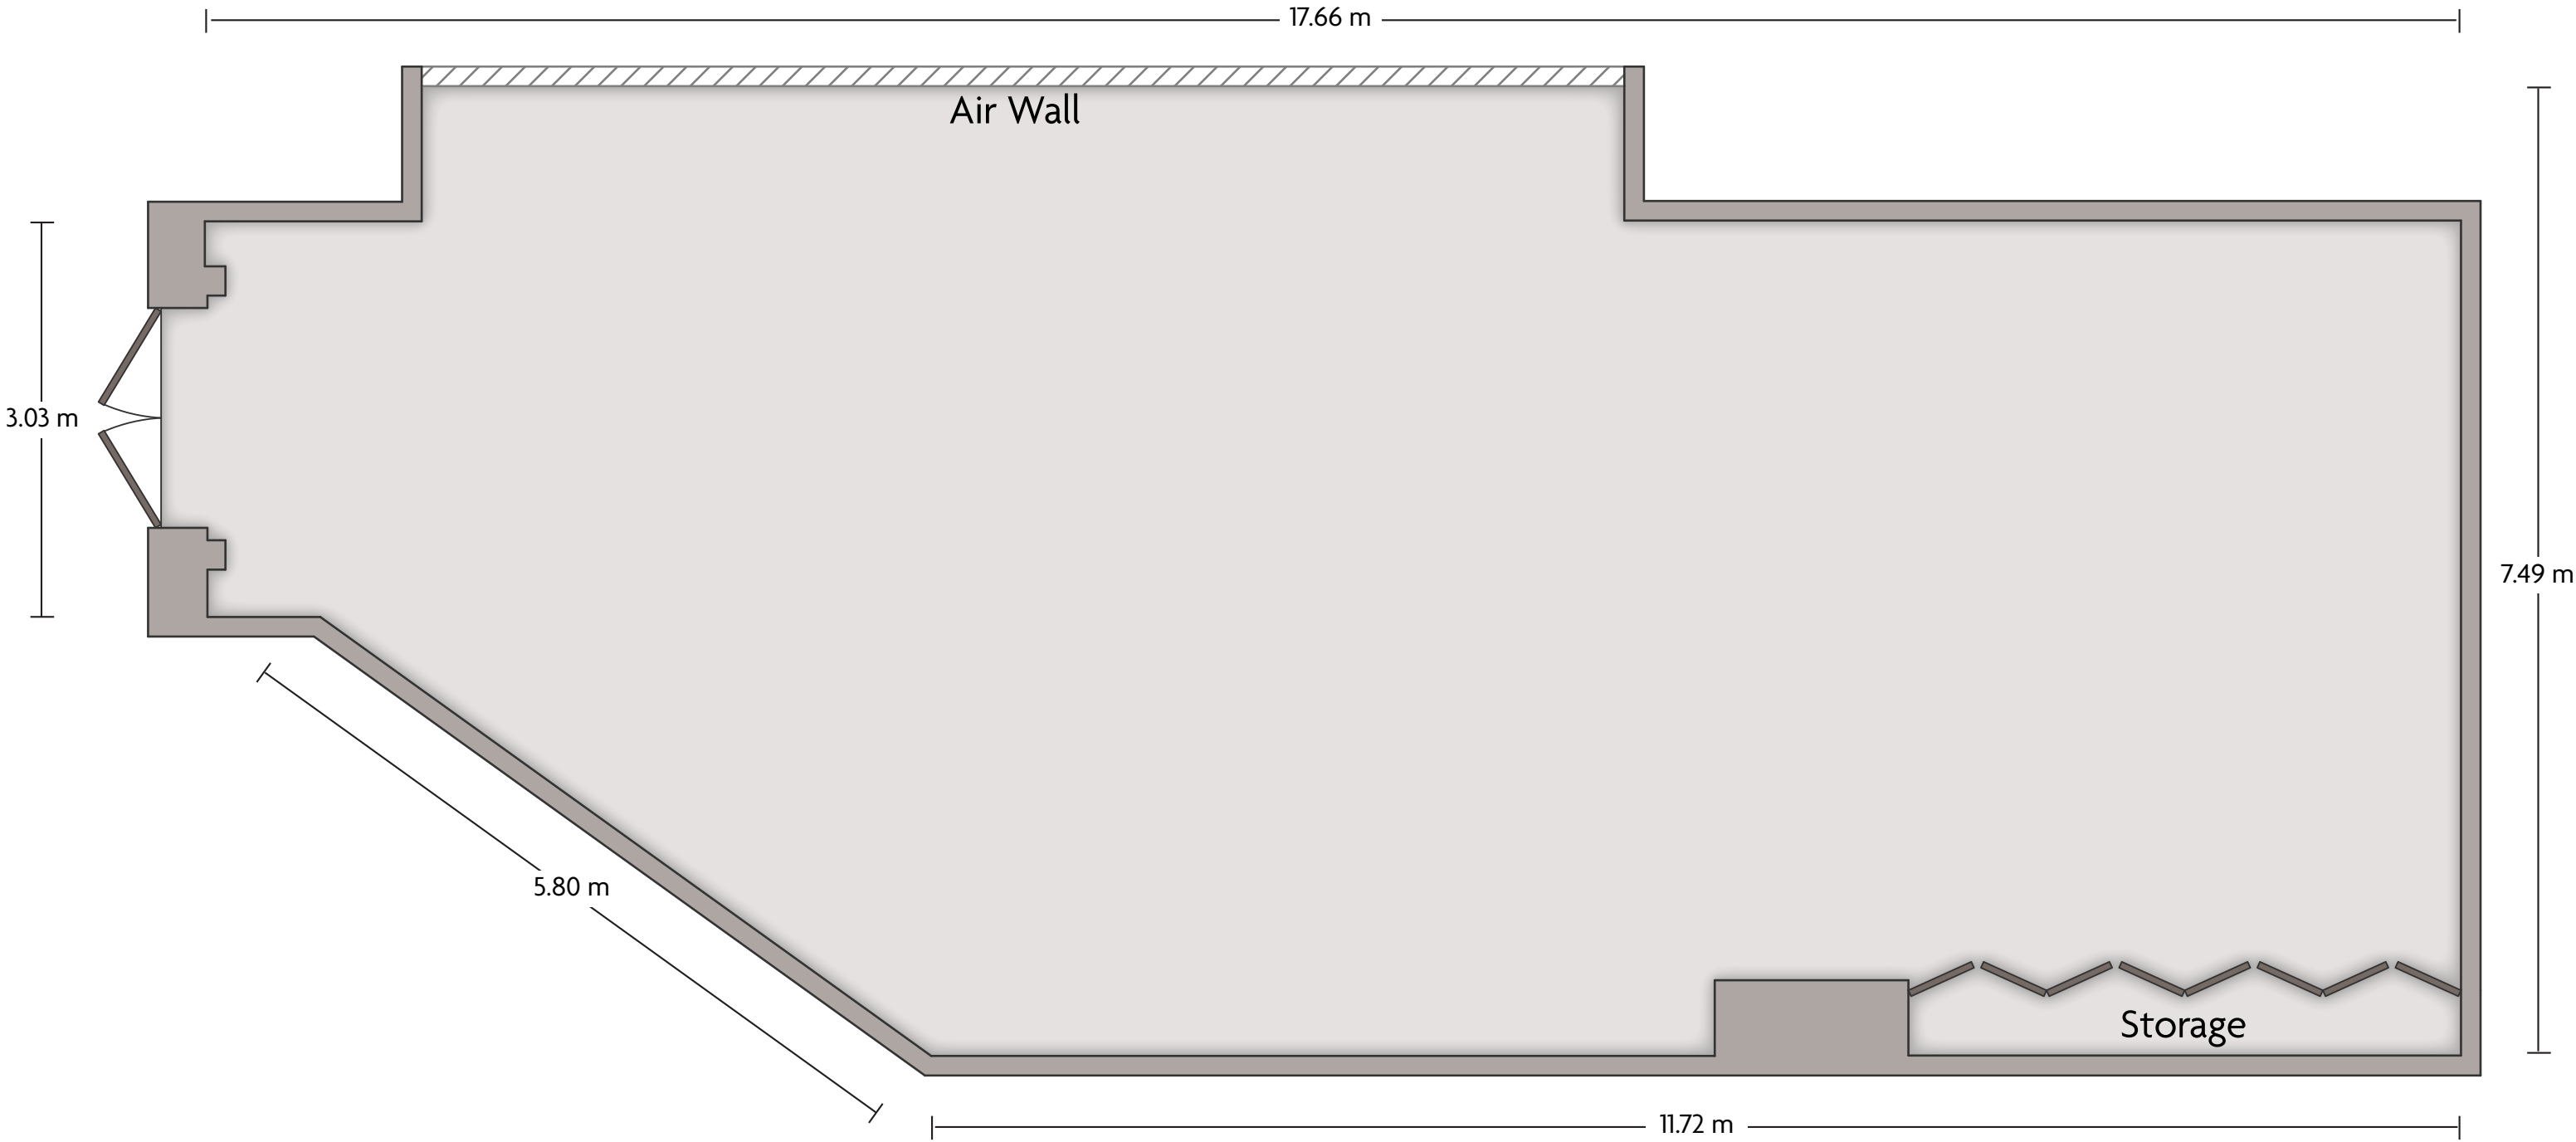

*Multiple layout options available for this space.

LENGTH: 11.91 m WIDTH: 7.69 m HEIGHT: 3.41 m TOTAL SQUARE METERS: 85.87 m² MAXIMUM CAPACITY: 40 POWER OUTLETS: 4

400 Pan Yu Road | Shanghai Shanghai - 200052, China (People's Republic) | 86-21-61458888

*Multiple layout options available for this space.

Crowne Plaza® Shanghai - JinJue Ballroom

LENGTH: 25.76 m WIDTH: 19.28 m HEIGHT: 4.83 m TOTAL SQUARE METERS: 530.00 m² MAXIMUM CAPACITY: 550 POWER OUTLETS: 13

400 Pan Yu Road | Shanghai Shanghai - 200052, China (People's Republic) | 86-21-61458888

*Multiple layout options available for this space.

LENGTH: 17.66 m WIDTH: 7.49 m HEIGHT: 3.41 m TOTAL SQUARE METERS: 106.49 m² MAXIMUM CAPACITY: 50 POWER OUTLETS: 6

400 Pan Yu Road | Shanghai Shanghai - 200052, China (People's Republic) | 86-21-61458888

*Multiple layout options available for this space.

LENGTH: 17.68 m WIDTH: 7.81 m HEIGHT: 3.39 m TOTAL SQUARE METERS: 121.22 m² MAXIMUM CAPACITY: 60 POWER OUTLETS: 2