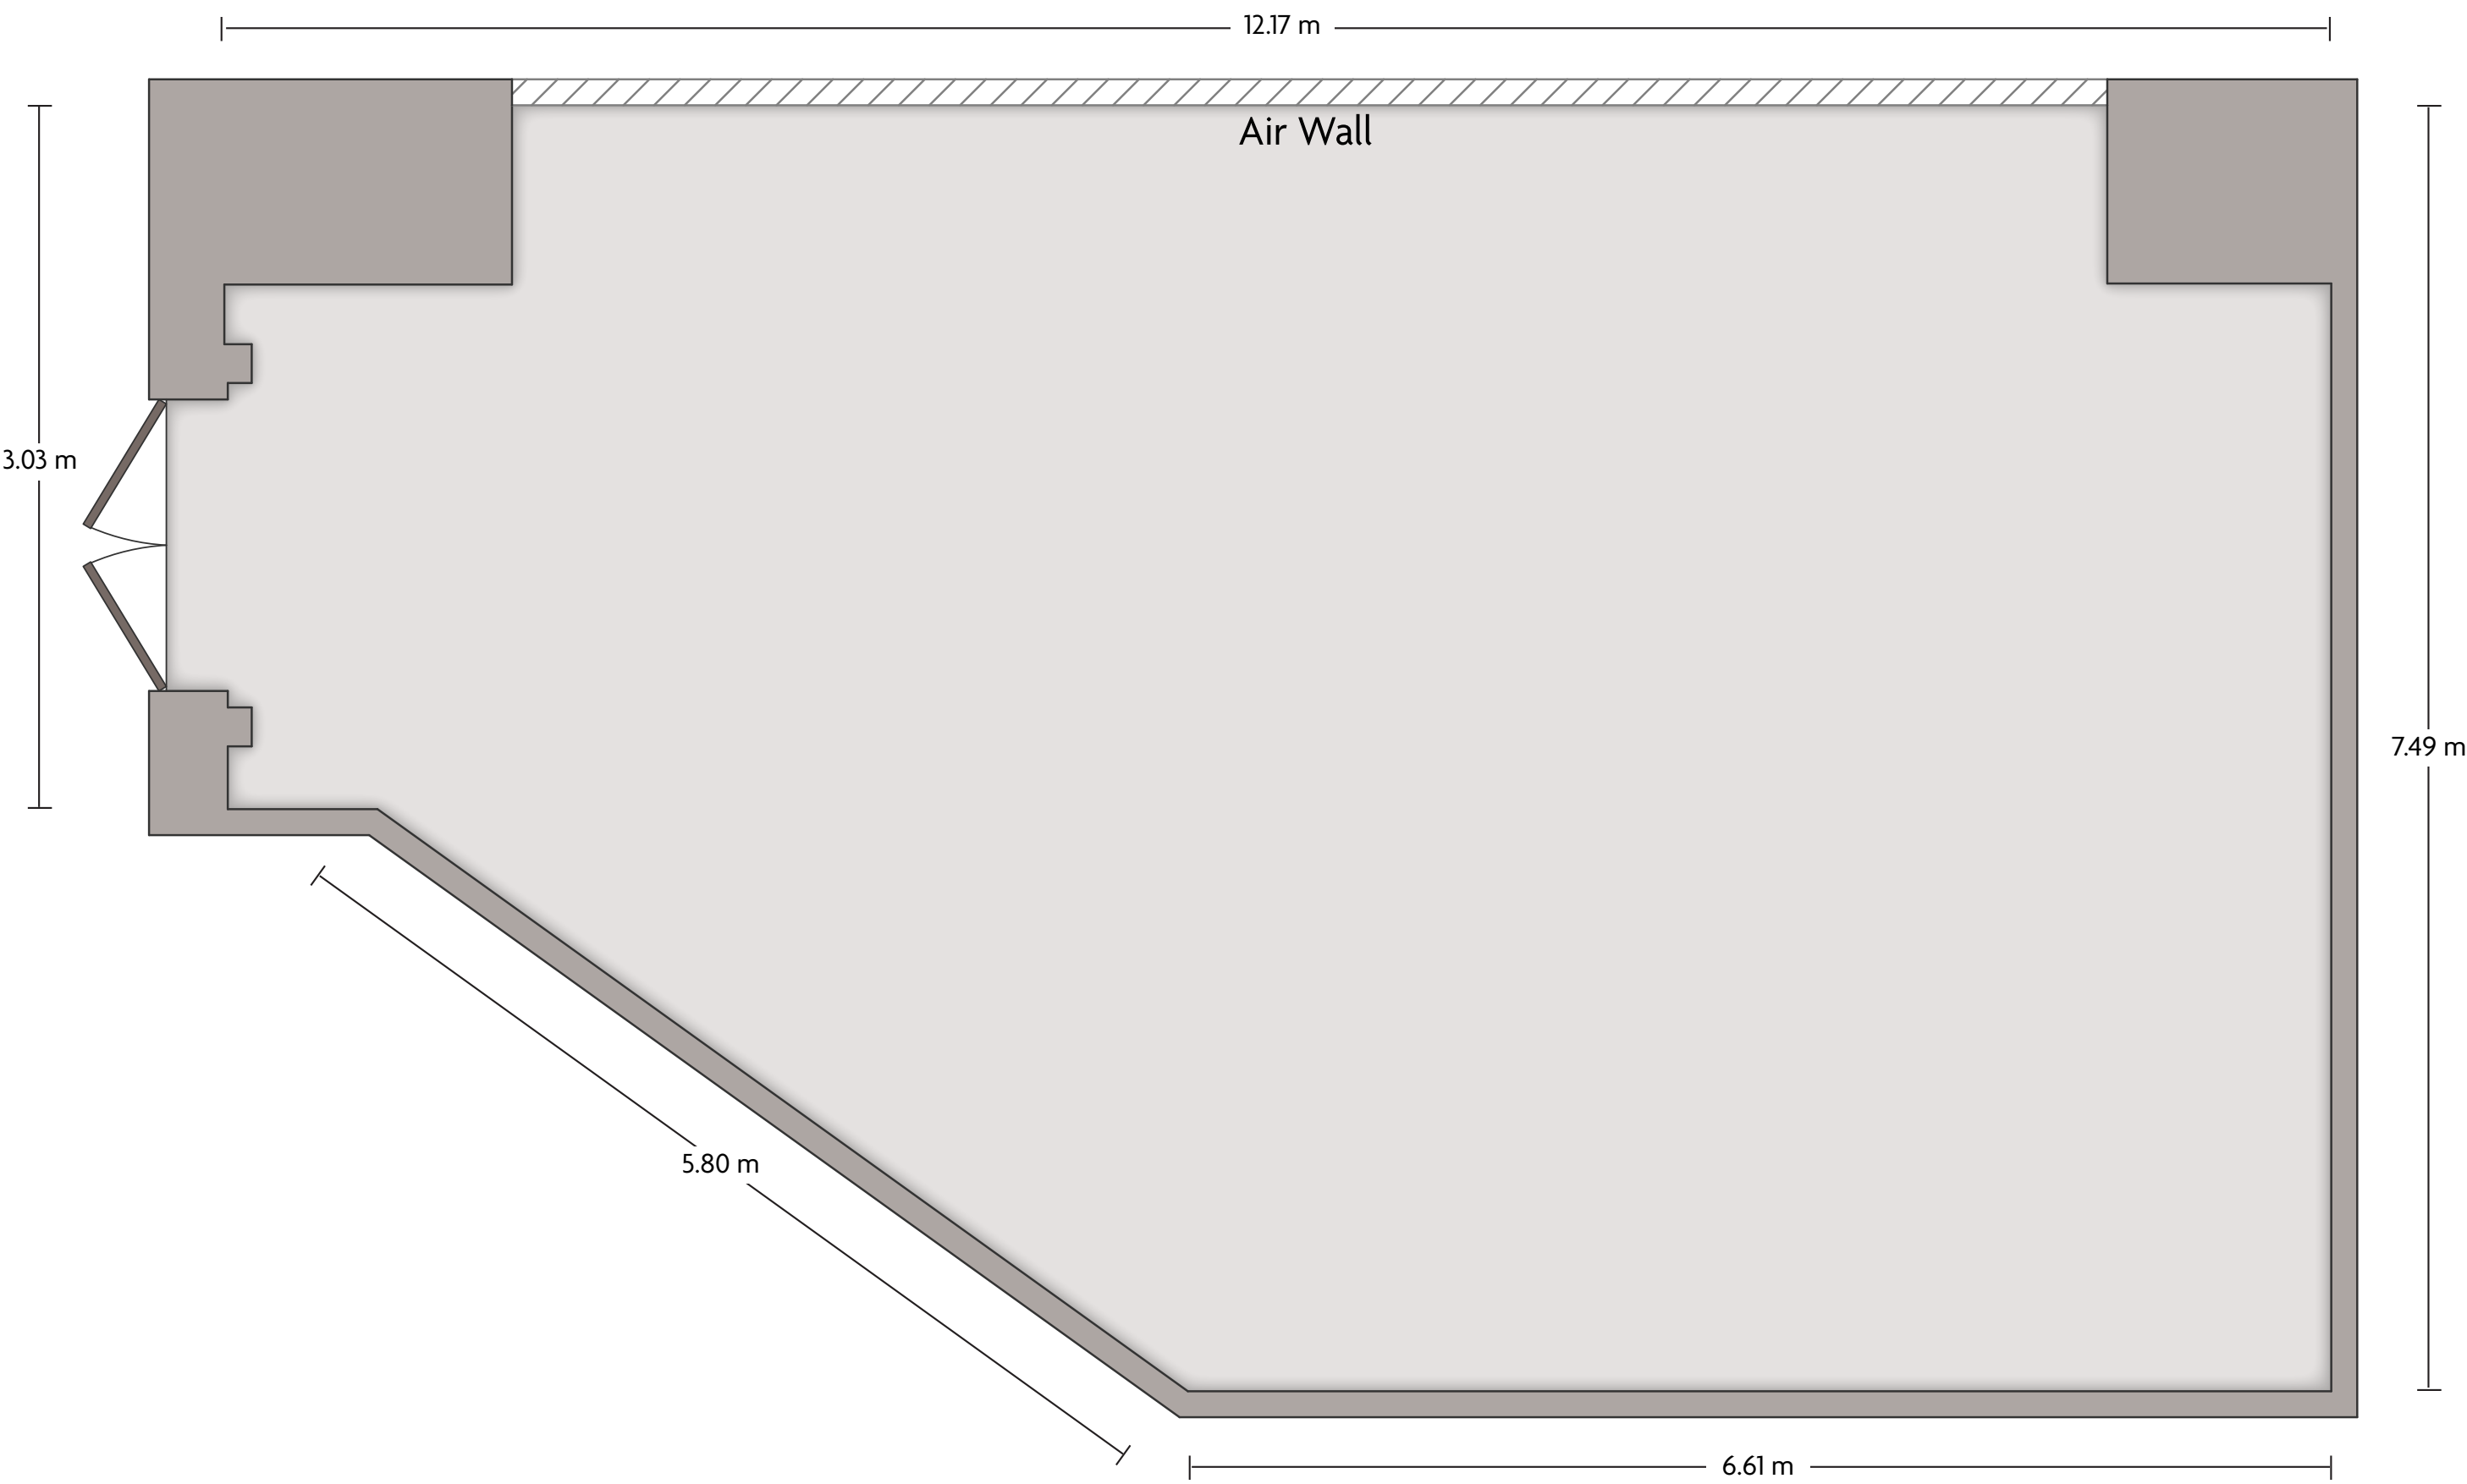

LENGTH: 22.84 m WIDTH: 12.17 m HEIGHT: 3.41 m TOTAL SQUARE METERS: 252.32 m² MAXIMUM CAPACITY: 250 POWER OUTLETS: 12

400 Pan Yu Road | Shanghai Shanghai - 200052, China (People's Republic) | 86-21-61458888

*Multiple layout options available for this space.

LENGTH: 12.17 m WIDTH: 7.49 m HEIGHT: 3.41 m TOTAL SQUARE METERS: 77.24 m² MAXIMUM CAPACITY: 50 POWER OUTLETS: 6

400 Pan Yu Road | Shanghai Shanghai - 200052, China (People's Republic) | 86-21-61458888

*Multiple layout options available for this space.

LENGTH: 12.17 m WIDTH: 7.81 m HEIGHT: 3.39 m TOTAL SQUARE METERS: 89.04 m² MAXIMUM CAPACITY: 60 POWER OUTLETS: 2

400 Pan Yu Road | Shanghai Shanghai - 200052, China (People's Republic) | 86-21-61458888

*Multiple layout options available for this space.

LENGTH: 11.91 m WIDTH: 7.69 m HEIGHT: 3.41 m TOTAL SQUARE METERS: 85.87 m² MAXIMUM CAPACITY: 40 POWER OUTLETS: 4

400 Pan Yu Road | Shanghai Shanghai - 200052, China (People's Republic) | 86-21-61458888