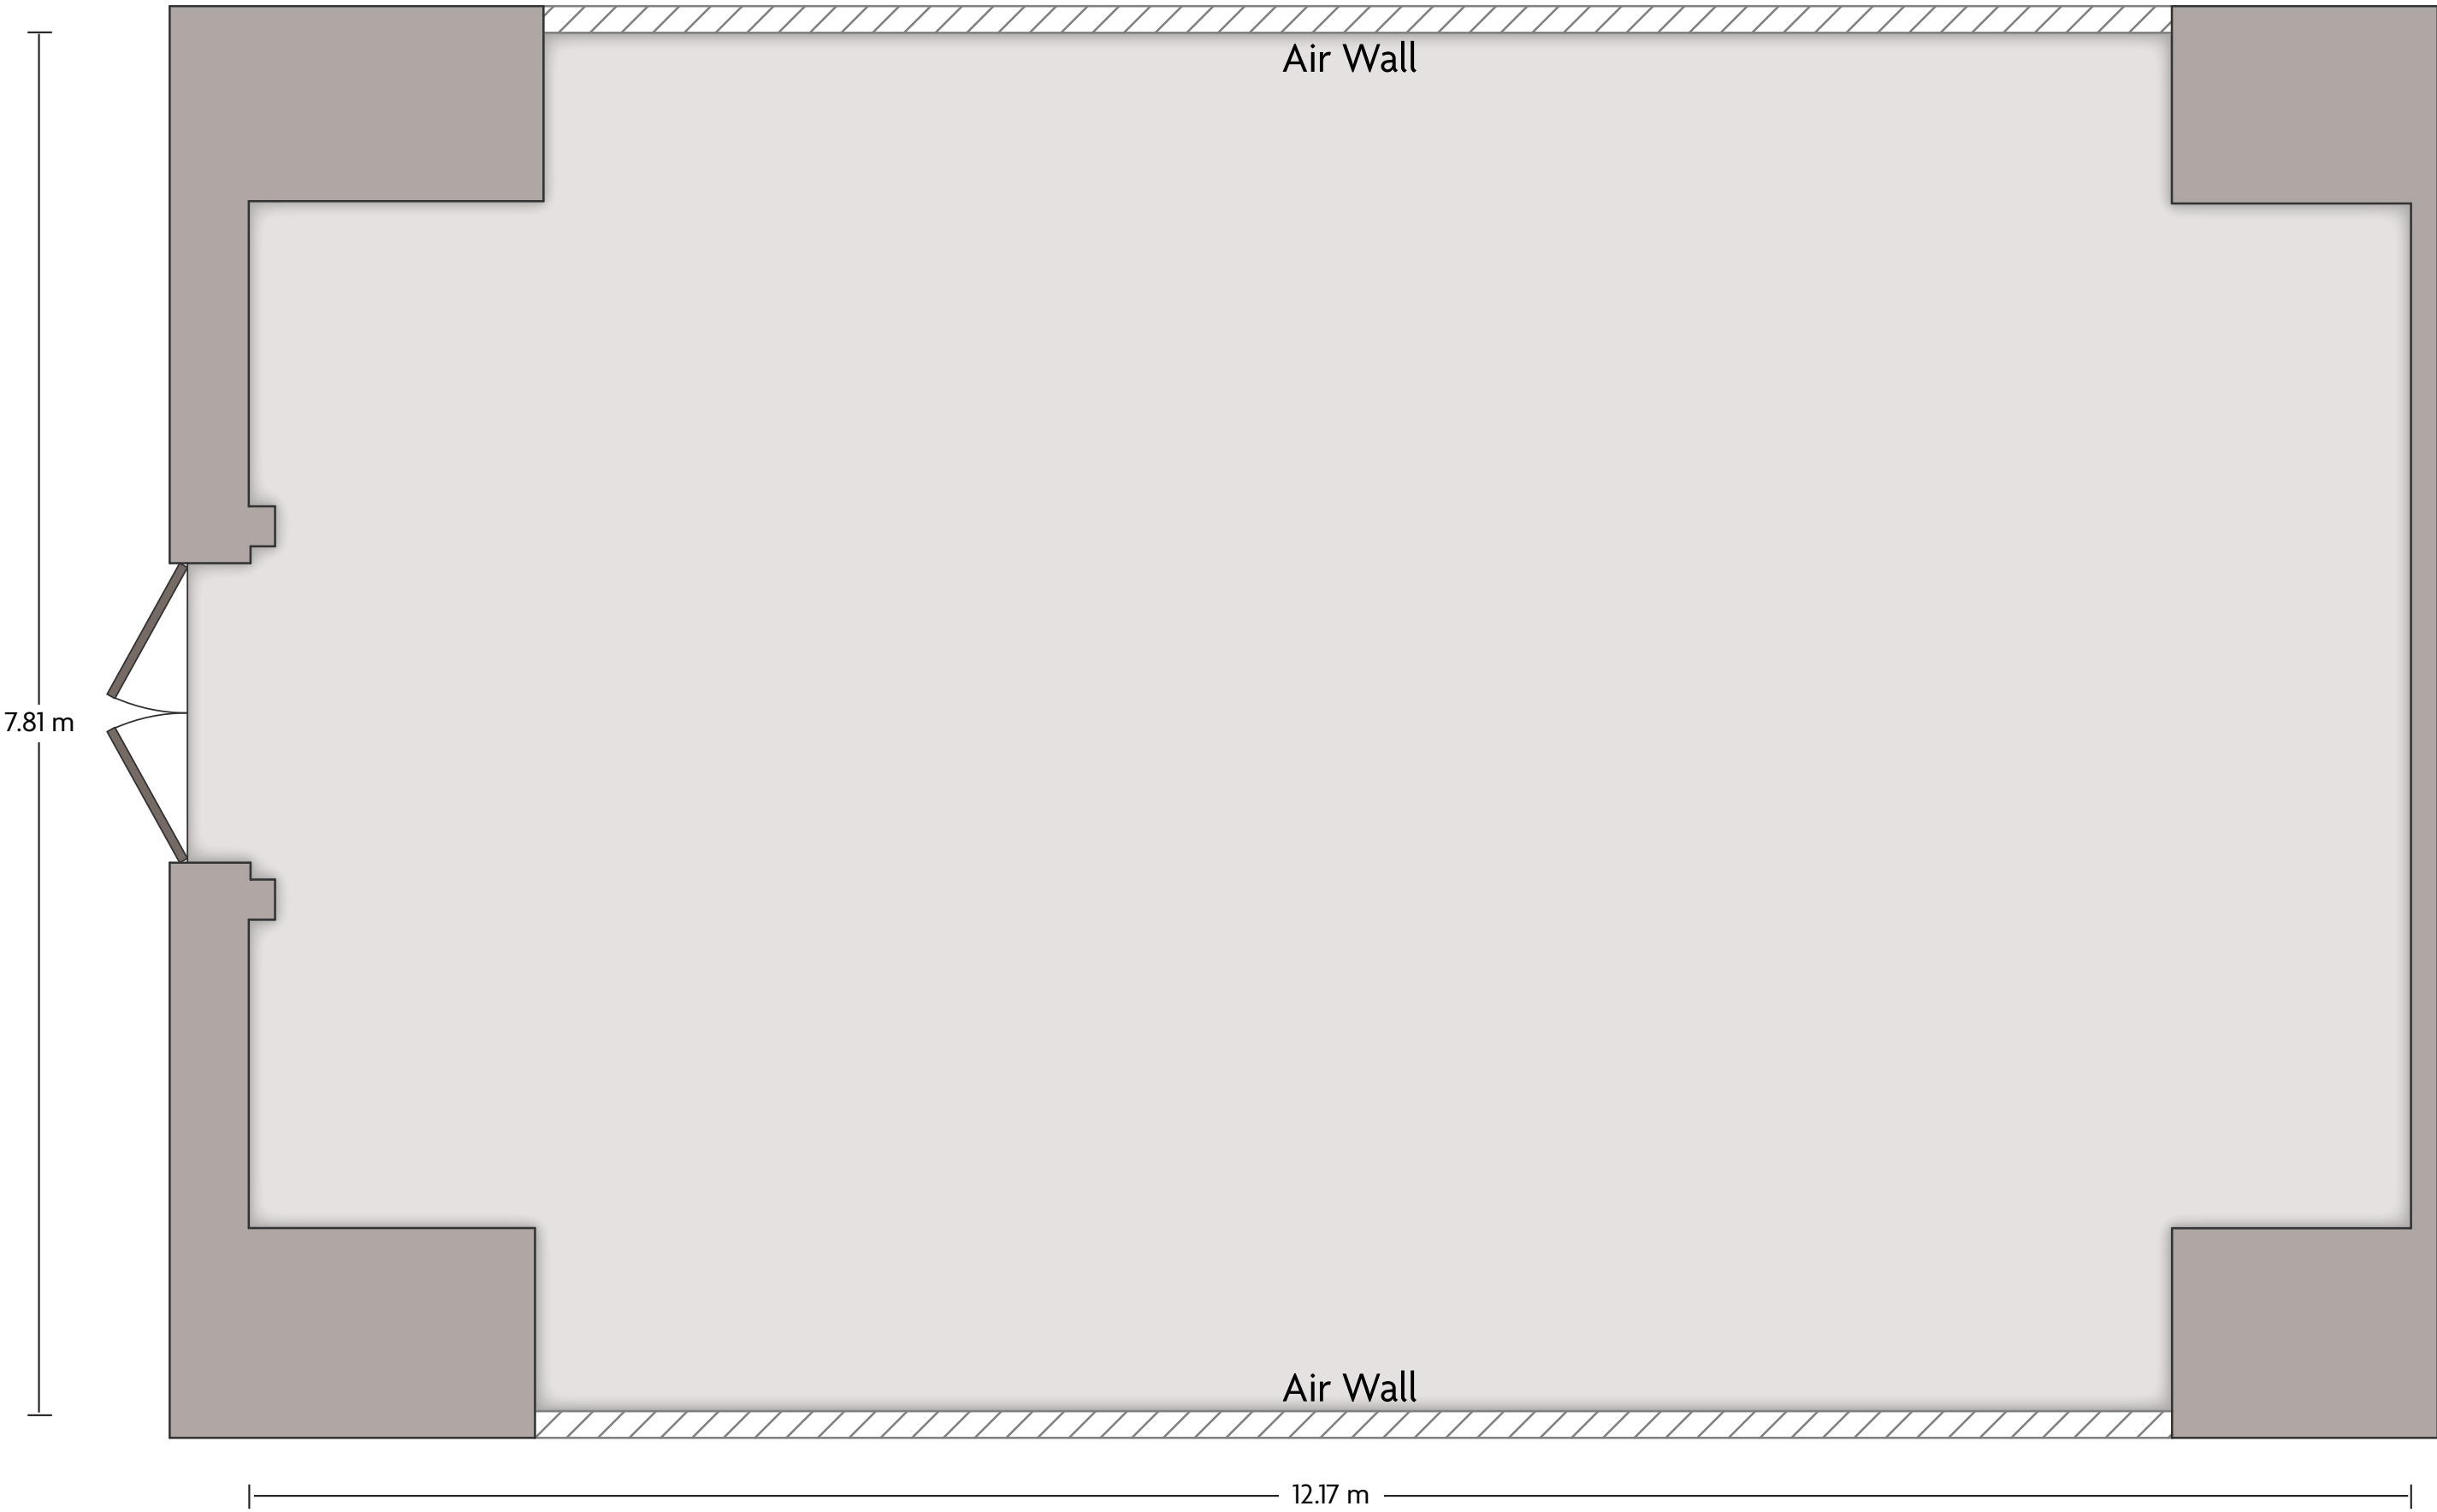

LENGTH: 22.84 m WIDTH: 12.17 m HEIGHT: 3.41 m TOTAL SQUARE METERS: 252.32 m² MAXIMUM CAPACITY: 250 POWER OUTLETS: 12

400 Pan Yu Road | Shanghai Shanghai - 200052, China (People's Republic) | 86-21-61458888

*Multiple layout options available for this space.

LENGTH: 12.17 m WIDTH: 7.49 m HEIGHT: 3.41 m TOTAL SQUARE METERS: 77.24 m² MAXIMUM CAPACITY: 50 POWER OUTLETS: 6

400 Pan Yu Road | Shanghai Shanghai - 200052, China (People's Republic) | 86-21-61458888

*Multiple layout options available for this space.

LENGTH: 12.17 m WIDTH: 7.81 m HEIGHT: 3.39 m TOTAL SQUARE METERS: 89.04 m² MAXIMUM CAPACITY: 60 POWER OUTLETS: 2

400 Pan Yu Road | Shanghai Shanghai - 200052, China (People's Republic) | 86-21-61458888

*Multiple layout options available for this space.

LENGTH: 11.91 m WIDTH: 7.69 m HEIGHT: 3.41 m TOTAL SQUARE METERS: 85.87 m² MAXIMUM CAPACITY: 40 POWER OUTLETS: 4

400 Pan Yu Road | Shanghai Shanghai - 200052, China (People's Republic) | 86-21-61458888