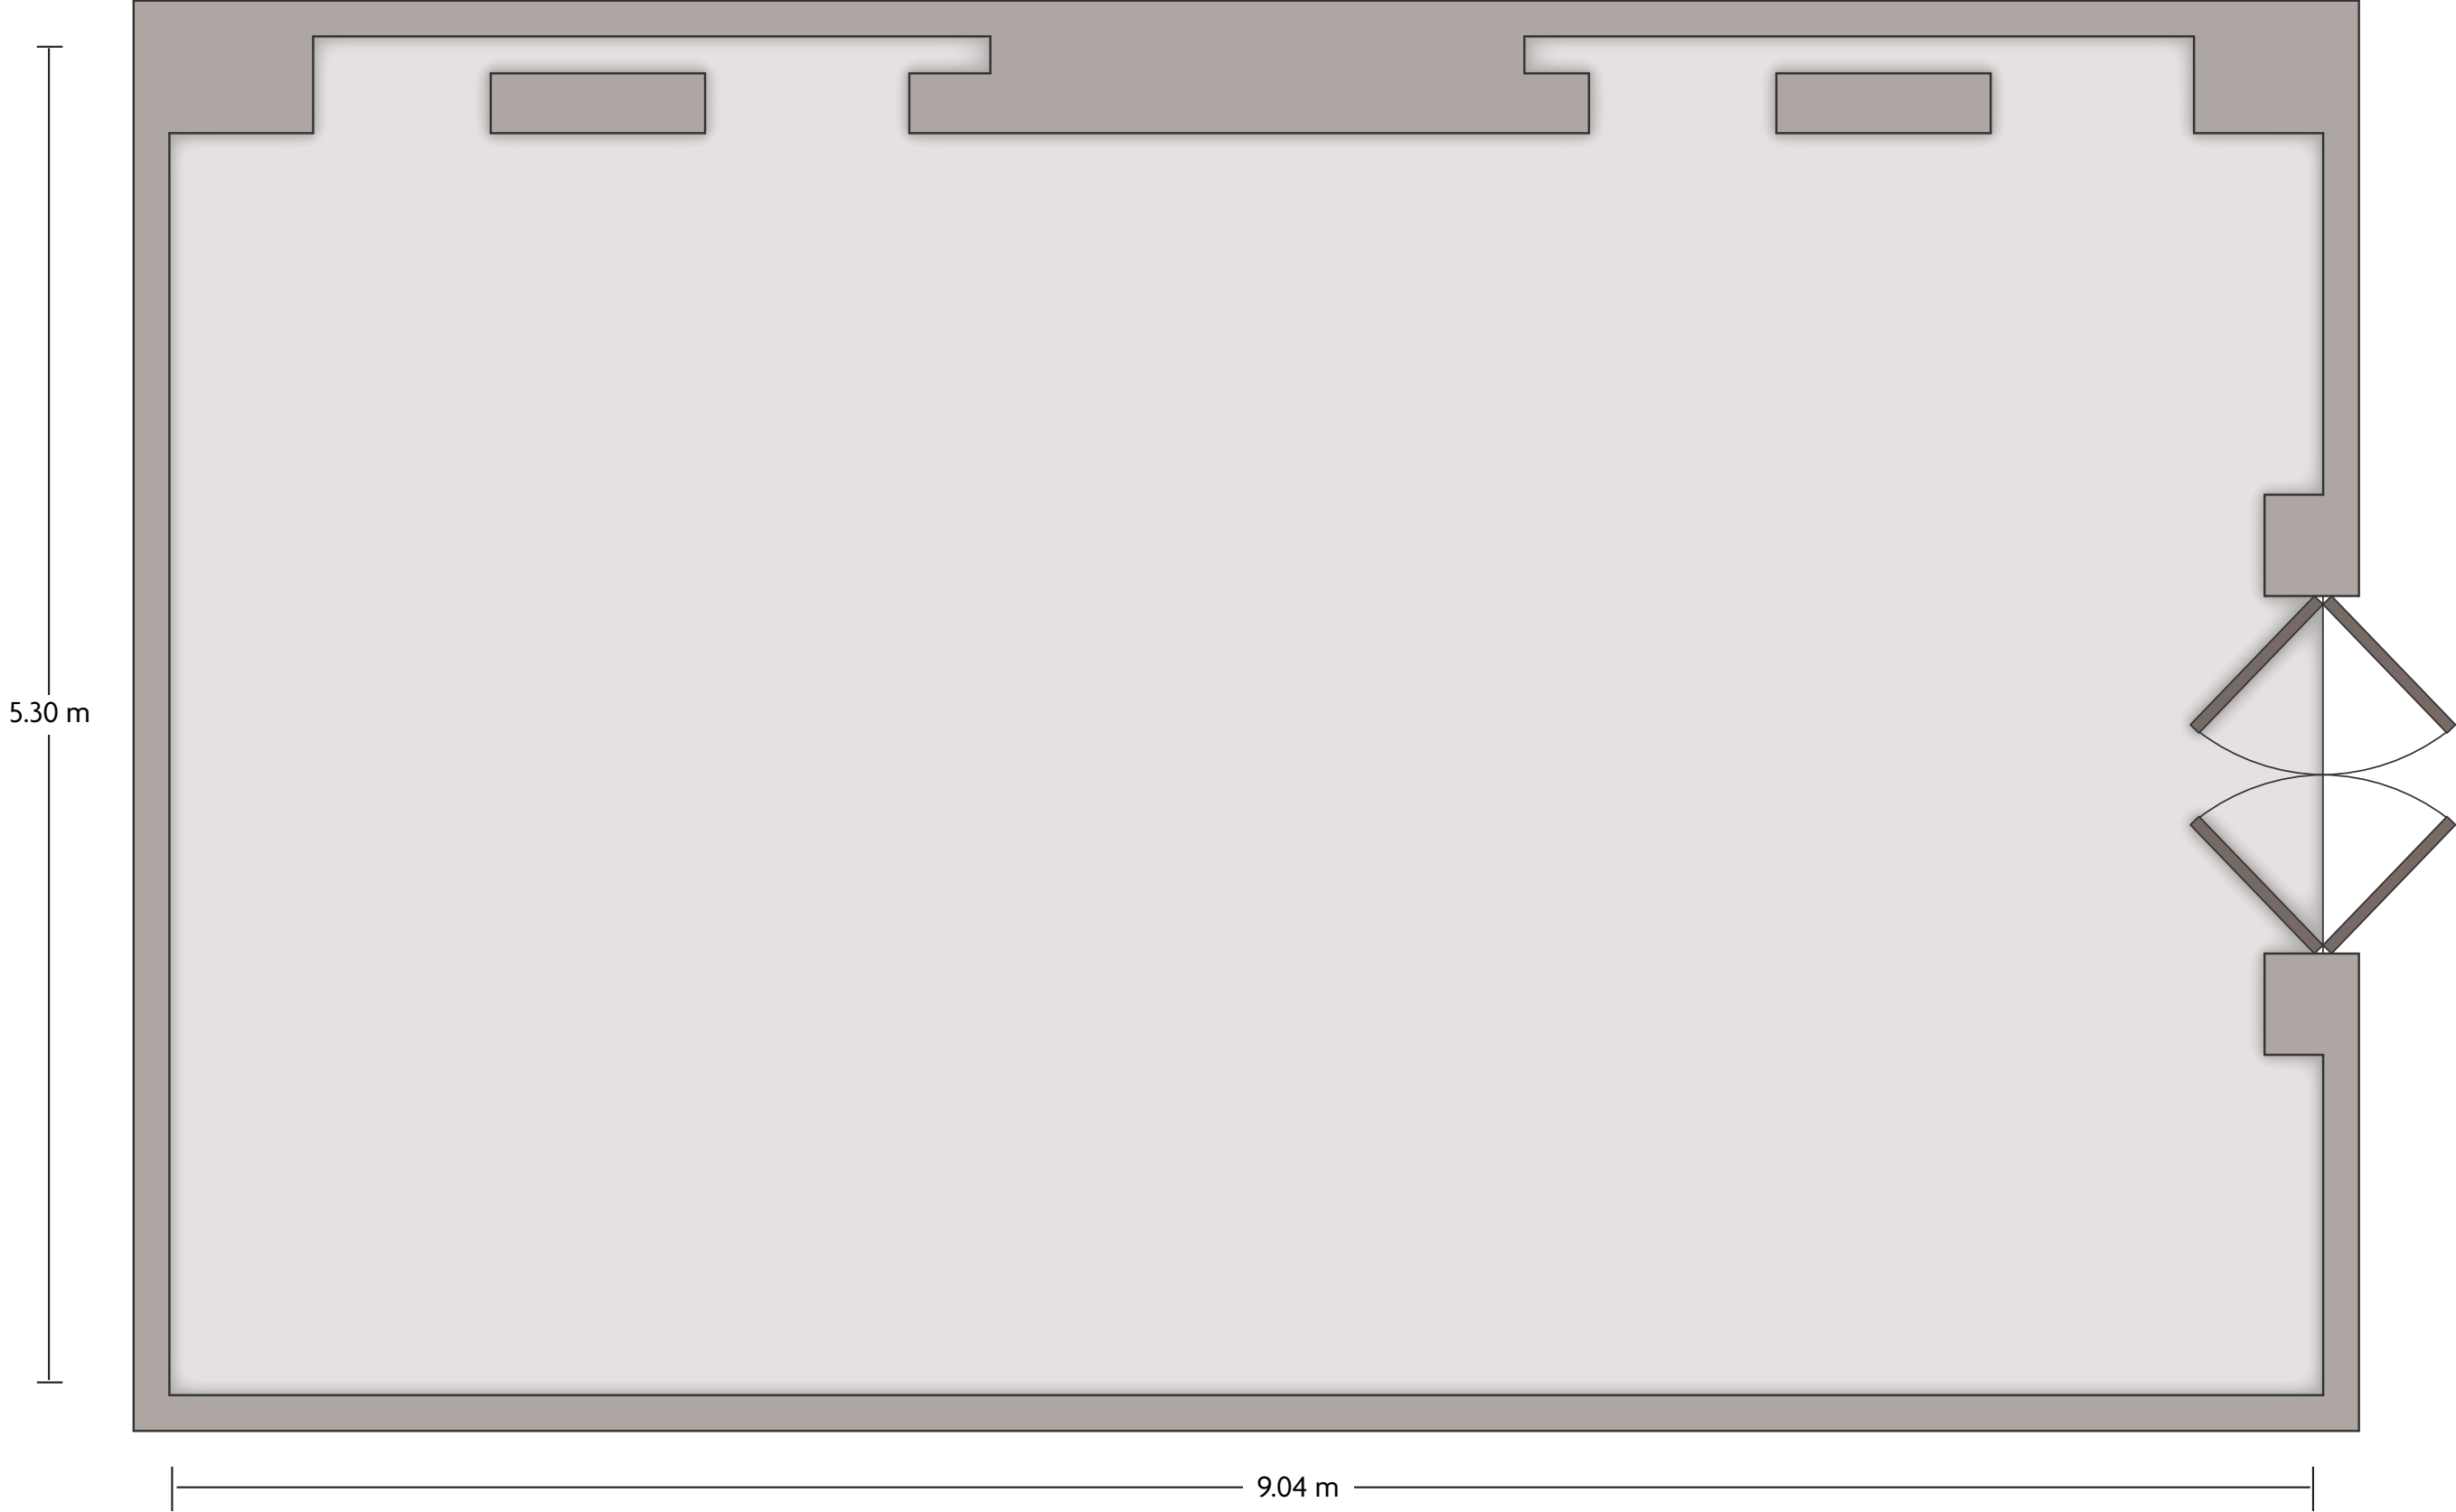

Crowne Plaza® Shanghai Anting
Augusta

LENGTH: 8.72 m WIDTH: 5.70 m HEIGHT: 3.50 m TOTAL SQUARE METERS: 47.50 m² MAXIMUM CAPACITY: 14 POWER OUTLETS: 5

No. 6555 Boyuan Road Jiading District I Shanghai - 201804, China (People's Republic) | 021.6056.8888

*Multiple layout options available for this space.

Crowne Plaza® Shanghai Anting Bobby

LENGTH: 7.31 m WIDTH: 5.62 m HEIGHT: 3.50 m TOTAL SQUARE METERS: 28.59 m² MAXIMUM CAPACITY: n/a POWER OUTLETS: 3

No. 6555 Boyuan Road Jiading District I Shanghai - 201804, China (People's Republic) | 021.6056.8888

*Multiple layout options available for this space.

Crowne Plaza® Shanghai Anting
Nine Bridges

LENGTH: 9.04 m WIDTH: 5.30 m HEIGHT: 3.50 m TOTAL SQUARE METERS: 47.52 m² MAXIMUM CAPACITY: 68 POWER OUTLETS: 4

No. 6555 Boyuan Road Jiading District I Shanghai - 201804, China (People's Republic) | 021.6056.8888

*Multiple layout options available for this space.

LENGTH: 11.64 m WIDTH: 5.26 m HEIGHT: 3.50 m TOTAL SQUARE METERS: 60.87 m² MAXIMUM CAPACITY: 78 POWER OUTLETS: 3