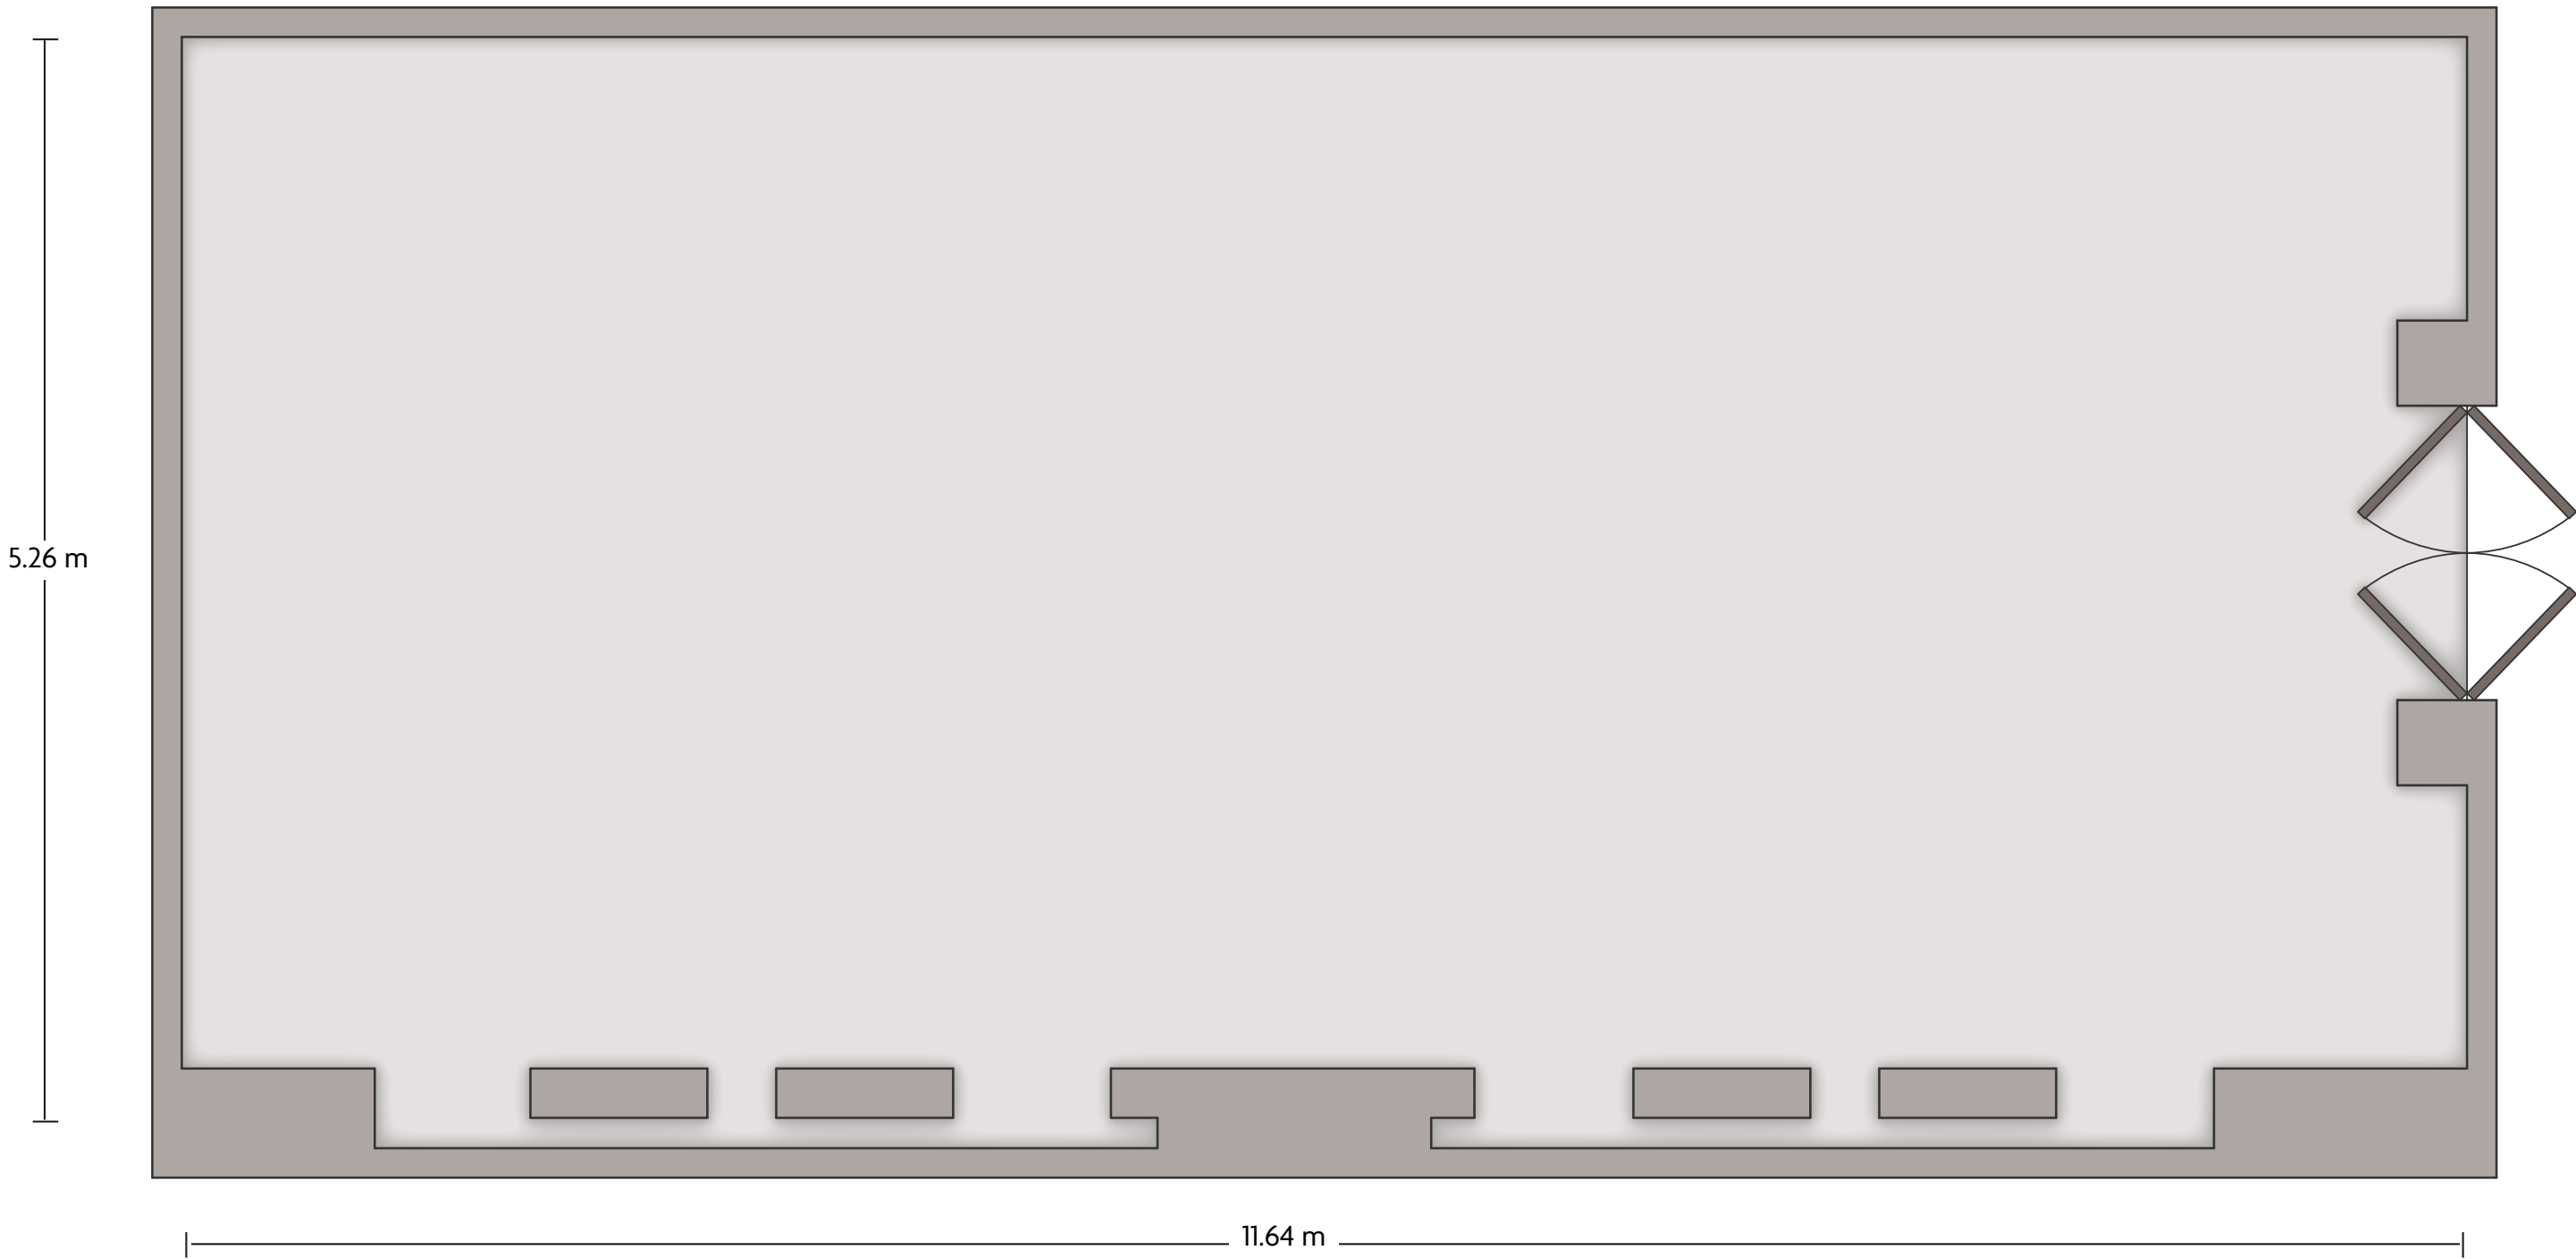

Crowne Plaza® Shanghai Anting
Augusta

LENGTH: 8.72 m WIDTH: 5.70 m HEIGHT: 3.50 m TOTAL SQUARE METERS: 47.50 m² MAXIMUM CAPACITY: 14 POWER OUTLETS: 5

No. 6555 Boyuan Road Jiading District I Shanghai - 201804, China (People's Republic) | 021.6056.8888

*Multiple layout options available for this space.

Crowne Plaza® Shanghai Anting Bobby

LENGTH: 7.31 m WIDTH: 5.62 m HEIGHT: 3.50 m TOTAL SQUARE METERS: 28.59 m² MAXIMUM CAPACITY: n/a POWER OUTLETS: 3

No. 6555 Boyuan Road Jiading District I Shanghai - 201804, China (People's Republic) | 021.6056.8888

*Multiple layout options available for this space.

Crowne Plaza® Shanghai Anting
Nine Bridges

LENGTH: 9.04 m WIDTH: 5.30 m HEIGHT: 3.50 m TOTAL SQUARE METERS: 47.52 m² MAXIMUM CAPACITY: 68 POWER OUTLETS: 4

No. 6555 Boyuan Road Jiading District I Shanghai - 201804, China (People's Republic) | 021.6056.8888

*Multiple layout options available for this space.

LENGTH: 11.64 m WIDTH: 5.26 m HEIGHT: 3.50 m TOTAL SQUARE METERS: 60.87 m² MAXIMUM CAPACITY: 78 POWER OUTLETS: 3