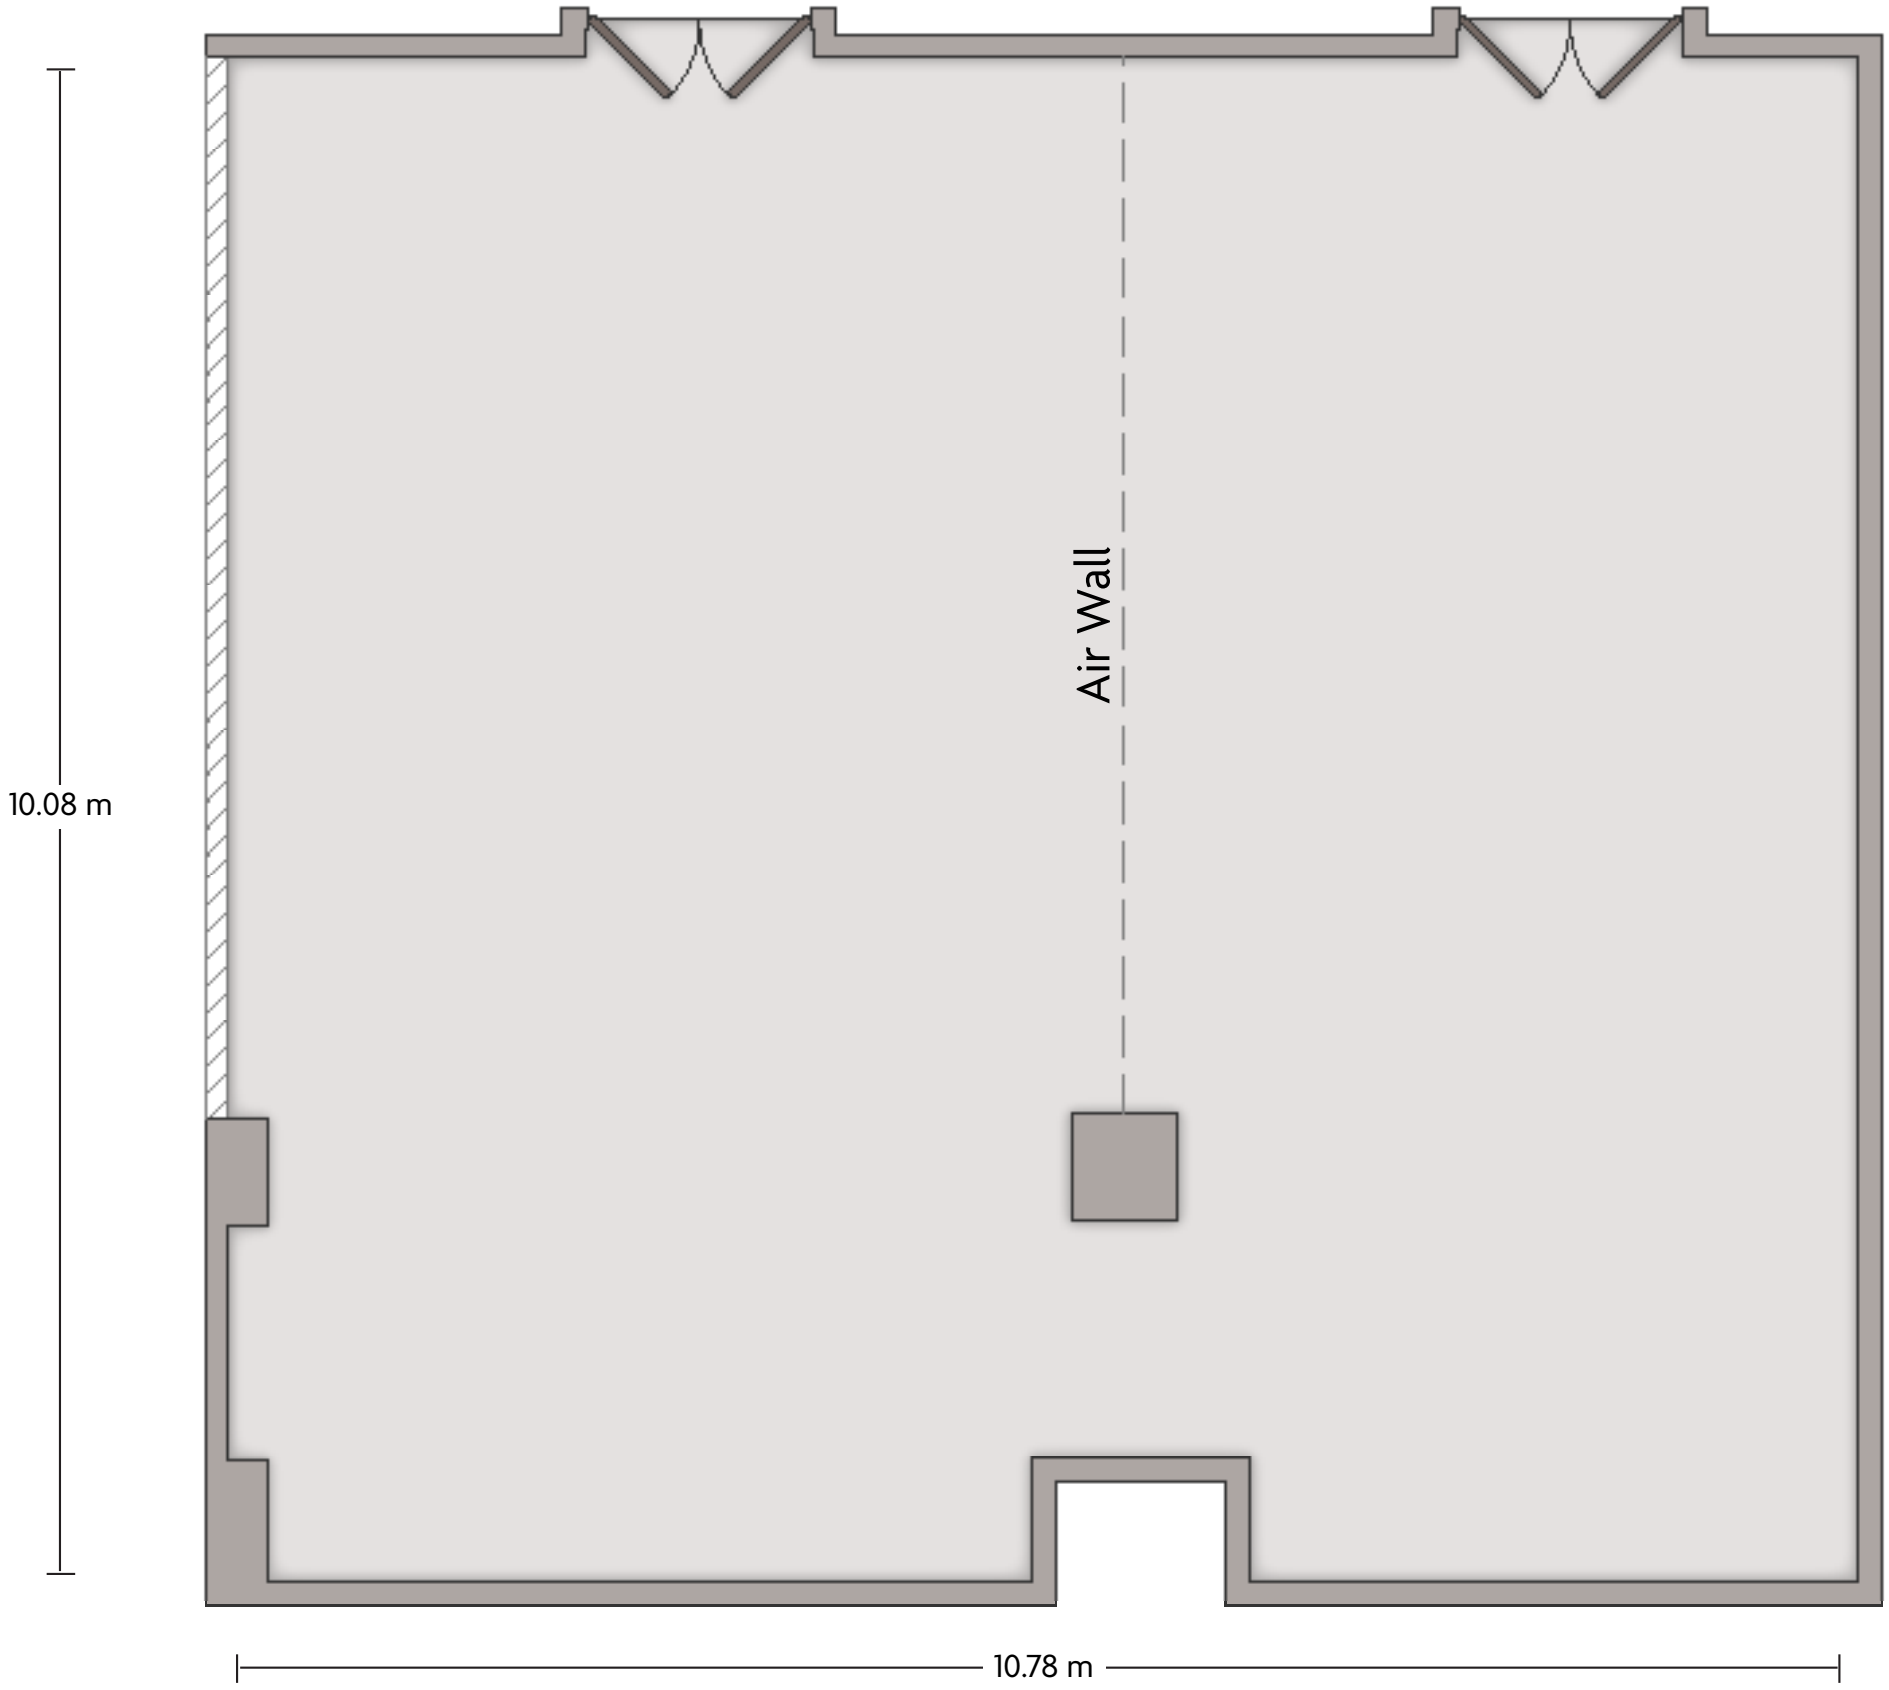

*Multiple layout options available for this space.

Crowne Plaza® Shanghai Anting
Nine Bridges

LENGTH: 9.04 m WIDTH: 5.30 m HEIGHT: 3.50 m TOTAL SQUARE METERS: 47.52 m² MAXIMUM CAPACITY: 68 POWER OUTLETS: 4

No. 6555 Boyuan Road Jiading District I Shanghai - 201804, China (People's Republic) | 021.6056.8888

*Multiple layout options available for this space.

LENGTH: 11.64 m WIDTH: 5.26 m HEIGHT: 3.50 m TOTAL SQUARE METERS: 60.87 m² MAXIMUM CAPACITY: 78 POWER OUTLETS: 3

No. 6555 Boyuan Road Jiading District I Shanghai - 201804, China (People's Republic) | 021.6056.8888

*Multiple layout options available for this space.

Crowne Plaza® Shanghai Anting
Oakmont & Pinehurst

LENGTH: 10.78 m WIDTH: 10.08 m HEIGHT: 3.50 m TOTAL SQUARE METERS: 107.40 m² MAXIMUM CAPACITY: 138 POWER OUTLETS: 5

LENGTH: 30.90 m WIDTH: 11.72 m HEIGHT: 3.50 m TOTAL SQUARE METERS: 343.99 m² MAXIMUM CAPACITY: 352 POWER OUTLETS: 20

No. 6555 Boyuan Road Jiading District I Shanghai - 201804, China (People's Republic) | 021.6056.8888