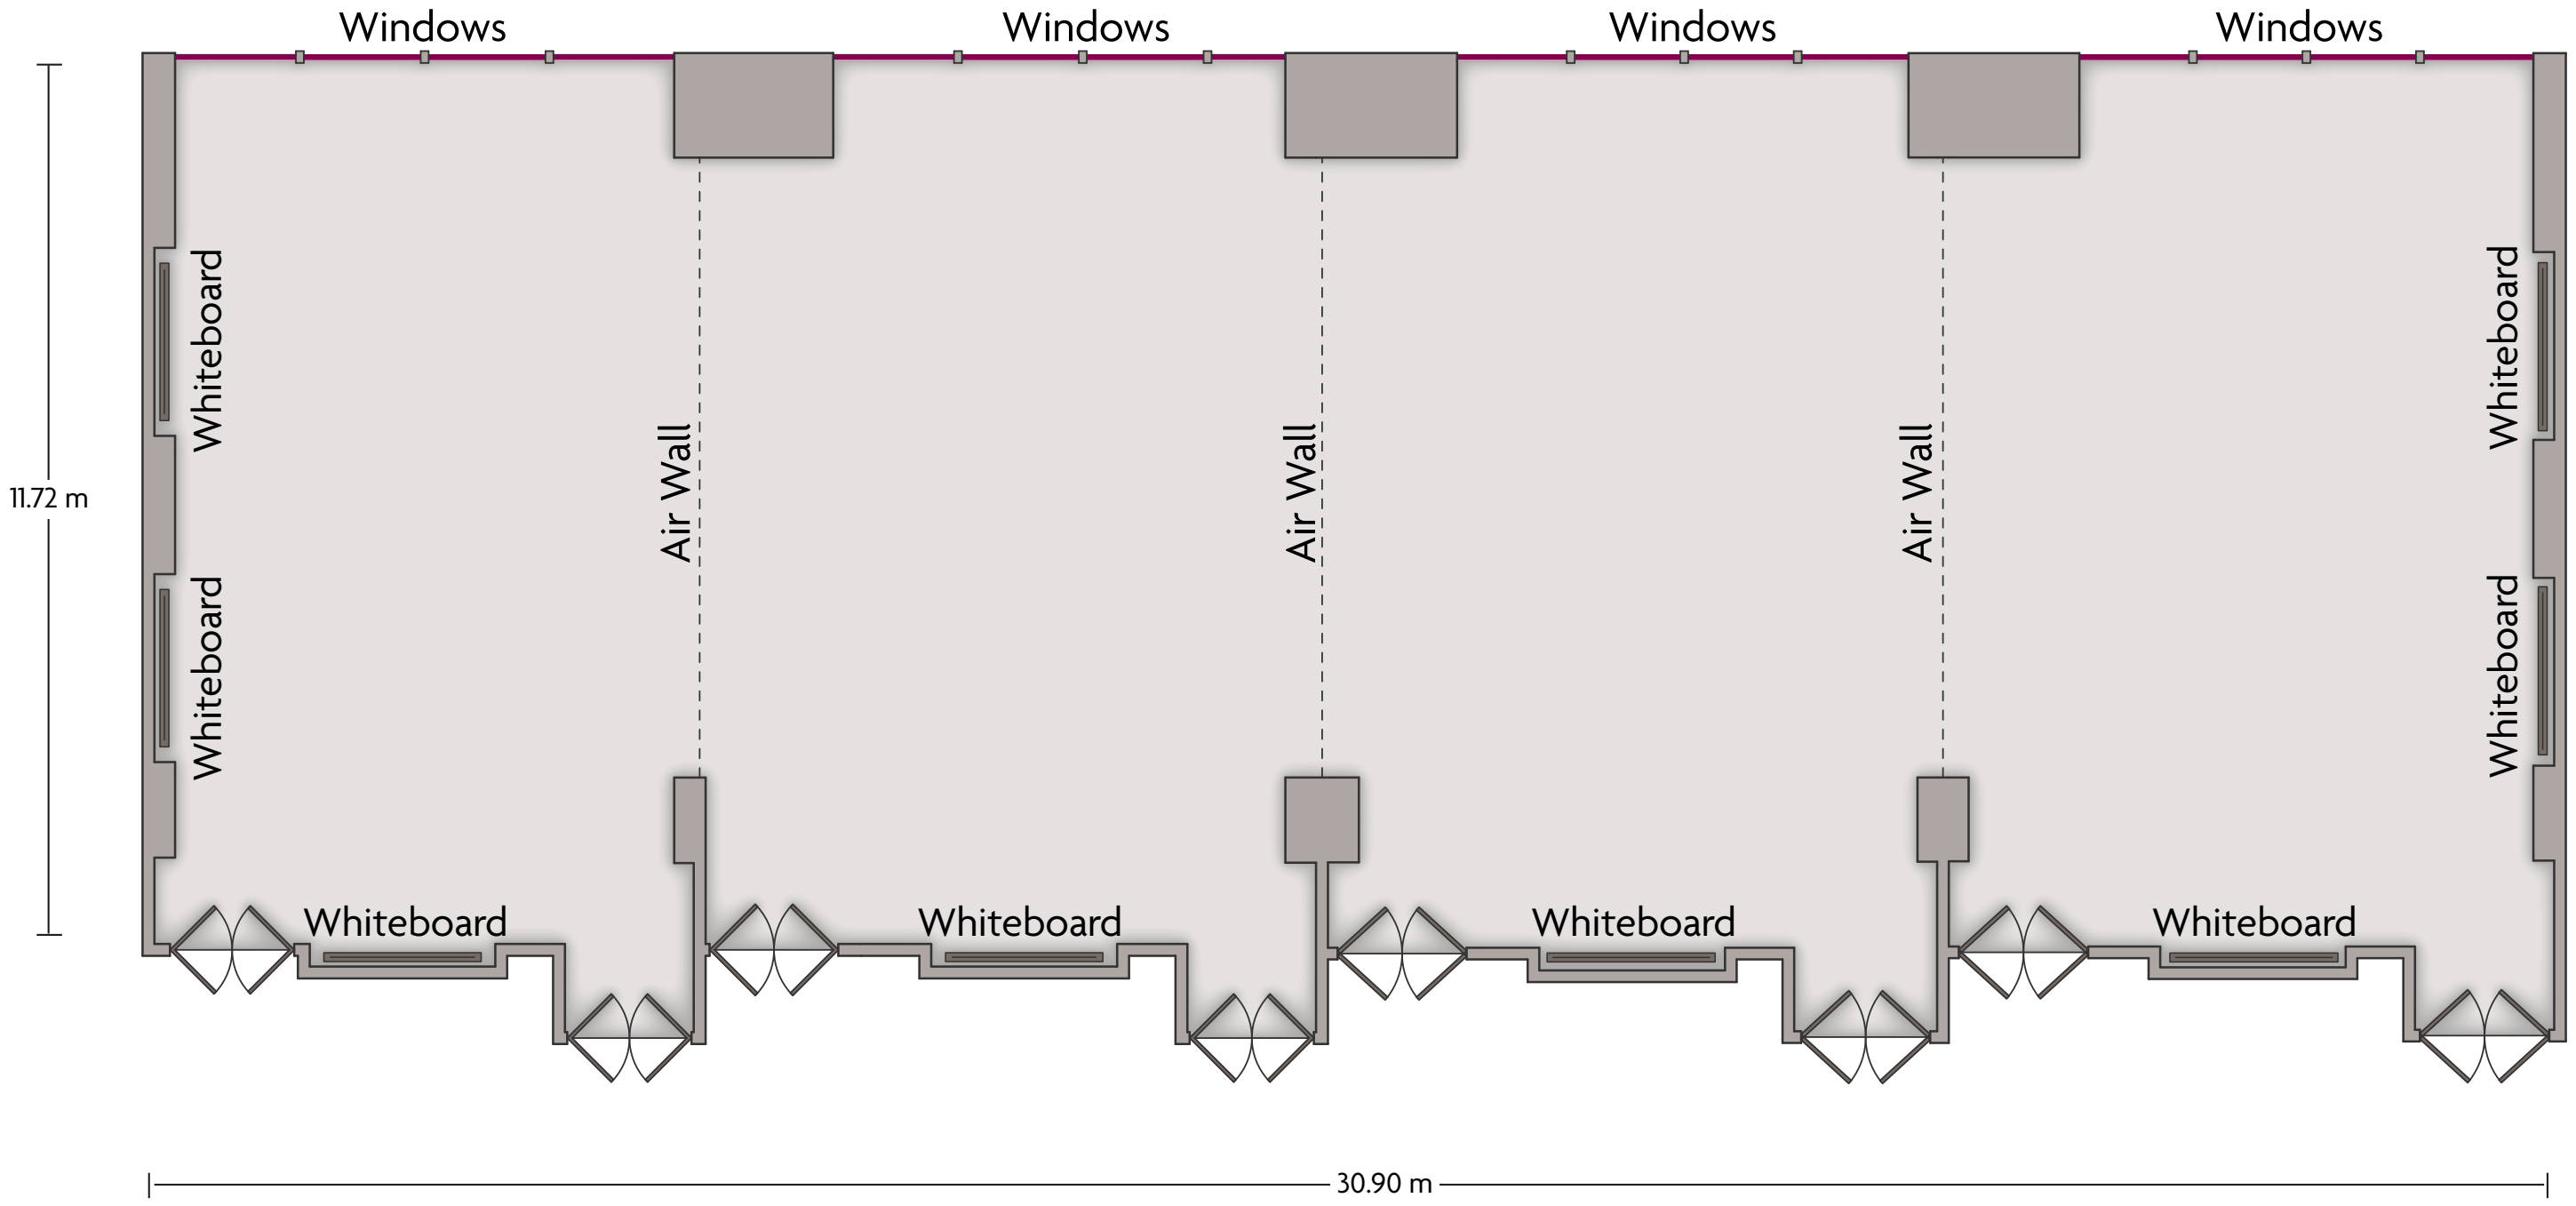

No. 6555 Boyuan Road Jiading District I Shanghai - 201804, China (People's Republic) | 021.6056.8888

*Multiple layout options available for this space.

LENGTH: 11.64 m WIDTH: 5.26 m HEIGHT: 3.50 m TOTAL SQUARE METERS: 60.87 m² MAXIMUM CAPACITY: 78 POWER OUTLETS: 3

No. 6555 Boyuan Road Jiading District I Shanghai - 201804, China (People's Republic) | 021.6056.8888

*Multiple layout options available for this space.

Crowne Plaza® Shanghai Anting
Oakmont & Pinehurst

LENGTH: 10.78 m WIDTH: 10.08 m HEIGHT: 3.50 m TOTAL SQUARE METERS: 107.40 m² MAXIMUM CAPACITY: 138 POWER OUTLETS: 5

LENGTH: 30.90 m WIDTH: 11.72 m HEIGHT: 3.50 m TOTAL SQUARE METERS: 343.99 m² MAXIMUM CAPACITY: 352 POWER OUTLETS: 20

No. 6555 Boyuan Road Jiading District I Shanghai - 201804, China (People's Republic) | 021.6056.8888

*Multiple layout options available for this space.

LENGTH: 11.72 m WIDTH: 6.94 m HEIGHT: 3.50 m TOTAL SQUARE METERS: 77.90 m² MAXIMUM CAPACITY: 88 POWER OUTLETS: 6

No. 6555 Boyuan Road Jiading District I Shanghai - 201804, China (People's Republic) | 021.6056.8888