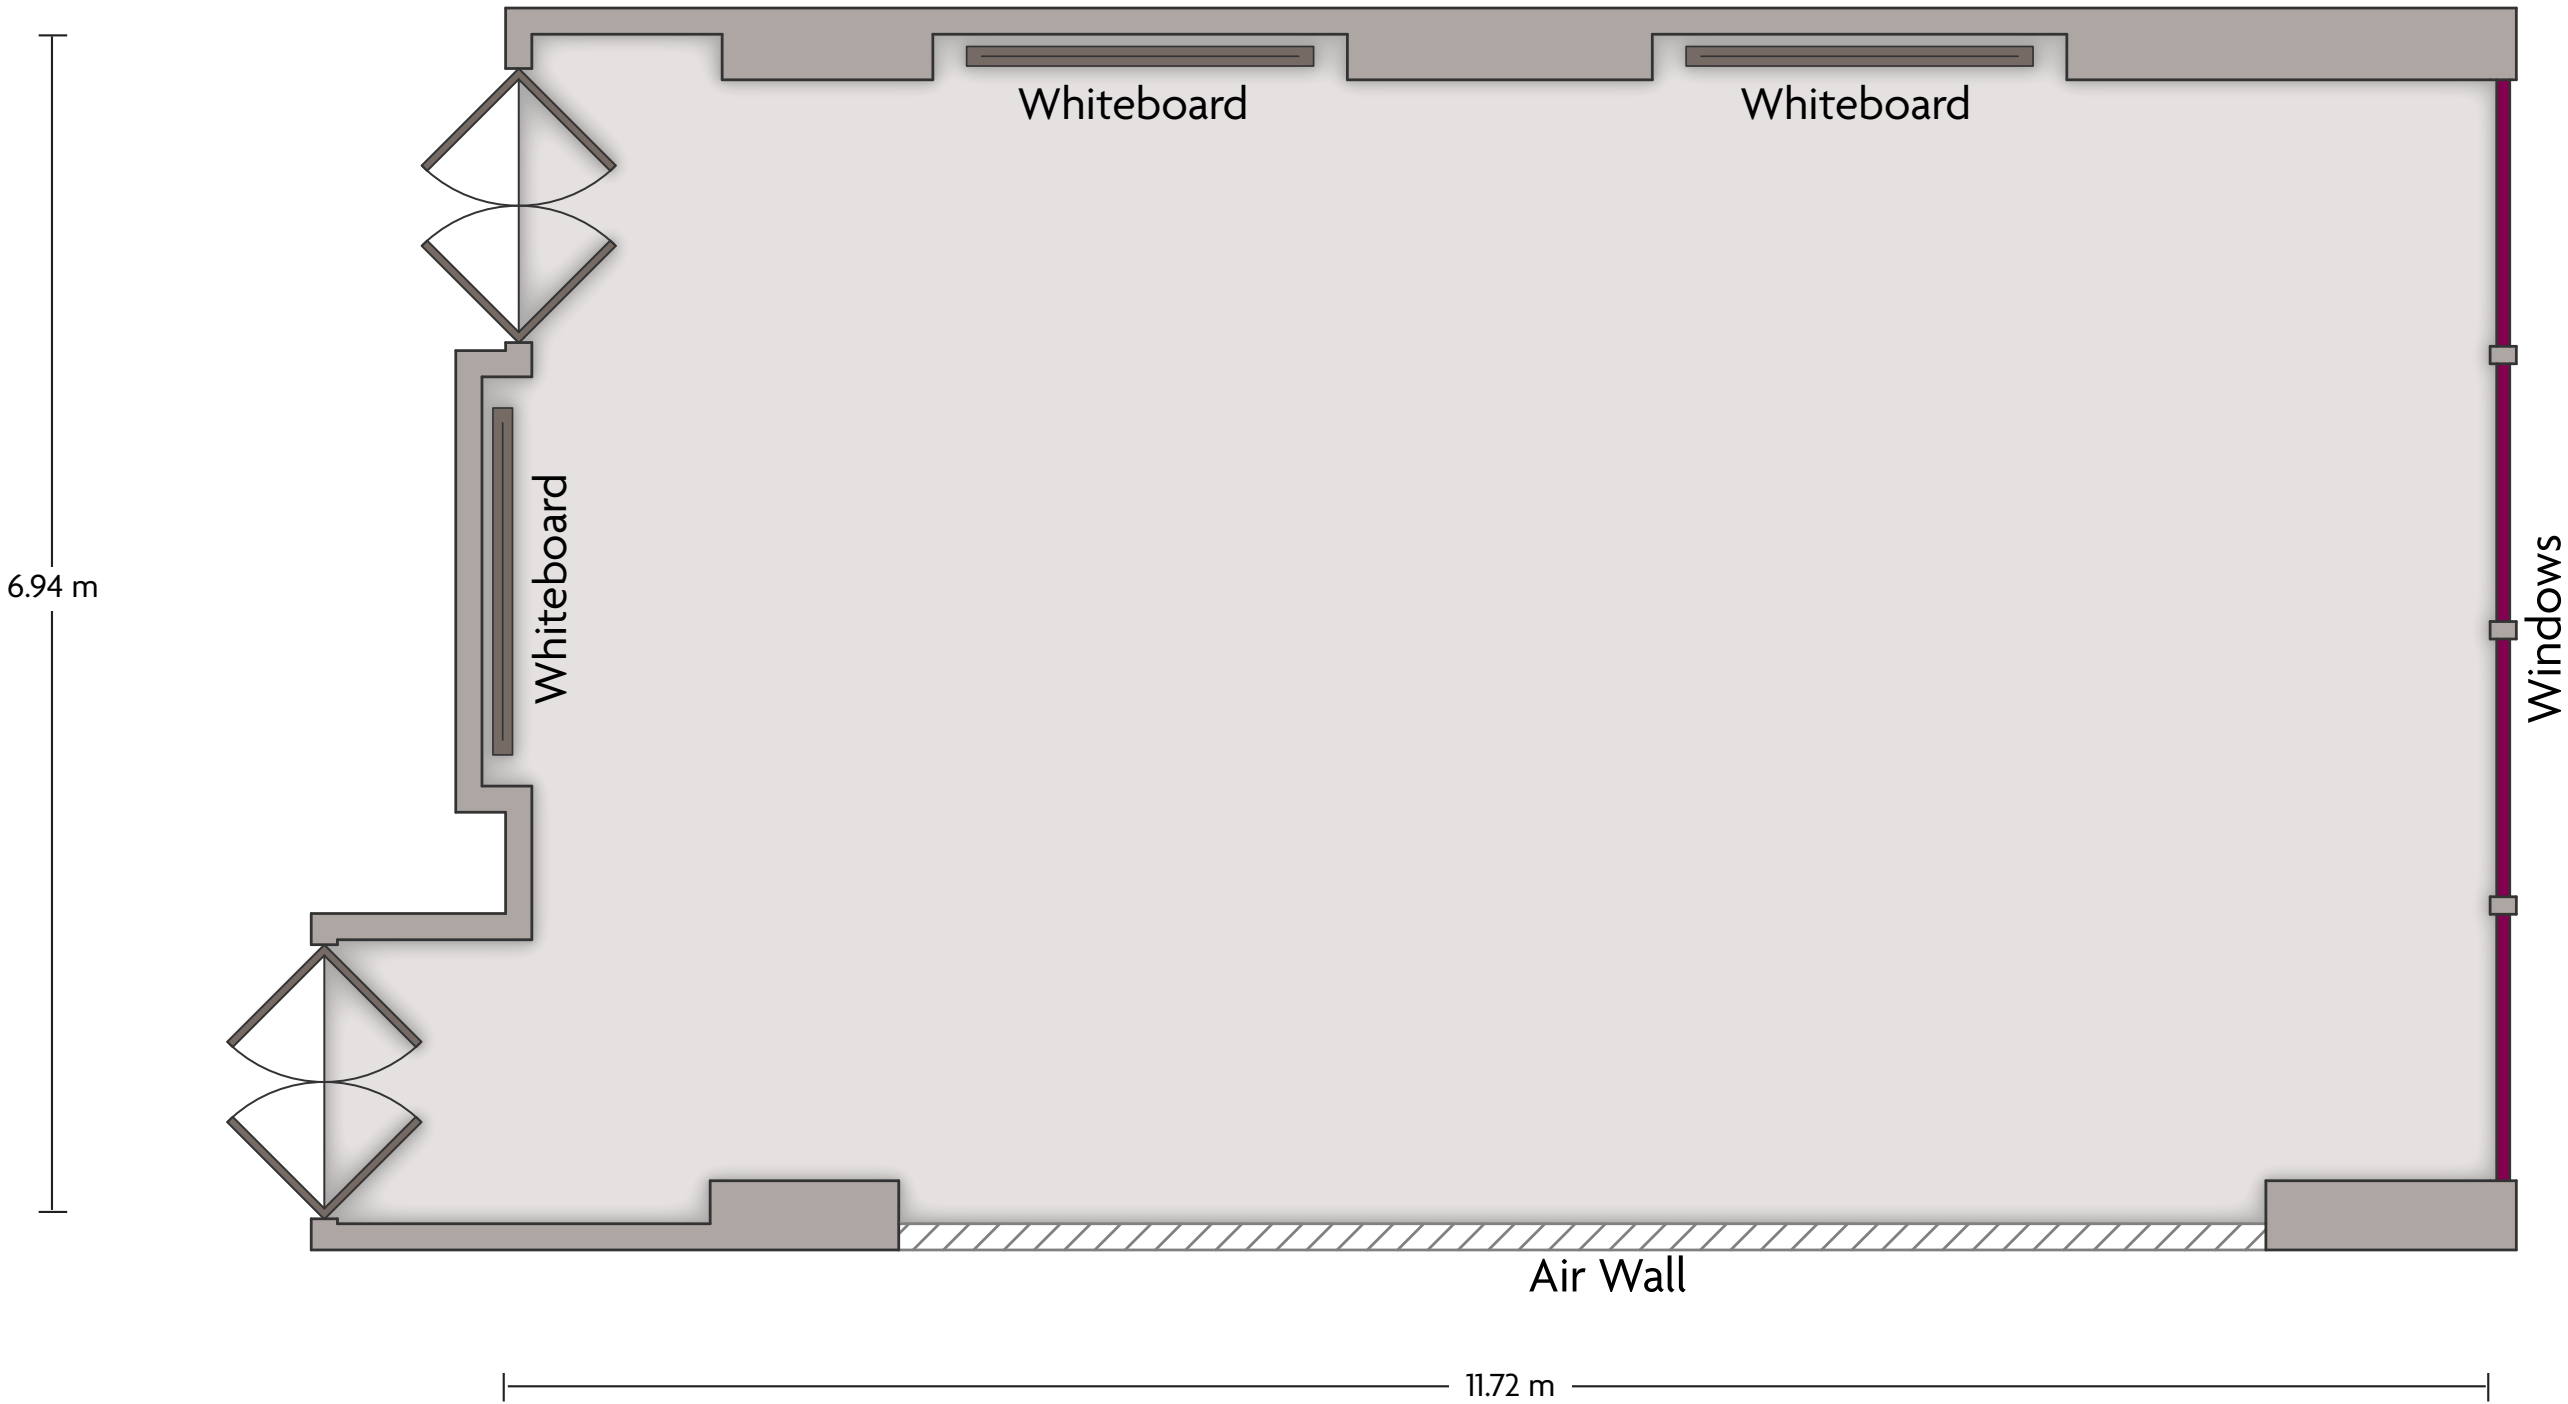

LENGTH: 30.90 m WIDTH: 11.72 m HEIGHT: 3.50 m TOTAL SQUARE METERS: 343.99 m² MAXIMUM CAPACITY: 352 POWER OUTLETS: 20

No. 6555 Boyuan Road Jiading District I Shanghai - 201804, China (People's Republic) | 021.6056.8888

*Multiple layout options available for this space.

LENGTH: 11.72 m WIDTH: 6.94 m HEIGHT: 3.50 m TOTAL SQUARE METERS: 77.90 m² MAXIMUM CAPACITY: 88 POWER OUTLETS: 6

No. 6555 Boyuan Road Jiading District I Shanghai - 201804, China (People's Republic) | 021.6056.8888

*Multiple layout options available for this space.

LENGTH: 11.72 m WIDTH: 7.86 m HEIGHT: 3.50 m TOTAL SQUARE METERS: 89.19 m² MAXIMUM CAPACITY: 88 POWER OUTLETS: 6

No. 6555 Boyuan Road Jiading District I Shanghai - 201804, China (People's Republic) | 021.6056.8888