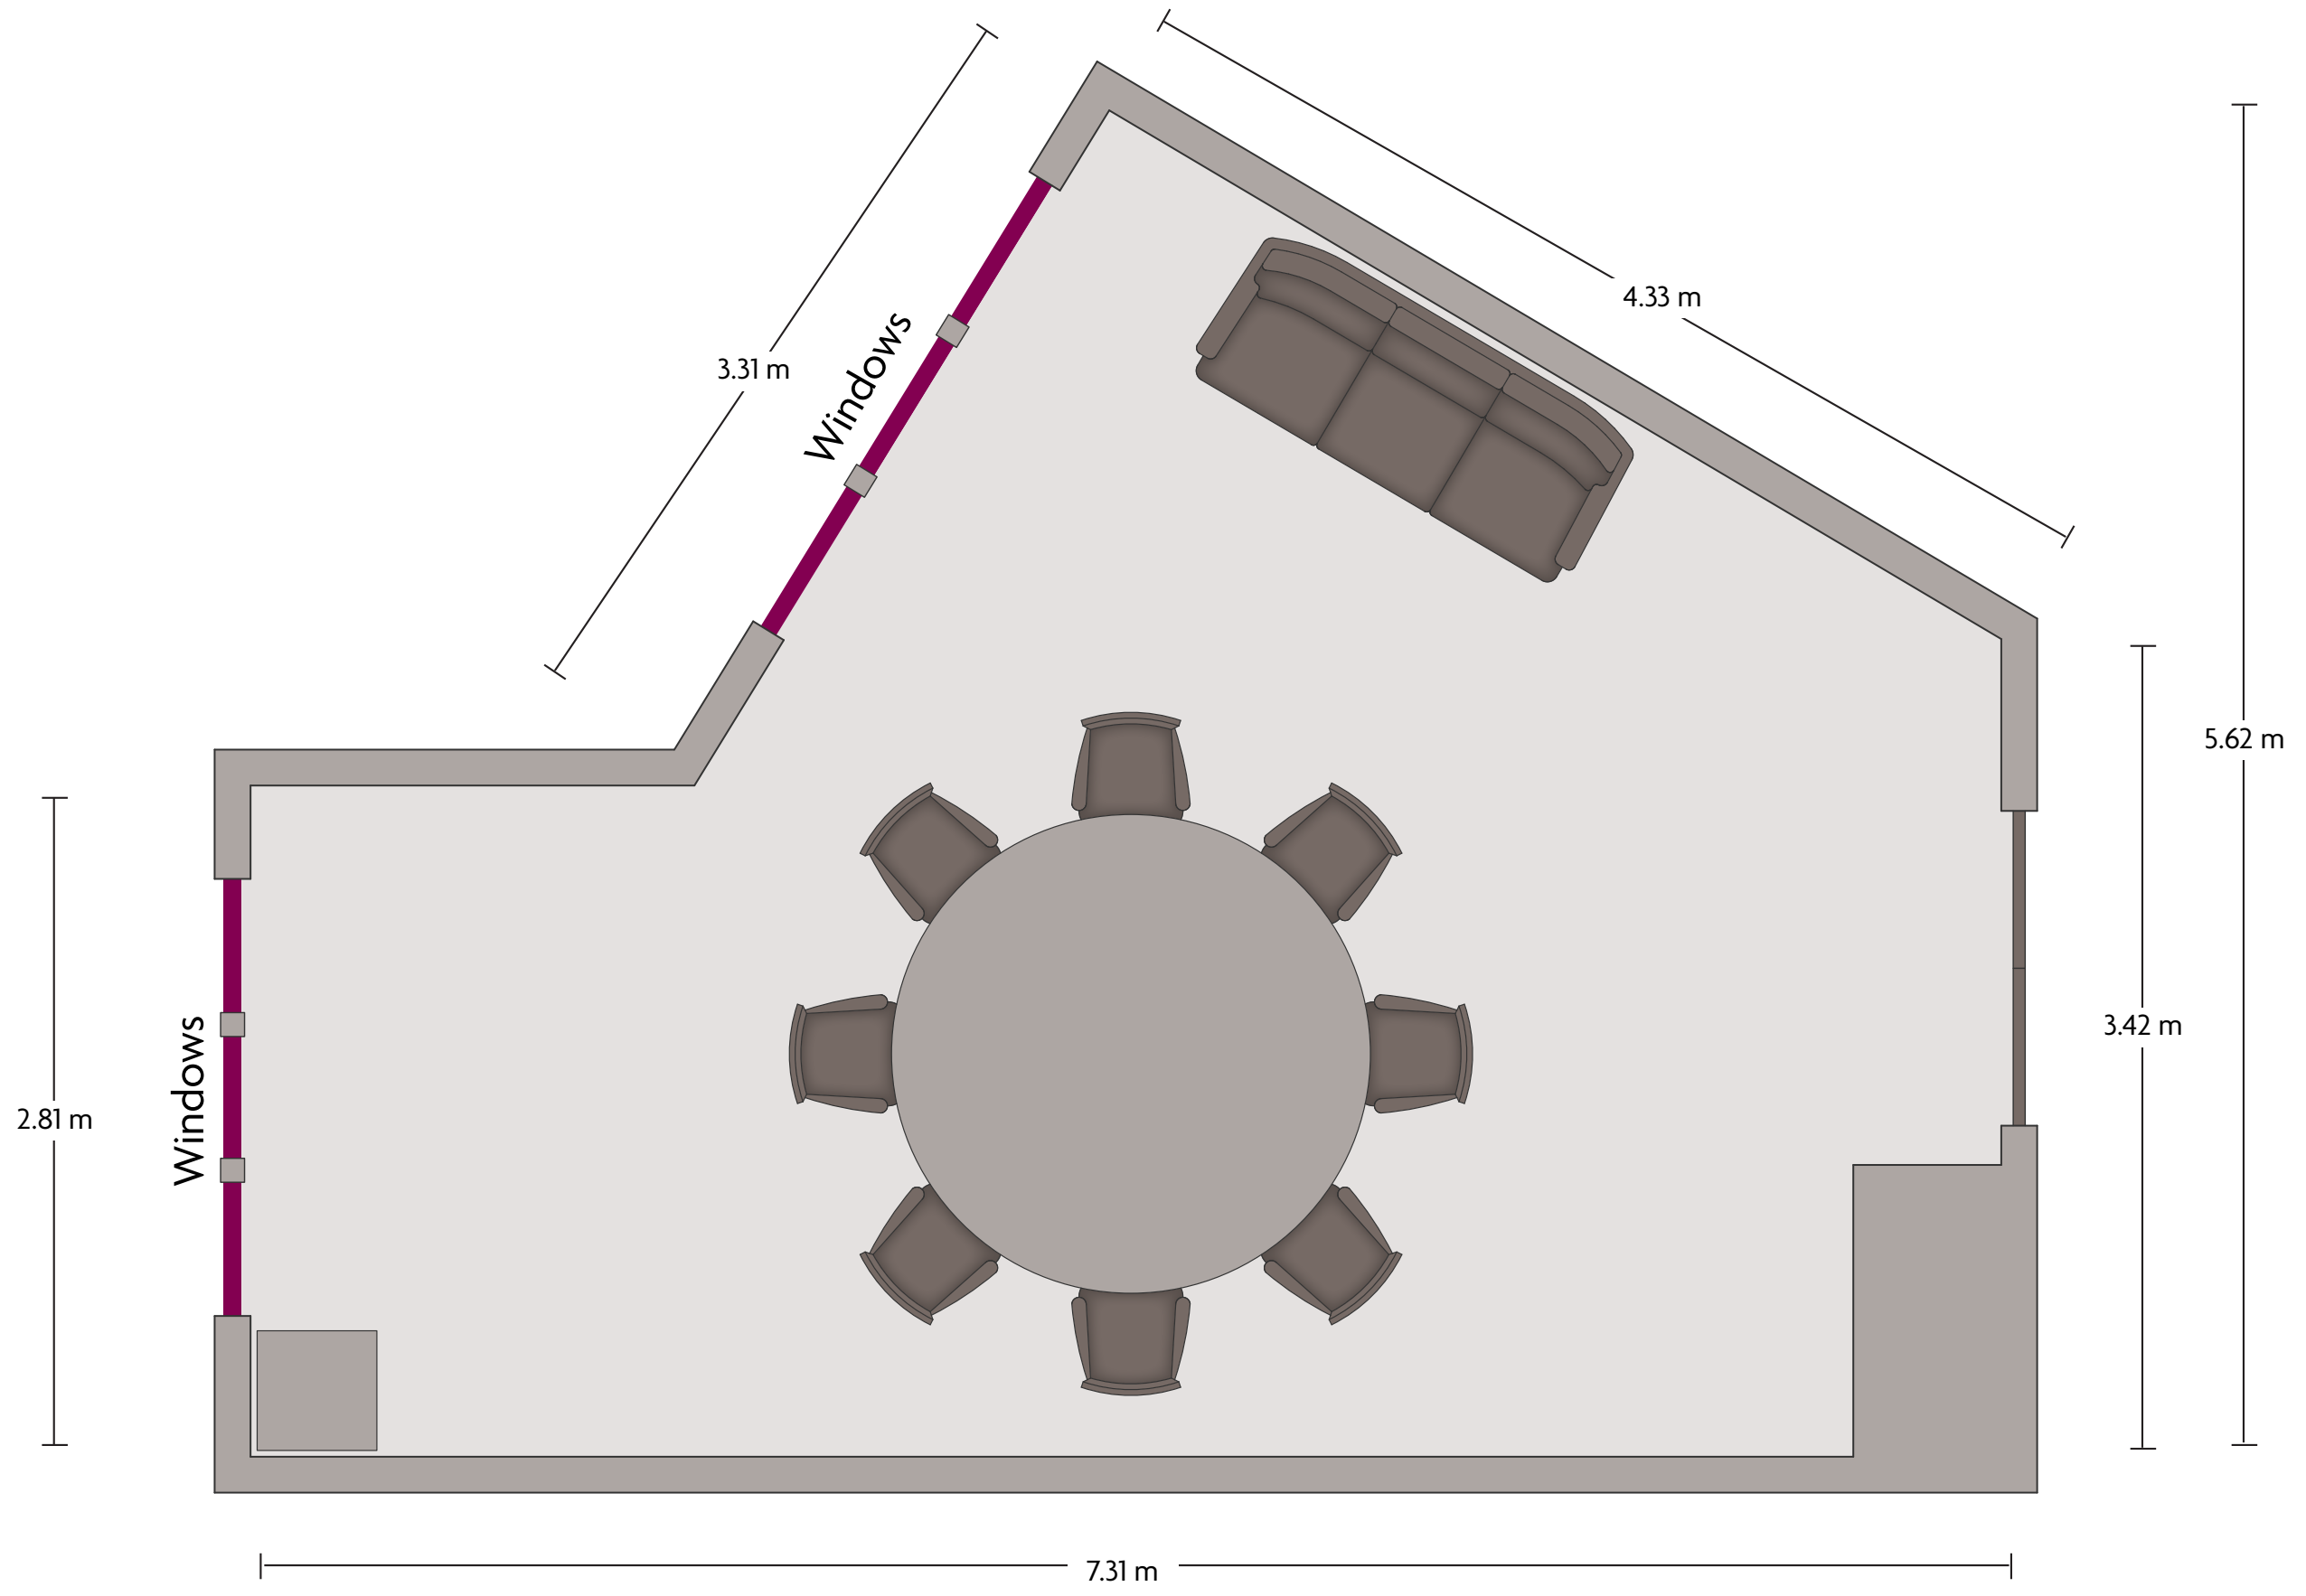

Crowne Plaza® Shanghai Anting
Augusta

LENGTH: 8.72 m WIDTH: 5.70 m HEIGHT: 3.50 m TOTAL SQUARE METERS: 47.50 m² MAXIMUM CAPACITY: 14 POWER OUTLETS: 5

No. 6555 Boyuan Road Jiading District I Shanghai - 201804, China (People's Republic) | 021.6056.8888

*Multiple layout options available for this space.

Crowne Plaza® Shanghai Anting Bobby

LENGTH: 7.31 m WIDTH: 5.62 m HEIGHT: 3.50 m TOTAL SQUARE METERS: 28.59 m² MAXIMUM CAPACITY: n/a POWER OUTLETS: 3

No. 6555 Boyuan Road Jiading District I Shanghai - 201804, China (People's Republic) | 021.6056.8888

*Multiple layout options available for this space.

Crowne Plaza® Shanghai Anting
Nine Bridges

LENGTH: 9.04 m WIDTH: 5.30 m HEIGHT: 3.50 m TOTAL SQUARE METERS: 47.52 m² MAXIMUM CAPACITY: 68 POWER OUTLETS: 4

No. 6555 Boyuan Road Jiading District I Shanghai - 201804, China (People's Republic) | 021.6056.8888

*Multiple layout options available for this space.

LENGTH: 11.64 m WIDTH: 5.26 m HEIGHT: 3.50 m TOTAL SQUARE METERS: 60.87 m² MAXIMUM CAPACITY: 78 POWER OUTLETS: 3