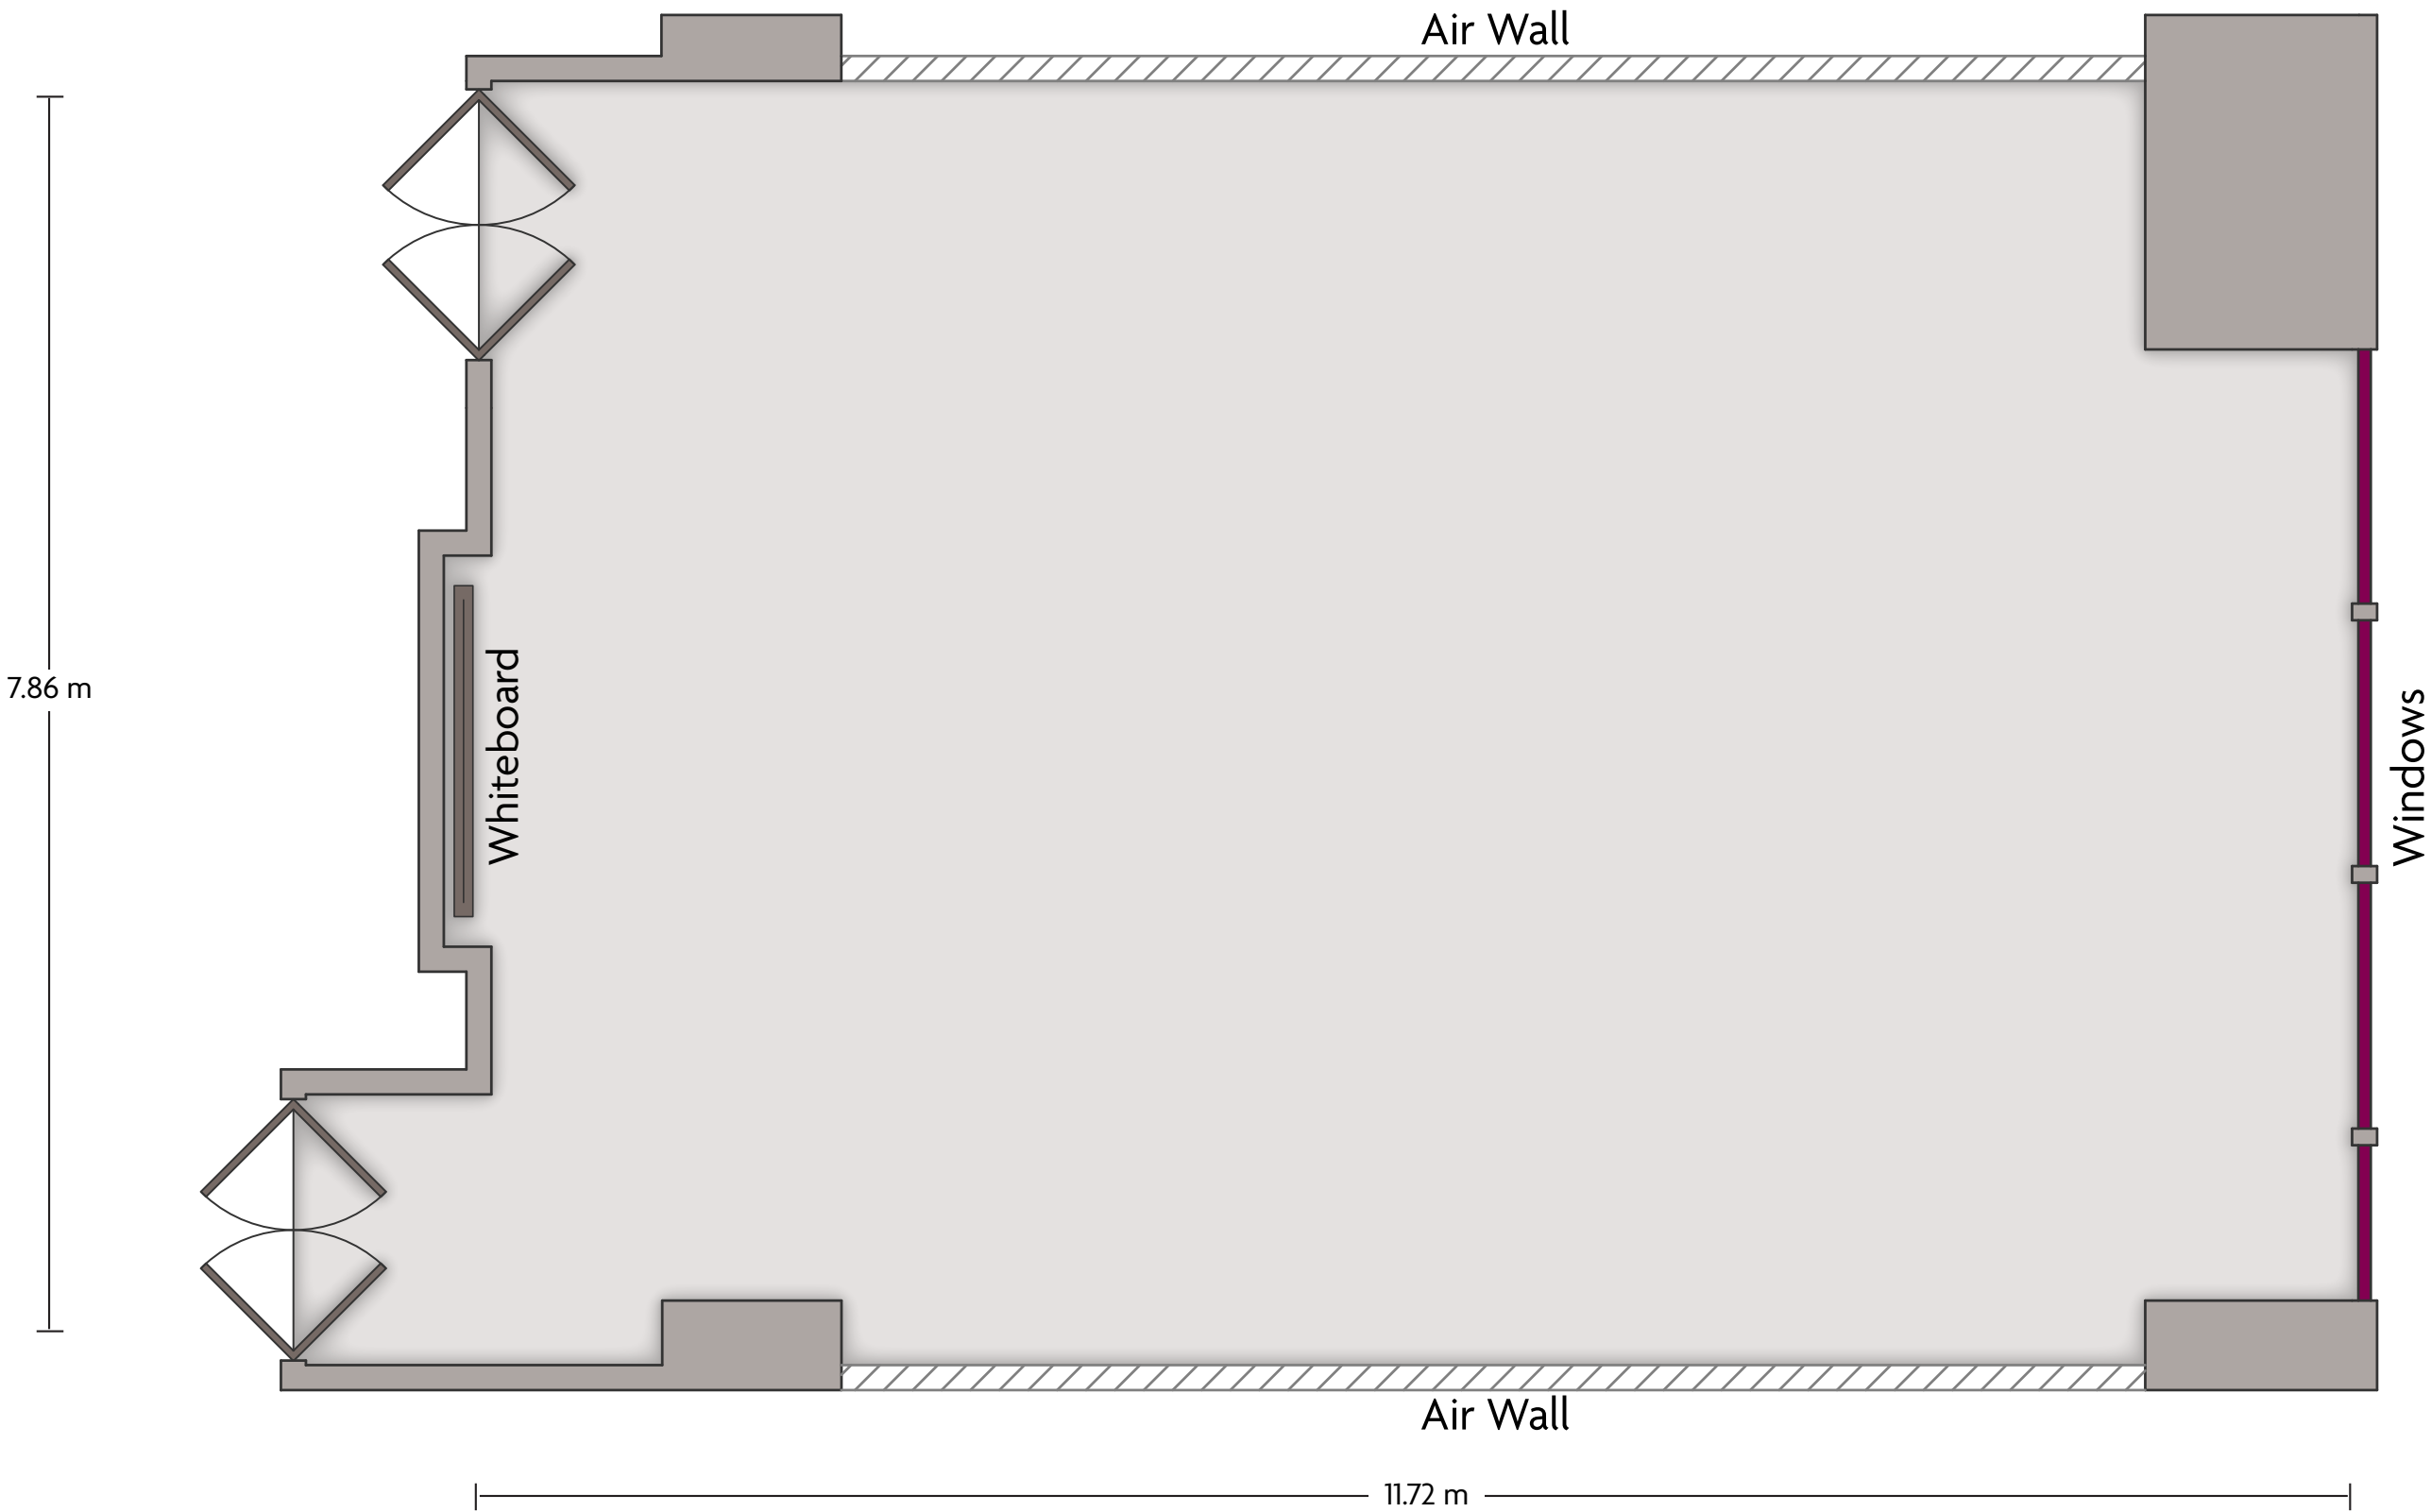

LENGTH: 30.90 m WIDTH: 11.72 m HEIGHT: 3.50 m TOTAL SQUARE METERS: 343.99 m² MAXIMUM CAPACITY: 352 POWER OUTLETS: 20

No. 6555 Boyuan Road Jiading District I Shanghai - 201804, China (People's Republic) | 021.6056.8888

*Multiple layout options available for this space.

LENGTH: 11.72 m WIDTH: 6.94 m HEIGHT: 3.50 m TOTAL SQUARE METERS: 77.90 m² MAXIMUM CAPACITY: 88 POWER OUTLETS: 6

No. 6555 Boyuan Road Jiading District I Shanghai - 201804, China (People's Republic) | 021.6056.8888

*Multiple layout options available for this space.

LENGTH: 11.72 m WIDTH: 7.86 m HEIGHT: 3.50 m TOTAL SQUARE METERS: 89.19 m² MAXIMUM CAPACITY: 88 POWER OUTLETS: 6

No. 6555 Boyuan Road Jiading District I Shanghai - 201804, China (People's Republic) | 021.6056.8888

*Multiple layout options available for this space.

LENGTH: 11.72 m WIDTH: 7.84 m HEIGHT: 3.50 m TOTAL SQUARE METERS: 89.08 m² MAXIMUM CAPACITY: 88 POWER OUTLETS: 6

No. 6555 Boyuan Road Jiading District I Shanghai - 201804, China (People's Republic) | 021.6056.8888