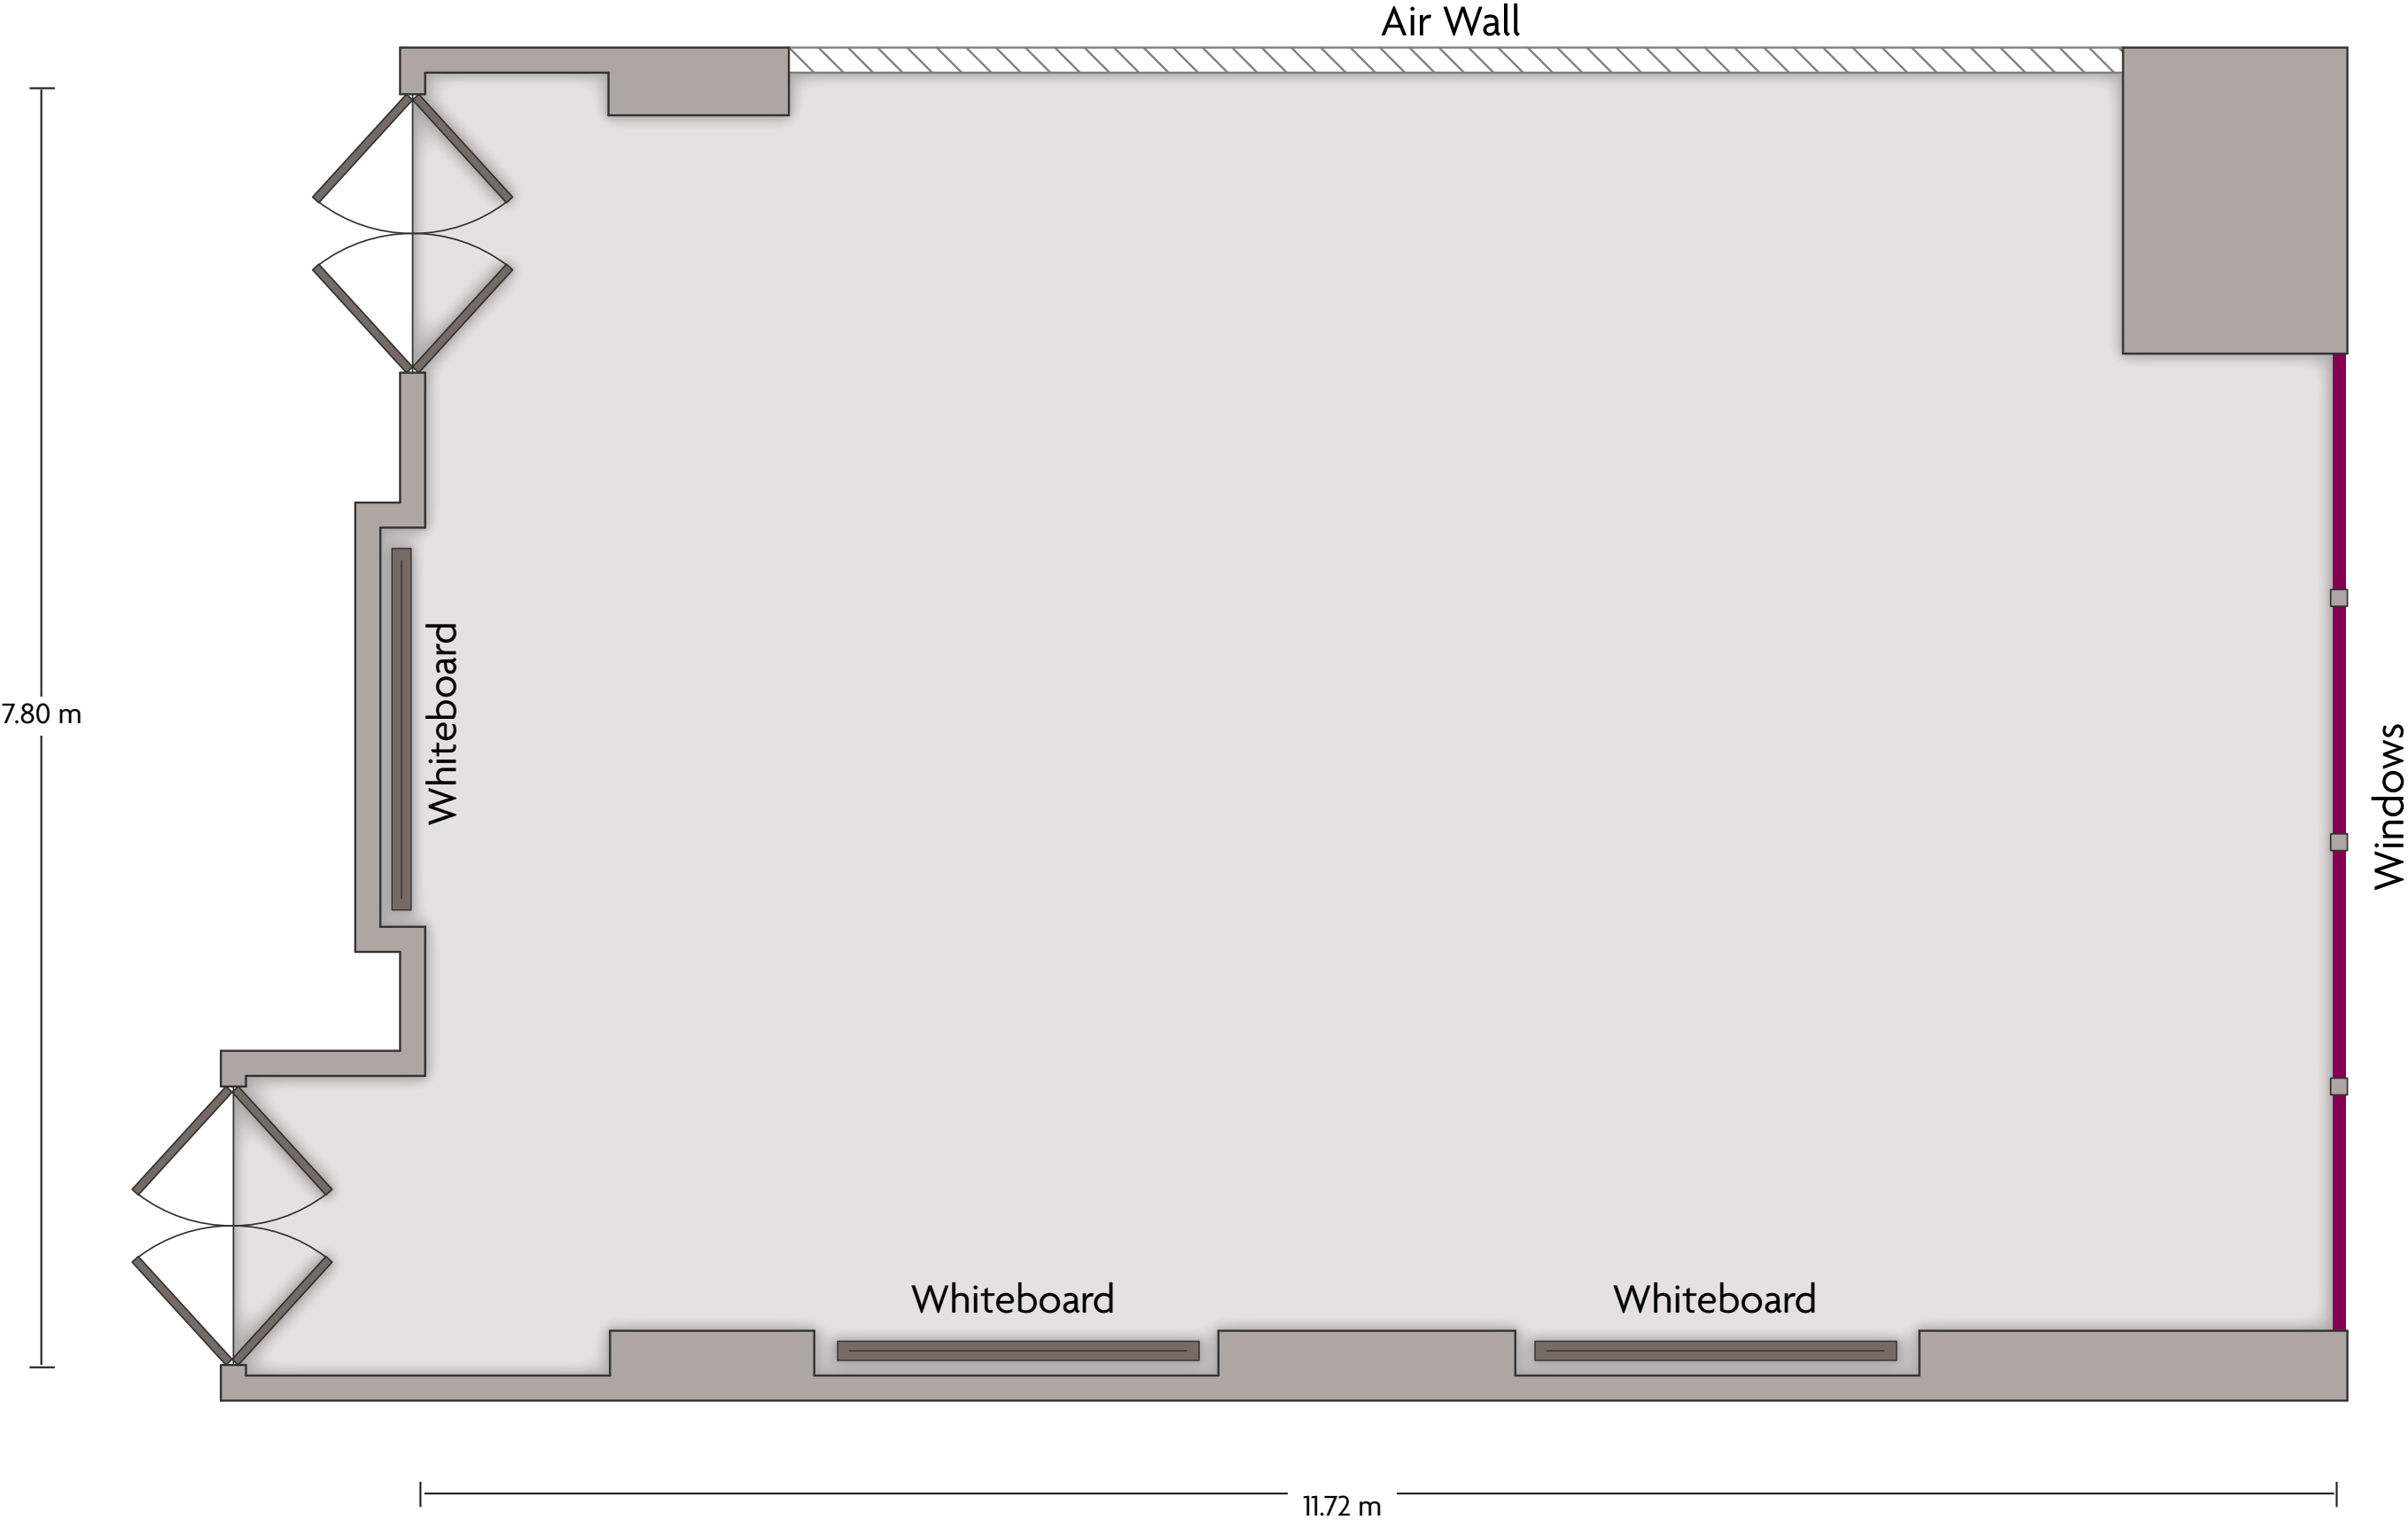

*Multiple layout options available for this space.

LENGTH: 11.72 m WIDTH: 6.94 m HEIGHT: 3.50 m TOTAL SQUARE METERS: 77.90 m² MAXIMUM CAPACITY: 88 POWER OUTLETS: 6

No. 6555 Boyuan Road Jiading District I Shanghai - 201804, China (People's Republic) | 021.6056.8888

*Multiple layout options available for this space.

LENGTH: 11.72 m WIDTH: 7.86 m HEIGHT: 3.50 m TOTAL SQUARE METERS: 89.19 m² MAXIMUM CAPACITY: 88 POWER OUTLETS: 6

No. 6555 Boyuan Road Jiading District I Shanghai - 201804, China (People's Republic) | 021.6056.8888

*Multiple layout options available for this space.

LENGTH: 11.72 m WIDTH: 7.84 m HEIGHT: 3.50 m TOTAL SQUARE METERS: 89.08 m² MAXIMUM CAPACITY: 88 POWER OUTLETS: 6

No. 6555 Boyuan Road Jiading District I Shanghai - 201804, China (People's Republic) | 021.6056.8888

*Multiple layout options available for this space.

LENGTH: 11.72 m WIDTH: 7.80 m HEIGHT: 3.50 m TOTAL SQUARE METERS: 87.68 m² MAXIMUM CAPACITY: 88 POWER OUTLETS: 2

No. 6555 Boyuan Road Jiading District I Shanghai - 201804, China (People's Republic) | 021.6056.8888