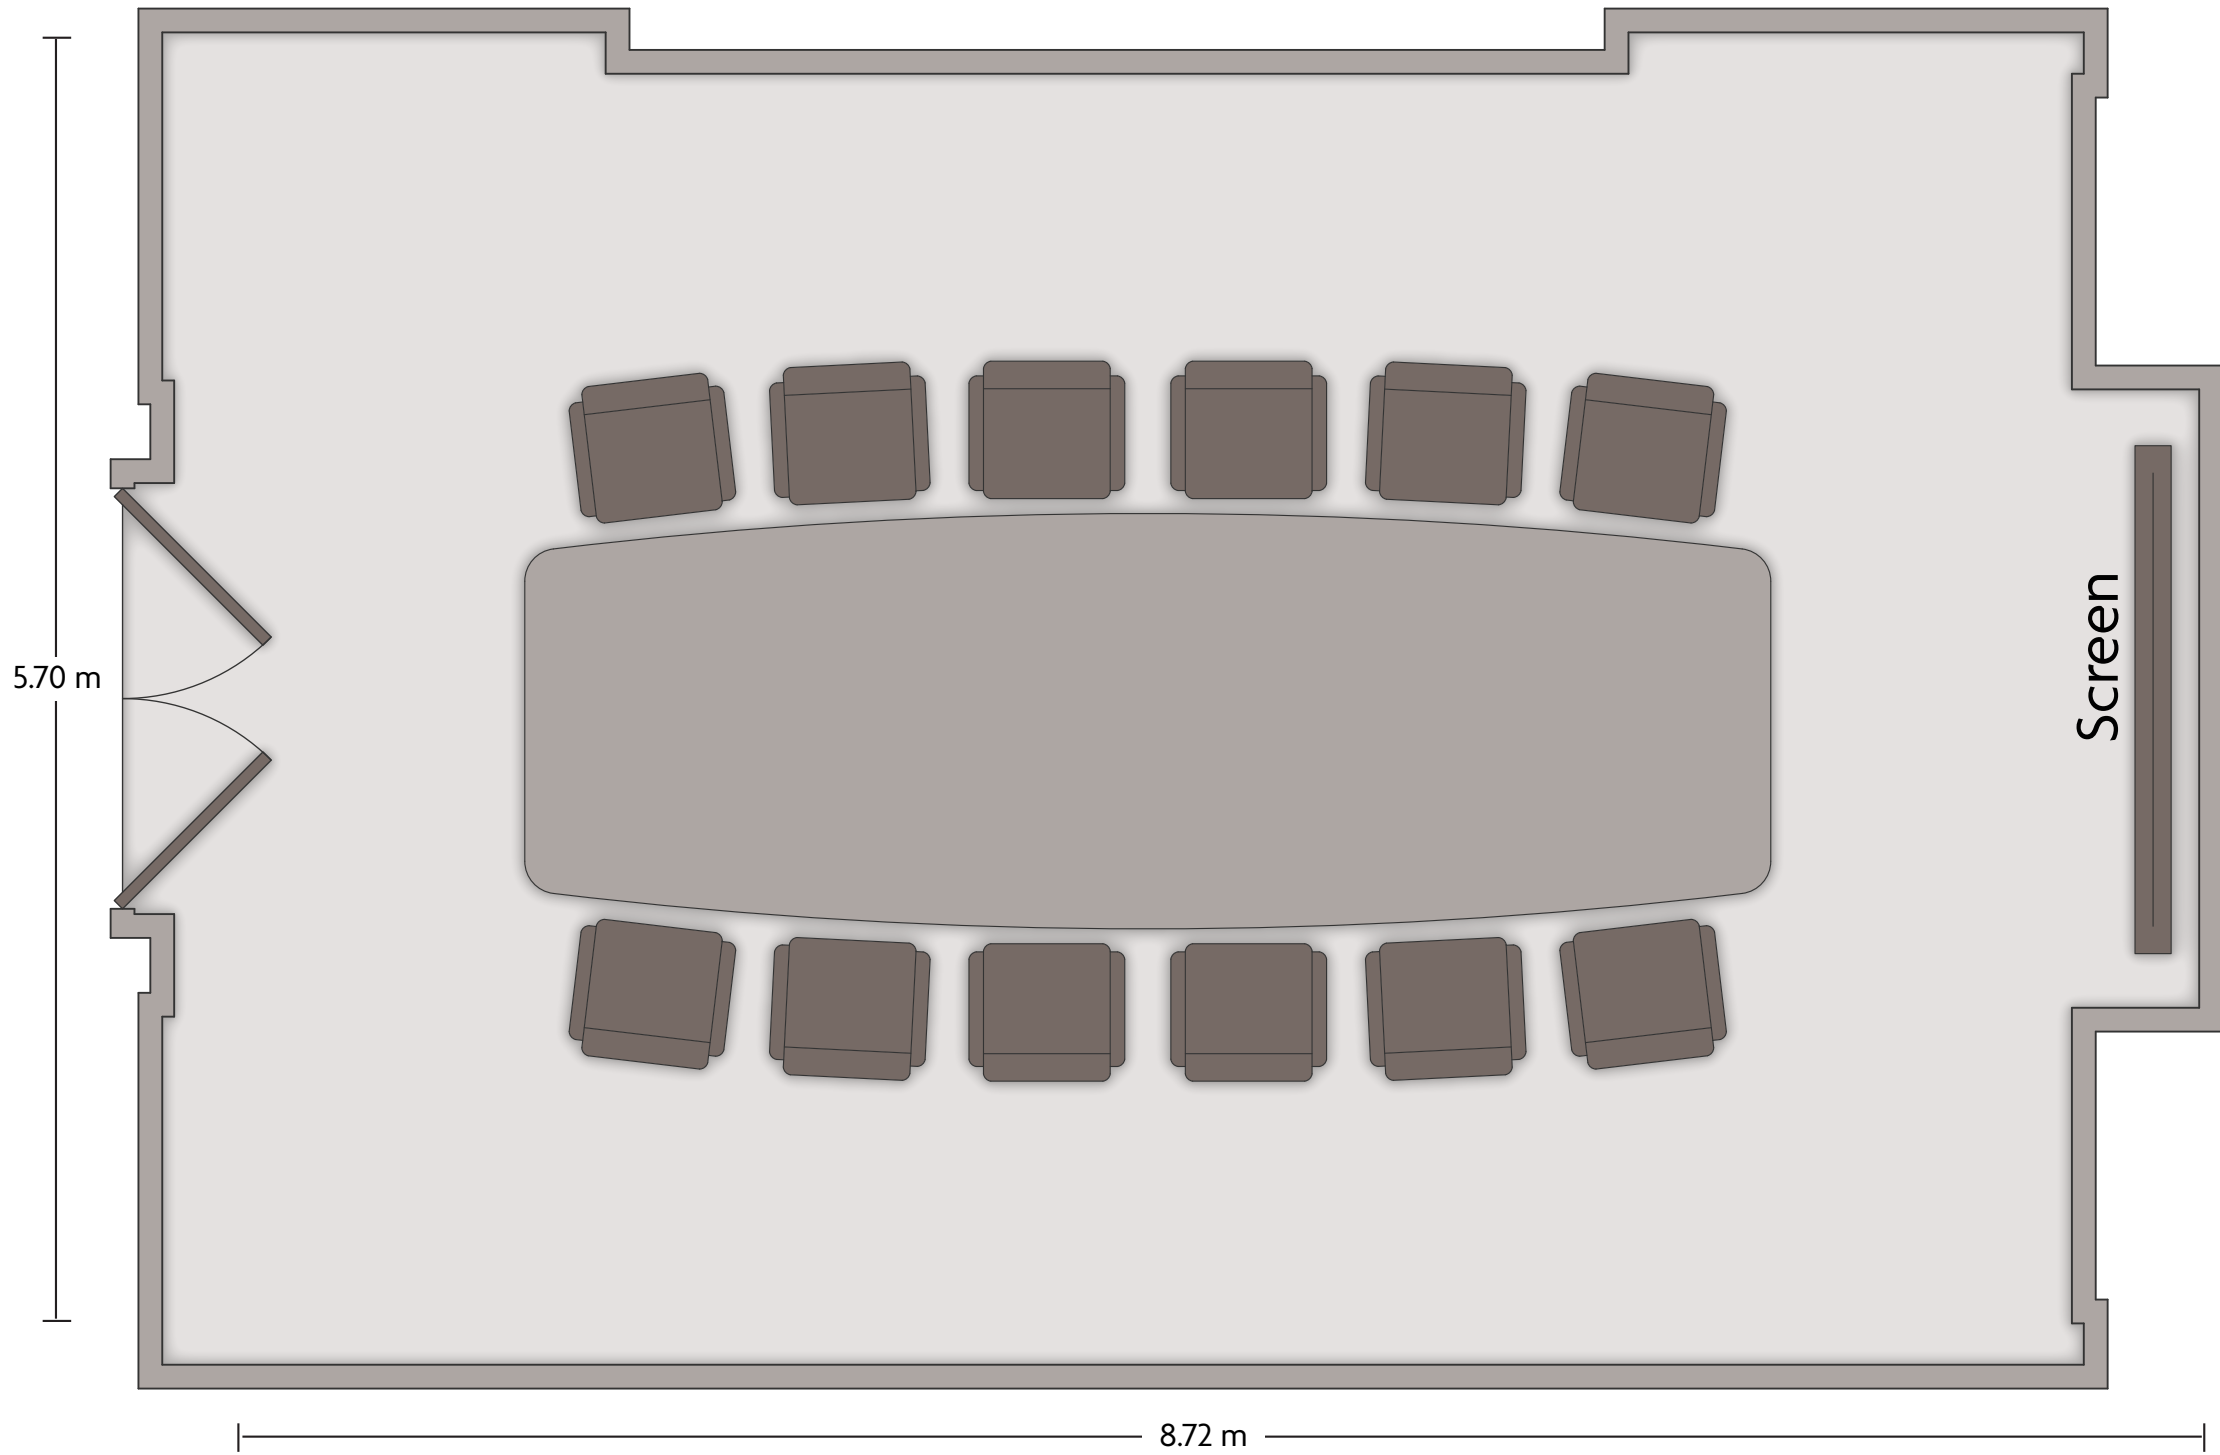

Crowne Plaza® Shanghai Anting
Augusta

LENGTH: 8.72 m WIDTH: 5.70 m HEIGHT: 3.50 m TOTAL SQUARE METERS: 47.50 m² MAXIMUM CAPACITY: 14 POWER OUTLETS: 5

No. 6555 Boyuan Road Jiading District I Shanghai - 201804, China (People's Republic) | 021.6056.8888

*Multiple layout options available for this space.

Crowne Plaza® Shanghai Anting Bobby

LENGTH: 7.31 m WIDTH: 5.62 m HEIGHT: 3.50 m TOTAL SQUARE METERS: 28.59 m² MAXIMUM CAPACITY: n/a POWER OUTLETS: 3

No. 6555 Boyuan Road Jiading District I Shanghai - 201804, China (People's Republic) | 021.6056.8888

*Multiple layout options available for this space.

Crowne Plaza® Shanghai Anting
Nine Bridges

LENGTH: 9.04 m WIDTH: 5.30 m HEIGHT: 3.50 m TOTAL SQUARE METERS: 47.52 m² MAXIMUM CAPACITY: 68 POWER OUTLETS: 4

No. 6555 Boyuan Road Jiading District I Shanghai - 201804, China (People's Republic) | 021.6056.8888

*Multiple layout options available for this space.

LENGTH: 11.64 m WIDTH: 5.26 m HEIGHT: 3.50 m TOTAL SQUARE METERS: 60.87 m² MAXIMUM CAPACITY: 78 POWER OUTLETS: 3