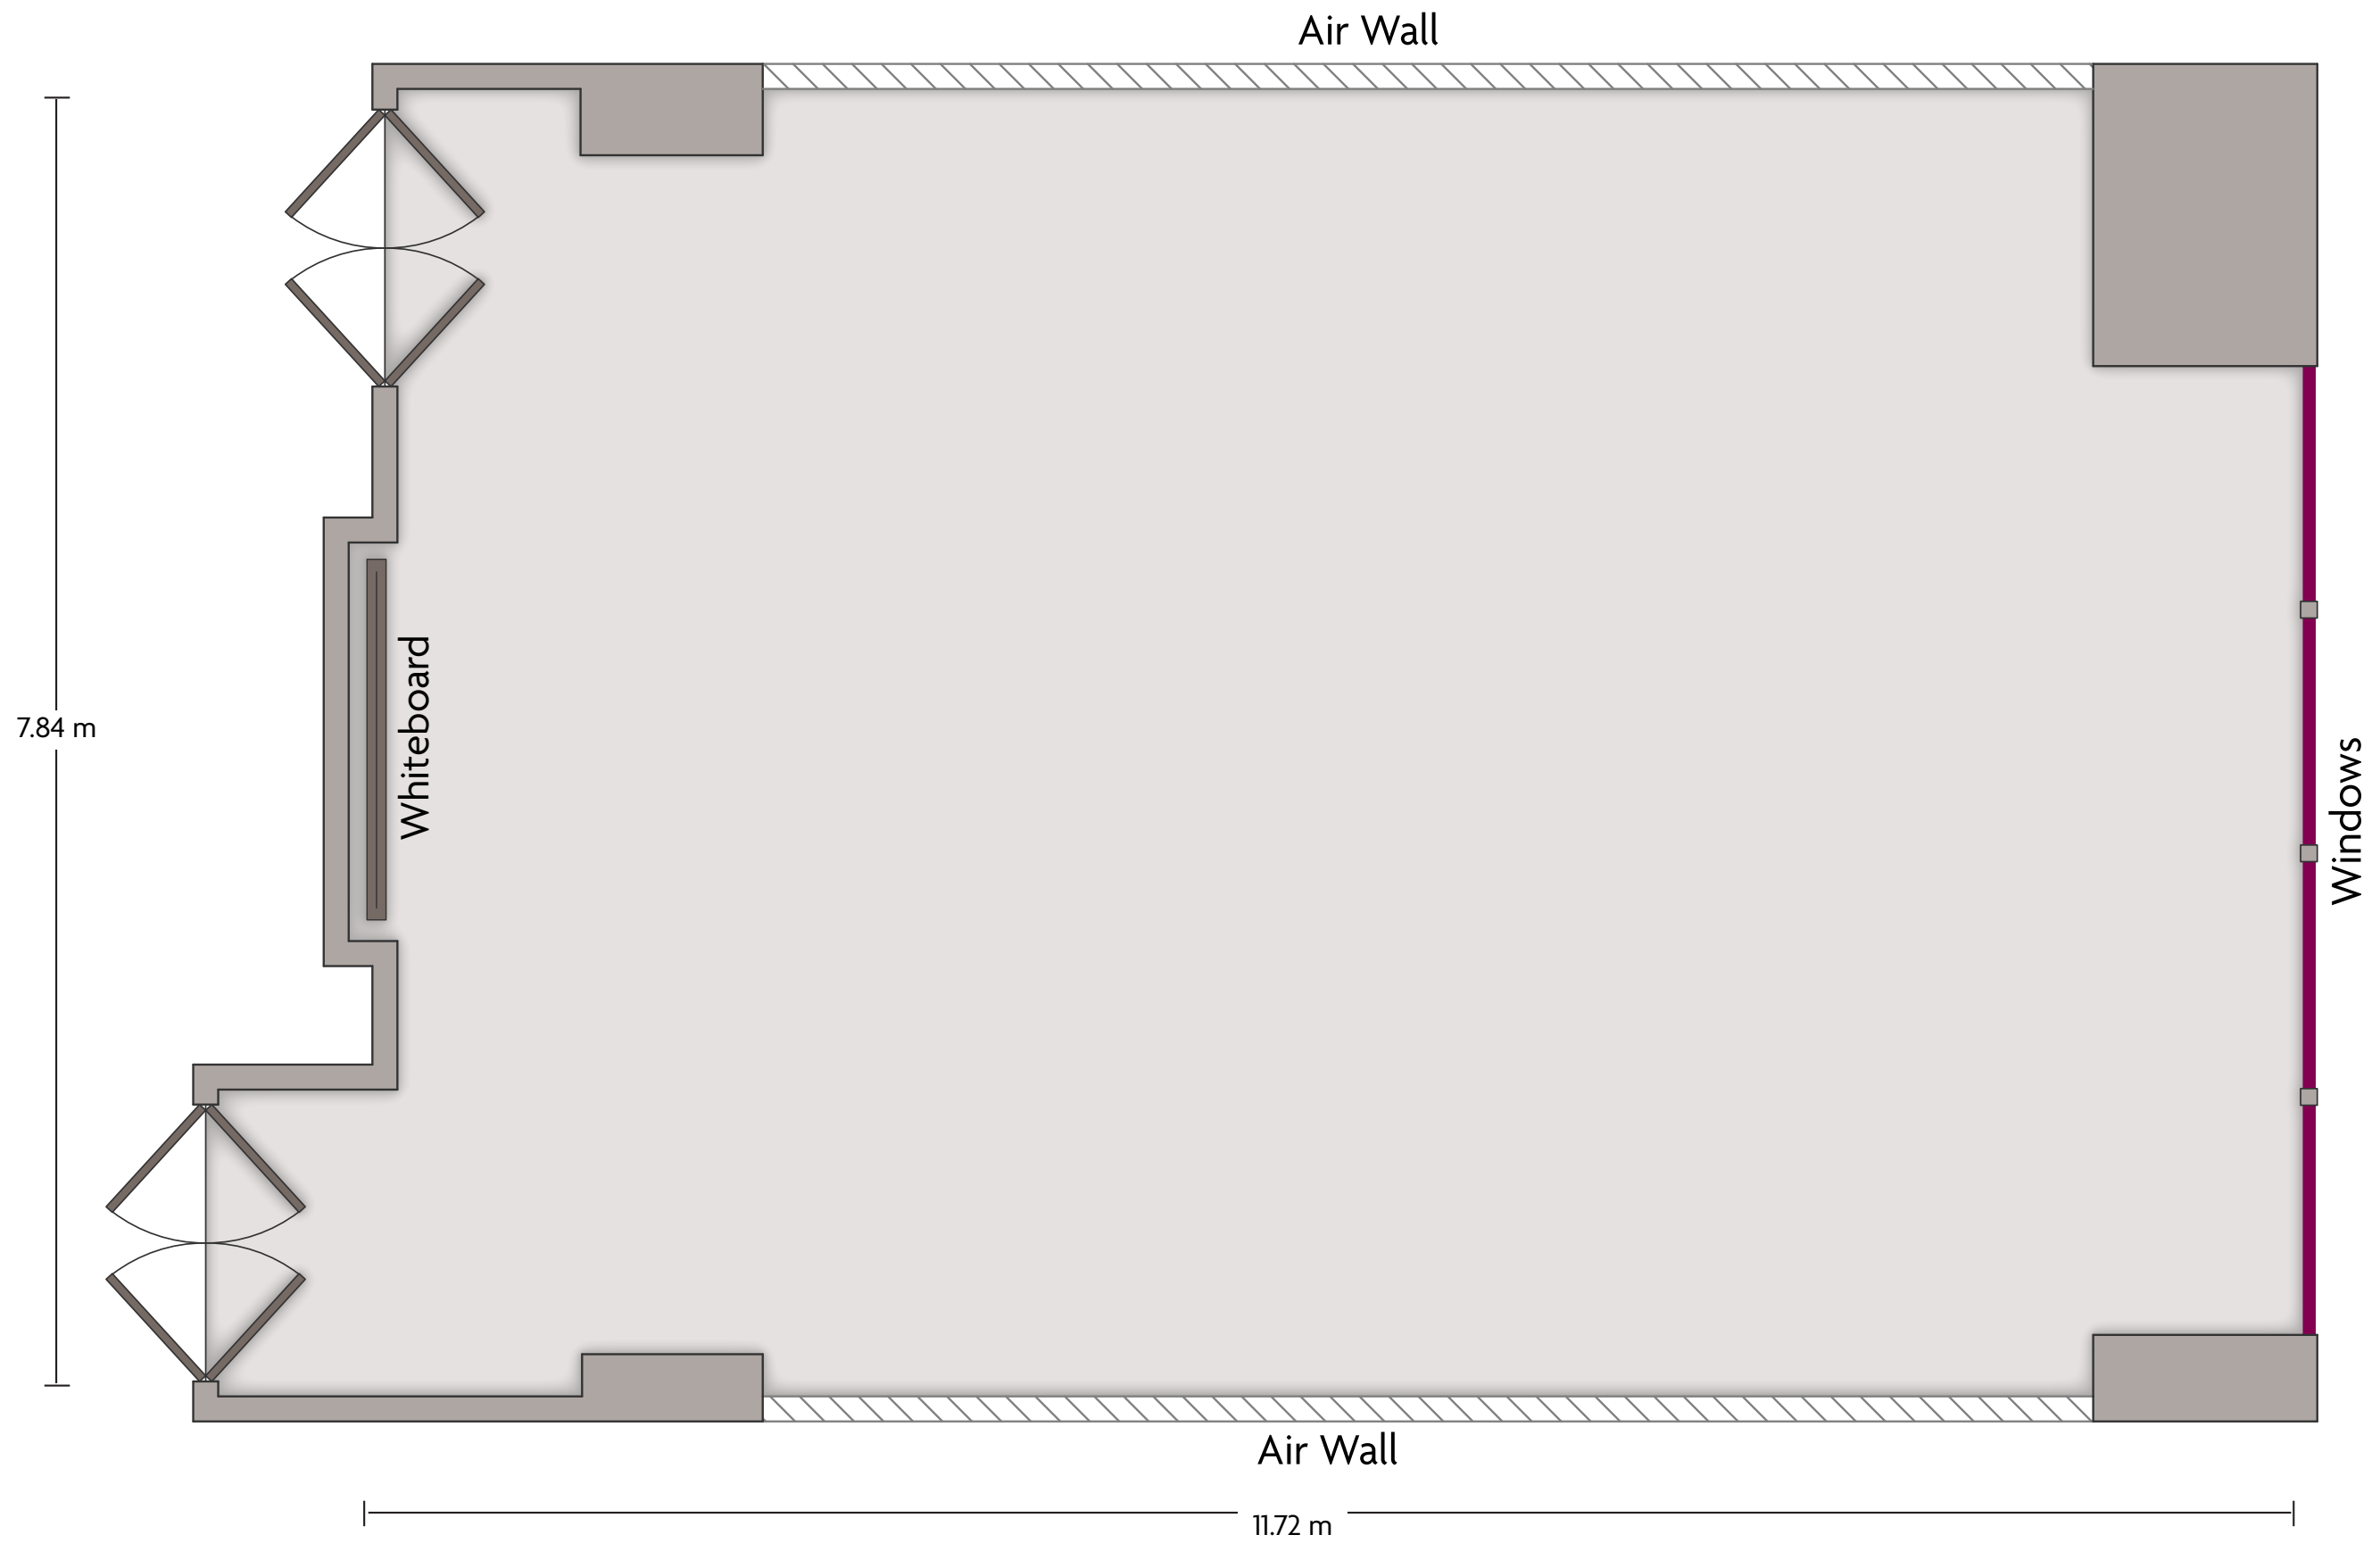

*Multiple layout options available for this space.

LENGTH: 11.72 m WIDTH: 6.94 m HEIGHT: 3.50 m TOTAL SQUARE METERS: 77.90 m² MAXIMUM CAPACITY: 88 POWER OUTLETS: 6

No. 6555 Boyuan Road Jiading District I Shanghai - 201804, China (People's Republic) | 021.6056.8888

*Multiple layout options available for this space.

LENGTH: 11.72 m WIDTH: 7.86 m HEIGHT: 3.50 m TOTAL SQUARE METERS: 89.19 m² MAXIMUM CAPACITY: 88 POWER OUTLETS: 6

No. 6555 Boyuan Road Jiading District I Shanghai - 201804, China (People's Republic) | 021.6056.8888

*Multiple layout options available for this space.

LENGTH: 11.72 m WIDTH: 7.84 m HEIGHT: 3.50 m TOTAL SQUARE METERS: 89.08 m² MAXIMUM CAPACITY: 88 POWER OUTLETS: 6

No. 6555 Boyuan Road Jiading District I Shanghai - 201804, China (People's Republic) | 021.6056.8888

*Multiple layout options available for this space.

LENGTH: 11.72 m WIDTH: 7.80 m HEIGHT: 3.50 m TOTAL SQUARE METERS: 87.68 m² MAXIMUM CAPACITY: 88 POWER OUTLETS: 2

No. 6555 Boyuan Road Jiading District I Shanghai - 201804, China (People's Republic) | 021.6056.8888