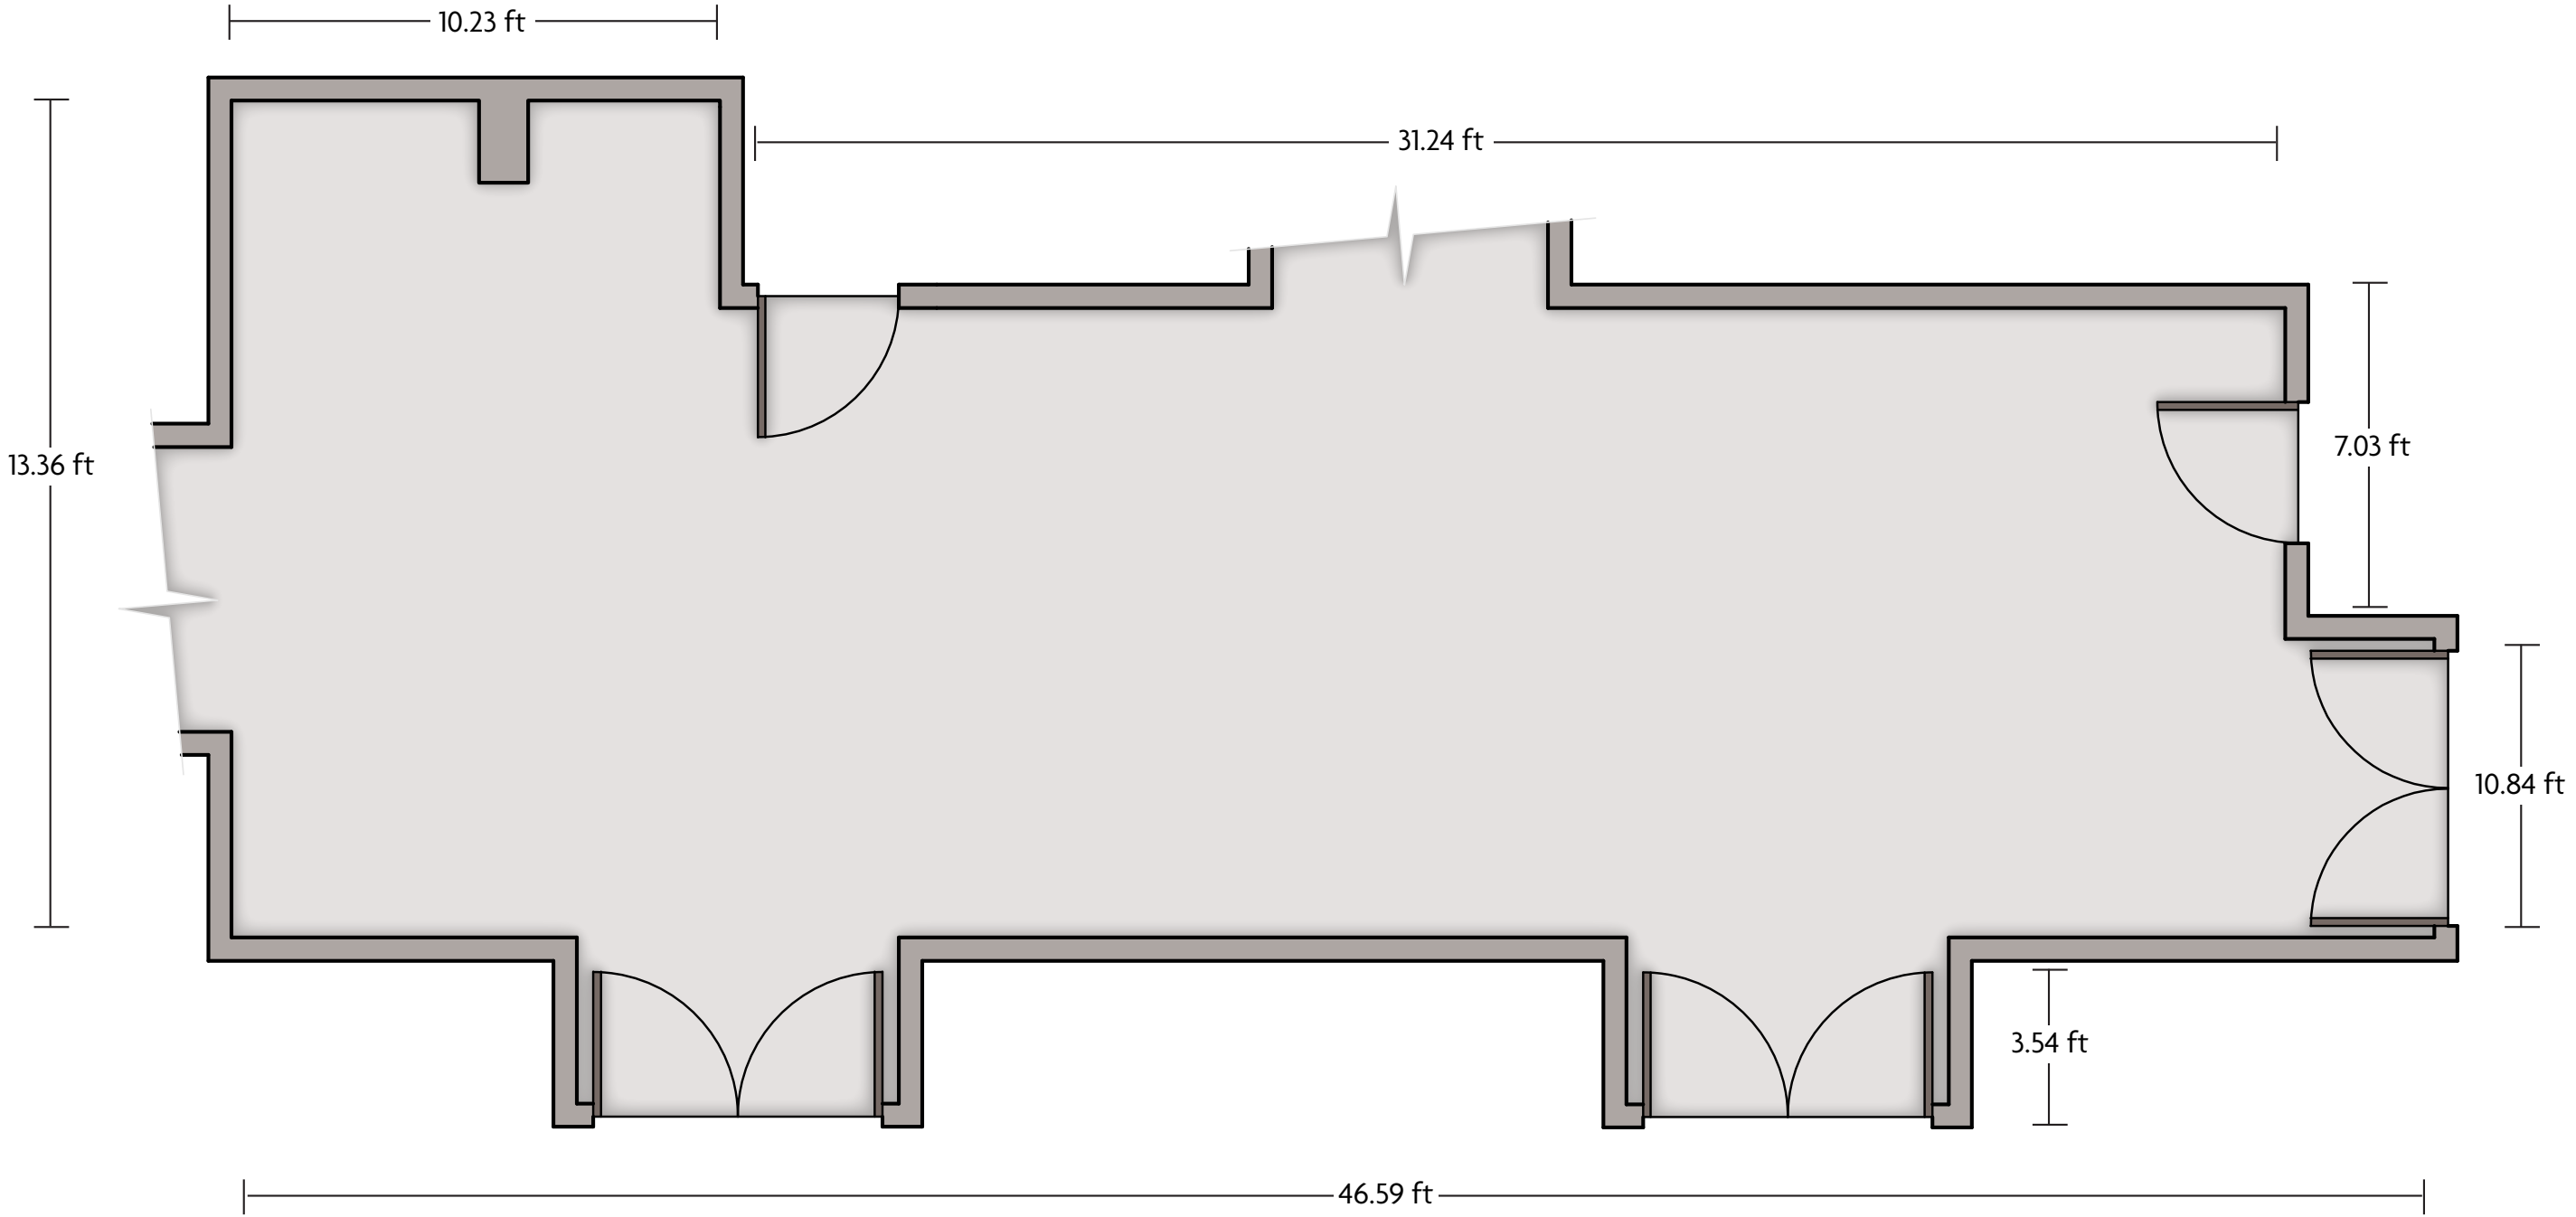

LENGTH: 38.8 Ft    WIDTH: 22.1 Ft    HEIGHT: 10 Ft    TOTAL SQUARE FEET: 827.8 Sq Ft    MAXIMUM CAPACITY: 100    POWER OUTLETS: 4

17388 International Blvd. | Seattle WA 98188 | 206.248.1000

\*Multiple layout options available for this space.

LENGTH: 35.0 Ft    WIDTH: 22.0 Ft    HEIGHT: 10 Ft    TOTAL SQUARE FEET: 795.1 Sq Ft    MAXIMUM CAPACITY: 50    POWER OUTLETS: 3

17388 International Blvd. | Seattle WA 98188 | 206.248.1000

\*Multiple layout options available for this space.

# Crowne Plaza® Seattle Airport - Gateway Prefunction

LENGTH: 42.9 Ft    WIDTH: 17.8 Ft    HEIGHT: 10 Ft    TOTAL SQUARE FEET: 641.0 Sq Ft    MAXIMUM CAPACITY: 50    POWER OUTLETS: 5

17388 International Blvd. | Seattle WA 98188 | 206.248.1000

\*Multiple layout options available for this space.

LENGTH: 69.9 Ft    WIDTH: 35.3 Ft    HEIGHT: 10 Ft    TOTAL SQUARE FEET: 2,260.6 Sq Ft    MAXIMUM CAPACITY: 350    POWER OUTLETS: 11

17388 International Blvd. | Seattle WA 98188 | 206.248.1000