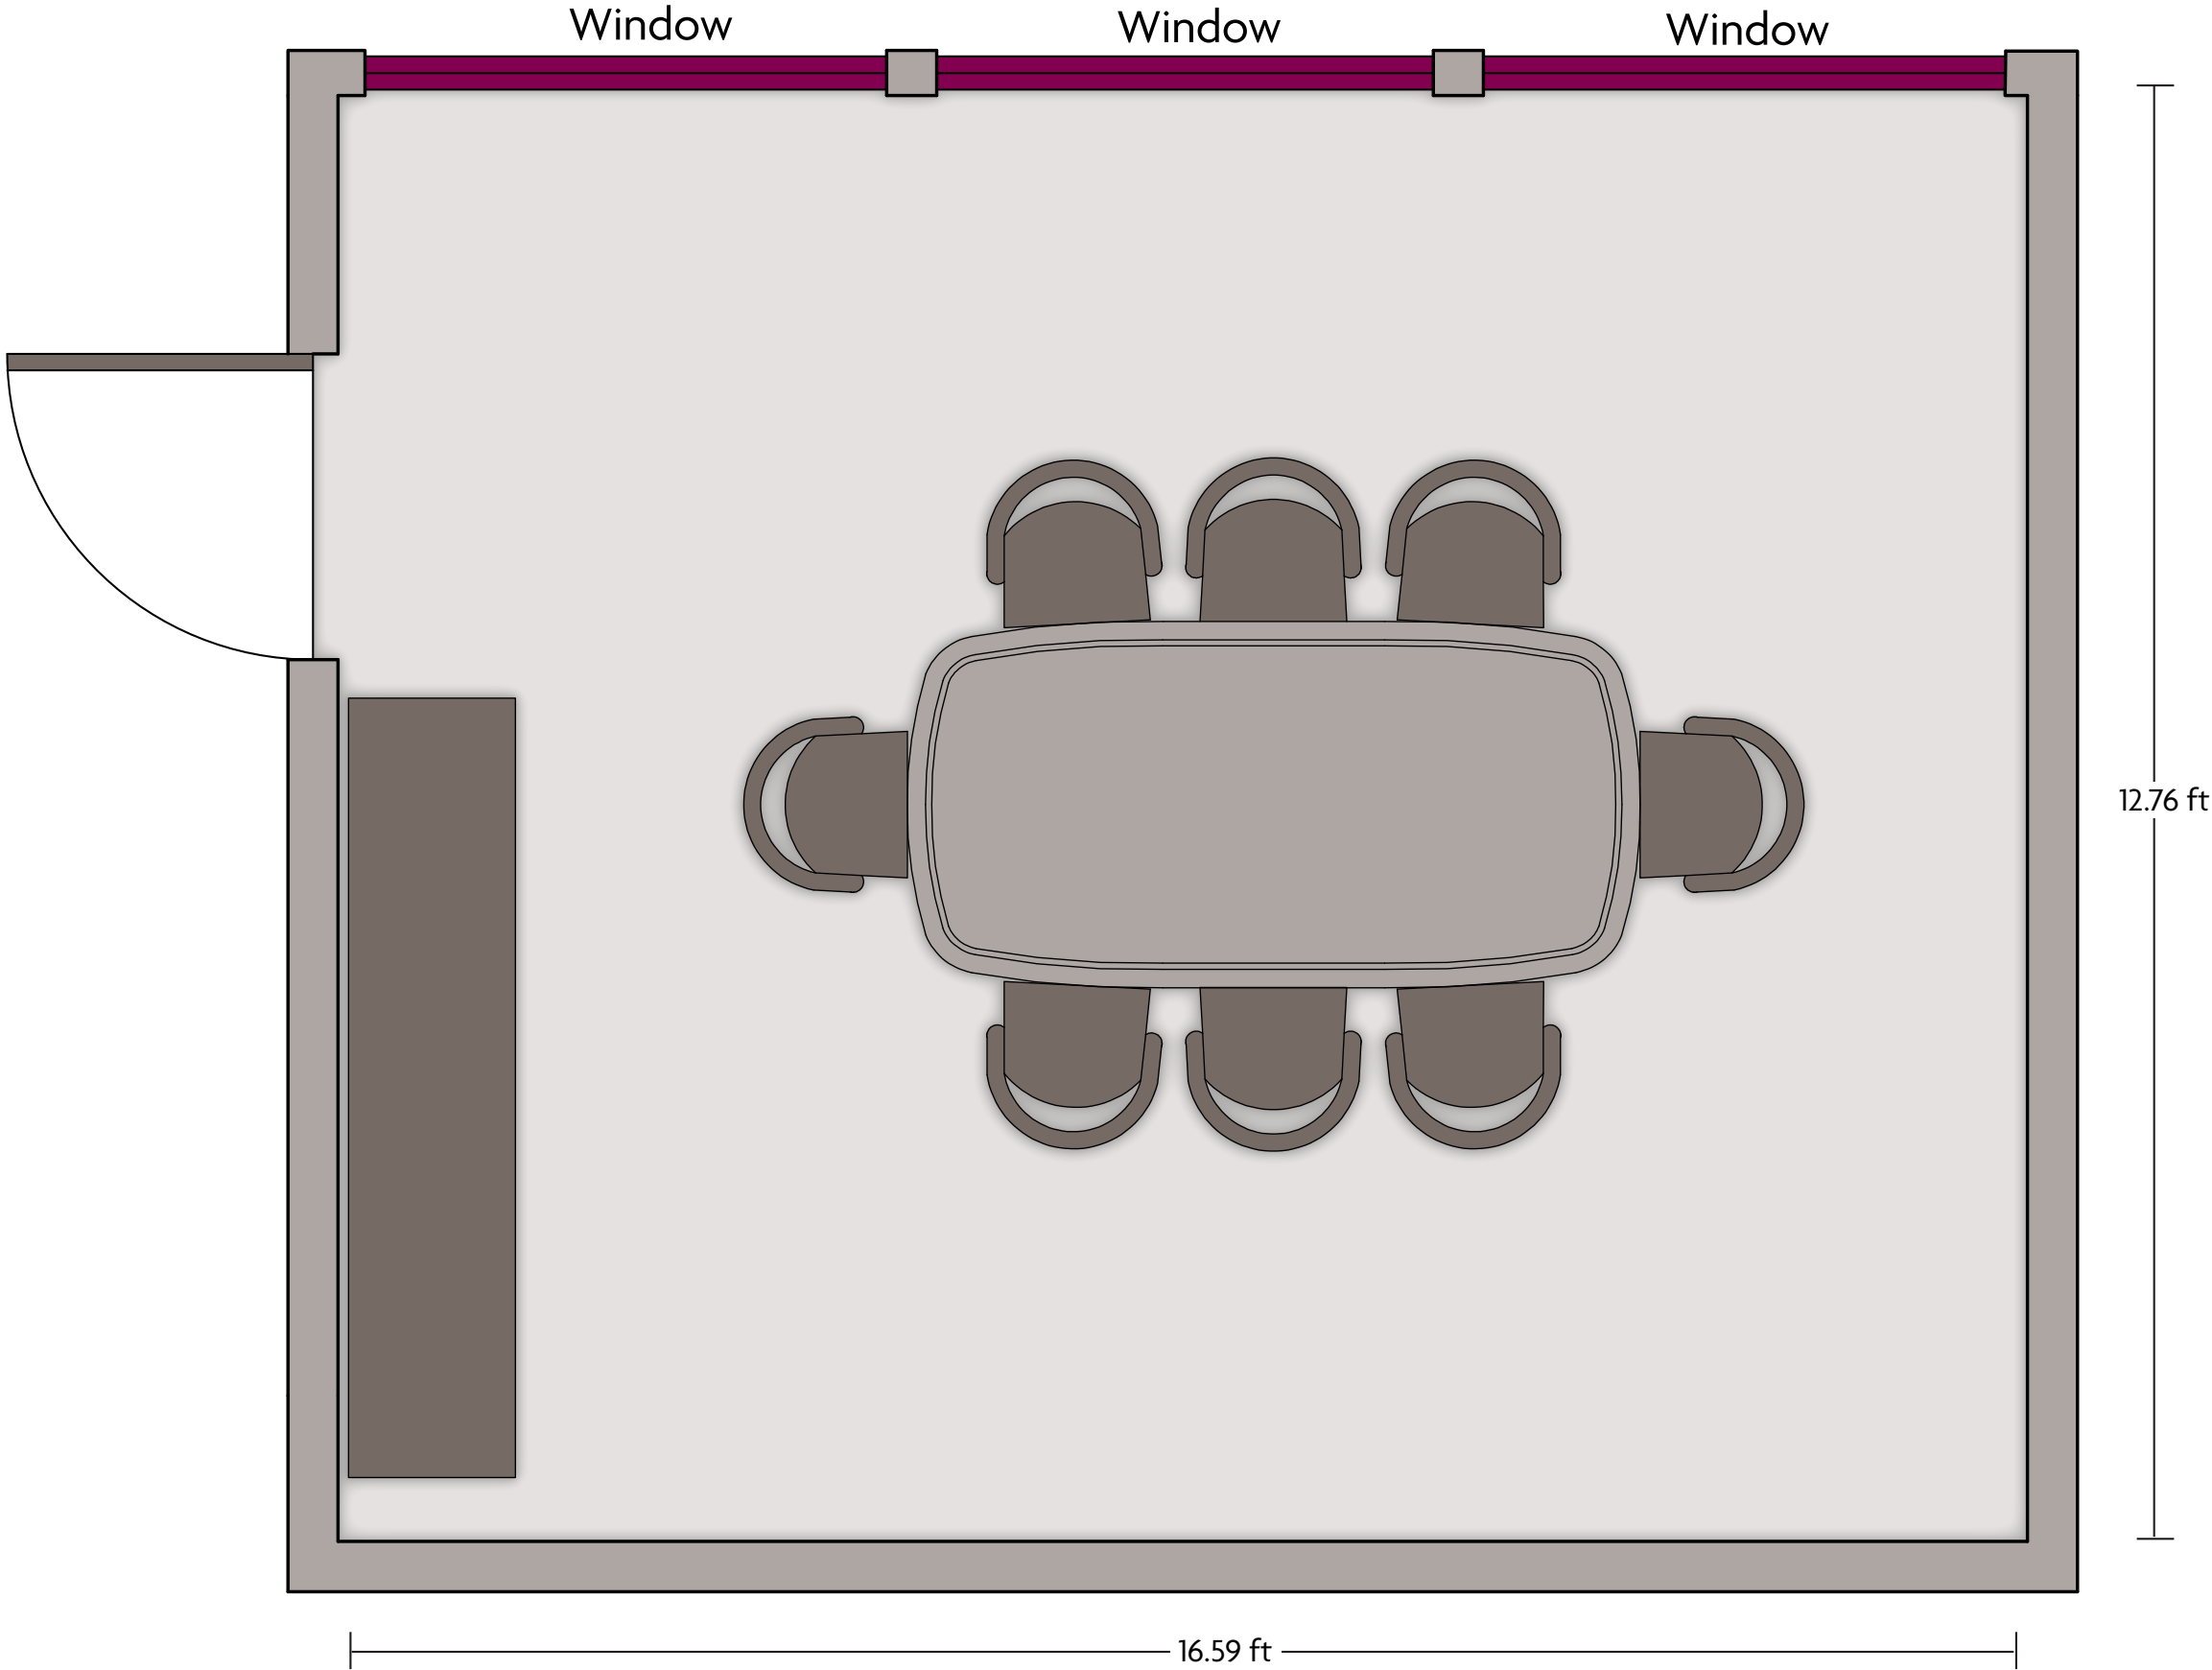

\*Multiple layout options available for this space.

LENGTH: 41.8 Ft    WIDTH: 24.5 Ft    HEIGHT: 11 Ft    TOTAL SQUARE FEET: 962.6 Sq Ft    MAXIMUM CAPACITY: 100    POWER OUTLETS: 4

17388 International Blvd. | Seattle WA 98188 | 206.248.1000

\*Multiple layout options available for this space.

LENGTH: 79.1 Ft    WIDTH: 54.1 Ft    HEIGHT: 11 Ft    TOTAL SQUARE FEET: 3,142.4 Sq Ft    MAXIMUM CAPACITY: 500    POWER OUTLETS: 11

17388 International Blvd. | Seattle WA 98188 | 206.248.1000

\*Multiple layout options available for this space.

# Crowne Plaza® Seattle Airport - Yesler Boardroom

LENGTH: 16.6 Ft    WIDTH: 12.8 Ft    HEIGHT: 9 Ft    TOTAL SQUARE FEET: 234.8 Sq Ft    MAXIMUM CAPACITY: 12    POWER OUTLETS: 4

17388 International Blvd. | Seattle WA 98188 | 206.248.1000