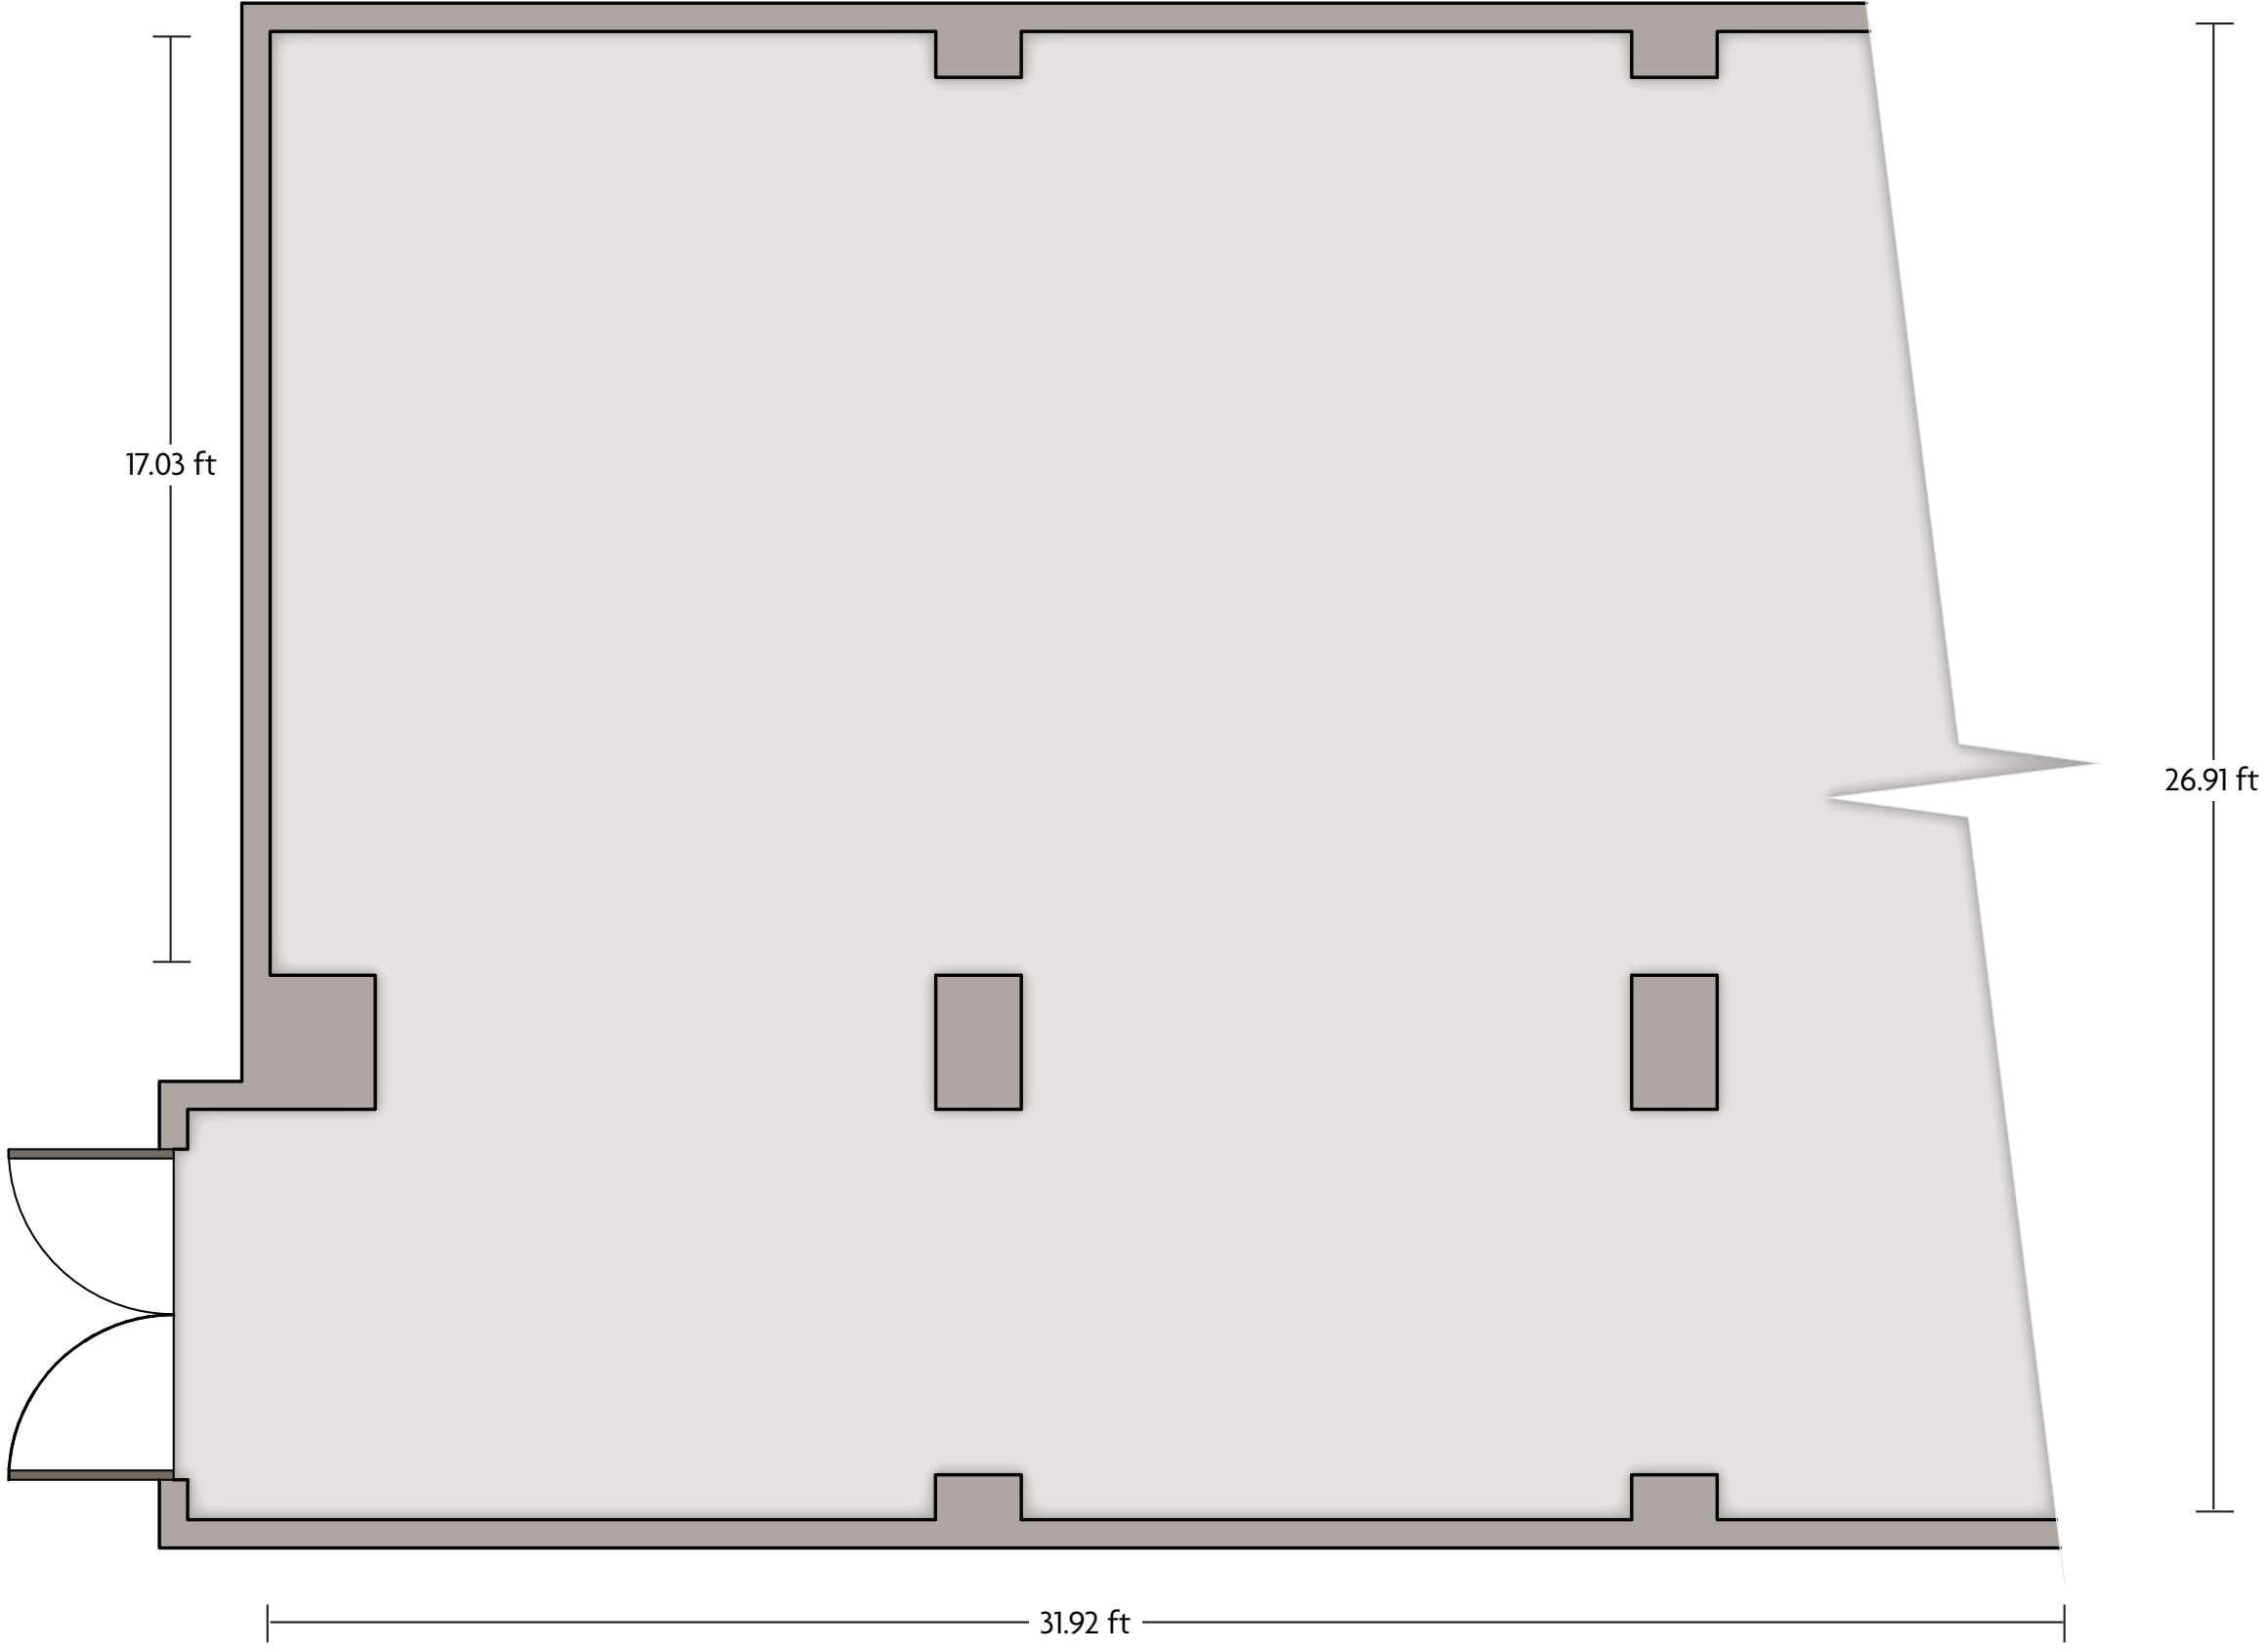

Crowne Plaza® Seattle Airport - Madrona Prefunction

LENGTH: 31.9 Ft   WIDTH: 26.9 Ft   HEIGHT: 10 Ft   TOTAL SQUARE FEET: 651.4 Sq Ft   MAXIMUM CAPACITY: 50   POWER OUTLETS: 9

17388 International Blvd. | Seattle WA 98188 | 206.248.1000

*Multiple layout options available for this space.