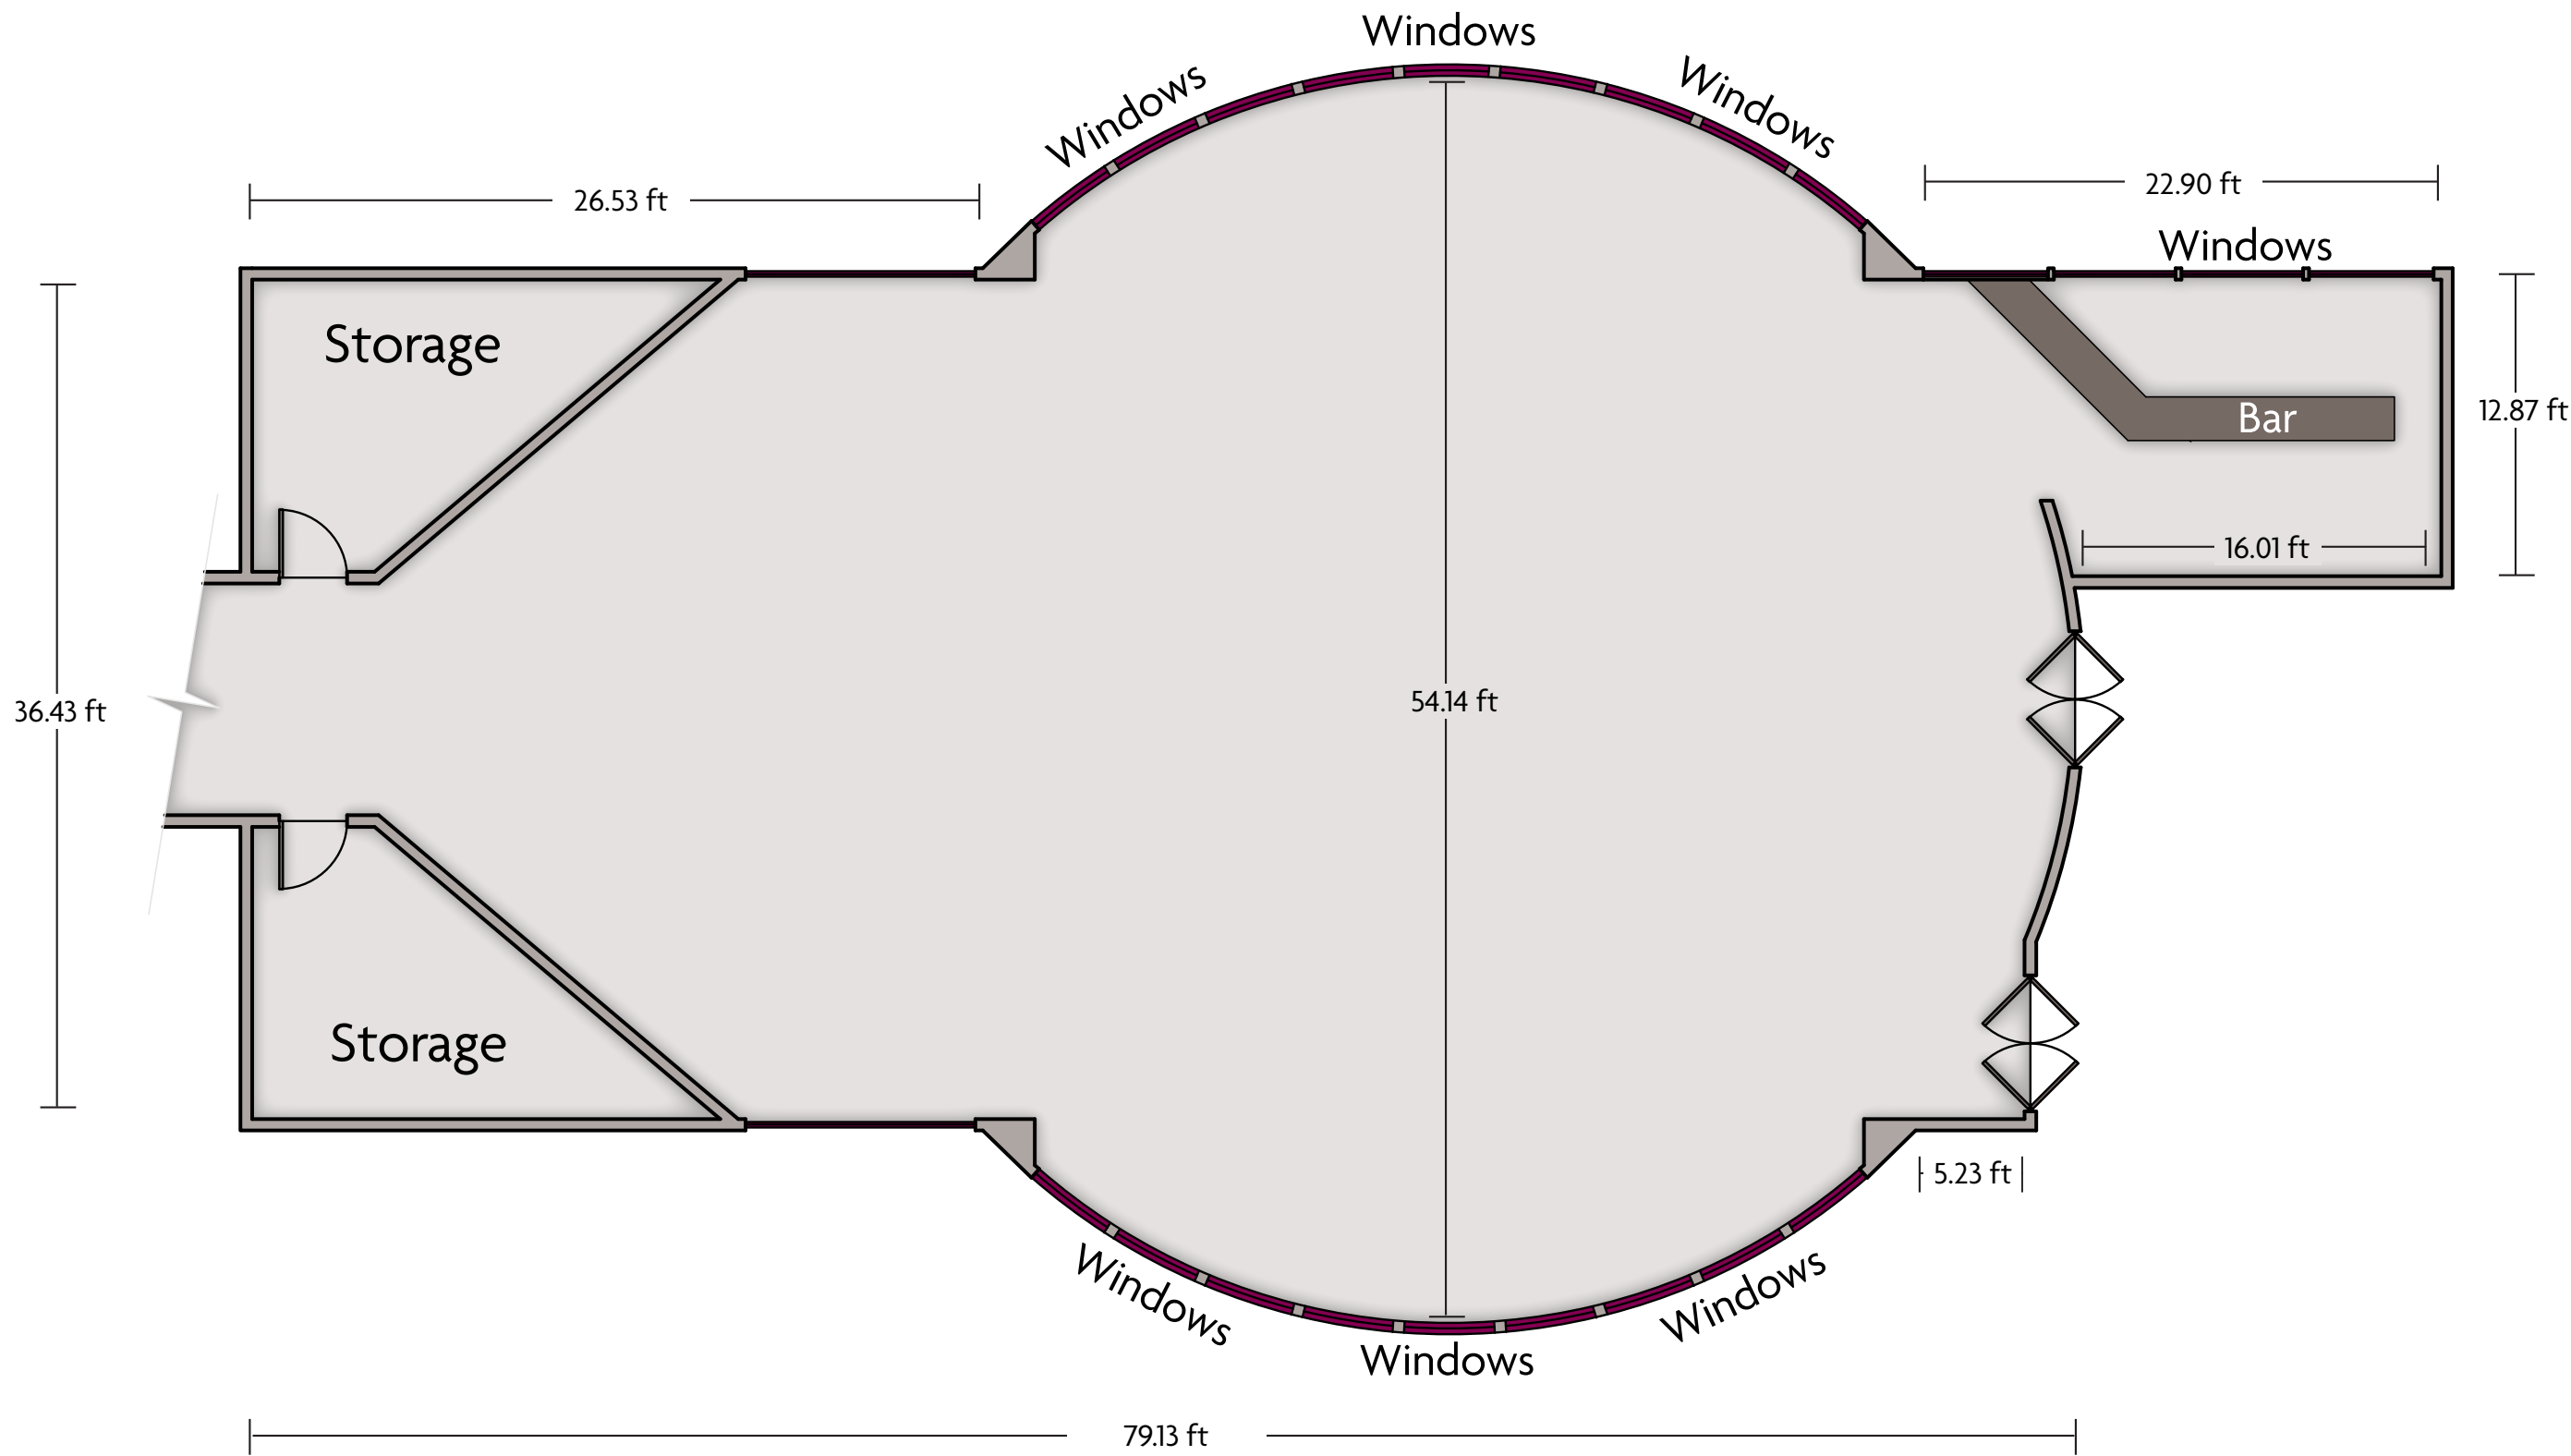

\*Multiple layout options available for this space.

LENGTH: 36.7 Ft    WIDTH: 24.8 Ft    HEIGHT: 10 Ft    TOTAL SQUARE FEET: 819.8 Sq Ft    MAXIMUM CAPACITY: 100    POWER OUTLETS: 4

17388 International Blvd. | Seattle WA 98188 | 206.248.1000

\*Multiple layout options available for this space.

LENGTH: 41.8 Ft    WIDTH: 24.5 Ft    HEIGHT: 11 Ft    TOTAL SQUARE FEET: 962.6 Sq Ft    MAXIMUM CAPACITY: 100    POWER OUTLETS: 4

17388 International Blvd. | Seattle WA 98188 | 206.248.1000

\*Multiple layout options available for this space.

LENGTH: 79.1 Ft    WIDTH: 54.1 Ft    HEIGHT: 11 Ft    TOTAL SQUARE FEET: 3,142.4 Sq Ft    MAXIMUM CAPACITY: 500    POWER OUTLETS: 11

17388 International Blvd. | Seattle WA 98188 | 206.248.1000

# Crowne Plaza® Seattle Airport - Yesler Boardroom

LENGTH: 16.6 Ft    WIDTH: 12.8 Ft    HEIGHT: 9 Ft    TOTAL SQUARE FEET: 234.8 Sq Ft    MAXIMUM CAPACITY: 12    POWER OUTLETS: 4

17388 International Blvd. | Seattle WA 98188 | 206.248.1000