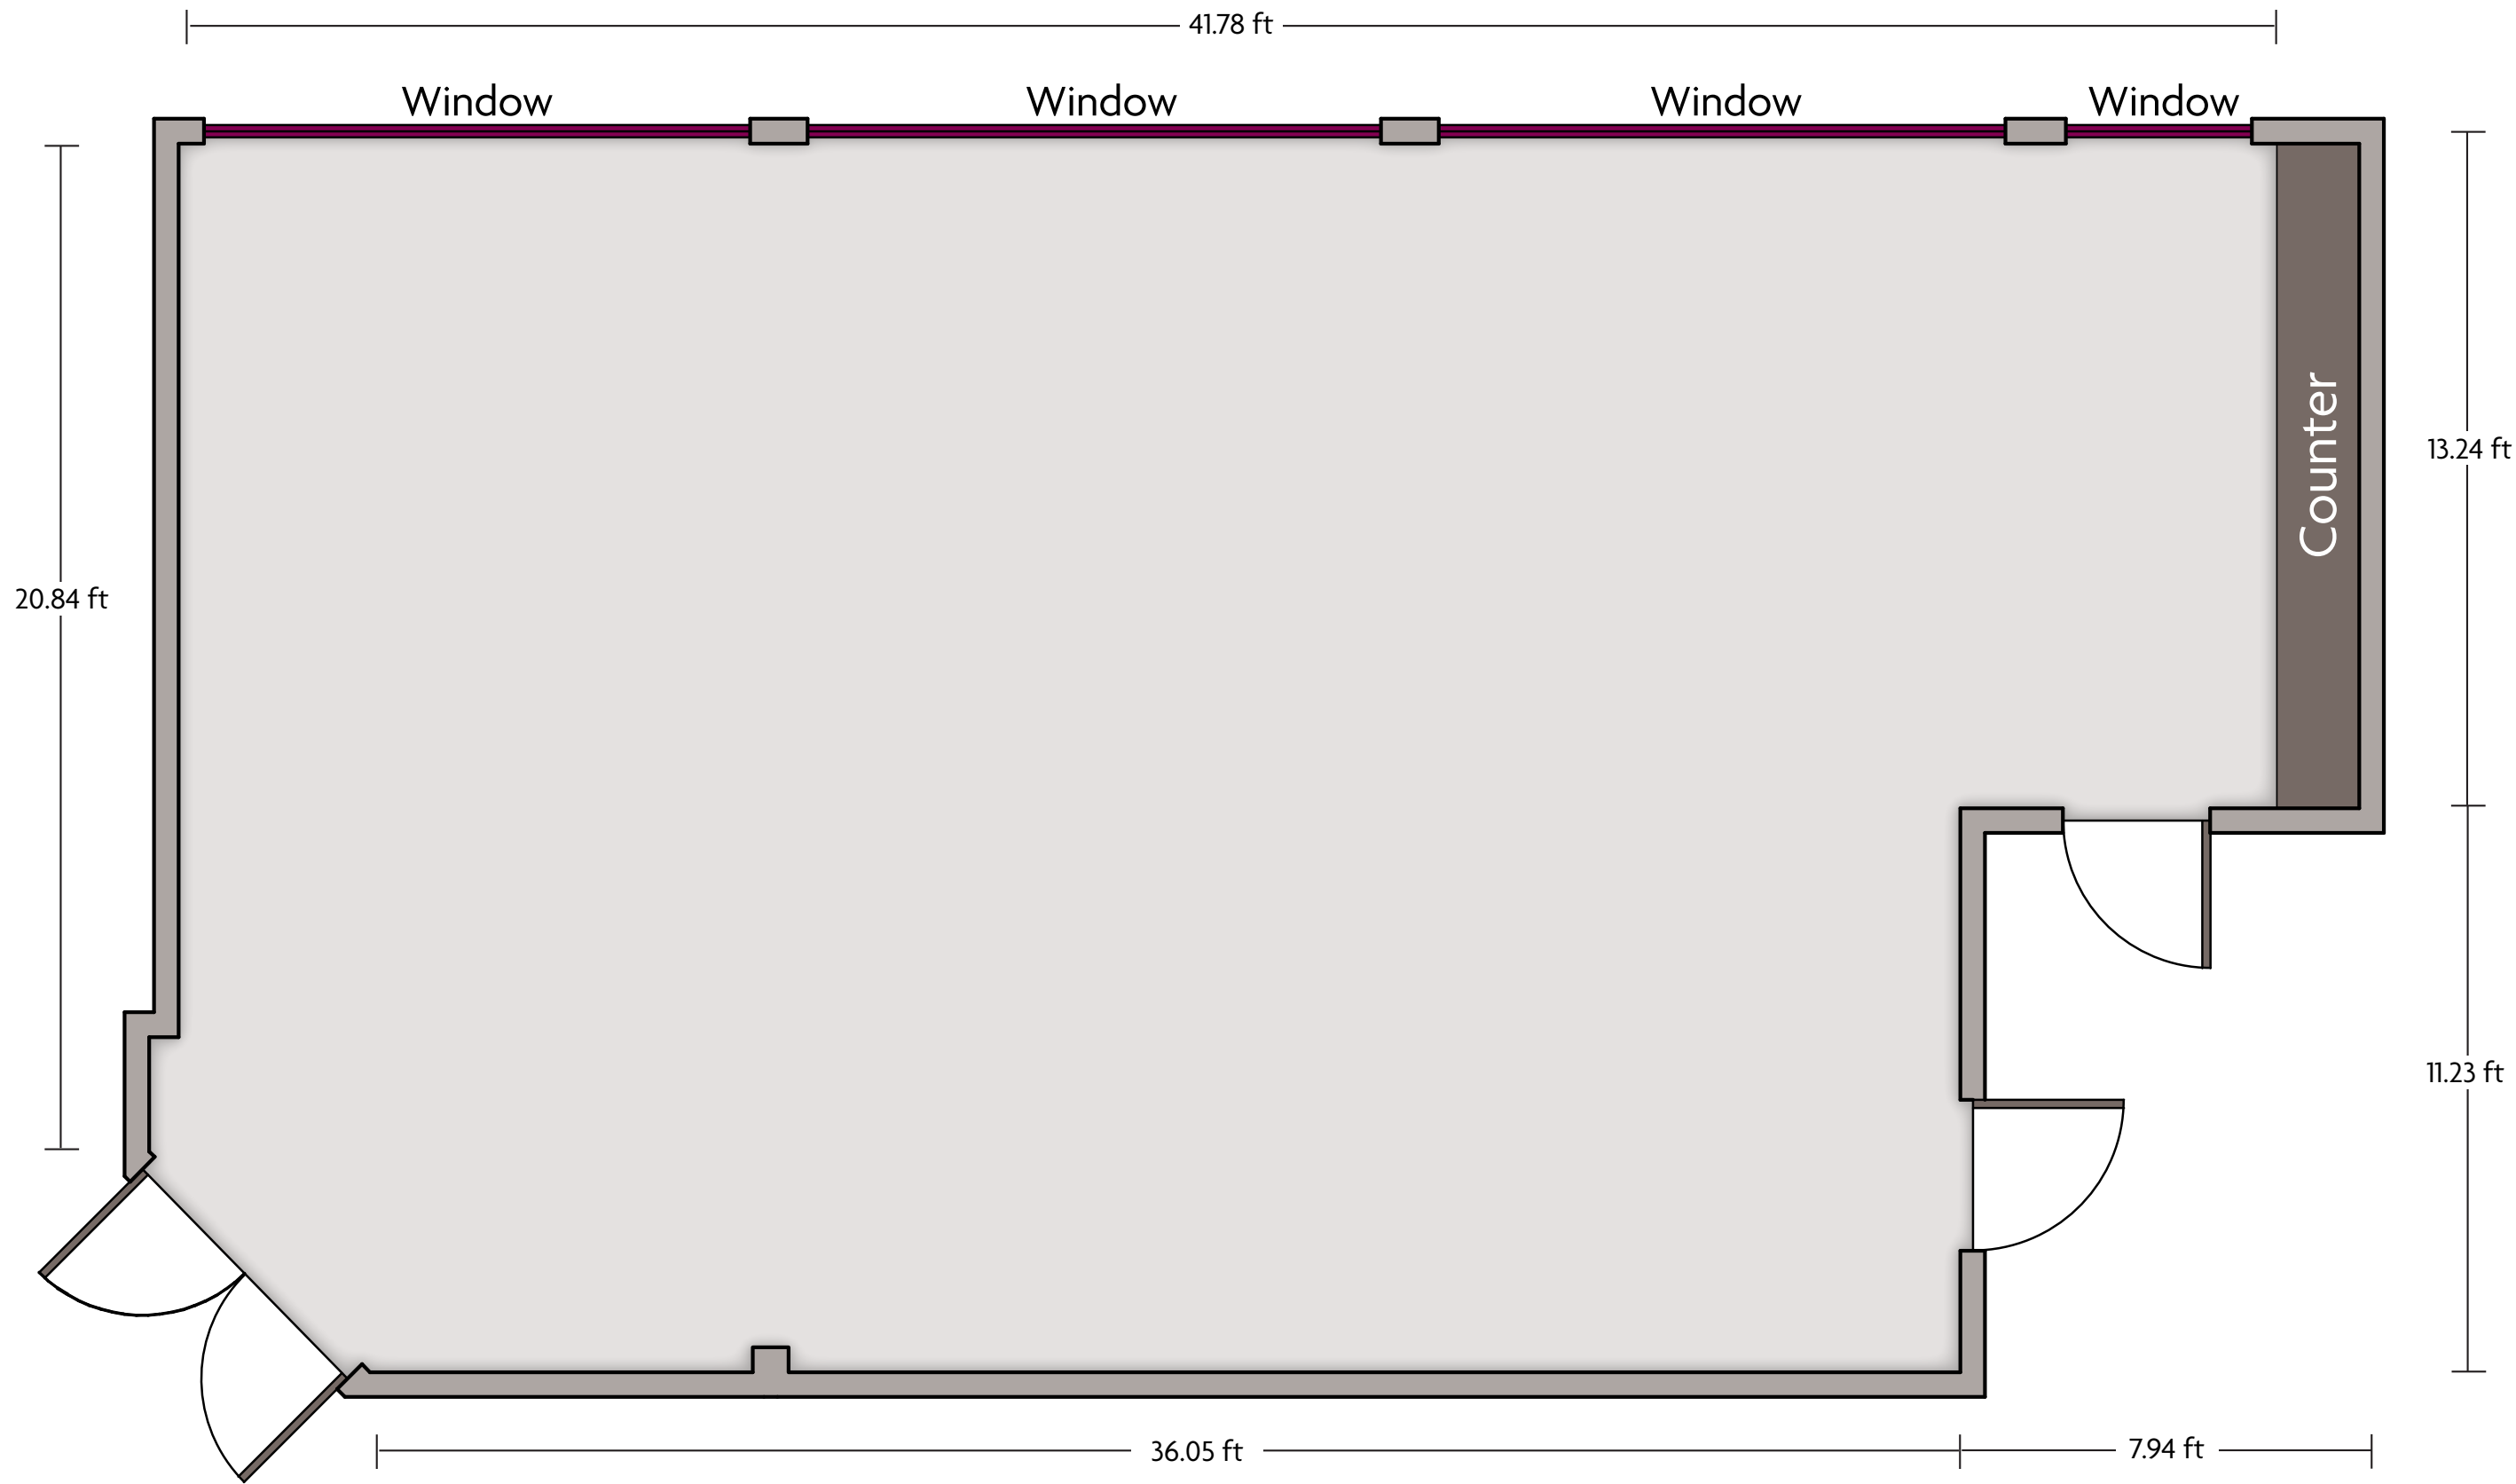

\*Multiple layout options available for this space.

LENGTH: 72.9 Ft    WIDTH: 41.8 Ft    HEIGHT: 11 Ft    TOTAL SQUARE FEET: 2,912.2 Sq Ft    MAXIMUM CAPACITY: 270    POWER OUTLETS: 13

17388 International Blvd. | Seattle WA 98188 | 206.248.1000

\*Multiple layout options available for this space.

LENGTH: 36.7 Ft    WIDTH: 24.8 Ft    HEIGHT: 10 Ft    TOTAL SQUARE FEET: 819.8 Sq Ft    MAXIMUM CAPACITY: 100    POWER OUTLETS: 4

17388 International Blvd. | Seattle WA 98188 | 206.248.1000

\*Multiple layout options available for this space.

LENGTH: 41.8 Ft    WIDTH: 24.5 Ft    HEIGHT: 11 Ft    TOTAL SQUARE FEET: 962.6 Sq Ft    MAXIMUM CAPACITY: 100    POWER OUTLETS: 4

17388 International Blvd. | Seattle WA 98188 | 206.248.1000

\*Multiple layout options available for this space.

LENGTH: 79.1 Ft    WIDTH: 54.1 Ft    HEIGHT: 11 Ft    TOTAL SQUARE FEET: 3,142.4 Sq Ft    MAXIMUM CAPACITY: 500    POWER OUTLETS: 11

17388 International Blvd. | Seattle WA 98188 | 206.248.1000