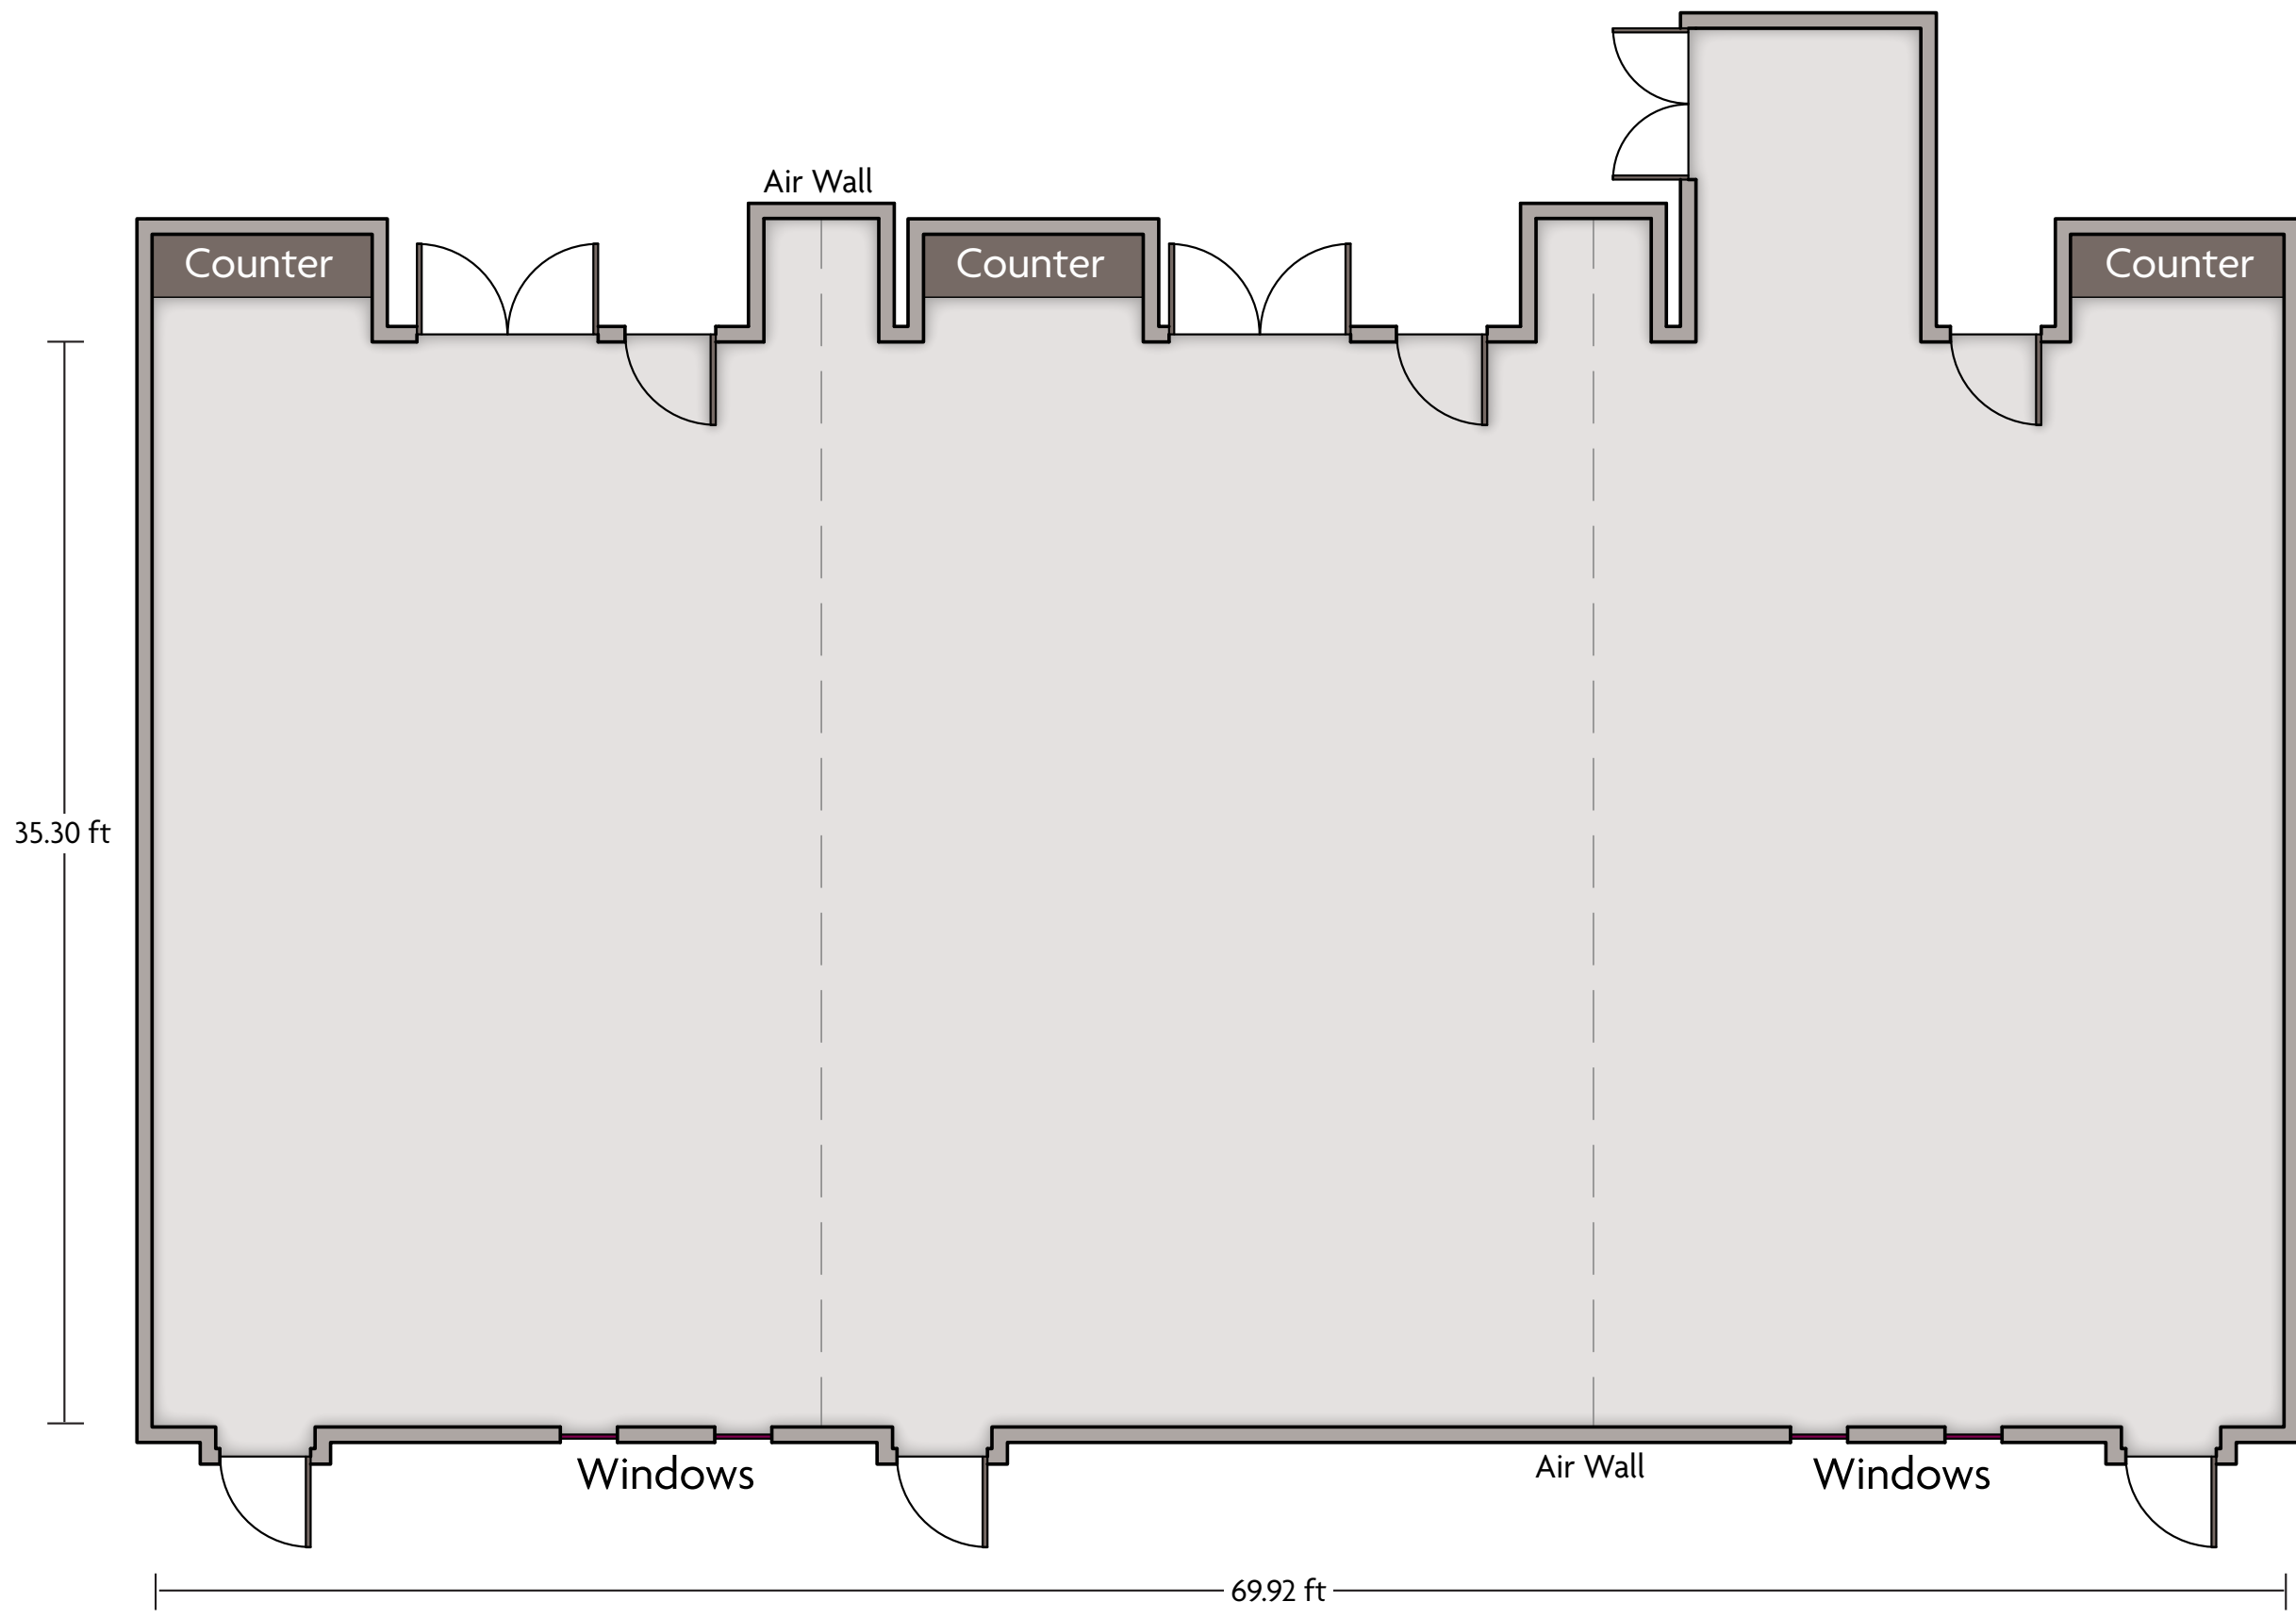

LENGTH: 38.8 Ft    WIDTH: 22.1 Ft    HEIGHT: 10 Ft    TOTAL SQUARE FEET: 827.8 Sq Ft    MAXIMUM CAPACITY: 100    POWER OUTLETS: 4

17388 International Blvd. | Seattle WA 98188 | 206.248.1000

\*Multiple layout options available for this space.

LENGTH: 35.0 Ft    WIDTH: 22.0 Ft    HEIGHT: 10 Ft    TOTAL SQUARE FEET: 795.1 Sq Ft    MAXIMUM CAPACITY: 50    POWER OUTLETS: 3

17388 International Blvd. | Seattle WA 98188 | 206.248.1000

\*Multiple layout options available for this space.

# Crowne Plaza® Seattle Airport - Gateway Prefunction

LENGTH: 42.9 Ft    WIDTH: 17.8 Ft    HEIGHT: 10 Ft    TOTAL SQUARE FEET: 641.0 Sq Ft    MAXIMUM CAPACITY: 50    POWER OUTLETS: 5

17388 International Blvd. | Seattle WA 98188 | 206.248.1000

\*Multiple layout options available for this space.

LENGTH: 69.9 Ft    WIDTH: 35.3 Ft    HEIGHT: 10 Ft    TOTAL SQUARE FEET: 2,260.6 Sq Ft    MAXIMUM CAPACITY: 350    POWER OUTLETS: 11

17388 International Blvd. | Seattle WA 98188 | 206.248.1000