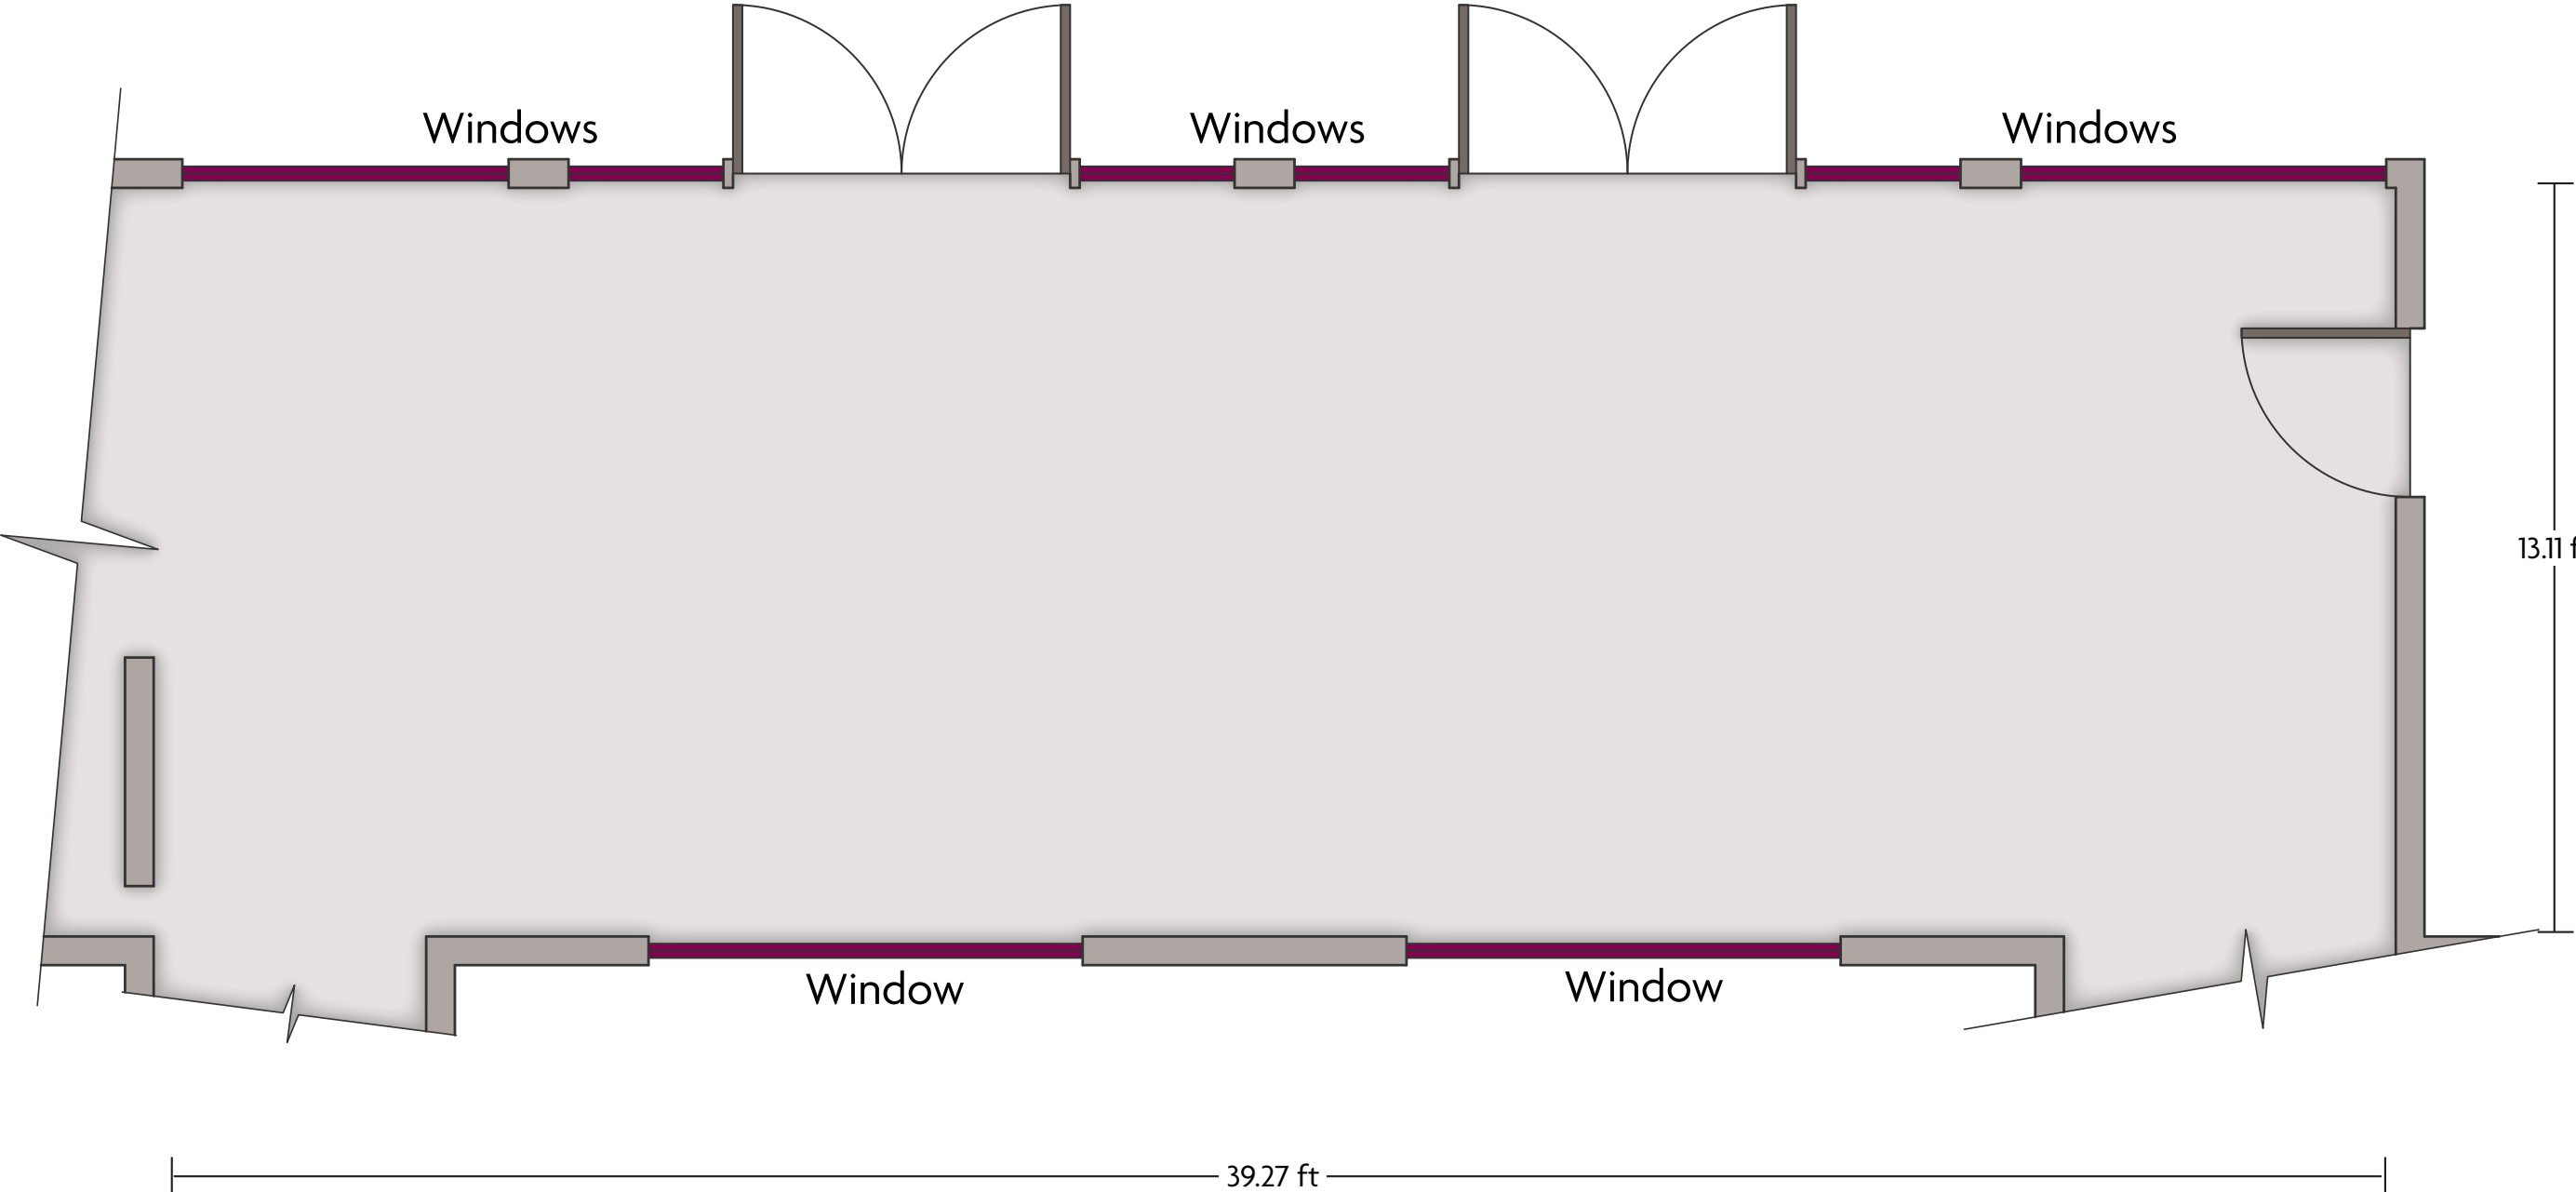

\*Multiple layout options available for this space.

LENGTH: 79.1 Ft    WIDTH: 54.1 Ft    HEIGHT: 11 Ft    TOTAL SQUARE FEET: 3,142.4 Sq Ft    MAXIMUM CAPACITY: 500    POWER OUTLETS: 11

17388 International Blvd. | Seattle WA 98188 | 206.248.1000

\*Multiple layout options available for this space.

# Crowne Plaza® Seattle Airport - Yesler Boardroom

LENGTH: 16.6 Ft    WIDTH: 12.8 Ft    HEIGHT: 9 Ft    TOTAL SQUARE FEET: 234.8 Sq Ft    MAXIMUM CAPACITY: 12    POWER OUTLETS: 4

17388 International Blvd. | Seattle WA 98188 | 206.248.1000

# Crowne Plaza® Seattle Airport - Yesler Prefunction

LENGTH: 39.3 Ft    WIDTH: 13.1 Ft    HEIGHT: 10 Ft    TOTAL SQUARE FEET: 515.4 Sq Ft    MAXIMUM CAPACITY: 50    POWER OUTLETS: 1

17388 International Blvd. | Seattle WA 98188 | 206.248.1000