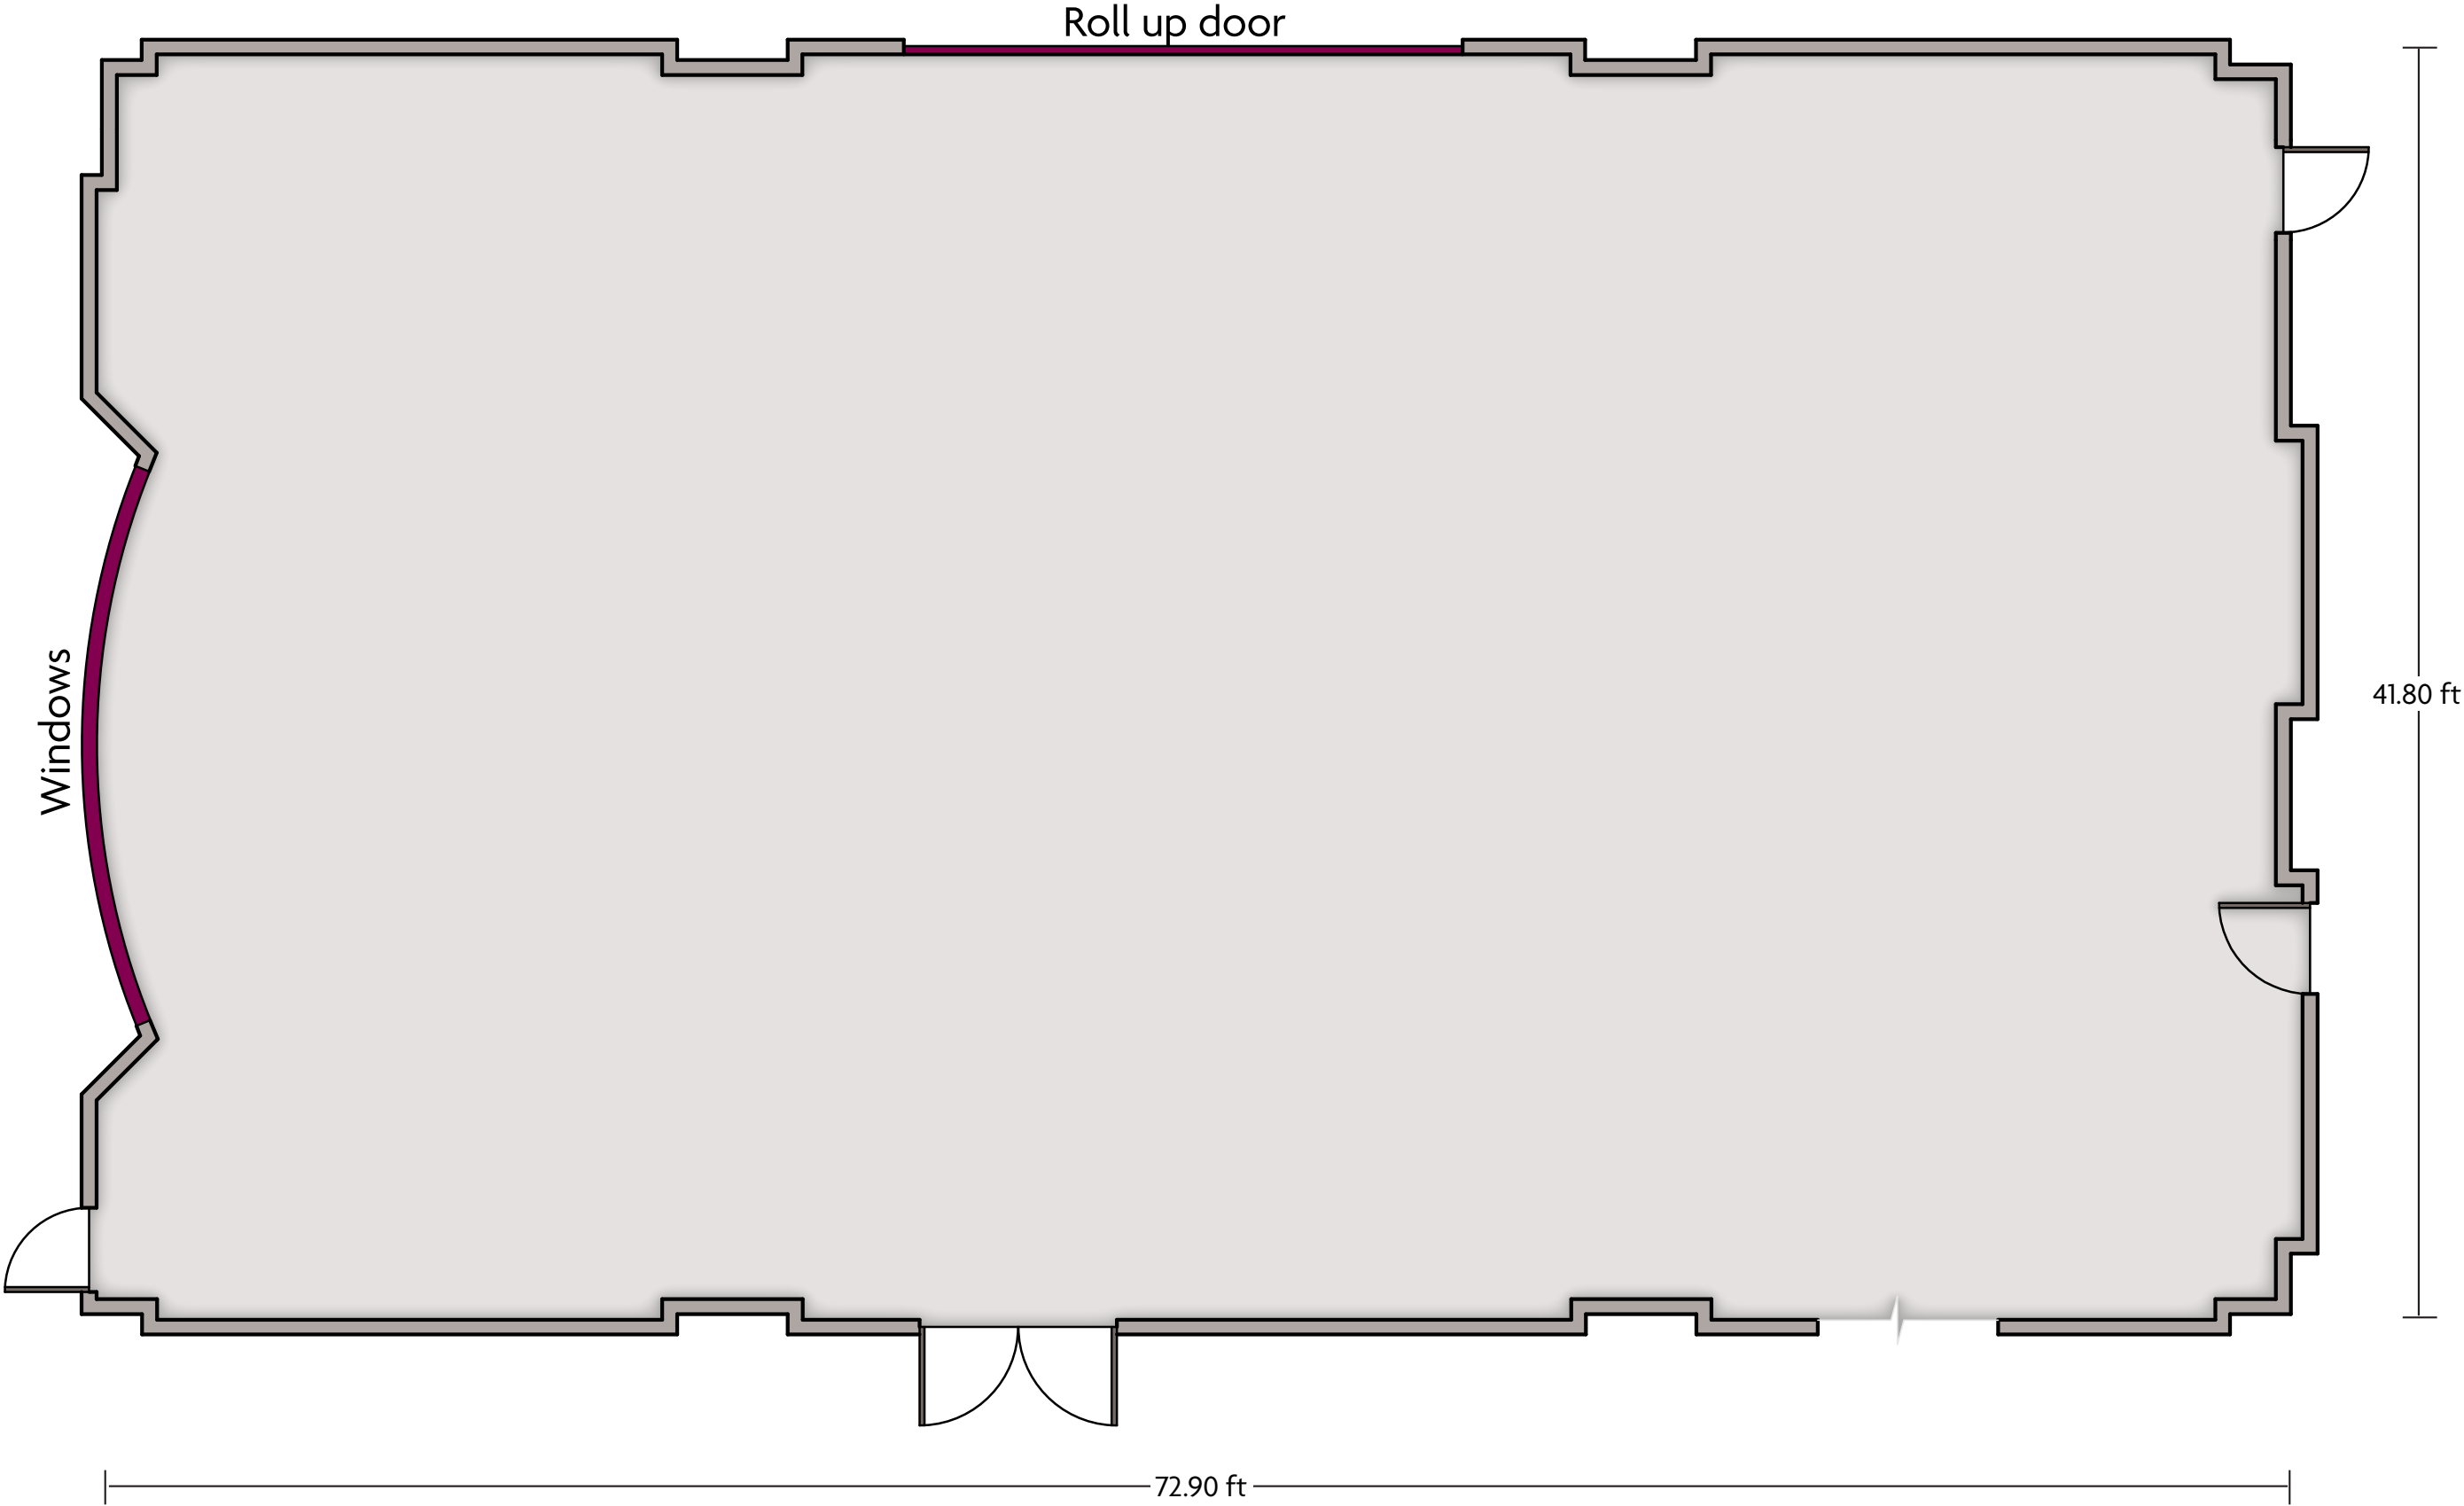

\*Multiple layout options available for this space.

# Crowne Plaza® Seattle Airport - Madrona Prefunction

LENGTH: 31.9 Ft    WIDTH: 26.9 Ft    HEIGHT: 10 Ft    TOTAL SQUARE FEET: 651.4 Sq Ft    MAXIMUM CAPACITY: 50    POWER OUTLETS: 9

17388 International Blvd. | Seattle WA 98188 | 206.248.1000

\*Multiple layout options available for this space.

LENGTH: 72.9 Ft    WIDTH: 41.8 Ft    HEIGHT: 11 Ft    TOTAL SQUARE FEET: 2,912.2 Sq Ft    MAXIMUM CAPACITY: 270    POWER OUTLETS: 13

17388 International Blvd. | Seattle WA 98188 | 206.248.1000

\*Multiple layout options available for this space.

LENGTH: 36.7 Ft    WIDTH: 24.8 Ft    HEIGHT: 10 Ft    TOTAL SQUARE FEET: 819.8 Sq Ft    MAXIMUM CAPACITY: 100    POWER OUTLETS: 4

17388 International Blvd. | Seattle WA 98188 | 206.248.1000