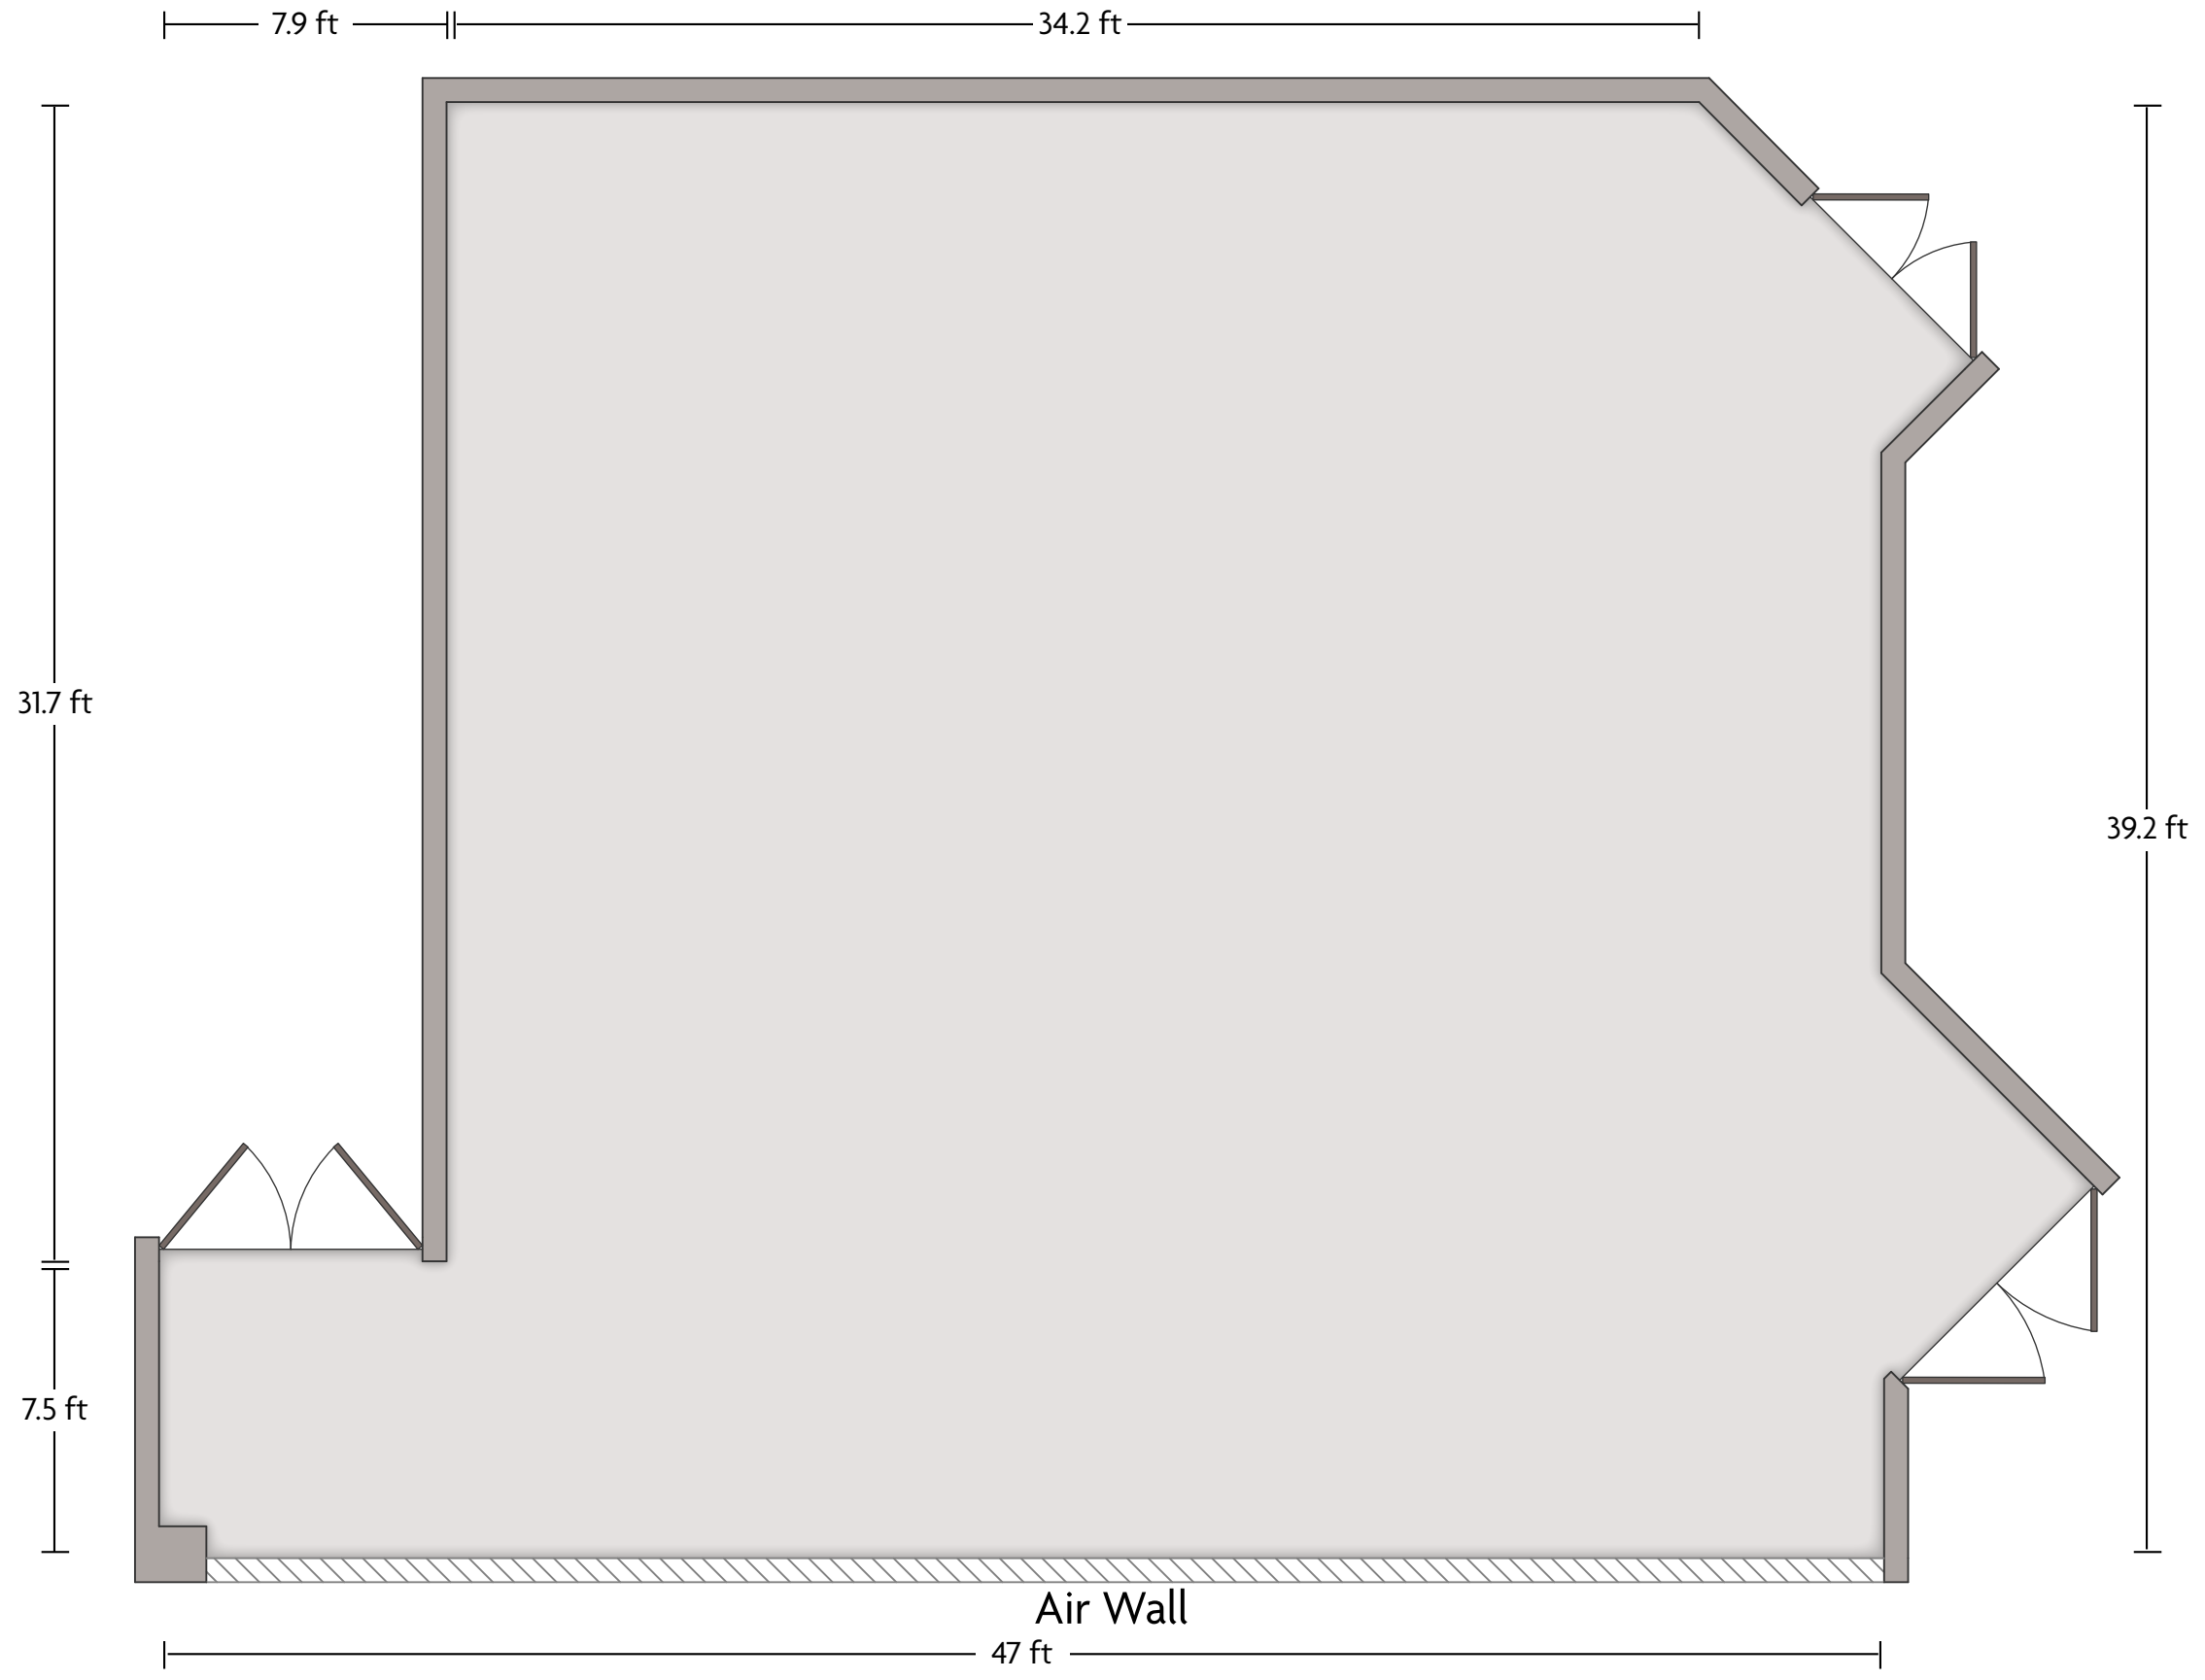

Crowne Plaza® Seattle Downtown - Evergreen Ballroom

LENGTH: 47 Ft WIDTH: 93.5 Ft HEIGHT: 12.4 Ft TOTAL SQUARE FEET: 4168.1 Sq Ft MAXIMUM CAPACITY: 400 POWER OUTLETS: 21

1113 6th Ave. | Seattle, WA 98101 | 206.464.1980

*Multiple layout options available for this space.

LENGTH: 23.6 Ft WIDTH: 46.8 Ft HEIGHT: 12.4 Ft TOTAL SQUARE FEET: 1112.9 Sq Ft MAXIMUM CAPACITY: 100 POWER OUTLETS: 10

1113 6th Ave. | Seattle, WA 98101 | 206.464.1980

*Multiple layout options available for this space.

LENGTH: 30.1 Ft WIDTH: 47 Ft HEIGHT: 12.4 Ft TOTAL SQUARE FEET: 1409.1 Sq Ft MAXIMUM CAPACITY: 140 POWER OUTLETS: 4

1113 6th Ave. | Seattle, WA 98101 | 206.464.1980

*Multiple layout options available for this space.

LENGTH: 39.2 Ft WIDTH: 47 Ft HEIGHT: 12.4 Ft TOTAL SQUARE FEET: 1643.9 Sq Ft MAXIMUM CAPACITY: 140 POWER OUTLETS: 7

1113 6th Ave. | Seattle, WA 98101 | 206.464.1980