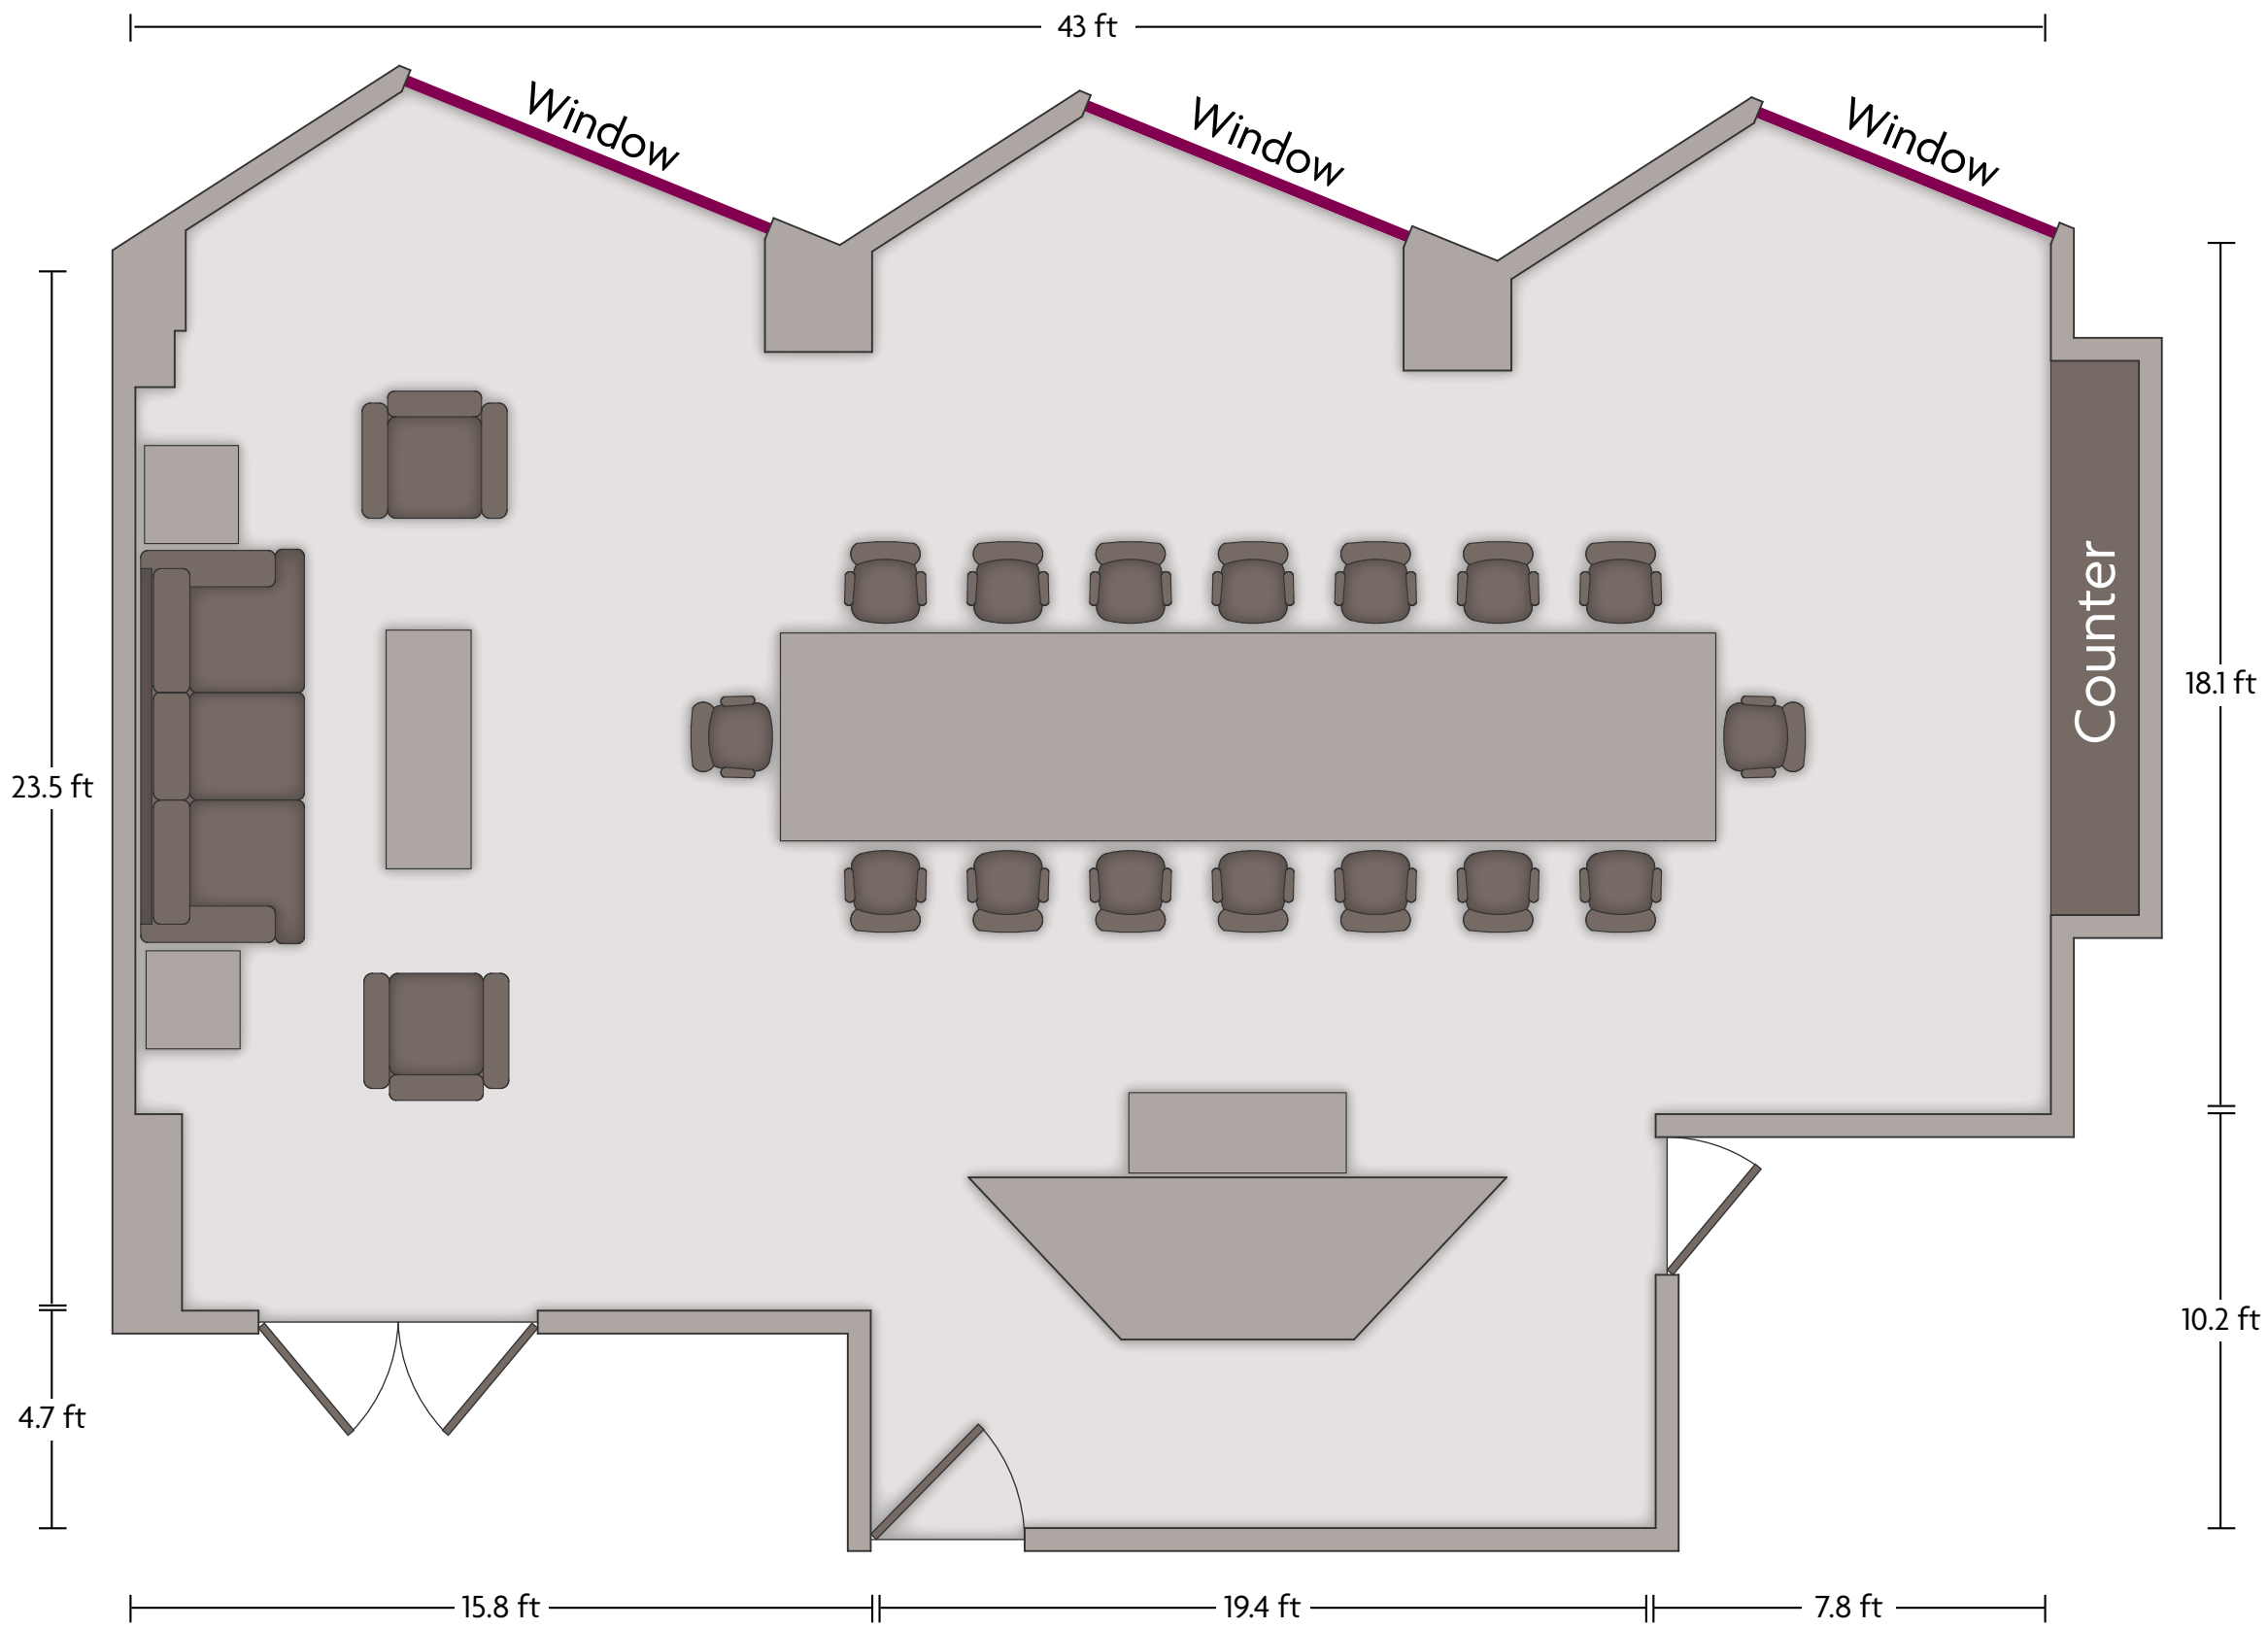

LENGTH: 32.3 Ft WIDTH: 43.9 Ft HEIGHT: 8 Ft TOTAL SQUARE FEET: 1371.4 Sq Ft MAXIMUM CAPACITY: 120 POWER OUTLETS: 10

1113 6th Ave. | Seattle, WA 98101 | 206.464.1980

*Multiple layout options available for this space.

Crowne Plaza® Seattle Downtown - Executive Boardroom

LENGTH: 23.5 Ft WIDTH: 43 Ft HEIGHT: 9 Ft TOTAL SQUARE FEET: 983.9 Sq Ft MAXIMUM CAPACITY: 16 POWER OUTLETS: 9

1113 6th Ave. | Seattle, WA 98101 | 206.464.1980

Crowne Plaza® Seattle Downtown - Evergreen Ballroom

LENGTH: 47 Ft WIDTH: 93.5 Ft HEIGHT: 12.4 Ft TOTAL SQUARE FEET: 4168.1 Sq Ft MAXIMUM CAPACITY: 400 POWER OUTLETS: 21

1113 6th Ave. | Seattle, WA 98101 | 206.464.1980

*Multiple layout options available for this space.

LENGTH: 23.6 Ft WIDTH: 46.8 Ft HEIGHT: 12.4 Ft TOTAL SQUARE FEET: 1112.9 Sq Ft MAXIMUM CAPACITY: 100 POWER OUTLETS: 10

1113 6th Ave. | Seattle, WA 98101 | 206.464.1980