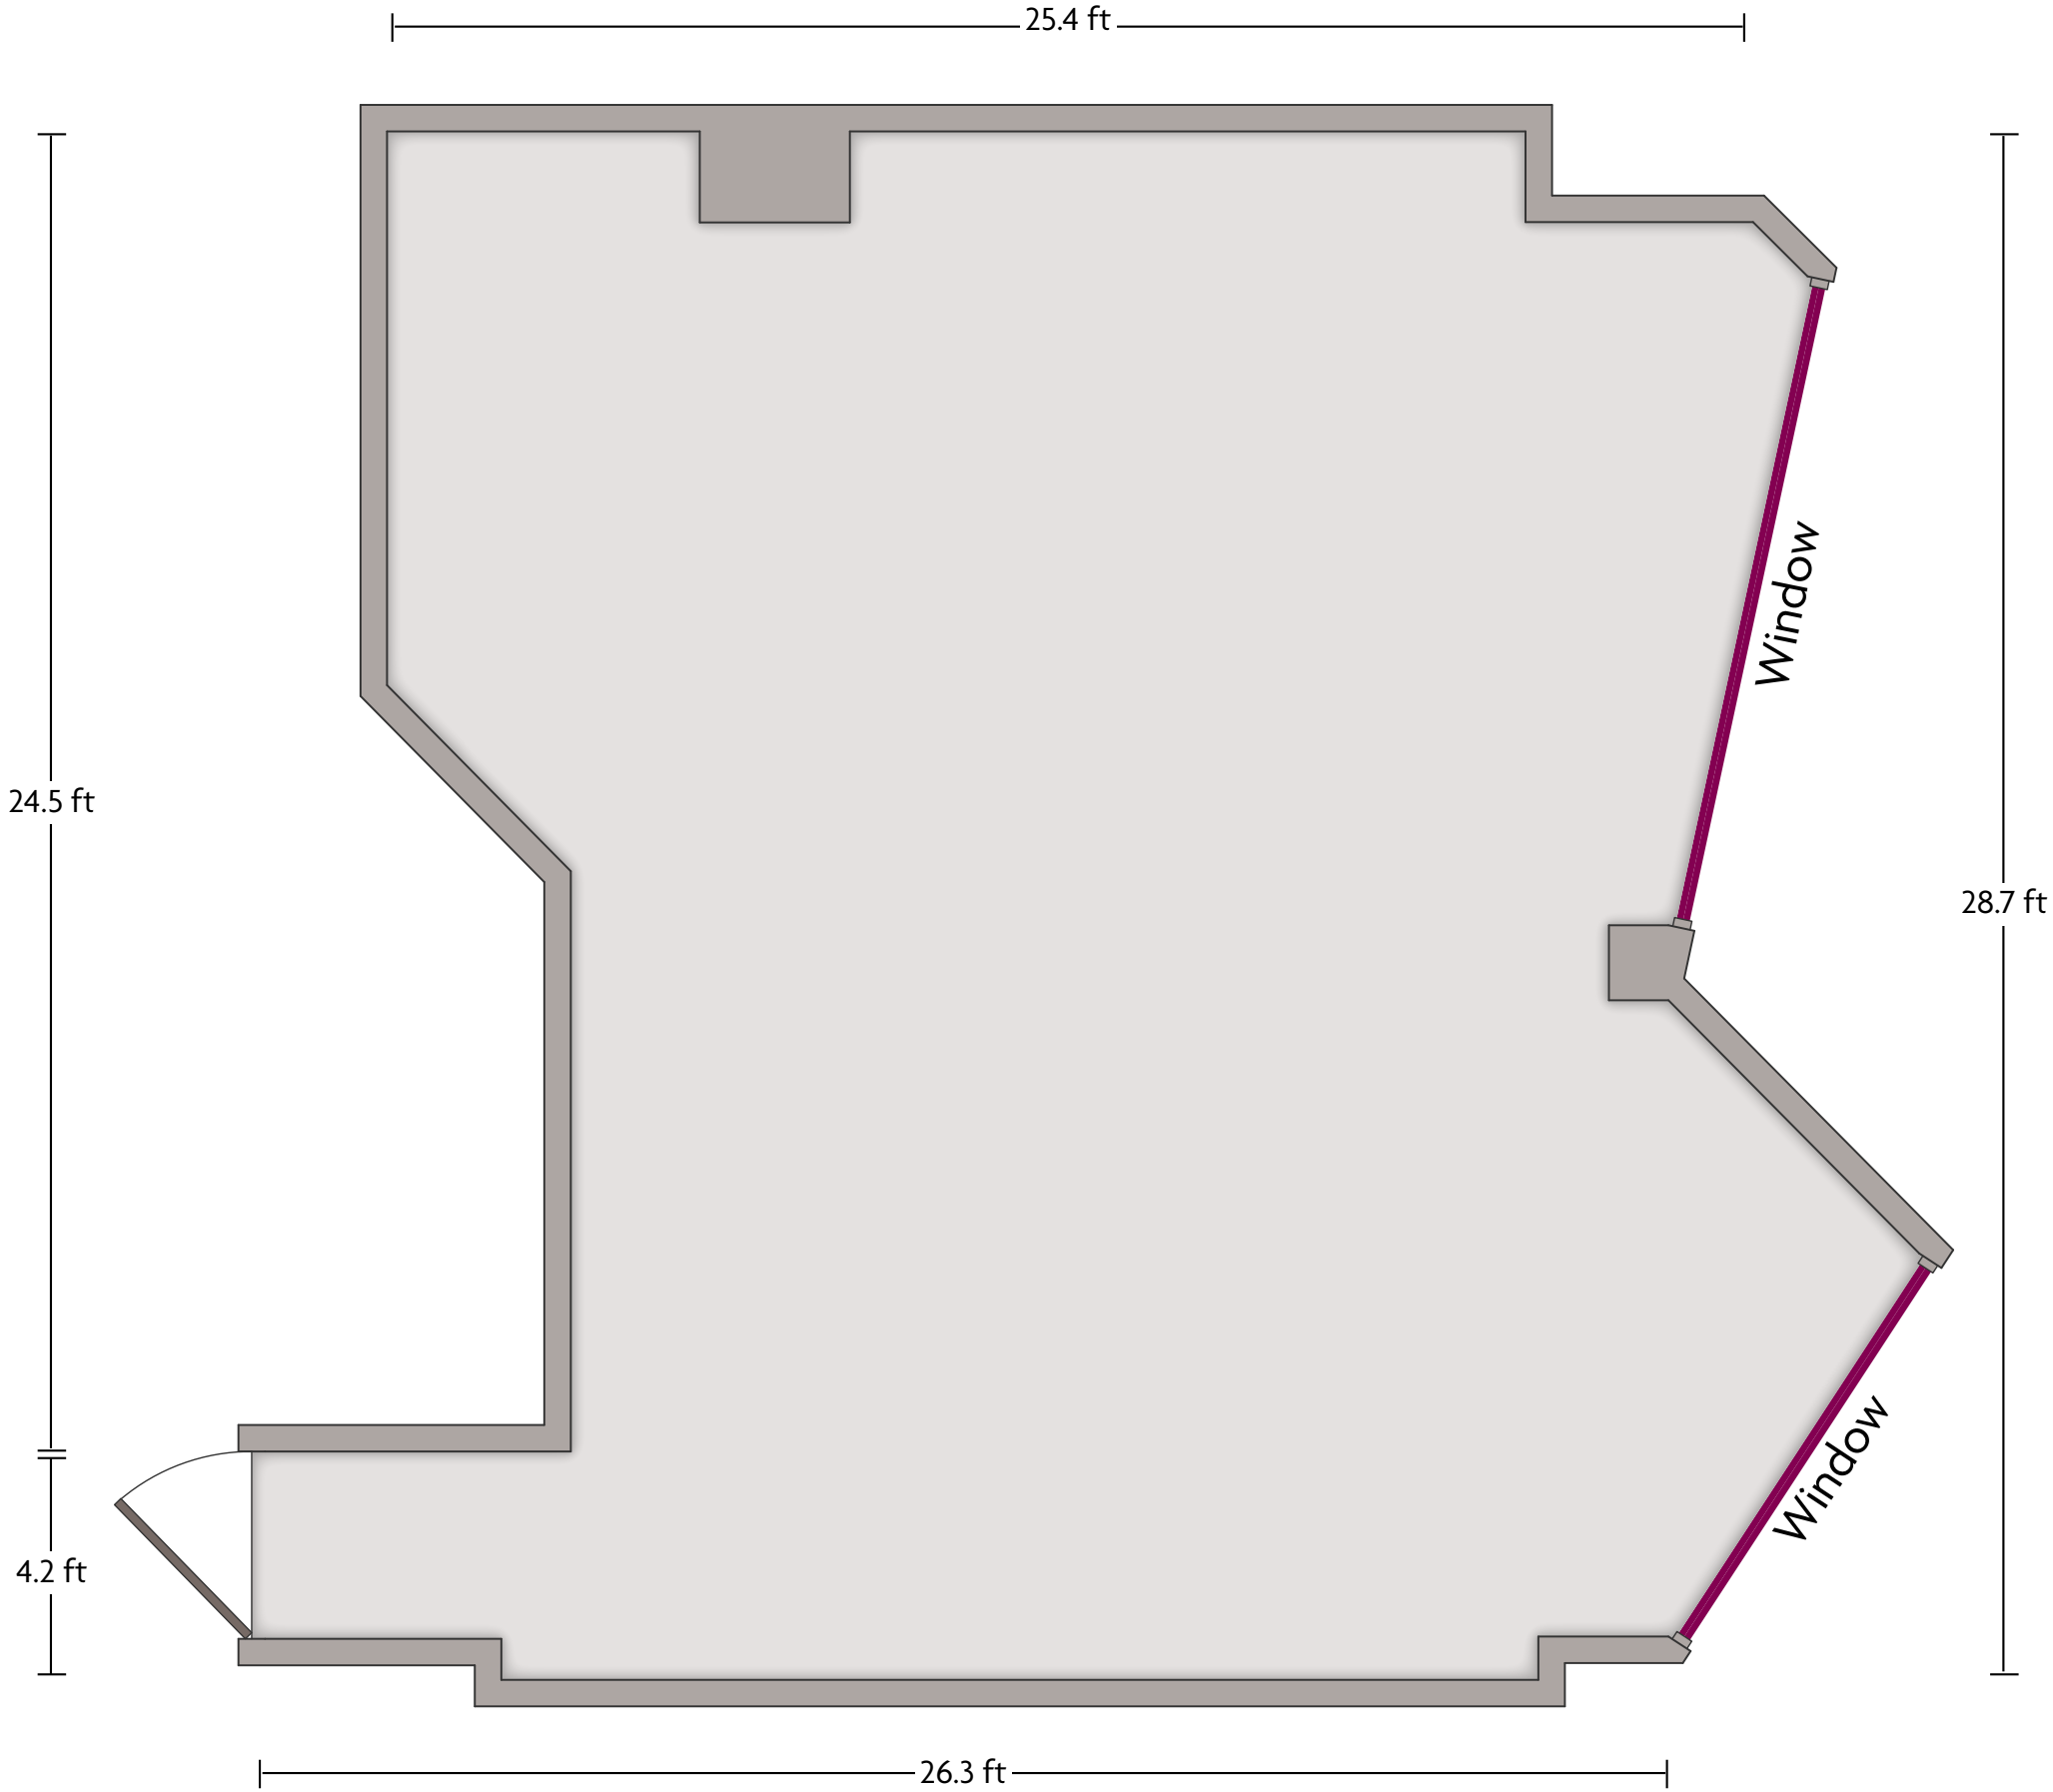

*Multiple layout options available for this space.

LENGTH: 39.2 Ft WIDTH: 47 Ft HEIGHT: 12.4 Ft TOTAL SQUARE FEET: 1643.9 Sq Ft MAXIMUM CAPACITY: 140 POWER OUTLETS: 7

1113 6th Ave. | Seattle, WA 98101 | 206.464.1980

*Multiple layout options available for this space.

LENGTH: 13.9 Ft WIDTH: 18.1 Ft HEIGHT: 8.3 Ft TOTAL SQUARE FEET: 263.7 Sq Ft MAXIMUM CAPACITY: 10 POWER OUTLETS: 5

1113 6th Ave. | Seattle, WA 98101 | 206.464.1980

LENGTH: 25 Ft WIDTH: 25.1 Ft HEIGHT: 10.9 Ft TOTAL SQUARE FEET: 693.6 Sq Ft MAXIMUM CAPACITY: 60 POWER OUTLETS: 5

1113 6th Ave. | Seattle, WA 98101 | 206.464.1980

*Multiple layout options available for this space.

LENGTH: 19.3 Ft WIDTH: 28.7 Ft HEIGHT: 8.2 Ft TOTAL SQUARE FEET: 679.6 Sq Ft MAXIMUM CAPACITY: 50 POWER OUTLETS: 7

1113 6th Ave. | Seattle, WA 98101 | 206.464.1980

*Multiple layout options available for this space.