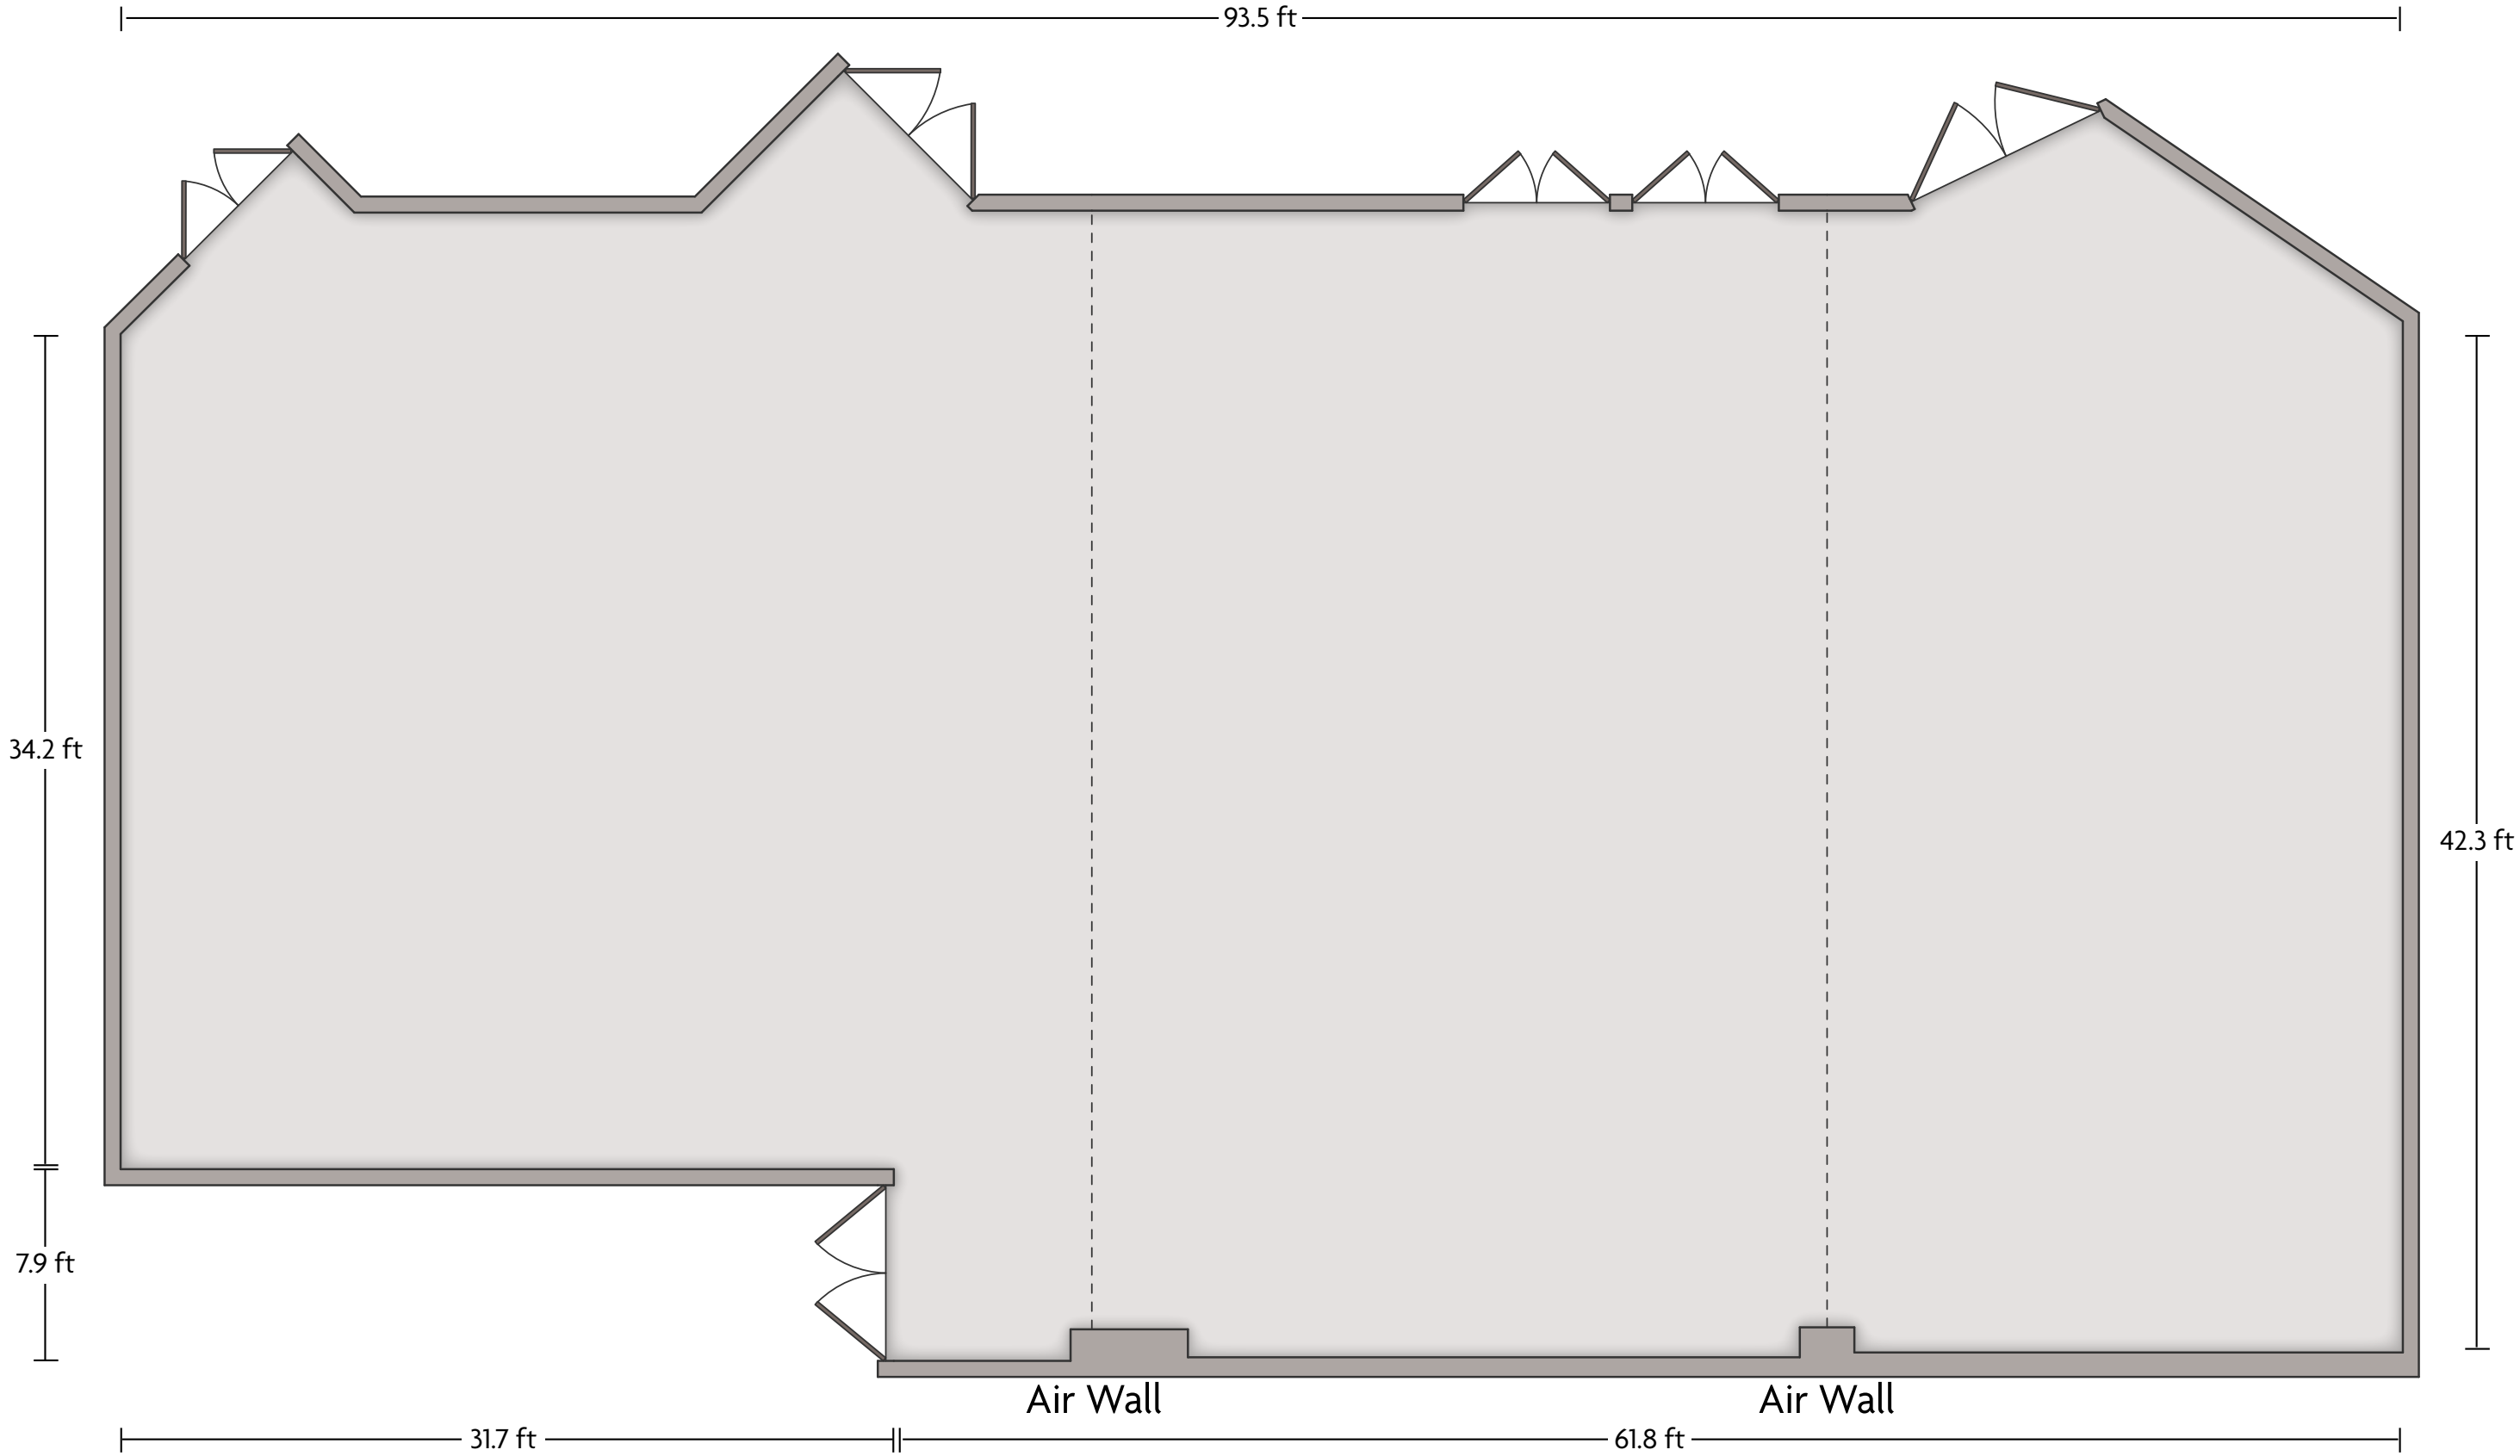

LENGTH: 32.3 Ft WIDTH: 43.9 Ft HEIGHT: 8 Ft TOTAL SQUARE FEET: 1371.4 Sq Ft MAXIMUM CAPACITY: 120 POWER OUTLETS: 10

1113 6th Ave. | Seattle, WA 98101 | 206.464.1980

*Multiple layout options available for this space.

Crowne Plaza® Seattle Downtown - Executive Boardroom

LENGTH: 23.5 Ft WIDTH: 43 Ft HEIGHT: 9 Ft TOTAL SQUARE FEET: 983.9 Sq Ft MAXIMUM CAPACITY: 16 POWER OUTLETS: 9

1113 6th Ave. | Seattle, WA 98101 | 206.464.1980

Crowne Plaza® Seattle Downtown - Evergreen Ballroom

LENGTH: 47 Ft WIDTH: 93.5 Ft HEIGHT: 12.4 Ft TOTAL SQUARE FEET: 4168.1 Sq Ft MAXIMUM CAPACITY: 400 POWER OUTLETS: 21

1113 6th Ave. | Seattle, WA 98101 | 206.464.1980

*Multiple layout options available for this space.

LENGTH: 23.6 Ft WIDTH: 46.8 Ft HEIGHT: 12.4 Ft TOTAL SQUARE FEET: 1112.9 Sq Ft MAXIMUM CAPACITY: 100 POWER OUTLETS: 10

1113 6th Ave. | Seattle, WA 98101 | 206.464.1980