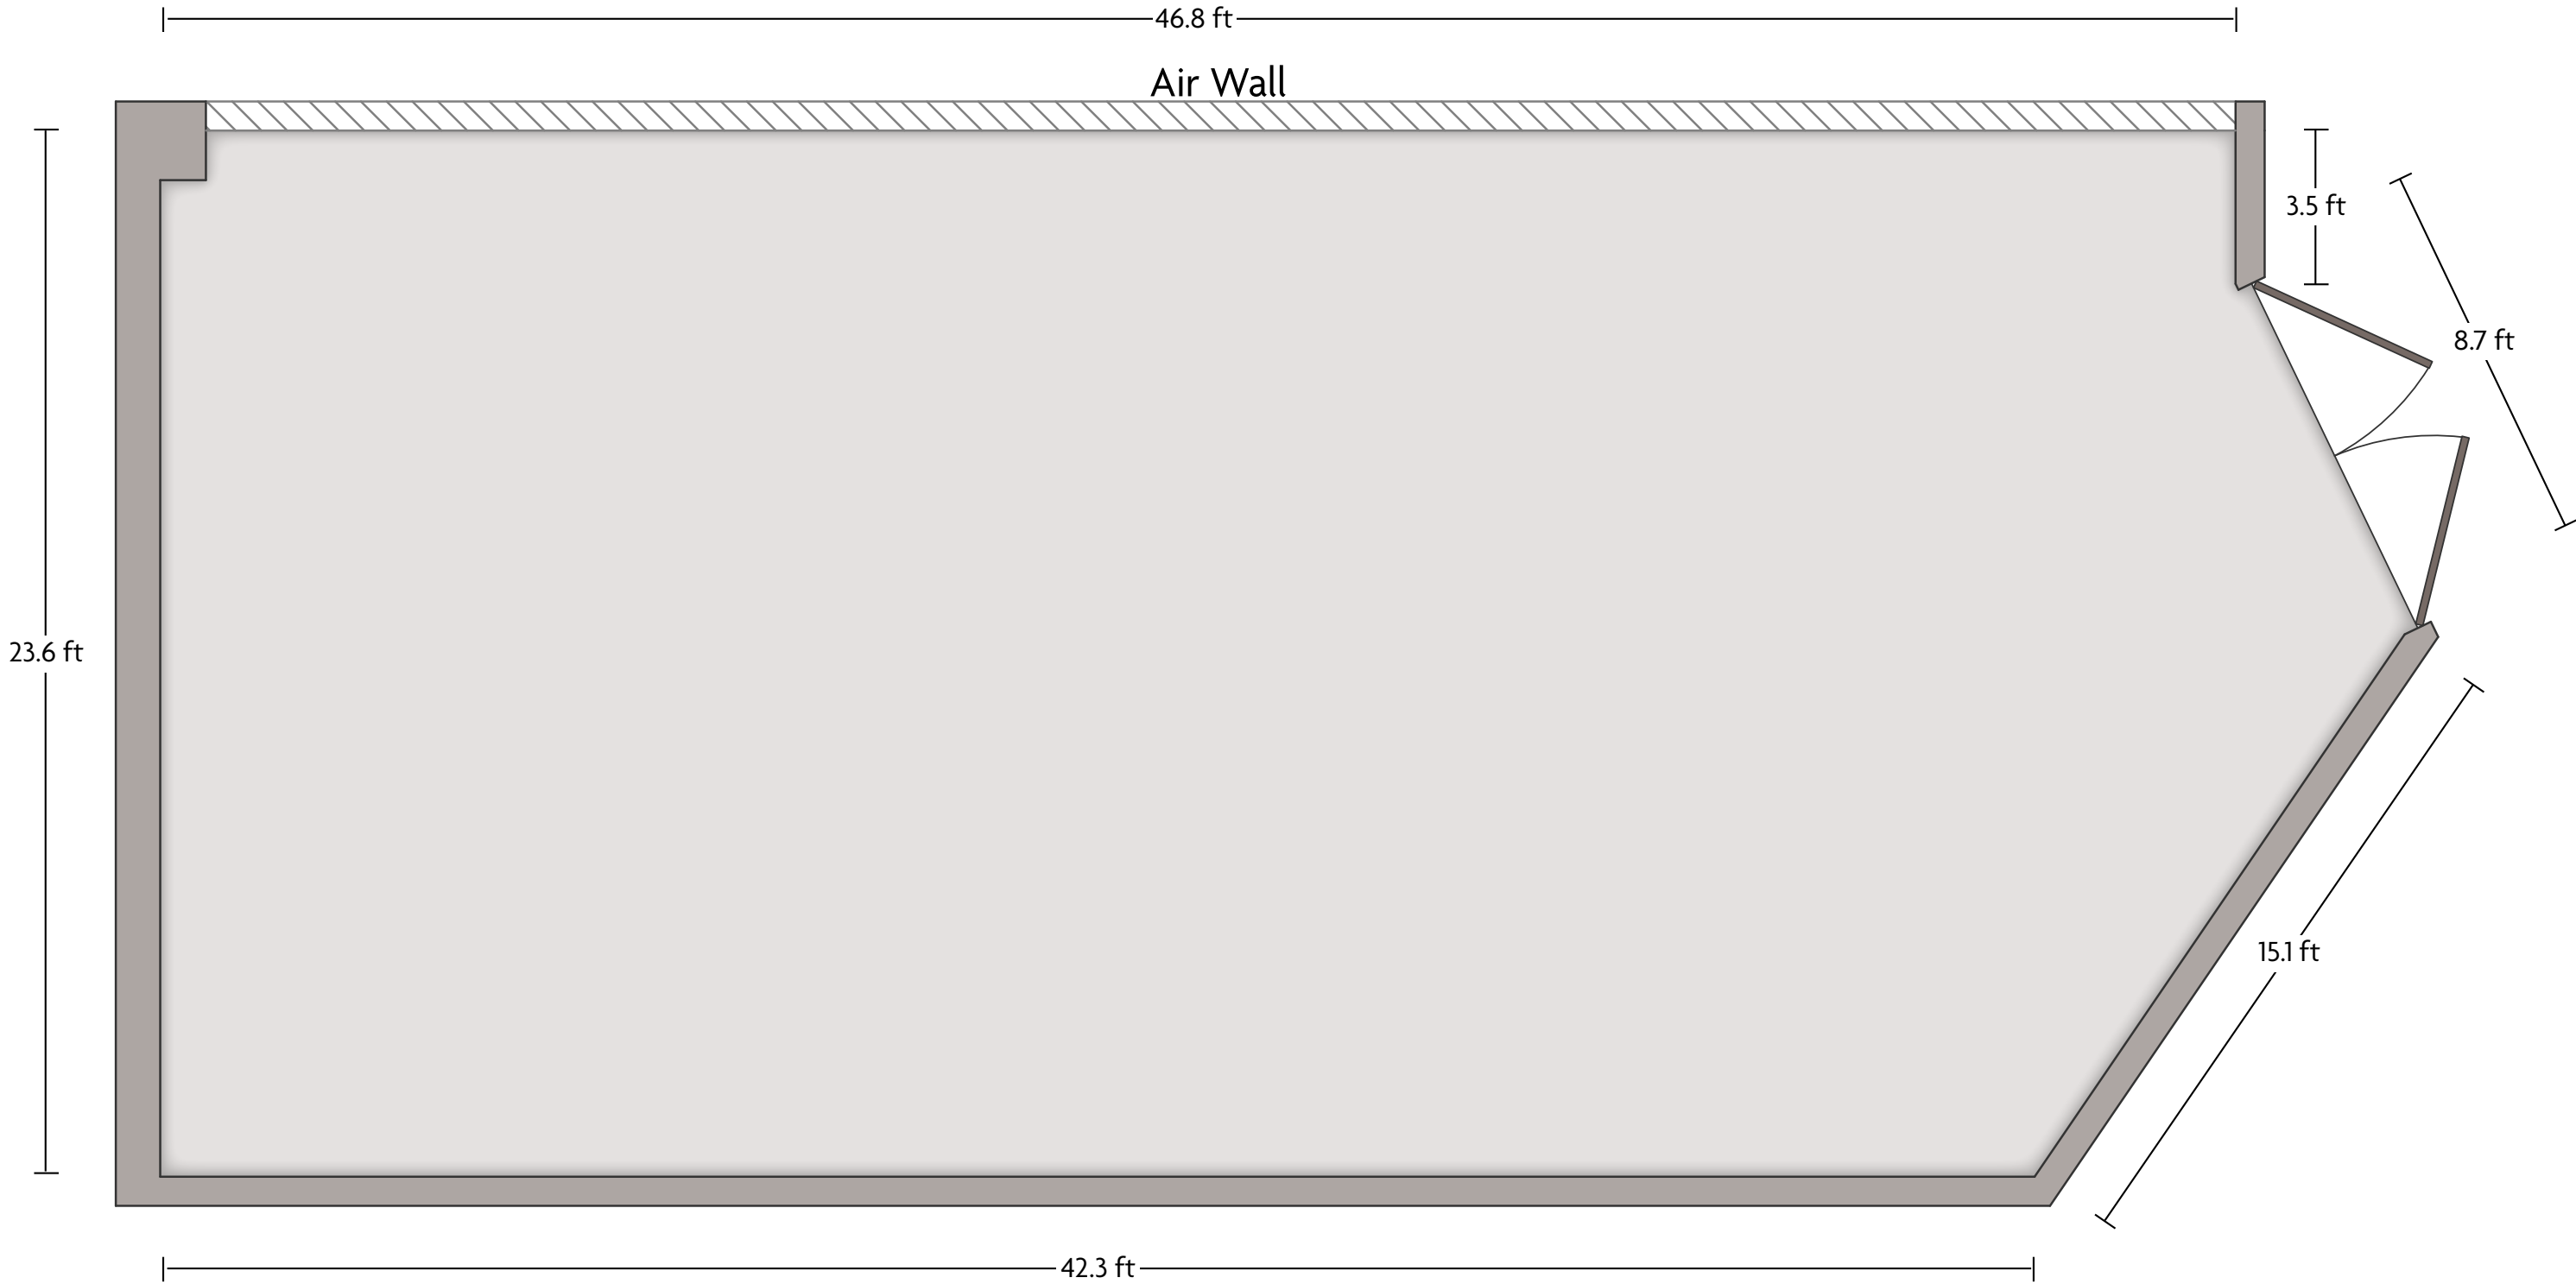

LENGTH: 32.3 Ft WIDTH: 43.9 Ft HEIGHT: 8 Ft TOTAL SQUARE FEET: 1371.4 Sq Ft MAXIMUM CAPACITY: 120 POWER OUTLETS: 10

1113 6th Ave. | Seattle, WA 98101 | 206.464.1980

*Multiple layout options available for this space.

Crowne Plaza® Seattle Downtown - Executive Boardroom

LENGTH: 23.5 Ft WIDTH: 43 Ft HEIGHT: 9 Ft TOTAL SQUARE FEET: 983.9 Sq Ft MAXIMUM CAPACITY: 16 POWER OUTLETS: 9

1113 6th Ave. | Seattle, WA 98101 | 206.464.1980

Crowne Plaza® Seattle Downtown - Evergreen Ballroom

LENGTH: 47 Ft WIDTH: 93.5 Ft HEIGHT: 12.4 Ft TOTAL SQUARE FEET: 4168.1 Sq Ft MAXIMUM CAPACITY: 400 POWER OUTLETS: 21

1113 6th Ave. | Seattle, WA 98101 | 206.464.1980

*Multiple layout options available for this space.

LENGTH: 23.6 Ft WIDTH: 46.8 Ft HEIGHT: 12.4 Ft TOTAL SQUARE FEET: 1112.9 Sq Ft MAXIMUM CAPACITY: 100 POWER OUTLETS: 10

1113 6th Ave. | Seattle, WA 98101 | 206.464.1980