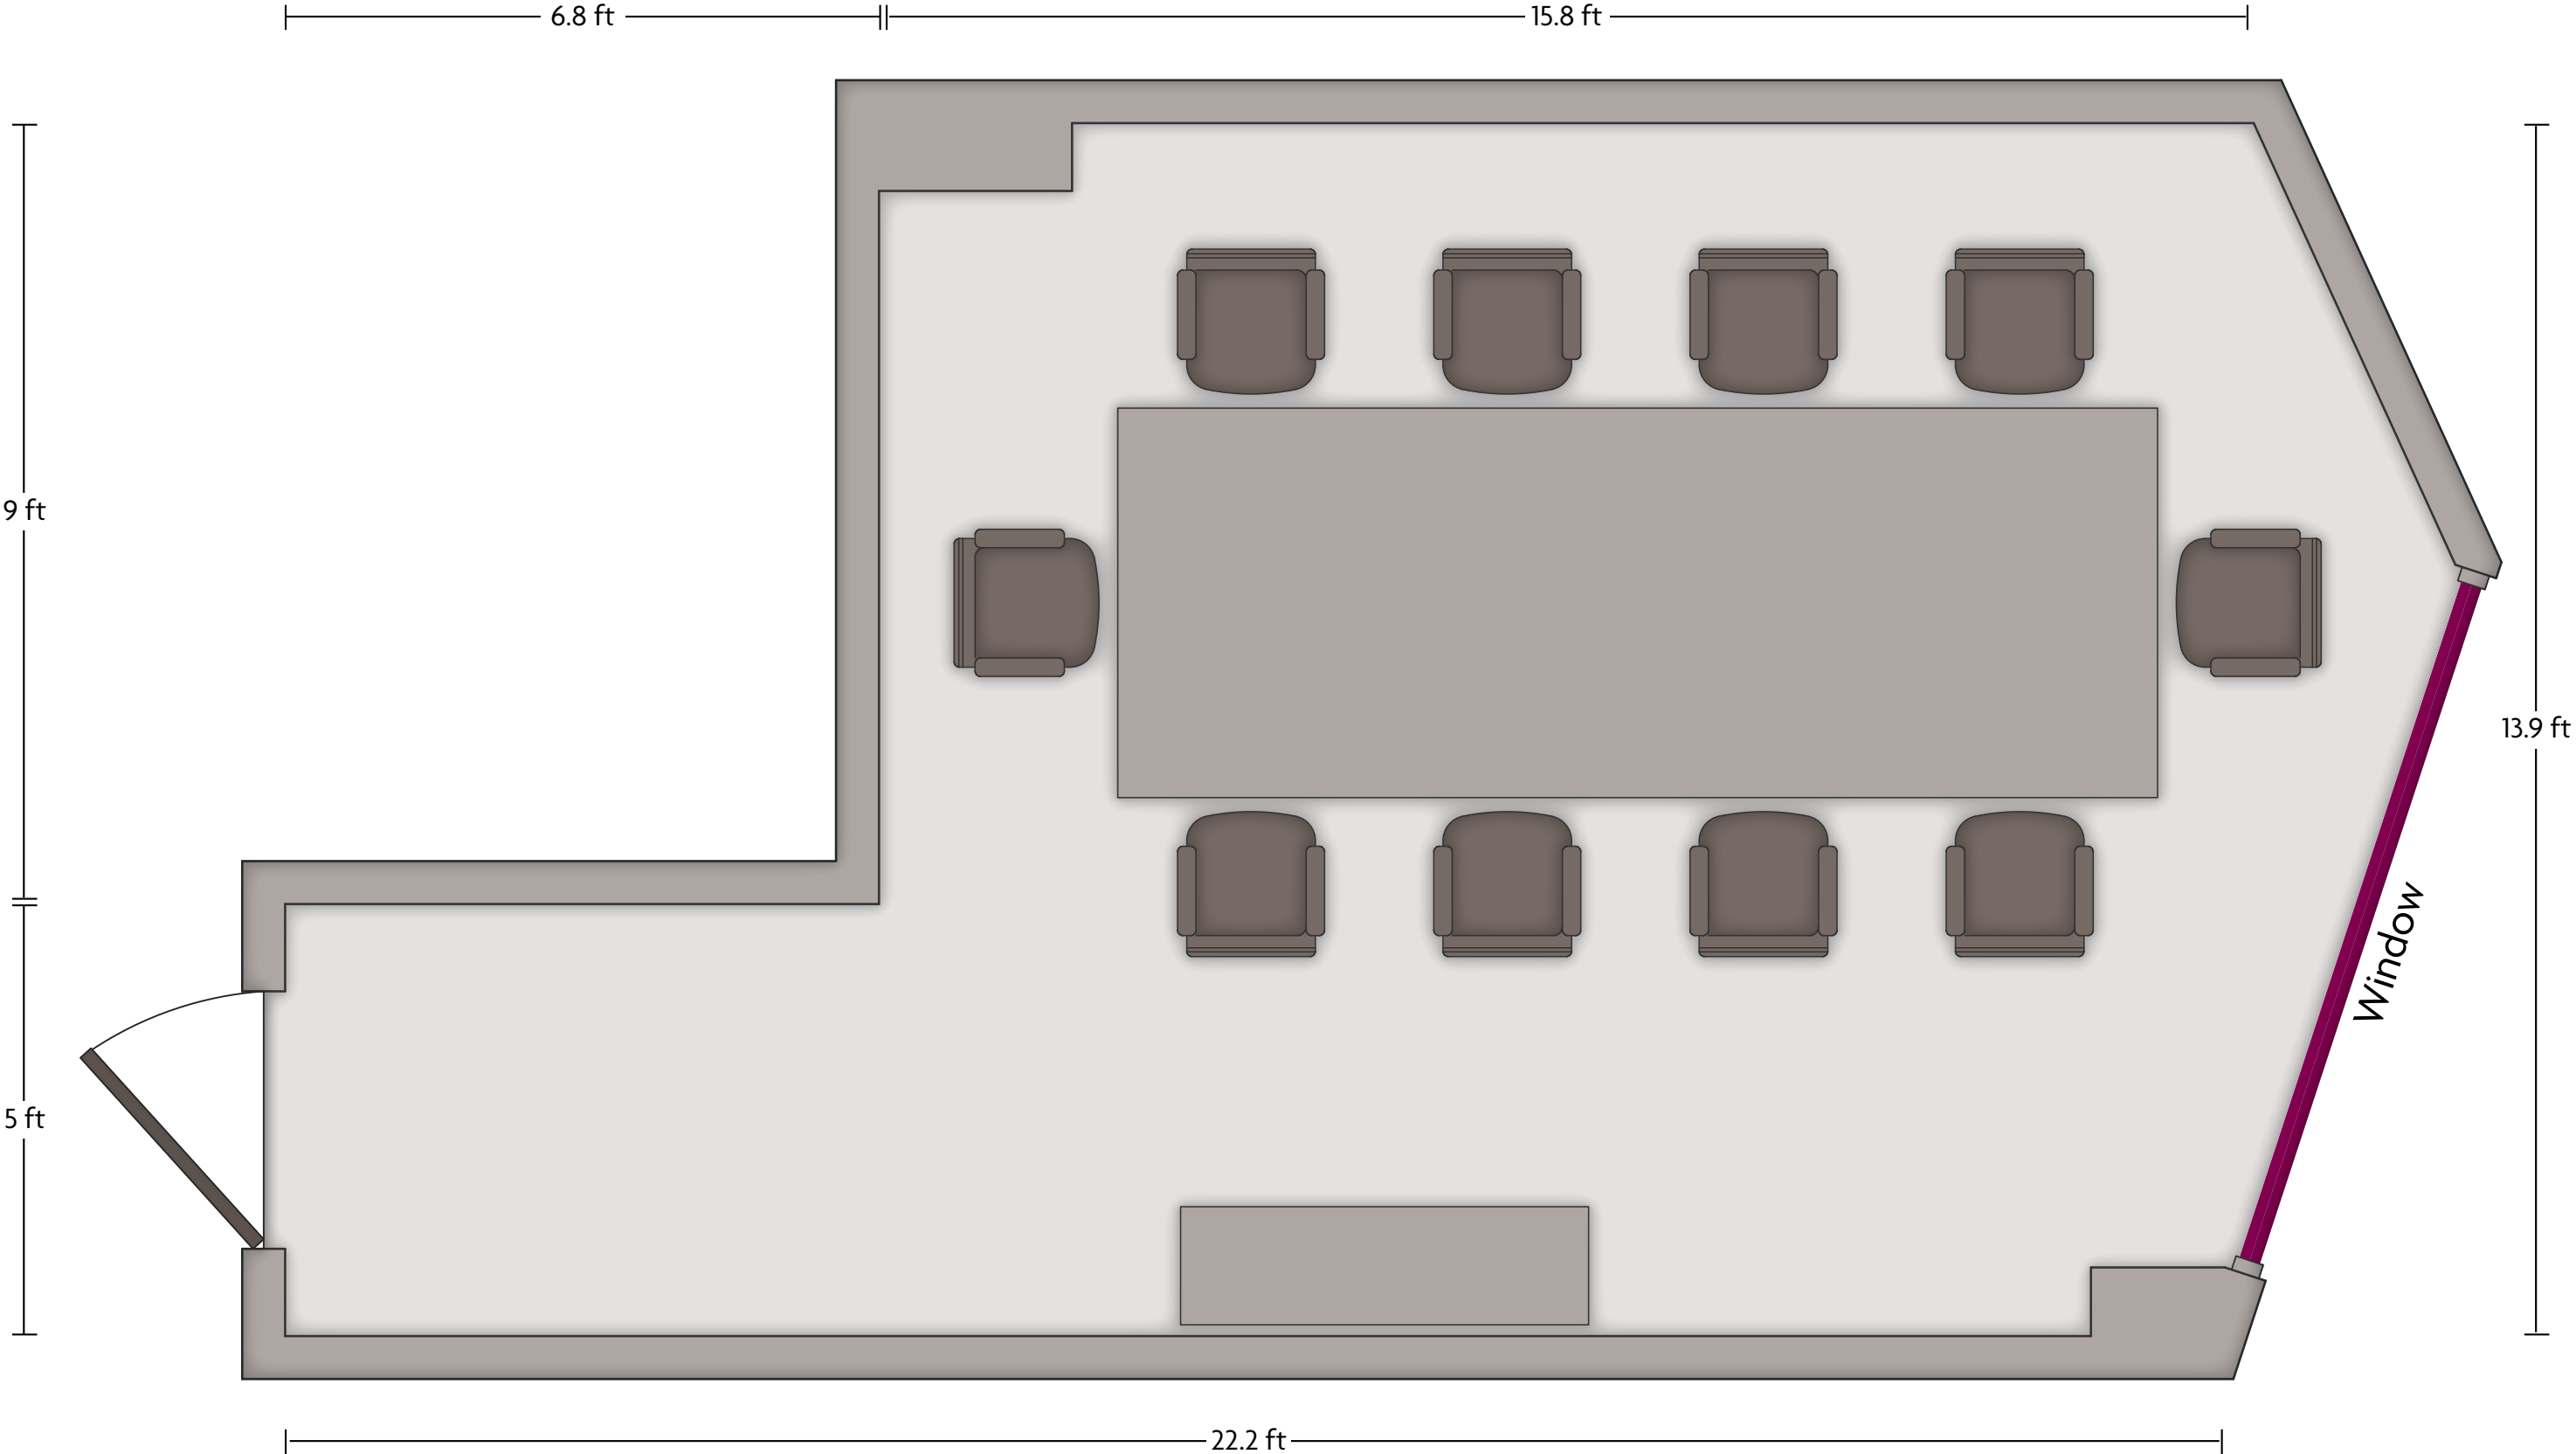

*Multiple layout options available for this space.

LENGTH: 23.6 Ft WIDTH: 46.8 Ft HEIGHT: 12.4 Ft TOTAL SQUARE FEET: 1112.9 Sq Ft MAXIMUM CAPACITY: 100 POWER OUTLETS: 10

1113 6th Ave. | Seattle, WA 98101 | 206.464.1980

*Multiple layout options available for this space.

LENGTH: 30.1 Ft WIDTH: 47 Ft HEIGHT: 12.4 Ft TOTAL SQUARE FEET: 1409.1 Sq Ft MAXIMUM CAPACITY: 140 POWER OUTLETS: 4

1113 6th Ave. | Seattle, WA 98101 | 206.464.1980

*Multiple layout options available for this space.

LENGTH: 39.2 Ft WIDTH: 47 Ft HEIGHT: 12.4 Ft TOTAL SQUARE FEET: 1643.9 Sq Ft MAXIMUM CAPACITY: 140 POWER OUTLETS: 7

1113 6th Ave. | Seattle, WA 98101 | 206.464.1980

*Multiple layout options available for this space.

LENGTH: 13.9 Ft WIDTH: 18.1 Ft HEIGHT: 8.3 Ft TOTAL SQUARE FEET: 263.7 Sq Ft MAXIMUM CAPACITY: 10 POWER OUTLETS: 5

1113 6th Ave. | Seattle, WA 98101 | 206.464.1980