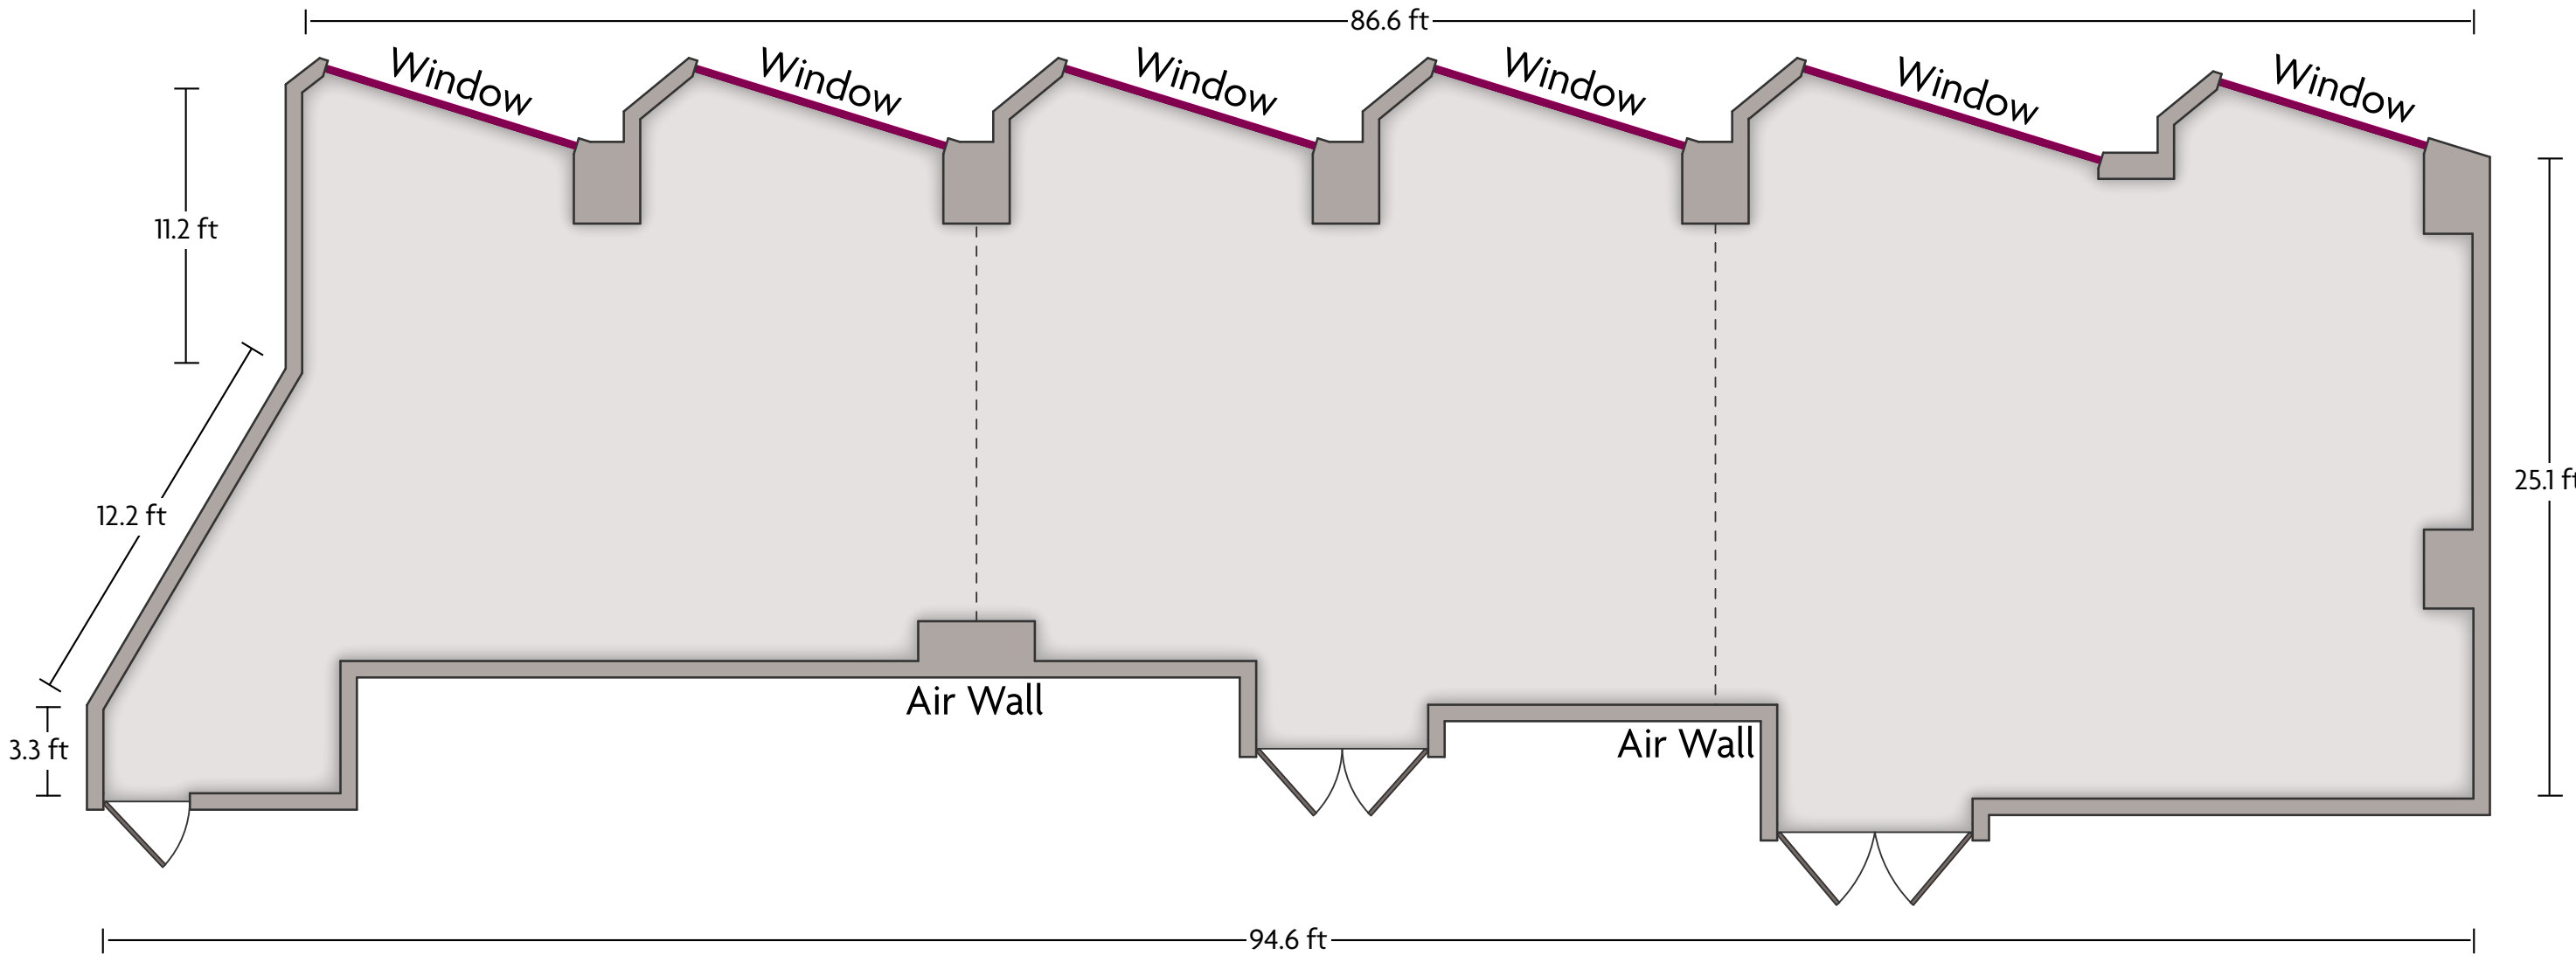

*Multiple layout options available for this space.

LENGTH: 13.9 Ft WIDTH: 18.1 Ft HEIGHT: 8.3 Ft TOTAL SQUARE FEET: 263.7 Sq Ft MAXIMUM CAPACITY: 10 POWER OUTLETS: 5

1113 6th Ave. | Seattle, WA 98101 | 206.464.1980

LENGTH: 25 Ft WIDTH: 25.1 Ft HEIGHT: 10.9 Ft TOTAL SQUARE FEET: 693.6 Sq Ft MAXIMUM CAPACITY: 60 POWER OUTLETS: 5

1113 6th Ave. | Seattle, WA 98101 | 206.464.1980

*Multiple layout options available for this space.

LENGTH: 19.3 Ft WIDTH: 28.7 Ft HEIGHT: 8.2 Ft TOTAL SQUARE FEET: 679.6 Sq Ft MAXIMUM CAPACITY: 50 POWER OUTLETS: 7

1113 6th Ave. | Seattle, WA 98101 | 206.464.1980

*Multiple layout options available for this space.

LENGTH: 25.1 Ft WIDTH: 86.6 Ft HEIGHT: 7.4 Ft TOTAL SQUARE FEET: 2107.7 Sq Ft MAXIMUM CAPACITY: 130 POWER OUTLETS: 12

1113 6th Ave. | Seattle, WA 98101 | 206.464.1980

*Multiple layout options available for this space.