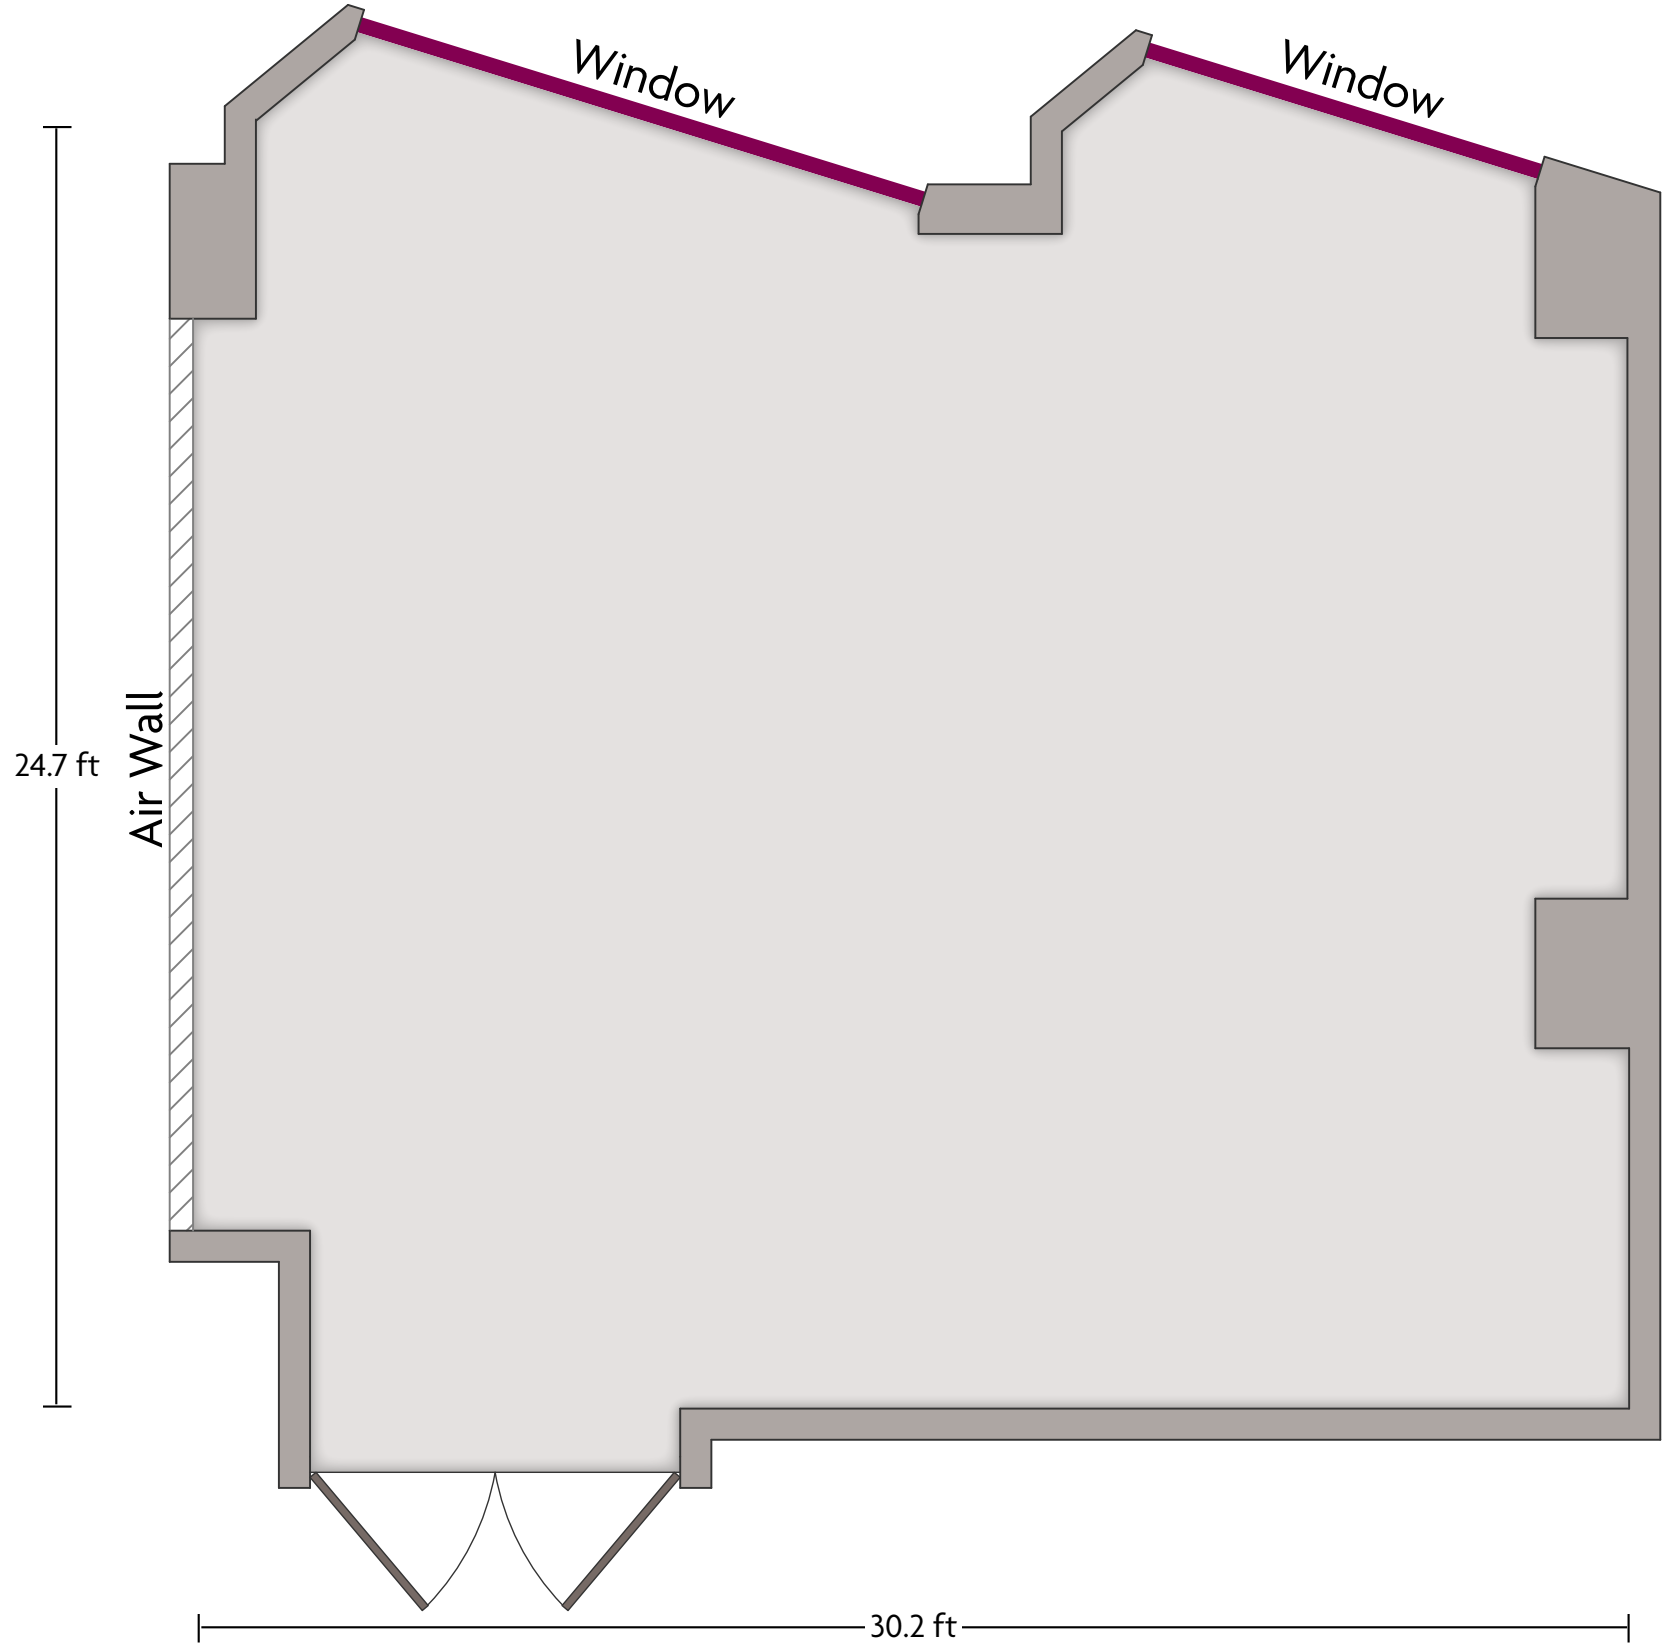

LENGTH: 25 Ft WIDTH: 25.1 Ft HEIGHT: 10.9 Ft TOTAL SQUARE FEET: 693.6 Sq Ft MAXIMUM CAPACITY: 60 POWER OUTLETS: 5

1113 6th Ave. | Seattle, WA 98101 | 206.464.1980

*Multiple layout options available for this space.

LENGTH: 19.3 Ft WIDTH: 28.7 Ft HEIGHT: 8.2 Ft TOTAL SQUARE FEET: 679.6 Sq Ft MAXIMUM CAPACITY: 50 POWER OUTLETS: 7

1113 6th Ave. | Seattle, WA 98101 | 206.464.1980

*Multiple layout options available for this space.

LENGTH: 25.1 Ft WIDTH: 86.6 Ft HEIGHT: 7.4 Ft TOTAL SQUARE FEET: 2107.7 Sq Ft MAXIMUM CAPACITY: 130 POWER OUTLETS: 12

1113 6th Ave. | Seattle, WA 98101 | 206.464.1980

*Multiple layout options available for this space.

LENGTH: 24.7 Ft WIDTH: 30.2 Ft HEIGHT: 7.4 Ft TOTAL SQUARE FEET: 790.7 Sq Ft MAXIMUM CAPACITY: 70 POWER OUTLETS: 6

1113 6th Ave. | Seattle, WA 98101 | 206.464.1980

*Multiple layout options available for this space.