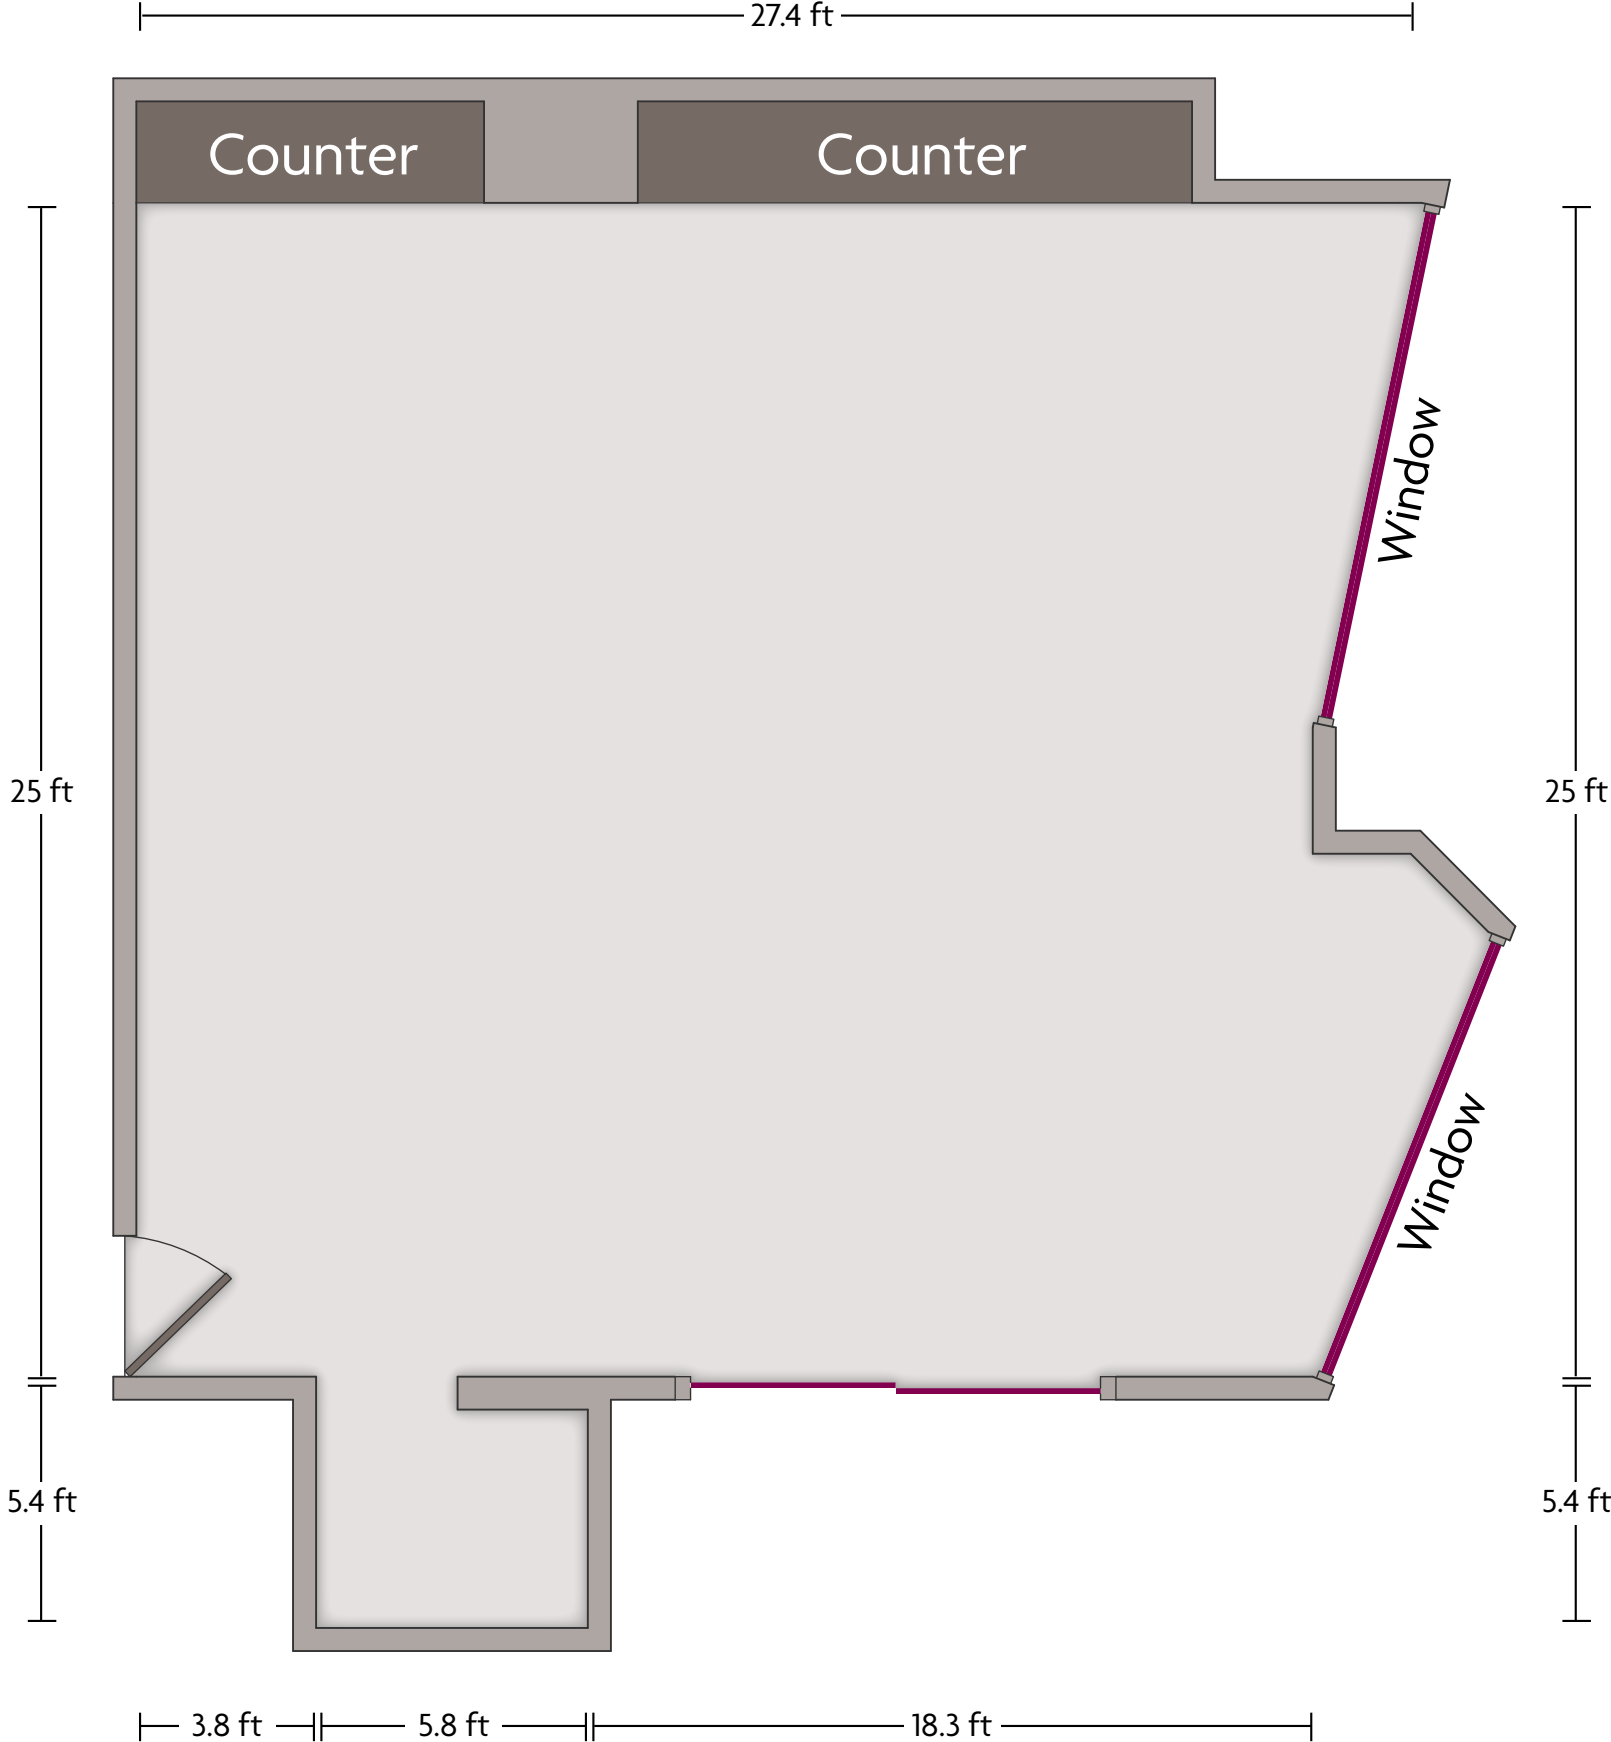

*Multiple layout options available for this space.

LENGTH: 30.1 Ft WIDTH: 47 Ft HEIGHT: 12.4 Ft TOTAL SQUARE FEET: 1409.1 Sq Ft MAXIMUM CAPACITY: 140 POWER OUTLETS: 4

1113 6th Ave. | Seattle, WA 98101 | 206.464.1980

*Multiple layout options available for this space.

LENGTH: 39.2 Ft WIDTH: 47 Ft HEIGHT: 12.4 Ft TOTAL SQUARE FEET: 1643.9 Sq Ft MAXIMUM CAPACITY: 140 POWER OUTLETS: 7

1113 6th Ave. | Seattle, WA 98101 | 206.464.1980

*Multiple layout options available for this space.

LENGTH: 13.9 Ft WIDTH: 18.1 Ft HEIGHT: 8.3 Ft TOTAL SQUARE FEET: 263.7 Sq Ft MAXIMUM CAPACITY: 10 POWER OUTLETS: 5

1113 6th Ave. | Seattle, WA 98101 | 206.464.1980

LENGTH: 25 Ft WIDTH: 25.1 Ft HEIGHT: 10.9 Ft TOTAL SQUARE FEET: 693.6 Sq Ft MAXIMUM CAPACITY: 60 POWER OUTLETS: 5

1113 6th Ave. | Seattle, WA 98101 | 206.464.1980

*Multiple layout options available for this space.