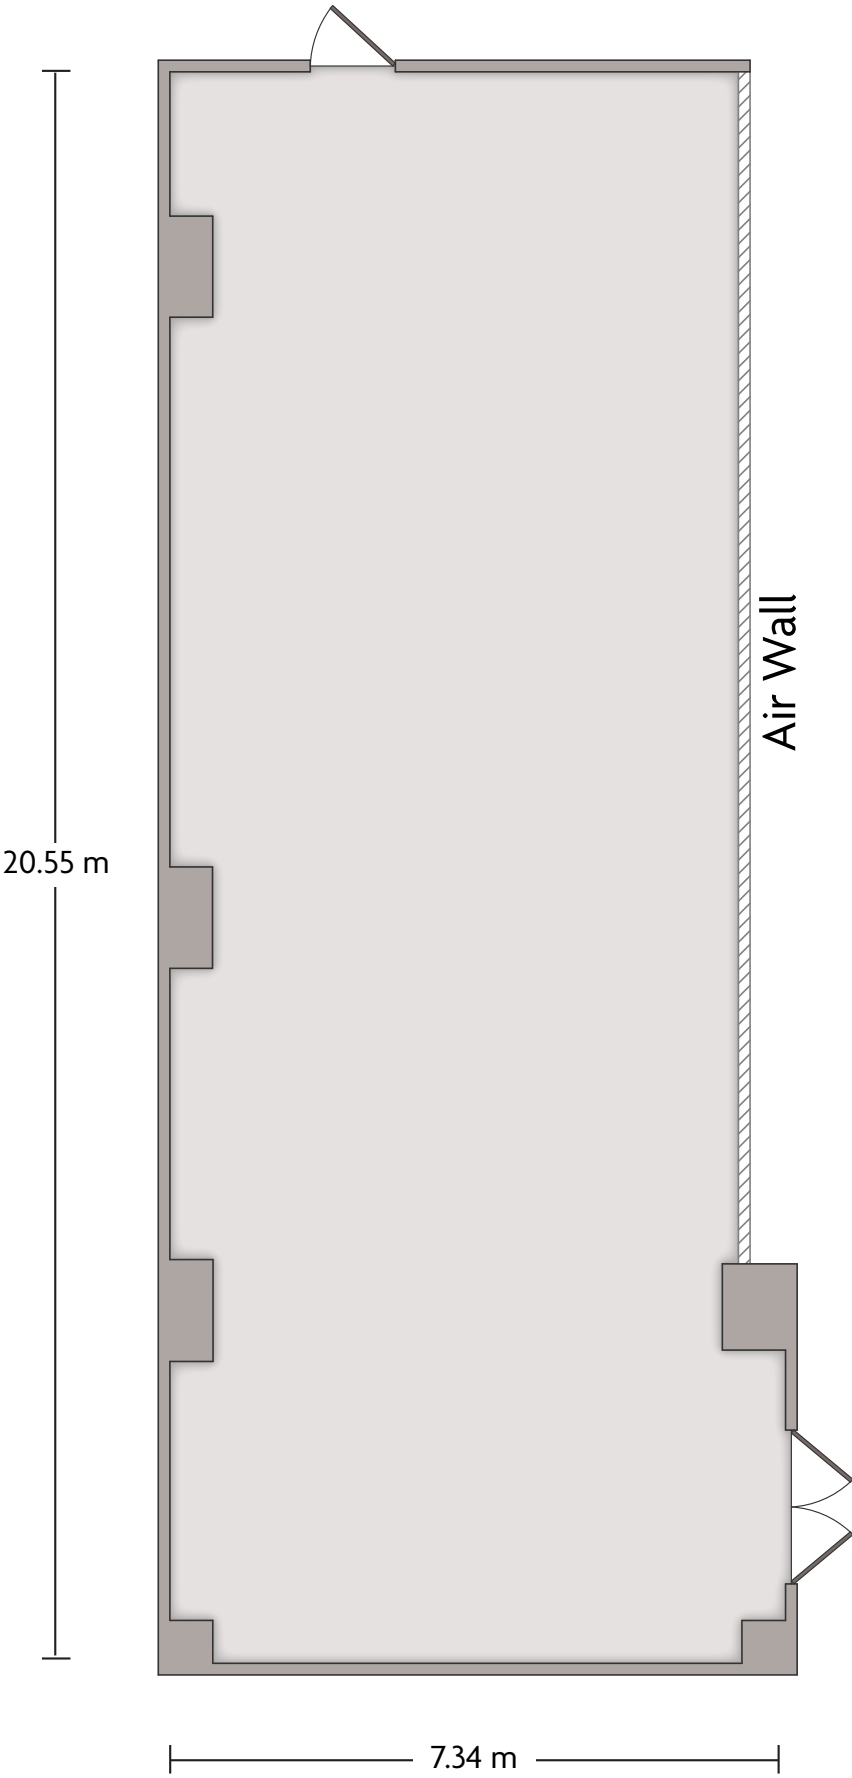

LENGTH: 12.4 m WIDTH: 8.5 m HEIGHT: 2.5 m TOTAL SQUARE METERS: 101.9 m² MAXIMUM CAPACITY: 90 POWER OUTLETS: 16

Costado Norte del Parque La Sabana | San José 2443-1000 Costa Rica | 505.2543.6000

*Multiple layout options available for this space.

Crowne Plaza® San José Corobici Costa Rica - Cahuita 2

LENGTH: 10 m WIDTH: 8.7 m HEIGHT: 2.4 m TOTAL SQUARE METERS: 104.9 m² MAXIMUM CAPACITY: 90 POWER OUTLETS: 16

Costado Norte del Parque La Sabana | San José 2443-1000 Costa Rica | 505.2543.6000

*Multiple layout options available for this space.

Crowne Plaza® San José Corobici Costa Rica - Corcovados 1,2,3

LENGTH: 24.6 m WIDTH: 20.6 m HEIGHT: 3.3 m TOTAL SQUARE METERS: 461 m² MAXIMUM CAPACITY: 350 POWER OUTLETS: 48

Costado Norte del Parque La Sabana I San José 2443-1000 Costa Rica | 505.2543.6000

*Multiple layout options available for this space.

LENGTH: 20.5 m WIDTH: 7.3 m HEIGHT: 3.3 m TOTAL SQUARE METERS: 150.2 m² MAXIMUM CAPACITY: 150 POWER OUTLETS: 17