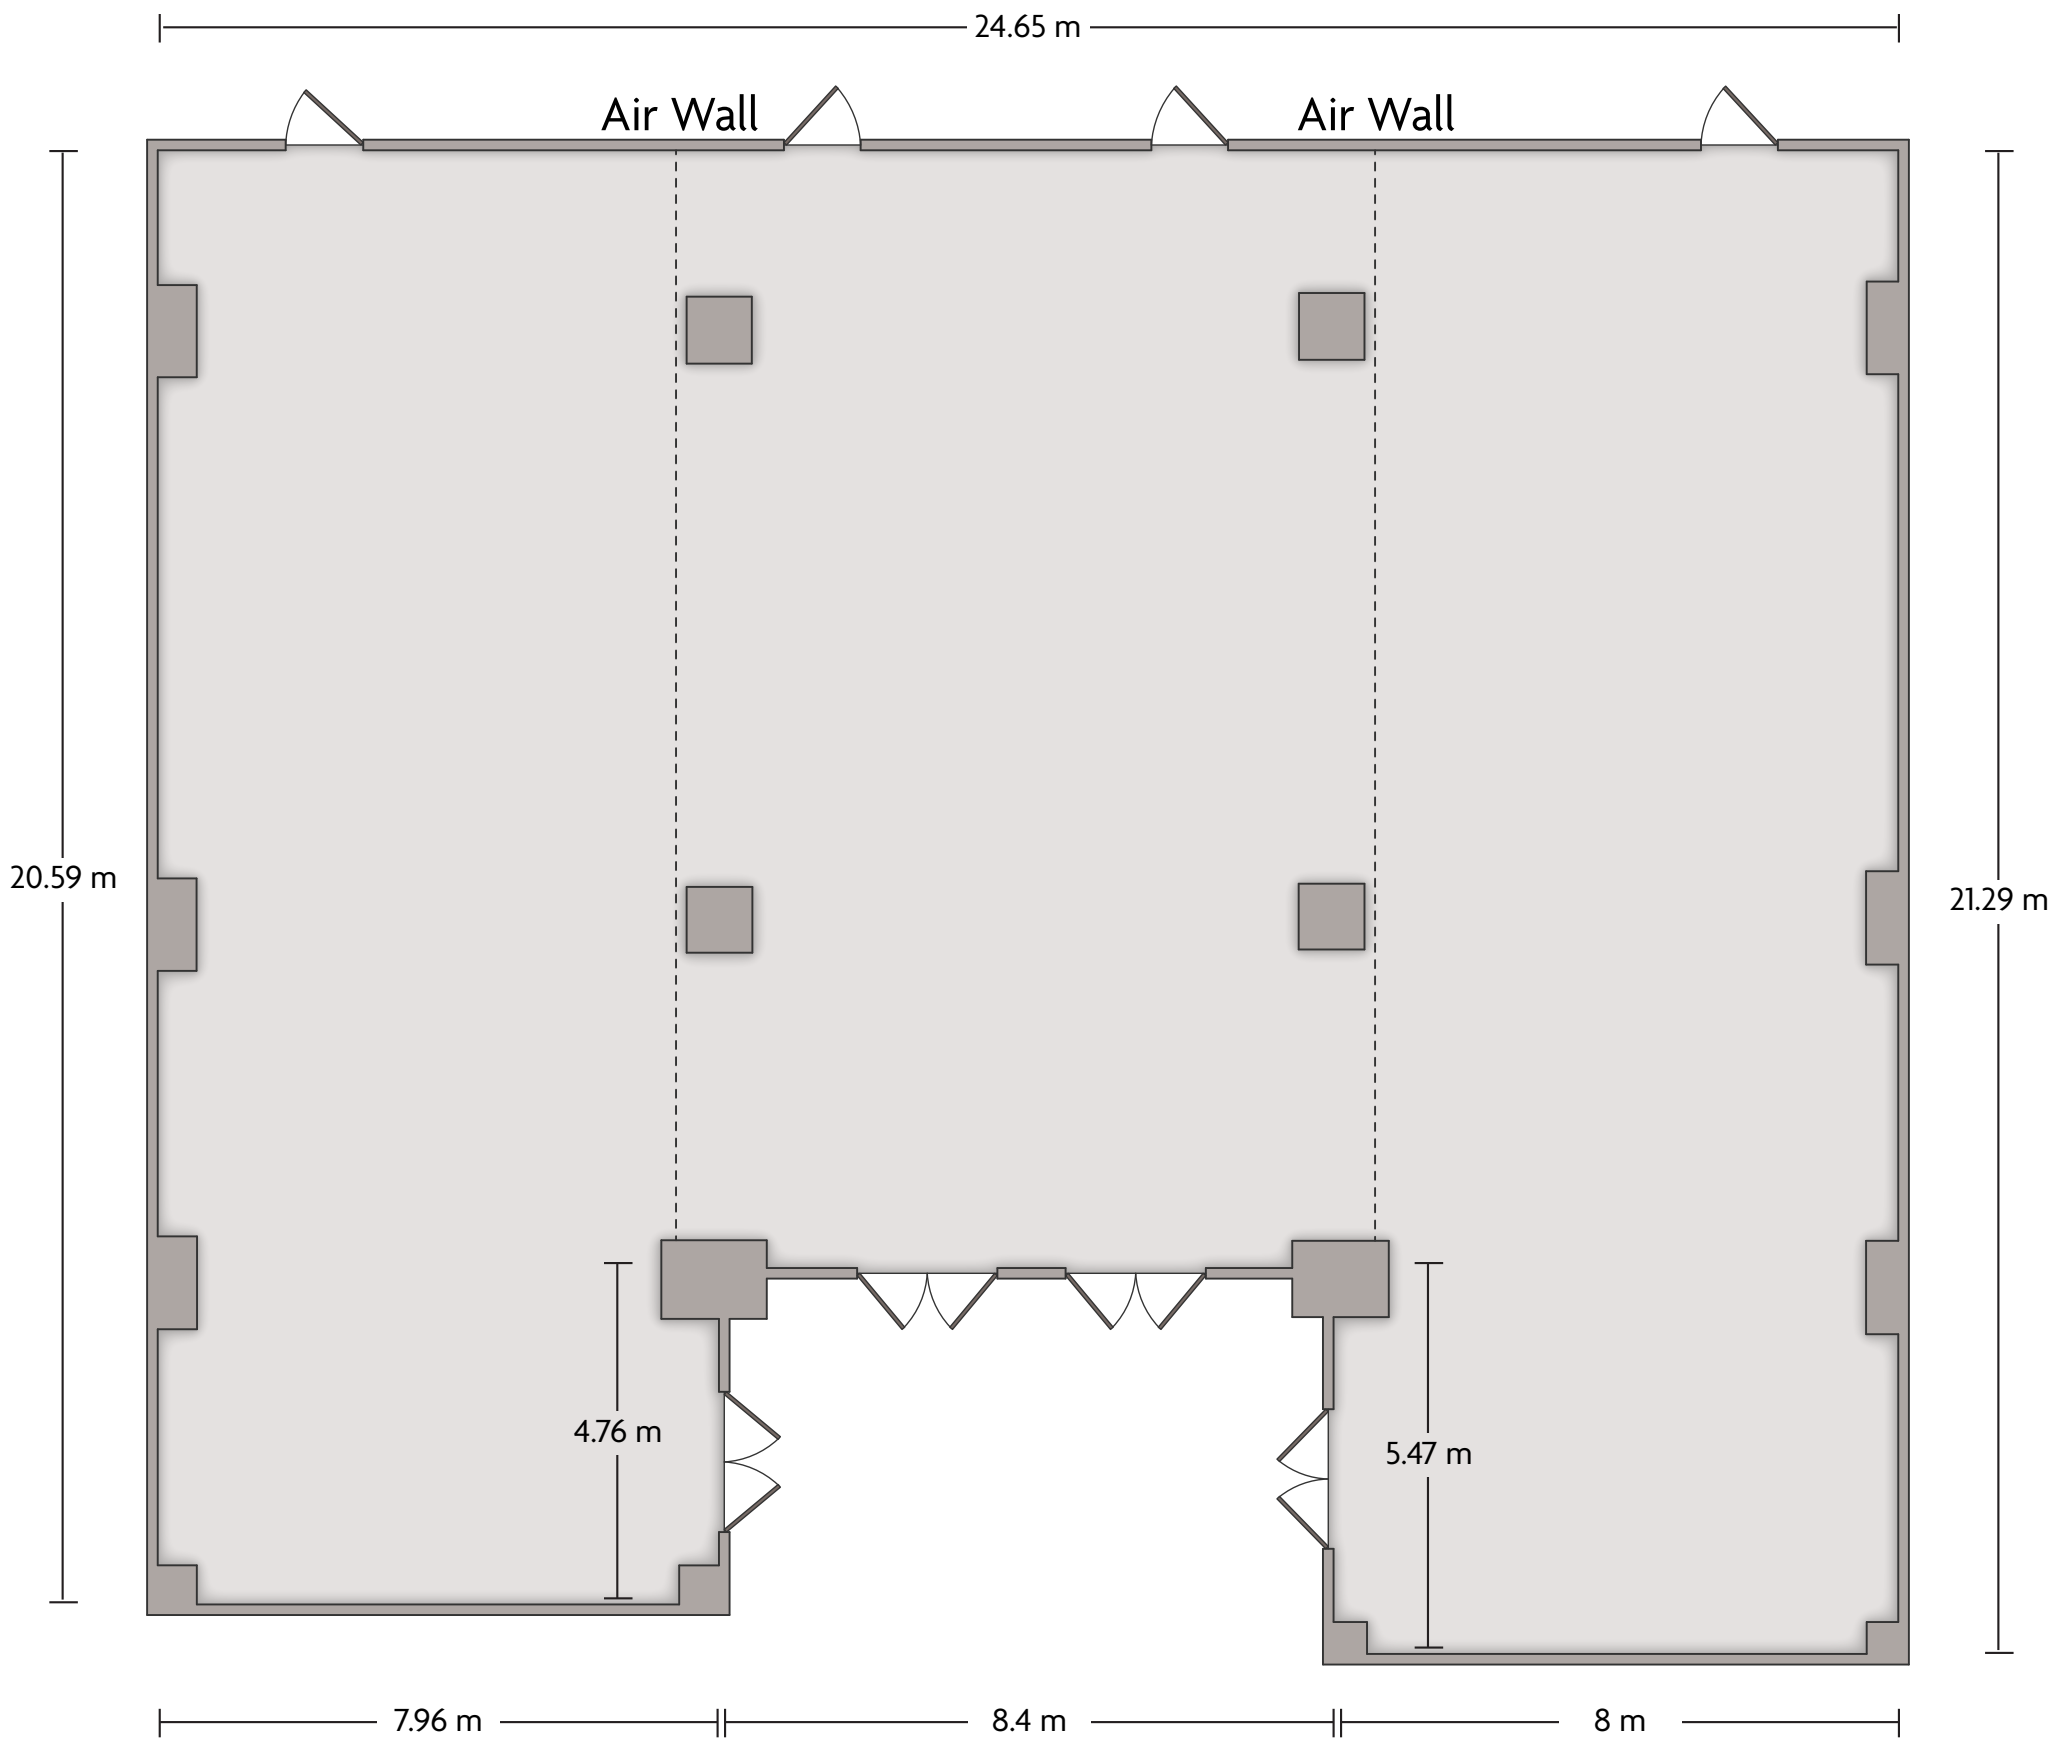

LENGTH: 12.4 m WIDTH: 8.5 m HEIGHT: 2.5 m TOTAL SQUARE METERS: 101.9 m² MAXIMUM CAPACITY: 90 POWER OUTLETS: 16

Costado Norte del Parque La Sabana | San José 2443-1000 Costa Rica | 505.2543.6000

*Multiple layout options available for this space.

Crowne Plaza® San José Corobici Costa Rica - Cahuita 2

LENGTH: 10 m WIDTH: 8.7 m HEIGHT: 2.4 m TOTAL SQUARE METERS: 104.9 m² MAXIMUM CAPACITY: 90 POWER OUTLETS: 16

Costado Norte del Parque La Sabana | San José 2443-1000 Costa Rica | 505.2543.6000

*Multiple layout options available for this space.

Crowne Plaza® San José Corobici Costa Rica - Corcovados 1,2,3

LENGTH: 24.6 m WIDTH: 20.6 m HEIGHT: 3.3 m TOTAL SQUARE METERS: 461 m² MAXIMUM CAPACITY: 350 POWER OUTLETS: 48

Costado Norte del Parque La Sabana I San José 2443-1000 Costa Rica | 505.2543.6000

*Multiple layout options available for this space.

LENGTH: 20.5 m WIDTH: 7.3 m HEIGHT: 3.3 m TOTAL SQUARE METERS: 150.2 m² MAXIMUM CAPACITY: 150 POWER OUTLETS: 17