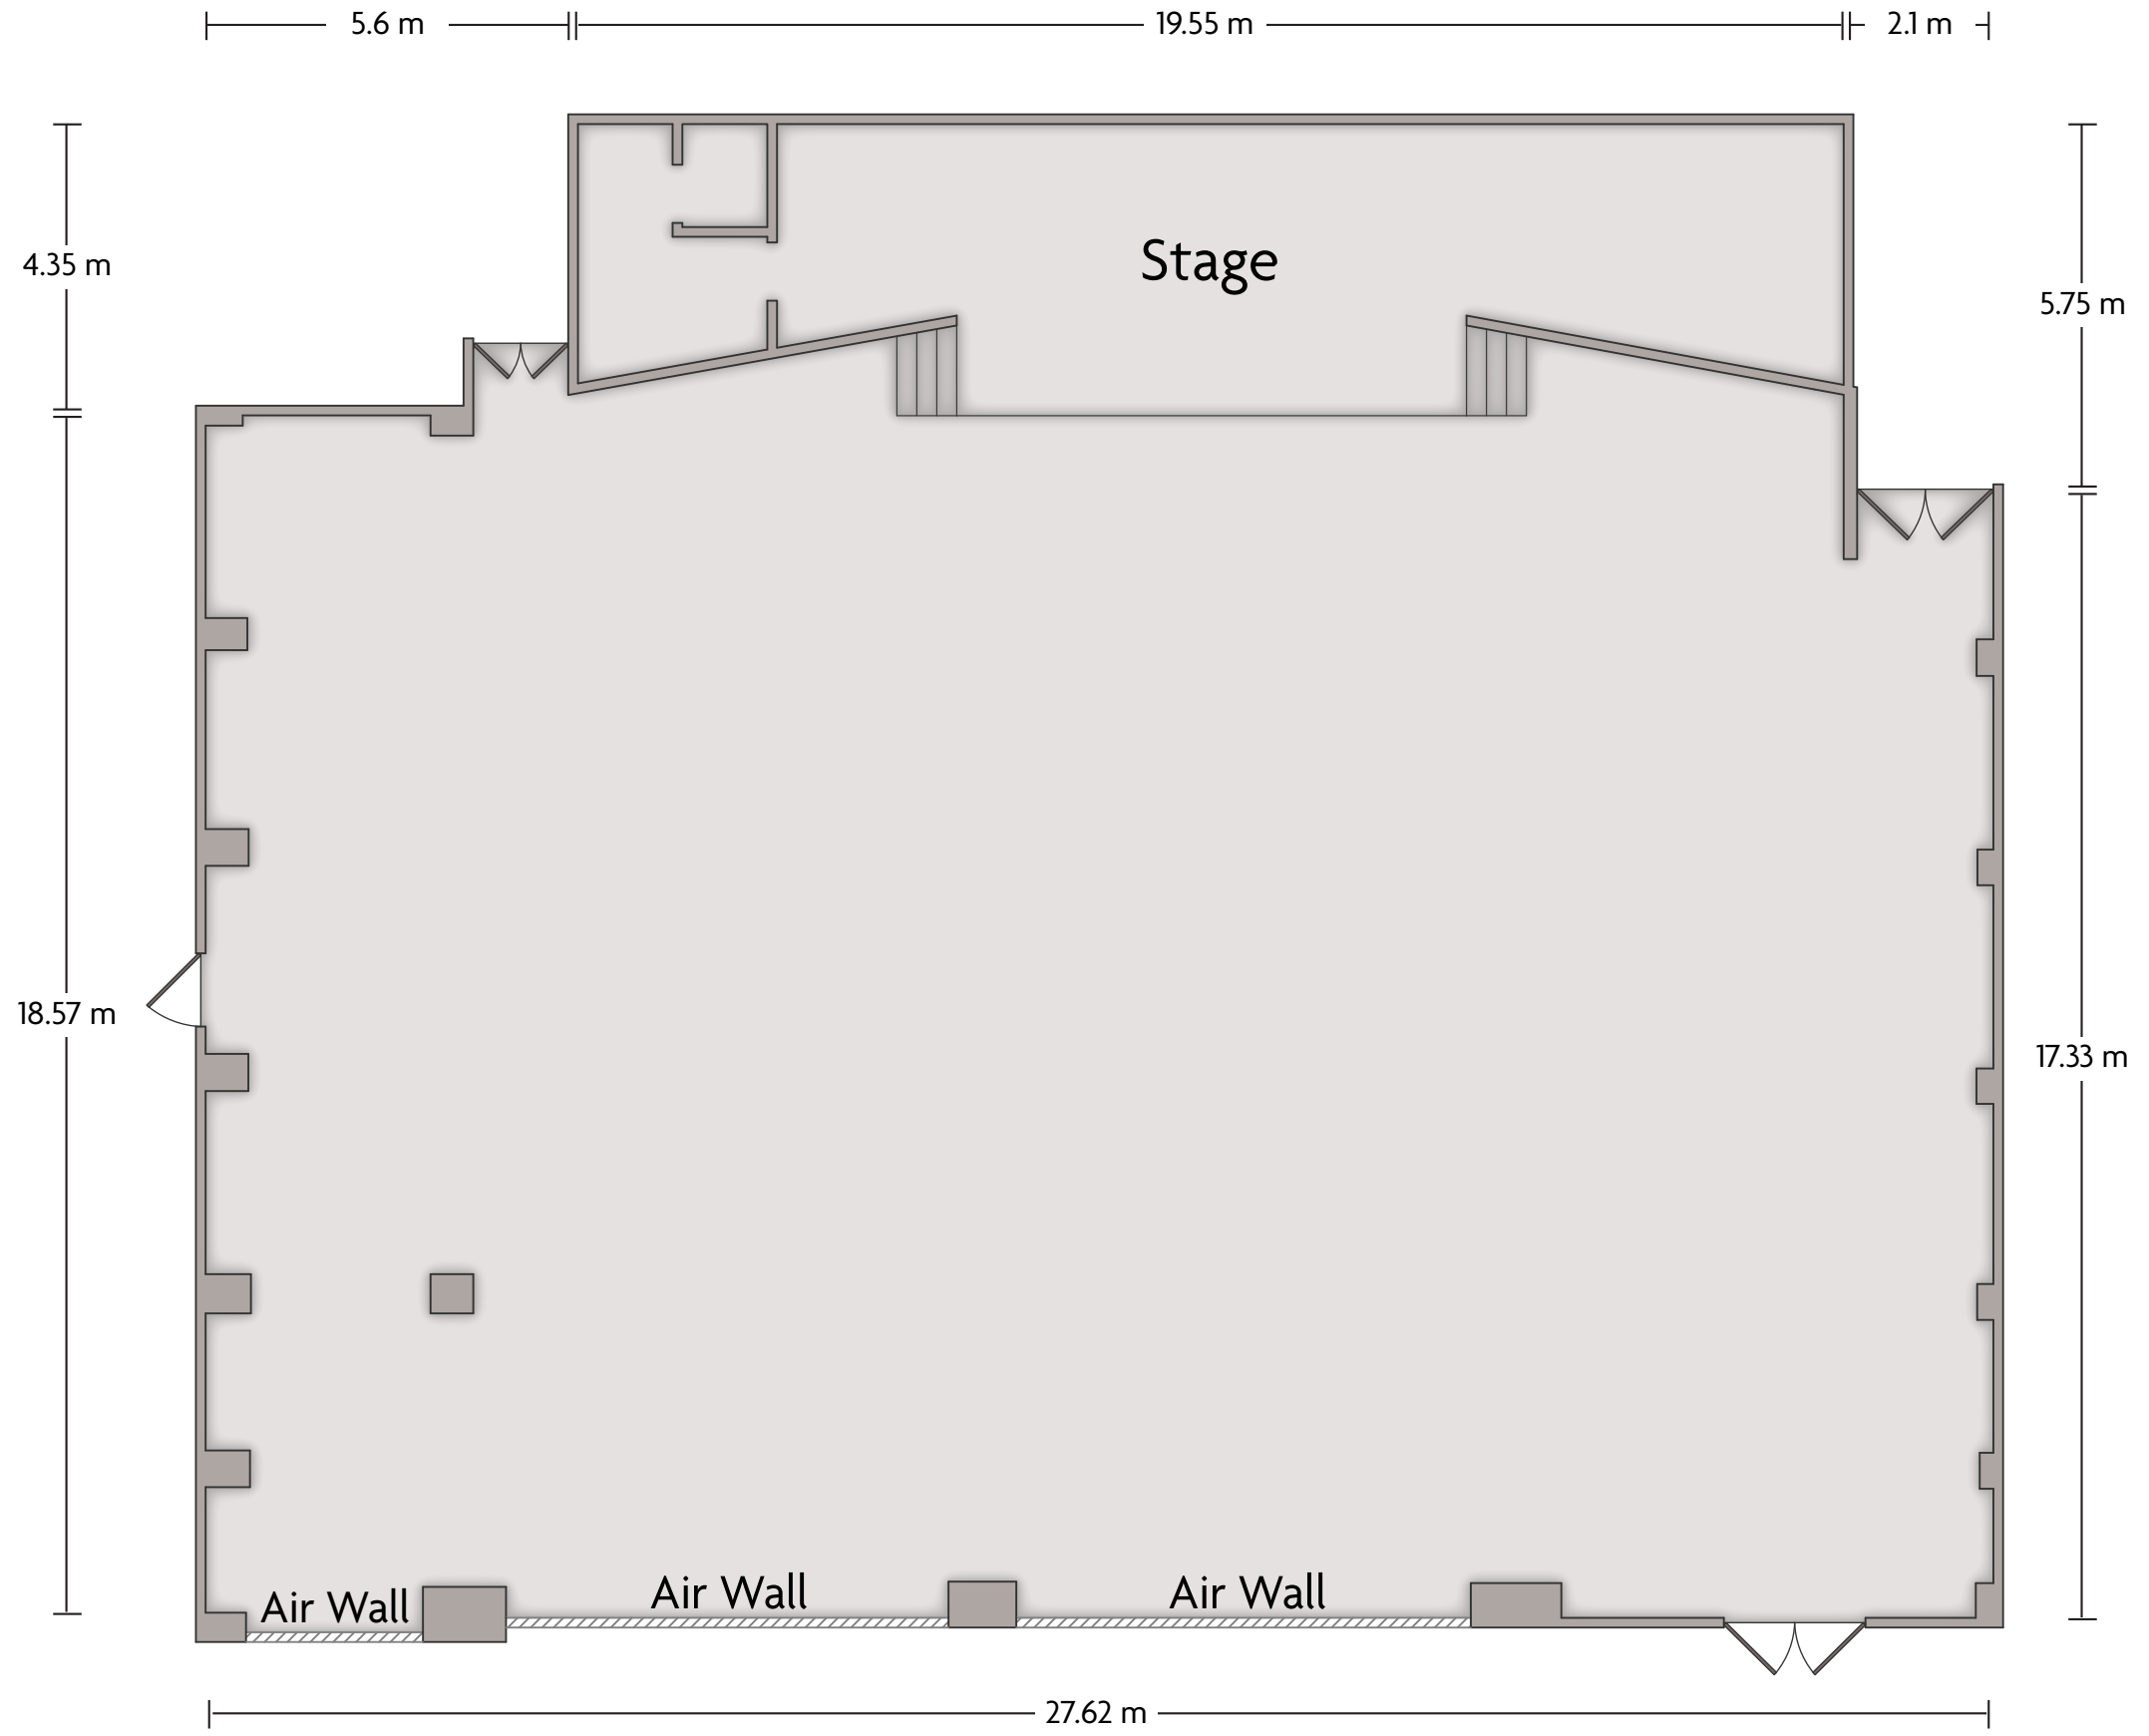

Costado Norte del Parque La Sabana I San José 2443-1000 Costa Rica | 505.2543.6000

*Multiple layout options available for this space.

Crowne Plaza® San José Corobici Costa Rica - Góndola

LENGTH: 18.6 m WIDTH: 7.2 m HEIGHT: 2.4 m TOTAL SQUARE METERS: 147.9 m² MAXIMUM CAPACITY: 150 POWER OUTLETS: 12

Costado Norte del Parque La Sabana I San José 2443-1000 Costa Rica | 505.2543.6000

*Multiple layout options available for this space.

LENGTH: 11.4 m WIDTH: 7.8 m HEIGHT: 2.3 m TOTAL SQUARE METERS: 82 m² MAXIMUM CAPACITY: 70 POWER OUTLETS: 10

Costado Norte del Parque La Sabana | San José 2443-1000 Costa Rica | 505.2543.6000

*Multiple layout options available for this space.

LENGTH: 27.6 m WIDTH: 18.6 m HEIGHT: 4.8 m TOTAL SQUARE METERS: 514.8 m² MAXIMUM CAPACITY: 1200 POWER OUTLETS: 27

Costado Norte del Parque La Sabana | San José 2443-1000 Costa Rica | 505.2543.6000

*Multiple layout options available for this space.

LENGTH: 6.3 m WIDTH: 5.5 m HEIGHT: 3 m TOTAL SQUARE METERS: 36.9 m² MAXIMUM CAPACITY: 20 POWER OUTLETS: 14