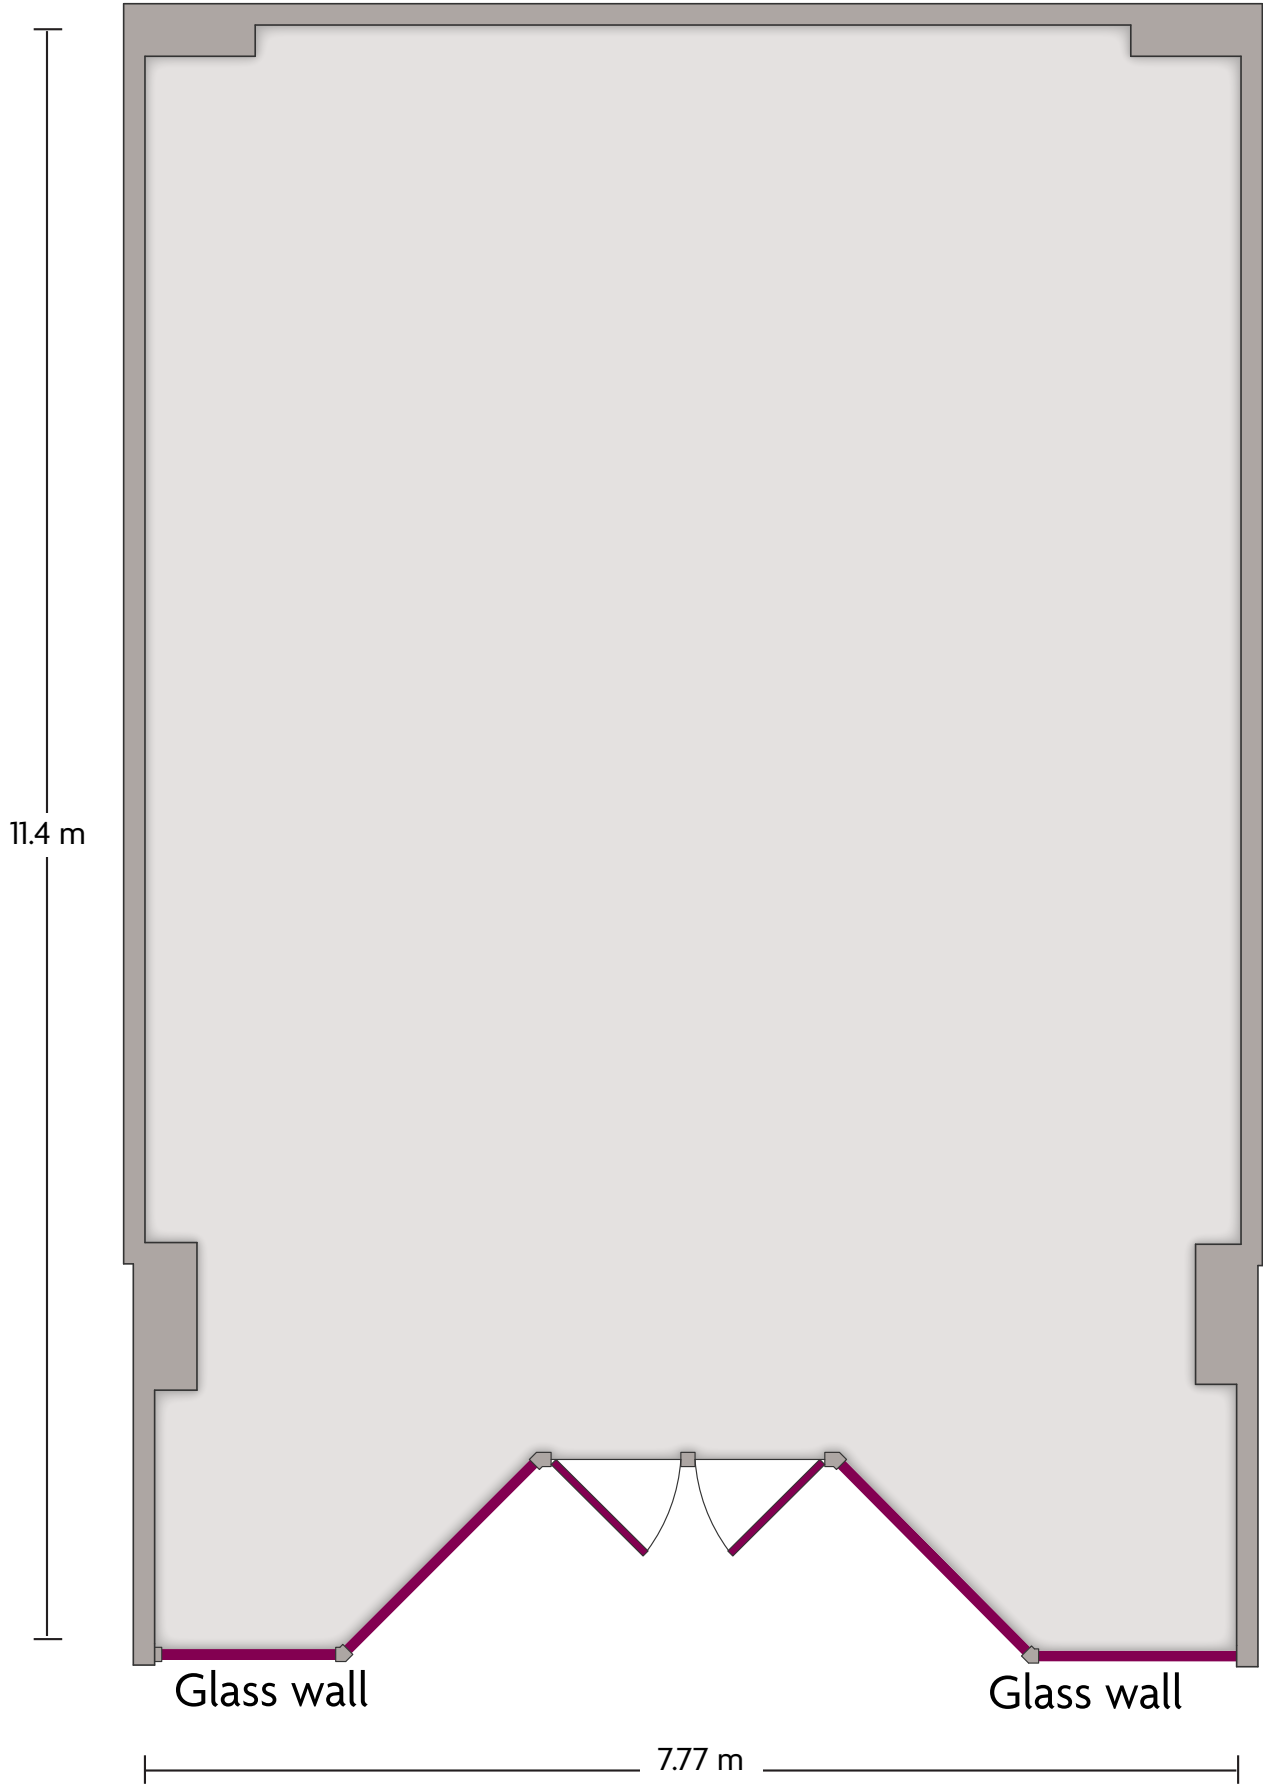

LENGTH: 12.4 m WIDTH: 8.5 m HEIGHT: 2.5 m TOTAL SQUARE METERS: 101.9 m² MAXIMUM CAPACITY: 90 POWER OUTLETS: 16

Costado Norte del Parque La Sabana | San José 2443-1000 Costa Rica | 505.2543.6000

*Multiple layout options available for this space.

Costado Norte del Parque La Sabana I San José 2443-1000 Costa Rica | 505.2543.6000

*Multiple layout options available for this space.

Crowne Plaza® San José Corobici Costa Rica - Góndola

LENGTH: 18.6 m WIDTH: 7.2 m HEIGHT: 2.4 m TOTAL SQUARE METERS: 147.9 m² MAXIMUM CAPACITY: 150 POWER OUTLETS: 12

Costado Norte del Parque La Sabana I San José 2443-1000 Costa Rica | 505.2543.6000

*Multiple layout options available for this space.

LENGTH: 11.4 m WIDTH: 7.8 m HEIGHT: 2.3 m TOTAL SQUARE METERS: 82 m² MAXIMUM CAPACITY: 70 POWER OUTLETS: 10

Costado Norte del Parque La Sabana | San José 2443-1000 Costa Rica | 505.2543.6000

*Multiple layout options available for this space.

LENGTH: 27.6 m WIDTH: 18.6 m HEIGHT: 4.8 m TOTAL SQUARE METERS: 514.8 m² MAXIMUM CAPACITY: 1200 POWER OUTLETS: 27