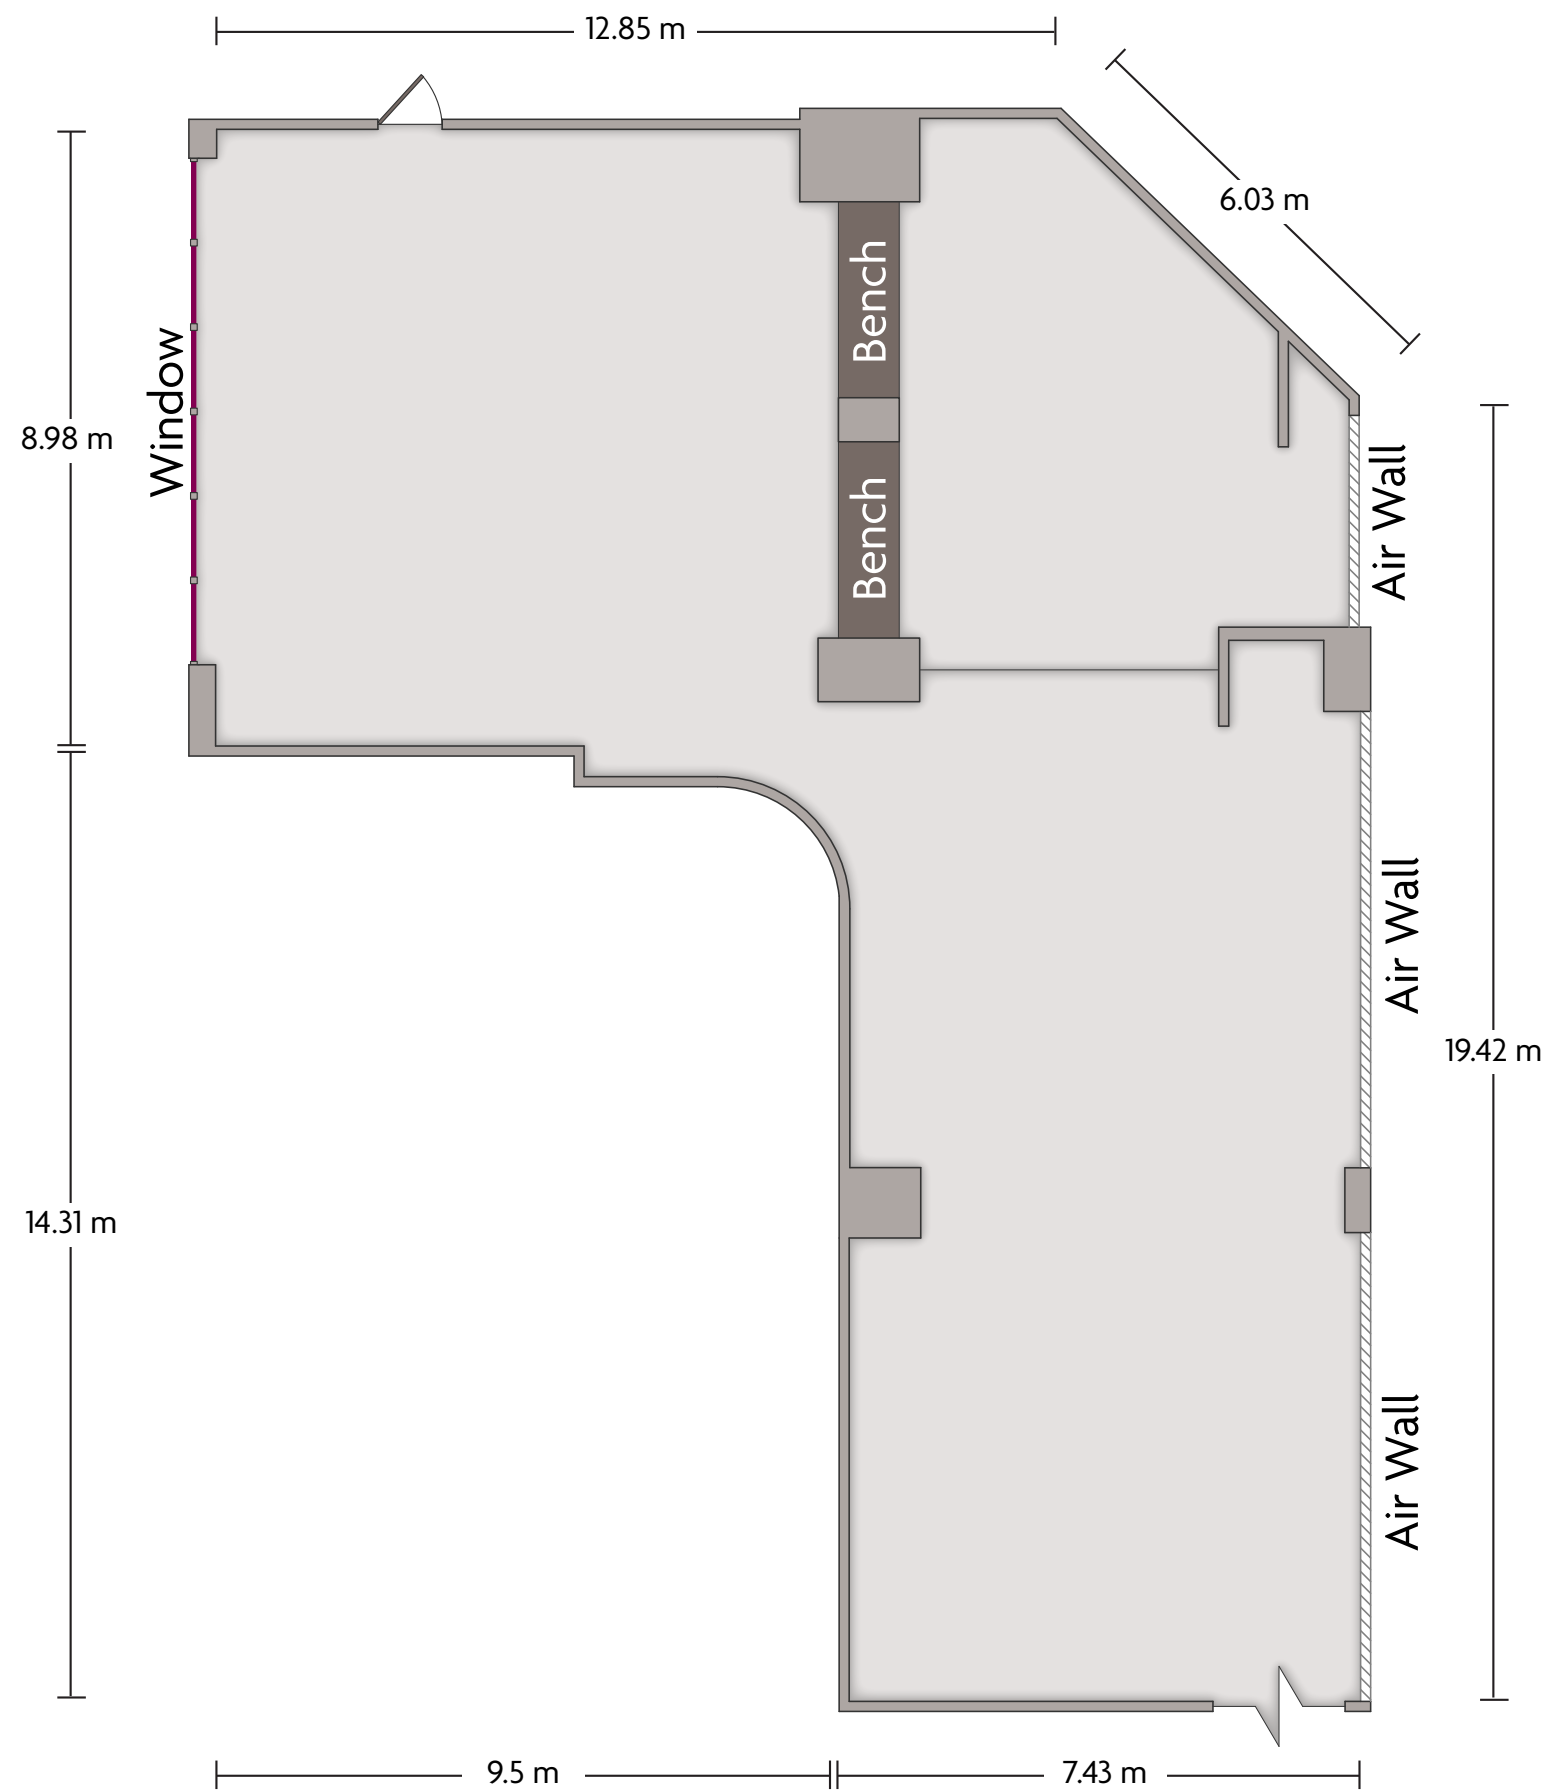

Costado Norte del Parque La Sabana I San José 2443-1000 Costa Rica | 505.2543.6000

*Multiple layout options available for this space.

Crowne Plaza® San José Corobici Costa Rica - Góndola

LENGTH: 18.6 m WIDTH: 7.2 m HEIGHT: 2.4 m TOTAL SQUARE METERS: 147.9 m² MAXIMUM CAPACITY: 150 POWER OUTLETS: 12

Costado Norte del Parque La Sabana | San José 2443-1000 Costa Rica | 505.2543.6000

*Multiple layout options available for this space.

LENGTH: 27.6 m WIDTH: 18.6 m HEIGHT: 4.8 m TOTAL SQUARE METERS: 514.8 m² MAXIMUM CAPACITY: 1200 POWER OUTLETS: 27

Costado Norte del Parque La Sabana | San José 2443-1000 Costa Rica | 505.2543.6000

*Multiple layout options available for this space.

LENGTH: 6.3 m WIDTH: 5.5 m HEIGHT: 3 m TOTAL SQUARE METERS: 36.9 m² MAXIMUM CAPACITY: 20 POWER OUTLETS: 14

Costado Norte del Parque La Sabana | San José 2443-1000 Costa Rica | 505.2543.6000

*Multiple layout options available for this space.

LENGTH: 23.7 m WIDTH: 17.2 m HEIGHT: 2.3 m TOTAL SQUARE METERS: 256.3 m² MAXIMUM CAPACITY: 150 POWER OUTLETS: 15