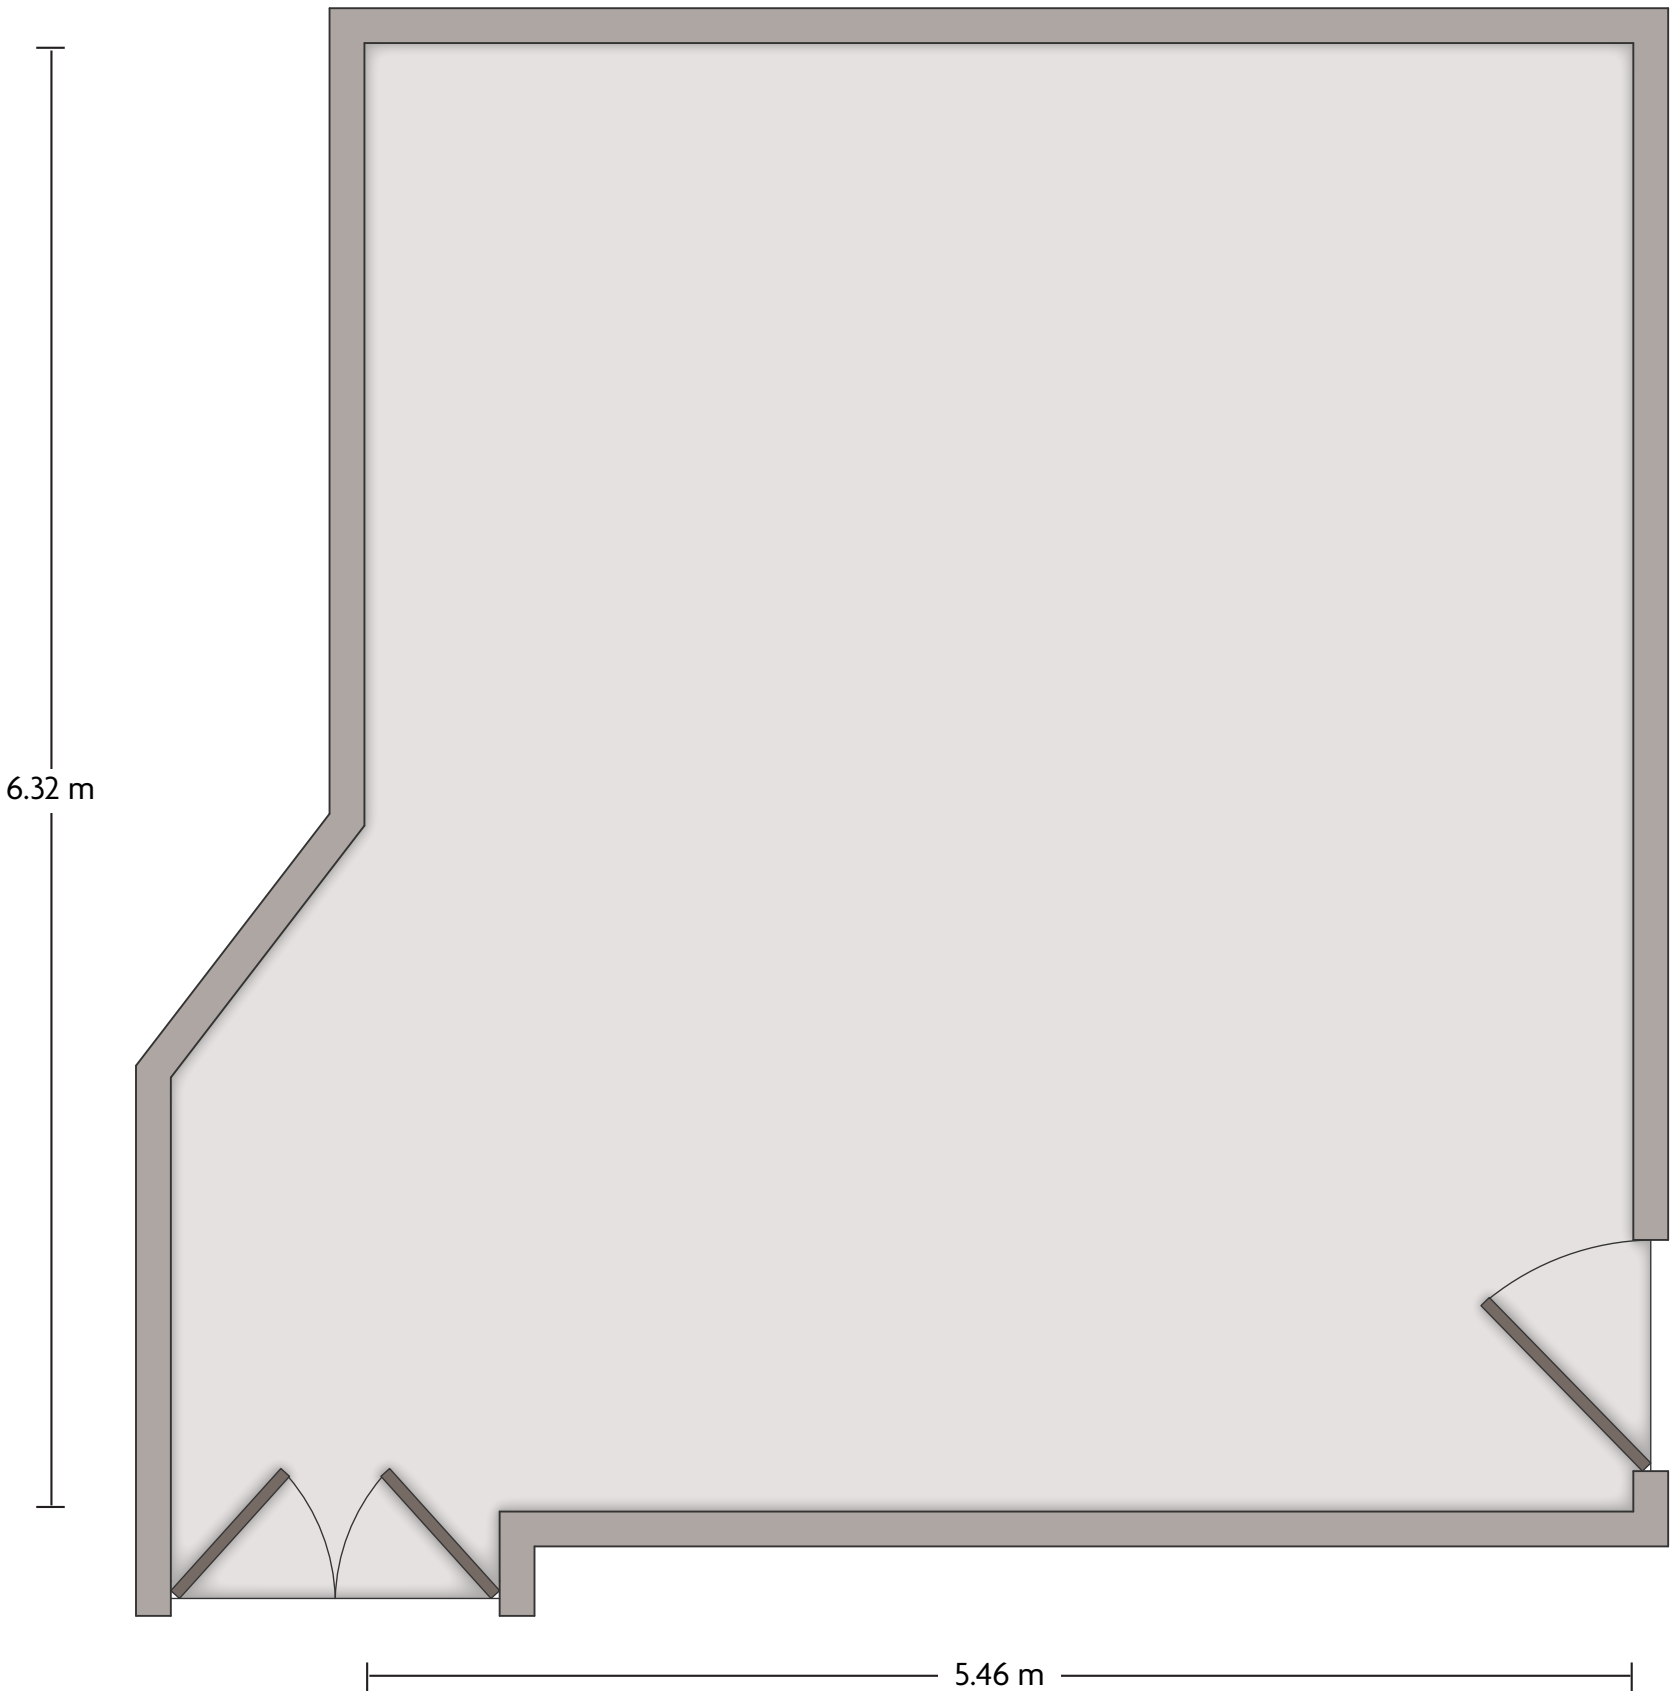

Costado Norte del Parque La Sabana I San José 2443-1000 Costa Rica | 505.2543.6000

*Multiple layout options available for this space.

LENGTH: 11.4 m WIDTH: 7.8 m HEIGHT: 2.3 m TOTAL SQUARE METERS: 82 m² MAXIMUM CAPACITY: 70 POWER OUTLETS: 10

Costado Norte del Parque La Sabana | San José 2443-1000 Costa Rica | 505.2543.6000

*Multiple layout options available for this space.

LENGTH: 27.6 m WIDTH: 18.6 m HEIGHT: 4.8 m TOTAL SQUARE METERS: 514.8 m² MAXIMUM CAPACITY: 1200 POWER OUTLETS: 27

Costado Norte del Parque La Sabana | San José 2443-1000 Costa Rica | 505.2543.6000

*Multiple layout options available for this space.

LENGTH: 6.3 m WIDTH: 5.5 m HEIGHT: 3 m TOTAL SQUARE METERS: 36.9 m² MAXIMUM CAPACITY: 20 POWER OUTLETS: 14

Costado Norte del Parque La Sabana | San José 2443-1000 Costa Rica | 505.2543.6000

*Multiple layout options available for this space.

LENGTH: 23.7 m WIDTH: 17.2 m HEIGHT: 2.3 m TOTAL SQUARE METERS: 256.3 m² MAXIMUM CAPACITY: 150 POWER OUTLETS: 15