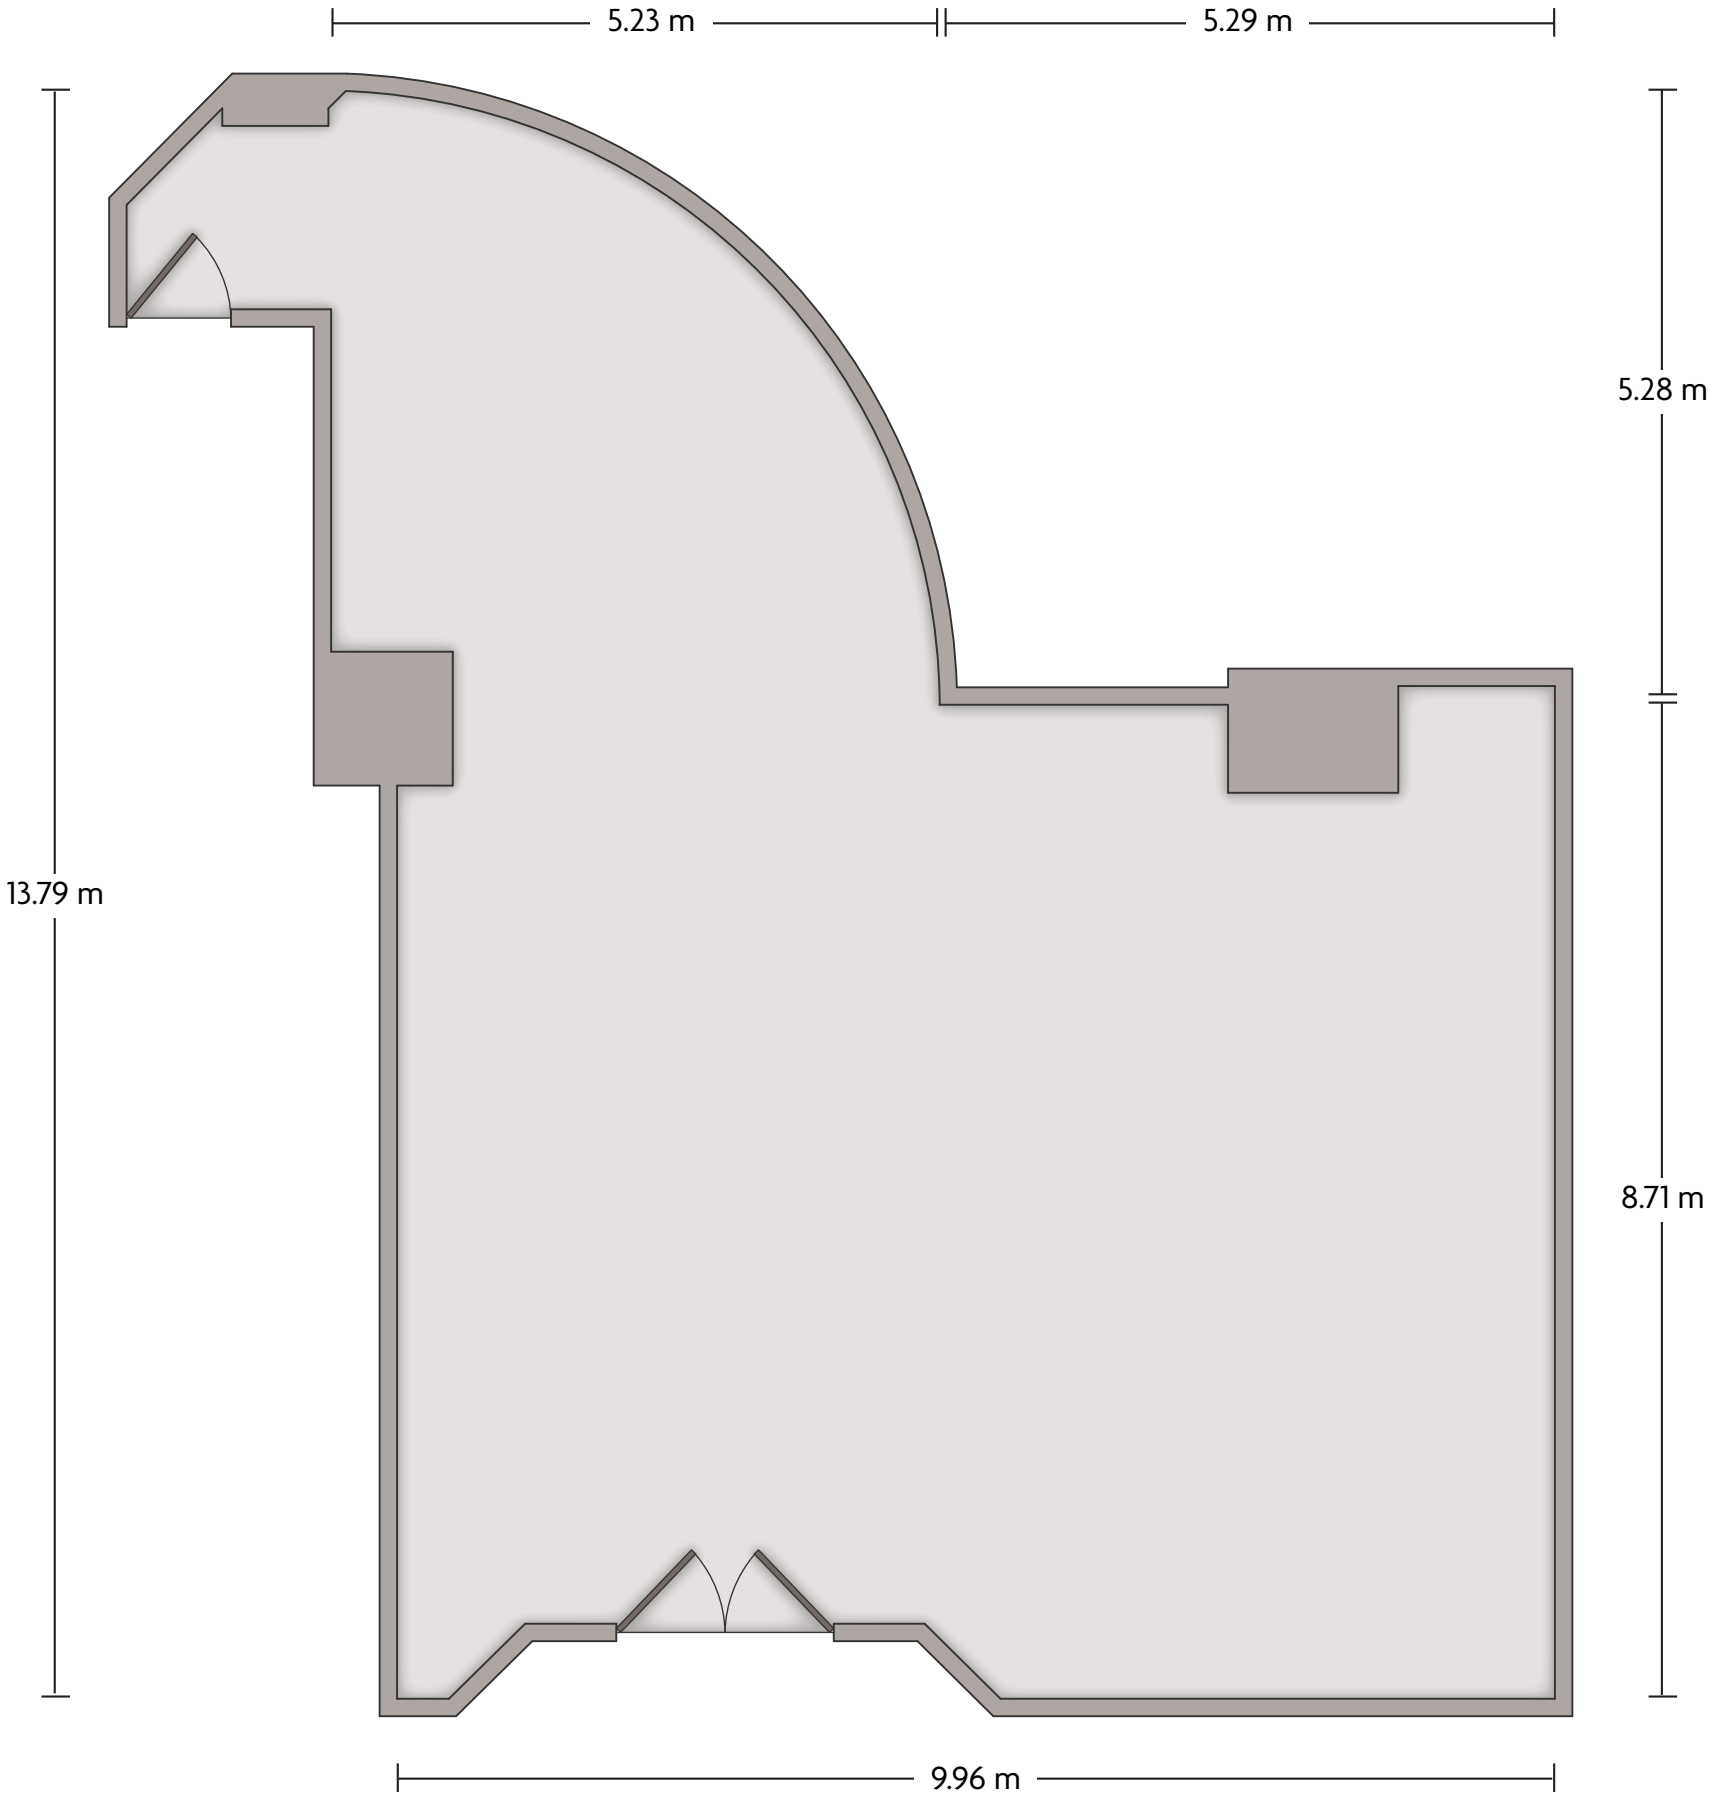

LENGTH: 12.4 m WIDTH: 8.5 m HEIGHT: 2.5 m TOTAL SQUARE METERS: 101.9 m² MAXIMUM CAPACITY: 90 POWER OUTLETS: 16

Costado Norte del Parque La Sabana | San José 2443-1000 Costa Rica | 505.2543.6000

*Multiple layout options available for this space.

Crowne Plaza® San José Corobici Costa Rica - Cahuita 2

LENGTH: 10 m WIDTH: 8.7 m HEIGHT: 2.4 m TOTAL SQUARE METERS: 104.9 m² MAXIMUM CAPACITY: 90 POWER OUTLETS: 16

Costado Norte del Parque La Sabana | San José 2443-1000 Costa Rica | 505.2543.6000

*Multiple layout options available for this space.

Crowne Plaza® San José Corobici Costa Rica - Corcovados 1,2,3

LENGTH: 24.6 m WIDTH: 20.6 m HEIGHT: 3.3 m TOTAL SQUARE METERS: 461 m² MAXIMUM CAPACITY: 350 POWER OUTLETS: 48

Costado Norte del Parque La Sabana I San José 2443-1000 Costa Rica | 505.2543.6000

*Multiple layout options available for this space.

LENGTH: 20.5 m WIDTH: 7.3 m HEIGHT: 3.3 m TOTAL SQUARE METERS: 150.2 m² MAXIMUM CAPACITY: 150 POWER OUTLETS: 17