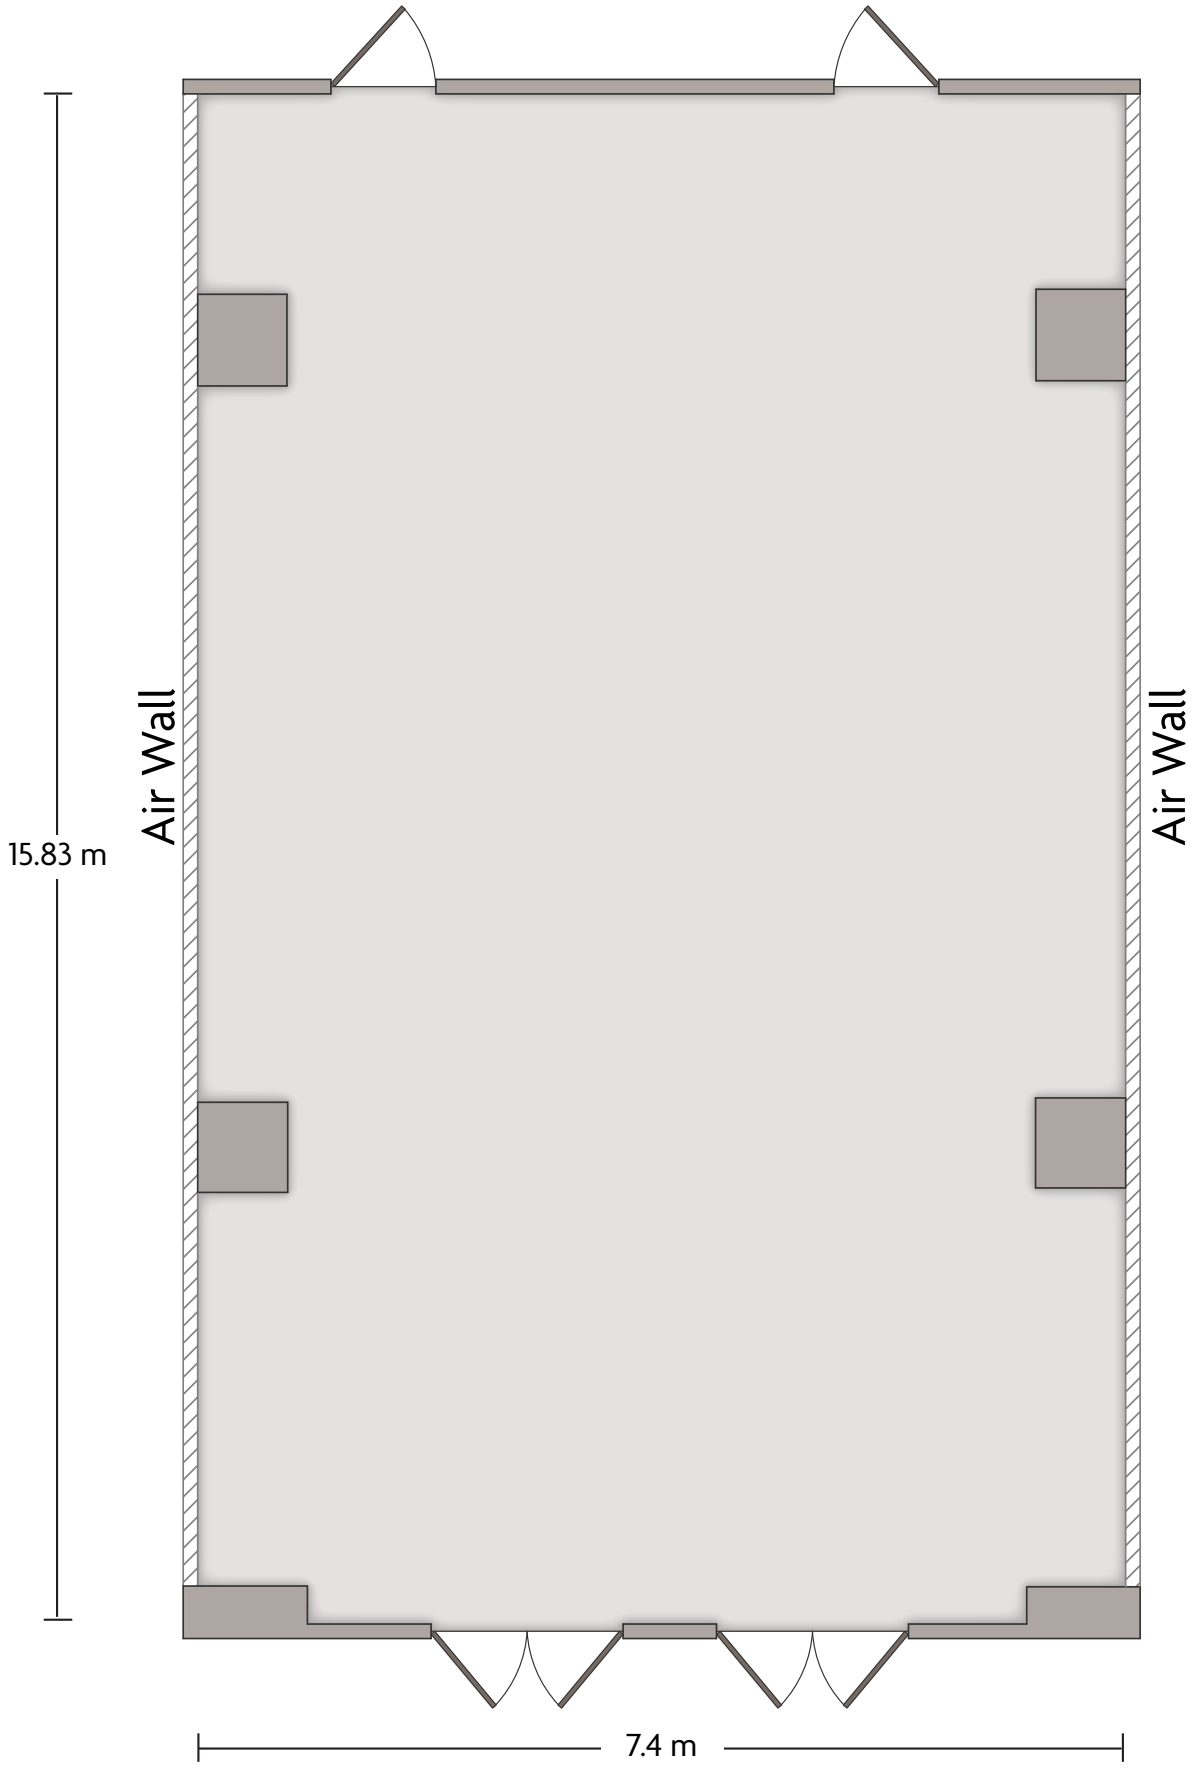

Crowne Plaza® San José Corobici Costa Rica - Cahuita 2

LENGTH: 10 m WIDTH: 8.7 m HEIGHT: 2.4 m TOTAL SQUARE METERS: 104.9 m² MAXIMUM CAPACITY: 90 POWER OUTLETS: 16

Costado Norte del Parque La Sabana | San José 2443-1000 Costa Rica | 505.2543.6000

*Multiple layout options available for this space.

Crowne Plaza® San José Corobici Costa Rica - Corcovados 1,2,3

LENGTH: 24.6 m WIDTH: 20.6 m HEIGHT: 3.3 m TOTAL SQUARE METERS: 461 m² MAXIMUM CAPACITY: 350 POWER OUTLETS: 48

Costado Norte del Parque La Sabana I San José 2443-1000 Costa Rica | 505.2543.6000

*Multiple layout options available for this space.

LENGTH: 20.5 m WIDTH: 7.3 m HEIGHT: 3.3 m TOTAL SQUARE METERS: 150.2 m² MAXIMUM CAPACITY: 150 POWER OUTLETS: 17

Costado Norte del Parque La Sabana | San José 2443-1000 Costa Rica | 505.2543.6000

*Multiple layout options available for this space.

LENGTH: 15.8 m WIDTH: 7.4 m HEIGHT: 3.3 m TOTAL SQUARE METERS: 147.6 m² MAXIMUM CAPACITY: 100 POWER OUTLETS: 10