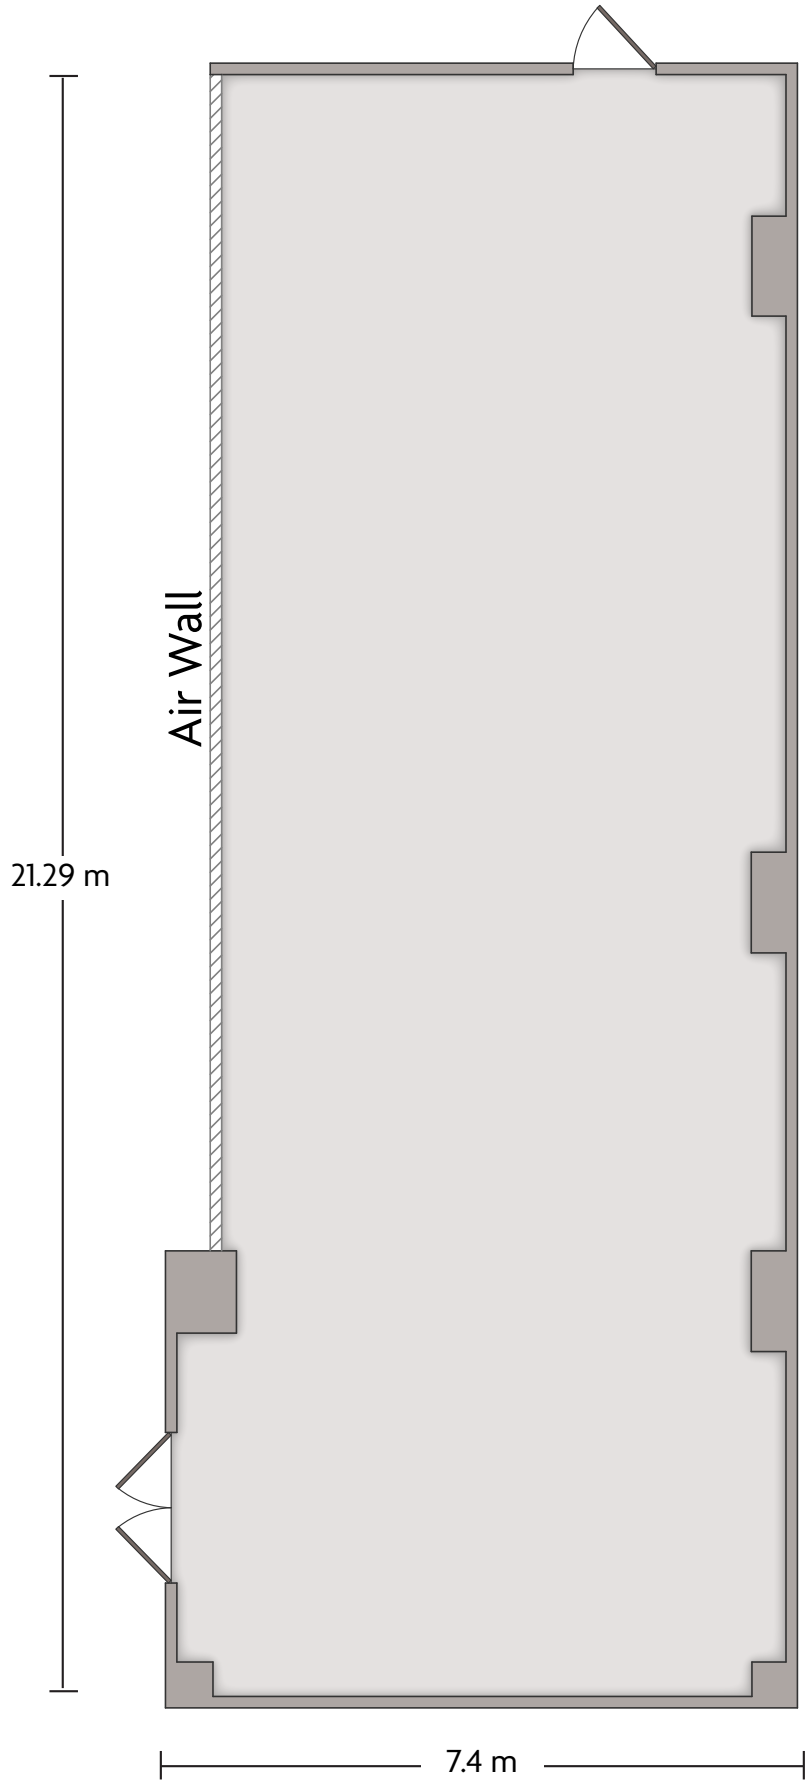

Crowne Plaza® San José Corobici Costa Rica - Cahuita 2

LENGTH: 10 m WIDTH: 8.7 m HEIGHT: 2.4 m TOTAL SQUARE METERS: 104.9 m² MAXIMUM CAPACITY: 90 POWER OUTLETS: 16

Costado Norte del Parque La Sabana | San José 2443-1000 Costa Rica | 505.2543.6000

Costado Norte del Parque La Sabana I San José 2443-1000 Costa Rica | 505.2543.6000

*Multiple layout options available for this space.

LENGTH: 20.5 m WIDTH: 7.3 m HEIGHT: 3.3 m TOTAL SQUARE METERS: 150.2 m² MAXIMUM CAPACITY: 150 POWER OUTLETS: 17

Costado Norte del Parque La Sabana | San José 2443-1000 Costa Rica | 505.2543.6000

*Multiple layout options available for this space.

LENGTH: 15.8 m WIDTH: 7.4 m HEIGHT: 3.3 m TOTAL SQUARE METERS: 147.6 m² MAXIMUM CAPACITY: 100 POWER OUTLETS: 10

Costado Norte del Parque La Sabana | San José 2443-1000 Costa Rica | 505.2543.6000

*Multiple layout options available for this space.

LENGTH: 21.3 m WIDTH: 7.4 m HEIGHT: 3.3 m TOTAL SQUARE METERS: 158.1 m² MAXIMUM CAPACITY: 150 POWER OUTLETS: 21