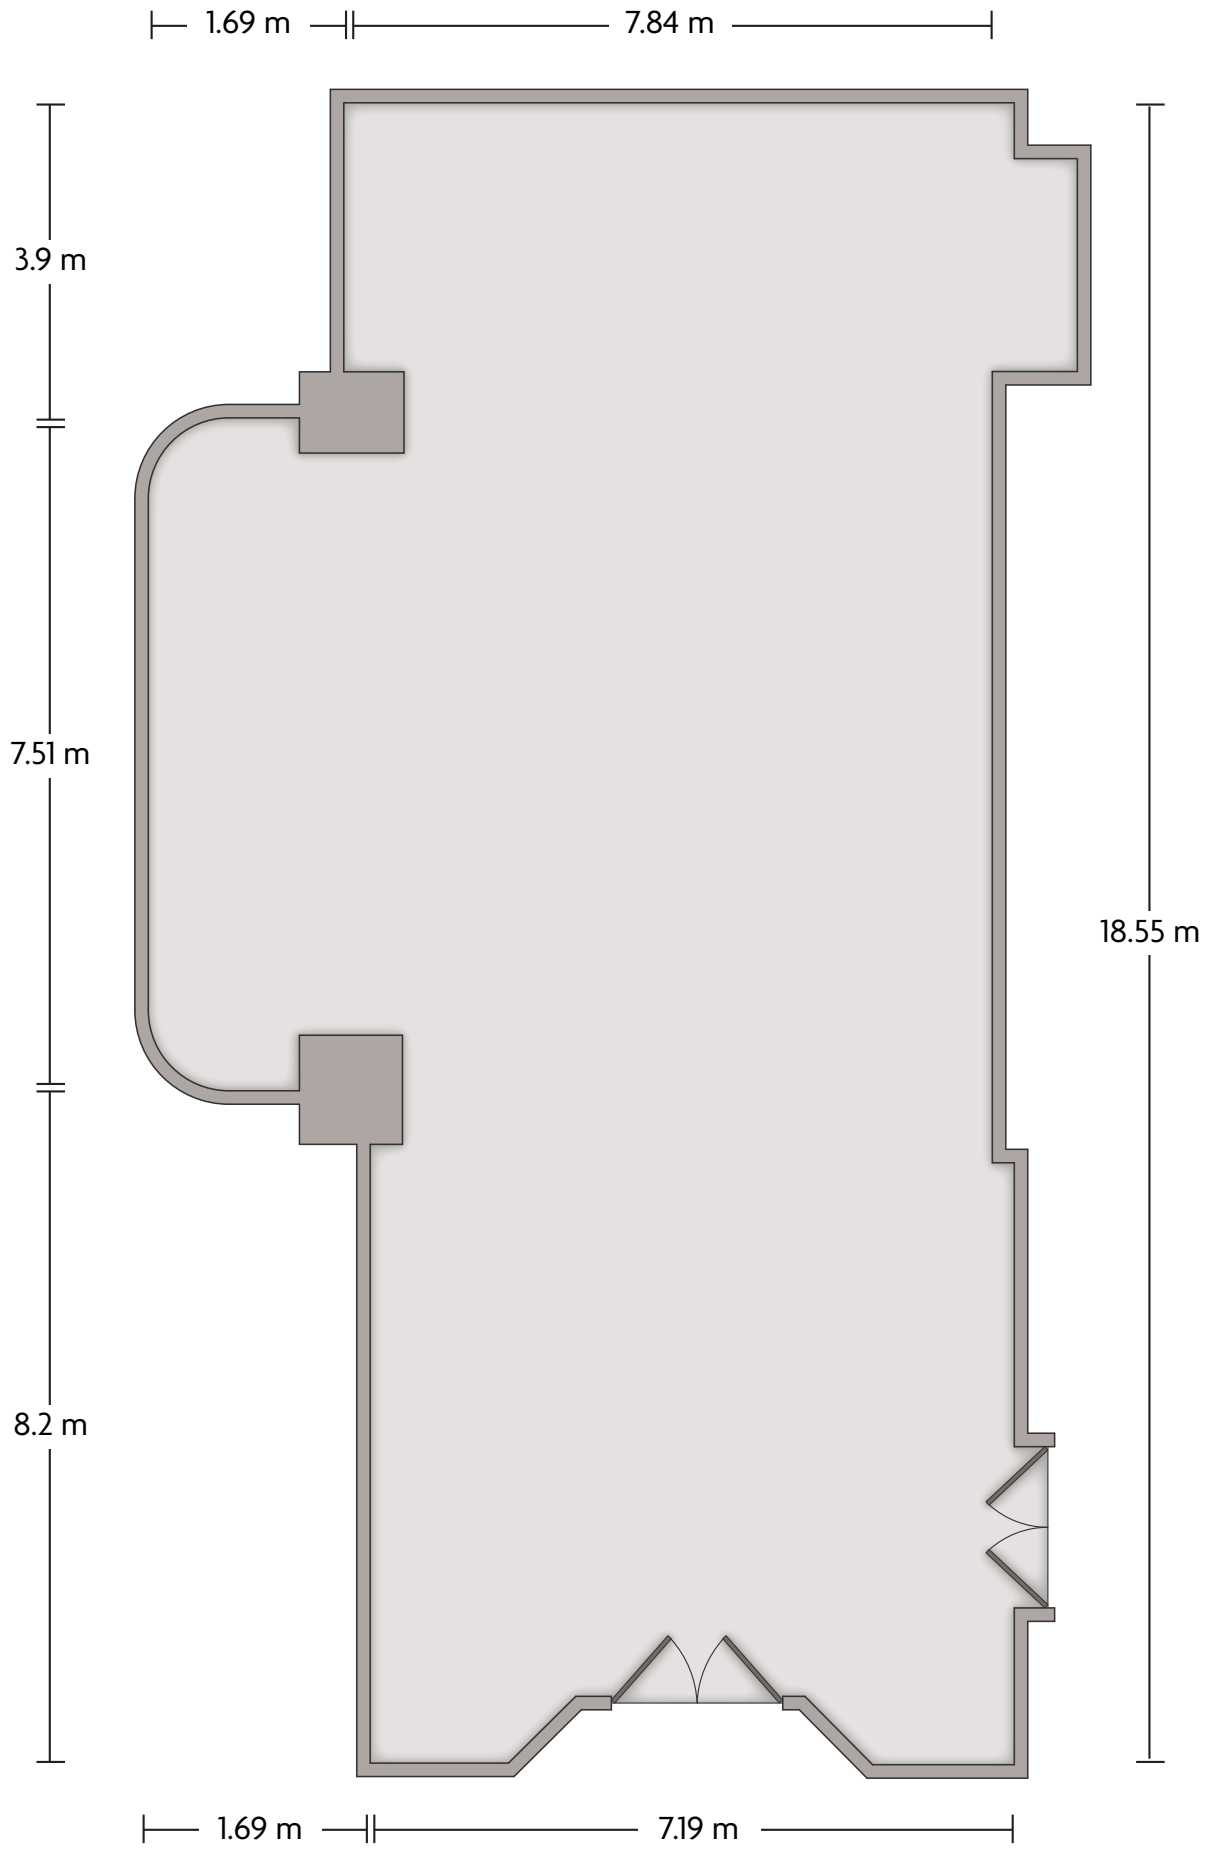

Crowne Plaza® San José Corobici Costa Rica - Cahuita 2

LENGTH: 10 m WIDTH: 8.7 m HEIGHT: 2.4 m TOTAL SQUARE METERS: 104.9 m² MAXIMUM CAPACITY: 90 POWER OUTLETS: 16

Costado Norte del Parque La Sabana | San José 2443-1000 Costa Rica | 505.2543.6000

Costado Norte del Parque La Sabana | San José 2443-1000 Costa Rica | 505.2543.6000

*Multiple layout options available for this space.

LENGTH: 21.3 m WIDTH: 7.4 m HEIGHT: 3.3 m TOTAL SQUARE METERS: 158.1 m² MAXIMUM CAPACITY: 150 POWER OUTLETS: 21

Costado Norte del Parque La Sabana I San José 2443-1000 Costa Rica | 505.2543.6000

*Multiple layout options available for this space.

Crowne Plaza® San José Corobici Costa Rica - Góndola

LENGTH: 18.6 m WIDTH: 7.2 m HEIGHT: 2.4 m TOTAL SQUARE METERS: 147.9 m² MAXIMUM CAPACITY: 150 POWER OUTLETS: 12

Costado Norte del Parque La Sabana I San José 2443-1000 Costa Rica | 505.2543.6000

*Multiple layout options available for this space.

LENGTH: 11.4 m WIDTH: 7.8 m HEIGHT: 2.3 m TOTAL SQUARE METERS: 82 m² MAXIMUM CAPACITY: 70 POWER OUTLETS: 10