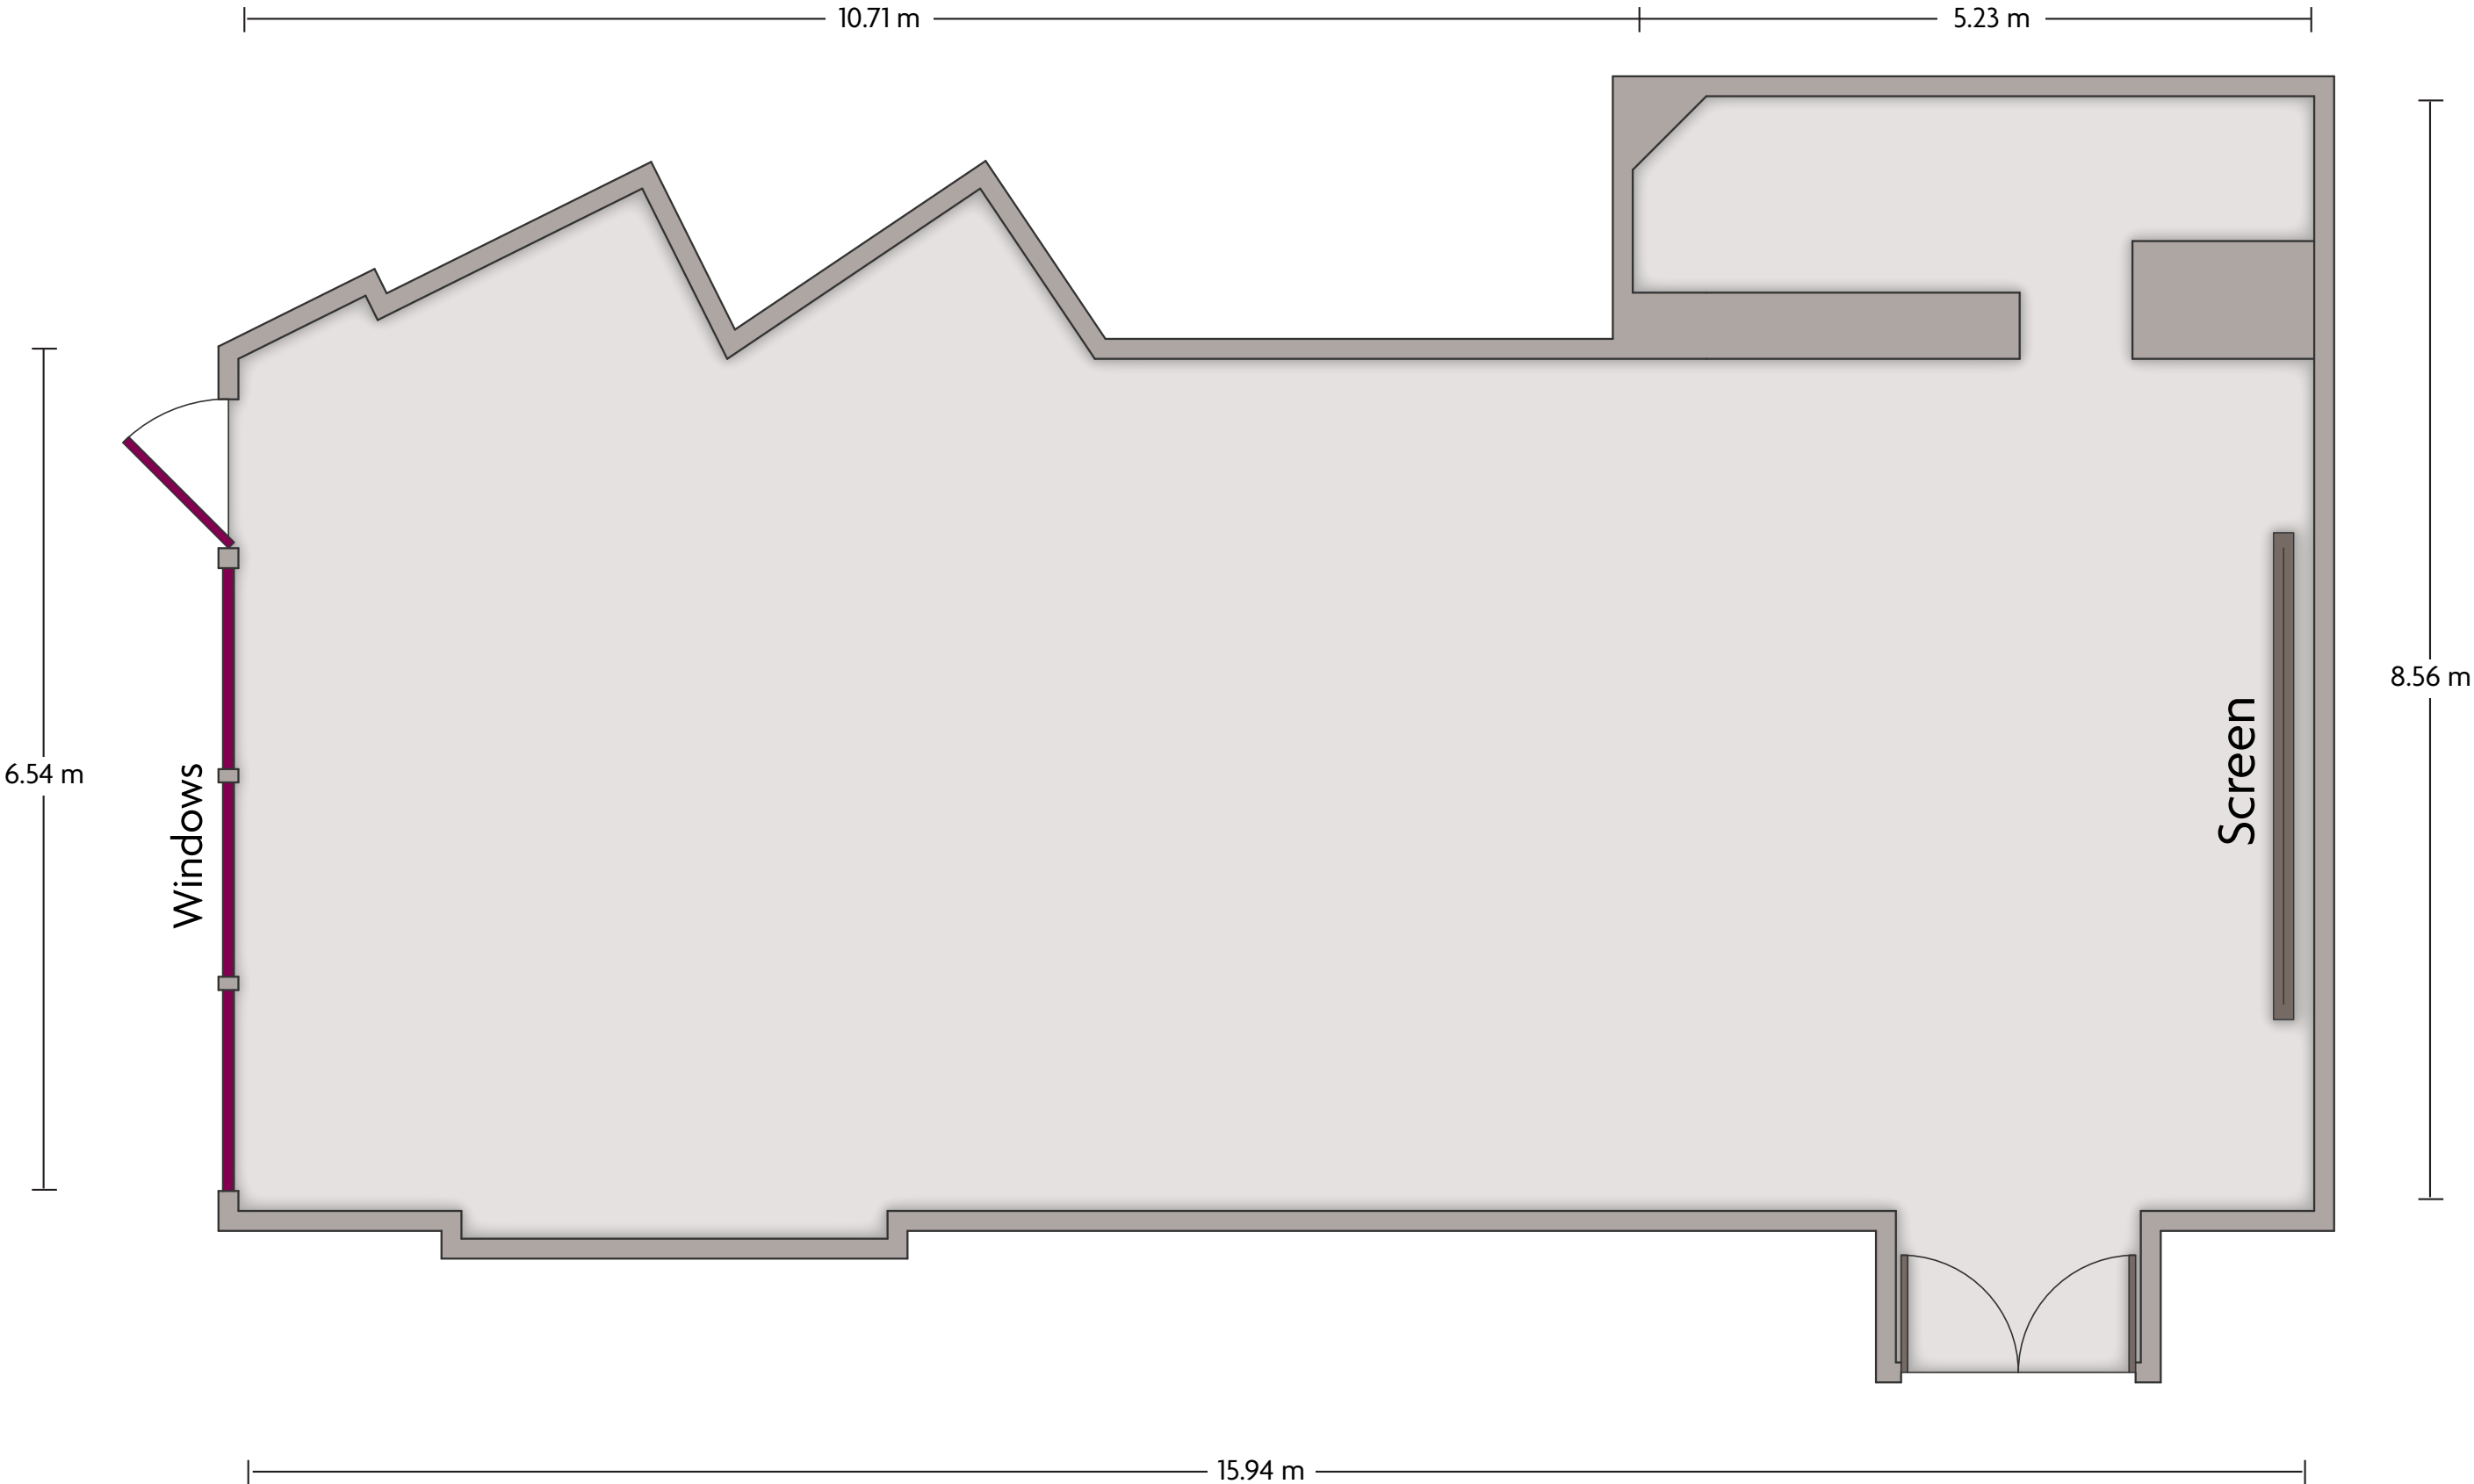

Crowne Plaza® Milan - Linate
Brera

LENGTH: 9.7 m WIDTH: 9.0 m HEIGHT: 2.5 m TOTAL SQUARE METERS: 84.2 m² MAXIMUM CAPACITY: 60 POWER OUTLETS: 7

Via K. Adenauer 3 | San Donato Milanese - 20097. Italy | 39.02.516001

*Multiple layout options available for this space.

LENGTH: 15.9 m WIDTH: 8.6 m HEIGHT: 3 m TOTAL SQUARE METERS: 118.9 m² MAXIMUM CAPACITY: 90 POWER OUTLETS: 5

Via K. Adenauer 3 | San Donato Milanese - 20097. Italy | 39.02.516001

LENGTH: 14.1 m WIDTH: 14.1 m HEIGHT: 3.5 m TOTAL SQUARE METERS: 150.9 m² MAXIMUM CAPACITY: 110 POWER OUTLETS: 4

Via K. Adenauer 3 | San Donato Milanese - 20097. Italy | 39.02.516001

*Multiple layout options available for this space.

Crowne Plaza® Milan - Linate
Visconti 2

LENGTH: 16.9 m WIDTH: 16.5 m HEIGHT: 3.4 m TOTAL SQUARE METERS: 155.8 m² MAXIMUM CAPACITY: 120 POWER OUTLETS: 10

Via K. Adenauer 3 | San Donato Milanese - 20097. Italy | 39.02.516001