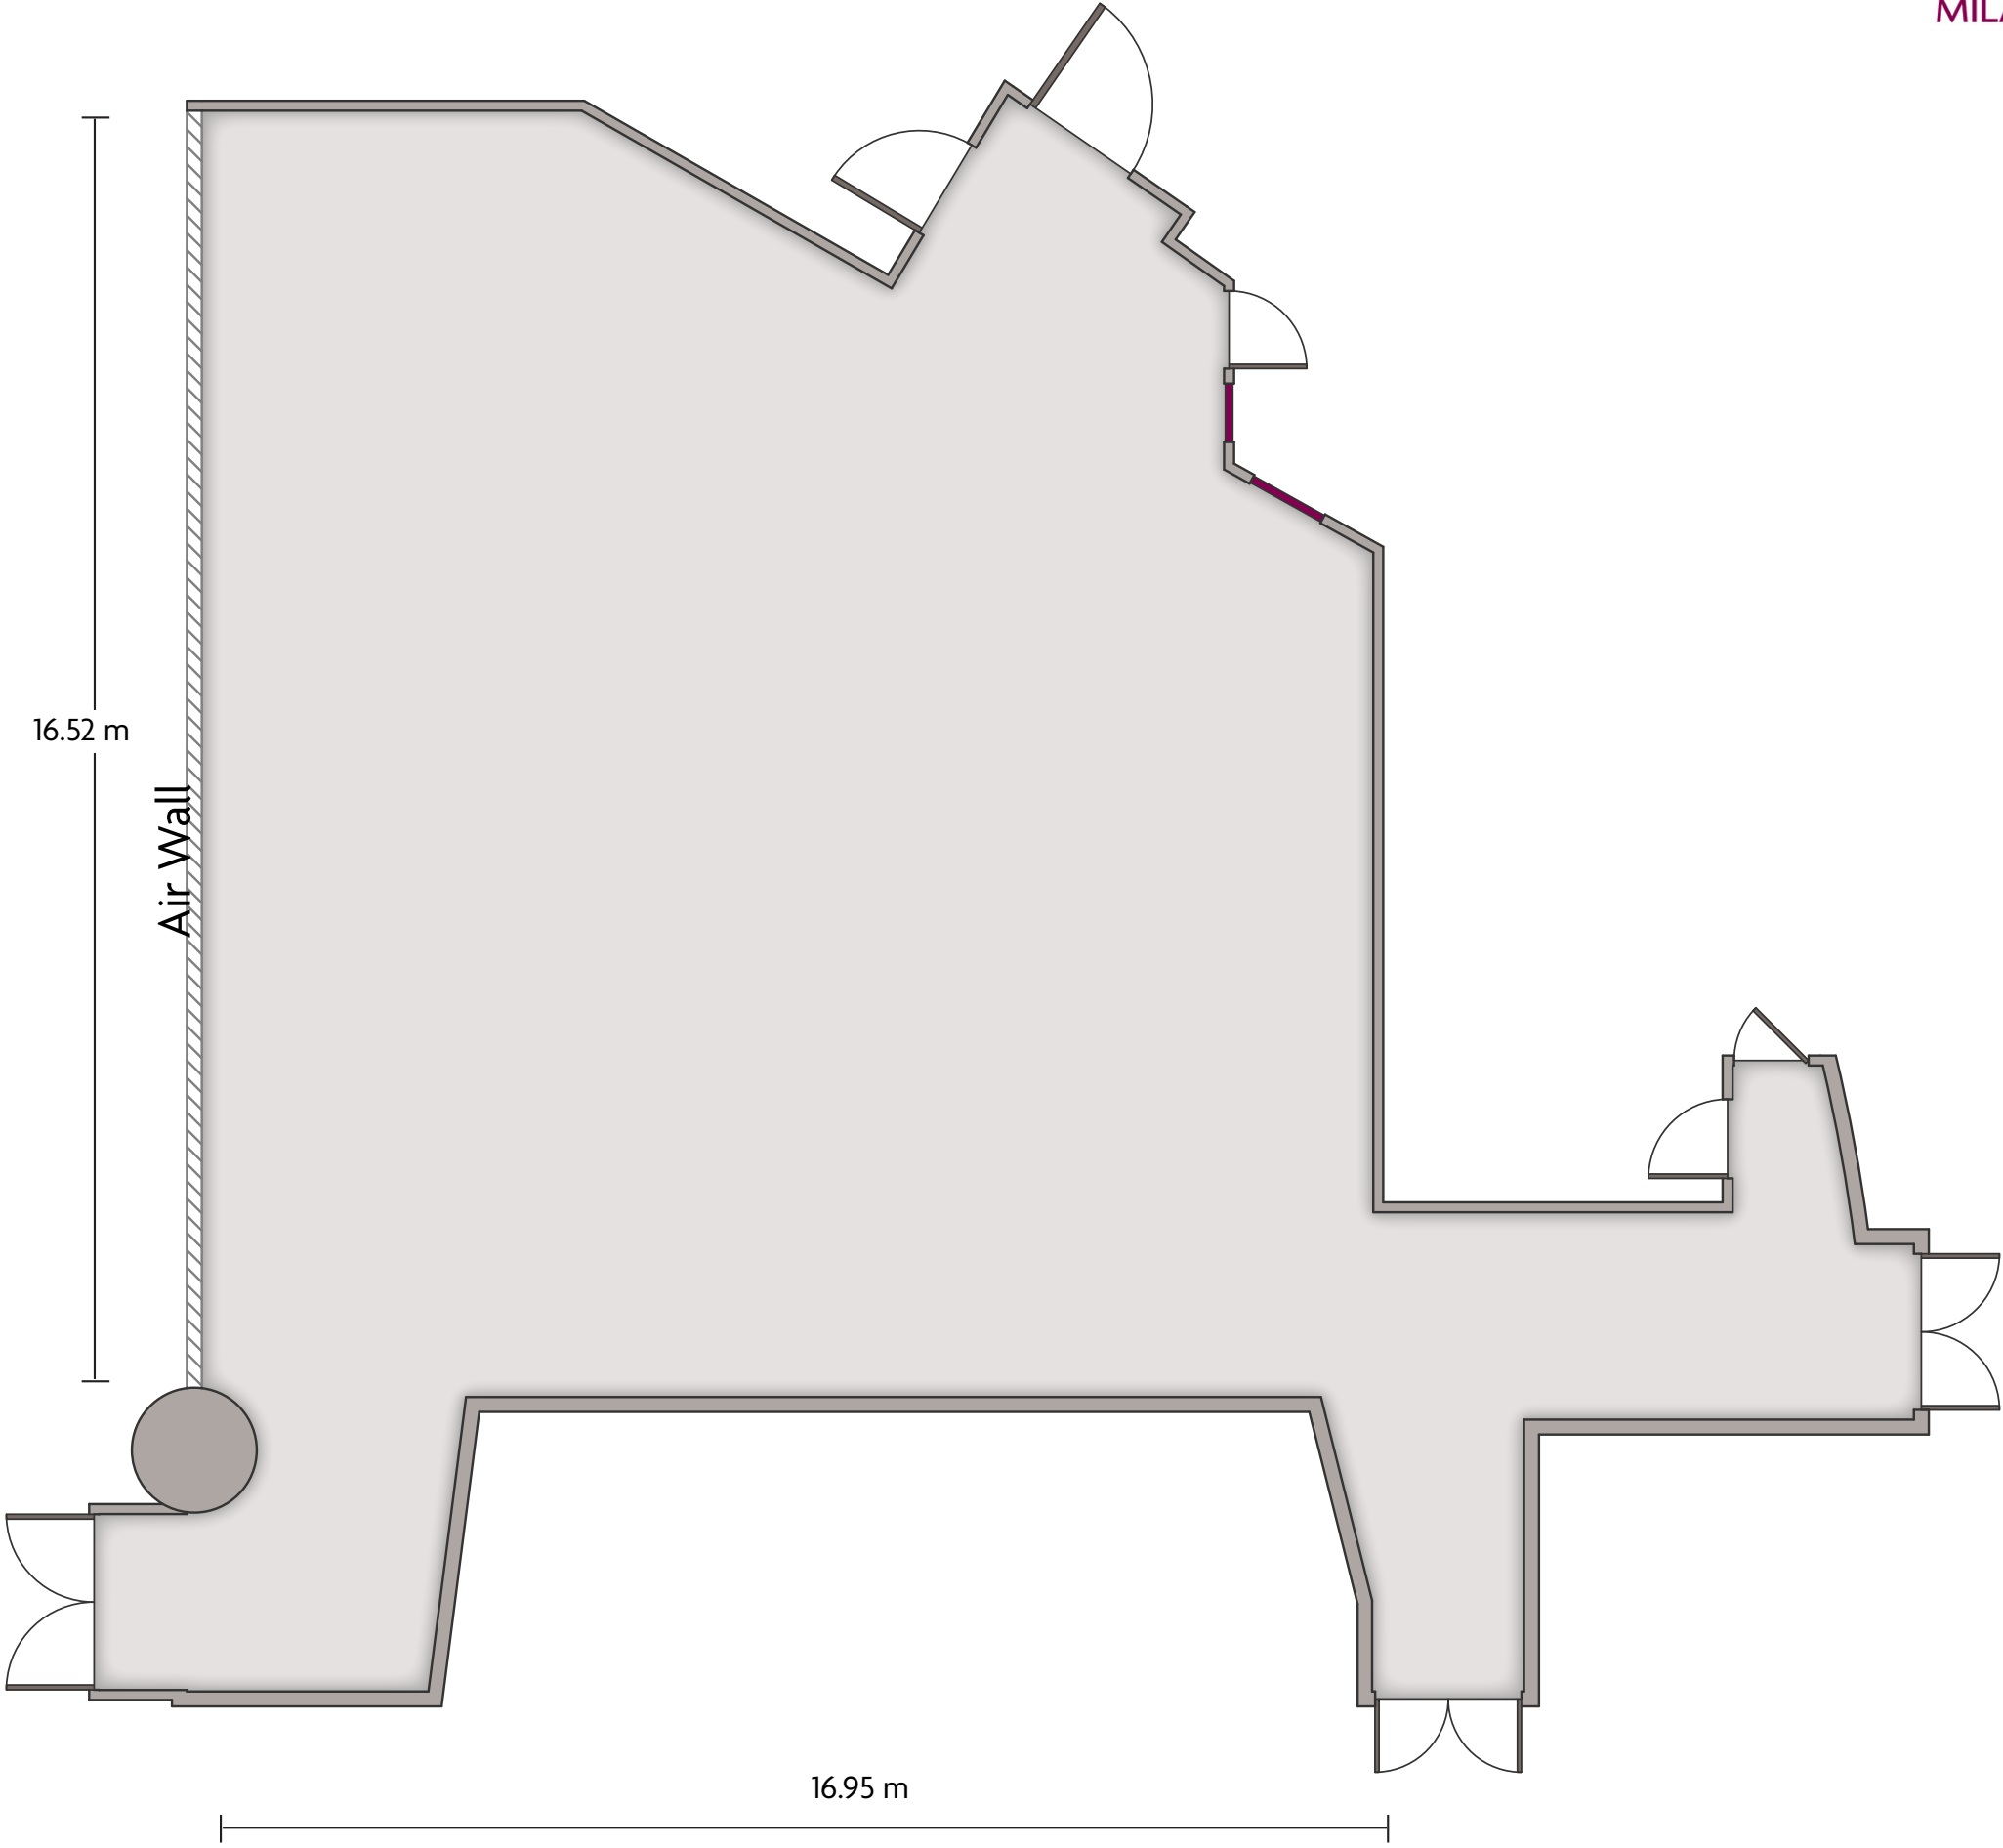

*Multiple layout options available for this space.

LENGTH: 15.9 m WIDTH: 8.6 m HEIGHT: 3 m TOTAL SQUARE METERS: 118.9 m² MAXIMUM CAPACITY: 90 POWER OUTLETS: 5

Via K. Adenauer 3 | San Donato Milanese - 20097. Italy | 39.02.516001

*Multiple layout options available for this space.

LENGTH: 6.9 m WIDTH: 6.3 m HEIGHT: 3 m TOTAL SQUARE METERS: 43.5 m² MAXIMUM CAPACITY: 32 POWER OUTLETS: 5

LENGTH: 12.6 m WIDTH: 7.2 m HEIGHT: 3 m TOTAL SQUARE METERS: 82.5 m² MAXIMUM CAPACITY: 50 POWER OUTLETS: 4

LENGTH: 14.1 m WIDTH: 14.1 m HEIGHT: 3.5 m TOTAL SQUARE METERS: 150.9 m² MAXIMUM CAPACITY: 110 POWER OUTLETS: 4

Via K. Adenauer 3 | San Donato Milanese - 20097. Italy | 39.02.516001

*Multiple layout options available for this space.

Crowne Plaza® Milan - Linate
Visconti 2

LENGTH: 16.9 m WIDTH: 16.5 m HEIGHT: 3.4 m TOTAL SQUARE METERS: 155.8 m² MAXIMUM CAPACITY: 120 POWER OUTLETS: 10

Via K. Adenauer 3 | San Donato Milanese - 20097. Italy | 39.02.516001