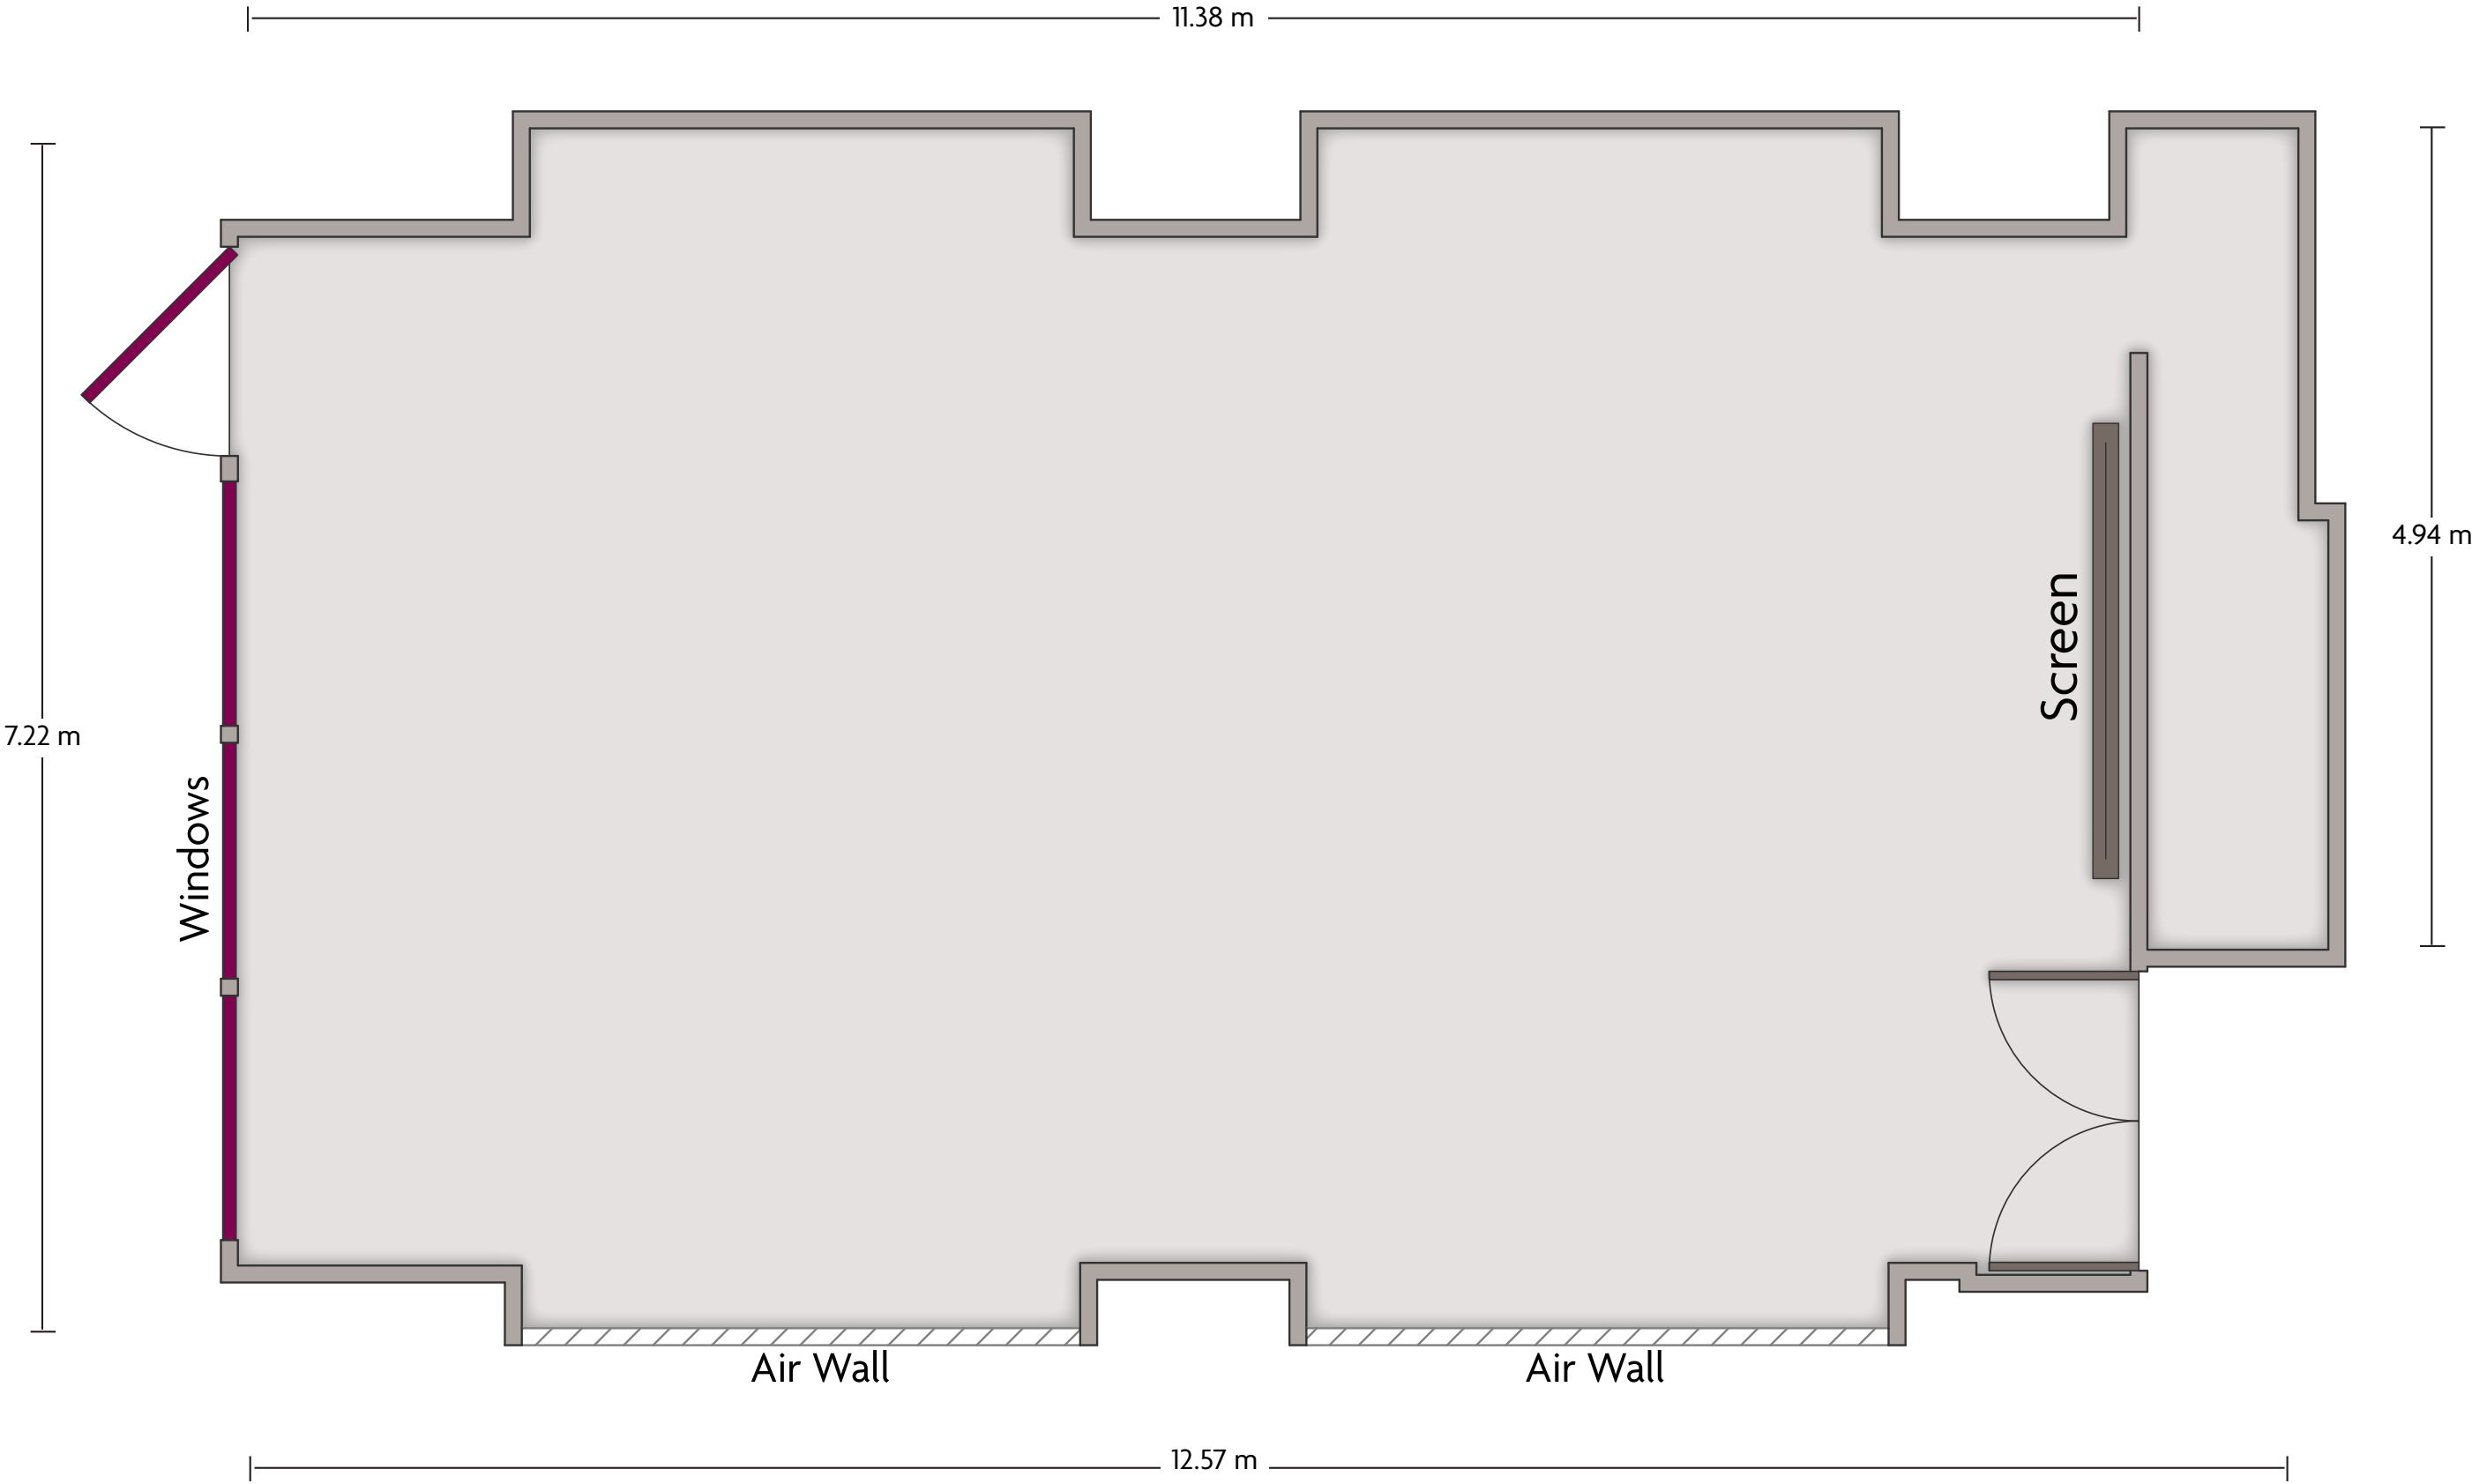

*Multiple layout options available for this space.

LENGTH: 6.9 m WIDTH: 6.3 m HEIGHT: 3 m TOTAL SQUARE METERS: 43.5 m² MAXIMUM CAPACITY: 32 POWER OUTLETS: 5

LENGTH: 12.6 m WIDTH: 7.2 m HEIGHT: 3 m TOTAL SQUARE METERS: 82.5 m² MAXIMUM CAPACITY: 50 POWER OUTLETS: 4

LENGTH: 14.1 m WIDTH: 14.1 m HEIGHT: 3.5 m TOTAL SQUARE METERS: 150.9 m² MAXIMUM CAPACITY: 110 POWER OUTLETS: 4

Via K. Adenauer 3 | San Donato Milanese - 20097. Italy | 39.02.516001

*Multiple layout options available for this space.

Crowne Plaza® Milan - Linate
Visconti 2

LENGTH: 16.9 m WIDTH: 16.5 m HEIGHT: 3.4 m TOTAL SQUARE METERS: 155.8 m² MAXIMUM CAPACITY: 120 POWER OUTLETS: 10

Via K. Adenauer 3 | San Donato Milanese - 20097. Italy | 39.02.516001

*Multiple layout options available for this space.

Crowne Plaza® Milan - Linate Visconti Hall

LENGTH: 30.4 m WIDTH: 13.3 m HEIGHT: 3.4 m TOTAL SQUARE METERS: 333.0 m² MAXIMUM CAPACITY: 120 POWER OUTLETS: 10