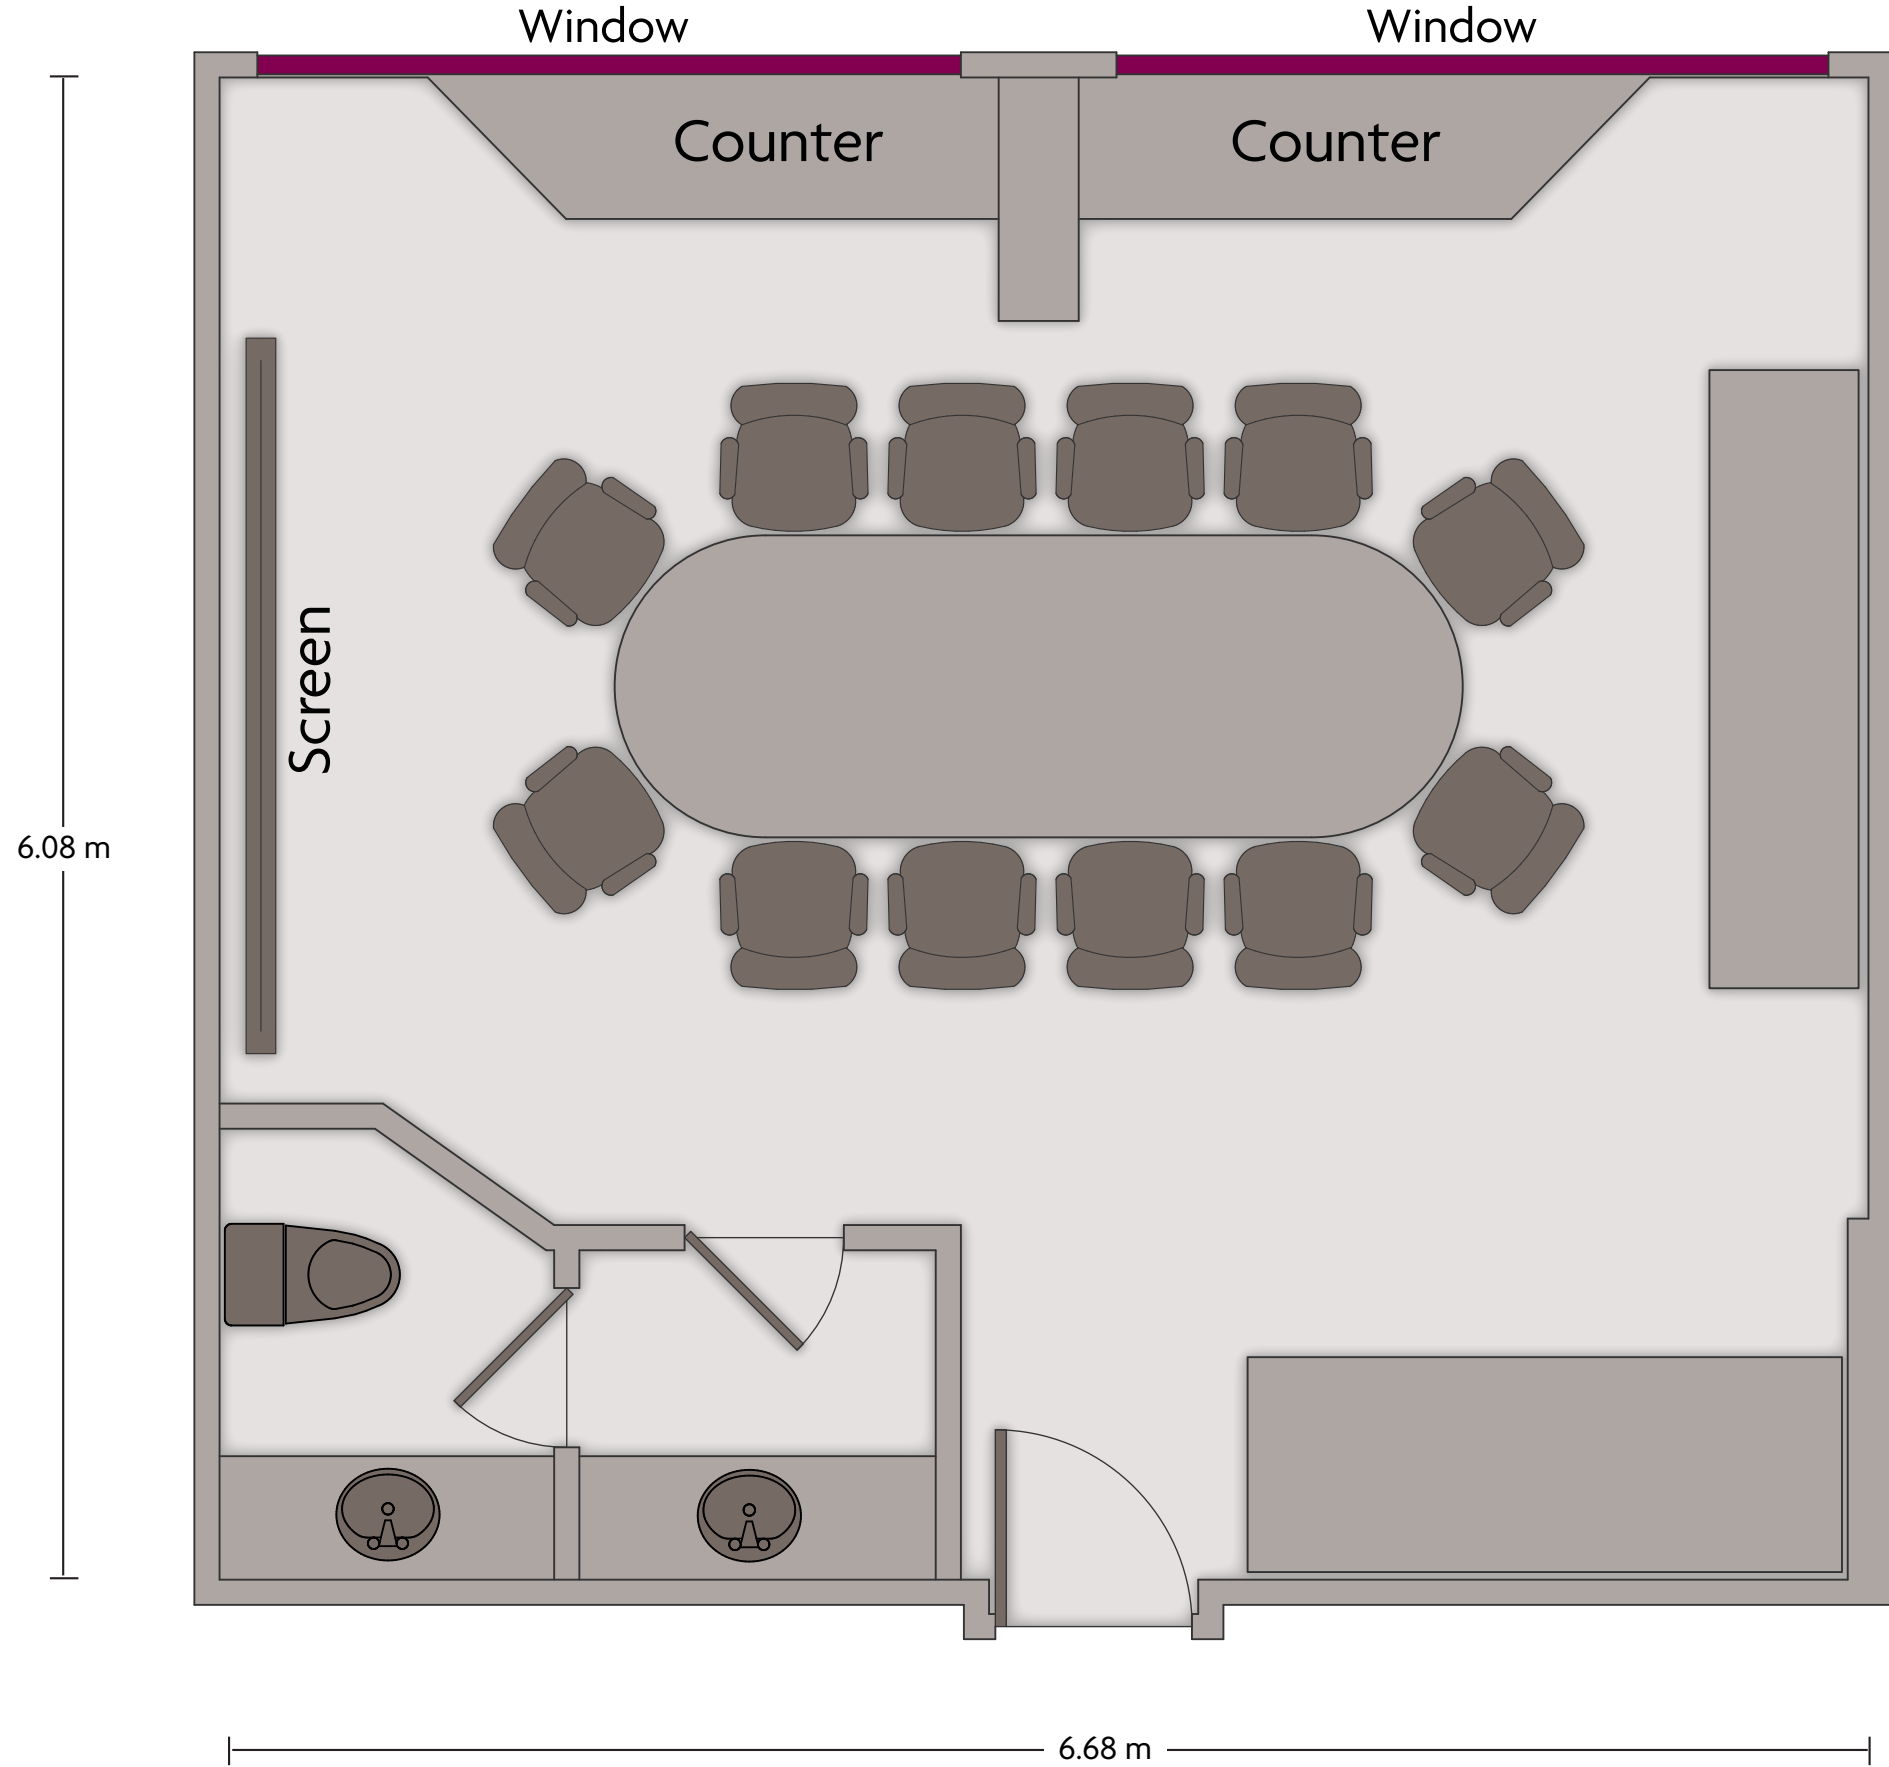

Crowne Plaza® Milan - Linate
Executive

LENGTH: 6.7 m WIDTH: 6.1 m HEIGHT: 3 m TOTAL SQUARE METERS: 29.0 m² MAXIMUM CAPACITY: 12 POWER OUTLETS: 7

Via K. Adenauer 3 | San Donato Milanese - 20097. Italy | 39.02.516001

LENGTH: 5.4 m WIDTH: 4.7 m HEIGHT: 3 m TOTAL SQUARE METERS: 25.4 m² MAXIMUM CAPACITY: 20 POWER OUTLETS: 1

LENGTH: 6.7 m WIDTH: 6.1 m HEIGHT: 3 m TOTAL SQUARE METERS: 28.6 m² MAXIMUM CAPACITY: 12 POWER OUTLETS: 7

Crowne Plaza® Milan - Linate
Brera

LENGTH: 9.7 m WIDTH: 9.0 m HEIGHT: 2.5 m TOTAL SQUARE METERS: 84.2 m² MAXIMUM CAPACITY: 60 POWER OUTLETS: 7

Via K. Adenauer 3 | San Donato Milanese - 20097. Italy | 39.02.516001

Crowne Plaza® Milan - Linate
Visconti 2

LENGTH: 16.9 m WIDTH: 16.5 m HEIGHT: 3.4 m TOTAL SQUARE METERS: 155.8 m² MAXIMUM CAPACITY: 120 POWER OUTLETS: 10

Via K. Adenauer 3 | San Donato Milanese - 20097. Italy | 39.02.516001