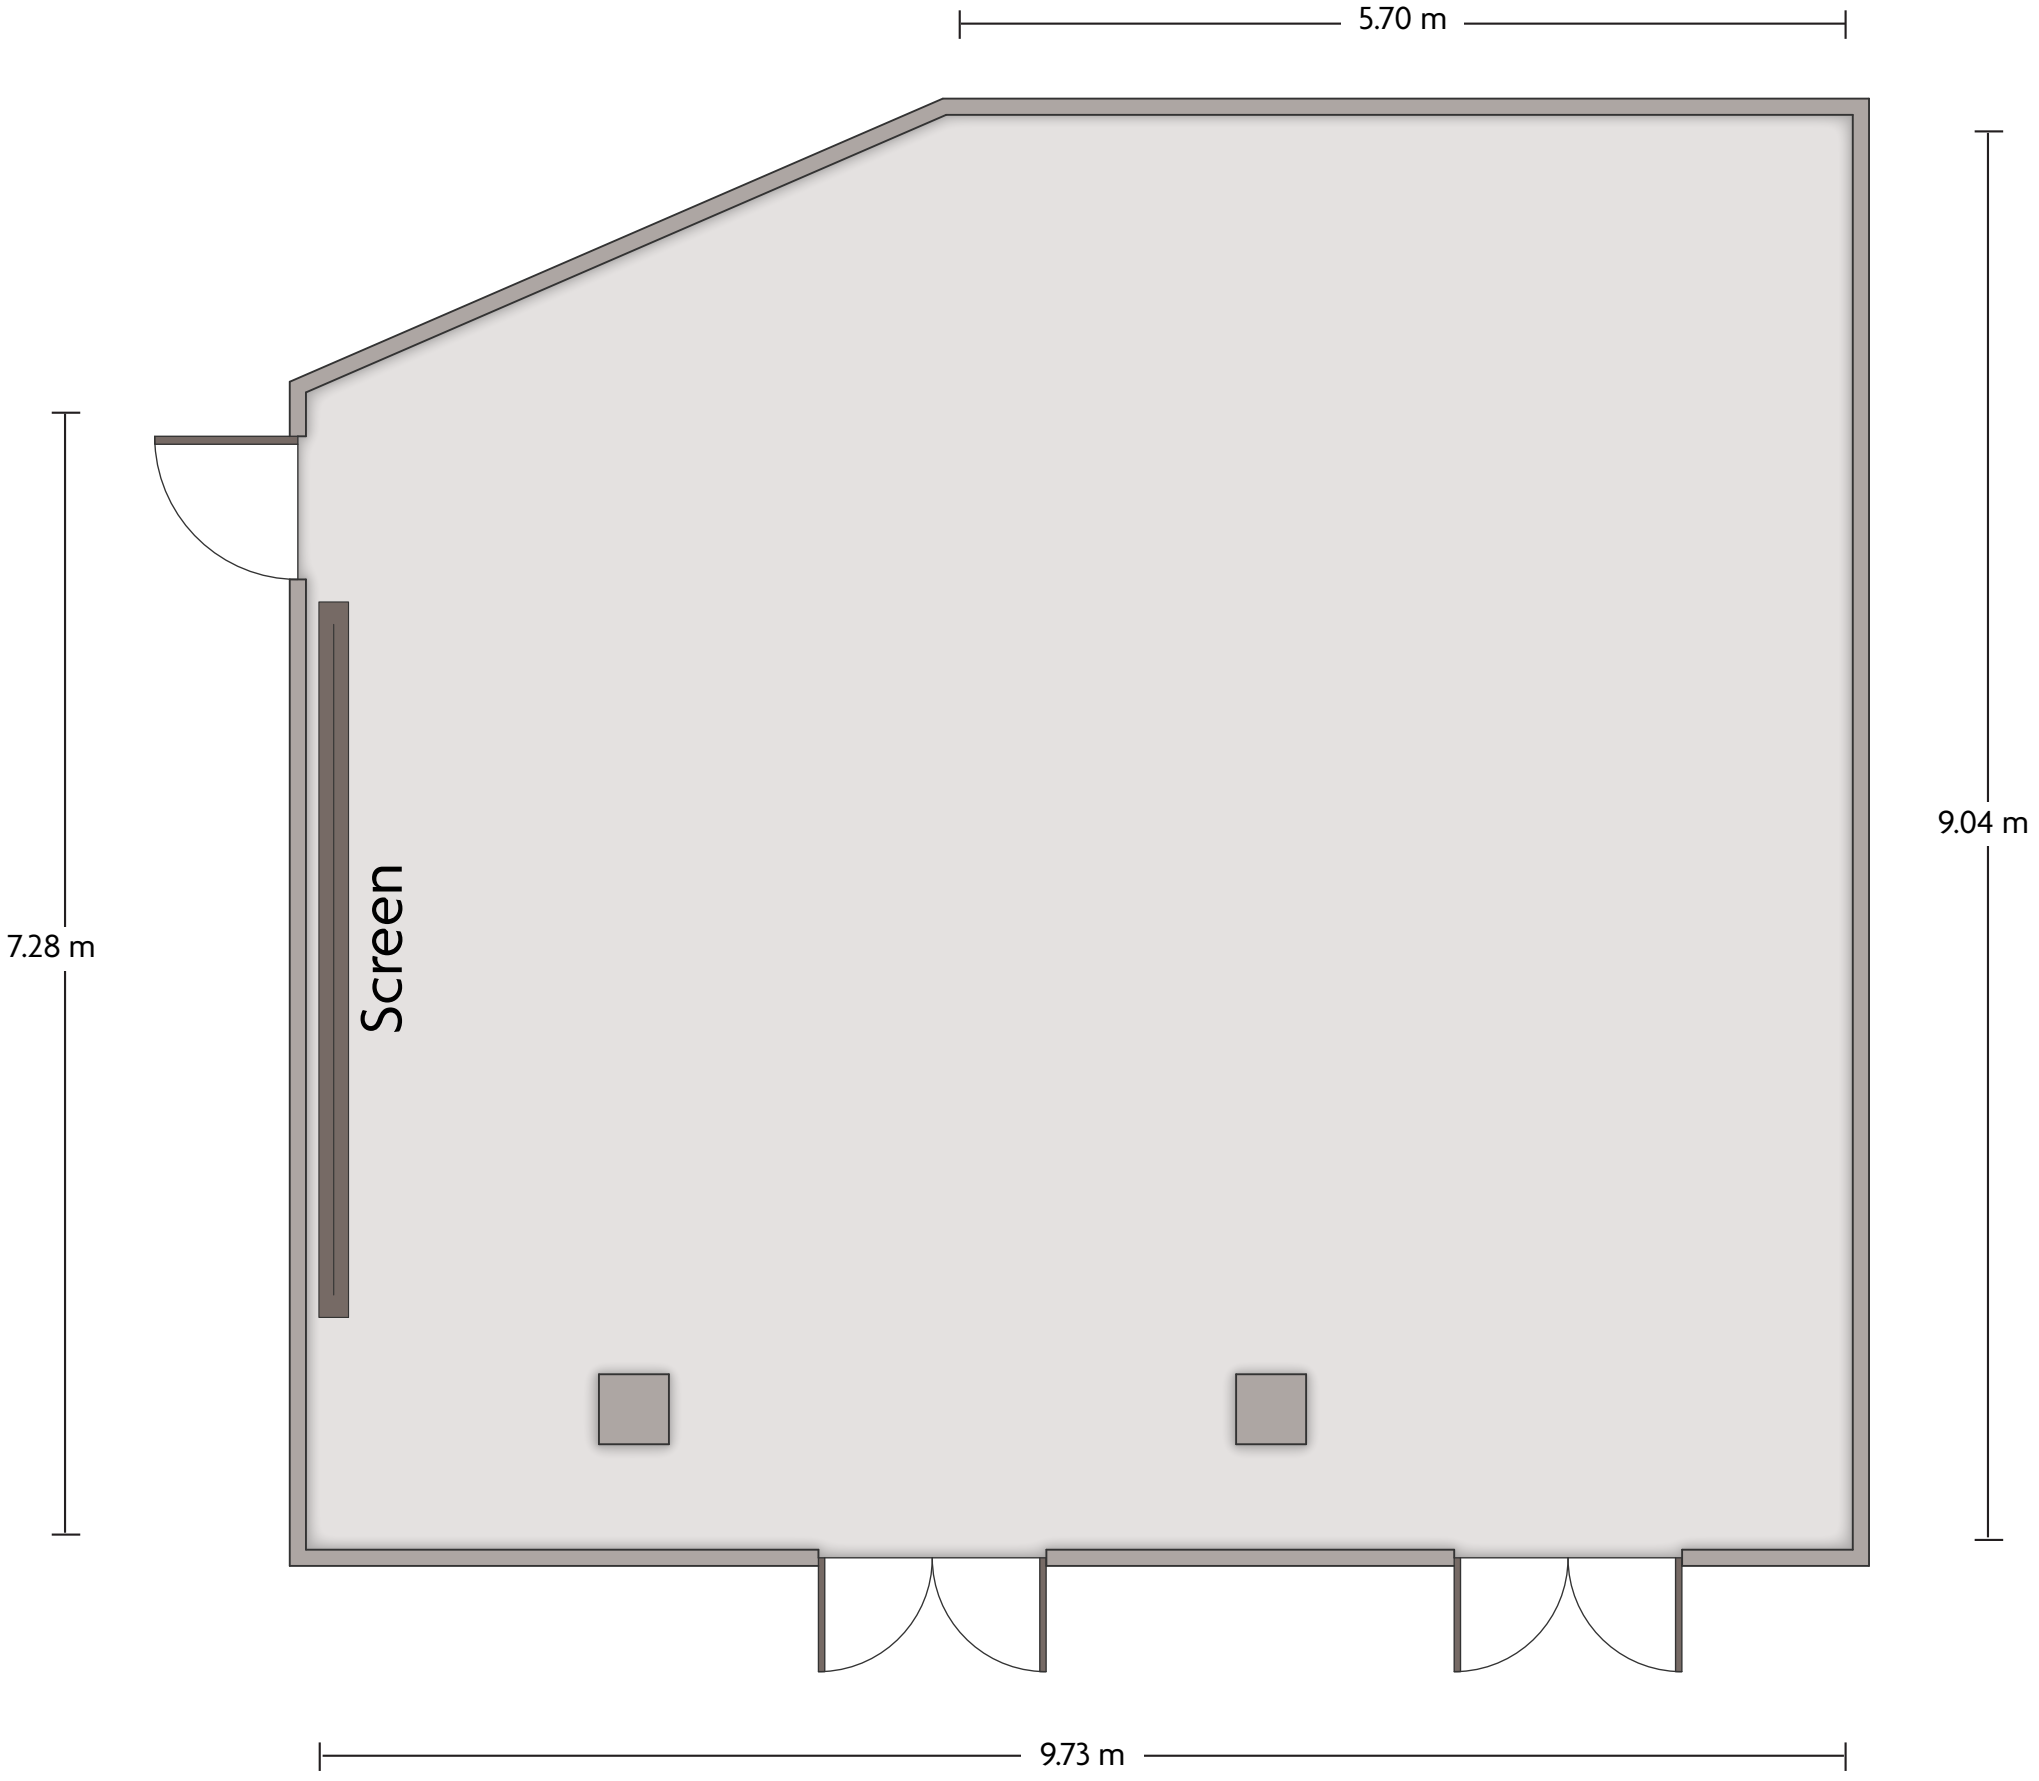

Crowne Plaza® Milan - Linate
Executive

LENGTH: 6.7 m WIDTH: 6.1 m HEIGHT: 3 m TOTAL SQUARE METERS: 29.0 m² MAXIMUM CAPACITY: 12 POWER OUTLETS: 7

Via K. Adenauer 3 | San Donato Milanese - 20097. Italy | 39.02.516001

Crowne Plaza® Milan - Linate
Brera

LENGTH: 9.7 m WIDTH: 9.0 m HEIGHT: 2.5 m TOTAL SQUARE METERS: 84.2 m² MAXIMUM CAPACITY: 60 POWER OUTLETS: 7

Via K. Adenauer 3 | San Donato Milanese - 20097. Italy | 39.02.516001

LENGTH: 14.1 m WIDTH: 14.1 m HEIGHT: 3.5 m TOTAL SQUARE METERS: 150.9 m² MAXIMUM CAPACITY: 110 POWER OUTLETS: 4

Via K. Adenauer 3 | San Donato Milanese - 20097. Italy | 39.02.516001

*Multiple layout options available for this space.

Crowne Plaza® Milan - Linate
Visconti 2

LENGTH: 16.9 m WIDTH: 16.5 m HEIGHT: 3.4 m TOTAL SQUARE METERS: 155.8 m² MAXIMUM CAPACITY: 120 POWER OUTLETS: 10

Via K. Adenauer 3 | San Donato Milanese - 20097. Italy | 39.02.516001