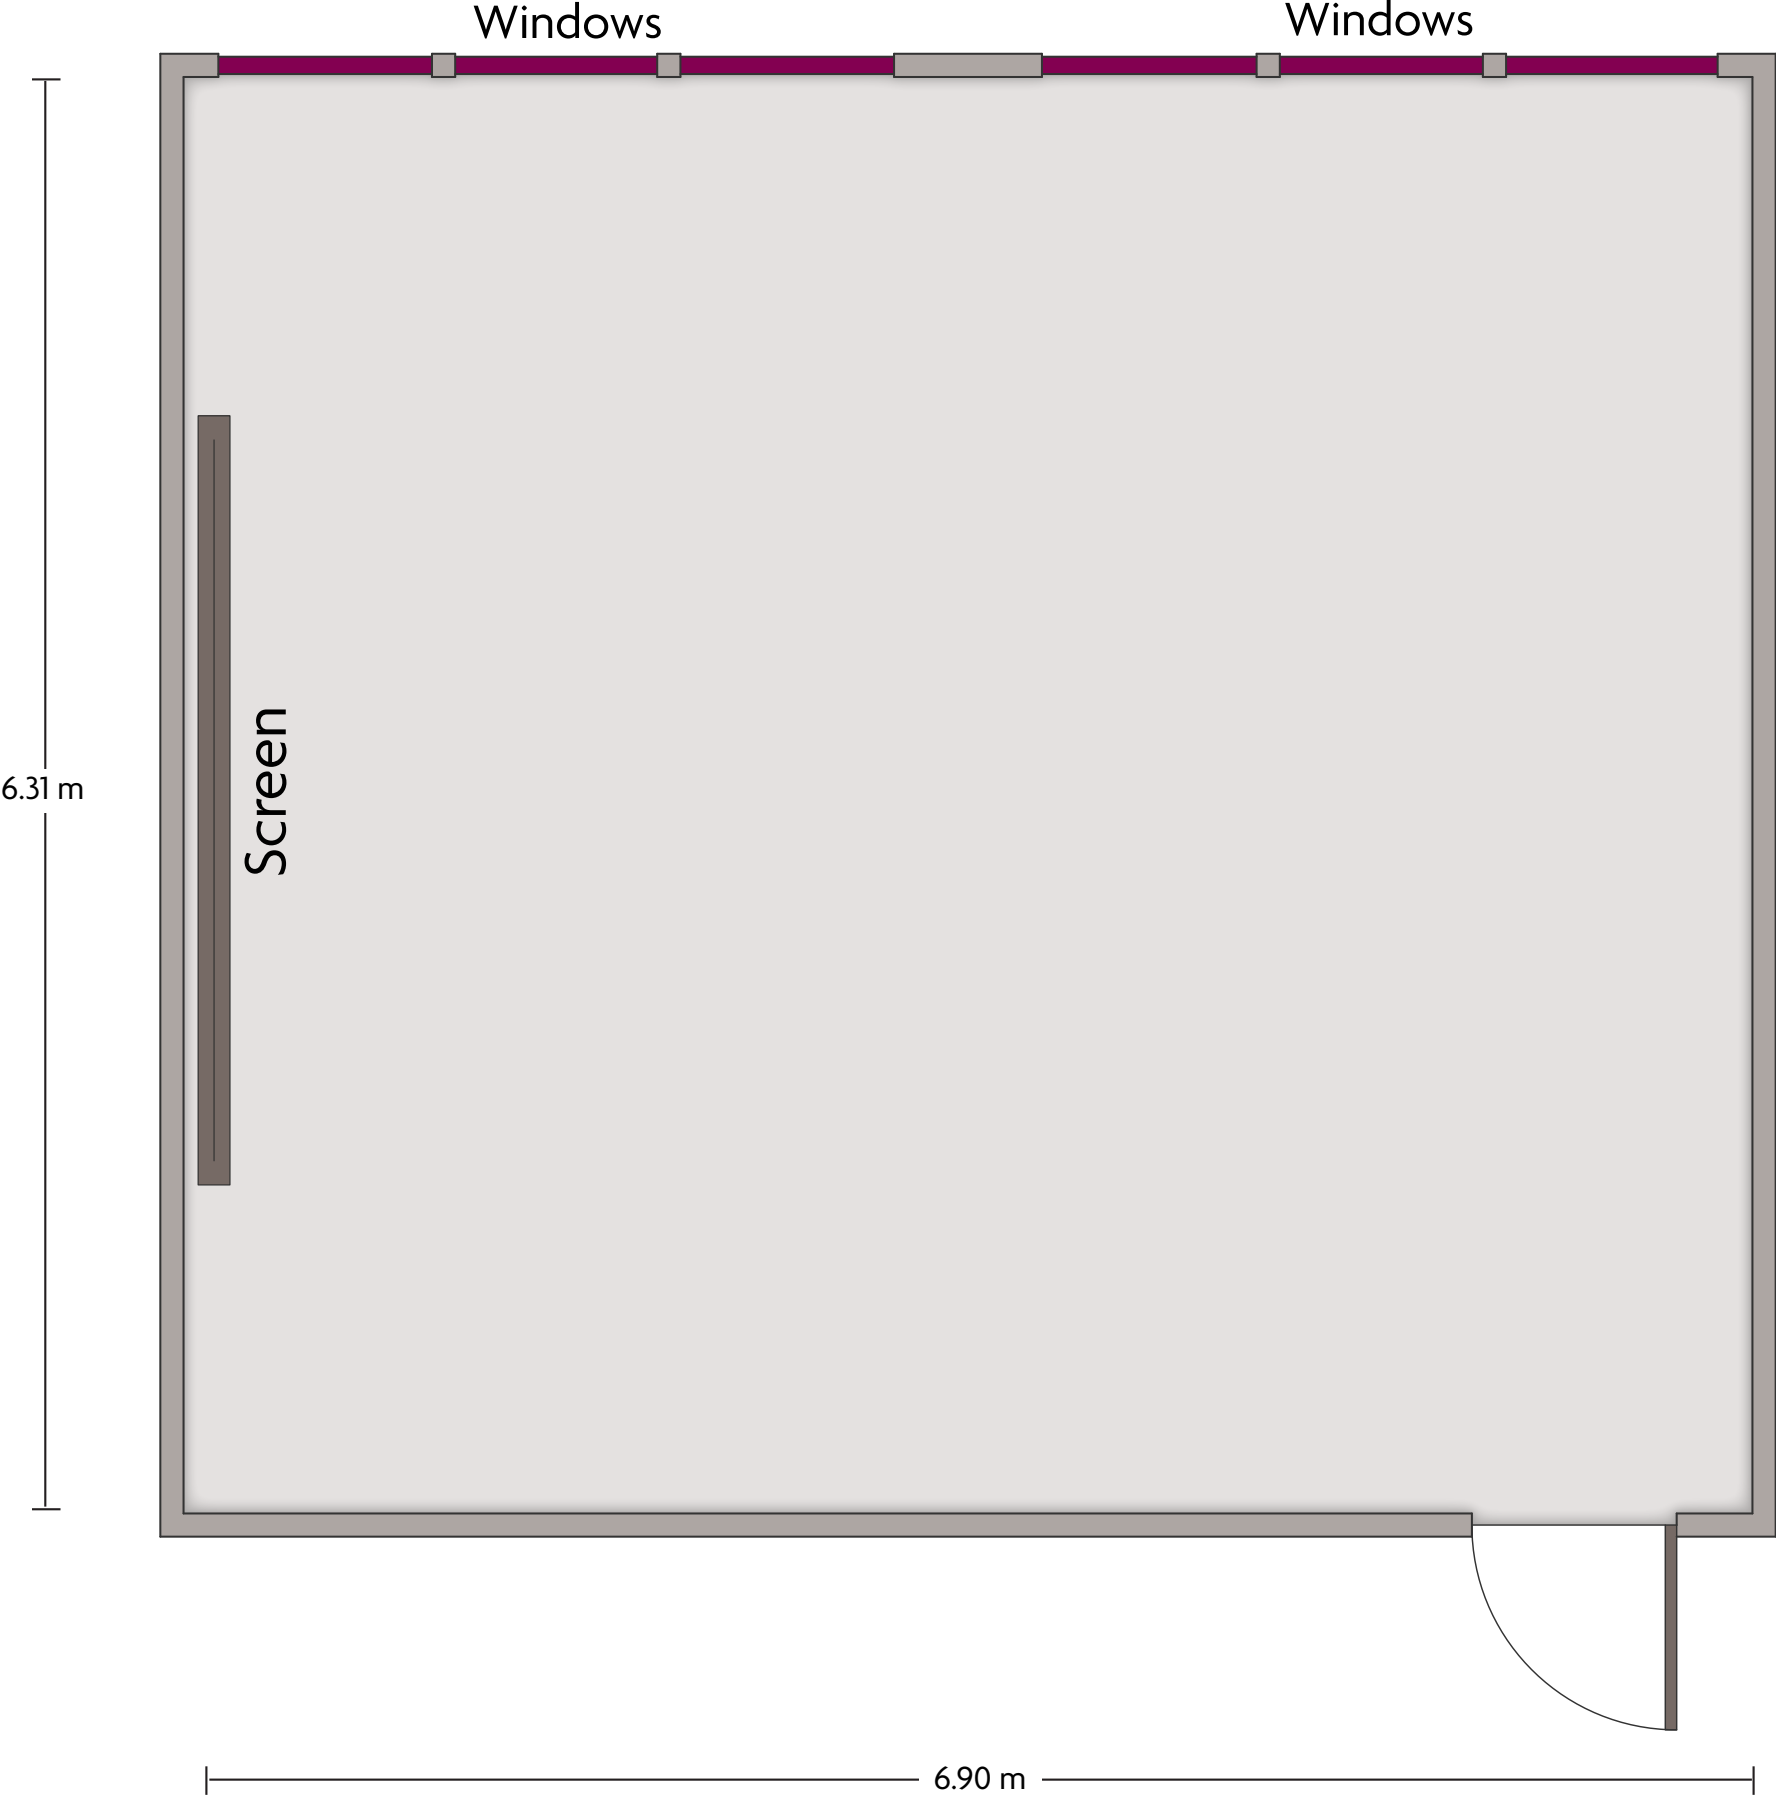

LENGTH: 6.9 m   WIDTH: 6.3 m   HEIGHT: 3 m   TOTAL SQUARE METERS: 43.5 m²   MAXIMUM CAPACITY: 32   POWER OUTLETS: 5