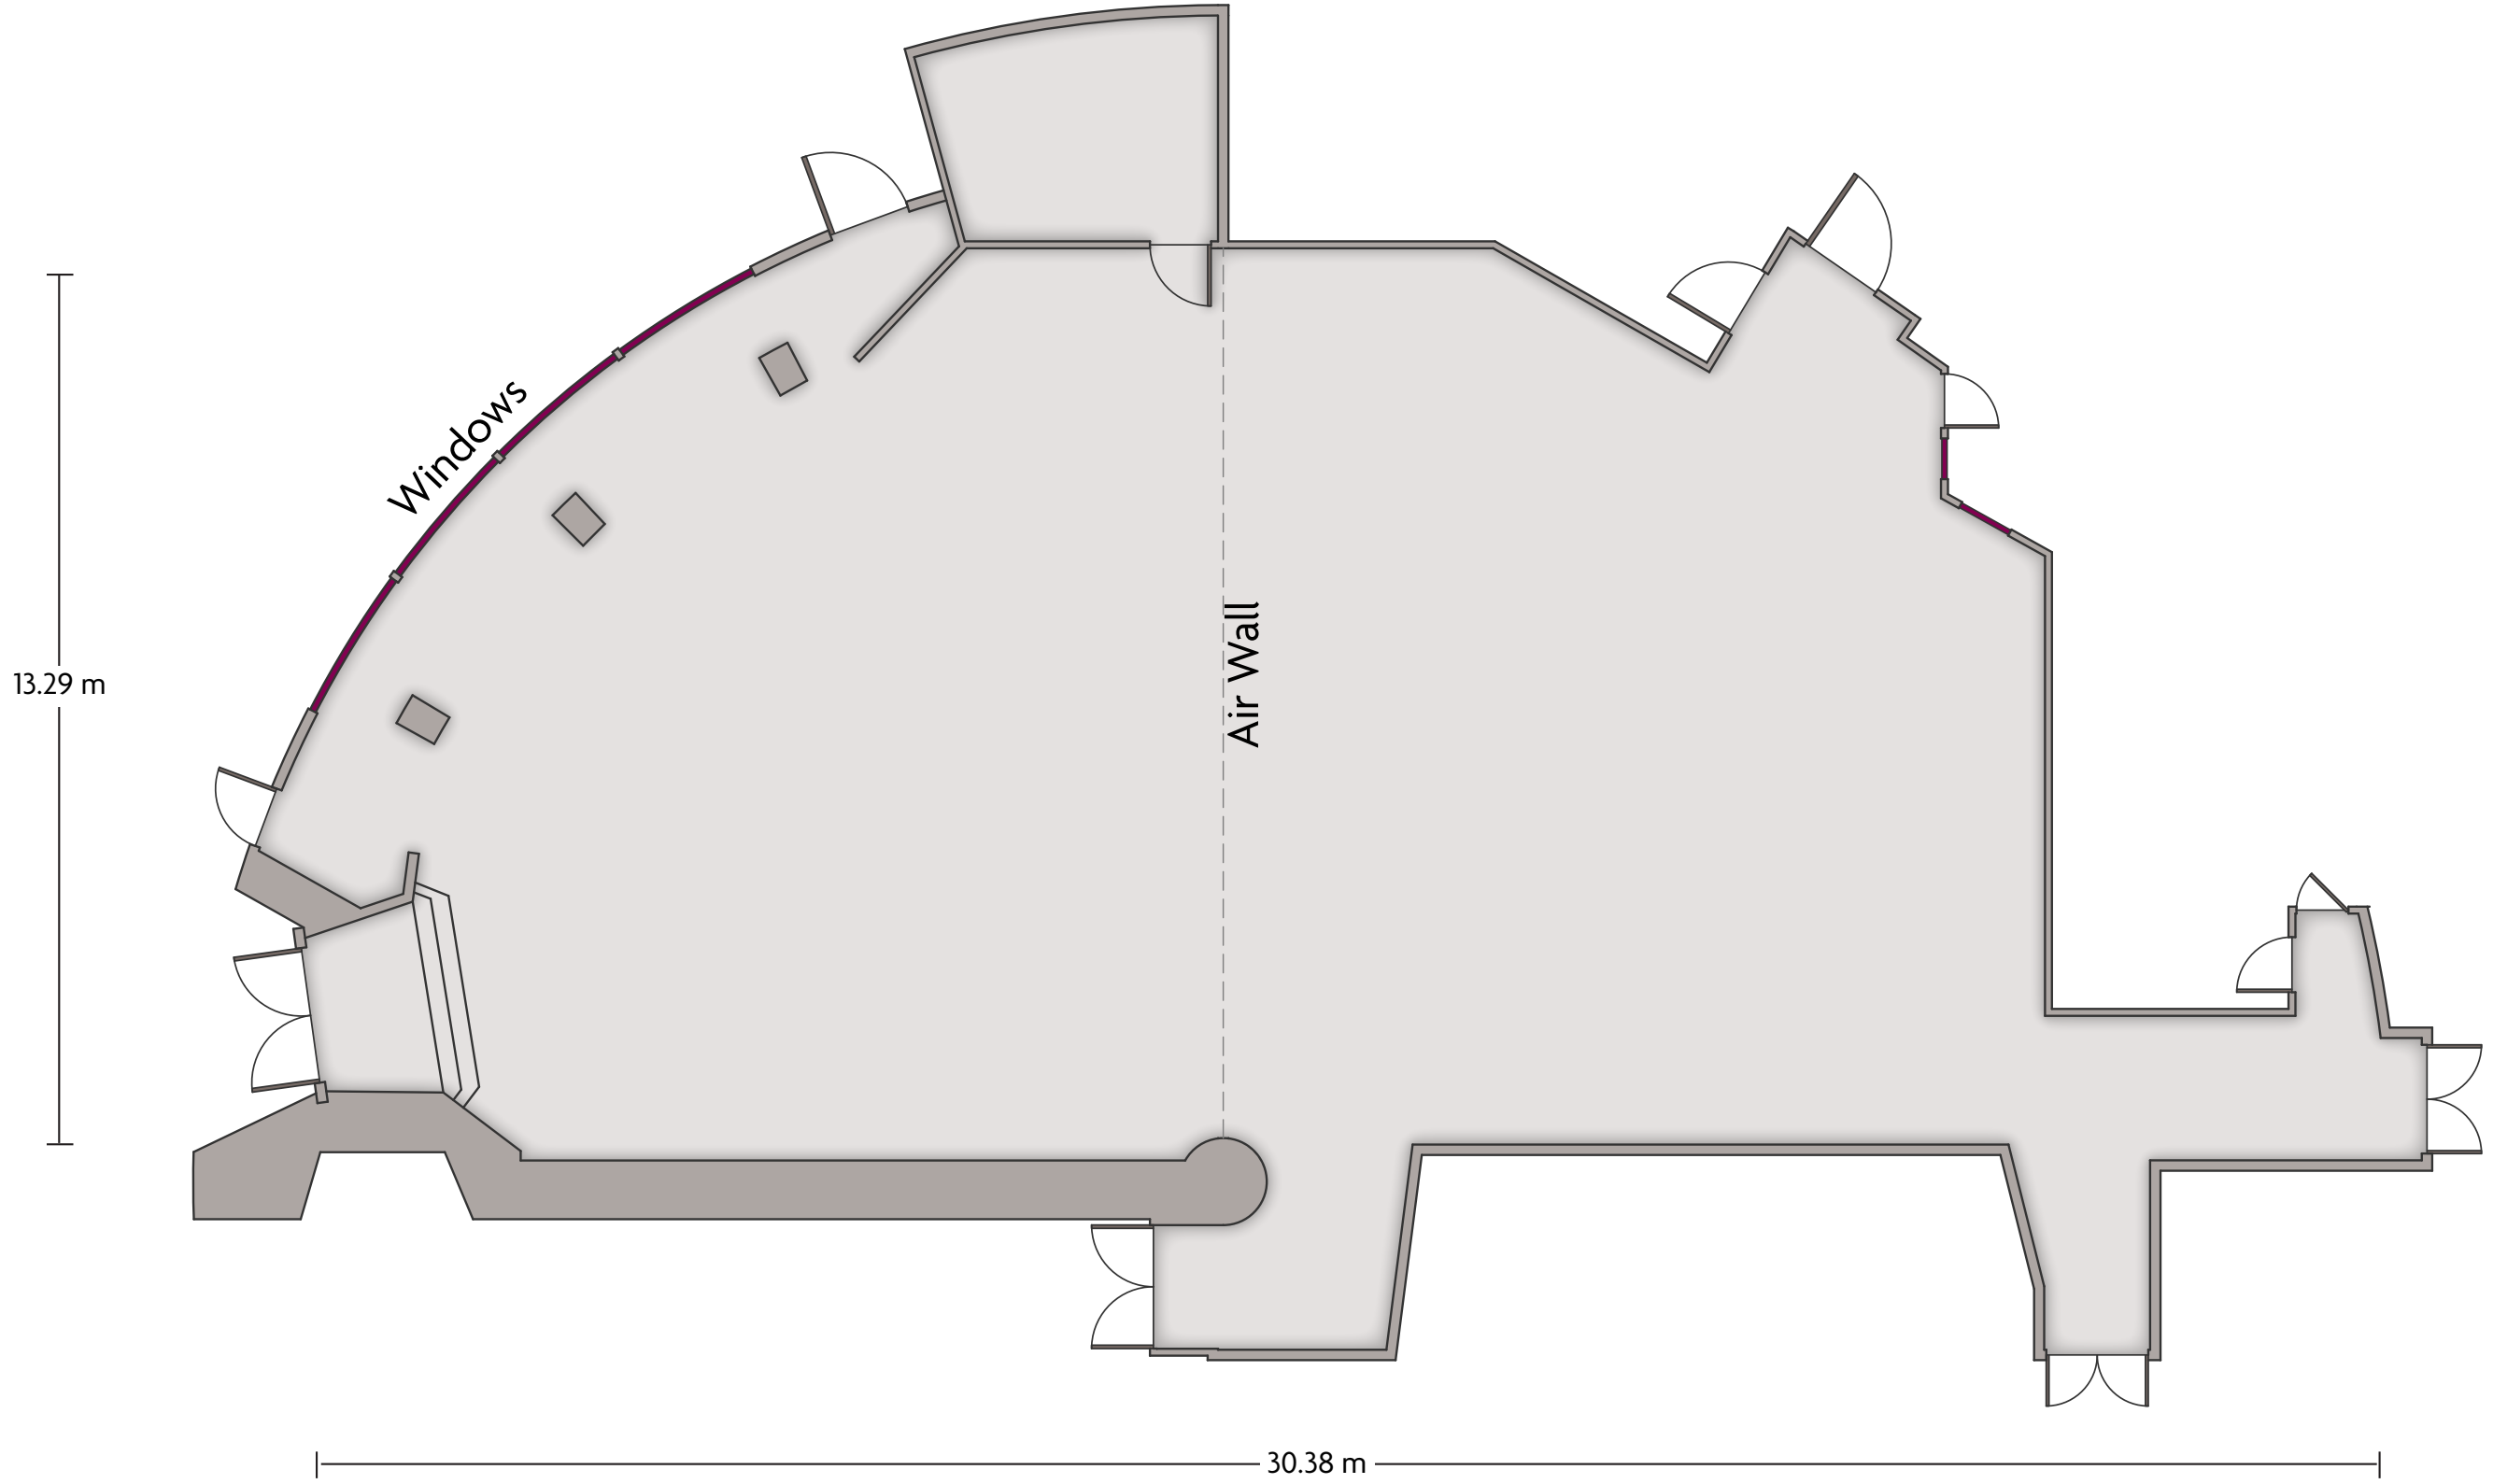

LENGTH: 14.1 m WIDTH: 14.1 m HEIGHT: 3.5 m TOTAL SQUARE METERS: 150.9 m² MAXIMUM CAPACITY: 110 POWER OUTLETS: 4

Via K. Adenauer 3 | San Donato Milanese - 20097. Italy | 39.02.516001

*Multiple layout options available for this space.

Crowne Plaza® Milan - Linate
Visconti 2

LENGTH: 16.9 m WIDTH: 16.5 m HEIGHT: 3.4 m TOTAL SQUARE METERS: 155.8 m² MAXIMUM CAPACITY: 120 POWER OUTLETS: 10

Via K. Adenauer 3 | San Donato Milanese - 20097. Italy | 39.02.516001

*Multiple layout options available for this space.

Crowne Plaza® Milan - Linate Visconti Hall

LENGTH: 30.4 m WIDTH: 13.3 m HEIGHT: 3.4 m TOTAL SQUARE METERS: 333.0 m² MAXIMUM CAPACITY: 120 POWER OUTLETS: 10

Via K. Adenauer 3 | San Donato Milanese - 20097. Italy | 39.02.516001

*Multiple layout options available for this space.

LENGTH: 30.8 m WIDTH: 17.3m HEIGHT: 3 m TOTAL SQUARE METERS: 446.2 m² MAXIMUM CAPACITY: 330 POWER OUTLETS: 0