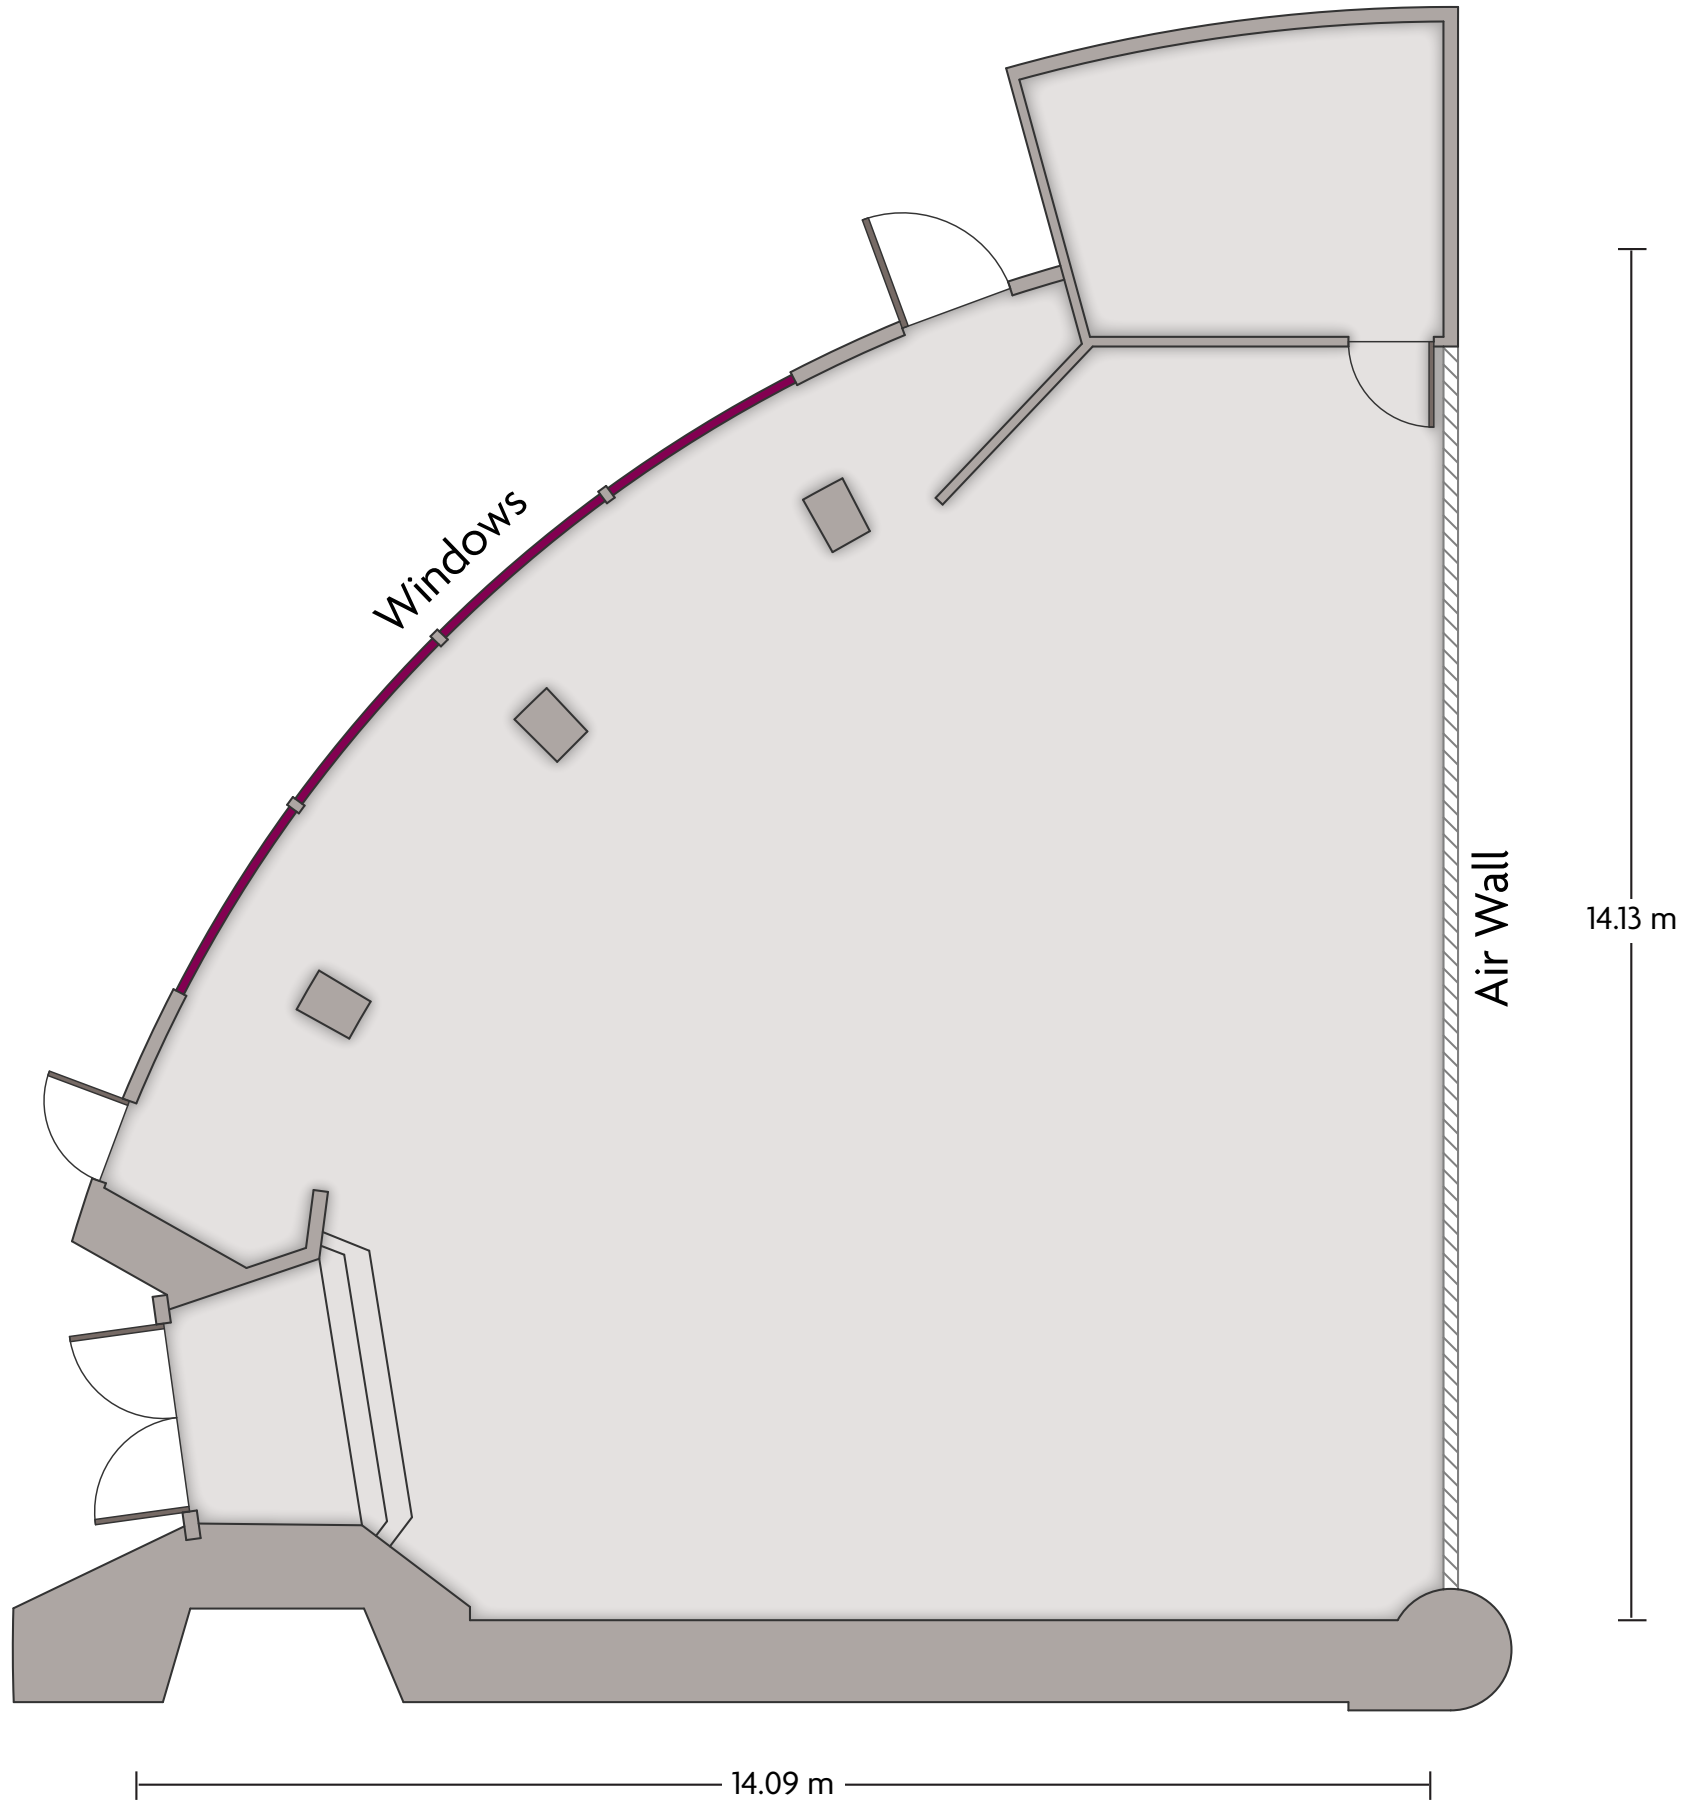

Crowne Plaza® Milan - Linate
Brera

LENGTH: 9.7 m WIDTH: 9.0 m HEIGHT: 2.5 m TOTAL SQUARE METERS: 84.2 m² MAXIMUM CAPACITY: 60 POWER OUTLETS: 7

Via K. Adenauer 3 | San Donato Milanese - 20097. Italy | 39.02.516001

*Multiple layout options available for this space.

LENGTH: 15.9 m WIDTH: 8.6 m HEIGHT: 3 m TOTAL SQUARE METERS: 118.9 m² MAXIMUM CAPACITY: 90 POWER OUTLETS: 5

Via K. Adenauer 3 | San Donato Milanese - 20097. Italy | 39.02.516001

LENGTH: 14.1 m WIDTH: 14.1 m HEIGHT: 3.5 m TOTAL SQUARE METERS: 150.9 m² MAXIMUM CAPACITY: 110 POWER OUTLETS: 4

Via K. Adenauer 3 | San Donato Milanese - 20097. Italy | 39.02.516001

*Multiple layout options available for this space.

Crowne Plaza® Milan - Linate
Visconti 2

LENGTH: 16.9 m WIDTH: 16.5 m HEIGHT: 3.4 m TOTAL SQUARE METERS: 155.8 m² MAXIMUM CAPACITY: 120 POWER OUTLETS: 10

Via K. Adenauer 3 | San Donato Milanese - 20097. Italy | 39.02.516001