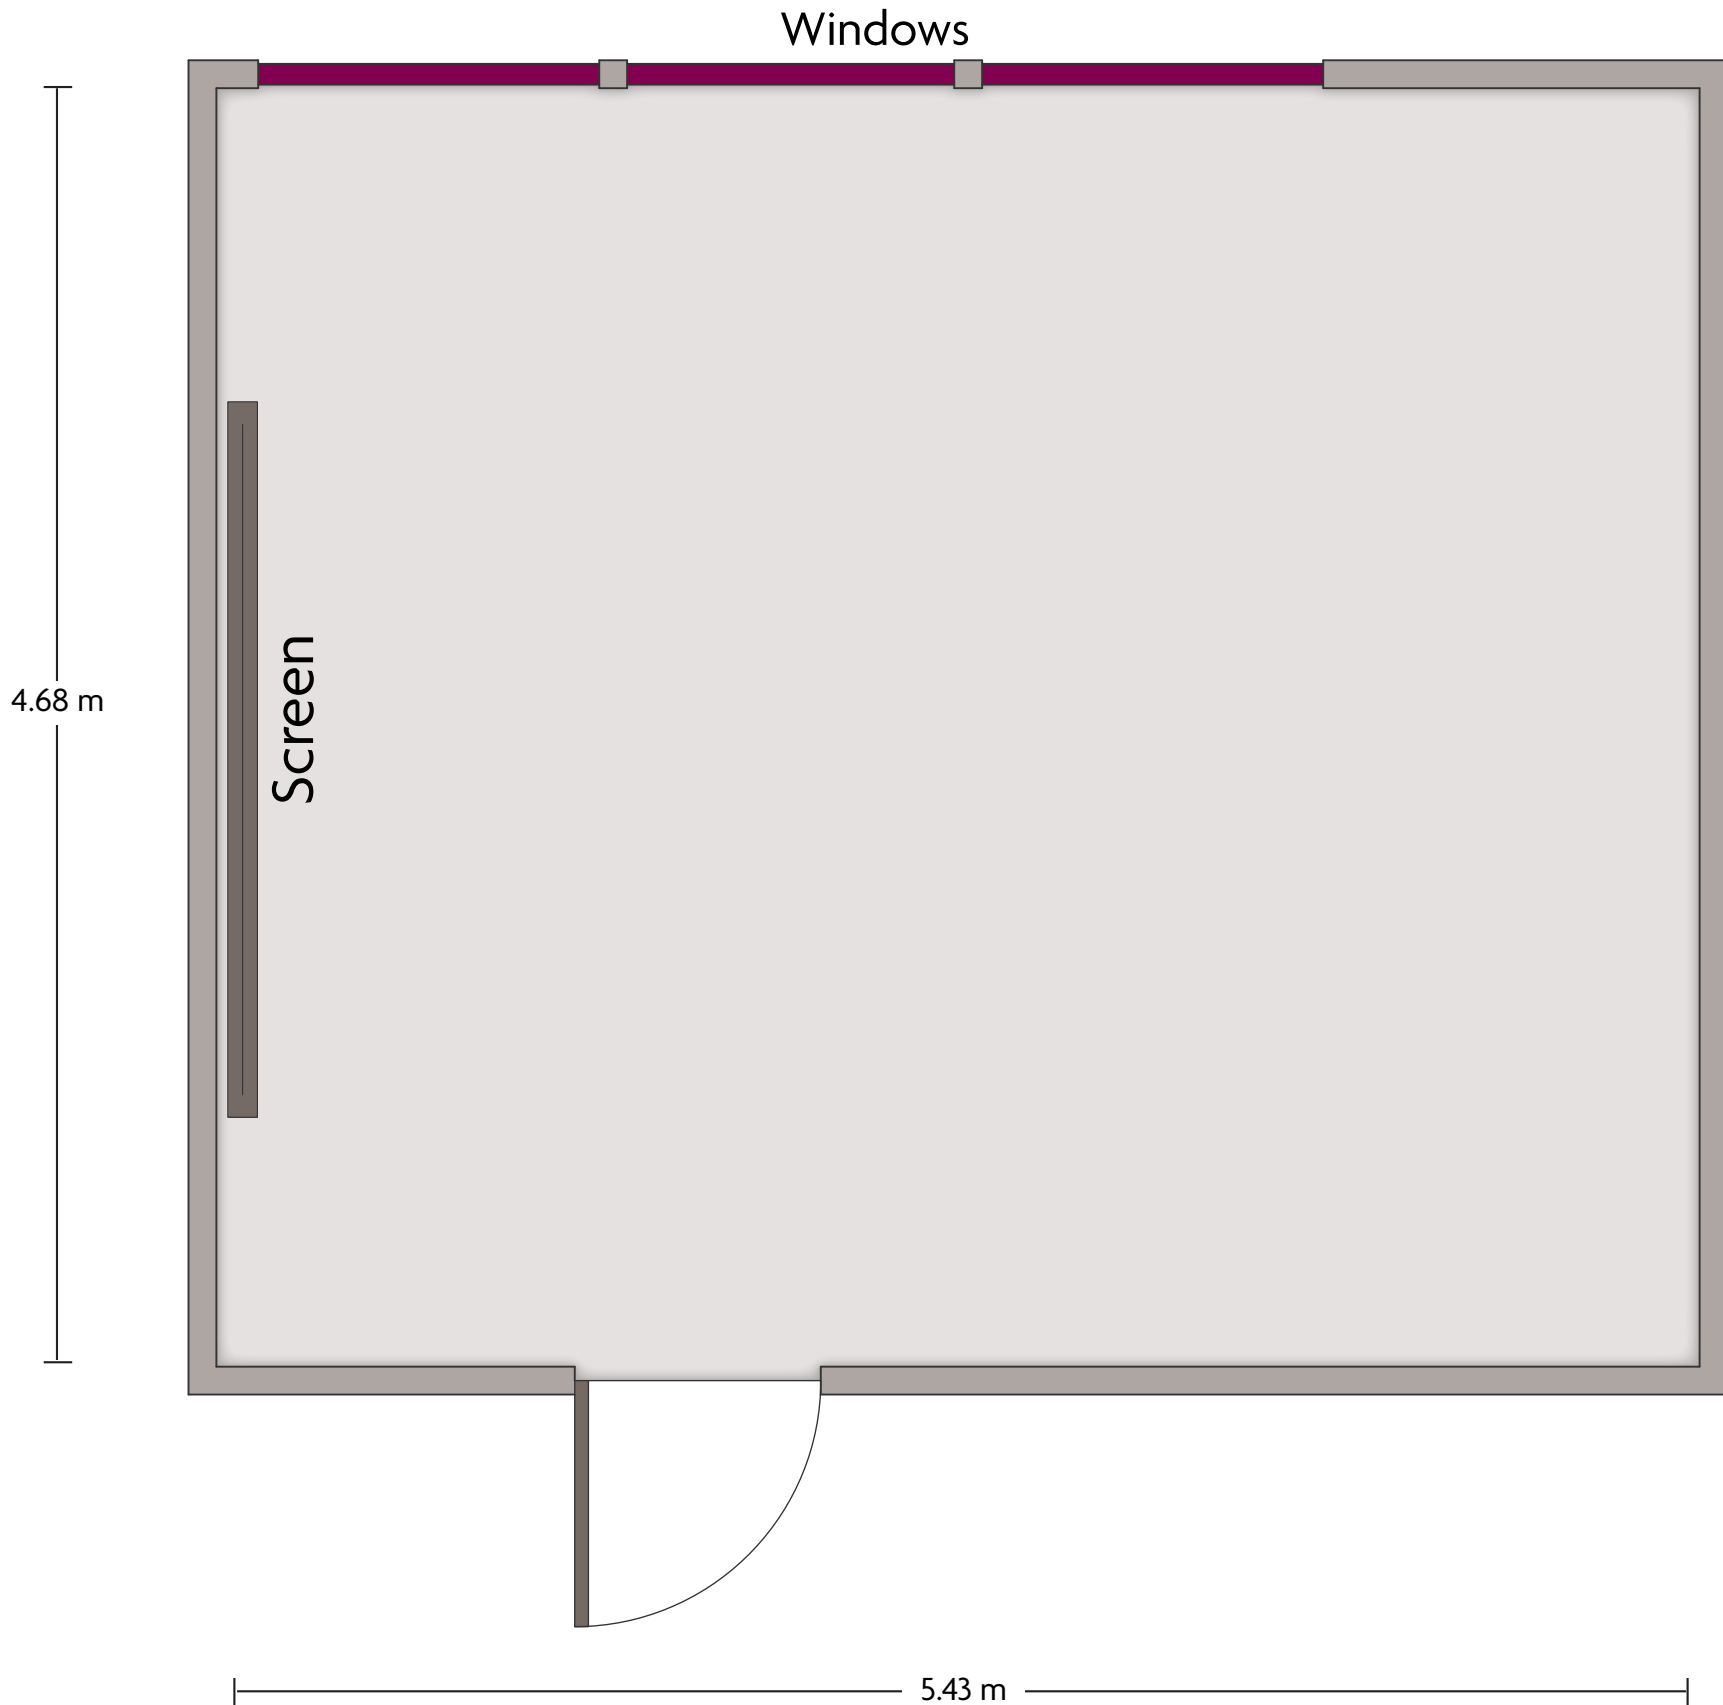

Crowne Plaza® Milan - Linate
Executive

LENGTH: 6.7 m WIDTH: 6.1 m HEIGHT: 3 m TOTAL SQUARE METERS: 29.0 m² MAXIMUM CAPACITY: 12 POWER OUTLETS: 7

Via K. Adenauer 3 | San Donato Milanese - 20097. Italy | 39.02.516001

Crowne Plaza® Milan - Linate
Brera

LENGTH: 9.7 m WIDTH: 9.0 m HEIGHT: 2.5 m TOTAL SQUARE METERS: 84.2 m² MAXIMUM CAPACITY: 60 POWER OUTLETS: 7

Via K. Adenauer 3 | San Donato Milanese - 20097. Italy | 39.02.516001

LENGTH: 14.1 m WIDTH: 14.1 m HEIGHT: 3.5 m TOTAL SQUARE METERS: 150.9 m² MAXIMUM CAPACITY: 110 POWER OUTLETS: 4

Via K. Adenauer 3 | San Donato Milanese - 20097. Italy | 39.02.516001

*Multiple layout options available for this space.

Crowne Plaza® Milan - Linate
Visconti 2

LENGTH: 16.9 m WIDTH: 16.5 m HEIGHT: 3.4 m TOTAL SQUARE METERS: 155.8 m² MAXIMUM CAPACITY: 120 POWER OUTLETS: 10

Via K. Adenauer 3 | San Donato Milanese - 20097. Italy | 39.02.516001