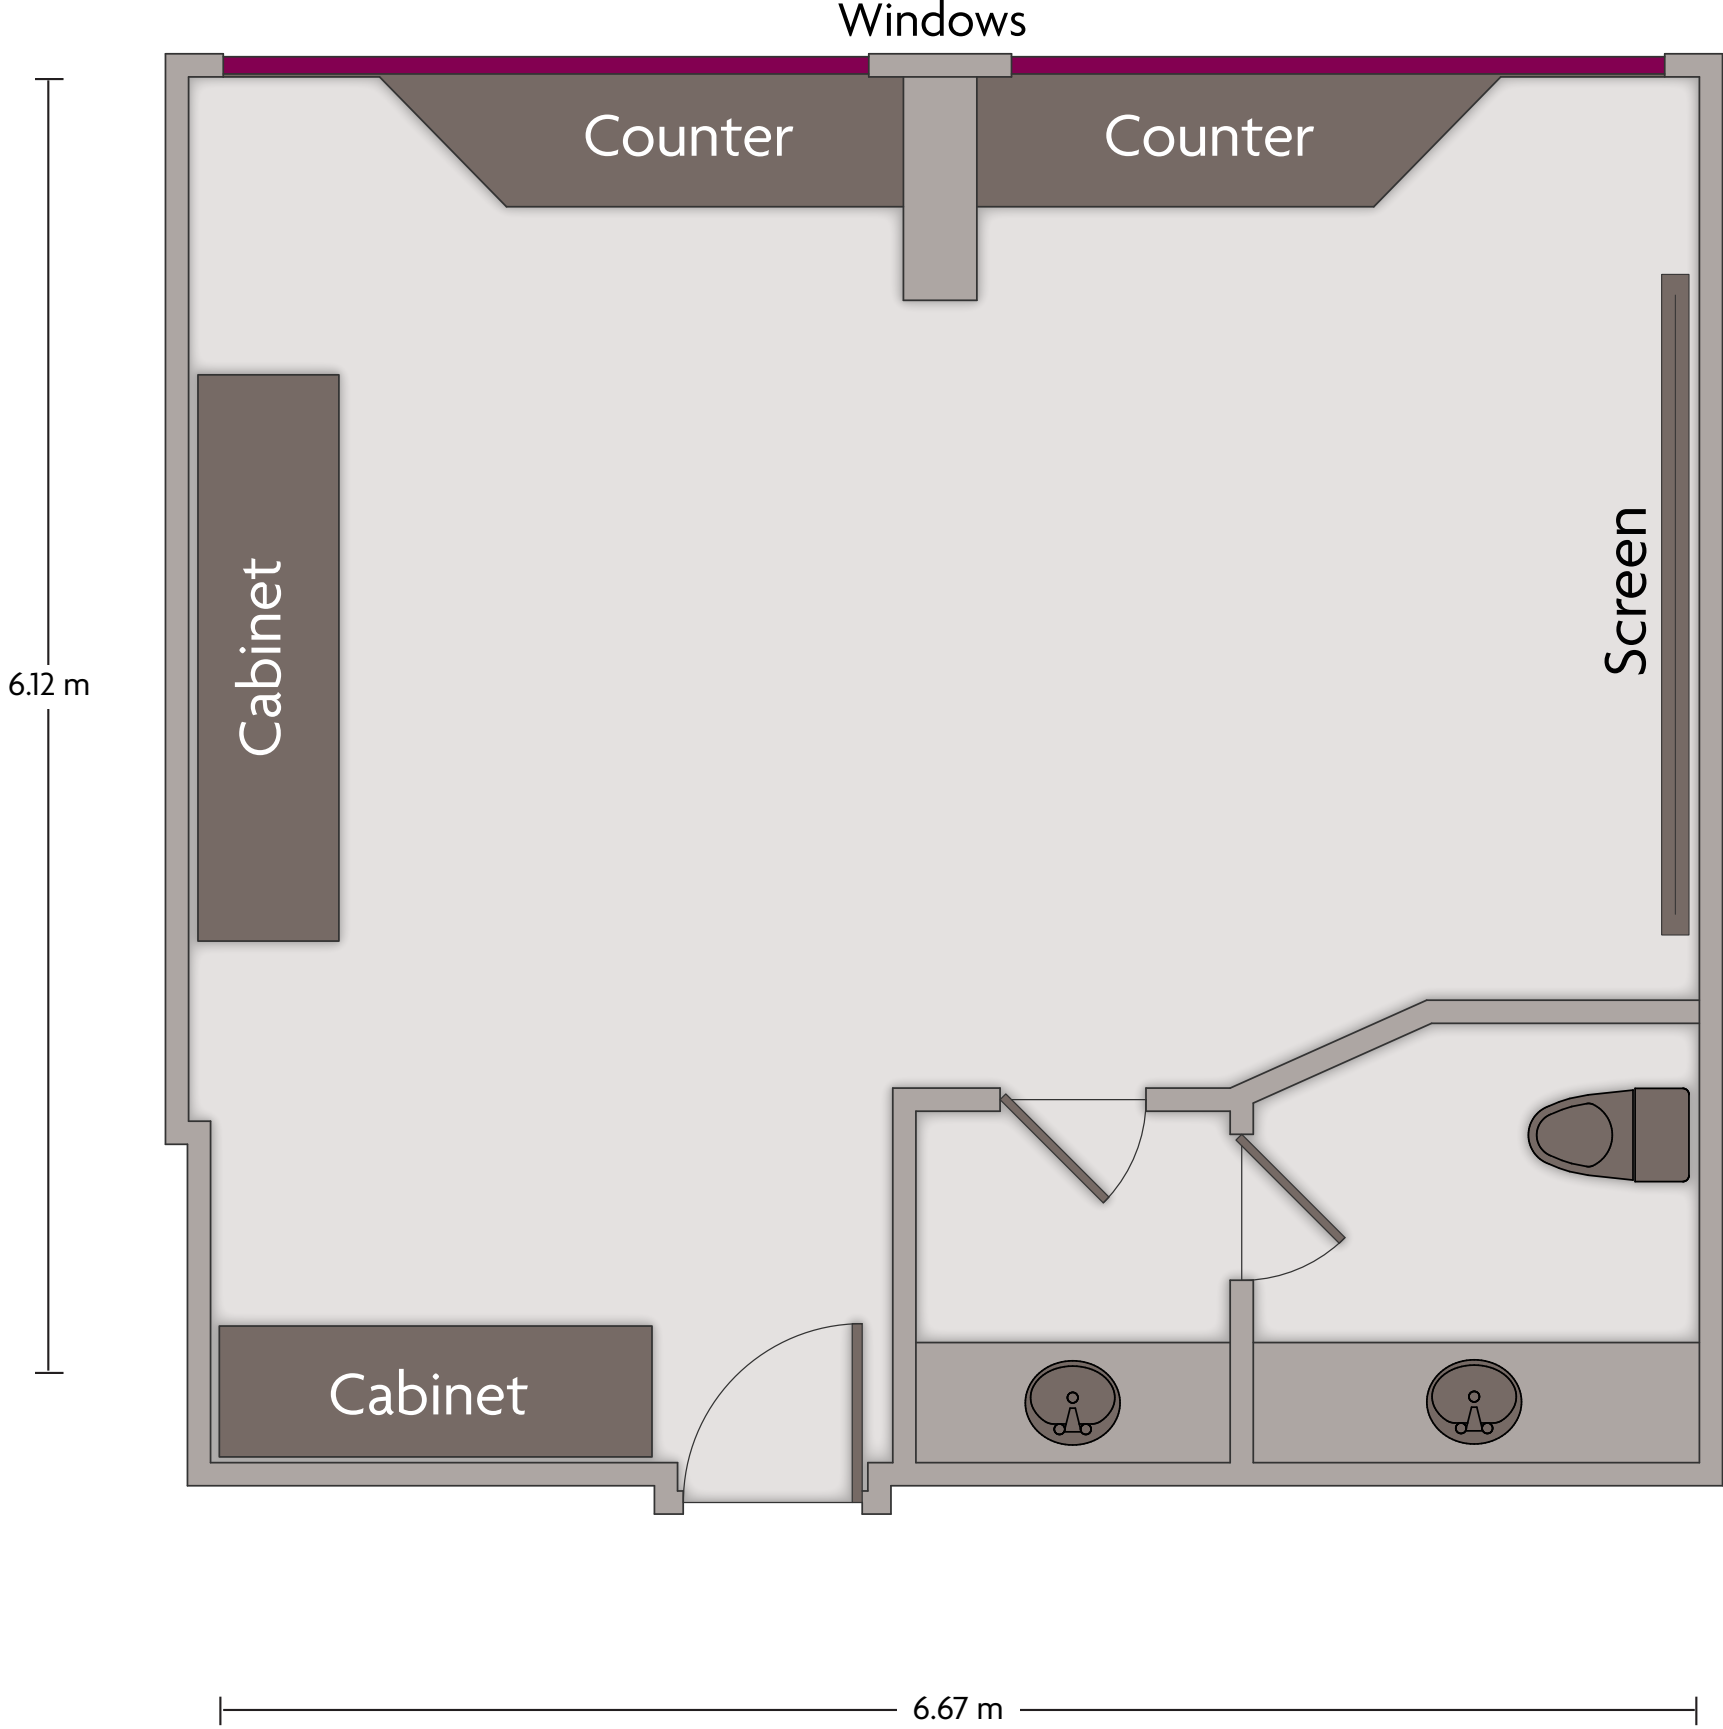

LENGTH: 6.7 m   WIDTH: 6.1 m   HEIGHT: 3 m   TOTAL SQUARE METERS: 28.6 m²   MAXIMUM CAPACITY: 12   POWER OUTLETS: 7