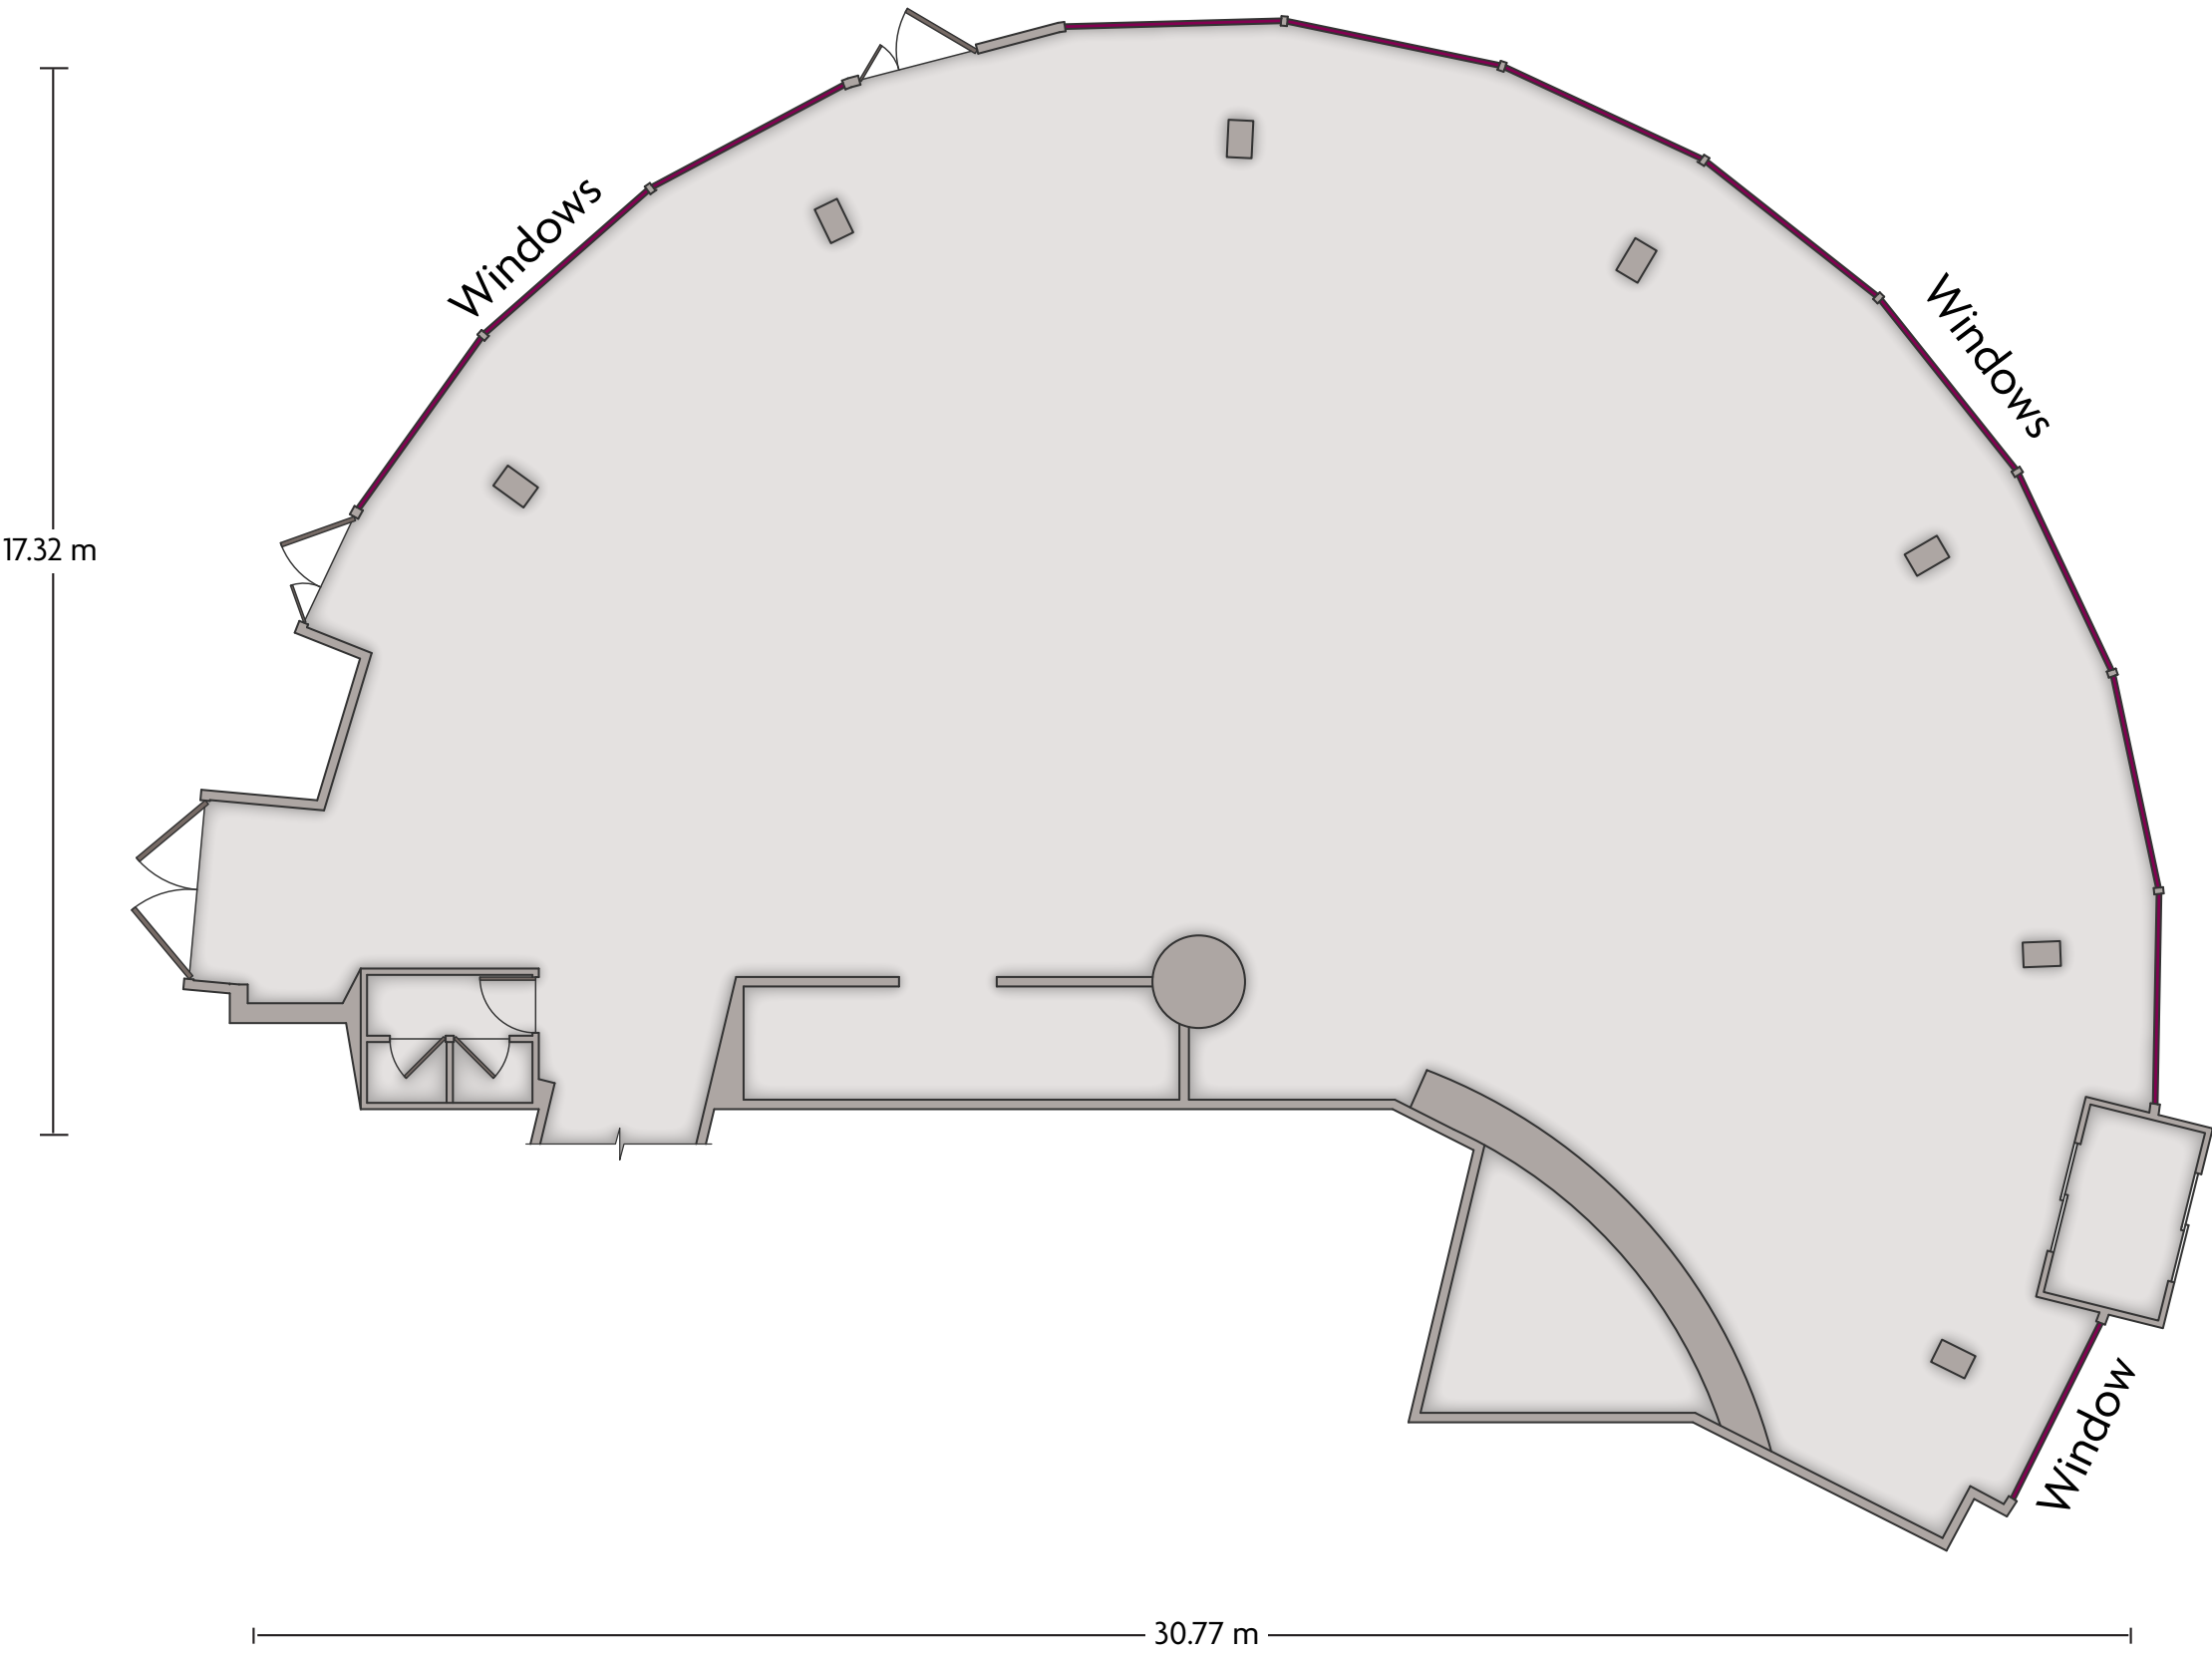

LENGTH: 14.1 m WIDTH: 14.1 m HEIGHT: 3.5 m TOTAL SQUARE METERS: 150.9 m² MAXIMUM CAPACITY: 110 POWER OUTLETS: 4

Via K. Adenauer 3 | San Donato Milanese - 20097. Italy | 39.02.516001

*Multiple layout options available for this space.

Crowne Plaza® Milan - Linate
Visconti 2

LENGTH: 16.9 m WIDTH: 16.5 m HEIGHT: 3.4 m TOTAL SQUARE METERS: 155.8 m² MAXIMUM CAPACITY: 120 POWER OUTLETS: 10

Via K. Adenauer 3 | San Donato Milanese - 20097. Italy | 39.02.516001

*Multiple layout options available for this space.

Crowne Plaza® Milan - Linate Visconti Hall

LENGTH: 30.4 m WIDTH: 13.3 m HEIGHT: 3.4 m TOTAL SQUARE METERS: 333.0 m² MAXIMUM CAPACITY: 120 POWER OUTLETS: 10

Via K. Adenauer 3 | San Donato Milanese - 20097. Italy | 39.02.516001

*Multiple layout options available for this space.

LENGTH: 30.8 m WIDTH: 17.3m HEIGHT: 3 m TOTAL SQUARE METERS: 446.2 m² MAXIMUM CAPACITY: 330 POWER OUTLETS: 0