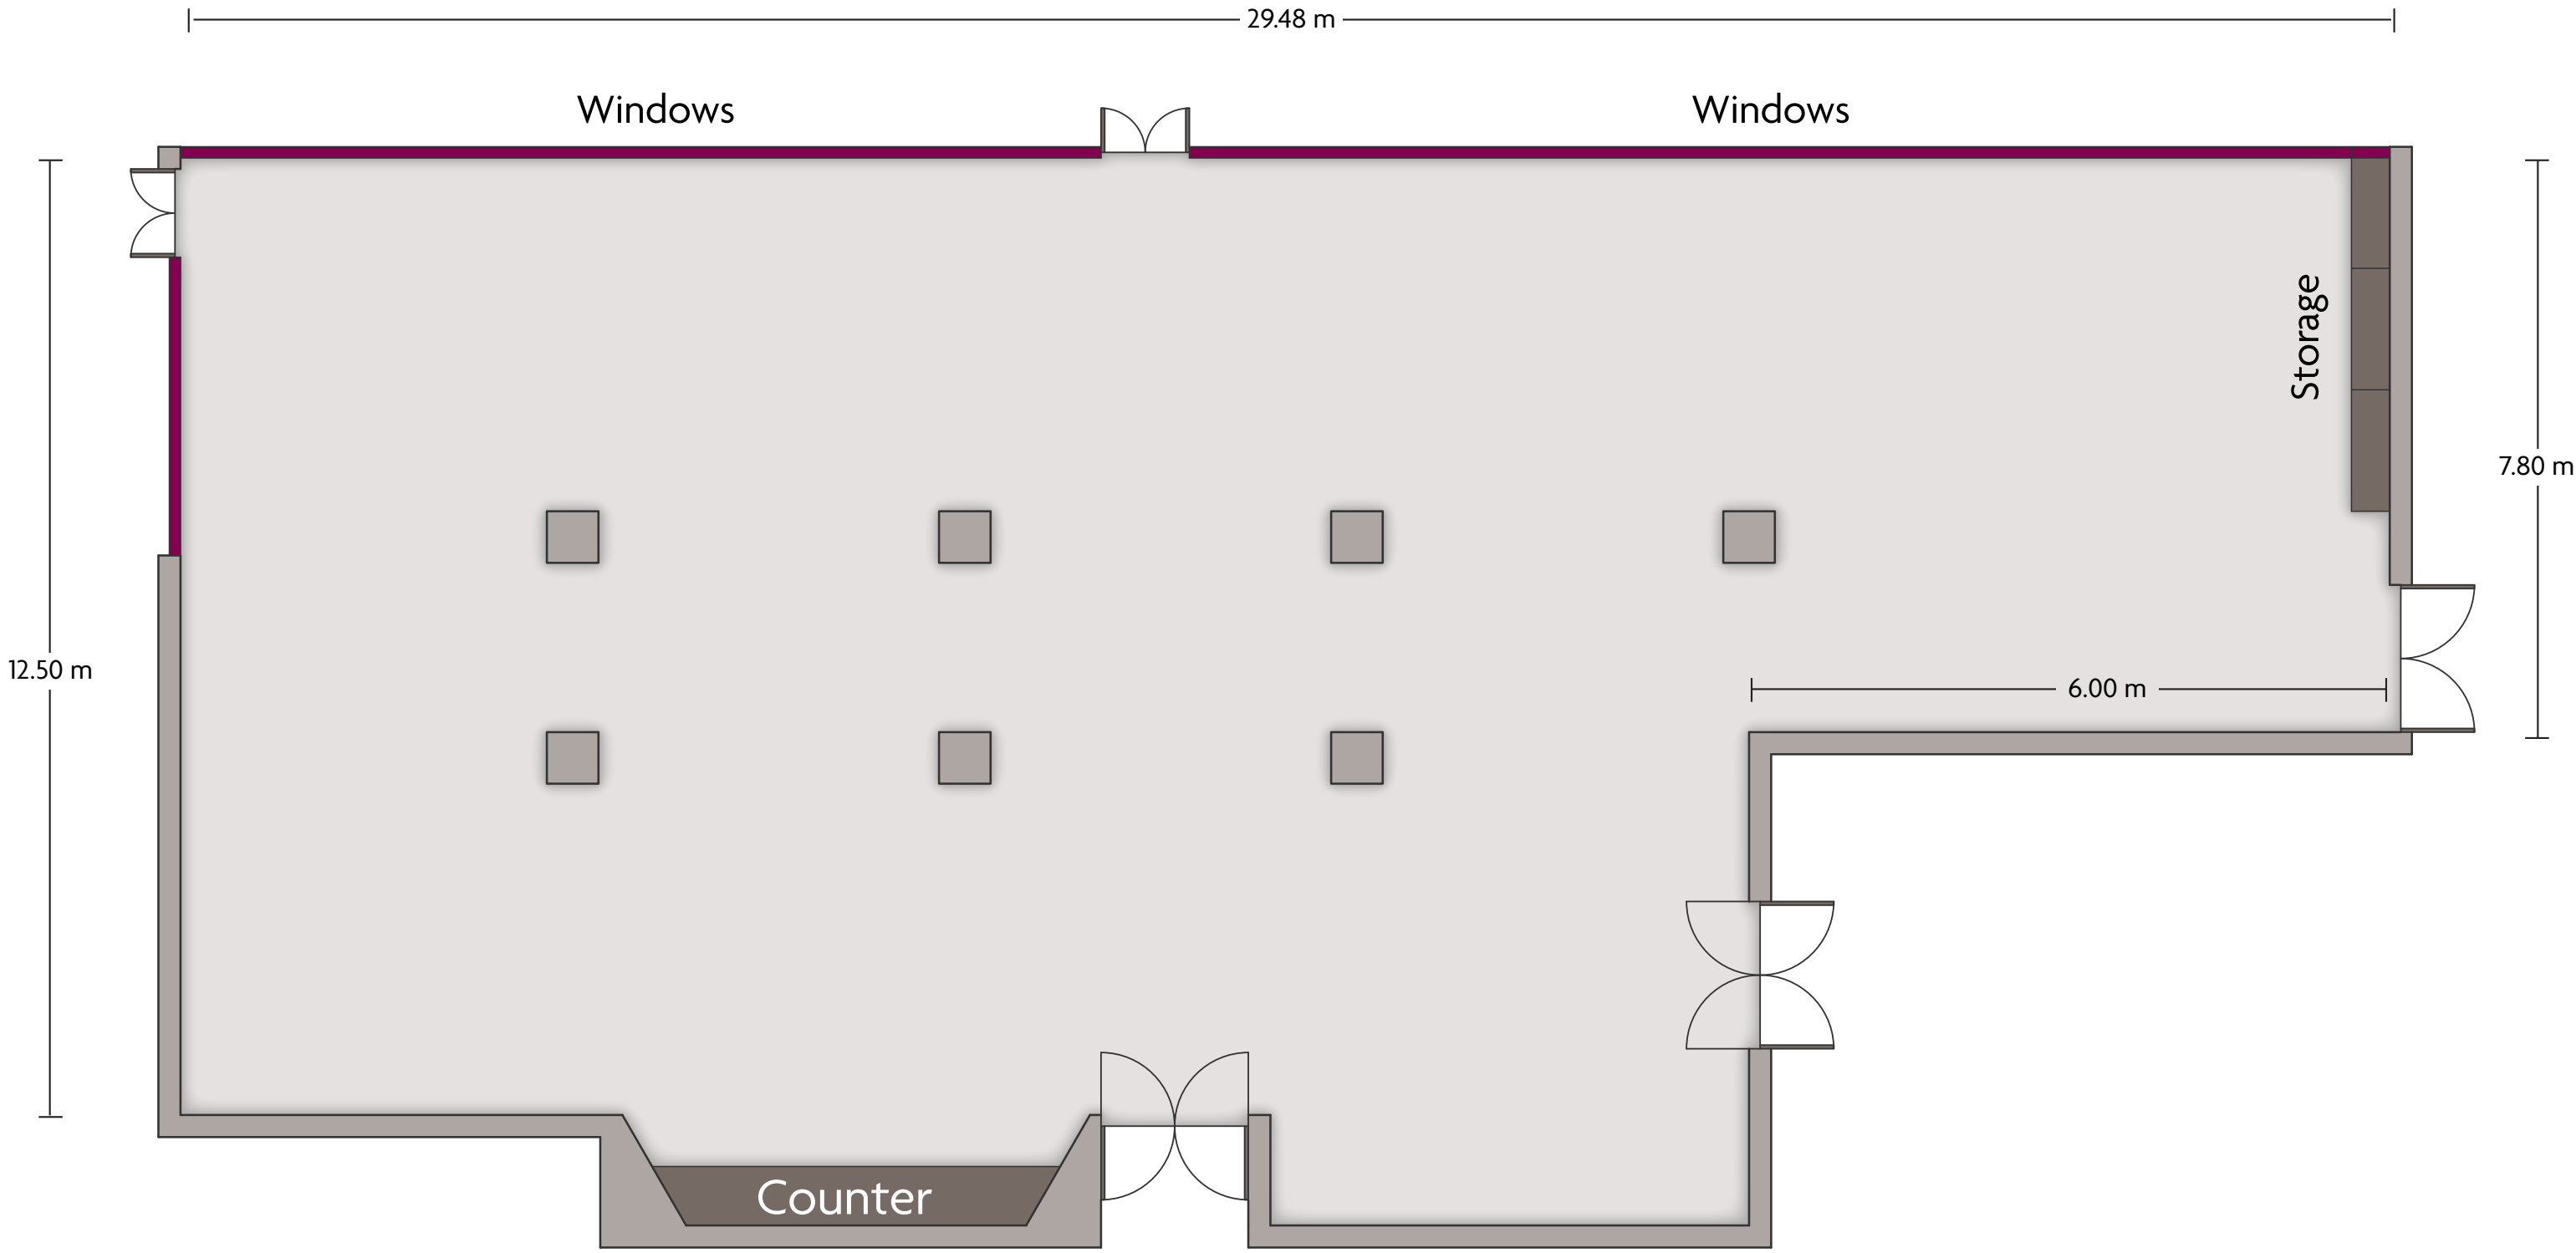

Via Aurelia Antica 415 P.O. Box 9076, Rome - 00165, Italy | 39-06-66420

*Multiple layout options available for this space.

Crowne Plaza® Rome - St. Peter's Foyer

LENGTH: 18.3 m WIDTH: 11.6 m HEIGHT: 4 m TOTAL SQUARE METERS: 163.8 m² MAXIMUM CAPACITY: 250 POWER OUTLETS: 10

Via Aurelia Antica 415 P.O. Box 9076, Rome - 00165, Italy | 39-06-66420

*Multiple layout options available for this space.

Crowne Plaza® Rome - St. Peter's Le Jardin d'Hiver

LENGTH: 29.5 m WIDTH: 12.5 m HEIGHT: 3.1 m TOTAL SQUARE METERS: 344.4 m² MAXIMUM CAPACITY: 280 POWER OUTLETS: 24

Via Aurelia Antica 415 P.O. Box 9076, Rome - 00165, Italy | 39-06-66420

*Multiple layout options available for this space.

Crowne Plaza® Rome - St. Peter's
Livia

LENGTH: 7.7 m WIDTH: 7.5 m HEIGHT: 3 m TOTAL SQUARE METERS: 48.3 m² MAXIMUM CAPACITY: 30 POWER OUTLETS: 10

Via Aurelia Antica 415 P.O. Box 9076, Rome - 00165, Italy | 39-06-66420

*Multiple layout options available for this space.

Crowne Plaza® Rome - St. Peter's
Marzia

LENGTH: 9.5 m WIDTH: 5.7 m HEIGHT: 2.8 m TOTAL SQUARE METERS: 52.2 m² MAXIMUM CAPACITY: 45 POWER OUTLETS: 10