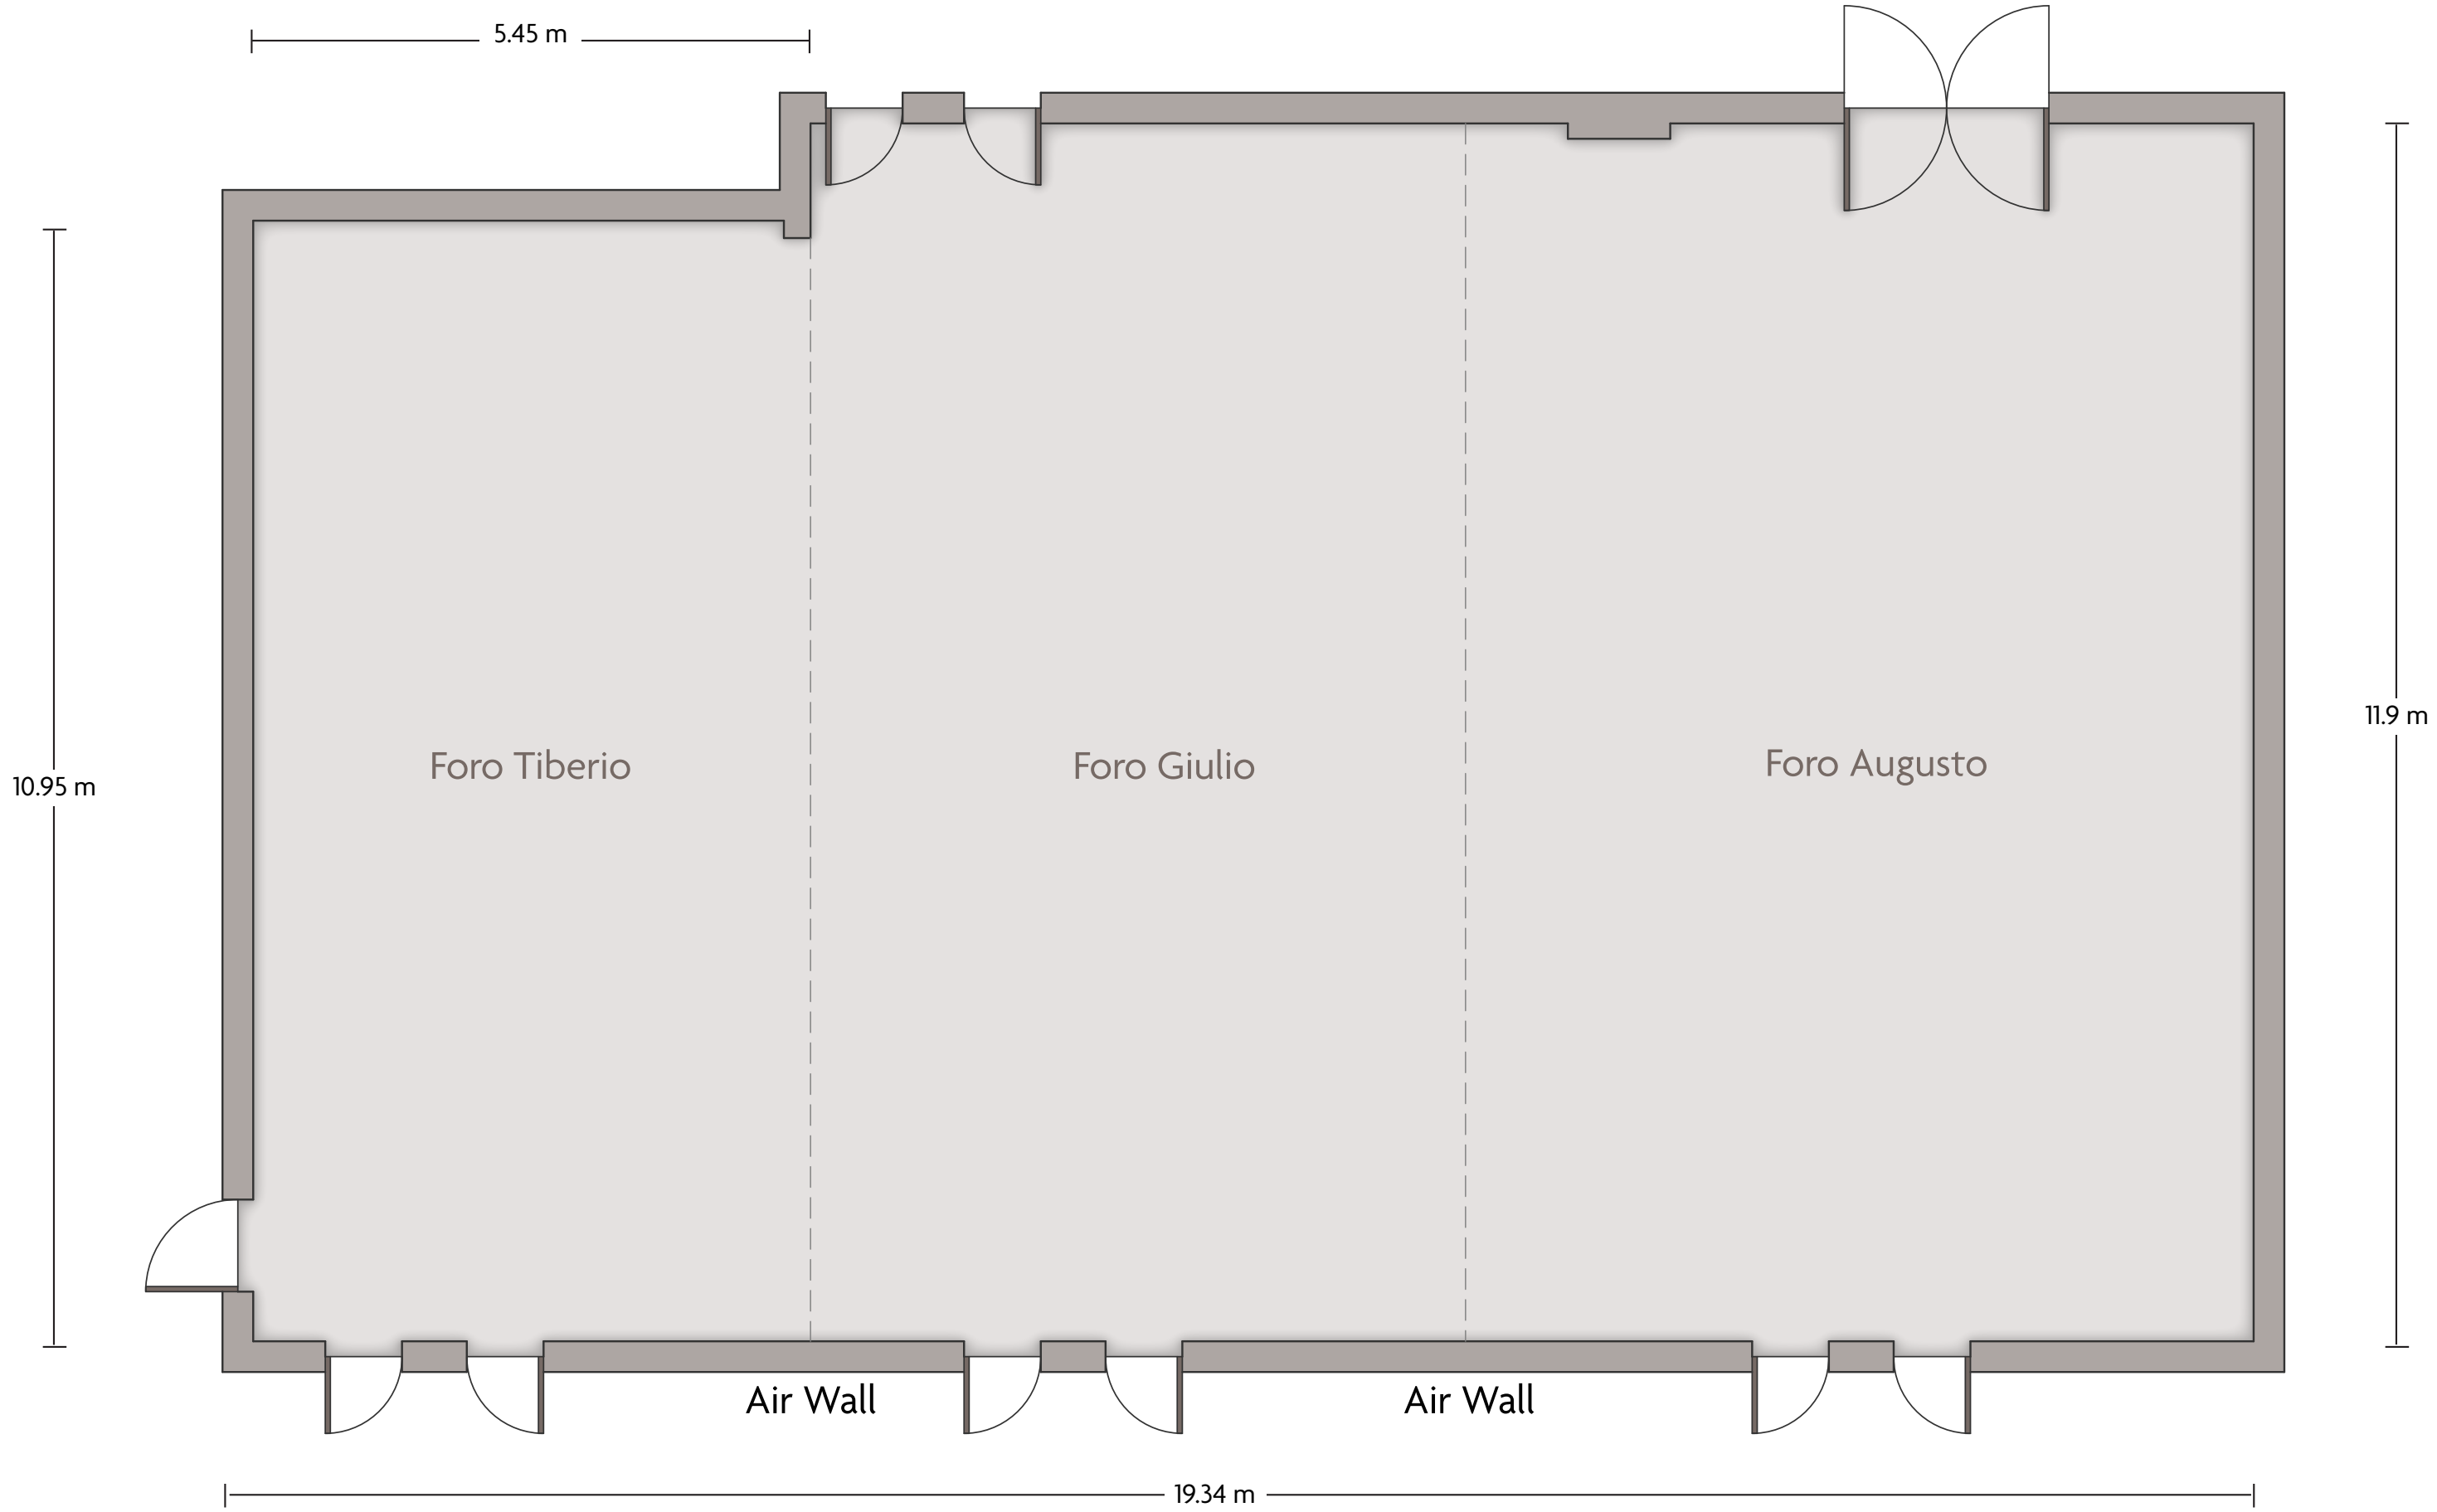

Via Aurelia Antica 415 P.O. Box 9076, Rome - 00165, Italy | 39-06-66420

*Multiple layout options available for this space.

Crowne Plaza® Rome - St. Peter's Fori Imperiali

LENGTH: 32.4 m WIDTH: 15.8 m HEIGHT: 4 m TOTAL SQUARE METERS: 511.8 m² MAXIMUM CAPACITY: 600 POWER OUTLETS: 31

Via Aurelia Antica 415 P.O. Box 9076, Rome - 00165, Italy | 39-06-66420

*Multiple layout options available for this space.

Crowne Plaza® Rome - St. Peter's Foro Dei Cesari

LENGTH: 19.3 m WIDTH: 11.9 m HEIGHT: 3.5 m TOTAL SQUARE METERS: 227.2 m² MAXIMUM CAPACITY: 260 POWER OUTLETS: 9

Via Aurelia Antica 415 P.O. Box 9076, Rome - 00165, Italy | 39-06-66420

*Multiple layout options available for this space.

Crowne Plaza® Rome - St. Peter's Foyer

LENGTH: 18.3 m WIDTH: 11.6 m HEIGHT: 4 m TOTAL SQUARE METERS: 163.8 m² MAXIMUM CAPACITY: 250 POWER OUTLETS: 10

Via Aurelia Antica 415 P.O. Box 9076, Rome - 00165, Italy | 39-06-66420

*Multiple layout options available for this space.

Crowne Plaza® Rome - St. Peter's
Marzia

LENGTH: 9.5 m WIDTH: 5.7 m HEIGHT: 2.8 m TOTAL SQUARE METERS: 52.2 m² MAXIMUM CAPACITY: 45 POWER OUTLETS: 10