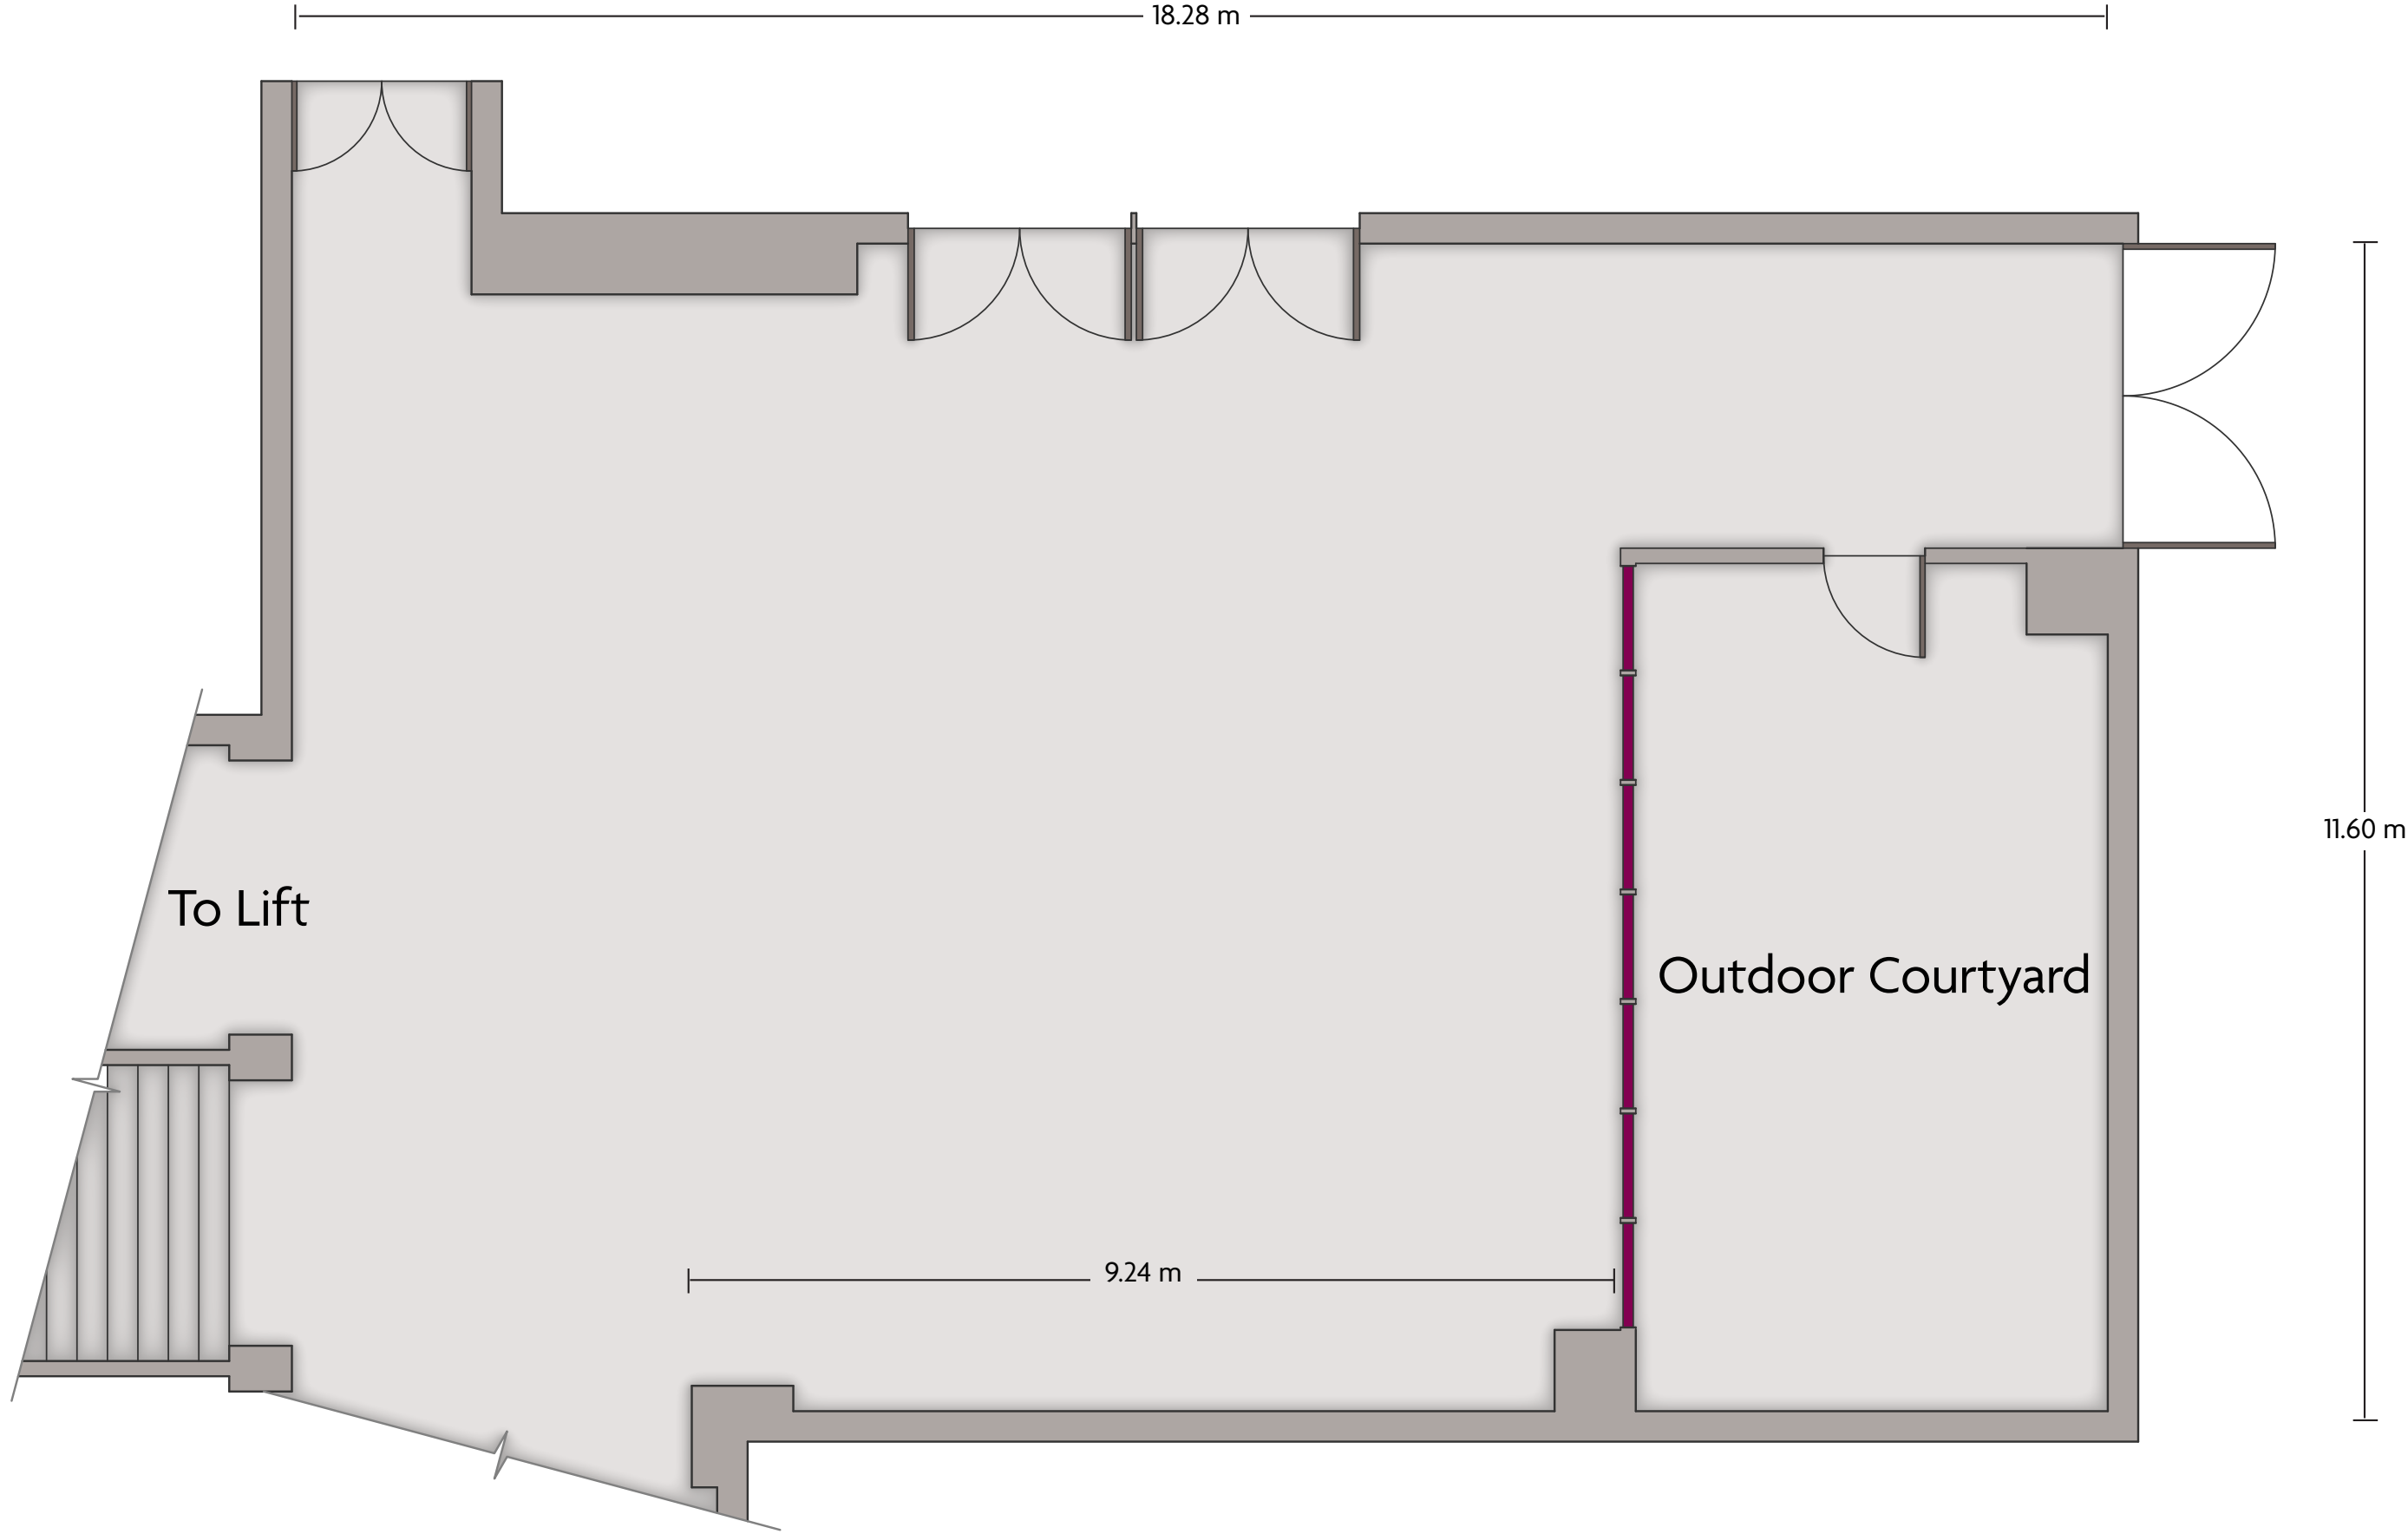

Via Aurelia Antica 415 P.O. Box 9076, Rome - 00165, Italy | 39-06-66420

*Multiple layout options available for this space.

Crowne Plaza® Rome - St. Peter's Foro Dei Cesari

LENGTH: 19.3 m WIDTH: 11.9 m HEIGHT: 3.5 m TOTAL SQUARE METERS: 227.2 m² MAXIMUM CAPACITY: 260 POWER OUTLETS: 9

Via Aurelia Antica 415 P.O. Box 9076, Rome - 00165, Italy | 39-06-66420

*Multiple layout options available for this space.

Crowne Plaza® Rome - St. Peter's Foyer

LENGTH: 18.3 m WIDTH: 11.6 m HEIGHT: 4 m TOTAL SQUARE METERS: 163.8 m² MAXIMUM CAPACITY: 250 POWER OUTLETS: 10

Via Aurelia Antica 415 P.O. Box 9076, Rome - 00165, Italy | 39-06-66420

*Multiple layout options available for this space.

Crowne Plaza® Rome - St. Peter's
Livia

LENGTH: 7.7 m WIDTH: 7.5 m HEIGHT: 3 m TOTAL SQUARE METERS: 48.3 m² MAXIMUM CAPACITY: 30 POWER OUTLETS: 10

Via Aurelia Antica 415 P.O. Box 9076, Rome - 00165, Italy | 39-06-66420

*Multiple layout options available for this space.

Crowne Plaza® Rome - St. Peter's
Marzia

LENGTH: 9.5 m WIDTH: 5.7 m HEIGHT: 2.8 m TOTAL SQUARE METERS: 52.2 m² MAXIMUM CAPACITY: 45 POWER OUTLETS: 10