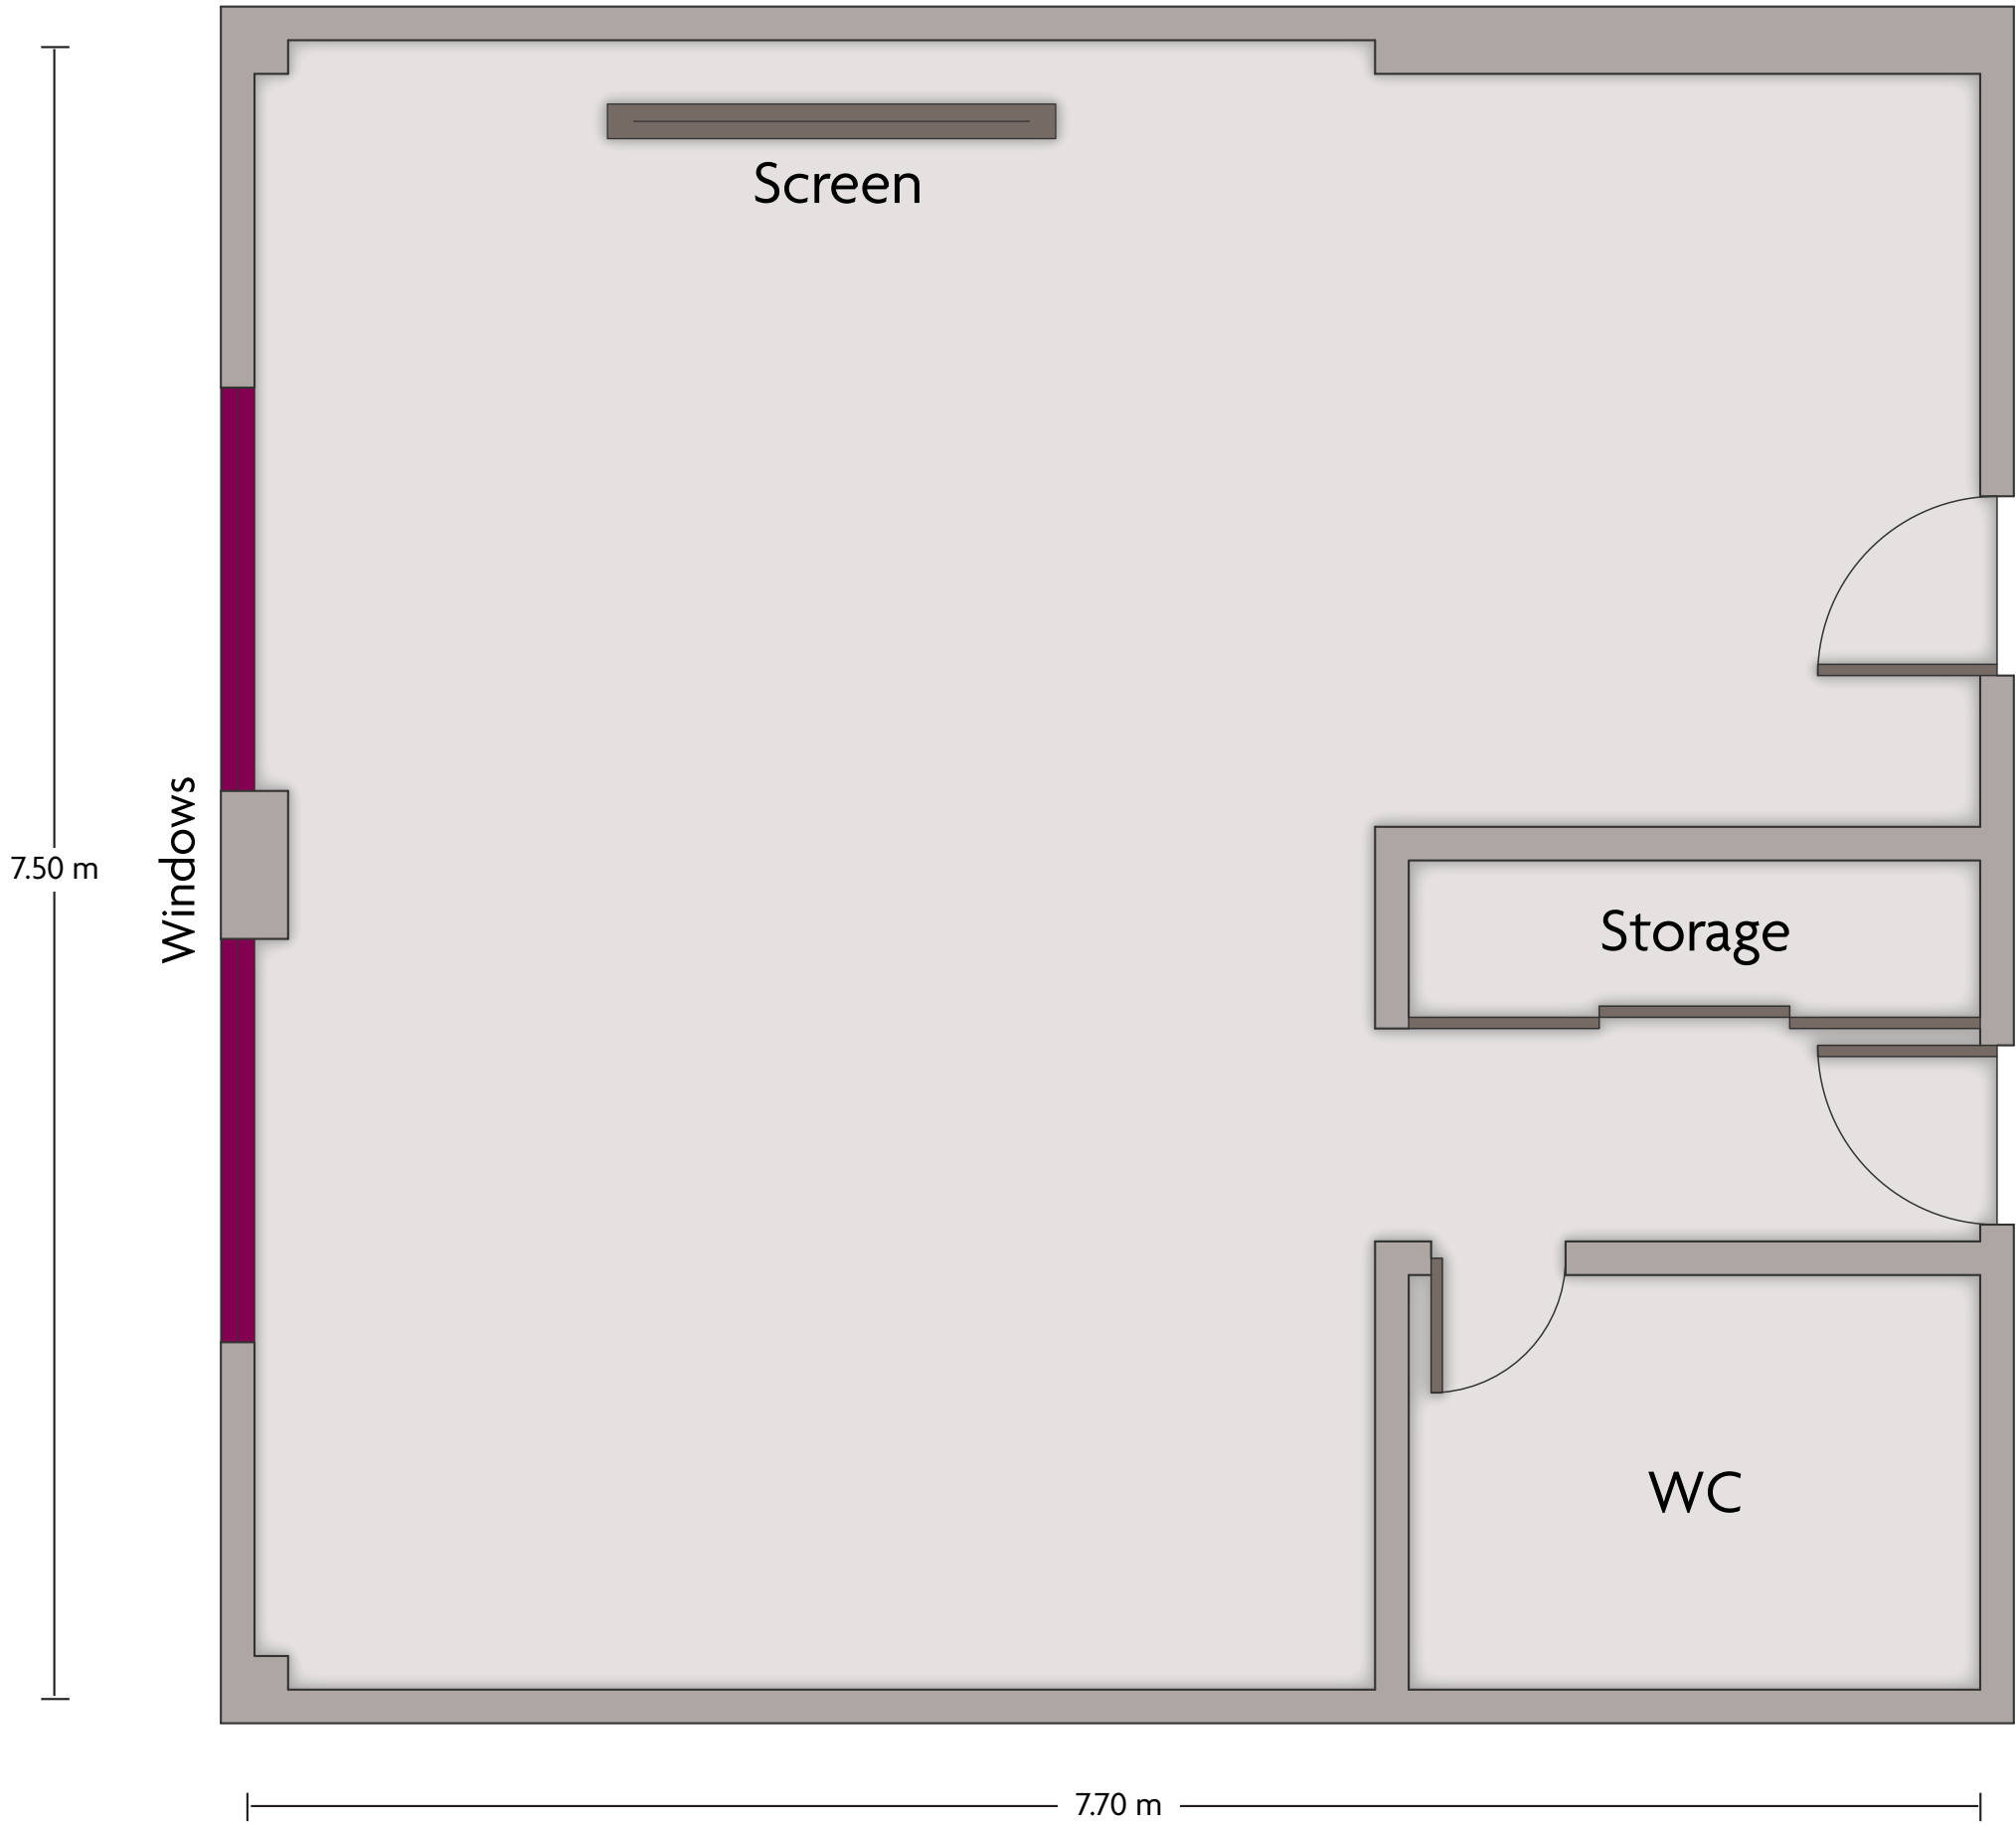

Via Aurelia Antica 415 P.O. Box 9076, Rome - 00165, Italy | 39-06-66420

*Multiple layout options available for this space.

Crowne Plaza® Rome - St. Peter's Foyer

LENGTH: 18.3 m WIDTH: 11.6 m HEIGHT: 4 m TOTAL SQUARE METERS: 163.8 m² MAXIMUM CAPACITY: 250 POWER OUTLETS: 10

Via Aurelia Antica 415 P.O. Box 9076, Rome - 00165, Italy | 39-06-66420

*Multiple layout options available for this space.

Crowne Plaza® Rome - St. Peter's Le Jardin d'Hiver

LENGTH: 29.5 m WIDTH: 12.5 m HEIGHT: 3.1 m TOTAL SQUARE METERS: 344.4 m² MAXIMUM CAPACITY: 280 POWER OUTLETS: 24

Via Aurelia Antica 415 P.O. Box 9076, Rome - 00165, Italy | 39-06-66420

*Multiple layout options available for this space.

Crowne Plaza® Rome - St. Peter's
Livia

LENGTH: 7.7 m WIDTH: 7.5 m HEIGHT: 3 m TOTAL SQUARE METERS: 48.3 m² MAXIMUM CAPACITY: 30 POWER OUTLETS: 10

Via Aurelia Antica 415 P.O. Box 9076, Rome - 00165, Italy | 39-06-66420

*Multiple layout options available for this space.

Crowne Plaza® Rome - St. Peter's
Marzia

LENGTH: 9.5 m WIDTH: 5.7 m HEIGHT: 2.8 m TOTAL SQUARE METERS: 52.2 m² MAXIMUM CAPACITY: 45 POWER OUTLETS: 10