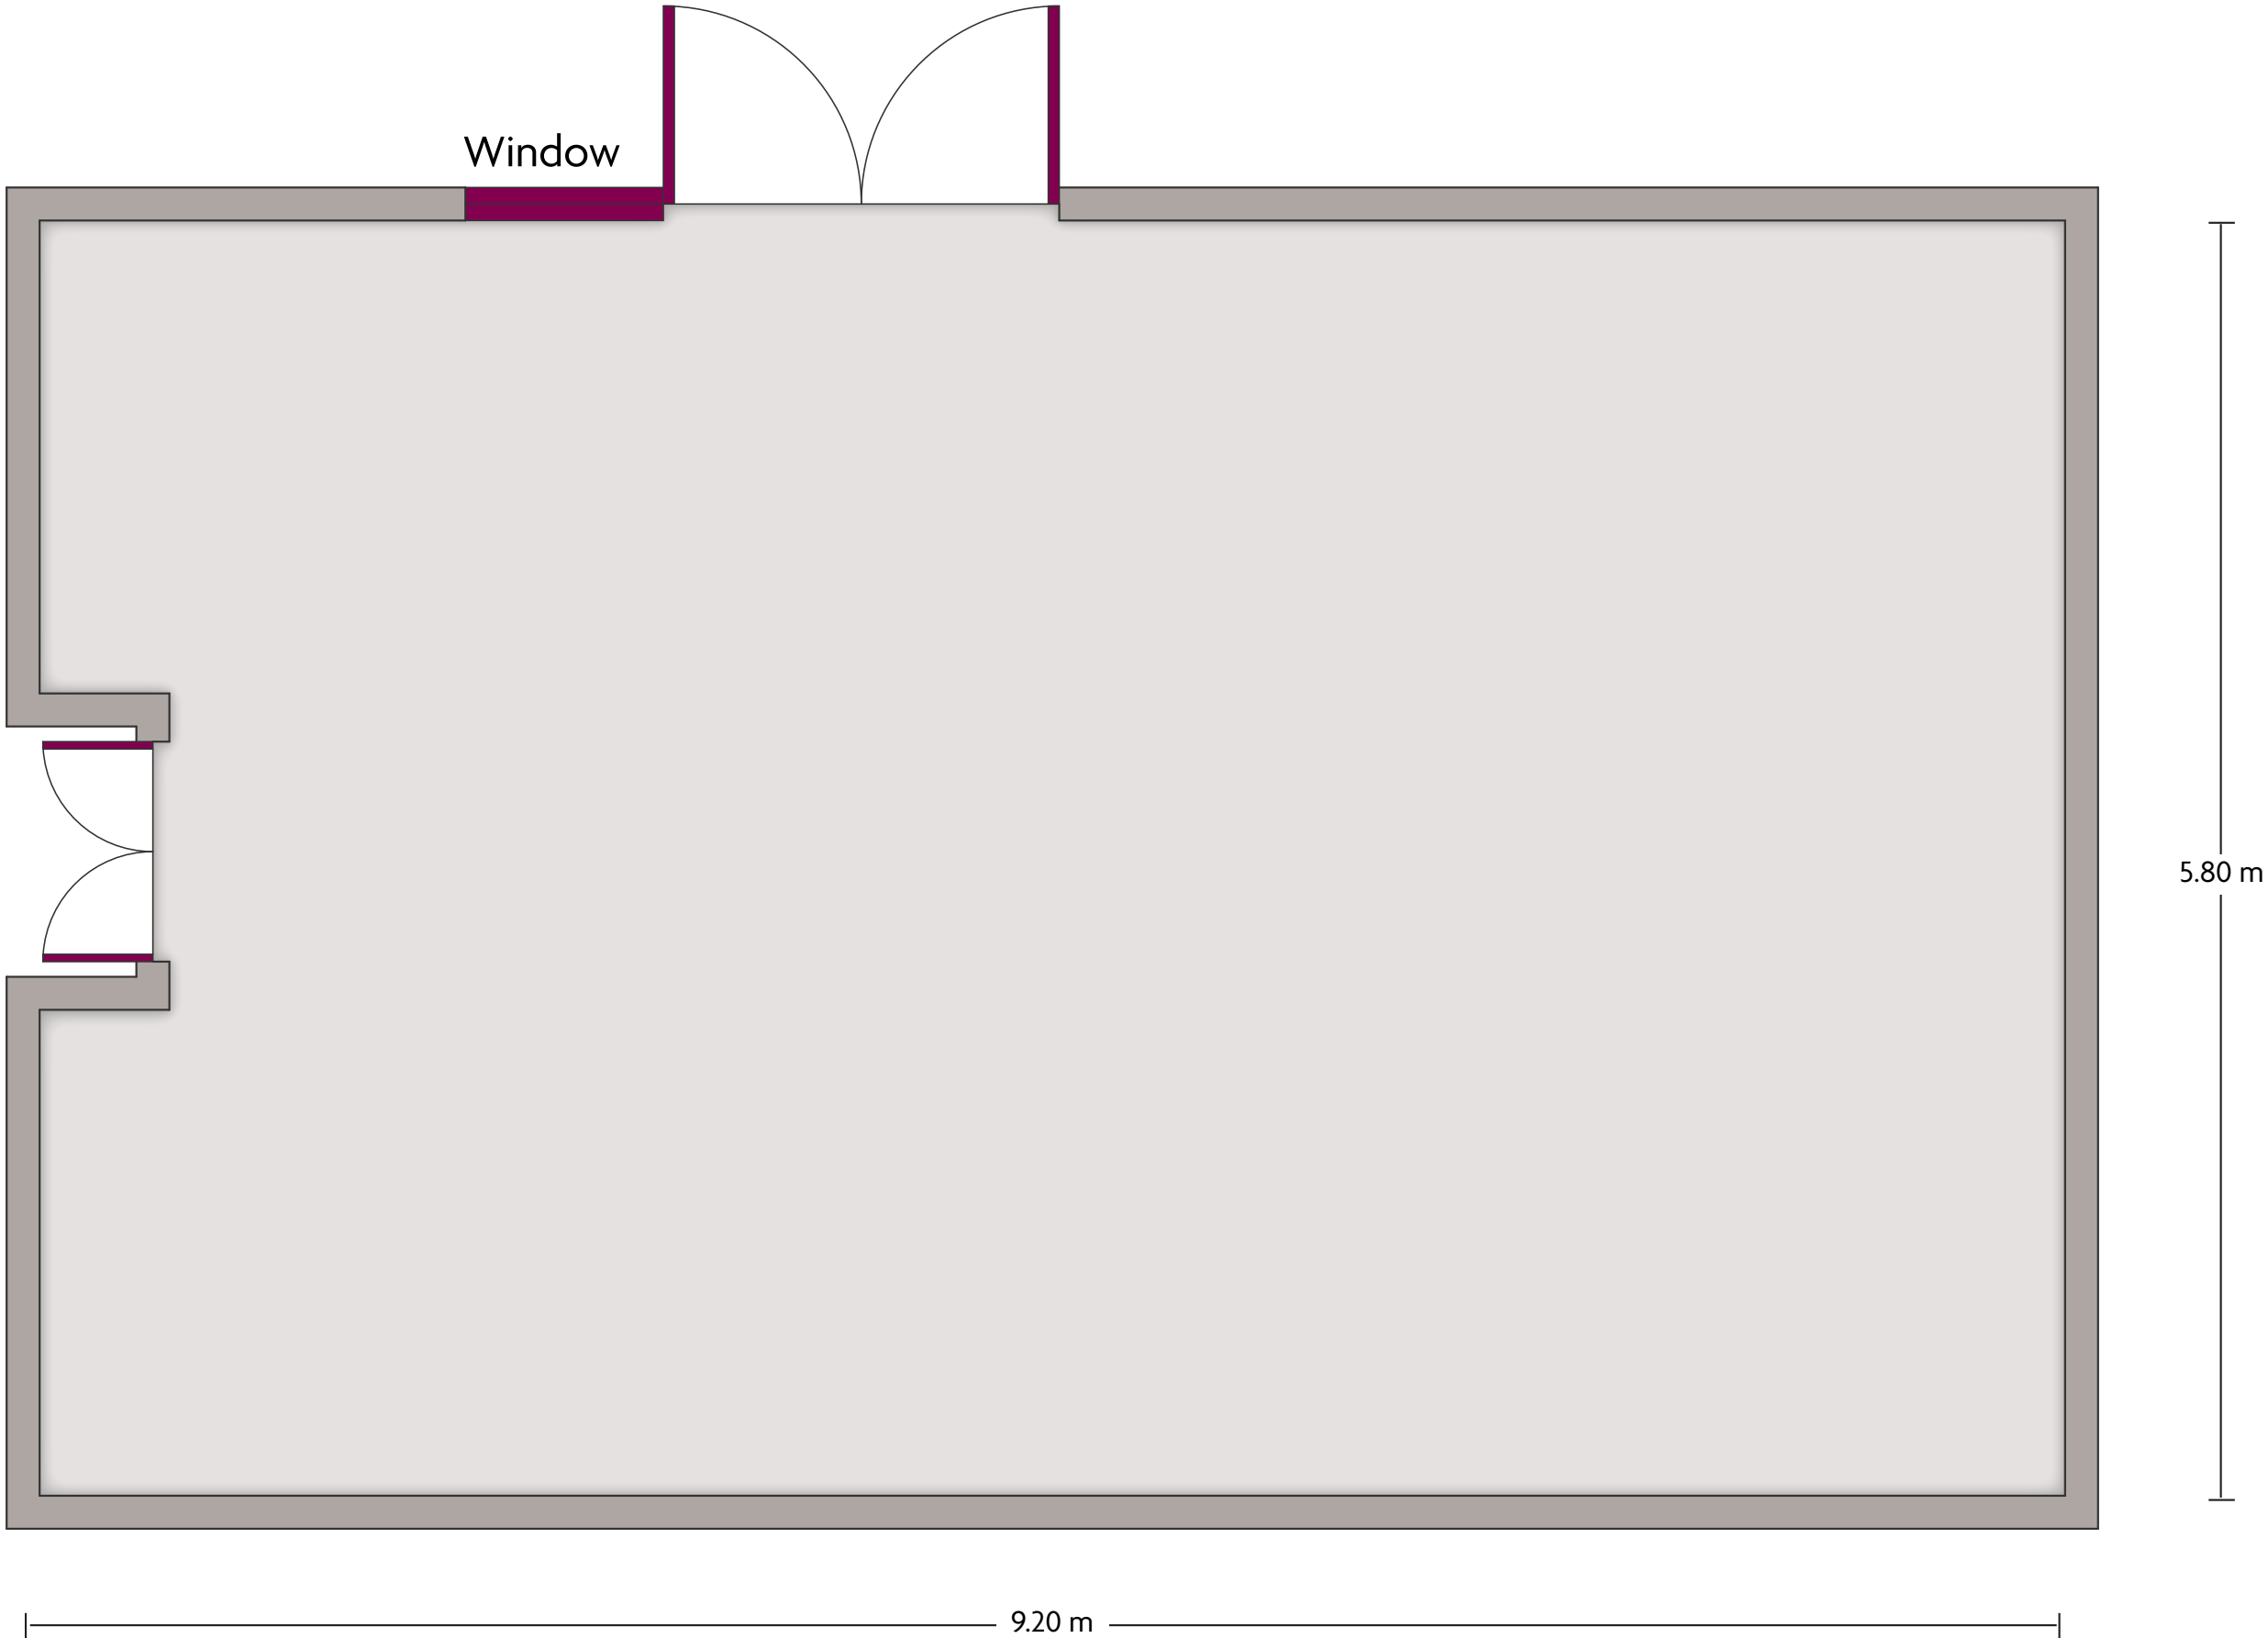

Via Aurelia Antica 415 P.O. Box 9076, Rome - 00165, Italy | 39-06-66420

Crowne Plaza® Rome - St. Peter's
Fabiana

LENGTH: 7.7 m WIDTH: 7.5 m HEIGHT: 3 m TOTAL SQUARE METERS: 48.3 m² MAXIMUM CAPACITY: 30 POWER OUTLETS: 10

Via Aurelia Antica 415 P.O. Box 9076, Rome - 00165, Italy | 39-06-66420

*Multiple layout options available for this space.

Crowne Plaza® Rome - St. Peter's
Flaminia

LENGTH: 9.2 m WIDTH: 5.8 m HEIGHT: 2.8 m TOTAL SQUARE METERS: 52.5 m² MAXIMUM CAPACITY: 45 POWER OUTLETS: 6

Via Aurelia Antica 415 P.O. Box 9076, Rome - 00165, Italy | 39-06-66420

*Multiple layout options available for this space.

Crowne Plaza® Rome - St. Peter's Foro Dei Cesari

LENGTH: 19.3 m WIDTH: 11.9 m HEIGHT: 3.5 m TOTAL SQUARE METERS: 227.2 m² MAXIMUM CAPACITY: 260 POWER OUTLETS: 9

Via Aurelia Antica 415 P.O. Box 9076, Rome - 00165, Italy | 39-06-66420

*Multiple layout options available for this space.

Crowne Plaza® Rome - St. Peter's
Livia

LENGTH: 7.7 m WIDTH: 7.5 m HEIGHT: 3 m TOTAL SQUARE METERS: 48.3 m² MAXIMUM CAPACITY: 30 POWER OUTLETS: 10