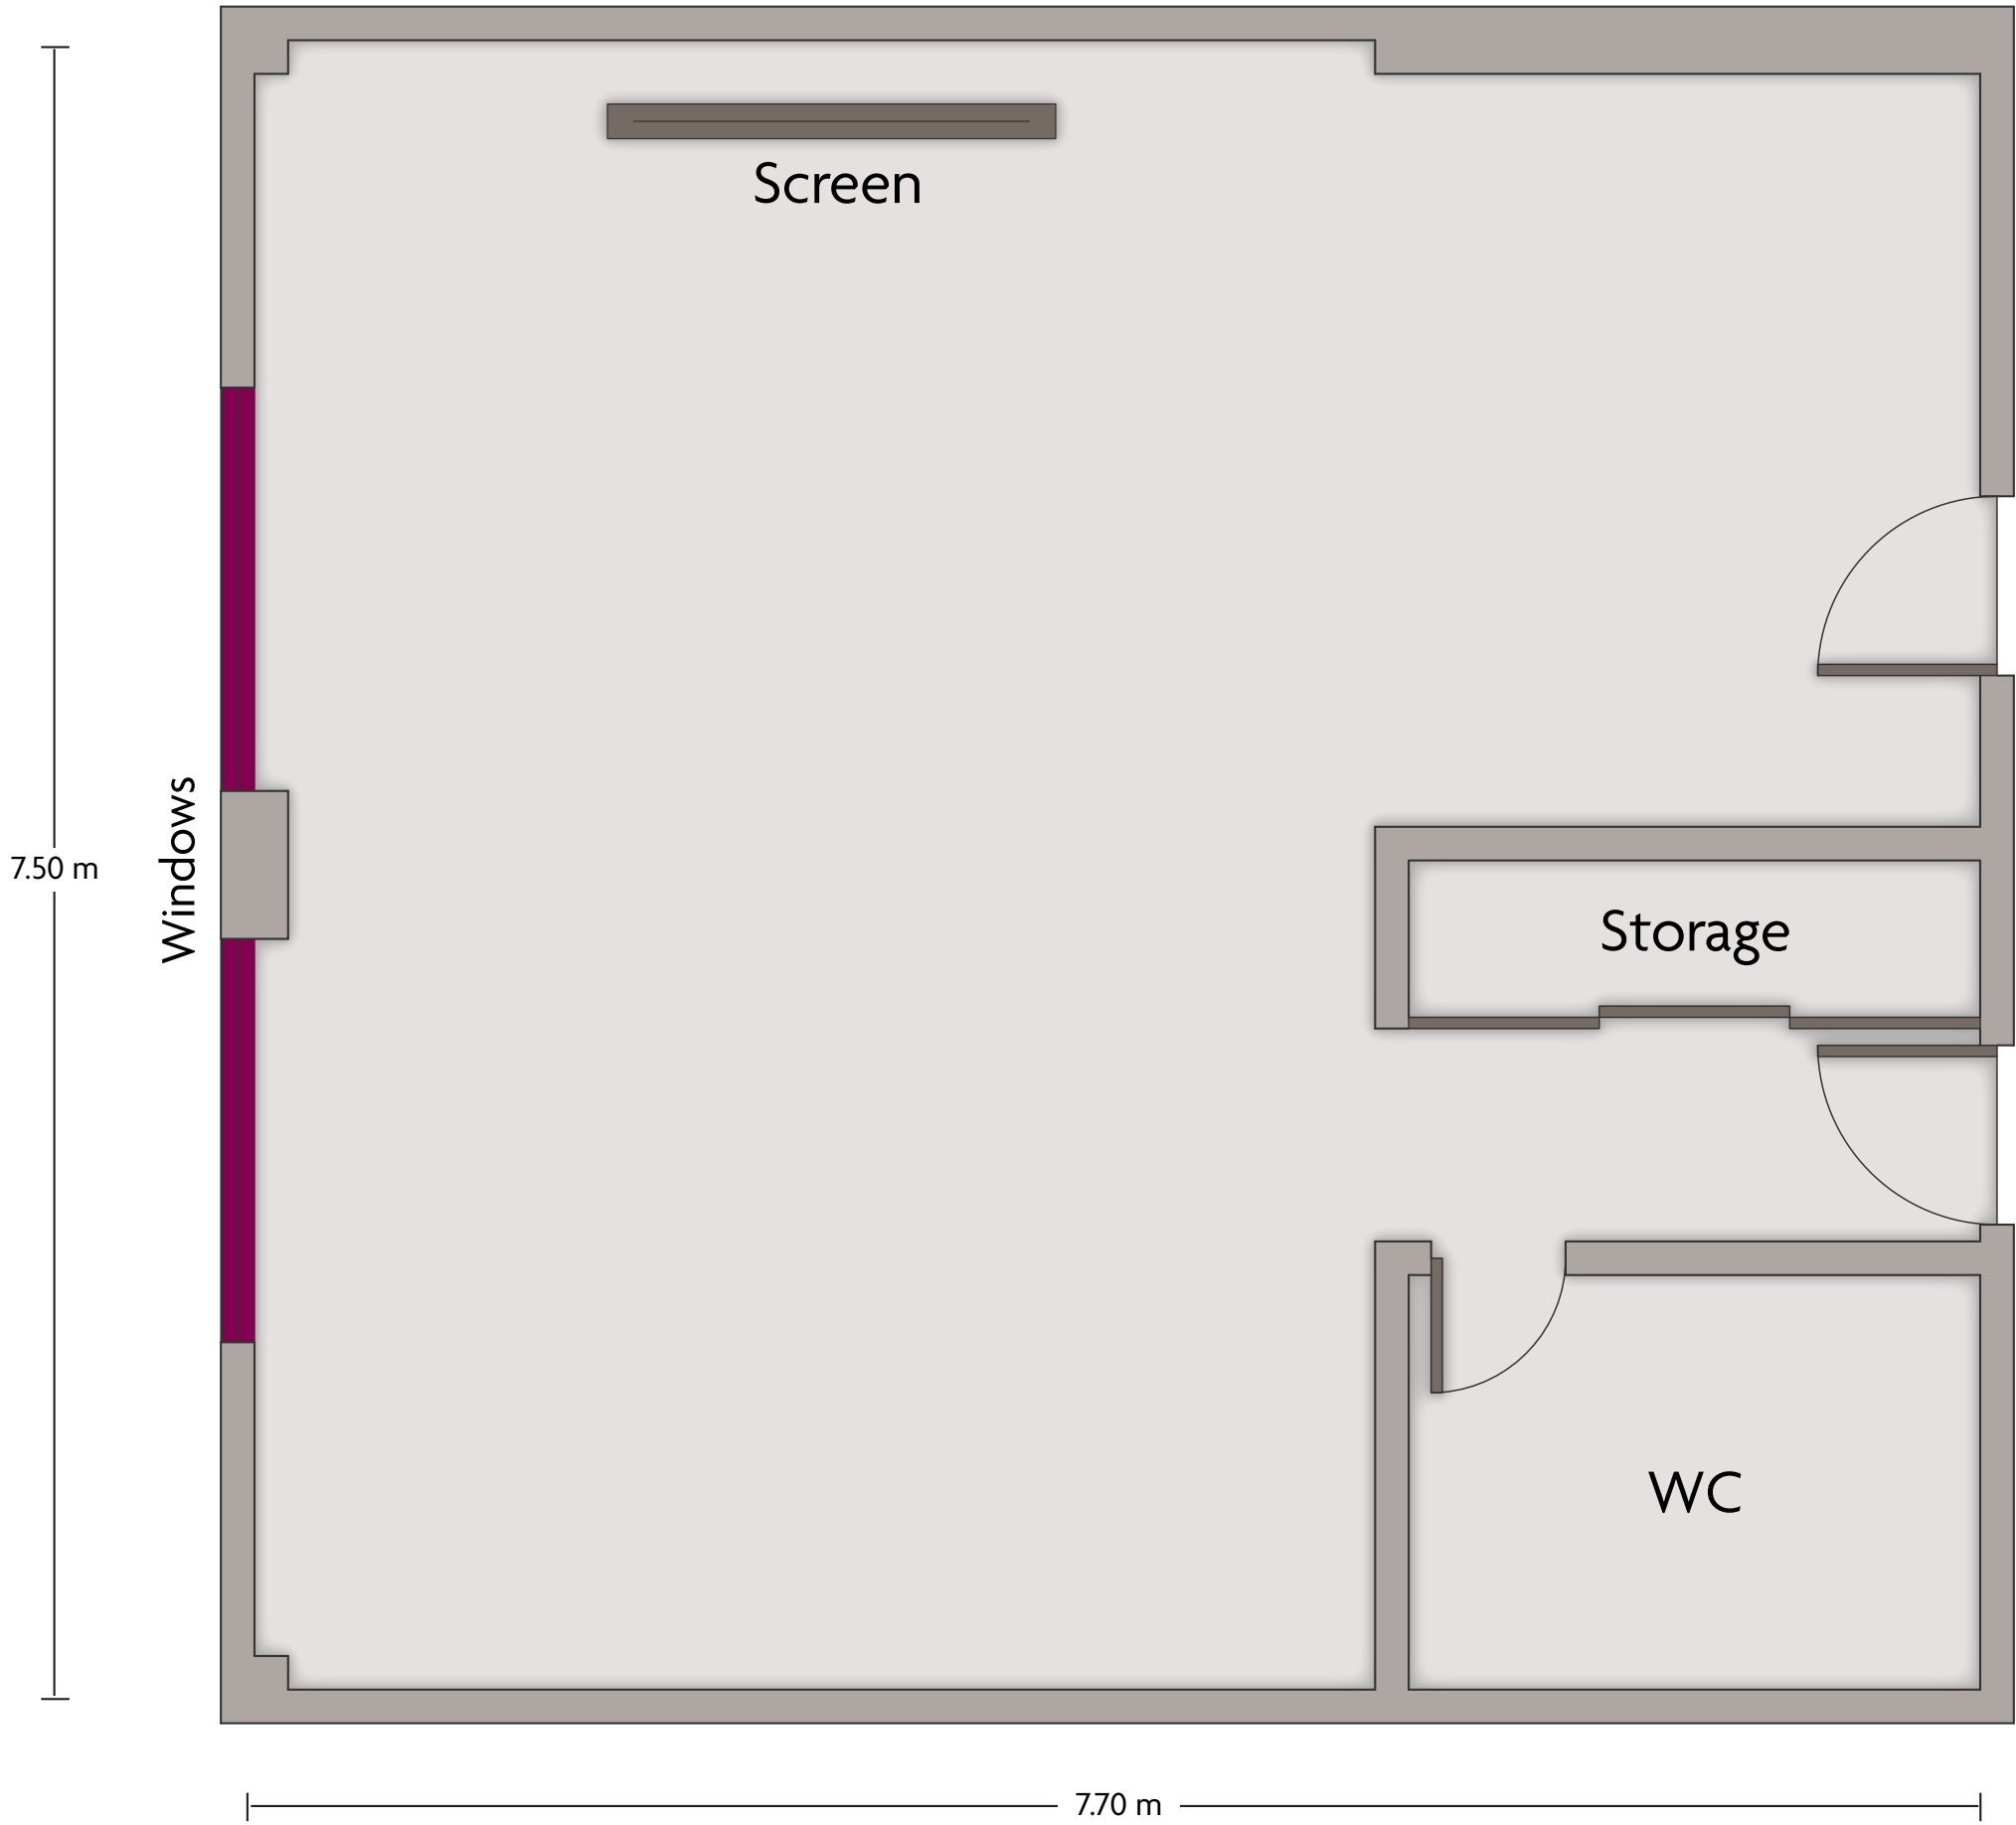

Crowne Plaza® Rome - St. Peter's Claudia

LENGTH: 11.3 m WIDTH: 5.4 m HEIGHT: 3 m TOTAL SQUARE METERS: 58.2 m² MAXIMUM CAPACITY: 60 POWER OUTLETS: 16

Via Aurelia Antica 415 P.O. Box 9076, Rome - 00165, Italy | 39-06-66420

*Multiple layout options available for this space.

Crowne Plaza® Rome - St. Peter's Executive Boardroom

LENGTH: 7.7 m WIDTH: 7.5 m HEIGHT: 3 m TOTAL SQUARE METERS: 48.3 m² MAXIMUM CAPACITY: 12 POWER OUTLETS: 10

Via Aurelia Antica 415 P.O. Box 9076, Rome - 00165, Italy | 39-06-66420

Crowne Plaza® Rome - St. Peter's
Fabiana

LENGTH: 7.7 m WIDTH: 7.5 m HEIGHT: 3 m TOTAL SQUARE METERS: 48.3 m² MAXIMUM CAPACITY: 30 POWER OUTLETS: 10

Via Aurelia Antica 415 P.O. Box 9076, Rome - 00165, Italy | 39-06-66420

*Multiple layout options available for this space.

Crowne Plaza® Rome - St. Peter's Foro Dei Cesari

LENGTH: 19.3 m WIDTH: 11.9 m HEIGHT: 3.5 m TOTAL SQUARE METERS: 227.2 m² MAXIMUM CAPACITY: 260 POWER OUTLETS: 9