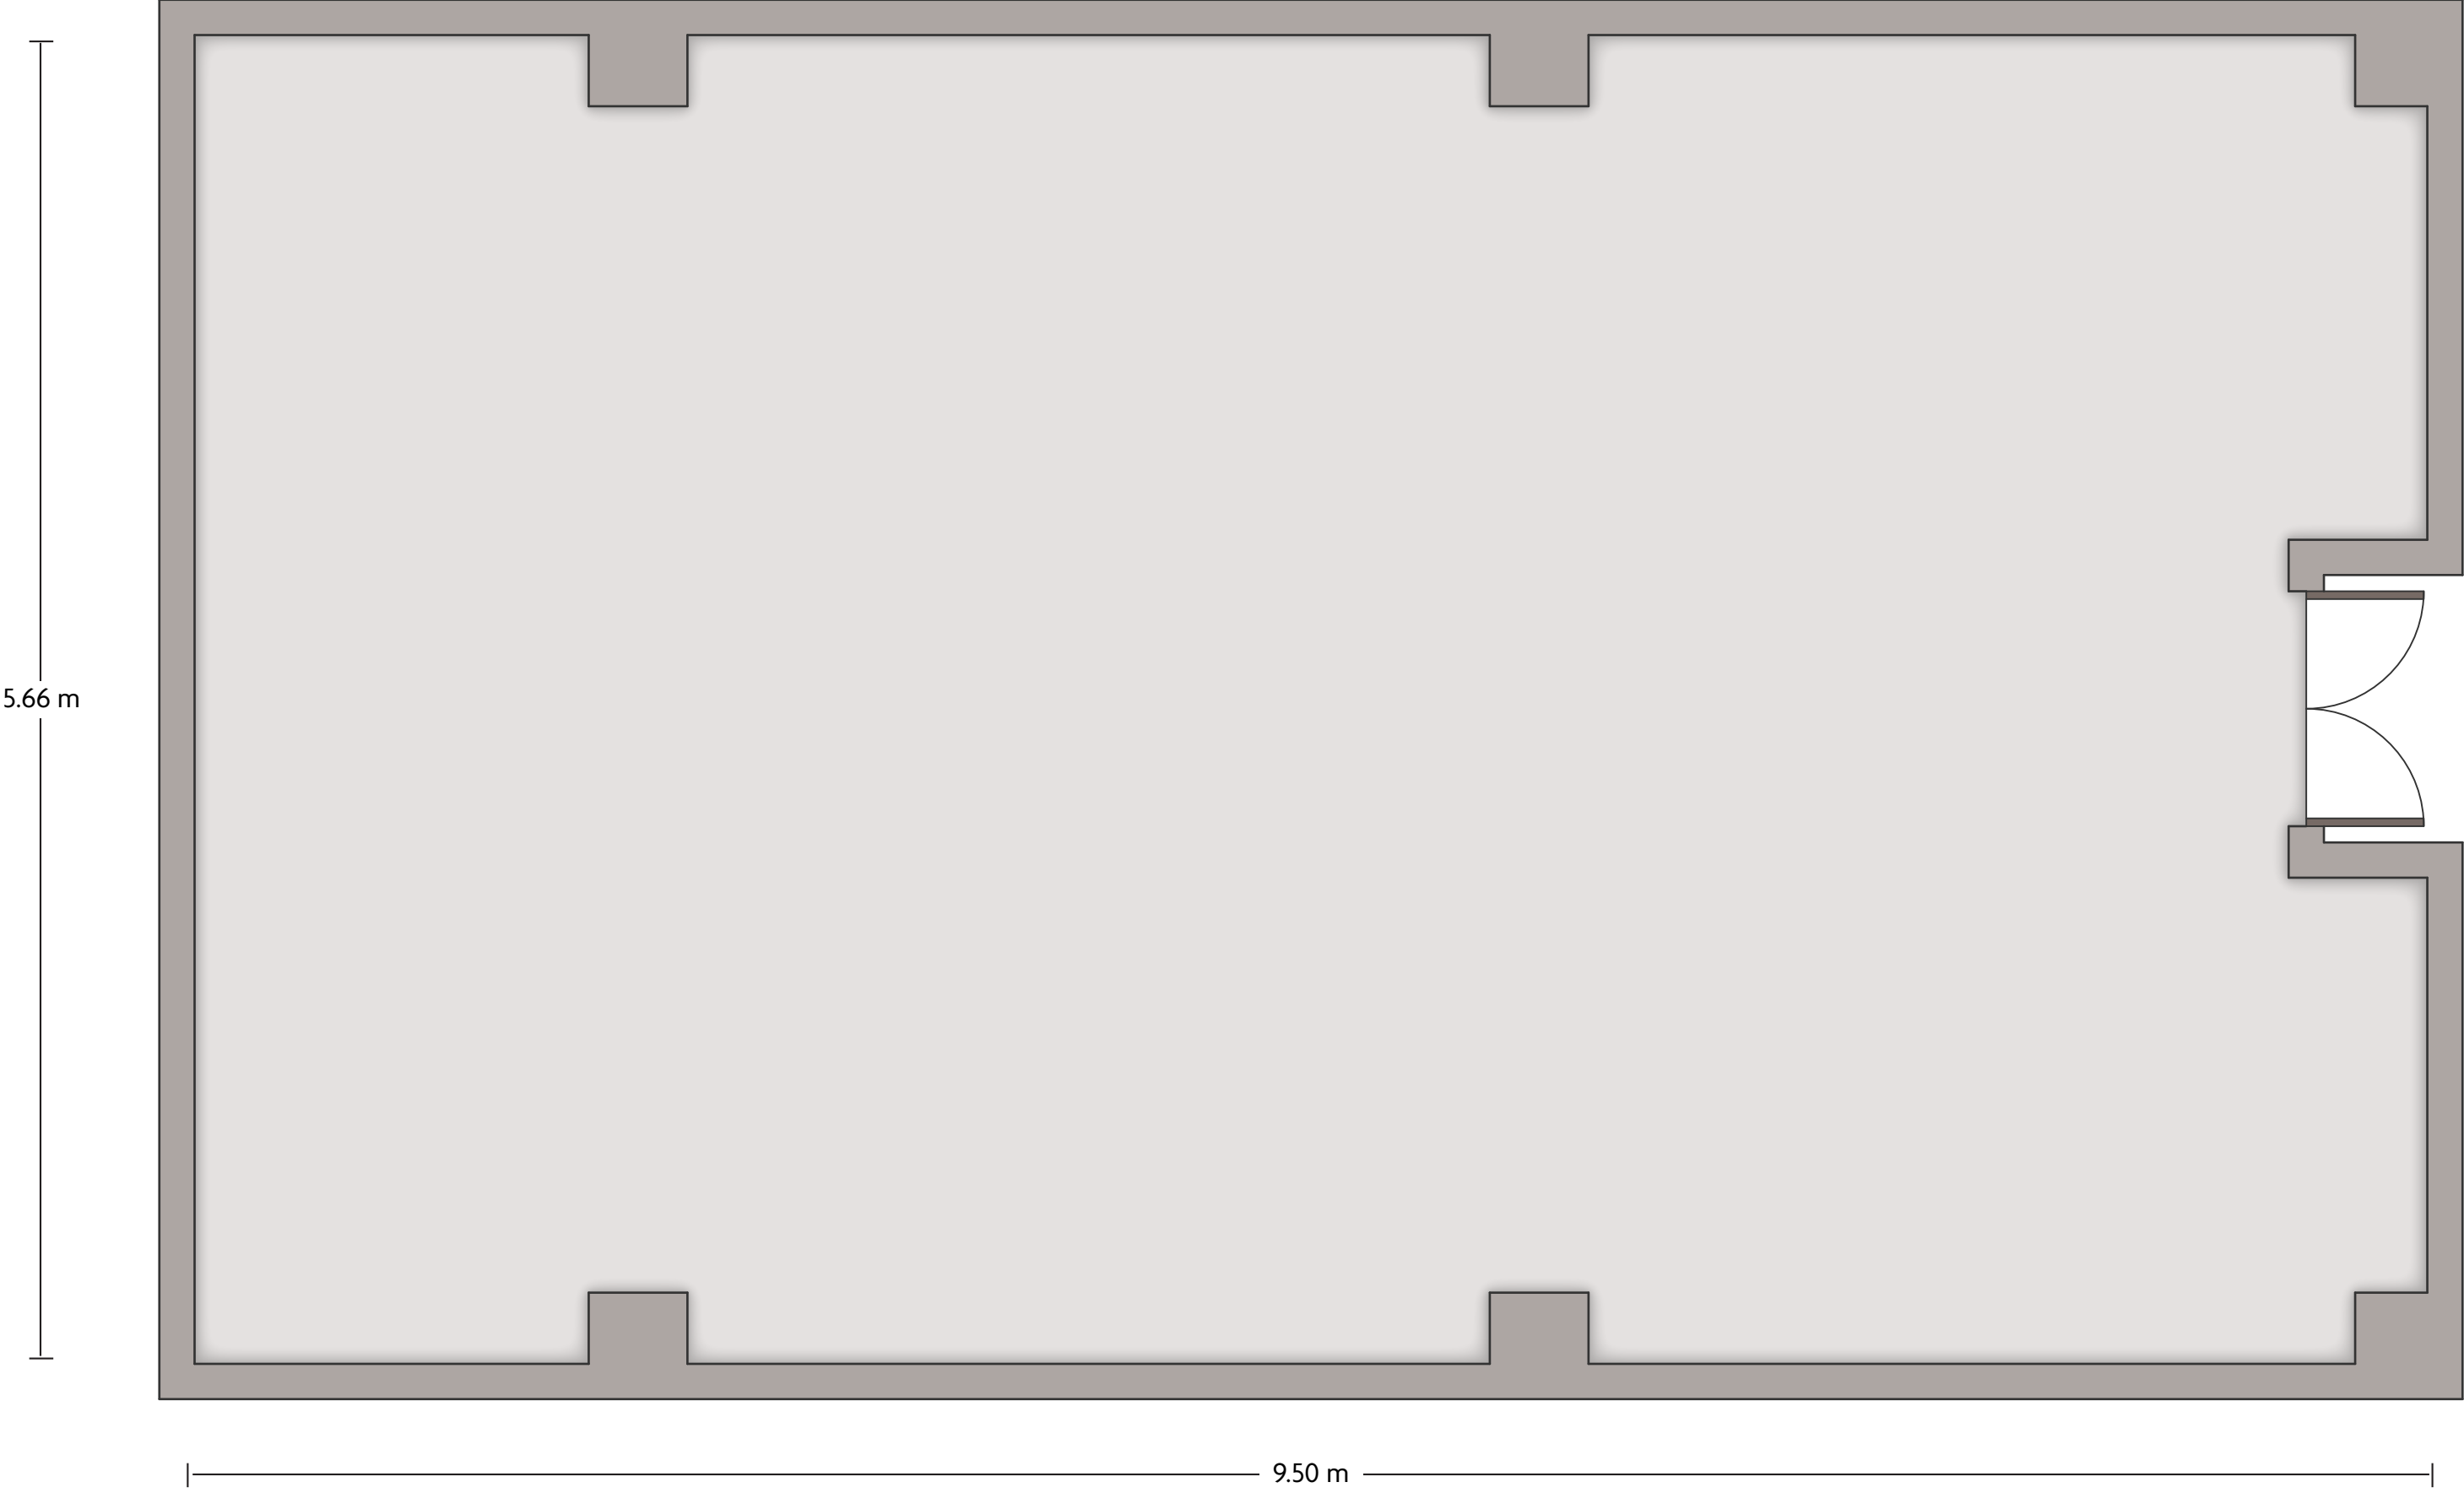

Via Aurelia Antica 415 P.O. Box 9076, Rome - 00165, Italy | 39-06-66420

*Multiple layout options available for this space.

Crowne Plaza® Rome - St. Peter's Foro Dei Cesari

LENGTH: 19.3 m WIDTH: 11.9 m HEIGHT: 3.5 m TOTAL SQUARE METERS: 227.2 m² MAXIMUM CAPACITY: 260 POWER OUTLETS: 9

Via Aurelia Antica 415 P.O. Box 9076, Rome - 00165, Italy | 39-06-66420

*Multiple layout options available for this space.

Crowne Plaza® Rome - St. Peter's Le Jardin d'Hiver

LENGTH: 29.5 m WIDTH: 12.5 m HEIGHT: 3.1 m TOTAL SQUARE METERS: 344.4 m² MAXIMUM CAPACITY: 280 POWER OUTLETS: 24

Via Aurelia Antica 415 P.O. Box 9076, Rome - 00165, Italy | 39-06-66420

*Multiple layout options available for this space.

Crowne Plaza® Rome - St. Peter's
Livia

LENGTH: 7.7 m WIDTH: 7.5 m HEIGHT: 3 m TOTAL SQUARE METERS: 48.3 m² MAXIMUM CAPACITY: 30 POWER OUTLETS: 10

Via Aurelia Antica 415 P.O. Box 9076, Rome - 00165, Italy | 39-06-66420

*Multiple layout options available for this space.

Crowne Plaza® Rome - St. Peter's
Marzia

LENGTH: 9.5 m WIDTH: 5.7 m HEIGHT: 2.8 m TOTAL SQUARE METERS: 52.2 m² MAXIMUM CAPACITY: 45 POWER OUTLETS: 10