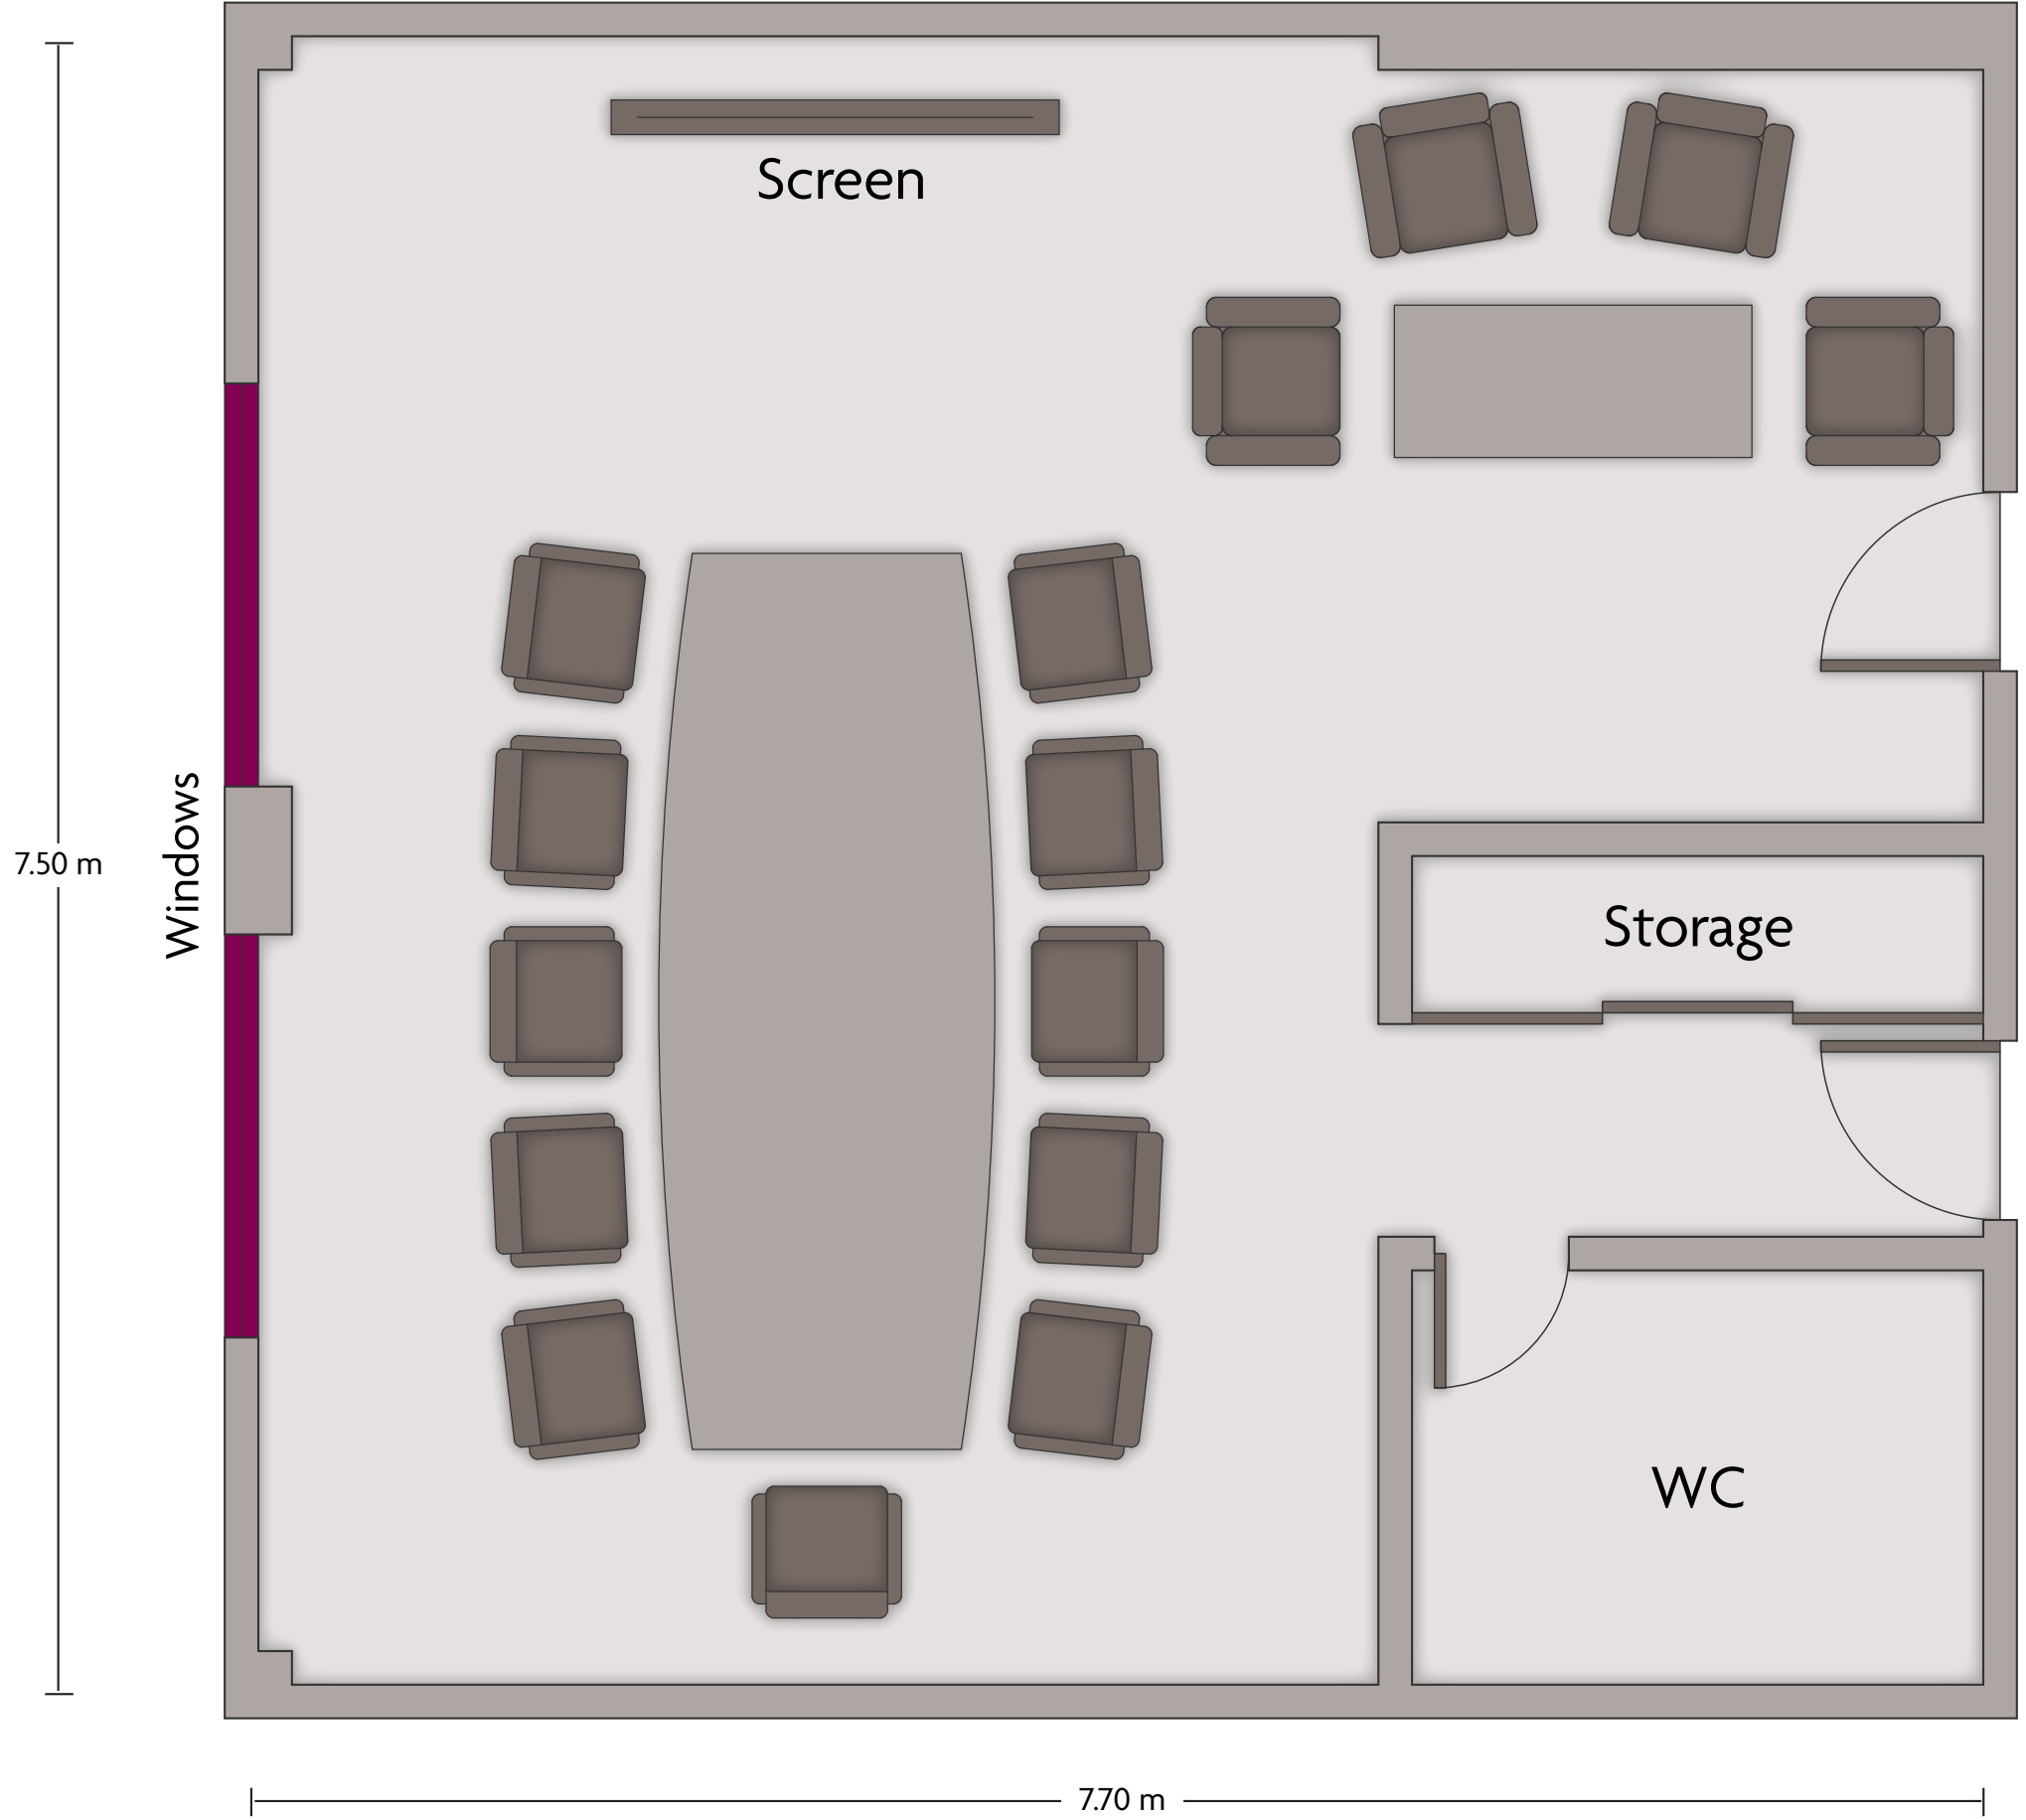

Crowne Plaza® Rome - St. Peter's Claudia

LENGTH: 11.3 m WIDTH: 5.4 m HEIGHT: 3 m TOTAL SQUARE METERS: 58.2 m² MAXIMUM CAPACITY: 60 POWER OUTLETS: 16

Via Aurelia Antica 415 P.O. Box 9076, Rome - 00165, Italy | 39-06-66420

*Multiple layout options available for this space.

Crowne Plaza® Rome - St. Peter's Executive Boardroom

LENGTH: 7.7 m WIDTH: 7.5 m HEIGHT: 3 m TOTAL SQUARE METERS: 48.3 m² MAXIMUM CAPACITY: 12 POWER OUTLETS: 10

Via Aurelia Antica 415 P.O. Box 9076, Rome - 00165, Italy | 39-06-66420

Crowne Plaza® Rome - St. Peter's
Fabiana

LENGTH: 7.7 m WIDTH: 7.5 m HEIGHT: 3 m TOTAL SQUARE METERS: 48.3 m² MAXIMUM CAPACITY: 30 POWER OUTLETS: 10

Via Aurelia Antica 415 P.O. Box 9076, Rome - 00165, Italy | 39-06-66420

*Multiple layout options available for this space.

Crowne Plaza® Rome - St. Peter's Foro Dei Cesari

LENGTH: 19.3 m WIDTH: 11.9 m HEIGHT: 3.5 m TOTAL SQUARE METERS: 227.2 m² MAXIMUM CAPACITY: 260 POWER OUTLETS: 9