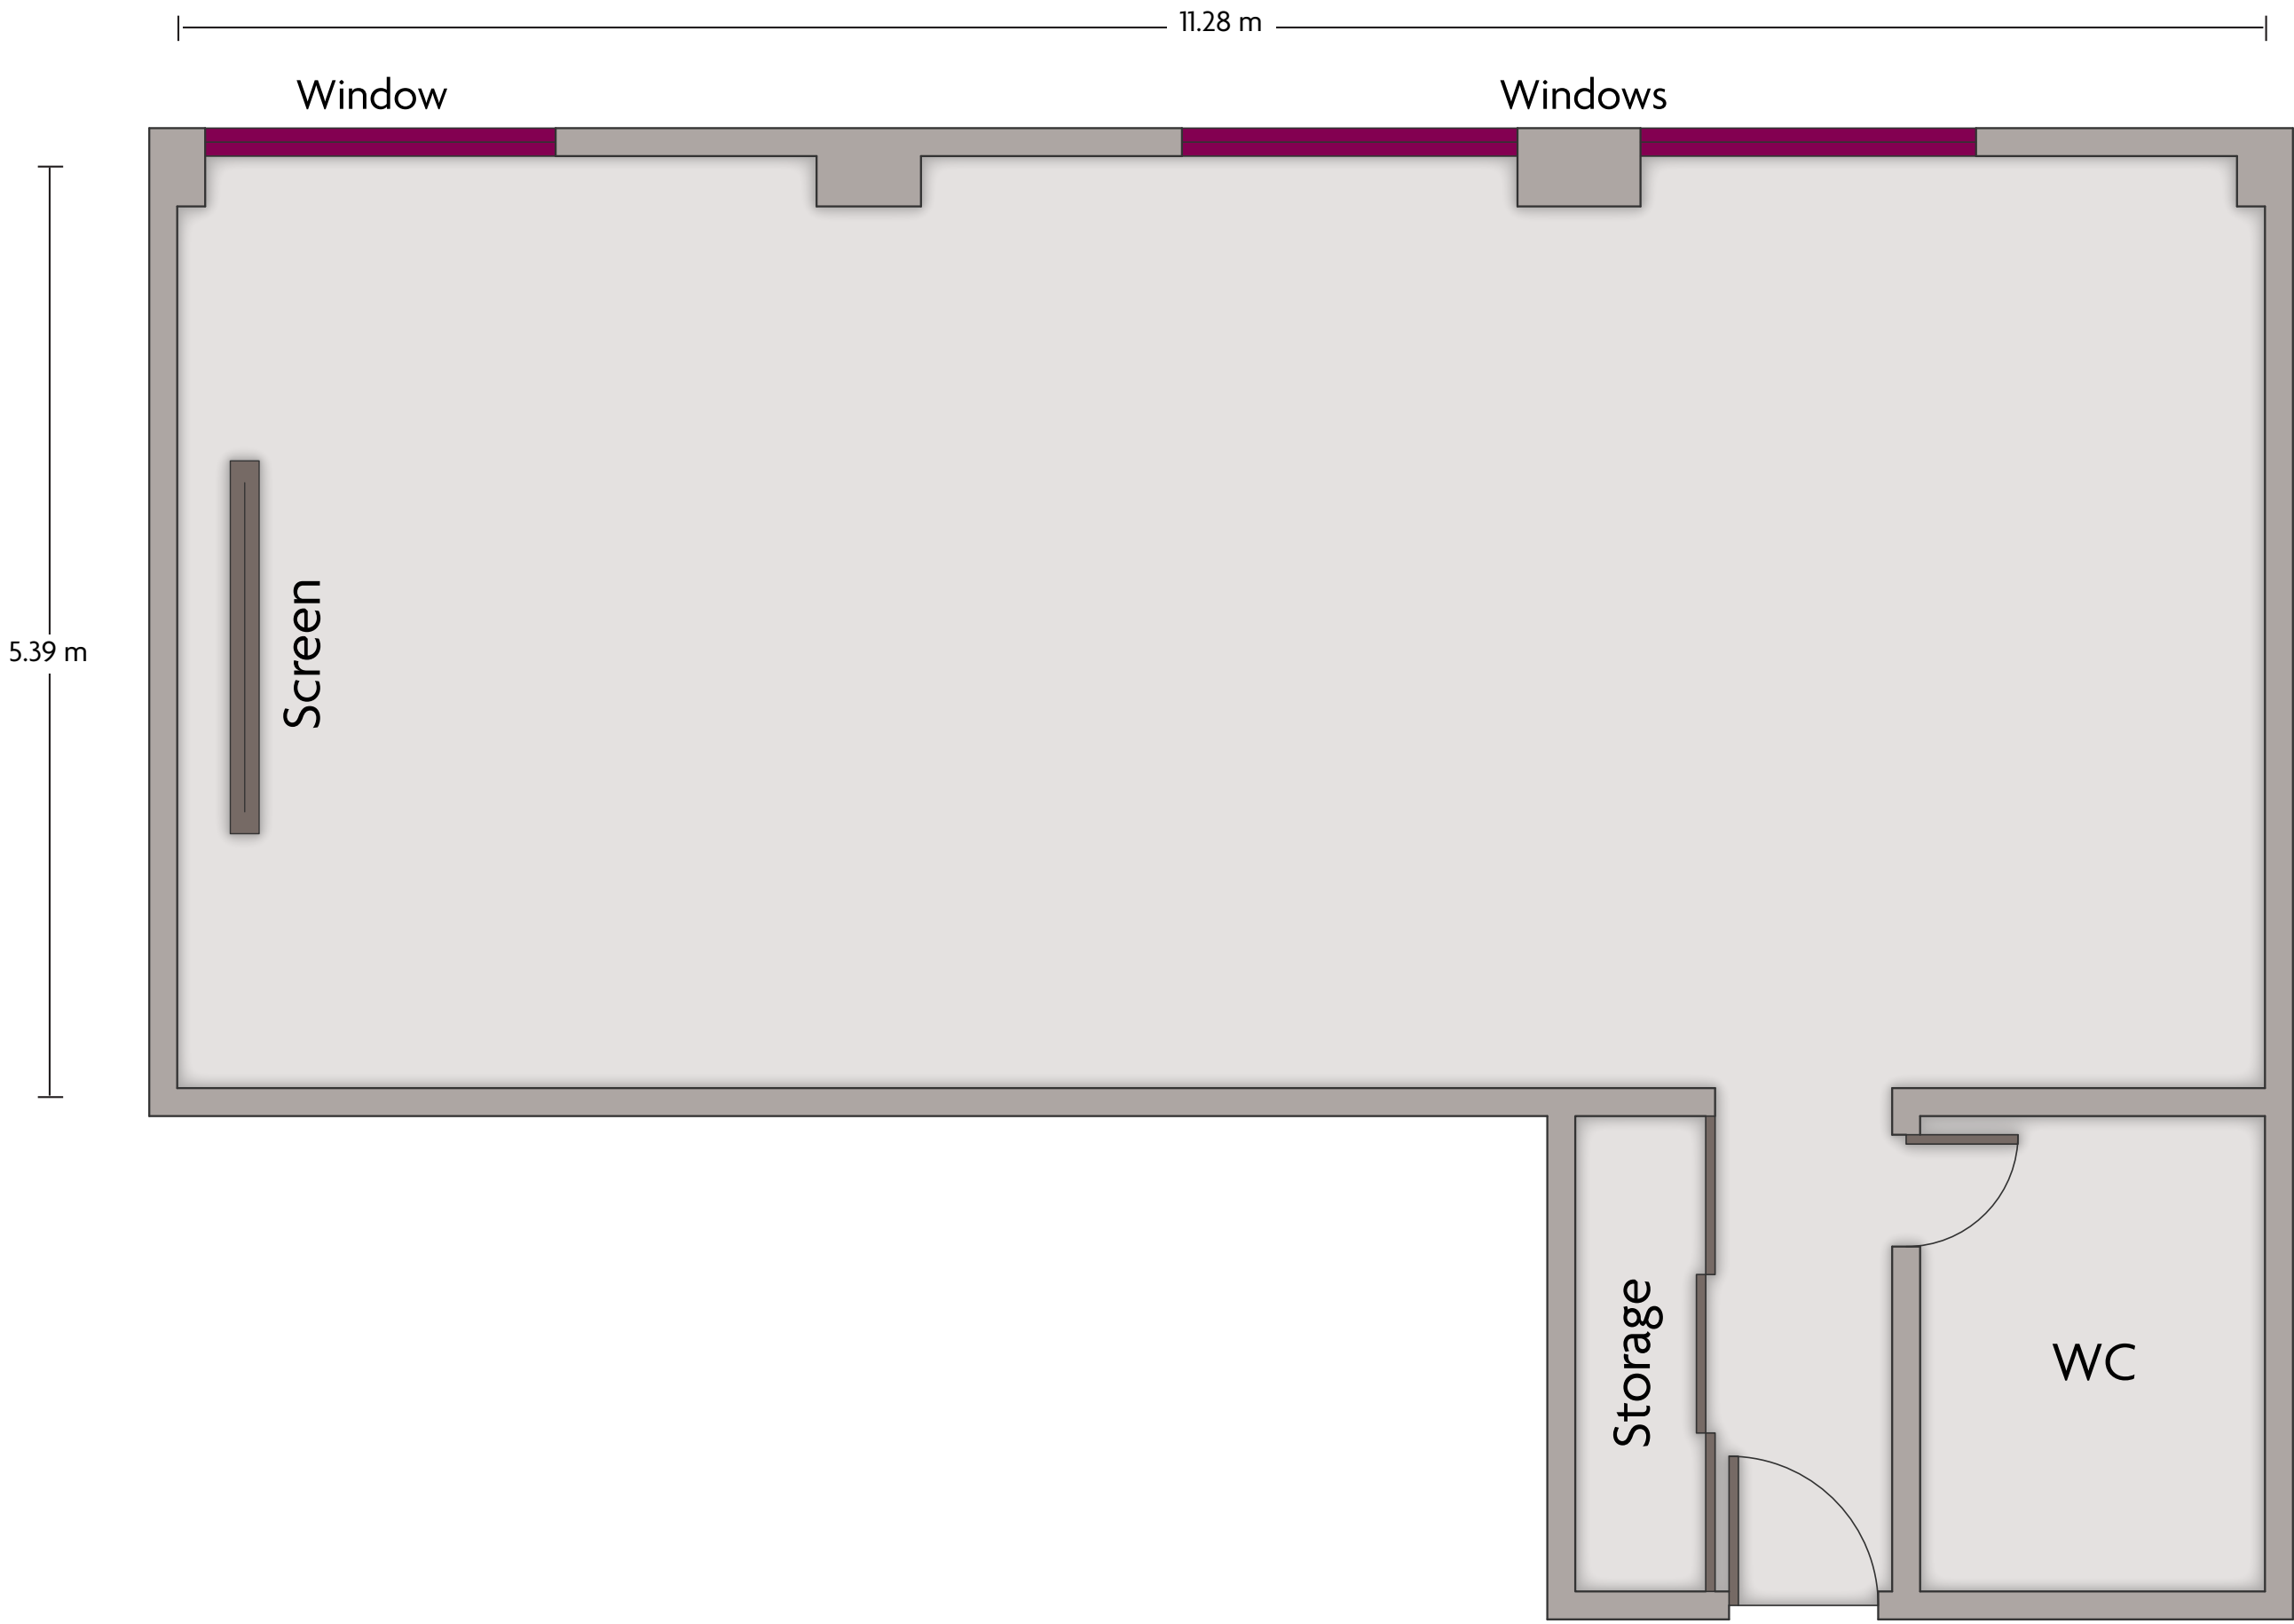

LENGTH: 15.0 m WIDTH: 7.7 m HEIGHT: 3 m TOTAL SQUARE METERS: 112.1 m² MAXIMUM CAPACITY: 90 POWER OUTLETS: 19

Via Aurelia Antica 415 P.O. Box 9076, Rome - 00165, Italy | 39-06-66420

*Multiple layout options available for this space.

Crowne Plaza® Rome - St. Peter's Claudia

LENGTH: 11.3 m WIDTH: 5.4 m HEIGHT: 3 m TOTAL SQUARE METERS: 58.2 m² MAXIMUM CAPACITY: 60 POWER OUTLETS: 16

Via Aurelia Antica 415 P.O. Box 9076, Rome - 00165, Italy | 39-06-66420

*Multiple layout options available for this space.

Crowne Plaza® Rome - St. Peter's Executive Boardroom

LENGTH: 7.7 m WIDTH: 7.5 m HEIGHT: 3 m TOTAL SQUARE METERS: 48.3 m² MAXIMUM CAPACITY: 12 POWER OUTLETS: 10

Via Aurelia Antica 415 P.O. Box 9076, Rome - 00165, Italy | 39-06-66420

Crowne Plaza® Rome - St. Peter's
Fabiana

LENGTH: 7.7 m WIDTH: 7.5 m HEIGHT: 3 m TOTAL SQUARE METERS: 48.3 m² MAXIMUM CAPACITY: 30 POWER OUTLETS: 10