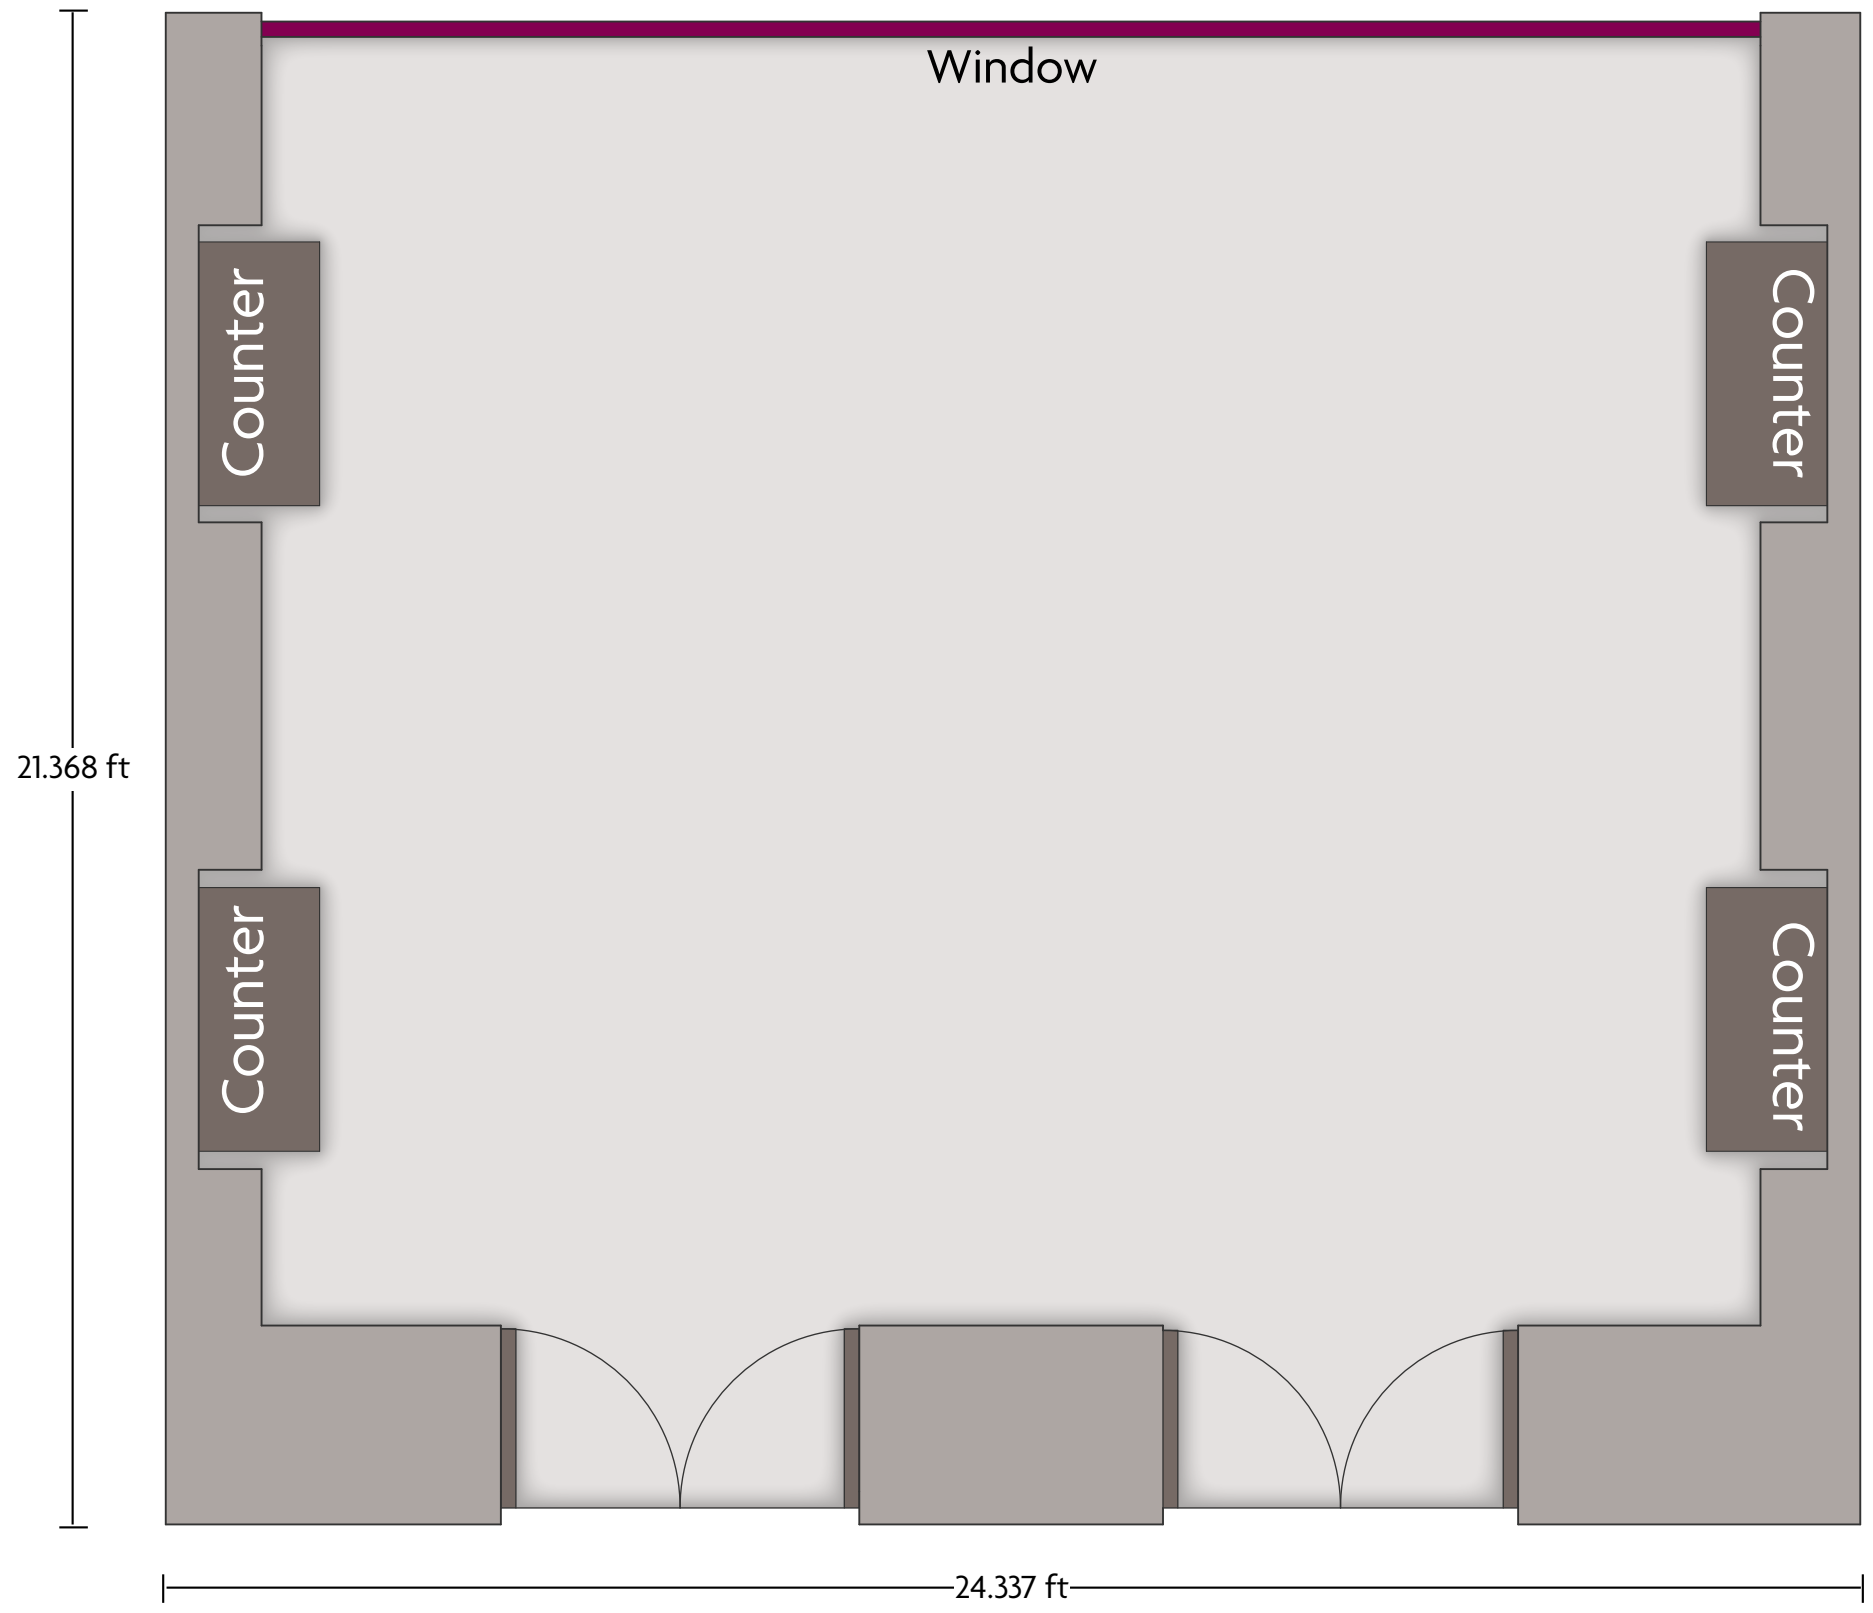

Crowne Plaza® Reading - Boardroom

LENGTH: 17.8 Ft WIDTH: 15.5 Ft HEIGHT: 9.8 Ft TOTAL SQUARE FEET: 283 Sq Ft MAXIMUM CAPACITY: 12 POWER OUTLETS: 6

Richfield Ave. | Berkshire, Reading - Rg1 8BD, UK | 44-1183-219260

LENGTH: 61.6 Ft WIDTH: 46.6 Ft HEIGHT: 14 Ft TOTAL SQUARE FEET: 2820 Sq Ft MAXIMUM CAPACITY: 60 POWER OUTLETS: 8

Richfield Ave. | Berkshire, Reading - Rg1 8BD, UK | 44-1183-219260

*Multiple layout options available for this space.

LENGTH: 43.4 Ft WIDTH: 23.5 Ft HEIGHT: 9.8 Ft TOTAL SQUARE FEET: 842 Sq Ft MAXIMUM CAPACITY: 26 POWER OUTLETS: 14

Richfield Ave. | Berkshire, Reading - Rg1 8BD, UK | 44-1183-219260

*Multiple layout options available for this space.

LENGTH: 24.3 Ft WIDTH: 21.4 Ft HEIGHT: 9.8 Ft TOTAL SQUARE FEET: 471 Sq Ft MAXIMUM CAPACITY: 16 POWER OUTLETS: 10

Richfield Ave. | Berkshire, Reading - Rg1 8BD, UK | 44-1183-219260

*Multiple layout options available for this space.