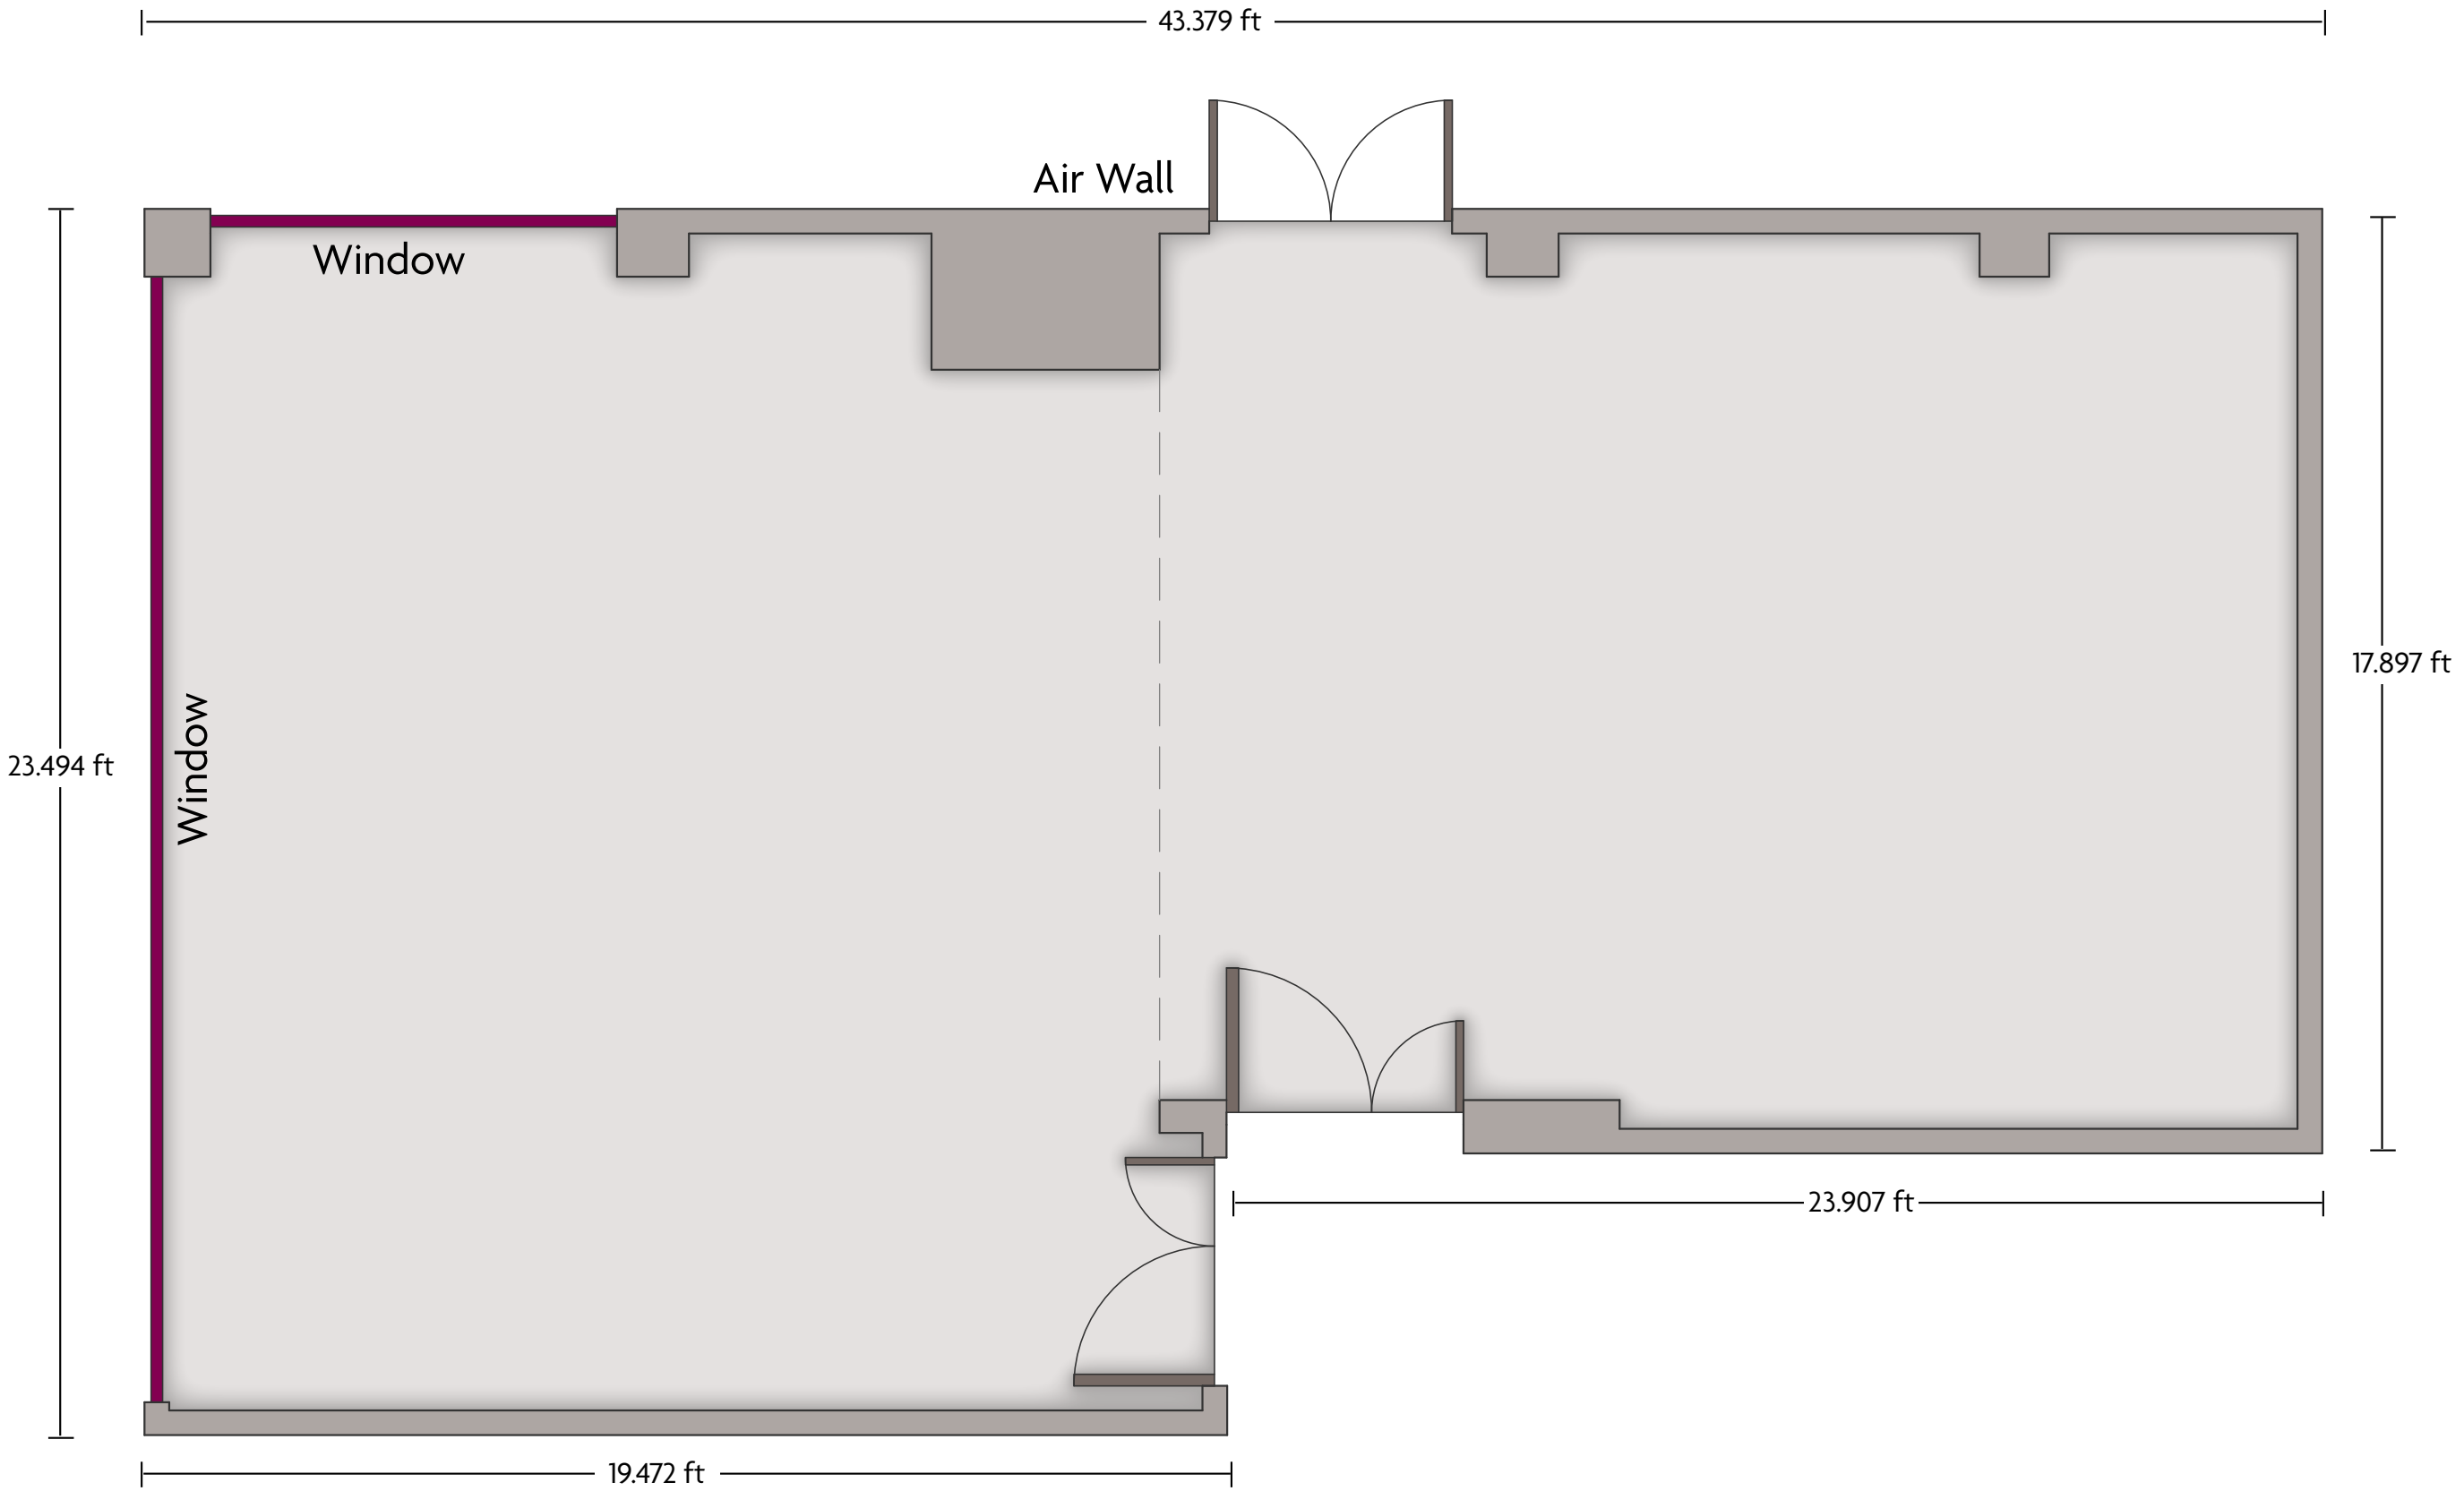

Crowne Plaza® Reading - Boardroom

LENGTH: 17.8 Ft WIDTH: 15.5 Ft HEIGHT: 9.8 Ft TOTAL SQUARE FEET: 283 Sq Ft MAXIMUM CAPACITY: 12 POWER OUTLETS: 6

Richfield Ave. | Berkshire, Reading - Rg1 8BD, UK | 44-1183-219260

LENGTH: 61.6 Ft WIDTH: 46.6 Ft HEIGHT: 14 Ft TOTAL SQUARE FEET: 2820 Sq Ft MAXIMUM CAPACITY: 60 POWER OUTLETS: 8

Richfield Ave. | Berkshire, Reading - Rg1 8BD, UK | 44-1183-219260

*Multiple layout options available for this space.

LENGTH: 43.4 Ft WIDTH: 23.5 Ft HEIGHT: 9.8 Ft TOTAL SQUARE FEET: 842 Sq Ft MAXIMUM CAPACITY: 26 POWER OUTLETS: 14

Richfield Ave. | Berkshire, Reading - Rg1 8BD, UK | 44-1183-219260

*Multiple layout options available for this space.

LENGTH: 24.3 Ft WIDTH: 21.4 Ft HEIGHT: 9.8 Ft TOTAL SQUARE FEET: 471 Sq Ft MAXIMUM CAPACITY: 16 POWER OUTLETS: 10

Richfield Ave. | Berkshire, Reading - Rg1 8BD, UK | 44-1183-219260

*Multiple layout options available for this space.