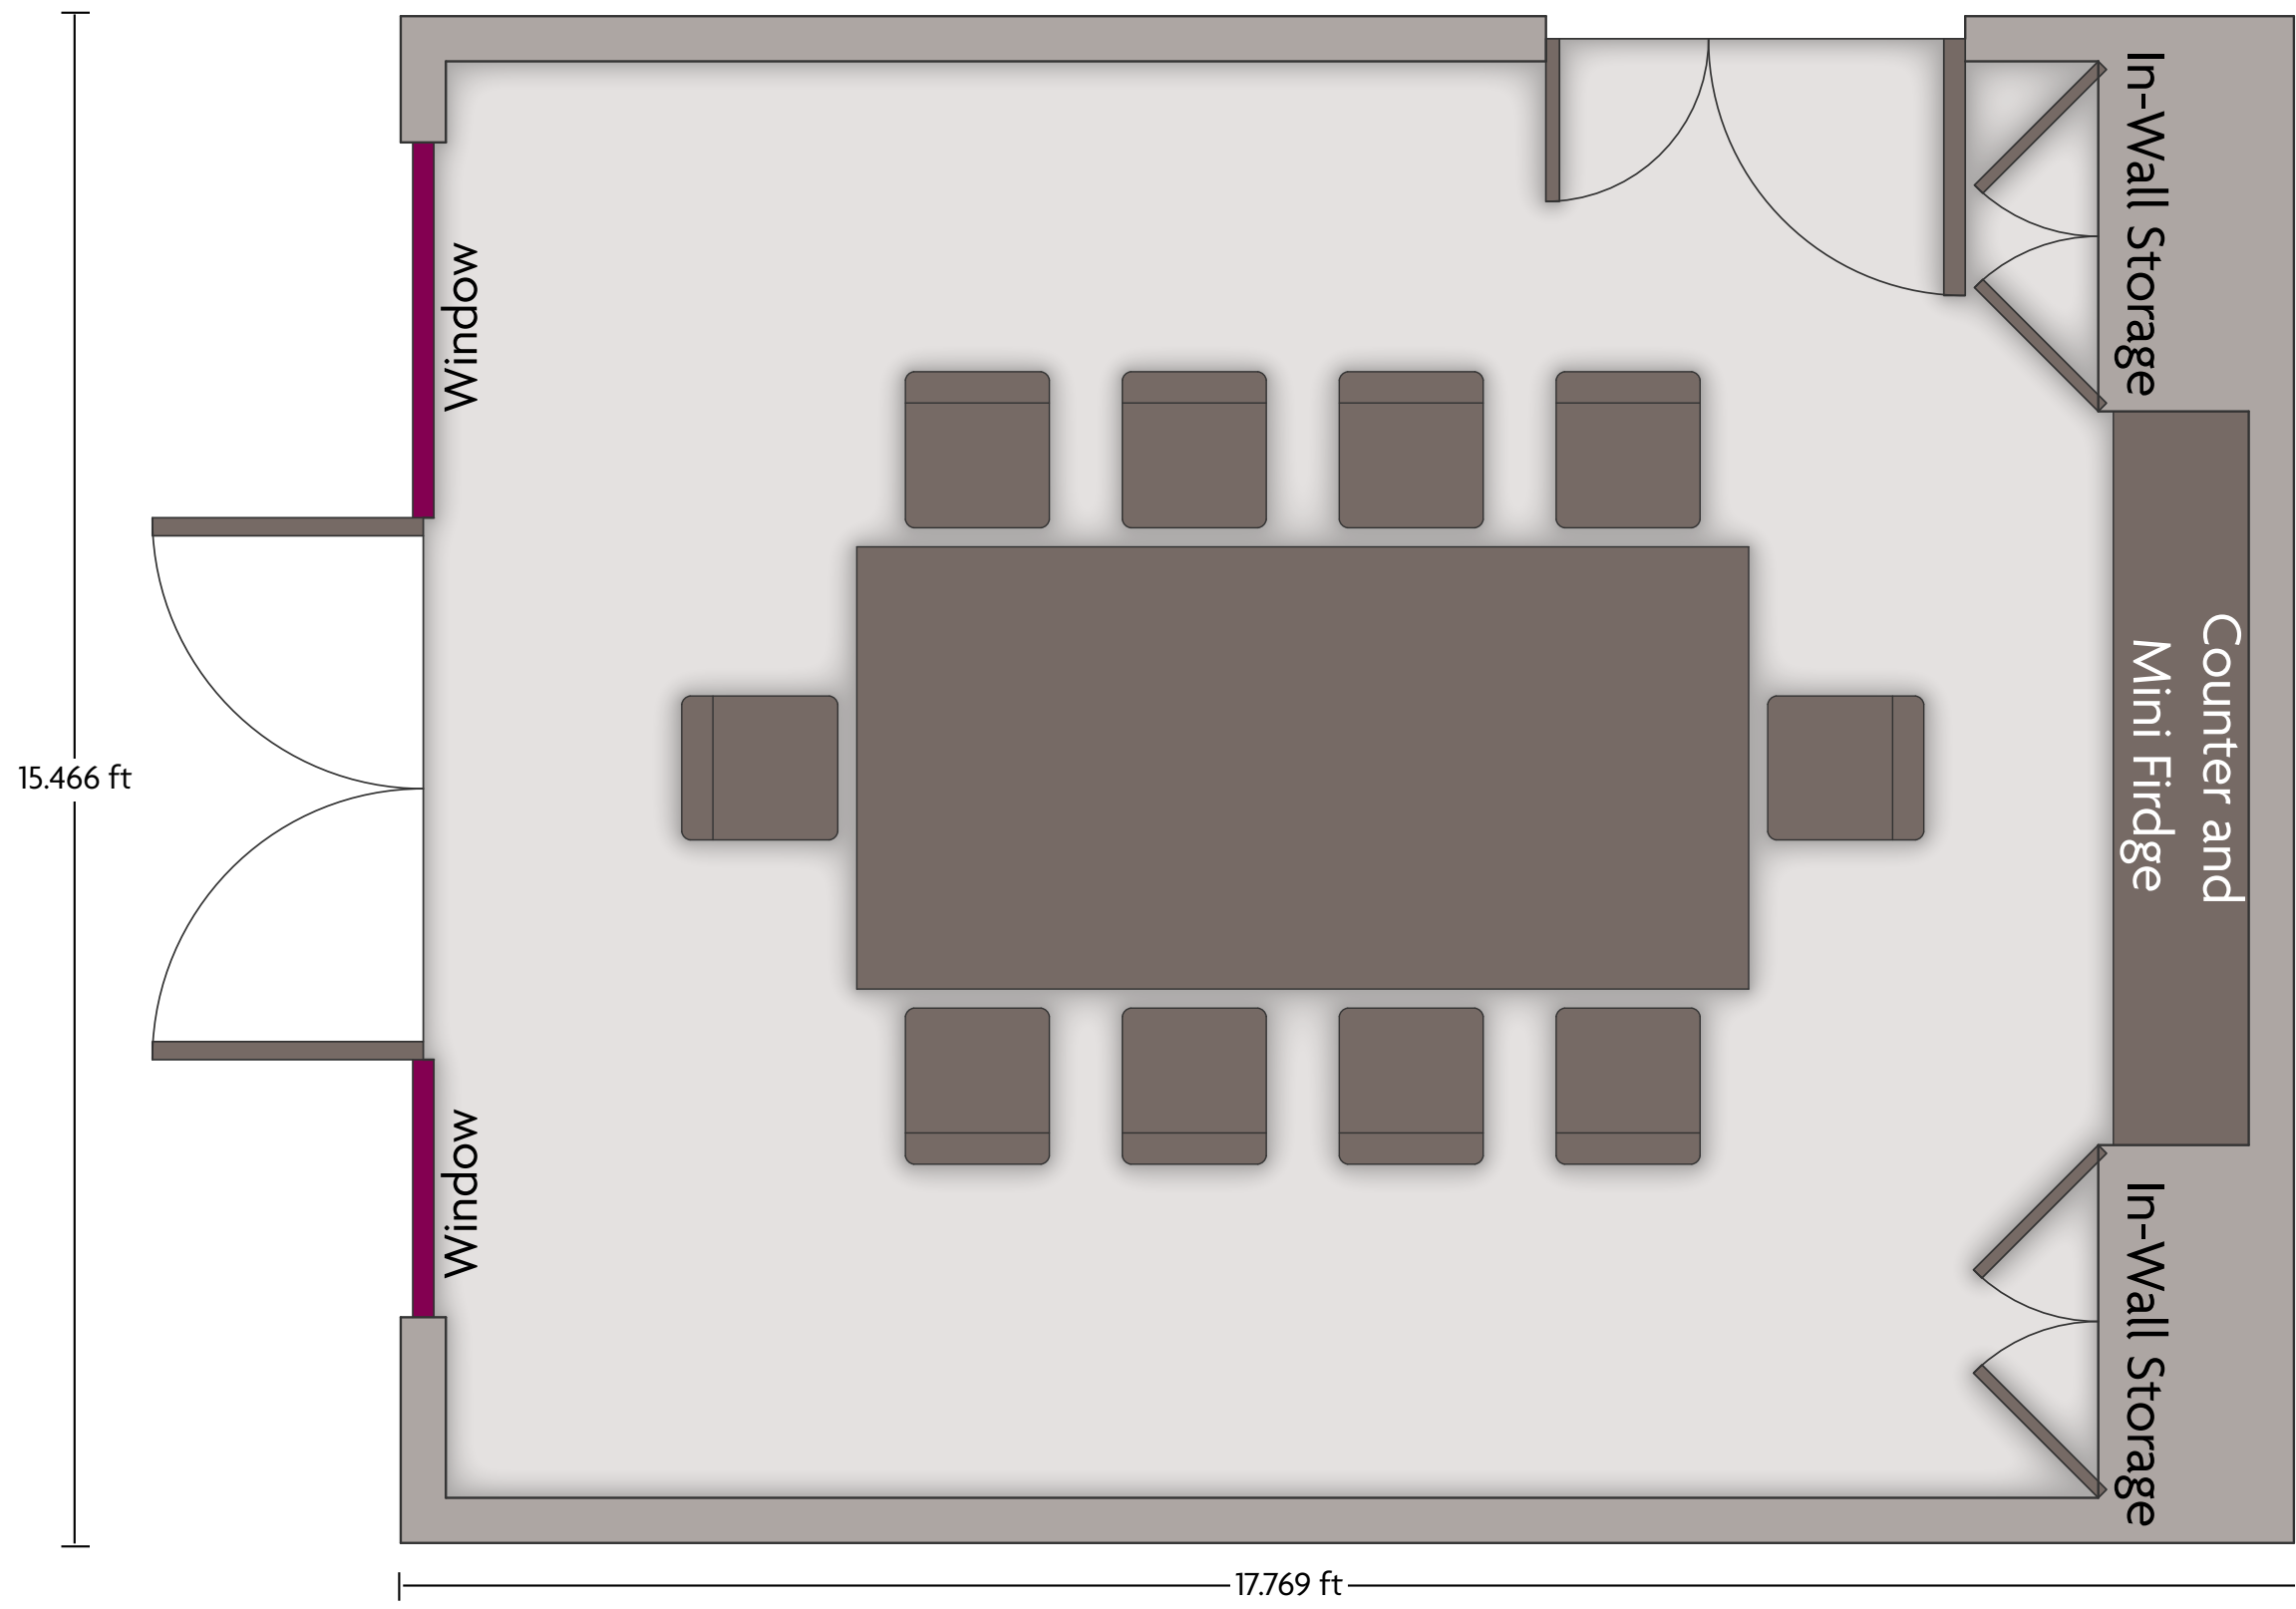

Crowne Plaza® Reading - Boardroom

LENGTH: 17.8 Ft WIDTH: 15.5 Ft HEIGHT: 9.8 Ft TOTAL SQUARE FEET: 283 Sq Ft MAXIMUM CAPACITY: 12 POWER OUTLETS: 6

Richfield Ave. | Berkshire, Reading - Rg1 8BD, UK | 44-1183-219260

LENGTH: 61.6 Ft WIDTH: 46.6 Ft HEIGHT: 14 Ft TOTAL SQUARE FEET: 2820 Sq Ft MAXIMUM CAPACITY: 60 POWER OUTLETS: 8

Richfield Ave. | Berkshire, Reading - Rg1 8BD, UK | 44-1183-219260

*Multiple layout options available for this space.

LENGTH: 43.4 Ft WIDTH: 23.5 Ft HEIGHT: 9.8 Ft TOTAL SQUARE FEET: 842 Sq Ft MAXIMUM CAPACITY: 26 POWER OUTLETS: 14

Richfield Ave. | Berkshire, Reading - Rg1 8BD, UK | 44-1183-219260

*Multiple layout options available for this space.

LENGTH: 24.3 Ft WIDTH: 21.4 Ft HEIGHT: 9.8 Ft TOTAL SQUARE FEET: 471 Sq Ft MAXIMUM CAPACITY: 16 POWER OUTLETS: 10

Richfield Ave. | Berkshire, Reading - Rg1 8BD, UK | 44-1183-219260

*Multiple layout options available for this space.