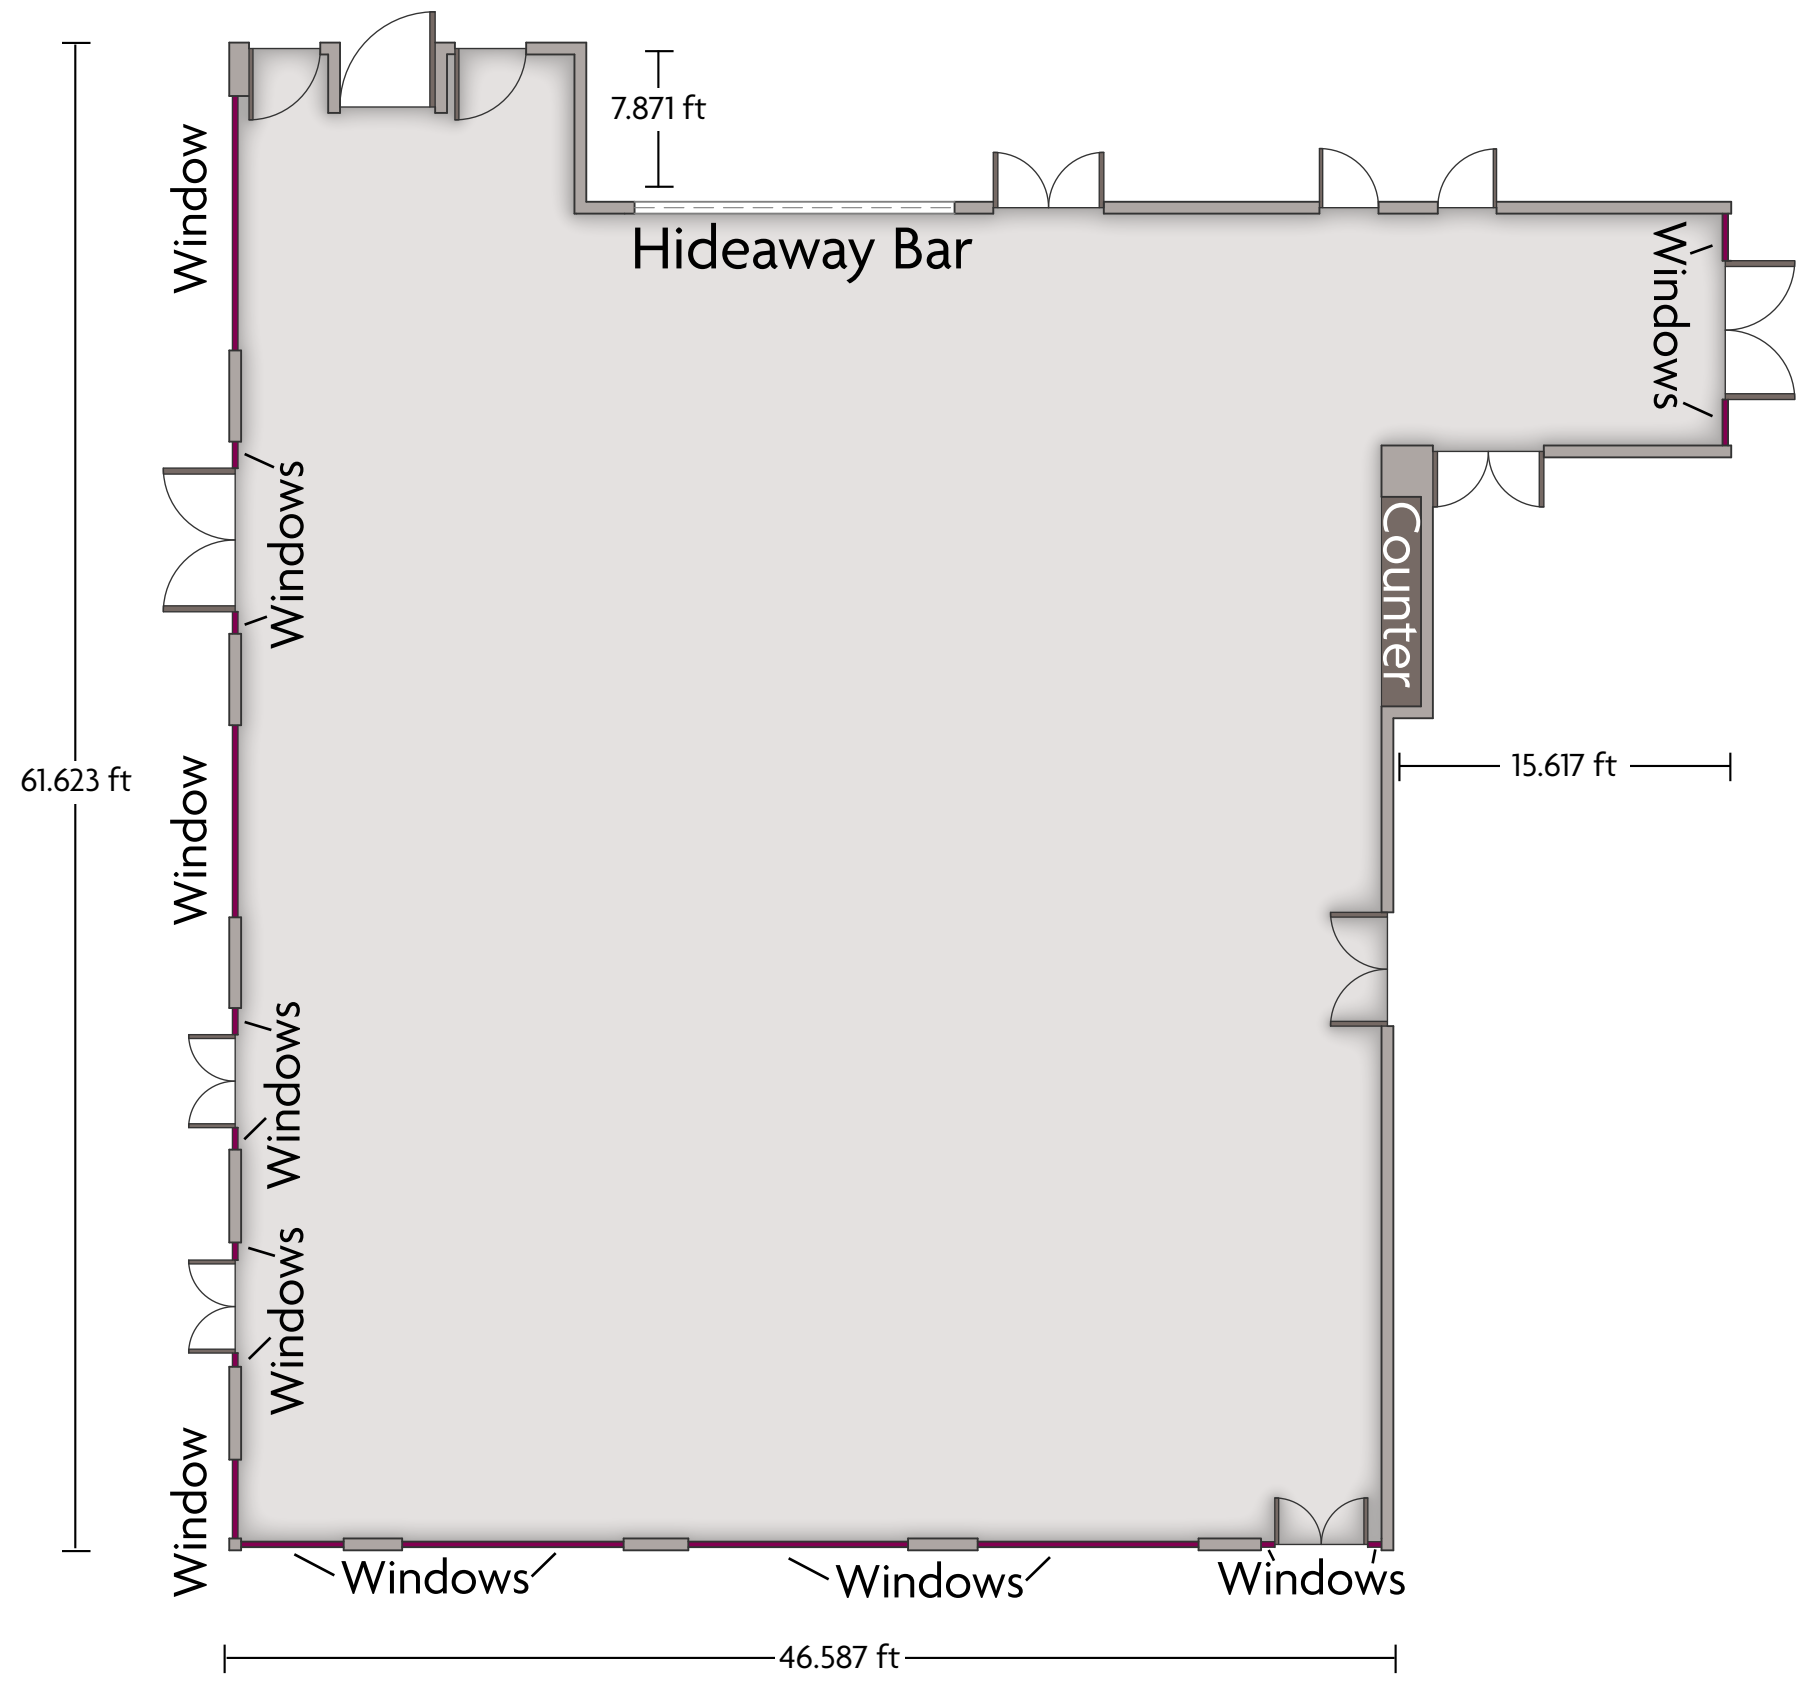

Crowne Plaza® Reading - Boardroom

LENGTH: 17.8 Ft WIDTH: 15.5 Ft HEIGHT: 9.8 Ft TOTAL SQUARE FEET: 283 Sq Ft MAXIMUM CAPACITY: 12 POWER OUTLETS: 6

Richfield Ave. | Berkshire, Reading - Rg1 8BD, UK | 44-1183-219260

LENGTH: 61.6 Ft WIDTH: 46.6 Ft HEIGHT: 14 Ft TOTAL SQUARE FEET: 2820 Sq Ft MAXIMUM CAPACITY: 60 POWER OUTLETS: 8

Richfield Ave. | Berkshire, Reading - Rg1 8BD, UK | 44-1183-219260

*Multiple layout options available for this space.

LENGTH: 43.4 Ft WIDTH: 23.5 Ft HEIGHT: 9.8 Ft TOTAL SQUARE FEET: 842 Sq Ft MAXIMUM CAPACITY: 26 POWER OUTLETS: 14

Richfield Ave. | Berkshire, Reading - Rg1 8BD, UK | 44-1183-219260

*Multiple layout options available for this space.

LENGTH: 24.3 Ft WIDTH: 21.4 Ft HEIGHT: 9.8 Ft TOTAL SQUARE FEET: 471 Sq Ft MAXIMUM CAPACITY: 16 POWER OUTLETS: 10

Richfield Ave. | Berkshire, Reading - Rg1 8BD, UK | 44-1183-219260

*Multiple layout options available for this space.