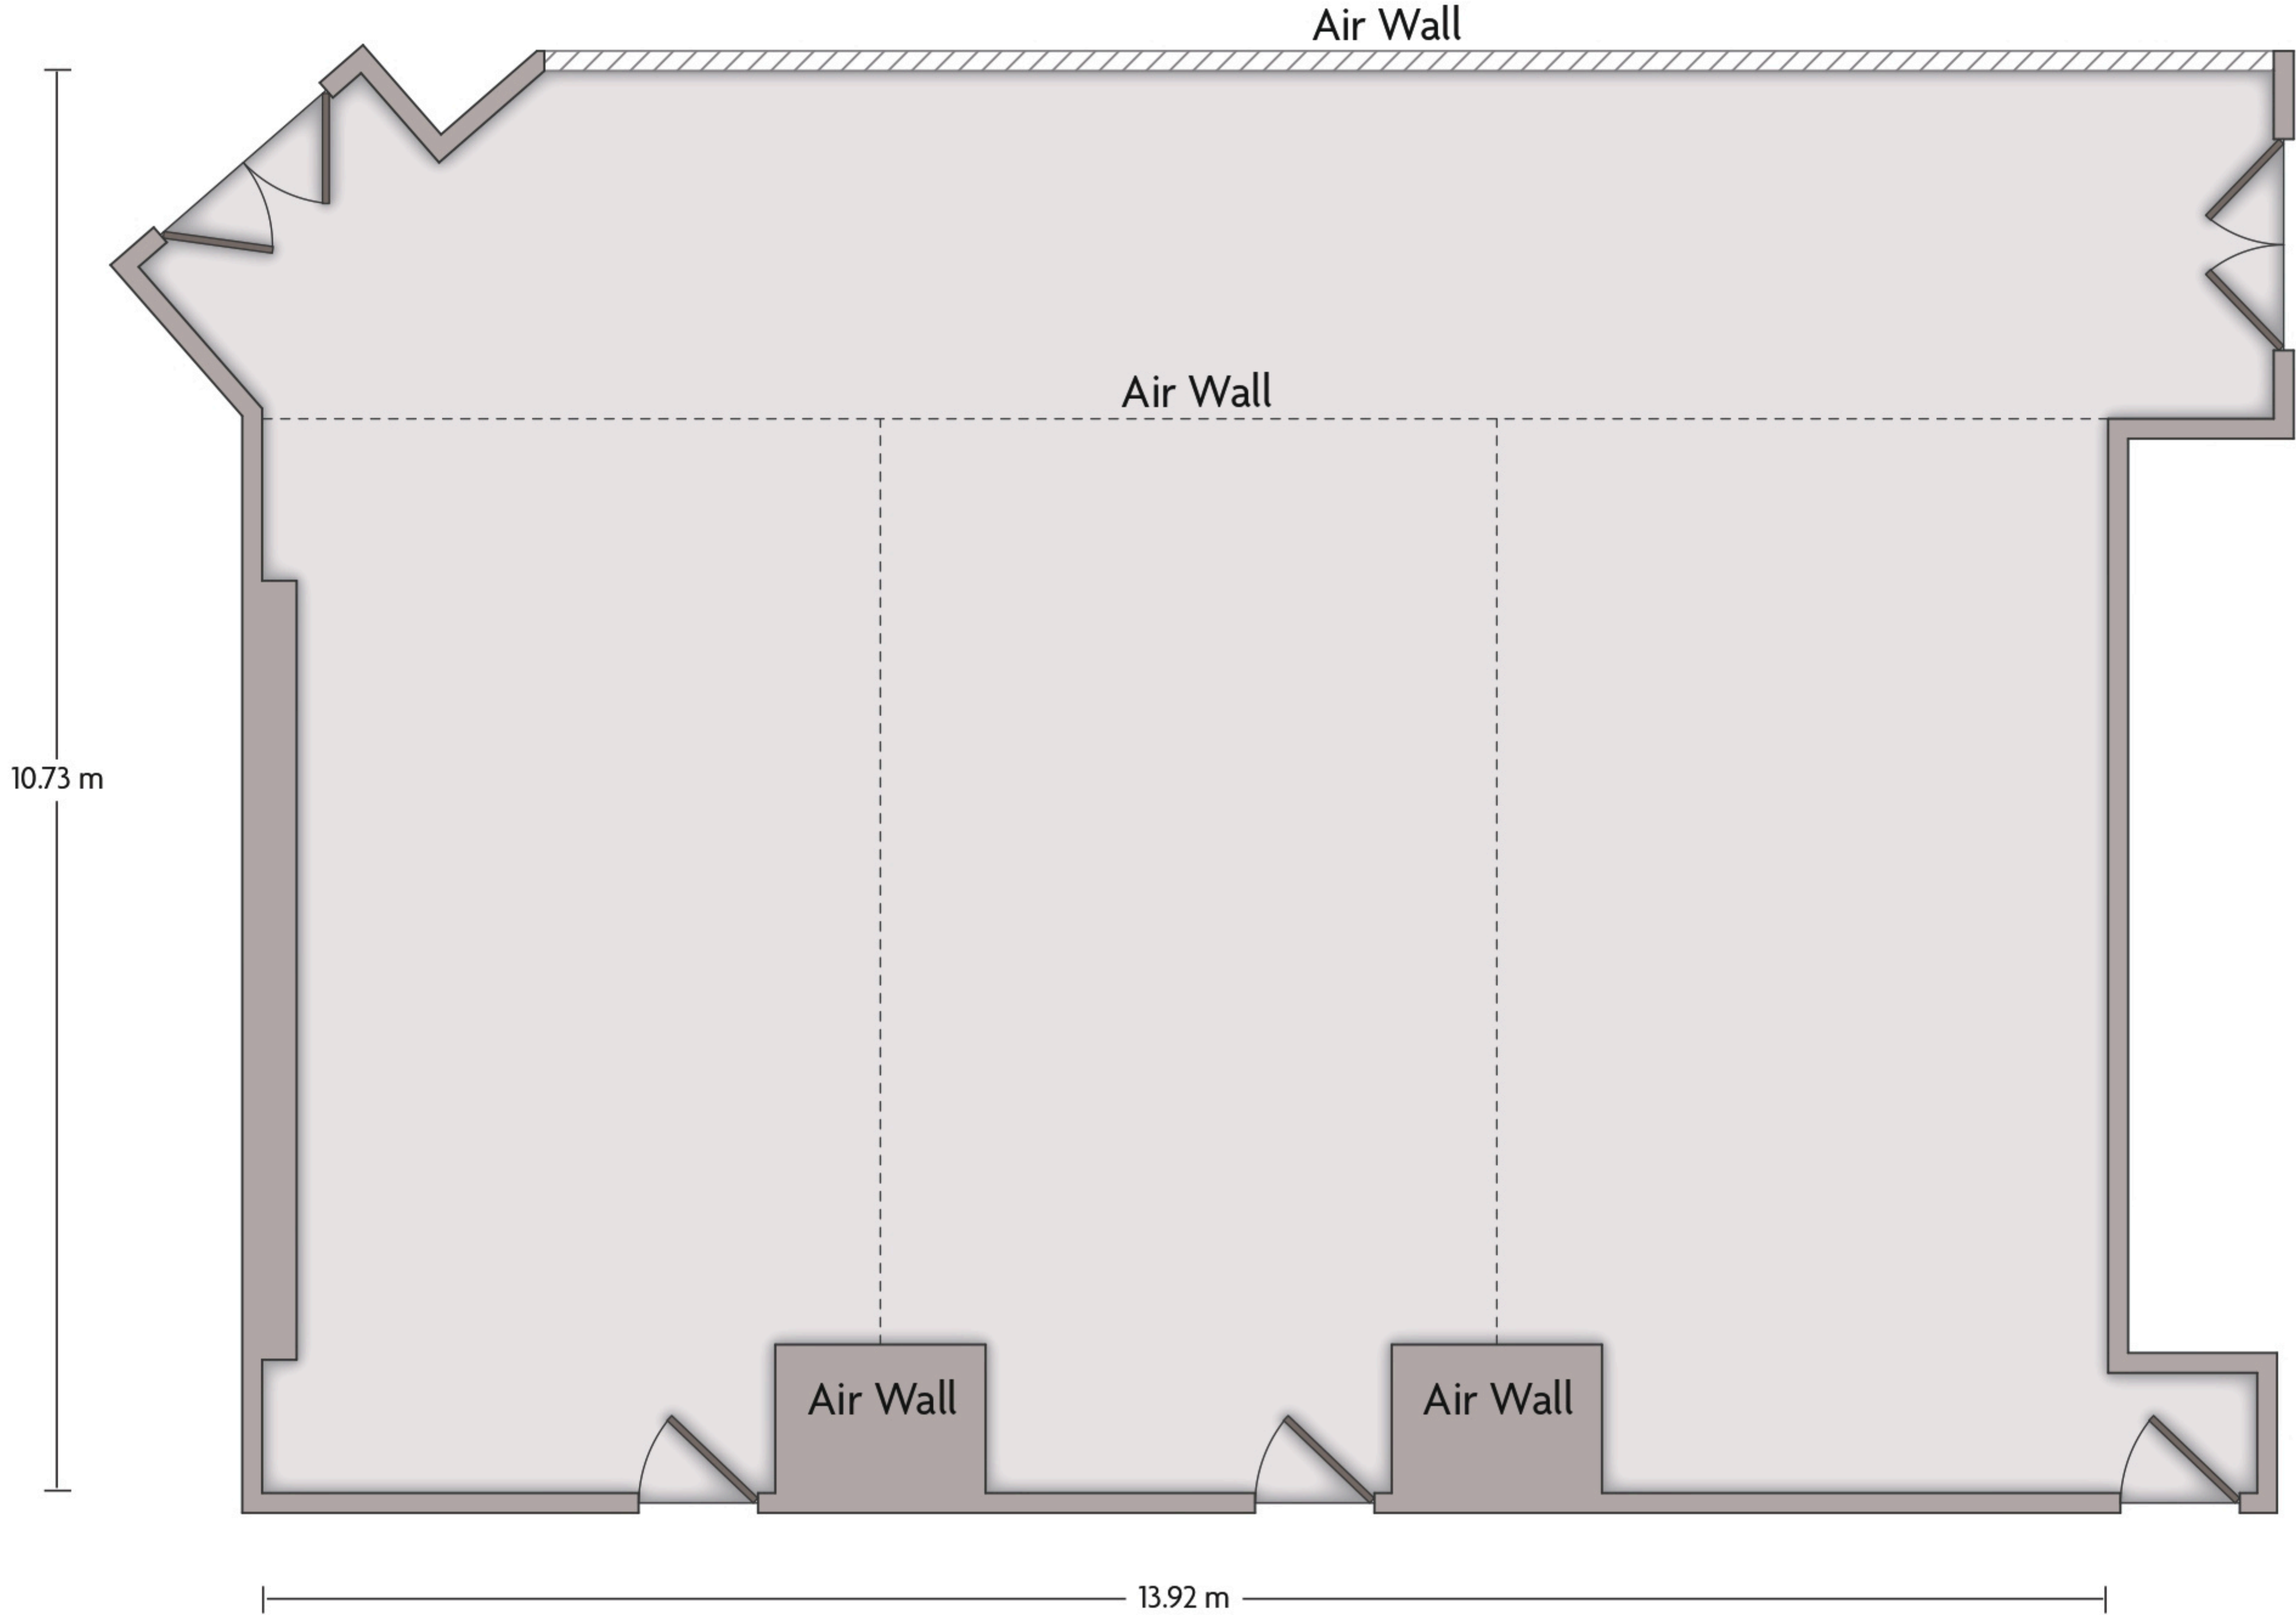

LENGTH: 13.9 m   WIDTH: 10.7 m   HEIGHT: 3.3 m   TOTAL SQUARE METERS: 148.7 m²   MAXIMUM CAPACITY: 60   POWER OUTLETS: 9

Ortigas Ave, Corner Asian Development Bank Ave Ortigas Center, Quezon City - 1100, Philippines | 63-2-6337222

*Multiple layout options available for this space.