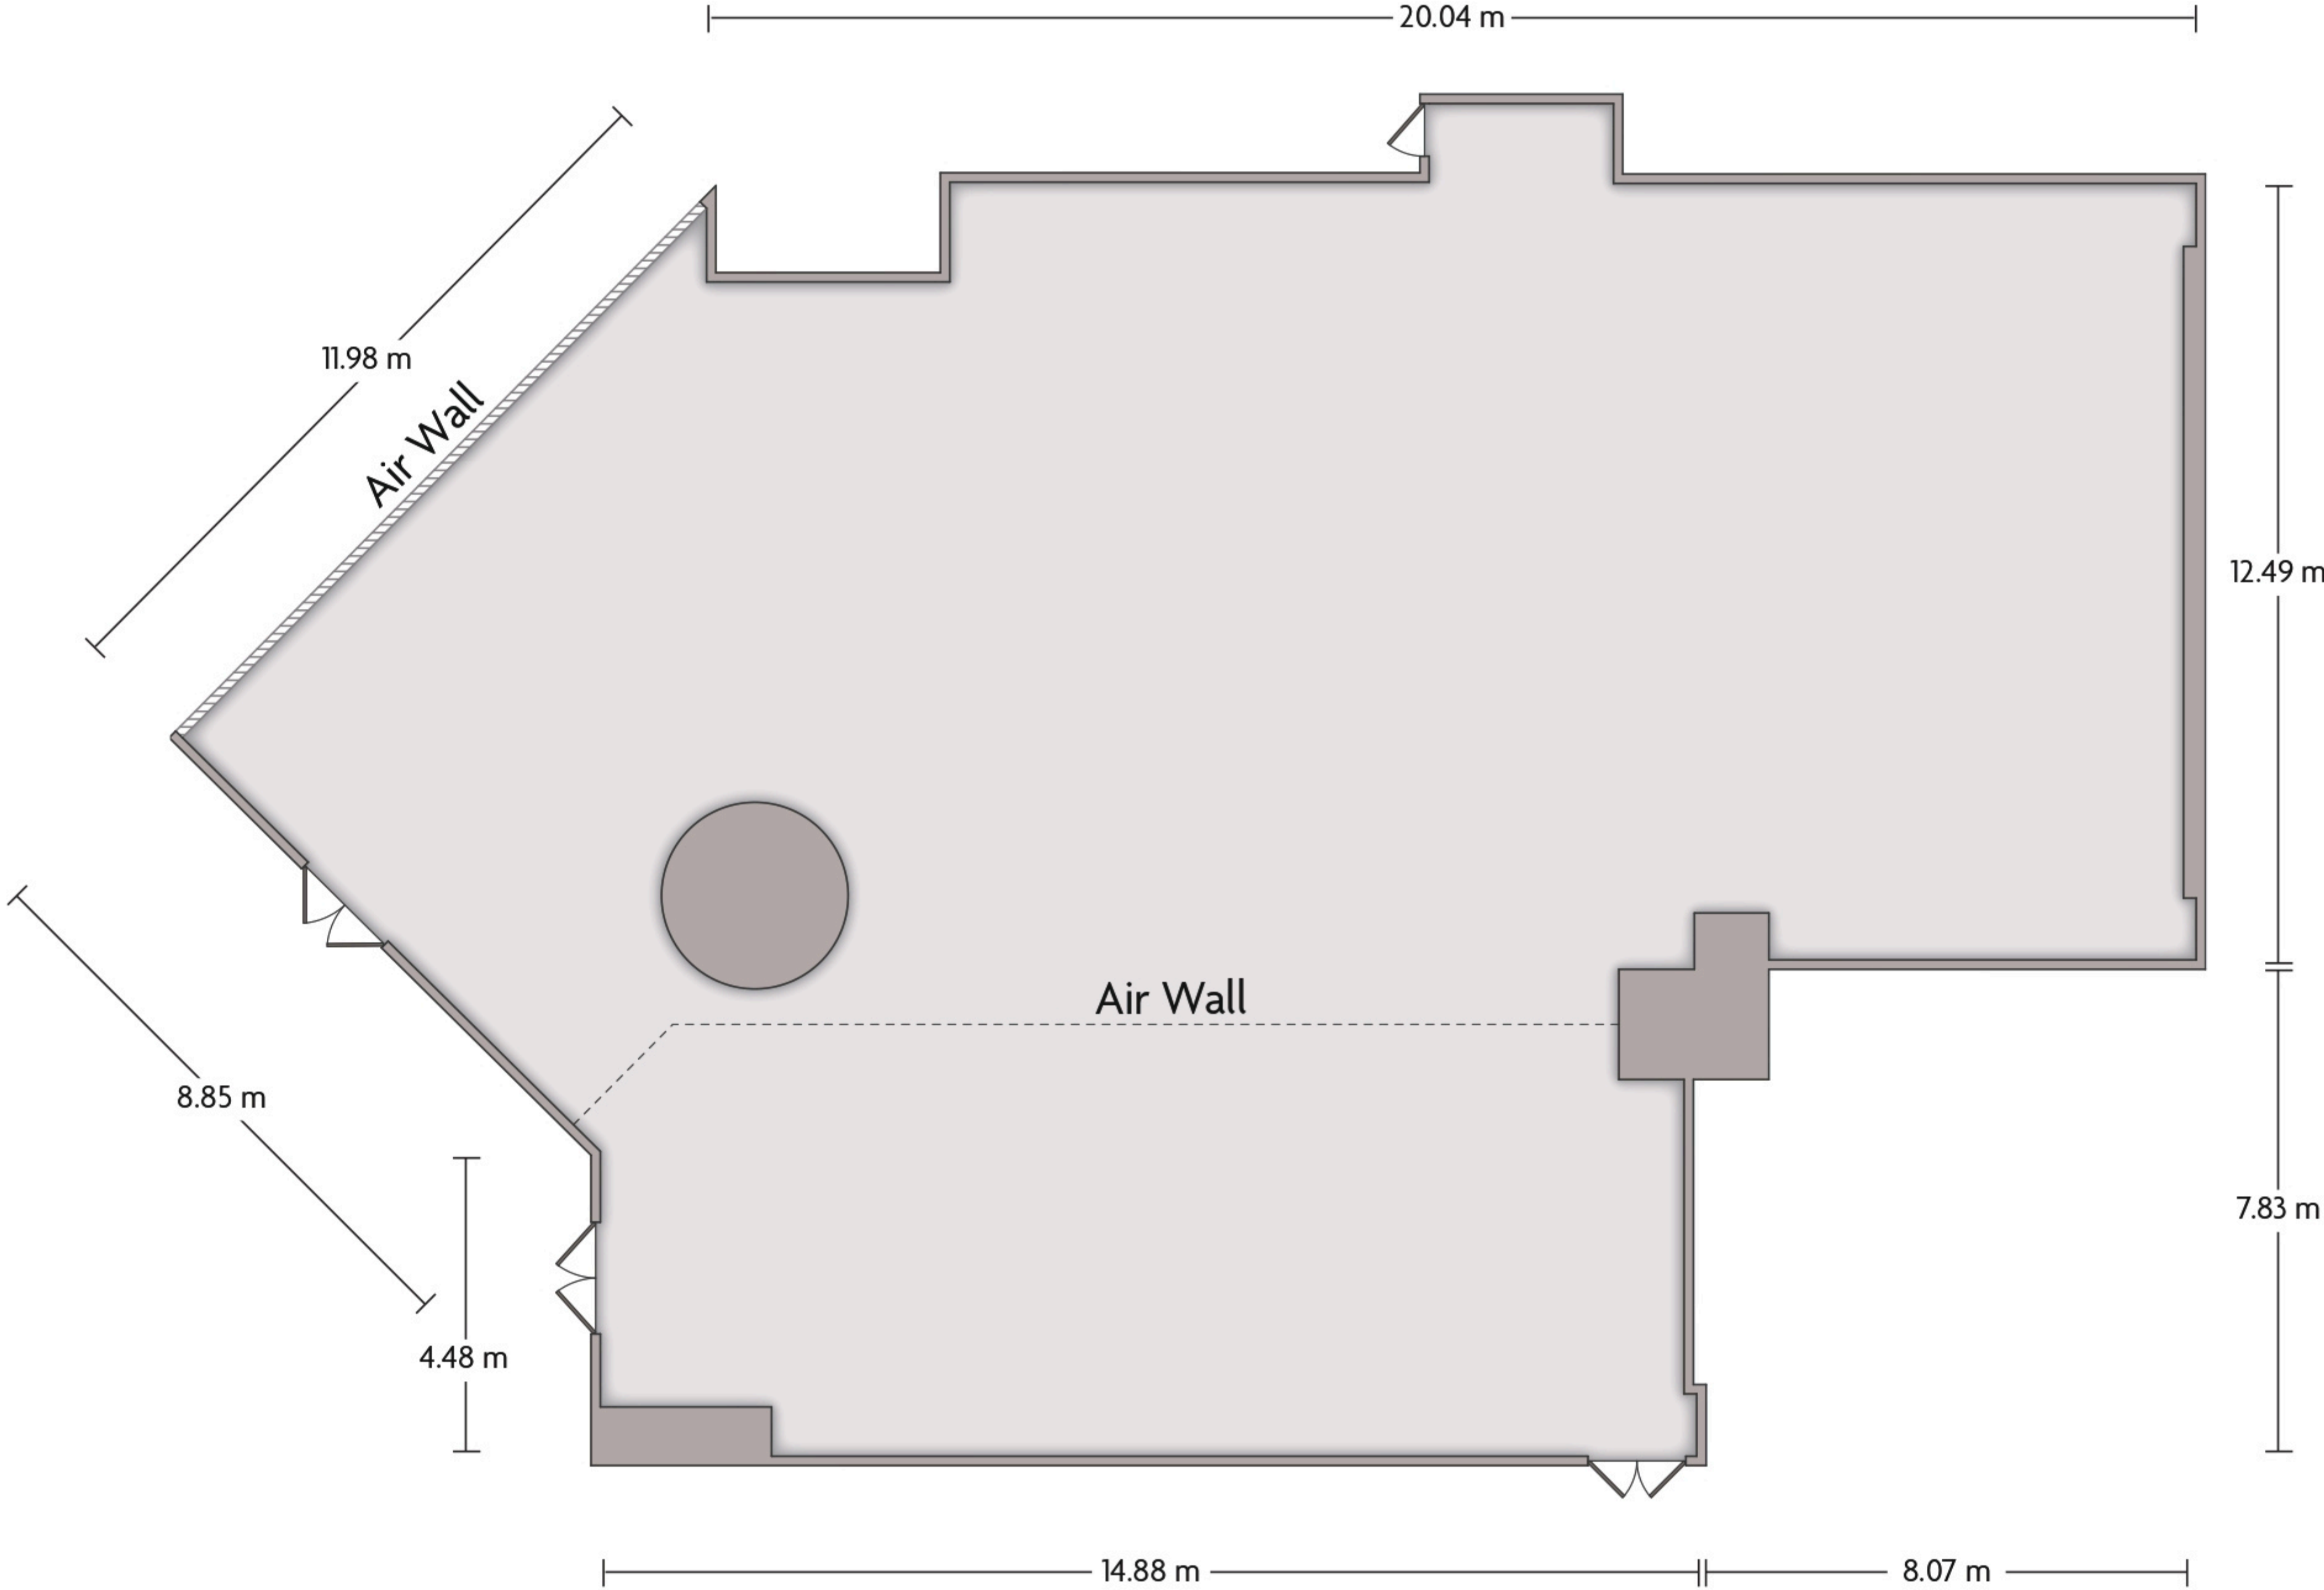

LENGTH: 32.1 m   WIDTH: 20.5 m   HEIGHT: 3.5 m   TOTAL SQUARE METERS: 493.5 m²   MAXIMUM CAPACITY: 300   POWER OUTLETS: 9

Ortigas Ave, Corner Asian Development Bank Ave Ortigas Center, Quezon City - 1100, Philippines | 63-2-6337222

*Multiple layout options available for this space.