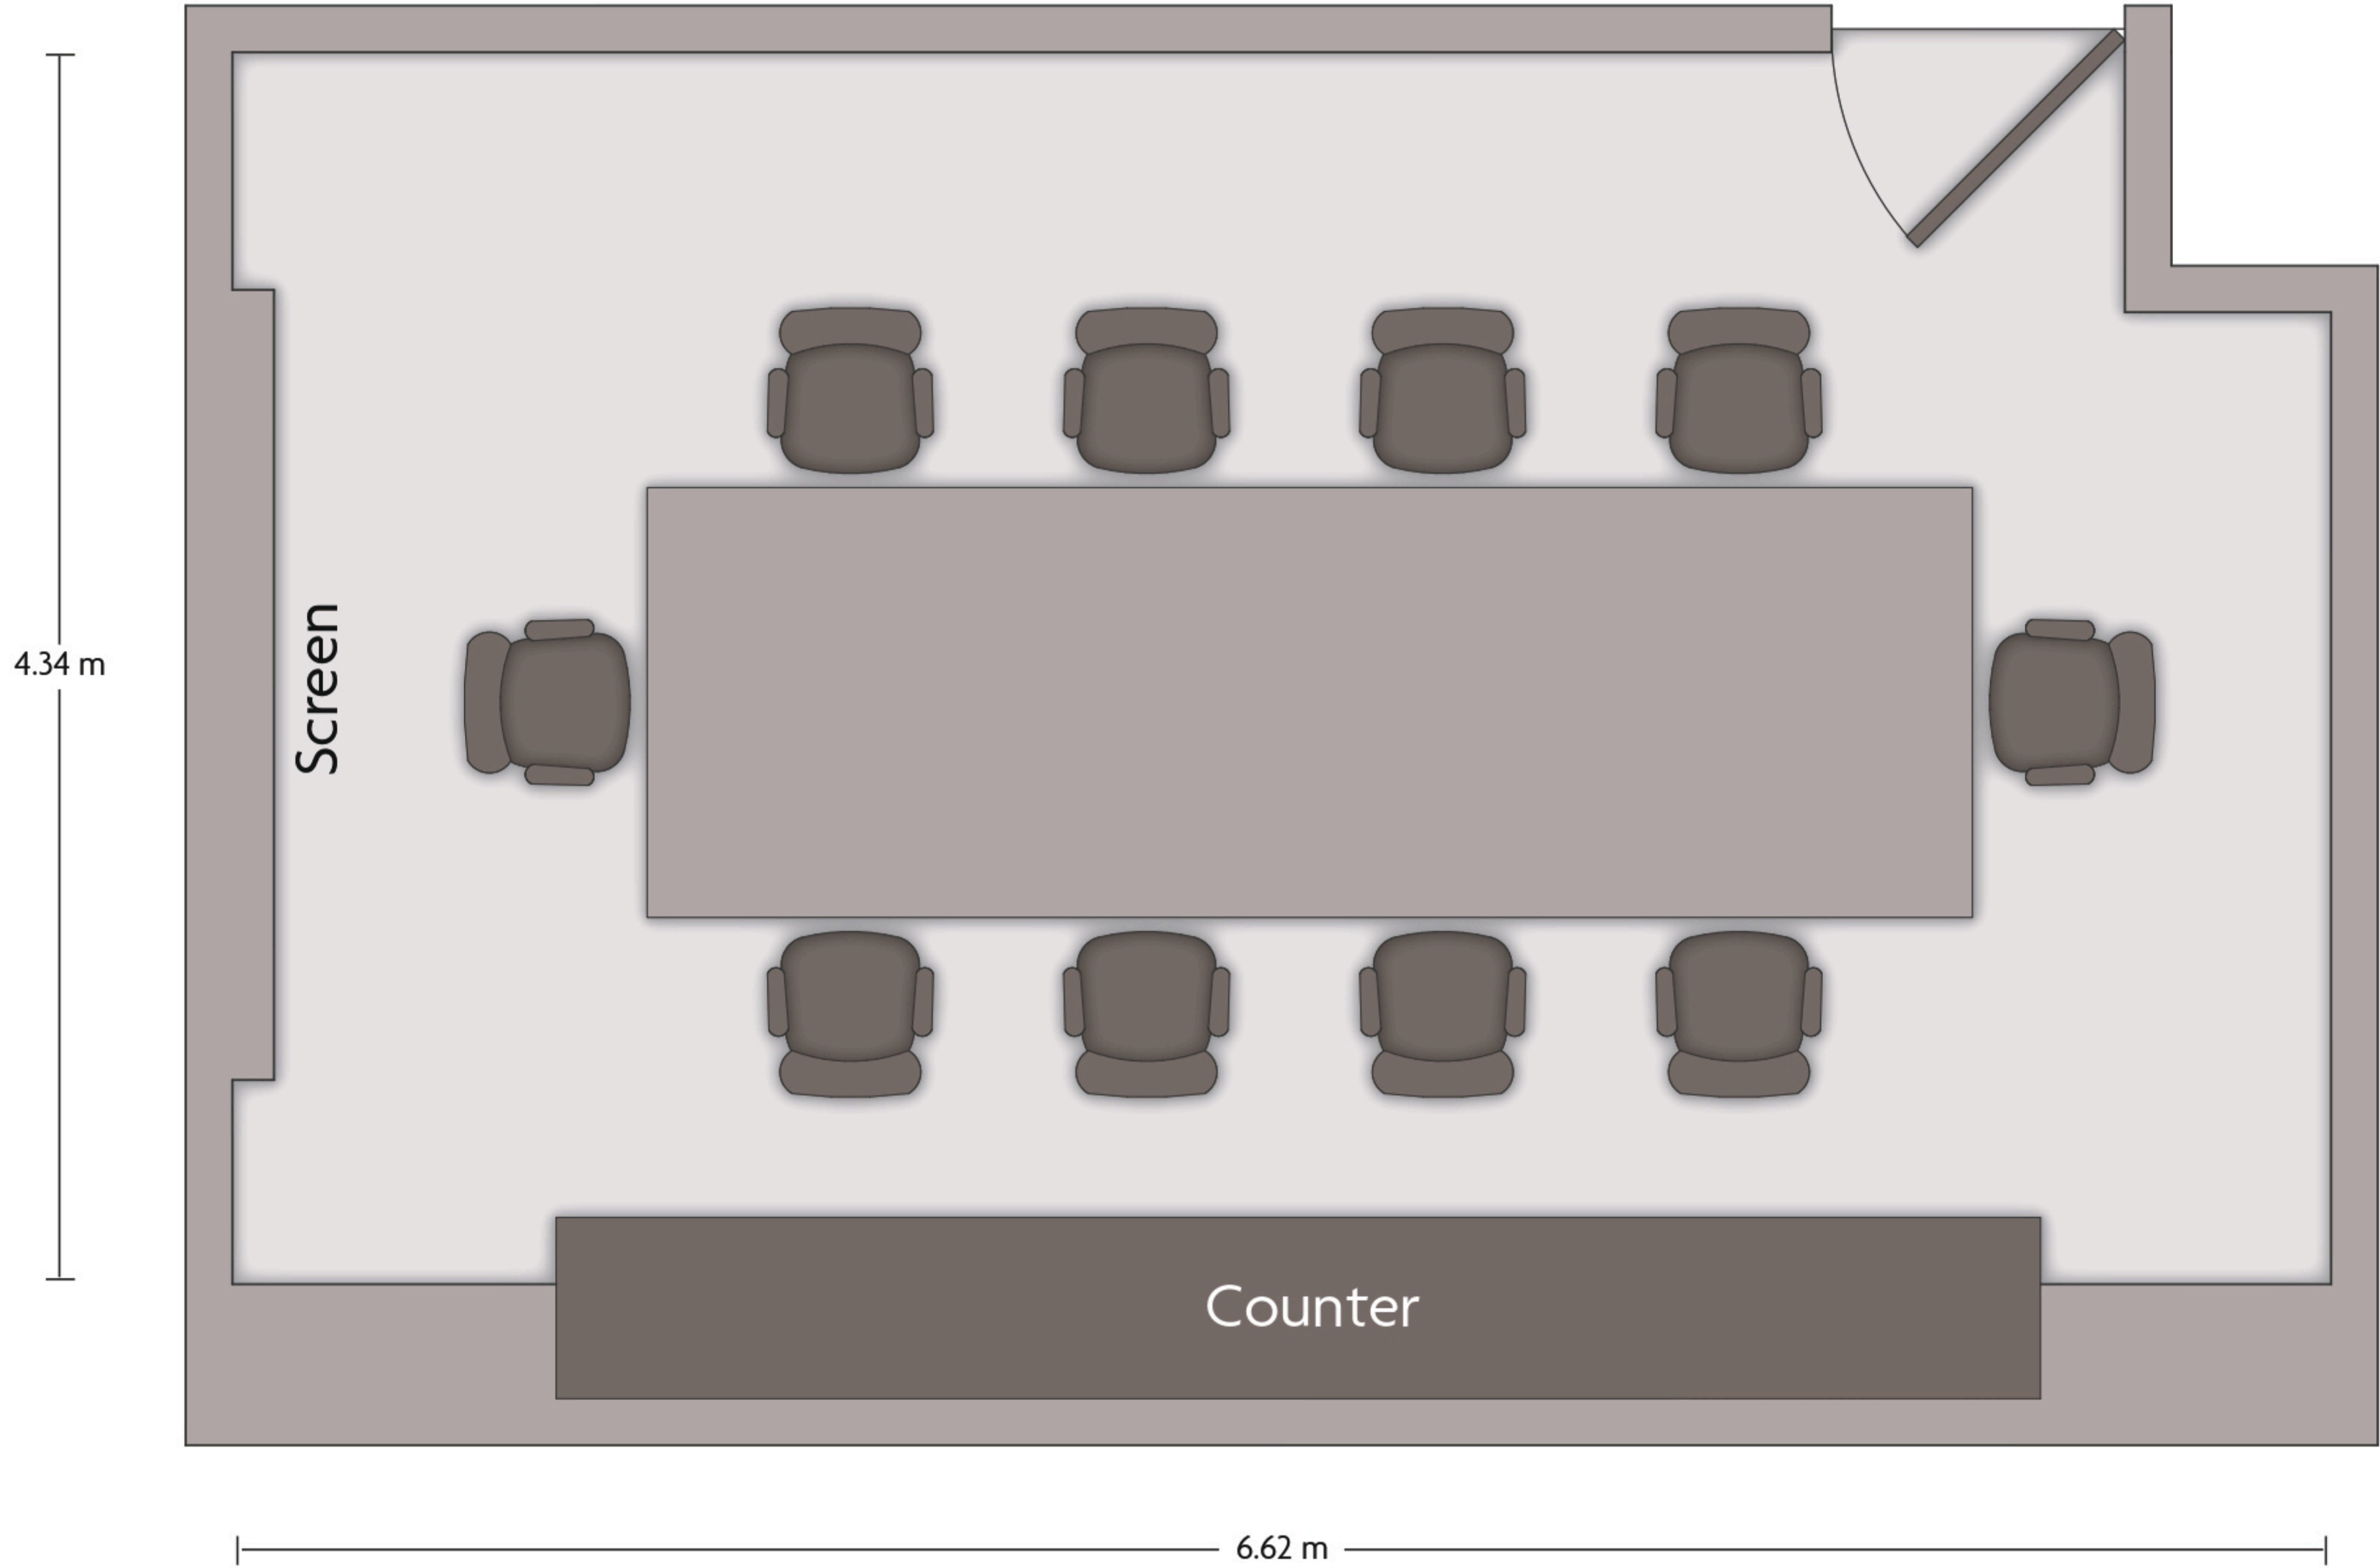

*Multiple layout options available for this space.

Crowne Plaza® Manila Galleria - Ballroom B

CROWNE PLAZA®

— BY IHG —

Manila Galleria

LENGTH: 24.1 m WIDTH: 13.9 m HEIGHT: 6.6 m TOTAL SQUARE METERS: 334.3 m² MAXIMUM CAPACITY: 200 POWER OUTLETS: 6

CROWNE PLAZA®
— BY IHG —
Manila Galleria

LENGTH: 24.1 m WIDTH: 11.3 m HEIGHT: 7 m TOTAL SQUARE METERS: 273.2 m² MAXIMUM CAPACITY: 180 POWER OUTLETS: 8

Ortigas Ave, Corner Asian Development Bank Ave Ortigas Center, Quezon City - 1100, Philippines | 63-2-6337222

*Multiple layout options available for this space.

Crowne Plaza® Manila Galleria - Boardroom

CROWNE PLAZA®

— BY IHG —

Manila Galleria

LENGTH: 6.6 m WIDTH: 4.3 m HEIGHT: 3 m TOTAL SQUARE METERS: 24.9 m² MAXIMUM CAPACITY: 12 POWER OUTLETS: 4

Ortigas Ave, Corner Asian Development Bank Ave Ortigas Center, Quezon City - 1100, Philippines | 63-2-6337222

Crowne Plaza® Manila Galleria - Emerald A, B, & C

CROWNE PLAZA®

— BY IHG —

Manila Galleria

LENGTH: 26.6 m WIDTH: 12 m HEIGHT: 11.4 m TOTAL SQUARE METERS: 302.1 m² MAXIMUM CAPACITY: 180 POWER OUTLETS: 8