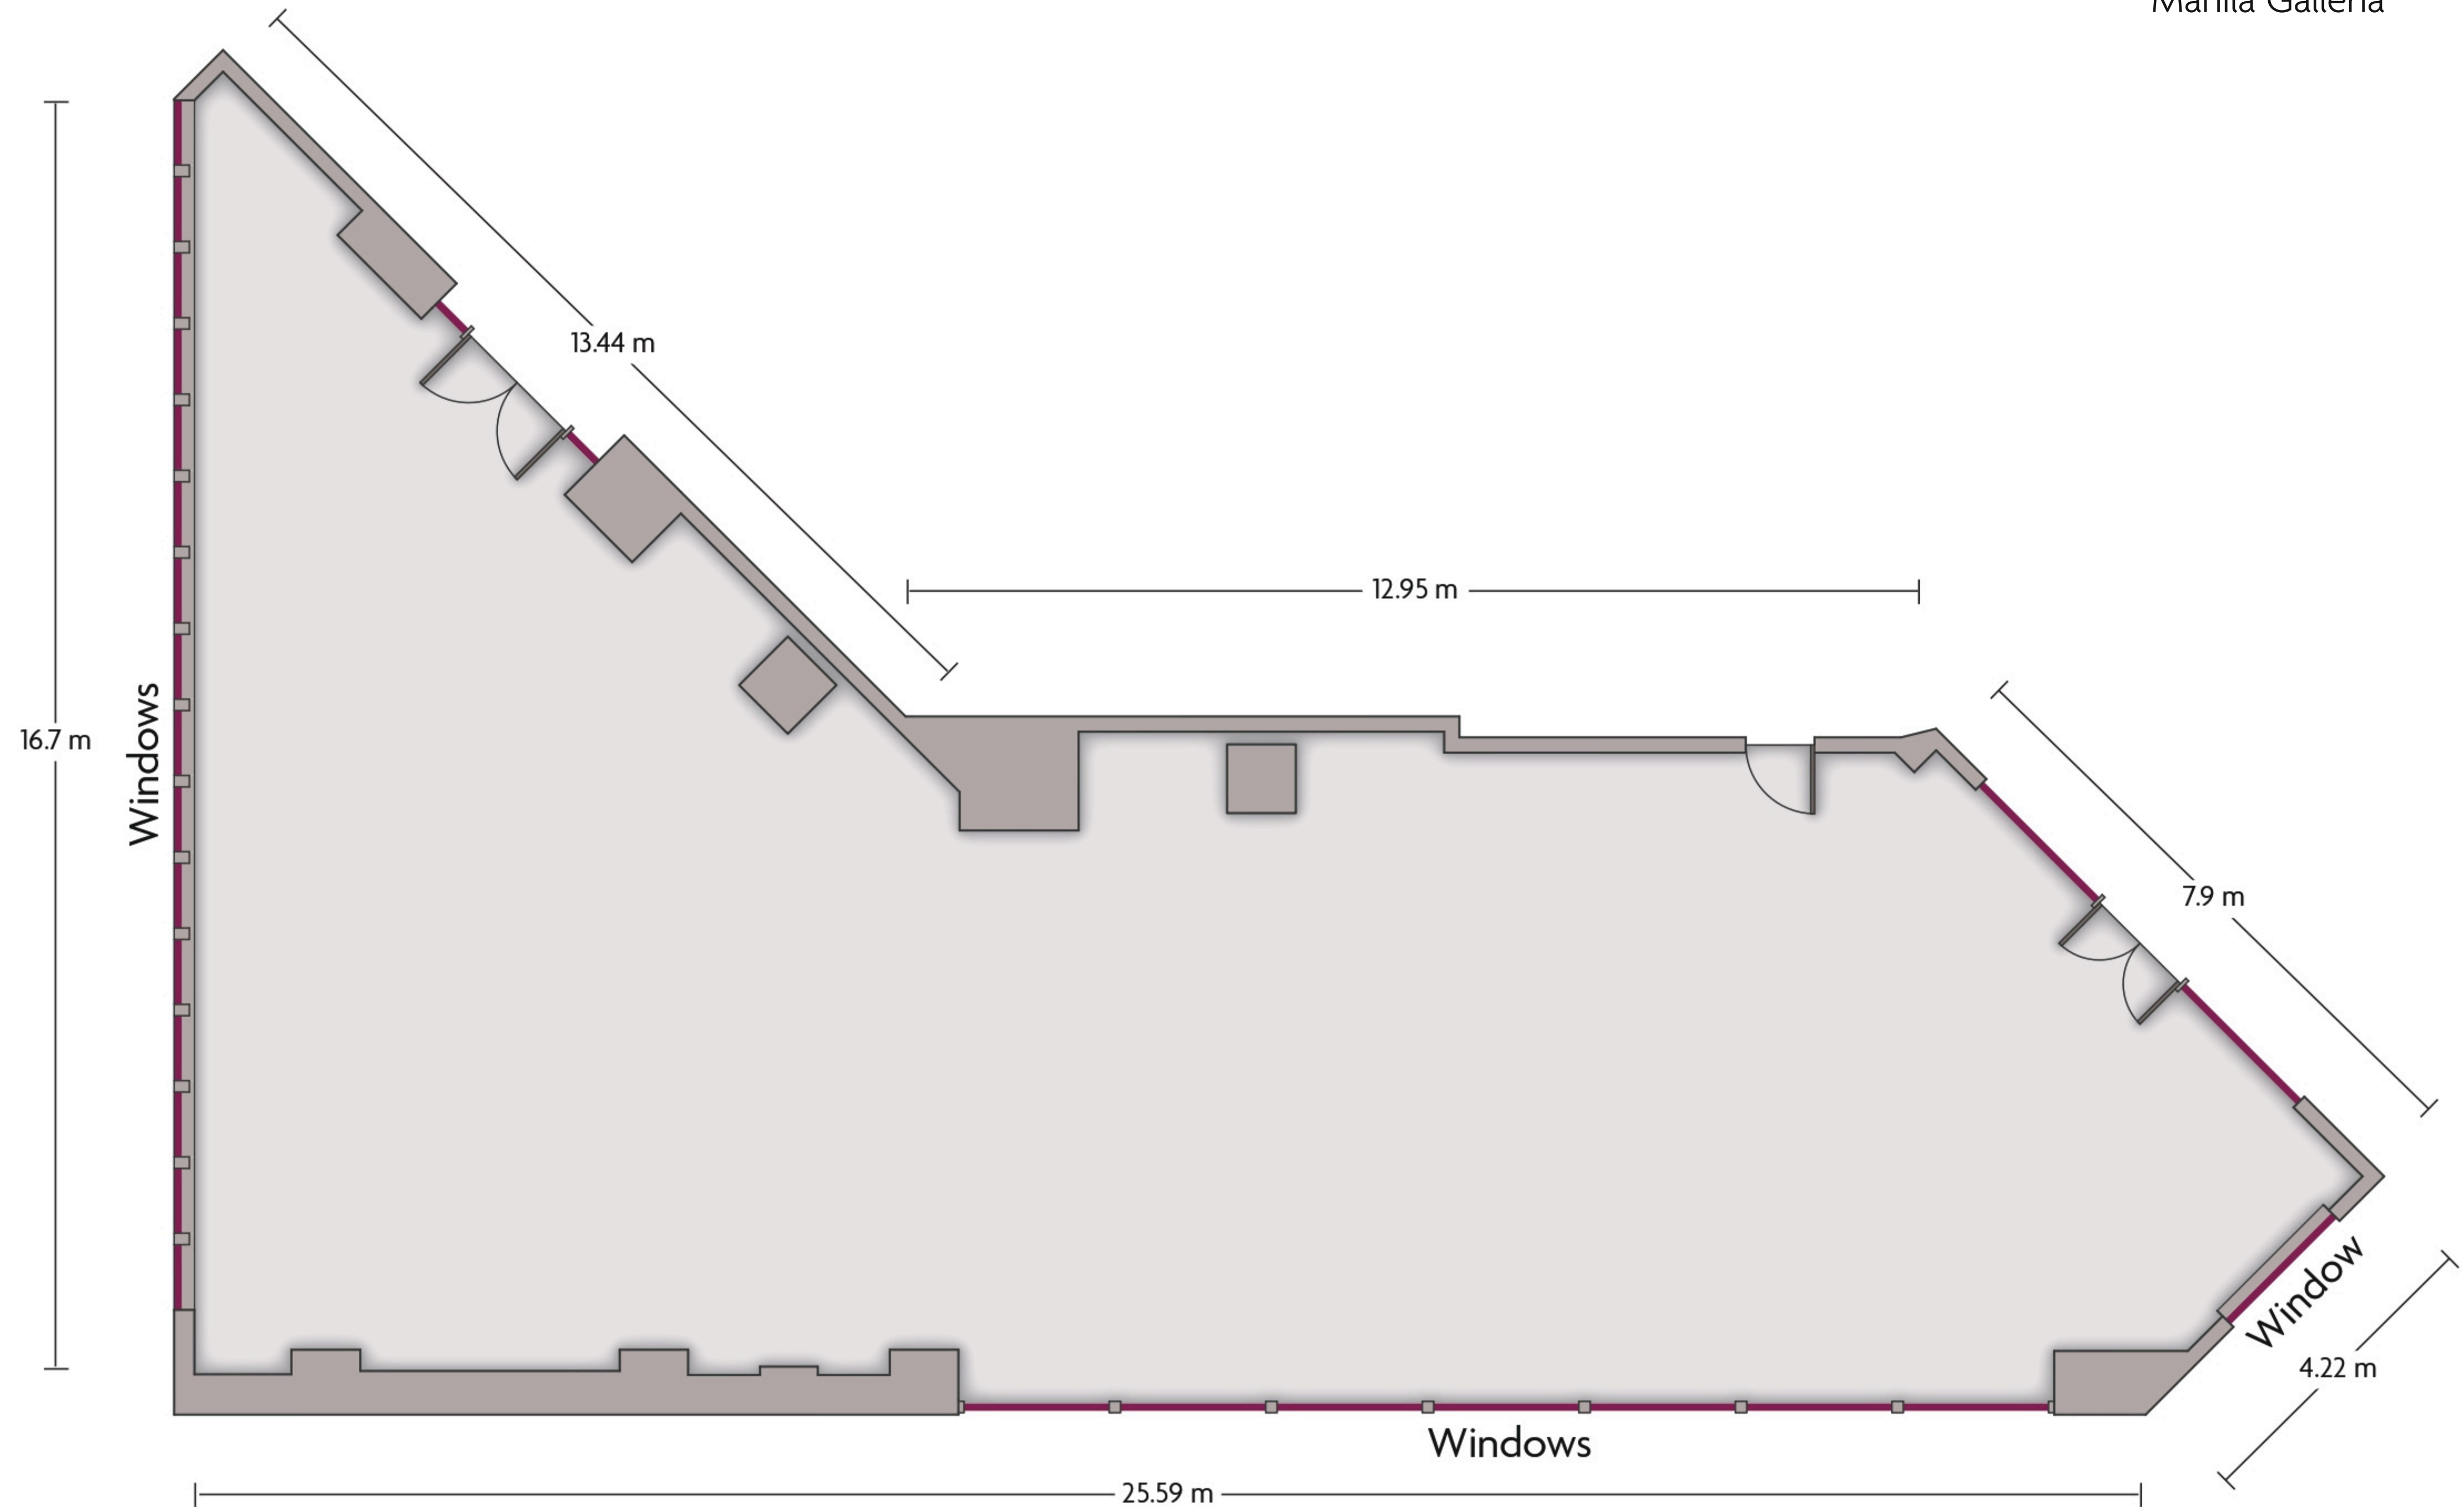

*Multiple layout options available for this space.

Crowne Plaza® Manila Galleria - Boardroom

CROWNE PLAZA®

— BY IHG —

Manila Galleria

LENGTH: 6.6 m WIDTH: 4.3 m HEIGHT: 3 m TOTAL SQUARE METERS: 24.9 m² MAXIMUM CAPACITY: 12 POWER OUTLETS: 4

CROWNE PLAZA®

— BY IHG —

Manila Galleria

LENGTH: 53.2 m WIDTH: 24.1 m HEIGHT: 7 m TOTAL SQUARE METERS: 1,282.1 m² MAXIMUM CAPACITY: 1,100 POWER OUTLETS: 25

Ortigas Ave, Corner Asian Development Bank Ave Ortigas Center, Quezon City - 1100, Philippines | 63-2-6337222

*Multiple layout options available for this space.

LENGTH: 28.4 m WIDTH: 8.5 m HEIGHT: 3.2 m TOTAL SQUARE METERS: 256.4 m² MAXIMUM CAPACITY: 100 POWER OUTLETS: 12

Ortigas Ave, Corner Asian Development Bank Ave Ortigas Center, Quezon City - 1100, Philippines | 63-2-6337222

*Multiple layout options available for this space.

Crowne Plaza® Manila Galleria - Pre-function Area

CROWNE PLAZA®

BY IHG

Manila Galleria

LENGTH: 16 m WIDTH: 13.8 m HEIGHT: 3.4 m TOTAL SQUARE METERS: 253 m² MAXIMUM CAPACITY: 100 POWER OUTLETS: 6