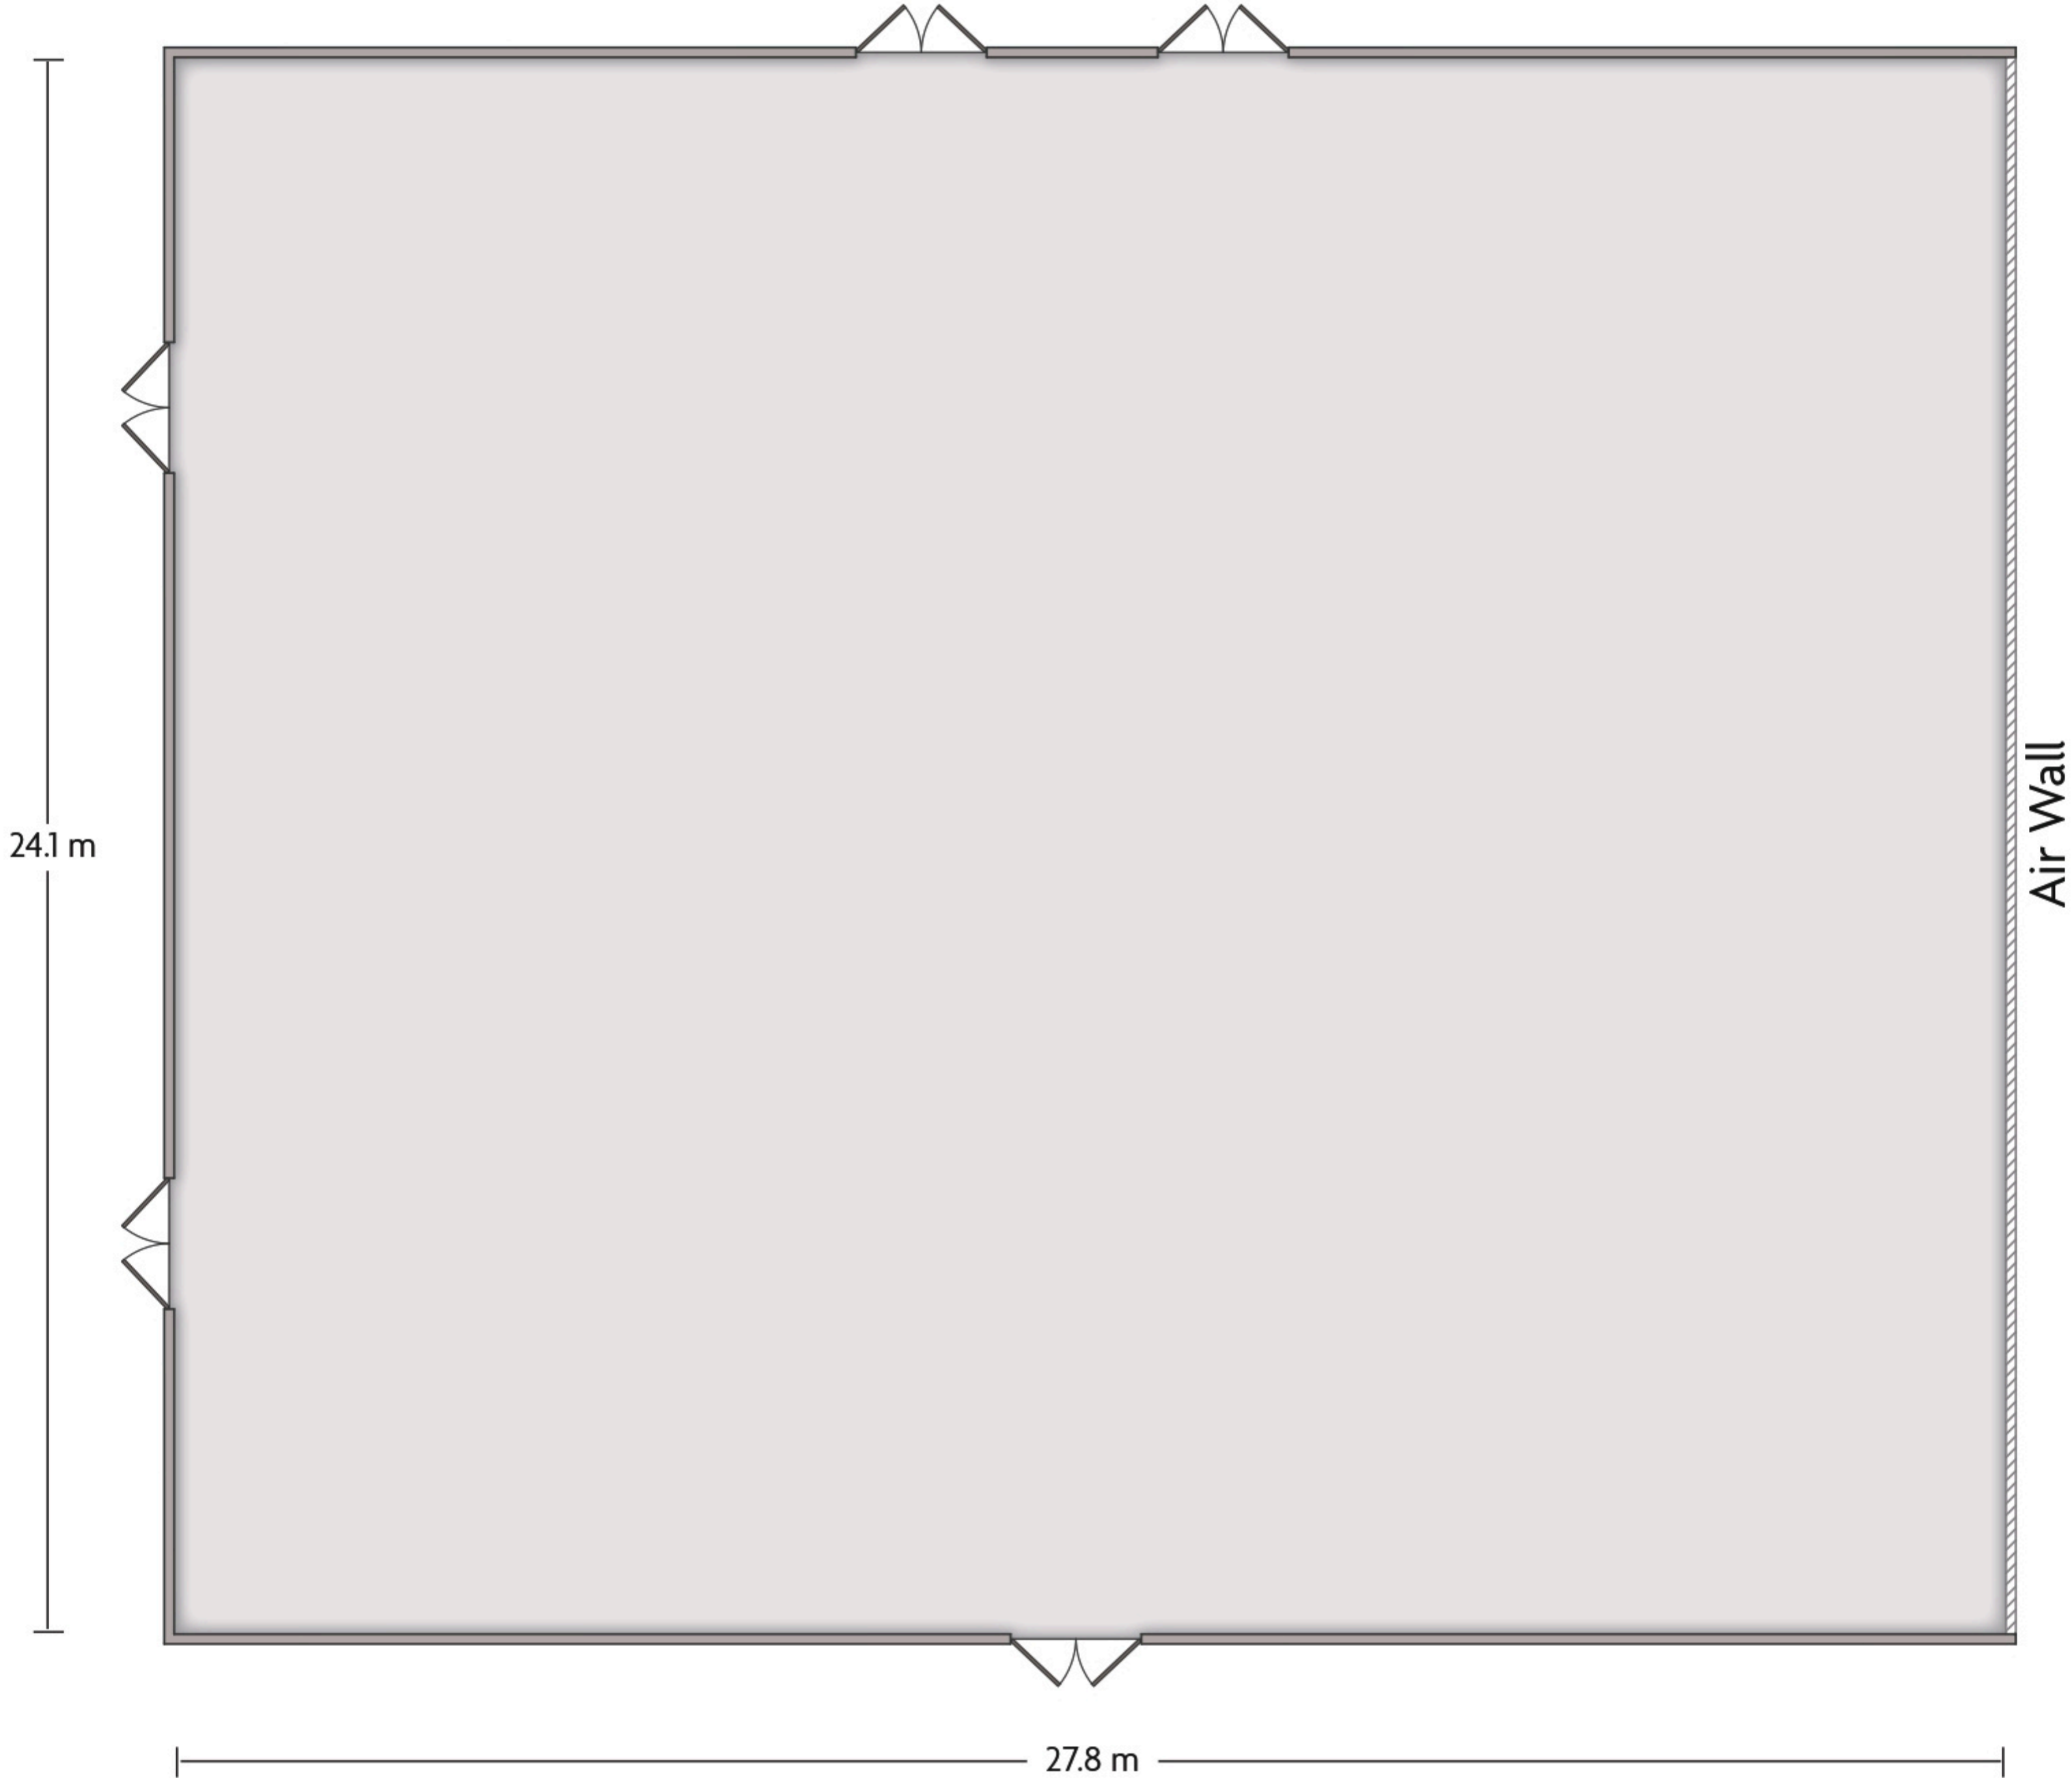

Crowne Plaza® Manila Galleria - Ballroom A

CROWNE PLAZA®

— BY IHG —

Manila Galleria

LENGTH: 27.8 m WIDTH: 24.1 m HEIGHT: 7 m TOTAL SQUARE METERS: 674.6 m² MAXIMUM CAPACITY: 500 POWER OUTLETS: 11

Ortigas Ave, Corner Asian Development Bank Ave Ortigas Center, Quezon City - 1100, Philippines | 63-2-6337222

*Multiple layout options available for this space.

Crowne Plaza® Manila Galleria - Ballroom B

CROWNE PLAZA®

— BY IHG —

Manila Galleria

LENGTH: 24.1 m WIDTH: 13.9 m HEIGHT: 6.6 m TOTAL SQUARE METERS: 334.3 m² MAXIMUM CAPACITY: 200 POWER OUTLETS: 6

CROWNE PLAZA®
— BY IHG —
Manila Galleria

LENGTH: 24.1 m WIDTH: 11.3 m HEIGHT: 7 m TOTAL SQUARE METERS: 273.2 m² MAXIMUM CAPACITY: 180 POWER OUTLETS: 8

Ortigas Ave, Corner Asian Development Bank Ave Ortigas Center, Quezon City - 1100, Philippines | 63-2-6337222

*Multiple layout options available for this space.

Crowne Plaza® Manila Galleria - Boardroom

CROWNE PLAZA®

— BY IHG —

Manila Galleria

LENGTH: 6.6 m WIDTH: 4.3 m HEIGHT: 3 m TOTAL SQUARE METERS: 24.9 m² MAXIMUM CAPACITY: 12 POWER OUTLETS: 4