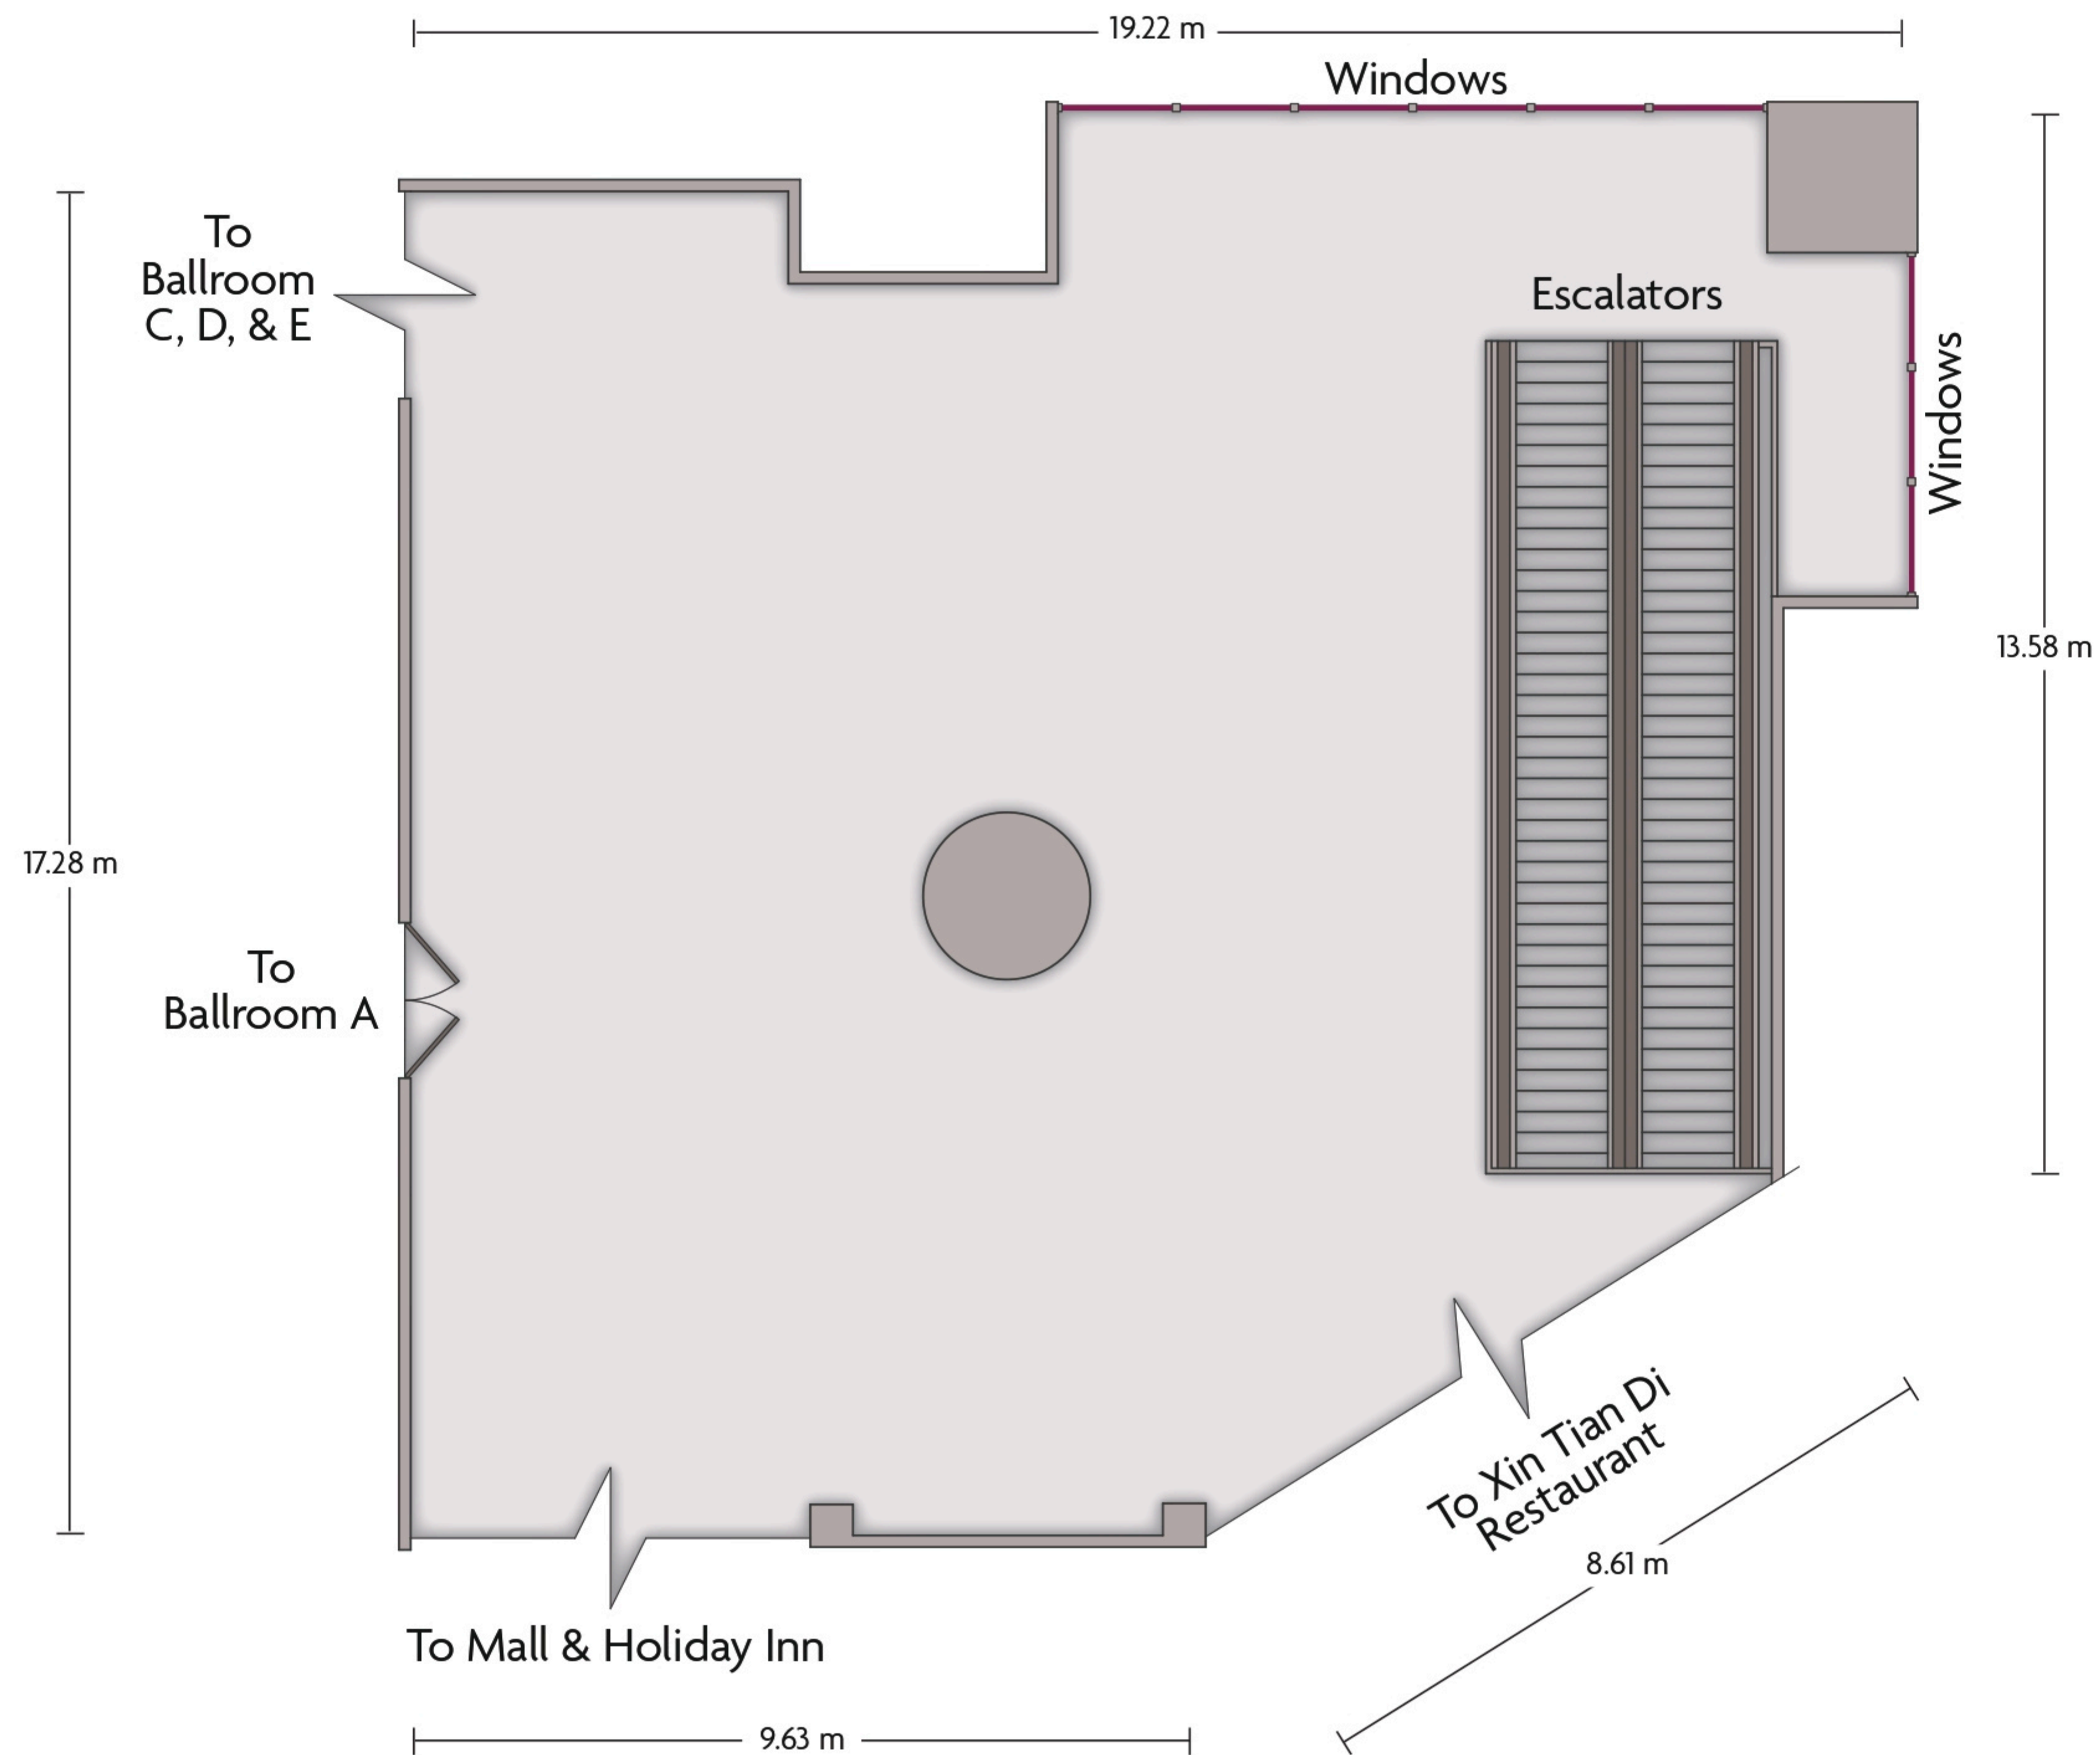

CROWNE PLAZA®

— BY IHG —

Manila Galleria

LENGTH: 53.2 m WIDTH: 24.1 m HEIGHT: 7 m TOTAL SQUARE METERS: 1,282.1 m² MAXIMUM CAPACITY: 1,100 POWER OUTLETS: 25

Ortigas Ave, Corner Asian Development Bank Ave Ortigas Center, Quezon City - 1100, Philippines | 63-2-6337222

*Multiple layout options available for this space.

LENGTH: 13.9 m WIDTH: 10.7 m HEIGHT: 3.3 m TOTAL SQUARE METERS: 148.7 m² MAXIMUM CAPACITY: 60 POWER OUTLETS: 9

Ortigas Ave, Corner Asian Development Bank Ave Ortigas Center, Quezon City - 1100, Philippines | 63-2-6337222

*Multiple layout options available for this space.

Crowne Plaza® Manila Galleria - Pre-function Area

CROWNE PLAZA®

BY IHG

Manila Galleria

LENGTH: 16 m WIDTH: 13.8 m HEIGHT: 3.4 m TOTAL SQUARE METERS: 253 m² MAXIMUM CAPACITY: 100 POWER OUTLETS: 6

CROWNE PLAZA®

— BY IHG —

Manila Galleria

LENGTH: 24.7 m WIDTH: 15.8 m HEIGHT: 3.5 m TOTAL SQUARE METERS: 370.1 m² MAXIMUM CAPACITY: 200 POWER OUTLETS: 7

Ortigas Ave, Corner Asian Development Bank Ave Ortigas Center, Quezon City - 1100, Philippines | 63-2-6337222