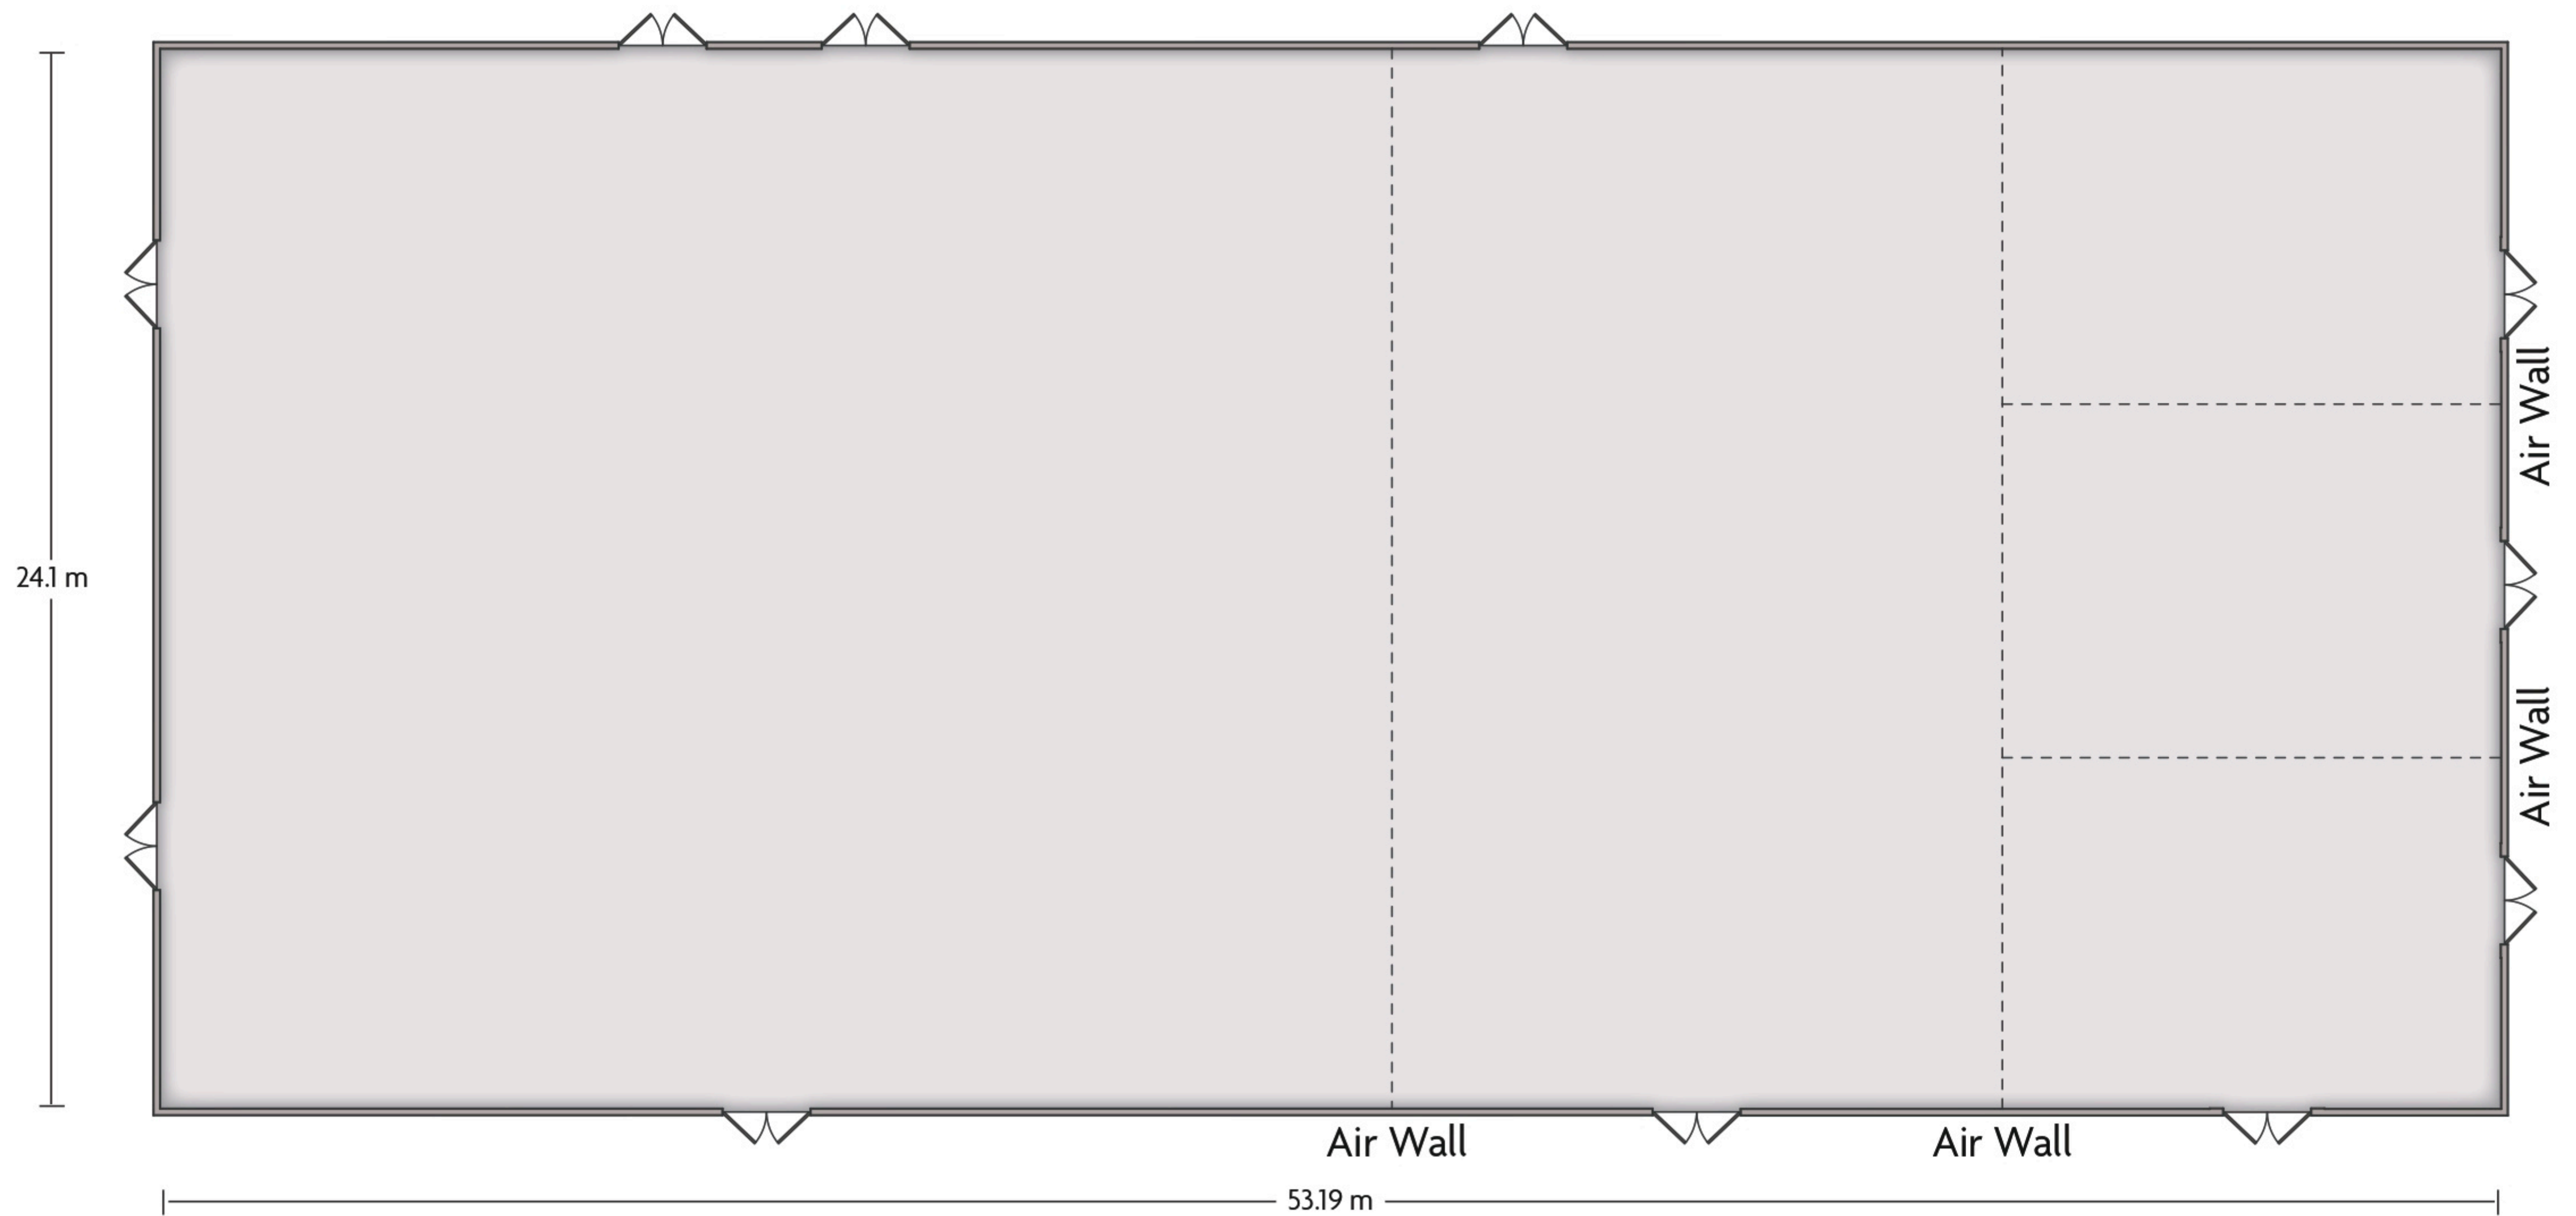

CROWNE PLAZA®

— BY IHG —

Manila Galleria

LENGTH: 53.2 m WIDTH: 24.1 m HEIGHT: 7 m TOTAL SQUARE METERS: 1,282.1 m² MAXIMUM CAPACITY: 1,100 POWER OUTLETS: 25

Ortigas Ave, Corner Asian Development Bank Ave Ortigas Center, Quezon City - 1100, Philippines | 63-2-6337222