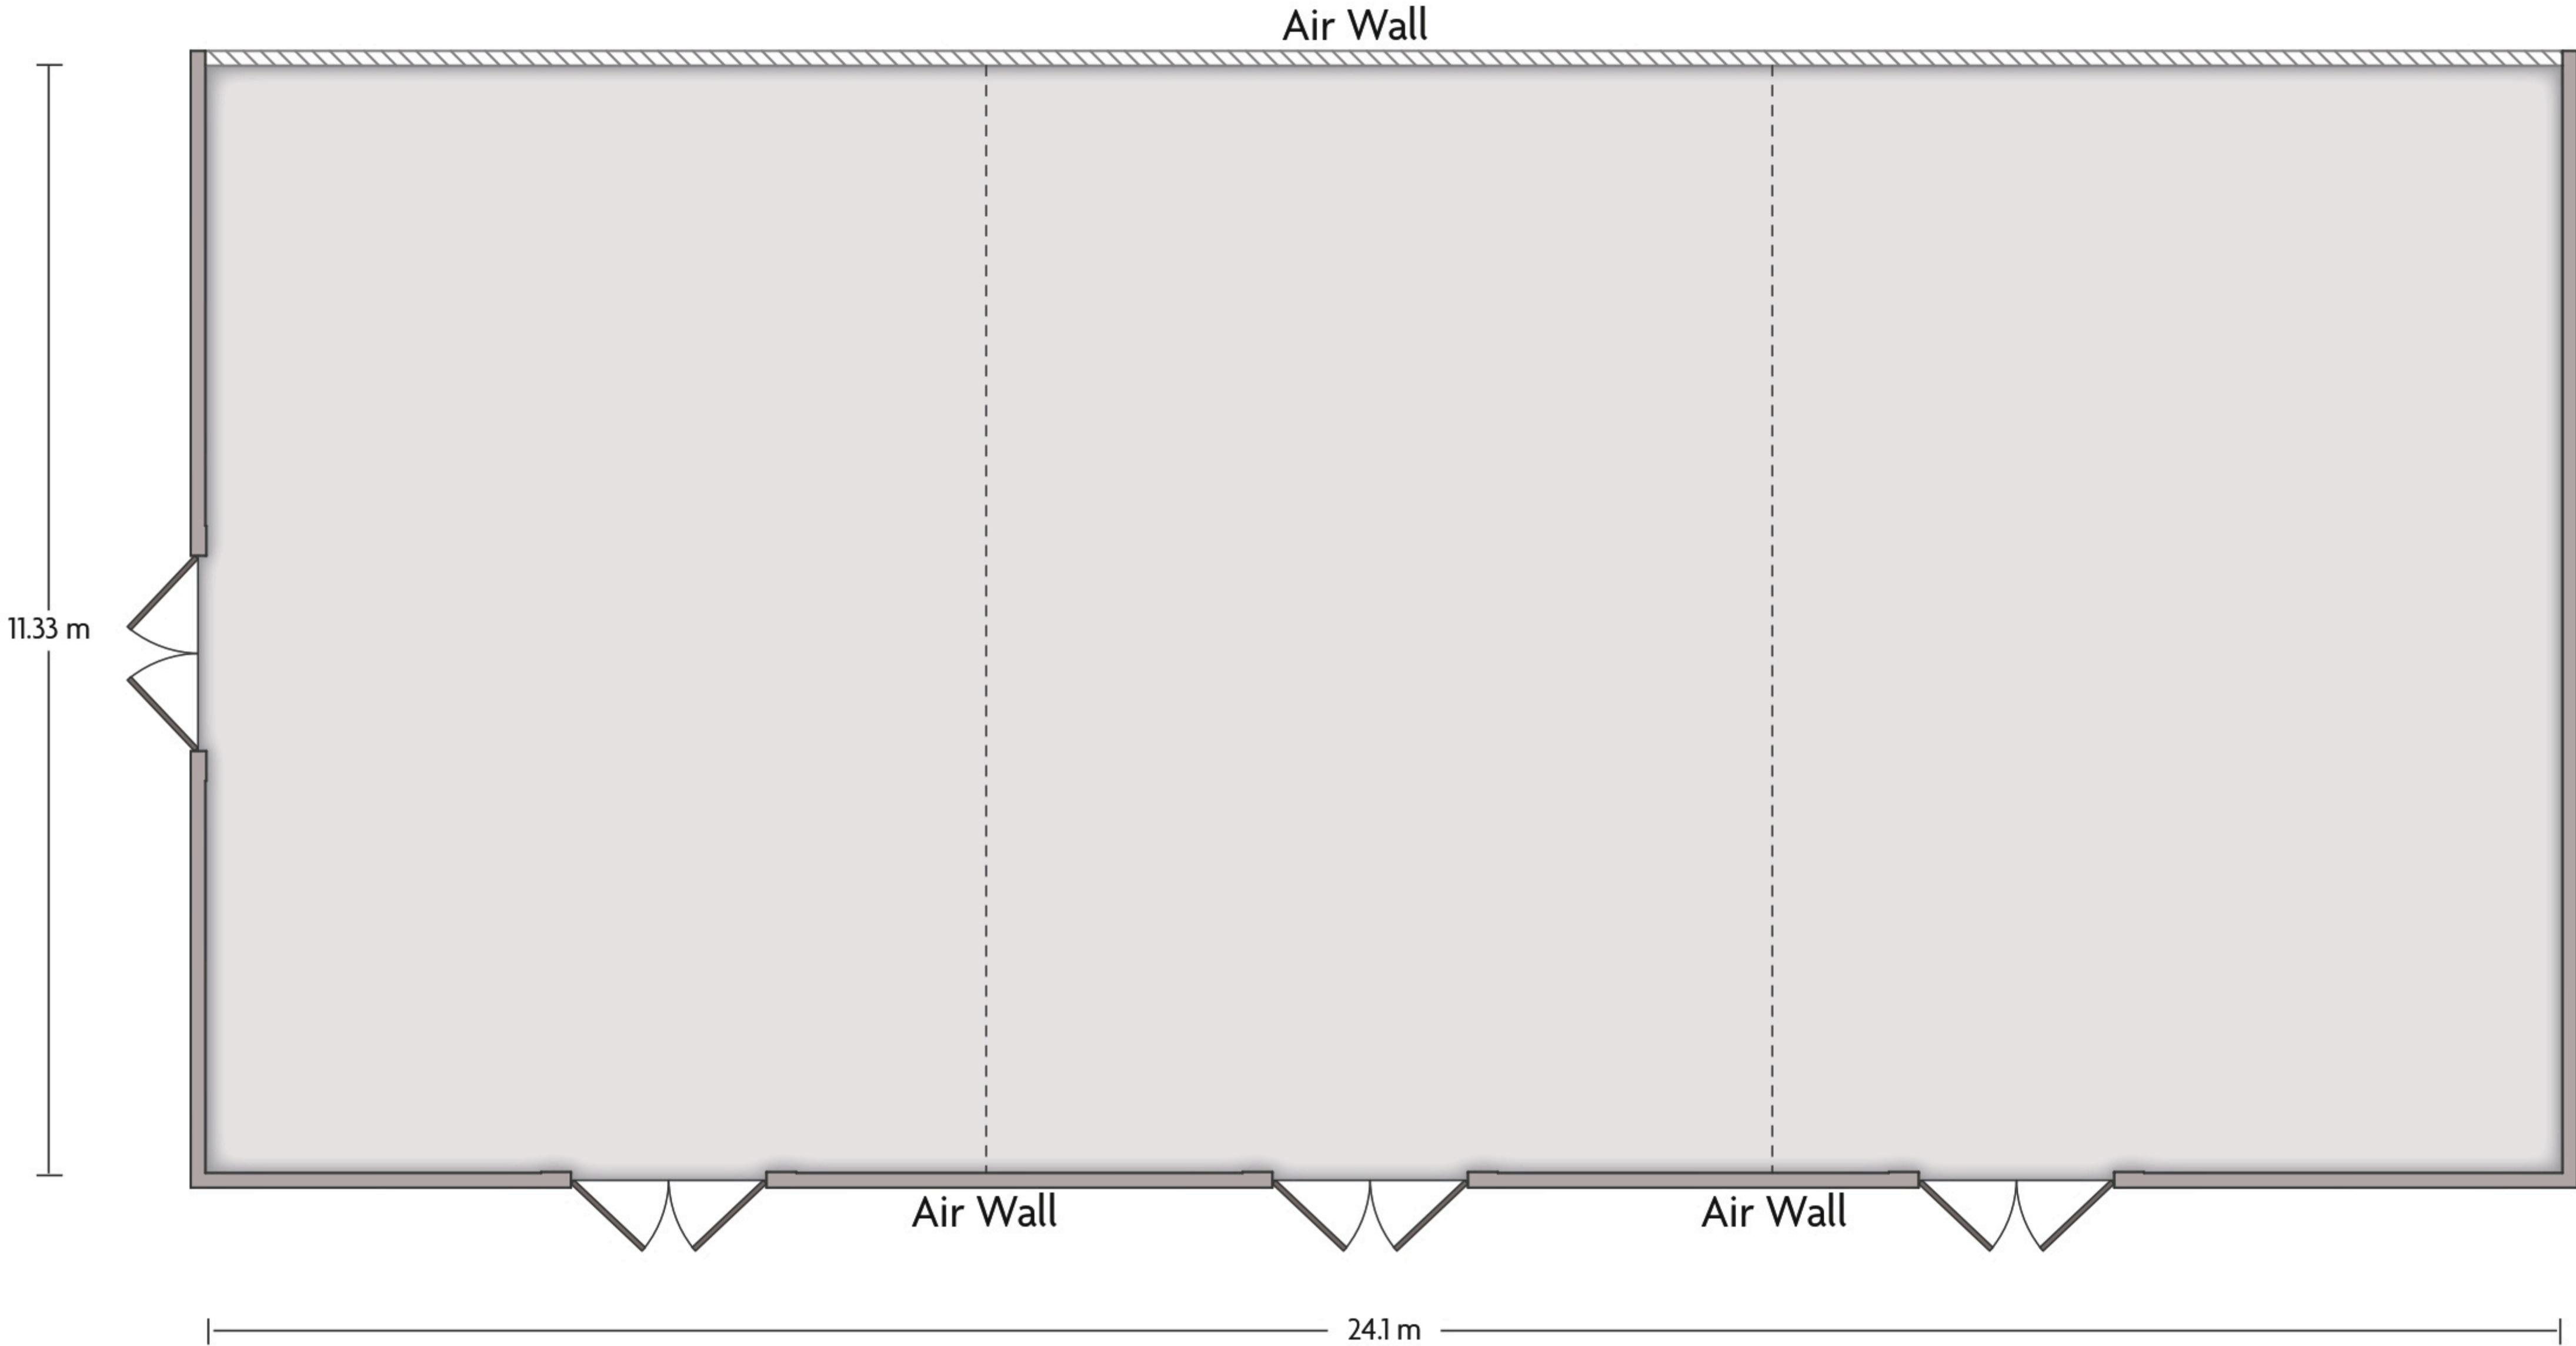

Crowne Plaza® Manila Galleria - Ballroom A

CROWNE PLAZA®

— BY IHG —

Manila Galleria

LENGTH: 27.8 m WIDTH: 24.1 m HEIGHT: 7 m TOTAL SQUARE METERS: 674.6 m² MAXIMUM CAPACITY: 500 POWER OUTLETS: 11

Ortigas Ave, Corner Asian Development Bank Ave Ortigas Center, Quezon City - 1100, Philippines | 63-2-6337222

*Multiple layout options available for this space.

Crowne Plaza® Manila Galleria - Ballroom B

CROWNE PLAZA®

— BY IHG —

Manila Galleria

LENGTH: 24.1 m WIDTH: 13.9 m HEIGHT: 6.6 m TOTAL SQUARE METERS: 334.3 m² MAXIMUM CAPACITY: 200 POWER OUTLETS: 6

CROWNE PLAZA®
— BY IHG —
Manila Galleria

LENGTH: 24.1 m WIDTH: 11.3 m HEIGHT: 7 m TOTAL SQUARE METERS: 273.2 m² MAXIMUM CAPACITY: 180 POWER OUTLETS: 8

Ortigas Ave, Corner Asian Development Bank Ave Ortigas Center, Quezon City - 1100, Philippines | 63-2-6337222

*Multiple layout options available for this space.

Crowne Plaza® Manila Galleria - Boardroom

CROWNE PLAZA®

— BY IHG —

Manila Galleria

LENGTH: 6.6 m WIDTH: 4.3 m HEIGHT: 3 m TOTAL SQUARE METERS: 24.9 m² MAXIMUM CAPACITY: 12 POWER OUTLETS: 4