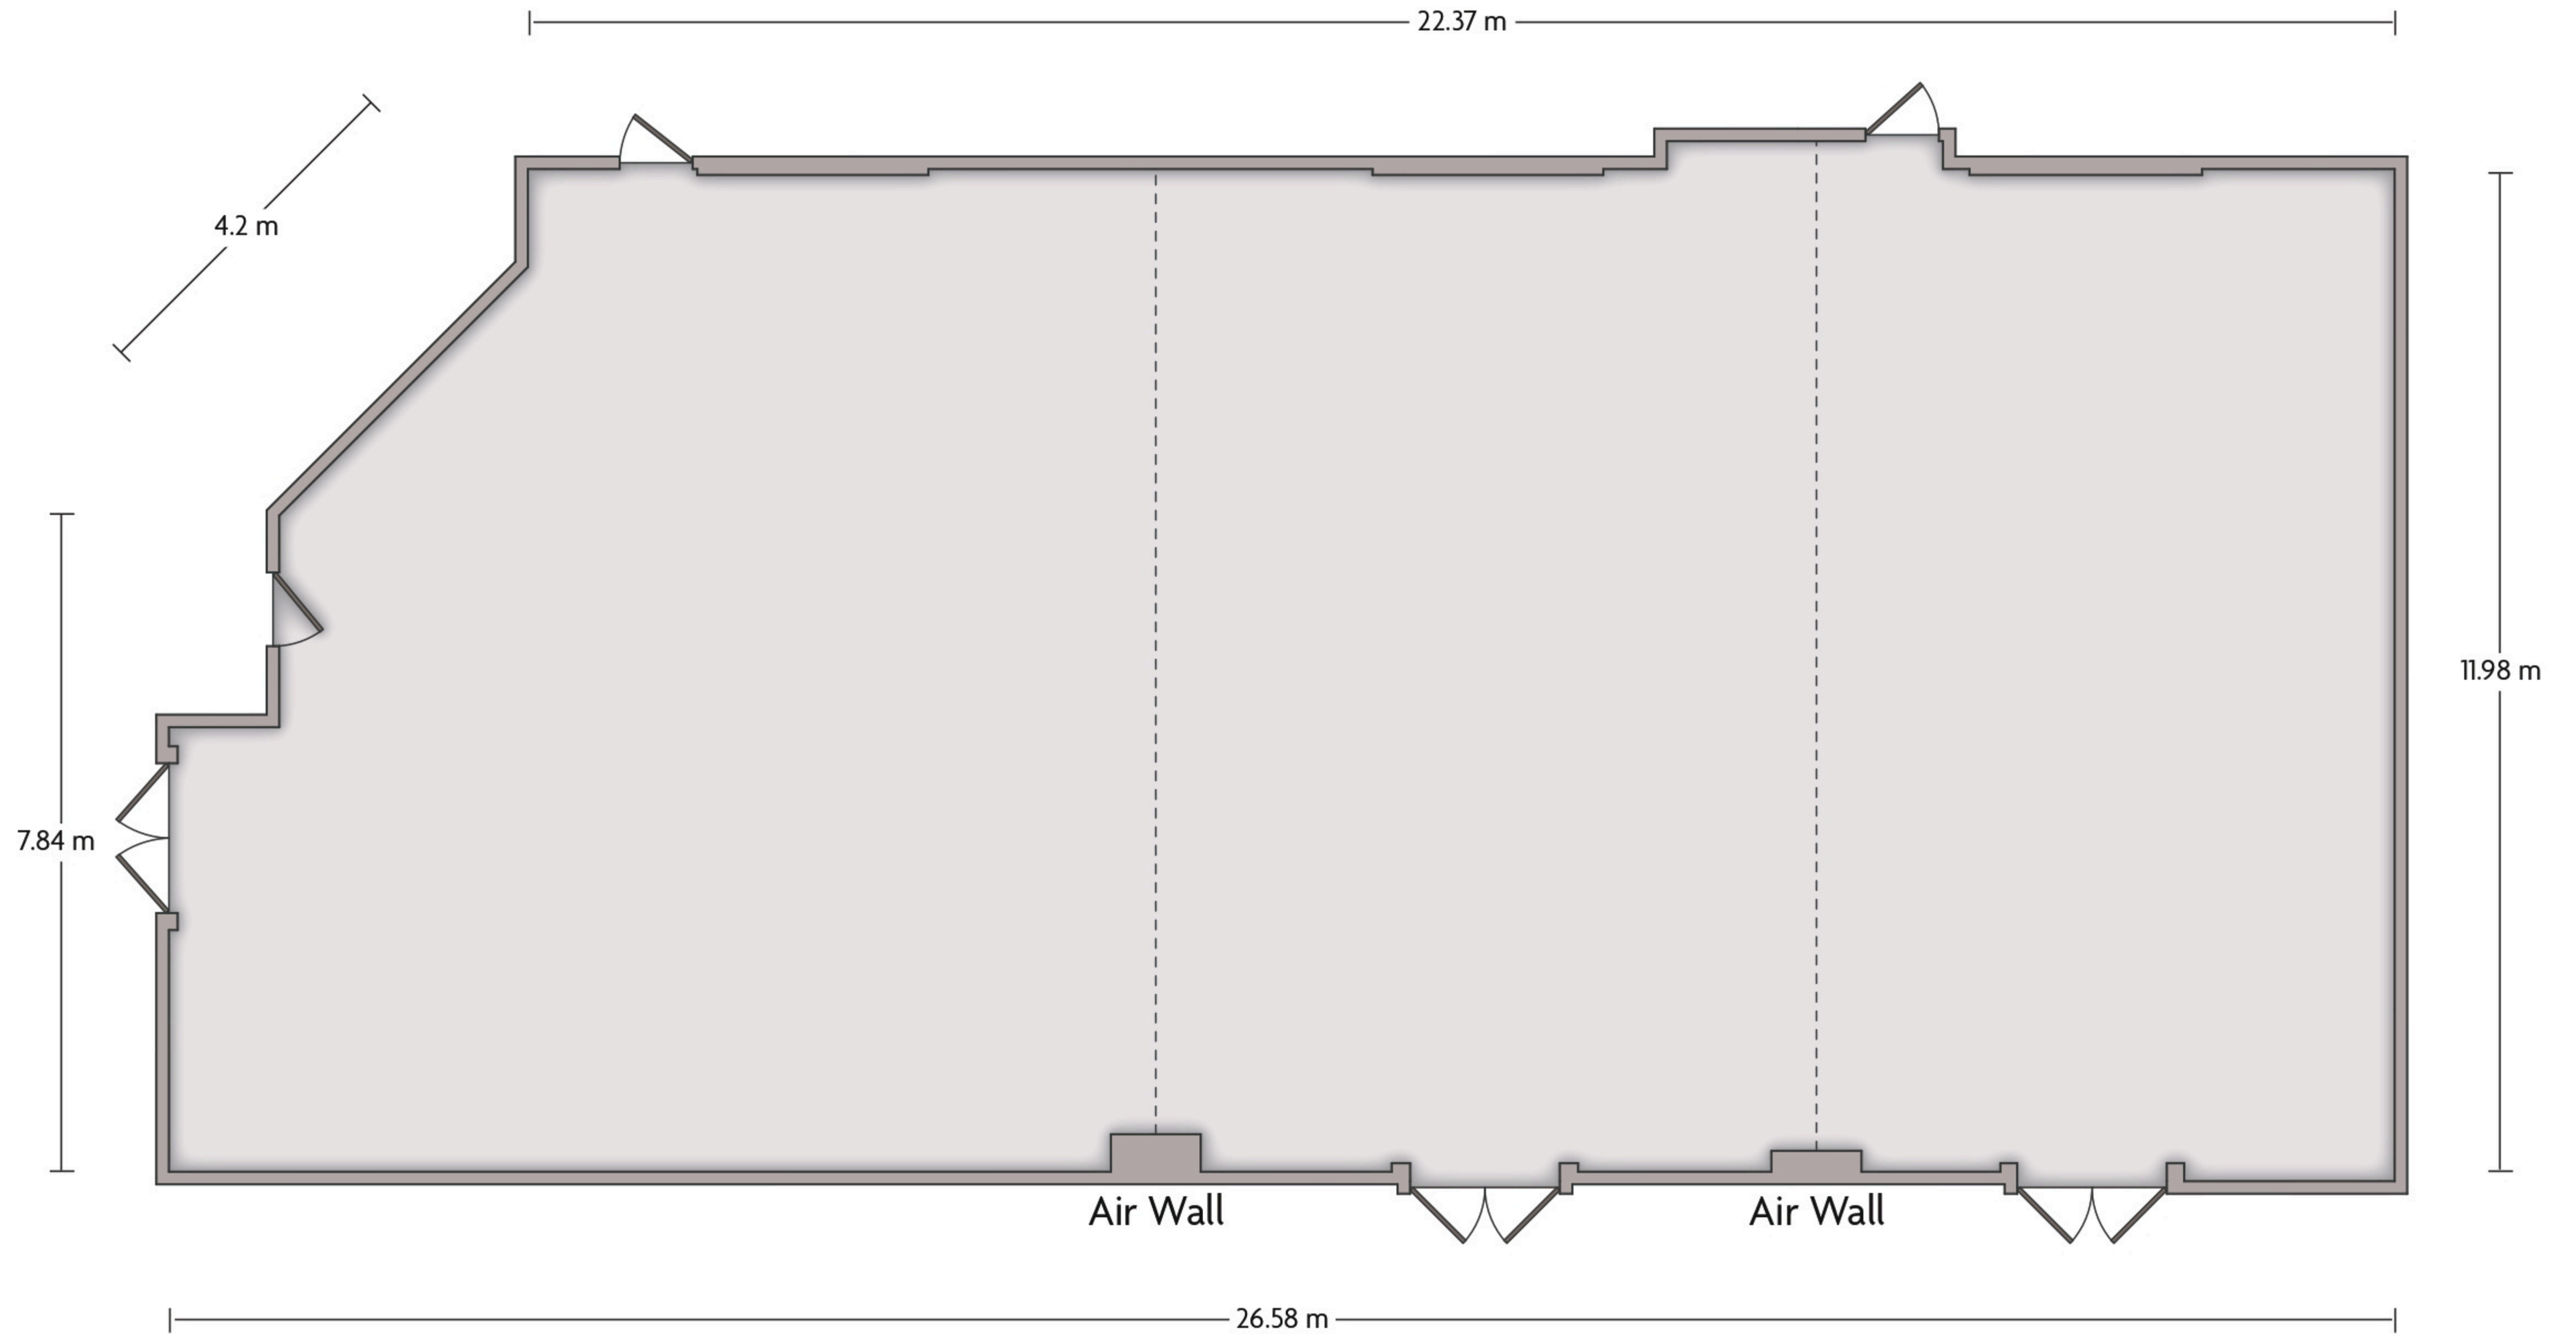

CROWNE PLAZA®
— BY IHG —
Manila Galleria

LENGTH: 24.1 m WIDTH: 11.3 m HEIGHT: 7 m TOTAL SQUARE METERS: 273.2 m² MAXIMUM CAPACITY: 180 POWER OUTLETS: 8

Ortigas Ave, Corner Asian Development Bank Ave Ortigas Center, Quezon City - 1100, Philippines | 63-2-6337222

*Multiple layout options available for this space.

Crowne Plaza® Manila Galleria - Boardroom

CROWNE PLAZA®

— BY IHG —

Manila Galleria

LENGTH: 6.6 m WIDTH: 4.3 m HEIGHT: 3 m TOTAL SQUARE METERS: 24.9 m² MAXIMUM CAPACITY: 12 POWER OUTLETS: 4

Ortigas Ave, Corner Asian Development Bank Ave Ortigas Center, Quezon City - 1100, Philippines | 63-2-6337222

Crowne Plaza® Manila Galleria - Emerald A, B, & C

CROWNE PLAZA®

— BY IHG —

Manila Galleria

LENGTH: 26.6 m WIDTH: 12 m HEIGHT: 11.4 m TOTAL SQUARE METERS: 302.1 m² MAXIMUM CAPACITY: 180 POWER OUTLETS: 8

CROWNE PLAZA®

— BY IHG —

Manila Galleria

LENGTH: 53.2 m WIDTH: 24.1 m HEIGHT: 7 m TOTAL SQUARE METERS: 1,282.1 m² MAXIMUM CAPACITY: 1,100 POWER OUTLETS: 25

Ortigas Ave, Corner Asian Development Bank Ave Ortigas Center, Quezon City - 1100, Philippines | 63-2-6337222