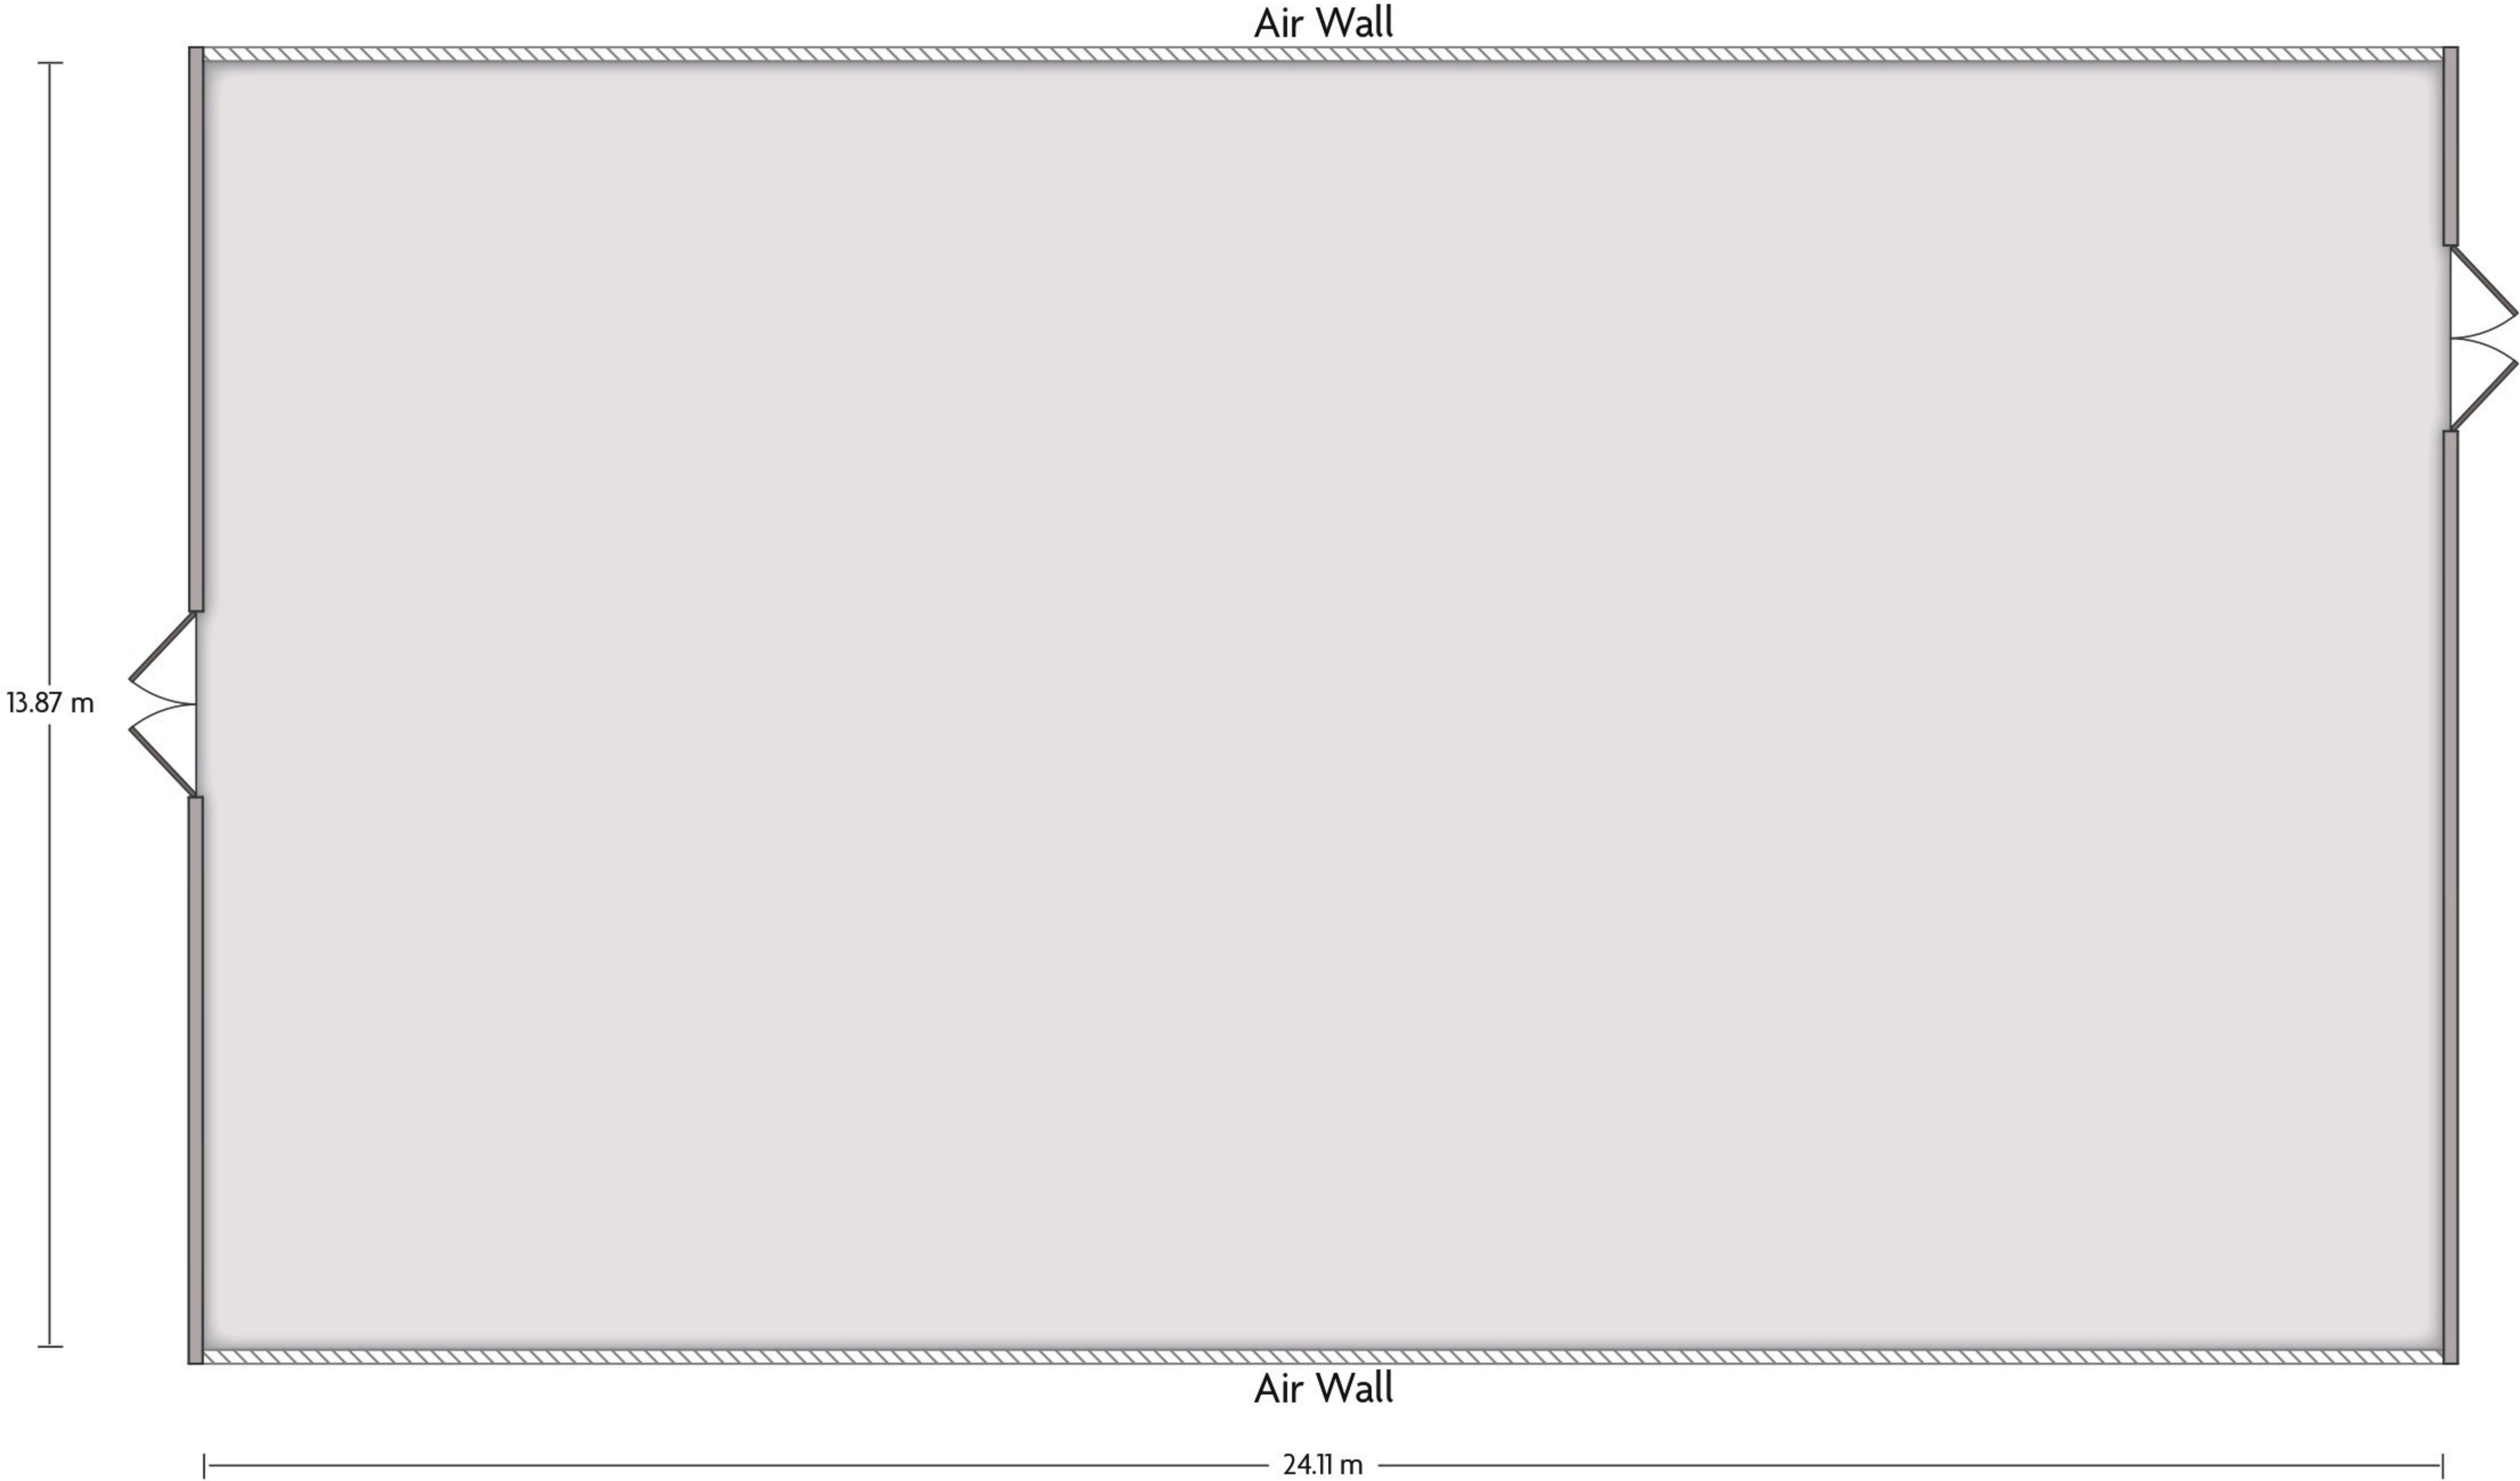

Crowne Plaza® Manila Galleria - Ballroom A

CROWNE PLAZA®

— BY IHG —

Manila Galleria

LENGTH: 27.8 m WIDTH: 24.1 m HEIGHT: 7 m TOTAL SQUARE METERS: 674.6 m² MAXIMUM CAPACITY: 500 POWER OUTLETS: 11

Ortigas Ave, Corner Asian Development Bank Ave Ortigas Center, Quezon City - 1100, Philippines | 63-2-6337222

*Multiple layout options available for this space.

Crowne Plaza® Manila Galleria - Ballroom B

CROWNE PLAZA®

— BY IHG —

Manila Galleria

LENGTH: 24.1 m WIDTH: 13.9 m HEIGHT: 6.6 m TOTAL SQUARE METERS: 334.3 m² MAXIMUM CAPACITY: 200 POWER OUTLETS: 6