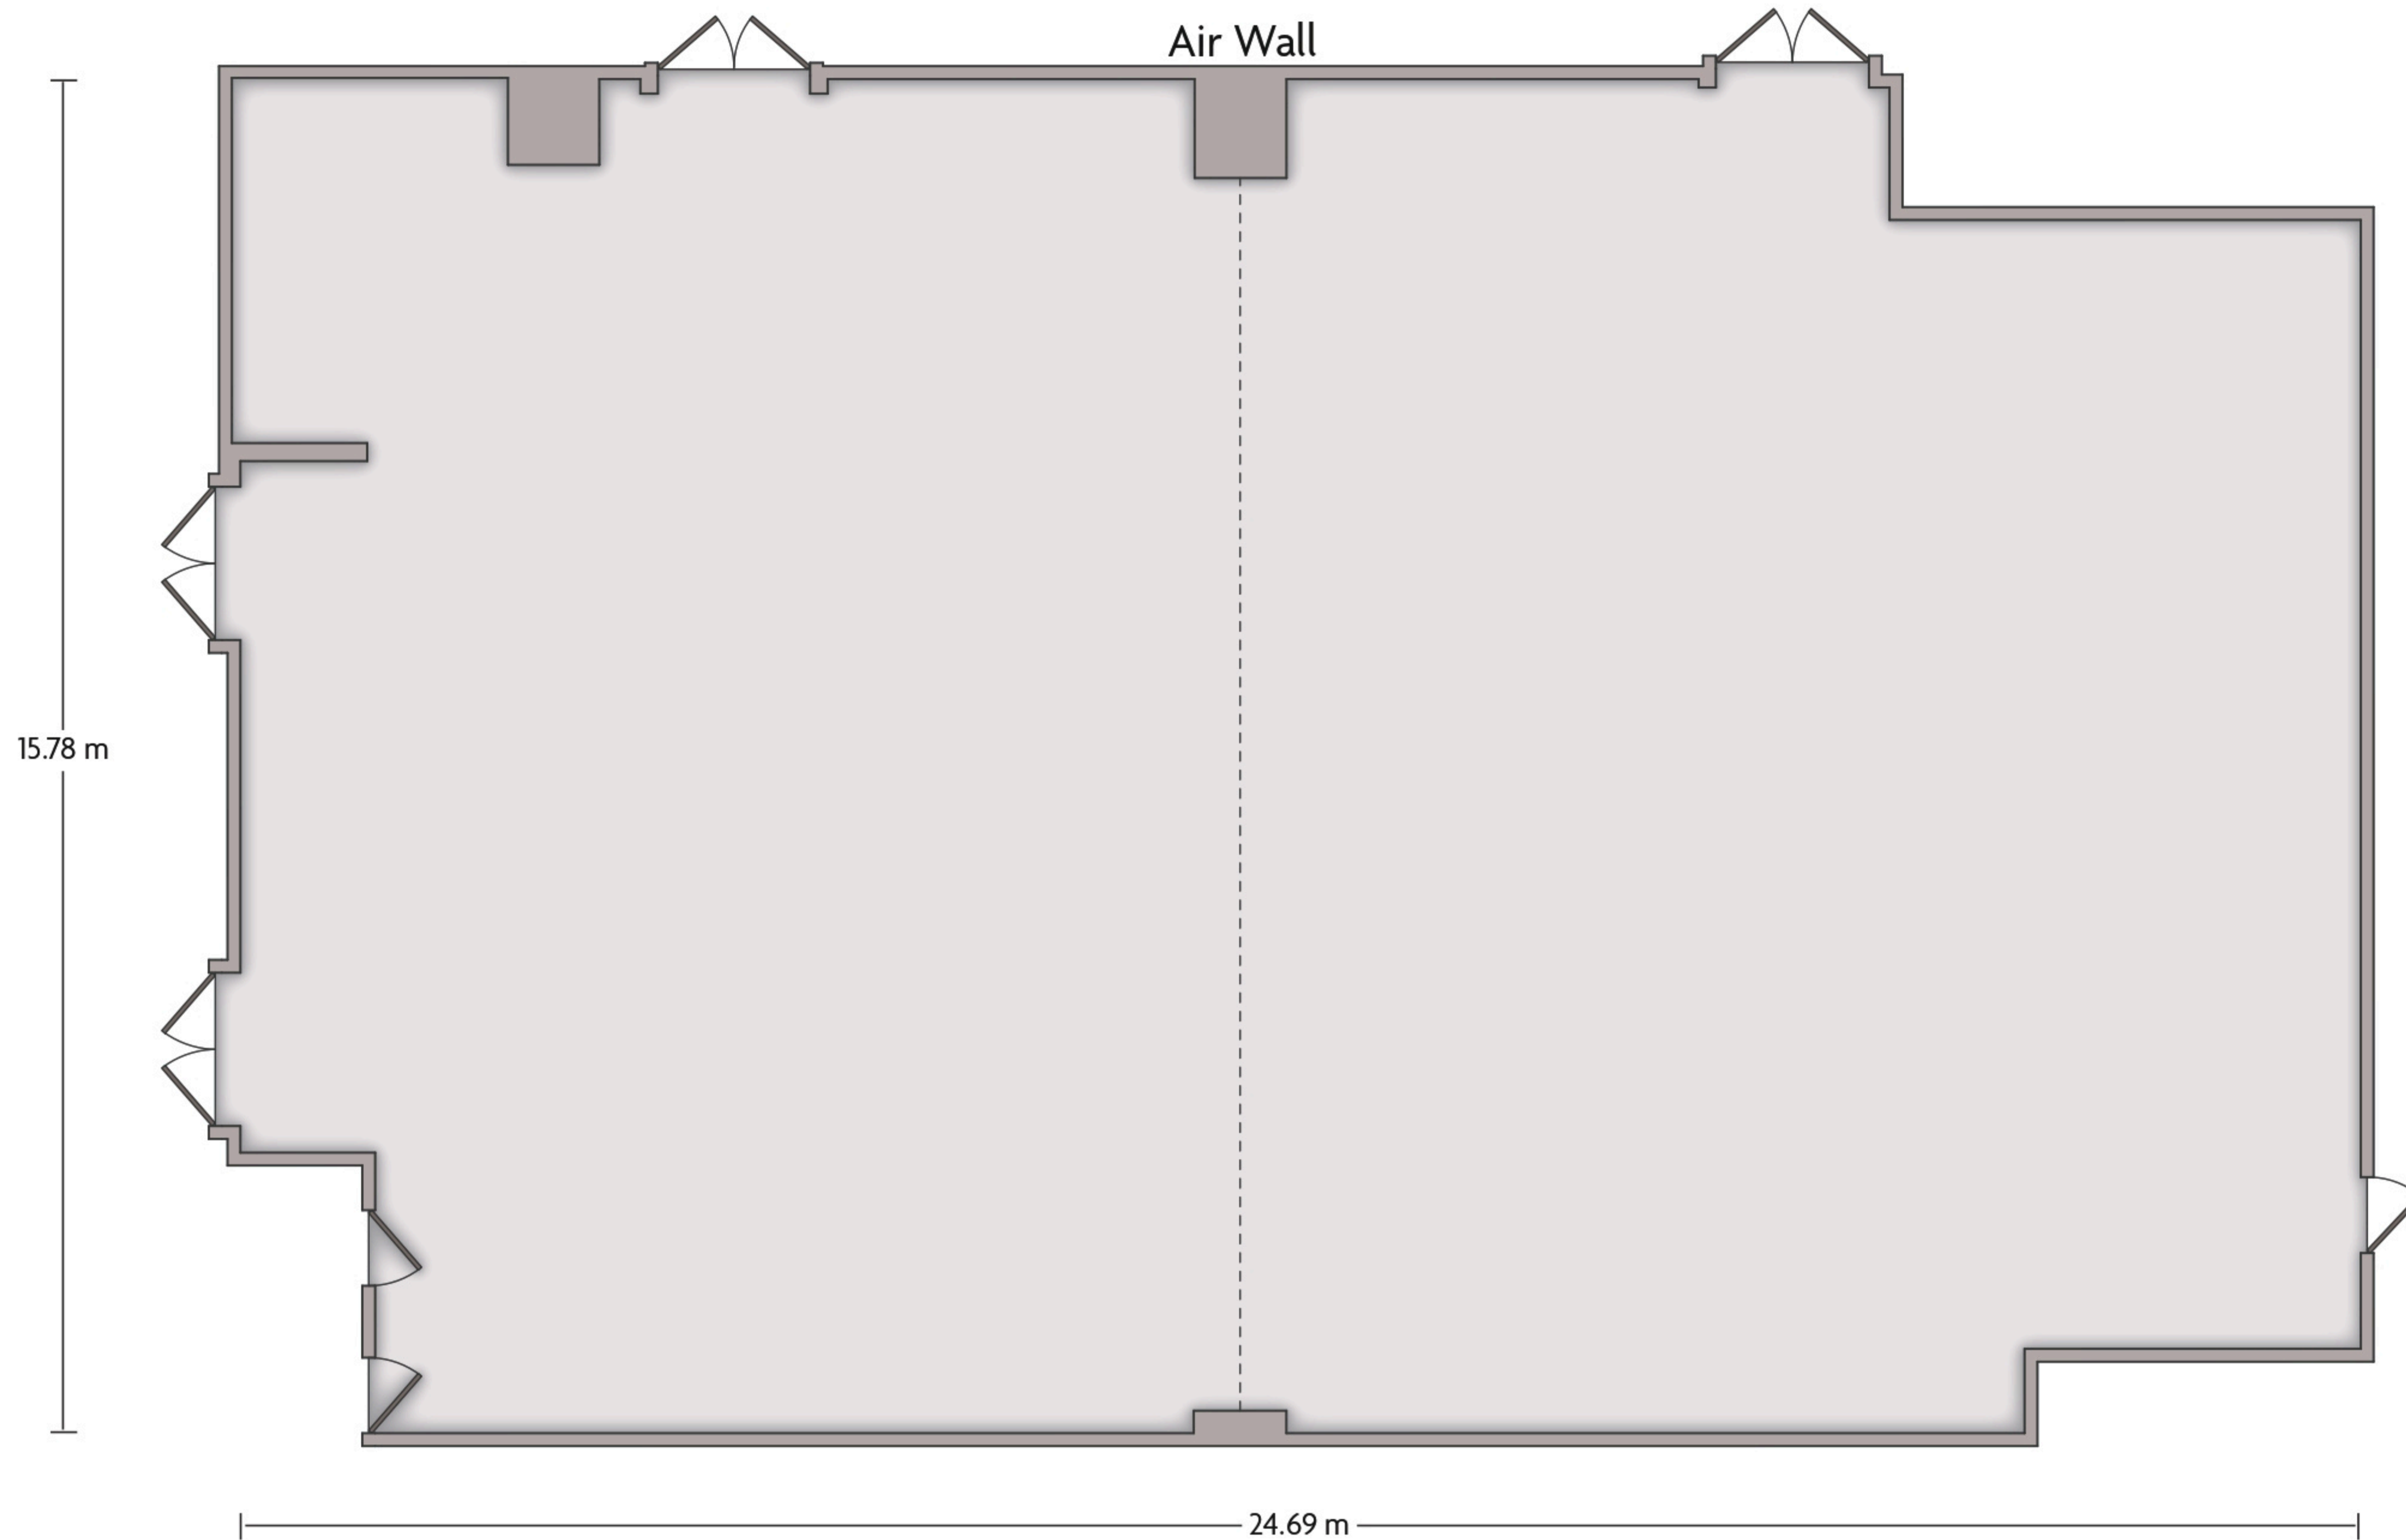

*Multiple layout options available for this space.

Crowne Plaza® Manila Galleria - Pre-function Area

CROWNE PLAZA®

BY IHG

Manila Galleria

LENGTH: 16 m WIDTH: 13.8 m HEIGHT: 3.4 m TOTAL SQUARE METERS: 253 m² MAXIMUM CAPACITY: 100 POWER OUTLETS: 6

CROWNE PLAZA®

— BY IHG —

Manila Galleria

LENGTH: 24.7 m WIDTH: 15.8 m HEIGHT: 3.5 m TOTAL SQUARE METERS: 370.1 m² MAXIMUM CAPACITY: 200 POWER OUTLETS: 7

Ortigas Ave, Corner Asian Development Bank Ave Ortigas Center, Quezon City - 1100, Philippines | 63-2-6337222

*Multiple layout options available for this space.