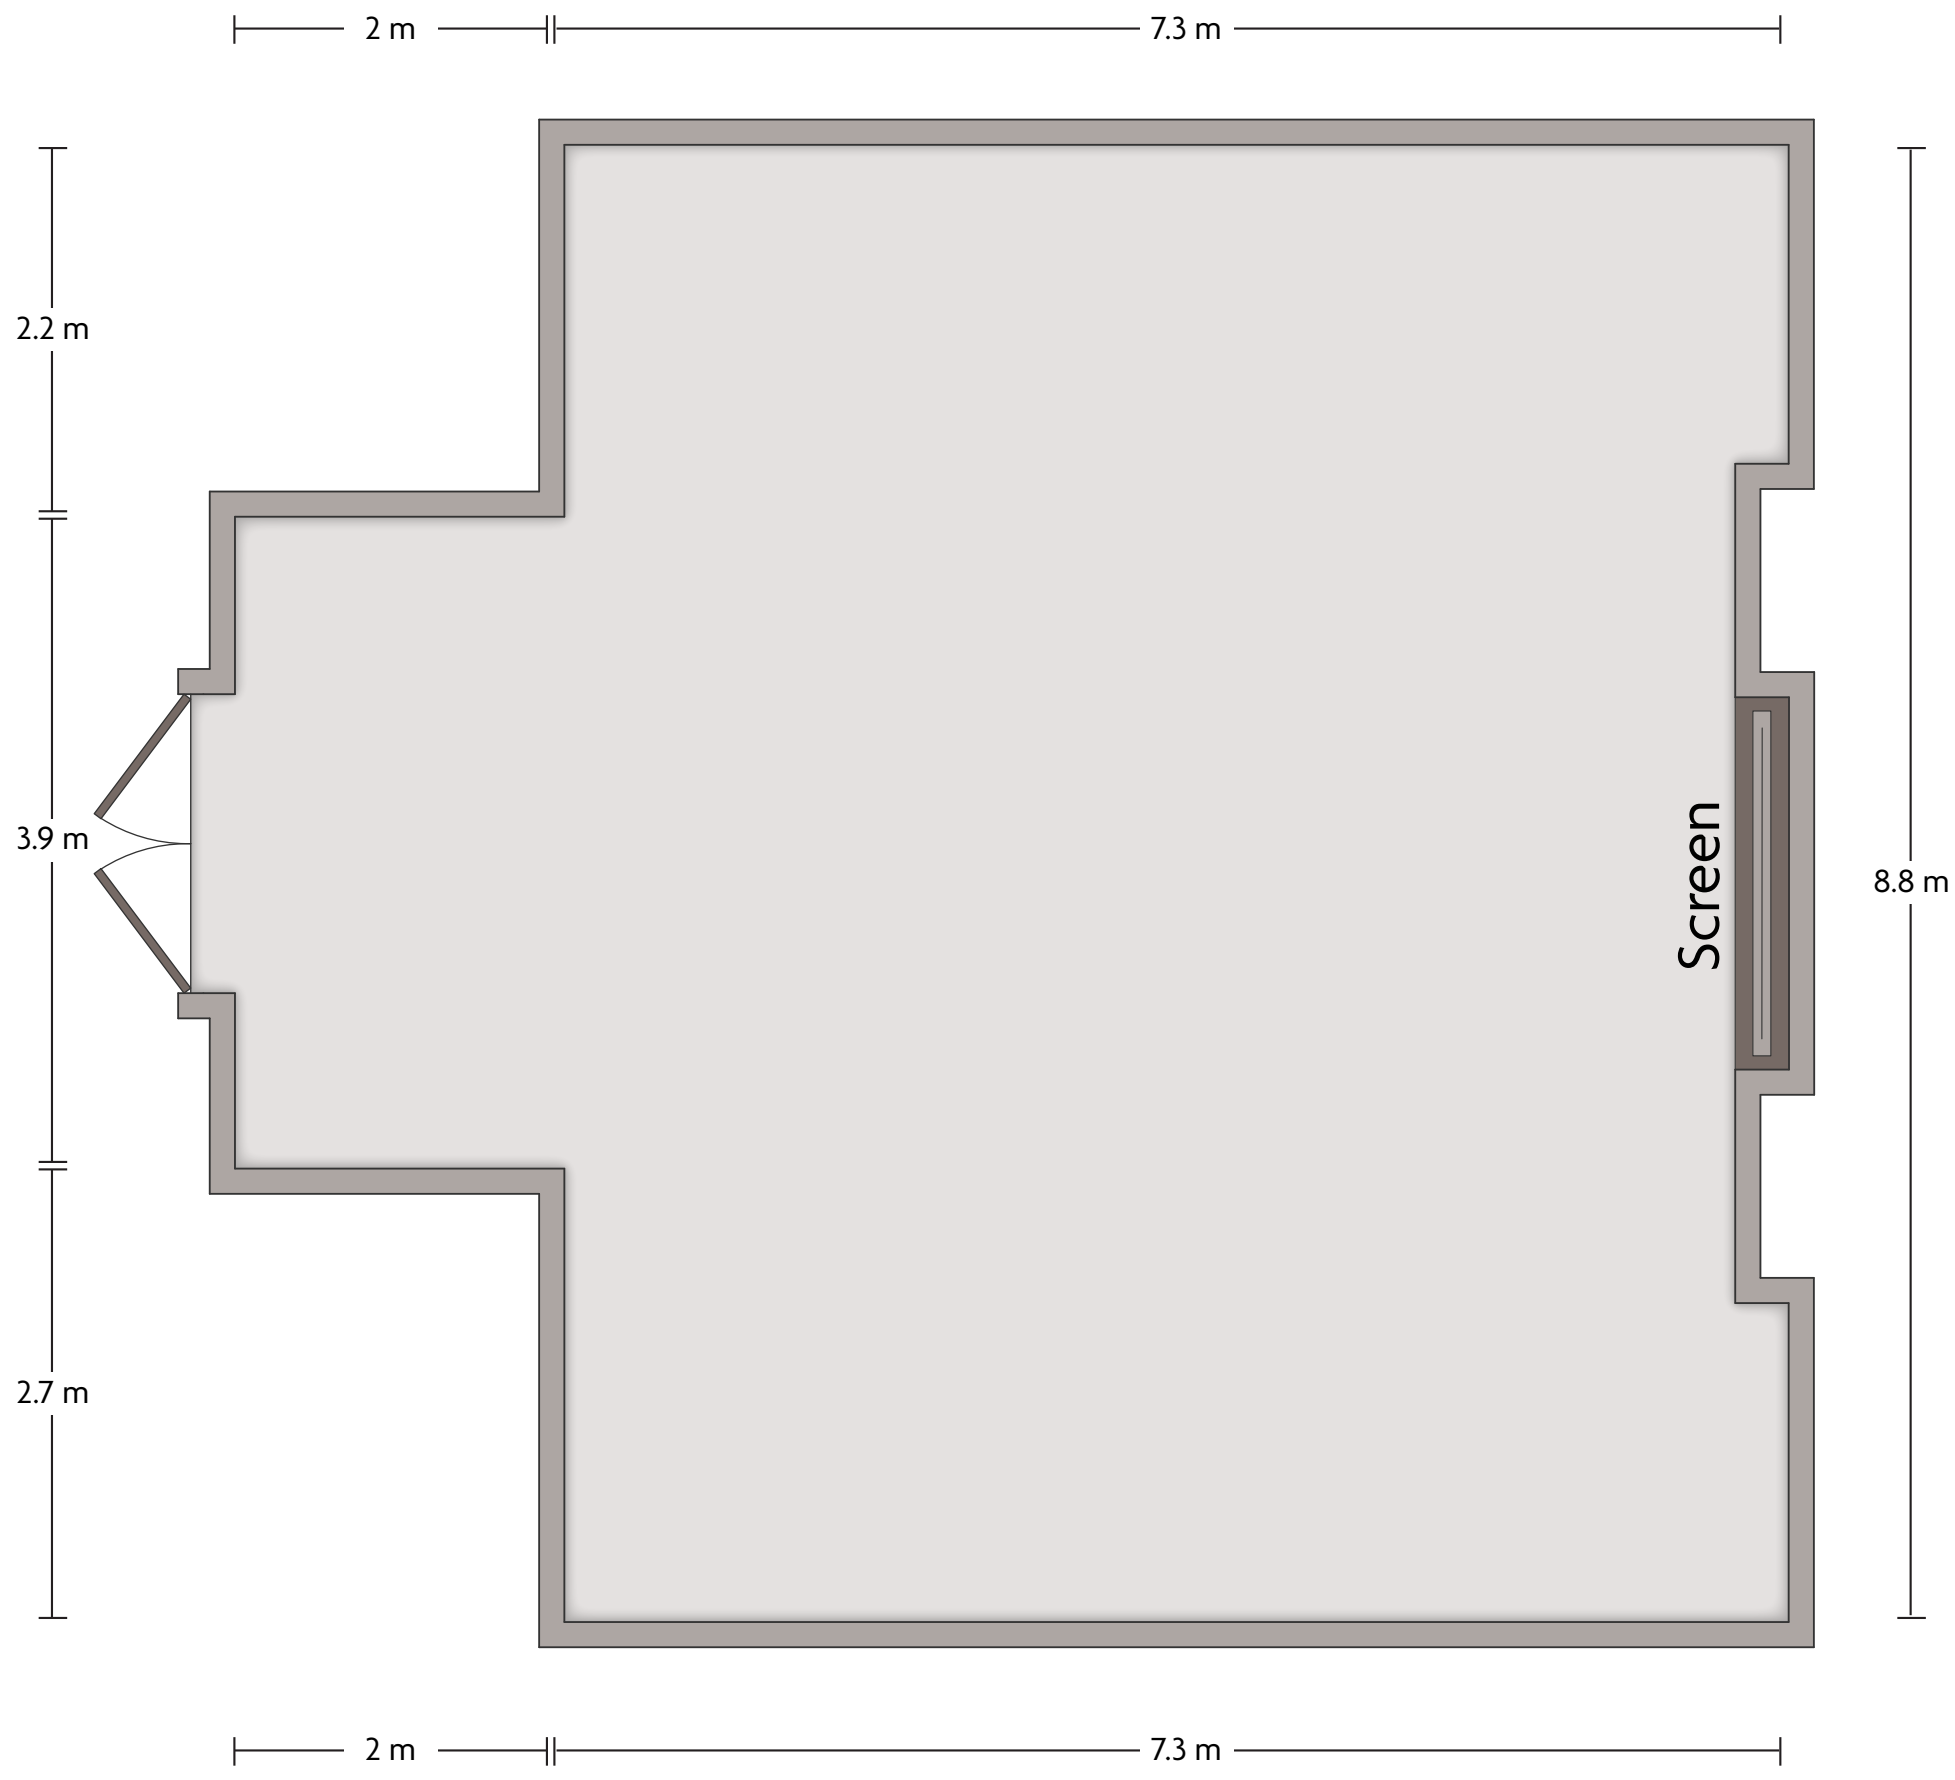

LENGTH: 4.1 m WIDTH: 3.7 m HEIGHT: 2.6 m TOTAL SQUARE METERS: 16.2 m² MAXIMUM CAPACITY: 12 POWER OUTLETS: 6

Avenida da Boavista, 1466 | Porto, 4100-114 Portugal | +351 226072500

*Multiple layout options available for this space.

LENGTH: 21 m WIDTH: 9.6 m HEIGHT: 2.3 m TOTAL SQUARE METERS: 194.5 m² MAXIMUM CAPACITY: 300 POWER OUTLETS: 10

Avenida da Boavista, 1466 | Porto, 4100-114 Portugal | +351 226072500

*Multiple layout options available for this space.

LENGTH: 8.5 m WIDTH: 7.1 m HEIGHT: 2.8 m TOTAL SQUARE METERS: 60.9 m² MAXIMUM CAPACITY: 60 POWER OUTLETS: 12

Avenida da Boavista, 1466 | Porto, 4100-114 Portugal | +351 226072500

*Multiple layout options available for this space.

LENGTH: 7.2 m WIDTH: 4.1 m HEIGHT: 2.8 m TOTAL SQUARE METERS: 29.8 m² MAXIMUM CAPACITY: 60 POWER OUTLETS: 4

Avenida da Boavista, 1466 | Porto, 4100-114 Portugal | +351 226072500