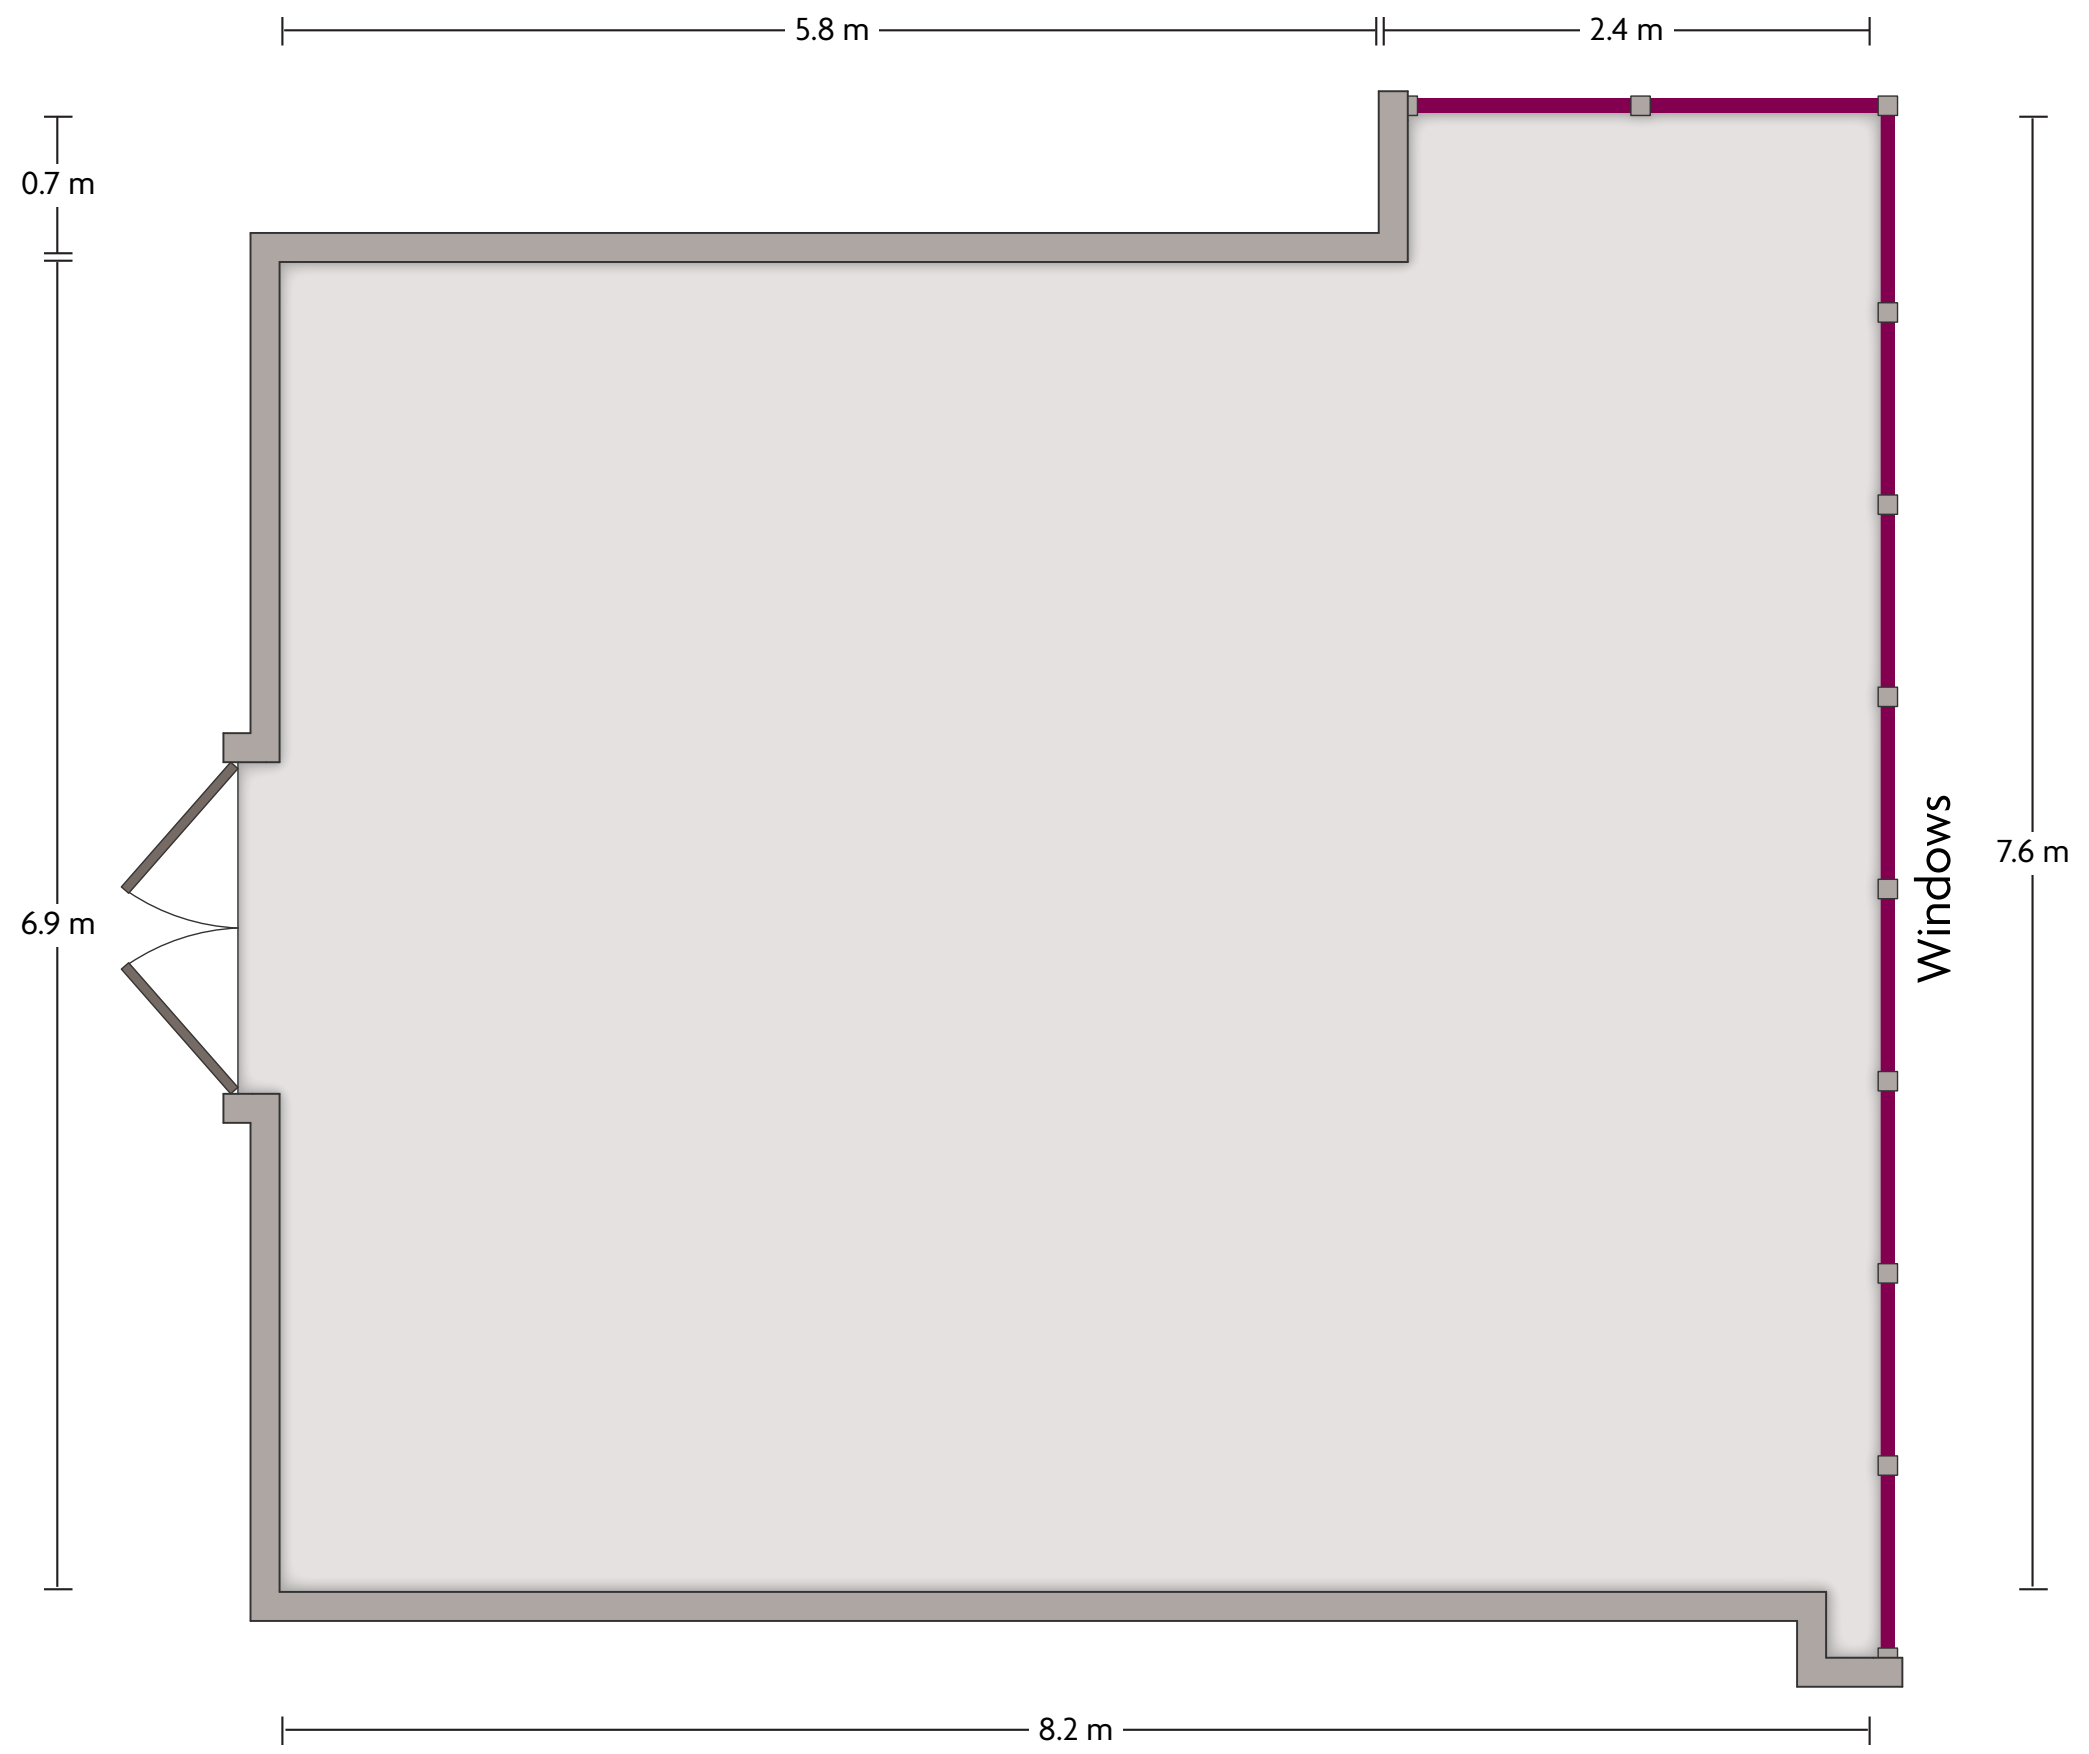

LENGTH: 8.2 m   WIDTH: 6.9 m   HEIGHT: 2.8 m   TOTAL SQUARE METERS: 58.7 m²   MAXIMUM CAPACITY: 70   POWER OUTLETS: 11

Avenida da Boavista, 1466 | Porto, 4100-114 Portugal | +351 226072500

*Multiple layout options available for this space.