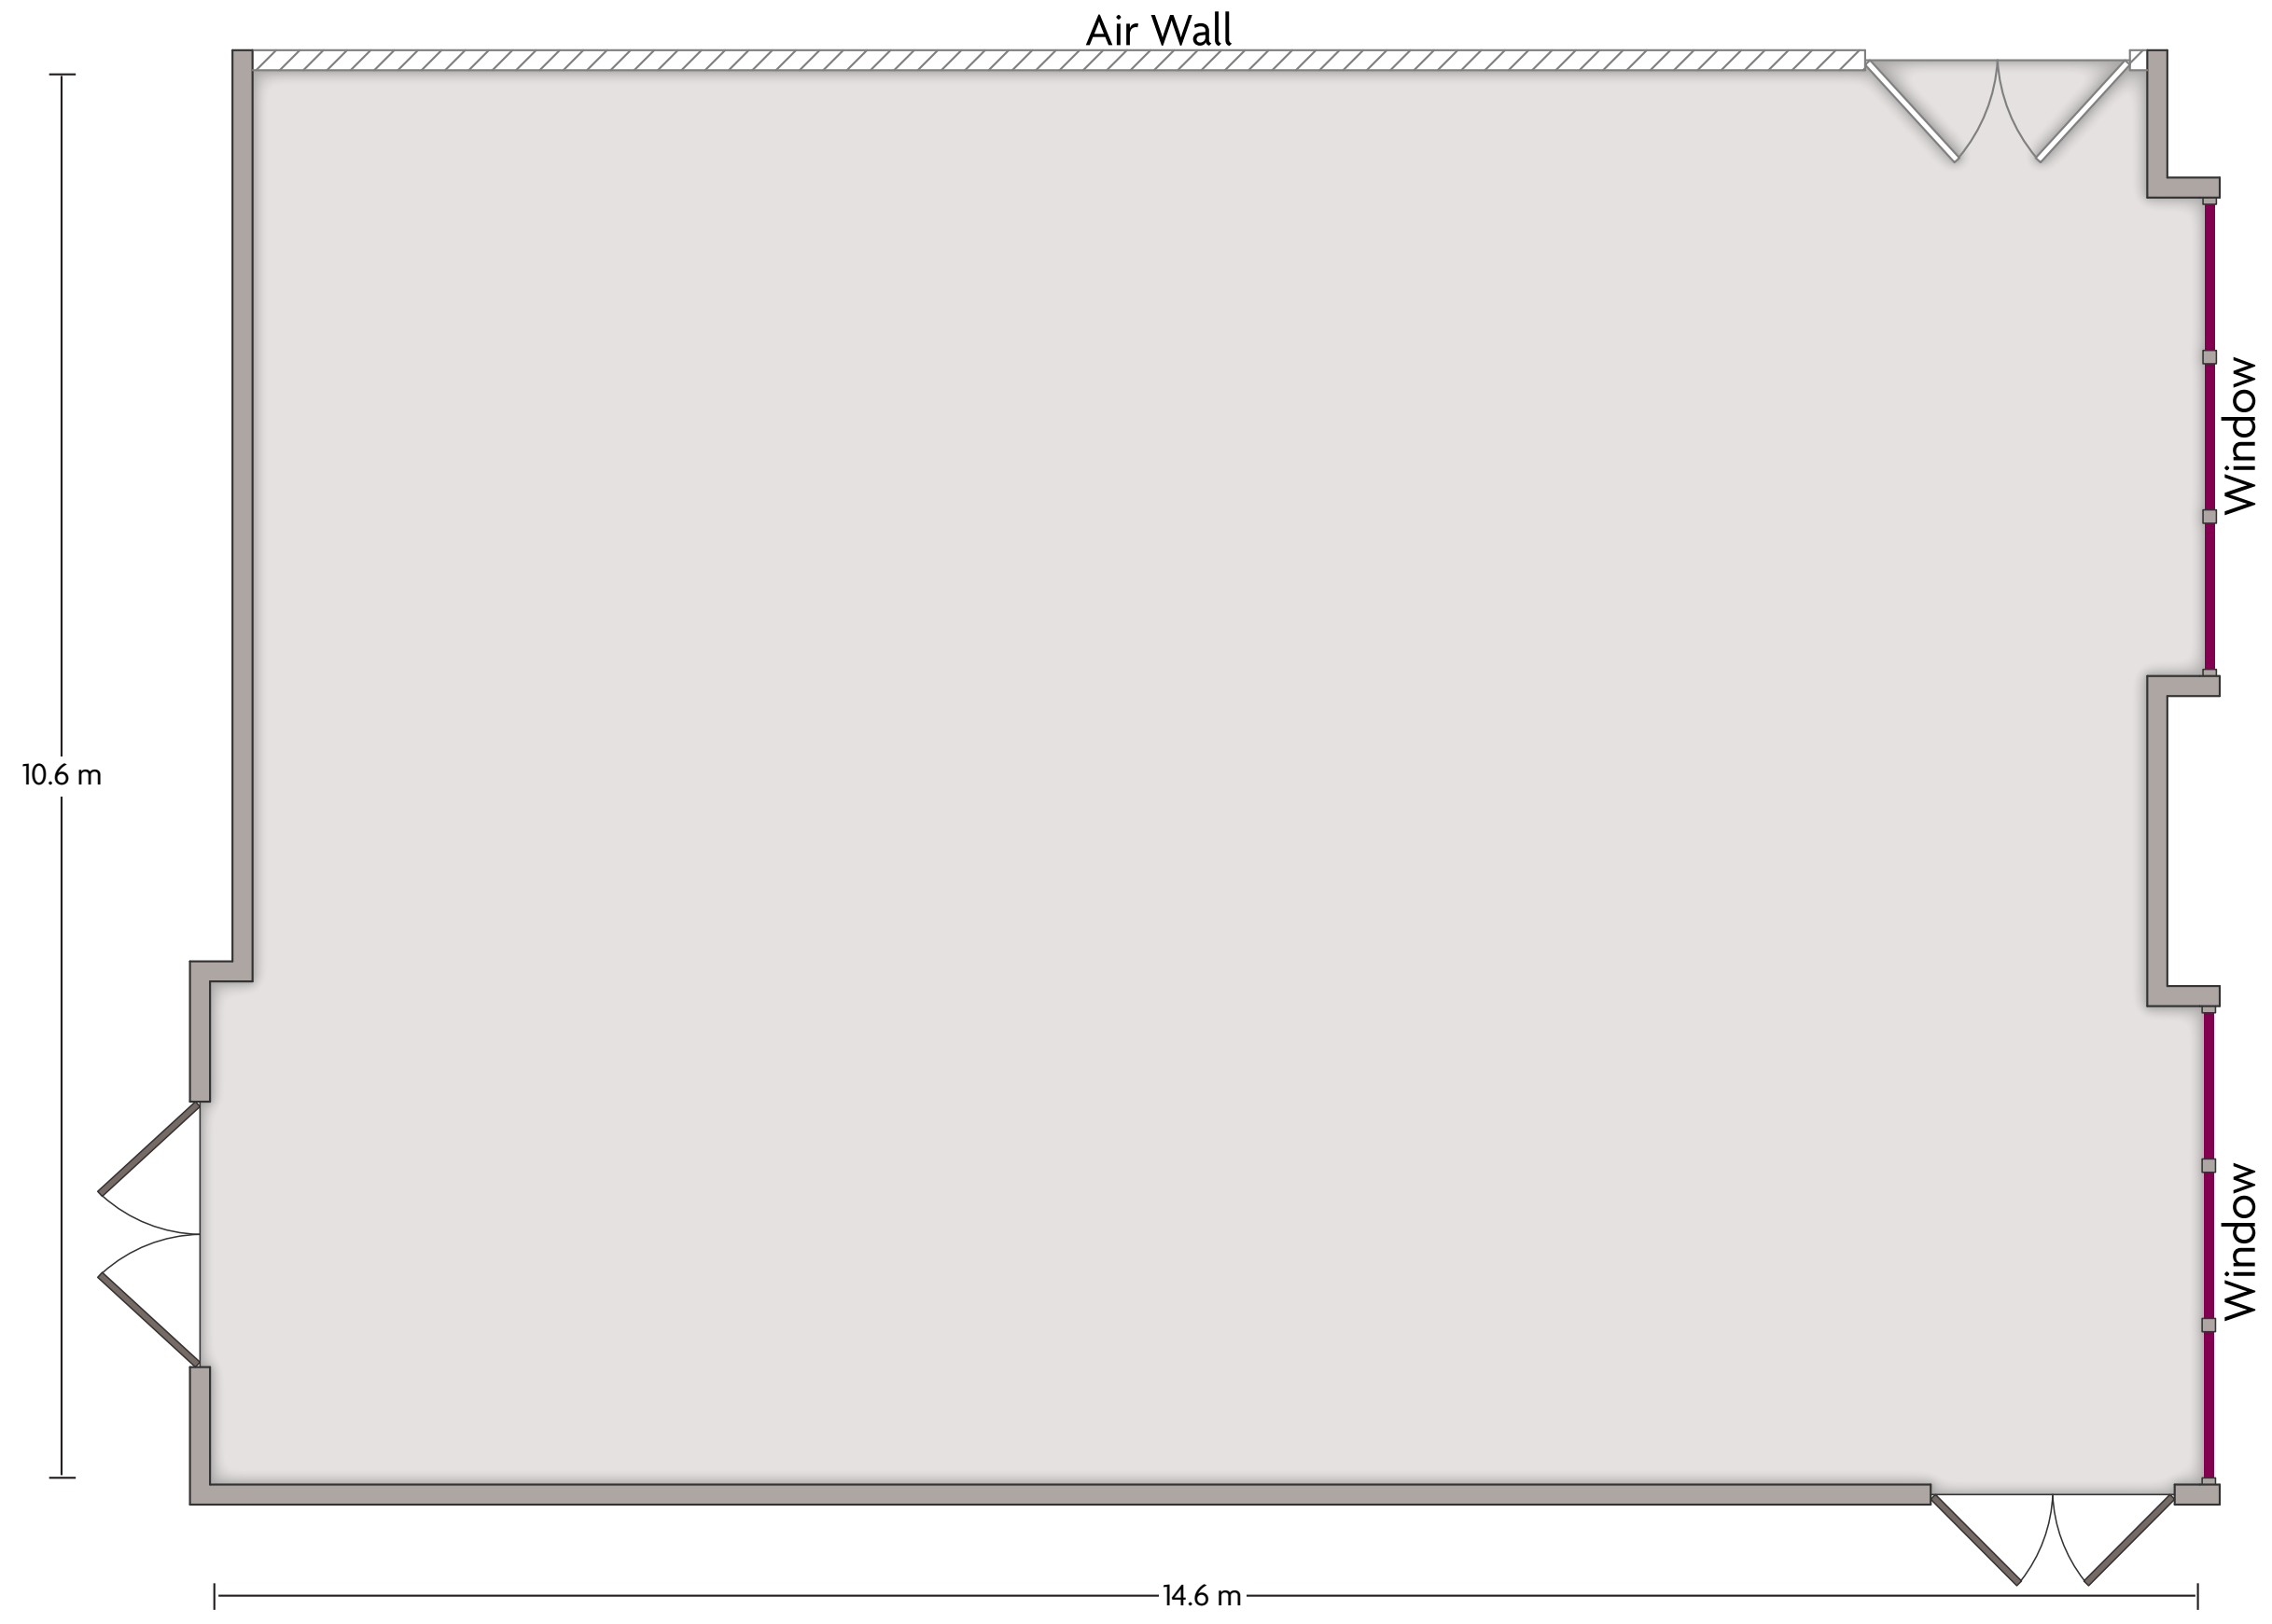

LENGTH: 14.6 m WIDTH: 10.6 m HEIGHT: 4.1 m TOTAL SQUARE METERS: 153.8 m² MAXIMUM CAPACITY: 300 POWER OUTLETS: 2

Avenida da Boavista, 1466 | Porto, 4100-114 Portugal | +351 226072500

*Multiple layout options available for this space.

LENGTH: 21 m WIDTH: 9.6 m HEIGHT: 2.3 m TOTAL SQUARE METERS: 194.5 m² MAXIMUM CAPACITY: 300 POWER OUTLETS: 10

Avenida da Boavista, 1466 | Porto, 4100-114 Portugal | +351 226072500

*Multiple layout options available for this space.

LENGTH: 8.5 m WIDTH: 7.1 m HEIGHT: 2.8 m TOTAL SQUARE METERS: 60.9 m² MAXIMUM CAPACITY: 60 POWER OUTLETS: 12

Avenida da Boavista, 1466 | Porto, 4100-114 Portugal | +351 226072500

*Multiple layout options available for this space.

LENGTH: 7.2 m WIDTH: 4.1 m HEIGHT: 2.8 m TOTAL SQUARE METERS: 29.8 m² MAXIMUM CAPACITY: 60 POWER OUTLETS: 4

Avenida da Boavista, 1466 | Porto, 4100-114 Portugal | +351 226072500