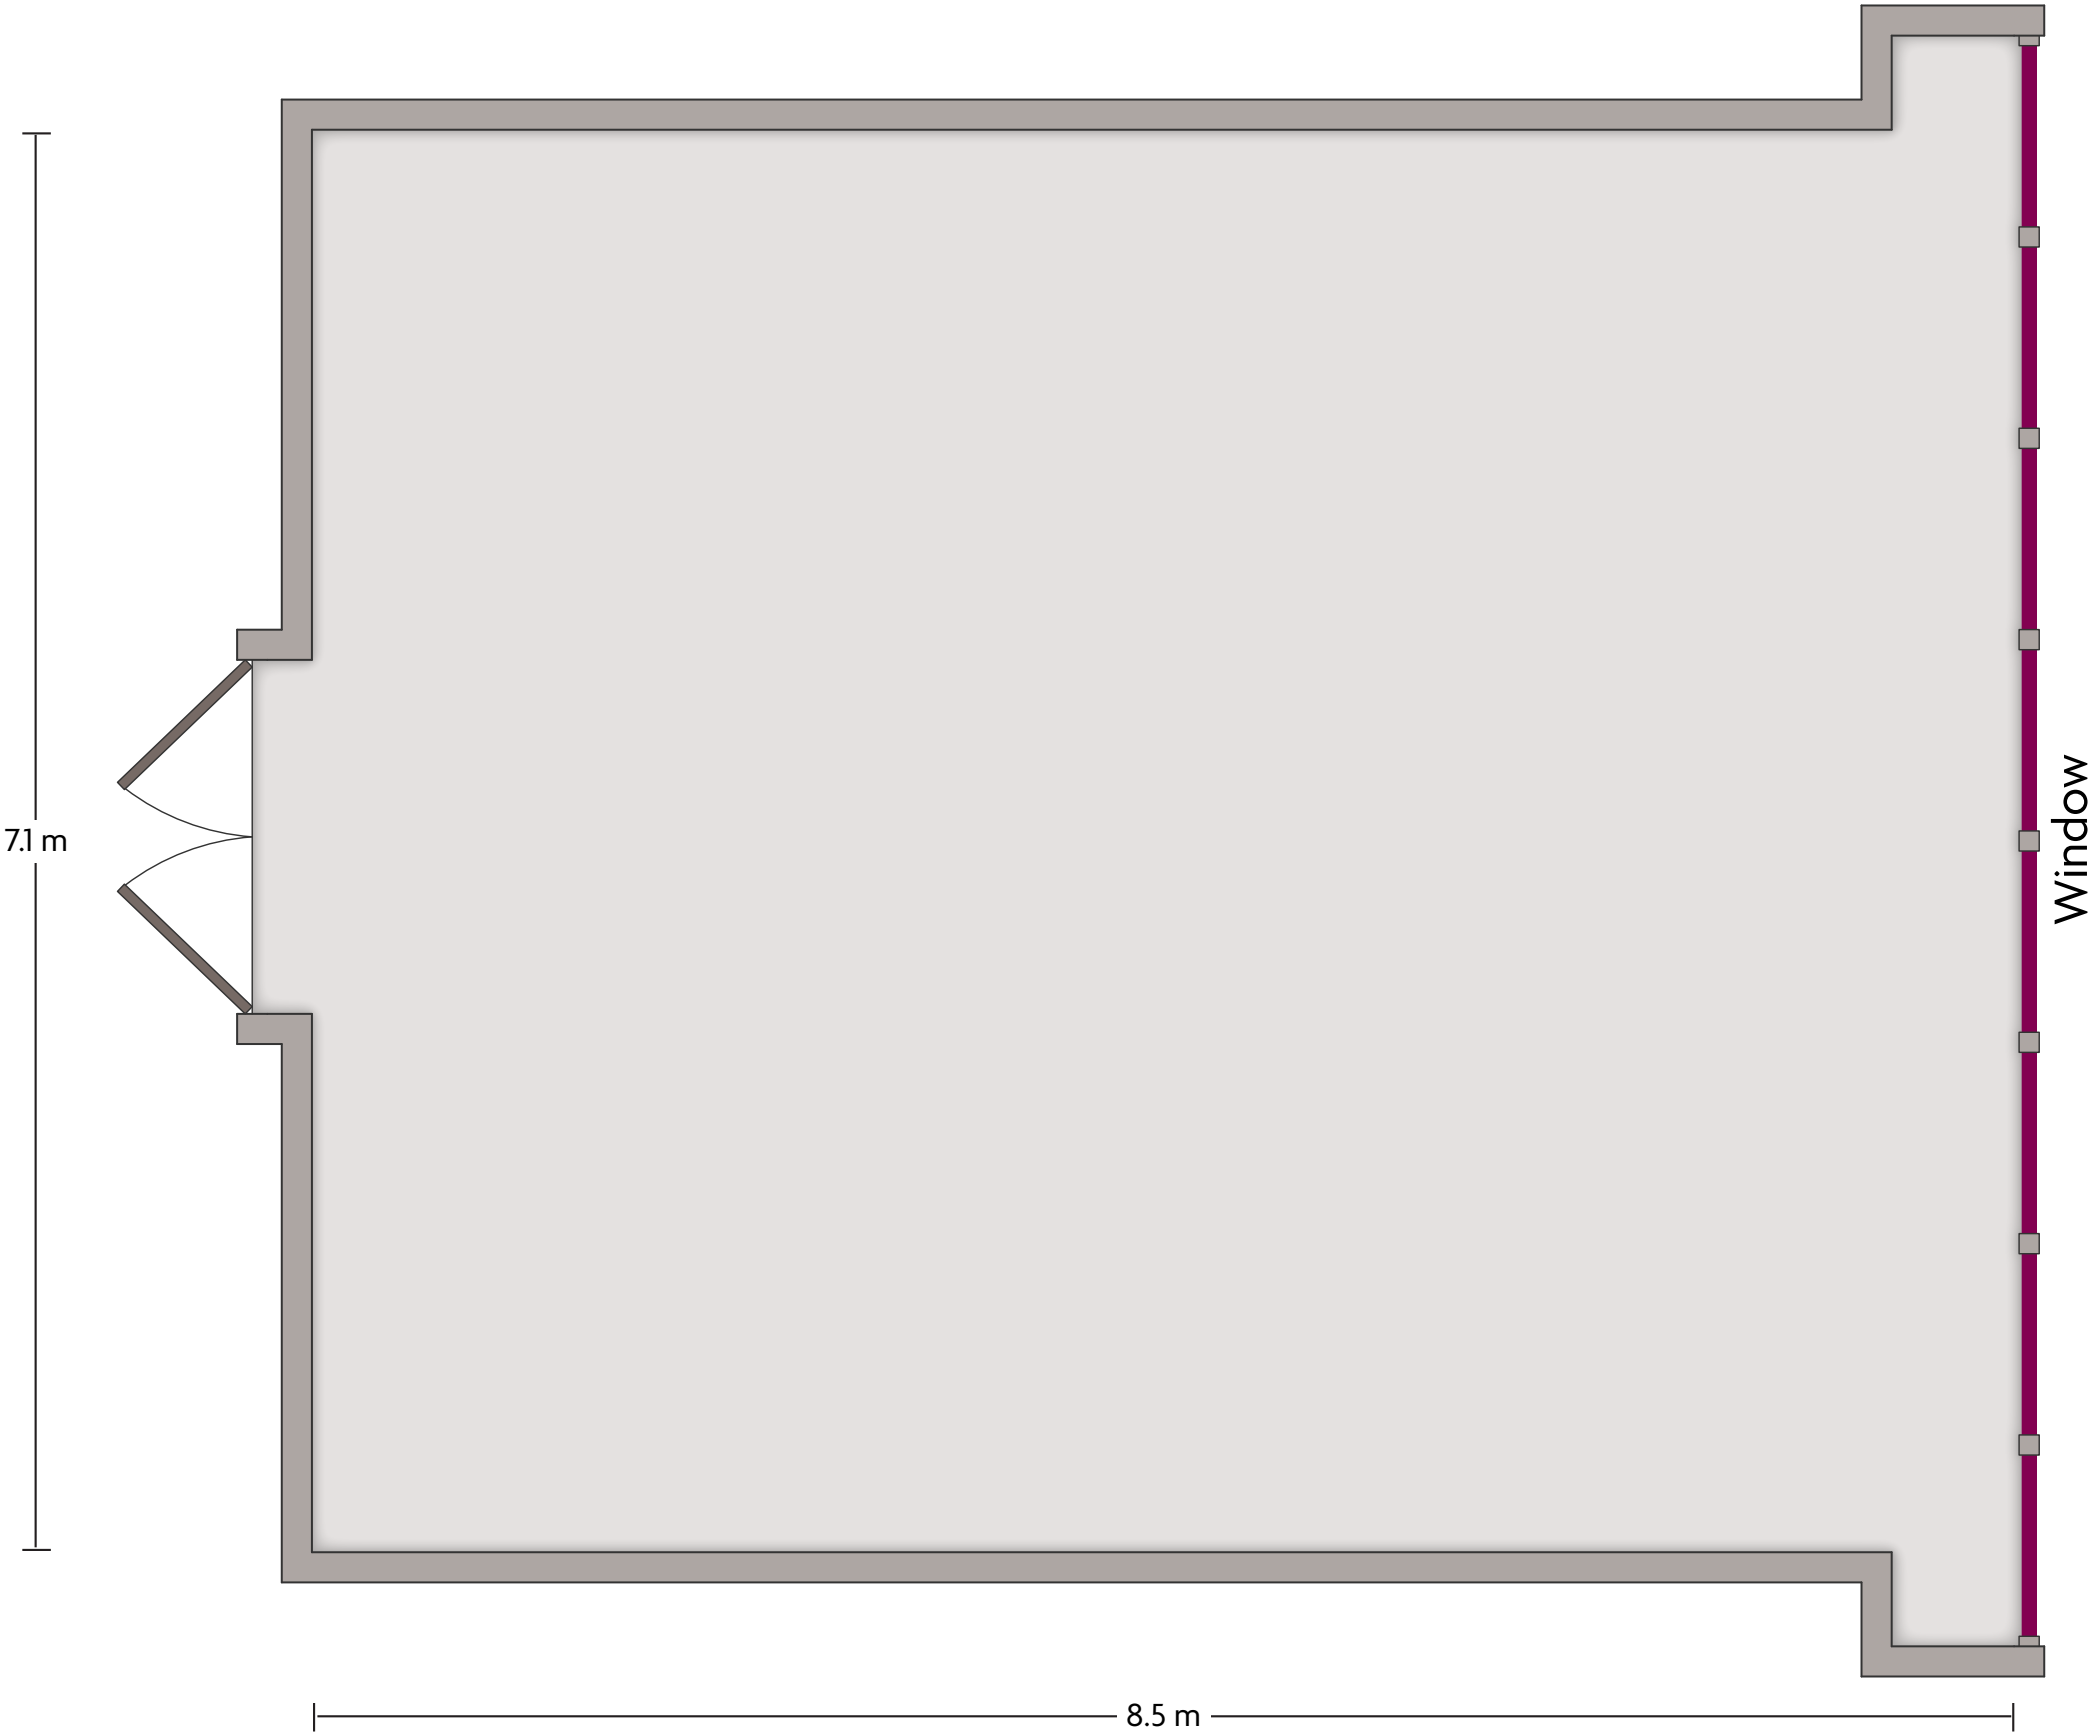

LENGTH: 21 m WIDTH: 9.6 m HEIGHT: 2.3 m TOTAL SQUARE METERS: 194.5 m² MAXIMUM CAPACITY: 300 POWER OUTLETS: 10

Avenida da Boavista, 1466 | Porto, 4100-114 Portugal | +351 226072500

*Multiple layout options available for this space.

LENGTH: 8.9 m WIDTH: 8.8 m HEIGHT: 2.8 m TOTAL SQUARE METERS: 70.4 m² MAXIMUM CAPACITY: 70 POWER OUTLETS: 11

Avenida da Boavista, 1466 | Porto, 4100-114 Portugal | +351 226072500

*Multiple layout options available for this space.

LENGTH: 8.5 m WIDTH: 7.1 m HEIGHT: 2.8 m TOTAL SQUARE METERS: 60.9 m² MAXIMUM CAPACITY: 60 POWER OUTLETS: 12

Avenida da Boavista, 1466 | Porto, 4100-114 Portugal | +351 226072500

*Multiple layout options available for this space.

LENGTH: 7.2 m WIDTH: 4.1 m HEIGHT: 2.8 m TOTAL SQUARE METERS: 29.8 m² MAXIMUM CAPACITY: 60 POWER OUTLETS: 4

Avenida da Boavista, 1466 | Porto, 4100-114 Portugal | +351 226072500