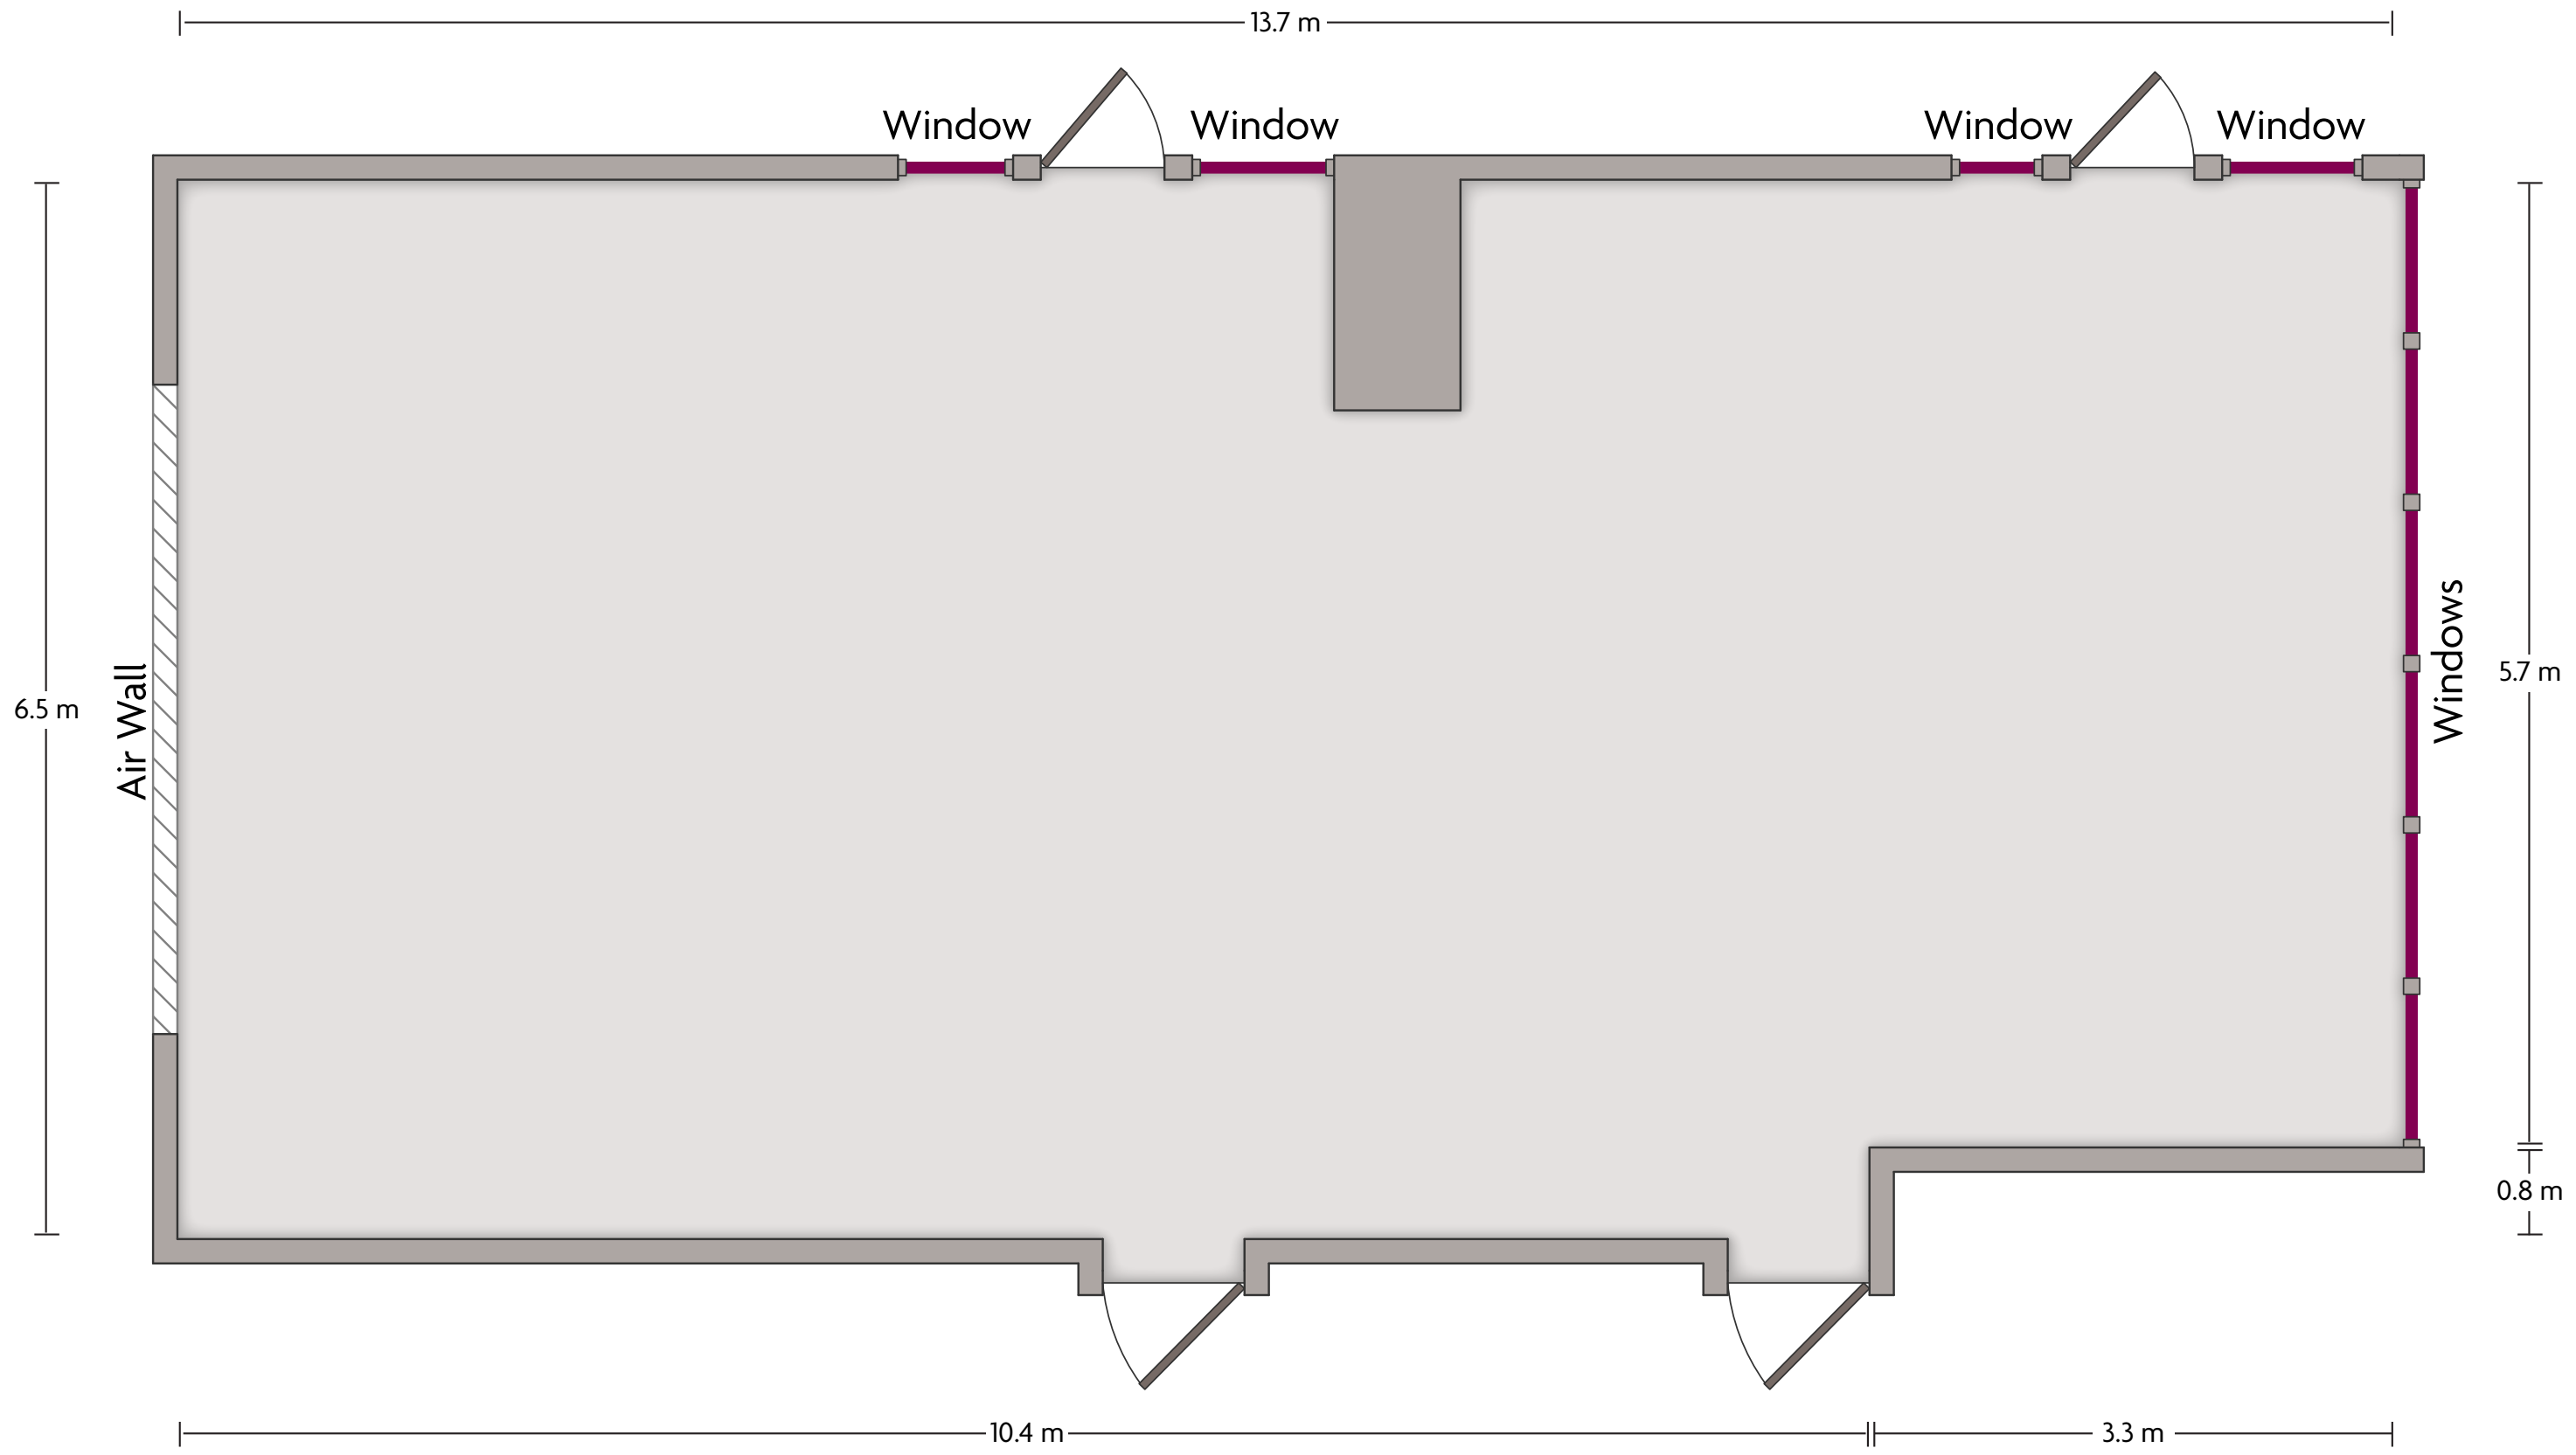

LENGTH: 13.7 m   WIDTH: 6.5 m   HEIGHT: 2.6 m   TOTAL SQUARE METERS: 86.7 m²   MAXIMUM CAPACITY: 50   POWER OUTLETS: 4

Avenida da Boavista, 1466 | Porto, 4100-114 Portugal | +351 226072500

*Multiple layout options available for this space.