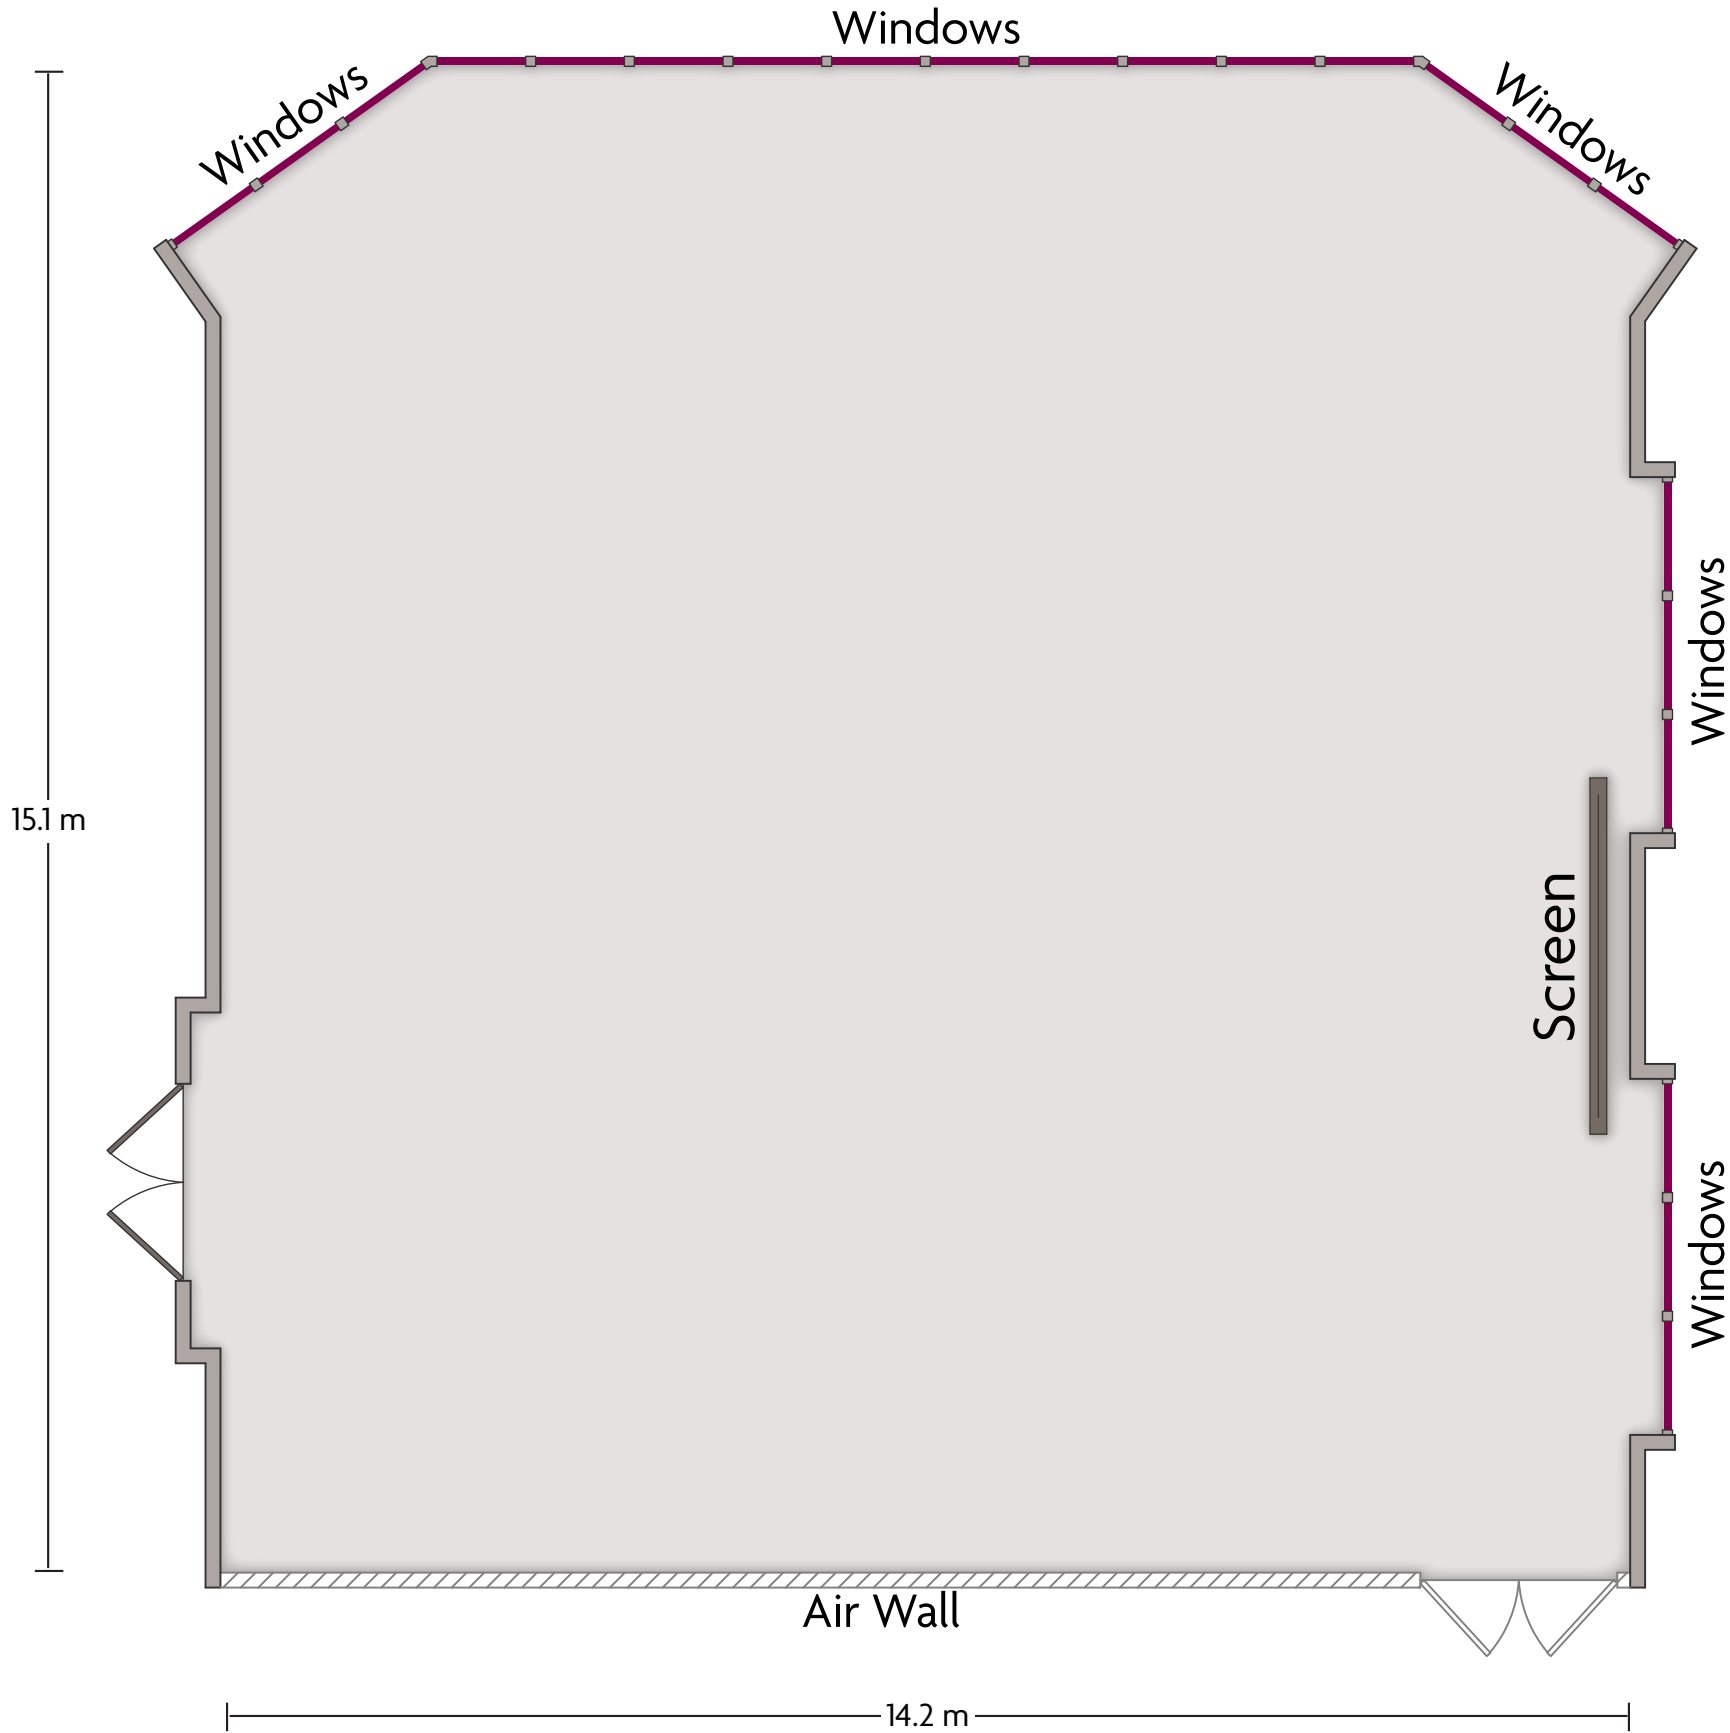

LENGTH: 15.1 m   WIDTH: 14.2 m   HEIGHT: 4.1 m   TOTAL SQUARE METERS: 215 m²   MAXIMUM CAPACITY: 300   POWER OUTLETS: 9

Avenida da Boavista, 1466 | Porto, 4100-114 Portugal | +351 226072500

*Multiple layout options available for this space.