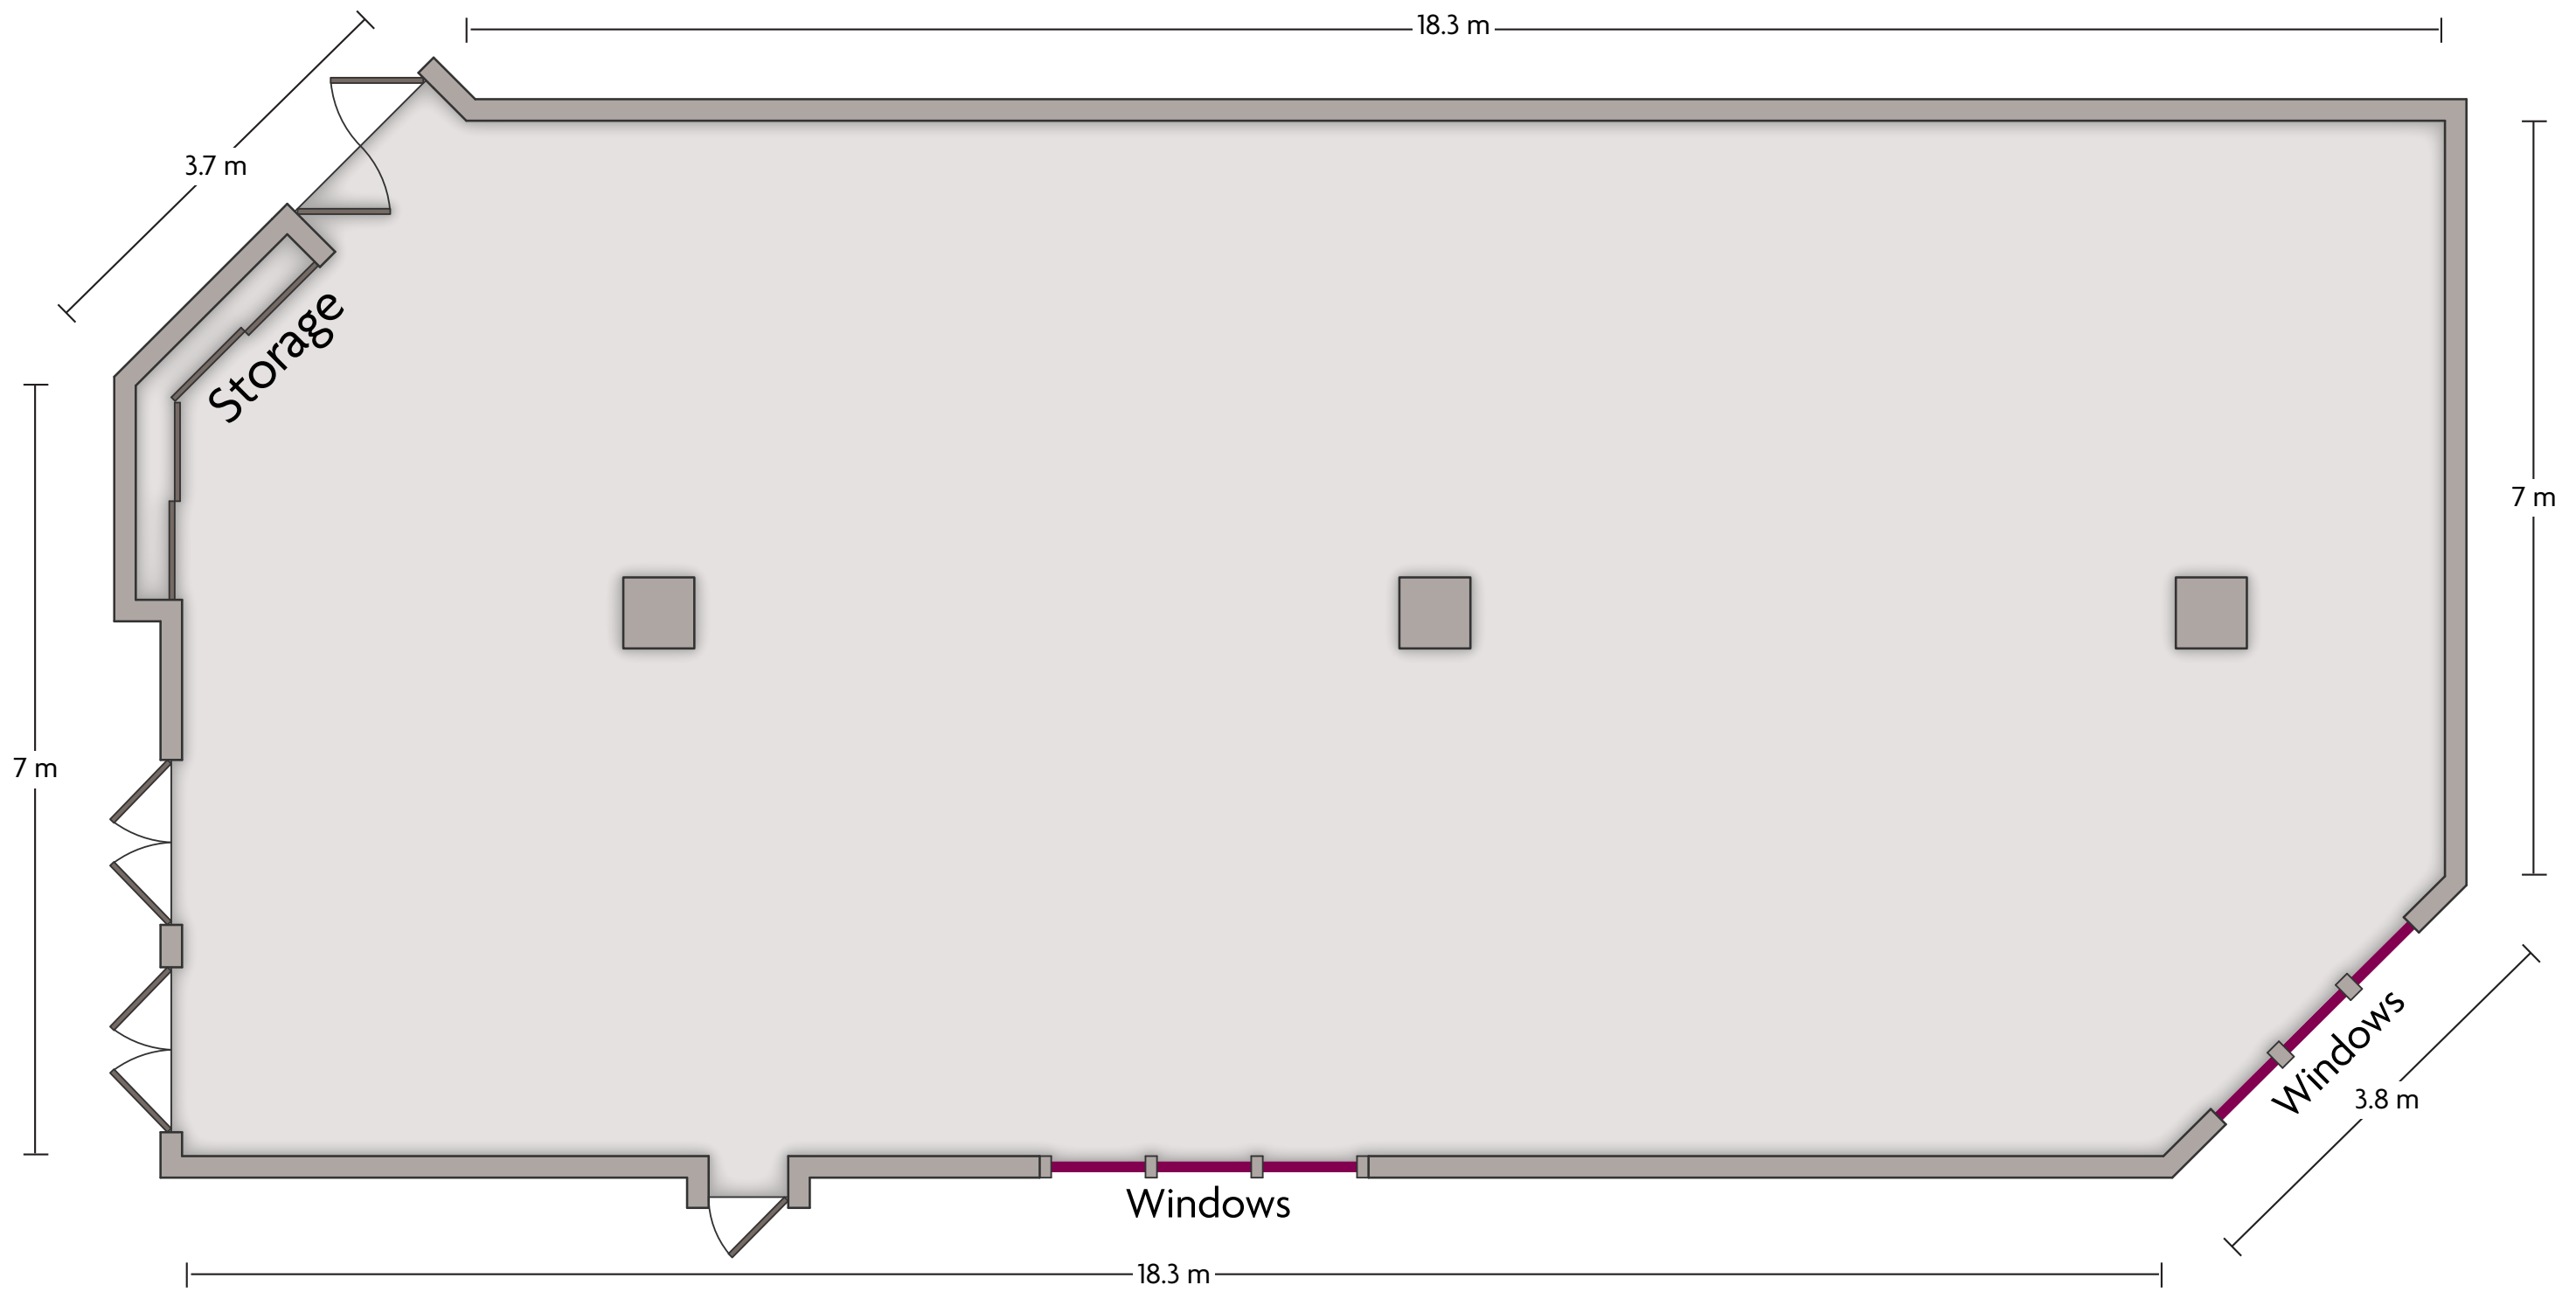

LENGTH: 13.7 m WIDTH: 6.5 m HEIGHT: 2.6 m TOTAL SQUARE METERS: 86.7 m² MAXIMUM CAPACITY: 50 POWER OUTLETS: 4

Avenida da Boavista, 1466 | Porto, 4100-114 Portugal | +351 226072500

*Multiple layout options available for this space.

LENGTH: 21 m WIDTH: 9.6 m HEIGHT: 2.3 m TOTAL SQUARE METERS: 194.5 m² MAXIMUM CAPACITY: 300 POWER OUTLETS: 10

Avenida da Boavista, 1466 | Porto, 4100-114 Portugal | +351 226072500

*Multiple layout options available for this space.

LENGTH: 8.5 m WIDTH: 7.1 m HEIGHT: 2.8 m TOTAL SQUARE METERS: 60.9 m² MAXIMUM CAPACITY: 60 POWER OUTLETS: 12

Avenida da Boavista, 1466 | Porto, 4100-114 Portugal | +351 226072500

*Multiple layout options available for this space.

LENGTH: 7.2 m WIDTH: 4.1 m HEIGHT: 2.8 m TOTAL SQUARE METERS: 29.8 m² MAXIMUM CAPACITY: 60 POWER OUTLETS: 4

Avenida da Boavista, 1466 | Porto, 4100-114 Portugal | +351 226072500