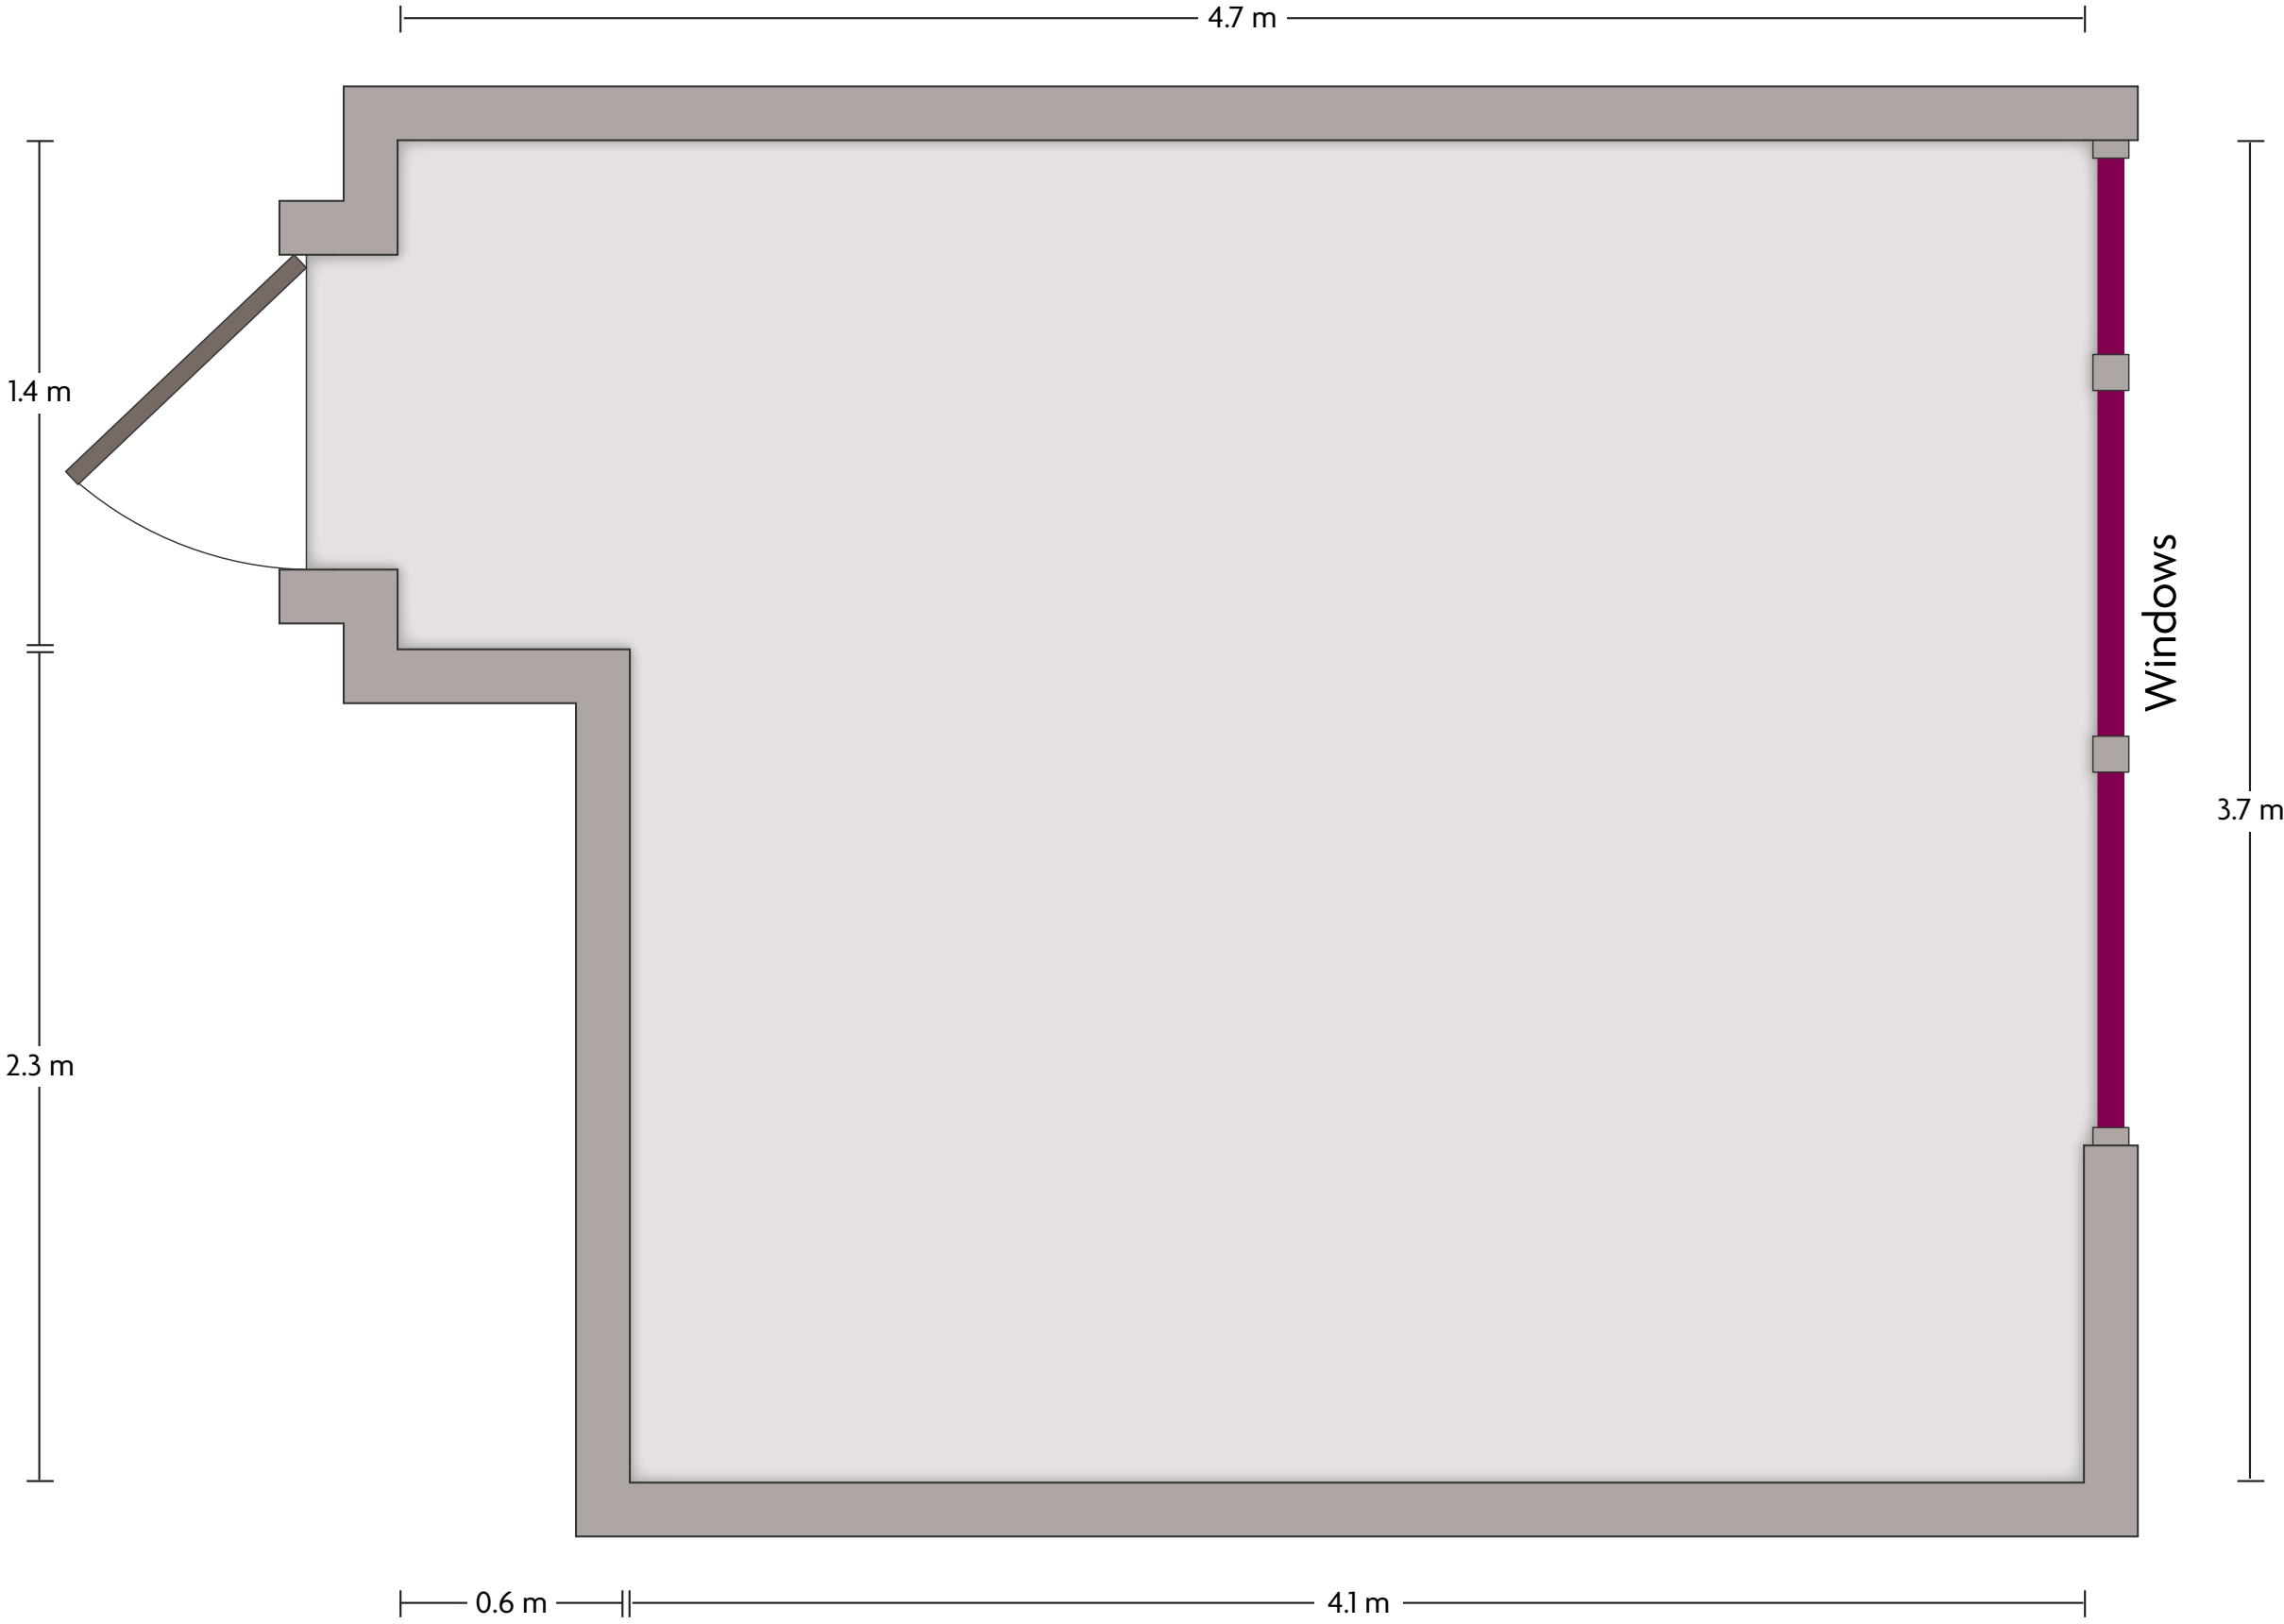

LENGTH: 13.7 m WIDTH: 6.5 m HEIGHT: 2.6 m TOTAL SQUARE METERS: 86.7 m² MAXIMUM CAPACITY: 50 POWER OUTLETS: 4

Avenida da Boavista, 1466 | Porto, 4100-114 Portugal | +351 226072500

*Multiple layout options available for this space.

LENGTH: 21 m WIDTH: 9.6 m HEIGHT: 2.3 m TOTAL SQUARE METERS: 194.5 m² MAXIMUM CAPACITY: 300 POWER OUTLETS: 10

Avenida da Boavista, 1466 | Porto, 4100-114 Portugal | +351 226072500

*Multiple layout options available for this space.

LENGTH: 8.5 m WIDTH: 7.1 m HEIGHT: 2.8 m TOTAL SQUARE METERS: 60.9 m² MAXIMUM CAPACITY: 60 POWER OUTLETS: 12

Avenida da Boavista, 1466 | Porto, 4100-114 Portugal | +351 226072500

*Multiple layout options available for this space.

LENGTH: 7.2 m WIDTH: 4.1 m HEIGHT: 2.8 m TOTAL SQUARE METERS: 29.8 m² MAXIMUM CAPACITY: 60 POWER OUTLETS: 4

Avenida da Boavista, 1466 | Porto, 4100-114 Portugal | +351 226072500