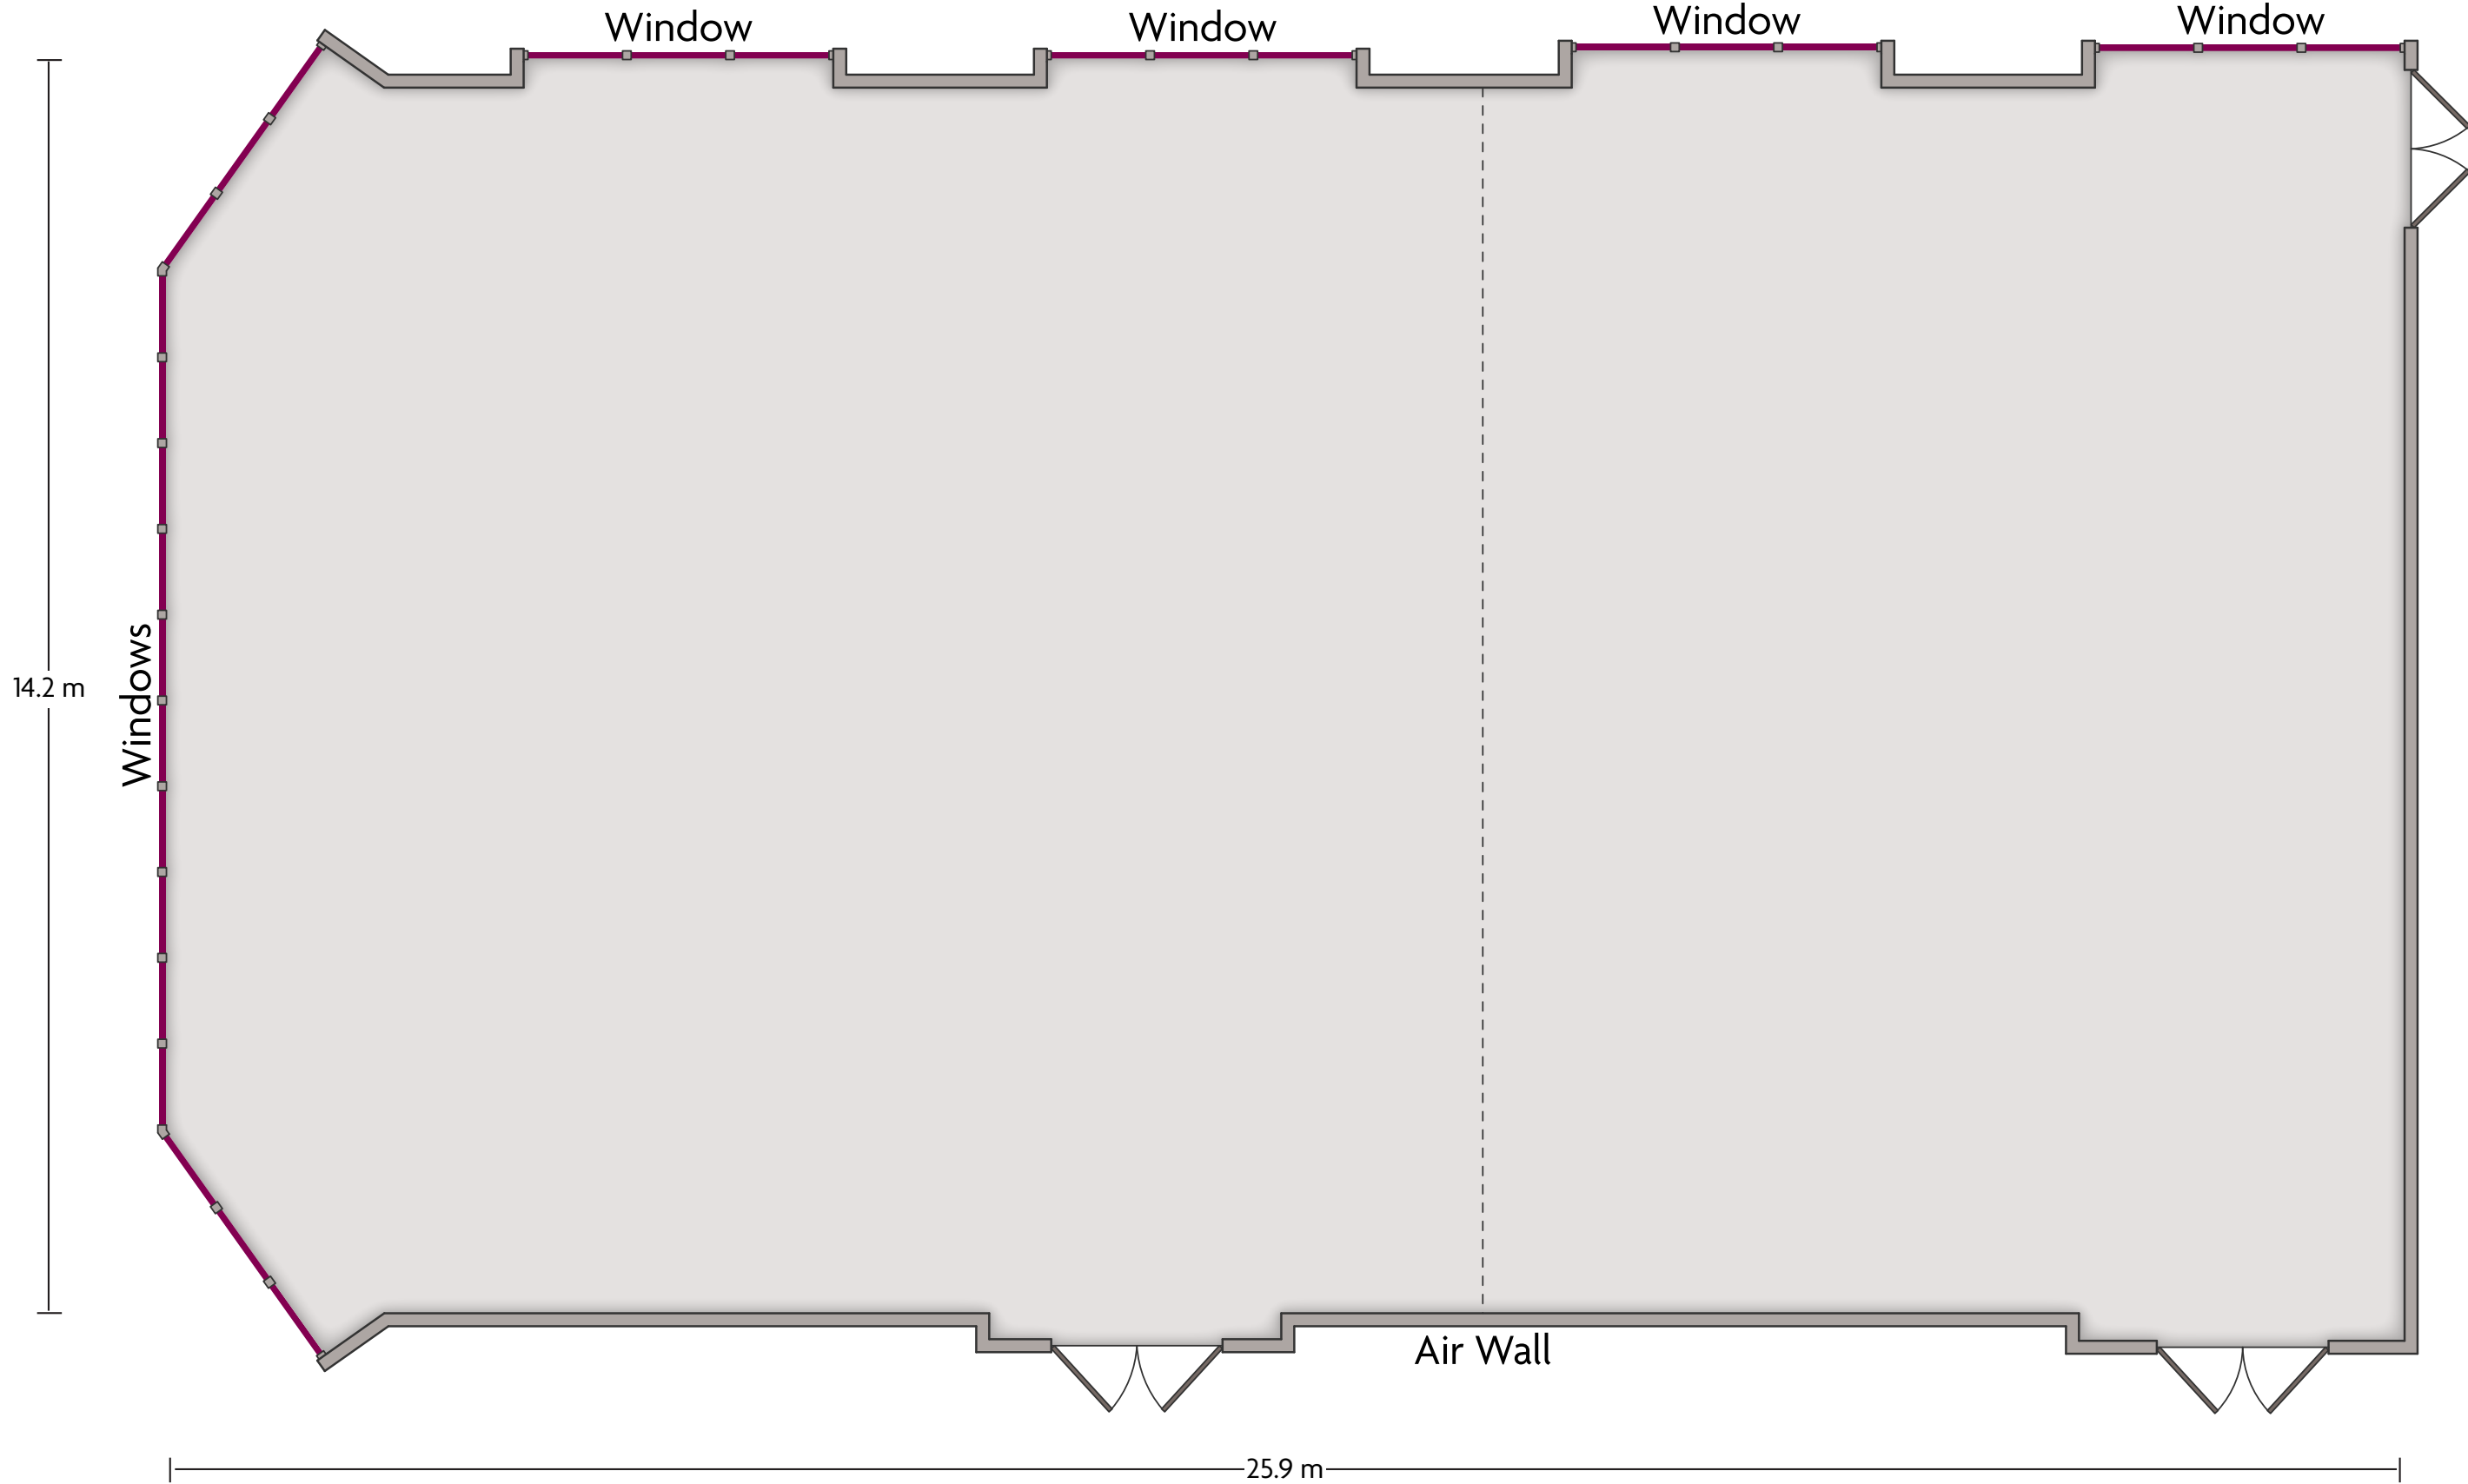

LENGTH: 25.9 m   WIDTH: 14.2 m   HEIGHT: 4.1 m   TOTAL SQUARE METERS: 370.7 m²   MAXIMUM CAPACITY: 600   POWER OUTLETS: 11

Avenida da Boavista, 1466 | Porto, 4100-114 Portugal | +351 226072500

*Multiple layout options available for this space.