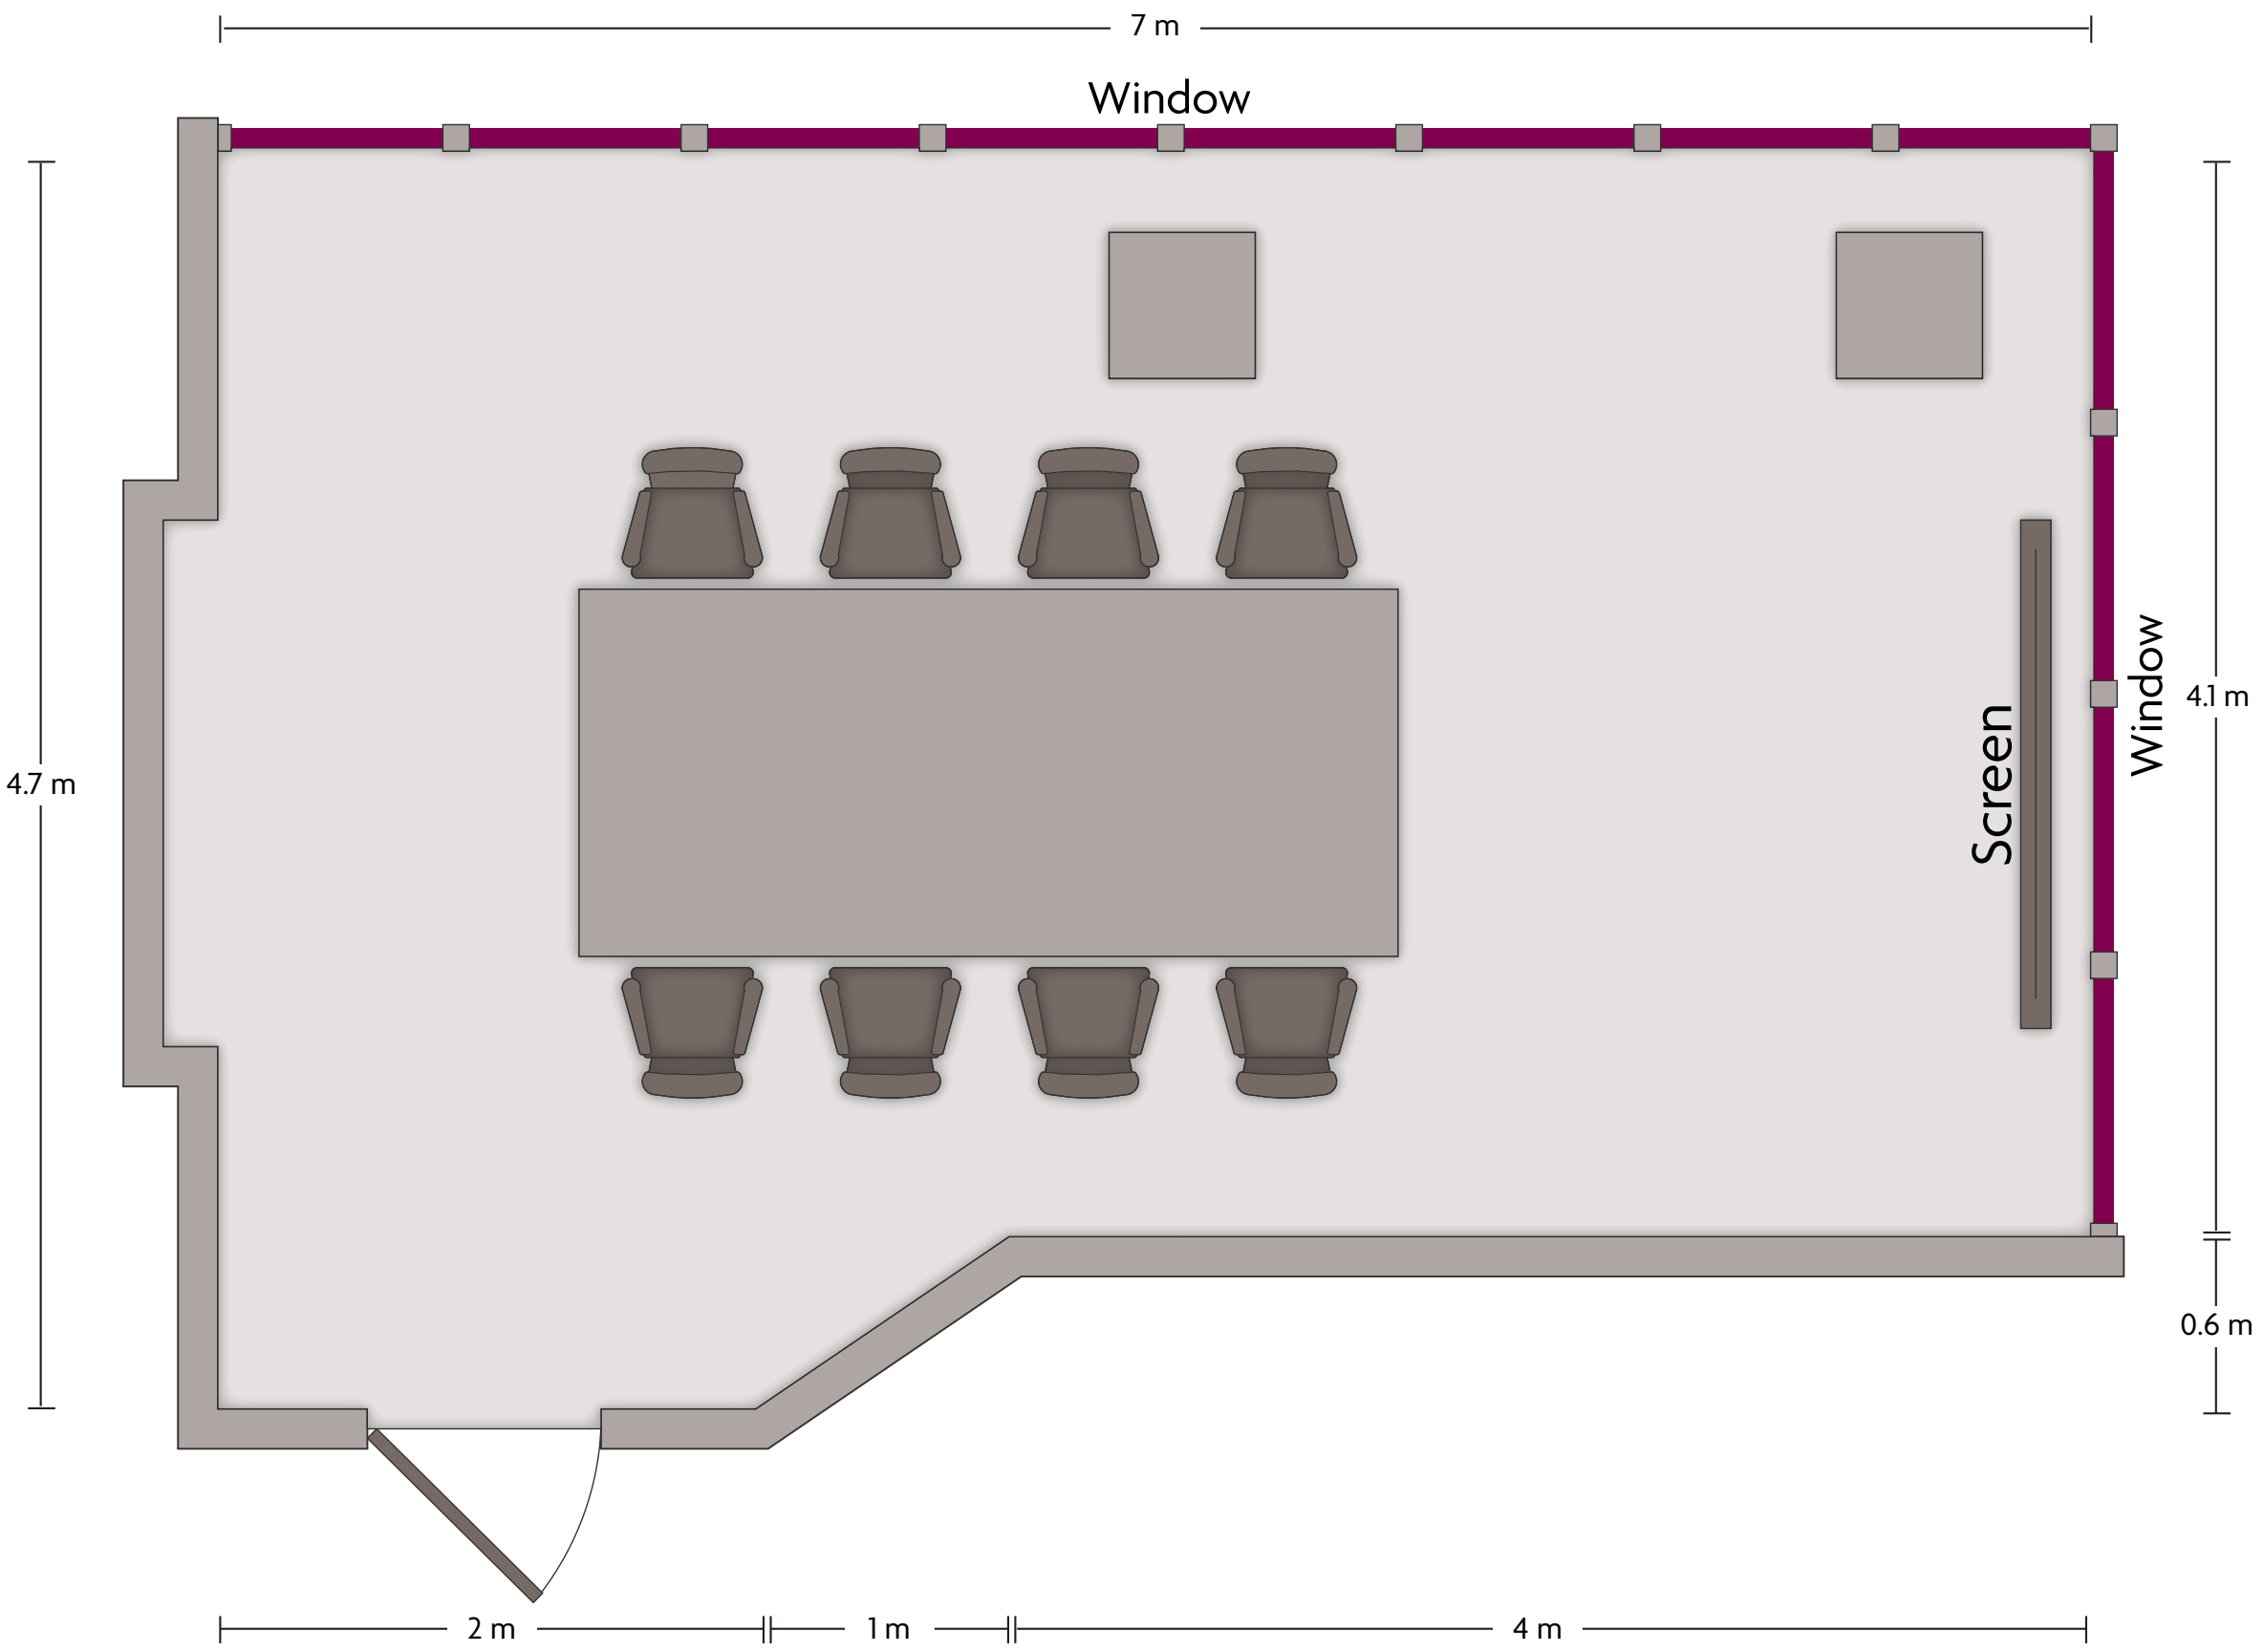

LENGTH: 21 m WIDTH: 9.6 m HEIGHT: 2.3 m TOTAL SQUARE METERS: 194.5 m² MAXIMUM CAPACITY: 300 POWER OUTLETS: 10

Avenida da Boavista, 1466 | Porto, 4100-114 Portugal | +351 226072500

*Multiple layout options available for this space.

LENGTH: 8.9 m WIDTH: 8.8 m HEIGHT: 2.8 m TOTAL SQUARE METERS: 70.4 m² MAXIMUM CAPACITY: 70 POWER OUTLETS: 11

Avenida da Boavista, 1466 | Porto, 4100-114 Portugal | +351 226072500

*Multiple layout options available for this space.

LENGTH: 8.5 m WIDTH: 7.1 m HEIGHT: 2.8 m TOTAL SQUARE METERS: 60.9 m² MAXIMUM CAPACITY: 60 POWER OUTLETS: 12

Avenida da Boavista, 1466 | Porto, 4100-114 Portugal | +351 226072500

*Multiple layout options available for this space.

LENGTH: 7.2 m WIDTH: 4.1 m HEIGHT: 2.8 m TOTAL SQUARE METERS: 29.8 m² MAXIMUM CAPACITY: 60 POWER OUTLETS: 4

Avenida da Boavista, 1466 | Porto, 4100-114 Portugal | +351 226072500