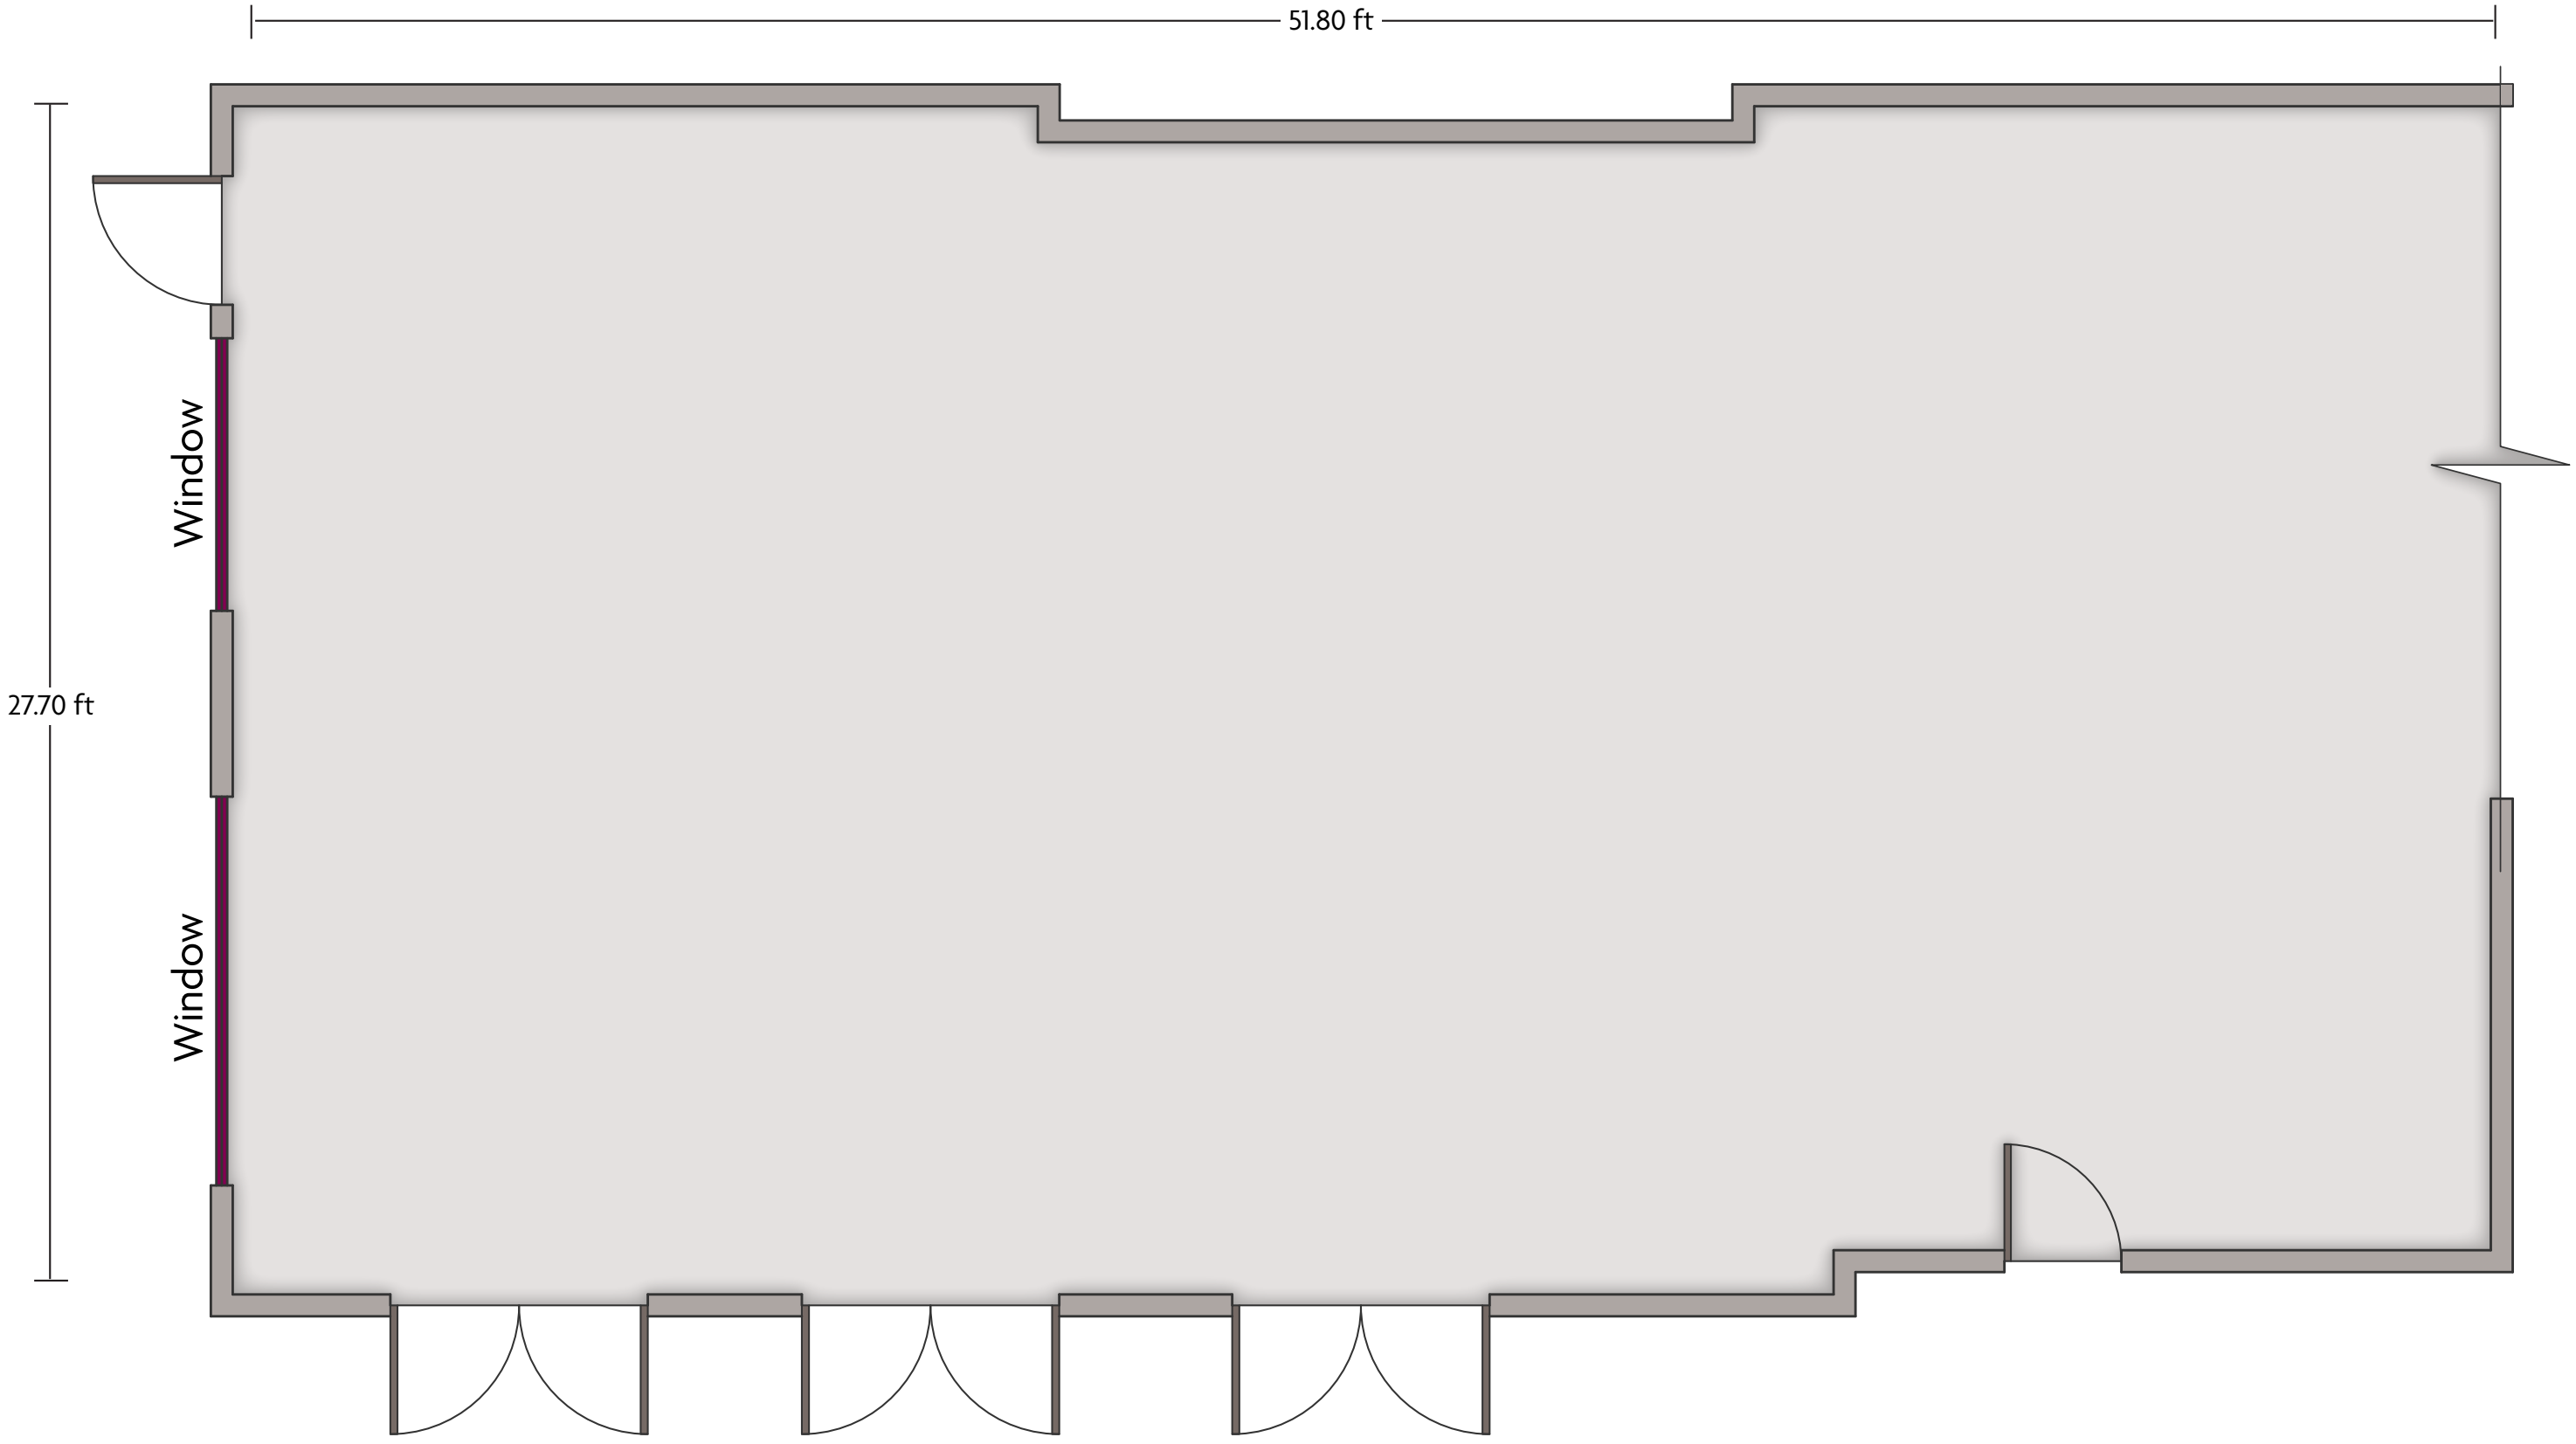

LENGTH: 51.8 Ft   WIDTH: 27.7 Ft   HEIGHT: 11.5 Ft   TOTAL SQUARE FEET: 1382.8 Sq Ft   MAXIMUM CAPACITY: 175   POWER OUTLETS: 5

3131 Campus Drive | Plymouth, Minnesota 55441 | 763.559.6600

*Multiple layout options available for this space.