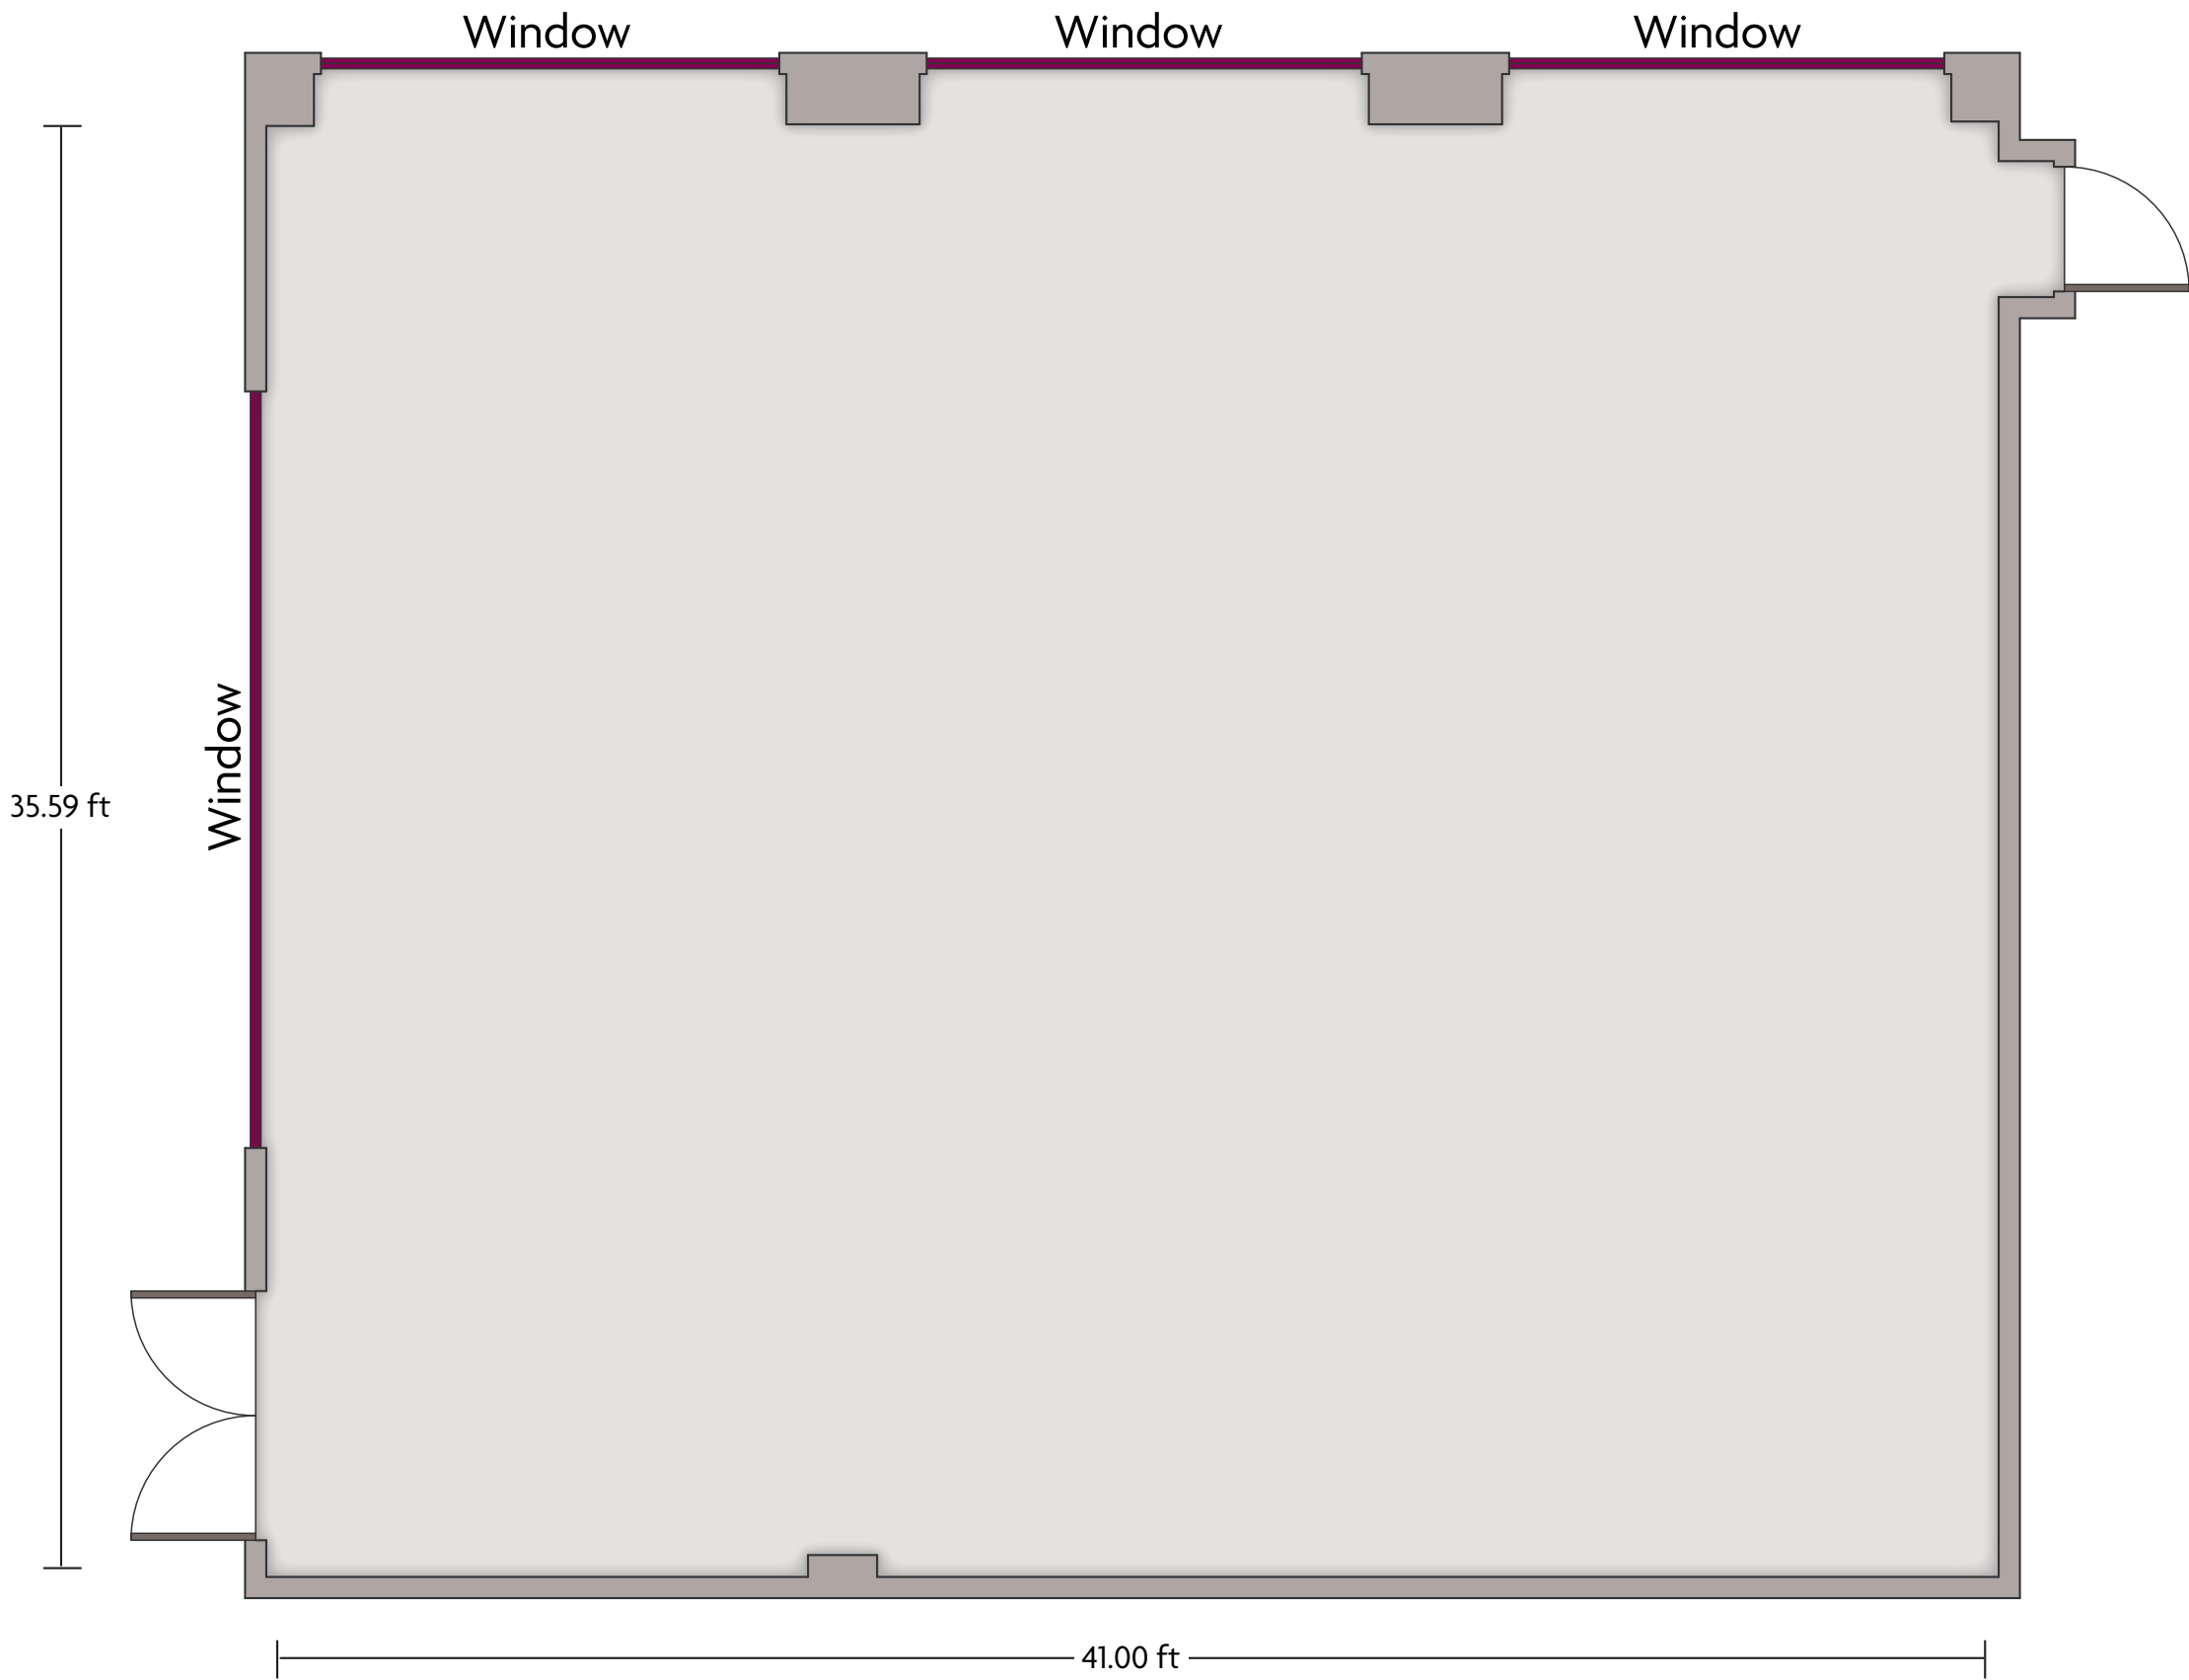

Crowne Plaza® Minneapolis West - Business Center

LENGTH: 20.2 Ft WIDTH: 14.3 Ft HEIGHT: 25 Ft TOTAL SQUARE FEET: 275.5 Sq Ft MAXIMUM CAPACITY: 7 POWER OUTLETS: 5

3131 Campus Drive | Plymouth, Minnesota 55441 | 763.559.6600

Crowne Plaza® Minneapolis West - Conference D

LENGTH: 41.0 Ft WIDTH: 35.6 HEIGHT: 12 Ft TOTAL SQUARE FEET: 1419.2 Sq Ft MAXIMUM CAPACITY: 120 POWER OUTLETS: 6 std 1-220V

3131 Campus Drive | Plymouth, Minnesota 55441 | 763.559.6600

*Multiple layout options available for this space.

Crowne Plaza® Minneapolis West - Conference F

LENGTH: 34.53 Ft WIDTH: 29.58 Ft HEIGHT: 12 Ft TOTAL SQUARE FEET: 976.9 Sq Ft MAXIMUM CAPACITY: 80 POWER OUTLETS: 8 std 1-220V