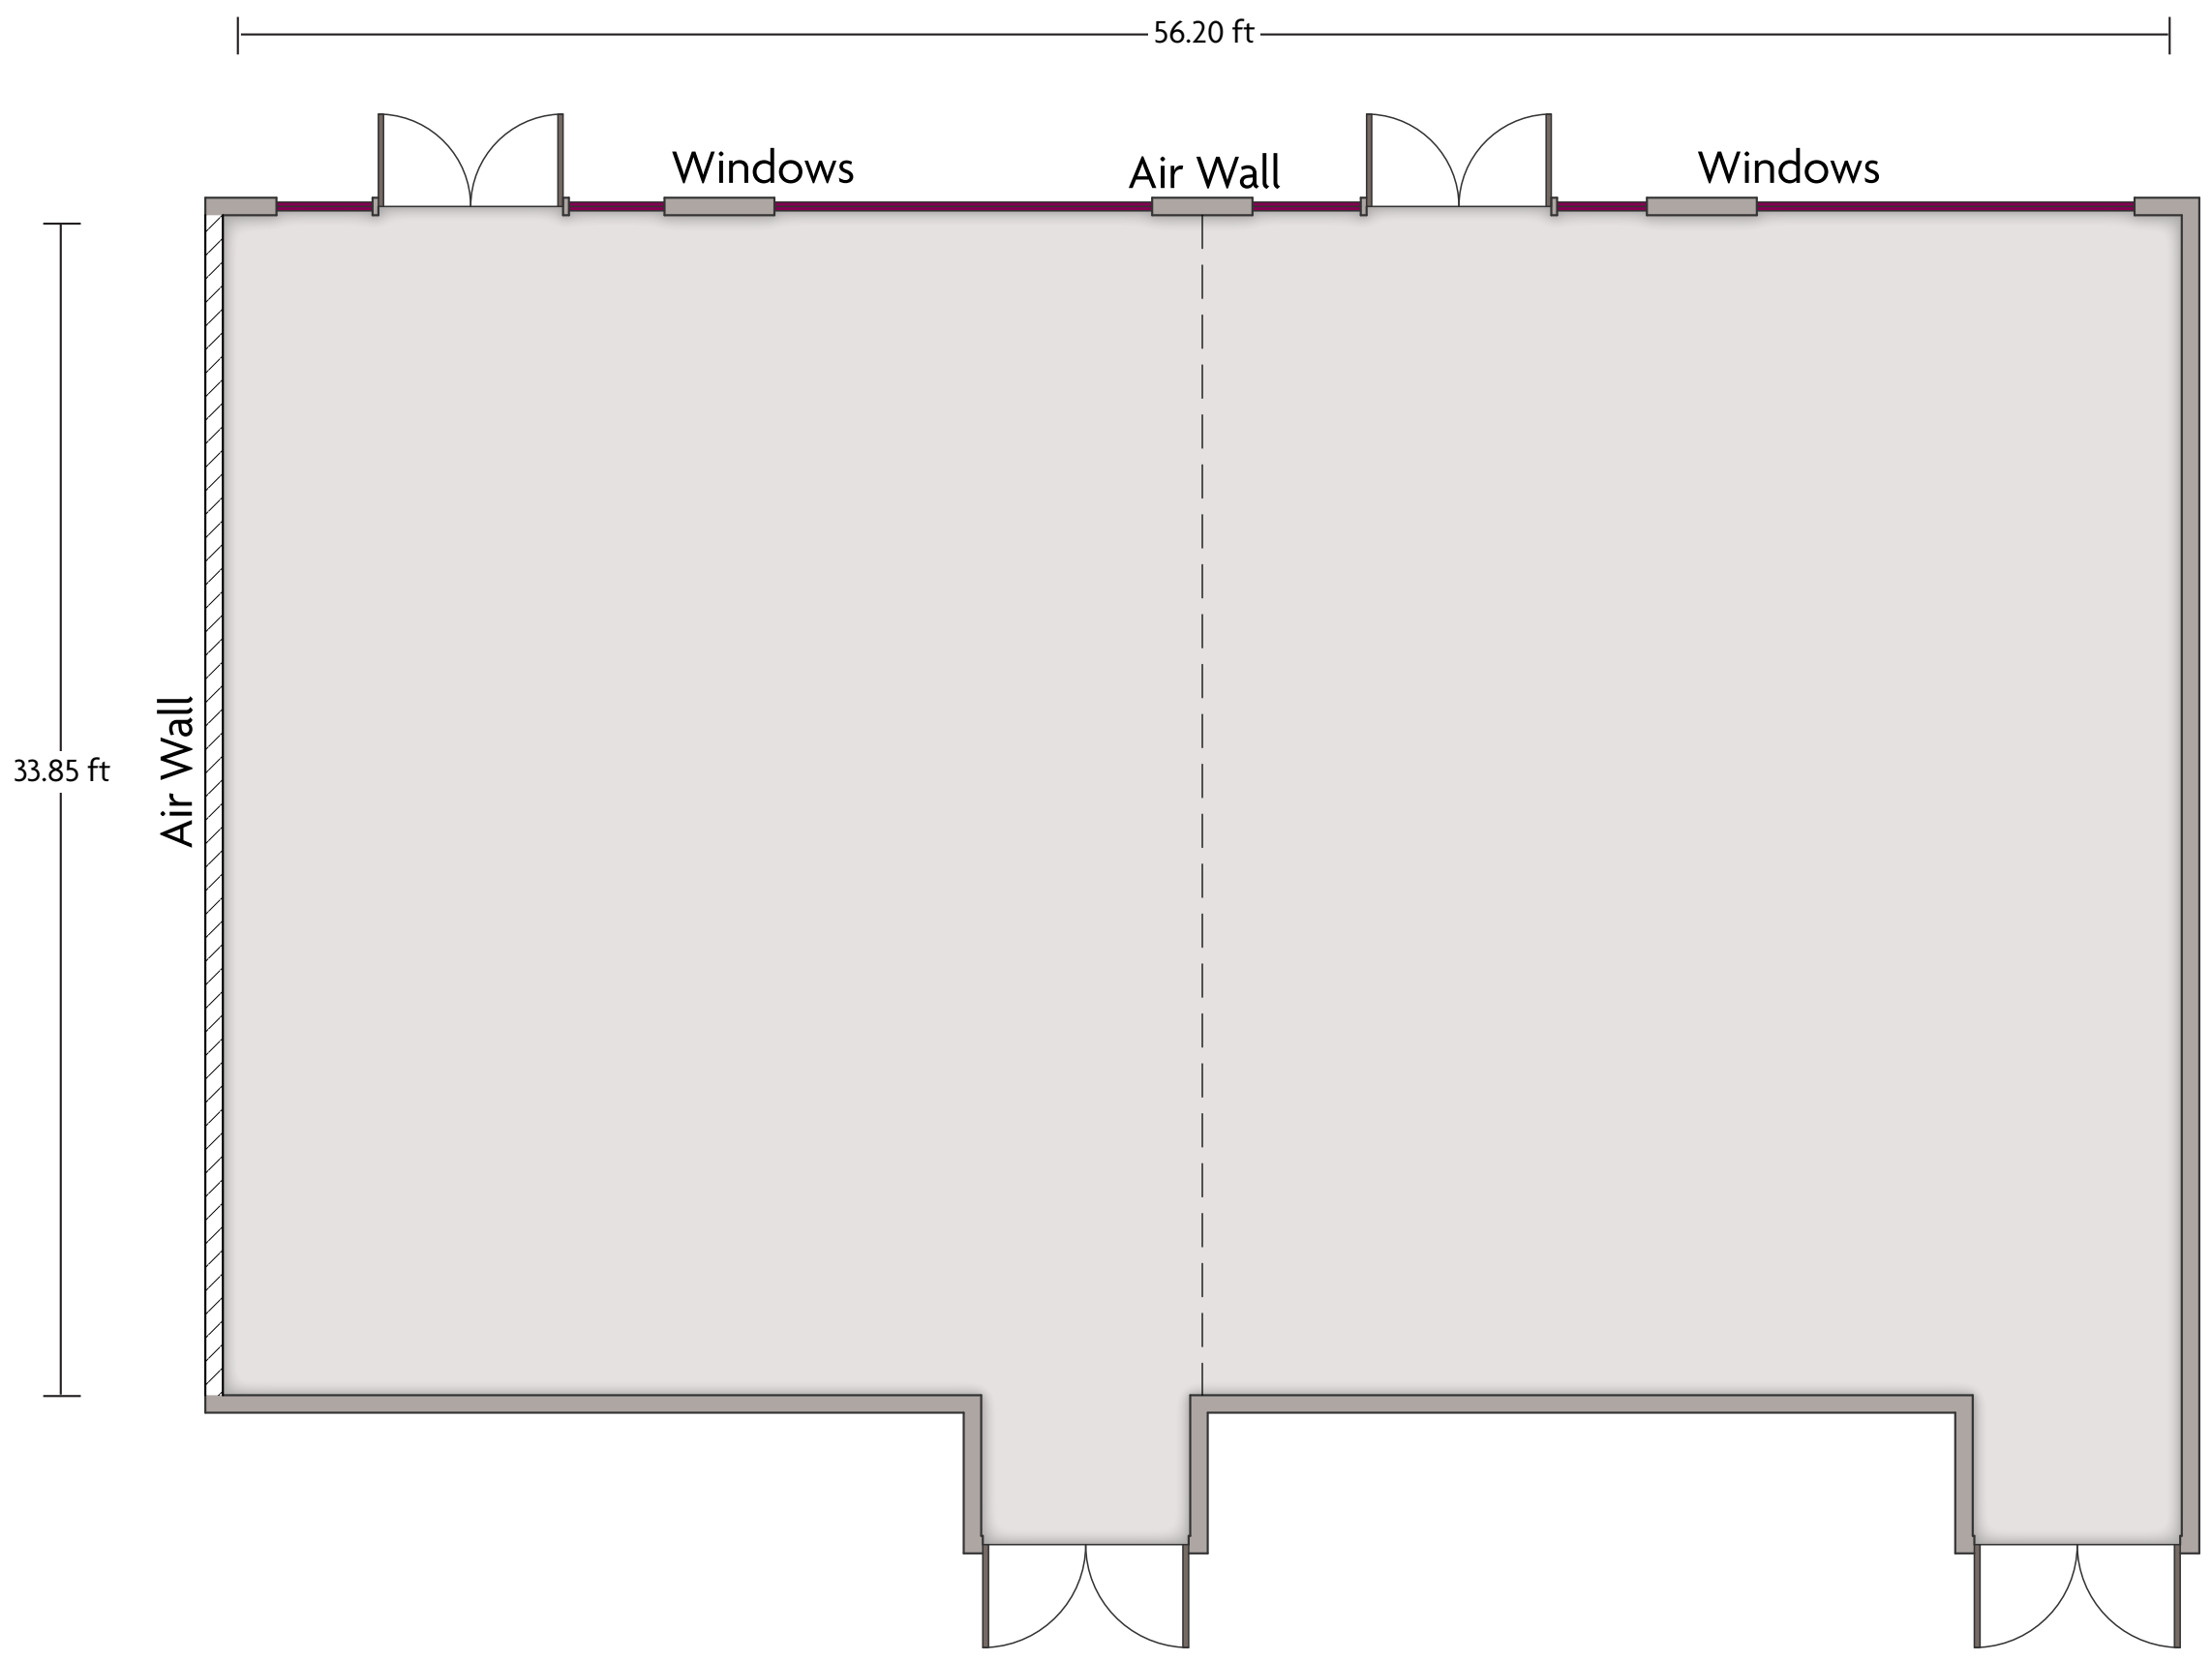

LENGTH: 56.2 Ft   WIDTH: 33.8 Ft   HEIGHT: 11.5 Ft   TOTAL SQUARE FEET: 1946.8 Sq Ft   MAXIMUM CAPACITY: 180   POWER OUTLETS: 6 std 2-220V

3131 Campus Drive | Plymouth, Minnesota 55441 | 763.559.6600

*Multiple layout options available for this space.