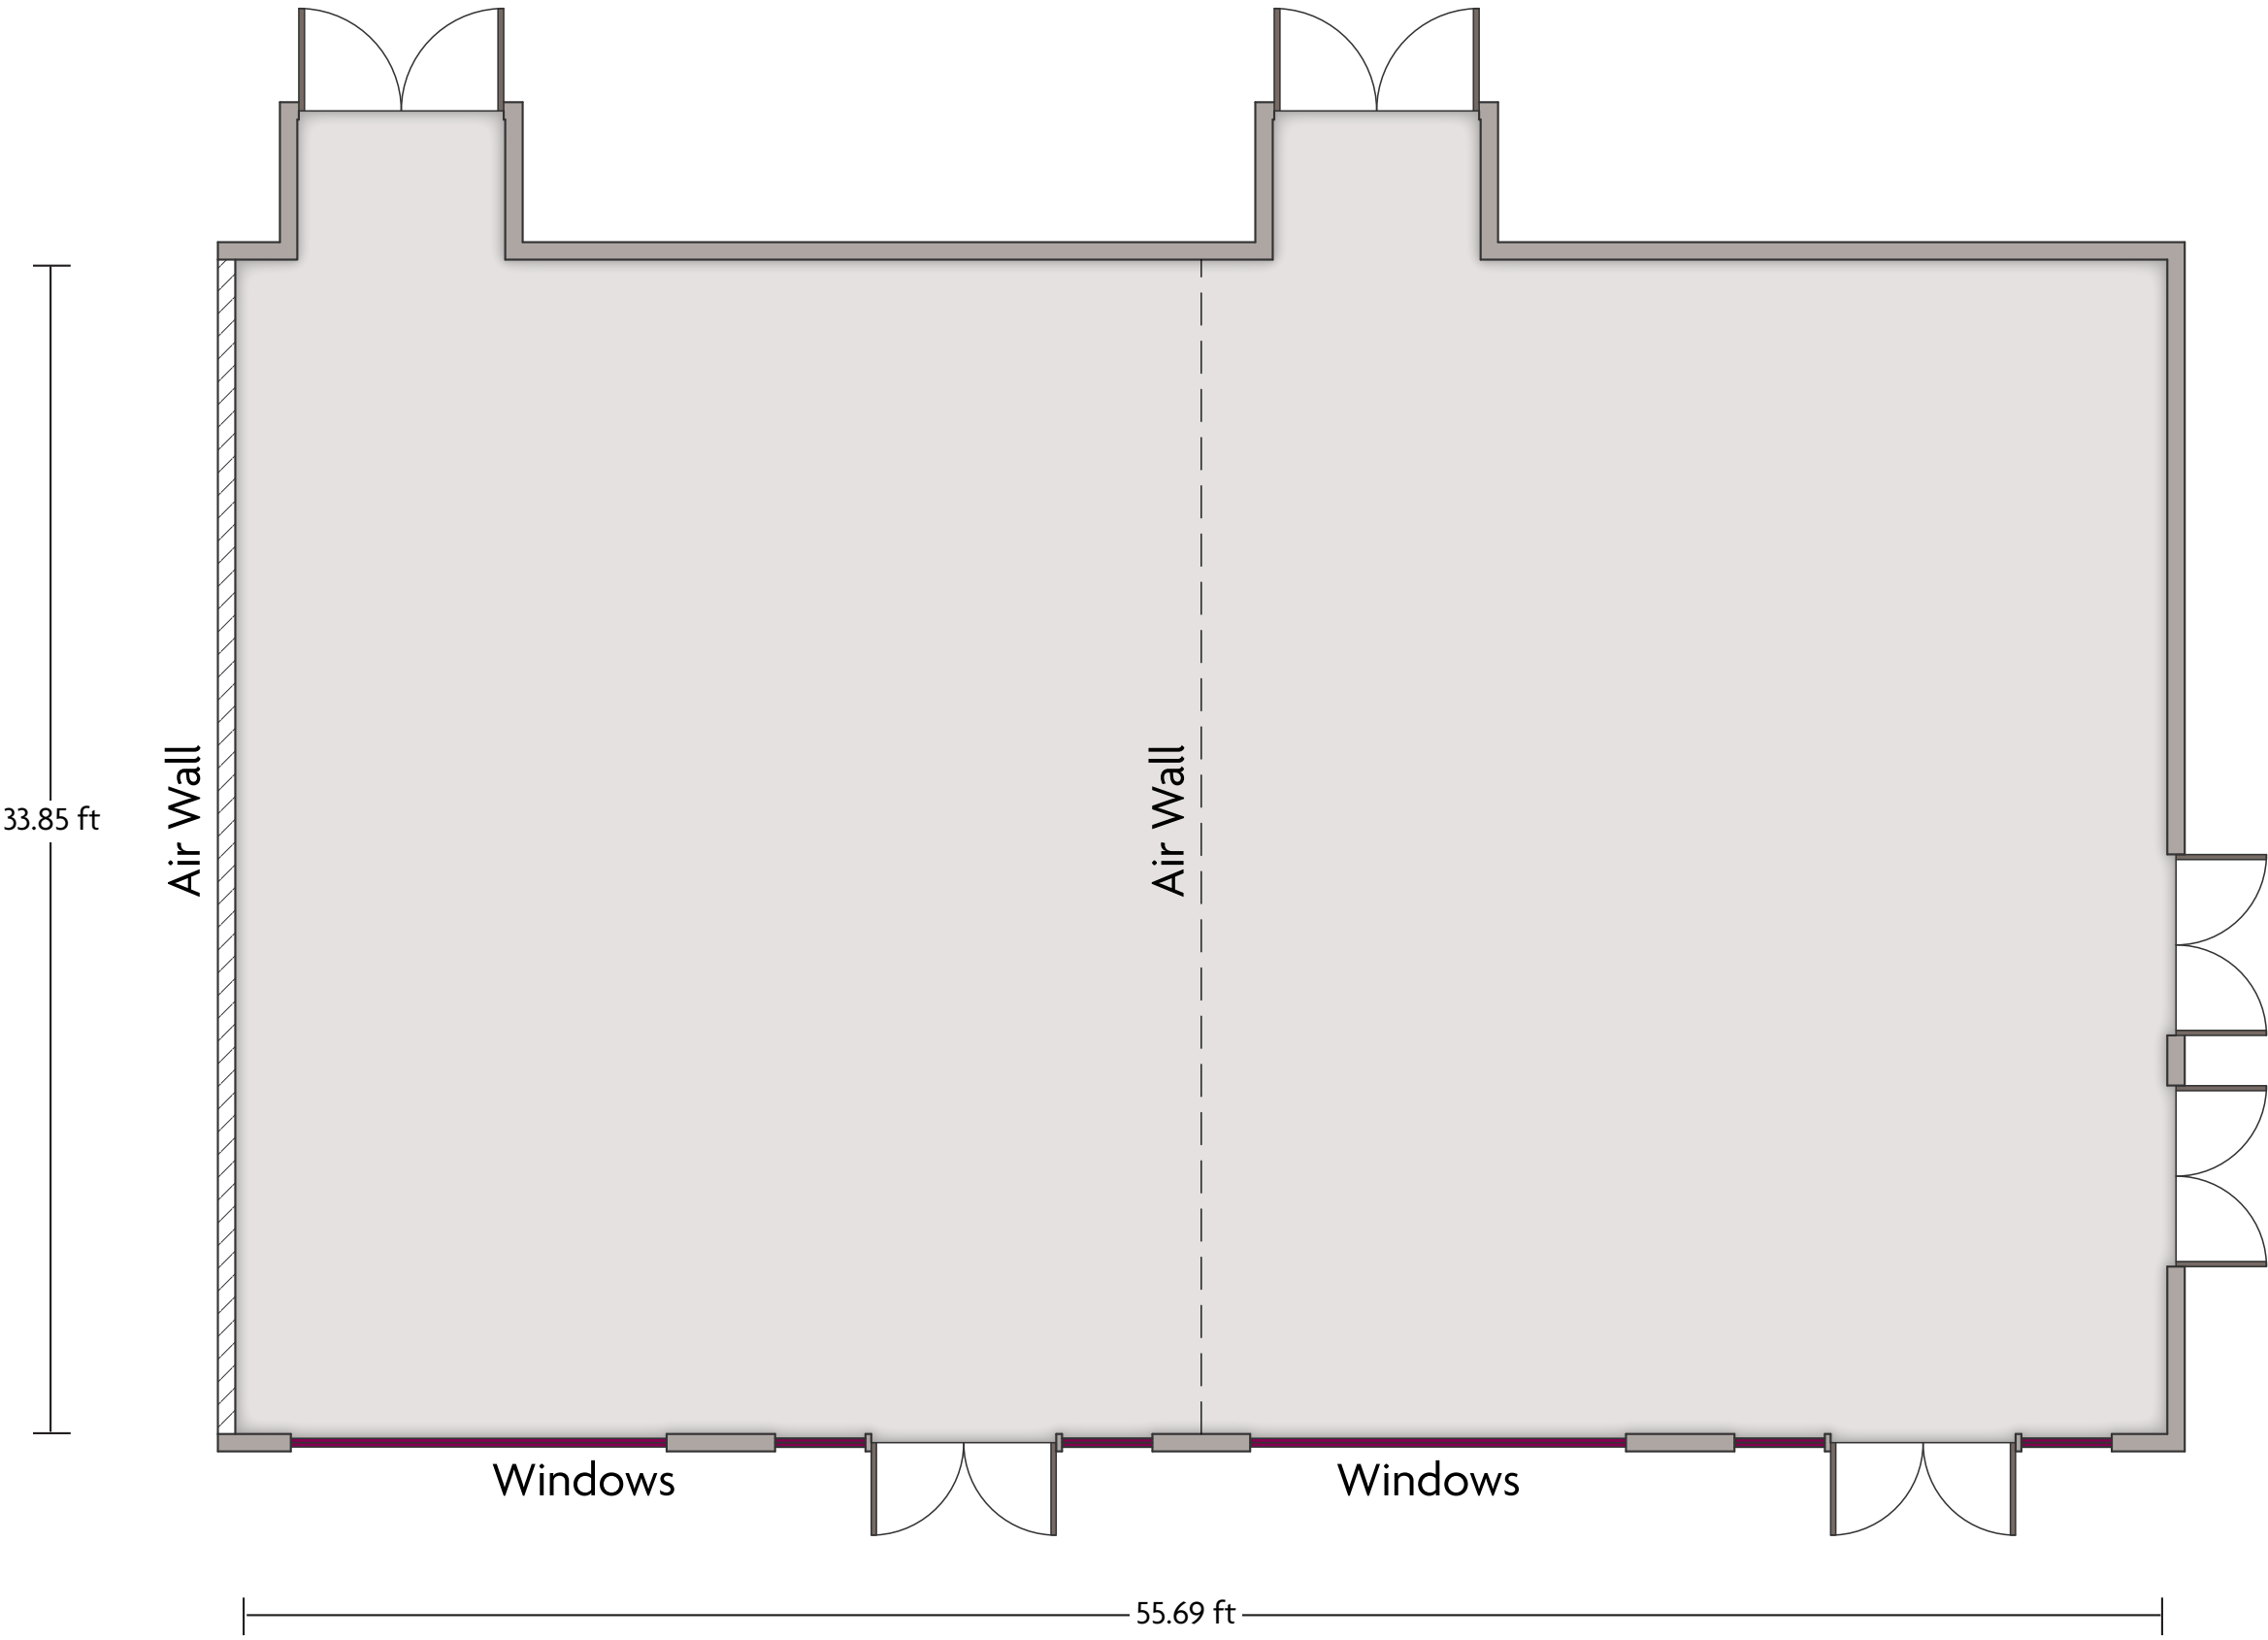

*Multiple layout options available for this space.

Crowne Plaza® Minneapolis West - Conference F

LENGTH: 34.53 Ft WIDTH: 29.58 Ft HEIGHT: 12 Ft TOTAL SQUARE FEET: 976.9 Sq Ft MAXIMUM CAPACITY: 80 POWER OUTLETS: 8 std 1-220V

3131 Campus Drive | Plymouth, Minnesota 55441 | 763.559.6600

*Multiple layout options available for this space.

Crowne Plaza® Minneapolis West - Regency Ballroom

LENGTH: 75.7 Ft WIDTH: 54.4 Ft HEIGHT: 18 Ft TOTAL SQUARE FEET: 4113.9 Sq Ft MAXIMUM CAPACITY: 450 POWER OUTLETS: 15 std 1-220V

3131 Campus Drive | Plymouth, Minnesota 55441 | 763.559.6600

*Multiple layout options available for this space.

Crowne Plaza® Minneapolis West - Scandinavian Ballroom

LENGTH: 111.5 Ft WIDTH: 33.8 Ft HEIGHT: 11 Ft TOTAL SQUARE FEET: 3901 Sq Ft MAXIMUM CAPACITY: 400 POWER OUTLETS: 13 std 5-220V

3131 Campus Drive | Plymouth, Minnesota 55441 | 763.559.6600

*Multiple layout options available for this space.

LENGTH: 55.7 Ft WIDTH: 33.8 Ft HEIGHT: 11 Ft TOTAL SQUARE FEET: 1933.3 Sq Ft MAXIMUM CAPACITY: 180 POWER OUTLETS: 7 std 3-220V