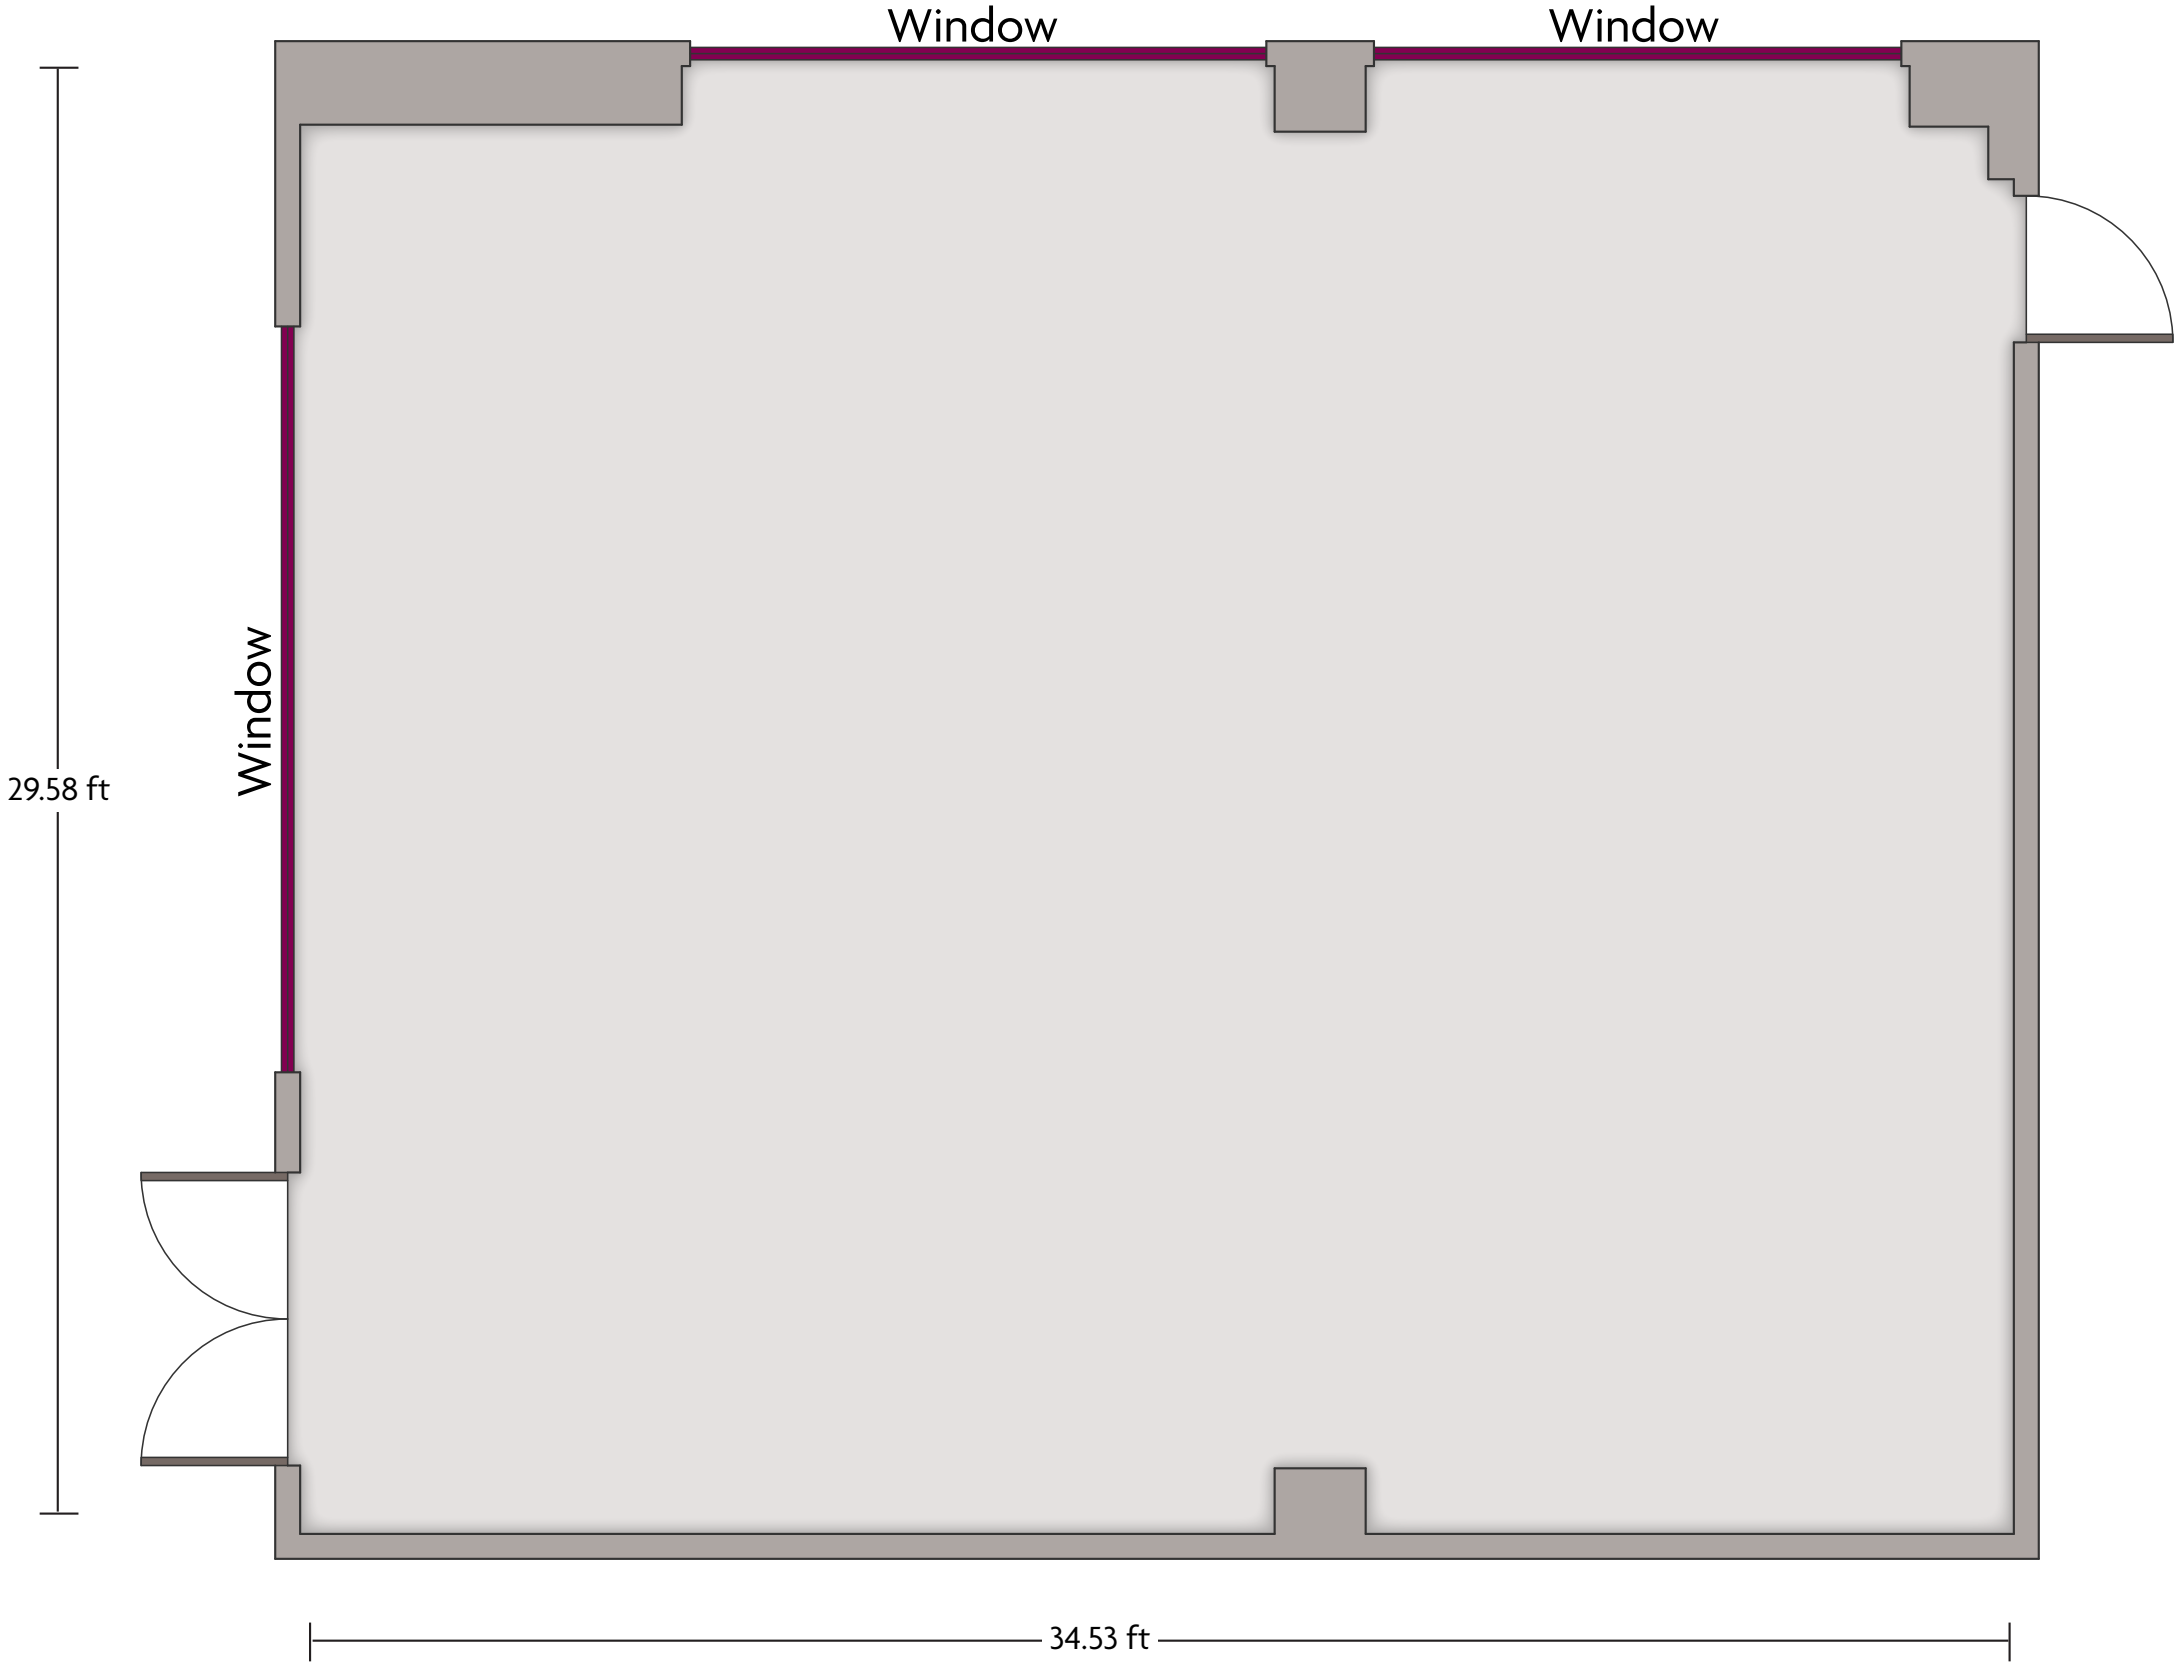

Crowne Plaza® Minneapolis West - Business Center

LENGTH: 20.2 Ft WIDTH: 14.3 Ft HEIGHT: 25 Ft TOTAL SQUARE FEET: 275.5 Sq Ft MAXIMUM CAPACITY: 7 POWER OUTLETS: 5

3131 Campus Drive | Plymouth, Minnesota 55441 | 763.559.6600

Crowne Plaza® Minneapolis West - Conference D

LENGTH: 41.0 Ft WIDTH: 35.6 HEIGHT: 12 Ft TOTAL SQUARE FEET: 1419.2 Sq Ft MAXIMUM CAPACITY: 120 POWER OUTLETS: 6 std 1-220V

3131 Campus Drive | Plymouth, Minnesota 55441 | 763.559.6600

*Multiple layout options available for this space.

Crowne Plaza® Minneapolis West - Conference F

LENGTH: 34.53 Ft WIDTH: 29.58 Ft HEIGHT: 12 Ft TOTAL SQUARE FEET: 976.9 Sq Ft MAXIMUM CAPACITY: 80 POWER OUTLETS: 8 std 1-220V