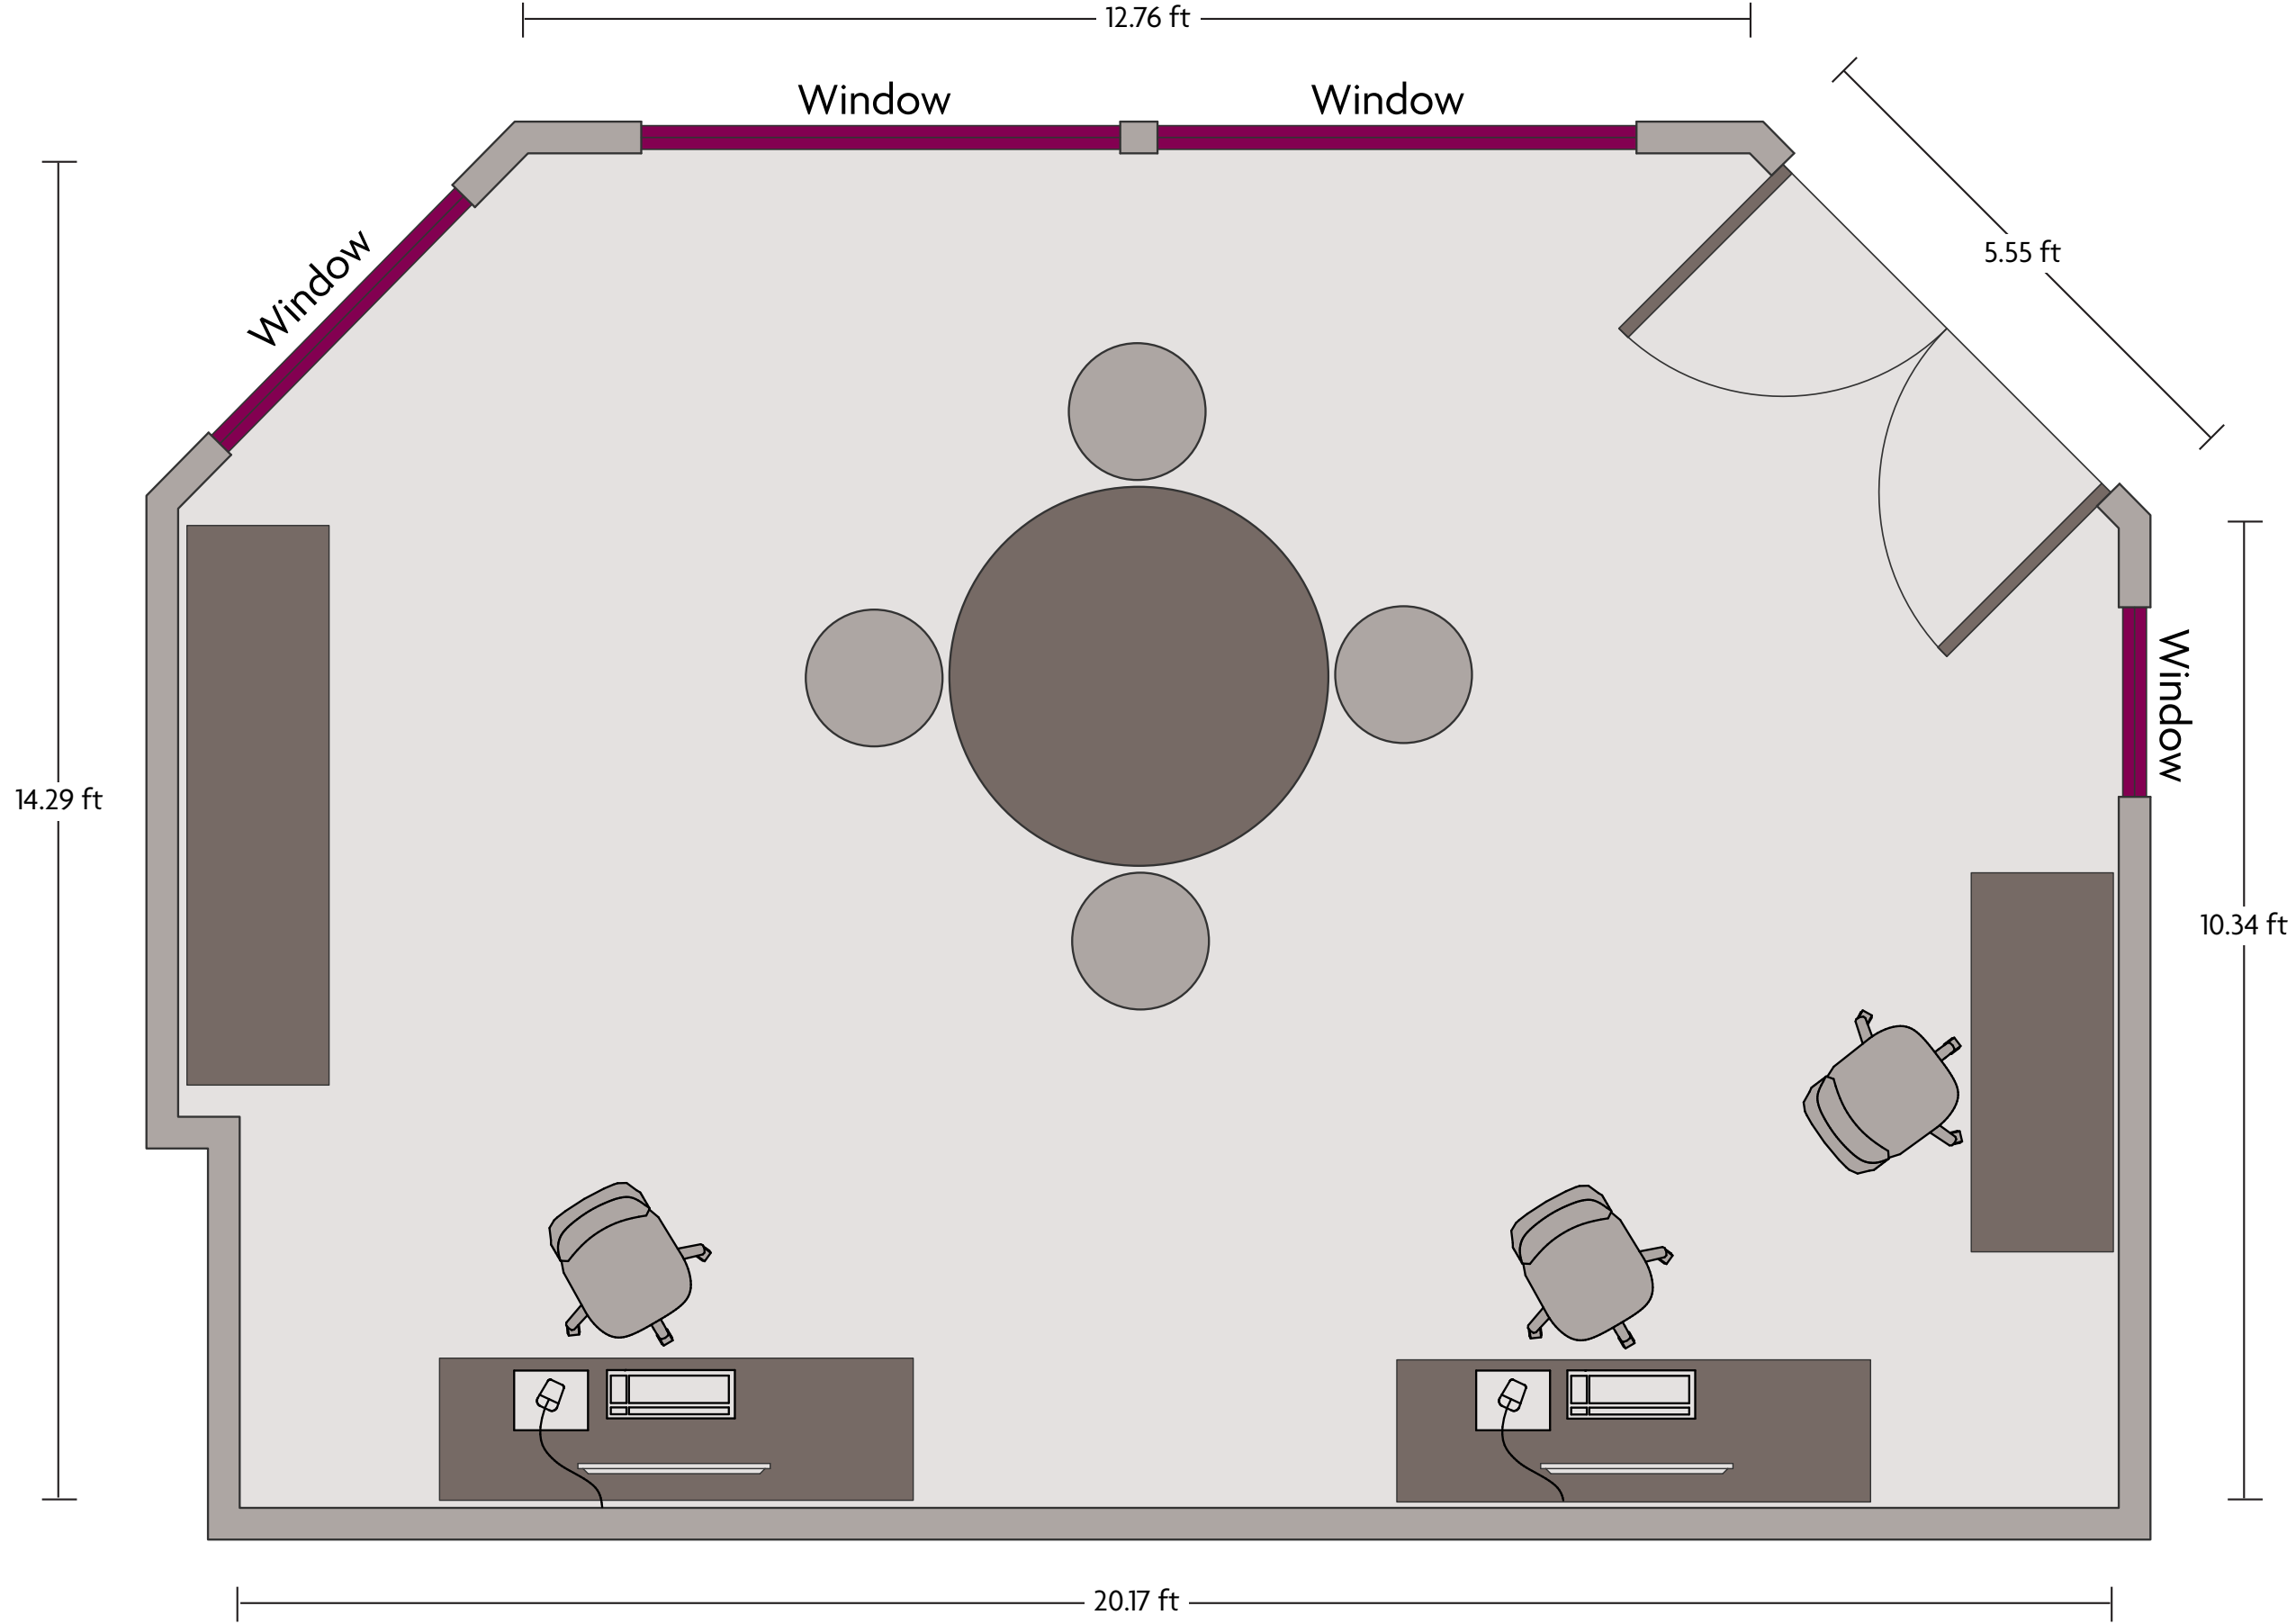

Crowne Plaza® Minneapolis West - Business Center

LENGTH: 20.2 Ft WIDTH: 14.3 Ft HEIGHT: 25 Ft TOTAL SQUARE FEET: 275.5 Sq Ft MAXIMUM CAPACITY: 7 POWER OUTLETS: 5

3131 Campus Drive | Plymouth, Minnesota 55441 | 763.559.6600

Crowne Plaza® Minneapolis West - Conference D

LENGTH: 41.0 Ft WIDTH: 35.6 HEIGHT: 12 Ft TOTAL SQUARE FEET: 1419.2 Sq Ft MAXIMUM CAPACITY: 120 POWER OUTLETS: 6 std 1-220V

3131 Campus Drive | Plymouth, Minnesota 55441 | 763.559.6600

*Multiple layout options available for this space.

Crowne Plaza® Minneapolis West - Conference F

LENGTH: 34.53 Ft WIDTH: 29.58 Ft HEIGHT: 12 Ft TOTAL SQUARE FEET: 976.9 Sq Ft MAXIMUM CAPACITY: 80 POWER OUTLETS: 8 std 1-220V

3131 Campus Drive | Plymouth, Minnesota 55441 | 763.559.6600

*Multiple layout options available for this space.

Crowne Plaza® Minneapolis West - Regency Ballroom

LENGTH: 75.7 Ft WIDTH: 54.4 Ft HEIGHT: 18 Ft TOTAL SQUARE FEET: 4113.9 Sq Ft MAXIMUM CAPACITY: 450 POWER OUTLETS: 15 std 1-220V