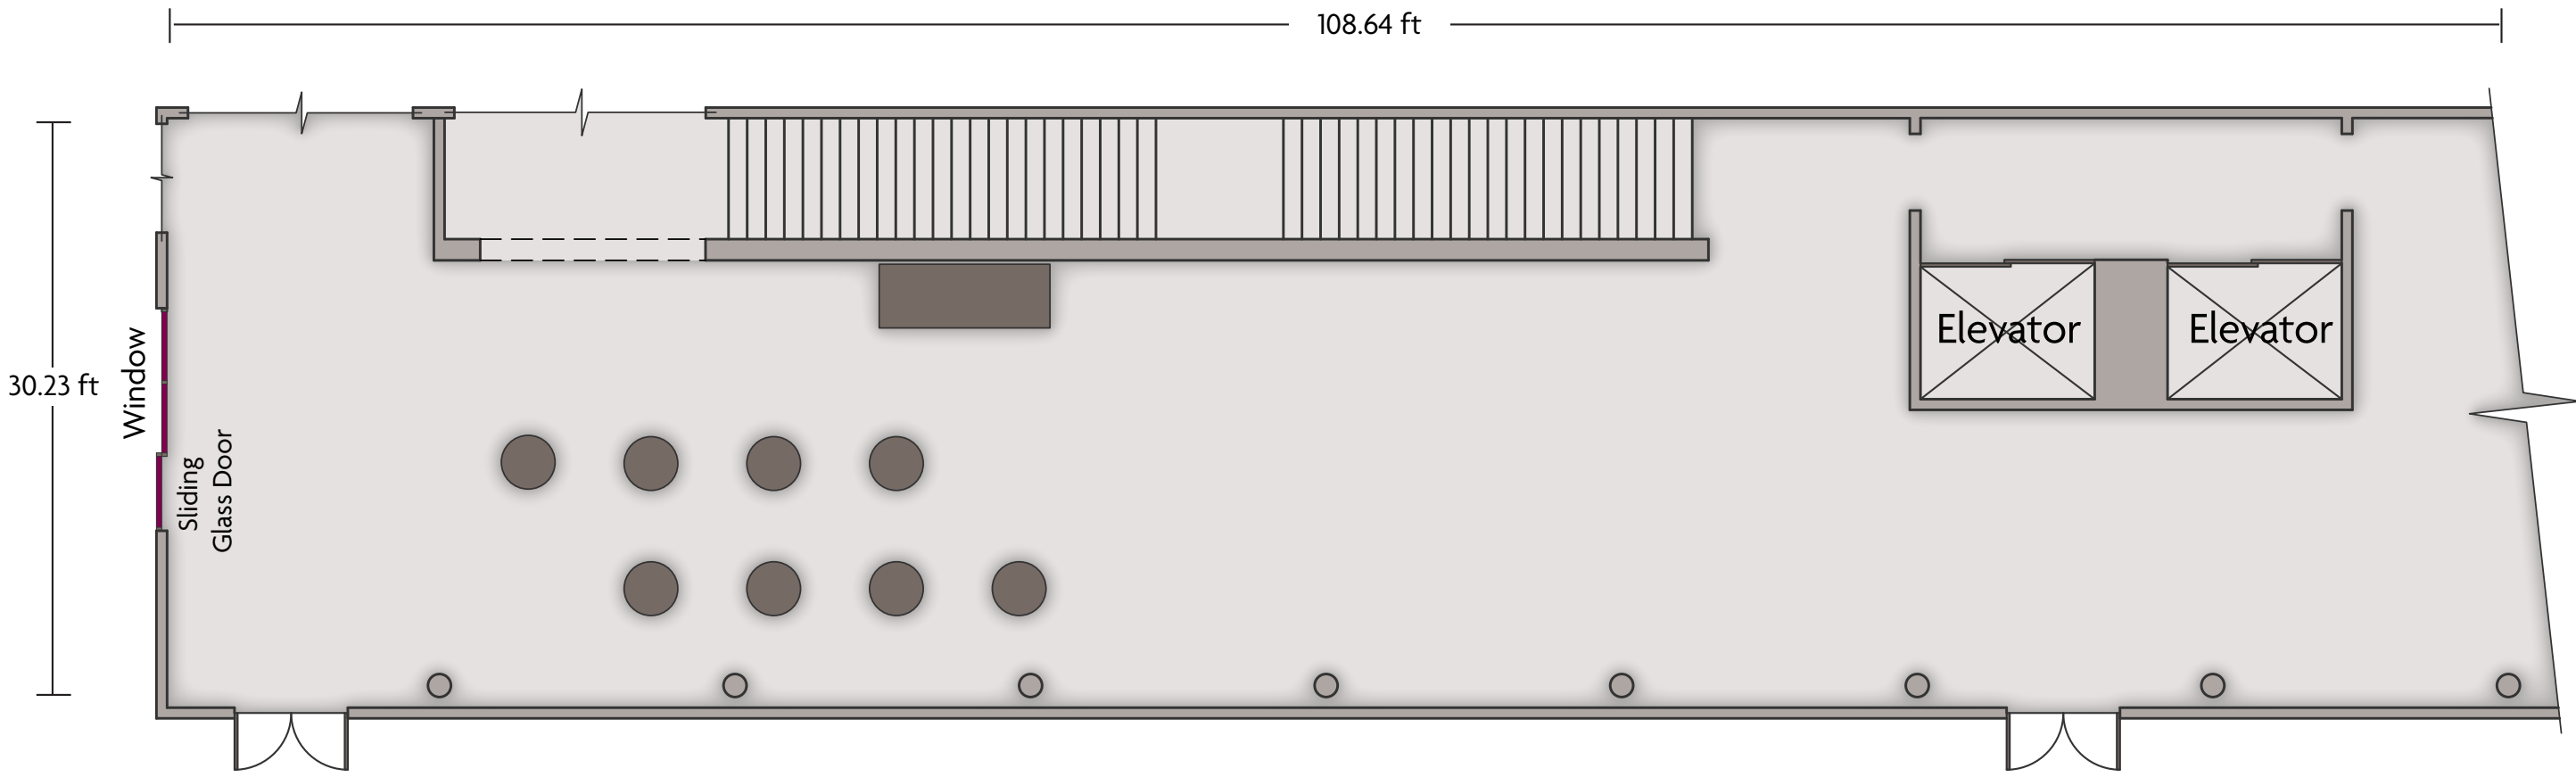

*Multiple layout options available for this space.

Crowne Plaza® Minneapolis West - Conference F

LENGTH: 34.53 Ft WIDTH: 29.58 Ft HEIGHT: 12 Ft TOTAL SQUARE FEET: 976.9 Sq Ft MAXIMUM CAPACITY: 80 POWER OUTLETS: 8 std 1-220V

3131 Campus Drive | Plymouth, Minnesota 55441 | 763.559.6600

*Multiple layout options available for this space.

LENGTH: 56.2 Ft WIDTH: 33.8 Ft HEIGHT: 11.5 Ft TOTAL SQUARE FEET: 1946.8 Sq Ft MAXIMUM CAPACITY: 180 POWER OUTLETS: 6 std 2-220V

3131 Campus Drive | Plymouth, Minnesota 55441 | 763.559.6600

*Multiple layout options available for this space.

Crowne Plaza® Minneapolis West - Kiosk

LENGTH: 108.6 Ft WIDTH: 30.2 Ft HEIGHT: 15.14 Ft TOTAL SQUARE FEET: 2584.1 Sq Ft MAXIMUM CAPACITY: n/a POWER OUTLETS: 4

3131 Campus Drive | Plymouth, Minnesota 55441 | 763.559.6600

*Multiple layout options available for this space.

Crowne Plaza® Minneapolis West - Regency Ballroom

LENGTH: 75.7 Ft WIDTH: 54.4 Ft HEIGHT: 18 Ft TOTAL SQUARE FEET: 4113.9 Sq Ft MAXIMUM CAPACITY: 450 POWER OUTLETS: 15 std 1-220V