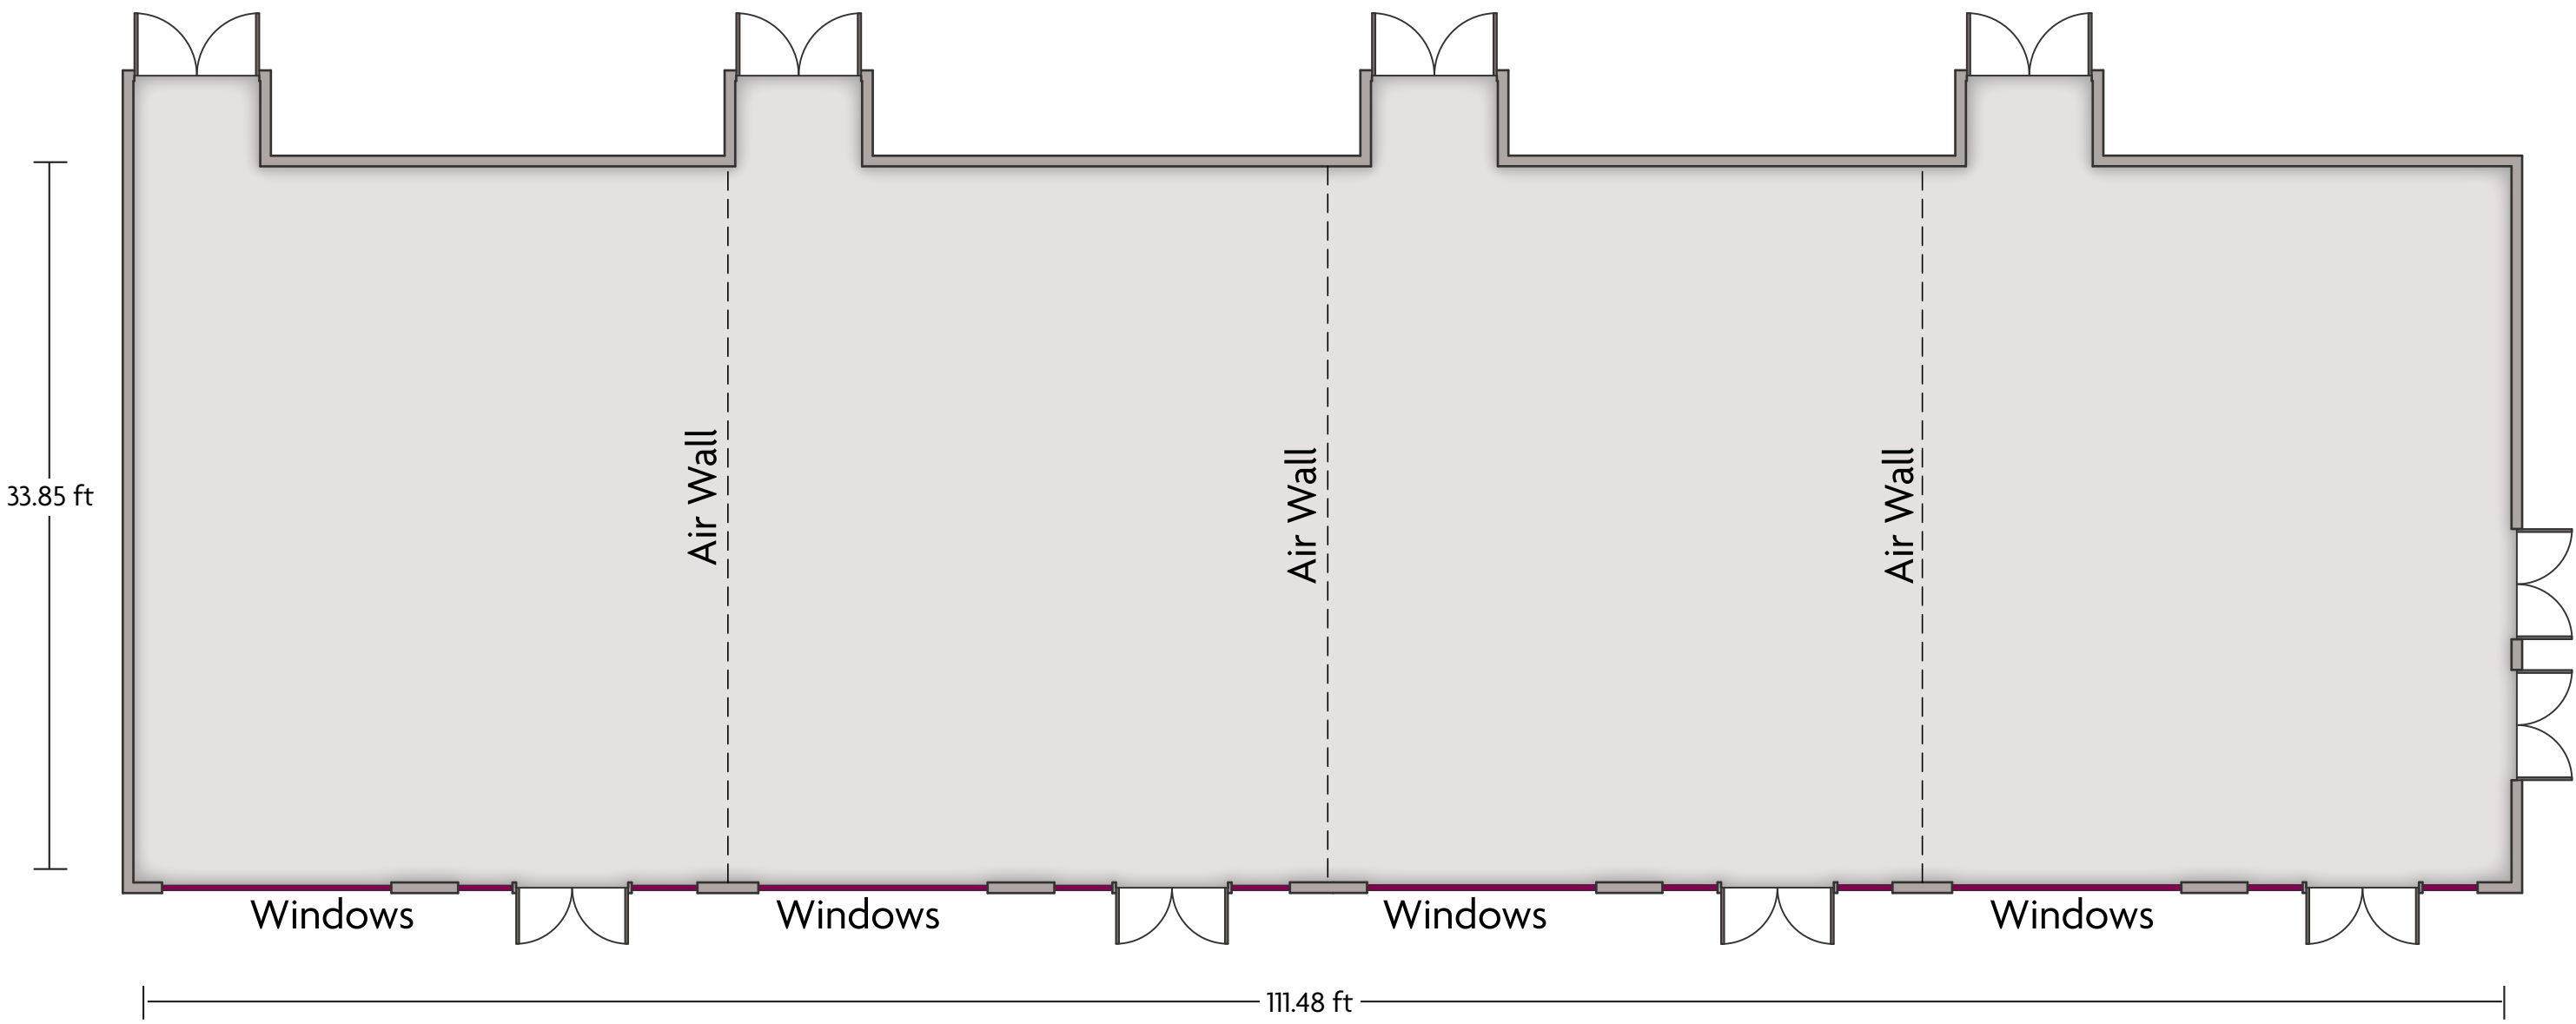

*Multiple layout options available for this space.

Crowne Plaza® Minneapolis West - Conference F

LENGTH: 34.53 Ft WIDTH: 29.58 Ft HEIGHT: 12 Ft TOTAL SQUARE FEET: 976.9 Sq Ft MAXIMUM CAPACITY: 80 POWER OUTLETS: 8 std 1-220V

3131 Campus Drive | Plymouth, Minnesota 55441 | 763.559.6600

*Multiple layout options available for this space.

Crowne Plaza® Minneapolis West - Kiosk

LENGTH: 108.6 Ft WIDTH: 30.2 Ft HEIGHT: 15.14 Ft TOTAL SQUARE FEET: 2584.1 Sq Ft MAXIMUM CAPACITY: n/a POWER OUTLETS: 4

3131 Campus Drive | Plymouth, Minnesota 55441 | 763.559.6600

*Multiple layout options available for this space.

Crowne Plaza® Minneapolis West - Regency Ballroom

LENGTH: 75.7 Ft WIDTH: 54.4 Ft HEIGHT: 18 Ft TOTAL SQUARE FEET: 4113.9 Sq Ft MAXIMUM CAPACITY: 450 POWER OUTLETS: 15 std 1-220V

3131 Campus Drive | Plymouth, Minnesota 55441 | 763.559.6600

*Multiple layout options available for this space.

Crowne Plaza® Minneapolis West - Scandinavian Ballroom

LENGTH: 111.5 Ft WIDTH: 33.8 Ft HEIGHT: 11 Ft TOTAL SQUARE FEET: 3901 Sq Ft MAXIMUM CAPACITY: 400 POWER OUTLETS: 13 std 5-220V