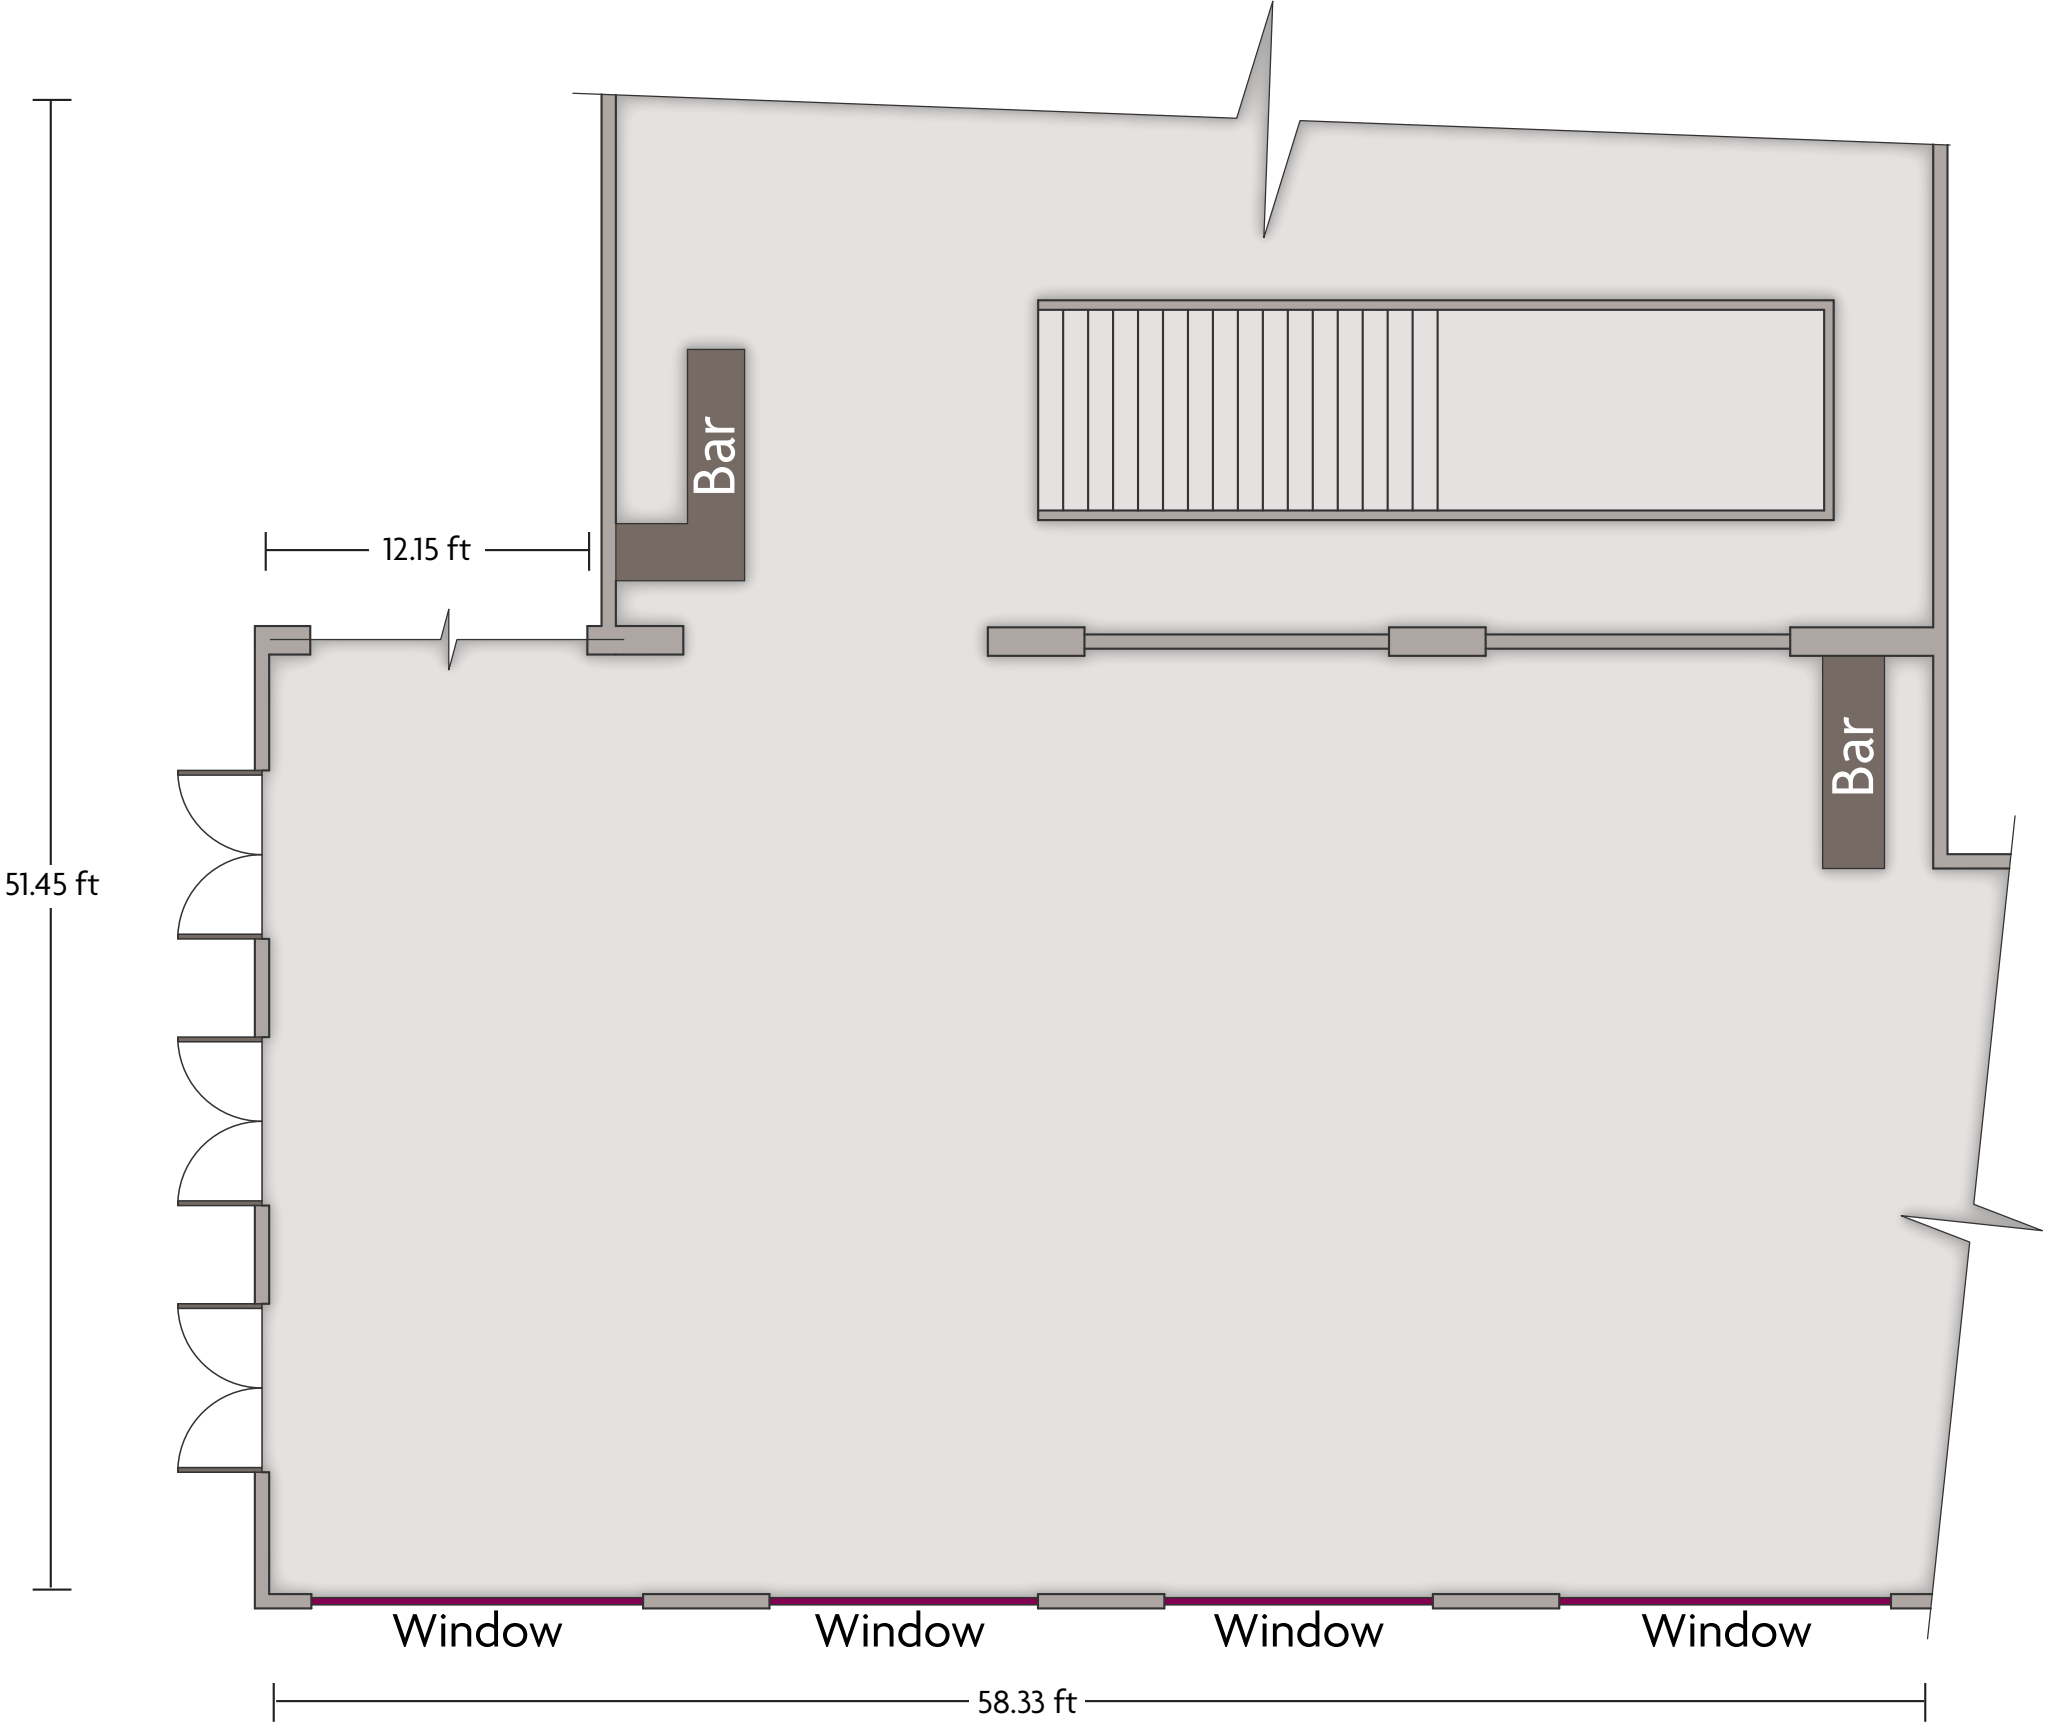

LENGTH: 58.3 Ft   WIDTH: 51.4 Ft   HEIGHT: 11.5 Ft   TOTAL SQUARE FEET: 2096.8 Sq Ft   MAXIMUM CAPACITY: 300   POWER OUTLETS: 4

3131 Campus Drive | Plymouth, Minnesota 55441 | 763.559.6600

*Multiple layout options available for this space.