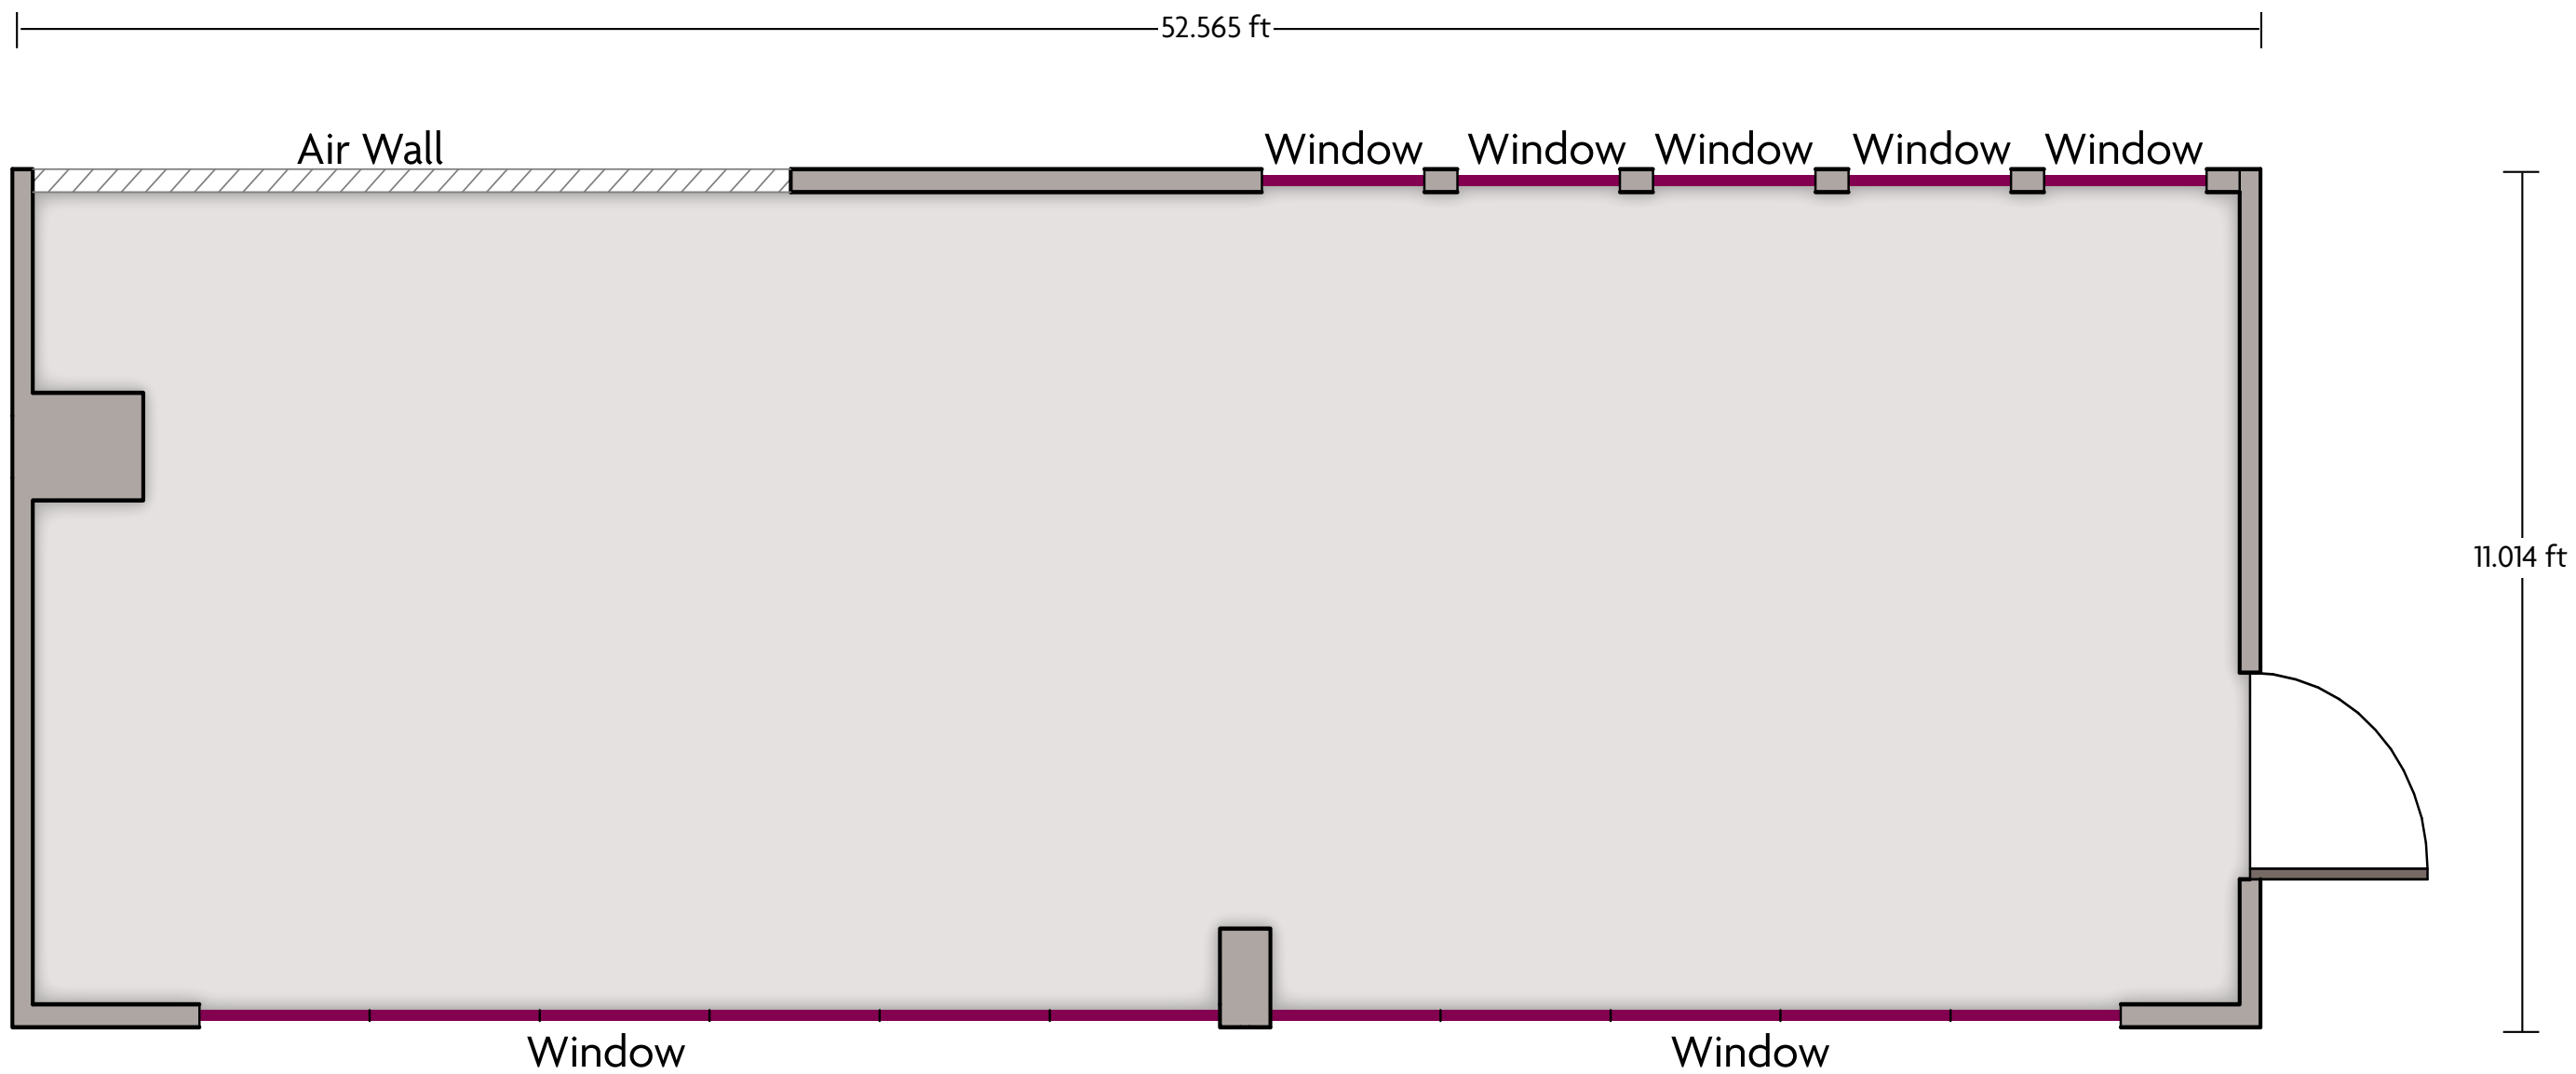

LENGTH: 41 Ft WIDTH: 19.7 Ft HEIGHT: 11 Ft TOTAL SQUARE FEET: 783 Sq Ft MAXIMUM CAPACITY: 60 POWER OUTLETS: 4

LENGTH: 44.3 Ft WIDTH: 18 Ft HEIGHT: 11 Ft TOTAL SQUARE FEET: 720 Sq Ft MAXIMUM CAPACITY: 60 POWER OUTLETS: 6

One West Street | Pittsfield, MA 01201 | 413-499-2000

*Multiple layout options available for this space.

LENGTH: 34.9 Ft WIDTH: 18.3 Ft HEIGHT: 11 Ft TOTAL SQUARE FEET: 629 Sq Ft MAXIMUM CAPACITY: 40 POWER OUTLETS: 12

*Multiple layout options available for this space.

Crowne Plaza® Pittsfield-Berkshires - Conference Room 2

LENGTH: 27.7 Ft WIDTH: 16.5 Ft HEIGHT: 11 Ft TOTAL SQUARE FEET: 454 Sq Ft MAXIMUM CAPACITY: 40 POWER OUTLETS: 6