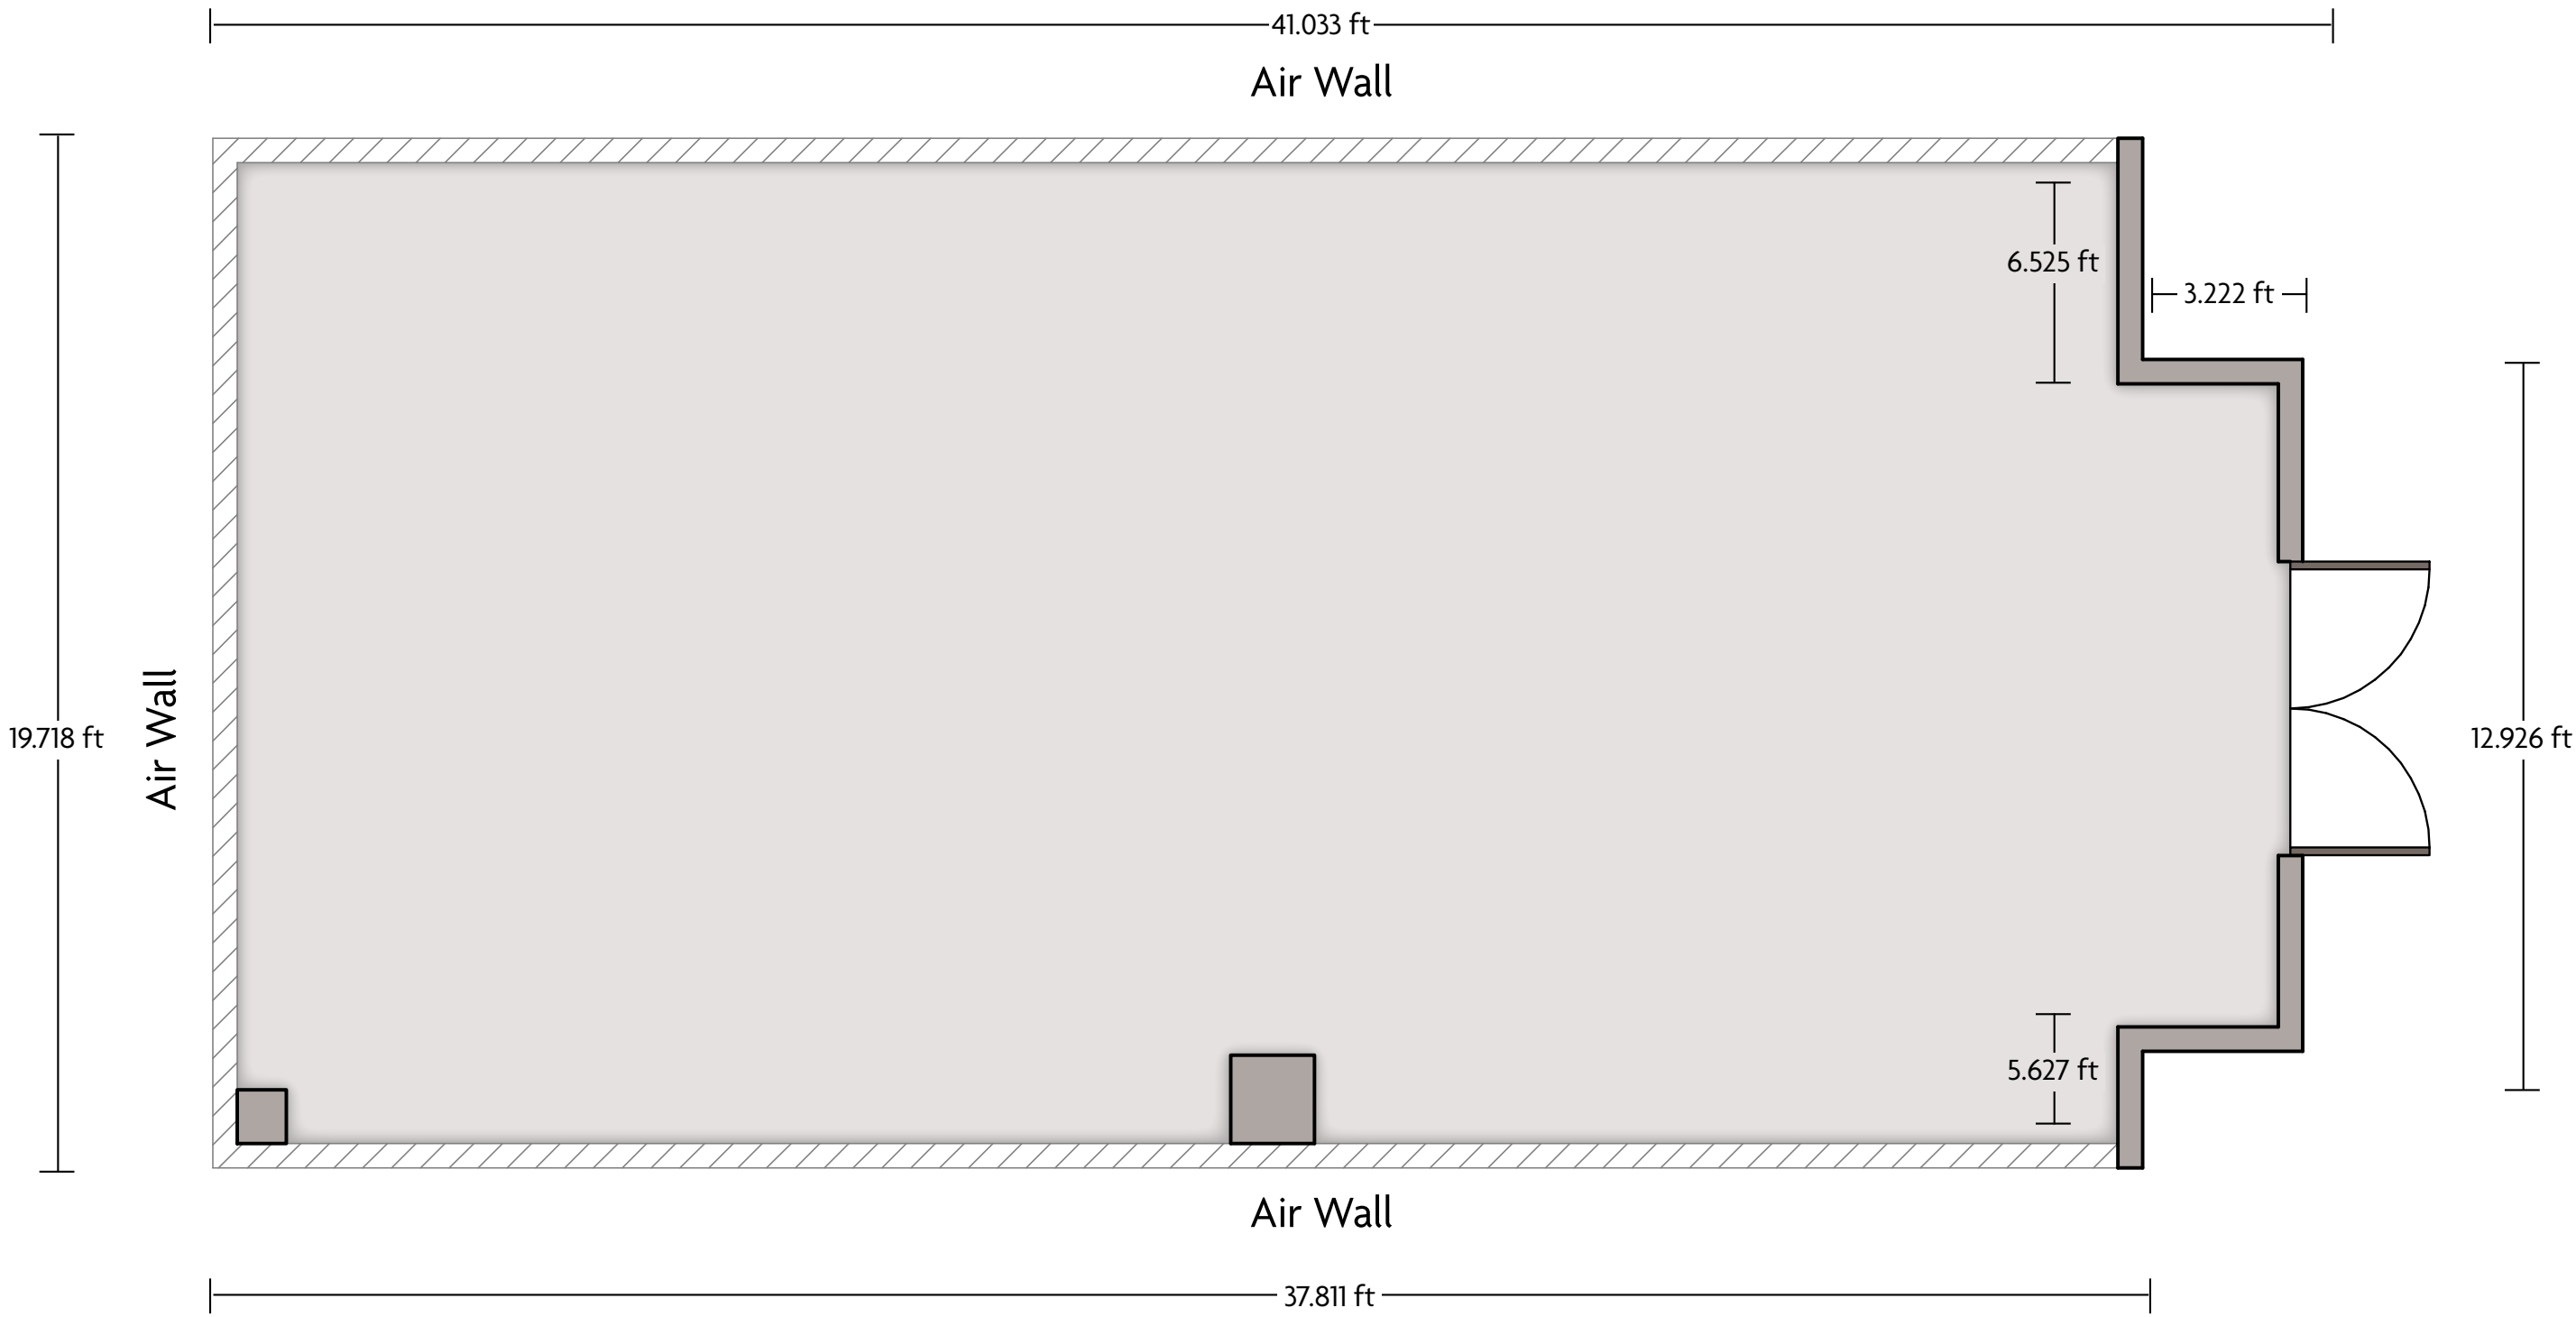

LENGTH: 37.8 Ft WIDTH: 20.7 Ft HEIGHT: 11 Ft TOTAL SQUARE FEET: 748 Sq Ft MAXIMUM CAPACITY: 60 POWER OUTLETS: 4

One West Street | Pittsfield, MA 01201 | 413-499-2000

*Multiple layout options available for this space.

LENGTH: 41 Ft WIDTH: 19.7 Ft HEIGHT: 11 Ft TOTAL SQUARE FEET: 783 Sq Ft MAXIMUM CAPACITY: 60 POWER OUTLETS: 4

LENGTH: 44.3 Ft WIDTH: 18 Ft HEIGHT: 11 Ft TOTAL SQUARE FEET: 720 Sq Ft MAXIMUM CAPACITY: 60 POWER OUTLETS: 6

One West Street | Pittsfield, MA 01201 | 413-499-2000

*Multiple layout options available for this space.

LENGTH: 34.9 Ft WIDTH: 18.3 Ft HEIGHT: 11 Ft TOTAL SQUARE FEET: 629 Sq Ft MAXIMUM CAPACITY: 40 POWER OUTLETS: 12

*Multiple layout options available for this space.

Crowne Plaza® Pittsfield-Berkshires - Conference Room 2

LENGTH: 27.7 Ft WIDTH: 16.5 Ft HEIGHT: 11 Ft TOTAL SQUARE FEET: 454 Sq Ft MAXIMUM CAPACITY: 40 POWER OUTLETS: 6