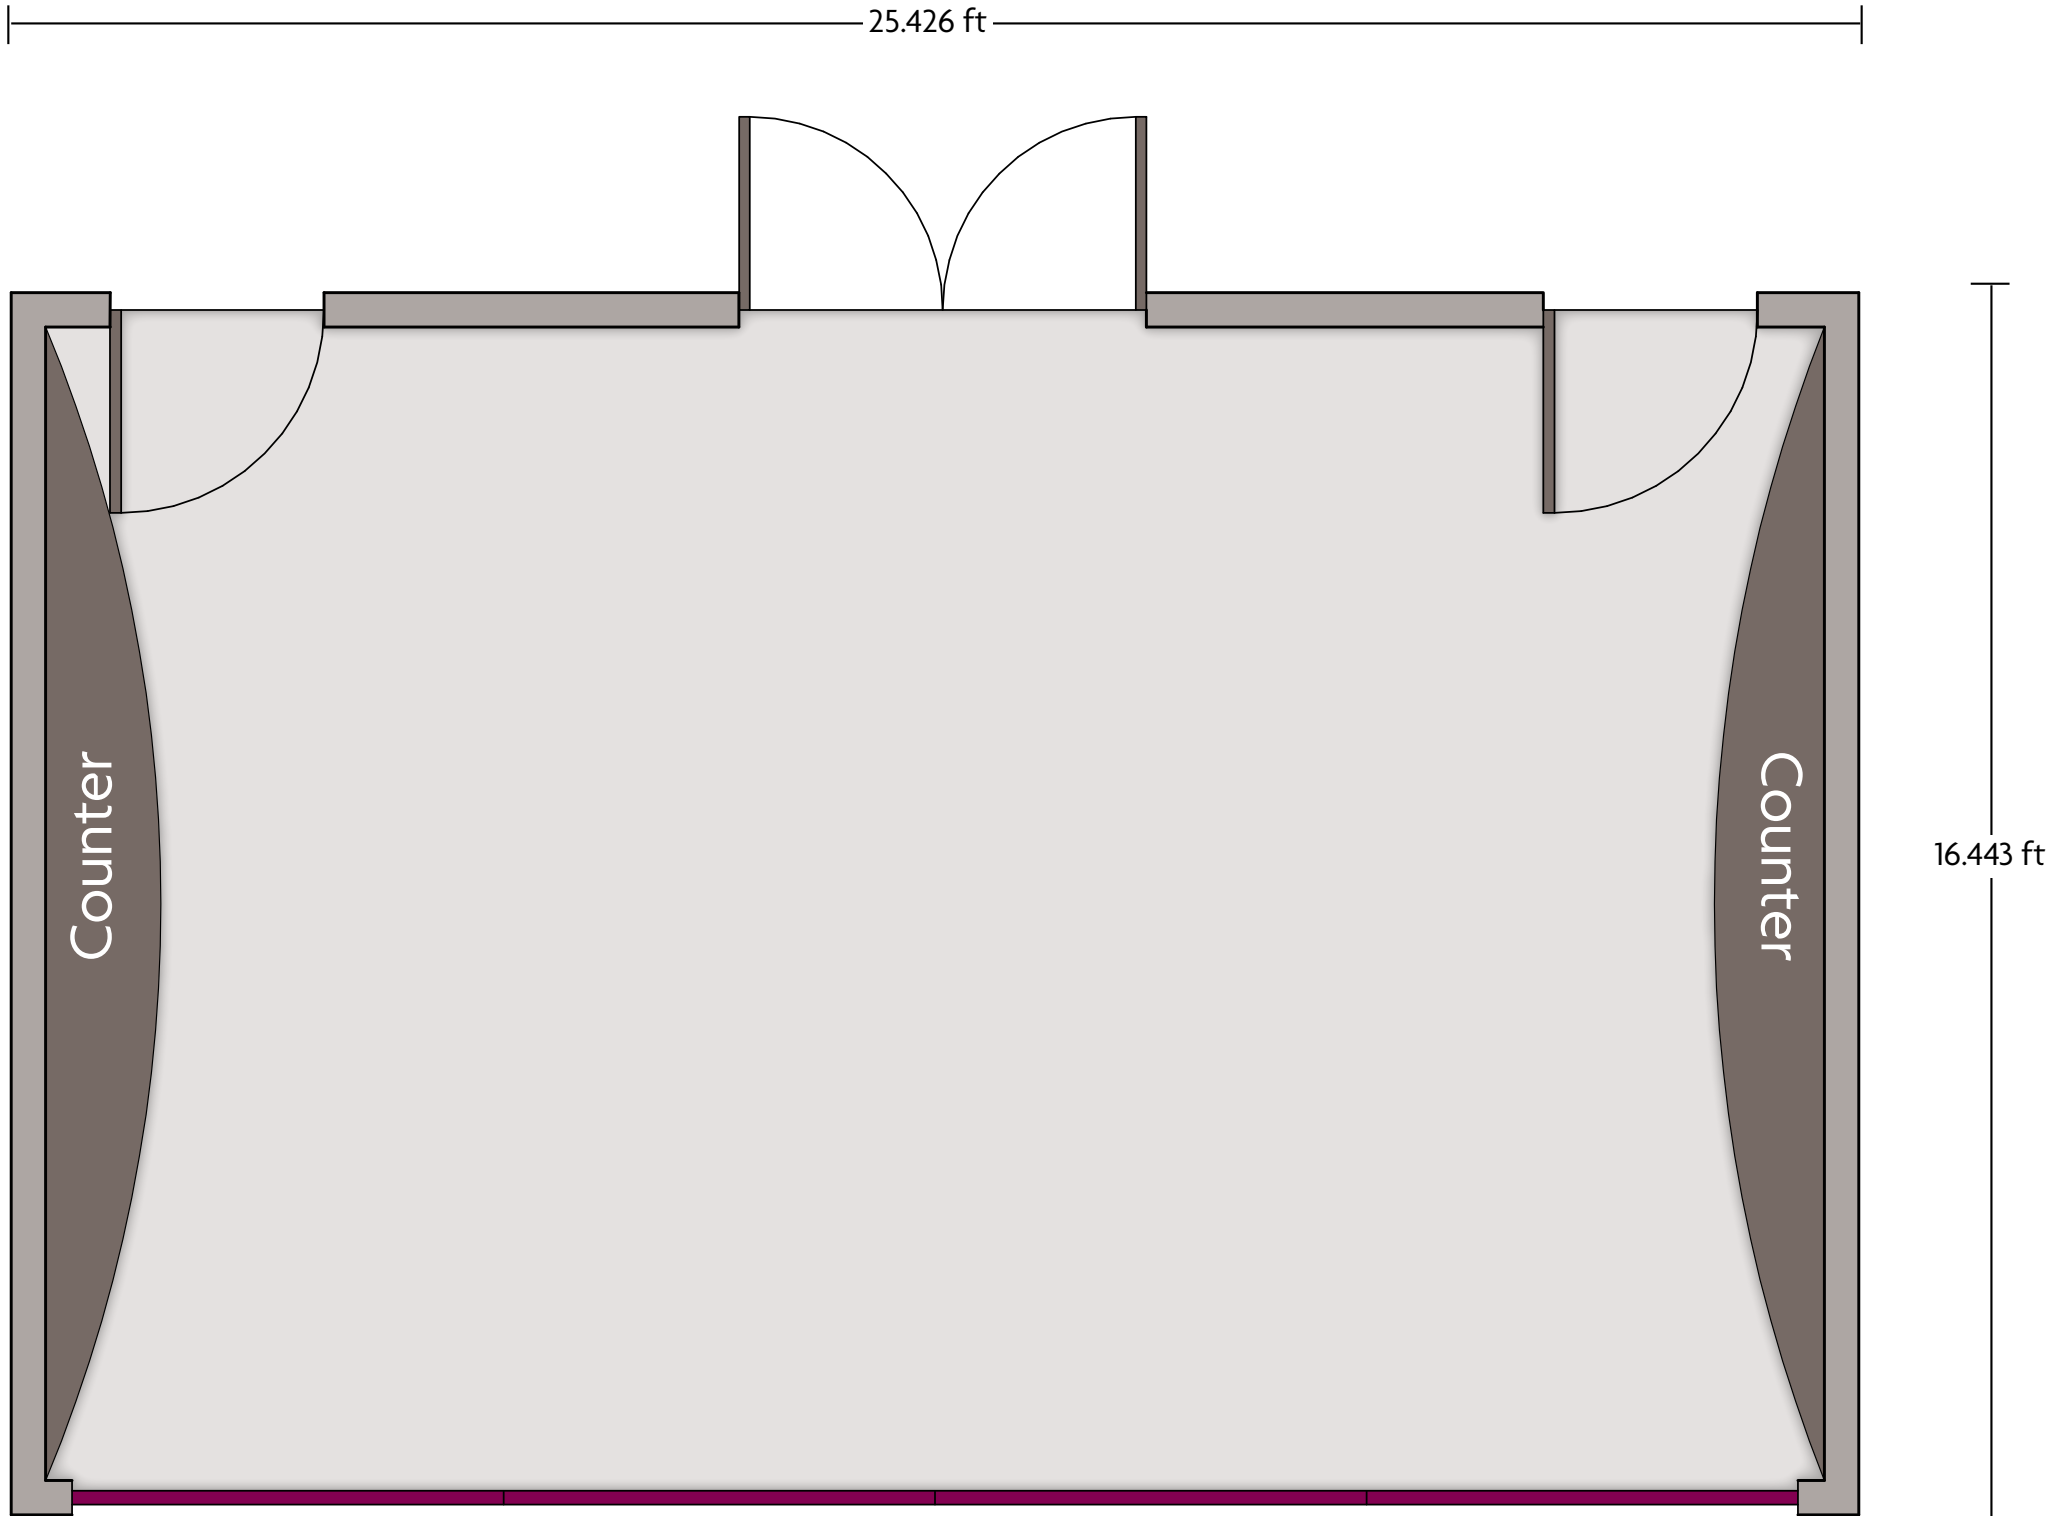

LENGTH: 41 Ft WIDTH: 19.7 Ft HEIGHT: 11 Ft TOTAL SQUARE FEET: 783 Sq Ft MAXIMUM CAPACITY: 60 POWER OUTLETS: 4

LENGTH: 44.3 Ft WIDTH: 18 Ft HEIGHT: 11 Ft TOTAL SQUARE FEET: 720 Sq Ft MAXIMUM CAPACITY: 60 POWER OUTLETS: 6

*Multiple layout options available for this space.

Crowne Plaza® Pittsfield-Berkshires - Conference Room 2

LENGTH: 27.7 Ft WIDTH: 16.5 Ft HEIGHT: 11 Ft TOTAL SQUARE FEET: 454 Sq Ft MAXIMUM CAPACITY: 40 POWER OUTLETS: 6

One West Street | Pittsfield, MA 01201 | 413-499-2000

*Multiple layout options available for this space.

Crowne Plaza® Pittsfield-Berkshires - Conference Rooms (1&2)

LENGTH: 55.8 Ft WIDTH: 16.5 Ft HEIGHT: 12 Ft TOTAL SQUARE FEET: 921 Sq Ft MAXIMUM CAPACITY: 40 POWER OUTLETS: 6

One West Street | Pittsfield, MA 01201 | 413-499-2000

*Multiple layout options available for this space.

Crowne Plaza® Pittsfield-Berkshires - Executive Boardroom

LENGTH: 25 Ft WIDTH: 16 Ft HEIGHT: 11 Ft TOTAL SQUARE FEET: 417 Sq Ft MAXIMUM CAPACITY: 12 POWER OUTLETS: 8