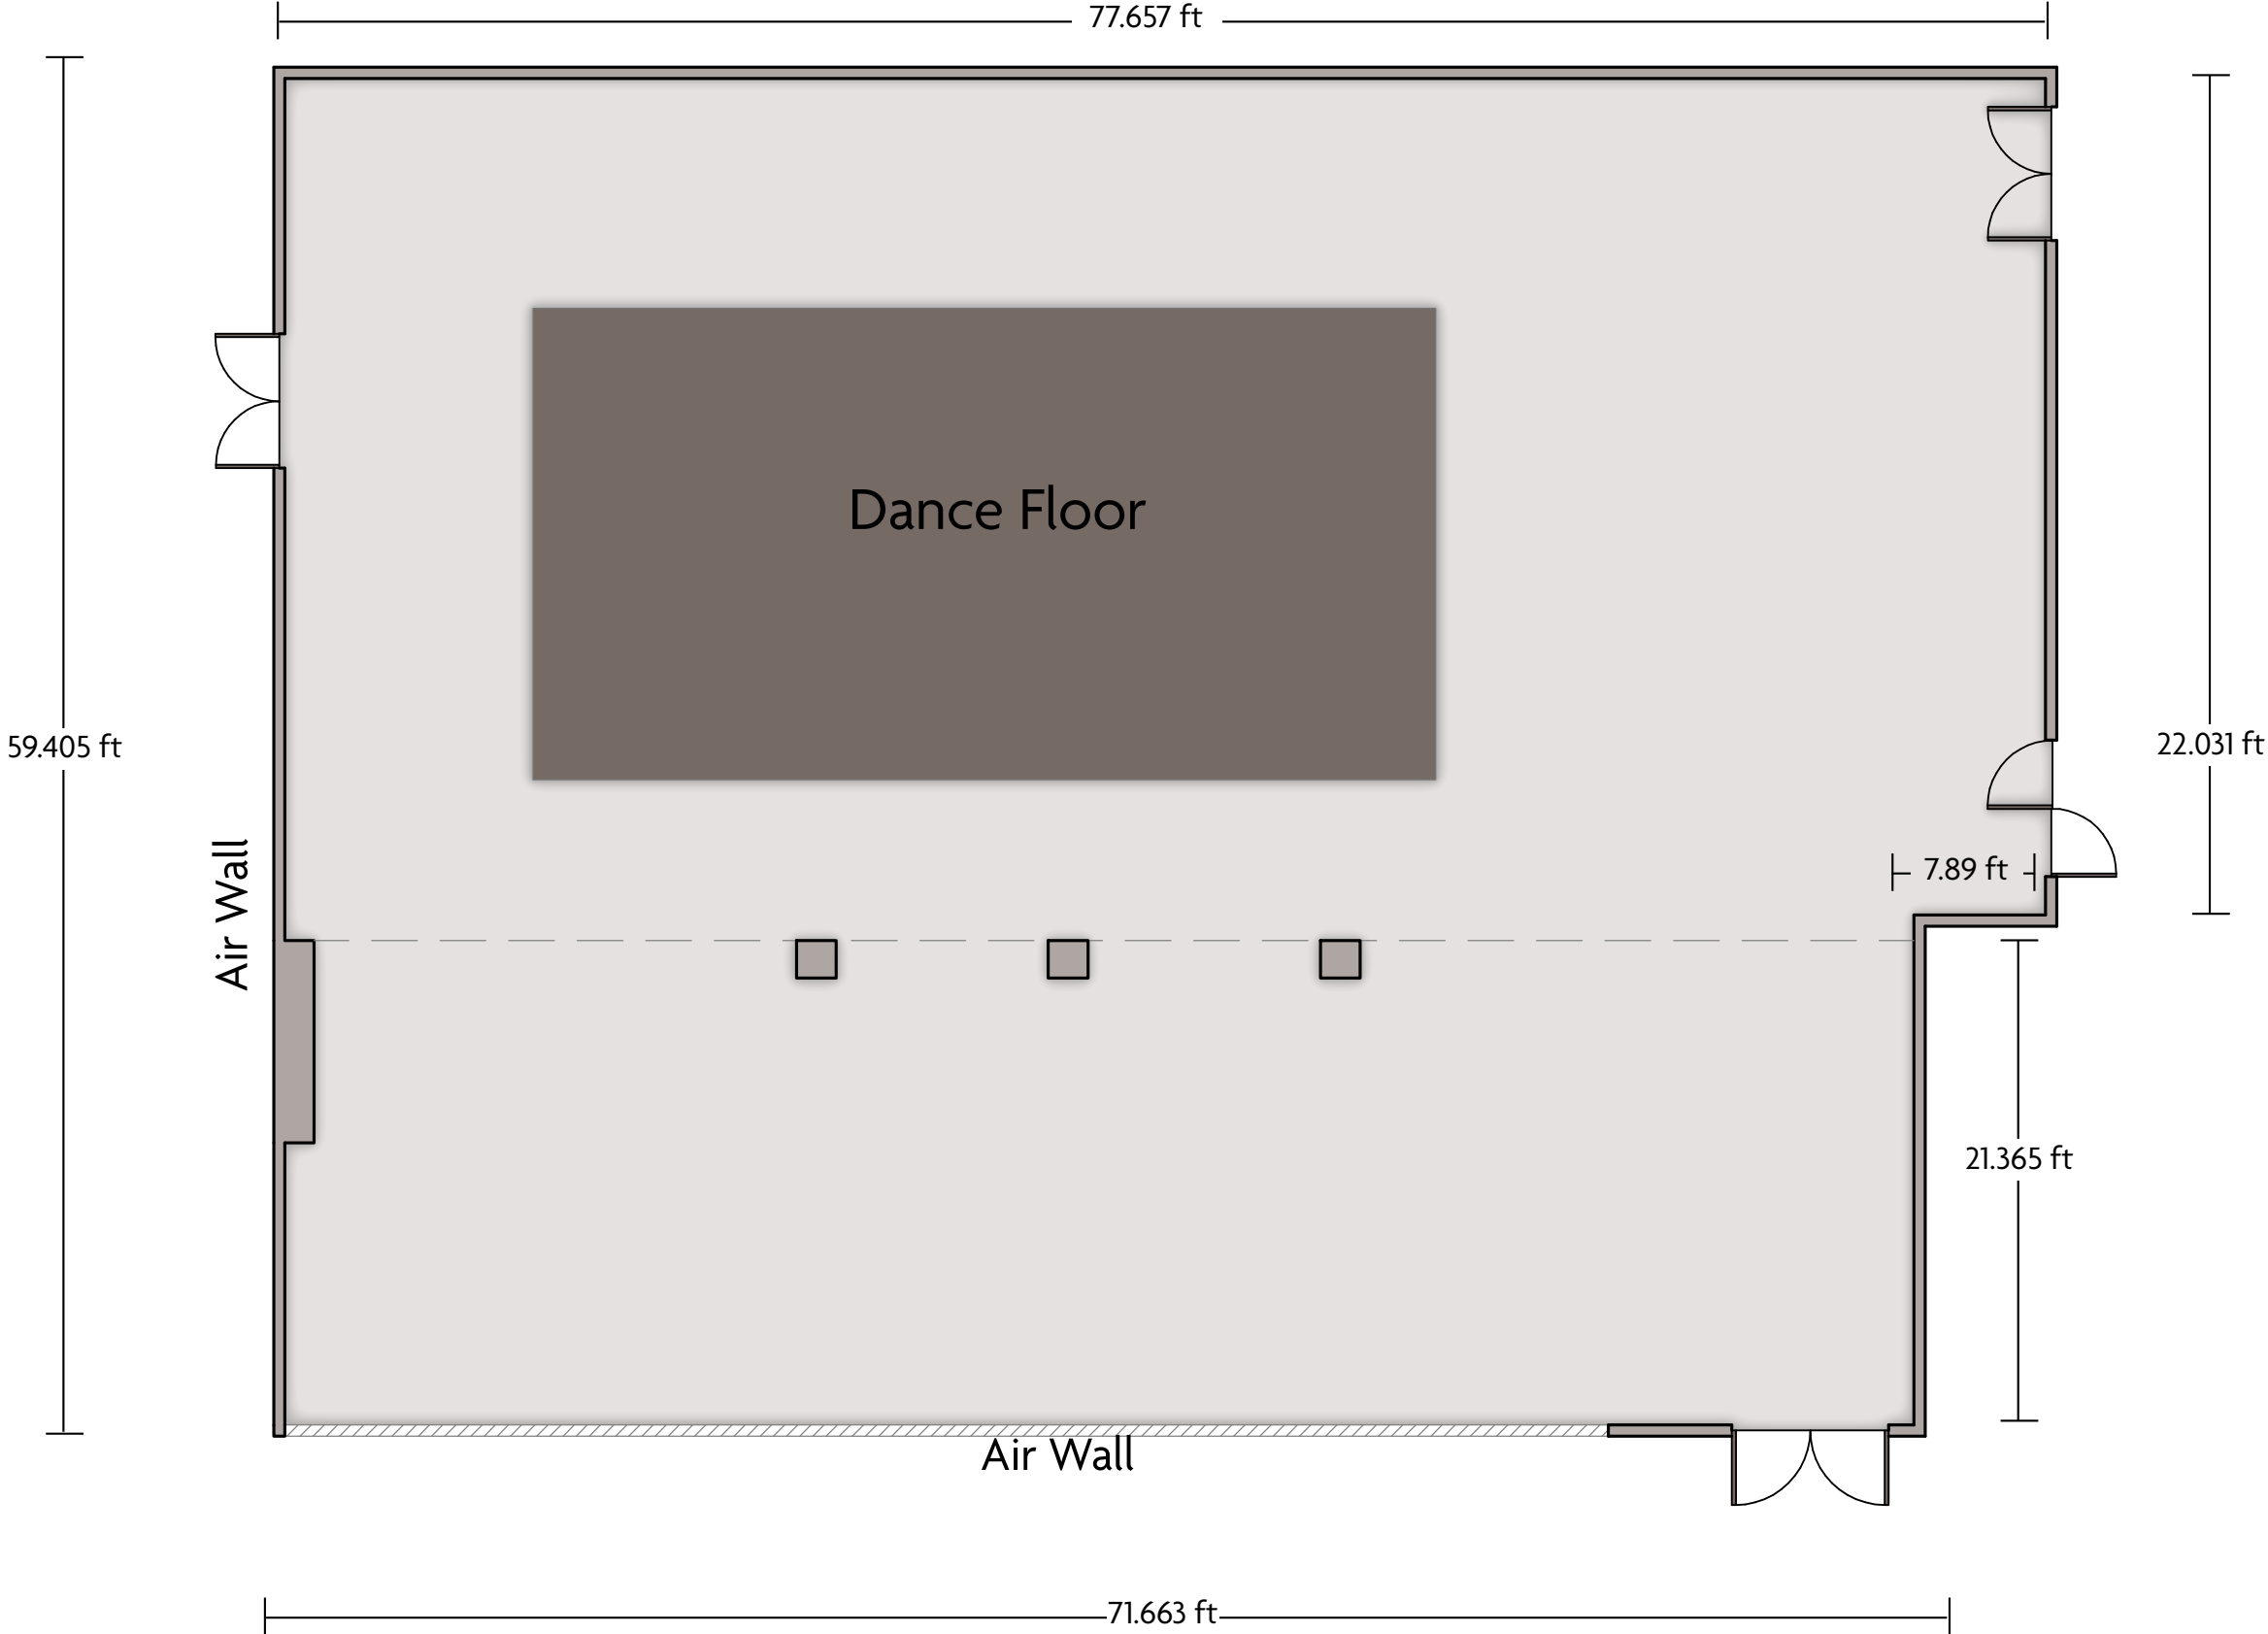

*Multiple layout options available for this space.

Crowne Plaza® Pittsfield-Berkshires - Conference Room 2

LENGTH: 27.7 Ft WIDTH: 16.5 Ft HEIGHT: 11 Ft TOTAL SQUARE FEET: 454 Sq Ft MAXIMUM CAPACITY: 40 POWER OUTLETS: 6

One West Street | Pittsfield, MA 01201 | 413-499-2000

*Multiple layout options available for this space.

Crowne Plaza® Pittsfield-Berkshires - Conference Rooms (1&2)

LENGTH: 55.8 Ft WIDTH: 16.5 Ft HEIGHT: 12 Ft TOTAL SQUARE FEET: 921 Sq Ft MAXIMUM CAPACITY: 40 POWER OUTLETS: 6

One West Street | Pittsfield, MA 01201 | 413-499-2000

*Multiple layout options available for this space.

Crowne Plaza® Pittsfield-Berkshires - Executive Boardroom

LENGTH: 25 Ft WIDTH: 16 Ft HEIGHT: 11 Ft TOTAL SQUARE FEET: 417 Sq Ft MAXIMUM CAPACITY: 12 POWER OUTLETS: 8

One West Street | Pittsfield, MA 01201 | 413-499-2000

*Multiple layout options available for this space.

Crowne Plaza® Pittsfield-Berkshires - Grand Ballroom

LENGTH: 78 Ft WIDTH: 59 Ft HEIGHT: 10 Ft TOTAL SQUARE FEET: 4481 Sq Ft MAXIMUM CAPACITY: 1000 POWER OUTLETS: 22