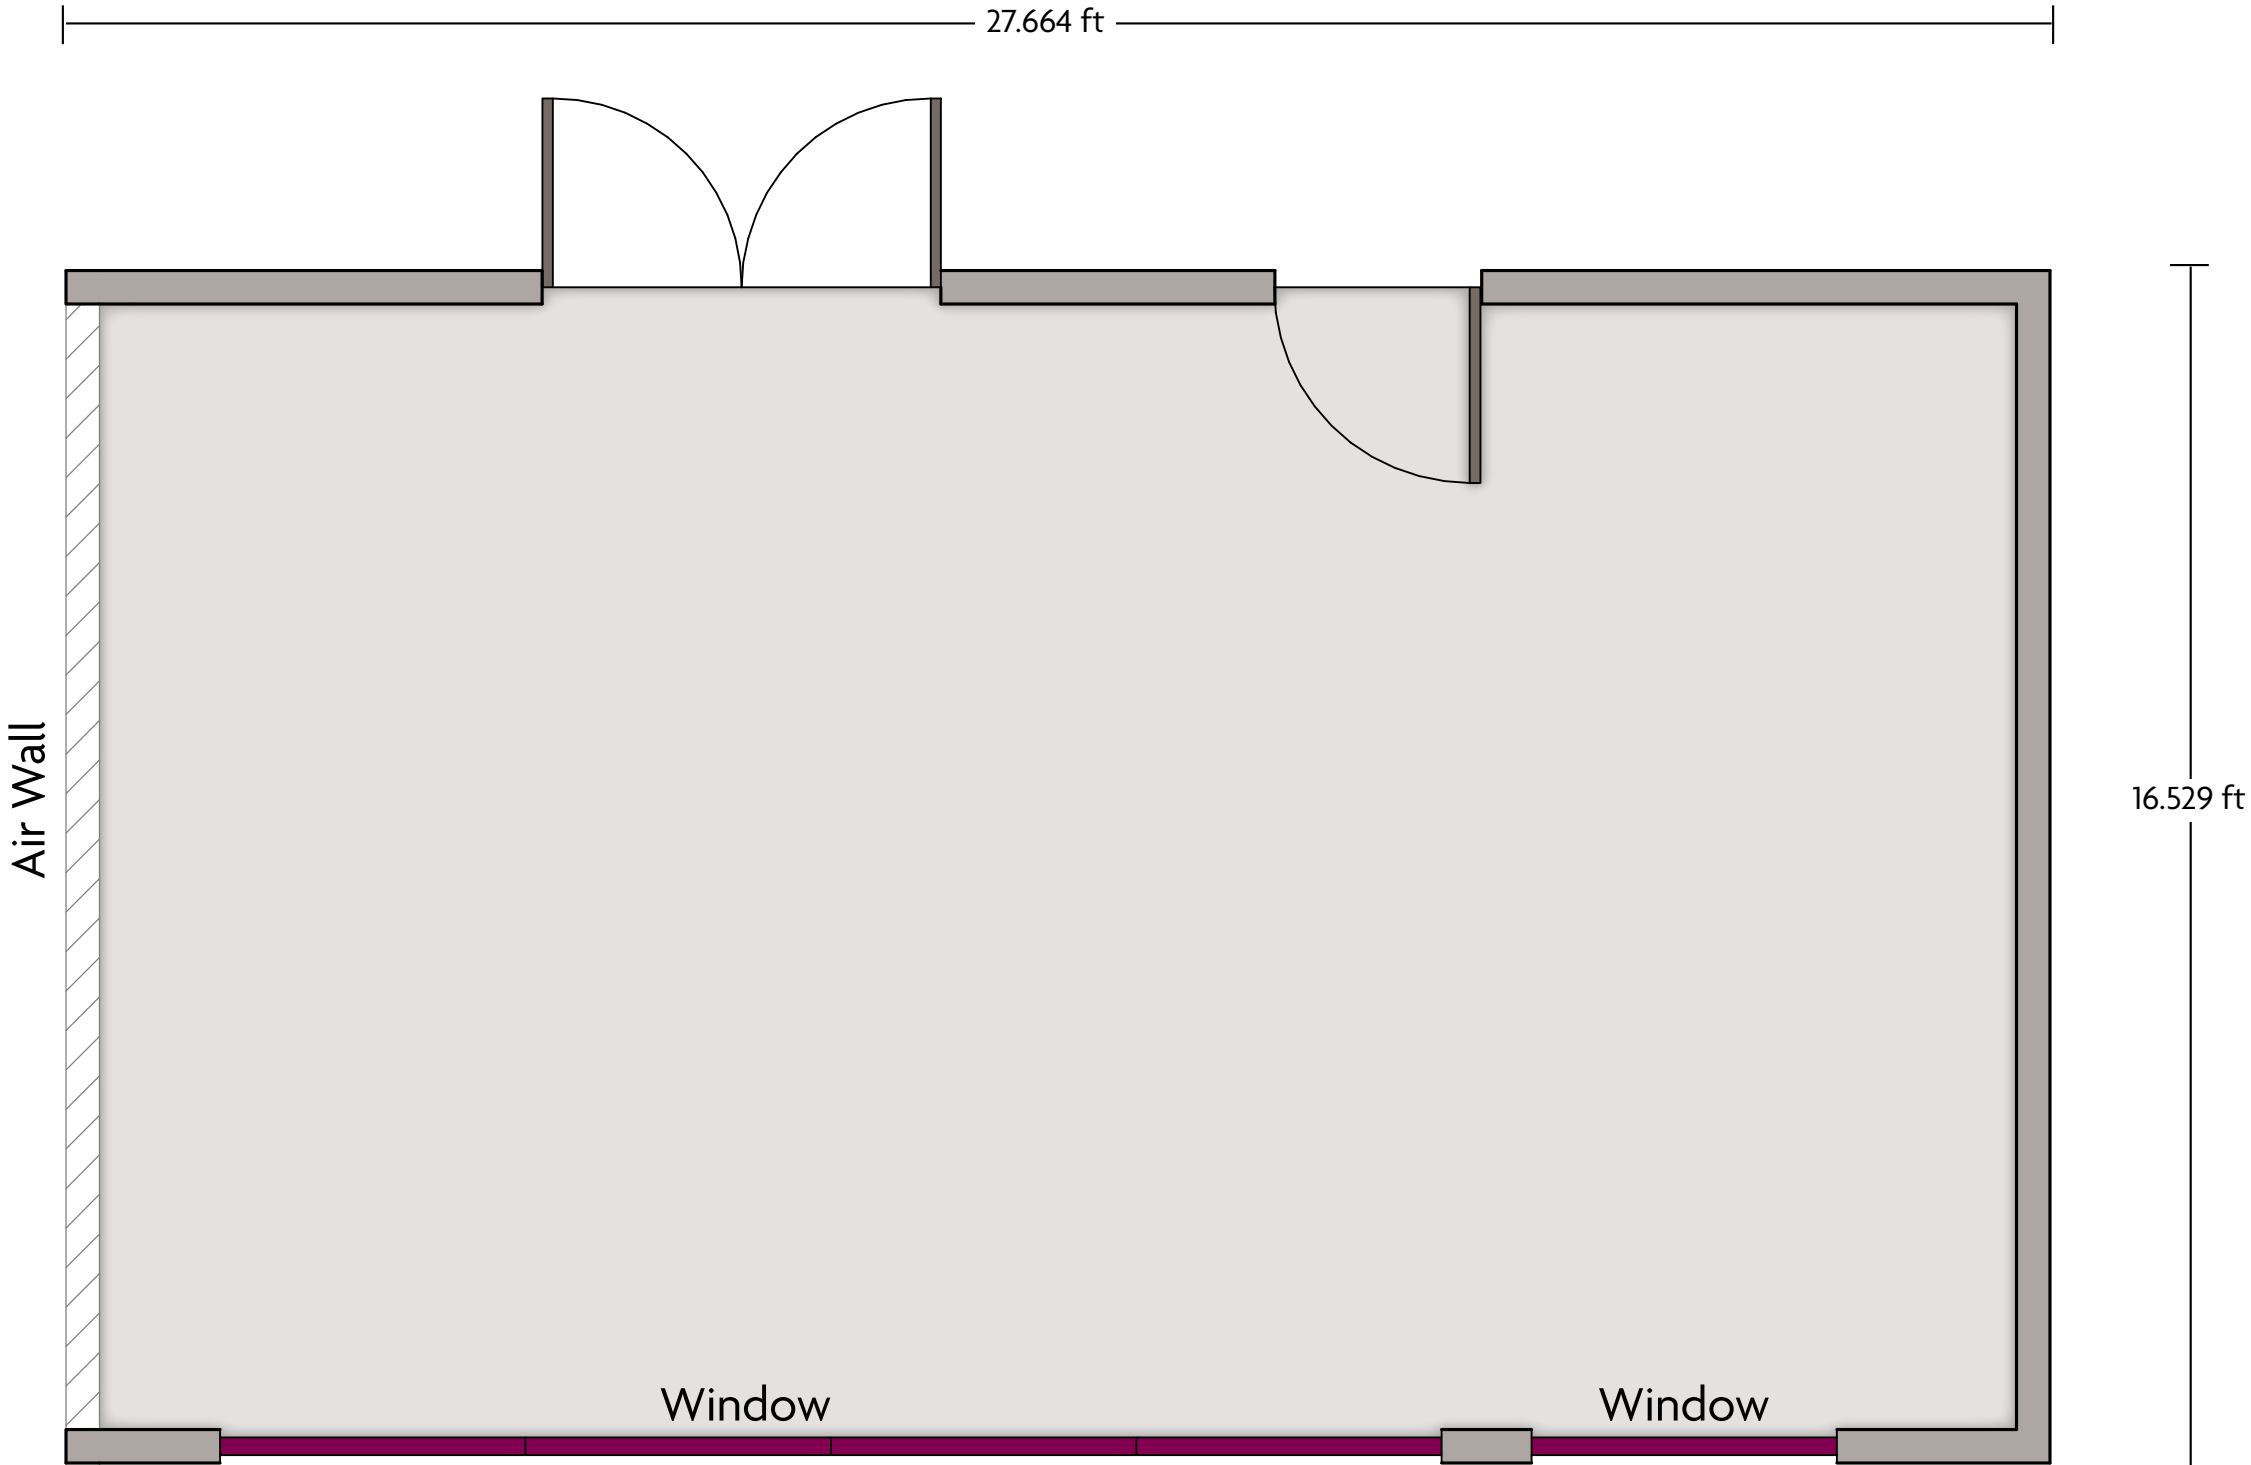

LENGTH: 41 Ft WIDTH: 19.7 Ft HEIGHT: 11 Ft TOTAL SQUARE FEET: 783 Sq Ft MAXIMUM CAPACITY: 60 POWER OUTLETS: 4

LENGTH: 44.3 Ft WIDTH: 18 Ft HEIGHT: 11 Ft TOTAL SQUARE FEET: 720 Sq Ft MAXIMUM CAPACITY: 60 POWER OUTLETS: 6

Crowne Plaza® Pittsfield-Berkshires - Conference Room 1

LENGTH: 28.1 Ft WIDTH: 16.6 Ft HEIGHT: 11 Ft TOTAL SQUARE FEET: 454 Sq Ft MAXIMUM CAPACITY: 40 POWER OUTLETS: 6

One West Street | Pittsfield, MA 01201 | 413-499-2000

*Multiple layout options available for this space.

Crowne Plaza® Pittsfield-Berkshires - Conference Room 2

LENGTH: 27.7 Ft WIDTH: 16.5 Ft HEIGHT: 11 Ft TOTAL SQUARE FEET: 454 Sq Ft MAXIMUM CAPACITY: 40 POWER OUTLETS: 6

One West Street | Pittsfield, MA 01201 | 413-499-2000

*Multiple layout options available for this space.

Crowne Plaza® Pittsfield-Berkshires - Conference Rooms (1&2)

LENGTH: 55.8 Ft WIDTH: 16.5 Ft HEIGHT: 12 Ft TOTAL SQUARE FEET: 921 Sq Ft MAXIMUM CAPACITY: 40 POWER OUTLETS: 6