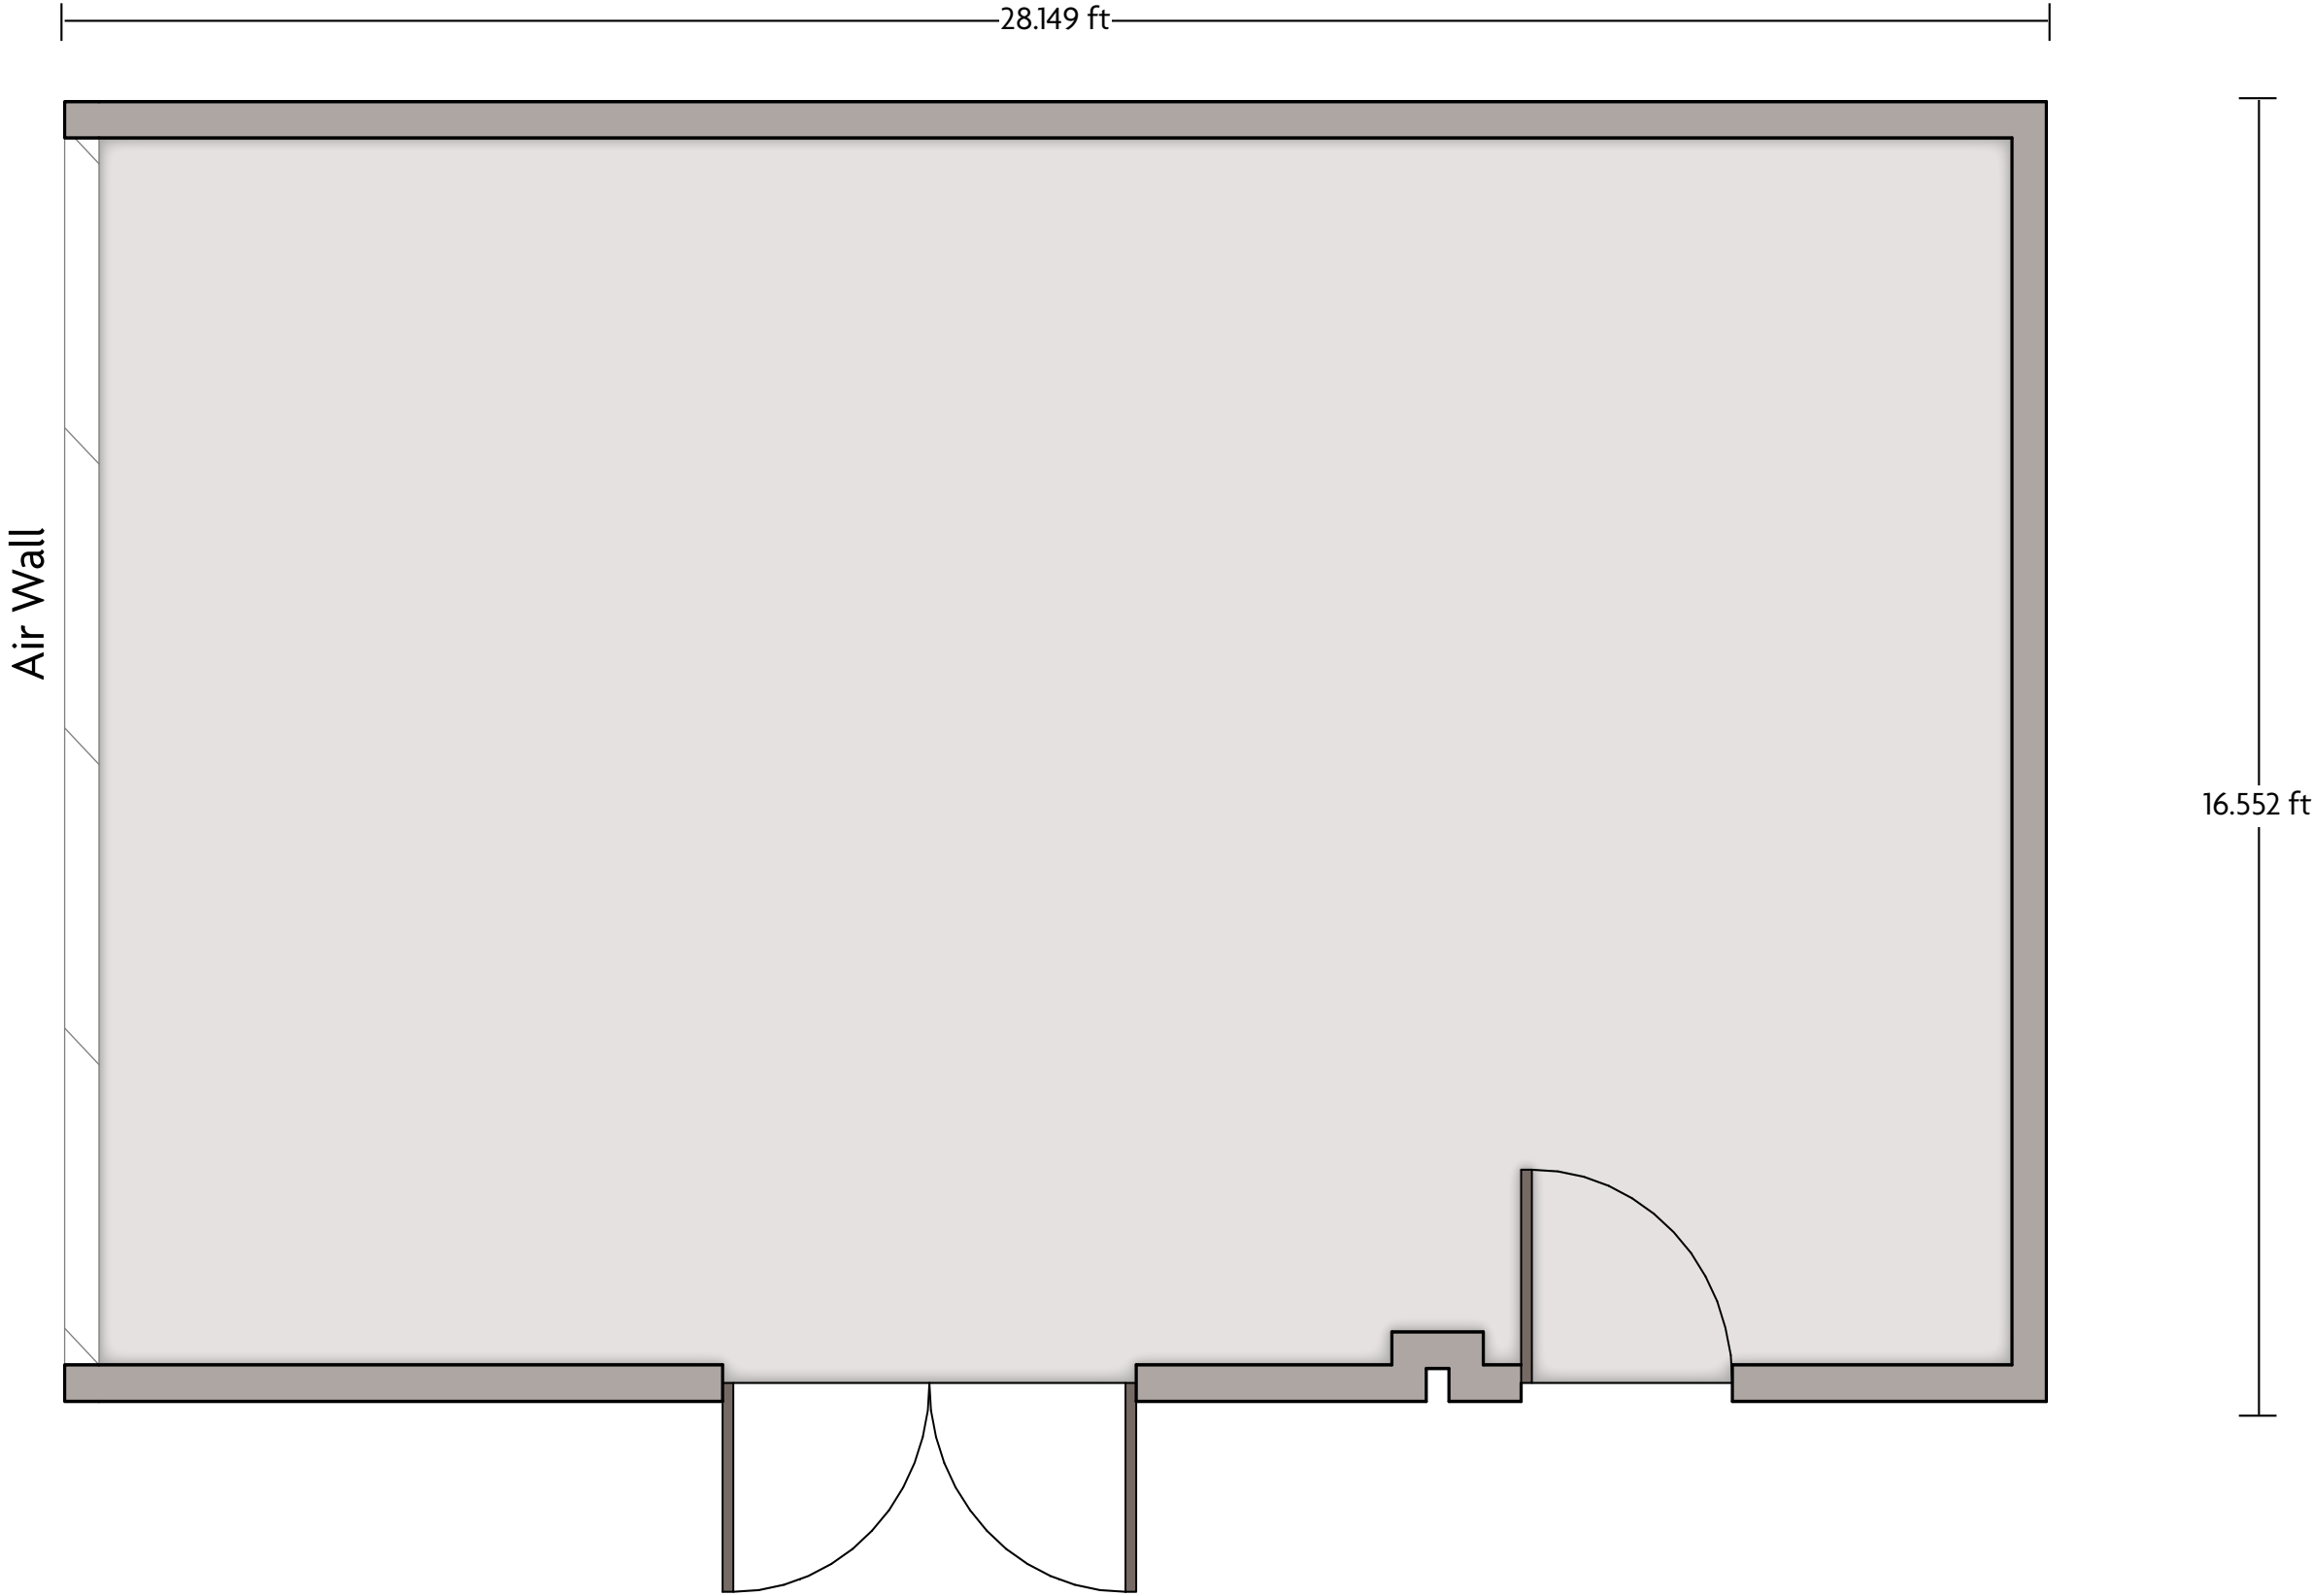

LENGTH: 41 Ft WIDTH: 19.7 Ft HEIGHT: 11 Ft TOTAL SQUARE FEET: 783 Sq Ft MAXIMUM CAPACITY: 60 POWER OUTLETS: 4

LENGTH: 44.3 Ft WIDTH: 18 Ft HEIGHT: 11 Ft TOTAL SQUARE FEET: 720 Sq Ft MAXIMUM CAPACITY: 60 POWER OUTLETS: 6

One West Street | Pittsfield, MA 01201 | 413-499-2000

*Multiple layout options available for this space.

LENGTH: 34.9 Ft WIDTH: 18.3 Ft HEIGHT: 11 Ft TOTAL SQUARE FEET: 629 Sq Ft MAXIMUM CAPACITY: 40 POWER OUTLETS: 12

Crowne Plaza® Pittsfield-Berkshires - Conference Room 1

LENGTH: 28.1 Ft WIDTH: 16.6 Ft HEIGHT: 11 Ft TOTAL SQUARE FEET: 454 Sq Ft MAXIMUM CAPACITY: 40 POWER OUTLETS: 6

One West Street | Pittsfield, MA 01201 | 413-499-2000

*Multiple layout options available for this space.

Crowne Plaza® Pittsfield-Berkshires - Conference Room 2

LENGTH: 27.7 Ft WIDTH: 16.5 Ft HEIGHT: 11 Ft TOTAL SQUARE FEET: 454 Sq Ft MAXIMUM CAPACITY: 40 POWER OUTLETS: 6