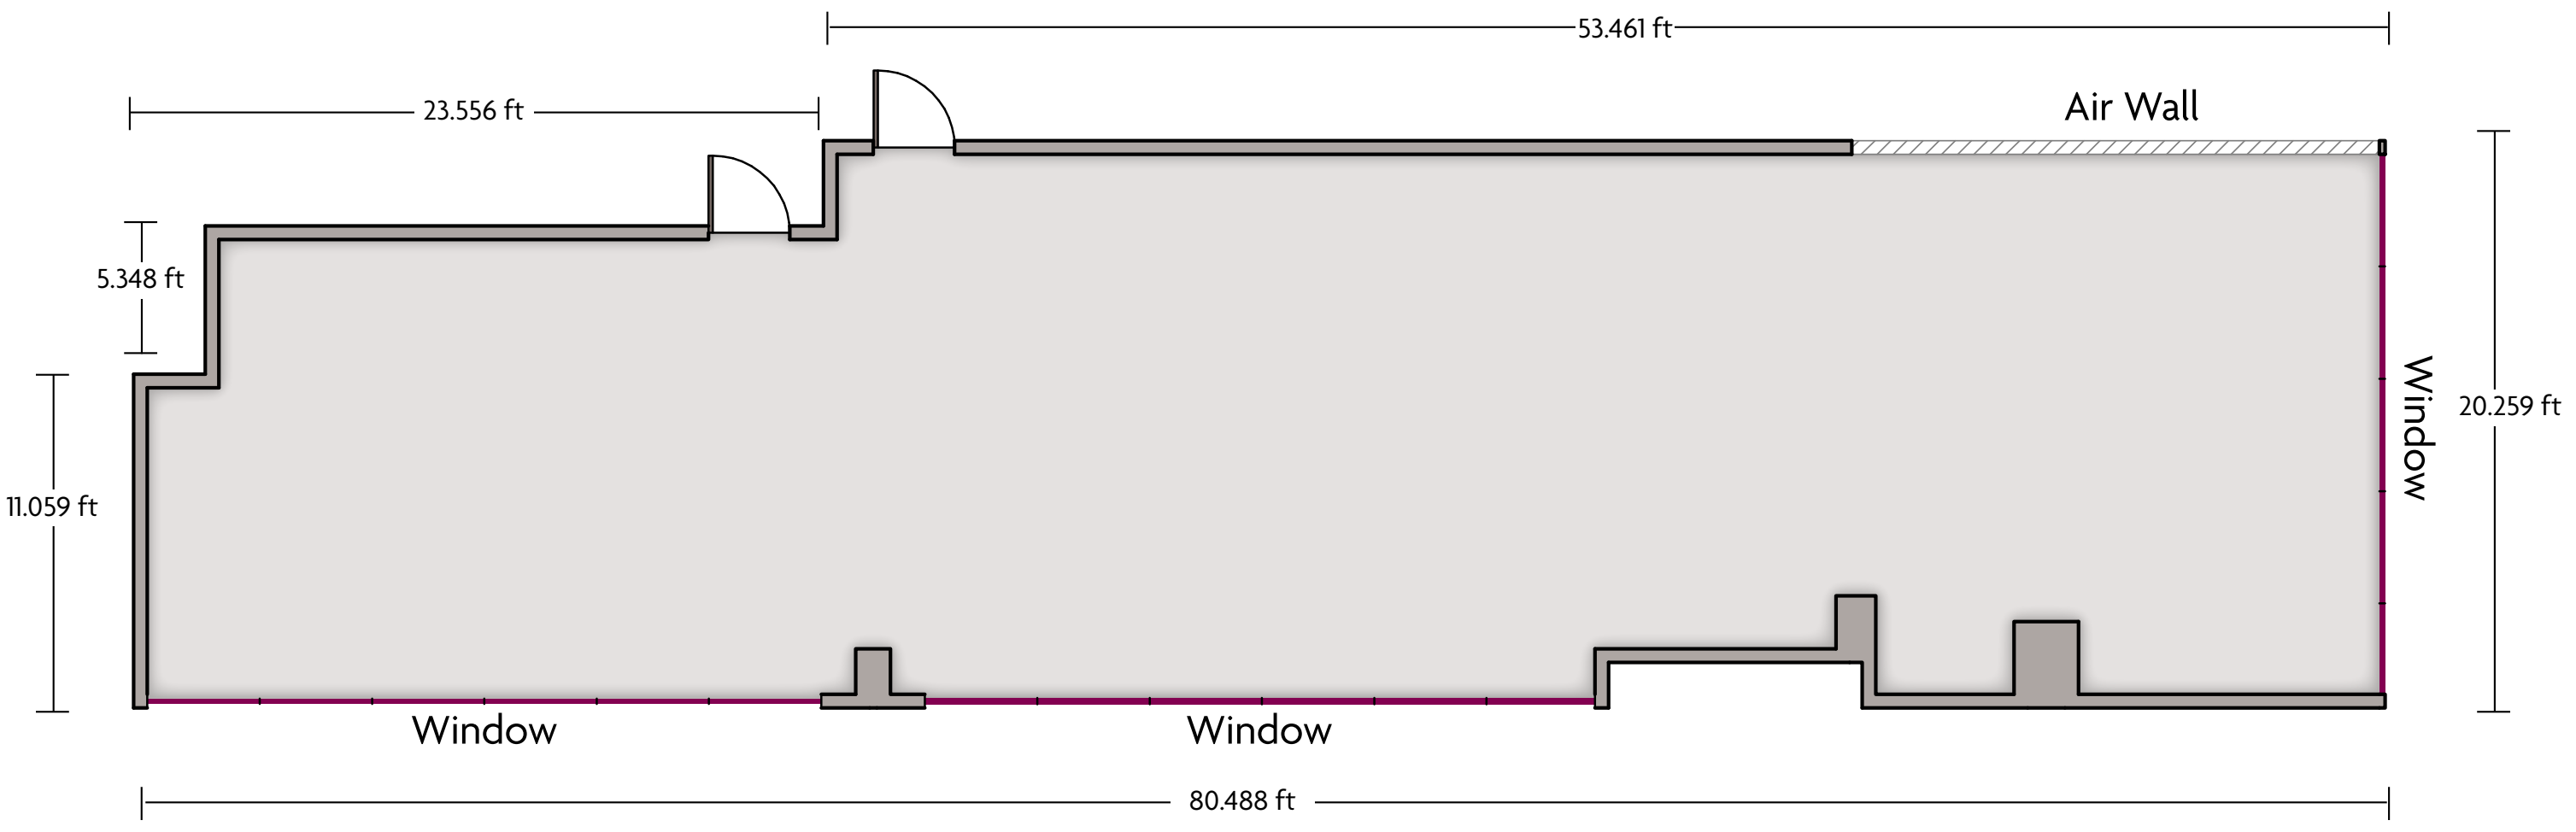

LENGTH: 80.5 Ft   WIDTH: 20 Ft   HEIGHT: 11 Ft   TOTAL SQUARE FEET: 1451 Sq Ft   MAXIMUM CAPACITY: 100   POWER OUTLETS: 22