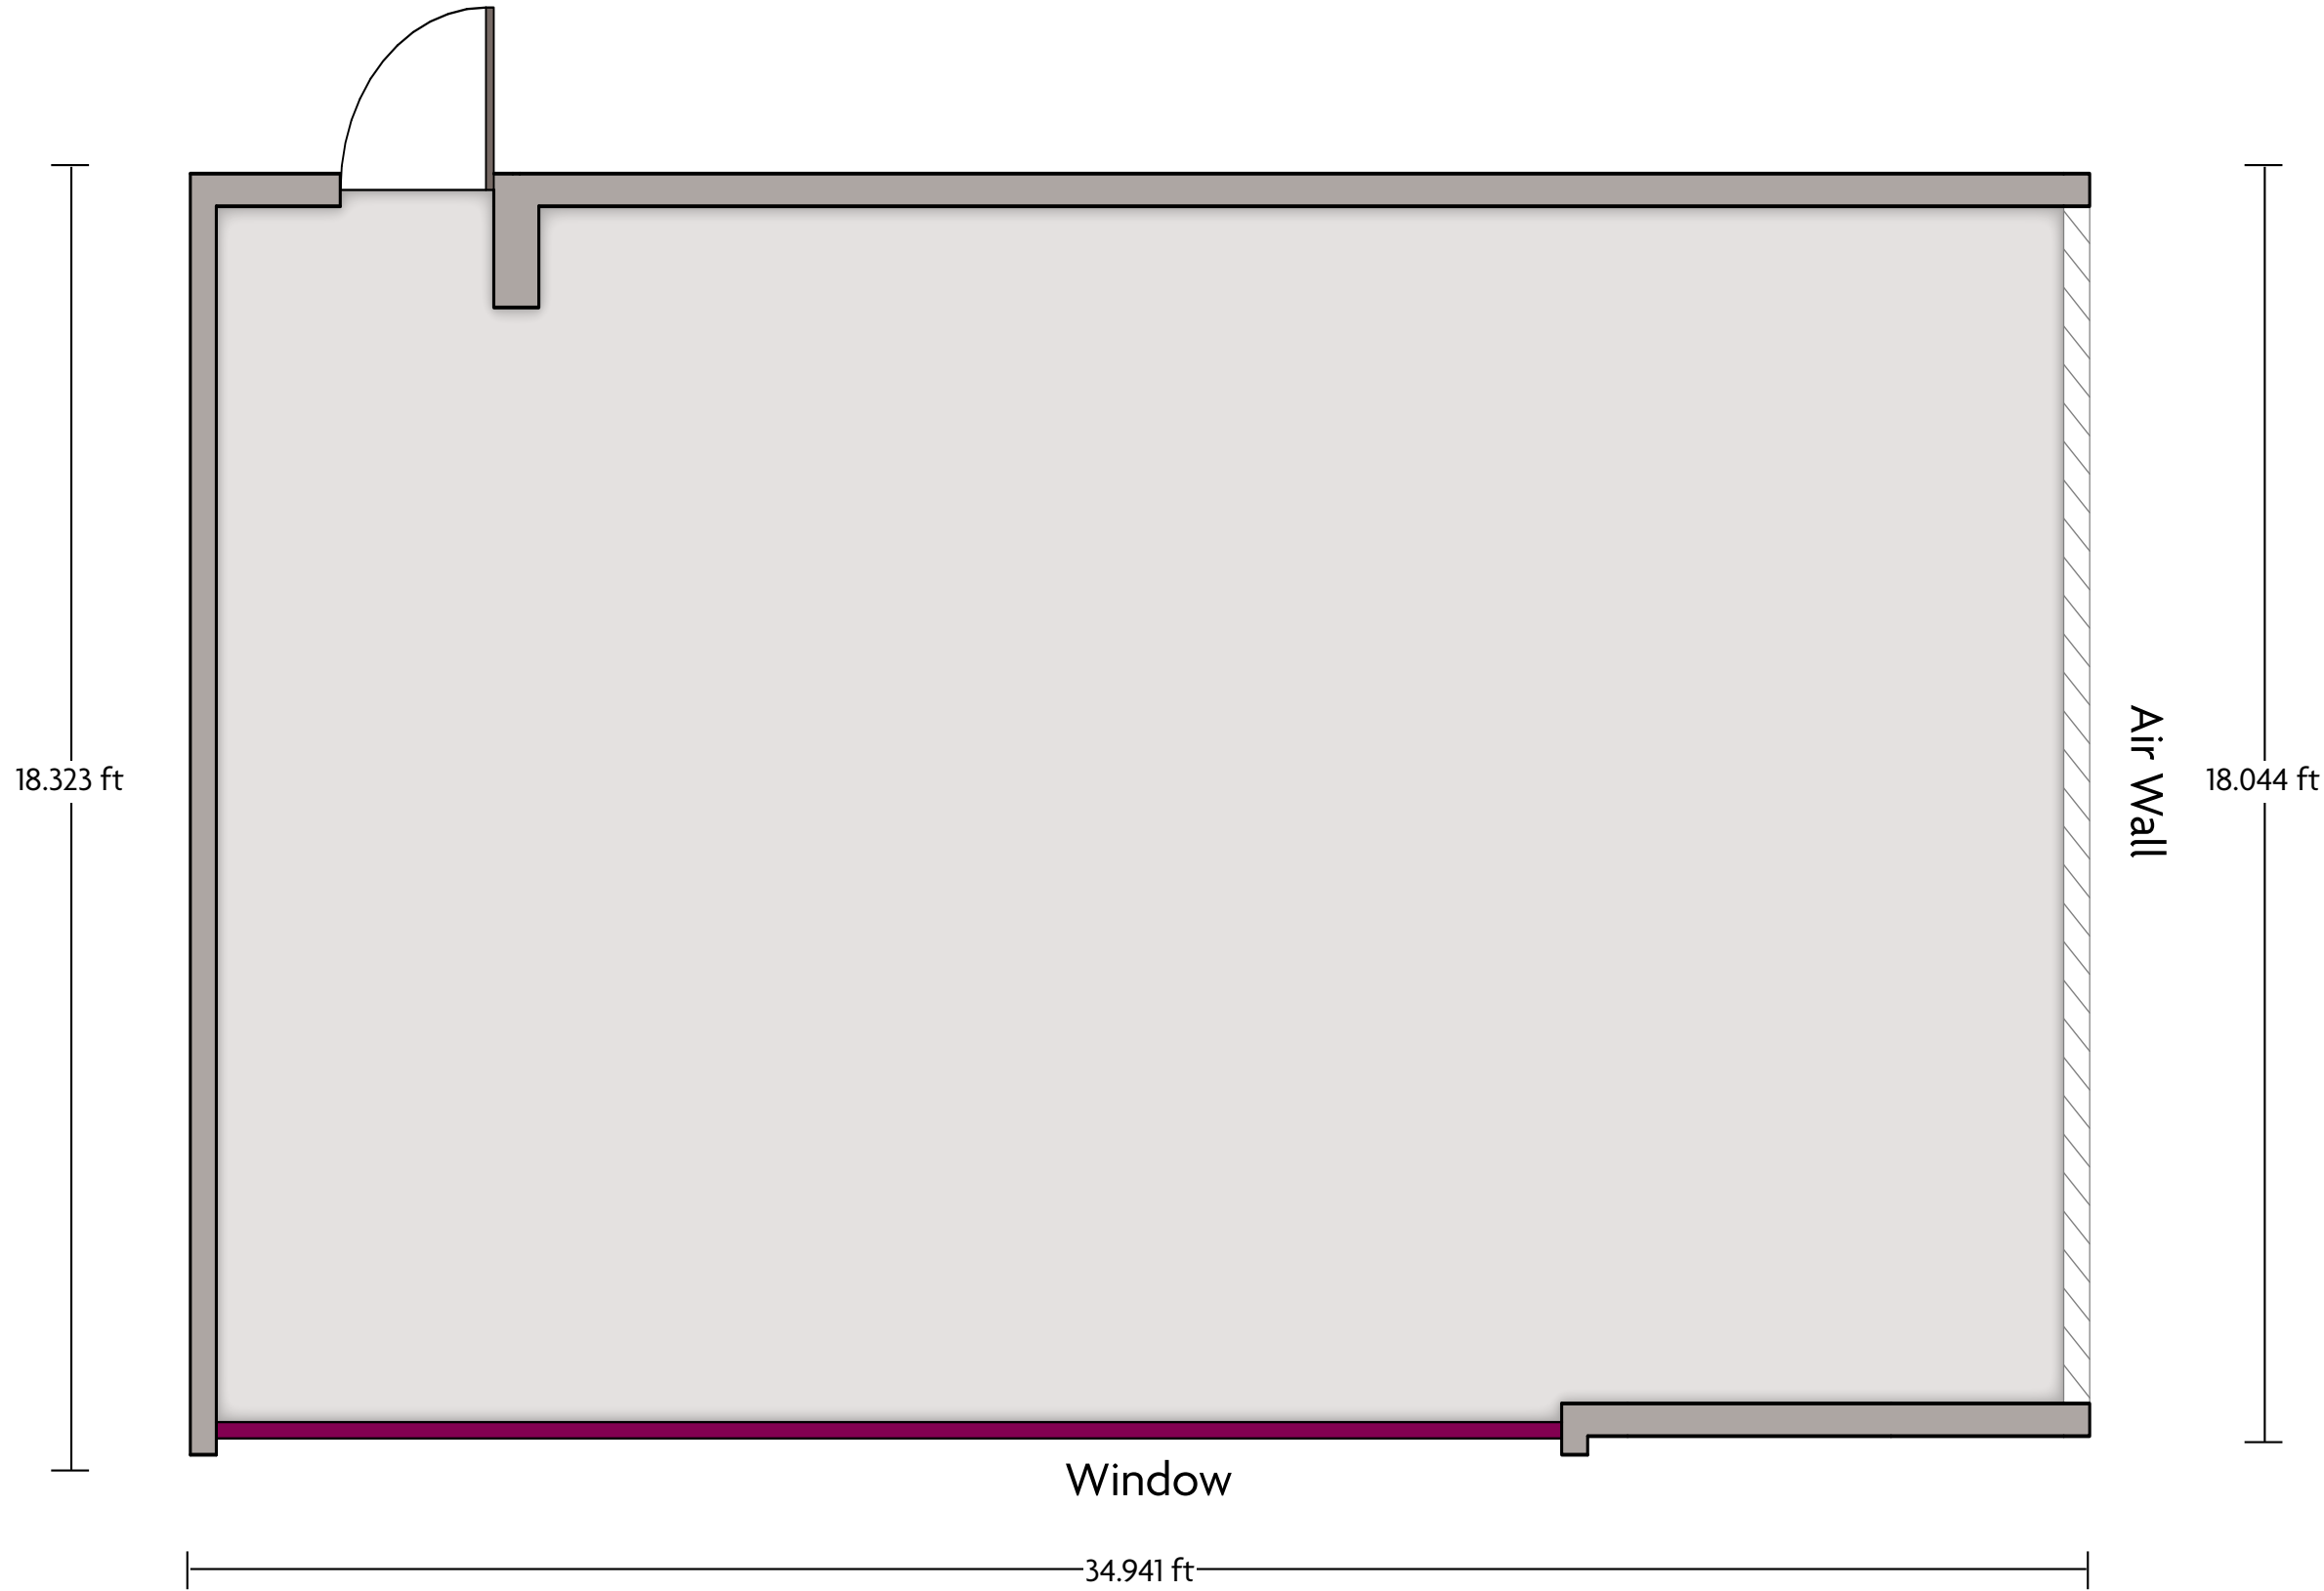

LENGTH: 37.8 Ft WIDTH: 20.7 Ft HEIGHT: 11 Ft TOTAL SQUARE FEET: 748 Sq Ft MAXIMUM CAPACITY: 60 POWER OUTLETS: 4

One West Street | Pittsfield, MA 01201 | 413-499-2000

*Multiple layout options available for this space.

LENGTH: 41 Ft WIDTH: 19.7 Ft HEIGHT: 11 Ft TOTAL SQUARE FEET: 783 Sq Ft MAXIMUM CAPACITY: 60 POWER OUTLETS: 4

LENGTH: 44.3 Ft WIDTH: 18 Ft HEIGHT: 11 Ft TOTAL SQUARE FEET: 720 Sq Ft MAXIMUM CAPACITY: 60 POWER OUTLETS: 6

One West Street | Pittsfield, MA 01201 | 413-499-2000

*Multiple layout options available for this space.

LENGTH: 34.9 Ft WIDTH: 18.3 Ft HEIGHT: 11 Ft TOTAL SQUARE FEET: 629 Sq Ft MAXIMUM CAPACITY: 40 POWER OUTLETS: 12

*Multiple layout options available for this space.

Crowne Plaza® Pittsfield-Berkshires - Conference Room 2

LENGTH: 27.7 Ft WIDTH: 16.5 Ft HEIGHT: 11 Ft TOTAL SQUARE FEET: 454 Sq Ft MAXIMUM CAPACITY: 40 POWER OUTLETS: 6