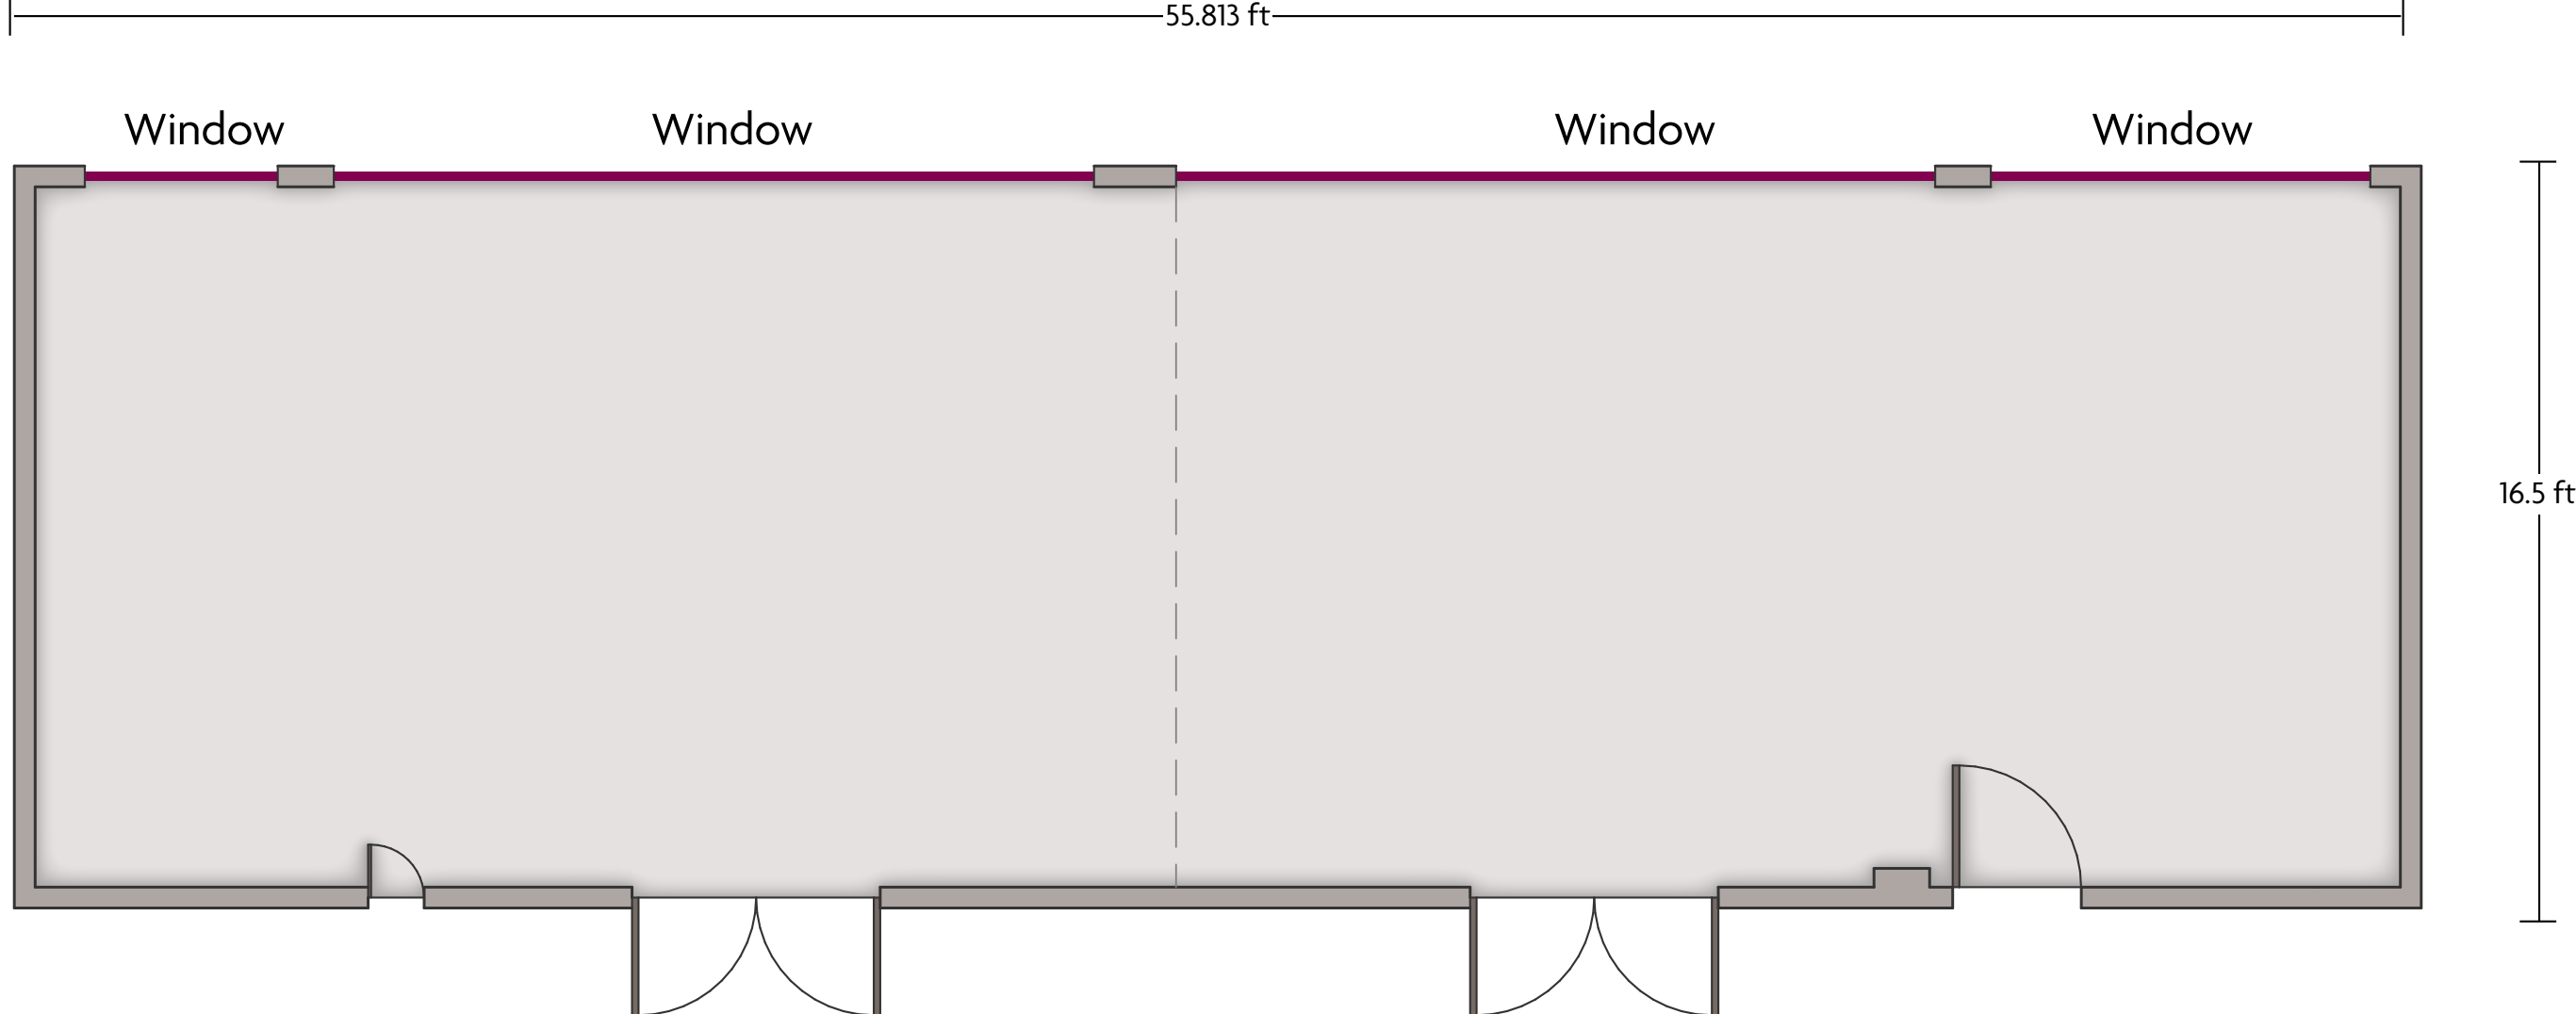

*Multiple layout options available for this space.

Crowne Plaza® Pittsfield-Berkshires - Conference Room 2

LENGTH: 27.7 Ft WIDTH: 16.5 Ft HEIGHT: 11 Ft TOTAL SQUARE FEET: 454 Sq Ft MAXIMUM CAPACITY: 40 POWER OUTLETS: 6

One West Street | Pittsfield, MA 01201 | 413-499-2000

*Multiple layout options available for this space.

Crowne Plaza® Pittsfield-Berkshires - Conference Rooms (1&2)

LENGTH: 55.8 Ft WIDTH: 16.5 Ft HEIGHT: 12 Ft TOTAL SQUARE FEET: 921 Sq Ft MAXIMUM CAPACITY: 40 POWER OUTLETS: 6