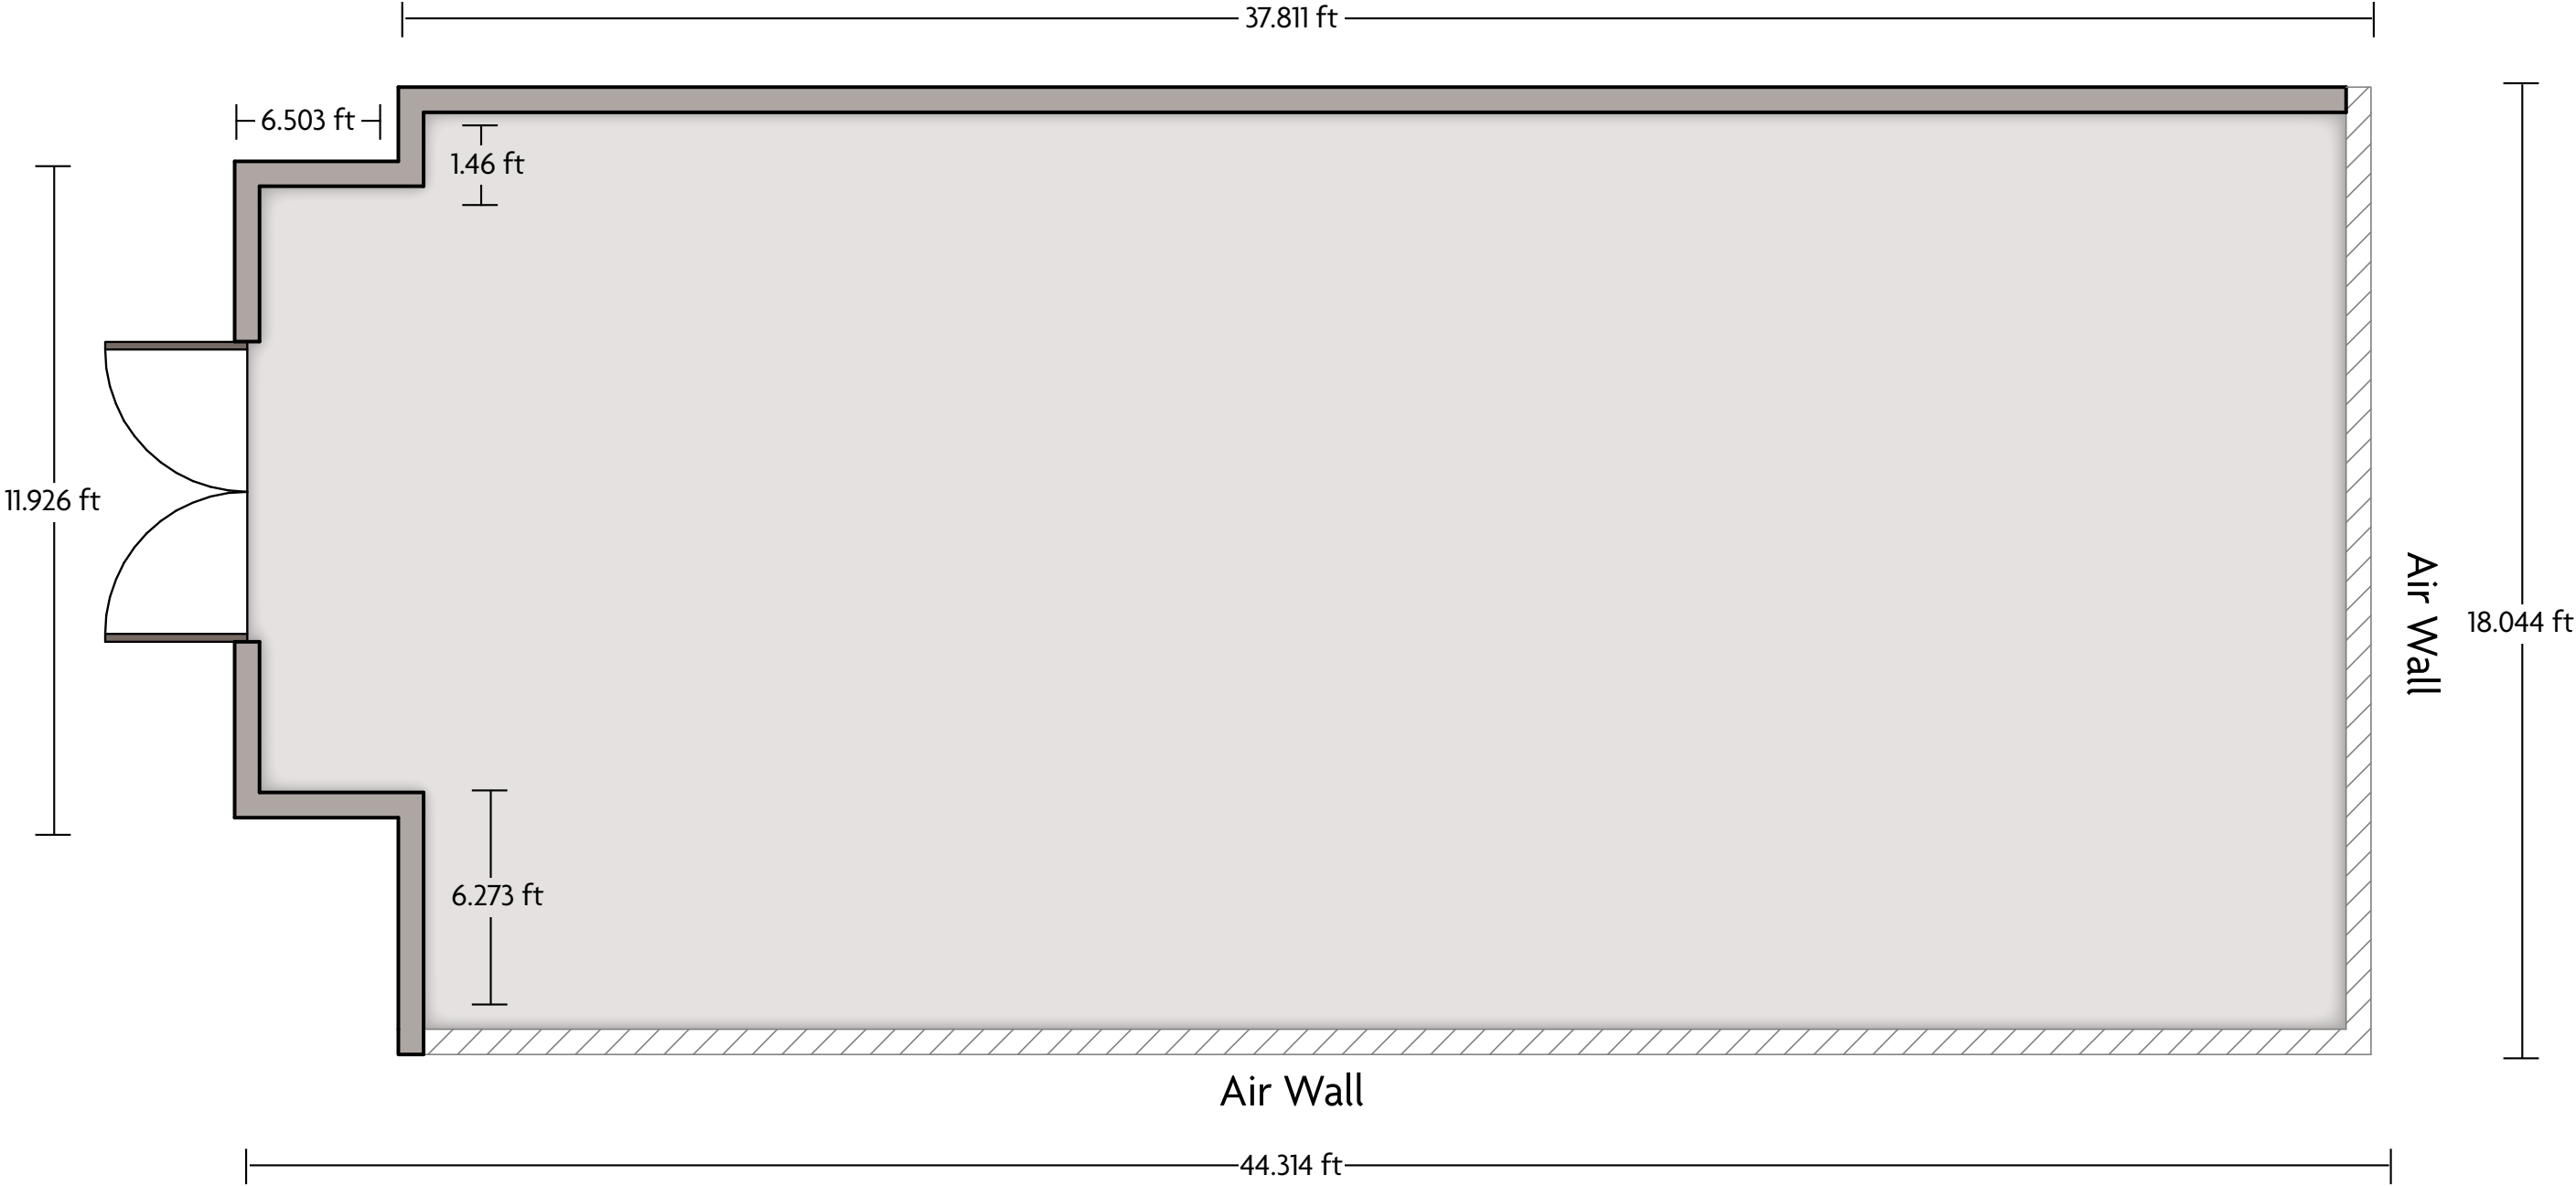

LENGTH: 37.8 Ft WIDTH: 20.7 Ft HEIGHT: 11 Ft TOTAL SQUARE FEET: 748 Sq Ft MAXIMUM CAPACITY: 60 POWER OUTLETS: 4

One West Street | Pittsfield, MA 01201 | 413-499-2000

*Multiple layout options available for this space.

LENGTH: 41 Ft WIDTH: 19.7 Ft HEIGHT: 11 Ft TOTAL SQUARE FEET: 783 Sq Ft MAXIMUM CAPACITY: 60 POWER OUTLETS: 4

LENGTH: 44.3 Ft WIDTH: 18 Ft HEIGHT: 11 Ft TOTAL SQUARE FEET: 720 Sq Ft MAXIMUM CAPACITY: 60 POWER OUTLETS: 6

One West Street | Pittsfield, MA 01201 | 413-499-2000

*Multiple layout options available for this space.

LENGTH: 34.9 Ft WIDTH: 18.3 Ft HEIGHT: 11 Ft TOTAL SQUARE FEET: 629 Sq Ft MAXIMUM CAPACITY: 40 POWER OUTLETS: 12

*Multiple layout options available for this space.

Crowne Plaza® Pittsfield-Berkshires - Conference Room 2

LENGTH: 27.7 Ft WIDTH: 16.5 Ft HEIGHT: 11 Ft TOTAL SQUARE FEET: 454 Sq Ft MAXIMUM CAPACITY: 40 POWER OUTLETS: 6