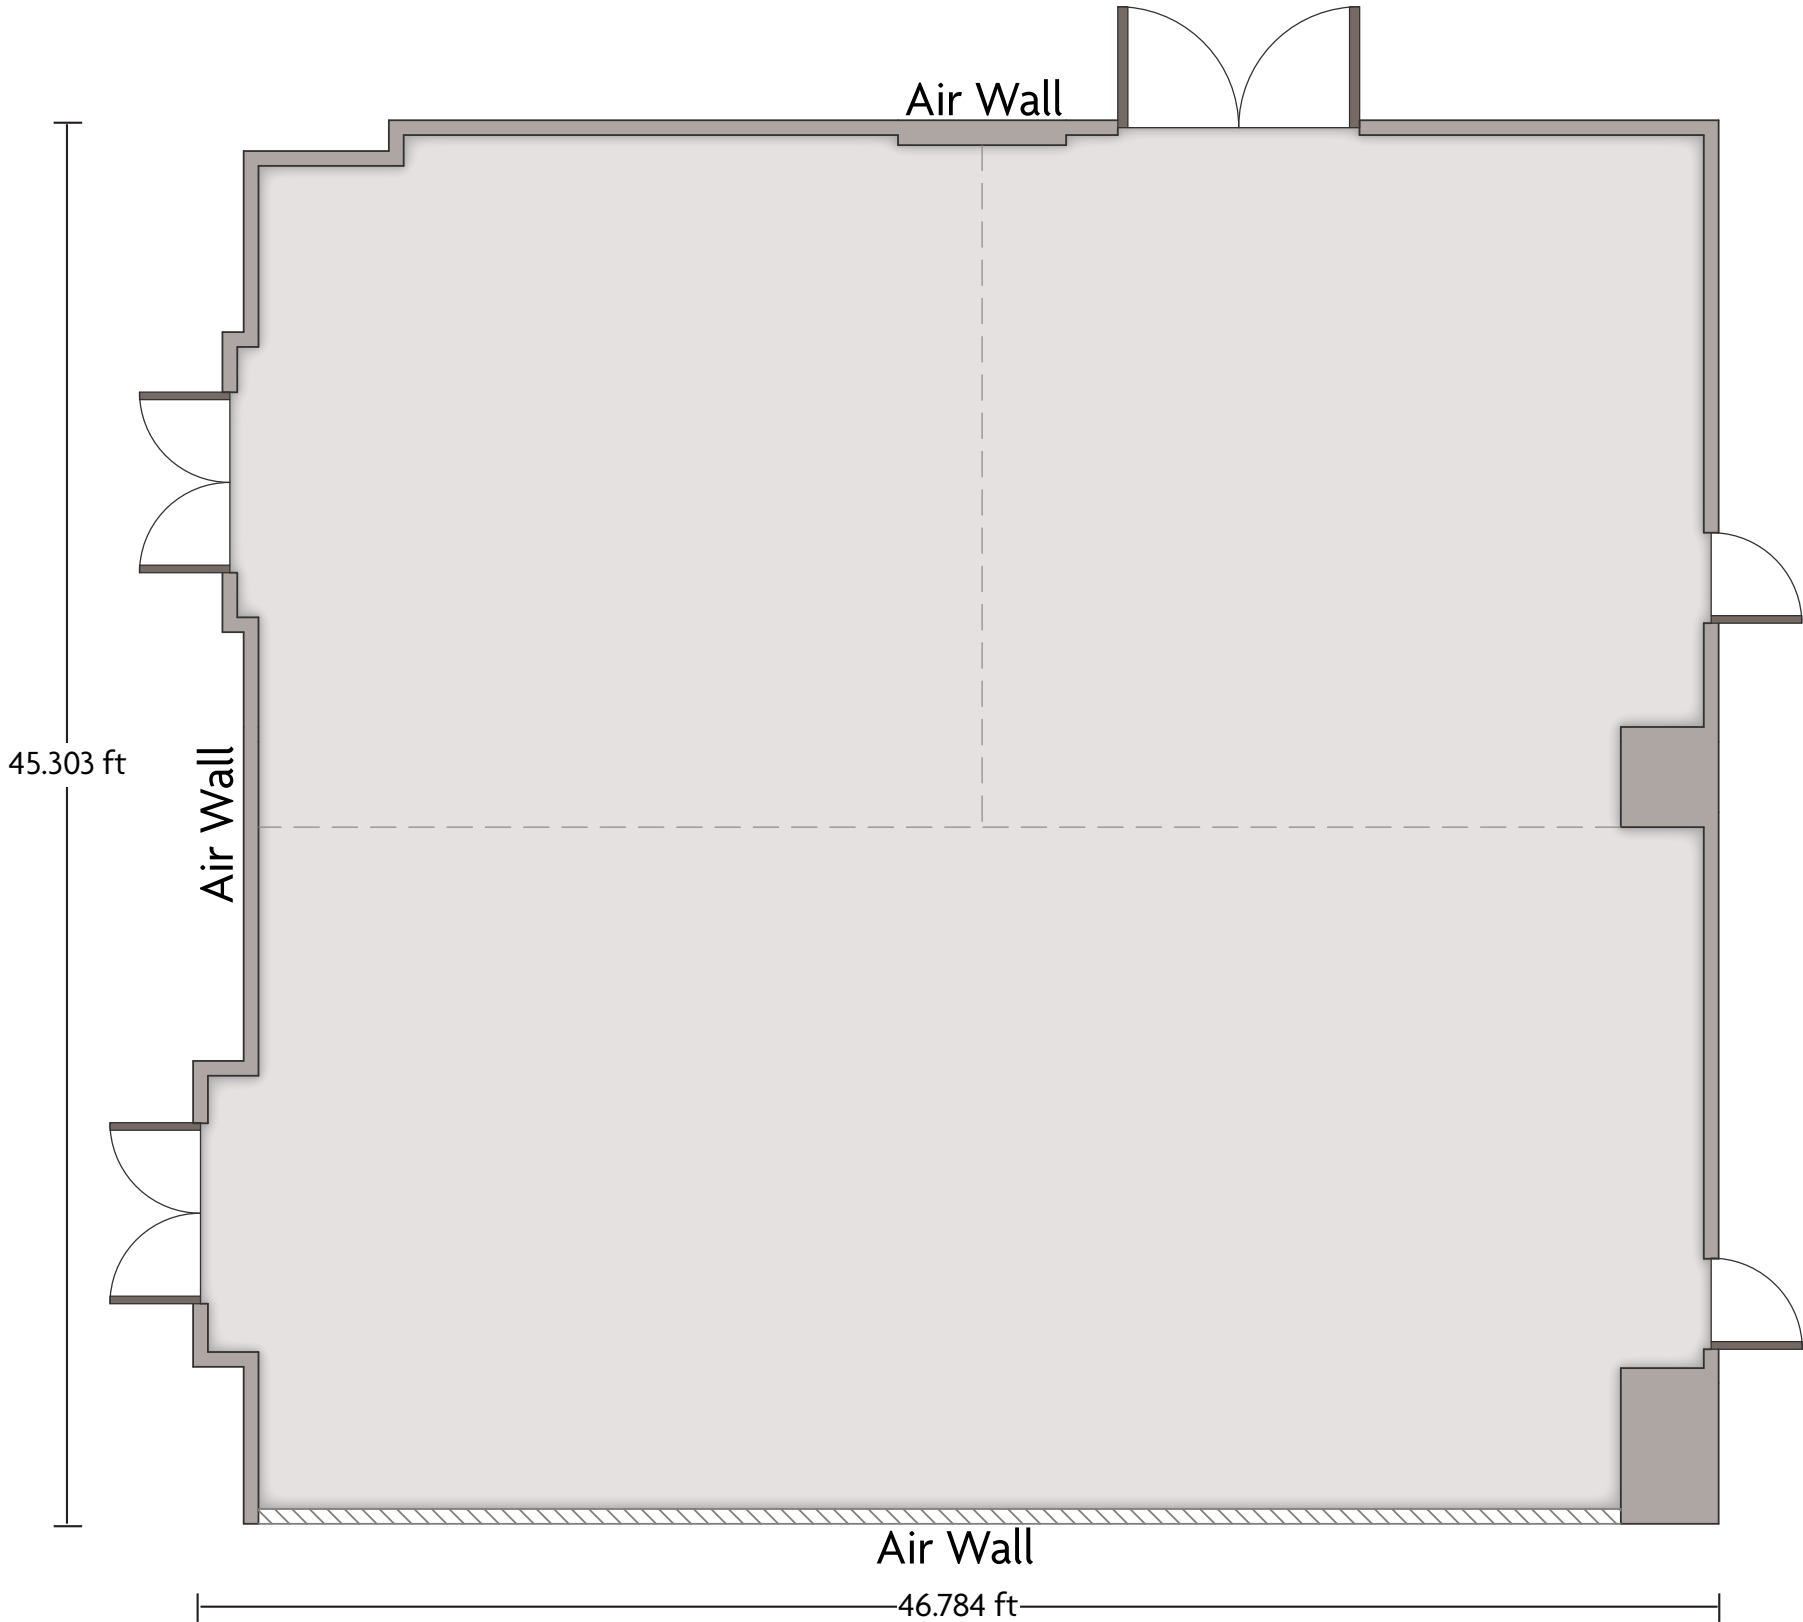

*Multiple layout options available for this space.

LENGTH: 46.8 ft WIDTH: 22.6 ft HEIGHT: 11.8 ft TOTAL SQUARE FEET: 1045 ft² MAXIMUM CAPACITY: 100* POWER OUTLETS: 3

4300 East Washington St. | Phoenix, AZ - 85034 | 1-602-273-7778

*Multiple layout options available for this space.

LENGTH: 46.8 ft WIDTH: 21.8 ft HEIGHT: 11.8 ft TOTAL SQUARE FEET: 1150 ft² MAXIMUM CAPACITY: 100* POWER OUTLETS: 2

4300 East Washington St. | Phoenix, AZ - 85034 | 1-602-273-7778

*Multiple layout options available for this space.

LENGTH: 46.8 ft WIDTH: 24.2 ft HEIGHT: 11.8 ft TOTAL SQUARE FEET: 978 ft² MAXIMUM CAPACITY: 90* POWER OUTLETS: 2

4300 East Washington St. | Phoenix, AZ - 85034 | 1-602-273-7778

*Multiple layout options available for this space.

LENGTH: 46.8 ft WIDTH: 45.3 ft HEIGHT: 11.8 ft TOTAL SQUARE FEET: 2183 ft² MAXIMUM CAPACITY: 190* POWER OUTLETS: 4

4300 East Washington St. | Phoenix, AZ - 85034 | 1-602-273-7778