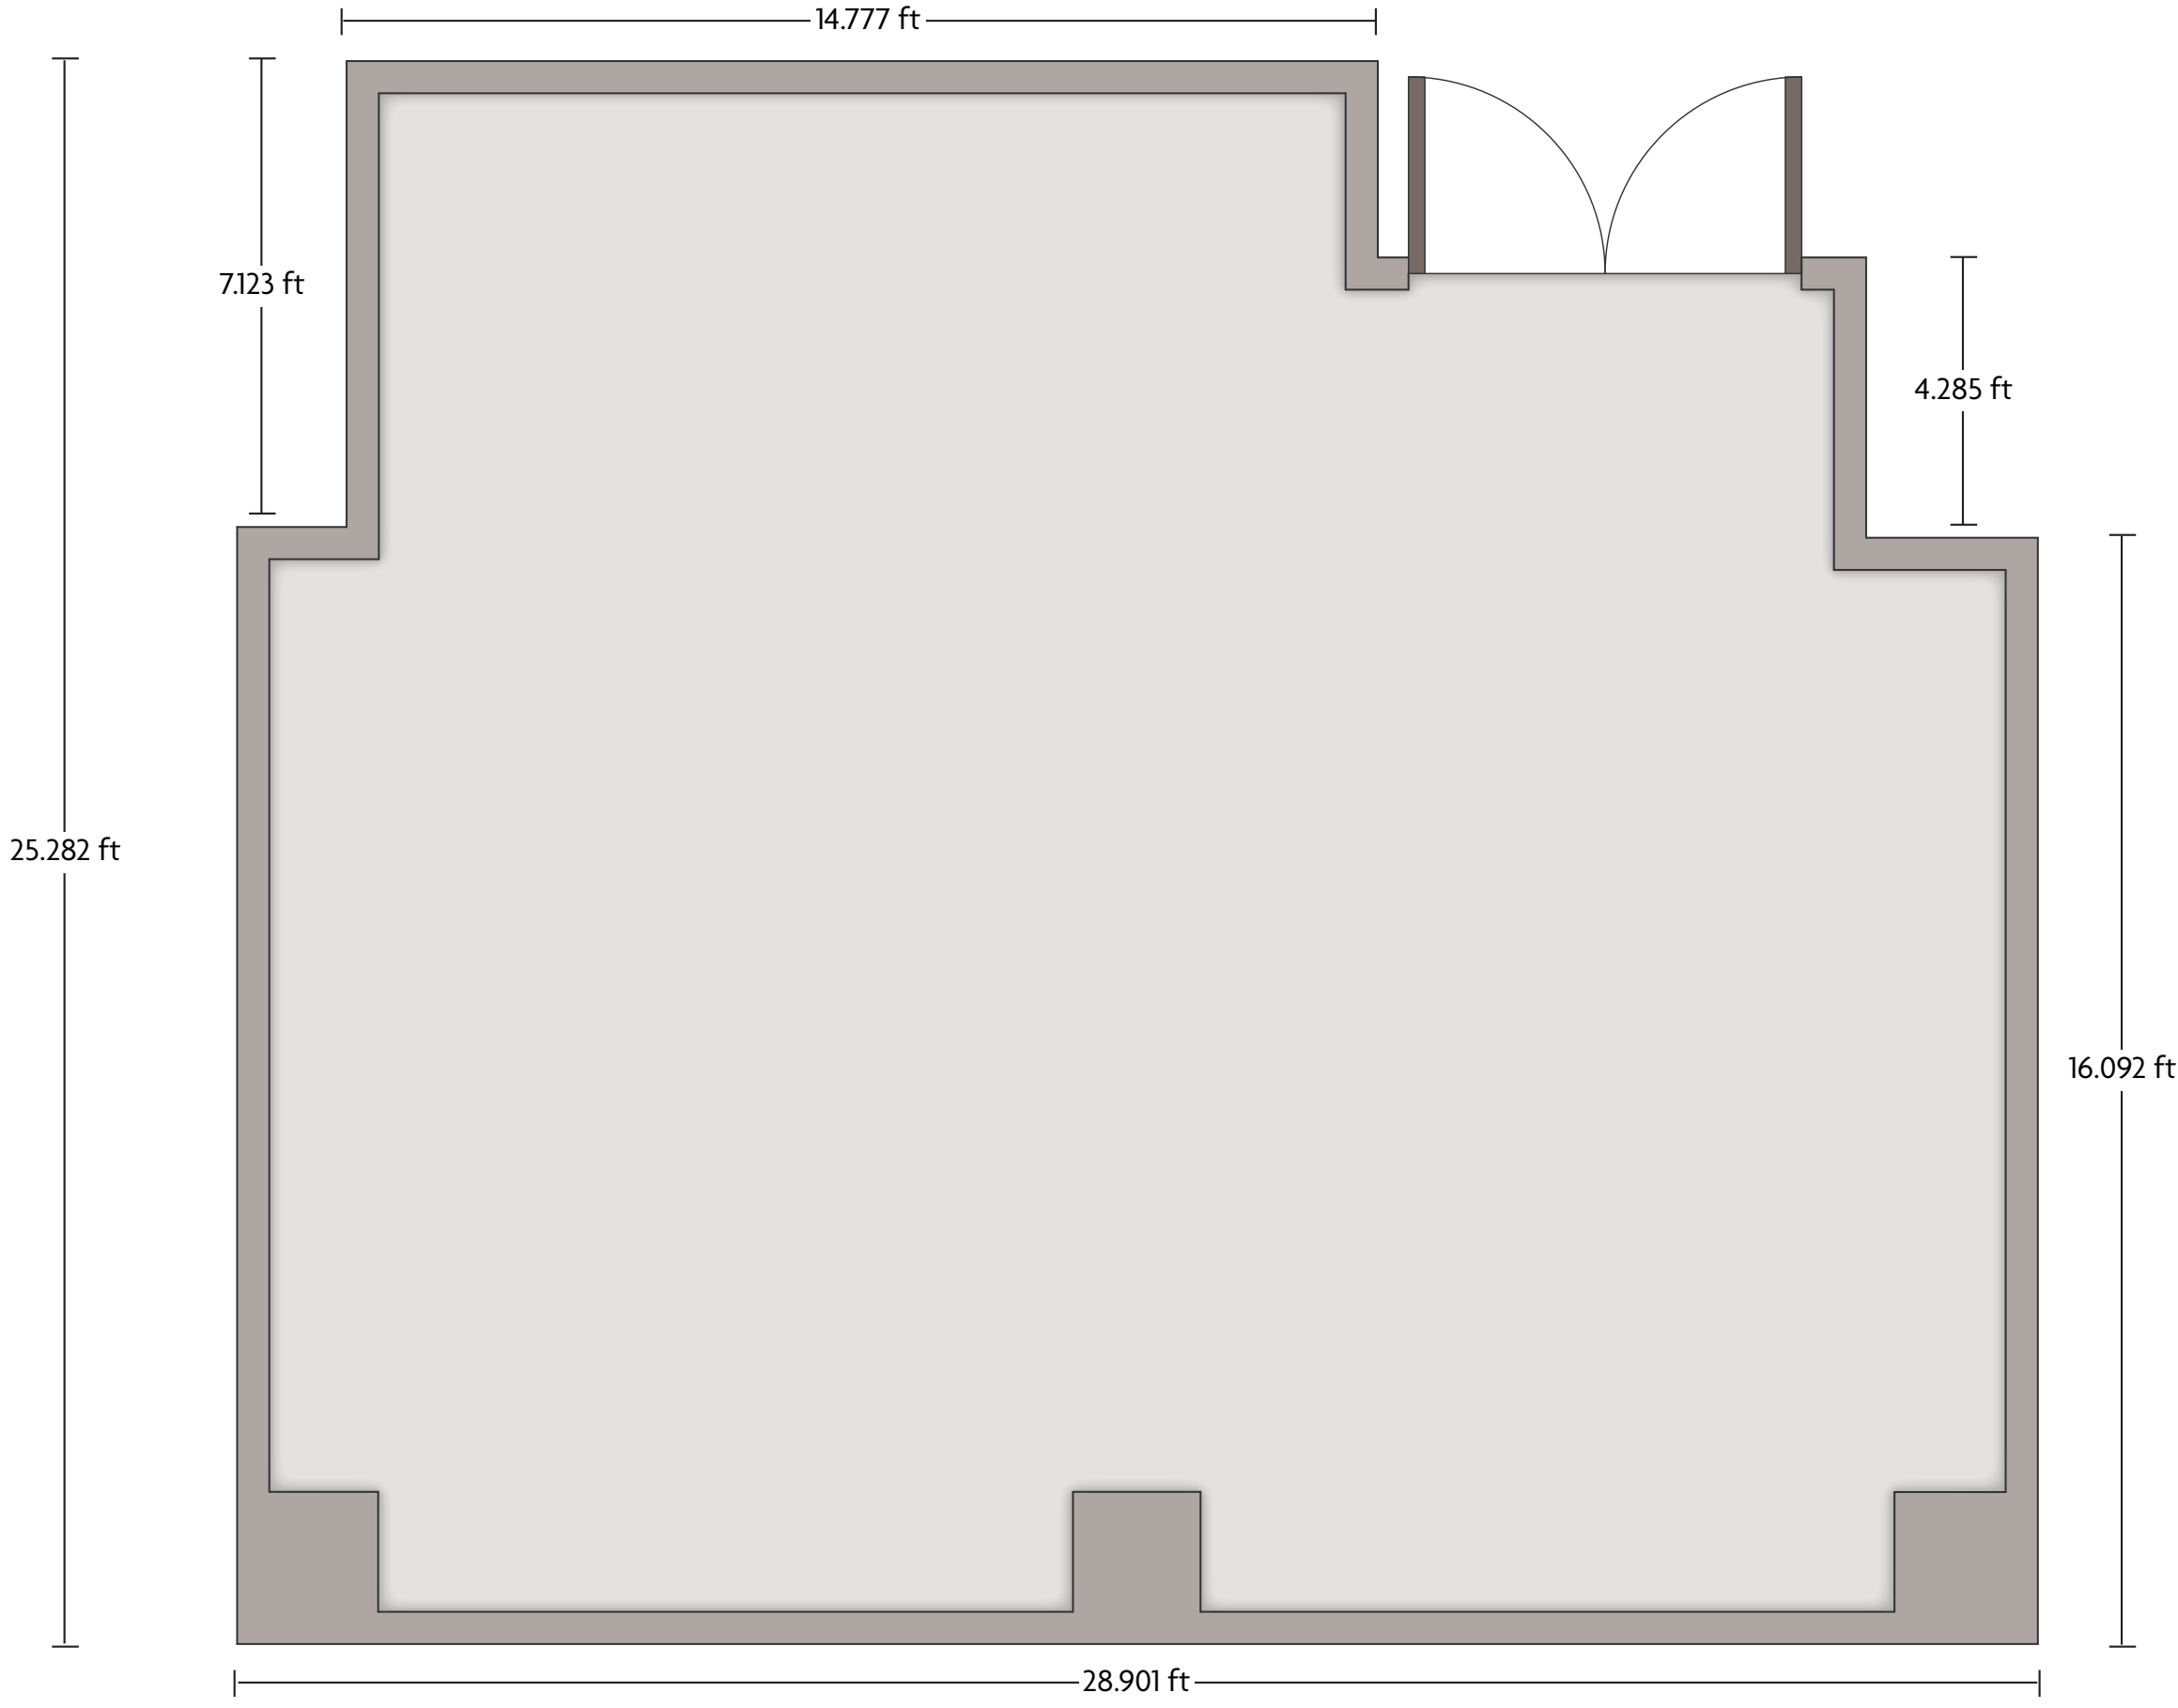

Crowne Plaza® Phoenix Airport - Copper

LENGTH: 28.9 ft   WIDTH: 25.3 ft   HEIGHT: 9.2 ft   TOTAL SQUARE FEET: 552 ft²   MAXIMUM CAPACITY: 30*   POWER OUTLETS: 5

4300 East Washington St. | Phoenix, AZ - 85034 | 1-602-273-7778

*Multiple layout options available for this space.