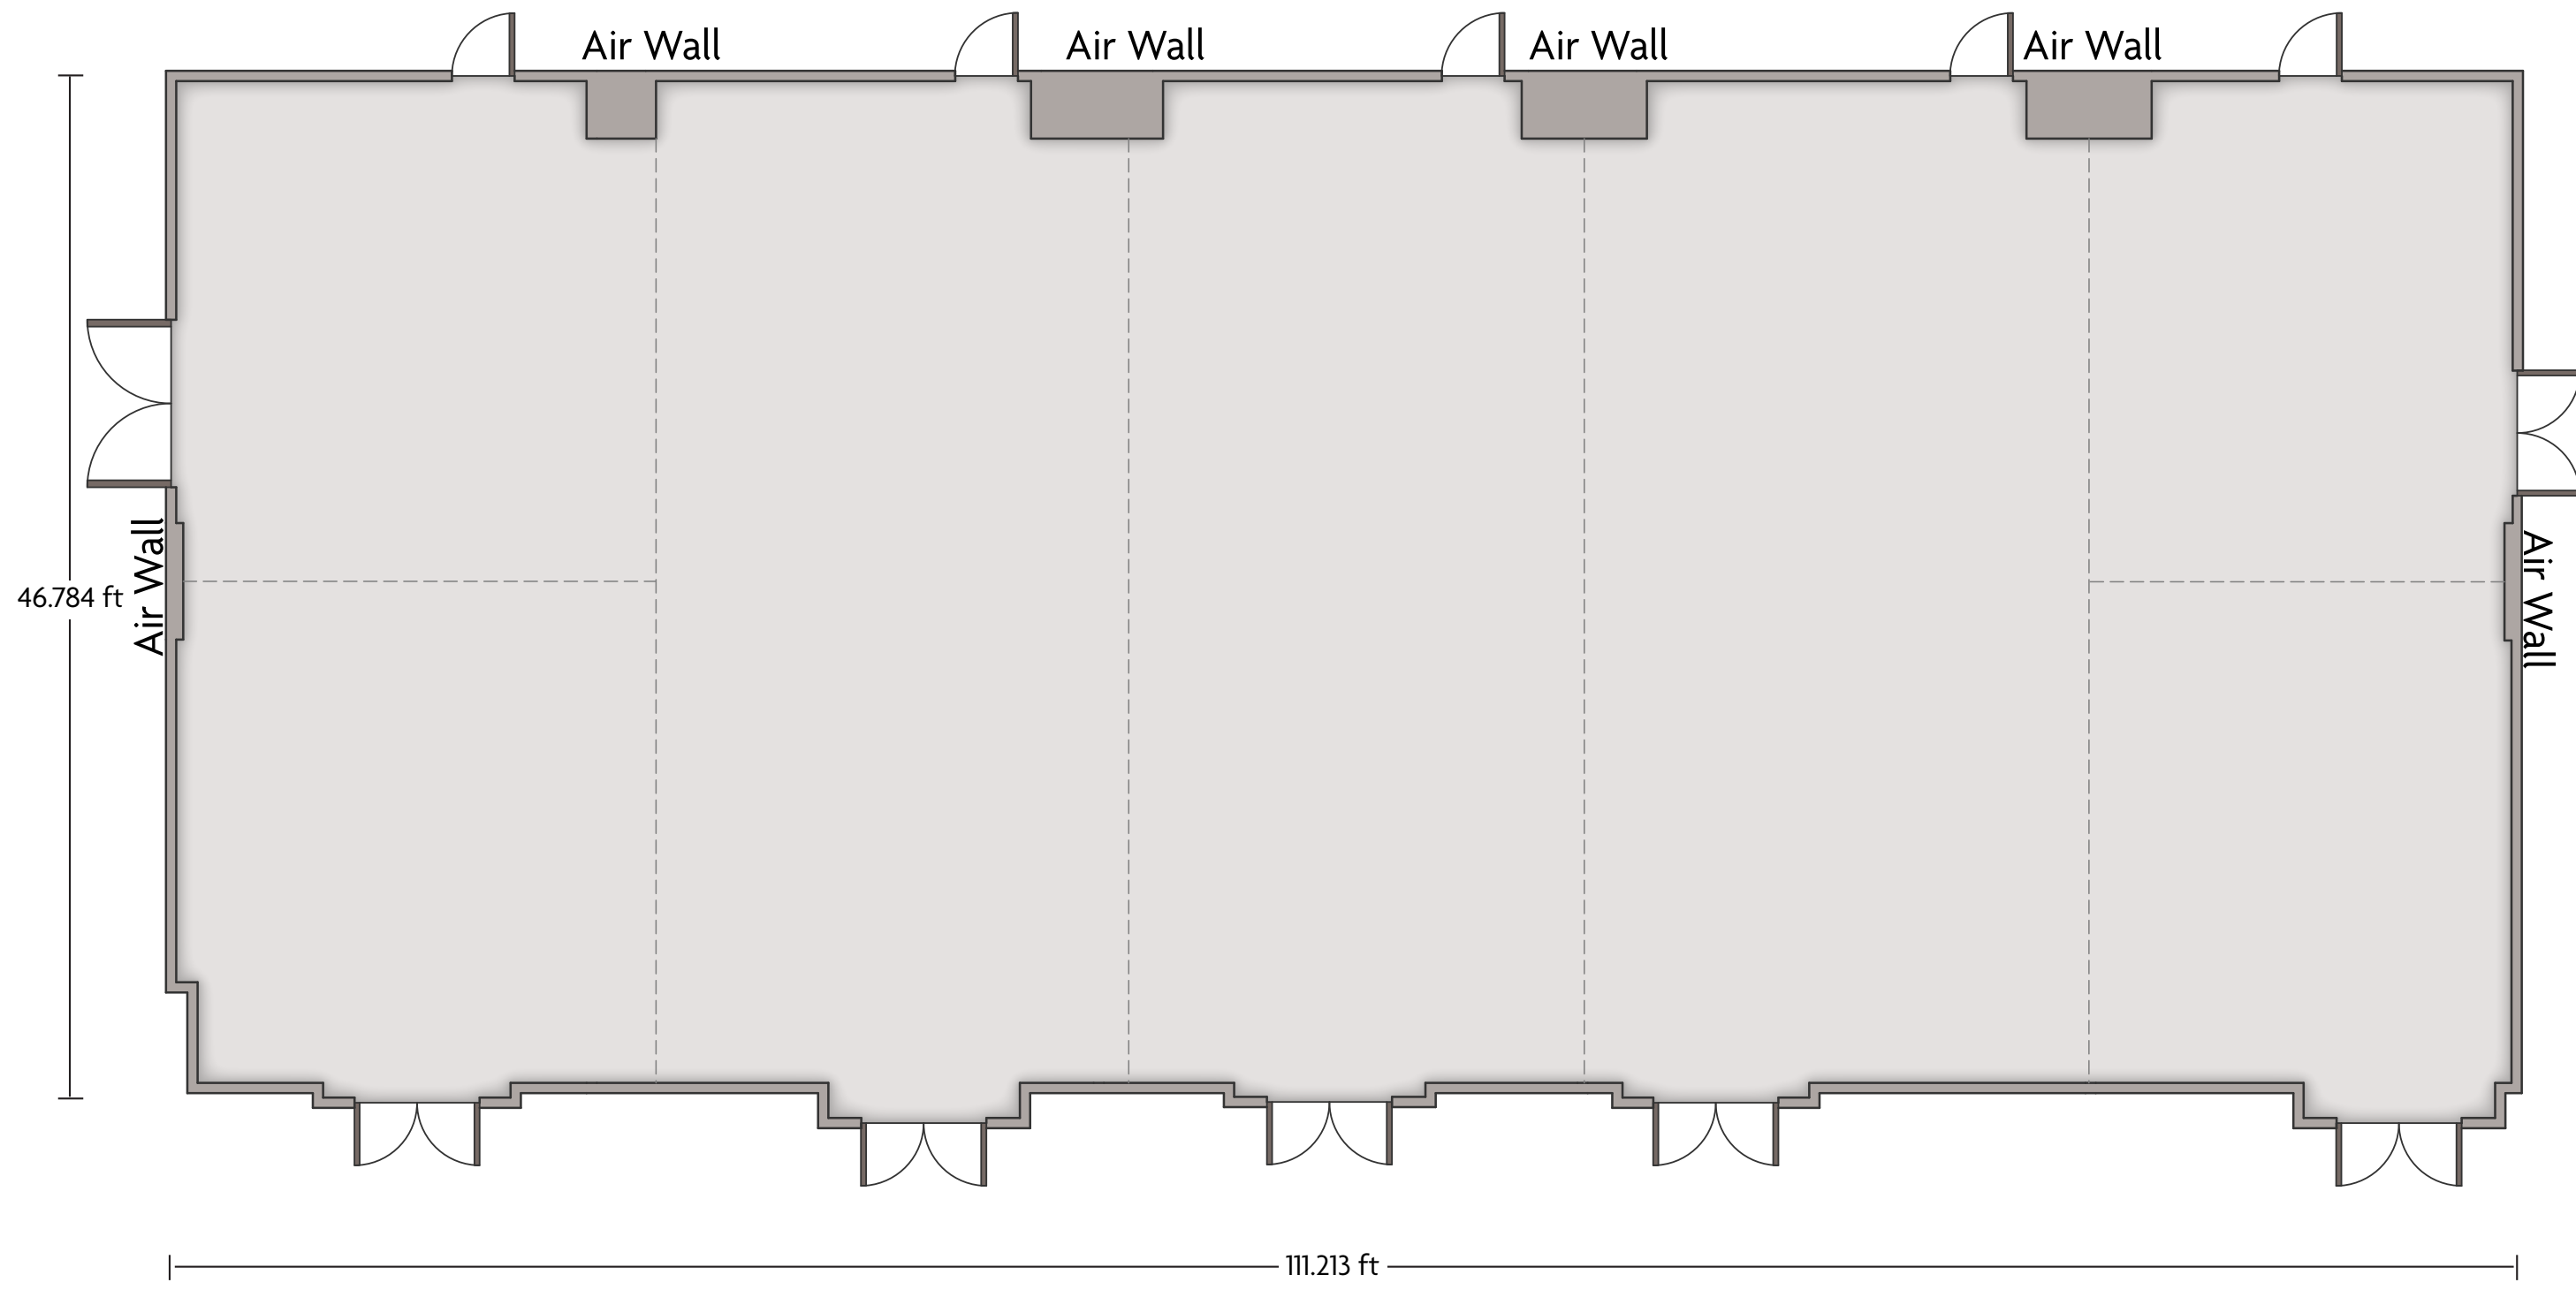

*Multiple layout options available for this space.

LENGTH: 46.8 ft WIDTH: 45.3 ft HEIGHT: 11.8 ft TOTAL SQUARE FEET: 2183 ft² MAXIMUM CAPACITY: 190* POWER OUTLETS: 4

4300 East Washington St. | Phoenix, AZ - 85034 | 1-602-273-7778

*Multiple layout options available for this space.

Crowne Plaza® Phoenix Airport - Wren 2, 3, and 4

LENGTH: 68.7 ft WIDTH: 46.8 ft HEIGHT: 11.8 ft TOTAL SQUARE FEET: 3281 ft² MAXIMUM CAPACITY: 300* POWER OUTLETS: 7

4300 East Washington St. | Phoenix, AZ - 85034 | 1-602-273-7778

*Multiple layout options available for this space.

LENGTH: 46.8 ft WIDTH: 44.1 ft HEIGHT: 11.8 ft TOTAL SQUARE FEET: 2106 ft² MAXIMUM CAPACITY: 190* POWER OUTLETS: 6

4300 East Washington St. | Phoenix, AZ - 85034 | 1-602-273-7778

*Multiple layout options available for this space.

Crowne Plaza® Phoenix Airport - Wren Ballroom

LENGTH: 111.2 ft WIDTH: 46.8 ft HEIGHT: 11.8 ft TOTAL SQUARE FEET: 5339 ft² MAXIMUM CAPACITY: 500* POWER OUTLETS: 13