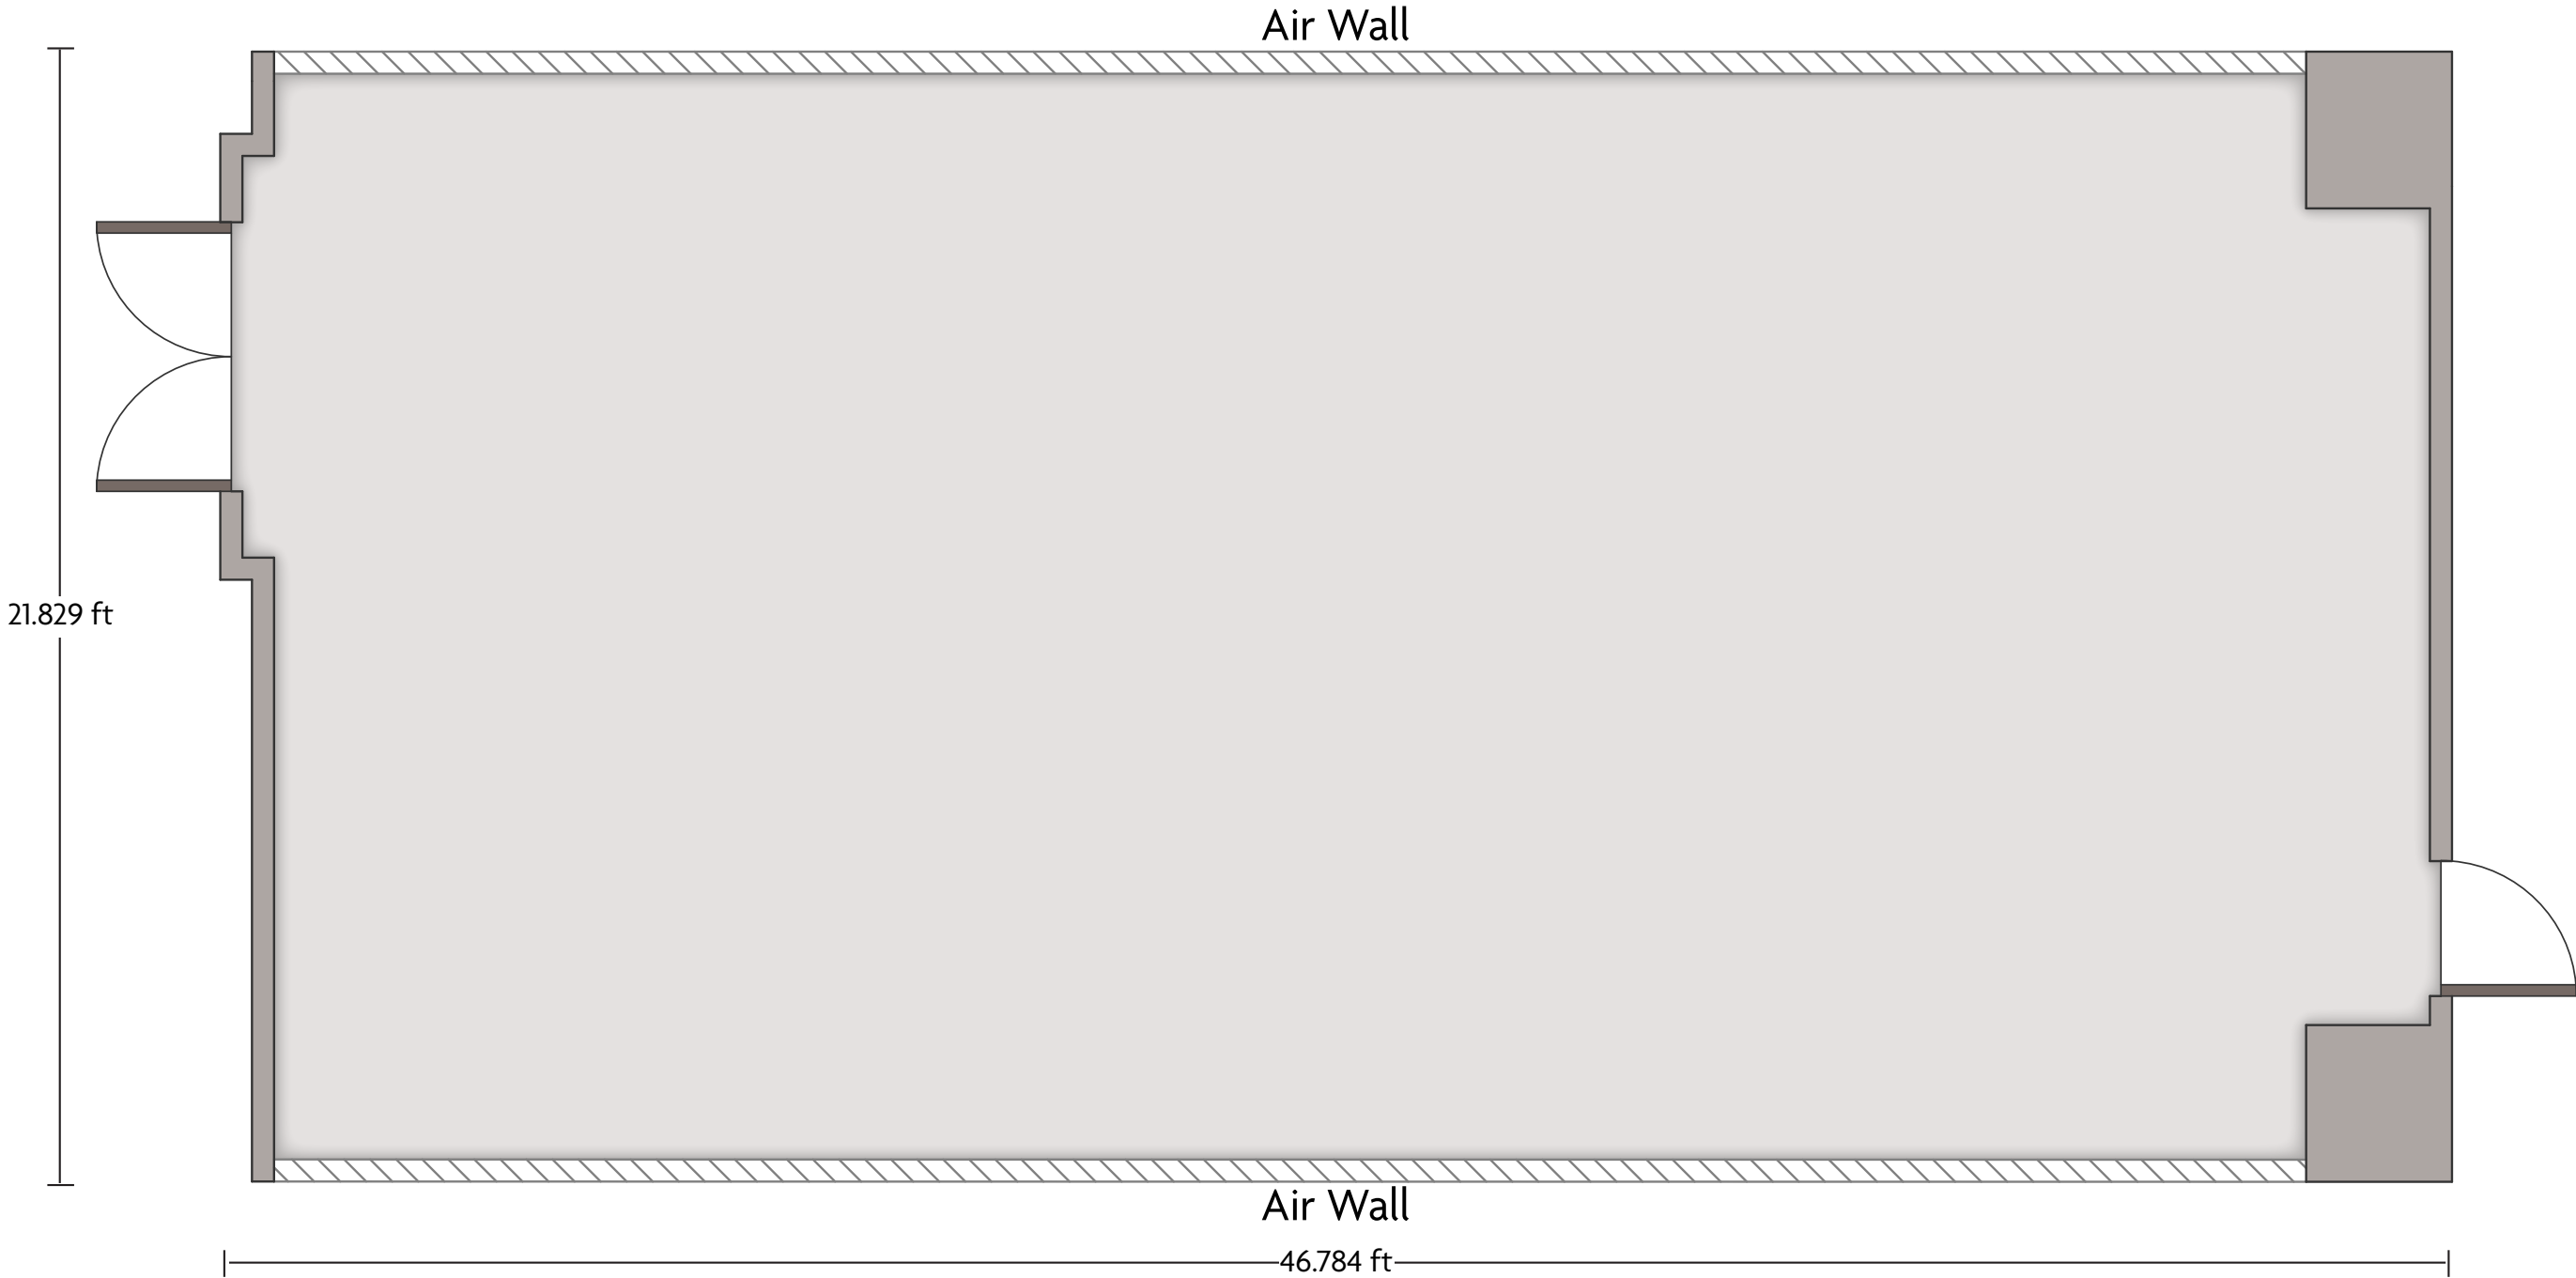

*Multiple layout options available for this space.

LENGTH: 46.8 ft WIDTH: 22.7 ft HEIGHT: 11.8 ft TOTAL SQUARE FEET: 1094 ft² MAXIMUM CAPACITY: 90* POWER OUTLETS: 2

4300 East Washington St. | Phoenix, AZ - 85034 | 1-602-273-7778

*Multiple layout options available for this space.

LENGTH: 46.8 ft WIDTH: 22.7 ft HEIGHT: 11.8 ft TOTAL SQUARE FEET: 1089 ft² MAXIMUM CAPACITY: 100* POWER OUTLETS: 2

4300 East Washington St. | Phoenix, AZ - 85034 | 1-602-273-7778

*Multiple layout options available for this space.

LENGTH: 46.8 ft WIDTH: 22.6 ft HEIGHT: 11.8 ft TOTAL SQUARE FEET: 1045 ft² MAXIMUM CAPACITY: 100* POWER OUTLETS: 3

4300 East Washington St. | Phoenix, AZ - 85034 | 1-602-273-7778

*Multiple layout options available for this space.

LENGTH: 46.8 ft WIDTH: 21.8 ft HEIGHT: 11.8 ft TOTAL SQUARE FEET: 1150 ft² MAXIMUM CAPACITY: 100* POWER OUTLETS: 2

4300 East Washington St. | Phoenix, AZ - 85034 | 1-602-273-7778