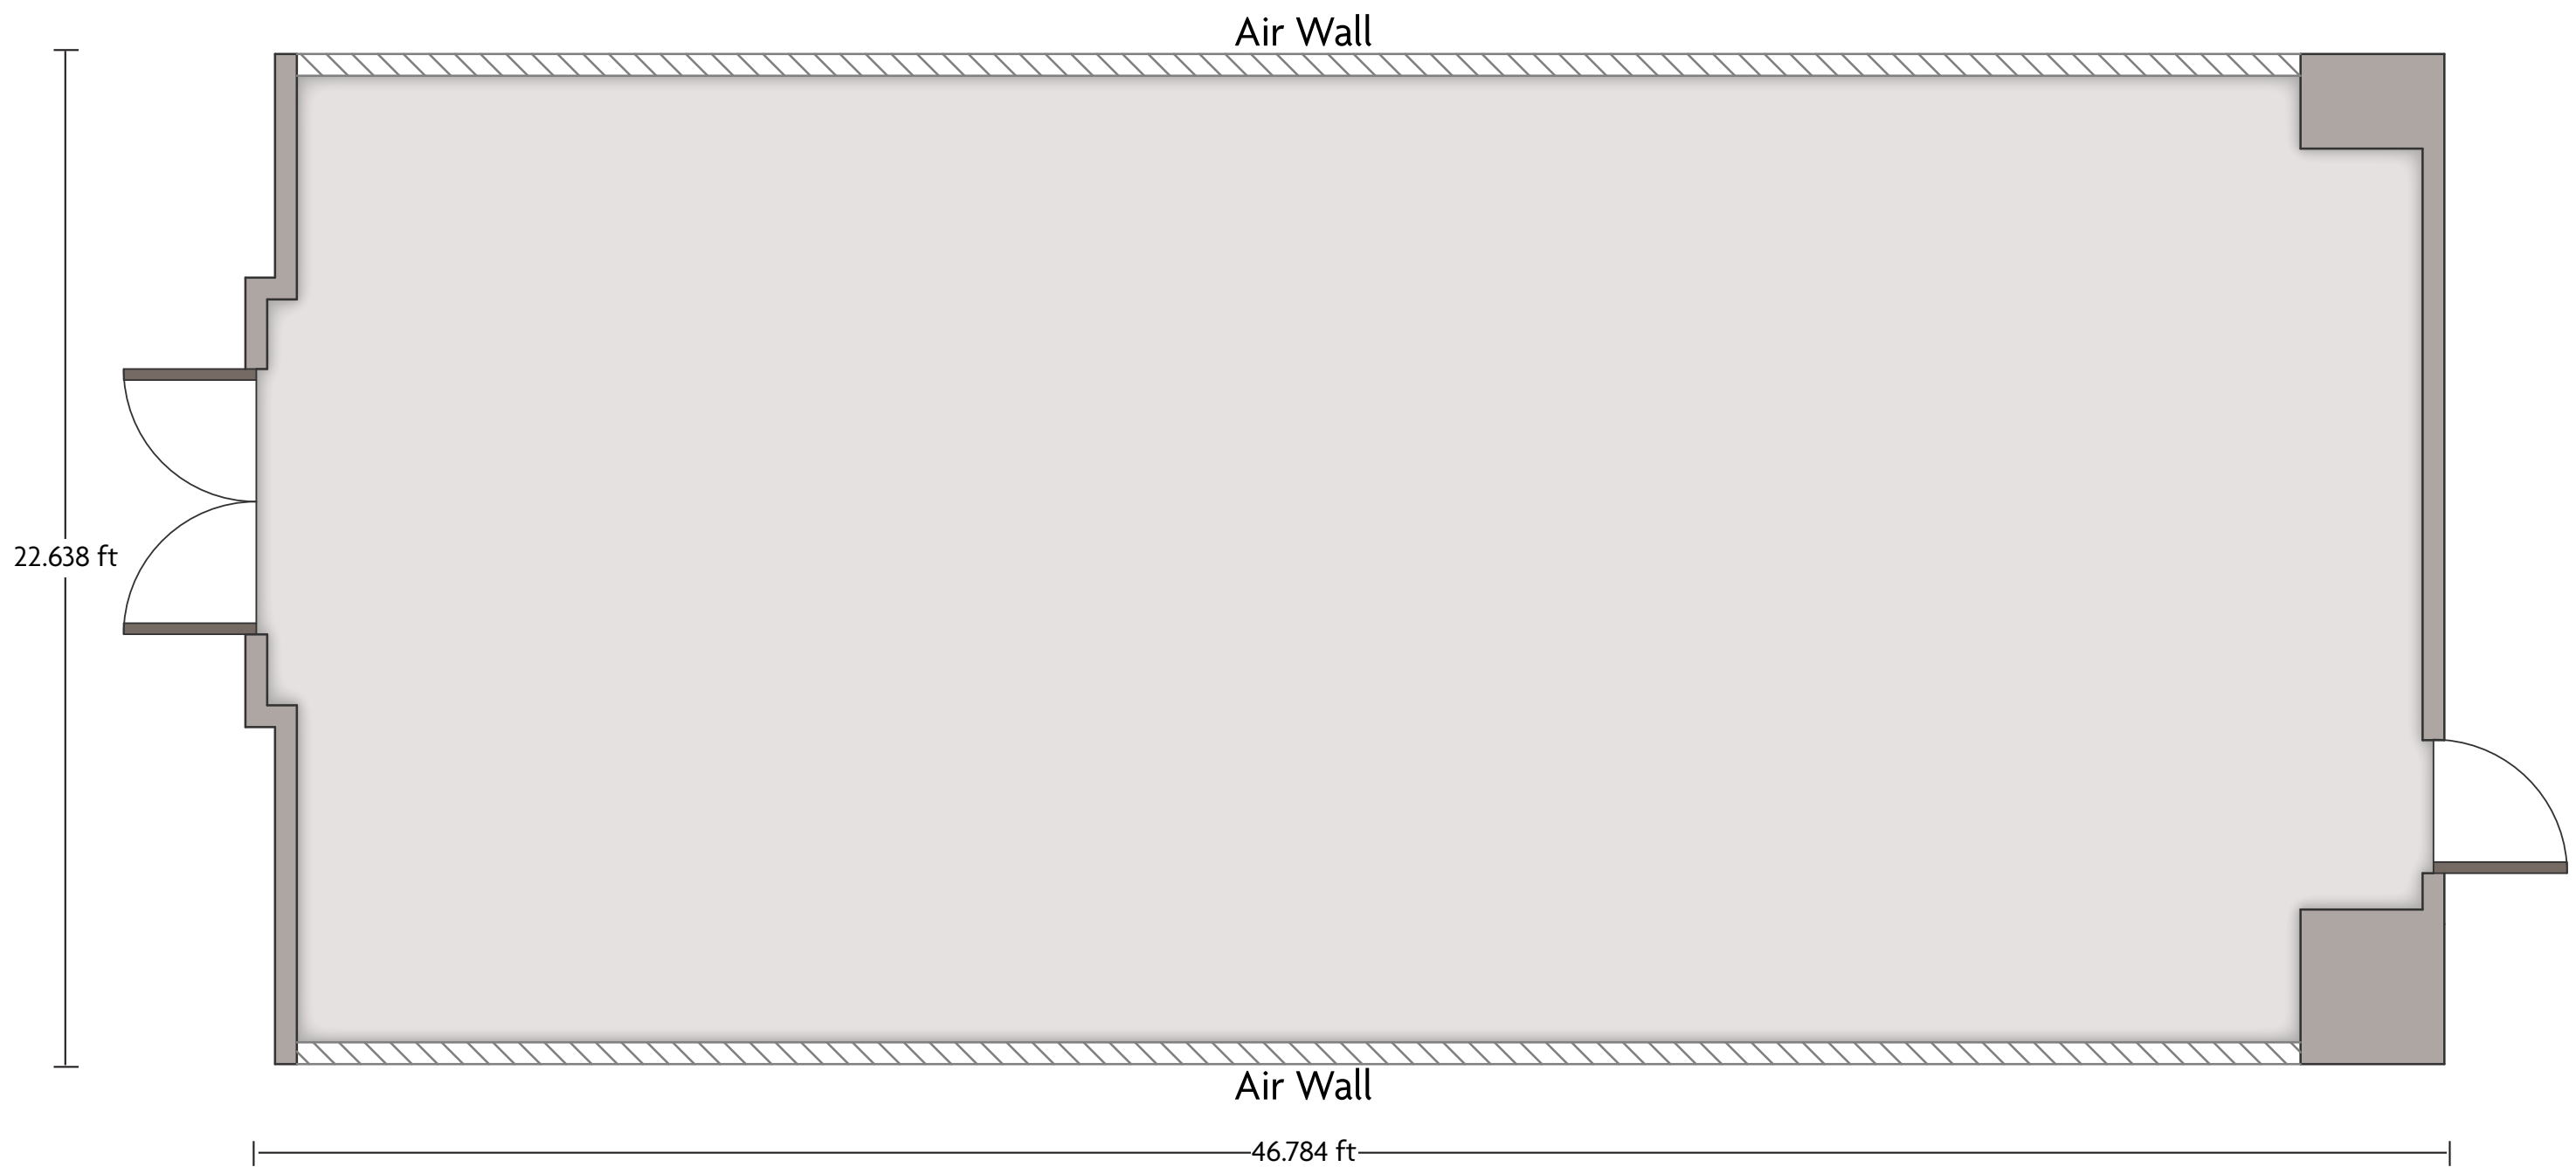

Crowne Plaza® Phoenix Airport - Copper

LENGTH: 28.9 ft WIDTH: 25.3 ft HEIGHT: 9.2 ft TOTAL SQUARE FEET: 552 ft² MAXIMUM CAPACITY: 30* POWER OUTLETS: 5

4300 East Washington St. | Phoenix, AZ - 85034 | 1-602-273-7778

*Multiple layout options available for this space.

LENGTH: 46.8 ft WIDTH: 22.7 ft HEIGHT: 11.8 ft TOTAL SQUARE FEET: 1094 ft² MAXIMUM CAPACITY: 90* POWER OUTLETS: 2

4300 East Washington St. | Phoenix, AZ - 85034 | 1-602-273-7778

*Multiple layout options available for this space.

LENGTH: 46.8 ft WIDTH: 22.7 ft HEIGHT: 11.8 ft TOTAL SQUARE FEET: 1089 ft² MAXIMUM CAPACITY: 100* POWER OUTLETS: 2

4300 East Washington St. | Phoenix, AZ - 85034 | 1-602-273-7778

*Multiple layout options available for this space.

LENGTH: 46.8 ft WIDTH: 22.6 ft HEIGHT: 11.8 ft TOTAL SQUARE FEET: 1045 ft² MAXIMUM CAPACITY: 100* POWER OUTLETS: 3

4300 East Washington St. | Phoenix, AZ - 85034 | 1-602-273-7778