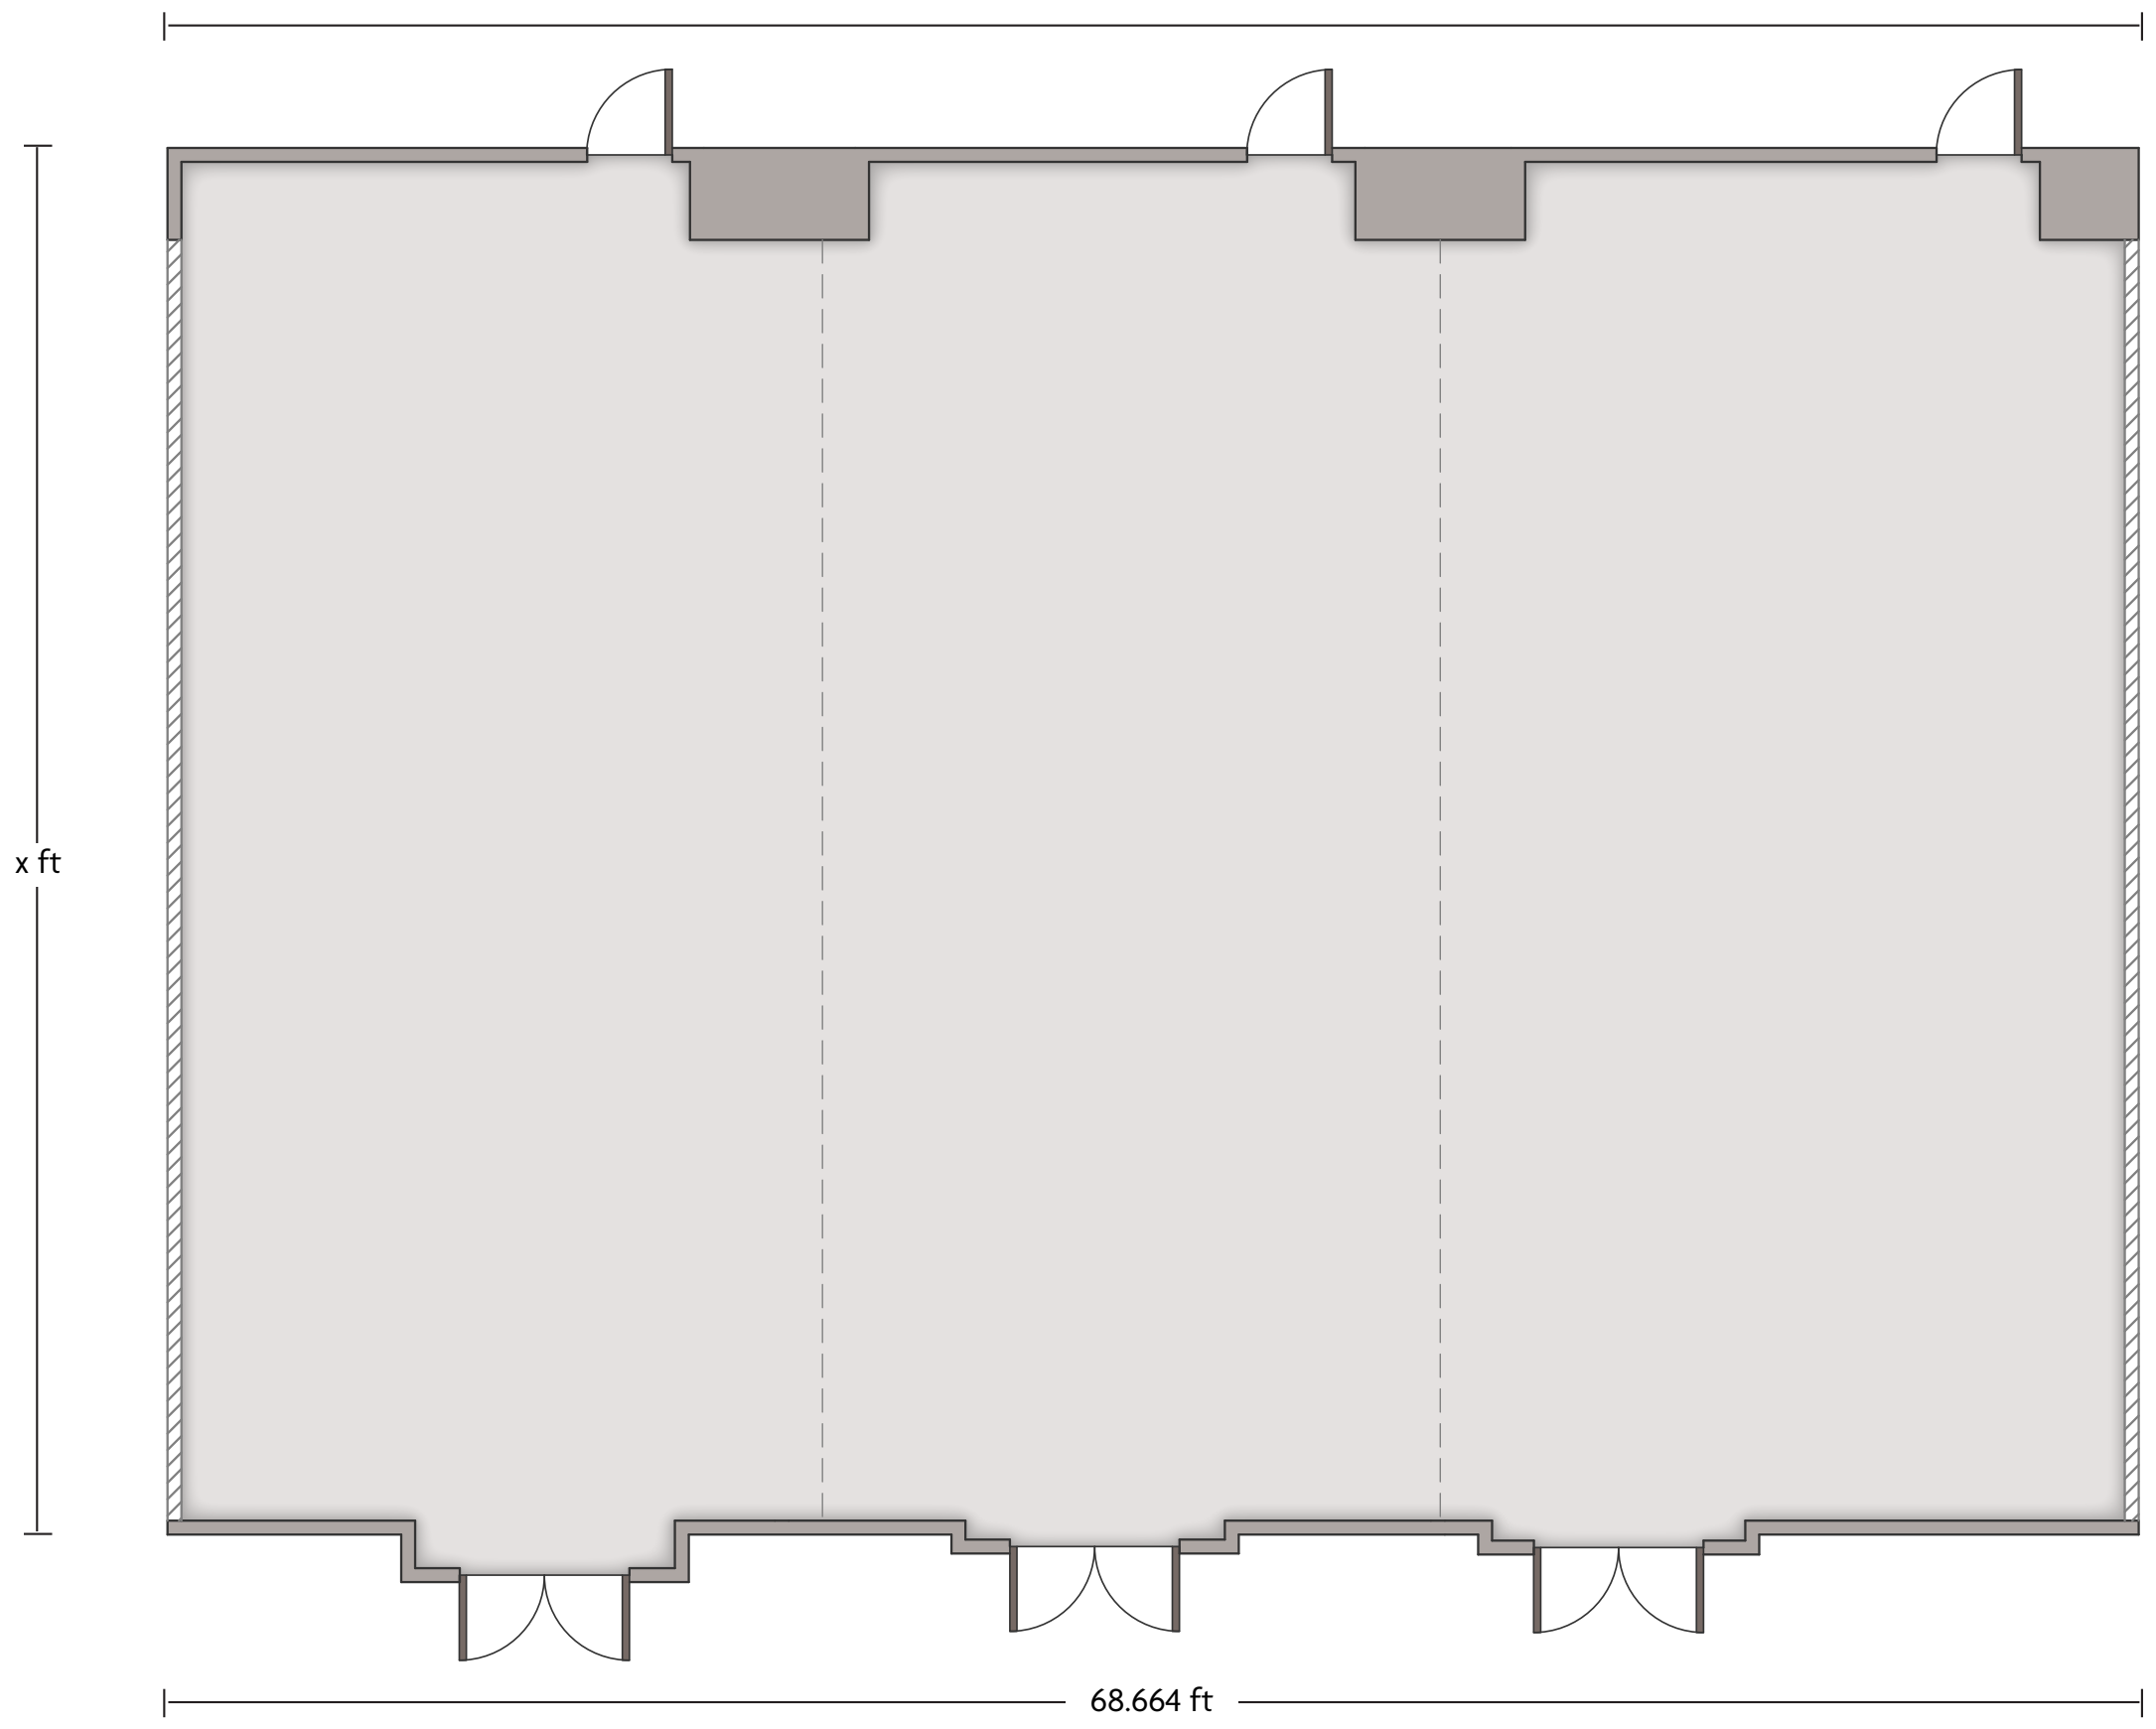

Crowne Plaza® Phoenix Airport - Wren 2, 3, and 4

LENGTH: 68.7 ft   WIDTH: 46.8 ft   HEIGHT: 11.8 ft   TOTAL SQUARE FEET: 3281 ft²   MAXIMUM CAPACITY: 300*   POWER OUTLETS: 7

4300 East Washington St. | Phoenix, AZ - 85034 | 1-602-273-7778

*Multiple layout options available for this space.