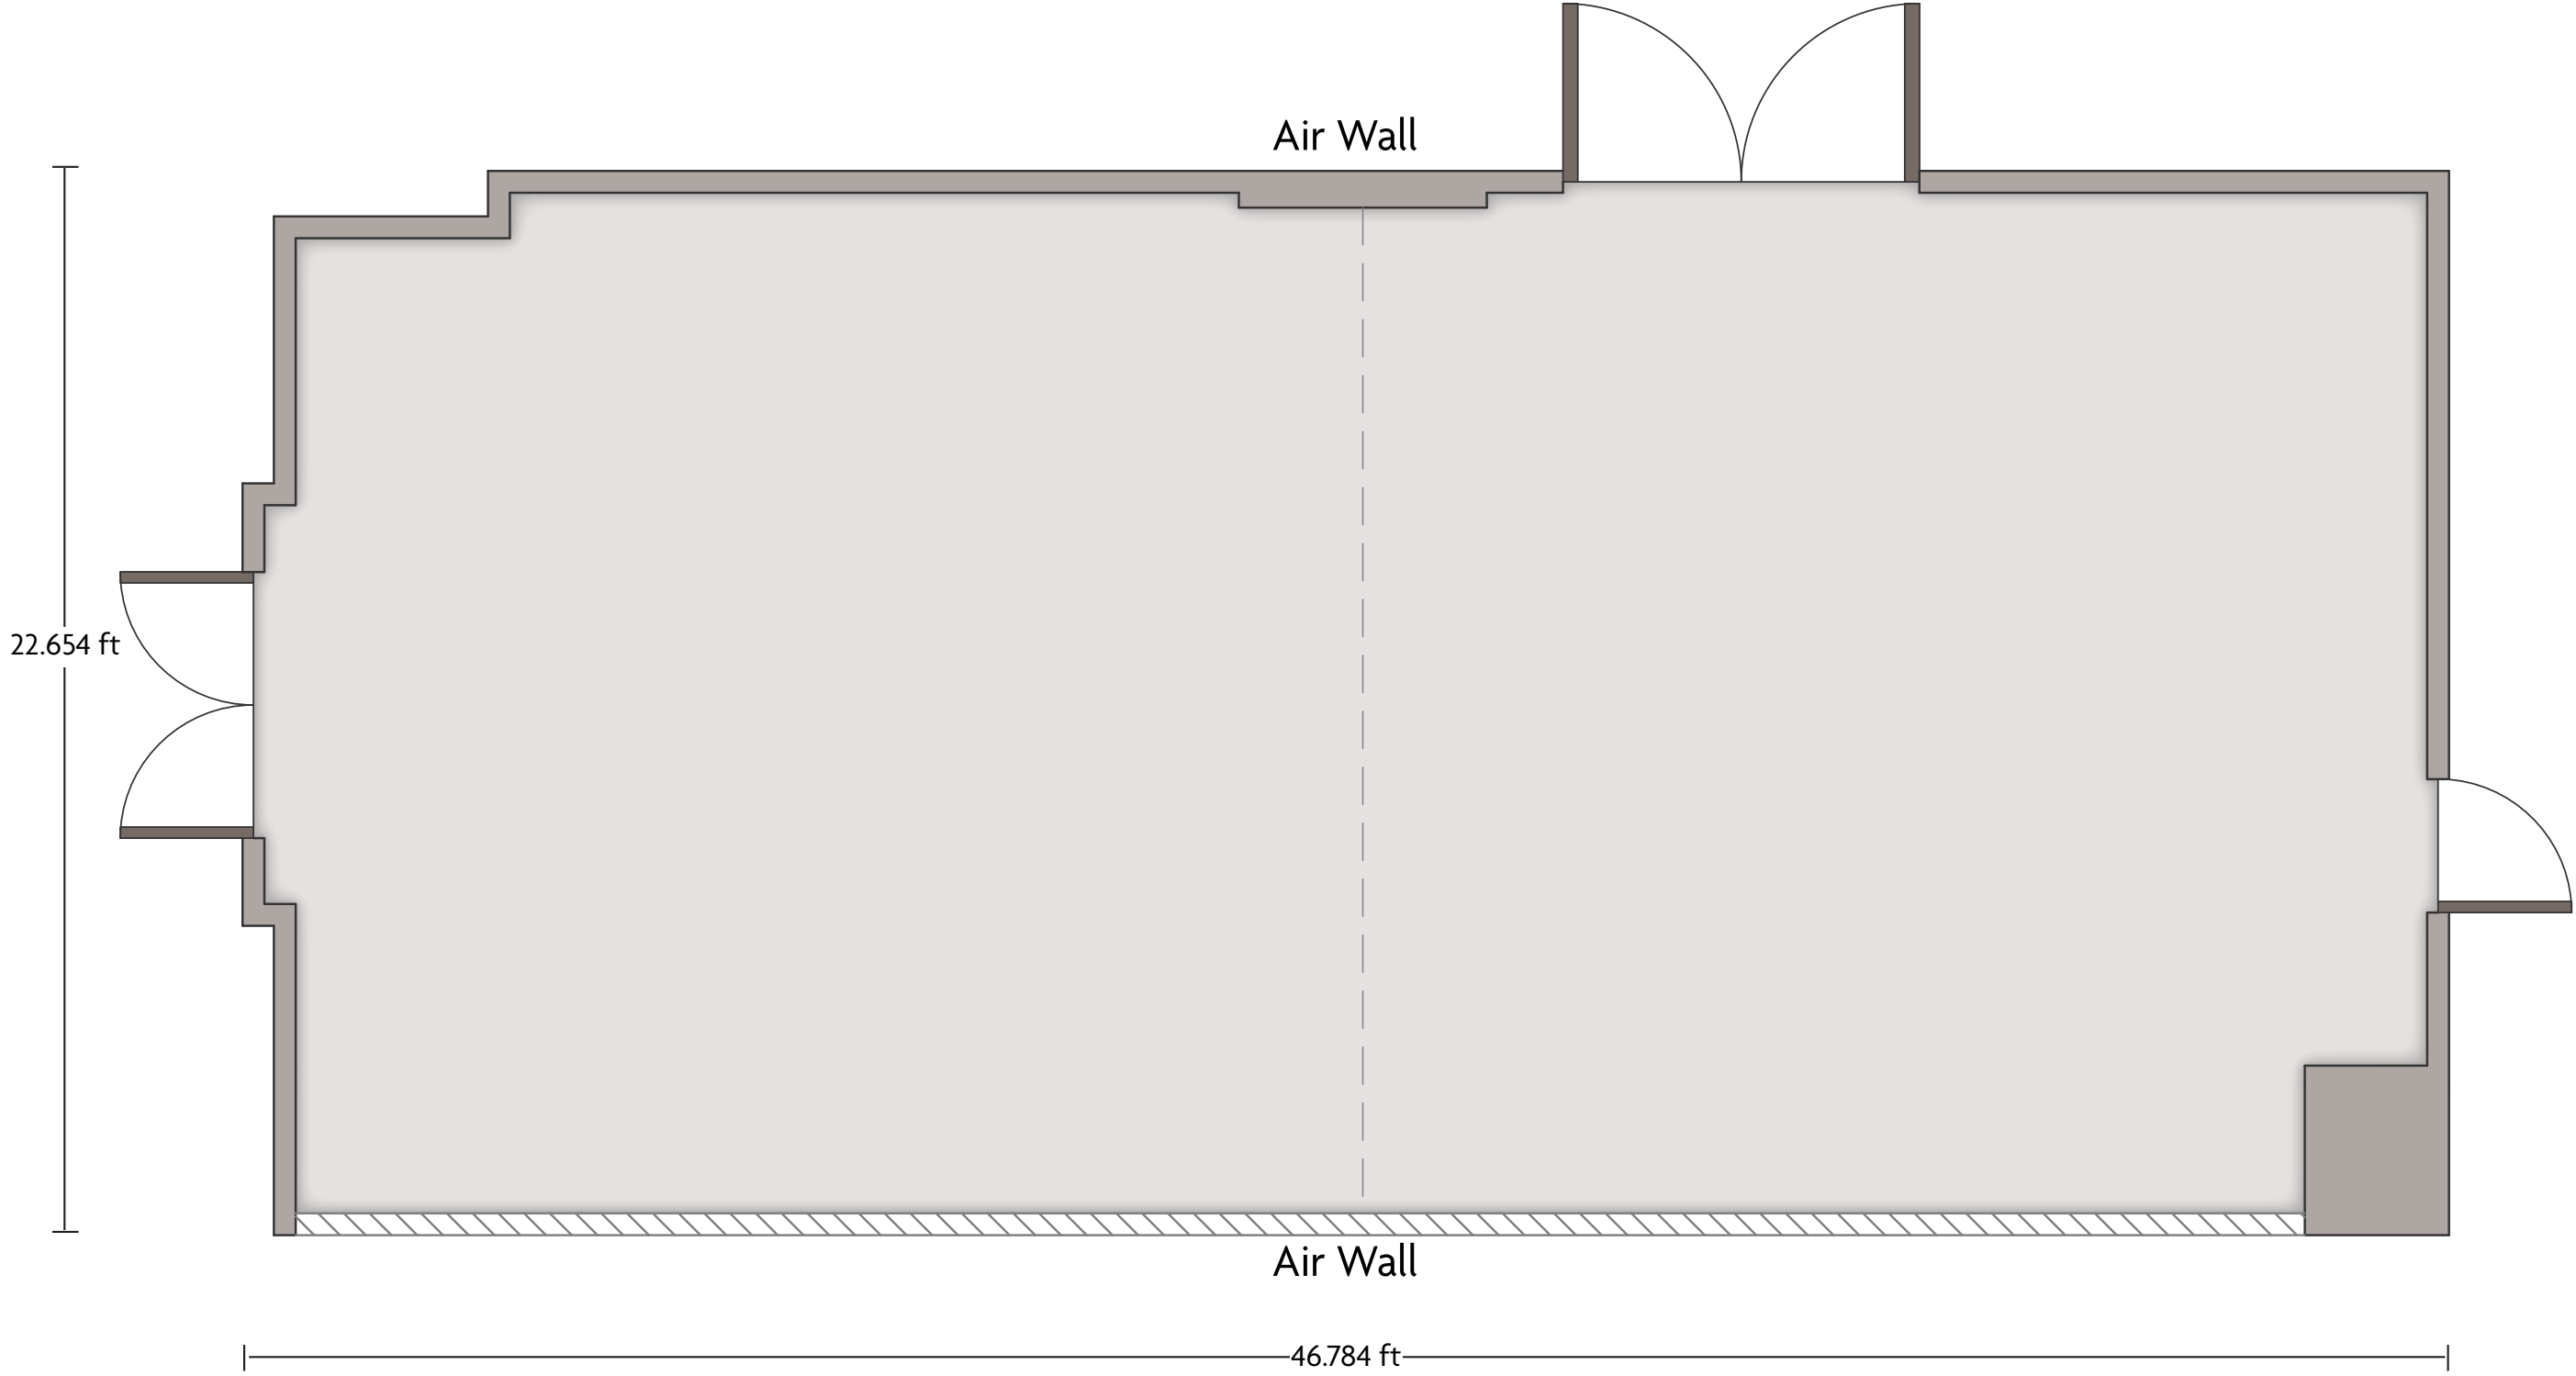

LENGTH: 37.5 ft WIDTH: 23.9 ft HEIGHT: 9.2 ft TOTAL SQUARE FEET: 857 ft² MAXIMUM CAPACITY: 60* POWER OUTLETS: 14

4300 East Washington St. | Phoenix, AZ - 85034 | 1-602-273-7778

*Multiple layout options available for this space.

LENGTH: 35.7 ft WIDTH: 23.4 ft HEIGHT: 9.1 ft TOTAL SQUARE FEET: 740 ft² MAXIMUM CAPACITY: 40* POWER OUTLETS: 6

4300 East Washington St. | Phoenix, AZ - 85034 | 1-602-273-7778

*Multiple layout options available for this space.

Crowne Plaza® Phoenix Airport - Copper

LENGTH: 28.9 ft WIDTH: 25.3 ft HEIGHT: 9.2 ft TOTAL SQUARE FEET: 552 ft² MAXIMUM CAPACITY: 30* POWER OUTLETS: 5

4300 East Washington St. | Phoenix, AZ - 85034 | 1-602-273-7778

*Multiple layout options available for this space.

LENGTH: 46.8 ft WIDTH: 22.7 ft HEIGHT: 11.8 ft TOTAL SQUARE FEET: 1094 ft² MAXIMUM CAPACITY: 90* POWER OUTLETS: 2

4300 East Washington St. | Phoenix, AZ - 85034 | 1-602-273-7778