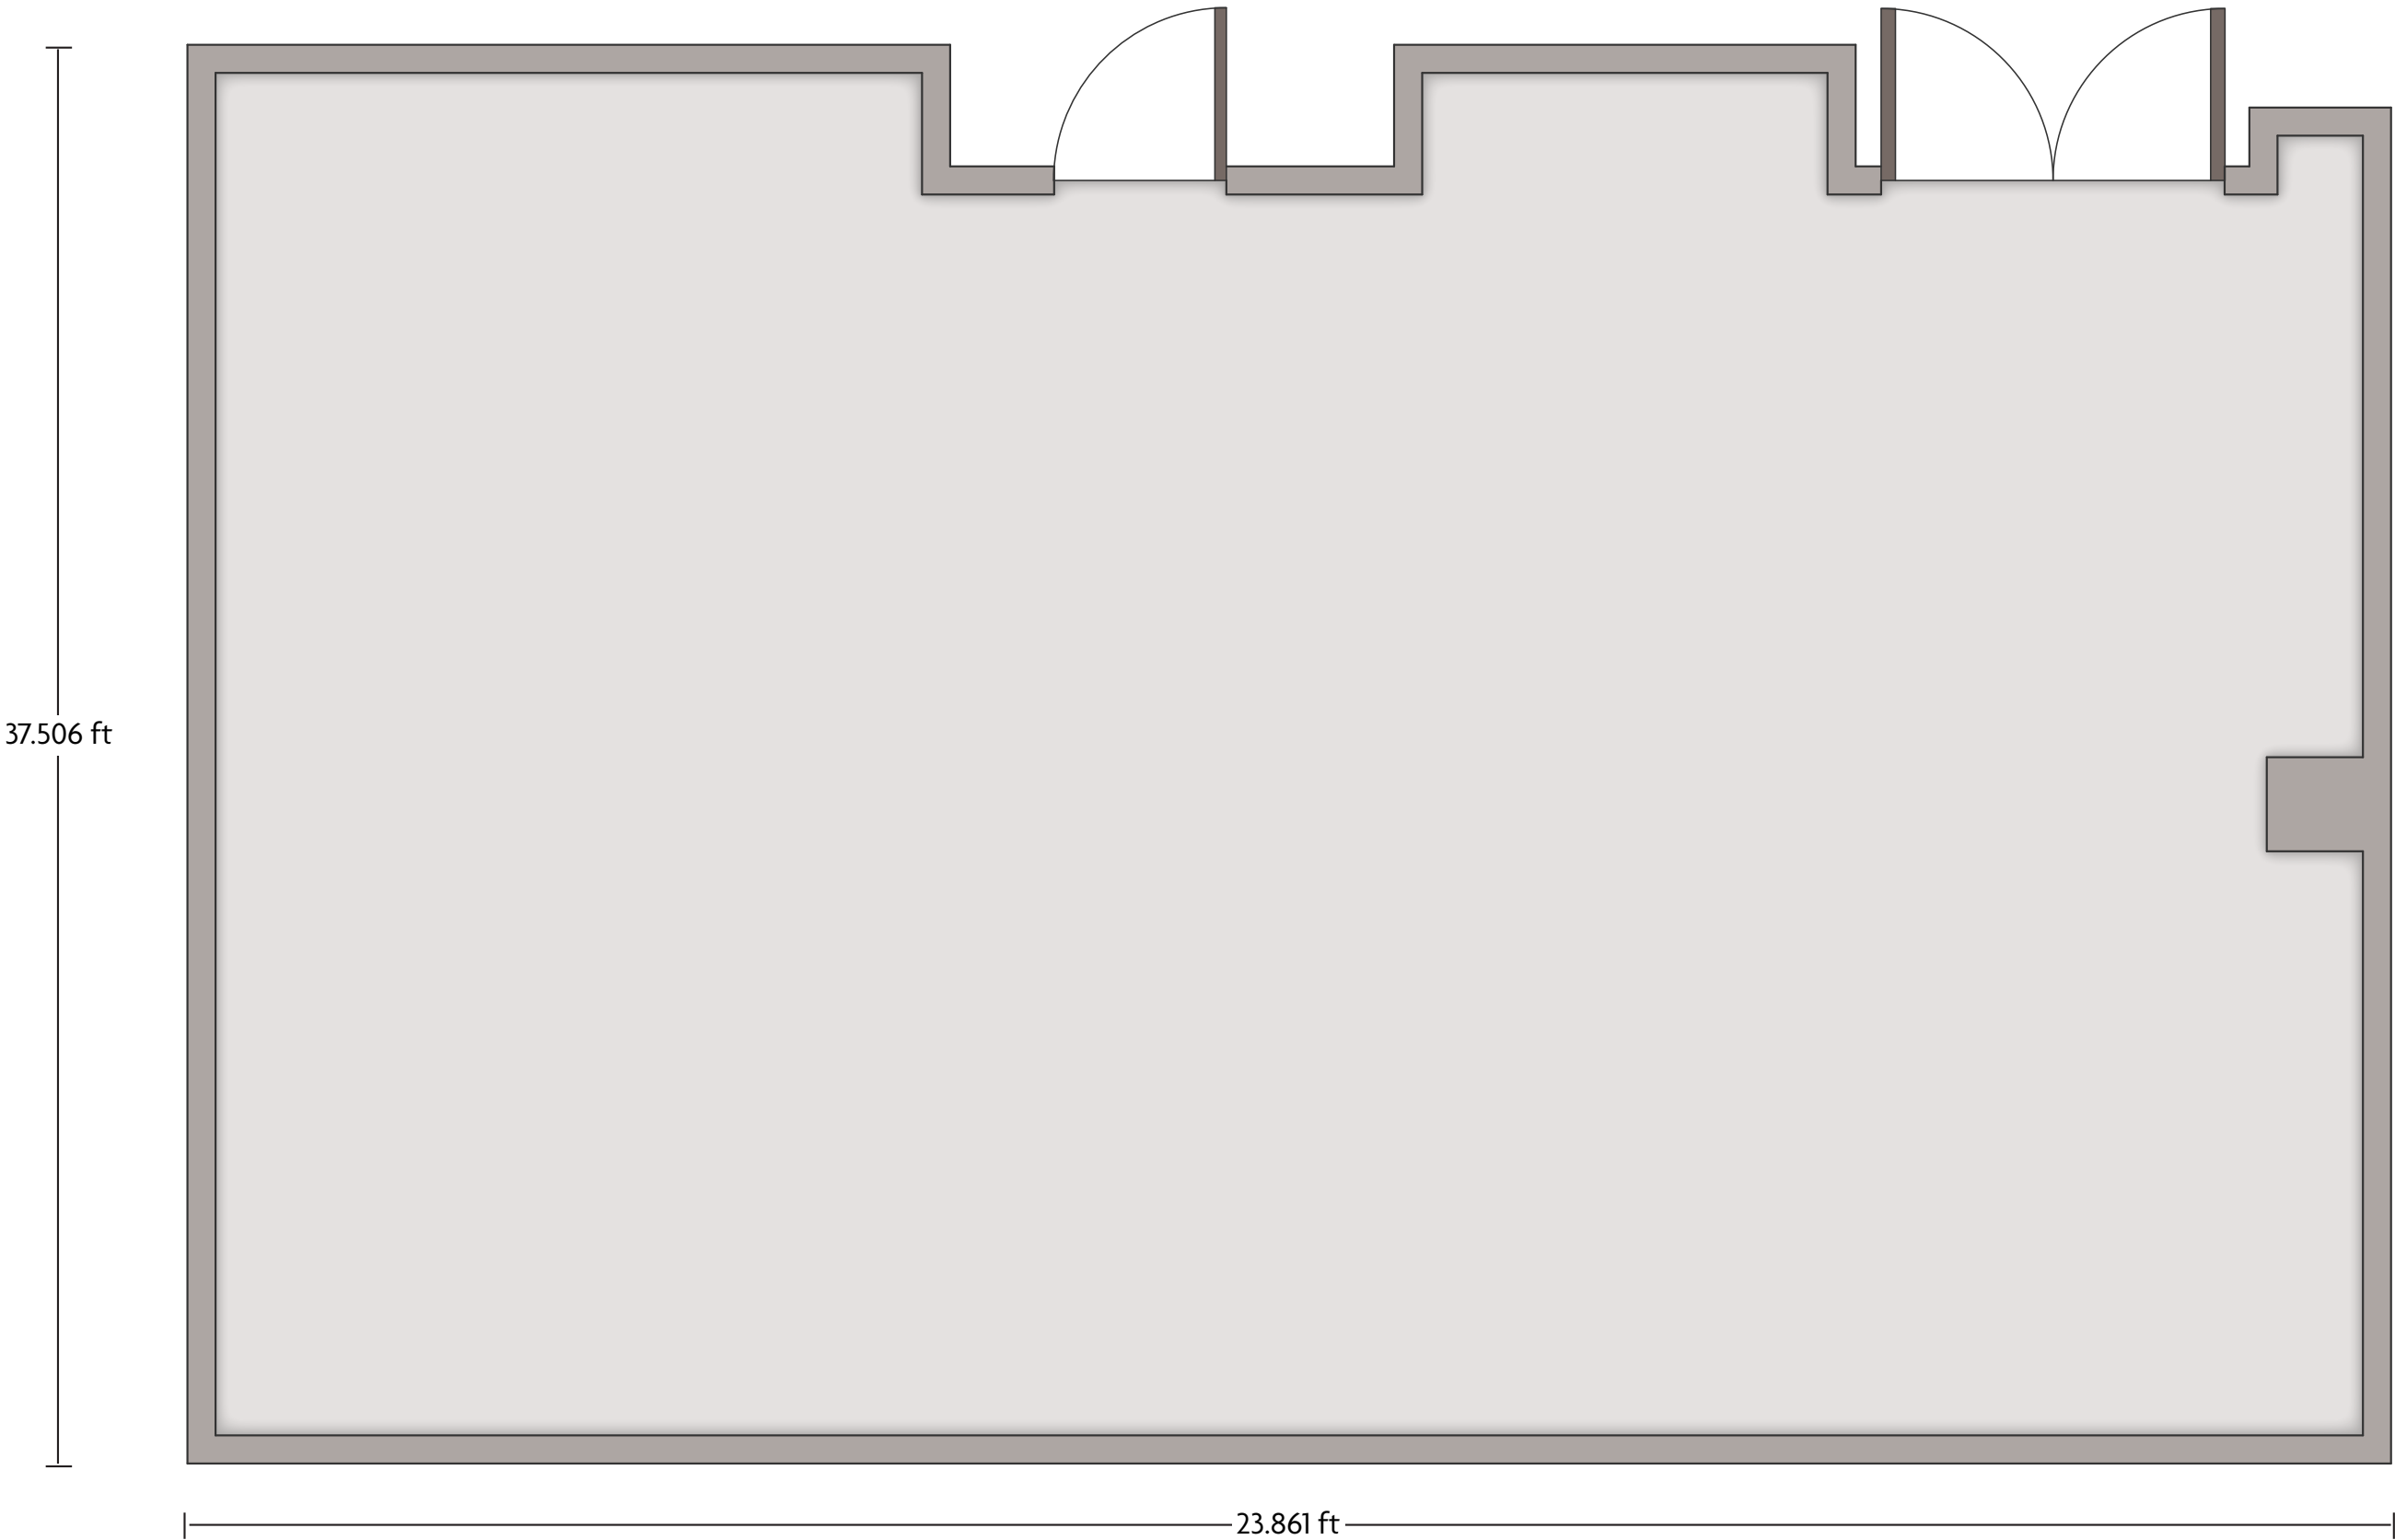

LENGTH: 40.5 ft WIDTH: 26.2 ft HEIGHT: 11.8 ft TOTAL SQUARE FEET: 1052 ft² MAXIMUM CAPACITY: 90* POWER OUTLETS: 10

4300 East Washington St. | Phoenix, AZ - 85034 | 1-602-273-7778

*Multiple layout options available for this space.

LENGTH: 37.5 ft WIDTH: 23.9 ft HEIGHT: 9.2 ft TOTAL SQUARE FEET: 857 ft² MAXIMUM CAPACITY: 60* POWER OUTLETS: 14

4300 East Washington St. | Phoenix, AZ - 85034 | 1-602-273-7778

*Multiple layout options available for this space.

LENGTH: 35.7 ft WIDTH: 23.4 ft HEIGHT: 9.1 ft TOTAL SQUARE FEET: 740 ft² MAXIMUM CAPACITY: 40* POWER OUTLETS: 6

4300 East Washington St. | Phoenix, AZ - 85034 | 1-602-273-7778

*Multiple layout options available for this space.

*Multiple layout options available for this space.

LENGTH: 46.8 ft WIDTH: 22.7 ft HEIGHT: 11.8 ft TOTAL SQUARE FEET: 1094 ft² MAXIMUM CAPACITY: 90* POWER OUTLETS: 2

4300 East Washington St. | Phoenix, AZ - 85034 | 1-602-273-7778