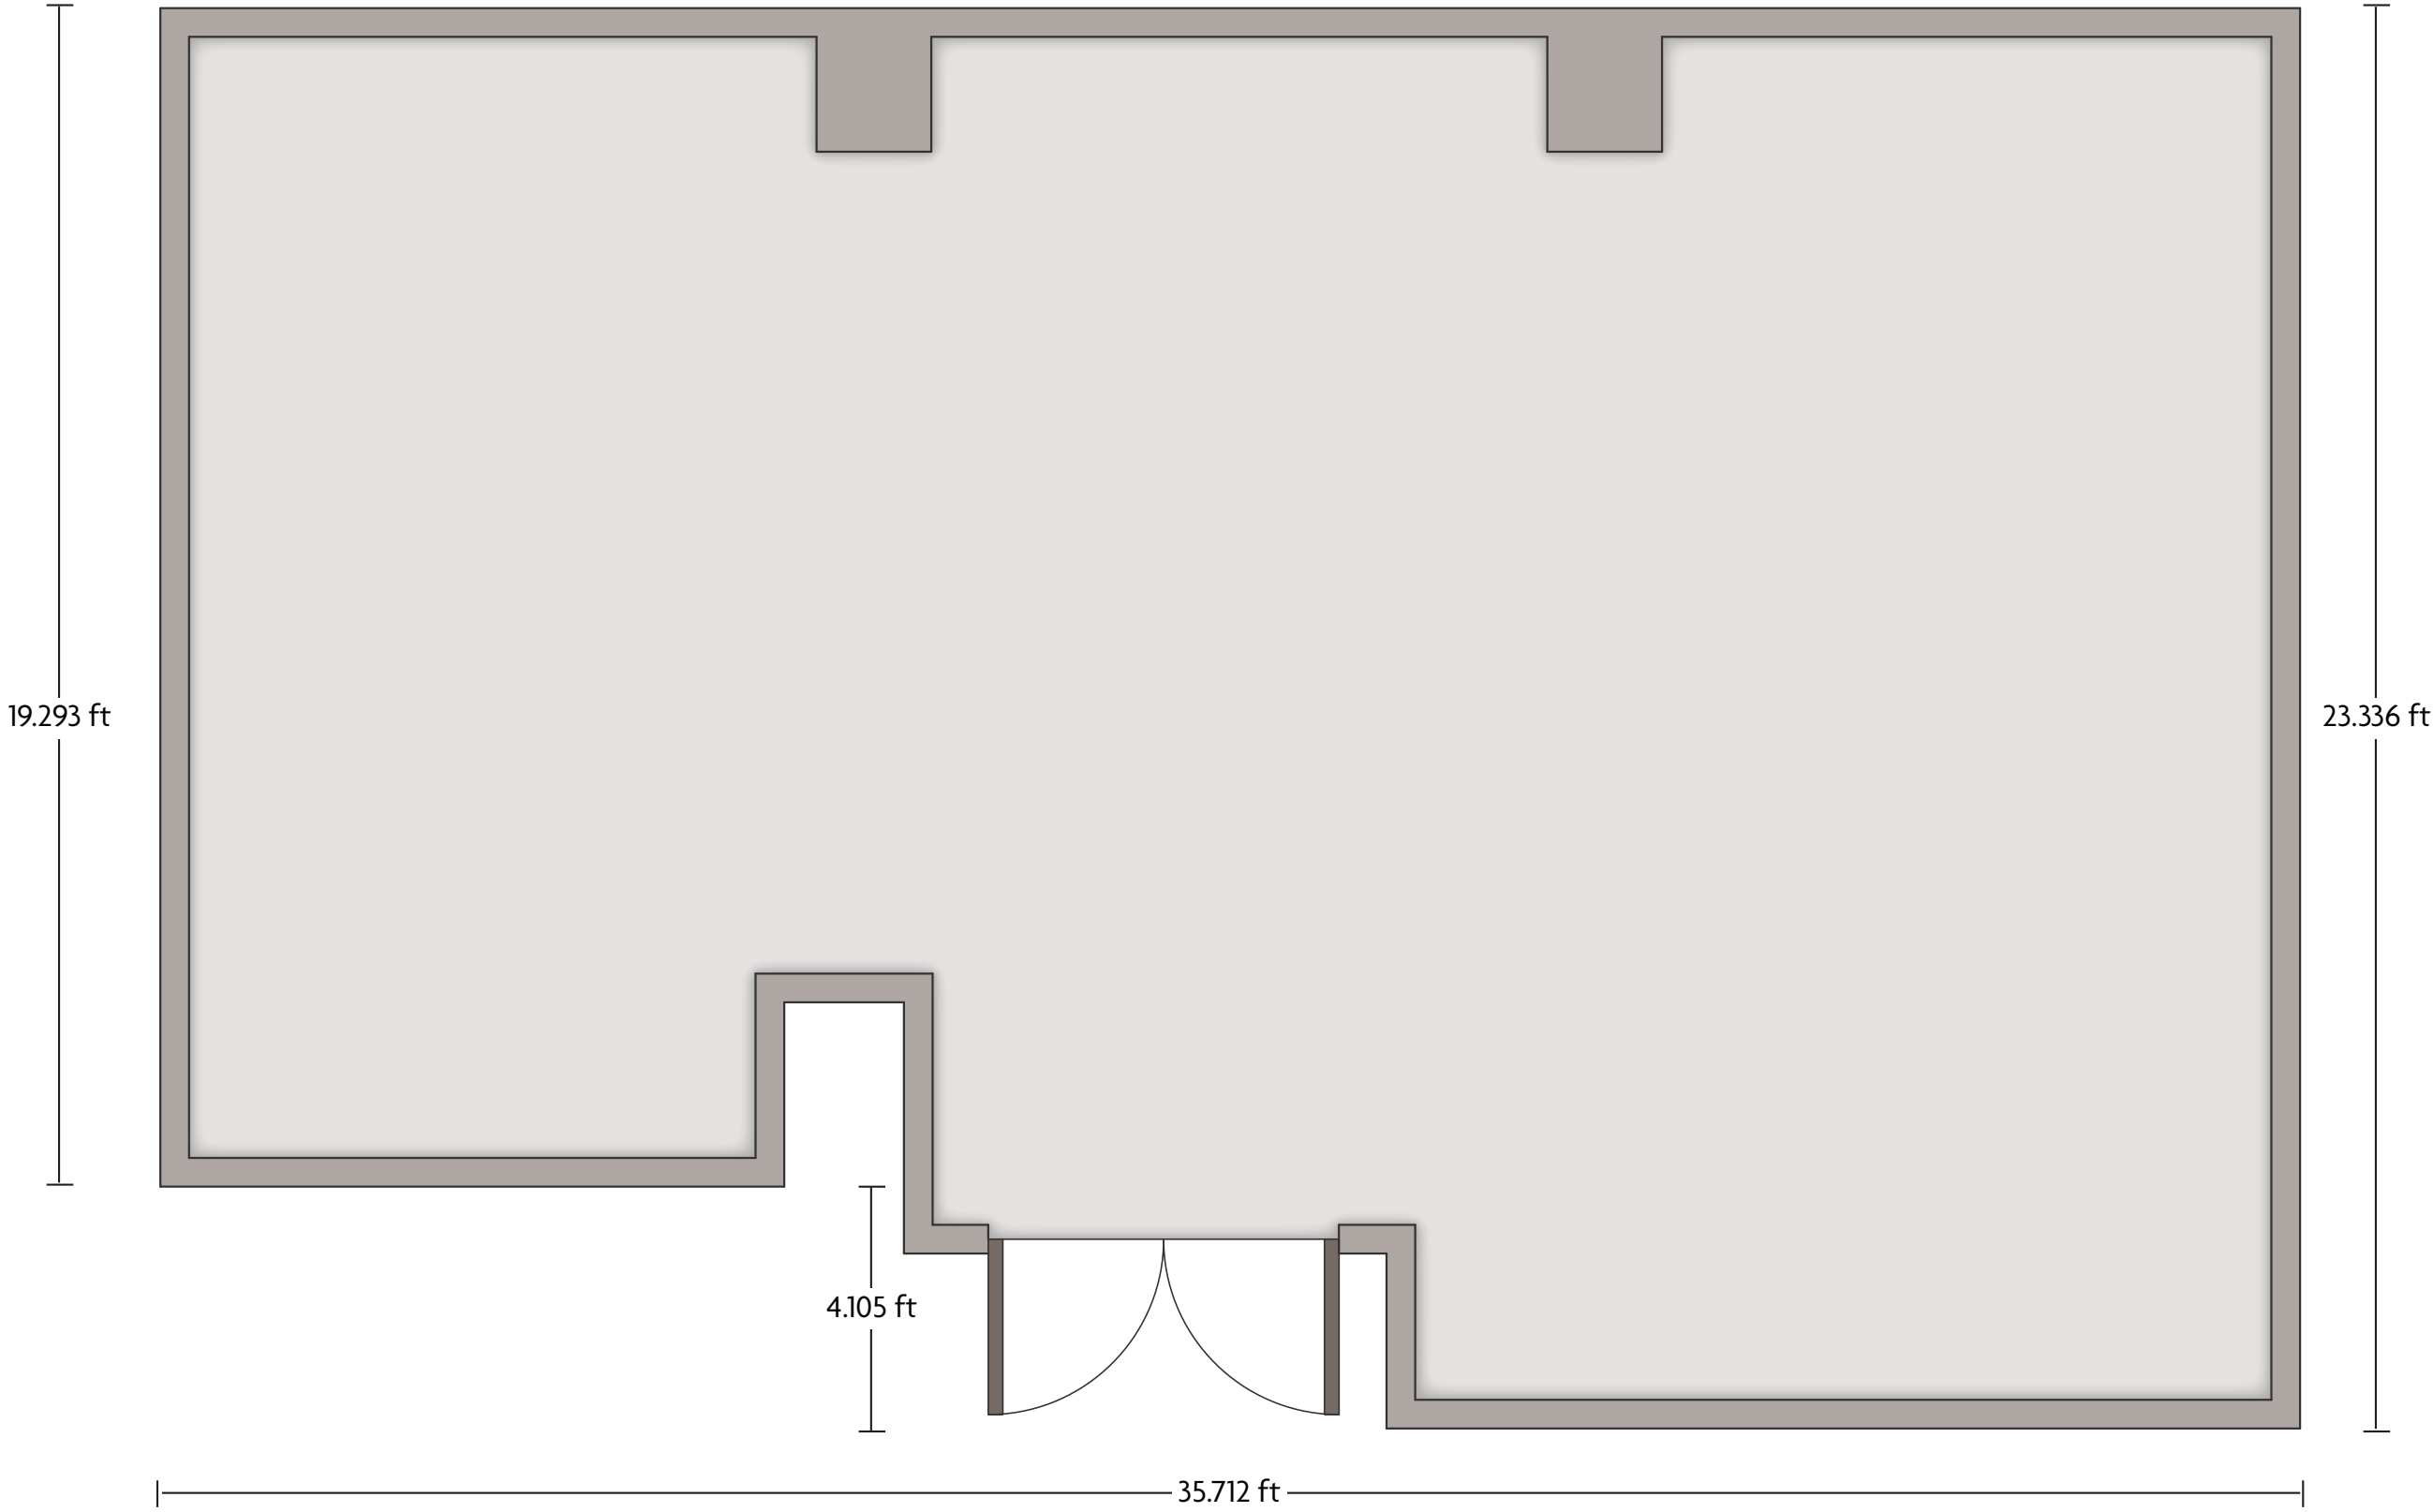

LENGTH: 40.5 ft WIDTH: 26.2 ft HEIGHT: 11.8 ft TOTAL SQUARE FEET: 1052 ft² MAXIMUM CAPACITY: 90* POWER OUTLETS: 10

4300 East Washington St. | Phoenix, AZ - 85034 | 1-602-273-7778

*Multiple layout options available for this space.

LENGTH: 37.5 ft WIDTH: 23.9 ft HEIGHT: 9.2 ft TOTAL SQUARE FEET: 857 ft² MAXIMUM CAPACITY: 60* POWER OUTLETS: 14

4300 East Washington St. | Phoenix, AZ - 85034 | 1-602-273-7778

*Multiple layout options available for this space.

LENGTH: 35.7 ft WIDTH: 23.4 ft HEIGHT: 9.1 ft TOTAL SQUARE FEET: 740 ft² MAXIMUM CAPACITY: 40* POWER OUTLETS: 6

4300 East Washington St. | Phoenix, AZ - 85034 | 1-602-273-7778

*Multiple layout options available for this space.

*Multiple layout options available for this space.

LENGTH: 46.8 ft WIDTH: 22.7 ft HEIGHT: 11.8 ft TOTAL SQUARE FEET: 1094 ft² MAXIMUM CAPACITY: 90* POWER OUTLETS: 2

4300 East Washington St. | Phoenix, AZ - 85034 | 1-602-273-7778