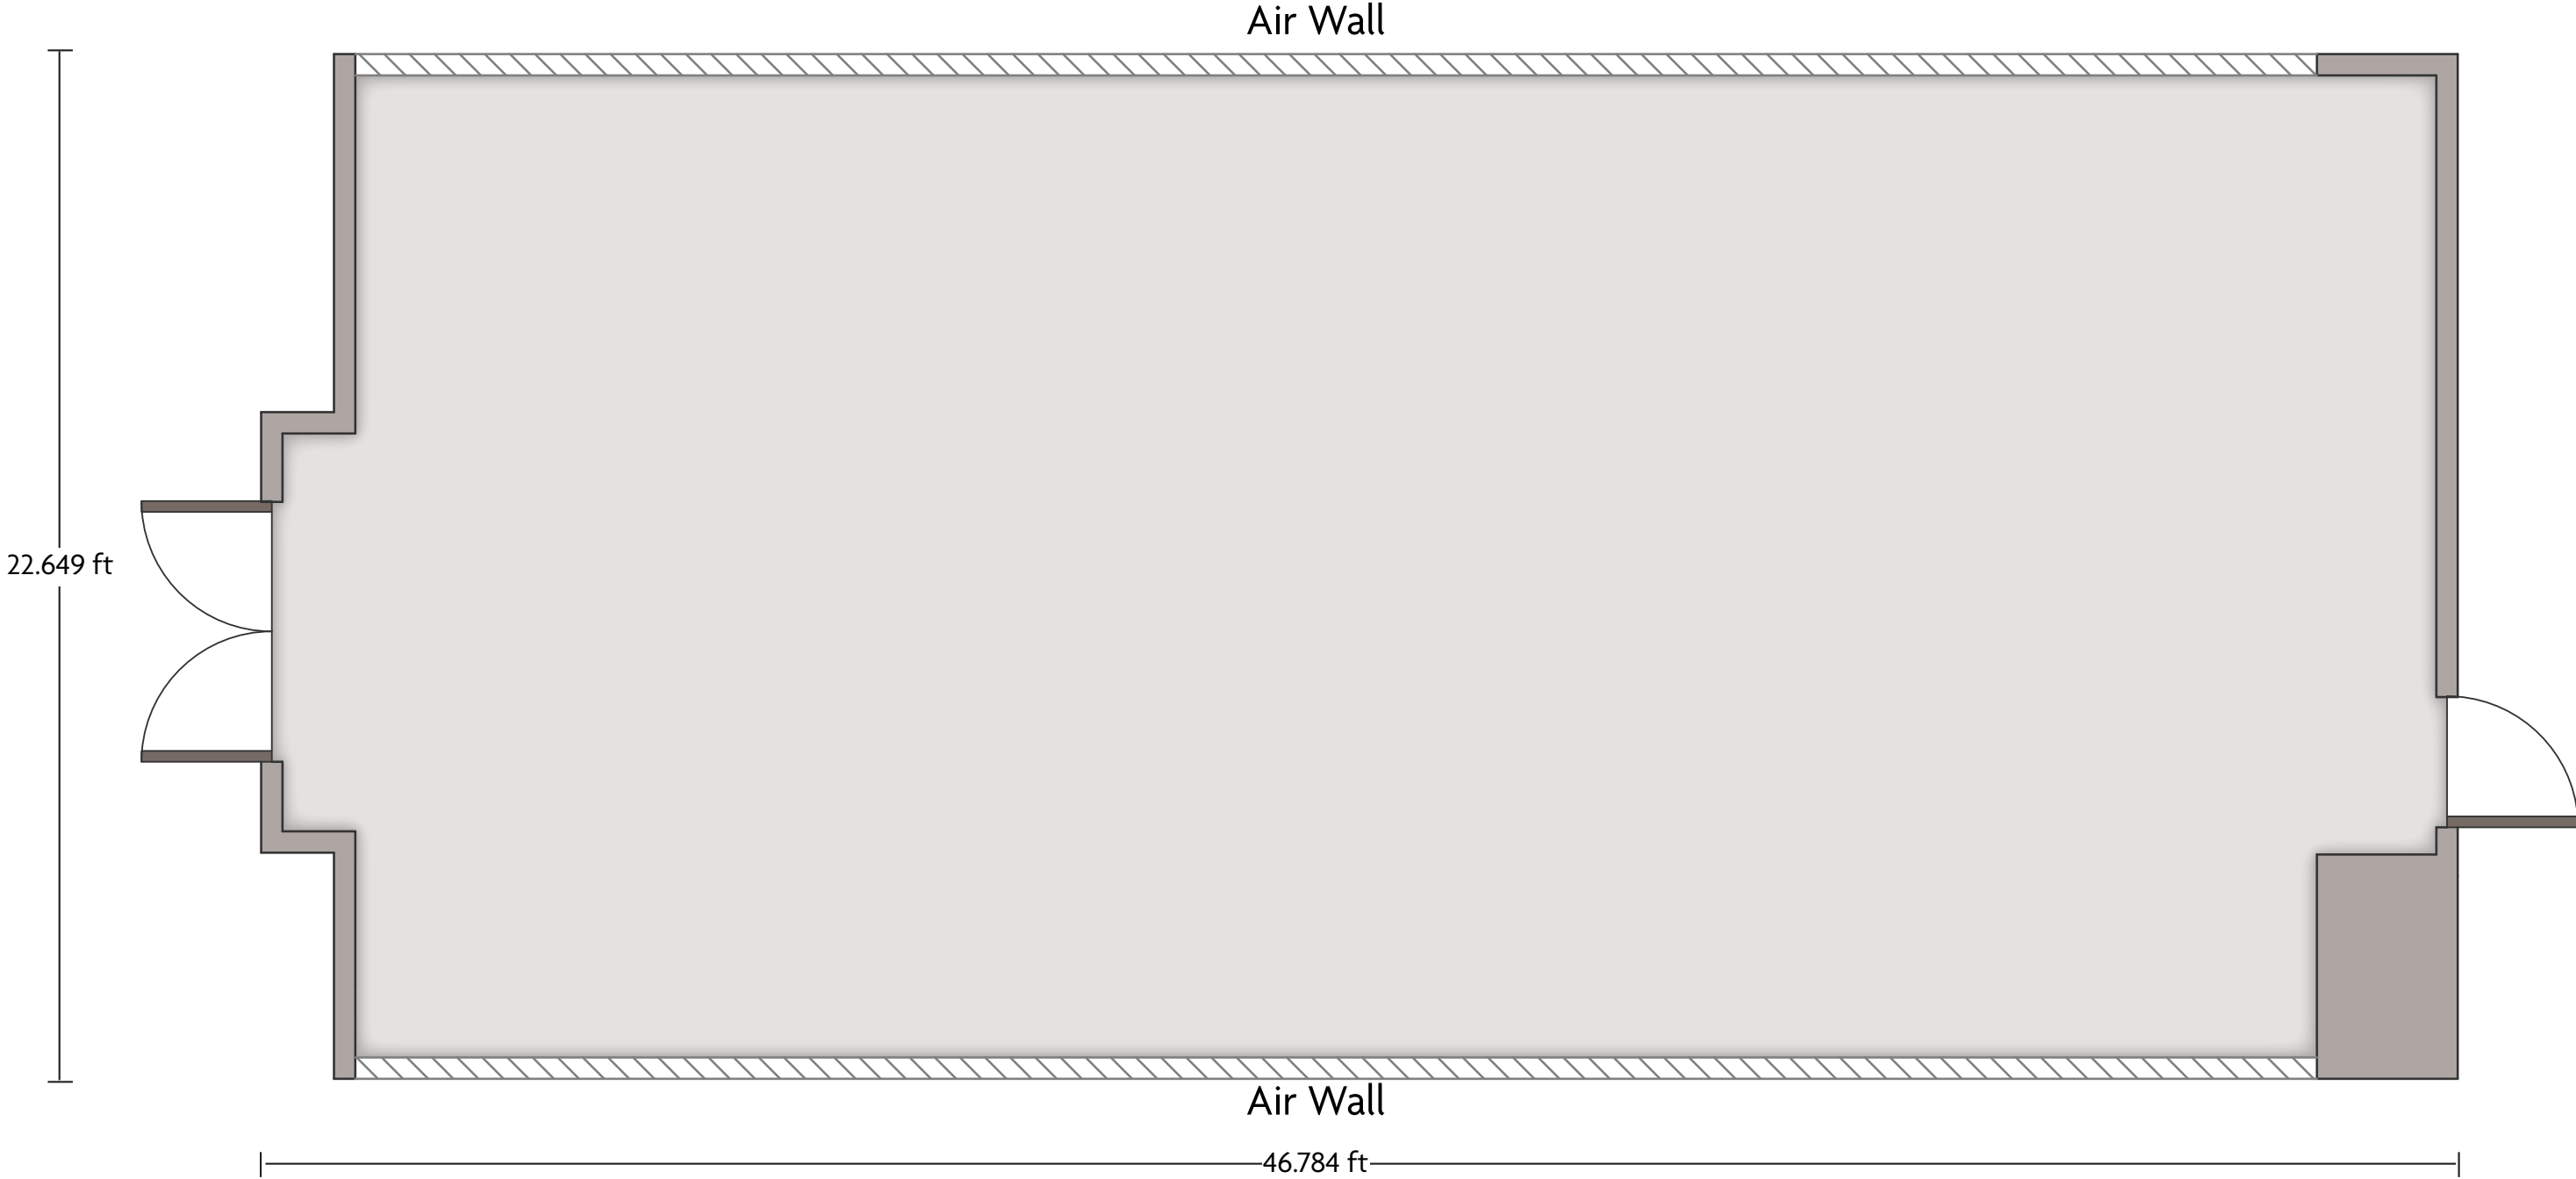

LENGTH: 35.7 ft WIDTH: 23.4 ft HEIGHT: 9.1 ft TOTAL SQUARE FEET: 740 ft² MAXIMUM CAPACITY: 40* POWER OUTLETS: 6

4300 East Washington St. | Phoenix, AZ - 85034 | 1-602-273-7778

*Multiple layout options available for this space.

Crowne Plaza® Phoenix Airport - Copper

LENGTH: 28.9 ft WIDTH: 25.3 ft HEIGHT: 9.2 ft TOTAL SQUARE FEET: 552 ft² MAXIMUM CAPACITY: 30* POWER OUTLETS: 5

4300 East Washington St. | Phoenix, AZ - 85034 | 1-602-273-7778

*Multiple layout options available for this space.

LENGTH: 46.8 ft WIDTH: 22.7 ft HEIGHT: 11.8 ft TOTAL SQUARE FEET: 1094 ft² MAXIMUM CAPACITY: 90* POWER OUTLETS: 2

4300 East Washington St. | Phoenix, AZ - 85034 | 1-602-273-7778

*Multiple layout options available for this space.

LENGTH: 46.8 ft WIDTH: 22.7 ft HEIGHT: 11.8 ft TOTAL SQUARE FEET: 1089 ft² MAXIMUM CAPACITY: 100* POWER OUTLETS: 2

4300 East Washington St. | Phoenix, AZ - 85034 | 1-602-273-7778