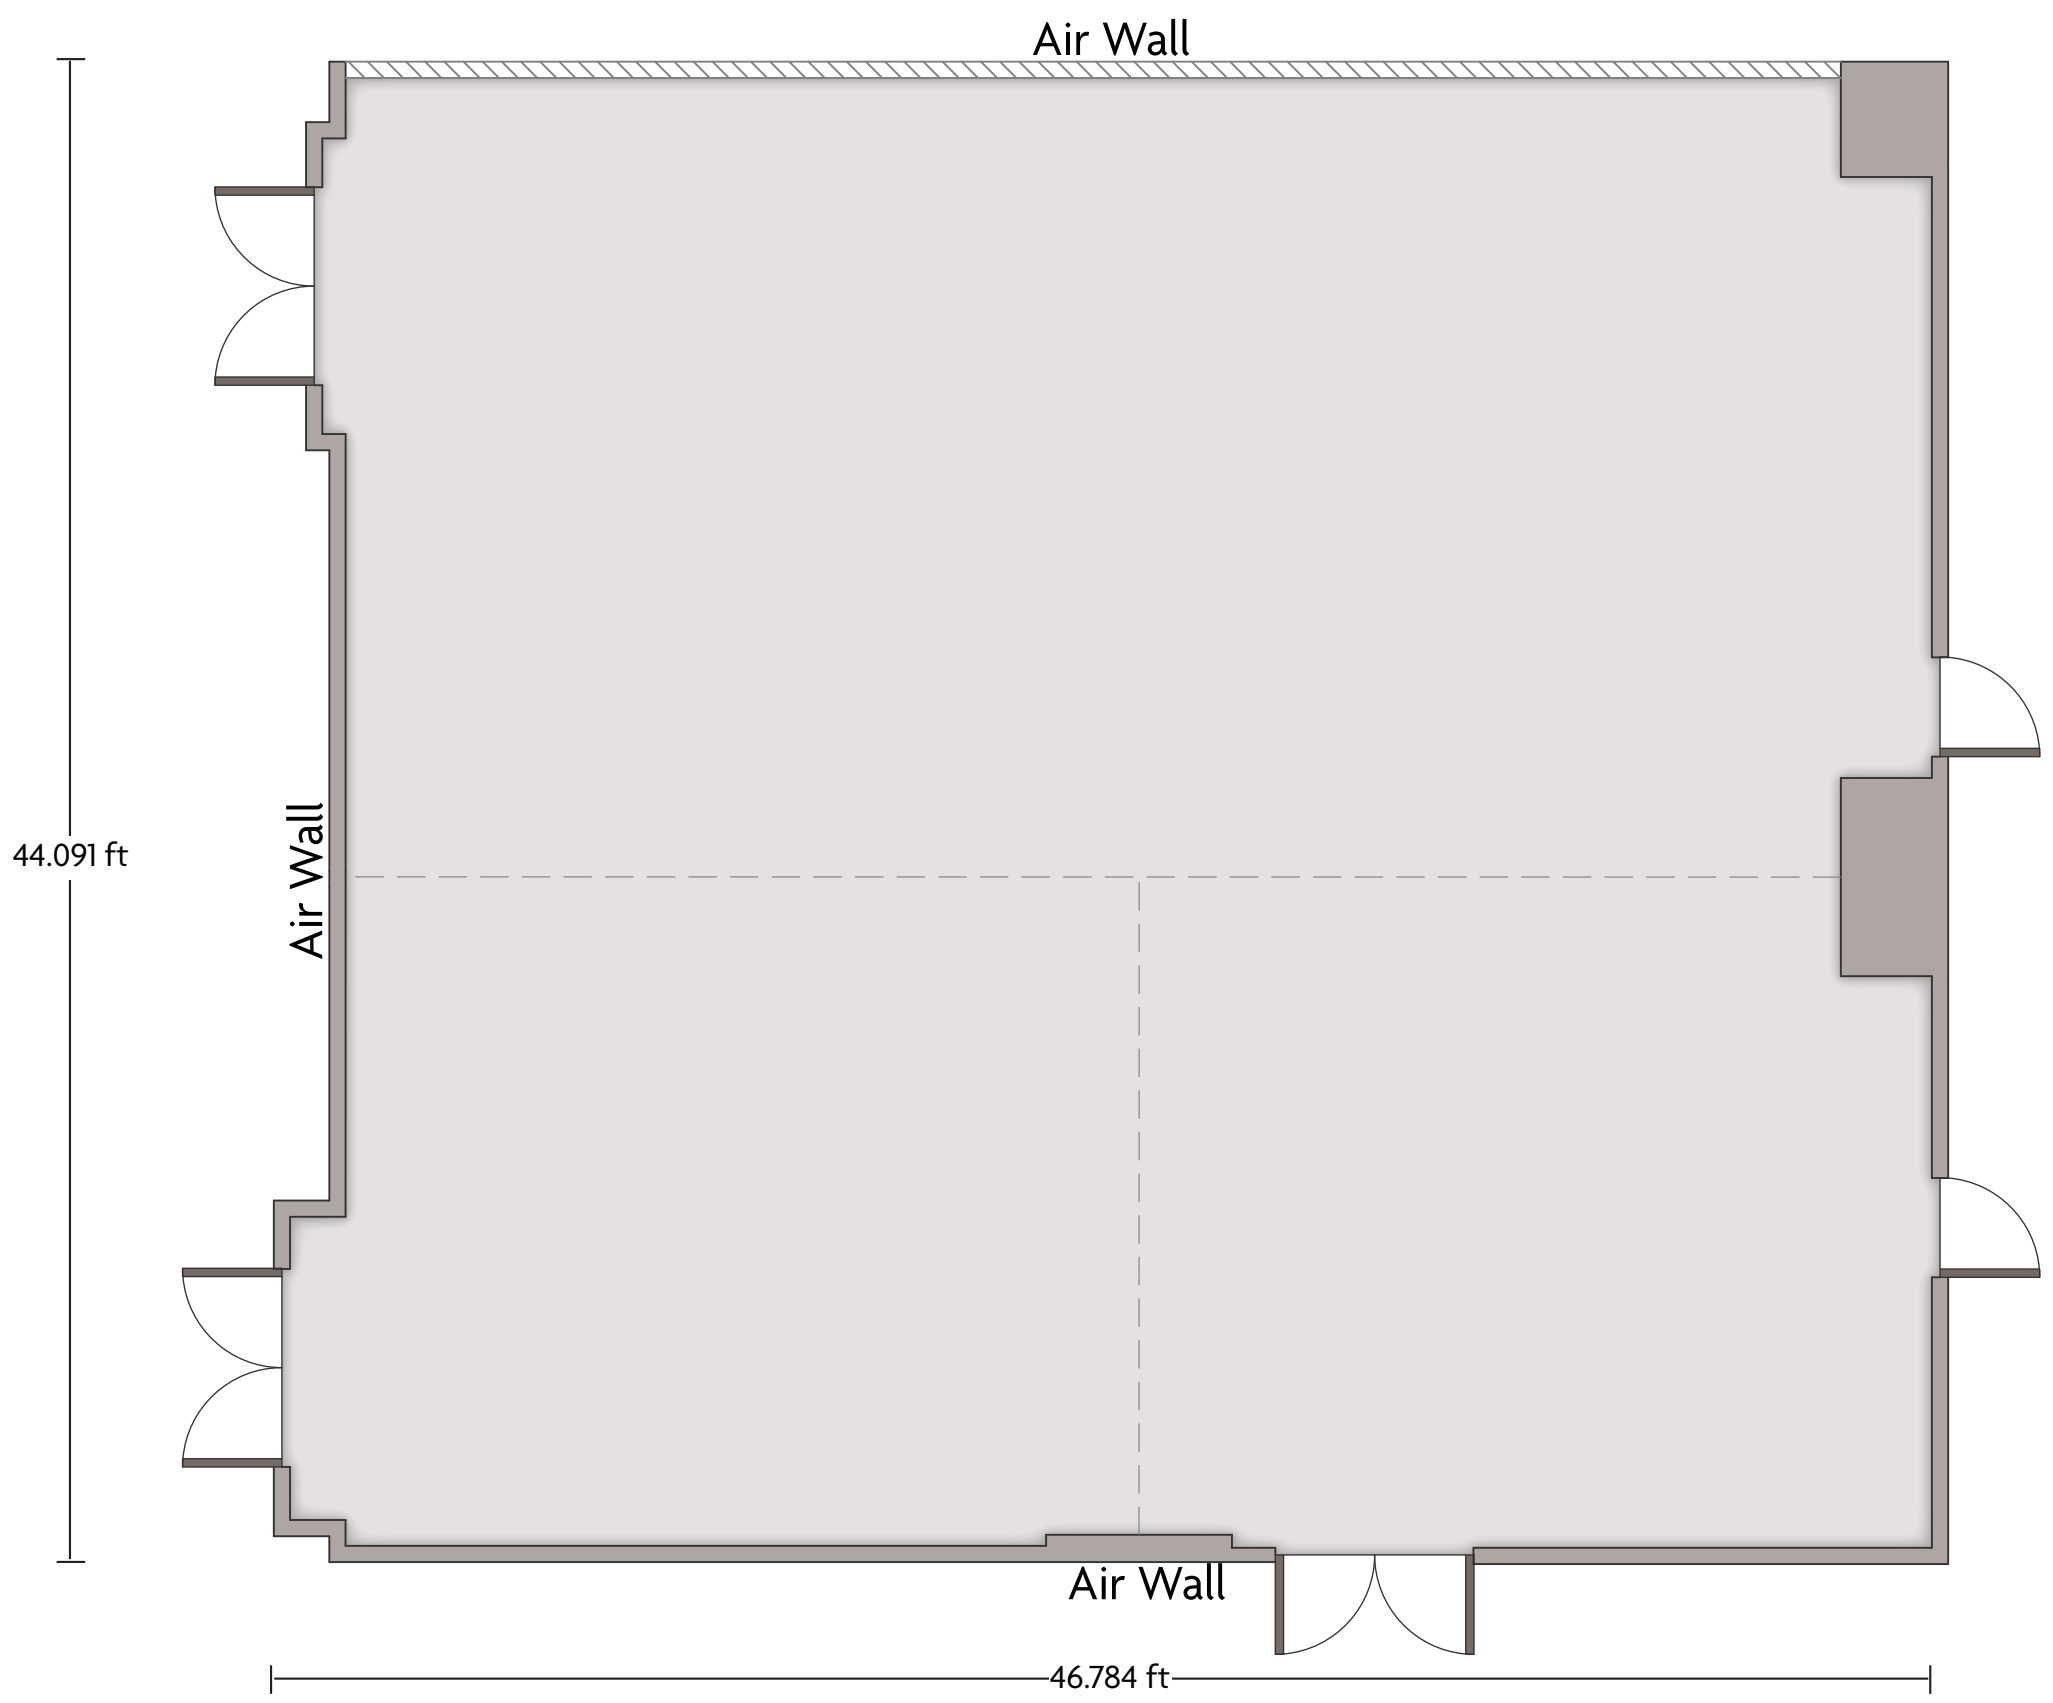

*Multiple layout options available for this space.

LENGTH: 46.8 ft WIDTH: 24.2 ft HEIGHT: 11.8 ft TOTAL SQUARE FEET: 978 ft² MAXIMUM CAPACITY: 90* POWER OUTLETS: 2

4300 East Washington St. | Phoenix, AZ - 85034 | 1-602-273-7778

*Multiple layout options available for this space.

LENGTH: 46.8 ft WIDTH: 45.3 ft HEIGHT: 11.8 ft TOTAL SQUARE FEET: 2183 ft² MAXIMUM CAPACITY: 190* POWER OUTLETS: 4

4300 East Washington St. | Phoenix, AZ - 85034 | 1-602-273-7778

*Multiple layout options available for this space.

Crowne Plaza® Phoenix Airport - Wren 2, 3, and 4

LENGTH: 68.7 ft WIDTH: 46.8 ft HEIGHT: 11.8 ft TOTAL SQUARE FEET: 3281 ft² MAXIMUM CAPACITY: 300* POWER OUTLETS: 7

4300 East Washington St. | Phoenix, AZ - 85034 | 1-602-273-7778

*Multiple layout options available for this space.

LENGTH: 46.8 ft WIDTH: 44.1 ft HEIGHT: 11.8 ft TOTAL SQUARE FEET: 2106 ft² MAXIMUM CAPACITY: 190* POWER OUTLETS: 6