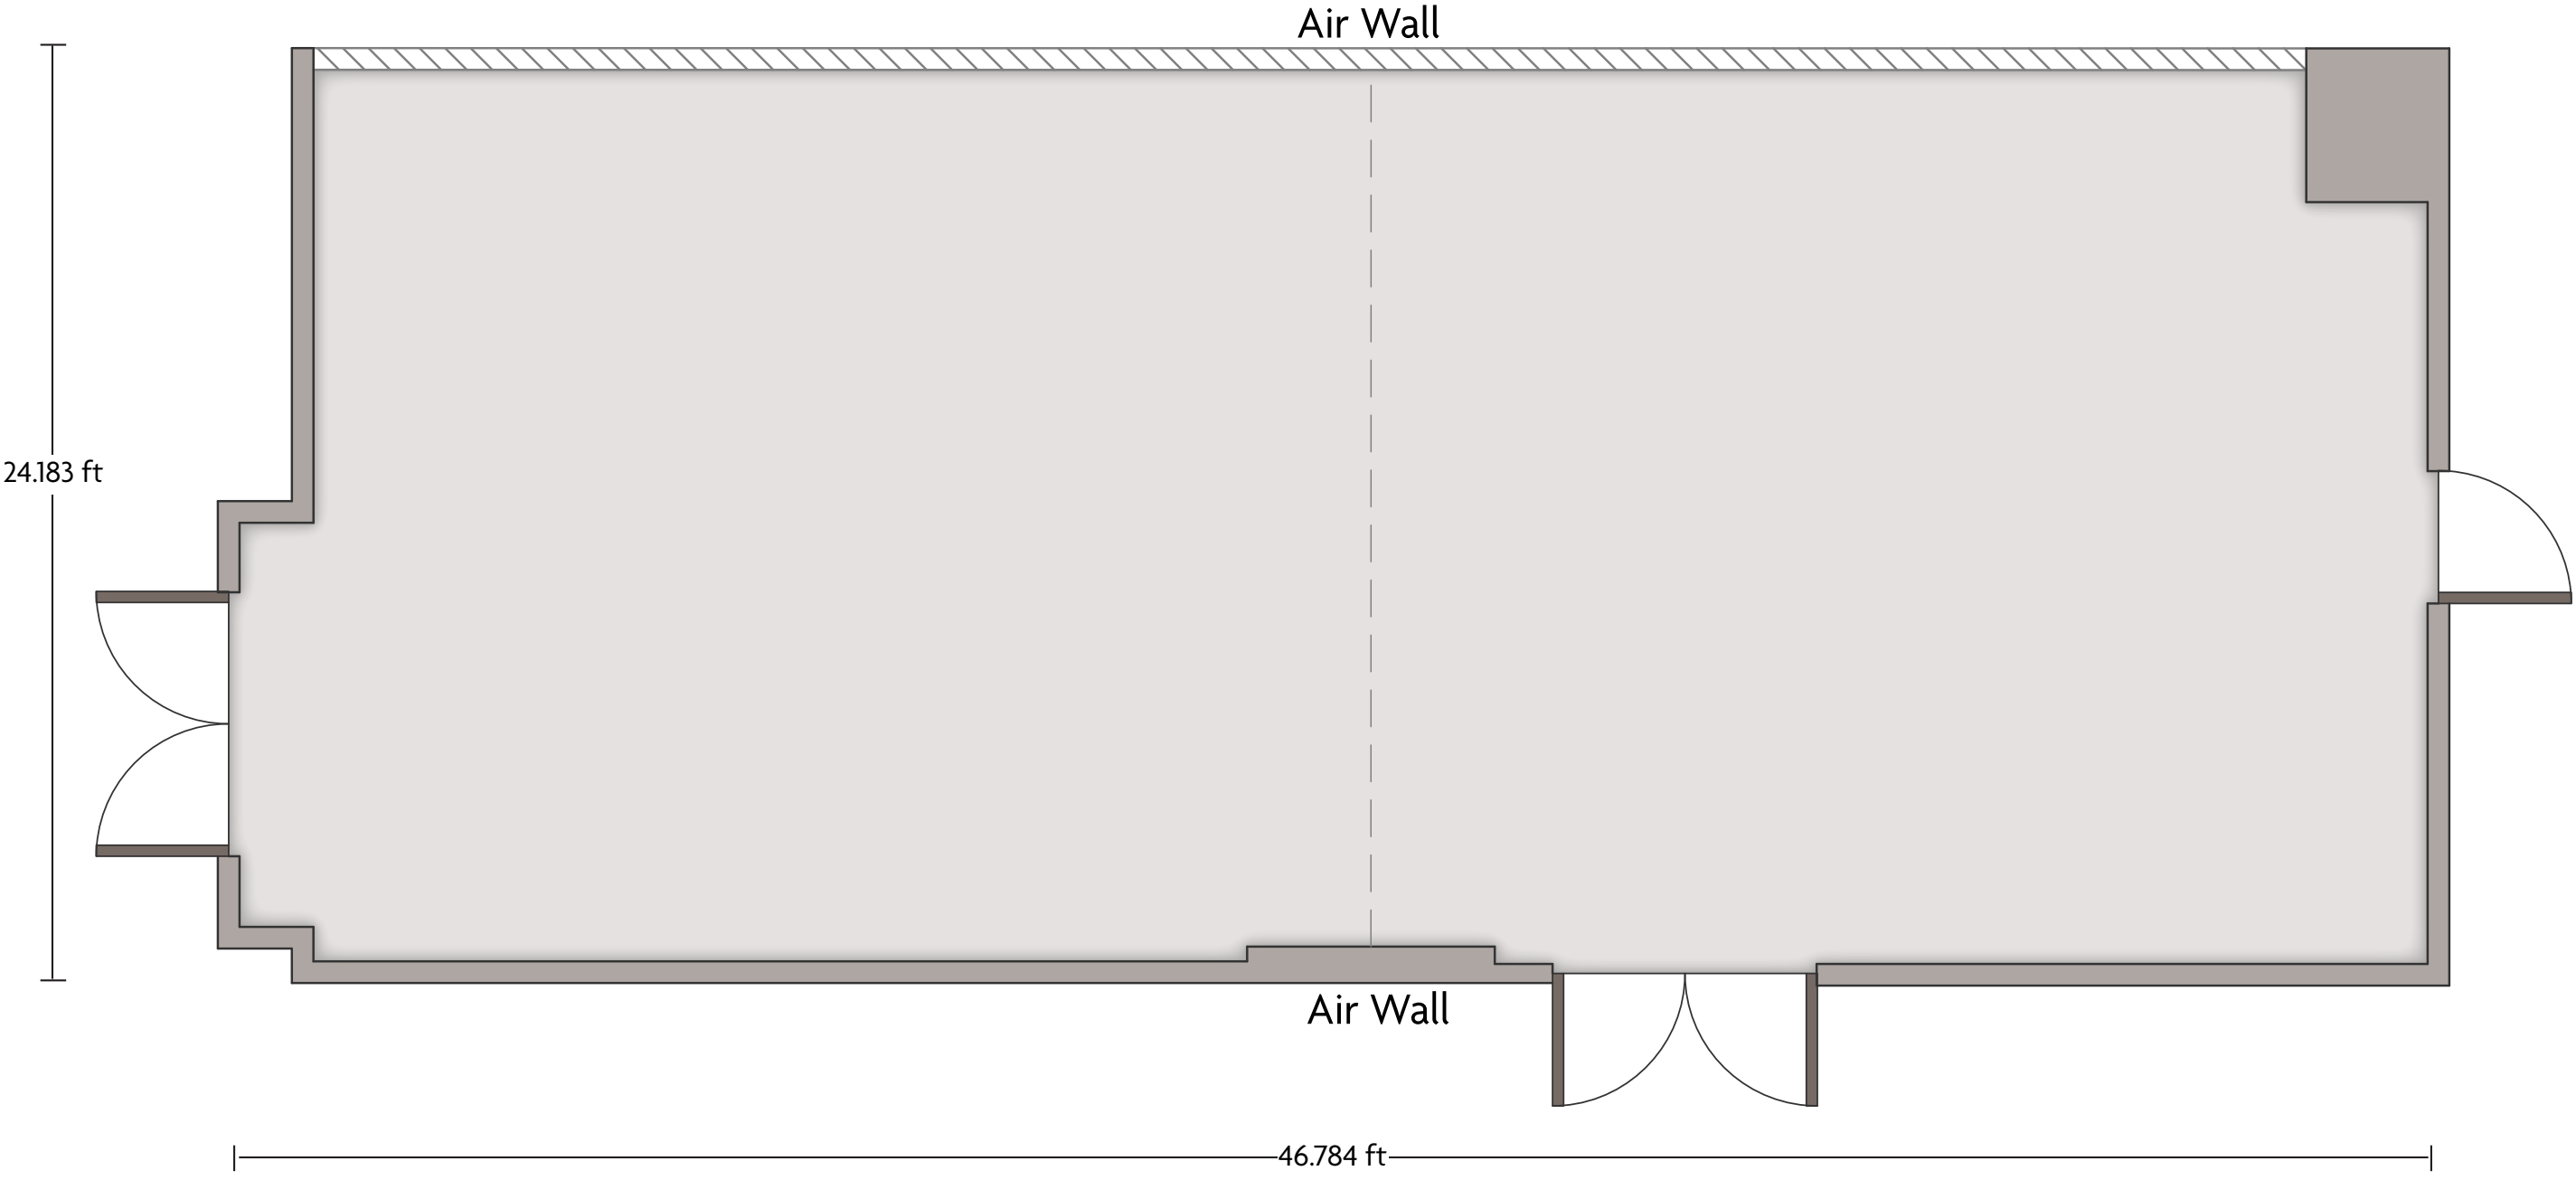

*Multiple layout options available for this space.

LENGTH: 46.8 ft WIDTH: 22.7 ft HEIGHT: 11.8 ft TOTAL SQUARE FEET: 1089 ft² MAXIMUM CAPACITY: 100* POWER OUTLETS: 2

4300 East Washington St. | Phoenix, AZ - 85034 | 1-602-273-7778

*Multiple layout options available for this space.

LENGTH: 46.8 ft WIDTH: 22.6 ft HEIGHT: 11.8 ft TOTAL SQUARE FEET: 1045 ft² MAXIMUM CAPACITY: 100* POWER OUTLETS: 3

4300 East Washington St. | Phoenix, AZ - 85034 | 1-602-273-7778

*Multiple layout options available for this space.

LENGTH: 46.8 ft WIDTH: 21.8 ft HEIGHT: 11.8 ft TOTAL SQUARE FEET: 1150 ft² MAXIMUM CAPACITY: 100* POWER OUTLETS: 2

4300 East Washington St. | Phoenix, AZ - 85034 | 1-602-273-7778

*Multiple layout options available for this space.

LENGTH: 46.8 ft WIDTH: 24.2 ft HEIGHT: 11.8 ft TOTAL SQUARE FEET: 978 ft² MAXIMUM CAPACITY: 90* POWER OUTLETS: 2

4300 East Washington St. | Phoenix, AZ - 85034 | 1-602-273-7778