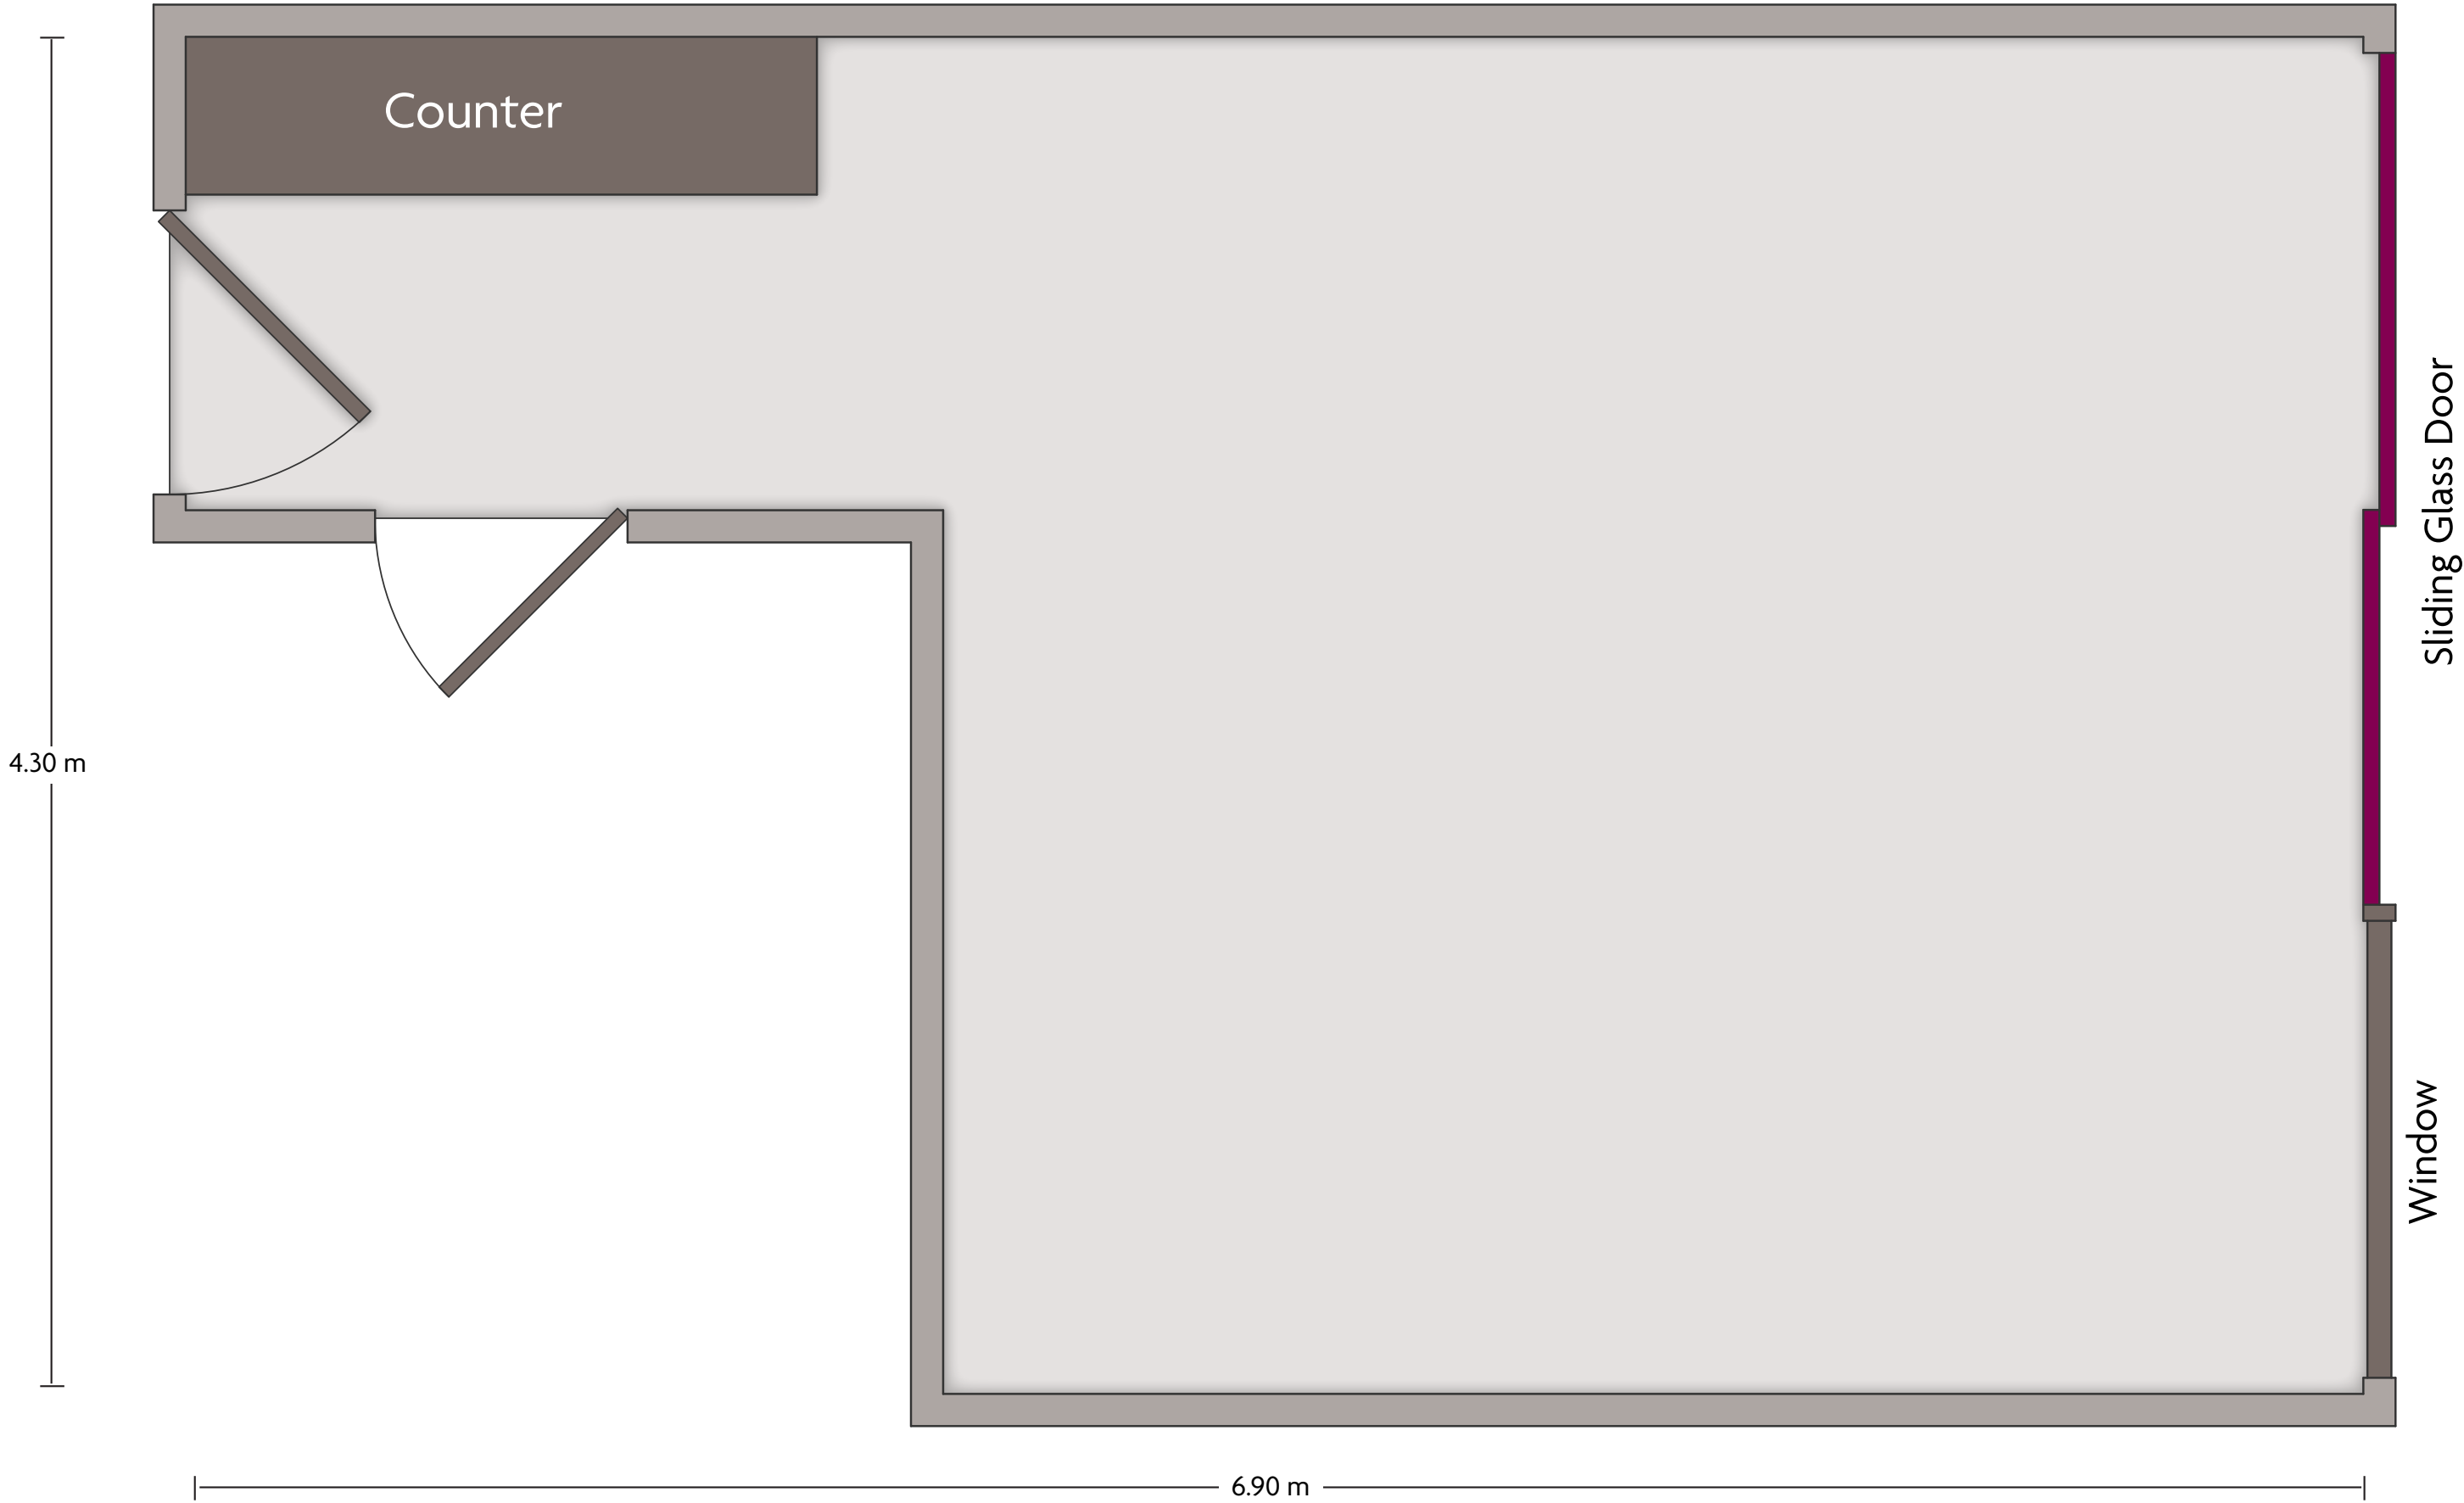

LENGTH: 7.0 m WIDTH: 4.5 m HEIGHT: 2.7 m TOTAL SQUARE METERS: 31.4 m² MAXIMUM CAPACITY: 15 POWER OUTLETS: 8

LENGTH: 7.0 m WIDTH: 4.8 m HEIGHT: 2.7 m TOTAL SQUARE METERS: 33.1 m² MAXIMUM CAPACITY: 15 POWER OUTLETS: 8

55 Terrace Road | Perth - 6004, Australia | 61.8.92704200

*Multiple layout options available for this space.

LENGTH: 7.0 m WIDTH: 4.5 m HEIGHT: 2.7 m TOTAL SQUARE METERS: 31.4 m² MAXIMUM CAPACITY: 15 POWER OUTLETS: 8

Crowne Plaza® Perth - Suite Meeting Room

LENGTH: 7.3 m WIDTH: 7.3 m HEIGHT: 2.7 m TOTAL SQUARE METERS: 39.6 m² MAXIMUM CAPACITY: 12 POWER OUTLETS: 5

55 Terrace Road | Perth - 6004, Australia | 61.8.92704200

Crowne Plaza® Perth - Terrace Room 1

LENGTH: 6.9 m WIDTH: 4.3 m HEIGHT: 2.7 m TOTAL SQUARE METERS: 29.7 m² MAXIMUM CAPACITY: 8 POWER OUTLETS: 10

55 Terrace Road | Perth - 6004, Australia | 61.8.92704200