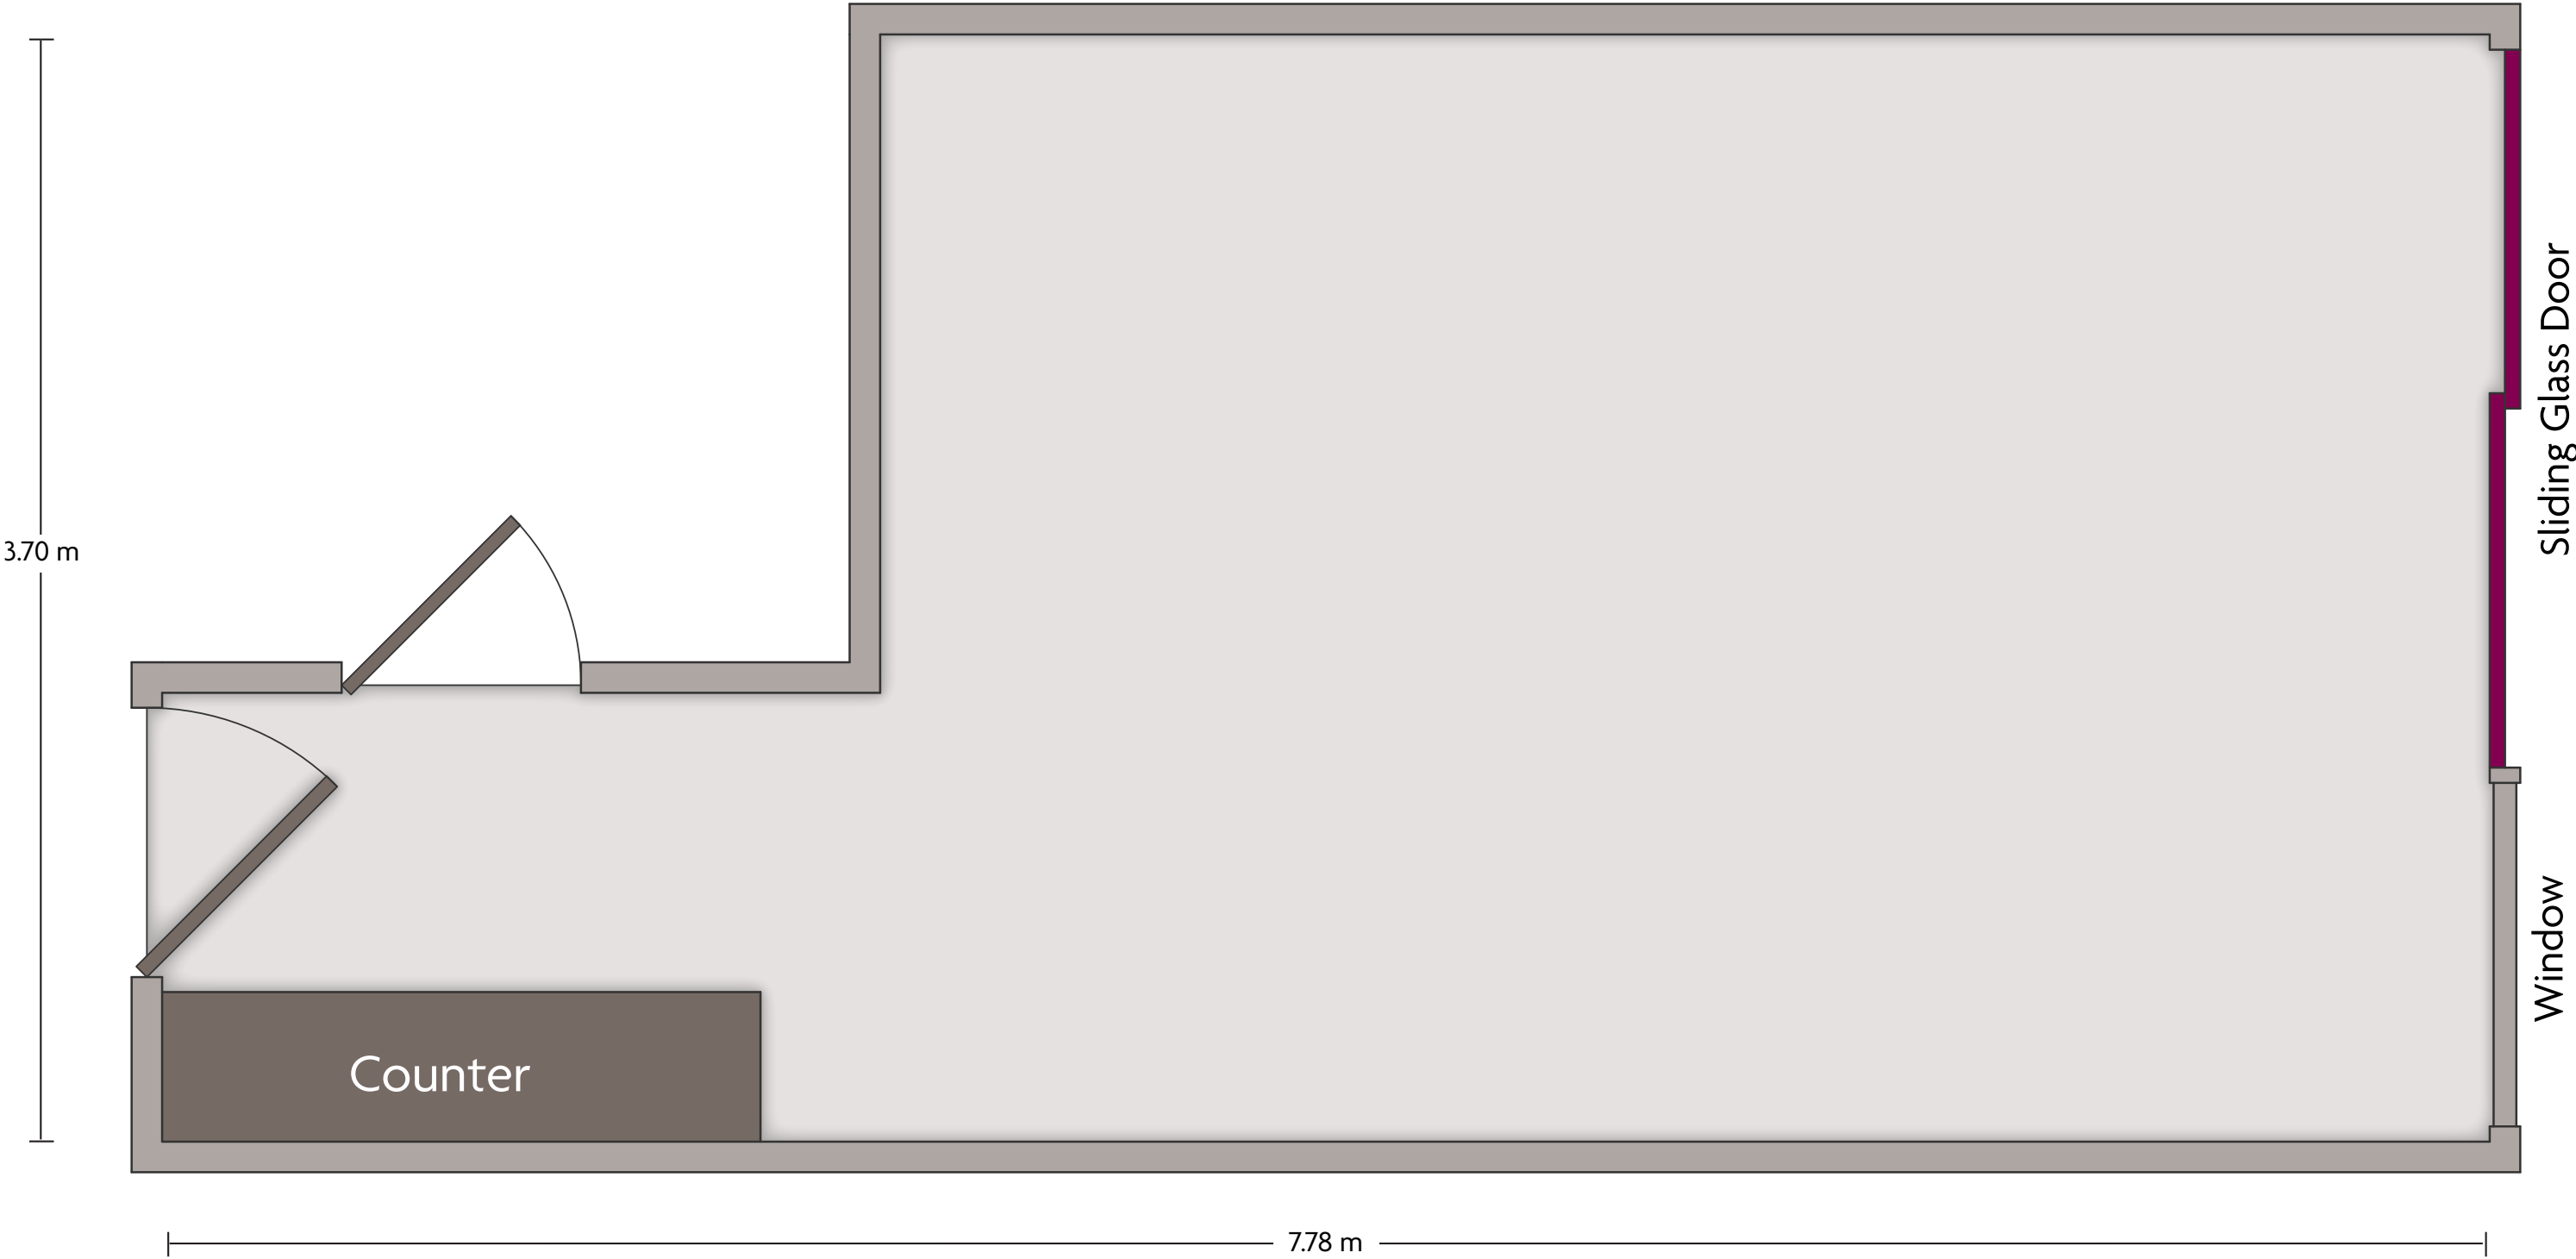

Crowne Plaza® Perth - Terrace Room 1

LENGTH: 6.9 m WIDTH: 4.3 m HEIGHT: 2.7 m TOTAL SQUARE METERS: 29.7 m² MAXIMUM CAPACITY: 8 POWER OUTLETS: 10

55 Terrace Road | Perth - 6004, Australia | 61.8.92704200

*Multiple layout options available for this space.

Crowne Plaza® Perth - Terrace Room 2

LENGTH: 7.8 m WIDTH: 3.7 m HEIGHT: 2.7 m TOTAL SQUARE METERS: 22.5 m² MAXIMUM CAPACITY: 8 POWER OUTLETS: 9

55 Terrace Road | Perth - 6004, Australia | 61.8.92704200

*Multiple layout options available for this space.