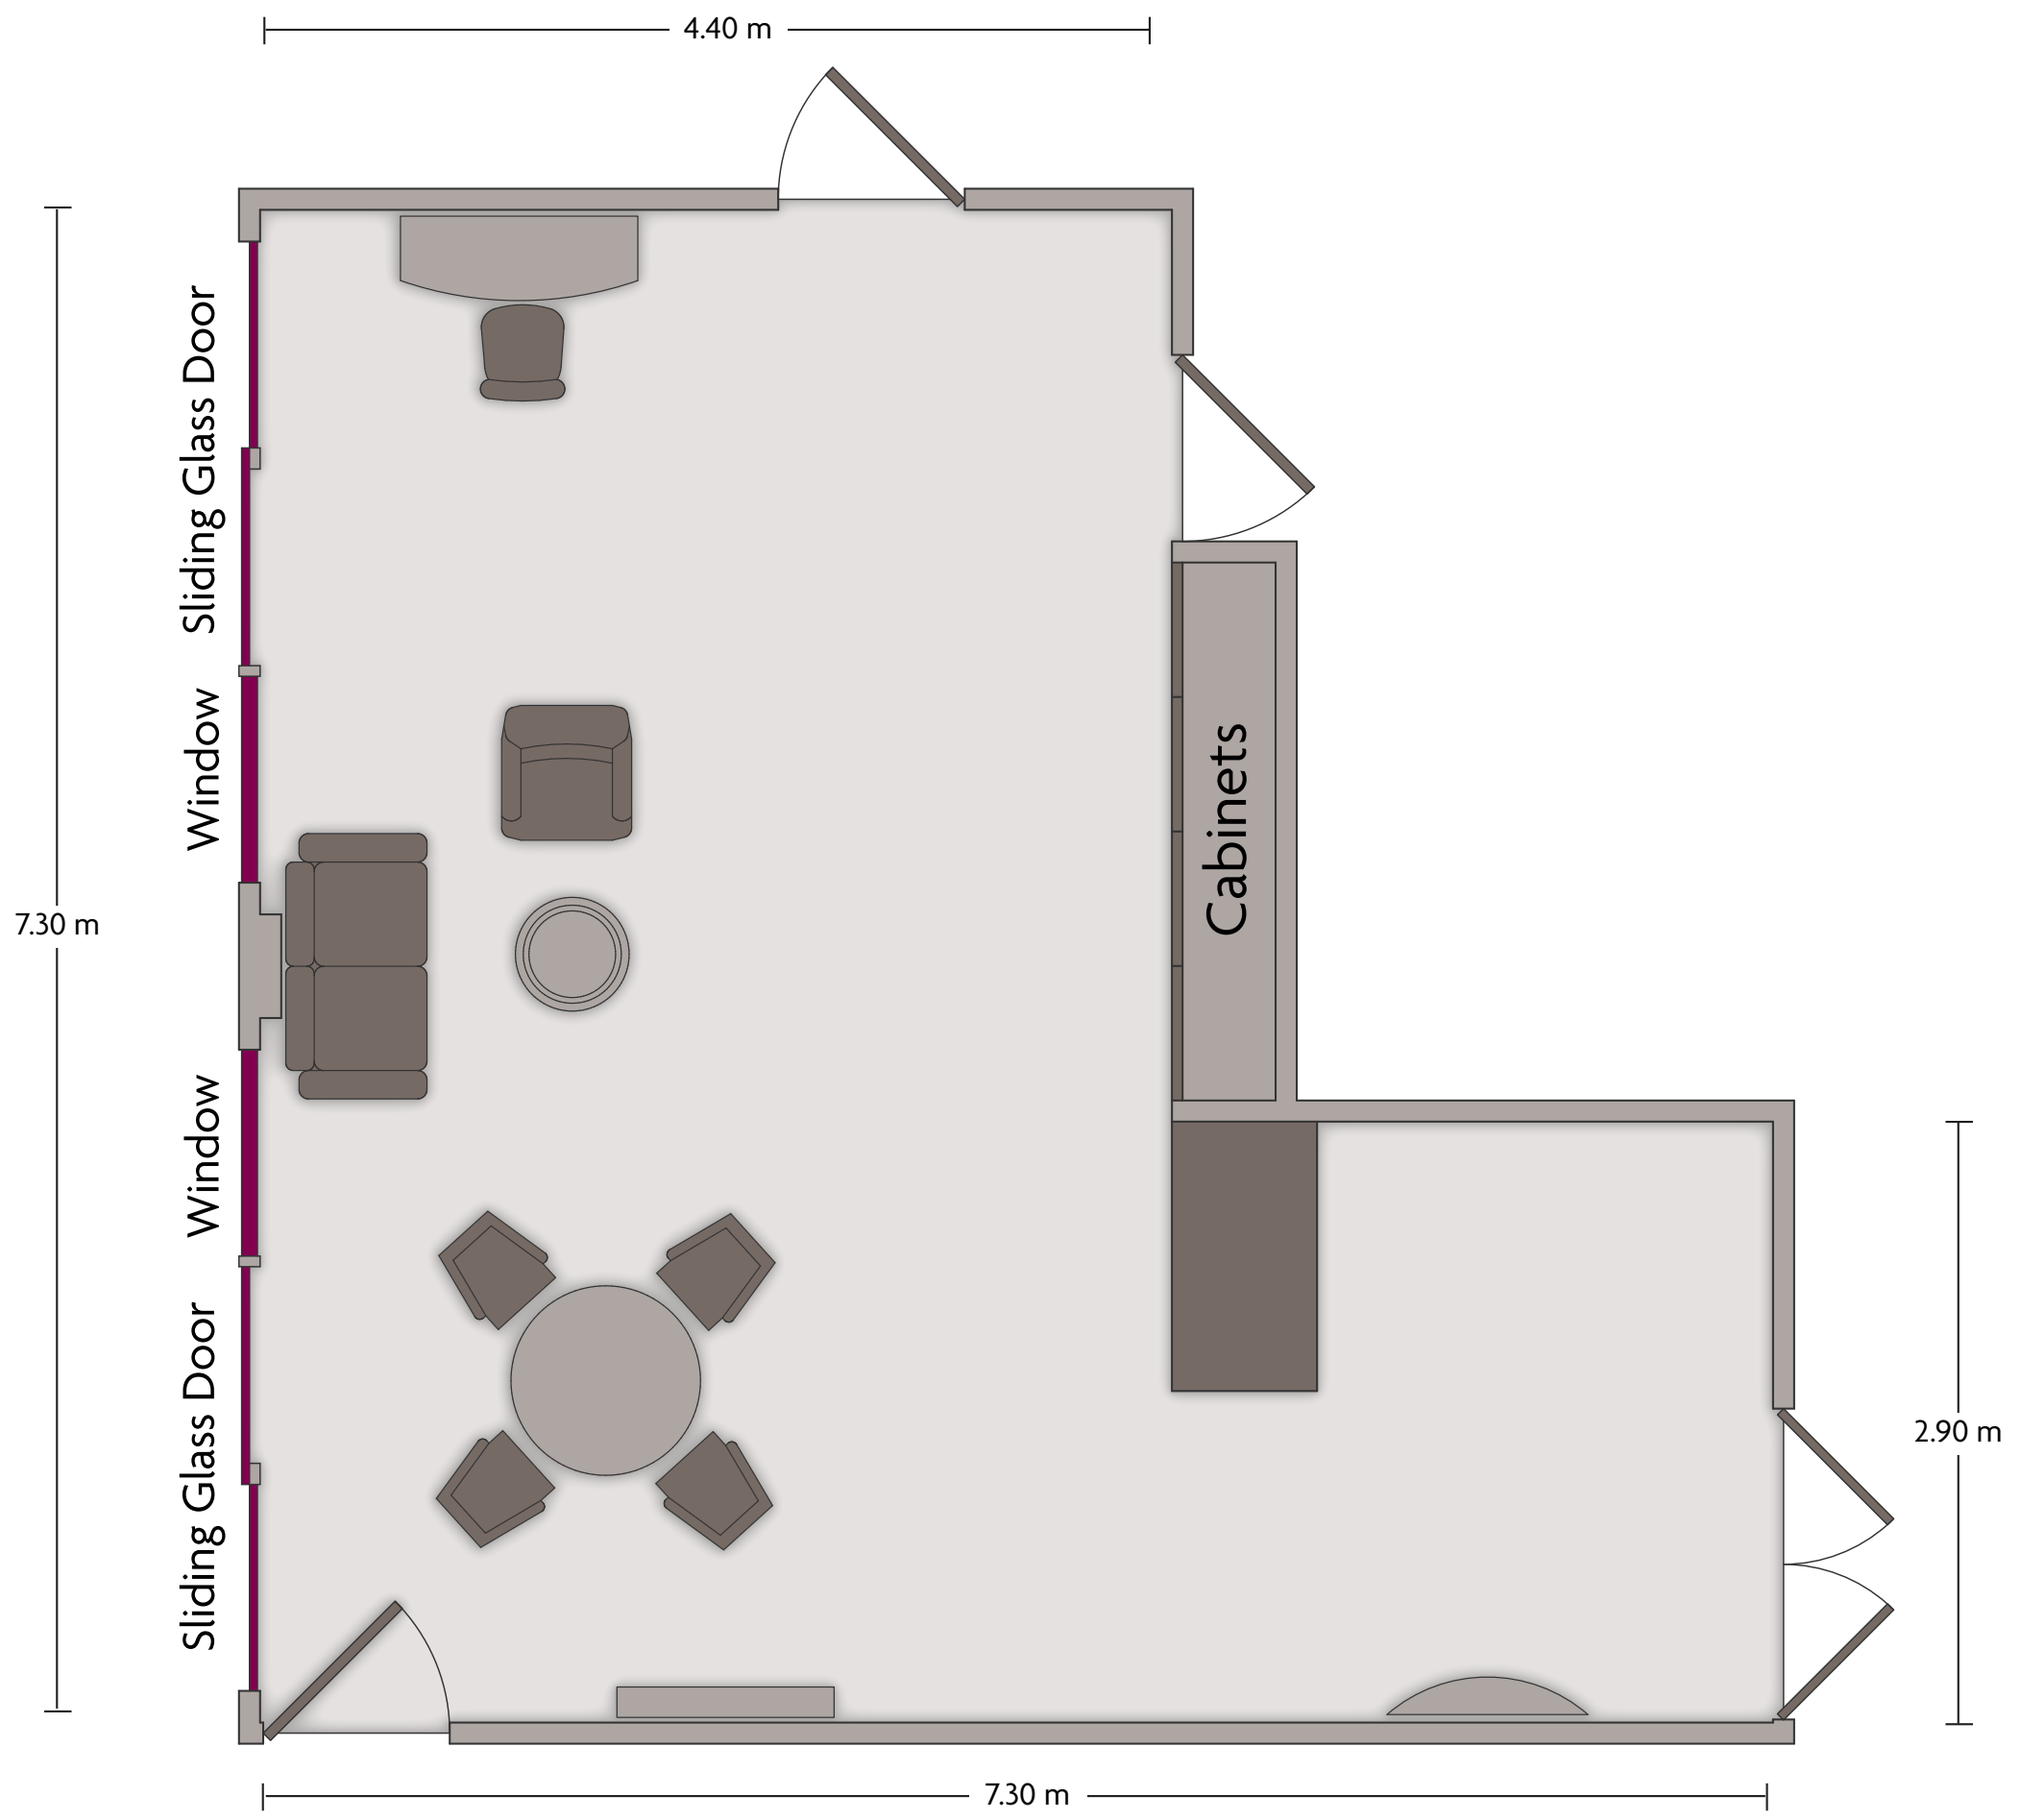

LENGTH: 7.0 m WIDTH: 4.5 m HEIGHT: 2.7 m TOTAL SQUARE METERS: 31.4 m² MAXIMUM CAPACITY: 15 POWER OUTLETS: 8

LENGTH: 7.0 m WIDTH: 4.8 m HEIGHT: 2.7 m TOTAL SQUARE METERS: 33.1 m² MAXIMUM CAPACITY: 15 POWER OUTLETS: 8

Crowne Plaza® Perth - Suite Meeting Room

LENGTH: 7.3 m WIDTH: 7.3 m HEIGHT: 2.7 m TOTAL SQUARE METERS: 39.6 m² MAXIMUM CAPACITY: 12 POWER OUTLETS: 5

55 Terrace Road | Perth - 6004, Australia | 61.8.92704200

Crowne Plaza® Perth - Terrace Room 1

LENGTH: 6.9 m WIDTH: 4.3 m HEIGHT: 2.7 m TOTAL SQUARE METERS: 29.7 m² MAXIMUM CAPACITY: 8 POWER OUTLETS: 10

55 Terrace Road | Perth - 6004, Australia | 61.8.92704200

*Multiple layout options available for this space.

Crowne Plaza® Perth - Terrace Room 2

LENGTH: 7.8 m WIDTH: 3.7 m HEIGHT: 2.7 m TOTAL SQUARE METERS: 22.5 m² MAXIMUM CAPACITY: 8 POWER OUTLETS: 9

55 Terrace Road | Perth - 6004, Australia | 61.8.92704200