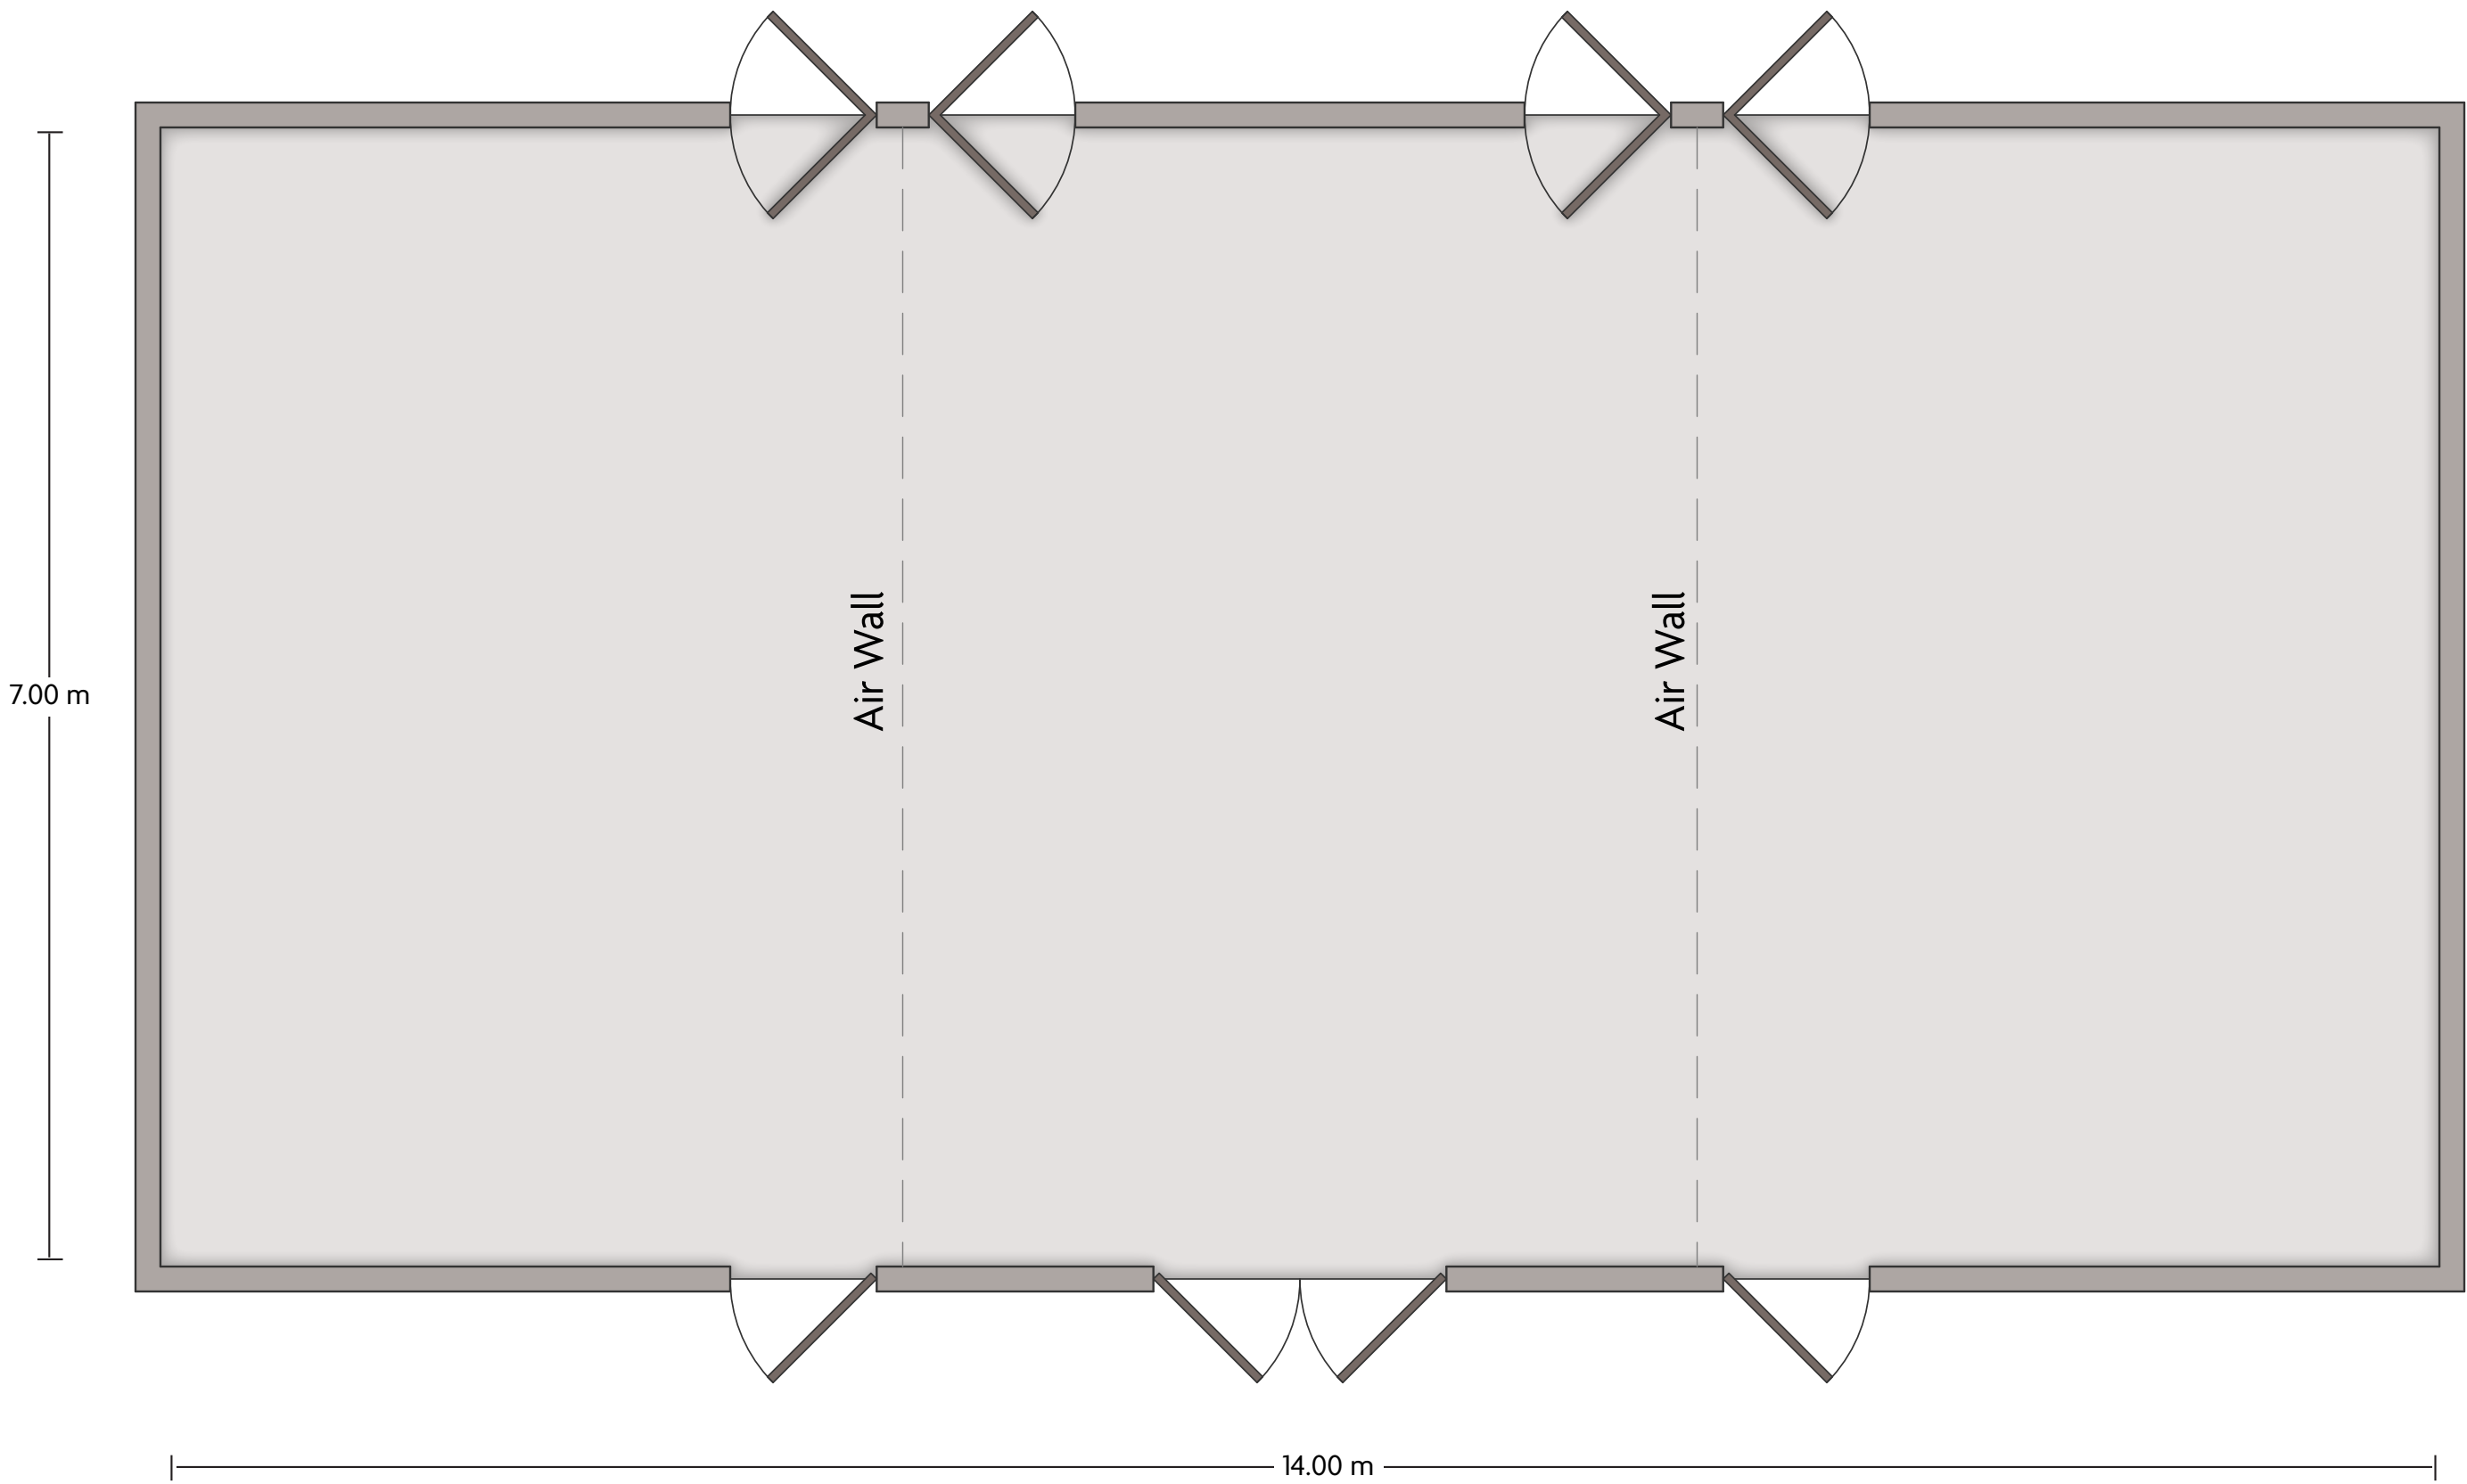

LENGTH: 13.0 m WIDTH: 3.0 m HEIGHT: 2.7 m TOTAL SQUARE METERS: 44 m² MAXIMUM CAPACITY: n/a POWER OUTLETS: 0

55 Terrace Road | Perth - 6004, Australia | 61.8.92704200

*Multiple layout options available for this space.

LENGTH: 14.0 m WIDTH: 7.0 m HEIGHT: 2.7 m TOTAL SQUARE METERS: 98.0 m² MAXIMUM CAPACITY: 80 POWER OUTLETS: 24

55 Terrace Road | Perth - 6004, Australia | 61.8.92704200

*Multiple layout options available for this space.

LENGTH: 7.0 m WIDTH: 4.5 m HEIGHT: 2.7 m TOTAL SQUARE METERS: 31.4 m² MAXIMUM CAPACITY: 15 POWER OUTLETS: 8

LENGTH: 7.0 m WIDTH: 4.8 m HEIGHT: 2.7 m TOTAL SQUARE METERS: 33.1 m² MAXIMUM CAPACITY: 15 POWER OUTLETS: 8

Crowne Plaza® Perth - Suite Meeting Room

LENGTH: 7.3 m WIDTH: 7.3 m HEIGHT: 2.7 m TOTAL SQUARE METERS: 39.6 m² MAXIMUM CAPACITY: 12 POWER OUTLETS: 5

55 Terrace Road | Perth - 6004, Australia | 61.8.92704200