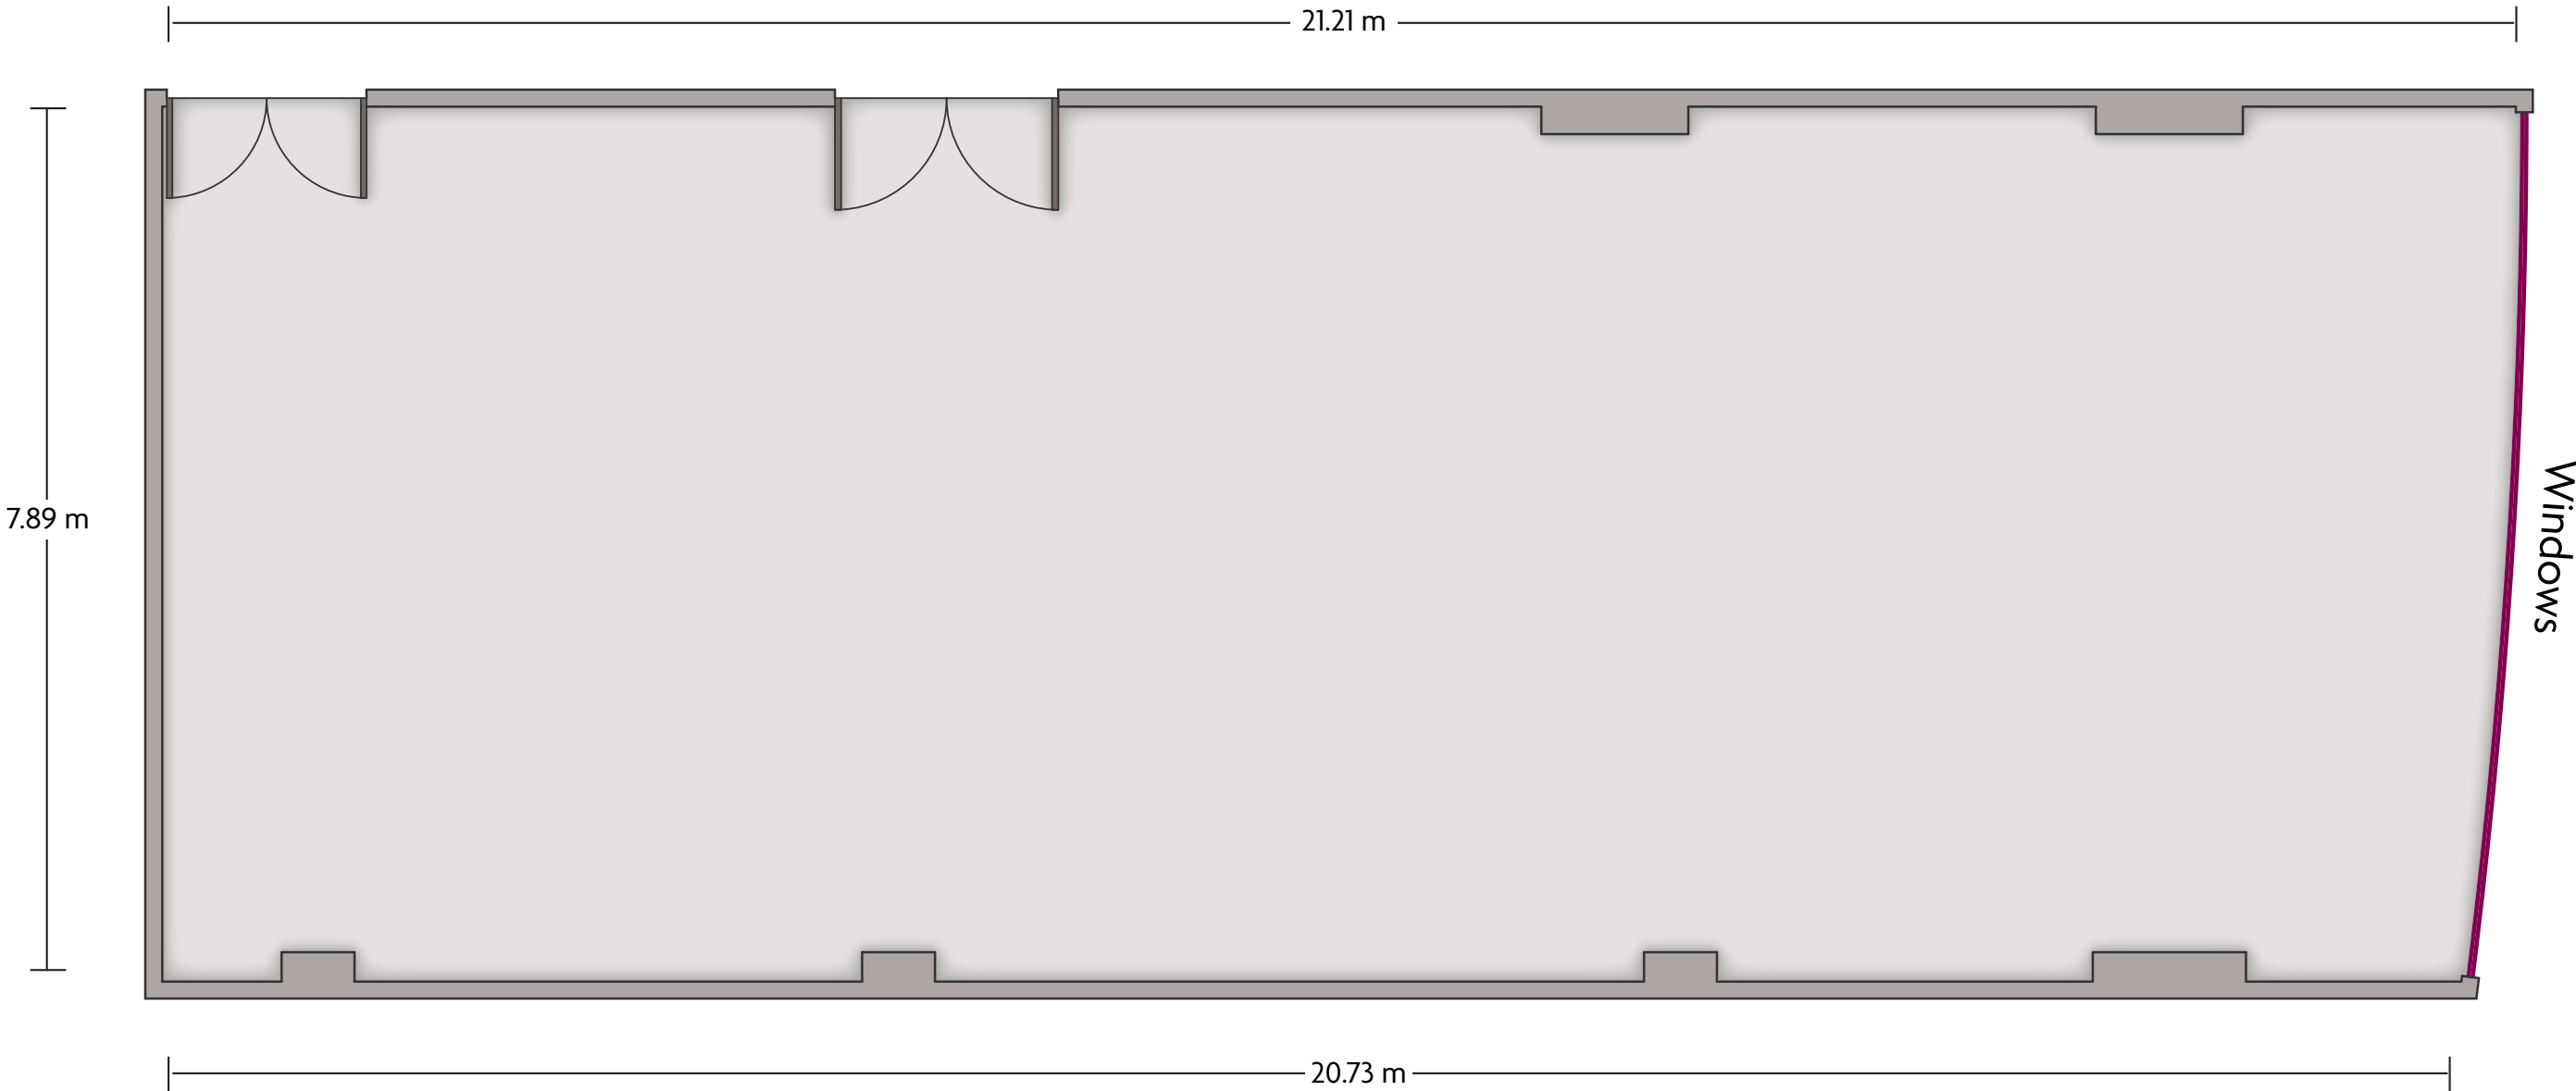

*Multiple layout options available for this space.

Crowne Plaza® Panama - Salón Arturios

LENGTH: 11.4 m WIDTH: 7.97 m HEIGHT: 3 m TOTAL SQUARE METERS: 88.6 m² MAXIMUM CAPACITY: 75 POWER OUTLETS: 6

Manuel Espinosa Batista Av. At The Financial & Banking Area Via España I Panama City 0000 I 5.07.206.5500

*Multiple layout options available for this space.

Crowne Plaza® Panama - Salón Las Margaritas

LENGTH: 10.5 m WIDTH: 8.1 m HEIGHT: 3 m TOTAL SQUARE METERS: 78.4 m² MAXIMUM CAPACITY: 75 POWER OUTLETS: 4

Manuel Espinosa Batista Av. At The Financial & Banking Area Via España I Panama City 0000 | 5.07.206.5500

*Multiple layout options available for this space.

LENGTH: 21.2 m WIDTH: 7.9 m HEIGHT: 3 m TOTAL SQUARE METERS: 164.8 m² MAXIMUM CAPACITY: 200 POWER OUTLETS: 8

Manuel Espinosa Batista Av. At The Financial & Banking Area Via España | Panama City 0000 | 5.07.206.5500

*Multiple layout options available for this space.

Crowne Plaza® Panama - Salón Los Girasoles

LENGTH: 11.4 m WIDTH: 7.7 m HEIGHT: 3 m TOTAL SQUARE METERS: 91.4 m² MAXIMUM CAPACITY: 75 POWER OUTLETS: 5

Manuel Espinosa Batista Av. At The Financial & Banking Area Via España | Panama City 0000 | 5.07.206.5500