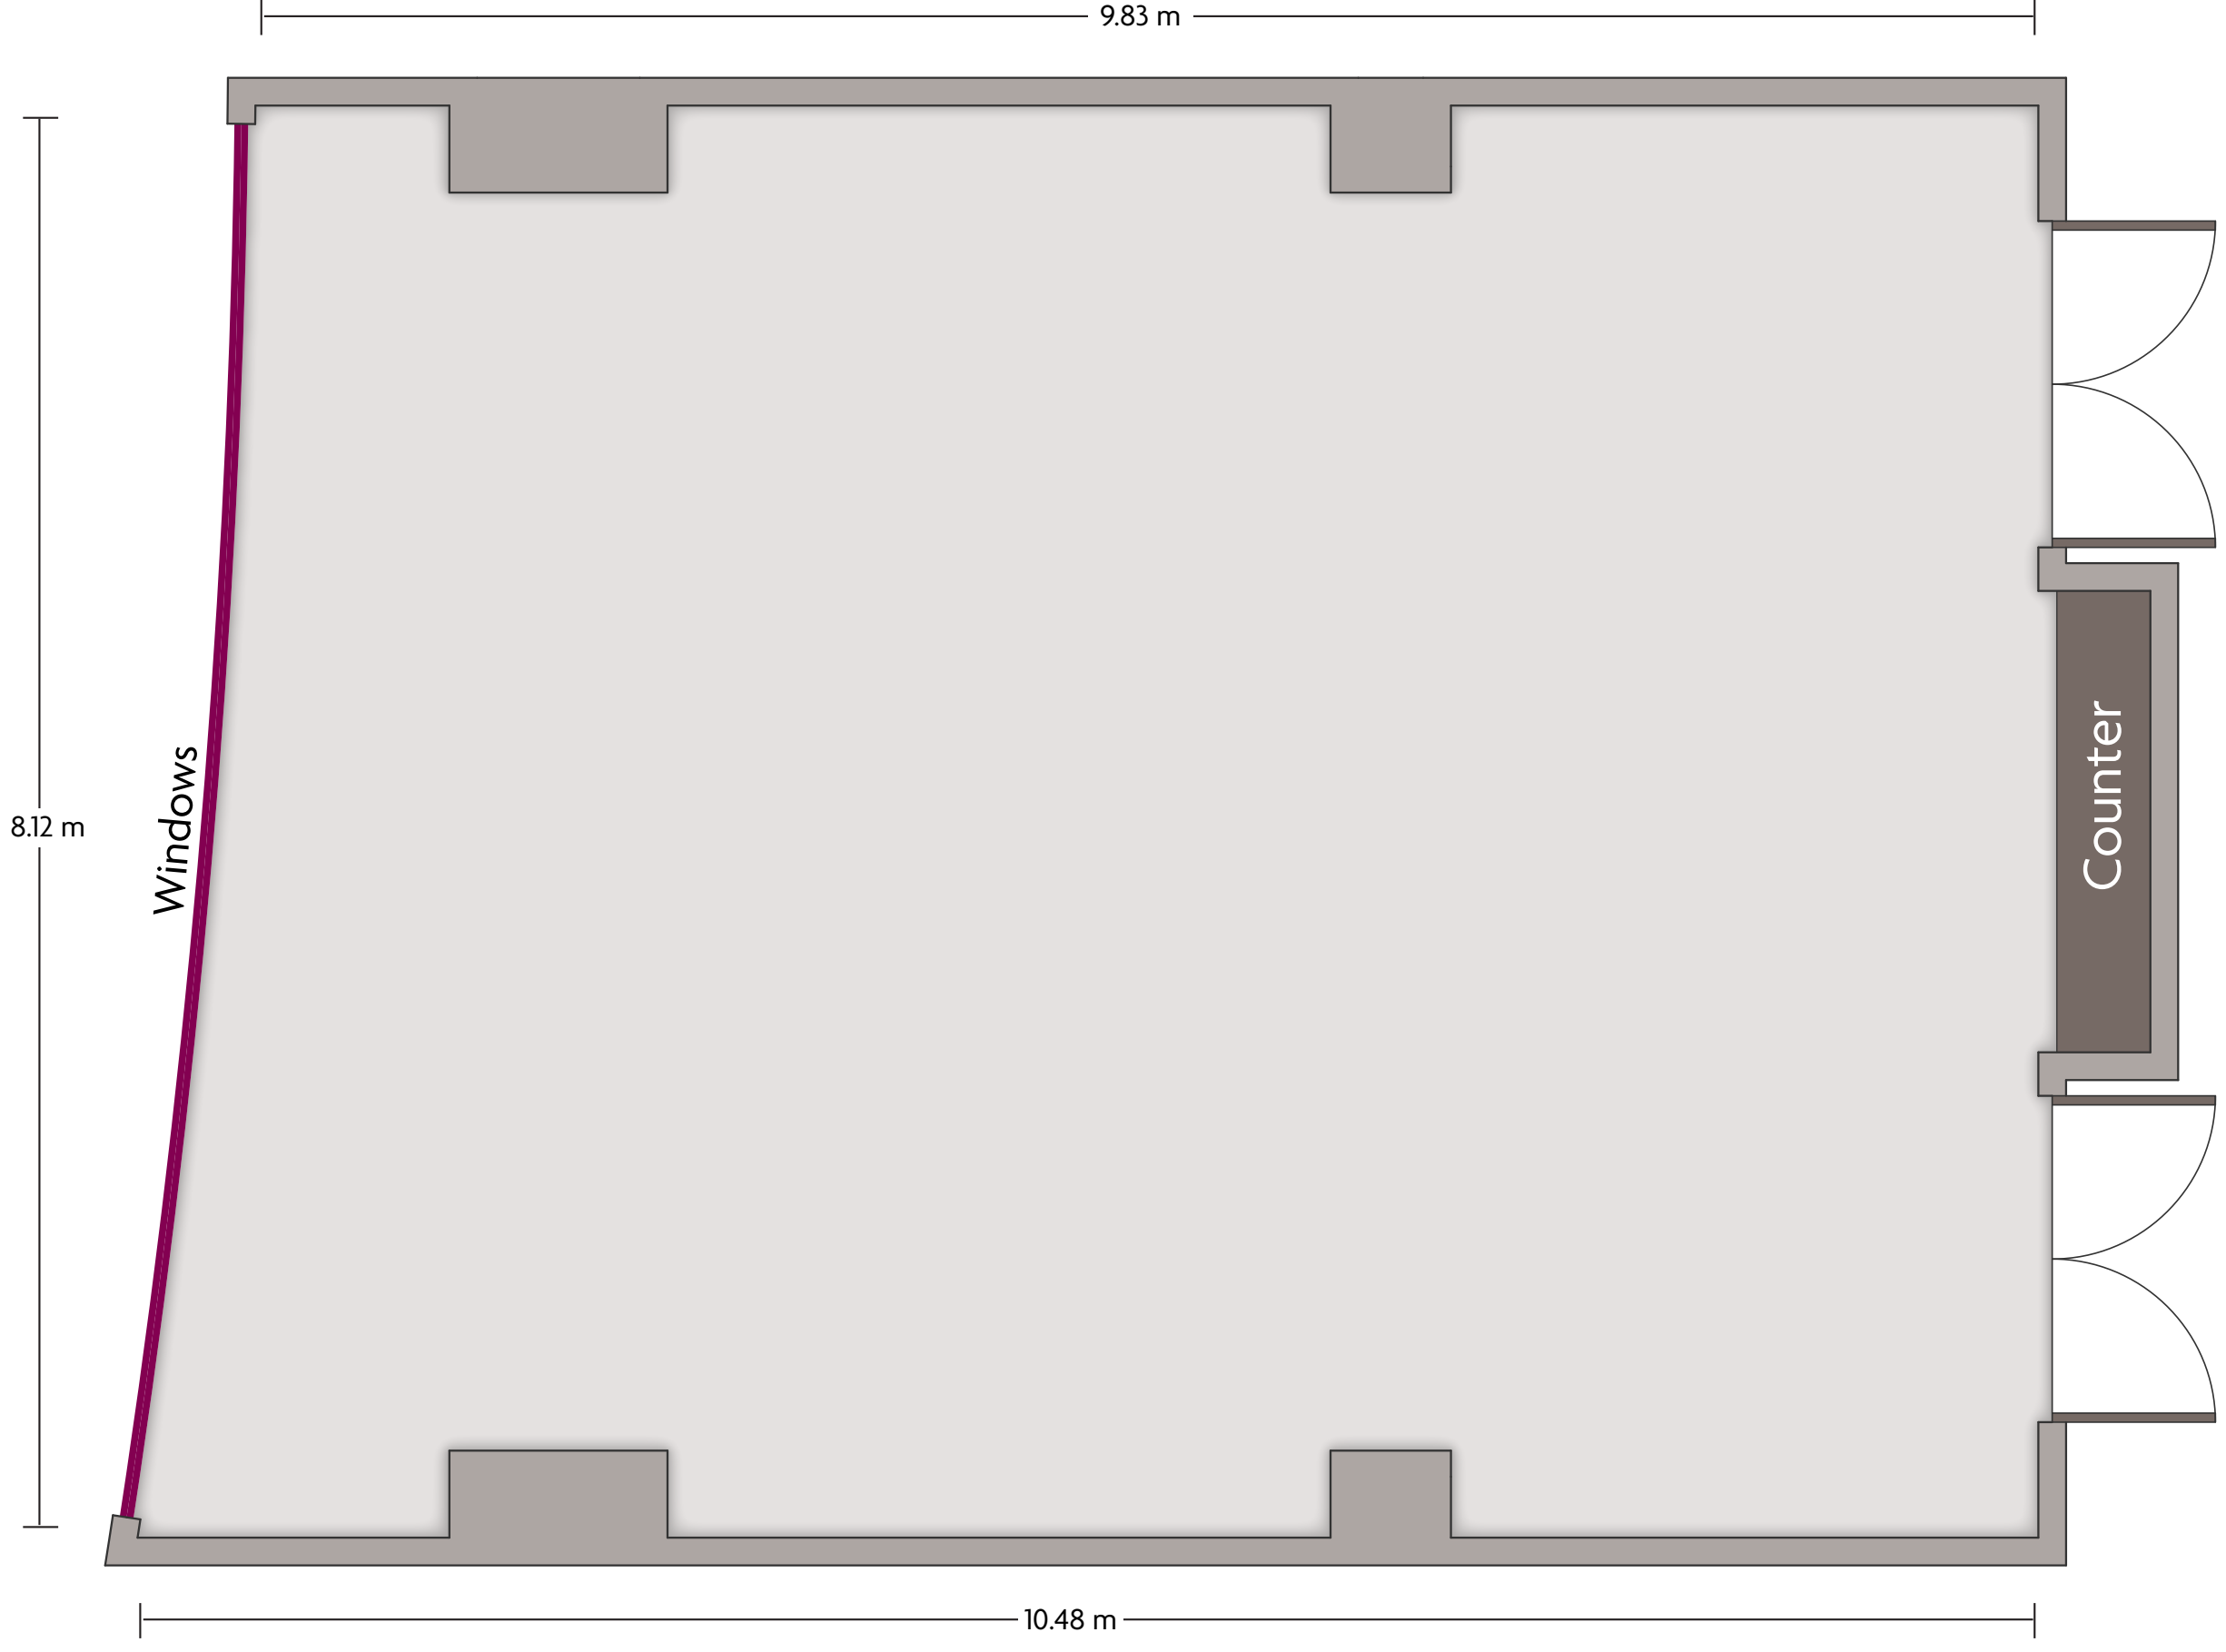

Crowne Plaza® Panama - Lounge 1

LENGTH: 9.0 m WIDTH: 8.0 m HEIGHT: 3 m TOTAL SQUARE METERS: 65.2 m² MAXIMUM CAPACITY: 75 POWER OUTLETS: 4

Manuel Espinosa Batista Av. At The Financial & Banking Area Via España I Panama City 0000 | 5.07.206.5500

*Multiple layout options available for this space.

Crowne Plaza® Panama - Lounge 2

LENGTH: 15.1 m WIDTH: 6.4 m HEIGHT: 3 m TOTAL SQUARE METERS: 69.3 m² MAXIMUM CAPACITY: 150 POWER OUTLETS: 7

Manuel Espinosa Batista Av. At The Financial & Banking Area Via España | Panama City 0000 | 5.07.206.5500

*Multiple layout options available for this space.

Crowne Plaza® Panama - Salón Arturios

LENGTH: 11.4 m WIDTH: 7.97 m HEIGHT: 3 m TOTAL SQUARE METERS: 88.6 m² MAXIMUM CAPACITY: 75 POWER OUTLETS: 6

Manuel Espinosa Batista Av. At The Financial & Banking Area Via España I Panama City 0000 I 5.07.206.5500

*Multiple layout options available for this space.

Crowne Plaza® Panama - Salón Las Margaritas

LENGTH: 10.5 m WIDTH: 8.1 m HEIGHT: 3 m TOTAL SQUARE METERS: 78.4 m² MAXIMUM CAPACITY: 75 POWER OUTLETS: 4

Manuel Espinosa Batista Av. At The Financial & Banking Area Via España I Panama City 0000 | 5.07.206.5500