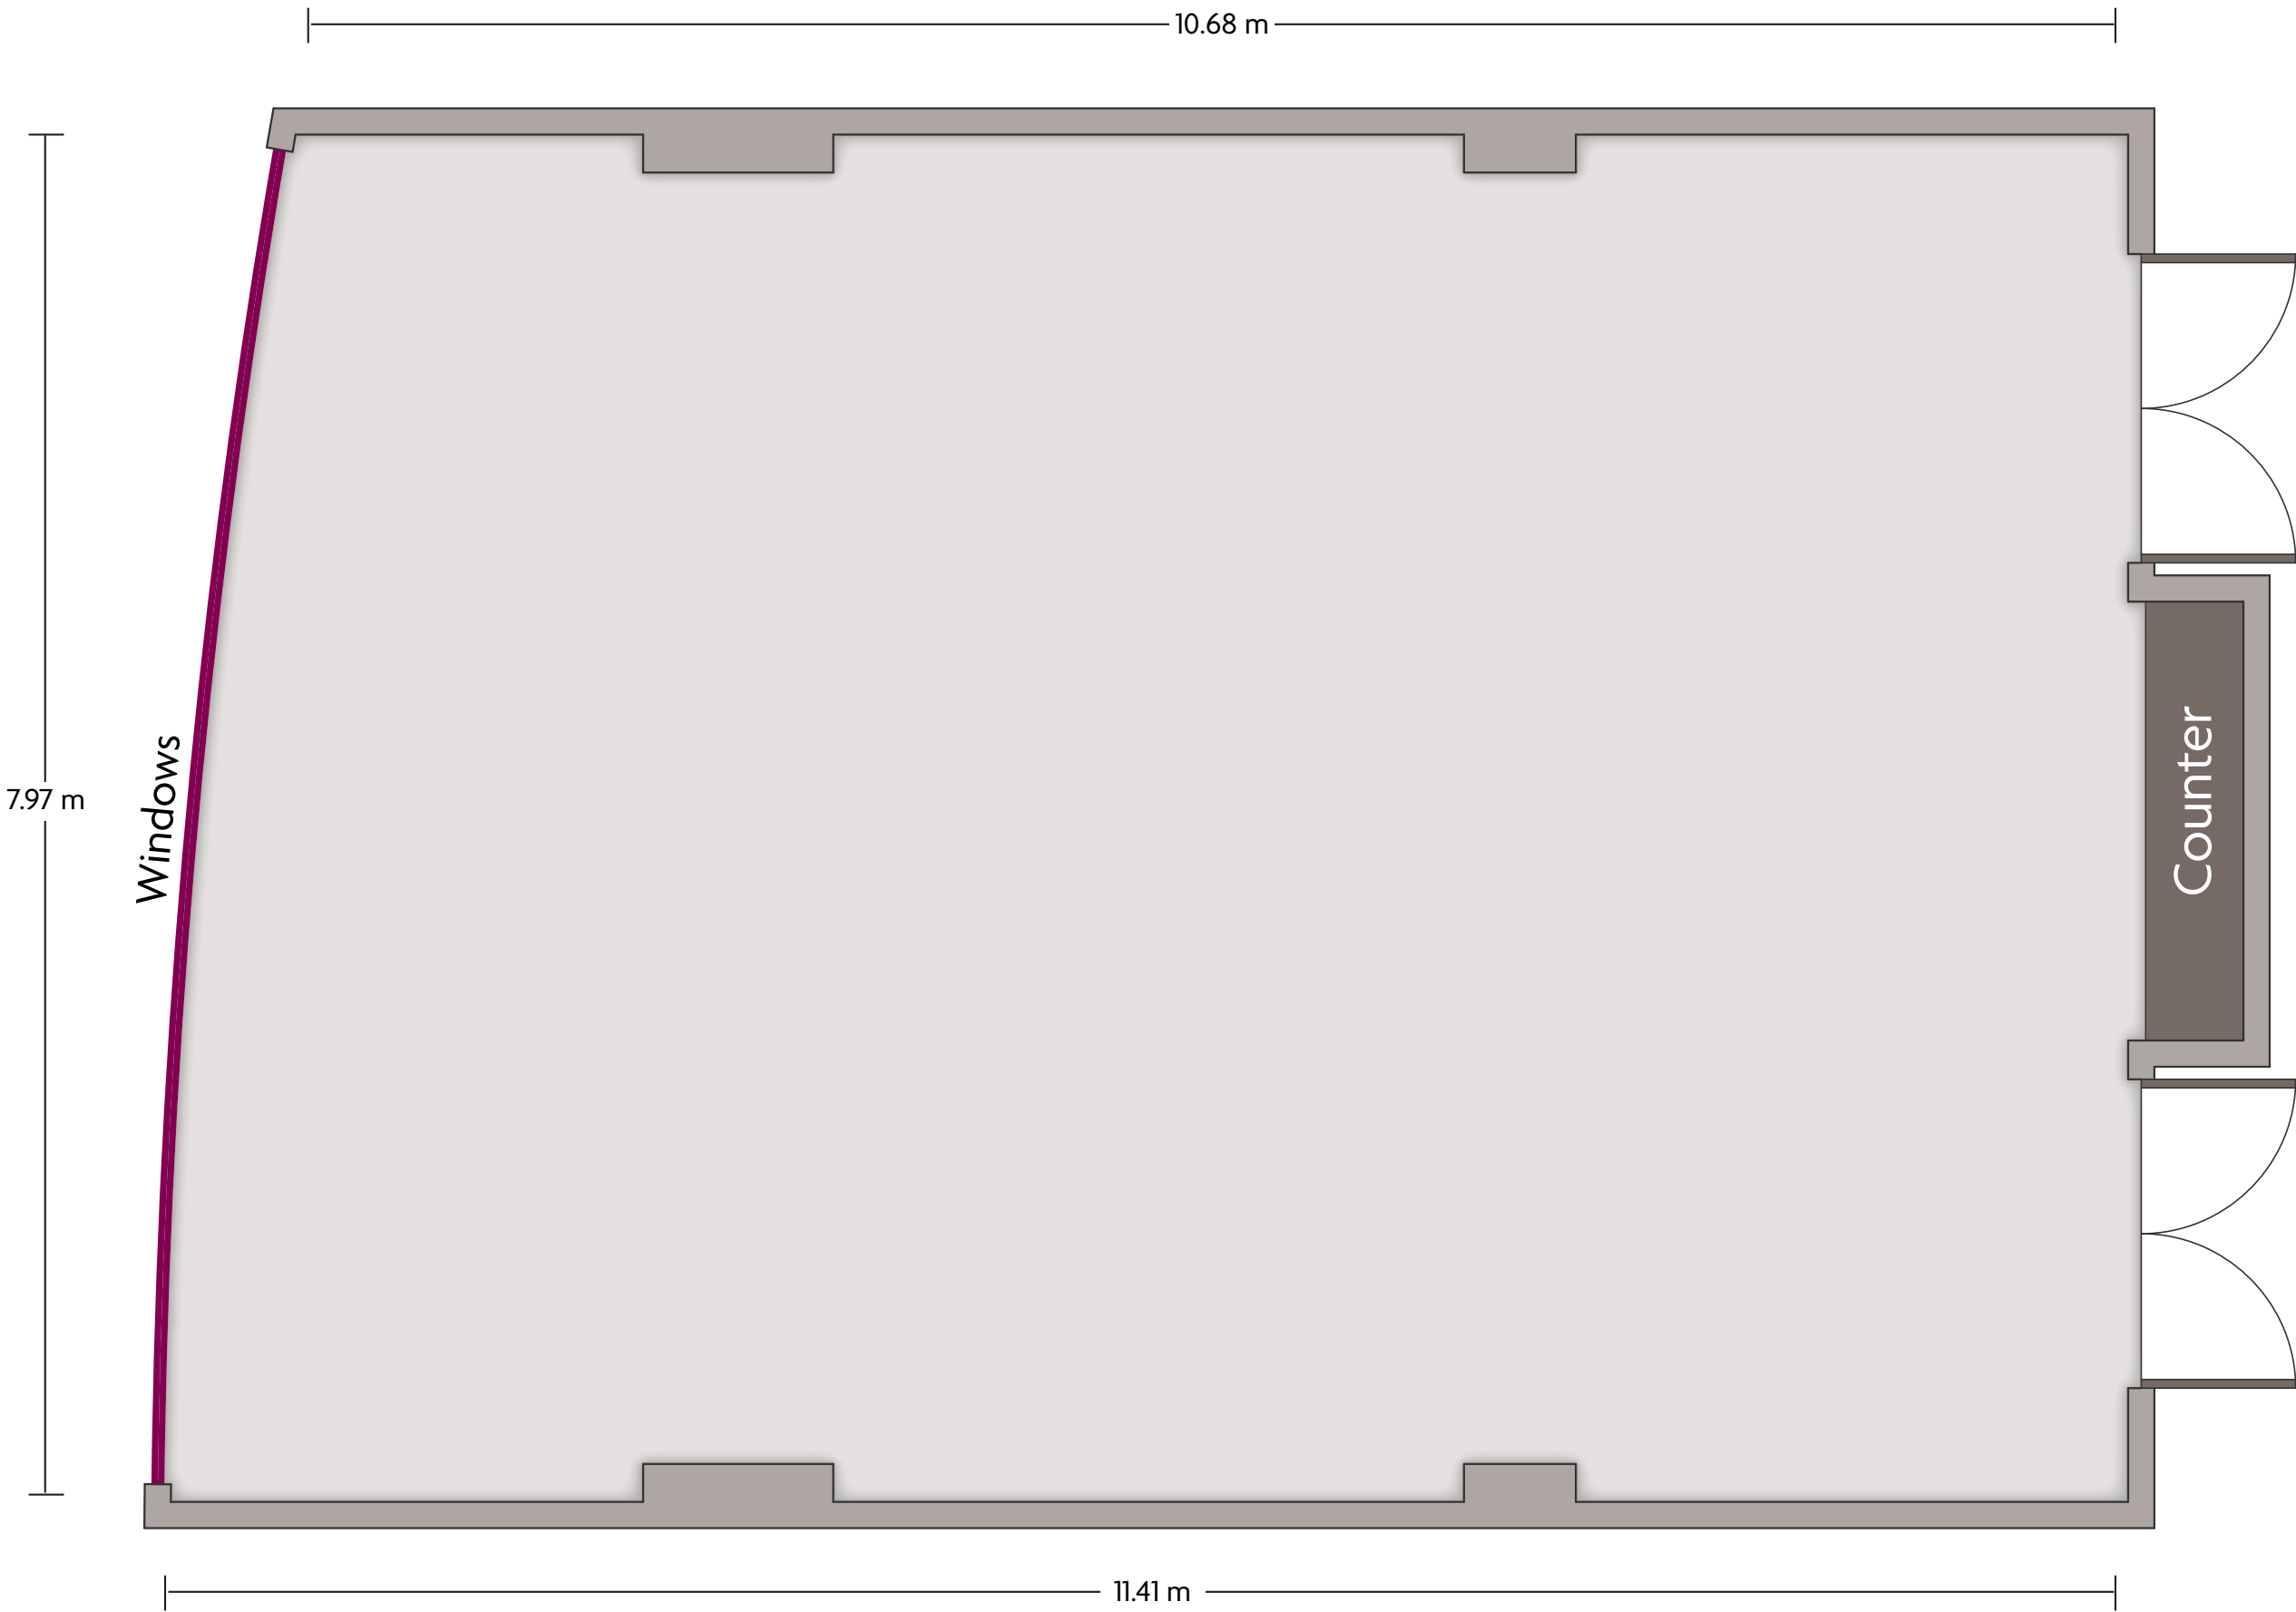

Crowne Plaza® Panama - Lounge 1

LENGTH: 9.0 m WIDTH: 8.0 m HEIGHT: 3 m TOTAL SQUARE METERS: 65.2 m² MAXIMUM CAPACITY: 75 POWER OUTLETS: 4

Manuel Espinosa Batista Av. At The Financial & Banking Area Via España I Panama City 0000 | 5.07.206.5500

*Multiple layout options available for this space.

Crowne Plaza® Panama - Lounge 2

LENGTH: 15.1 m WIDTH: 6.4 m HEIGHT: 3 m TOTAL SQUARE METERS: 69.3 m² MAXIMUM CAPACITY: 150 POWER OUTLETS: 7

Manuel Espinosa Batista Av. At The Financial & Banking Area Via España | Panama City 0000 | 5.07.206.5500

*Multiple layout options available for this space.

Crowne Plaza® Panama - Salón Arturios

LENGTH: 11.4 m WIDTH: 7.97 m HEIGHT: 3 m TOTAL SQUARE METERS: 88.6 m² MAXIMUM CAPACITY: 75 POWER OUTLETS: 6

Manuel Espinosa Batista Av. At The Financial & Banking Area Via España I Panama City 0000 I 5.07.206.5500

*Multiple layout options available for this space.

Crowne Plaza® Panama - Salón Las Margaritas

LENGTH: 10.5 m WIDTH: 8.1 m HEIGHT: 3 m TOTAL SQUARE METERS: 78.4 m² MAXIMUM CAPACITY: 75 POWER OUTLETS: 4

Manuel Espinosa Batista Av. At The Financial & Banking Area Via España I Panama City 0000 | 5.07.206.5500