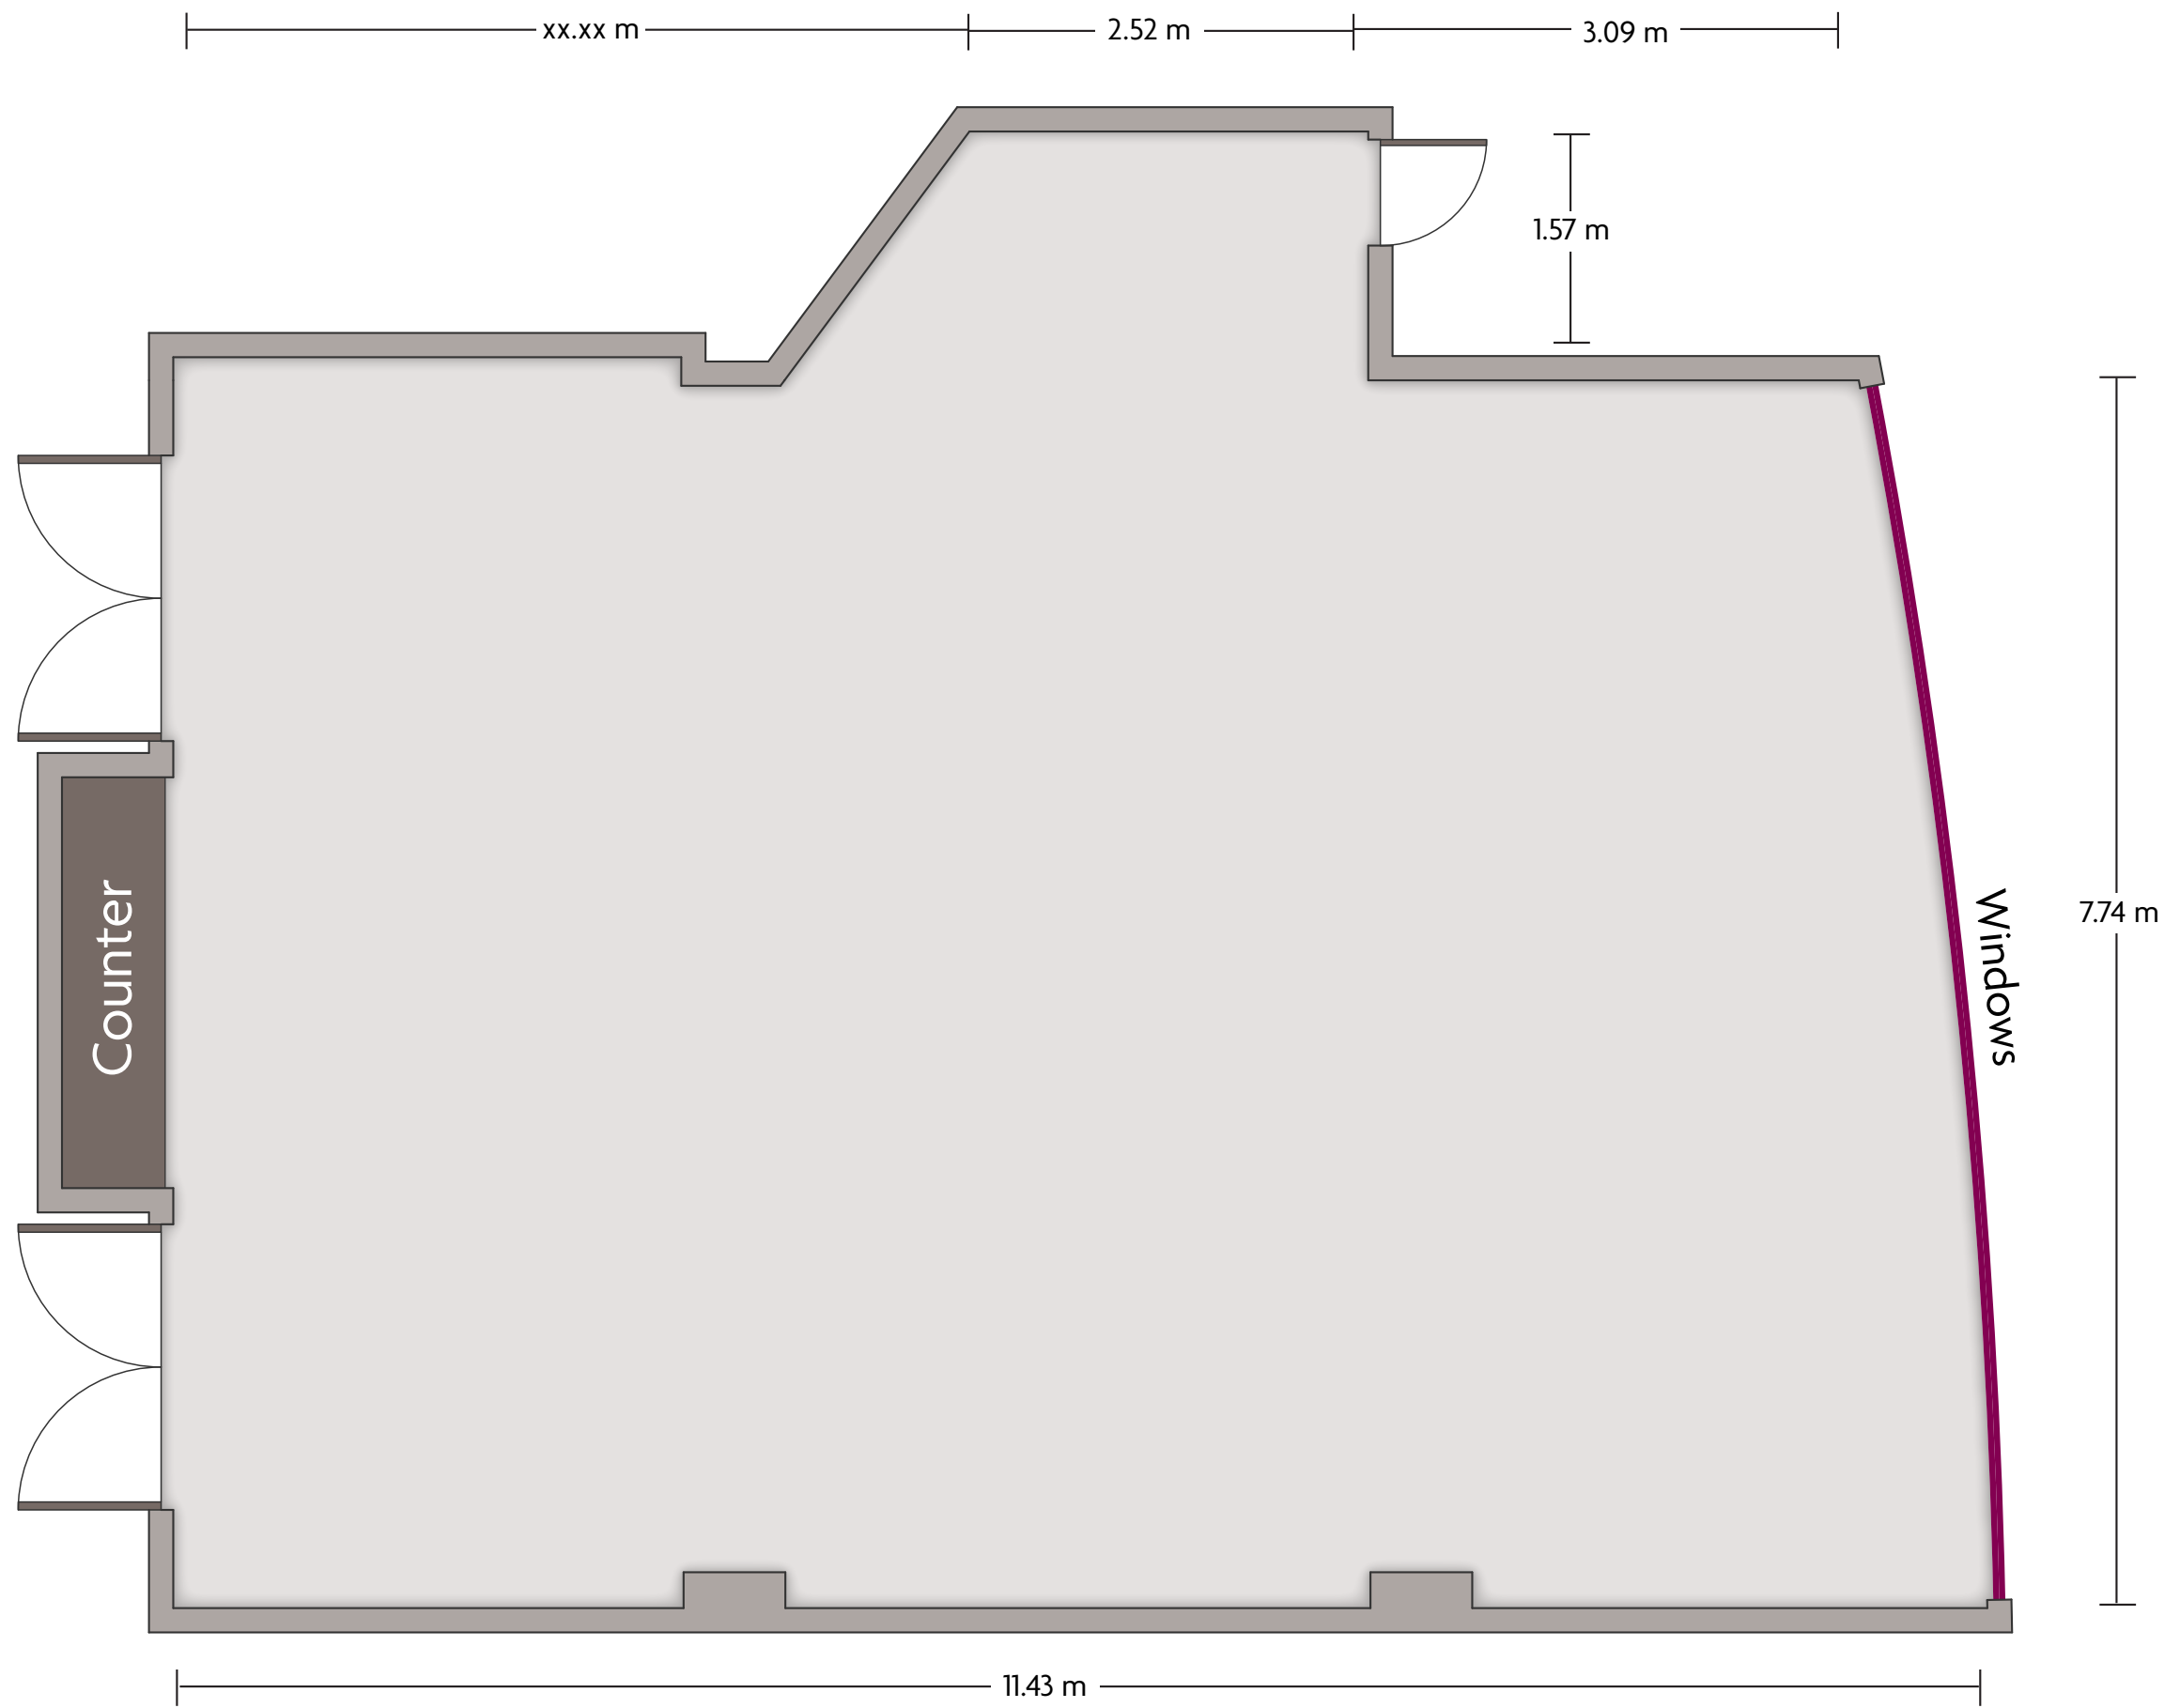

*Multiple layout options available for this space.

Crowne Plaza® Panama - Salón Las Margaritas

LENGTH: 10.5 m WIDTH: 8.1 m HEIGHT: 3 m TOTAL SQUARE METERS: 78.4 m² MAXIMUM CAPACITY: 75 POWER OUTLETS: 4

Manuel Espinosa Batista Av. At The Financial & Banking Area Via España I Panama City 0000 | 5.07.206.5500

*Multiple layout options available for this space.

LENGTH: 21.2 m WIDTH: 7.9 m HEIGHT: 3 m TOTAL SQUARE METERS: 164.8 m² MAXIMUM CAPACITY: 200 POWER OUTLETS: 8

Manuel Espinosa Batista Av. At The Financial & Banking Area Via España | Panama City 0000 | 5.07.206.5500

*Multiple layout options available for this space.

Crowne Plaza® Panama - Salón Los Girasoles

LENGTH: 11.4 m WIDTH: 7.7 m HEIGHT: 3 m TOTAL SQUARE METERS: 91.4 m² MAXIMUM CAPACITY: 75 POWER OUTLETS: 5

Manuel Espinosa Batista Av. At The Financial & Banking Area Via España | Panama City 0000 | 5.07.206.5500

*Multiple layout options available for this space.