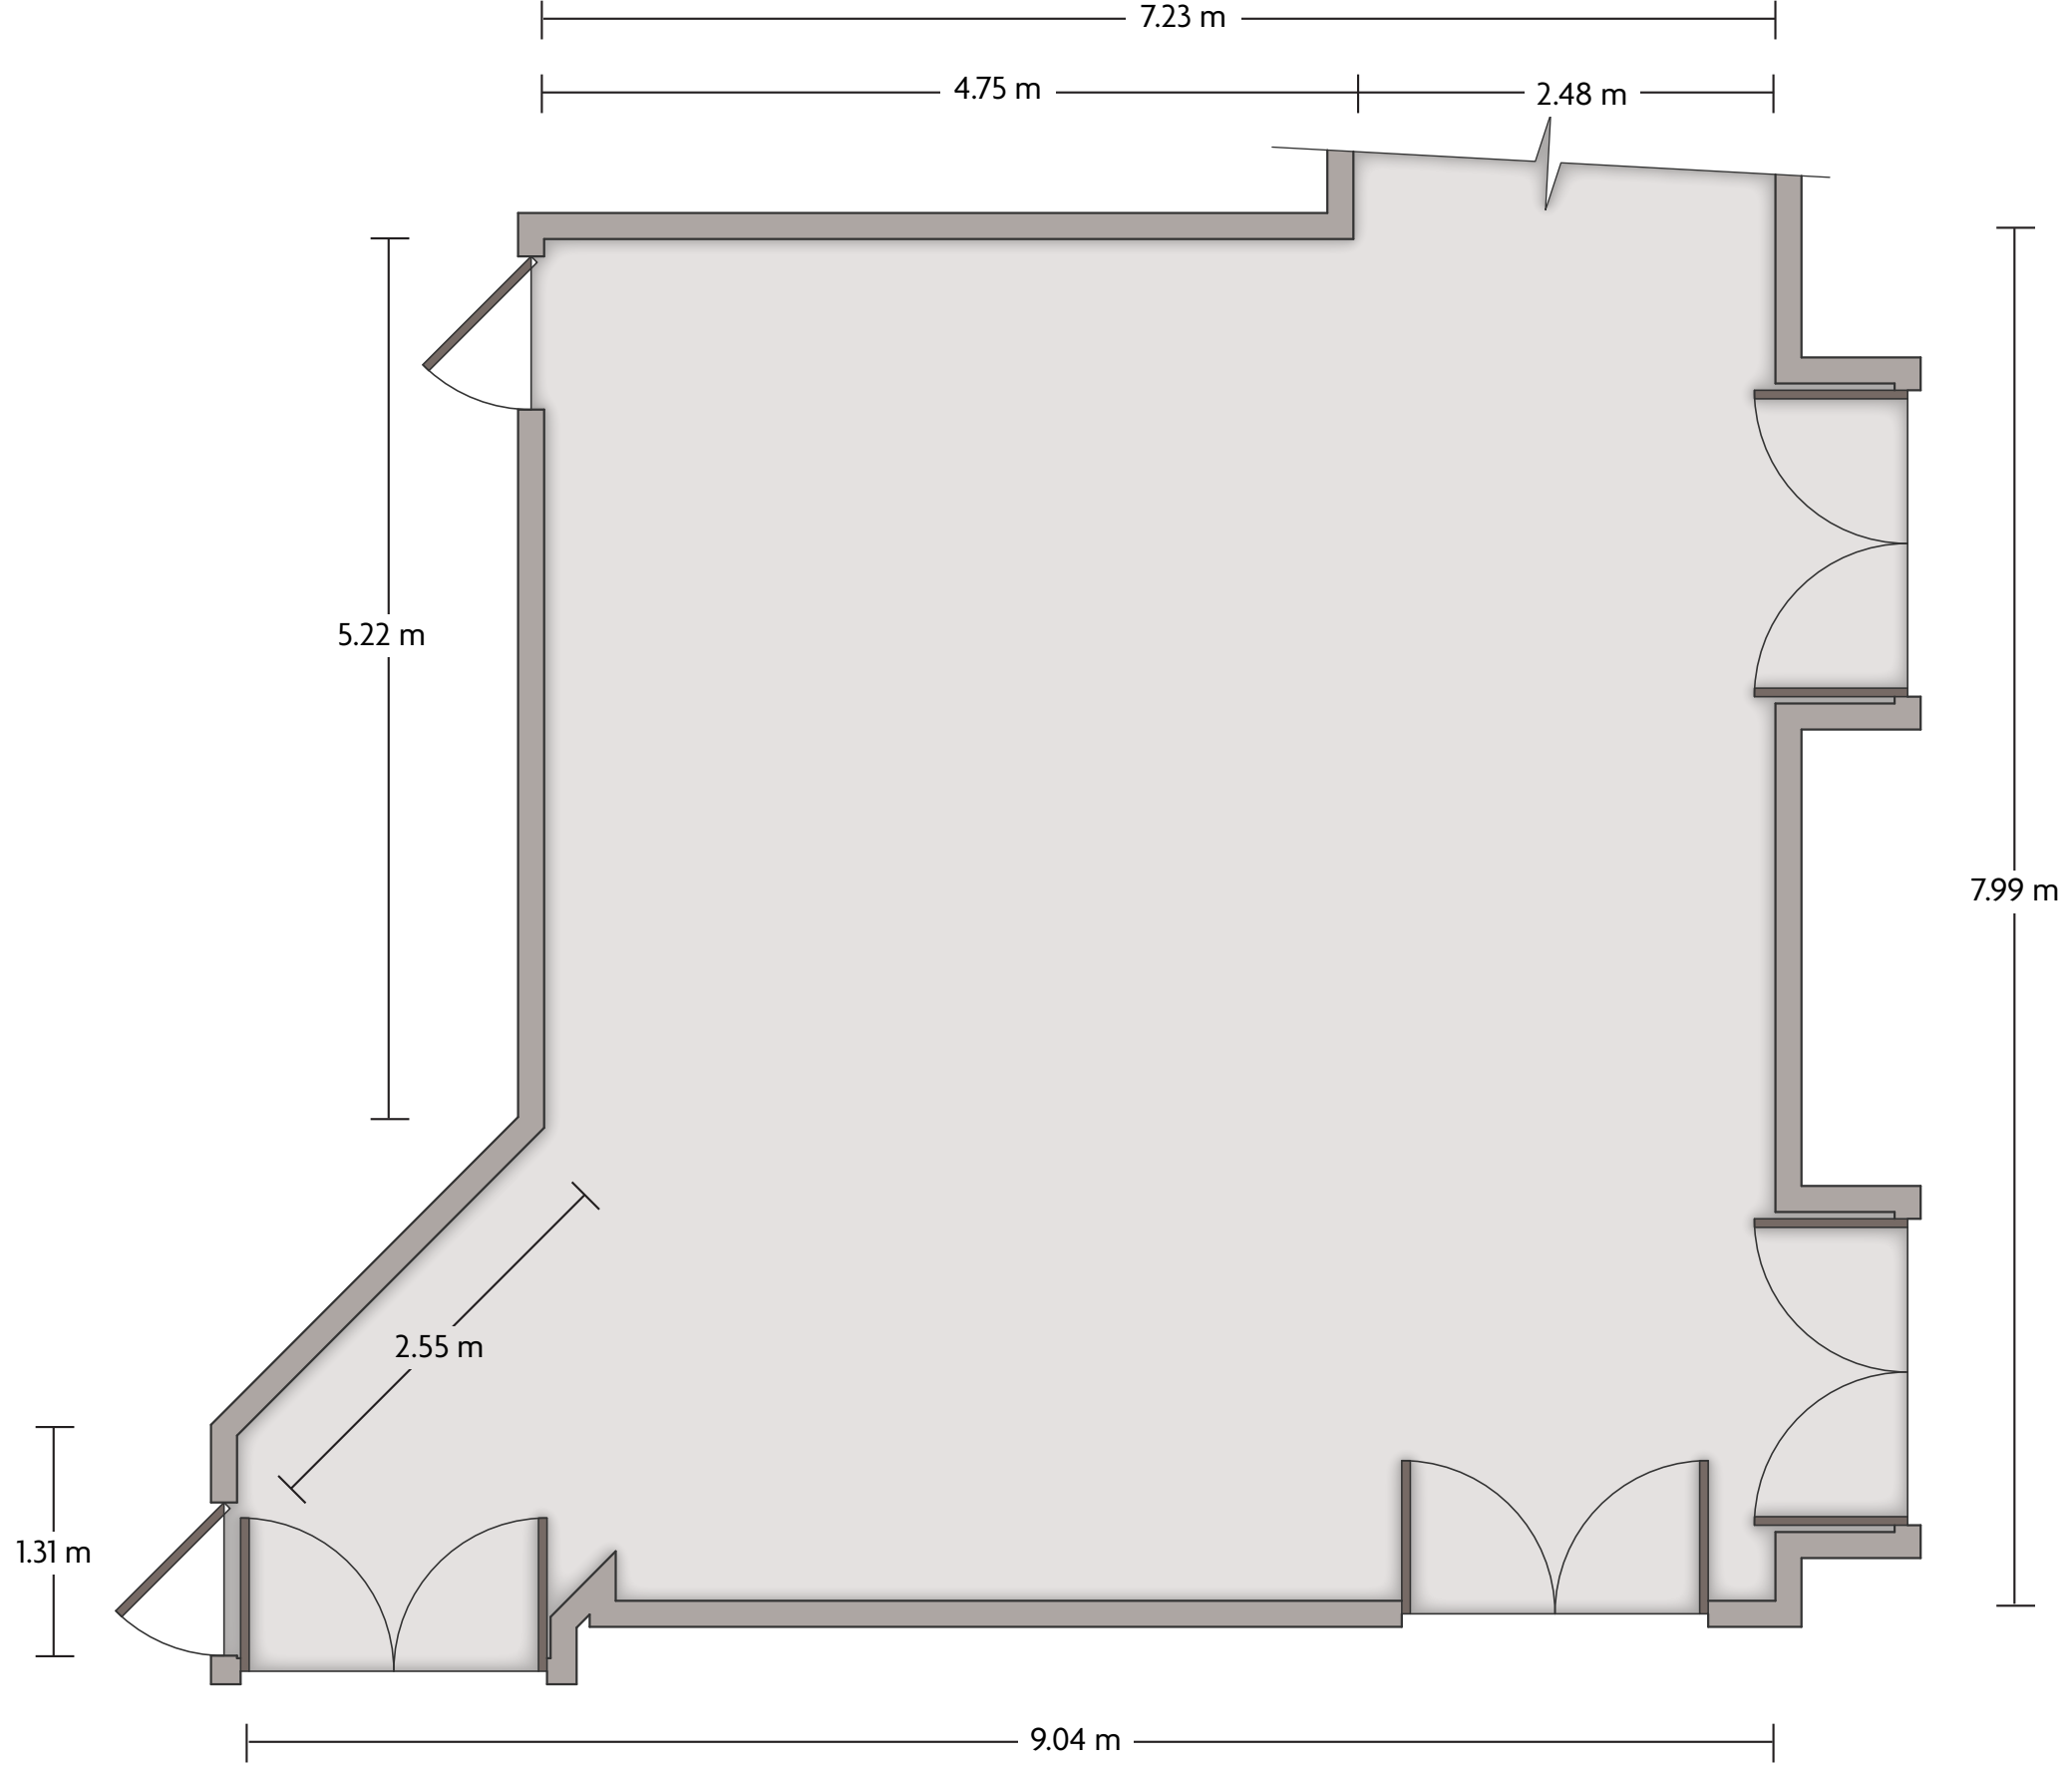

Crowne Plaza® Panama - Lounge 1

LENGTH: 9.0 m WIDTH: 8.0 m HEIGHT: 3 m TOTAL SQUARE METERS: 65.2 m² MAXIMUM CAPACITY: 75 POWER OUTLETS: 4

Manuel Espinosa Batista Av. At The Financial & Banking Area Via España I Panama City 0000 | 5.07.206.5500

*Multiple layout options available for this space.

Crowne Plaza® Panama - Lounge 2

LENGTH: 15.1 m WIDTH: 6.4 m HEIGHT: 3 m TOTAL SQUARE METERS: 69.3 m² MAXIMUM CAPACITY: 150 POWER OUTLETS: 7

Manuel Espinosa Batista Av. At The Financial & Banking Area Via España | Panama City 0000 | 5.07.206.5500

*Multiple layout options available for this space.

Crowne Plaza® Panama - Salón Arturios

LENGTH: 11.4 m WIDTH: 7.97 m HEIGHT: 3 m TOTAL SQUARE METERS: 88.6 m² MAXIMUM CAPACITY: 75 POWER OUTLETS: 6

Manuel Espinosa Batista Av. At The Financial & Banking Area Via España I Panama City 0000 I 5.07.206.5500

*Multiple layout options available for this space.

Crowne Plaza® Panama - Salón Las Margaritas

LENGTH: 10.5 m WIDTH: 8.1 m HEIGHT: 3 m TOTAL SQUARE METERS: 78.4 m² MAXIMUM CAPACITY: 75 POWER OUTLETS: 4

Manuel Espinosa Batista Av. At The Financial & Banking Area Via España I Panama City 0000 | 5.07.206.5500