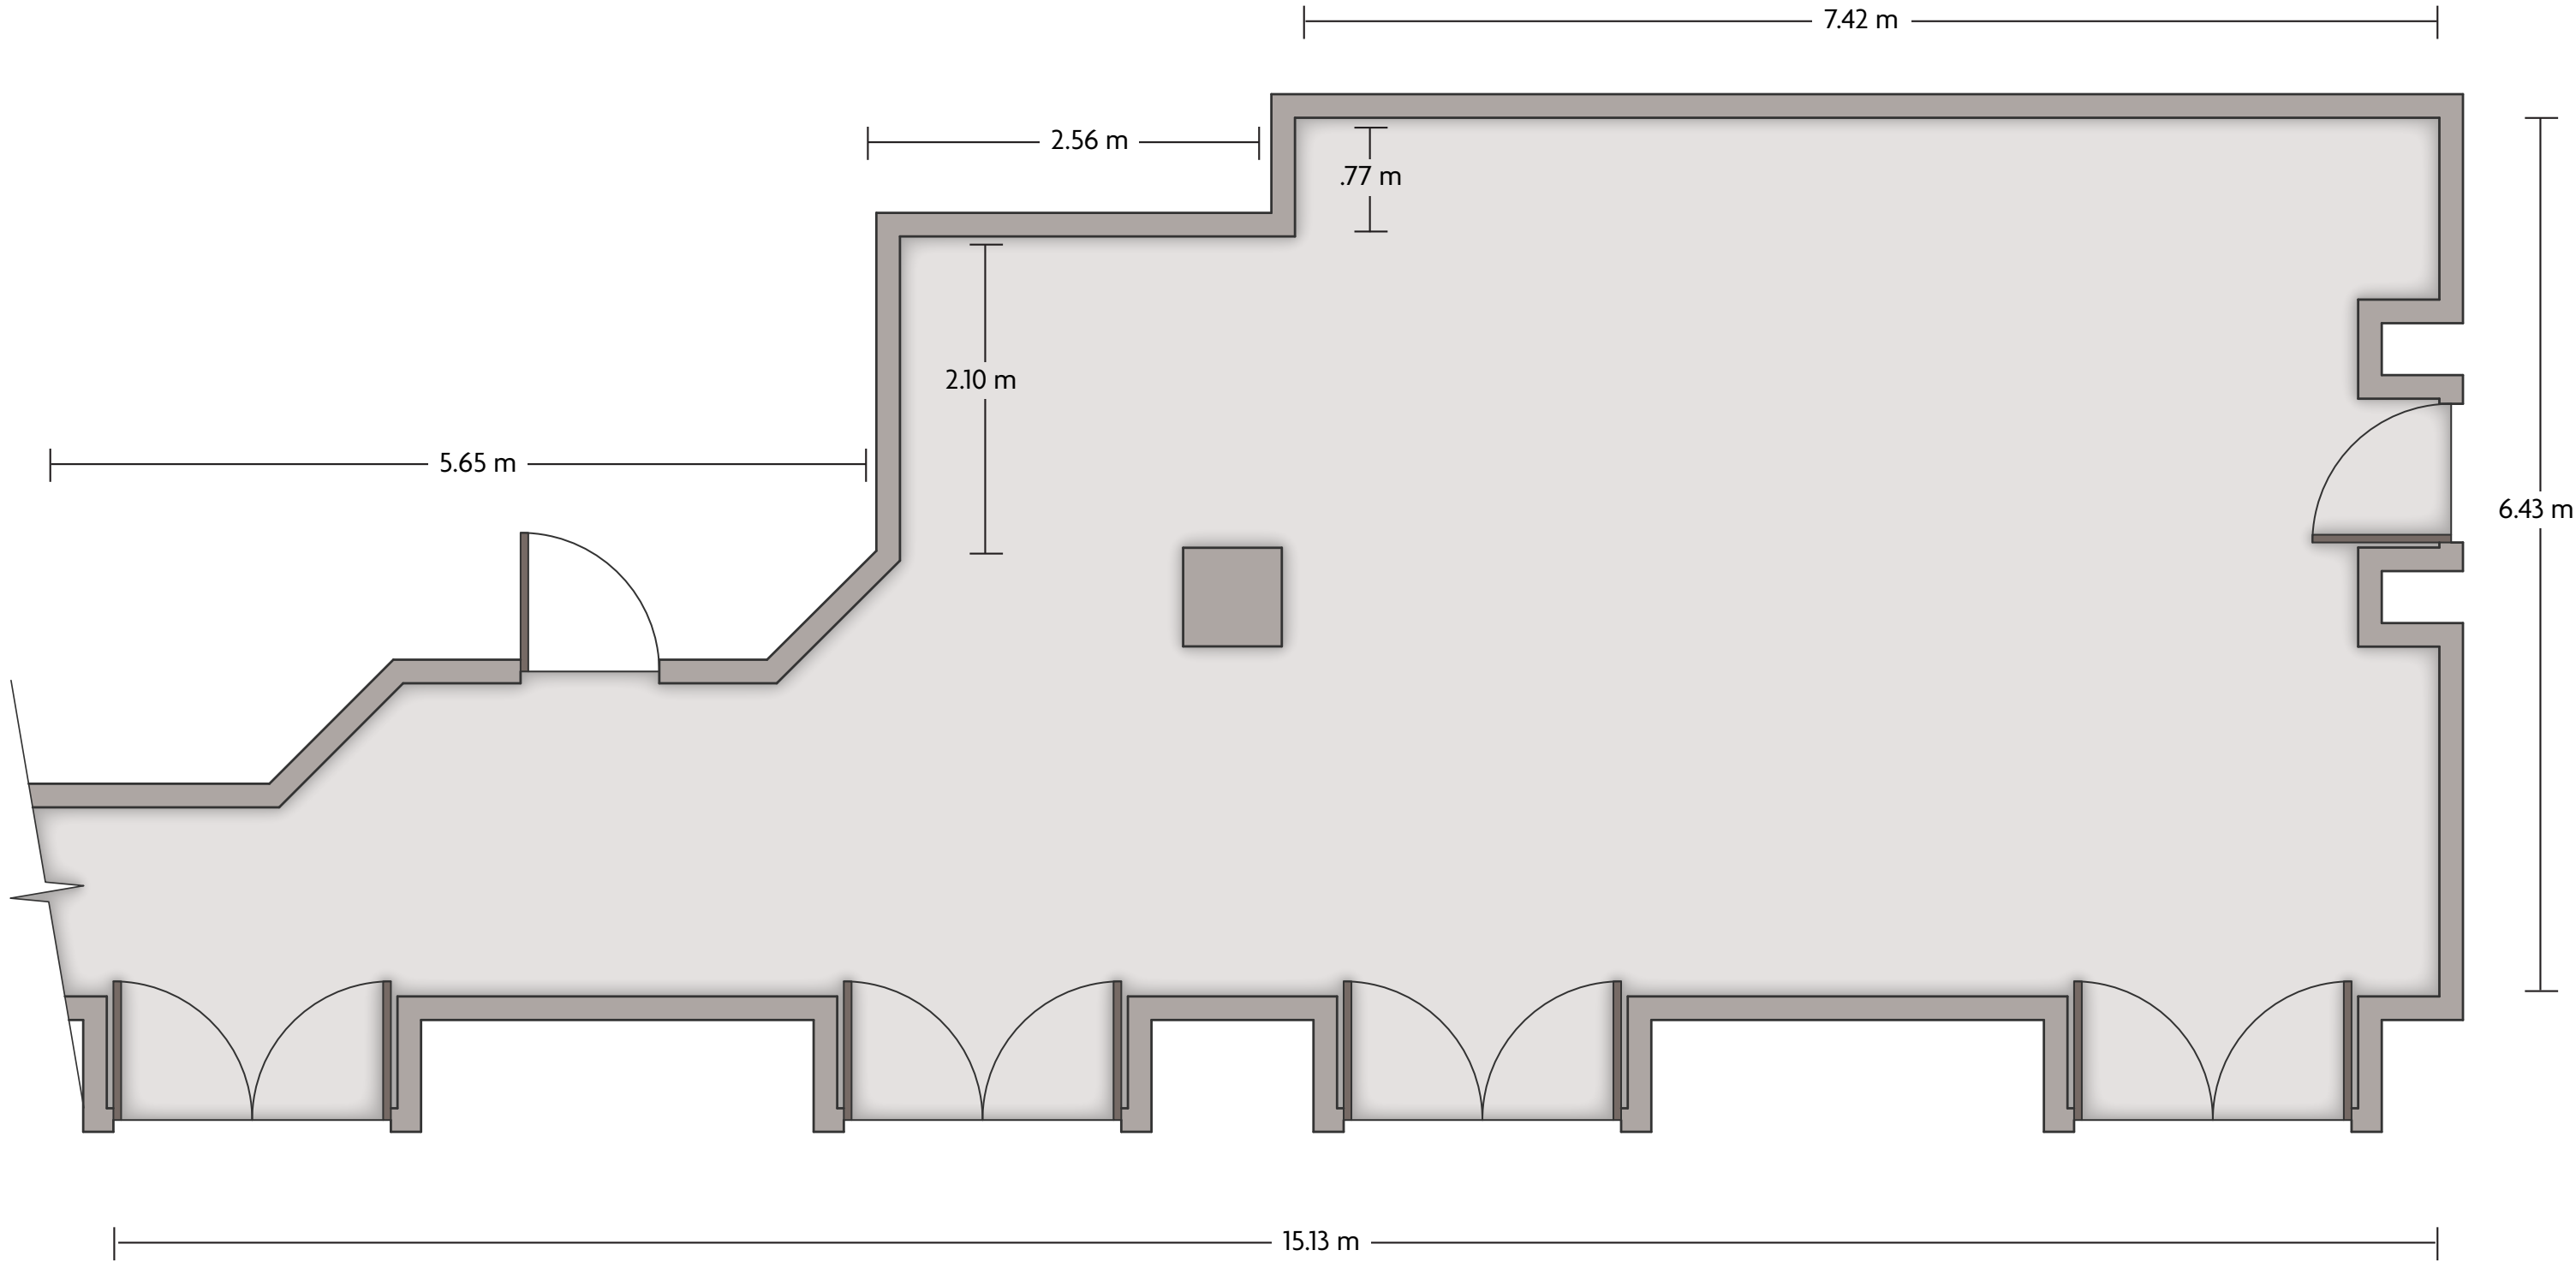

Crowne Plaza® Panama - Lounge 1

LENGTH: 9.0 m WIDTH: 8.0 m HEIGHT: 3 m TOTAL SQUARE METERS: 65.2 m² MAXIMUM CAPACITY: 75 POWER OUTLETS: 4

Manuel Espinosa Batista Av. At The Financial & Banking Area Via España I Panama City 0000 | 5.07.206.5500

*Multiple layout options available for this space.

Crowne Plaza® Panama - Lounge 2

LENGTH: 15.1 m WIDTH: 6.4 m HEIGHT: 3 m TOTAL SQUARE METERS: 69.3 m² MAXIMUM CAPACITY: 150 POWER OUTLETS: 7

Manuel Espinosa Batista Av. At The Financial & Banking Area Via España | Panama City 0000 | 5.07.206.5500

*Multiple layout options available for this space.

Crowne Plaza® Panama - Salón Arturios

LENGTH: 11.4 m WIDTH: 7.97 m HEIGHT: 3 m TOTAL SQUARE METERS: 88.6 m² MAXIMUM CAPACITY: 75 POWER OUTLETS: 6

Manuel Espinosa Batista Av. At The Financial & Banking Area Via España I Panama City 0000 I 5.07.206.5500

*Multiple layout options available for this space.

Crowne Plaza® Panama - Salón Las Margaritas

LENGTH: 10.5 m WIDTH: 8.1 m HEIGHT: 3 m TOTAL SQUARE METERS: 78.4 m² MAXIMUM CAPACITY: 75 POWER OUTLETS: 4

Manuel Espinosa Batista Av. At The Financial & Banking Area Via España I Panama City 0000 | 5.07.206.5500