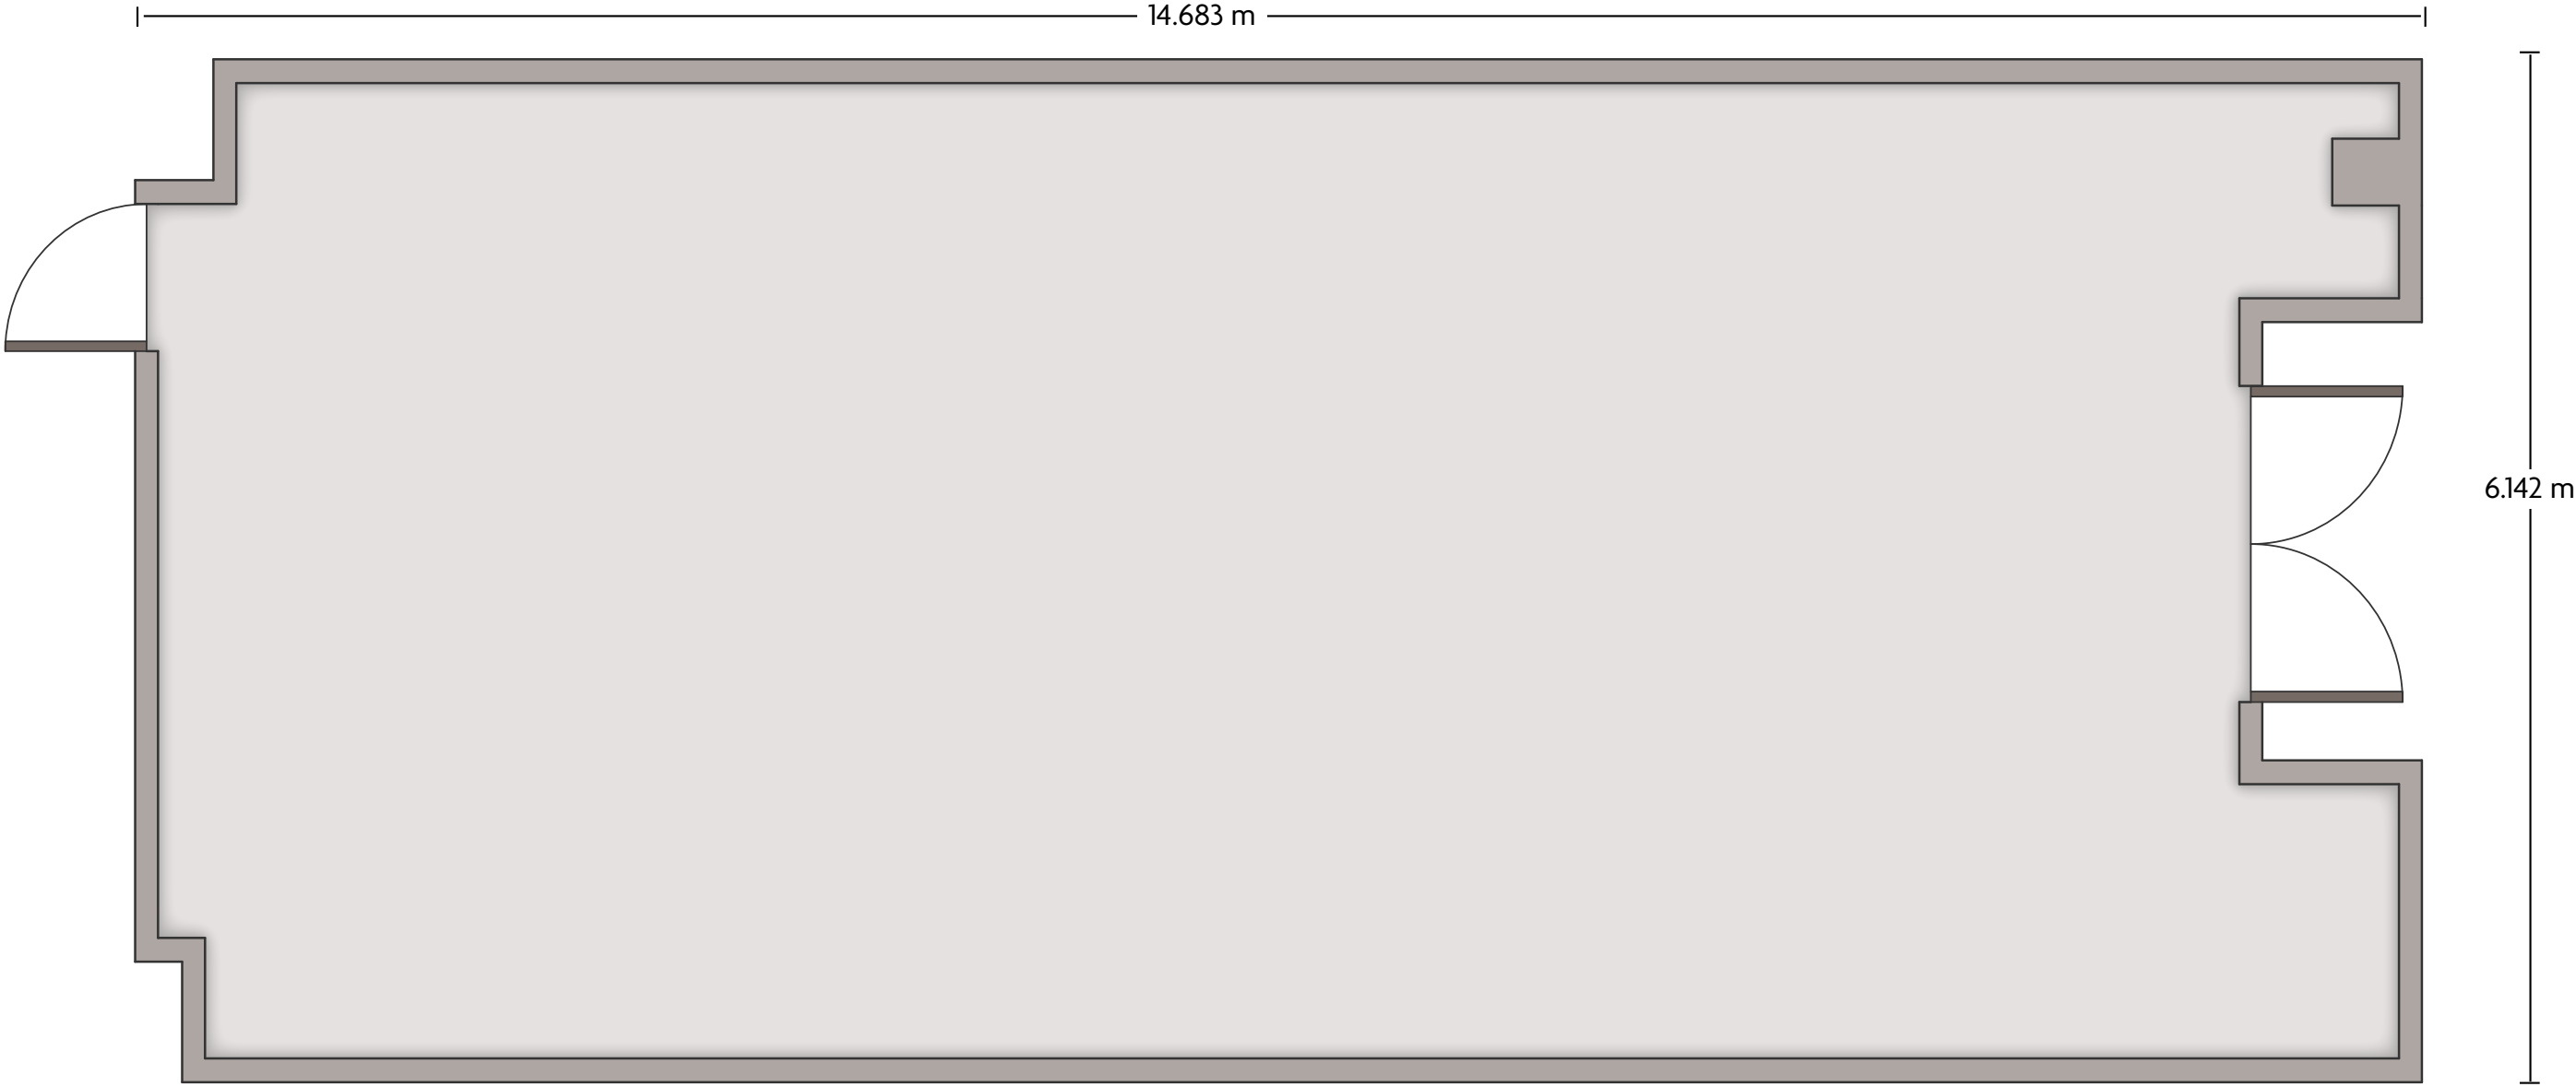

Crowne Plaza® Panama Airport - Salon Africa

LENGTH: 7.2 m WIDTH: 5.6 m HEIGHT: 3.1 m TOTAL SQUARE METERS: 38.9 m² MAXIMUM CAPACITY: 60 POWER OUTLETS: 5

Sunday Ave. Corregimiento to Panama City | Panama, PAN | 507-2-920020 *Multiple layout options available for this space.

LENGTH: 14.7 m WIDTH: 6.1 m HEIGHT: 2.9 m TOTAL SQUARE METERS: 86.2 m² MAXIMUM CAPACITY: 120 POWER OUTLETS: 12

Sunday Ave. Corregimiento to Panama City | Panama, PAN | 507-2-920020 *Multiple layout options available for this space.

Crowne Plaza® Panama Airport - Salon Europa

LENGTH: 7 m WIDTH: 5.5 m HEIGHT: 3 m TOTAL SQUARE METERS: 38 m² MAXIMUM CAPACITY: 60 POWER OUTLETS: 3

Sunday Ave. Corregimiento to Panama City | Panama, PAN | 507-2-920020 *Multiple layout options available for this space.

Crowne Plaza® Panama Airport - Salon America

LENGTH: 17.1 m WIDTH: 14.7 m HEIGHT: 3 m TOTAL SQUARE METERS: 234 m² MAXIMUM CAPACITY: 250 POWER OUTLETS: 8

Sunday Ave. Corregimiento to Panama City | Panama, PAN | 507-2-920020 *Multiple layout options available for this space.