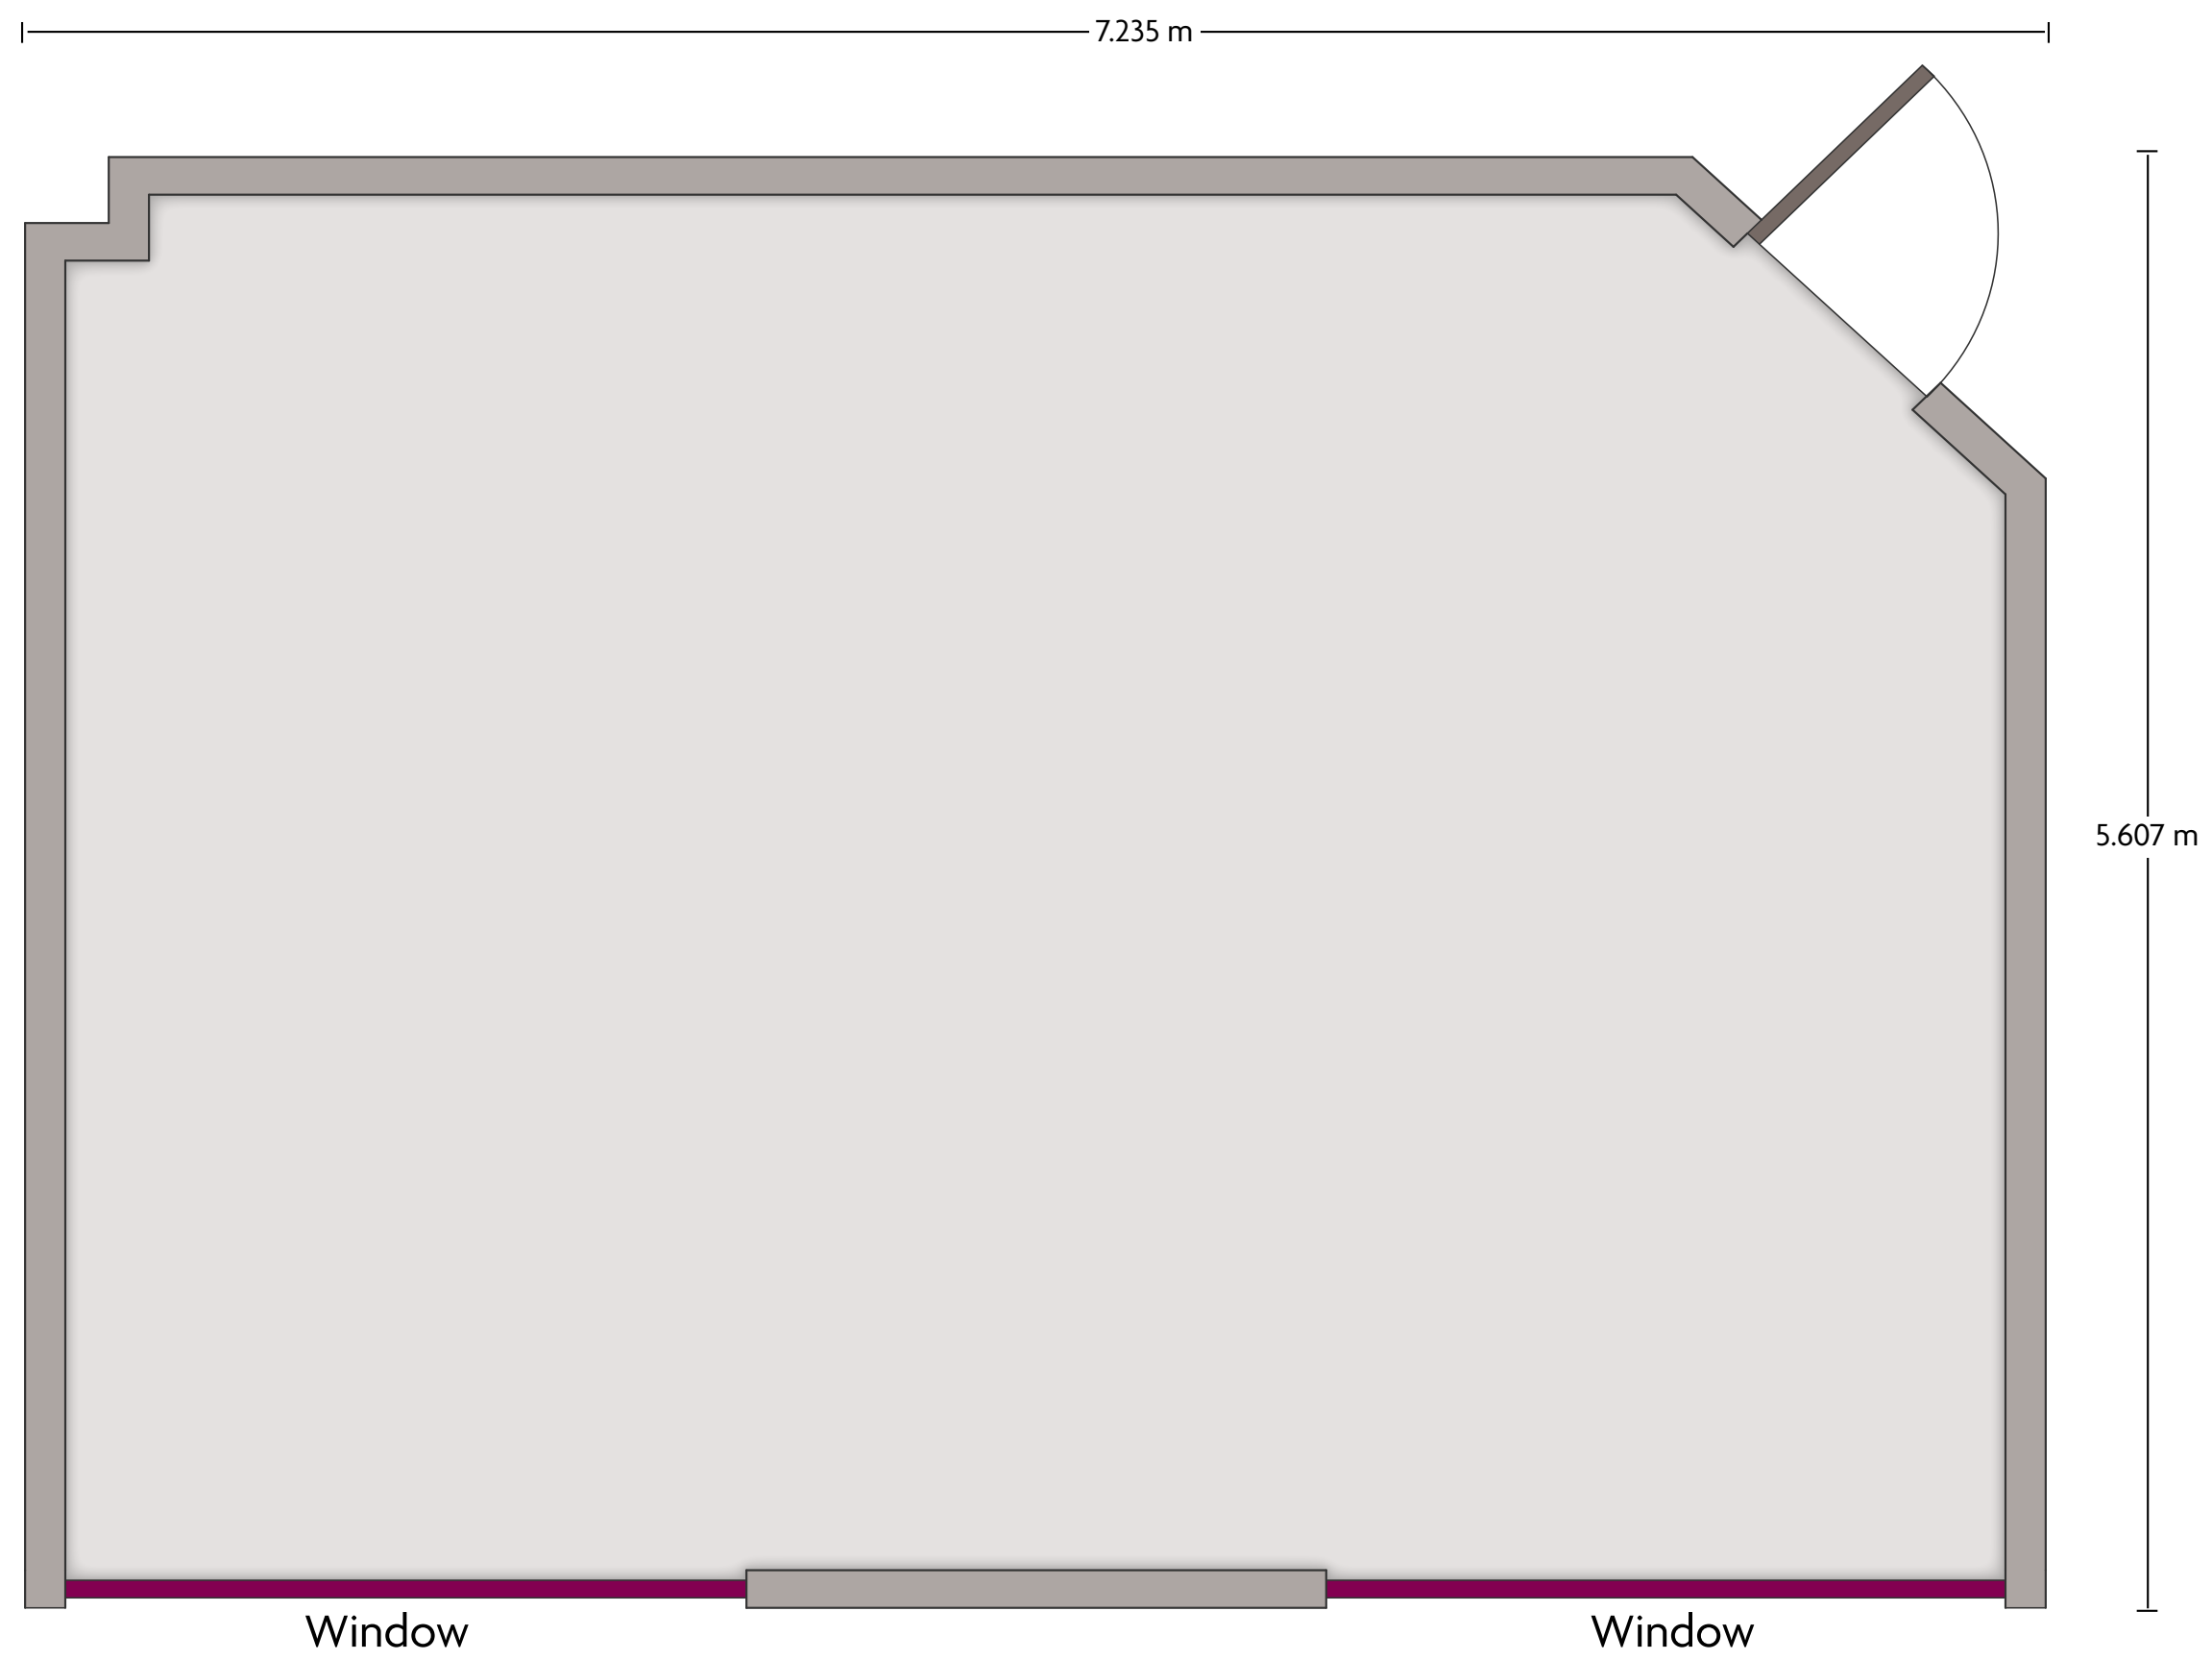

Crowne Plaza® Panama Airport - Foyer

LENGTH: 31.4 m WIDTH: 4 m HEIGHT: 2.9 m TOTAL SQUARE METERS: 128.9 m² MAXIMUM CAPACITY: 125 POWER OUTLETS: 4

Sunday Ave. Corregimiento to Panama City | Panama, PAN | 507-2-920020

Crowne Plaza® Panama Airport - Salon Africa

LENGTH: 7.2 m WIDTH: 5.6 m HEIGHT: 3.1 m TOTAL SQUARE METERS: 38.9 m² MAXIMUM CAPACITY: 60 POWER OUTLETS: 5

Sunday Ave. Corregimiento to Panama City | Panama, PAN | 507-2-920020 *Multiple layout options available for this space.

LENGTH: 14.7 m WIDTH: 6.1 m HEIGHT: 2.9 m TOTAL SQUARE METERS: 86.2 m² MAXIMUM CAPACITY: 120 POWER OUTLETS: 12

Sunday Ave. Corregimiento to Panama City | Panama, PAN | 507-2-920020 *Multiple layout options available for this space.

Crowne Plaza® Panama Airport - Salon America

LENGTH: 17.1 m WIDTH: 14.7 m HEIGHT: 3 m TOTAL SQUARE METERS: 234 m² MAXIMUM CAPACITY: 250 POWER OUTLETS: 8

Sunday Ave. Corregimiento to Panama City | Panama, PAN | 507-2-920020 *Multiple layout options available for this space.