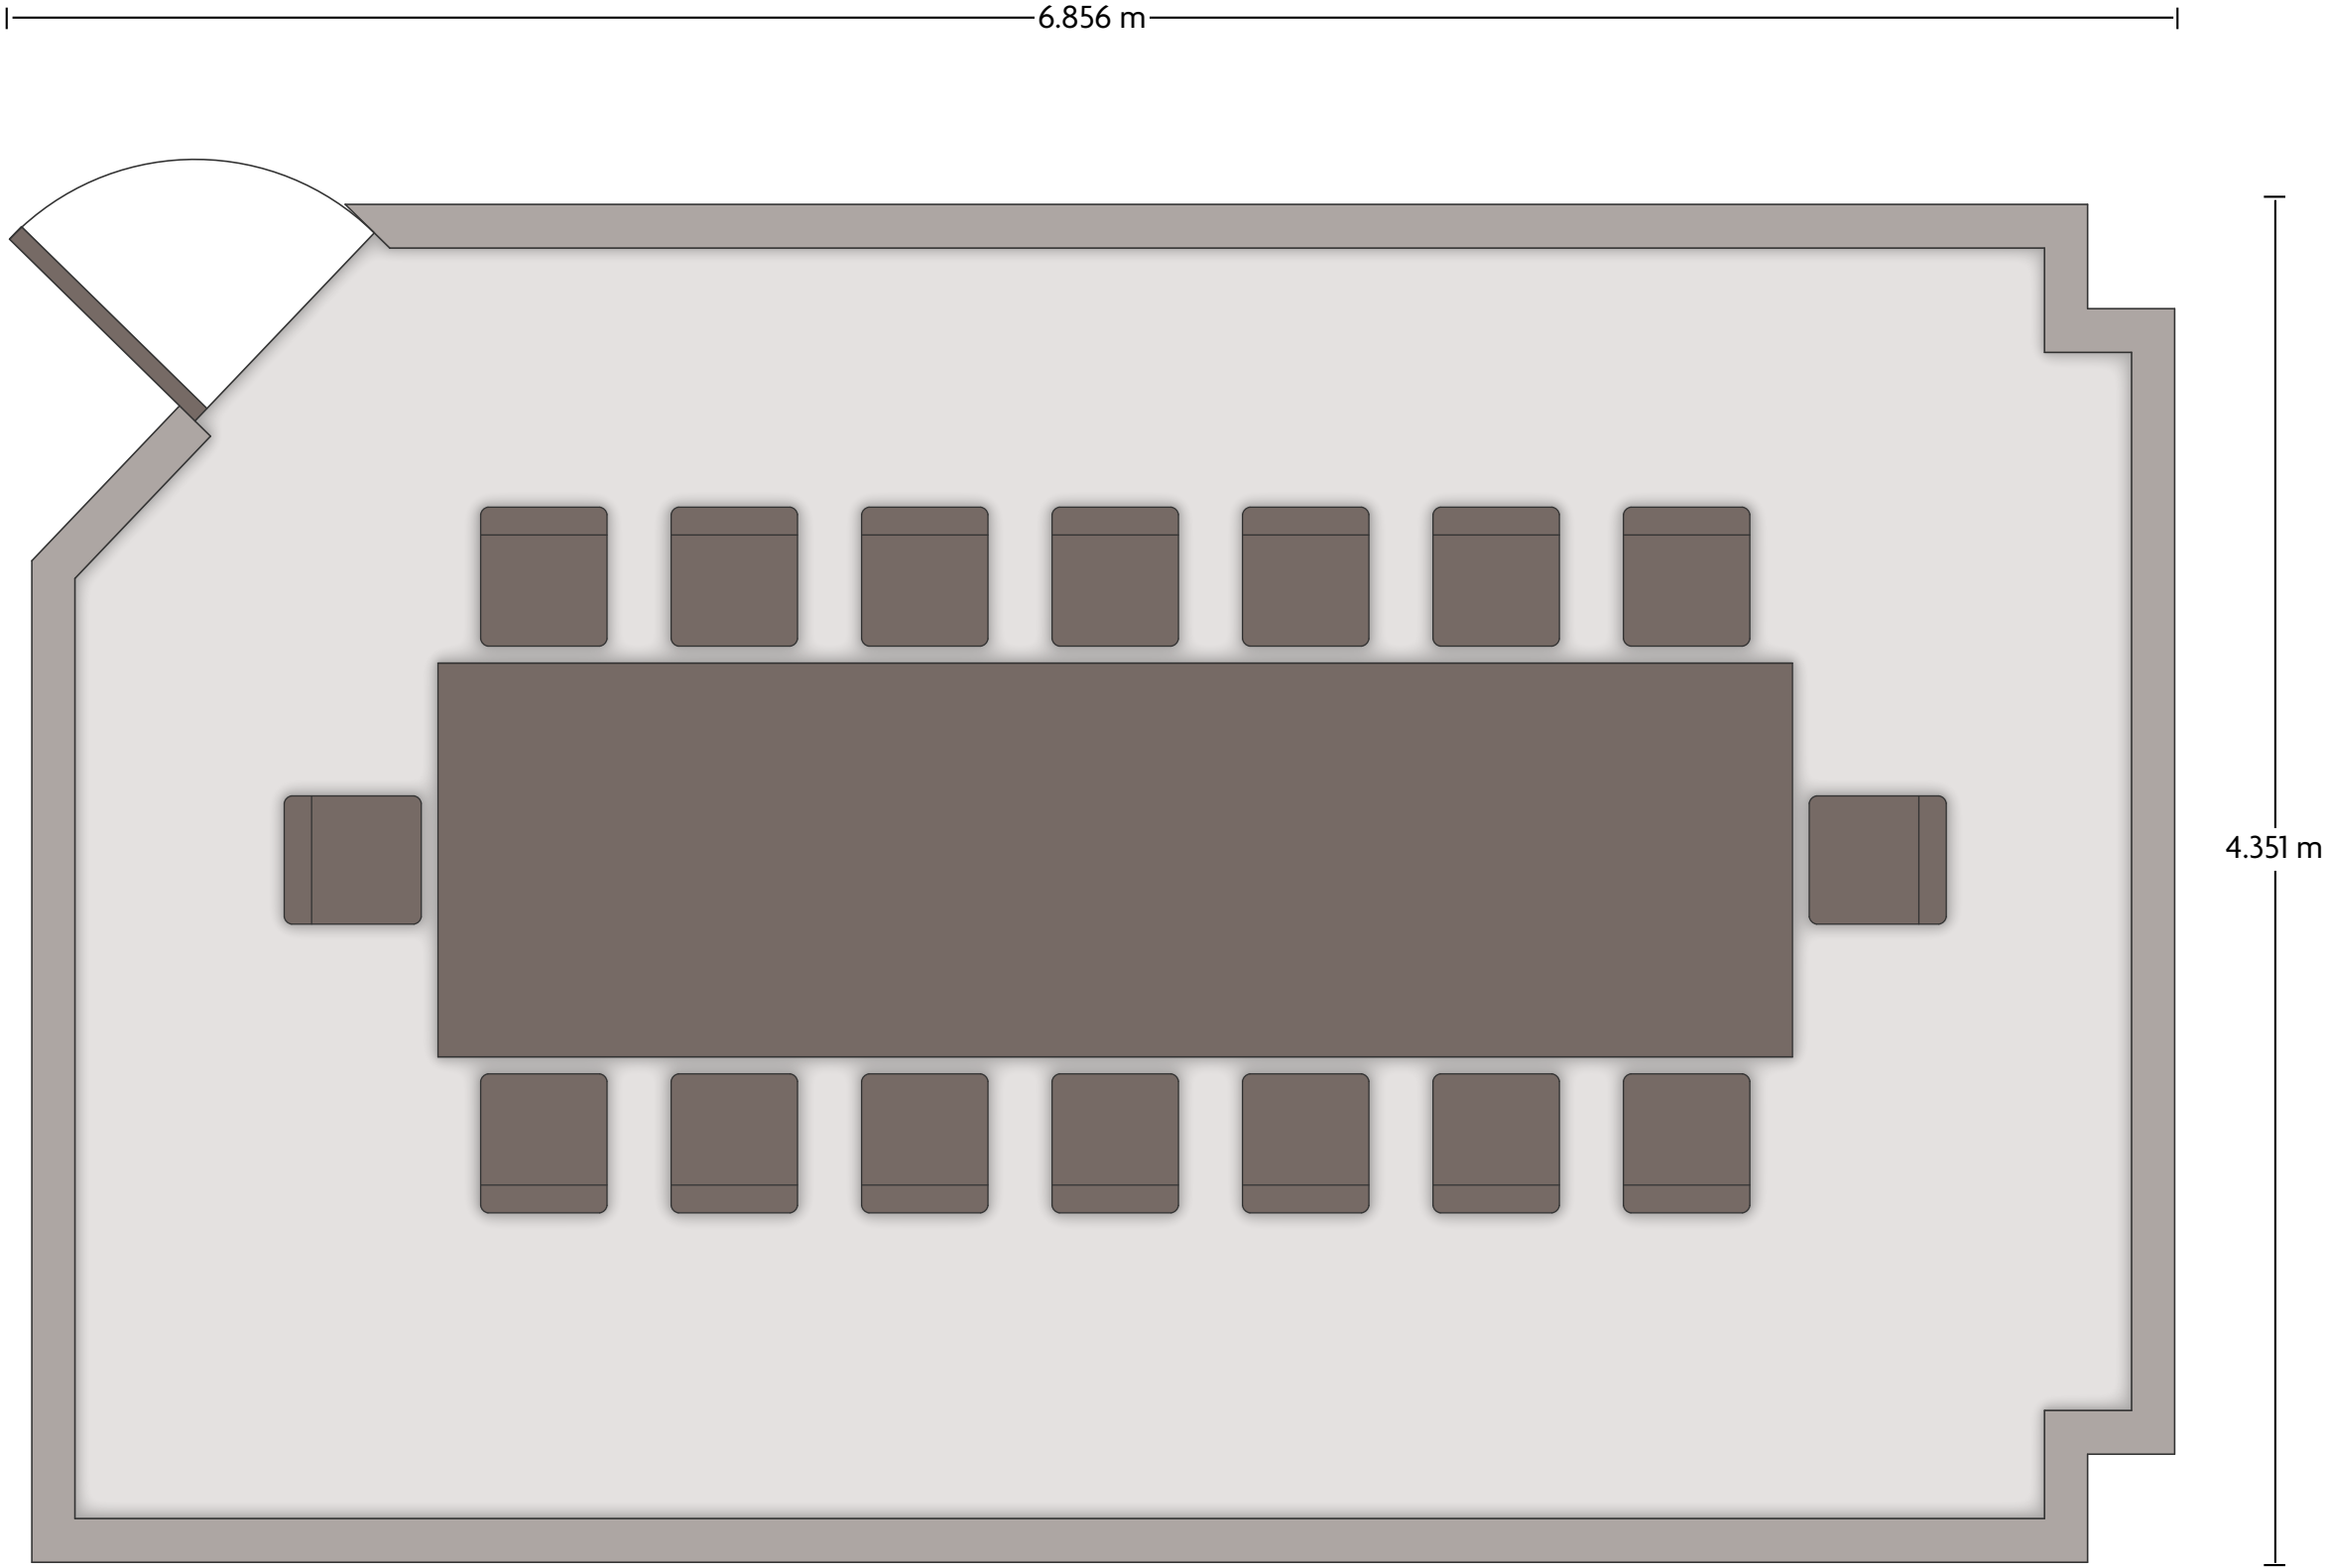

Crowne Plaza® Panama Airport - Boardroom

LENGTH: 6.9 m WIDTH: 4.4 m HEIGHT: 2.8 m TOTAL SQUARE METERS: 30 m² MAXIMUM CAPACITY: 14 POWER OUTLETS: 4

Sunday Ave. Corregimiento to Panama City | Panama, PAN | 507-2-920020

Crowne Plaza® Panama Airport - Salon Africa

LENGTH: 7.2 m WIDTH: 5.6 m HEIGHT: 3.1 m TOTAL SQUARE METERS: 38.9 m² MAXIMUM CAPACITY: 60 POWER OUTLETS: 5

Sunday Ave. Corregimiento to Panama City | Panama, PAN | 507-2-920020 *Multiple layout options available for this space.

LENGTH: 14.7 m WIDTH: 6.1 m HEIGHT: 2.9 m TOTAL SQUARE METERS: 86.2 m² MAXIMUM CAPACITY: 120 POWER OUTLETS: 12

Sunday Ave. Corregimiento to Panama City | Panama, PAN | 507-2-920020 *Multiple layout options available for this space.

Crowne Plaza® Panama Airport - Salon America

LENGTH: 17.1 m WIDTH: 14.7 m HEIGHT: 3 m TOTAL SQUARE METERS: 234 m² MAXIMUM CAPACITY: 250 POWER OUTLETS: 8

Sunday Ave. Corregimiento to Panama City | Panama, PAN | 507-2-920020 *Multiple layout options available for this space.