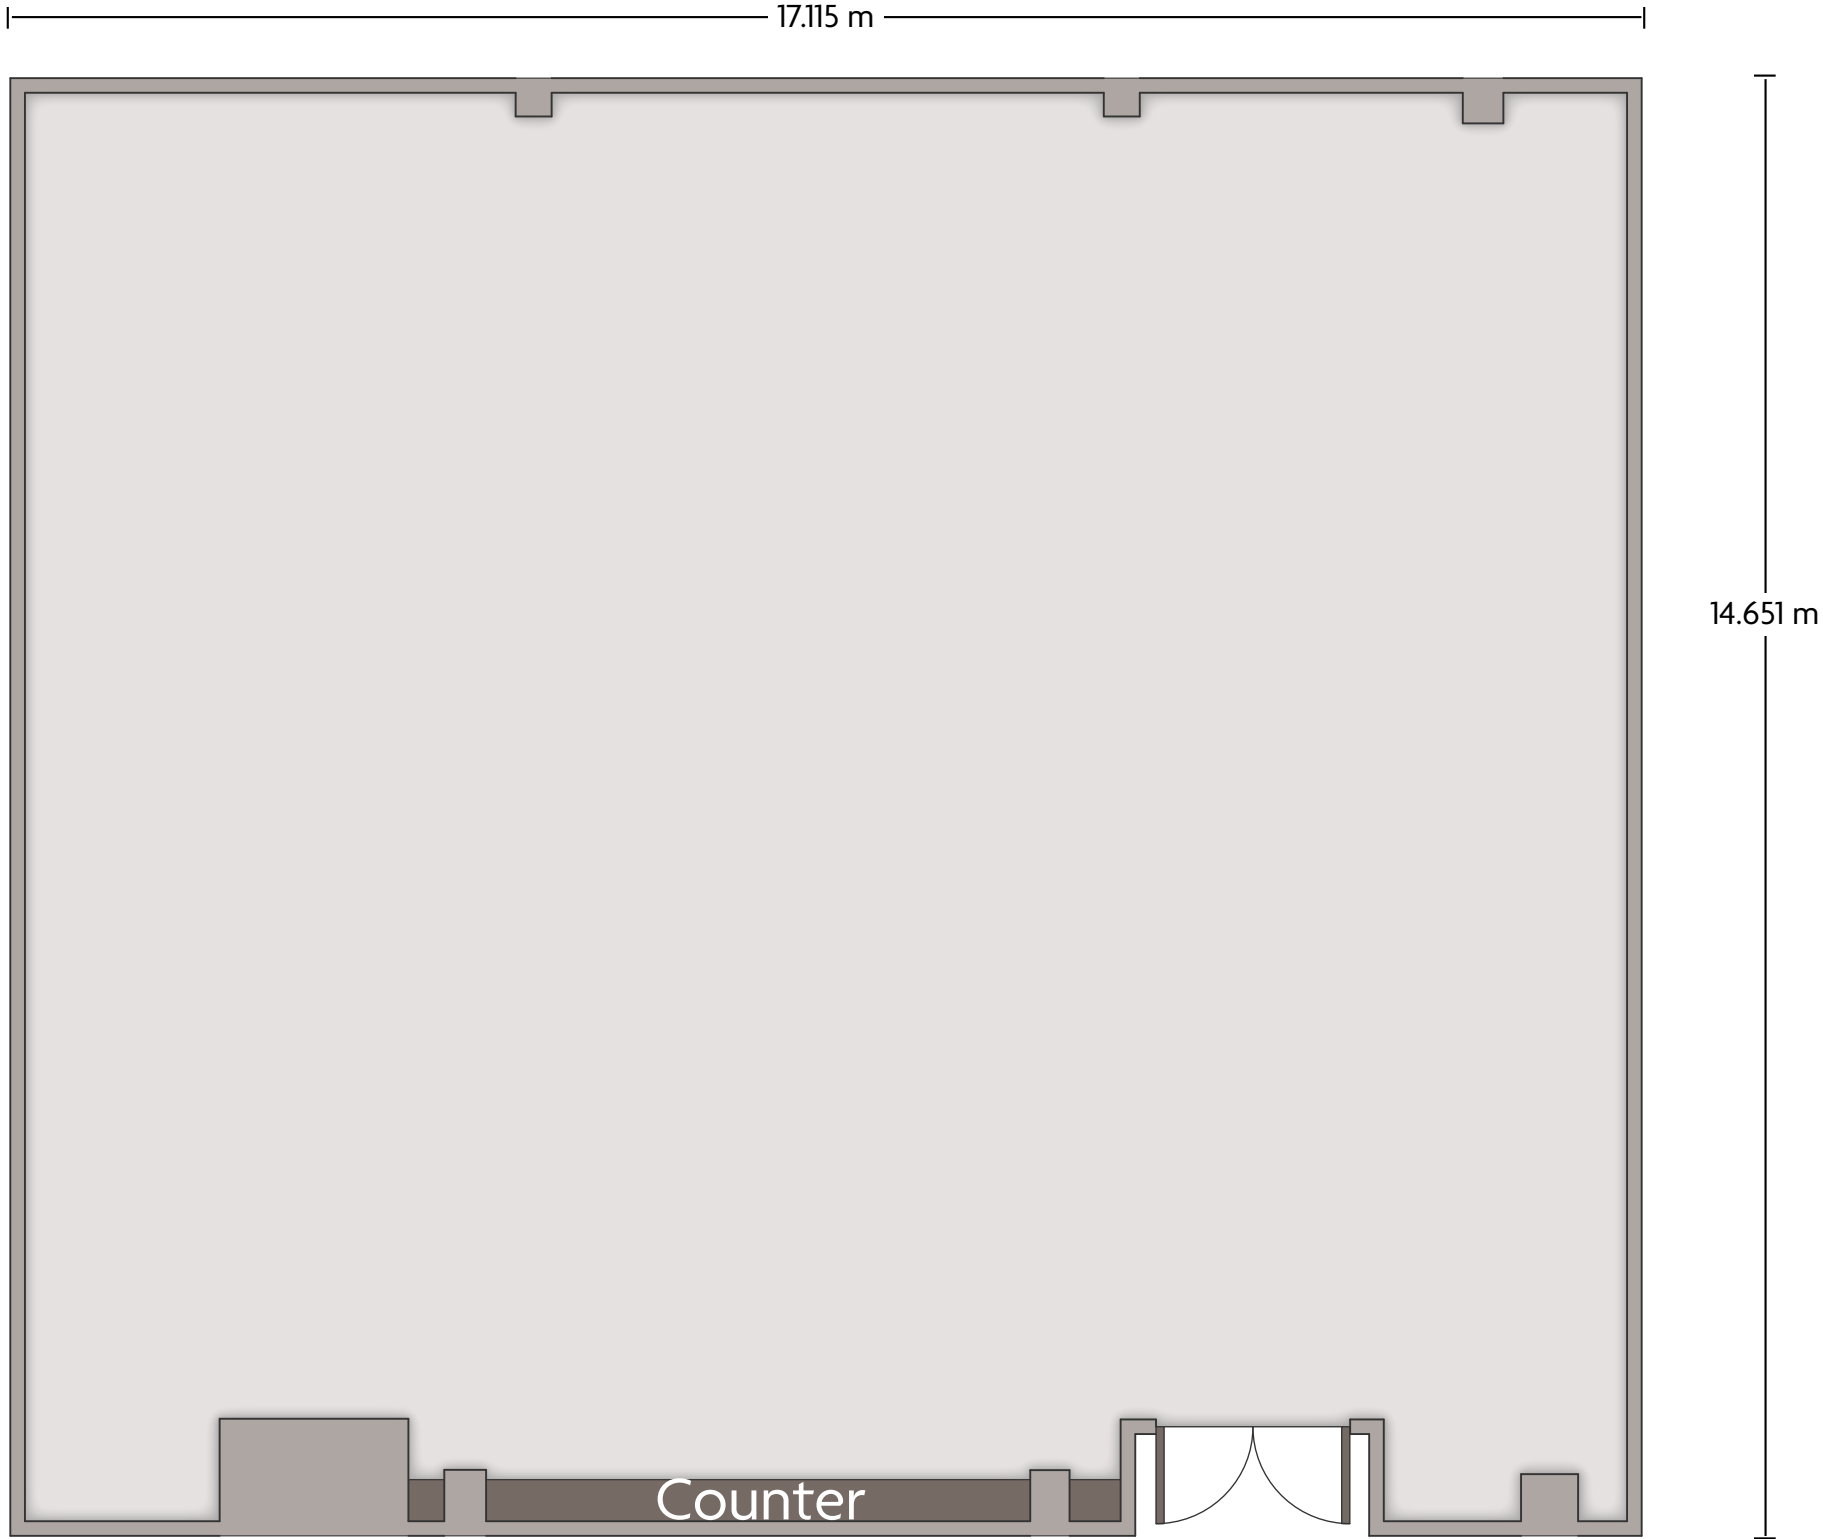

Crowne Plaza® Panama Airport - Salon Africa

LENGTH: 7.2 m WIDTH: 5.6 m HEIGHT: 3.1 m TOTAL SQUARE METERS: 38.9 m² MAXIMUM CAPACITY: 60 POWER OUTLETS: 5

Sunday Ave. Corregimiento to Panama City | Panama, PAN | 507-2-920020 *Multiple layout options available for this space.

LENGTH: 14.7 m WIDTH: 6.1 m HEIGHT: 2.9 m TOTAL SQUARE METERS: 86.2 m² MAXIMUM CAPACITY: 120 POWER OUTLETS: 12

Sunday Ave. Corregimiento to Panama City | Panama, PAN | 507-2-920020 *Multiple layout options available for this space.

Crowne Plaza® Panama Airport - Salon Europa

LENGTH: 7 m WIDTH: 5.5 m HEIGHT: 3 m TOTAL SQUARE METERS: 38 m² MAXIMUM CAPACITY: 60 POWER OUTLETS: 3

Sunday Ave. Corregimiento to Panama City | Panama, PAN | 507-2-920020 *Multiple layout options available for this space.

Crowne Plaza® Panama Airport - Salon America

LENGTH: 17.1 m WIDTH: 14.7 m HEIGHT: 3 m TOTAL SQUARE METERS: 234 m² MAXIMUM CAPACITY: 250 POWER OUTLETS: 8

Sunday Ave. Corregimiento to Panama City | Panama, PAN | 507-2-920020 *Multiple layout options available for this space.