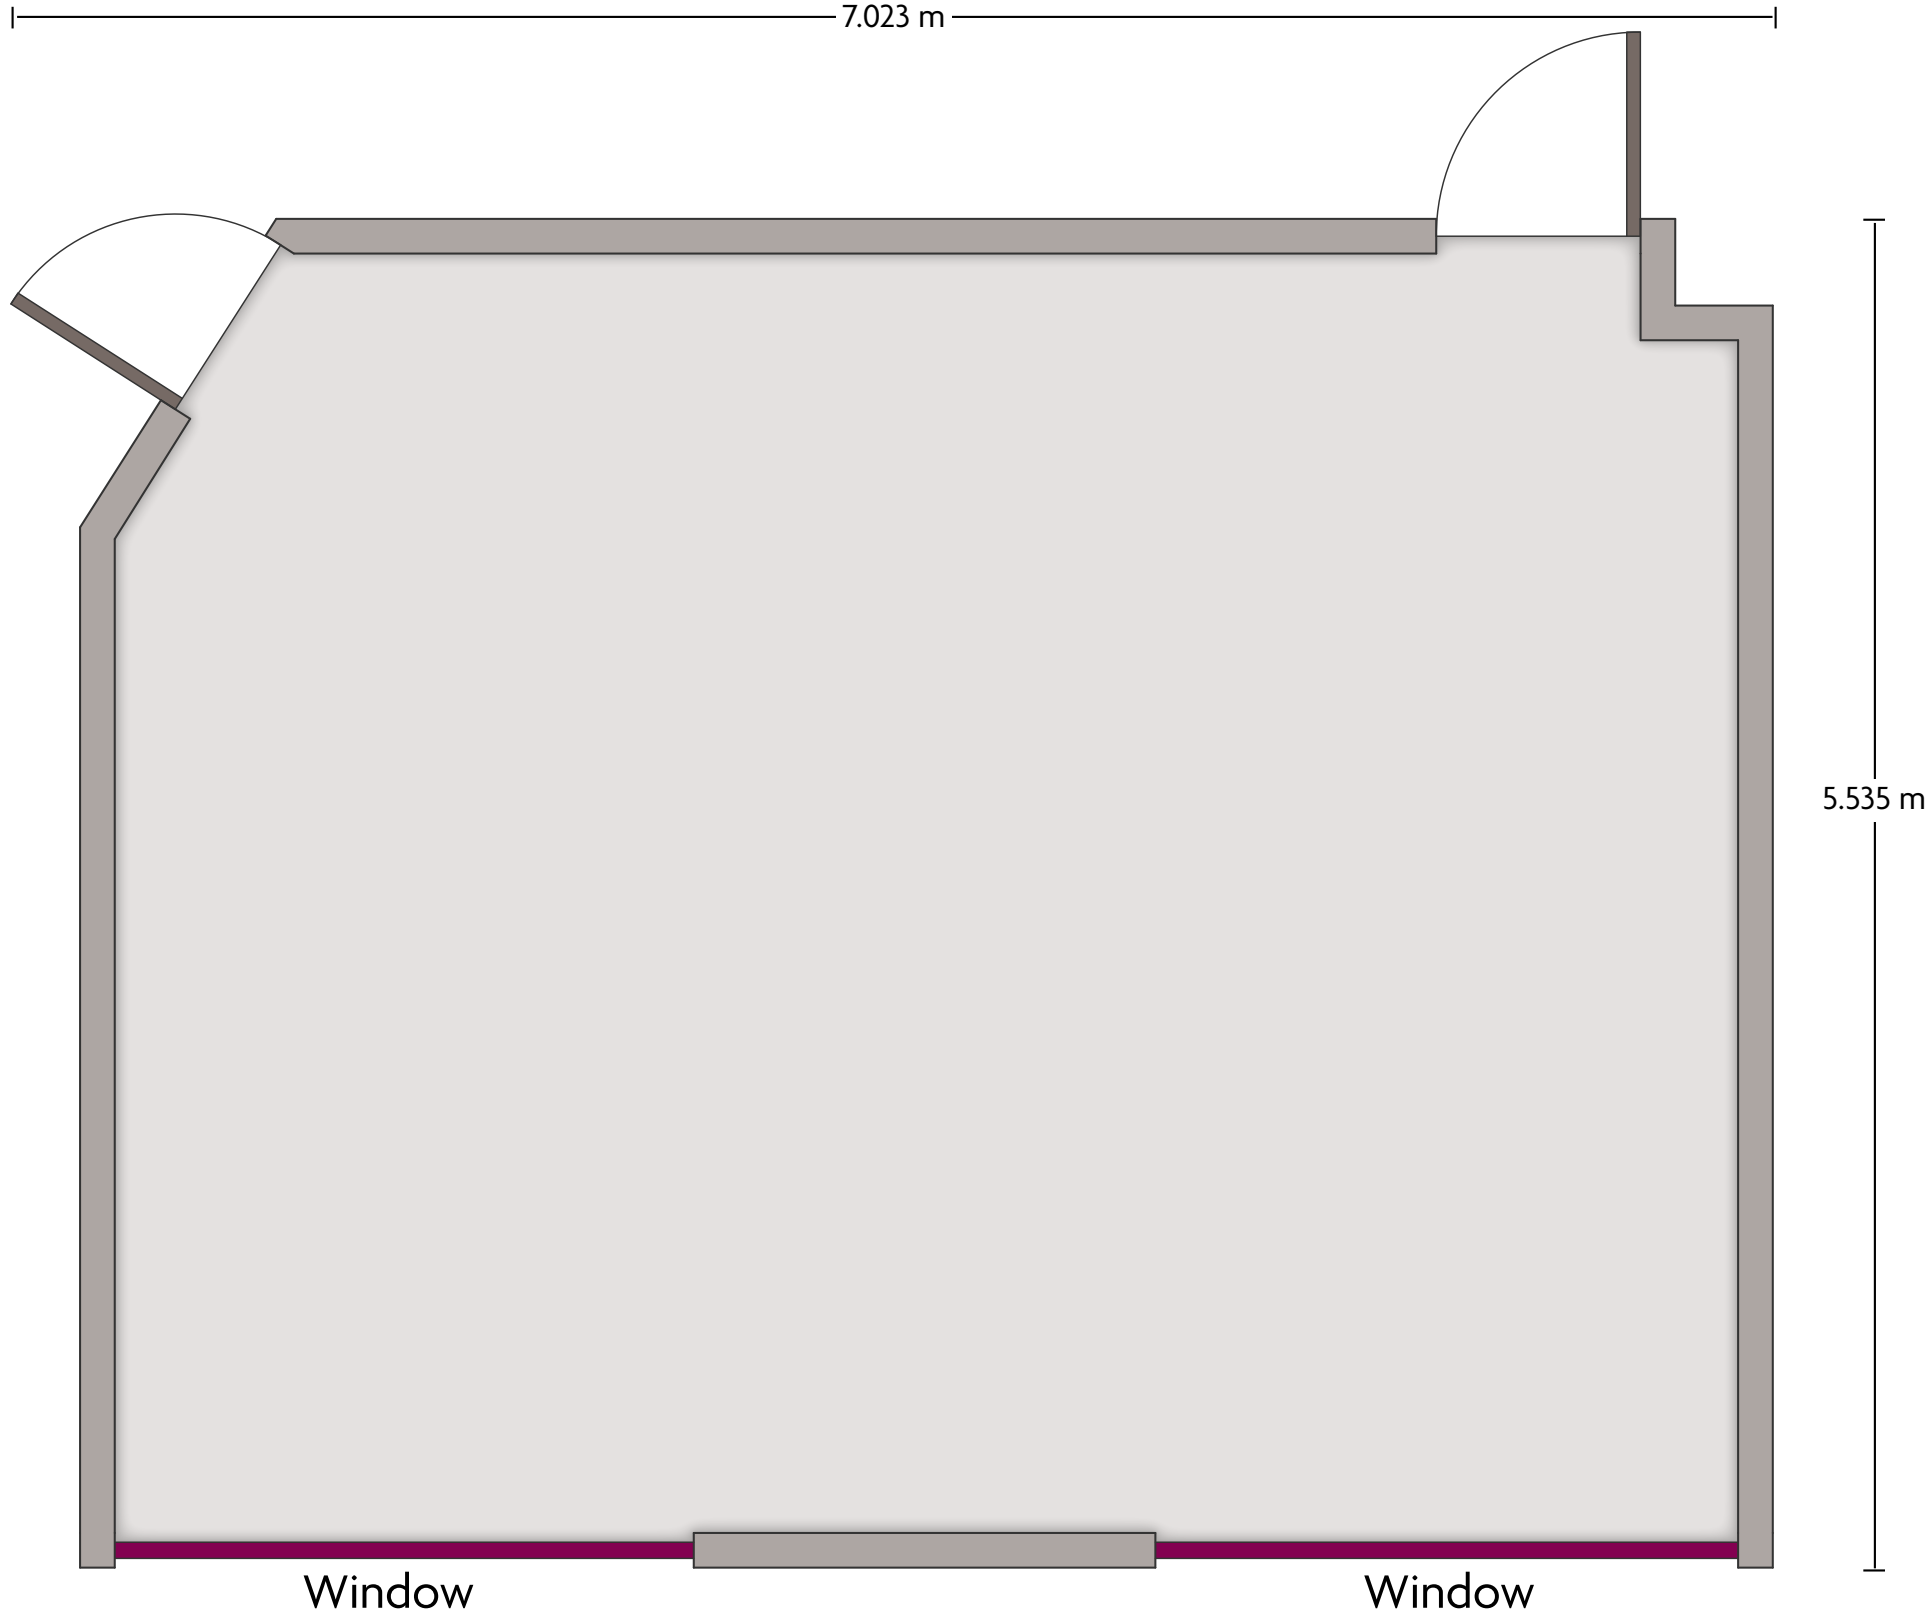

Crowne Plaza® Panama Airport - Salon Africa

LENGTH: 7.2 m WIDTH: 5.6 m HEIGHT: 3.1 m TOTAL SQUARE METERS: 38.9 m² MAXIMUM CAPACITY: 60 POWER OUTLETS: 5

Sunday Ave. Corregimiento to Panama City | Panama, PAN | 507-2-920020 *Multiple layout options available for this space.

LENGTH: 14.7 m WIDTH: 6.1 m HEIGHT: 2.9 m TOTAL SQUARE METERS: 86.2 m² MAXIMUM CAPACITY: 120 POWER OUTLETS: 12

Sunday Ave. Corregimiento to Panama City | Panama, PAN | 507-2-920020 *Multiple layout options available for this space.

Crowne Plaza® Panama Airport - Salon Europa

LENGTH: 7 m WIDTH: 5.5 m HEIGHT: 3 m TOTAL SQUARE METERS: 38 m² MAXIMUM CAPACITY: 60 POWER OUTLETS: 3

Sunday Ave. Corregimiento to Panama City | Panama, PAN | 507-2-920020 *Multiple layout options available for this space.

Crowne Plaza® Panama Airport - Salon America

LENGTH: 17.1 m WIDTH: 14.7 m HEIGHT: 3 m TOTAL SQUARE METERS: 234 m² MAXIMUM CAPACITY: 250 POWER OUTLETS: 8

Sunday Ave. Corregimiento to Panama City | Panama, PAN | 507-2-920020 *Multiple layout options available for this space.