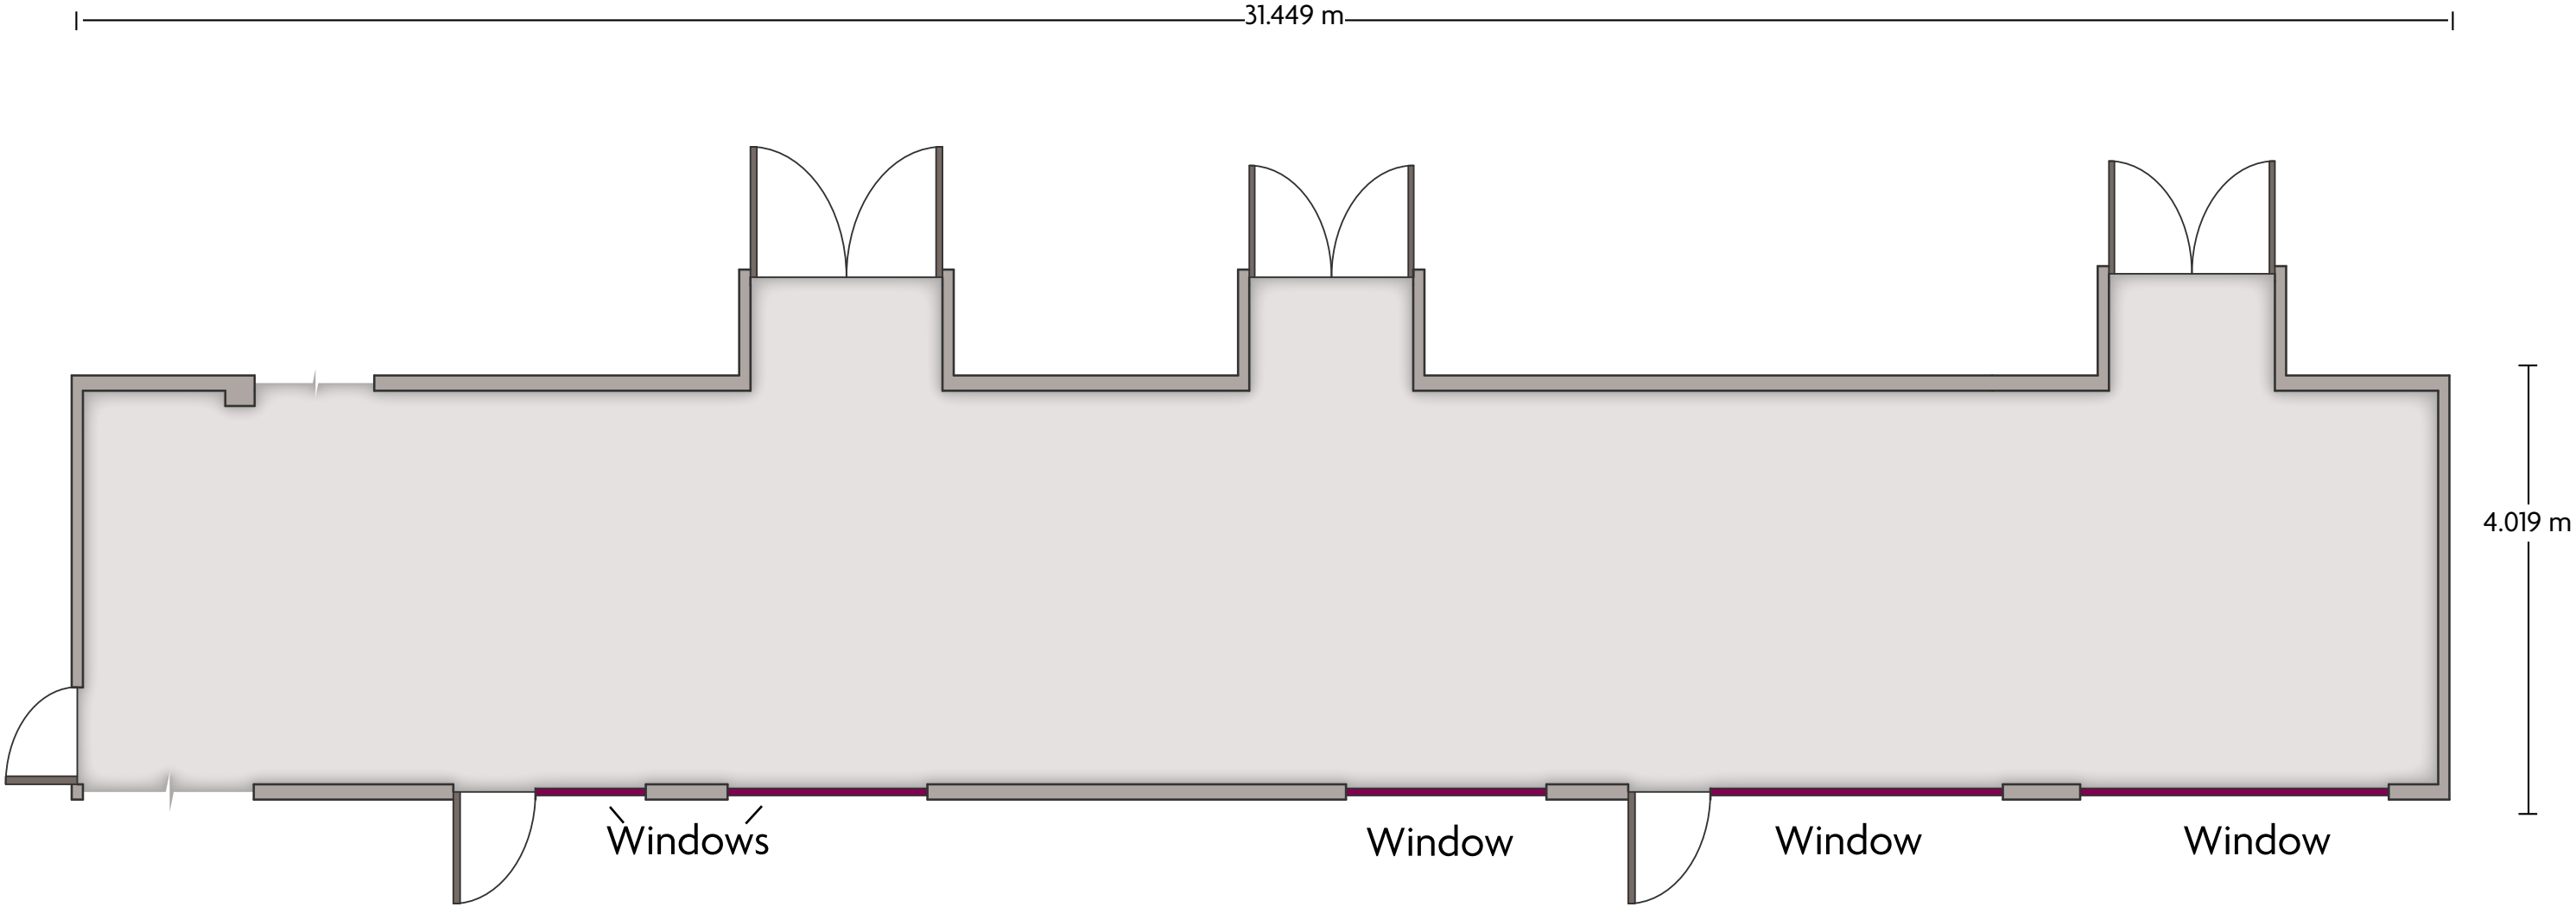

Crowne Plaza® Panama Airport - Foyer

LENGTH: 31.4 m   WIDTH: 4 m   HEIGHT: 2.9 m   TOTAL SQUARE METERS: 128.9 m²   MAXIMUM CAPACITY: 125   POWER OUTLETS: 4

Sunday Ave. Corregimiento to Panama City | Panama, PAN | 507-2-920020