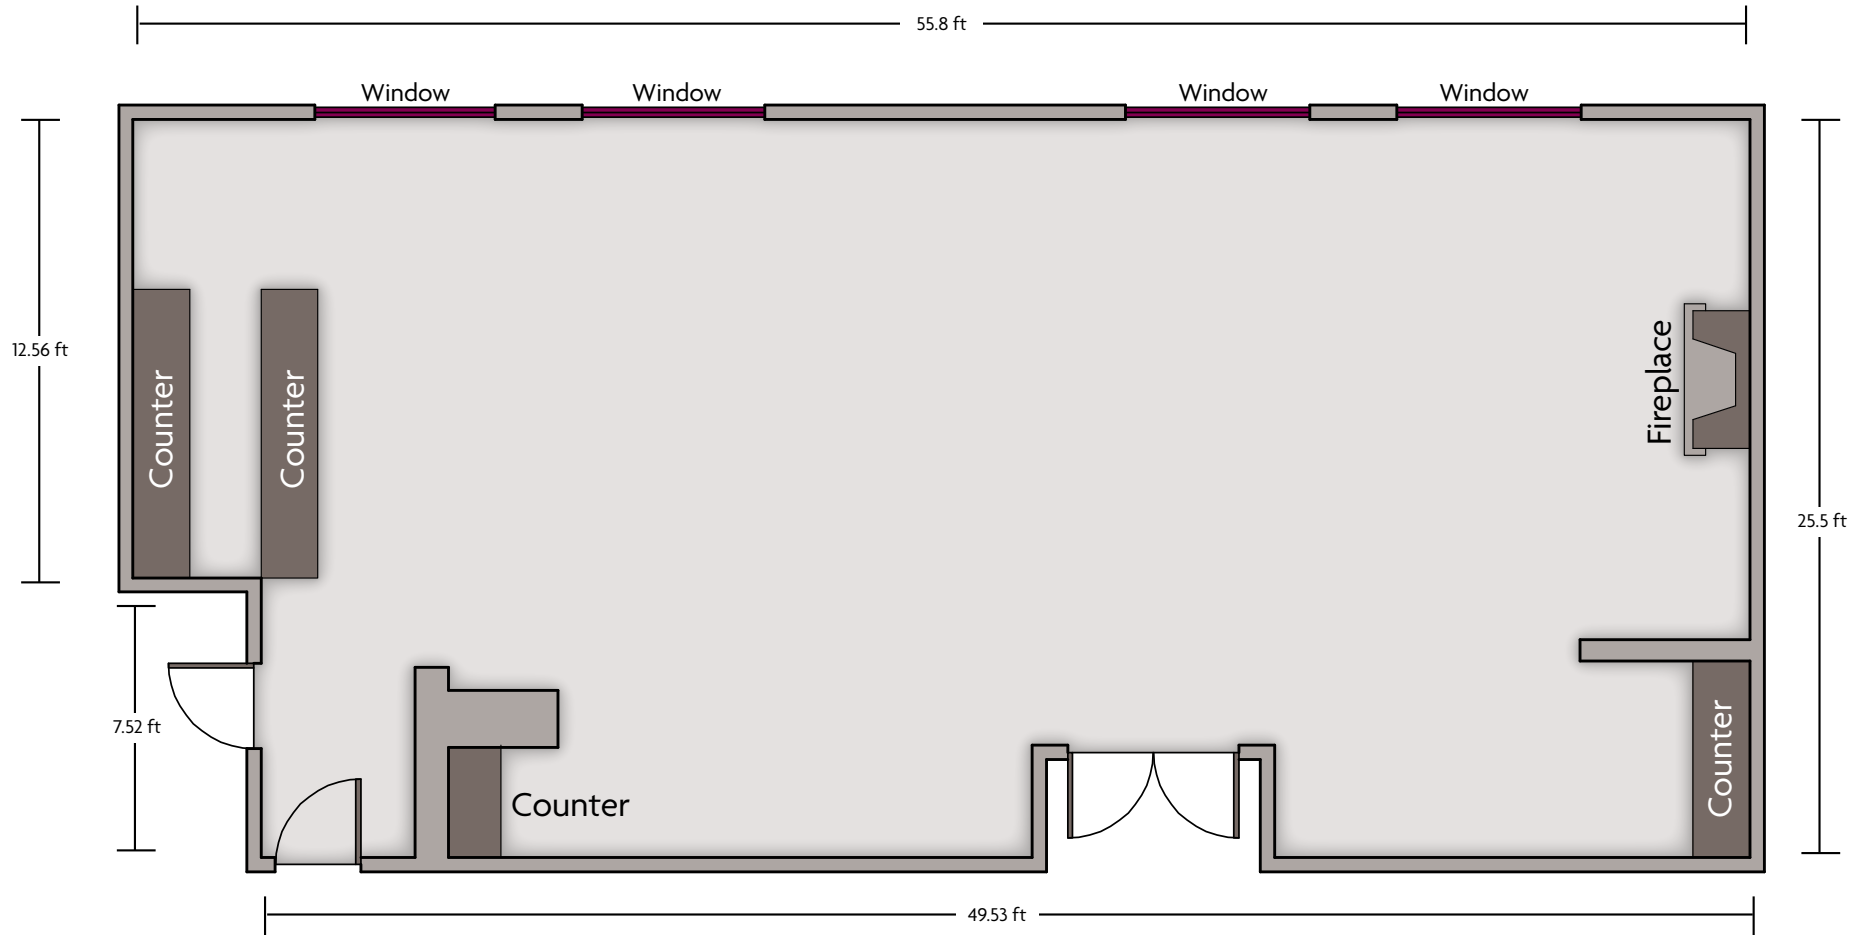

Crowne Plaza® Orlando - Downtown - Grand Ballroom

LENGTH: 62 Ft. WIDTH: 58 Ft. HEIGHT: 14.5 Ft. TOTAL SQUARE FEET: 3556 Sq Ft MAXIMUM CAPACITY: 400 POWER OUTLETS: 20

304 W Colonial Dr. | Orlando, FL 32801 | 407.843.8700

*Multiple layout options available for this space.

LENGTH: 21.2 Ft. WIDTH: 17.3 Ft. HEIGHT: 8 Ft. TOTAL SQUARE FEET: 370 Sq Ft MAXIMUM CAPACITY: 30 POWER OUTLETS: 8

304 W Colonial Dr. | Orlando, FL 32801 | 407.843.8700

Crowne Plaza® Orlando - Downtown - Lake Room

LENGTH: 55.8 Ft. WIDTH: 25.5 Ft. HEIGHT: 9 Ft. TOTAL SQUARE FEET: 1282 Sq Ft MAXIMUM CAPACITY: 75 POWER OUTLETS: 26

304 W Colonial Dr. | Orlando, FL 32801 | 407.843.8700

*Multiple layout options available for this space.

Crowne Plaza® Orlando - Downtown - Prefunction

LENGTH: 25.5 Ft. WIDTH: 22.6 Ft. HEIGHT: 10 Ft. TOTAL SQUARE FEET: 633 Sq Ft MAXIMUM CAPACITY: 150 POWER OUTLETS: 4