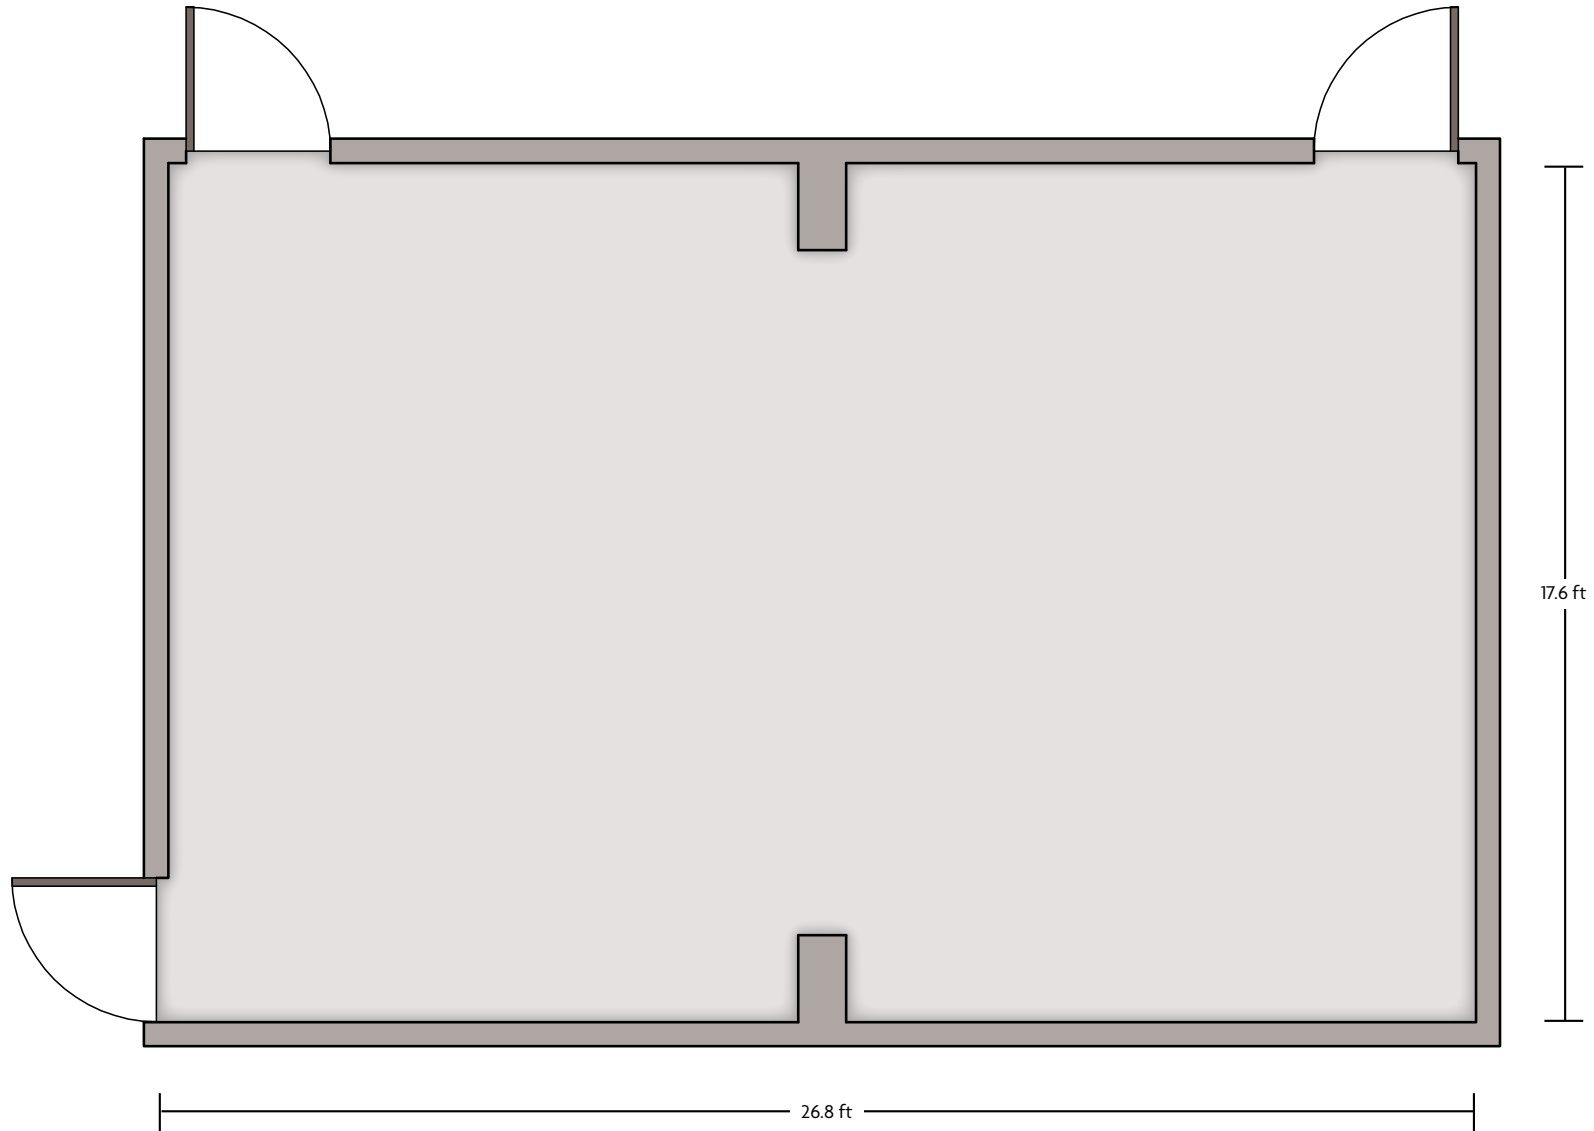

LENGTH: 17.6 Ft. WIDTH: 11.1 Ft. HEIGHT: 8 Ft. TOTAL SQUARE FEET: 196 Sq Ft MAXIMUM CAPACITY: 10 POWER OUTLETS: 10

304 W Colonial Dr. | Orlando, FL 32801 | 407.843.8700

*Multiple layout options available for this space.

LENGTH: 42.2 Ft. WIDTH: 34.8 Ft. HEIGHT: 8.5 Ft. TOTAL SQUARE FEET: 1263 Sq Ft MAXIMUM CAPACITY: 125 POWER OUTLETS: 18

304 W Colonial Dr. | Orlando, FL 32801 | 407.843.8700

*Multiple layout options available for this space.

LENGTH: 26.8 Ft. WIDTH: 17.6 Ft. HEIGHT: 10 Ft. TOTAL SQUARE FEET: 470 Sq Ft MAXIMUM CAPACITY: 10 POWER OUTLETS: 14

304 W Colonial Dr. | Orlando, FL 32801 | 407.843.8700

*Multiple layout options available for this space.

LENGTH: 62 Ft. WIDTH: 28.5 Ft. HEIGHT: 14.5 Ft. TOTAL SQUARE FEET: 1470 Sq Ft MAXIMUM CAPACITY: 200 POWER OUTLETS: 10

304 W Colonial Dr. | Orlando, FL 32801 | 407.843.8700

*Multiple layout options available for this space.