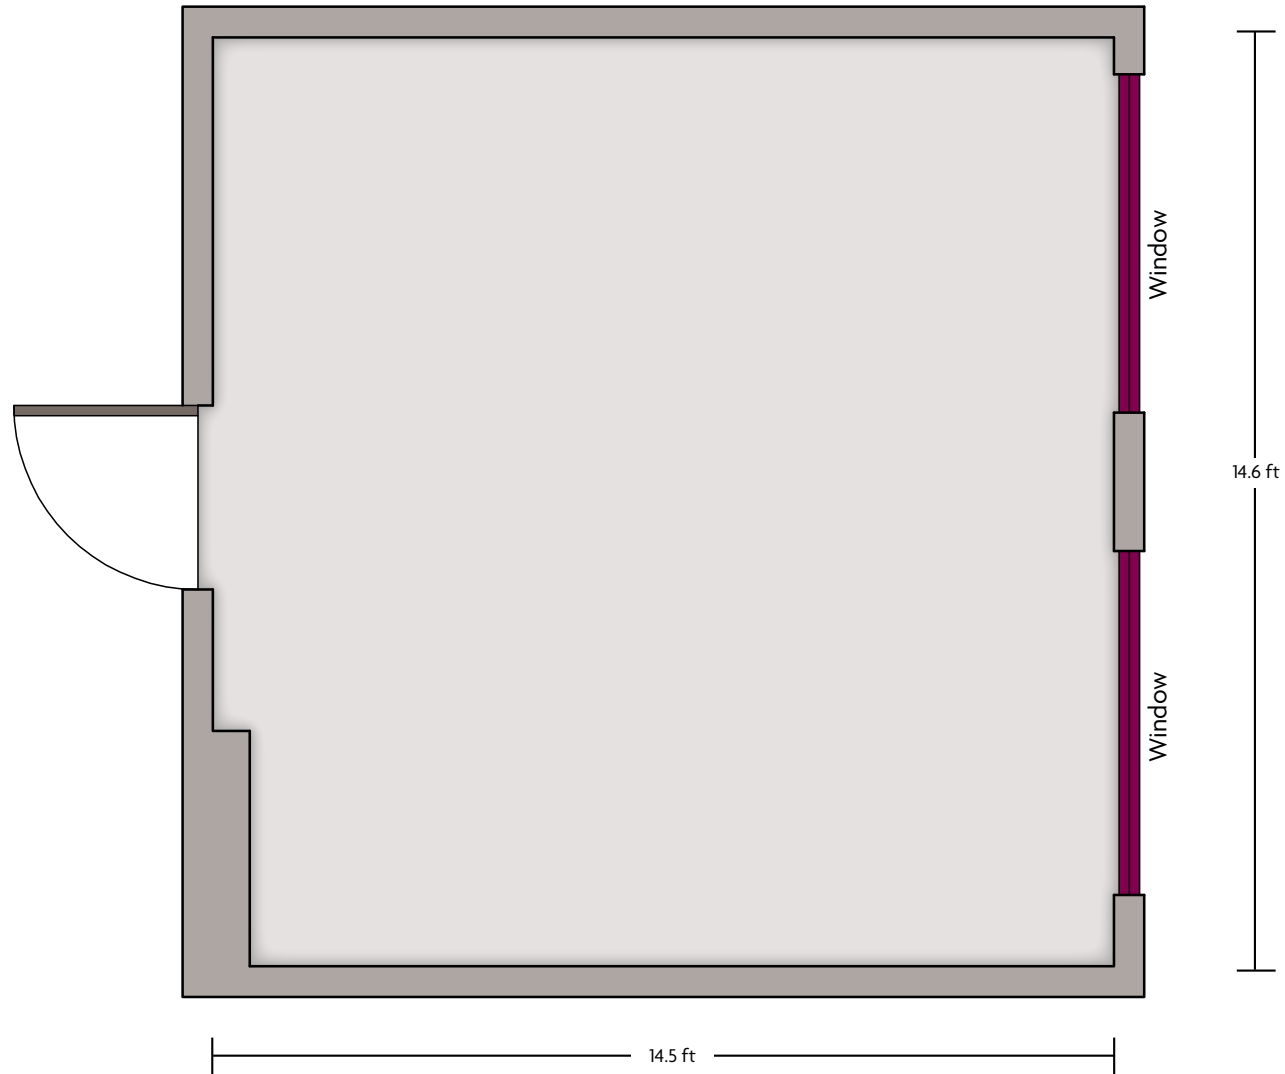

LENGTH: 17.6 Ft. WIDTH: 11.1 Ft. HEIGHT: 8 Ft. TOTAL SQUARE FEET: 196 Sq Ft MAXIMUM CAPACITY: 10 POWER OUTLETS: 10

304 W Colonial Dr. | Orlando, FL 32801 | 407.843.8700

*Multiple layout options available for this space.

LENGTH: 42.2 Ft. WIDTH: 34.8 Ft. HEIGHT: 8.5 Ft. TOTAL SQUARE FEET: 1263 Sq Ft MAXIMUM CAPACITY: 125 POWER OUTLETS: 18

304 W Colonial Dr. | Orlando, FL 32801 | 407.843.8700

*Multiple layout options available for this space.

LENGTH: 26.8 Ft. WIDTH: 17.6 Ft. HEIGHT: 10 Ft. TOTAL SQUARE FEET: 470 Sq Ft MAXIMUM CAPACITY: 10 POWER OUTLETS: 14

304 W Colonial Dr. | Orlando, FL 32801 | 407.843.8700

*Multiple layout options available for this space.

LENGTH: 62 Ft. WIDTH: 28.5 Ft. HEIGHT: 14.5 Ft. TOTAL SQUARE FEET: 1470 Sq Ft MAXIMUM CAPACITY: 200 POWER OUTLETS: 10

304 W Colonial Dr. | Orlando, FL 32801 | 407.843.8700

*Multiple layout options available for this space.