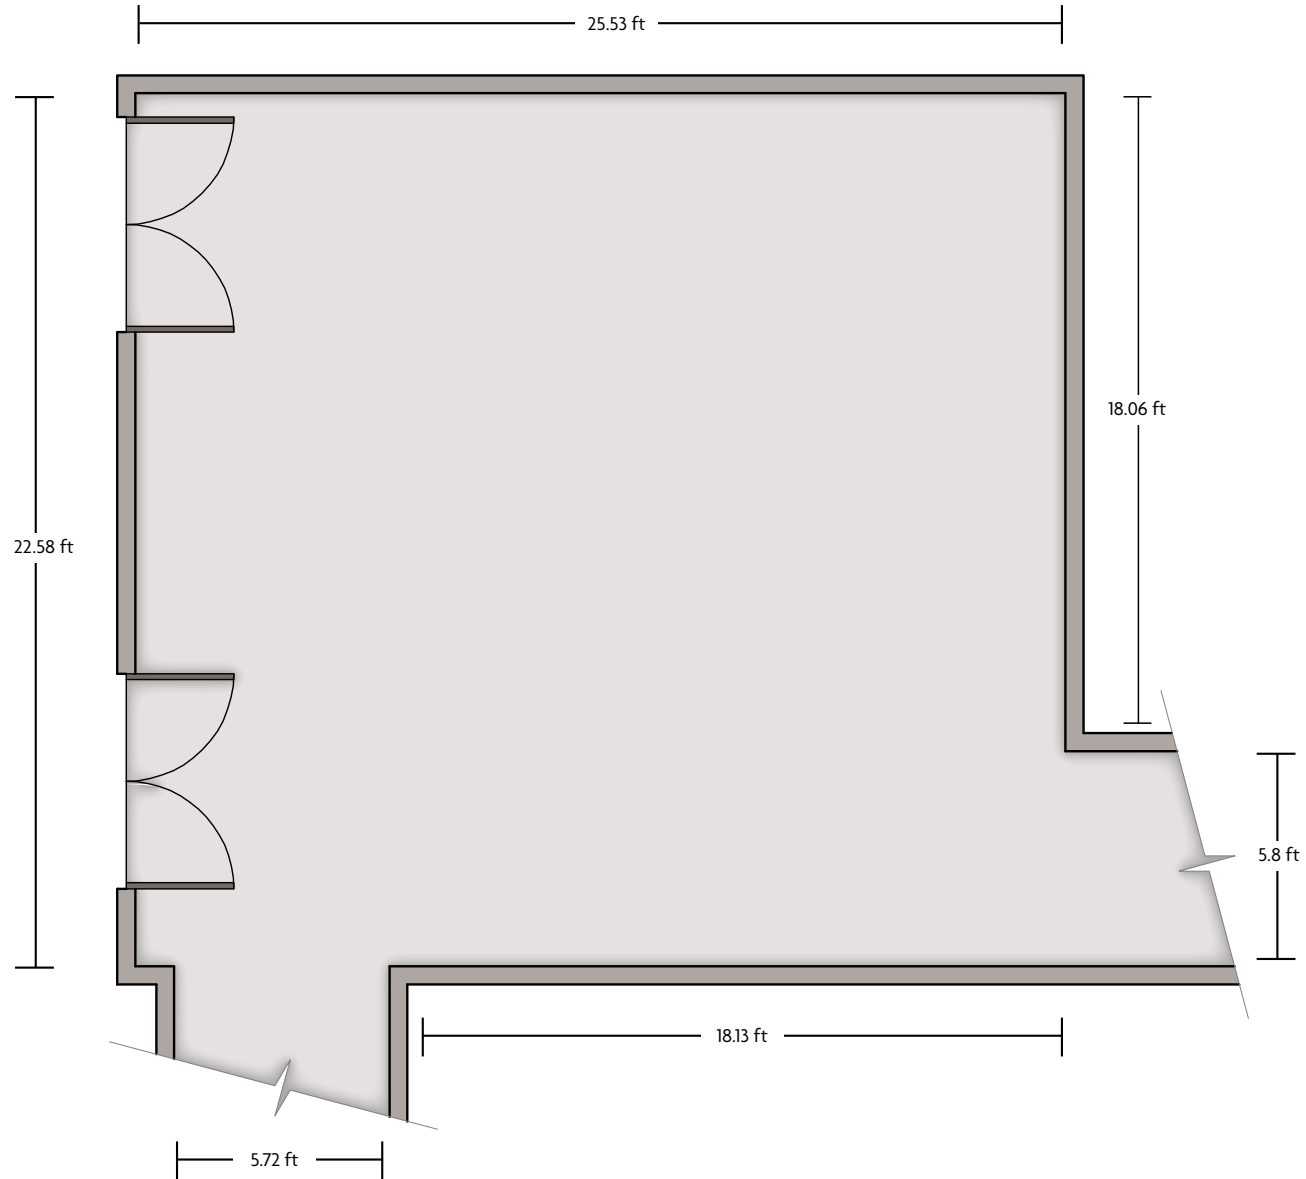

Crowne Plaza® Orlando - Downtown - Grand Ballroom

LENGTH: 62 Ft. WIDTH: 58 Ft. HEIGHT: 14.5 Ft. TOTAL SQUARE FEET: 3556 Sq Ft MAXIMUM CAPACITY: 400 POWER OUTLETS: 20

304 W Colonial Dr. | Orlando, FL 32801 | 407.843.8700

Crowne Plaza® Orlando - Downtown - Lake Room

LENGTH: 55.8 Ft. WIDTH: 25.5 Ft. HEIGHT: 9 Ft. TOTAL SQUARE FEET: 1282 Sq Ft MAXIMUM CAPACITY: 75 POWER OUTLETS: 26

304 W Colonial Dr. | Orlando, FL 32801 | 407.843.8700

*Multiple layout options available for this space.

LENGTH: 34.3 Ft. WIDTH: 23 Ft. HEIGHT: 13 Ft. TOTAL SQUARE FEET: 687 Sq Ft MAXIMUM CAPACITY: 28 POWER OUTLETS: 2

304 W Colonial Dr. | Orlando, FL 32801 | 407.843.8700

*Multiple layout options available for this space.

Crowne Plaza® Orlando - Downtown - Prefunction

LENGTH: 25.5 Ft. WIDTH: 22.6 Ft. HEIGHT: 10 Ft. TOTAL SQUARE FEET: 633 Sq Ft MAXIMUM CAPACITY: 150 POWER OUTLETS: 4