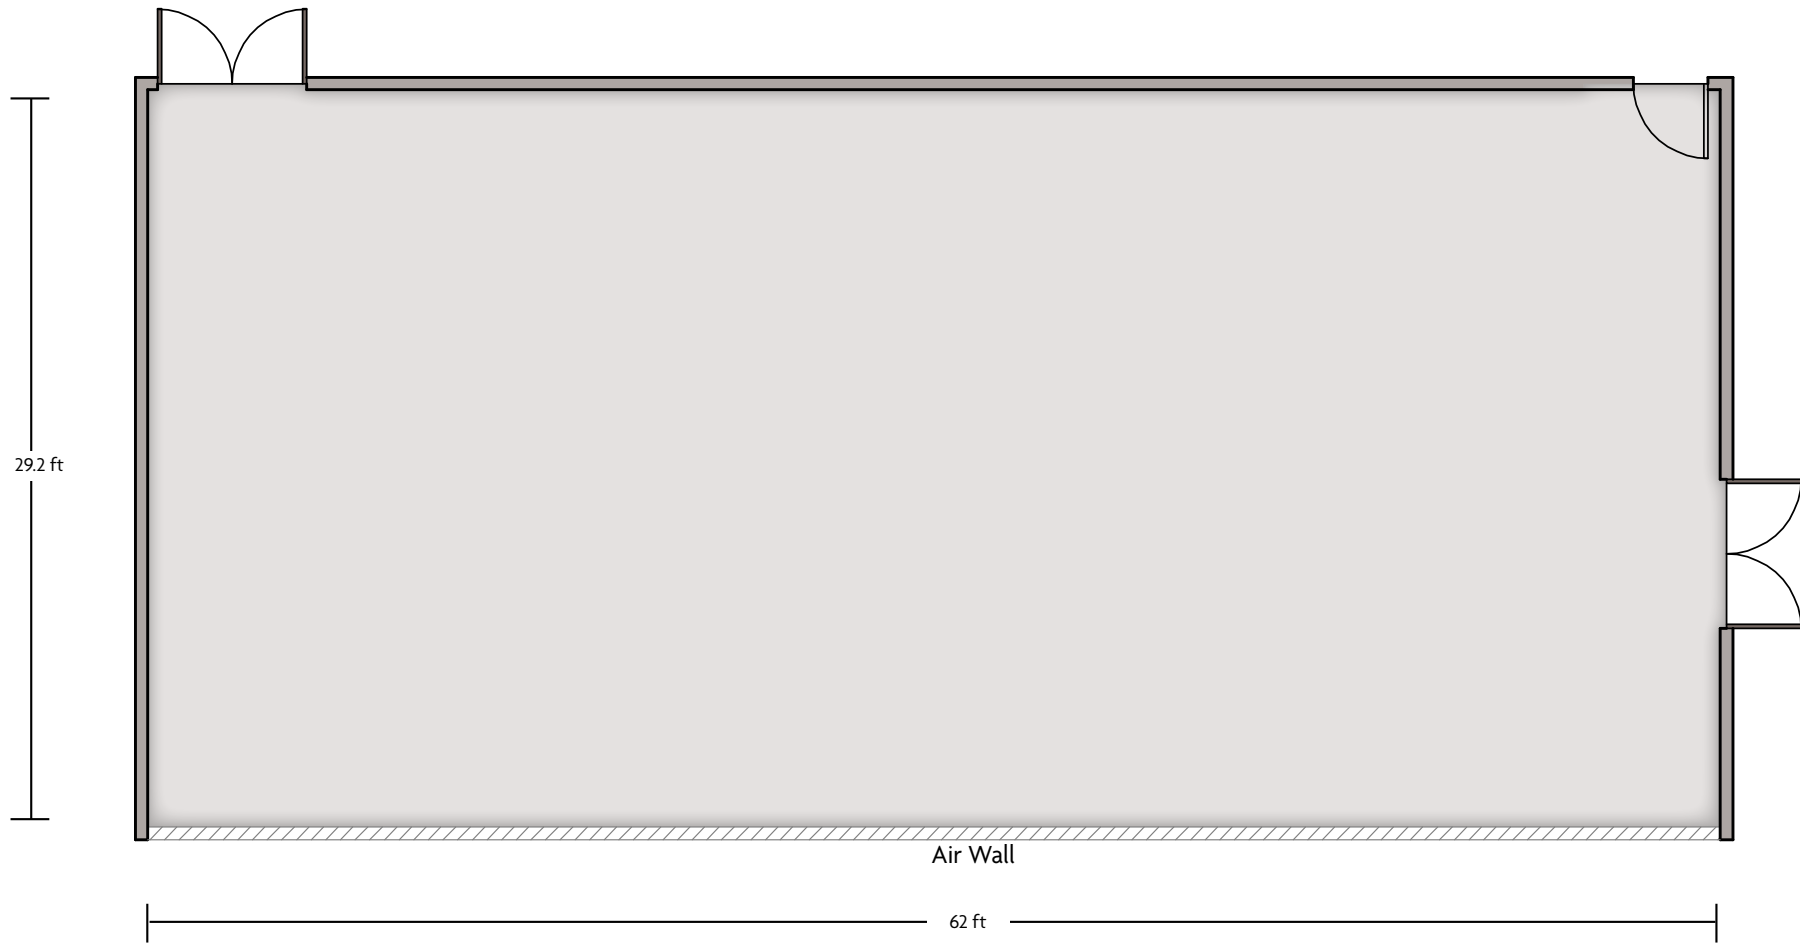

LENGTH: 14.6 Ft. WIDTH: 14.5 Ft. HEIGHT: 8 Ft. TOTAL SQUARE FEET: 215 Sq Ft MAXIMUM CAPACITY: 25 POWER OUTLETS: 6

304 W Colonial Dr. | Orlando, FL 32801 | 407.843.8700

*Multiple layout options available for this space.

LENGTH: 62 Ft. WIDTH: 28.5 Ft. HEIGHT: 14.5 Ft. TOTAL SQUARE FEET: 1470 Sq Ft MAXIMUM CAPACITY: 200 POWER OUTLETS: 10

304 W Colonial Dr. | Orlando, FL 32801 | 407.843.8700

*Multiple layout options available for this space.

LENGTH: 62 Ft. WIDTH: 29.2 Ft. HEIGHT: 14.5 Ft. TOTAL SQUARE FEET: 1816 Sq Ft MAXIMUM CAPACITY: 200 POWER OUTLETS: 10

304 W Colonial Dr. | Orlando, FL 32801 | 407.843.8700

*Multiple layout options available for this space.

*Multiple layout options available for this space.

Crowne Plaza® Orlando - Downtown - Prefunction

LENGTH: 25.5 Ft. WIDTH: 22.6 Ft. HEIGHT: 10 Ft. TOTAL SQUARE FEET: 633 Sq Ft MAXIMUM CAPACITY: 150 POWER OUTLETS: 4