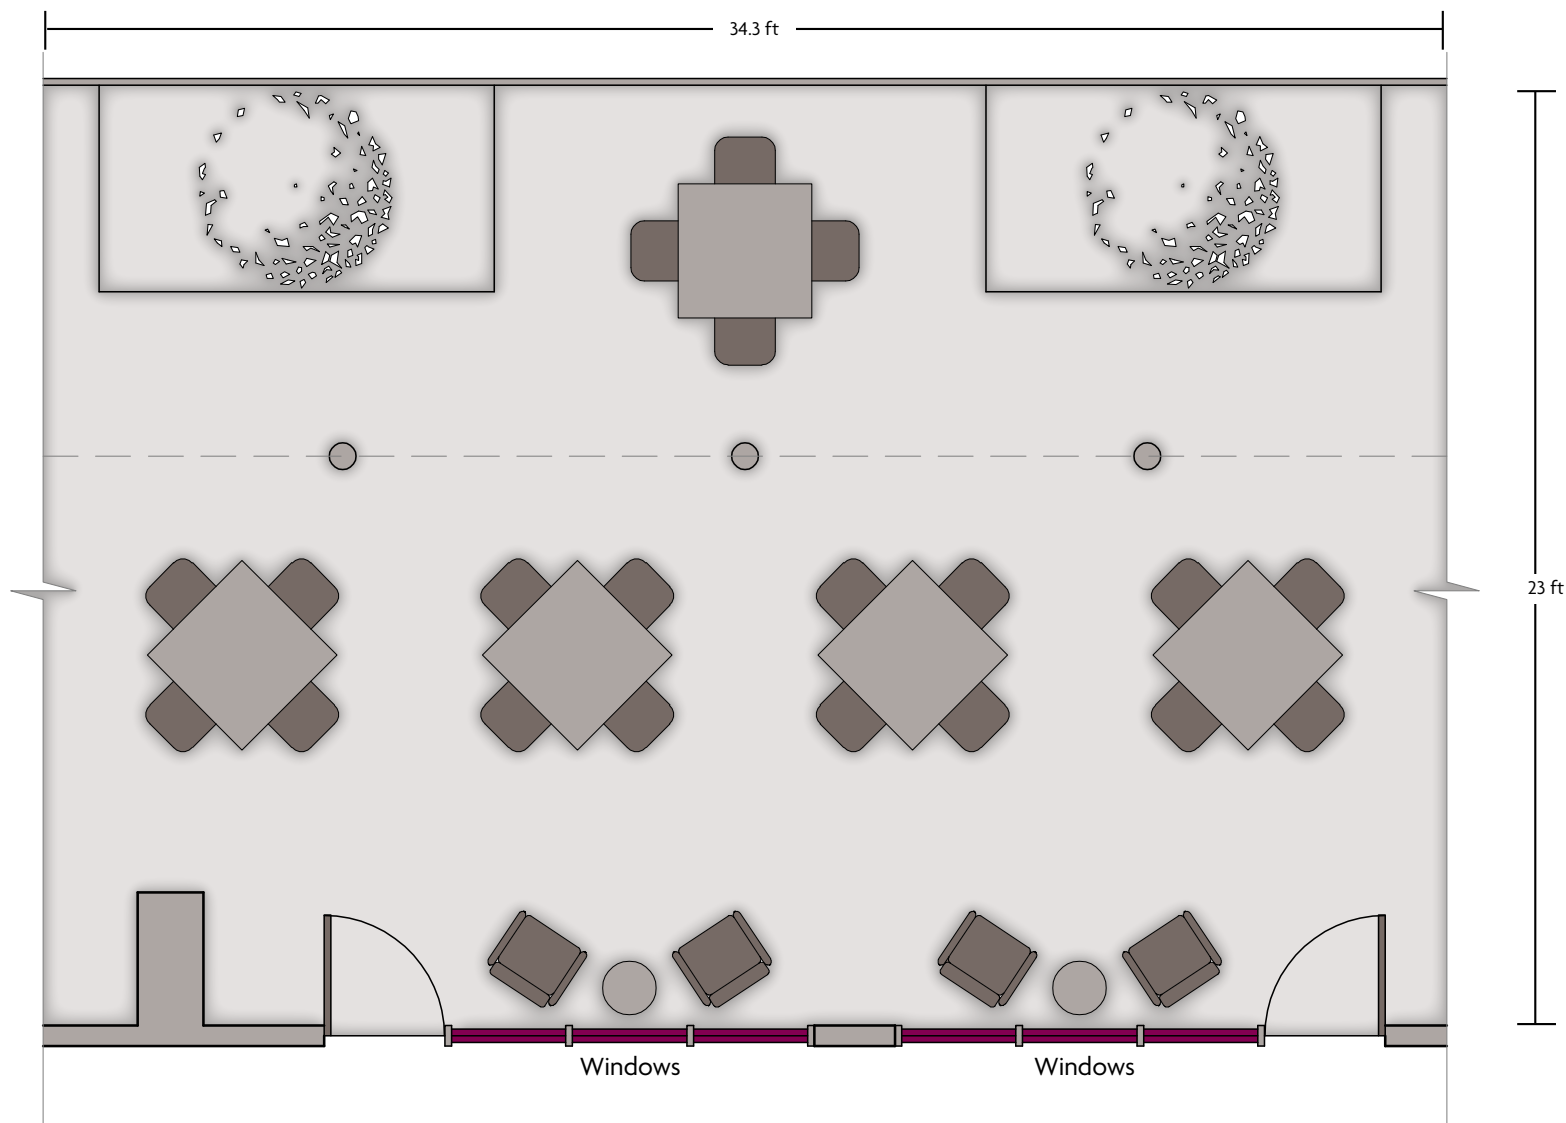

LENGTH: 34.3 Ft.   WIDTH: 23 Ft.   HEIGHT: 13 Ft.   TOTAL SQUARE FEET: 687 Sq Ft   MAXIMUM CAPACITY: 28   POWER OUTLETS: 2

304 W Colonial Dr. | Orlando, FL 32801 | 407.843.8700

*Multiple layout options available for this space.