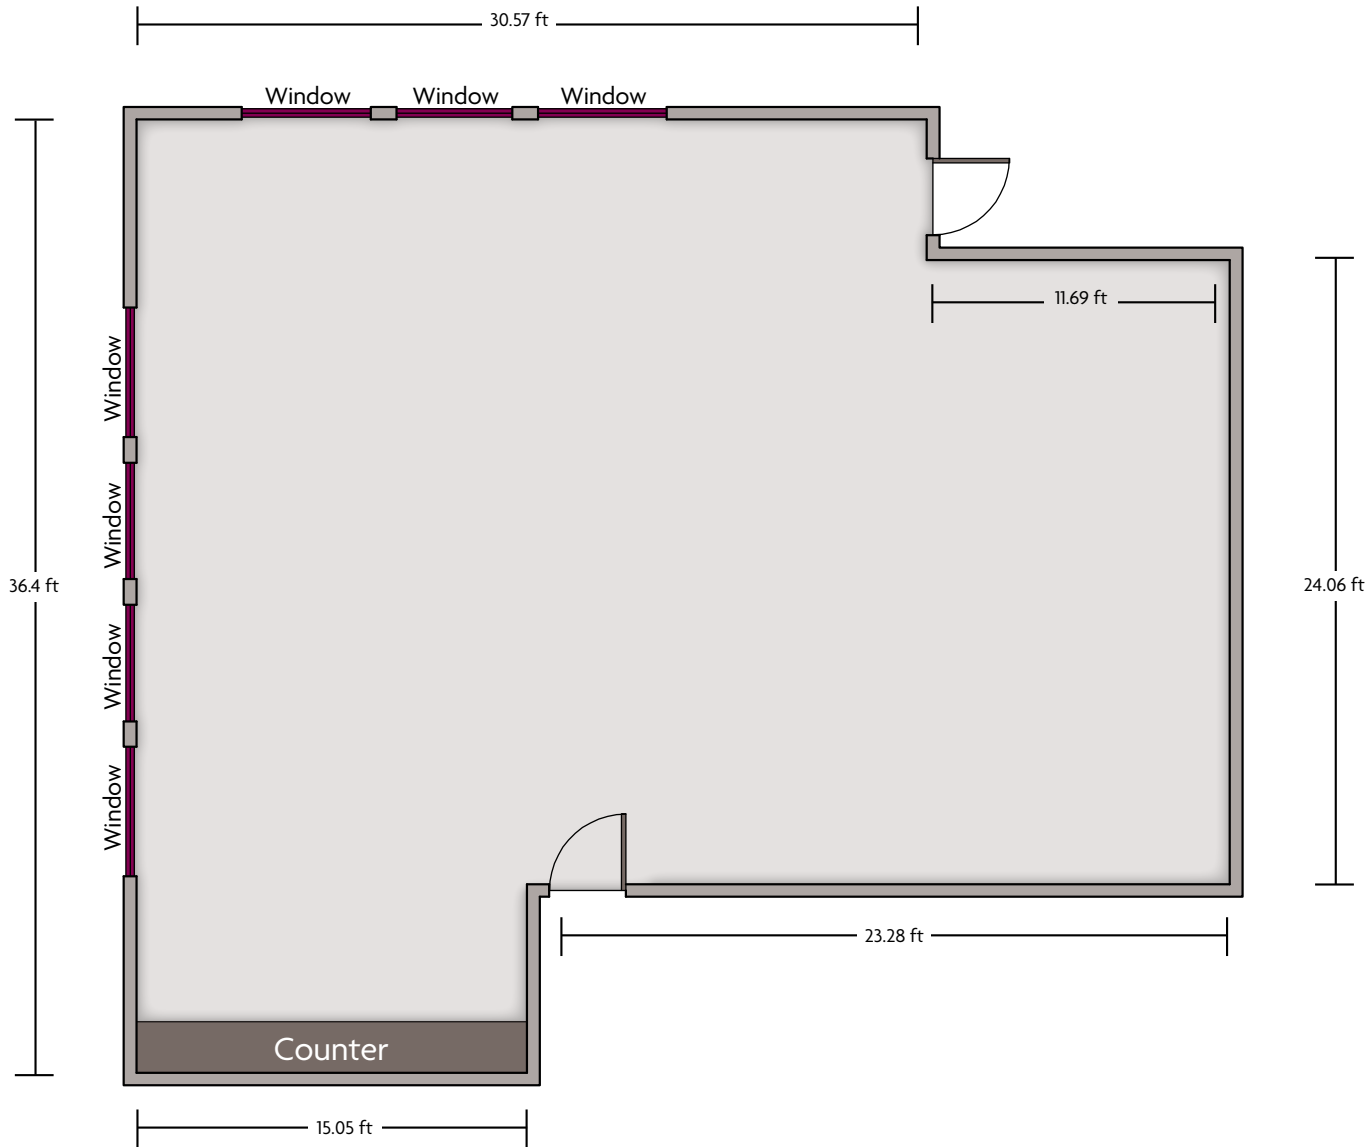

LENGTH: 17.6 Ft. WIDTH: 11.1 Ft. HEIGHT: 8 Ft. TOTAL SQUARE FEET: 196 Sq Ft MAXIMUM CAPACITY: 10 POWER OUTLETS: 10

304 W Colonial Dr. | Orlando, FL 32801 | 407.843.8700

*Multiple layout options available for this space.

LENGTH: 26.8 Ft. WIDTH: 17.6 Ft. HEIGHT: 10 Ft. TOTAL SQUARE FEET: 470 Sq Ft MAXIMUM CAPACITY: 10 POWER OUTLETS: 14

304 W Colonial Dr. | Orlando, FL 32801 | 407.843.8700

*Multiple layout options available for this space.

Crowne Plaza® Orlando - Downtown - Lake Room

LENGTH: 55.8 Ft. WIDTH: 25.5 Ft. HEIGHT: 9 Ft. TOTAL SQUARE FEET: 1282 Sq Ft MAXIMUM CAPACITY: 75 POWER OUTLETS: 26

304 W Colonial Dr. | Orlando, FL 32801 | 407.843.8700

*Multiple layout options available for this space.

Crowne Plaza® Orlando - Downtown - Prefunction

LENGTH: 25.5 Ft. WIDTH: 22.6 Ft. HEIGHT: 10 Ft. TOTAL SQUARE FEET: 633 Sq Ft MAXIMUM CAPACITY: 150 POWER OUTLETS: 4