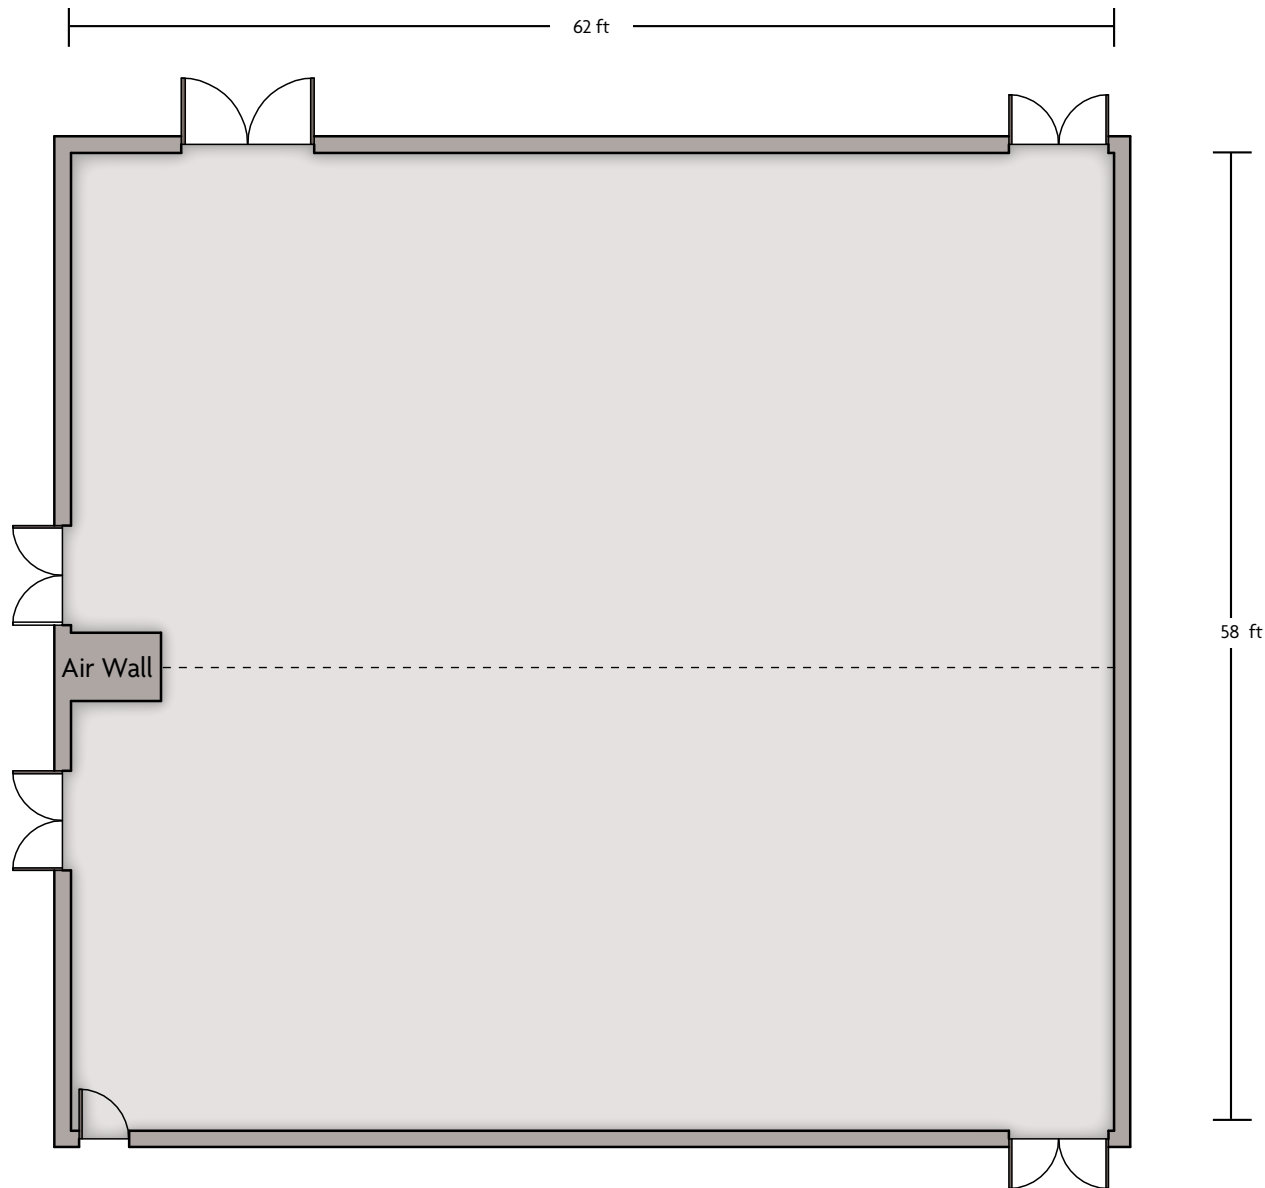

LENGTH: 62 Ft. WIDTH: 28.5 Ft. HEIGHT: 14.5 Ft. TOTAL SQUARE FEET: 1470 Sq Ft MAXIMUM CAPACITY: 200 POWER OUTLETS: 10

304 W Colonial Dr. | Orlando, FL 32801 | 407.843.8700

*Multiple layout options available for this space.

LENGTH: 62 Ft. WIDTH: 29.2 Ft. HEIGHT: 14.5 Ft. TOTAL SQUARE FEET: 1816 Sq Ft MAXIMUM CAPACITY: 200 POWER OUTLETS: 10

304 W Colonial Dr. | Orlando, FL 32801 | 407.843.8700

*Multiple layout options available for this space.

Crowne Plaza® Orlando - Downtown - Grand Ballroom

LENGTH: 62 Ft. WIDTH: 58 Ft. HEIGHT: 14.5 Ft. TOTAL SQUARE FEET: 3556 Sq Ft MAXIMUM CAPACITY: 400 POWER OUTLETS: 20

304 W Colonial Dr. | Orlando, FL 32801 | 407.843.8700

*Multiple layout options available for this space.

Crowne Plaza® Orlando - Downtown - Prefunction

LENGTH: 25.5 Ft. WIDTH: 22.6 Ft. HEIGHT: 10 Ft. TOTAL SQUARE FEET: 633 Sq Ft MAXIMUM CAPACITY: 150 POWER OUTLETS: 4