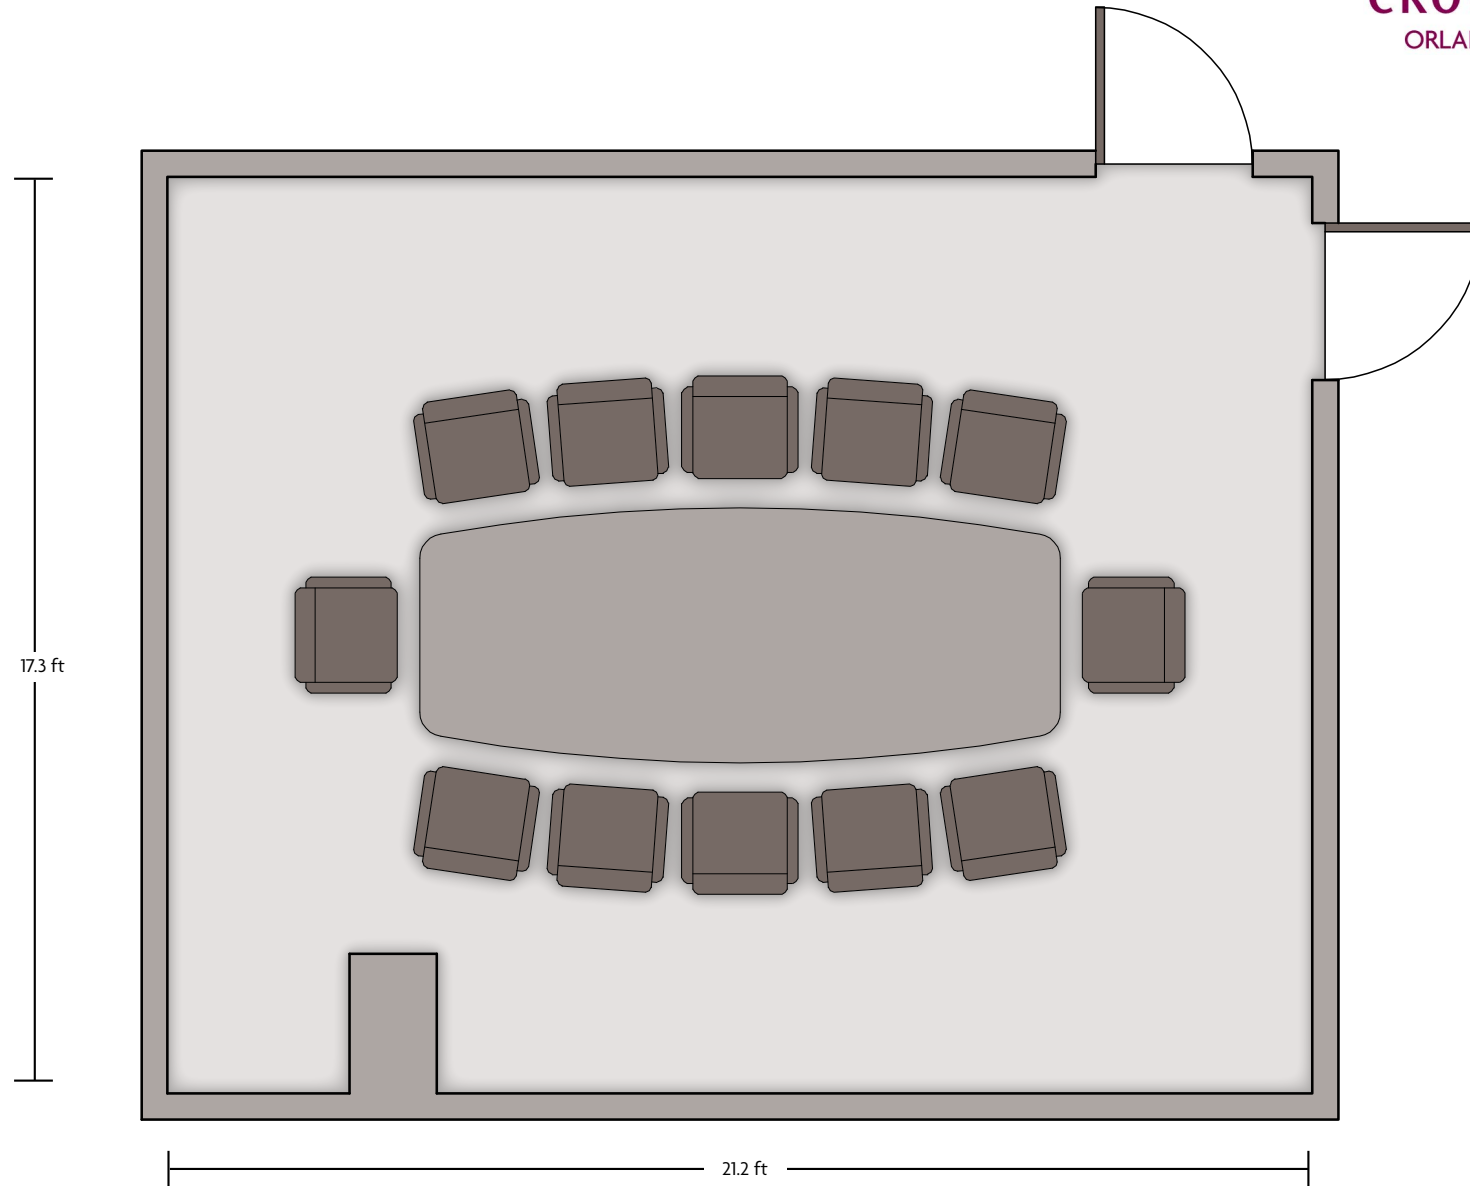

LENGTH: 21.2 Ft.   WIDTH: 17.3 Ft.   HEIGHT: 8 Ft.   TOTAL SQUARE FEET: 370 Sq Ft   MAXIMUM CAPACITY: 30   POWER OUTLETS: 8

304 W Colonial Dr. | Orlando, FL 32801 | 407.843.8700