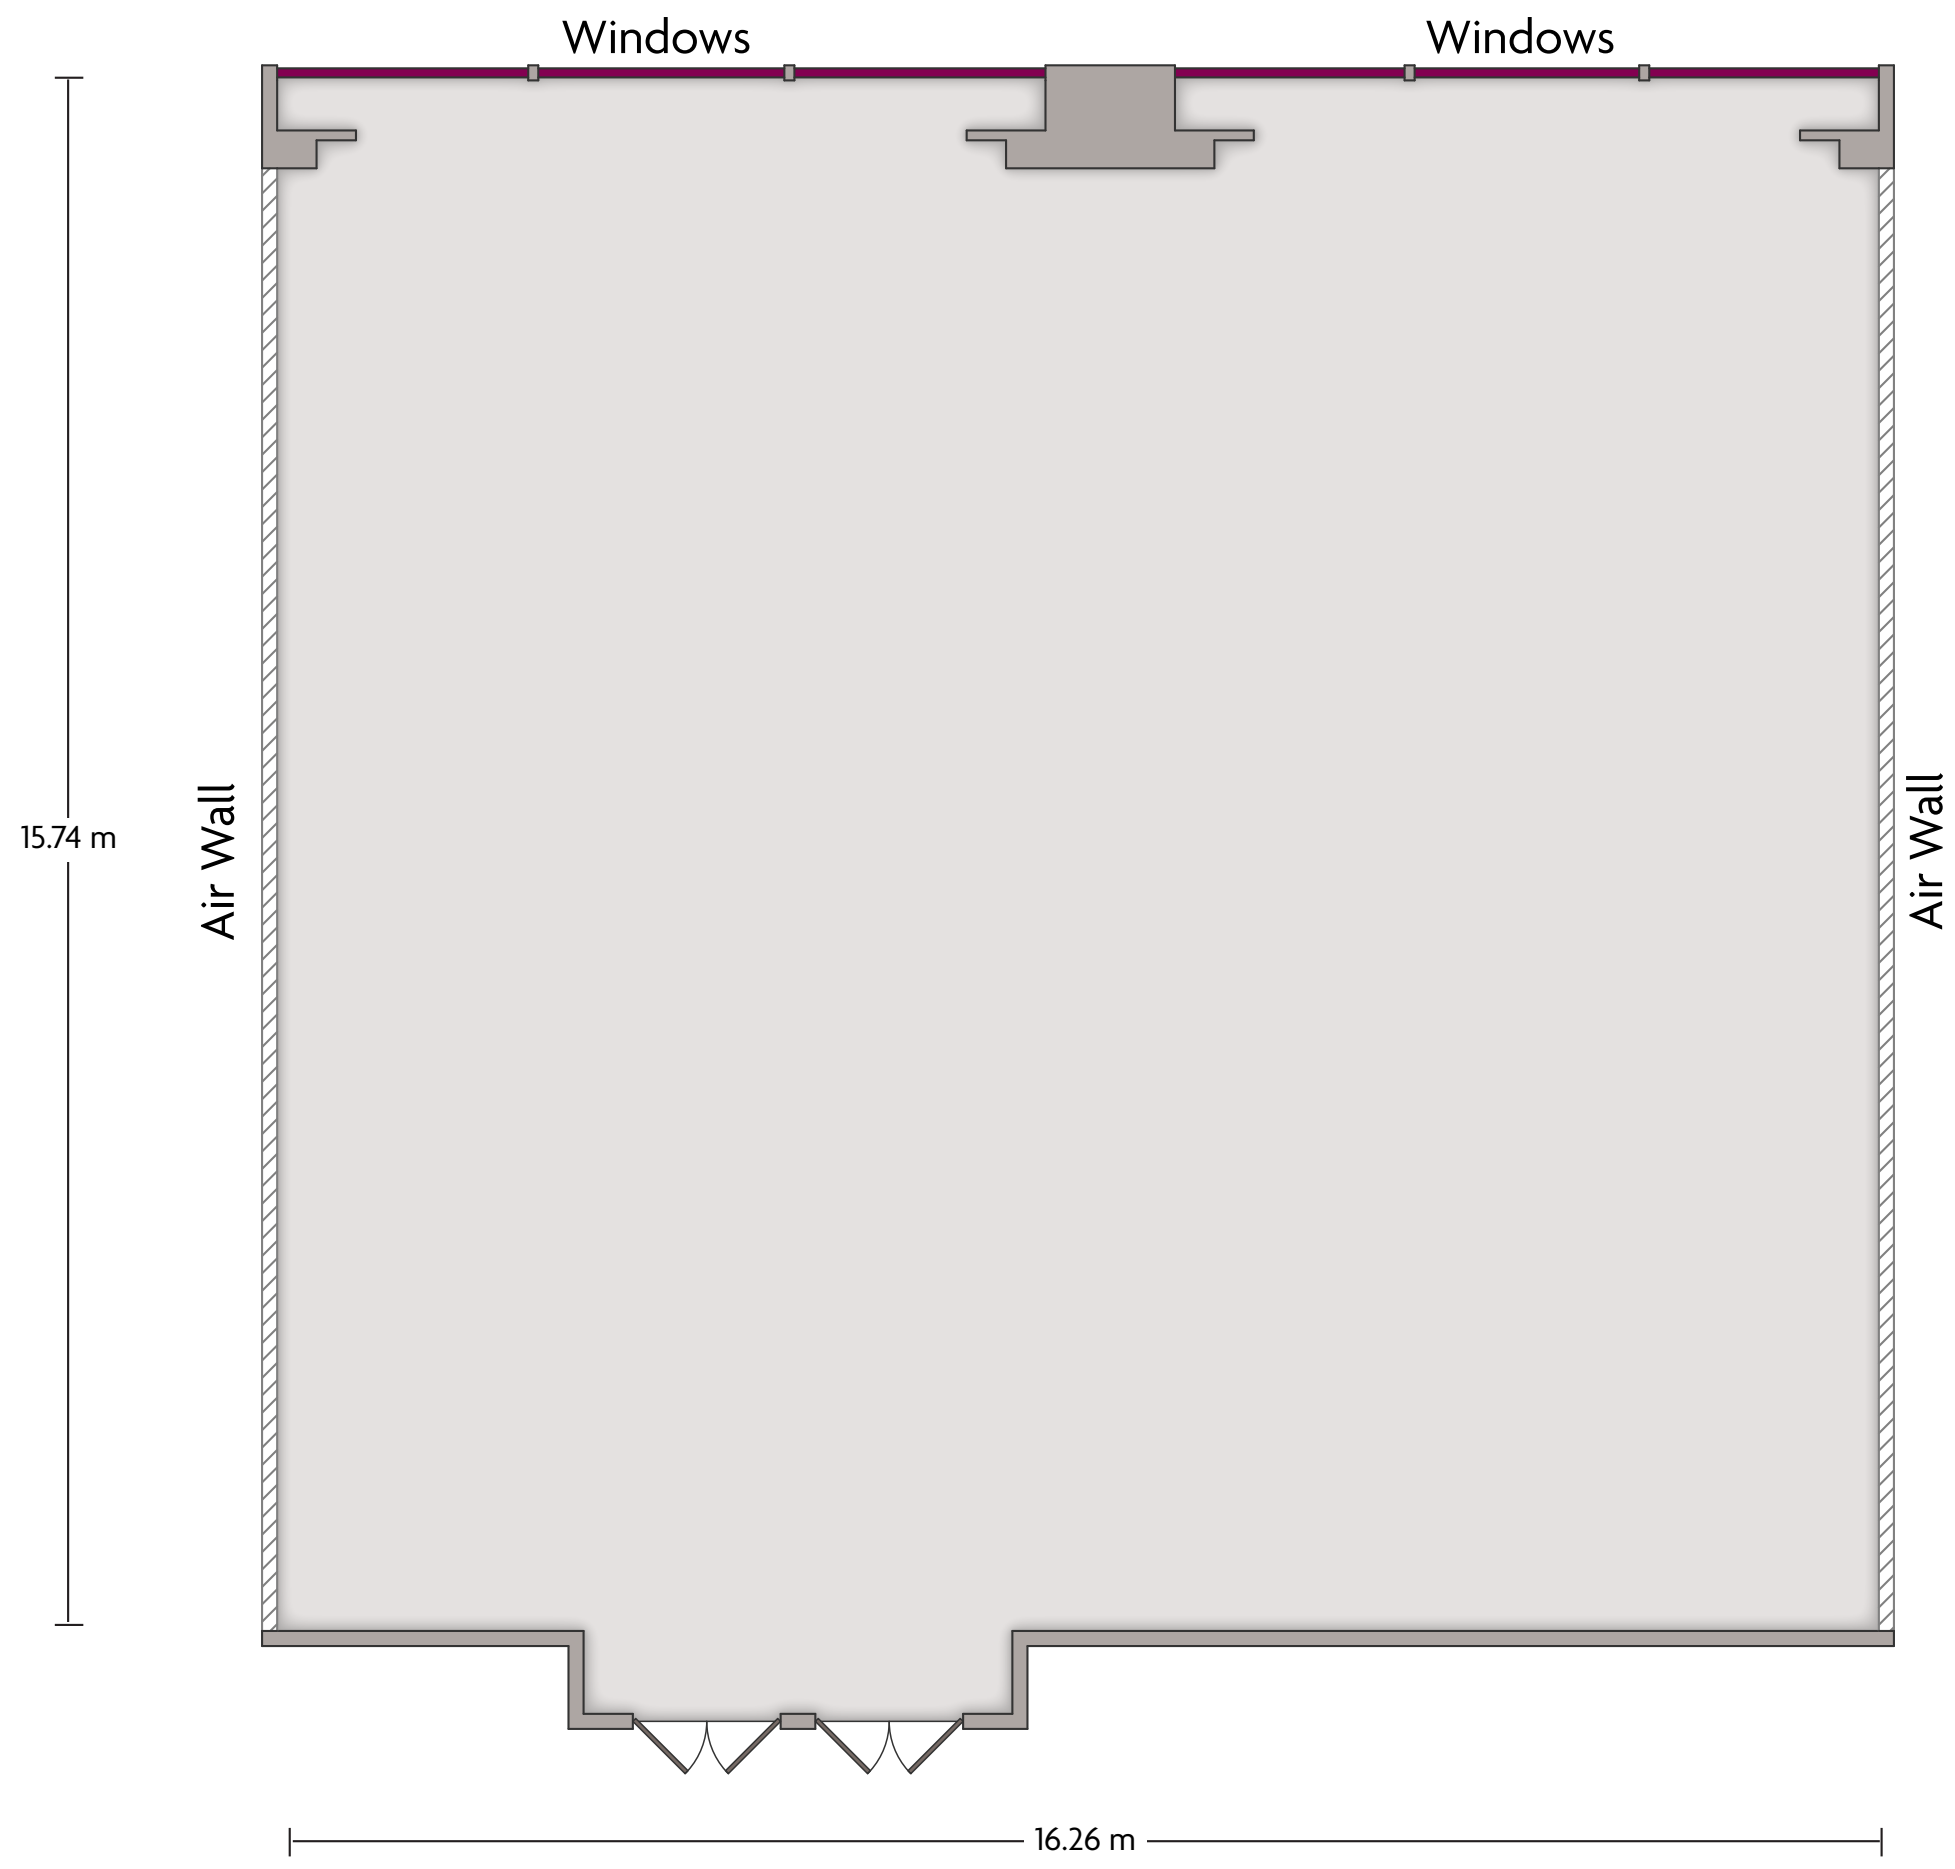

*Multiple layout options available for this space.

LENGTH: 10.05 m WIDTH: 7.04 m HEIGHT: 3.85 m TOTAL SQUARE METERS: 75.02 m² MAXIMUM CAPACITY: 180 POWER OUTLETS: 5

129 Yaohang Street | Ningbo Zhejiang -315010, China (People's Republic) | 86.574.56199888

*Multiple layout options available for this space.

Crowne Plaza® City Center Ningbo - Kai Zhou

LENGTH: 25.29 m WIDTH: 24.01 m HEIGHT: 5.83 m TOTAL SQUARE METERS: 534.59 m² MAXIMUM CAPACITY: 500 POWER OUTLETS: 32

129 Yaohang Street | Ningbo Zhejiang -315010, China (People's Republic) | 86.574.56199888

*Multiple layout options available for this space.

Crowne Plaza® City Center Ningbo - Kailun Hall

LENGTH: 16.26 m WIDTH: 15.74 m HEIGHT: 3.84 m TOTAL SQUARE METERS: 257.92 m² MAXIMUM CAPACITY: 220 POWER OUTLETS: 16

129 Yaohang Street | Ningbo Zhejiang -315010, China (People's Republic) | 86.574.56199888

*Multiple layout options available for this space.

Crowne Plaza® City Center Ningbo - Pino Lung Hall

LENGTH: 14.38 m WIDTH: 11.41 m HEIGHT: 3.73 m TOTAL SQUARE METERS: 162.40 m² MAXIMUM CAPACITY: 90 POWER OUTLETS: 7