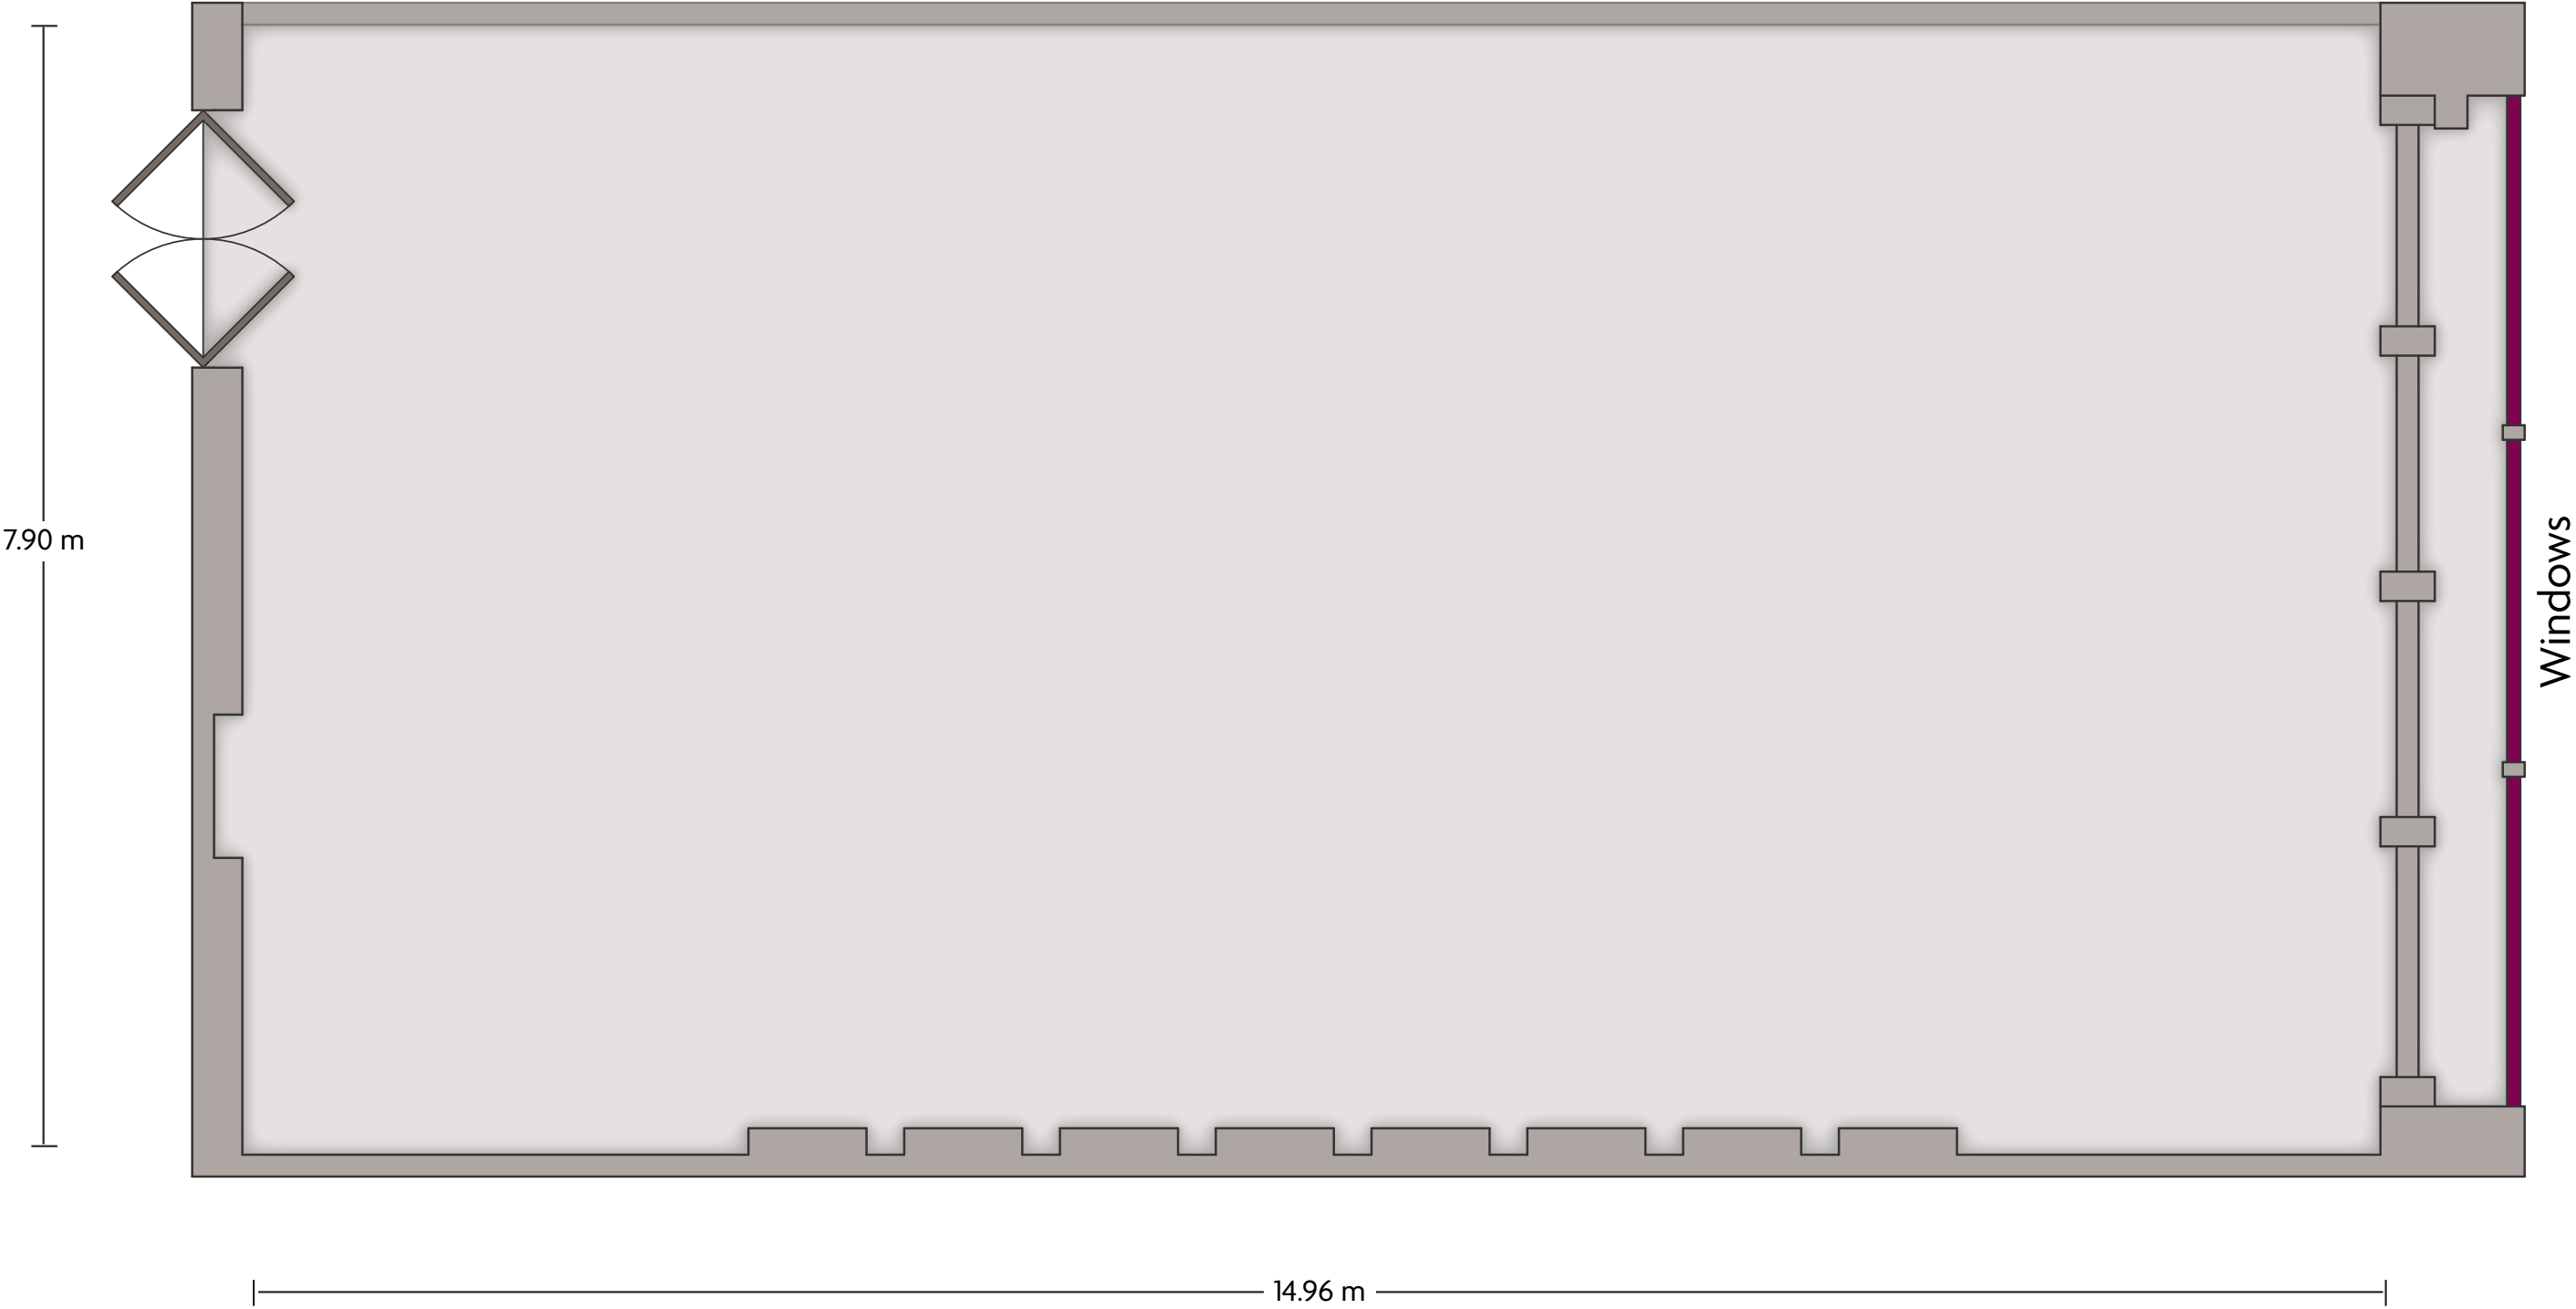

129 Yaohang Street | Ningbo Zhejiang -315010, China (People's Republic) | 86.574.56199888

*Multiple layout options available for this space.

Crowne Plaza® City Center Ningbo - Kailun Hall

LENGTH: 16.26 m WIDTH: 15.74 m HEIGHT: 3.84 m TOTAL SQUARE METERS: 257.92 m² MAXIMUM CAPACITY: 220 POWER OUTLETS: 16

129 Yaohang Street | Ningbo Zhejiang -315010, China (People's Republic) | 86.574.56199888

*Multiple layout options available for this space.

Crowne Plaza® City Center Ningbo - Pino Lung Hall

LENGTH: 14.38 m WIDTH: 11.41 m HEIGHT: 3.73 m TOTAL SQUARE METERS: 162.40 m² MAXIMUM CAPACITY: 90 POWER OUTLETS: 7

129 Yaohang Street | Ningbo Zhejiang -315010, China (People's Republic) | 86.574.56199888

*Multiple layout options available for this space.

Crowne Plaza® City Center Ningbo - Qianlong Hall

LENGTH: 14.96 m WIDTH: 7.9 m HEIGHT: 3.72 m TOTAL SQUARE METERS: 117.23 m² MAXIMUM CAPACITY: 90 POWER OUTLETS: 3

129 Yaohang Street | Ningbo Zhejiang -315010, China (People's Republic) | 86.574.56199888

*Multiple layout options available for this space.

Crowne Plaza® City Center Ningbo - Ting Tao Ge

LENGTH: 12.18 m WIDTH: 8.27 m HEIGHT: 3.26 m TOTAL SQUARE METERS: 98.96 m² MAXIMUM CAPACITY: 60 POWER OUTLETS: 8