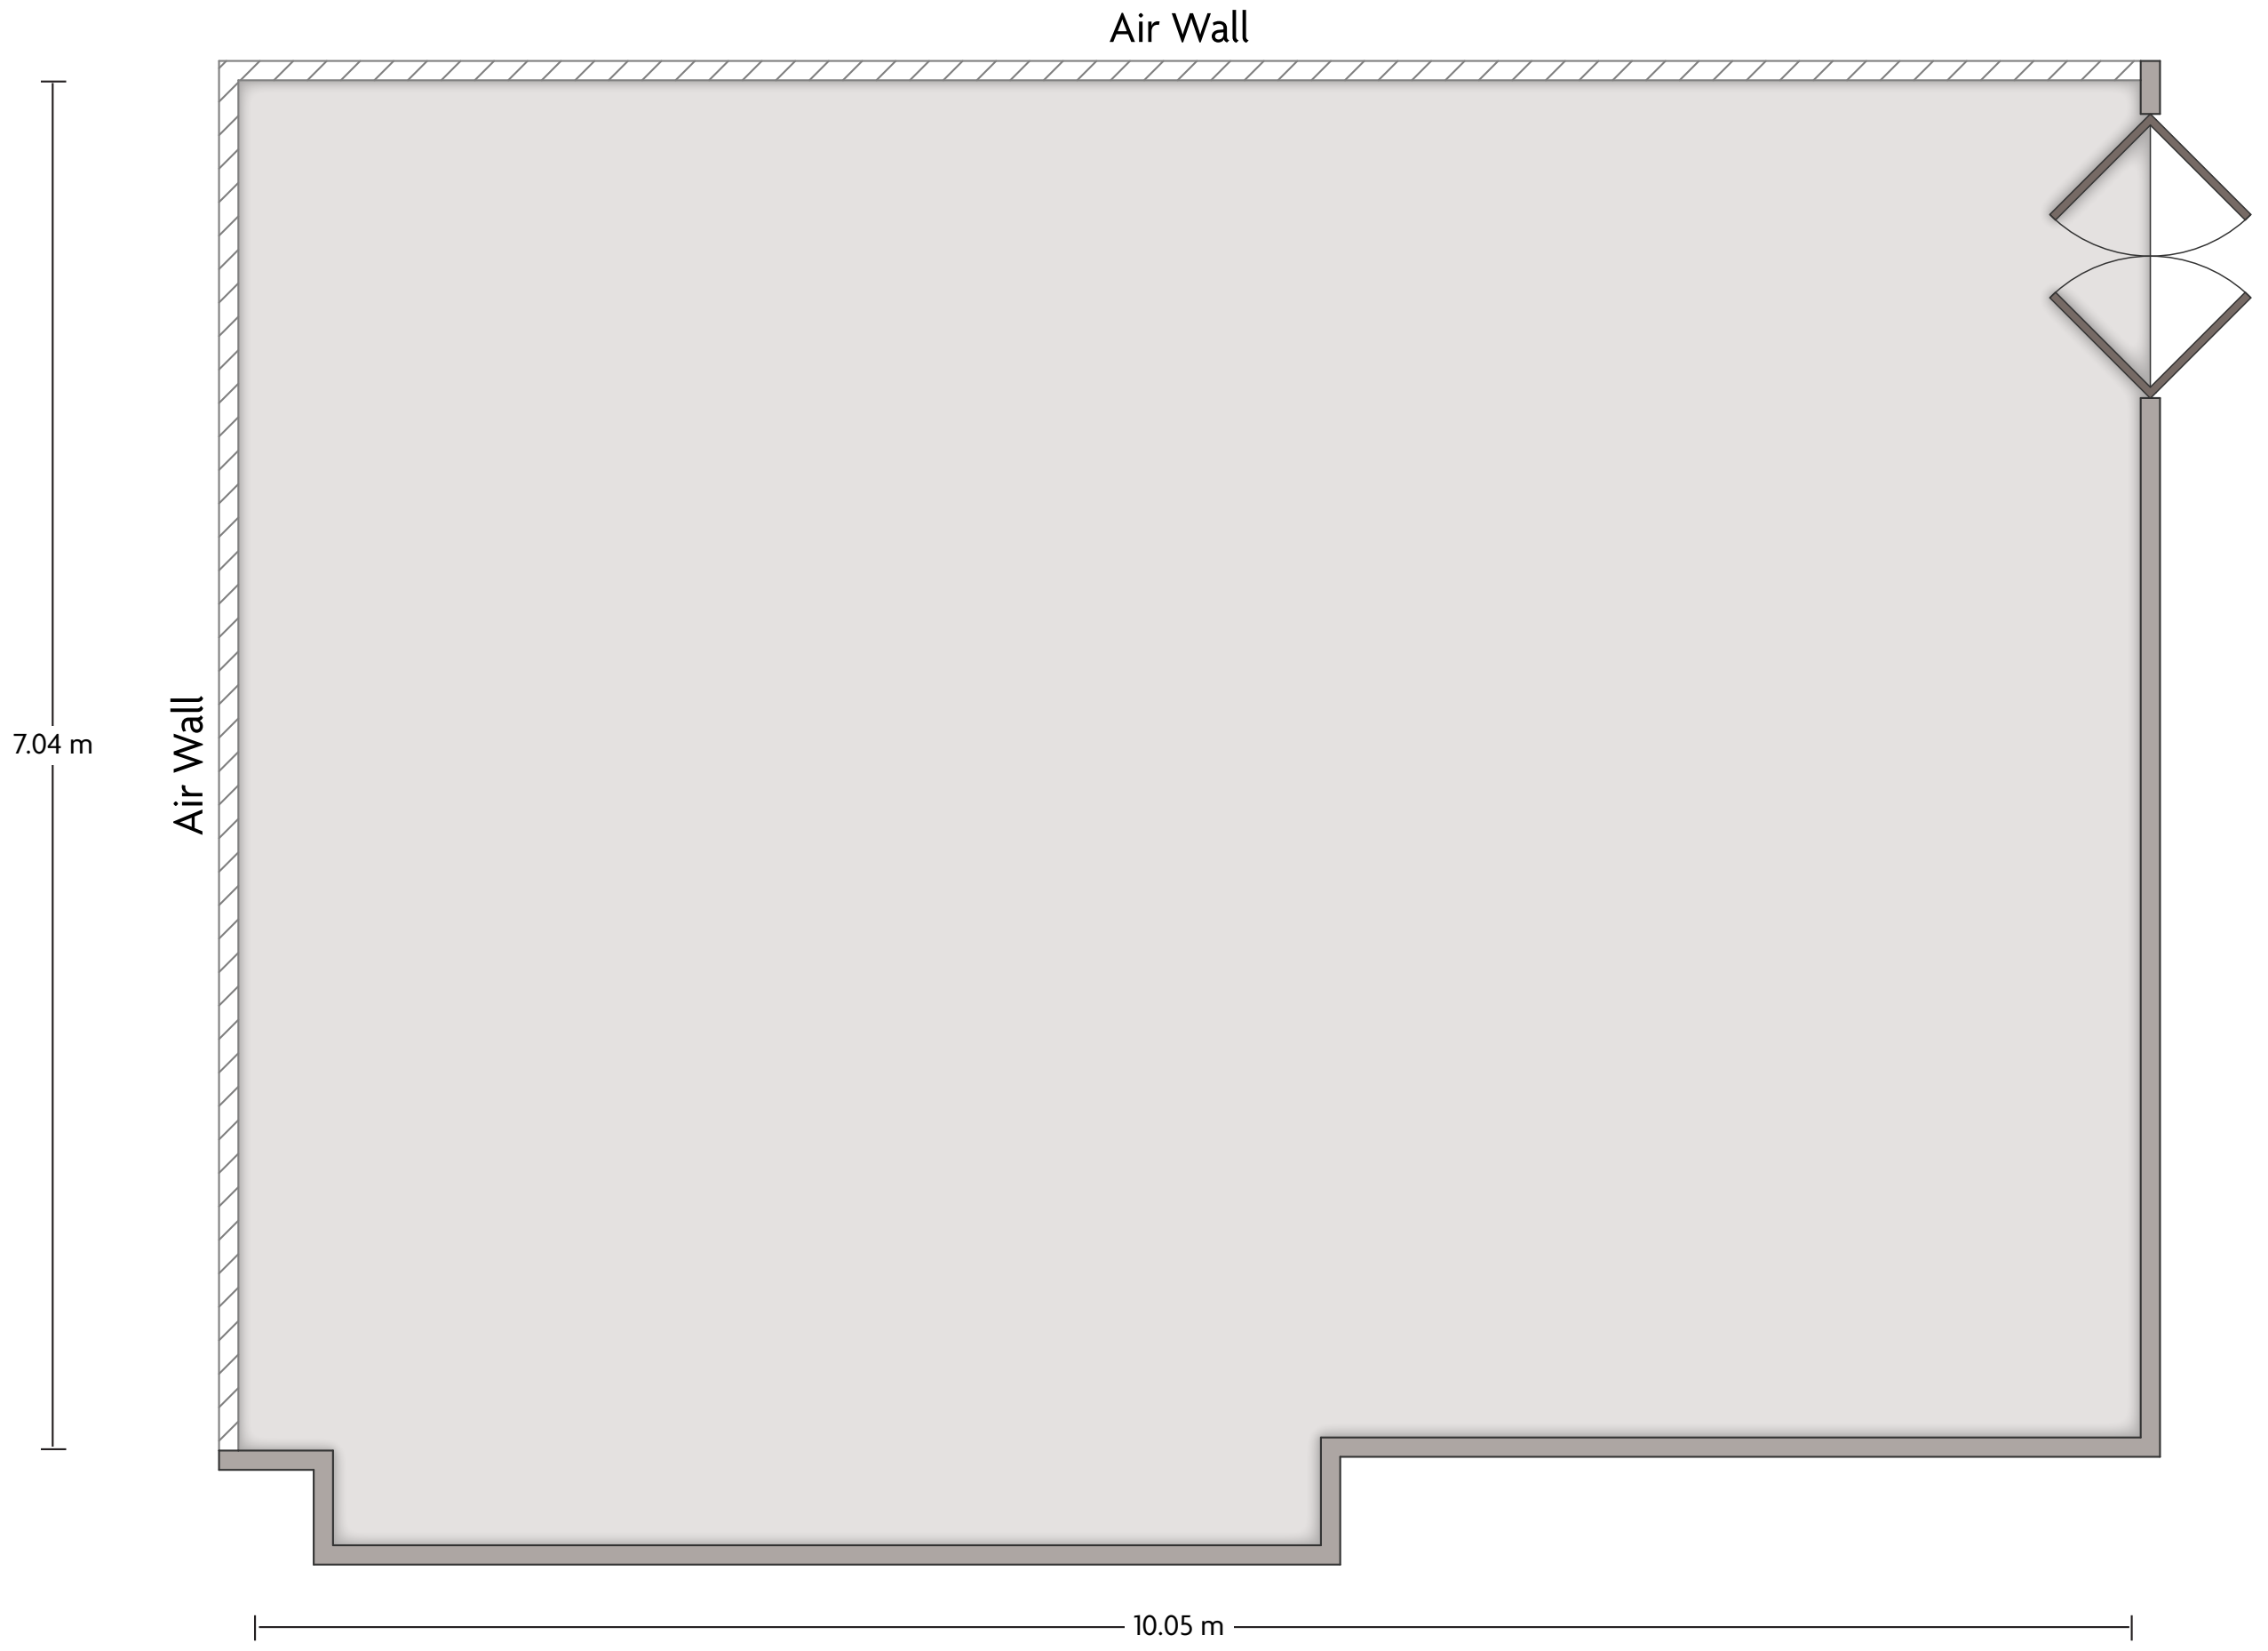

LENGTH: 29.40 m WIDTH: 15.44 m HEIGHT: 3.71 m TOTAL SQUARE METERS: 431.02 m² MAXIMUM CAPACITY: 380 POWER OUTLETS: 8

129 Yaohang Street | Ningbo Zhejiang -315010, China (People's Republic) | 86.574.56199888

*Multiple layout options available for this space.

LENGTH: 13.23 m WIDTH: 7.89 m HEIGHT: 3.55 m TOTAL SQUARE METERS: 101.37 m² MAXIMUM CAPACITY: 60 POWER OUTLETS: 6

129 Yaohang Street | Ningbo Zhejiang -315010, China (People's Republic) | 86.574.56199888

*Multiple layout options available for this space.

LENGTH: 15.75 m WIDTH: 12.13 m HEIGHT: 3.83 m TOTAL SQUARE METERS: 191.48 m² MAXIMUM CAPACITY: 180 POWER OUTLETS: 16

129 Yaohang Street | Ningbo Zhejiang -315010, China (People's Republic) | 86.574.56199888

*Multiple layout options available for this space.

LENGTH: 10.05 m WIDTH: 7.04 m HEIGHT: 3.85 m TOTAL SQUARE METERS: 75.02 m² MAXIMUM CAPACITY: 180 POWER OUTLETS: 5

129 Yaohang Street | Ningbo Zhejiang -315010, China (People's Republic) | 86.574.56199888