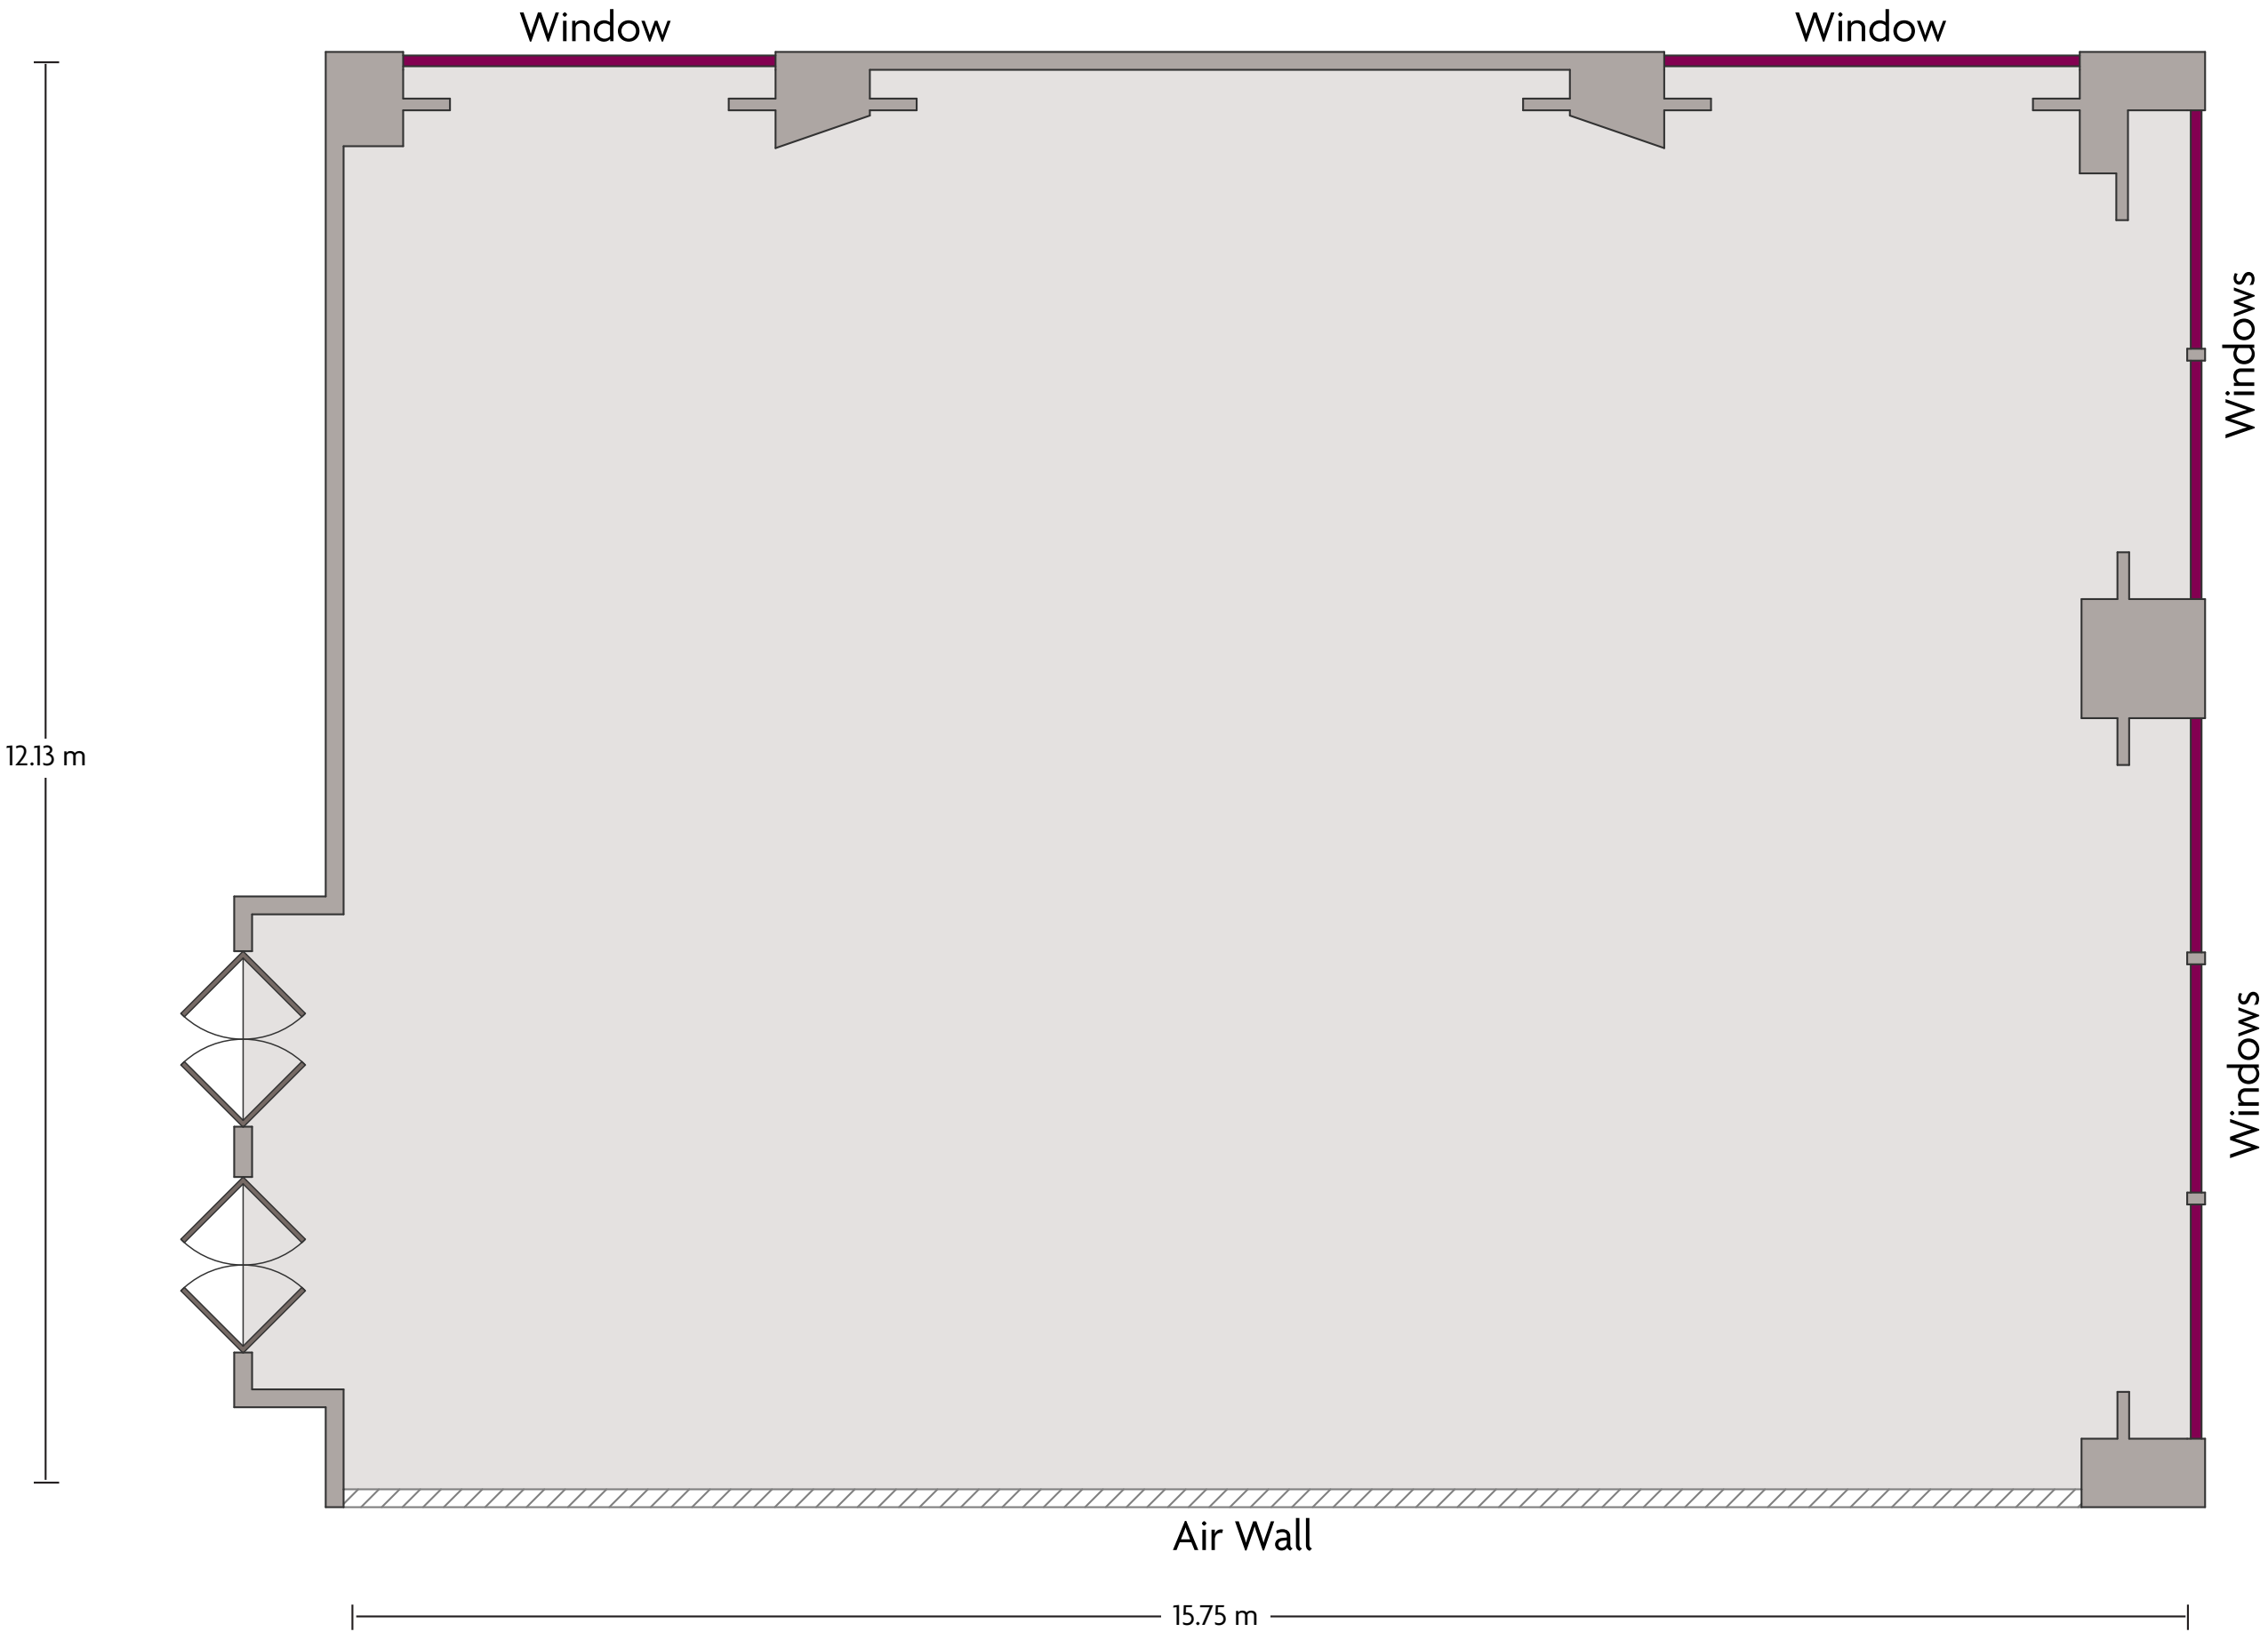

LENGTH: 29.40 m WIDTH: 15.44 m HEIGHT: 3.71 m TOTAL SQUARE METERS: 431.02 m² MAXIMUM CAPACITY: 380 POWER OUTLETS: 8

129 Yaohang Street | Ningbo Zhejiang -315010, China (People's Republic) | 86.574.56199888

*Multiple layout options available for this space.

LENGTH: 13.23 m WIDTH: 7.89 m HEIGHT: 3.55 m TOTAL SQUARE METERS: 101.37 m² MAXIMUM CAPACITY: 60 POWER OUTLETS: 6

129 Yaohang Street | Ningbo Zhejiang -315010, China (People's Republic) | 86.574.56199888

*Multiple layout options available for this space.

LENGTH: 15.75 m WIDTH: 12.13 m HEIGHT: 3.83 m TOTAL SQUARE METERS: 191.48 m² MAXIMUM CAPACITY: 180 POWER OUTLETS: 16

129 Yaohang Street | Ningbo Zhejiang -315010, China (People's Republic) | 86.574.56199888

*Multiple layout options available for this space.

LENGTH: 10.05 m WIDTH: 7.04 m HEIGHT: 3.85 m TOTAL SQUARE METERS: 75.02 m² MAXIMUM CAPACITY: 180 POWER OUTLETS: 5

129 Yaohang Street | Ningbo Zhejiang -315010, China (People's Republic) | 86.574.56199888