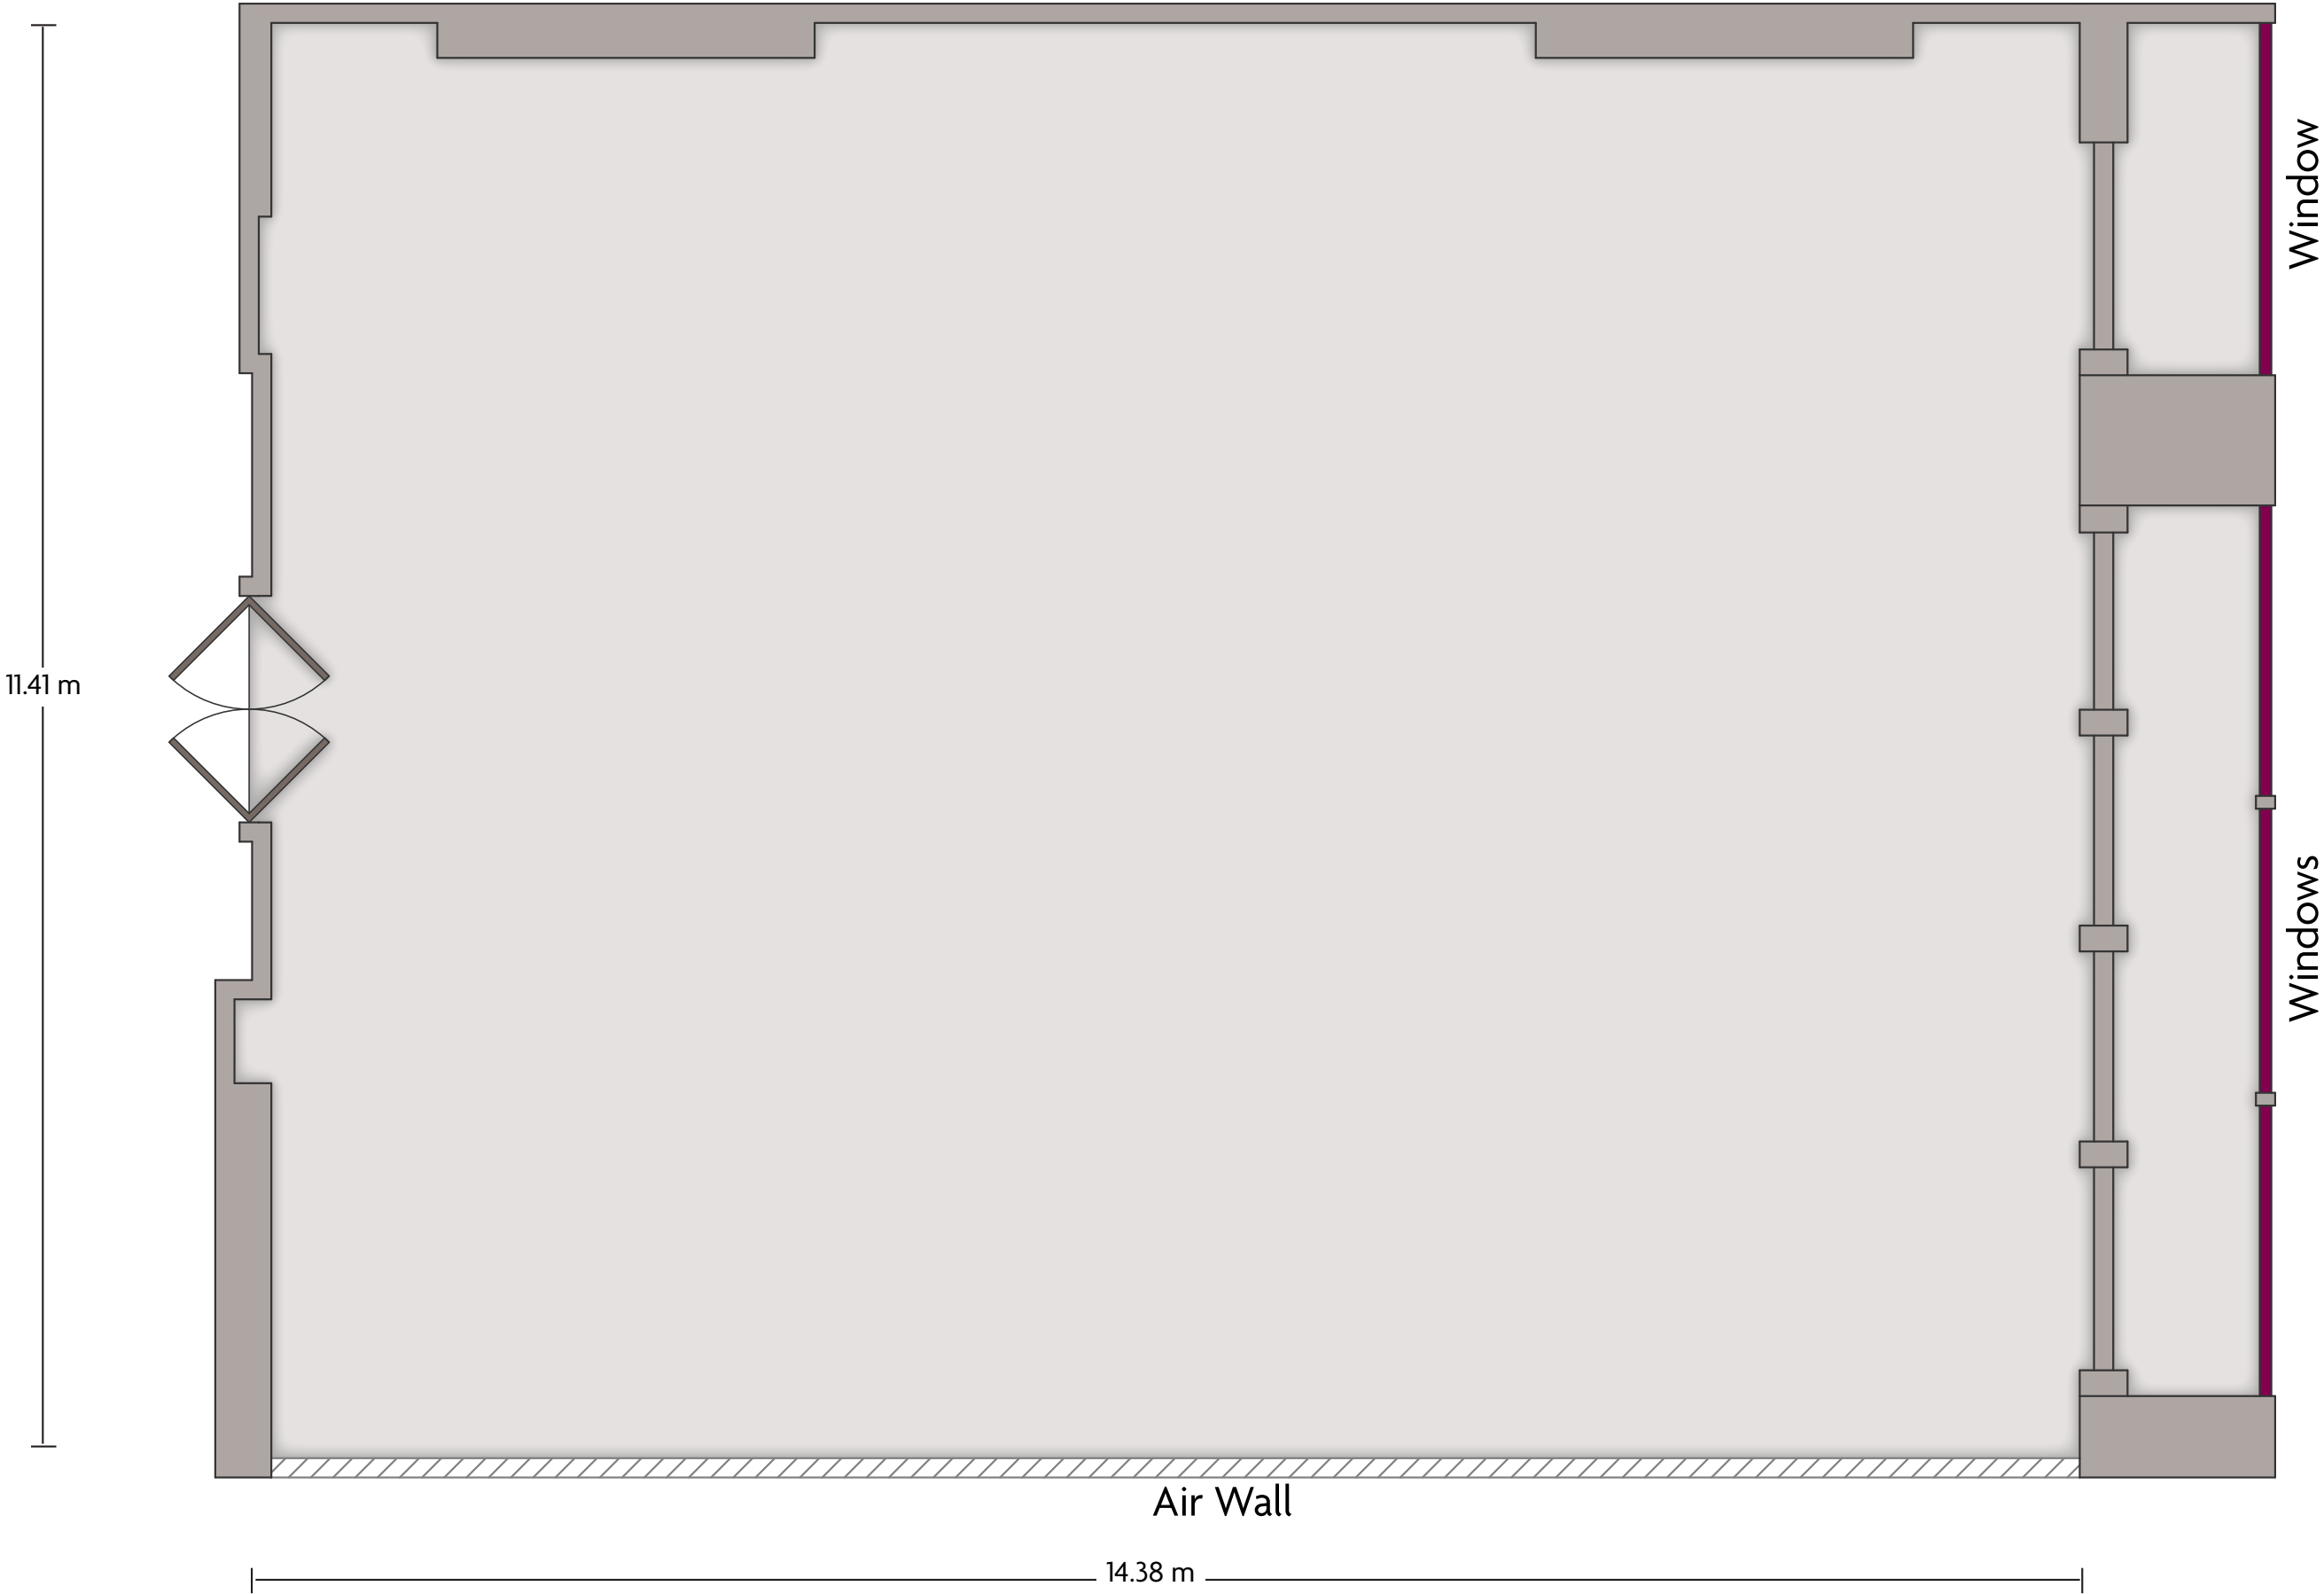

129 Yaohang Street | Ningbo Zhejiang -315010, China (People's Republic) | 86.574.56199888

*Multiple layout options available for this space.

Crowne Plaza® City Center Ningbo - Kailun Hall

LENGTH: 16.26 m WIDTH: 15.74 m HEIGHT: 3.84 m TOTAL SQUARE METERS: 257.92 m² MAXIMUM CAPACITY: 220 POWER OUTLETS: 16

129 Yaohang Street | Ningbo Zhejiang -315010, China (People's Republic) | 86.574.56199888

*Multiple layout options available for this space.

Crowne Plaza® City Center Ningbo - Pino Lung Hall

LENGTH: 14.38 m WIDTH: 11.41 m HEIGHT: 3.73 m TOTAL SQUARE METERS: 162.40 m² MAXIMUM CAPACITY: 90 POWER OUTLETS: 7

129 Yaohang Street | Ningbo Zhejiang -315010, China (People's Republic) | 86.574.56199888

*Multiple layout options available for this space.

Crowne Plaza® City Center Ningbo - Qianlong Hall

LENGTH: 14.96 m WIDTH: 7.9 m HEIGHT: 3.72 m TOTAL SQUARE METERS: 117.23 m² MAXIMUM CAPACITY: 90 POWER OUTLETS: 3