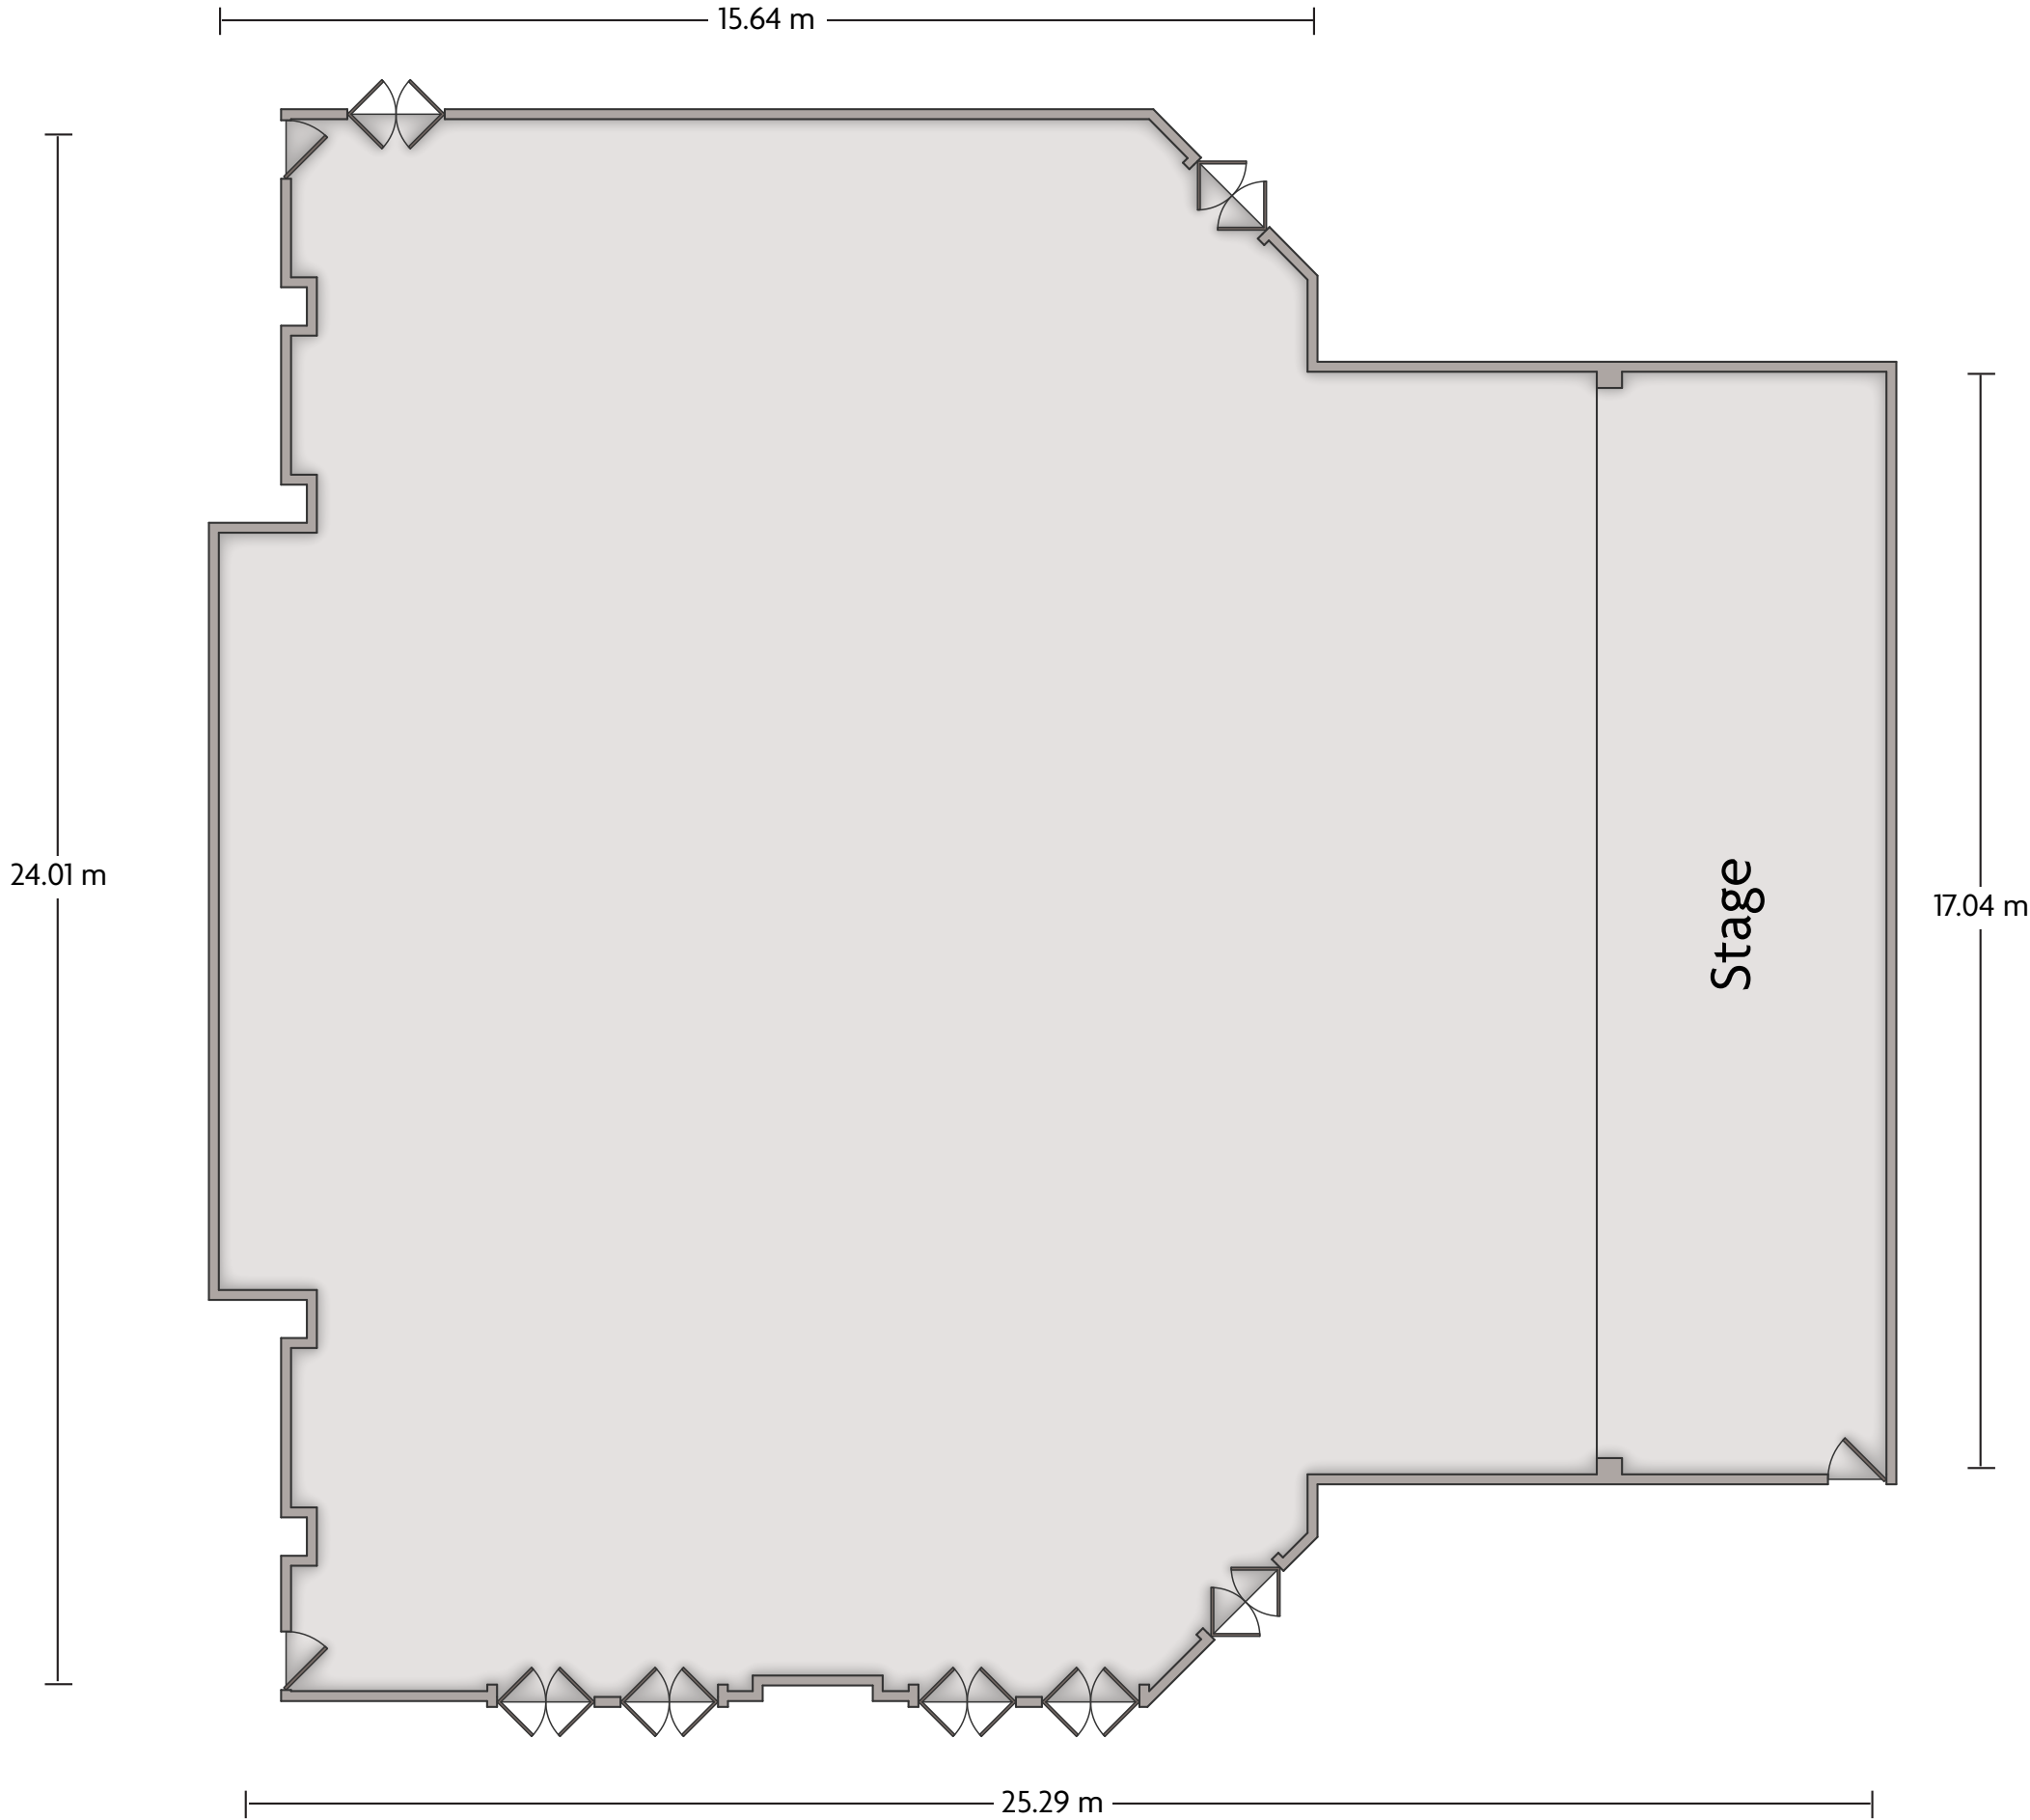

*Multiple layout options available for this space.

LENGTH: 15.75 m WIDTH: 12.13 m HEIGHT: 3.83 m TOTAL SQUARE METERS: 191.48 m² MAXIMUM CAPACITY: 180 POWER OUTLETS: 16

129 Yaohang Street | Ningbo Zhejiang -315010, China (People's Republic) | 86.574.56199888

*Multiple layout options available for this space.

LENGTH: 10.05 m WIDTH: 7.04 m HEIGHT: 3.85 m TOTAL SQUARE METERS: 75.02 m² MAXIMUM CAPACITY: 180 POWER OUTLETS: 5

129 Yaohang Street | Ningbo Zhejiang -315010, China (People's Republic) | 86.574.56199888

*Multiple layout options available for this space.

Crowne Plaza® City Center Ningbo - Kai Zhou

LENGTH: 25.29 m WIDTH: 24.01 m HEIGHT: 5.83 m TOTAL SQUARE METERS: 534.59 m² MAXIMUM CAPACITY: 500 POWER OUTLETS: 32

129 Yaohang Street | Ningbo Zhejiang -315010, China (People's Republic) | 86.574.56199888

*Multiple layout options available for this space.

Crowne Plaza® City Center Ningbo - Kailun Hall

LENGTH: 16.26 m WIDTH: 15.74 m HEIGHT: 3.84 m TOTAL SQUARE METERS: 257.92 m² MAXIMUM CAPACITY: 220 POWER OUTLETS: 16