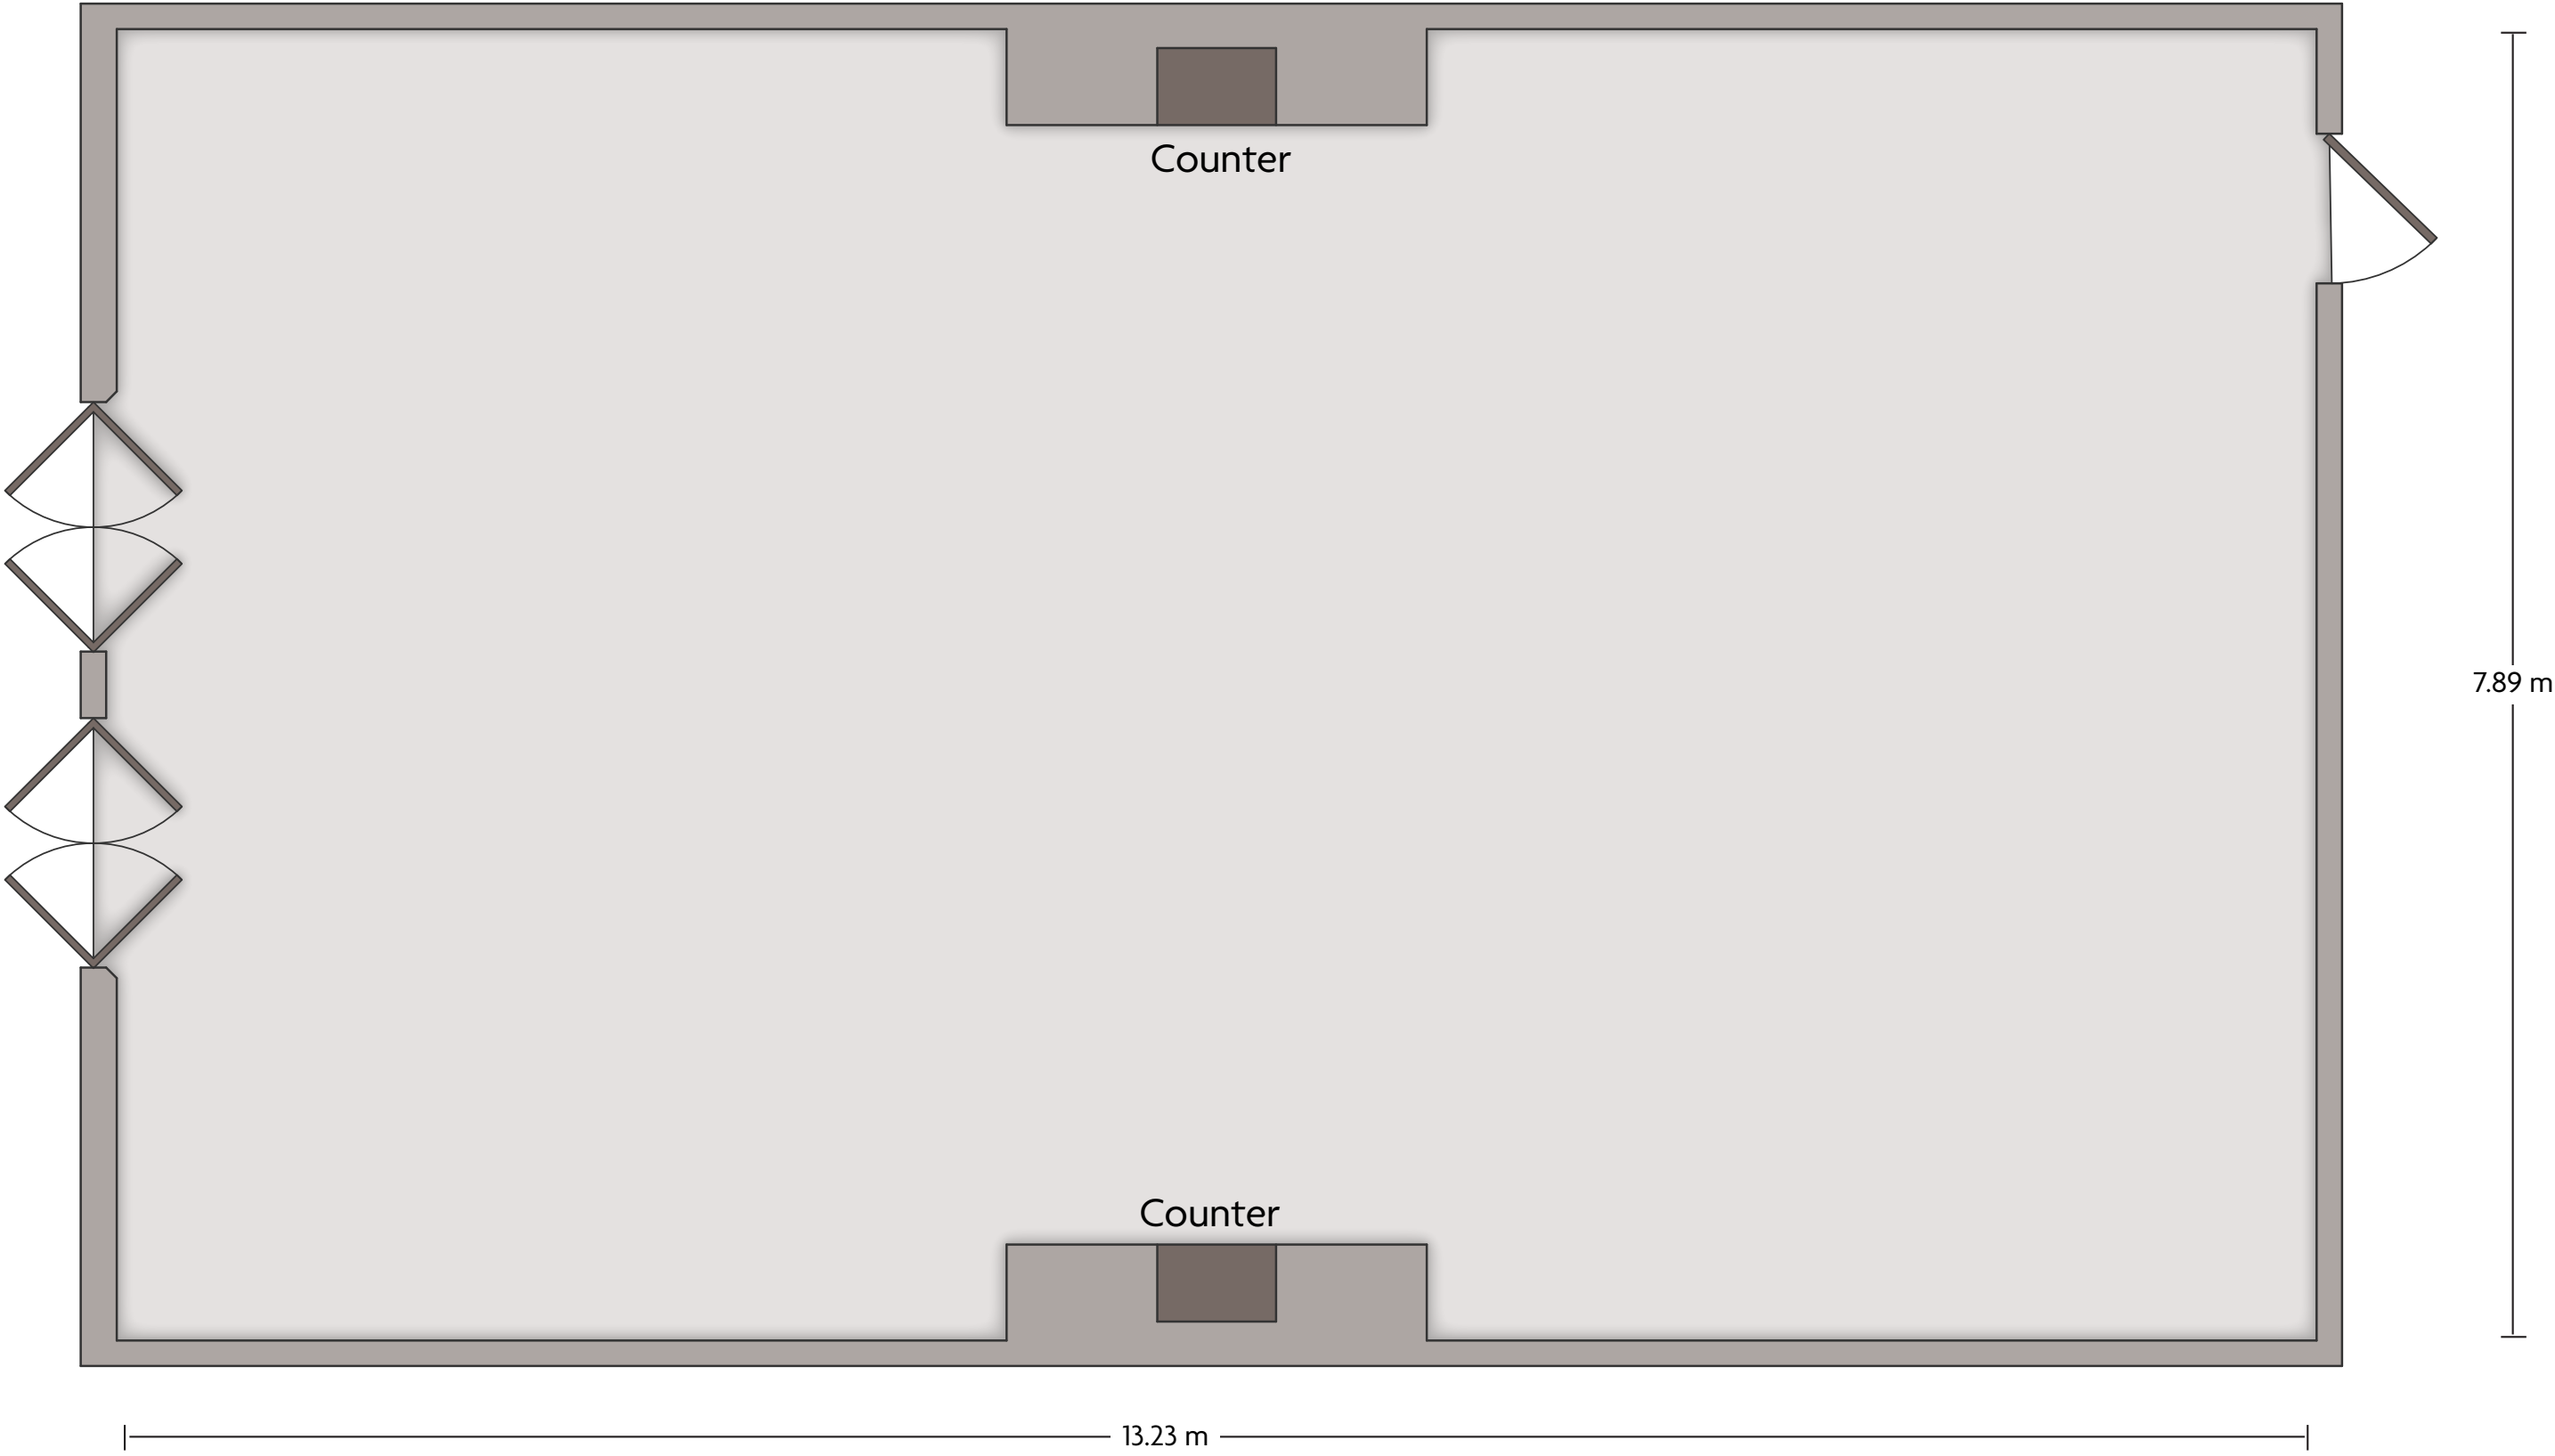

LENGTH: 29.40 m WIDTH: 15.44 m HEIGHT: 3.71 m TOTAL SQUARE METERS: 431.02 m² MAXIMUM CAPACITY: 380 POWER OUTLETS: 8

129 Yaohang Street | Ningbo Zhejiang -315010, China (People's Republic) | 86.574.56199888

*Multiple layout options available for this space.

LENGTH: 13.23 m WIDTH: 7.89 m HEIGHT: 3.55 m TOTAL SQUARE METERS: 101.37 m² MAXIMUM CAPACITY: 60 POWER OUTLETS: 6

129 Yaohang Street | Ningbo Zhejiang -315010, China (People's Republic) | 86.574.56199888

*Multiple layout options available for this space.

LENGTH: 15.75 m WIDTH: 12.13 m HEIGHT: 3.83 m TOTAL SQUARE METERS: 191.48 m² MAXIMUM CAPACITY: 180 POWER OUTLETS: 16

129 Yaohang Street | Ningbo Zhejiang -315010, China (People's Republic) | 86.574.56199888

*Multiple layout options available for this space.

LENGTH: 10.05 m WIDTH: 7.04 m HEIGHT: 3.85 m TOTAL SQUARE METERS: 75.02 m² MAXIMUM CAPACITY: 180 POWER OUTLETS: 5

129 Yaohang Street | Ningbo Zhejiang -315010, China (People's Republic) | 86.574.56199888