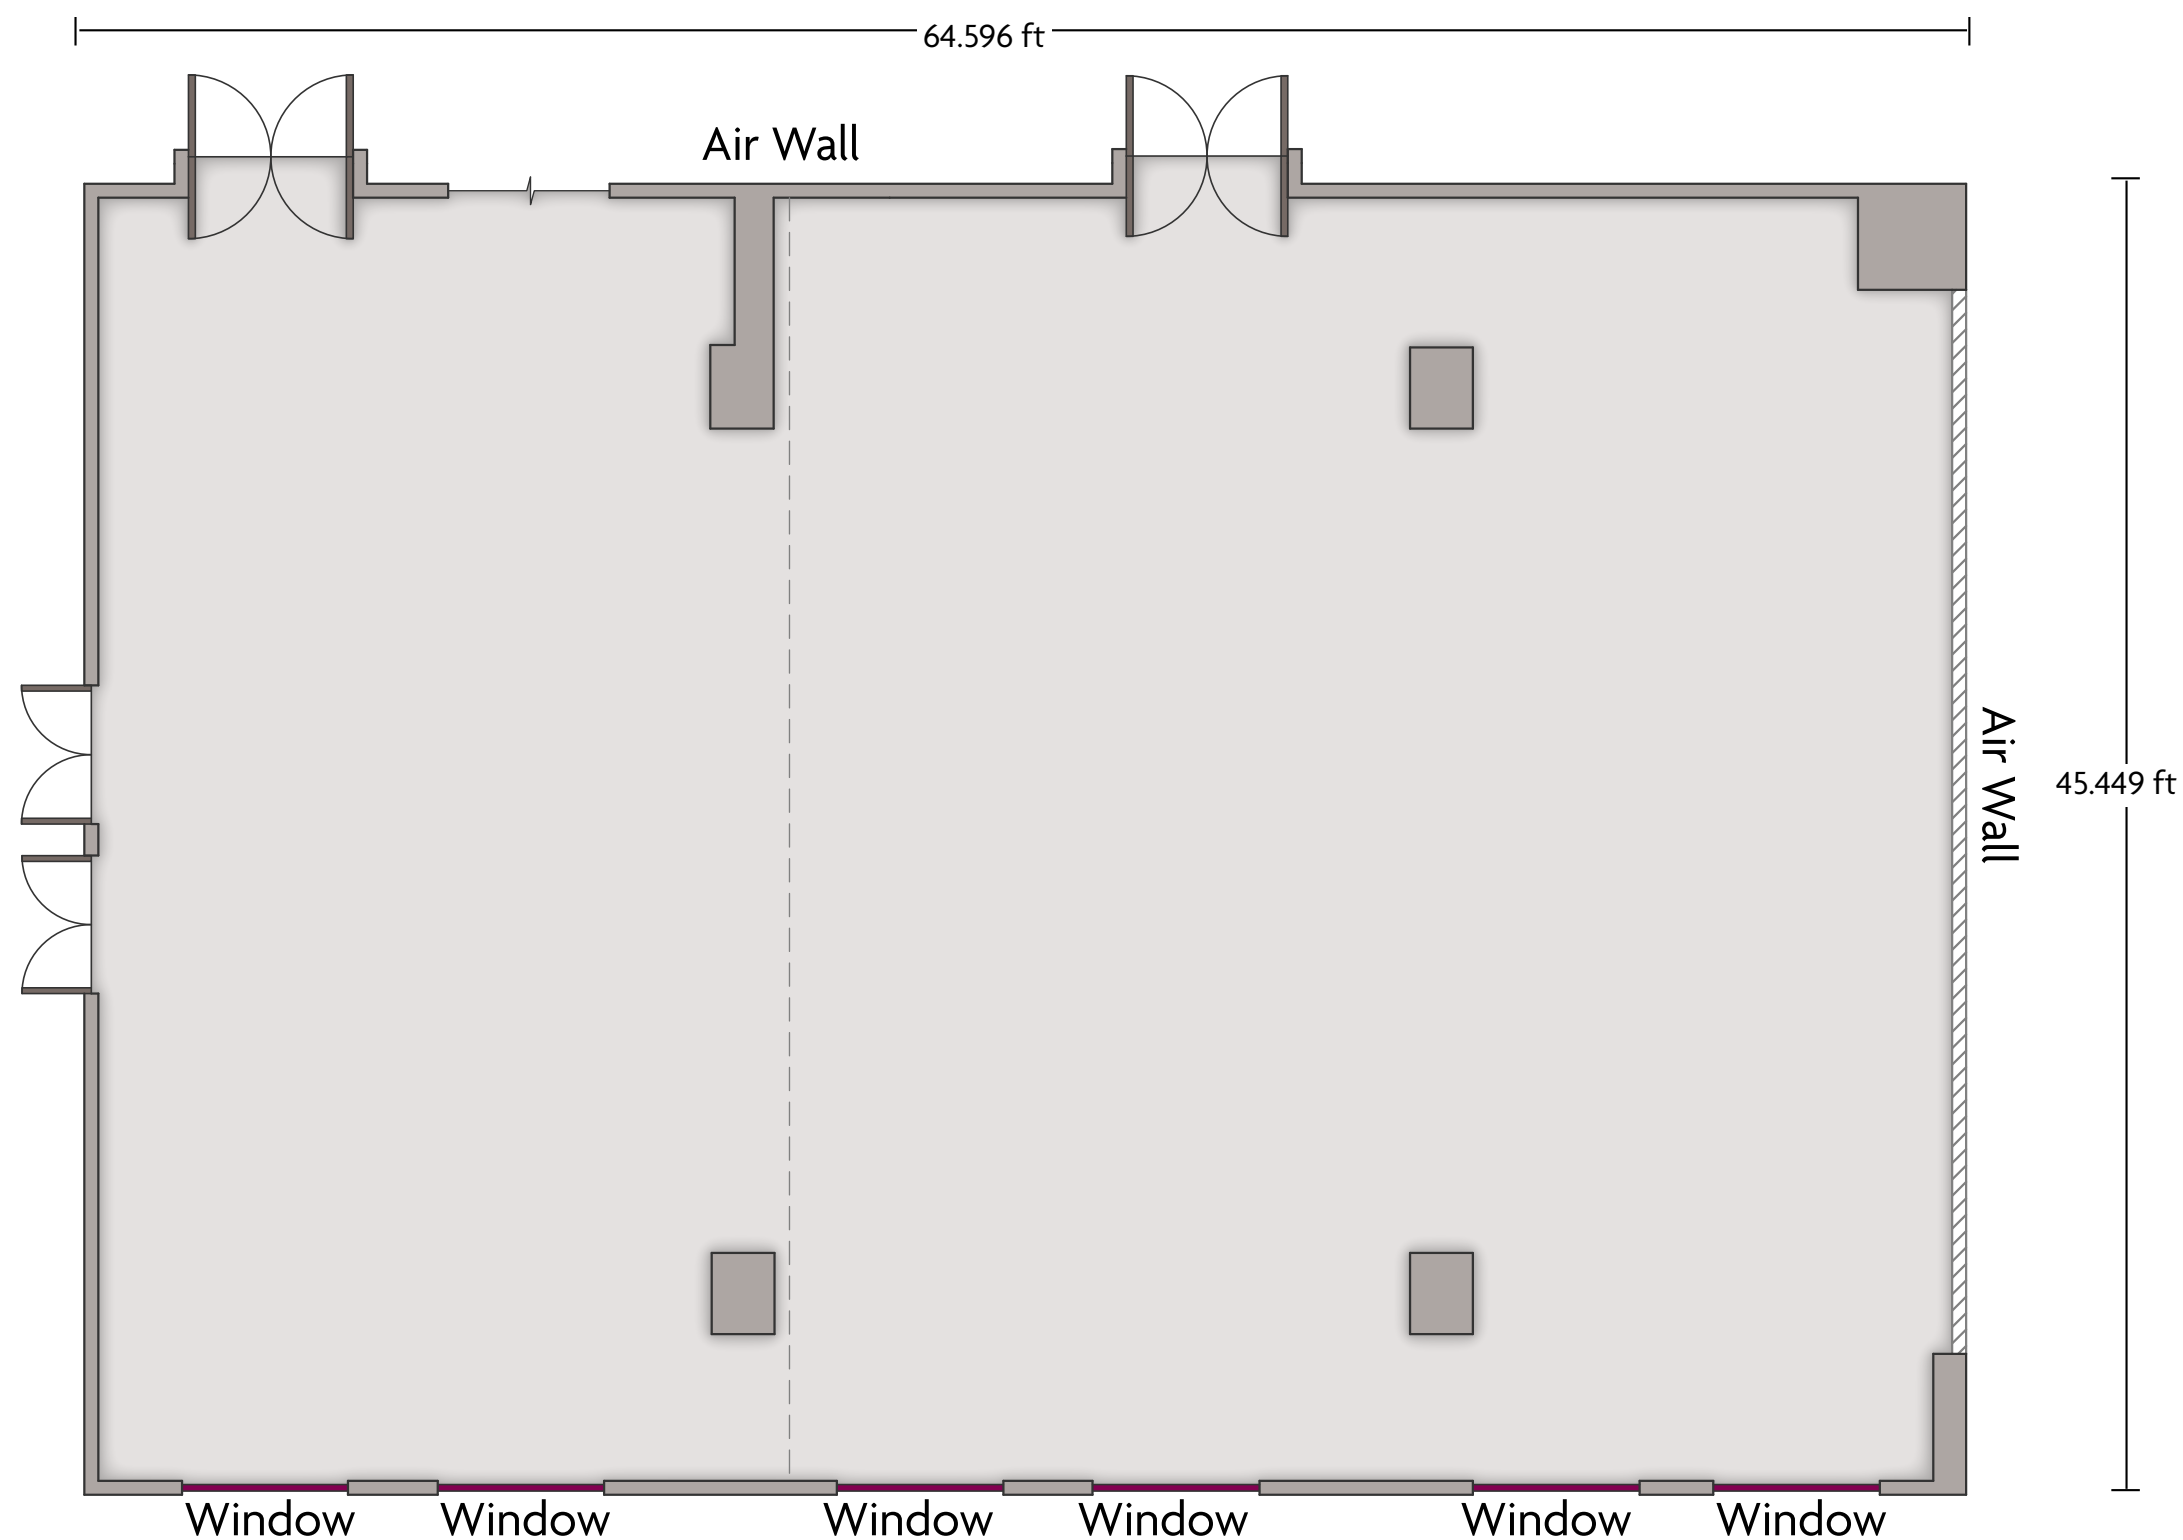

Crowne Plaza® Niagara Falls-Fallsview - Niagara

LENGTH: 92.6 Ft WIDTH: 72.4 Ft HEIGHT: 16.7 Ft TOTAL SQUARE FEET: 6825 Sq Ft MAXIMUM CAPACITY: 650 POWER OUTLETS: 13

5685 Falls Avenue | Niagara Falls, Ontario, CAN L2E 6W7 | 1-905-374-4447 *Multiple layout options available for this space.

LENGTH: 64.5 Ft WIDTH: 45.4 Ft HEIGHT: 15.9 Ft TOTAL SQUARE FEET: 2945 Sq Ft MAXIMUM CAPACITY: 180 POWER OUTLETS: 17

5685 Falls Avenue | Niagara Falls, Ontario, CAN L2E 6W7 | 1-905-374-4447 *Multiple layout options available for this space.

Crowne Plaza® Niagara Falls-Fallsview - Rainbow

LENGTH: 44.9 Ft WIDTH: 42.2 Ft HEIGHT: 9.7 Ft TOTAL SQUARE FEET: 1910 Sq Ft MAXIMUM CAPACITY: 160 POWER OUTLETS: 14

5685 Falls Avenue | Niagara Falls, Ontario, CAN L2E 6W7 | 1-905-374-4447 *Multiple layout options available for this space.

Crowne Plaza® Niagara Falls-Fallsview - Elizabeth

LENGTH: 44.7 Ft WIDTH: 33.9 Ft HEIGHT: 14.2 Ft TOTAL SQUARE FEET: 1523 Sq Ft MAXIMUM CAPACITY: 130 POWER OUTLETS: 19

5685 Falls Avenue | Niagara Falls, Ontario, CAN L2E 6W7 | 1-905-374-4447 *Multiple layout options available for this space.