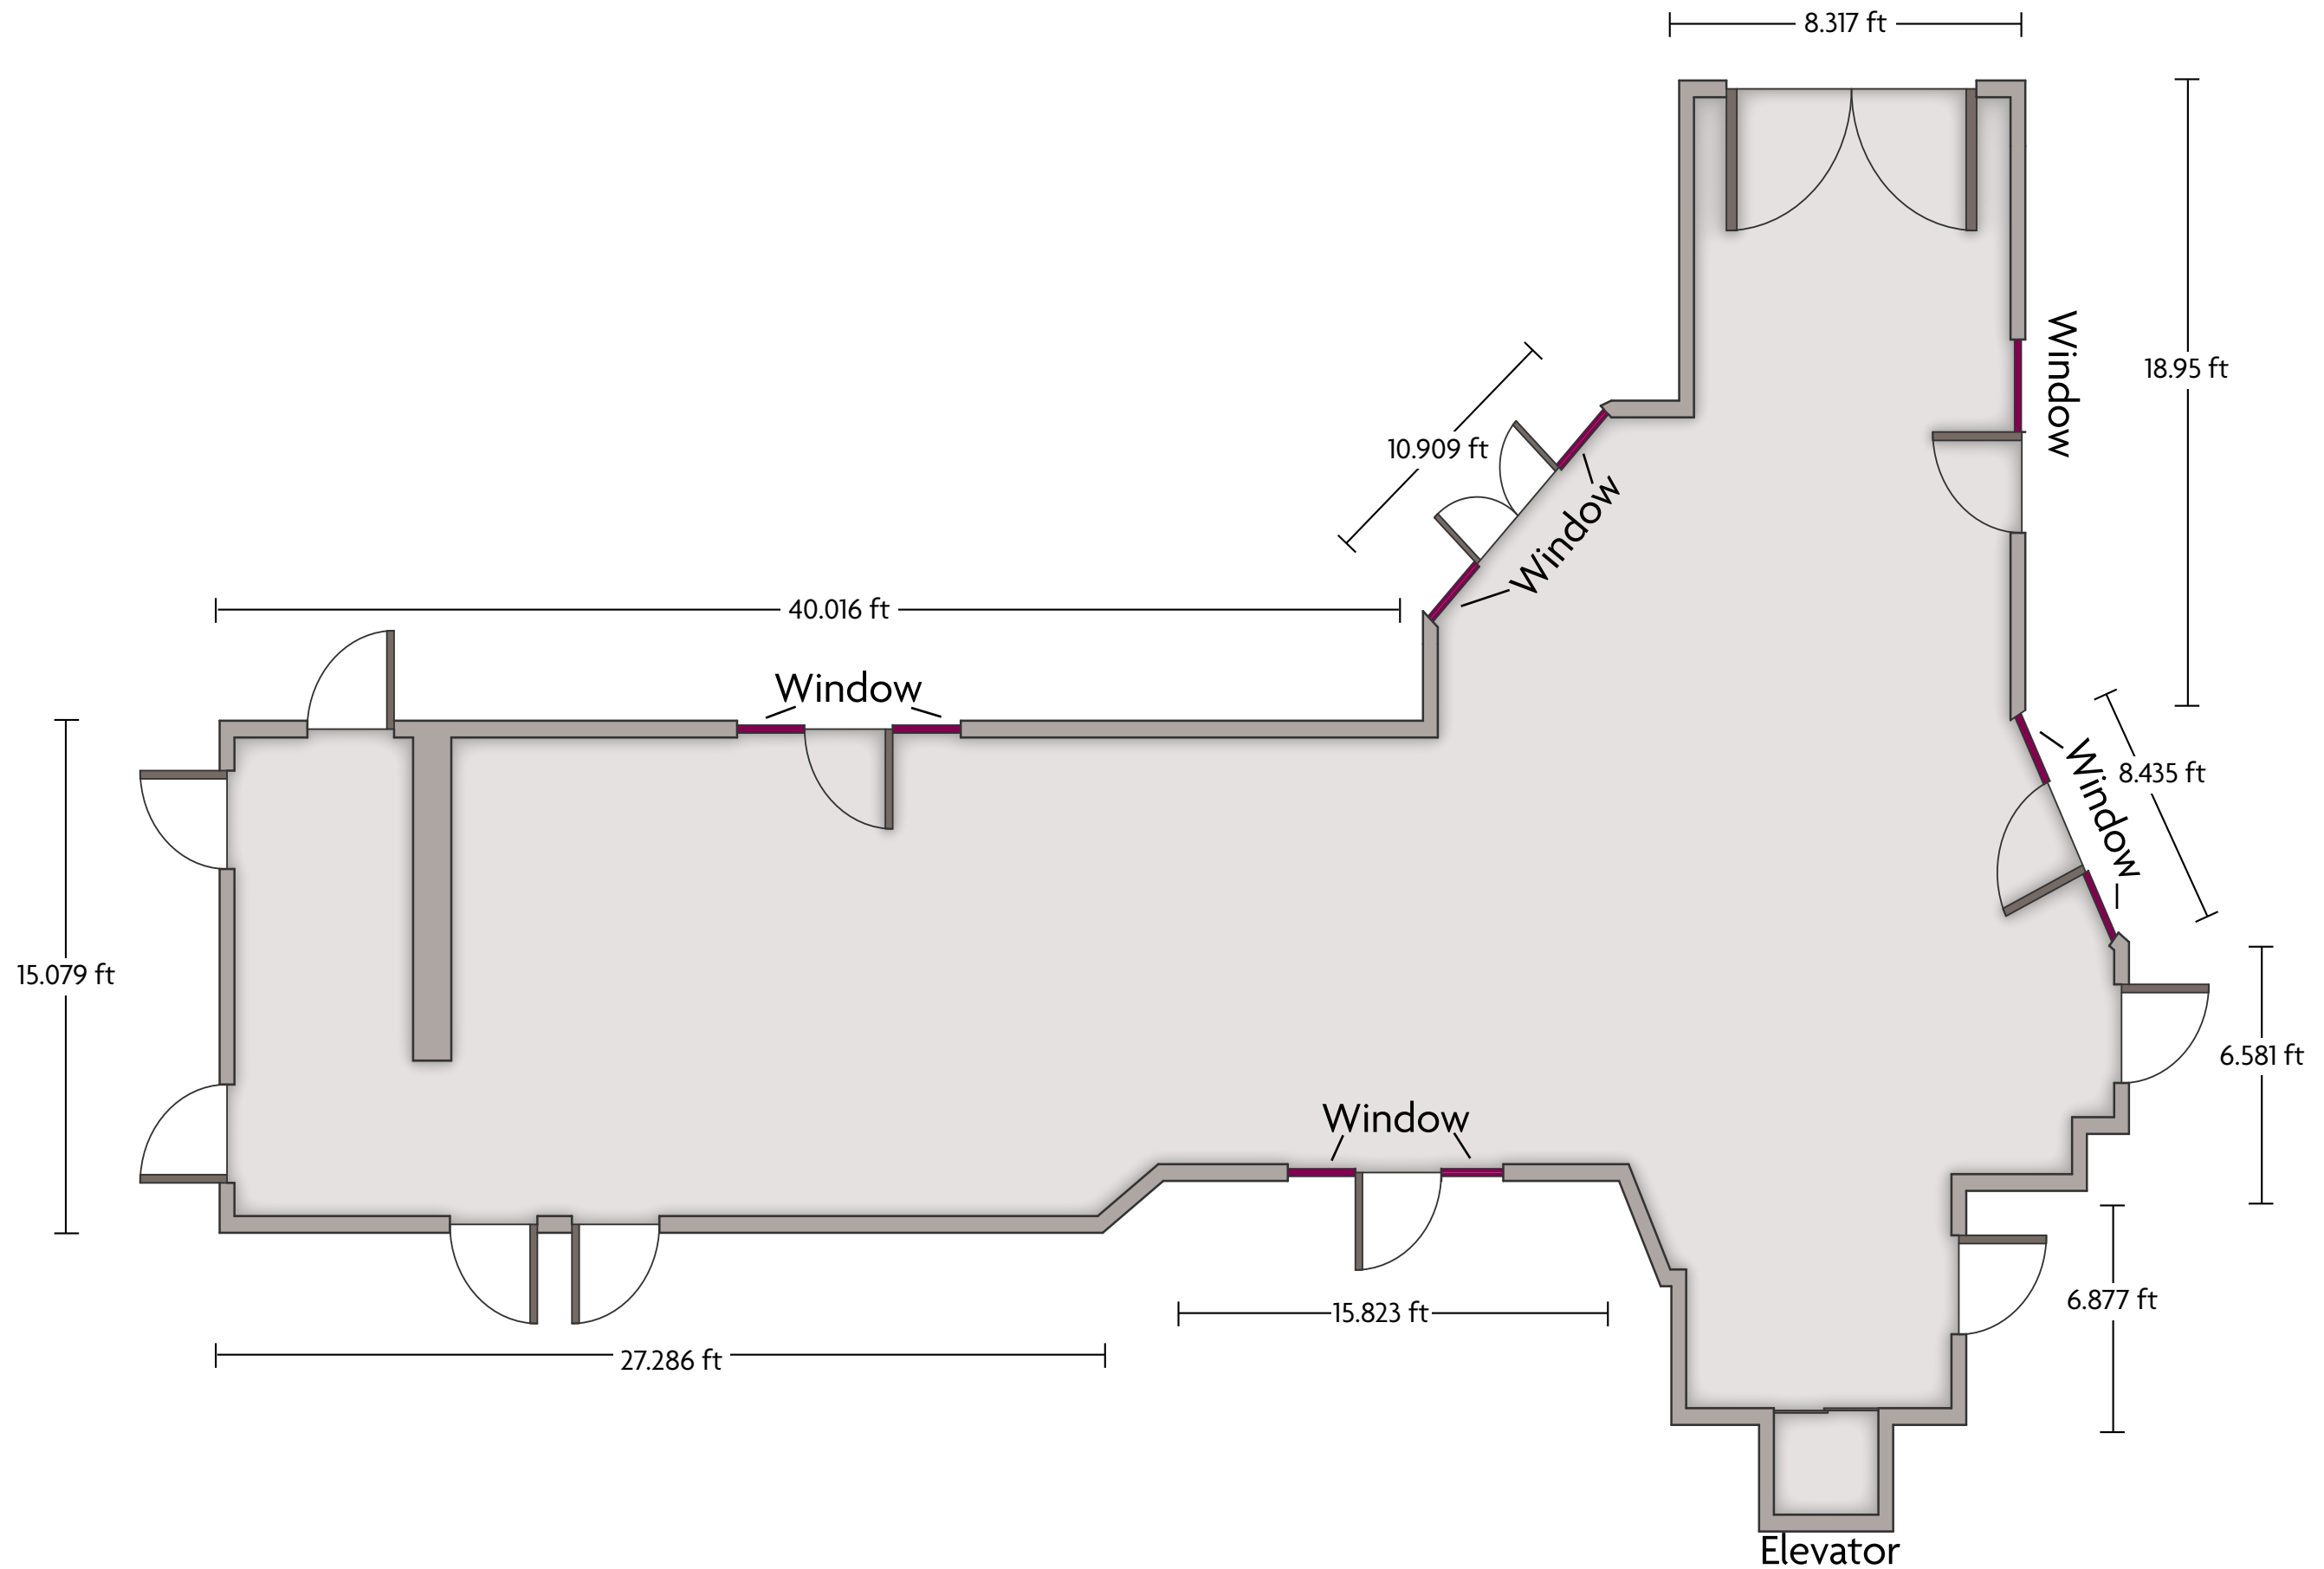

Crowne Plaza® Niagara Falls-Fallsview - Prefunction

LENGTH: 56.7 Ft   WIDTH: 39.1 Ft   HEIGHT: 9.9 Ft   TOTAL SQUARE FEET: 1133 Sq Ft   MAXIMUM CAPACITY: 200   POWER OUTLETS: 3

5685 Falls Avenue | Niagara Falls, Ontario, CAN L2E 6W7 | 1-905-374-4447