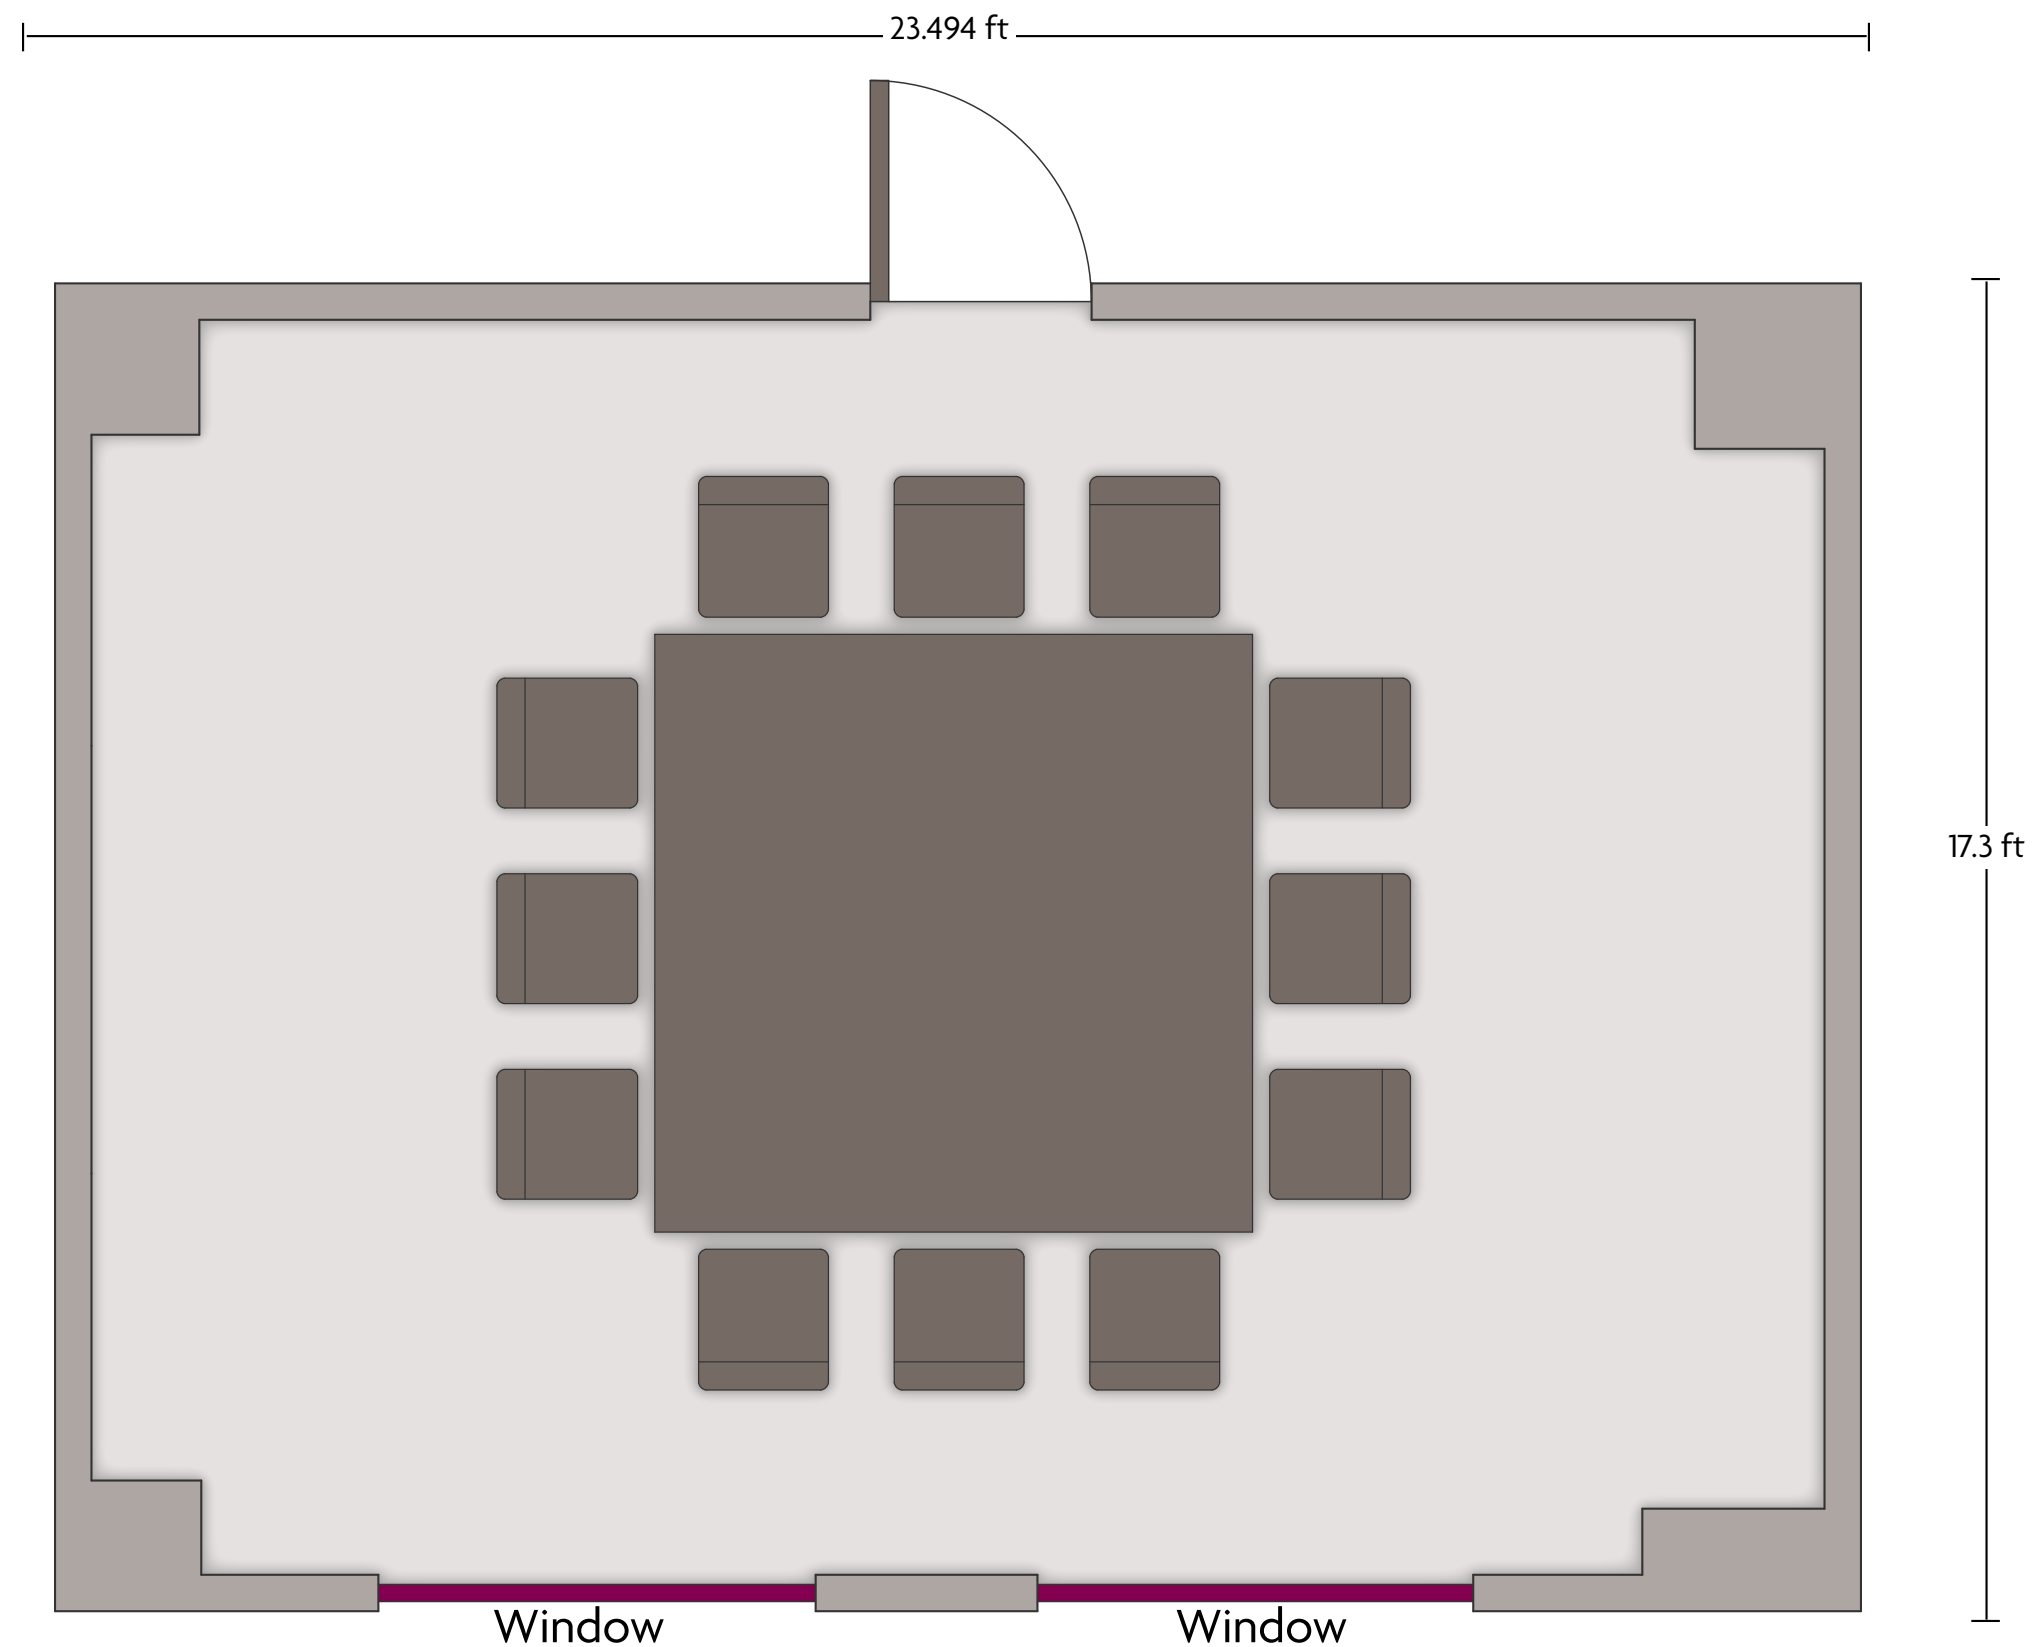

LENGTH: 42.5 Ft WIDTH: 32.9 Ft HEIGHT: 9.8 Ft TOTAL SQUARE FEET: 1396 Sq Ft MAXIMUM CAPACITY: 130 POWER OUTLETS: 7

5685 Falls Avenue | Niagara Falls, Ontario, CAN L2E 6W7 | 1-905-374-4447 *Multiple layout options available for this space.

Crowne Plaza® Niagara Falls-Fallsview - King George

LENGTH: 39.8 Ft WIDTH: 22.04 Ft HEIGHT: 9.8 Ft TOTAL SQUARE FEET: 8408 Sq Ft MAXIMUM CAPACITY: 90 POWER OUTLETS: 9

5685 Falls Avenue | Niagara Falls, Ontario, CAN L2E 6W7 | 1-905-374-4447 *Multiple layout options available for this space.

LENGTH: 44.1 Ft WIDTH: 15.4 Ft HEIGHT: 10.3 Ft TOTAL SQUARE FEET: 702 Sq Ft MAXIMUM CAPACITY: 65 POWER OUTLETS: 7

5685 Falls Avenue | Niagara Falls, Ontario, CAN L2E 6W7 | 1-905-374-4447 *Multiple layout options available for this space.

Crowne Plaza® Niagara Falls-Fallsview - Lobby Boardroom

LENGTH: 23.4 Ft WIDTH: 17.3 Ft HEIGHT: 7.8 Ft TOTAL SQUARE FEET: 387 Sq Ft MAXIMUM CAPACITY: 12 POWER OUTLETS: 5

5685 Falls Avenue | Niagara Falls, Ontario, CAN L2E 6W7 | 1-905-374-4447