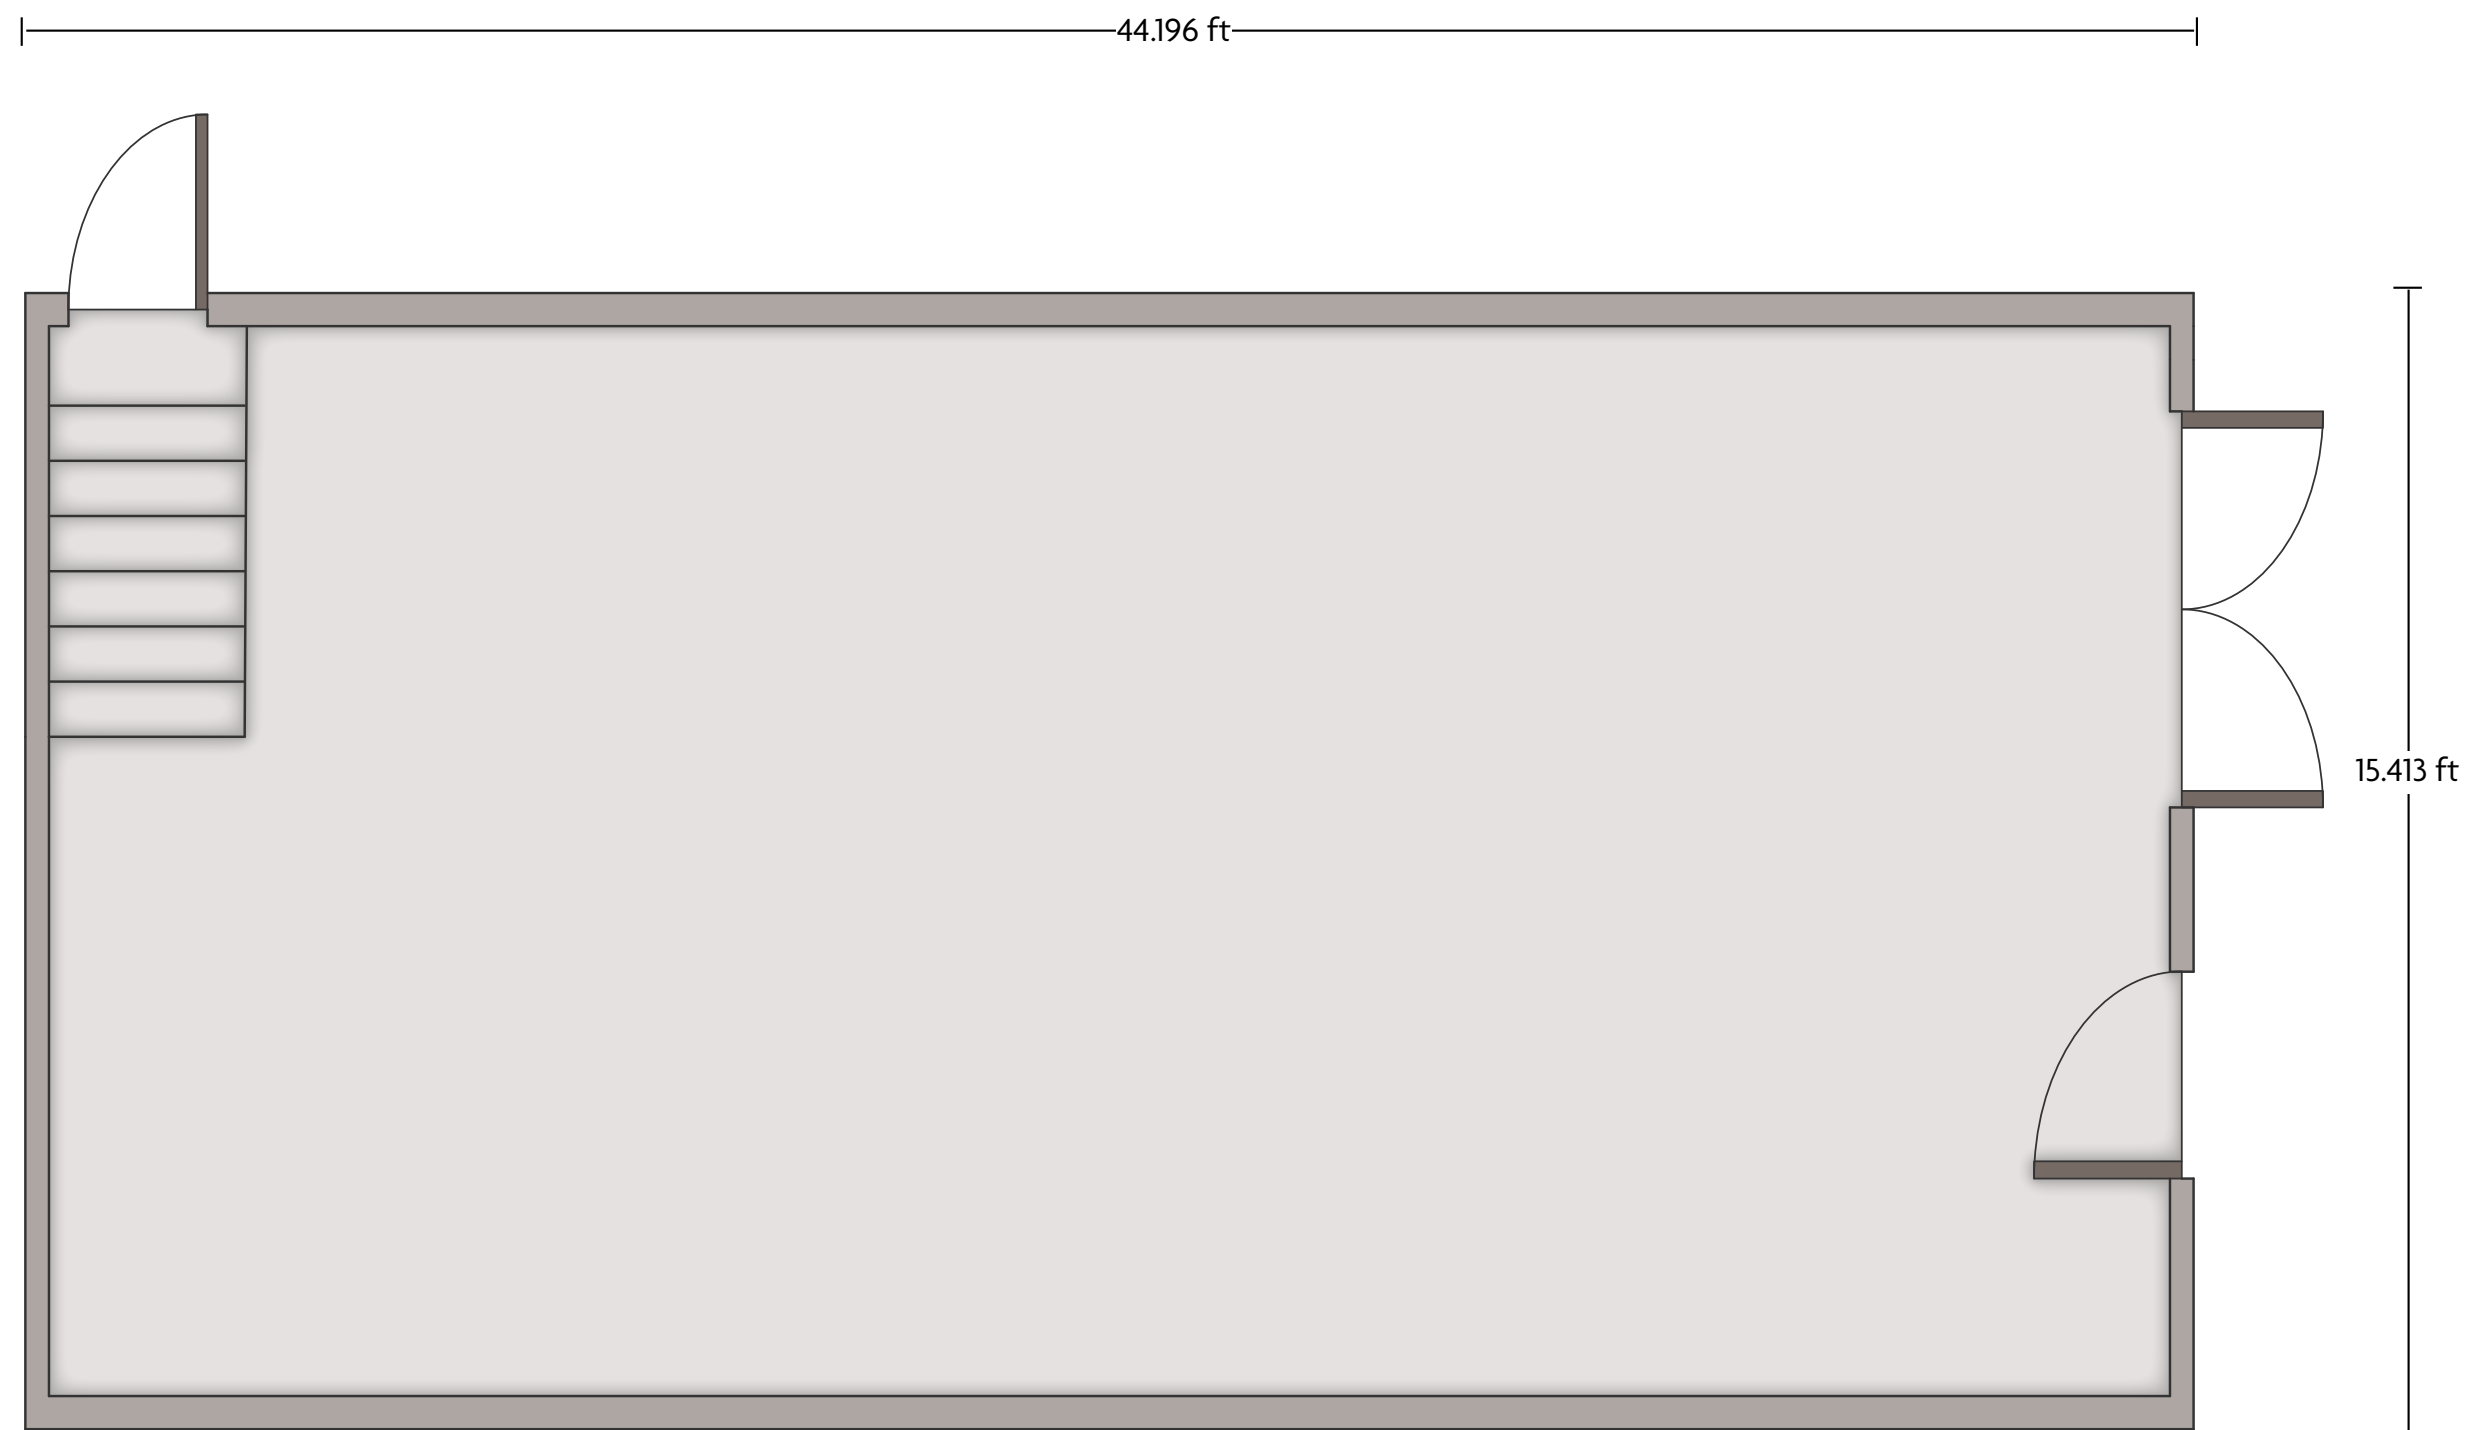

LENGTH: 42.5 Ft WIDTH: 32.9 Ft HEIGHT: 9.8 Ft TOTAL SQUARE FEET: 1396 Sq Ft MAXIMUM CAPACITY: 130 POWER OUTLETS: 7

5685 Falls Avenue | Niagara Falls, Ontario, CAN L2E 6W7 | 1-905-374-4447 *Multiple layout options available for this space.

Crowne Plaza® Niagara Falls-Fallsview - King George

LENGTH: 39.8 Ft WIDTH: 22.04 Ft HEIGHT: 9.8 Ft TOTAL SQUARE FEET: 8408 Sq Ft MAXIMUM CAPACITY: 90 POWER OUTLETS: 9

5685 Falls Avenue | Niagara Falls, Ontario, CAN L2E 6W7 | 1-905-374-4447 *Multiple layout options available for this space.

LENGTH: 44.1 Ft WIDTH: 15.4 Ft HEIGHT: 10.3 Ft TOTAL SQUARE FEET: 702 Sq Ft MAXIMUM CAPACITY: 65 POWER OUTLETS: 7

5685 Falls Avenue | Niagara Falls, Ontario, CAN L2E 6W7 | 1-905-374-4447 *Multiple layout options available for this space.

LENGTH: 22.7 Ft WIDTH: 13.2 Ft HEIGHT: 9.8 Ft TOTAL SQUARE FEET: 285 Sq Ft MAXIMUM CAPACITY: 12 POWER OUTLETS: 5

5685 Falls Avenue | Niagara Falls, Ontario, CAN L2E 6W7 | 1-905-374-4447