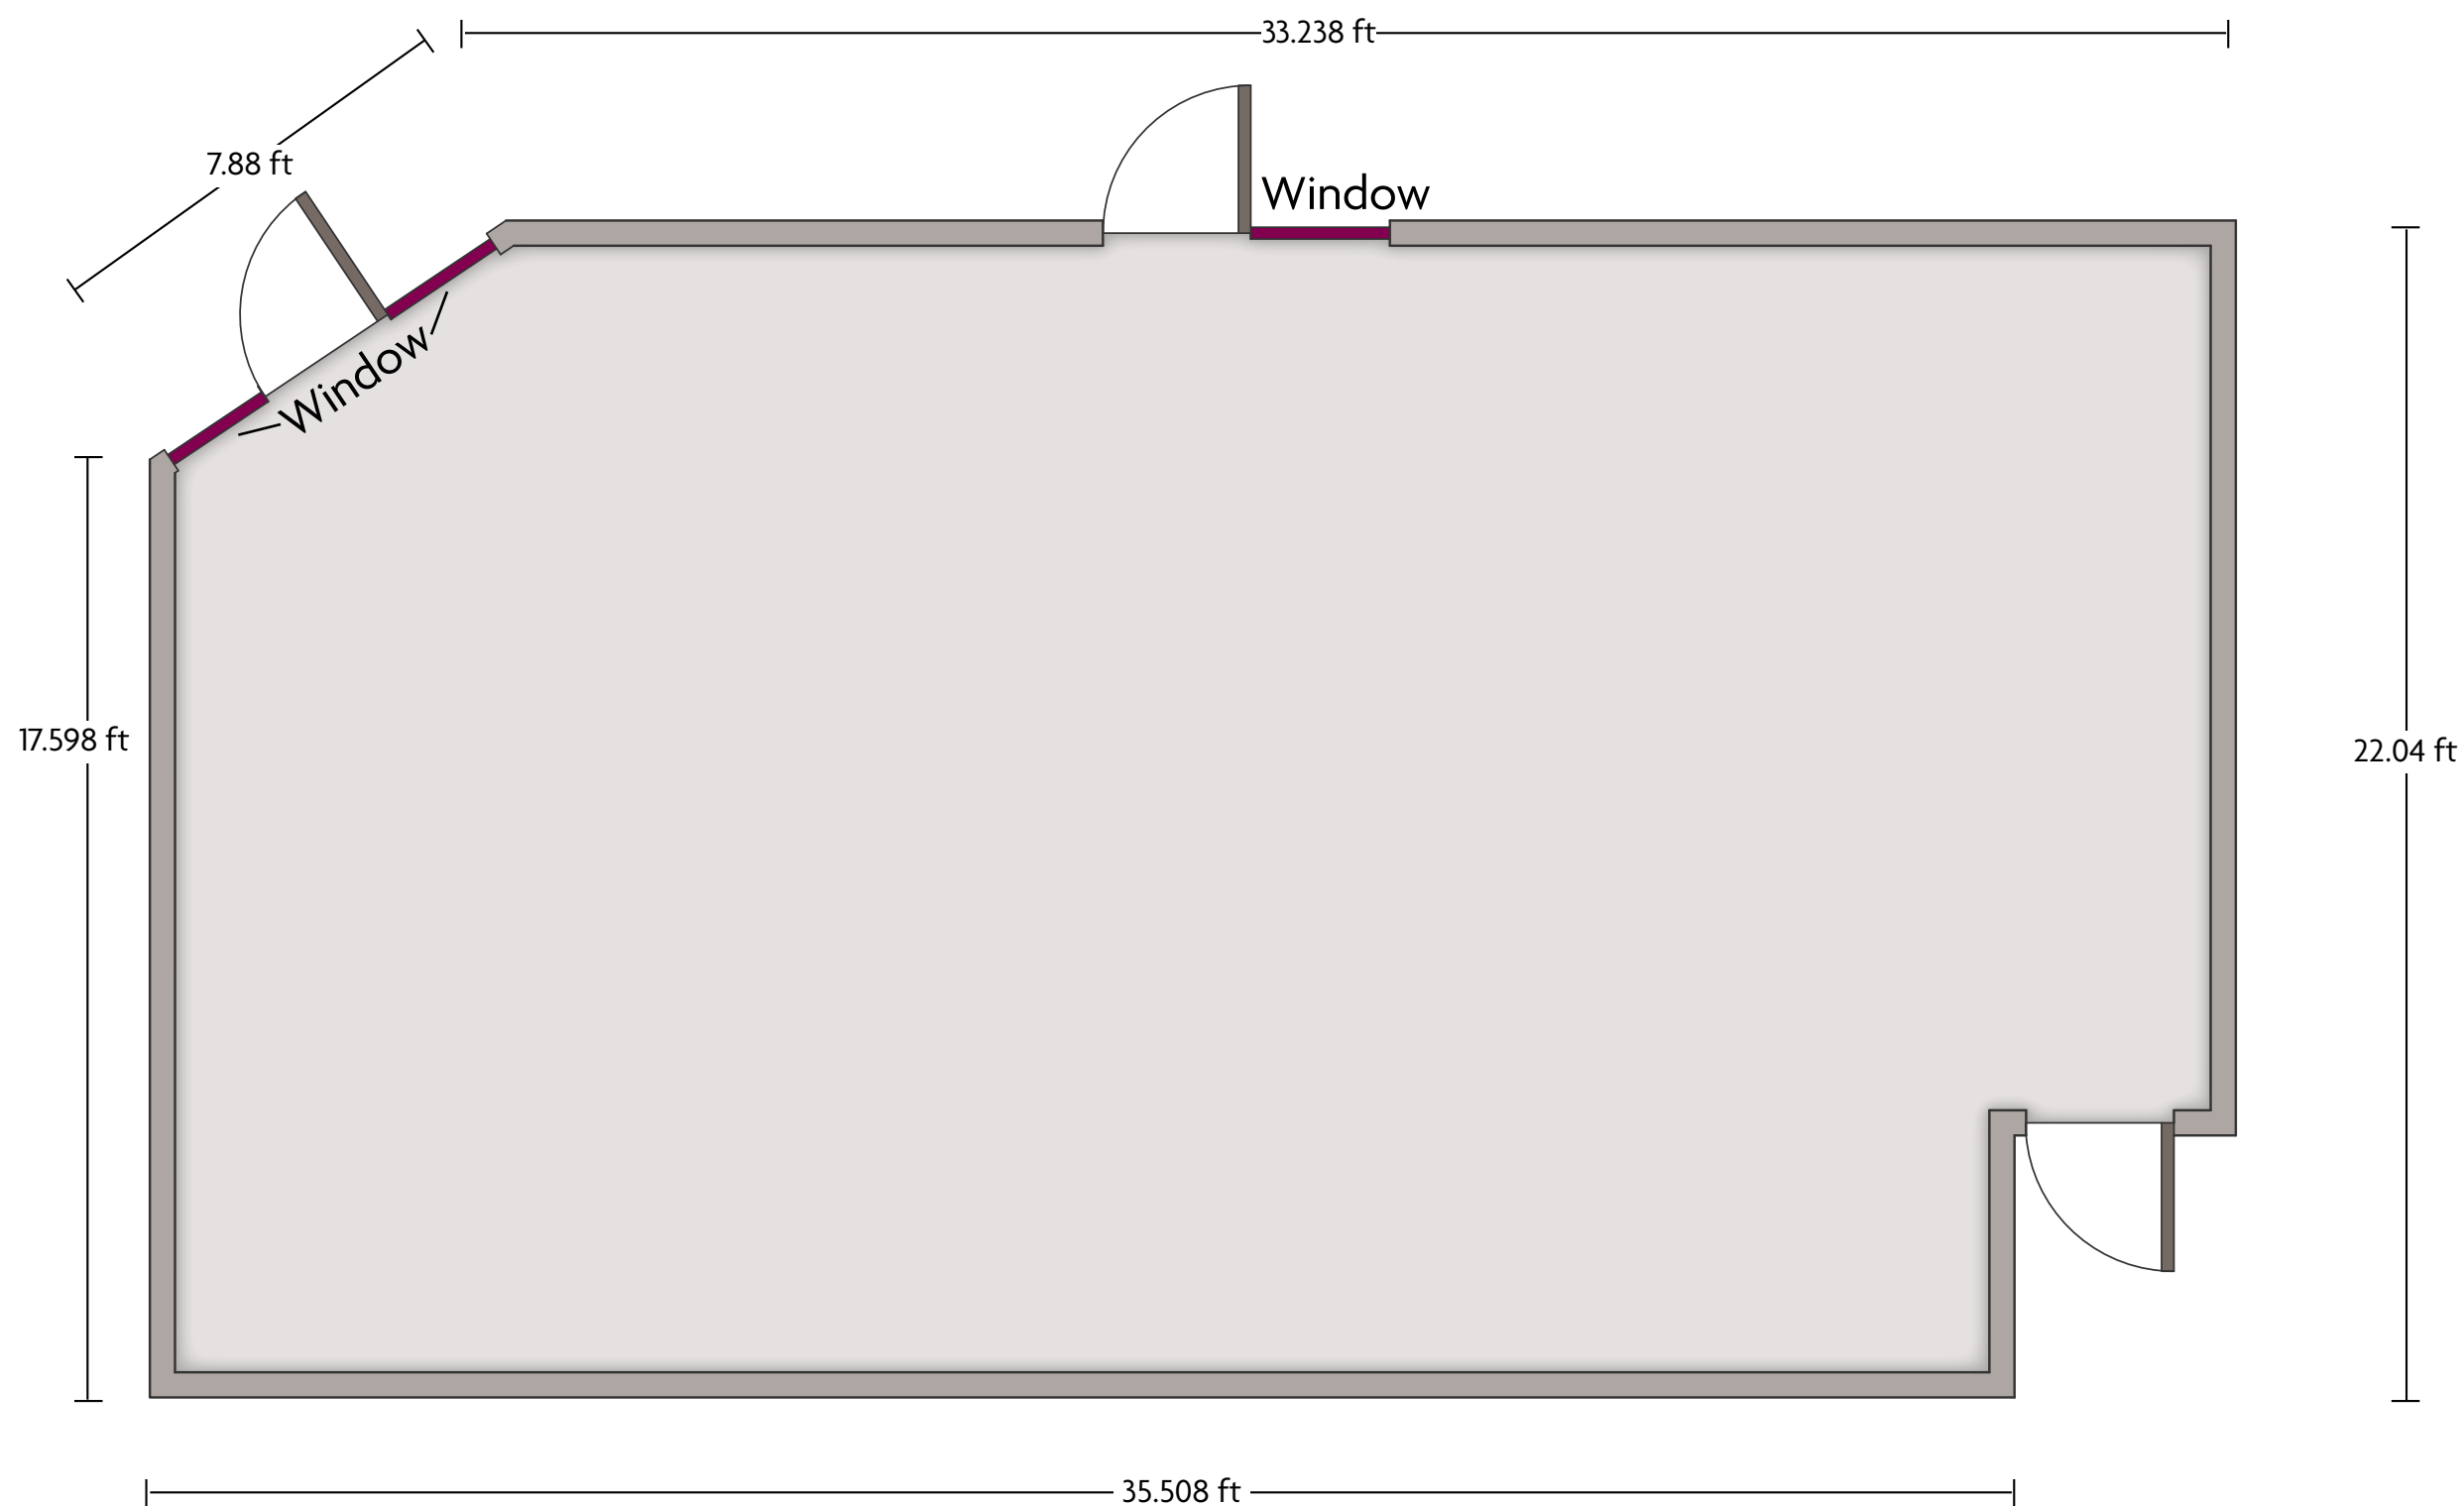

Crowne Plaza® Niagara Falls-Fallsview - Elizabeth

LENGTH: 44.7 Ft WIDTH: 33.9 Ft HEIGHT: 14.2 Ft TOTAL SQUARE FEET: 1523 Sq Ft MAXIMUM CAPACITY: 130 POWER OUTLETS: 19

5685 Falls Avenue | Niagara Falls, Ontario, CAN L2E 6W7 | 1-905-374-4447 *Multiple layout options available for this space.

LENGTH: 42.5 Ft WIDTH: 32.9 Ft HEIGHT: 9.8 Ft TOTAL SQUARE FEET: 1396 Sq Ft MAXIMUM CAPACITY: 130 POWER OUTLETS: 7

5685 Falls Avenue | Niagara Falls, Ontario, CAN L2E 6W7 | 1-905-374-4447 *Multiple layout options available for this space.

Crowne Plaza® Niagara Falls-Fallsview - King George

LENGTH: 39.8 Ft WIDTH: 22.04 Ft HEIGHT: 9.8 Ft TOTAL SQUARE FEET: 8408 Sq Ft MAXIMUM CAPACITY: 90 POWER OUTLETS: 9

5685 Falls Avenue | Niagara Falls, Ontario, CAN L2E 6W7 | 1-905-374-4447 *Multiple layout options available for this space.

LENGTH: 22.7 Ft WIDTH: 13.2 Ft HEIGHT: 9.8 Ft TOTAL SQUARE FEET: 285 Sq Ft MAXIMUM CAPACITY: 12 POWER OUTLETS: 5

5685 Falls Avenue | Niagara Falls, Ontario, CAN L2E 6W7 | 1-905-374-4447