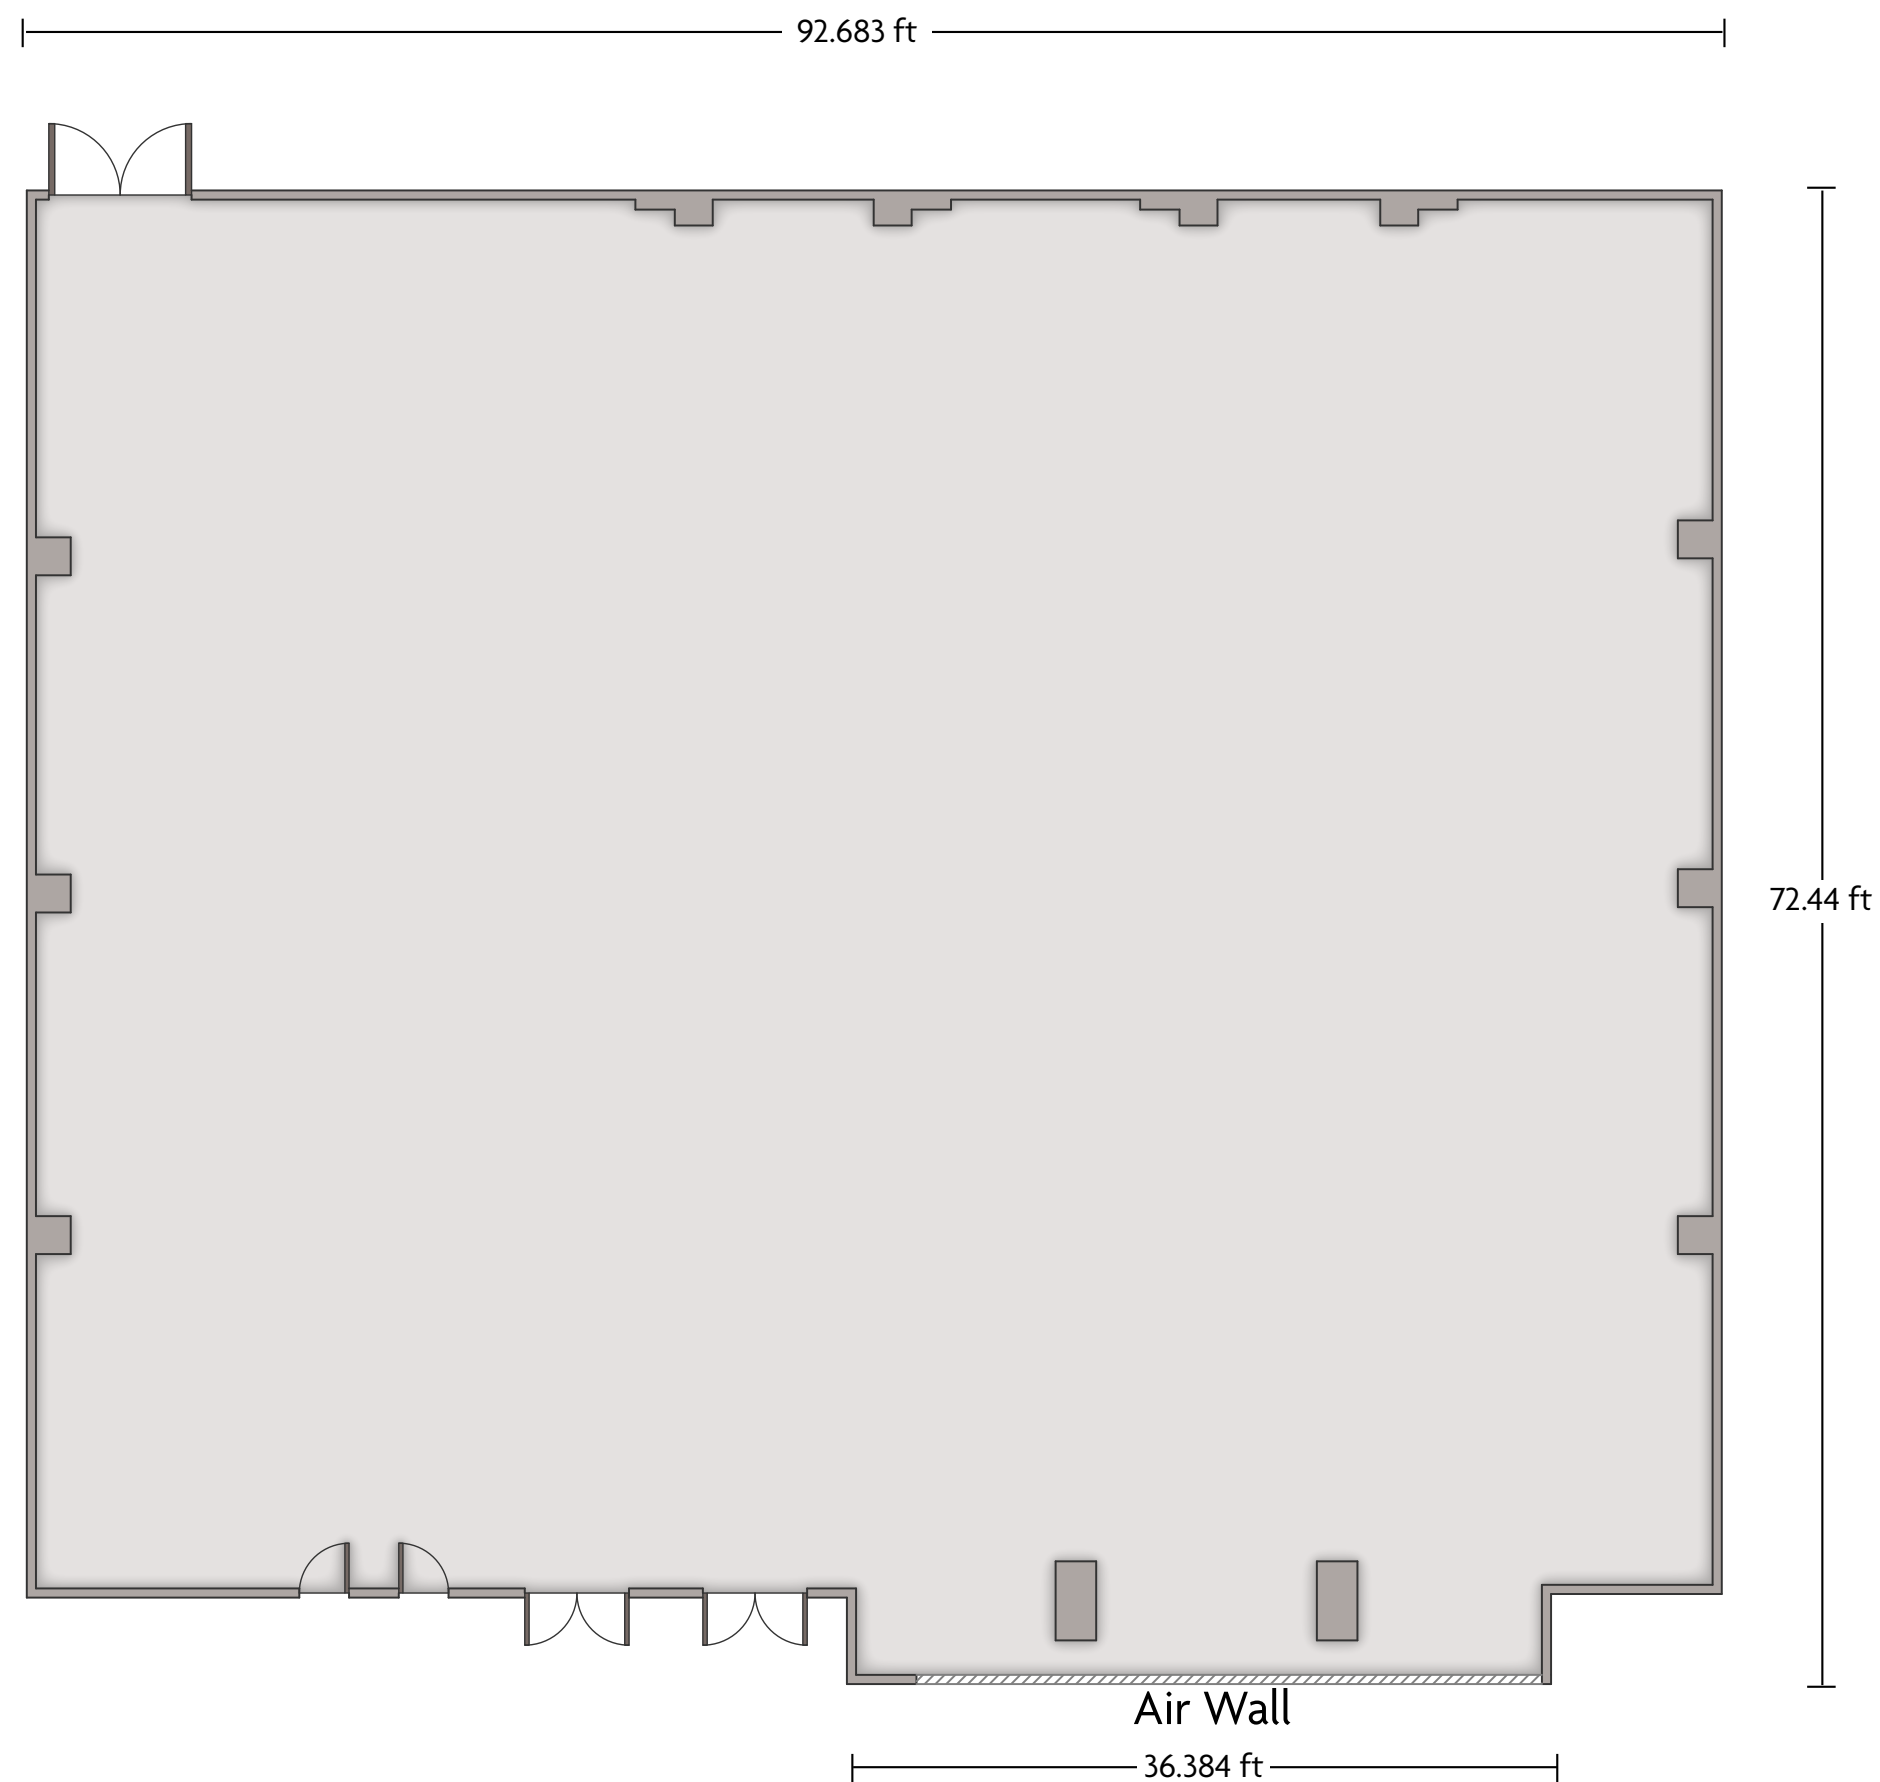

Crowne Plaza® Niagara Falls-Fallsview - Niagara

LENGTH: 92.6 Ft WIDTH: 72.4 Ft HEIGHT: 16.7 Ft TOTAL SQUARE FEET: 6825 Sq Ft MAXIMUM CAPACITY: 650 POWER OUTLETS: 13

5685 Falls Avenue | Niagara Falls, Ontario, CAN L2E 6W7 | 1-905-374-4447 *Multiple layout options available for this space.

LENGTH: 64.5 Ft WIDTH: 45.4 Ft HEIGHT: 15.9 Ft TOTAL SQUARE FEET: 2945 Sq Ft MAXIMUM CAPACITY: 180 POWER OUTLETS: 17

5685 Falls Avenue | Niagara Falls, Ontario, CAN L2E 6W7 | 1-905-374-4447 *Multiple layout options available for this space.

Crowne Plaza® Niagara Falls-Fallsview - Rainbow

LENGTH: 44.9 Ft WIDTH: 42.2 Ft HEIGHT: 9.7 Ft TOTAL SQUARE FEET: 1910 Sq Ft MAXIMUM CAPACITY: 160 POWER OUTLETS: 14

5685 Falls Avenue | Niagara Falls, Ontario, CAN L2E 6W7 | 1-905-374-4447 *Multiple layout options available for this space.

Crowne Plaza® Niagara Falls-Fallsview - Elizabeth

LENGTH: 44.7 Ft WIDTH: 33.9 Ft HEIGHT: 14.2 Ft TOTAL SQUARE FEET: 1523 Sq Ft MAXIMUM CAPACITY: 130 POWER OUTLETS: 19

5685 Falls Avenue | Niagara Falls, Ontario, CAN L2E 6W7 | 1-905-374-4447 *Multiple layout options available for this space.