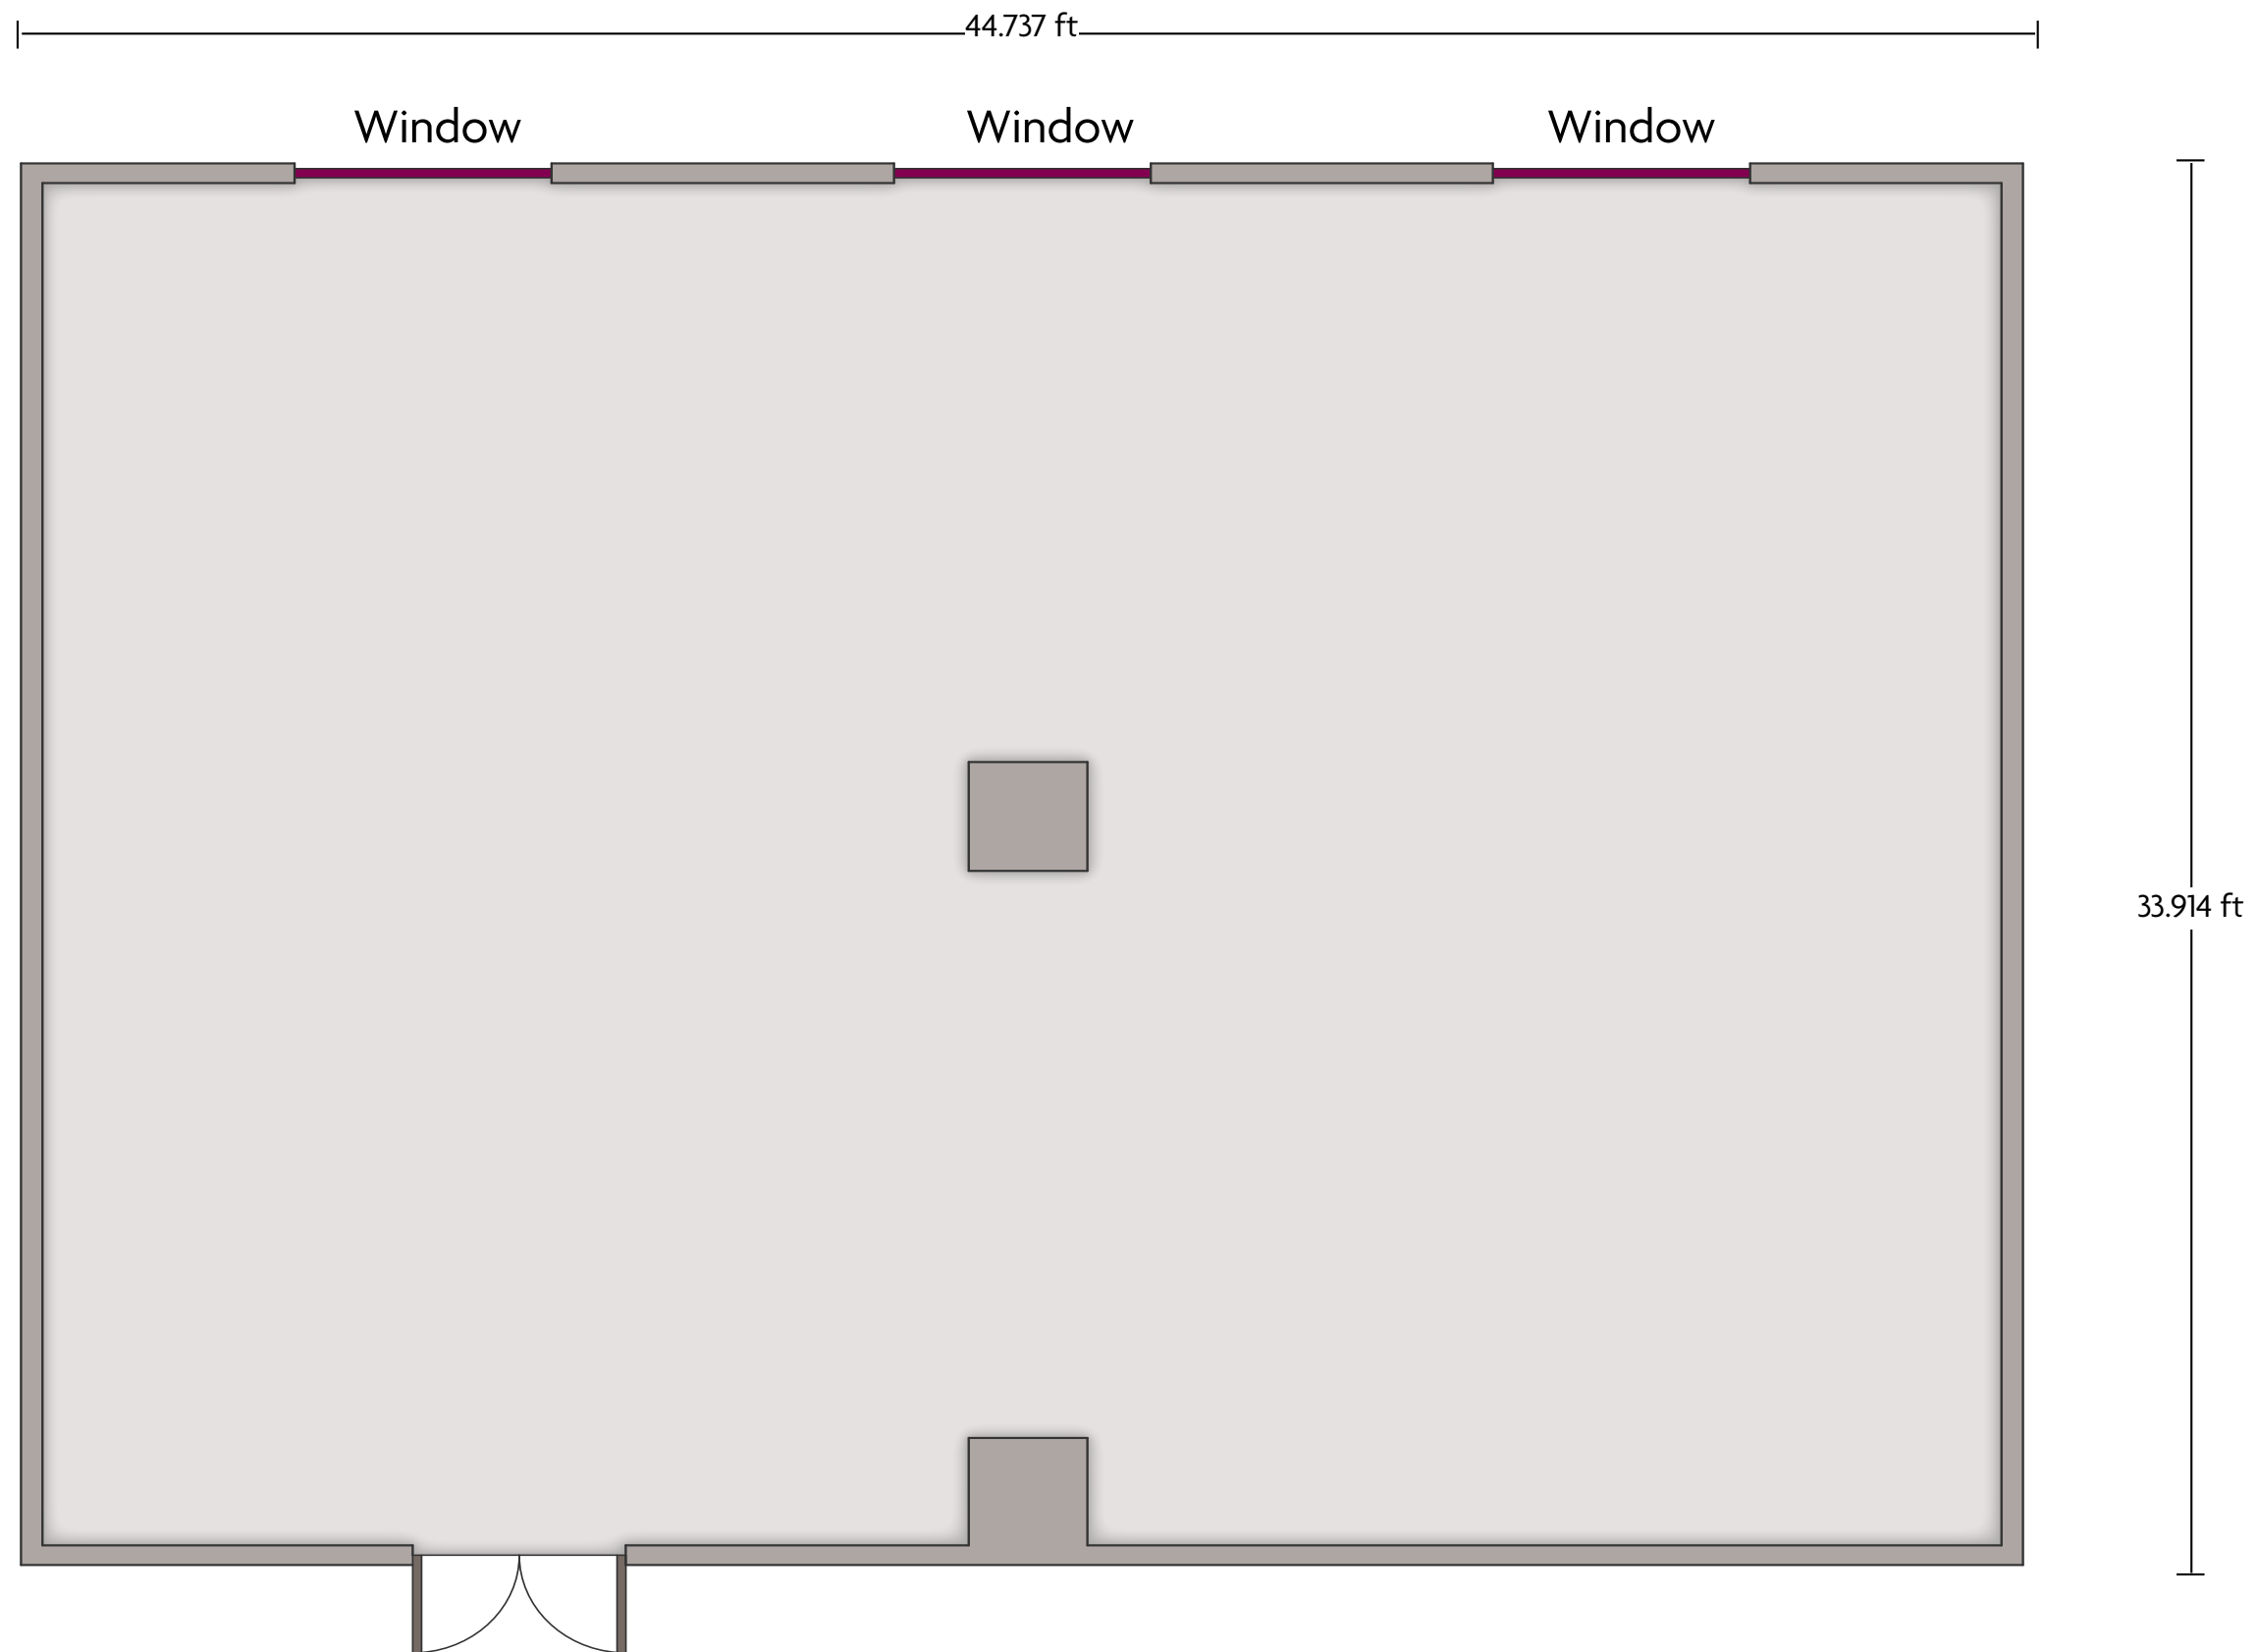

Crowne Plaza® Niagara Falls-Fallsview - Prefunction

LENGTH: 56.7 Ft WIDTH: 39.1 Ft HEIGHT: 9.9 Ft TOTAL SQUARE FEET: 1133 Sq Ft MAXIMUM CAPACITY: 200 POWER OUTLETS: 3

5685 Falls Avenue | Niagara Falls, Ontario, CAN L2E 6W7 | 1-905-374-4447

Crowne Plaza® Niagara Falls-Fallsview - Rainbow

LENGTH: 44.9 Ft WIDTH: 42.2 Ft HEIGHT: 9.7 Ft TOTAL SQUARE FEET: 1910 Sq Ft MAXIMUM CAPACITY: 160 POWER OUTLETS: 14

5685 Falls Avenue | Niagara Falls, Ontario, CAN L2E 6W7 | 1-905-374-4447 *Multiple layout options available for this space.

Crowne Plaza® Niagara Falls-Fallsview - Elizabeth

LENGTH: 44.7 Ft WIDTH: 33.9 Ft HEIGHT: 14.2 Ft TOTAL SQUARE FEET: 1523 Sq Ft MAXIMUM CAPACITY: 130 POWER OUTLETS: 19

5685 Falls Avenue | Niagara Falls, Ontario, CAN L2E 6W7 | 1-905-374-4447 *Multiple layout options available for this space.

LENGTH: 42.5 Ft WIDTH: 32.9 Ft HEIGHT: 9.8 Ft TOTAL SQUARE FEET: 1396 Sq Ft MAXIMUM CAPACITY: 130 POWER OUTLETS: 7

5685 Falls Avenue | Niagara Falls, Ontario, CAN L2E 6W7 | 1-905-374-4447 *Multiple layout options available for this space.