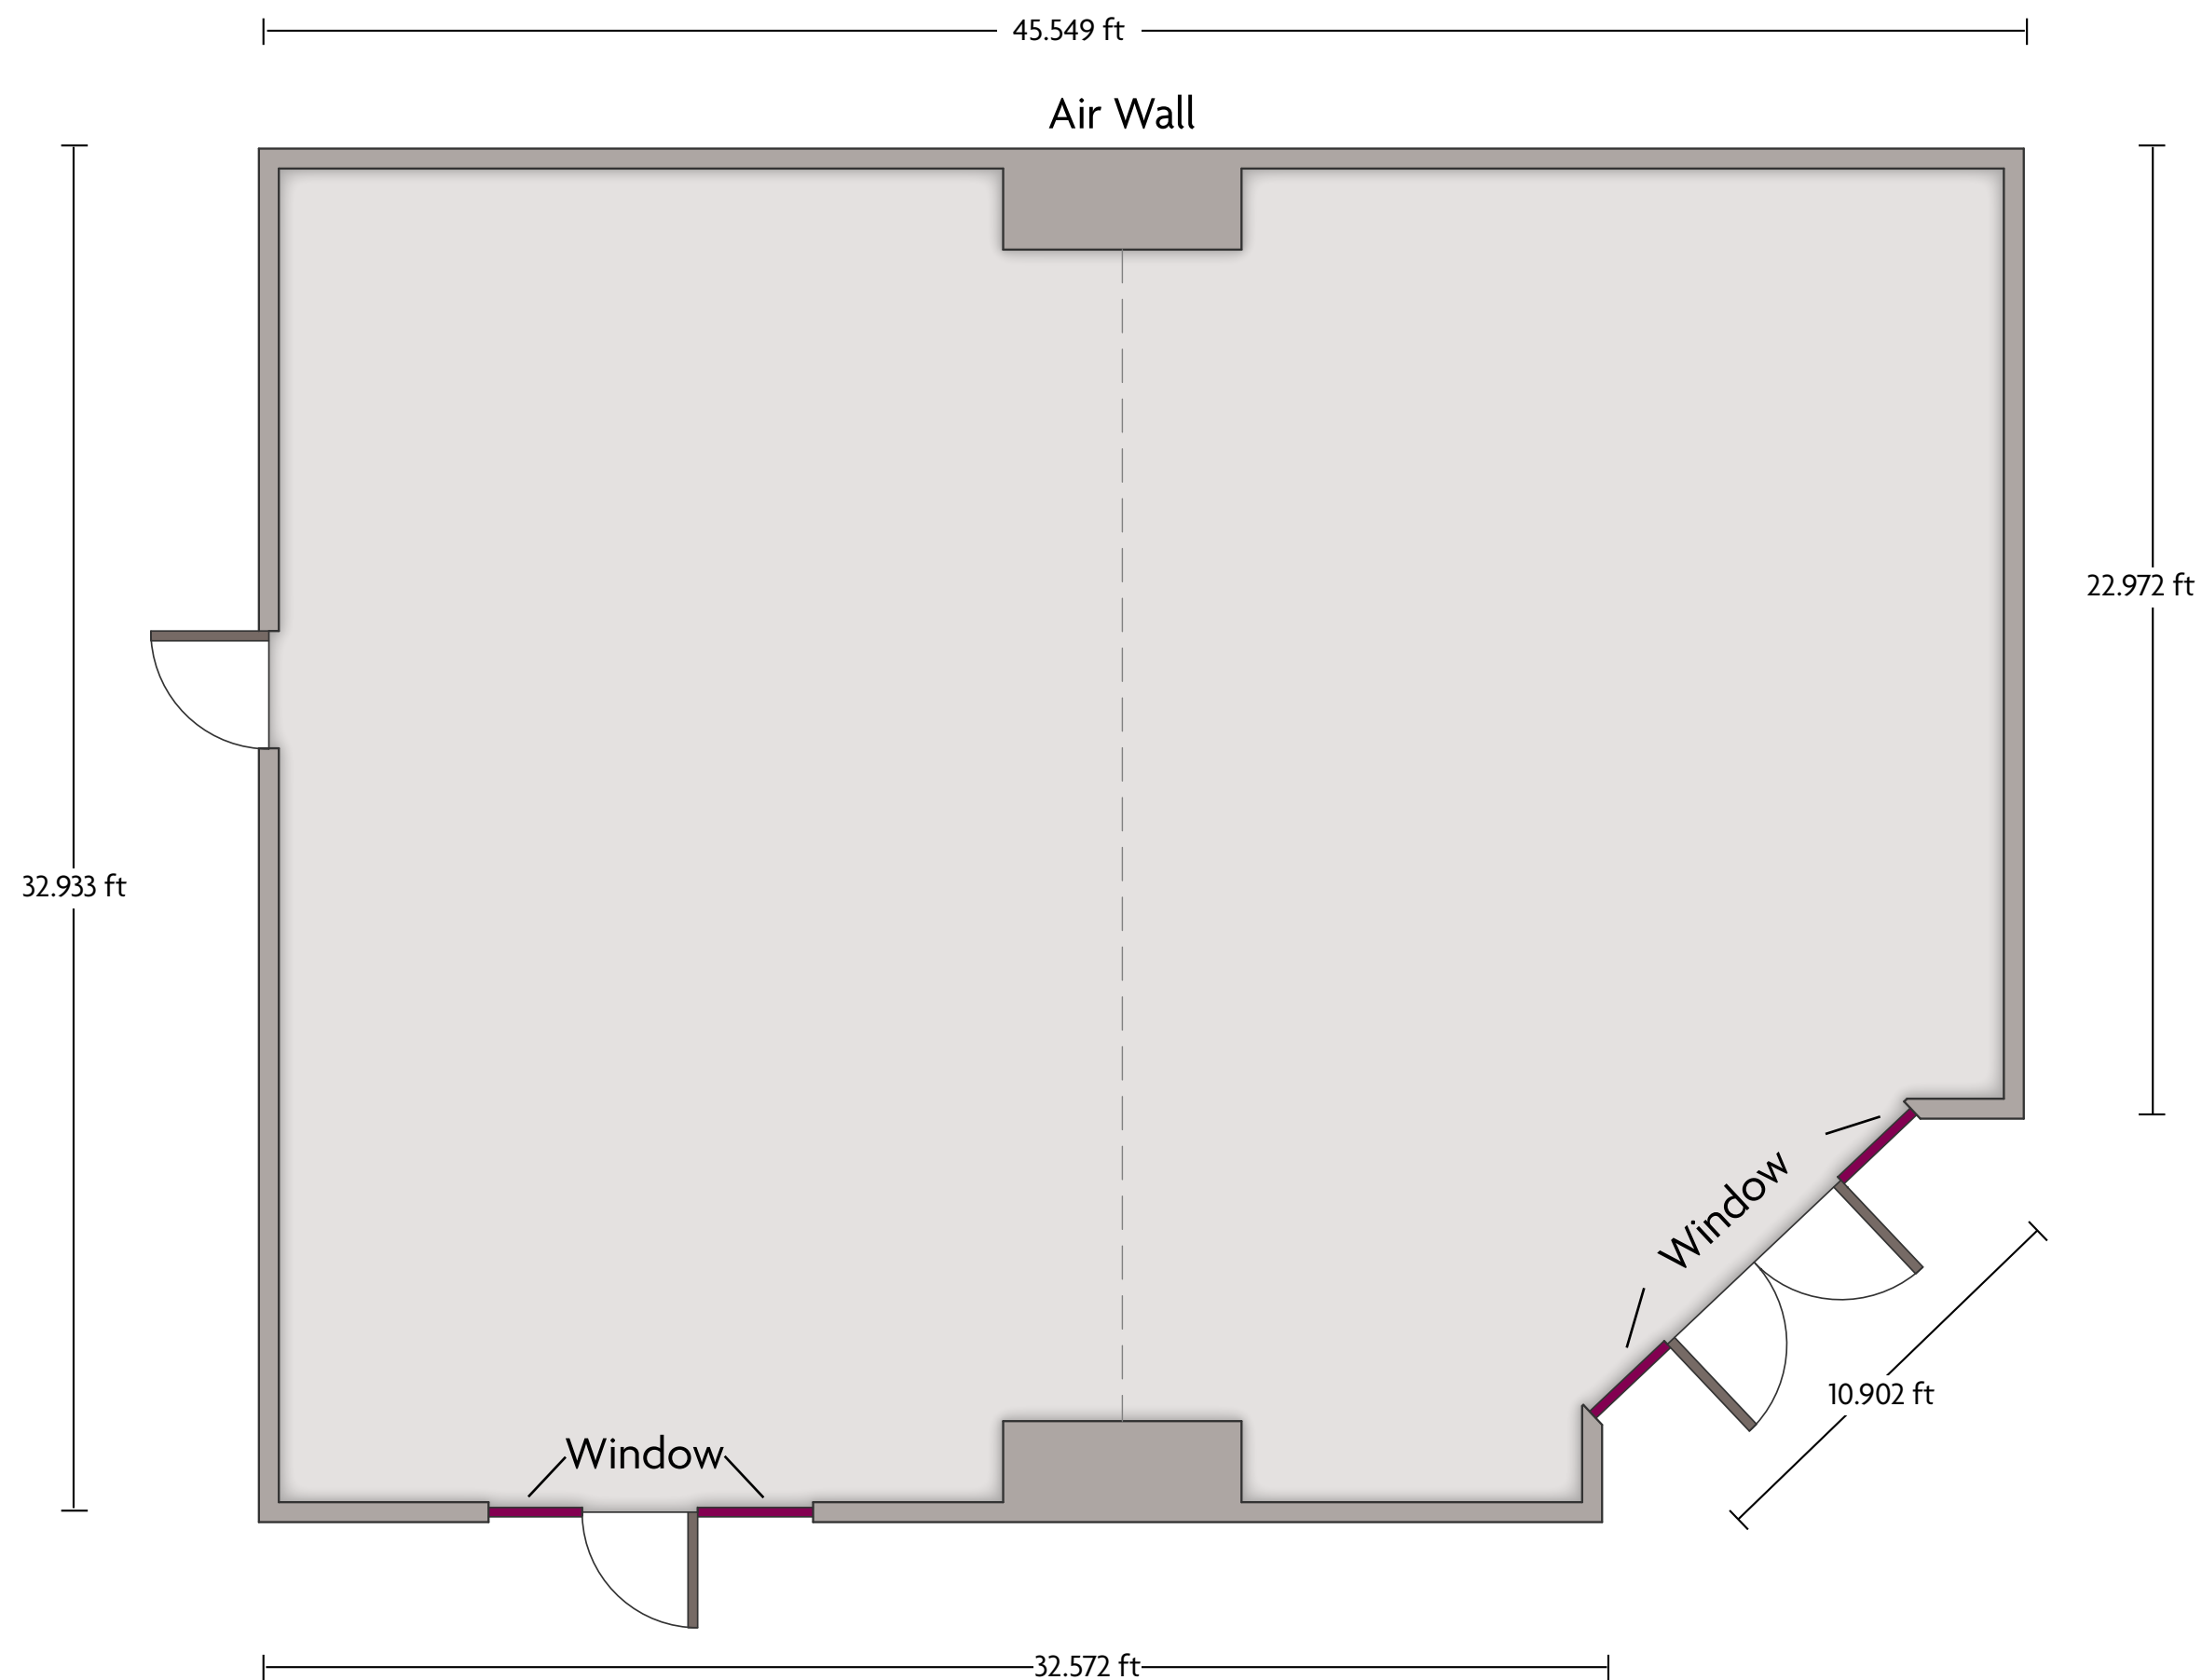

Crowne Plaza® Niagara Falls-Fallsview - Rainbow

LENGTH: 44.9 Ft WIDTH: 42.2 Ft HEIGHT: 9.7 Ft TOTAL SQUARE FEET: 1910 Sq Ft MAXIMUM CAPACITY: 160 POWER OUTLETS: 14

5685 Falls Avenue | Niagara Falls, Ontario, CAN L2E 6W7 | 1-905-374-4447 *Multiple layout options available for this space.

Crowne Plaza® Niagara Falls-Fallsview - Elizabeth

LENGTH: 44.7 Ft WIDTH: 33.9 Ft HEIGHT: 14.2 Ft TOTAL SQUARE FEET: 1523 Sq Ft MAXIMUM CAPACITY: 130 POWER OUTLETS: 19

5685 Falls Avenue | Niagara Falls, Ontario, CAN L2E 6W7 | 1-905-374-4447 *Multiple layout options available for this space.

LENGTH: 42.5 Ft WIDTH: 32.9 Ft HEIGHT: 9.8 Ft TOTAL SQUARE FEET: 1396 Sq Ft MAXIMUM CAPACITY: 130 POWER OUTLETS: 7

5685 Falls Avenue | Niagara Falls, Ontario, CAN L2E 6W7 | 1-905-374-4447 *Multiple layout options available for this space.

Crowne Plaza® Niagara Falls-Fallsview - Lobby Boardroom

LENGTH: 23.4 Ft WIDTH: 17.3 Ft HEIGHT: 7.8 Ft TOTAL SQUARE FEET: 387 Sq Ft MAXIMUM CAPACITY: 12 POWER OUTLETS: 5

5685 Falls Avenue | Niagara Falls, Ontario, CAN L2E 6W7 | 1-905-374-4447