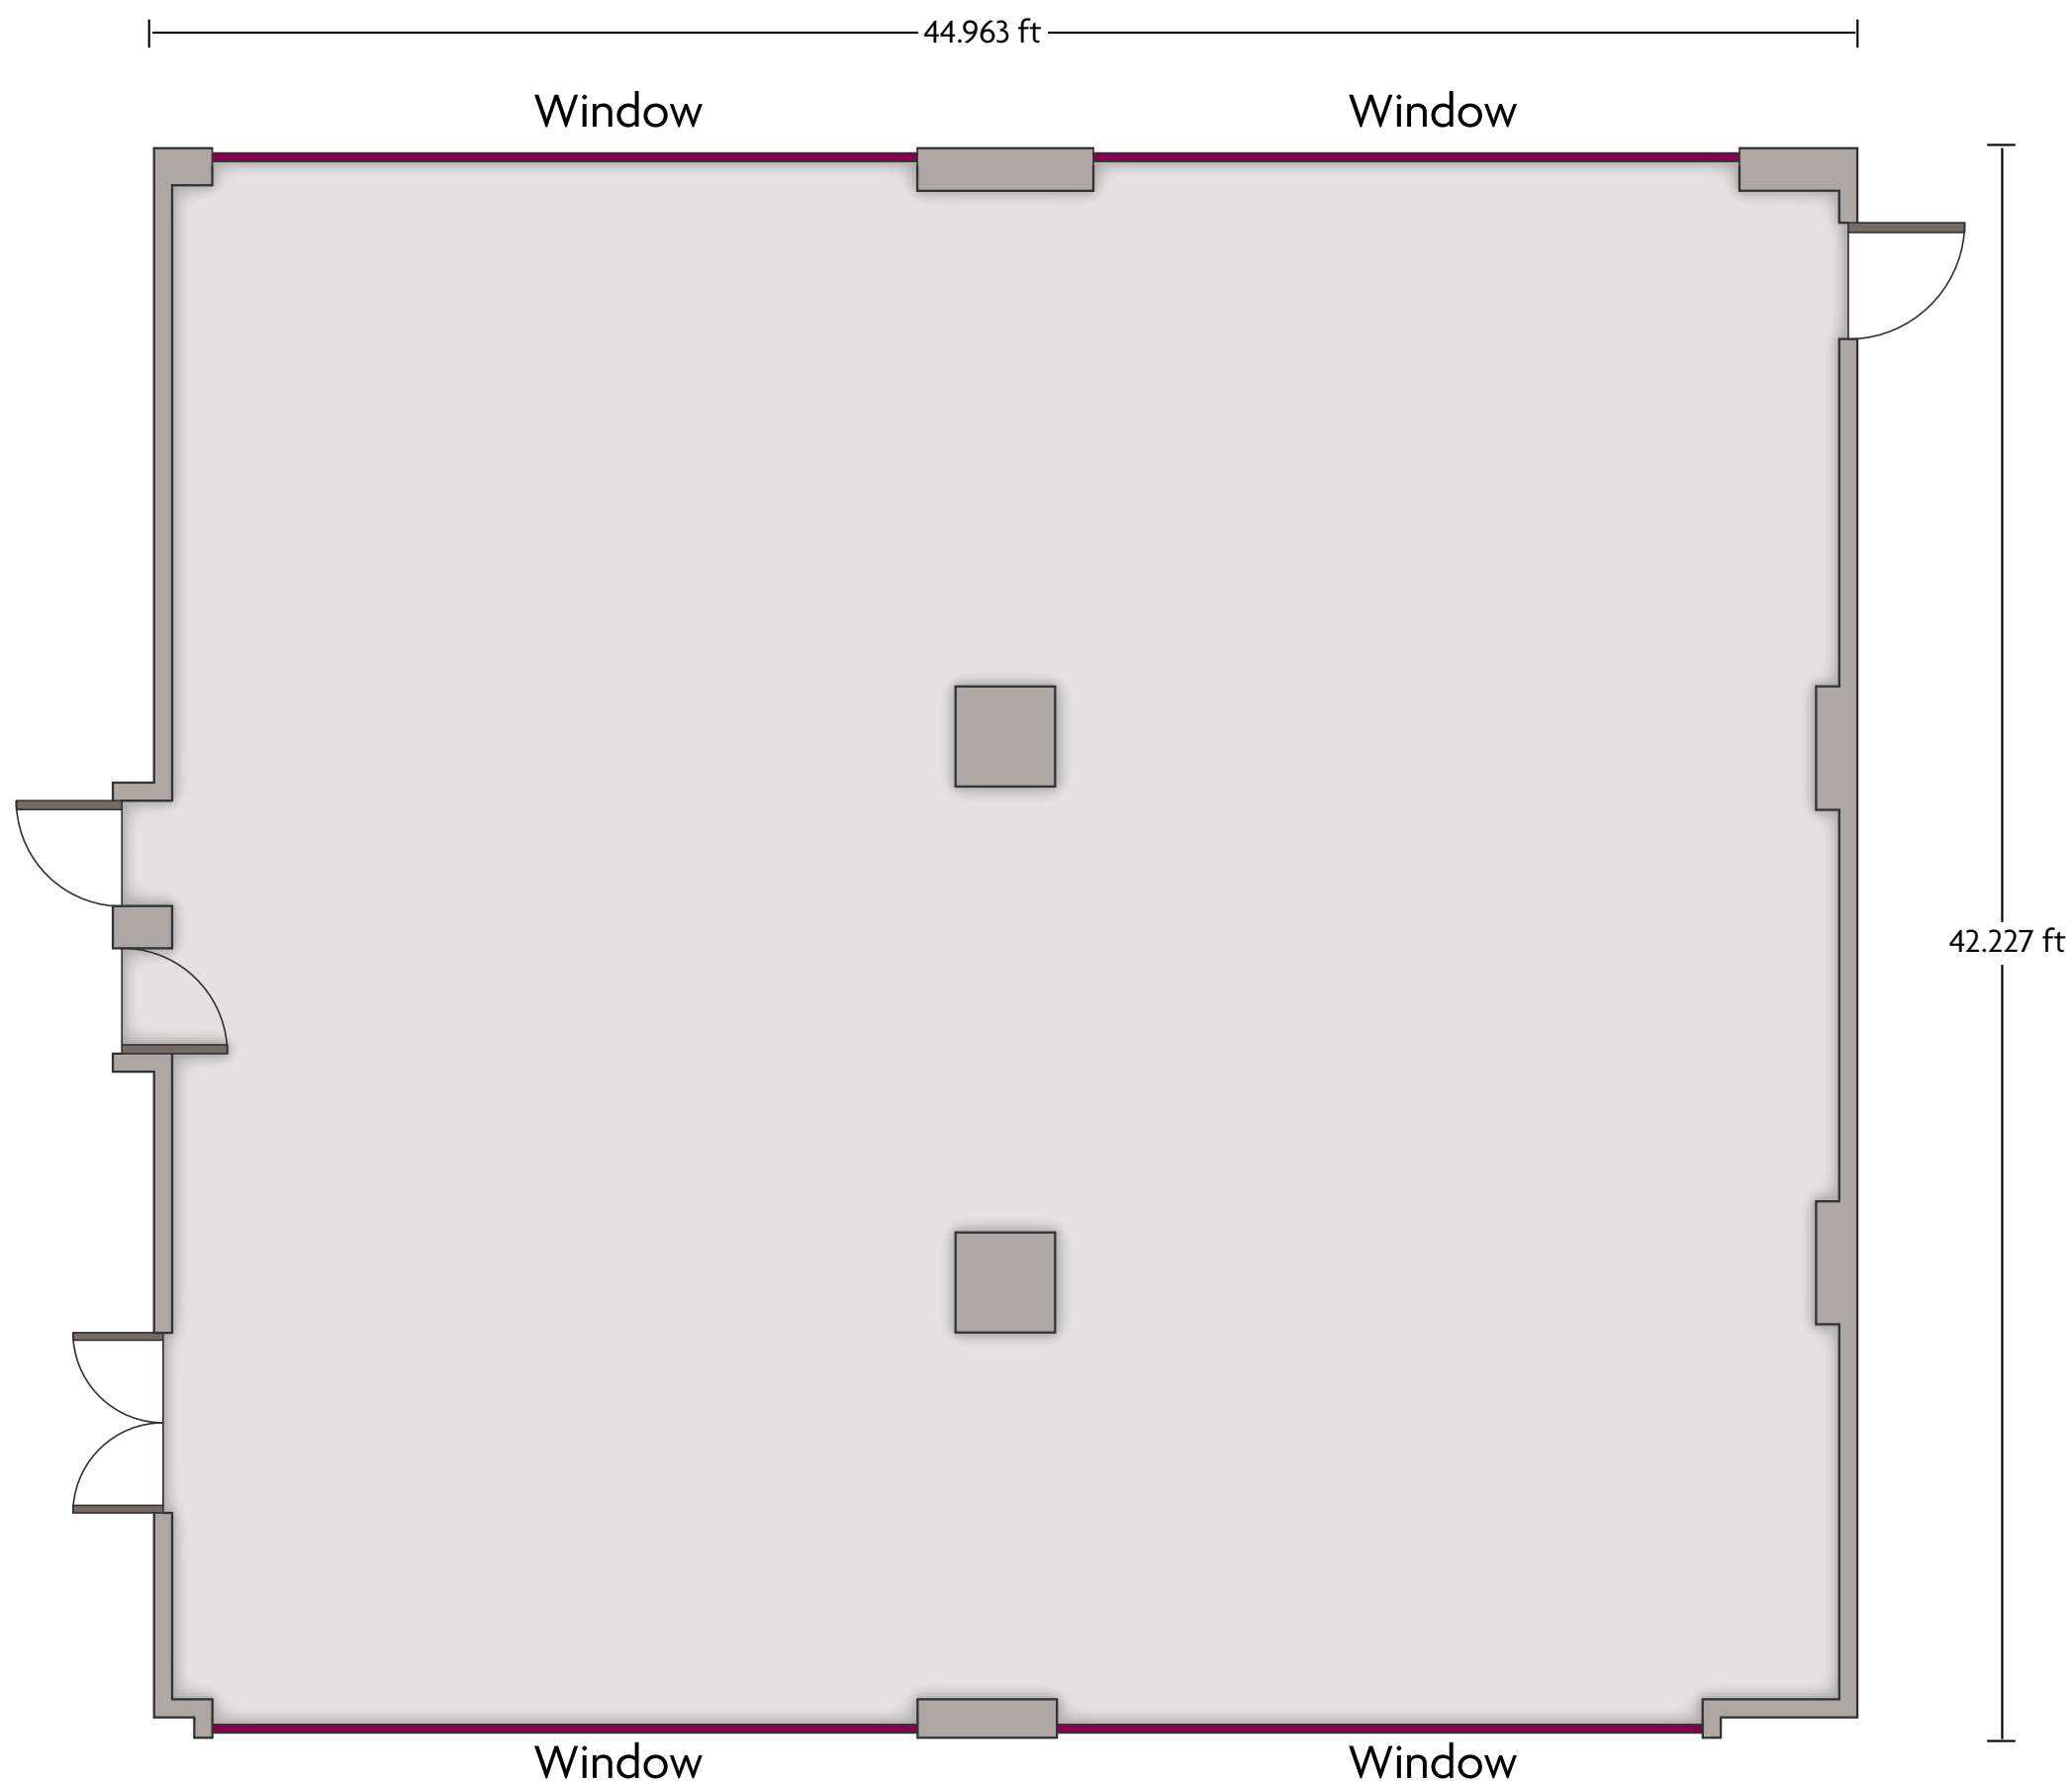

Crowne Plaza® Niagara Falls-Fallsview - Niagara

LENGTH: 92.6 Ft WIDTH: 72.4 Ft HEIGHT: 16.7 Ft TOTAL SQUARE FEET: 6825 Sq Ft MAXIMUM CAPACITY: 650 POWER OUTLETS: 13

5685 Falls Avenue | Niagara Falls, Ontario, CAN L2E 6W7 | 1-905-374-4447 *Multiple layout options available for this space.

LENGTH: 64.5 Ft WIDTH: 45.4 Ft HEIGHT: 15.9 Ft TOTAL SQUARE FEET: 2945 Sq Ft MAXIMUM CAPACITY: 180 POWER OUTLETS: 17

5685 Falls Avenue | Niagara Falls, Ontario, CAN L2E 6W7 | 1-905-374-4447 *Multiple layout options available for this space.

Crowne Plaza® Niagara Falls-Fallsview - Rainbow

LENGTH: 44.9 Ft WIDTH: 42.2 Ft HEIGHT: 9.7 Ft TOTAL SQUARE FEET: 1910 Sq Ft MAXIMUM CAPACITY: 160 POWER OUTLETS: 14

5685 Falls Avenue | Niagara Falls, Ontario, CAN L2E 6W7 | 1-905-374-4447 *Multiple layout options available for this space.

Crowne Plaza® Niagara Falls-Fallsview - Elizabeth

LENGTH: 44.7 Ft WIDTH: 33.9 Ft HEIGHT: 14.2 Ft TOTAL SQUARE FEET: 1523 Sq Ft MAXIMUM CAPACITY: 130 POWER OUTLETS: 19

5685 Falls Avenue | Niagara Falls, Ontario, CAN L2E 6W7 | 1-905-374-4447 *Multiple layout options available for this space.