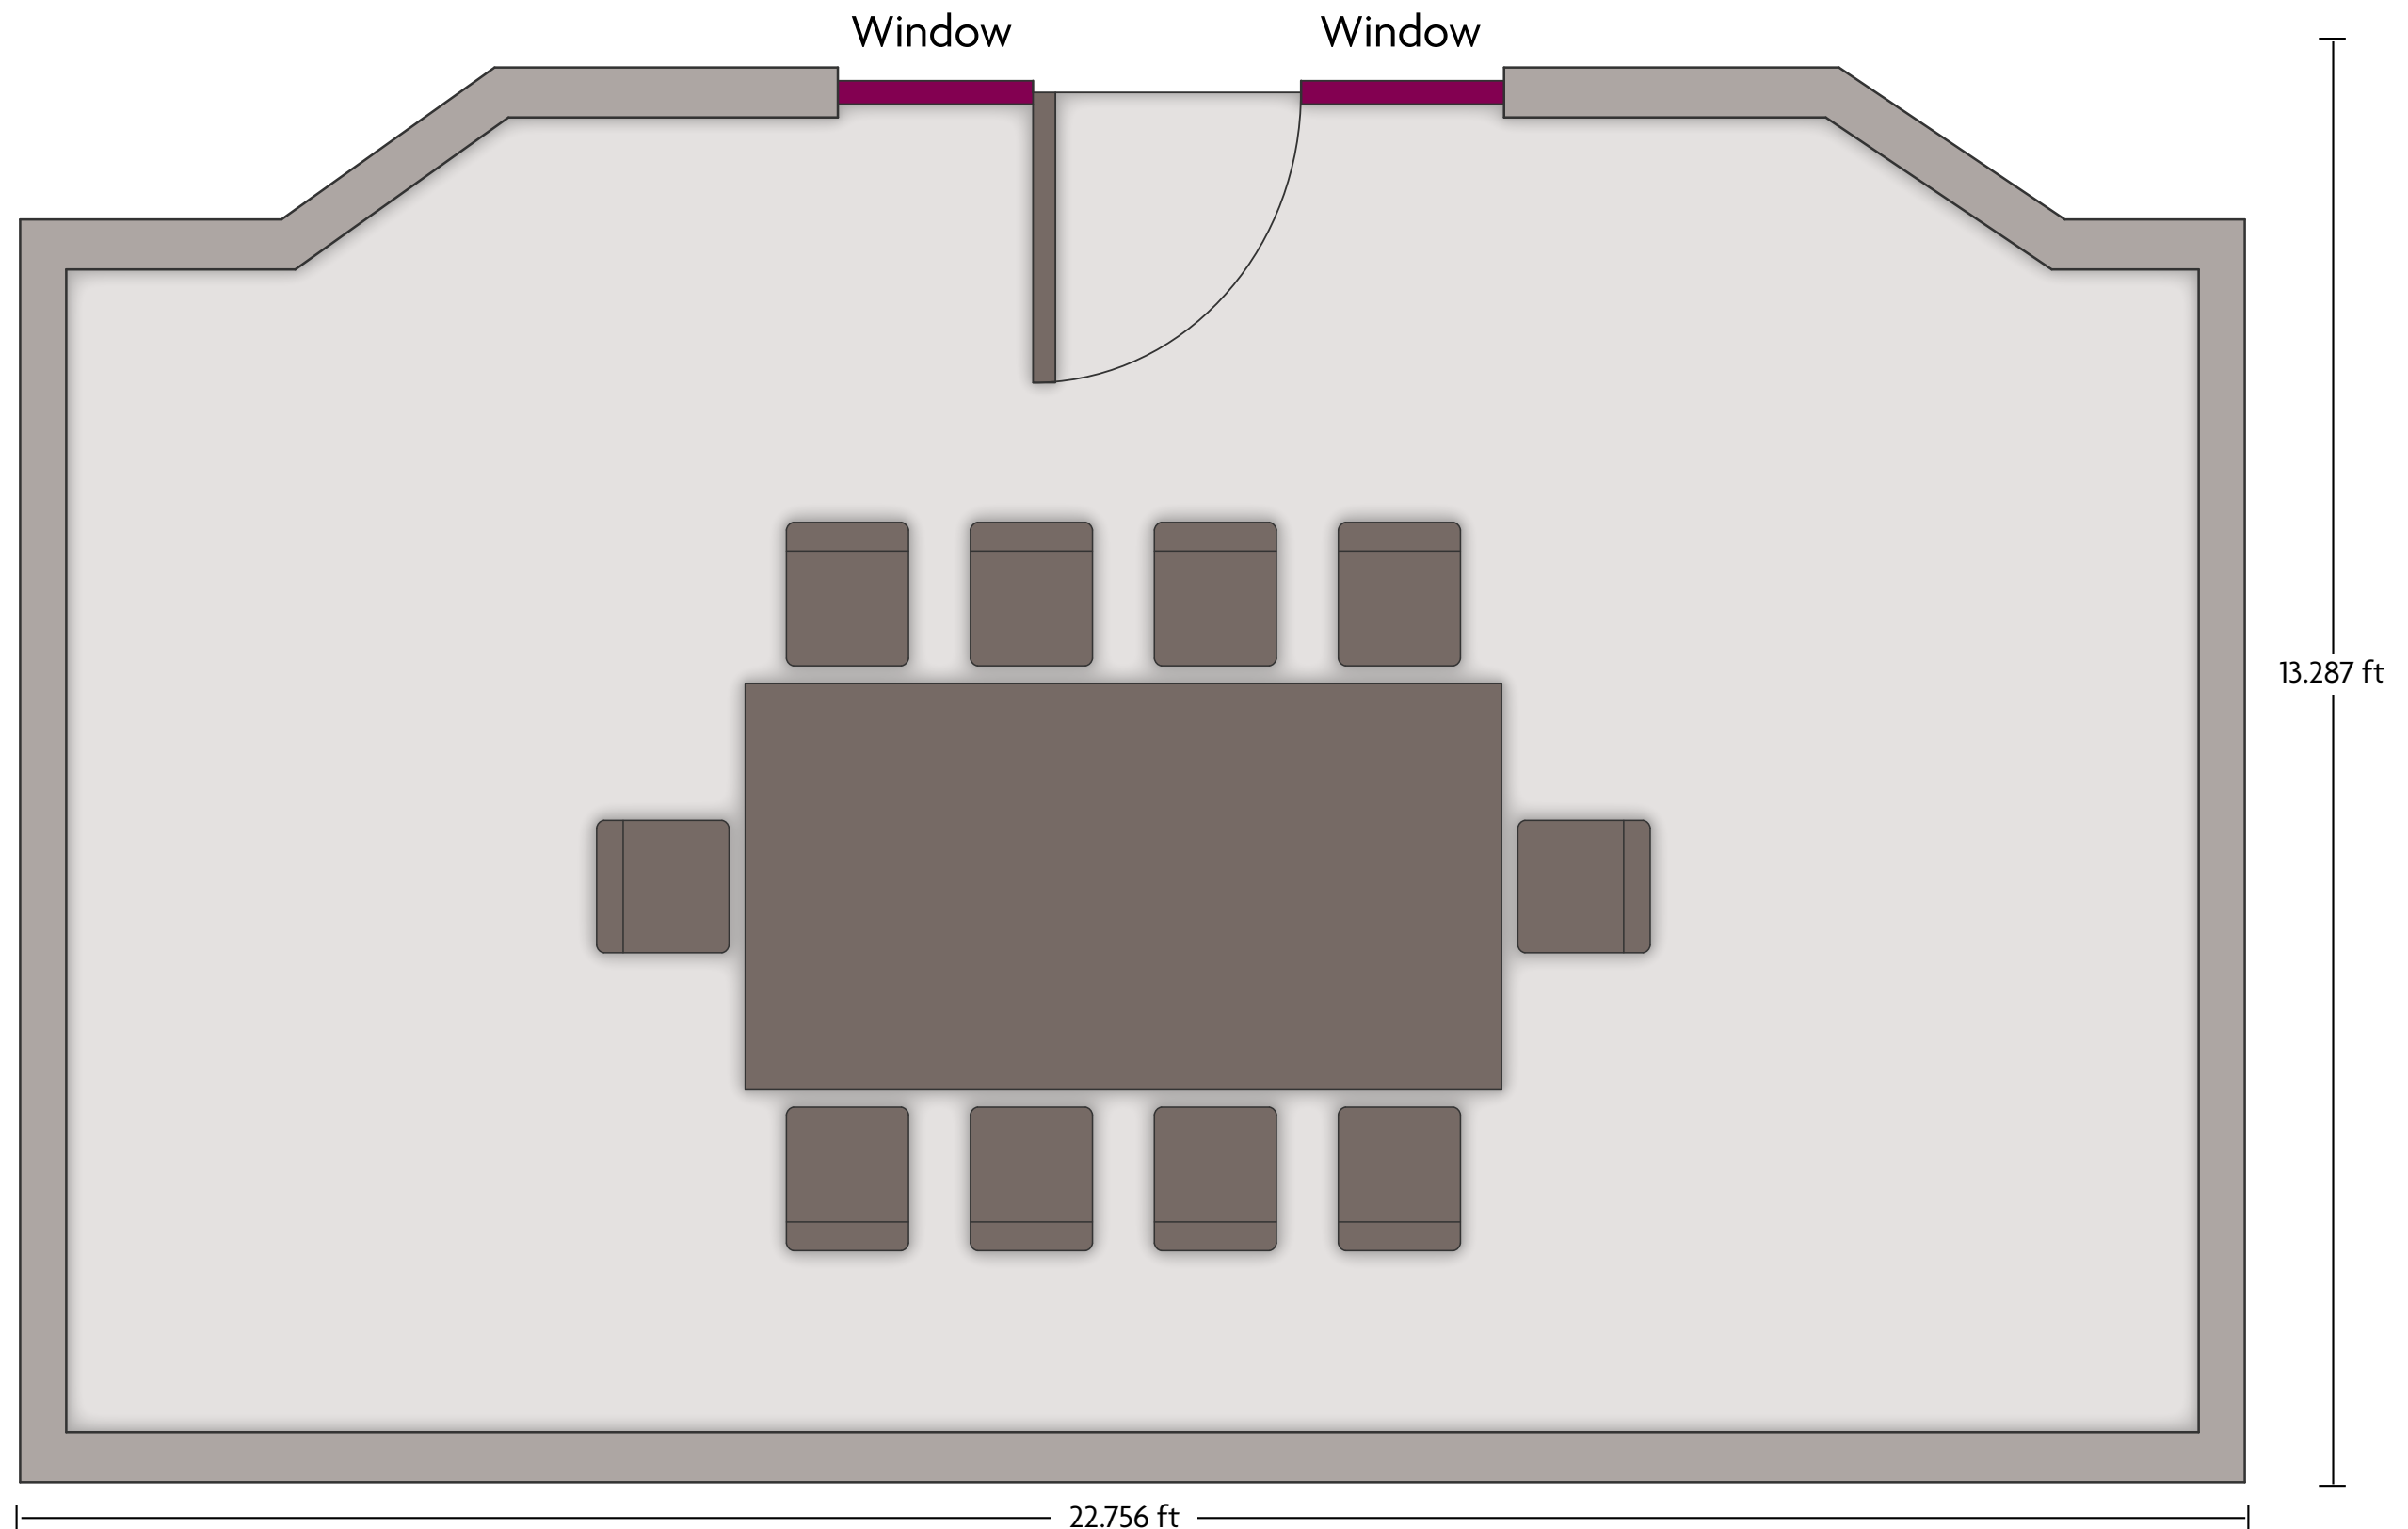

Crowne Plaza® Niagara Falls-Fallsview - King George

LENGTH: 39.8 Ft WIDTH: 22.04 Ft HEIGHT: 9.8 Ft TOTAL SQUARE FEET: 8408 Sq Ft MAXIMUM CAPACITY: 90 POWER OUTLETS: 9

5685 Falls Avenue | Niagara Falls, Ontario, CAN L2E 6W7 | 1-905-374-4447 *Multiple layout options available for this space.

LENGTH: 44.1 Ft WIDTH: 15.4 Ft HEIGHT: 10.3 Ft TOTAL SQUARE FEET: 702 Sq Ft MAXIMUM CAPACITY: 65 POWER OUTLETS: 7

5685 Falls Avenue | Niagara Falls, Ontario, CAN L2E 6W7 | 1-905-374-4447 *Multiple layout options available for this space.

Crowne Plaza® Niagara Falls-Fallsview - Lobby Boardroom

LENGTH: 23.4 Ft WIDTH: 17.3 Ft HEIGHT: 7.8 Ft TOTAL SQUARE FEET: 387 Sq Ft MAXIMUM CAPACITY: 12 POWER OUTLETS: 5

5685 Falls Avenue | Niagara Falls, Ontario, CAN L2E 6W7 | 1-905-374-4447

LENGTH: 22.7 Ft WIDTH: 13.2 Ft HEIGHT: 9.8 Ft TOTAL SQUARE FEET: 285 Sq Ft MAXIMUM CAPACITY: 12 POWER OUTLETS: 5

5685 Falls Avenue | Niagara Falls, Ontario, CAN L2E 6W7 | 1-905-374-4447