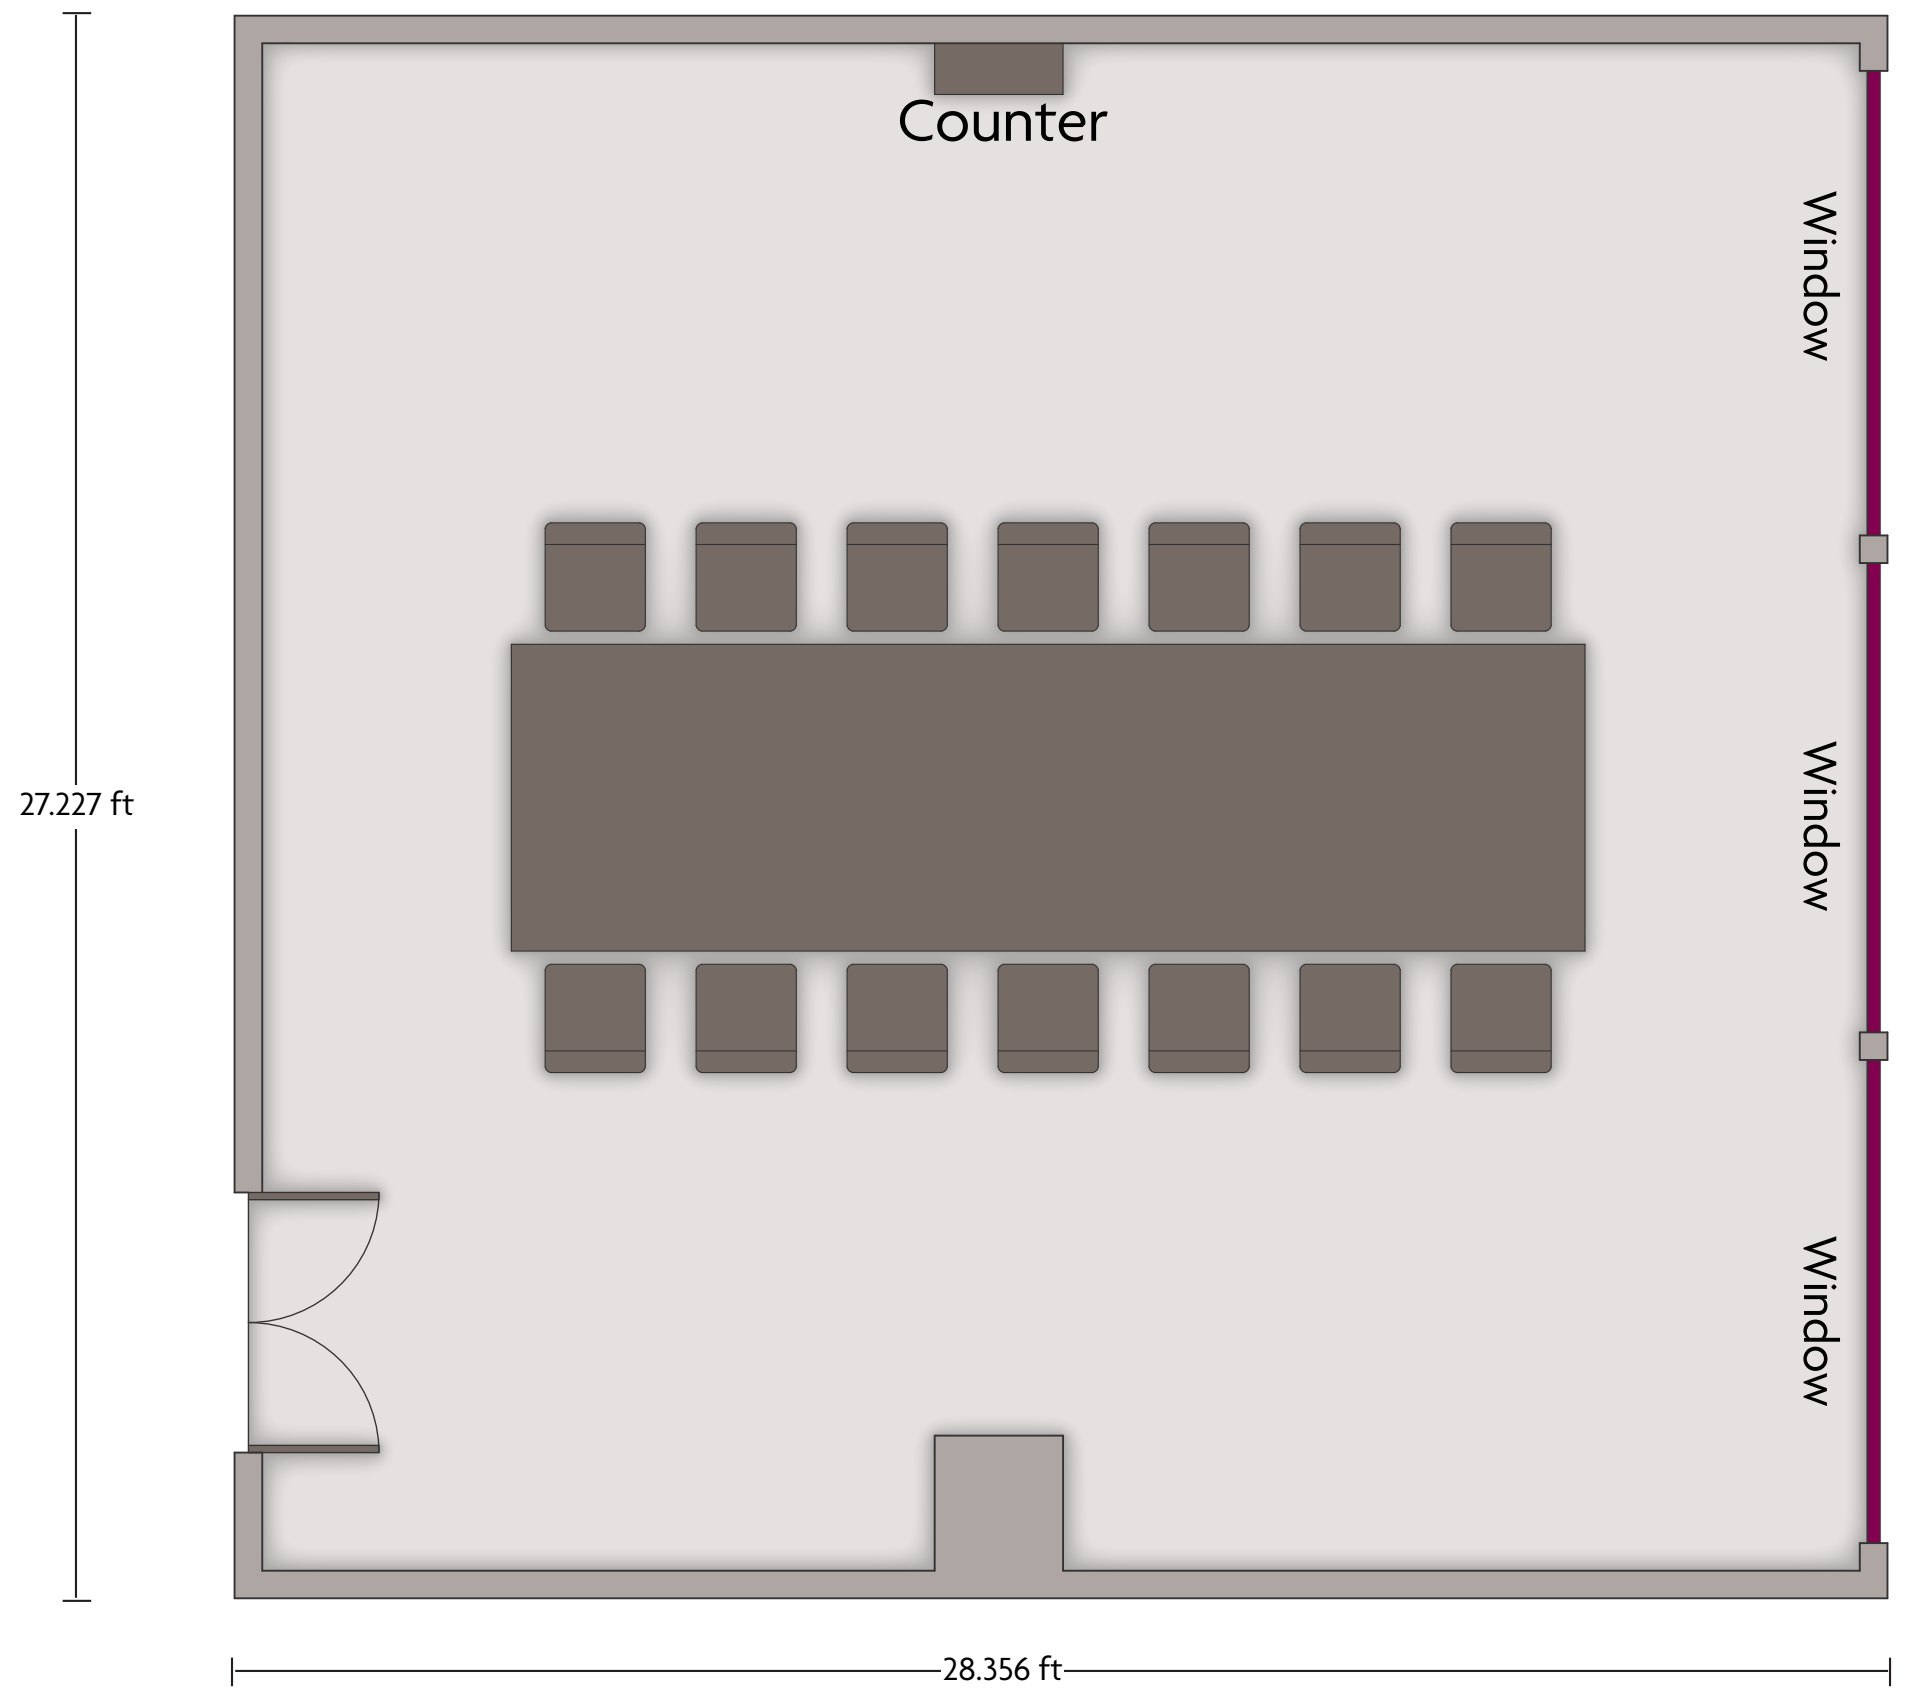

# Crowne Plaza® Newcastle-Stephenson Quarter - Invicta

LENGTH: 28.4 ft    WIDTH: 27.2 ft    HEIGHT: 8.6 ft    TOTAL SQUARE FEET: 767 ft<sup>2</sup>    MAXIMUM CAPACITY: 50    POWER OUTLETS: 4

Hawthorn Square Forth St. | Newcastle - NE1 3SA, UK | 44.191-4329788

# Crowne Plaza® Newcastle-Stephenson Quarter - Locomotion 1

LENGTH: 26.2 ft    WIDTH: 25.5 ft    HEIGHT: 8.8 ft    TOTAL SQUARE FEET: 661 ft<sup>2</sup>    MAXIMUM CAPACITY: 78    POWER OUTLETS: 10

Hawthorn Square Forth St. | Newcastle - NE1 3SA, UK | 44.191-4329788

# Crowne Plaza® Newcastle-Stephenson Quarter - Locomotion 2

LENGTH: 26.2 ft    WIDTH: 25.9 ft    HEIGHT: 8.8 ft    TOTAL SQUARE FEET: 647 ft<sup>2</sup>    MAXIMUM CAPACITY: 78    POWER OUTLETS: 9

Hawthorn Square Forth St. | Newcastle - NE1 3SA, UK | 44.191-4329788