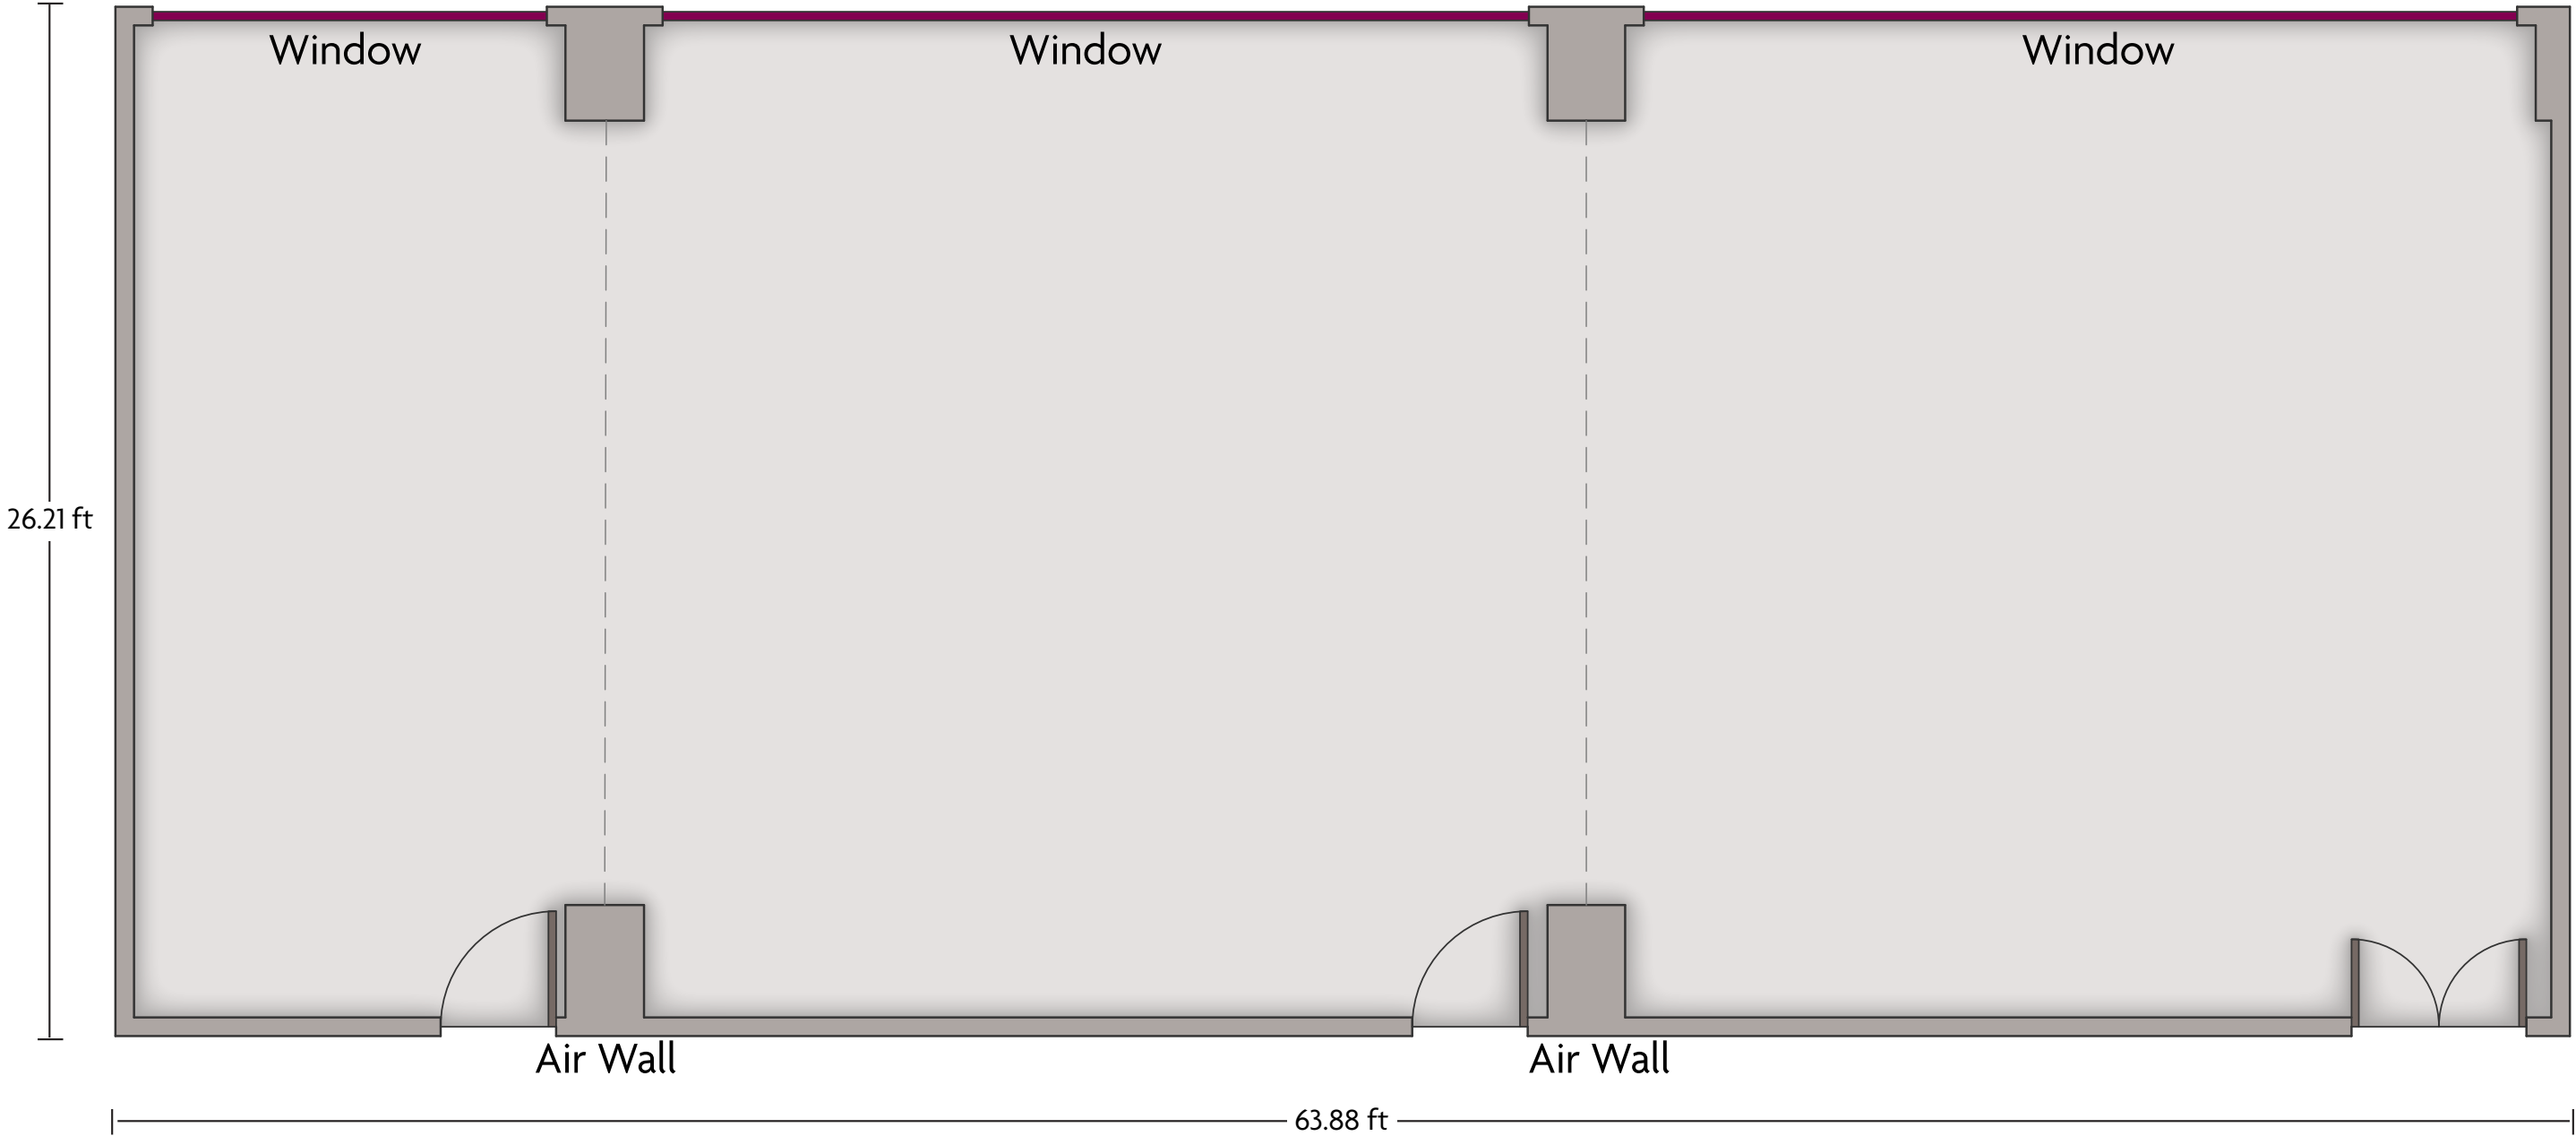

# Crowne Plaza® Newcastle-Stephenson Quarter - Locomotion 3

LENGTH: 26.2 ft    WIDTH: 12.5 ft    HEIGHT: 8.8 ft    TOTAL SQUARE FEET: 321 ft<sup>2</sup>    MAXIMUM CAPACITY: 20    POWER OUTLETS: 7

Hawthorn Square Forth St. | Newcastle - NE1 3SA, UK | 44.191-4329788

\*Multiple layout options available for this space.

# Crowne Plaza® Newcastle-Stephenson Quarter - Locomotion Suite

LENGTH: 63.9 ft    WIDTH: 26.2 ft    HEIGHT: 8.8 ft    TOTAL SQUARE FEET: 1650 ft<sup>2</sup>    MAXIMUM CAPACITY: 160    POWER OUTLETS: 36