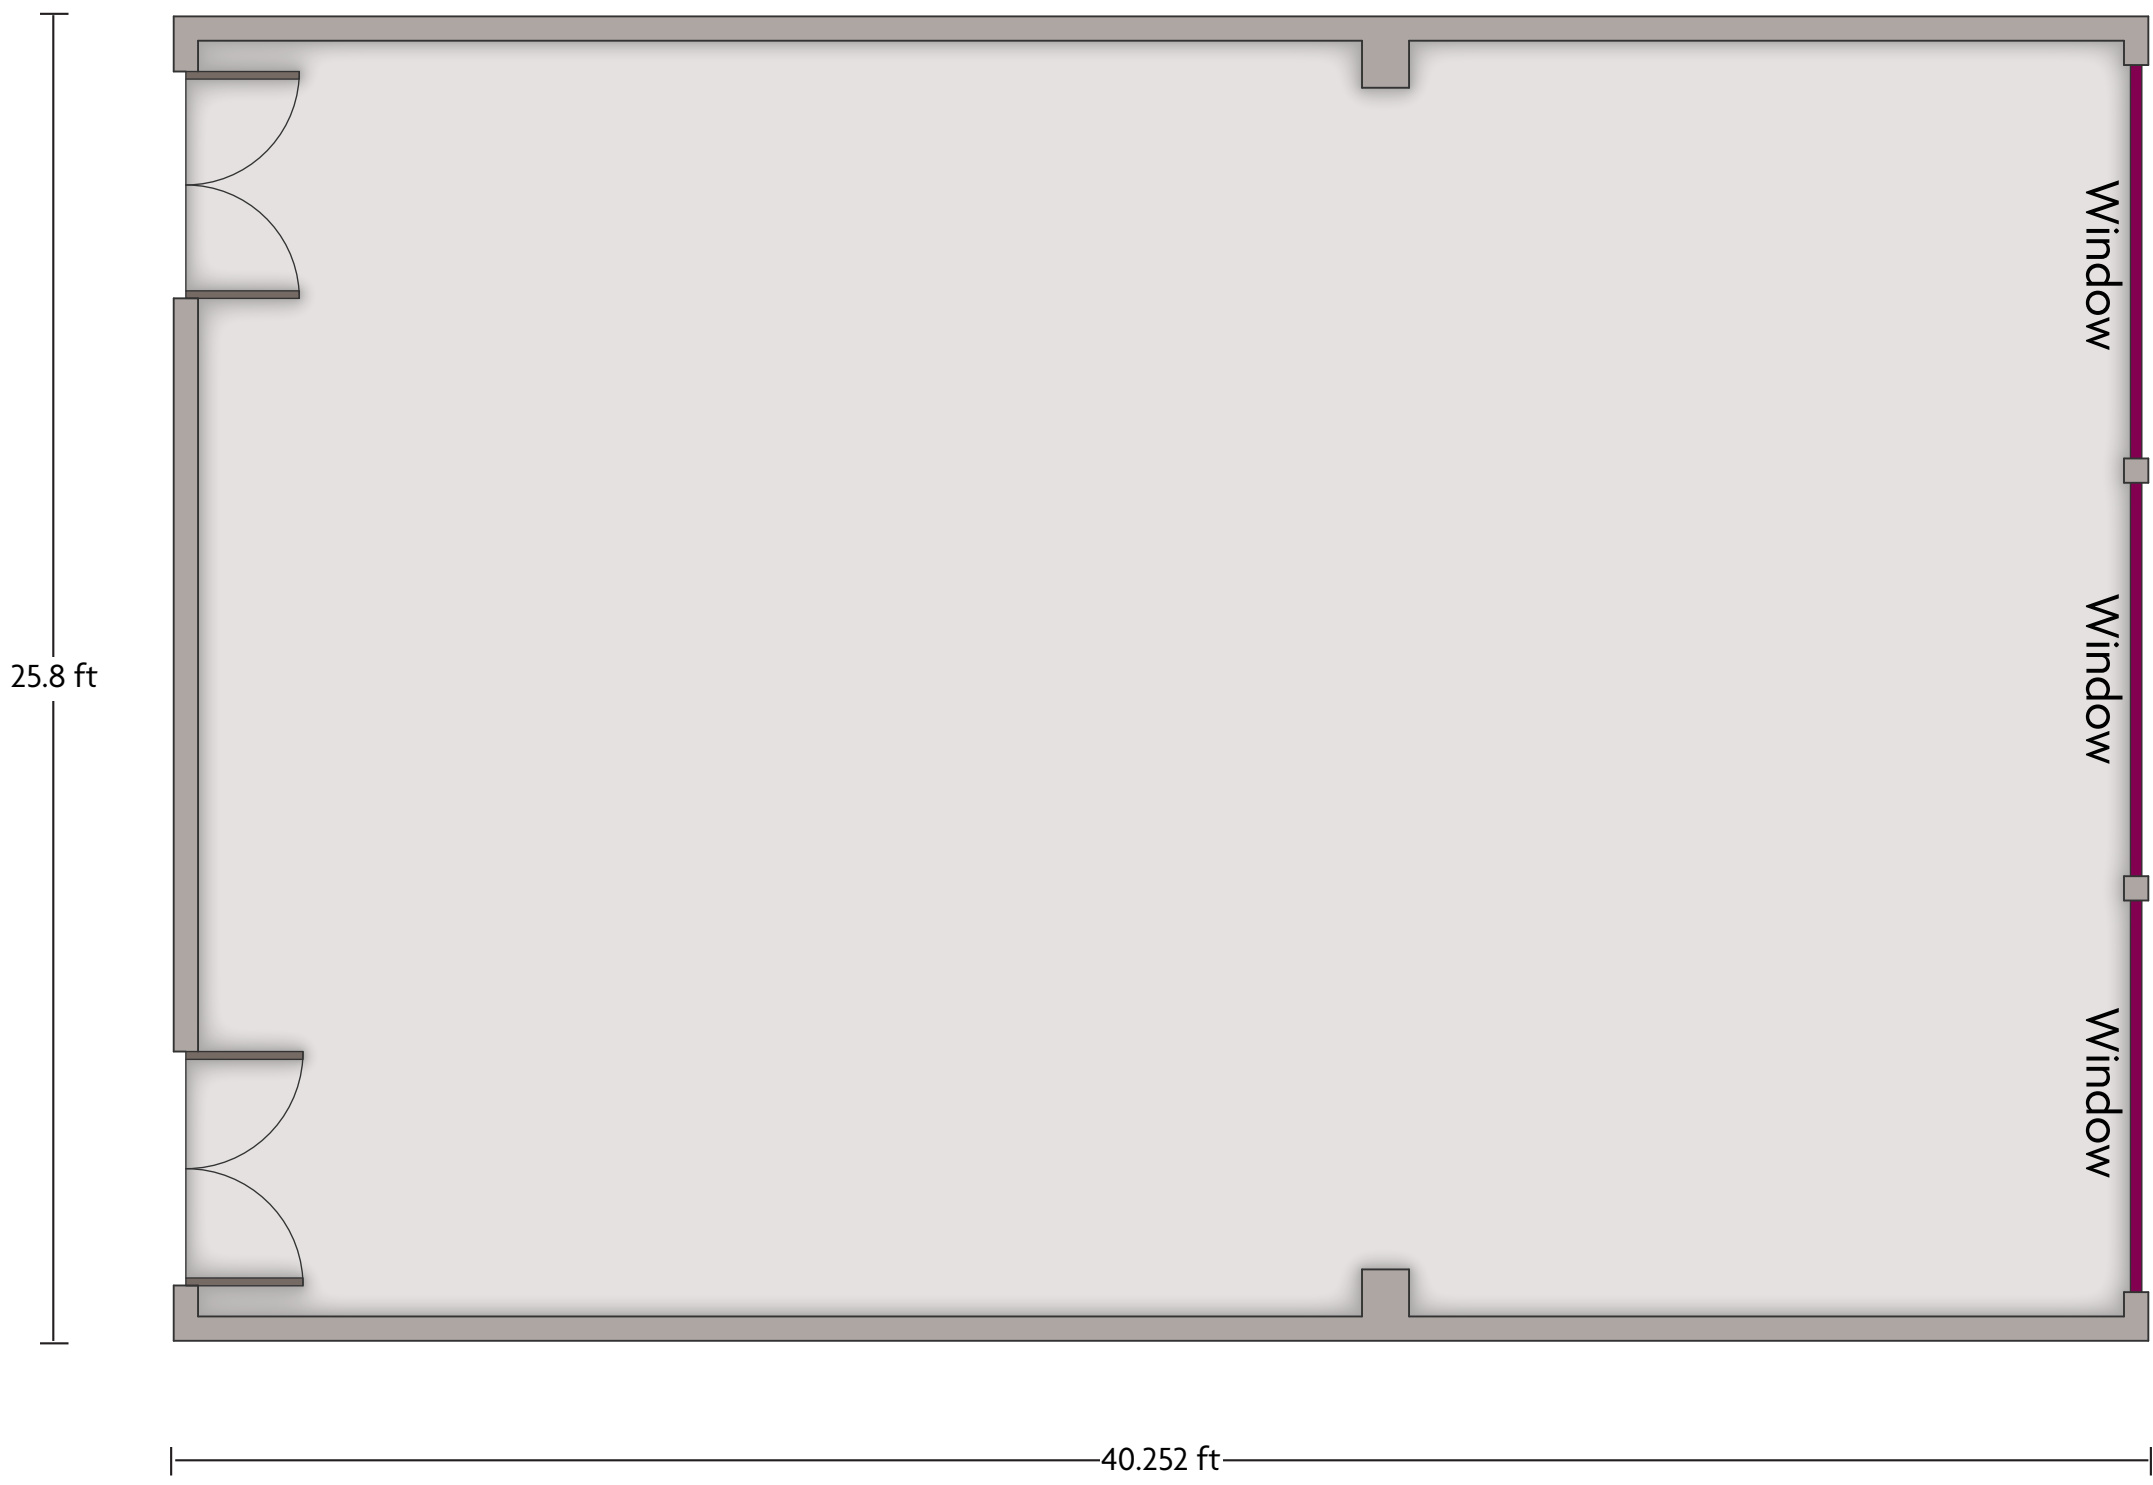

# Crowne Plaza® Newcastle-Stephenson Quarter - Northumbrian

LENGTH: 40.2 ft    WIDTH: 26.8 ft    HEIGHT: 8.4 ft    TOTAL SQUARE FEET: 1070 ft<sup>2</sup>    MAXIMUM CAPACITY: 100    POWER OUTLETS: 15

Hawthorn Square Forth St. | Newcastle - NE1 3SA, UK | 44.191-4329788

# Crowne Plaza® Newcastle-Stephenson Quarter - Planet

LENGTH: 27.1 ft    WIDTH: 24.7 ft    HEIGHT: 8.7 ft    TOTAL SQUARE FEET: 642 ft<sup>2</sup>    MAXIMUM CAPACITY: 50    POWER OUTLETS: 13

Hawthorn Square Forth St. | Newcastle - NE1 3SA, UK | 44.191-4329788

# Crowne Plaza® Newcastle-Stephenson Quarter - Rocket

LENGTH: 40.3 ft    WIDTH: 25.8 ft    HEIGHT: 8.4 ft    TOTAL SQUARE FEET: 1003 ft<sup>2</sup>    MAXIMUM CAPACITY: 100    POWER OUTLETS: 14

Hawthorn Square Forth St. | Newcastle - NE1 3SA, UK | 44.191-4329788