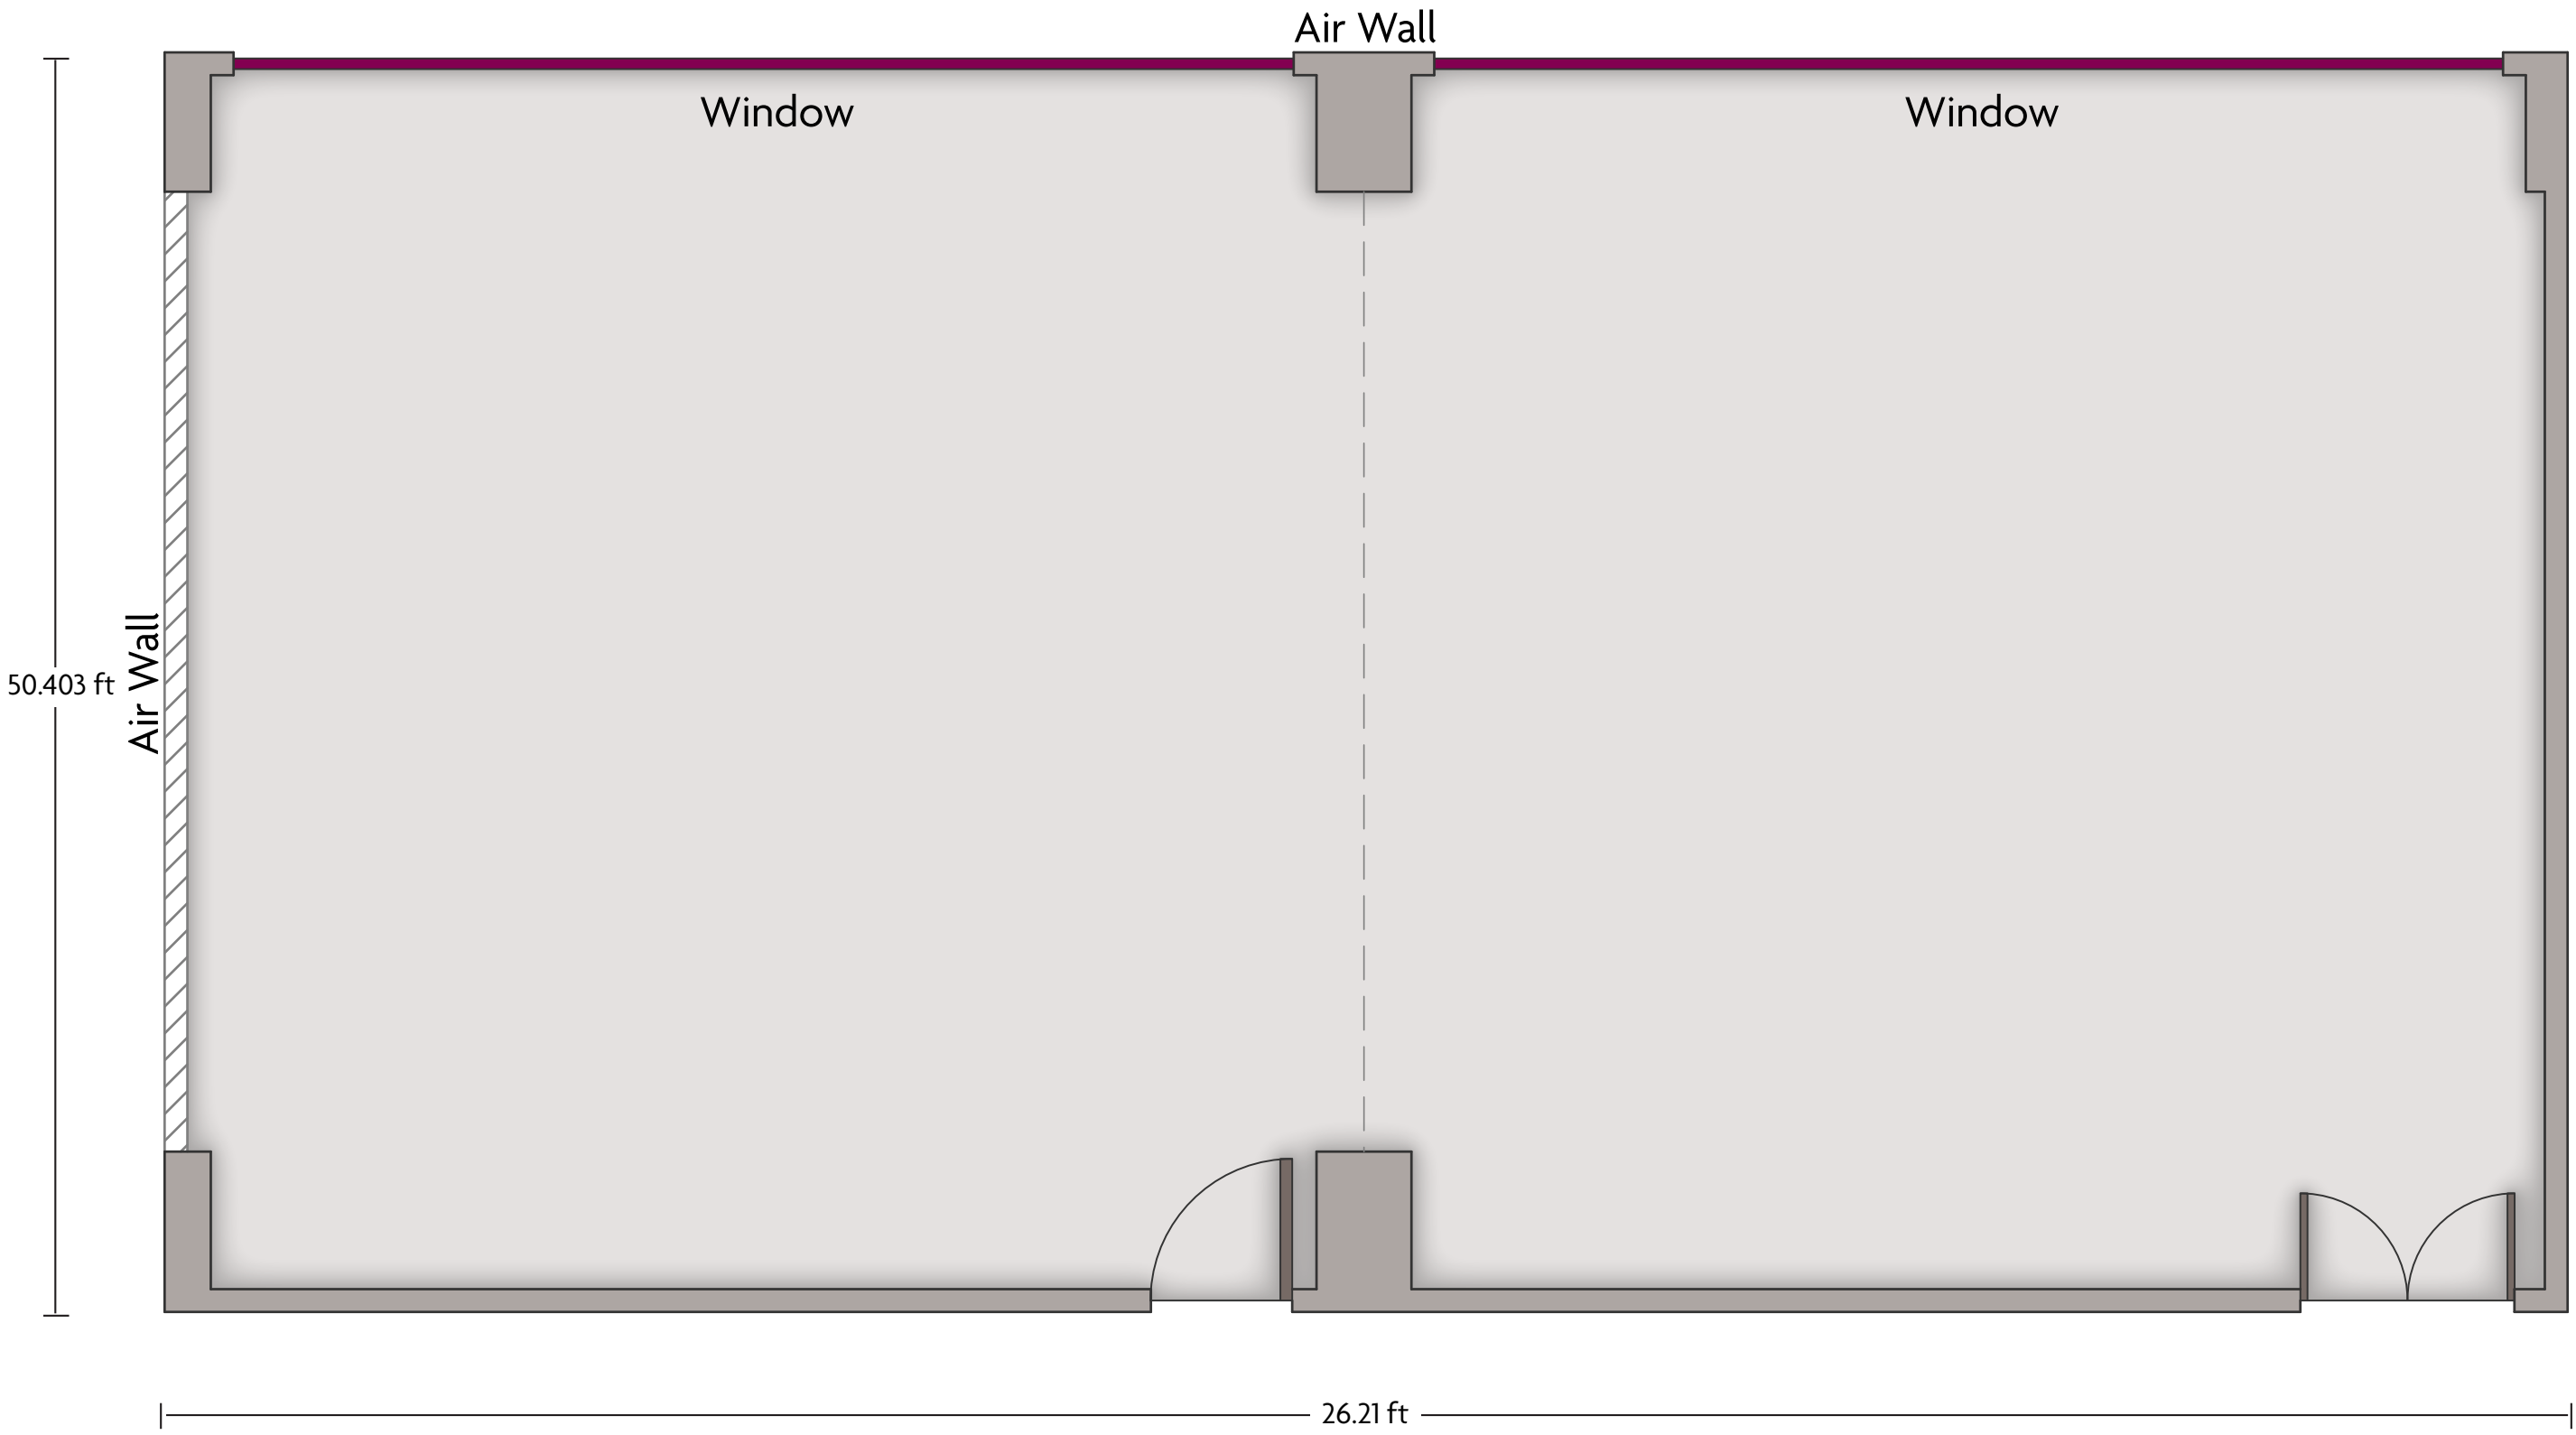

# Crowne Plaza® Newcastle-Stephenson Quarter - Locomotion 2

LENGTH: 26.2 ft    WIDTH: 25.9 ft    HEIGHT: 8.8 ft    TOTAL SQUARE FEET: 647 ft<sup>2</sup>    MAXIMUM CAPACITY: 78    POWER OUTLETS: 9

Hawthorn Square Forth St. | Newcastle - NE1 3SA, UK | 44.191-4329788

\*Multiple layout options available for this space.

# Crowne Plaza® Newcastle-Stephenson Quarter - Locomotion 1 & 2

LENGTH: 50.4 ft    WIDTH: 26.2 ft    HEIGHT: 8.8 ft    TOTAL SQUARE FEET: 1324 ft<sup>2</sup>    MAXIMUM CAPACITY: 156    POWER OUTLETS: 19