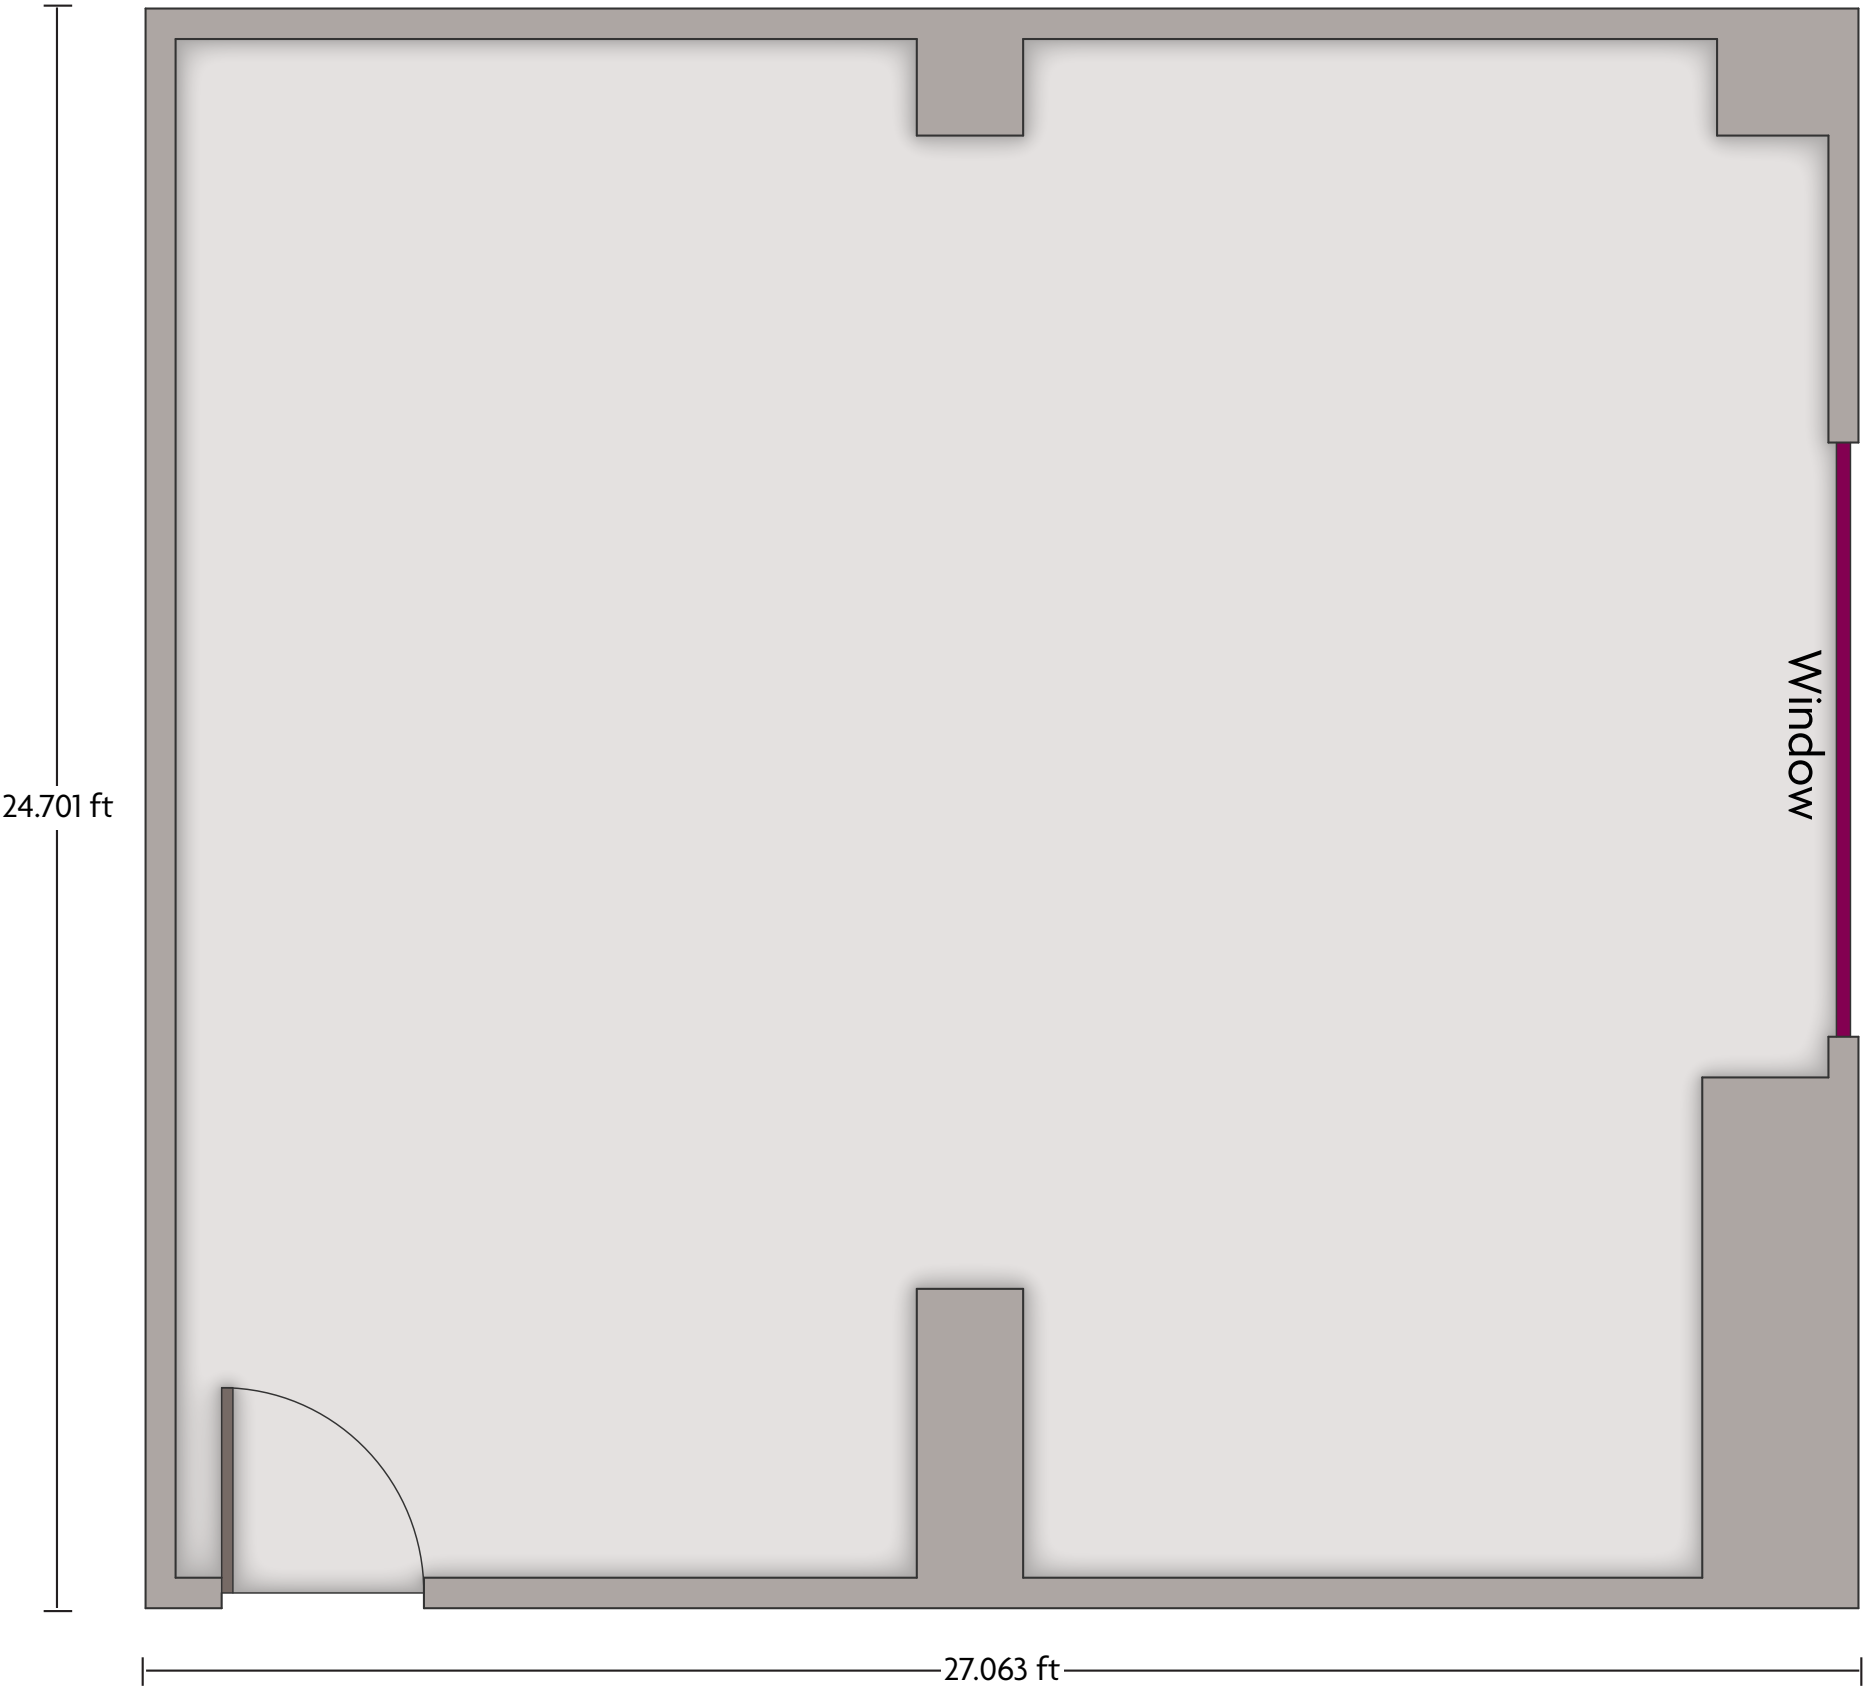

# Crowne Plaza® Newcastle-Stephenson Quarter - Northumbrian

LENGTH: 40.2 ft    WIDTH: 26.8 ft    HEIGHT: 8.4 ft    TOTAL SQUARE FEET: 1070 ft<sup>2</sup>    MAXIMUM CAPACITY: 100    POWER OUTLETS: 15

Hawthorn Square Forth St. | Newcastle - NE1 3SA, UK | 44.191-4329788

\*Multiple layout options available for this space.

# Crowne Plaza® Newcastle-Stephenson Quarter - Planet

LENGTH: 27.1 ft    WIDTH: 24.7 ft    HEIGHT: 8.7 ft    TOTAL SQUARE FEET: 642 ft<sup>2</sup>    MAXIMUM CAPACITY: 50    POWER OUTLETS: 13

Hawthorn Square Forth St. | Newcastle - NE1 3SA, UK | 44.191-4329788

# Crowne Plaza® Newcastle-Stephenson Quarter - Rocket

LENGTH: 40.3 ft    WIDTH: 25.8 ft    HEIGHT: 8.4 ft    TOTAL SQUARE FEET: 1003 ft<sup>2</sup>    MAXIMUM CAPACITY: 100    POWER OUTLETS: 14

Hawthorn Square Forth St. | Newcastle - NE1 3SA, UK | 44.191-4329788