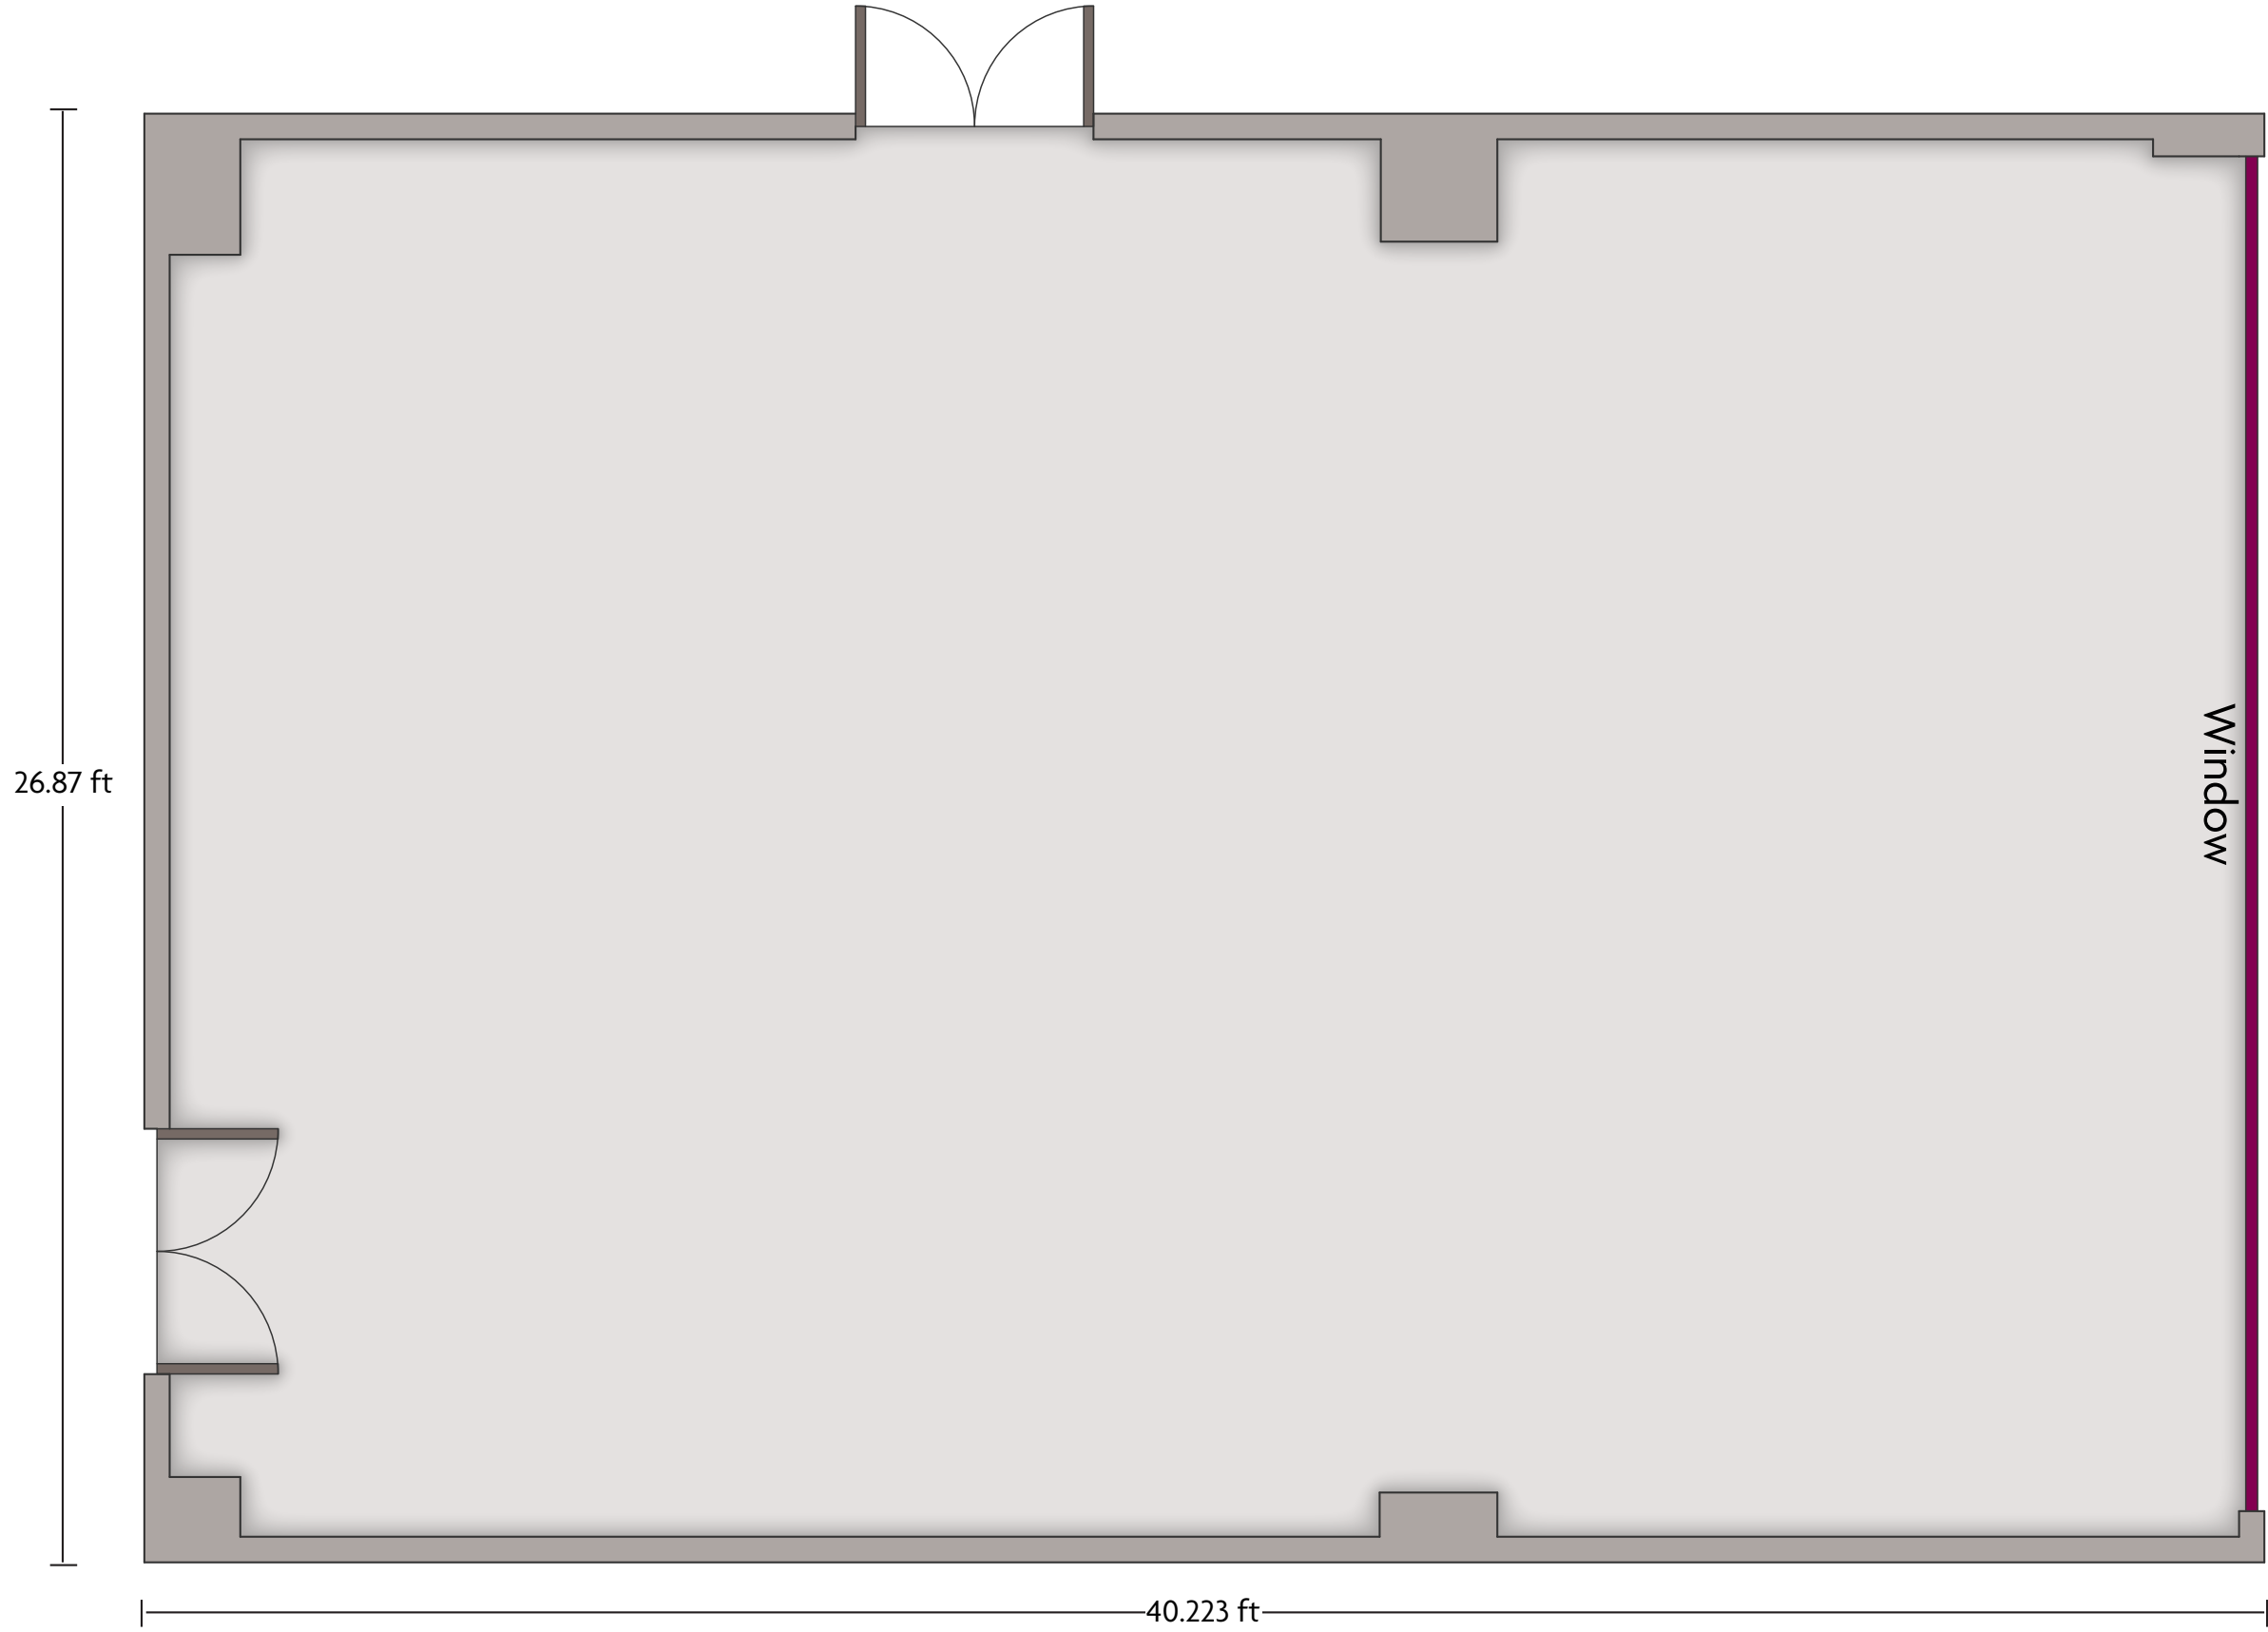

# Crowne Plaza® Newcastle-Stephenson Quarter - Locomotion 3

LENGTH: 26.2 ft    WIDTH: 12.5 ft    HEIGHT: 8.8 ft    TOTAL SQUARE FEET: 321 ft<sup>2</sup>    MAXIMUM CAPACITY: 20    POWER OUTLETS: 7

Hawthorn Square Forth St. | Newcastle - NE1 3SA, UK | 44.191-4329788

# Crowne Plaza® Newcastle-Stephenson Quarter - Locomotion Suite

LENGTH: 63.9 ft    WIDTH: 26.2 ft    HEIGHT: 8.8 ft    TOTAL SQUARE FEET: 1650 ft<sup>2</sup>    MAXIMUM CAPACITY: 160    POWER OUTLETS: 36

# Crowne Plaza® Newcastle-Stephenson Quarter - Northumbrian

LENGTH: 40.2 ft    WIDTH: 26.8 ft    HEIGHT: 8.4 ft    TOTAL SQUARE FEET: 1070 ft<sup>2</sup>    MAXIMUM CAPACITY: 100    POWER OUTLETS: 15

Hawthorn Square Forth St. | Newcastle - NE1 3SA, UK | 44.191-4329788

# Crowne Plaza® Newcastle-Stephenson Quarter - Planet

LENGTH: 27.1 ft    WIDTH: 24.7 ft    HEIGHT: 8.7 ft    TOTAL SQUARE FEET: 642 ft<sup>2</sup>    MAXIMUM CAPACITY: 50    POWER OUTLETS: 13

Hawthorn Square Forth St. | Newcastle - NE1 3SA, UK | 44.191-4329788