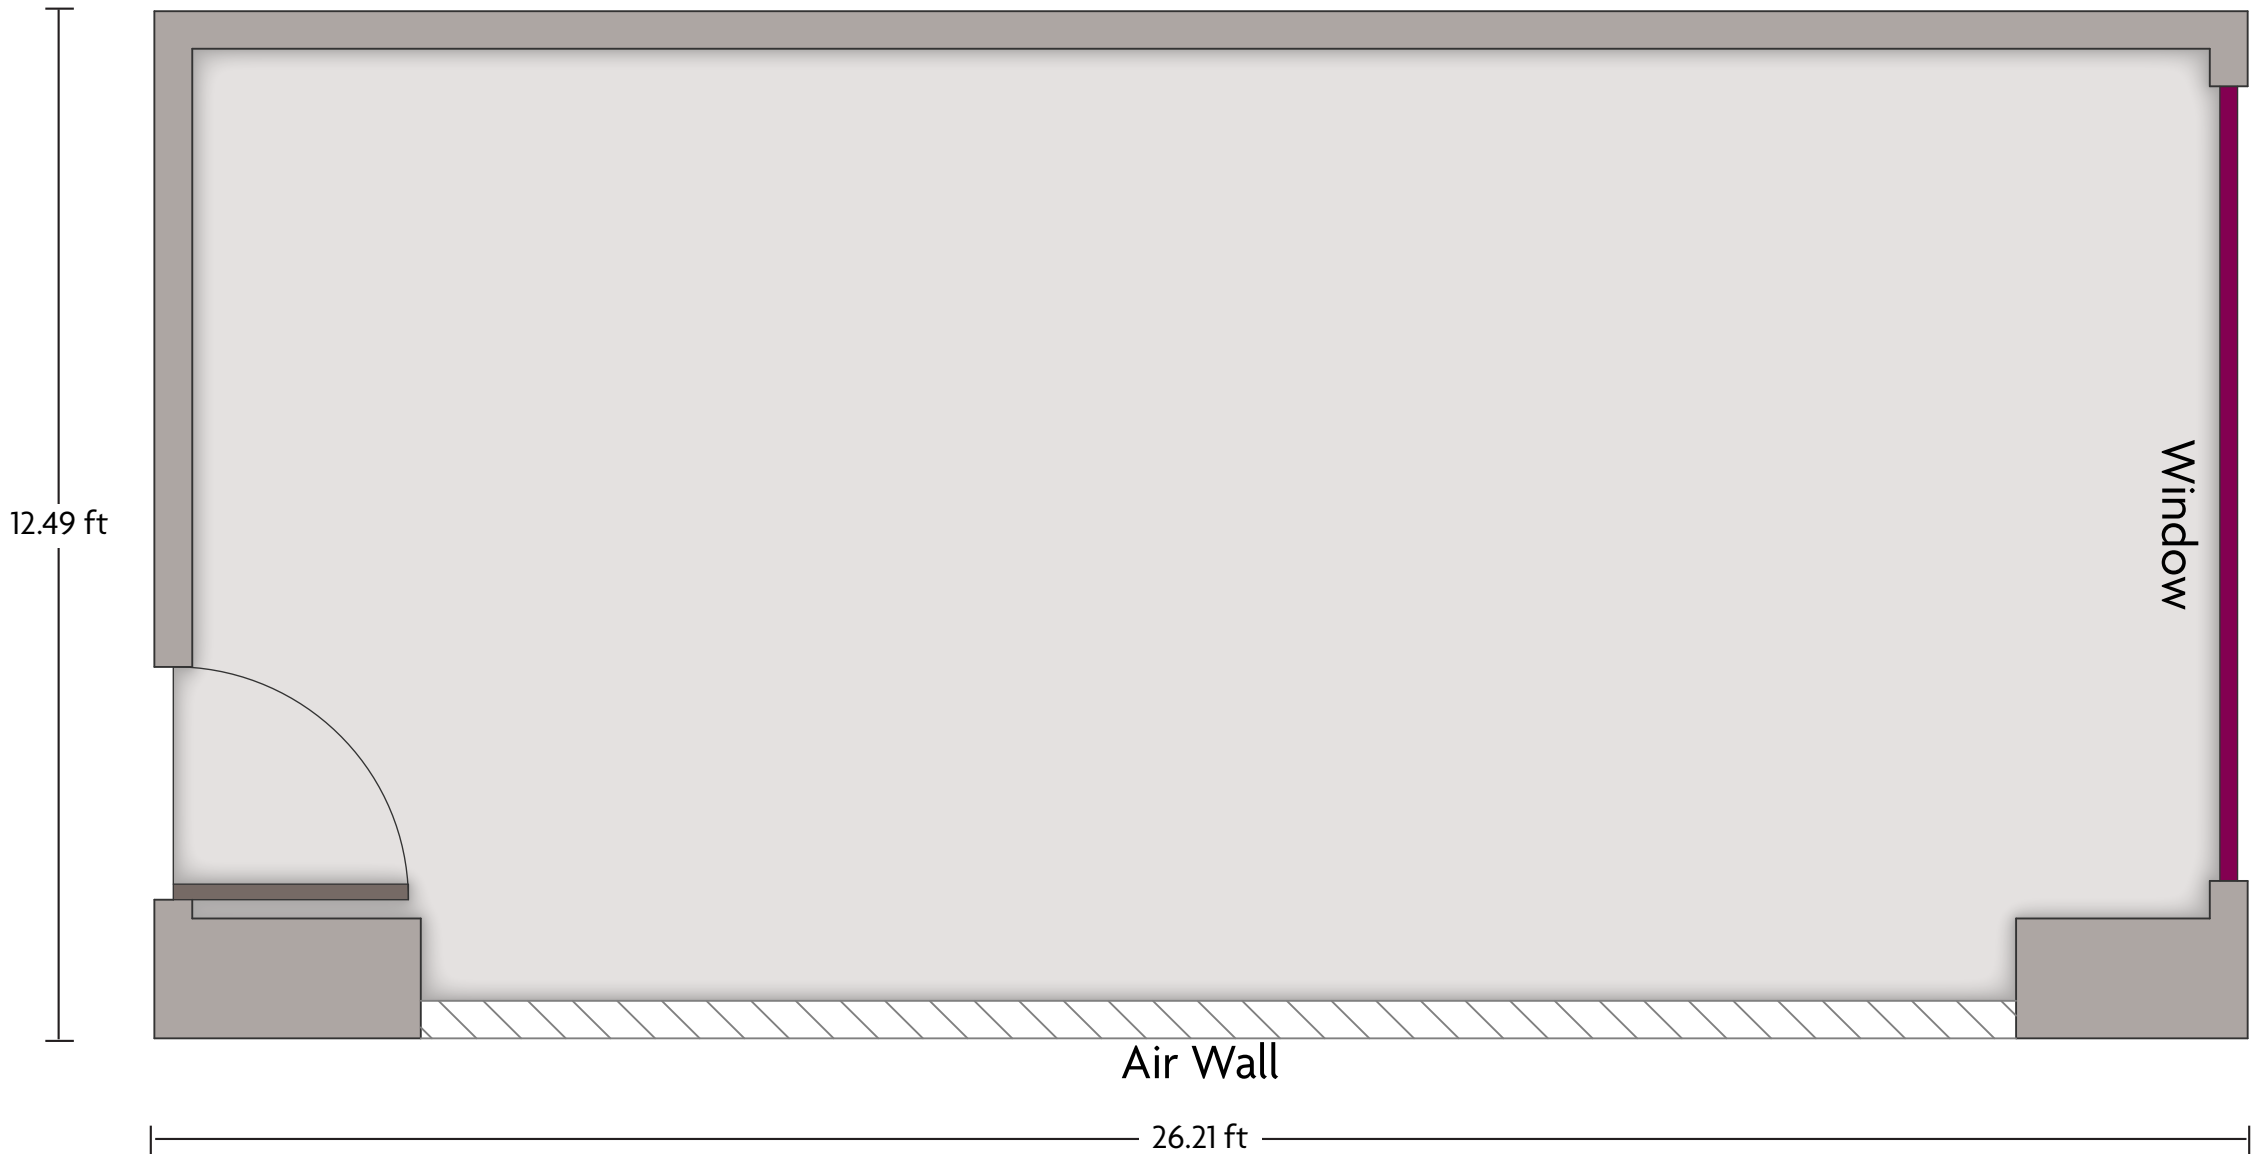

# Crowne Plaza® Newcastle-Stephenson Quarter - Locomotion 1 & 2

LENGTH: 50.4 ft    WIDTH: 26.2 ft    HEIGHT: 8.8 ft    TOTAL SQUARE FEET: 1324 ft<sup>2</sup>    MAXIMUM CAPACITY: 156    POWER OUTLETS: 19

# Crowne Plaza® Newcastle-Stephenson Quarter - Locomotion 3

LENGTH: 26.2 ft    WIDTH: 12.5 ft    HEIGHT: 8.8 ft    TOTAL SQUARE FEET: 321 ft<sup>2</sup>    MAXIMUM CAPACITY: 20    POWER OUTLETS: 7

Hawthorn Square Forth St. | Newcastle - NE1 3SA, UK | 44.191-4329788