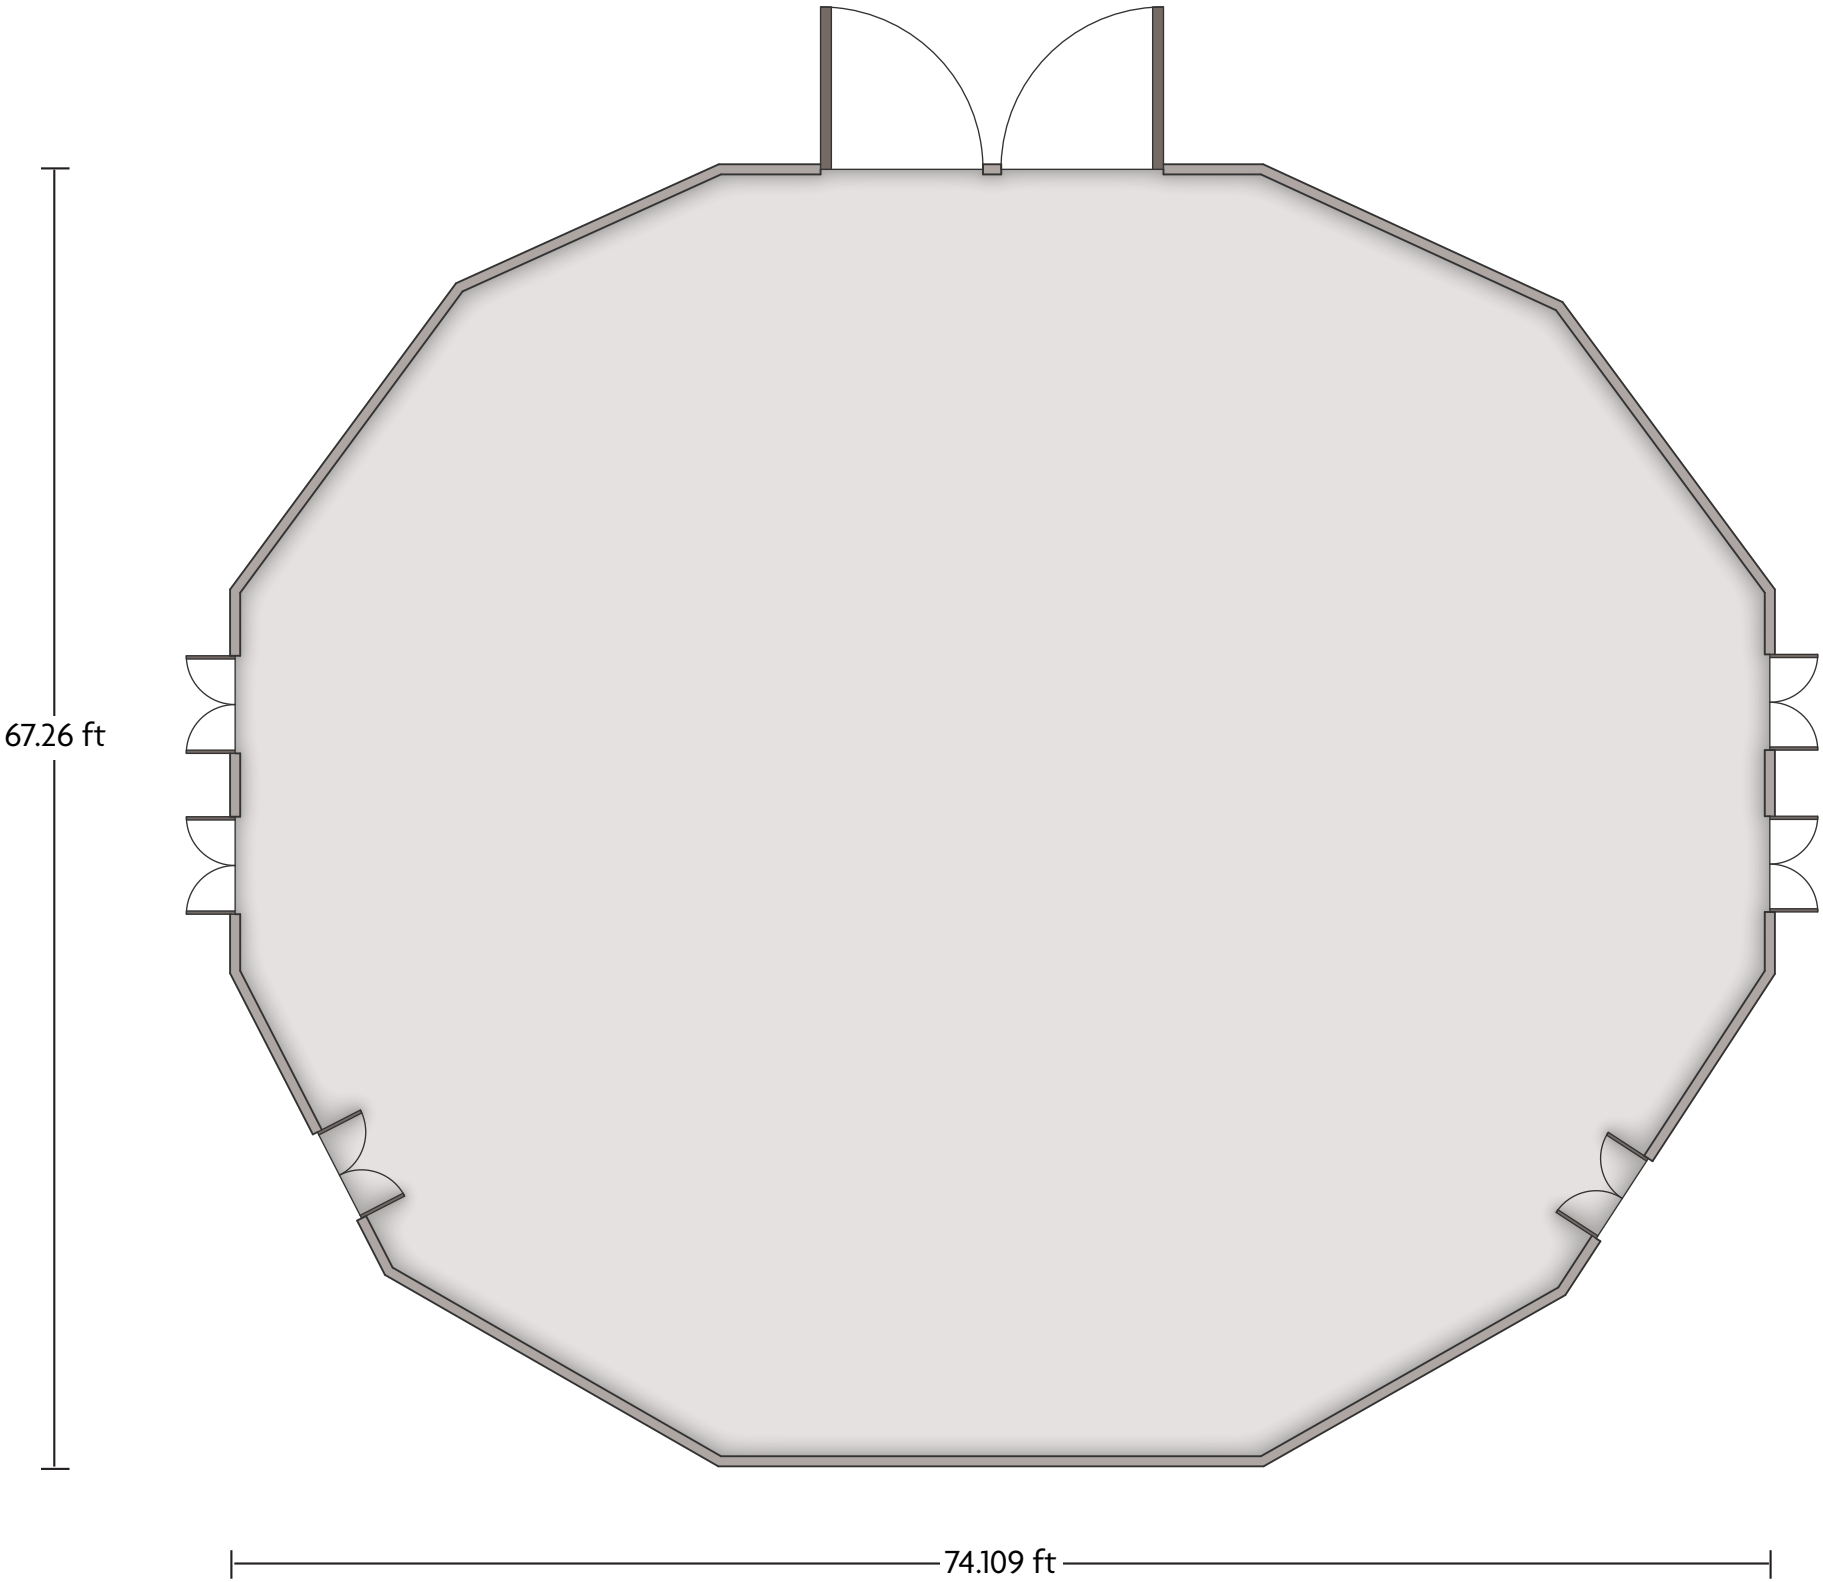

# Crowne Plaza® Newcastle-Stephenson Quarter - Planet

LENGTH: 27.1 ft    WIDTH: 24.7 ft    HEIGHT: 8.7 ft    TOTAL SQUARE FEET: 642 ft<sup>2</sup>    MAXIMUM CAPACITY: 50    POWER OUTLETS: 13

Hawthorn Square Forth St. | Newcastle - NE1 3SA, UK | 44.191-4329788

# Crowne Plaza® Newcastle-Stephenson Quarter - Rocket

LENGTH: 40.3 ft    WIDTH: 25.8 ft    HEIGHT: 8.4 ft    TOTAL SQUARE FEET: 1003 ft<sup>2</sup>    MAXIMUM CAPACITY: 100    POWER OUTLETS: 14

Hawthorn Square Forth St. | Newcastle - NE1 3SA, UK | 44.191-4329788

# Crowne Plaza® Newcastle-Stephenson Quarter - Stephenson Suite

LENGTH: 74.1 ft    WIDTH: 67.3 ft    HEIGHT: 16.3 ft    TOTAL SQUARE FEET: 3843 ft<sup>2</sup>    MAXIMUM CAPACITY: 412    POWER OUTLETS: 6

# Crowne Plaza® Newcastle-Stephenson Quarter - Victory

LENGTH: 25.6 ft    WIDTH: 11.6 ft    HEIGHT: 8.8 ft    TOTAL SQUARE FEET: 291 ft<sup>2</sup>    MAXIMUM CAPACITY: 20    POWER OUTLETS: 6

Hawthorn Square Forth St. | Newcastle - NE1 3SA, UK | 44.191-4329788