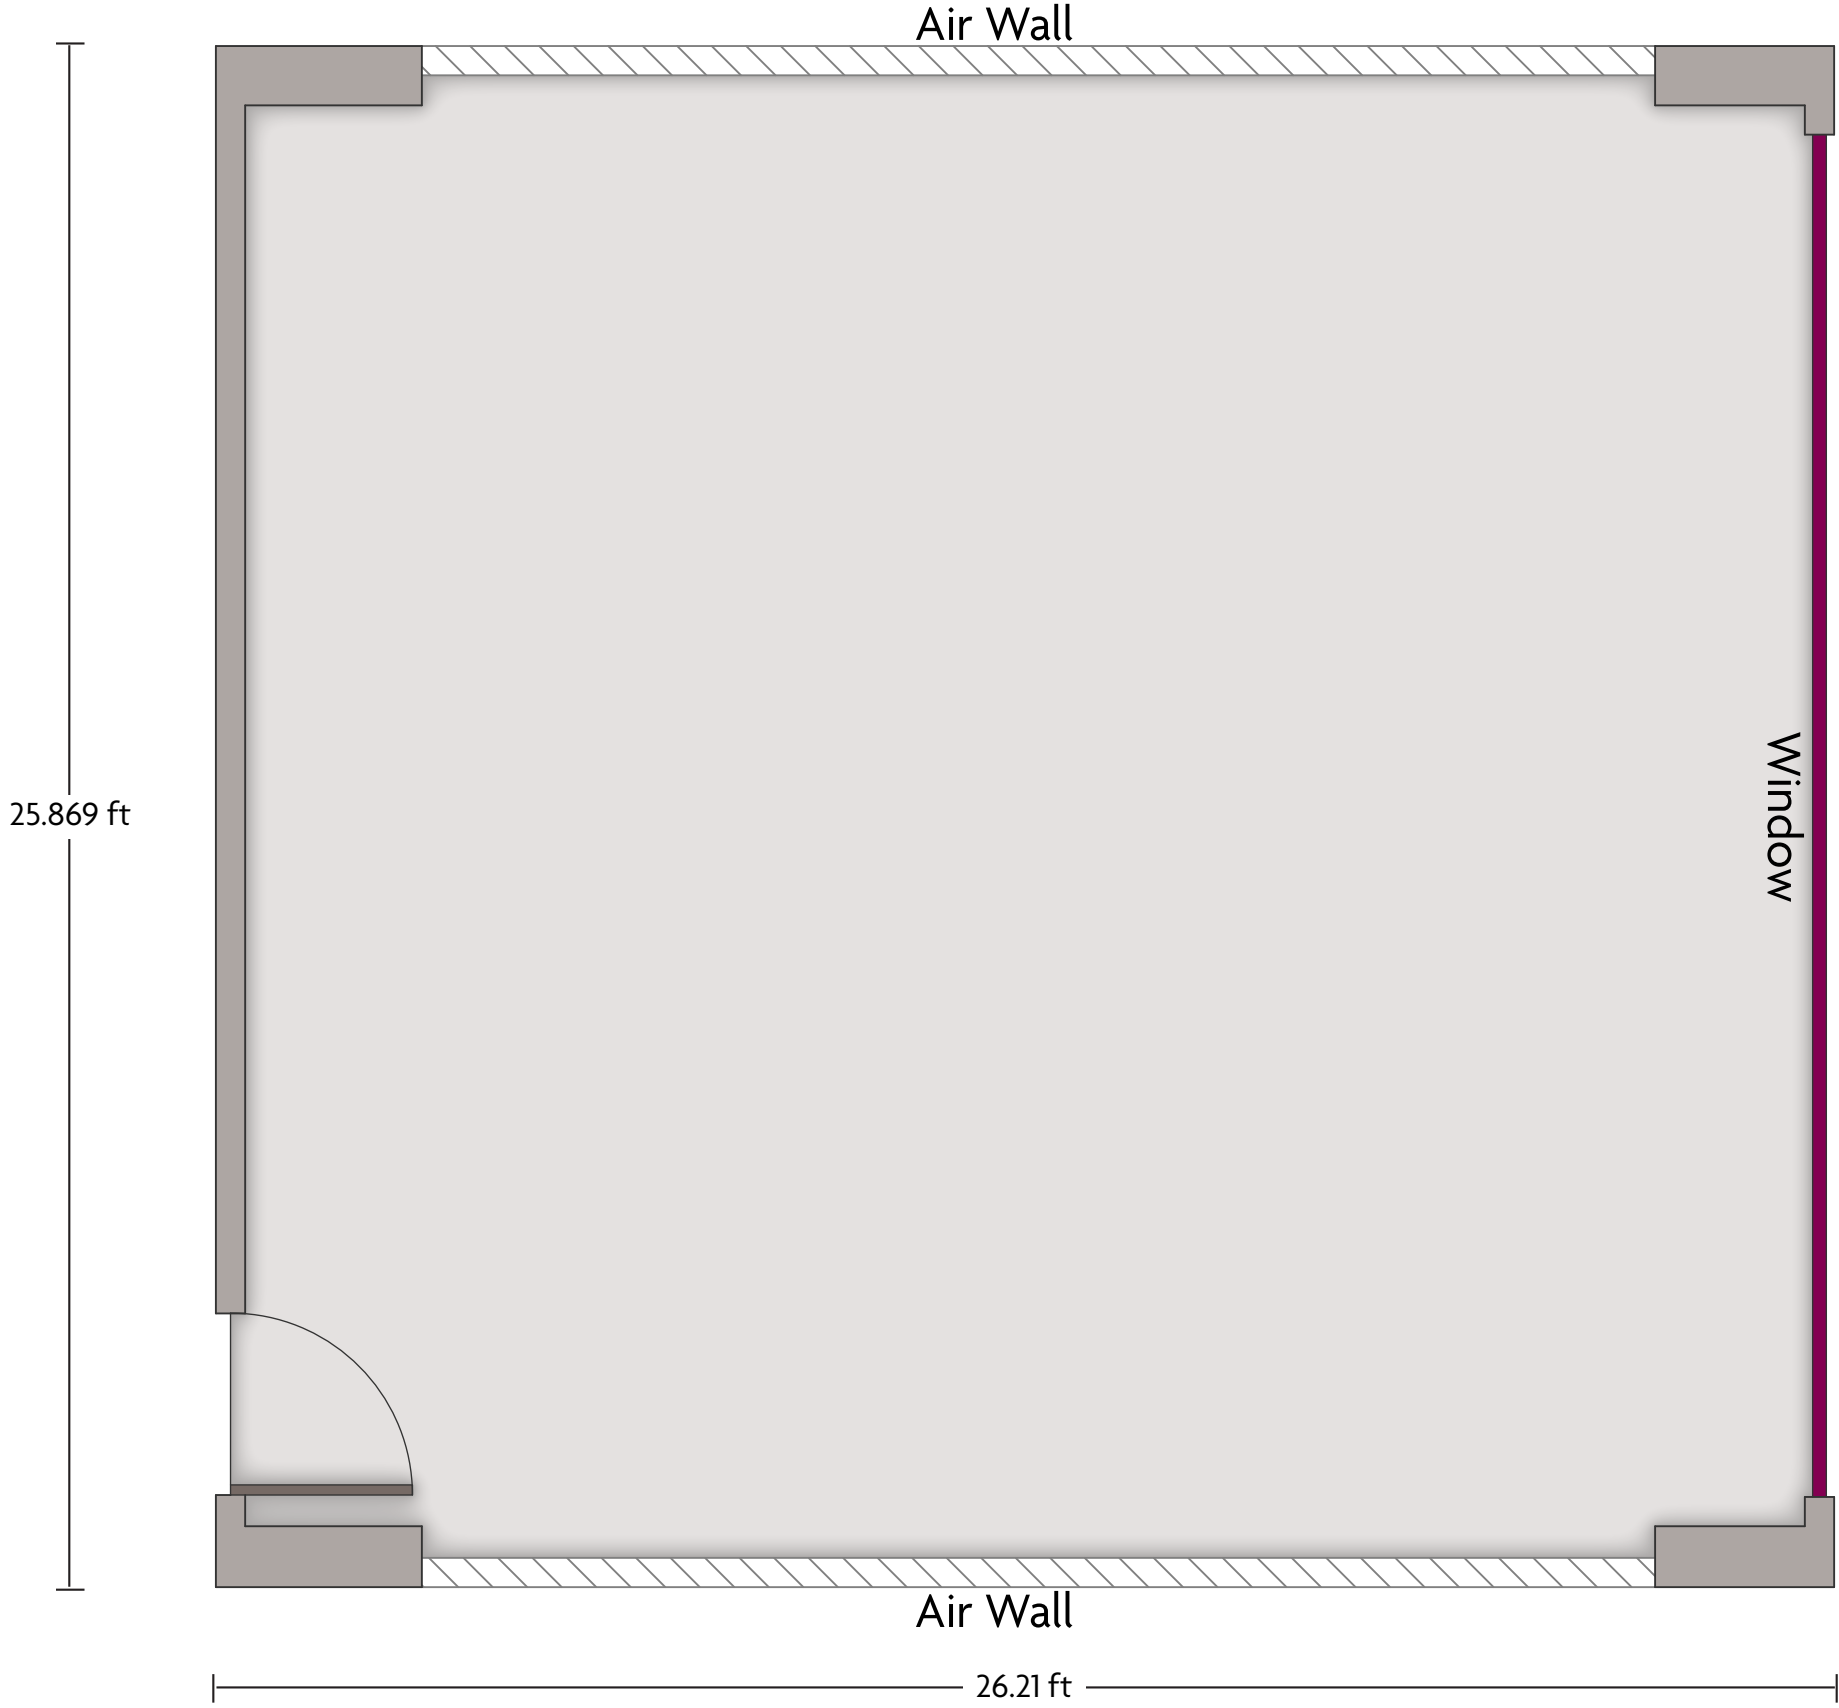

# Crowne Plaza® Newcastle-Stephenson Quarter - Invicta

LENGTH: 28.4 ft    WIDTH: 27.2 ft    HEIGHT: 8.6 ft    TOTAL SQUARE FEET: 767 ft<sup>2</sup>    MAXIMUM CAPACITY: 50    POWER OUTLETS: 4

Hawthorn Square Forth St. | Newcastle - NE1 3SA, UK | 44.191-4329788

# Crowne Plaza® Newcastle-Stephenson Quarter - Locomotion 1

LENGTH: 26.2 ft    WIDTH: 25.5 ft    HEIGHT: 8.8 ft    TOTAL SQUARE FEET: 661 ft<sup>2</sup>    MAXIMUM CAPACITY: 78    POWER OUTLETS: 10

Hawthorn Square Forth St. | Newcastle - NE1 3SA, UK | 44.191-4329788

\*Multiple layout options available for this space.

# Crowne Plaza® Newcastle-Stephenson Quarter - Locomotion 2

LENGTH: 26.2 ft    WIDTH: 25.9 ft    HEIGHT: 8.8 ft    TOTAL SQUARE FEET: 647 ft<sup>2</sup>    MAXIMUM CAPACITY: 78    POWER OUTLETS: 9

Hawthorn Square Forth St. | Newcastle - NE1 3SA, UK | 44.191-4329788