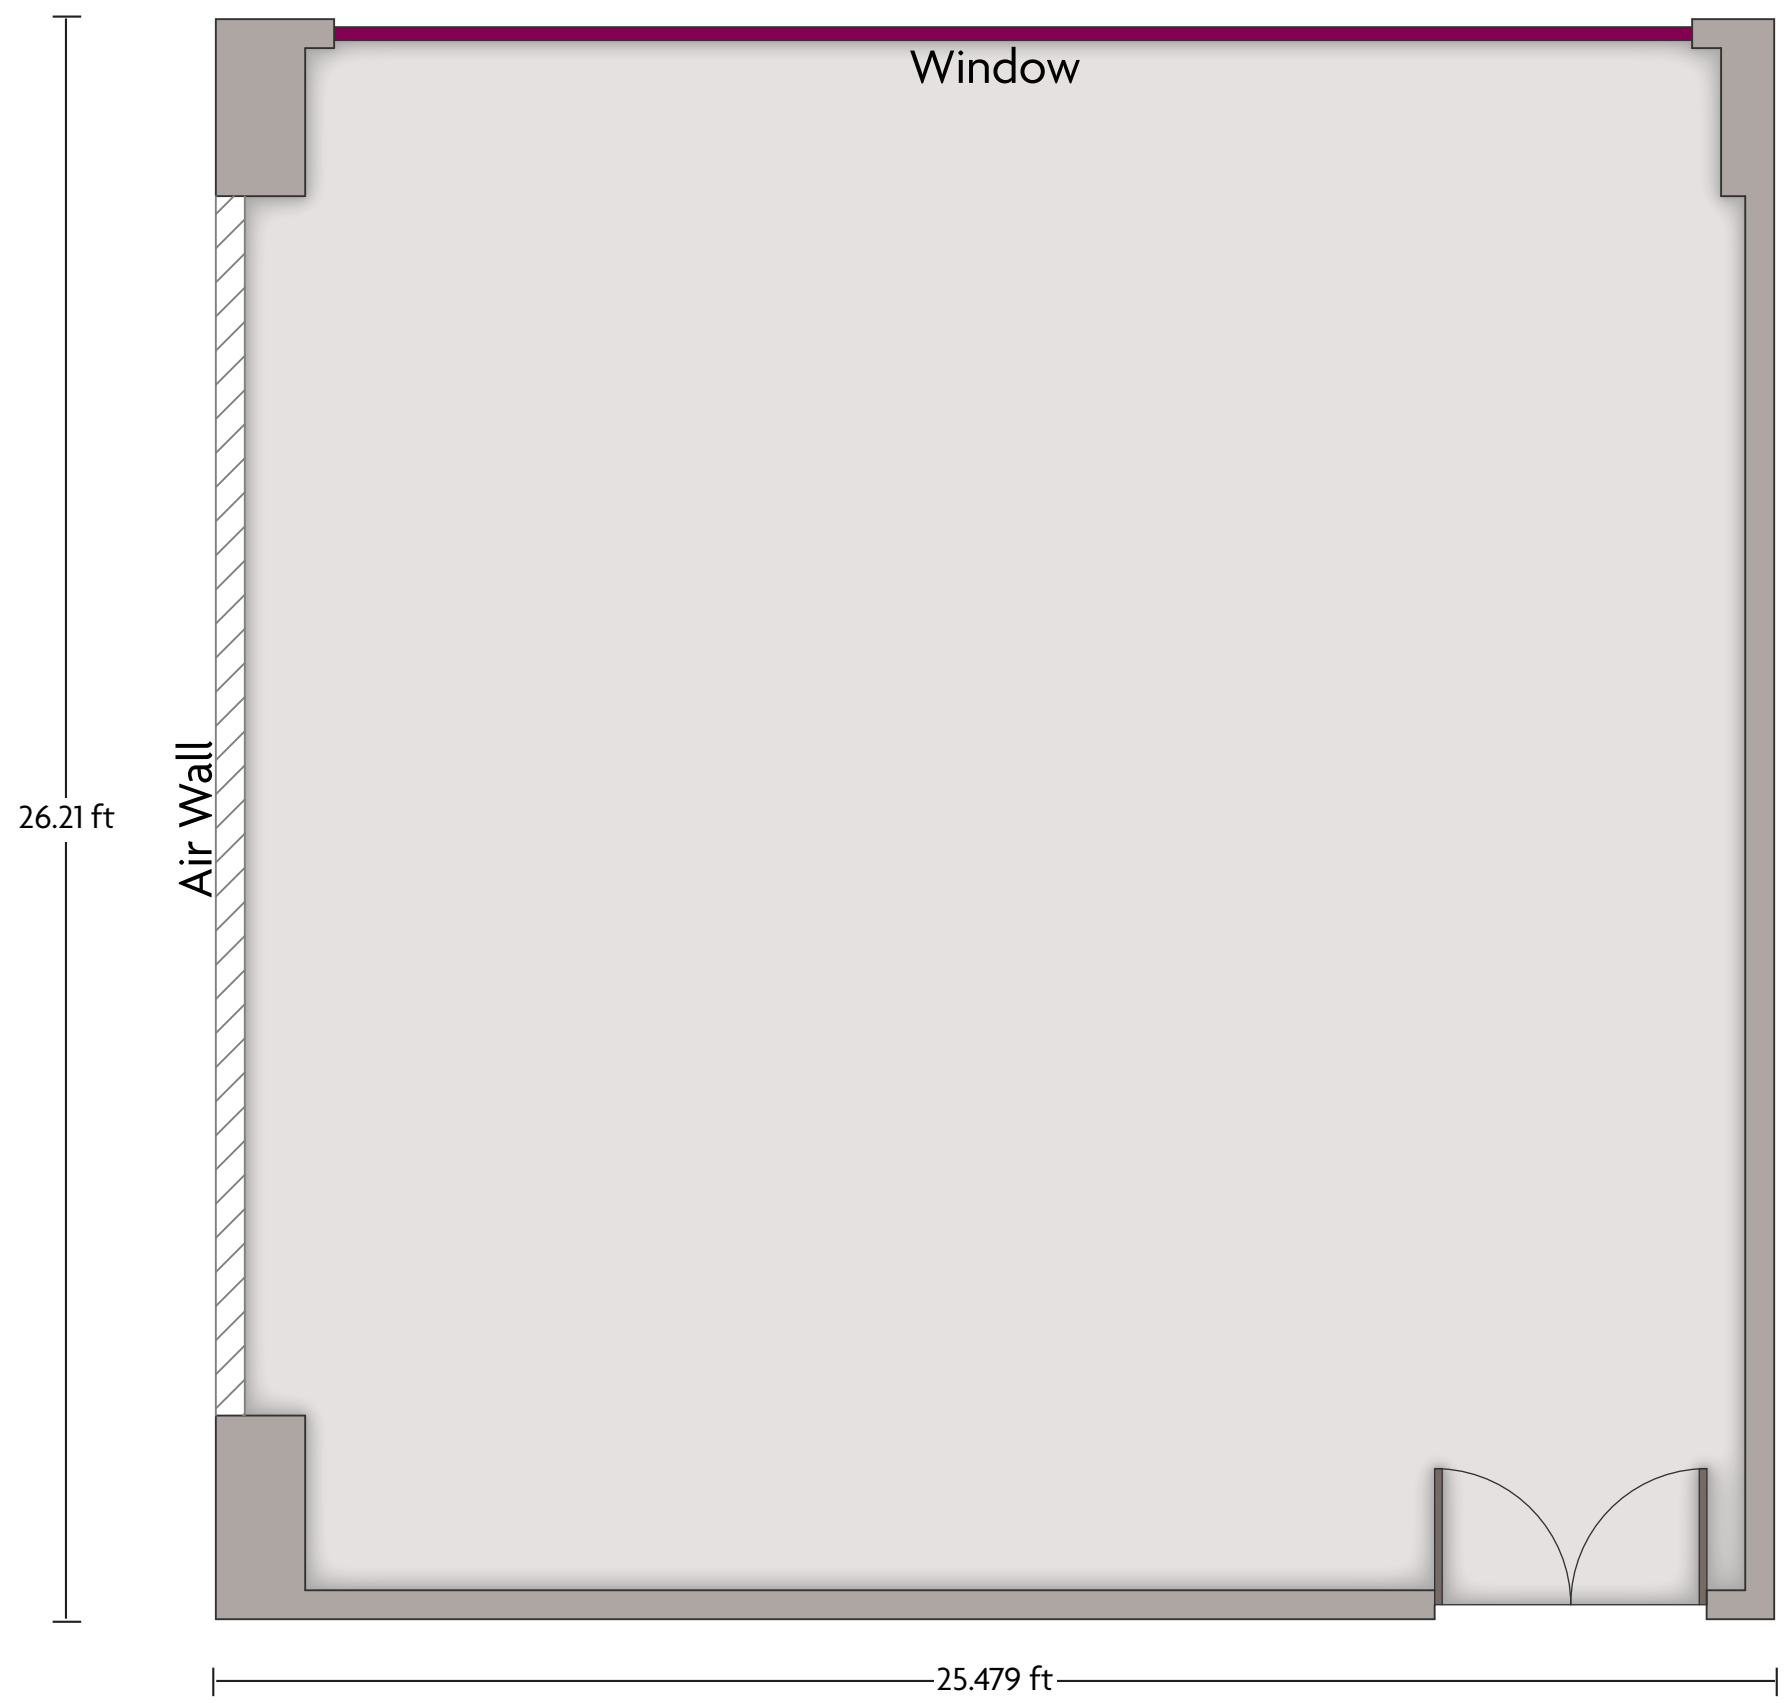

# Crowne Plaza® Newcastle-Stephenson Quarter - Invicta

LENGTH: 28.4 ft    WIDTH: 27.2 ft    HEIGHT: 8.6 ft    TOTAL SQUARE FEET: 767 ft<sup>2</sup>    MAXIMUM CAPACITY: 50    POWER OUTLETS: 4

Hawthorn Square Forth St. | Newcastle - NE1 3SA, UK | 44.191-4329788

# Crowne Plaza® Newcastle-Stephenson Quarter - Locomotion 1

LENGTH: 26.2 ft    WIDTH: 25.5 ft    HEIGHT: 8.8 ft    TOTAL SQUARE FEET: 661 ft<sup>2</sup>    MAXIMUM CAPACITY: 78    POWER OUTLETS: 10

Hawthorn Square Forth St. | Newcastle - NE1 3SA, UK | 44.191-4329788

# Crowne Plaza® Newcastle-Stephenson Quarter - Locomotion 2

LENGTH: 26.2 ft    WIDTH: 25.9 ft    HEIGHT: 8.8 ft    TOTAL SQUARE FEET: 647 ft<sup>2</sup>    MAXIMUM CAPACITY: 78    POWER OUTLETS: 9

Hawthorn Square Forth St. | Newcastle - NE1 3SA, UK | 44.191-4329788

# Crowne Plaza® Newcastle-Stephenson Quarter - Locomotion 1 & 2

LENGTH: 50.4 ft    WIDTH: 26.2 ft    HEIGHT: 8.8 ft    TOTAL SQUARE FEET: 1324 ft<sup>2</sup>    MAXIMUM CAPACITY: 156    POWER OUTLETS: 19