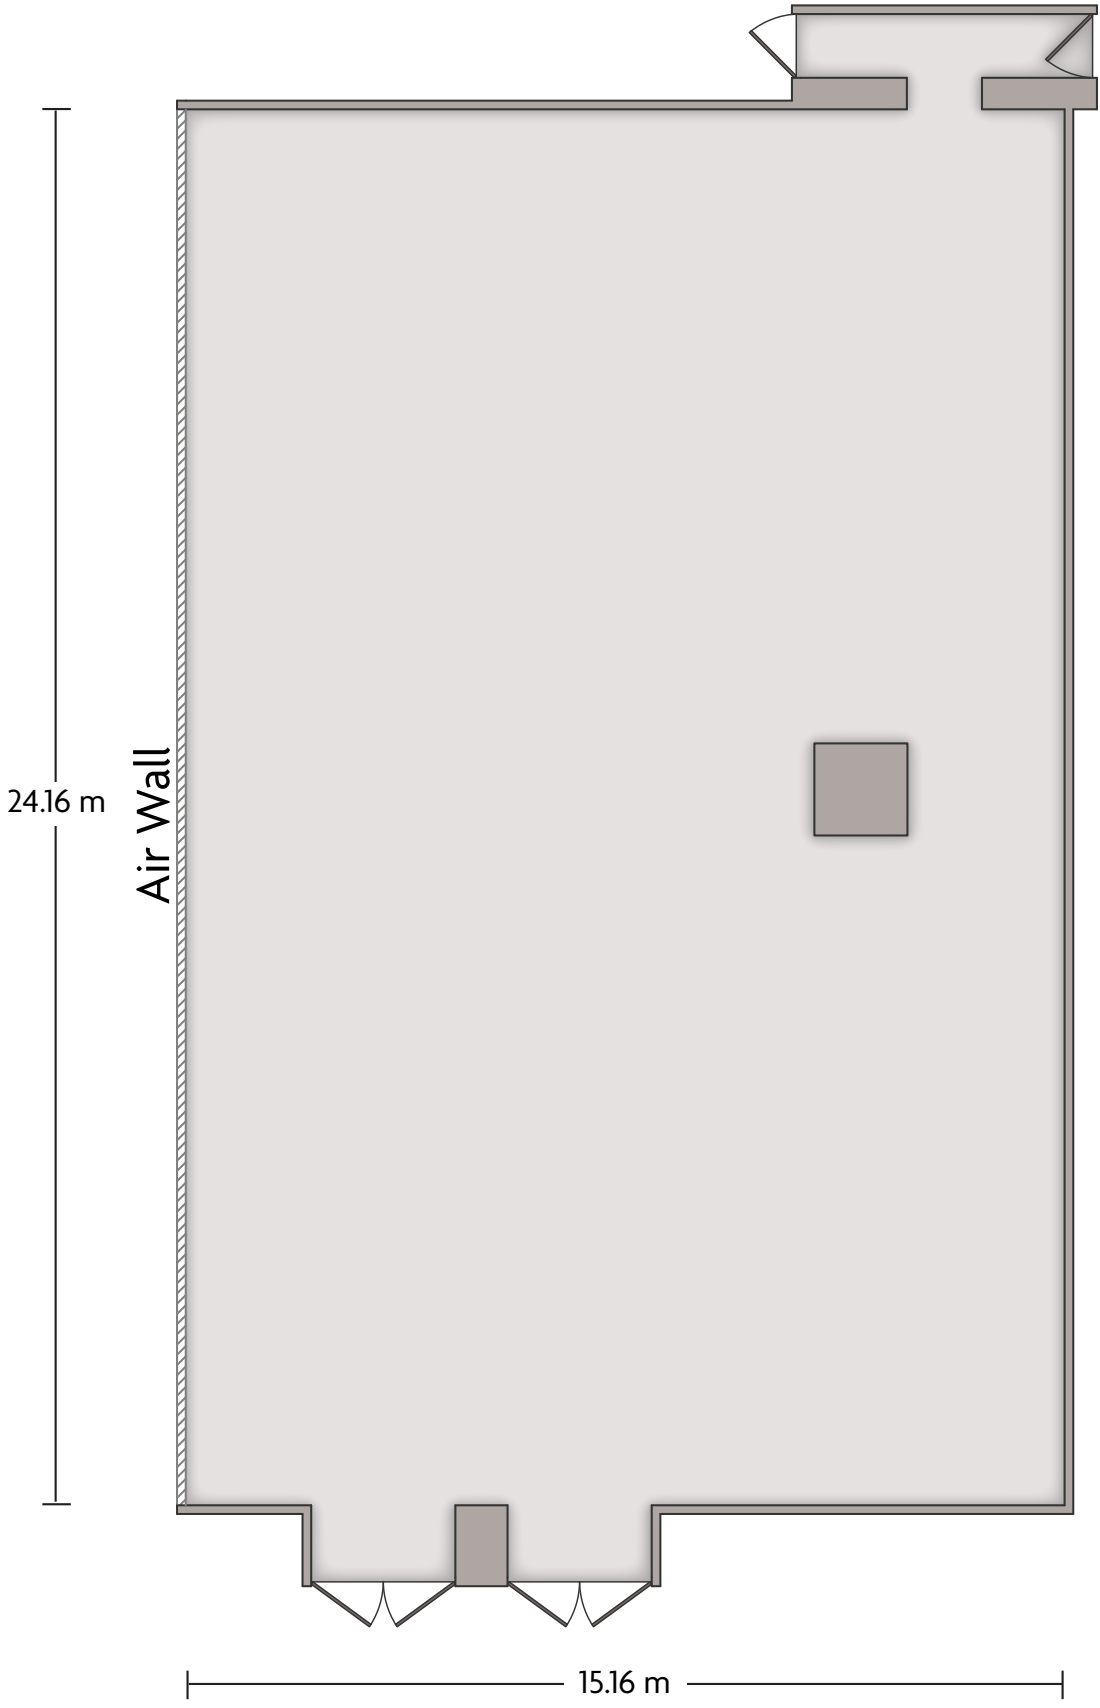

Twin District Centre Sector 10 | Rohini, New Delhi - 110085, India | 91-11-44884488

*Multiple layout options available for this space.

LENGTH: 8.4 m WIDTH: 7.8 m HEIGHT: 3.4 m TOTAL SQUARE METERS: 66.9 m² MAXIMUM CAPACITY: 54 POWER OUTLETS: 15

Twin District Centre Sector 10 | Rohini, New Delhi - 110085, India | 91-11-44884488

*Multiple layout options available for this space.

LENGTH: 24.2 m WIDTH: 11.04 m HEIGHT: 5.3 m TOTAL SQUARE METERS: 272.2 m² MAXIMUM CAPACITY: 225 POWER OUTLETS: 11

Twin District Centre Sector 10 | Rohini, New Delhi - 110085, India | 91-11-44884488

*Multiple layout options available for this space.

LENGTH: 24.2 m WIDTH: 15.2 m HEIGHT: 5.3 m TOTAL SQUARE METERS: 364.7 m² MAXIMUM CAPACITY: 350 POWER OUTLETS: 18

Twin District Centre Sector 10 | Rohini, New Delhi - 110085, India | 91-11-44884488

*Multiple layout options available for this space.

LENGTH: 9.3 m WIDTH: 6.3 m HEIGHT: 3.4 m TOTAL SQUARE METERS: 57.9 m² MAXIMUM CAPACITY: 40 POWER OUTLETS: 5