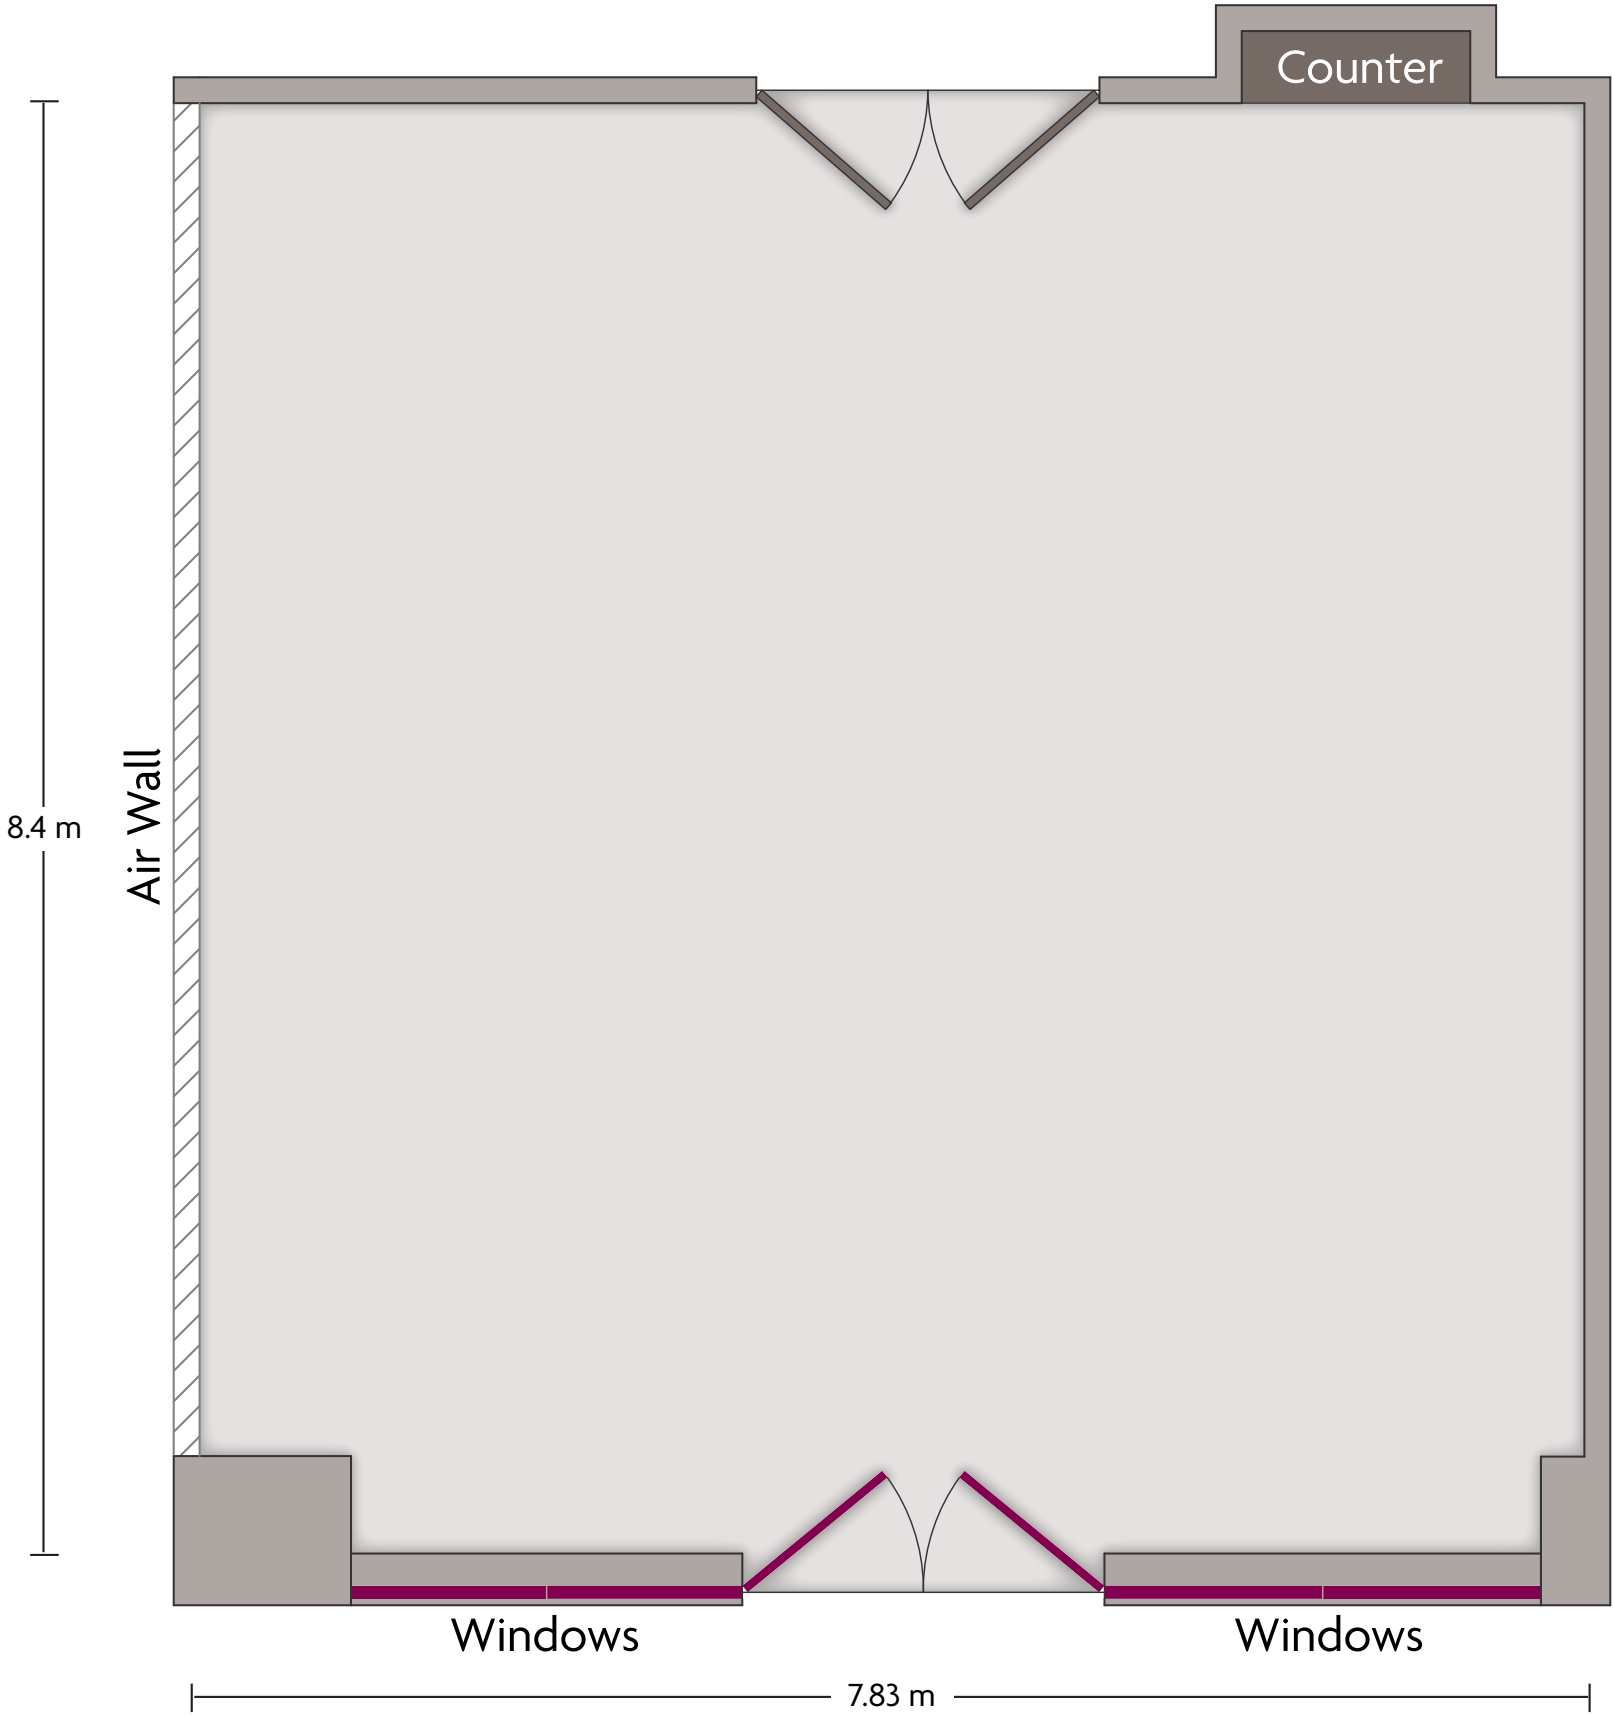

*Multiple layout options available for this space.

Crowne Plaza® New Delhi Rohini - Pearl Ballroom

LENGTH: 16.2 m WIDTH: 8.4 m HEIGHT: 3.4 m TOTAL SQUARE METERS: 134.6 m² MAXIMUM CAPACITY: 108 POWER OUTLETS: 26

Twin District Centre Sector 10 | Rohini, New Delhi - 110085, India | 91-11-44884488

*Multiple layout options available for this space.

LENGTH: 8.4 m WIDTH: 7.8 m HEIGHT: 3.4 m TOTAL SQUARE METERS: 67.5 m² MAXIMUM CAPACITY: 54 POWER OUTLETS: 11

Twin District Centre Sector 10 | Rohini, New Delhi - 110085, India | 91-11-44884488

*Multiple layout options available for this space.

LENGTH: 8.4 m WIDTH: 7.8 m HEIGHT: 3.4 m TOTAL SQUARE METERS: 66.9 m² MAXIMUM CAPACITY: 54 POWER OUTLETS: 15

Twin District Centre Sector 10 | Rohini, New Delhi - 110085, India | 91-11-44884488

*Multiple layout options available for this space.

Crowne Plaza® New Delhi Rohini - Sapphire Ballroom

LENGTH: 26.6 m WIDTH: 24.2 m HEIGHT: 5.3 m TOTAL SQUARE METERS: 636.9 m² MAXIMUM CAPACITY: 575 POWER OUTLETS: 29