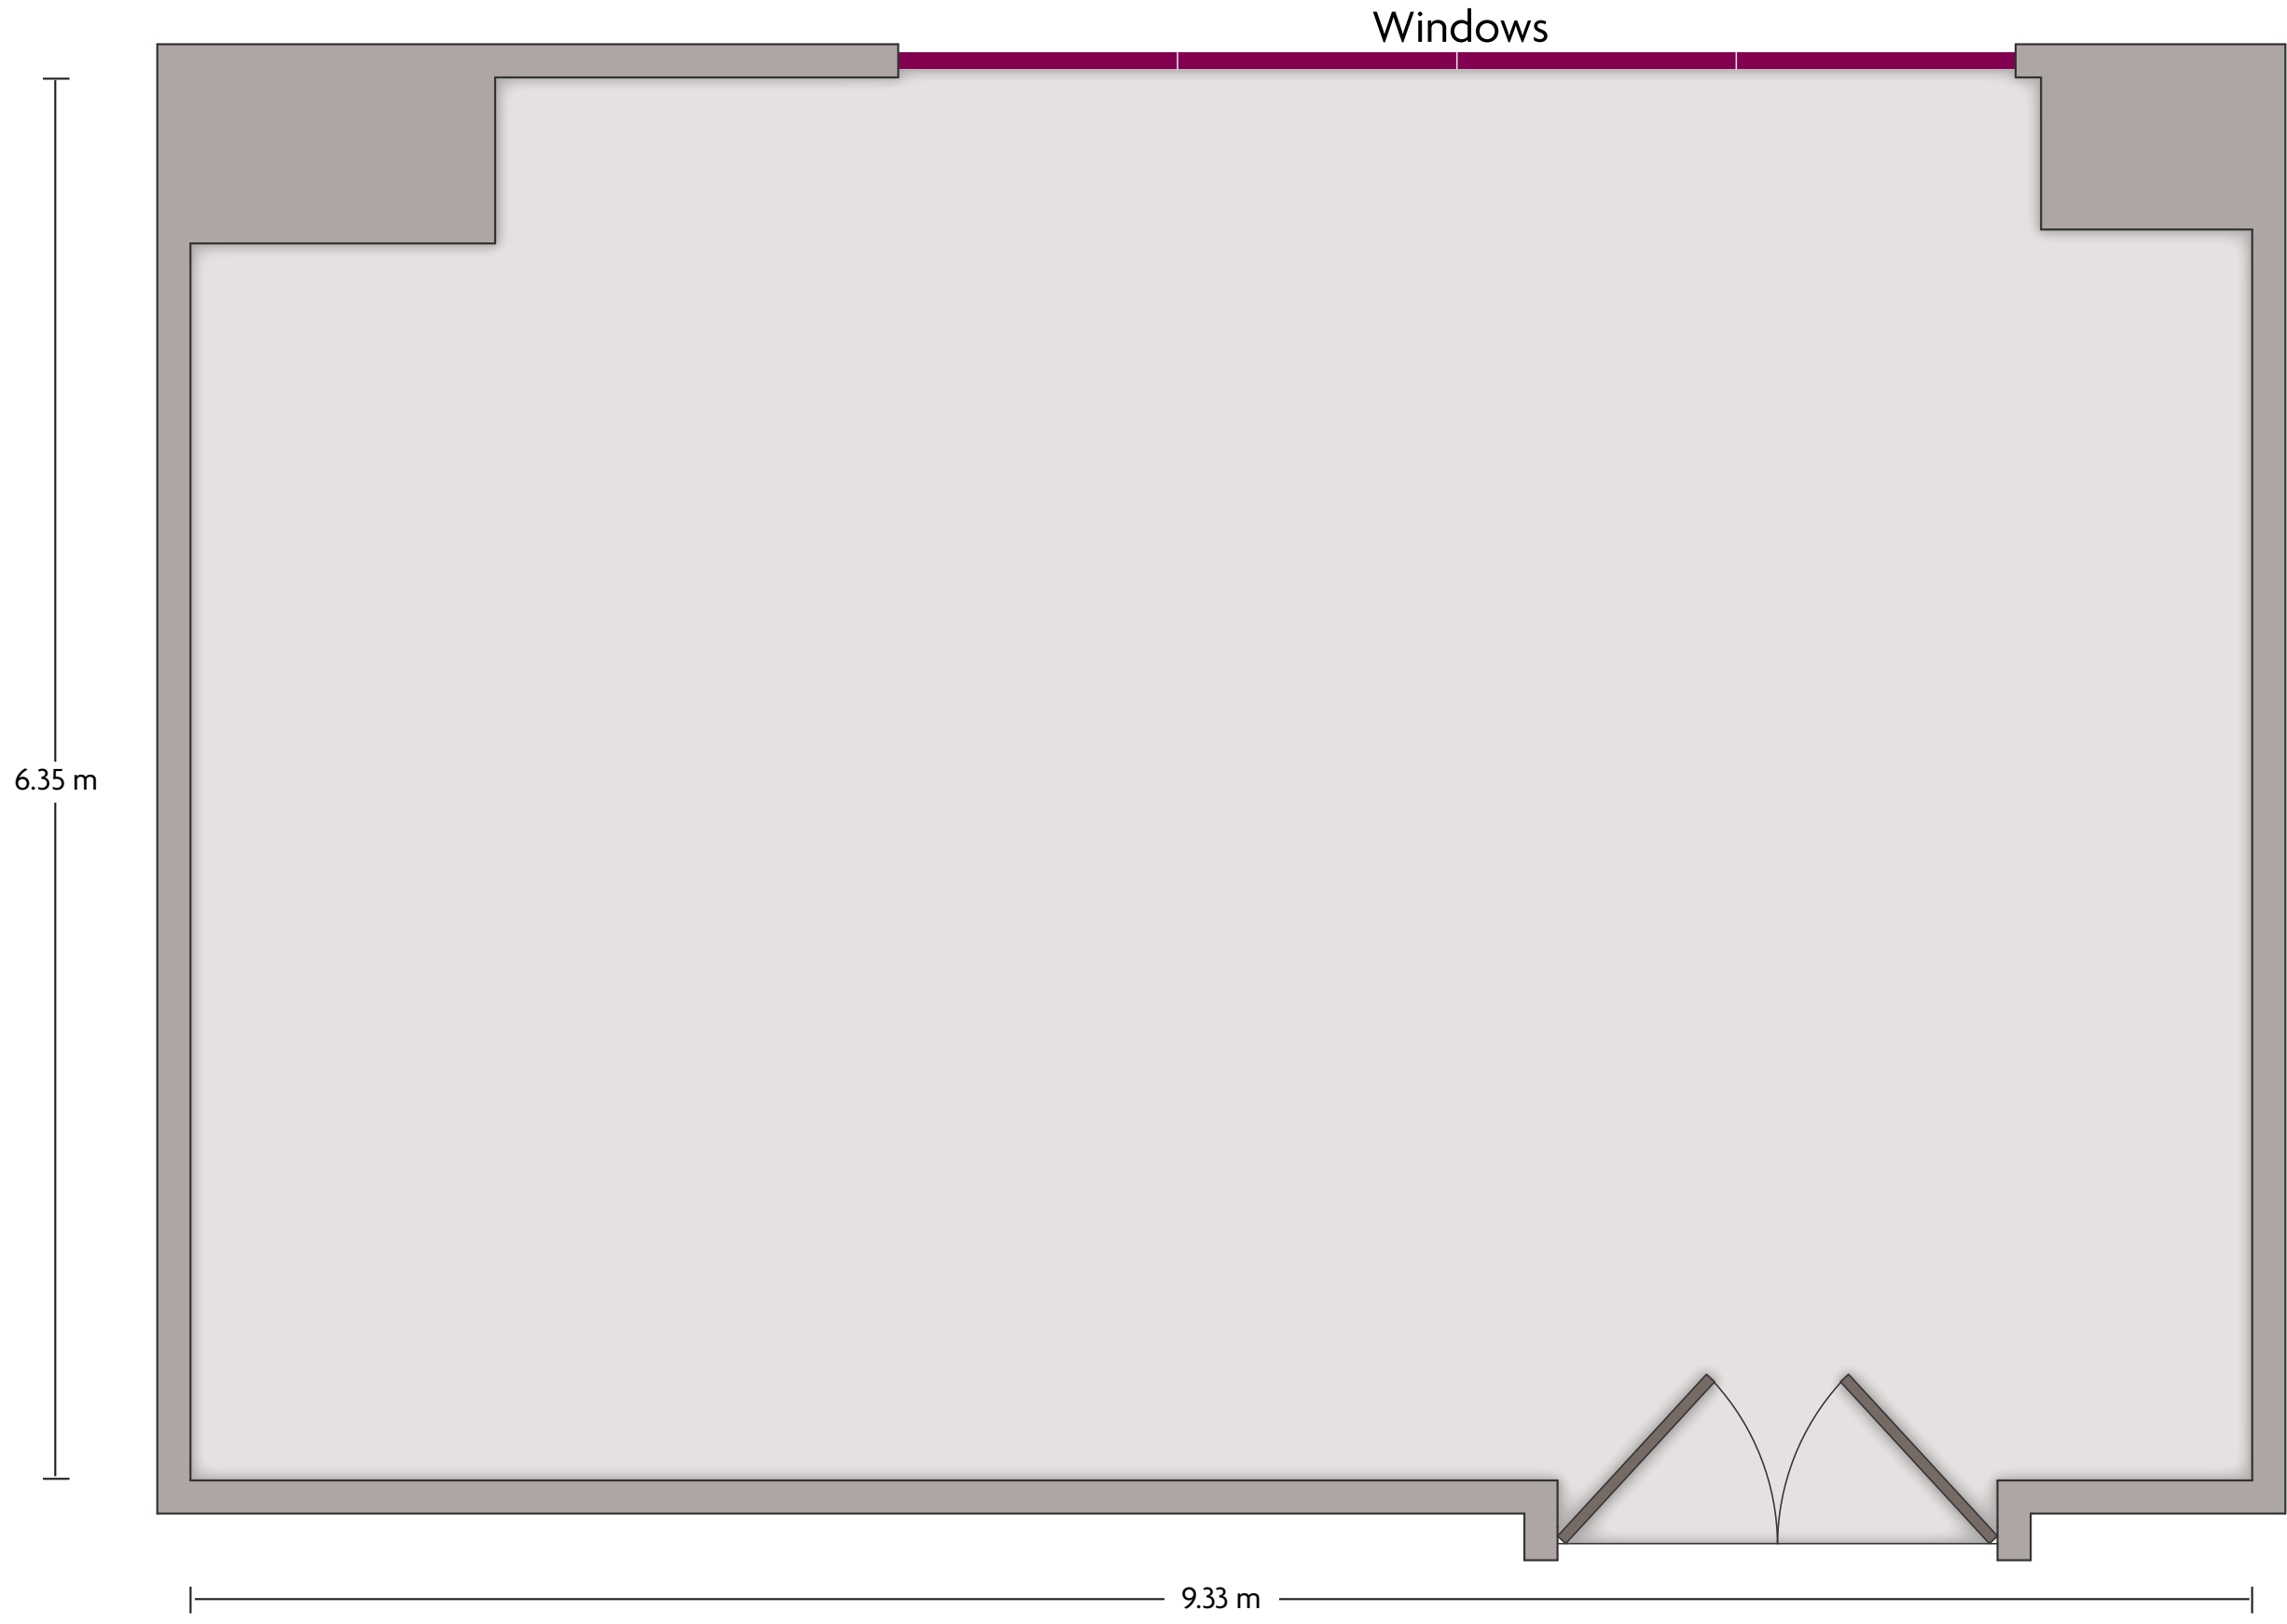

Twin District Centre Sector 10 | Rohini, New Delhi - 110085, India | 91-11-44884488

*Multiple layout options available for this space.

Crowne Plaza® New Delhi Rohini - Sapphire Ballroom

LENGTH: 26.6 m WIDTH: 24.2 m HEIGHT: 5.3 m TOTAL SQUARE METERS: 636.9 m² MAXIMUM CAPACITY: 575 POWER OUTLETS: 29

Twin District Centre Sector 10 | Rohini, New Delhi - 110085, India | 91-11-44884488

*Multiple layout options available for this space.

LENGTH: 24.2 m WIDTH: 11.04 m HEIGHT: 5.3 m TOTAL SQUARE METERS: 272.2 m² MAXIMUM CAPACITY: 225 POWER OUTLETS: 11

Twin District Centre Sector 10 | Rohini, New Delhi - 110085, India | 91-11-44884488

*Multiple layout options available for this space.

LENGTH: 24.2 m WIDTH: 15.2 m HEIGHT: 5.3 m TOTAL SQUARE METERS: 364.7 m² MAXIMUM CAPACITY: 350 POWER OUTLETS: 18

Twin District Centre Sector 10 | Rohini, New Delhi - 110085, India | 91-11-44884488

*Multiple layout options available for this space.

LENGTH: 9.3 m WIDTH: 6.3 m HEIGHT: 3.4 m TOTAL SQUARE METERS: 57.9 m² MAXIMUM CAPACITY: 40 POWER OUTLETS: 5