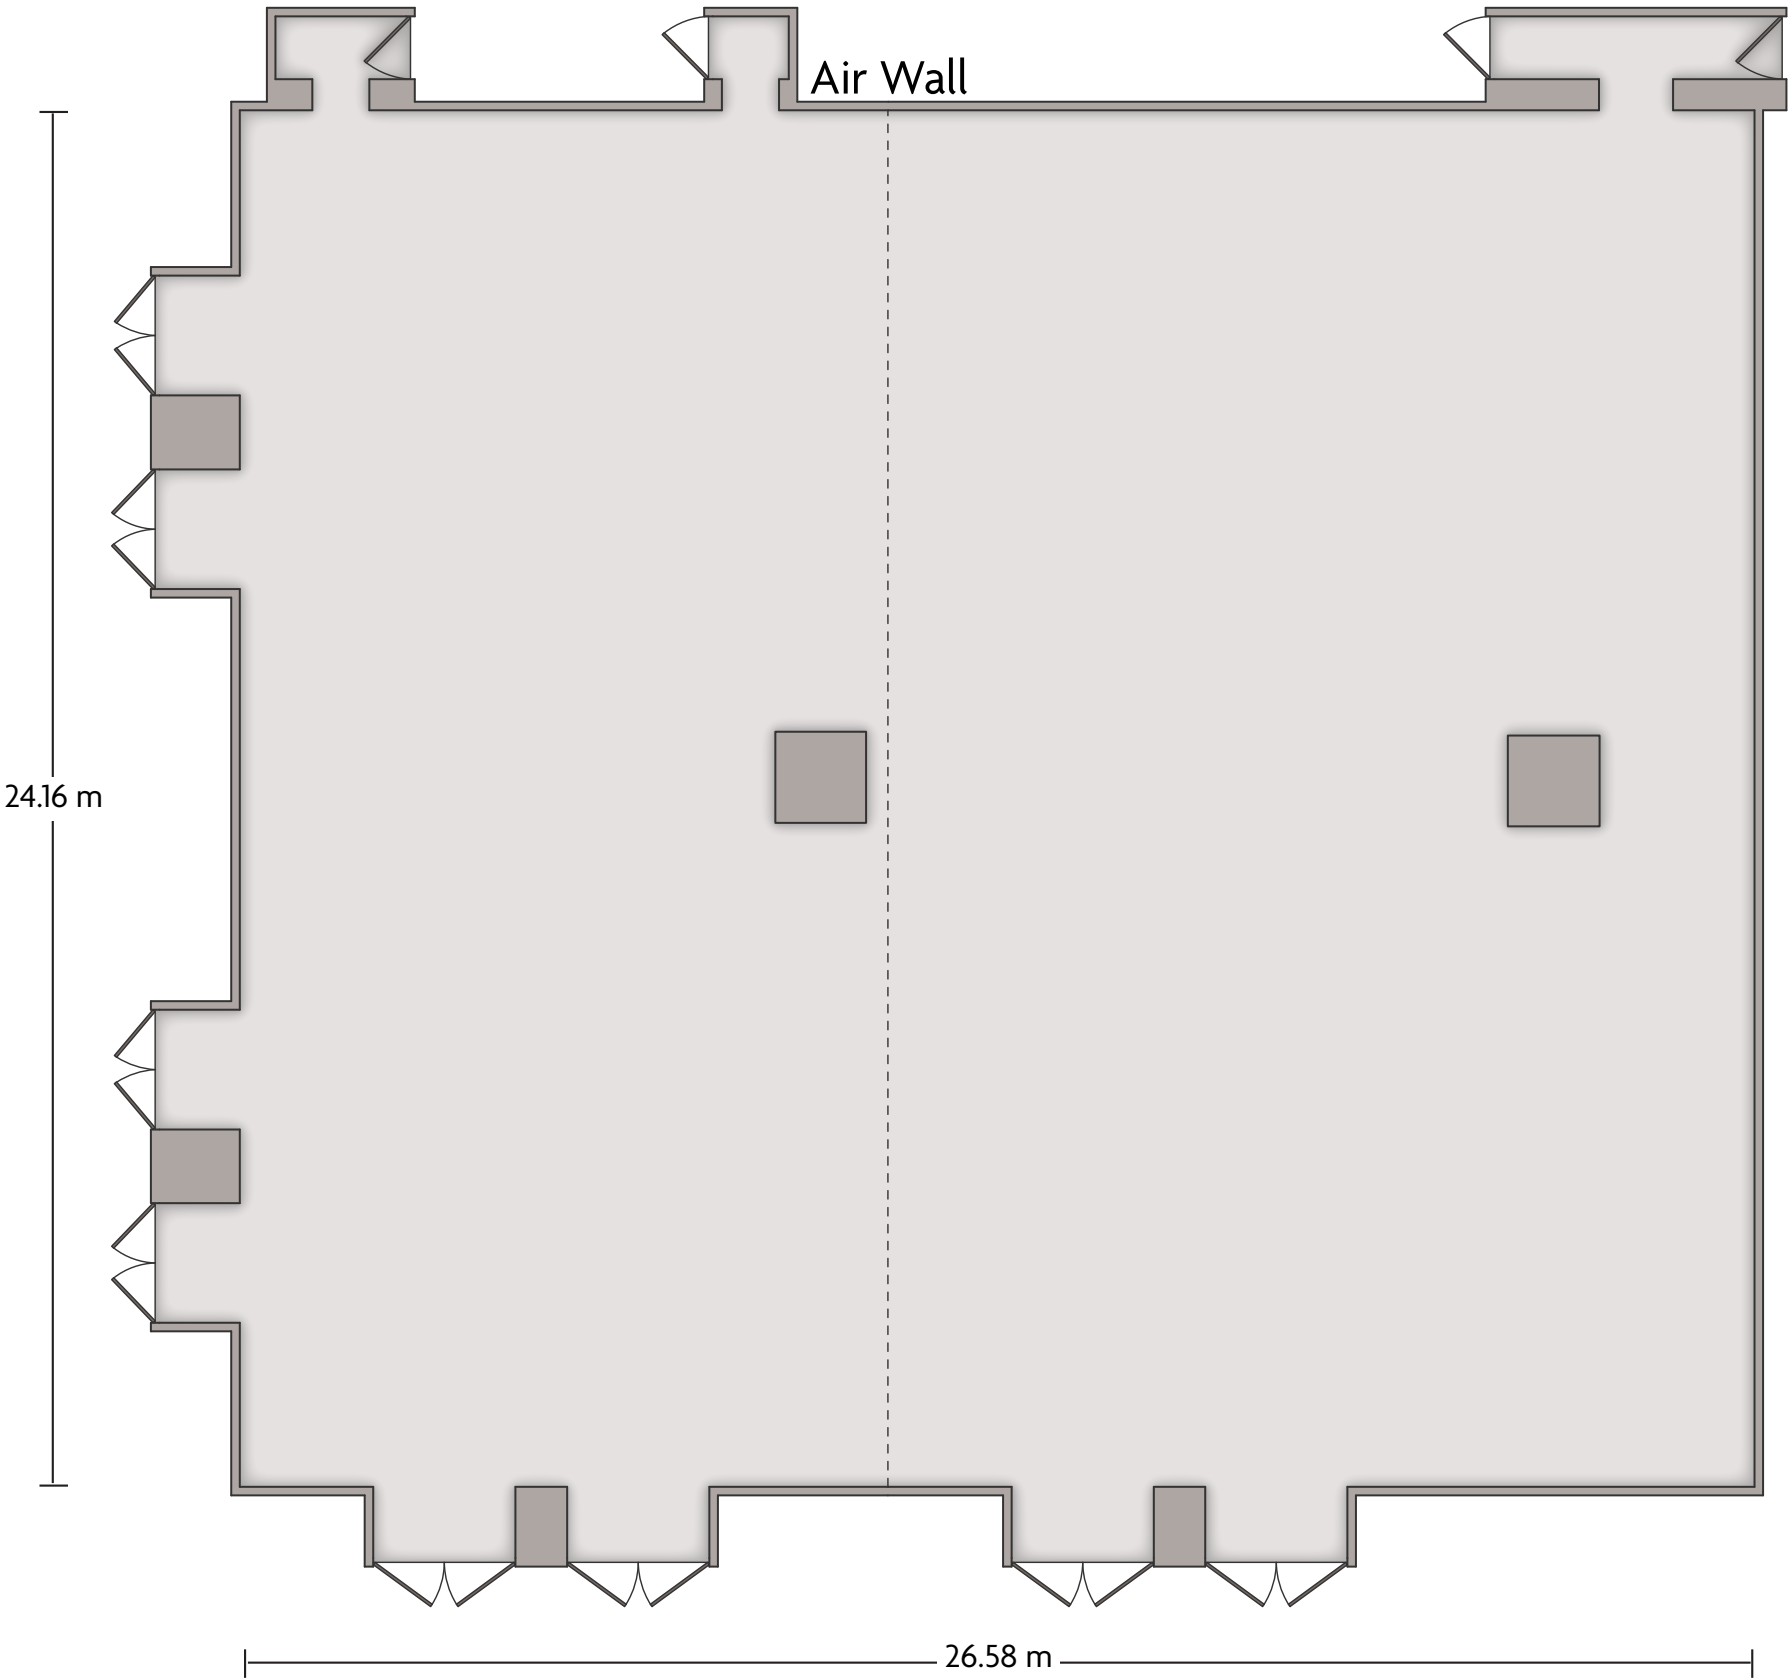

Twin District Centre Sector 10 | Rohini, New Delhi - 110085, India | 91-11-44884488

*Multiple layout options available for this space.

LENGTH: 8.4 m WIDTH: 7.8 m HEIGHT: 3.4 m TOTAL SQUARE METERS: 67.5 m² MAXIMUM CAPACITY: 54 POWER OUTLETS: 11

Twin District Centre Sector 10 | Rohini, New Delhi - 110085, India | 91-11-44884488

*Multiple layout options available for this space.

LENGTH: 8.4 m WIDTH: 7.8 m HEIGHT: 3.4 m TOTAL SQUARE METERS: 66.9 m² MAXIMUM CAPACITY: 54 POWER OUTLETS: 15

Twin District Centre Sector 10 | Rohini, New Delhi - 110085, India | 91-11-44884488

*Multiple layout options available for this space.

Crowne Plaza® New Delhi Rohini - Sapphire Ballroom

LENGTH: 26.6 m WIDTH: 24.2 m HEIGHT: 5.3 m TOTAL SQUARE METERS: 636.9 m² MAXIMUM CAPACITY: 575 POWER OUTLETS: 29

Twin District Centre Sector 10 | Rohini, New Delhi - 110085, India | 91-11-44884488

*Multiple layout options available for this space.

LENGTH: 24.2 m WIDTH: 11.04 m HEIGHT: 5.3 m TOTAL SQUARE METERS: 272.2 m² MAXIMUM CAPACITY: 225 POWER OUTLETS: 11