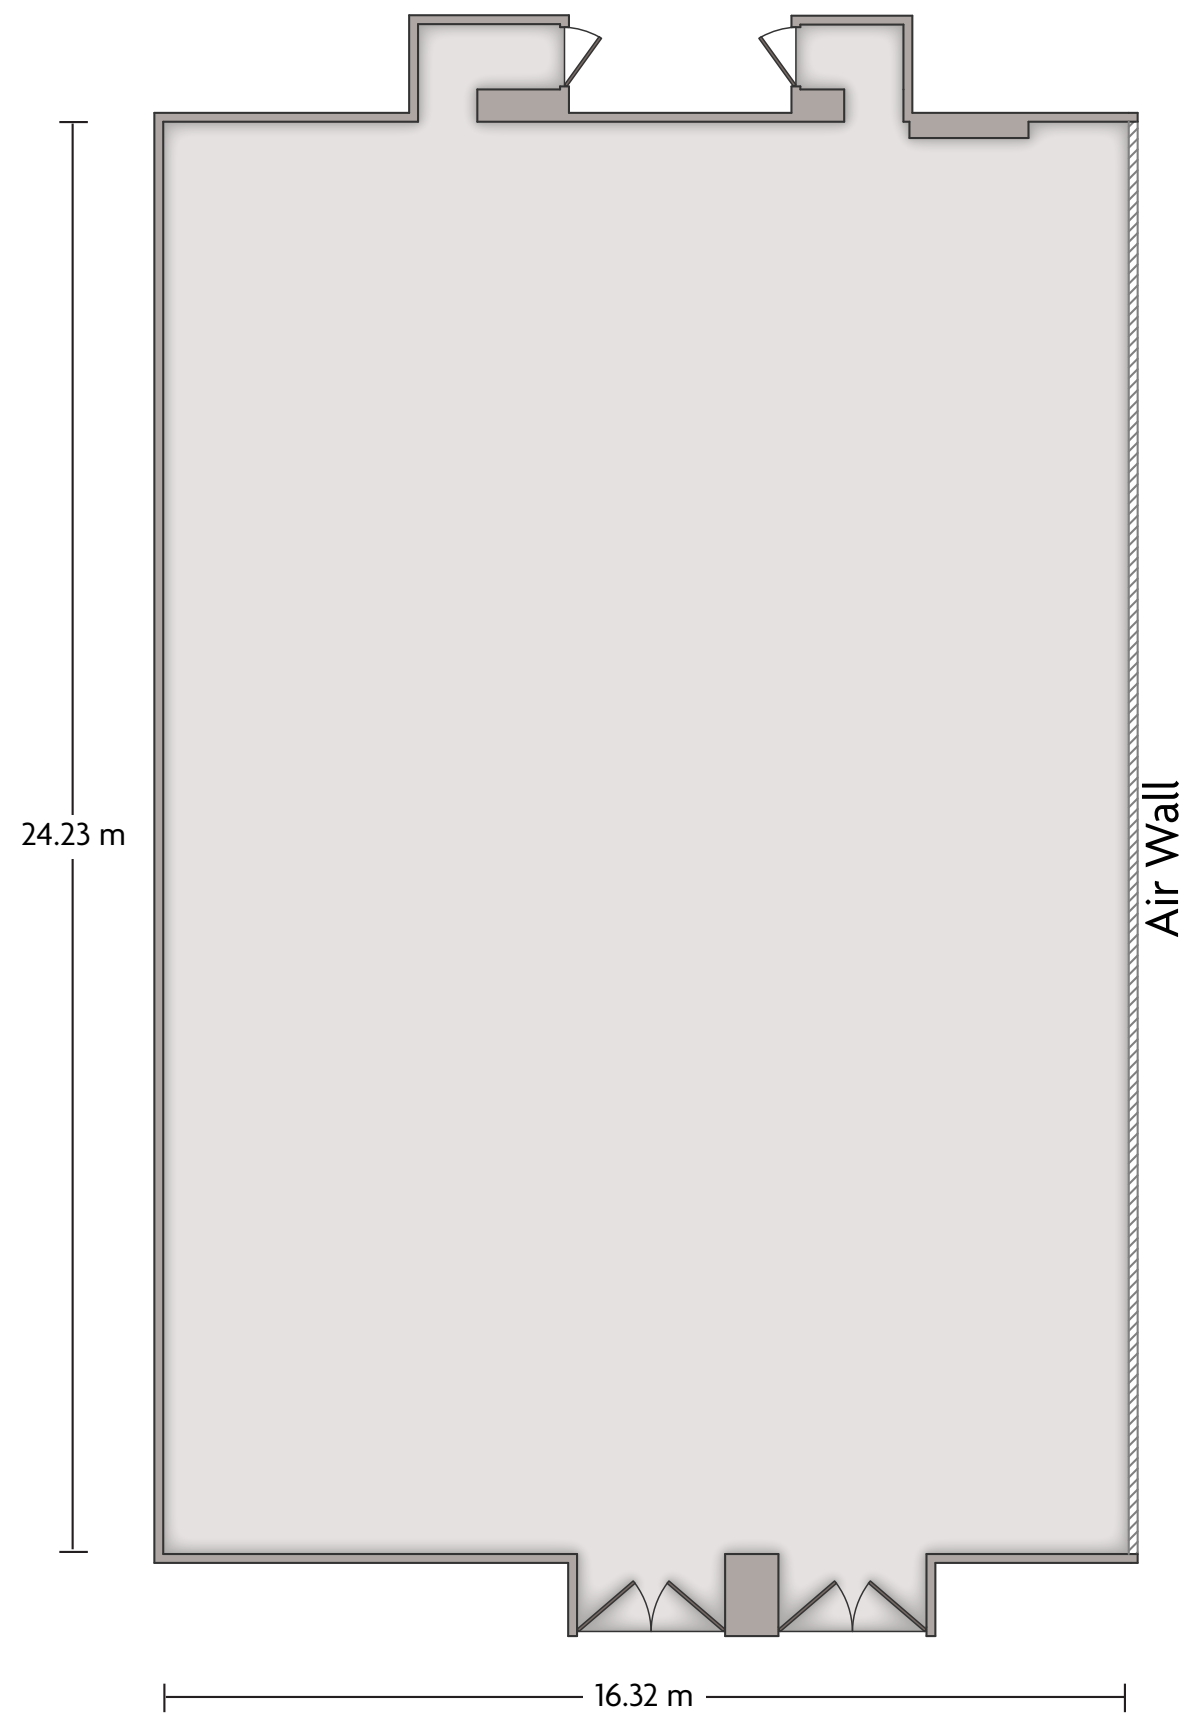

Crowne Plaza® New Delhi Rohini - Crystal Ballroom

LENGTH: 32.7 m WIDTH: 24.2 m HEIGHT: 3.3 m TOTAL SQUARE METERS: 785.3 m² MAXIMUM CAPACITY: 1050 POWER OUTLETS: 25

Twin District Centre Sector 10 | Rohini, New Delhi - 110085, India | 91-11-44884488

*Multiple layout options available for this space.

LENGTH: 24.2 m WIDTH: 16.3 m HEIGHT: 3.3 m TOTAL SQUARE METERS: 393.7 m² MAXIMUM CAPACITY: 425 POWER OUTLETS: 13

Twin District Centre Sector 10 | Rohini, New Delhi - 110085, India | 91-11-44884488

*Multiple layout options available for this space.

LENGTH: 24.2 m WIDTH: 16.2 m HEIGHT: 3.3 m TOTAL SQUARE METERS: 390.7 m² MAXIMUM CAPACITY: 425 POWER OUTLETS: 12

Twin District Centre Sector 10 | Rohini, New Delhi - 110085, India | 91-11-44884488

*Multiple layout options available for this space.

LENGTH: 25.9 m WIDTH: 18.5 m HEIGHT: 8.8 m TOTAL SQUARE METERS: 474.4 m² MAXIMUM CAPACITY: 450 POWER OUTLETS: 14

Twin District Centre Sector 10 | Rohini, New Delhi - 110085, India | 91-11-44884488