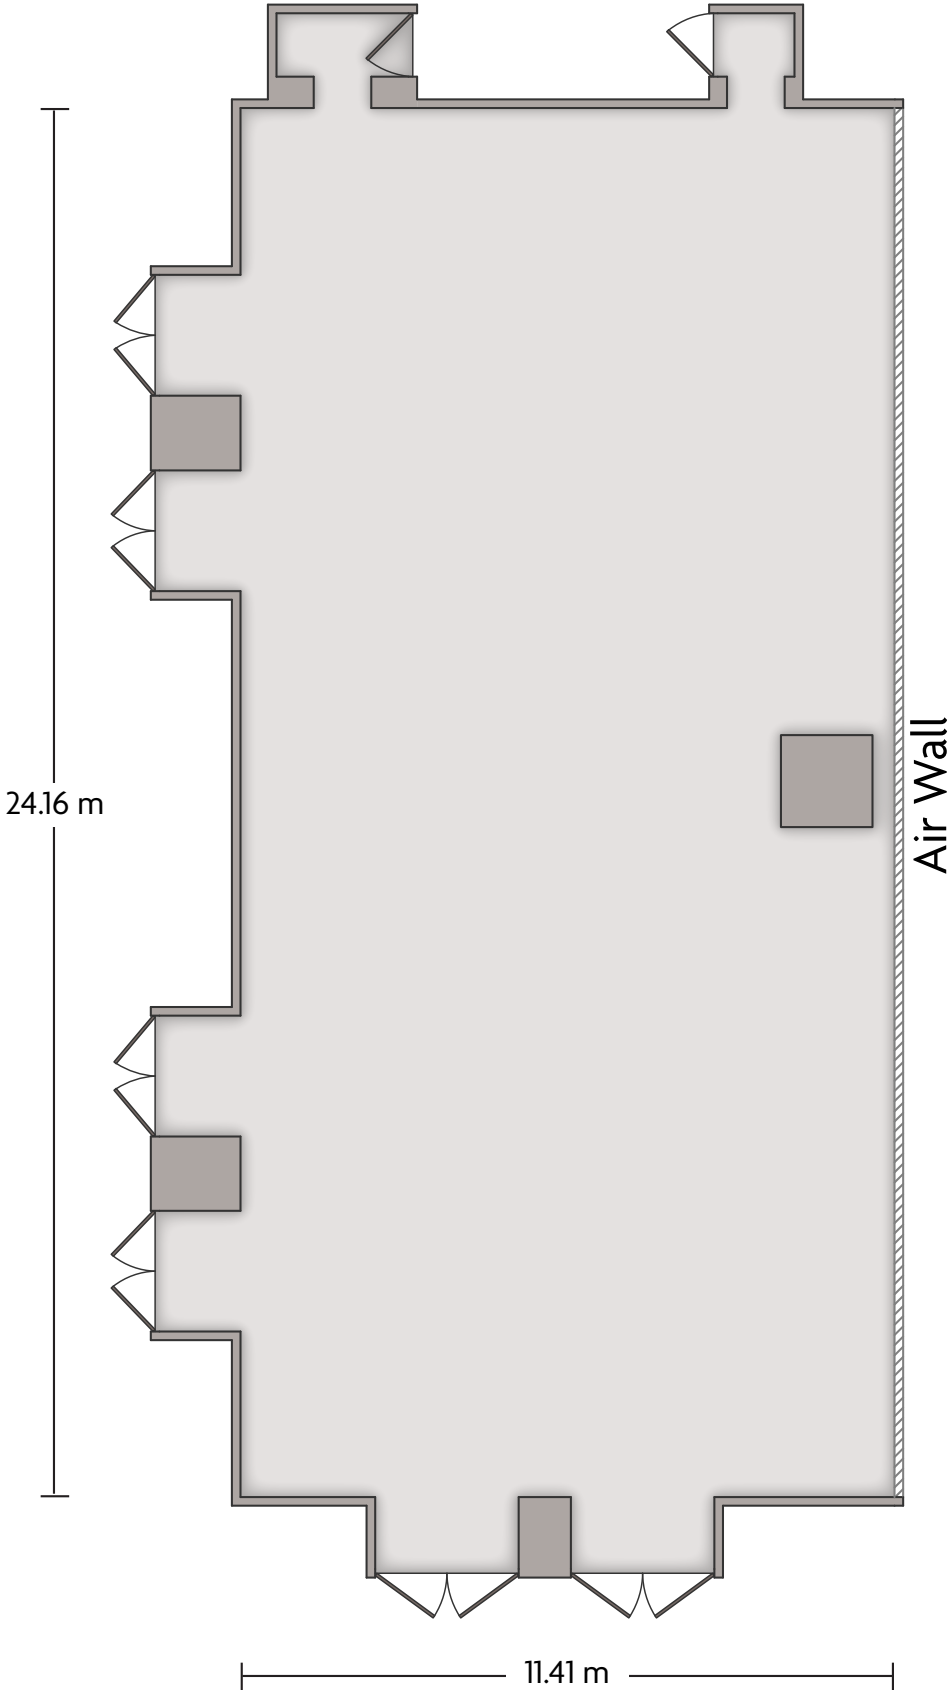

Twin District Centre Sector 10 | Rohini, New Delhi - 110085, India | 91-11-44884488

*Multiple layout options available for this space.

LENGTH: 8.4 m WIDTH: 7.8 m HEIGHT: 3.4 m TOTAL SQUARE METERS: 66.9 m² MAXIMUM CAPACITY: 54 POWER OUTLETS: 15

Twin District Centre Sector 10 | Rohini, New Delhi - 110085, India | 91-11-44884488

*Multiple layout options available for this space.

Crowne Plaza® New Delhi Rohini - Sapphire Ballroom

LENGTH: 26.6 m WIDTH: 24.2 m HEIGHT: 5.3 m TOTAL SQUARE METERS: 636.9 m² MAXIMUM CAPACITY: 575 POWER OUTLETS: 29

Twin District Centre Sector 10 | Rohini, New Delhi - 110085, India | 91-11-44884488

*Multiple layout options available for this space.

LENGTH: 24.2 m WIDTH: 11.04 m HEIGHT: 5.3 m TOTAL SQUARE METERS: 272.2 m² MAXIMUM CAPACITY: 225 POWER OUTLETS: 11

Twin District Centre Sector 10 | Rohini, New Delhi - 110085, India | 91-11-44884488

*Multiple layout options available for this space.

LENGTH: 24.2 m WIDTH: 15.2 m HEIGHT: 5.3 m TOTAL SQUARE METERS: 364.7 m² MAXIMUM CAPACITY: 350 POWER OUTLETS: 18