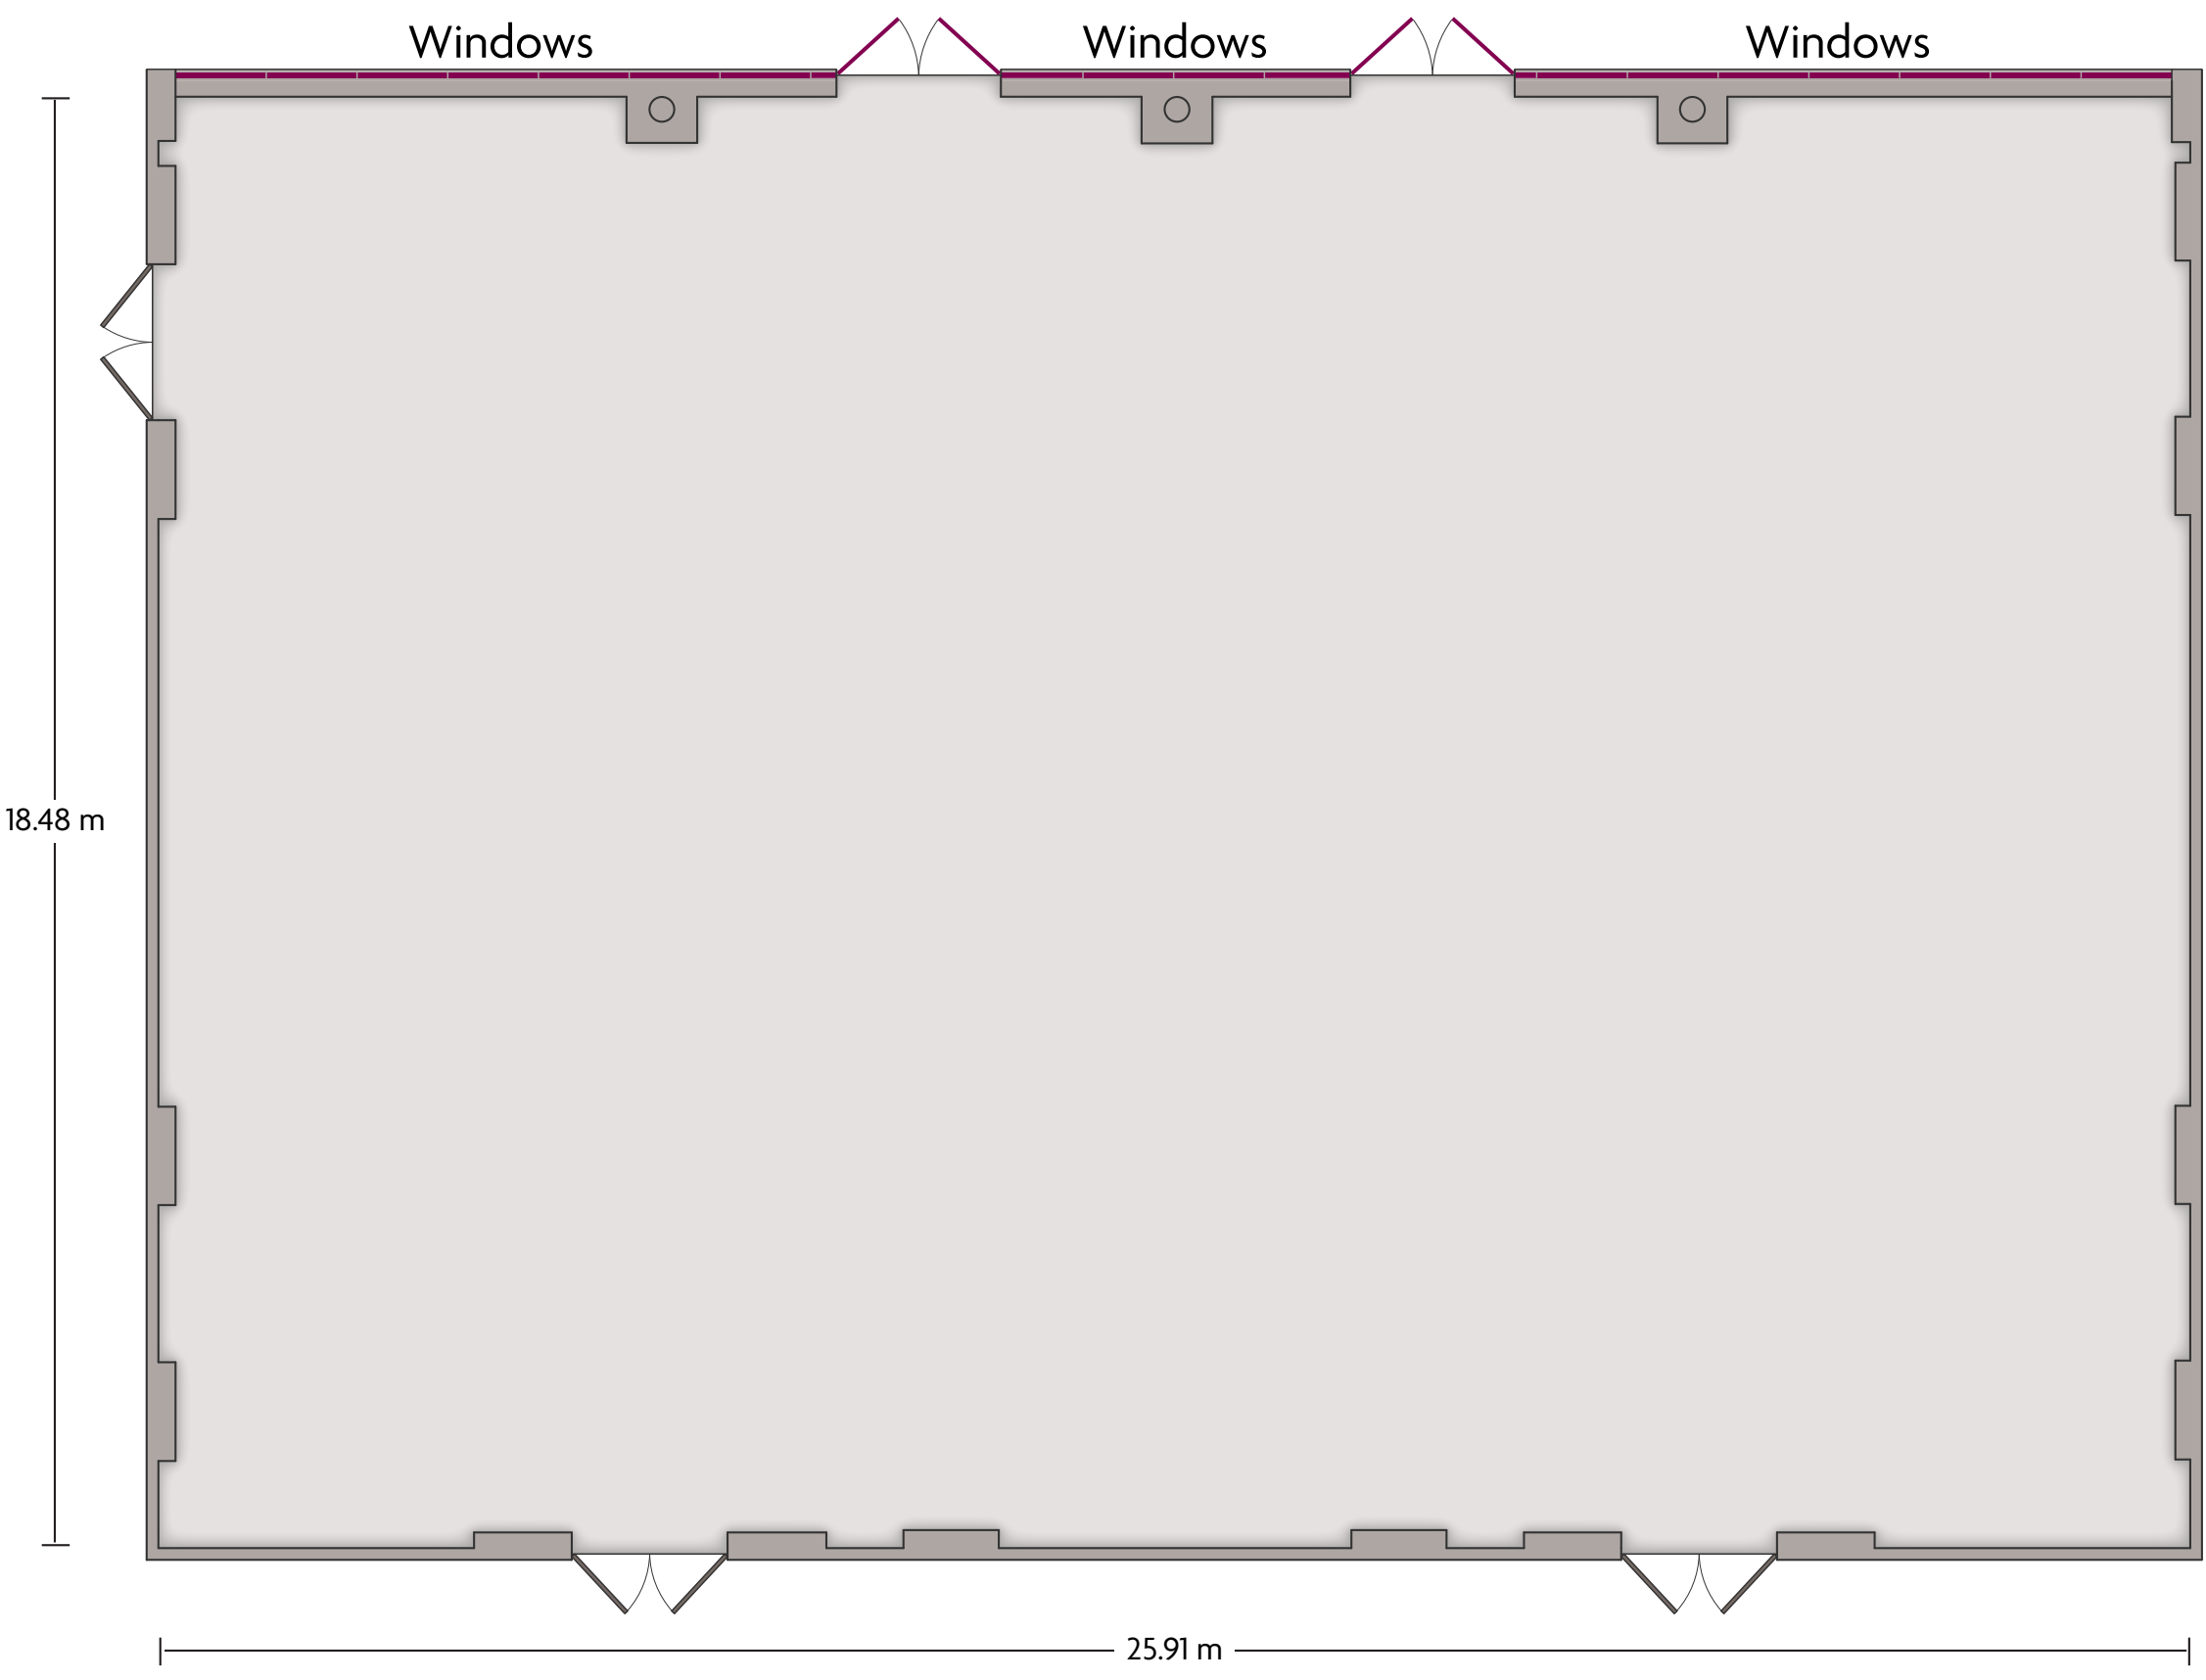

Crowne Plaza® New Delhi Rohini - Crystal Ballroom

LENGTH: 32.7 m WIDTH: 24.2 m HEIGHT: 3.3 m TOTAL SQUARE METERS: 785.3 m² MAXIMUM CAPACITY: 1050 POWER OUTLETS: 25

Twin District Centre Sector 10 | Rohini, New Delhi - 110085, India | 91-11-44884488

*Multiple layout options available for this space.

LENGTH: 24.2 m WIDTH: 16.3 m HEIGHT: 3.3 m TOTAL SQUARE METERS: 393.7 m² MAXIMUM CAPACITY: 425 POWER OUTLETS: 13

Twin District Centre Sector 10 | Rohini, New Delhi - 110085, India | 91-11-44884488

*Multiple layout options available for this space.

LENGTH: 24.2 m WIDTH: 16.2 m HEIGHT: 3.3 m TOTAL SQUARE METERS: 390.7 m² MAXIMUM CAPACITY: 425 POWER OUTLETS: 12

Twin District Centre Sector 10 | Rohini, New Delhi - 110085, India | 91-11-44884488

*Multiple layout options available for this space.

LENGTH: 25.9 m WIDTH: 18.5 m HEIGHT: 8.8 m TOTAL SQUARE METERS: 474.4 m² MAXIMUM CAPACITY: 450 POWER OUTLETS: 14

Twin District Centre Sector 10 | Rohini, New Delhi - 110085, India | 91-11-44884488