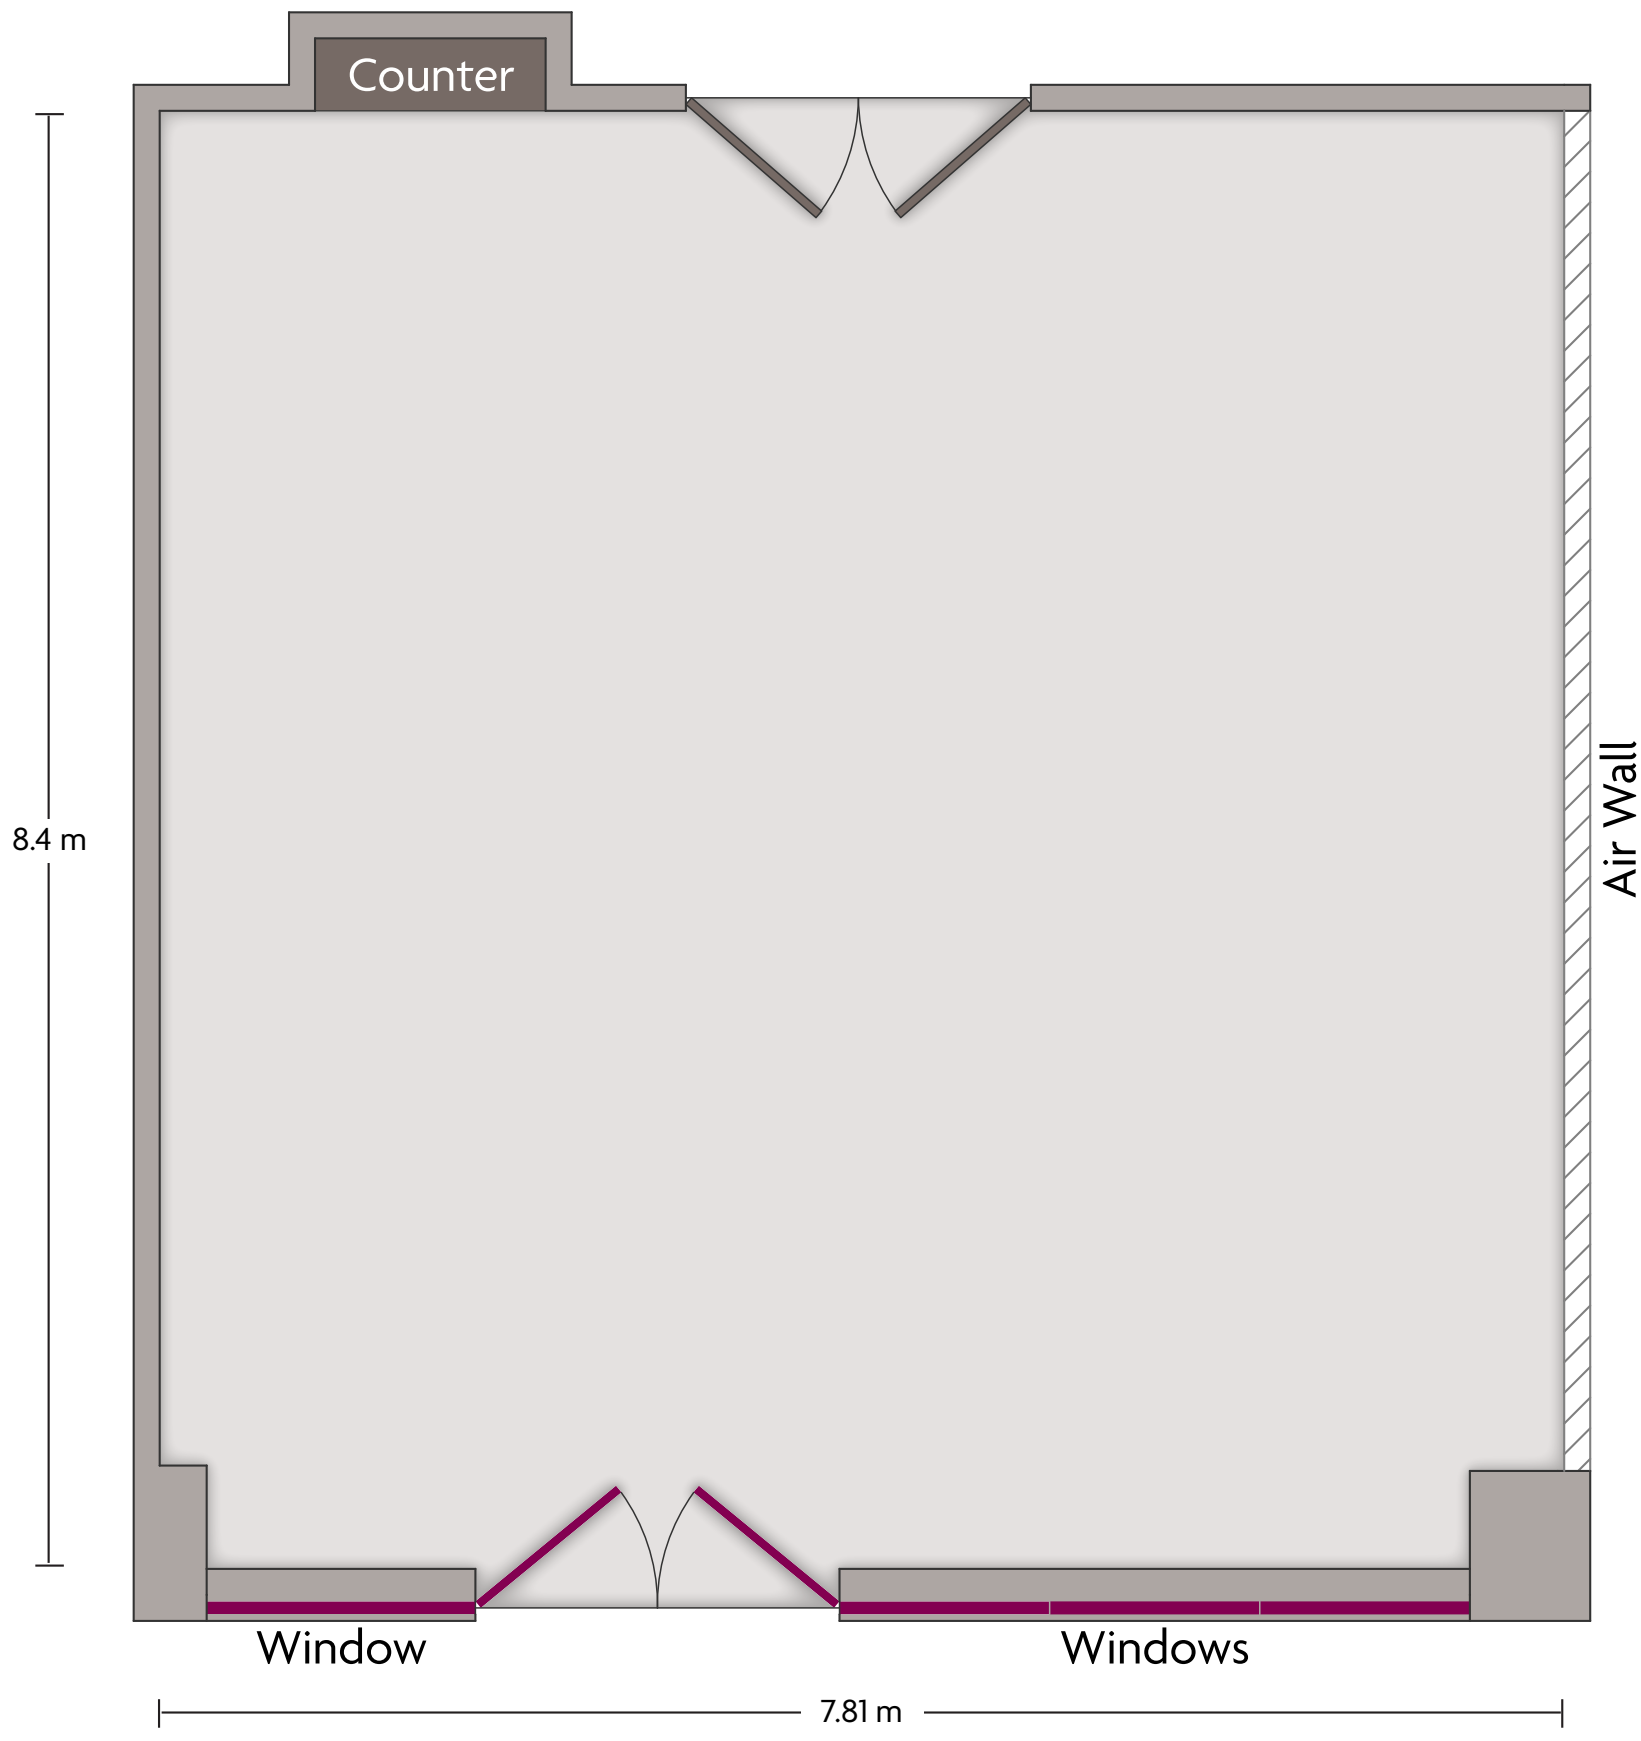

*Multiple layout options available for this space.

LENGTH: 25.9 m WIDTH: 18.5 m HEIGHT: 8.8 m TOTAL SQUARE METERS: 474.4 m² MAXIMUM CAPACITY: 450 POWER OUTLETS: 14

Twin District Centre Sector 10 | Rohini, New Delhi - 110085, India | 91-11-44884488

*Multiple layout options available for this space.

Crowne Plaza® New Delhi Rohini - Pearl Ballroom

LENGTH: 16.2 m WIDTH: 8.4 m HEIGHT: 3.4 m TOTAL SQUARE METERS: 134.6 m² MAXIMUM CAPACITY: 108 POWER OUTLETS: 26

Twin District Centre Sector 10 | Rohini, New Delhi - 110085, India | 91-11-44884488

*Multiple layout options available for this space.

LENGTH: 8.4 m WIDTH: 7.8 m HEIGHT: 3.4 m TOTAL SQUARE METERS: 67.5 m² MAXIMUM CAPACITY: 54 POWER OUTLETS: 11

Twin District Centre Sector 10 | Rohini, New Delhi - 110085, India | 91-11-44884488

*Multiple layout options available for this space.

LENGTH: 8.4 m WIDTH: 7.8 m HEIGHT: 3.4 m TOTAL SQUARE METERS: 66.9 m² MAXIMUM CAPACITY: 54 POWER OUTLETS: 15