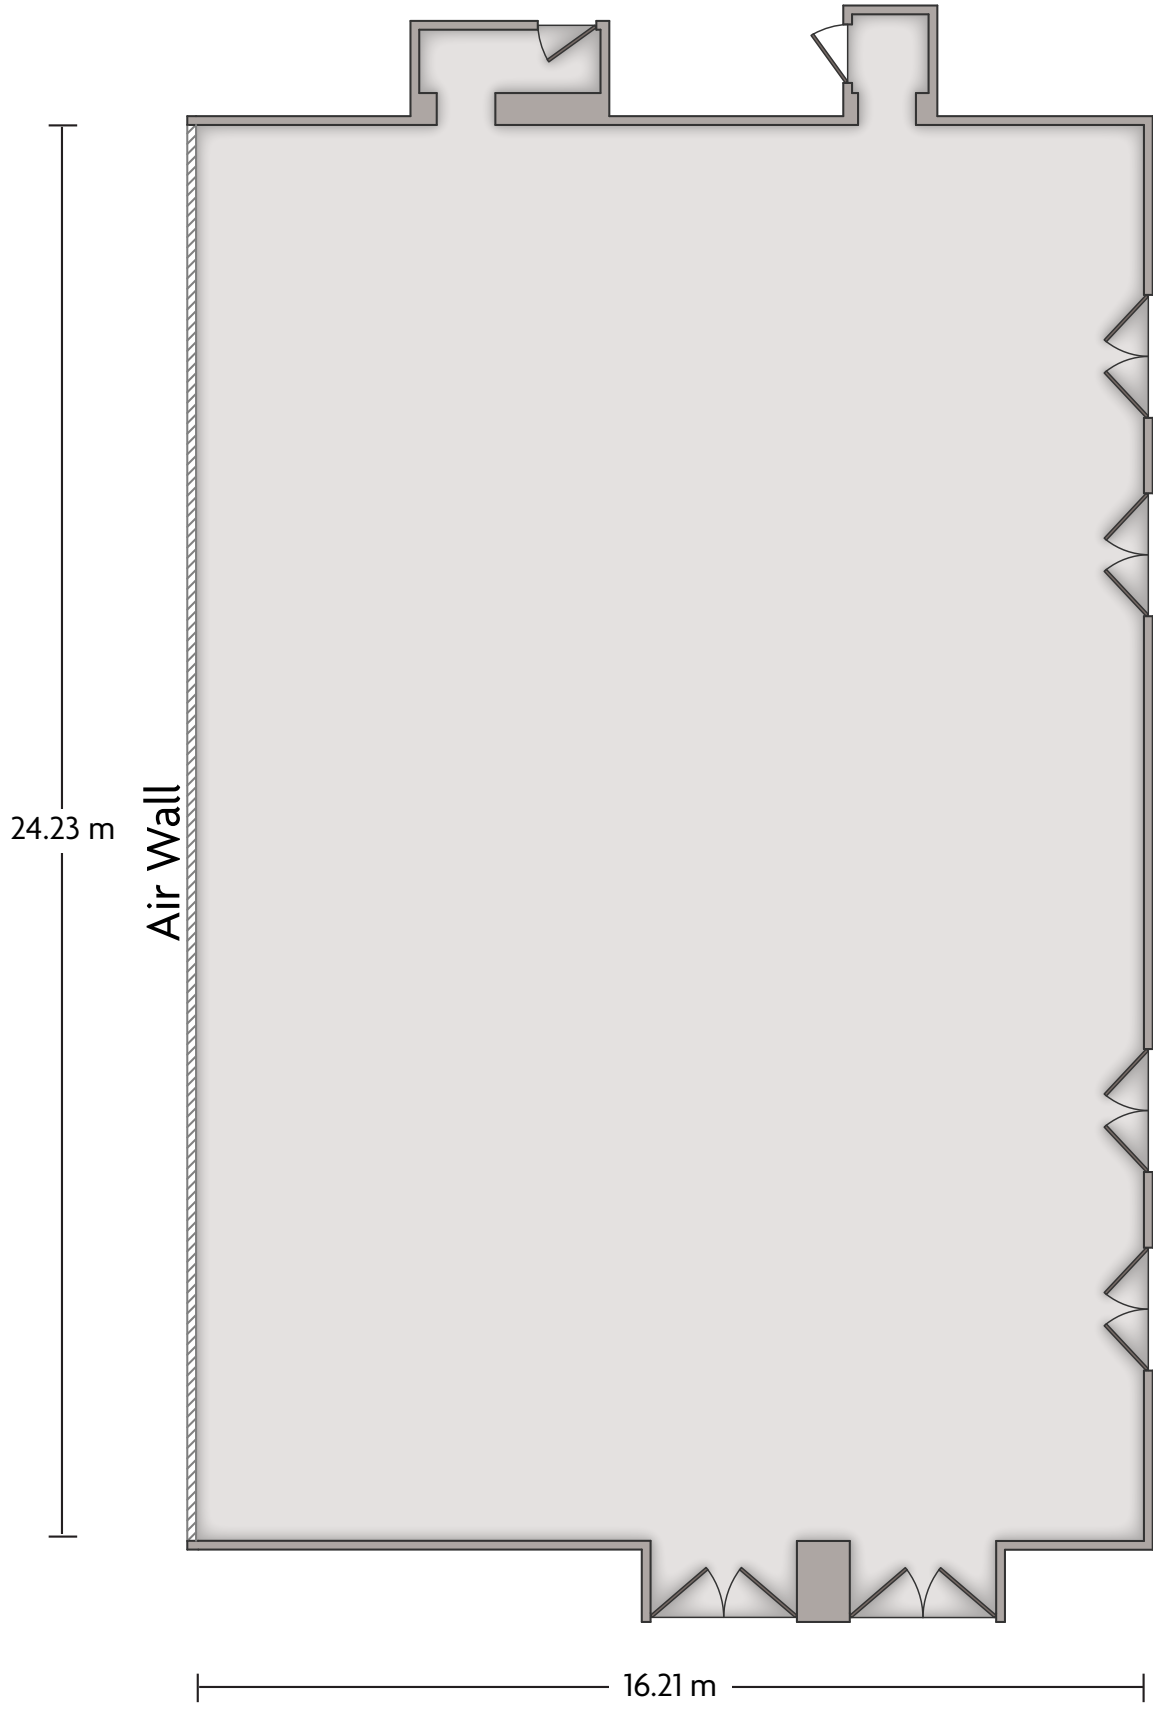

Crowne Plaza® New Delhi Rohini - Crystal Ballroom

LENGTH: 32.7 m WIDTH: 24.2 m HEIGHT: 3.3 m TOTAL SQUARE METERS: 785.3 m² MAXIMUM CAPACITY: 1050 POWER OUTLETS: 25

Twin District Centre Sector 10 | Rohini, New Delhi - 110085, India | 91-11-44884488

*Multiple layout options available for this space.

LENGTH: 24.2 m WIDTH: 16.3 m HEIGHT: 3.3 m TOTAL SQUARE METERS: 393.7 m² MAXIMUM CAPACITY: 425 POWER OUTLETS: 13

Twin District Centre Sector 10 | Rohini, New Delhi - 110085, India | 91-11-44884488

*Multiple layout options available for this space.

LENGTH: 24.2 m WIDTH: 16.2 m HEIGHT: 3.3 m TOTAL SQUARE METERS: 390.7 m² MAXIMUM CAPACITY: 425 POWER OUTLETS: 12

Twin District Centre Sector 10 | Rohini, New Delhi - 110085, India | 91-11-44884488

*Multiple layout options available for this space.

LENGTH: 25.9 m WIDTH: 18.5 m HEIGHT: 8.8 m TOTAL SQUARE METERS: 474.4 m² MAXIMUM CAPACITY: 450 POWER OUTLETS: 14

Twin District Centre Sector 10 | Rohini, New Delhi - 110085, India | 91-11-44884488