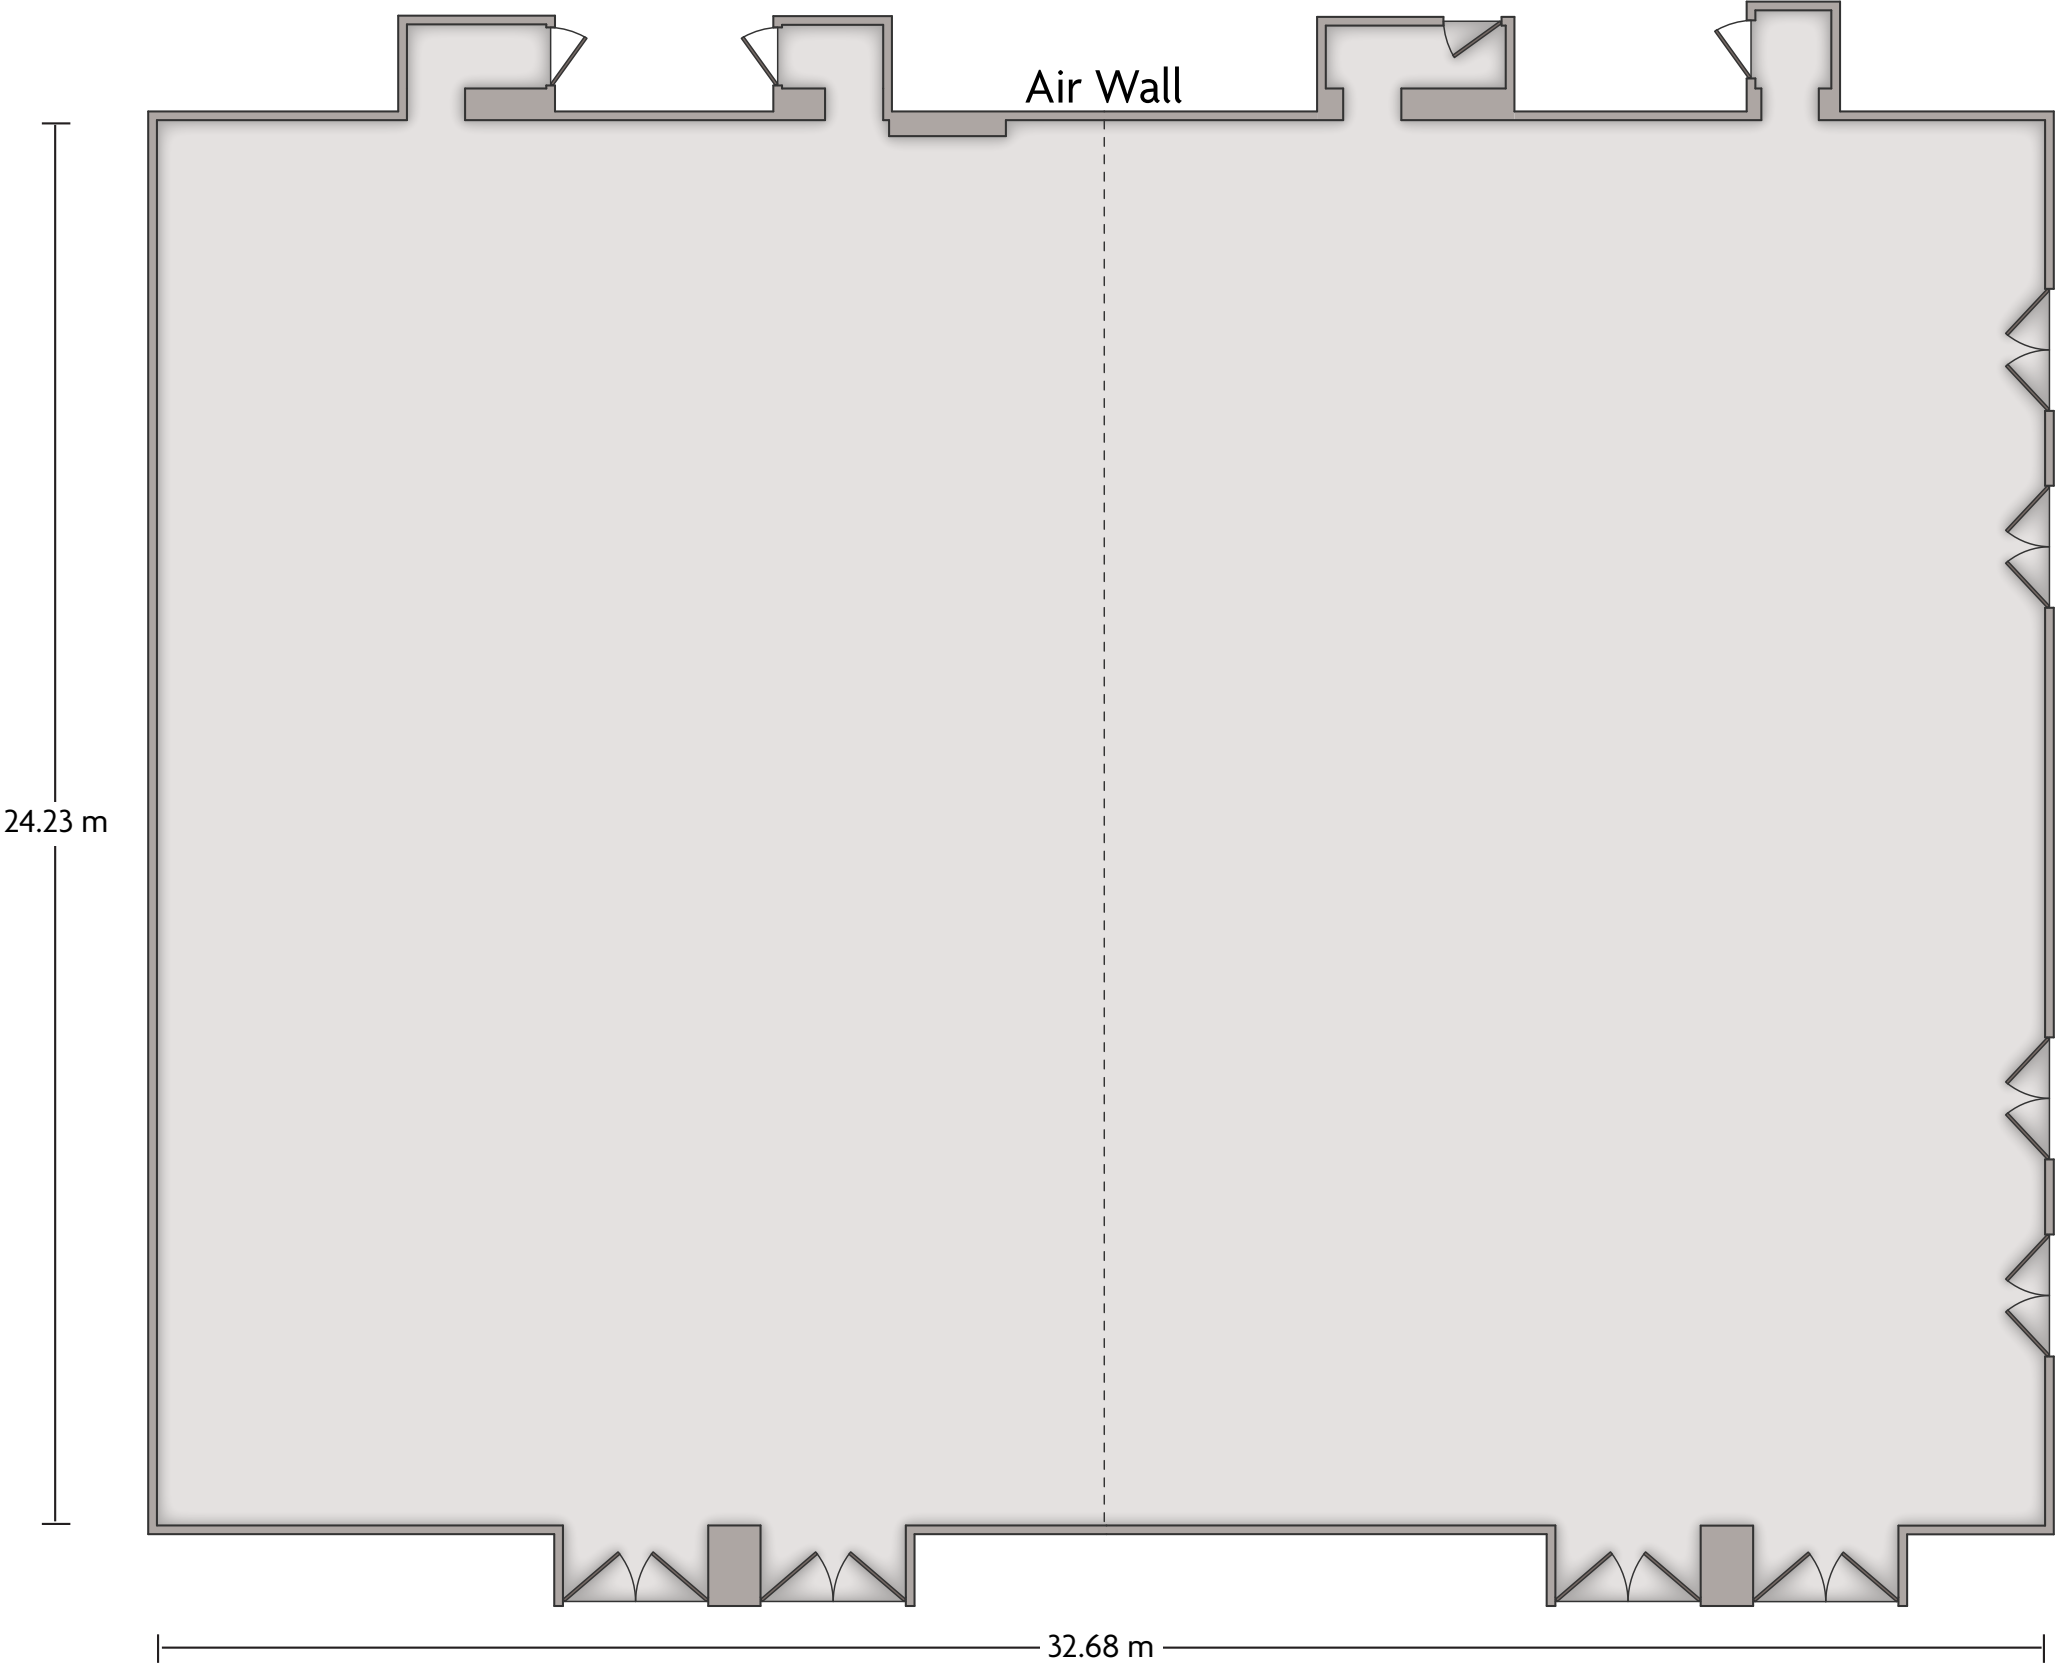

Crowne Plaza® New Delhi Rohini - Crystal Ballroom

LENGTH: 32.7 m WIDTH: 24.2 m HEIGHT: 3.3 m TOTAL SQUARE METERS: 785.3 m² MAXIMUM CAPACITY: 1050 POWER OUTLETS: 25

Twin District Centre Sector 10 | Rohini, New Delhi - 110085, India | 91-11-44884488

*Multiple layout options available for this space.

LENGTH: 24.2 m WIDTH: 16.3 m HEIGHT: 3.3 m TOTAL SQUARE METERS: 393.7 m² MAXIMUM CAPACITY: 425 POWER OUTLETS: 13

Twin District Centre Sector 10 | Rohini, New Delhi - 110085, India | 91-11-44884488

*Multiple layout options available for this space.

LENGTH: 24.2 m WIDTH: 16.2 m HEIGHT: 3.3 m TOTAL SQUARE METERS: 390.7 m² MAXIMUM CAPACITY: 425 POWER OUTLETS: 12

Twin District Centre Sector 10 | Rohini, New Delhi - 110085, India | 91-11-44884488

*Multiple layout options available for this space.

LENGTH: 25.9 m WIDTH: 18.5 m HEIGHT: 8.8 m TOTAL SQUARE METERS: 474.4 m² MAXIMUM CAPACITY: 450 POWER OUTLETS: 14

Twin District Centre Sector 10 | Rohini, New Delhi - 110085, India | 91-11-44884488