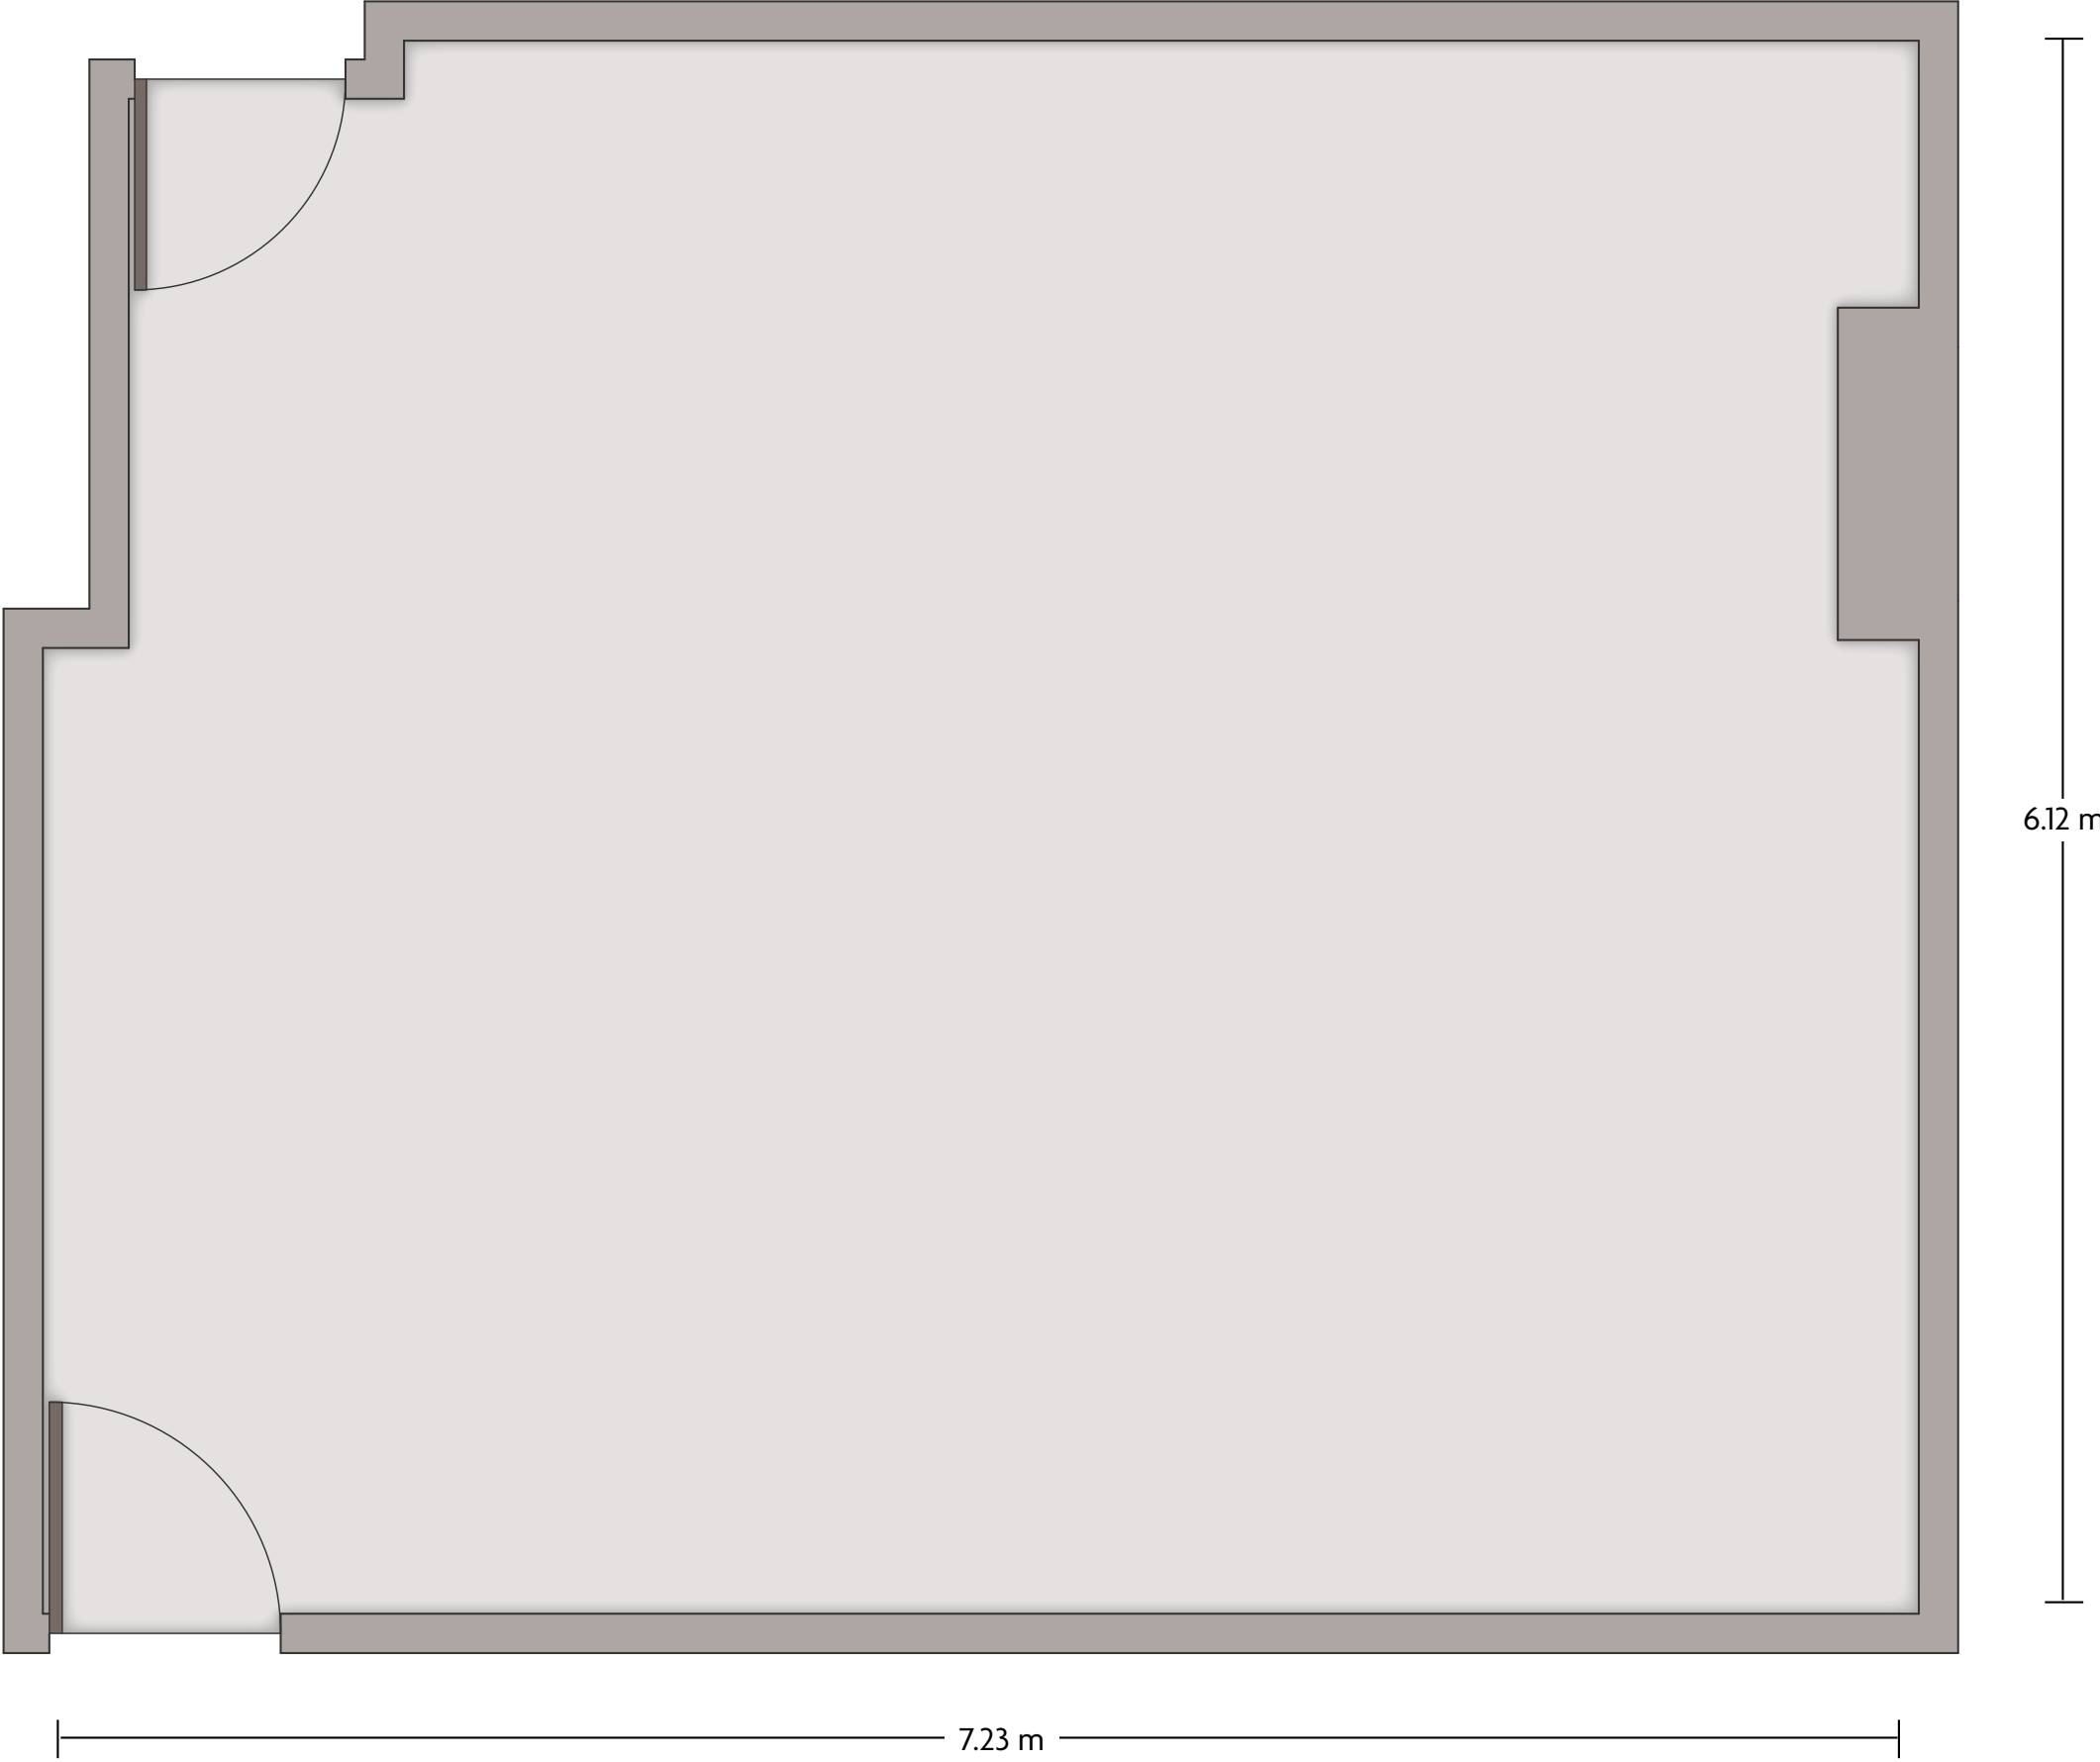

LENGTH: 5.3 m WIDTH: 4.6 m HEIGHT: 3 m TOTAL SQUARE METERS: 24.7 m² MAXIMUM CAPACITY: 8 POWER OUTLETS: 11

Av. Constitucion Oriente: 300 COL. I Centro, Monterrey NLE 64000 | 52.81.831.6000

LENGTH: 15.4 m WIDTH: 11.5 m HEIGHT: 3 m TOTAL SQUARE METERS: 170.1 m² MAXIMUM CAPACITY: 80 POWER OUTLETS: 15

Av. Constitucion Oriente: 300 COL. I Centro, Monterrey NLE 64000 | 52.81.831.6000

*Multiple layout options available for this space.

LENGTH: 13.3 m WIDTH: 8.5 m HEIGHT: 3 m TOTAL SQUARE METERS: 111.1 m² MAXIMUM CAPACITY: 80 POWER OUTLETS: 8

Av. Constitucion Oriente: 300 COL. I Centro, Monterrey NLE 64000 | 52.81.831.6000

*Multiple layout options available for this space.

LENGTH: 7.2 m WIDTH: 6.3 m HEIGHT: 3 m TOTAL SQUARE METERS: 43.2 m² MAXIMUM CAPACITY: 40 POWER OUTLETS: 6

Av. Constitucion Oriente: 300 COL. I Centro, Monterrey NLE 64000 | 52.81.831.6000

*Multiple layout options available for this space.

LENGTH: 8.6 m WIDTH: 7.1 m HEIGHT: 3 m TOTAL SQUARE METERS: 59.6 m² MAXIMUM CAPACITY: 60 POWER OUTLETS: 10