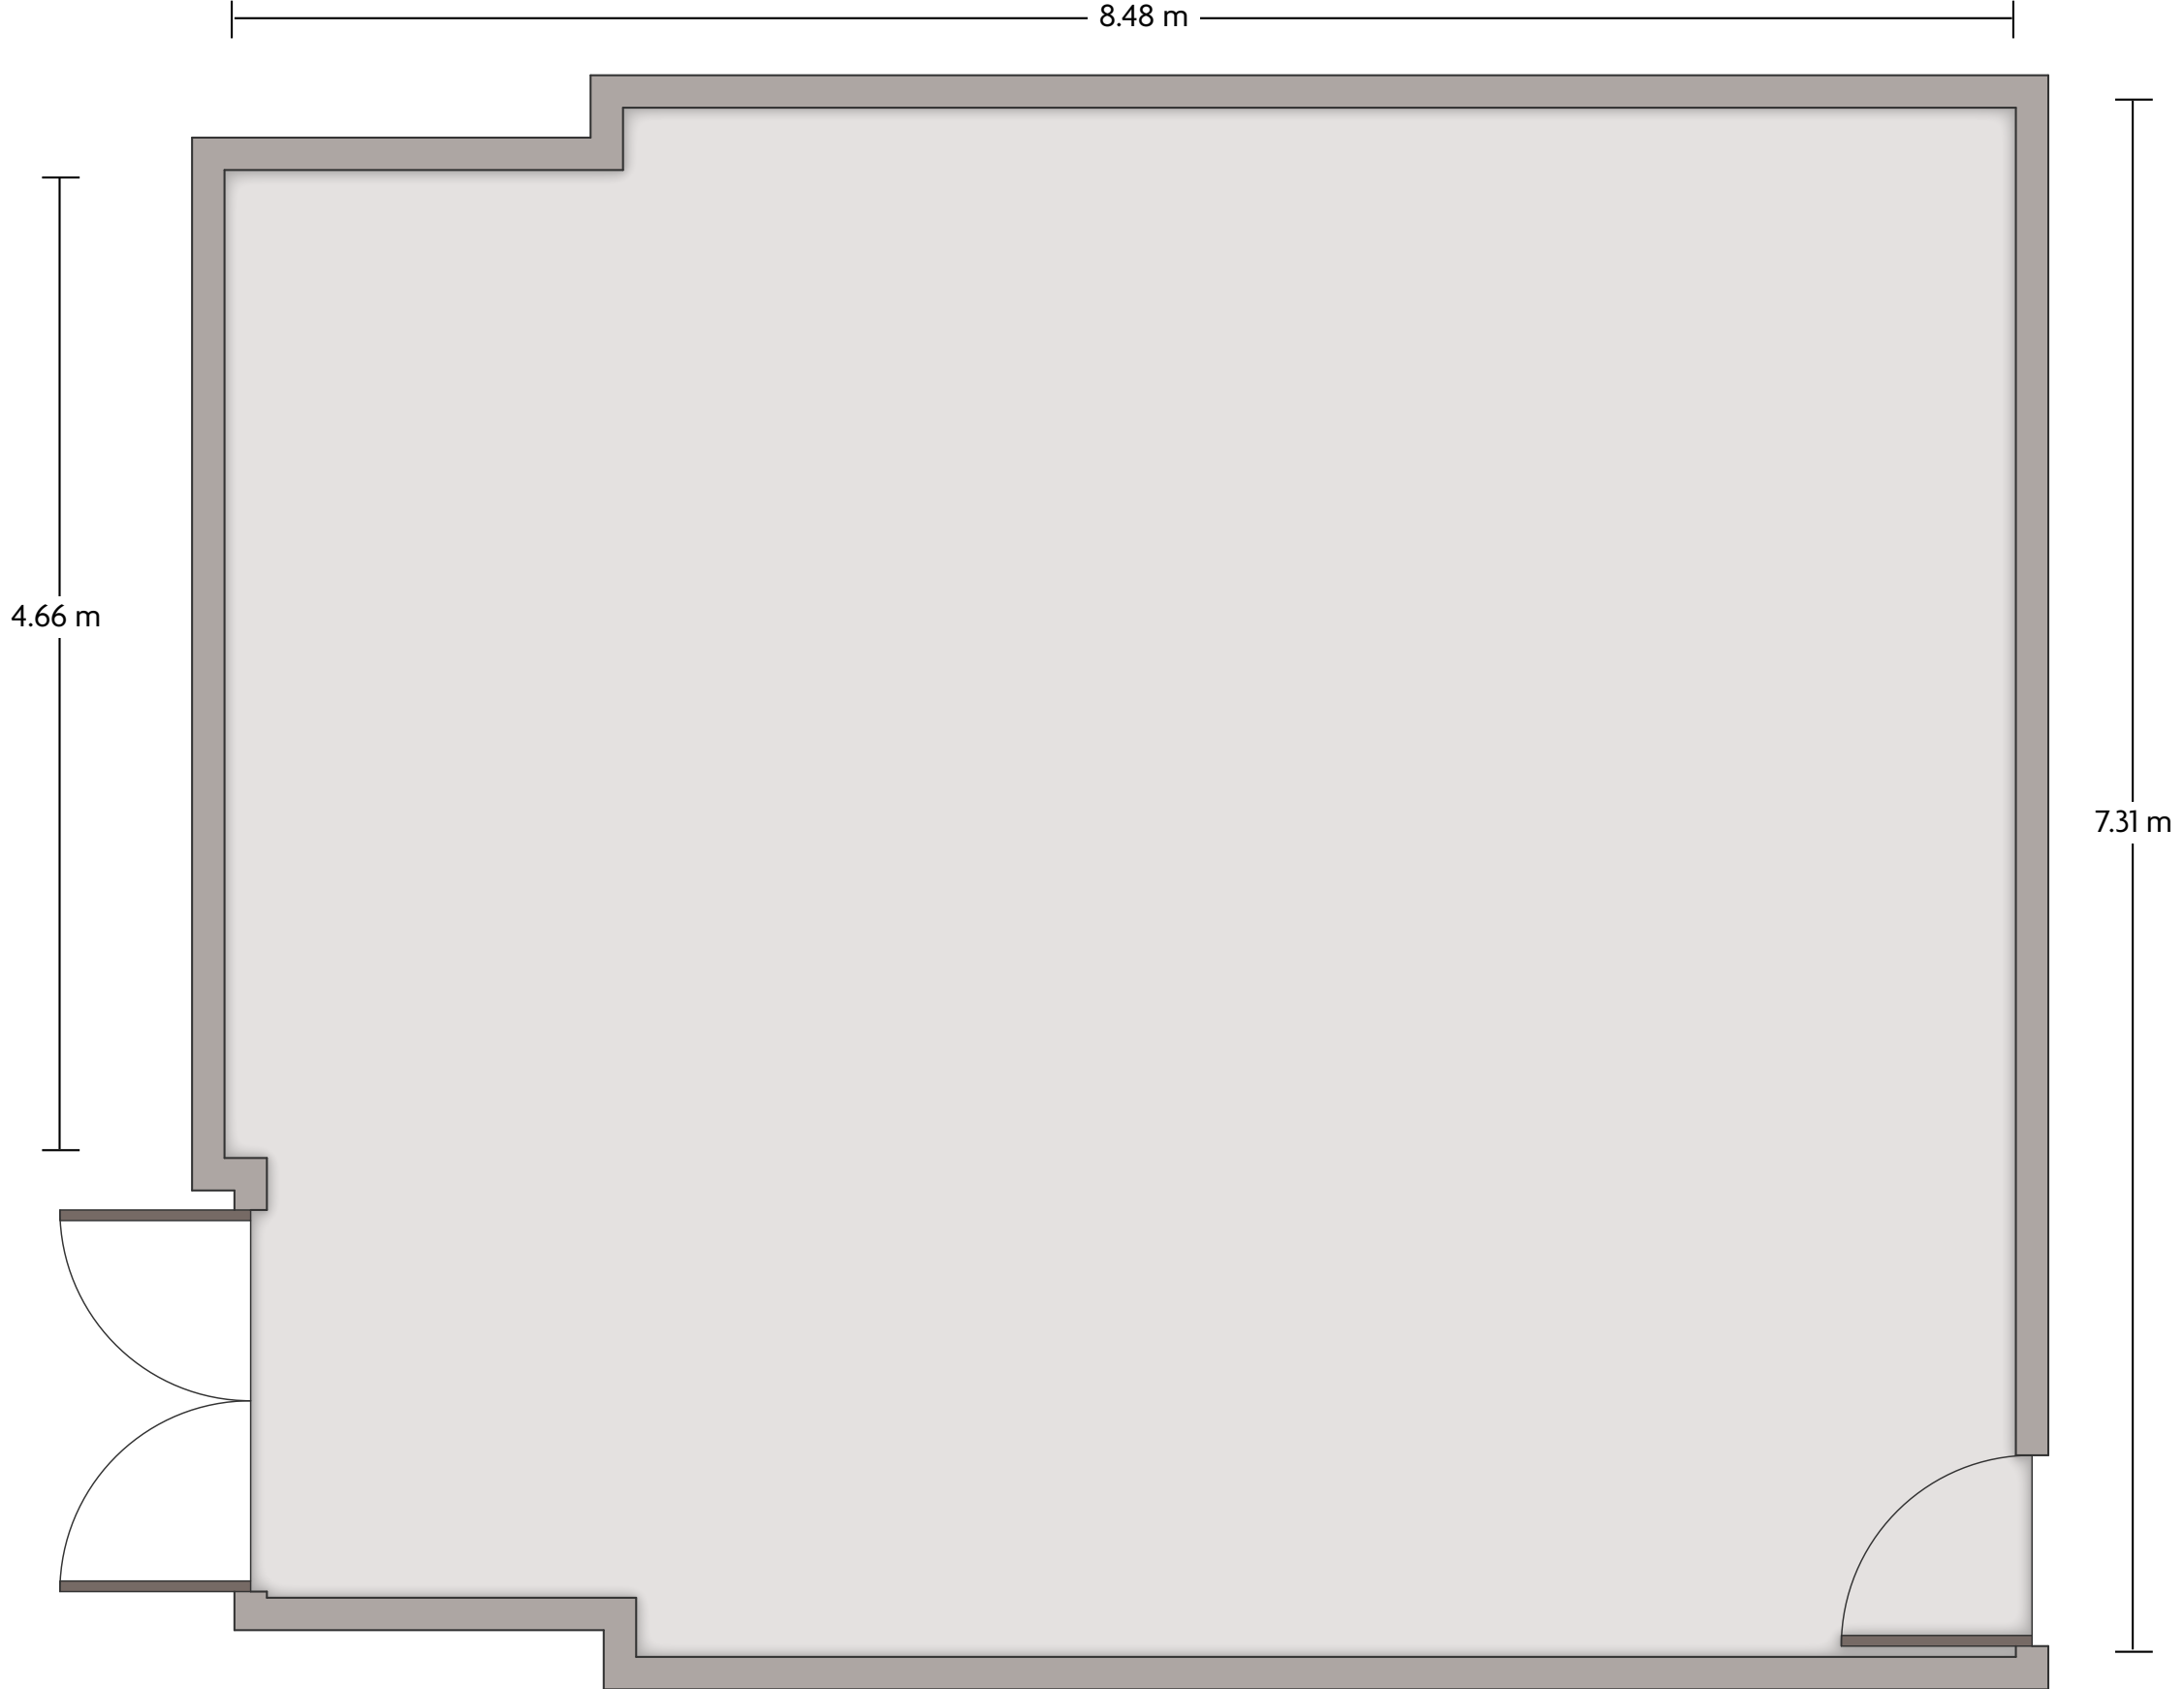

LENGTH: 5.3 m WIDTH: 4.6 m HEIGHT: 3 m TOTAL SQUARE METERS: 24.7 m² MAXIMUM CAPACITY: 8 POWER OUTLETS: 11

Av. Constitucion Oriente: 300 COL. I Centro, Monterrey NLE 64000 | 52.81.831.6000

LENGTH: 15.4 m WIDTH: 11.5 m HEIGHT: 3 m TOTAL SQUARE METERS: 170.1 m² MAXIMUM CAPACITY: 80 POWER OUTLETS: 15

Av. Constitucion Oriente: 300 COL. I Centro, Monterrey NLE 64000 | 52.81.831.6000

*Multiple layout options available for this space.

LENGTH: 8.5 m WIDTH: 7.3 m HEIGHT: 3 m TOTAL SQUARE METERS: 60.4 m² MAXIMUM CAPACITY: 40 POWER OUTLETS: 8

Av. Constitucion Oriente: 300 COL. I Centro, Monterrey NLE 64000 | 52.81.831.6000

*Multiple layout options available for this space.

LENGTH: 13.3 m WIDTH: 8.5 m HEIGHT: 3 m TOTAL SQUARE METERS: 111.1 m² MAXIMUM CAPACITY: 80 POWER OUTLETS: 8

Av. Constitucion Oriente: 300 COL. I Centro, Monterrey NLE 64000 | 52.81.831.6000

*Multiple layout options available for this space.

LENGTH: 7.2 m WIDTH: 6.3 m HEIGHT: 3 m TOTAL SQUARE METERS: 43.2 m² MAXIMUM CAPACITY: 40 POWER OUTLETS: 6