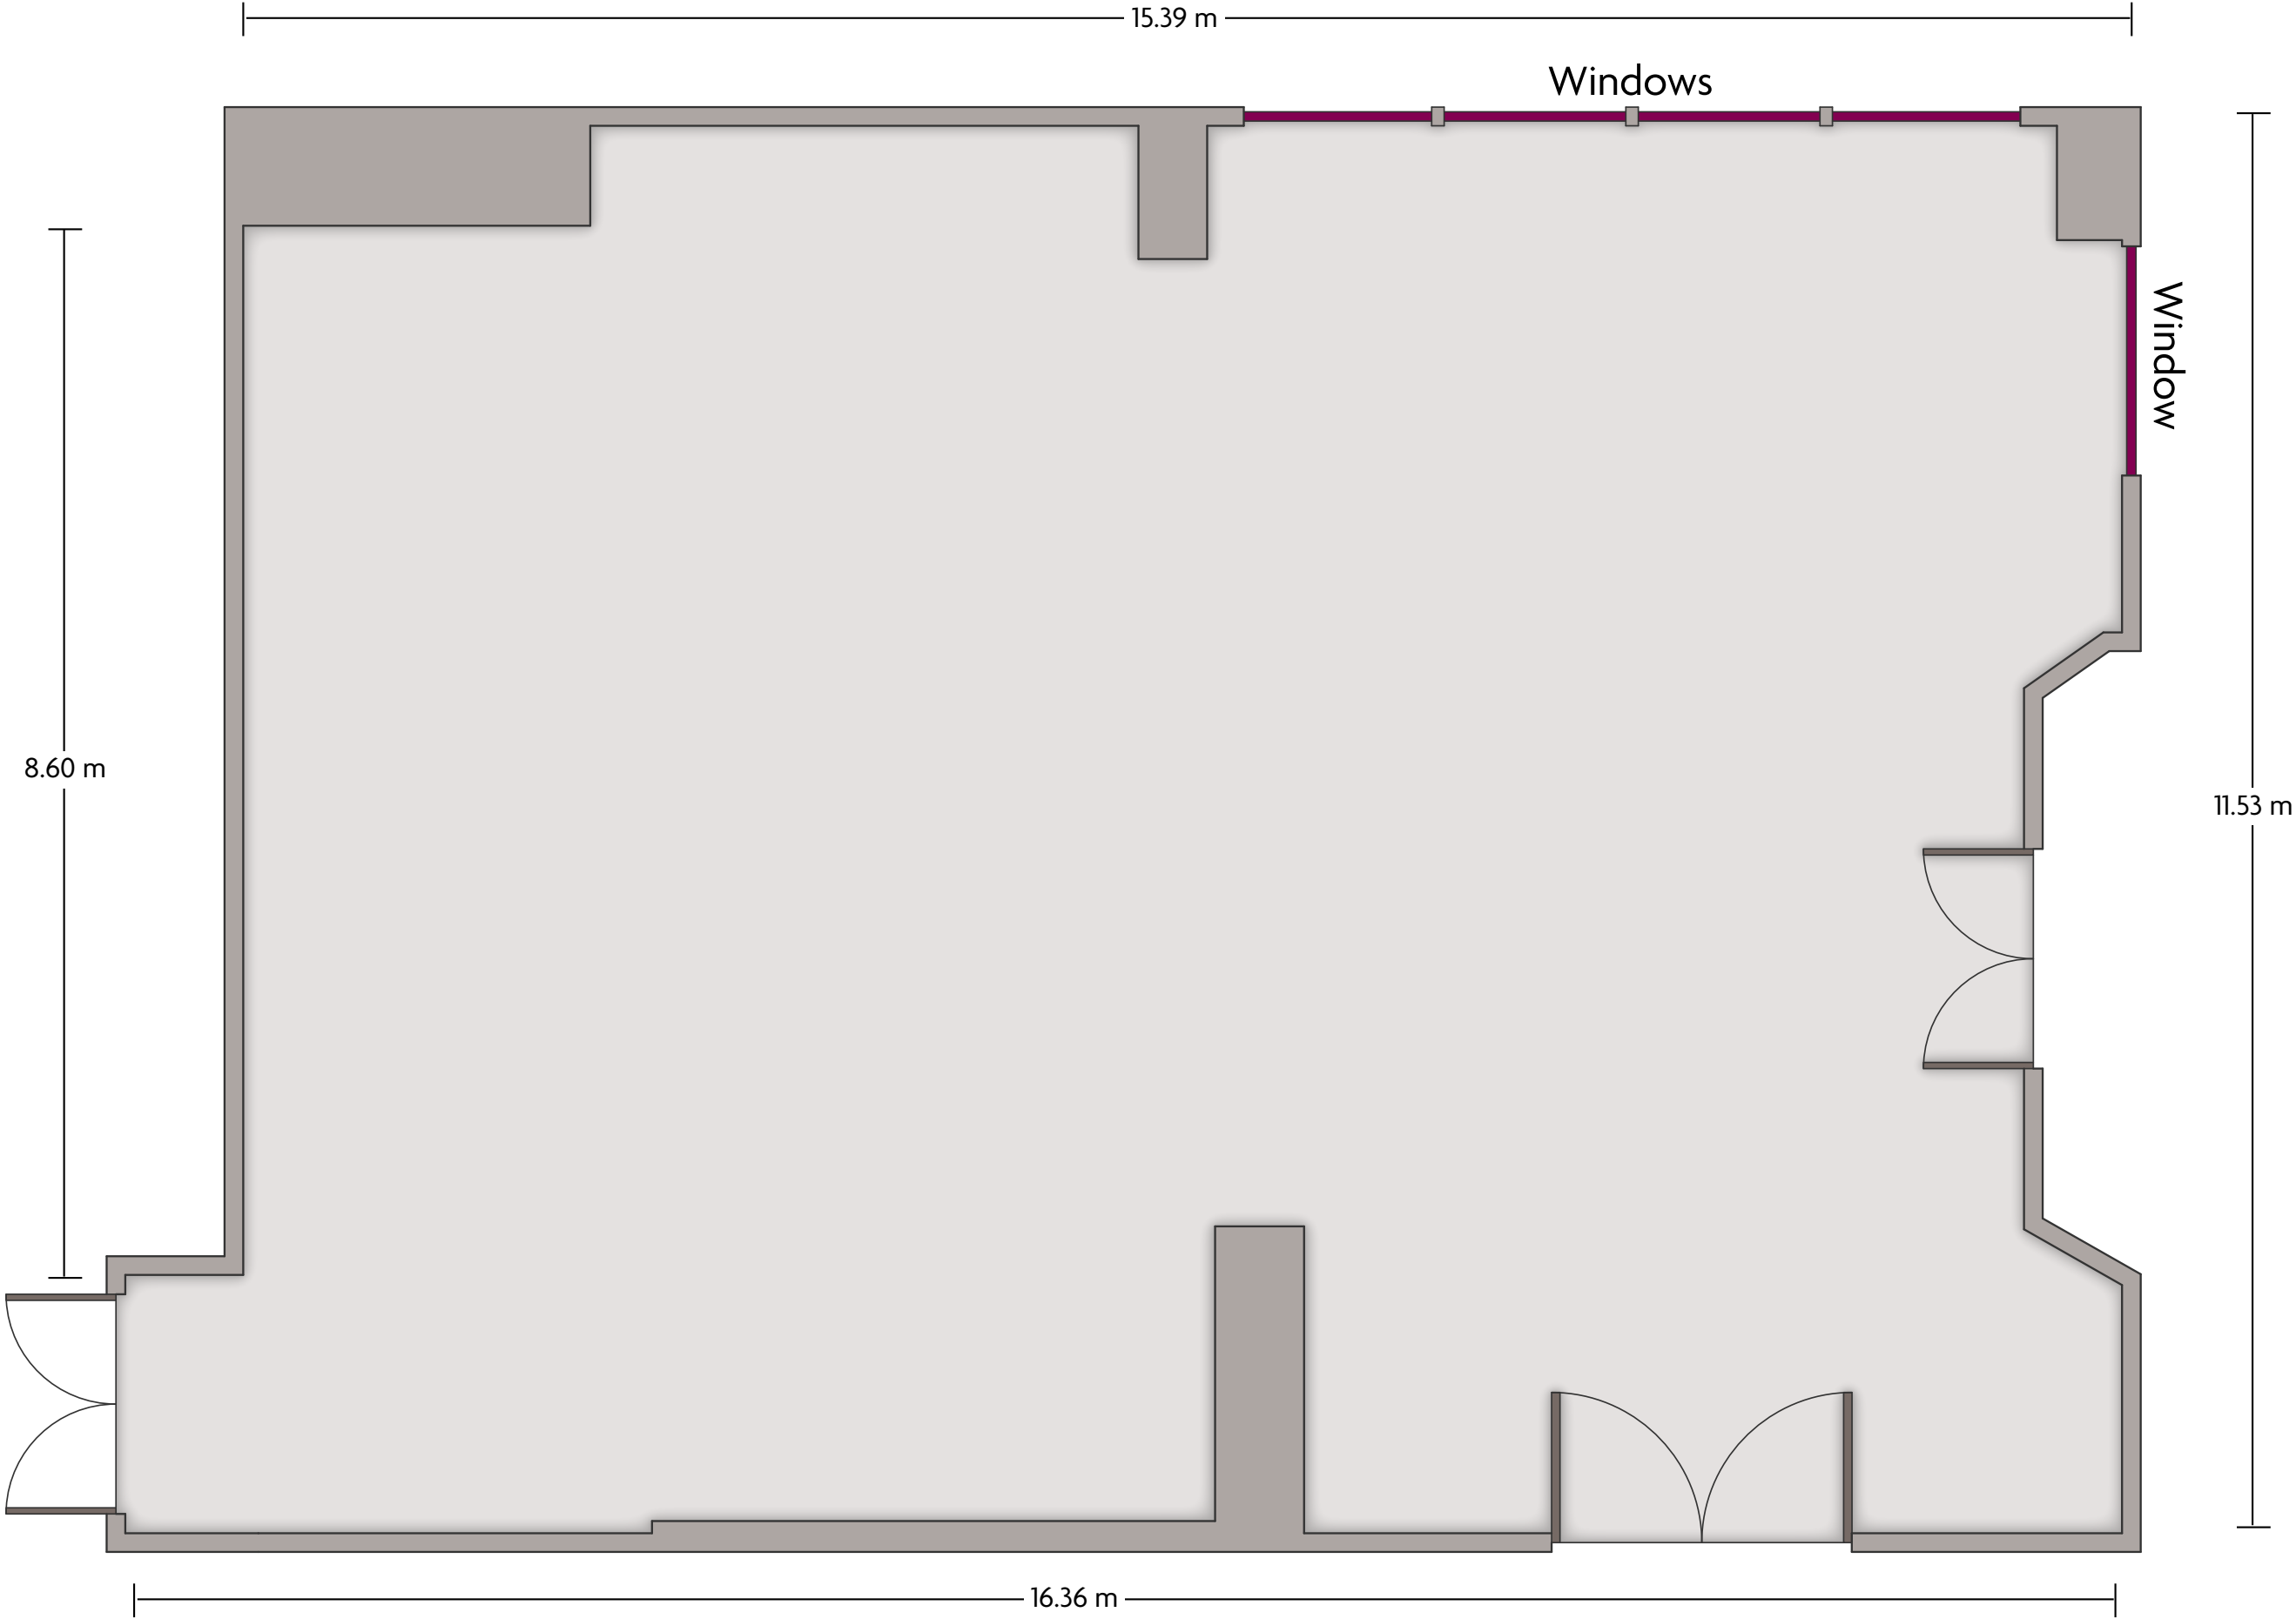

LENGTH: 5.3 m WIDTH: 4.6 m HEIGHT: 3 m TOTAL SQUARE METERS: 24.7 m² MAXIMUM CAPACITY: 8 POWER OUTLETS: 11

Av. Constitucion Oriente: 300 COL. I Centro, Monterrey NLE 64000 | 52.81.831.6000

LENGTH: 15.4 m WIDTH: 11.5 m HEIGHT: 3 m TOTAL SQUARE METERS: 170.1 m² MAXIMUM CAPACITY: 80 POWER OUTLETS: 15

Av. Constitucion Oriente: 300 COL. I Centro, Monterrey NLE 64000 | 52.81.831.6000

*Multiple layout options available for this space.

LENGTH: 8.5 m WIDTH: 7.3 m HEIGHT: 3 m TOTAL SQUARE METERS: 60.4 m² MAXIMUM CAPACITY: 40 POWER OUTLETS: 8

Av. Constitucion Oriente: 300 COL. I Centro, Monterrey NLE 64000 | 52.81.831.6000

*Multiple layout options available for this space.

LENGTH: 13.3 m WIDTH: 8.5 m HEIGHT: 3 m TOTAL SQUARE METERS: 111.1 m² MAXIMUM CAPACITY: 80 POWER OUTLETS: 8

Av. Constitucion Oriente: 300 COL. I Centro, Monterrey NLE 64000 | 52.81.831.6000

*Multiple layout options available for this space.

LENGTH: 7.2 m WIDTH: 6.3 m HEIGHT: 3 m TOTAL SQUARE METERS: 43.2 m² MAXIMUM CAPACITY: 40 POWER OUTLETS: 6