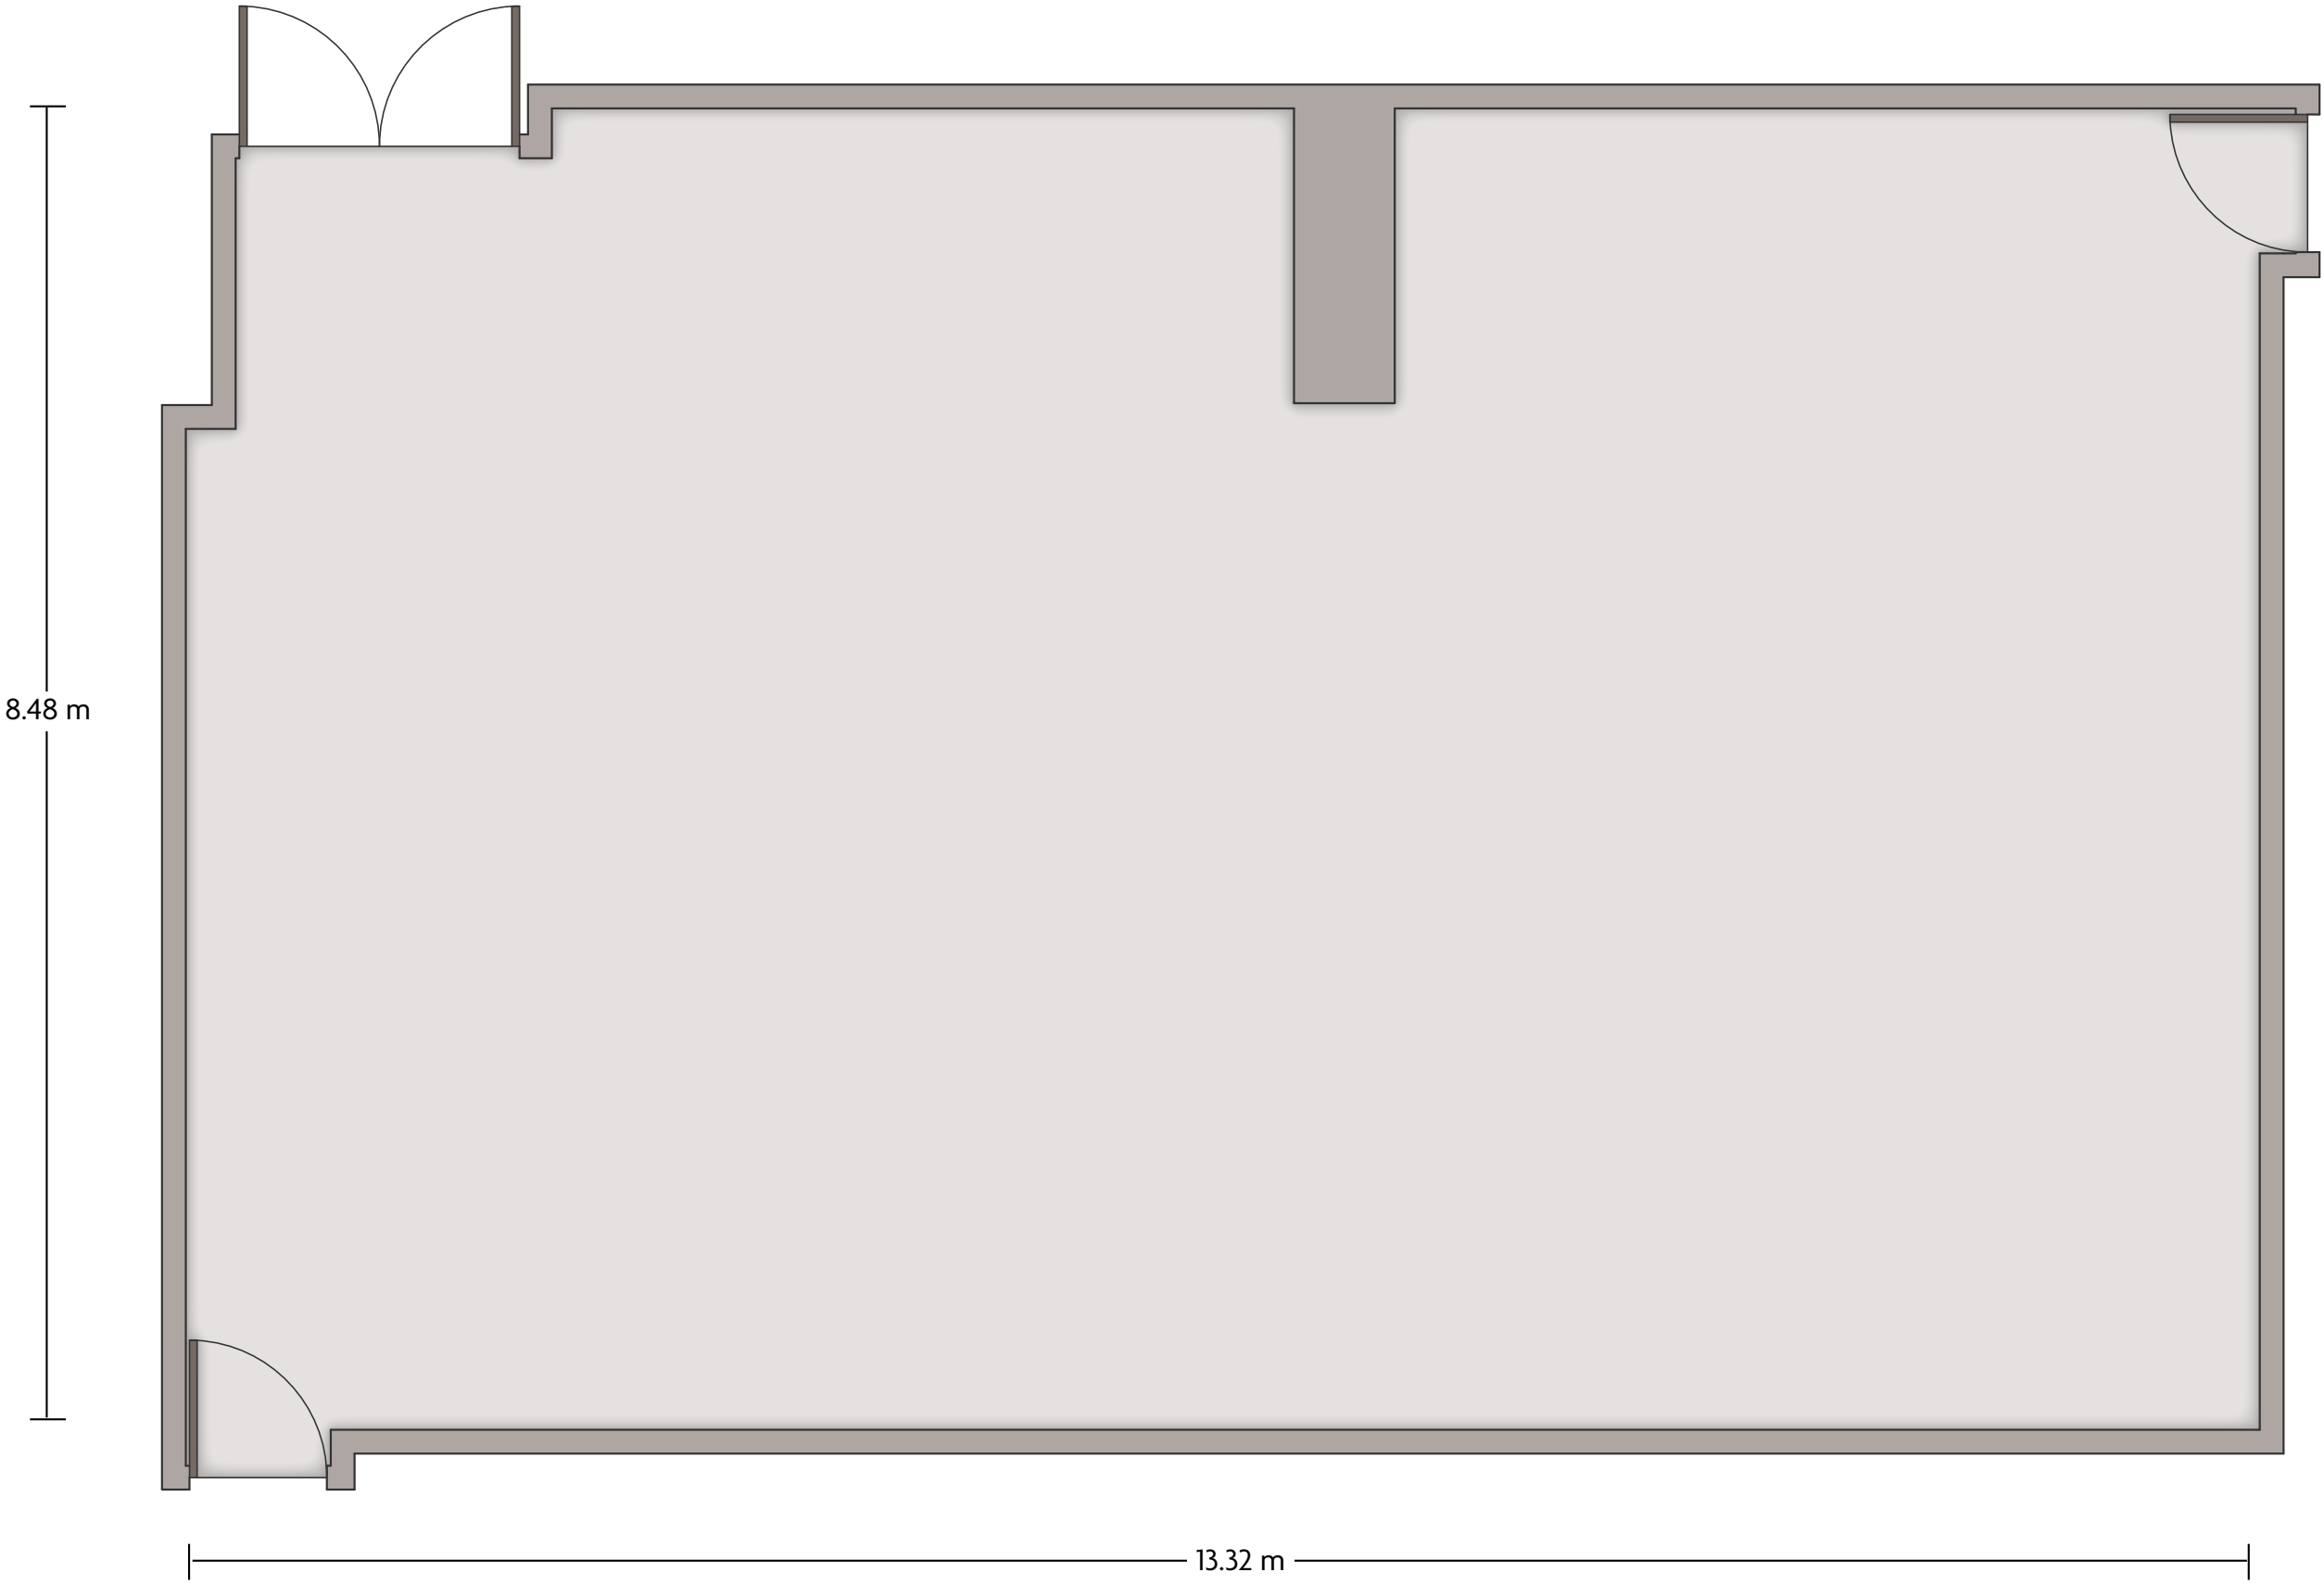

LENGTH: 5.3 m WIDTH: 4.6 m HEIGHT: 3 m TOTAL SQUARE METERS: 24.7 m² MAXIMUM CAPACITY: 8 POWER OUTLETS: 11

Av. Constitucion Oriente: 300 COL. I Centro, Monterrey NLE 64000 | 52.81.831.6000

LENGTH: 15.4 m WIDTH: 11.5 m HEIGHT: 3 m TOTAL SQUARE METERS: 170.1 m² MAXIMUM CAPACITY: 80 POWER OUTLETS: 15

Av. Constitucion Oriente: 300 COL. I Centro, Monterrey NLE 64000 | 52.81.831.6000

*Multiple layout options available for this space.

LENGTH: 8.5 m WIDTH: 7.3 m HEIGHT: 3 m TOTAL SQUARE METERS: 60.4 m² MAXIMUM CAPACITY: 40 POWER OUTLETS: 8

Av. Constitucion Oriente: 300 COL. I Centro, Monterrey NLE 64000 | 52.81.831.6000

*Multiple layout options available for this space.

LENGTH: 13.3 m WIDTH: 8.5 m HEIGHT: 3 m TOTAL SQUARE METERS: 111.1 m² MAXIMUM CAPACITY: 80 POWER OUTLETS: 8

Av. Constitucion Oriente: 300 COL. I Centro, Monterrey NLE 64000 | 52.81.831.6000

*Multiple layout options available for this space.

LENGTH: 7.2 m WIDTH: 6.3 m HEIGHT: 3 m TOTAL SQUARE METERS: 43.2 m² MAXIMUM CAPACITY: 40 POWER OUTLETS: 6