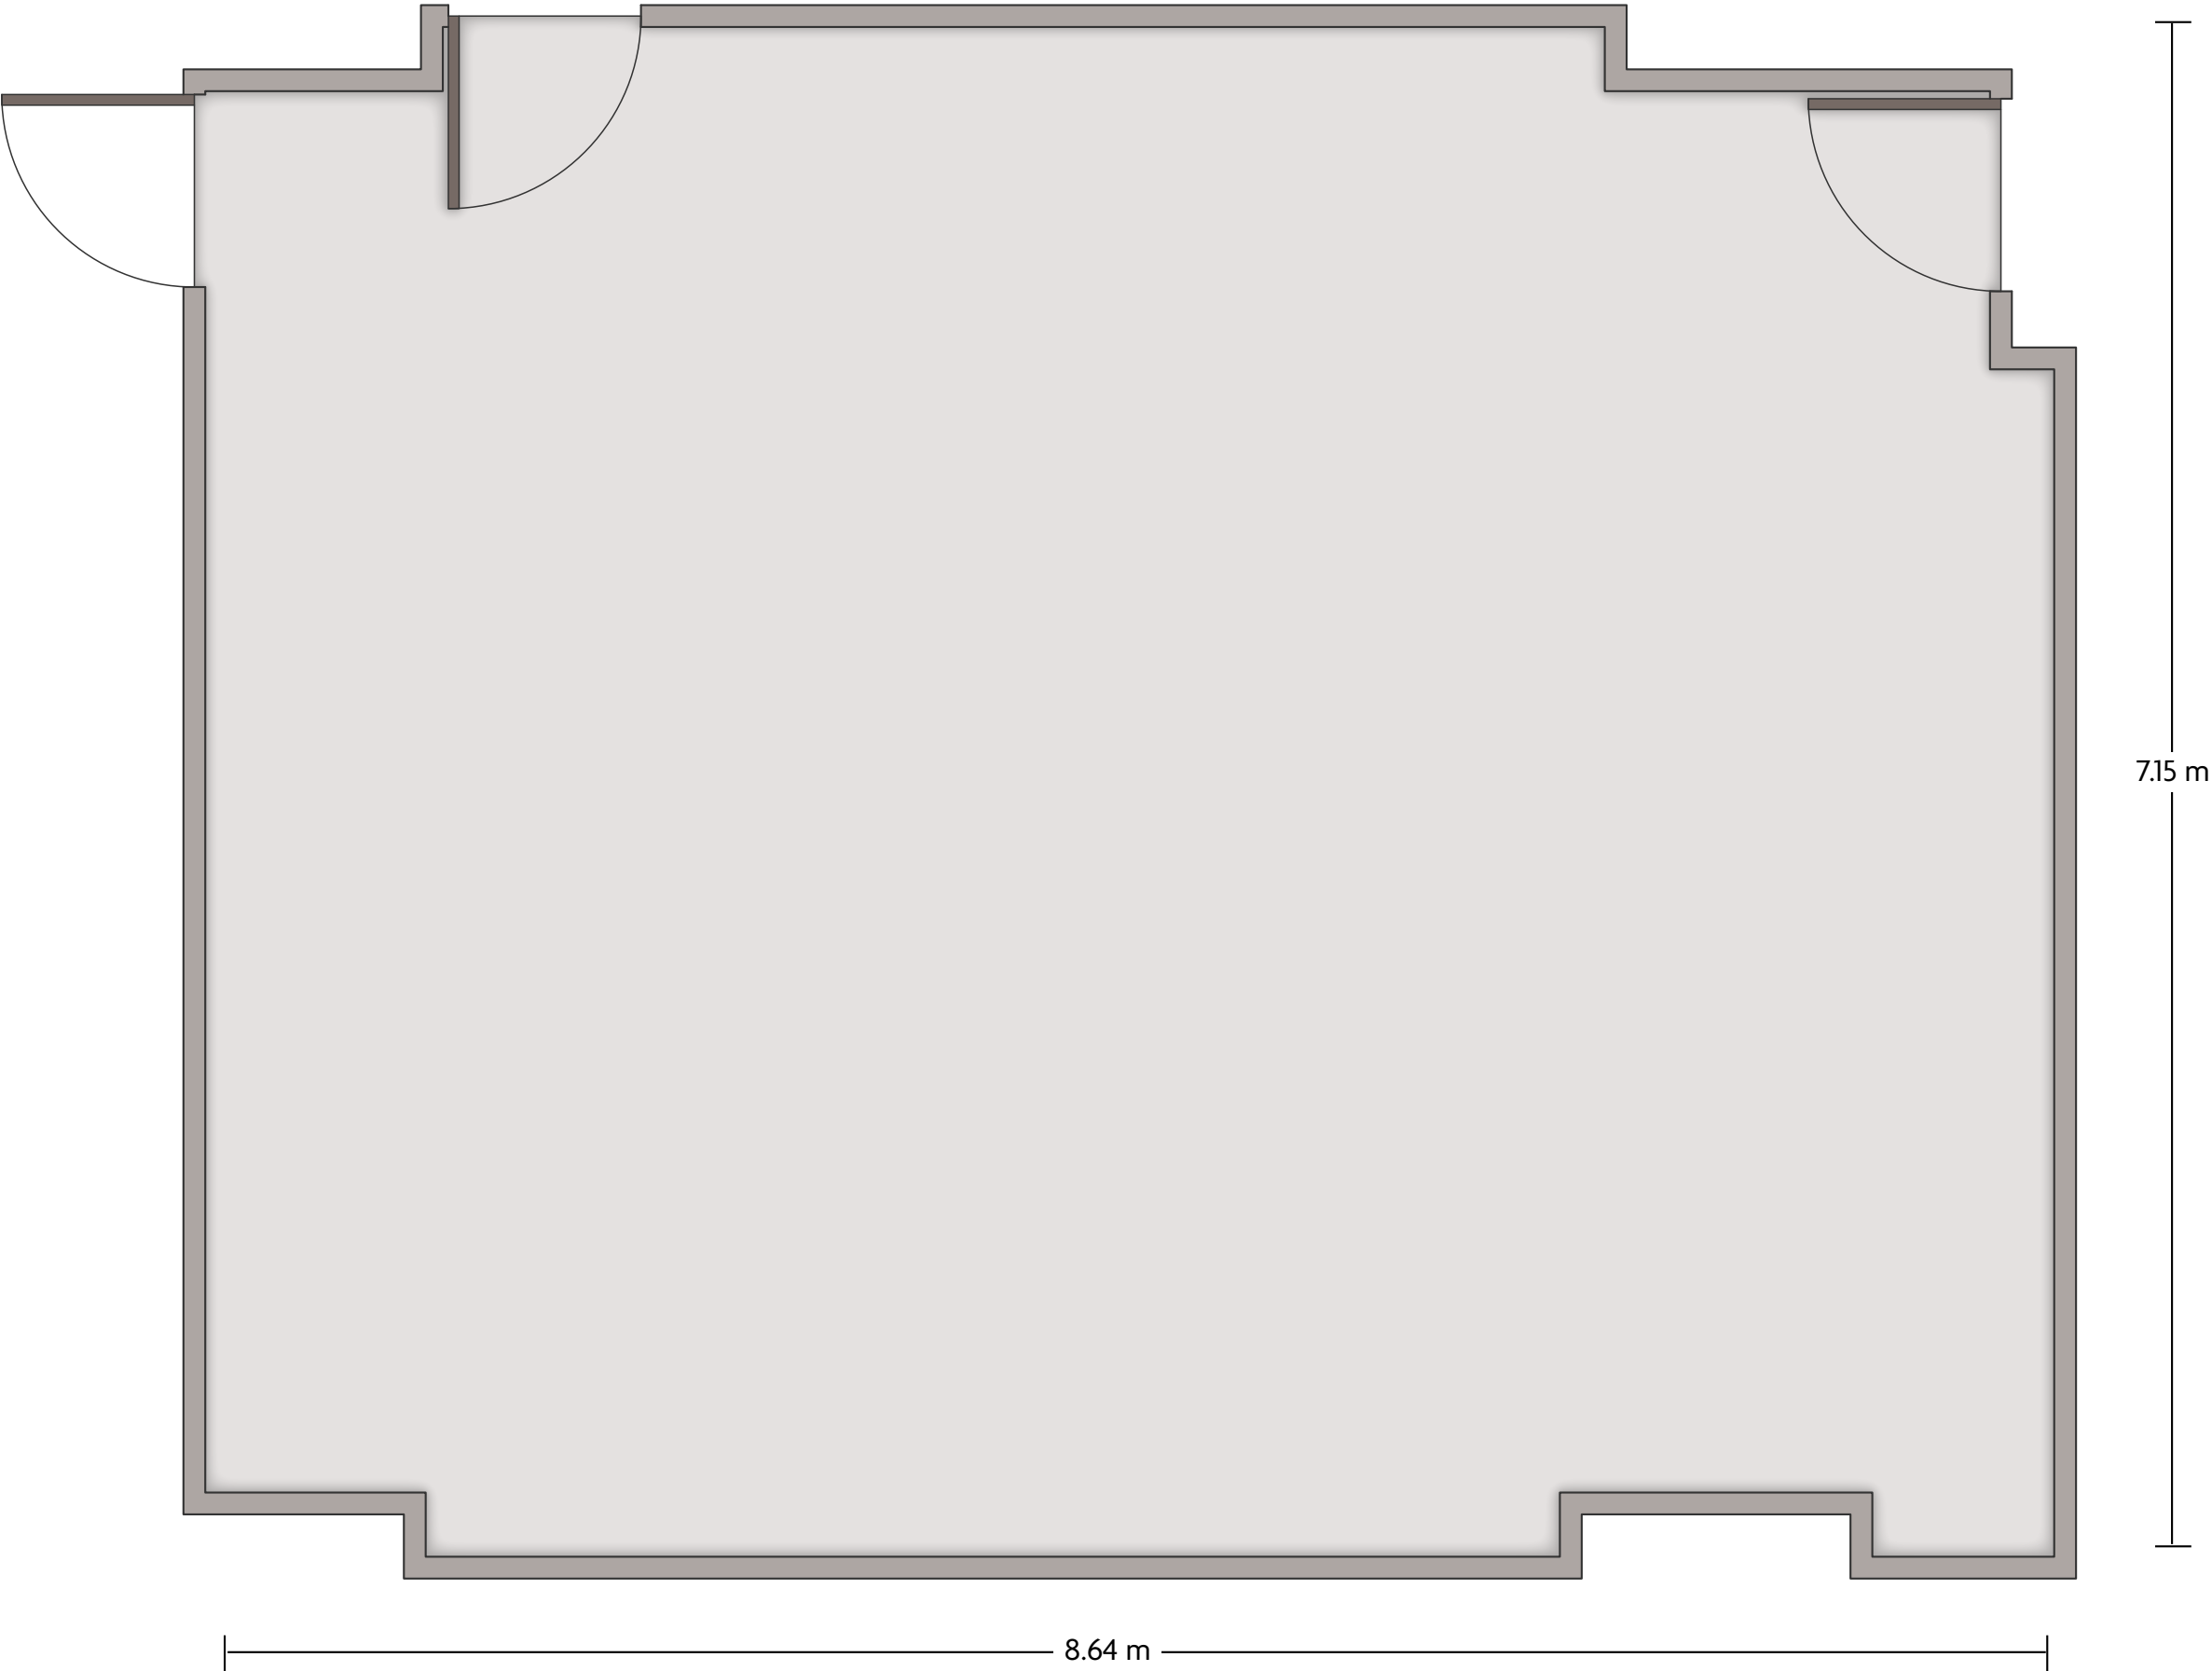

LENGTH: 5.3 m WIDTH: 4.6 m HEIGHT: 3 m TOTAL SQUARE METERS: 24.7 m² MAXIMUM CAPACITY: 8 POWER OUTLETS: 11

Av. Constitucion Oriente: 300 COL. I Centro, Monterrey NLE 64000 | 52.81.831.6000

LENGTH: 15.4 m WIDTH: 11.5 m HEIGHT: 3 m TOTAL SQUARE METERS: 170.1 m² MAXIMUM CAPACITY: 80 POWER OUTLETS: 15

Av. Constitucion Oriente: 300 COL. I Centro, Monterrey NLE 64000 | 52.81.831.6000

*Multiple layout options available for this space.

LENGTH: 13.3 m WIDTH: 8.5 m HEIGHT: 3 m TOTAL SQUARE METERS: 111.1 m² MAXIMUM CAPACITY: 80 POWER OUTLETS: 8

Av. Constitucion Oriente: 300 COL. I Centro, Monterrey NLE 64000 | 52.81.831.6000

*Multiple layout options available for this space.

LENGTH: 7.2 m WIDTH: 6.3 m HEIGHT: 3 m TOTAL SQUARE METERS: 43.2 m² MAXIMUM CAPACITY: 40 POWER OUTLETS: 6

Av. Constitucion Oriente: 300 COL. I Centro, Monterrey NLE 64000 | 52.81.831.6000

*Multiple layout options available for this space.

LENGTH: 8.6 m WIDTH: 7.1 m HEIGHT: 3 m TOTAL SQUARE METERS: 59.6 m² MAXIMUM CAPACITY: 60 POWER OUTLETS: 10