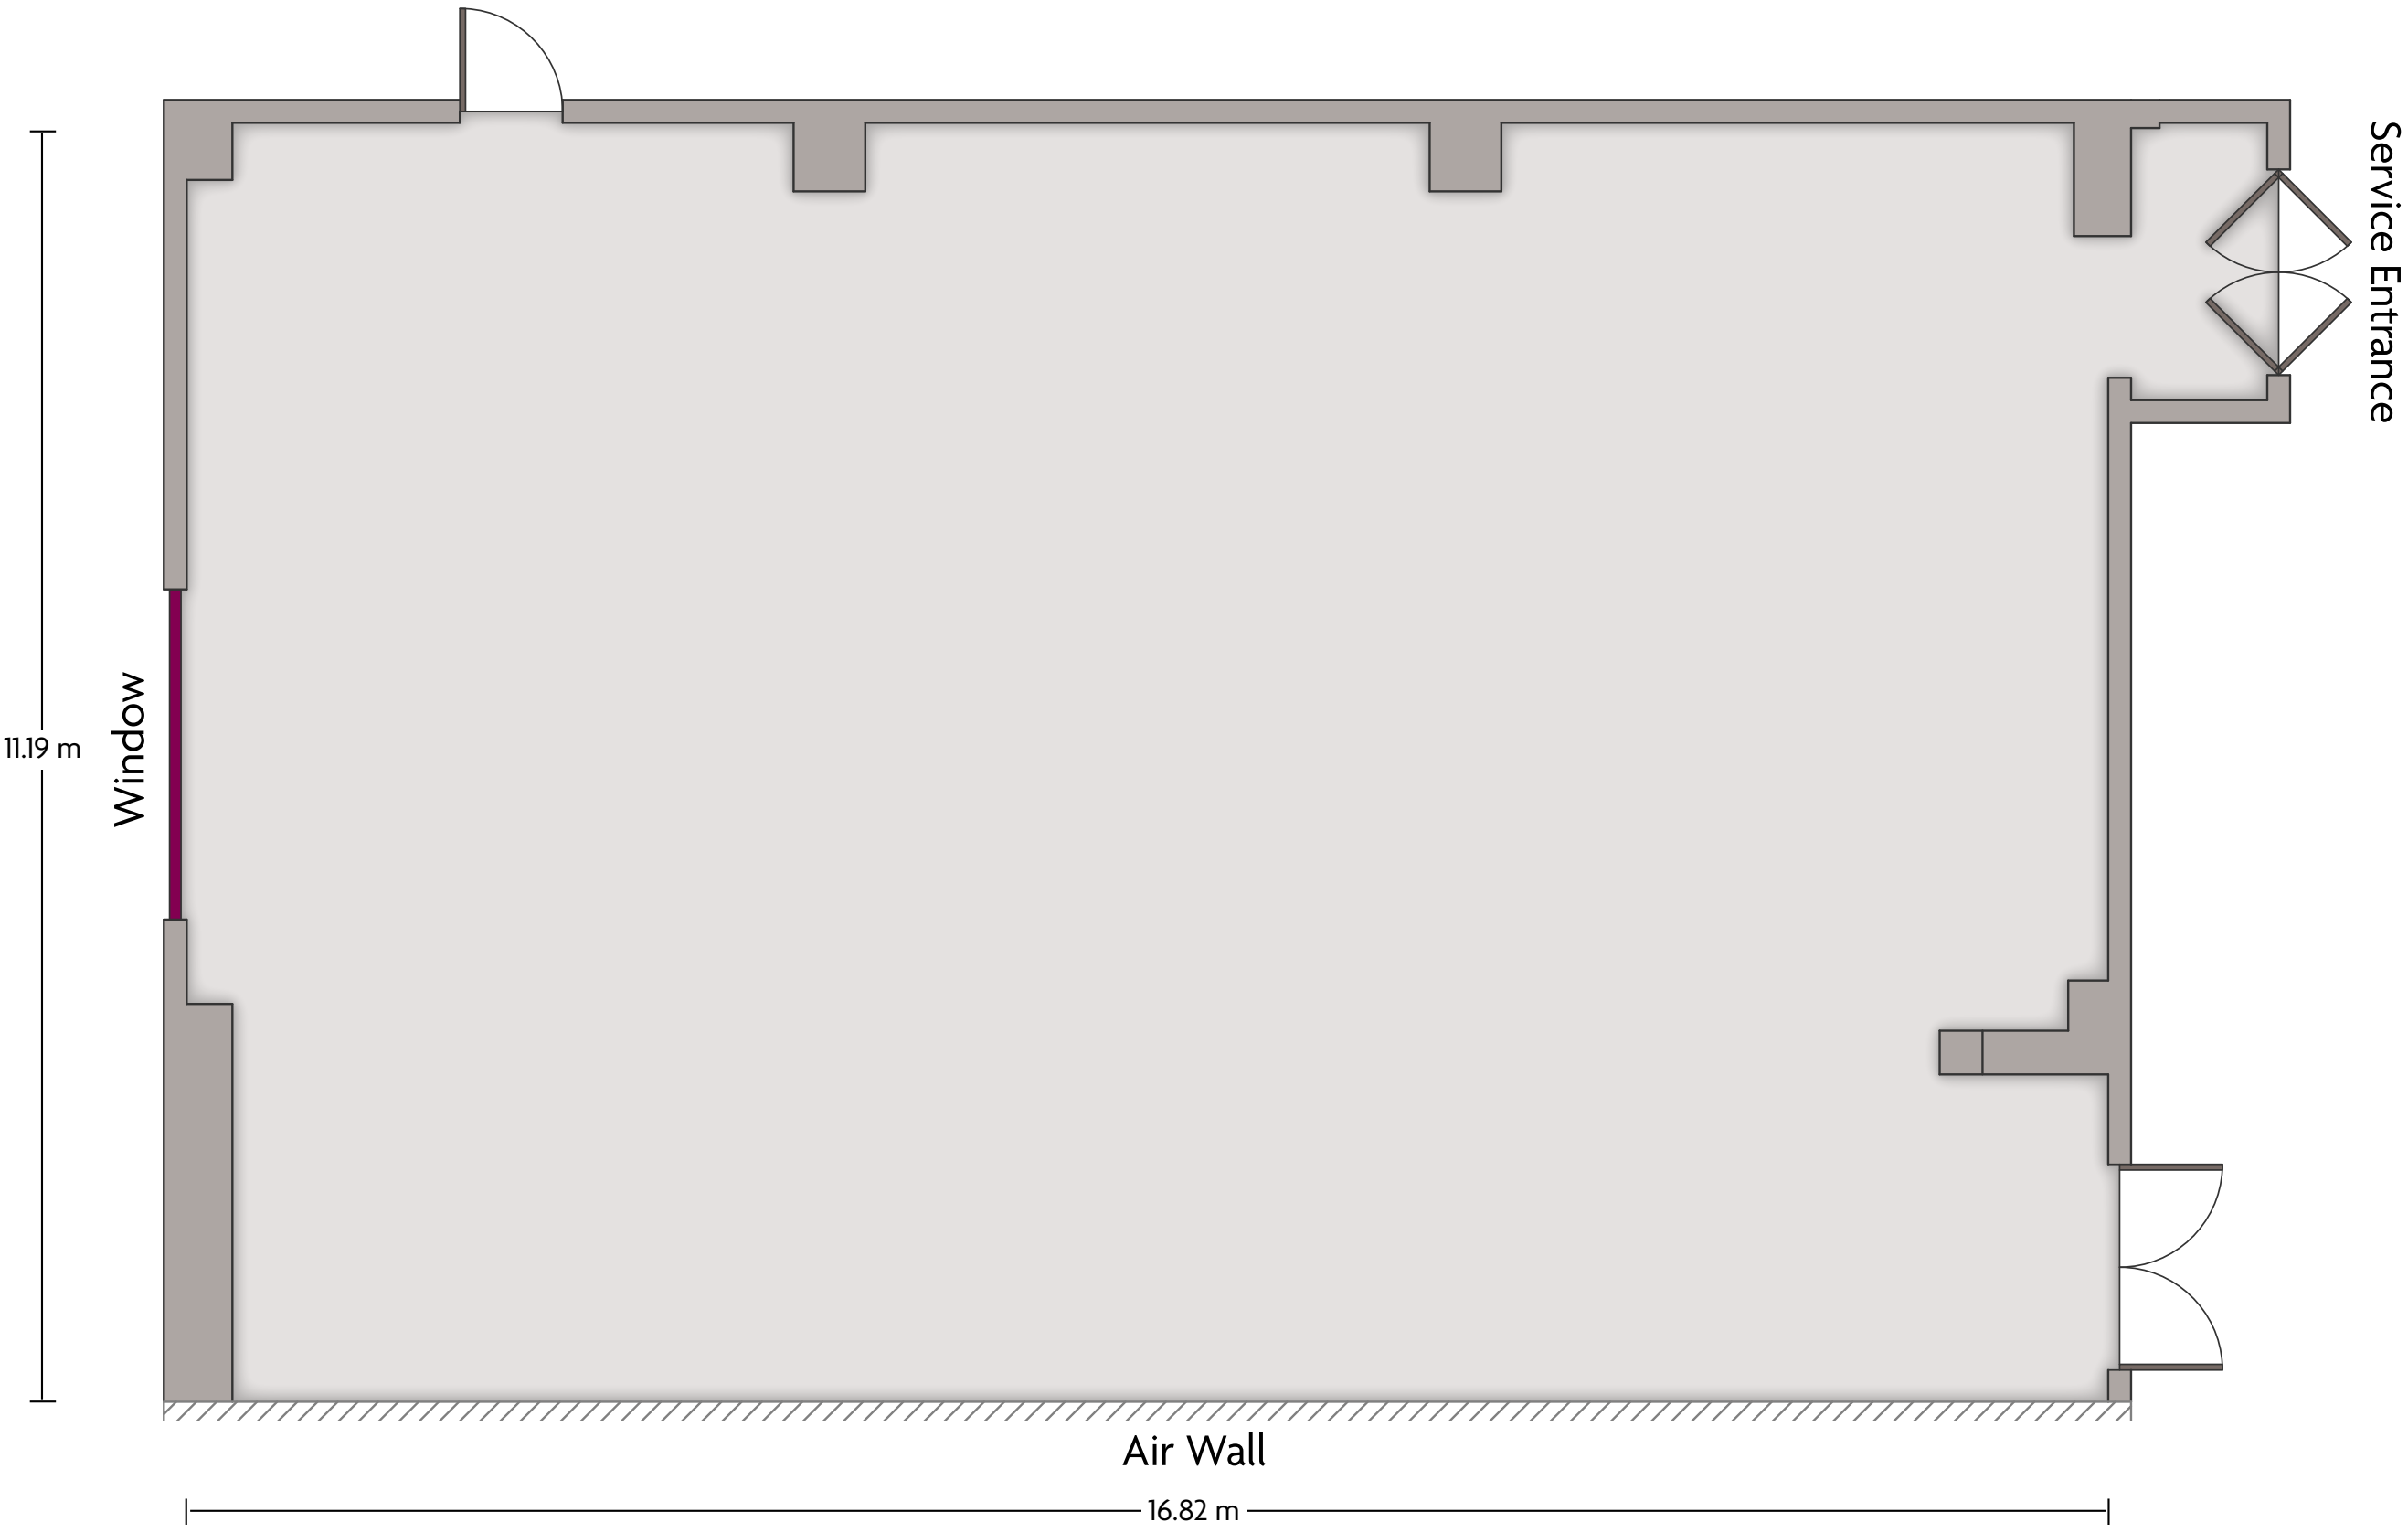

Crowne Plaza® Monterrey Aeropuerto - Salón Apodaca 2

LENGTH: 16.8 m   WIDTH: 11.2 m   HEIGHT: 3.8 m   TOTAL SQUARE METERS: 185.1 m²   MAXIMUM CAPACITY: 200   POWER OUTLETS: 7

Bld. Aeropuerto : 171 Col. Parque Industrial Nexxus | Monterrey, NN 66600 | 52 81 81961500

*Multiple layout options available for this space.