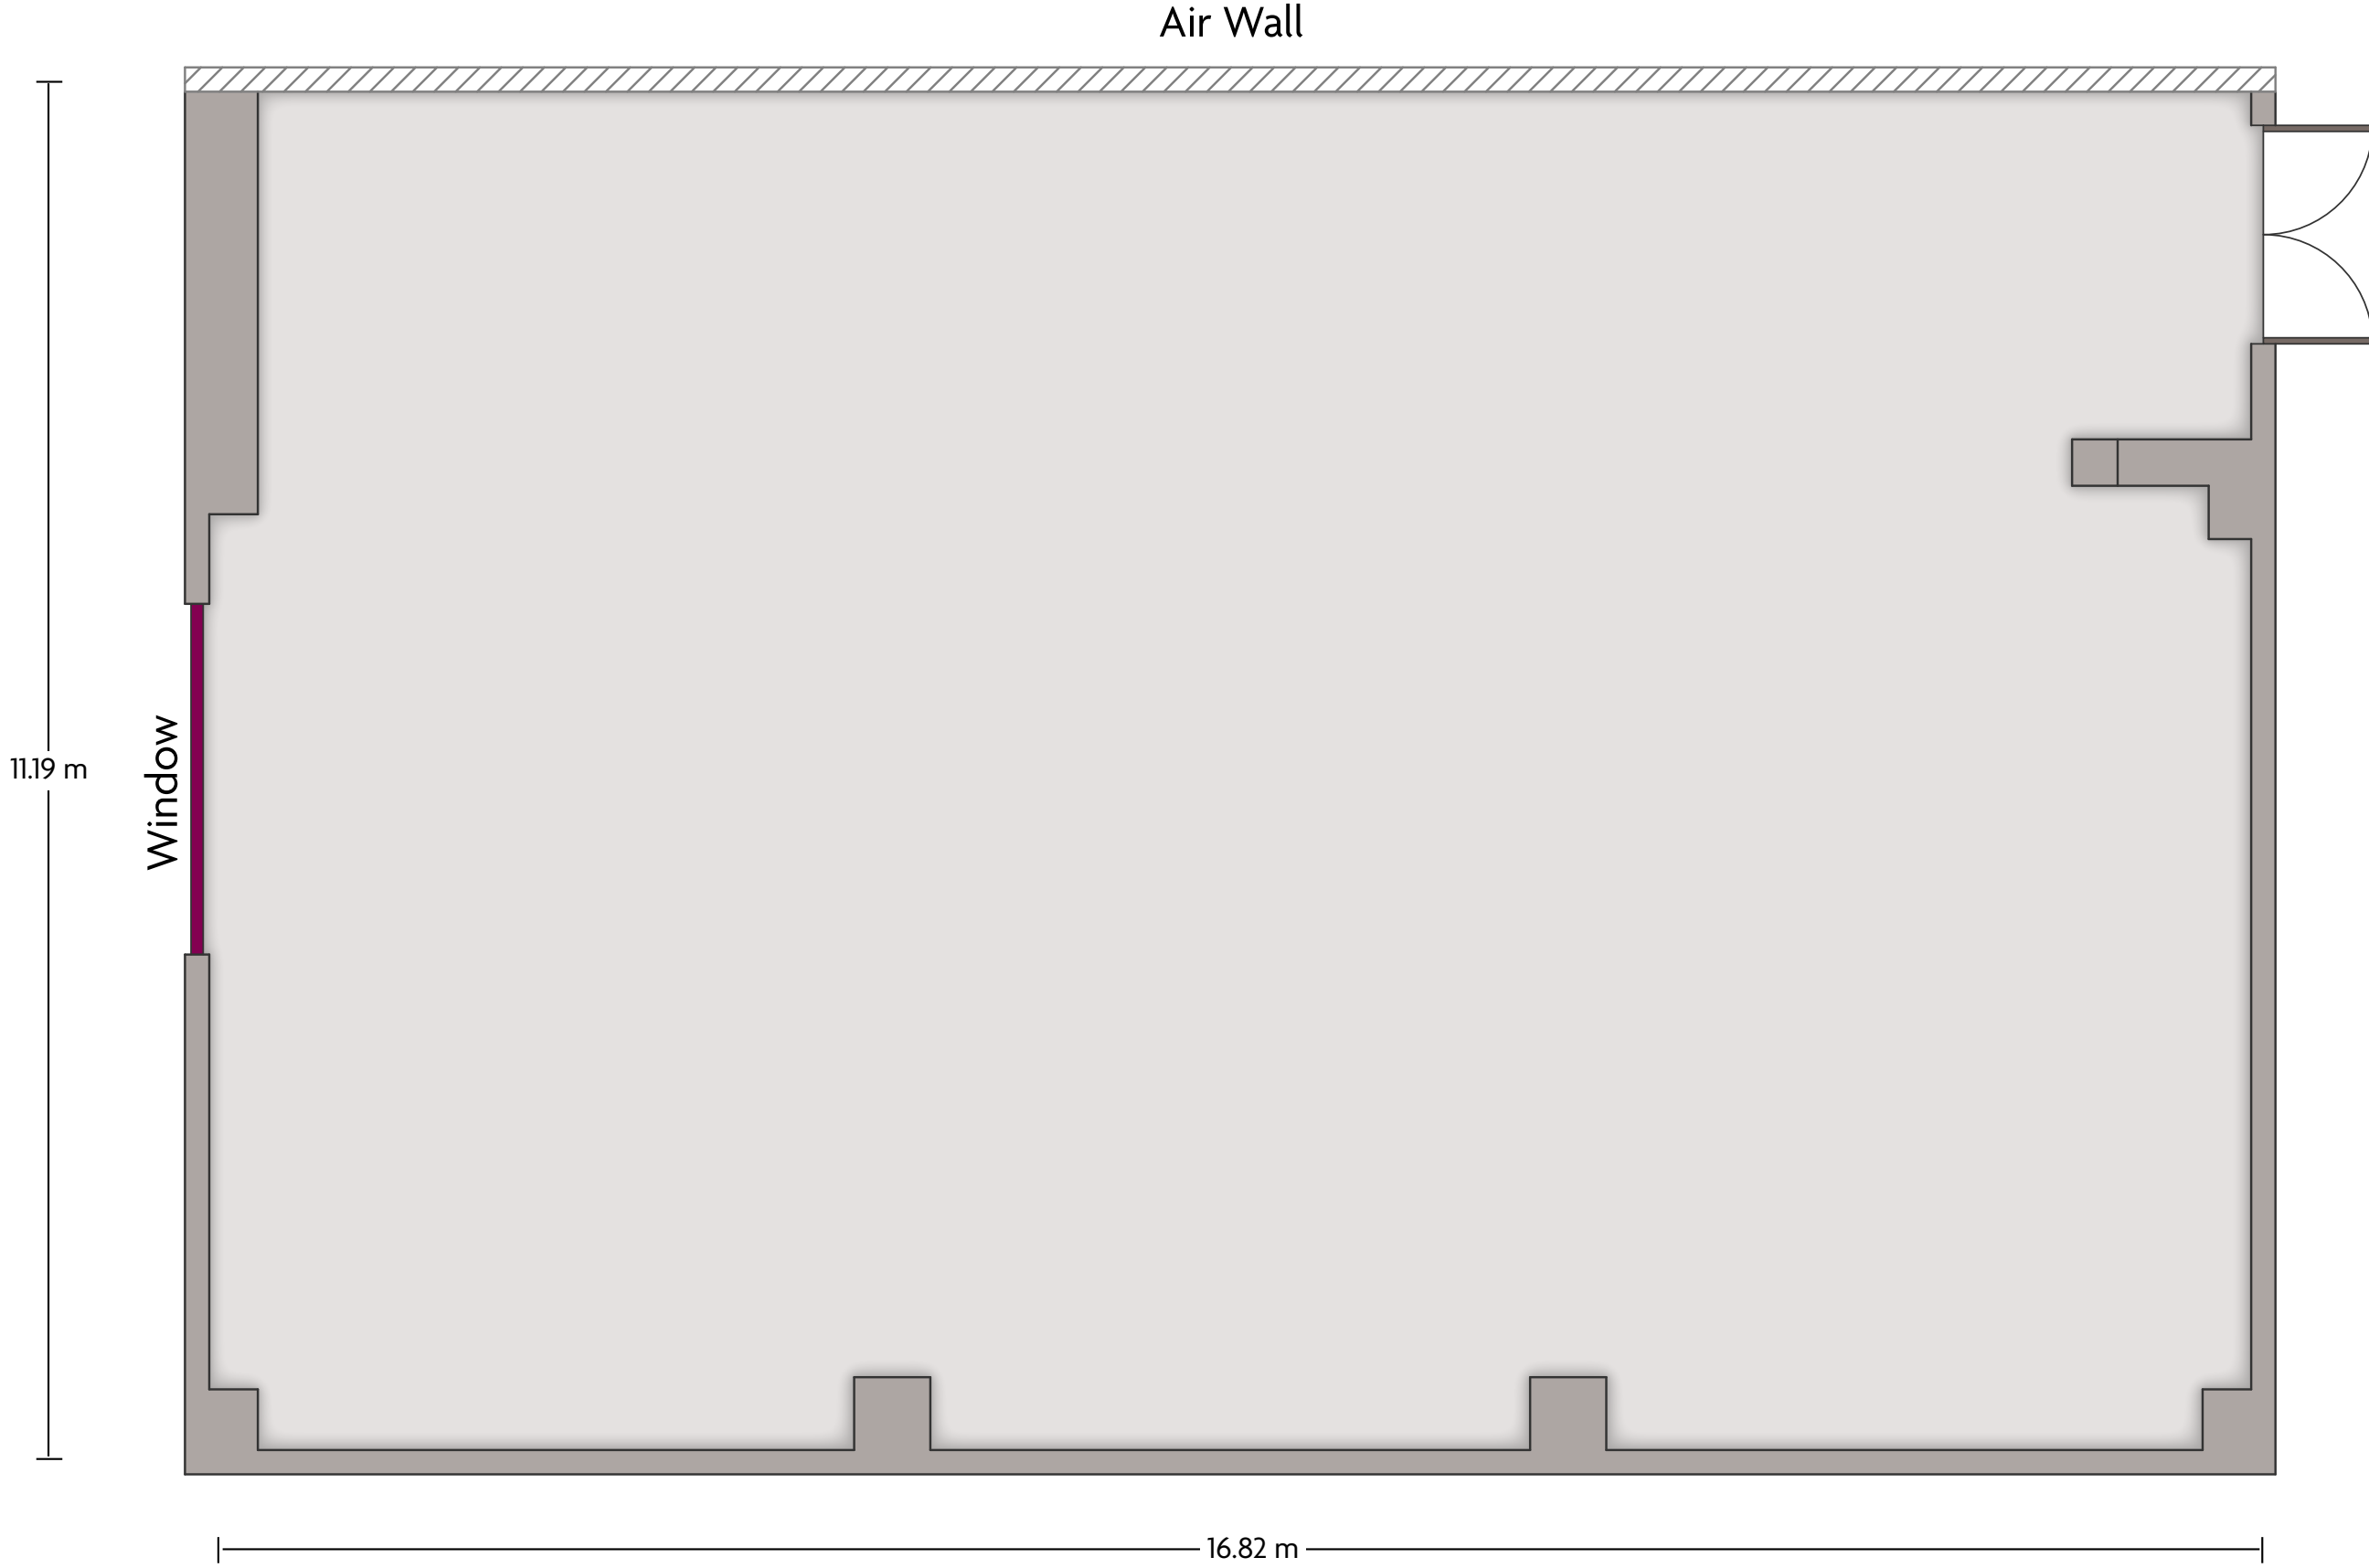

LENGTH: 16.8 m   WIDTH: 11.2 m   HEIGHT: 3.8 m   TOTAL SQUARE METERS: 185.1 m²   MAXIMUM CAPACITY: 200   POWER OUTLETS: 7

Bldv. Aeropuerto : 171 Col. Parque Industrial Nexxus | Monterrey, NN 66600 | 52 81 81961500

*Multiple layout options available for this space.