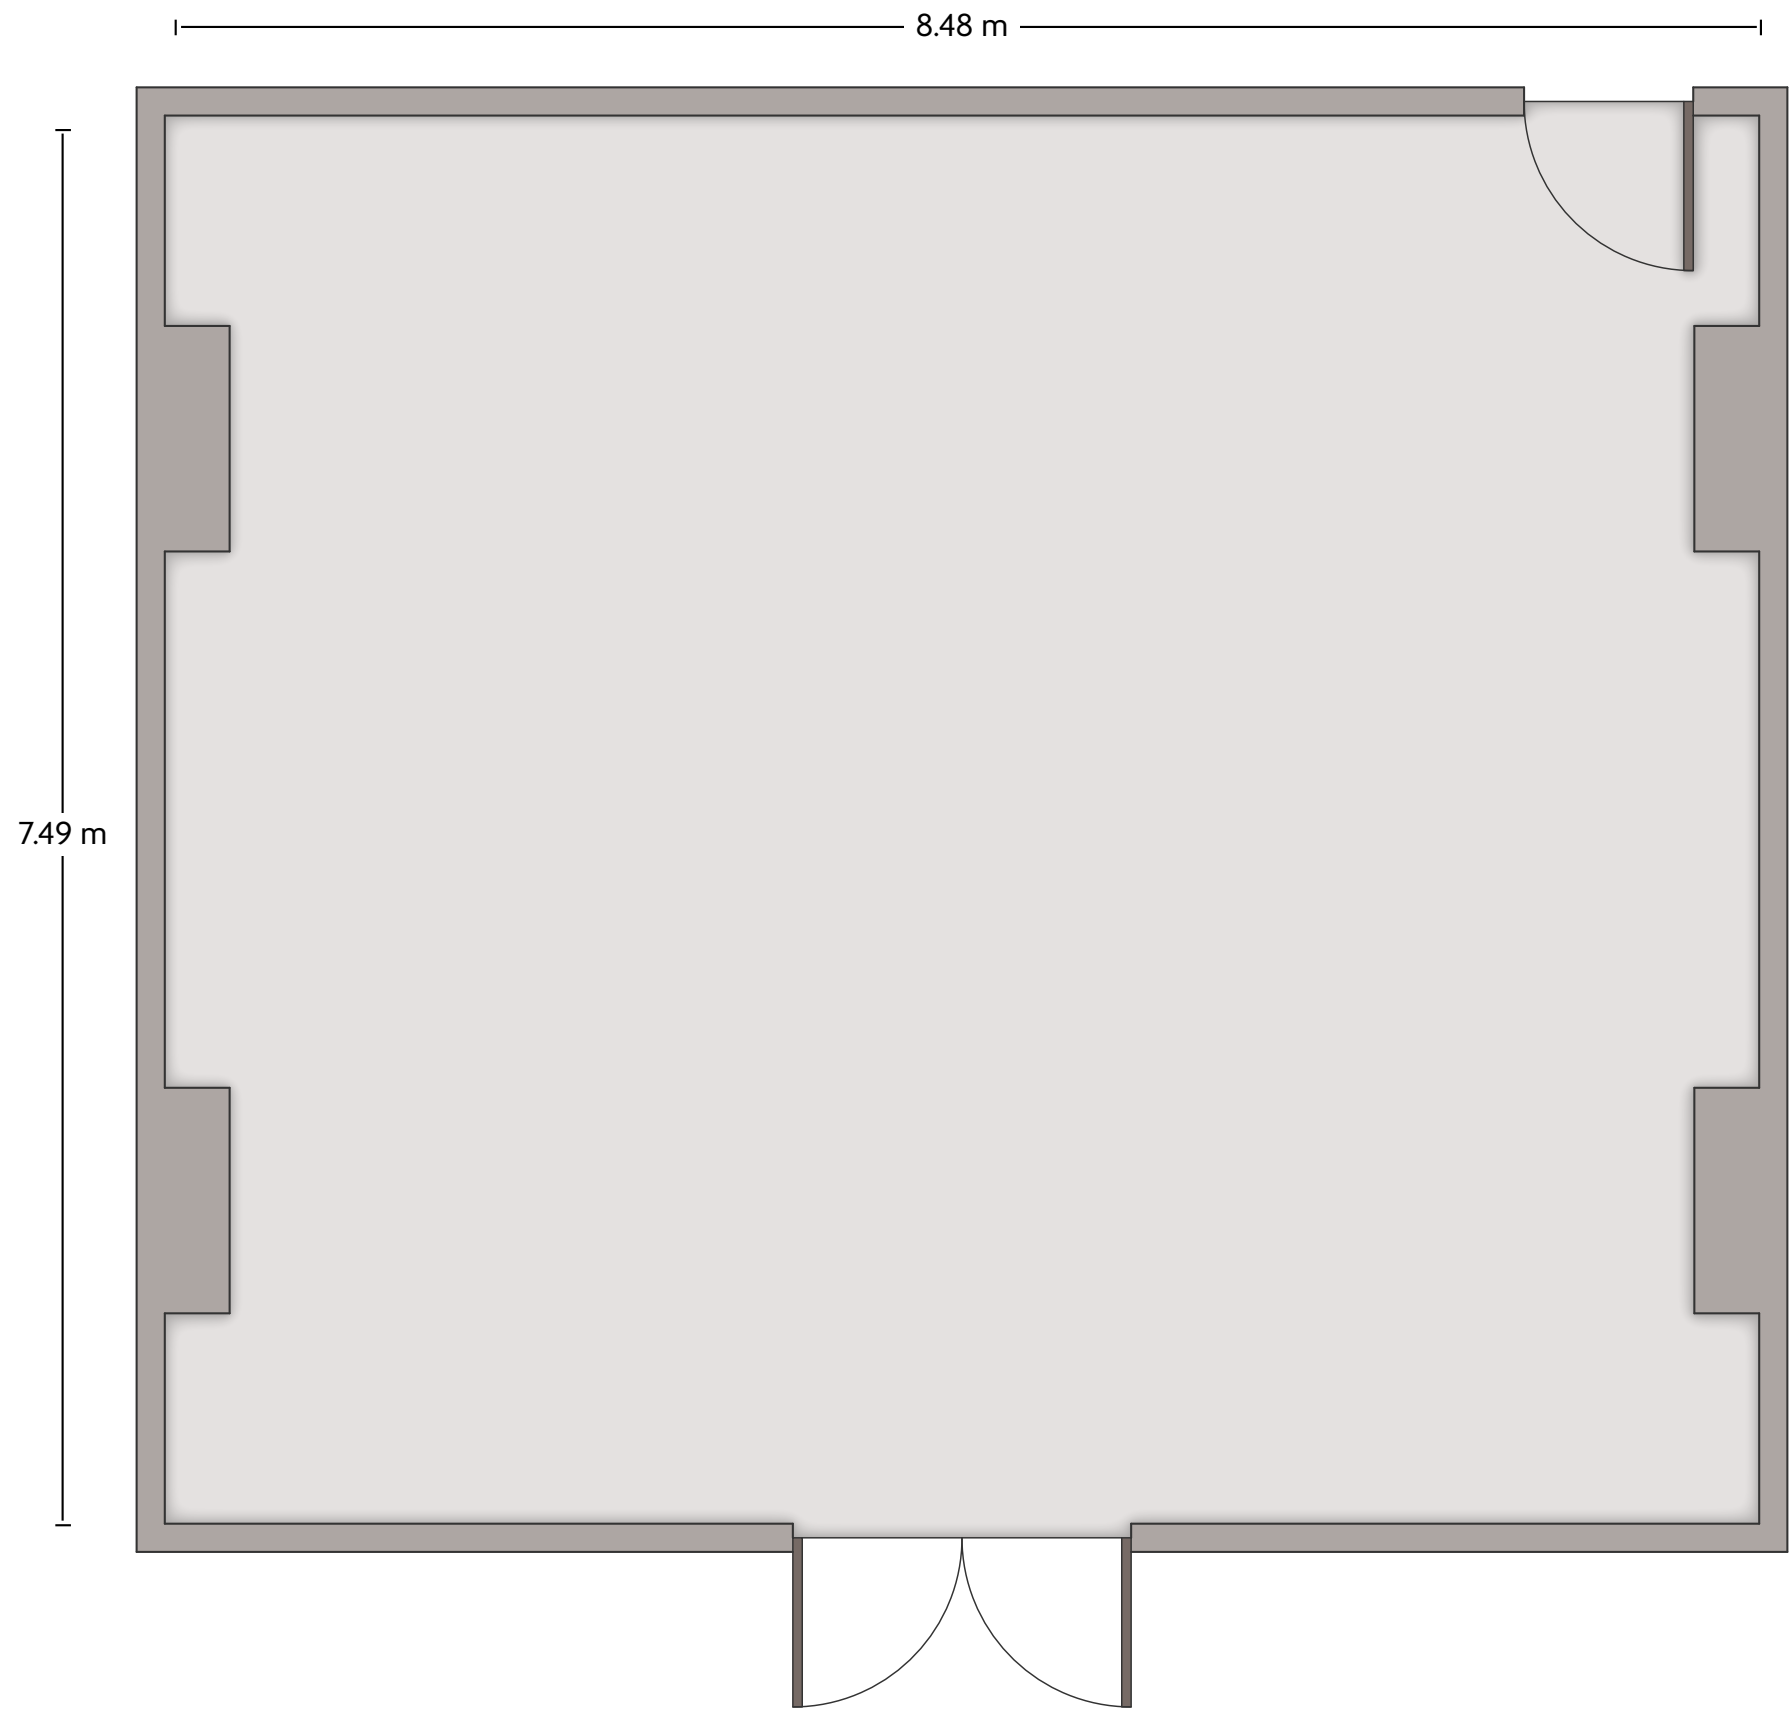

Crowne Plaza® Monterrey Aeropuerto - Salón Pesquería

LENGTH: 8.5 m   WIDTH: 7.5 m   HEIGHT: 3.2 m   TOTAL SQUARE METERS: 61.9 m²   MAXIMUM CAPACITY: 60   POWER OUTLETS: 6

Bld. Aeropuerto : 171 Col. Parque Industrial Nexxus | Monterrey, NN 66600 | 52 81 81961500

*Multiple layout options available for this space.