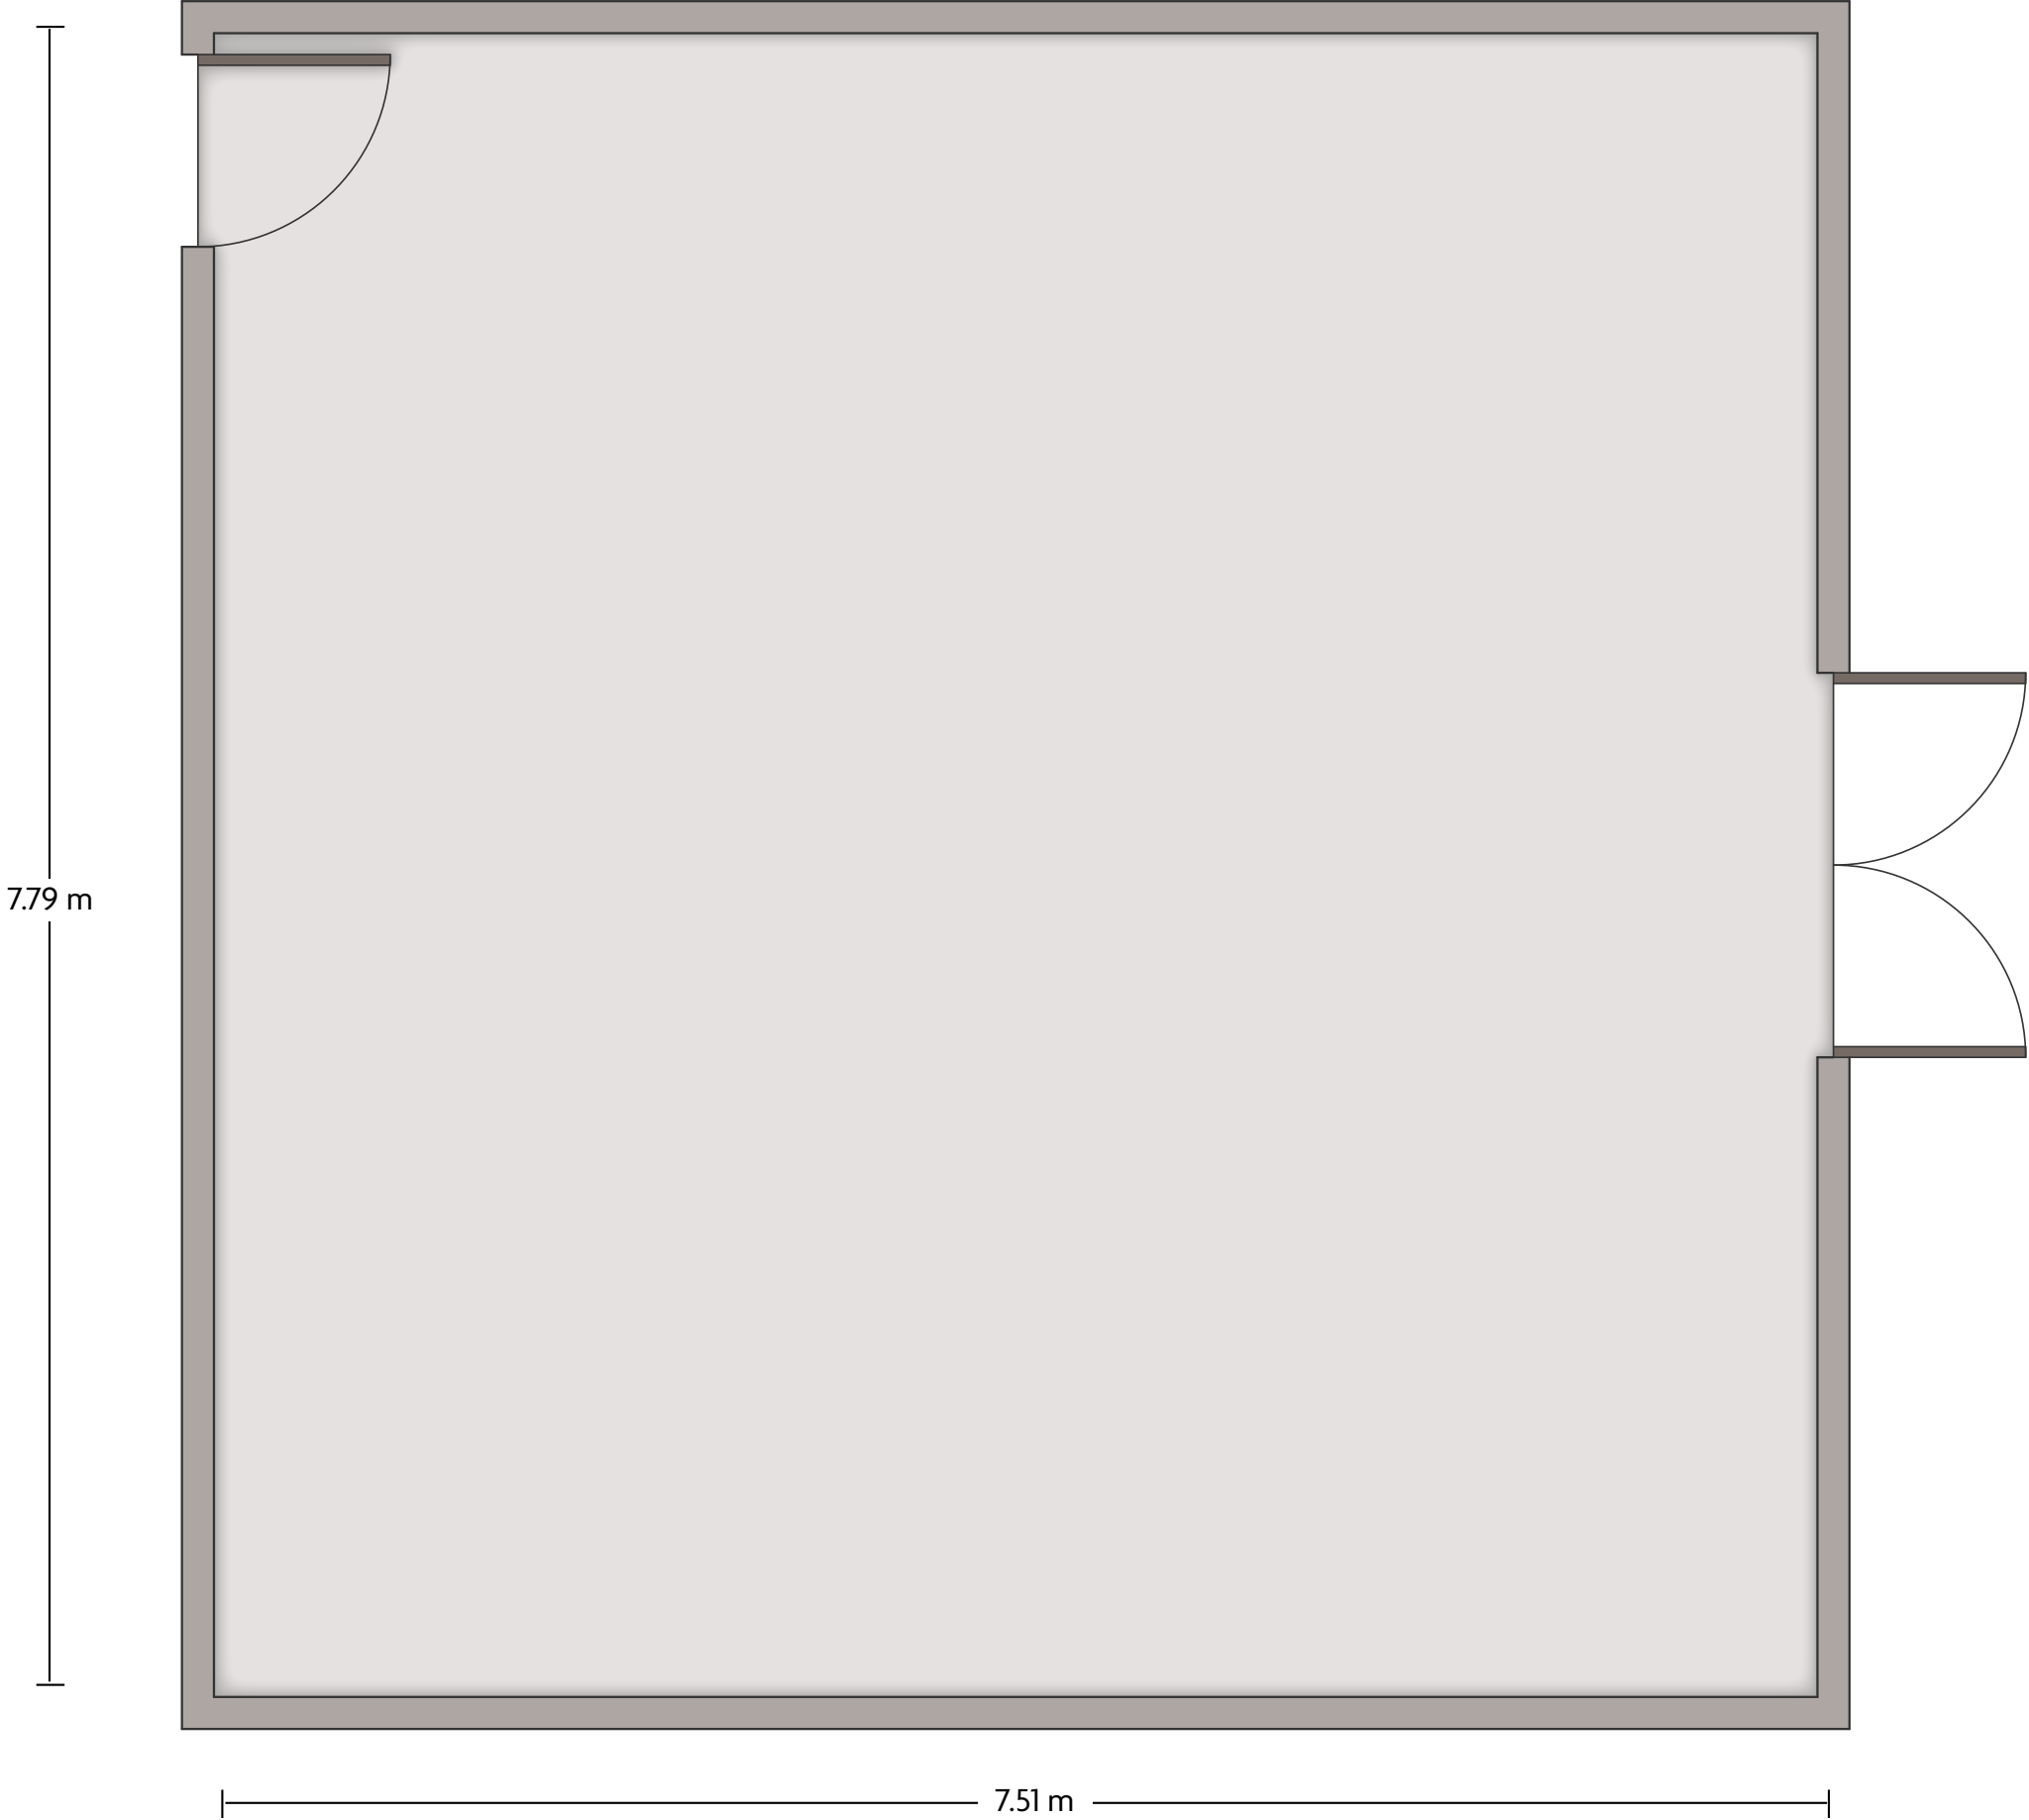

Crowne Plaza® Monterrey Aeropuerto - Salón Huinalá

LENGTH: 7.8 m   WIDTH: 7.5 m   HEIGHT: 3.2 m   TOTAL SQUARE METERS: 58.5 m²   MAXIMUM CAPACITY: 60   POWER OUTLETS: 5

Bld. Aeropuerto : 171 Col. Parque Industrial Nexxus | Monterrey, NN 66600 | 52 81 81961500

*Multiple layout options available for this space.