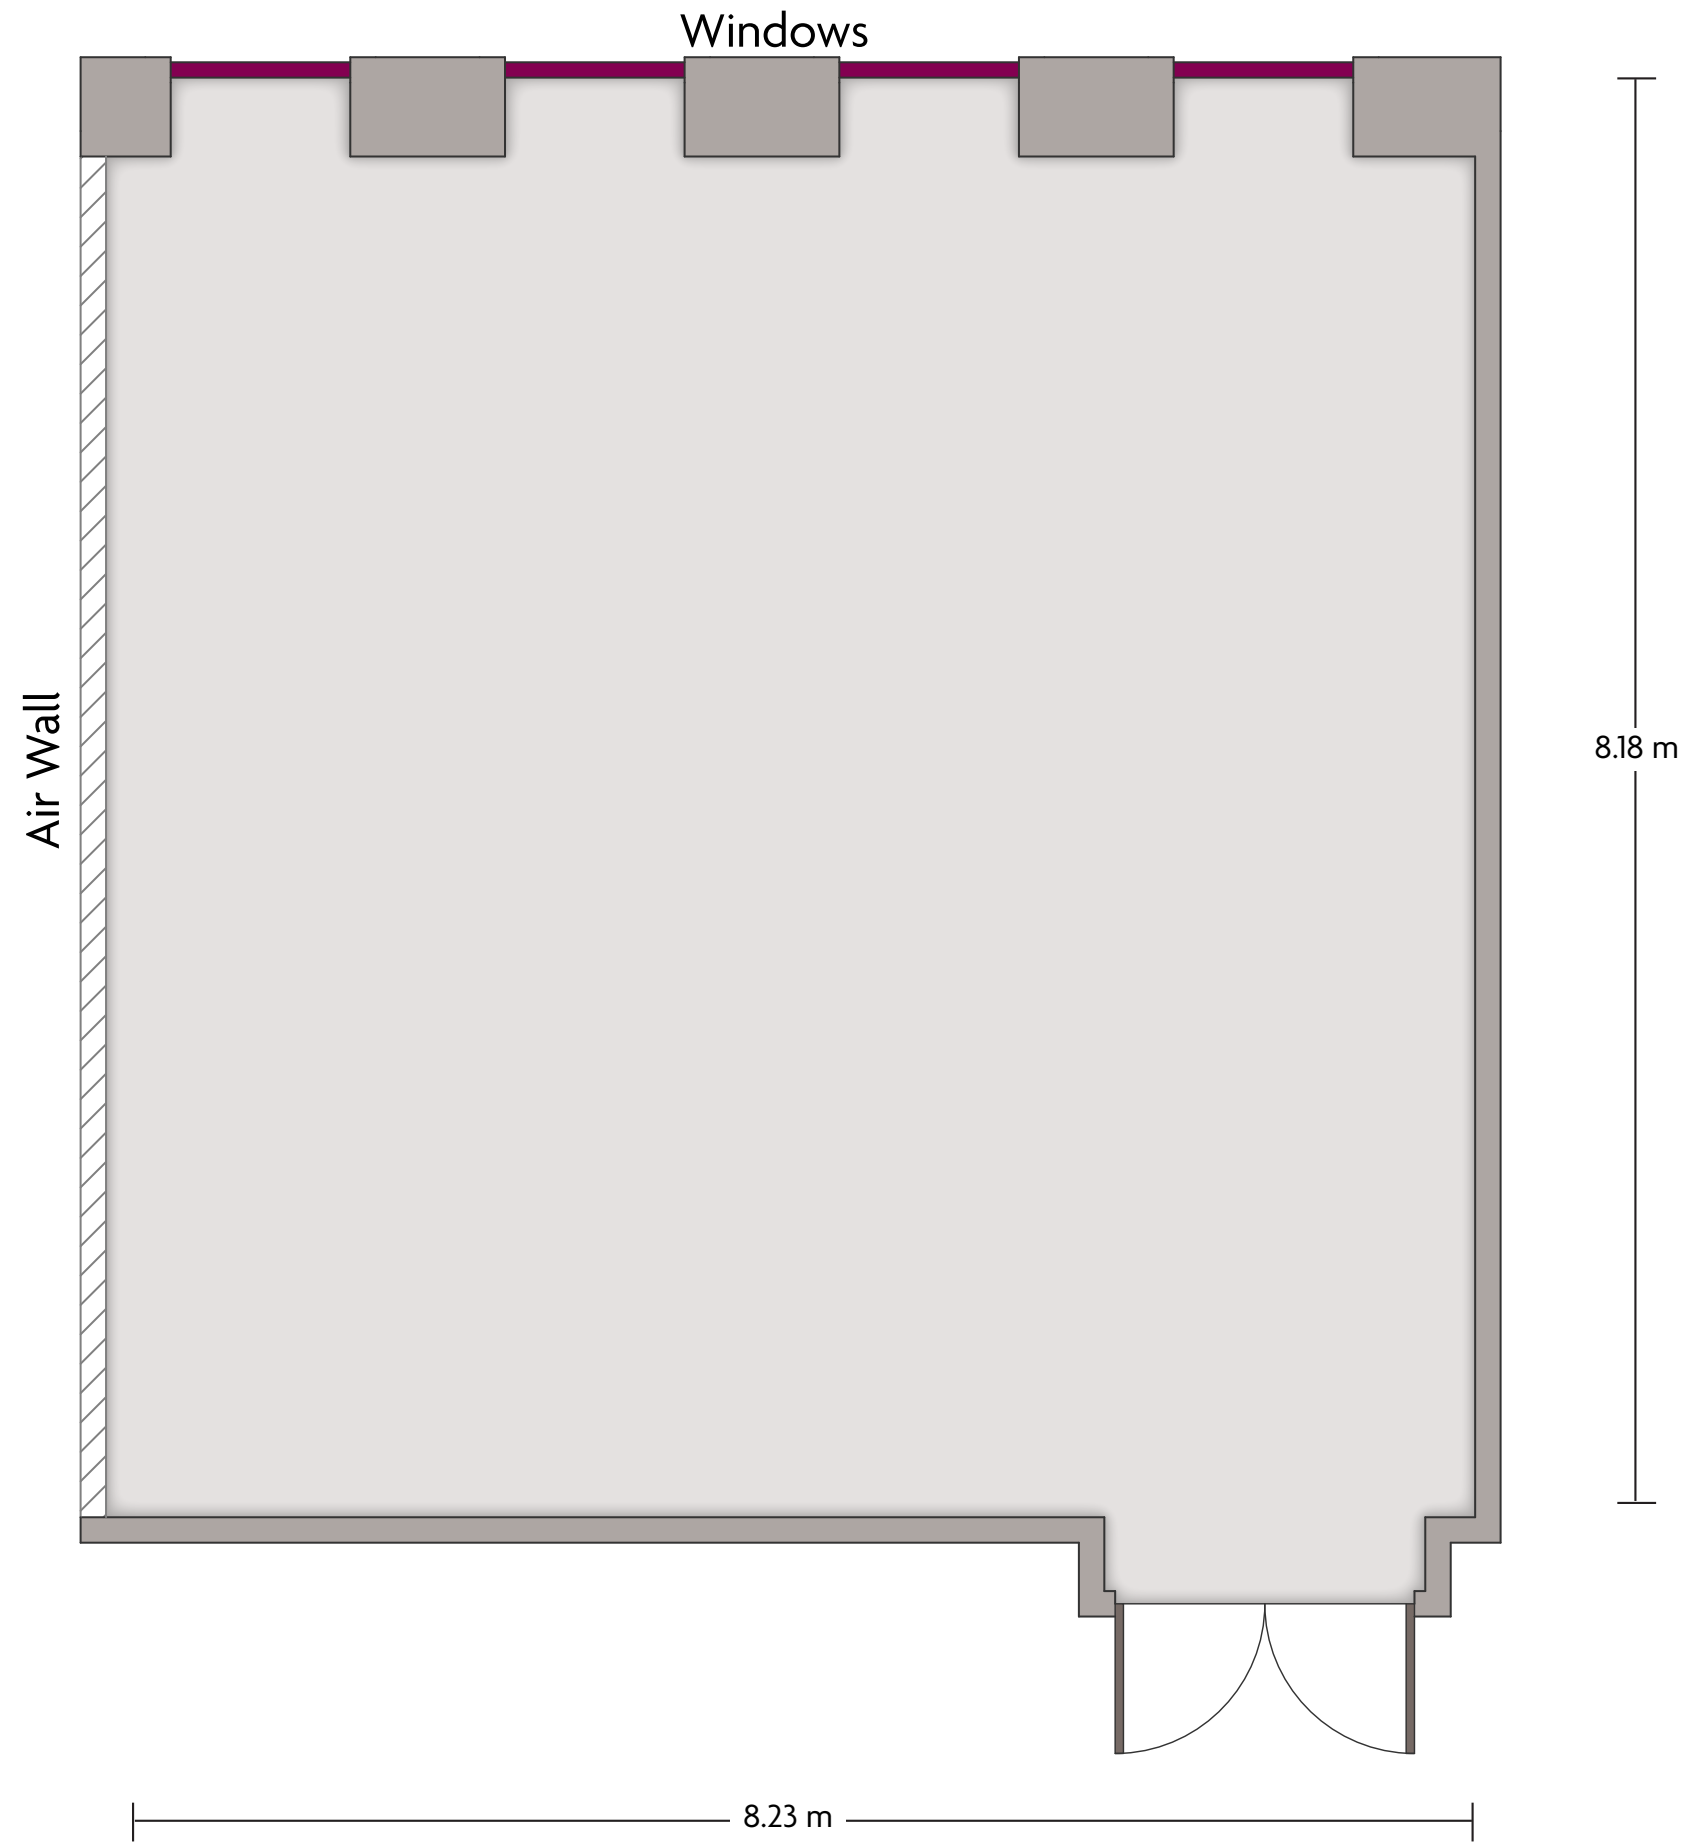

Kirova Street 13 | Minsk - 220030, Belarus | 375.17.2183400

*Multiple layout options available for this space.

LENGTH: 22.6 m WIDTH: 8.2 m HEIGHT: 2.5 m TOTAL SQUARE METERS: 185.4 m² MAXIMUM CAPACITY: 180 POWER OUTLETS: 10

Kirova Street 13 | Minsk - 220030, Belarus | 375.17.2183400

*Multiple layout options available for this space.

LENGTH: 8.2 m WIDTH: 8.2 m HEIGHT: 2.5 m TOTAL SQUARE METERS: 67.3 m² MAXIMUM CAPACITY: 50 POWER OUTLETS: 4

LENGTH: 14.3 m WIDTH: 8.2 m HEIGHT: 2.5 m TOTAL SQUARE METERS: 116.6 m² MAXIMUM CAPACITY: 130 POWER OUTLETS: 6

Kirova Street 13 | Minsk - 220030, Belarus | 375.17.2183400

*Multiple layout options available for this space.

Crowne Plaza® Minsk - Queen Prefunction

LENGTH: 7.32 m WIDTH: 4.30 m HEIGHT: 3.05 m TOTAL SQUARE METERS: 31.5 m² MAXIMUM CAPACITY: n/a POWER OUTLETS: 2

Kirova Street 13 | Minsk - 220030, Belarus | 375.17.2183400