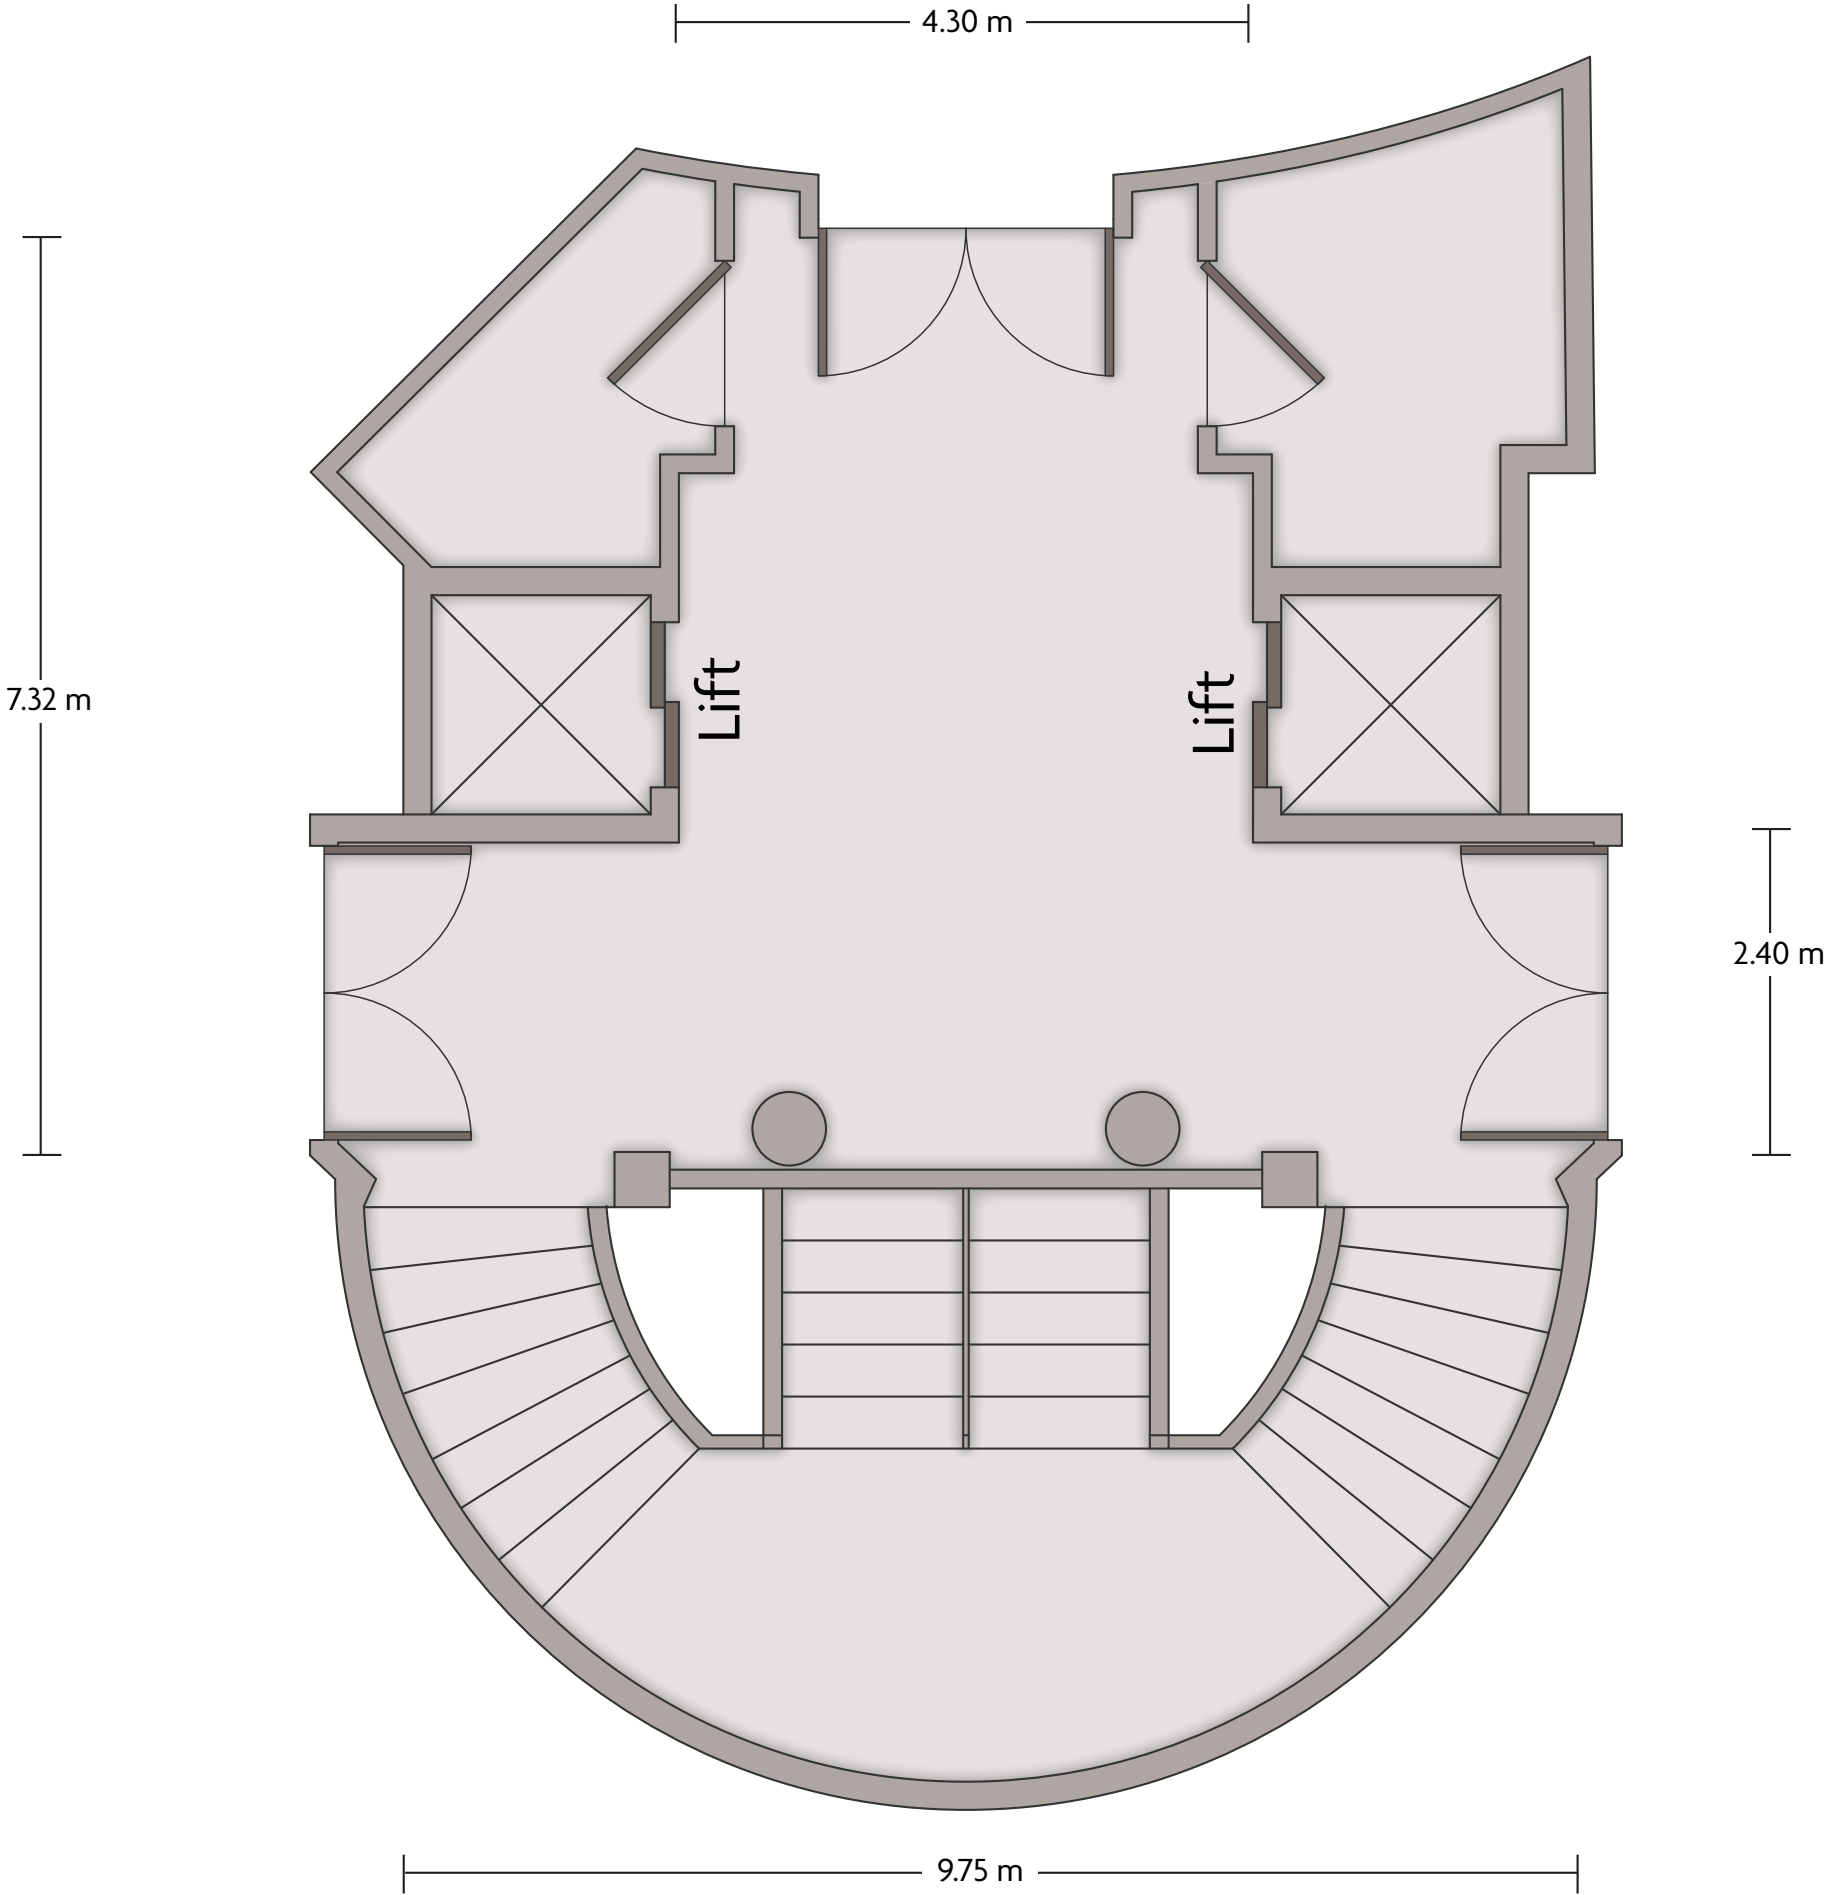

Kirova Street 13 | Minsk - 220030, Belarus | 375.17.2183400

*Multiple layout options available for this space.

LENGTH: 22.6 m WIDTH: 8.2 m HEIGHT: 2.5 m TOTAL SQUARE METERS: 185.4 m² MAXIMUM CAPACITY: 180 POWER OUTLETS: 10

Kirova Street 13 | Minsk - 220030, Belarus | 375.17.2183400

*Multiple layout options available for this space.

LENGTH: 8.2 m WIDTH: 8.2 m HEIGHT: 2.5 m TOTAL SQUARE METERS: 67.3 m² MAXIMUM CAPACITY: 50 POWER OUTLETS: 4

LENGTH: 14.3 m WIDTH: 8.2 m HEIGHT: 2.5 m TOTAL SQUARE METERS: 116.6 m² MAXIMUM CAPACITY: 130 POWER OUTLETS: 6

Kirova Street 13 | Minsk - 220030, Belarus | 375.17.2183400

*Multiple layout options available for this space.

Crowne Plaza® Minsk - Queen Prefunction

LENGTH: 7.32 m WIDTH: 4.30 m HEIGHT: 3.05 m TOTAL SQUARE METERS: 31.5 m² MAXIMUM CAPACITY: n/a POWER OUTLETS: 2

Kirova Street 13 | Minsk - 220030, Belarus | 375.17.2183400