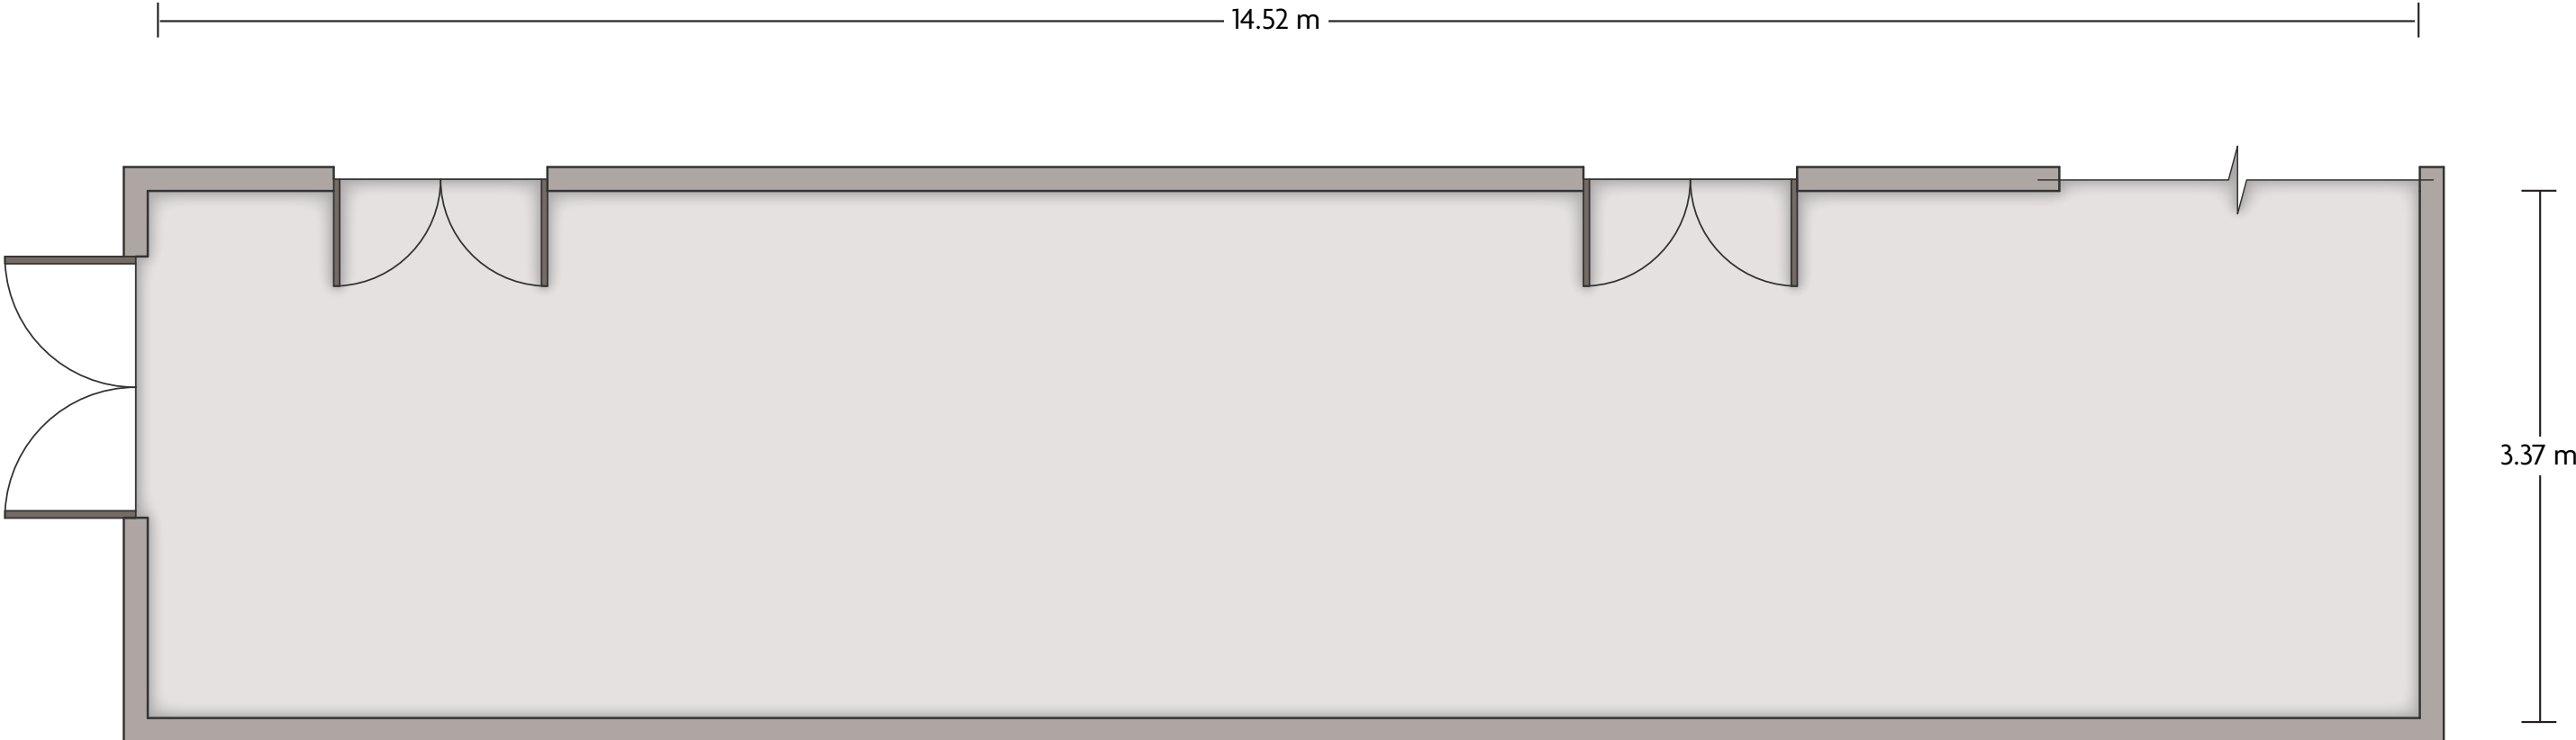

Crowne Plaza® Minsk - Executive Club Meeting Room

LENGTH: 5.8 m WIDTH: 5.7 m HEIGHT: 2.5 m TOTAL SQUARE METERS: 29.6 m² MAXIMUM CAPACITY: 8 POWER OUTLETS: 12

Kirova Street 13 | Minsk - 220030, Belarus | 375.17.2183400

LENGTH: 14.5 m WIDTH: 3.4 m HEIGHT: 3.3 m TOTAL SQUARE METERS: 48.9 m² MAXIMUM CAPACITY: 50 POWER OUTLETS: 2

Kirova Street 13 | Minsk - 220030, Belarus | 375.17.2183400

*Multiple layout options available for this space.

Crowne Plaza® Minsk - King II

LENGTH: 11.8 m WIDTH: 10.3 m HEIGHT: 2.93 m TOTAL SQUARE METERS: 118.8 m² MAXIMUM CAPACITY: 100 POWER OUTLETS: 6

Kirova Street 13 | Minsk - 220030, Belarus | 375.17.2183400

*Multiple layout options available for this space.

Crowne Plaza® Minsk - Princess Prefunction

LENGTH: 15.0 m WIDTH: 3.3 m HEIGHT: 2.3 m TOTAL SQUARE METERS: 49.5 m² MAXIMUM CAPACITY: n/a POWER OUTLETS: 2