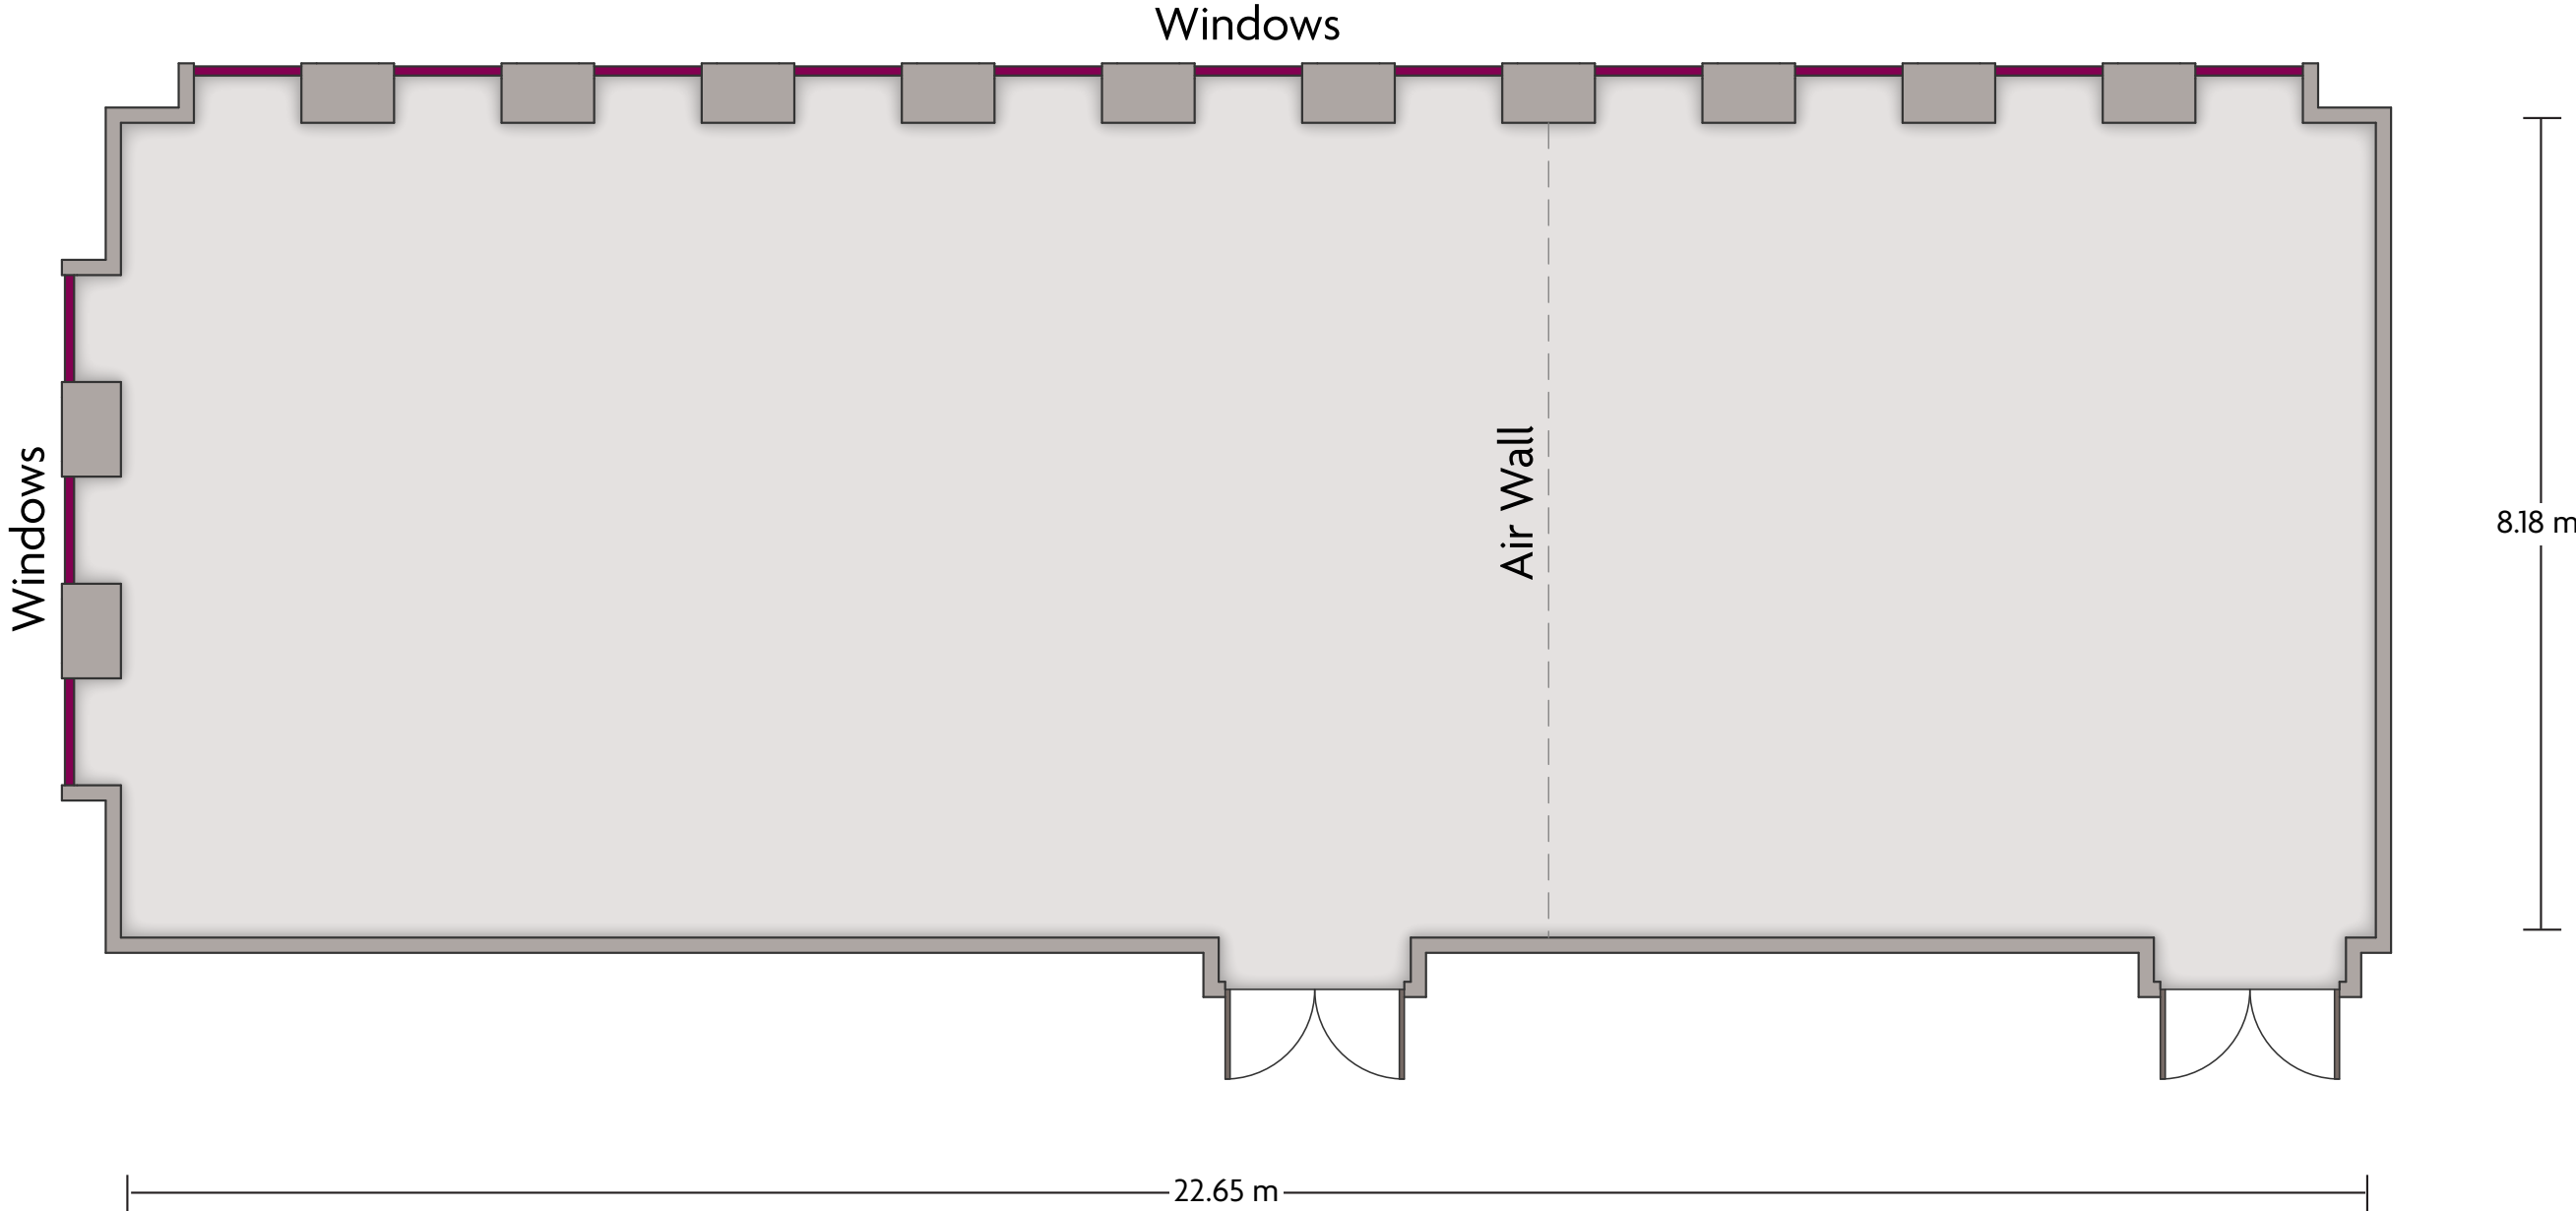

Crowne Plaza® Minsk - King II

LENGTH: 11.8 m WIDTH: 10.3 m HEIGHT: 2.93 m TOTAL SQUARE METERS: 118.8 m² MAXIMUM CAPACITY: 100 POWER OUTLETS: 6

Kirova Street 13 | Minsk - 220030, Belarus | 375.17.2183400

*Multiple layout options available for this space.

Crowne Plaza® Minsk - Princess Prefunction

LENGTH: 15.0 m WIDTH: 3.3 m HEIGHT: 2.3 m TOTAL SQUARE METERS: 49.5 m² MAXIMUM CAPACITY: n/a POWER OUTLETS: 2

Kirova Street 13 | Minsk - 220030, Belarus | 375.17.2183400

*Multiple layout options available for this space.

LENGTH: 22.6 m WIDTH: 8.2 m HEIGHT: 2.5 m TOTAL SQUARE METERS: 185.4 m² MAXIMUM CAPACITY: 180 POWER OUTLETS: 10

Crowne Plaza® Minsk - Queen Prefunction

LENGTH: 7.32 m WIDTH: 4.30 m HEIGHT: 3.05 m TOTAL SQUARE METERS: 31.5 m² MAXIMUM CAPACITY: n/a POWER OUTLETS: 2

Kirova Street 13 | Minsk - 220030, Belarus | 375.17.2183400