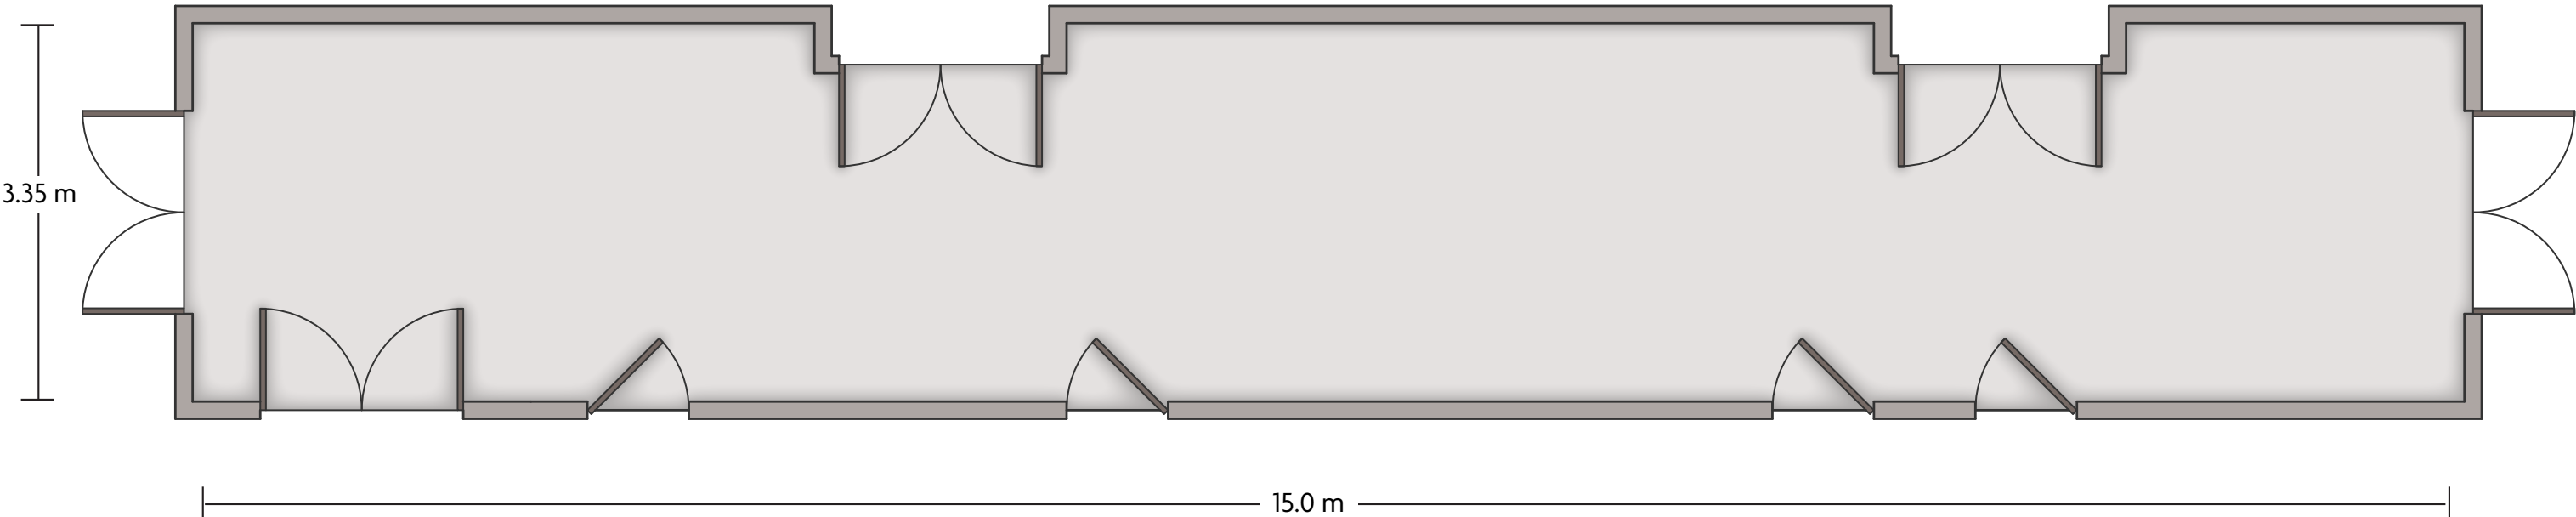

Crowne Plaza® Minsk - King II

LENGTH: 11.8 m WIDTH: 10.3 m HEIGHT: 2.93 m TOTAL SQUARE METERS: 118.8 m² MAXIMUM CAPACITY: 100 POWER OUTLETS: 6

Kirova Street 13 | Minsk - 220030, Belarus | 375.17.2183400

*Multiple layout options available for this space.

Crowne Plaza® Minsk - Princess Prefunction

LENGTH: 15.0 m WIDTH: 3.3 m HEIGHT: 2.3 m TOTAL SQUARE METERS: 49.5 m² MAXIMUM CAPACITY: n/a POWER OUTLETS: 2

LENGTH: 14.3 m WIDTH: 8.2 m HEIGHT: 2.5 m TOTAL SQUARE METERS: 116.6 m² MAXIMUM CAPACITY: 130 POWER OUTLETS: 6

Kirova Street 13 | Minsk - 220030, Belarus | 375.17.2183400

*Multiple layout options available for this space.

Crowne Plaza® Minsk - Queen Prefunction

LENGTH: 7.32 m WIDTH: 4.30 m HEIGHT: 3.05 m TOTAL SQUARE METERS: 31.5 m² MAXIMUM CAPACITY: n/a POWER OUTLETS: 2

Kirova Street 13 | Minsk - 220030, Belarus | 375.17.2183400