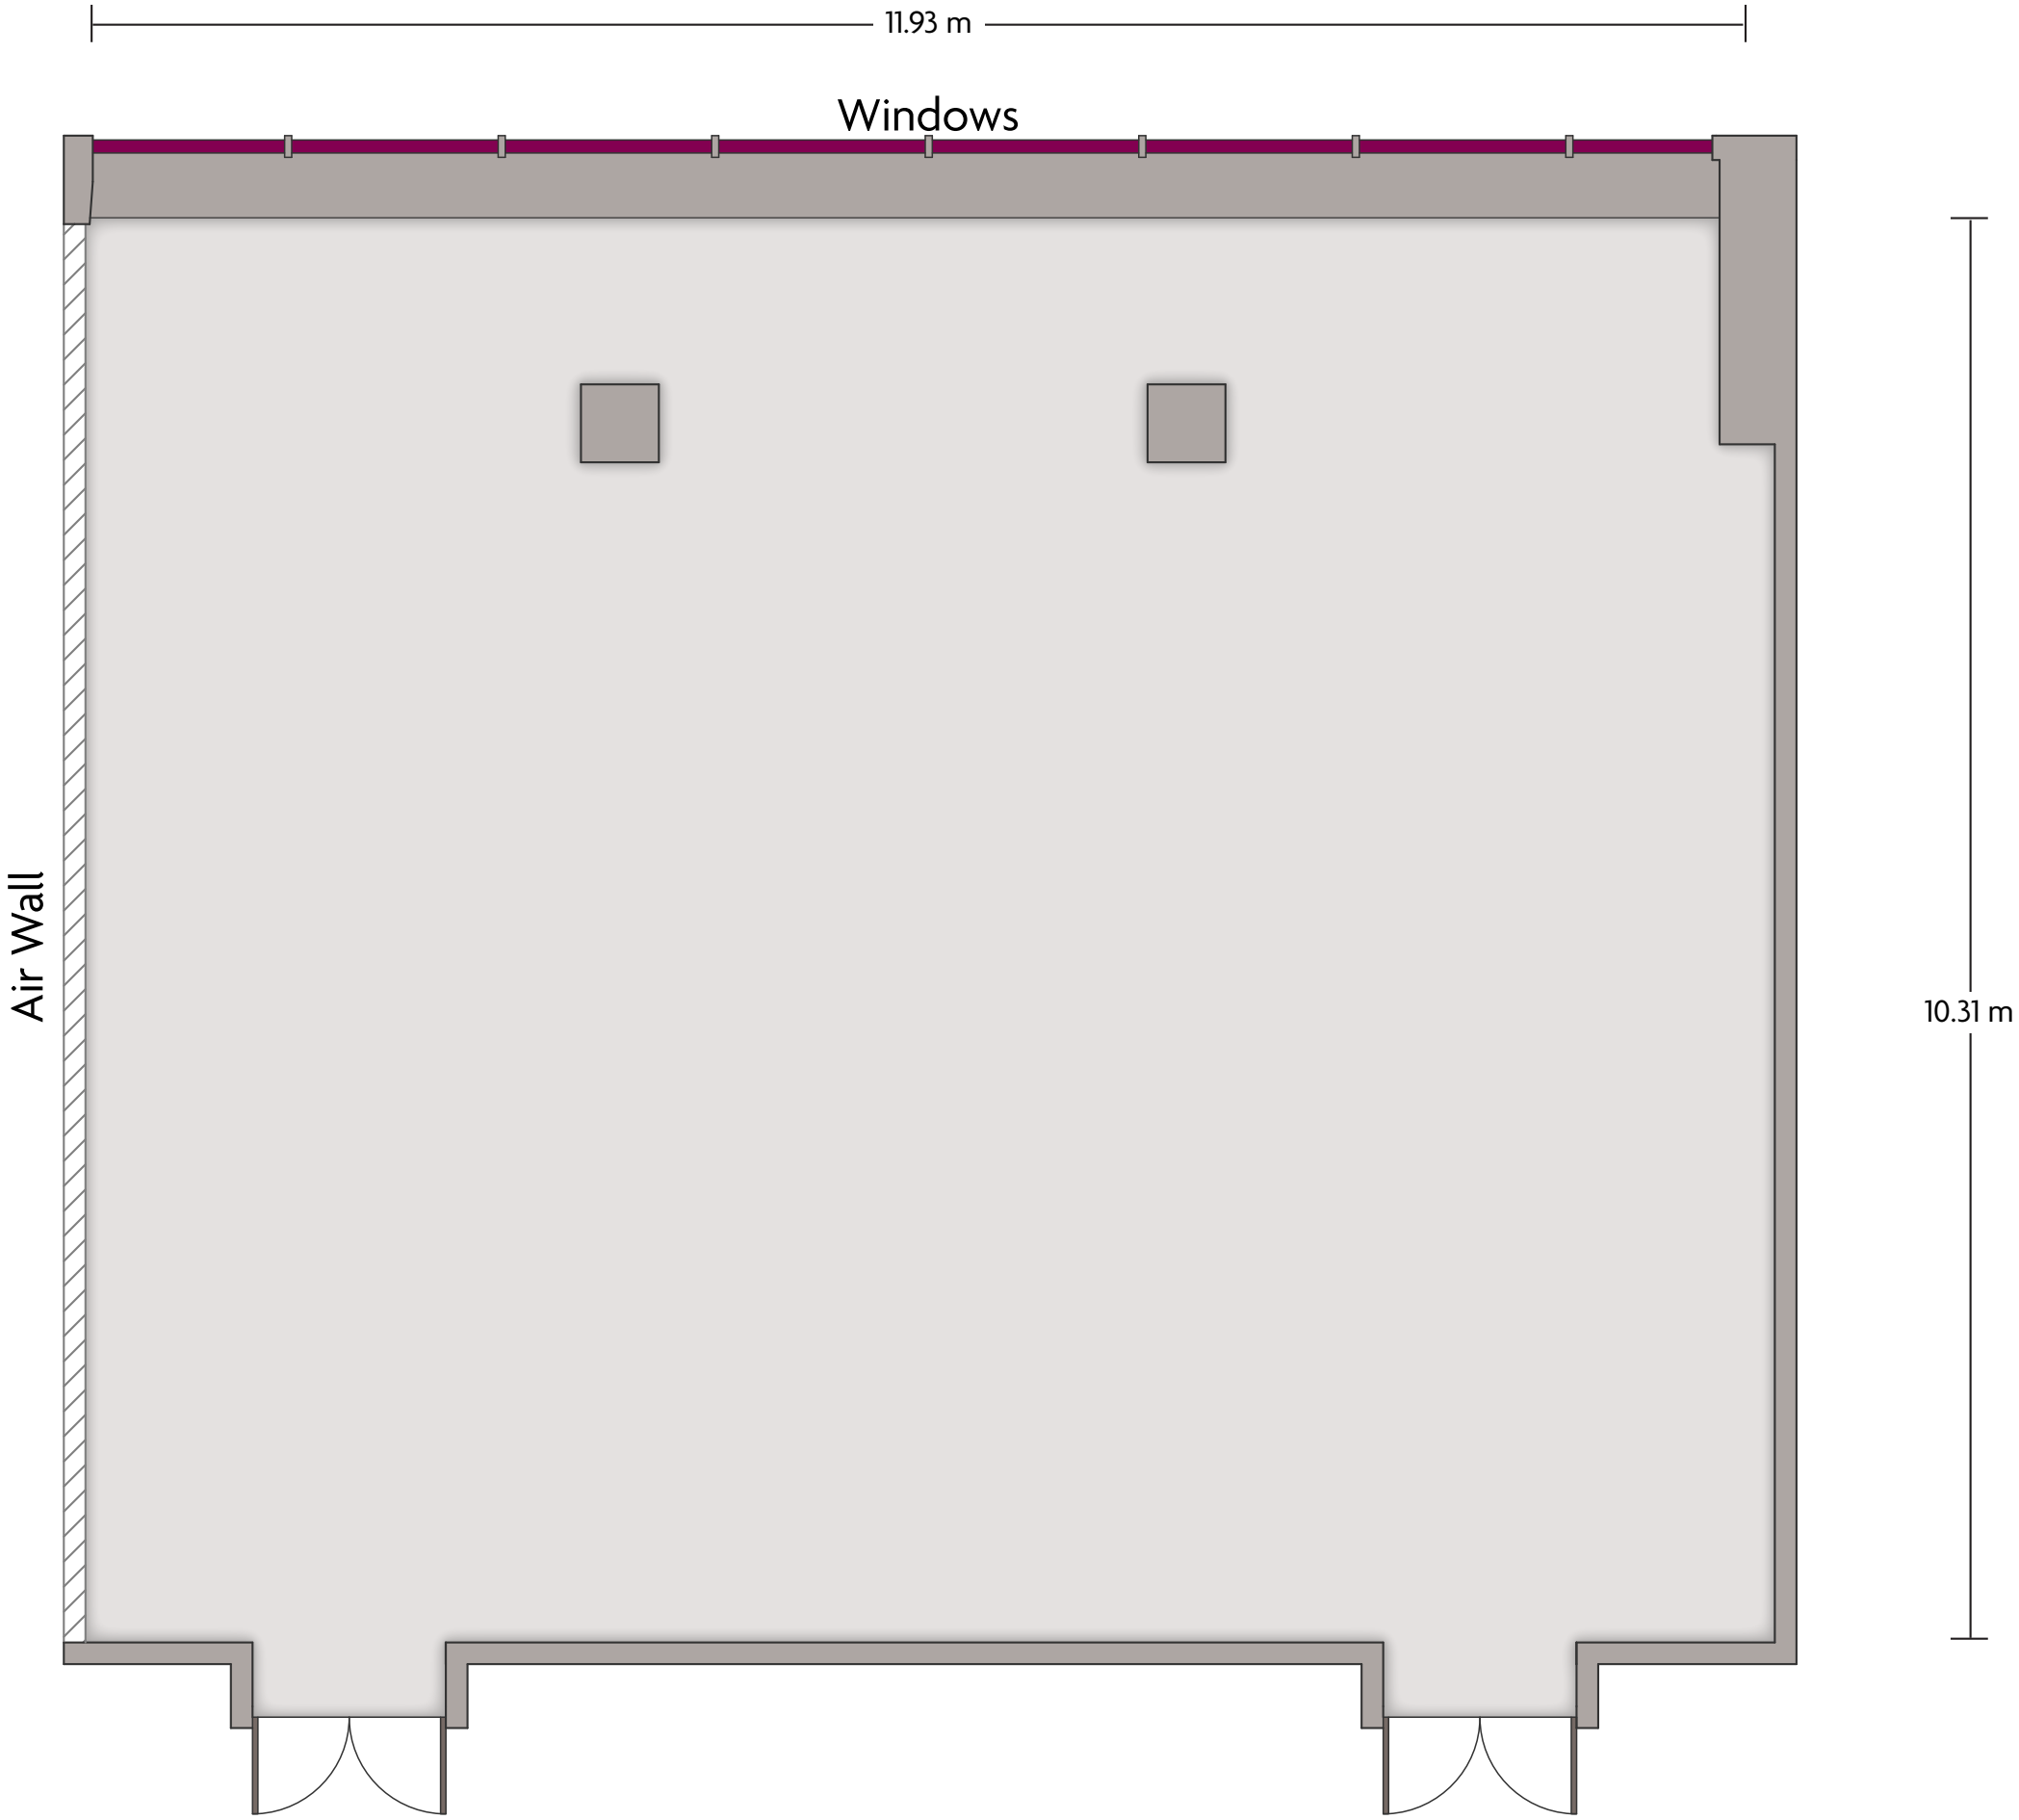

Crowne Plaza® Minsk - Executive Club Meeting Room

LENGTH: 5.8 m WIDTH: 5.7 m HEIGHT: 2.5 m TOTAL SQUARE METERS: 29.6 m² MAXIMUM CAPACITY: 8 POWER OUTLETS: 12

Kirova Street 13 | Minsk - 220030, Belarus | 375.17.2183400

LENGTH: 14.5 m WIDTH: 3.4 m HEIGHT: 3.3 m TOTAL SQUARE METERS: 48.9 m² MAXIMUM CAPACITY: 50 POWER OUTLETS: 2

Kirova Street 13 | Minsk - 220030, Belarus | 375.17.2183400

*Multiple layout options available for this space.

LENGTH: 24.4 m WIDTH: 10.3 m HEIGHT: 2.93 m TOTAL SQUARE METERS: 240.1 m² MAXIMUM CAPACITY: 200 POWER OUTLETS: 12

Kirova Street 13 | Minsk - 220030, Belarus | 375.17.2183400

*Multiple layout options available for this space.

Crowne Plaza® Minsk - King II

LENGTH: 11.8 m WIDTH: 10.3 m HEIGHT: 2.93 m TOTAL SQUARE METERS: 118.8 m² MAXIMUM CAPACITY: 100 POWER OUTLETS: 6

Kirova Street 13 | Minsk - 220030, Belarus | 375.17.2183400