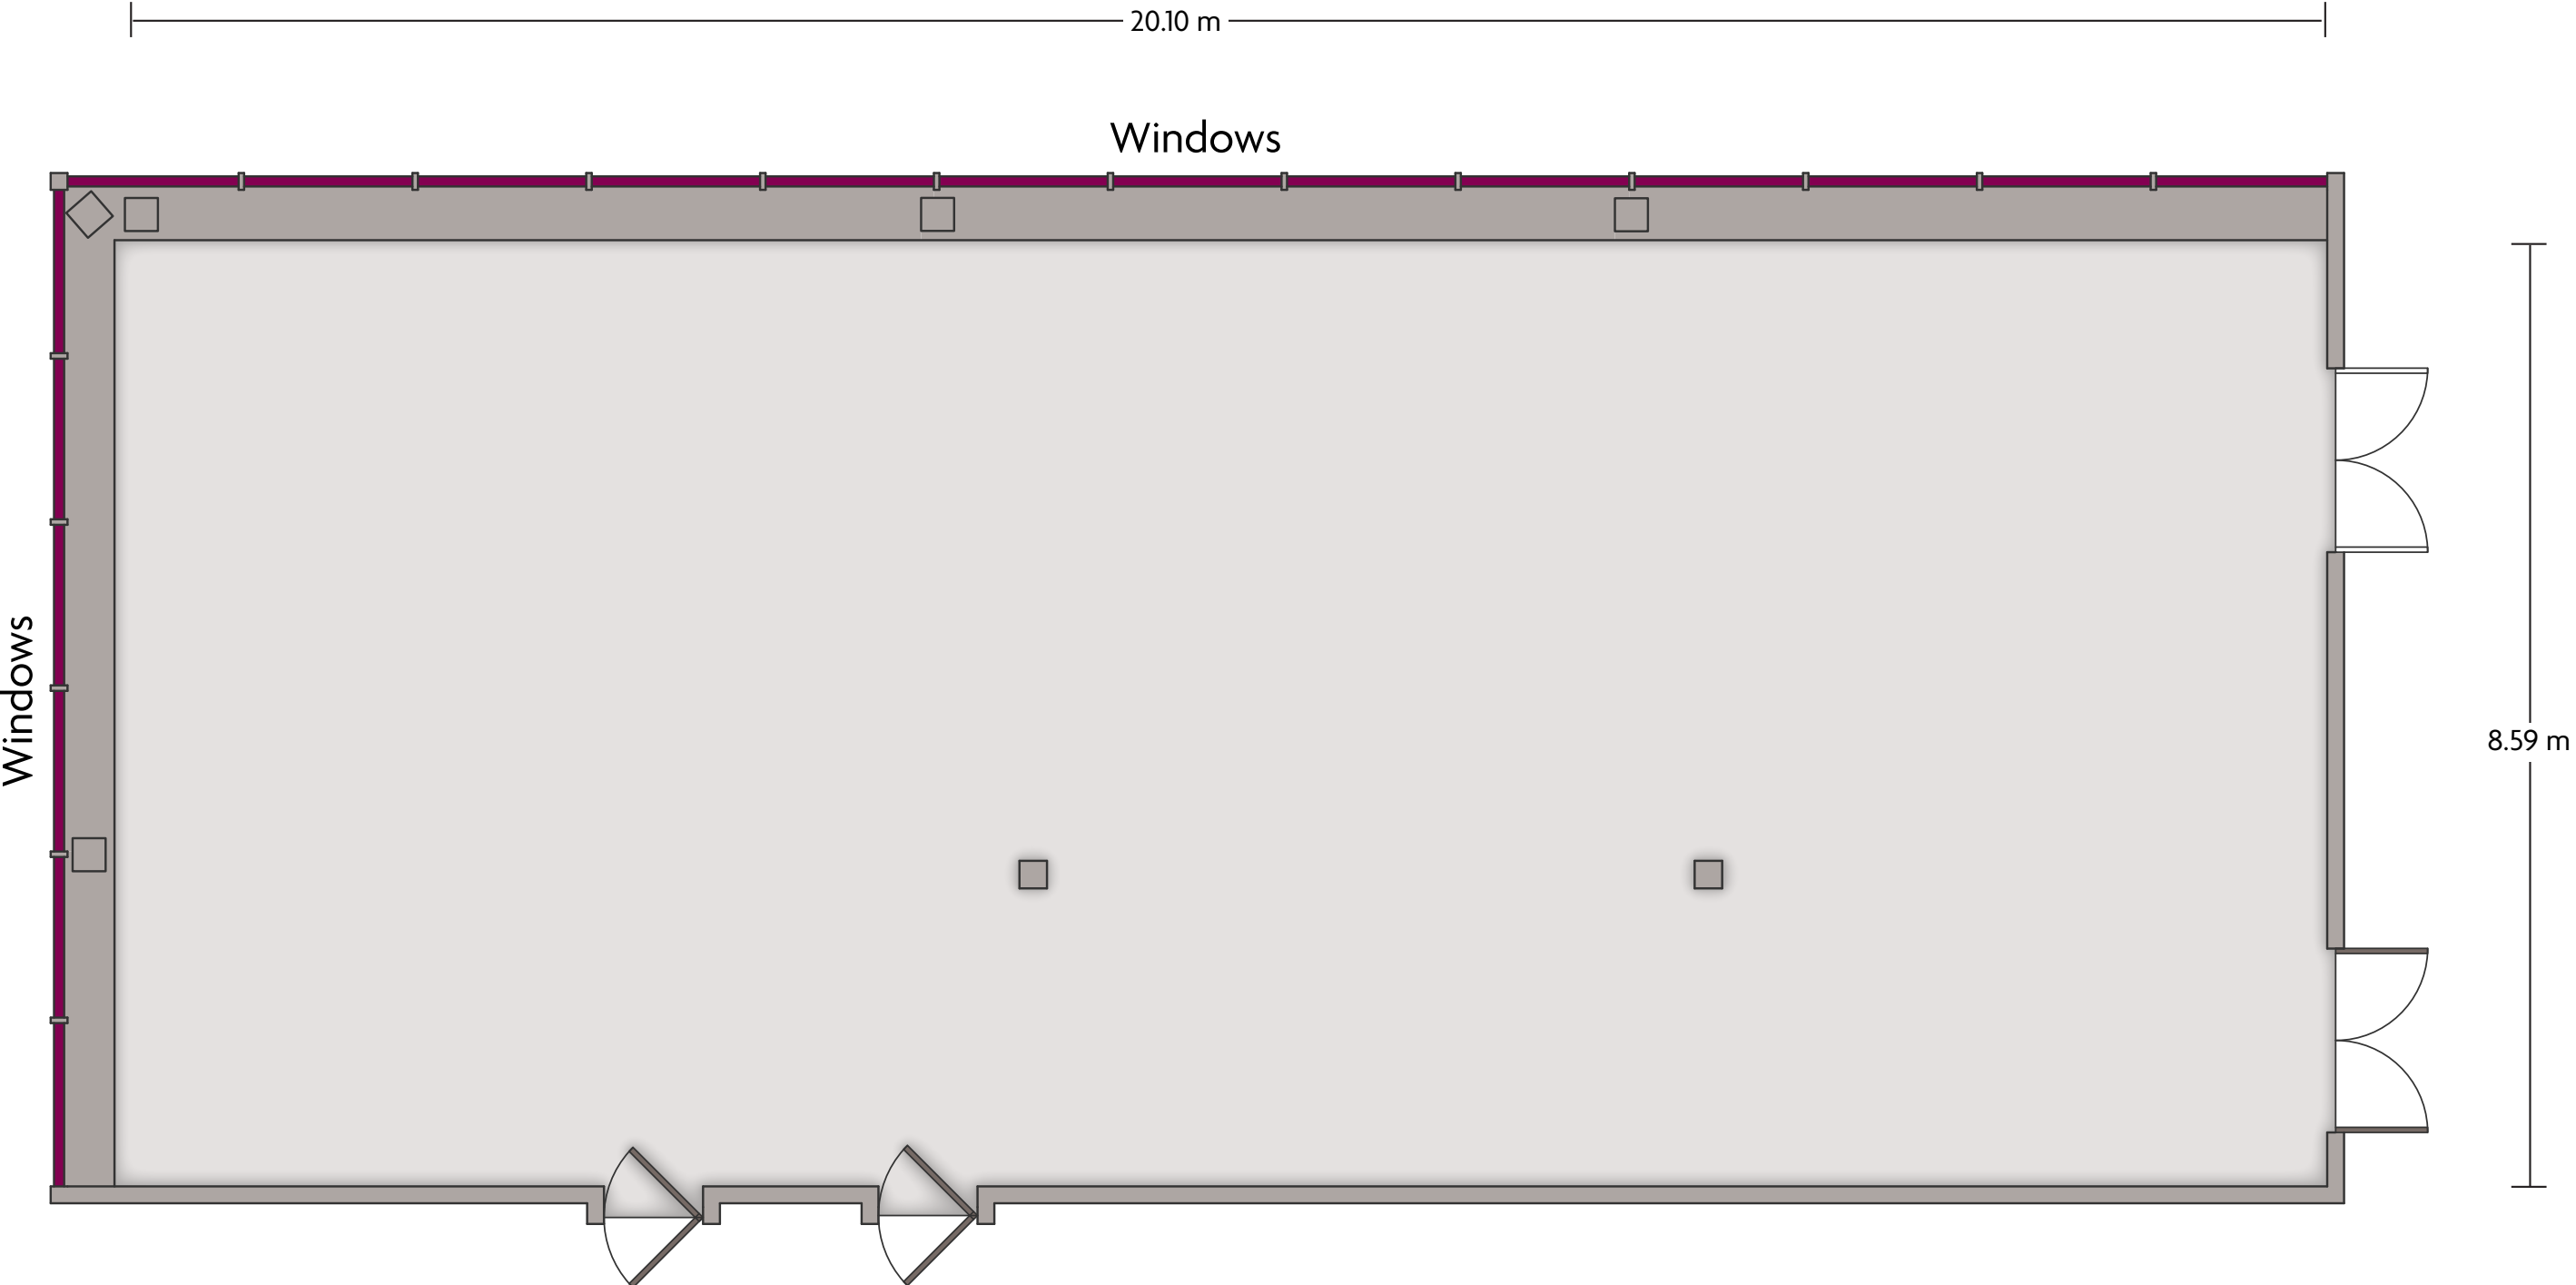

Crowne Plaza® Minsk - Queen Prefunction

LENGTH: 7.32 m WIDTH: 4.30 m HEIGHT: 3.05 m TOTAL SQUARE METERS: 31.5 m² MAXIMUM CAPACITY: n/a POWER OUTLETS: 2

Kirova Street 13 | Minsk - 220030, Belarus | 375.17.2183400

*Multiple layout options available for this space.

LENGTH: 12.2 m WIDTH: 8.0 m HEIGHT: 6.6 m TOTAL SQUARE METERS: 75.2 m² MAXIMUM CAPACITY: 60 POWER OUTLETS: 7

Kirova Street 13 | Minsk - 220030, Belarus | 375.17.2183400

*Multiple layout options available for this space.

LENGTH: 5.80 m WIDTH: 5.0 m HEIGHT: 2.9 m TOTAL SQUARE METERS: 29.0 m² MAXIMUM CAPACITY: n/a POWER OUTLETS: 1

Kirova Street 13 | Minsk - 220030, Belarus | 375.17.2183400

*Multiple layout options available for this space.

LENGTH: 20.1 m WIDTH: 8.6 m HEIGHT: 2.93 m TOTAL SQUARE METERS: 172.7 m² MAXIMUM CAPACITY: 150 POWER OUTLETS: 12

Kirova Street 13 | Minsk - 220030, Belarus | 375.17.2183400