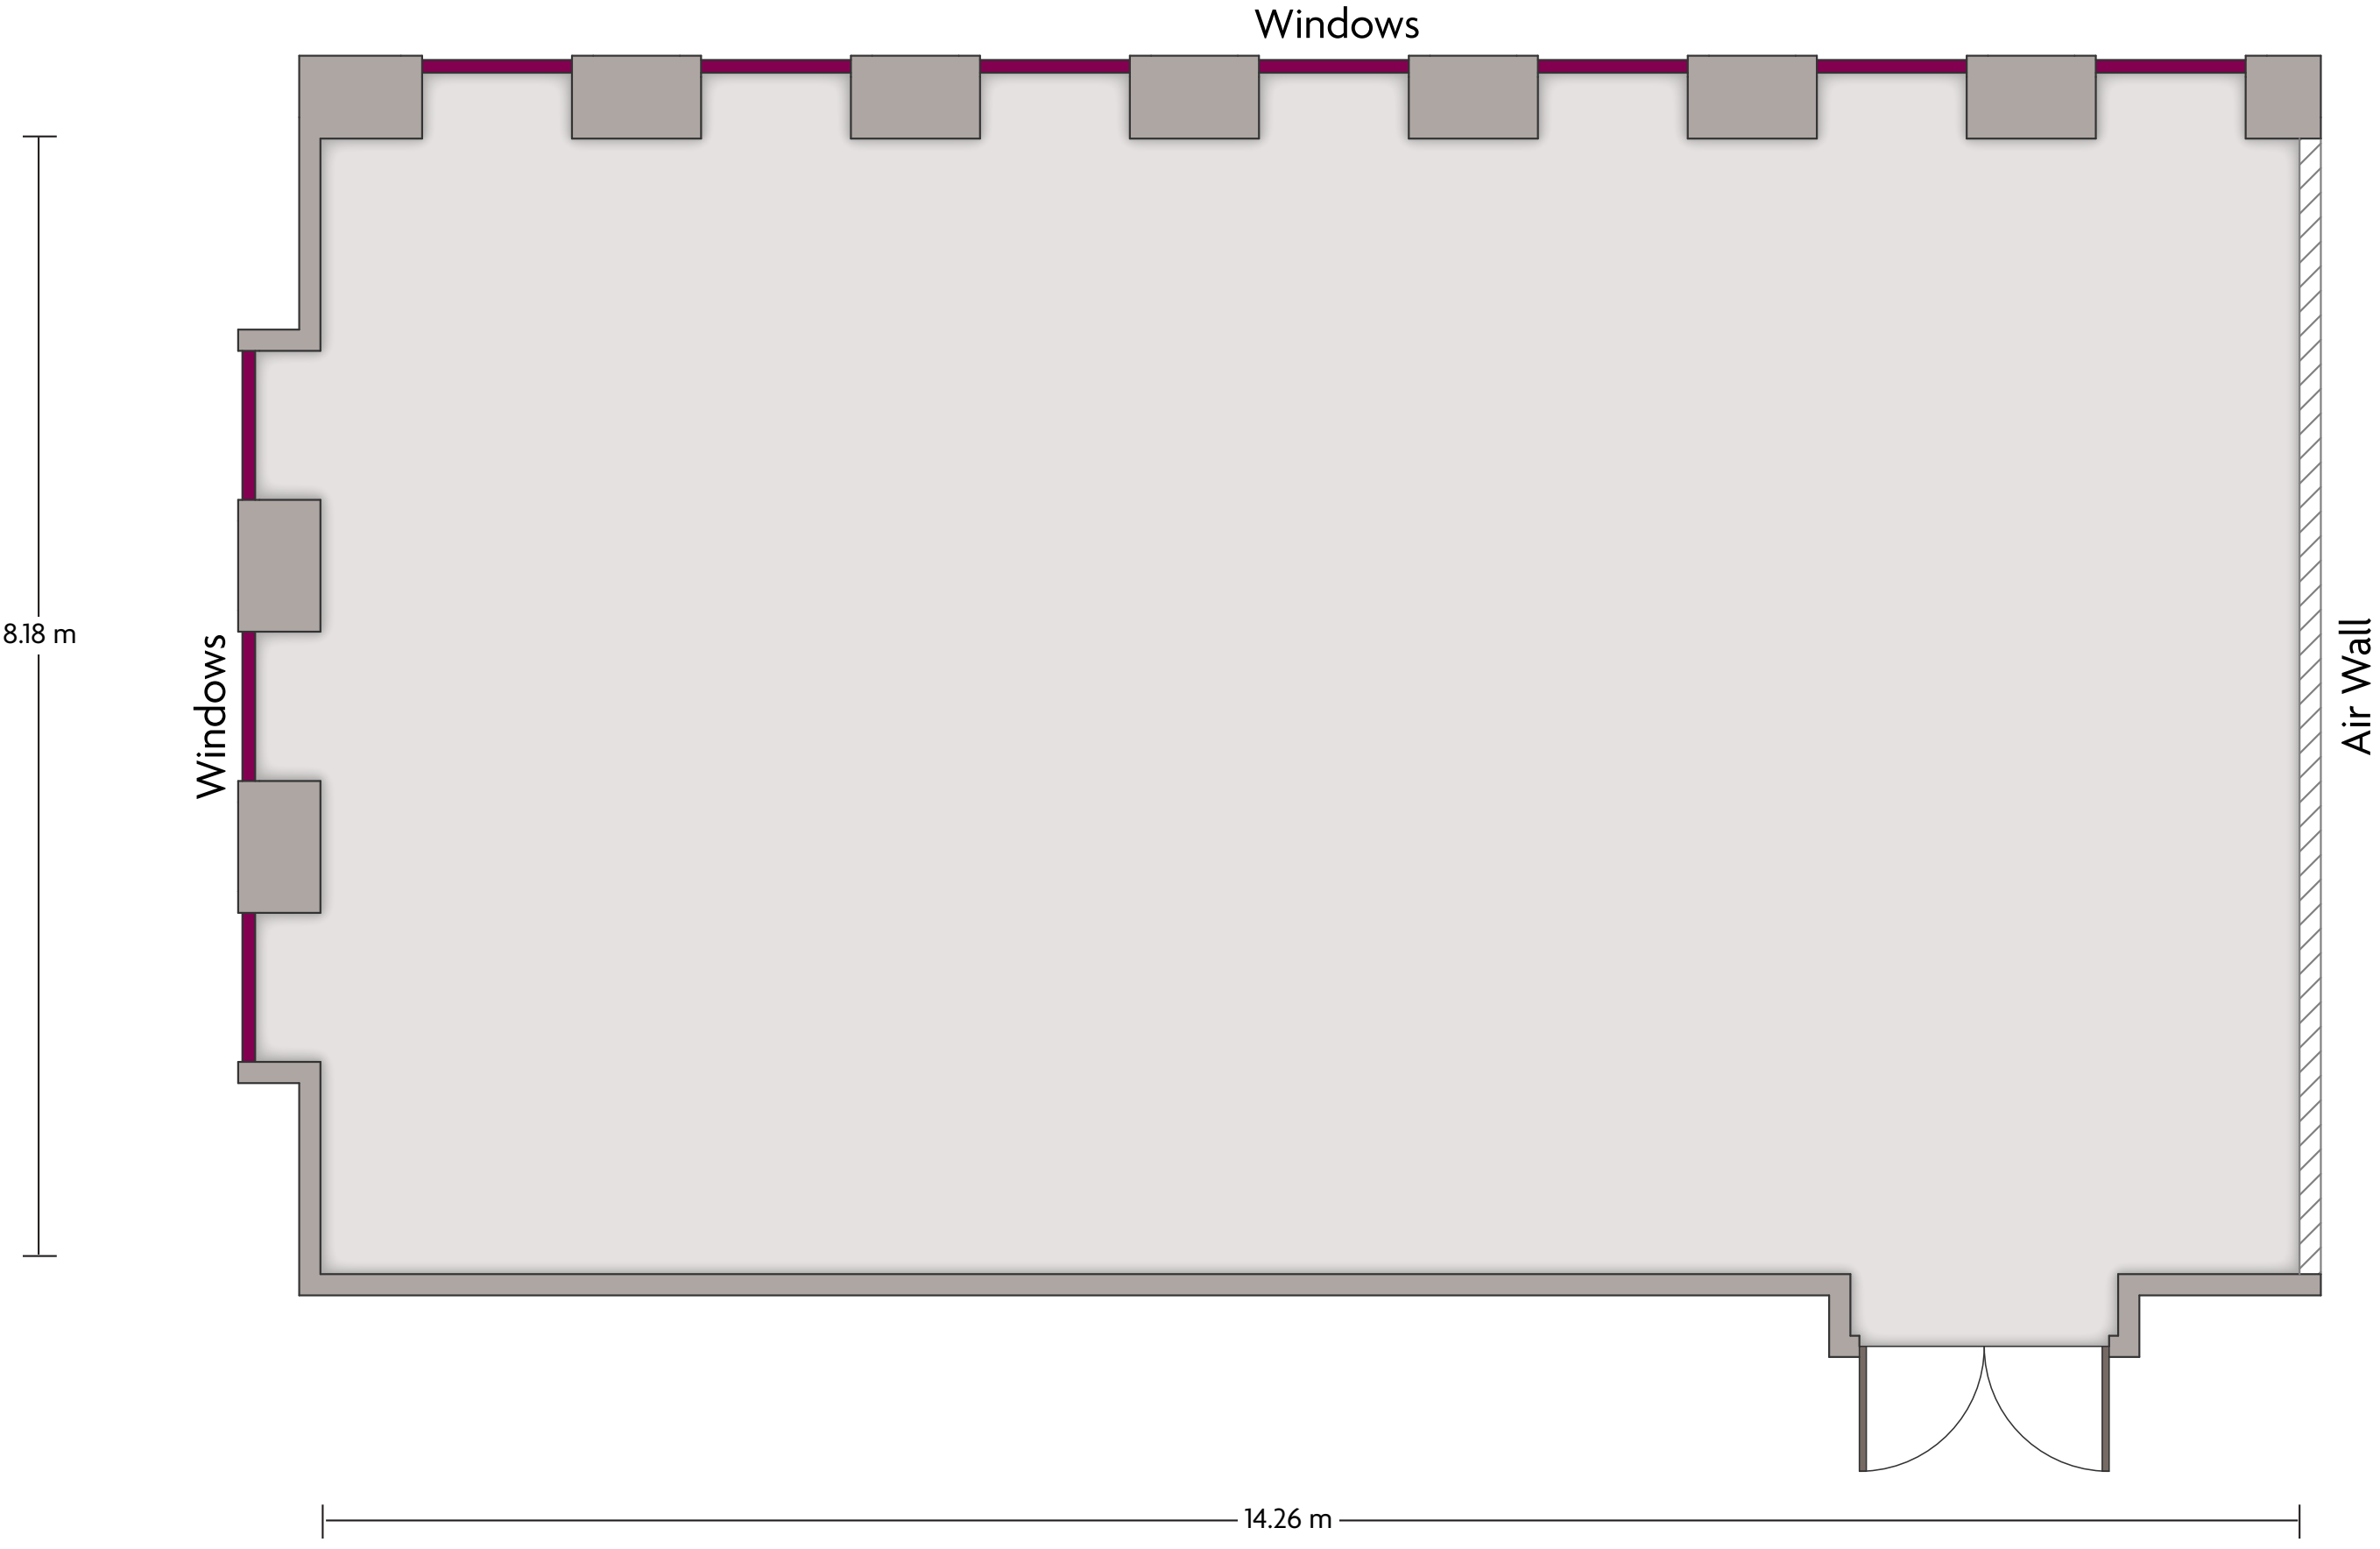

Kirova Street 13 | Minsk - 220030, Belarus | 375.17.2183400

*Multiple layout options available for this space.

LENGTH: 22.6 m WIDTH: 8.2 m HEIGHT: 2.5 m TOTAL SQUARE METERS: 185.4 m² MAXIMUM CAPACITY: 180 POWER OUTLETS: 10

Kirova Street 13 | Minsk - 220030, Belarus | 375.17.2183400

*Multiple layout options available for this space.

LENGTH: 8.2 m WIDTH: 8.2 m HEIGHT: 2.5 m TOTAL SQUARE METERS: 67.3 m² MAXIMUM CAPACITY: 50 POWER OUTLETS: 4

LENGTH: 14.3 m WIDTH: 8.2 m HEIGHT: 2.5 m TOTAL SQUARE METERS: 116.6 m² MAXIMUM CAPACITY: 130 POWER OUTLETS: 6

Kirova Street 13 | Minsk - 220030, Belarus | 375.17.2183400

*Multiple layout options available for this space.

Crowne Plaza® Minsk - Queen Prefunction

LENGTH: 7.32 m WIDTH: 4.30 m HEIGHT: 3.05 m TOTAL SQUARE METERS: 31.5 m² MAXIMUM CAPACITY: n/a POWER OUTLETS: 2

Kirova Street 13 | Minsk - 220030, Belarus | 375.17.2183400