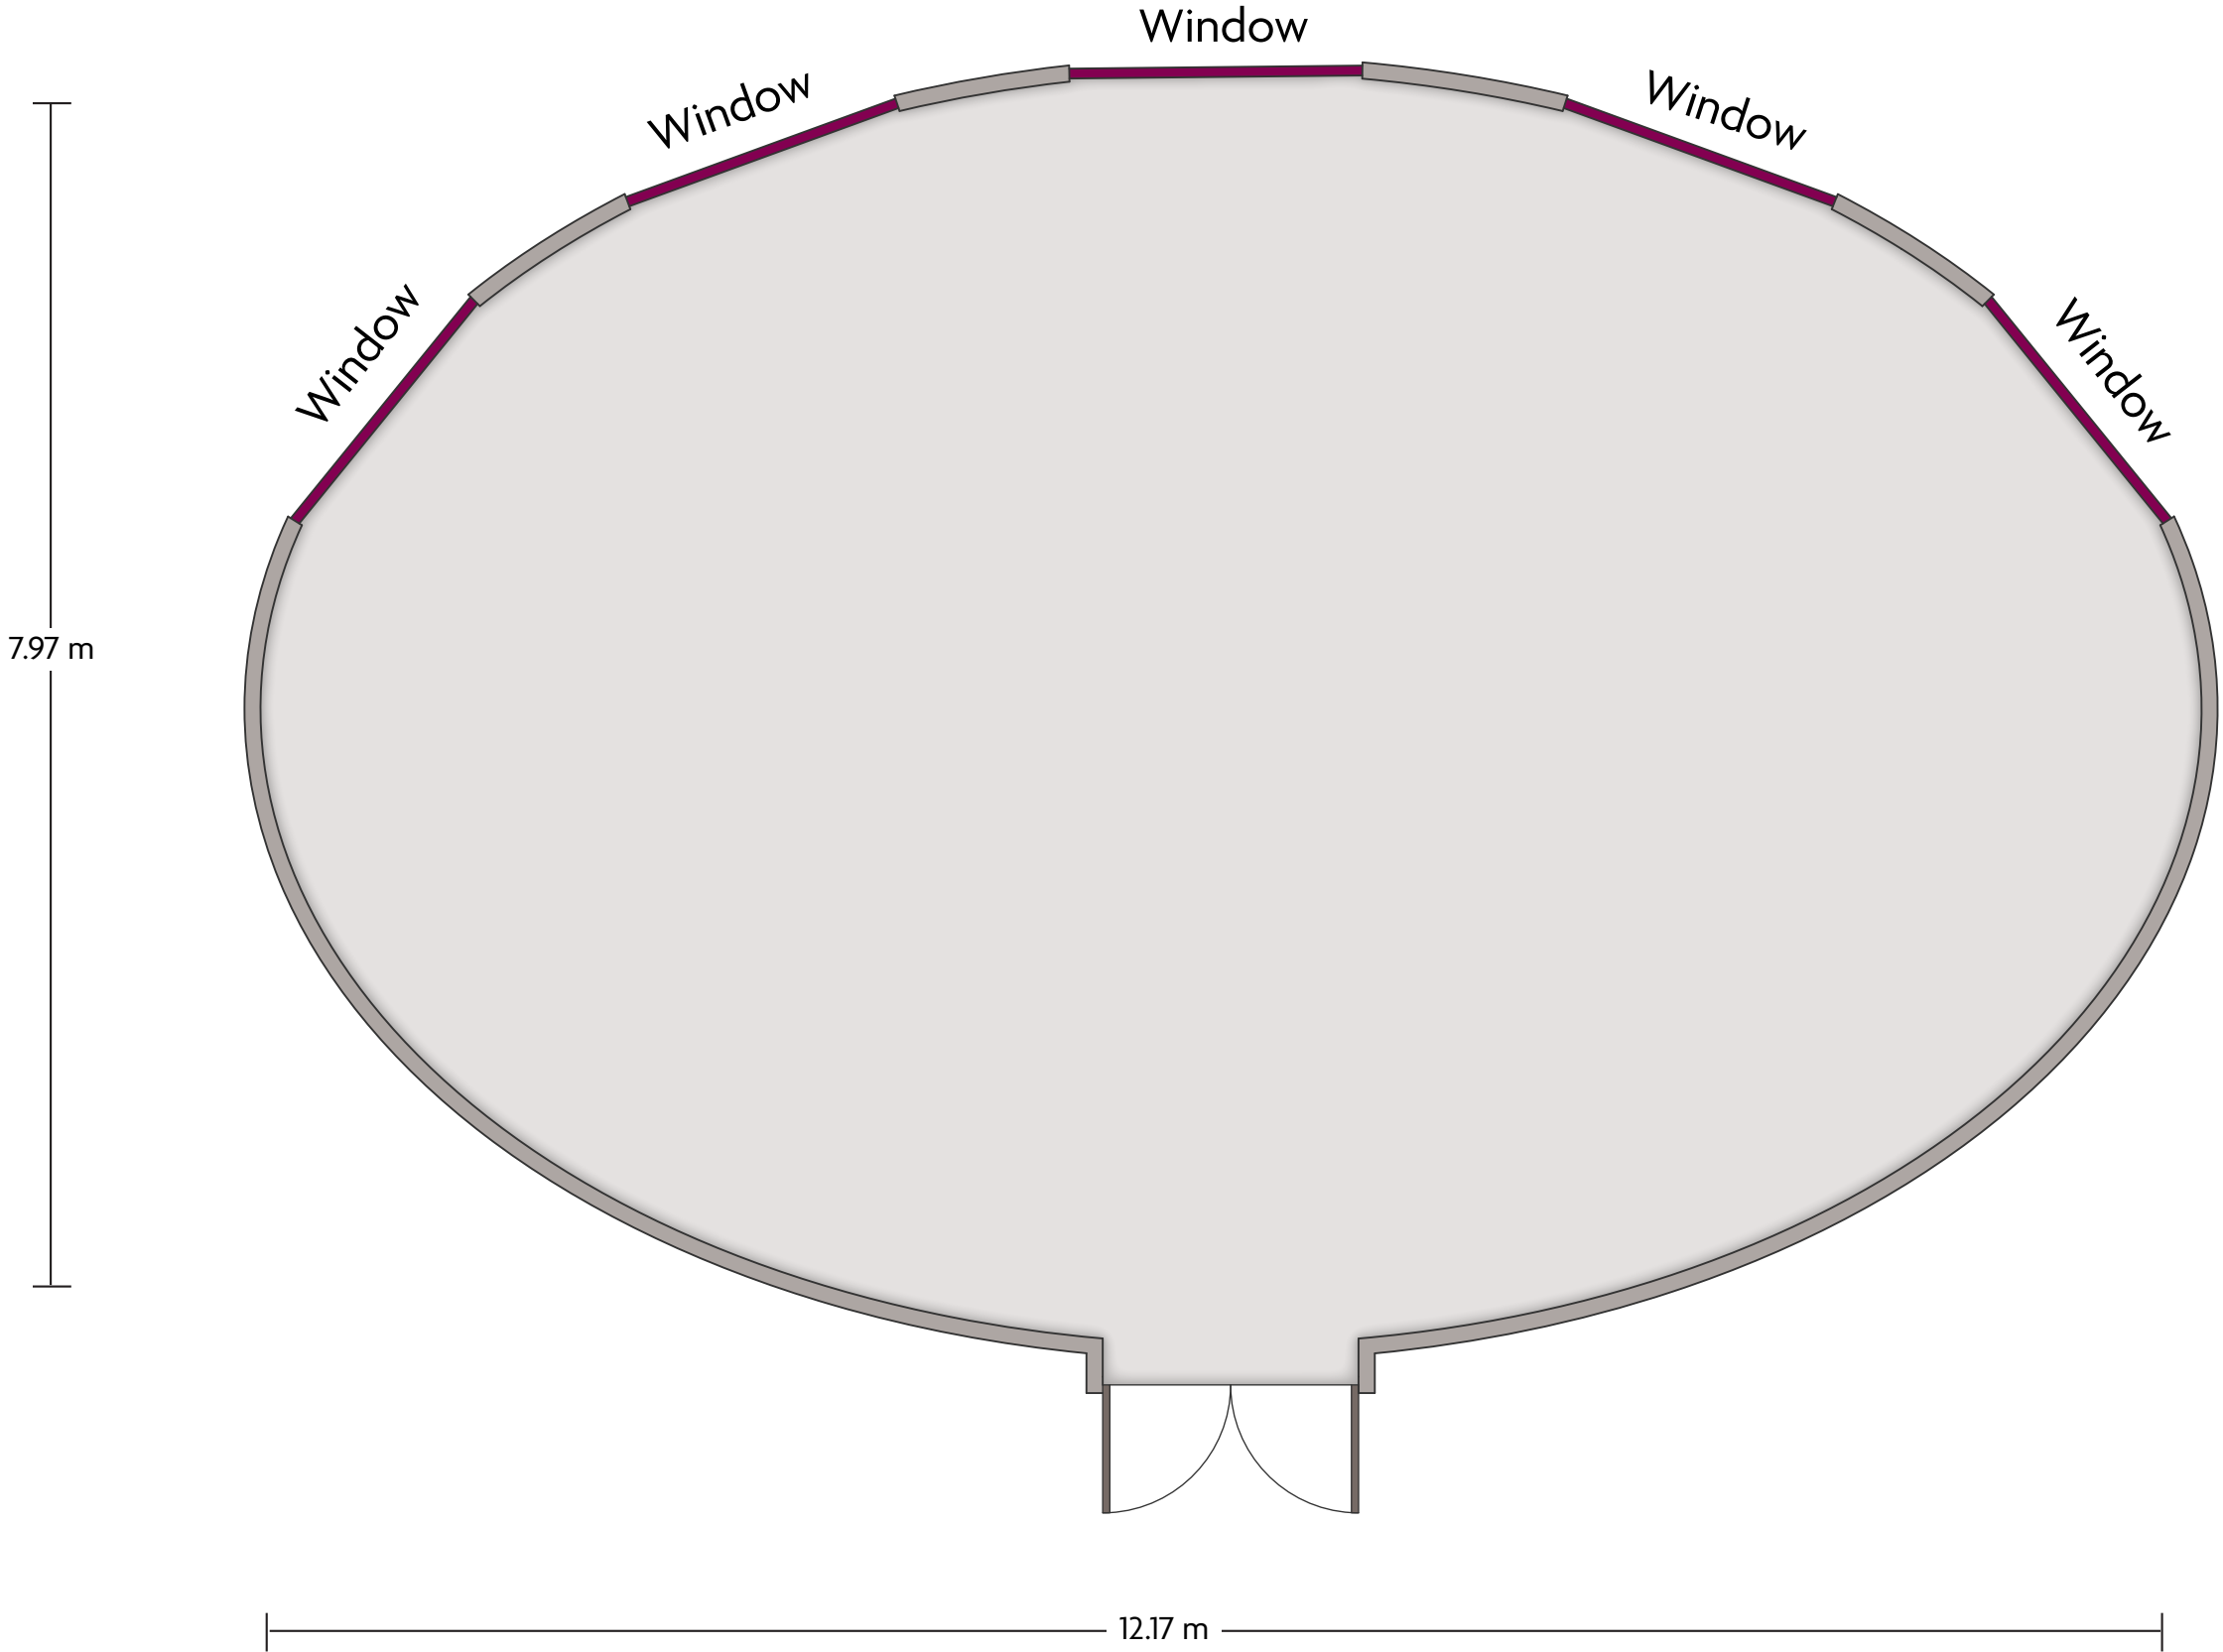

Kirova Street 13 | Minsk - 220030, Belarus | 375.17.2183400

*Multiple layout options available for this space.

LENGTH: 8.2 m WIDTH: 8.2 m HEIGHT: 2.5 m TOTAL SQUARE METERS: 67.3 m² MAXIMUM CAPACITY: 50 POWER OUTLETS: 4

LENGTH: 14.3 m WIDTH: 8.2 m HEIGHT: 2.5 m TOTAL SQUARE METERS: 116.6 m² MAXIMUM CAPACITY: 130 POWER OUTLETS: 6

Kirova Street 13 | Minsk - 220030, Belarus | 375.17.2183400

*Multiple layout options available for this space.

Crowne Plaza® Minsk - Queen Prefunction

LENGTH: 7.32 m WIDTH: 4.30 m HEIGHT: 3.05 m TOTAL SQUARE METERS: 31.5 m² MAXIMUM CAPACITY: n/a POWER OUTLETS: 2

Kirova Street 13 | Minsk - 220030, Belarus | 375.17.2183400

*Multiple layout options available for this space.

LENGTH: 12.2 m WIDTH: 8.0 m HEIGHT: 6.6 m TOTAL SQUARE METERS: 75.2 m² MAXIMUM CAPACITY: 60 POWER OUTLETS: 7

Kirova Street 13 | Minsk - 220030, Belarus | 375.17.2183400