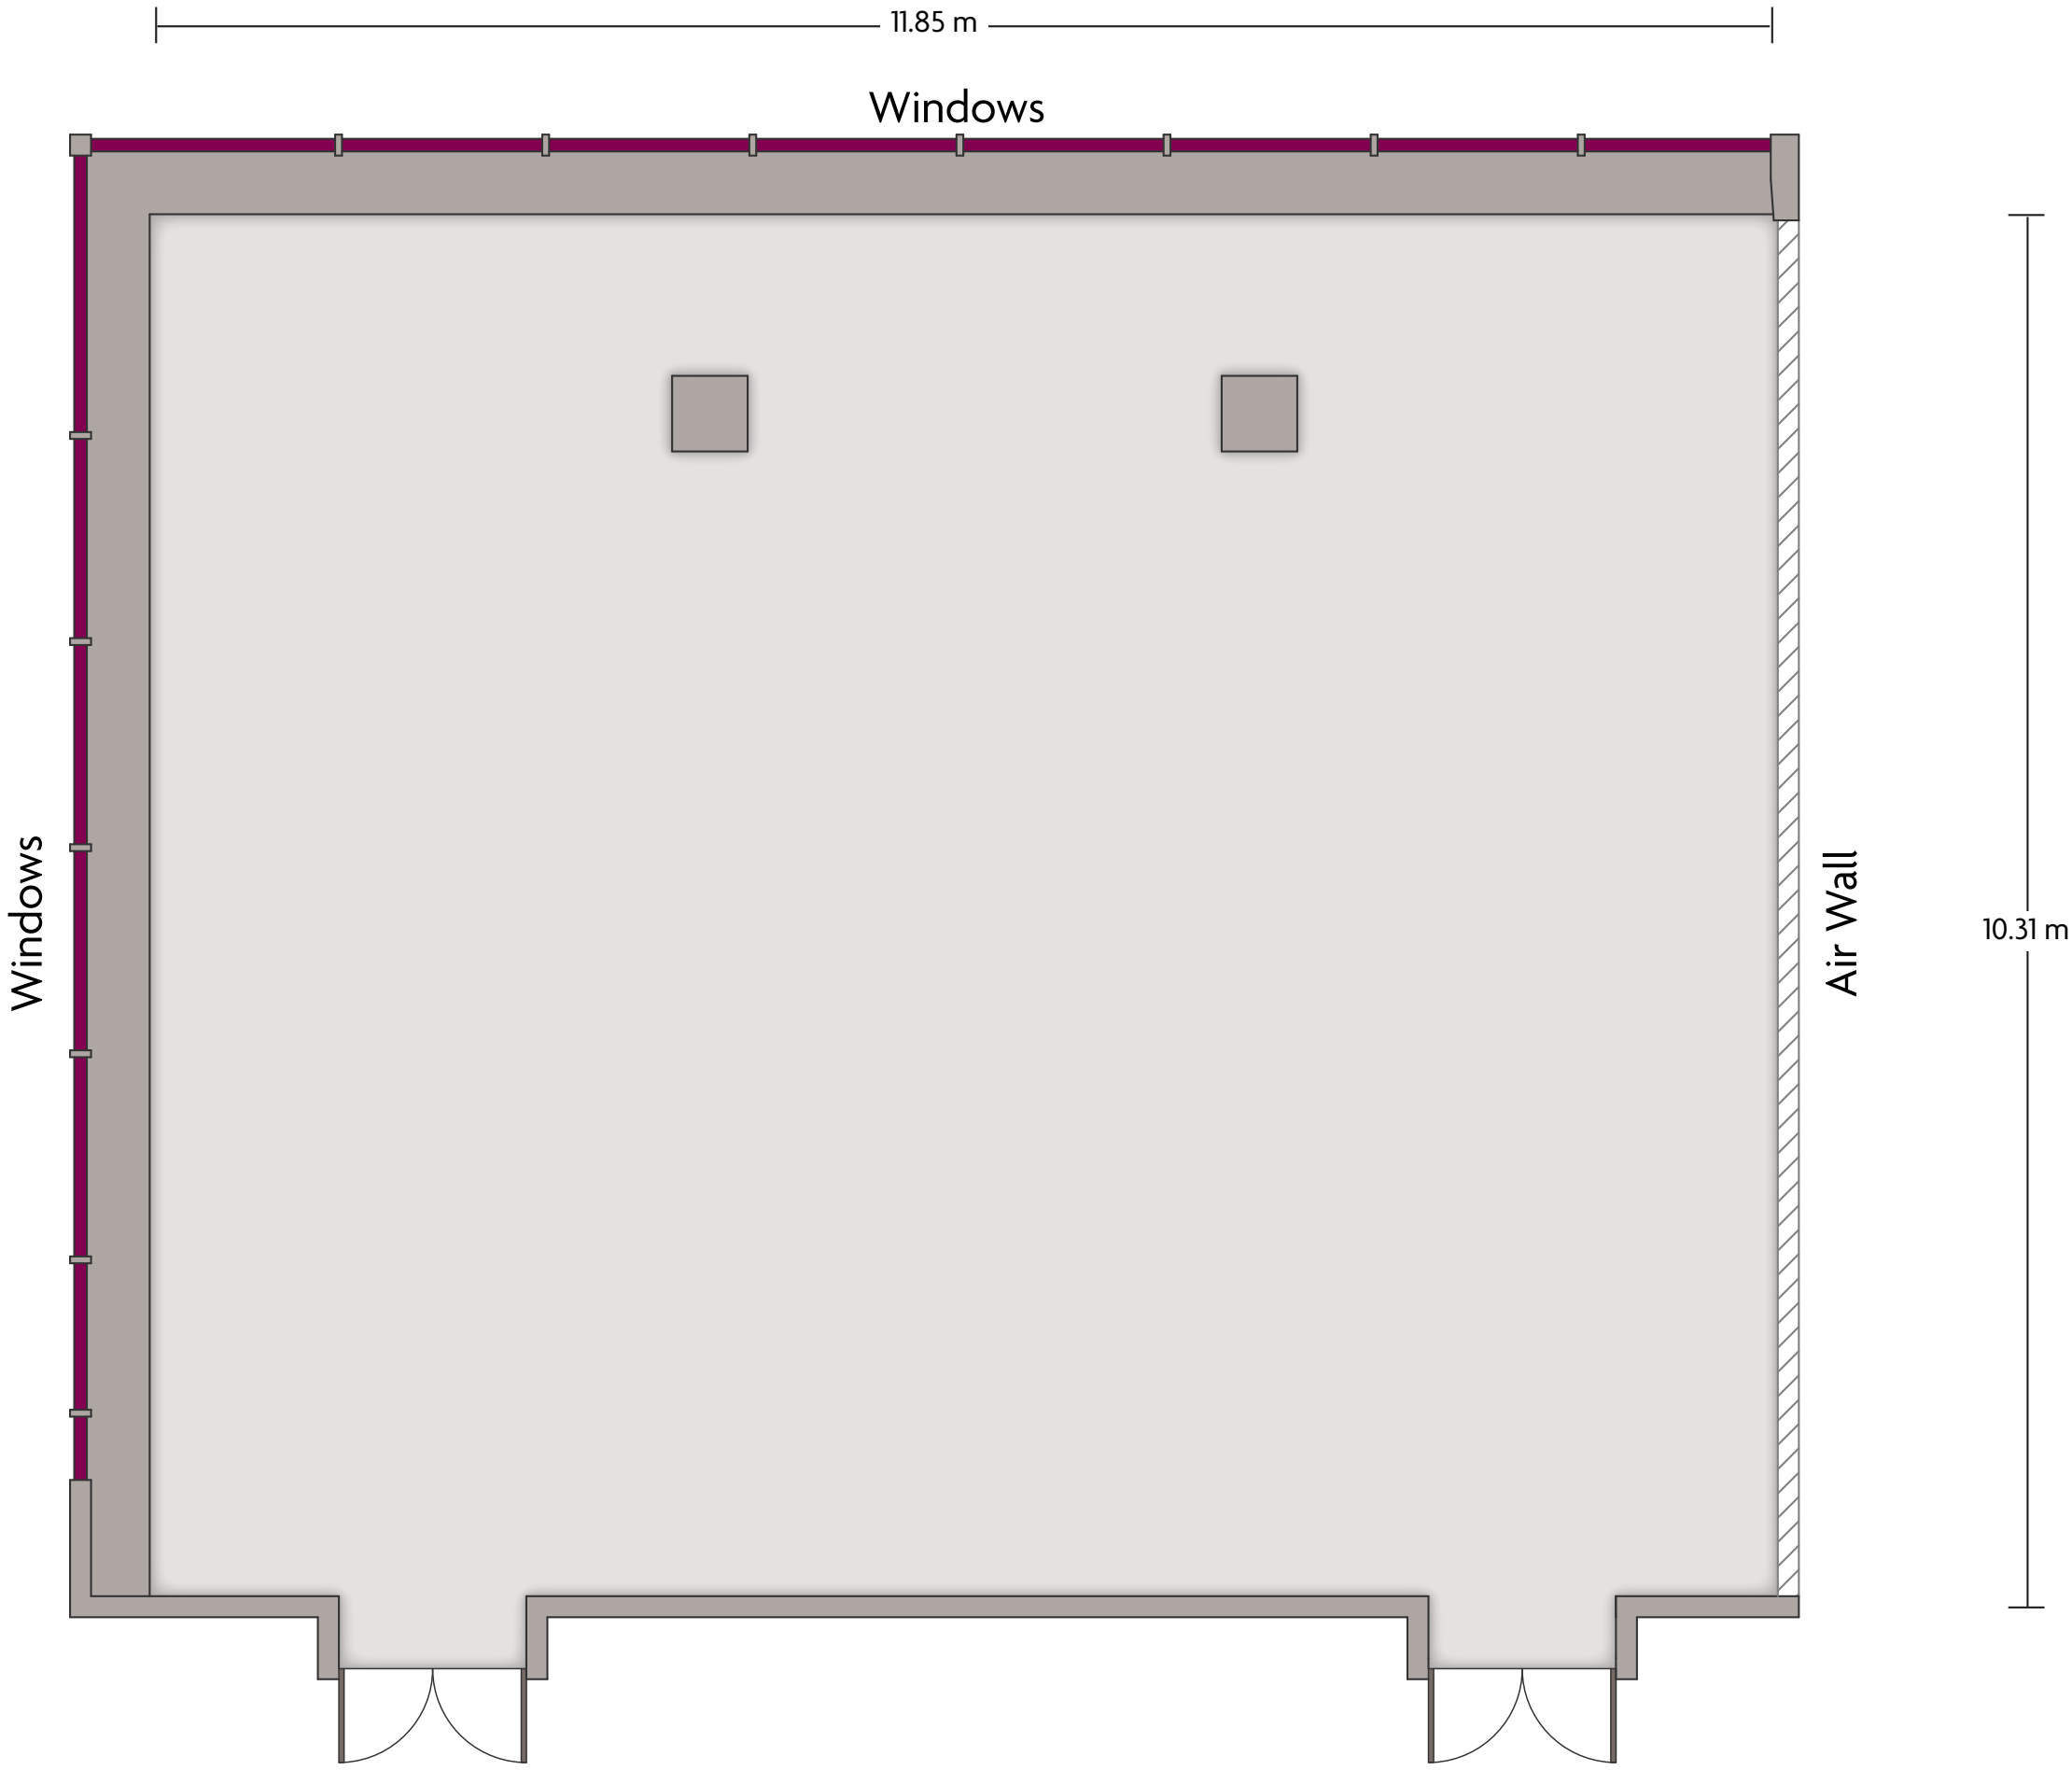

LENGTH: 11.9 m WIDTH: 10.3 m HEIGHT: 2.93 m TOTAL SQUARE METERS: 118.9 m² MAXIMUM CAPACITY: 100 POWER OUTLETS: 6

Kirova Street 13 | Minsk - 220030, Belarus | 375.17.2183400

*Multiple layout options available for this space.

LENGTH: 12.4 m WIDTH: 3.5 m HEIGHT: 3.3 m TOTAL SQUARE METERS: 43.7 m² MAXIMUM CAPACITY: 50 POWER OUTLETS: 4

Kirova Street 13 | Minsk - 220030, Belarus | 375.17.2183400

*Multiple layout options available for this space.

Crowne Plaza® Minsk - King II

LENGTH: 11.8 m WIDTH: 10.3 m HEIGHT: 2.93 m TOTAL SQUARE METERS: 118.8 m² MAXIMUM CAPACITY: 100 POWER OUTLETS: 6

Kirova Street 13 | Minsk - 220030, Belarus | 375.17.2183400

*Multiple layout options available for this space.

Crowne Plaza® Minsk - Princess Prefunction

LENGTH: 15.0 m WIDTH: 3.3 m HEIGHT: 2.3 m TOTAL SQUARE METERS: 49.5 m² MAXIMUM CAPACITY: n/a POWER OUTLETS: 2