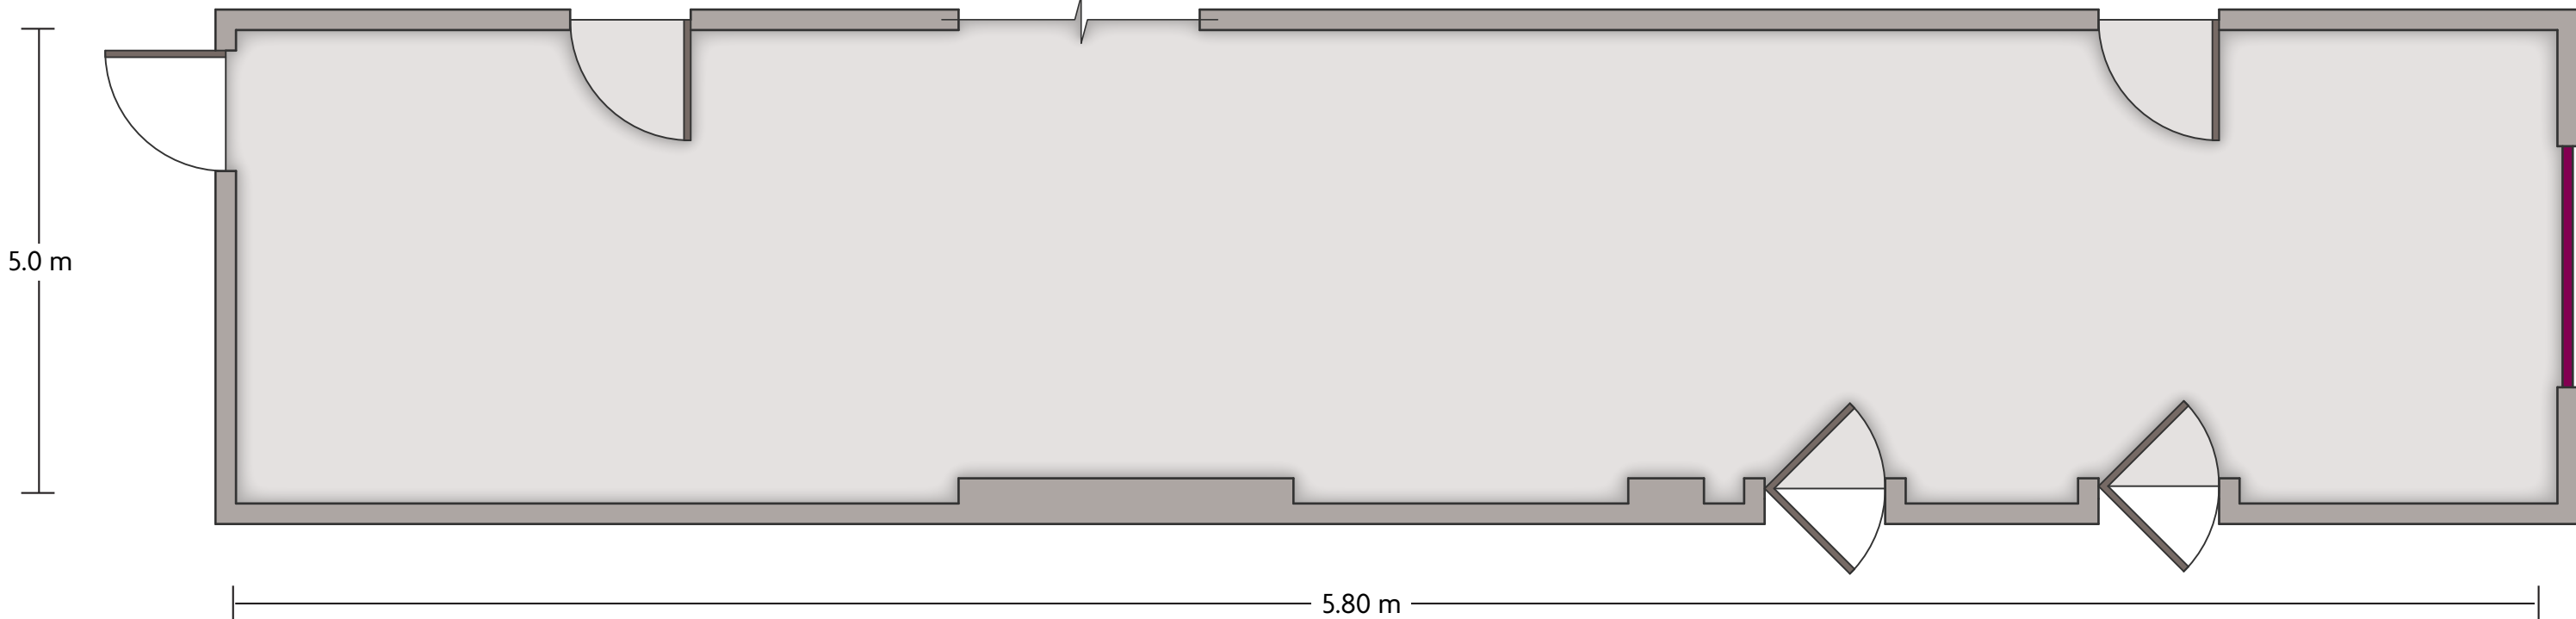

LENGTH: 14.3 m WIDTH: 8.2 m HEIGHT: 2.5 m TOTAL SQUARE METERS: 116.6 m² MAXIMUM CAPACITY: 130 POWER OUTLETS: 6

Kirova Street 13 | Minsk - 220030, Belarus | 375.17.2183400

*Multiple layout options available for this space.

Crowne Plaza® Minsk - Queen Prefunction

LENGTH: 7.32 m WIDTH: 4.30 m HEIGHT: 3.05 m TOTAL SQUARE METERS: 31.5 m² MAXIMUM CAPACITY: n/a POWER OUTLETS: 2

Kirova Street 13 | Minsk - 220030, Belarus | 375.17.2183400

*Multiple layout options available for this space.

LENGTH: 12.2 m WIDTH: 8.0 m HEIGHT: 6.6 m TOTAL SQUARE METERS: 75.2 m² MAXIMUM CAPACITY: 60 POWER OUTLETS: 7

Kirova Street 13 | Minsk - 220030, Belarus | 375.17.2183400

*Multiple layout options available for this space.

LENGTH: 5.80 m WIDTH: 5.0 m HEIGHT: 2.9 m TOTAL SQUARE METERS: 29.0 m² MAXIMUM CAPACITY: n/a POWER OUTLETS: 1

Kirova Street 13 | Minsk - 220030, Belarus | 375.17.2183400