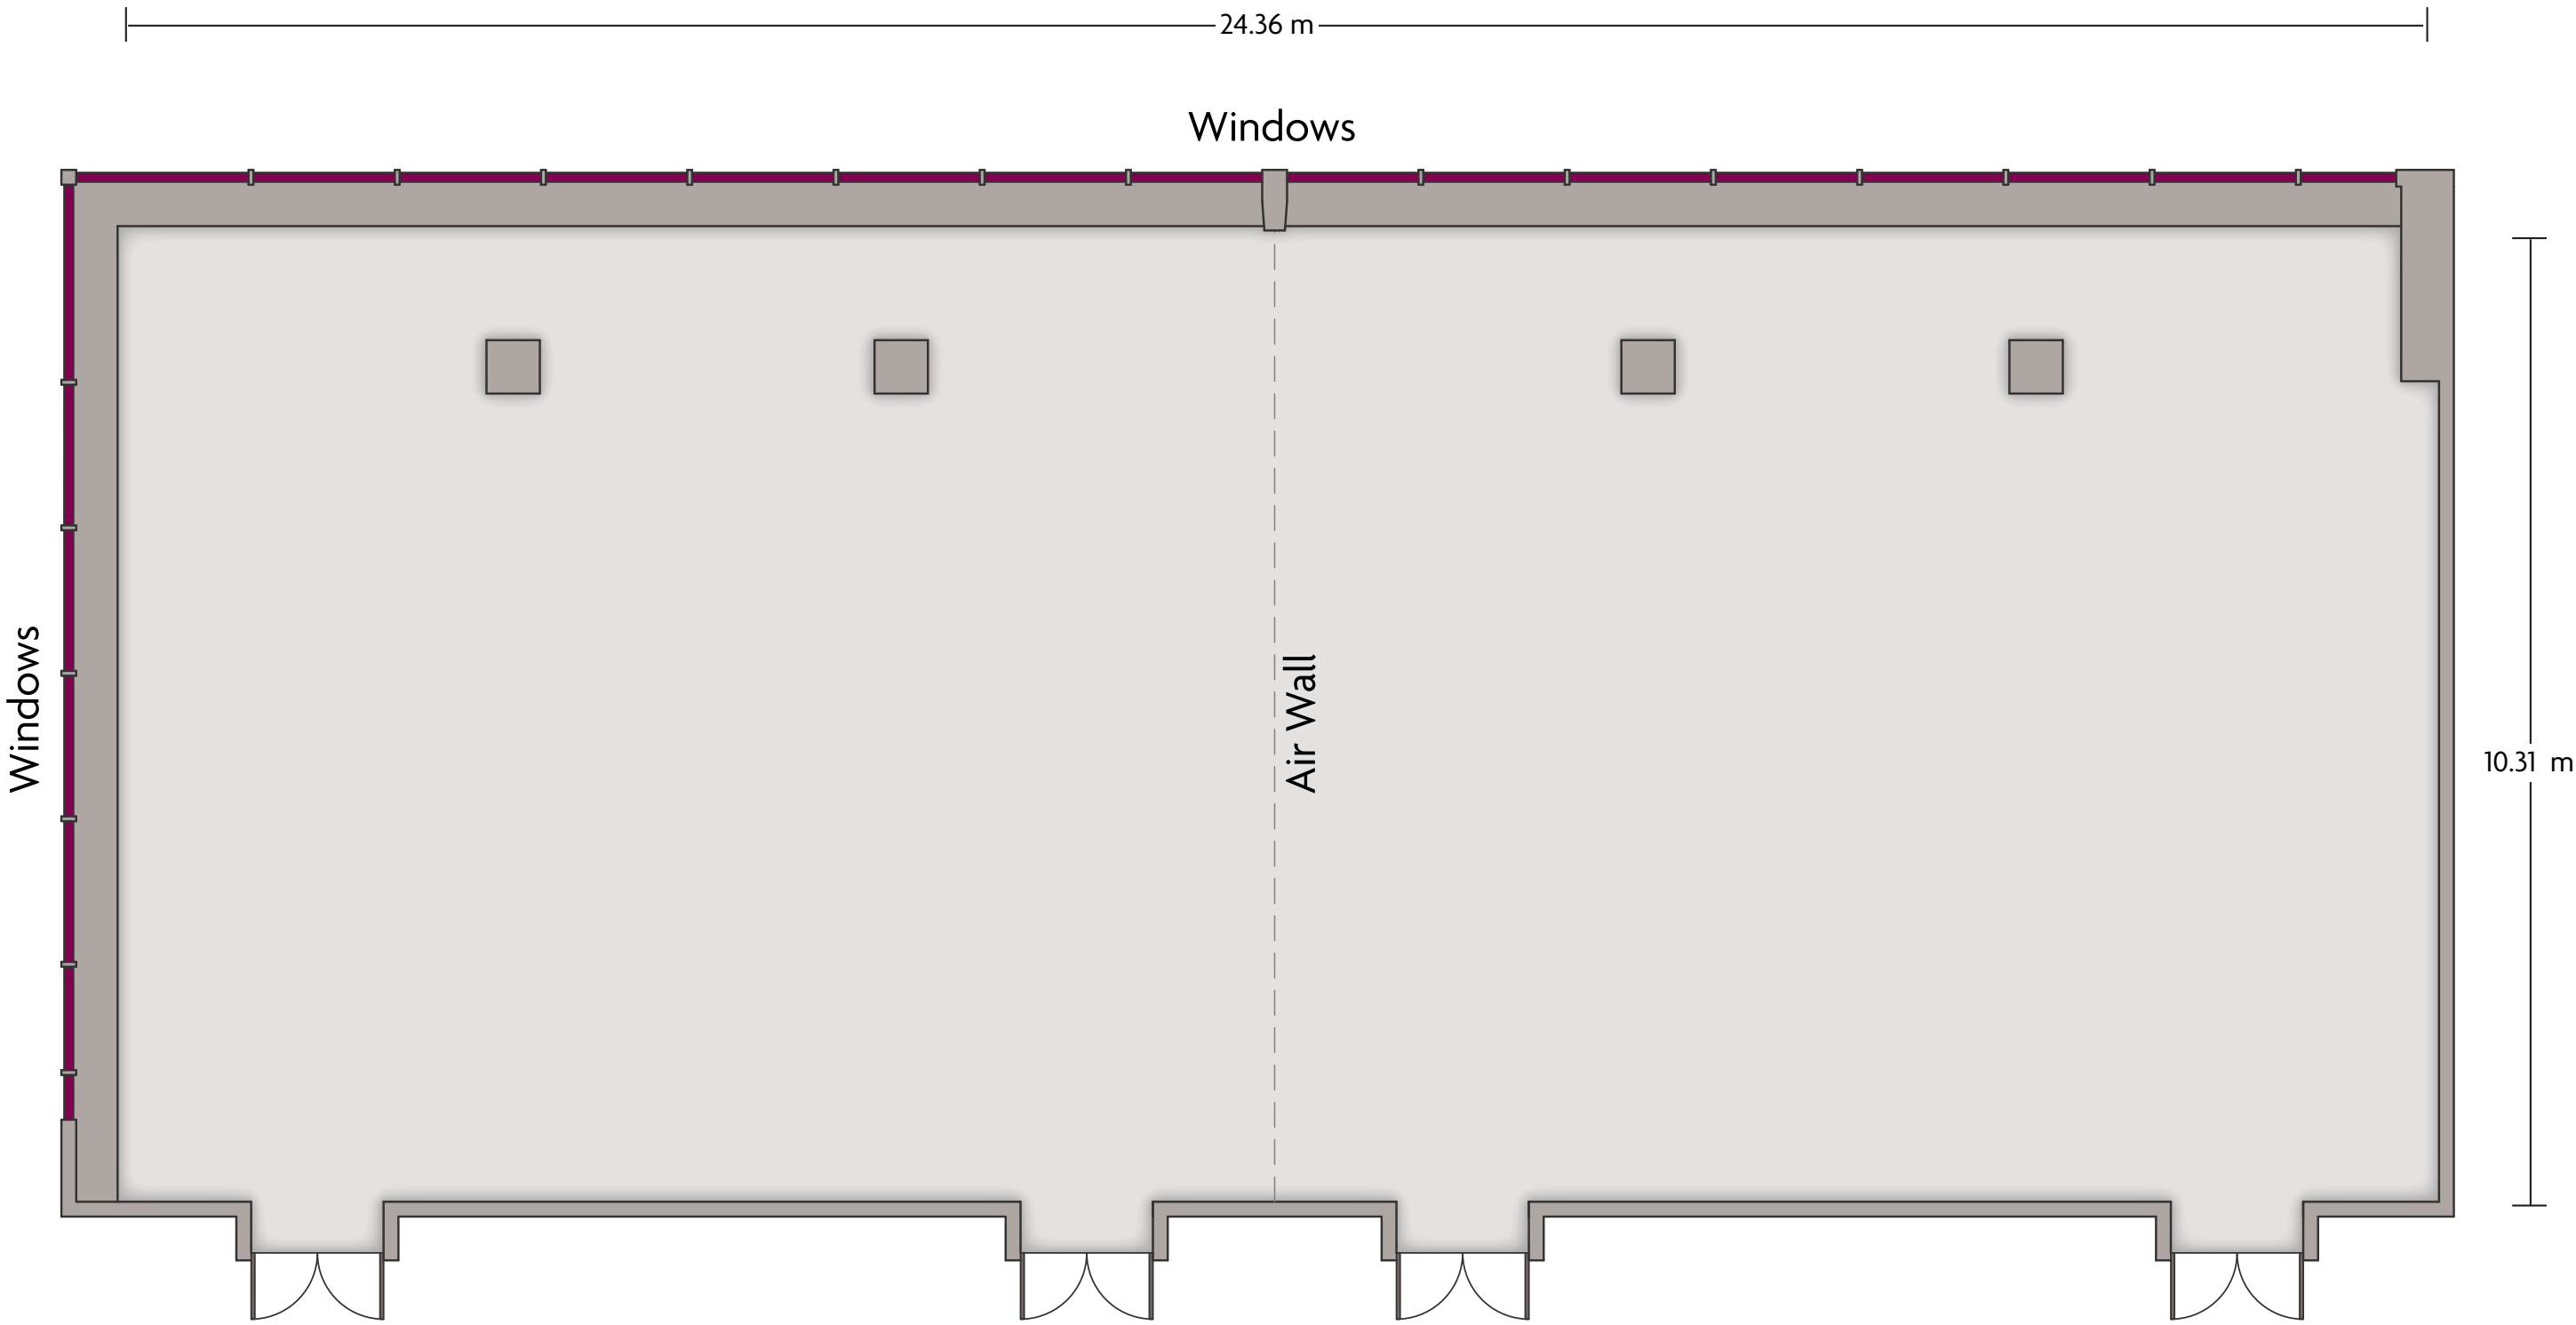

Crowne Plaza® Minsk - Executive Club Meeting Room

LENGTH: 5.8 m WIDTH: 5.7 m HEIGHT: 2.5 m TOTAL SQUARE METERS: 29.6 m² MAXIMUM CAPACITY: 8 POWER OUTLETS: 12

Kirova Street 13 | Minsk - 220030, Belarus | 375.17.2183400

LENGTH: 14.5 m WIDTH: 3.4 m HEIGHT: 3.3 m TOTAL SQUARE METERS: 48.9 m² MAXIMUM CAPACITY: 50 POWER OUTLETS: 2

Kirova Street 13 | Minsk - 220030, Belarus | 375.17.2183400

*Multiple layout options available for this space.

LENGTH: 24.4 m WIDTH: 10.3 m HEIGHT: 2.93 m TOTAL SQUARE METERS: 240.1 m² MAXIMUM CAPACITY: 200 POWER OUTLETS: 12

Kirova Street 13 | Minsk - 220030, Belarus | 375.17.2183400

*Multiple layout options available for this space.

Crowne Plaza® Minsk - King II

LENGTH: 11.8 m WIDTH: 10.3 m HEIGHT: 2.93 m TOTAL SQUARE METERS: 118.8 m² MAXIMUM CAPACITY: 100 POWER OUTLETS: 6

Kirova Street 13 | Minsk - 220030, Belarus | 375.17.2183400