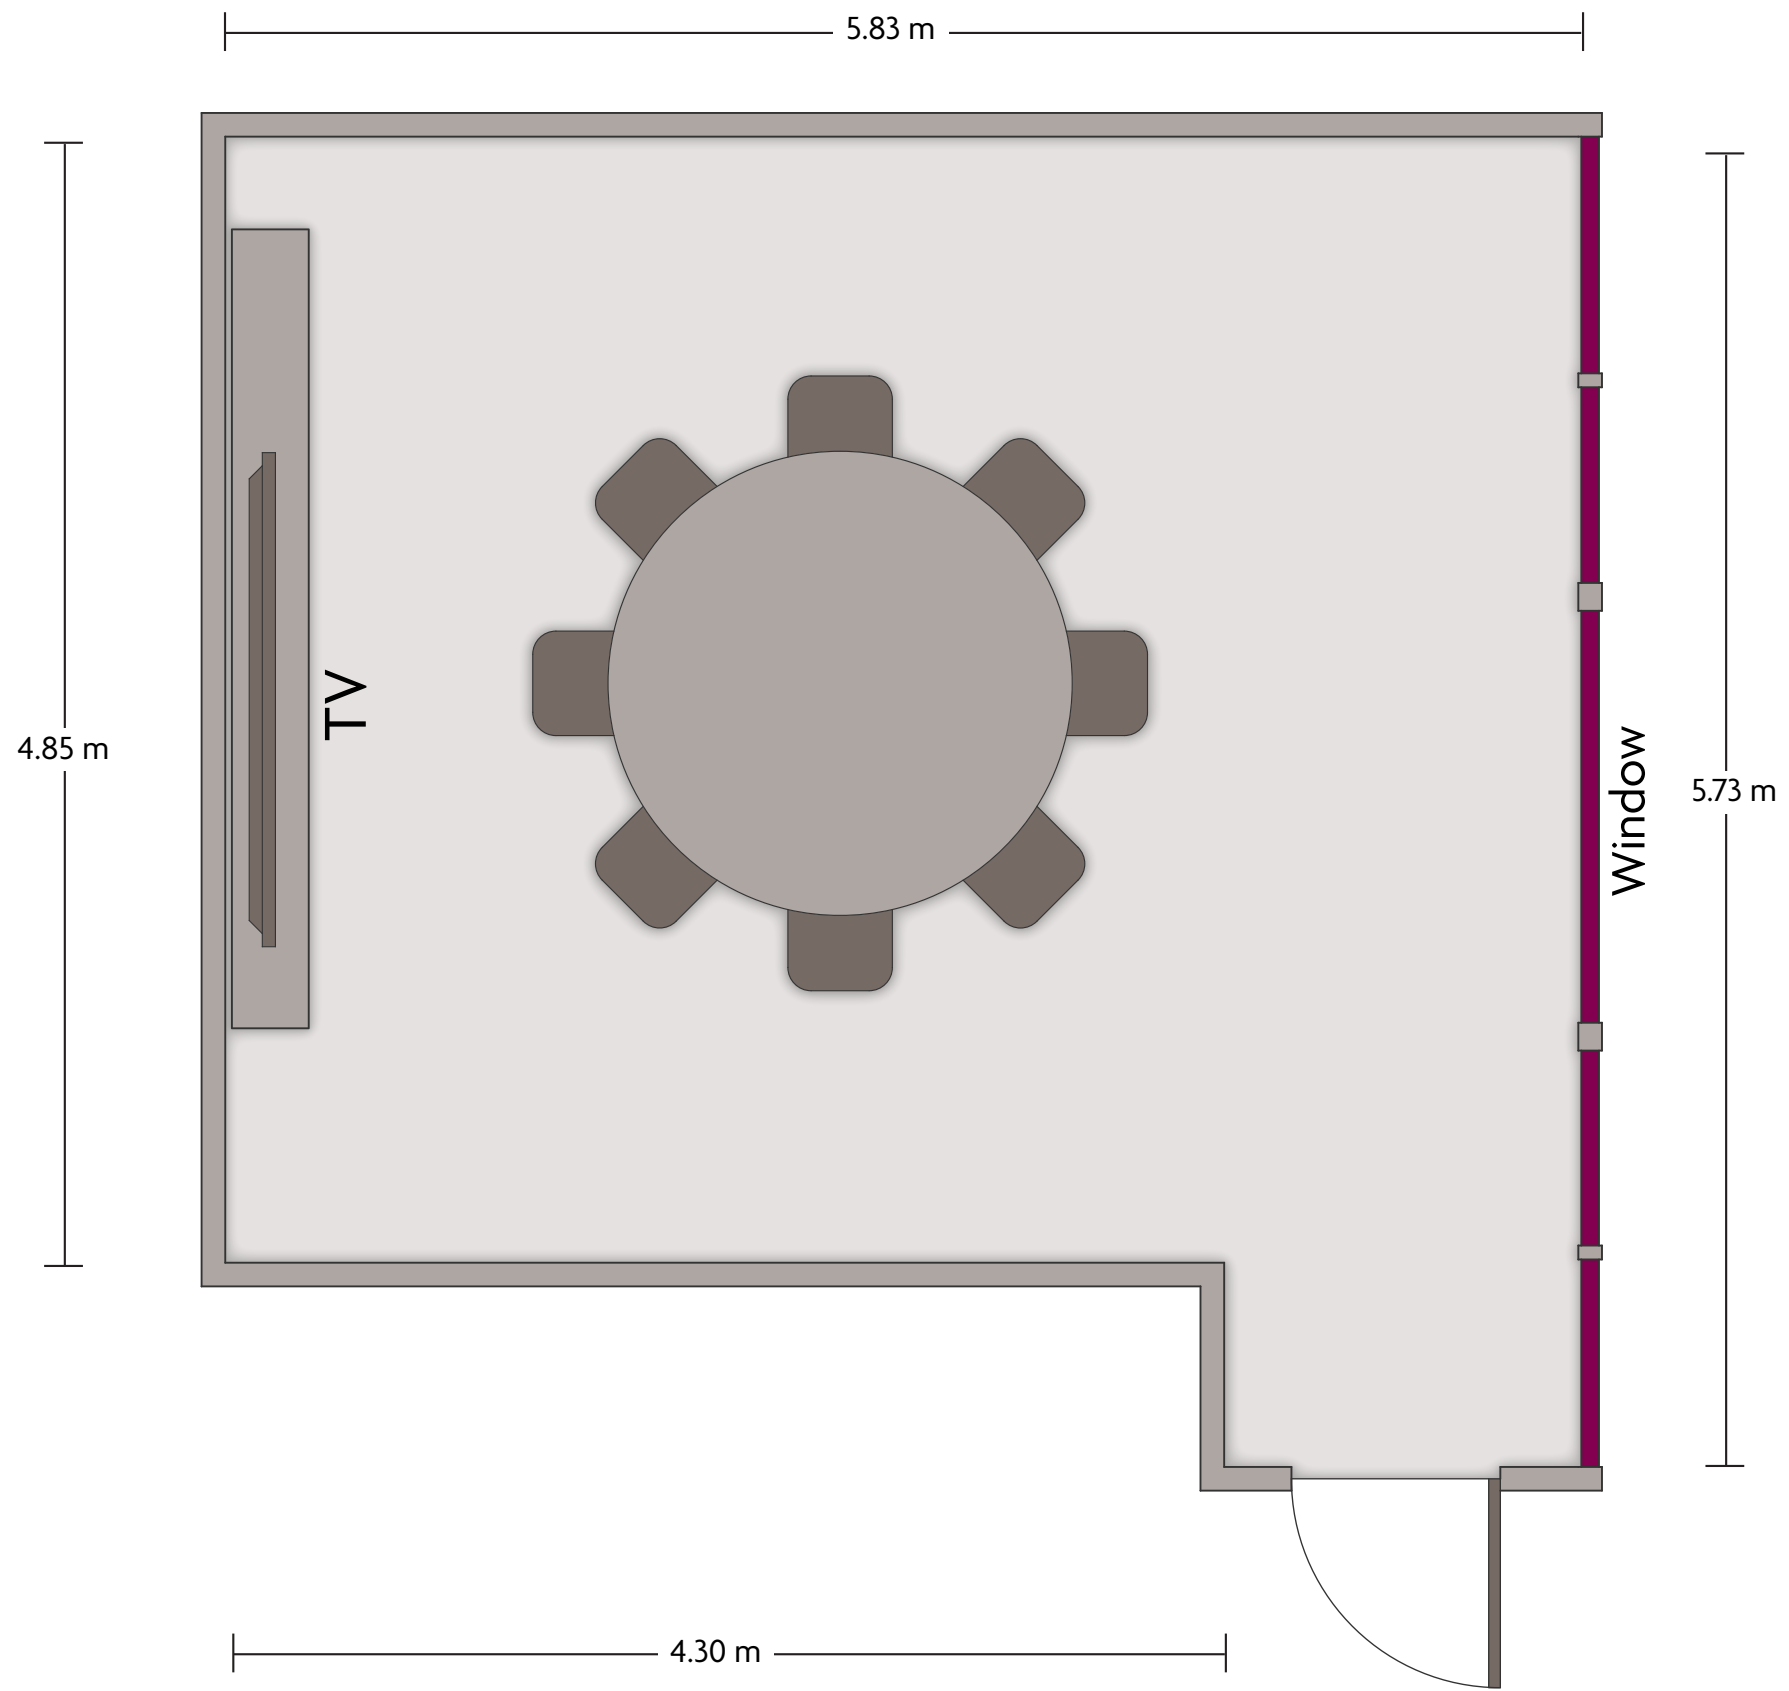

Crowne Plaza® Minsk - Executive Club Meeting Room

LENGTH: 5.8 m WIDTH: 5.7 m HEIGHT: 2.5 m TOTAL SQUARE METERS: 29.6 m² MAXIMUM CAPACITY: 8 POWER OUTLETS: 12

Kirova Street 13 | Minsk - 220030, Belarus | 375.17.2183400

LENGTH: 14.5 m WIDTH: 3.4 m HEIGHT: 3.3 m TOTAL SQUARE METERS: 48.9 m² MAXIMUM CAPACITY: 50 POWER OUTLETS: 2

Kirova Street 13 | Minsk - 220030, Belarus | 375.17.2183400

*Multiple layout options available for this space.

LENGTH: 24.4 m WIDTH: 10.3 m HEIGHT: 2.93 m TOTAL SQUARE METERS: 240.1 m² MAXIMUM CAPACITY: 200 POWER OUTLETS: 12

Kirova Street 13 | Minsk - 220030, Belarus | 375.17.2183400

*Multiple layout options available for this space.

Crowne Plaza® Minsk - King II

LENGTH: 11.8 m WIDTH: 10.3 m HEIGHT: 2.93 m TOTAL SQUARE METERS: 118.8 m² MAXIMUM CAPACITY: 100 POWER OUTLETS: 6

Kirova Street 13 | Minsk - 220030, Belarus | 375.17.2183400