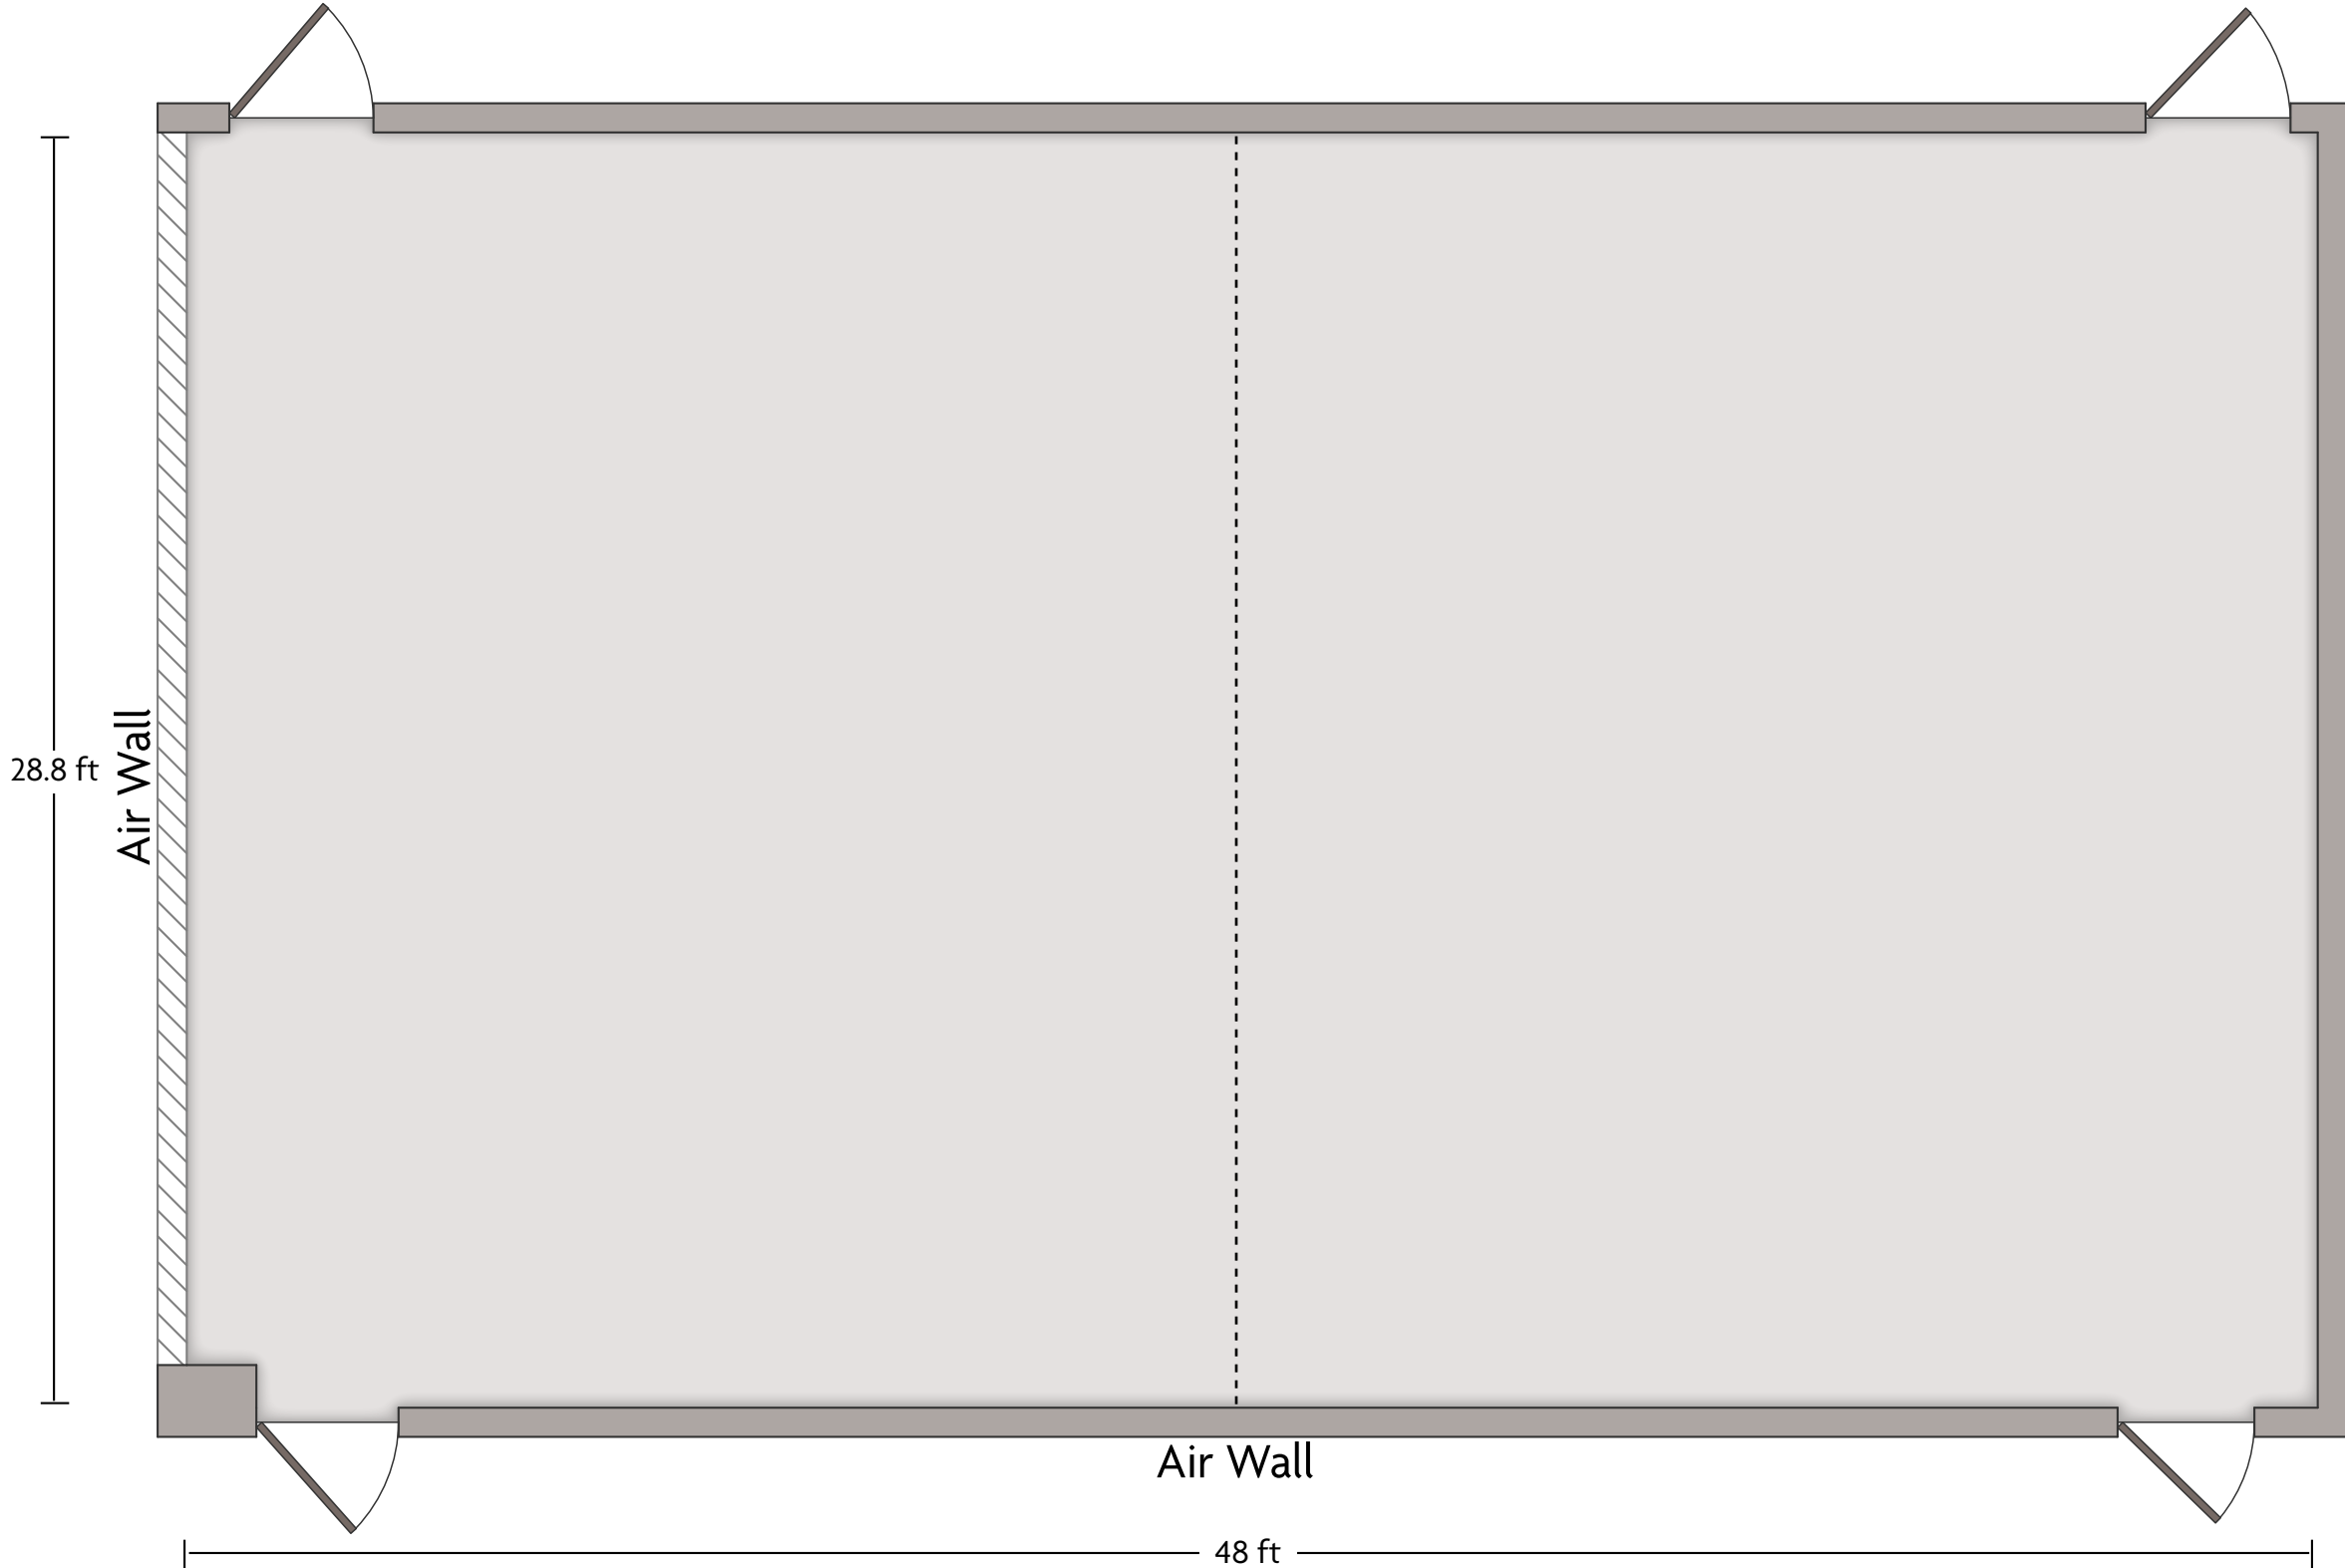

*Multiple layout options available for this space.

Crowne Plaza® Milwaukee Airport - Concorde Ballroom C

LENGTH: 40 ft WIDTH: 100 ft HEIGHT: 13.4 ft TOTAL SQUARE FEET: 3966.3 ft sq MAXIMUM CAPACITY: 300 POWER OUTLETS: 16

6401 South 13th St. | Milwaukee, WI 53221 | 414.764.5300

*Multiple layout options available for this space.

Crowne Plaza® Milwaukee Airport - Concourse Ballroom 1,2,3

LENGTH: 28.8 ft WIDTH: 72.1 ft HEIGHT: 8.5 ft TOTAL SQUARE FEET: 2074.5 ft sq MAXIMUM CAPACITY: 200 POWER OUTLETS: 12

6401 South 13th St. | Milwaukee, WI 53221 | 414.764.5300

*Multiple layout options available for this space.

Crowne Plaza® Milwaukee Airport - Concourse Ballroom 1 & 2

LENGTH: 28.8 ft WIDTH: 48 ft HEIGHT: 8.5 ft TOTAL SQUARE FEET: 1377.2 ft sq MAXIMUM CAPACITY: 120 POWER OUTLETS: 7