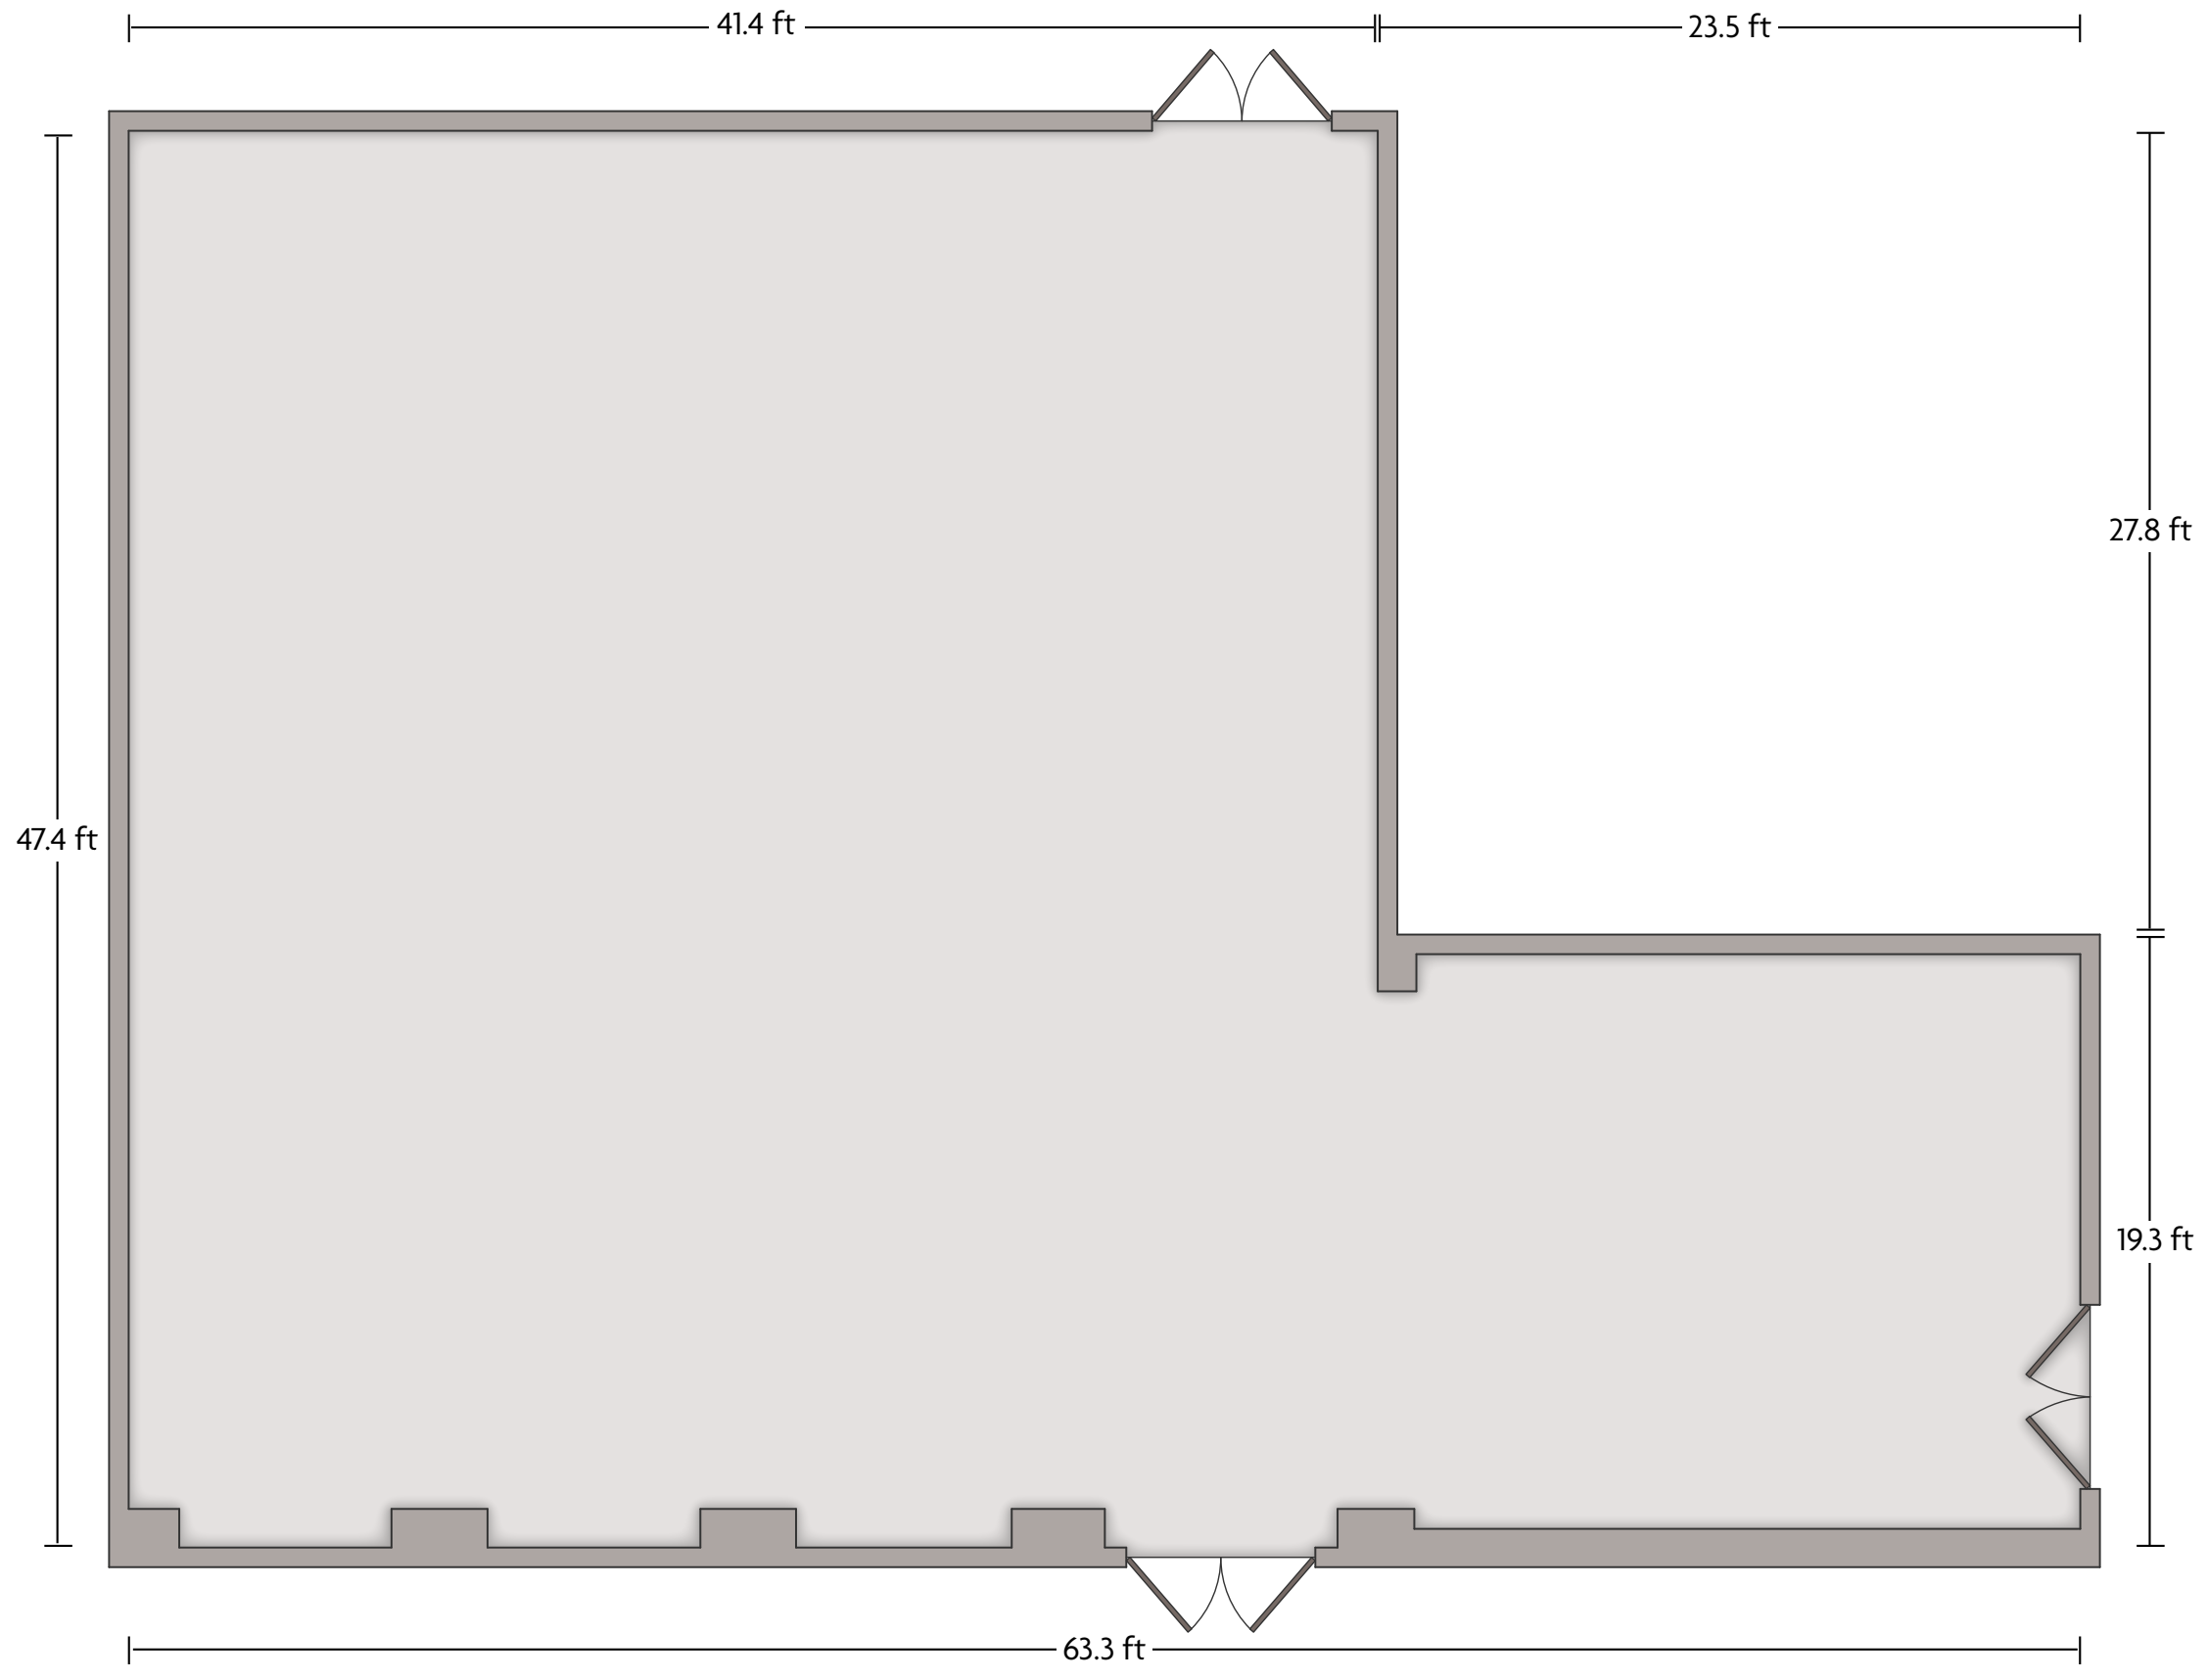

6401 South 13th St. | Milwaukee, WI 53221 | 414.764.5300

*Multiple layout options available for this space.

Crowne Plaza® Milwaukee Airport - Lounge

LENGTH: 25.3 ft WIDTH: 25.9 ft HEIGHT: 7.8 ft TOTAL SQUARE FEET: 591 ft sq MAXIMUM CAPACITY: 22 POWER OUTLETS: 11

6401 South 13th St. | Milwaukee, WI 53221 | 414.764.5300

Crowne Plaza® Milwaukee Airport - Sabre

LENGTH: 47.4 ft WIDTH: 65.3 ft HEIGHT: 11.5 ft TOTAL SQUARE FEET: 2417.6 ft sq MAXIMUM CAPACITY: 200 POWER OUTLETS: 6