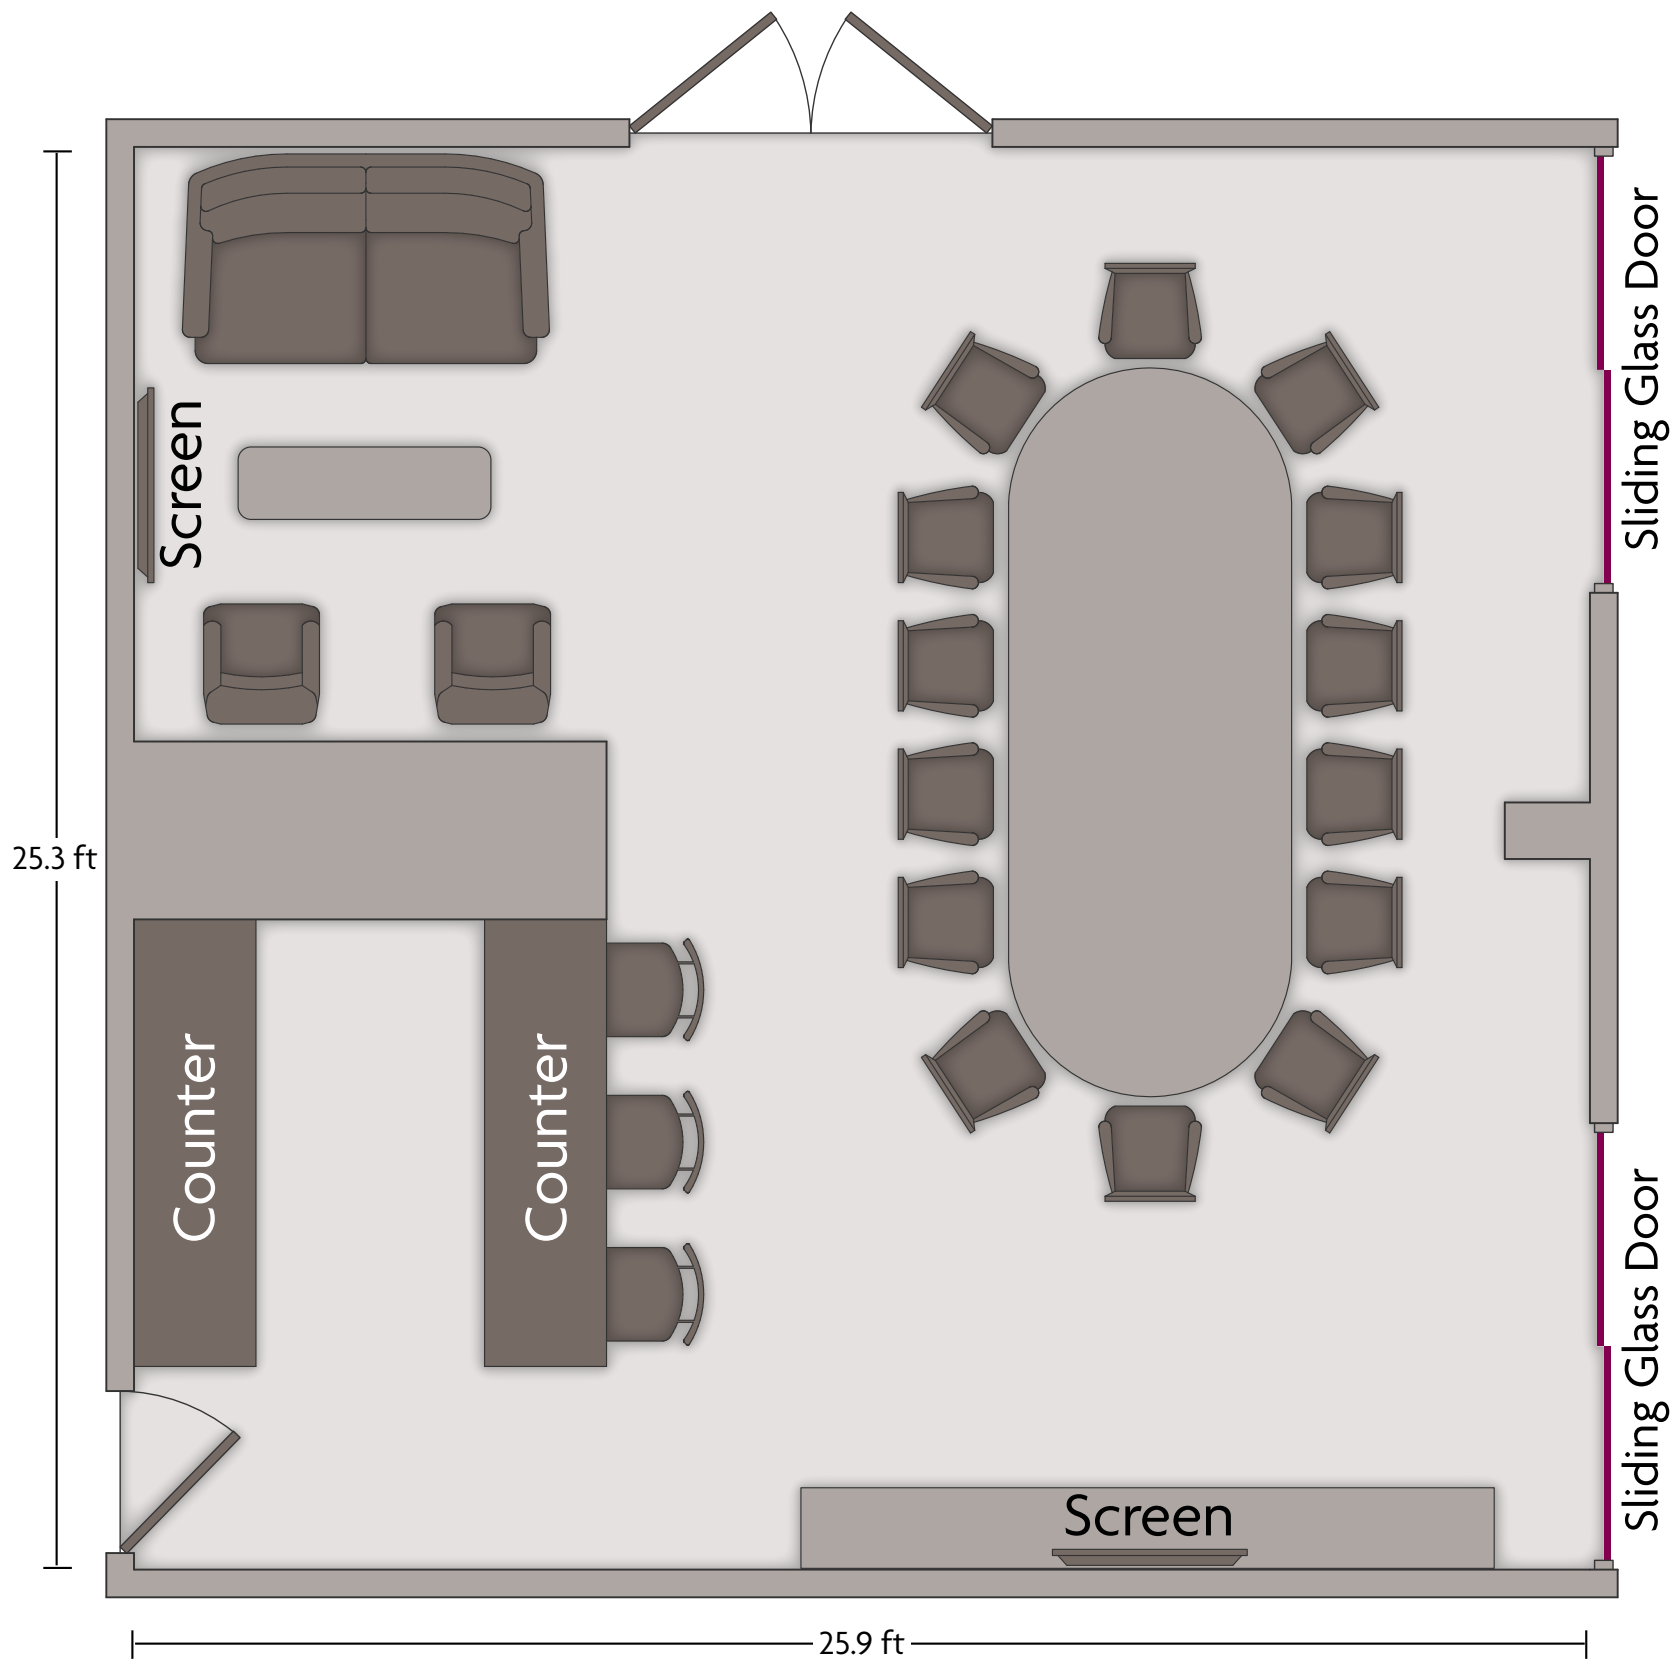

6401 South 13th St. | Milwaukee, WI 53221 | 414.764.5300

*Multiple layout options available for this space.

Crowne Plaza® Milwaukee Airport - Concourse Ballroom 3

LENGTH: 24.1 ft WIDTH: 28.8 ft HEIGHT: 8.5 ft TOTAL SQUARE FEET: 690.8 ft sq MAXIMUM CAPACITY: 60 POWER OUTLETS: 5

6401 South 13th St. | Milwaukee, WI 53221 | 414.764.5300

*Multiple layout options available for this space.

Crowne Plaza® Milwaukee Airport - Flight School

LENGTH: 26.8 ft WIDTH: 52.1 ft HEIGHT: 8.4 ft TOTAL SQUARE FEET: 1191.1 ft sq MAXIMUM CAPACITY: 100 POWER OUTLETS: 3

6401 South 13th St. | Milwaukee, WI 53221 | 414.764.5300

*Multiple layout options available for this space.

Crowne Plaza® Milwaukee Airport - Lounge

LENGTH: 25.3 ft WIDTH: 25.9 ft HEIGHT: 7.8 ft TOTAL SQUARE FEET: 591 ft sq MAXIMUM CAPACITY: 22 POWER OUTLETS: 11

6401 South 13th St. | Milwaukee, WI 53221 | 414.764.5300

Crowne Plaza® Milwaukee Airport - Sabre

LENGTH: 47.4 ft WIDTH: 65.3 ft HEIGHT: 11.5 ft TOTAL SQUARE FEET: 2417.6 ft sq MAXIMUM CAPACITY: 200 POWER OUTLETS: 6