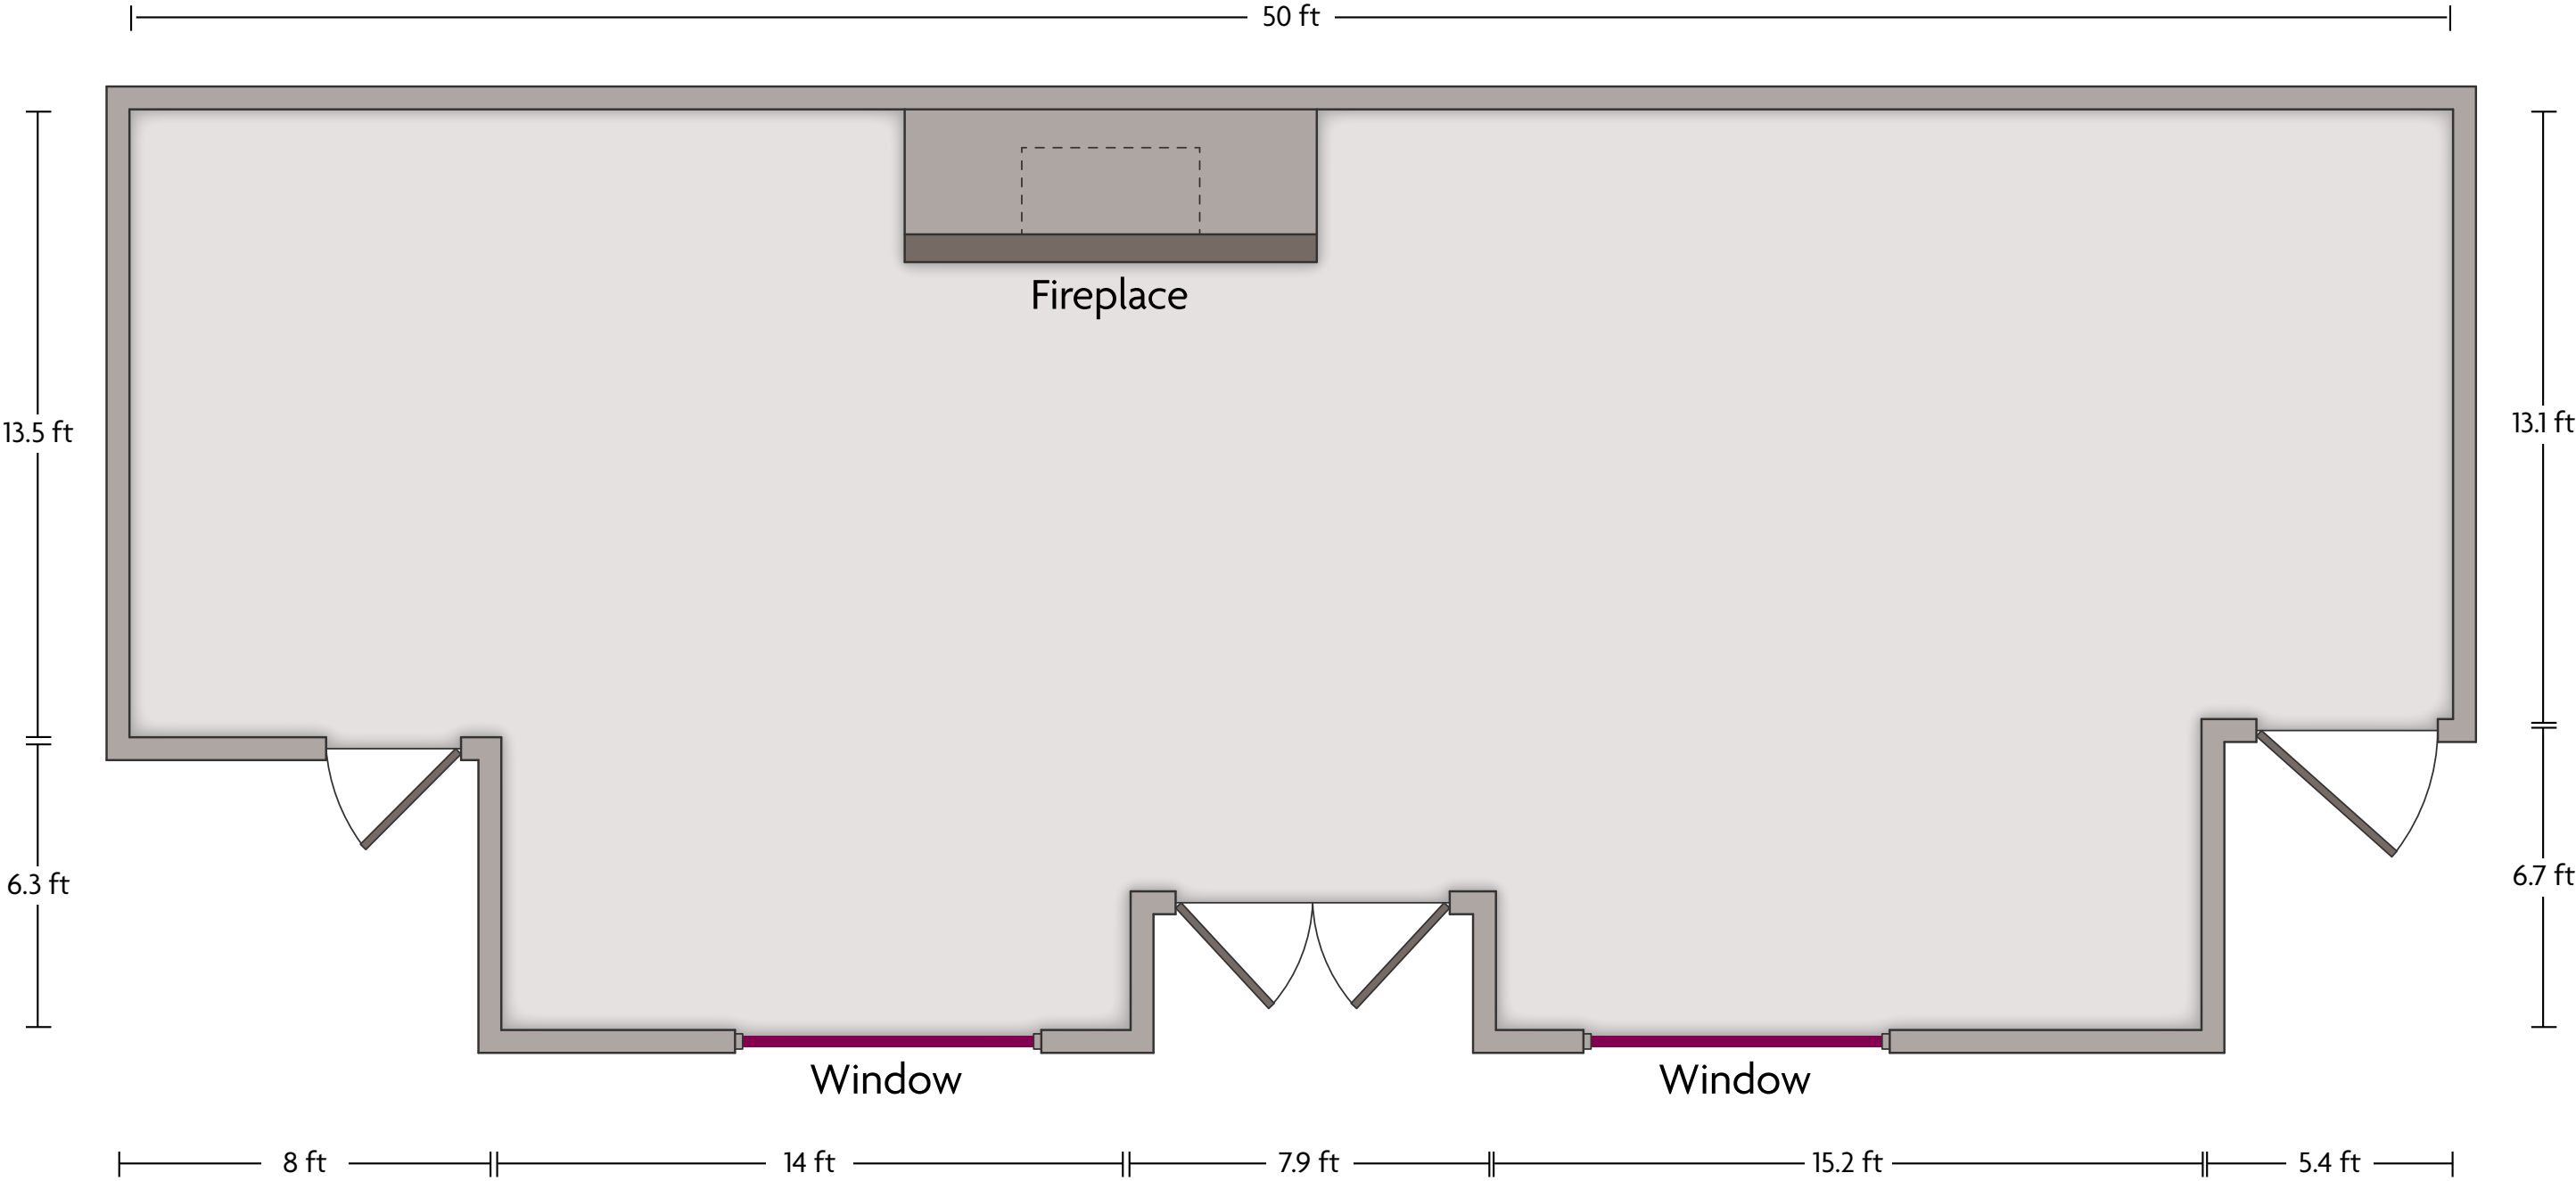

6401 South 13th St. | Milwaukee, WI 53221 | 414.764.5300

*Multiple layout options available for this space.

Crowne Plaza® Milwaukee Airport - Voyager Ballroom

LENGTH: 55.3 ft WIDTH: 69.8 ft HEIGHT: 9.9 ft TOTAL SQUARE FEET: 3842 ft sq MAXIMUM CAPACITY: 350 POWER OUTLETS: 7

6401 South 13th St. | Milwaukee, WI 53221 | 414.764.5300

*Multiple layout options available for this space.

Crowne Plaza® Milwaukee Airport - Flight Deck

LENGTH: 28.4 ft WIDTH: 14.6 ft HEIGHT: 7.9 ft TOTAL SQUARE FEET: 383.1 ft sq MAXIMUM CAPACITY: 12 POWER OUTLETS: 5

6401 South 13th St. | Milwaukee, WI 53221 | 414.764.5300

LENGTH: 50 ft WIDTH: 19.7 ft HEIGHT: 9.7 ft TOTAL SQUARE FEET: 851.8 ft sq MAXIMUM CAPACITY: 50 POWER OUTLETS: 5

6401 South 13th St. | Milwaukee, WI 53221 | 414.764.5300

*Multiple layout options available for this space.