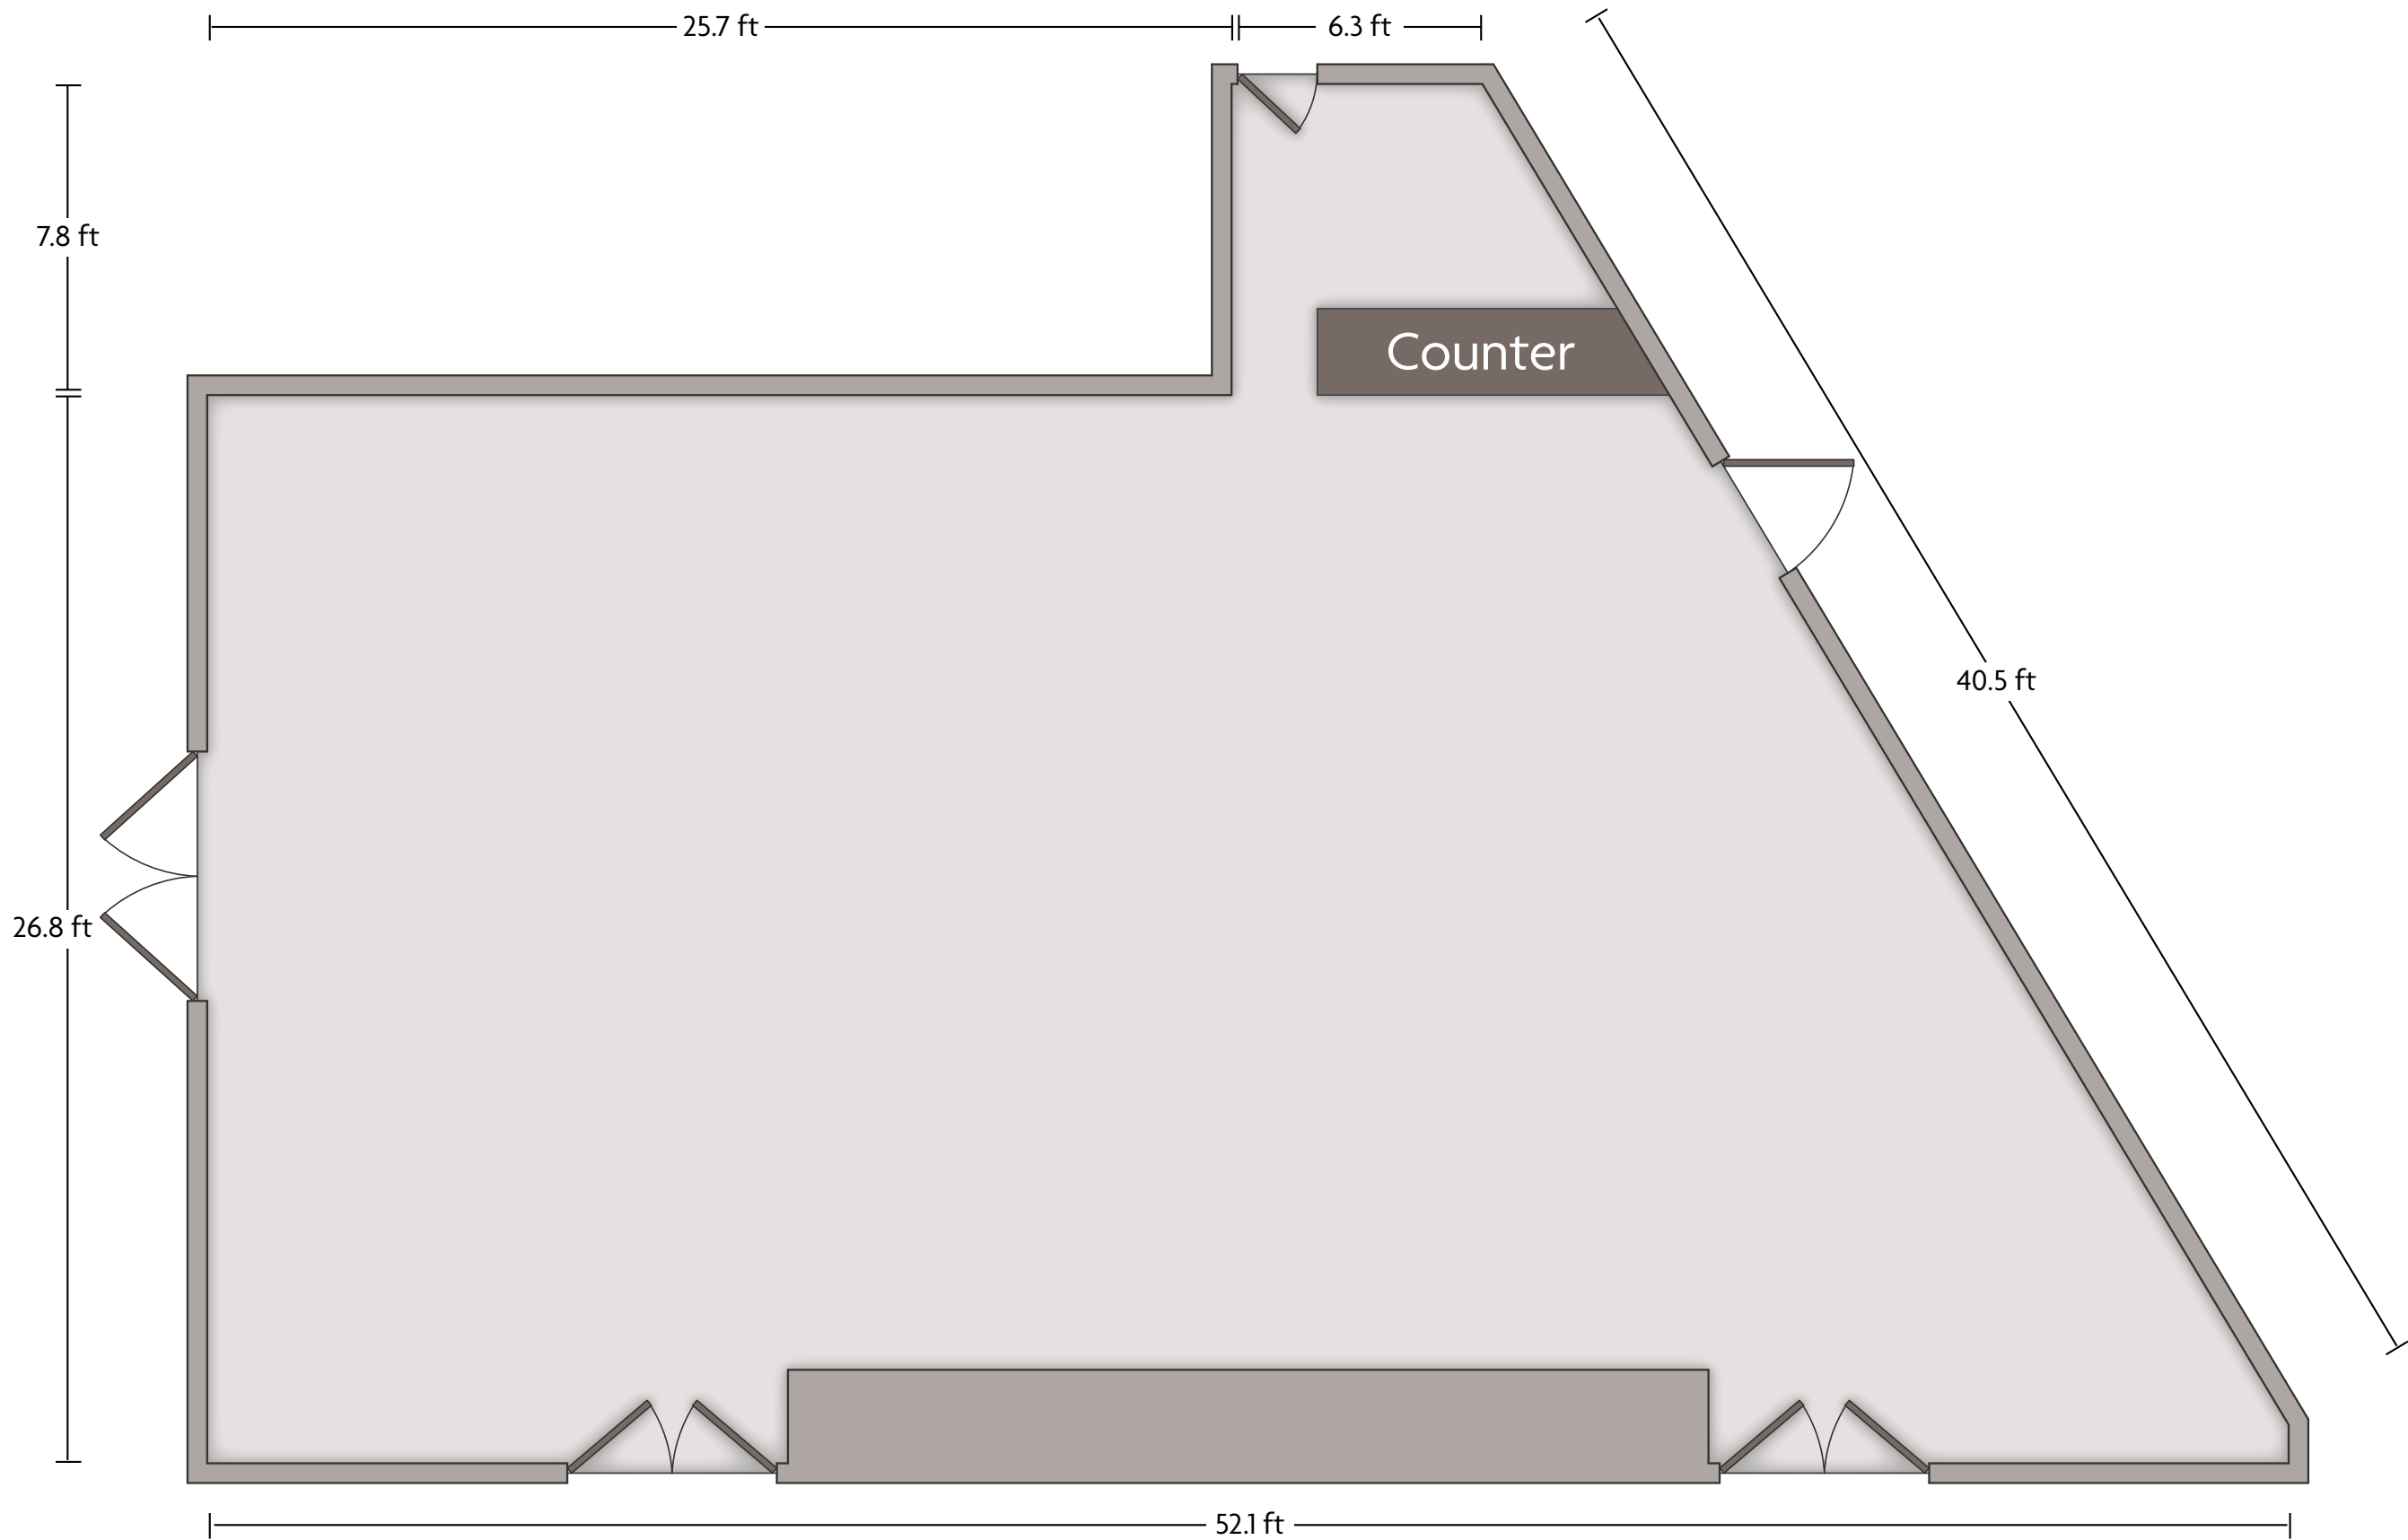

6401 South 13th St. | Milwaukee, WI 53221 | 414.764.5300

*Multiple layout options available for this space.

Crowne Plaza® Milwaukee Airport - Concourse Ballroom 1 & 2

LENGTH: 28.8 ft WIDTH: 48 ft HEIGHT: 8.5 ft TOTAL SQUARE FEET: 1377.2 ft sq MAXIMUM CAPACITY: 120 POWER OUTLETS: 7

6401 South 13th St. | Milwaukee, WI 53221 | 414.764.5300

*Multiple layout options available for this space.

Crowne Plaza® Milwaukee Airport - Concourse Ballroom 3

LENGTH: 24.1 ft WIDTH: 28.8 ft HEIGHT: 8.5 ft TOTAL SQUARE FEET: 690.8 ft sq MAXIMUM CAPACITY: 60 POWER OUTLETS: 5

6401 South 13th St. | Milwaukee, WI 53221 | 414.764.5300

*Multiple layout options available for this space.

Crowne Plaza® Milwaukee Airport - Flight School

LENGTH: 26.8 ft WIDTH: 52.1 ft HEIGHT: 8.4 ft TOTAL SQUARE FEET: 1191.1 ft sq MAXIMUM CAPACITY: 100 POWER OUTLETS: 3

6401 South 13th St. | Milwaukee, WI 53221 | 414.764.5300

*Multiple layout options available for this space.

Crowne Plaza® Milwaukee Airport - Lounge

LENGTH: 25.3 ft WIDTH: 25.9 ft HEIGHT: 7.8 ft TOTAL SQUARE FEET: 591 ft sq MAXIMUM CAPACITY: 22 POWER OUTLETS: 11