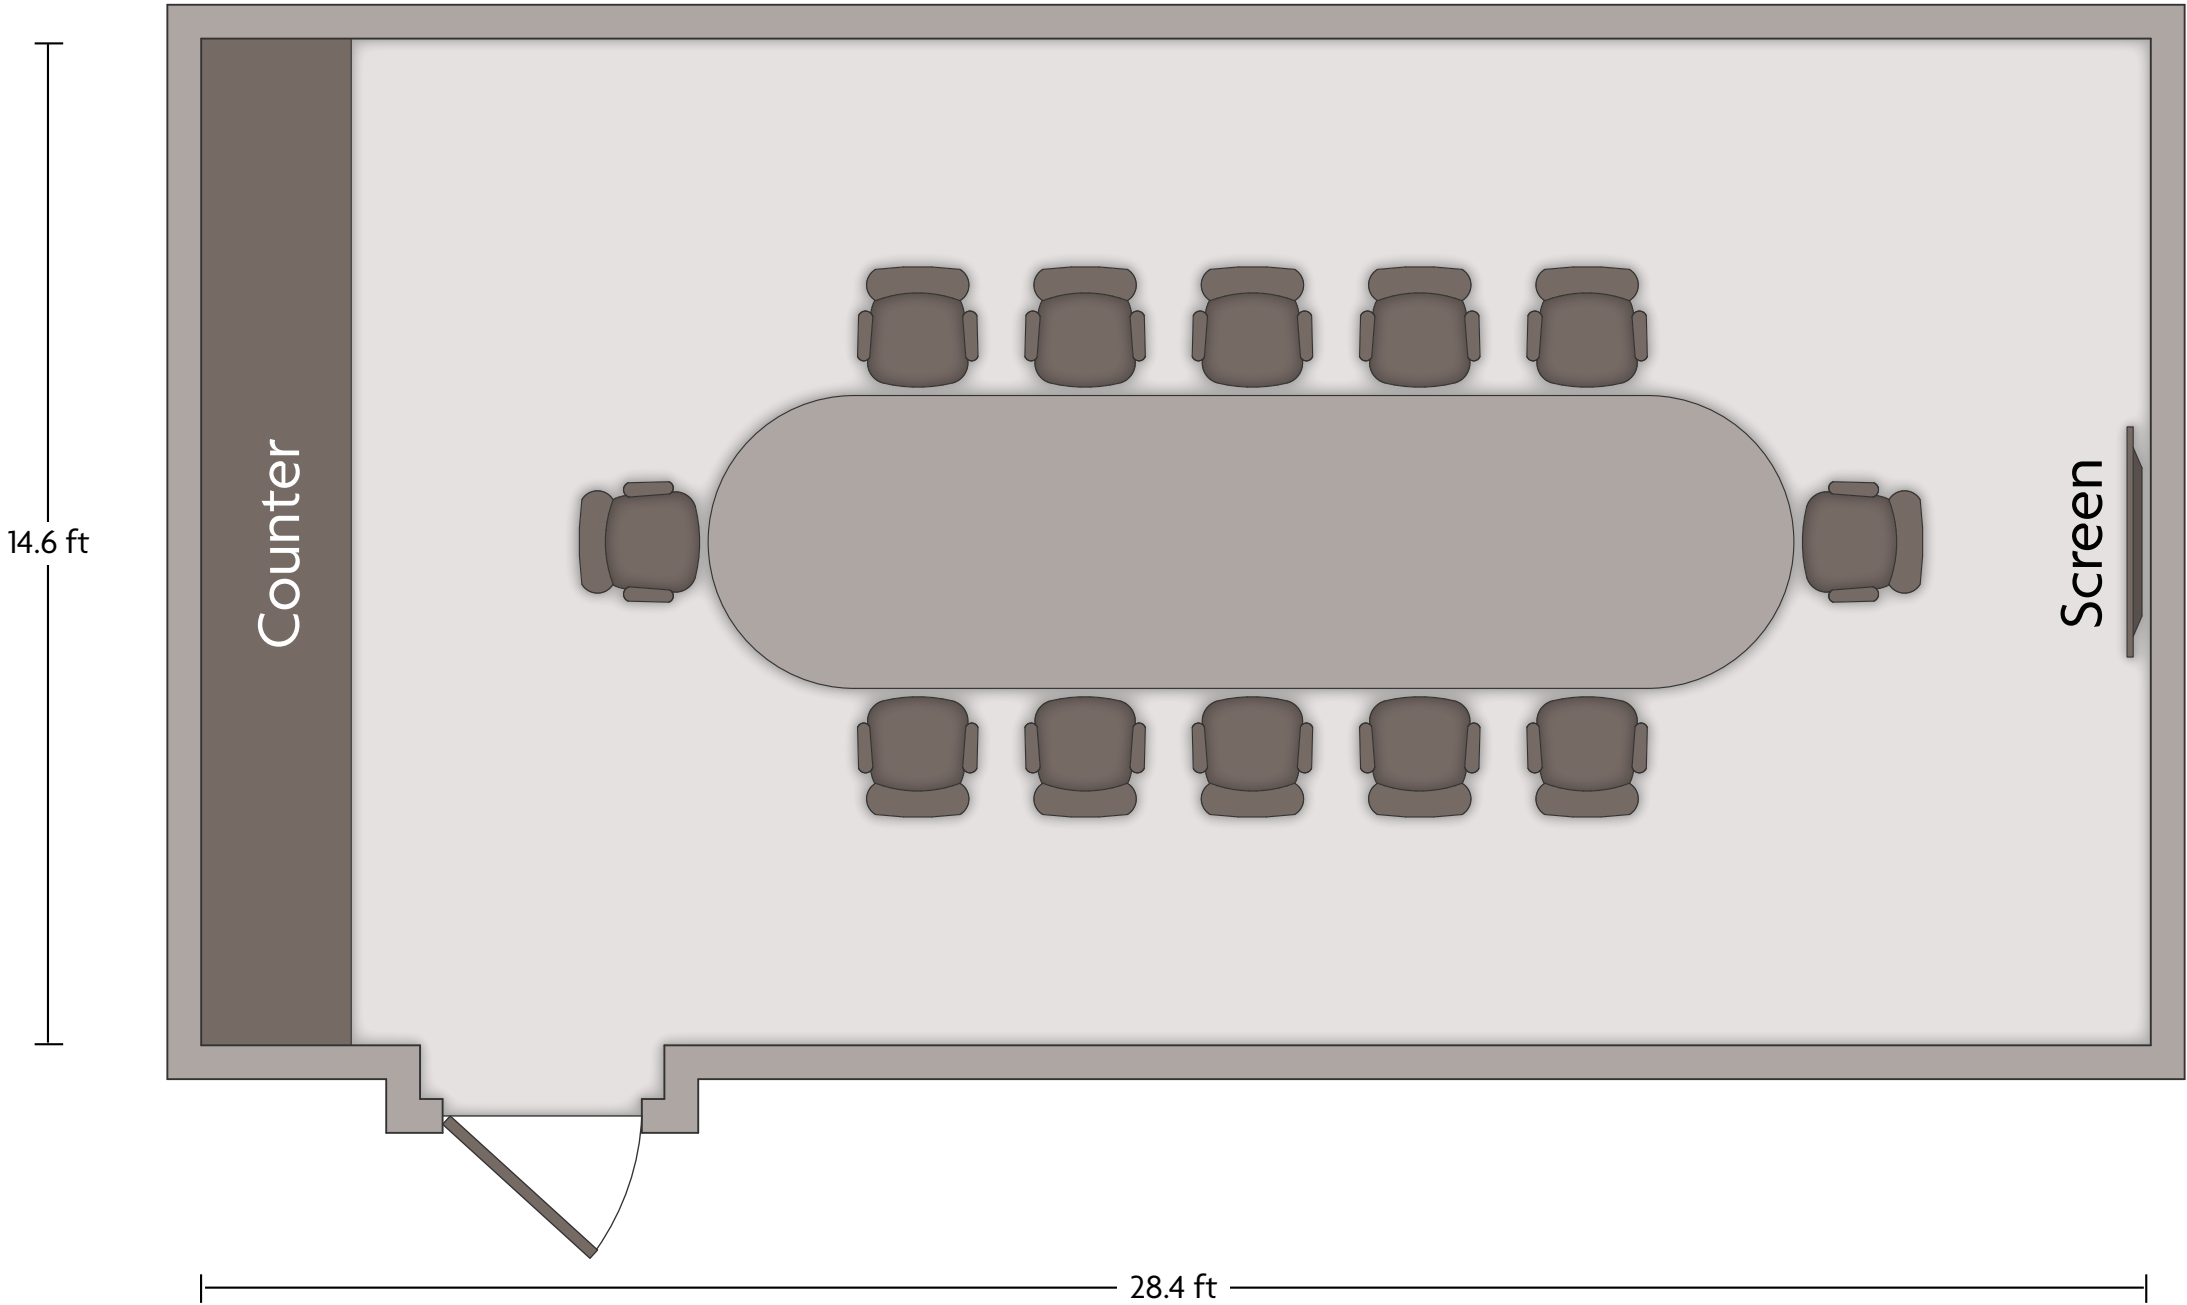

6401 South 13th St. | Milwaukee, WI 53221 | 414.764.5300

Crowne Plaza® Milwaukee Airport - Sabre

LENGTH: 47.4 ft WIDTH: 65.3 ft HEIGHT: 11.5 ft TOTAL SQUARE FEET: 2417.6 ft sq MAXIMUM CAPACITY: 200 POWER OUTLETS: 6

6401 South 13th St. | Milwaukee, WI 53221 | 414.764.5300

*Multiple layout options available for this space.

Crowne Plaza® Milwaukee Airport - Voyager Ballroom

LENGTH: 55.3 ft WIDTH: 69.8 ft HEIGHT: 9.9 ft TOTAL SQUARE FEET: 3842 ft sq MAXIMUM CAPACITY: 350 POWER OUTLETS: 7

6401 South 13th St. | Milwaukee, WI 53221 | 414.764.5300

*Multiple layout options available for this space.

Crowne Plaza® Milwaukee Airport - Flight Deck

LENGTH: 28.4 ft WIDTH: 14.6 ft HEIGHT: 7.9 ft TOTAL SQUARE FEET: 383.1 ft sq MAXIMUM CAPACITY: 12 POWER OUTLETS: 5

*Multiple layout options available for this space.