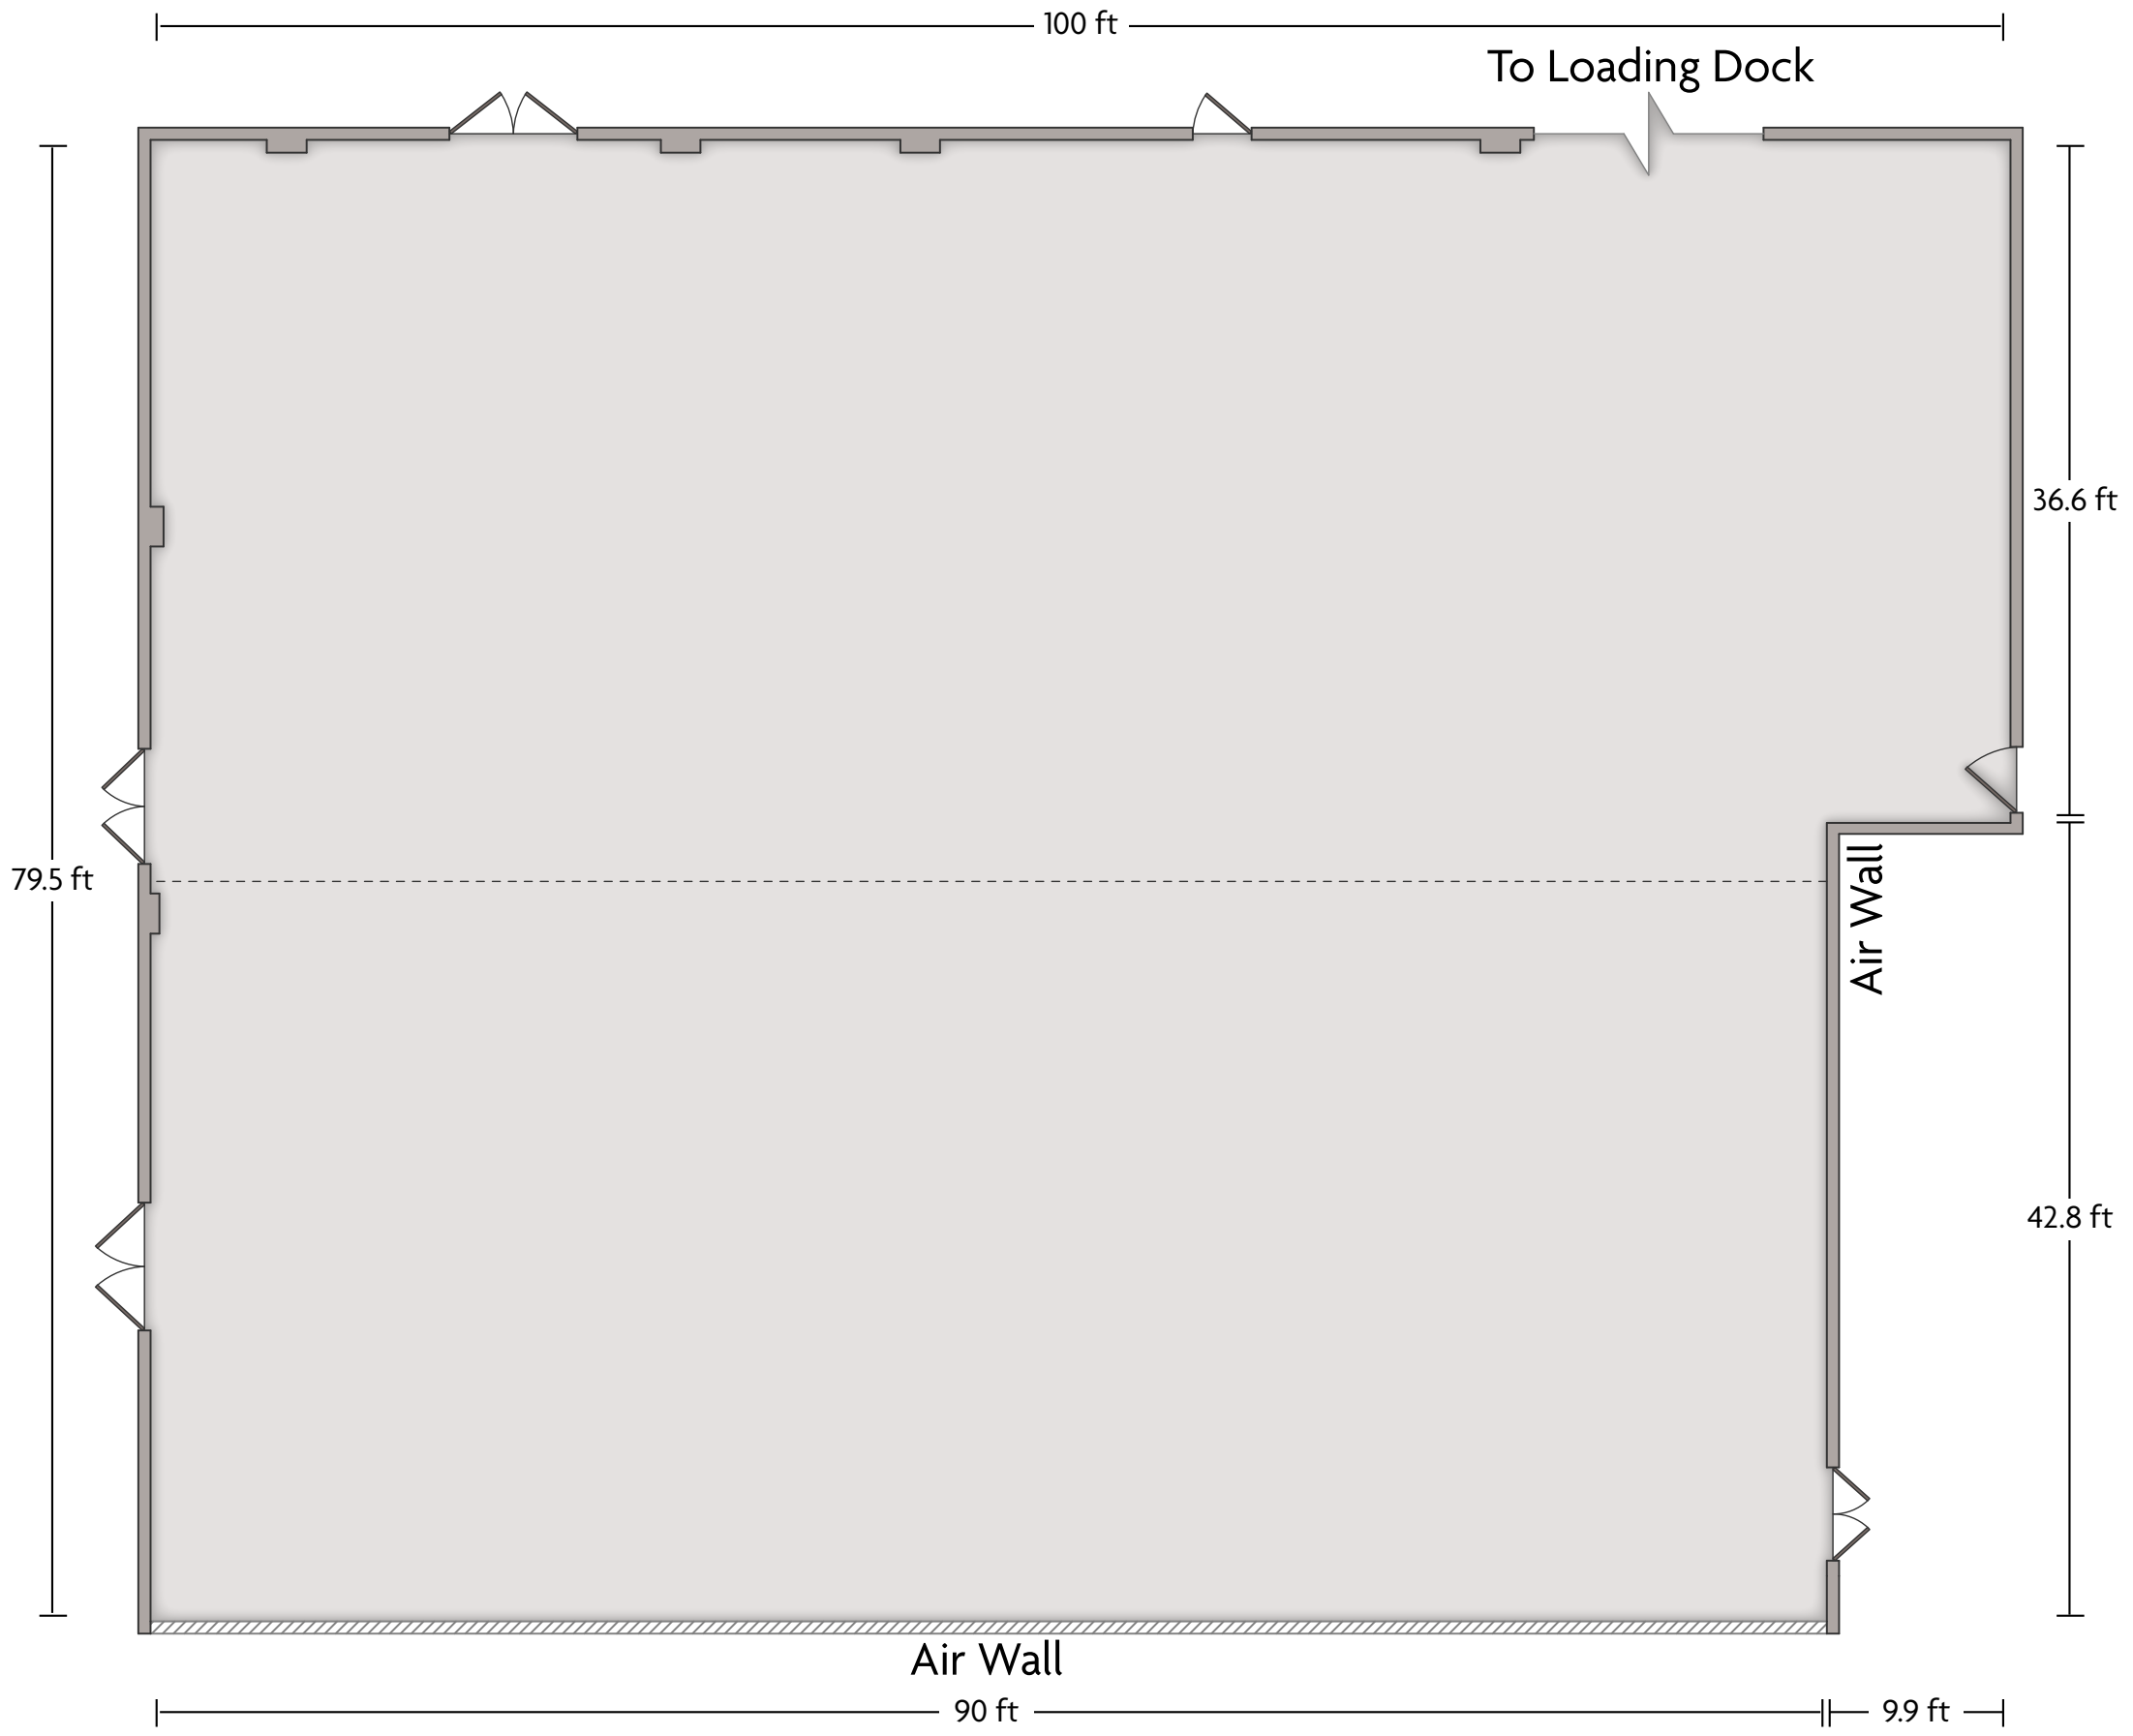

LENGTH: 35.5 ft WIDTH: 50.8 ft HEIGHT: 7.7-9.7 ft TOTAL SQUARE FEET: 1694 sq ft MAXIMUM CAPACITY: 130 POWER OUTLETS: 5

6401 South 13th St. | Milwaukee, WI 53221 | 414.764.5300

Crowne Plaza® Milwaukee Airport - Concorde Ballroom A,B,C

LENGTH: 100 ft WIDTH: 120 ft HEIGHT: 13.4 ft TOTAL SQUARE FEET: 11474.2 ft sq MAXIMUM CAPACITY: 1500 POWER OUTLETS: 40

6401 South 13th St. | Milwaukee, WI 53221 | 414.764.5300

*Multiple layout options available for this space.

Crowne Plaza® Milwaukee Airport - Concorde Ballroom A & B

LENGTH: 79.5 ft WIDTH: 100 ft HEIGHT: 13.4 ft TOTAL SQUARE FEET: 7495.9 ft sq MAXIMUM CAPACITY: 600 POWER OUTLETS: 24

6401 South 13th St. | Milwaukee, WI 53221 | 414.764.5300

*Multiple layout options available for this space.

Crowne Plaza® Milwaukee Airport - Concorde Ballroom C

LENGTH: 40 ft WIDTH: 100 ft HEIGHT: 13.4 ft TOTAL SQUARE FEET: 3966.3 ft sq MAXIMUM CAPACITY: 300 POWER OUTLETS: 16