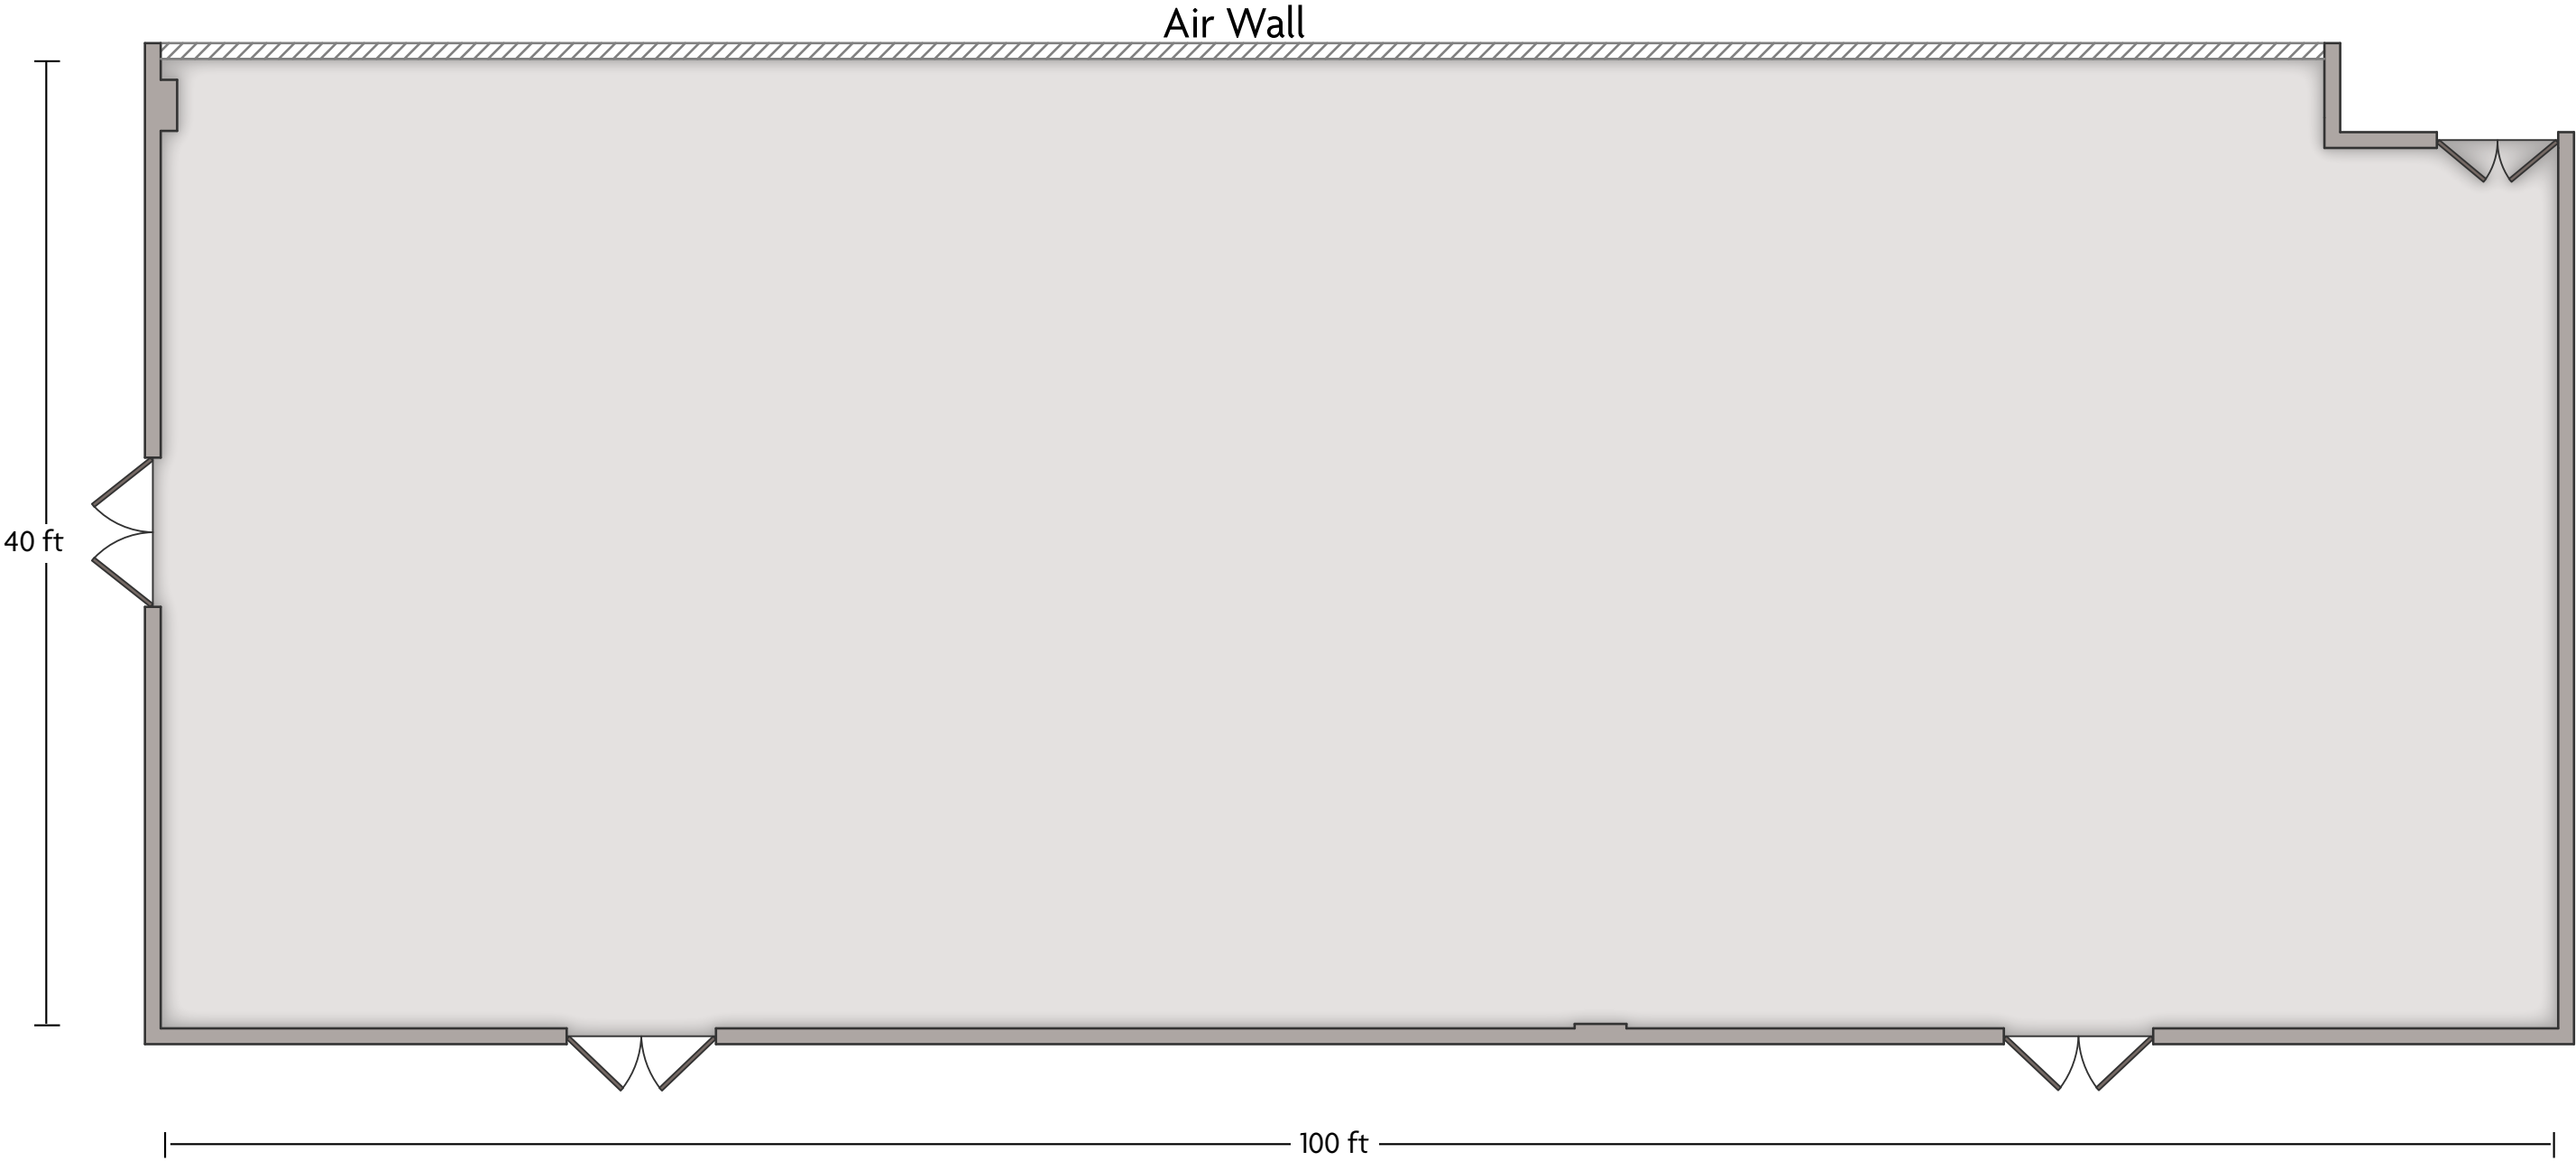

LENGTH: 100 ft WIDTH: 120 ft HEIGHT: 13.4 ft TOTAL SQUARE FEET: 11474.2 ft sq MAXIMUM CAPACITY: 1500 POWER OUTLETS: 40

6401 South 13th St. | Milwaukee, WI 53221 | 414.764.5300

*Multiple layout options available for this space.

Crowne Plaza® Milwaukee Airport - Concorde Ballroom A & B

LENGTH: 79.5 ft WIDTH: 100 ft HEIGHT: 13.4 ft TOTAL SQUARE FEET: 7495.9 ft sq MAXIMUM CAPACITY: 600 POWER OUTLETS: 24

6401 South 13th St. | Milwaukee, WI 53221 | 414.764.5300

*Multiple layout options available for this space.

Crowne Plaza® Milwaukee Airport - Concorde Ballroom C

LENGTH: 40 ft WIDTH: 100 ft HEIGHT: 13.4 ft TOTAL SQUARE FEET: 3966.3 ft sq MAXIMUM CAPACITY: 300 POWER OUTLETS: 16