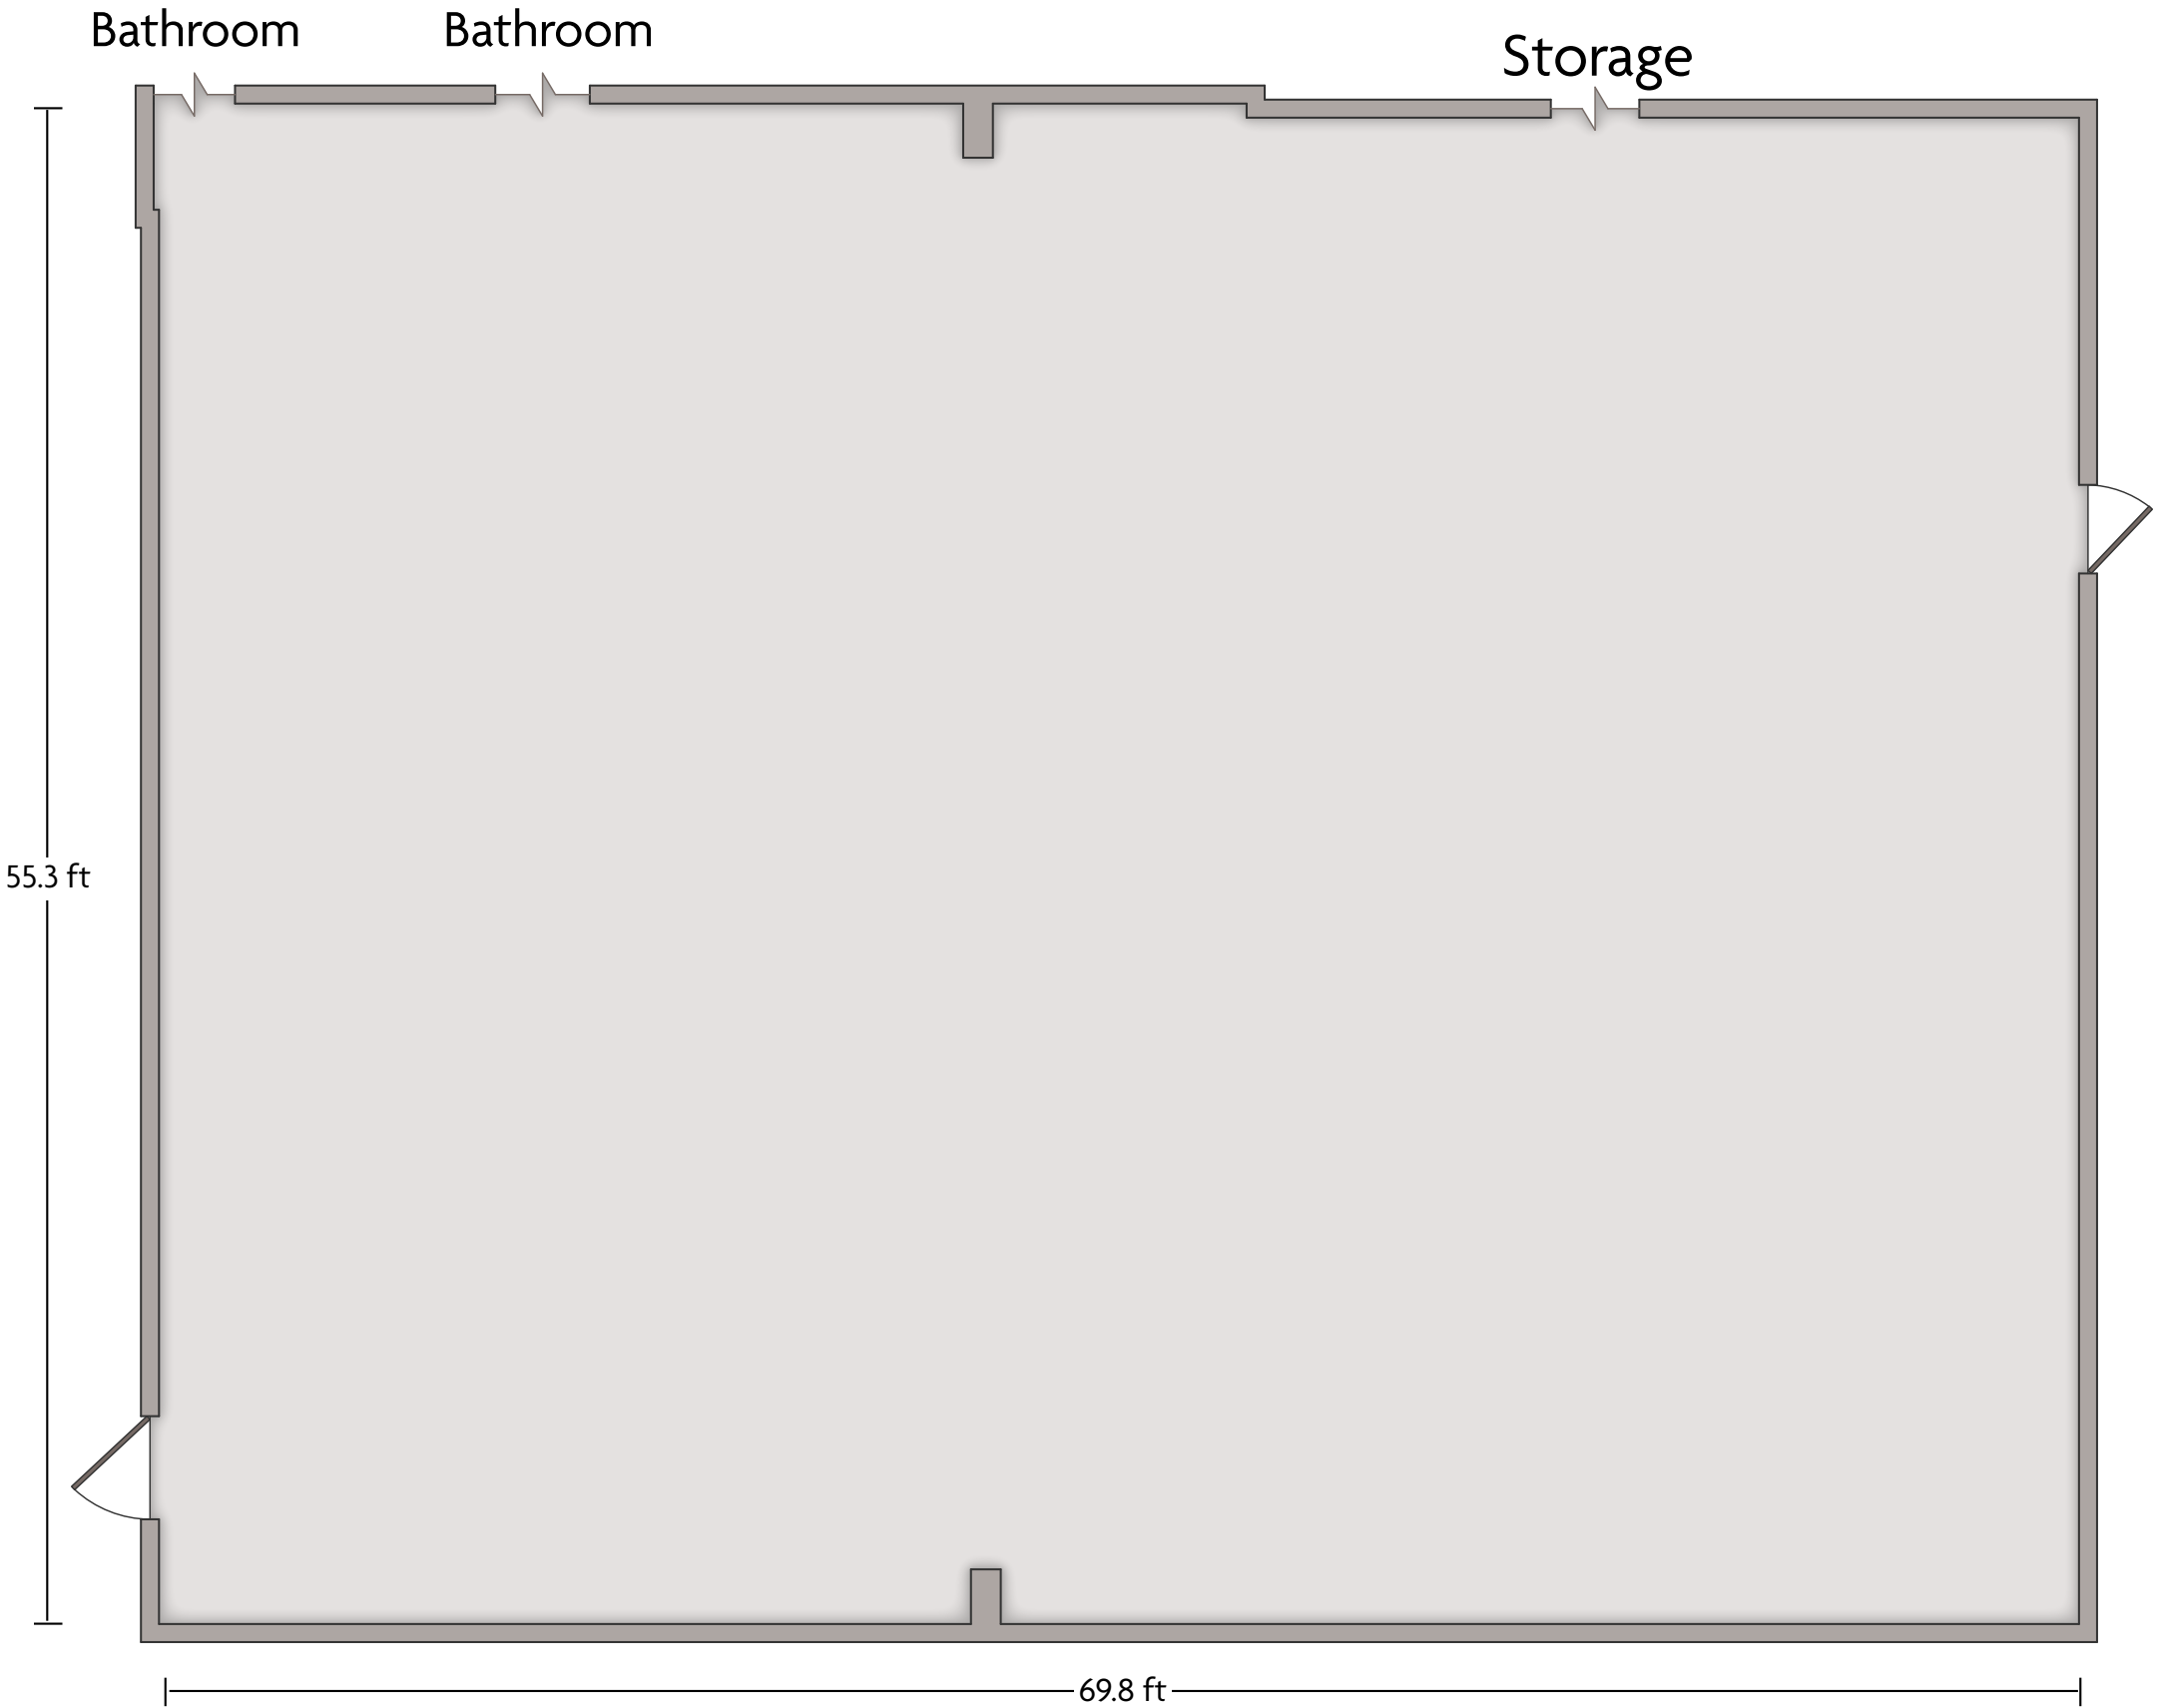

6401 South 13th St. | Milwaukee, WI 53221 | 414.764.5300

Crowne Plaza® Milwaukee Airport - Sabre

LENGTH: 47.4 ft WIDTH: 65.3 ft HEIGHT: 11.5 ft TOTAL SQUARE FEET: 2417.6 ft sq MAXIMUM CAPACITY: 200 POWER OUTLETS: 6

6401 South 13th St. | Milwaukee, WI 53221 | 414.764.5300

*Multiple layout options available for this space.

Crowne Plaza® Milwaukee Airport - Voyager Ballroom

LENGTH: 55.3 ft WIDTH: 69.8 ft HEIGHT: 9.9 ft TOTAL SQUARE FEET: 3842 ft sq MAXIMUM CAPACITY: 350 POWER OUTLETS: 7