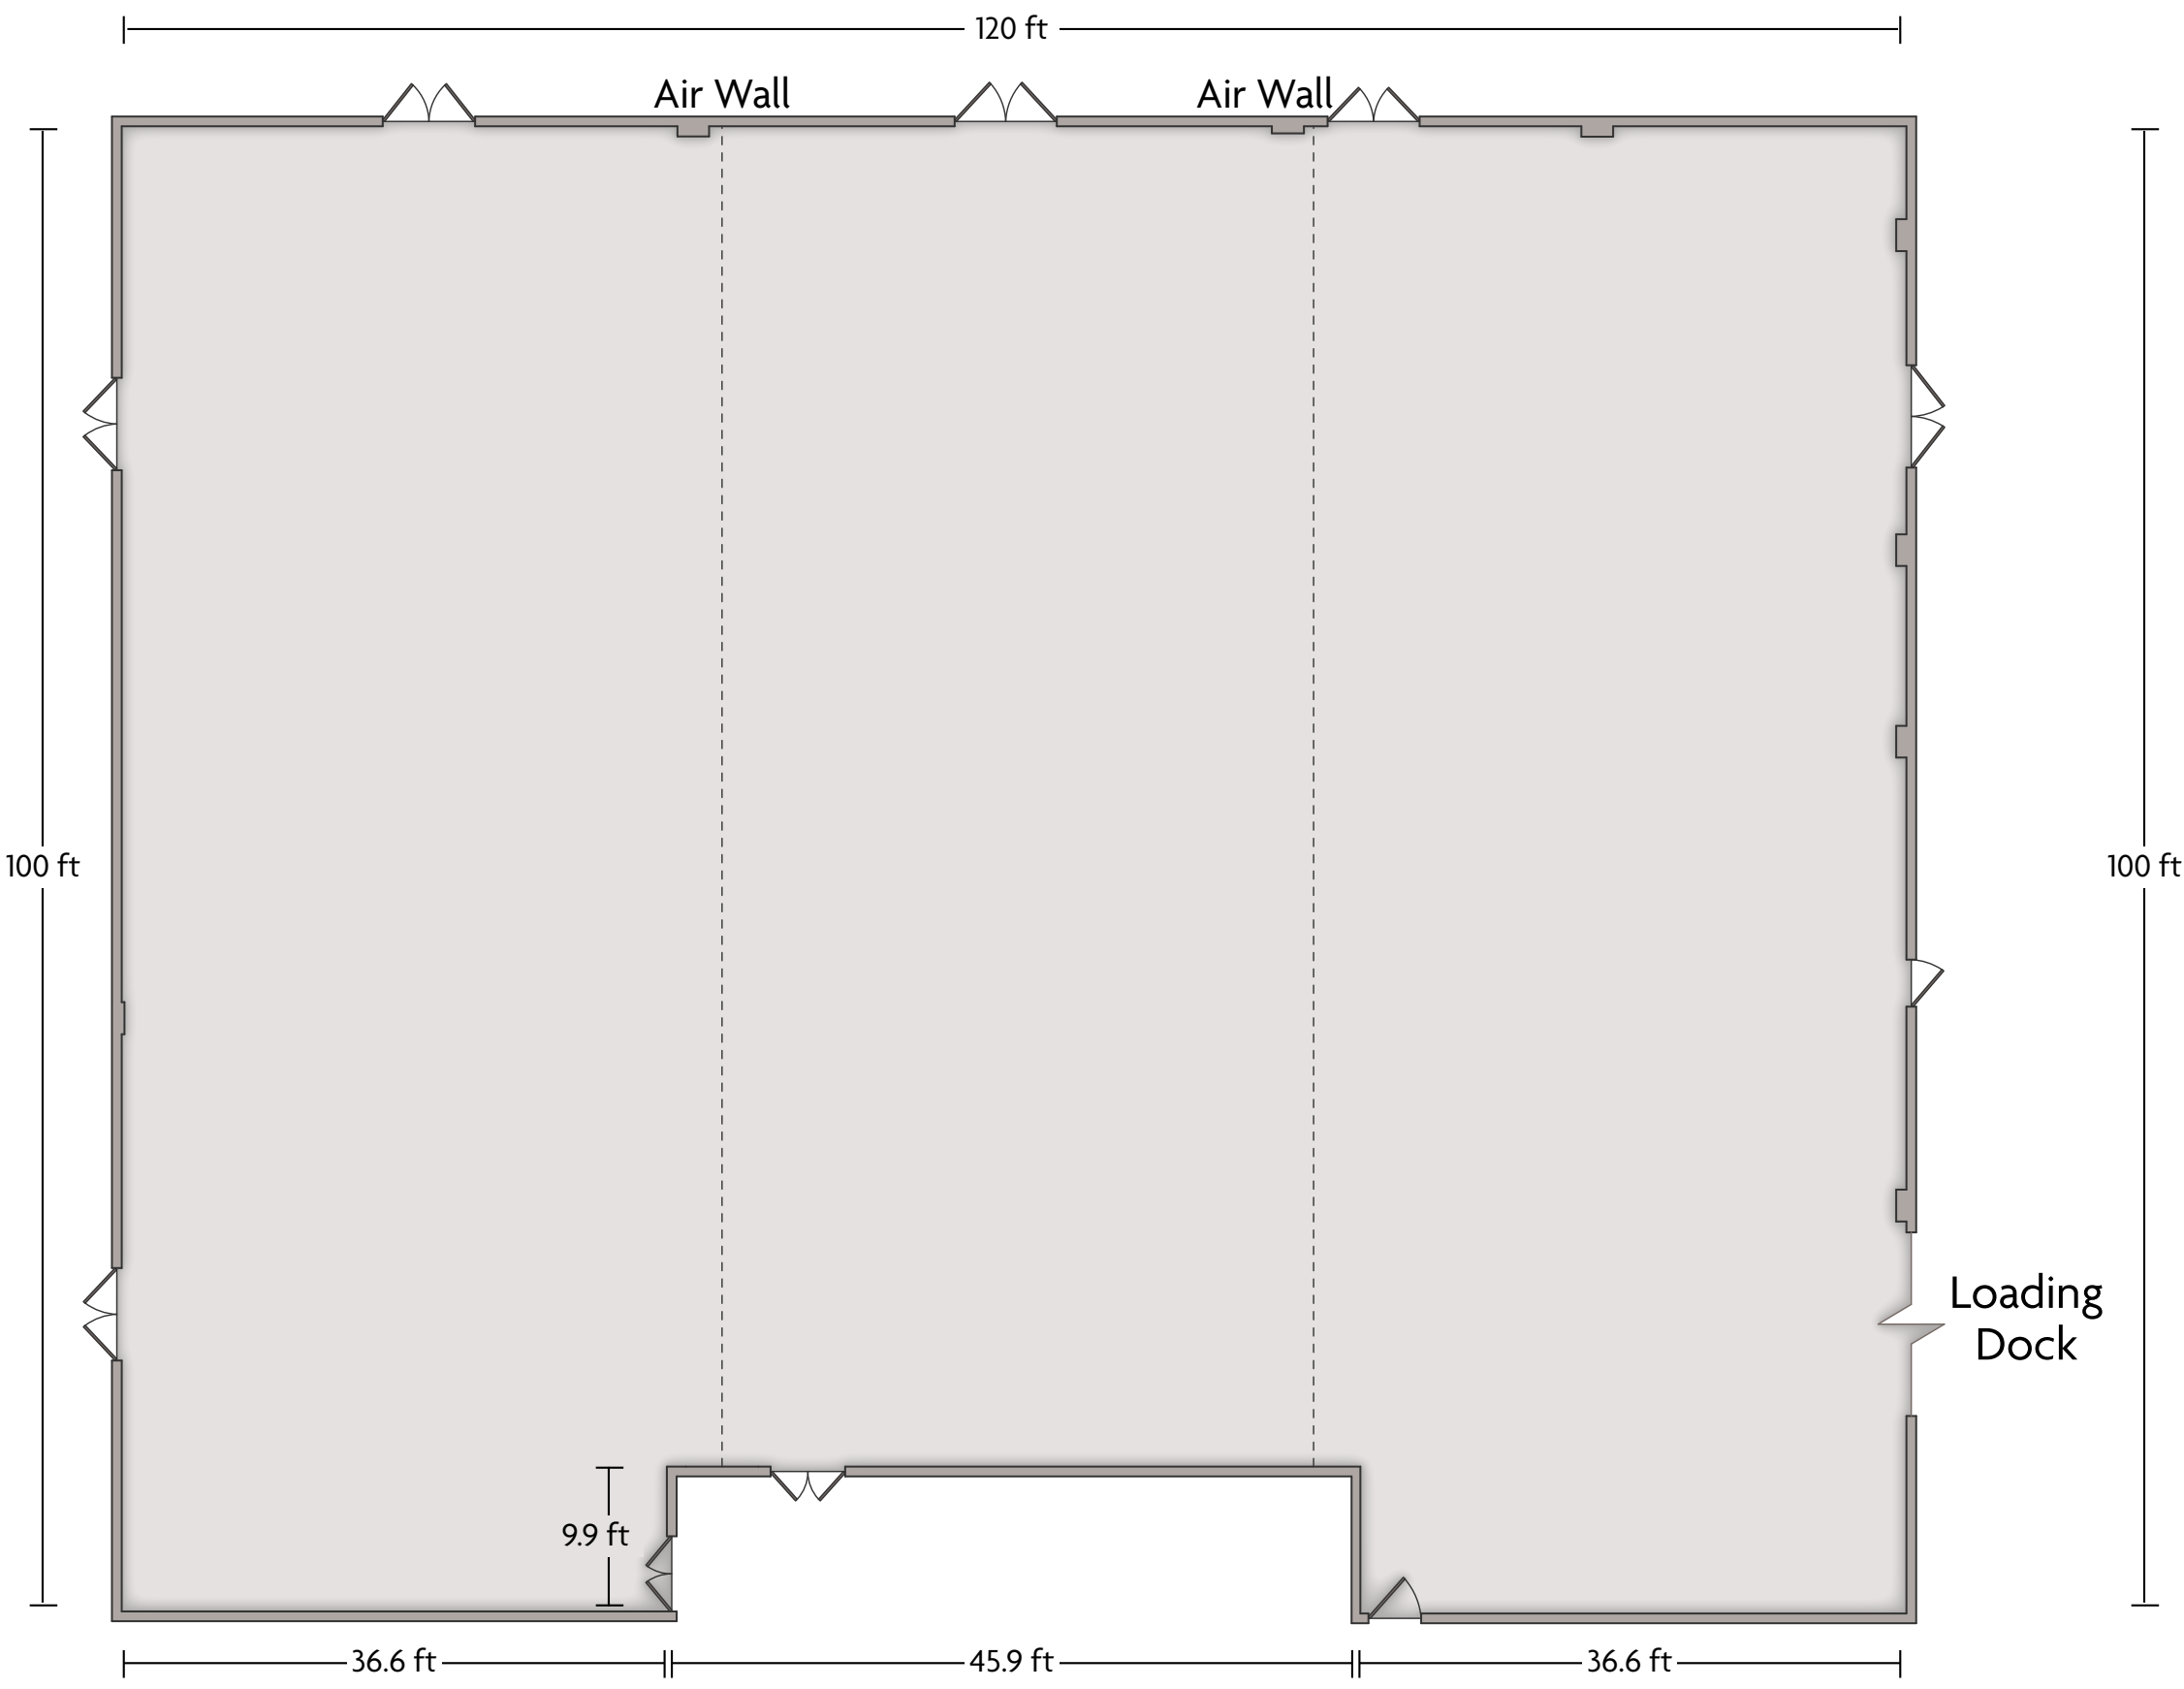

LENGTH: 35.5 ft WIDTH: 50.8 ft HEIGHT: 7.7-9.7 ft TOTAL SQUARE FEET: 1694 sq ft MAXIMUM CAPACITY: 130 POWER OUTLETS: 5

6401 South 13th St. | Milwaukee, WI 53221 | 414.764.5300

Crowne Plaza® Milwaukee Airport - Concorde Ballroom A,B,C

LENGTH: 100 ft WIDTH: 120 ft HEIGHT: 13.4 ft TOTAL SQUARE FEET: 11474.2 ft sq MAXIMUM CAPACITY: 1500 POWER OUTLETS: 40

6401 South 13th St. | Milwaukee, WI 53221 | 414.764.5300

*Multiple layout options available for this space.

Crowne Plaza® Milwaukee Airport - Concorde Ballroom A & B

LENGTH: 79.5 ft WIDTH: 100 ft HEIGHT: 13.4 ft TOTAL SQUARE FEET: 7495.9 ft sq MAXIMUM CAPACITY: 600 POWER OUTLETS: 24

6401 South 13th St. | Milwaukee, WI 53221 | 414.764.5300

*Multiple layout options available for this space.

Crowne Plaza® Milwaukee Airport - Concorde Ballroom C

LENGTH: 40 ft WIDTH: 100 ft HEIGHT: 13.4 ft TOTAL SQUARE FEET: 3966.3 ft sq MAXIMUM CAPACITY: 300 POWER OUTLETS: 16