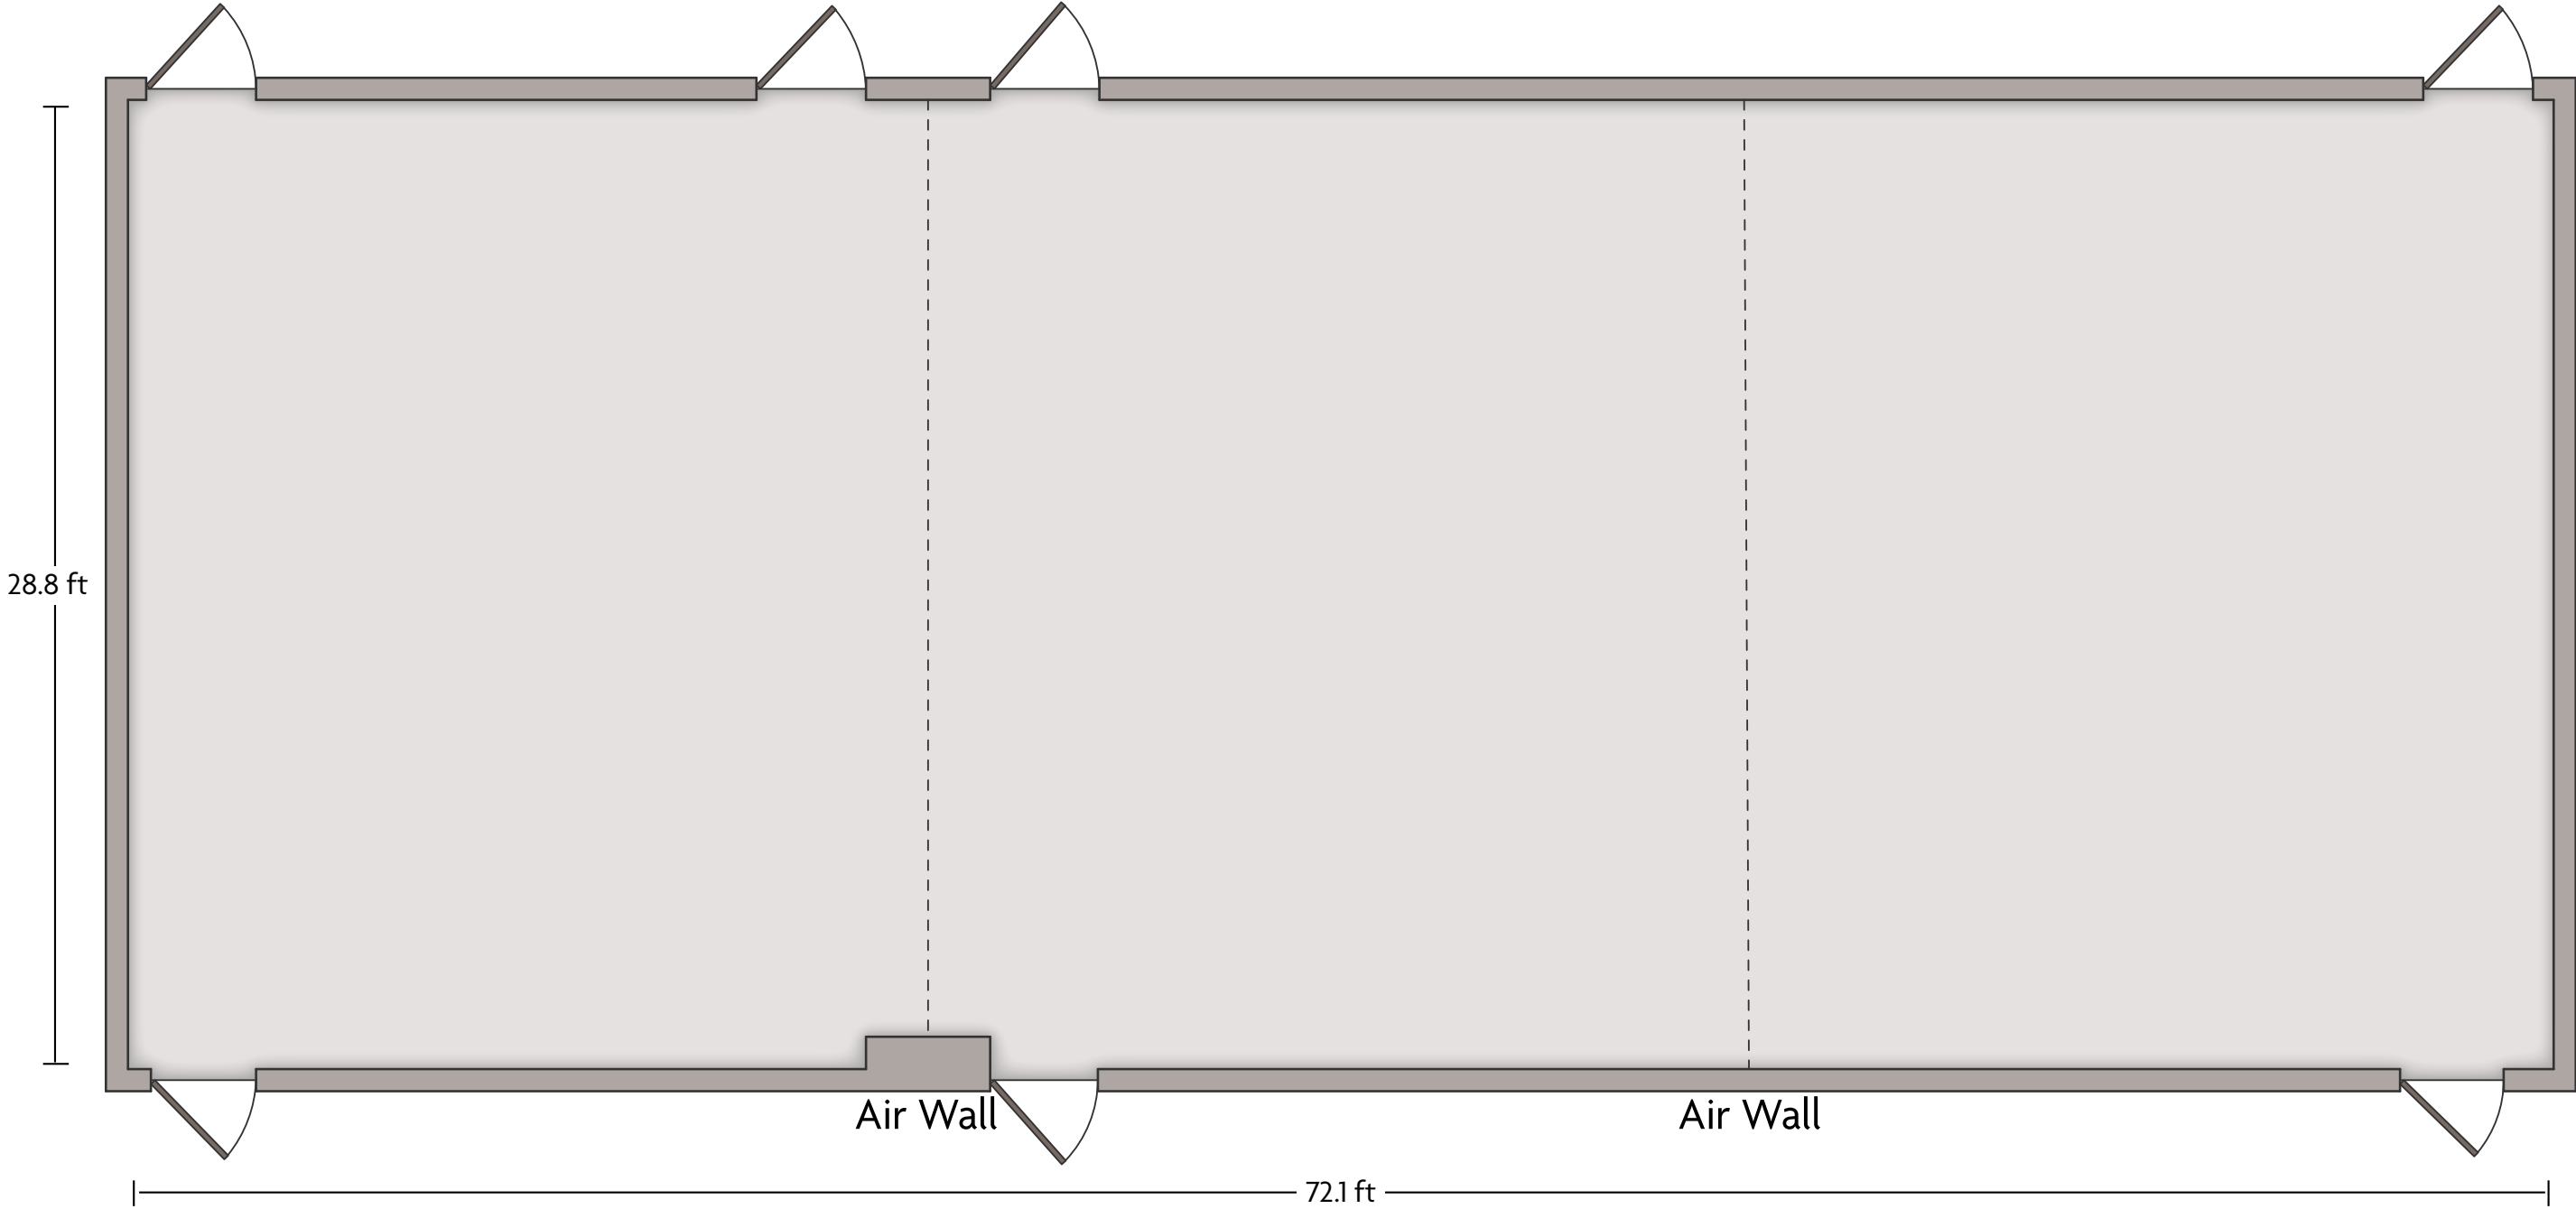

Crowne Plaza® Milwaukee Airport - Concourse Ballroom 1,2,3

LENGTH: 28.8 ft   WIDTH: 72.1 ft   HEIGHT: 8.5 ft   TOTAL SQUARE FEET: 2074.5 ft sq   MAXIMUM CAPACITY: 200   POWER OUTLETS: 12

6401 South 13th St. | Milwaukee, WI 53221 | 414.764.5300

*Multiple layout options available for this space.