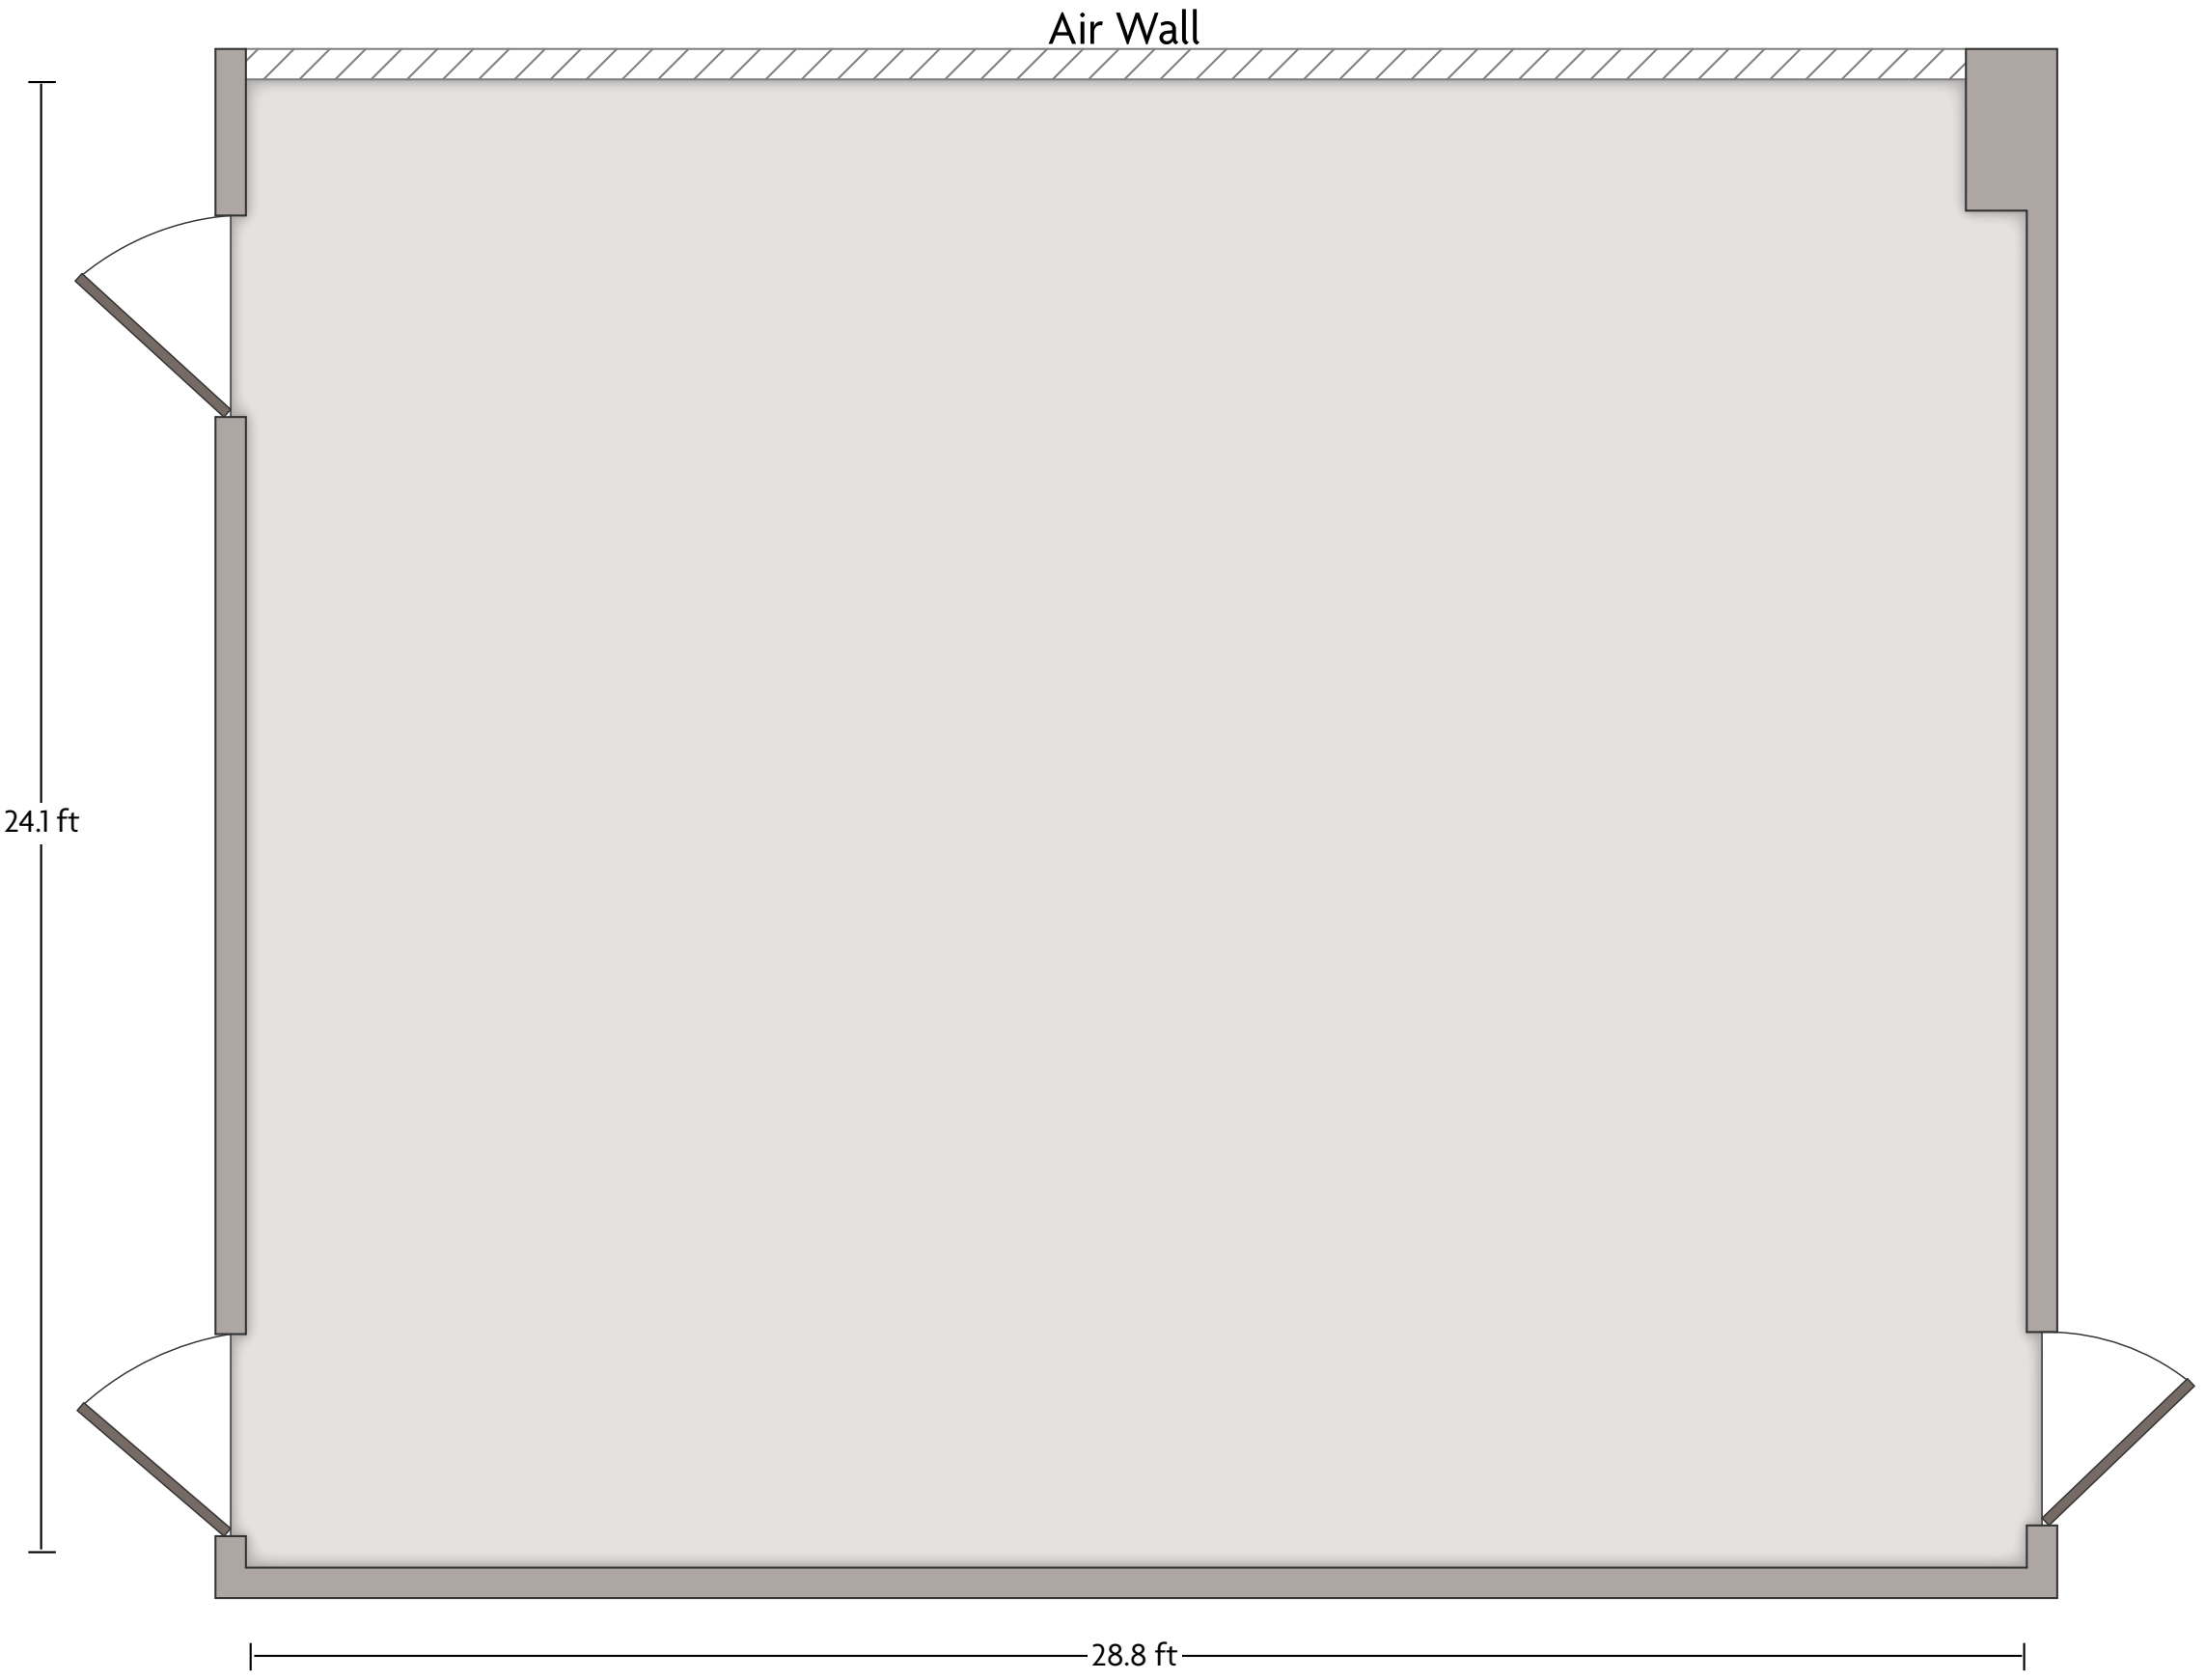

Crowne Plaza® Milwaukee Airport - Concourse Ballroom 3

LENGTH: 24.1 ft   WIDTH: 28.8 ft   HEIGHT: 8.5 ft   TOTAL SQUARE FEET: 690.8 ft sq   MAXIMUM CAPACITY: 60   POWER OUTLETS: 5

6401 South 13th St. | Milwaukee, WI 53221 | 414.764.5300

*Multiple layout options available for this space.